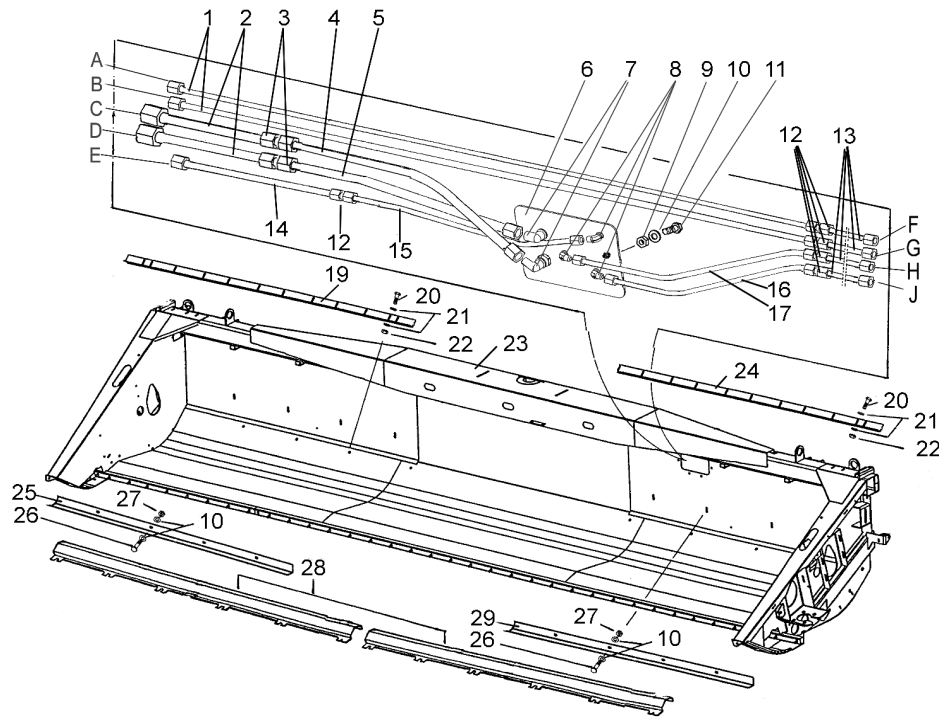

Kouru 6,9 m
Ränna 6,9 m

Trough 6,9 m
Mulde 6,9 m

11BR

Trémie de réception 6,9 m

1 R699668	2 Putki	Rör	Pipe	Rohr	Tube
2 R701876	2 Putki	Rör	Pipe	Rohr	Tube
3 0629476	2 Liitin	Förbindning	Fitting	Verschraubung	Raccord
4 R699651	1 Putki	Rör	Pipe	Rohr	Tube
5 R699652	1 Putki	Rör	Pipe	Rohr	Tube
6 R699099	1 Levy	Plåt	Plaque	Blech	Plaque
7 0493761	2 Liitin	Förbindning	Fitting	Verschraubung	Raccord
8 0493760	3 Liitin	Förbindning	Fitting	Verschraubung	Raccord
9 6594038	6 Lukkomutteri	Låsmutter	Lock nut	Sich. Mutter	Ecrou de serrage
10 7400032	Aluslaatta	Bricka	Washer	Scheibe	Rondelle
11 6221260	6 Ruuvi	Skruv	Screw	Schraube	Vis
12 0629395	5 Liitin	Förbindning	Fitting	Verschraubung	Raccord
13 R701882	4 Putki	Rör	Pipe	Rohr	Tube
14 R701881	1 Putki	Rör	Pipe	Rohr	Tube
15 R699661	1 Putki	Rör	Pipe	Rohr	Tube
16 R699663	1 Putki	Rör	Pipe	Rohr	Tube
17 R699665	1 Putki	Rör	Pipe	Rohr	Tube
19 R701609	1 Lista	List	List	Leiste	Moulure
20 6225767	10 Ruuvi	Skruv	Screw	Schraube	Vis
21 7400033	Aluslaatta	Bricka	Washer	Scheibe	Rondelle
22 6594148	Lukkomutteri	Låsmutter	Lock nut	Sich. Mutter	Ecrou de serrage
23 R701601	1 Kouru	Ränna	Trough	Rinne	Bati
24 R701606	1 Lista	List	List	Leiste	Moulure
25 R701607	1 Lista	List	List	Leiste	Moulure
26 6221267	Ruuvi	Skruv	Screw	Schraube	Vis
27 6506234	Mutteri	Mutter	Nut	Mutter	Ecrou
29 R701606	1 Lista	List	List	Leiste	Moulure