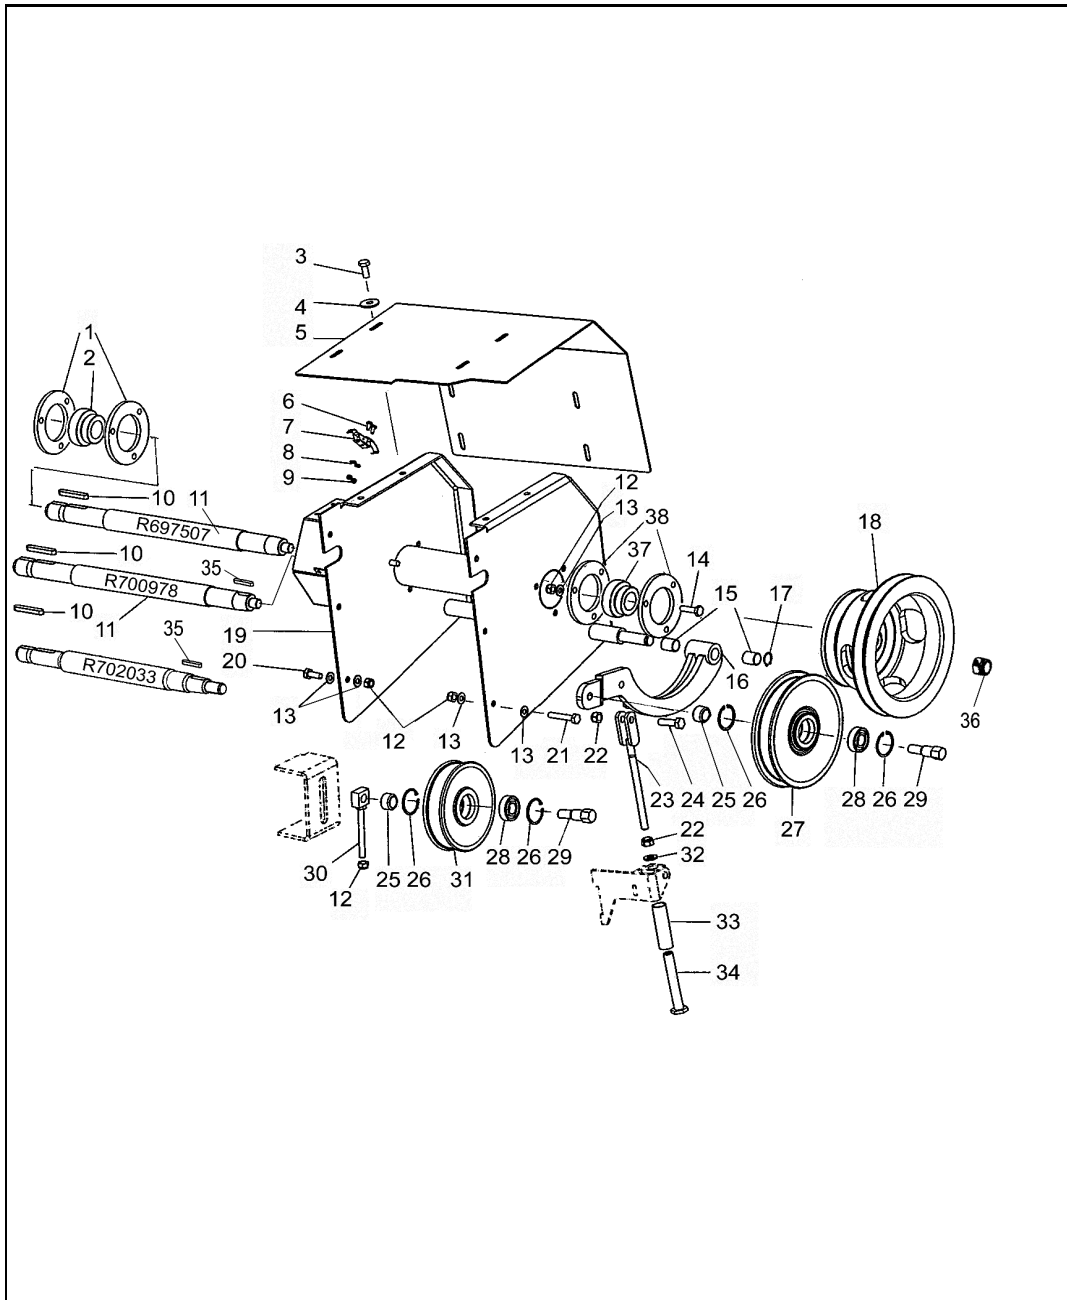

Pöydän käyttöakseli
Skärbordets drivaxel

Cutting table's driveshaft
Schneidwerks Welle

11CD

Arbre de table de coupe

1	R695673	2	Laippa	Fläns	Flange	Flansch	Flasque
2	0511363	1	Laakeri	Lager	Bearing	Lager	Roulement
3	6221267	8	Ruuvi	Skruv	Screw	Schraube	Vis
4	7414057	8	Aluslaatta	Bricka	Washer	Scheibe	Rondelle
5	R697714	1	Kansi	Lock	Cover	Deckel	Couvercle
6	6164714	2	Ruuvi	Skruv	Screw	Schraube	Vis
7	0871033	1	Lukitsin	Regel	Latch	Riegel	Verrou
8	7400029	2	Aluslaatta	Bricka	Washer	Scheibe	Rondelle
9	6593738	2	Mutteri	Mutter	Nut	Mutter	Ecrou
10	7716128	1	Tasakilla	Plankil	Flat key	Flachkeil	Clavette plate
11	R697507	→ ZP05717	1	Akseli	Axel	Shaft	Welle
11	R700978	→ ZP05718	1	Akseli	Axel	Shaft	Welle
11	R702033	→ ZP06218	1	Akseli	Axel	Shaft	Welle
12	6594148	6	Lukkomutteri	Låsmutter	Lock nut	Sich. Mutter	Ecrou de serrage
13	7400033	6	Aluslaatta	Bricka	Washer	Scheibe	Rondelle
14	6226767	→ ZP05717	3	Ruuvi	Skruv	Screw	Schraube
14	6227377	→ ZP06217	3	Ruuvi	Skruv	Screw	Schraube
14	6222677	→ ZP06218	3	Ruuvi	Skruv	Screw	Schraube
15	0552076	2	Holkki	Bussning	Bush	Büchse	Bague
16	R697513	1	Varsi	Arm	Arm	Arm	Bras
17	7815017	1	Varmistinrengas	Låsring	Circlip	Sicherungsring	Circlip
18	R696682	→ ZP05717	1	Hihnapyörä	Remskiva	Pulley	Riemenscheibe
18	R700981	→ ZP05718	1	Hihnapyörä	Remskiva	Pulley	Riemenscheibe
19	R697502	1	Laakeriteline	Lagerstativ	Bearing rack	Lagersockel	Pied
20	6226367	3	Ruuvi	Skruv	Screw	Schraube	Vis
21	6227567	3	Ruuvi	Skruv	Screw	Schraube	Vis
22	6594238	1	Lukkomutteri	Låsmutter	Lock nut	Sich. Mutter	Ecrou de serrage
23	R663251	1	Tanko	Stång	Lever	Hebel	Levier
24	6231767	1	Ruuvi	Skruv	Screw	Schraube	Vis
25	R697511	1	Holkki	Bussning	Bush	Büchse	Bague
26	7815238	2	Varmistinrengas	Låsring	Circlip	Sicherungsring	Circlip
27	0660007	1	Kiristyspyörä	Spännrulle	Wheel	Riemenspanner	Poulie
28	0502364	1	Laakeri	Lager	Bearing	Lager	Roulement
29	R596052	2	Akseli	Axel	Shaft	Welle	Arbre
30	R652449	1	Kiristysruuvi	Skruv	Screw	Schraube	Vis
31	0660016	1	Kiristyspyörä	Spännrulle	Wheel	Riemenspanner	Poulie
32	7400034	1	Aluslaatta	Bricka	Washer	Scheibe	Rondelle
33	R698813	1	Jousi	Fjäder	Spring	Feder	Ressort
34	R663254	1	Kierreholkki	Bussning	Bush	Büchse	Bague
35	7717156	→ ZP05718	1	Kiila	Kil	Key	Clavette
36	6594638	→ ZP05718	1	Mutteri	Mutter	Nut	Mutter
37	0511363	→ ZP06217	1	Laakeri	Lager	Bearing	Lager
37	0511228	→ ZP06218	1	Laakeri	Lager	Bearing	Lager
38	R695673	→ ZP06217	2	Laippa	Fläns	Flange	Flansch
38	R702035	→ ZP06218	2	Laippa	Fläns	Flange	Flansch