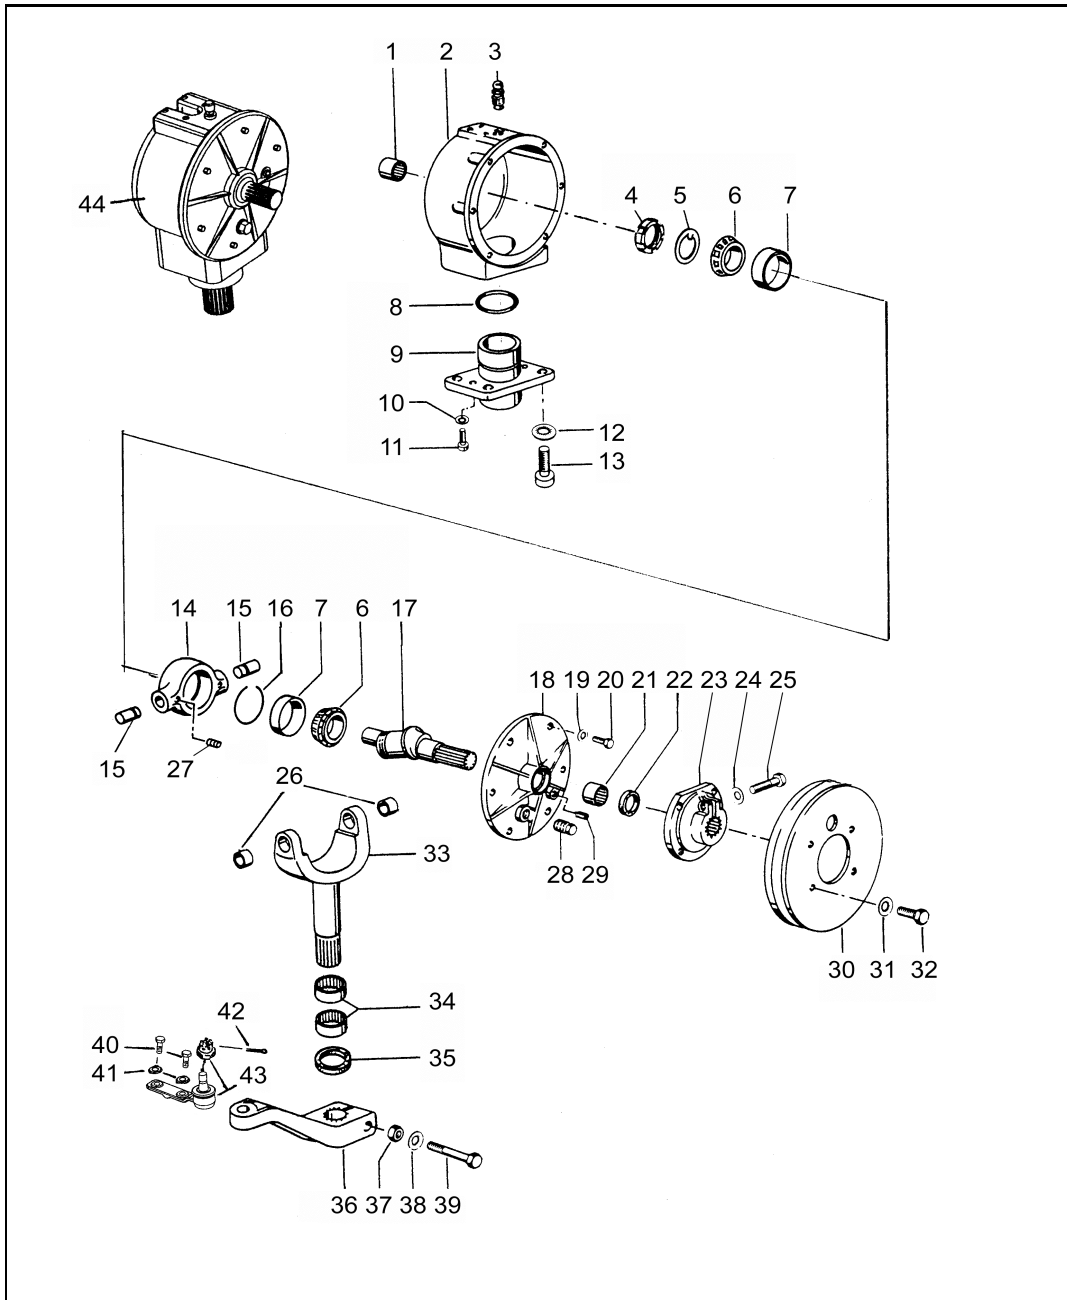

Teräkäyttökoneisto MD 4,2 - 4,8
Knivdrivning MD 4,2m - 4,8

Knife driving mechanism MD 4,2 - 4,8
Messerantrieb MD 4,2 - 4,8

Lame entraînement MD 4,2 - 4,8

11CL

1	0487001	1	Neulalaakeri	Nällager	Bearing	Nadellager	Roulement
2	0487002	1	Kotelo	Hus	Housing	Gehäuse	Carter
3	0487003	1	Huohotin	Luftventil	Breather	Reniluft	Reniluft
4	0487004	1	Vetomutteri	Dragmutter	Nut	Abziehmutter	Ecrou
5	0487005	1	Lukkolevy	Låsbricka	Lock plate	Sich.blech	Plaque de serrage
6	0487006	2	Laakeri	Lager	Bearing	Lager	Roulement
7	0487007	2	Laakeri	Lager	Bearing	Lager	Roulement
8	0487015	1	O-rengas	O-ring	O-ring	O-ring	Joint torique
9	0487016	1	Laakeripesä	Lagerhus	Bearing box	Lagerhäuse	Cage de roulement
10	0487017	2	Jousialuslaatta	Fjäderbricka	Spring washer	Blech	Plaque
11	0487018	2	Kuusiokoloruuvi	Skruv	Screw	Schraube	Vis
12	0487032	4	Jousialuslaatta	Fjäderbricka	Spring washer	Blech	Plaque
13	0487033	4	Kuusiokoloruuvi	Skruv	Screw	Schraube	Vis
14	0487008	1	Laakeripesä	Lagerhus	Bearing box	Lagerhäuse	Cage de roulement
15	0487009	2	Tappi	Tapp	Pin	Zapfen	Goupille
16	0487010	1	Lukkorengas	Lås ring	Safety ring	Ring	Paque
17	0487011	1	Akseli	Axel	Shaft	Welle	Arbre
18	0487012	1	Kansi	Lock	Cover	Deckel	Couvercle
19	7414469	6	Jousilaatta	Fjäderbricka	Spring washer	Federscheibe	
20	6221267	6	Ruuvi	Skruv	Screw	Schraube	Vis
21	0487013	1	Neulalaakeri	Nällager	Bearing	Nadellager	Roulement
22	0487014	1	Akselitiviste	Axeltätning	Shaft packing	Dichtung	Joint
23	0487026	1	Napa	Nav	Hub	Nabe	Moyeu
24	0487027	1	Jousilaatta	Fjäderbricka	Spring washer	Federscheibe	
25	0487028	1	Ruuvi	Skruv	Screw	Schraube	Vis
26	0487020	2	Laakenholkki	Bussning	Bush	Büchse	Bague
27	0487043	2	Lukkoruuvi	Låsskruv	Lock screw	Sich.Schraube	Vis de serrage
28	0487024	1	Tulppa	Plugg	Plug	Stopfen	Bouchon
29	0487025	1	Tulppa	Plugg	Plug	Stopfen	Bouchon
30	0487029	1	Hihnapyörä	Remskiva	Pulley	Riemenscheibe	Poulie
31	0487030	4	Aluslevy	Bricka	Washer	Scheibe	Rondelle
32	0487031	4	Ruuvi	Skruv	Screw	Schraube	Vis
33	0487021	1	Haarukka-akseli	Gaffelaxel	Fork shaft	Welle	Arbre
34	0487022	2	Neulalaakeri	Nällager	Bearing	Nadellager	Roulement
35	0487023	1	Akselitiviste	Axeltätning	Shaft packing	Dichtung	Joint
36	0487034	1	Käyttövipu	Drivspak	Drive lever	Schwinghebel	
37	0487035	1	Lukkomutteri	Låsmutter	Lock nut	Sich. Mutter	Ecrou de serrage
38	0487036	1	Aluslevy	Bricka	Washer	Scheibe	Rondelle
39	6233577	1	Ruuvi	Skruv	Screw	Schraube	Vis
40	6231167	2	Ruuvi	Skruv	Screw	Schraube	Vis
42	7812123	1	Saksisokka	Saxpinne	Split pin	Splint	Goupille fendue
41	7414473	2	Jousilaatta	Fjäderbricka	Spring washer	Federscheibe	
43	0424375	1	Nivel	Kulled	Joint	Gelenk	Rotule
44	0424370	1	Teräkäyttölaite	Wobble-box	Wobble-box	Wobble-box	Wobble-box