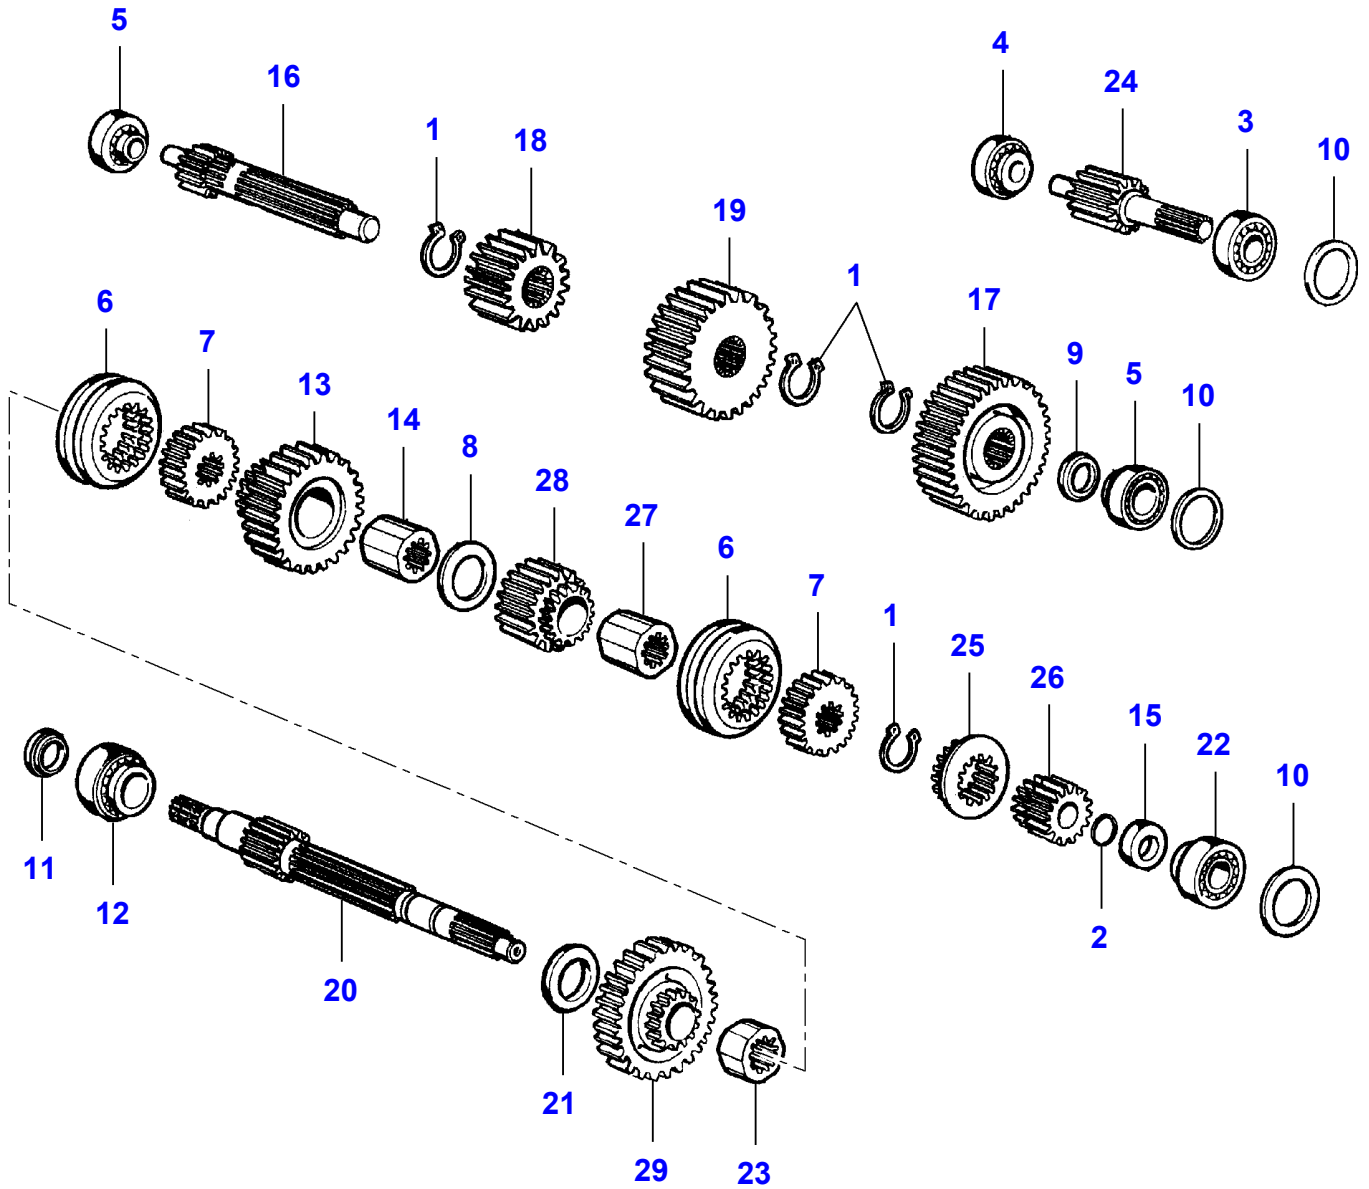

L-LC79-007-B

Gear Box

Item	Part Number	Qty	Description	Comments
1	LA11069576	4	Circlip	
2	LA13398976	1	Ring	
3	LA26799960	1	Bearing Assy	
4	LA26800130	1	Bearing Assy	
5	LA26800140	2	Bearing Assy	
6	LA321884250	2	Washer	
7	LA321884350	2	Gear	
8	LA321914550	1	Washer	
9	LA321914750	1	Washer	
10	LA321982550	1	Shim	Thickness 0,15 mm
	LA321982650	1	Shim	Thickness 0,20 mm
	LA321982750	1	Shim	Thickness 0,50 mm
11	LA353587180	1	Gasket	
12	LA340406551	1	Bearing Assy	
13	LA322066850	1	Gear	
14	LA322067950	1	Bush	
15	LA322068350	1	Spacer	
16	LA322097850	1	Shaft	
17	LA322097950	1	Gear	
18	LA322098050	1	Gear	
19	LA322098150	1	Gear	
20	LA322098250	1	Counter Shaft	
21	LA322098450	1	Shim	Thickness 5,00 mm
	LA322098550	1	Shim	Thickness 5,20 mm
	LA322098650	1	Shim	Thickness 5,40 mm
	LA322098750	1	Shim	Thickness 5,60 mm
	LA322098850	1	Shim	Thickness 5,80 mm
	LA322098950	1	Shim	Thickness 6,00 mm
22	LA340406540	1	Bearing Assy	
23	LA322068150	1	Spacer	
24	LA322244150	1	Shaft	
25	LA322099450	1	Gear	
26	LA322099350	1	Gear	
27	LA322099150	1	Bush	
28	LA322099250	1	Gear	
29	LA322099050	1	Gear