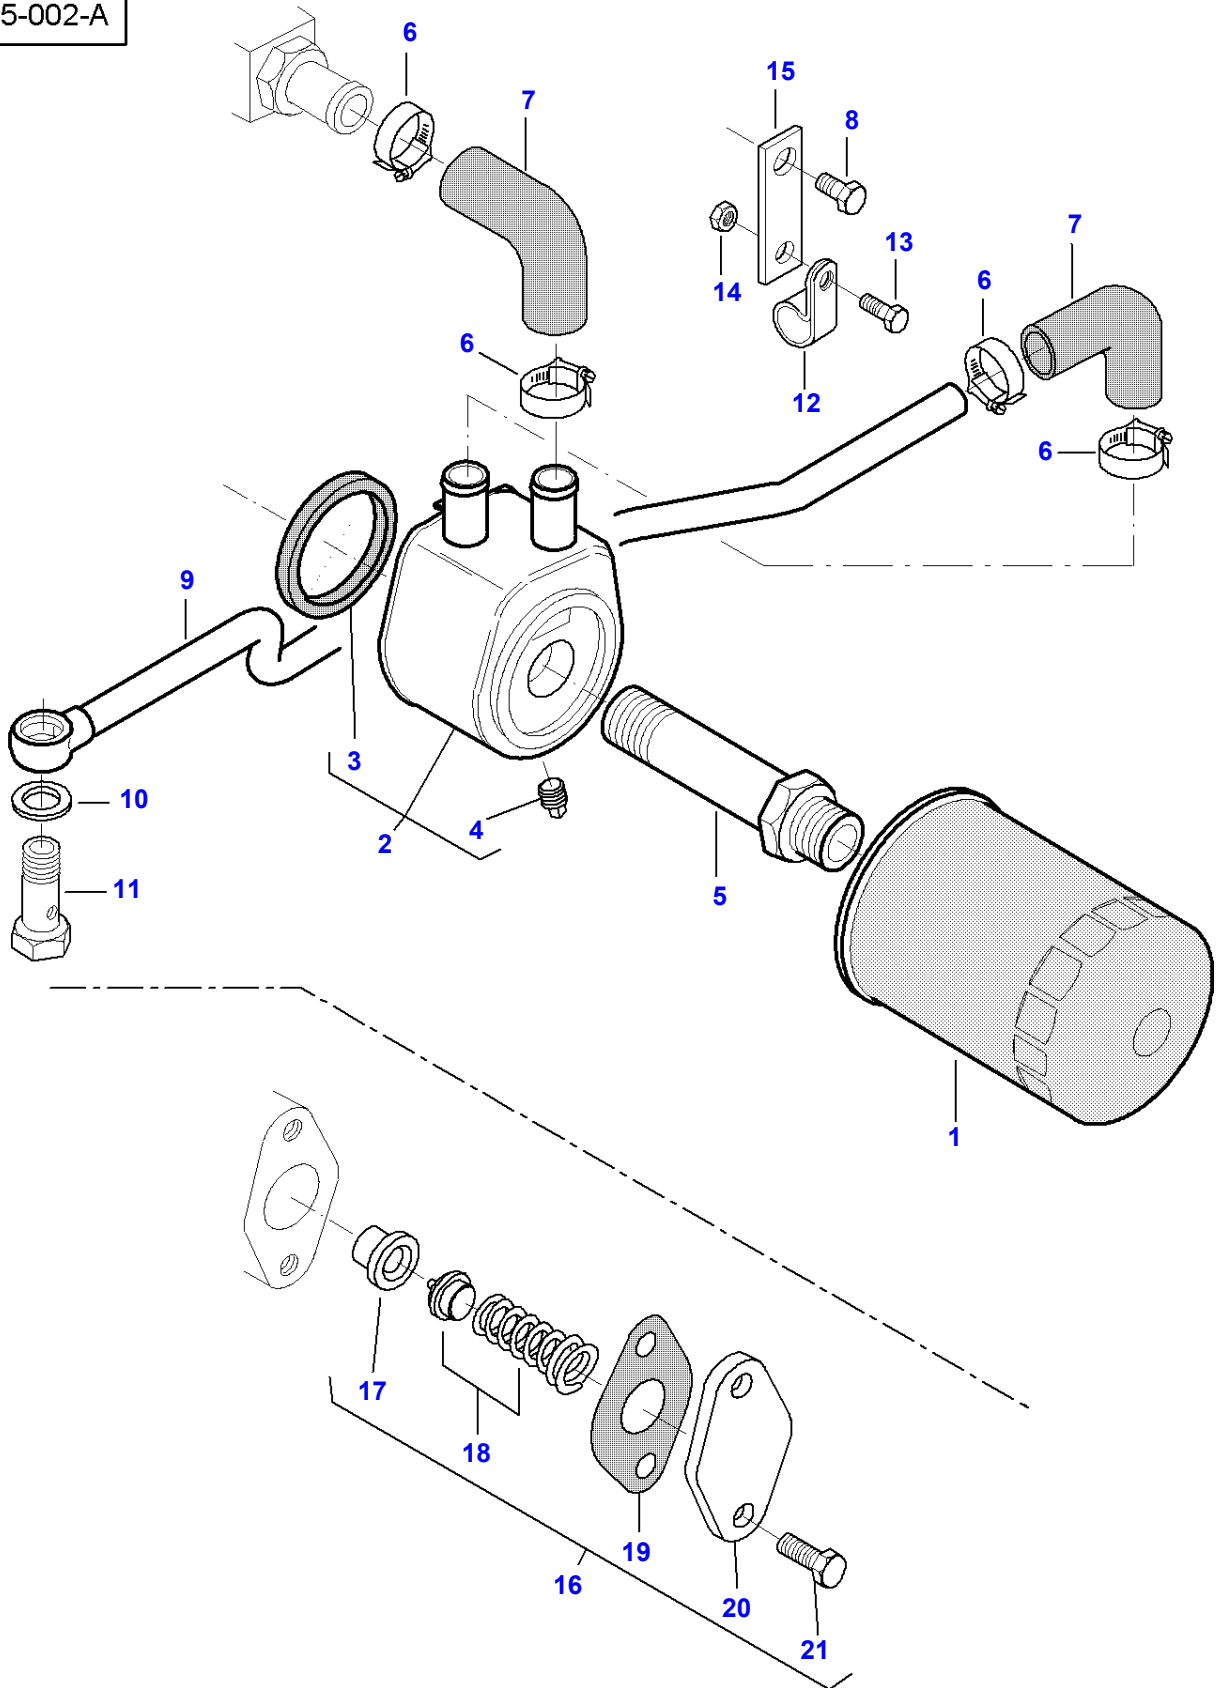

MF 7247 COMBINE - 3906251
L-1465-002-A

L-1465-002-A

Massey Ferguson

MF 7247 COMBINE - 3906251

3906251

Oil Cooler & Filter - 74CTA-4V Engine - From S1631

Page010-0065

Item	Part Number	Qty	Description	Comments
1	V836662580	1	Oil Filter	
2	V836859699	1	Oil Cooler	
3	V836862235	1	Ring	(2)
4	V640025006	1	Plug	(2)
5	V836859700	1	Union	
6	V602079516	4	Hose Clip	
7	V836859899	1	Hose	
8	V528801760	1	Cap Screw	M10X16
9	V837070173	1	Pipe	
10	V615881822	1	Sealing Washer	[A]
11	V640435015	1	Screw	
12	V602074615	1	Clamp	
13	V529801380	1	Screw	M8 X 20
14	V504800800	1	Nut	M8
15	V837070143	1	Support	
16	V836662130	1	Control Valve	
17	V836659521	1	Valve Seat	(16)
18	V836667650	1	Kit, Valve	(16)
19	V836322190	1	Gasket	[A] (16)
20	V836659524	1	Cover	(16)
21	V528801380	2	Cap Screw	(16) M8X20

FOOTNOTE [A] INCLUDED IN KIT V837062644