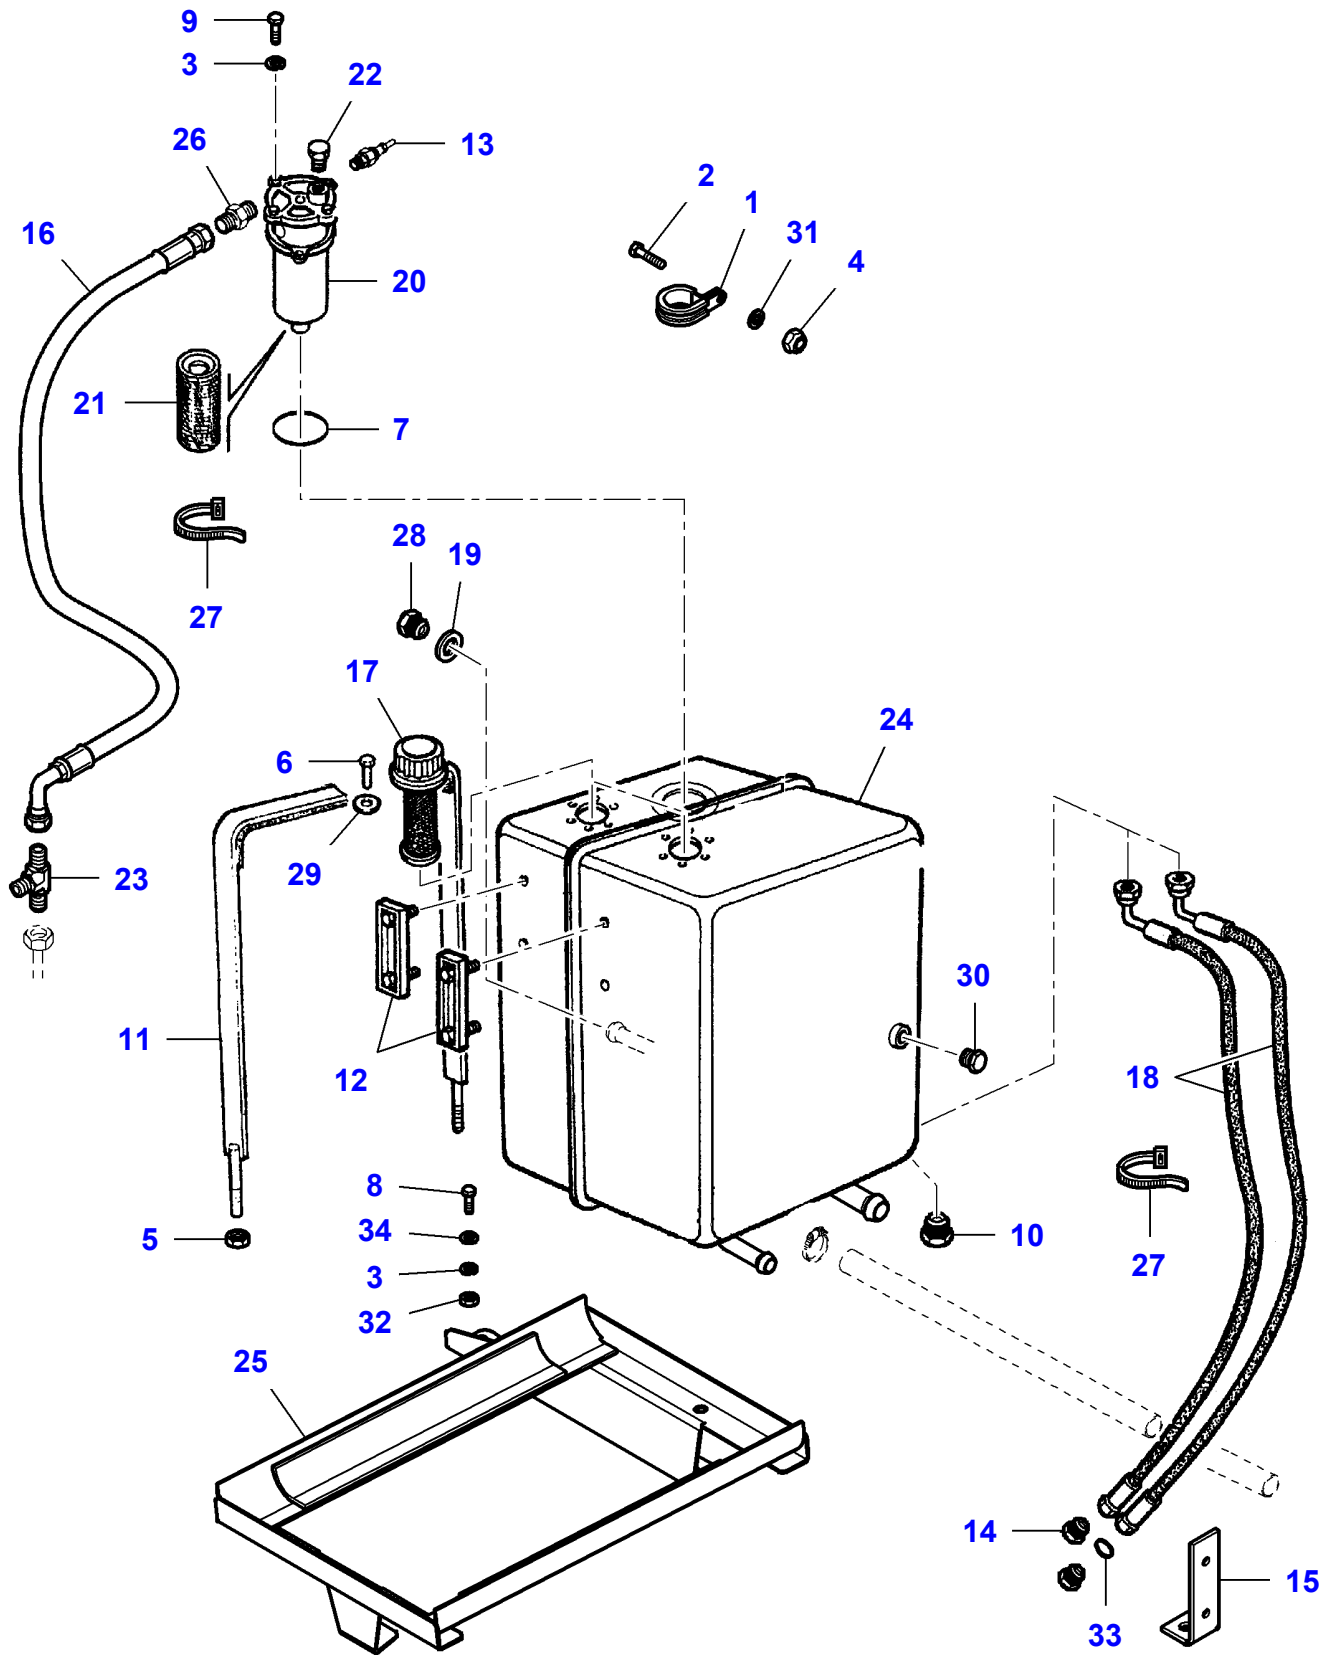

MF 7247 COMBINE - 3906251
L-LC35-016-A

L-LC35-016-A

Oil Tank

Item	Part Number	Qty	Description	Comments
1	LA10451090	1	Collar	
2	LA10902421	1	Cap Screw	
3	LA12034571	5	Lock Washer	
4	LA12574211	1	Locknut	
5	LA12577211	1	Locknut	
6	LA13274214	1	Cap Screw	
7	LA14472380	1	Seal	
8	LA16043421	1	Cap Screw	
9	LA16043424	4	Cap Screw	
10	LA322747450	1	Plug	
11	LA300118433	1	Clip	
12	LA311841100	2	Gauge	
13	LA320582450	1	Thermostat	
14	LA321871950	2	Plug	
15	LA321963750	1	Collar	
16	LA322085250	1	Hydraulic Hose	
17	LA322131700	1	Breather	
18	LA322159250	2	Hose	
19	LA322731950	1	Flat Washer	
20	LA322736500	1	Filter	
21	LA322736650	1	Filter Element	(20)
22	LA322747450	1	Plug	
23	LA322870950	1	T-Piece	
24	LA322955250	1	Hydraulic Tank	
25	LA322970150	1	Support	
26	LA322968200	1	Union	
27	LA340481809	X	Cable Tie	
28	LA350359406	1	Plug	
29	LA355500615	1	Flat Washer	
30	LA322894350	1	Plug	
31	LA355510615	1	Flat Washer	
32	LA16100811	1	Nut	
33	LA14462880	1	Gasket	
34	LA355500915	1	Flat Washer