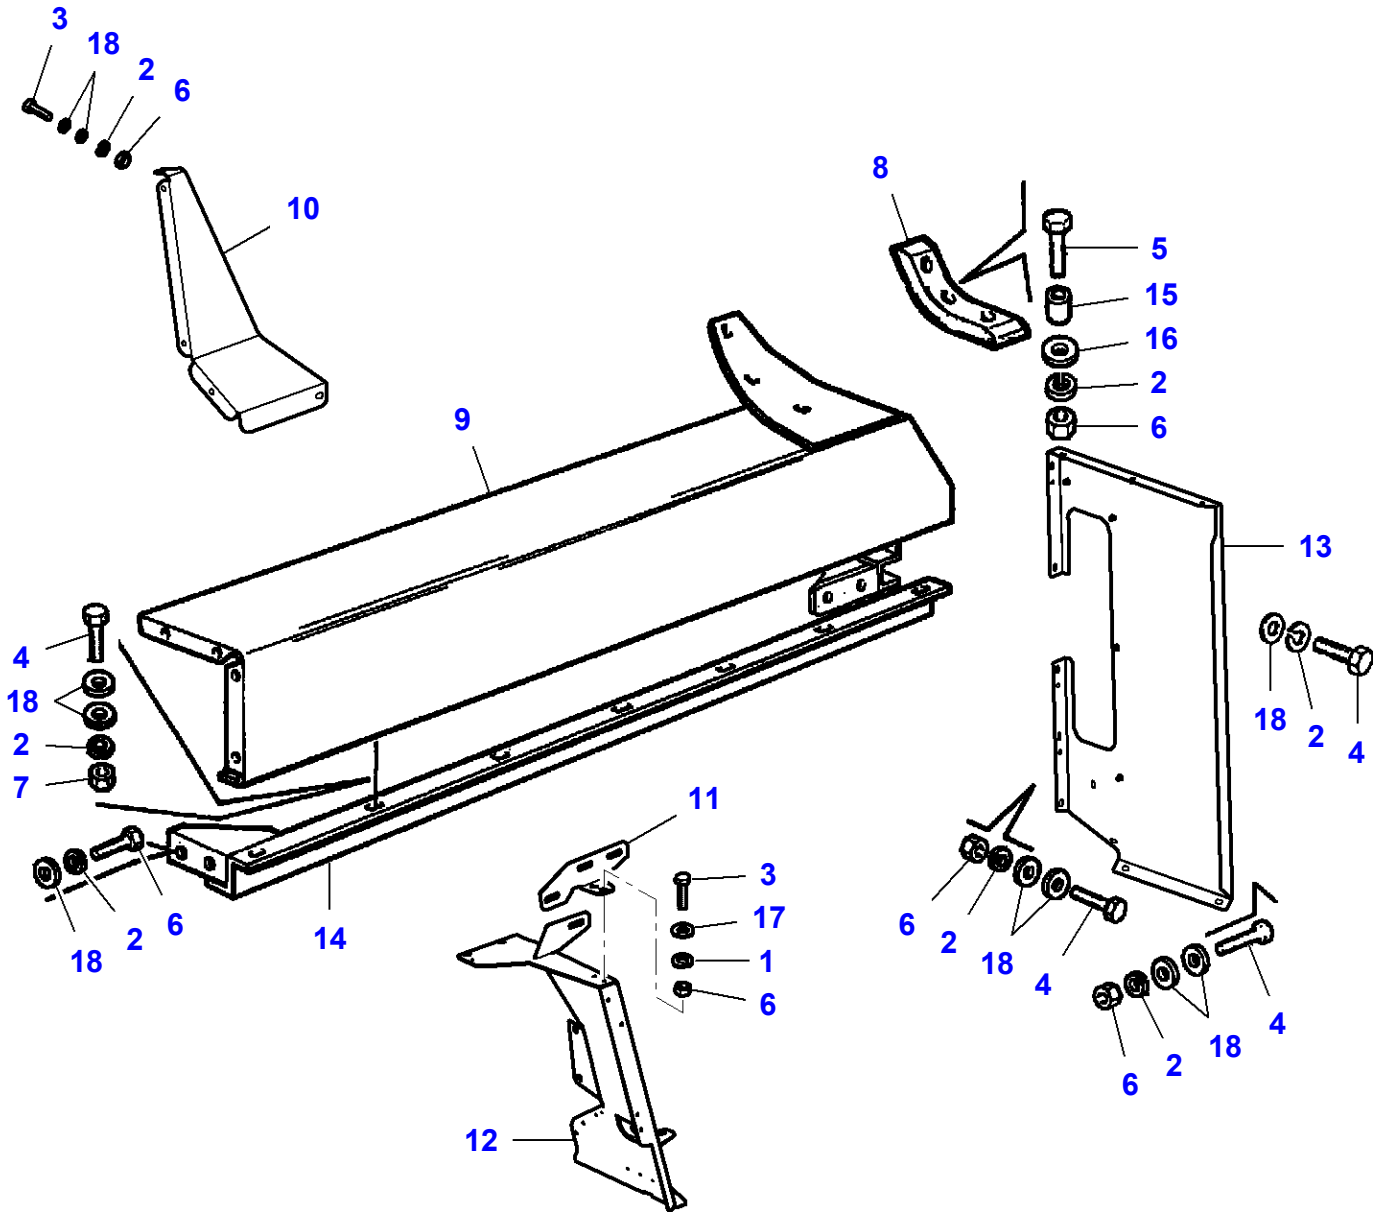

MF 7247 COMBINE - 3906251
L-LD34-001-B

L-LD34-001-B

Massey Ferguson

MF 7247 COMBINE - 3906251

3906251

Body, Left Side

Page080-0165

Item	Part Number	Qty	Description
1	LA322358	4	Spring Washer
2	LA12034571	8	Lock Washer
3	LA16043421	10	Cap Screw
4	LA16043424	4	Cap Screw
5	LA16043624	1	Cap Screw
6	LA16100811	6	Nut
7	LA16100824	1	Nut
8	LA321876350	1	Support
9	LA322950050	1	Shield
10	LA322967150	1	Shield
11	LA323004250	1	Support
12	LA323033150	1	Bracket
13	LA323041250	1	Shield
14	LA323041350	1	Profile
15	LA344158144	1	Bush
16	LA355500915	1	Flat Washer
17	LA355500920	2	Flat Washer
18	LA355510820	12	Flat Washer