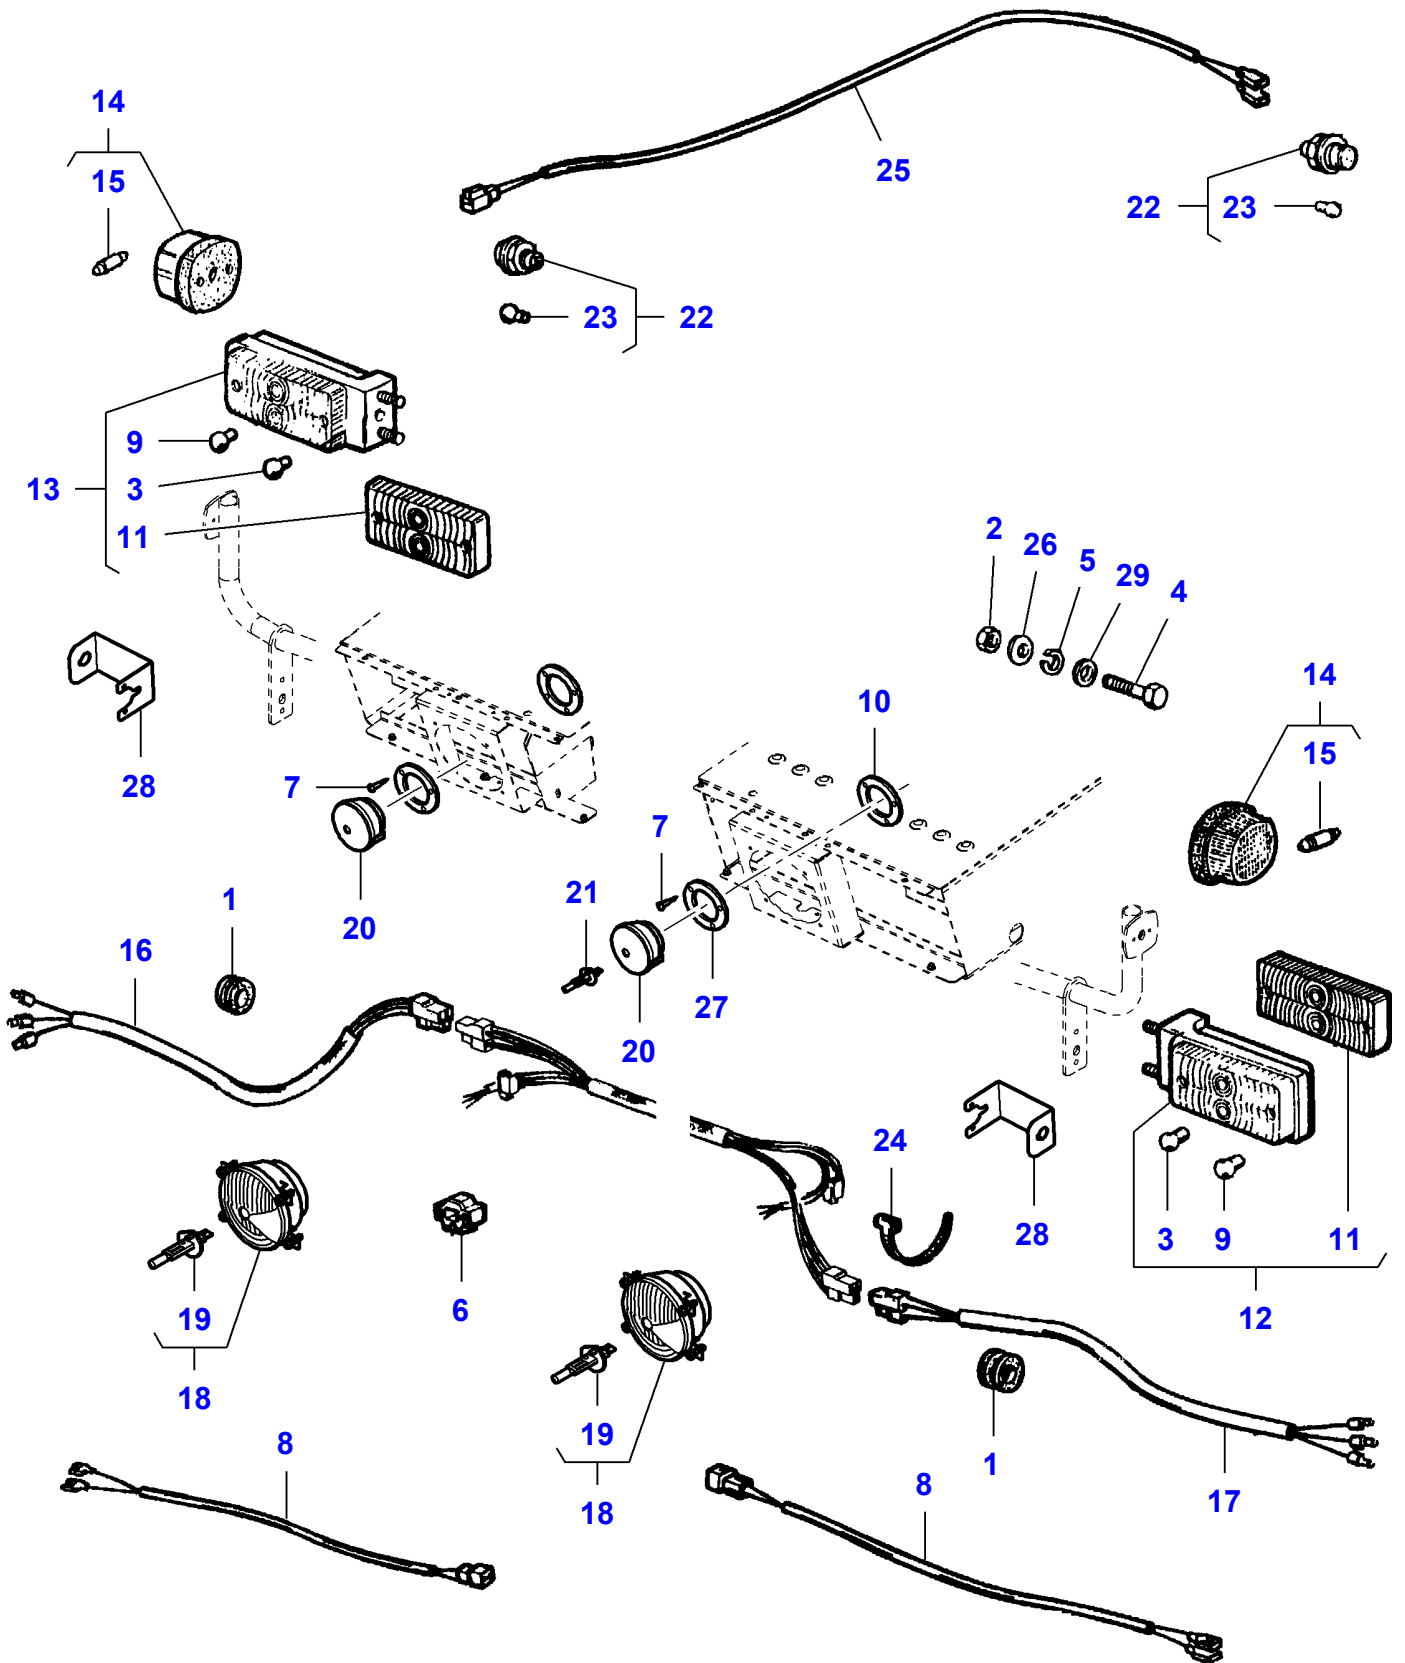

FOOTNOTE [A] WITHOUT STRAW CHOPPER

MF 7247 COMBINE - 3906251
L-LD45-005-B

L-LD45-005-B

Front Lighting Components

| Item | Part Number | Qty | Description | Comments |
|------|--------------------|-----|--------------|----------|
| 1 | LA10397780 | 2 | Grommet | |
| 2 | LA10718011 | 3 | Nut | |
| 3 | LA10857790 | 2 | Bulb 12v 5w | |
| 4 | LA10978221 | 1 | Cap Screw | |
| 5 | LA12035471 | 2 | Lock Washer | |
| 6 | LA12057980 | 1 | Connector | |
| 7 | LA15688001 | 2 | Screw | |
| 8 | LA321914950 | 2 | Harness | |
| 9 | LA14148190 | 2 | Bulb 12v 21w | |
| 10 | LA323019950 | 2 | Plate | |
| 11 | LA71316700 | 2 | Lens | |
| 12 | LA320966500 | 1 | Indicator | |
| 13 | LA320966600 | 1 | Indicator | |
| 14 | LA321909200 | 2 | Head Light | |
| 15 | LA340481009 | 2 | Bulb | (14) |
| 16 | LA321934400 | 1 | Harness | |
| 17 | LA321934500 | 1 | Harness | |
| 18 | LA322798550 | 2 | Headlamp | |
| 19 | LA14152090 | 2 | Bulb | |
| 20 | LA322848600 | 2 | Head Light | |
| 21 | LA344810102 | 1 | Bulb | (20) |
| 22 | LA322896600 | 2 | Light | |
| 23 | LA14144190 | 2 | Bulb | (22) |
| 24 | LA340481810 | 1 | Cable Tie | |
| 25 | LA322896400 | 1 | Harness | |
| 26 | LA355500615 | 2 | Flat Washer | |
| 27 | LA323020050 | 2 | Plate | |
| 28 | LA323005050 | 2 | Support | |
| 29 | LA355510615 | 1 | Flat Washer | |