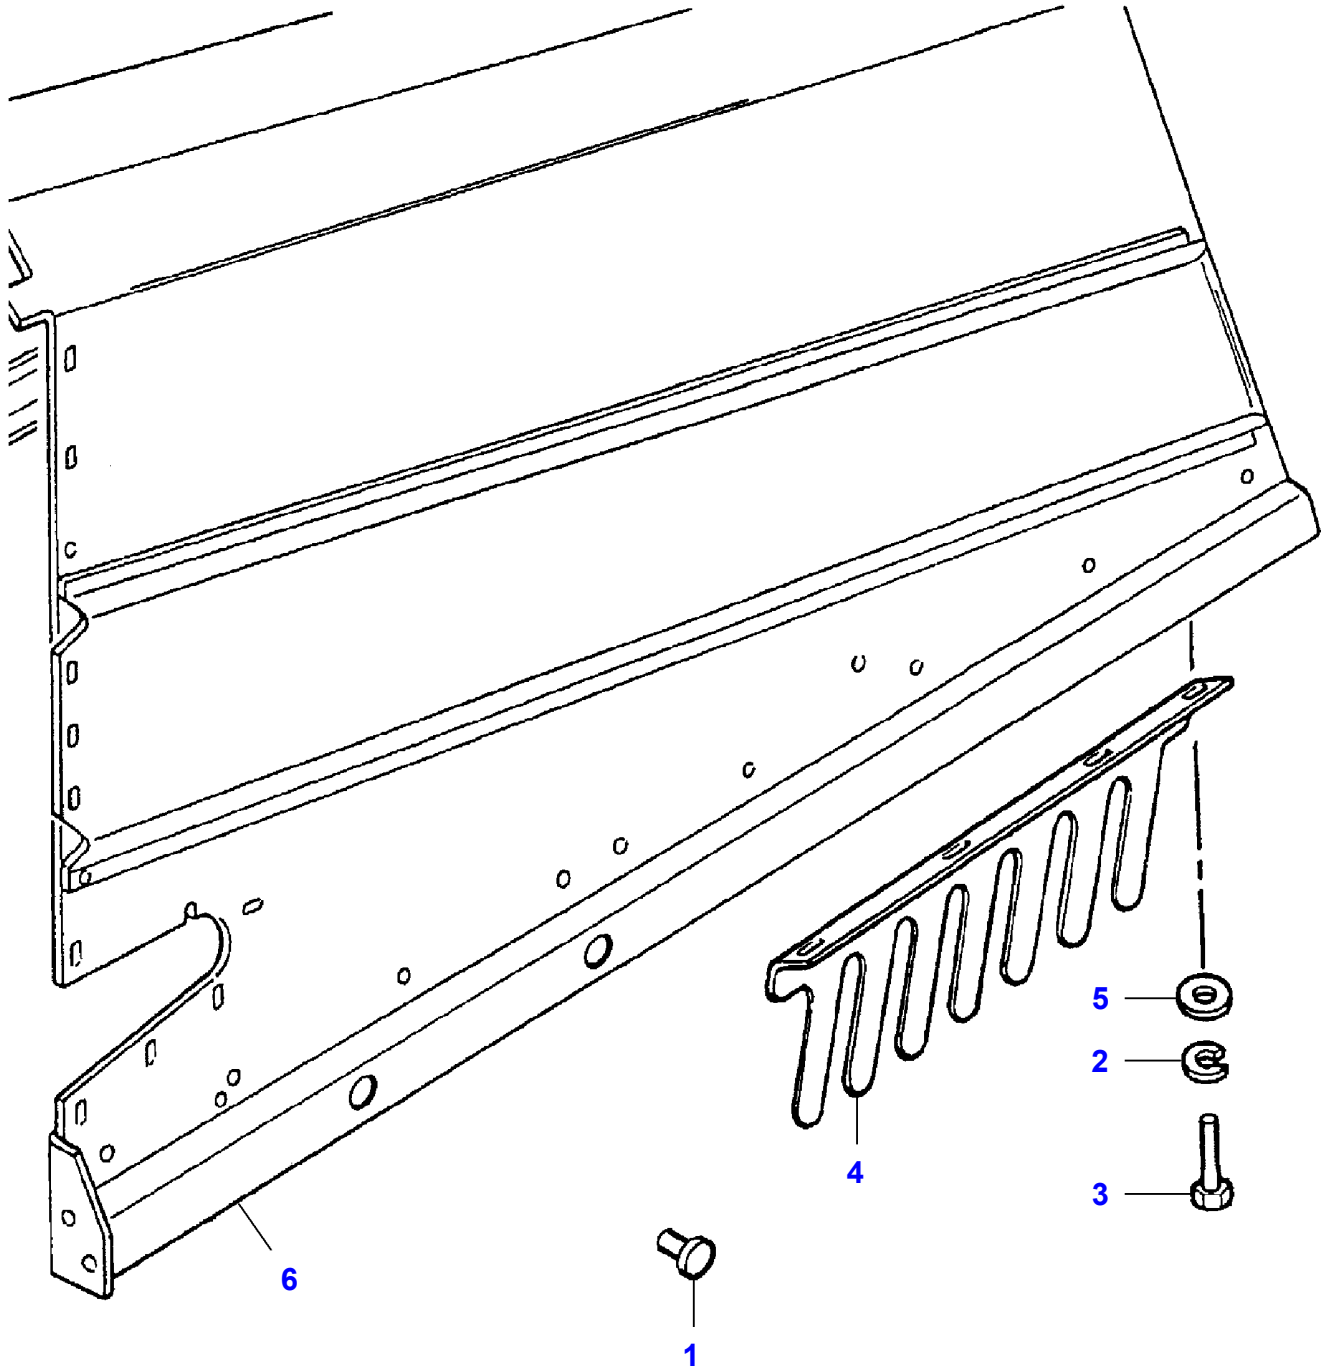

L-LD06-001-B

Massey Ferguson

MF 7247 COMBINE - 3906251

3906251

Swather Rake

Page060-0050

Item	Part Number	Qty	Description	Comments
1	LA5120060	2	Plug	
2	LA12034571	1	Lock Washer	
3	LA16043424	1	Cap Screw	
4	LA322342250	1	Rake	
5	LA355510820	2	Flat Washer	
6		1	Bonnet	See Page - Reference Number 060-0015/17