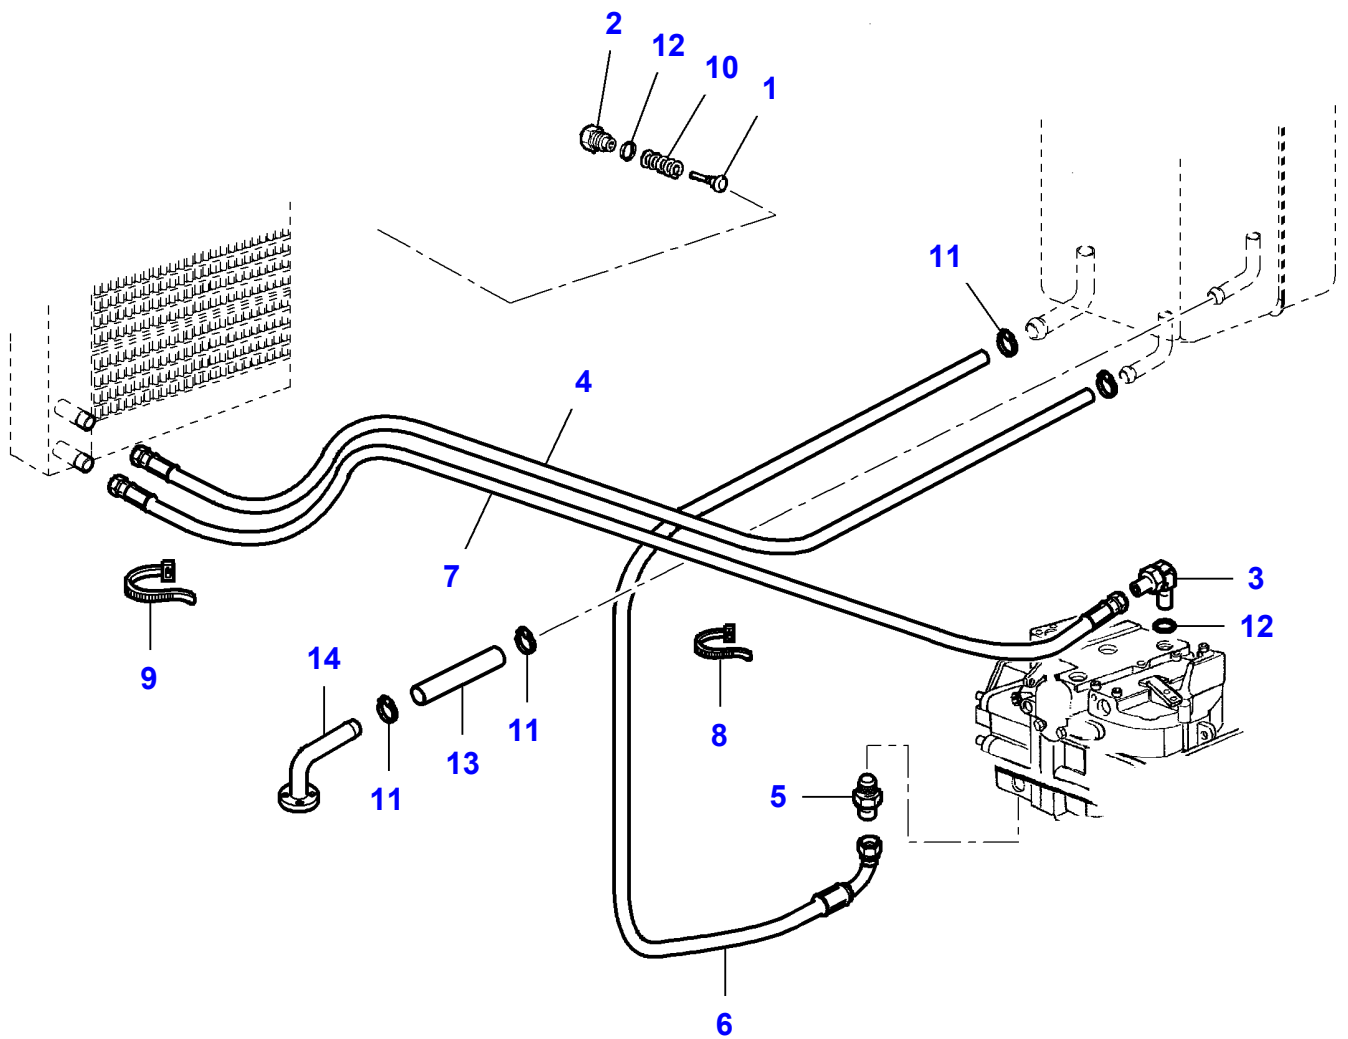

MF 7247 COMBINE - 3906251
L-LC76-002-B

L-LC76-002-B

Hydrostatic Pump

Item	Part Number	Qty	Description	Comments
1	LA321230650	1	Valve	
2	LA321230750	1	Plug	
3	LA321968400	1	Elbow Union	
4	LA322841650	1	Hose	
5	LA322943650	1	Union	
6	LA322967750	1	Hose	
7	LA322967850	1	Hose	
8	LA340481808	1	Cable Tie	
9	LA340481811	1	Cable Tie	
10	LA350356127	1	Spring	
11	LA350391526	4	Hose Clip	
12	LA353587177	2	O Ring	
13	LA322181750	1	Hose	
14		1	Union	See Page - Reference Number 110-0005/21