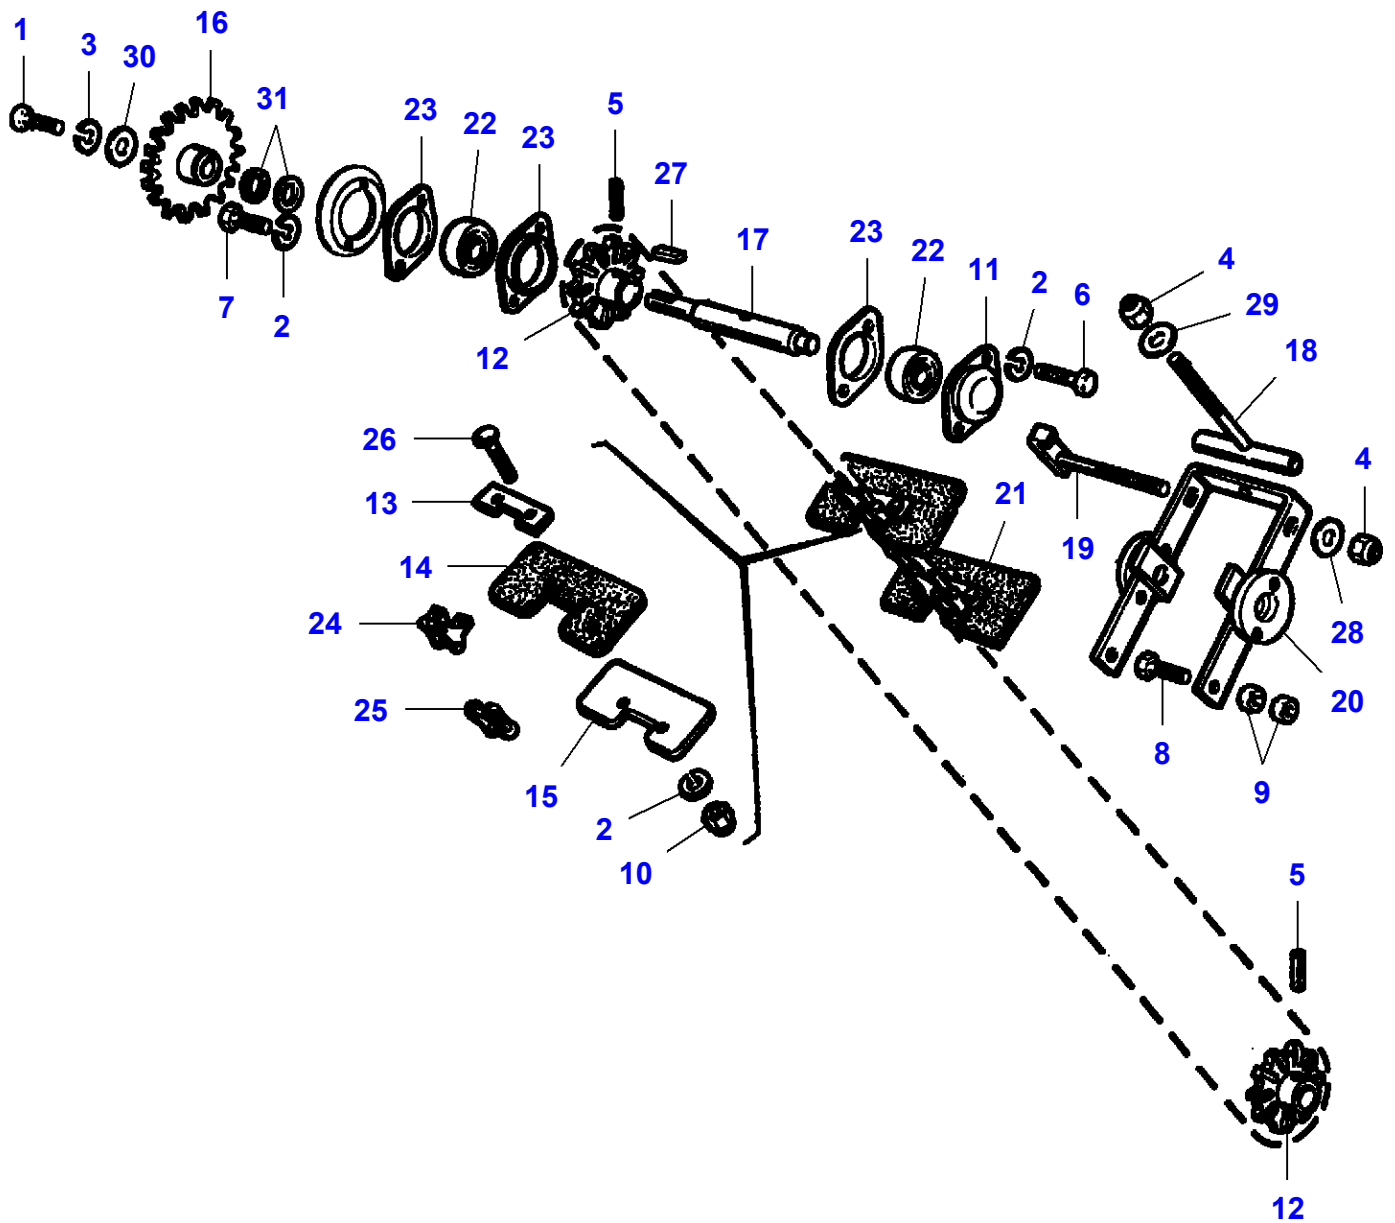

L-LD13-003-B

Grain Elevator - Normal

Item	Part Number	Qty	Description
1	LA11106424	1	Cap Screw
2	LA12034571	3	Lock Washer
3	LA12034671	1	Lock Washer
4	LA12577211	2	Locknut
5	LA14610370	2	Roll Pin
6	LA16043224	1	Cap Screw
7	LA16043424	1	Cap Screw
8	LA16043624	1	Cap Screw
9	LA16100811	2	Nut
10	LA16104111	1	Locknut
11	LA300016273	1	Bearing Flange
12	LA300132810	2	Gear
13	LA321814650	1	Reinforcement
14	LA321814750	1	Paddle
15	LA321814850	1	Reinforcement
16	LA321824550	1	Gear
17	LA321844350	1	Shaft
18	LA321844450	1	Tie Rod
19	LA321844550	1	Tie Rod
20	LA321844750	1	Support
21	LA321862500	1	Chain
22	LA340411236	2	Bearing Assy
23	LA340411458	3	Bearing Flange
24	LA344382162	1	Chain Link
25	LA344382163	1	Chain Link
26	LA350342513	1	Carriage Bolt
27	LA350384628	1	Key
28	LA355511030	1	Flat Washer
29	LA355511050	1	Flat Washer
30	LA355521050	1	Flat Washer
31	LA355536210	2	Flat Washer