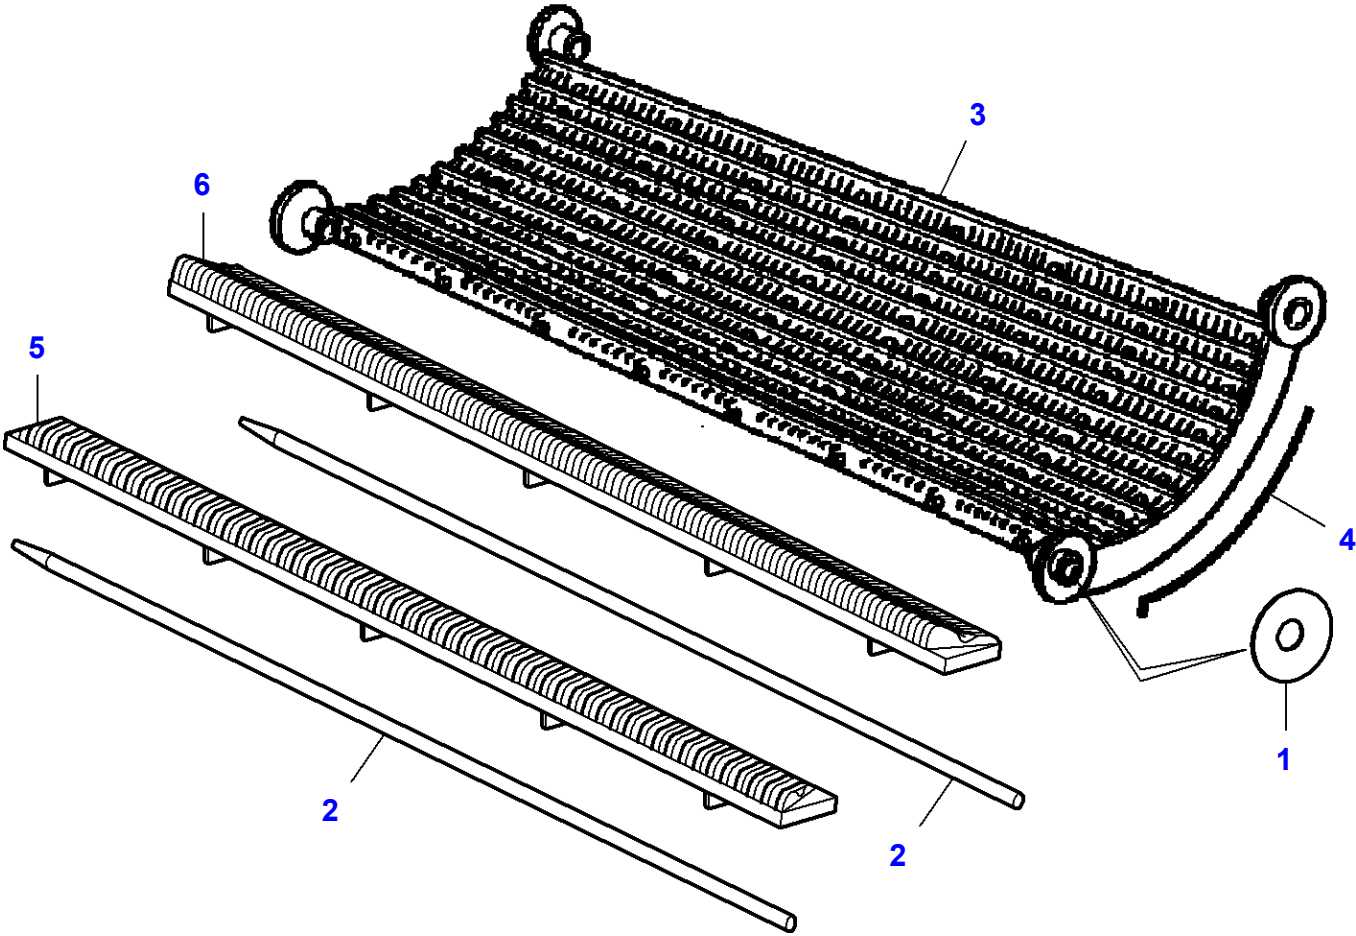

L-LD68-002-B

Massey Ferguson

MF 7247 COMBINE - 3906251

3906251

Rasp-Bar Concave

Page 140-0085

Item	Part Number	Qty	Description
1	LA322622850	4	Washer
2	LA322793050	2	Tie Rod
3	LA322928000	1	Concave
4	LA322928150	1	Wire
5	LA322929350	1	Bar
6	LA322929550	1	Bar