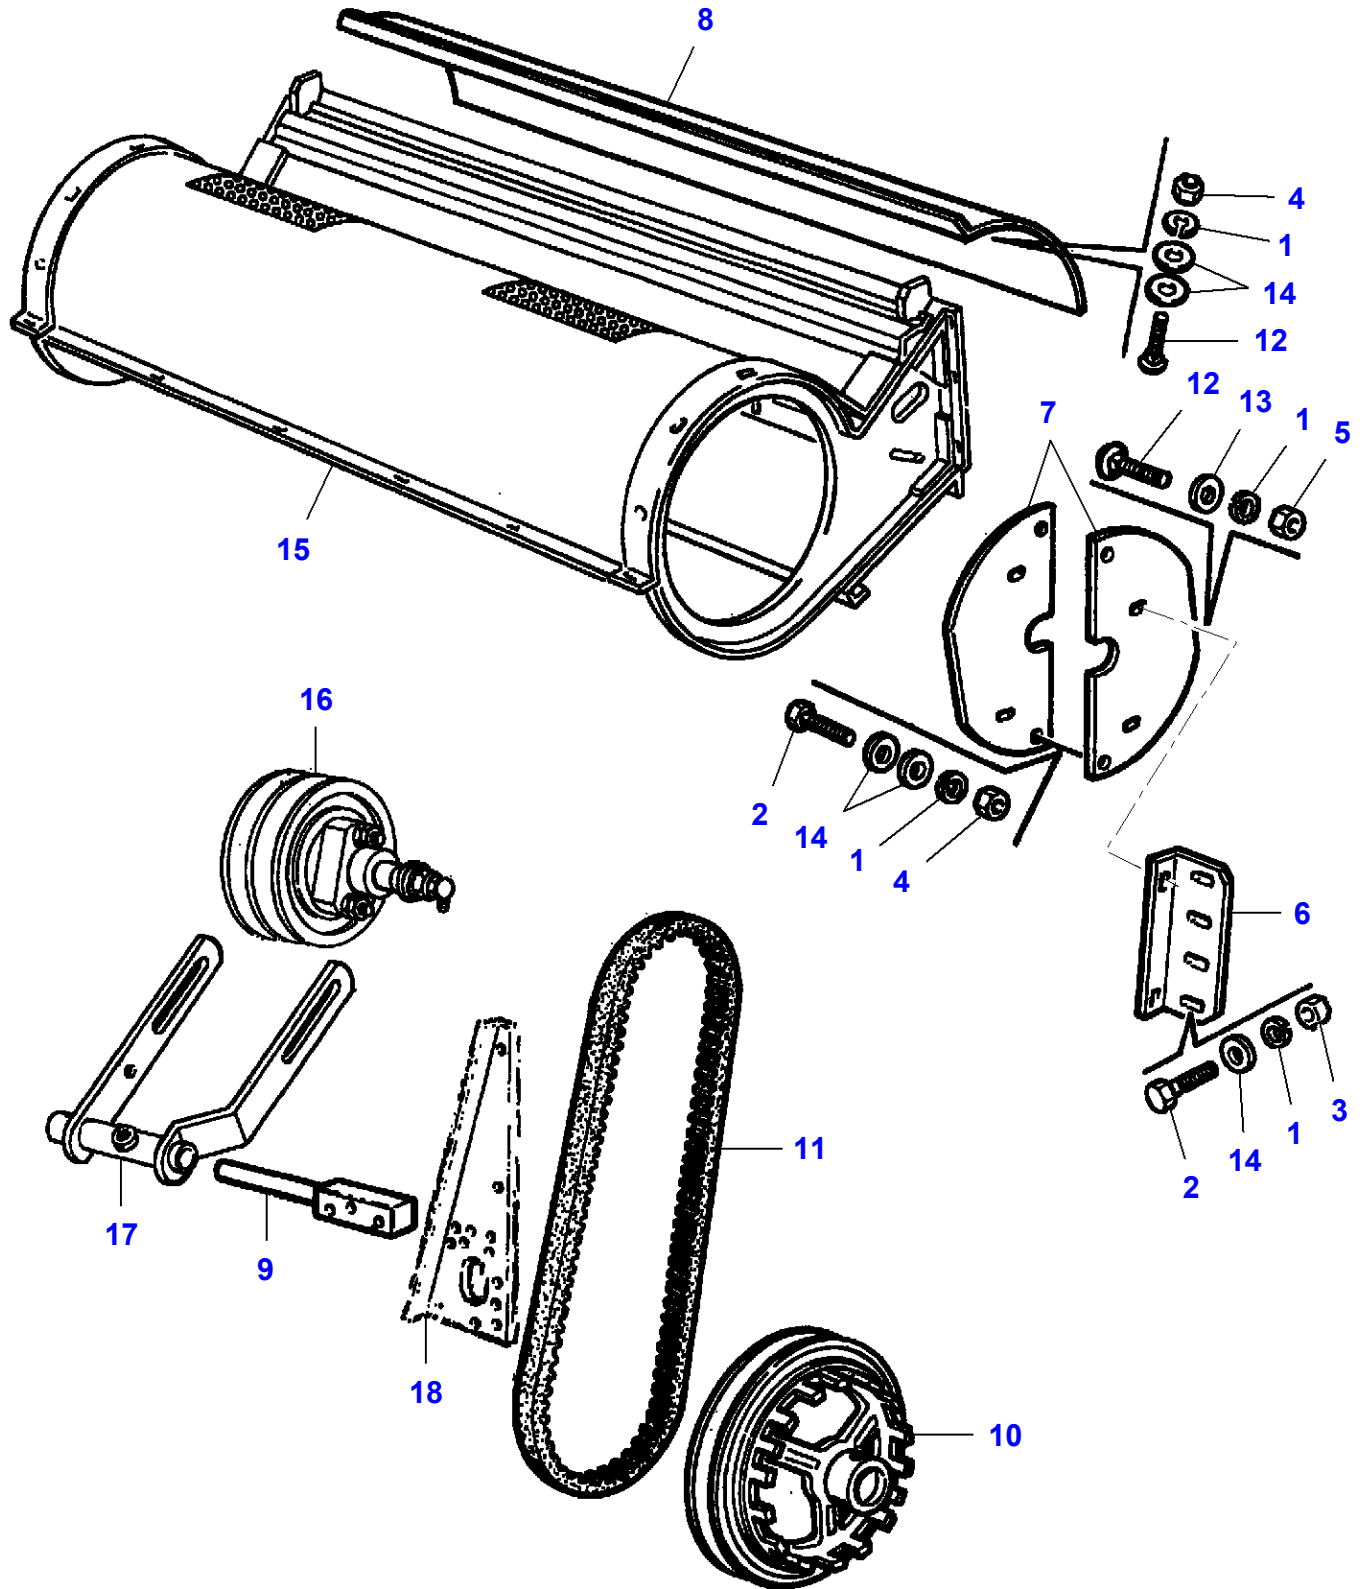

L-LD85-001-B

Equipment For Small Seeds

Item	Part Number	Qty	Description	Comments
1	LA12034571	5	Lock Washer	
2	LA16043224	2	Cap Screw	
3	LA16043424	2	Cap Screw	
4	LA16100811	3	Nut	
5	LA16100811	2	Nut	
6	LA321949750	1	Support	
7	LA321949850	2	Cover	
8	LA321968750	1	Shield	
9	LA322164450	1	Pin	
10	LA322164550	1	Pulley	
11	LA340435153	1	Belt	
12	LA350342510	2	Carriage Bolt	
13	LA355500915	2	Flat Washer	
14	LA355510820	8	Flat Washer	
15		1	Housing	See Page - Reference Number 070-0100/9
16		1	Bearing Assy	See Page - Reference Number 070-0115/1
17		1	Yoke	See Page - Reference Number 070-0110/4
18		1	Bracket	See Page - Reference Number 050-0005/15