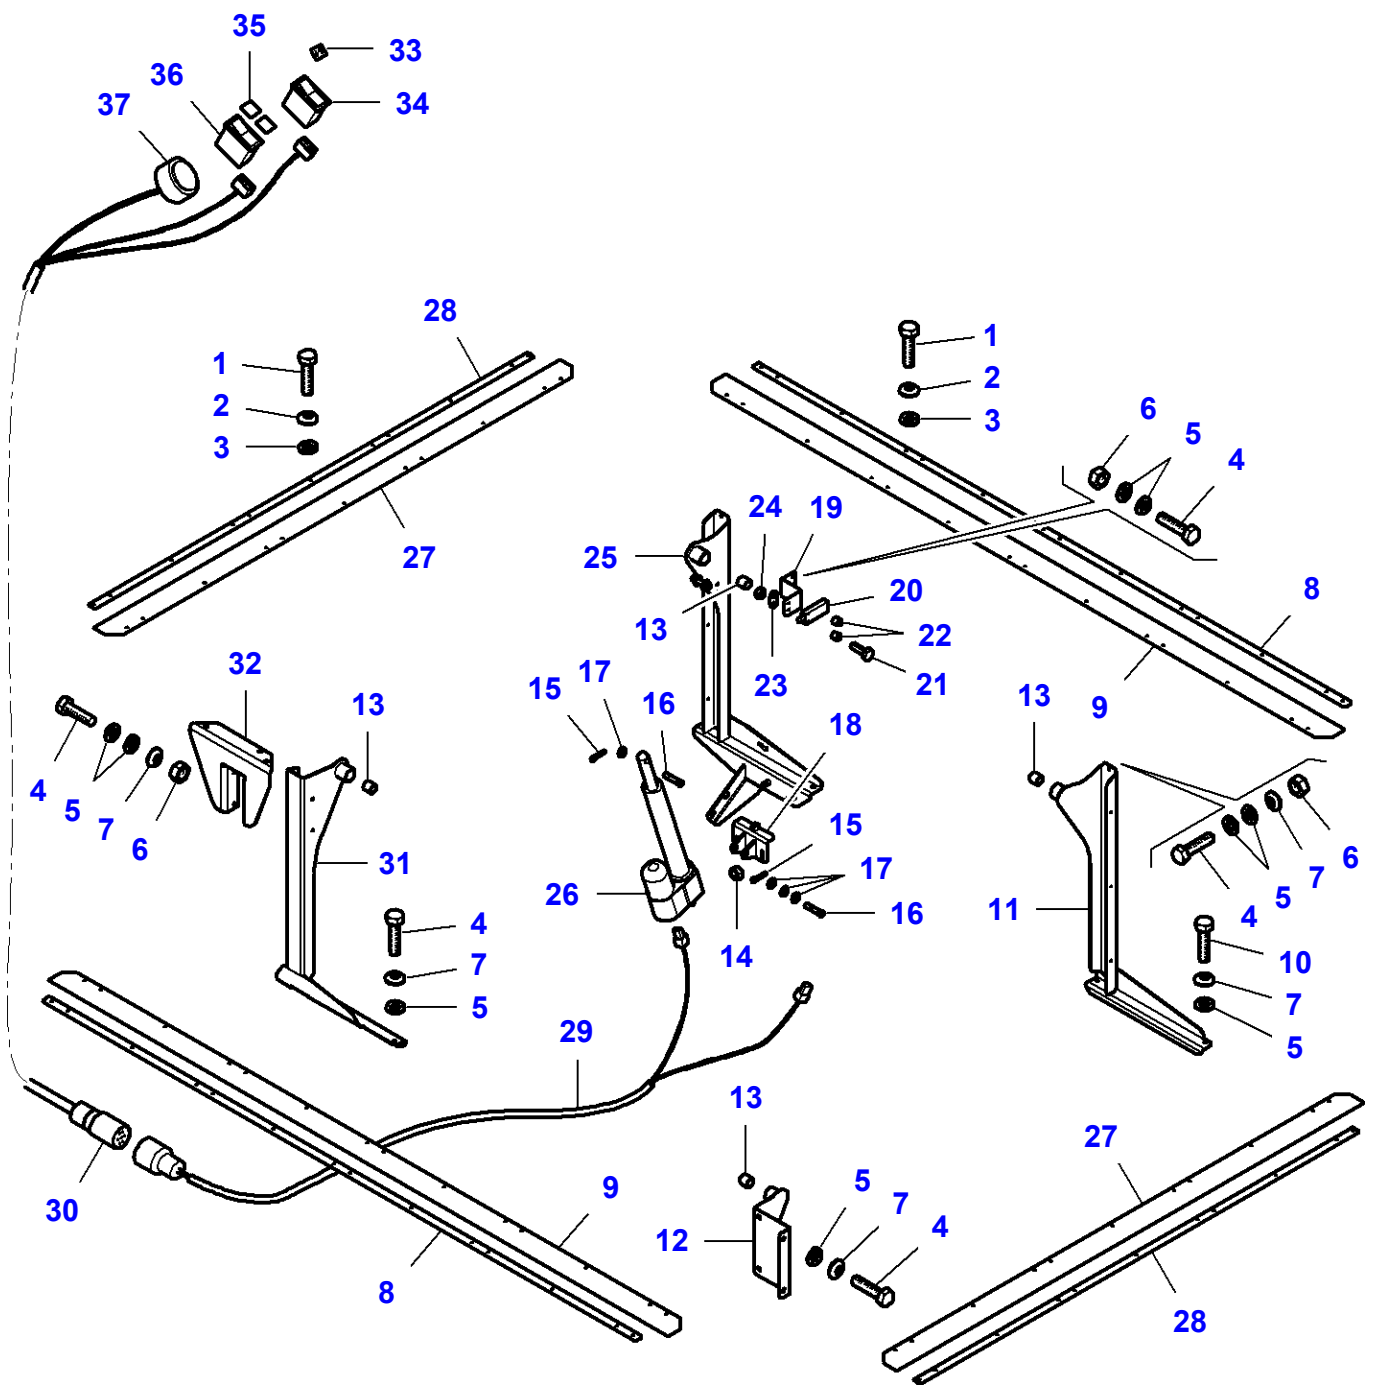

MF 7247 COMBINE - 3906251
L-LC42-011-A

L-LC42-011-A

Retractable Grain Tank Extension

| Item | Part Number | Qty | Description |
|-------------|--------------------|------------|--------------------|
| 1 | LA10902421 | 25 | Cap Screw |
| 2 | LA322357 | 25 | Spring Washer |
| 3 | LA355510615 | 25 | Flat Washer |
| 4 | LA16043421 | 11 | Cap Screw |
| 5 | LA355510815 | 20 | Flat Washer |
| 6 | LA16100811 | 7 | Nut |
| 7 | LA322358 | 11 | Spring Washer |
| 8 | LA323248850 | 2 | Rail |
| 9 | LA323248350 | 2 | Rail |
| 10 | LA16043621 | 2 | Cap Screw |
| 11 | LA323246850 | 1 | Bracket |
| 12 | LA323246650 | 1 | Support |
| 13 | LA322100750 | 5 | Spacer |
| 14 | LA11701721 | 2 | Nut |
| 15 | LA10733601 | 2 | Split Pin |
| 16 | LA410000930 | 2 | Pin |
| 17 | LA355501330 | 4 | Flat Washer |
| 18 | LA323247750 | 1 | Support |
| 19 | LA323247650 | 1 | Support |
| 20 | LA322833000 | 1 | Plate |
| 21 | LA14303324 | 2 | Hex Socket Screw |
| 22 | LA323153250 | 2 | Bush |
| 23 | LA323070850 | 1 | Plate |
| 24 | LA10794011 | 2 | Nut |
| 25 | LA323246950 | 1 | Bracket |
| 26 | LA323112250 | 1 | Ram |
| 27 | LA323248450 | 2 | Rail |
| 28 | LA323248950 | 2 | Rail |
| 29 | LA323255900 | 1 | Harness |
| 30 | LA323256000 | 1 | Harness |
| 31 | LA323246750 | 1 | Bracket |
| 32 | LA323248750 | 1 | Support |
| 33 | LA321847950 | 1 | Plate |
| 34 | LA321848400 | 1 | Switch |
| 35 | LA322805350 | 1 | Plate |
| 36 | LA321869800 | 1 | Switch |
| 37 | LA322355400 | 1 | Horn |