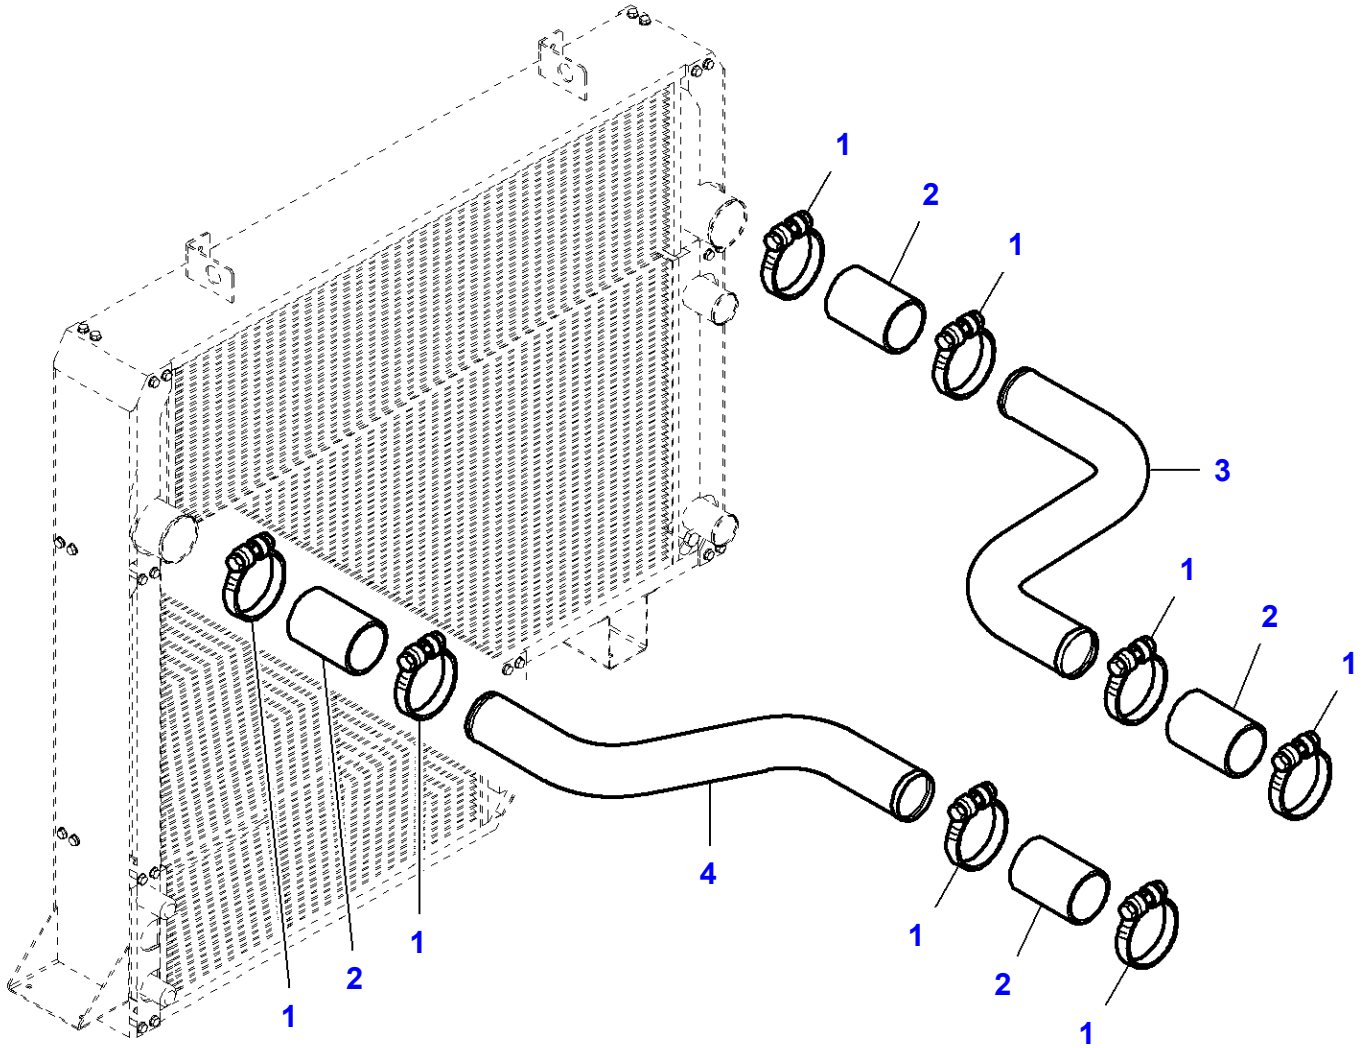

L-LC60-011-B

Massey Ferguson

MF 7247 COMBINE - 3906251

3906251

Radiator Filter

Page020-0055

Item	Part Number	Qty	Description
1	LA322884950	8	Hose Clip
2	LA322984250	4	Sleeve
3	LA323250850	1	Water Hose
4	LA323250950	1	Water Hose