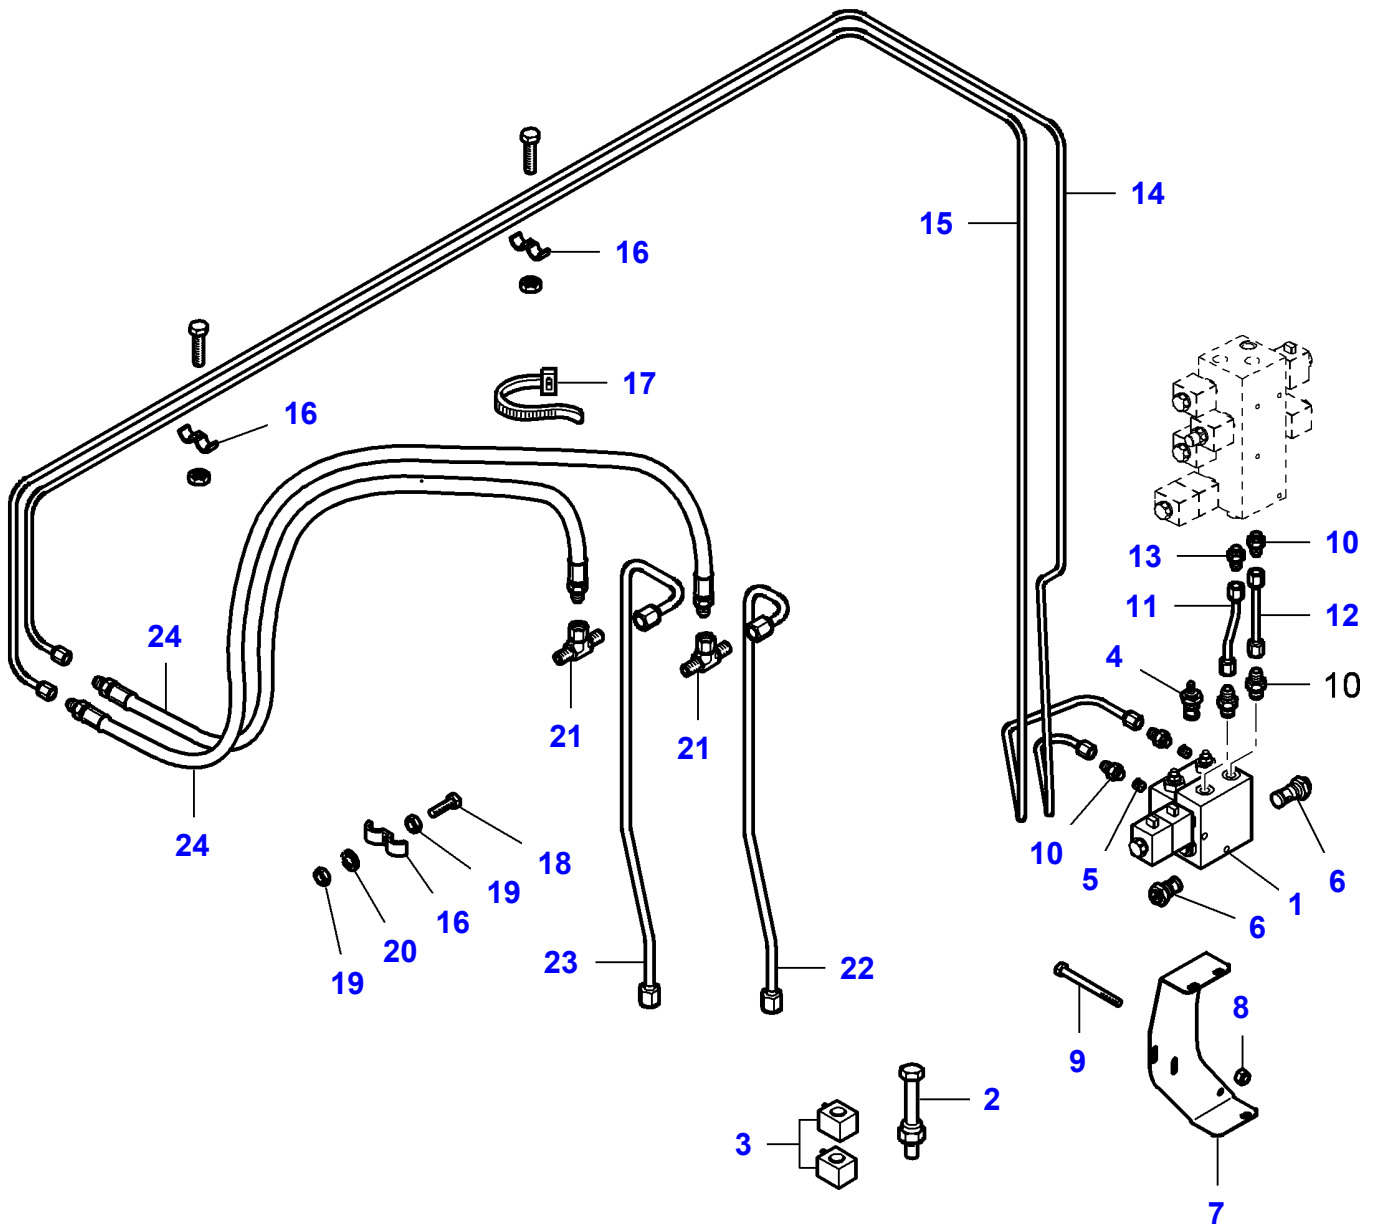

MF 7247 COMBINE - 3906251
L-LC48-013-A

L-LC48-013-A

Cutter Bar Levelling System - Autolevel

Item	Part Number	Qty	Description	Comments
1	LA323206400	1	Valve	
2	LA322816450	1	Electrovalve	(1)
3	LA323109050	2	Block	(1)
4	LA322816550	1	Valve	(1)
5	LA322293950	2	Grub Screw	(1)
6	LA410000185	2	Valve	(1)
7	LA323269850	1	Bracket	
8	LA16104111	2	Locknut	
9	LA16045431	2	Cap Screw	
10	LA322819000	5	Union	
11	LA323266950	1	Oil Pipe	
12	LA323267050	1	Oil Pipe	
13	LA323244750	1	Union	
14	LA323278050	1	Oil Pipe	
15	LA323278150	1	Oil Pipe	
16	LA300136688	3	Collar	
17	LA340481809	X	Cable Tie	
18	LA10902424	1	Cap Screw	
19	LA15896221	2	Nut	
20	LA12035670	1	Lock Washer	
21	LA321419350	2	T-Piece	
22	LA323243550	1	Oil Pipe	
23	LA323243450	1	Oil Pipe	
24	LA322832550	2	Hydraulic Hose