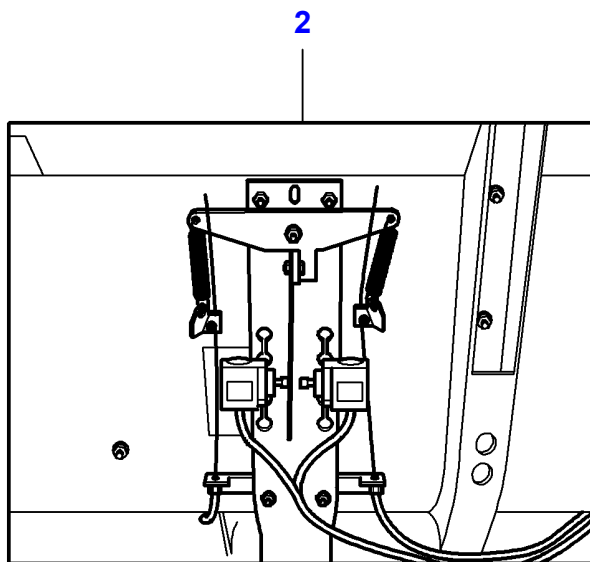

Variations and Accessories

Item	Part Number	Qty	Description	Comments
1	LA712954601	X	Accessory	[A]
2	LA711949559	X	Accessory	[B]
3	LA711947551	X	Drum	
4		X	Not Used	
5	LA711735501	X	Kit	[E]
6	LA322990900	X	Accessory	[C]
7	LA323275250	X	Monitor	[D] (3)
8	LA323275150	X	Reversing Camera	[D] (3)
9	LA323025700	X	Harness	[D] (3)

FOOTNOTE [A] PEA AND BEAN HARVEST EQUIPMENT

FOOTNOTE [B] FAN SPEED REDUCTION AND BLANKING PLATES FOR SMALL SEEDS

FOOTNOTE [C] REAR VIEW CAMERA AND MONITOR

FOOTNOTE [D] NOT ILLUSTRATED

FOOTNOTE [E] ADDITIONAL LIGHTS FOR FOLDABLE TABLES

L-LC15-005-B