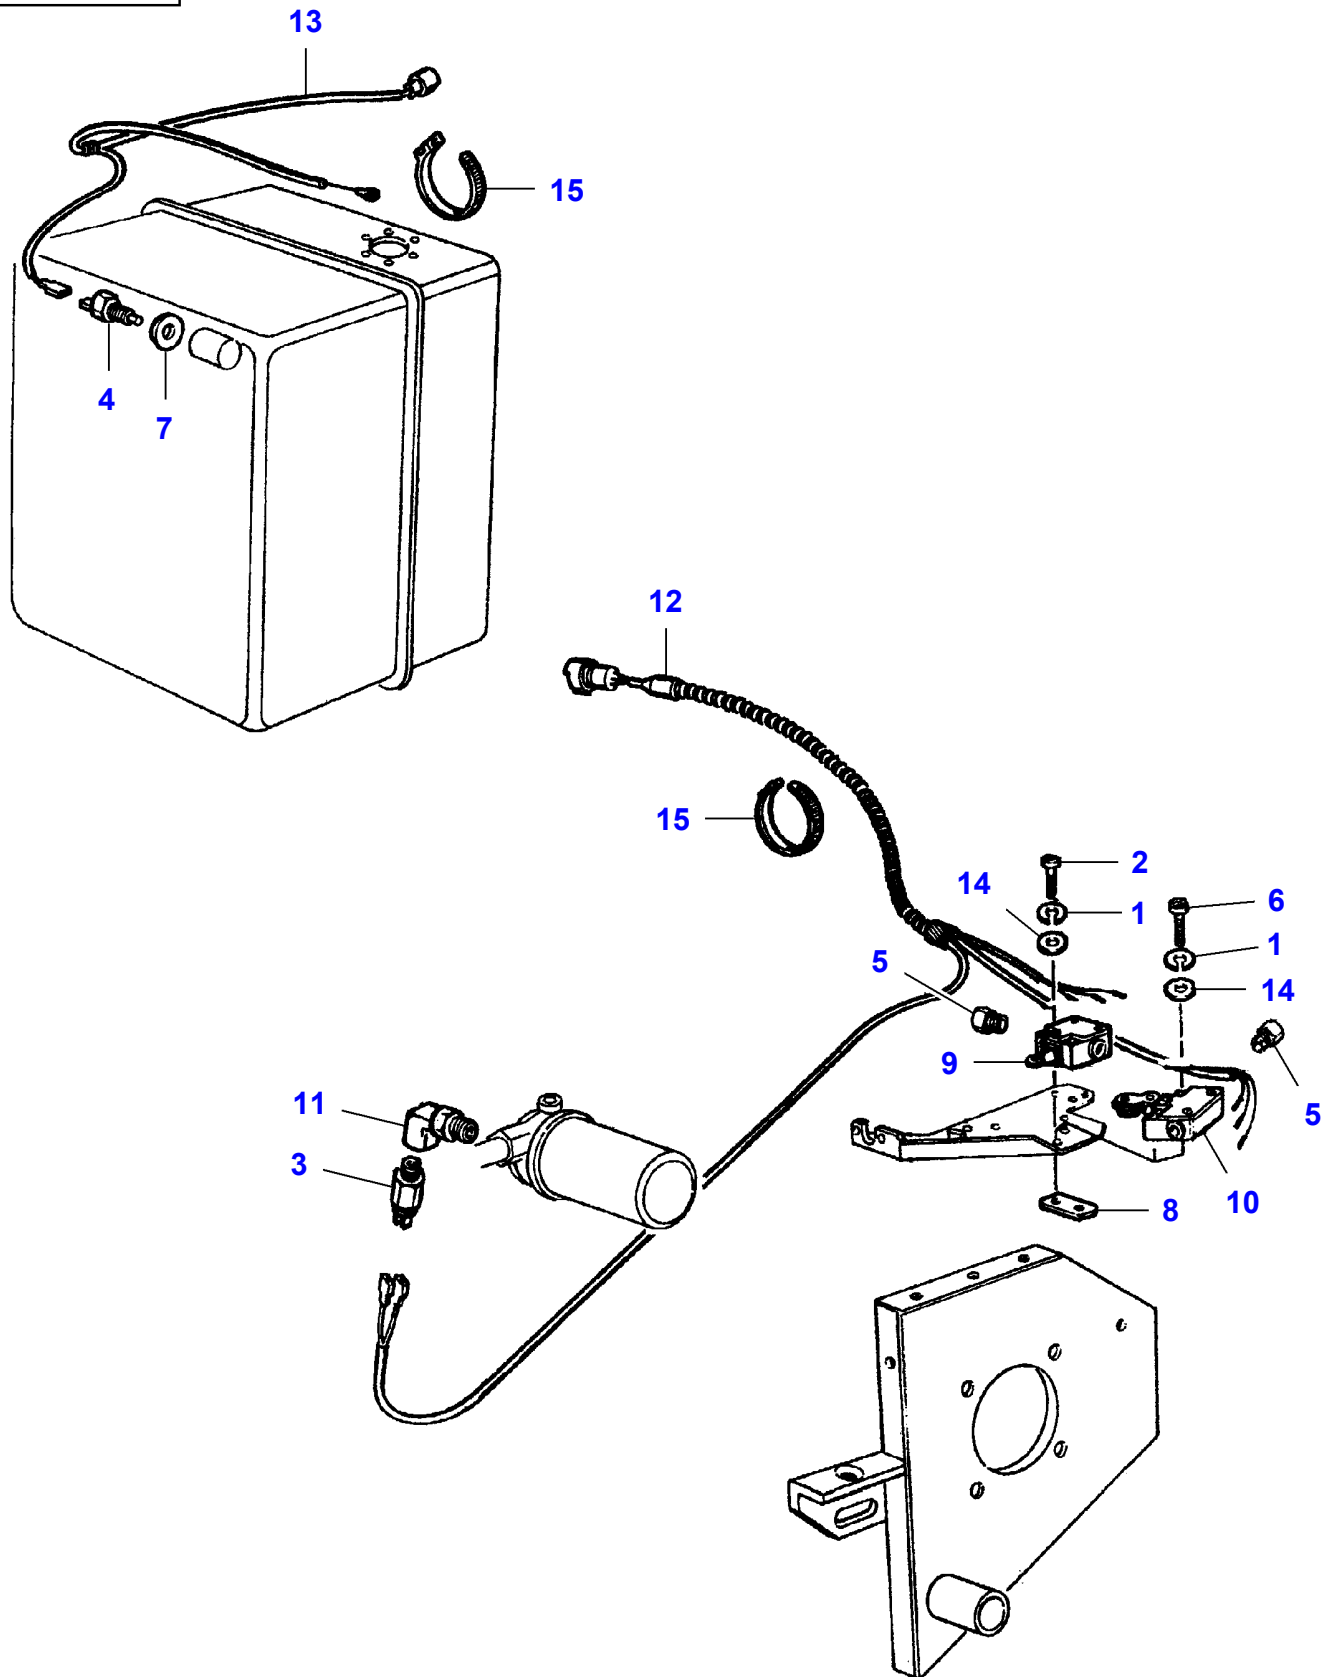

L-LD93-002-B

Massey Ferguson

MF 7247 COMBINE - 3906251

3906251

Multifunction Lever For Hydrostatic Transmission

Page 030-0200

Item	Part Number	Qty	Description
1	LA12035371	2	Lock Washer
2	LA13273221	1	Screw
3	LA321701450	1	Transmitter
4	LA321708050	1	Transmitter
5	LA321910400	2	Nut
6	LA13273021	1	Screw
7	LA355561430	1	Gasket
8	LA322226450	1	Plate
9	LA322622400	1	Switch
10	LA322622500	1	Switch
11	LA322764350	1	Connector
12	LA322864500	1	Harness
13	LA322876800	1	Harness
14	LA355500515	2	Flat Washer
15	LA340481806	2	Cable Tie