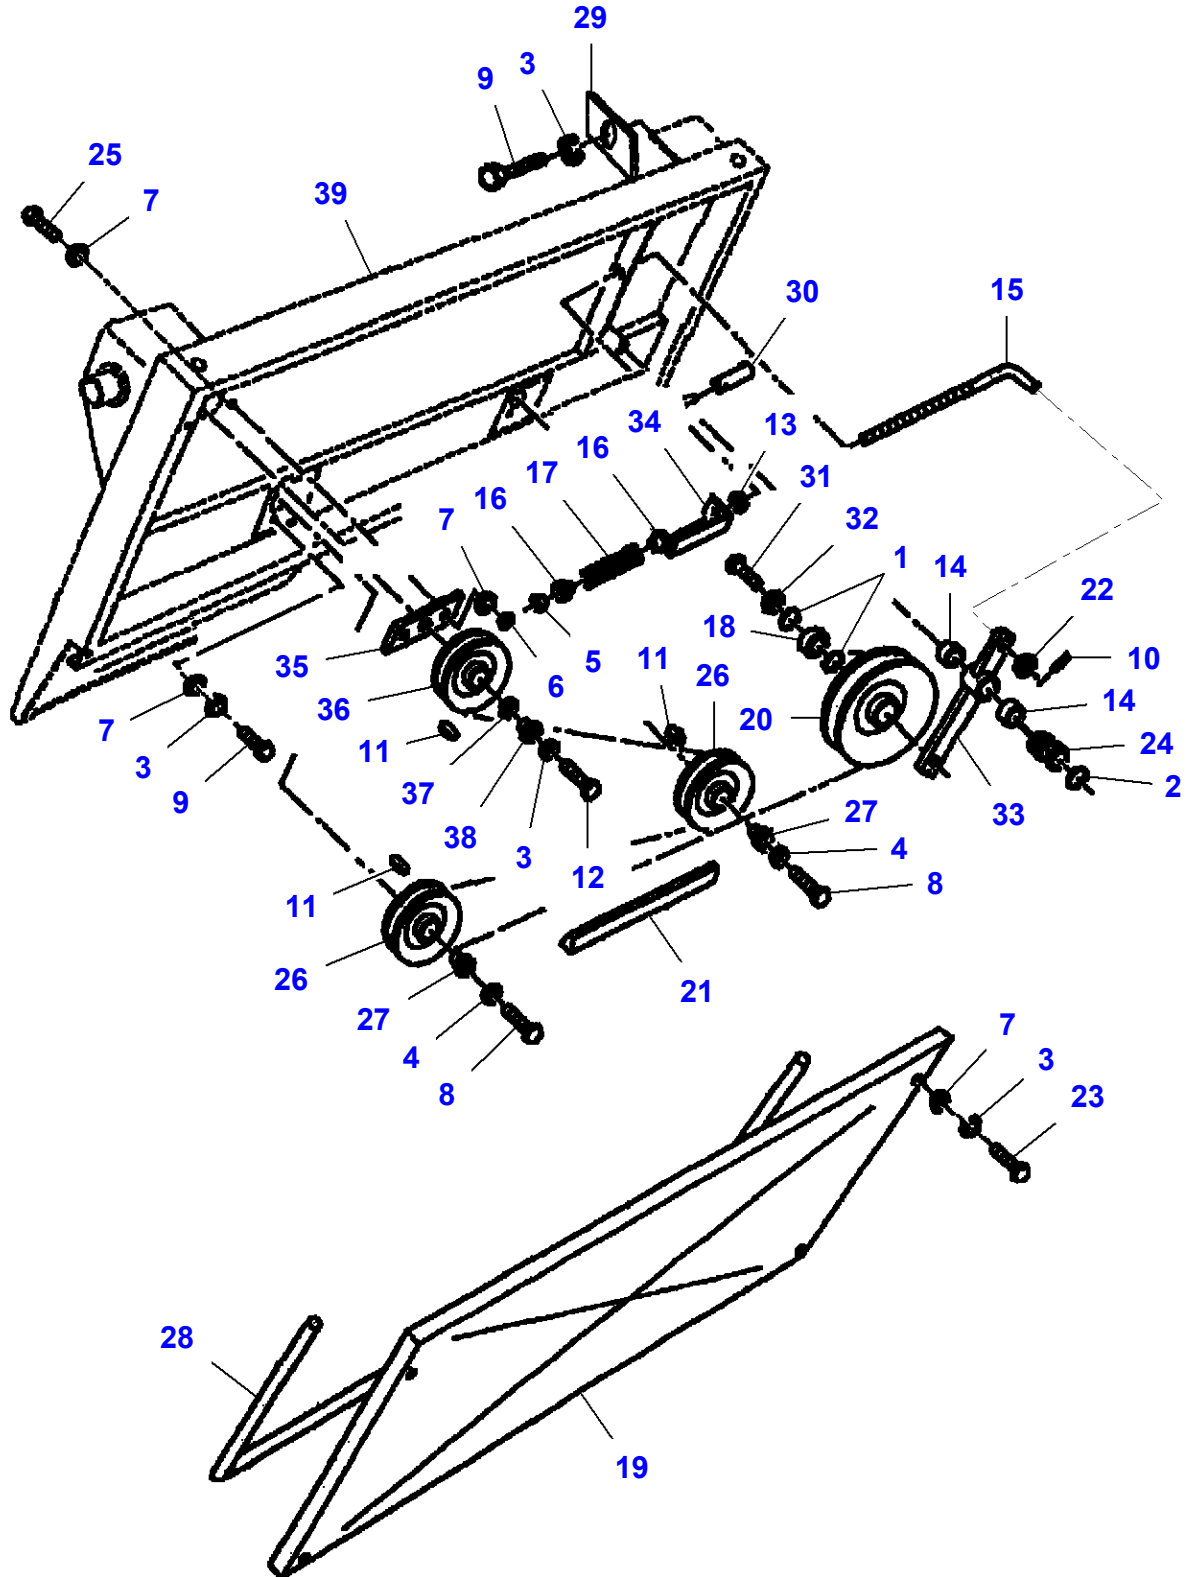

L-LD75-002-B

Chaff Spreader - Transmission

Item	Part Number	Qty	Description	Comments
1	LA11060576	2	Circlip	
2	LA11067376	1	Circlip	
3	LA12034571	4	Lock Washer	
4	LA12034671	2	Lock Washer	
5	LA12577511	1	Locknut	
6	LA16104111	1	Locknut	
7	LA355510820	4	Flat Washer	
8	LA80043140	2	Cap Screw	
9	LA80120104	2	Cap Screw	
10	LA80130004	1	Split Pin	
11	LA80170005	2	Key	
12	LA80300381	1	Cap Screw	
13	LA84043655	1	Nut	
14	LA84056148	2	Bush	
15	LA84056165	1	Tie Rod	
16	LA320998350	2	Bush	
17	LA320998550	1	Spring	
18	LA322638450	1	Bearing Assy	
19	LA322739900	1	Cover	
20	LA322740050	1	Pulley	
21	LA340433986	1	Belt	
22	LA355501320	1	Flat Washer	
23	LA80043127	1	Cap Screw	
24	LA355536210	1	Flat Washer	
25	LA80336199	1	Cap Screw	
26	LA84074791	2	Pulley	
27	LA84056153	2	Bush	
28	LA84056118	1	Support	
29	LA84056151	1	Plate	
30	LA84056140	1	Spacer	
31	LA89837786	1	Cap Screw	
32	LA84056154	1	Washer	
33	LA84056787	1	Lever	
34	LA84056132	1	Plate	
35	LA84056128	1	Plate	
36	LA84056120	1	Pulley	
37	LA84056134	1	Washer	
38	LA84056137	1	Bush	
39		1	Body	See Page - Reference Number 140-0205