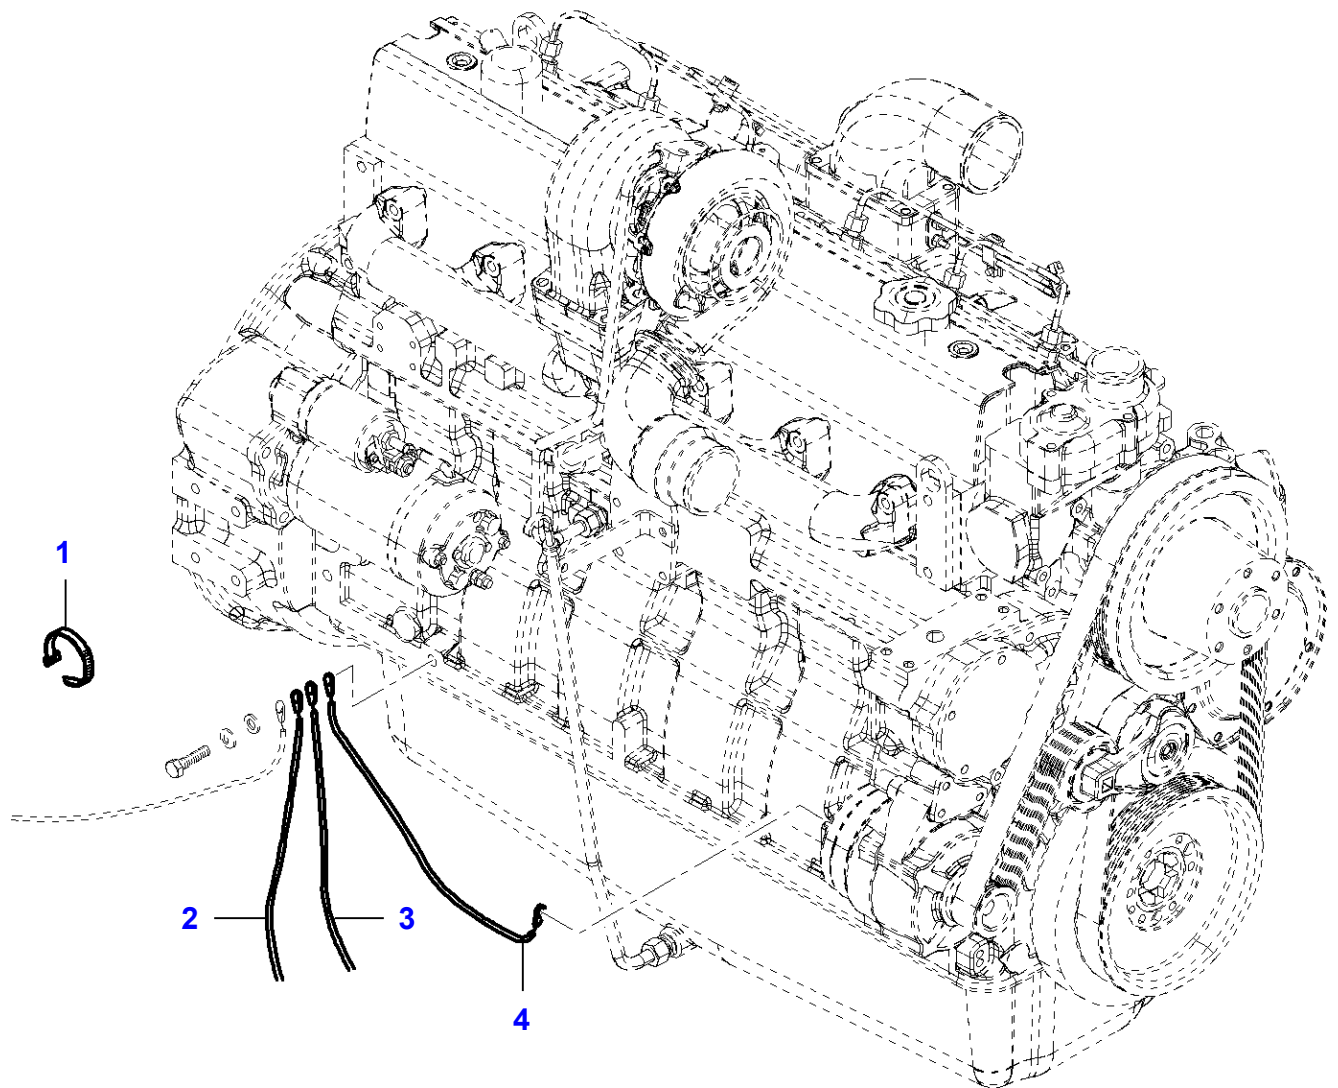

L-LD48-005-B

Starting Circuits

| Item | Part Number | Qty | Description | Comments |
|-------------|--------------------|------------|--------------------|-----------------|
| 1 | LA340481806 | 1 | Cable Tie | Length 180 mm |
| | LA340481808 | 1 | Cable Tie | Length 260 mm |
| | LA340481809 | 1 | Cable Tie | Length 350 mm |
| | LA340481811 | 1 | Cable Tie | Length 500 mm |
| 2 | LA322972350 | 1 | Harness | |
| 3 | LA323061300 | 1 | Harness | |
| 4 | LA323153400 | 1 | Harness | |