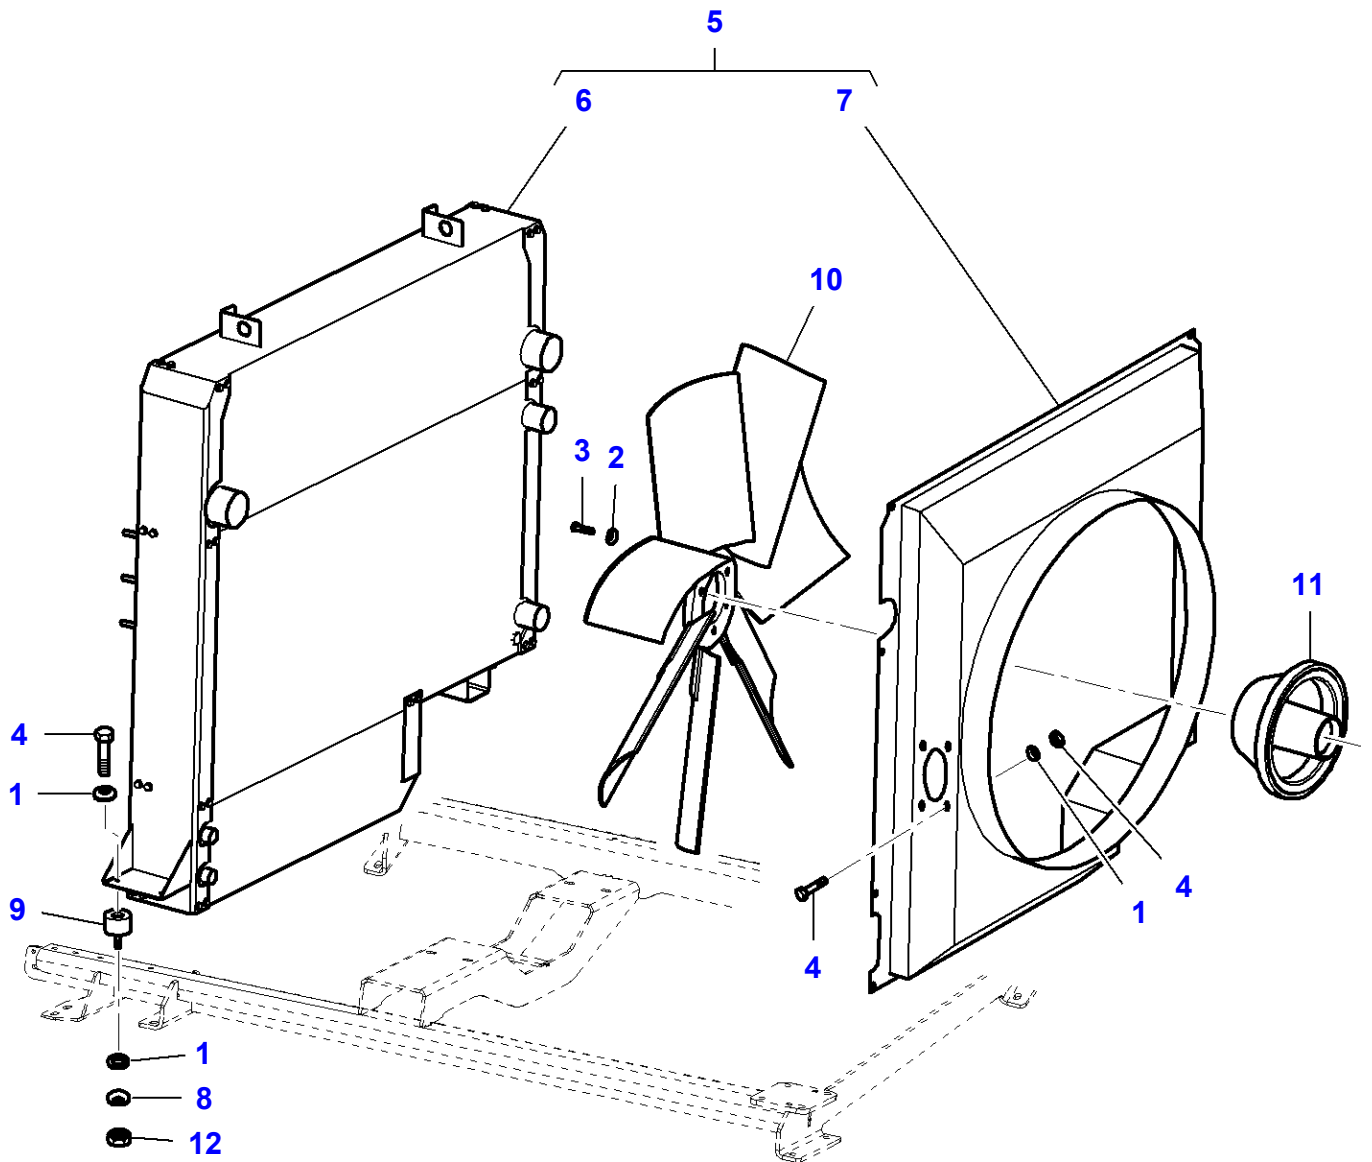

L-LC60-027-A

Massey Ferguson

MF 7247 COMBINE - 3906251

3906251

Page020-0075

Radiator Filter

Item	Part Number	Qty	Description	Comments
1	LA322358	8	Spring Washer	
2	LA12034671	6	Lock Washer	
3	LA16040821	6	Cap Screw	
4	LA16043221	6	Cap Screw	
5	LA322993200	1	Kit, Radiator	
6	LA322942400	1	Water Cooler	(5)
7	LA322948350	1	Fan Shell	(5)
8	LA355510820	4	Flat Washer	
9	LA340449023	2	Vibration Mount	
10	LA322829350	1	Fan	
11	LA323115950	1	Pulley	
12	LA16100811	2	Nut