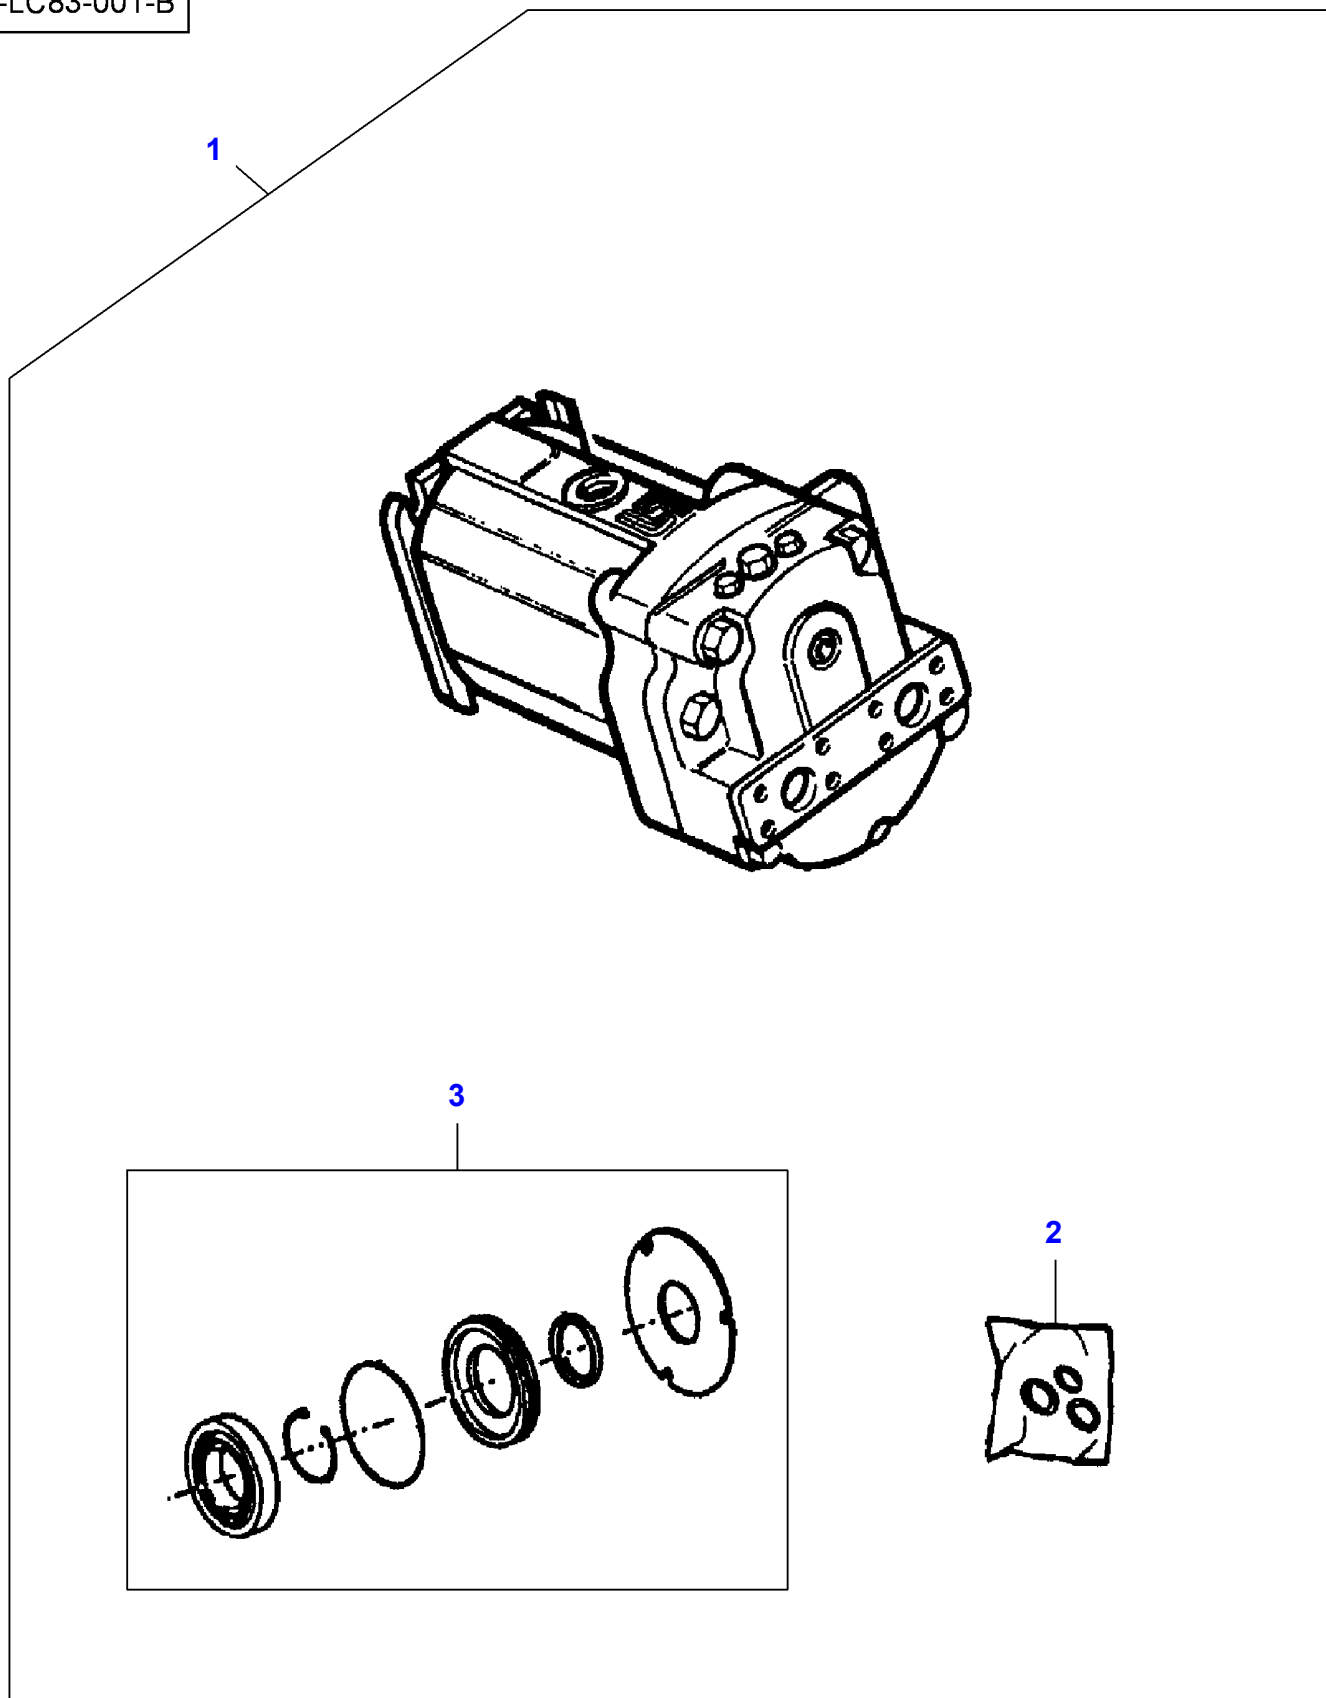

L-LC83-001-B

Massey Ferguson

MF 7247 COMBINE - 3906251

3906251

Hydrostatic Motor Elements

Page030-0175

Item	Part Number	Qty	Description
1	LA9508952	1	Hydraulic Motor
2	LA322180600	1	Kit, Seal
3	LA322180400	1	Kit