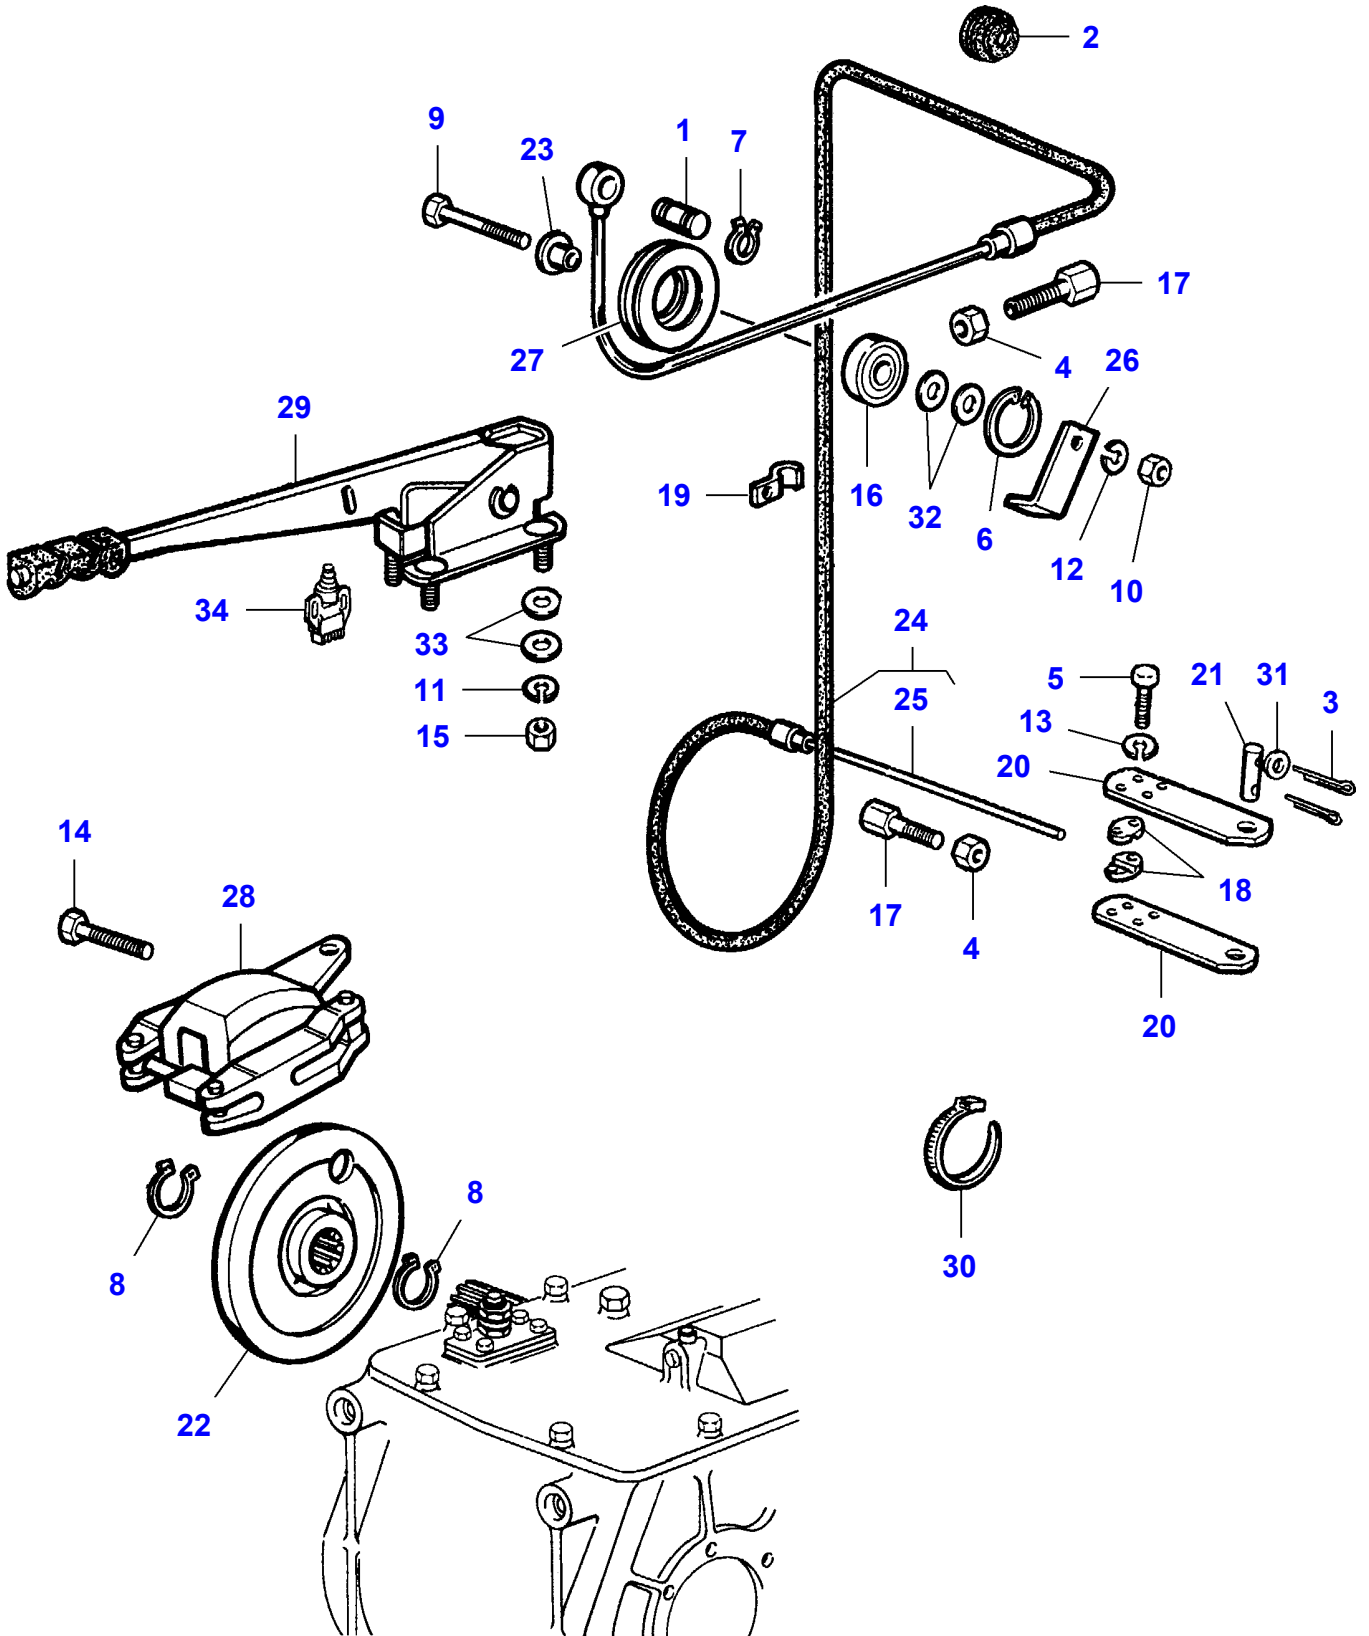

MF 7247 COMBINE - 3906251
L-LC69-001-B

L-LC69-001-B

Parking Brake

Item	Part Number	Qty	Description	Comments
1	LA5105280	1	Pin	
2	LA10403080	1	Grommet	
3	LA10733601	2	Split Pin	
4	LA10788714	2	Nut	
5	LA10902624	1	Cap Screw	
6	LA11060076	1	Circlip	
7	LA11065676	1	Circlip	
8	LA11068876	2	Circlip	
9	LA11113221	1	Cap Screw	
10	LA11702921	1	Nut	
11	LA12034571	2	Lock Washer	
12	LA12034771	1	Lock Washer	
13	LA12035670	1	Lock Washer	
14	LA14420331	1	Cap Screw	
15	LA16100824	2	Nut	
16	LA24905080	1	Ball Bearing	
17	LA300031549	2	Cap Screw	
18	LA300031960	2	Plate	
19	LA300110828	1	Collar	
20	LA320816150	2	Plate	
21	LA321097650	1	Pin	
22	LA322101950	1	Brake Disc	
23	LA322105450	1	Bush	
24	LA322131000	1	Handbrake Cable	
25	LA322165050	1	Cable	(24)
26	LA322132050	1	Bracket	
27	LA322131150	1	Pulley	
28	LA322362200	1	Brake Caliper	See Page - Reference Number 030-0110/1
29	LA322518000	1	Brake Lever	
30	LA340481809	1	Cable Tie	
31	LA355500915	1	Flat Washer	
32	LA355501330	2	Flat Washer	
33	LA355510820	3	Flat Washer	
34		1	Switch	See Page - Reference Number 120-0025/7