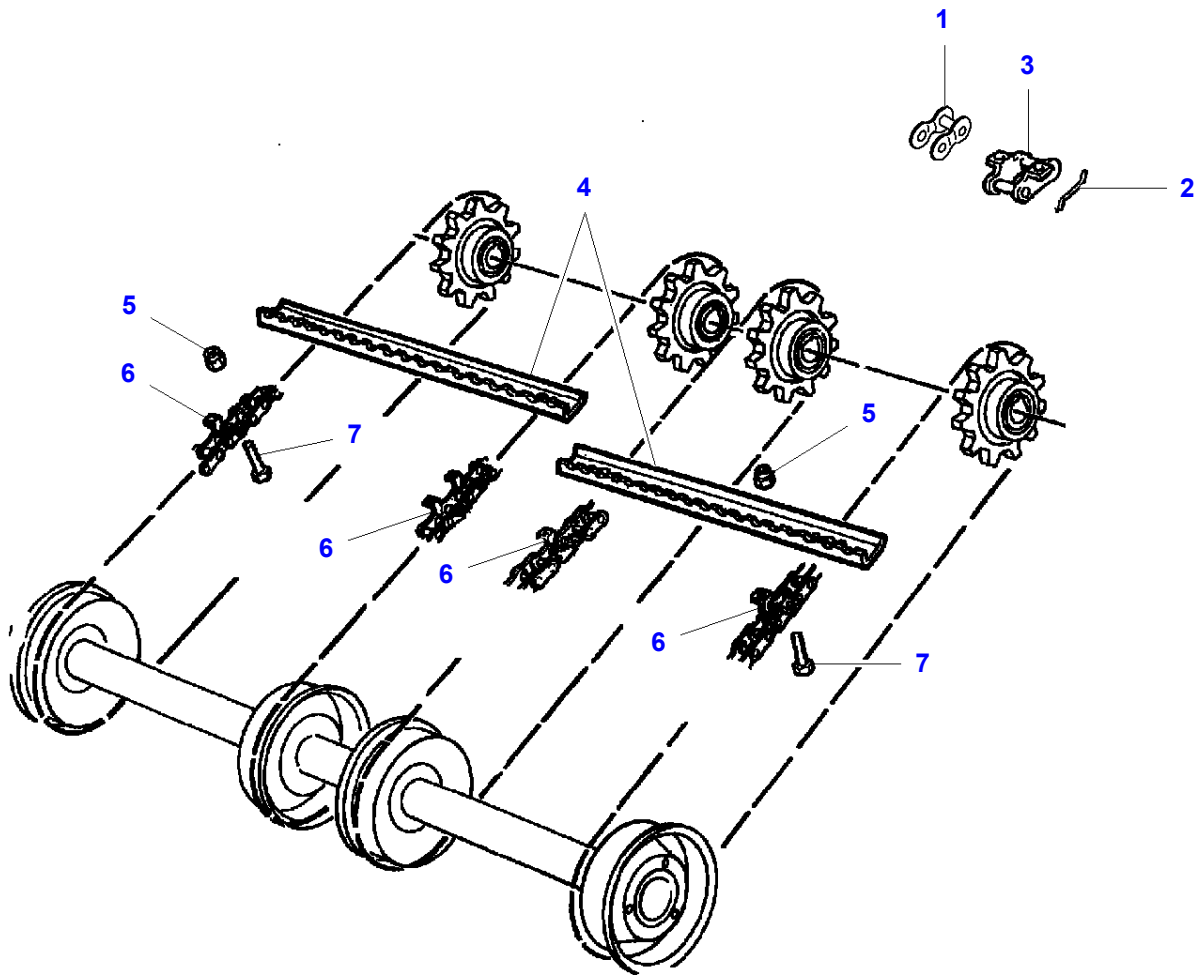

L-LC36-017-A

Massey Ferguson

MF 7247 COMBINE - 3906251

3906251

Front Elevator - Autolevel - Roller, Chain, Beater Bar

Page040-0025

Item	Part Number	Qty	Description
1	LA344381246	1	Chain Link
2	LA322766550	1	Locking Wire
3	LA344381256	1	Chain Link
4	LA322767750	2	Batt
5	LA16104111	2	Locknut
6	LA344381276	4	Chain
7	LA16043424	2	Cap Screw