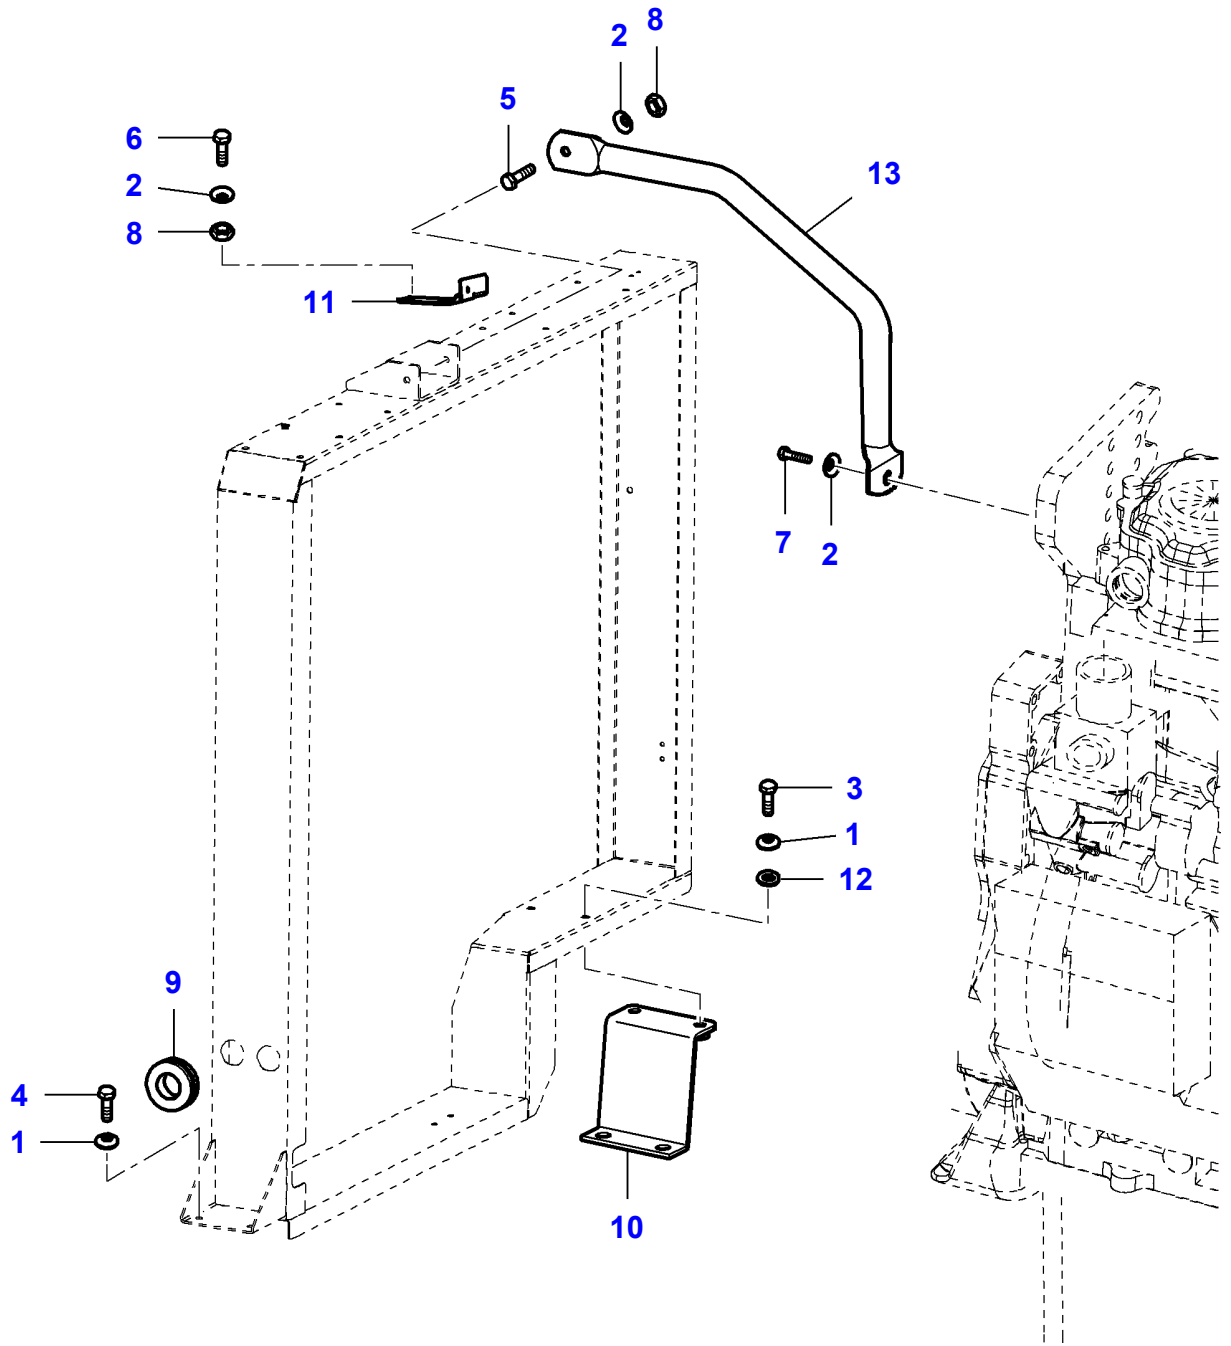

L-LC60-007-B

Massey Ferguson

MF 7247 COMBINE - 3906251

3906251

Page 020-0085

Radiator Filter

Item	Part Number	Qty	Description
1	LA12034671	4	Lock Washer
2	LA12034571	4	Lock Washer
3	LA111106421	2	Cap Screw
4	LA111106621	2	Cap Screw
5	LA16043221	1	Cap Screw
6	LA16043421	4	Cap Screw
7	LA16043624	1	Cap Screw
8	LA16100811	3	Nut
9	LA320432450	2	Gasket
10	LA322910850	1	Bracket
11	LA322957650	1	Bracket
12	LA355501120	1	Flat Washer
13	LA323252250	1	Bracket