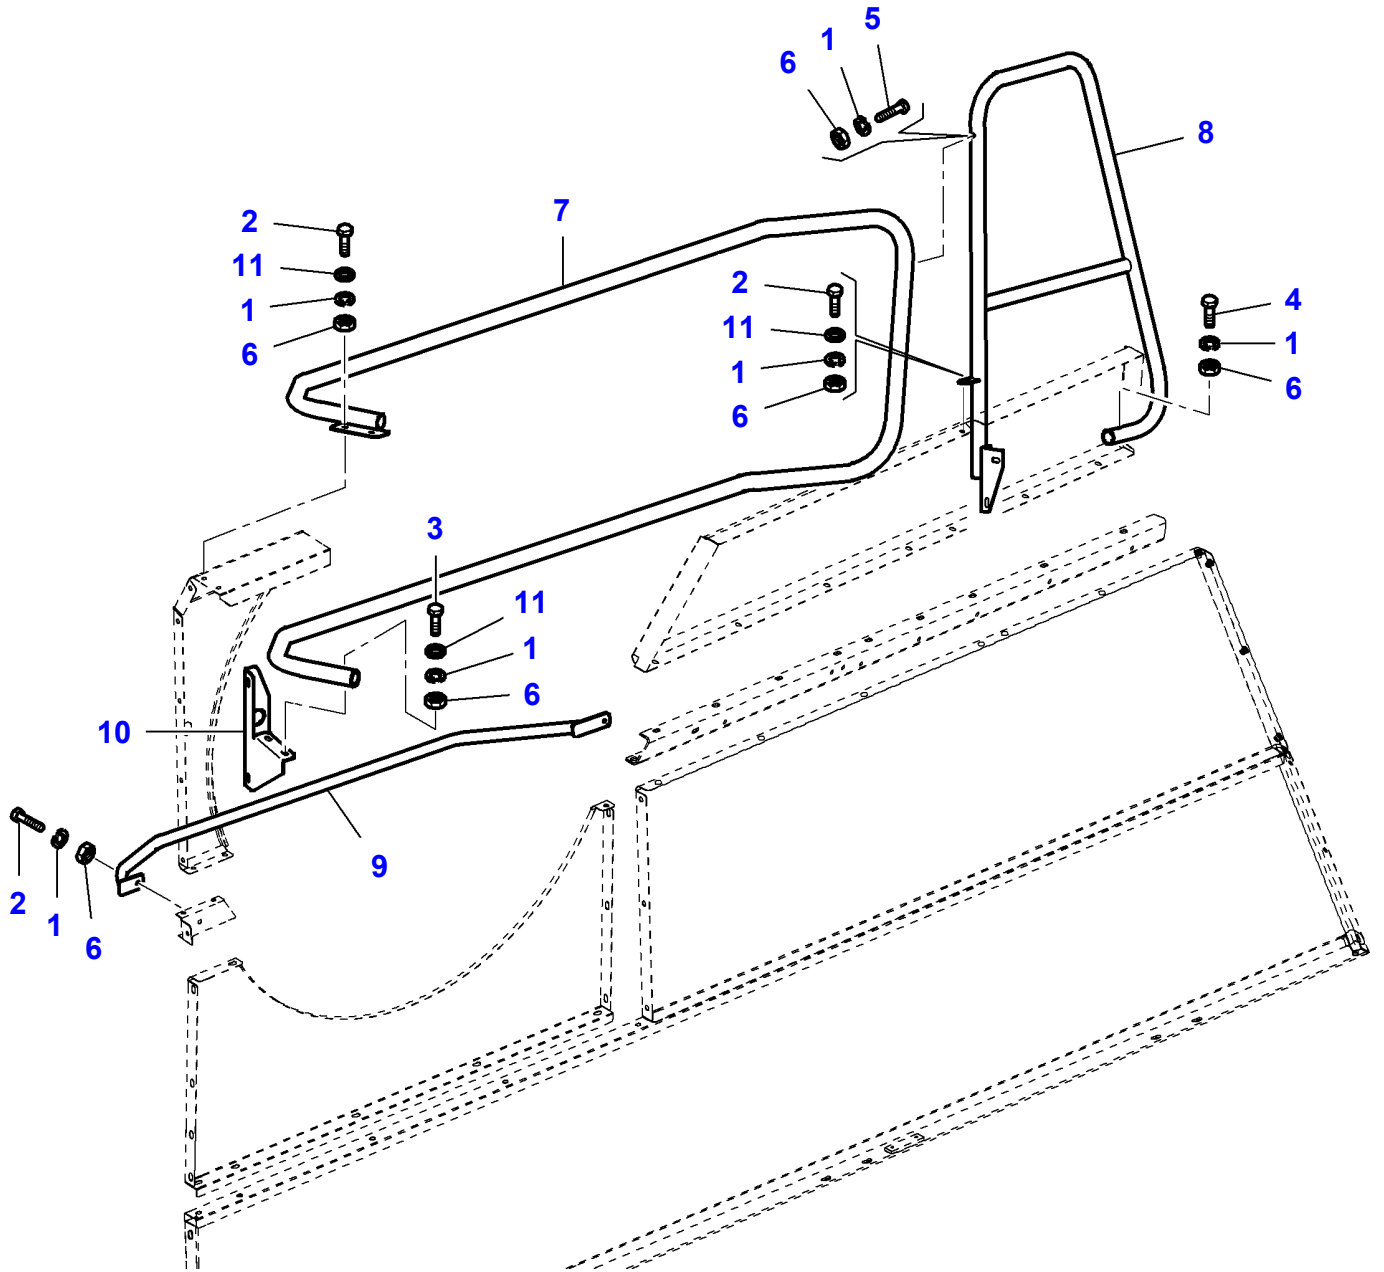

L-LD35-004-B

Massey Ferguson

MF 7247 COMBINE - 3906251

3906251

Page080-0160

Body, Right Side

Item	Part Number	Qty	Description
1	LA12034571	8	Lock Washer
2	LA16043421	6	Cap Screw
3	LA16044021	2	Cap Screw
4	LA16044321	1	Cap Screw
5	LA16044521	1	Cap Screw
6	LA16100811	8	Nut
7	LA322944850	1	Shield
8	LA322944950	1	Shield
9	LA322945550	1	Shield
10	LA322945850	1	Bracket
11	LA355500920	5	Flat Washer