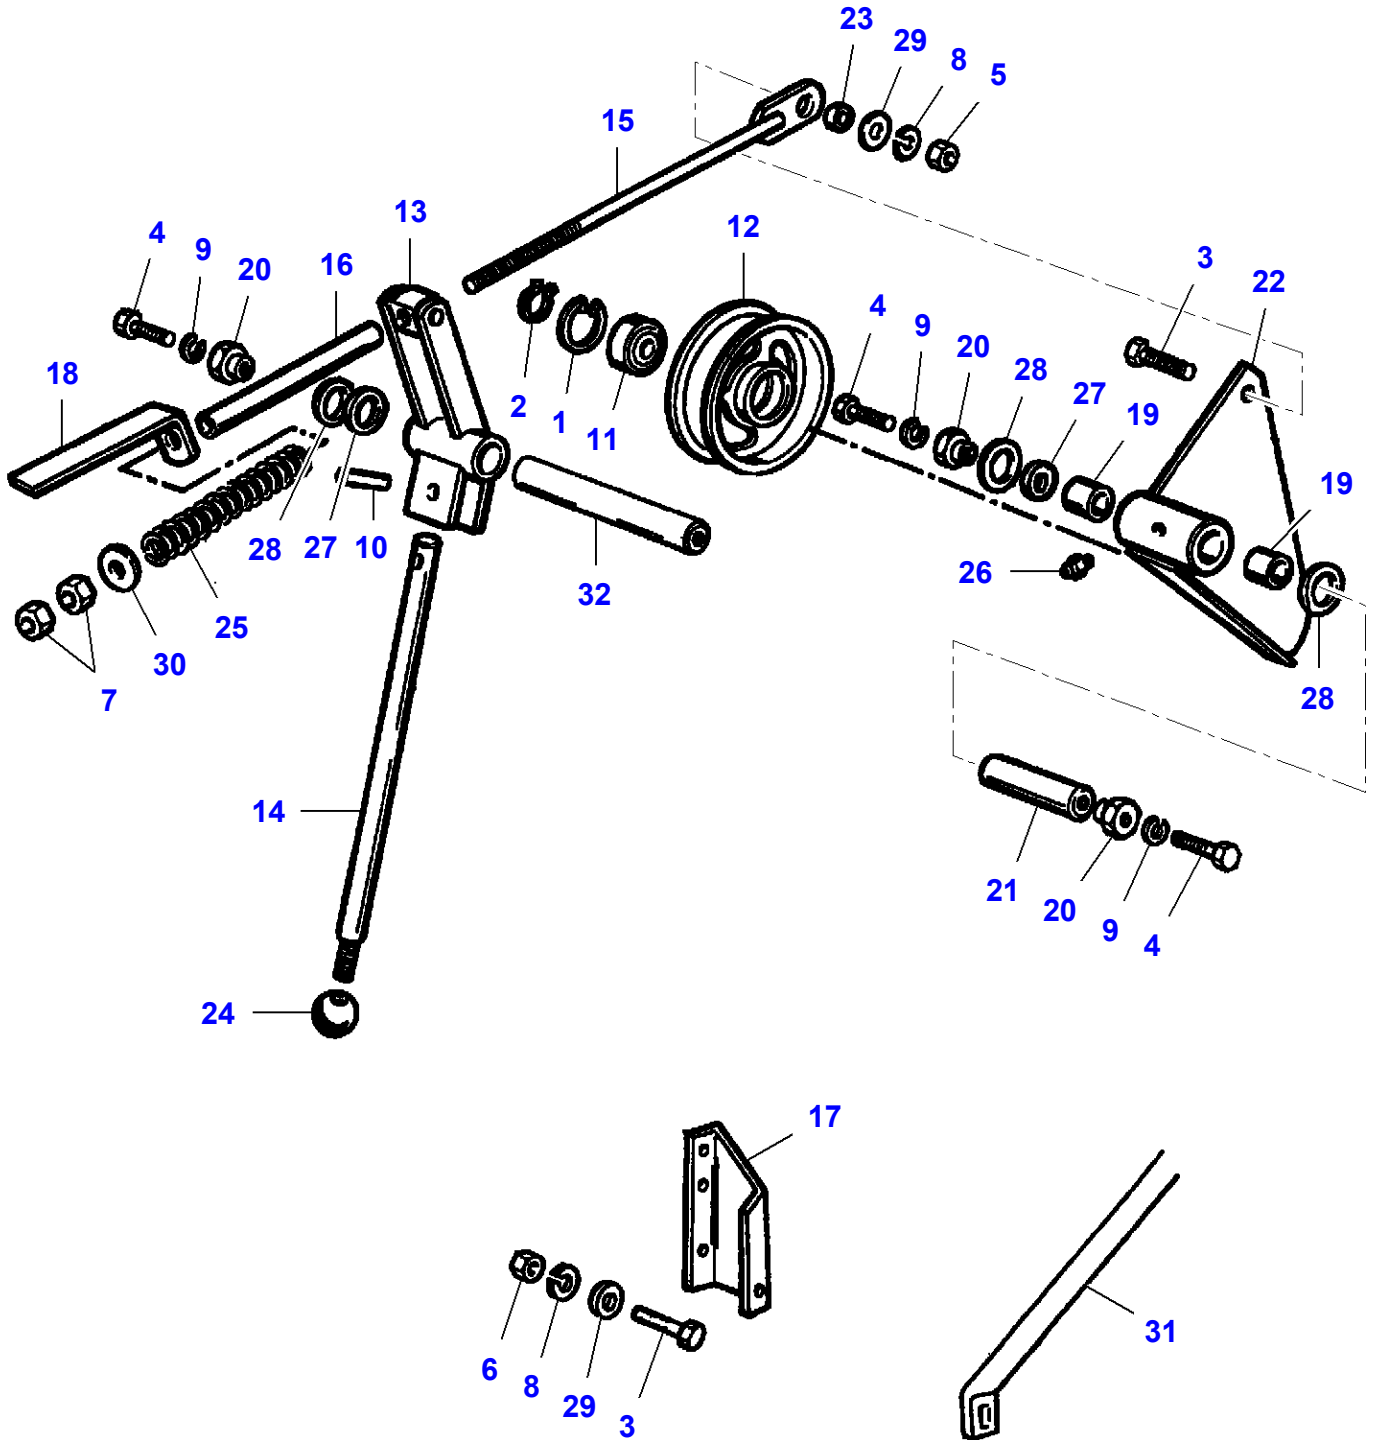

L-LD07-007-B

Massey Ferguson

MF 7247 COMBINE - 3906251

3906251

Straw Chopper - Drive Clutch

Page060-0070

Item	Part Number	Qty	Description	Comments
1	LA11060576	1	Circlip	
2	LA11067376	1	Circlip	
3	LA11106421	2	Cap Screw	
4	LA11112621	2	Cap Screw	
5	LA11701711	1	Nut	
6	LA11701721	1	Nut	
7	LA11702921	2	Nut	
8	LA12034671	2	Lock Washer	
9	LA12034771	3	Lock Washer	
10	LA14604170	1	Roll Pin	
11	LA28042320	1	Bearing Assy	
12	LA300015561	1	Pulley	
13	LA321991750	1	Arm	
14	LA321992650	1	Lever	
15	LA321992950	1	Tie Rod	
16	LA321993750	1	Bush	
17	LA321997150	1	Collar	
18	LA321999250	1	Collar	
19	LA322002050	2	Bush	
20	LA322206450	3	Bush	
21	LA322207050	1	Pin	
22	LA322345850	1	Arm	
23	LA340415614	1	Bush	
24	LA340441109	1	Knob	
25	LA350356256	1	Spring	
26	LA350357805	1	Grease Fitting	
27	LA355501310	2	Washer	Thickness 1,00 mm
	LA355501315	2	Washer	Thickness 1,50 mm
28	LA355538620	2	Washer	
29	LA355511030	2	Flat Washer	
30	LA355511240	1	Flat Washer	
31		1	Tube	See Page - Reference Number 080-0170
		1	Tube	
32		1	Tube	See Page - Reference Number 060-0055/10