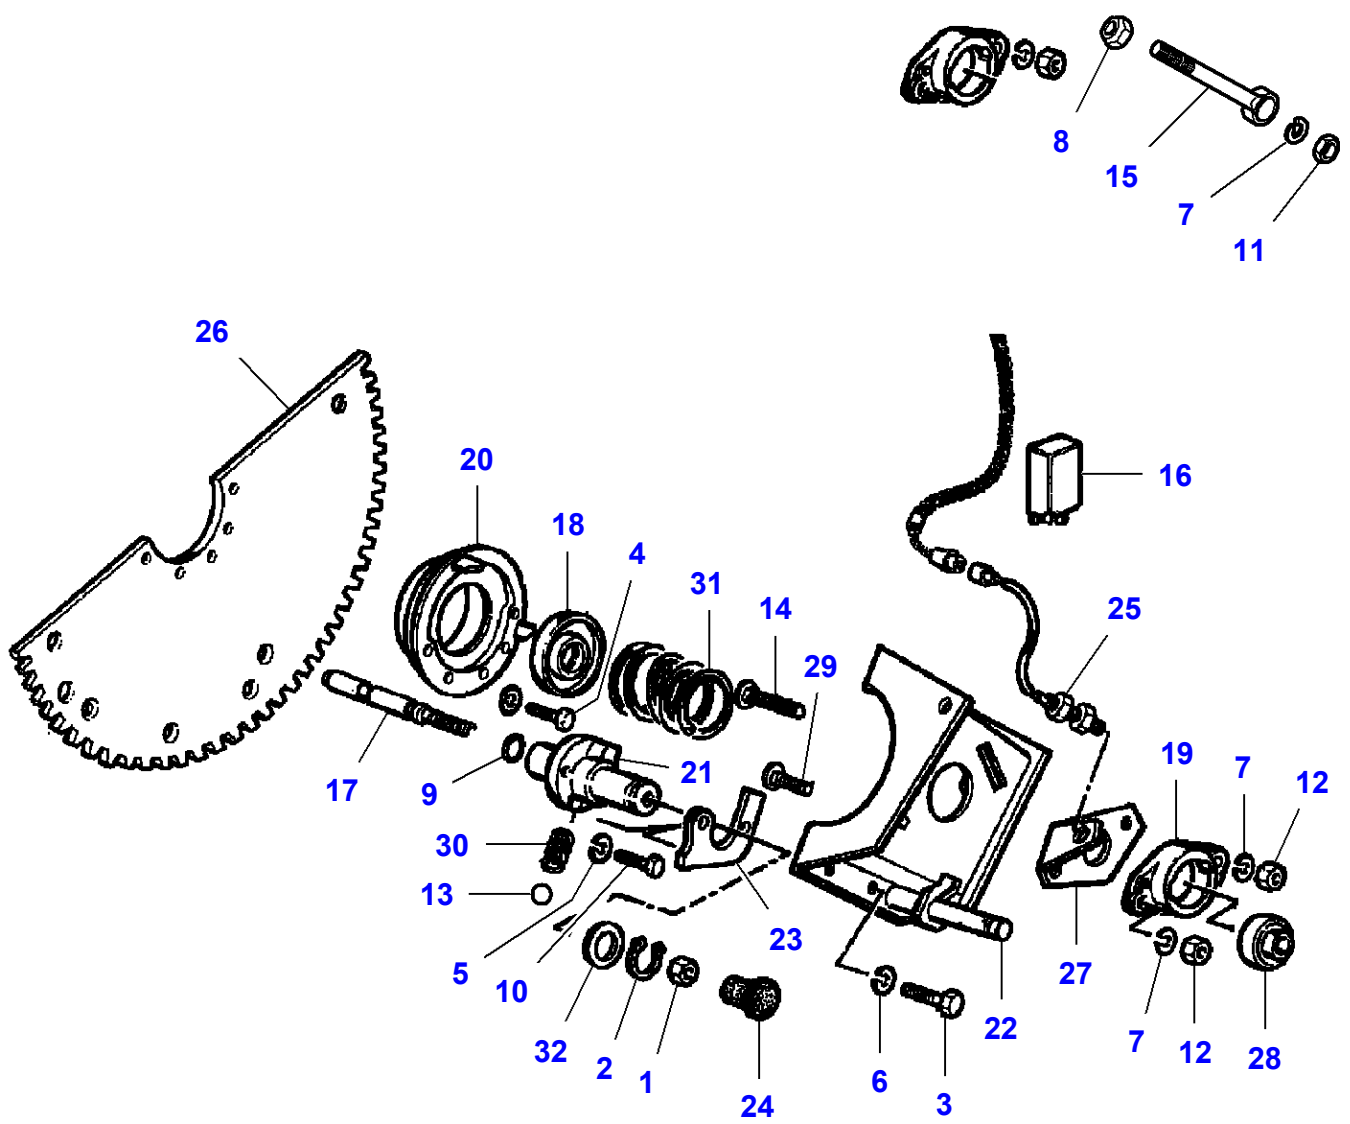

L-LC98-002-B

Massey Ferguson

MF 7247 COMBINE - 3906251

3906251

Multi Crop Separator - Rotating Separator

Page 050-0095

Item	Part Number	Qty	Description
1	LA10788714	1	Nut
2	LA11068076	1	Circlip
3	LA11106221	1	Cap Screw
4	LA11106624	1	Cap Screw
5	LA12034571	1	Lock Washer
6	LA12034671	2	Lock Washer
7	LA12034771	3	Lock Washer
8	LA12577211	1	Locknut
9	LA14457581	1	O Ring
10	LA16043824	1	Cap Screw
11	LA16101511	1	Nut
12	LA16101521	2	Nut
13	LA20063480	1	Ball
14	LA300115065	1	Carriage Bolt
15	LA321811950	1	Tie Rod
16	LA321915050	1	Relay
17	LA321918850	1	Pin
18	LA321919350	1	Shield
19	LA322047750	1	Support
20	LA322047950	1	Support
21	LA322112550	1	Support
22	LA322113250	1	Support
23	LA322121150	1	Sector
24	LA322328650	1	Knob
25	LA322861400	1	Sensor
26	LA321810150	1	Sector
27	LA322948450	1	Support
28	LA340411220	1	Bearing Assy
29	LA350342544	1	Carriage Bolt
30	LA353561132	1	Spring
31	LA353561152	1	Spring
32	LA355540210	1	Washer