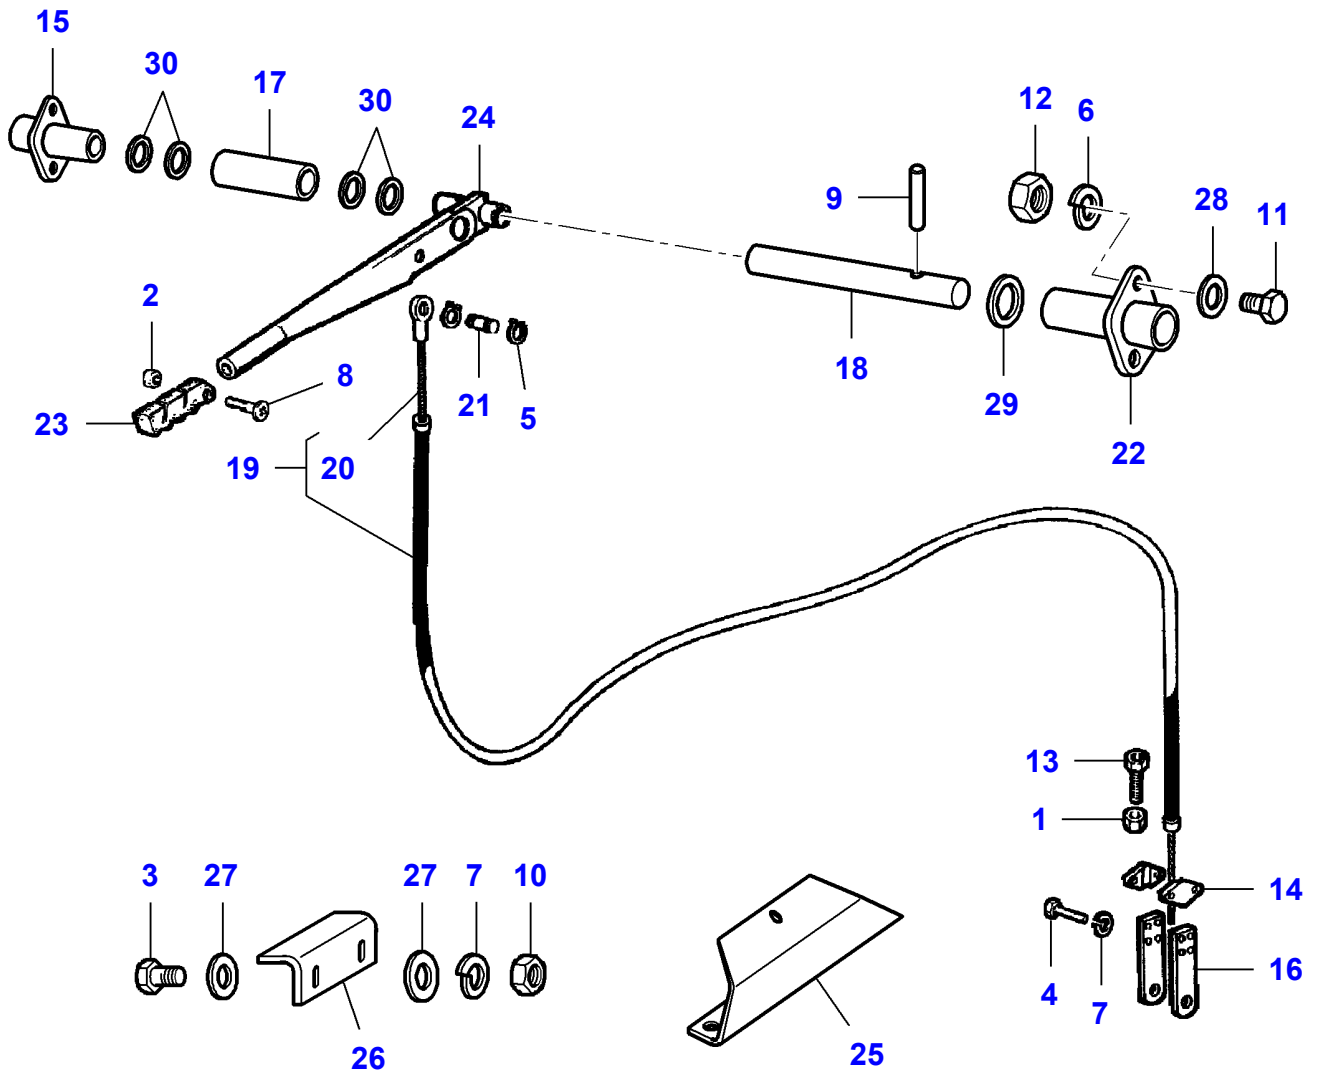

MF 7247 COMBINE - 3906251
L-LC53-001-B

L-LC53-001-B

Reverser

Item	Part Number	Qty	Description	Comments
1	LA10788714	1	Nut	
2	LA10794014	1	Nut	
3	LA10902224	1	Cap Screw	
4	LA10902624	1	Cap Screw	
5	LA11065676	2	Circlip	
6	LA12034571	1	Lock Washer	
7	LA12035670	2	Lock Washer	
8	LA13272411	1	Screw	
9	LA14601370	1	Pin	
10	LA15896221	1	Nut	
11	LA16043624	1	Cap Screw	
12	LA16100811	1	Nut	
13	LA300031549	1	Cap Screw	
14	LA300031960	2	Plate	
15	LA300112322	1	Support	
16	LA300137293	2	Plate	
17	LA320431850	1	Bush	
18	LA320432750	1	Pin	
19	LA322787600	1	Cable	
20	LA322787650	1	Cable	(19)
21	LA320437350	1	Pin	
22	LA320758350	1	Support	
23	LA321254150	1	Grip	
24	LA321275050	1	Lever	
25	LA322788750	1	Support	
26	LA322797950	1	Plate	
27	LA355500720	2	Flat Washer	
28	LA355500915	1	Flat Washer	
29	LA355533810	1	Flat Washer	
30	LA355533830	4	Flat Washer