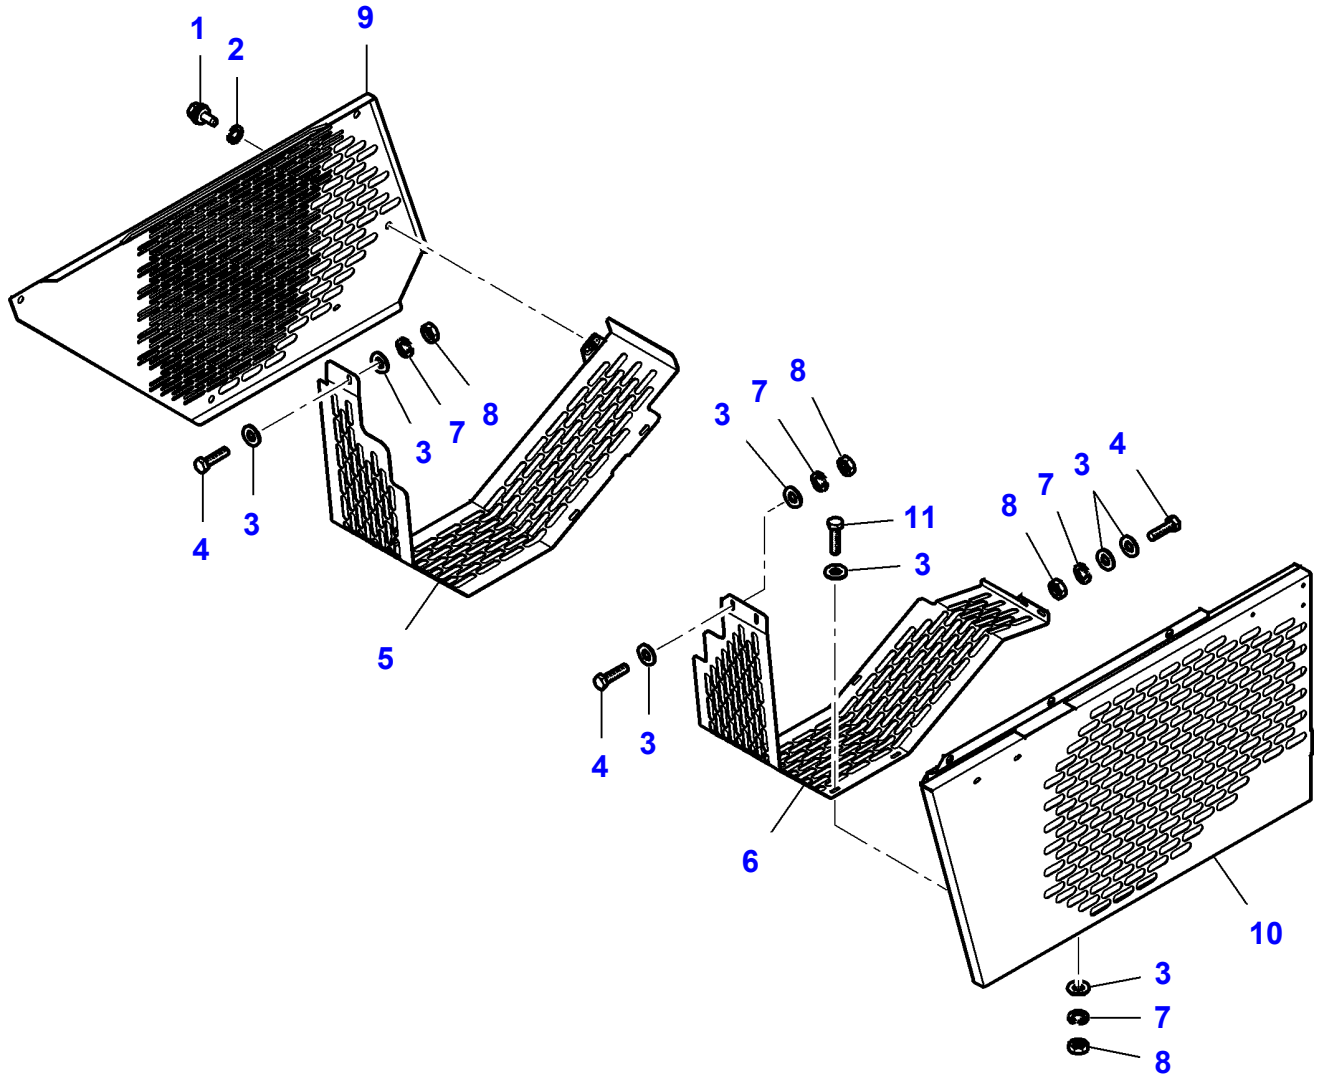

L-LD16-006-B

Fan

Item	Part Number	Qty	Description	Comments
1	LA321551650	1	Screw Special	
2	LA320899350	1	Lock Washer	
3	LA355510820	X	Flat Washer	
4	LA16043621	X	Cap Screw	
5	LA323183350	1	Shield	
6	LA323183450	1	Shield	
7	LA12034571	X	Lock Washer	
8	LA16100811	X	Nut	
9		1	Shield	See Page - Reference Number 090-0010/19
10		1	Shield	See Page - Reference Number 090-0020/5
11	LA16043421	X	Cap Screw