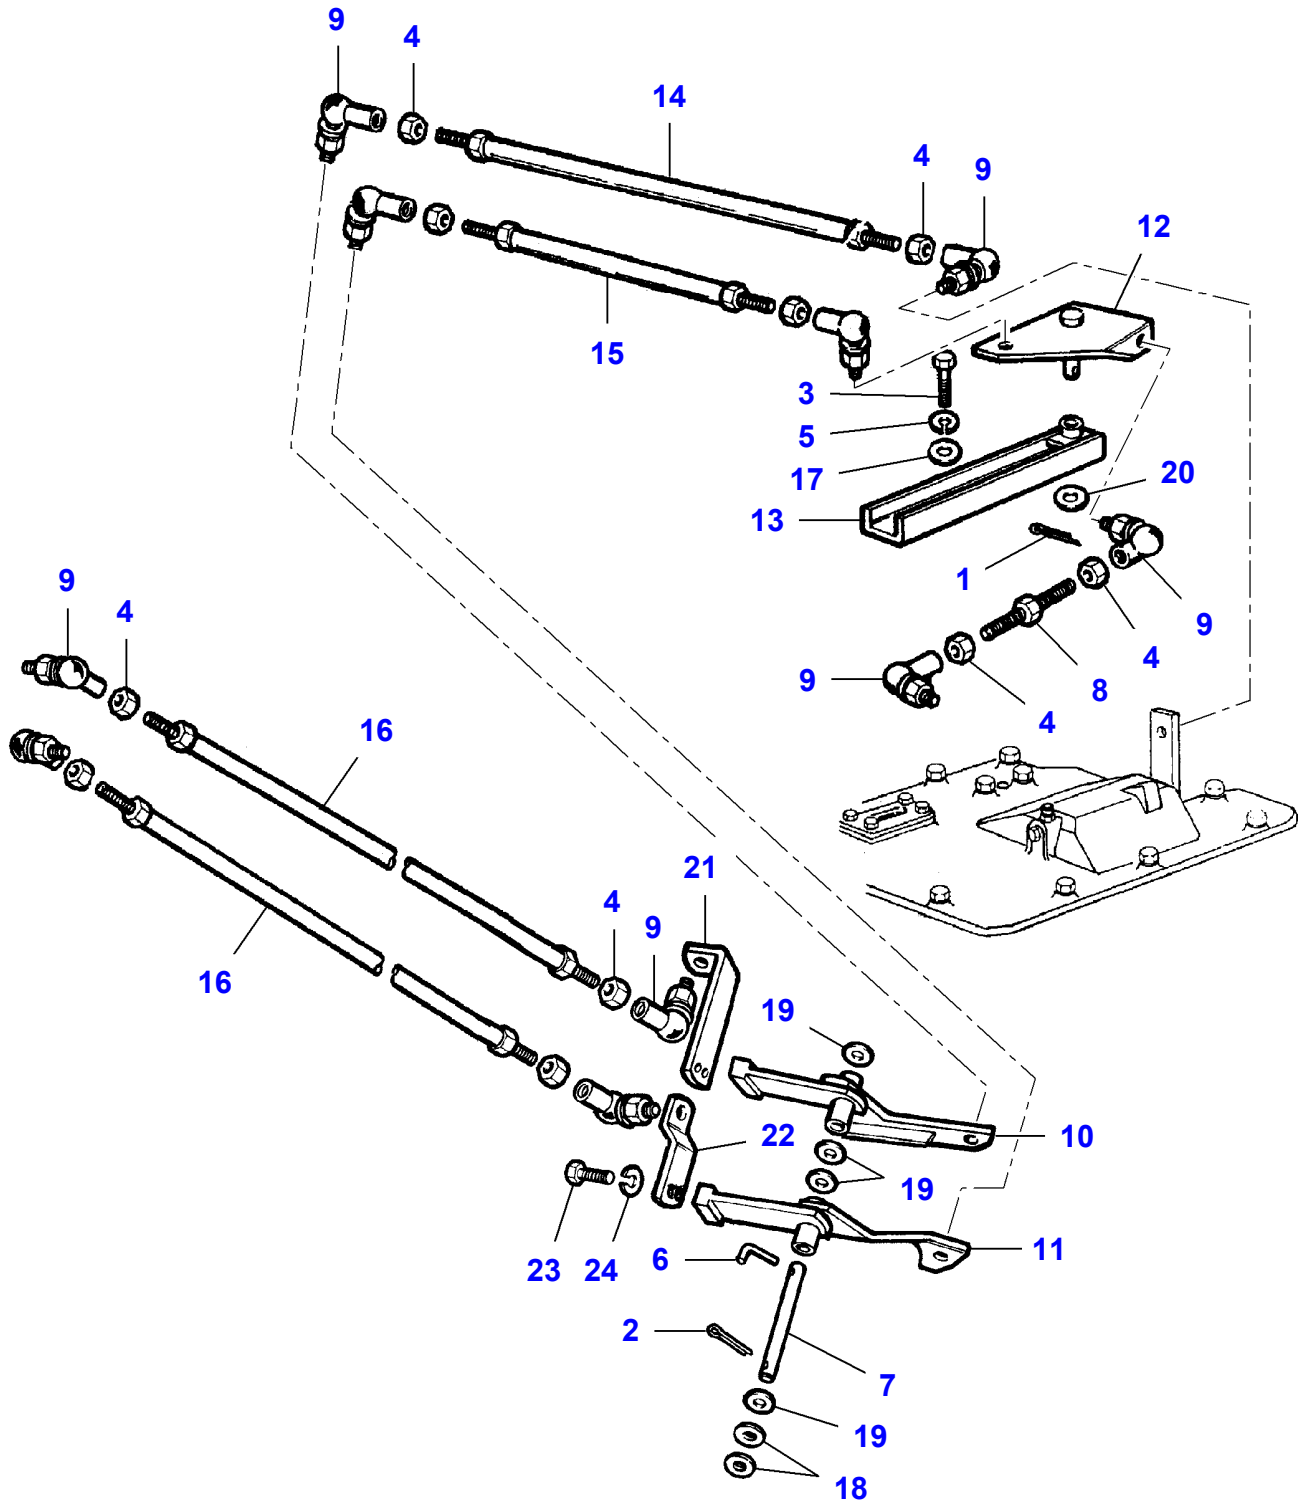

L-LC34-006-A

Shift Levers - Autolevel

Item	Part Number	Qty	Description
1	LA10733801	1	Split Pin
2	LA10797001	1	Split Pin
3	LA11106424	1	Cap Screw
4	LA11701721	10	Nut
5	LA12034671	1	Lock Washer
6	LA300136233	1	Roll Pin
7	LA300137011	1	Pin
8	LA300137015	1	Tie Rod
9	LA301614600	10	Rod End
10	LA321920650	1	Arm
11	LA321920750	1	Arm
12	LA321882950	1	Arm
13	LA321885050	1	Support
14	LA321887750	1	Rod
15	LA321887850	1	Rod
16	LA321887950	2	Rod
17	LA355511020	1	Flat Washer
18	LA355532605	2	Flat Washer
19	LA355532620	4	Flat Washer
20	LA355533820	1	Flat Washer
21	LA321920450	1	Lever
22	LA321920550	1	Lever
23	LA11106424	4	Cap Screw
24	LA12034571	4	Lock Washer