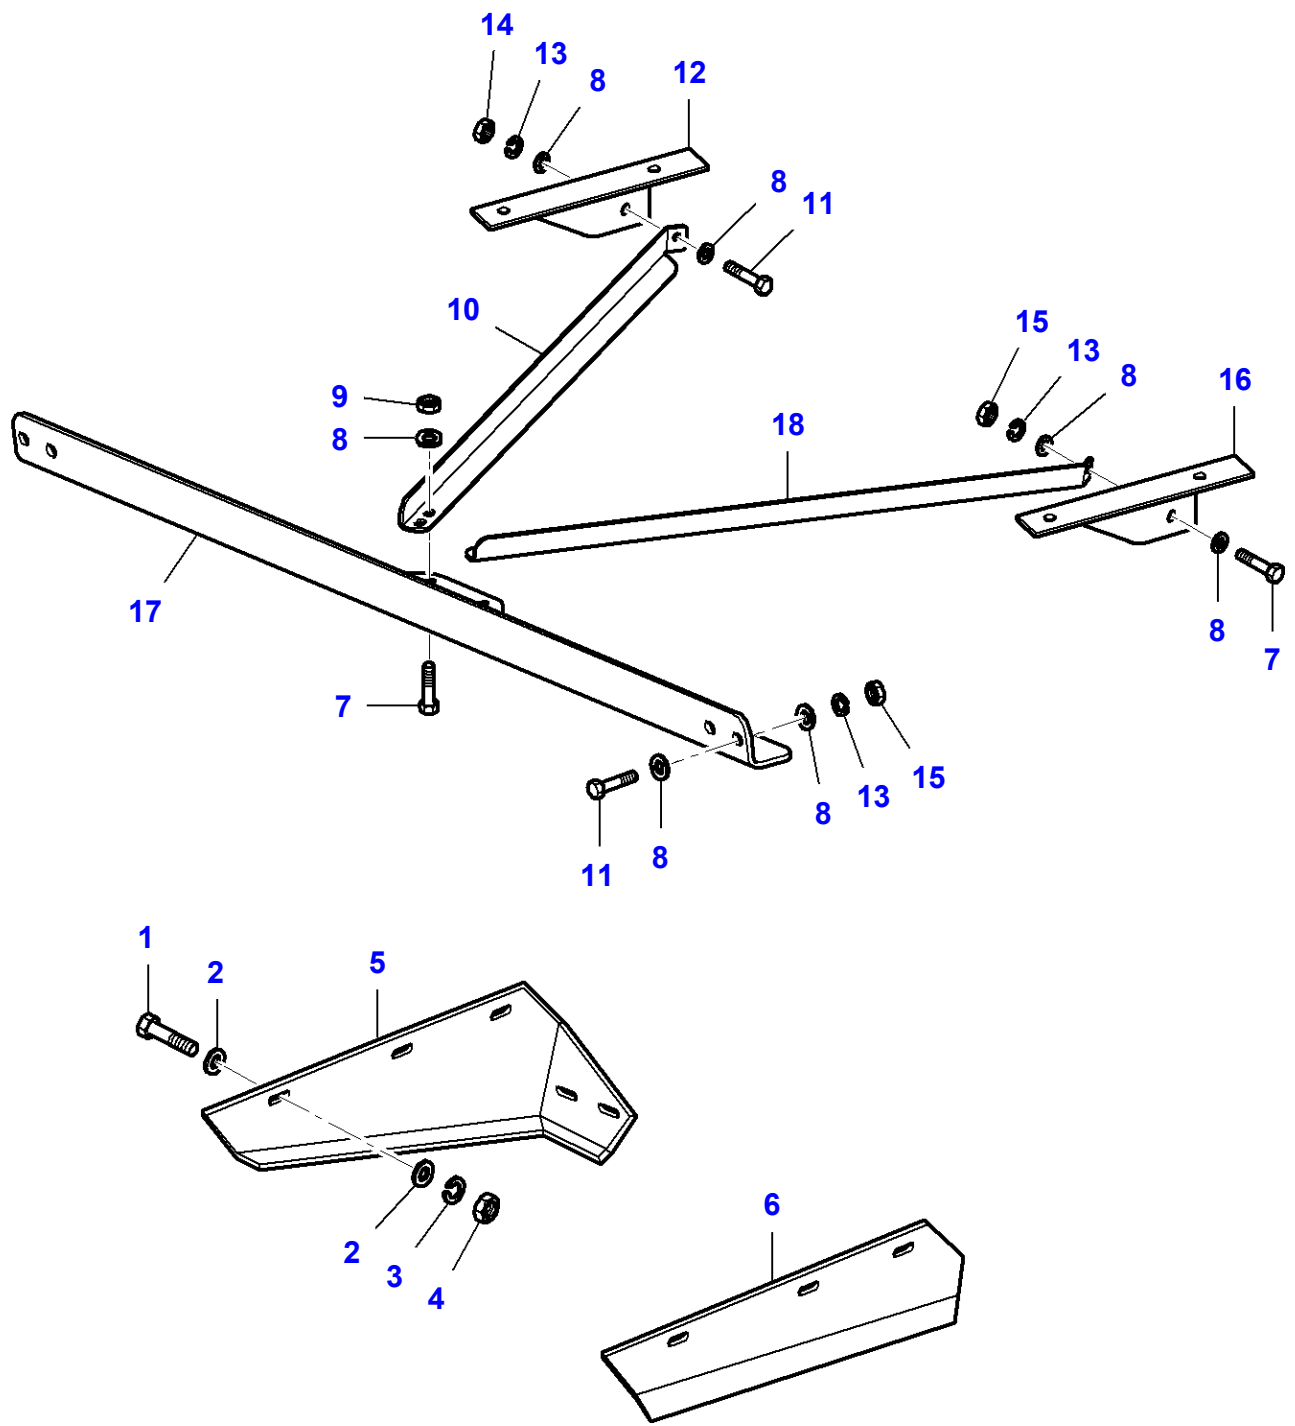

L-LD79-003-A

Massey Ferguson

MF 7247 COMBINE - 3906251

3906251

Ballast Weight On Rear Body

Page 140-0245

Item	Part Number	Qty	Description
1	LA16043621	6	Cap Screw
2	LA355500920	12	Flat Washer
3	LA12034571	6	Lock Washer
4	LA16100811	6	Nut
5	LA322873250	1	Bracket
6	LA322873350	1	Bracket
7	LA11106421	3	Cap Screw
8	LA355501120	14	Flat Washer
9	LA12577211	2	Locknut
10	LA323268750	1	Tie Rod
11	LA11106424	5	Cap Screw
12	LA322876450	1	Bracket
13	LA12034671	6	Lock Washer
14	LA11701721	1	Nut
15	LA11701711	5	Nut
16	LA322876550	1	Bracket
17	LA323268350	1	Tie Rod
18	LA323268850	1	Tie Rod