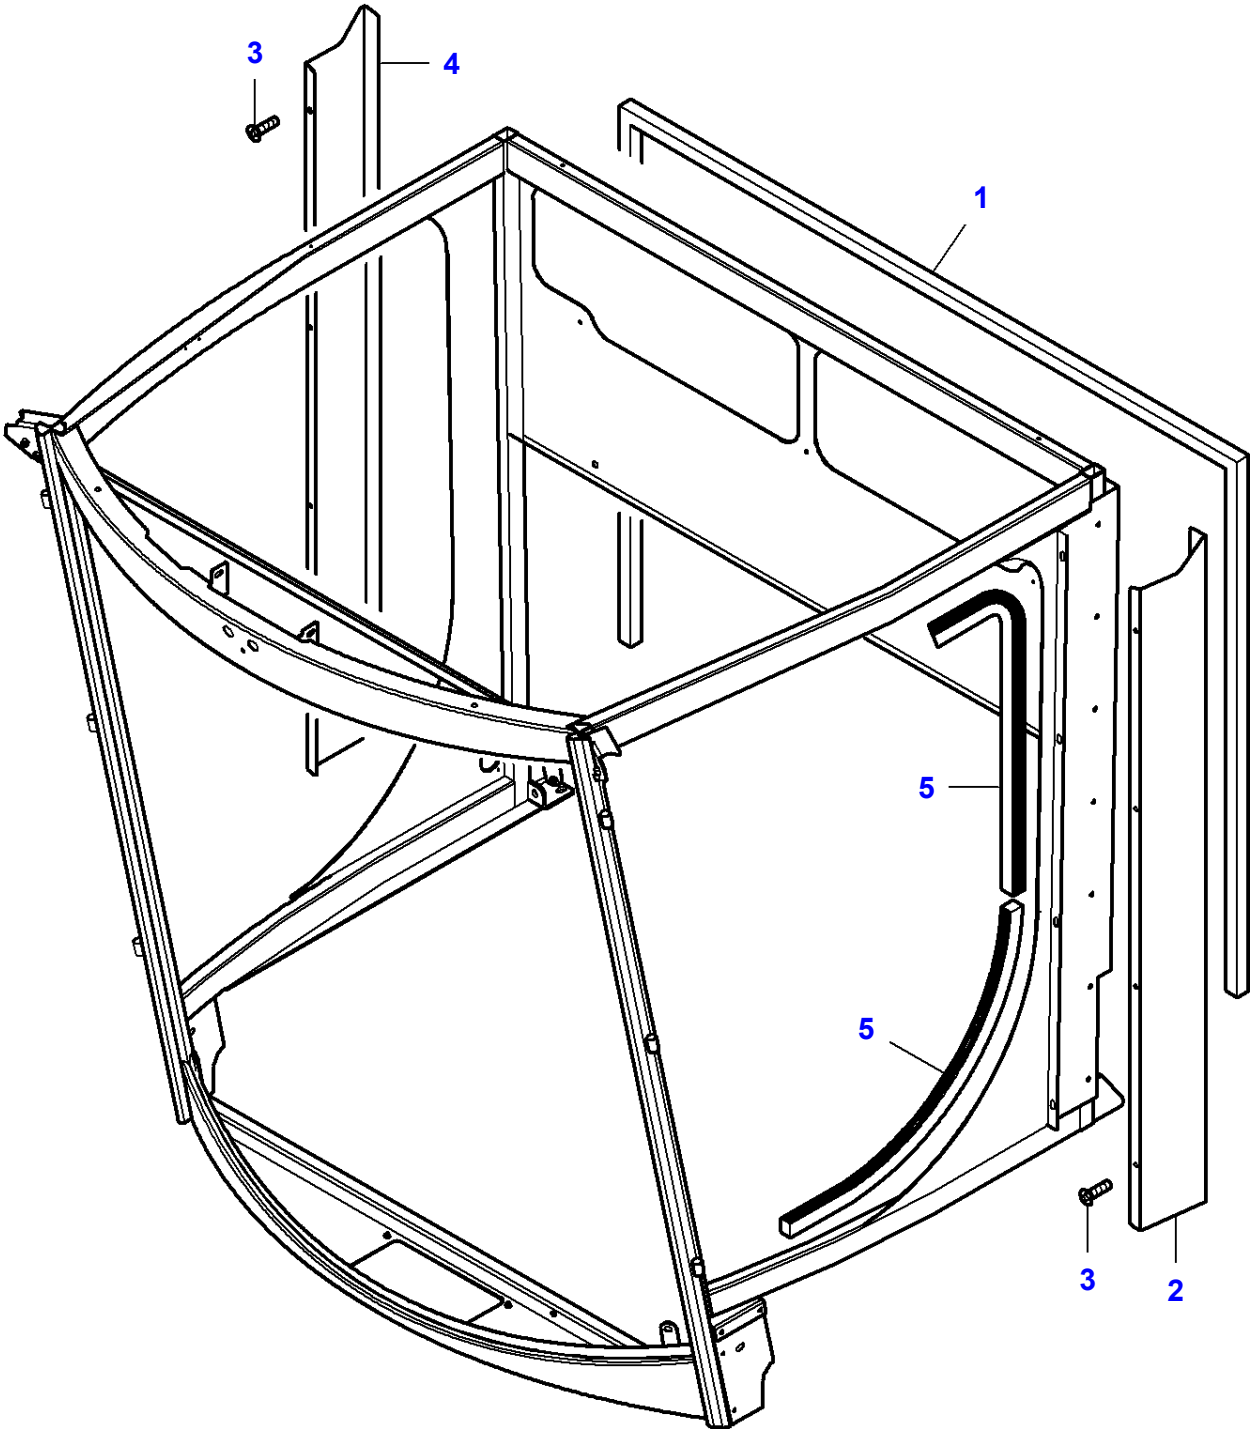

L-LD38-060-A

Massey Ferguson

MF 7247 COMBINE - 3906251

3906251

Cab - Framing

Page 100-0090

Item	Part Number	Qty	Description	Comments
1	LA322822503	1	Strip	
2	LA323200150	1	Cover	Left Hand
3	LA14441531	1	Screw	
4	LA323197750	1	Cover	Right Hand
5	LA322934350	1	Gasket