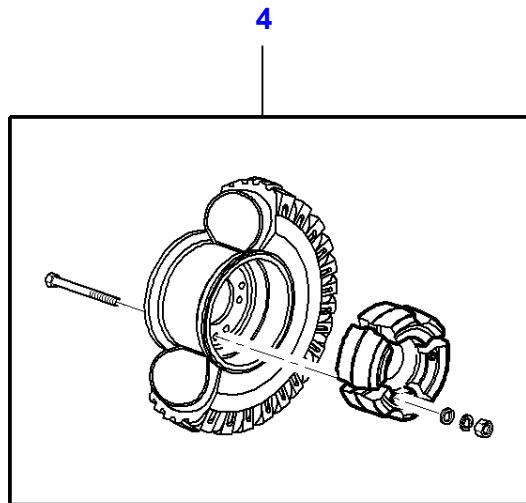

L-LC15-003-B

Massey Ferguson

MF 7247 COMBINE - 3906251

3906251

Page 140-0015

Variations and Accessories

Item	Part Number	Qty	Description	Comments
1	LA711132131	X	Accessory	[A] Four Wheel Drive
2	LA711877141	X	Accessory	[B] Four Wheel Drive
3		X	Not Used	
4	LA711881139	X	Accessory	[D]
5	LA711878001	X	Kit	Two Wheel Drive 630 kg

FOOTNOTE [A] 4 WD REAR AXLE

FOOTNOTE [B] BALLAST WEIGHTS FOR 4 WD REAR AXLE

FOOTNOTE [D] REAR WHEEL WEIGHT