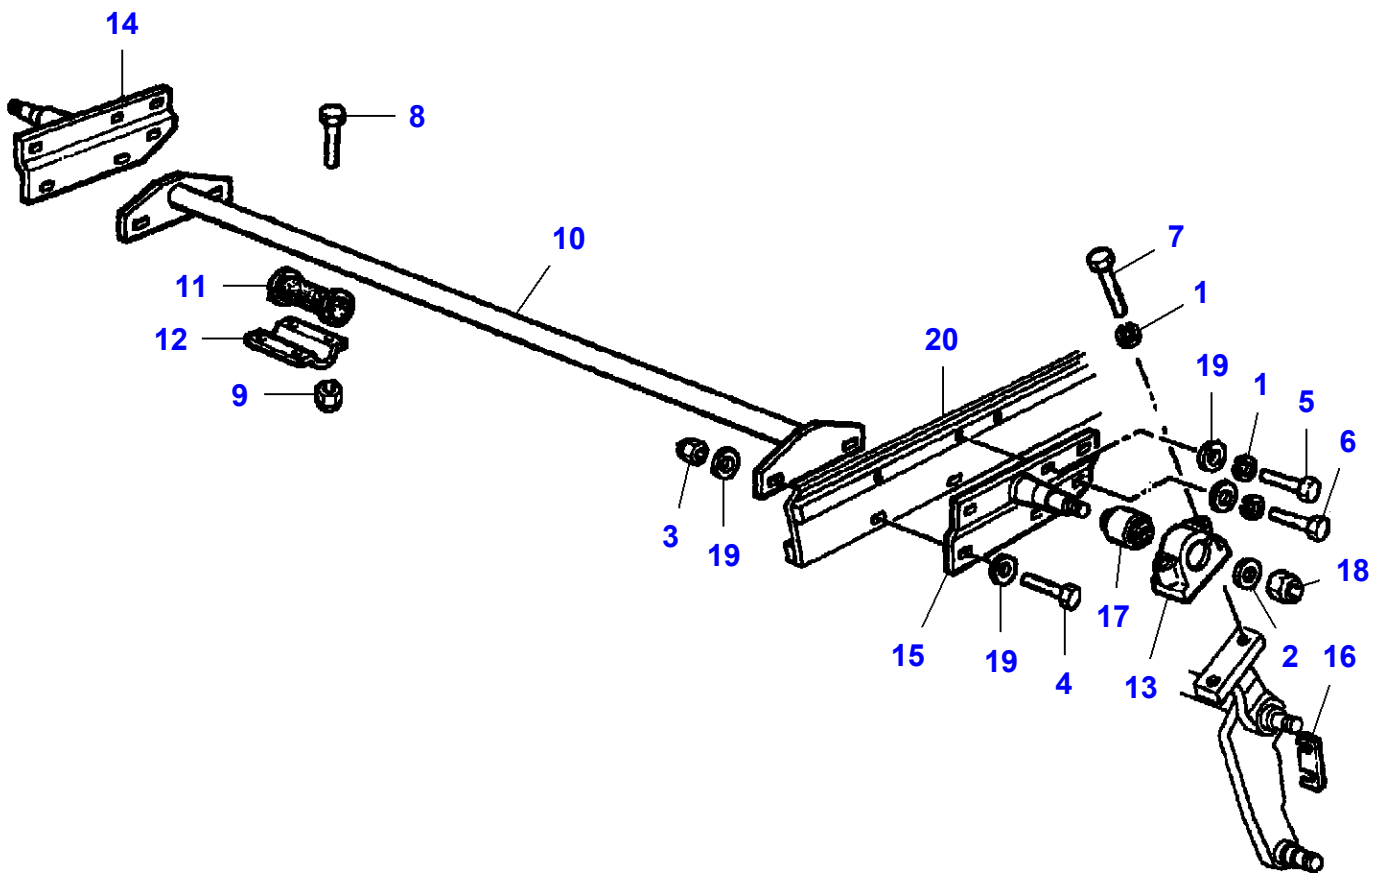

L-LD09-002-B

Massey Ferguson

MF 7247 COMBINE - 3906251

3906251

Grain Pan Drive

Page070-0015

Item	Part Number	Qty	Description	Comments
1	LA12034771	3	Lock Washer	
2	LA355502150	1	Flat Washer	
3	LA12577511	1	Locknut	
4	LA15215721	1	Cap Screw	
5	LA15540424	1	Cap Screw	
6	LA15540624	1	Cap Screw	
7	LA15541521	1	Cap Screw	
8	LA16043624	1	Cap Screw	
9	LA16104111	1	Locknut	
10	LA321829550	1	Support	
11	LA321829650	1	Bush	
12	LA321829750	1	Collar	
13	LA321829850	1	Support	
14	LA321937150	1	Support	
15	LA321937250	1	Support	
16	LA321979850	1	Shim	
17	LA340449022	1	Vibration Mount	
18	LA12575121	1	Nut	
19	LA355530830	3	Flat Washer	
20		1	Beam	See Page - Reference Number 070-0045