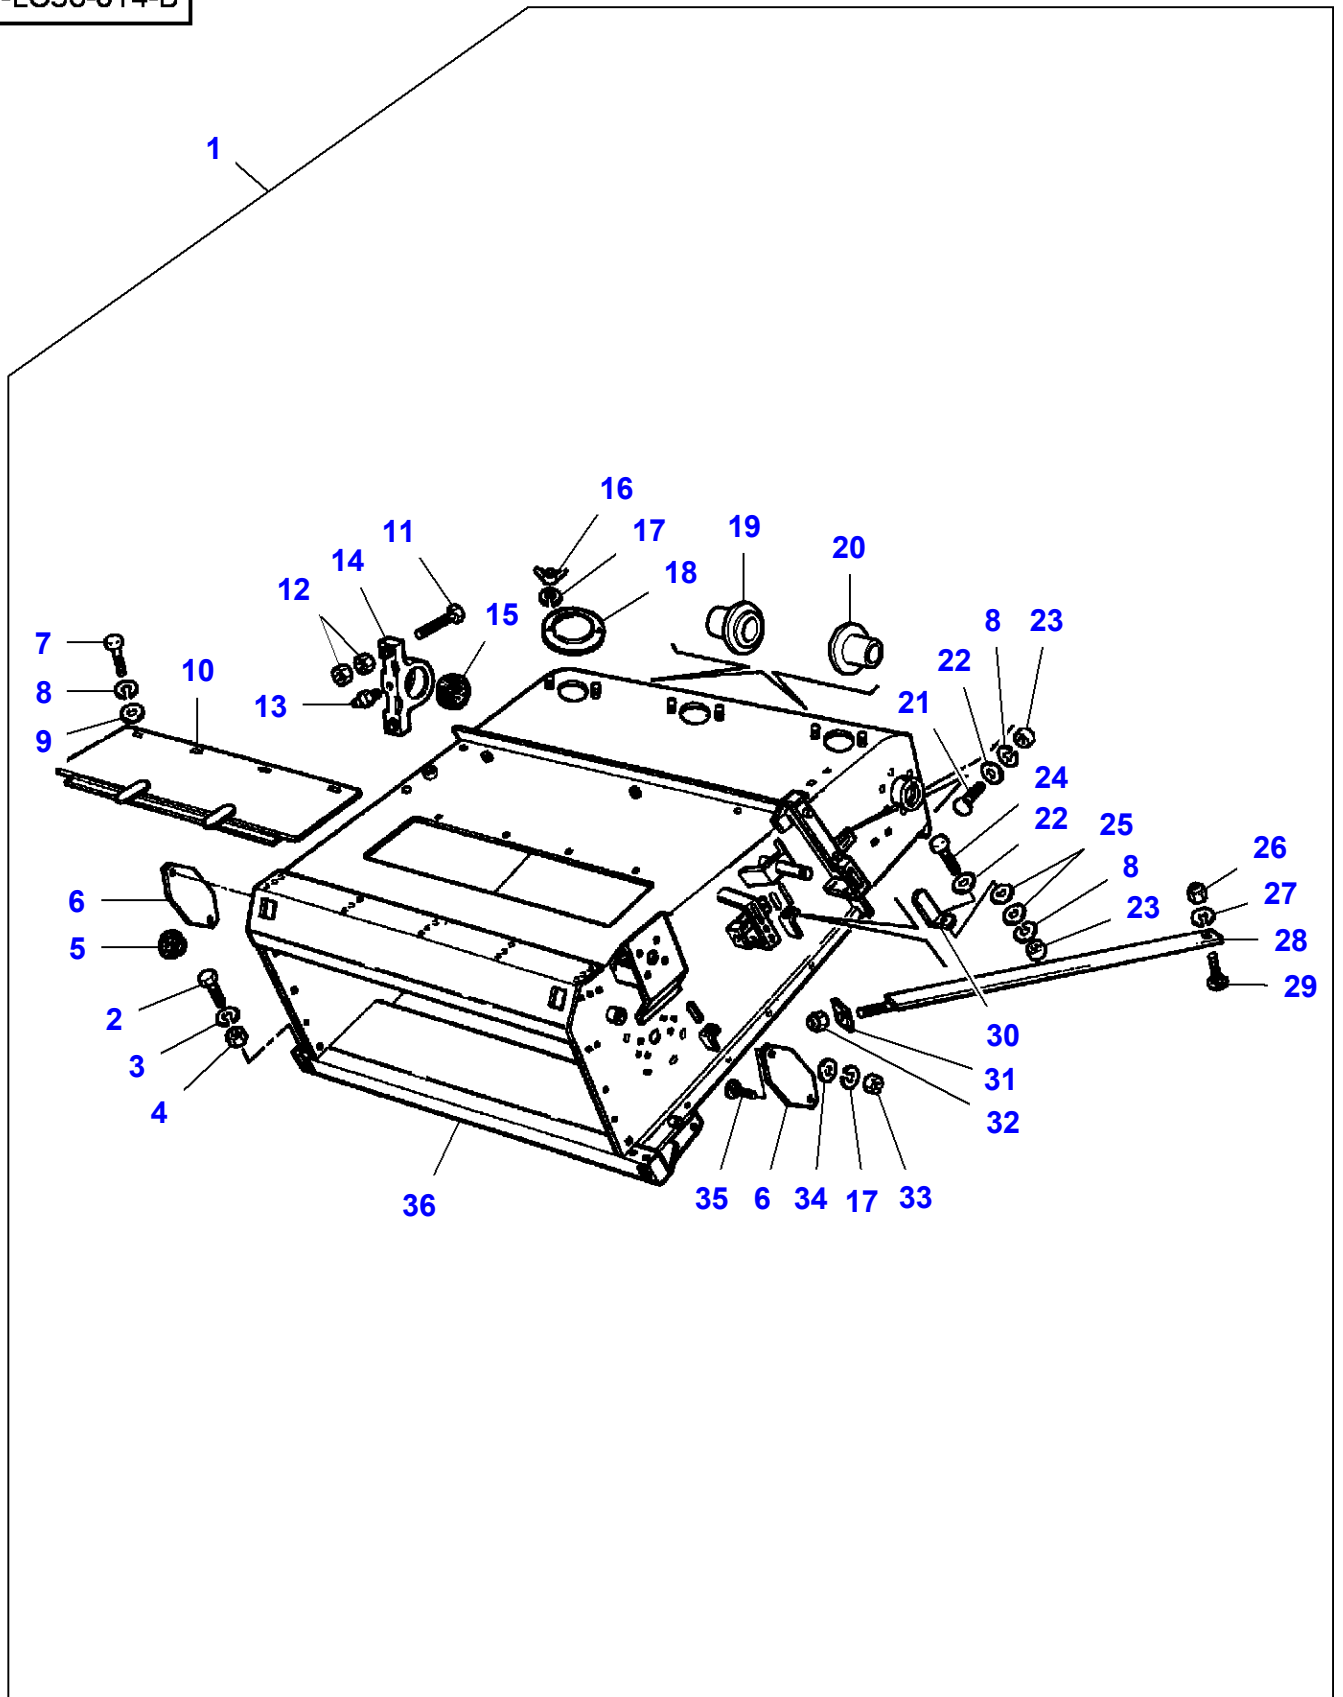

L-LC36-014-B

Front Elevator - Autolevel - Chassis

Item	Part Number	Qty	Description	Comments
1	LA322685100	1	Kit, Housing	
2	LA111106221	4	Cap Screw	(1)
3	LA12034671	4	Lock Washer	(1)
4	LA11701721	4	Nut	(1)
5	LA14507297	1	Plug	(1)
6	LA323033250	2	Cover	(1)
7	LA16043424	4	Cap Screw	(1)
8	LA12034571	6	Lock Washer	(1)
9	LA355500915	4	Flat Washer	(1)
10	LA321854650	1	Cover	(1)
11	LA15988737	2	Cap Screw	(1)
12	LA12164321	4	Nut	(1)
13	LA350357803	1	Grease Fitting	(1)
14	LA321813250	1	Support	(1)
15	LA321813050	1	Bush	(1)
16	LA10101101	6	Wing Nut	(1)
17	LA12035670	10	Lock Washer	(1)
18	LA322075750	3	Cover	(1)
19	LA322773295	1	Flange	(1)
20	LA322773296	1	Flange	(1)
21	LA350342512	2	Carriage Bolt	(1)
22	LA355500920	3	Flat Washer	(1)
23	LA16100811	3	Nut	(1)
24	LA16043624	1	Cap Screw	(1)
25	LA355520820	2	Flat Washer	(1)
26	LA16101514	1	Nut	(1)
27	LA12034771	1	Lock Washer	(1)
28	LA321834050	1	Tie Rod	(1)
29	LA350342544	1	Carriage Bolt	(1)
30	LA322170850	1	Bracket	(1)
31	LA321834150	1	Plate	(1)
32	LA12574811	1	Locknut	(1)
33	LA15896221	1	Nut	(1)
34	LA355510615	1	Flat Washer	(1)
35	LA366000612	1	Carriage Bolt	(1)
36	LA322683150	1	Housing	(1)