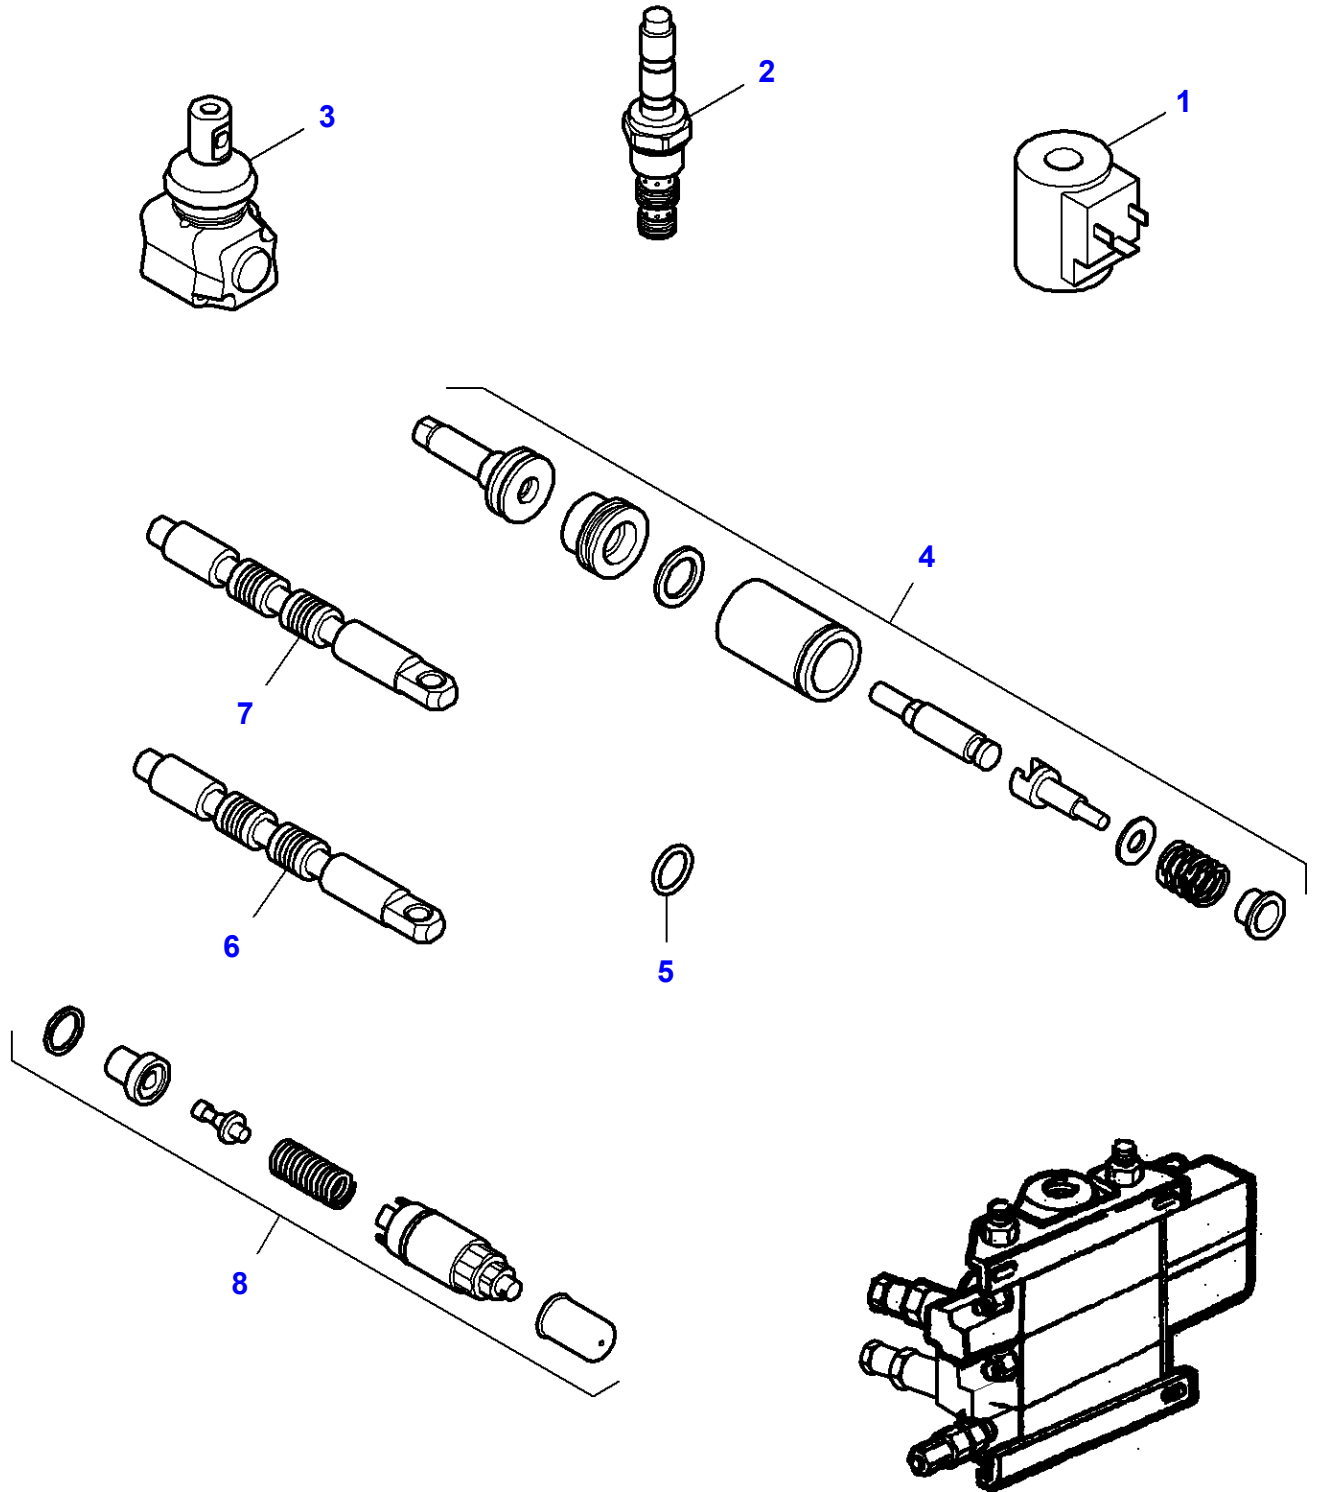

L-LC01-006-B

Massey Ferguson

MF 7247 COMBINE - 3906251

3906251

Machine Levelling System - Autolevel

Page 110-0065

Item	Part Number	Qty	Description
1	LA322817350	1	Electrovalve
2	LA322817450	1	Control Valve
3	LA322817550	1	Lever
4	LA322817650	1	Electrovalve
5	LA322817750	1	Kit, Joint
6	LA322817850	1	Lever
7	LA322817950	1	Lever
8	LA322818250	1	Electrovalve