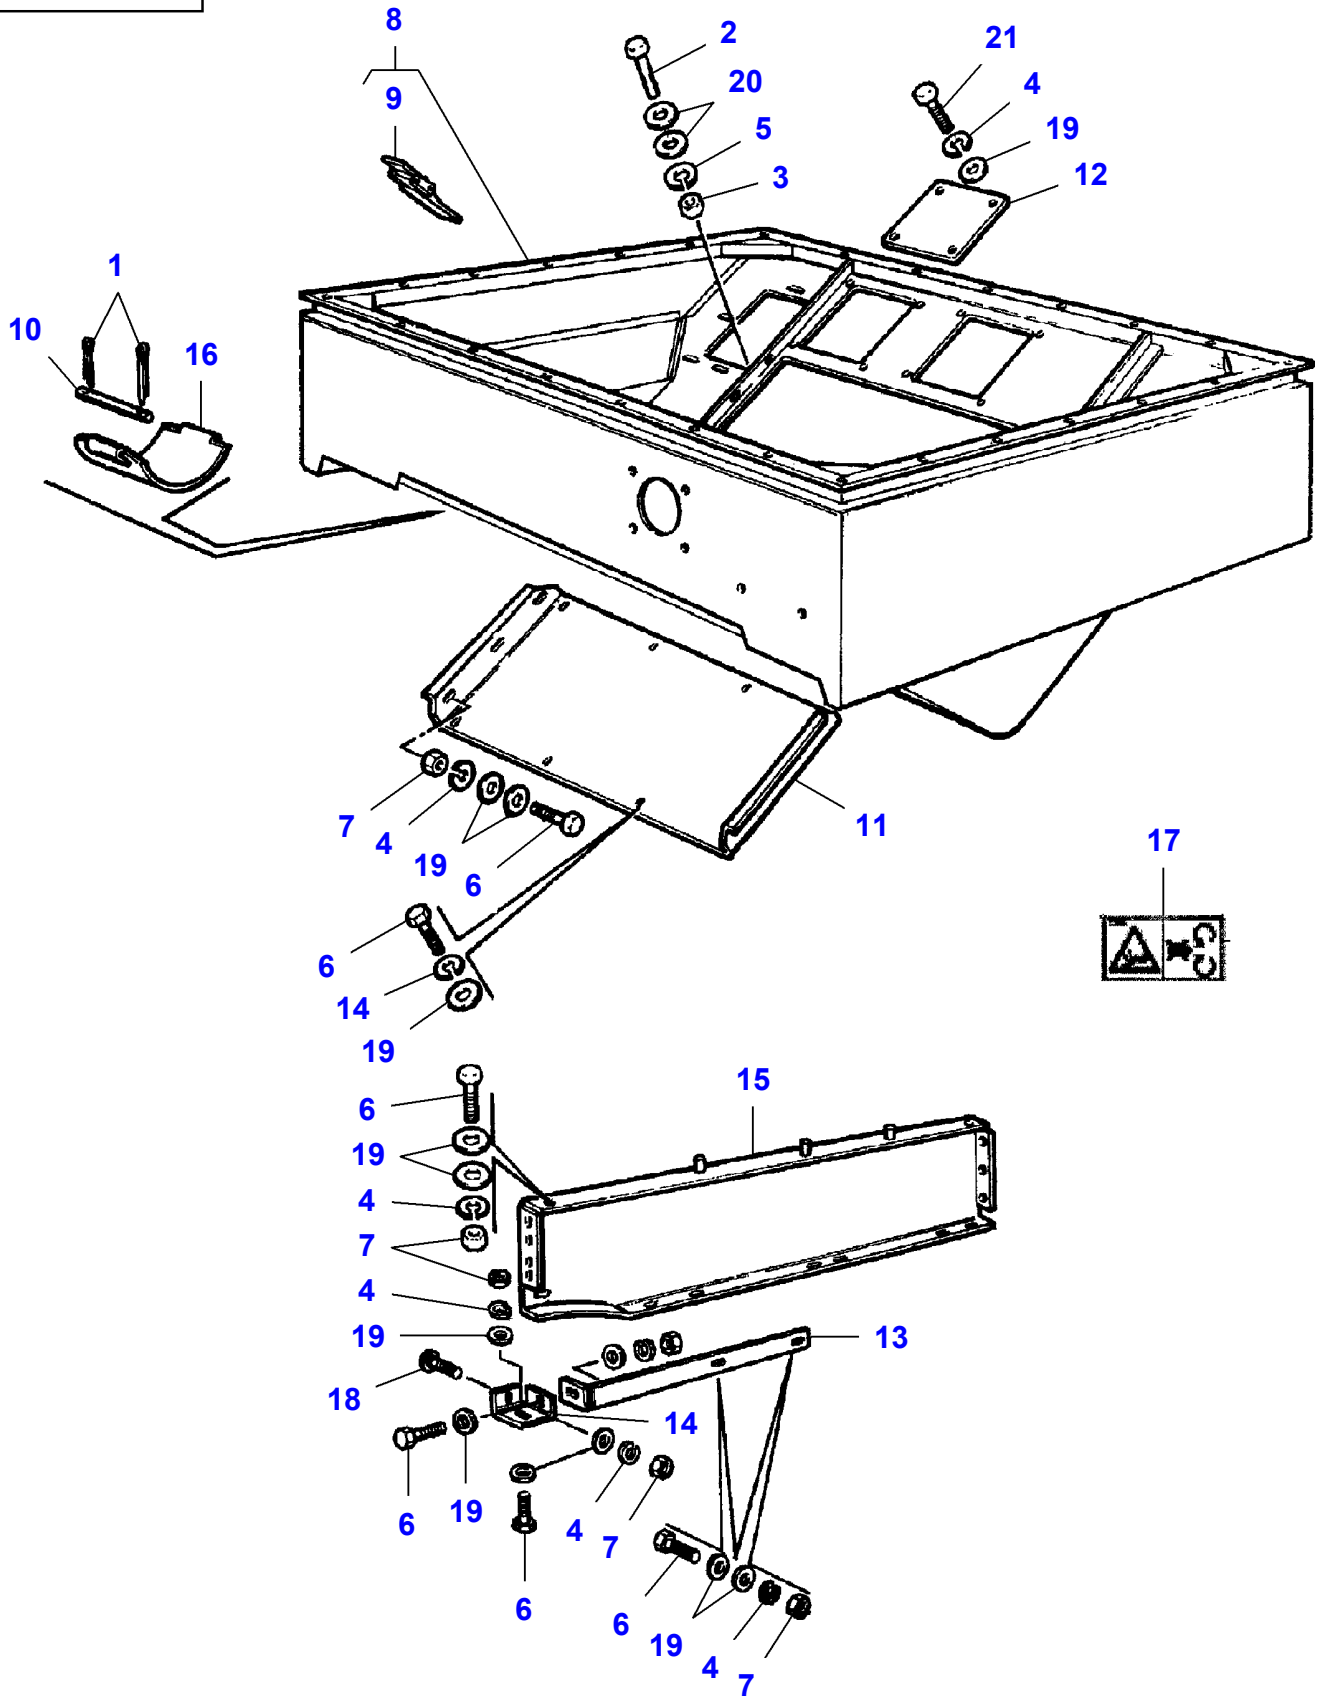

MF 7247 COMBINE - 3906251
L-LD23-001-B

L-LD23-001-B

Grain Tank

Item	Part Number	Qty	Description	Comments
1	LA10734401	2	Split Pin	
2	LA11106424	1	Cap Screw	
3	LA11701721	1	Nut	
4	LA12034571	8	Lock Washer	
5	LA12034671	1	Lock Washer	
6	LA16043424	7	Cap Screw	
7	LA16100811	6	Nut	
8	LA323085950	1	Tank	
9	LA300134779	1	Hook	(8)
10	LA320547450	1	Roll Pin	
11	LA321809350	1	Lid	
12	LA322152050	1	Cover	
13	LA322314650	1	Angle.	
14	LA322320150	1	Angle.	
15	LA322802650	1	Plate	
16	LA320547350	1	Lid	
17	LA341000033	1	Decal	
18	LA350342511	1	Carriage Bolt	
19	LA355510820	11	Flat Washer	
20	LA355511030	2	Flat Washer	
21	LA16043224	1	Cap Screw