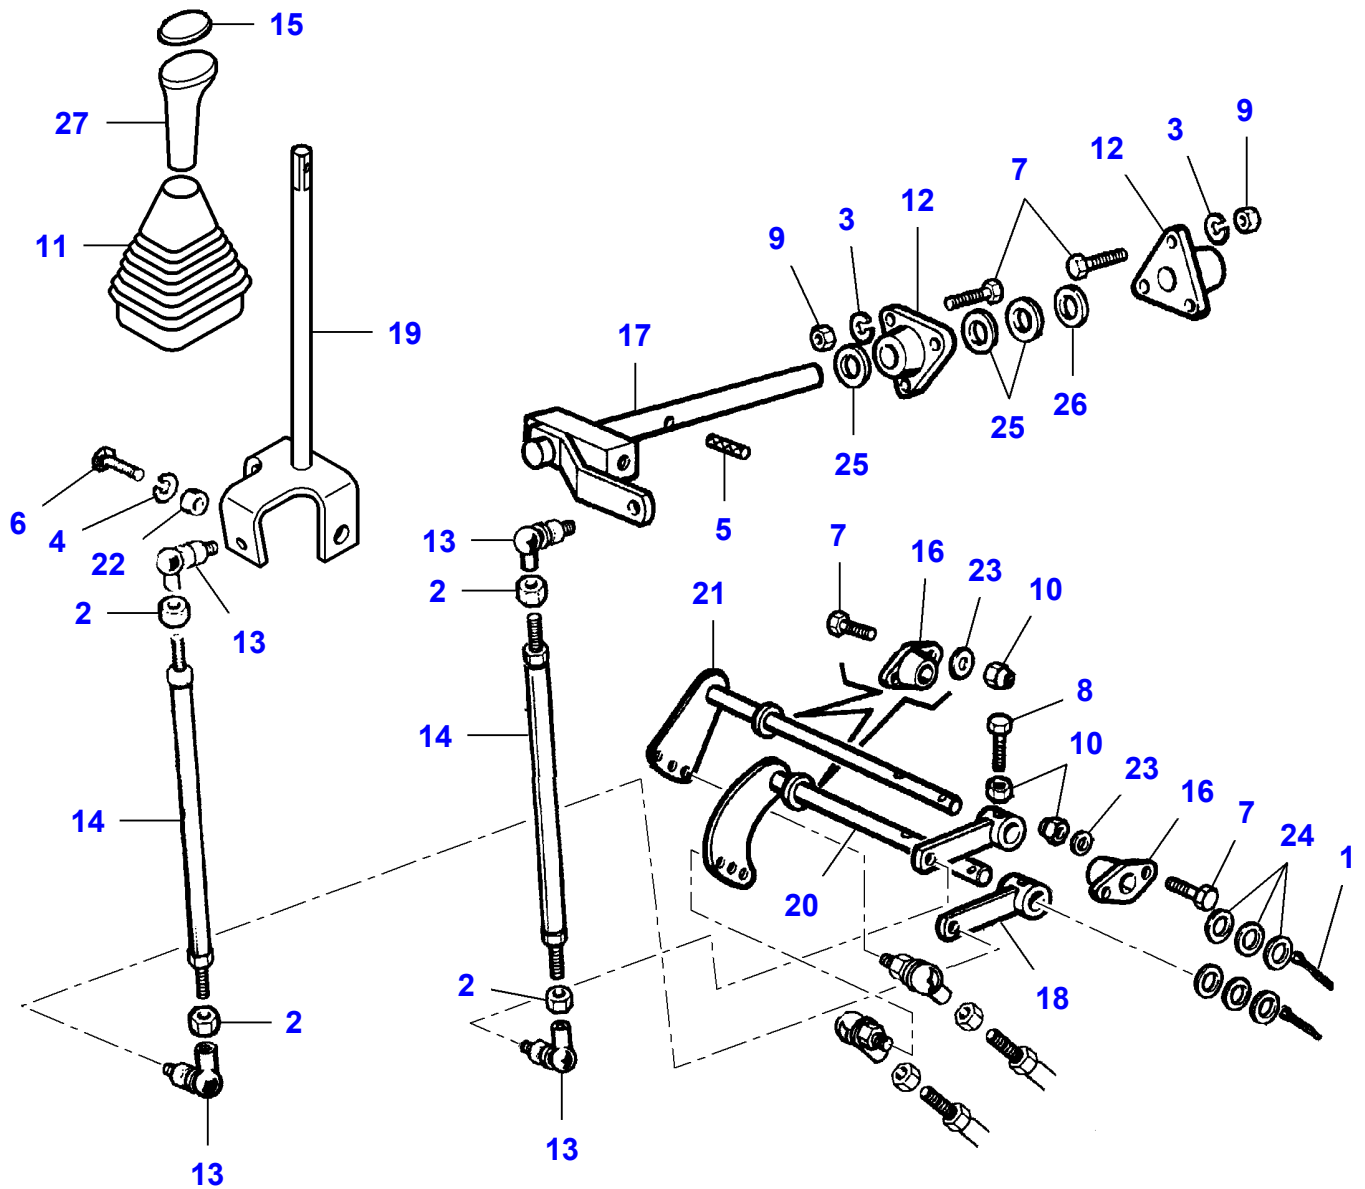

L-LC34-005-A

Shift Levers - Autolevel

| Item | Part Number | Qty | Description |
|-------------|--------------------|------------|--------------------|
| 1 | LA10734901 | 2 | Split Pin |
| 2 | LA11701721 | 4 | Nut |
| 3 | LA12034571 | 6 | Lock Washer |
| 4 | LA12034771 | 1 | Lock Washer |
| 5 | LA14604370 | 1 | Roll Pin |
| 6 | LA15540424 | 1 | Cap Screw |
| 7 | LA16043624 | 10 | Cap Screw |
| 8 | LA16044031 | 2 | Cap Screw |
| 9 | LA16100811 | 6 | Nut |
| 10 | LA16104121 | 6 | Locknut |
| 11 | LA323302250 | 1 | Bellows |
| 12 | LA300033199 | 2 | Support |
| 13 | LA301614600 | 4 | Rod End |
| 14 | LA320426850 | 2 | Rod |
| 15 | LA323302550 | 1 | Cap |
| 16 | LA321907050 | 2 | Support |
| 17 | LA322014050 | 1 | Lever |
| 18 | LA322078250 | 2 | Lever |
| 19 | LA323302050 | 1 | Lever |
| 20 | LA322211150 | 1 | Shaft |
| 21 | LA322211250 | 1 | Shaft |
| 22 | LA340415528 | 1 | Bush |
| 23 | LA355510820 | 4 | Flat Washer |
| 24 | LA355533830 | 6 | Flat Washer |
| 25 | LA355536220 | 3 | Flat Washer |
| 26 | LA355536230 | 1 | Flat Washer |
| 27 | LA323302150 | 1 | Grip |