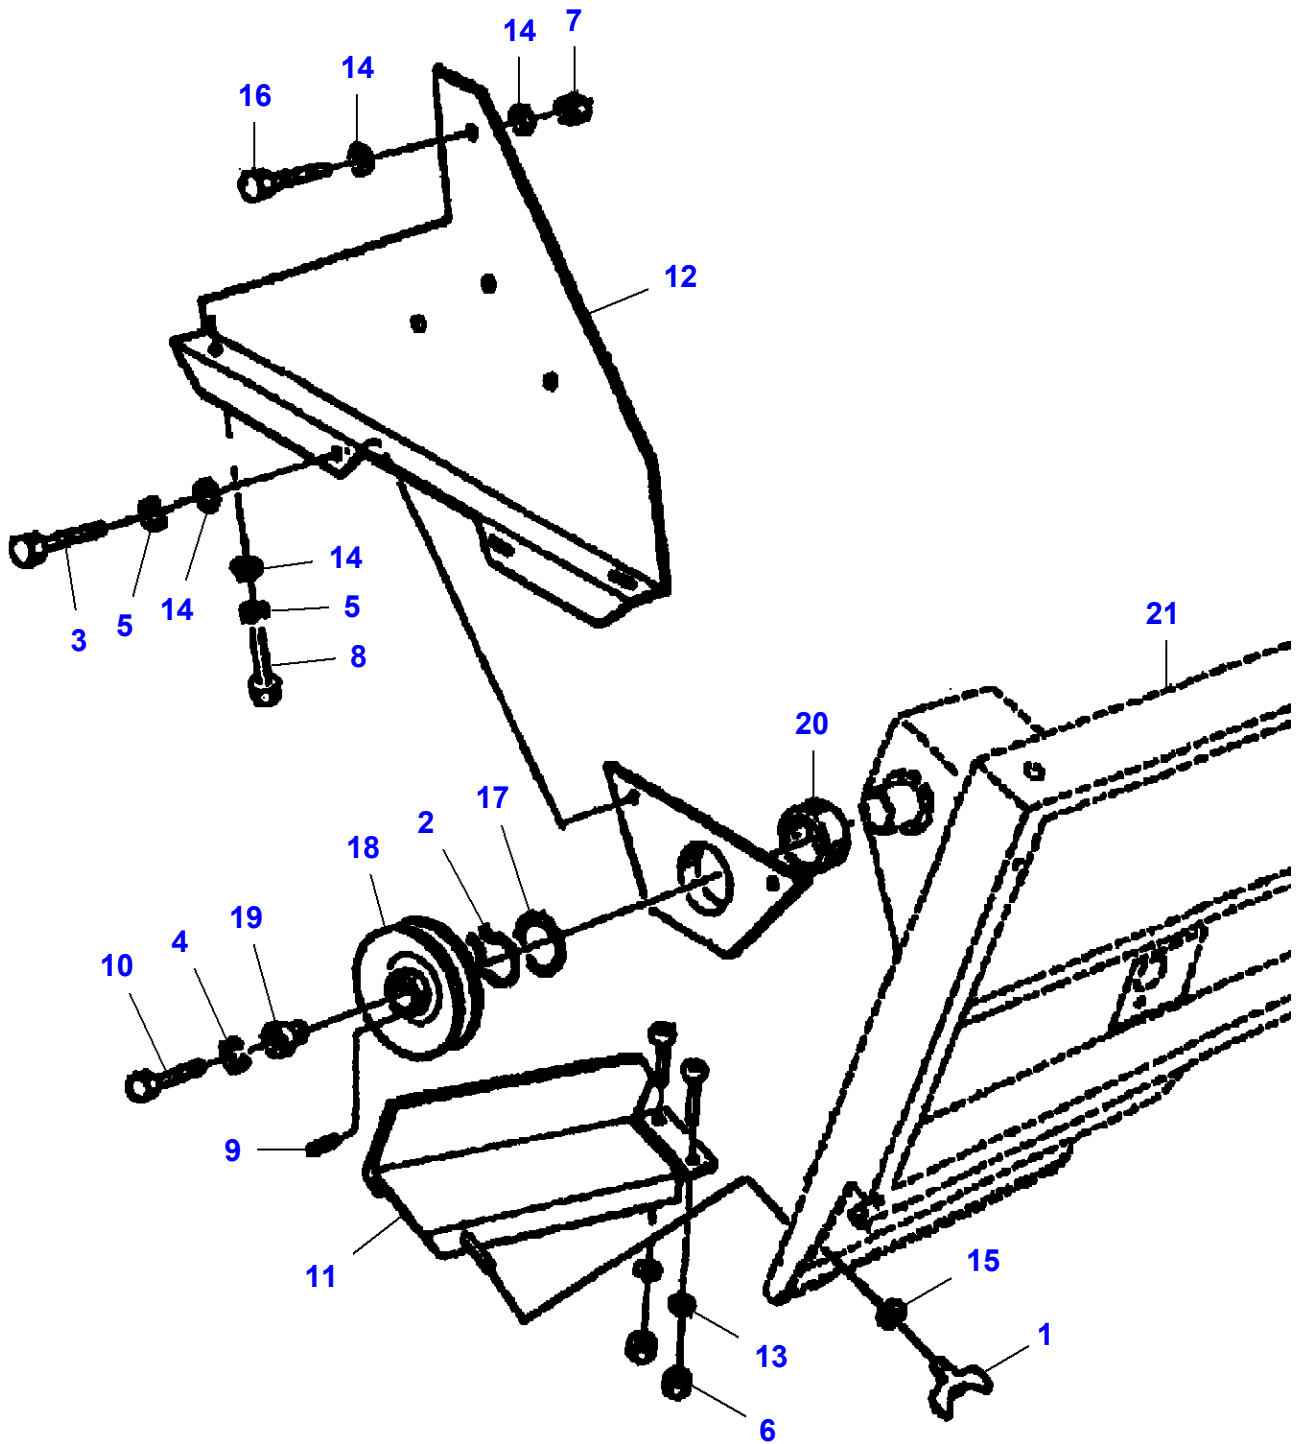

L-LD75-004-B

Massey Ferguson

MF 7247 COMBINE - 3906251

3906251

Page 140-0200

Chaff Spreader - Bracket - Left Side

Item	Part Number	Qty	Description	Comments
1	LA10101101	1	Wing Nut	
2	LA11070376	1	Circlip	
3	LA11106221	1	Cap Screw	
4	LA12034571	1	Lock Washer	
5	LA12034671	1	Lock Washer	
6	LA12574211	2	Locknut	
7	LA12577211	1	Locknut	
8	LA80043140	1	Cap Screw	
9	LA80170005	1	Key	
10	LA80300381	1	Cap Screw	
11	LA322740450	1	Support	
12	LA322740950	1	Support	
13	LA355500720	2	Flat Washer	
14	LA355501120	3	Flat Washer	
15	LA355520720	1	Washer	
16	LA80120109	1	Grub Screw	
17	LA84056138	1	Washer	
18	LA84074790	1	Pulley	
19	LA84056137	1	Bush	
20	LA84056131	1	Bush	
21		1	Body	See Page - Reference Number 140-0205/8