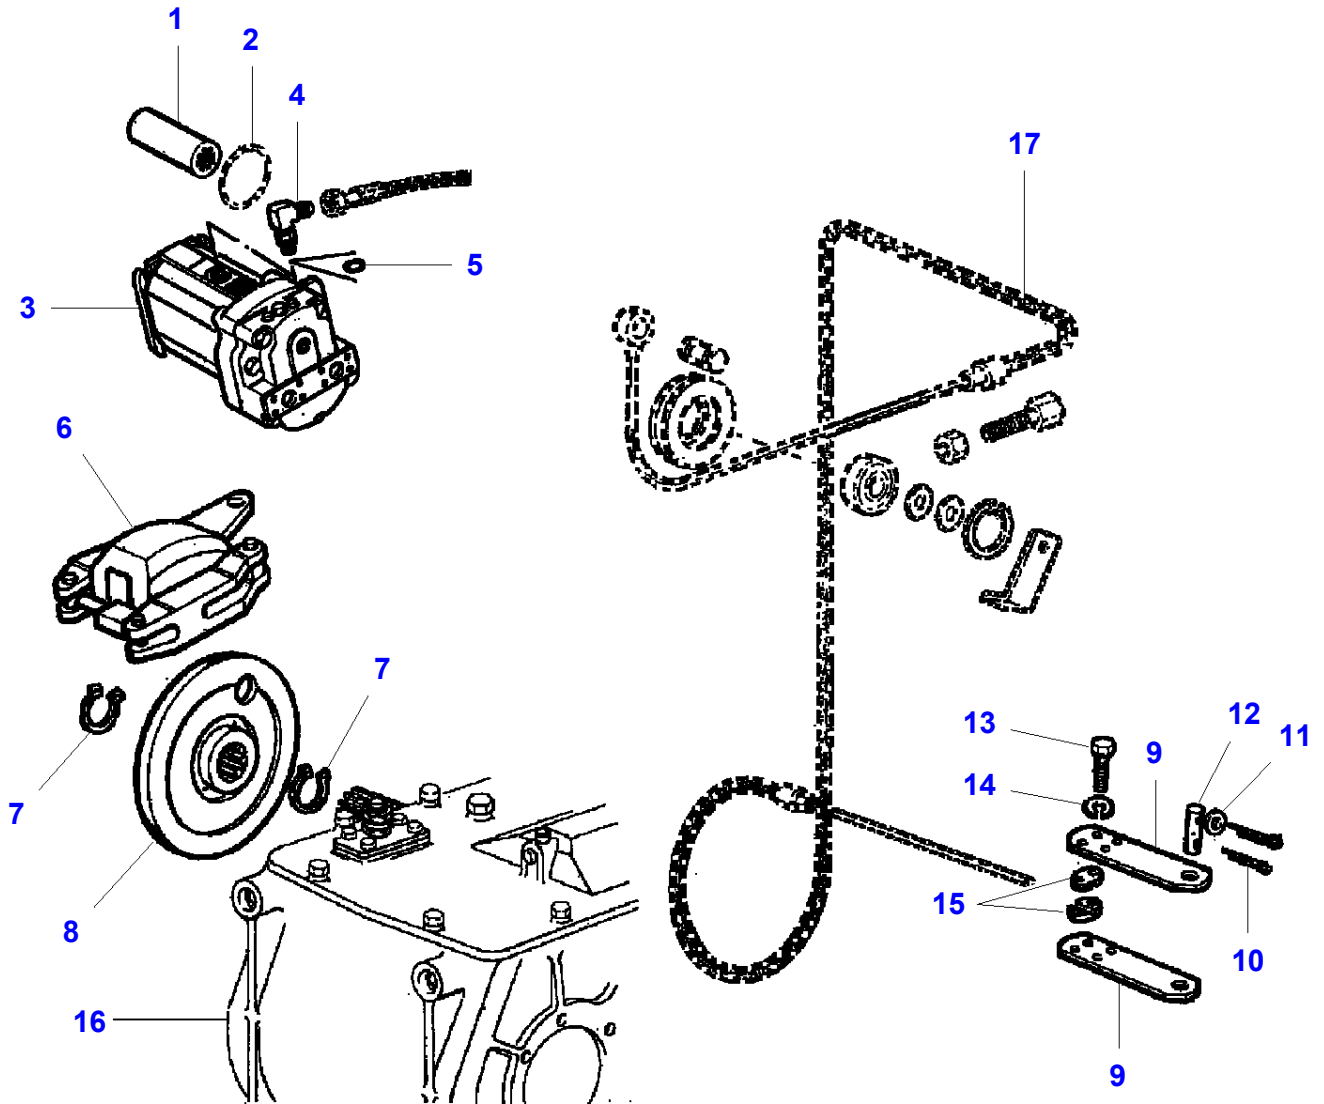

L-LC69-003-A

Parking Brake

Item	Part Number	Qty	Description	Comments
1	LA322245850	1	Bush	
2	LA14466880	1	Shield	
3	LA9508952	1	Hydraulic Motor	
4	LA321961800	1	Elbow Union	
5	LA353587177	1	O Ring	
6	LA322362200	1	Brake Caliper	
7	LA11068876	2	Circlip	
8	LA322101950	1	Brake Disc	
9	LA320816150	2	Plate	
10	LA10733601	2	Split Pin	
11	LA355500915	1	Flat Washer	
12	LA321097650	1	Pin	
13	LA10902624	2	Cap Screw	
14	LA12035671	2	Lock Washer	
15	LA300031960	2	Plate	
16		1	Box	See Page - Reference Number 030-0150
17		1	Hose Flexible	See Page - Reference Number 030-0100/24