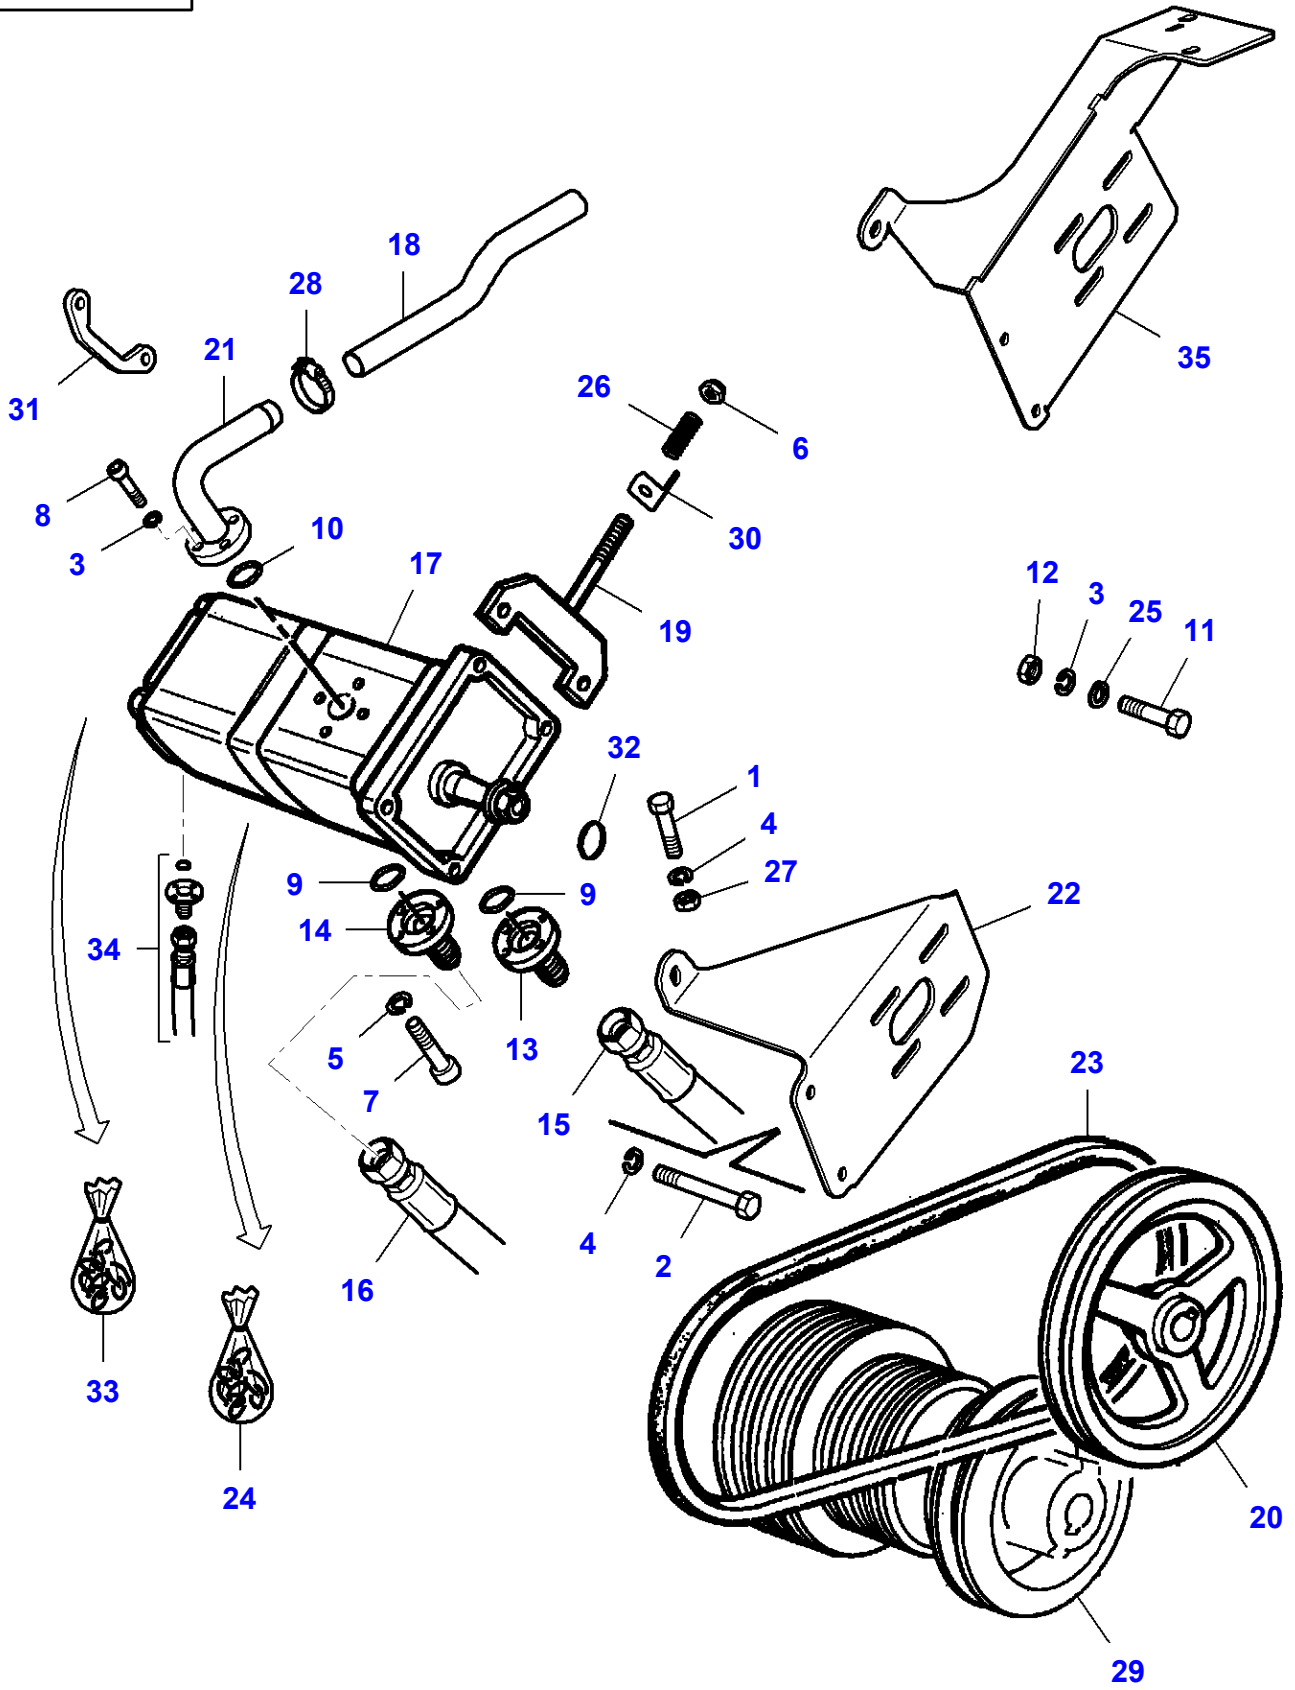

MF 7247 COMBINE - 3906251
L-LD40-006-C

L-LD40-006-C

Hydraulic Pump

Item	Part Number	Qty	Description	Comments
1	LA11106421	1	Cap Screw	
2	LA11106821	2	Cap Screw	
3	LA12034571	4	Lock Washer	
4	LA12034671	3	Lock Washer	
5	LA12035670	4	Lock Washer	
6	LA12577211	1	Locknut	
7	LA14305324	4	Hex Socket Screw	
8	LA14306321	4	Hex Socket Screw	
9	LA14457180	2	O Ring	
10	LA14457780	1	O Ring	
11	LA16043924	4	Cap Screw	
12	LA16100811	4	Nut	
13	LA321409550	1	Flange	
14	LA321409350	1	Flange	
15	LA323226250	1	Hydraulic Hose	
16	LA321957450	1	Hydraulic Hose	
17	LA323160600	1	Hydraulic Pump	
18	LA322005350	1	Hose	
19	LA322387950	1	Tie Rod	
20	LA322388350	1	Pulley	
21	LA322881750	1	Connector	
22	LA323116750	1	Support	Up to Serial or Engine Number ...
23	LA340433253	1	Belt	
24	LA323209250	1	Kit, Seal	
25	LA355500915	4	Flat Washer	
26	LA350356943	1	Spring	
27	LA355511020	1	Flat Washer	
28	LA350391526	1	Hose Clip	
29		1	Pulley	See Page - Reference Number 030-0145/27
30	LA323220050	X	Strap	
31	LA323008350	1	Plate	
32	LA323208950	1	Seal	
33	LA323215050	1	Kit, Seal	
34		1	Hose	See Page - Reference Number 030-0185/5
35	LA323263250	1	Bracket	From Serial or Engine Number ...