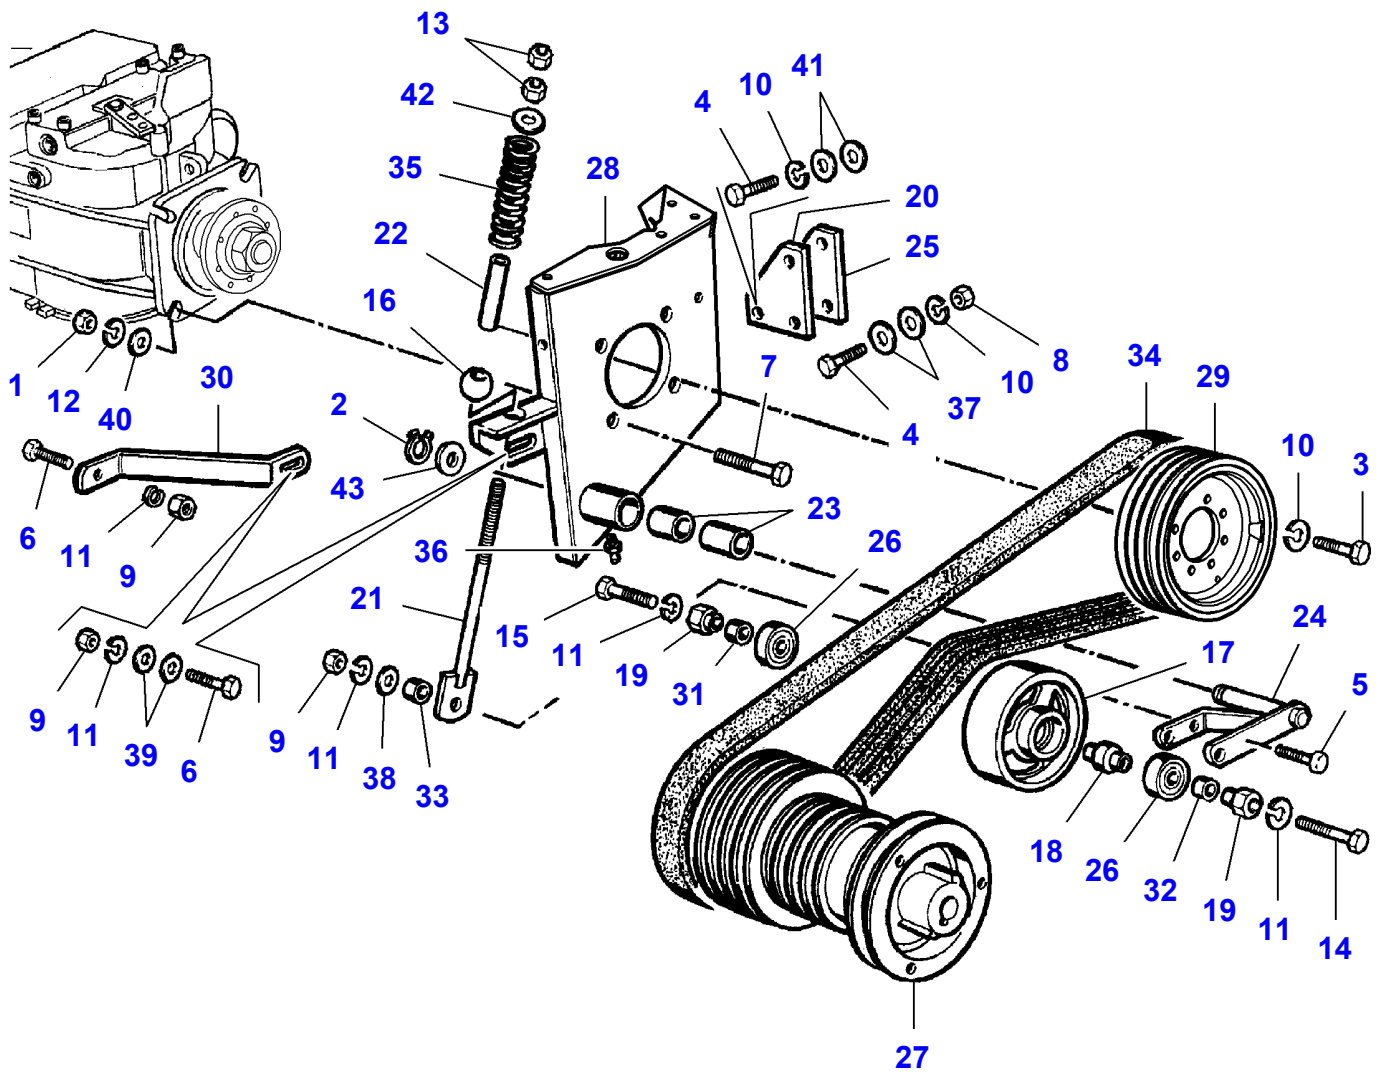

MF 7247 COMBINE - 3906251
L-LC78-001-B

L-LC78-001-B

Pump Drive

| Item | Part Number | Qty | Description | Comments |
|------|--------------------|-----|-------------------|----------------------------------|
| 1 | LA10790421 | 4 | Nut | |
| 2 | LA11067376 | 1 | Circlip | |
| 3 | LA11106424 | 8 | Cap Screw | |
| 4 | LA11107221 | 3 | Cap Screw | |
| 5 | LA11112424 | 1 | Cap Screw | |
| 6 | LA11112821 | 2 | Cap Screw | |
| 7 | LA11394321 | 4 | Cap Screw | |
| 8 | LA11701721 | 2 | Nut | |
| 9 | LA11702921 | 3 | Nut | |
| 10 | LA12034671 | 11 | Lock Washer | |
| 11 | LA12034771 | 5 | Lock Washer | |
| 12 | LA12035571 | 4 | Lock Washer | |
| 13 | LA12163211 | 2 | Nut | |
| 14 | LA15232821 | 1 | Cap Screw | |
| 15 | LA15540521 | 1 | Cap Screw | |
| 16 | LA300015644 | 1 | Knuckle | |
| 17 | LA300117717 | 1 | Pulley, Tensioner | |
| 18 | LA300134315 | 1 | Pin | |
| 19 | LA300134396 | 2 | Bush | |
| 20 | LA321946150 | 1 | Shim | |
| 21 | LA323229150 | 1 | Rod | |
| 22 | LA322071350 | 1 | Spacer | |
| 23 | LA322100750 | 2 | Spacer | |
| 24 | LA322100950 | 1 | Yoke | |
| 25 | LA322225450 | 1 | Shim | |
| 26 | LA322638450 | 2 | Bearing Assy | |
| 27 | LA322810450 | 1 | Pulley | |
| 28 | LA322939050 | 1 | Support | |
| 29 | LA322063050 | 1 | Pulley | |
| 30 | LA323003650 | 1 | Support | |
| 31 | LA340415104 | 1 | Bush | |
| 32 | LA344158143 | 1 | Bush | |
| 33 | LA344158149 | 1 | Spacer | |
| 34 | LA344311233 | 1 | Belt | Repairs and replaces LA344311227 |
| 35 | LA350356256 | 1 | Spring | |
| 36 | LA350357851 | 1 | Grease Fitting | |
| 37 | LA355501130 | 2 | Flat Washer | |
| 38 | LA355501320 | 1 | Flat Washer | |
| 39 | LA355501330 | 2 | Flat Washer | |
| 40 | LA355501550 | 4 | Flat Washer | |
| 41 | LA355511040 | 2 | Flat Washer | |
| 42 | LA355531830 | 1 | Flat Washer | |
| 43 | LA355536410 | 1 | Flat Washer | |