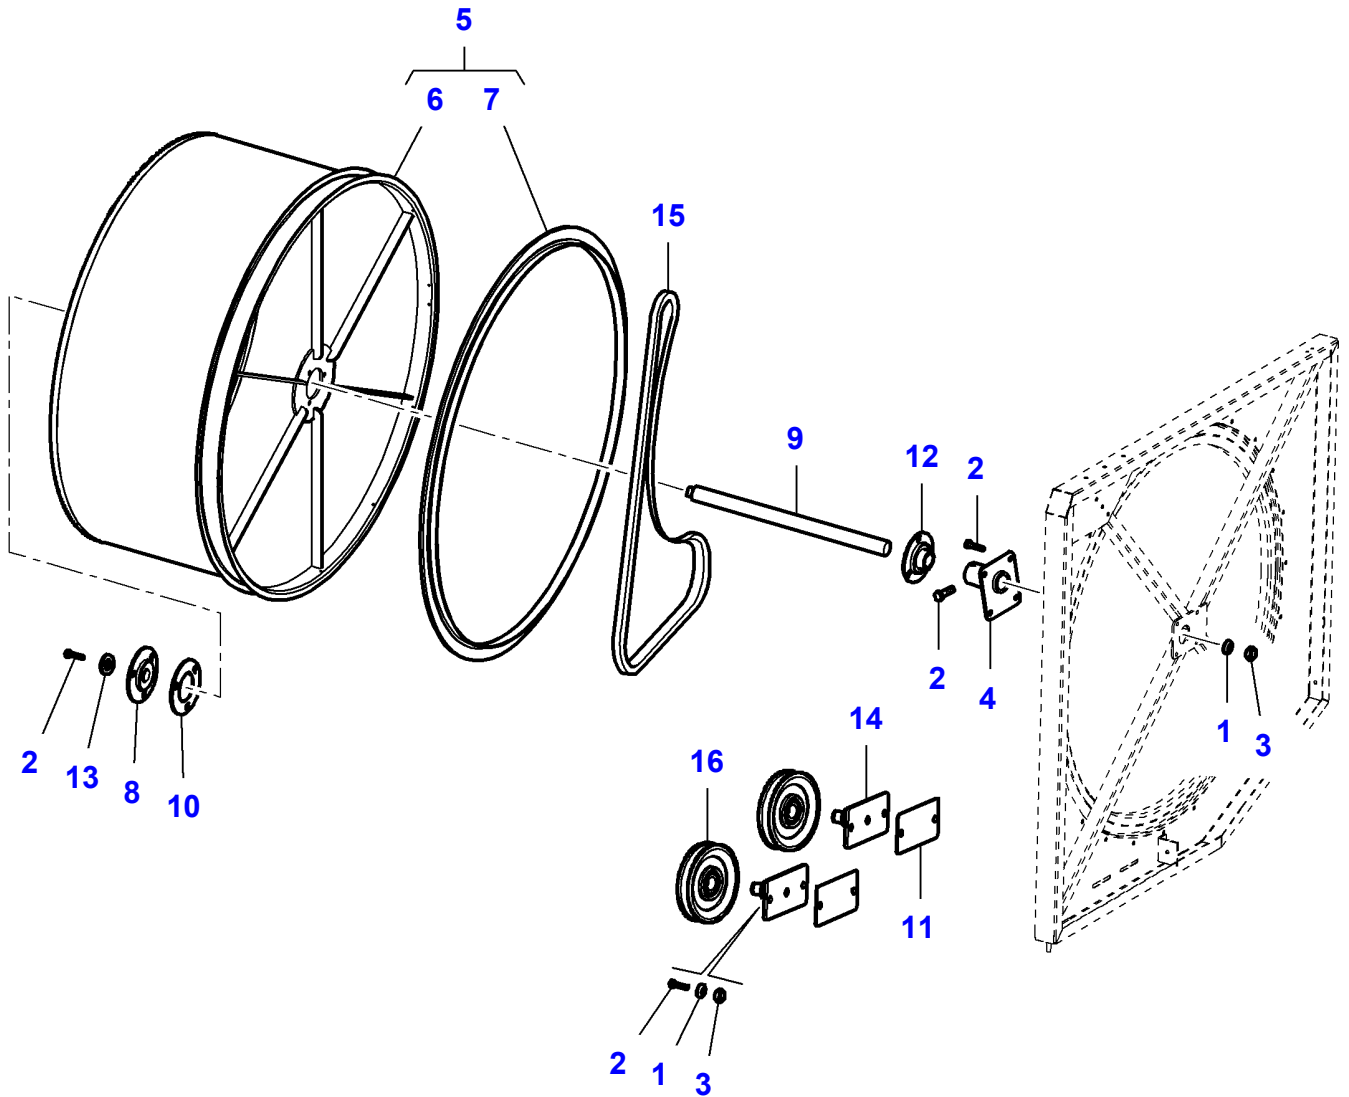

L-LC60-010-B

Massey Ferguson

MF 7247 COMBINE - 3906251

3906251

Radiator Filter

Page020-0100

Item	Part Number	Qty	Description	Comments
1	LA12034571	8	Lock Washer	
2	LA16043421	10	Cap Screw	
3	LA16100811	8	Nut	
4	LA322824250	1	Connection	
5	LA322878000	1	Kit, Filter	
6	LA322826450	1	Filter	(5)
7	LA322829250	1	Brush	(5)
8	LA322885350	2	Support	
9	LA322826550	1	Shaft	
10	LA323020350	1	Ring	
11	LA323026350	2	Shim	
12	LA340411009	1	Support	
13	LA355510830	1	Flat Washer	
14	LA322938950	1	Support	
15	LA340433197	1	Belt	
16		1	Pulley	See Page - Reference Number 020-0105