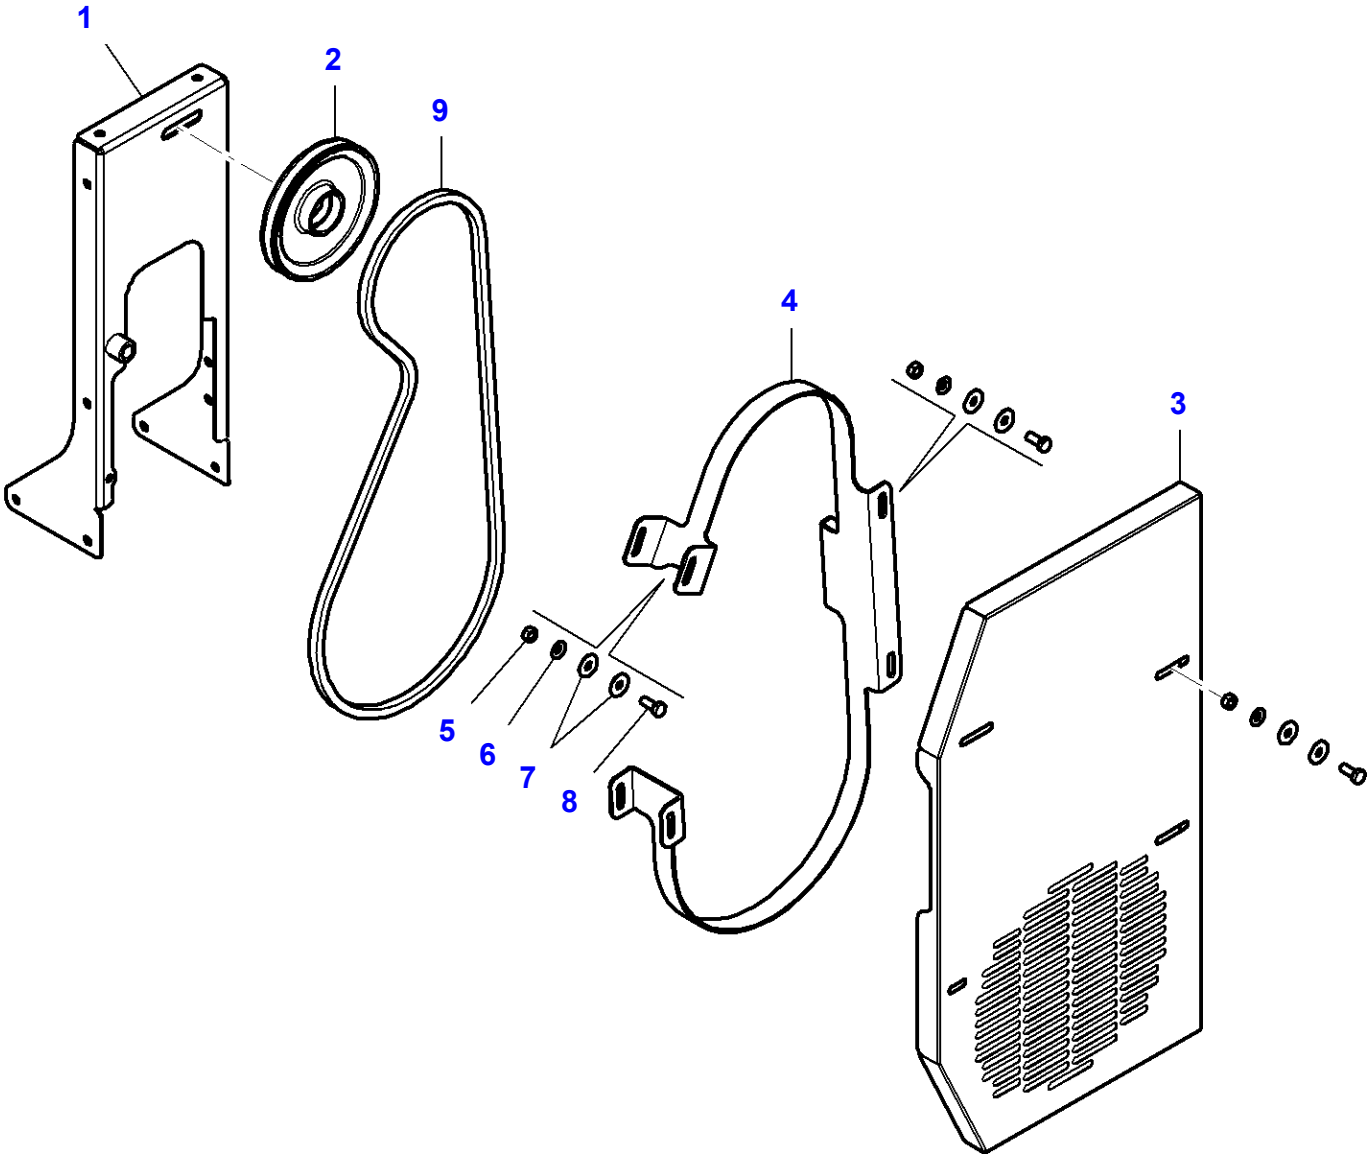

L-LE24-006-B

Massey Ferguson

MF 7247 COMBINE - 3906251

3906251

Page 140-0170

Air Compressor

Item	Part Number	Qty	Description	Comments
1	LA323210950	1	Housing	See Page - Reference Number 140-0160/2
2	LA323211550	1	Pulley	See Page - Reference Number 140-0165/17
3	LA323211950	1	Cover	
4	LA323212050	1	Clamp	
5	LA16100811	8	Nut	
6	LA322358	8	Spring Washer	
7	LA355510815	16	Flat Washer	
8	LA16043421	8	Cap Screw	
9	LA340433152	1	Belt