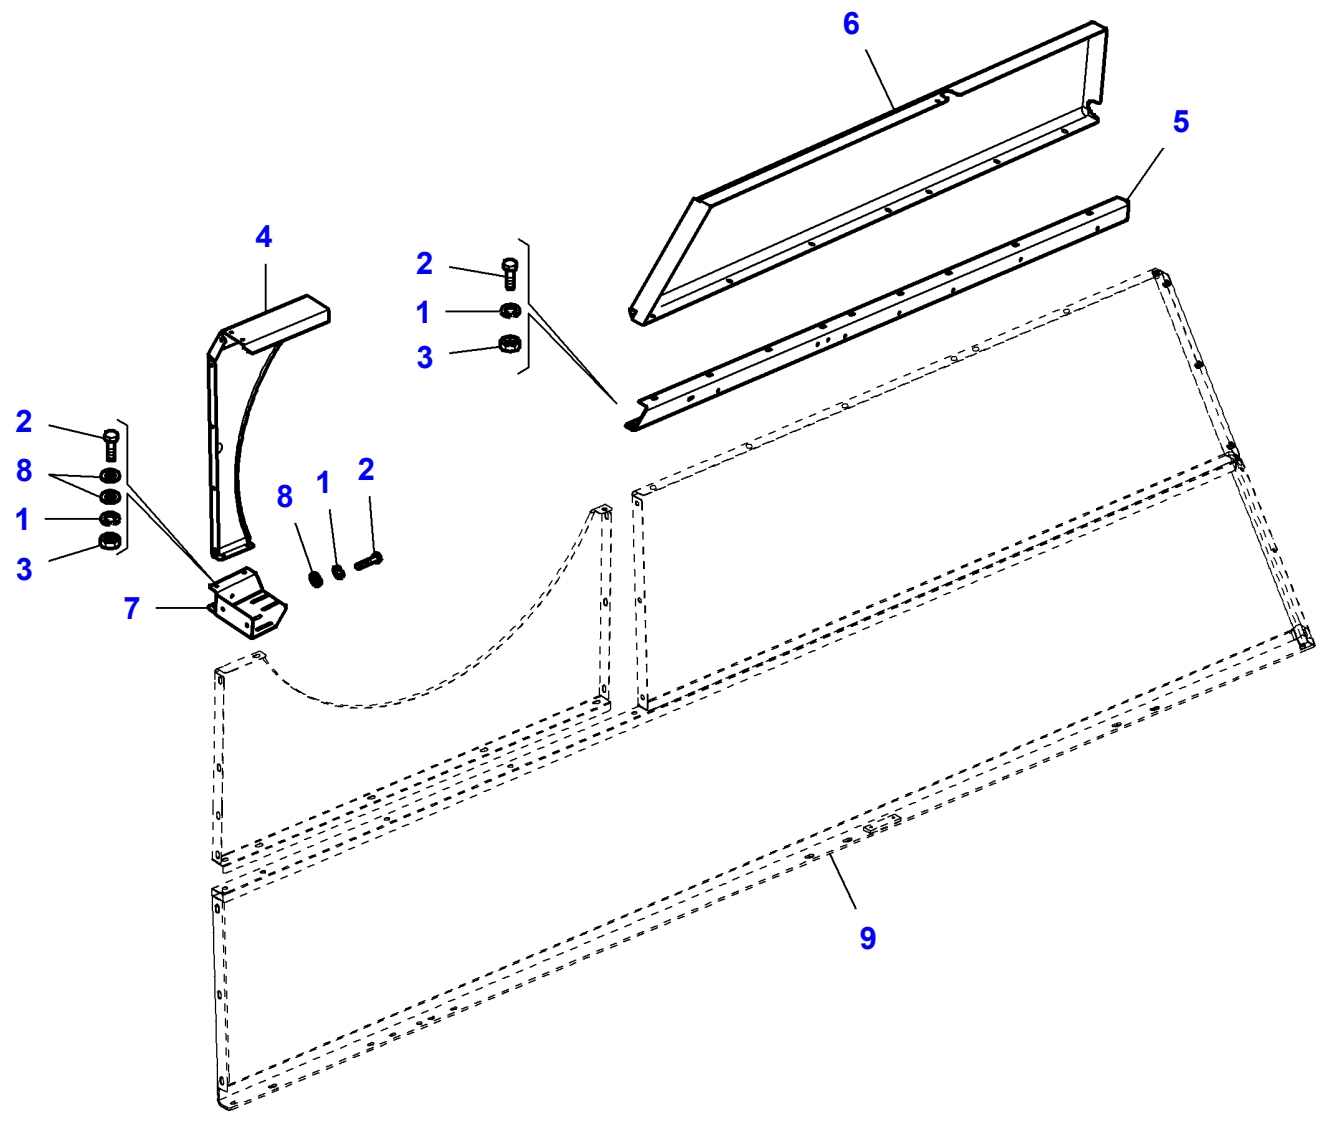

L-LD35-002-B

Massey Ferguson

MF 7247 COMBINE - 3906251

3906251

Page080-0150

Body, Right Side

Item	Part Number	Qty	Description	Comments
1	LA12034571	10	Lock Washer	
2	LA16043421	10	Cap Screw	
3	LA16100811	9	Nut	
4	LA322942350	1	Shield	
5	LA322943950	1	Rail	
6	LA322944550	1	Shield	
7	LA322990650	1	Support	
8	LA355510820	3	Flat Washer	
9		1	Side	See Page - Reference Number 080-0145/14