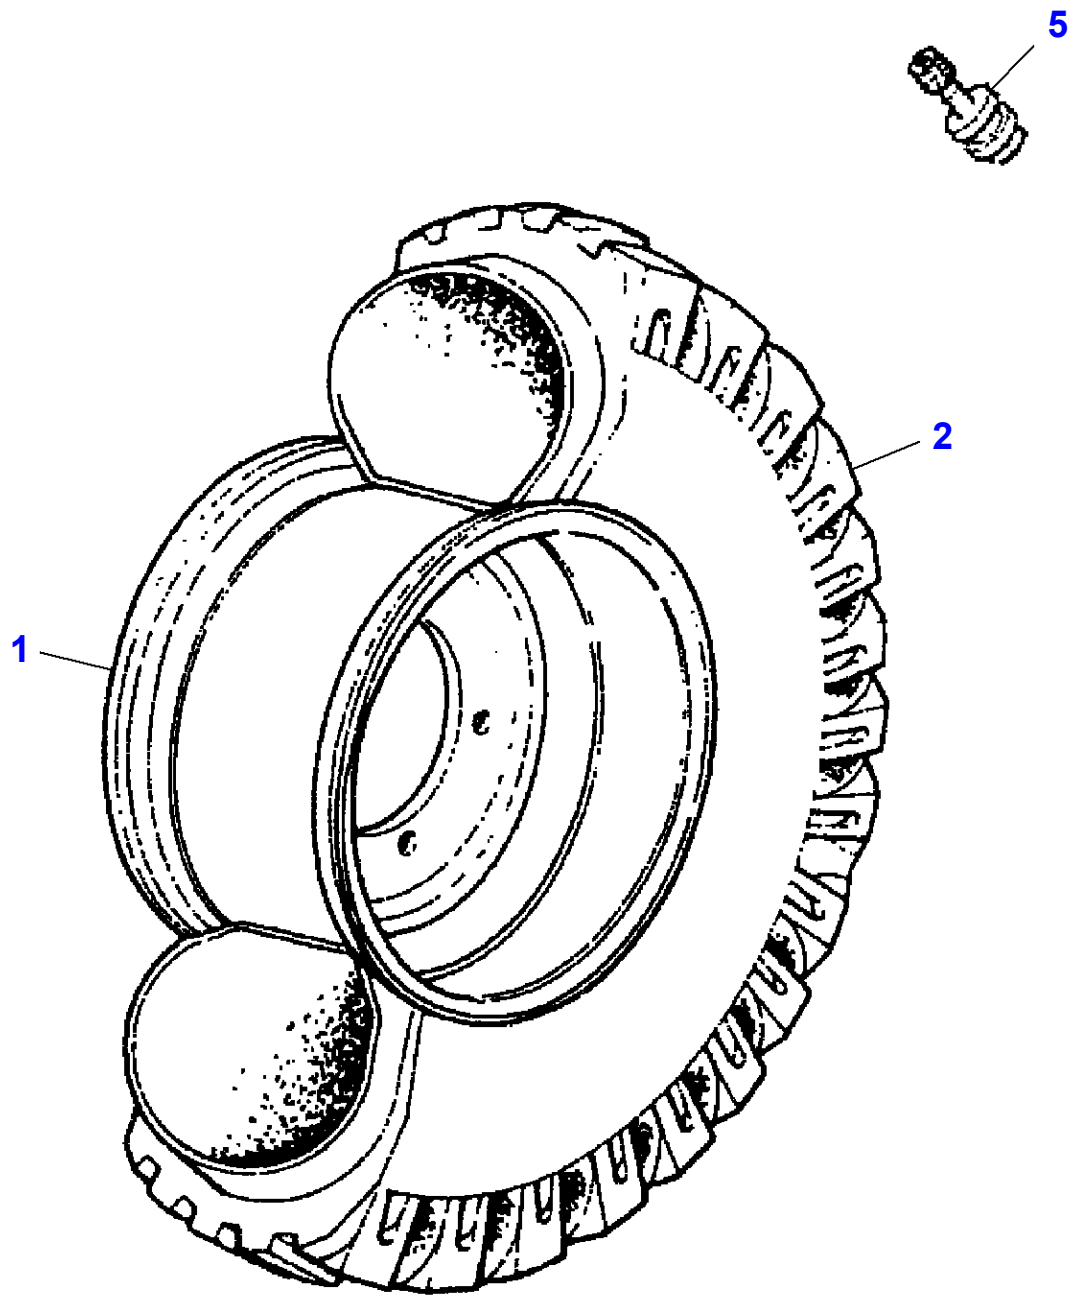

L-LD88-005-A

4
BAR 2.2
PSI 32.0

3
BAR 3.2
PSI 46.4

Rear Wheels

Item	Part Number	Qty	Description	Comments
1	LA323143550	2	Wheel Rim	Two Wheel Drive 460/70R24
	LA323130650	2	Wheel Rim	Four Wheel Drive 460/70R24
	LA323240450	2	Wheel Rim	Four Wheel Drive 540/65R24
2		2	Tyre	[A]
3	LA340478342	1	Decal	
4	LA340478318	1	Decal	
5	LA322206200	2	Valve	

FOOTNOTE [A] PLEASE REFER TO MARKETING CATALOG