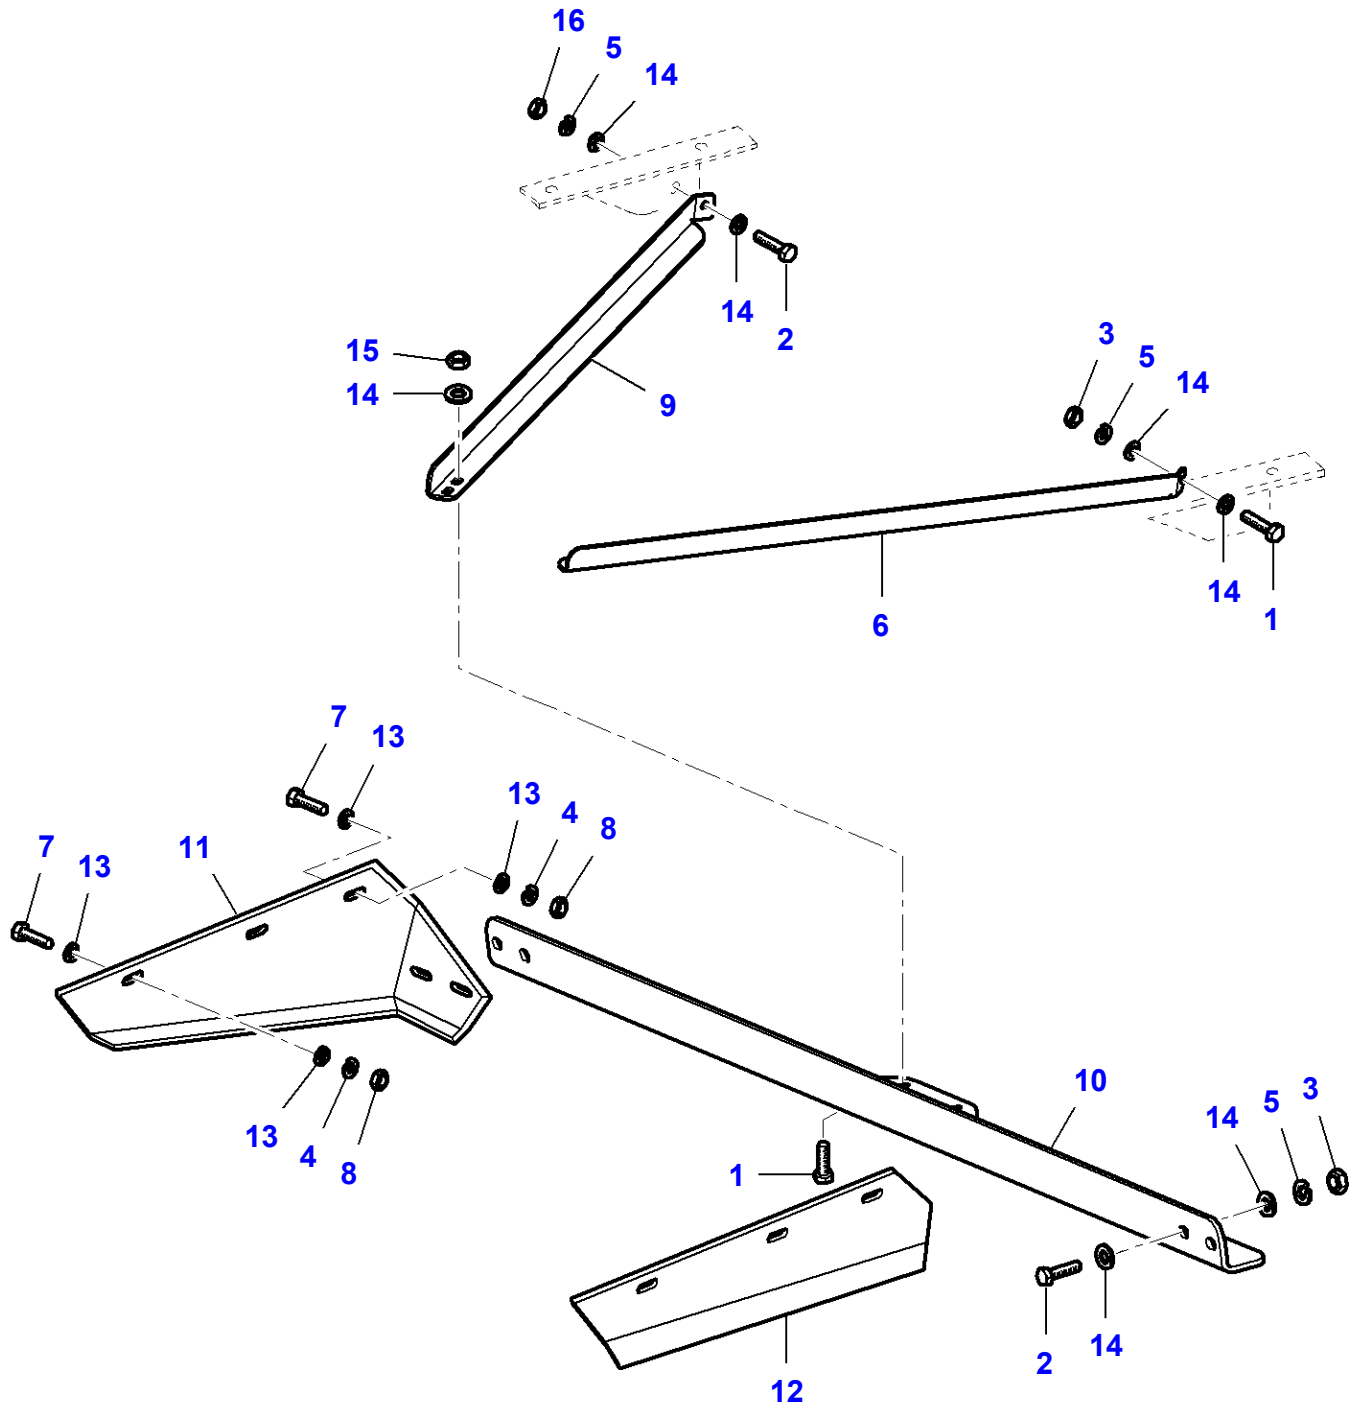

L-LD07-031-A

Massey Ferguson

MF 7247 COMBINE - 3906251

3906251

Straw Chopper - Body Stiffener

Page060-0090

Item	Part Number	Qty	Description
1	LA11106421	1	Cap Screw
2	LA11106424	4	Cap Screw
3	LA11701711	5	Nut
4	LA12034571	2	Lock Washer
5	LA12034671	5	Lock Washer
6	LA323268850	1	Tie Rod
7	LA16043621	2	Cap Screw
8	LA16100811	2	Nut
9	LA323268750	1	Tie Rod
10	LA323268350	1	Tie Rod
11	LA322873250	1	Bracket
12	LA322873350	1	Bracket
13	LA355500920	4	Flat Washer
14	LA355501120	14	Flat Washer
15	LA12577210	4	Nut
16	LA11701721	1	Nut