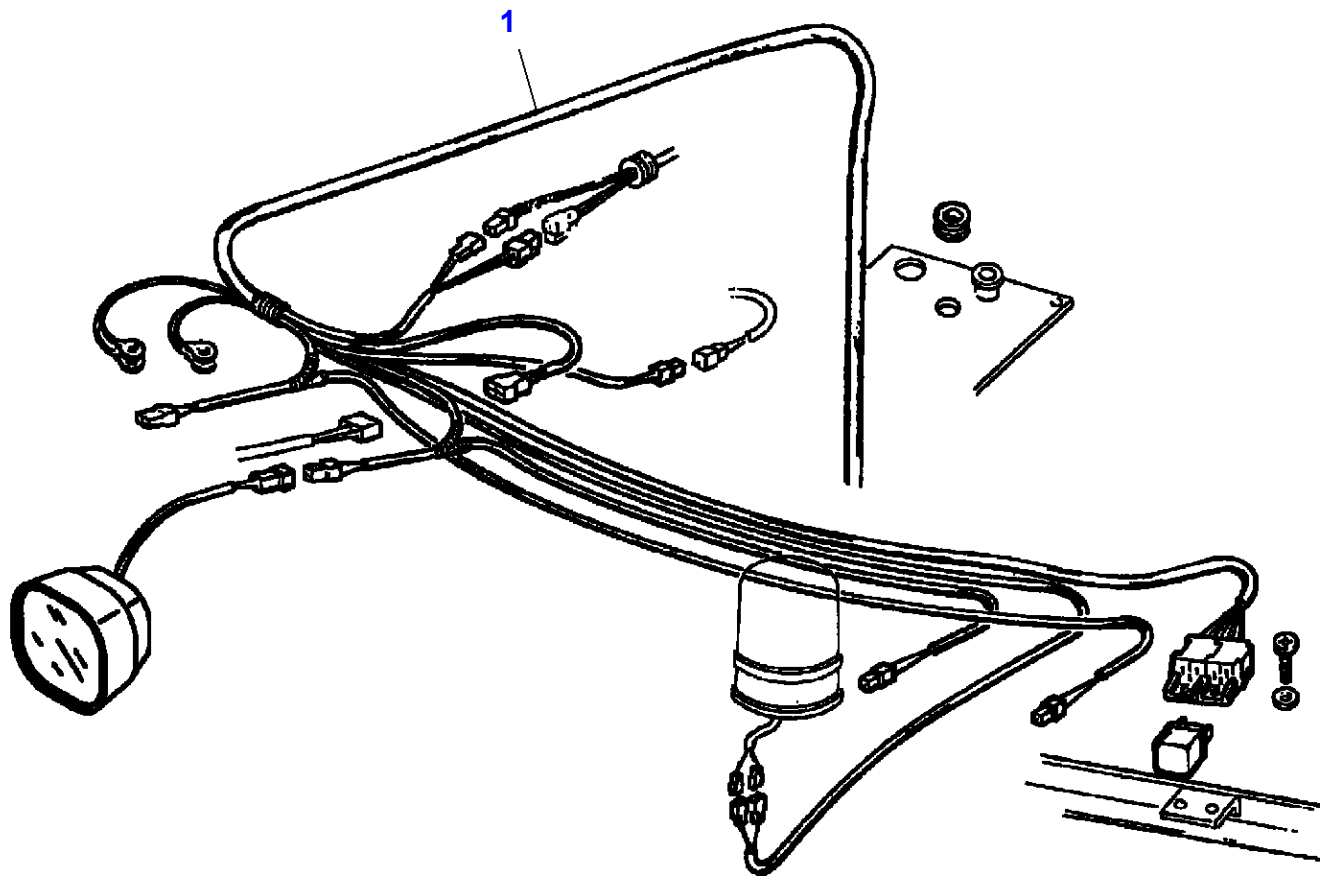

FOOTNOTE [A] ROTATING LIGHT

FOOTNOTE [B] WIPER/WASHER

FOOTNOTE [C] FRONT WORKING LIGHT

FOOTNOTE [D] LIGHT CAB

L-LD38-005-B

Massey Ferguson

MF 7247 COMBINE - 3906251

3906251