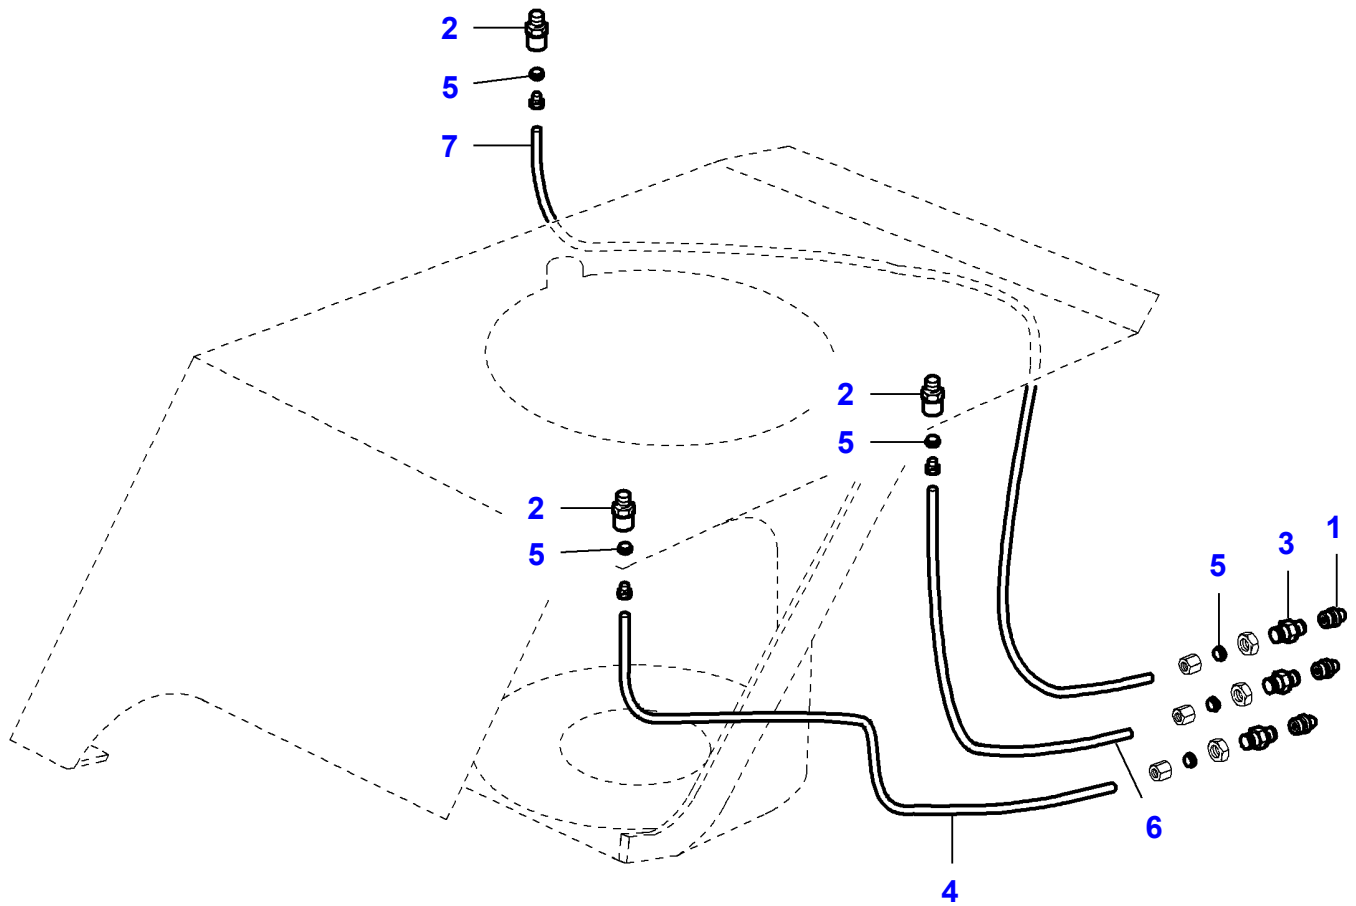

L-LD27-005-B

Massey Ferguson

MF 7247 COMBINE - 3906251

3906251

Grain Tank Unloading Vertical Tube

Page080-0105

Item	Part Number	Qty	Description
1	LA13407211	1	Grease Fitting
2	LA322881050	3	Grease Fitting
3	LA322881150	1	Union
4	LA322881950	1	Hose
5	LA322930250	1	Kit,Joint/Gasket
6	LA323041850	1	Hose
7	LA323041950	1	Hose