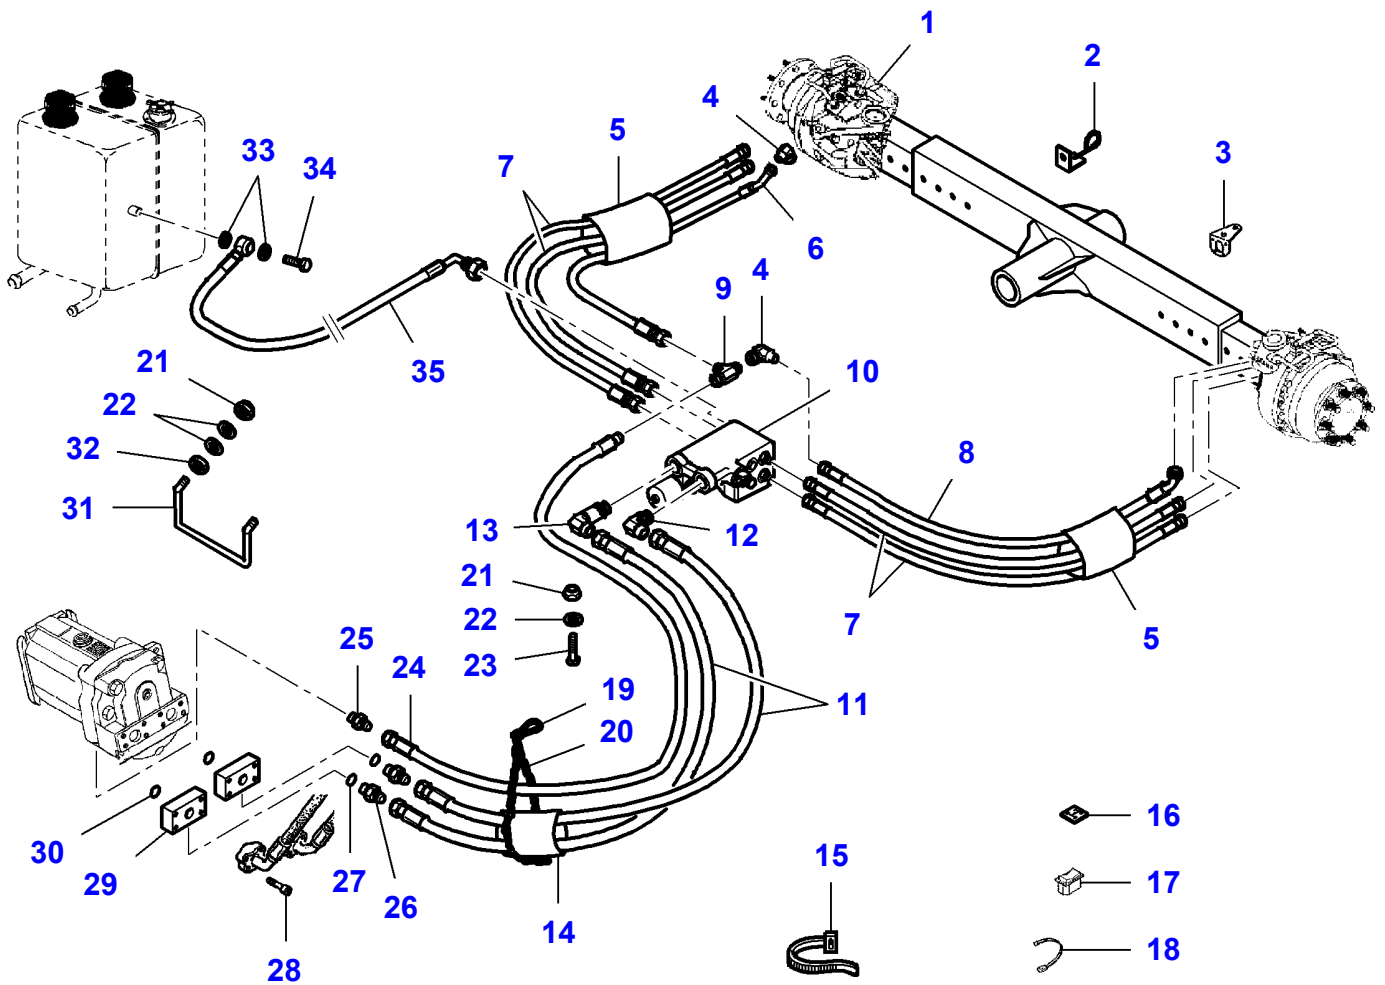

L-LC32-006-B

Item	Part Number	Qty	Description
1	LA9512176	1	Final Drive
2	LA323015350	1	Support
3	LA322684450	1	Support
4	LA322736050	2	Elbow Union
5	LA322876050	2	Protective Strip
6	LA322719150	1	Hydraulic Hose
7	LA322719050	4	Hydraulic Hose
8	LA9512241	1	Hydraulic Hose
9	LA321473450	1	T-Piece
10	LA322713700	1	Valve
11	LA323008150	2	Hydraulic Hose
12	LA321961800	1	Elbow Union
13	LA89512237	1	Elbow Union
14	LA322717450	1	Protective Strip
15	LA340481808	1	Cable Tie
16	LA322947050	1	Button
17	LA322946650	1	Switch
18	LA322709000	1	Cable Tie
19	LA320641050	1	Hook
20	LA322848350	1	Chain
21	LA16104111	3	Locknut
22	LA355510820	5	Flat Washer
23	LA16043421	1	Cap Screw
24	LA323114450	1	Hydraulic Hose
25	LA323114350	1	Union
26	LA321961600	2	Union
27	LA353587177	2	O Ring
28	LA350345120	8	Hex Socket Screw
29	LA89811684	2	Distance Piece
30	LA14463780	2	O Ring
31	LA322843650	1	Support
32	LA16100811	2	Nut
33	LA410000794	2	Sealing Washer
34	LA400853151	1	Banjo Bolt
	LA400853501	3	Banjo Bolt
35	LA323008250	1	Hydraulic Hose