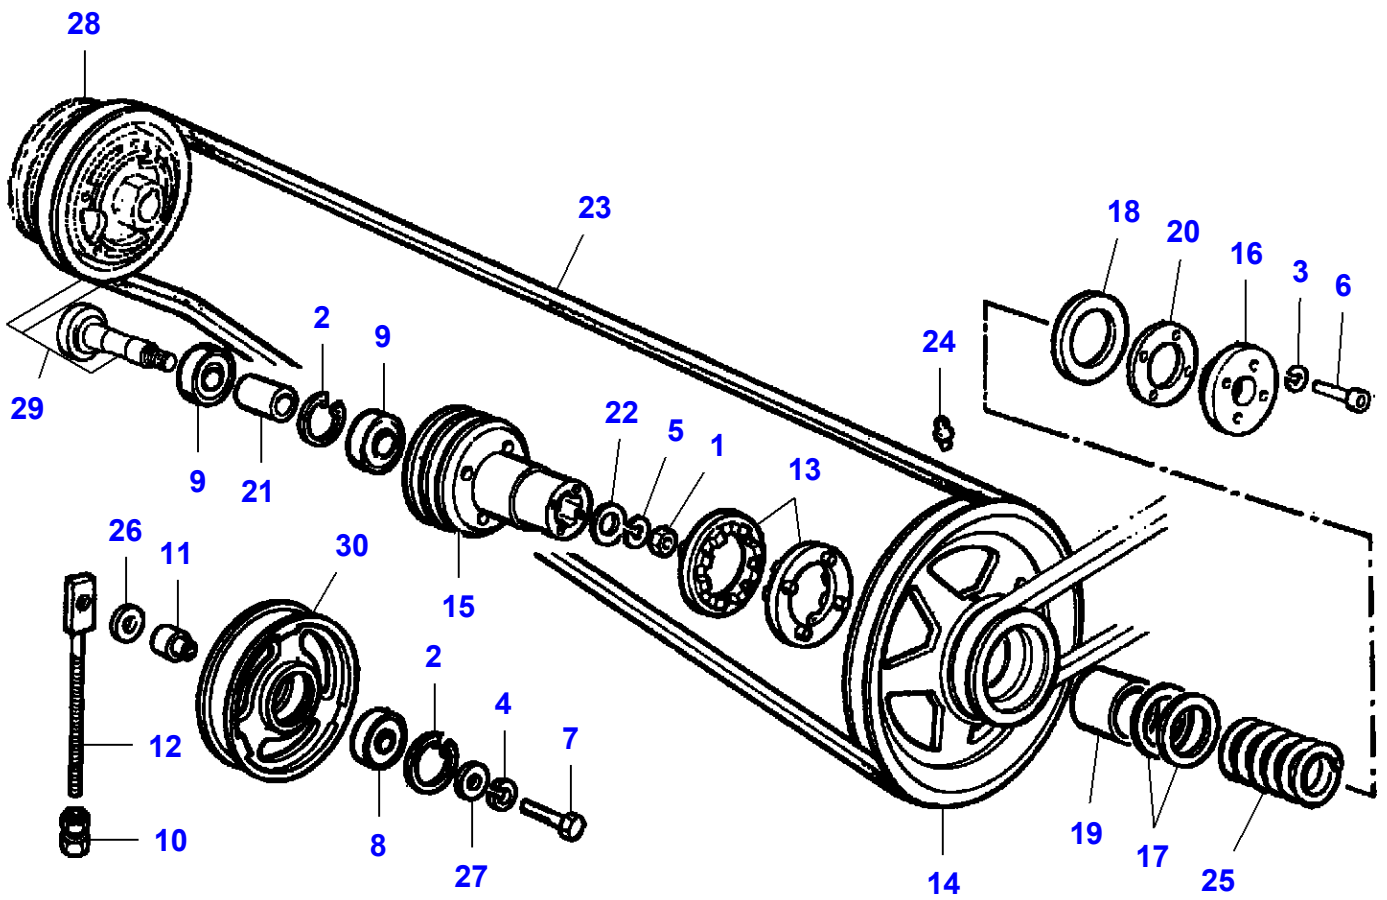

L-LD05-001-B

Massey Ferguson

MF 7247 COMBINE - 3906251

3906251

Page 060-0040

Straw Walker Drive

Item	Part Number	Qty	Description	Comments
1	LA10726711	1	Nut	
2	LA11061576	2	Circlip	
3	LA12034571	1	Lock Washer	
4	LA12034771	1	Lock Washer	
5	LA12035071	1	Lock Washer	
6	LA14306731	1	Hex Socket Screw	
7	LA15541121	1	Cap Screw	
8	LA28042320	1	Bearing Assy	
9	LA28042340	2	Bearing Assy	
10	LA300015610	1	Nut	
11	LA300015616	1	Bush	
12	LA301865550	1	Tie Rod	
13	LA322114250	2	Ring	
14	LA322117150	1	Pulley	
15	LA323229450	1	Pulley	
16	LA322119450	1	Guard	
17	LA322119550	1	Washer	
18	LA322119750	1	Washer	
19	LA322120750	1	Bush	
20	LA322194250	1	Shim	
21	LA340415156	1	Bush	
22	LA340415256	1	Flat Washer	
23	LA340433539	1	Belt	
24	LA350357851	1	Grease Fitting	
25	LA353561155	1	Spring	
26	LA355511230	1	Flat Washer	
27	LA355511260	1	Flat Washer	
28		1	Hub	See Page - Reference Number 040-0005/27
29		1	Frame	See Page - Reference Number 050-0005/17
30	LA300132452	1	Pulley