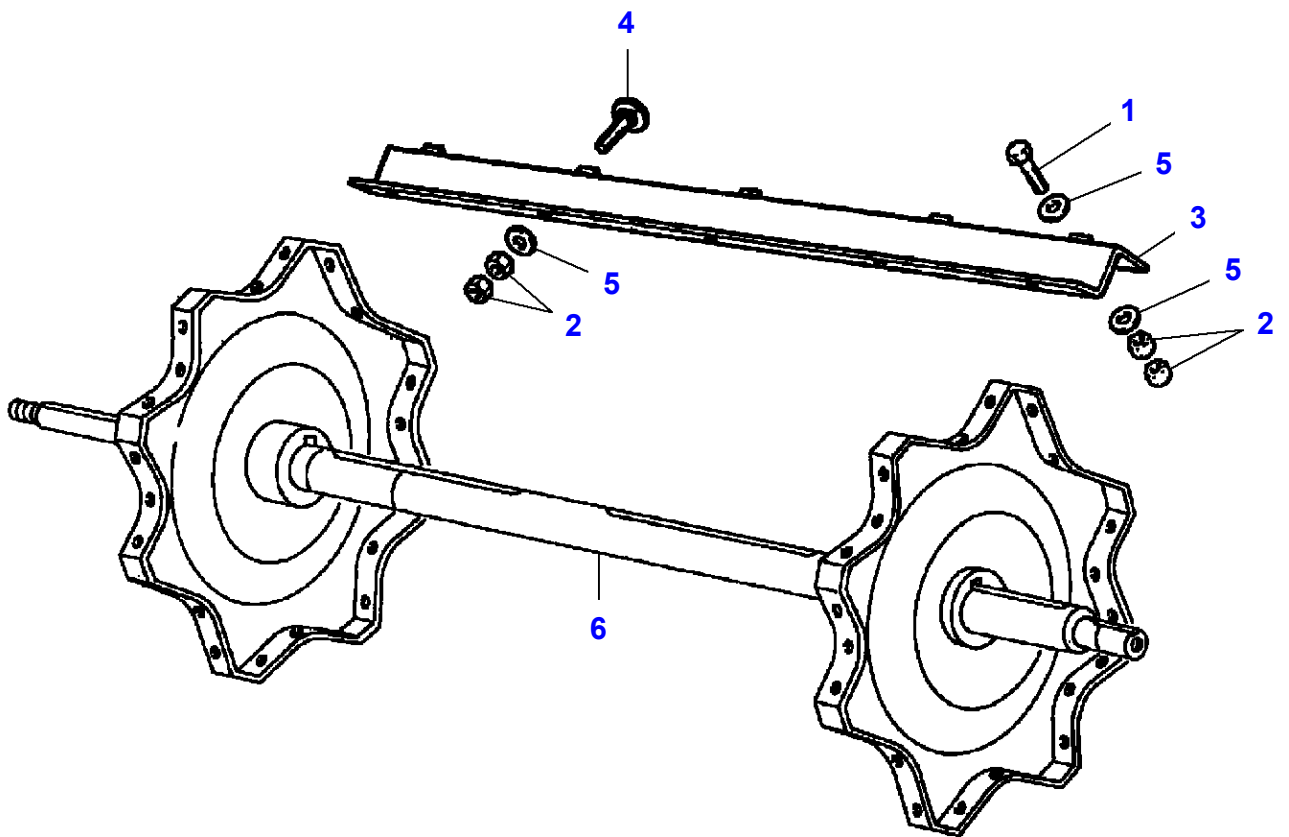

L-LD82-001-B

Massey Ferguson

MF 7247 COMBINE - 3906251

3906251

Supplement Beater, Corn, Mixed Crop

Page 140-0260

Item	Part Number	Qty	Description	Comments
1	LA11112621	2	Cap Screw	
2	LA11702921	10	Nut	
3	LA320715950	1	Rail	
4	LA300132629	30	Carriage Bolt	
5	LA355501320	7	Flat Washer	
6		1	Shaft	See Page - Reference Number 050-0040/11