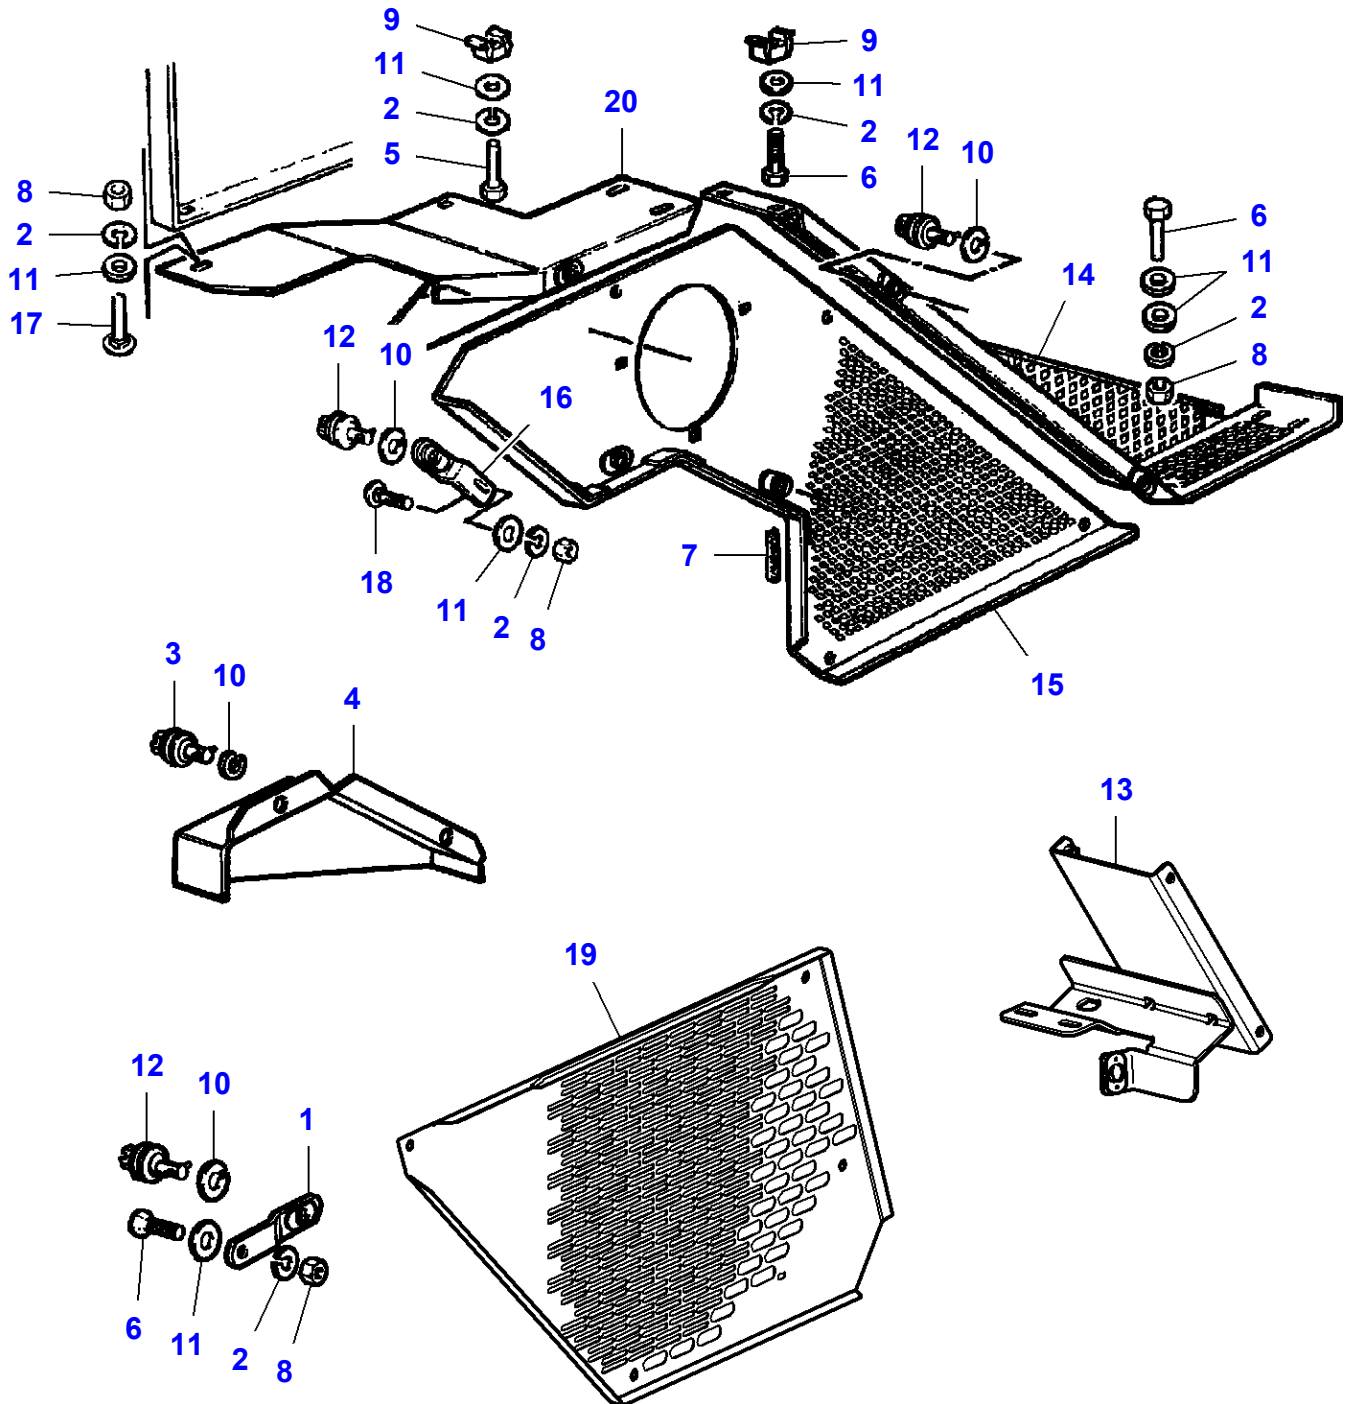

L-LC44-012-A

Massey Ferguson

MF 7247 COMBINE - 3906251

3906251

Page090-0010

R.H. Side Wall Guard

Item	Part Number	Qty	Description
1	LA322219950	1	Plate
2	LA12034571	10	Lock Washer
3	LA320797250	2	Screw Special
4	LA322372350	1	Shield
5	LA16043224	1	Cap Screw
6	LA16043424	5	Cap Screw
7	LA300128967	1	Profile
8	LA16100811	10	Nut
9	LA320463950	3	Nut
10	LA320899350	2	Lock Washer
11	LA355510820	15	Flat Washer
12	LA321551650	1	Screw Special
13	LA323184650	1	Support
14	LA322219250	1	Shield
15	LA322219650	1	Shield
16	LA322219950	1	Plate
17	LA350342511	1	Carriage Bolt
18	LA350342512	1	Carriage Bolt
19	LA323184050	1	Shield
20	LA322319150	1	Shield