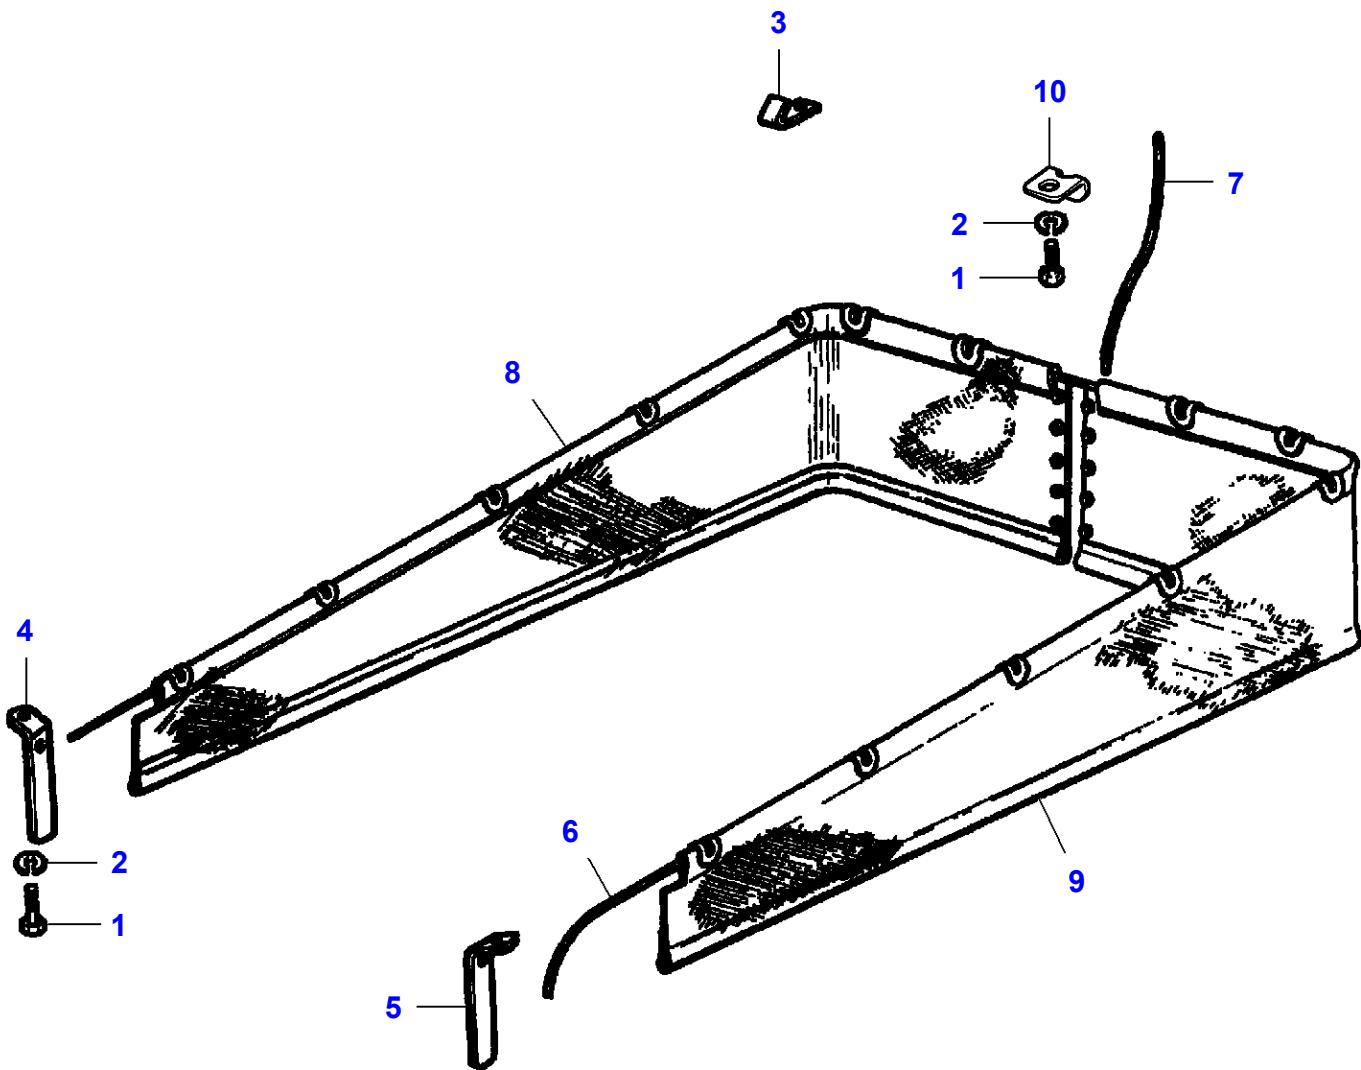

L-LD76-001-C

Massey Ferguson

MF 7247 COMBINE - 3906251

3906251

Canvas

Page 140-0215

Item	Part Number	Qty	Description
1	LA11106021	2	Cap Screw
2	LA12034671	2	Lock Washer
3			Not Used
4	LA321983350	1	Strap
5	LA321983450	1	Strap
6	LA321985050	1	Rope
7	LA321985150	1	Rope
8	LA323004550	1	Canvas
9	LA323004650	1	Canvas
10	LA323190650	1	Strap