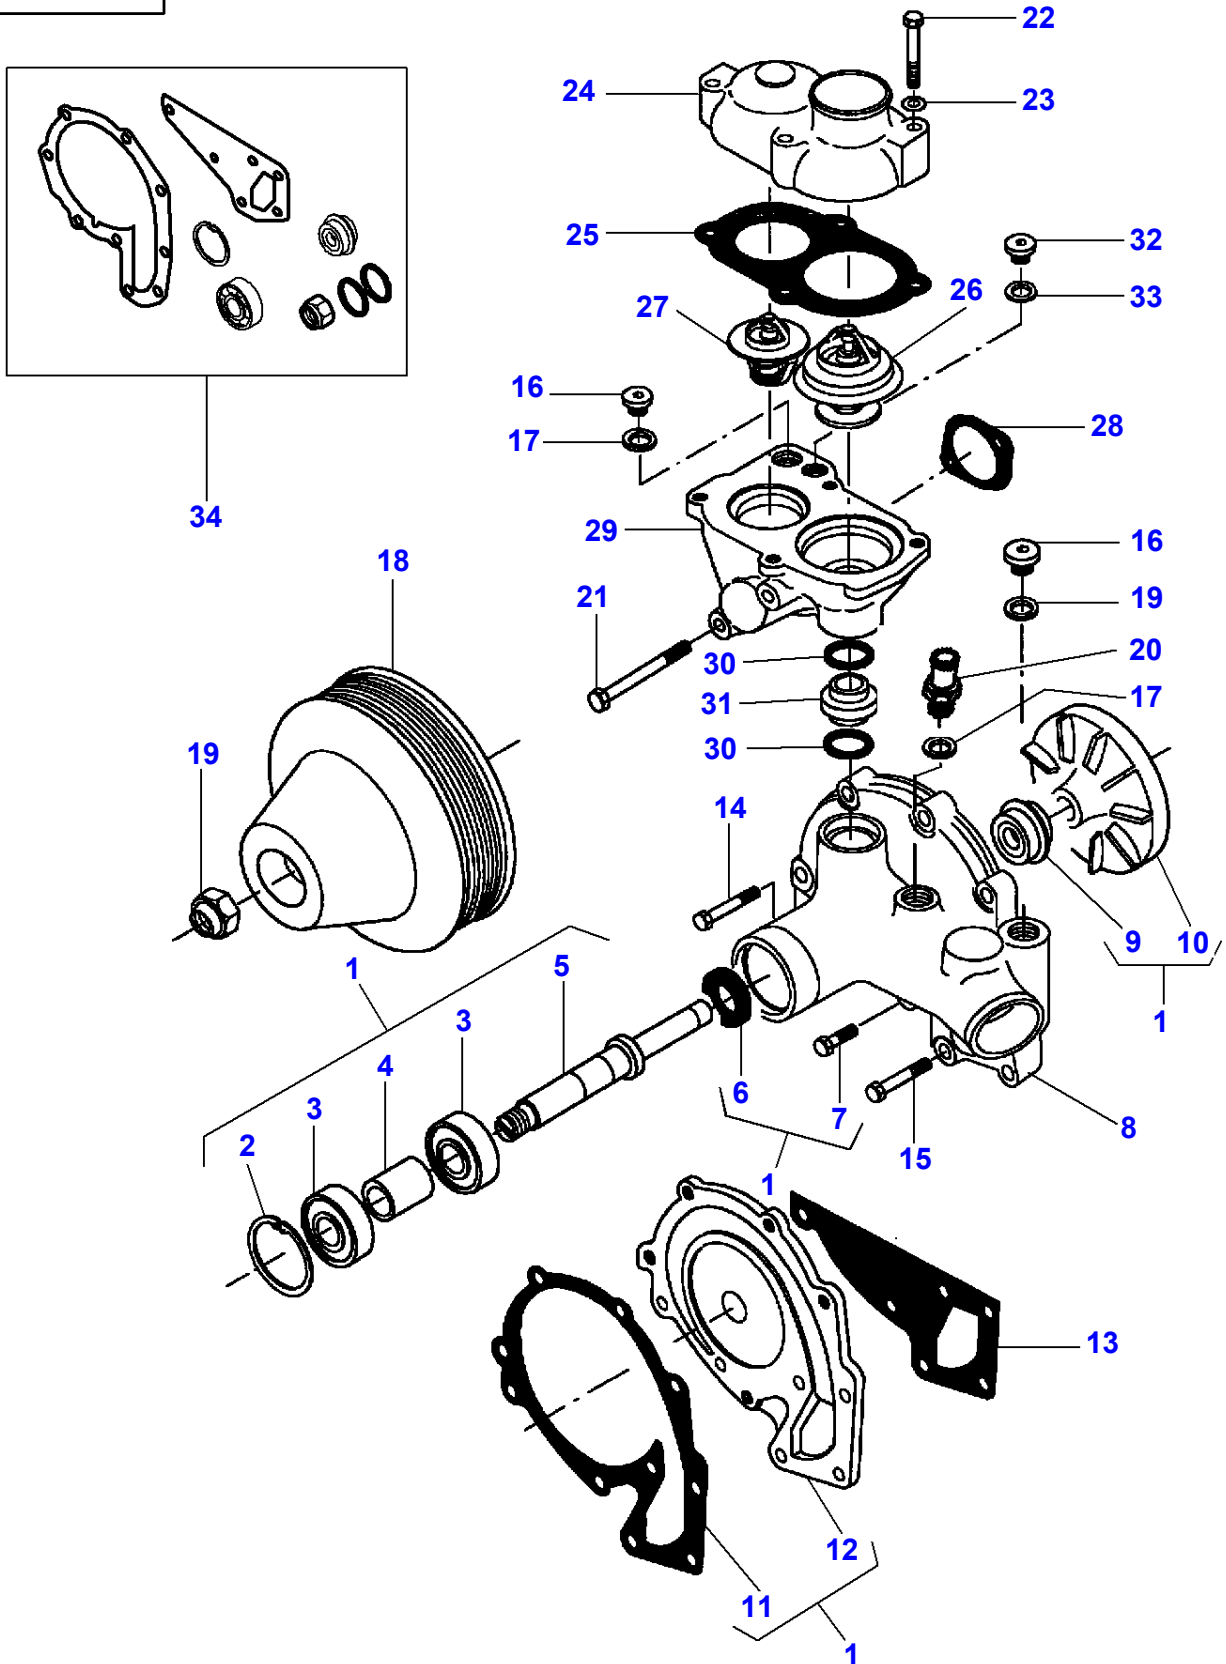

L-HB45-003-A

Item	Part Number	Qty	Description	Comments
1	V836864481	1	Water Pump	
2	V617330052	1	Circlip	[C] (1)
3	V610063044	2	Bear. 6304 Rs	[C] (1)
4	V836119270	1	Sleeve	(1)
5	V836847467	1	Shaft	(1)
6	V614102636	1	Oil Seal	[C] (1)
7	V529801420	5	Screw	(1)
8		1	Frame	(1)
9	V835339425	1	Gasket	Not serviced,order REF.1 [C] (1)
10	V836846303	1	Impeller	(1)
11	V836864471	1	Gasket	[C,E] (4)
12	V836864472	1	Flange	(1) M8X55
13	V836866742	1	Gasket	[C,E] M8X45
14	V529801460	3	Cap Screw	
15	V529801440	2	Cap Screw	
16	V640325018	2	Plug	
17	V615881822	3	Sealing Washer	[E]
18	V836867903	1	Pulley	
19	V510611602	2	Nut	M8X100
20	V836119837	1	Union	16MM
21	V529801550	2	Cap Screw	M8X100
22	V529801450	1	Cap Screw	M8X50
23	V500950800	4	Flat Washer	
24	V836329631	1	Cover	
25	V836329632	1	Gasket	[D]
26	V836331590	1	Thermostat	[A]
27	V836015156	1	Thermostat	[B]
28	V836646393	1	Gasket	[D]
29	V836847888	1	Housing	
30	V614602950	1	O Ring	[C,D]
31	V836855150	1	Pipe	
32	V640325014	1	Plug	
33	V615881418	1	Sealing Washer	
34	V836840101	1	Kit, Repair	

FOOTNOTE [A] OPENS AT 83 DEGREES

FOOTNOTE [B] OPENS AT 79 DEGREES

FOOTNOTE [C] INCLUDED IN REPAIR KIT V836840101

FOOTNOTE [D] INCLUDED IN KIT V837062643

FOOTNOTE [E] INCLUDED IN KIT V837062644