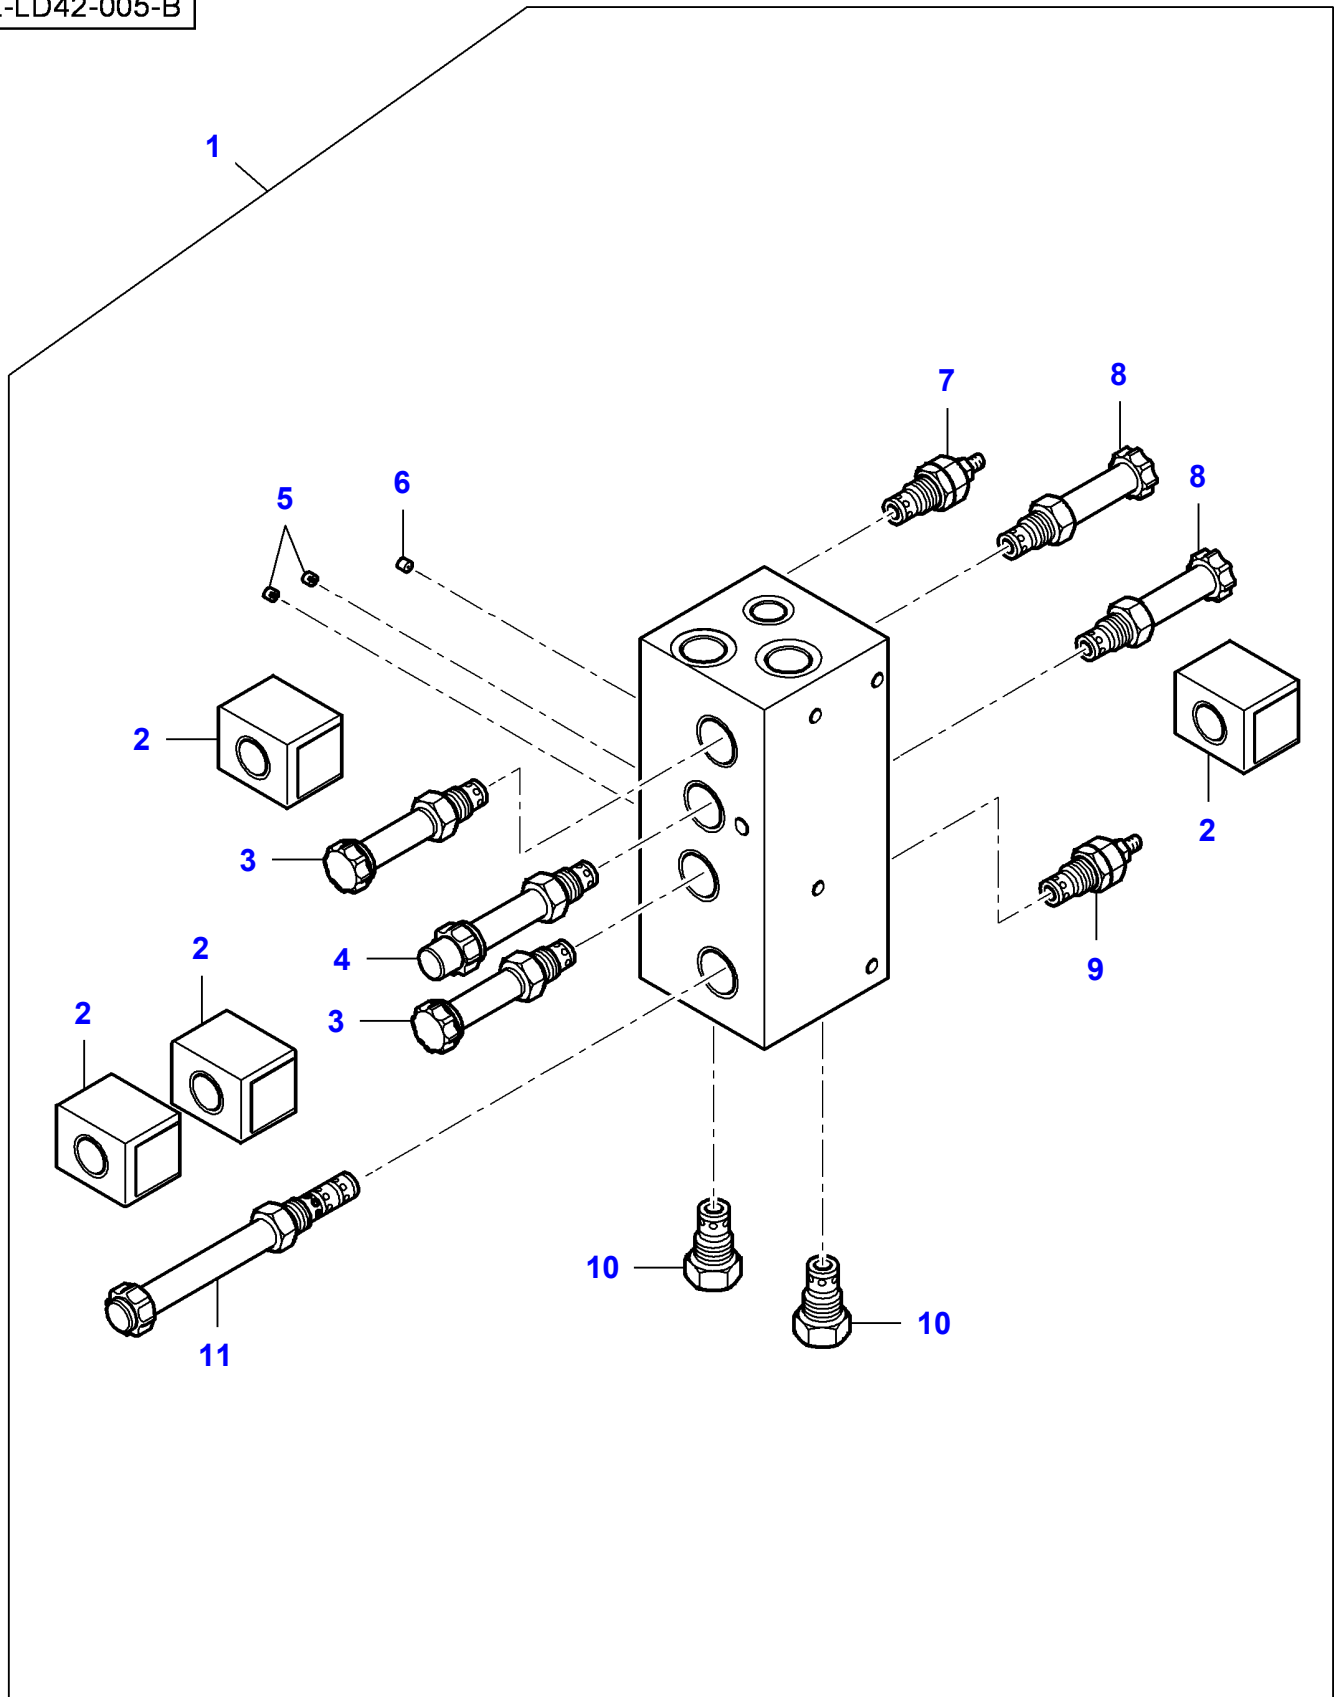

L-LD42-005-B

Valve-Chest Elements

Item	Part Number	Qty	Description	Comments
1	LA323266500	1	Distributor	See Page - Reference Number 110-0010/8
2	LA323109050	4	Block	(1)
3	LA323170850	2	Valve	(1)
4	LA323165650	1	Electrovalve	(1)
5	LA323163250	2	Plug	(1)
6	LA323267850	1	Diaphragm	(1)
7	LA323166050	1	Valve	(1)
8	LA322412850	2	Electrovalve	(1)
9	LA323267950	1	Valve	(1)
10	LA323165950	2	Banjo Bolt	(1)
11	LA322816450	1	Electrovalve	(1)