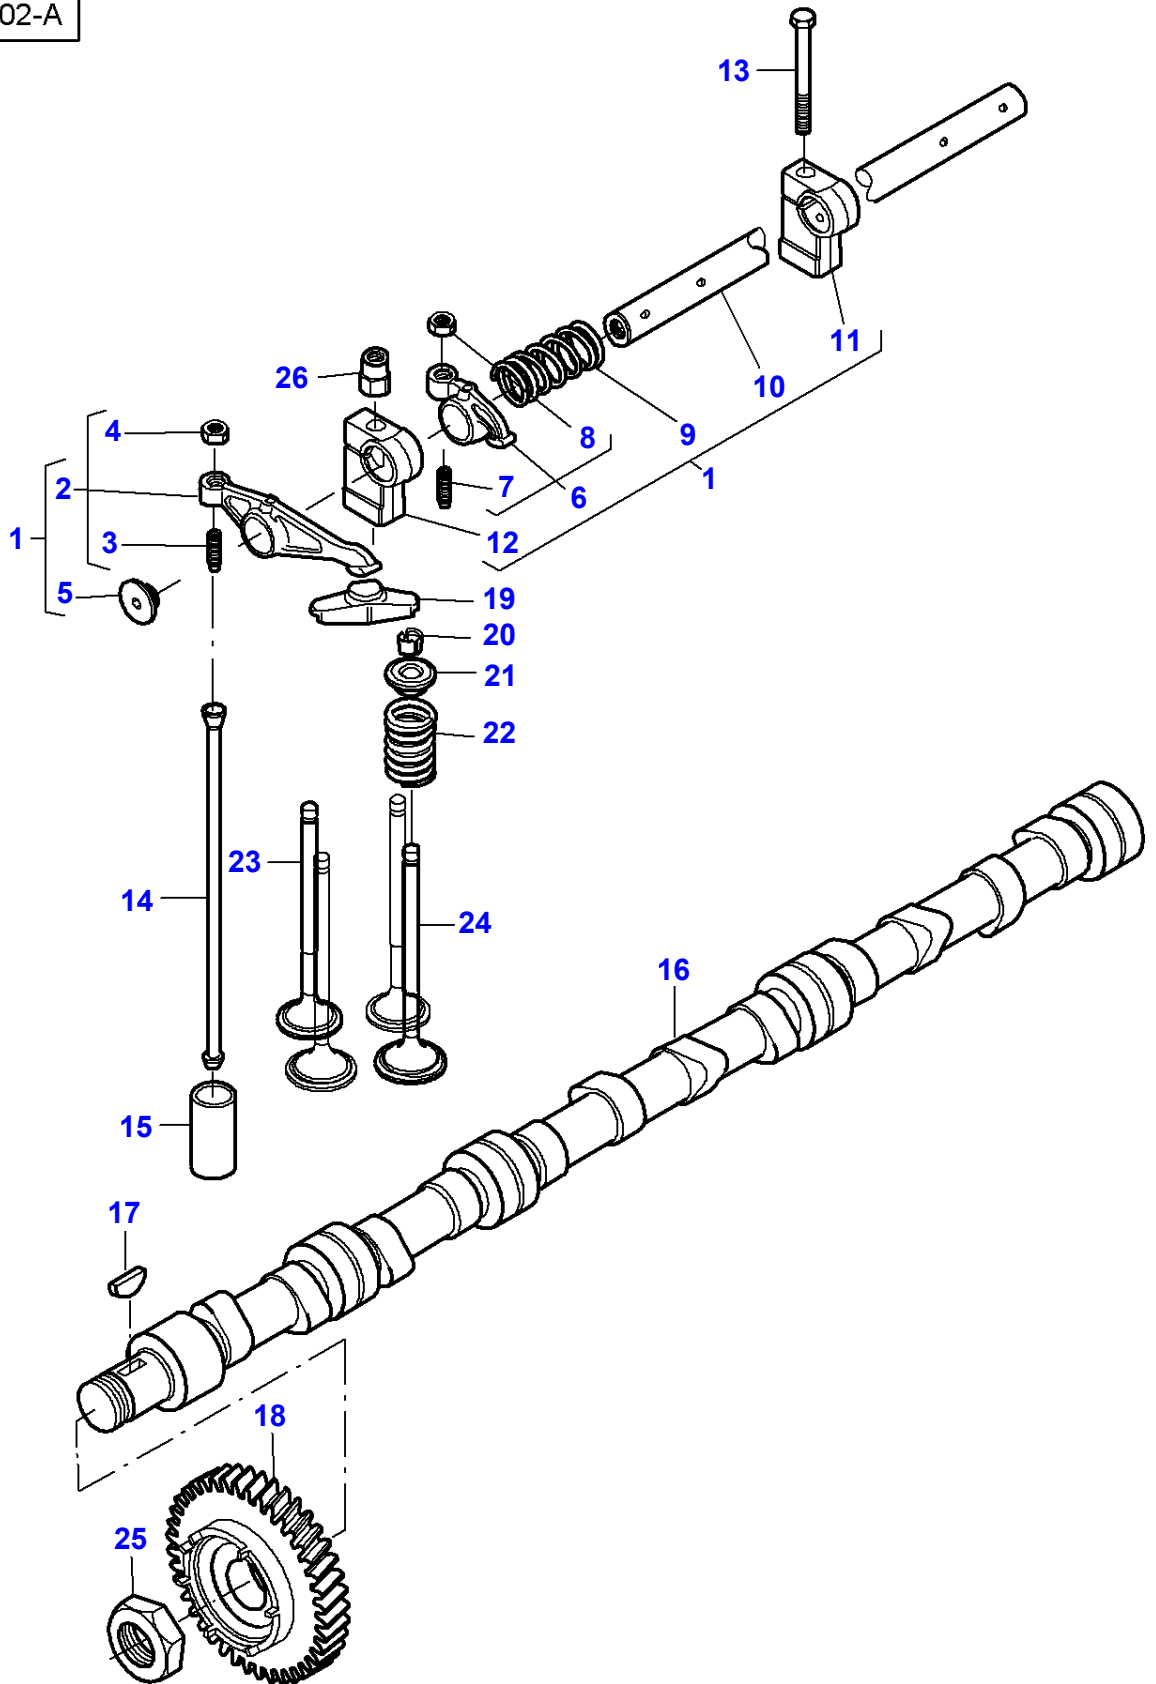

L-HB06-002-A

Massey Ferguson**MF 7247 COMBINE - 3906251****3906251****Engine - Camshaft & Rocker Arm - 74CTA-4V Engine - From S1631****Page010-0045**

| Item | Part Number | Qty | Description | Comments |
|-------------|--------------------|------------|--------------------|---------------------------------|
| 1 | V837069016 | 1 | Rocker Shaft | |
| 2 | V837069011 | 1 | Rocker | [A] (1) |
| 3 | V837069023 | 6 | Adjusting Screw | (2) |
| 4 | V512861000 | 6 | Nut | (2) |
| 5 | V837069020 | 4 | Plug | (1) |
| 6 | V837069013 | 6 | Rocker | [B] (1) |
| 7 | V837069023 | 6 | Adjusting Screw | (6) |
| 8 | V512861000 | 6 | Nut | (6) |
| 9 | V837069019 | 4 | Spring | (1) |
| 10 | V837069015 | 2 | Rocker Shaft | (1) |
| 11 | V837069018 | 2 | Bracket | (1) |
| 12 | V837069017 | 4 | Bracket | (1) |
| 13 | V529801920 | 2 | Screw | M10 X 85 |
| 14 | V837069014 | 12 | Pushrod | |
| 15 | V836014264 | 12 | Tappet | |
| 16 | V837070148 | 1 | Camshaft | |
| 17 | V603305760 | 1 | Key | |
| 18 | V837070036 | 1 | Gear | |
| 19 | V837073089 | 12 | Guide | Repairs and replaces V837069006 |
| 20 | V837064910 | 48 | Cotter | |
| 21 | V837069004 | 24 | Spring Seat | |
| 22 | V837069005 | 24 | Spring | |
| 23 | V837069002 | 12 | Exhaust Valve | |
| 24 | V837069003 | 12 | Inlet Valve | |
| 25 | V837069085 | 1 | Nut | |
| 26 | V836655406 | 4 | Nut | |