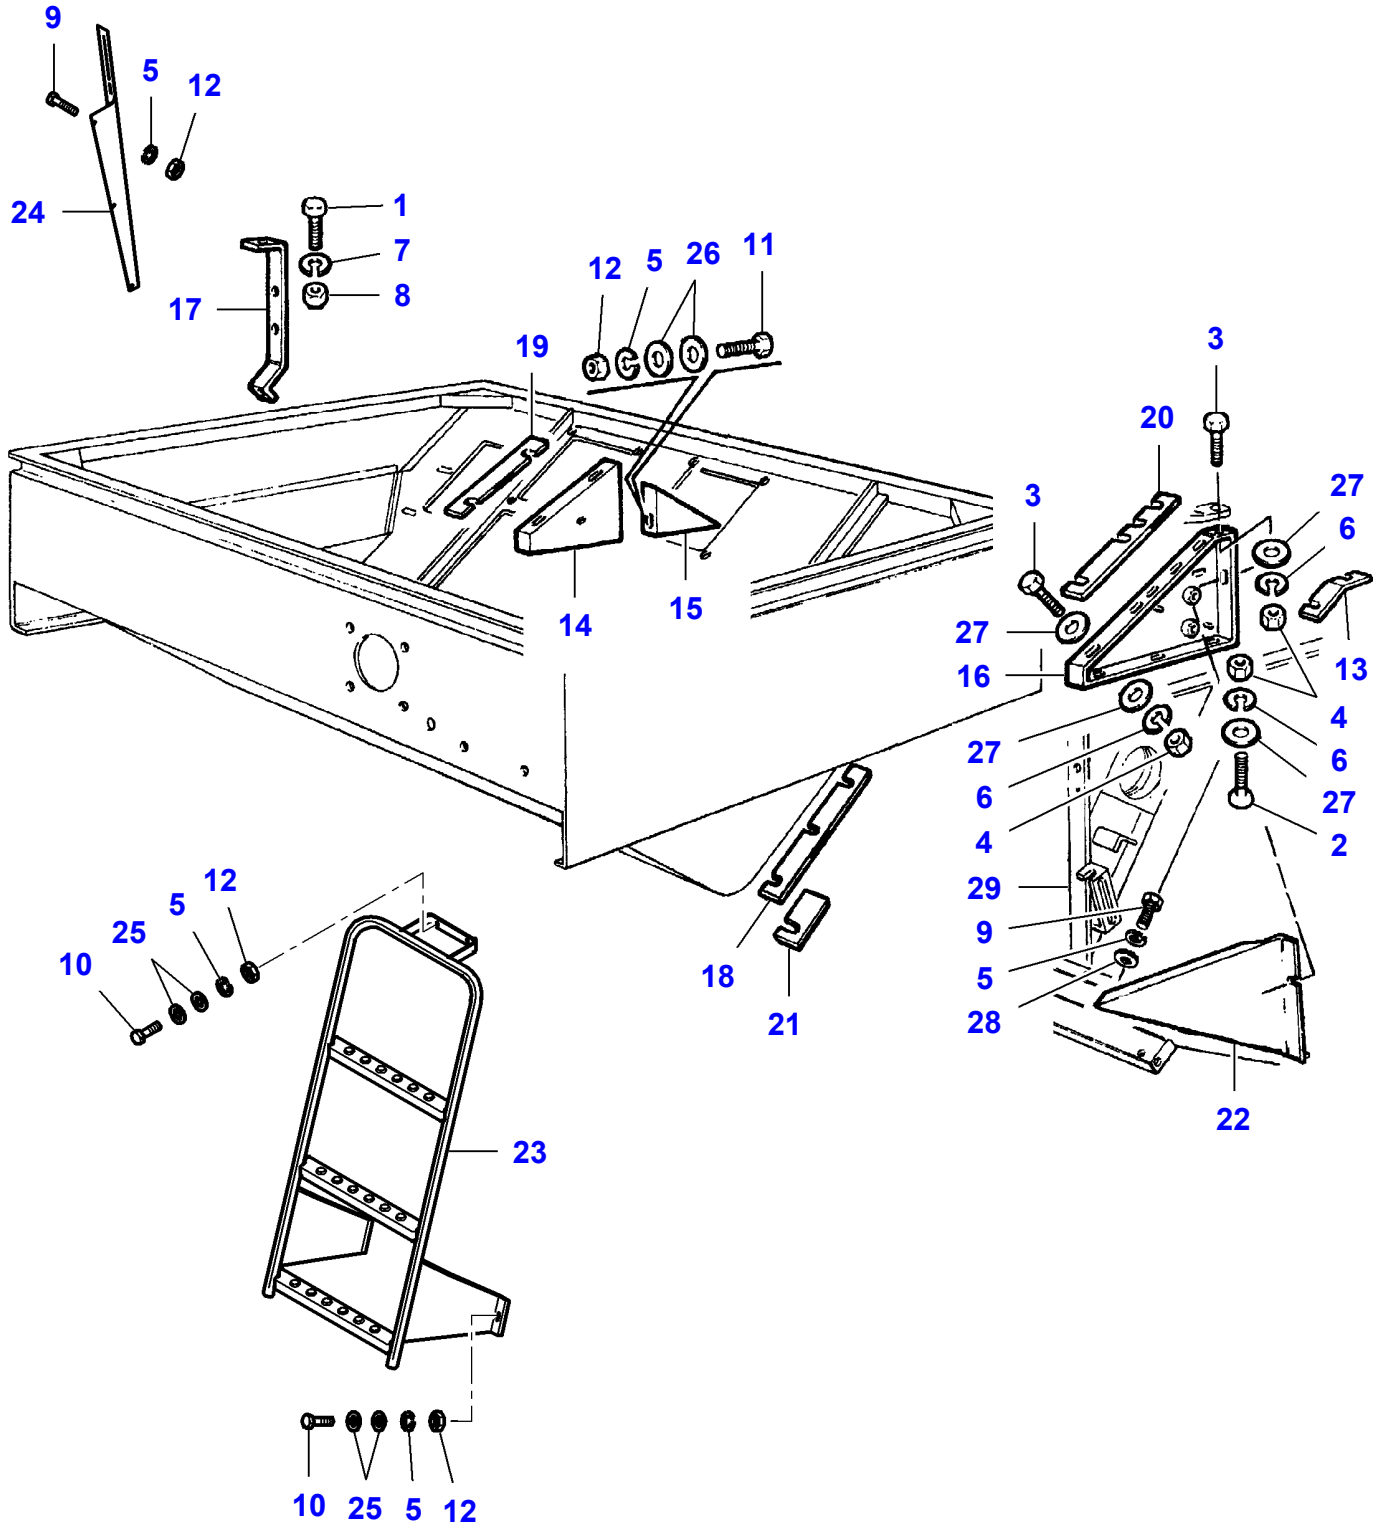

L-LD23-003-B

Grain Tank

Item	Part Number	Qty	Description	Comments
1	LA10902224	1	Cap Screw	
2	LA11106221	1	Cap Screw	
3	LA11106424	2	Cap Screw	
4	LA11701721	2	Nut	
5	LA12034571	6	Lock Washer	
6	LA12034671	3	Lock Washer	
7	LA12035670	1	Lock Washer	
8	LA15896221	1	Nut	
9	LA16043224	1	Cap Screw	
10	LA16043421	4	Cap Screw	
11	LA16043424	1	Cap Screw	
12	LA16100811	5	Nut	
13	LA320720750	1	Support	
14	LA321805250	1	Plate	
15	LA321809950	1	Plate	
16	LA321851250	1	Guard	
17	LA321962950	1	Support	
18	LA322031350	1	Shim	
19	LA322223450	1	Shim	
20	LA322223550	1	Shim	
21	LA322312850	1	Shim	
22	LA322492350	1	Shield	
23	LA322974050	1	Ladder	
24	LA322893750	1	Support	
25	LA355500915	8	Flat Washer	
26	LA355510820	2	Flat Washer	
27	LA355511030	5	Flat Washer	
28	LA355520820	1	Flat Washer	
29		1	Side	See Page - Reference Number 060-0005/18