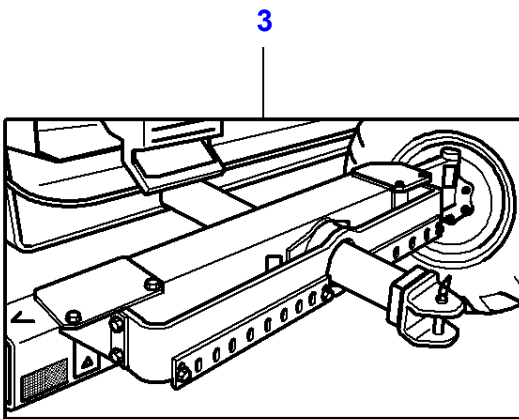

L-LC15-003-B

Massey Ferguson

MF 7247 COMBINE - 3906251

3906251

Page 140-0015

Variations and Accessories

Item	Part Number	Qty	Description	Comments
1	LA711132131	X	Accessory	[A] Four Wheel Drive
2	LA711877141	X	Accessory	[B] Four Wheel Drive
3		X	Not Used	
4	LA711881139	X	Accessory	[D]
5	LA711878001	X	Kit	Two Wheel Drive 630 kg

FOOTNOTE [A] 4 WD REAR AXLE

FOOTNOTE [B] BALLAST WEIGHTS FOR 4 WD REAR AXLE

FOOTNOTE [D] REAR WHEEL WEIGHT