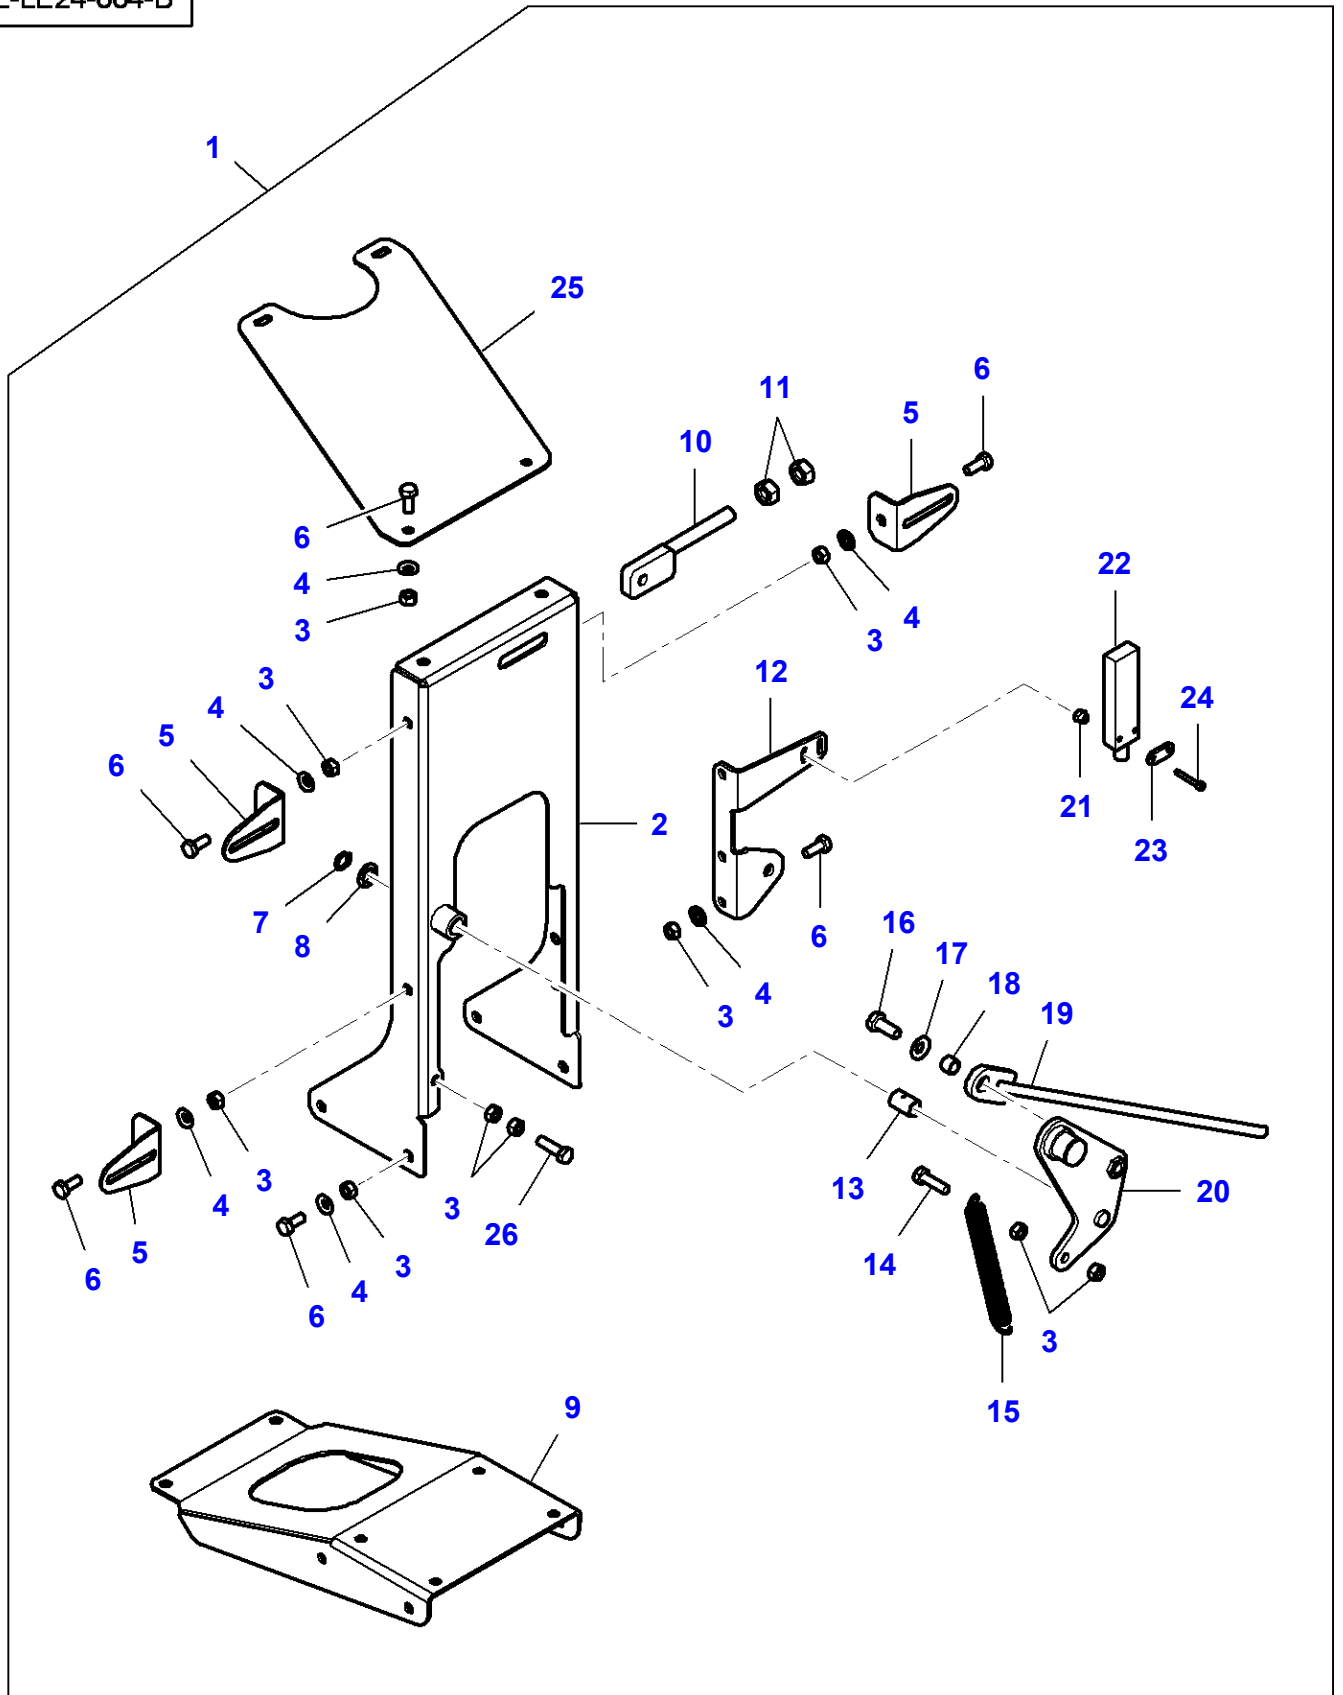

L-LE24-004-B

Massey Ferguson

MF 7247 COMBINE - 3906251

3906251

Page 140-0160

Air Compressor - Bracket

Item	Part Number	Qty	Description	Comments
1	LA323218000	1	Kit, Bracket	
2	LA323210950	1	Housing	(1)
3	LA16100811	16	Nut	(1)
4	LA322358	12	Spring Washer	(1)
5	LA323212750	3	Anglepiece	(1)
6	LA16043421	12	Cap Screw	(1)
7	LA11066276	1	Circlip	(1)
8	LA355531220	1	Flat Washer	(1)
9	LA323210850	1	Housing	(1)
10	LA323211650	1	Draglink	(1)
11	LA11702911	2	Nut	(1)
12	LA323211250	1	Angle.	(1)
13	LA322878750	1	Sleeve	(1)
14	LA16043821	1	Cap Screw	(1)
15	LA350356510	1	Spring	(1)
16	LA11106021	1	Cap Screw	(1)
17	LA140045	1	Lock Washer	(1)
18	LA340415508	1	Bush	(1)
19	LA323211350	1	Draglink	(1)
20	LA323211450	1	Rocker	(1)
21	LA323153250	2	Bush	(1)
22	LA322864200	1	Switch	(1)
23	LA323070850	1	Plate	(1)
24	LA14303324	2	Hex Socket Screw	(1)
25	LA323211050	1	Plate	(1)
26	LA16043821	1	Cap Screw	(1)