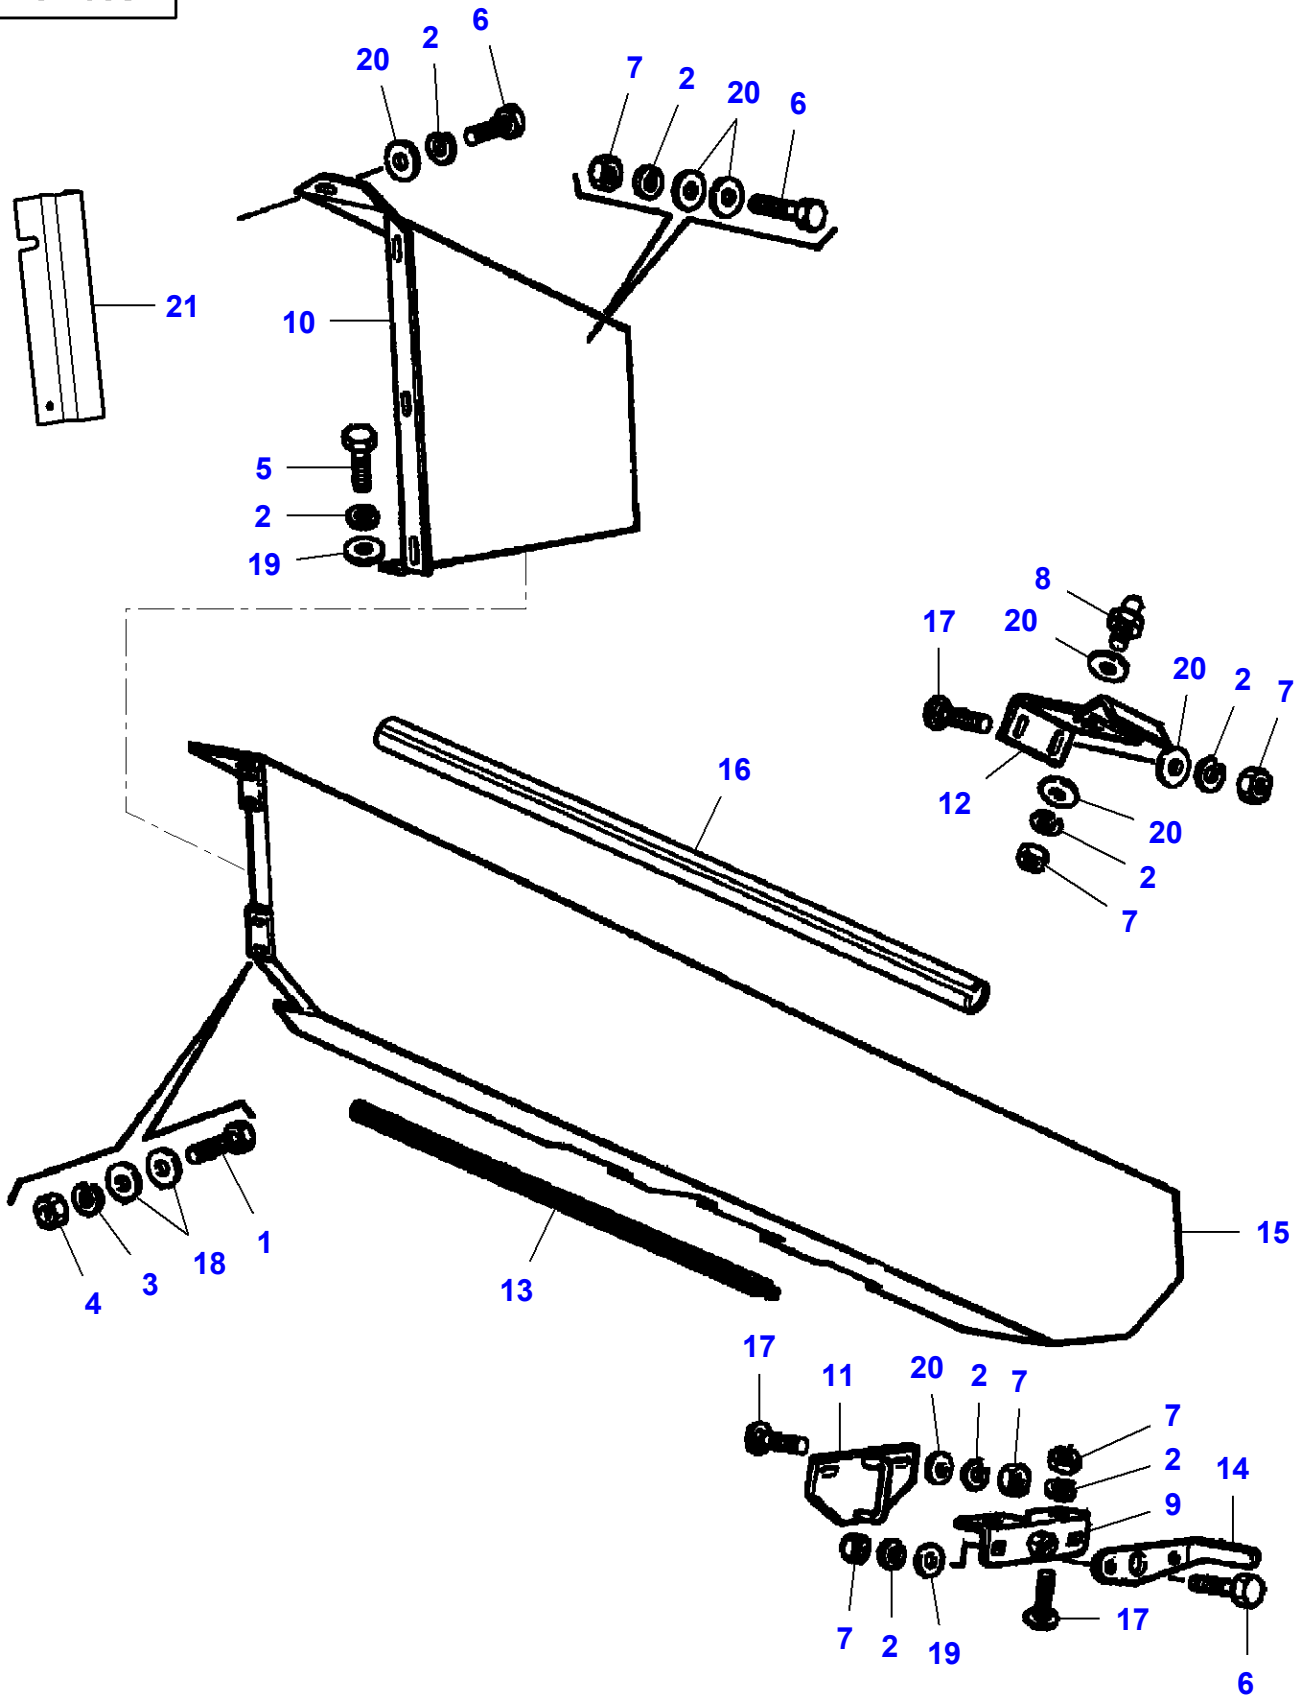

MF 7247 COMBINE - 3906251
L-LD07-008-B

L-LD07-008-B

Massey Ferguson

MF 7247 COMBINE - 3906251

3906251

Straw Chopper - Drive Guard

Page060-0075

Item	Part Number	Qty	Description
1	LA10902221	1	Cap Screw
2	LA12034571	8	Lock Washer
3	LA12035671	1	Lock Washer
4	LA15896221	1	Nut
5	LA16043221	1	Cap Screw
6	LA16043421	3	Cap Screw
7	LA16100811	6	Nut
8	LA322171950	1	Pin
9	LA322316750	1	Lock
10	LA322344750	1	Shield
11	LA322345650	1	Stop
12	LA322345750	1	Support
13	LA322351350	1	Profile
14	LA322365350	1	Lever
15	LA322790650	1	Shield
16	LA322795450	1	Support
17	LA350342511	3	Carriage Bolt
18	LA355500715	2	Flat Washer
19	LA355500920	2	Flat Washer
20	LA355510820	7	Flat Washer
21	LA323012150	1	Shield