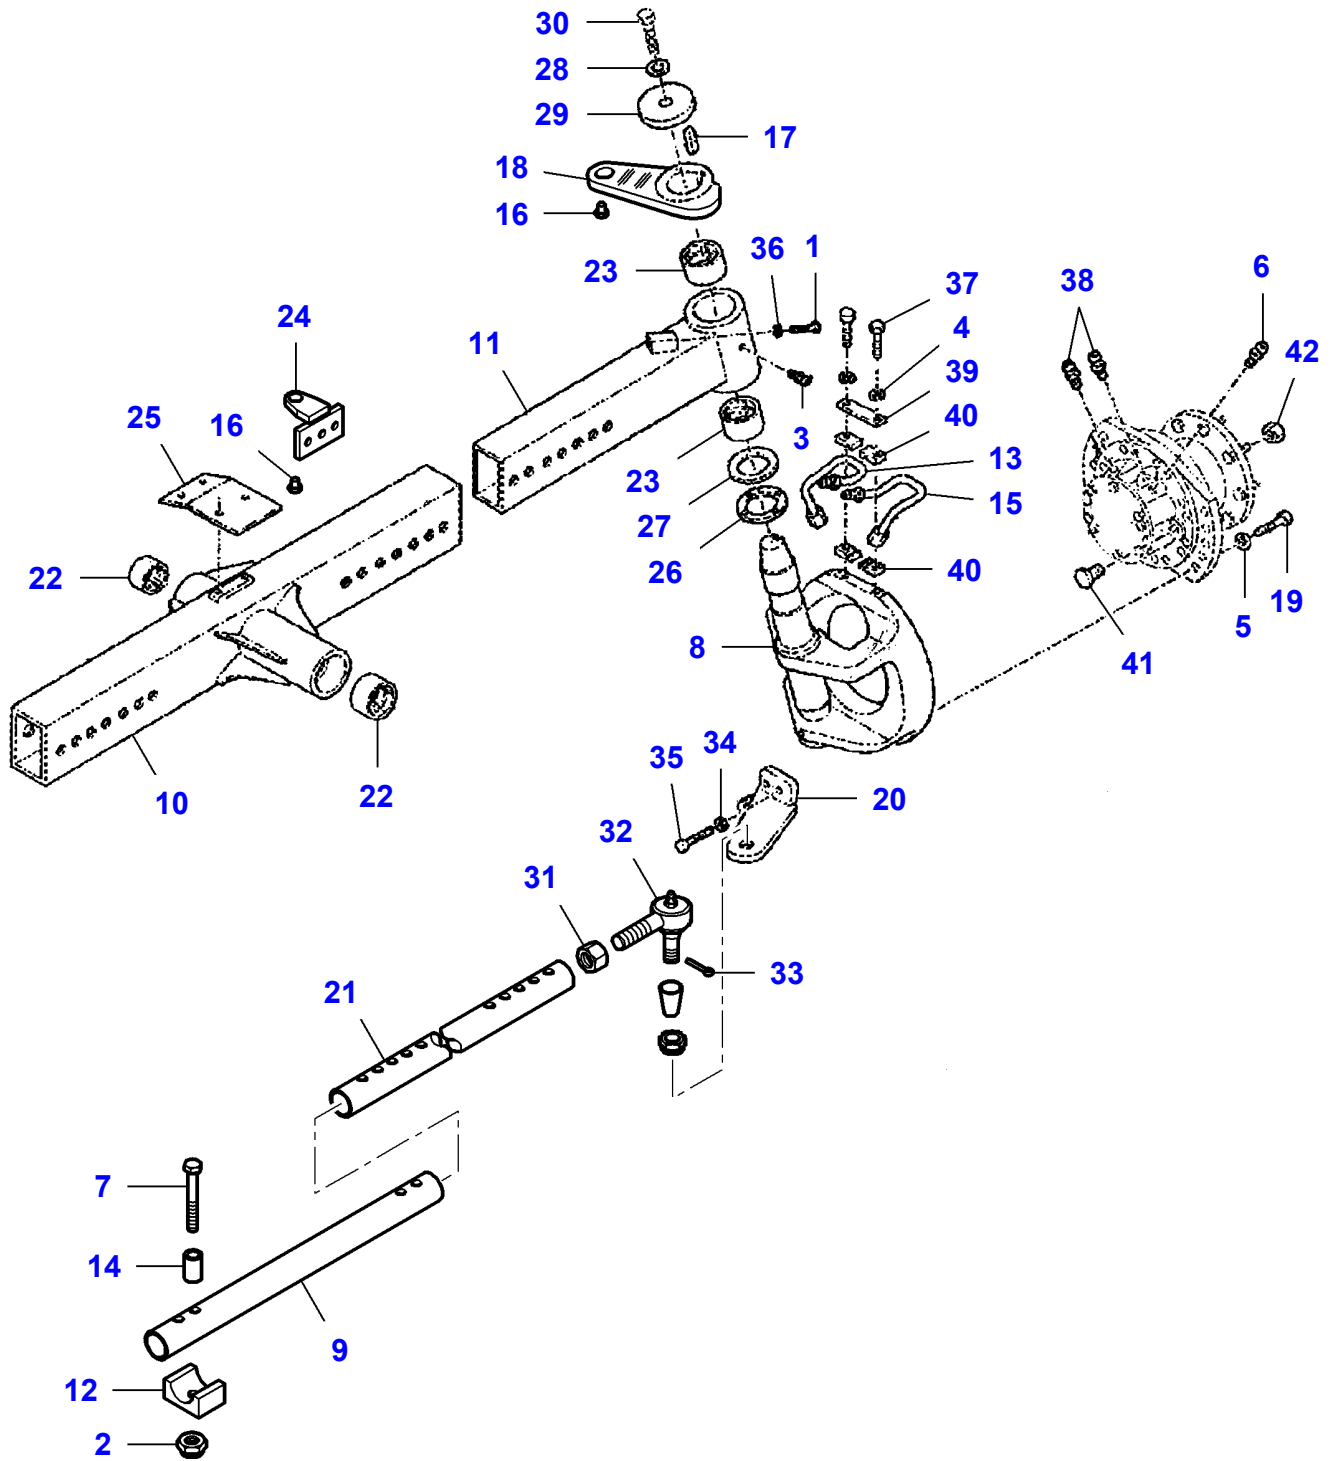

L-LC32-007-B

Rear Axle - 4 WD - Autolevel

Item	Part Number	Qty	Description
1	LA80088706	1	Cap Screw
2	LA80088871	1	Nut
3	LA80321204	1	Grease Fitting
4	LA80322358	2	Lock Washer
5	LA80394631	1	Washer
6	LA84018587	1	Adaptor
7	LA89818286	1	Cap Screw
8	LA322715300	1	Spindle
9	LA322715450	1	Rod
10	LA322715550	1	Axle
11	LA322715600	1	End
	LA322715700	1	End
12	LA80627347	1	Support
13	LA322715950	1	Tube
	LA322715850	1	Tube
14	LA89512175	1	Spacer
15	LA322716050	1	Tube
	LA322716150	1	Tube
16	LA84026784	2	Stub
17	LA322716250	1	Key
18	LA322716350	1	Arm
	LA322716450	1	Arm
19	LA80088685	1	Hex Socket Screw
20	LA322716550	1	Support
	LA322716650	1	Support
21	LA89512164	1	Rod
22	LA322716750	2	Bush
23	LA322716850	2	Bush
24	LA322716950	1	Support
25	LA322718150	1	Support
26	LA322718250	1	Washer
27	LA322718350	1	Washer
28	LA322718450	1	Washer
29	LA322718550	1	Washer
30	LA322847750	1	Screw
31	LA80087319	1	Nut
32	LA80677952	1	Rod Link
33	LA80300401	1	Pin
34	LA80140248	1	Washer
35	LA80280355	1	Cap Screw
36	LA80084971	1	Washer
37	LA89636711	2	Cap Screw
38	LA80176081	2	Grease Fitting
39	LA89512166	1	Plate
40	LA89512165	4	Support
41	LA84018588	1	Plug
42	LA89512180	1	Nut