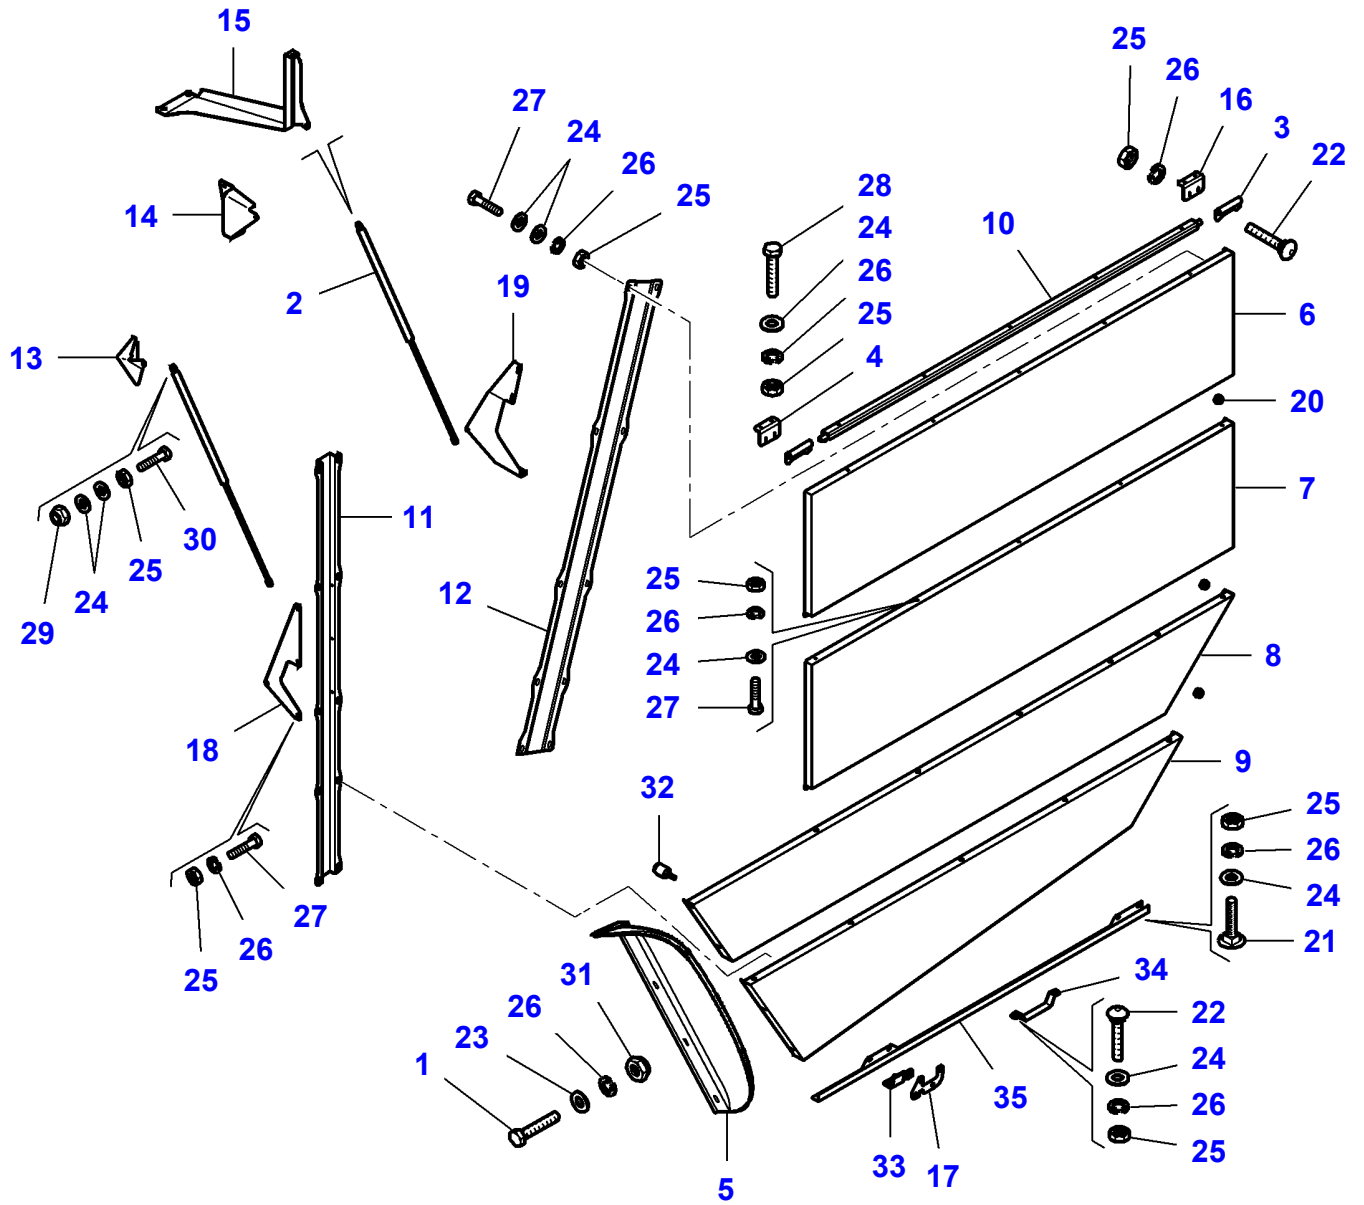

L-LC43-002-B

L.H. Side Wall Guard

Item	Part Number	Qty	Description	Comments
1	LA10902221	4	Cap Screw	
2	LA322891550	1	Gas Strut	
3	LA322980750	2	Hinge	
4	LA323041550	1	Bracket	
5	LA323074150	1	Fender	
6	LA323080850	1	Plate	
7	LA323080950	1	Plate	
8	LA323081050	1	Plate	
9	LA323081150	1	Plate	
10	LA323081250	1	Rail	
11	LA323081450	1	Rail	
12	LA323081550	1	Rail	
13	LA323081850	1	Bracket	
14	LA323081950	1	Bracket	
15	LA323082050	1	Bracket	[A]
16	LA323082150	1	Bracket	
17	LA323083950	1	Plate	
18	LA323087250	1	Holder	
19	LA323087350	1	Holder	
20	LA340481703	3	Grommet	
21	LA350342510	1	Carriage Bolt	
22	LA350342511	6	Carriage Bolt	
23	LA355500615	4	Flat Washer	
24	LA355500920	27	Flat Washer	
25	LA16100811	34	Nut	
26	LA12034571	33	Lock Washer	
27	LA16043221	19	Cap Screw	
28	LA16043421	4	Cap Screw	
29	LA16104111	1	Locknut	
30	LA16043821	1	Cap Screw	
31	LA12574211	1	Locknut	
32	LA201139752	1	Stop	
33	LA322316750	1	Lock	
34	LA321836450	1	Grip	
35	LA323081350	1	Bar	

FOOTNOTE [A] WITHOUT STRAW CHOPPER