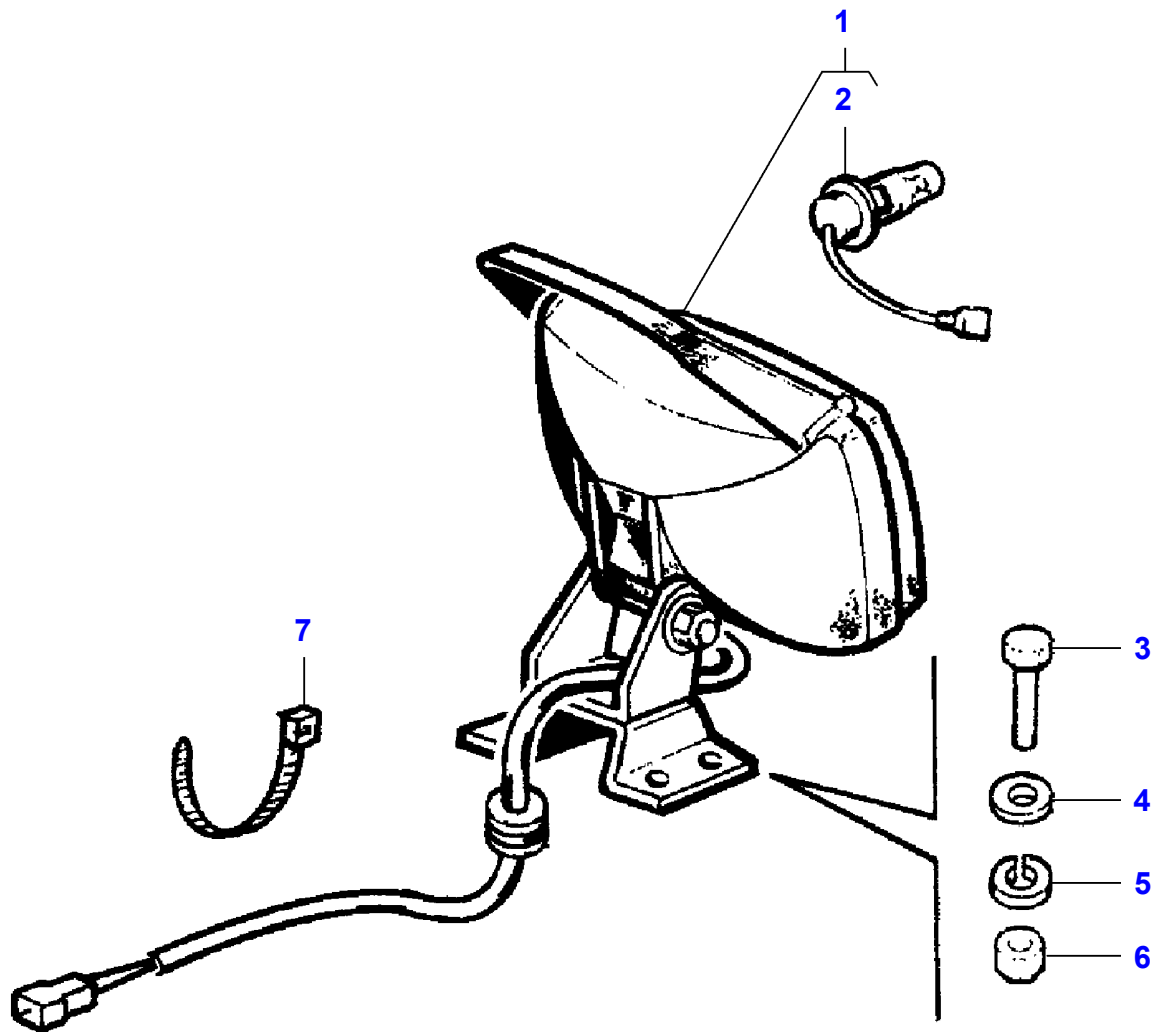

L-LD53-005-A

Massey Ferguson

MF 7247 COMBINE - 3906251

3906251

Page 120-0110

Auxiliary Light

Item	Part Number	Qty	Description	Comments
1	LA321932500	1	Head Light	
2	LA14151590	1	Bulb	(1)
3	LA10902224	4	Cap Screw	
4	LA355510620	4	Flat Washer	
5	LA12035670	4	Lock Washer	
6	LA15896221	4	Nut	
7	LA340481810	X	Cable Tie