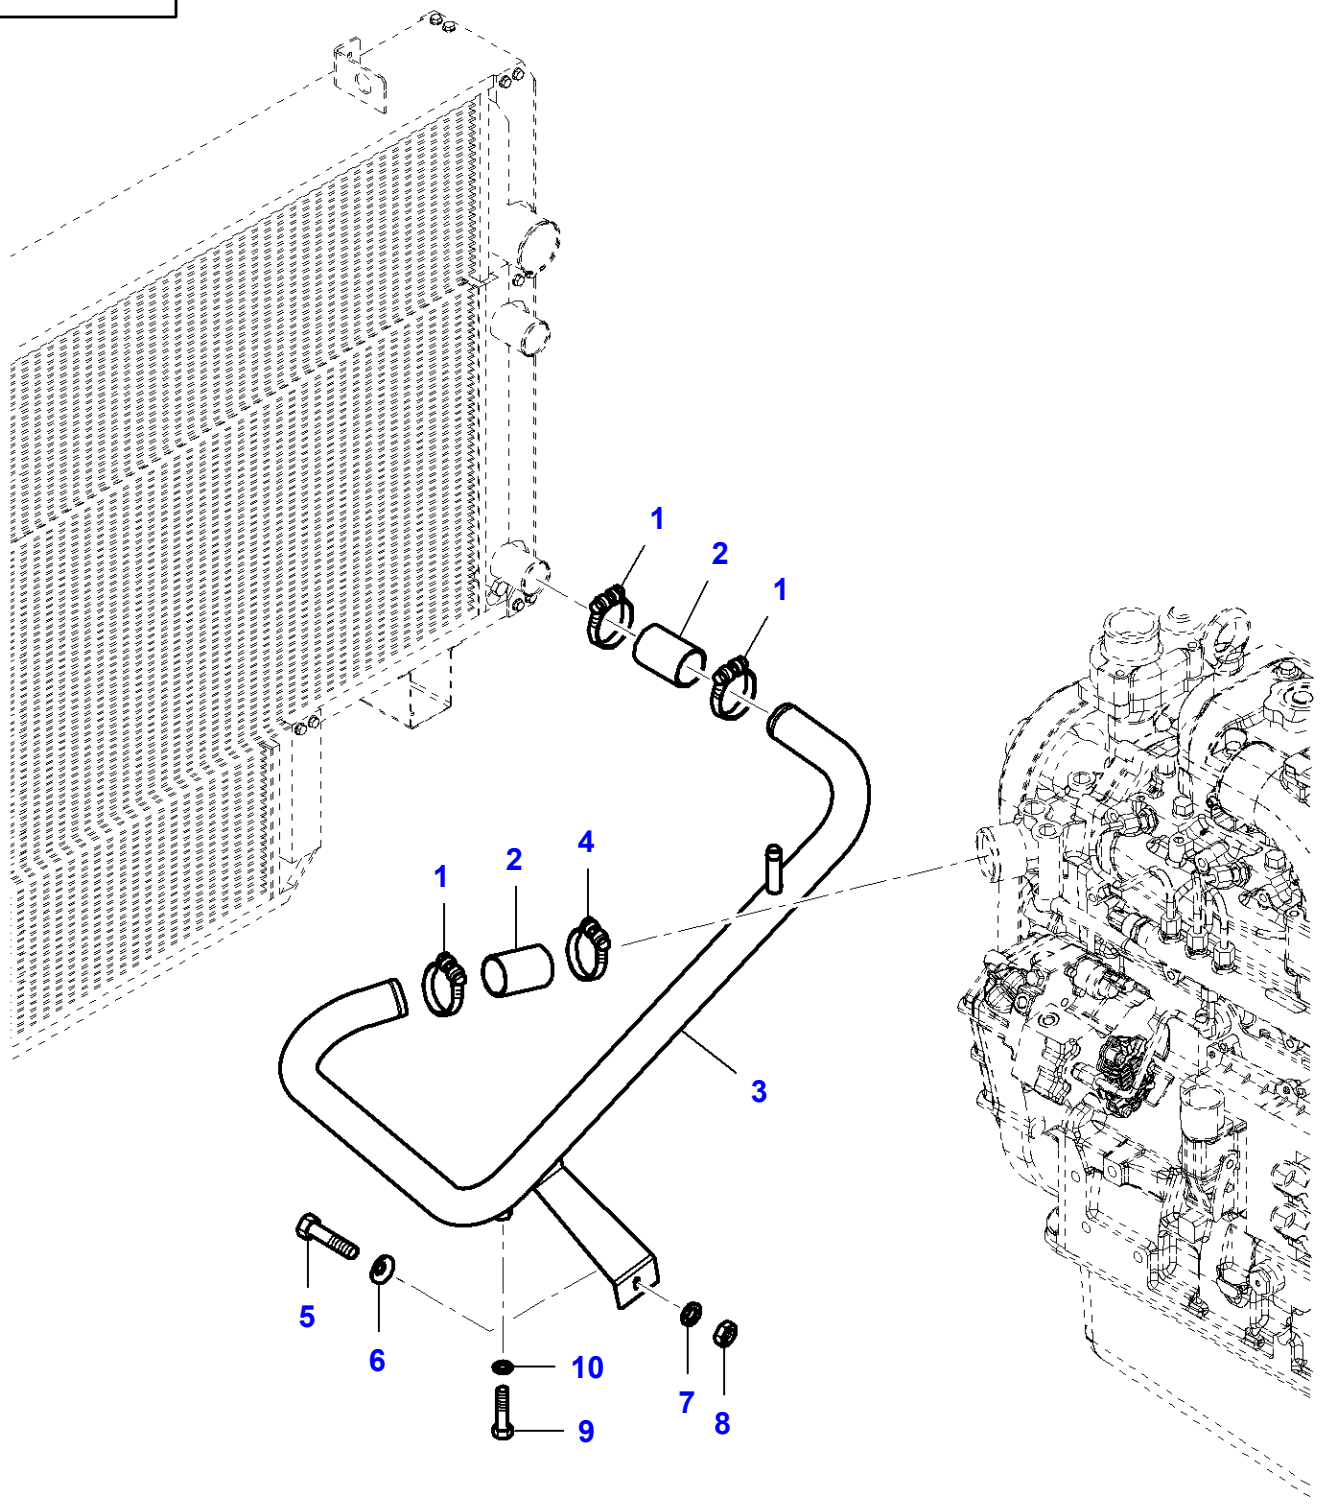

L-LC60-026-A

Massey Ferguson

MF 7247 COMBINE - 3906251

3906251

Page020-0070

Radiator Filter

Item	Part Number	Qty	Description
1	LA322885050	3	Hose Clip
2	LA322984350	2	Sleeve
3	LA323251150	1	Water Hose
4	LA323125850	1	Hose Clip
5	LA16043621	1	Cap Screw
6	LA322358	1	Spring Washer
7	LA355500915	1	Flat Washer
8	LA16100811	1	Nut
9	LA15853621	1	Cap Screw
10	LA355571415	1	Flat Washer