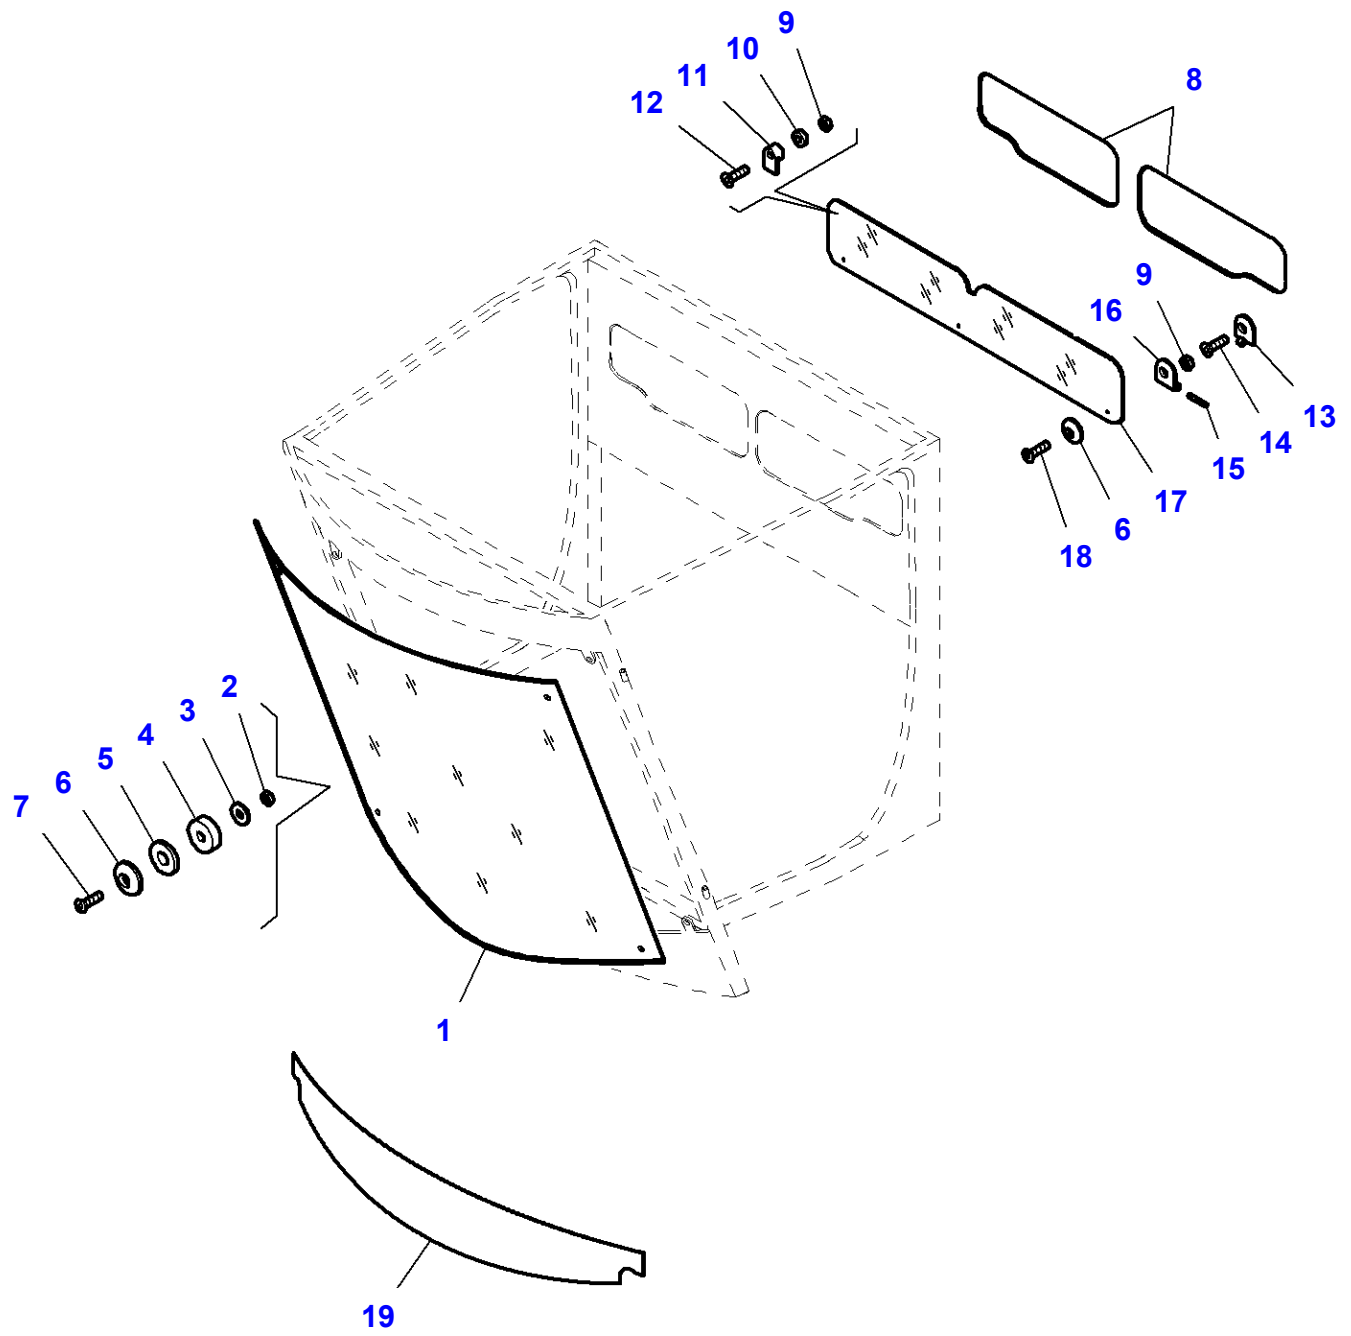

L-LD38-071-B

Massey Ferguson

MF 7247 COMBINE - 3906251

3906251

Page 100-0075

Cab - Climatized Cab

Item	Part Number	Qty	Description
1	LA323043150	1	Glass
2	LA16104111	1	Locknut
3	LA355510830	1	Flat Washer
4	LA321096850	1	Gasket
5	LA323043250	1	Washer
6	LA322808651	2	Rubber
7	LA14442421	1	Screw
8	LA322931750	1	Gasket
9	LA16102211	1	Nut
10	LA340415509	1	Bush
11	LA322931350	1	Block
12	LA14442020	1	Screw
13	LA322931450	1	Hinge
14	LA14441431	1	Screw
15	LA322931650	1	Pin
16	LA322931550	1	Hinge
17	LA322931250	1	Glass
18	LA14442031	1	Screw
19	LA323265450	1	Decal