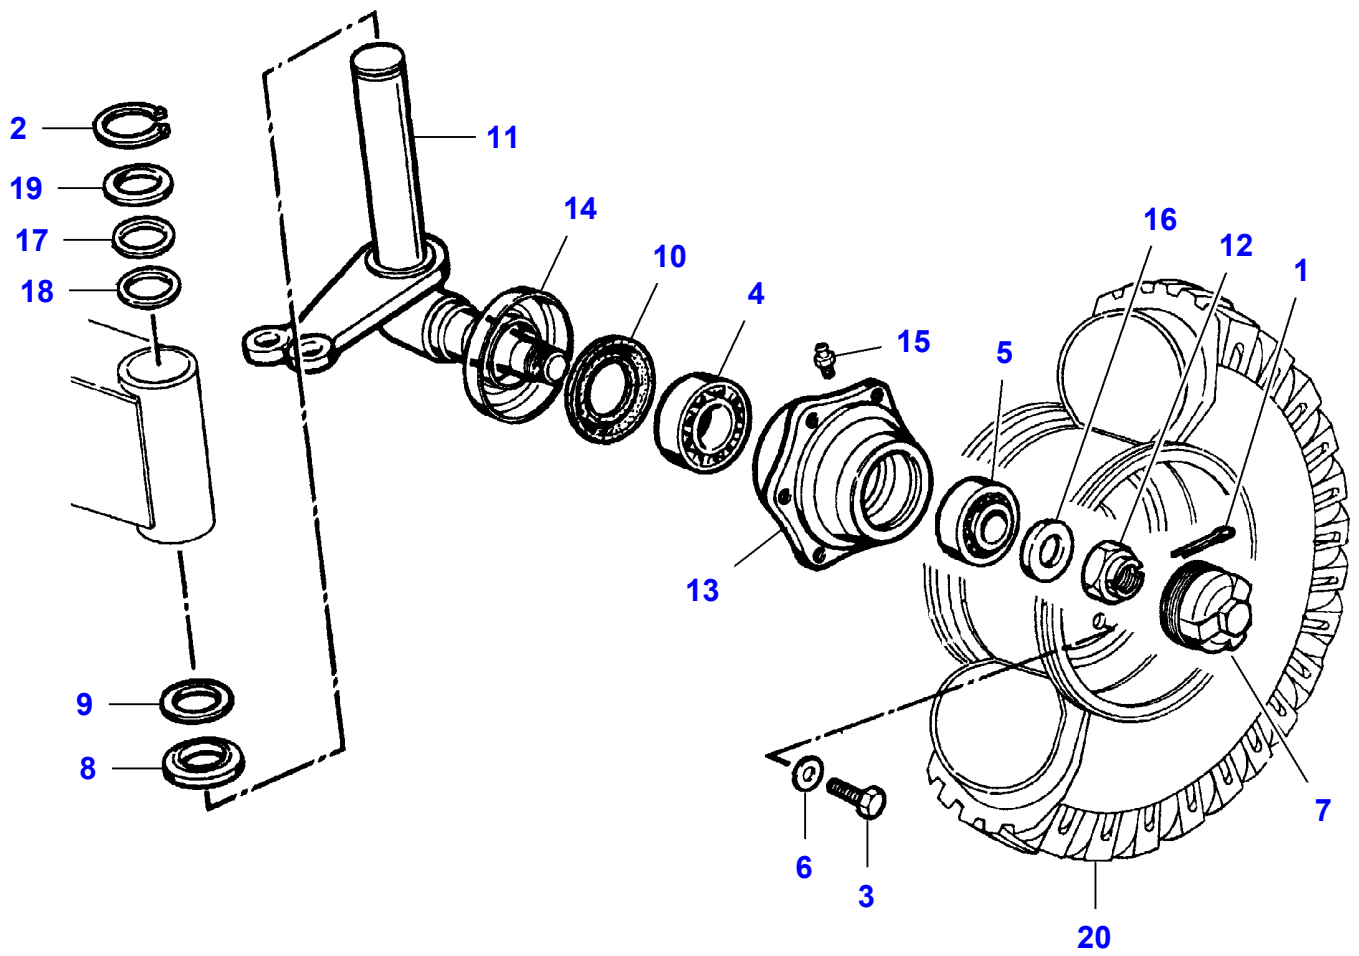

L-LC65-003-B

Rear Axle - Adjustable

Item	Part Number	Qty	Description	Comments
1	LA10798401	1	Split Pin	
2	LA11069576	1	Circlip	
3	LA11408524	1	Cap Screw	
4	LA24903440	1	Ball Bearing	
5	LA26799950	1	Roller Bearing	
6	LA44011091	1	Washer	
7	LA300015269	1	Cover	
8	LA320942250	1	Ring	
9	LA320942350	1	Ring	
10	LA322107750	1	Bellows	
11	LA322647050	1	Spindle	Right Hand
	LA322647150	1	Spindle	Left Hand
12	LA360652730	1	Castle Nut	
13	LA322647450	1	Hub	
14	LA322647550	1	Shield	
15	LA350357803	1	Grease Fitting	
16	LA355538830	1	Washer	
17	LA355547004	1	Washer	Thickness 0,40 MM
18	LA355547006	1	Washer	Thickness 0,60 MM
19	LA355547030	1	Washer	
20		2	Wheel	See Page - Reference Number 140-0305/1