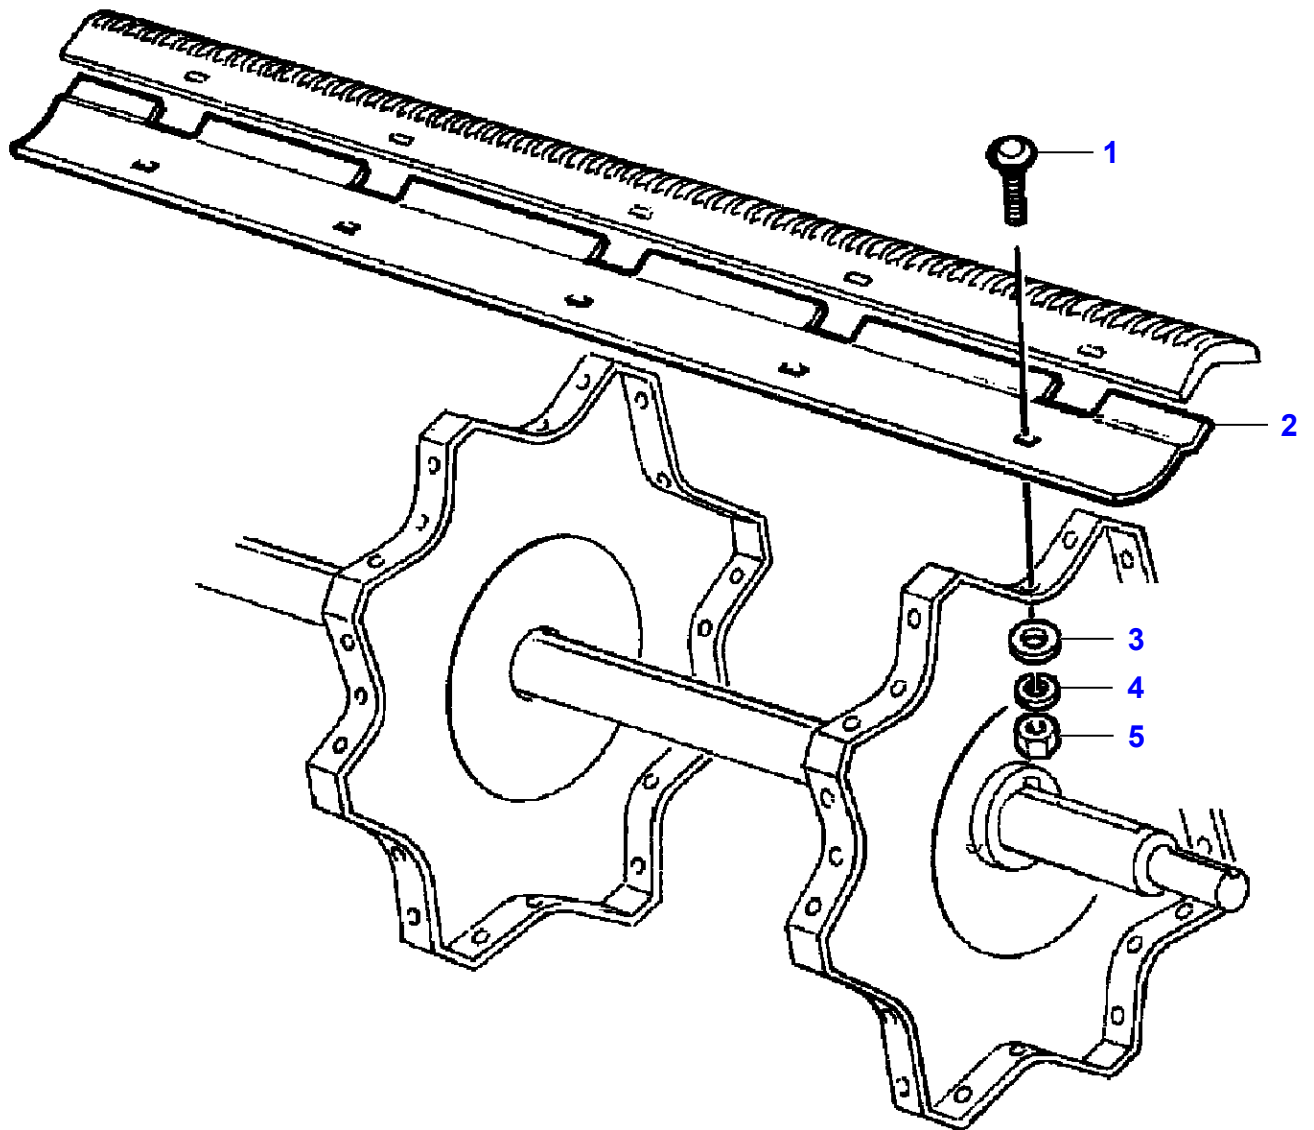

L-LE20-002-A

Massey Ferguson

MF 7247 COMBINE - 3906251

3906251

Drum Bar Plates

Page 140-0280

Item	Part Number	Qty	Description
1	LA350342525	5	Carriage Bolt
2	LA323203750	1	Bar
3	LA355501120	5	Flat Washer
4	LA12034671	5	Lock Washer
5	LA11701721	5	Nut