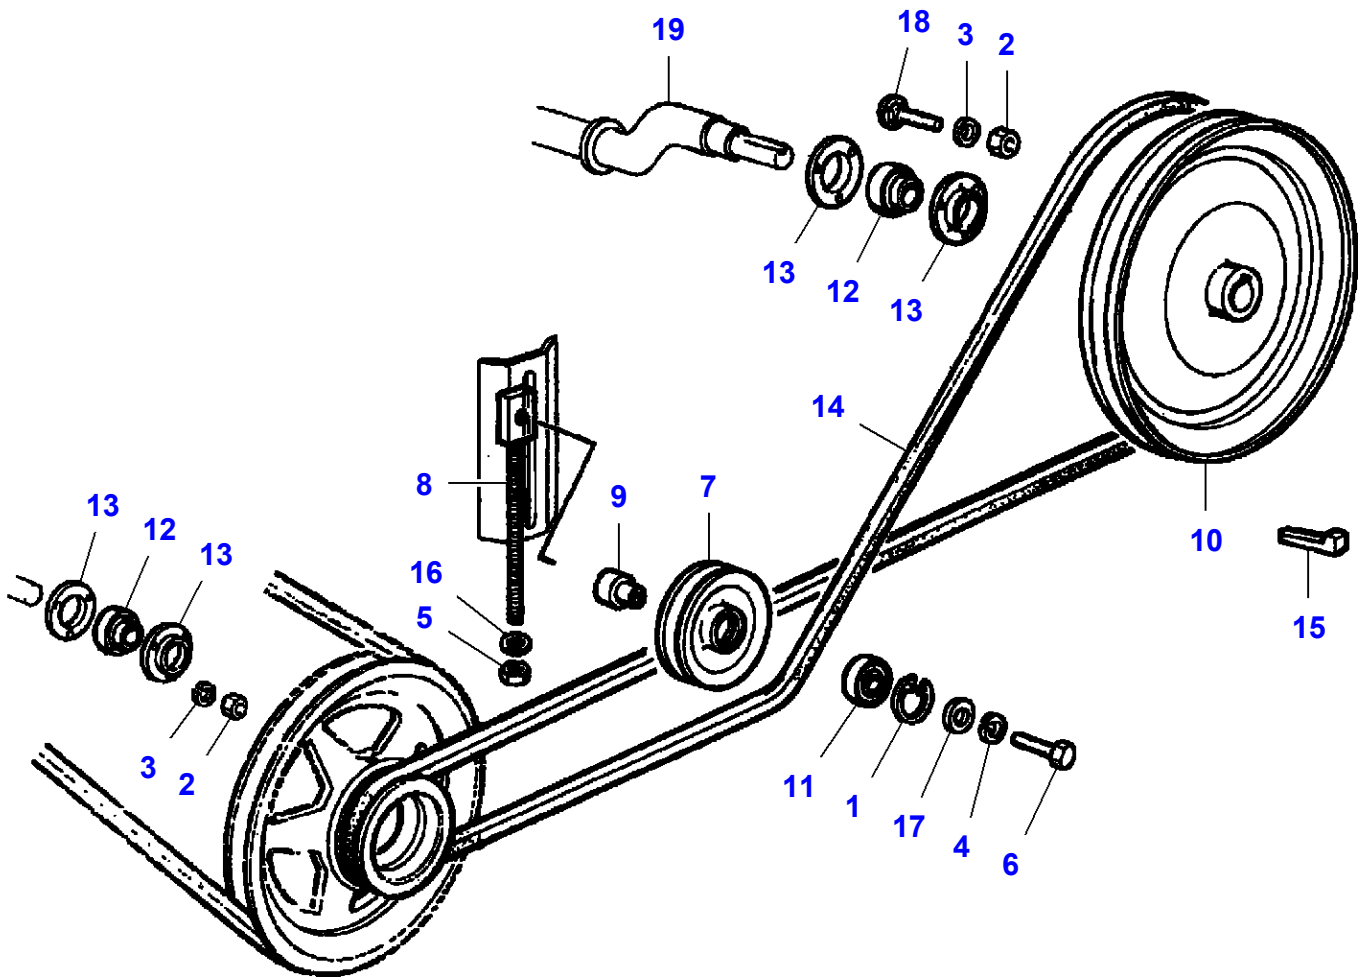

L-LD05-002-B

Massey Ferguson

MF 7247 COMBINE - 3906251

3906251

Straw Walker Drive

Page 060-0045

Item	Part Number	Qty	Description	Comments
1	LA11060576	1	Circlip	
2	LA11701721	2	Nut	
3	LA12034671	2	Lock Washer	
4	LA12034771	1	Lock Washer	
5	LA12577211	1	Locknut	
6	LA15541124	1	Cap Screw	
7	LA300010534	1	Pulley	
8	LA300137498	1	Tie Rod	
9	LA321193650	1	Guide Bush	
10	LA322126250	1	Pulley	
11	LA322638450	1	Bearing Assy	
12	LA340411206	2	Bearing Assy	
13	LA340411406	4	Bearing Flange	
14	LA340433474	1	Belt	
15	LA350380560	1	Key	
16	LA355511020	1	Flat Washer	
17	LA355511260	1	Flat Washer	
18	LA350342525	1	Carriage Bolt	
19		1	Camshaft	See Page - Reference Number 060-0030/6