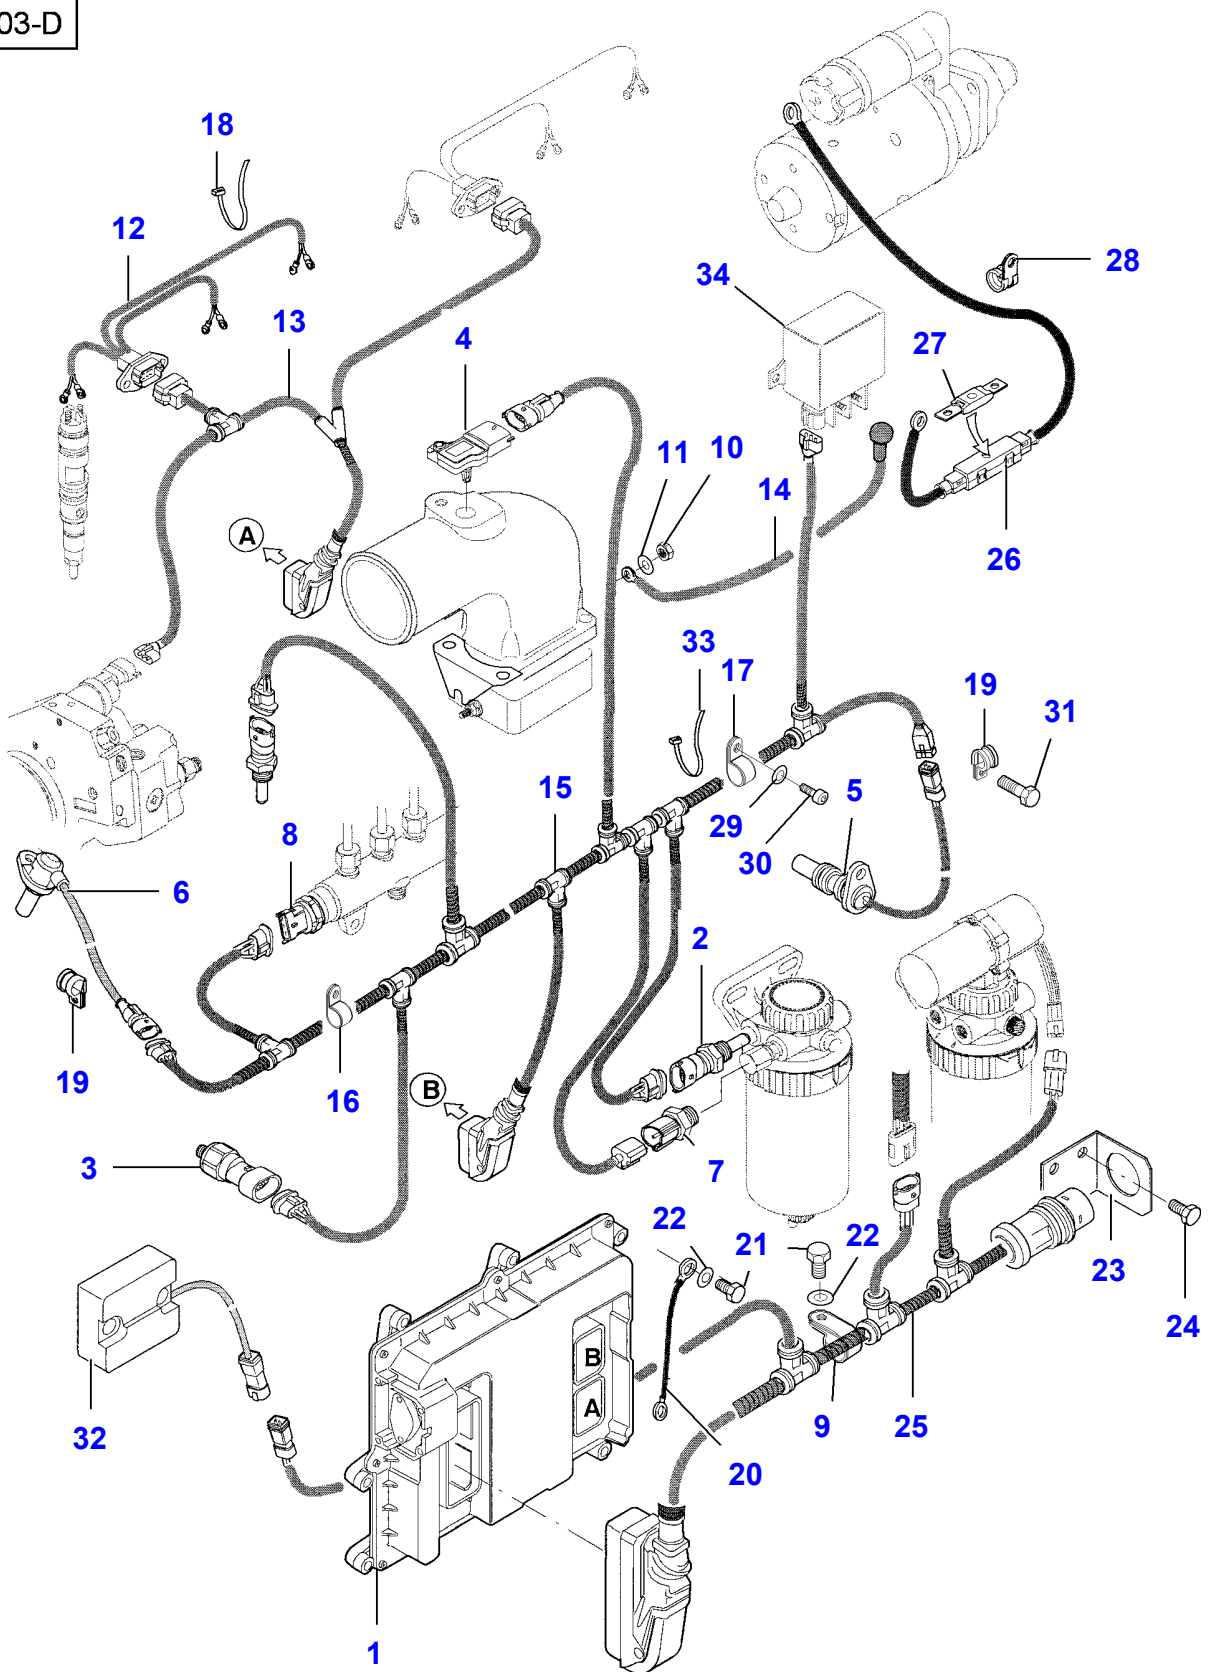

MF 7247 COMBINE - 3906251
L-HB48-003-D

L-HB48-003-D

Item	Part Number	Qty	Description	Comments
1	V837069216	1	Control Unit	74.509
	V837071189	1	Control Unit	Up to Serial or Engine Number 74.541 From Serial or Engine Number U 1001
2	V836667732	2	Sensor	
3	V837070201	1	Sensor	
4	V836666980	1	Sensor	
5	V837069150	1	Speed Sensor	
6	V837070189	1	Speed Sensor	
7	V837070209	1	Pressure Switch	
8	V837069410	1	Sensor	
9	V837073183	1	Band	(25)
10	V504600602	2	Nut	M6
11	V500050642	2	Flat Washer	
12	V837070048	2	Harness	INJECTORS
13	V837070049	1	Harness	INJECTORS
14	V837070055	1	Wire	
15	V837070050	1	Harness	SENSORS
16	V837073181	1	Clip	(15)
17	V837073182	3	Clip	(15)
18	V651755320	10	Cable Tie	
19	V602060610	2	Band	
20	V837070292	1	Earth Strap	
21	V528801360	1	Cap Screw	M8X16
22	V500150842	1	Flat Washer	
23	V836866831	1	Support	
24	V528801340	1	Screw	M8X10
25	V837070051	1	Harness	CONNECTOR
26	V837070054	1	Wire	
27	V836864541	1	Fuse 250a	(26)
28	V602060612	2	Clamp	250A
29	V500050642	4	Flat Washer	
30	V581804182	4	Hex Socket Screw	
31	V528801400	1	Cap Screw	M8 x 25
32	V837070198	1	Module	
33	V651754720	5	Cable Tie	
34	V837069047	1	Solenoid	12V