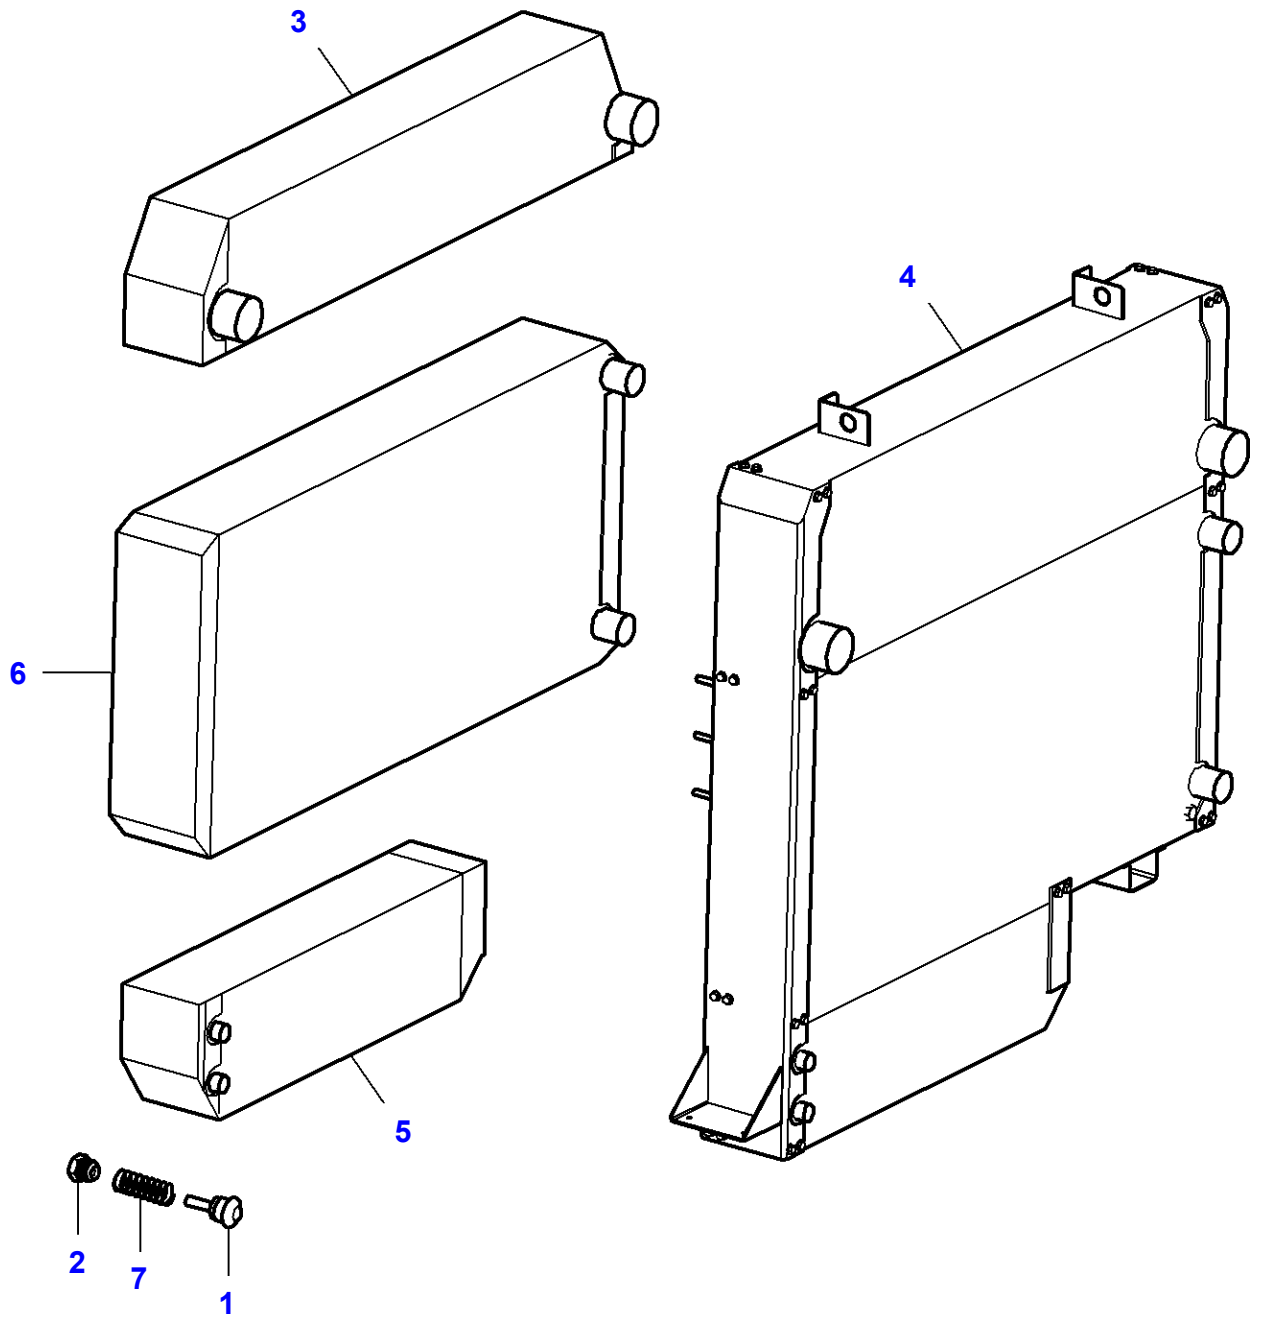

L-LC60-001-B

Massey Ferguson

MF 7247 COMBINE - 3906251

3906251

Radiator Filter

Page020-0060

Item	Part Number	Qty	Description
1	LA321230650	1	Valve
2	LA321230750	1	Plug
3	LA322883650	1	Water Cooler
4	LA322942400	1	Water Cooler
5	LA322962450	1	Water Cooler
6	LA322962550	1	Water Cooler
7	LA350356127	1	Spring