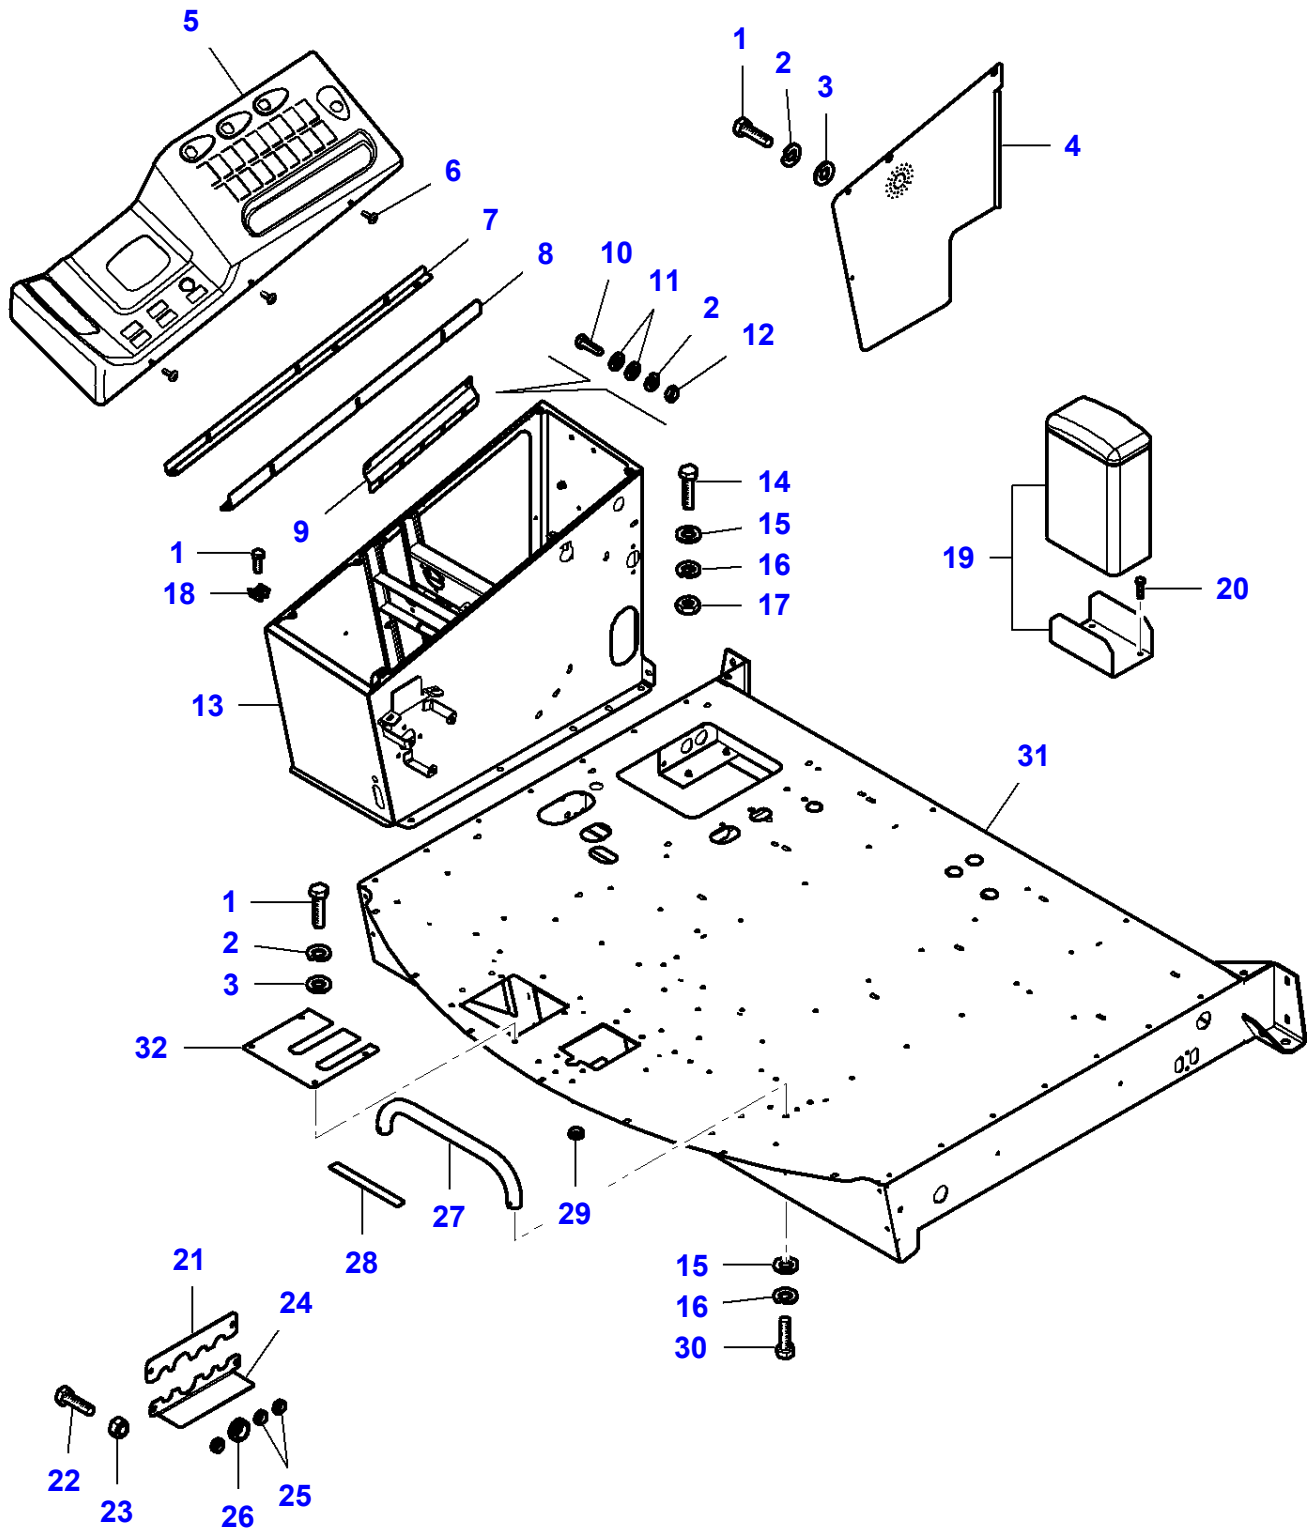

MF 7247 COMBINE - 3906251
L-LC11-006-A

L-LC11-006-A

Driver'S Platform

Item	Part Number	Qty	Description
1	LA10902221	1	Cap Screw
2	LA12035671	1	Lock Washer
3	LA355500715	1	Flat Washer
4	LA323198050	1	Panel
5	LA323197150	1	Cladding
6	LA323174850	1	Screw
7	LA323196950	1	Bracket
8	LA323197050	1	Bracket
9	LA323197850	1	Bracket
10	LA10902421	1	Cap Screw
11	LA355500615	1	Flat Washer
12	LA15896211	1	Nut
13	LA322087850	1	Support
14	LA16043424	1	Cap Screw
15	LA355510820	1	Flat Washer
16	LA12034571	1	Lock Washer
17	LA16100811	1	Nut
18	LA321318950	1	Nut
19	LA322903250	1	Cooler
20	LA10902621	1	Cap Screw
21	LA323190550	1	Plate
22	LA16043224	1	Cap Screw
23	LA16104111	1	Locknut
24	LA323190450	1	Support
25	LA10397780	1	Grommet
26	LA10398180	1	Grommet
27	LA323197350	1	Support
28	LA320713450	1	Gasket
29	LA10397580	1	Grommet
30	LA16043421	1	Cap Screw
31	LA323188450	1	Platform
32	LA323207350	1	Support