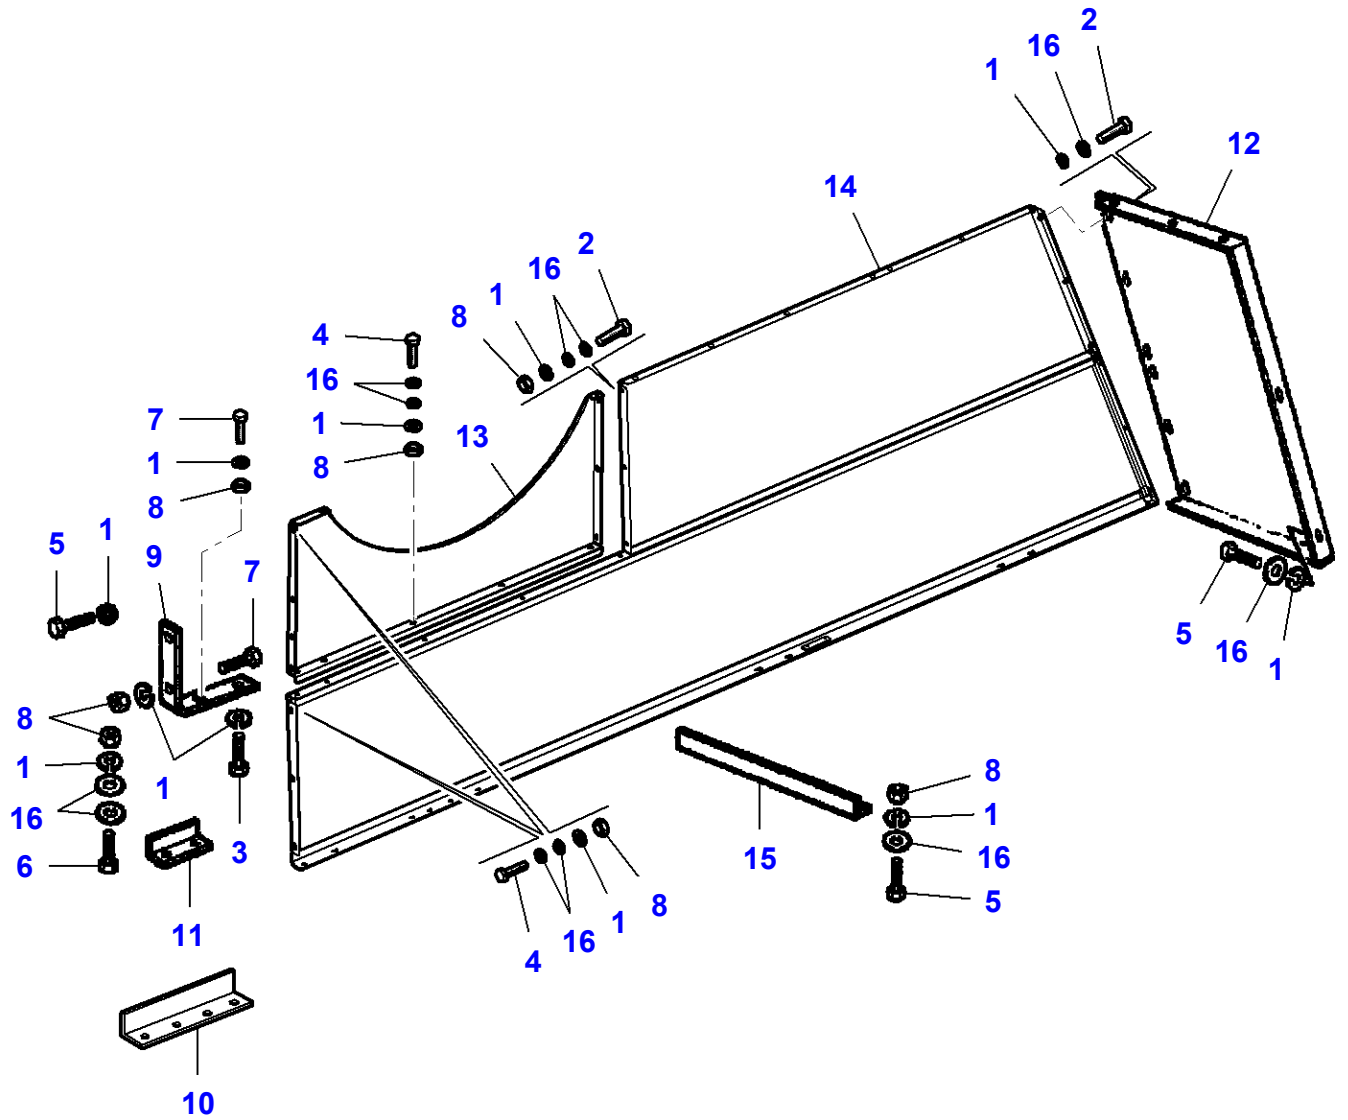

L-LD35-001-B

Massey Ferguson

MF 7247 COMBINE - 3906251

3906251

Page080-0145

Body, Right Side

Item	Part Number	Qty	Description
1	LA12034571	22	Lock Washer
2	LA16043221	9	Cap Screw
3	LA16043224	1	Cap Screw
4	LA16043421	20	Cap Screw
5	LA16043424	3	Cap Screw
6	LA16043624	1	Cap Screw
7	LA16043824	2	Cap Screw
8	LA16100811	20	Nut
9	LA321890250	1	Reinforcement
10	LA321917750	1	Angle.
11	LA321917850	1	Angle.
12	LA322139750	1	Lid
13	LA322941850	1	Shield
14	LA322942550	1	Shield
15	LA323087450	1	Angle.
16	LA355510820	20	Flat Washer