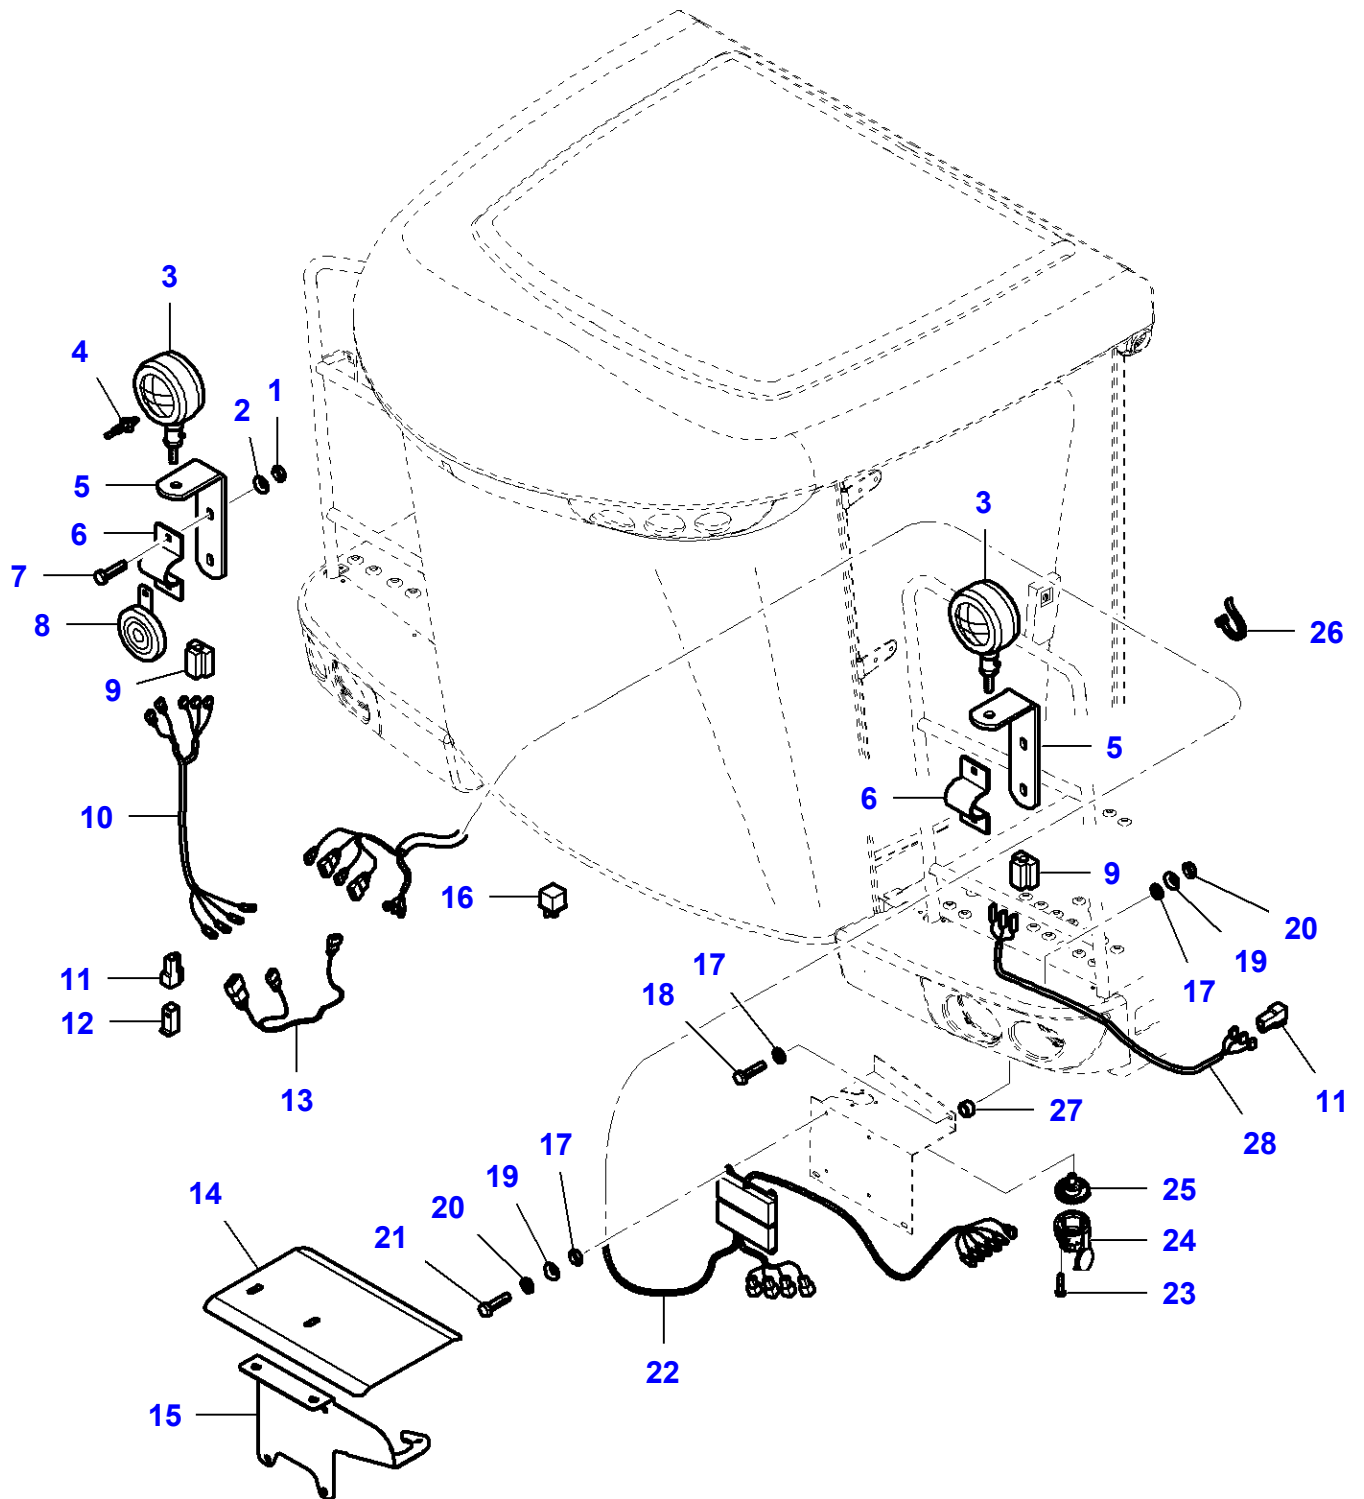

L-LD72-003-B

Additional Electric System

Item	Part Number	Qty	Description
1	LA16100811	4	Nut
2	LA322358	4	Spring Washer
3	LA80418863	2	Head Light
4	LA14152090	1	Bulb
5	LA322516950	2	Support
6	LA322779150	2	Support
7	LA16043421	4	Cap Screw
8	LA322692400	1	Horn
9	LA12057980	2	Connector
10	LA323063800	1	Harness
11	LA12066880	2	Connector
12	LA12059080	1	Connector
13	LA323063900	1	Harness
14	LA323251750	1	Shield
15	LA323251650	1	Support
16	LA321908450	1	Relay
17	LA355500715	6	Flat Washer
18	LA10902421	1	Cap Screw
19	LA322357	5	Spring Washer
20	LA15896211	5	Nut
21	LA10902621	4	Cap Screw
22	LA323063600	1	Harness
23	LA10390311	3	Screw
24	LA5102156	1	Socket 7 Pin Sup
25	LA5102234	1	Protection.
26	LA340481810	1	Cable Tie
27	LA322331950	1	Bush
28	LA323063700	1	Harness