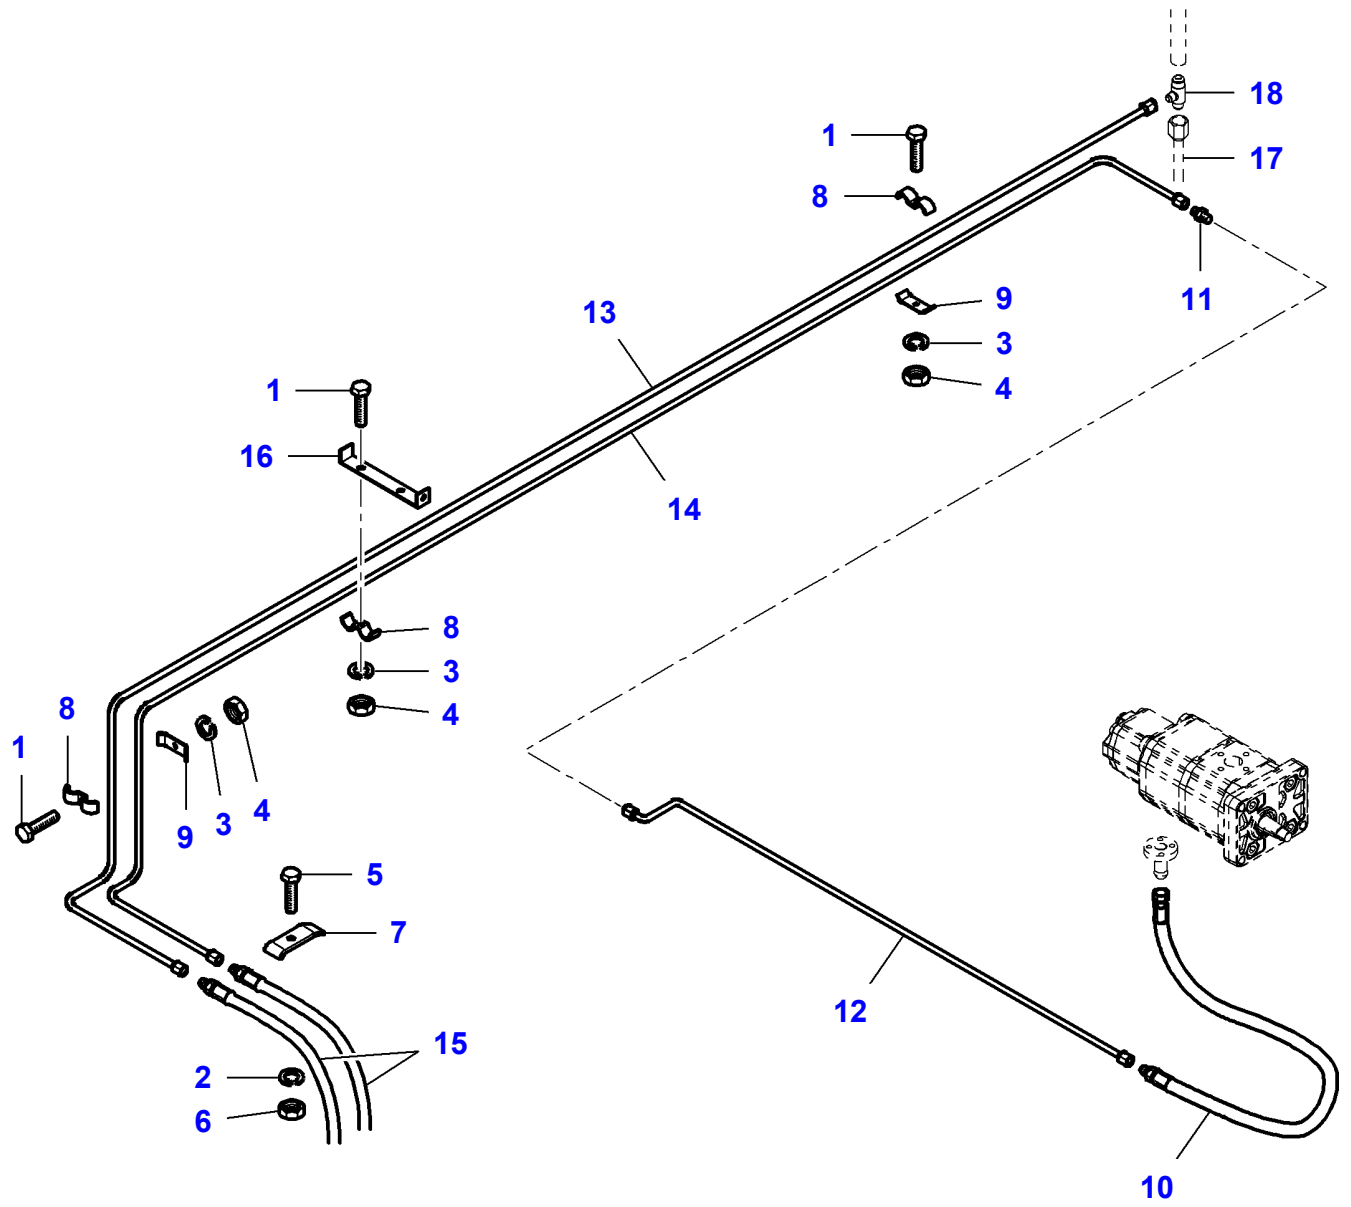

L-LD43-001-B

Drive Hydraulic Circuit

Item	Part Number	Qty	Description	Comments
1	LA10902624	7	Cap Screw	
2	LA12034571	1	Lock Washer	
3	LA12035670	4	Lock Washer	
4	LA15896221	4	Nut	
5	LA16043824	1	Cap Screw	
6	LA16100811	1	Nut	
7	LA300015722	1	Collar	
8	LA300136688	3	Collar	
9	LA301378430	2	Collar	
10	LA321957450	1	Hydraulic Hose	
11	LA321420150	1	Union	
12	LA323008950	1	Oil Pipe	
13	LA323217350	1	Oil Pipe	
14	LA323217450	1	Oil Pipe	
15		2	Hydraulic Hose	See Page - Reference Number 100-0150/9
16		X	Collar	See Page - Reference Number 110-0020
17		1	Oil Pipe	See Page - Reference Number 110-0010/5
18		1	T-Piece	See Page - Reference Number 030-0180/23