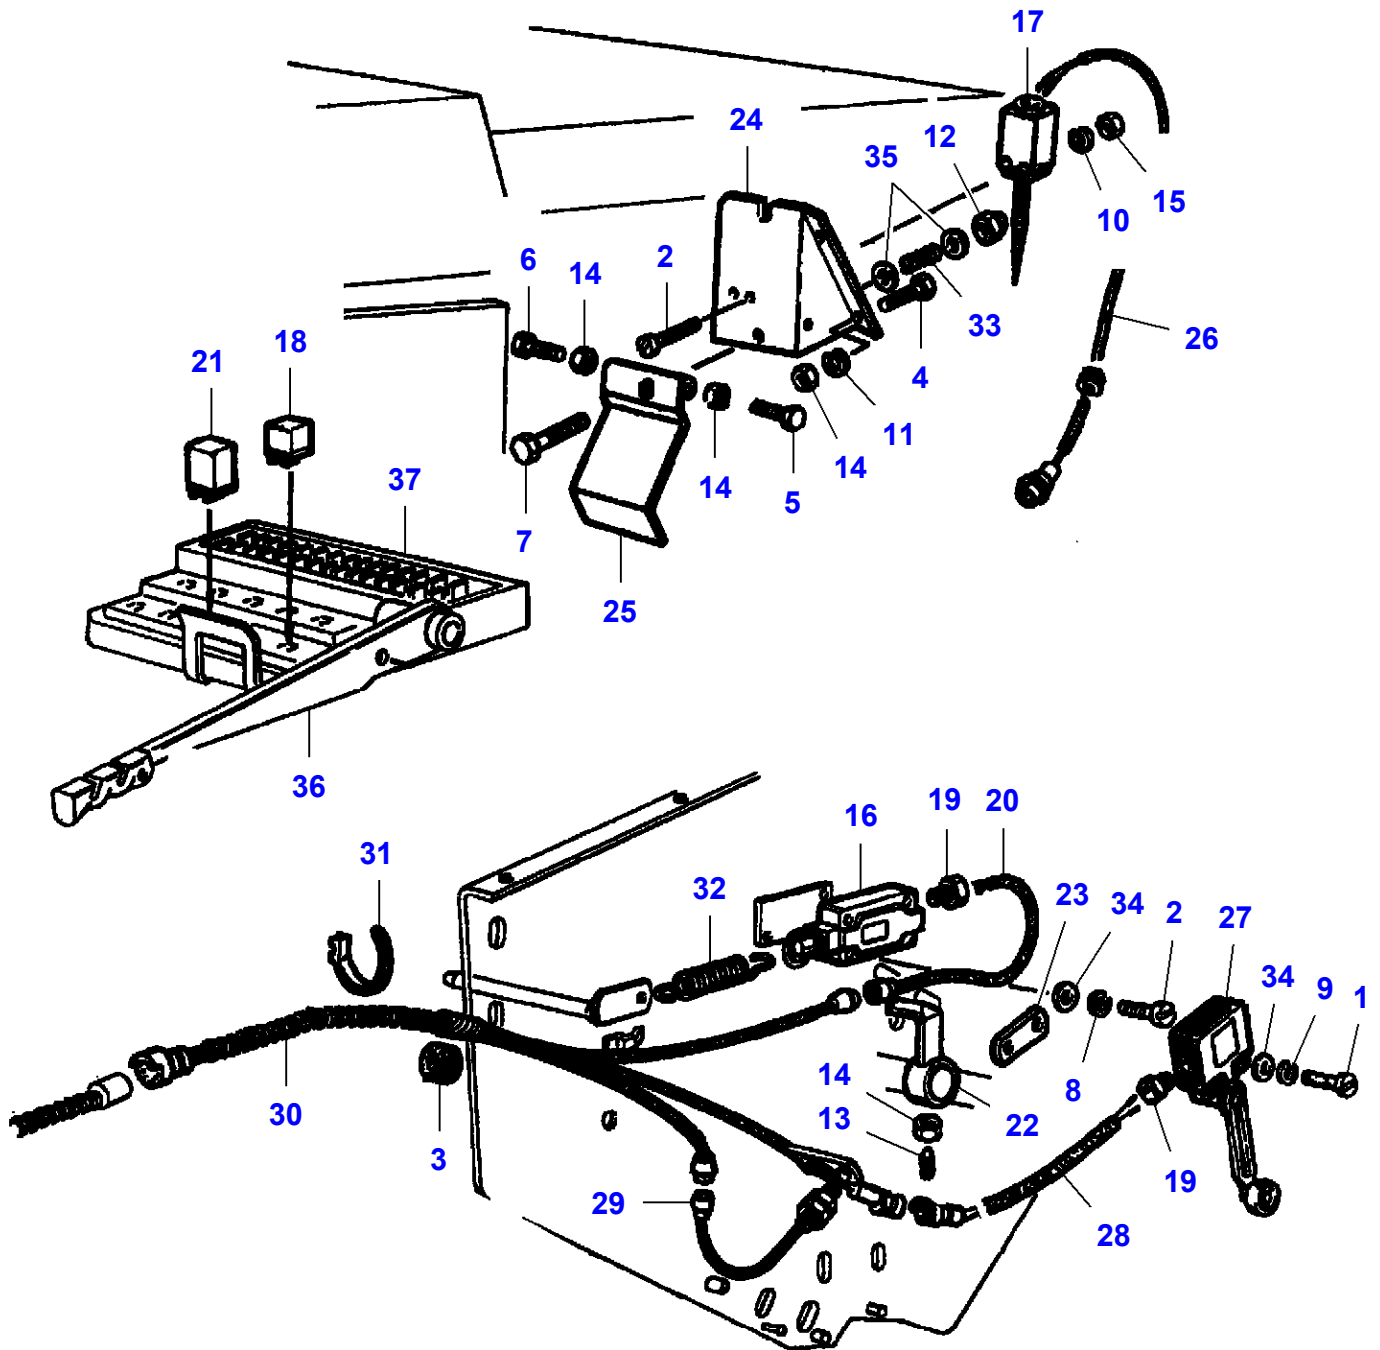

L-LD07-012-B

Massey Ferguson

MF 7247 COMBINE - 3906251

3906251

Straw Chopper - ELECTRIC SYSTEM

Page 060-0095

Item	Part Number	Qty	Description	Comments
1	LA10375811	1	Screw	
2	LA10390311	2	Screw	
3	LA10397780	1	Grommet	
4	LA10902221	1	Cap Screw	
5	LA10902621	1	Cap Screw	
6	LA10902624	1	Cap Screw	
7	LA10903821	1	Cap Screw	
8	LA12034571	1	Lock Washer	
9	LA12035371	1	Lock Washer	
10	LA12035471	1	Lock Washer	
11	LA12035671	1	Lock Washer	
12	LA12574211	1	Locknut	
13	LA13806570	1	Grub Screw	
14	LA15896221	4	Nut	
15	LA15896421	1	Nut	
16	LA313573000	1	Switch	
17	LA320571200	1	Switch	
18	LA321908450	1	Relay	
19	LA321910400	2	Nut	
20	LA322080600	1	Harness	
21	LA322118750	1	Relay	
22	LA322159750	1	Element	
23	LA322226450	1	Plate	
24	LA322234750	1	Support	
25	LA322234850	1	Plate	
26	LA322235300	1	Harness	
27	LA322520600	1	Switch	
28	LA322825800	1	Harness	
29	LA322861400	1	Sensor	
30	LA323001000	1	Harness	
31	LA340481810	1	Cable Tie	
32	LA350356513	1	Spring	
33	LA353561164	1	Spring	
34	LA355500515	2	Flat Washer	
35	LA355510615	2	Flat Washer	
36		1	Lever	See Page - Reference Number 040-0105/24
37		1	Fuse Box	See Page - Reference Number 120-0040