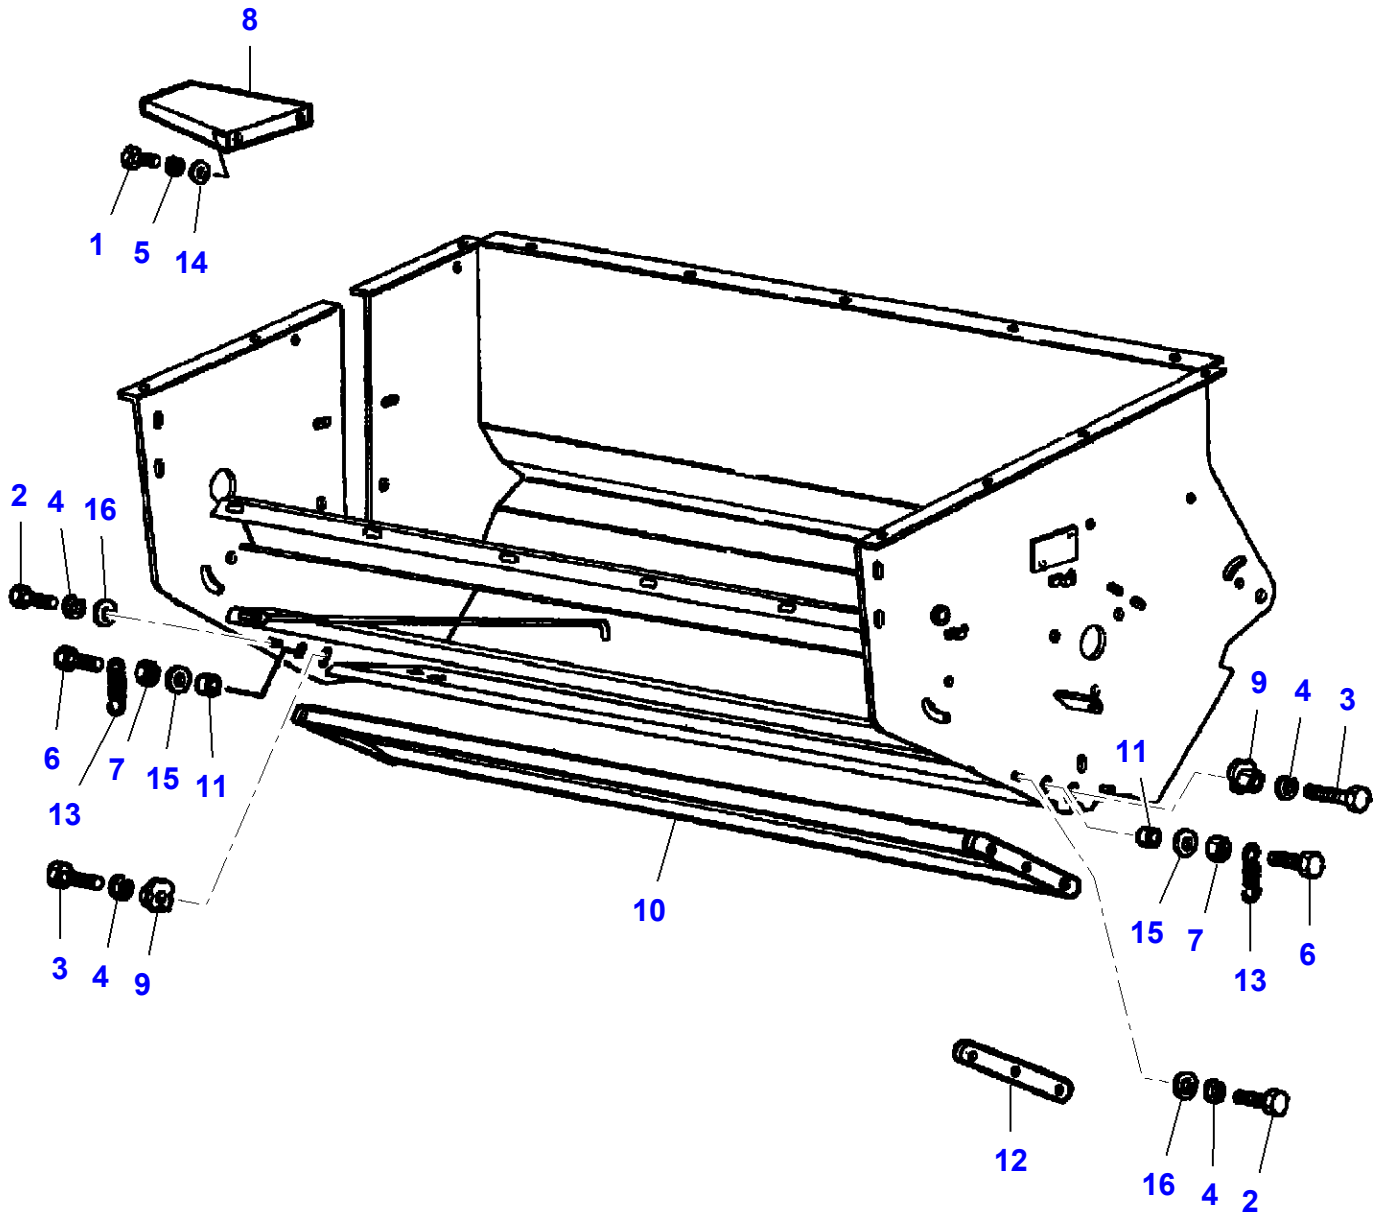

L-LD07-003-B

Massey Ferguson

MF 7247 COMBINE - 3906251

3906251

Straw Chopper - Chassis

Page060-0110

Item	Part Number	Qty	Description
1	LA10902224	1	Cap Screw
2	LA11112421	2	Cap Screw
3	LA11113221	2	Cap Screw
4	LA12034771	4	Lock Washer
5	LA12035670	1	Lock Washer
6	LA16043824	2	Cap Screw
7	LA16100811	2	Nut
8	LA322294850	1	Shield
9	LA322323350	2	Eccentric
10	LA322331550	1	Plate
11	LA322331950	2	Bush
12	LA322399550	1	Shim
13	LA350356519	2	Spring
14	LA355510620	1	Flat Washer
15	LA355510820	2	Flat Washer
16	LA355530620	10	Washer