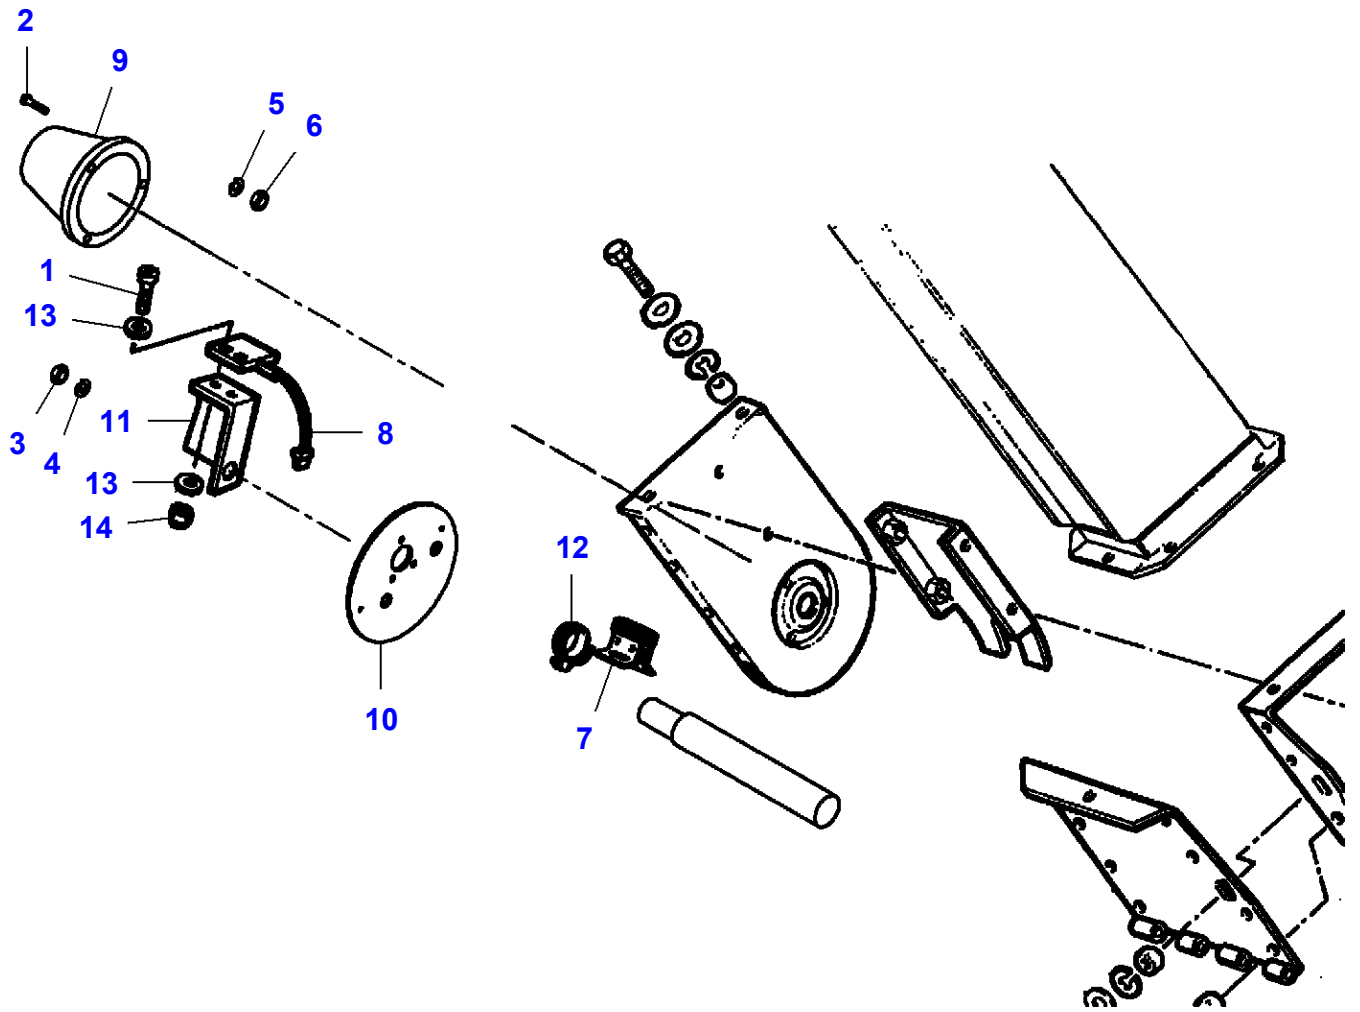

L-LC13-008-B

Massey Ferguson

MF 7247 COMBINE - 3906251

3906251

Electric System - Control Circuits

Page 120-0055

Item	Part Number	Qty	Description
1	LA10373711	2	Screw
2	LA10902221	3	Cap Screw
3	LA11701721	1	Nut
4	LA12034671	1	Lock Washer
5	LA12035671	3	Lock Washer
6	LA15896221	3	Nut
7	LA321221250	1	Magnet
8	LA321562900	1	Sensor
9	LA321825150	1	Cover
10	LA322745050	1	Support
11	LA322745150	1	Support
12	LA350391518	1	Hose Clip
13	LA355500410	4	Washer
14	LA360653103	2	Nut