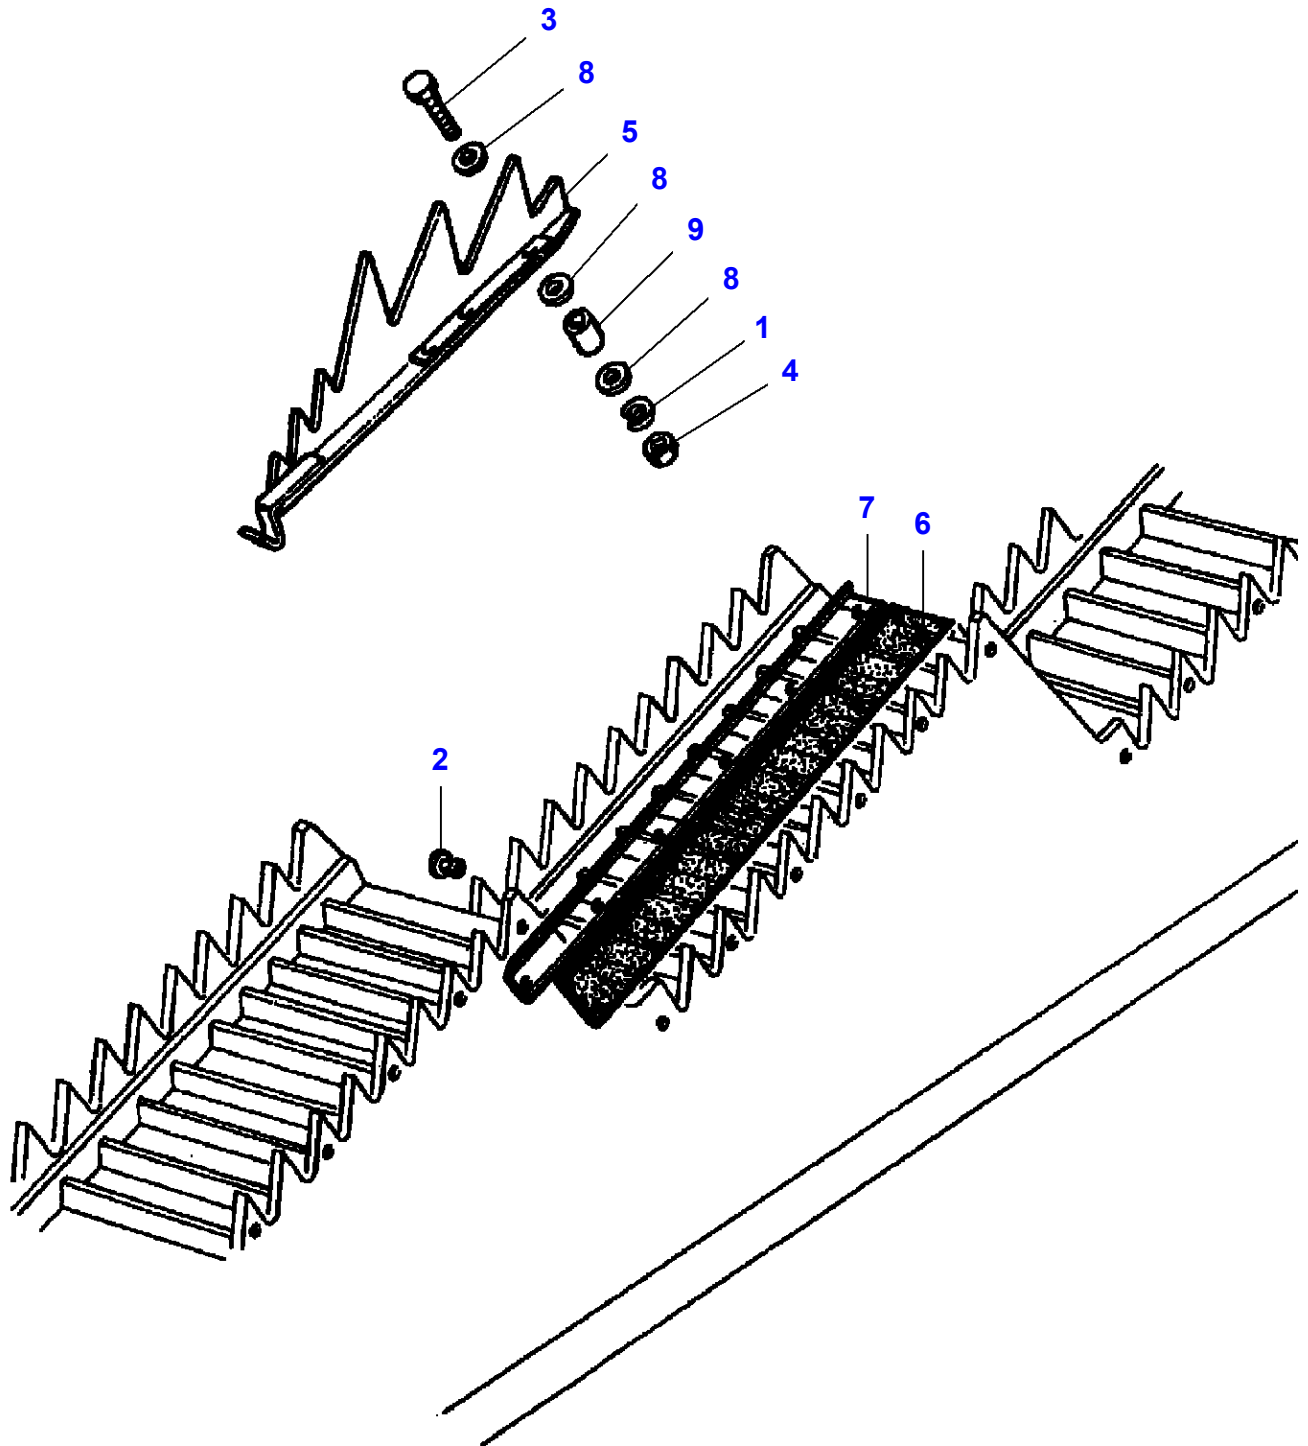

L-LD83-004-B

Massey Ferguson

MF 7247 COMBINE - 3906251

3906251

Concave, Corn, Mixed Crop

Page 140-0270

Item	Part Number	Qty	Description	Comments
1	LA12035670	12	Lock Washer	
2	LA14643292	36	Rivet	
3	LA15212721	22	Cap Screw	
4	LA15896221	12	Nut	
5	LA320691950	3	St.Walk.Project.	
6	LA322306250	1	Gasket	
7	LA322306350	1	Stop	Left Hand
	LA322306450	1	Stop	Right Hand
8	LA355500715	12	Flat Washer	
9	LA344158136	12	Bush