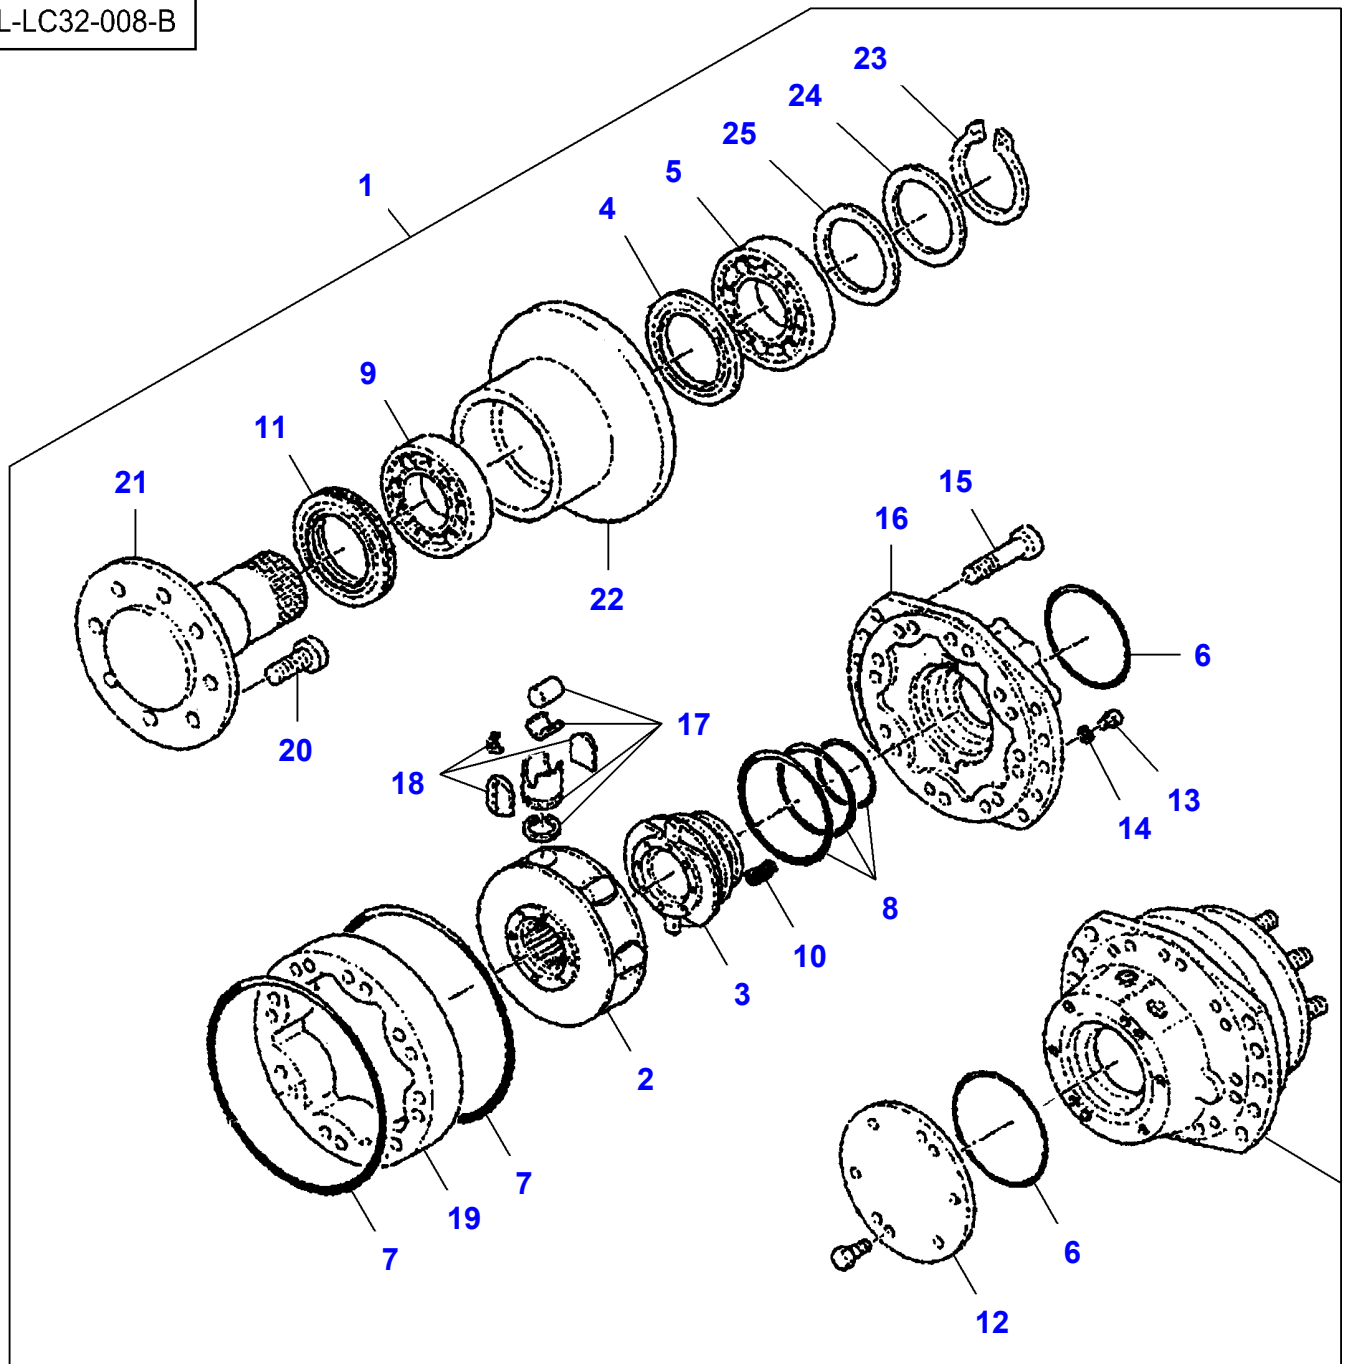

MF 7247 COMBINE - 3906251
L-LC32-008-B

L-LC32-008-B

Item	Part Number	Qty	Description	Comments
1	LA9512176	1	Final Drive	
2	LA84018630	1	Housing	(1)
3	LA89512193	1	Housing	(1)
4	LA89512187	1	Gasket	(1)
5	LA89512188	1	Ball Bearing	(1)
6	LA89512197	2	O Ring	(1)
7	LA89512199	2	O Ring	(1)
8	LA89512218	1	Kit, Joint	(1)
9	LA89512185	1	Ball Bearing	(1)
10	LA89512195	1	Spring	(1)
11	LA322718650	1	Gasket	(1)
12	LA323100650	1	Cover	(1)
13	LA84018634	1	Screw	(1)
14	LA84018633	1	Washer	(1)
15	LA84018635	1	Hex Socket Screw	(1)
16	LA84018632	1	Housing	(1)
17	LA89512215	1	Kit	(1)
18	LA84018631	1	Kit	(1)
19	LA89512192	1	Housing	(1)
20	LA89512182	1	Hex Socket Screw	(1)
21	LA89512181	1	Shaft	(1)
22	LA89512186	1	Support	(1)
23	LA89512190	1	Circlip	(1)
24	LA89512189	1	Washer	(1)
25	LA89512217	1	Washer	(1)
26	LA84018659	1	Kit, Bracket	[A]
27	LA89512219	1	Kit, Seal	[B]
28	LA89512220	1	Kit, Seal	[C]

FOOTNOTE [A] INCLUDE ITEMS 5-9-20-21-22-23

FOOTNOTE [B] INCLUDE ITEMS 4-6-19-23-24-25

FOOTNOTE [C] INCLUDE ITEMS 4-6-8-11-14-19-23-24-25