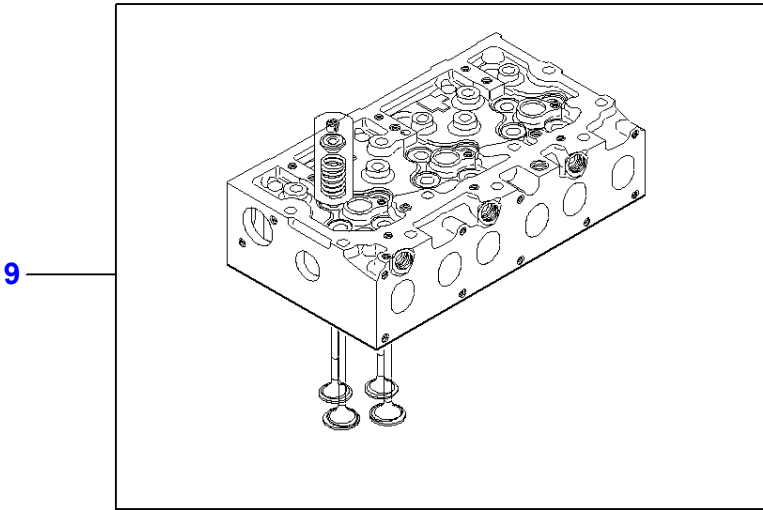

L-HB31-004-A

Massey Ferguson

MF 7247 COMBINE - 3906251

3906251

Engine - Repair Kit - 74CTA-4V Engine - From S1631

Page010-0105

Item	Part Number	Qty	Description	Comments
1	V837062648	1	Kit, Repair	
2	V836673191	6	Liner	(1) Repairs and replaces V836666990
3	V837073229	6	Piston	(1) Repairs and replaces V837064948
4	V836110552	6	Bearing	(1)
5	V836840944	7	Main Bearing	(1)
6	V836840945	2	Thrust Washer	(1)
7	V837062644	1	Kit, Gasket	(1)
8	V836662580	1	Oil Filter	(1)
9	V837062565	2	Cylinder Head