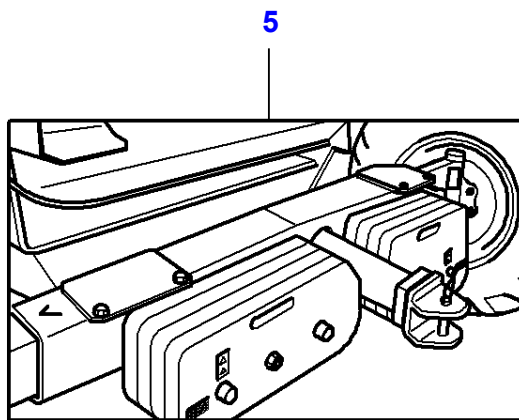

L-LC15-003-B

Massey Ferguson

MF 7247 COMBINE - 3906251

3906251

Page 140-0015

Variations and Accessories

Item	Part Number	Qty	Description	Comments
1	LA711132131	X	Accessory	[A] Four Wheel Drive
2	LA711877141	X	Accessory	[B] Four Wheel Drive
3		X	Not Used	
4	LA711881139	X	Accessory	[D]
5	LA711878001	X	Kit	Two Wheel Drive 630 kg

FOOTNOTE [A] 4 WD REAR AXLE

FOOTNOTE [B] BALLAST WEIGHTS FOR 4 WD REAR AXLE

FOOTNOTE [D] REAR WHEEL WEIGHT