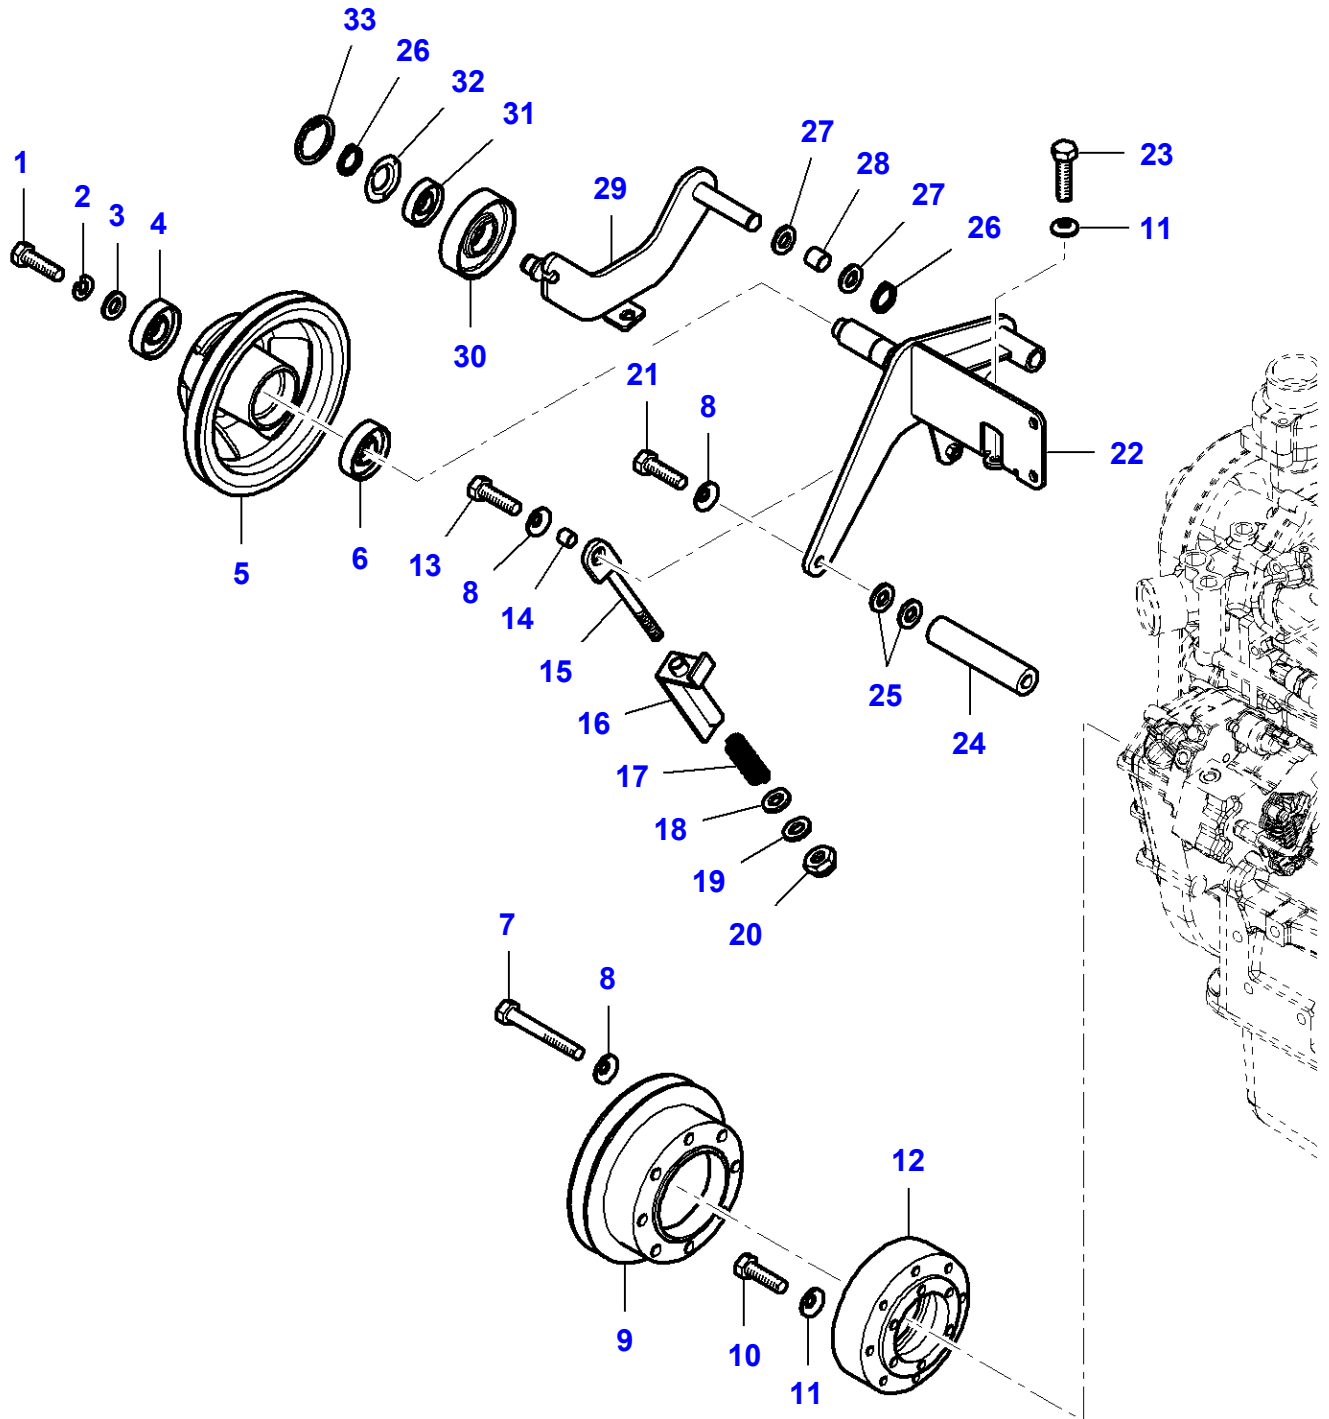

MF 7247 COMBINE - 3906251
L-LC03-020-A

L-LC03-020-A

Engine Installation

Item	Part Number	Qty	Description
1	LA11115821	1	Cap Screw
2	LA12035571	1	Lock Washer
3	LA355531950	1	Flat Washer
4	LA28996520	1	Bear. 6205 2rs
5	LA323115950	1	Pulley
6	LA28996540	1	Bearing Assy
7	LA16044921	8	Cap Screw
8	LA140045	10	Lock Washer
9	LA323051450	1	Pulley
10	LA16040721	6	Cap Screw
11	LA322358	7	Spring Washer
12	LA323117650	1	Spacer
13	LA11106421	1	Cap Screw
14	LA340415508	1	Bush
15	LA323008050	1	Tie Rod
16	LA323073350	1	Gauge
17	LA350356184	1	Spring
18	LA321831050	1	Block
19	LA355501125	1	Flat Washer
20	LA12577211	1	Locknut
21	LA11108621	1	Cap Screw
22	LA323246250	1	Bracket
23	LA16043621	1	Cap Screw
24	LA340415226	1	Spacer
25	LA355501115	2	Flat Washer
26	LA11066876	2	Circlip
27	LA355533810	2	Flat Washer
28	LA322882350	1	Sleeve
29	LA323024050	1	Support
30	LA320810050	1	Pulley
31	LA28996510	1	Bear. 6204 2rs
32	LA300022242	1	Shield
33	LA11060276	1	Circlip