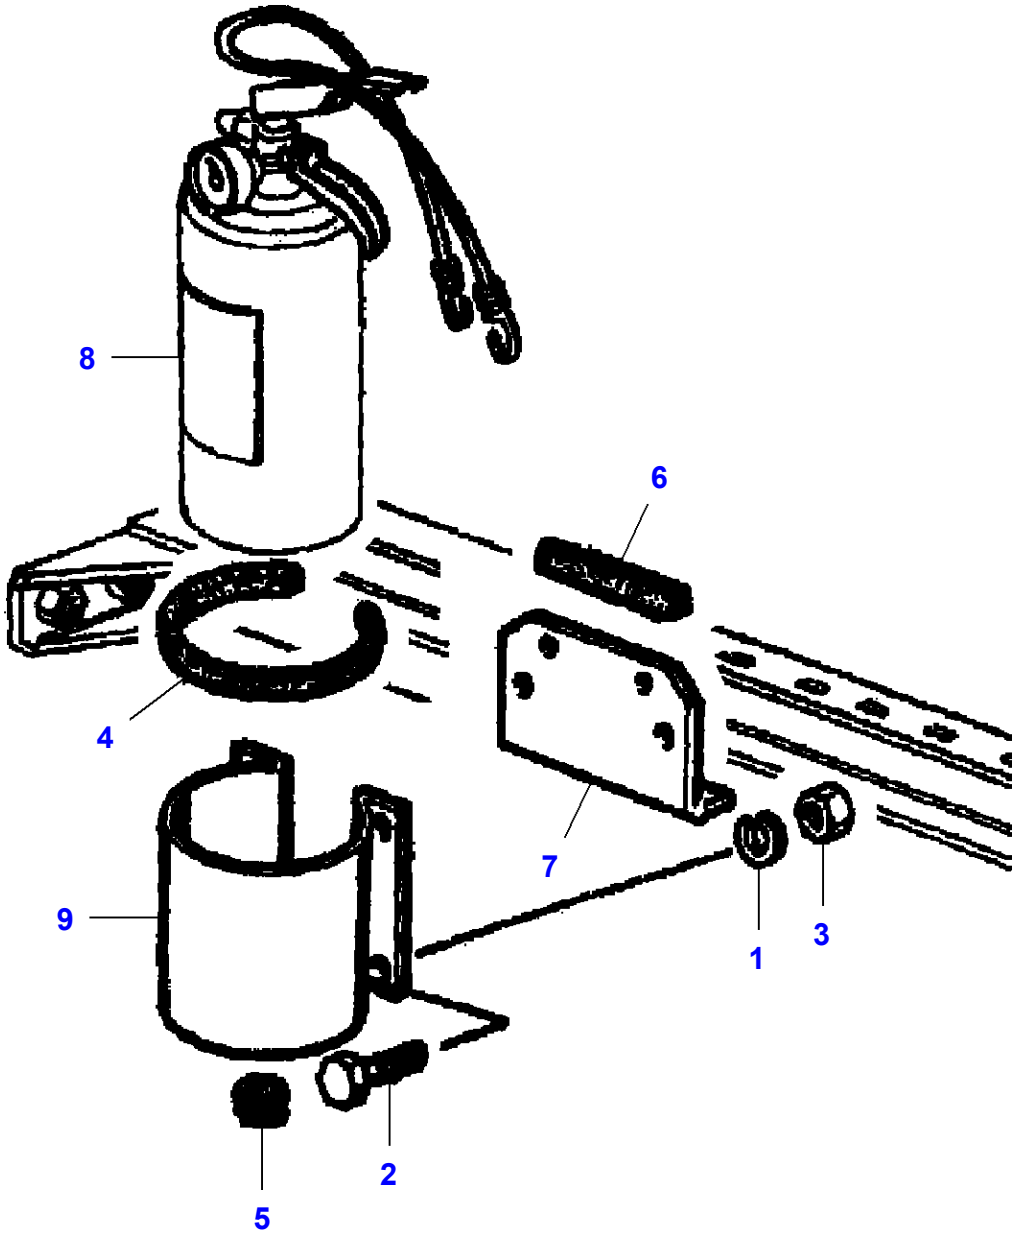

L-LE21-001-B

Fire Extinguisher

Item	Part Number	Qty	Description	Comments
1	LA12034571	4	Lock Washer	
2	LA16043224	4	Cap Screw	
3	LA16100811	4	Nut	
4	LA300037494	1	Gasket	
5	LA300112779	1	Bush	
6	LA300128967	1	Profile	
7	LA322807050	1	Angle.	
8	LA322870450	1	Extinguisher	[A]
	LA300139196	1	Extinguisher	[B]
9	LA323065650	1	Support	[A]
	LA322877250	1	Support	[B]

FOOTNOTE [A] FOR CZECH REPUBLIC

FOOTNOTE [B] FOR RUSSIAN