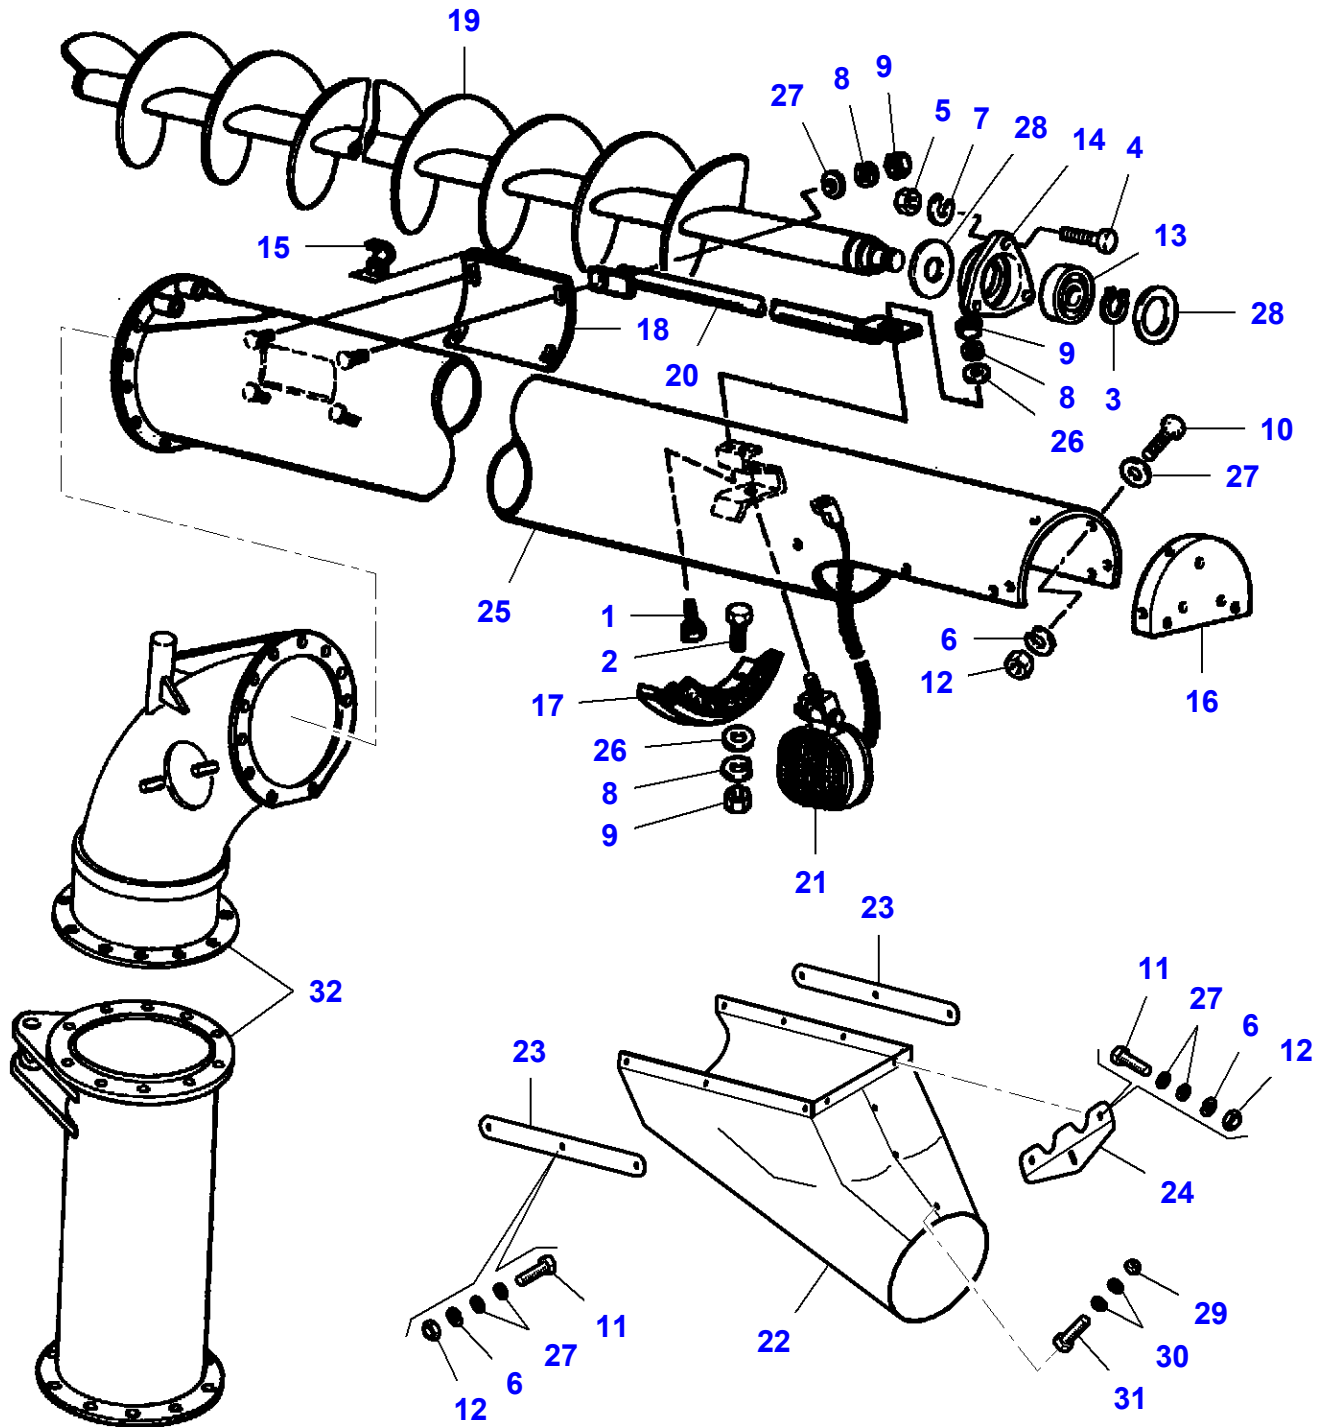

L-LD96-001-B

Swivel

Item	Part Number	Qty	Description	Comments
1	LA10902224	1	Cap Screw	
2	LA10902424	1	Cap Screw	
3	LA11067876	1	Circlip	
4	LA11106221	1	Cap Screw	
5	LA11701721	1	Nut	
6	LA12034571	6	Lock Washer	
7	LA12034671	1	Lock Washer	
8	LA12035670	3	Lock Washer	
9	LA15896221	3	Nut	
10	LA16043224	1	Cap Screw	
11	LA16043421	5	Cap Screw	
12	LA16100811	6	Nut	
13	LA28996530	1	Bearing Assy	
14	LA300011962	1	Support	
15	LA300015924	1	Collar	
16	LA320406550	1	Plate	
17	LA320598850	1	Element	
18	LA320688150	1	Lid	
19	LA320949750	1	Auger	
20	LA322680950	1	Tube	
21	LA322684700	1	Head Light	
22	LA322958450	1	Conveyor	
23	LA322960250	2	Bracket	
24	LA322960350	1	Bracket	
25	LA322330150	1	Tube	Repairs and replaces LA322999450
26	LA355500715	2	Flat Washer	
27	LA355500915	12	Flat Washer	
28	LA355546504	2	Washer	Thickness 0,40 mm
	LA355546506	2	Washer	Thickness 0,60 mm
29	LA16104111	1	Locknut	
30	LA355520830	2	Flat Washer	
31	LA16043621	1	Cap Screw	
32		1	Tube	See Page - Reference Number 080-0090