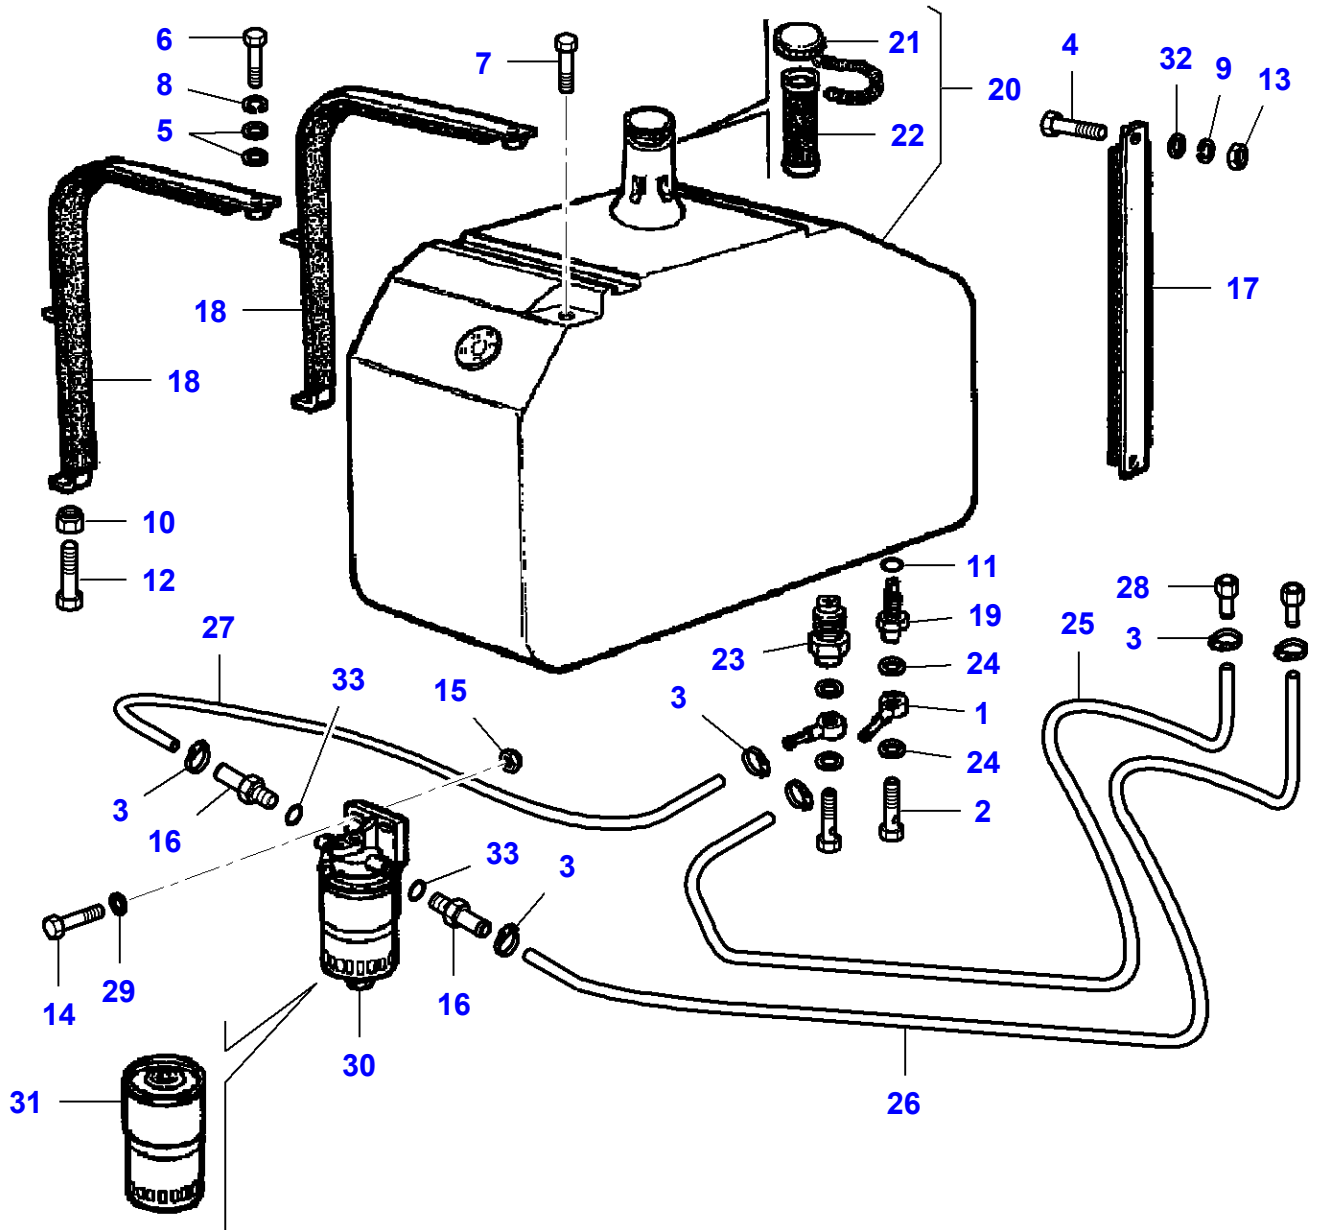

L-LC59-008-A

Fuel Tank

Item	Part Number	Qty	Description	Comments
1	LA5150924	2	Connector	
2	LA10184314	2	Banjo Bolt	
3	LA350391506	6	Hose Clip	
4	LA10902224	2	Cap Screw	
5	LA355511030	4	Flat Washer	
6	LA11106624	2	Cap Screw	
7	LA11422324	1	Cap Screw	
8	LA12034671	2	Lock Washer	
9	LA12035670	2	Lock Washer	
10	LA12577211	2	Locknut	
11	LA14462880	1	Gasket	
12	LA15214821	2	Cap Screw	
13	LA15896221	2	Nut	
14	LA16043824	2	Cap Screw	
15	LA16104111	2	Locknut	
16	LA321946550	2	Union	
17	LA322157450	1	Strap	
18	LA322140850	2	Strap	
19	LA322154150	1	Union	
20	LA323194700	1	Fuel Tank	
21	LA322165550	1	Plug	(20)
22	LA322165650	1	Fuel Filter	(20)
23	LA322223650	1	Union	
24	LA322325850	10	Flat Washer	
25	LA322892950	1	Fuel Hose	
26	LA322893050	1	Fuel Hose	
27	LA322893150	1	Fuel Hose	
28	LA322894700	2	Connector	
29	LA355510820	2	Flat Washer	
30	LA323256400	1	Fuel Filter	
31	LA323208350	1	Fuel Element	(30)
32	LA355500720	2	Flat Washer	
33	LA350358742	2	O Ring