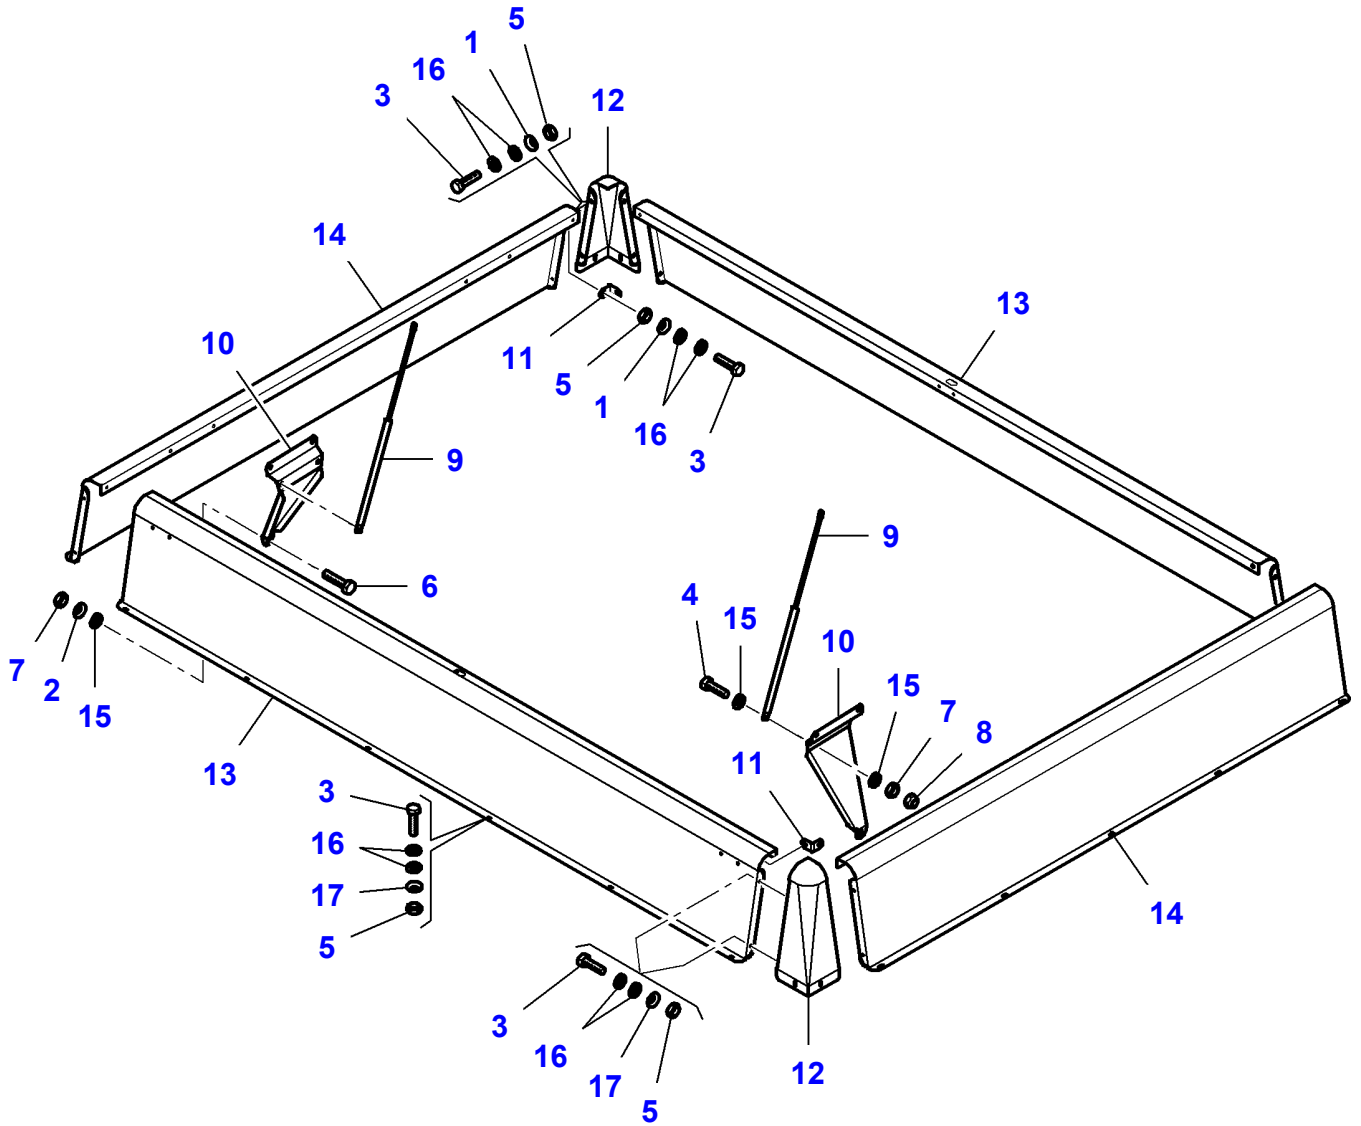

L-LC42-002-B

Retractable Grain Tank Extension

Item	Part Number	Qty	Description	Comments
1	LA322357	3	Spring Washer	
2	LA322358	2	Spring Washer	
3	LA10902224	6	Cap Screw	
4	LA15213321	1	Cap Screw	
5	LA15896221	6	Nut	
6	LA16043421	6	Cap Screw	
7	LA16100811	3	Nut	
8	LA16104111	1	Locknut	
9	LA240000018	2	Gas Strut	Repairs and replaces LA322797850
10	LA323059250	2	Support	
11	LA323059350	2	Bracket	
12	LA323063550	2	Angle.	
13	LA323088150	2	Extension	
14	LA323088250	2	Extension	
15	LA355500920	4	Flat Washer	
16	LA355510615	12	Flat Washer	
17	LA322356	3	Washer