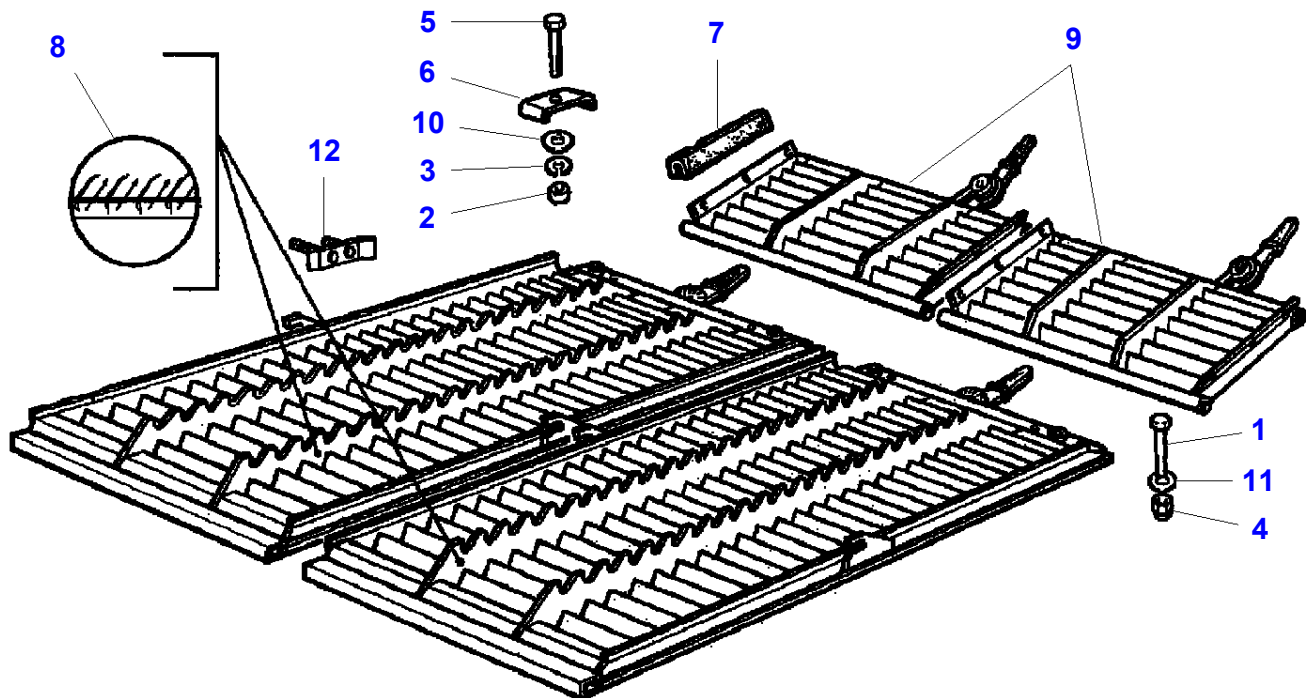

L-LD21-003-A

Upper Sieve, Adjustable

Item	Part Number	Qty	Description	Comments
1	LA11107311	4	Cap Screw	
2	LA11701721	4	Nut	
3	LA12034671	4	Lock Washer	
4	LA12577211	4	Locknut	
5	LA16040821	4	Cap Screw	
6	LA321839150	4	Plate	
7	LA322204350	2	Gasket	[A]
8	LA322136800	4	Sieve	
	LA322279700	4	Sieve	[A]
9	LA322137100	2	Sieve	
	LA322280100	2	Sieve	[A]
10	LA355501120	4	Flat Washer	
11	LA355511030	4	Flat Washer	
12		1	Clip	See Page - Reference Number 070-0045/22

FOOTNOTE [A] MAIZE EQUIPMENT