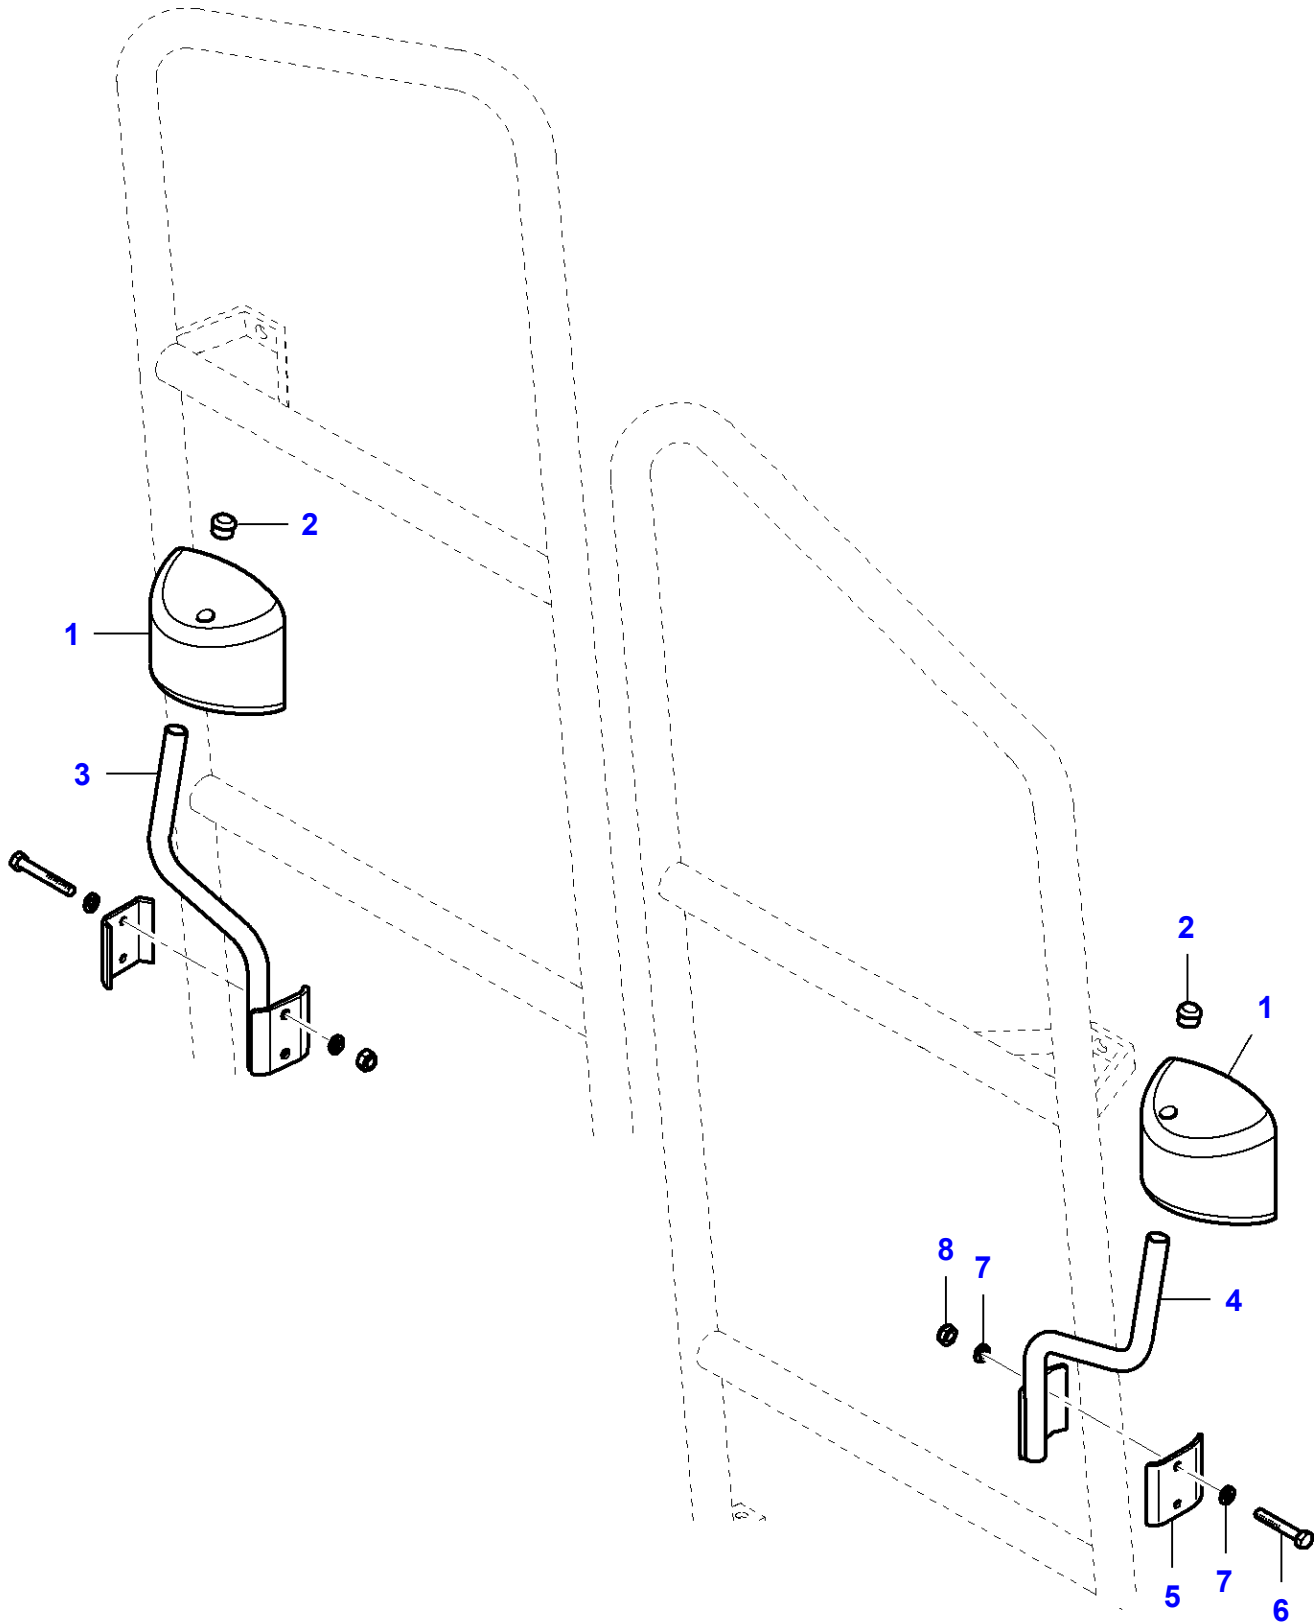

L-LA62-001-A

Massey Ferguson

MF 7247 COMBINE - 3906251

3906251

Additional Rear Reflecting Mirror

Page 140-0095

Item	Part Number	Qty	Description	Comments
1	LA323255200	2	Mirror	
2	LA323256250	2	Plug	
3	LA323255150	1	Mirror Arm Assy	Right Hand
4	LA323255050	1	Mirror Arm Assy	Left Hand
5	LA323003750	2	Collar	
6	LA16044321	4	Cap Screw	
7	LA355500920	8	Flat Washer	
8	LA16104111	4	Locknut