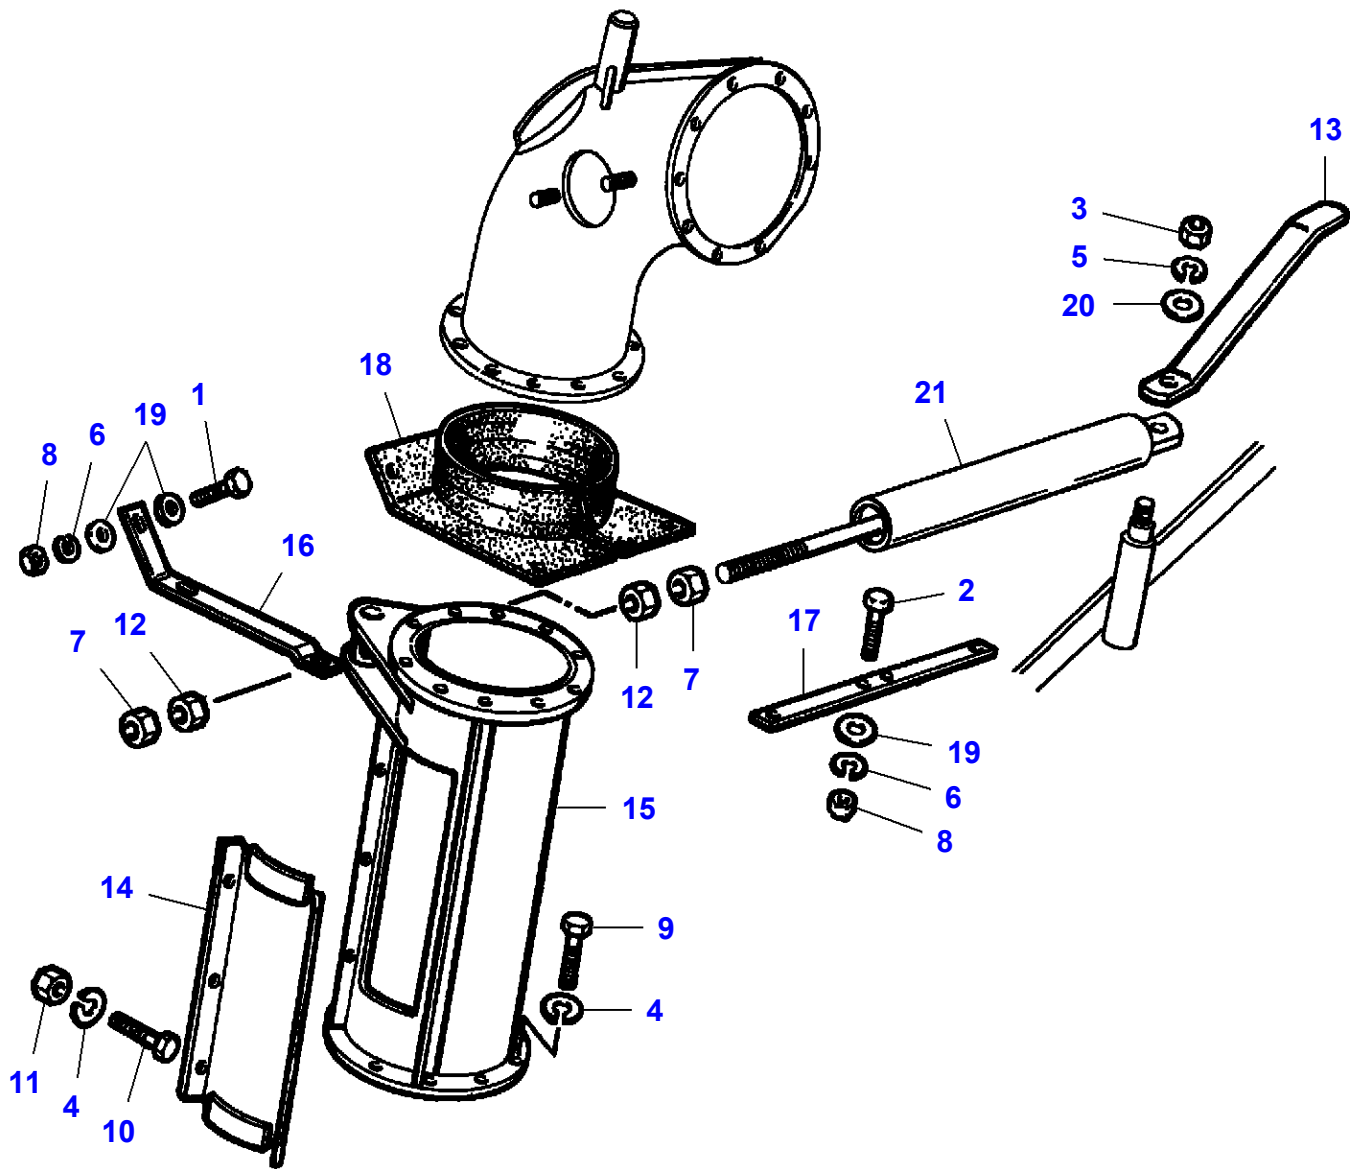

L-LD27-002-B

Massey Ferguson

MF 7247 COMBINE - 3906251

3906251

Page 080-0090

Grain Tank Unloading Vertical Tube

Item	Part Number	Qty	Description	Comments
1	LA10902424	1	Cap Screw	
2	LA10902621	1	Cap Screw	
3	LA11701721	1	Nut	
4	LA12034571	2	Lock Washer	
5	LA12034671	1	Lock Washer	
6	LA12035670	2	Lock Washer	
7	LA12163321	2	Nut	
8	LA15896221	2	Nut	
9	LA16043224	1	Cap Screw	
10	LA16043424	1	Cap Screw	
11	LA16100811	1	Nut	
12	LA300113225	2	Nut	
13	LA300137830	1	Reinforcement	
14	LA322044150	1	Lid	
15	LA322607250	1	Tube	
16	LA322683750	1	Reinforcement	
17	LA322683850	1	Reinforcement	
18	LA322957050	1	Cover	
19	LA355510615	2	Flat Washer	
20	LA355511030	1	Flat Washer	
21		1	Cylinder	See Page - Reference Number 080-0135/1