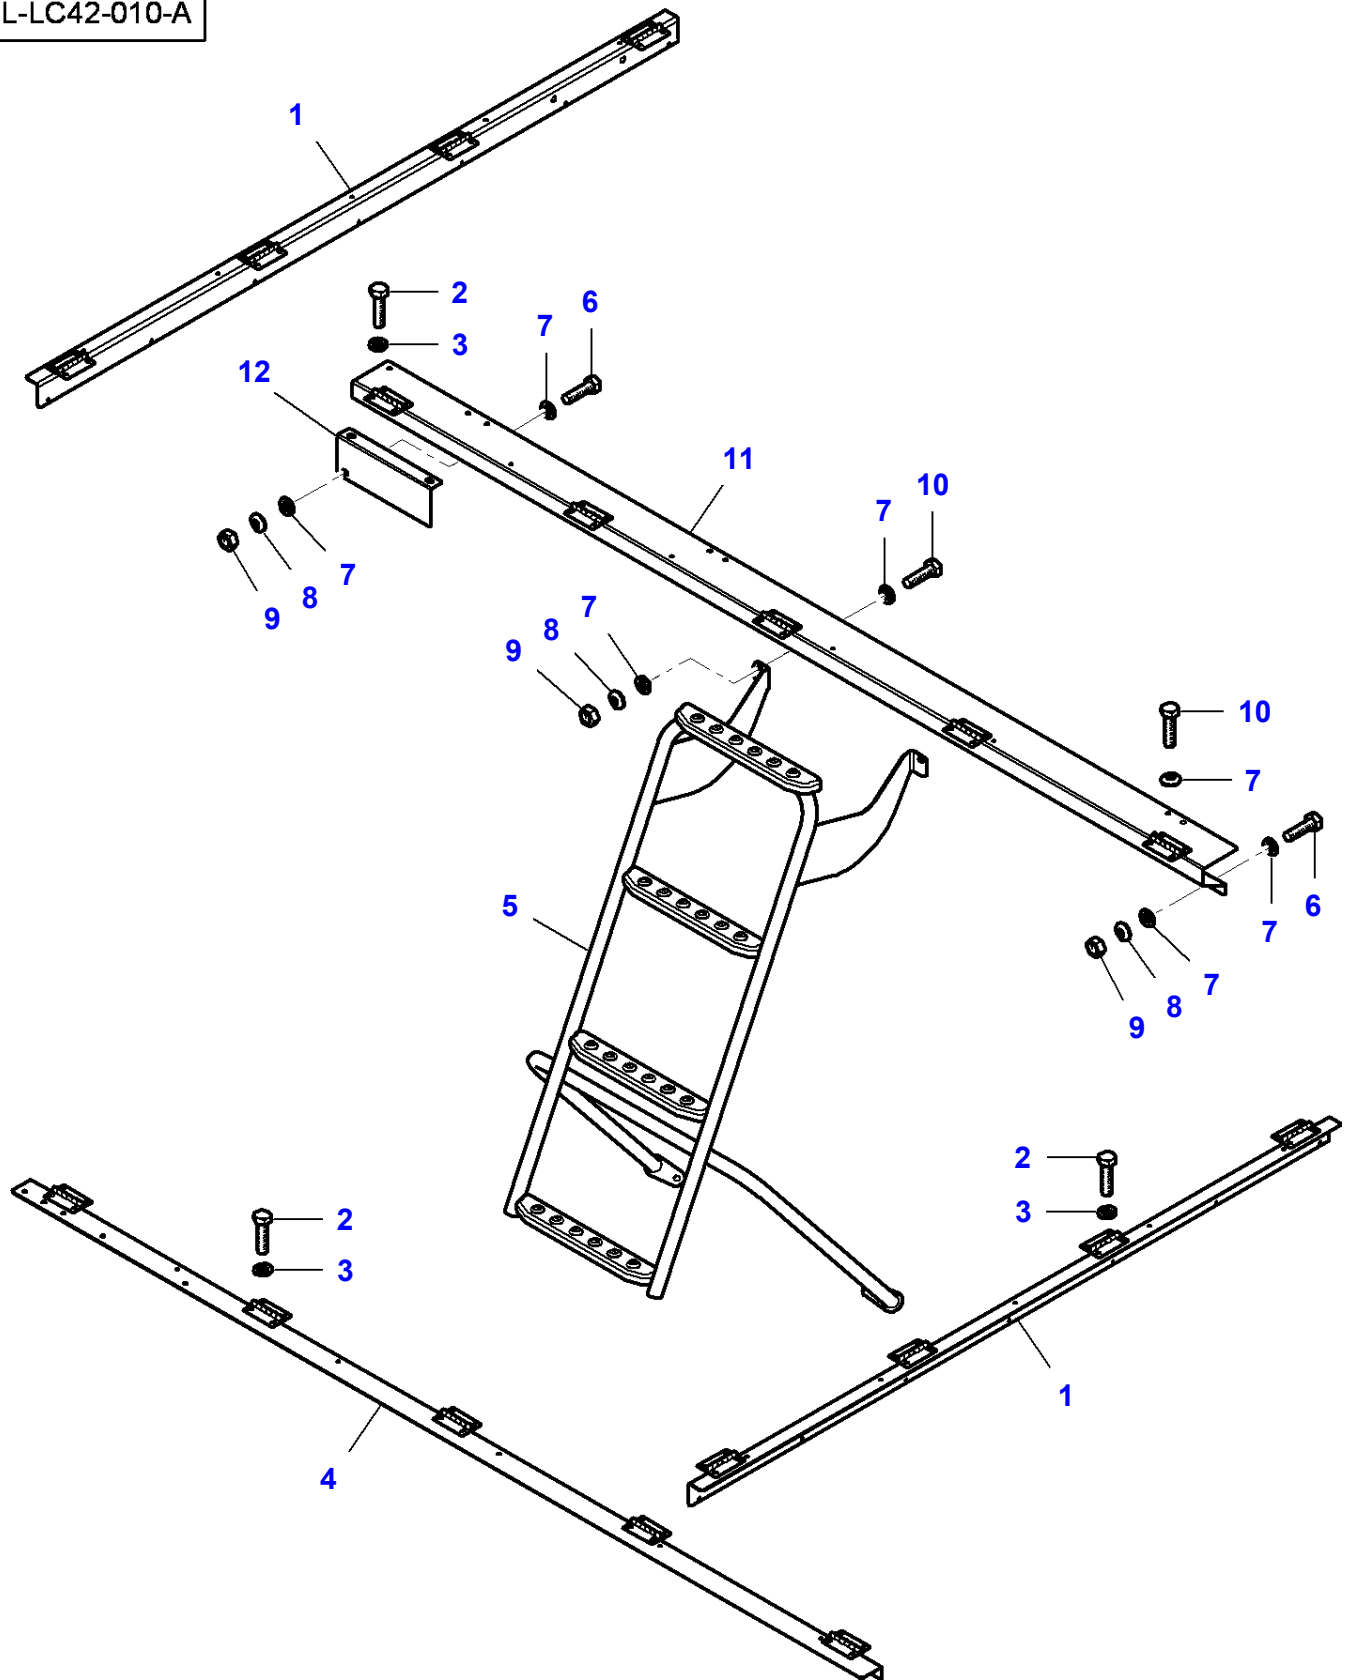

L-LC42-010-A

Massey Ferguson

MF 7247 COMBINE - 3906251

3906251

Retractable Grain Tank Extension

Page080-0030

Item	Part Number	Qty	Description
1	LA323247250	2	Rail
2	LA10902621	22	Cap Screw
3	LA355500615	22	Flat Washer
4	LA323247050	1	Rail
5	LA323247550	1	Ladder
6	LA16043421	4	Cap Screw
7	LA355510815	18	Flat Washer
8	LA322358	6	Spring Washer
9	LA16100811	6	Nut
10	LA16043621	8	Cap Screw
11	LA323247150	1	Rail
12	LA323249050	1	Plate