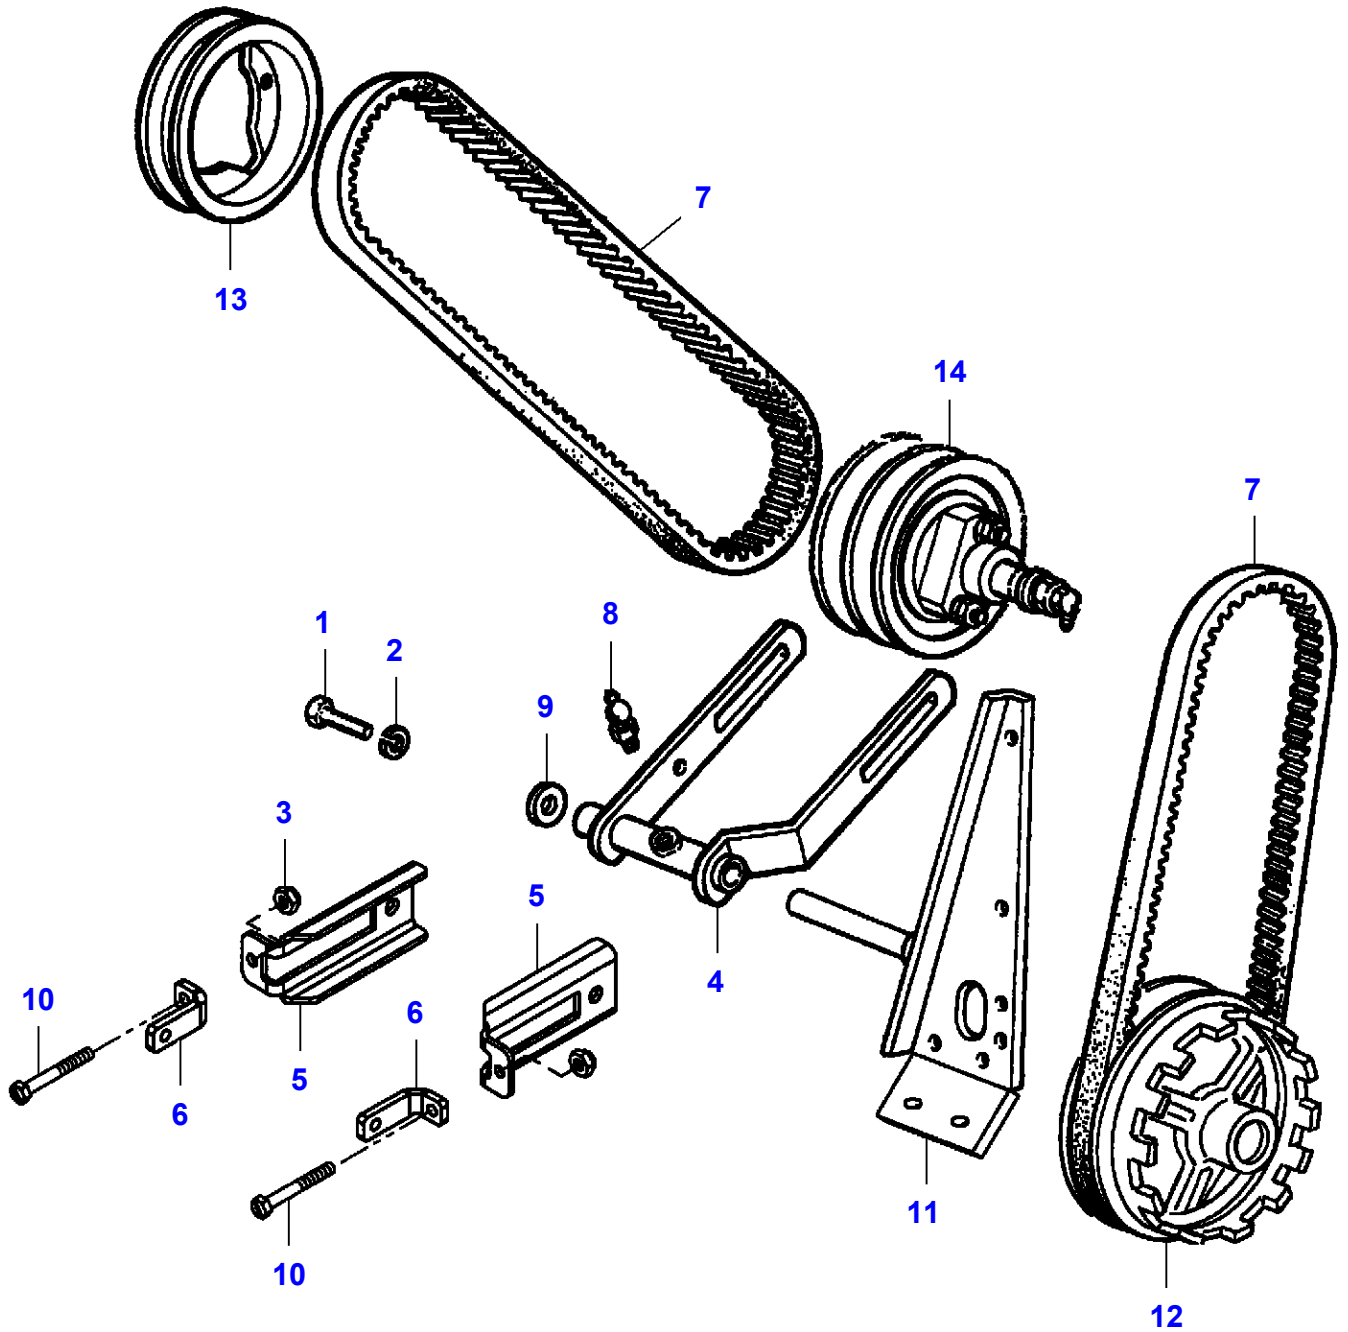

L-LD17-001-B

Fan Variator

Item	Part Number	Qty	Description	Comments
1	LA11106424	1	Cap Screw	
2	LA12034671	2	Lock Washer	
3	LA12577211	2	Locknut	
4	LA321936250	1	Yoke	
5	LA323071550	2	Tensioner	
6	LA323071650	2	Bracket	
7	LA340435150	2	Belt	
8	LA350357803	1	Grease Fitting	
9	LA355511030	1	Flat Washer	
10	LA366211050	2	Cap Screw	
11		1	Bracket	See Page - Reference Number 050-0005/15
12		1	Pulley	See Page - Reference Number 070-0105/12
13		1	Pulley	See Page - Reference Number 020-0105/10
14	LA321820300	1	Variator	See Page - Reference Number 070-0115