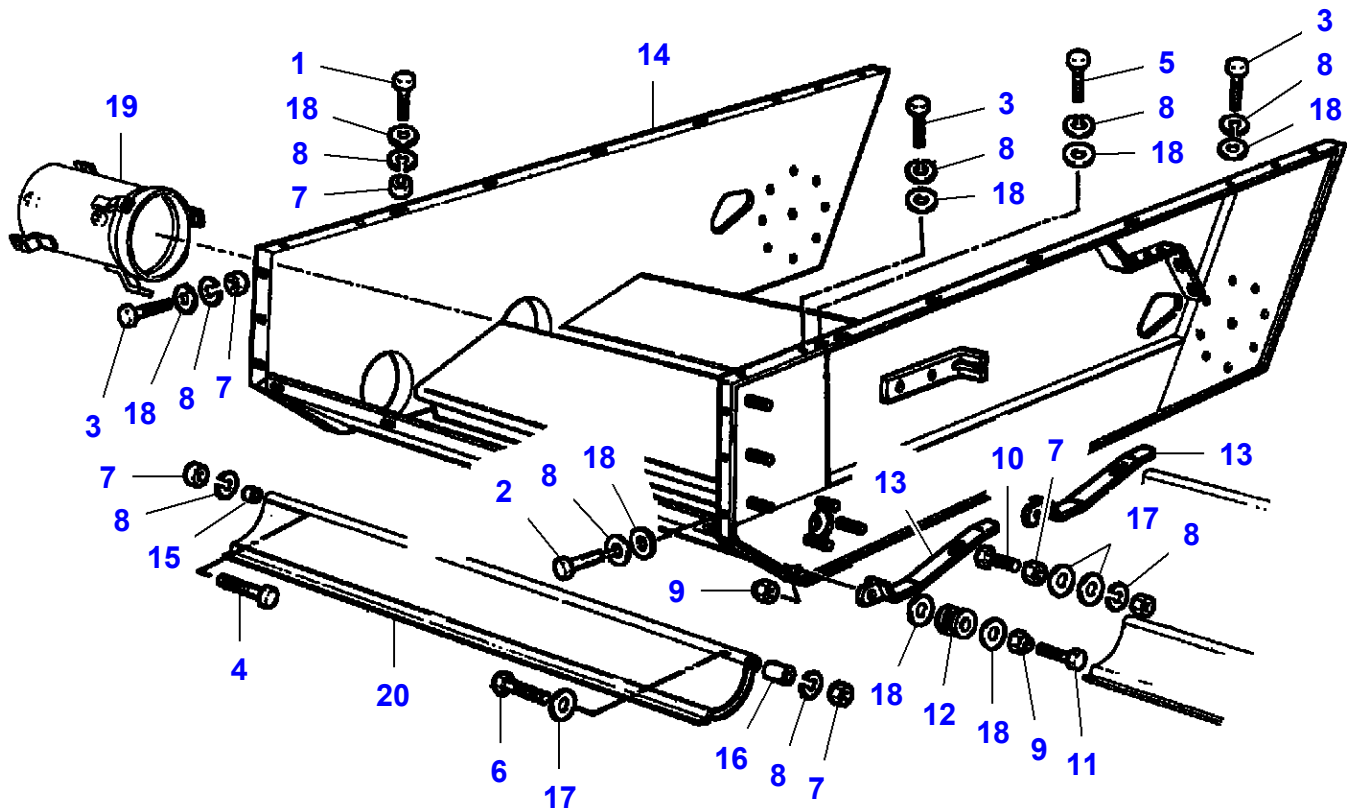

L-LD10-001-B

Shaker Shoe

Item	Part Number	Qty	Description	Comments
1	LA11106221	1	Cap Screw	
2	LA11106424	1	Cap Screw	
3	LA11106624	8	Cap Screw	
4	LA11106821	1	Cap Screw	
5	LA11107221	1	Cap Screw	
6	LA11107521	1	Cap Screw	
7	LA11701721	15	Nut	
8	LA12034671	24	Lock Washer	
9	LA12577211	2	Locknut	
10	LA15215021	1	Cap Screw	
11	LA15215221	1	Cap Screw	
12	LA301004831	1	Gasket	
13	LA321347650	2	Lever	
14	LA321830150	1	Housing	
15	LA340415617	1	Bush	
16	LA340415618	1	Spacer	
17	LA355501120	3	Flat Washer	
18	LA355511030	26	Flat Washer	
19		1	Tube	See Page - Reference Number 070-0075/25
20		X	Shield	See Page - Reference Number 060-0035/2