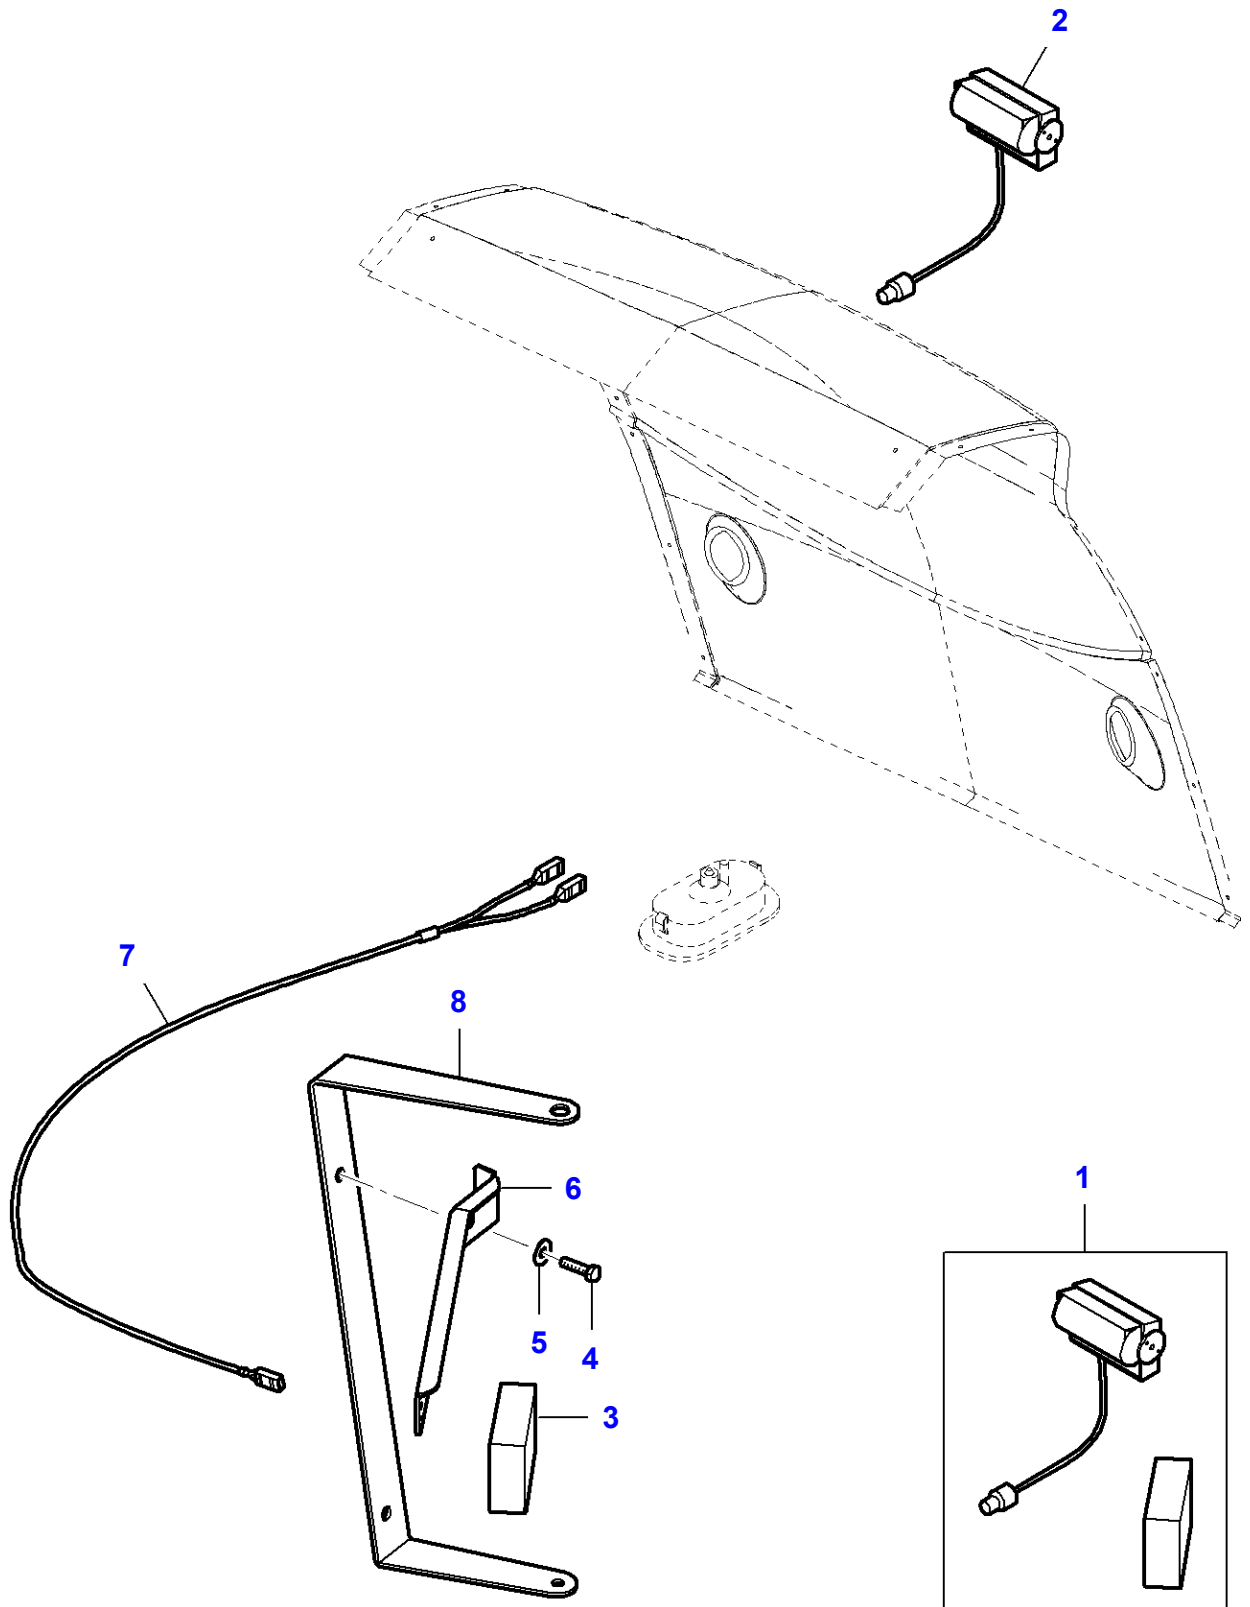

L-LD72-004-A

Massey Ferguson

MF 7247 COMBINE - 3906251

3906251

Additional Electric System - Telecamera

Page 140-0140

Item	Part Number	Qty	Description	Comments
1	LA323038550	1	Reversing Camera	
2	LA322991150	1	Reversing Camera	(1)
3	LA322991050	1	Electronic Box	(1)
4	LA10902421	1	Cap Screw	
5	LA355510615	1	Flat Washer	
6	LA322995550	1	Bracket	
7	LA323025700	1	Harness	
8	LA323203850	1	Bracket