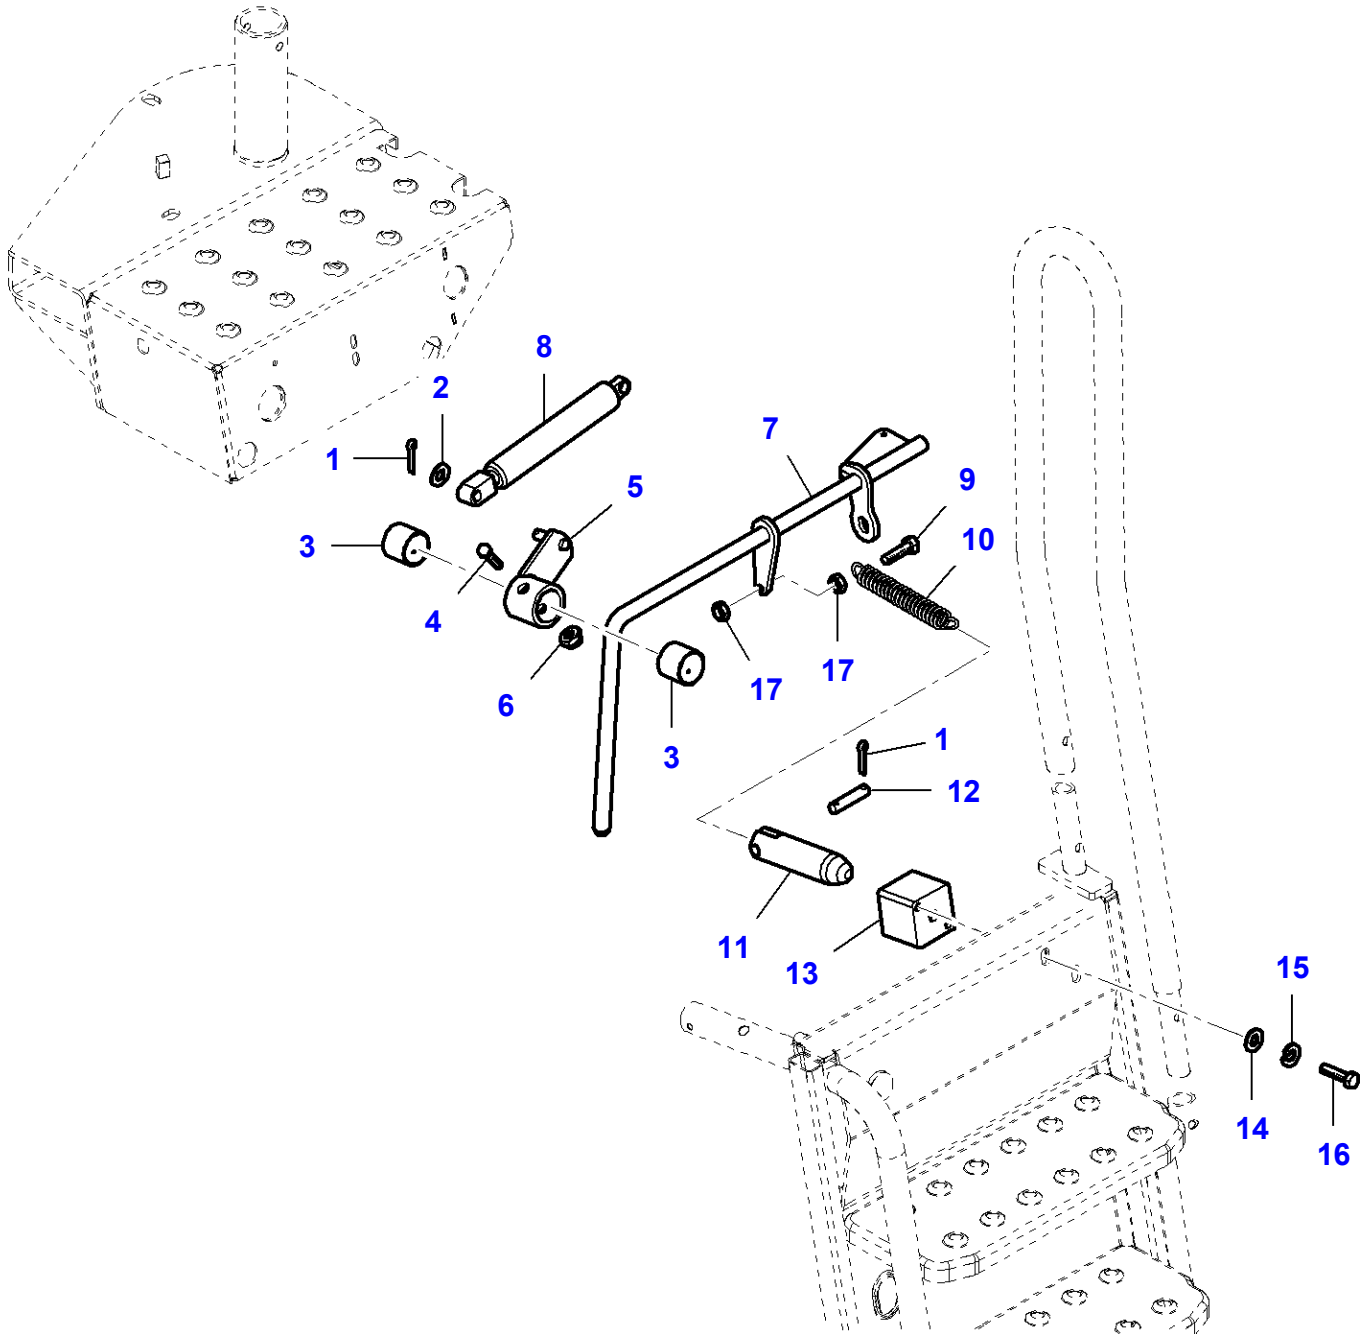

L-LD39-007-B

Massey Ferguson

MF 7247 COMBINE - 3906251

3906251

Ladder Footboard

Page 100-0030

Item	Part Number	Qty	Description
1	LA10734601	1	Split Pin
2	LA355501115	1	Flat Washer
3	LA322002050	2	Bush
4	LA11107421	1	Cap Screw
5	LA322317850	1	Arm
6	LA12577211	1	Locknut
7	LA323171250	1	Rod
8	LA322952750	1	Gas Strut
9	LA10902621	1	Cap Screw
10	LA350356530	1	Spring
11	LA323187650	1	Clevis
12	LA350379344	1	Roll Pin
13	LA322317750	1	Plate
14	LA355510820	2	Flat Washer
15	LA12034571	2	Lock Washer
16	LA16043624	2	Cap Screw
17	LA15896211	2	Nut