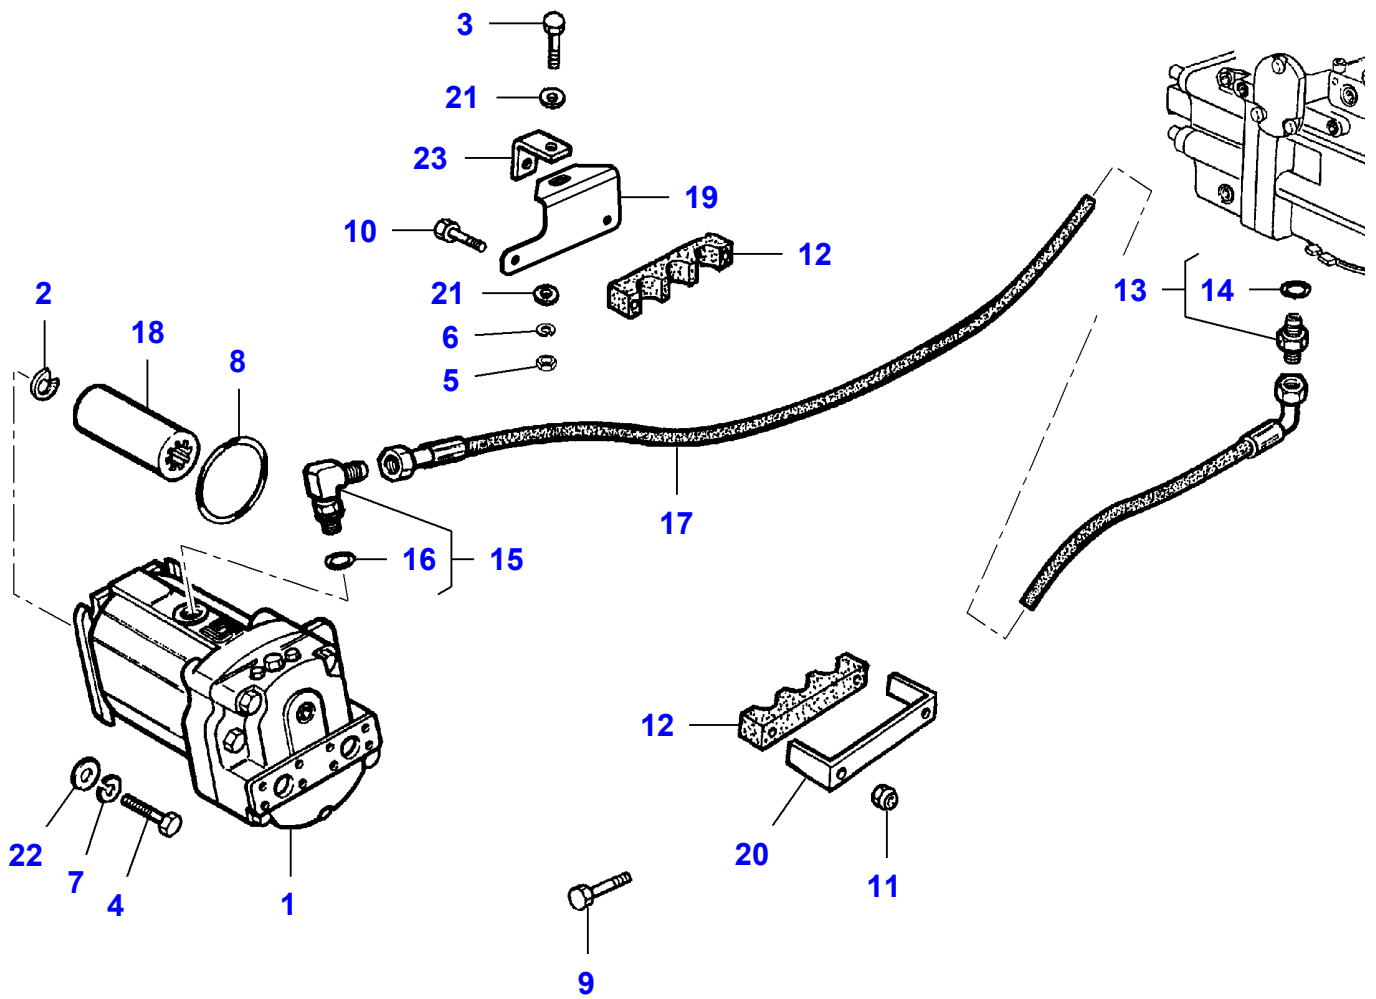

L-LC82-003-A

Hydrostatic Motor

Item	Part Number	Qty	Description	Comments
1	LA9508952	1	Hydraulic Motor	See Page - Reference Number 030-0175/1
2	LA11059476	1	Circlip	
3	LA11112621	1	Cap Screw	
4	LA11116021	1	Cap Screw	
5	LA11702921	1	Nut	
6	LA12034771	1	Lock Washer	
7	LA12035571	1	Lock Washer	
8	LA14466880	1	Shield	
9	LA16043624	1	Cap Screw	
10	LA16044921	1	Cap Screw	
11	LA16104121	1	Locknut	
12	LA320978750	2	Clamp	
13	LA321961600	1	Union	
14	LA353587177	1	O Ring	(13)
15	LA321961800	1	Elbow Union	
16	LA353587177	1	O Ring	(15)
17	LA322085250	1	Hydraulic Hose	
18	LA322245850	1	Bush	
19	LA323184250	1	Support	
20	LA320978850	1	Bracket	
21	LA355501320	2	Flat Washer	
22	LA355501550	1	Flat Washer	
23	LA321980150	1	Bracket