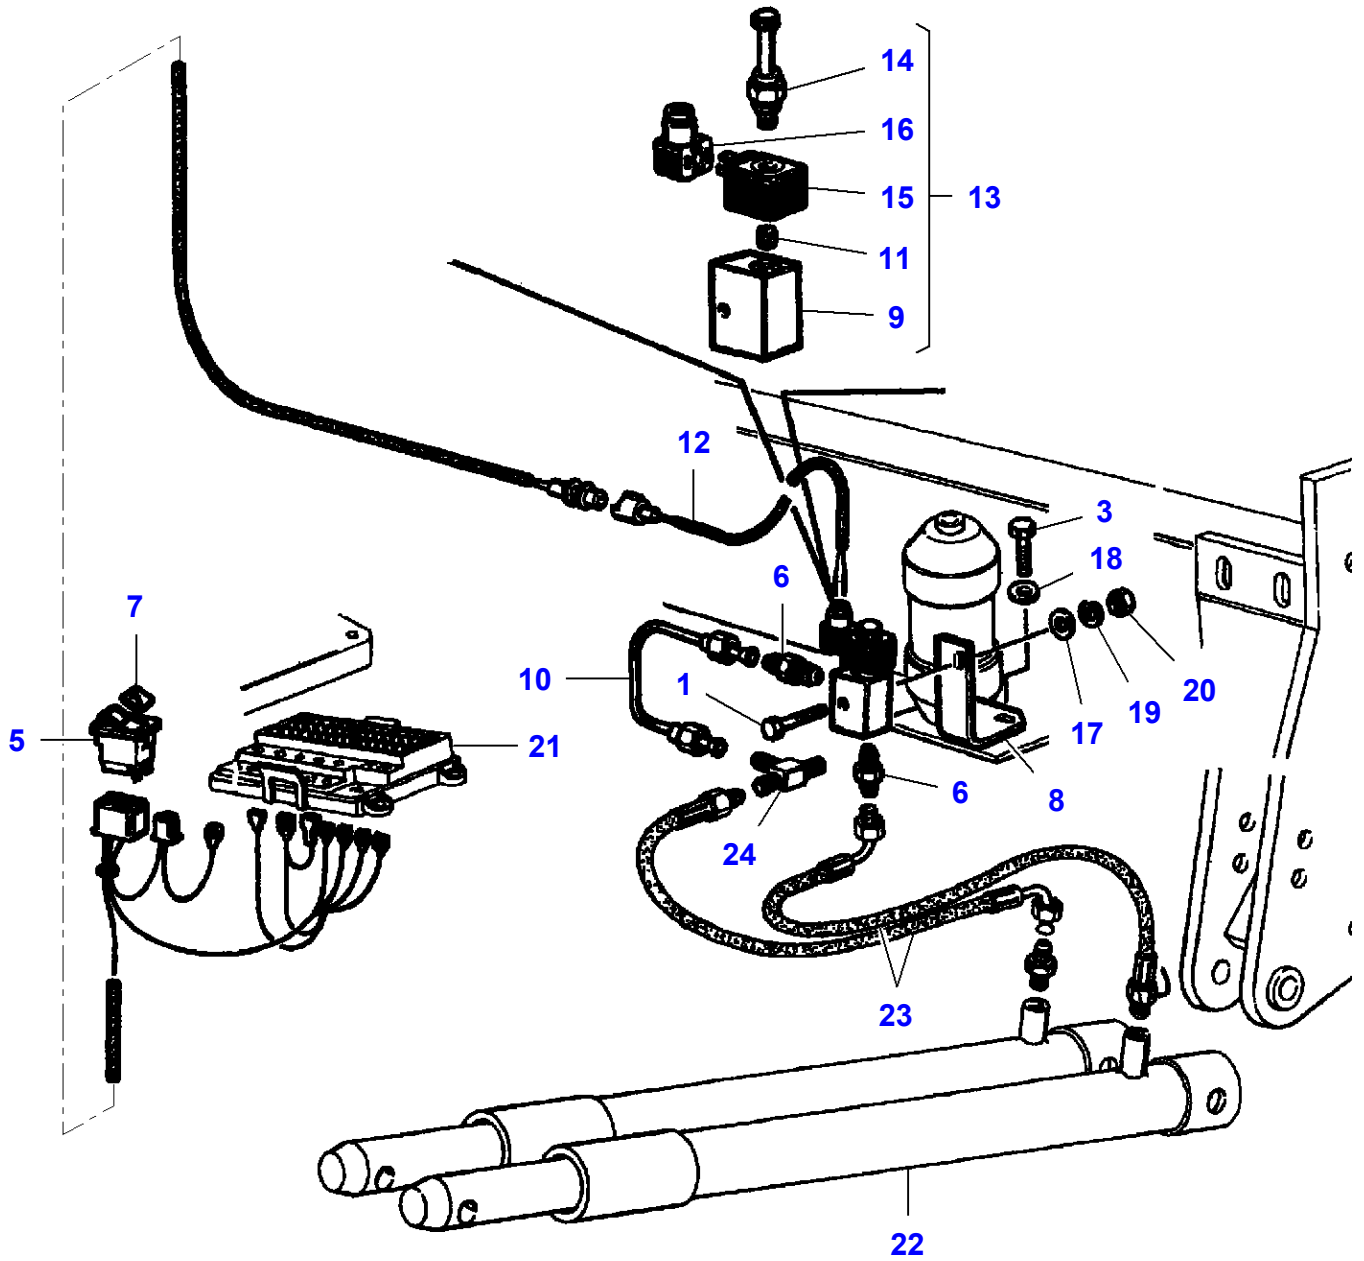

L-LD87-001-B

Excluding Device For Additional Cilinder Of Cutt.

Item	Part Number	Qty	Description	Comments
1	LA10903621	1	Cap Screw	
2	LA12035671	1	Lock Washer	[A]
3	LA15213321	1	Cap Screw	
4	LA15896211	1	Nut	[A]
5	LA321848200	1	Switch	
6	LA322113600	2	Union	
7	LA322251050	1	Plate	
8	LA322293150	1	Support	
9	LA322293250	1	Block	(13)
10	LA322293750	1	Oil Pipe	
11	LA322293950	1	Grub Screw	(13)
12	LA322411200	1	Harness	
13	LA323075300	1	Electrovalve	Repairs and replaces LA322412700
14	LA322412850	1	Electrovalve	(13)
15	LA322412950	1	Magnet	(13)
16	LA322413000	1	Union	(13)
17	LA355510615	1	Flat Washer	
18	LA355510820	1	Flat Washer	
19	LA12035670	1	Lock Washer	
20	LA15896221	1	Nut	
21		1	Box	See Page - Reference Number 120-0040
22		1	Ram	See Page - Reference Number 140-0295/13
23		1	Hose	See Page - Reference Number 140-0295/7
24		1	Union	See Page - Reference Number 040-0090/11

FOOTNOTE [A] NOT ILLUSTRATED