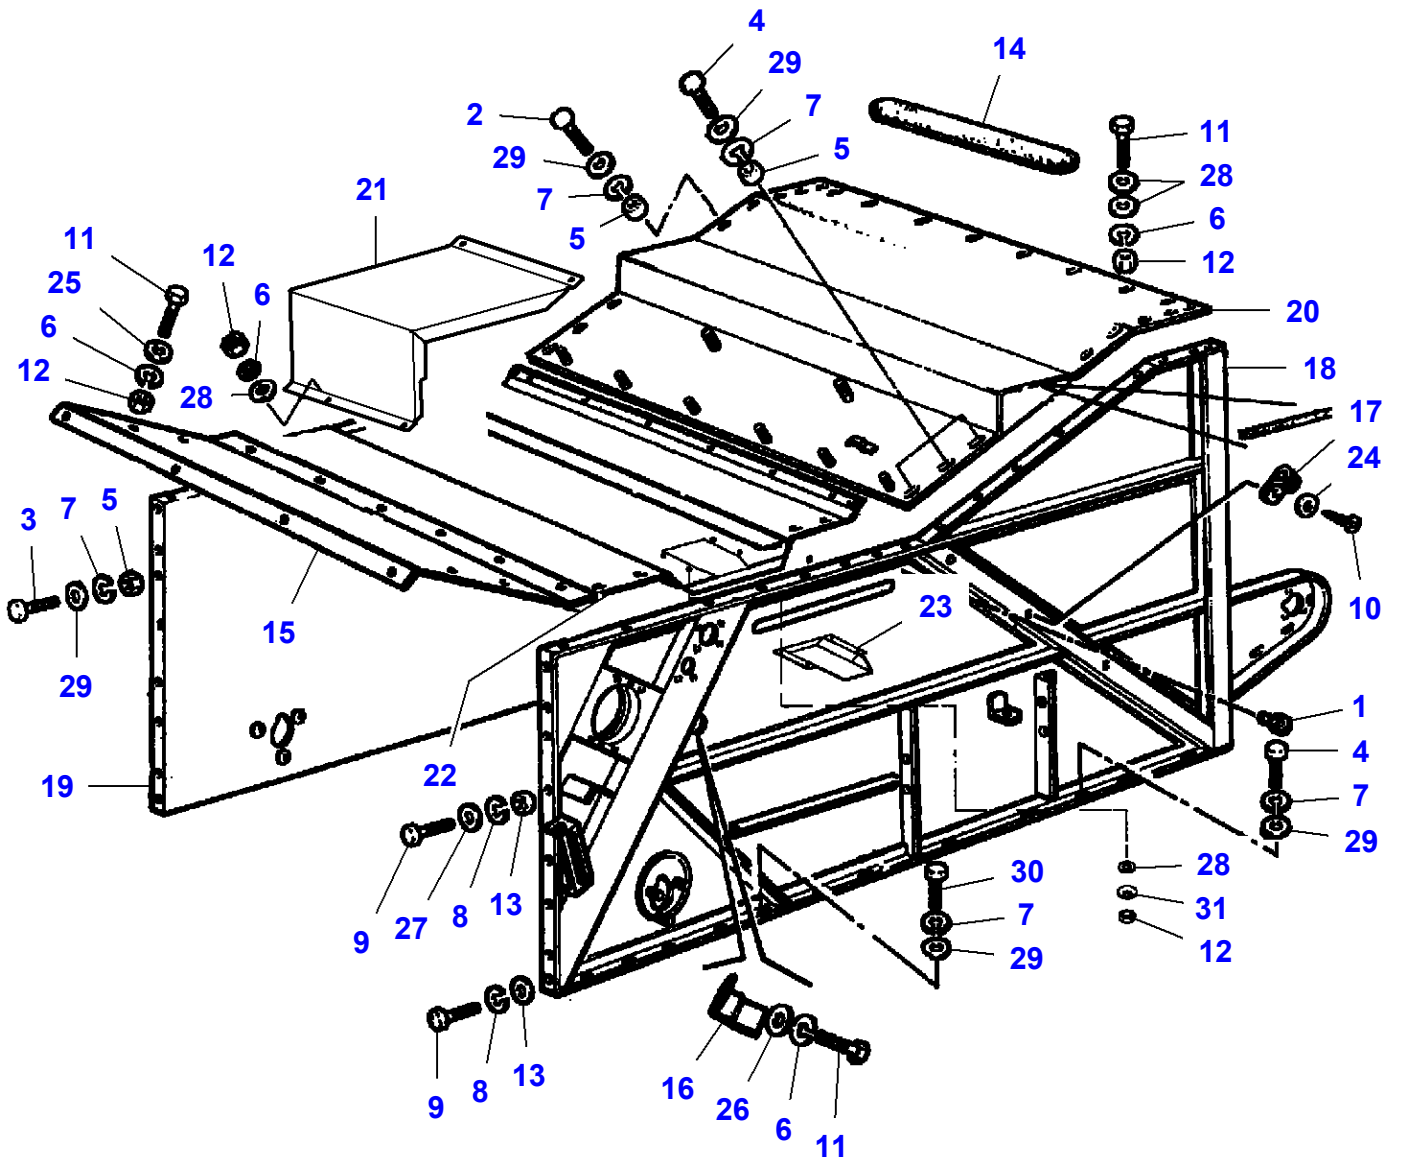

L-LD01-001-B

Massey Ferguson

MF 7247 COMBINE - 3906251

3906251

Page060-0005

Straw Walkers Case

Item	Part Number	Qty	Description
1	LA5115197	1	Plug
2	LA11106221	14	Cap Screw
3	LA11106224	4	Cap Screw
4	LA11106424	16	Cap Screw
5	LA11701721	14	Nut
6	LA12034571	22	Lock Washer
7	LA12034671	34	Lock Washer
8	LA12034771	12	Lock Washer
9	LA15540424	12	Cap Screw
10	LA15688301	3	Screw
11	LA16043424	21	Cap Screw
12	LA16100811	20	Nut
13	LA16101514	2	Nut
14	LA300113868	1	Mat
15	LA321809250	1	Roof
16	LA321810950	1	Bracket
17	LA322393750	3	Collar
18	LA322911350	1	Side
19	LA322911450	1	Side
20	LA322980650	1	Roof
21	LA322966950	1	Plate
22	LA322969550	1	Roof
23	LA322980350	1	Channel
24	LA355500610	3	Washer
25	LA355500915	6	Flat Washer
26	LA355500920	1	Flat Washer
27	LA355501330	12	Flat Washer
28	LA355510820	3	Flat Washer
29	LA355511030	34	Flat Washer
30	LA11106621	1	Cap Screw
31	LA322358	1	Spring Washer