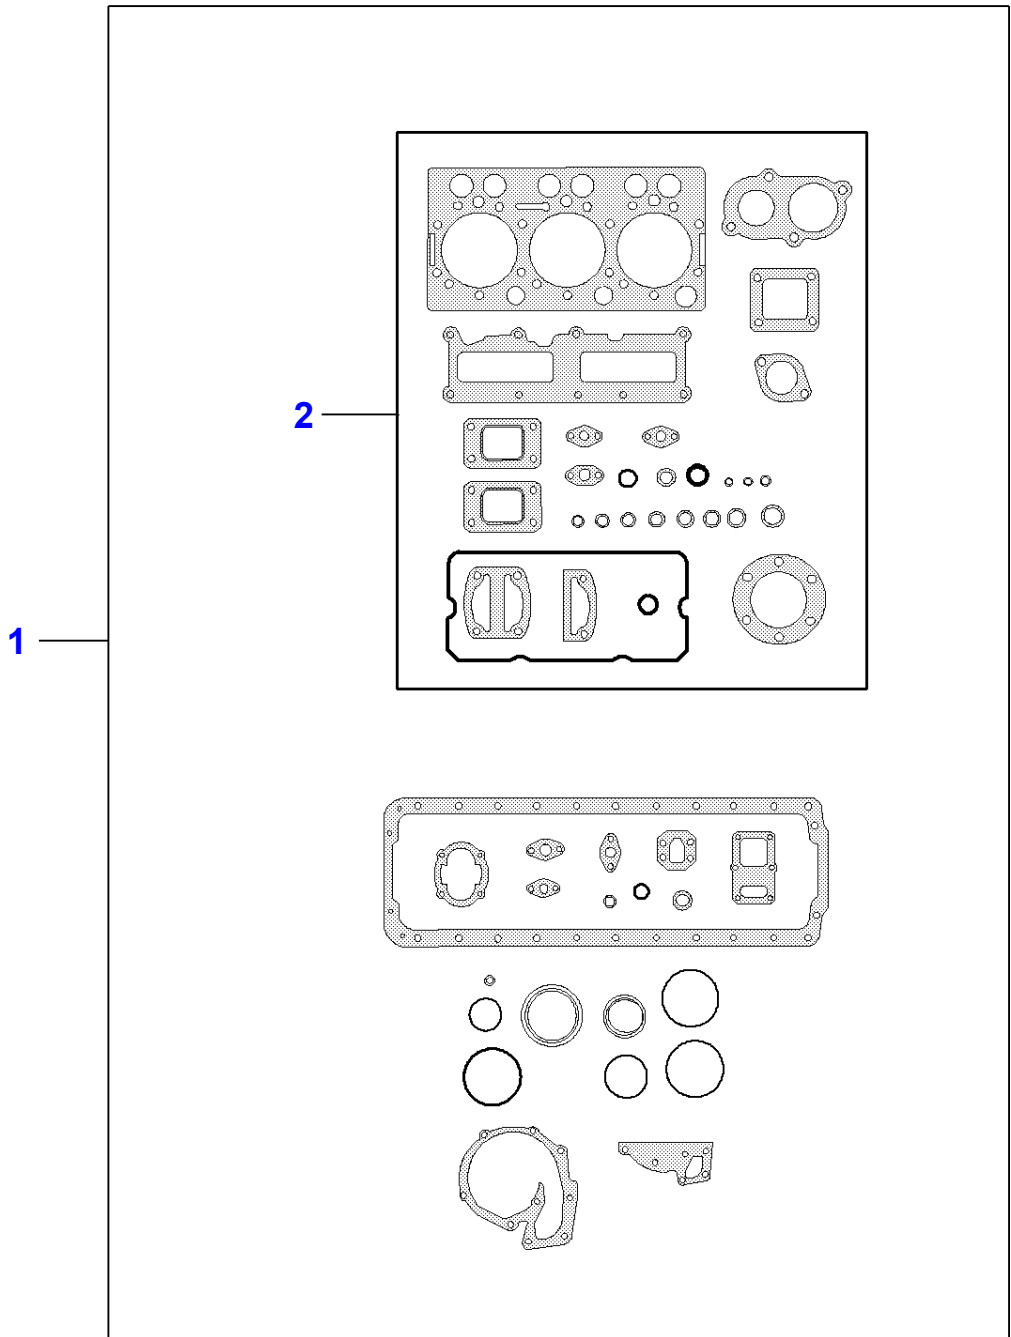

L-HB28-004-A

Massey Ferguson

MF 7247 COMBINE - 3906251

3906251

Joints And Gaskets - 74CTA-4V Engine - From S1631

Page010-0110

Item	Part Number	Qty	Description	Comments
1	V837062644	1	Kit, Gasket	
2	V837062643	1	Kit, Gasket	(1)