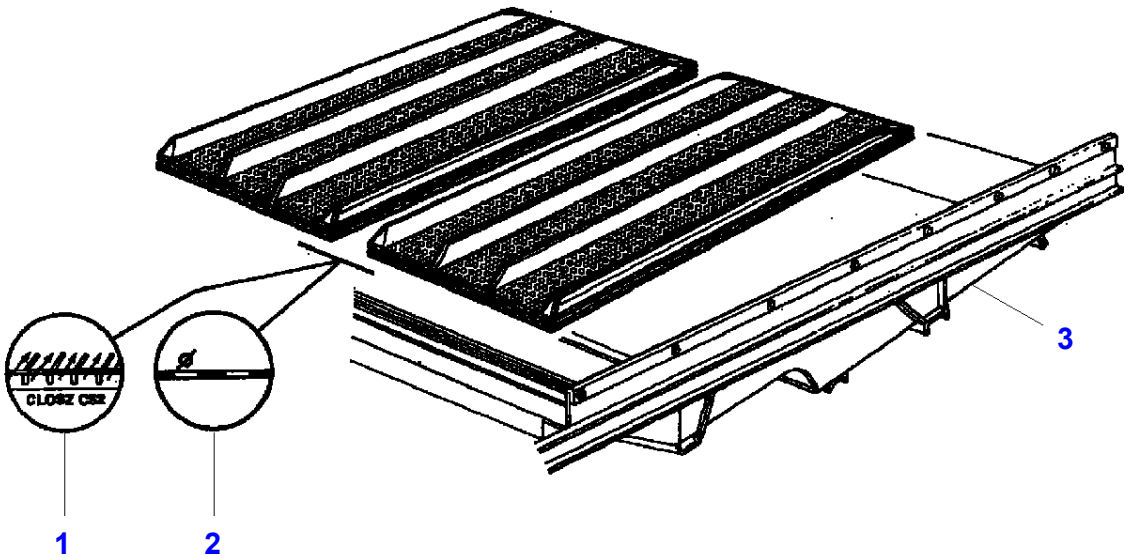

Massey Ferguson

MF 7247 COMBINE - 3906251

3906251

Upper Sieve, Adjustable

Page 070-0125

Item	Part Number	Qty	Description	Comments
1	LA11107311	4	Cap Screw	
2	LA11701721	4	Nut	
3	LA12034671	4	Lock Washer	
4	LA12577211	4	Locknut	
5	LA16040821	4	Cap Screw	
6	LA321839150	4	Plate	
7	LA322137100	2	Sieve	
8	LA322279900	4	Sieve	
9	LA355501120	4	Flat Washer	
10	LA355511030	4	Flat Washer	
11		1	Clip	See Page - Reference Number 070-0045/22

L-LD22-002-A