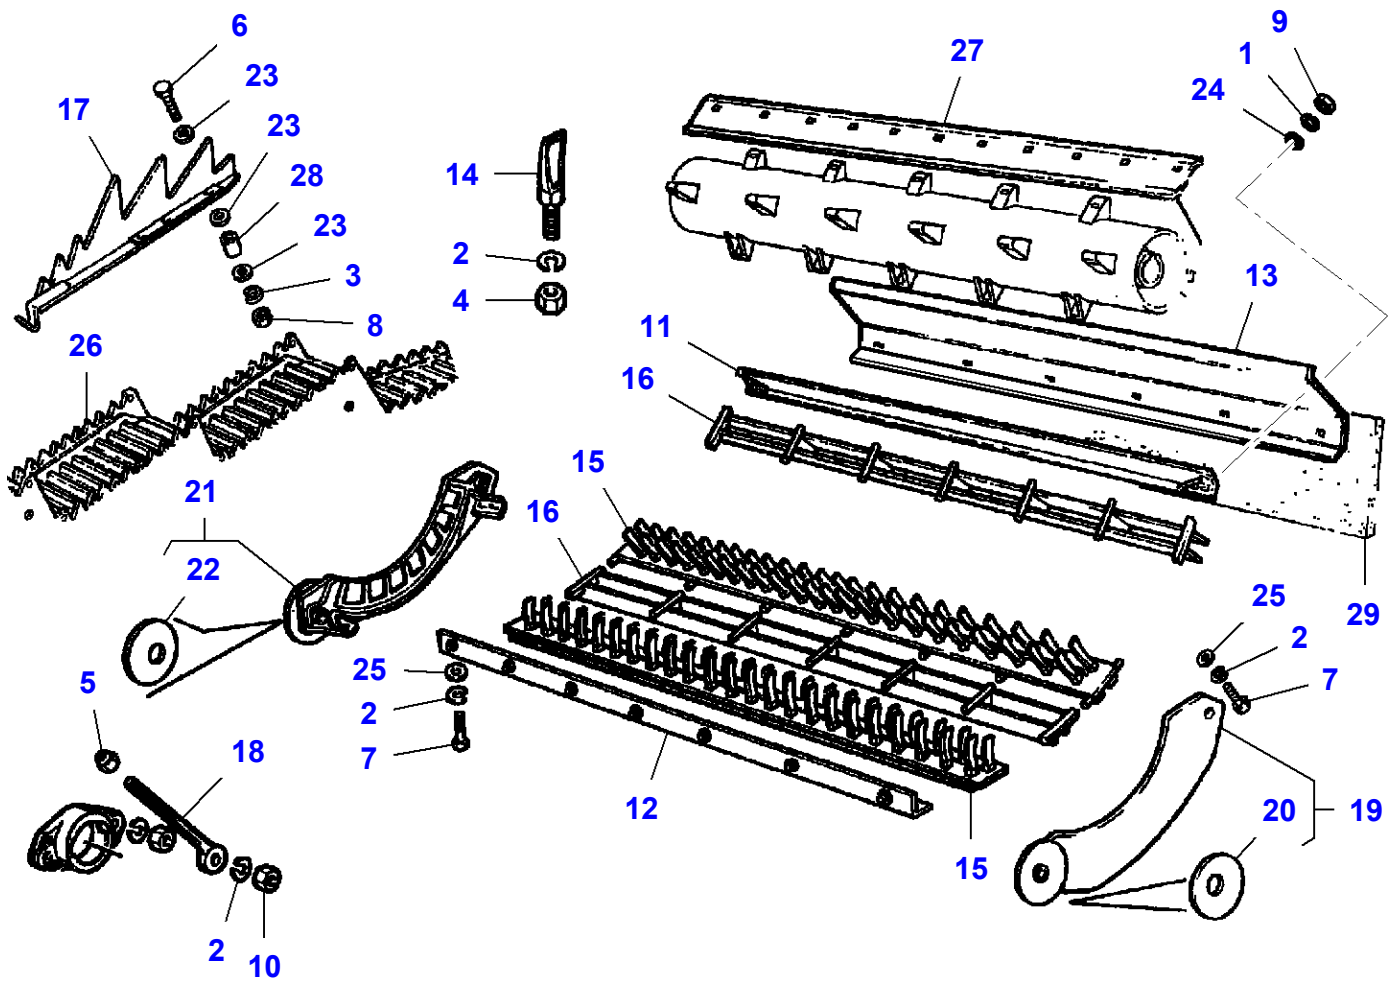

L-LD80-001-B

Spike Tooth Concave With 2 Complete Threshing Section

Item	Part Number	Qty	Description	Comments
1	LA12034571	7	Lock Washer	
2	LA12034771	4	Lock Washer	
3	LA12035670	12	Lock Washer	
4	LA12164911	1	Nut	
5	LA12577211	1	Locknut	
6	LA15212721	12	Cap Screw	
7	LA15540321	2	Cap Screw	
8	LA15896221	12	Nut	
9	LA16100811	7	Nut	
10	LA16101511	1	Nut	
11	LA322177550	1	Rail	
12	LA300134355	1	Rail	
13	LA322178150	1	Rail	
14	LA301172230	1	Tooth	
15	LA323086700	2	Concave	
16	LA323086850	2	Grille	
17	LA320691950	3	St.Walk.Project.	
18	LA321811950	1	Tie Rod	
19	LA320886450	1	Side	
20	LA322622850	2	Washer	(19)
21	LA320886350	1	Side	
22	LA322622850	1	Washer	(21)
23	LA355500715	12	Flat Washer	
24	LA355500920	7	Flat Washer	
25	LA355501330	4	Flat Washer	
26		1	Kit, Straw Walkr	See Page - Reference Number 060-0025/10
27		1	Beater	See Page - Reference Number 050-0045/15
28	LA344158136	12	Bush	
29		1	Canvas	See Page - Reference Number 050-0080/13