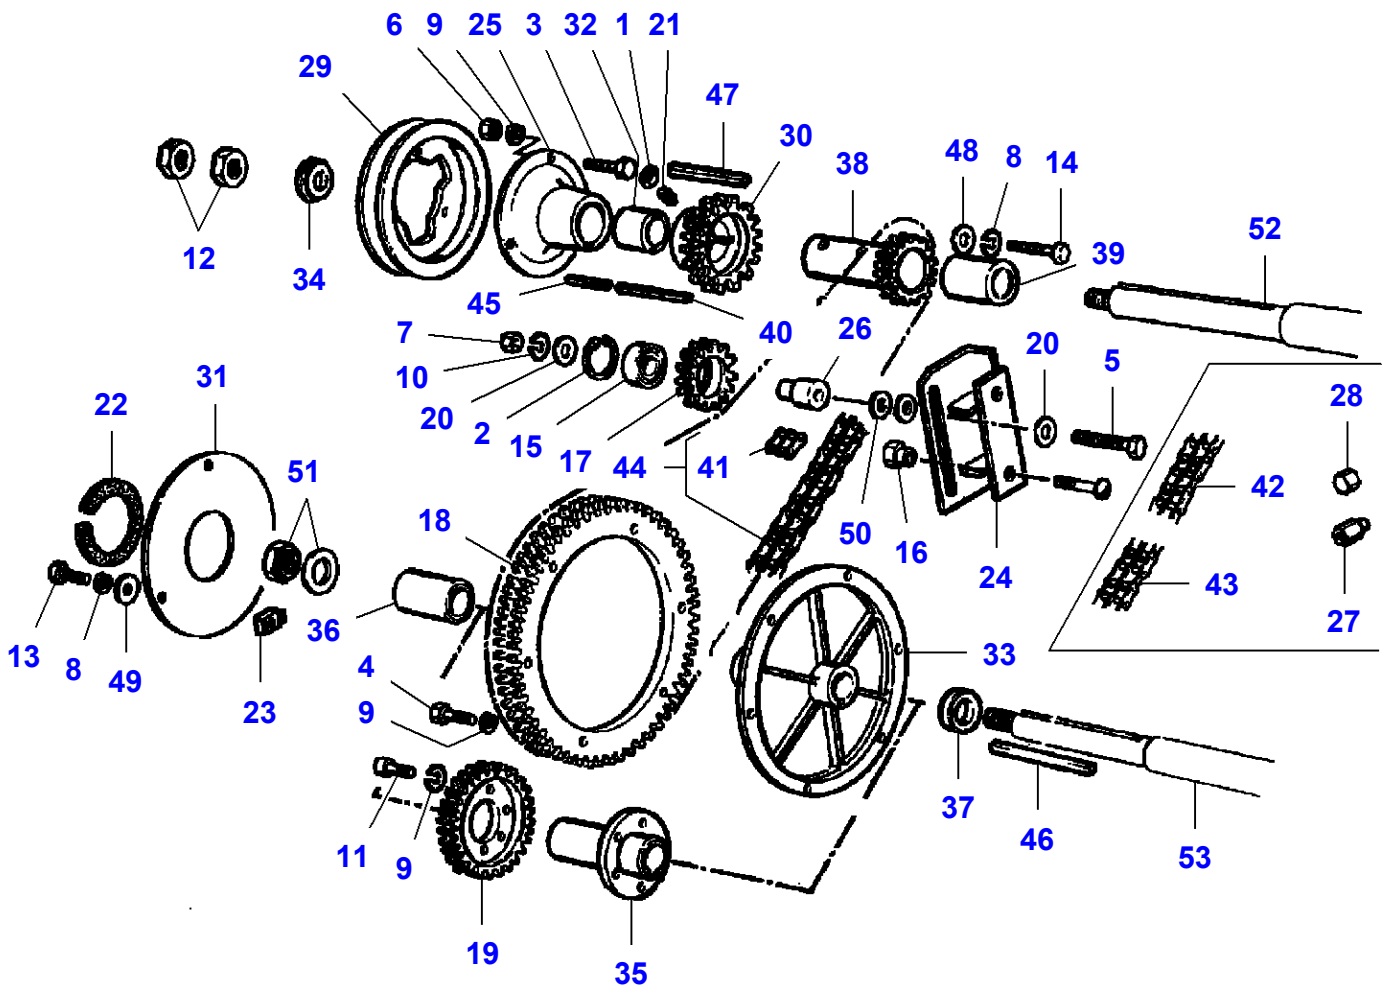

L-LE19-002-B

Chain Drive For Drum

Item	Part Number	Qty	Description	Comments
1	LA10717311	1	Nut	
2	LA11061076	1	Circlip	
3	LA11106424	3	Cap Screw	
4	LA11107221	6	Cap Screw	
5	LA11113621	1	Cap Screw	
6	LA11701721	3	Nut	
7	LA11702921	1	Nut	
8	LA12034571	5	Lock Washer	
9	LA12034671	15	Lock Washer	
10	LA12034771	1	Lock Washer	
11	LA14420121	6	Hex Socket Screw	
12	LA16036811	2	Nut	
13	LA16043424	3	Cap Screw	
14	LA16044221	2	Cap Screw	
15	LA28996530	1	Bearing Assy	
16	LA300114230	2	Nut	
17	LA300114232	1	Sprocket	
18	LA300114233	1	Gear	
19	LA300117384	1	Gear	Number of teeth/spines 36
	LA300117407	1	Gear	Number of teeth/spines 40
	LA300117408	1	Gear	Number of teeth/spines 32
20	LA355511230	2	Flat Washer	
21	LA366361218	1	Grub Screw	
22	LA300137641	1	Gasket	
23	LA320463950	3	Nut	
24	LA321130950	1	Support	
25	LA321149250	1	Hub	
26	LA321149450	1	Spacer	
27	LA321473650	1	Plug	
28	LA321629050	1	Plug	
29	LA322047650	1	Pulley	
30	LA322368050	1	Gear	
31	LA322368150	1	Cover	
32	LA322368250	1	Bush	
33	LA322368350	1	Hub	
34	LA322368550	1	Washer	
35	LA322368750	1	Hub	
36	LA322368950	1	Spacer	
37	LA322369050	1	Spacer	
38	LA322369150	1	Sleeve	
39	LA322369250	1	Spacer	
40	LA322374350	1	Key	
41	LA340437624	1	Chain Link	
42	LA340437628	1	Chain	
43	LA340437631	1	Chain	
44	LA340437633	1	Chain	
45	LA350384550	1	Key	
46	LA353845130	1	Key	
47	LA353845180	1	Key	
48	LA355500920	2	Flat Washer	
49	LA355510820	3	Flat Washer	
50	LA355511210	4	Flat Washer	
51		1	Nut	See Page - Reference Number 050-0025
52		1	Shaft	See Page - Reference Number 050-0045
53		1	Shaft	See Page - Reference Number 050-0025