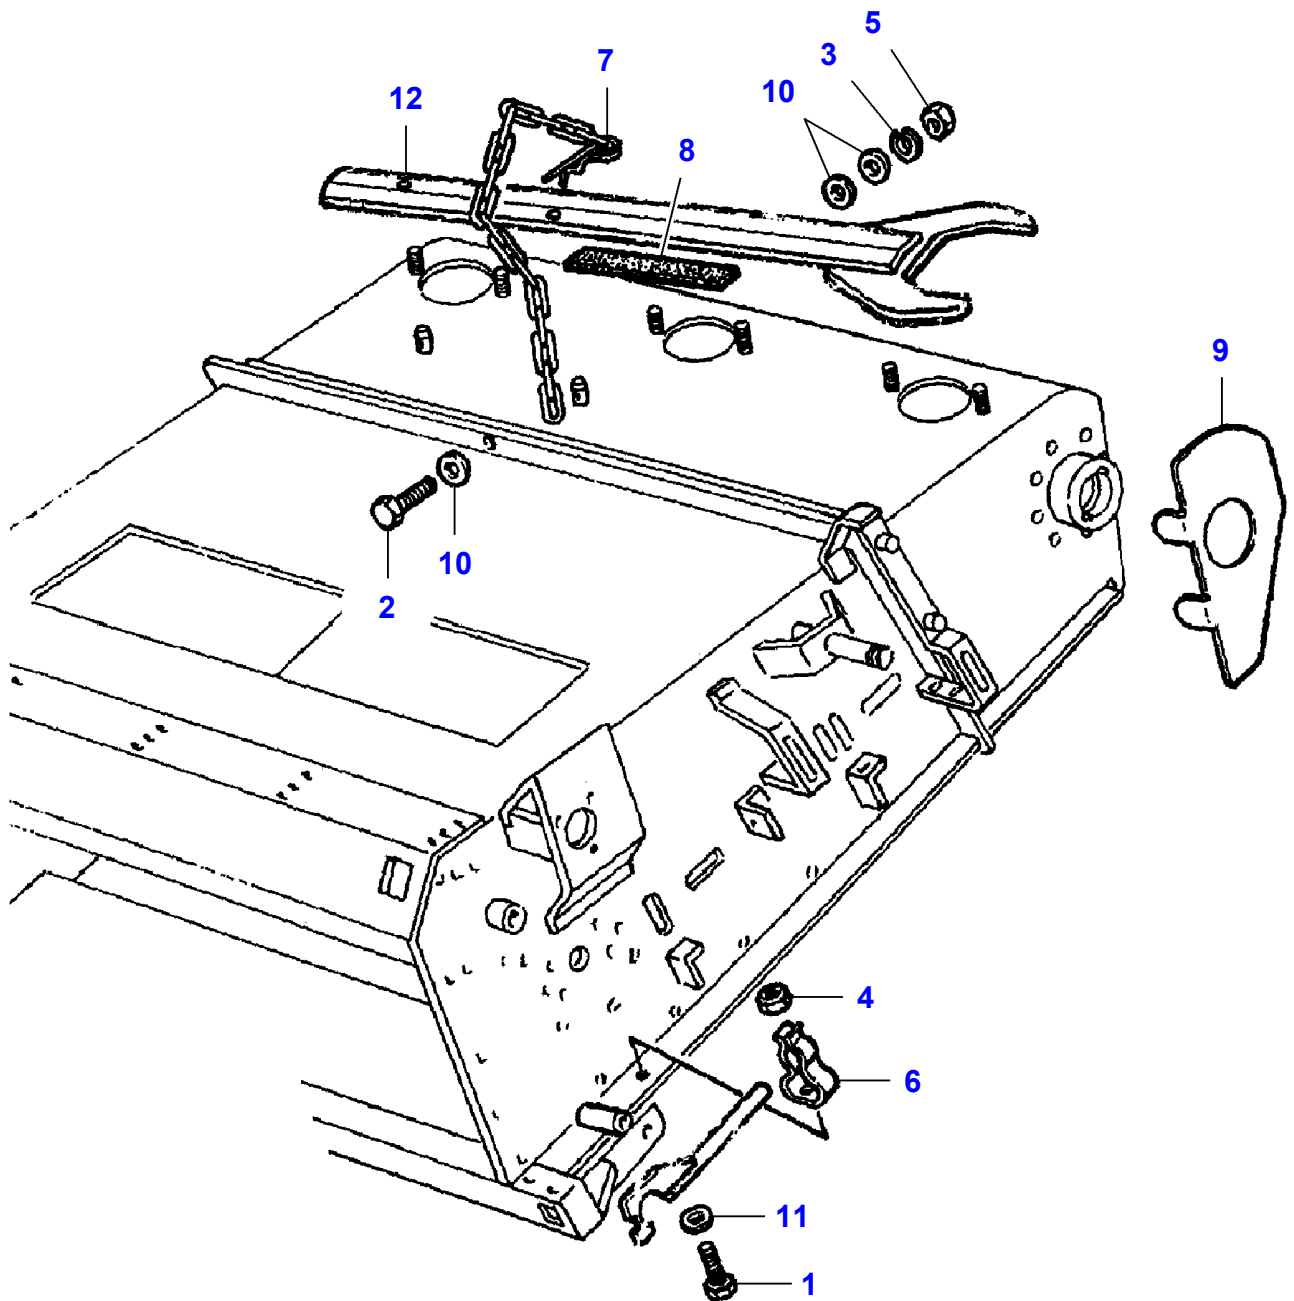

L-LC36-007-B

Massey Ferguson

MF 7247 COMBINE - 3906251

3906251

Page 040-0065

Front Elevator

Item	Part Number	Qty	Description	Comments
1	LA10375111	1	Cap Screw	
2	LA10902421	1	Cap Screw	
3	LA12035670	1	Lock Washer	
4	LA12574011	1	Nut	
5	LA15896211	1	Nut	
6	LA322294350	1	Clip	
7	LA322366800	1	Latch	
8	LA322387450	1	Gasket	
9	LA322546450	1	Shim	
10	LA355500720	2	Flat Washer	
11	LA355510415	1	Flat Washer	
12		1	Lever	See Page - Reference Number 130-0005/3