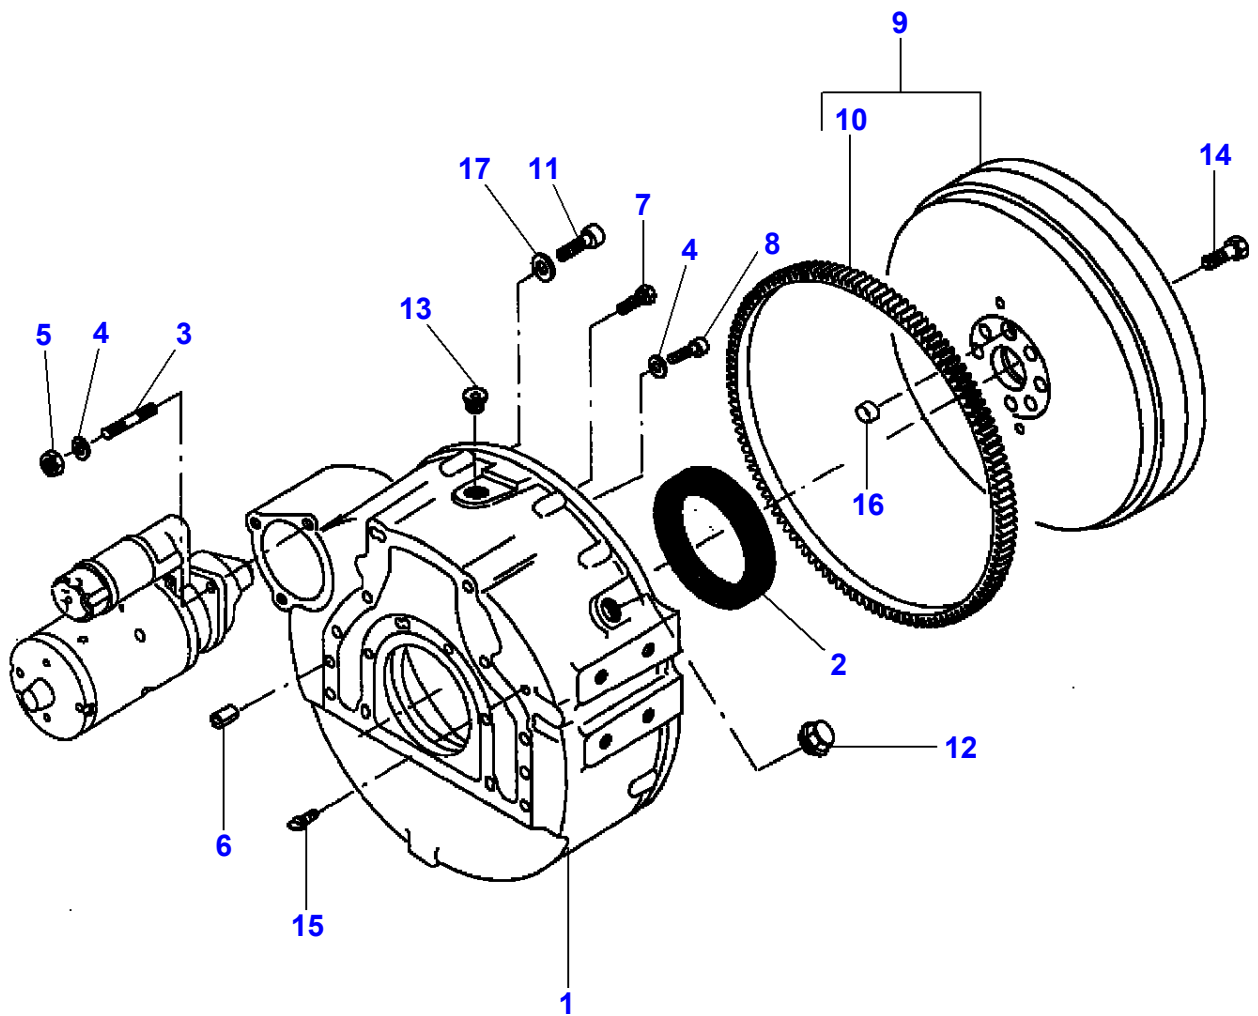

L-HB04-001-A

Massey Ferguson

MF 7247 COMBINE - 3906251

3906251

Page010-0035

Engine - Flywheel

Item	Part Number	Qty	Description	Comments
1	V836647440	1	Flywheel Housing	
2	V614500002	1	Oil Seal	[A]
	V836020054	X	Spacer	TYPE ENG 74ETA Thickness 2MM
3	V546801800	3	Stud	M10X25
4	V500951000	6	Flat Washer	
5	V504801000	3	Nut	M10
6	V598359850	2	Pin	
7	V528902220	6	Bolt	M12X35
8	V581705030	6	Hex Socket Screw	M10X30
9	V836655066	1	Flywheel	
10	V836117970	1	Annular Gear	(9)
11	V581705440	2	Hex Socket Screw	M12X35
12	V640045126	1	Plug	
13	V640325018	1	Plug	
14	V528702230	8	Screw	
15	V836859311	1	Plug	
16	V836659527	1	Sleeve	
17	V500951200	9	Flat Washer	

FOOTNOTE [A] INCLUDED IN KIT V837062644