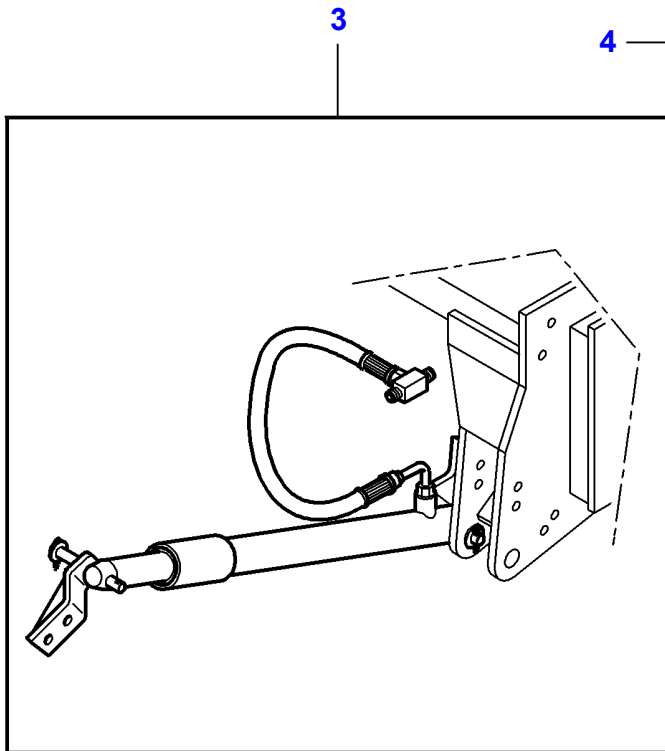

L-LC15-002-B

Variations and Accessories

Item	Part Number	Qty	Description	Comments
1	LA711389551	X	Accessory	[A]
2	LA711905311	X	Accessory	[B]
3	LA711962141	X	Accessory	[C]
4	LA711270601	X	Kit	[D]
				Repairs and replaces LA711151028
5	LA711896551	X	Kit, Conversion	[E]

FOOTNOTE [A] HIGH PERFORMANCE SIEVE FOR MAIZE

FOOTNOTE [B] MAIZE CONVERSION KIT

FOOTNOTE [C] CUTTER BAR LIFTING ADDITIONAL RAM

FOOTNOTE [D] MULTI PURPOSE CONCAVE FOR WHEAT AND MAIZE

FOOTNOTE [E] CONVERSION KIT FROM WHEAT TO RICE