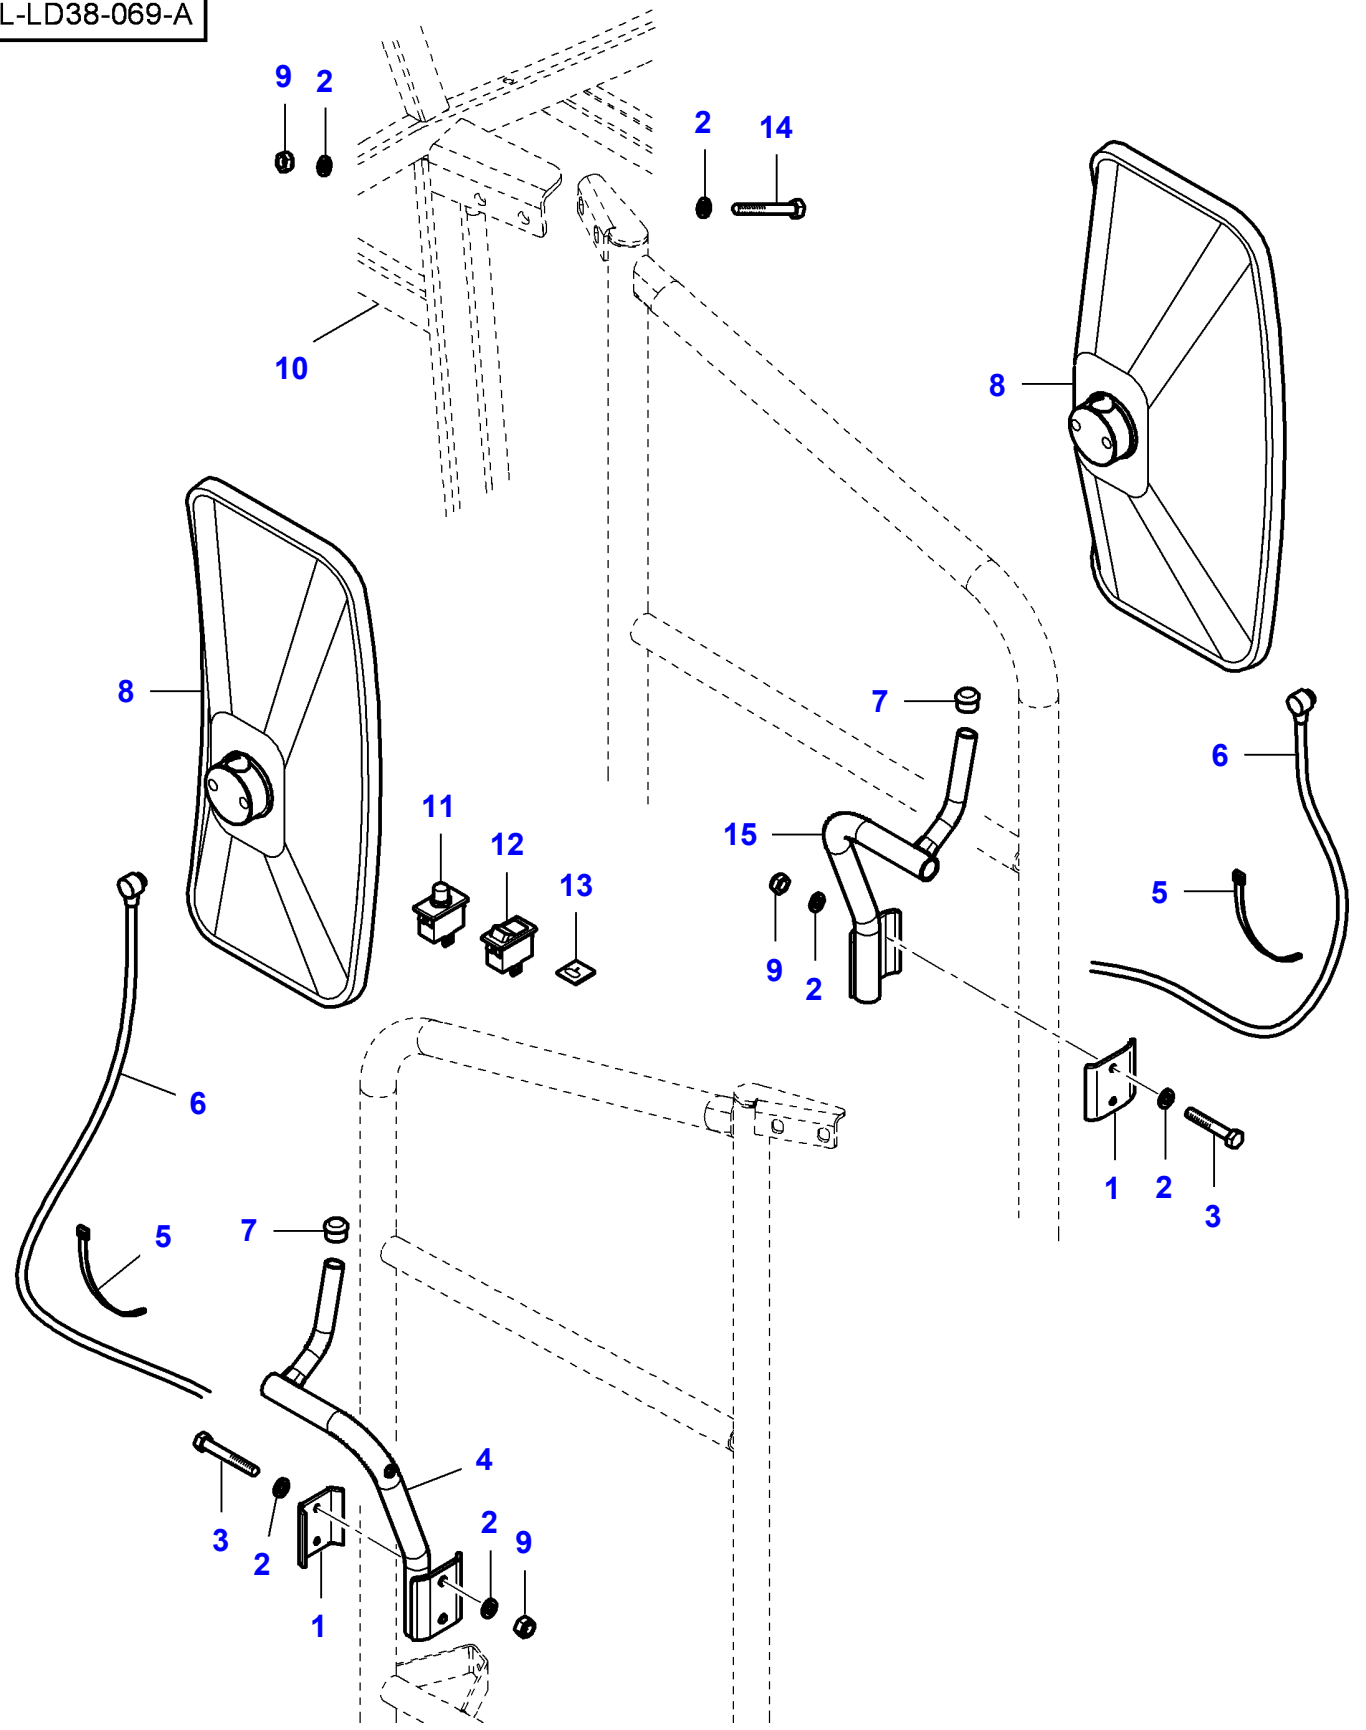

MF 7247 COMBINE - 3906251
L-LD38-069-A

L-LD38-069-A

Cab - REAR VIEW MIRRORS

| Item | Part Number | Qty | Description | Comments |
|-------------|--------------------|------------|--------------------|--------------------------------------|
| 1 | LA323003750 | 2 | Collar | |
| 2 | LA355500920 | 16 | Flat Washer | |
| 3 | LA16044321 | 4 | Cap Screw | |
| 4 | LA323188150 | 1 | Support | |
| 5 | LA340481806 | X | Cable Tie | |
| 6 | LA322700050 | 2 | Harness | |
| 7 | LA321721250 | 2 | Plug | |
| 8 | LA323254500 | 2 | Mirror | |
| 9 | LA16104111 | 8 | Locknut | |
| 10 | | 1 | Frame | See Page - Reference Number 100-0080 |
| 11 | LA9501006 | 1 | Switch | |
| 12 | LA321848200 | 1 | Switch | |
| 13 | LA322690650 | 1 | Plate | |
| 14 | LA16043821 | 4 | Cap Screw | |
| 15 | LA323188050 | 1 | Support | |