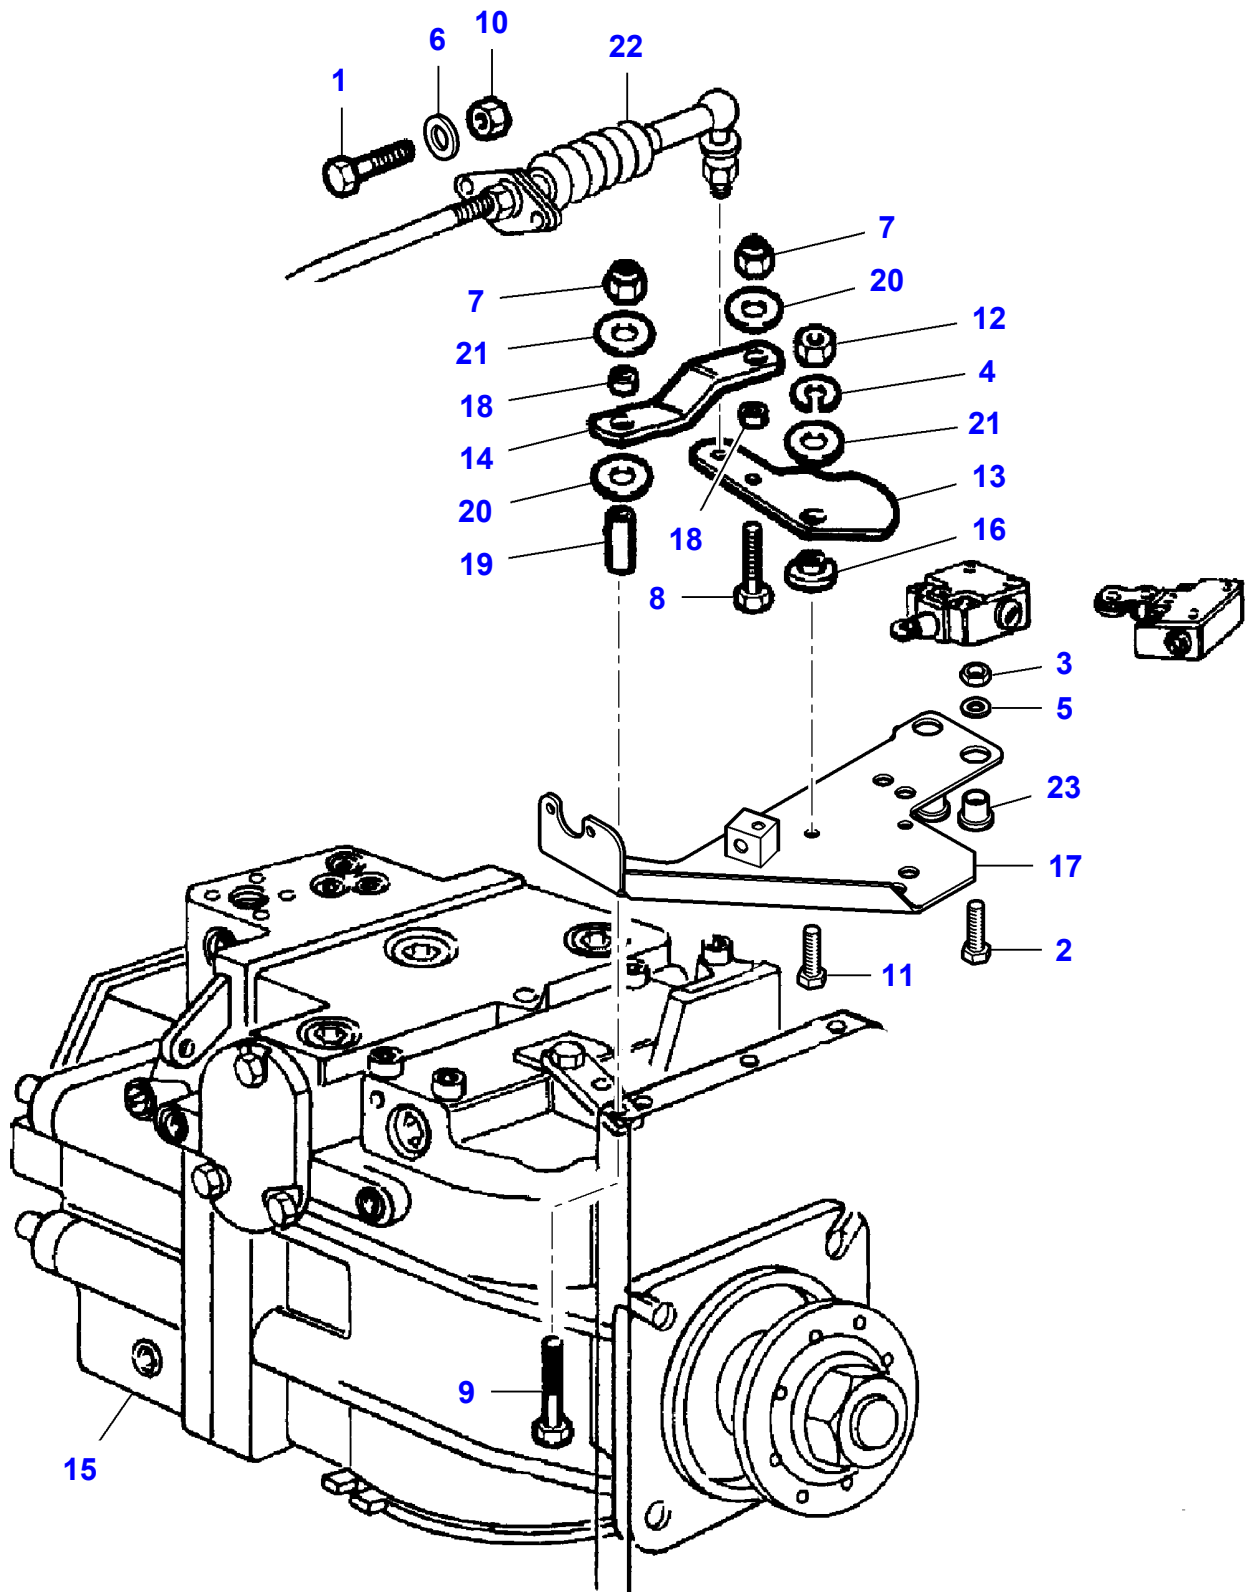

L-LD93-005-A

Massey Ferguson

MF 7247 COMBINE - 3906251

3906251

Multifunction Lever For Hydrostatic Transmission

Page030-0195

Item	Part Number	Qty	Description	Comments
1	LA10902424	1	Cap Screw	
2	LA11107021	3	Cap Screw	
3	LA12577211	3	Locknut	
4	LA12034571	1	Lock Washer	
5	LA355511020	3	Flat Washer	
6	LA322357	1	Spring Washer	
7	LA12574211	2	Locknut	
8	LA109037210	1	Cap Screw	
9	LA15212921	1	Cap Screw	
10	LA15896221	2	Nut	
11	LA16043824	1	Cap Screw	
12	LA16100811	1	Nut	
13	LA322086950	1	Lever	
14	LA322101850	1	Lever	
15	LA322104500	1	Pump	
16	LA322105250	1	Guide Bush	
17	LA323291450	1	Bracket	
18	LA340415222	2	Spacer	
19	LA340415228	1	Spacer	
20	LA355510620	2	Flat Washer	
21	LA355510820	2	Flat Washer	
22		1	Cable	See Page - Reference Number 030-0205/32
23	LA323287550	3	Damper