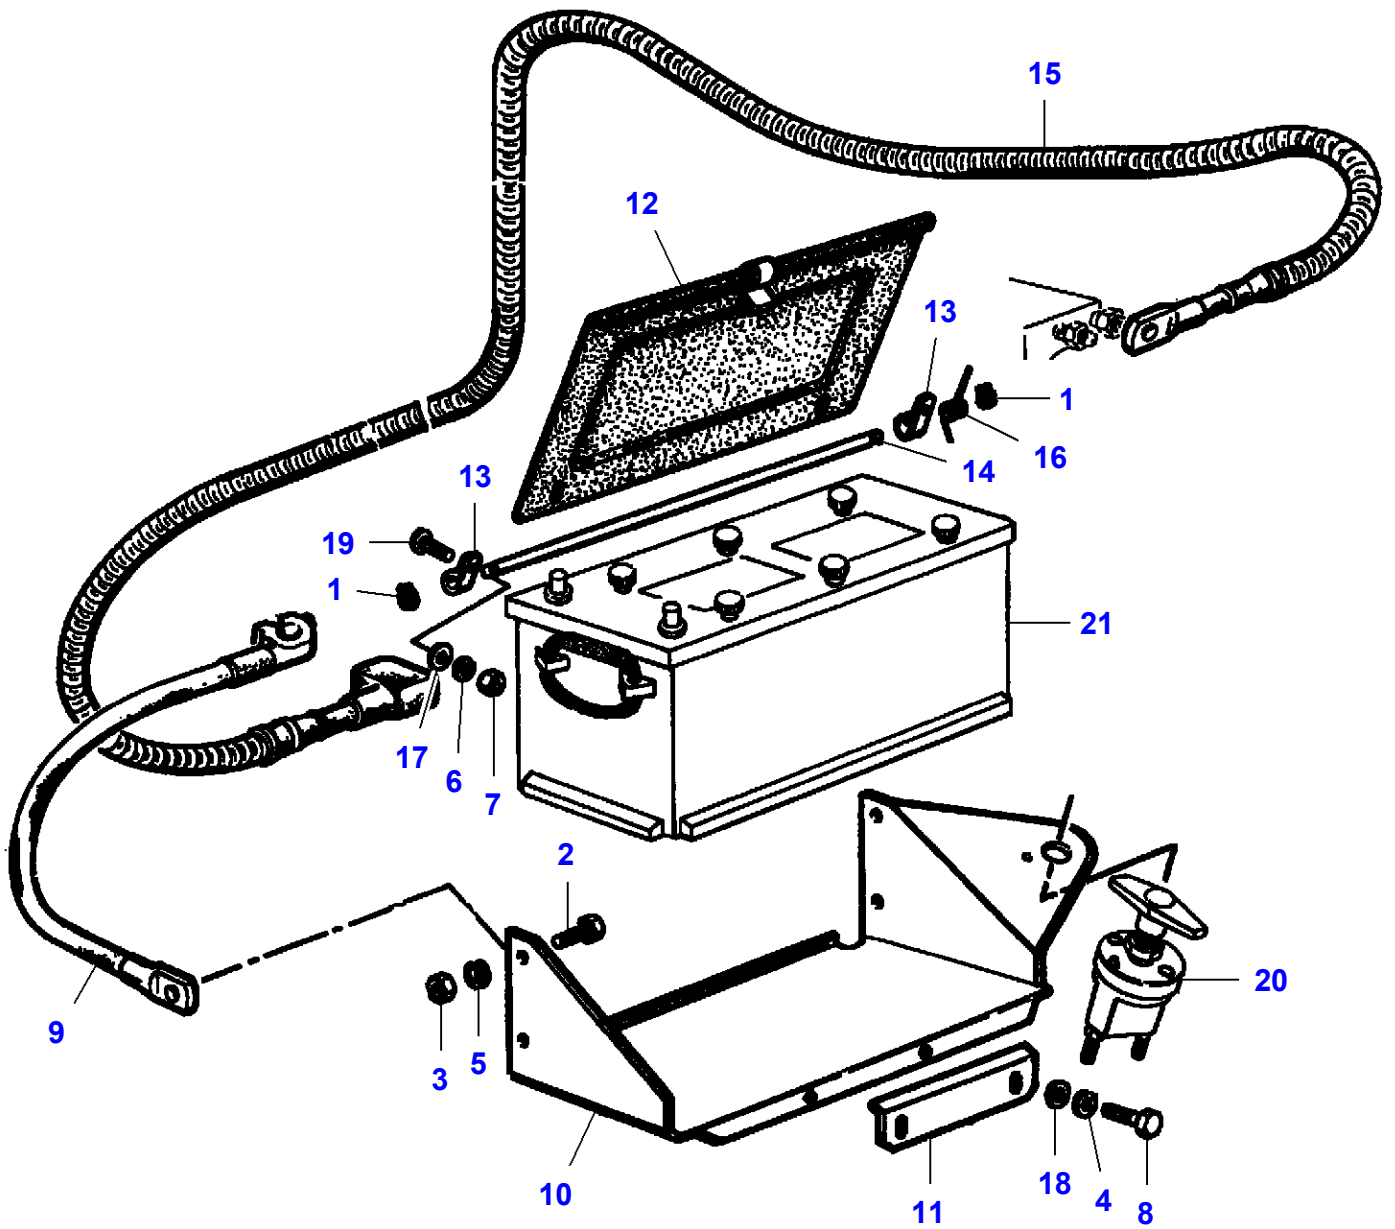

L-LD48-002-B

Starting Circuits

Item	Part Number	Qty	Description	Comments
1	LA11065676	2	Circlip	
2	LA11106424	4	Cap Screw	
3	LA11701721	4	Nut	
4	LA12034571	2	Lock Washer	
5	LA12034671	4	Lock Washer	
6	LA12035670	1	Lock Washer	
7	LA15896211	1	Nut	
8	LA16043421	2	Cap Screw	
9	LA313285900	1	Battery Cable	
10	LA322336150	1	Battery Holder	
11	LA322336250	1	Stop	
12	LA322336350	1	Cover	
13	LA322337150	2	Collar	
14	LA322393550	1	Pin	
15	LA322981100	1	Battery Cable	
16	LA350356934	1	Spring	
17	LA355500715	1	Flat Washer	
18	LA355510820	2	Flat Washer	
19	LA366000614	2	Carriage Bolt	
20		1	Switch	See Page - Reference Number 120-0115/1
21		1	Battery	[A]

FOOTNOTE [A] PLEASE REFER TO MARKETING CATALOG