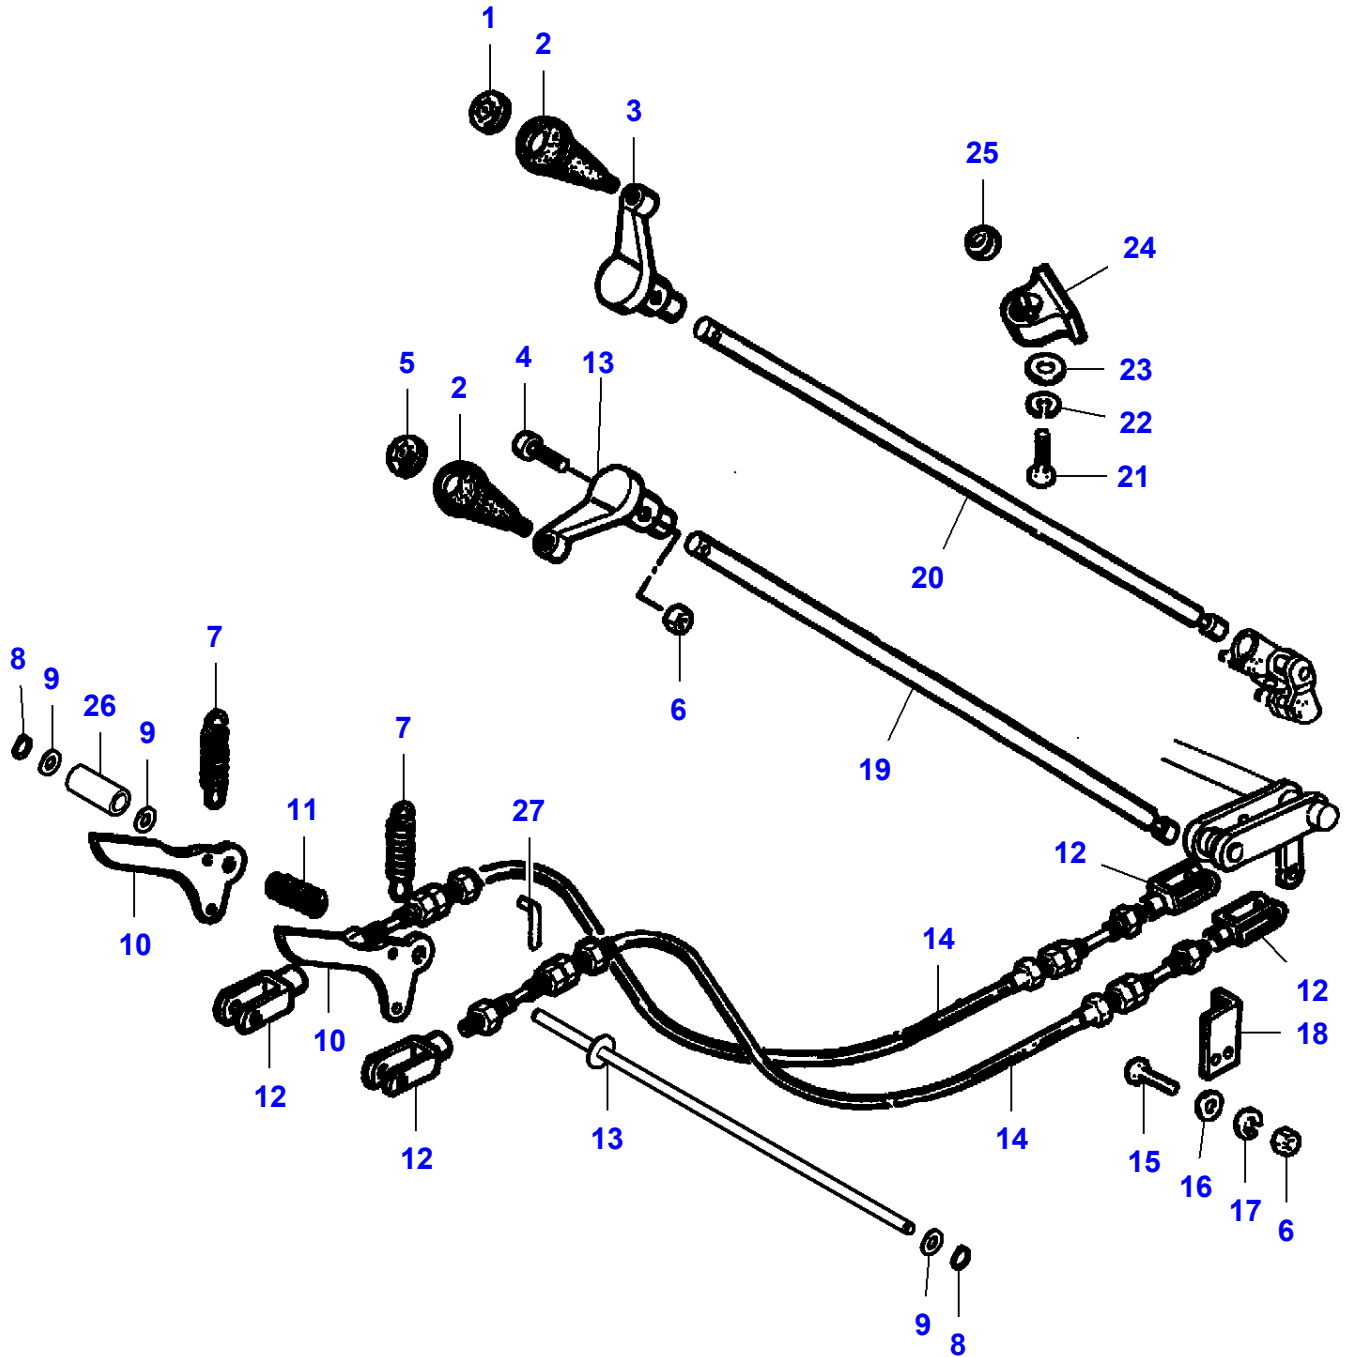

L-LC92-006-A

Massey Ferguson

MF 7247 COMBINE - 3906251

3906251

Page 050-0050

Concave Control Drive

Item	Part Number	Qty	Description
1	LA321260450	1	Plug
2	LA321253950	2	Grip
3	LA321254250	2	Lever
4	LA14305624	2	Hex Socket Screw
5	LA321260350	1	Plug
6	LA15896221	3	Nut
7	LA350356538	2	Spring
8	LA11065676	2	Circlip
9	LA355600915	3	Flat Washer
10	LA322252050	2	Lever
11	LA353561121	1	Spring
12	LA322014450	4	Yoke
13	LA323196650	1	Rod
14	LA322797750	2	Cable
15	LA10902424	1	Cap Screw
16	LA355500715	1	Flat Washer
17	LA12035670	1	Lock Washer
18	LA322056350	1	Support
19	LA322802750	1	Rod
20	LA322802750	1	Rod
21	LA16043424	1	Cap Screw
22	LA12034571	1	Lock Washer
23	LA355500915	1	Flat Washer
24	LA300112895	1	Support
25	LA300125190	1	Knuckle
26	LA340415834	1	Bush
27	LA300136233	1	Roll Pin