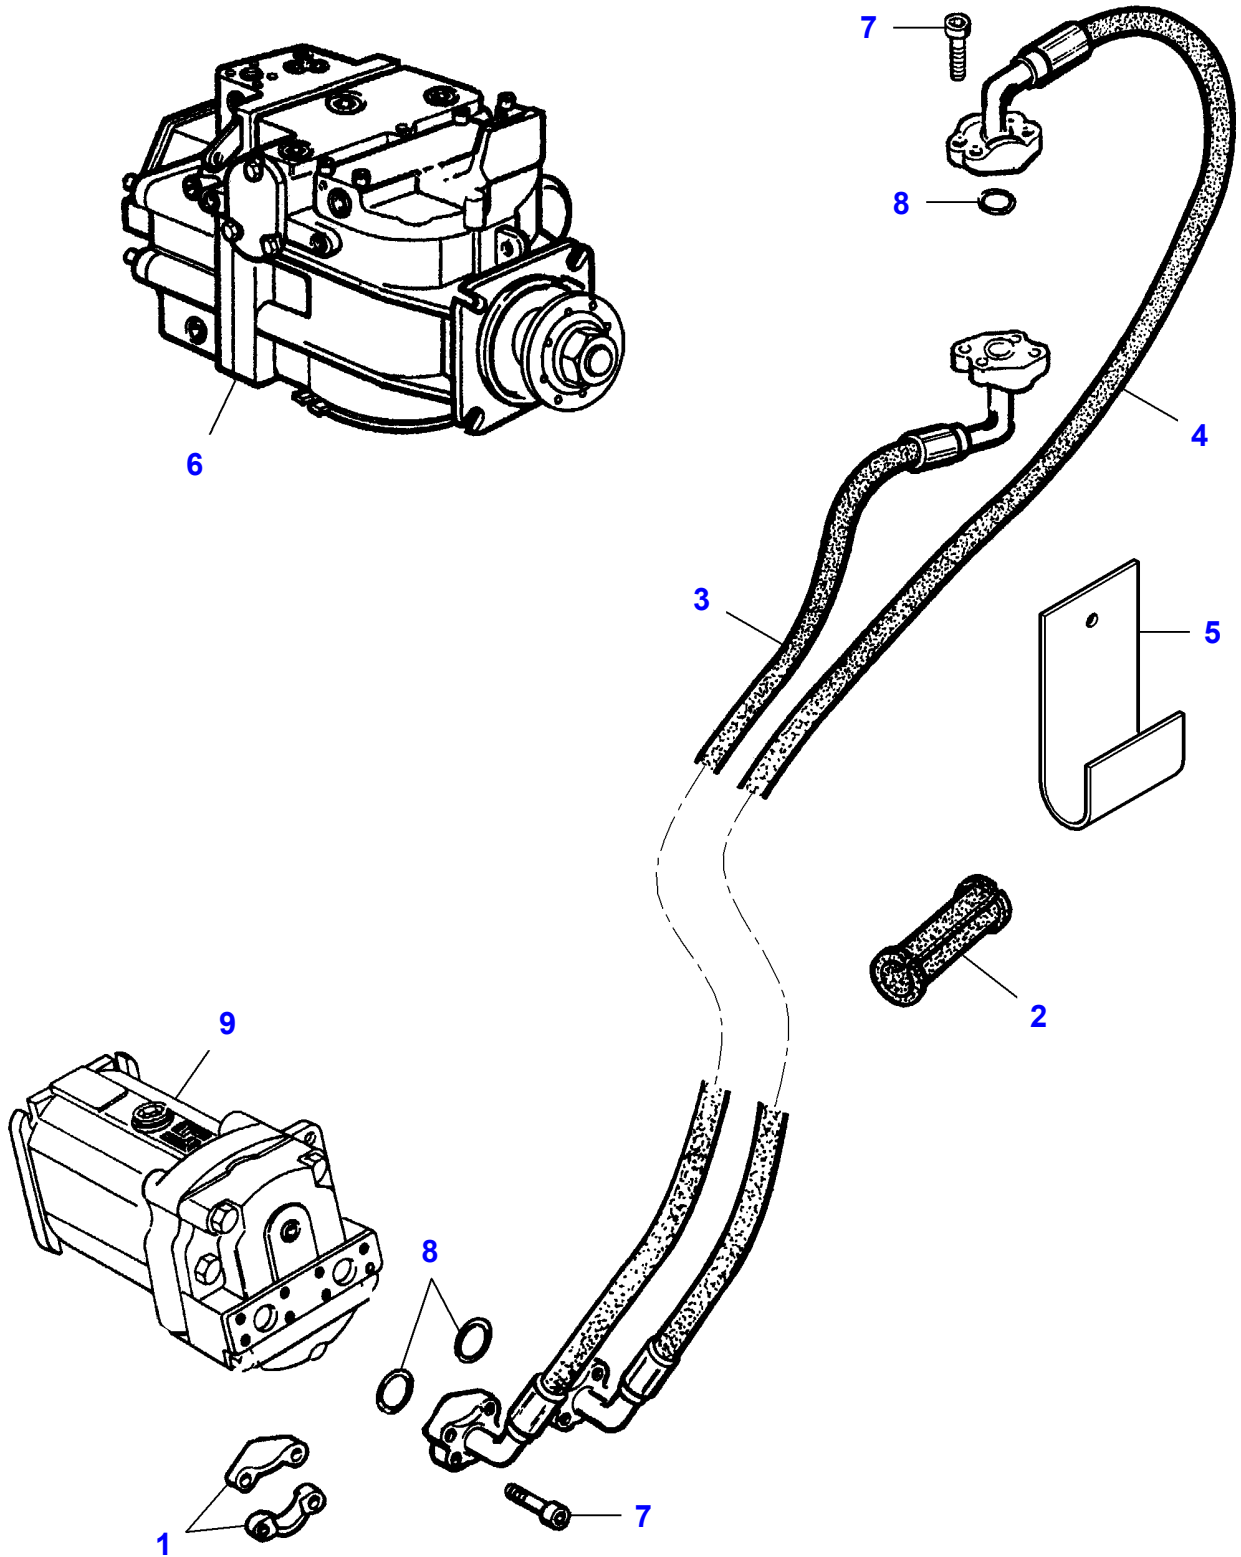

L-LC76-001-B

Massey Ferguson

MF 7247 COMBINE - 3906251

3906251

Hydrostatic Pump

Page 030-0130

Item	Part Number	Qty	Description	Comments
1	LA311915300	2	Half Flange	
2	LA321829650	1	Bush	
3	LA322679050	1	Hydraulic Hose	
4	LA322679150	1	Hydraulic Hose	
5	LA323011750	1	Support	
6	LA323071400	1	Pump	
7	LA350345119	16	Hex Socket Screw	
8	LA350358114	3	O Ring	
9		1	Hydraulic Motor	See Page - Reference Number 030-0175/1