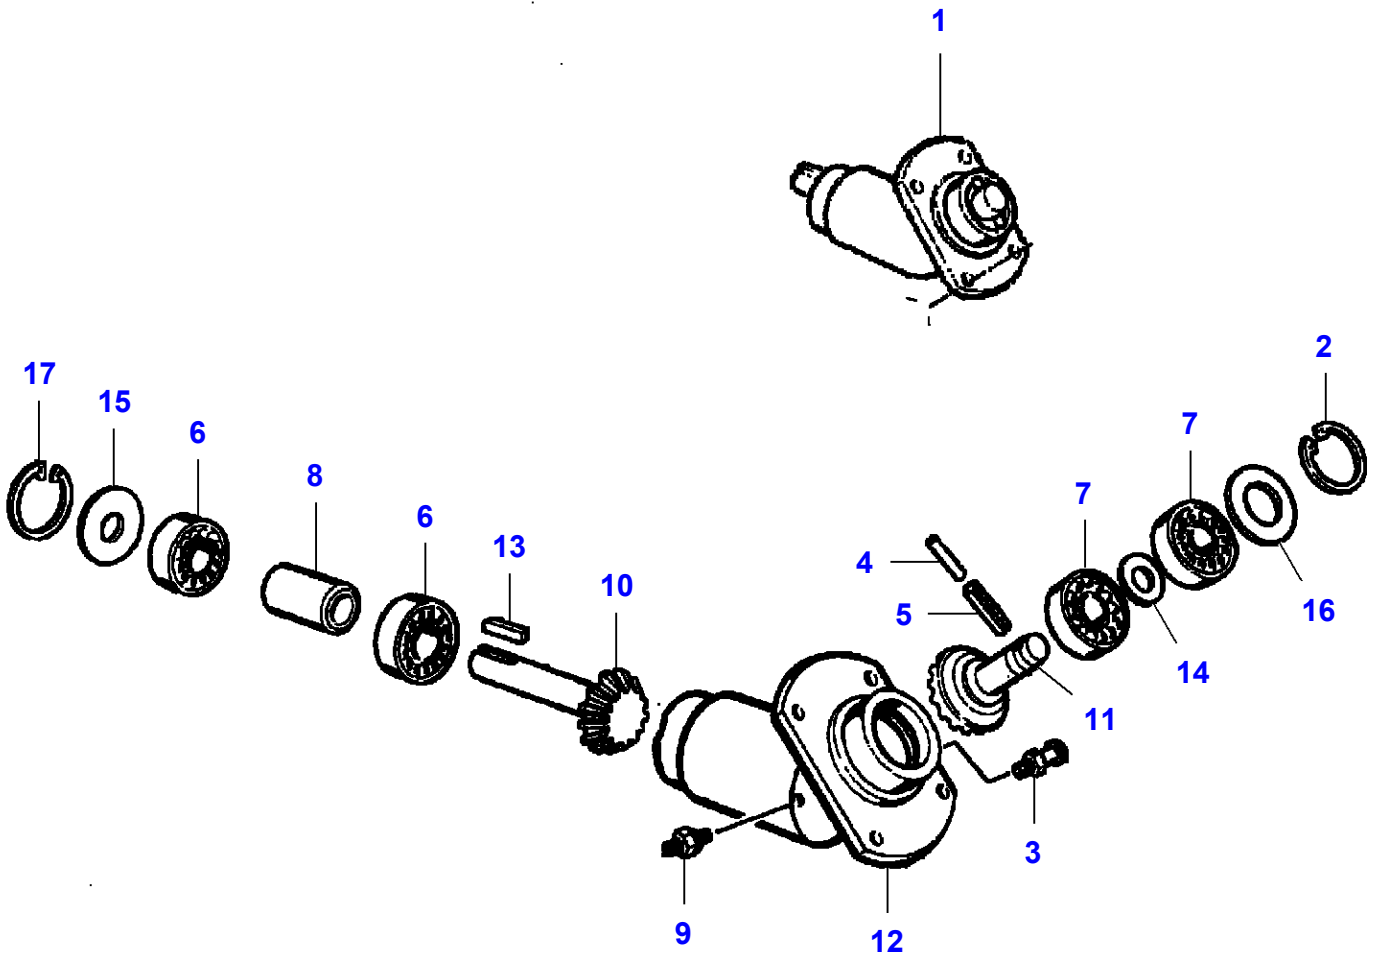

L-LD25-001-C

Case Elements

Item	Part Number	Qty	Description	Comments
1	LA322366600	1	Transmission	
2	LA11060676	1	Circlip	(1)
3	LA11697291	1	Grease Fitting	(1)
4	LA14604670	1	Roll Pin	(1)
5	LA14610370	1	Roll Pin	(1)
6	LA24905090	2	Bear. 6005 2rs	(1)
7	LA24905100	2	Ball Bearing	(1)
8	LA321824850	1	Spacer	(1)
9	LA322017050	1	Union	(1)
10	LA322116250	1	Bevel Pinion	(1)
11	LA322116350	1	Bevel Pinion	(1)
12	LA322366350	1	Support	(1)
13	LA350384628	1	Key	(1)
14	LA355538704	1	Washer	(1)
15	LA355541404	1	Washer	(1)
				Thickness 0,40 mm
	LA355541406	1	Washer	(1)
				Thickness 0,60 mm
16	LA355544606	1	Washer	(1)
17	LA11060276	1	Circlip	(1)