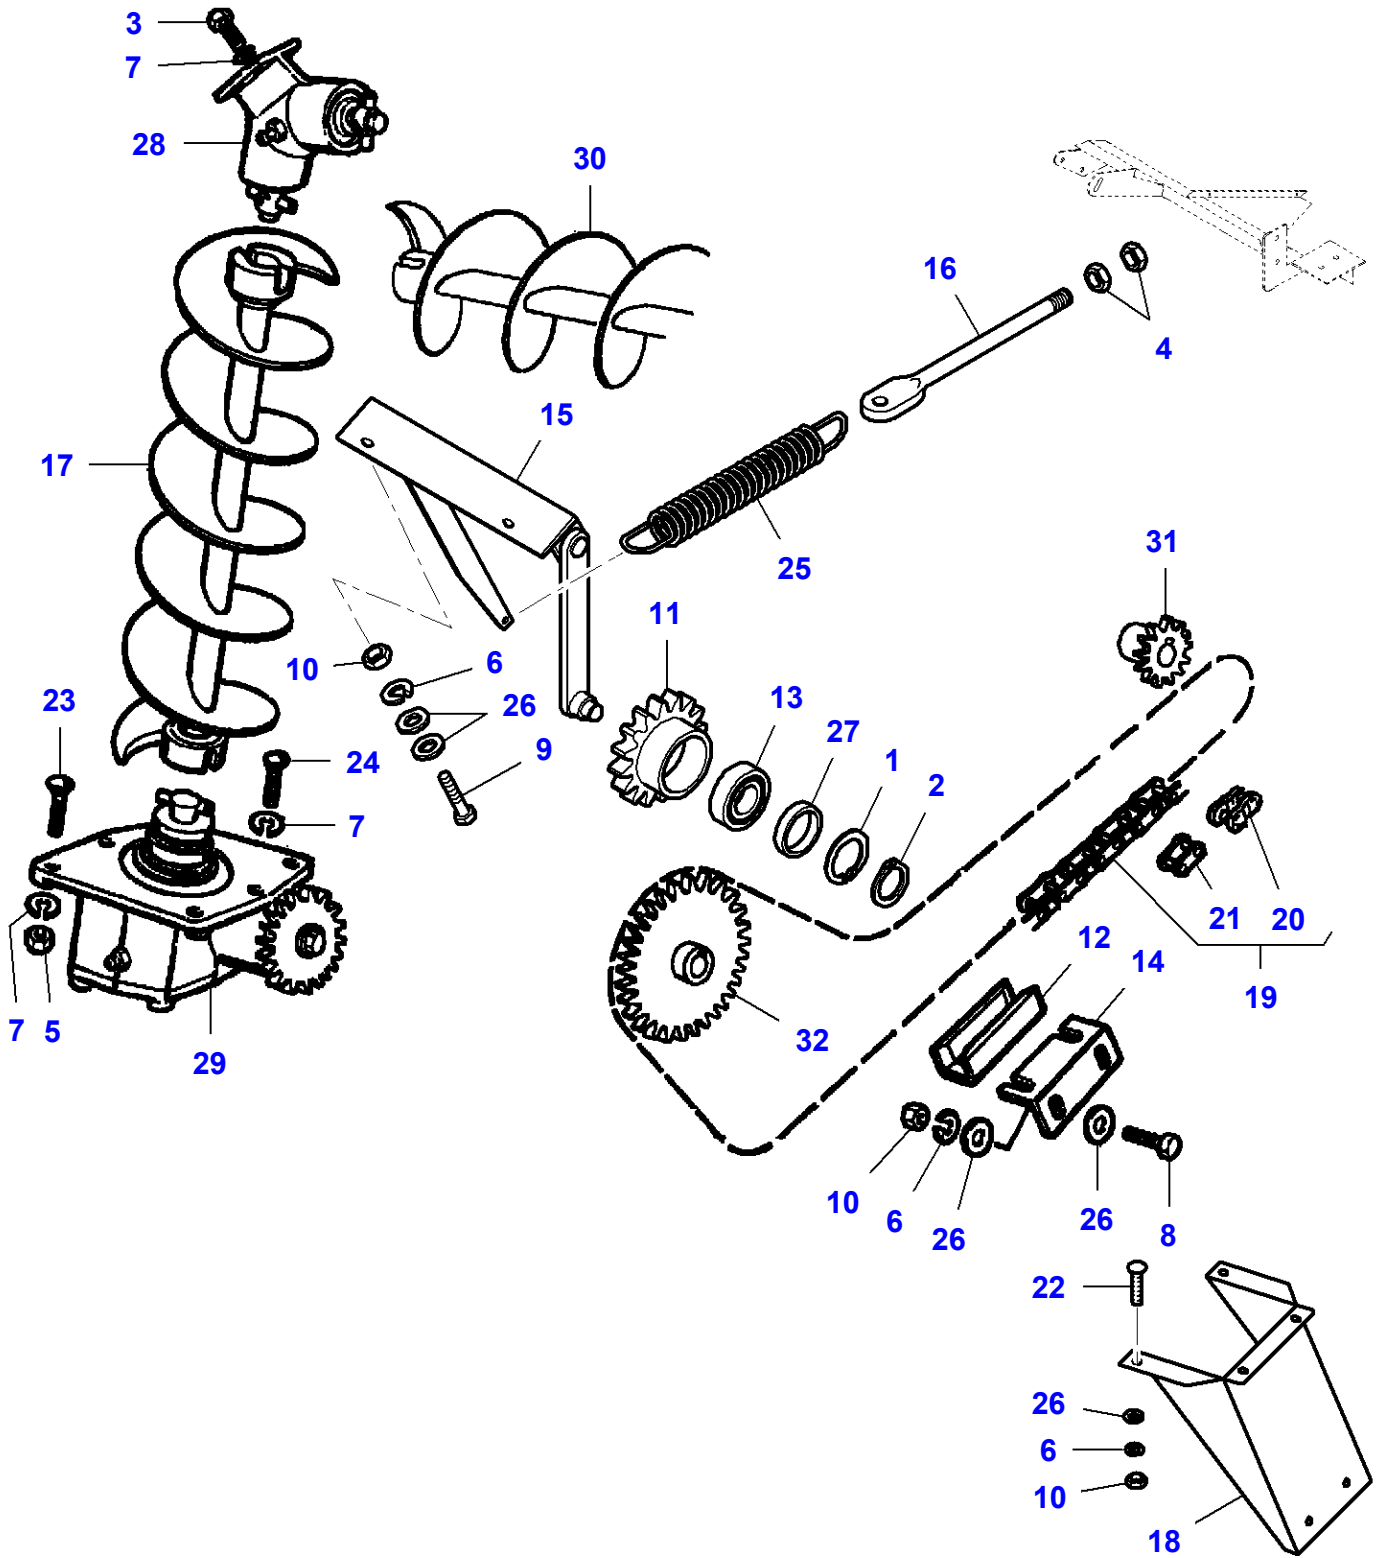

L-LD27-004-B

Grain Tank Unloading Vertical Tube

Item	Part Number	Qty	Description	Comments
1	LA11060576	1	Circlip	
2	LA11067376	1	Circlip	
3	LA11106221	1	Cap Screw	
4	LA11701711	2	Nut	
5	LA11701721	6	Nut	
6	LA12034571	4	Lock Washer	
7	LA12034671	7	Lock Washer	
8	LA16043424	1	Cap Screw	
9	LA16043624	1	Cap Screw	
10	LA16100811	2	Nut	
11	LA300121624	1	Gear	
12	LA321917350	1	Guide	
13	LA322638450	1	Bearing Assy	
14	LA322815550	1	Angle.	
15	LA322872550	1	Support	
16	LA322872650	1	Tie Rod	
17	LA322939350	1	Auger	
18	LA323042150	1	Support	
19	LA344372105	1	Chain	
20	LA344372101	1	Chain Link	(19)
21	LA340437200	1	Chain Link	(19)
22	LA350342511	4	Carriage Bolt	
23	LA350342530	6	Carriage Bolt	
24	LA350342535	1	Carriage Bolt	Up to Serial or Engine Number
25	LA350356547	1	Spring	
26	LA355510820	6	Flat Washer	
27	LA355541710	1	Washer	
28	LA321806800	1	Angle Drive	See Page - Reference Number 080-0115
29	LA32248160	1	Angle Drive	See Page - Reference Number 080-0110
30		1	Auger	See Page - Reference Number 080-0140/19
31		1	Gear	See Page - Reference Number 080-0130/9
32		1	Chain	See Page - Reference Number 080-0080/14