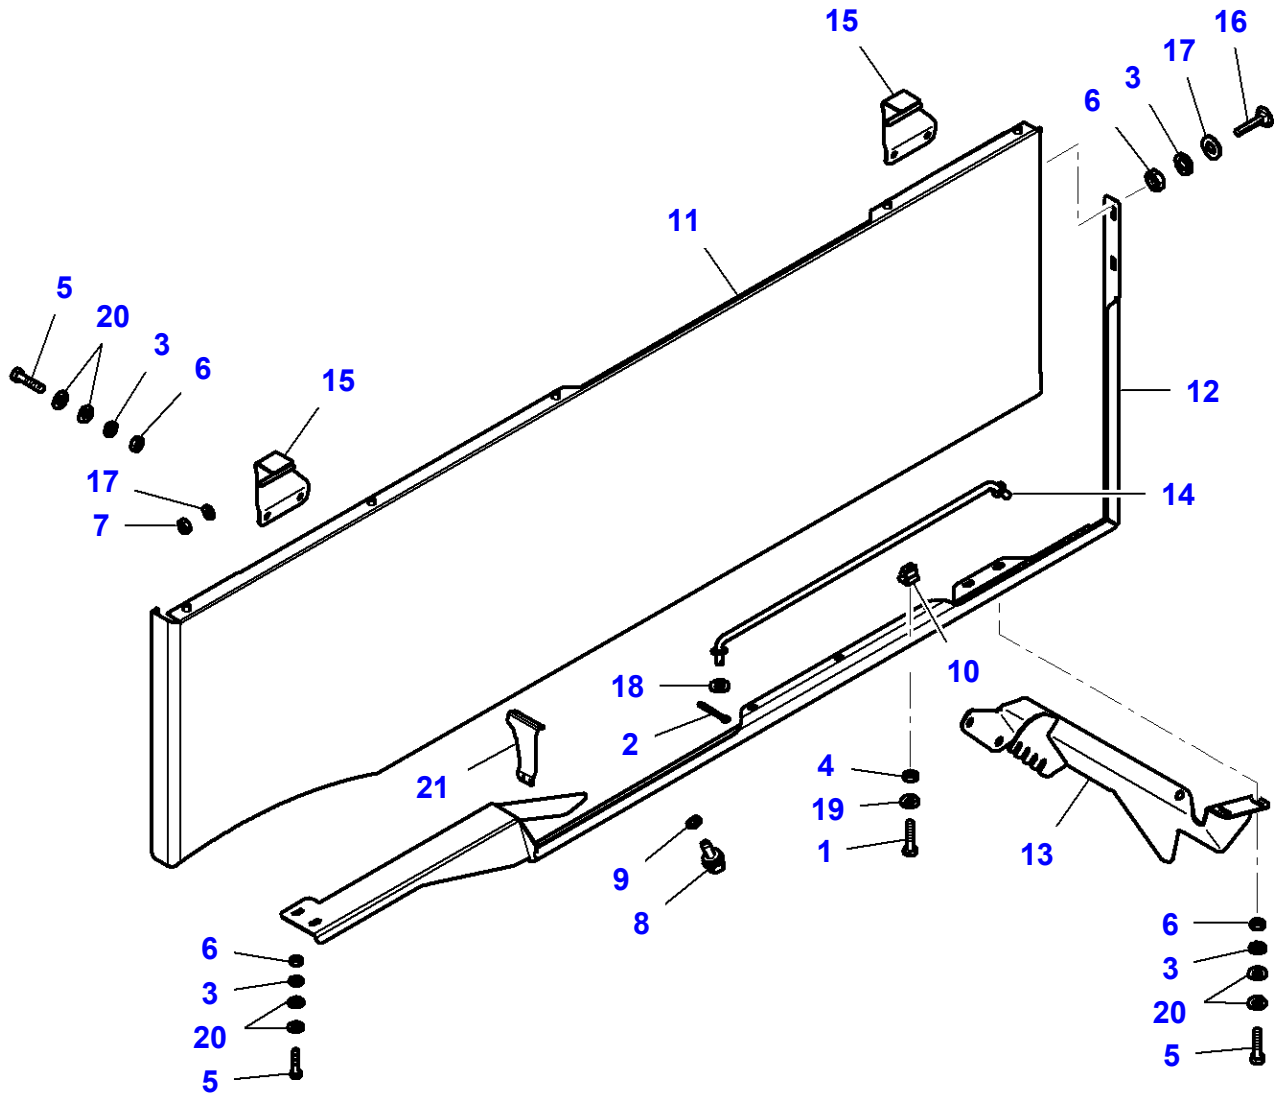

L-LC43-021-A

Massey Ferguson

MF 7247 COMBINE - 3906251

3906251

Page 090-0025

L.H. Side Wall Guard

Item	Part Number	Qty	Description
1	LA10375111	2	Cap Screw
2	LA10733601	2	Split Pin
3	LA12034571	17	Lock Washer
4	LA12574011	2	Nut
5	LA16043421	7	Cap Screw
6	LA16100811	14	Nut
7	LA16104111	4	Locknut
8	LA320797250	1	Screw Special
9	LA320899350	1	Lock Washer
10	LA322294350	1	Clip
11	LA323224750	1	Panel
12	LA323224650	1	Rail
13	LA323075250	1	Anchor
14	LA323087650	1	Rod
15	LA323089050	2	Hinge
16	LA350342510	1	Carriage Bolt
17	LA355500920	2	Flat Washer
18	LA355501115	2	Flat Washer
19	LA355510415	2	Flat Washer
20	LA355510820	6	Flat Washer
21	LA323223050	1	Support