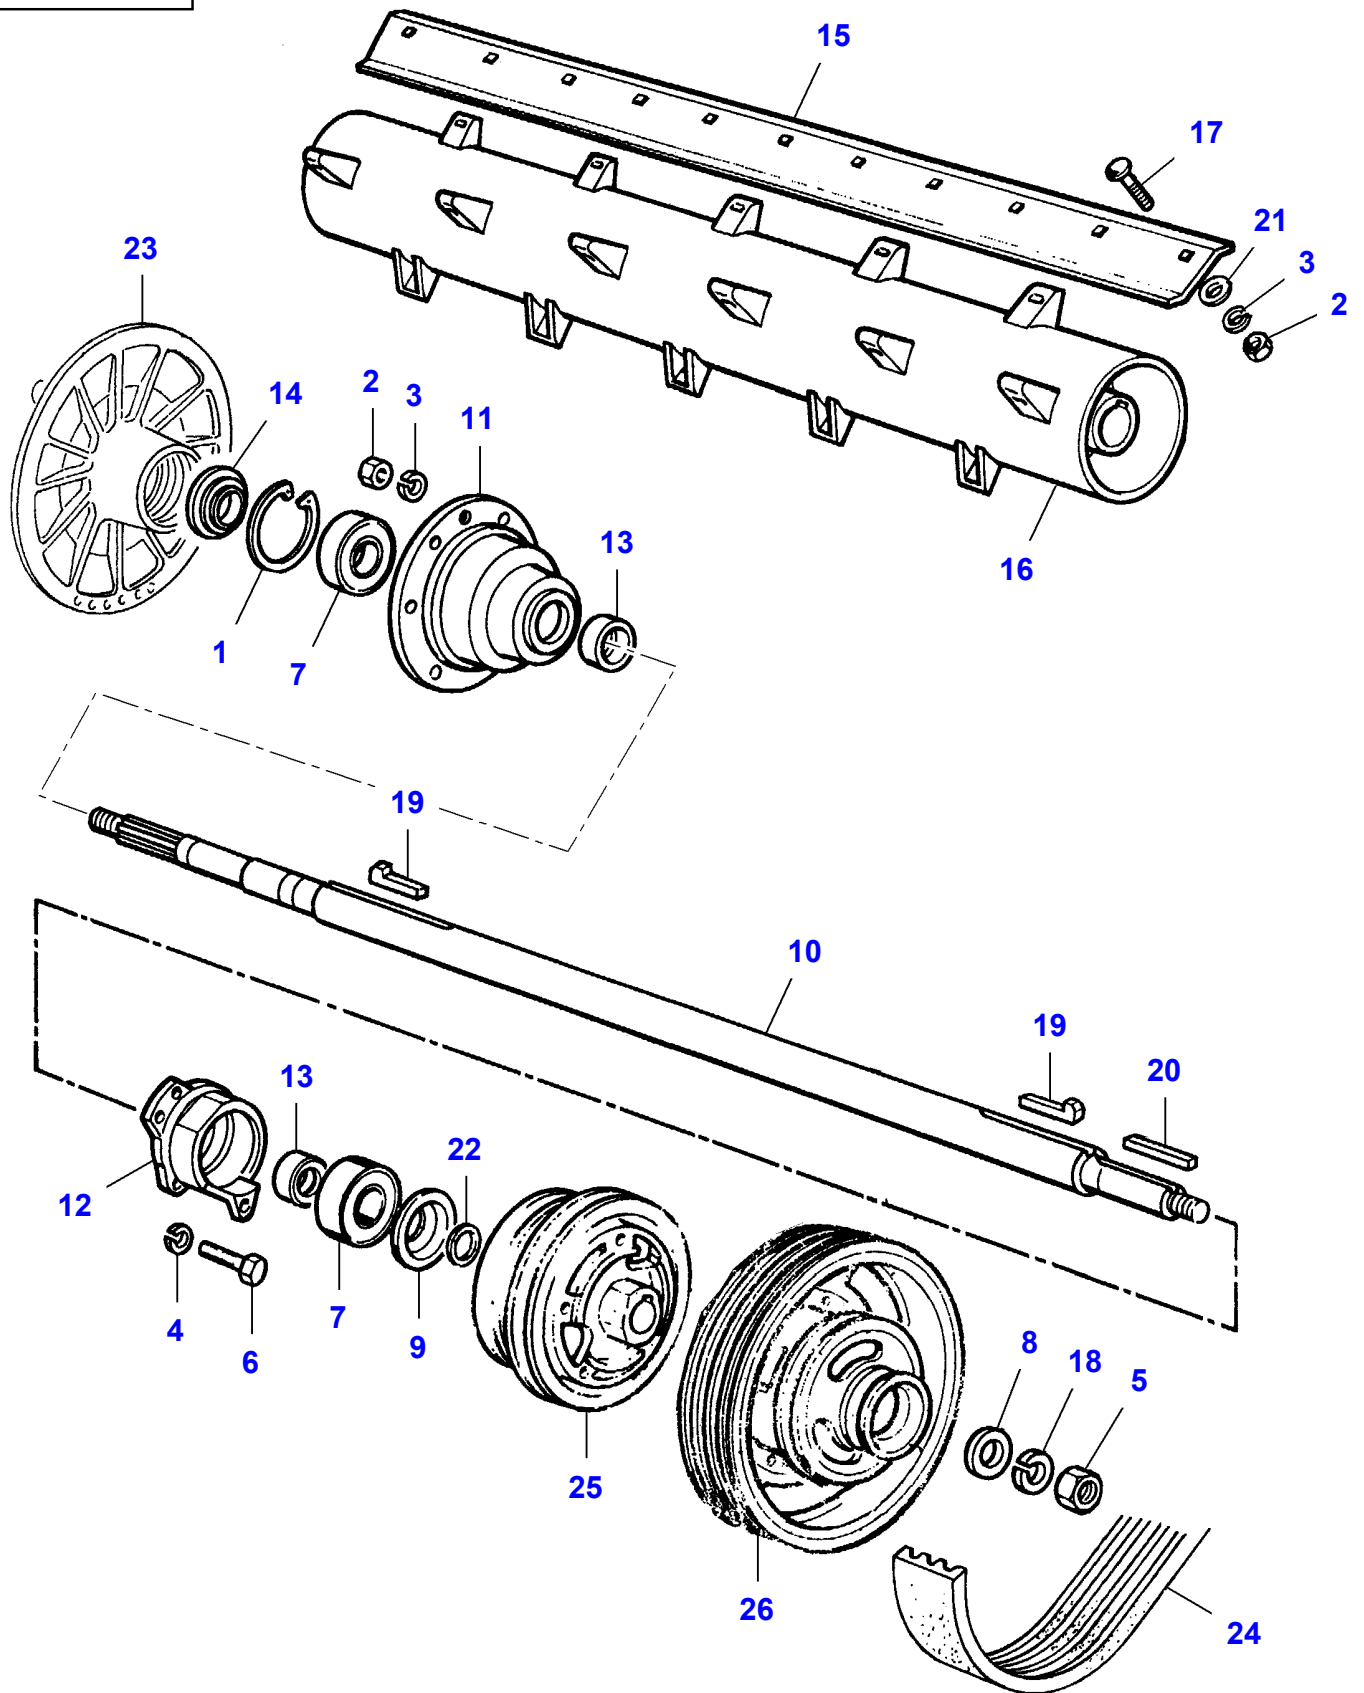

MF 7247 COMBINE - 3906251
L-LC91-001-B

L-LC91-001-B

Massey Ferguson

MF 7247 COMBINE - 3906251

3906251

Page 050-0045

Beater Behind Drum

Item	Part Number	Qty	Description	Comments
1	LA11075976	1	Circlip	
2	LA11701721	2	Nut	
3	LA12034671	2	Lock Washer	
4	LA12034771	1	Lock Washer	
5	LA15500511	1	Nut	
6	LA15540521	1	Cap Screw	
7	LA28040170	2	Bearing Assy	
8	LA300018047	1	Flat Washer	
9	LA300132547	1	Washer	
10	LA322214850	1	Shaft	
11	LA322215750	1	Hub	
12	LA320971150	1	Support	
13	LA320971550	2	Bush	
14	LA300132547	1	Washer	
15	LA321814350	1	Blade	
16	LA320970750	1	Beater	
17	LA350342520	1	Carriage Bolt	
18	LA350354030	1	Lock Washer	
19	LA350380760	2	Key	
20	LA353848110	1	Key	
21	LA355501120	1	Flat Washer	
22	LA355547210	1	Washer	
23		1	Disc	See Page - Reference Number 050-0025
24		1	Belt	See Page - Reference Number 050-0085/17
25		1	Hub	See Page - Reference Number 060-0040
26		1	Pulley	See Page - Reference Number 050-0085/12