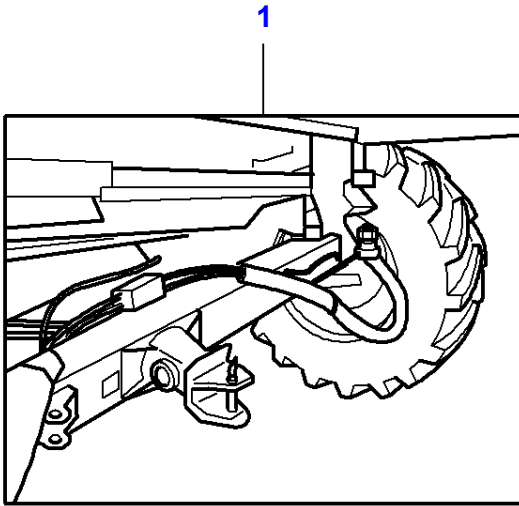

L-LC15-003-B

Massey Ferguson

MF 7247 COMBINE - 3906251

3906251

Page 140-0015

Variations and Accessories

Item	Part Number	Qty	Description	Comments
1	LA711132131	X	Accessory	[A] Four Wheel Drive
2	LA711877141	X	Accessory	[B] Four Wheel Drive
3		X	Not Used	
4	LA711881139	X	Accessory	[D]
5	LA711878001	X	Kit	Two Wheel Drive 630 kg

FOOTNOTE [A] 4 WD REAR AXLE

FOOTNOTE [B] BALLAST WEIGHTS FOR 4 WD REAR AXLE

FOOTNOTE [D] REAR WHEEL WEIGHT