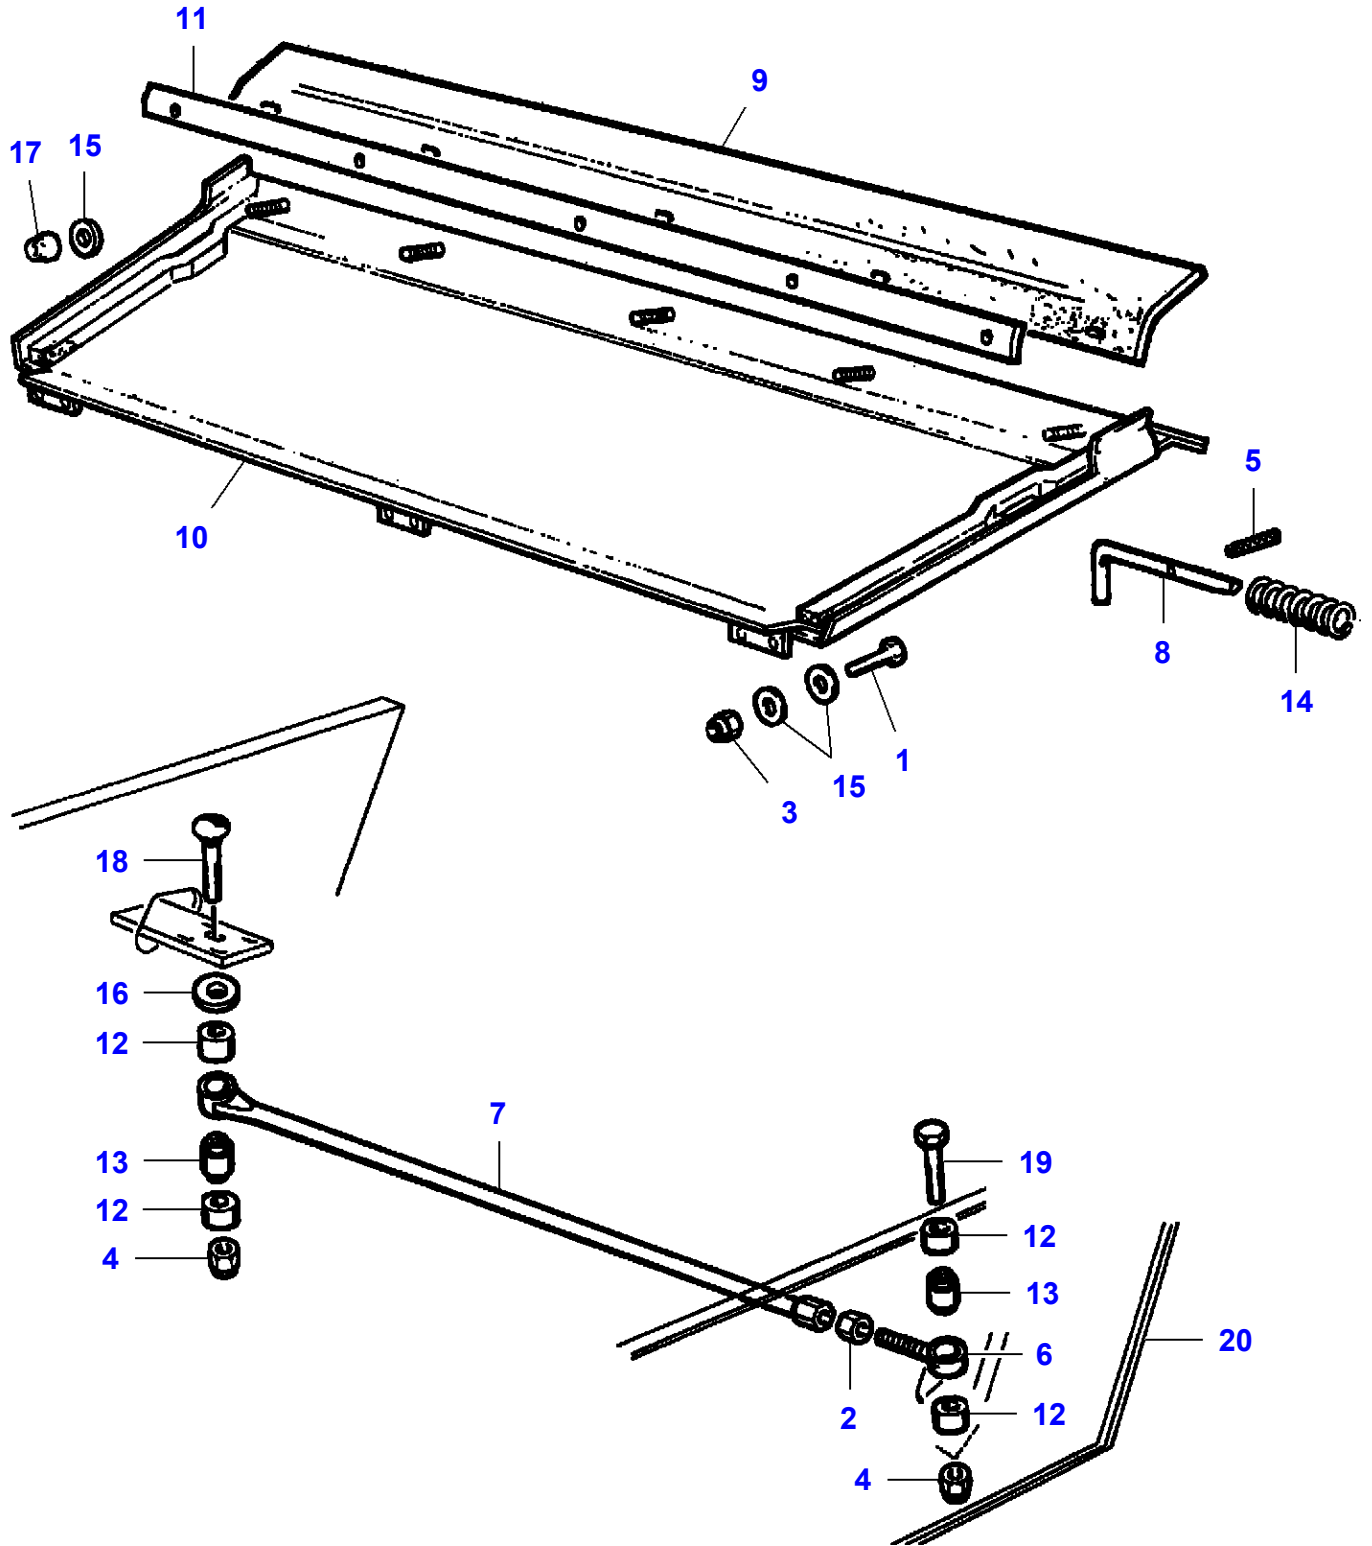

MF 7247 COMBINE - 3906251
L-LD11-002-B

L-LD11-002-B

Massey Ferguson

MF 7247 COMBINE - 3906251

3906251

Page070-0040

Lower Shaker Shoe

Item	Part Number	Qty	Description	Comments
1	LA10902424	1	Cap Screw	
2	LA11702921	1	Nut	
3	LA12574211	1	Locknut	
4	LA12577311	2	Locknut	
5	LA13902570	1	Pin	
6	LA321839950	1	Conrod	
7	LA321839850	1	Arm	
8	LA322115150	1	Latch	
9	LA322115550	1	Canvas	
10	LA322116050	1	Lid	
11	LA322117350	1	Stop	
12	LA340415093	4	Spacer	
13	LA340449005	2	Vibration Mount	
14	LA353561158	1	Spring	
15	LA355500715	7	Flat Washer	
16	LA355531950	1	Flat Washer	
17	LA360653406	5	Nut	
18	LA366001434	1	Carriage Bolt	
19	LA11116421	1	Cap Screw	
20		1	Housing	See Page - Reference Number 070-0020/14