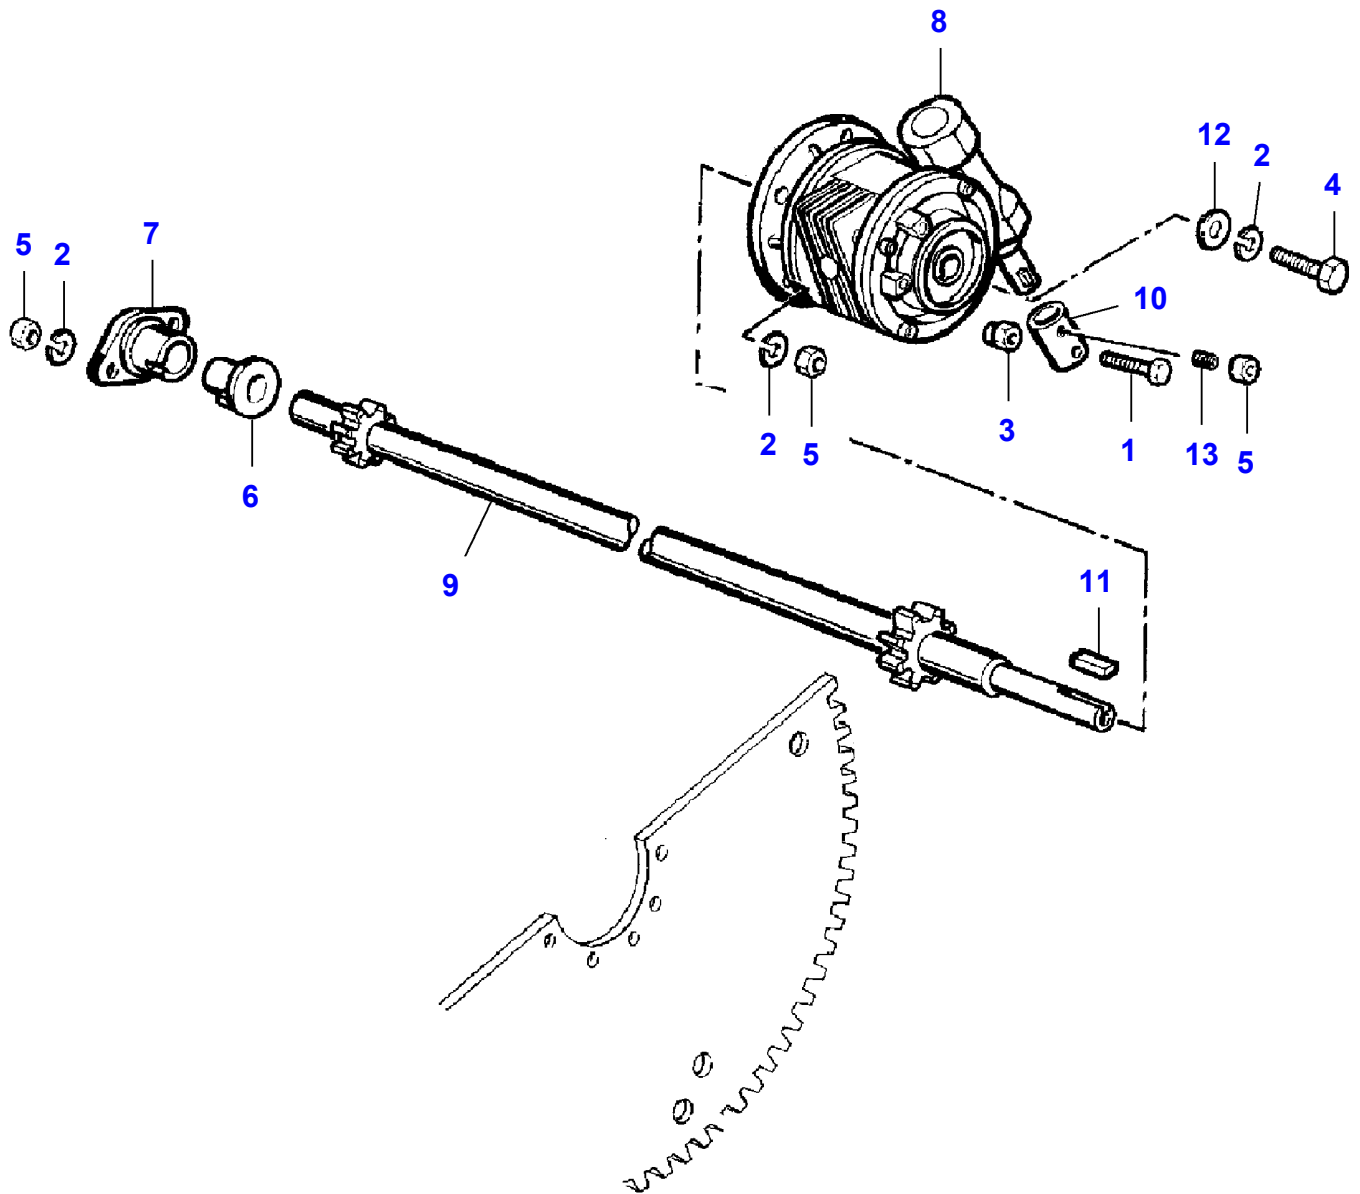

L-LC98-004-B

Massey Ferguson

MF 7247 COMBINE - 3906251

3906251

Multi Crop Separator - Rotating Separator

Page050-0105

Item	Part Number	Qty	Description
1	LA10903221	1	Cap Screw
2	LA12034571	7	Lock Washer
3	LA12574211	1	Locknut
4	LA16043424	1	Cap Screw
5	LA16100811	3	Nut
6	LA300017381	1	Bush
7	LA321809550	1	Support
8	LA322216900	1	Reducer
9	LA322217250	1	Shaft
10	LA322217450	1	Bush
11	LA350384228	1	Key
12	LA355520830	1	Flat Washer
13	LA366340814	1	Grub Screw