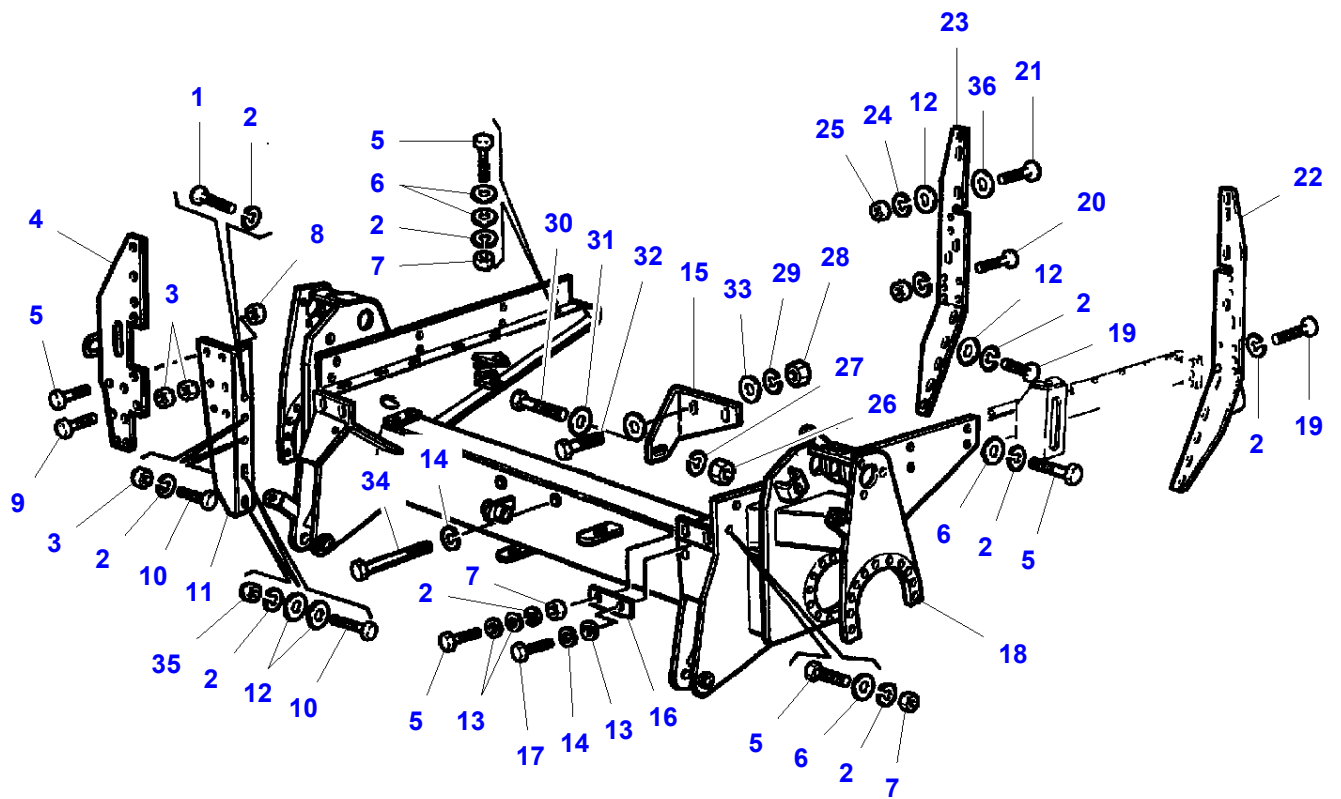

L-LC31-008-A

Front Axle - Autolevel

Item	Part Number	Qty	Description
1	LA15540321	1	Cap Screw
2	LA12034771	42	Lock Washer
3	LA16101521	6	Nut
4	LA321817750	1	Reinforcement
5	LA15540521	28	Cap Screw
6	LA355511230	32	Flat Washer
7	LA12164911	13	Nut
8	LA16105021	2	Locknut
9	LA15232721	2	Cap Screw
10	LA15540624	4	Cap Screw
11	LA321817850	1	Bracket
12	LA355530830	22	Flat Washer
13	LA355511250	3	Flat Washer
14	LA12034871	2	Lock Washer
15	LA321882750	1	Plate
16	LA300132095	1	Shim
17	LA11119037	1	Cap Screw
18	LA321895050	1	Axle
19	LA15540424	12	Cap Screw
20	LA11106424	4	Cap Screw
21	LA11106624	8	Cap Screw
22	LA322198650	1	Reinforcement
23	LA322198550	1	Reinforcement
24	LA12034671	12	Lock Washer
25	LA11701721	12	Nut
26	LA10721121	1	Nut
27	LA12035071	1	Lock Washer
28	LA12164024	2	Nut
29	LA12035571	2	Lock Washer
30	LA15988421	1	Cap Screw
31	LA355502140	1	Flat Washer
32	LA11255924	2	Cap Screw
33	LA355531830	4	Flat Washer
34	LA15202734	1	Cap Screw
35	LA16101521	2	Nut
36	LA355530830	8	Flat Washer