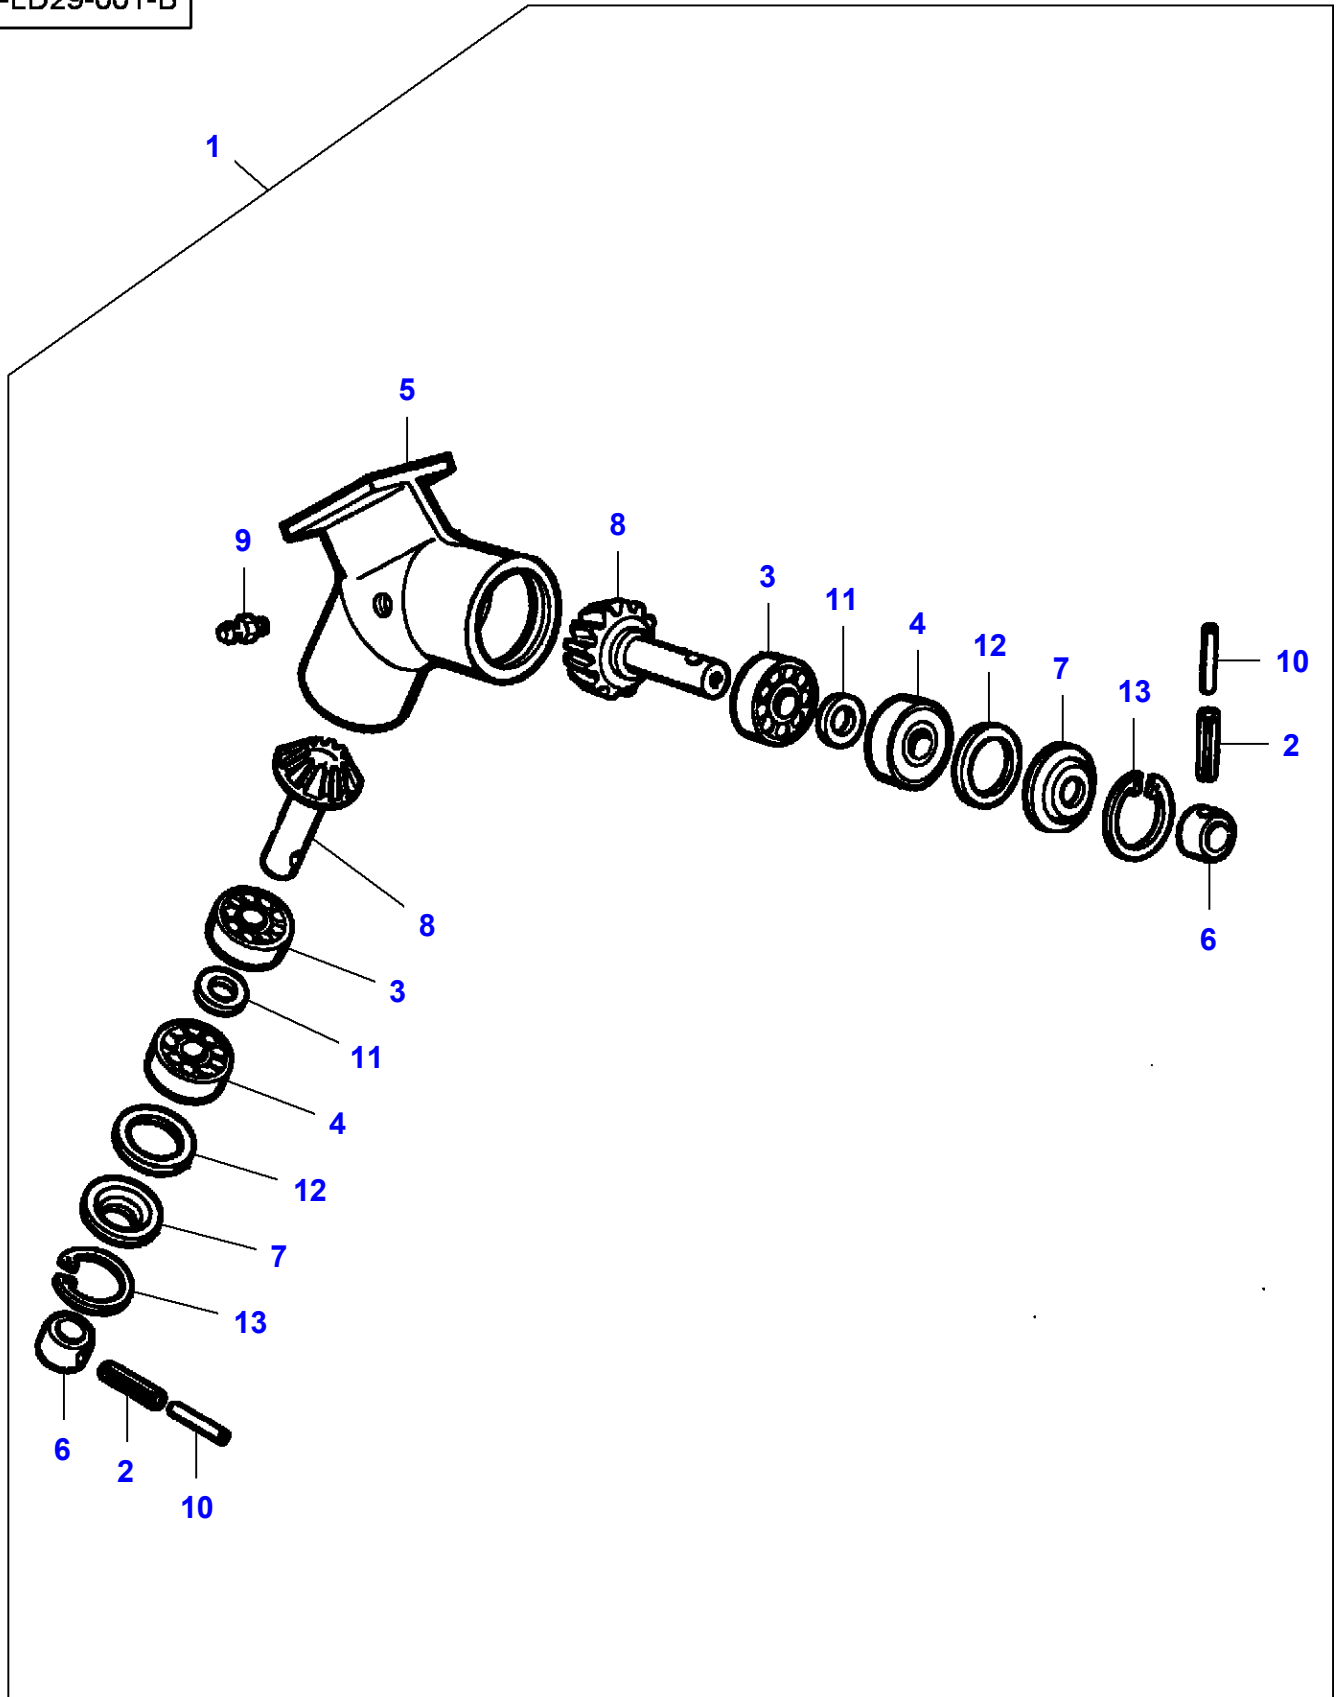

L-LD29-001-B

Upper Case Elements

Item	Part Number	Qty	Description	Comments
1	LA321806800	1	Angle Drive	
2	LA14617170	2	Roll Pin	(1)
3	LA20705250	2	Ball Bearing	(1)
4	LA24905470	2	Bearing Assy	(1)
5	LA320946950	1	Box	(1)
6	LA320948450	2	Washer	(1)
7	LA320948750	2	Washer	(1)
8	LA320949250	2	Bevel Pinion	(1)
9	LA350357803	1	Grease Fitting	(1)
10	LA350378685	2	Roll Pin	(1)
11	LA355541410	2	Flat Washer	(1)
12	LA355547104	2	Flat Washer	(1) Thickness 0,40 mm
	LA355547106	2	Flat Washer	(1) Thickness 0,60 mm
13	LA11061576	2	Circlip	(1)