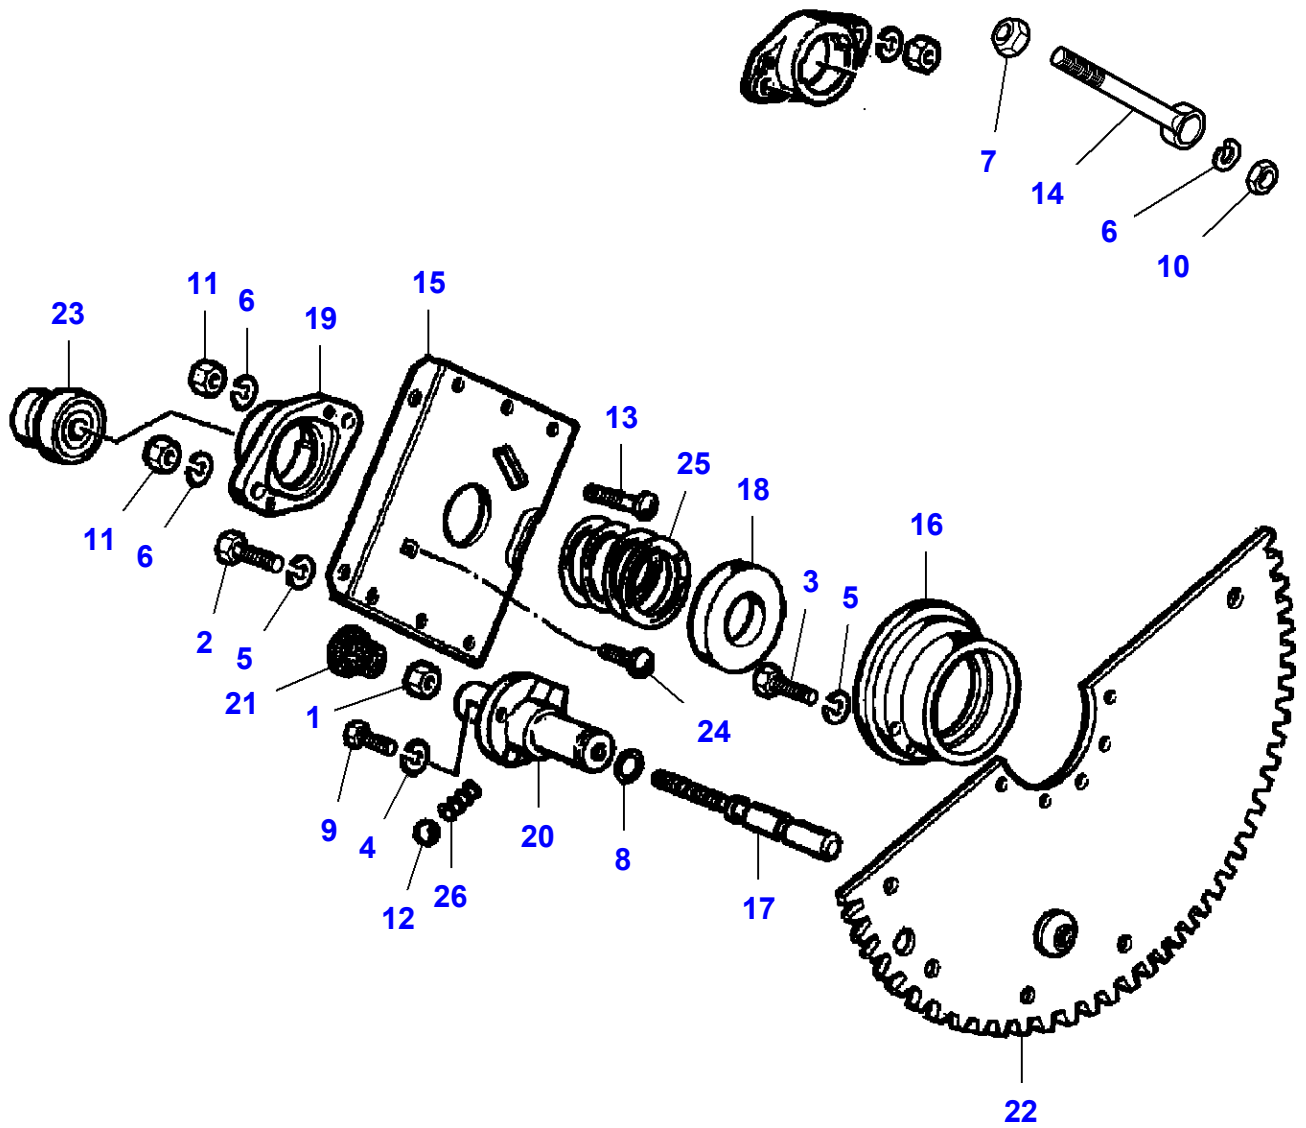

L-LC98-003-B

Massey Ferguson

MF 7247 COMBINE - 3906251

3906251

Multi Crop Separator - Rotating Separator

Page050-0100

Item	Part Number	Qty	Description
1	LA10788714	1	Nut
2	LA11106221	6	Cap Screw
3	LA11106624	5	Cap Screw
4	LA12034571	1	Lock Washer
5	LA12034671	11	Lock Washer
6	LA12034771	3	Lock Washer
7	LA12577211	1	Locknut
8	LA14457581	1	O Ring
9	LA16043624	1	Cap Screw
10	LA16101511	1	Nut
11	LA16101521	2	Nut
12	LA20063480	1	Ball
13	LA300115065	1	Carriage Bolt
14	LA321811950	1	Tie Rod
15	LA321812650	1	Plate
16	LA321918650	1	Support
17	LA321918850	1	Pin
18	LA321919350	1	Shield
19	LA322047750	1	Support
20	LA322112550	1	Support
21	LA322328650	1	Knob
22	LA321810050	1	Sector
23	LA340411220	1	Bearing Assy
24	LA350342544	1	Carriage Bolt
25	LA350356188	1	Spring
26	LA353561132	1	Spring