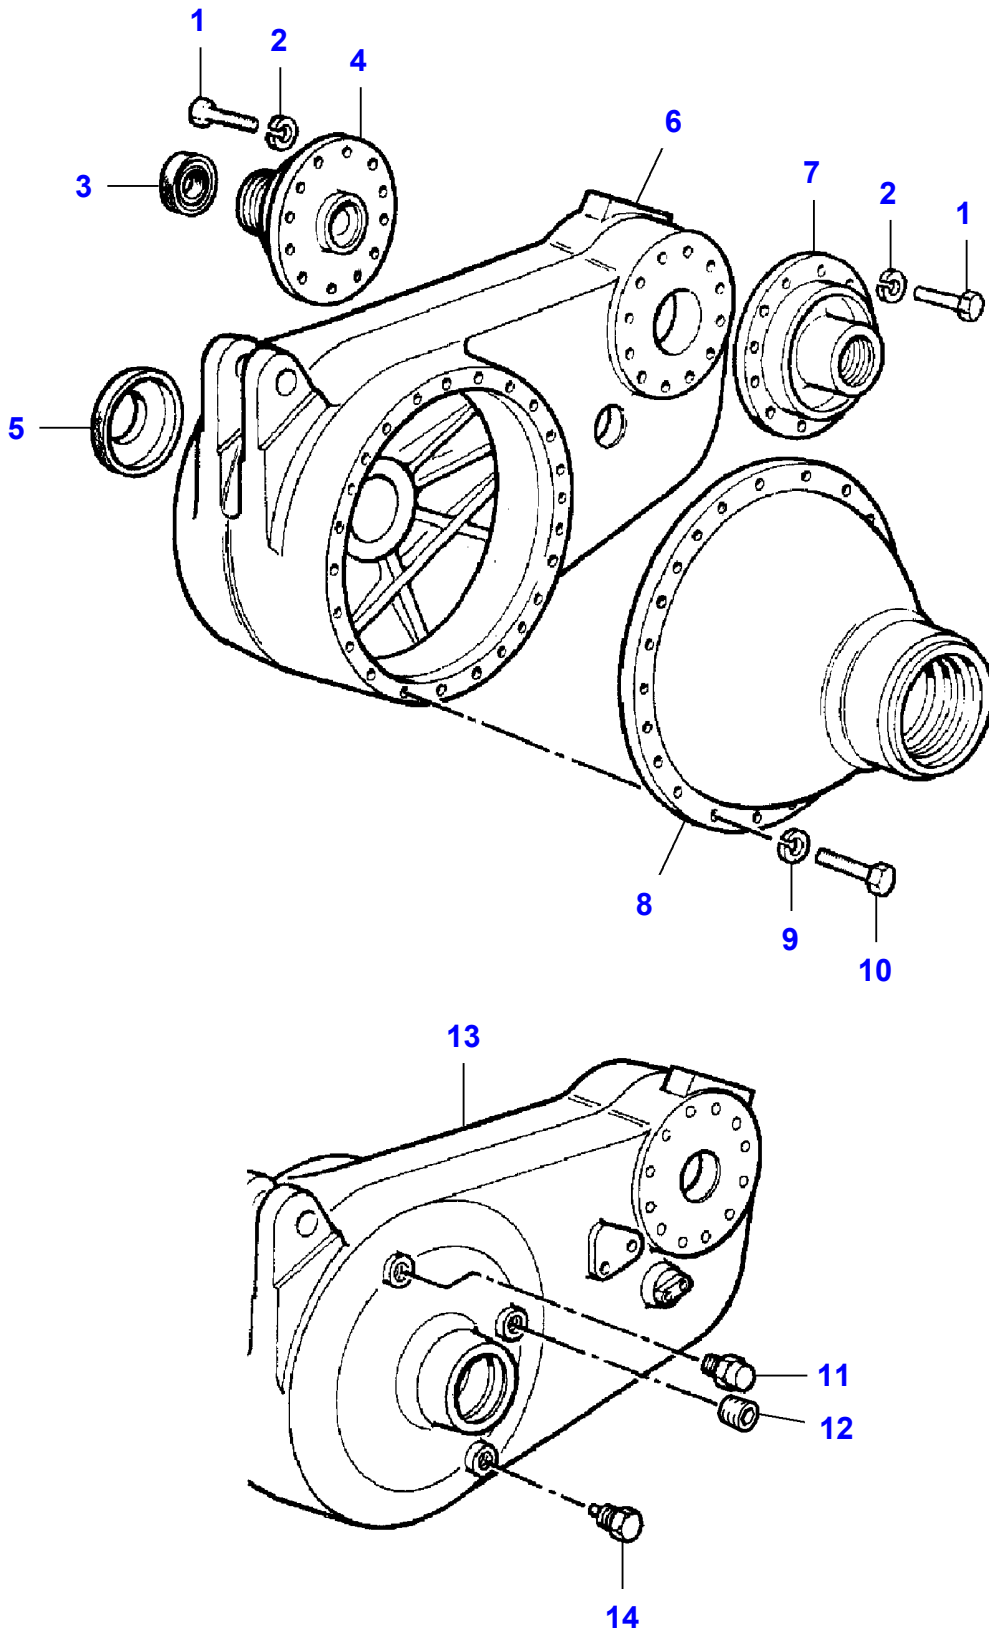

L-LC66-002-D

Massey Ferguson

MF 7247 COMBINE - 3906251

3906251

Page 030-0060

Reducers - Autolevel

Item	Part Number	Qty	Description	Comments
1	LA366161626	24	Cap Screw	
2	LA12034871	24	Lock Washer	
3	LA353587178	1	Gasket	
4	LA322510550	1	Flange	
5	LA321924850	1	Cover	
6	LA321899650	1	Box	Right Hand
7	LA322510650	1	Flange	
8	LA321899750	1	Cover	
9	LA12035571	24	Lock Washer	
10	LA15860124	24	Cap Screw	
11	LA312974500	1	Plug	
12	LA323234850	1	Plug	
13	LA321899550	1	Box	Left Hand
14	LA322062500	1	Plug