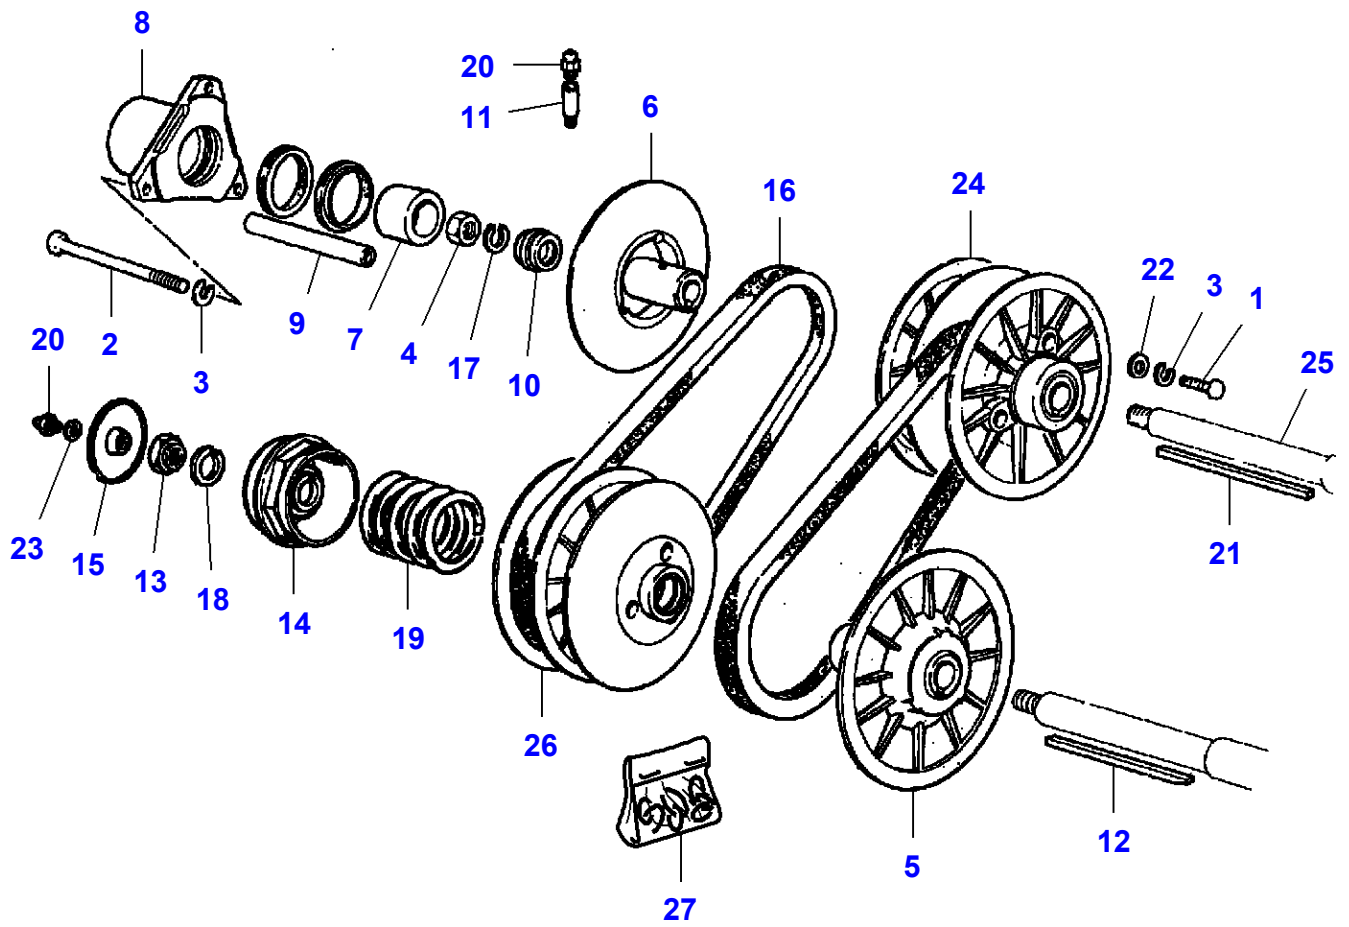

L-LC88-002-B

Massey Ferguson

MF 7247 COMBINE - 3906251

3906251

Page 050-0025

Drum Variator

Item	Part Number	Qty	Description	Comments
1	LA11112421	3	Cap Screw	
2	LA11115021	3	Cap Screw	
3	LA12034771	6	Lock Washer	
4	LA12166721	1	Nut	
5	LA300132072	1	Disc	
6	LA320655250	1	Disc	
7	LA320655350	1	Spacer	
8	LA320655450	1	Flange	
9	LA320655550	1	Spacer	
10	LA320655650	1	Washer	
11	LA321090850	1	Extension	
12	LA322300450	1	Key	
13	LA322300650	1	Nut	
14	LA322300850	1	Seat	
15	LA322301150	1	Shield	
16	LA340435124	1	Belt	
17	LA350354030	1	Lock Washer	
18	LA350354548	1	Snapping	
19	LA350356100	1	Spring	
20	LA350357803	2	Grease Fitting	
21	LA353847240	1	Key	
22	LA355511250	3	Flat Washer	
23	LA355530220	1	Flat Washer	
24		1	Disc	See Page - Reference Number 050-0035/6
25		1	Shaft	See Page - Reference Number 050-0045/10
26		1	Disc	See Page - Reference Number 050-0035/10
27	LA340485394	1	Kit, Seal