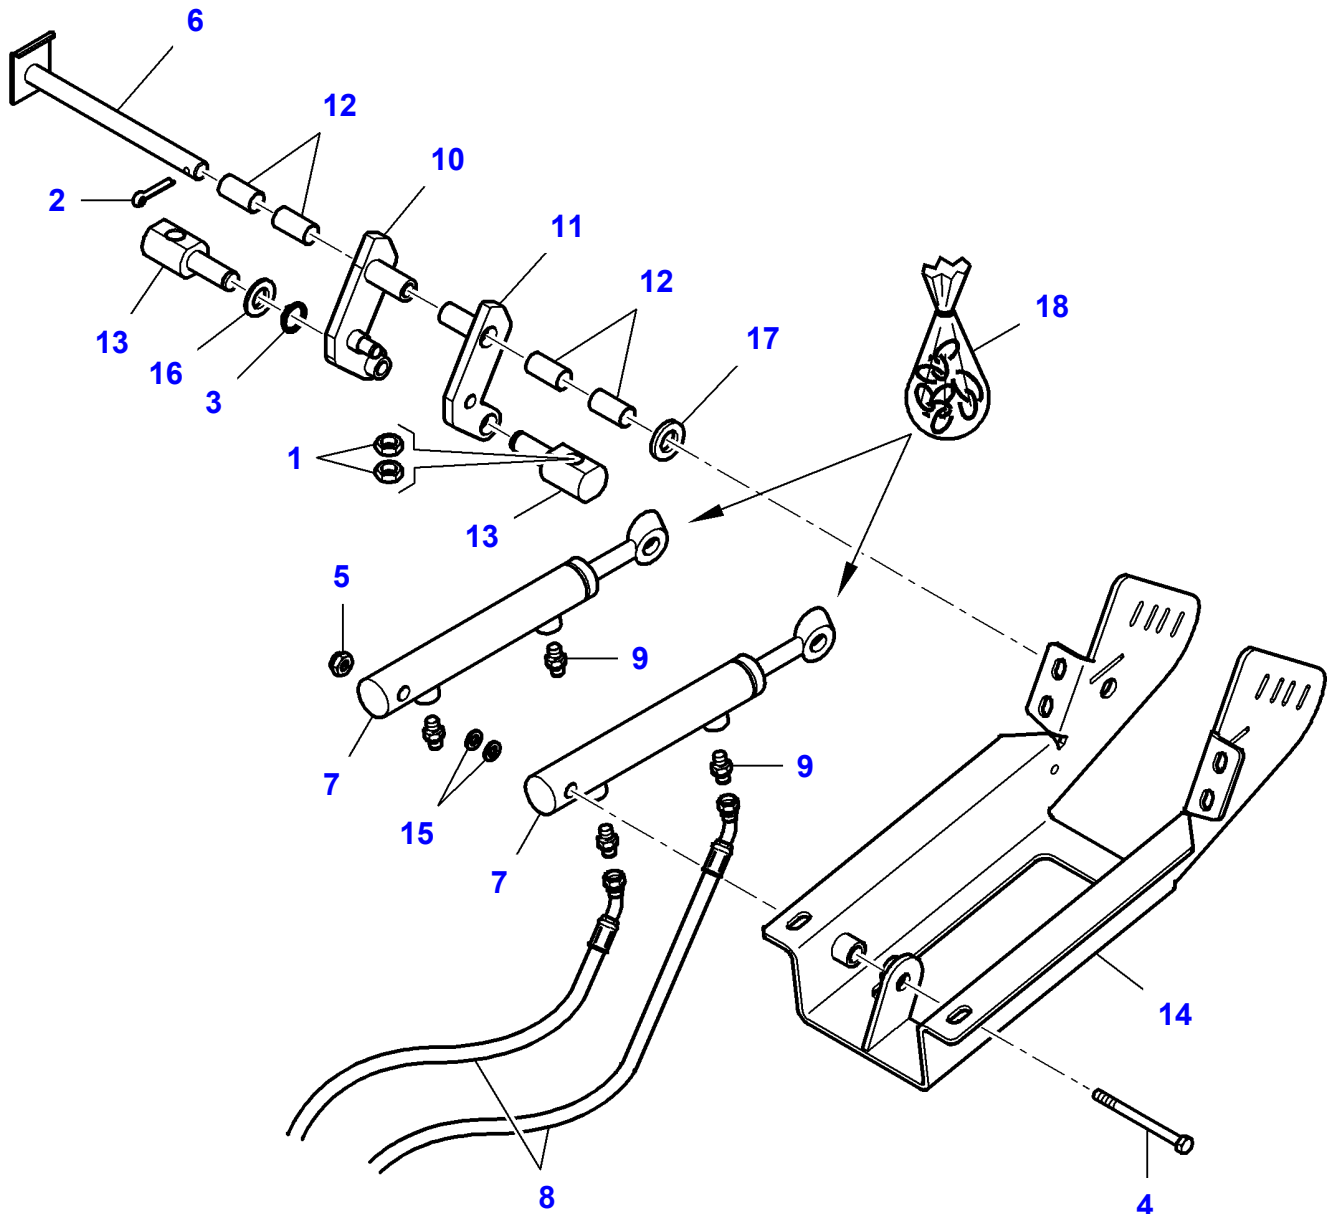

L-LD30-001-B

Massey Ferguson

MF 7247 COMBINE - 3906251

3906251

Page080-0120

Drive And Unloading Tank Clutch

Item	Part Number	Qty	Description	Comments
1	LA10717421	2	Nut	
2	LA10733601	1	Split Pin	
3	LA11066276	1	Circlip	
4	LA11115221	1	Cap Screw	
5	LA12577511	1	Locknut	
6	LA300136139	1	Pin	
7	LA322770900	2	Hydraulic, Cylin	
8	LA323162050	4	Hydraulic Hose	
9	LA322788600	4	Union	
10	LA322811750	1	Lever	
11	LA322811850	1	Lever	
12	LA322878750	4	Sleeve	
13	LA322835850	2	Rod	
14	LA323007650	1	Support	
15	LA355530950	2	Washer	
16	LA355531210	1	Flat Washer	
17	LA355531220	1	Flat Washer	
18	LA322784100	1	Kit, Seal	(7)