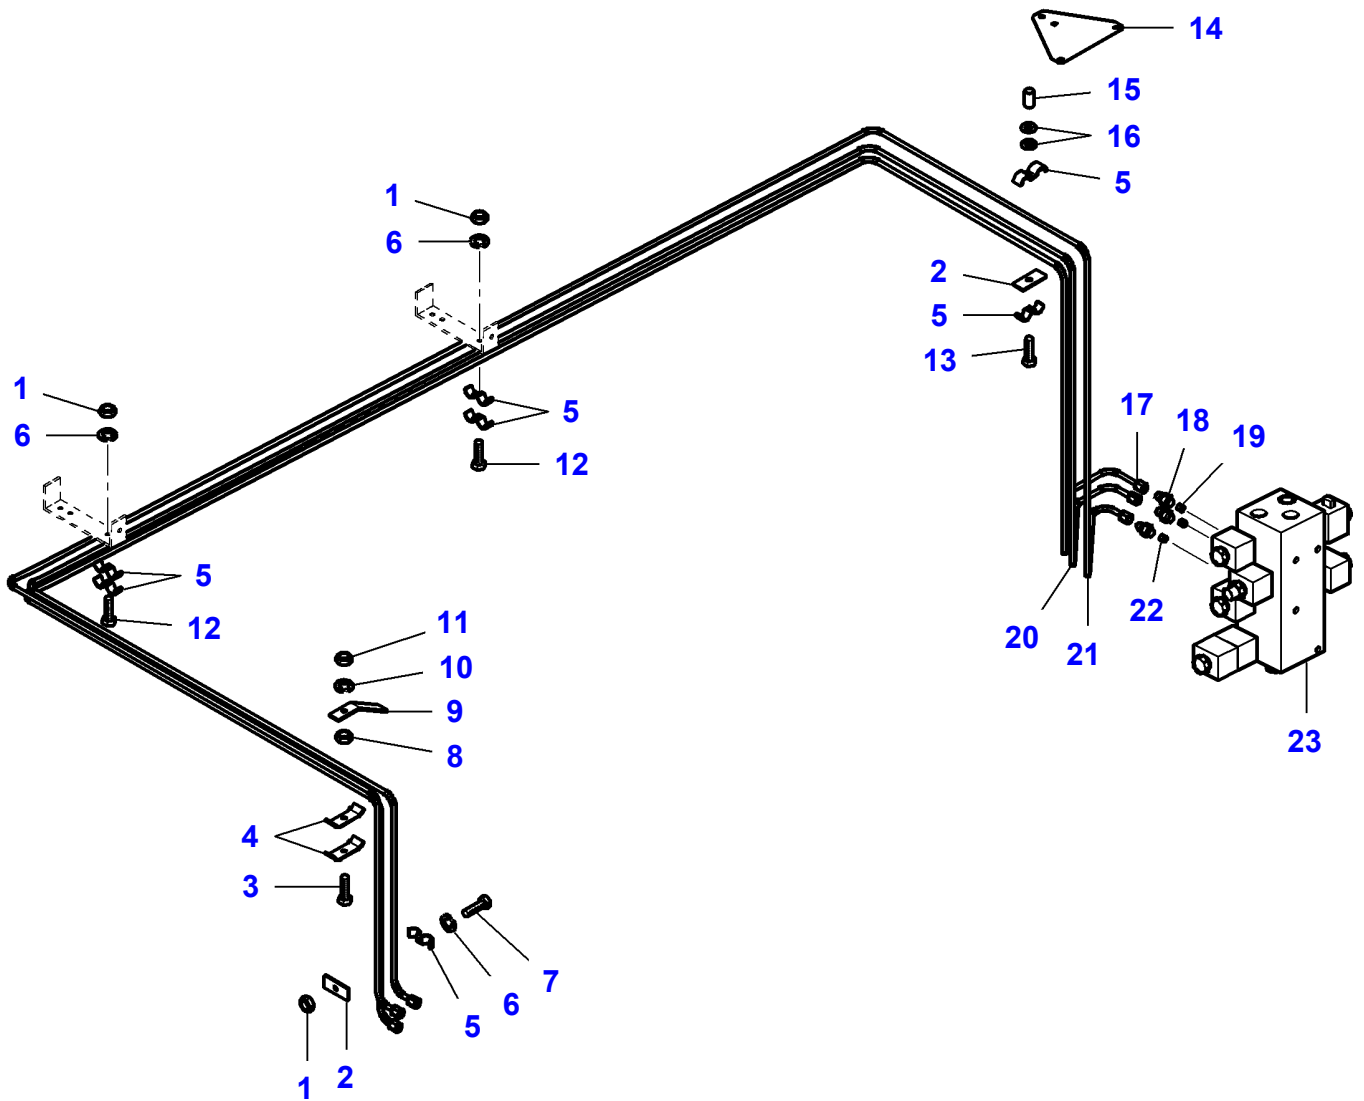

L-LC46-015-B

Reel Circuit Hydraulic

Item	Part Number	Qty	Description	Comments
1	LA15896221	X	Nut	
2	LA301378460	X	Collar	
3	LA16040621	X	Cap Screw	
4	LA300015722	X	Collar	
5	LA300136688	X	Collar	
6	LA12035671	X	Lock Washer	
7	LA10902621	X	Cap Screw	
8	LA16102211	X	Nut	
9	LA322113950	1	Support	
10	LA12034571	X	Lock Washer	
11	LA16100811	X	Nut	
12	LA10903421	X	Cap Screw	
13	LA11030421	X	Cap Screw	
14	LA322113850	1	Support	
15	LA340415223	1	Spacer	
16	LA355510820	2	Flat Washer	
17	LA323277550	1	Tube	
18	LA322819000	3	Union	
19	LA323166150	2	Plug	Diameter 1mm
20	LA323277750	1	Tube	
21	LA323277650	1	Tube	
22	LA323163250	2	Plug	Diameter 1,25mm
23		1	Distributor	See Page - Reference Number 110-0015/1