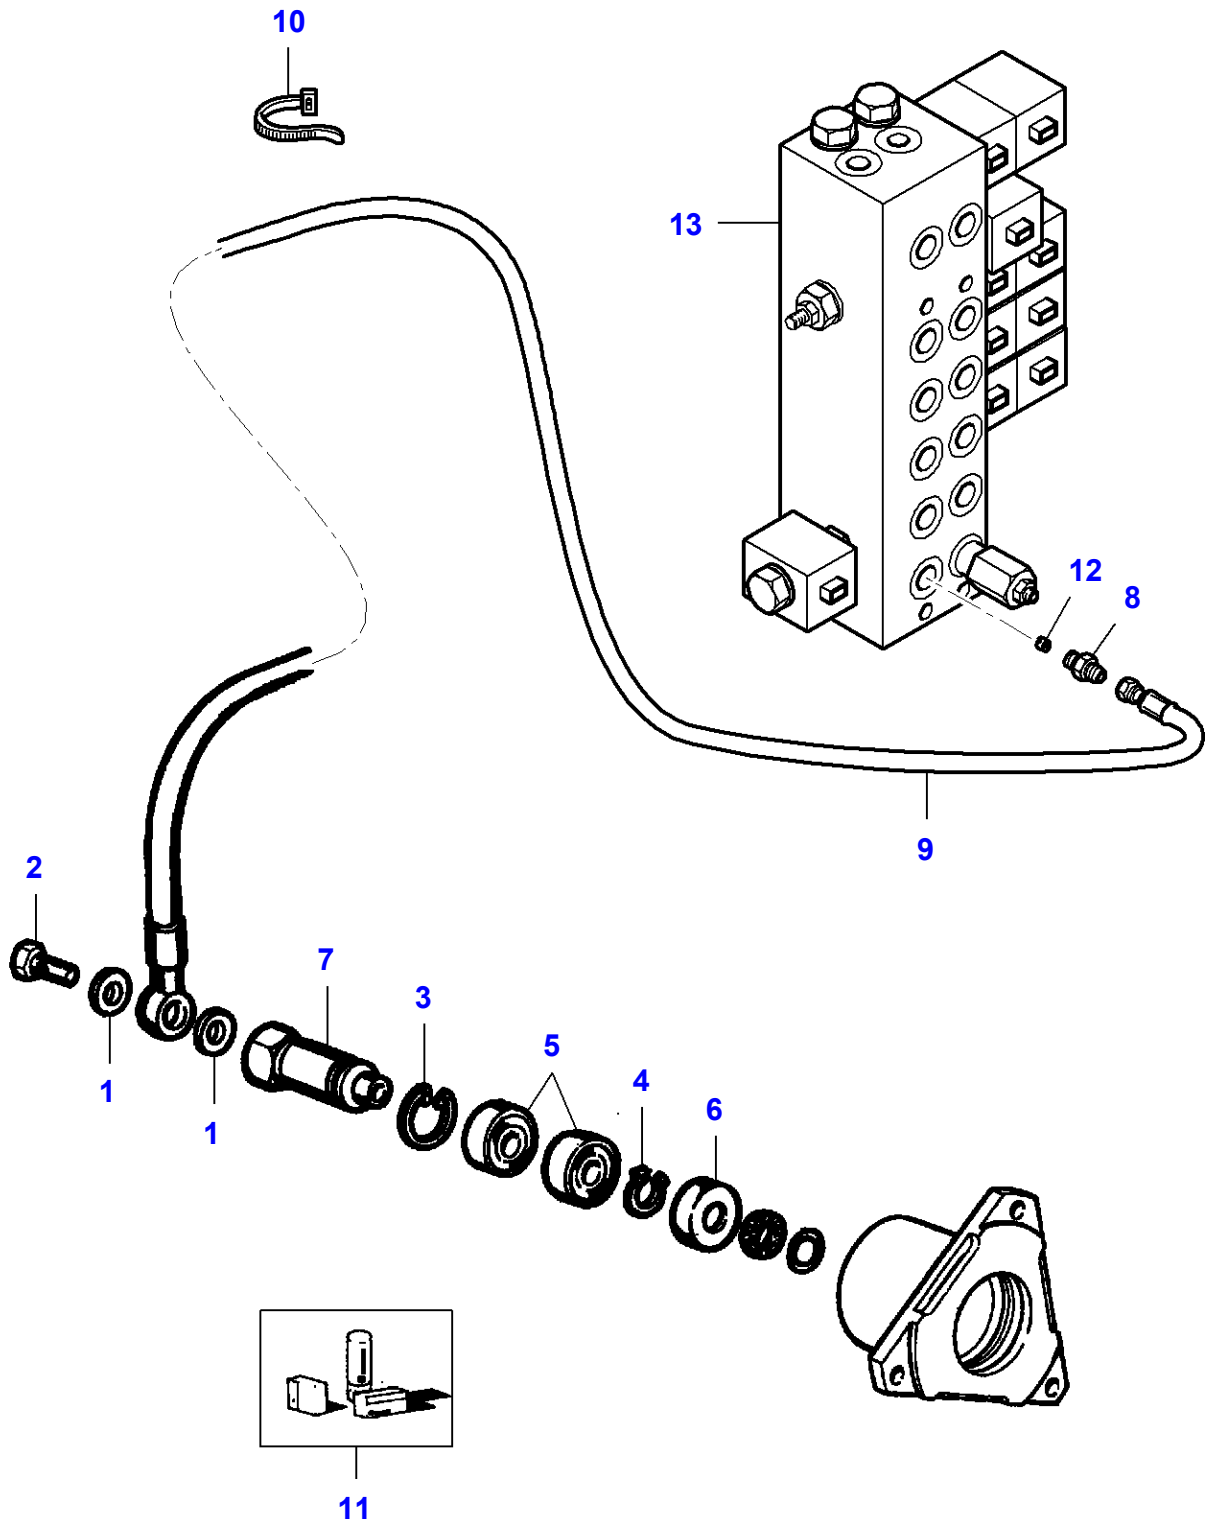

L-LC88-005-B

Massey Ferguson

MF 7247 COMBINE - 3906251

3906251

Page 050-0030

Drum Variator

Item	Part Number	Qty	Description	Comments
1	LA4858606	2	Sealing Washer	
2	LA5103908	1	Banjo Bolt	
3	LA11059476	1	Circlip	
4	LA11066376	1	Circlip	
5	LA28996490	2	Bearing Assy	
6	LA300136161	1	Bush	
7	LA322126750	1	Union	
8	LA322788600	1	Union	
9	LA323161950	1	Hydraulic Hose	
10	LA340481808	4	Cable Tie	
11	LA340485394	1	Kit, Seal	
12	LA322787550	1	Diaphragm	
13		1	Distributor	See Page - Reference Number 030-0185/12