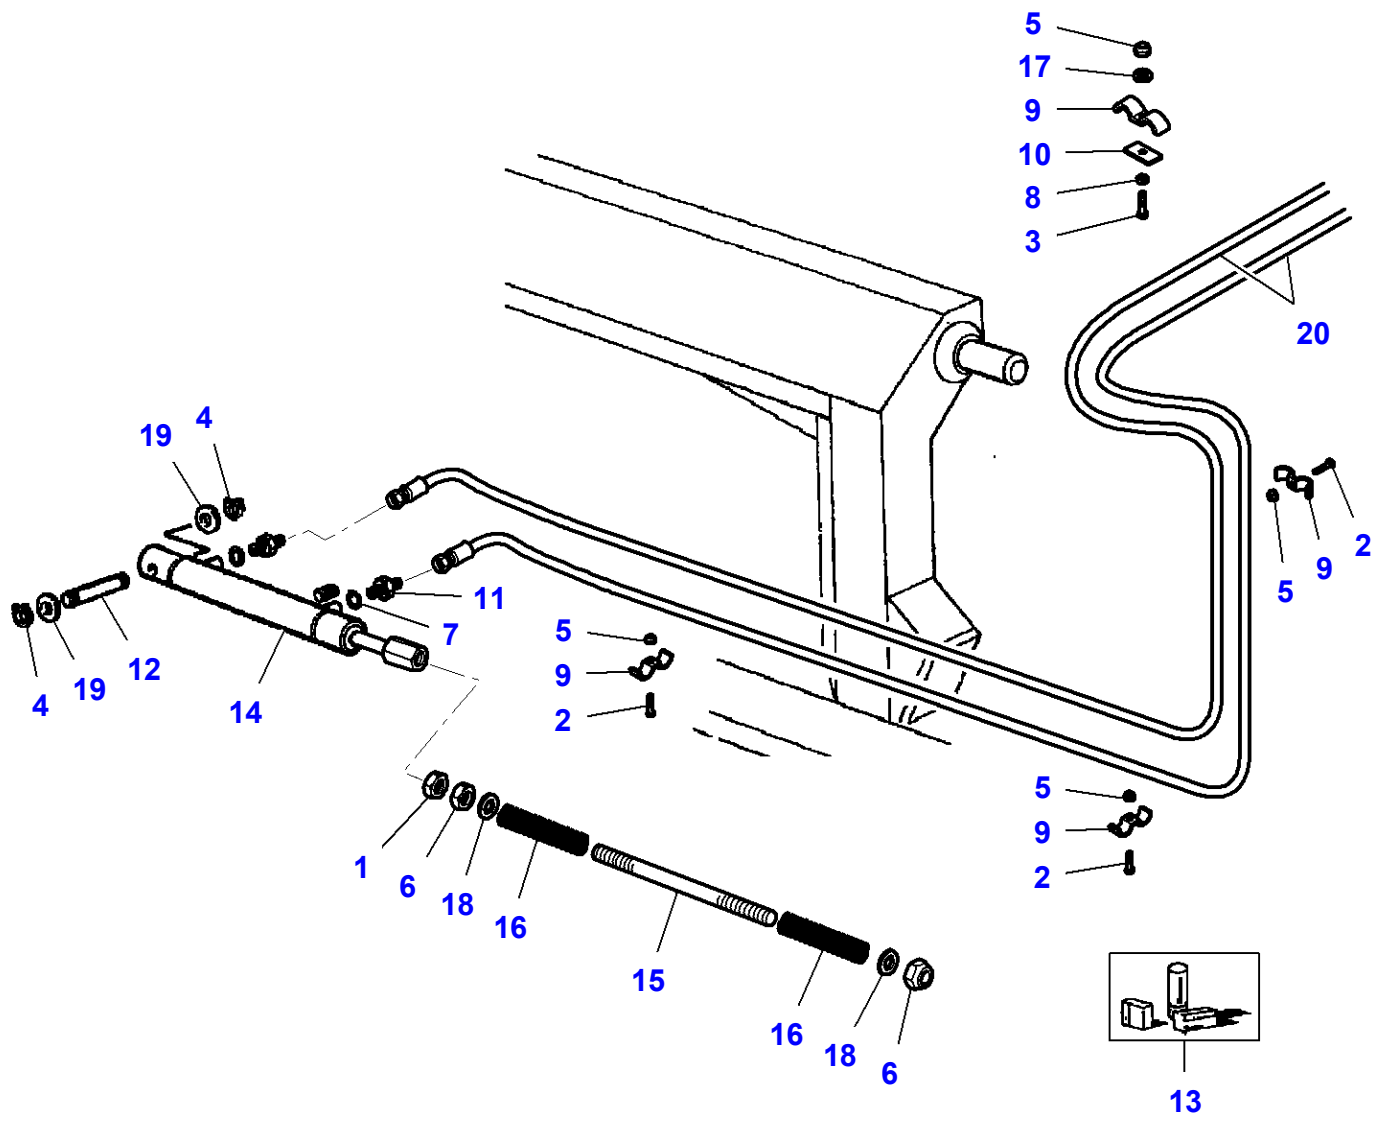

L-LC48-003-B

Cutter Bar Levelling System

Item	Part Number	Qty	Description	Comments
1	LA10726711	1	Nut	
2	LA10902421	3	Cap Screw	
3	LA10902821	1	Cap Screw	
4	LA11066476	2	Circlip	
5	LA12574211	4	Locknut	
6	LA12575111	2	Locknut	
7	LA14456881	2	O Ring	
8	LA15896211	1	Nut	
9	LA300136688	4	Collar	
10	LA301378460	1	Collar	
11	LA321390950	2	Union	
12	LA322213150	1	Pin	
13	LA322545300	1	Kit, Seal	
14	LA322773900	1	Hydraulic, Cylin	
15	LA322774350	1	Stud	
16	LA350356938	2	Spring	
17	LA355500720	1	Flat Washer	
18	LA355502140	2	Flat Washer	
19	LA355532620	2	Flat Washer	
20		2	Hose	See Page - Reference Number 140-0120/7