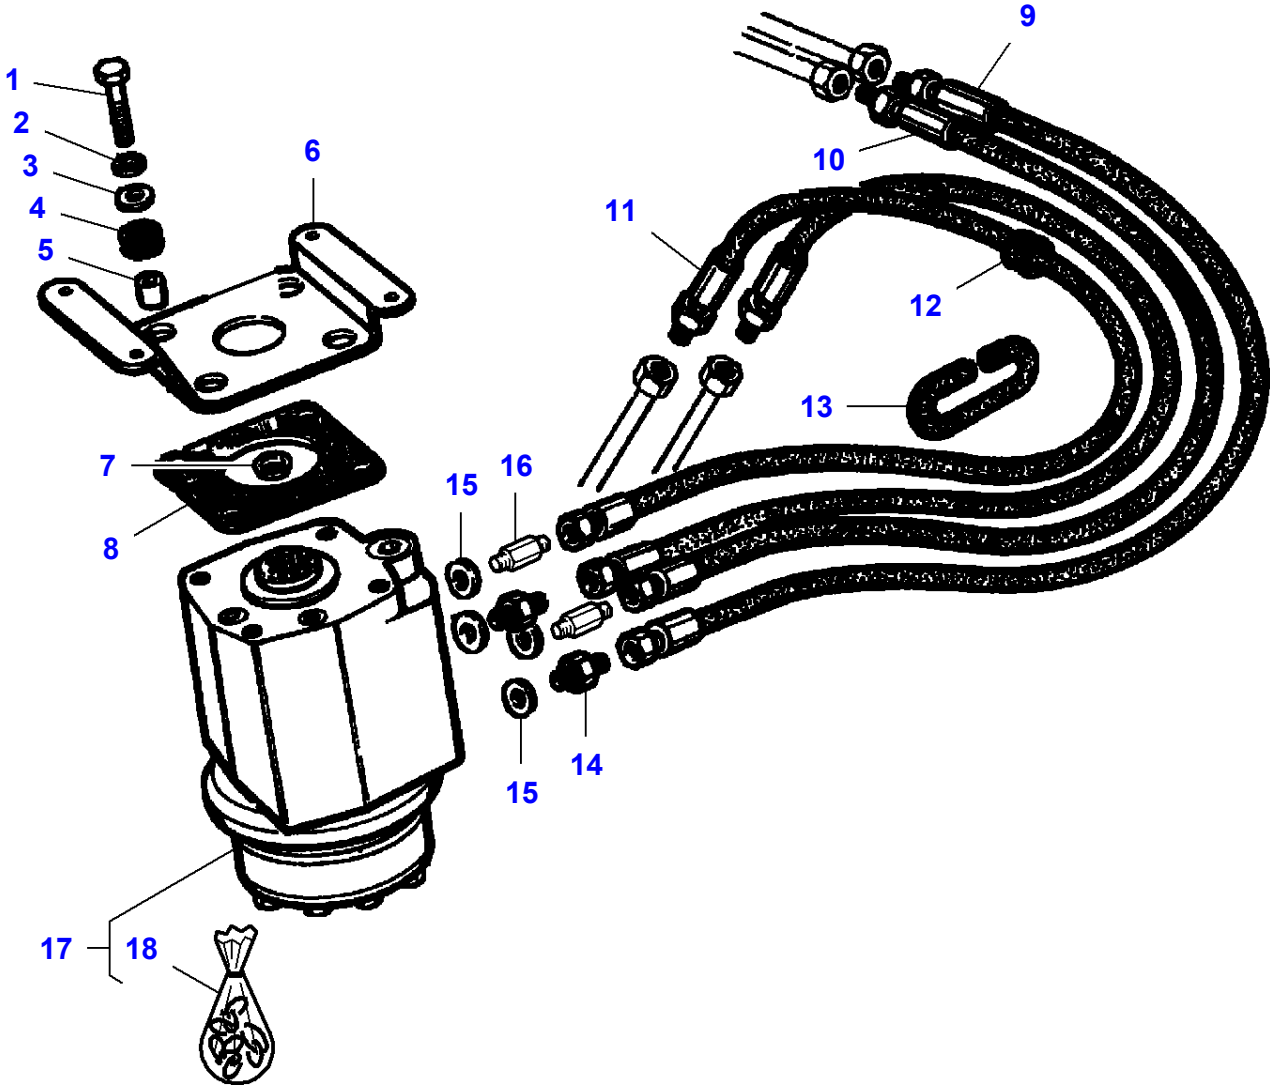

L-LD38-067-A

Massey Ferguson

MF 7247 COMBINE - 3906251

3906251

Page 100-0150

Cab - Steering Column

Item	Part Number	Qty	Description	Comments
1	LA11106624	1	Cap Screw	
2	LA12605671	1	Washer	
3	LA355511030	1	Flat Washer	
4	LA5119125	1	Block	
5	LA322257150	1	Spacer	
6	LA323189750	1	Support	
7	LA5148063	1	Block	
8	LA5124937	1	Spacer	
9	LA322110050	1	Hydraulic Hose	Length 1750 mm
10	LA323070250	1	Hydraulic Hose	
11	LA321955550	2	Hydraulic Hose	Length 2050 mm
12	LA10397780	1	Grommet	
13	LA322012650	1	Strip	
14	LA321880800	2	Union	
15	LA44019496	4	Seal	
16	LA321420450	2	Union	
17	LA321879000	1	Steer. Orbitrol	
18	LA45483416	1	Kit, Repair	(17)