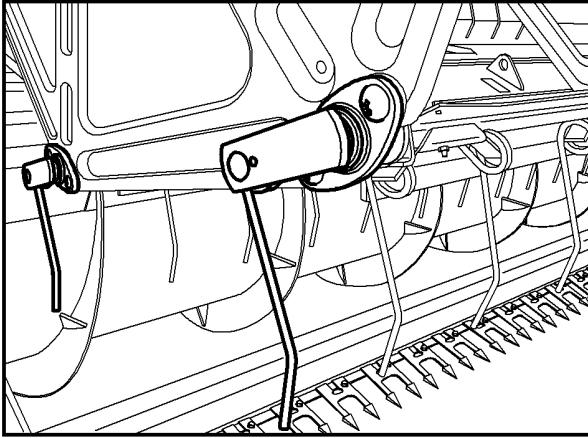

L-LC15-008-A

1