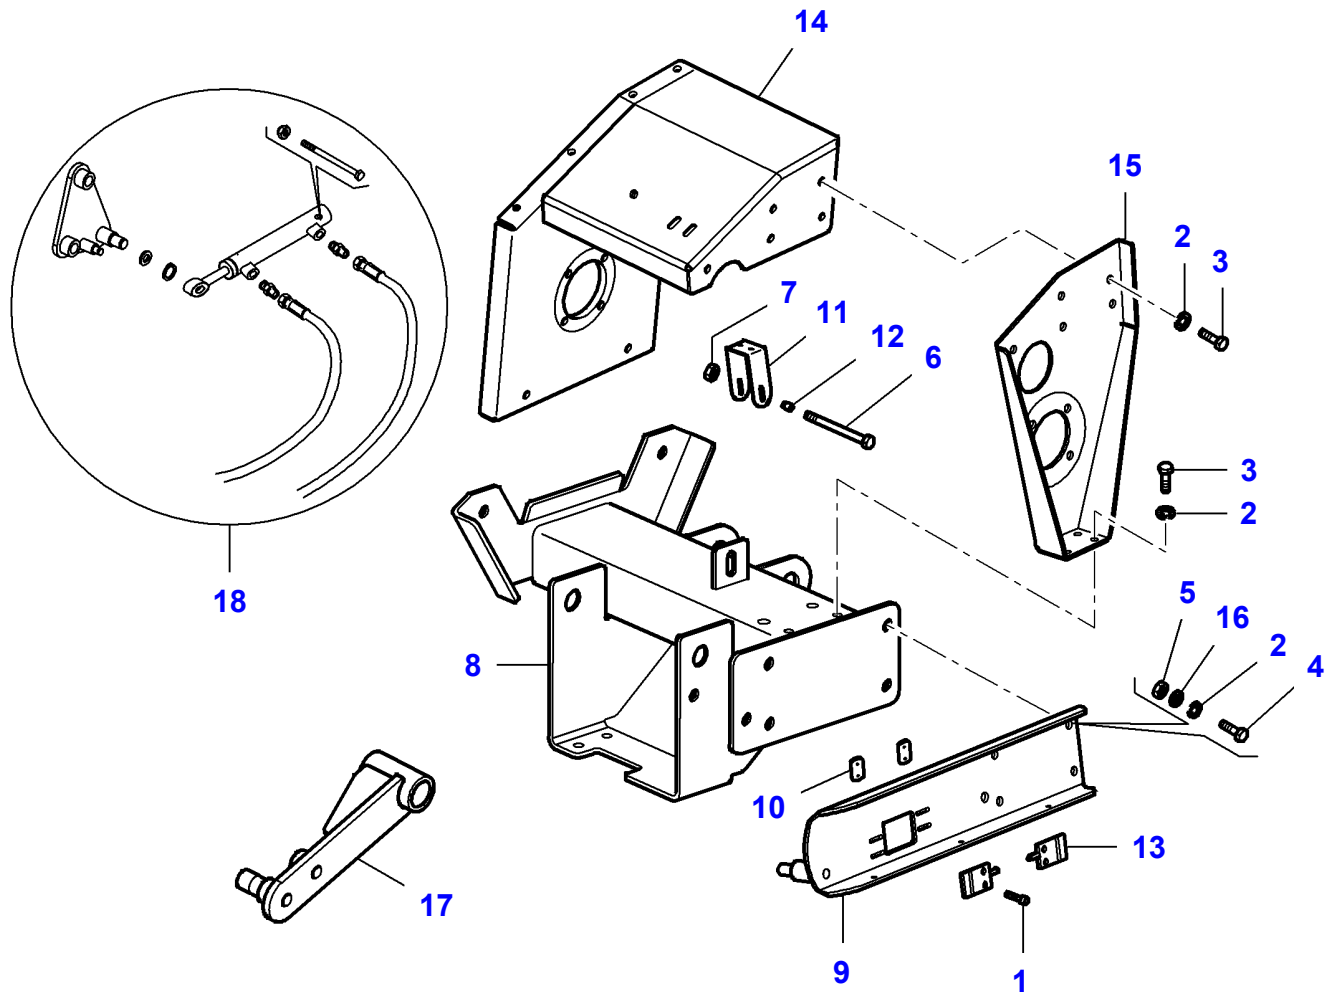

L-LD07-015-B

Massey Ferguson

MF 7247 COMBINE - 3906251

3906251

Straw Chopper - Supports

Page 060-0080

Item	Part Number	Qty	Description	Comments
1	LA10375811	4	Screw	
2	LA12034671	13	Lock Washer	
3	LA11106221	9	Cap Screw	
4	LA11106421	4	Cap Screw	
5	LA11701711	4	Nut	
6	LA16044521	1	Cap Screw	
7	LA16104111	1	Locknut	
8	LA322835150	1	Bracket	
9	LA322836050	1	Bracket	
10	LA322836150	2	Plate	
11	LA322837950	1	Yoke	
12	LA322839450	1	Bush	
13	LA322864200	2	Switch	
14	LA322952850	1	Plate	
15	LA322952950	1	Bracket	
16	LA355501130	4	Flat Washer	
17		1	Support	See Page - Reference Number 060-0055/15
18		1	Cylinder	See Page - Reference Number 110-0085