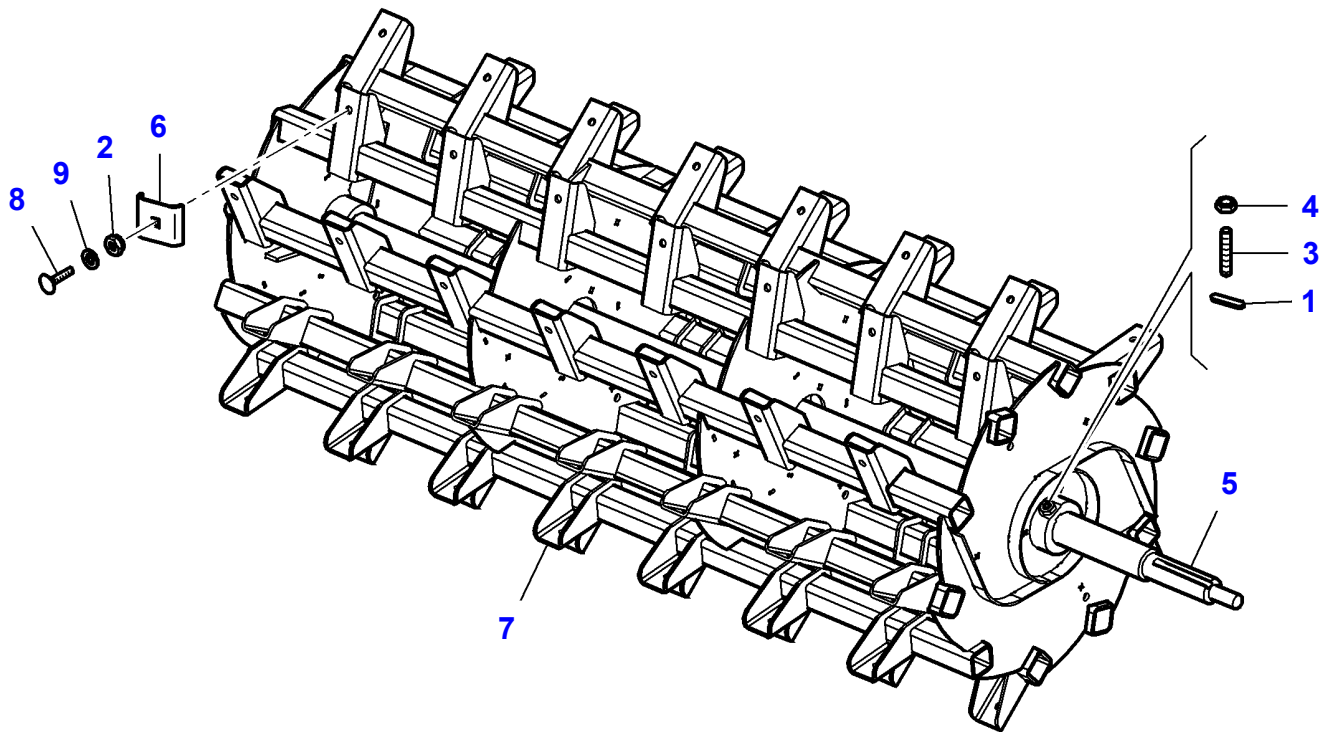

L-LC98-006-B

Massey Ferguson

MF 7247 COMBINE - 3906251

3906251

Multi Crop Separator - Rotating Separator

Page050-0115

Item	Part Number	Qty	Description
1	LA10622010	1	Key
2	LA12577211	1	Locknut
3	LA13813270	1	Grub Screw
4	LA16103611	1	Nut
5	LA321808650	1	Shaft
6	LA322768550	1	Plate
7	LA322916050	1	Chopper
8	LA350342525	1	Carriage Bolt
9	LA355501120	1	Flat Washer