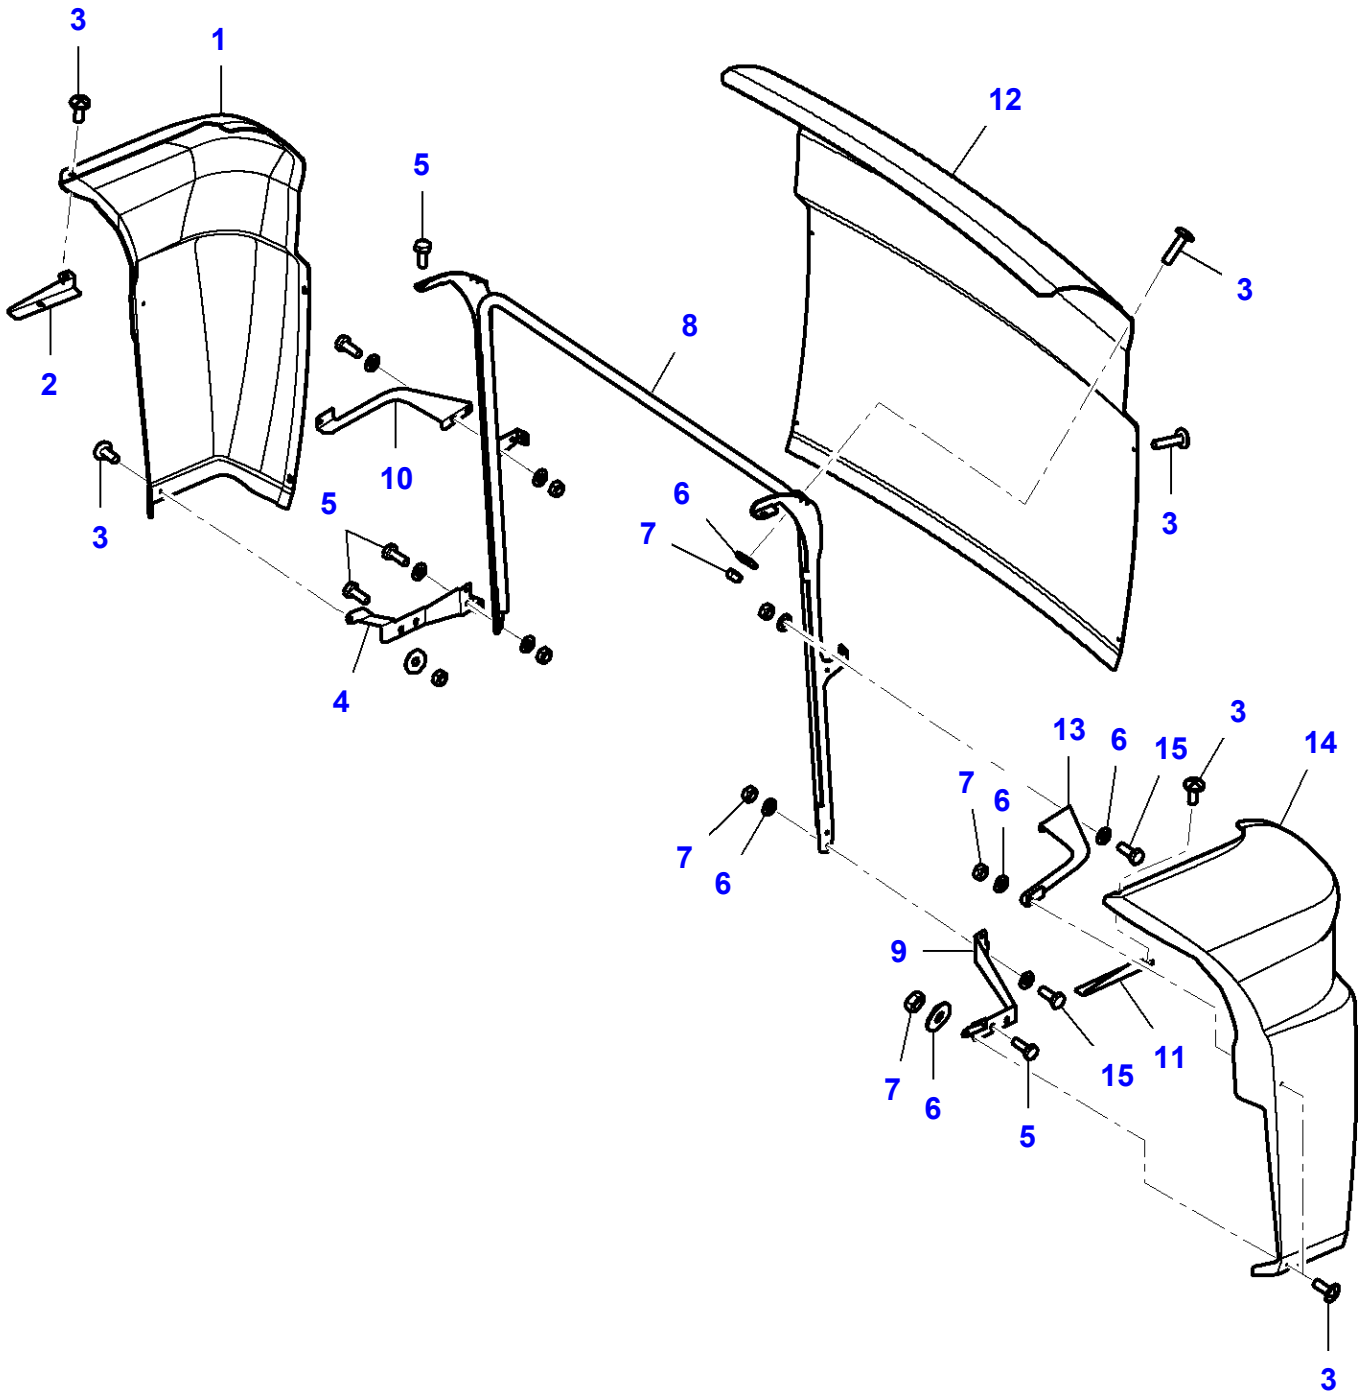

L-LD02-020-B

Rear Body

Item	Part Number	Qty	Description
1	LA323201450	1	Fender
2	LA323217150	1	Support
3	LA322898250	7	Screw
4	LA323203250	1	Reinforcement
5	LA16043624	4	Cap Screw
6	LA355510615	6	Flat Washer
7	LA15896211	4	Nut
8	LA323202750	1	Bracket
9	LA323203350	1	Reinforcement
10	LA323203150	1	Reinforcement
11	LA323206750	1	Support
12	LA323201250	1	Bonnet
13	LA323203050	1	Reinforcement
14	LA323201350	1	Fender
15	LA10902221	2	Cap Screw