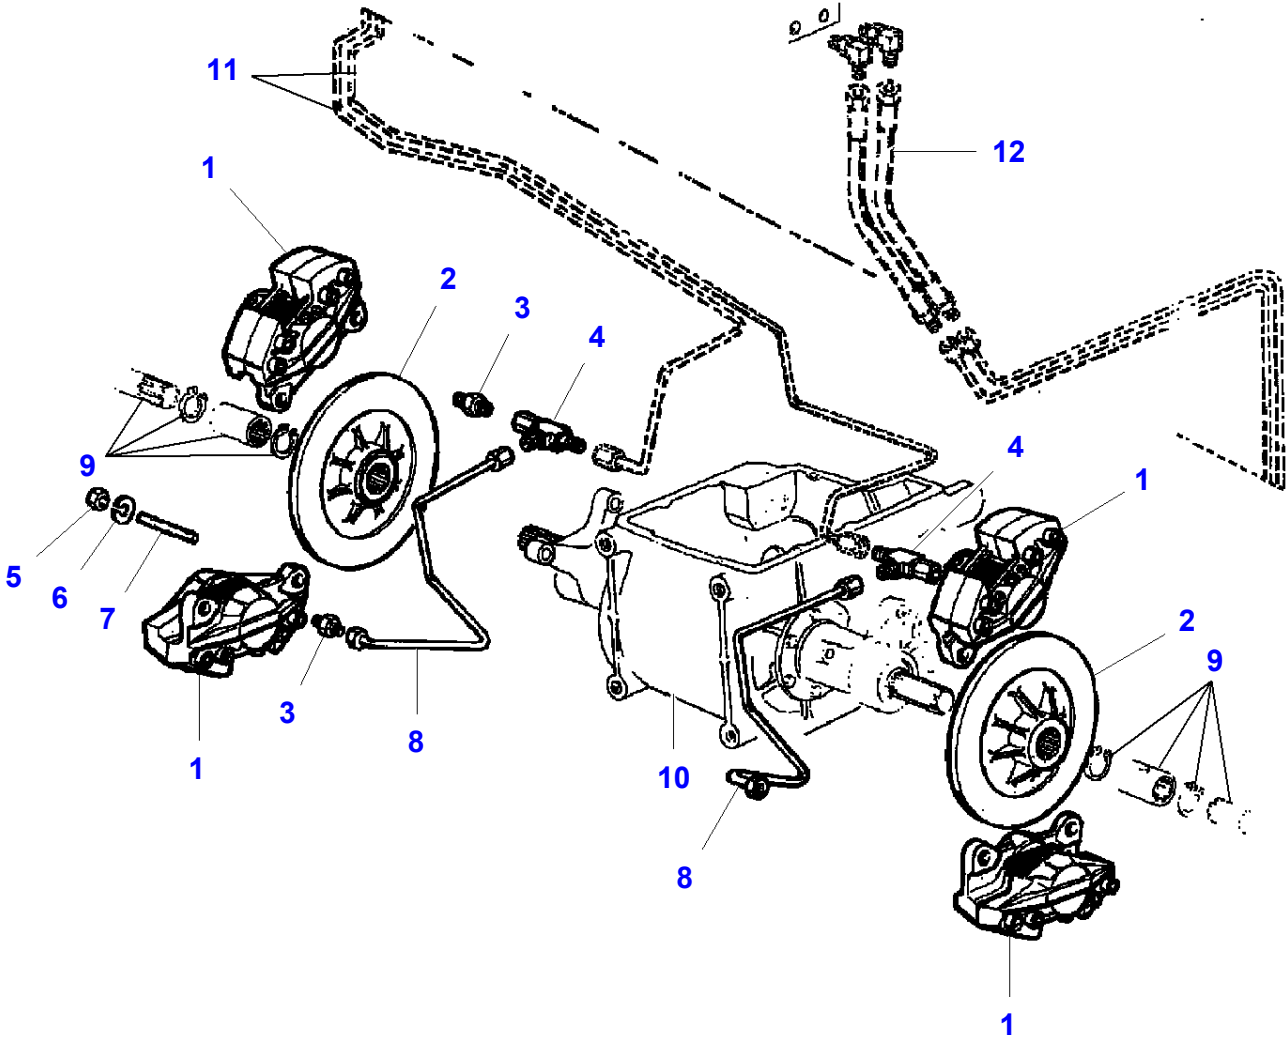

L-LC67-006-A

Brakes

Item	Part Number	Qty	Description	Comments
1	LA320965600	4	Brake Caliper	
2	LA322147950	2	Brake Disc	
3	LA322017050	2	Union	
4	LA321606450	2	T-Piece	
5	LA12164124	1	Nut	
6	LA12034871	1	Lock Washer	
7	LA11800520	1	Stud	
8	LA321921350	2	Tube	
9		1	Shaft	See Page - Reference Number 030-0010
10		1	Box	See Page - Reference Number 030-0085/1
11		2	Tube	See Page - Reference Number 030-0085/21
12		2	Brake Hose	See Page - Reference Number 030-0085/18