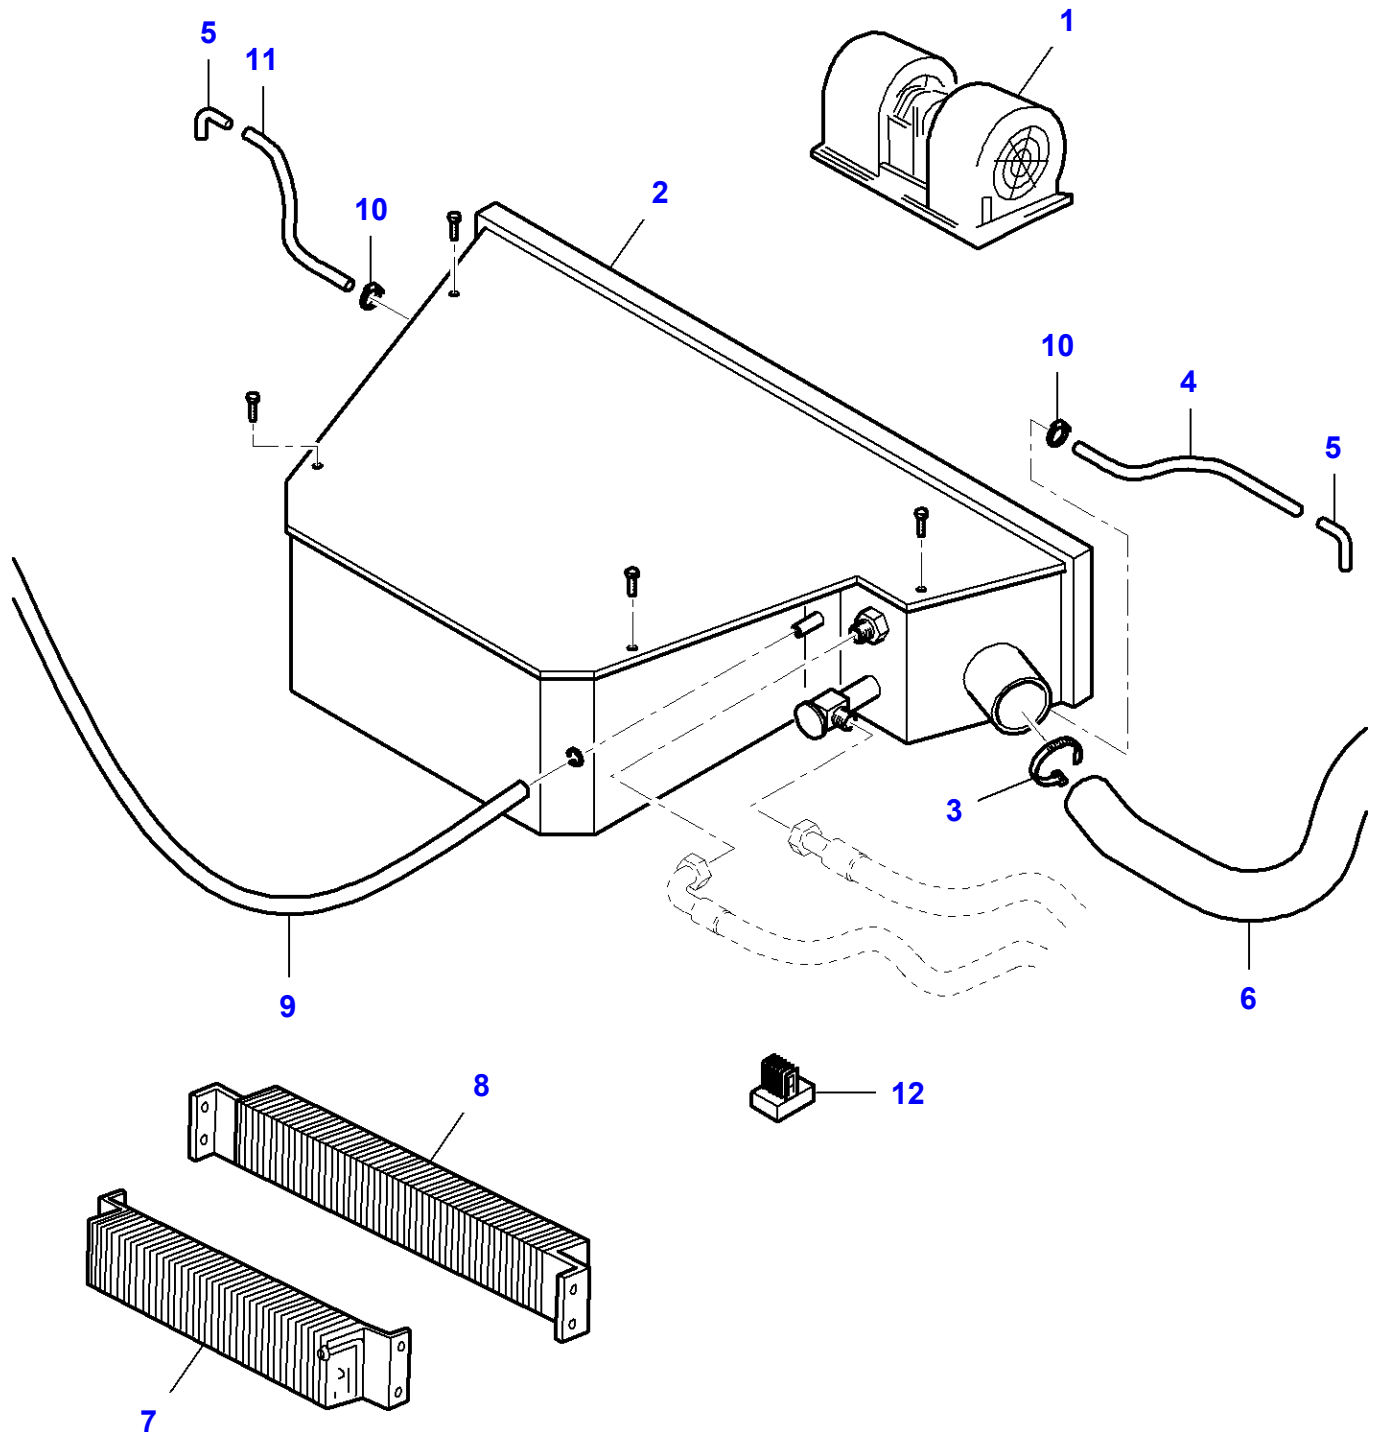

L-LD38-063-B

Massey Ferguson

MF 7247 COMBINE - 3906251

3906251

Cab - AIR CONDITIONER

Page 100-0115

Item	Part Number	Qty	Description
1	LA322794912	1	Fan
2	LA323227650	1	Air Conditioner
3	LA13000790	1	Hose Clip
4	LA323228550	1	Hose
5	LA322794946	1	Connector
6	LA323226750	1	Hose
7	LA322794933	1	Radiator
8	LA322794935	1	Evaporator
9	LA323228750	1	Hose
10	LA10186690	2	Hose Clip
11	LA323228650	1	Hose
12	LA322794938	1	Switch