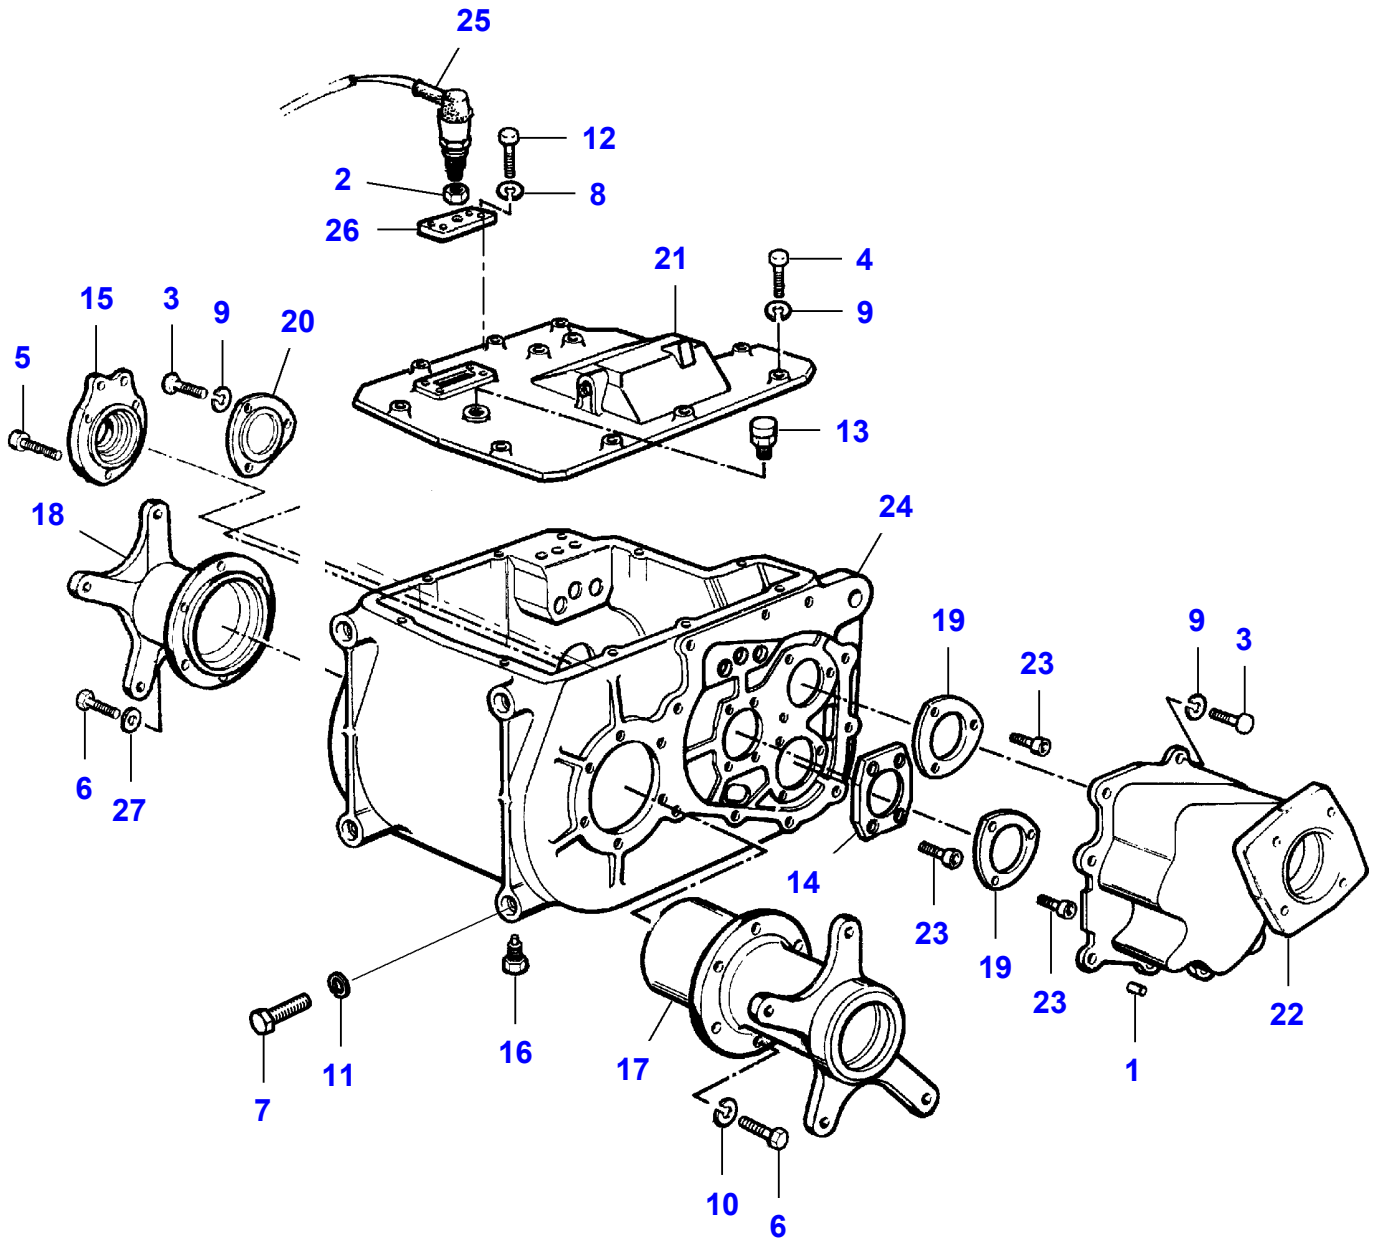

MF 7247 COMBINE - 3906251
L-LC79-005-B

L-LC79-005-B

Gear Box

Item	Part Number	Qty	Description
1	LA10493120	1	Dowel
2	LA10726711	1	Nut
3	LA11106431	12	Cap Screw
4	LA11106631	10	Cap Screw
5	LA11107031	3	Cap Screw
6	LA11112431	12	Cap Screw
7	LA11119031	4	Cap Screw
8	LA12034571	4	Lock Washer
9	LA12034671	22	Lock Washer
10	LA12034771	6	Lock Washer
11	LA12034871	4	Lock Washer
12	LA16043424	4	Cap Screw
13	LA312974500	1	Plug
14	LA321873650	1	Flange
15	LA321873950	1	Support
16	LA322062500	1	Plug
17	LA322142750	1	Support
18	LA322142650	1	Support
19	LA322066450	2	Flange
20	LA322066550	1	Flange
21	LA322068550	1	Cover
22	LA322245550	1	Support
23	LA14420334	10	Hex Socket Screw
24	LA322534750	1	Box
25	LA322861500	1	Sensor
26	LA322861650	1	Cover
27	LA355561230	6	Flat Washer