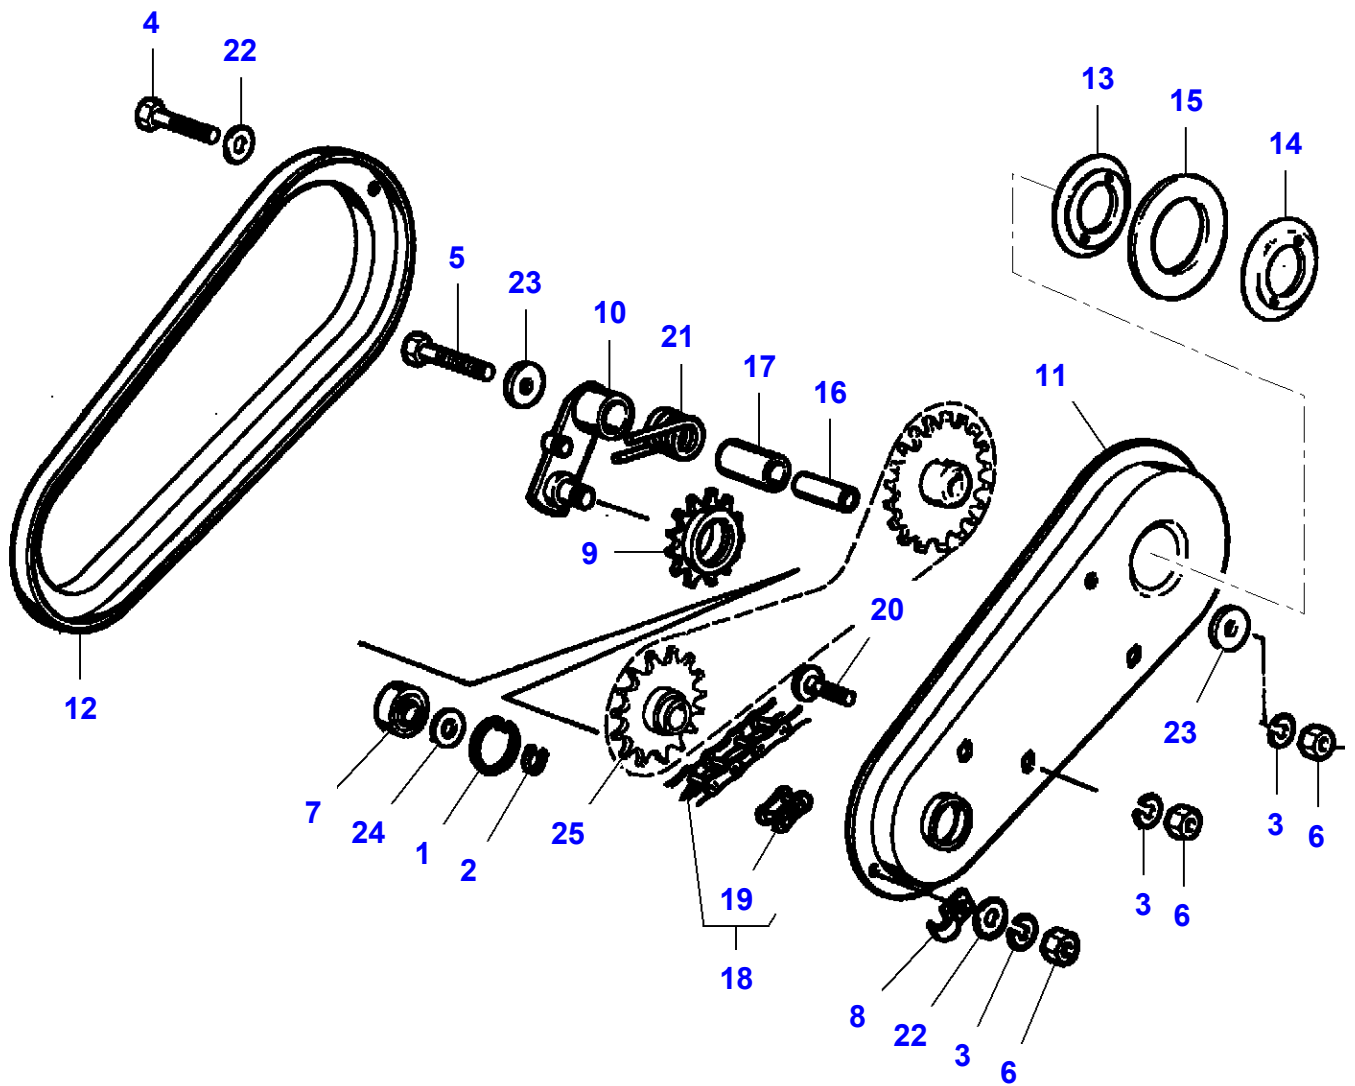

L-LD13-004-B

Massey Ferguson

MF 7247 COMBINE - 3906251

3906251

Page070-0065

Grain Elevator - Normal

Item	Part Number	Qty	Description	Comments
1	LA11059476	1	Circlip	
2	LA11066876	1	Circlip	
3	LA12034571	3	Lock Washer	
4	LA16043224	1	Cap Screw	
5	LA16044424	1	Cap Screw	
6	LA16100811	3	Nut	
7	LA28996490	1	Bearing Assy	
8	LA300015924	1	Collar	
9	LA300121612	1	Gear	
10	LA321844650	1	Arm	
11	LA321844950	1	Shield	
12	LA321845050	1	Shield	
13	LA321845150	1	Disc	
14	LA321845250	1	Disc	
15	LA321845350	1	Gasket	
16	LA321845750	1	Spacer	
17	LA321845850	1	Bush	
18	LA340437274	1	Chain	
19	LA340437200	1	Chain Link	(18)
20	LA350342510	1	Carriage Bolt	
21	LA350356925	1	Spring	
22	LA355500915	2	Flat Washer	
23	LA355520830	2	Flat Washer	
24	LA355536210	1	Flat Washer	
25		1	Gear	See Page - Reference Number 080-0060/10