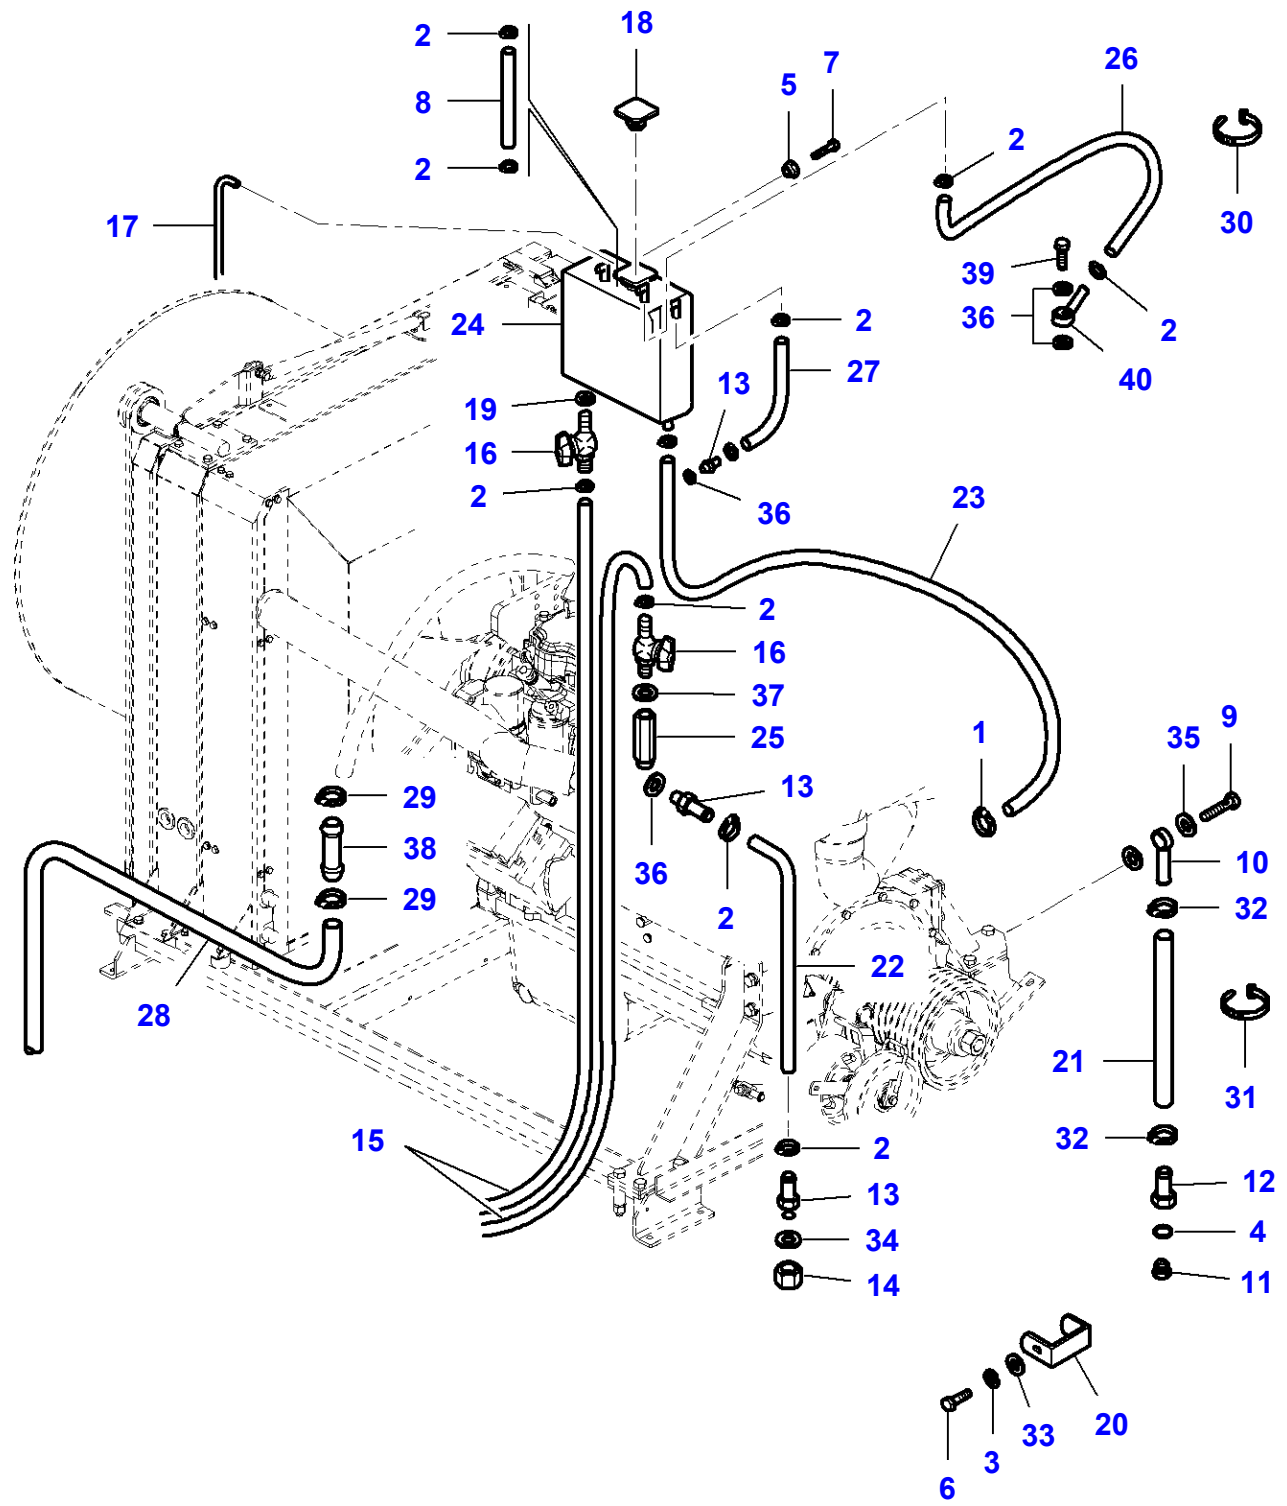

MF 7247 COMBINE - 3906251
L-LC03-019-A

L-LC03-019-A

Engine Installation

Item	Part Number	Qty	Description
1	LA350391526	1	Hose Clip
2	LA350391506	10	Hose Clip
3	LA12034571	1	Lock Washer
4	LA14457180	1	O Ring
5	LA16104111	1	Locknut
6	LA16043421	1	Cap Screw
7	LA16043221	1	Cap Screw
8	LA19053182	1	Hose
9	LA300128295	1	Banjo Bolt
10	LA300136355	1	Connector
11	LA320479650	1	Plug
12	LA321806450	1	Connector
13	LA321946550	3	Union
14	LA321946650	1	Plug
15	LA322303850	2	Hose
16	LA322310850	2	Cock
17	LA322327850	1	Hose
18	LA322638350	1	Plug
19	LA322731950	1	Flat Washer
20	LA322869150	1	Collar
21	LA322895950	1	Hose
22	LA322896150	1	Hose
23	LA322944150	1	Hose
24	LA322995200	1	Tank
25	LA323143050	1	Connector
26	LA322995450	1	Hose
27	LA323013550	1	Hose
28	LA322895750	1	Hose
29	LA350391526	2	Hose Clip
30	LA340481806	1	Cable Tie
31	LA340481808	1	Cable Tie
32	LA350391518	3	Hose Clip
33	LA355510820	1	Flat Washer
34	LA355561430	1	Gasket
35	LA355562230	2	Sealing Washer
36	LA355571415	4	Flat Washer
37	LA410000794	1	Sealing Washer
38	LA322895650	1	Tube
39	LA10184314	1	Banjo Bolt
40	LA5150924	1	Connector