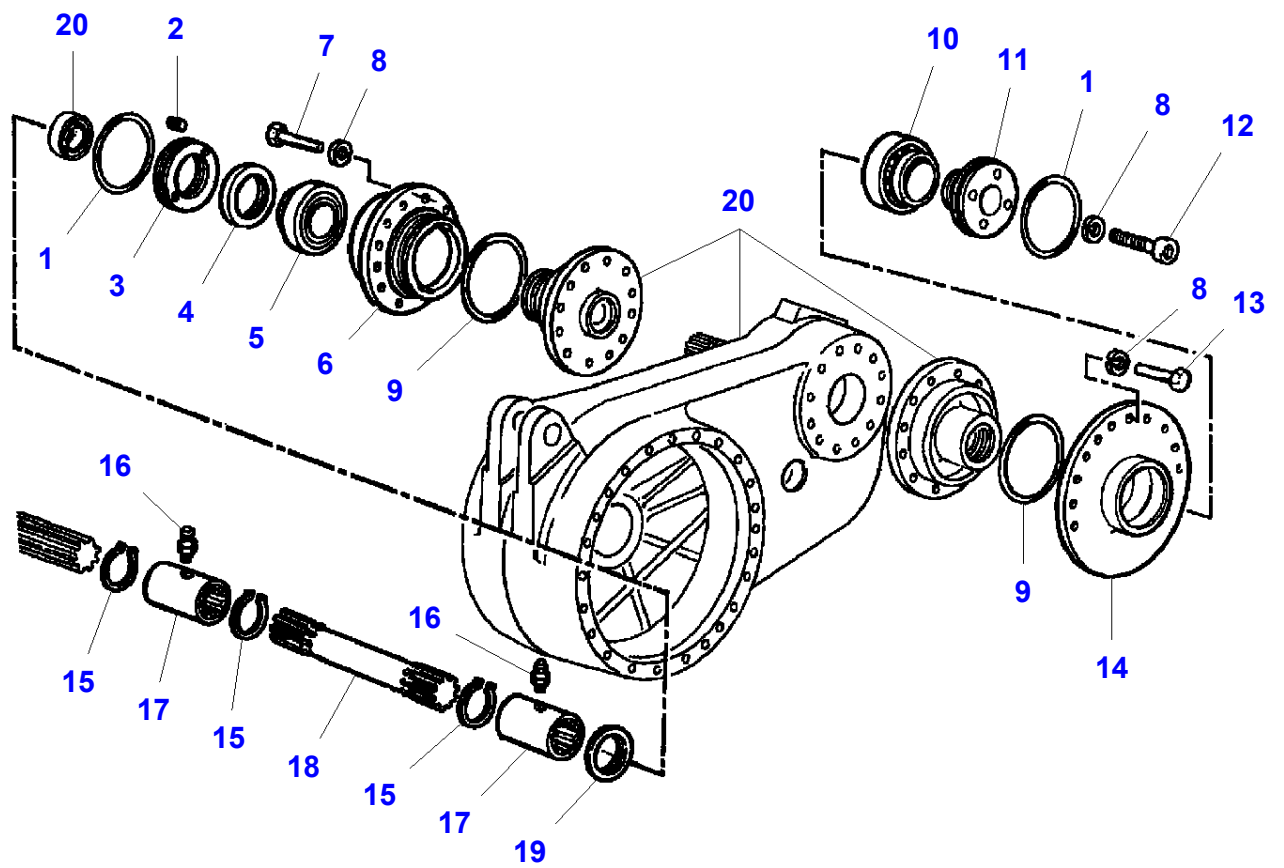

L-LC31-007-A

Massey Ferguson

MF 7247 COMBINE - 3906251

3906251

Page030-0010

Front Axle - Autolevel

Item	Part Number	Qty	Description	Comments
1	LA14467480	2	O Ring	
2	LA366341007	1	Grub Screw	
3	LA321920350	1	Nut	
4	LA321920250	1	Nut	
5	LA24903720	1	Bearing Taper	
6	LA321920150	1	Bearing Flange	
7	LA11390537	12	Cap Screw	
8	LA12034871	27	Lock Washer	
9	LA14467980	2	O Ring	
10	LA344065100	1	Bearing Assy	
11	LA321914050	1	Flange	
12	LA14426621	4	Hex Socket Screw	
13	LA11391534	11	Cap Screw	
14	LA321920050	1	Flange	
15	LA11069376	3	Circlip	
16	LA350357803	2	Grease Fitting	
17	LA322061750	2	Bush	
18	LA321892850	1	Shaft	Length 378 mm
19	LA322128750	1	Thrust Washer	
20		1	Parts Pack	See Page - Reference Number 030-0060/0