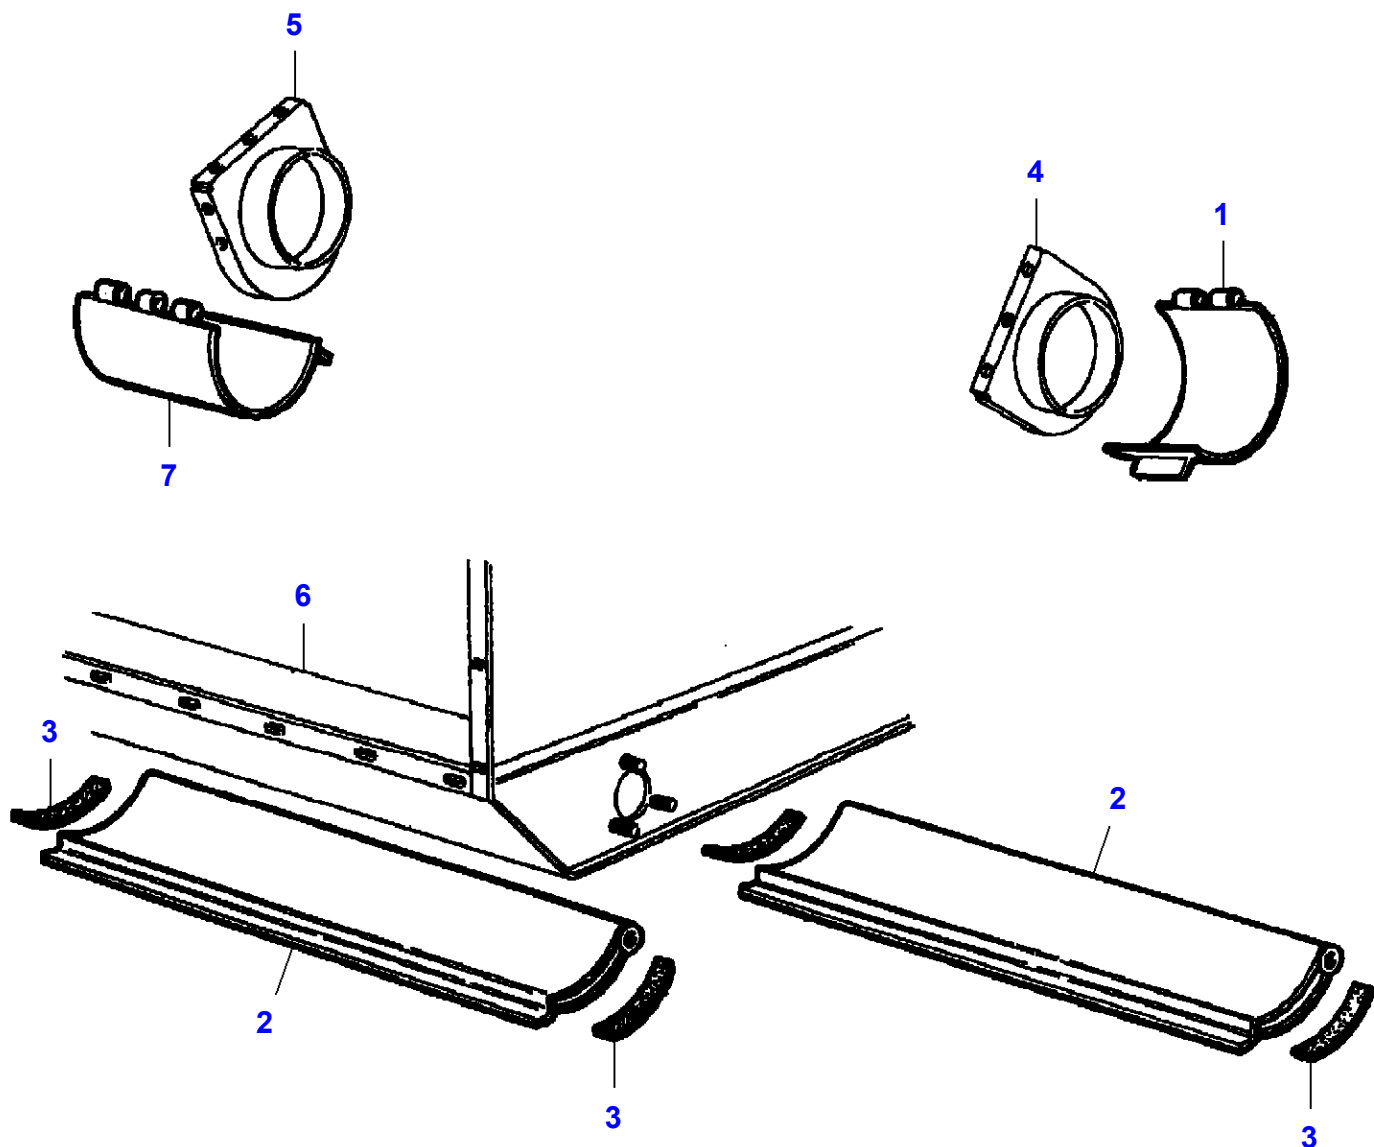

L-LD04-002-B

Massey Ferguson

MF 7247 COMBINE - 3906251

3906251

Page060-0035

Parts For Normals Soils

Item	Part Number	Qty	Description	Comments
1	LA321826250	1	Lid	
2	LA321840850	2	Lid	
3	LA321843650	4	Gasket	
4		1	Plate	See Page - Reference Number 070-0075
5		1	Plate	See Page - Reference Number 070-0055
6		1	Housing	See Page - Reference Number 070-0020/14
7	LA321850050	1	Lid