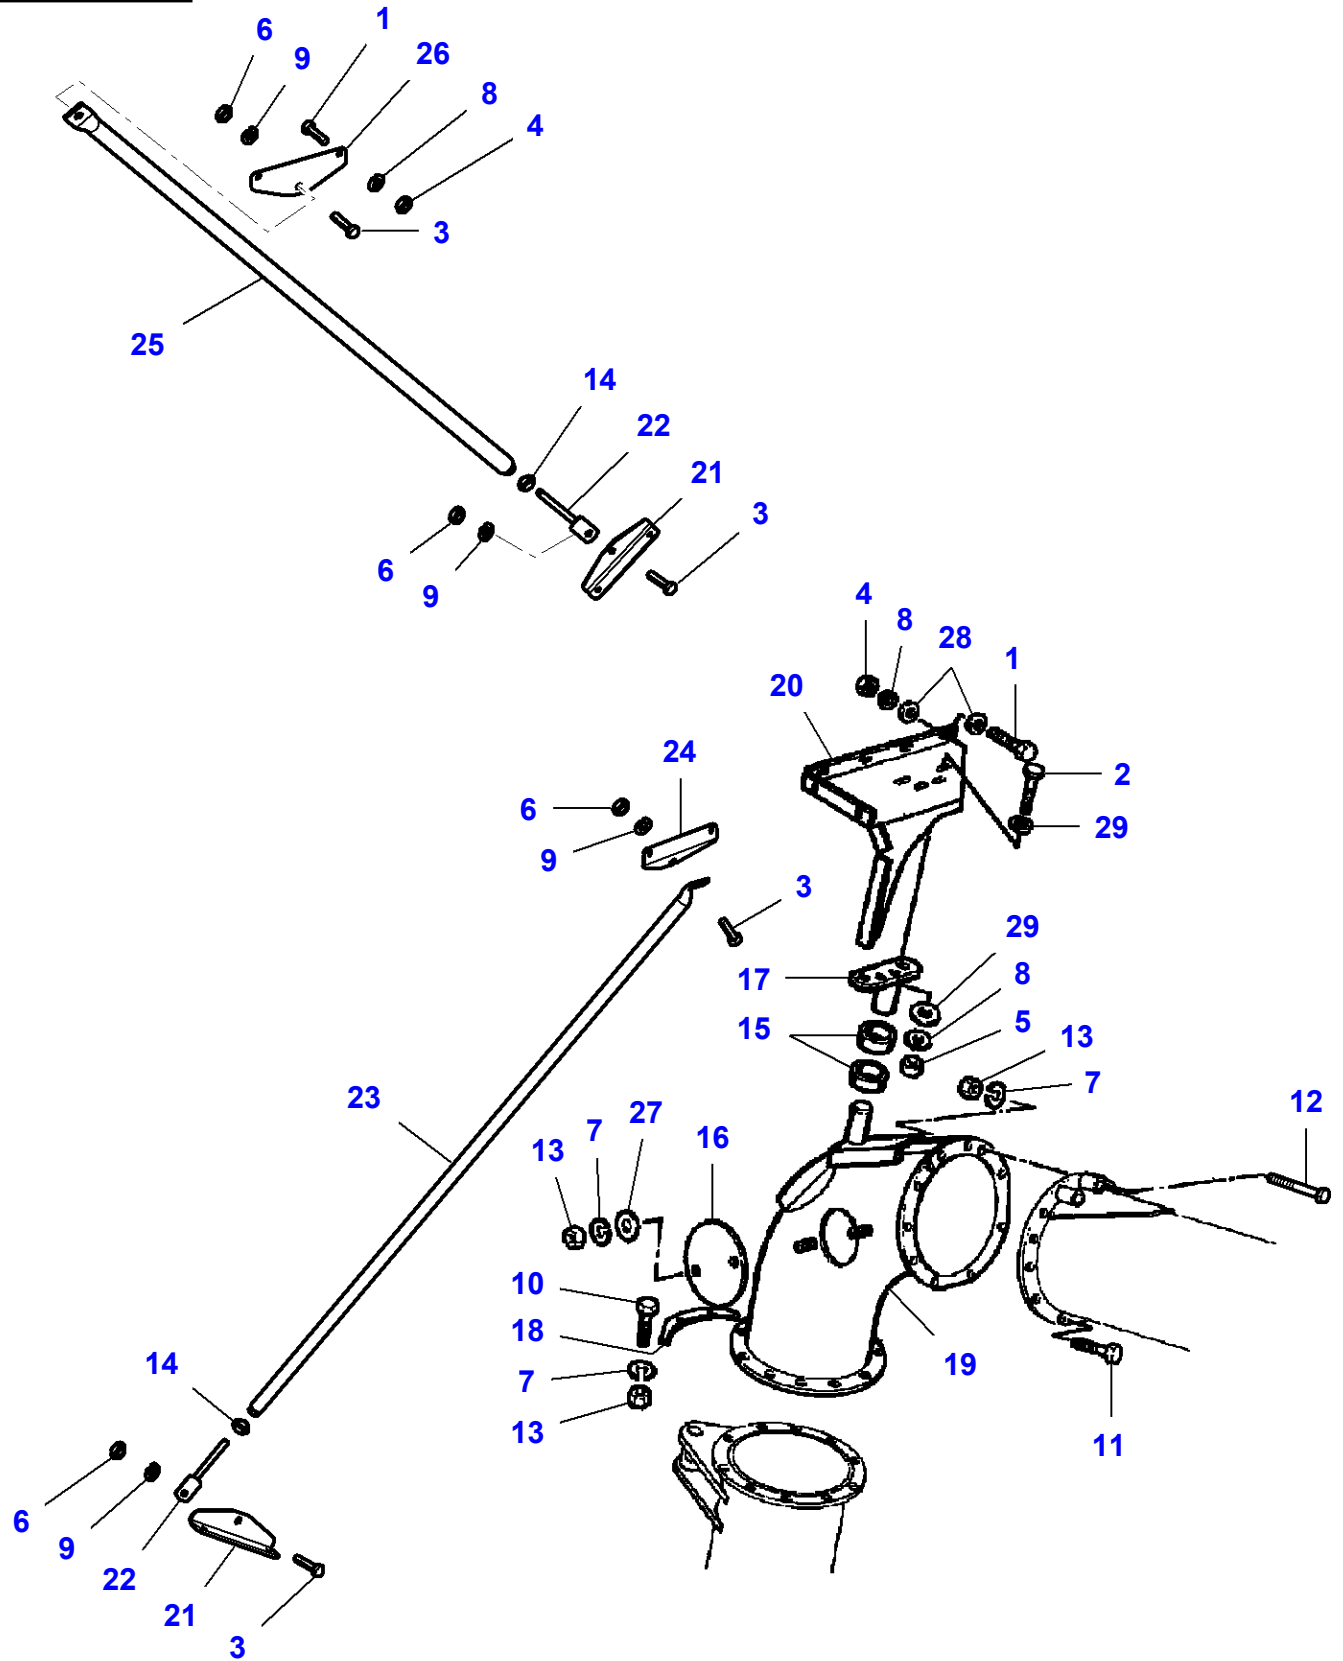

L-LD27-003-B

Massey Ferguson

MF 7247 COMBINE - 3906251

3906251

Page080-0095

Grain Tank Unloading Vertical Tube

Item	Part Number	Qty	Description
1	LA11106221	2	Cap Screw
2	LA11106424	1	Cap Screw
3	LA11112221	4	Cap Screw
4	LA11701711	2	Nut
5	LA11701721	1	Nut
6	LA11702911	4	Nut
7	LA12034571	3	Lock Washer
8	LA12034671	3	Lock Washer
9	LA12034771	4	Lock Washer
10	LA16043621	1	Cap Screw
11	LA16043624	1	Cap Screw
12	LA16044424	1	Cap Screw
13	LA16100811	3	Nut
14	LA16101521	2	Nut
15	LA300130273	2	Bush
16	LA320947150	1	Cover
17	LA322141750	1	Support
18	LA322607050	1	Shim
19	LA322607150	1	Tube
20	LA322626850	1	Bracket
21	LA322886450	2	Plate
22	LA323065350	2	Tie Rod
23	LA323106350	1	Stop
24	LA323106450	1	Plate
25	LA323107050	1	Stop
26	LA323107150	1	Plate
27	LA355500915	1	Flat Washer
28	LA355501120	2	Flat Washer
29	LA355511030	2	Flat Washer