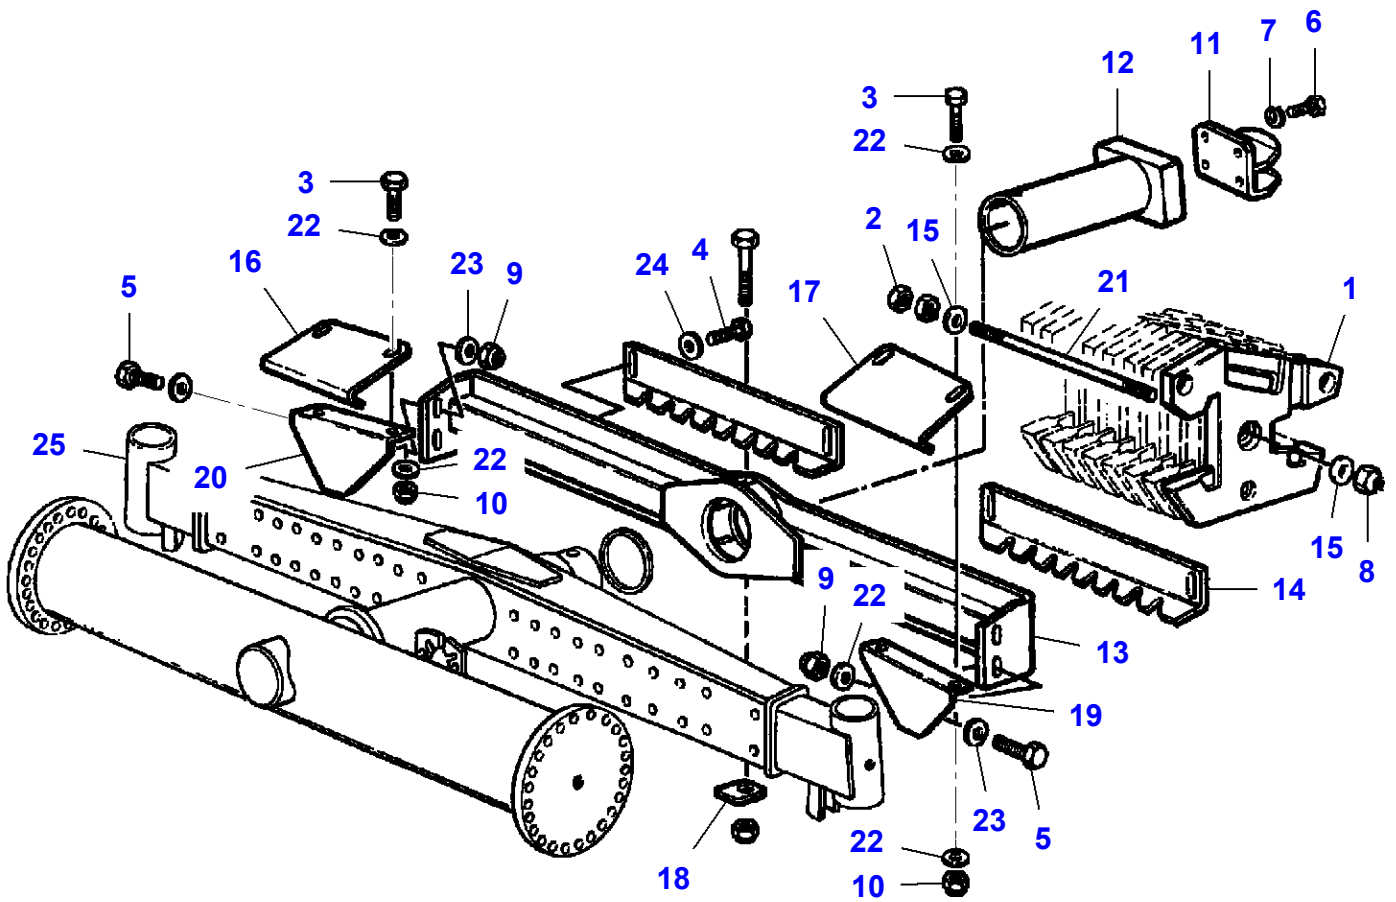

L-LD77-002-B

Ballast Weight On Rear Axle

Item	Part Number	Qty	Description	Comments
1	LA5163108	1	Weight	
2	LA10791411	2	Nut	
3	LA11112821	4	Cap Screw	
4	LA11113221	2	Cap Screw	
5	LA11116221	4	Cap Screw	
6	LA11408321	4	Cap Screw	
7	LA12035571	4	Lock Washer	
8	LA12574921	1	Nut	
9	LA12577311	4	Locknut	
10	LA12577511	4	Locknut	
11	LA320841950	1	Hook	
12	LA322798250	1	Extension	
13	LA322298450	1	Frame	
14	LA322299350	2	Plate	
15	LA322299450	2	Washer	
16	LA322299650	1	Bracket	
17	LA322299750	1	Bracket	
18	LA322299850	1	Clip	
19	LA322299950	1	Bracket	
20	LA322300050	1	Bracket	
21	LA322299550	1	Stud	
22	LA355501330	10	Flat Washer	
23	LA355501530	6	Flat Washer	
24	LA355530840	2	Washer	
25		1	End	See Page - Reference Number 030-0045