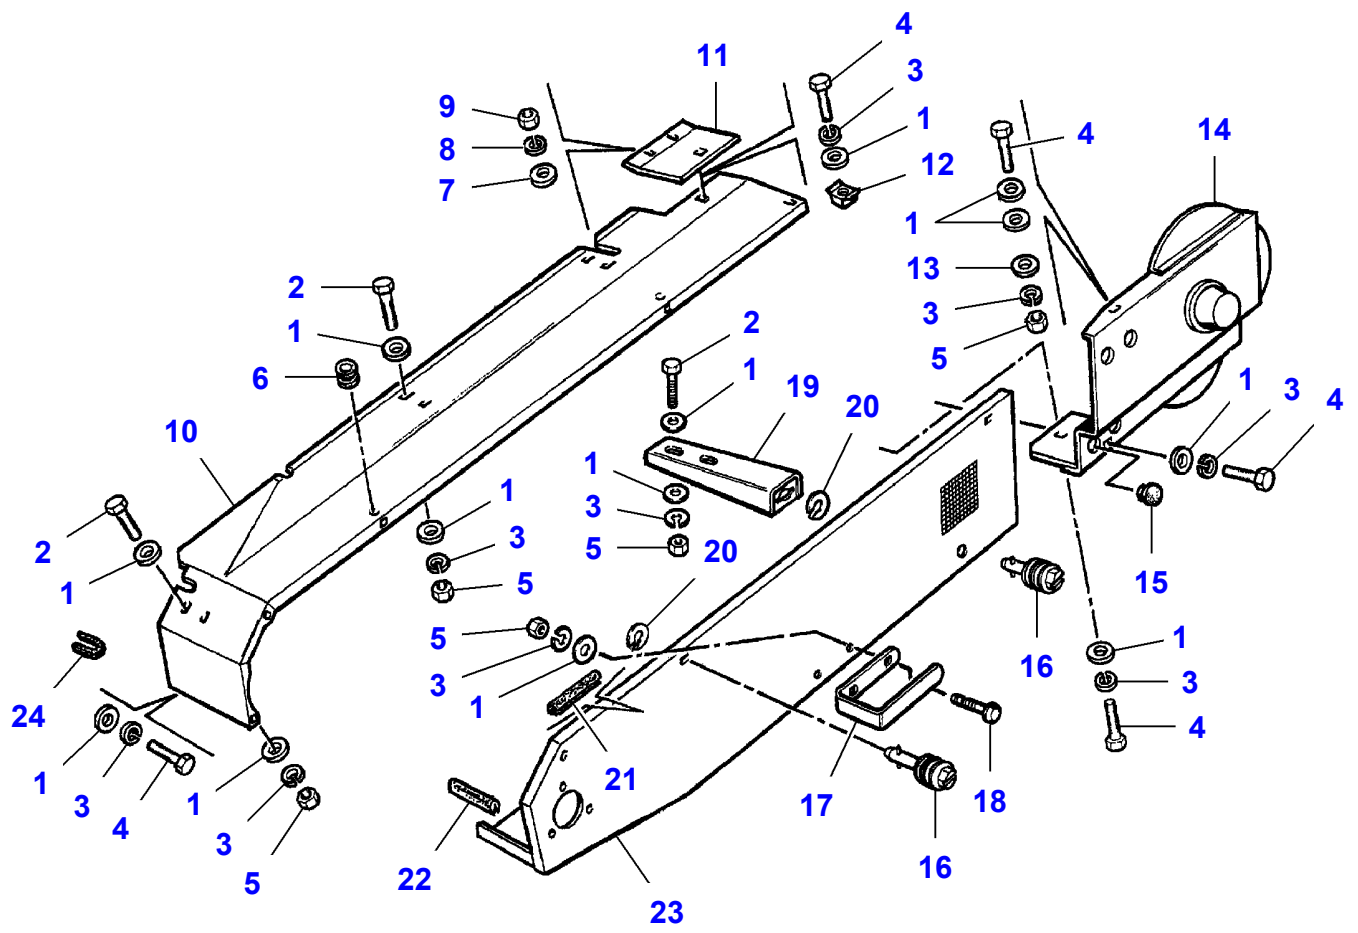

L-LC38-003-B

Massey Ferguson

MF 7247 COMBINE - 3906251

3906251

Front Elevator Integral - Autolevel - Guard

Page040-0040

Item	Part Number	Qty	Description
1	LA355510820	16	Flat Washer
2	LA16043624	4	Cap Screw
3	LA12034571	11	Lock Washer
4	LA16043424	5	Cap Screw
5	LA16100811	7	Nut
6	LA340481703	1	Grommet
7	LA355501120	1	Flat Washer
8	LA12034671	1	Lock Washer
9	LA11701721	1	Nut
10	LA323068150	1	Shield
11	LA321943350	1	Plate
12	LA320464050	1	Nut
13	LA355510830	1	Flat Washer
14	LA321943550	1	Shield
15	LA5120060	1	Plug
16	LA321551650	2	Screw Special
17	LA322107850	1	Bracket
18	LA350342510	2	Carriage Bolt
19	LA322107550	1	Support
20	LA320899350	2	Lock Washer
21	LA300134727	1	Gasket
22	LA300132817	1	Gasket
23	LA323068250	1	Shield
24		X	Not Used