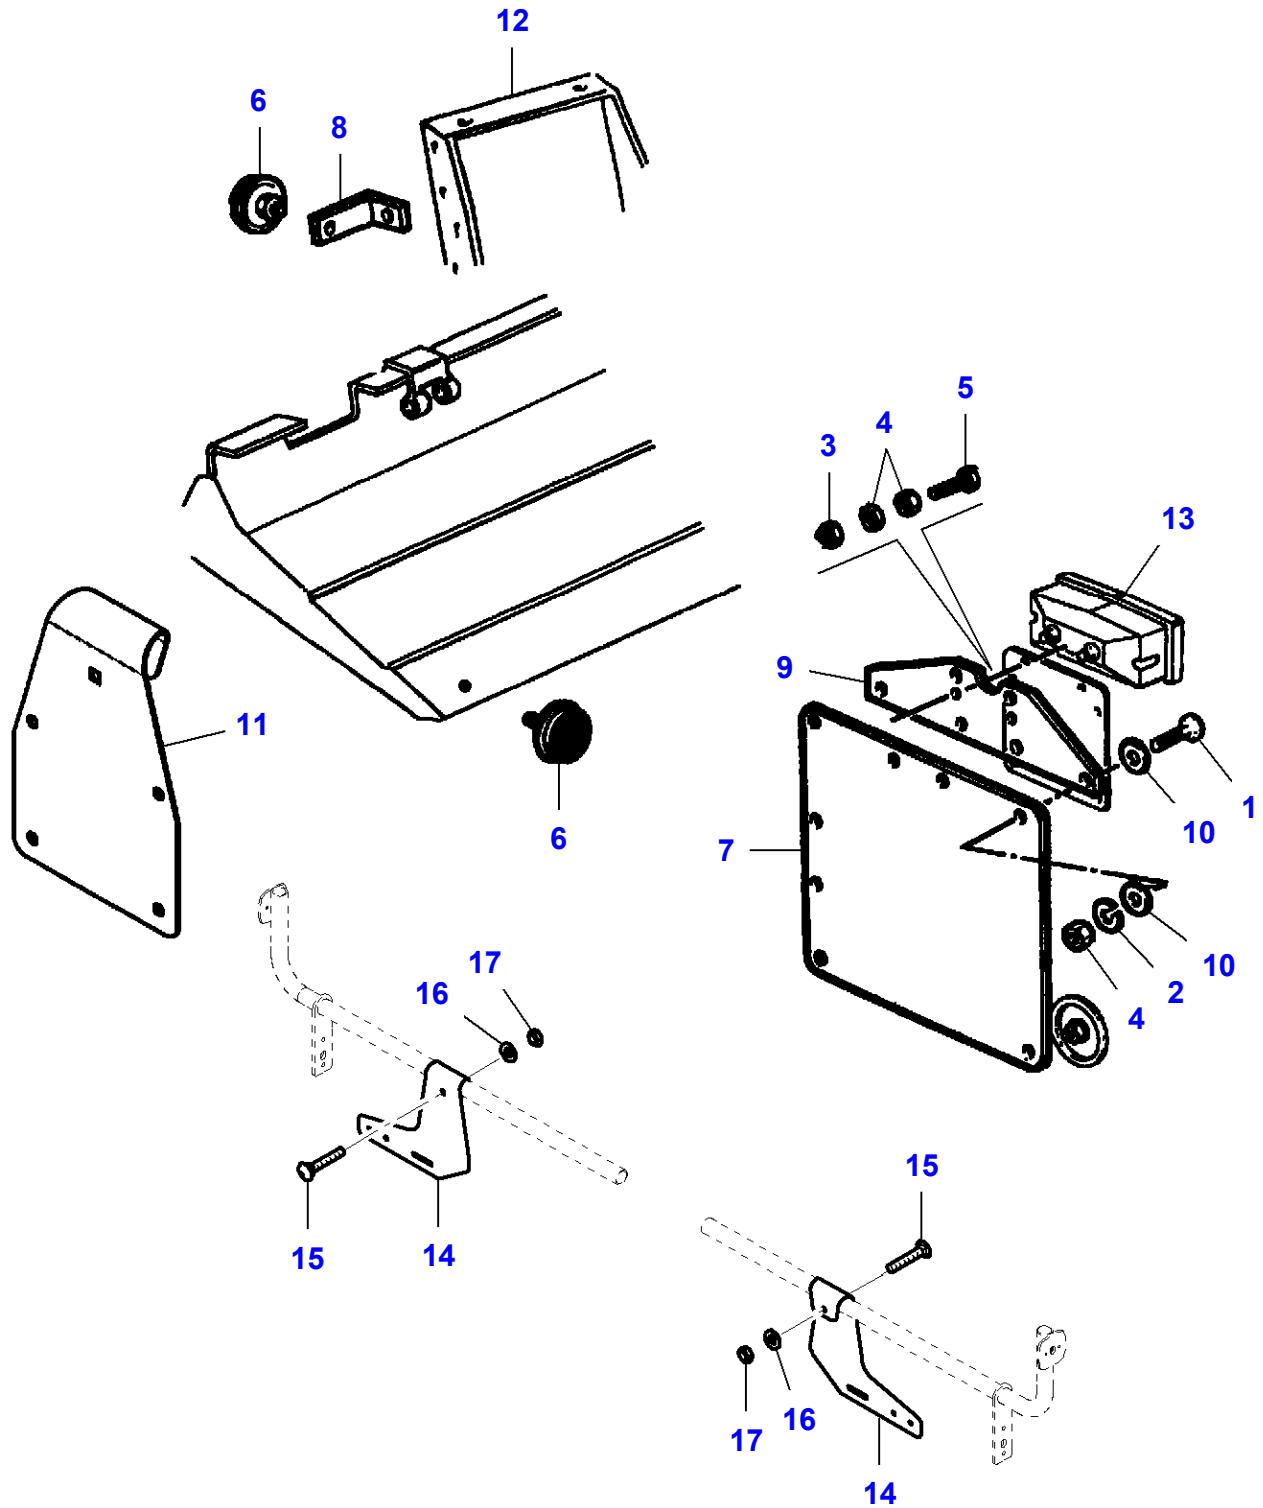

L-LD67-001-C

Item	Part Number	Qty	Description	Comments
1	LA10902224	4	Cap Screw	
2	LA12035671	4	Lock Washer	
3	LA12574211	2	Locknut	
4	LA15896211	8	Nut	
5	LA16050621	2	Cap Screw	
6	LA320968900	2	Reflector	
7	LA321999050	1	Panel	
8	LA322194950	1	Bracket	
9	LA322397050	1	Support	
10	LA355510615	8	Flat Washer	
11	LA323124650	1	Plate	Up to Serial or Engine Number ...
12		1	Bracket	See Page - Reference Number 070-0055/16
13		1	Rear Light	See Page - Reference Number 120-0010/23
14	LA323201650	2	Support	
15	LA13178601	2	Screw	
16	LA355510620	2	Flat Washer	
17	LA12574211	2	Locknut