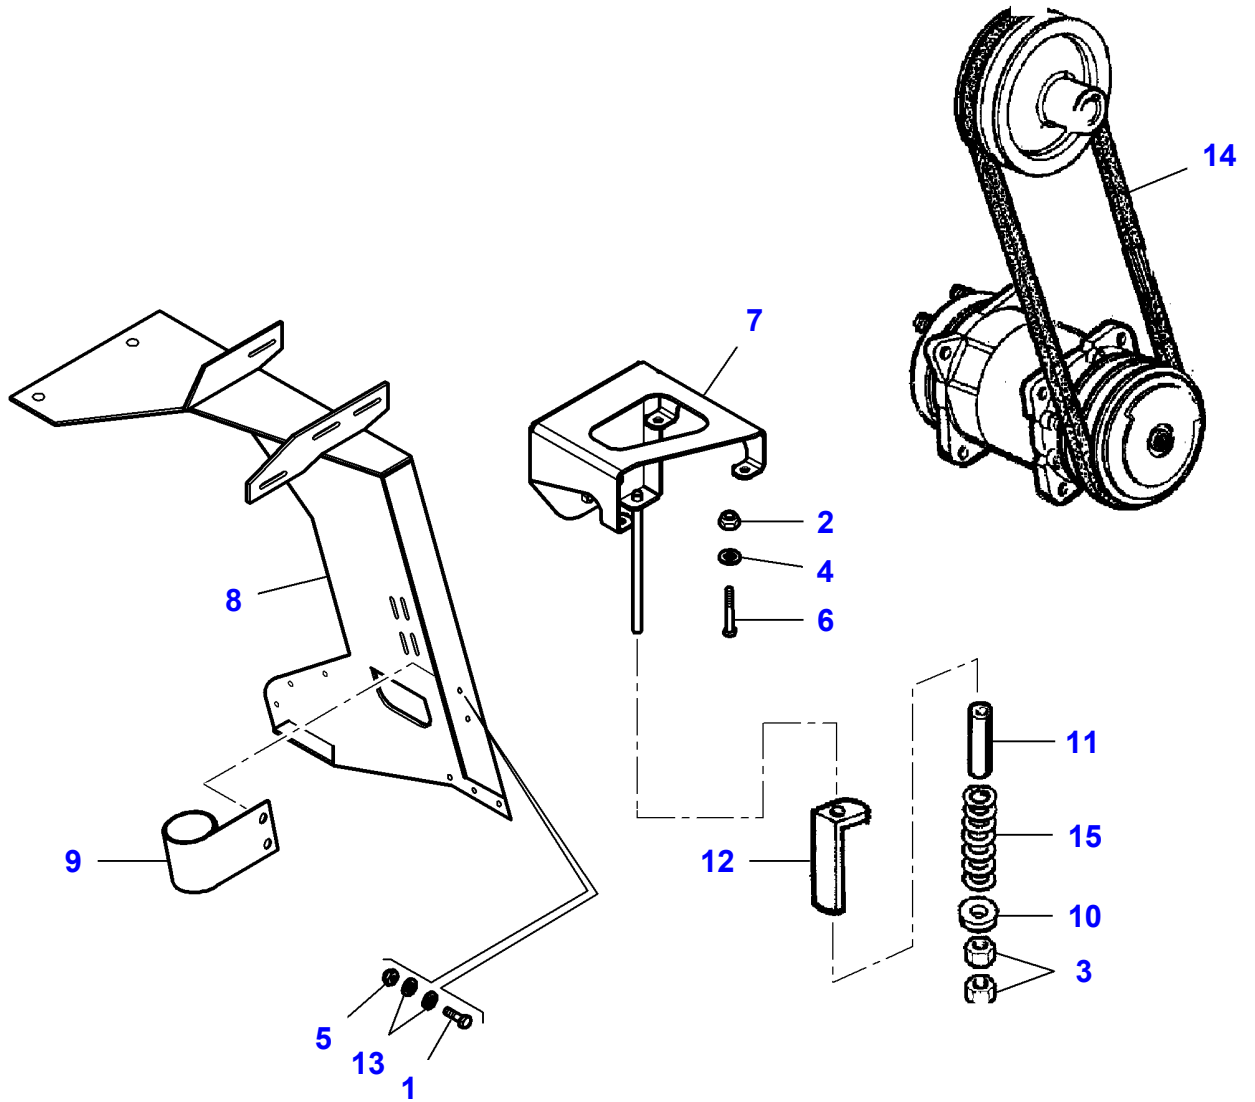

L-LD38-076-A

Cab - AIR CONDITIONER

Item	Part Number	Qty	Description	Comments
1	LA10902621	2	Cap Screw	
2	LA16104111	1	Locknut	
3	LA11701721	2	Nut	
4	LA355501120	1	Flat Washer	
5	LA12574211	2	Locknut	
6	LA16045021	1	Cap Screw	
7	LA323235850	1	Bracket	
8		1	Bracket	See Page - Reference Number 080-0165/12
9		1	Support	See Page - Reference Number 100-0125/7
10	LA355511050	1	Flat Washer	
11	LA322024350	1	Spacer	
12	LA322096350	1	Bracket	
13	LA355510620	4	Flat Washer	
14	LA340433154	1	V Belt	
15	LA350356153	1	Spring