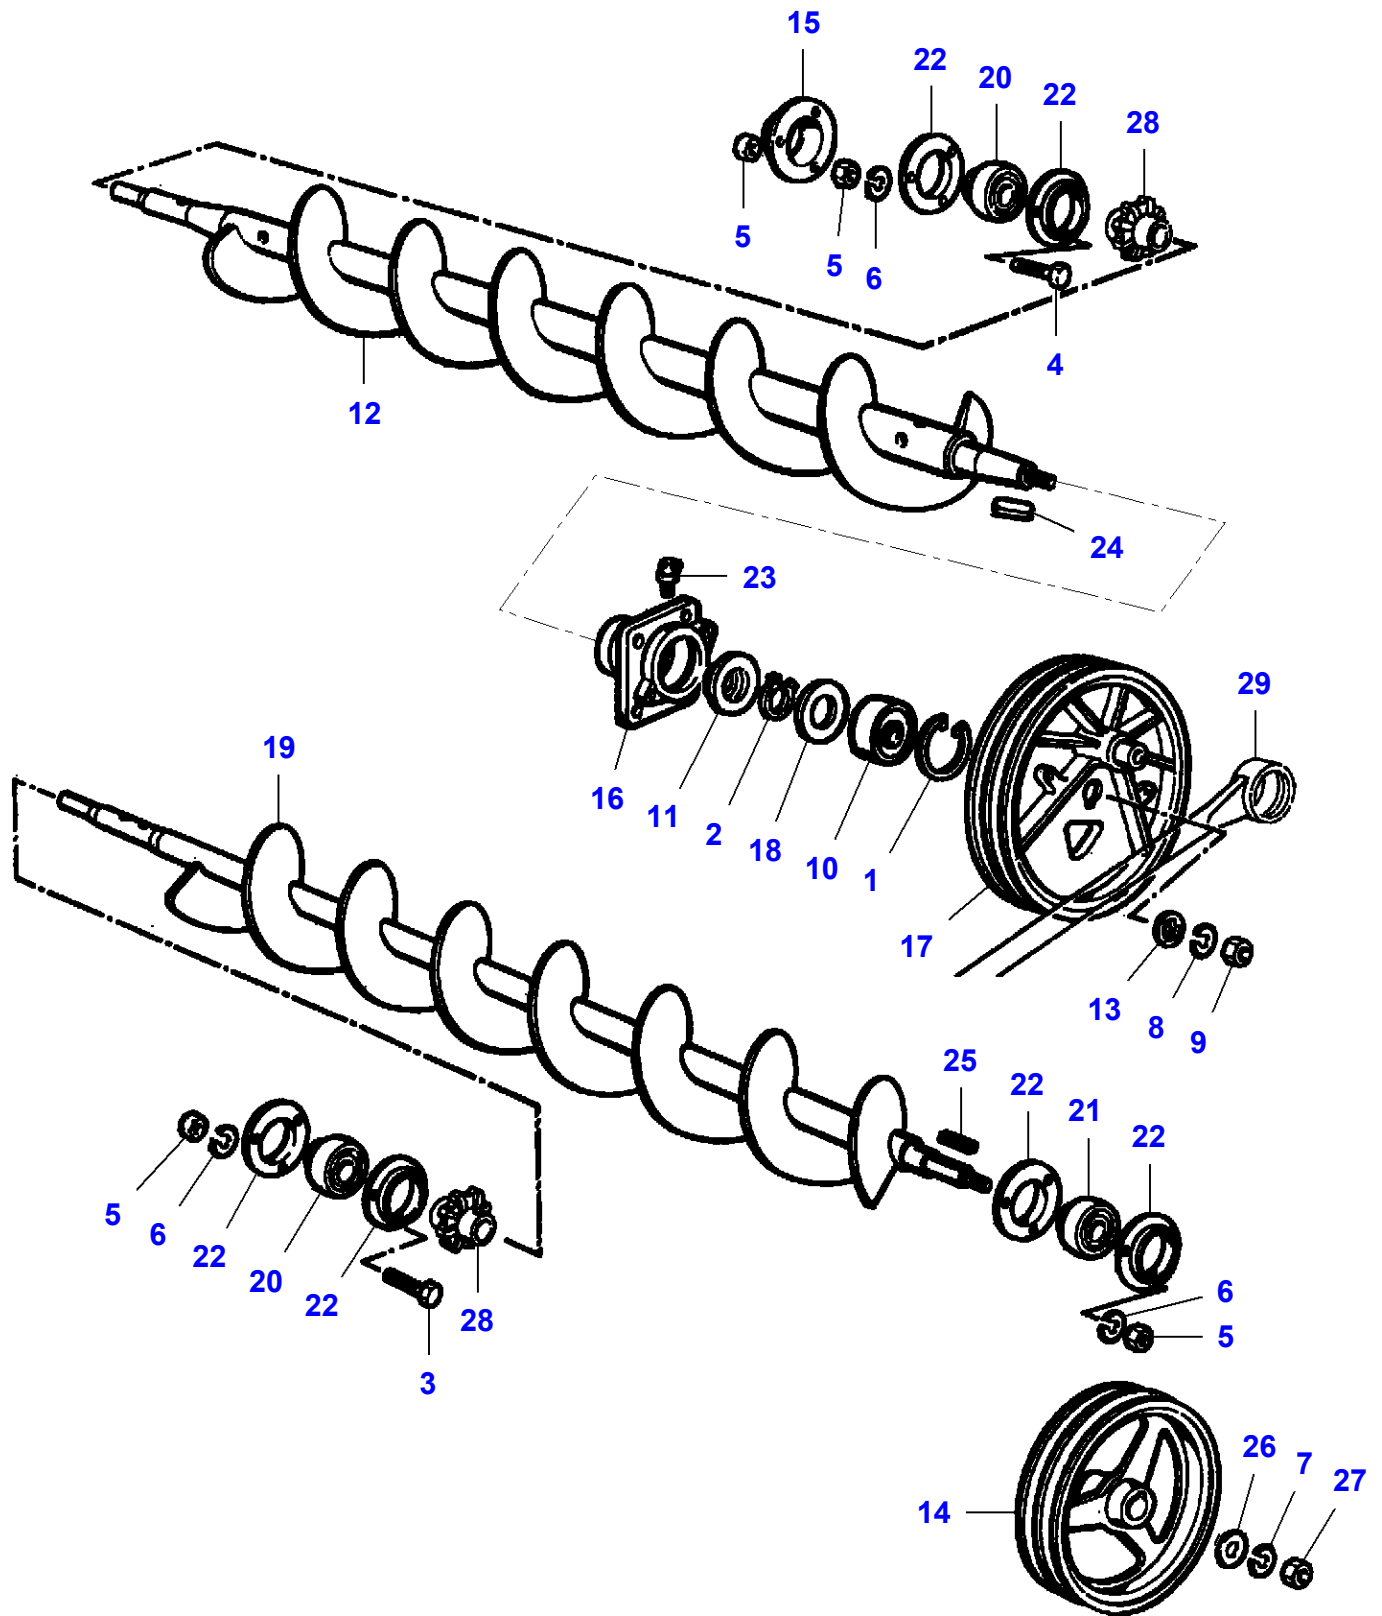

L-LD10-003-B

Shaker Shoe

Item	Part Number	Qty	Description	Comments
1	LA11062976	1	Circlip	
2	LA11069576	1	Circlip	
3	LA11106621	1	Cap Screw	
4	LA11106424	1	Cap Screw	
5	LA11701721	3	Nut	
6	LA12034671	3	Lock Washer	
7	LA12035071	1	Lock Washer	
8	LA12035571	1	Lock Washer	
9	LA12164011	1	Nut	
10	LA28996580	1	Bearing Assy	
11	LA300018641	1	Shield	
12	LA321837250	1	Auger	
13	LA321837450	1	Washer	
14	LA321837550	1	Pulley	
15	LA322056150	1	Shield	
16	LA322203250	1	Support	
17	LA322203450	1	Pulley	
18	LA322203550	1	Shim	
19	LA322865950	1	Auger	
20	LA340411205	2	Bearing Assy	
21	LA340411237	1	Bear. 6206 2rs	
22	LA340411405	6	Bearing Flange	
23	LA350357805	1	Grease Fitting	
24	LA350383340	1	Key	
25	LA350384650	1	Key	
26	LA355502150	1	Flat Washer	
27	LA12164321	1	Nut	
28		2	Gear	See Page - Reference Number 070-0060/12
29		1	Conrod