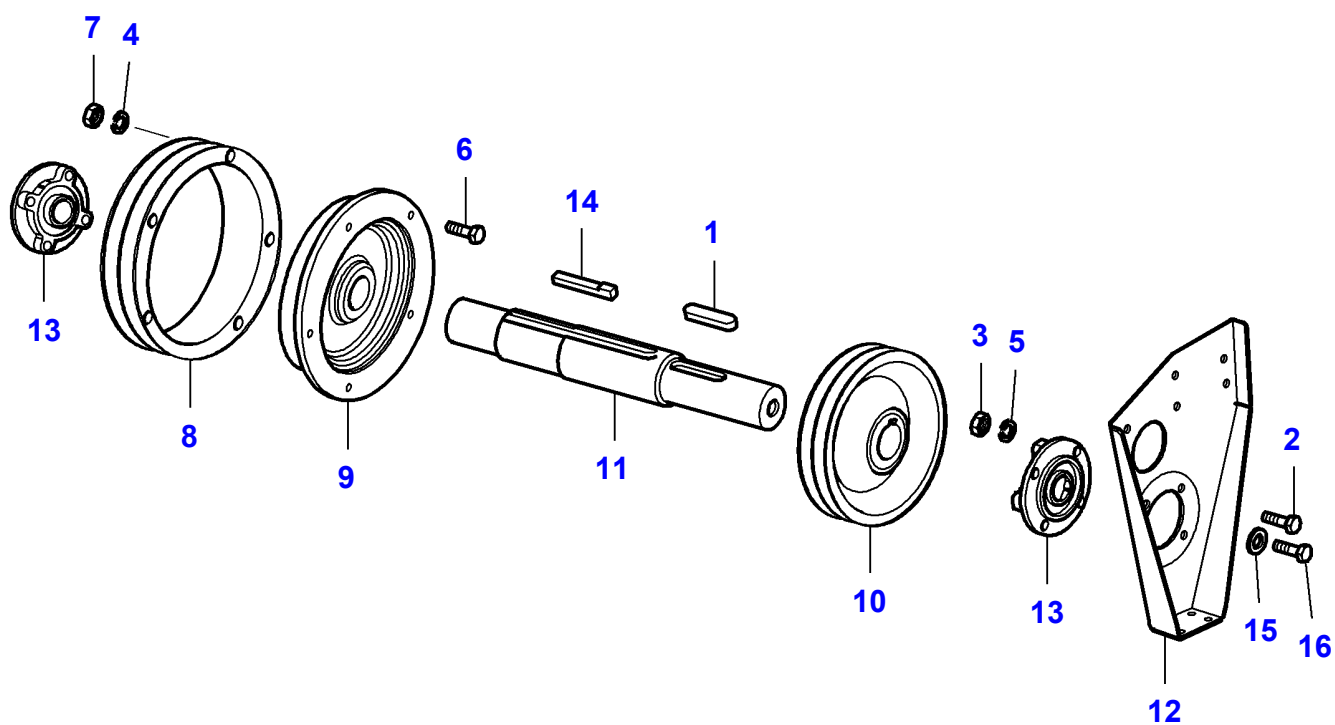

L-LD07-010-B

Massey Ferguson

MF 7247 COMBINE - 3906251

3906251

Straw Chopper - Transmission

Page060-0060

Item	Part Number	Qty	Description
1	LA10621020	1	Key
2	LA11599521	4	Cap Screw
3	LA11702911	4	Nut
4	LA12034571	5	Lock Washer
5	LA12034771	4	Lock Washer
6	LA16044524	5	Cap Screw
7	LA16100811	5	Nut
8	LA322150650	1	Pulley
9	LA322150750	1	Pulley
10	LA322834950	1	Pulley
11	LA322835050	1	Shaft
12	LA322952950	1	Bracket
13	LA340411142	2	Bearing Assy
14	LA350388208	1	Key
15	LA355511350	4	Flat Washer
16	LA15540421	1	Cap Screw