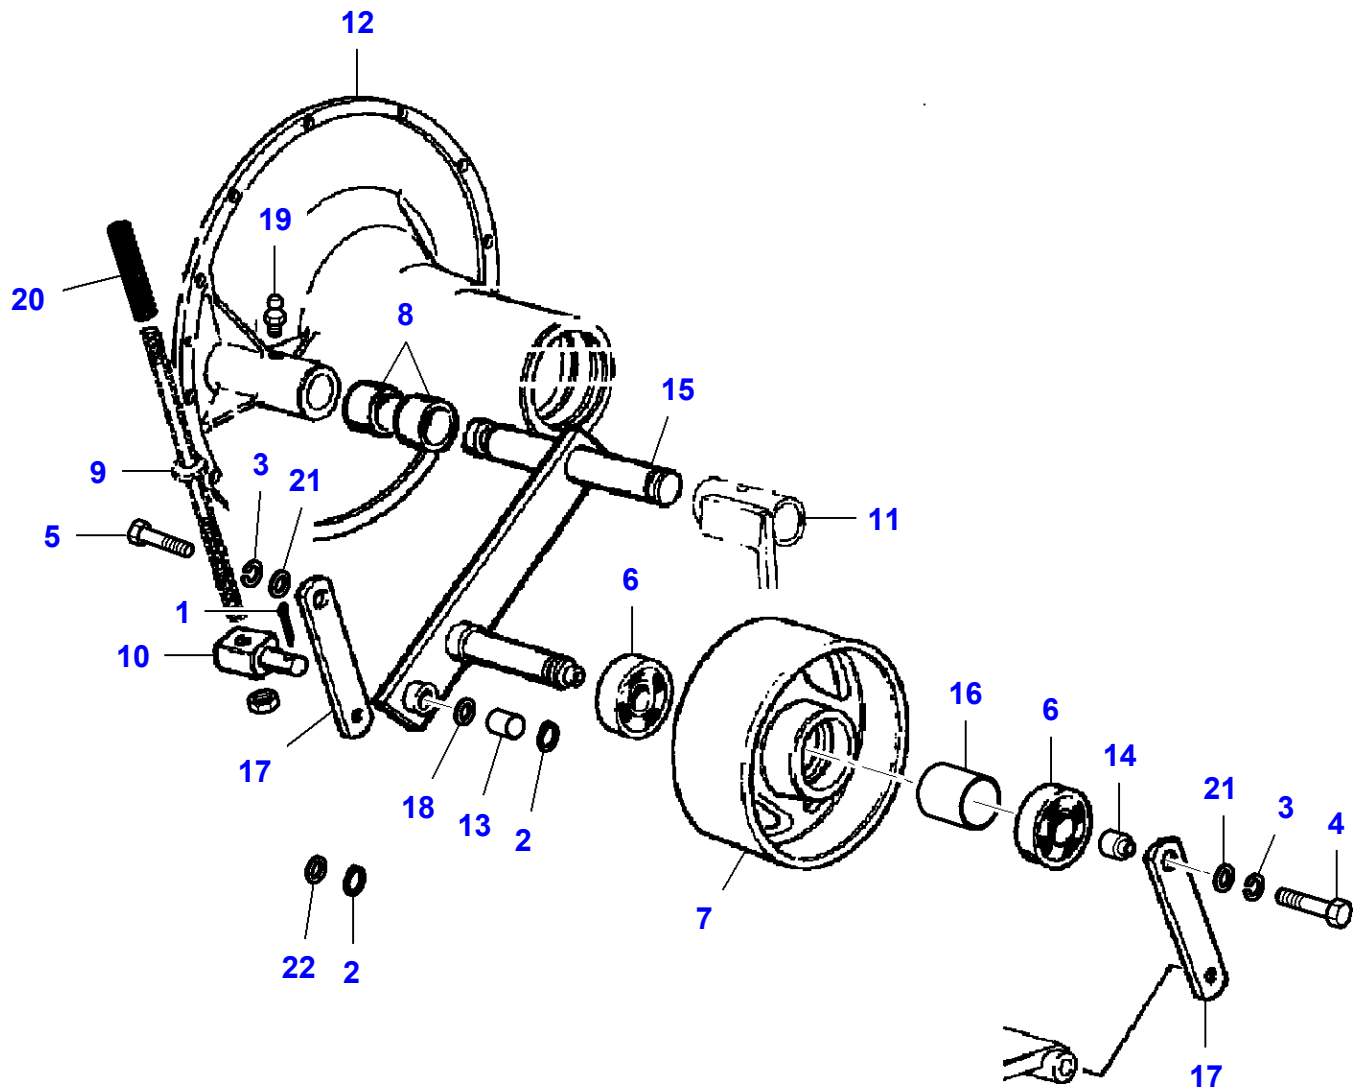

L-LC62-004-B

Power Take-Off

| Item | Part Number | Qty | Description |
|-------------|--------------------|------------|--------------------|
| 1 | LA10733701 | 1 | Split Pin |
| 2 | LA11066276 | 2 | Circlip |
| 3 | LA12034771 | 2 | Lock Washer |
| 4 | LA15232721 | 1 | Cap Screw |
| 5 | LA15540321 | 1 | Cap Screw |
| 6 | LA28042320 | 2 | Bearing Assy |
| 7 | LA300112255 | 1 | Pulley,Tensioner |
| 8 | LA322100250 | 2 | Bush |
| 9 | LA322170350 | 1 | Tie Rod |
| 10 | LA322811450 | 2 | Rod |
| 11 | LA322812050 | 1 | Support |
| 12 | LA322828250 | 1 | Housing |
| 13 | LA322878750 | 2 | Sleeve |
| 14 | LA322950250 | 1 | Bush |
| 15 | LA322950350 | 1 | Support |
| 16 | LA322956850 | 1 | Bush |
| 17 | LA322956950 | 2 | Support |
| 18 | LA355531220 | 3 | Flat Washer |
| 19 | LA350357803 | 2 | Grease Fitting |
| 20 | LA353561159 | 1 | Spring |
| 21 | LA355530830 | 2 | Flat Washer |
| 22 | LA355531210 | 1 | Flat Washer |