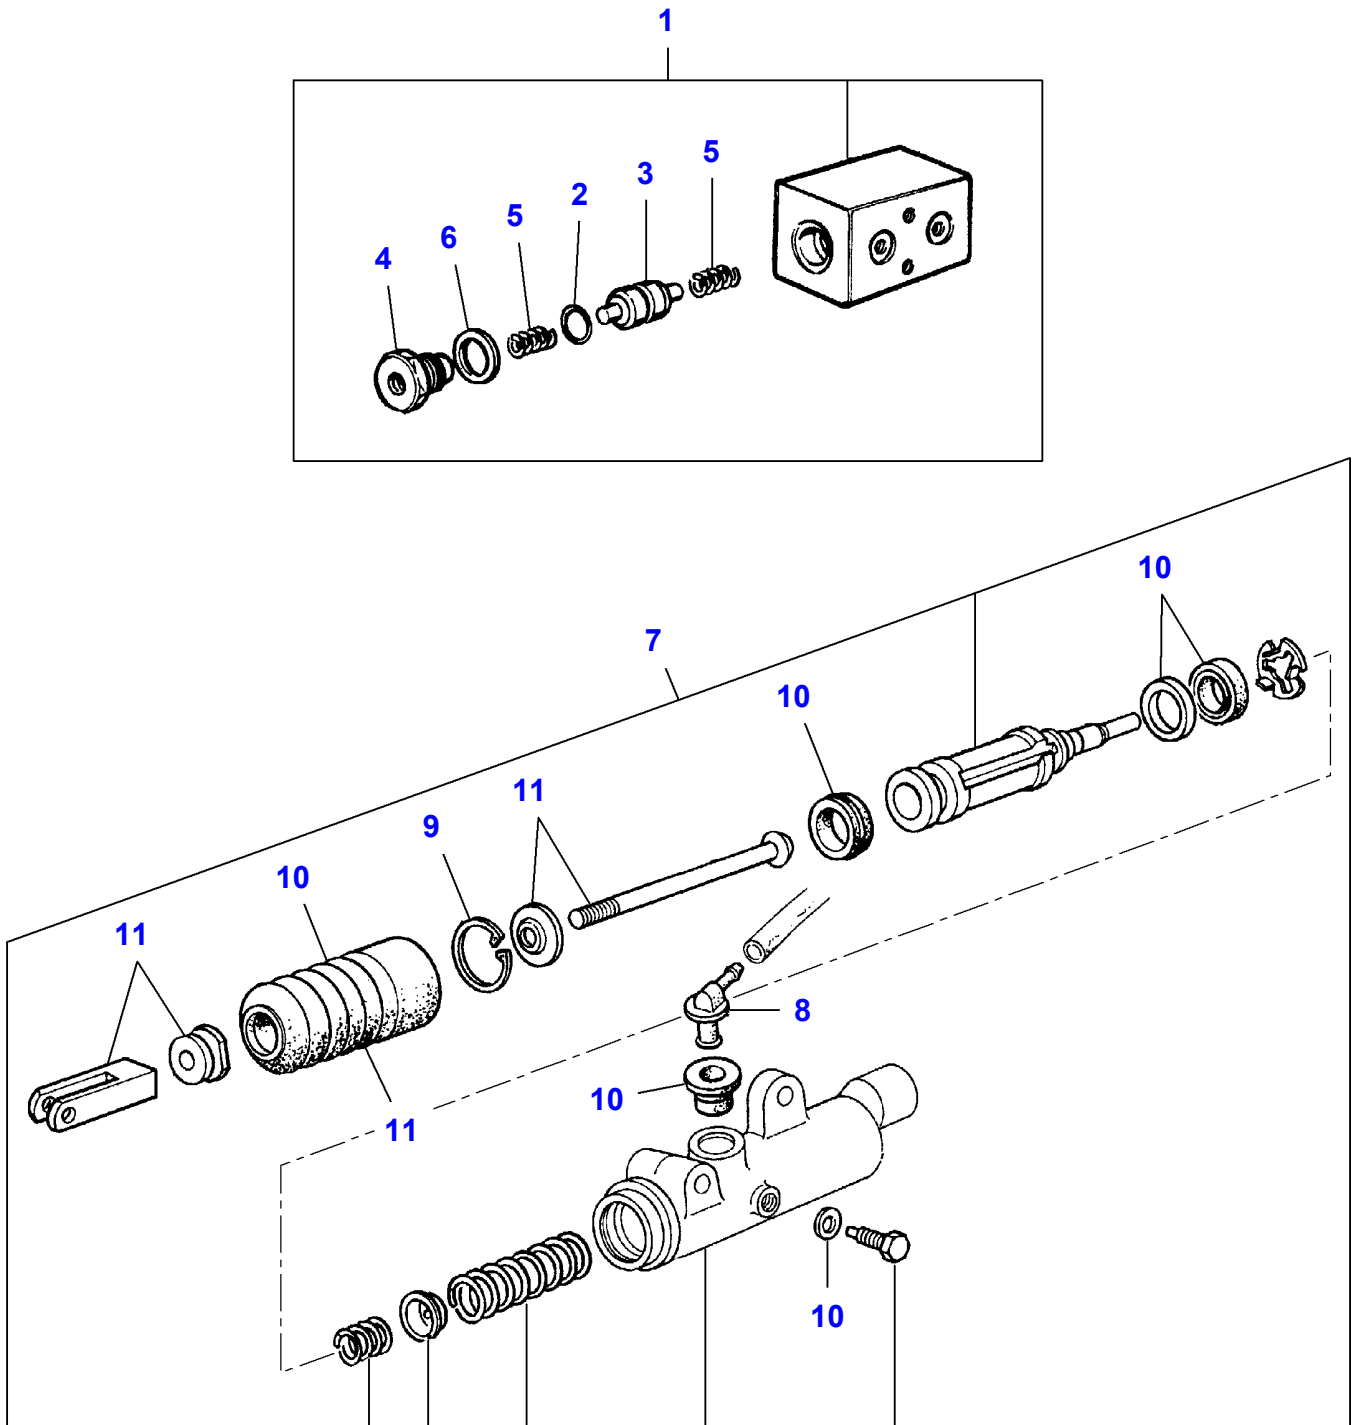

L-LC68-001-B

Massey Ferguson

MF 7247 COMBINE - 3906251

3906251

Pump Elements And Brake Compensation Valve

Page030-0095

Item	Part Number	Qty	Description	Comments
1	LA322016900	1	Valve	
2	LA5135738	1	Seal	(1)
3	LA300114097	1	Piston	(1)
4	LA321987550	1	Union	(1)
5	LA350356168	2	Spring	(1)
6	LA355562430	1	Washer	(1)
7	LA322584900	1	Brake Cylinder	
8	LA9963010	1	Union	(7)
9	LA11058276	1	Ring	(7)
10	LA9963008	1	Kit	(7)
11	LA9963009	1	Kit	(7)