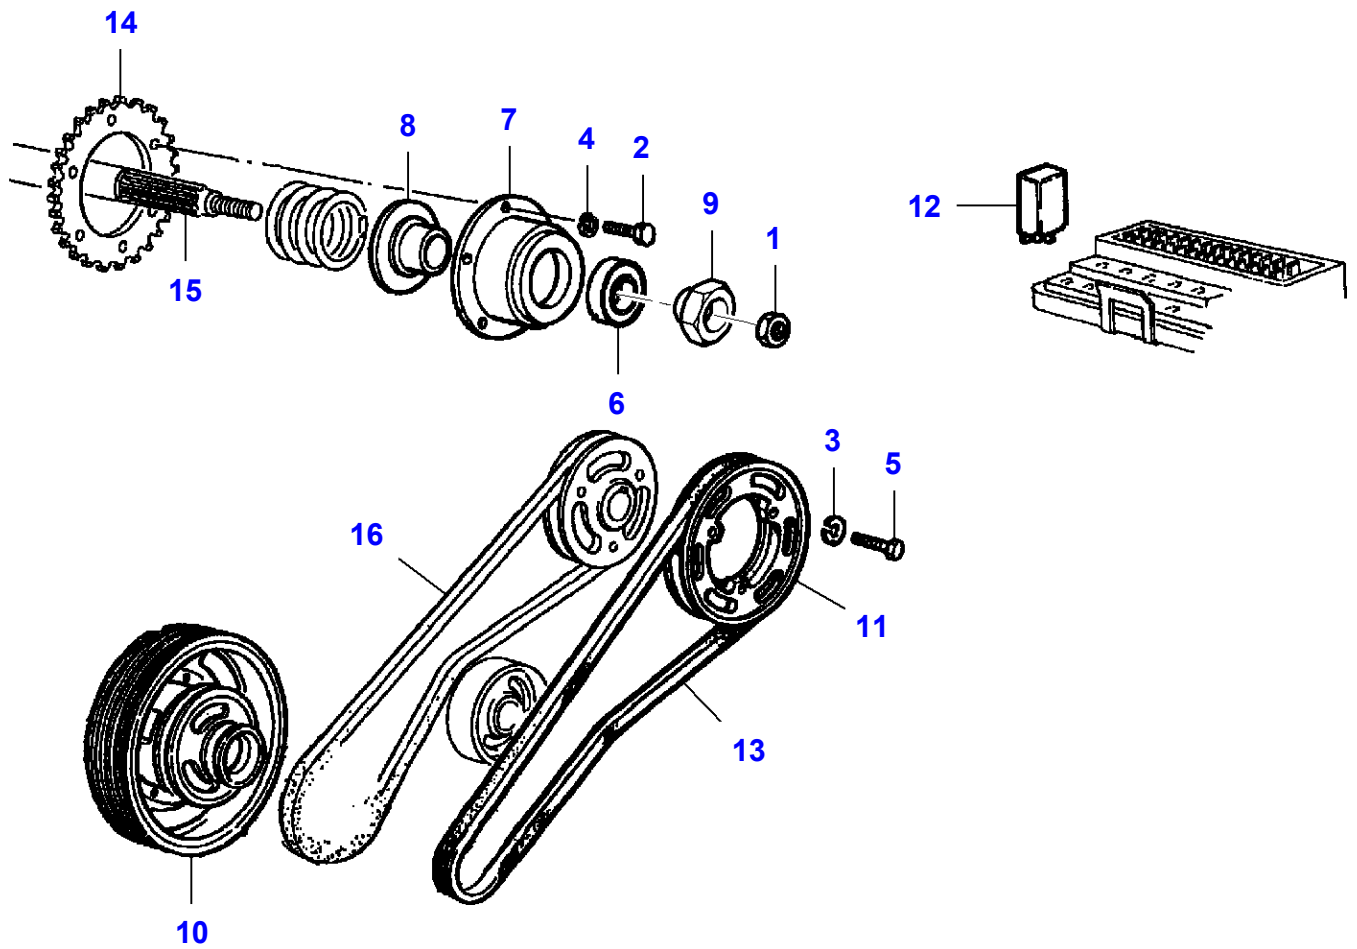

L-LD81-002-B

Speed Reduction

Item	Part Number	Qty	Description	Comments
1	LA10726711	1	Nut	
2	LA11106624	5	Cap Screw	
3	LA12034571	3	Lock Washer	
4	LA12034671	5	Lock Washer	
5	LA16043824	3	Cap Screw	
6	LA28996540	1	Bearing Assy	
7	LA322652150	1	Hub	
8	LA322652250	1	Thrust Plate	
9	LA321904450	1	Pulley	
10	LA321904450	1	Pulley	
11	LA322869450	1	Pulley	
12	LA322876900	1	Relay	
13	LA340433476	1	Belt	
14		1	Gear	See Page - Reference Number 040-0015/8
15		1	Shaft	See Page - Reference Number 040-0020/23
16		1	Belt	See Page - Reference Number 050-0090