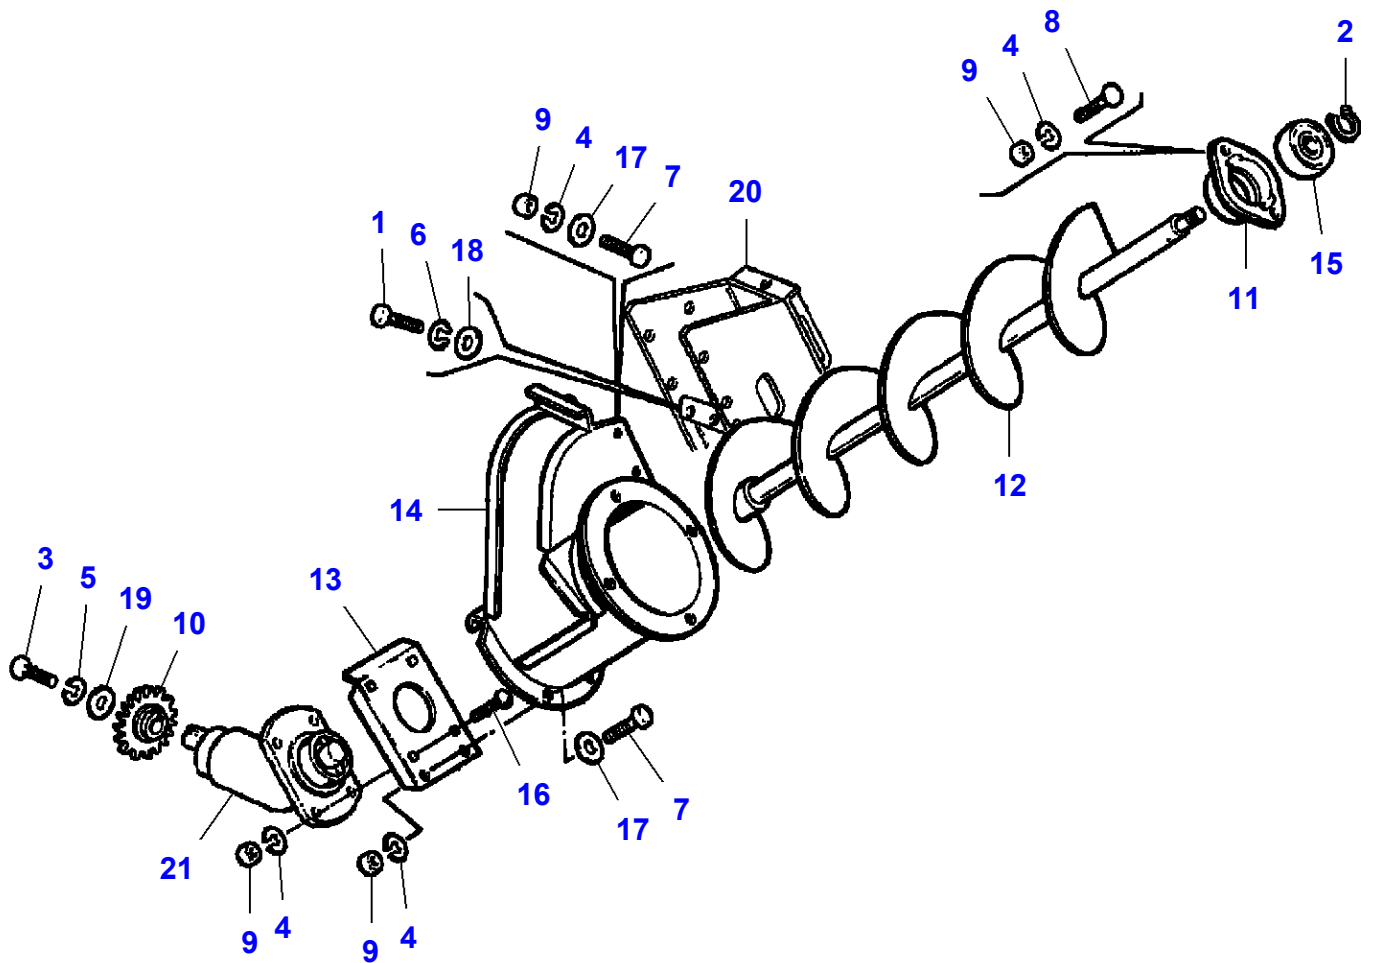

L-LD24-001-B

Massey Ferguson**MF 7247 COMBINE - 3906251****3906251****Page080-0060****Tank Feed**

| Item | Part Number | Qty | Description | Comments |
|-------------|--------------------|------------|--------------------|---|
| 1 | LA10902224 | 2 | Cap Screw | |
| 2 | LA11067876 | 1 | Circlip | |
| 3 | LA11106221 | 1 | Cap Screw | |
| 4 | LA12034571 | 9 | Lock Washer | |
| 5 | LA12034671 | 1 | Lock Washer | |
| 6 | LA12035670 | 2 | Lock Washer | |
| 7 | LA16043224 | 10 | Cap Screw | |
| 8 | LA16043624 | 1 | Cap Screw | |
| 9 | LA16100811 | 9 | Nut | |
| 10 | LA321824650 | 1 | Gear | |
| 11 | LA321824950 | 1 | Flange | |
| 12 | LA322114850 | 1 | Auger | Up to Serial or Engine Number |
| | LA323242650 | 1 | Auger | |
| 13 | LA322116550 | 1 | Support | |
| 14 | LA322116650 | 1 | Housing | |
| 15 | LA340411237 | 1 | Bear. 6206 2rs | |
| 16 | LA350342512 | 4 | Carriage Bolt | |
| 17 | LA355500915 | 4 | Flat Washer | |
| 18 | LA355510720 | 2 | Flat Washer | |
| 19 | LA355521050 | 1 | Flat Washer | |
| 20 | | 1 | Elevator | See Page - Reference Number 070-0050/10 |
| 21 | LA322366600 | 1 | Transmission | See Page - Reference Number 080-0075/12 |