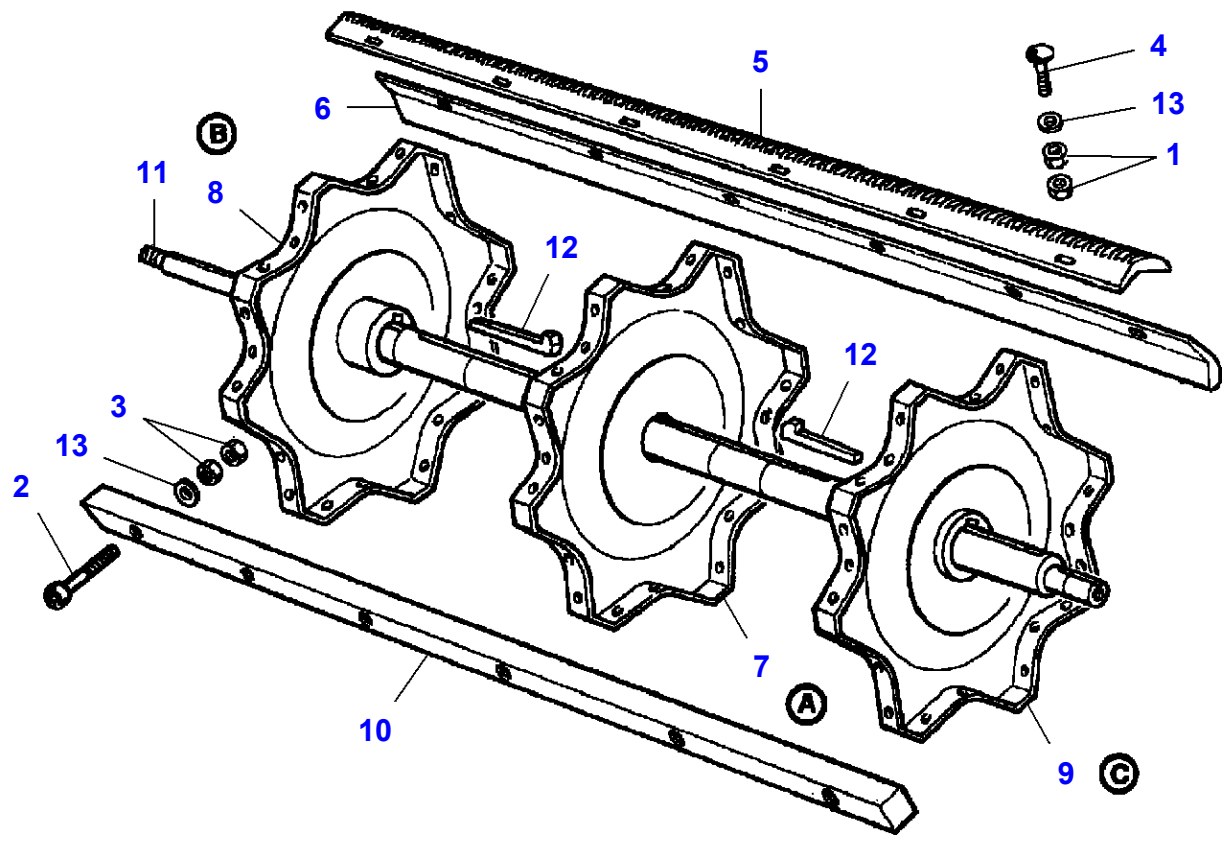

L-LC90-002-B

Drum With Bars

Item	Part Number	Qty	Description	Comments
1	LA11702921	12	Nut	
2	LA14331621	6	Hex Socket Screw	
3	LA16101521	12	Nut	
4	LA300015836	6	Carriage Bolt	
5	LA313241700	1	Kit	[A]
6	LA313241800	1	Kit	[A]
7	LA320691250	1	Support	
8	LA320691350	1	Support	
9	LA320691450	1	Support	
10	LA321701350	1	Bar	
11	LA322300950	1	Shaft	
12	LA350380990	2	Key	
13	LA355501320	12	Flat Washer	

FOOTNOTE [A] SERVICED IN PAIRS