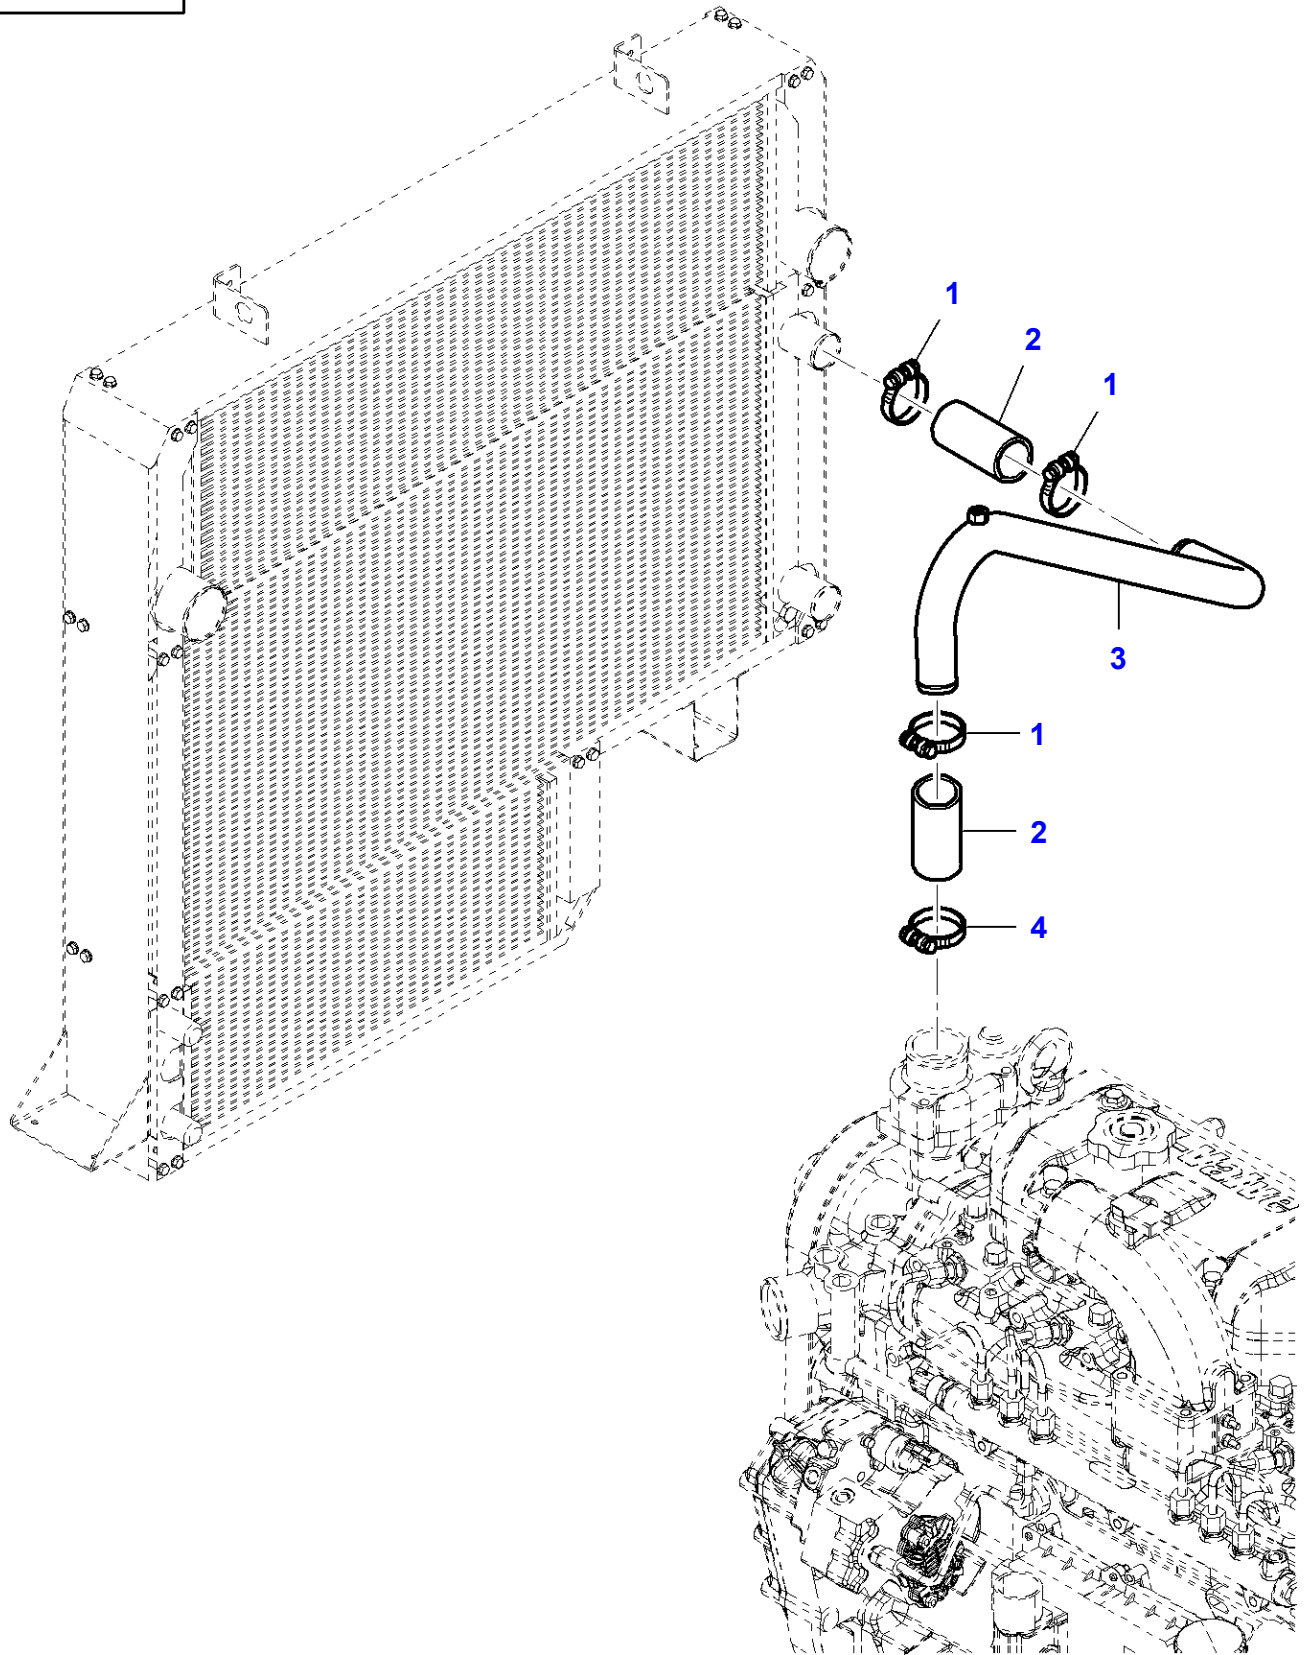

L-LC60-025-A

Massey Ferguson

MF 7247 COMBINE - 3906251

3906251

Radiator Filter

Page020-0065

Item	Part Number	Qty	Description
1	LA322885050	3	Hose Clip
2	LA322984350	1	Sleeve
3	LA323251050	1	Water Hose
4	LA323125850	1	Hose Clip