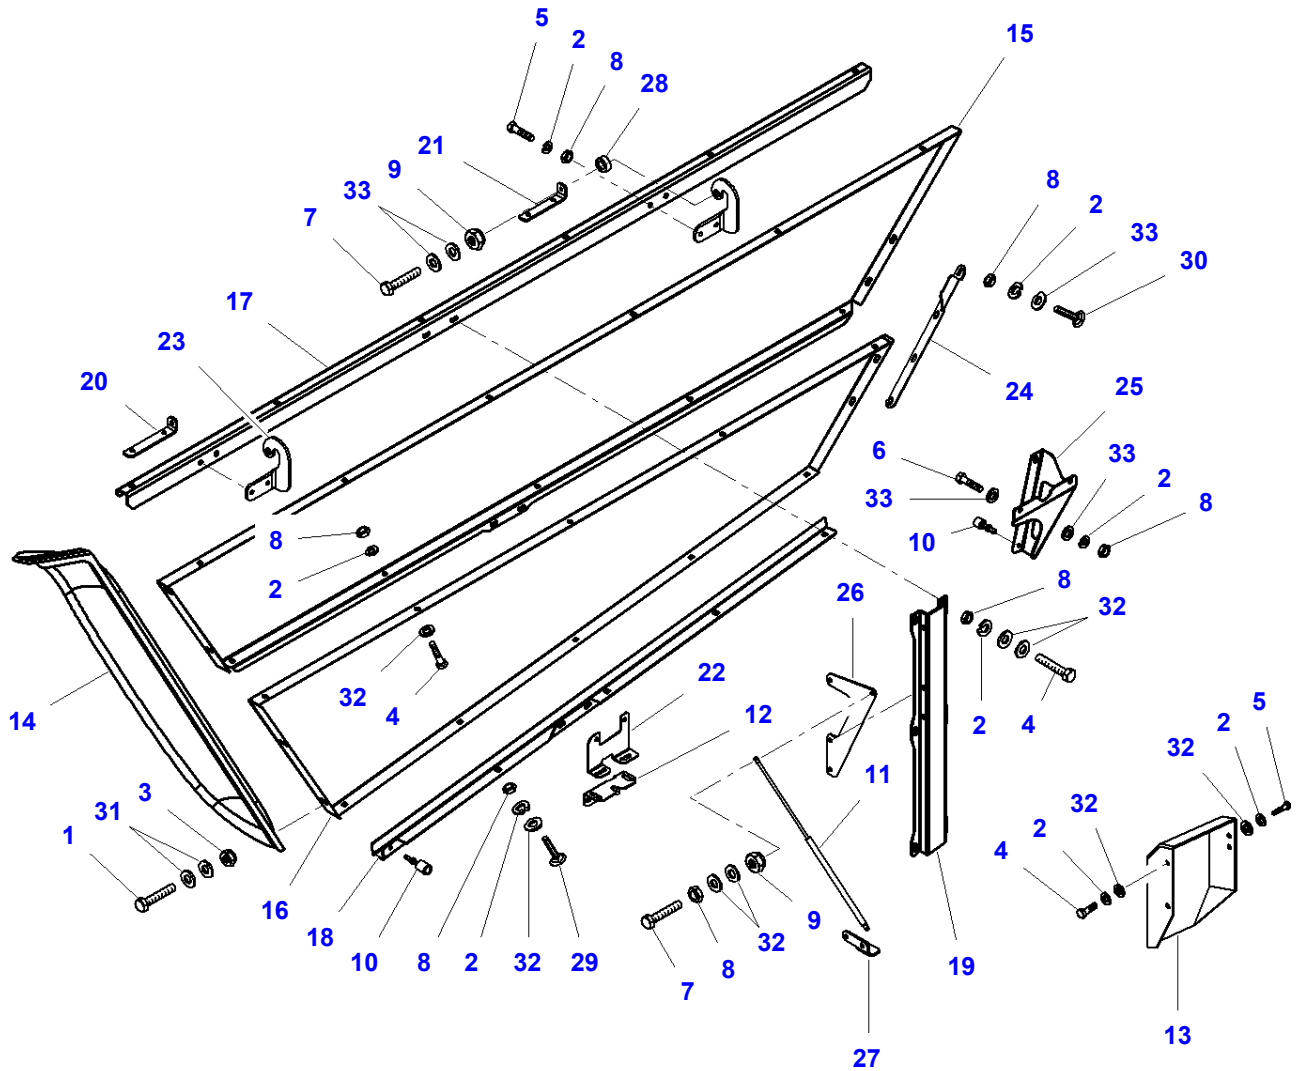

MF 7247 COMBINE - 3906251
L-LD35-005-A

L-LD35-005-A

Body, Right Side

| Item | Part Number | Qty | Description |
|------|--------------------|-----|---------------|
| 1 | LA10902221 | 4 | Cap Screw |
| 2 | LA12034571 | 28 | Lock Washer |
| 3 | LA12574211 | 4 | Locknut |
| 4 | LA16043221 | 13 | Cap Screw |
| 5 | LA16043421 | 4 | Cap Screw |
| 6 | LA16043621 | 2 | Cap Screw |
| 7 | LA16043821 | 5 | Cap Screw |
| 8 | LA16100811 | 28 | Nut |
| 9 | LA16104111 | 5 | Locknut |
| 10 | LA201139752 | 2 | Stop |
| 11 | LA240000018 | 1 | Gas Strut |
| 12 | LA322316750 | 1 | Lock |
| 13 | LA322891150 | 1 | Shield |
| 14 | LA323074050 | 1 | Fender |
| 15 | LA323083350 | 1 | Panel |
| 16 | LA323083450 | 1 | Panel |
| 17 | LA323083550 | 1 | Rail |
| 18 | LA323083650 | 1 | Rail |
| 19 | LA323083750 | 1 | Rail |
| 20 | LA323083850 | 1 | Bracket |
| 21 | LA323084550 | 1 | Bracket |
| 22 | LA323084850 | 1 | Plate |
| 23 | LA323085450 | 2 | Plate |
| 24 | LA323086450 | 1 | Strap |
| 25 | LA323086550 | 1 | Bracket |
| 26 | LA323087750 | 1 | Plate |
| 27 | | | Not Used |
| 28 | LA340415098 | 1 | Bush |
| 29 | LA350342510 | 5 | Carriage Bolt |
| 30 | LA350342511 | 4 | Carriage Bolt |
| 31 | LA355500715 | 8 | Flat Washer |
| 32 | LA355500920 | 34 | Flat Washer |
| 33 | LA355510820 | 10 | Flat Washer |