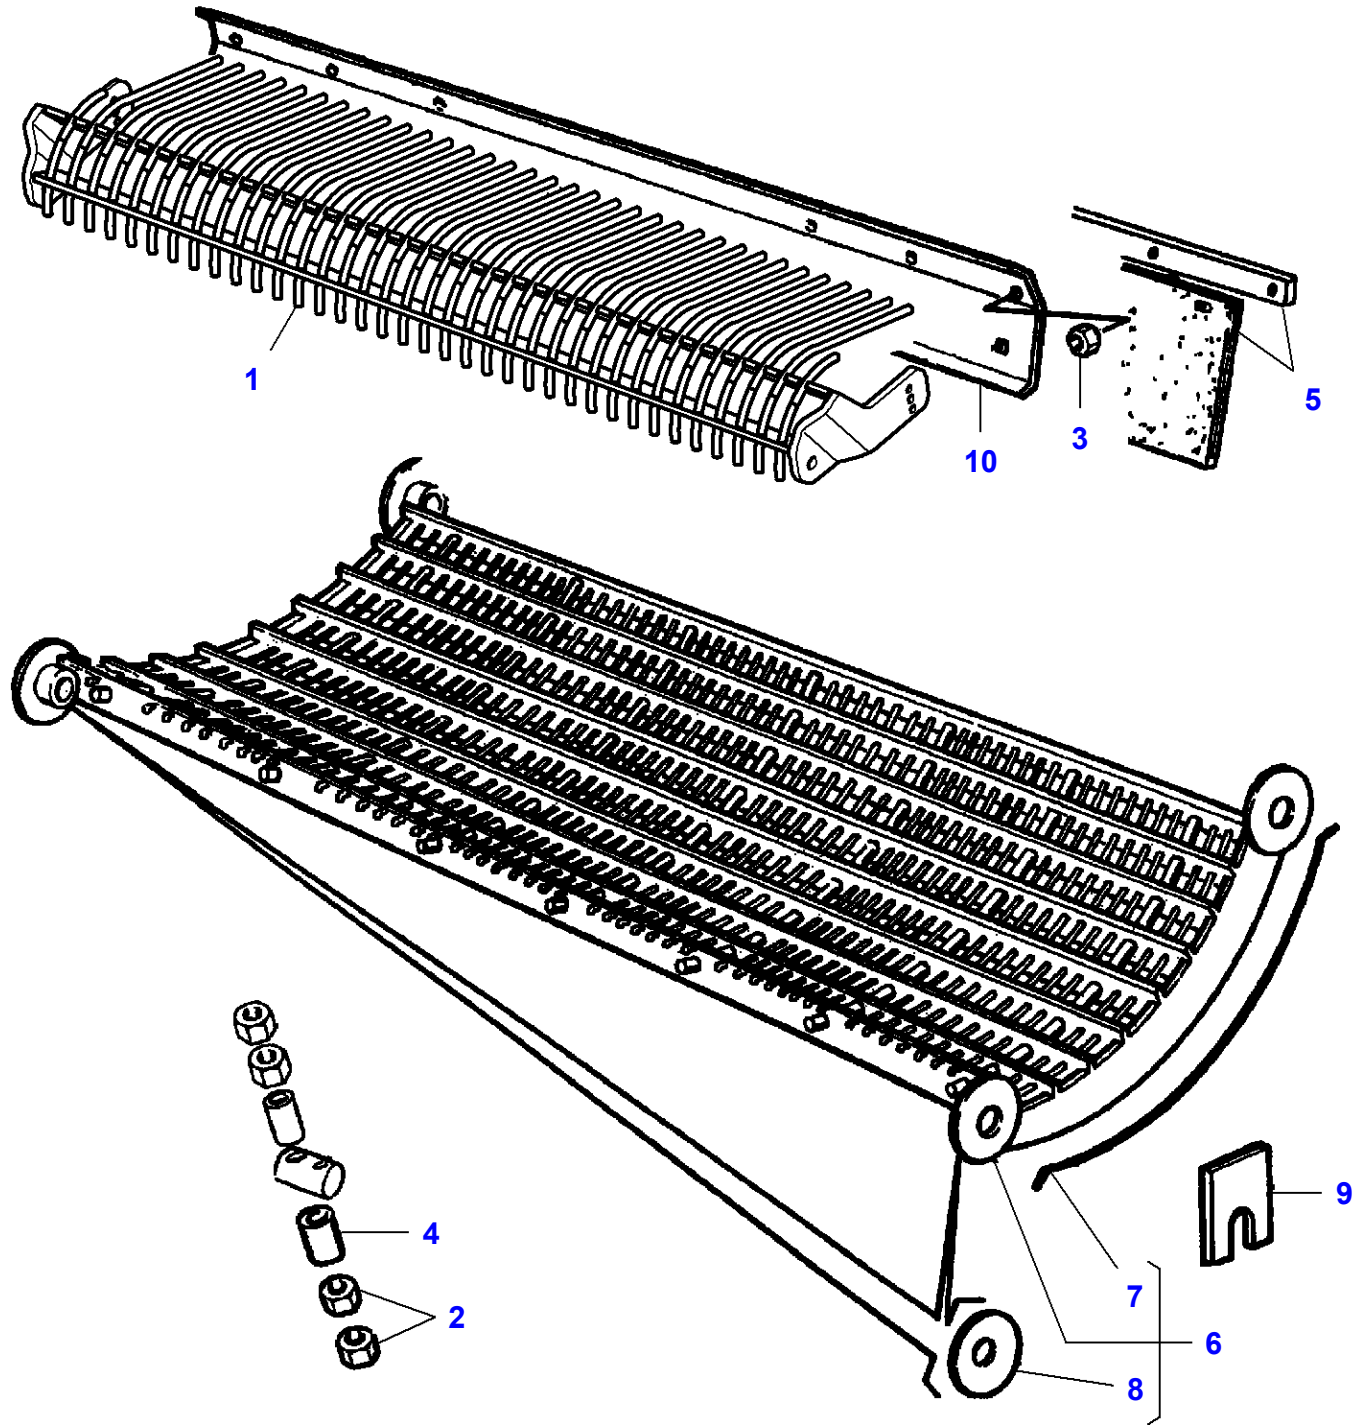

L-LD97-005-A

Massey Ferguson

MF 7247 COMBINE - 3906251

3906251

Concave for Maize and Sun Flower

Page 050-0065

Item	Part Number	Qty	Description	Comments
1		1	Frame	See Page - Reference Number 050-0080/14
2	LA12163321	2	Nut	
3	LA16104111	6	Locknut	
4	LA340415821	1	Bush	
5		1	Canvas	See Page - Reference Number 050-0080/13
6	LA322929000	1	Concave	
7	LA300132831	54	Wire	(6)
8	LA322622850	2	Washer	(6)
9	LA321218050	1	Plate	
10	LA322061150	1	Rail