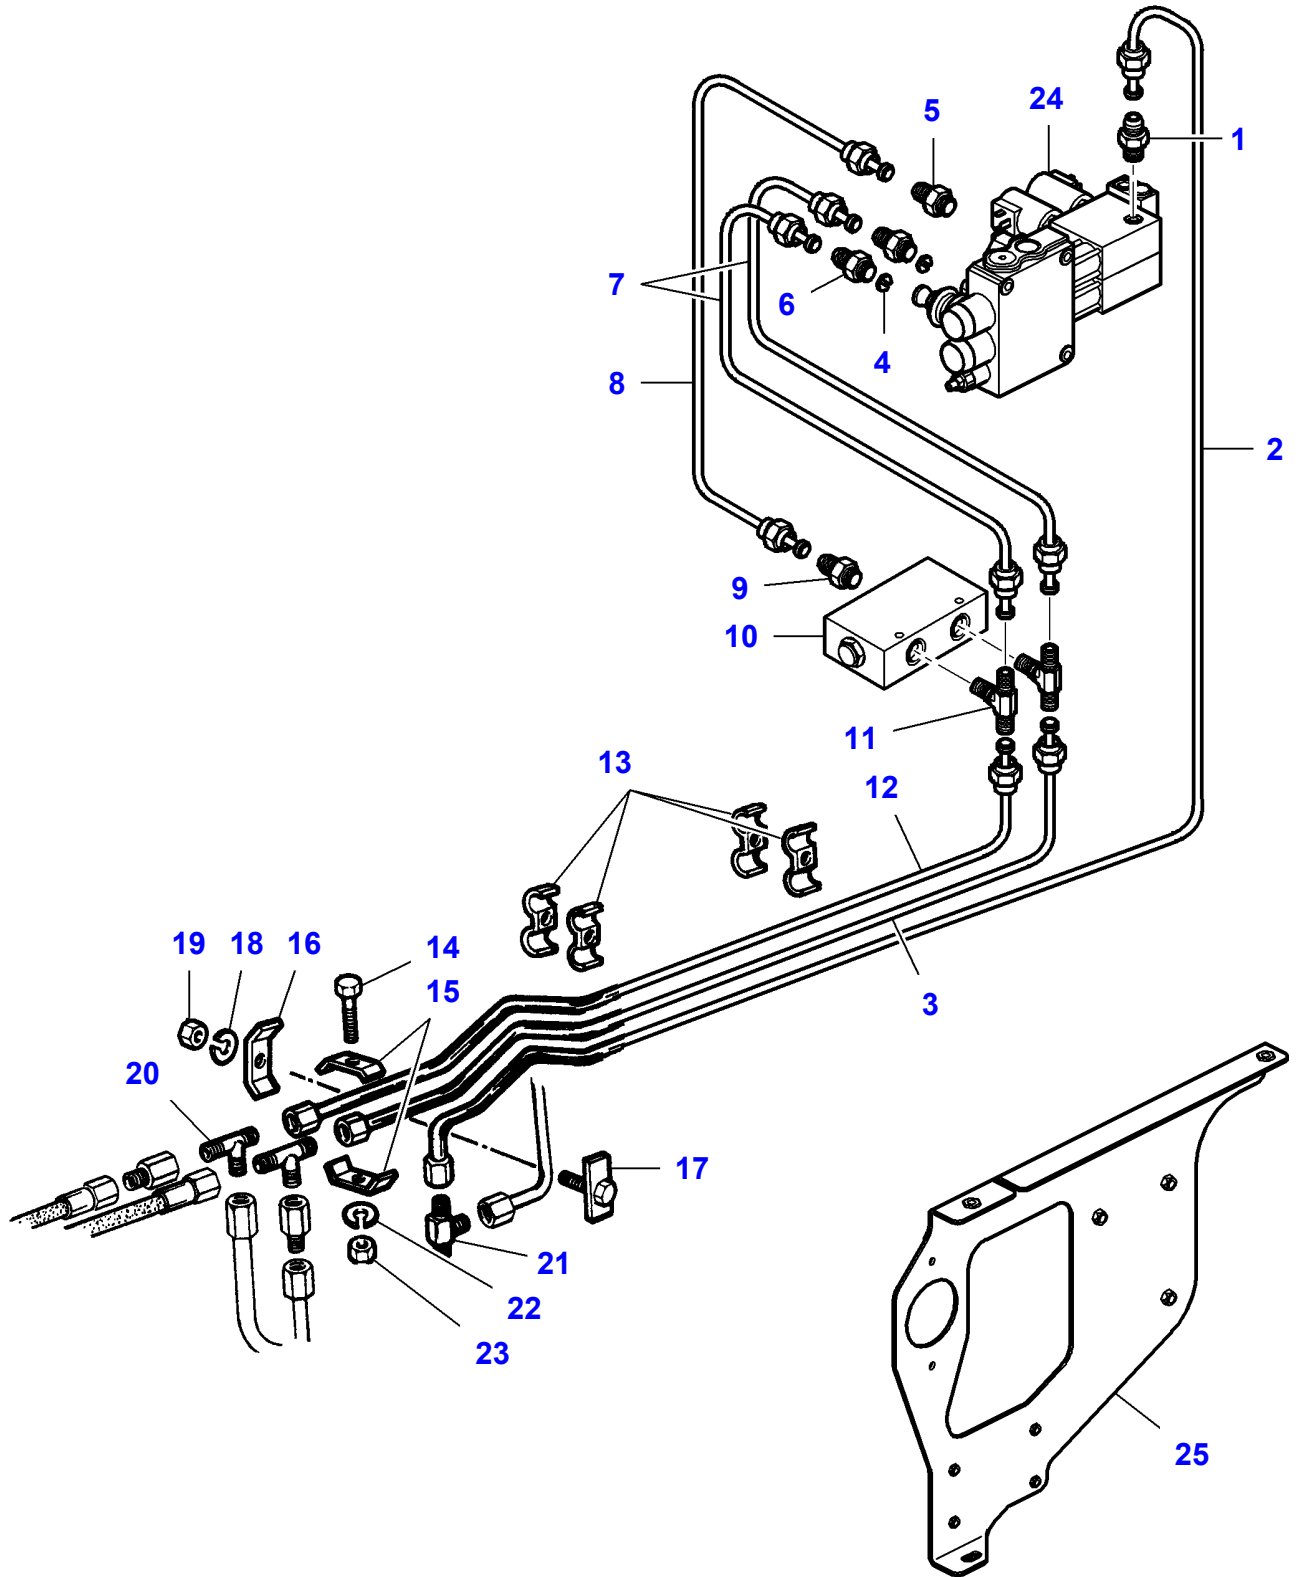

L-LC01-008-B

Massey Ferguson

MF 7247 COMBINE - 3906251

3906251

Machine Levelling System - Autolevel

Page 110-0050

Item	Part Number	Qty	Description
1	LA321888300	1	Union
2	LA323047050	1	Oil Pipe
3	LA323046850	1	Oil Pipe
4	LA322849250	2	Throttle
5	LA321882400	1	Union
6	LA321876900	2	Union
7	LA323046750	2	Oil Pipe
8	LA323046650	1	Oil Pipe
9	LA322806700	1	Union
10	LA322806550	1	Valve Block
11	LA322806600	2	T-Piece
12	LA323046950	1	Oil Pipe
13	LA300136688	4	Collar
14	LA15213321	1	Cap Screw
15	LA300015722	2	Collar
16	LA301378430	1	Collar
17	LA301378450	1	Collar
18	LA12035670	1	Lock Washer
19	LA15896221	1	Nut
20	LA321421650	2	T-Piece
21	LA321585750	1	T-Piece
22	LA12034571	1	Lock Washer
23	LA16100811	1	Nut
24	LA322806400	1	Pressure Valve
25	LA323259250	1	Support