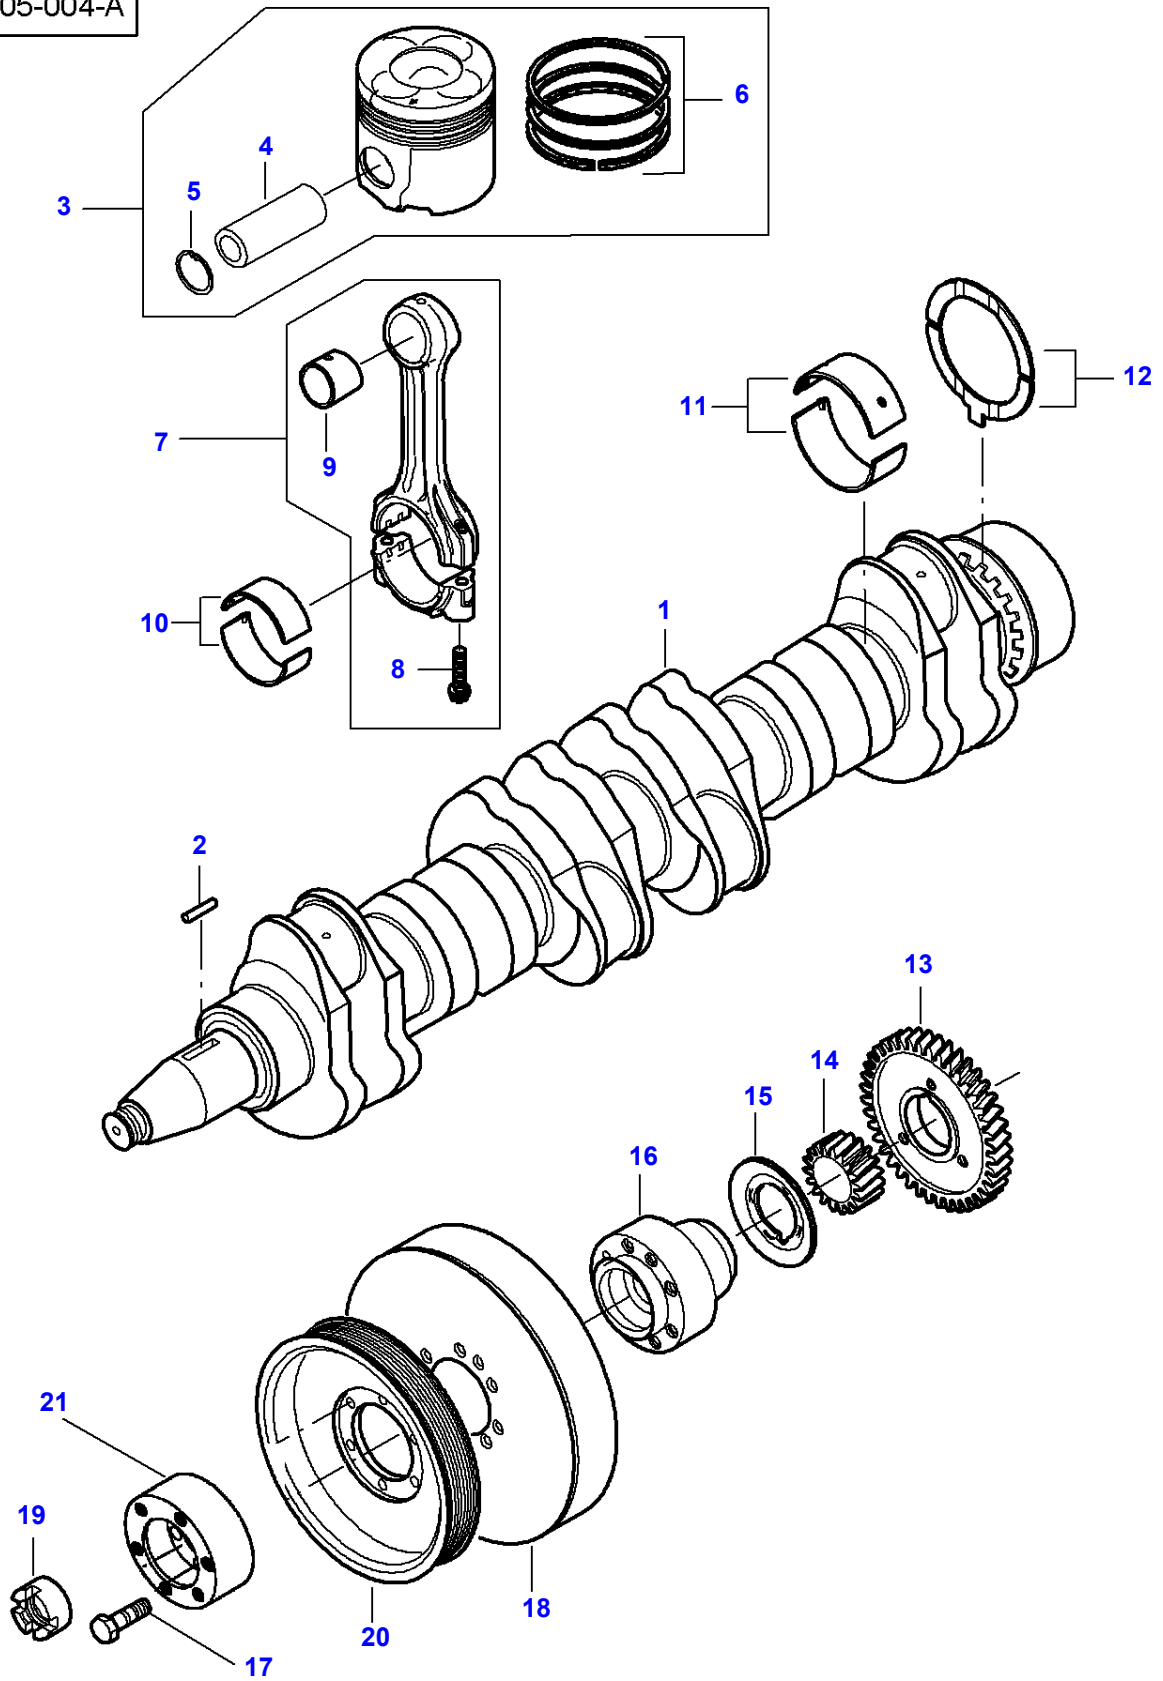

MF 7247 COMBINE - 3906251
L-HB05-004-A

L-HB05-004-A

Item	Part Number	Qty	Description	Comments
1	V837069089	1	Crankshaft	
2	V836855525	1	Key	
3	V837064948	6	Piston	Up to Serial or Engine Number
	V837073229	6	Piston	From Serial or Engine Number U 1001
4		6	Piston Pin	(3) Not serviced,order REF. 3
5		12	Circlip	(3) Not serviced,order REF. 3
6	V836640078	6	Kit, Piston Ring	(3)
7	V836840928	1	Kit, Conrod	
	V836666430	6	Conrod	1935-1954g F
	V836666431	X	Conrod	1955-1974g V
	V836666432	X	Conrod	1975-1994g X
	V836666433	X	Conrod	1995-2014g Y
	V836666434	X	Conrod	2015-2034g W
	V836666435	X	Conrod	2035-2054g Z
	V836666436	X	Conrod	2055-2074g G
8	V836864141	12	Screw	(7) TORX E18
9	V836110646	6	Bush	(7)
10	V836110552	6	Bearing	STANDARD Diameter 67,981MM 68,000MM
	V836112762	X	Bearing	Diameter 67,731MM 67,750MM
	V836112763	X	Bearing	Diameter 67,481MM 67,500MM
	V836112765	X	Bearing	Diameter 66,981MM 67,000MM
	V836112767	X	Bearing	Diameter 66,481MM 66,500MM
11	V836840944	7	Main Bearing	STANDARD Diameter 89,985MM 90,020MM
	V836840978	X	Main Bearing	Diameter 89,735MM 89,770MM
	V836840979	X	Main Bearing	Diameter 89,485MM 90,520MM
	V836840980	X	Main Bearing	Diameter 88,985MM 89,020MM
	V836840981	X	Main Bearing	Diameter 88,485MM 88,520MM
12	V836840945	2	Thrust Washer	STANDARD
	V836840945	2	Thrust Washer	STANDARD
	V836840982	X	Thrust Washer	Thickness 0,1MM
	V836840983	X	Thrust Washer	Thickness 0,2MM
13	V836855558	1	Gear	
14	V837069060	1	Gear	
15	V836855637	1	Ring	
16	V837070178	1	Hub	
17	V581705490	6	Bolt	
18	V837070177	1	Damper	
19	V836322221	1	Nut	
20	V837070287	3	Pulley	
21	V837070345	1	Spacer