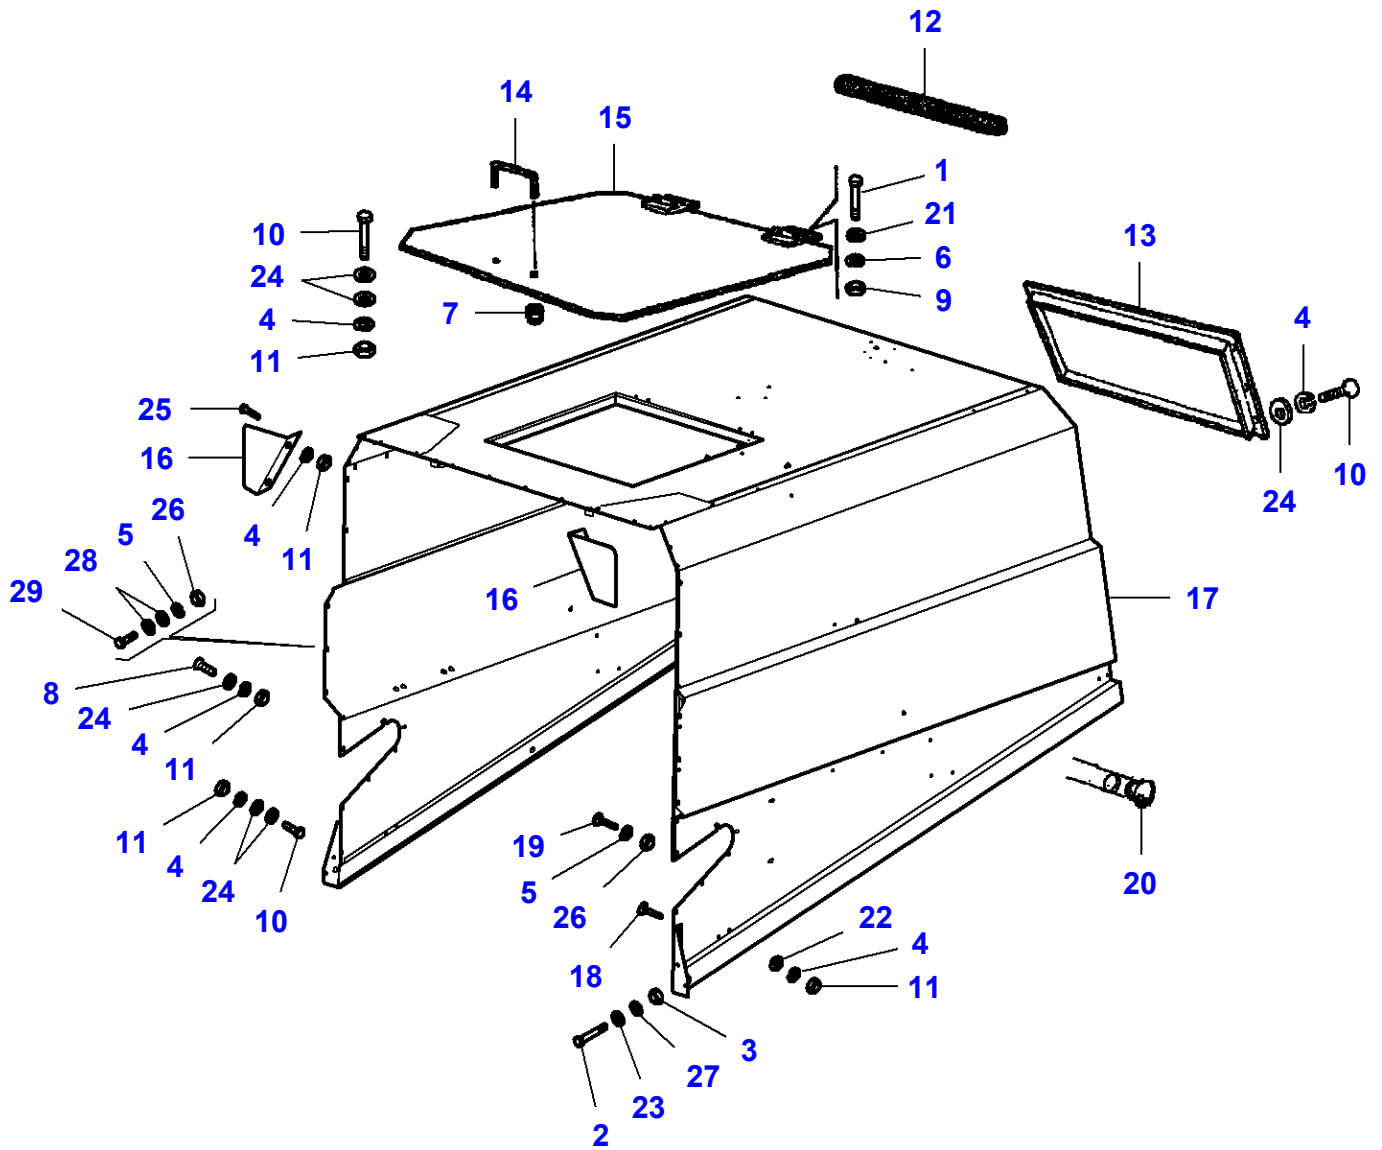

L-LD02-003-B

Rear Body

Item	Part Number	Qty	Description	Comments
1	LA10902224	4	Cap Screw	
2	LA11114221	4	Cap Screw	
3	LA11702911	5	Nut	
4	LA12034571	50	Lock Washer	
5	LA12034671	2	Lock Washer	
6	LA12035670	4	Lock Washer	
7	LA12574211	2	Locknut	
8	LA14442031	6	Screw	
9	LA15896221	4	Nut	
10	LA16043424	24	Cap Screw	
11	LA16100811	44	Nut	
12	LA300113868	2	Mat	
13	LA321824250	1	Cover	
14	LA322342350	1	Grip	
15	LA322342750	1	Cover	
16	LA322901750	1	Plate	Right Hand
	LA322901850	1	Plate	Left Hand
17	LA322901650	1	Bonnet	
18	LA350342511	18	Carriage Bolt	
19	LA350342525	1	Carriage Bolt	
20	LA350359452	1	Plug	Diameter 14
21	LA355500715	4	Flat Washer	
22	LA355500920	18	Flat Washer	
23	LA355501330	8	Flat Washer	
24	LA355510820	48	Flat Washer	
25	LA16043221	4	Cap Screw	
26	LA11701721	2	Nut	
27	LA12034771	8	Lock Washer	
28	LA355501120	1	Flat Washer	
29	LA11106221	1	Cap Screw