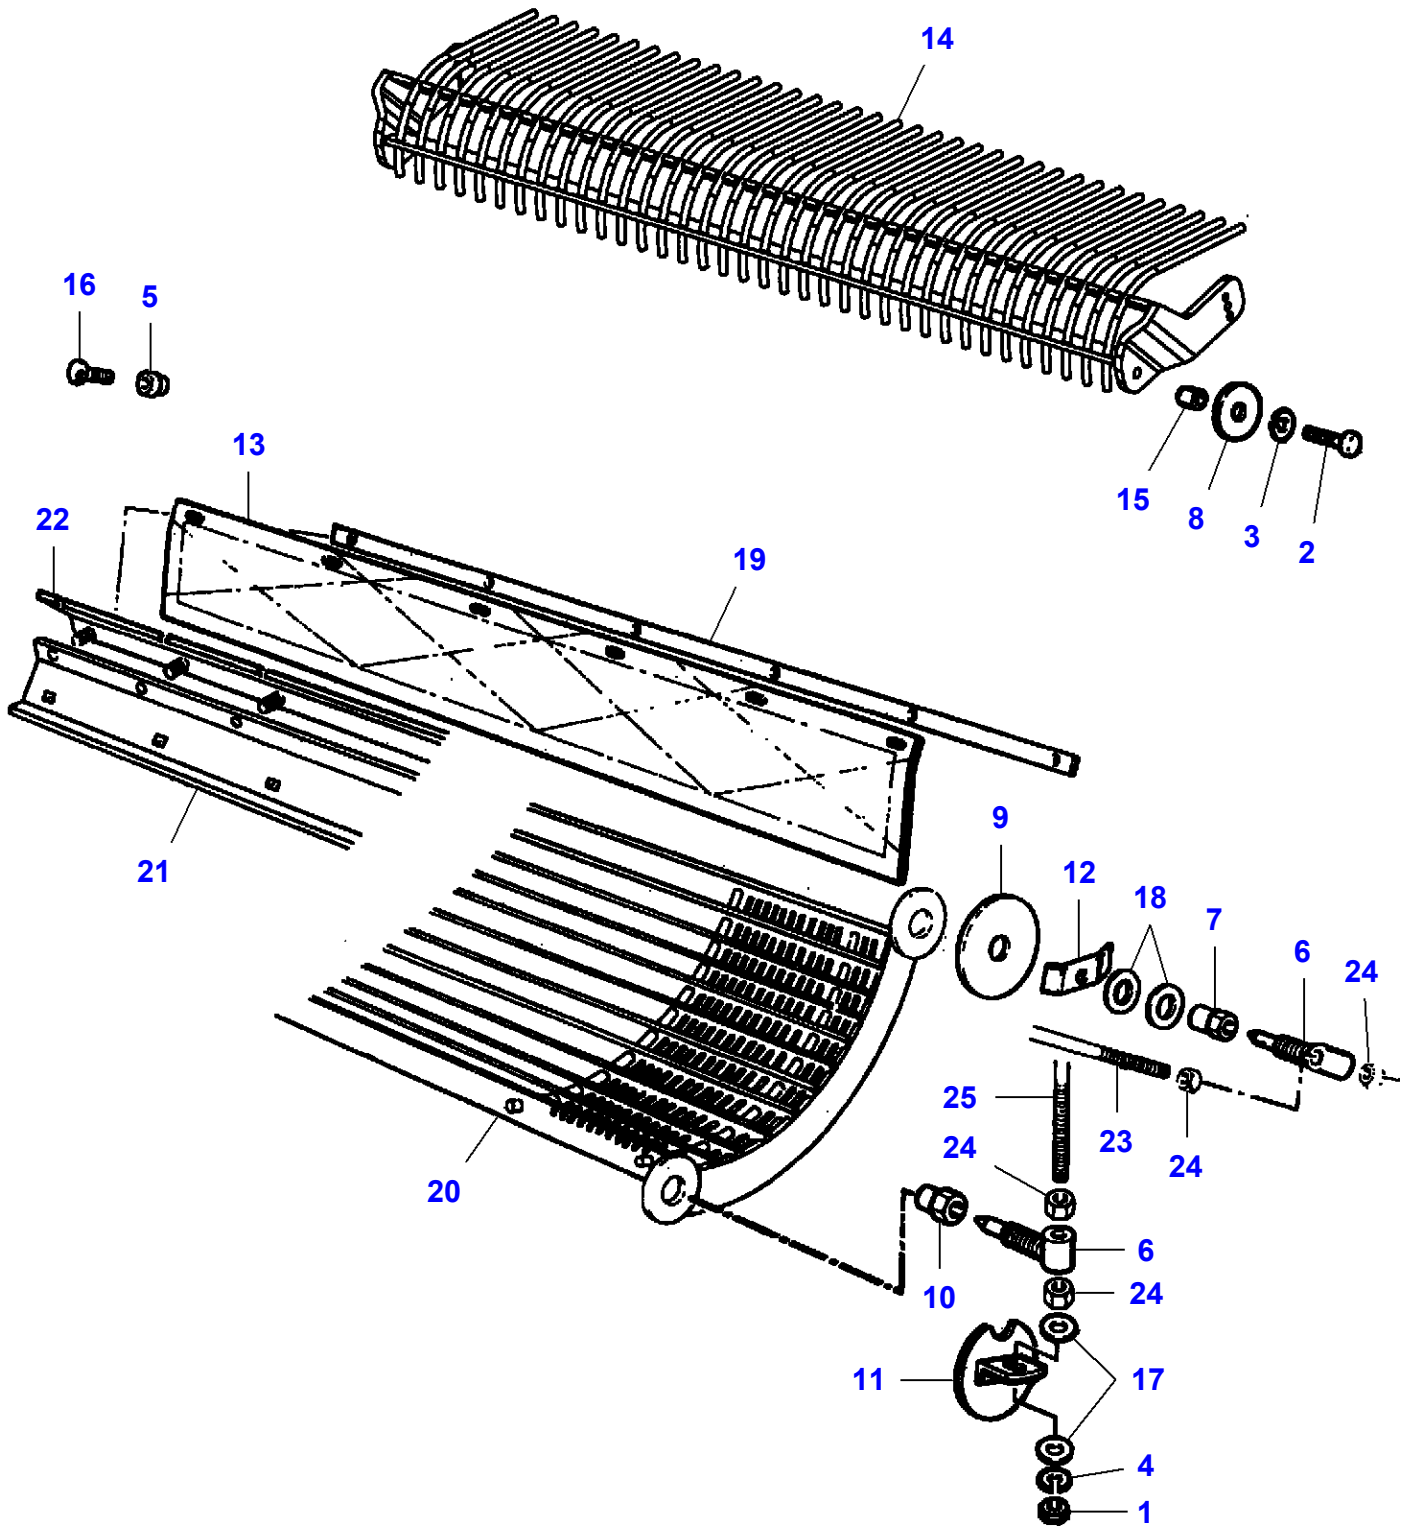

L-LC96-002-B

Conveying Concave

| Item | Part Number | Qty | Description | Comments |
|-------------|--------------------|------------|--------------------|---|
| 1 | LA10717511 | 1 | Nut | |
| 2 | LA11112424 | 1 | Cap Screw | |
| 3 | LA12034771 | 1 | Lock Washer | |
| 4 | LA12034871 | 1 | Lock Washer | |
| 5 | LA16104111 | 1 | Locknut | |
| 6 | LA300132061 | 2 | Pin | |
| 7 | LA300132062 | 1 | Nut | |
| 8 | LA300135084 | 1 | Washer | |
| 9 | LA300135086 | 1 | Washer | |
| 10 | LA300137818 | 2 | Nut | |
| 11 | LA320545550 | 1 | Cover | |
| 12 | LA321123450 | 1 | Spring | |
| 13 | LA322061250 | 1 | Canvas | |
| 14 | LA323089450 | 1 | Rake | |
| 15 | LA340415625 | 1 | Bush | |
| 16 | LA350342511 | 1 | Carriage Bolt | |
| 17 | LA355532620 | 2 | Flat Washer | |
| 18 | LA355536220 | 2 | Flat Washer | |
| 19 | LA321208750 | 1 | Plate | |
| 20 | | 1 | Concave | See Page - Reference Number 050-0060/1 |
| 21 | | 1 | Crossbar | See Page - Reference Number 050-0060/9 |
| 22 | | 1 | Crossbar | See Page - Reference Number 050-0060/7 |
| 23 | | 1 | Tie Rod | See Page - Reference Number 050-0055/14 |
| 24 | | X | Nut | See Page - Reference Number 050-0055/6 |
| 25 | | 1 | Tie Rod | See Page - Reference Number 050-0055/13 |