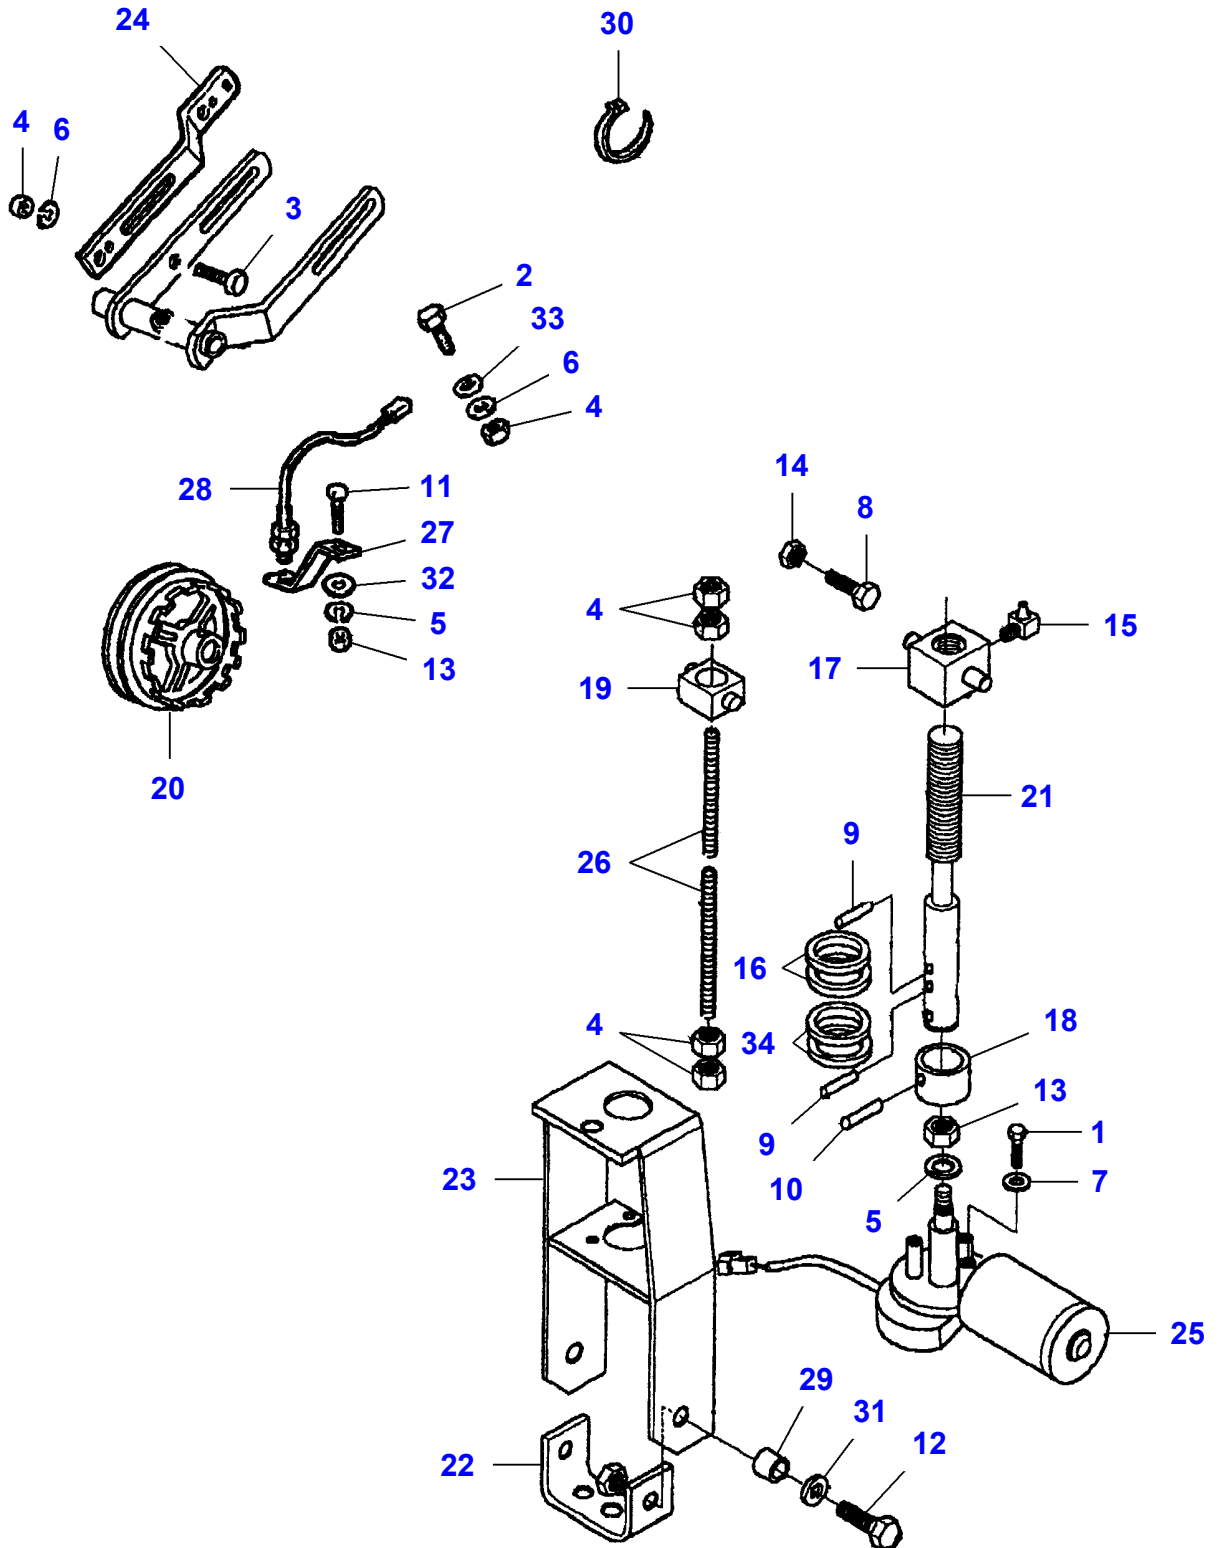

MF 7247 COMBINE - 3906251
L-LD15-002-B

L-LD15-002-B

Massey Ferguson

MF 7247 COMBINE - 3906251

3906251

Fan Speed Variator Electric Digital Control

Page070-0120

Item	Part Number	Qty	Description	Comments
1	LA10902224	3	Cap Screw	
2	LA11106424	1	Cap Screw	
3	LA11106621	1	Cap Screw	
4	LA11701721	6	Nut	
5	LA12034571	2	Lock Washer	
6	LA12034671	2	Lock Washer	
7	LA12035670	1	Lock Washer	
8	LA13181601	1	Carriage Bolt	
9	LA14604170	2	Roll Pin	
10	LA14604370	1	Roll Pin	
11	LA16043424	1	Cap Screw	
12	LA16043624	1	Cap Screw	
13	LA16100811	2	Nut	
14	LA16104111	1	Locknut	
15	LA350357805	1	Grease Fitting	
16	LA80350606	2	Ring	
17	LA89831500	1	Nut	
18	LA89831501	1	Bush	
19	LA311444161	1	Pin	
20		1	Pulley	See Page - Reference Number 070-0105/12
21	LA322731350	1	Pin	
22	LA322732150	1	Support	
23	LA322732250	1	Support	
24	LA322732350	1	Plate	
25	LA322732400	1	Electric Motor	
26	LA322733250	2	Stud	
27	LA322768350	1	Support	
28	LA322861400	1	Sensor	
29	LA340415607	1	Bush	
30	LA340481810	1	Cable Tie	
31	LA355500915	1	Flat Washer	
32	LA355510820	1	Flat Washer	
33	LA355511030	1	Flat Washer	
34	LA355534030	2	Ring