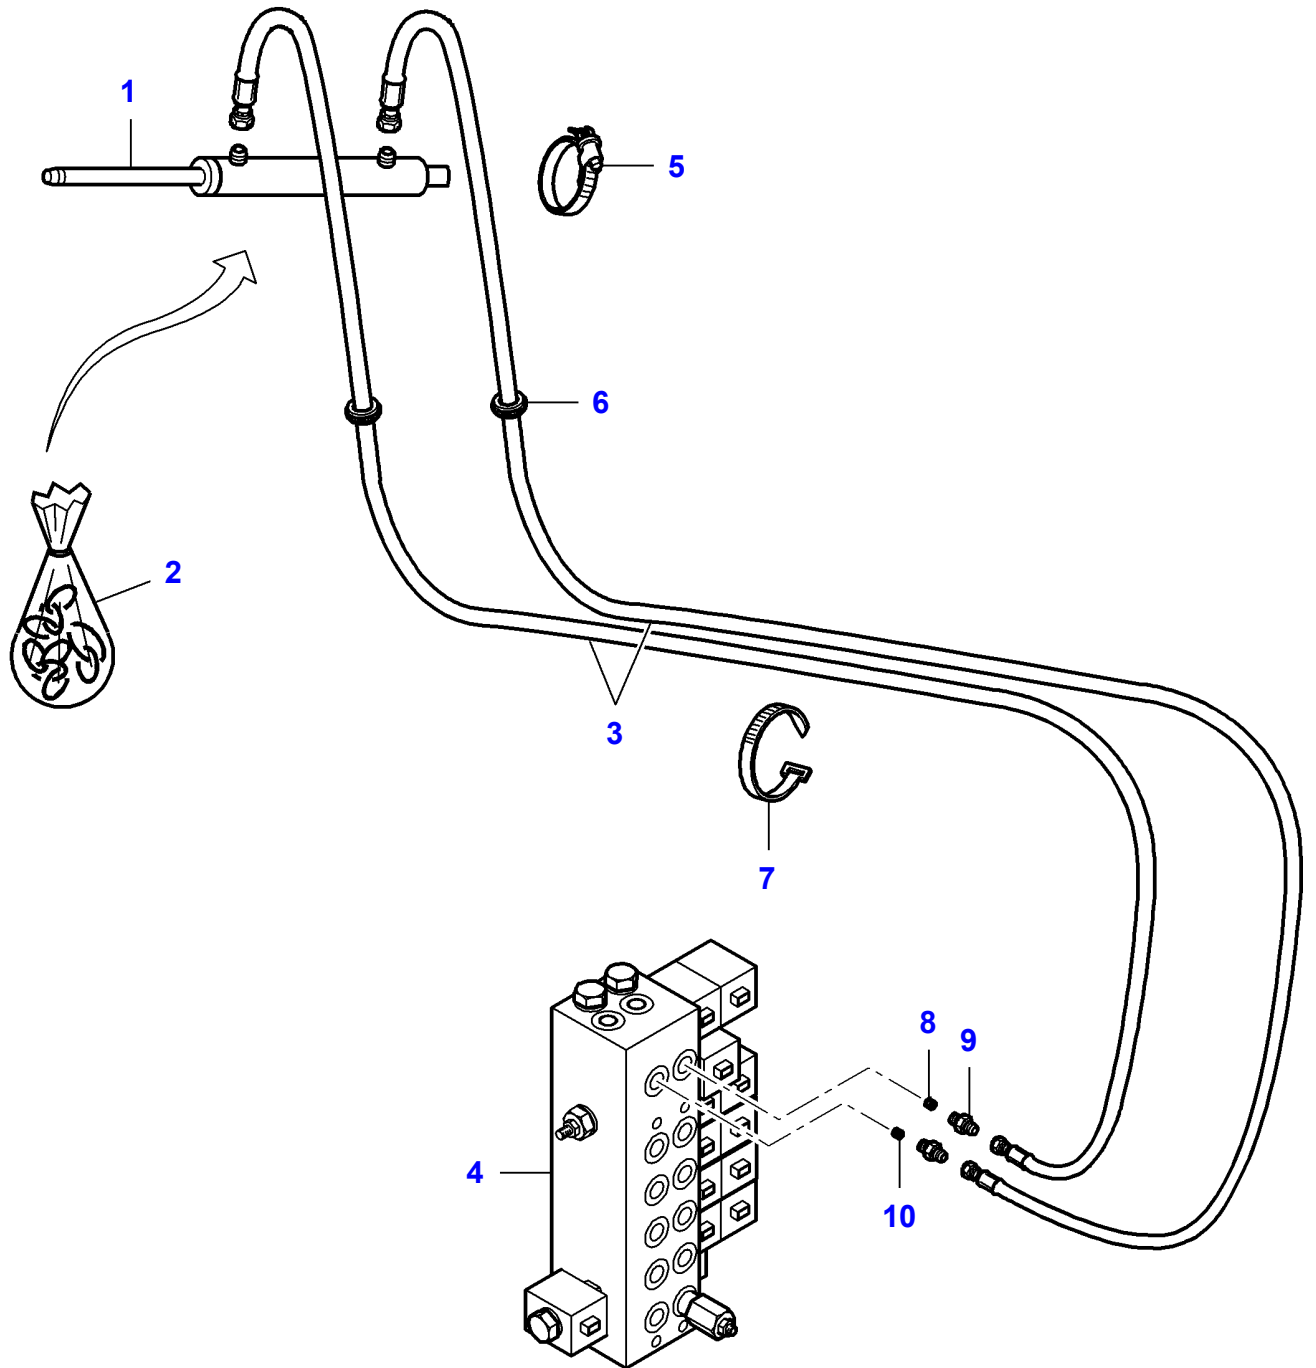

L-LD31-003-B

Massey Ferguson

MF 7247 COMBINE - 3906251

3906251

Swing-Type Control Ram And Piping

Page080-0135

Item	Part Number	Qty	Description	Comments
1	LA322543400	1	Hydraulic, Cylin	
2	LA322543600	1	Kit, Seal	"Panni"
	LA344853121	1	Kit, Seal	"Mita"
3	LA323162150	2	Hydraulic Hose	See Page - Reference Number 030-0185/12
4		1	Block	
5	LA340481809	1	Cable Tie	
6	LA10397580	2	Grommet	
7	LA340481808	1	Cable Tie	
8	LA323162450	1	Centraliser	
9	LA322819000	2	Union	
10	LA323162750	1	Centraliser