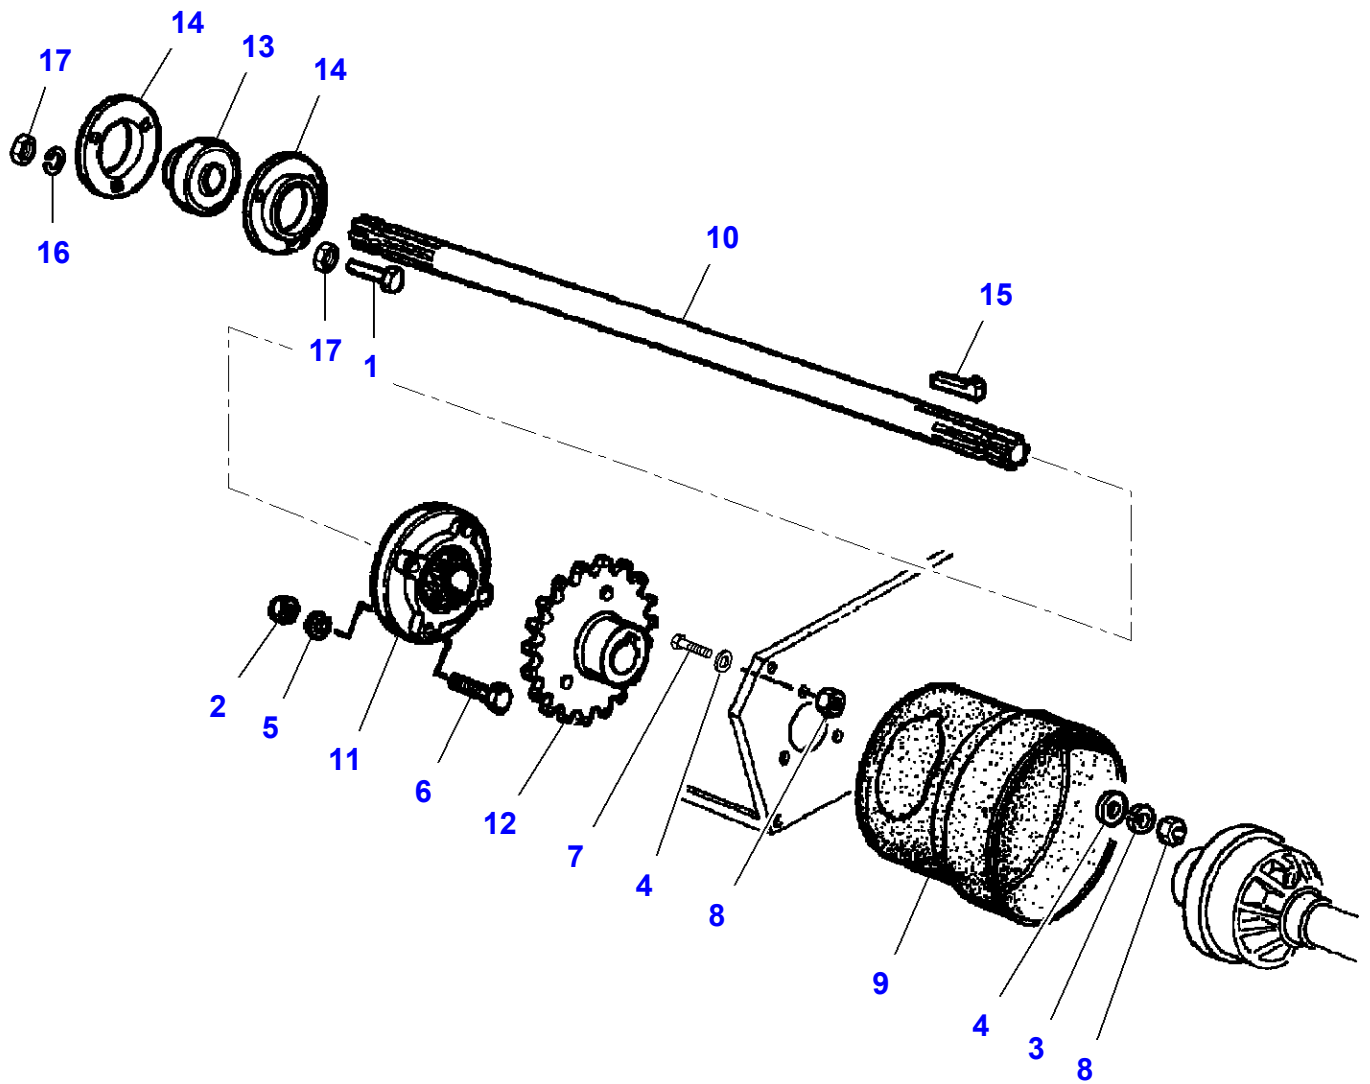

L-LC36-019-B

Massey Ferguson

MF 7247 COMBINE - 3906251

3906251

Front Elevator - Autolevel - Lower Shaft

Page040-0045

Item	Part Number	Qty	Description
1	LA16160121	3	Cap Screw
2	LA11702921	4	Nut
3	LA12034571	1	Lock Washer
4	LA355510820	4	Flat Washer
5	LA12034771	4	Lock Washer
6	LA15215721	4	Cap Screw
7	LA16043624	3	Cap Screw
8	LA16100811	4	Nut
9	LA322361450	1	Protection.
10	LA322395050	1	Shaft
11	LA322683950	1	Bearing Assy
12	LA322774550	1	Gear
13	LA340411206	1	Bearing Assy
14	LA340411406	2	Bearing Flange
15	LA350388205	1	Key
16	LA12034671	6	Lock Washer
17	LA11701721	6	Nut