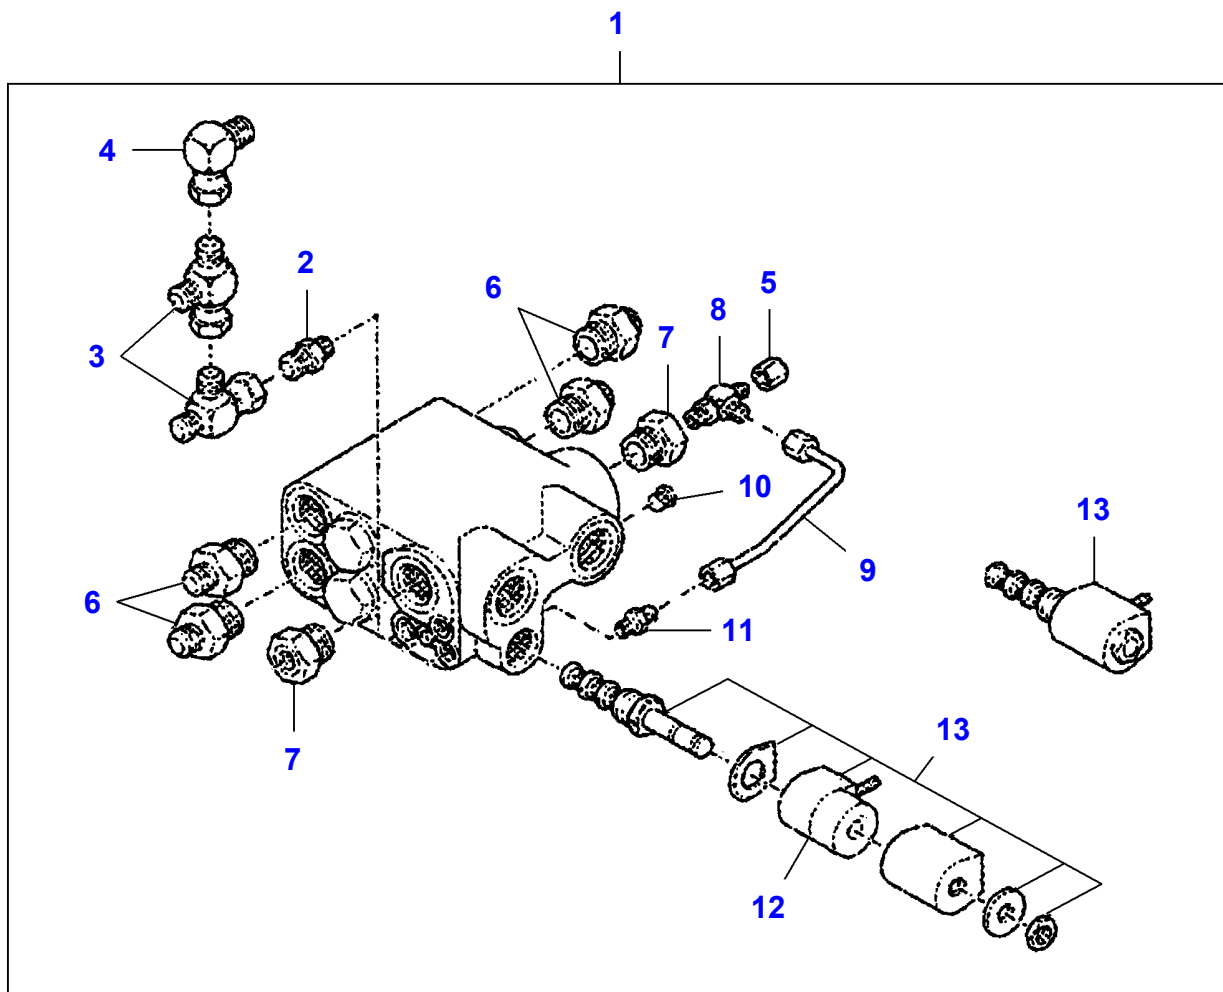

L-LC32-009-B

Massey Ferguson

MF 7247 COMBINE - 3906251

3906251

Rear Axle - 4 WD - Autolevel - Valve

Page030-0030

Item	Part Number	Qty	Description	Comments
1	LA322713700	1	Valve	
2	LA89512223	1	Union	(1)
3	LA321473450	2	T-Piece	(1)
4	LA322736050	1	Elbow Union	(1)
5	LA86511869	1	Plug	(1)
6	LA80176081	4	Grease Fitting	(1)
7	LA89512150	2	Union Nut	(1)
8	LA89512226	1	T-Piece	(1)
9	LA89512171	1	Tube	(1)
10	LA89512255	1	Plug	(1)
11	LA80265235	1	Union	(1)
12	LA89512196	1	Rod	(1)
13	LA89512173	1	Electrovalve	(1)
14	LA89512255	3	Plug