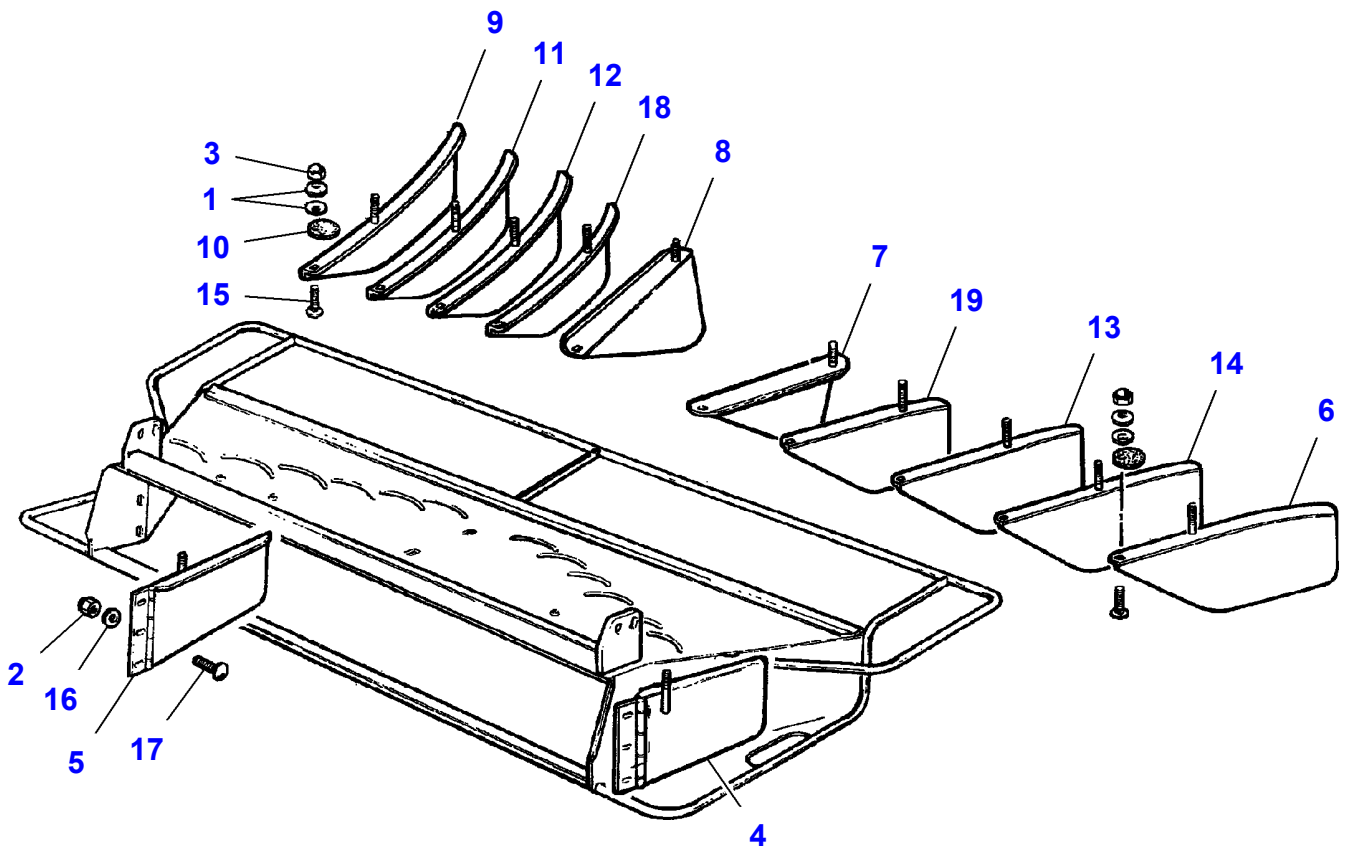

L-LD07-020-B

Massey Ferguson

MF 7247 COMBINE - 3906251

3906251

Straw Chopper - DEFLECTORS

Page060-0125

Item	Part Number	Qty	Description
1	LA321365050	16	Washer
2	LA322218650	3	Nut
3	LA322218750	8	Cap Nut
4	LA322258750	1	Deflector
5	LA322258850	1	Deflector
6	LA322260950	1	Deflector
7	LA322261050	1	Deflector
8	LA322261150	1	Deflector
9	LA322261550	1	Deflector
10	LA322338450	8	Disc
11	LA322261450	1	Deflector
12	LA322261350	1	Deflector
13	LA322260750	1	Deflector
14	LA322260850	1	Deflector
15	LA350342512	8	Carriage Bolt
16	LA355510620	3	Flat Washer
17	LA366000614	3	Carriage Bolt
18	LA322261250	1	Deflector
19	LA322260650	1	Deflector