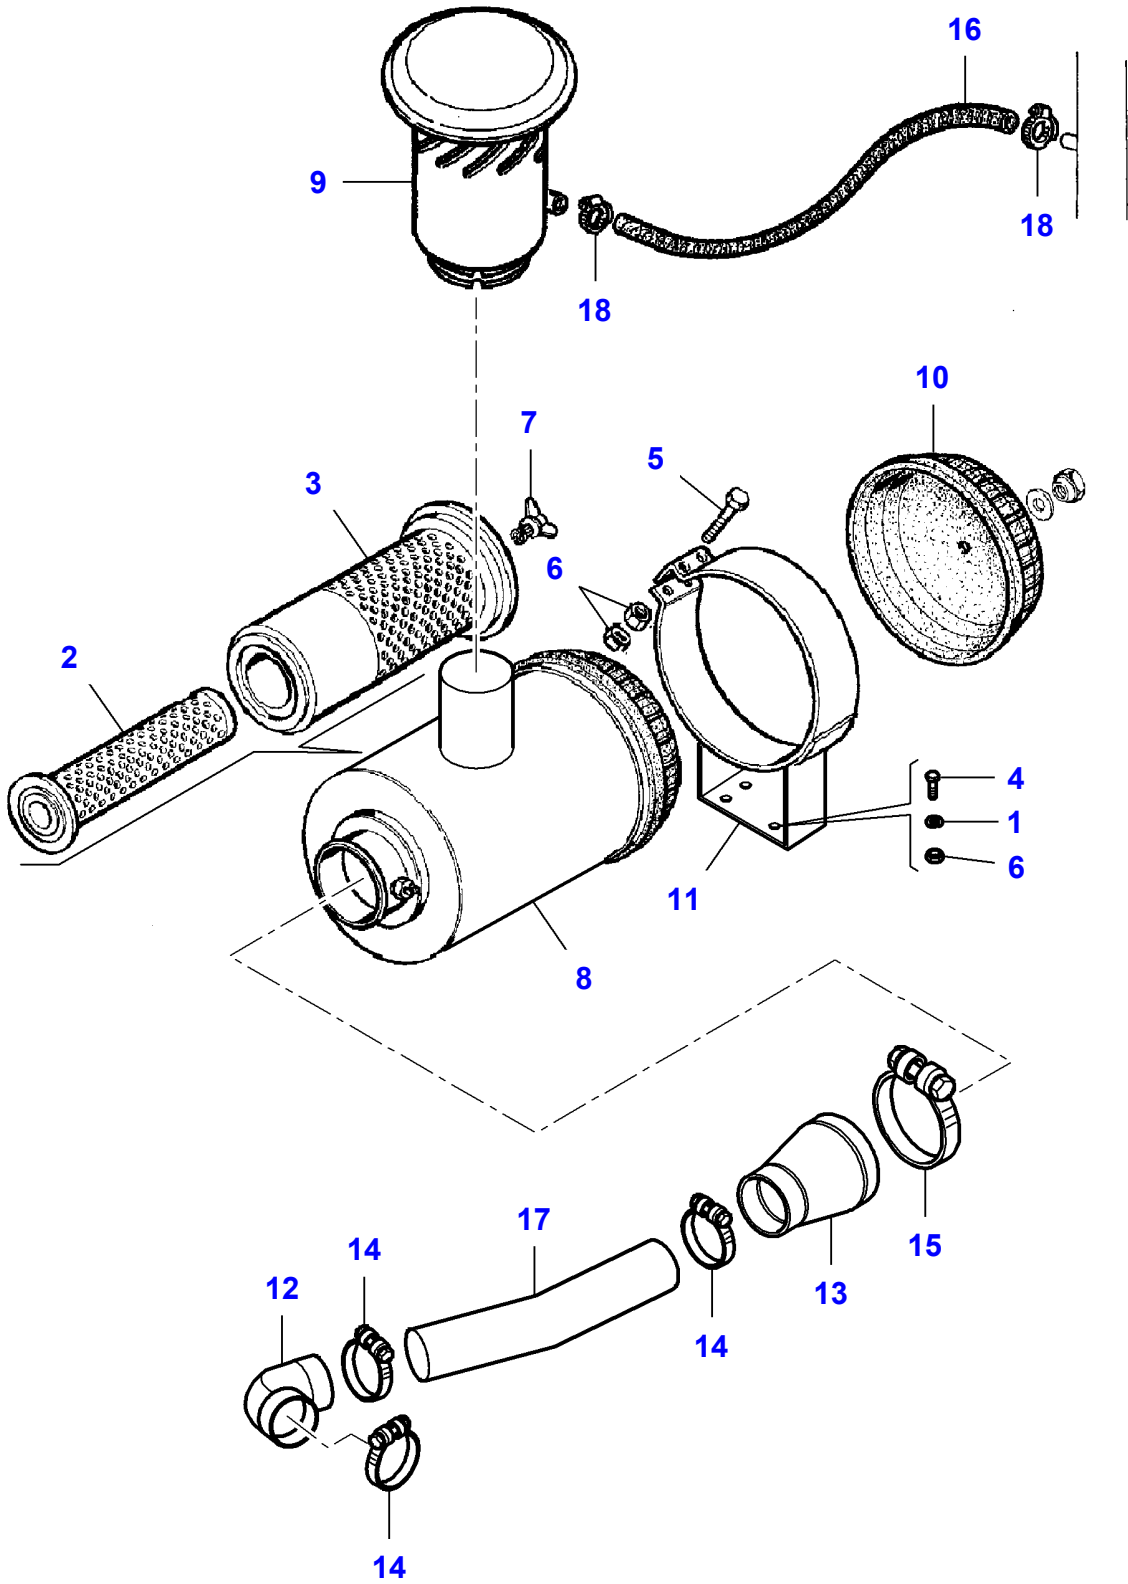

L-LC57-001-B

Massey Ferguson

MF 7247 COMBINE - 3906251

3906251

Page020-0035

Engine Air Cleaner

Item	Part Number	Qty	Description
1	LA12034571	4	Lock Washer
2	LA1930748	1	Element,Air Fitr
3	LA1930788	1	Element,Air Fitr
4	LA16043421	4	Cap Screw
5	LA16043924	1	Cap Screw
6	LA16100811	6	Nut
7	LA79062701	1	Wing Nut
8	LA321545300	1	Air Filter
9	LA321545500	1	Prefilter
10	LA322214450	1	Cover
11	LA322871650	1	Support
12	LA322883250	1	Tube
13	LA322883350	1	Connector
14	LA322884750	3	Hose Clip
15	LA322884850	1	Hose Clip
16	LA322896050	1	Hose
17	LA323251250	1	Tube
18	LA350391532	2	Hose Clip