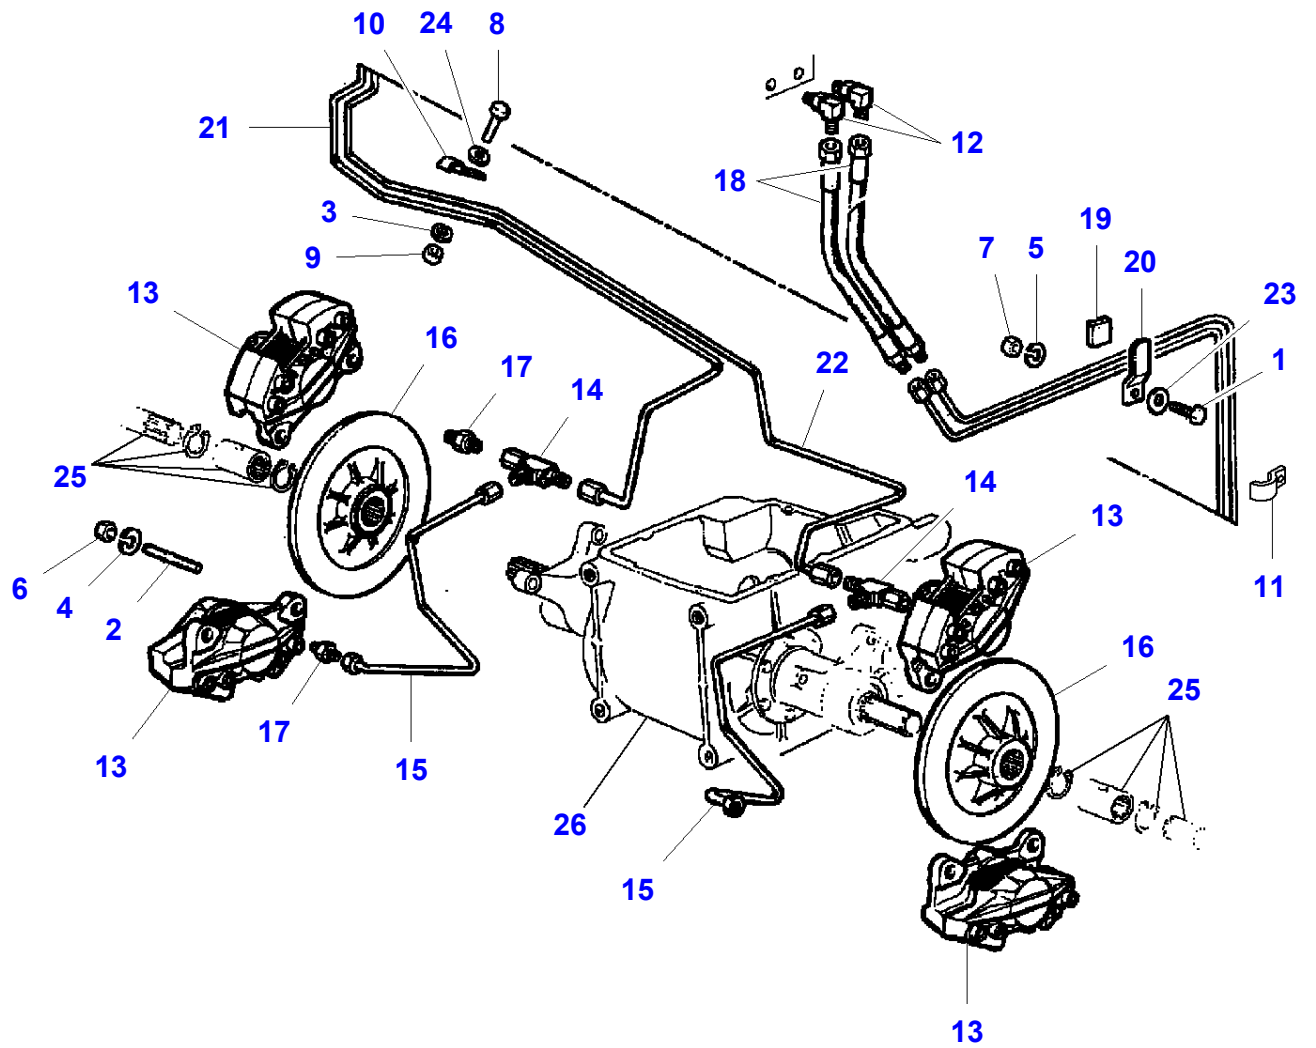

L-LC67-005-A

Brakes

Item	Part Number	Qty	Description	Comments
1	LA10902224	1	Cap Screw	
2	LA11800520	1	Stud	
3	LA12034571	1	Lock Washer	
4	LA12034871	1	Lock Washer	
5	LA12035670	1	Lock Washer	
6	LA12164124	1	Nut	
7	LA15896221	1	Nut	
8	LA16043624	1	Cap Screw	
9	LA16100824	1	Nut	
10	LA300033312	1	Clip	
11	LA301592731	1	Collar	
12	LA320832000	2	Elbow Union	
13	LA320965600	4	Brake Caliper	See Page - Reference Number 030-0115
14	LA321606450	2	T-Piece	
15	LA321921350	2	Tube	
16	LA322147950	2	Brake Disc	
17	LA322017050	2	Union	
18	LA321920850	2	Brake Hose	
19	LA322161550	1	Gasket	
20	LA322161650	1	Plate	
21	LA321921250	1	Tube	
22	LA321921150	1	Tube	
23	LA355510620	1	Flat Washer	
24	LA355500915	1	Flat Washer	
25		1	Shaft	See Page - Reference Number 030-0010
26		1	Box	See Page - Reference Number 030-0150/1