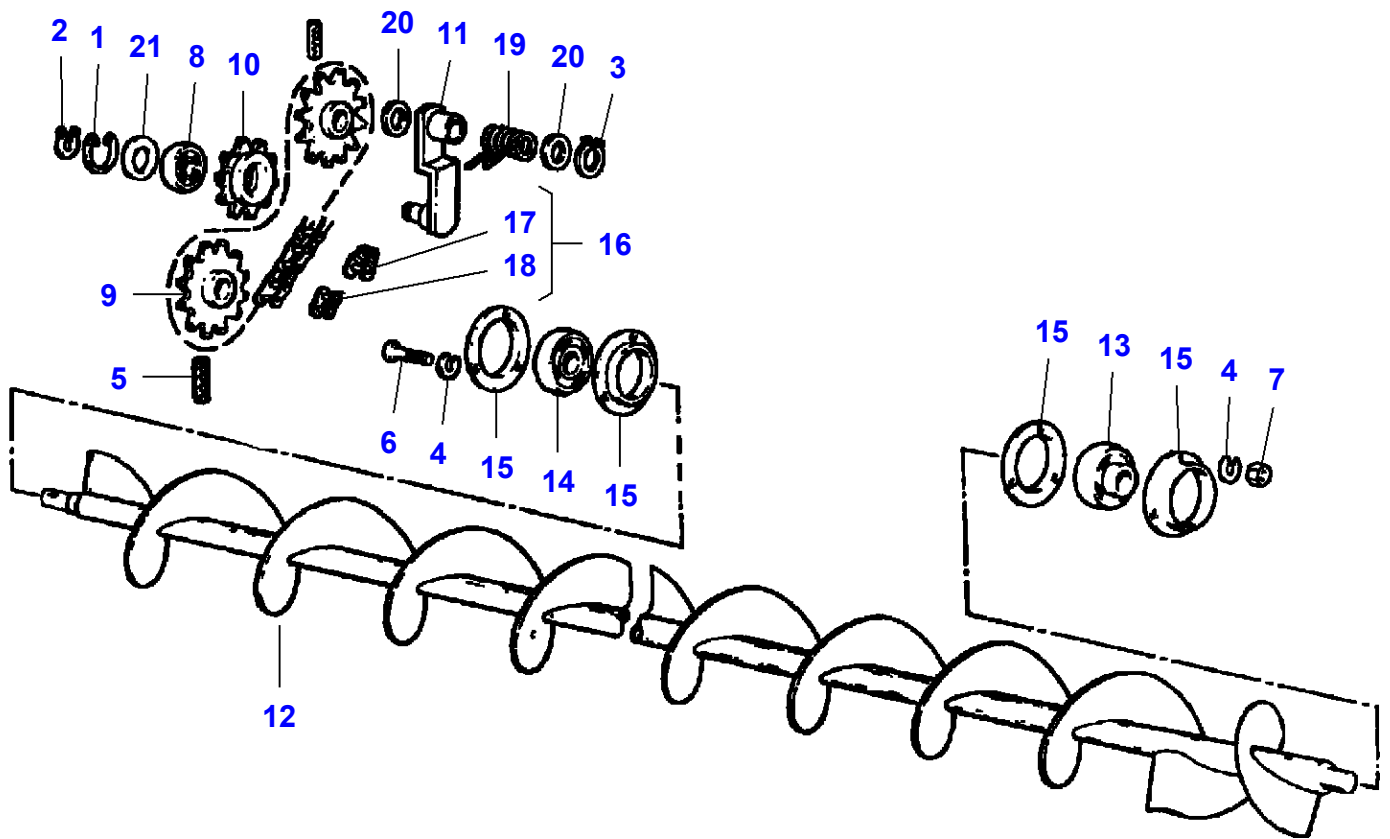

L-LD14-005-B

Massey Ferguson

MF 7247 COMBINE - 3906251

3906251

Page070-0090

Tailings Elevator - Normal

Item	Part Number	Qty	Description	Comments
1	LA11059476	1	Circlip	
2	LA11066376	2	Circlip	
3	LA11066876	1	Circlip	
4	LA12034571	2	Lock Washer	
5	LA14607270	1	Pin	
6	LA16043024	1	Cap Screw	
7	LA16100811	1	Nut	
8	LA28996490	1	Bearing Assy	
9	LA300110254	1	Gear	
10	LA300121612	1	Gear	
11	LA321281850	1	Support	
12	LA322126950	1	Auger	
13	LA340411204	1	Bearing Assy	
14	LA340411236	1	Bearing Assy	
15	LA340411404	4	Bearing Flange	
16	LA340437248	1	Chain	
17	LA340437201	1	Chain Link	(16)
18	LA340437200	1	Chain Link	(16)
19	LA350356925	1	Spring	
20	LA355533810	2	Flat Washer	
21	LA355536210	1	Flat Washer