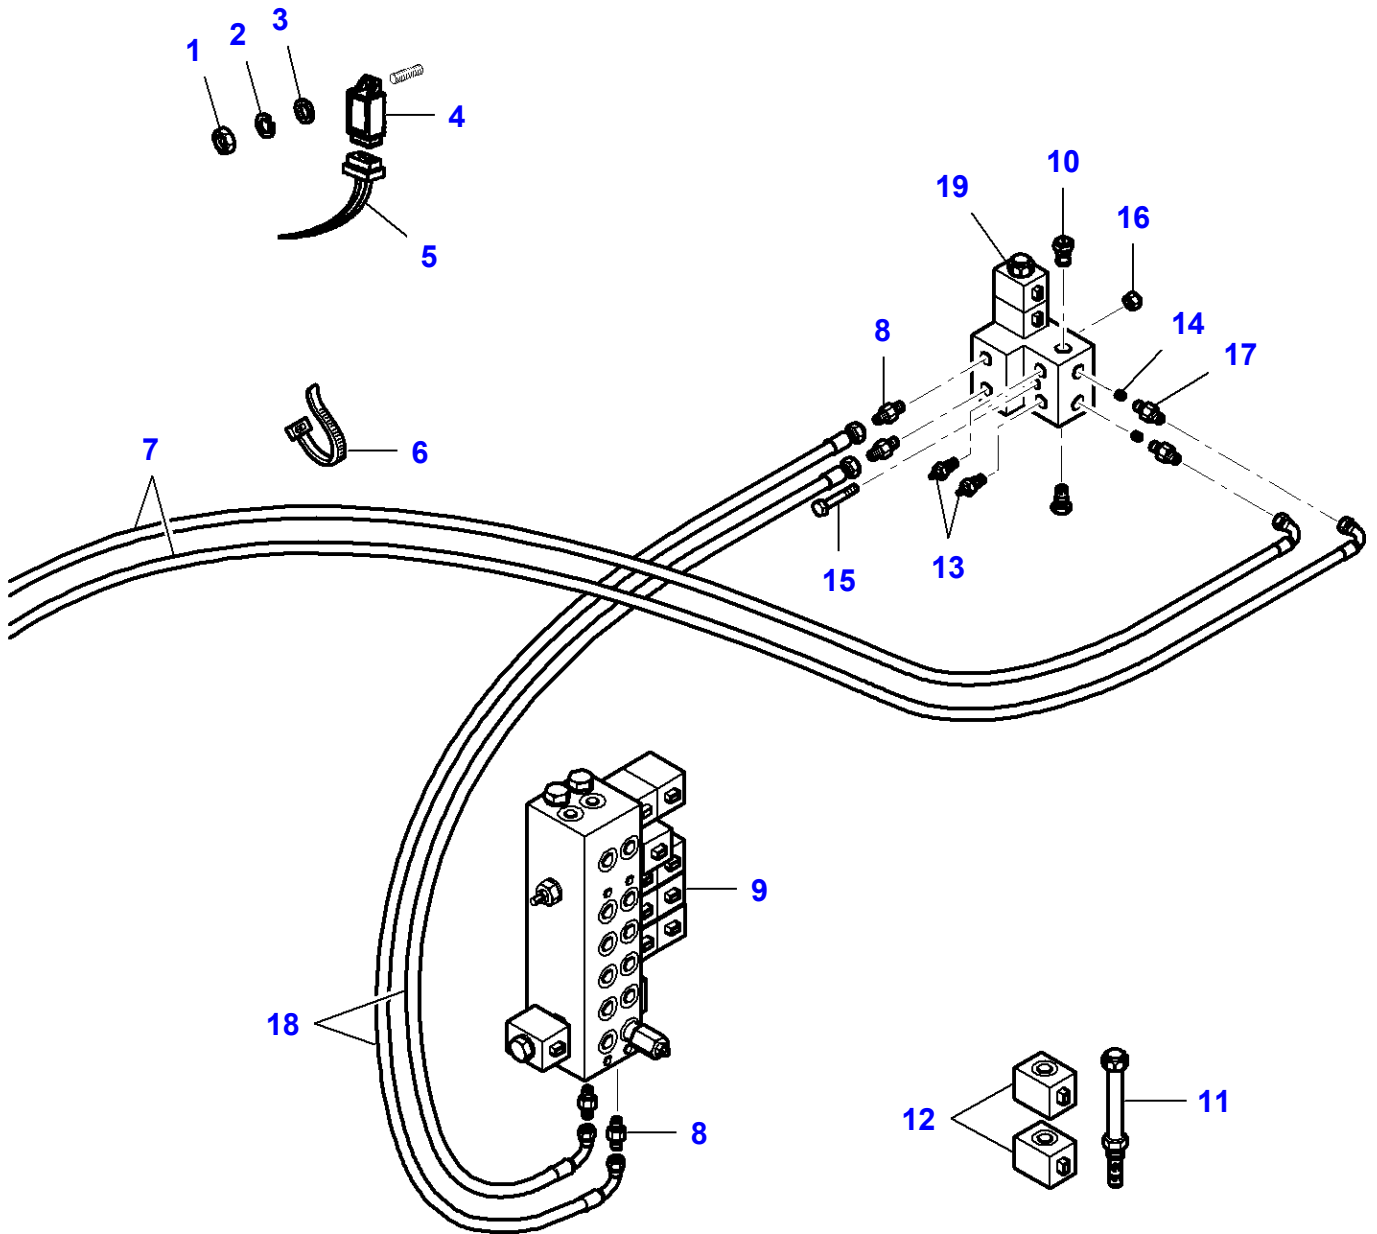

L-LC48-004-C

Cutter Bar Levelling System

Item	Part Number	Qty	Description	Comments
1	LA10718021	1	Nut	
2	LA12035471	1	Lock Washer	
3	LA355500515	1	Flat Washer	
4	LA322638150	1	Control Box	
5		1	Cable	See Page - Reference Number 120-0080
6	LA340481808	1	Cable Tie	
7	LA322971050	2	Hydraulic Hose	See Page - Reference Number 140-0125/20
8	LA322788600	4	Union	
9		1	Block	See Page - Reference Number 030-0185/12 Left Hand
10	LA410000185	1	Valve	
11	LA322816450	1	Electrovalve	
12	LA323109050	2	Block	
13	LA322816550	2	Valve	
14	LA322293950	2	Grub Screw	
15	LA16045821	1	Cap Screw	
16	LA16104111	1	Locknut	
17	LA322819000	2	Union	
18	LA321691650	2	Hydraulic Hose	
19	LA323206400	1	Valve