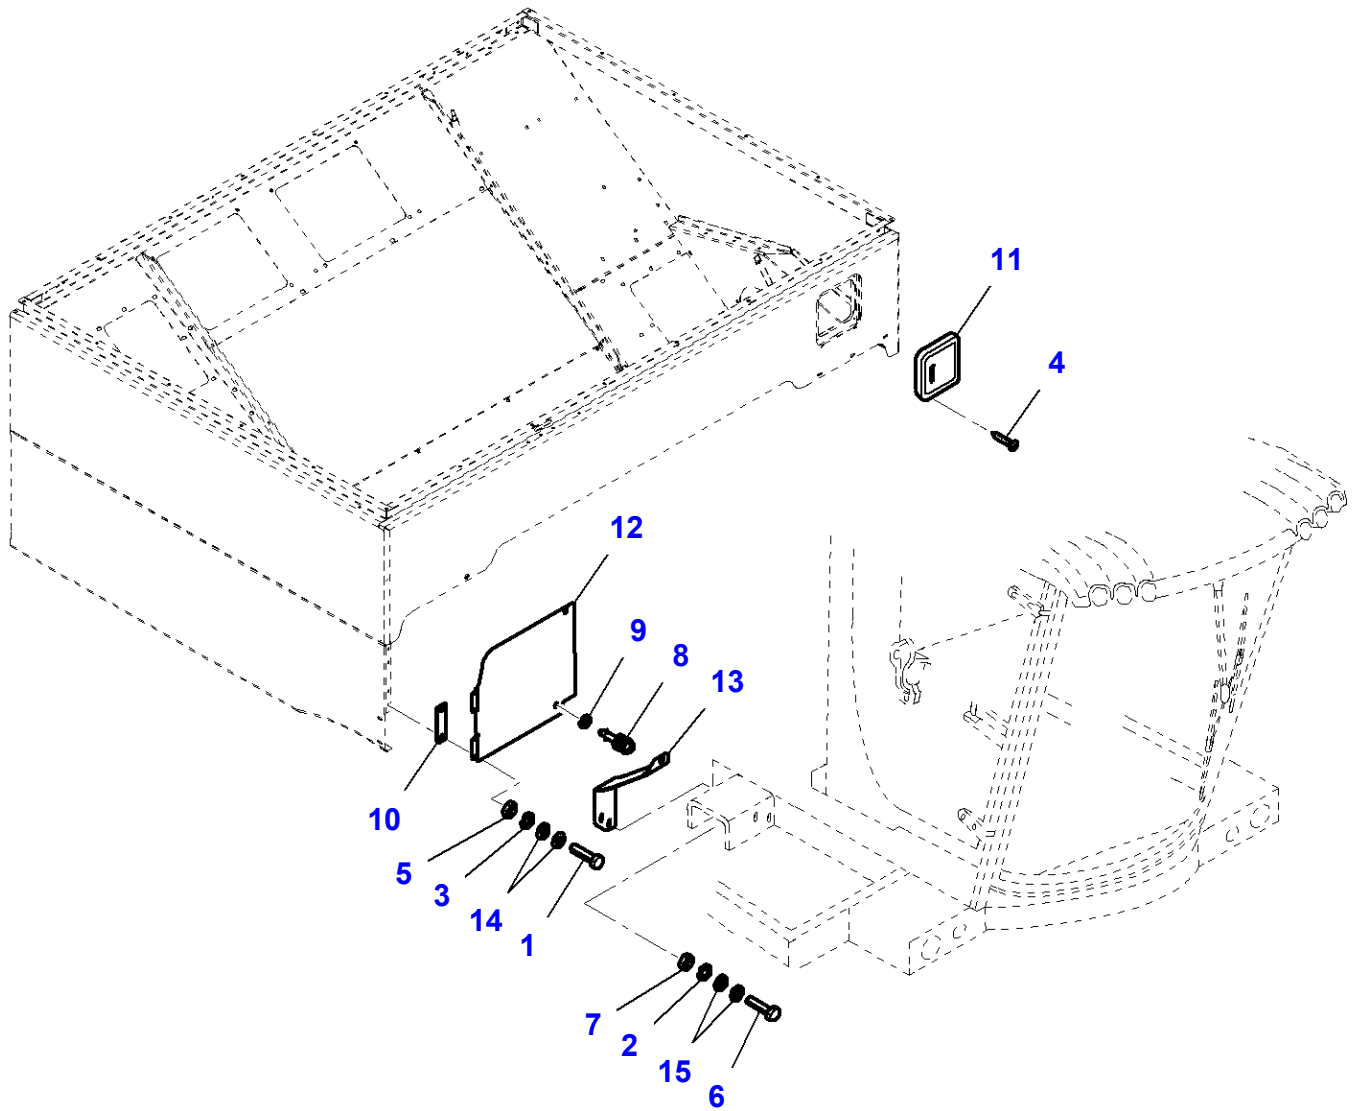

L-LC44-004-B

Massey Ferguson

MF 7247 COMBINE - 3906251

3906251

Page 090-0005

R.H. Side Wall Guard

Item	Part Number	Qty	Description
1	LA10902421	4	Cap Screw
2	LA12034571	9	Lock Washer
3	LA12035671	4	Lock Washer
4	LA15687904	4	Screw
5	LA15896211	4	Nut
6	LA16043621	4	Cap Screw
7	LA16100811	4	Nut
8	LA320797250	1	Screw Special
9	LA320899350	1	Lock Washer
10	LA321835050	1	Shim
11	LA322041050	1	Lid
12	LA323091750	1	Lid
13	LA323091850	1	Bracket
14	LA355500715	4	Flat Washer
15	LA355510820	13	Flat Washer