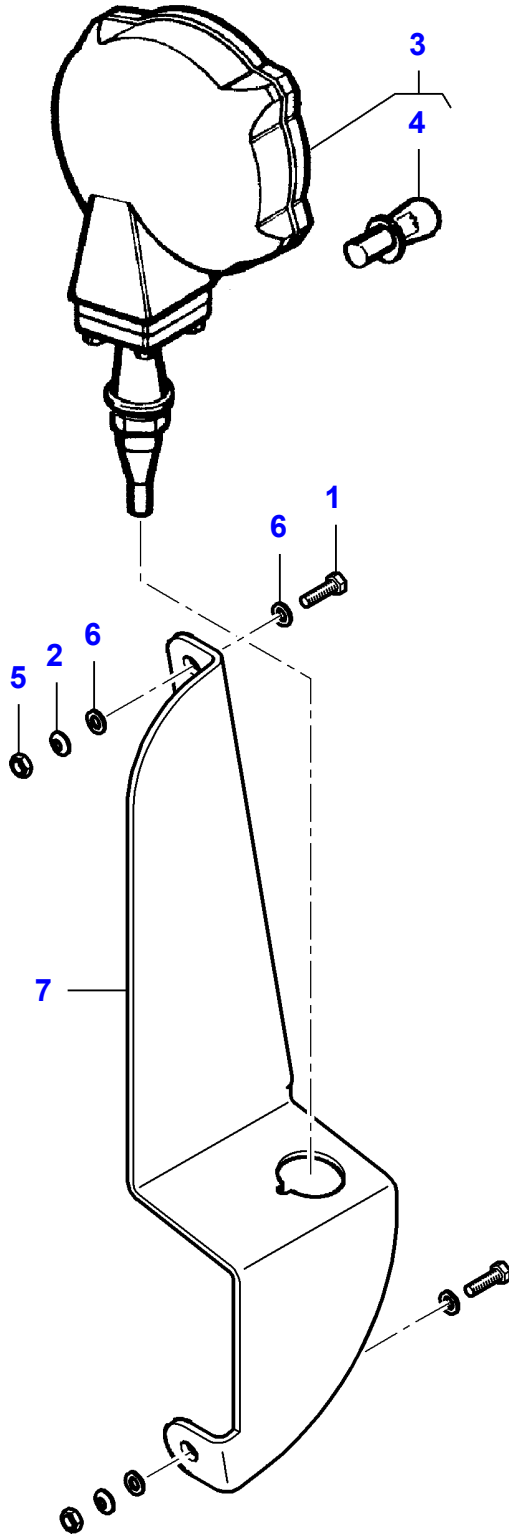

L-LD53-004-A

Massey Ferguson

MF 7247 COMBINE - 3906251

3906251

Page 120-0105

Auxiliary Light

Item	Part Number	Qty	Description	Comments
1	LA10902421	2	Cap Screw	
2	LA12035671	2	Lock Washer	
3	LA321640600	1	Worklight	
4	LA14151590	1	Bulb	(3)
5	LA15896221	2	Nut	
6	LA355500715	4	Flat Washer	
7	LA323062450	1	Support