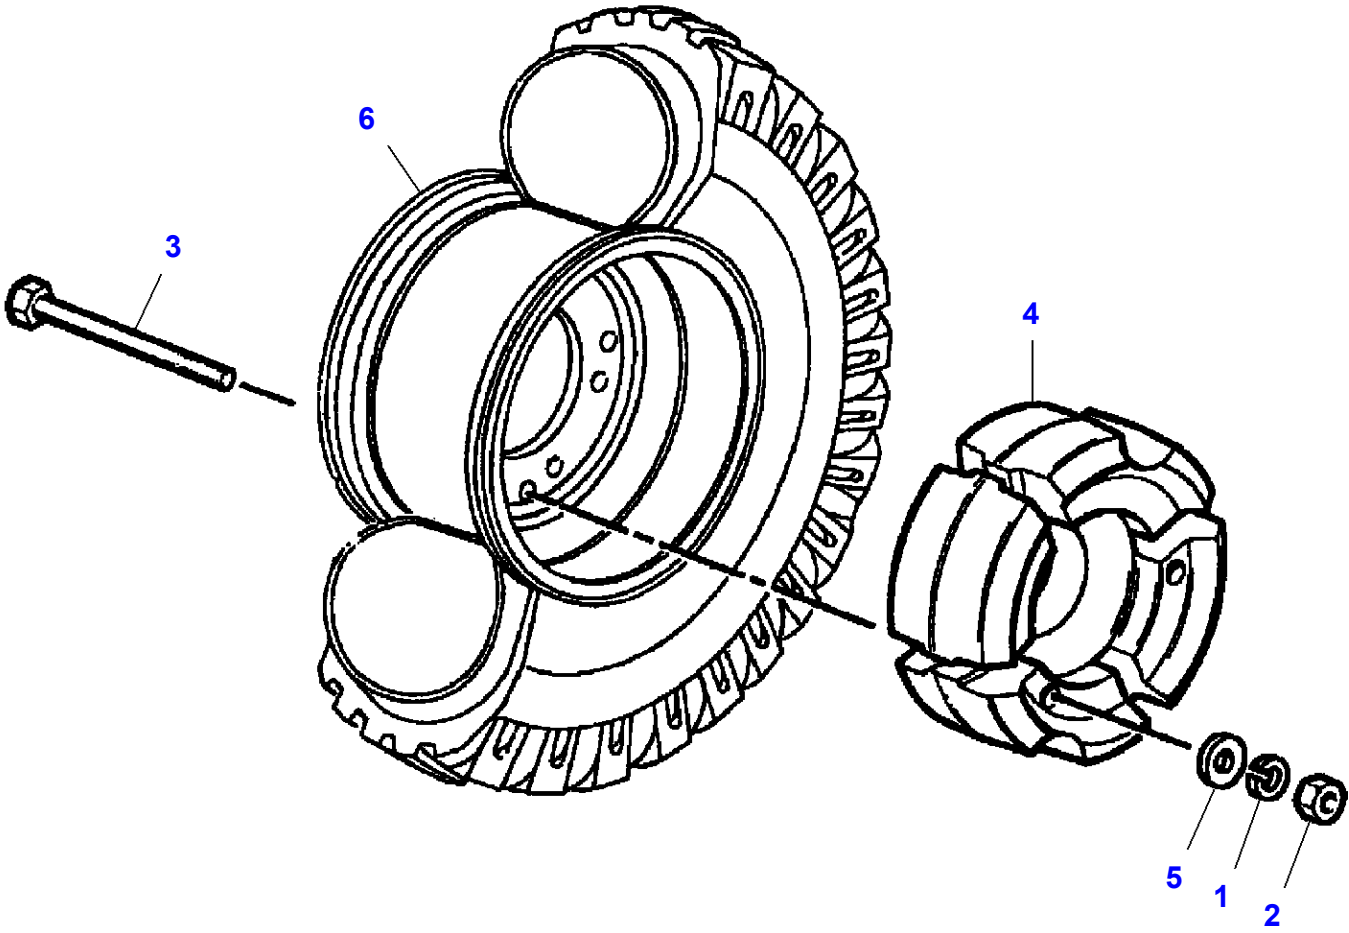

L-LD78-001-B

Massey Ferguson

MF 7247 COMBINE - 3906251

3906251

Rear Wheel Weight

Page 140-0235

Item	Part Number	Qty	Description	Comments
1	LA12034771	8	Lock Washer	
2	LA12164911	8	Nut	
3	LA300111034	8	Cap Screw	
4	LA300137455	2	Weight	
5	LA355530960	8	Washer	
6		2	Wheel Rim	See Page - Reference Number 140-0305/1