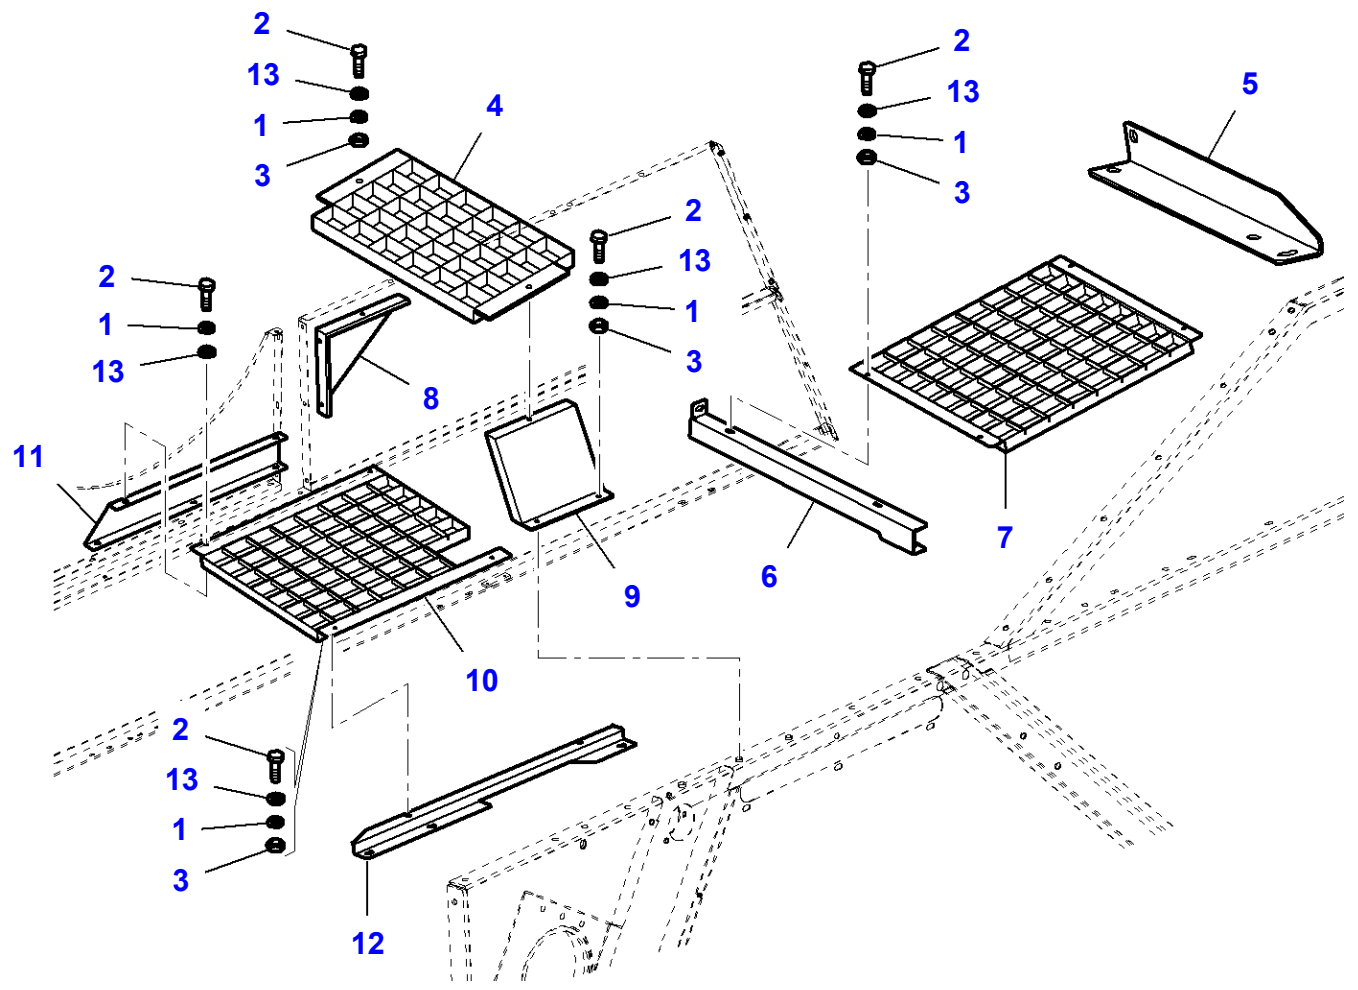

L-LD35-011-A

Massey Ferguson

MF 7247 COMBINE - 3906251

3906251

Page080-0155

Body, Right Side

Item	Part Number	Qty	Description
1	LA12034571	10	Lock Washer
2	LA16043421	10	Cap Screw
3	LA16100811	8	Nut
4	LA323190750	1	Floor
5	LA322948550	1	Support
6	LA322948650	1	Support
7	LA322949050	1	Floor
8	LA322970850	1	Support
9	LA322970950	1	Support
10	LA323190850	1	Foot
11	LA323012850	1	Shield
12	LA323012950	1	Shield
13	LA355500920	10	Flat Washer