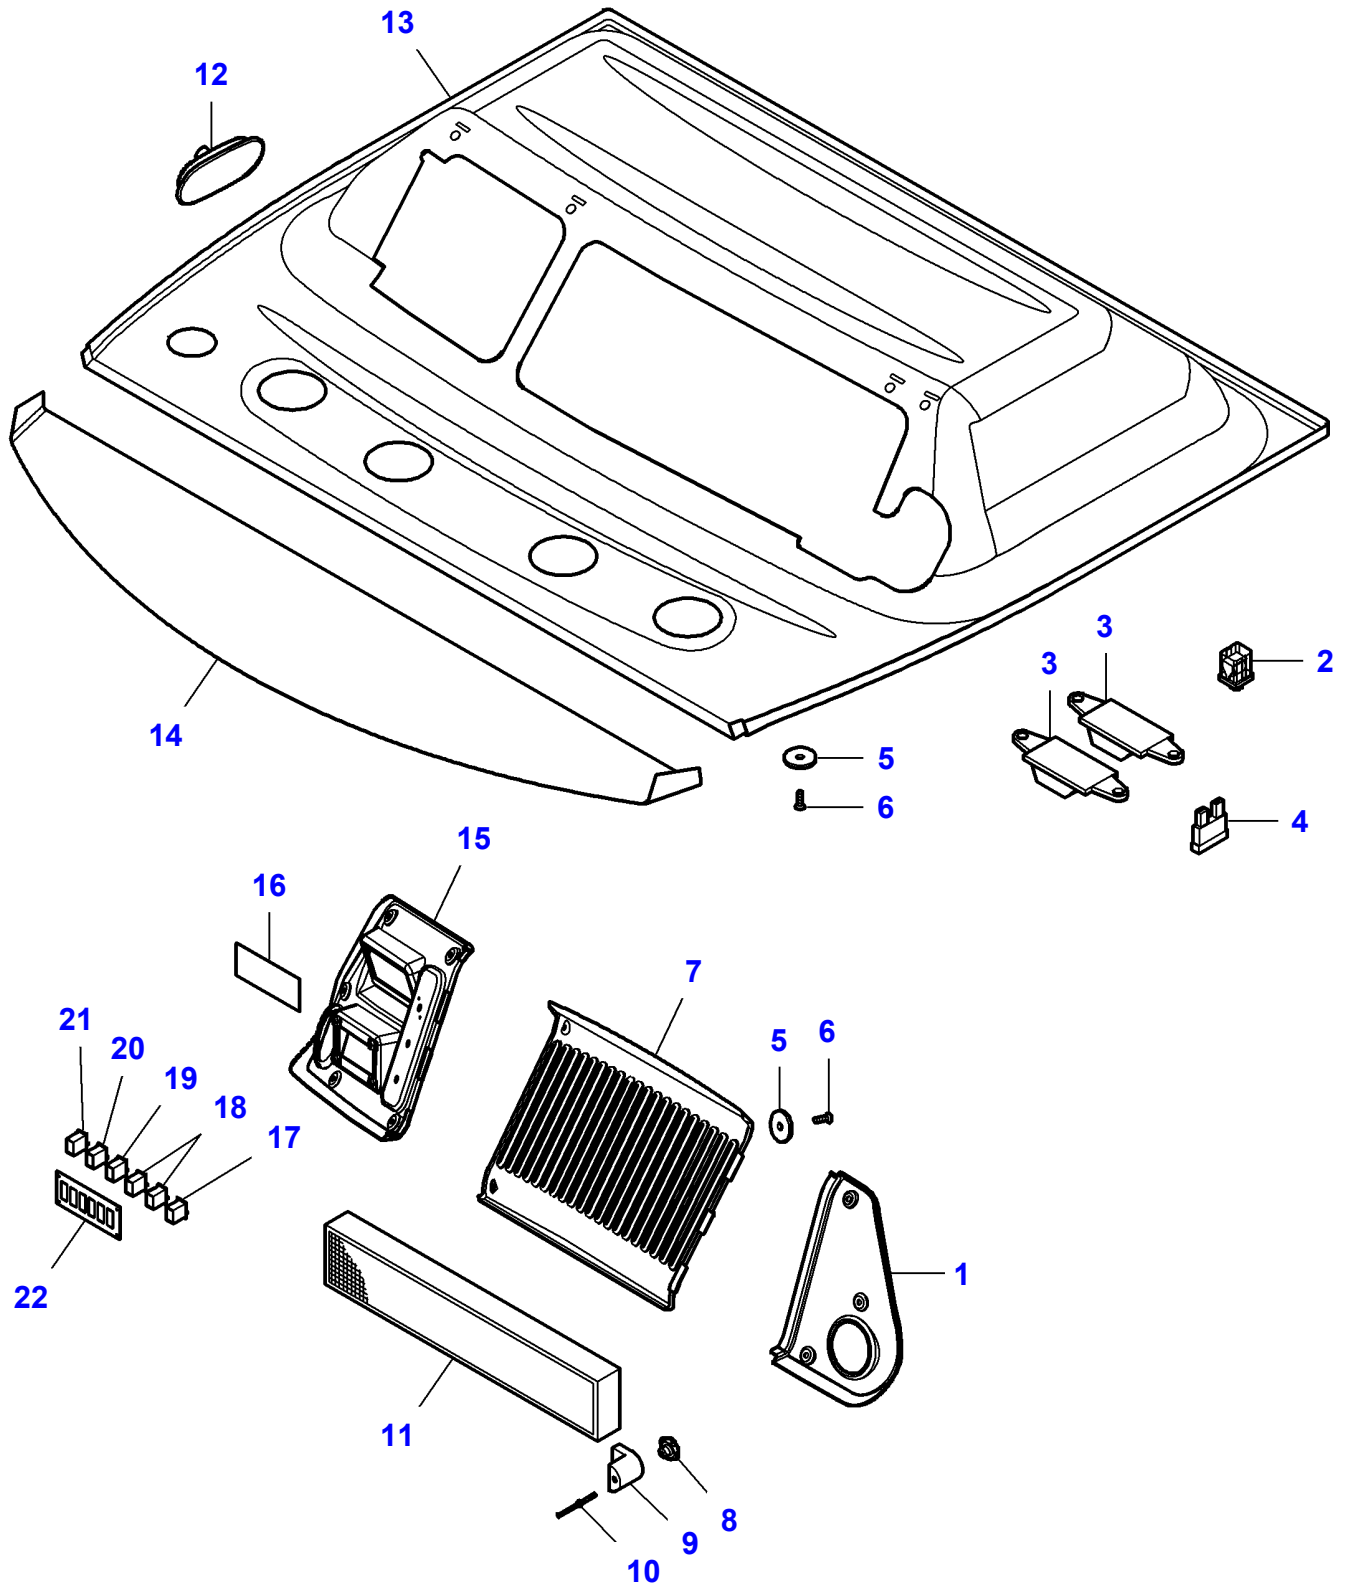

L-LD38-074-A

Cab - Under Roof

Item	Part Number	Qty	Description	Comments
1	LA323202450	1	Cover	
2	LA323090750	1	Relay	
3	LA322053450	1	Fuse Holder	
4	LA11054890	1	Fuse 7,5a	
	LA11054990	1	Fuse 10a	
	LA11055090	1	Fuse 15a	
	LA11055190	1	Fuse 20a	
	LA11055290	1	Fuse 25a	
5	LA322816108	1	Ring	
6	LA14441327	1	Screw	
7	LA323202250	1	Grille	
8	LA322820151	1	Knob	
9	LA322820251	1	Grip	
10	LA322935450	1	Stud	
11	LA322935250	1	Cab Filter	
12	LA322980500	1	Union	
13	LA323202550	1	Facing	
14	LA323202650	1	Roof	
15	LA323202350	1	Cover	
16	LA323227550	1	Cover	
17	LA322821850	1	Switch	[D]
18	LA322822050	1	Switch	[C]
19	LA322821750	1	Switch	[B]
20	LA323294200	1	Switch	[A]
				Repairs and replaces LA322821650
21	LA322821950	1	Switch	
22	LA323203550	1	Bracket	

FOOTNOTE [A] ROTATING LIGHT

FOOTNOTE [B] WIPER/WASHER

FOOTNOTE [C] FRONT WORKING LIGHT

FOOTNOTE [D] LIGHT CAB