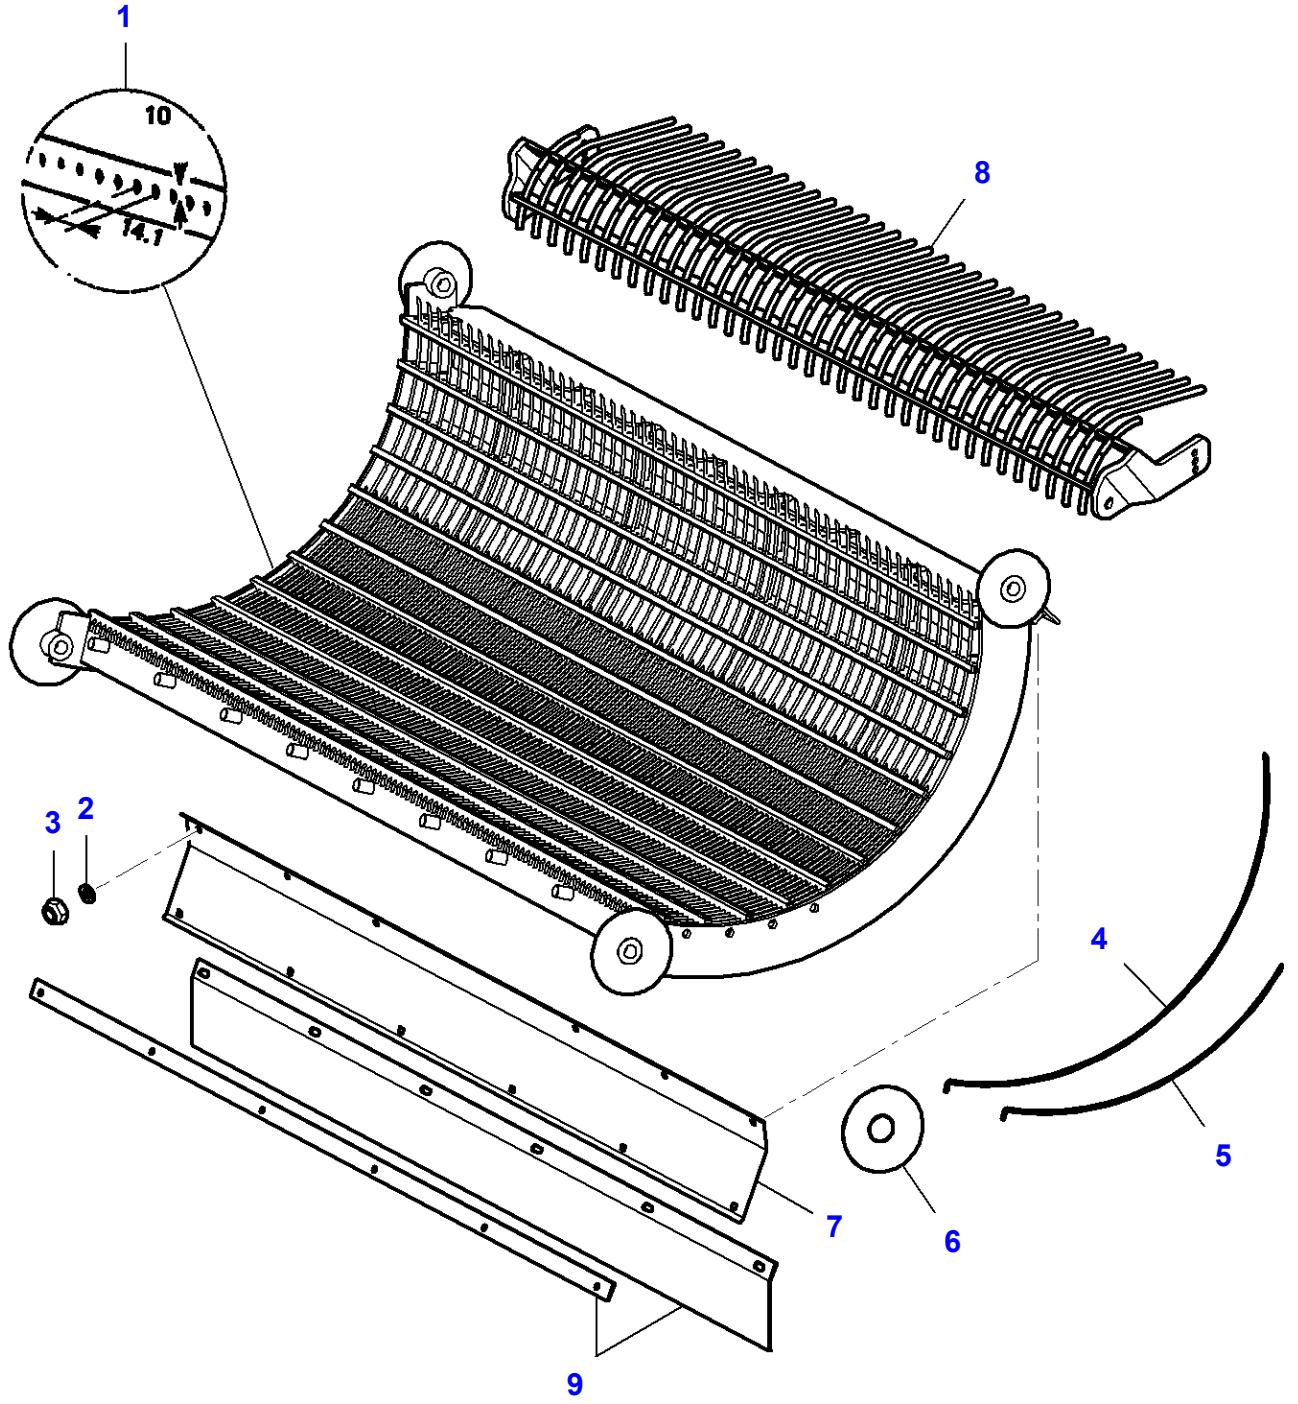

L-LC93-005-A

Massey Ferguson

MF 7247 COMBINE - 3906251

3906251

Concave

Page 050-0060

Item	Part Number	Qty	Description	Comments
1	LA322928500	1	Concave	
2	LA355510820	6	Flat Washer	
3	LA16104111	6	Locknut	
4	LA300132830	1	Wire	
5	LA322690150	1	Wire	
6	LA322622850	4	Washer	
7	LA322061150	1	Rail	
8		1	Frame	See Page - Reference Number 050-0080/14
9		1	Rail	See Page - Reference Number 050-0080/13