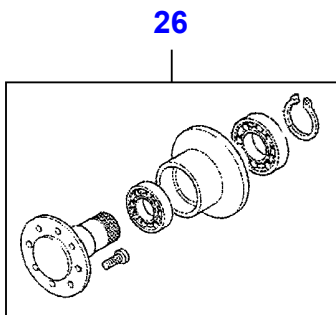

MF 7247 COMBINE - 3906251
L-LC32-008-B

L-LC32-008-B

Item	Part Number	Qty	Description	Comments
1	LA9512176	1	Final Drive	
2	LA84018630	1	Housing	(1)
3	LA89512193	1	Housing	(1)
4	LA89512187	1	Gasket	(1)
5	LA89512188	1	Ball Bearing	(1)
6	LA89512197	2	O Ring	(1)
7	LA89512199	2	O Ring	(1)
8	LA89512218	1	Kit, Joint	(1)
9	LA89512185	1	Ball Bearing	(1)
10	LA89512195	1	Spring	(1)
11	LA322718650	1	Gasket	(1)
12	LA323100650	1	Cover	(1)
13	LA84018634	1	Screw	(1)
14	LA84018633	1	Washer	(1)
15	LA84018635	1	Hex Socket Screw	(1)
16	LA84018632	1	Housing	(1)
17	LA89512215	1	Kit	(1)
18	LA84018631	1	Kit	(1)
19	LA89512192	1	Housing	(1)
20	LA89512182	1	Hex Socket Screw	(1)
21	LA89512181	1	Shaft	(1)
22	LA89512186	1	Support	(1)
23	LA89512190	1	Circlip	(1)
24	LA89512189	1	Washer	(1)
25	LA89512217	1	Washer	(1)
26	LA84018659	1	Kit, Bracket	[A]
27	LA89512219	1	Kit, Seal	[B]
28	LA89512220	1	Kit, Seal	[C]

FOOTNOTE [A] INCLUDE ITEMS 5-9-20-21-22-23

FOOTNOTE [B] INCLUDE ITEMS 4-6-19-23-24-25

FOOTNOTE [C] INCLUDE ITEMS 4-6-8-11-14-19-23-24-25