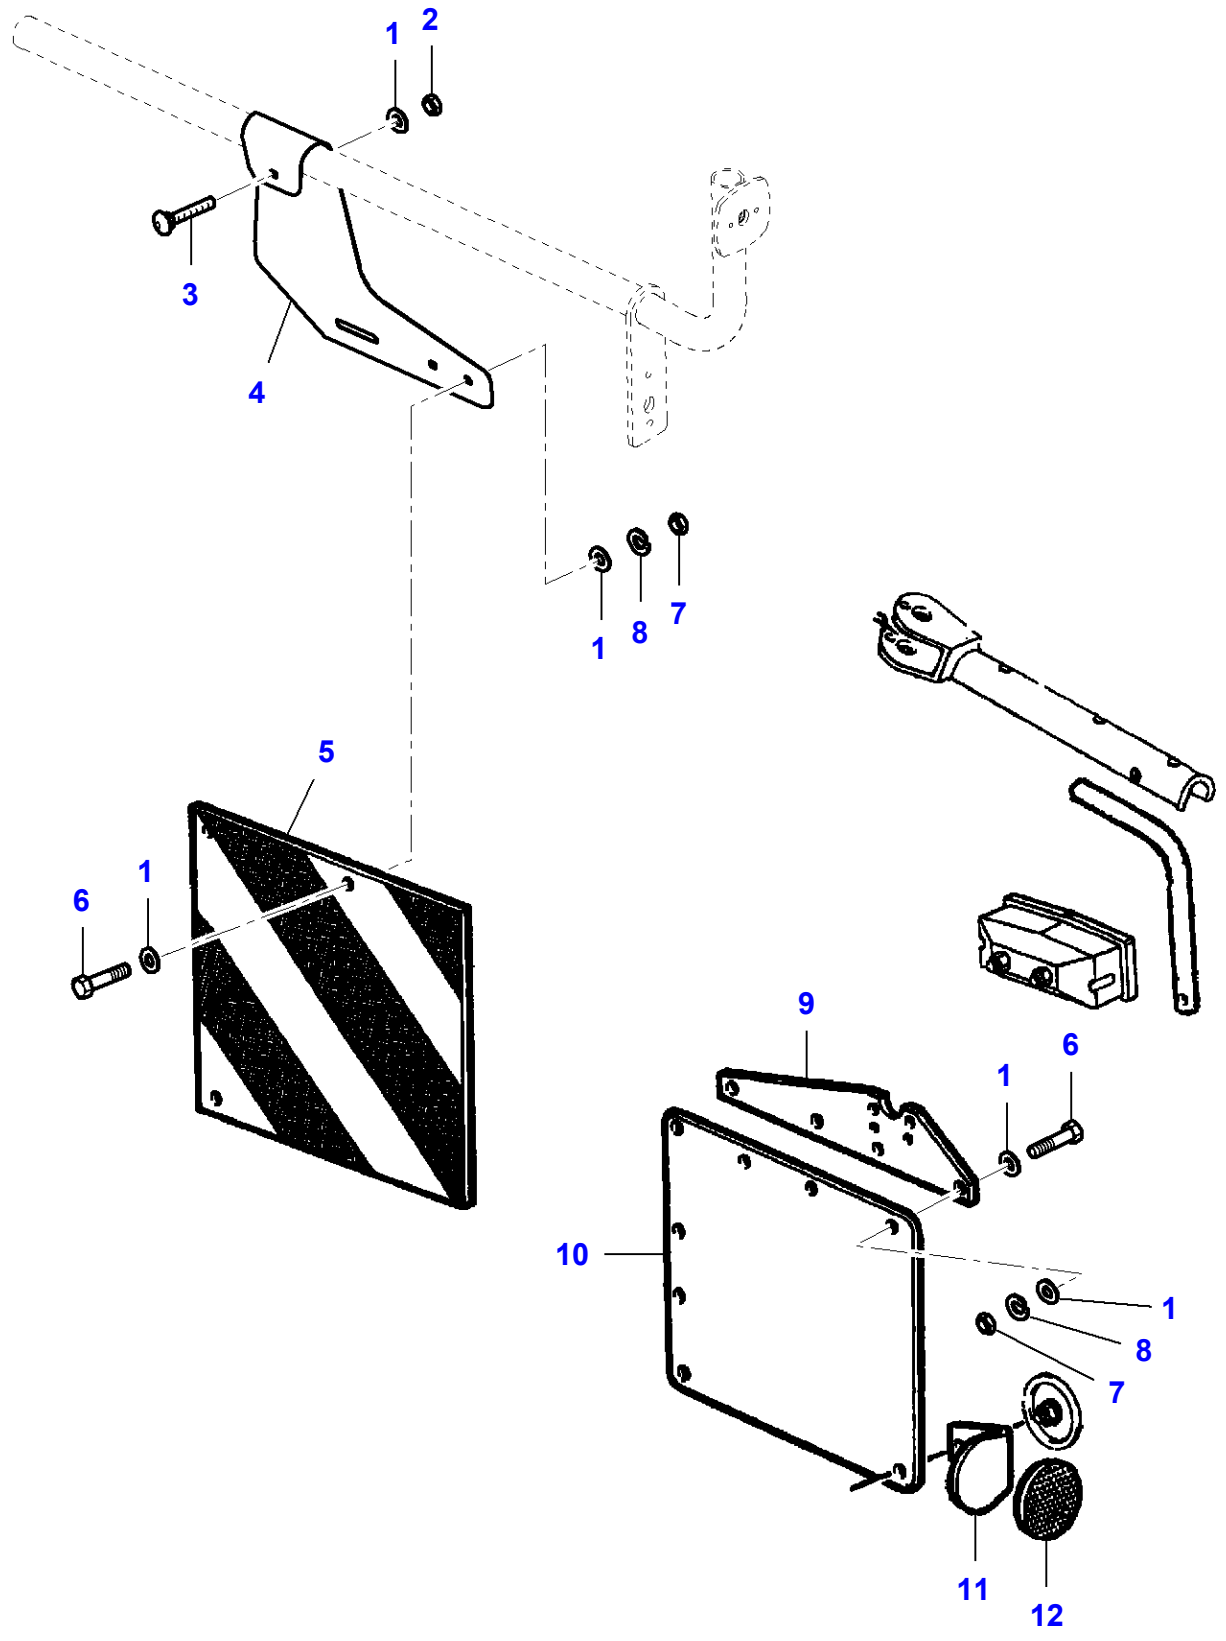

L-LD65-003-B

Item	Part Number	Qty	Description
1	LA355510615	13	Flat Washer
2	LA12574211	1	Locknut
3	LA13178601	1	Screw
4	LA323201650	1	Support
5	LA321998950	1	Panel
6	LA10902224	6	Cap Screw
7	LA15896211	6	Nut
8	LA12035671	6	Lock Washer
9	LA322397050	1	Support
10	LA321998950	1	Panel
11	LA322508850	1	Support
12	LA322508750	1	Reflector