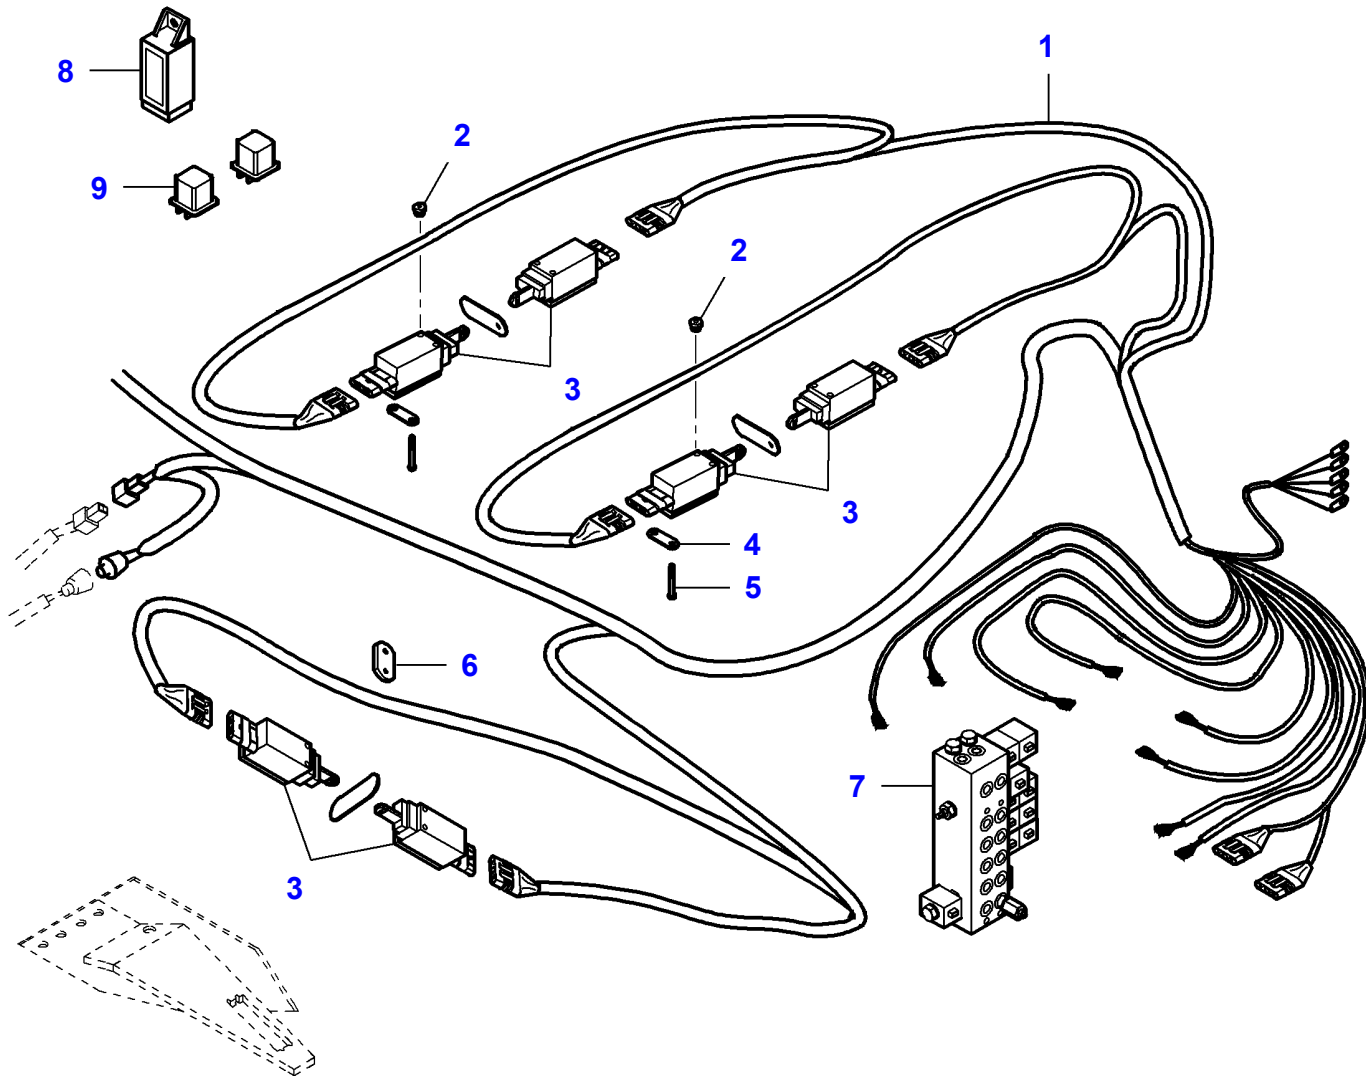

MF 7247 COMBINE - 3906251
L-LD49-010-A

L-LD49-010-A

Massey Ferguson

MF 7247 COMBINE - 3906251

3906251

Page 120-0085

Valve-Chest Control Circuits

Item	Part Number	Qty	Description	Comments
1	LA323217200	1	Harness	
2	LA323153250	4	Bush	
3	LA322864200	3	Switch	
4	LA323070850	2	Plate	
5	LA14303521	2	Hex Socket Screw	
6	LA322836150	1	Plate	
7		1	Block	See Page - Reference Number 030-0185/12
8	LA322118850	1	Control Box	
9	LA323090750	3	Relay