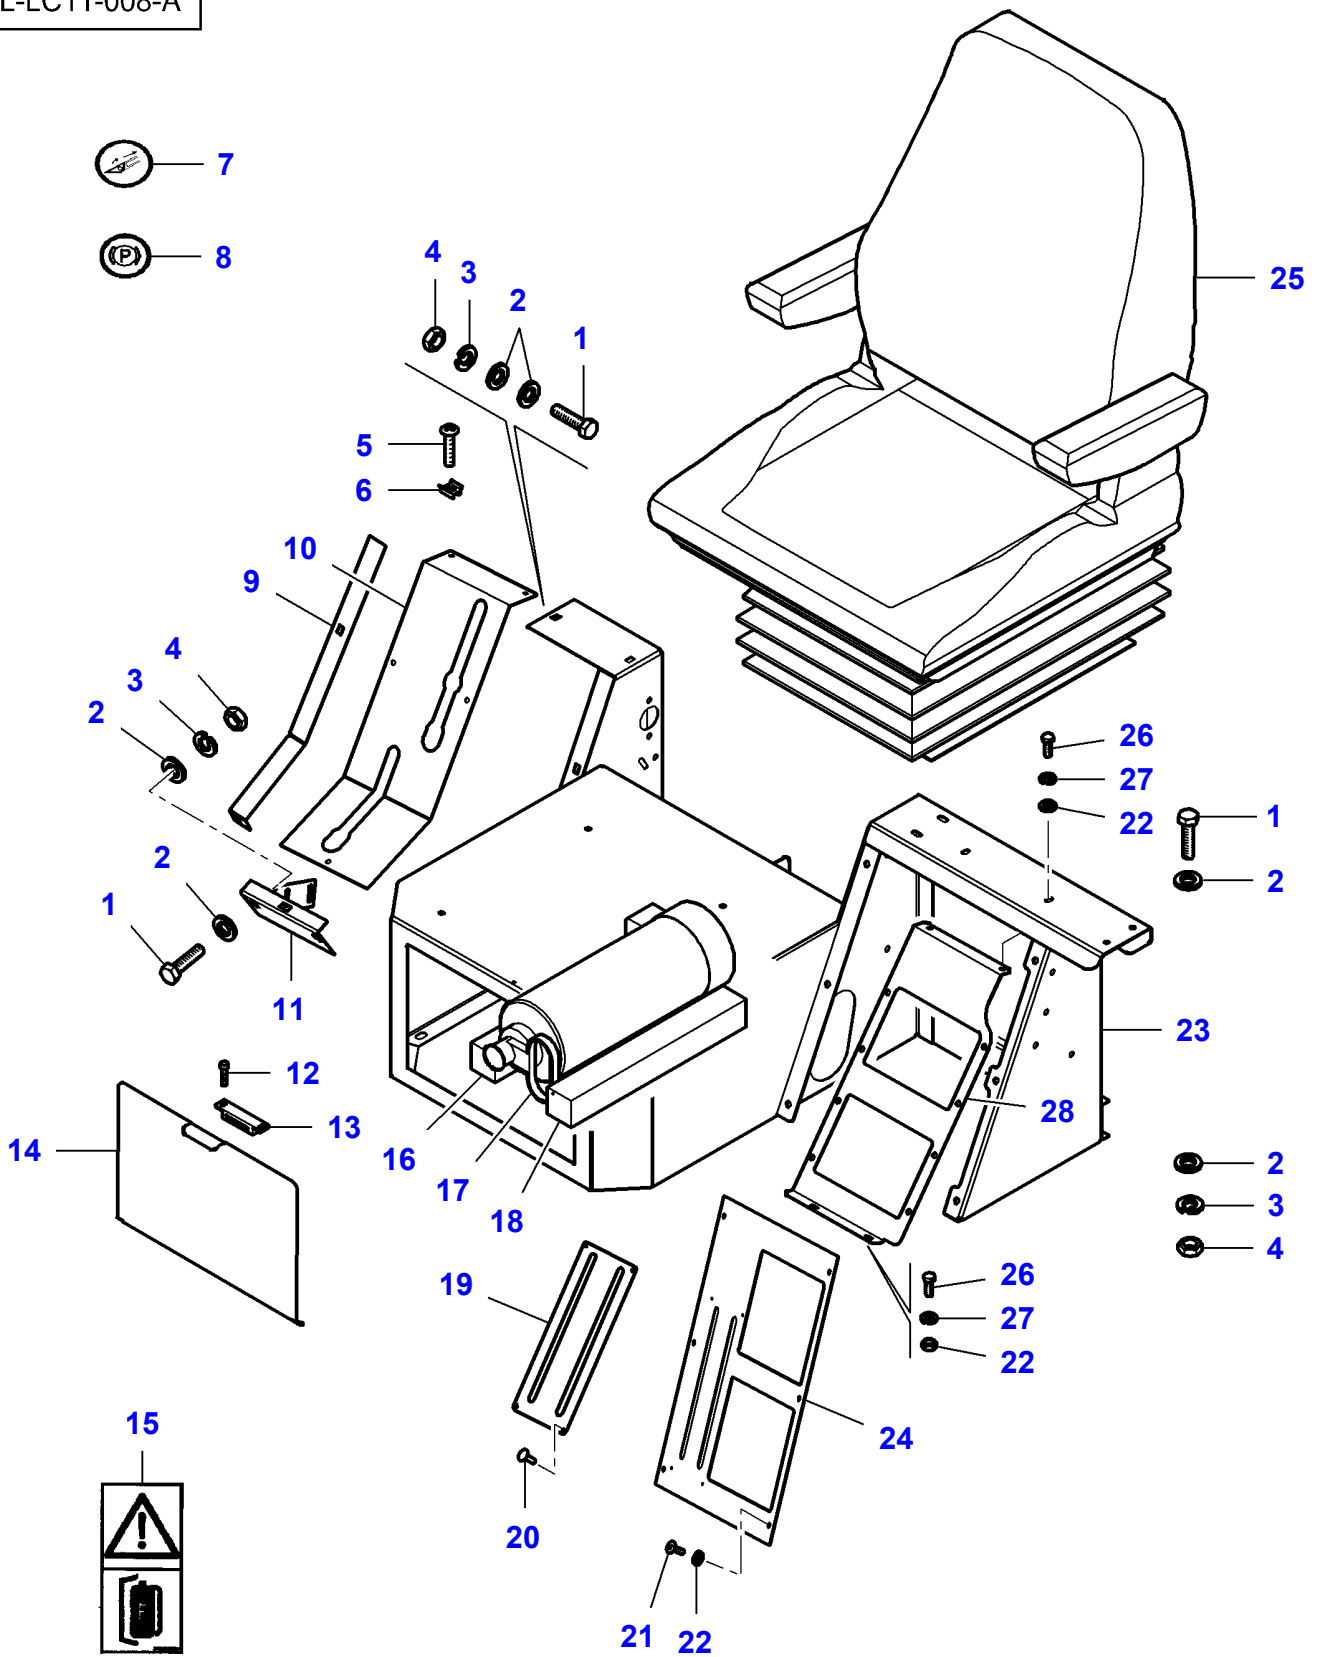

MF 7247 COMBINE - 3906251
L-LC11-008-A

L-LC11-008-A

Driver'S Platform

| Item | Part Number | Qty | Description | Comments |
|-------------|--------------------|------------|--------------------|--|
| 1 | LA16043424 | 1 | Cap Screw | |
| 2 | LA355510820 | 1 | Flat Washer | |
| 3 | LA12034571 | 1 | Lock Washer | |
| 4 | LA16100811 | 1 | Nut | |
| 5 | LA13275111 | 1 | Screw | |
| 6 | LA321284450 | 1 | Nut | |
| 7 | LA341000104 | 1 | Decal | |
| 8 | LA341000103 | 1 | Decal | |
| 9 | LA323189850 | 1 | Plate | |
| 10 | LA322802150 | 1 | Frame | |
| 11 | LA322797050 | 1 | Profile | |
| 12 | LA14303324 | 1 | Hex Socket Screw | |
| 13 | LA323080750 | 1 | Magnet | |
| 14 | LA323189950 | 1 | Door | |
| 15 | LA341000030 | 1 | Decal | |
| 16 | LA322999350 | 1 | Support | |
| 17 | LA322870450 | 1 | Extinguisher | |
| 18 | LA322999350 | 1 | Support | |
| 19 | LA322164950 | 1 | Frame | |
| 20 | LA14641192 | 1 | Screw | |
| 21 | LA13276417 | 1 | Screw | |
| 22 | LA355500715 | 5 | Flat Washer | |
| 23 | LA323186950 | 1 | Bracket | |
| 24 | LA323196350 | 1 | Bracket | |
| 25 | | 1 | Seat | See Page - Reference Number 100-0050/1 |
| 26 | LA10902421 | 4 | Cap Screw | |
| 27 | LA12035671 | 4 | Lock Washer | |
| 28 | LA323206350 | 1 | Support | |