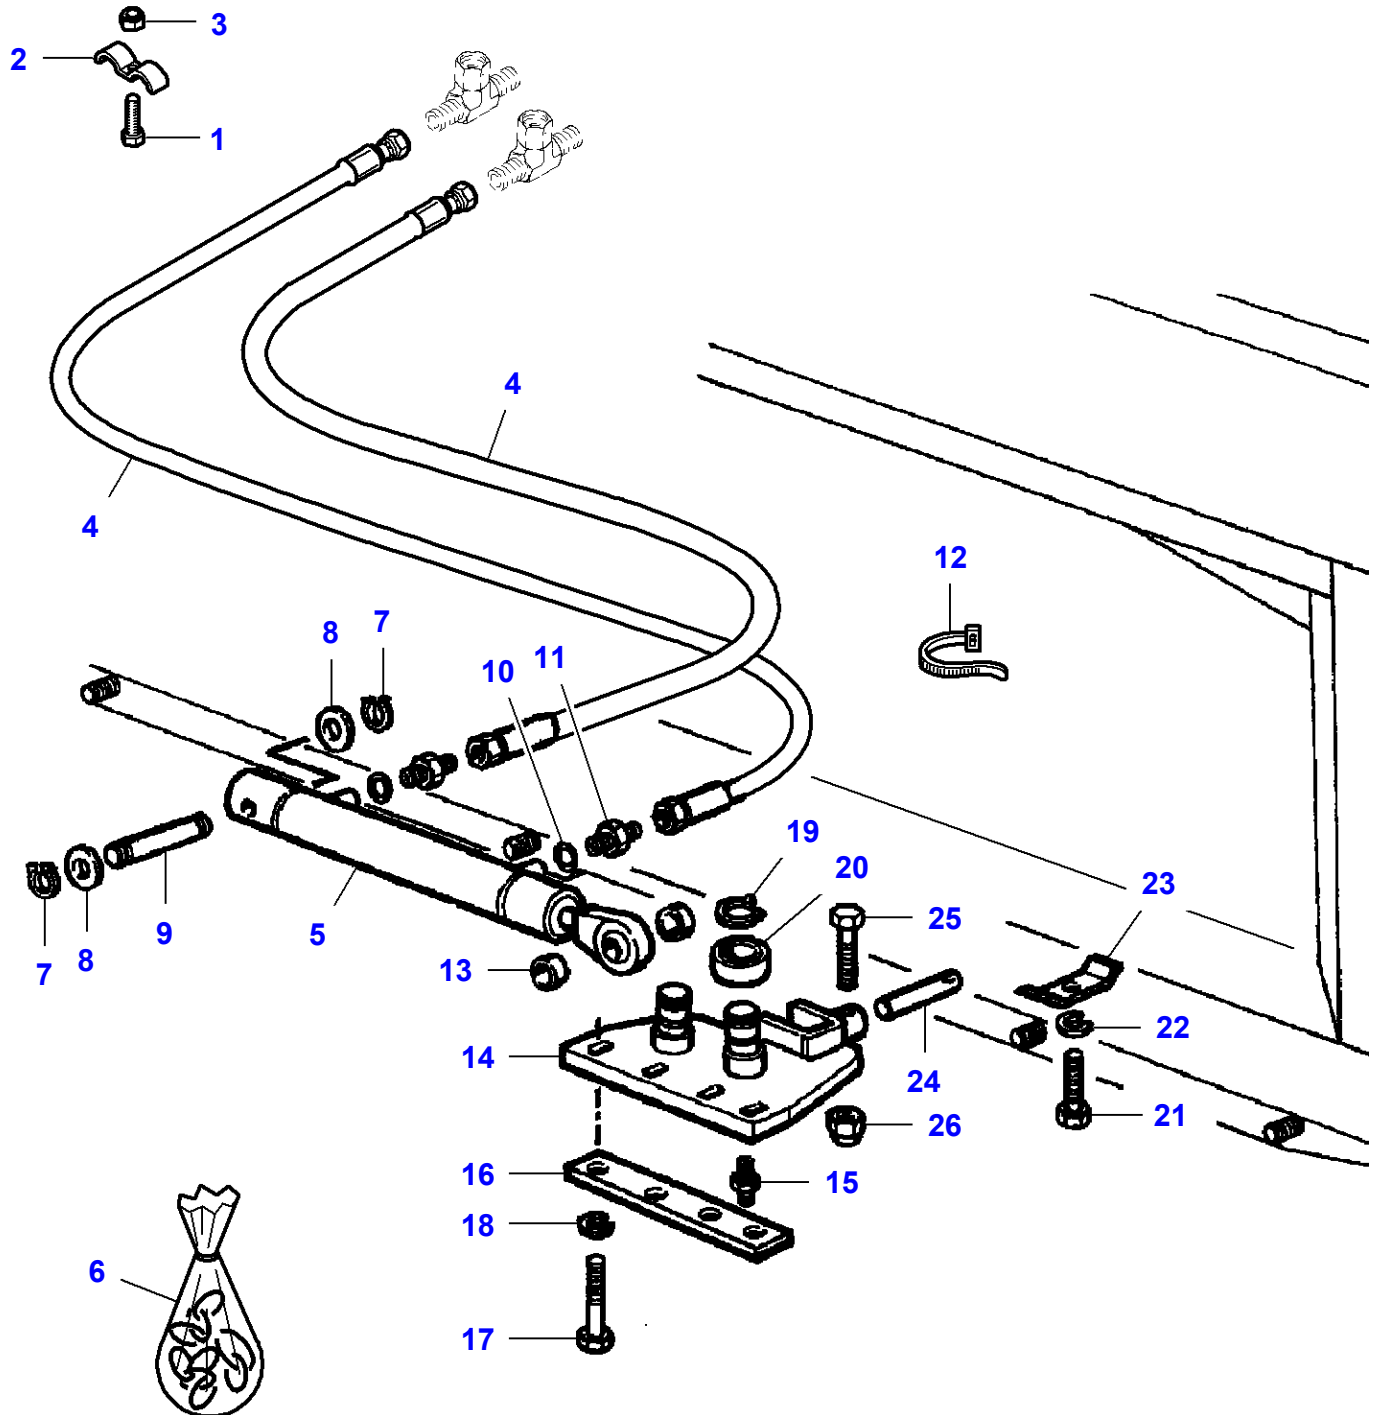

L-LC38-010-A

Massey Ferguson

MF 7247 COMBINE - 3906251

3906251

Front Elevator Integral - Autolevel

Page040-0060

Item	Part Number	Qty	Description	Comments
1	LA10902621	2	Cap Screw	
2	LA300136688	2	Collar	
3	LA12574211	2	Locknut	
4	LA323220250	2	Hydraulic Hose	
5	LA322544000	1	Hydraulic, Cylind	
6	LA322544200	1	Kit, Gasket	(5)
7	LA11066476	2	Circlip	
8	LA355532620	2	Flat Washer	
9	LA322213150	1	Pin	
10	LA14456881	2	O Ring	
11	LA321390950	2	Union	
12	LA340481809	X	Cable Tie	
13	LA322210850	2	Spacer	
14	LA322210350	1	Plate	
15	LA350357851	1	Grease Fitting	
16	LA322213350	1	Stop	
17	LA11383621	4	Cap Screw	
18	LA12035071	4	Lock Washer	
19	LA11067876	2	Circlip	
20	LA340409503	2	Bearing Assy	
21	LA16043224	1	Cap Screw	
22	LA12034571	1	Lock Washer	
23	LA300015722	1	Collar	
24	LA322210750	1	Pin	
25	LA16054621	1	Cap Screw	
26	LA16104111	1	Locknut