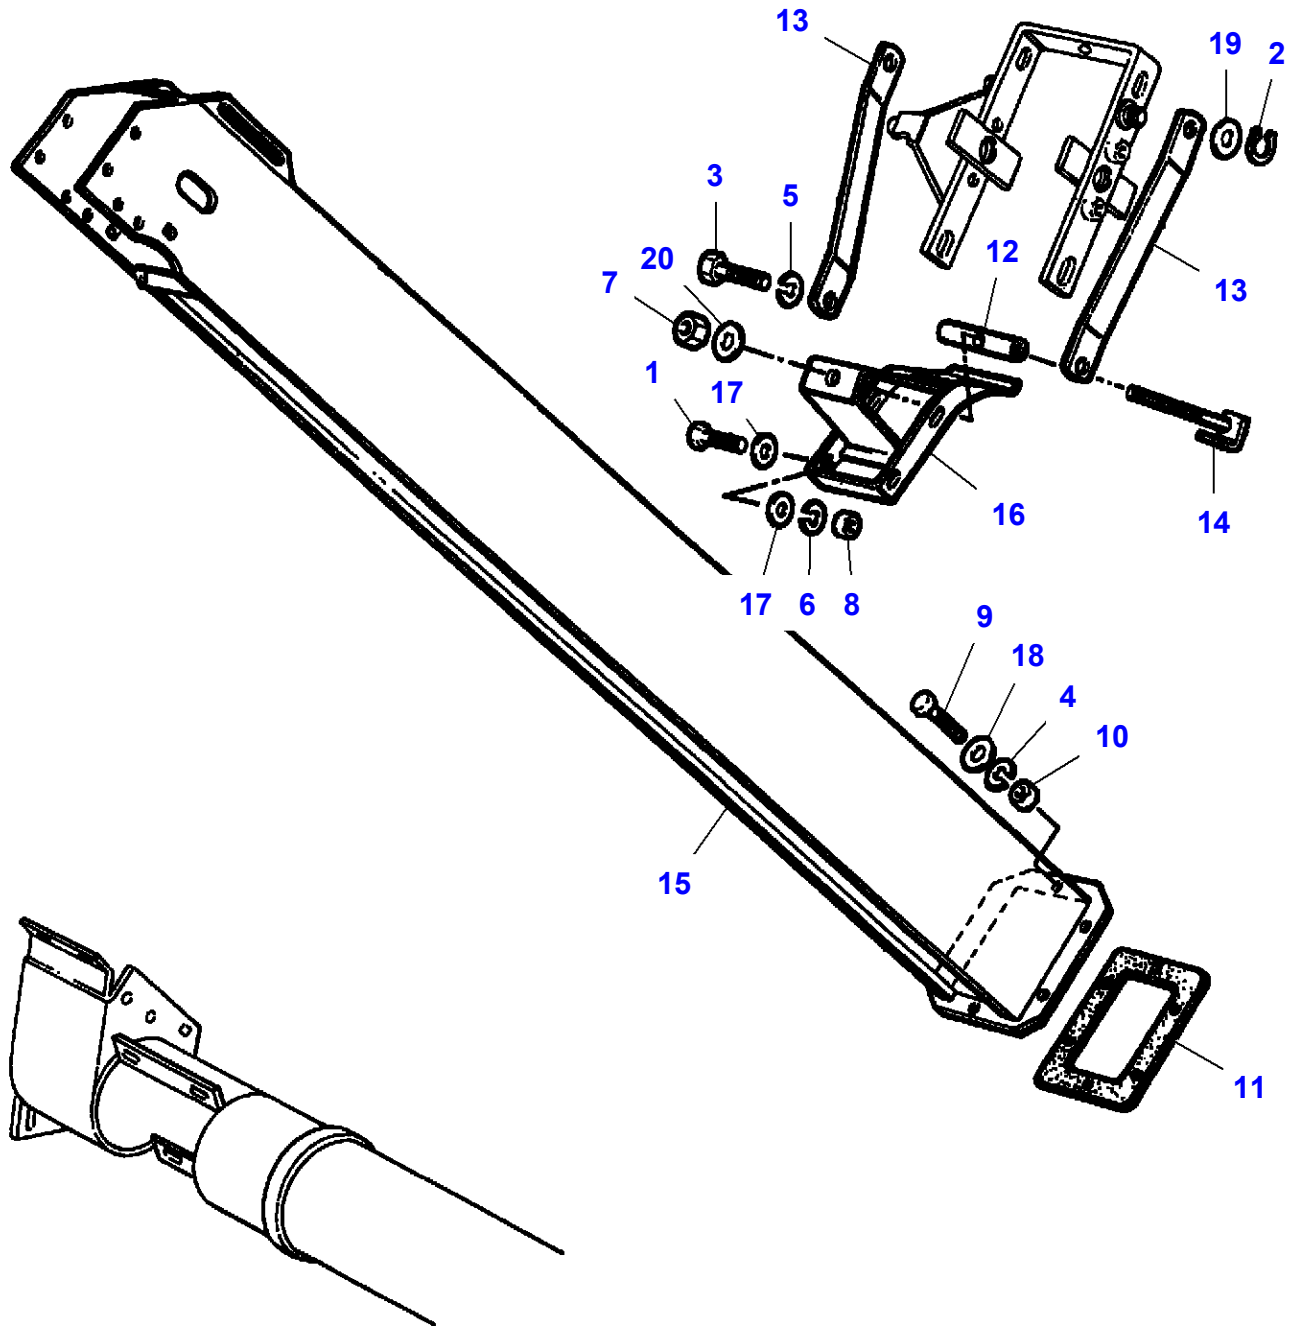

L-LD14-001-B

Massey Ferguson

MF 7247 COMBINE - 3906251

3906251

Page070-0070

Tailings Elevator - Normal

Item	Part Number	Qty	Description
1	LA10902124	1	Cap Screw
2	LA11066676	1	Circlip
3	LA11106021	1	Cap Screw
4	LA12034571	6	Lock Washer
5	LA12034671	1	Lock Washer
6	LA12035670	1	Lock Washer
7	LA12577211	1	Locknut
8	LA15896221	1	Nut
9	LA16043424	6	Cap Screw
10	LA16100811	6	Nut
11	LA321861150	1	Shim
12	LA321951850	1	Pin
13	LA321951950	2	Tie Rod
14	LA321952050	1	Tie Rod
15	LA323039750	1	Elevator
16	LA323045450	1	Cover
17	LA355500715	2	Flat Washer
18	LA355500915	6	Flat Washer
19	LA355501920	1	Washer
20	LA355511030	1	Flat Washer