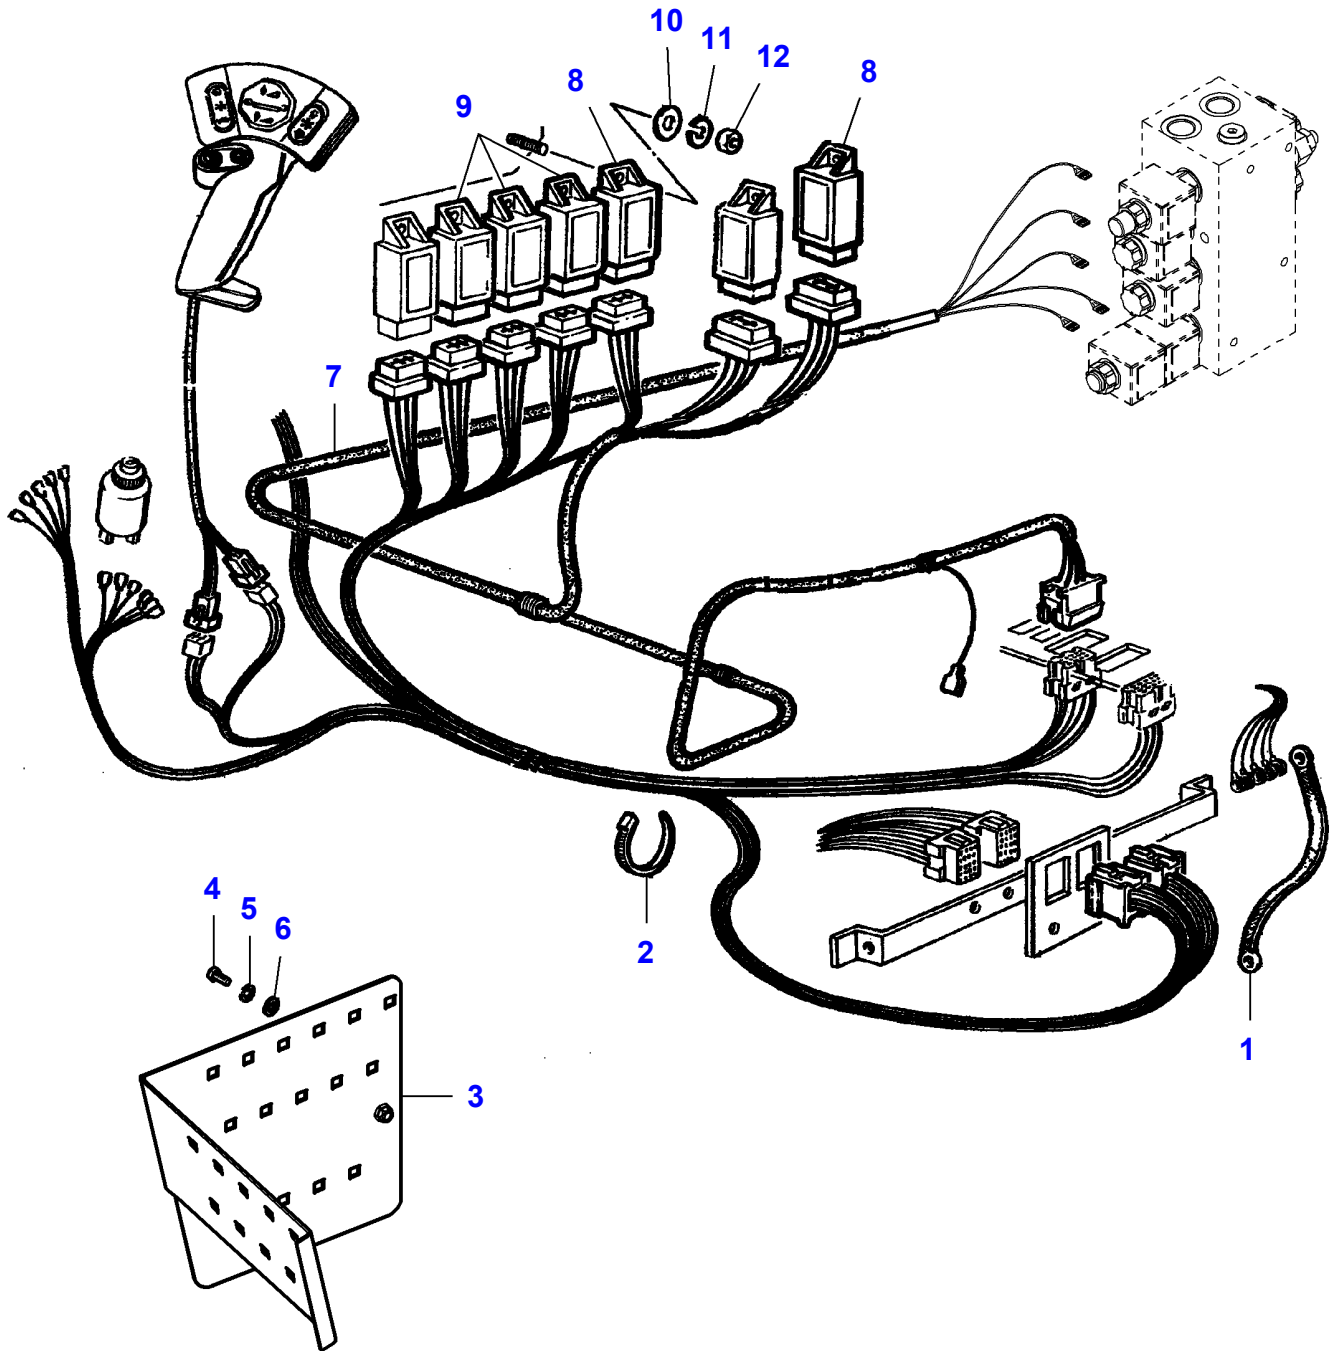

L-LD49-009-A

Valve-Chest Control Circuits

Item	Part Number	Qty	Description
1	LA321115350	1	Earth Strap
2	LA340481809	1	Cable Tie
3	LA323229550	1	Bracket
4	LA10902421	1	Cap Screw
5	LA12035671	1	Lock Washer
6		1	Flat Washer
7	LA323175000	1	Harness
8	LA322118850	2	Control Box
9	LA321907650	3	Control Box
10	LA355500515	3	Flat Washer
11	LA12035471	3	Lock Washer
12	LA10718011	3	Nut