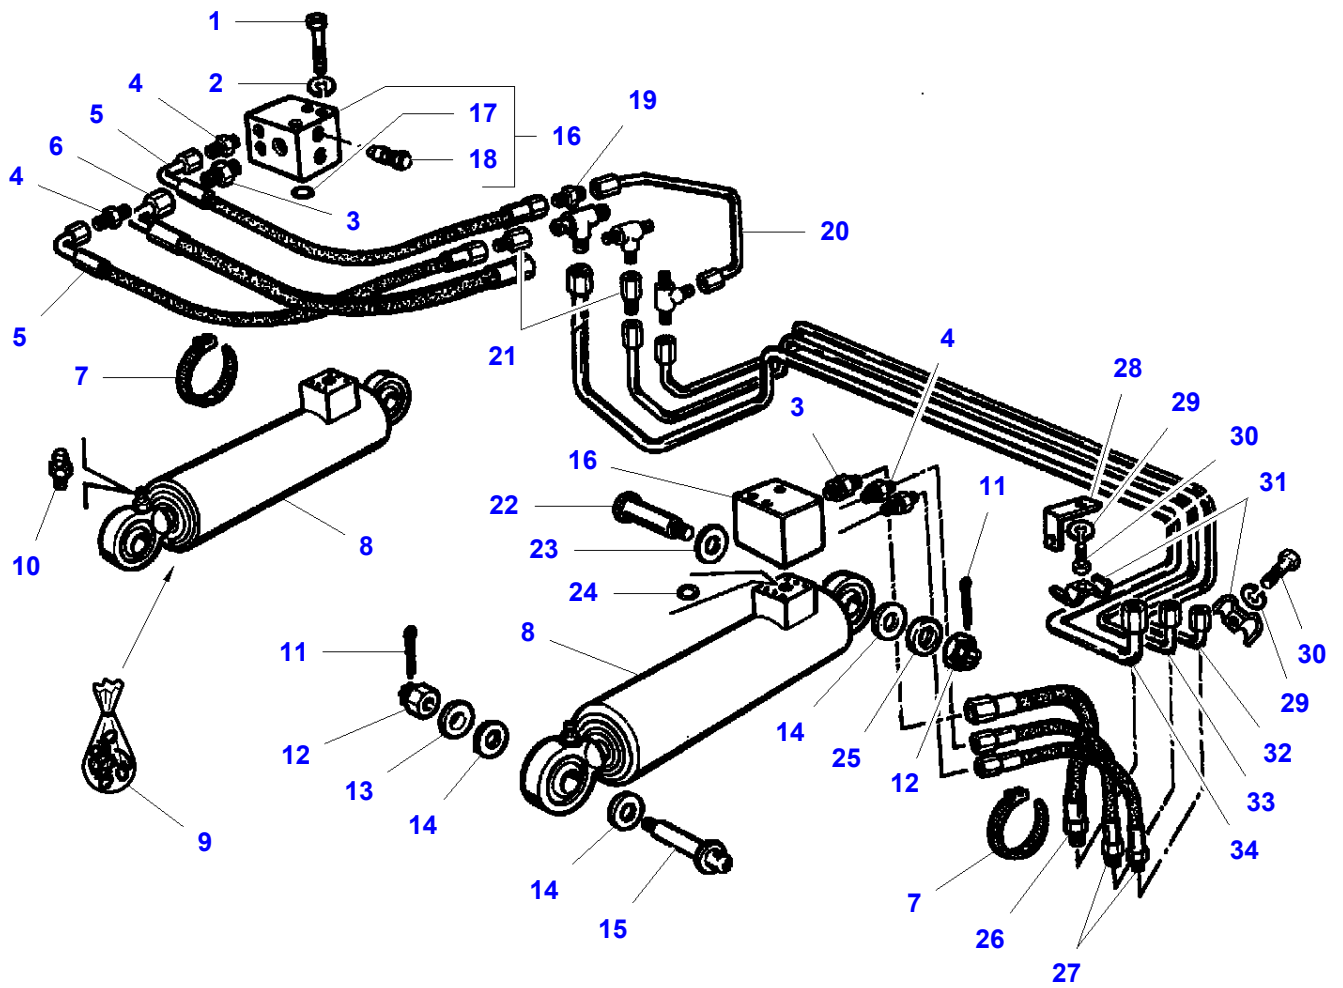

L-LC01-004-A

Machine Levelling System - Autolevel

Item	Part Number	Qty	Description	Comments
1	LA14307121	1	Hex Socket Screw	
2	LA12034571	1	Lock Washer	
3	LA321880800	2	Union	
4	LA321897600	4	Union	
5	LA321896750	2	Hydraulic Hose	
6	LA321421850	1	Hydraulic Hose	
7	LA340481810	2	Cable Tie	
8	LA320955900	2	Ram	
9	LA322637200	1	Kit, Seal	(8)
10	LA350357851	1	Grease Fitting	
11	LA10795401	2	Split Pin	
12	LA360652730	2	Castle Nut	
13	LA321893350	1	Thrust Washer	
14	LA355504120	3	Flat Washer	
15	LA321893450	1	Pin	
16	LA320984000	2	Block	
17	LA14456980	1	O Ring	(16)
18	LA322347300	1	Screw	(16)
19	LA300134601	1	Union	
20	LA321901650	1	Oil Pipe	
21	LA321896550	2	Union	
22	LA322101050	1	Pin	
23	LA322220850	1	Thrust Washer	
24	LA14456980	1	O Ring	
25	LA322101150	1	Thrust Washer	
26	LA321957450	1	Hydraulic Hose	
27	LA321957550	2	Hydraulic Hose	
28	LA300136731	1	Support	
29	LA12035670	2	Lock Washer	
30	LA10902424	2	Cap Screw	
31	LA300136710	2	Collar	
32	LA321901850	1	Oil Pipe	
33	LA321911950	1	Oil Pipe	
34	LA321896250	1	Oil Pipe