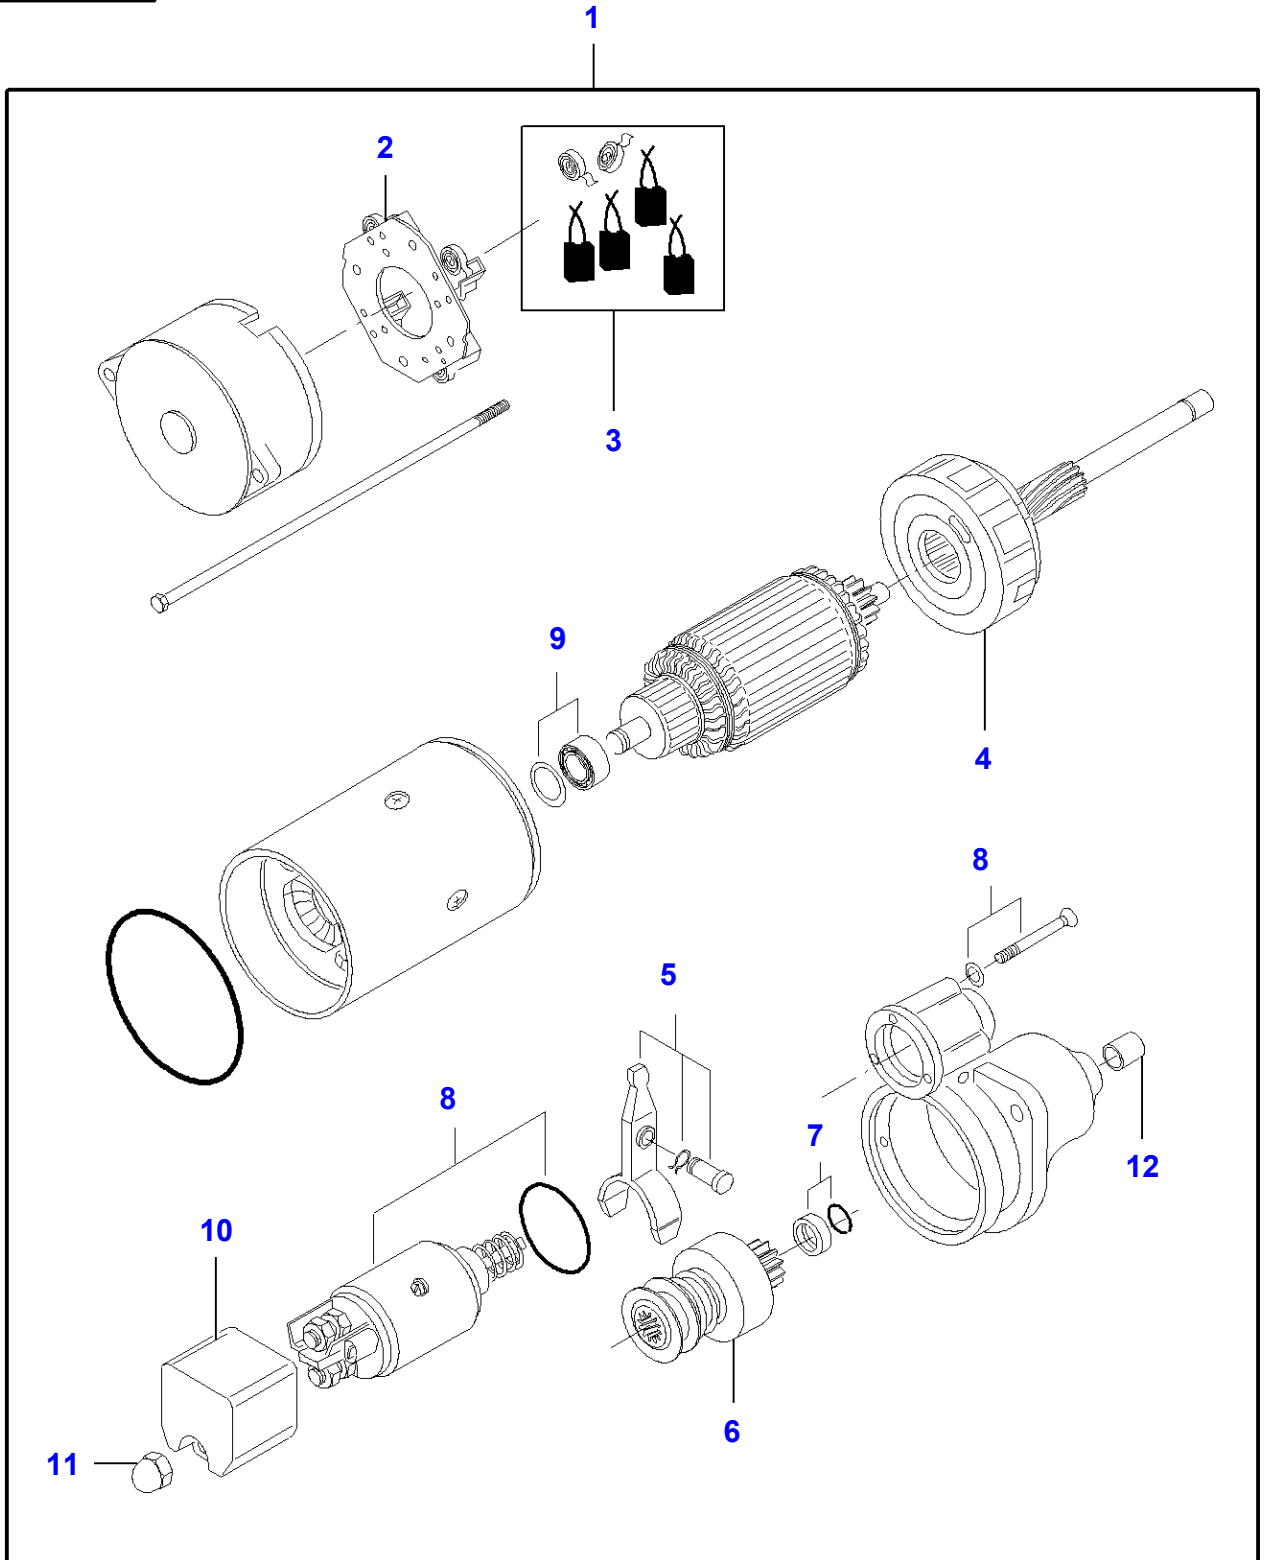

MF 7247 COMBINE - 3906251
L-HB25-003-A

L-HB25-003-A

Massey Ferguson

MF 7247 COMBINE - 3906251

3906251

Starter - 74CTA-4V Engine - From U 1001

Page010-0020

Item	Part Number	Qty	Description	Comments
1	V836873290	1	Startermotor	
2	V836862461	1	Clamp	(1)
3	V836862462	1	Kit, Brush	(2)
4	V836862458	1	Shaft	(1)
5	V836862457	1	Shift Lever Assy	(1)
6	V836862456	1	Drive Gear	(1)
7	V836862460	1	Additional Parts	(1)
8	V836662709	1	Solenoid	(1)
9	V836862459	1	Bearing	(1)
10	V836662700	1	Cover	(1)
11	V836662701	1	Nut	(1)
12	V836862454	1	Bush	(1)