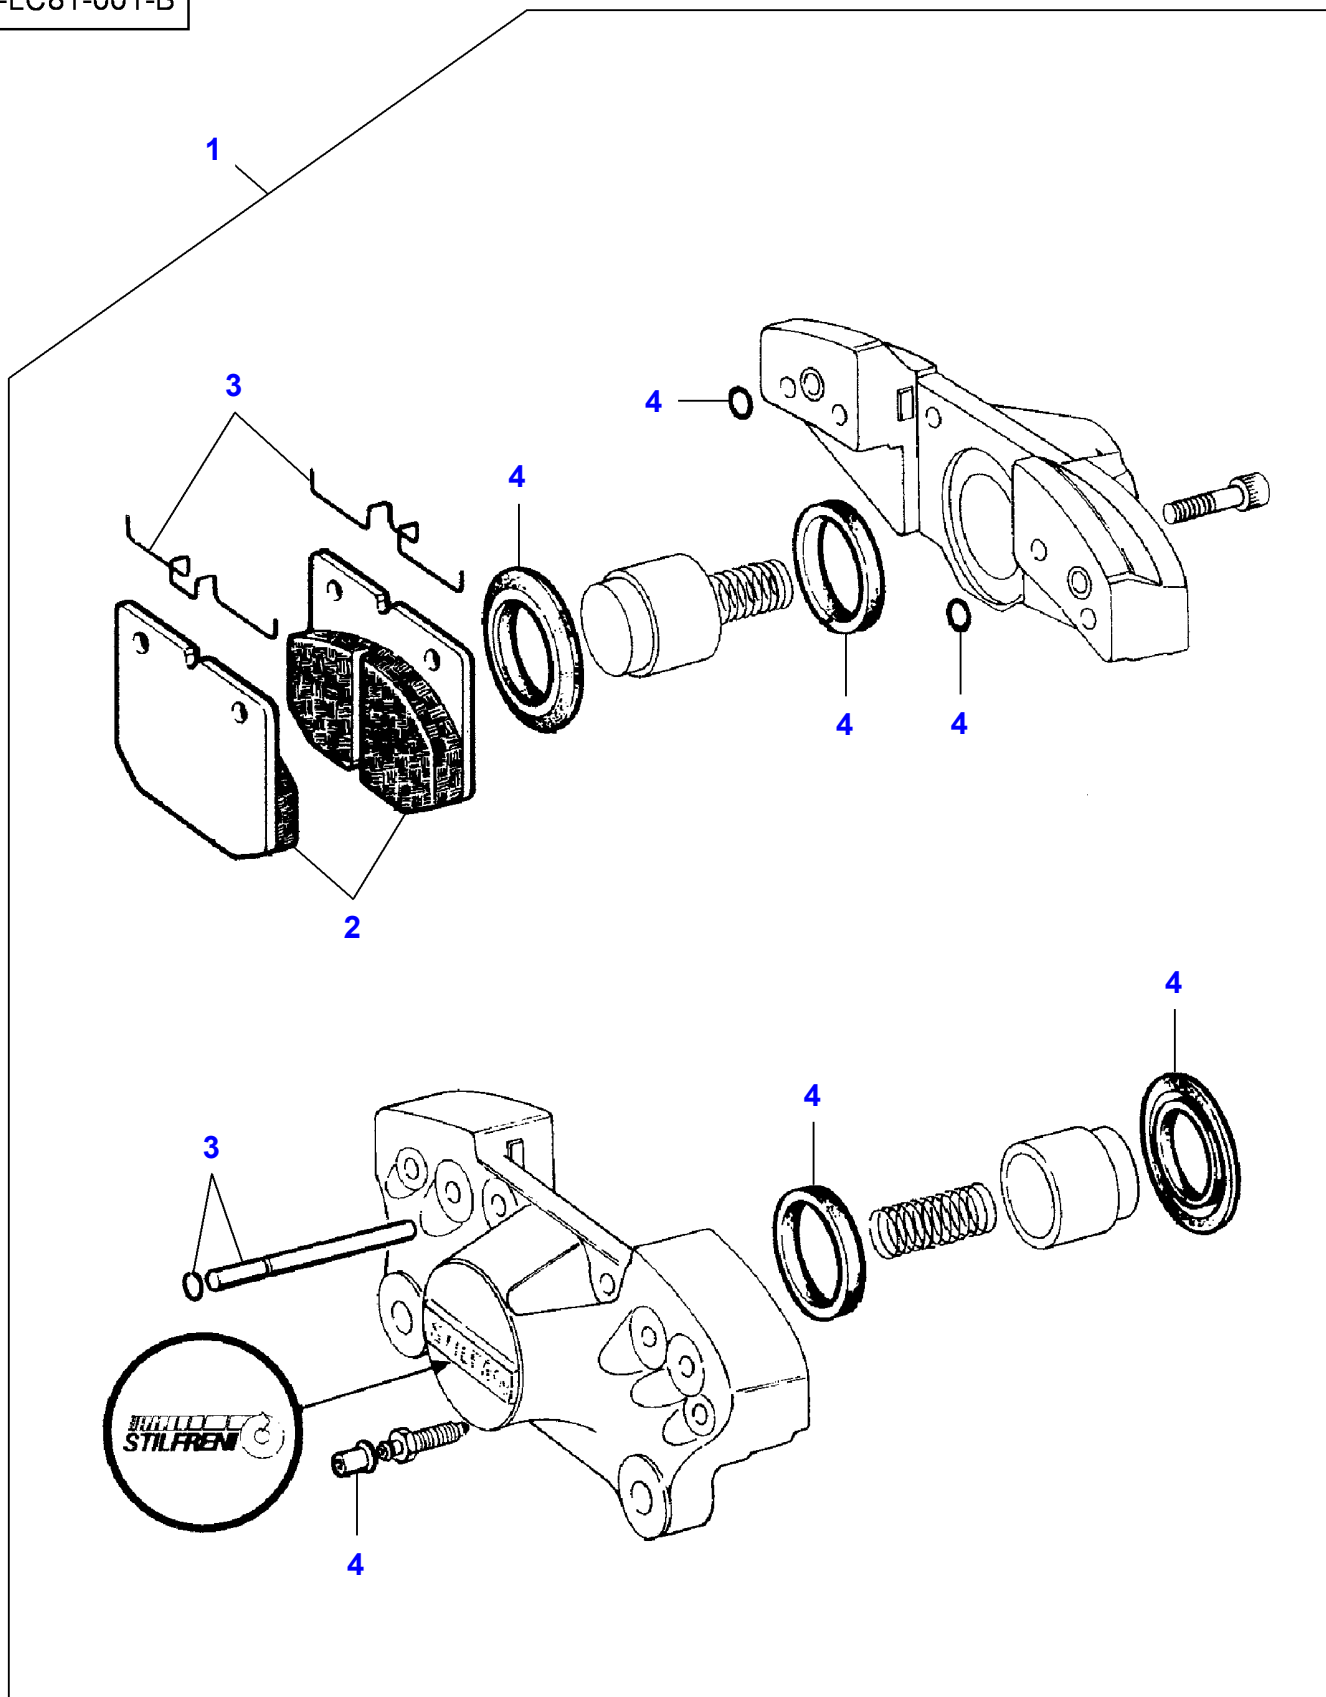

L-LC81-001-B

Massey Ferguson

MF 7247 COMBINE - 3906251

3906251

Brakes Elements

Page030-0115

Item	Part Number	Qty	Description	Comments
1	LA320965600	1	Brake Caliper	
2	LA321698200	1	Kit, Pad	(1)
3	LA300137896	1	Kit	(1)
4	LA300137892	1	Kit, Seal	(1)