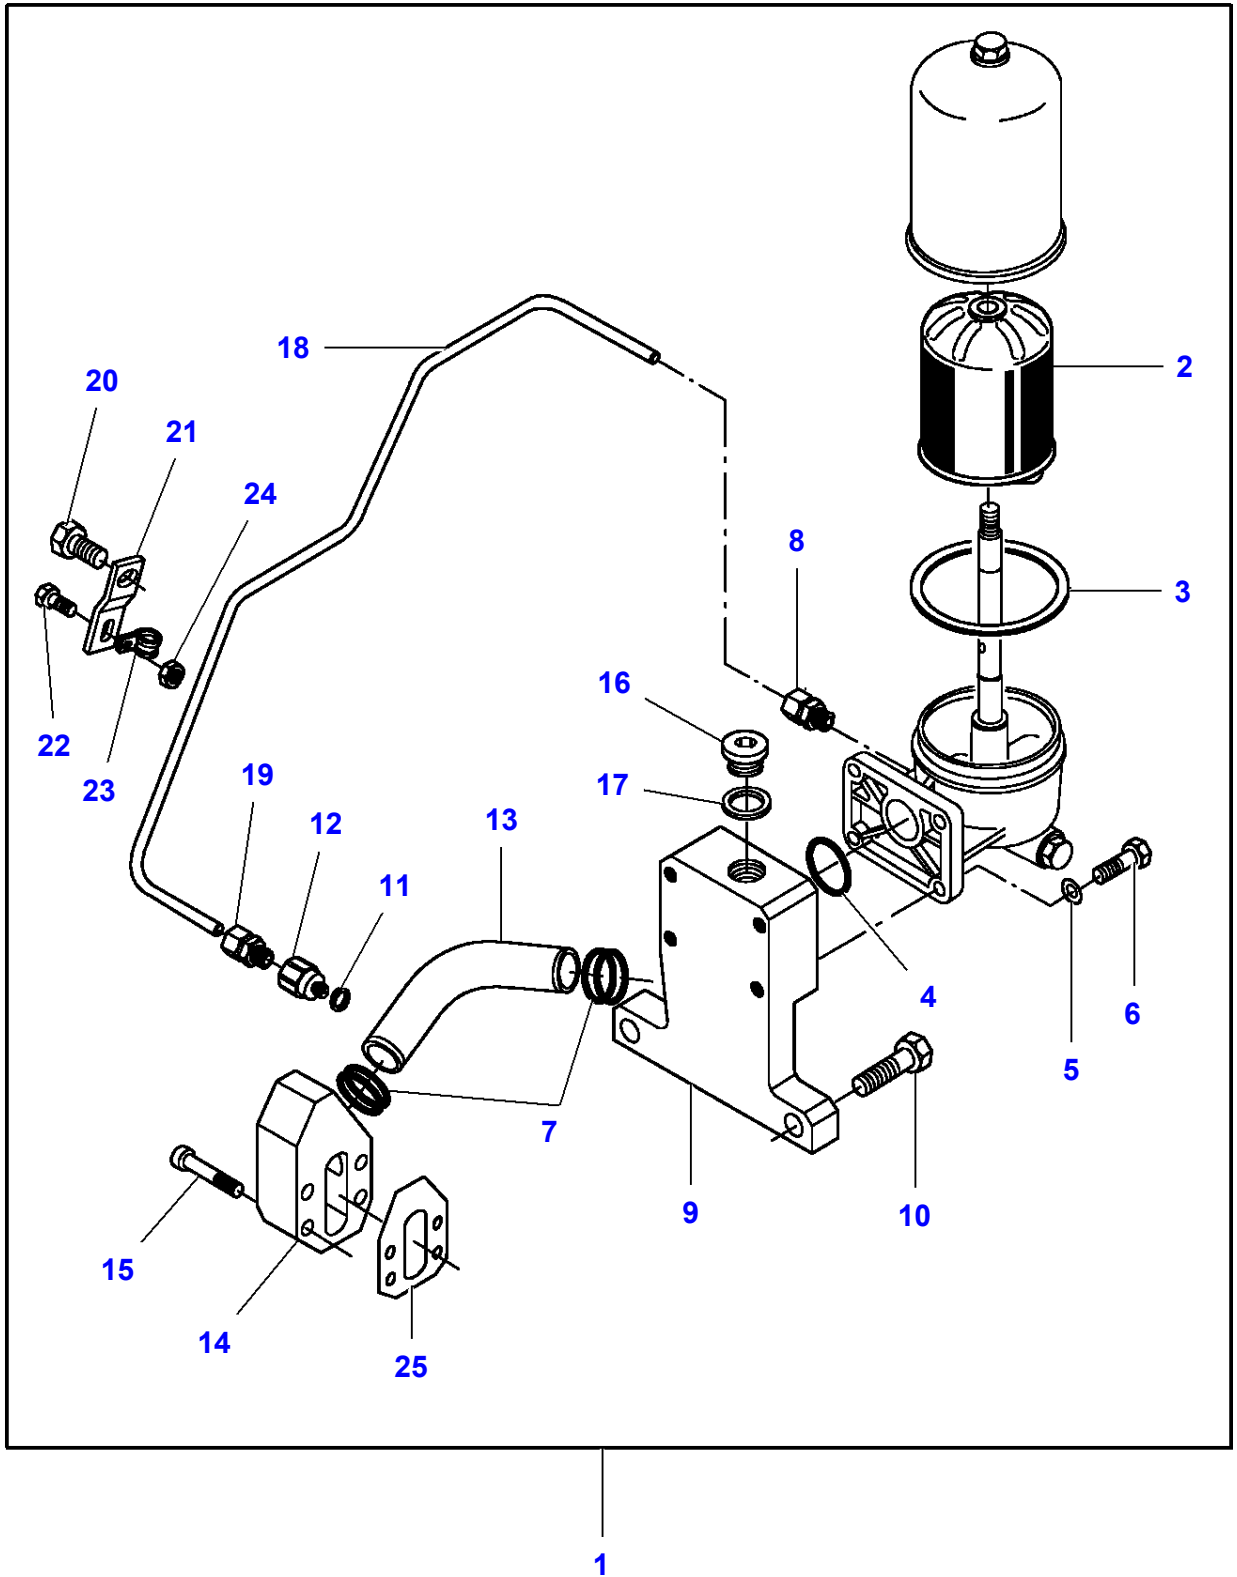

L-LD98-002-A

Centrifugal Oil Filter

Item	Part Number	Qty	Description	Comments
1	V836359603	1	Oil Filter	
2	V836362228	1	Filter	(1)
3	V836362229	1	Gasket	(2)
4	V836664226	1	O Ring	(1)
5	V500951000	4	Flat Washer	
6	V528801810	4	Screw	M10X30
7	V614903430	4	O Ring	[A]
8	V641830008	1	Union	
9	V837067970	1	Reducing Union	
10	V528803042	2	Screw	M16X45
11	V615871016	1	O Ring	
12	V836120022	1	Connection	
13	V837067968	1	Pipe	
14	V837067969	1	Reducing Union	
15	V581804670	4	Screw	M8X50
	V581804630	4	Screw	M8 X 30
16	V640325039	1	Plug	
17	V615893946	1	Ring	[A]
18	V837067967	1	Pipe	
19	V641016008	1	Union	
20	V528802602	1	Screw	M14X25
21	V837070381	1	Support	
22	V528801380	1	Cap Screw	M8X20
23	V602060610	1	Band	
24	V504800800	1	Nut	M8
25	V836866958	1	Gasket	[A]

FOOTNOTE [A] INCLUDED IN KIT V837062644