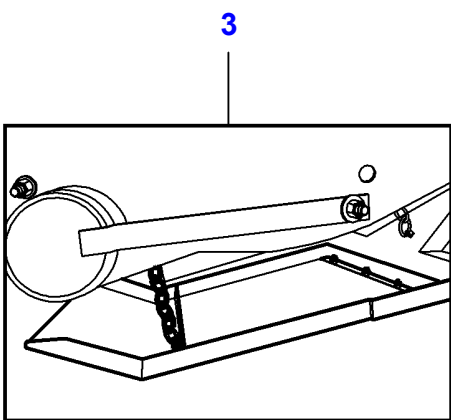

Variations and Accessories

Item	Part Number	Qty	Description	Comments
1	LA712954601	X	Accessory	[A]
2	LA711949559	X	Accessory	[B]
3	LA711947551	X	Drum	
4		X	Not Used	
5	LA711735501	X	Kit	[E]
6	LA322990900	X	Accessory	[C]
7	LA323275250	X	Monitor	[D] (3)
8	LA323275150	X	Reversing Camera	[D] (3)
9	LA323025700	X	Harness	[D] (3)

FOOTNOTE [A] PEA AND BEAN HARVEST EQUIPMENT

FOOTNOTE [B] FAN SPEED REDUCTION AND BLANKING PLATES FOR SMALL SEEDS

FOOTNOTE [C] REAR VIEW CAMERA AND MONITOR

FOOTNOTE [D] NOT ILLUSTRATED

FOOTNOTE [E] ADDITIONAL LIGHTS FOR FOLDABLE TABLES

L-LC15-005-B