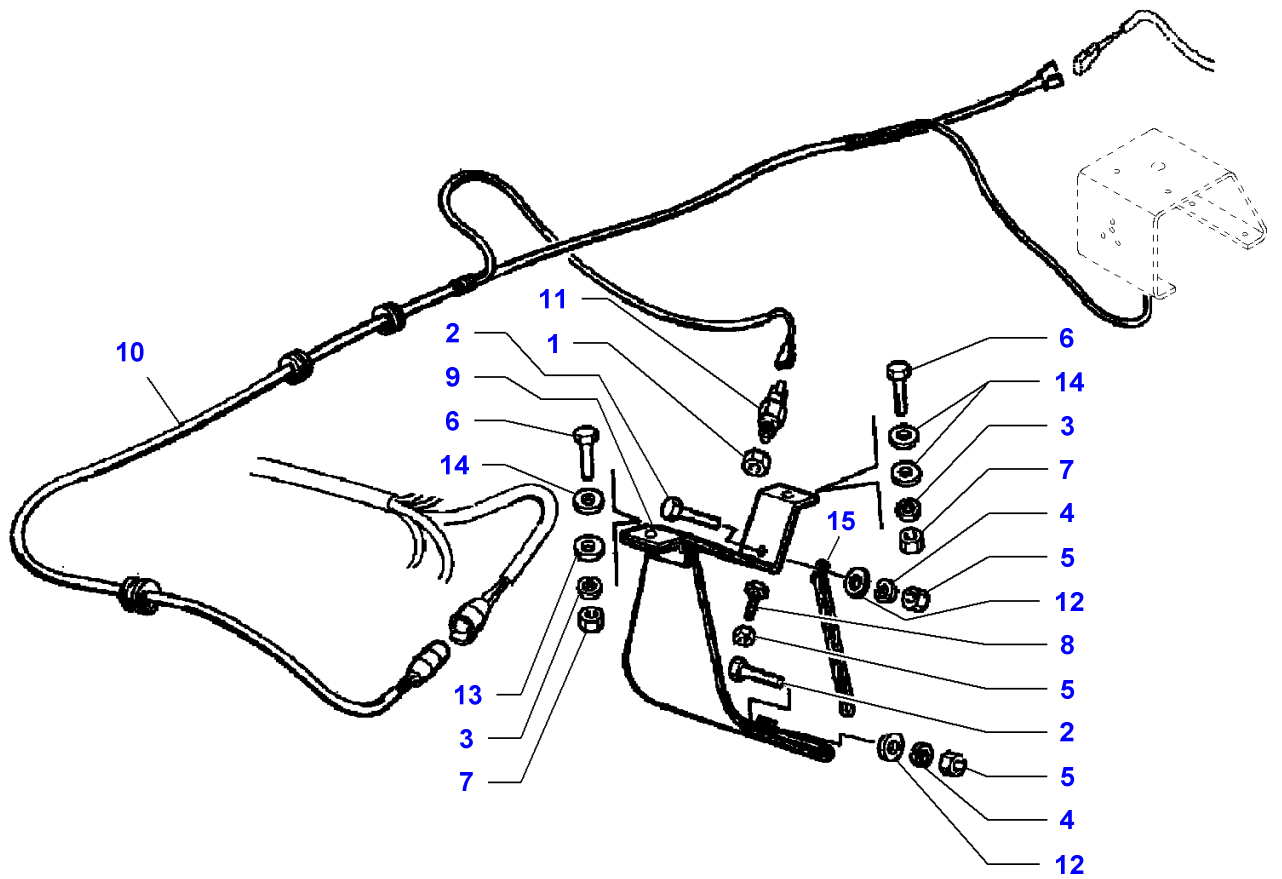

L-LD02-005-B

Massey Ferguson

MF 7247 COMBINE - 3906251

3906251

Rear Body

Page 060-0020

Item	Part Number	Qty	Description	Comments
1	LA10791411	1	Nut	
2	LA10902224	2	Cap Screw	
3	LA12034571	2	Lock Washer	
4	LA12035670	2	Lock Washer	
5	LA15896221	3	Nut	
6	LA16043224	2	Cap Screw	
7	LA16100811	2	Nut	
8	LA320577650	1	Cap Screw	
9	LA321116250	1	Support	
10	LA322878100	1	Harness	See Page - Reference Number 060-0020/10
11	LA340480443	1	Transmitter	
12	LA355500715	2	Flat Washer	
13	LA355500815	1	Washer	
14	LA355510820	3	Flat Washer	
15	LA321116350	1	Chain