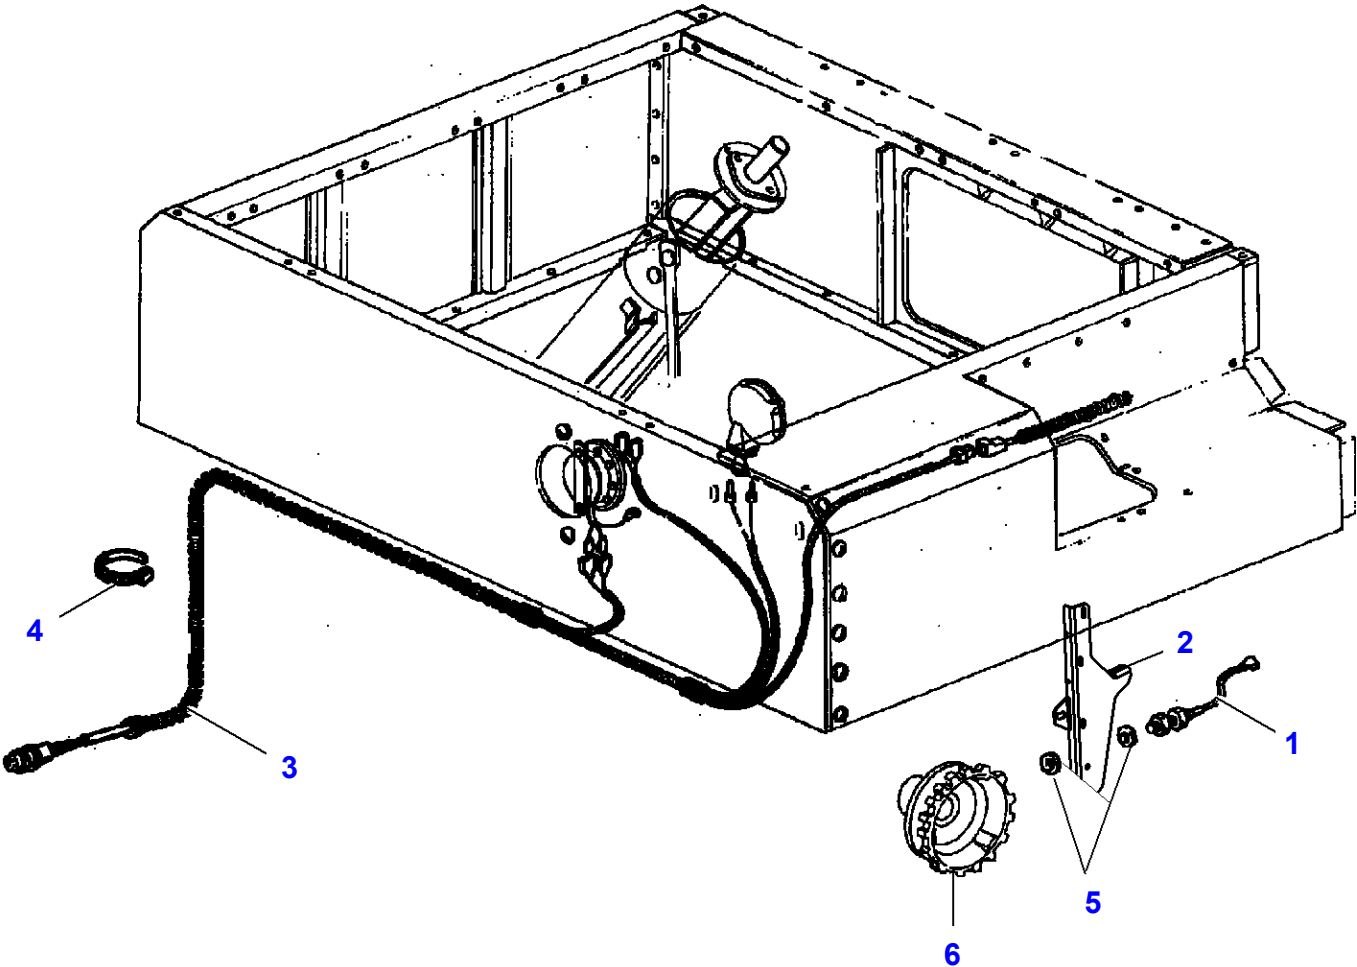

L-LC13-019-B

Massey Ferguson

MF 7247 COMBINE - 3906251

3906251

Electric System - Control Circuits

Page 120-0045

Item	Part Number	Qty	Description	Comments
1	LA322861400	1	Sensor	
2		1	Support	See Page - Reference Number 040-0110/32
3	LA322877800	1	Harness	
4	LA340481809	10	Cable Tie	
5	LA355533520	2	Washer	
6		1	Pulley	See Page - Reference Number 050-0020/11