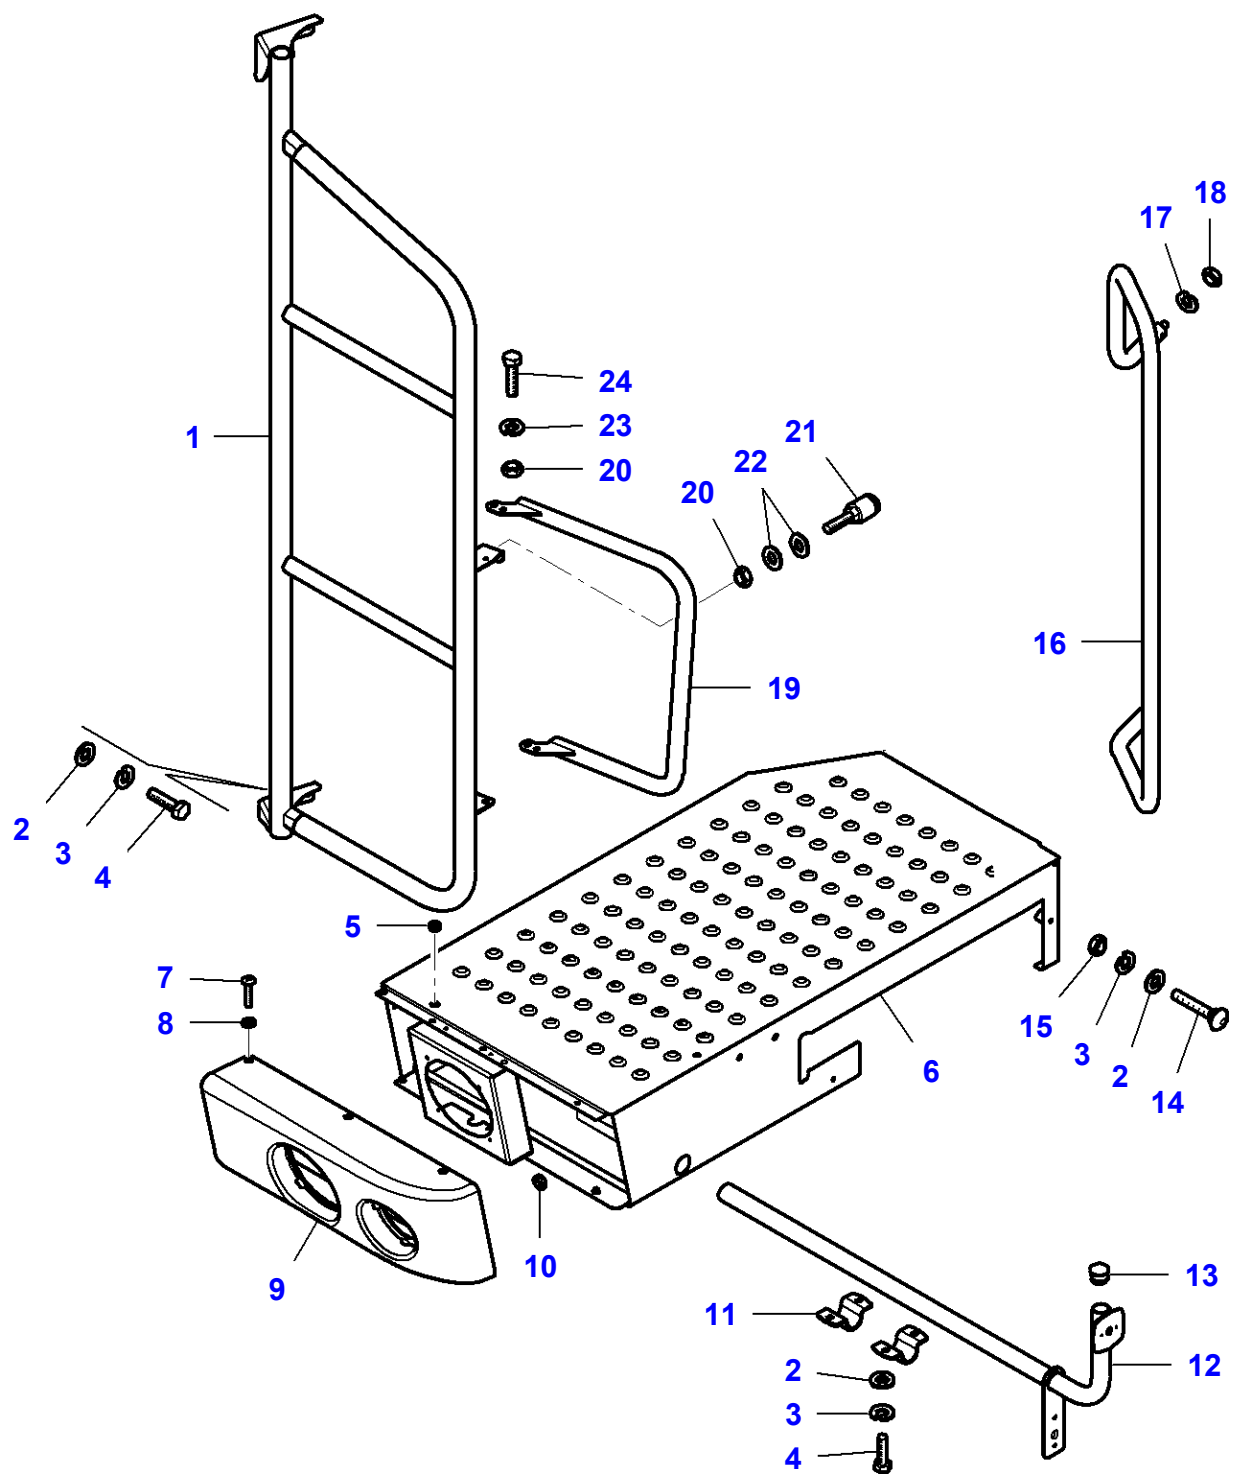

L-LD90-011-B

Platform Footboards - Left Side

Item	Part Number	Qty	Description	Comments
1	LA323225450	1	Ladder	Up to Serial or Engine Number
	LA323249650	1	Ladder	From Serial or Engine Number 318210001
2	LA355510820	3	Flat Washer	
3	LA12034571	3	Lock Washer	
4	LA16043421	3	Cap Screw	
5	LA340481703	1	Grommet	
6	LA323199250	1	Step	
7	LA13276114	1	Screw	
8	LA355500915	1	Flat Washer	
9	LA323200750	1	Cover	
10	LA10403180	1	Ring	
11	LA300114165	2	Plate	
12	LA323199650	1	Rod	
13	LA321454750	1	Plug	
14	LA350342511	1	Carriage Bolt	
15	LA12034571	1	Lock Washer	
16	LA323233250	1	Handlebar	
17	LA140045	1	Lock Washer	
18	LA11701711	1	Nut	
19	LA323225050	1	Handlebar	
20	LA15896211	2	Nut	
21	LA322340600	1	Stop	
22	LA355500715	2	Flat Washer	
23	LA322357	1	Spring Washer	
24	LA10902421	4	Cap Screw