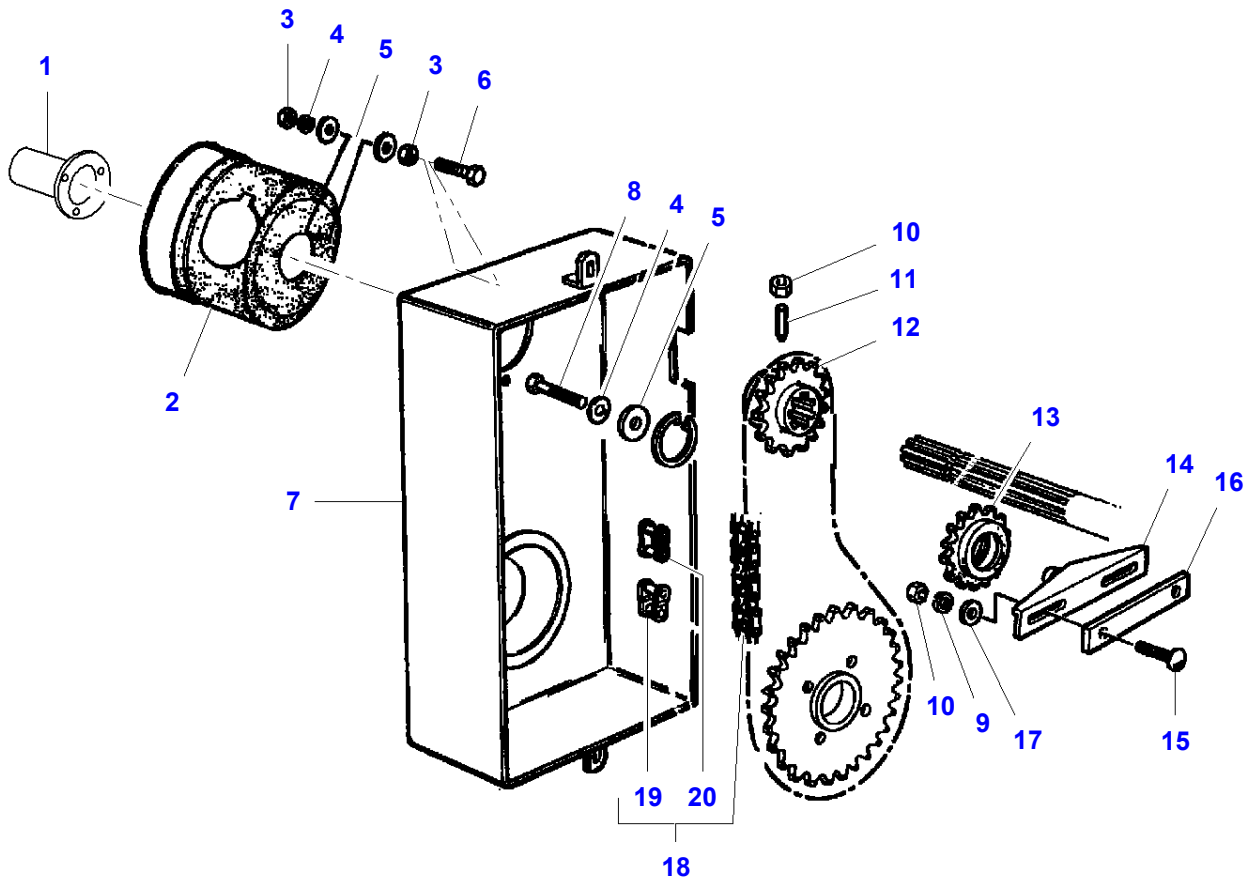

L-LC39-003-A

Massey Ferguson

MF 7247 COMBINE - 3906251

3906251

Page040-0070

Feeder Roller - Autolevel

Item	Part Number	Qty	Description	Comments
1	LA320977050	1	Shield	
2	LA322361450	1	Protection.	
3	LA16100811	2	Nut	
4	LA12034571	2	Lock Washer	
5	LA355510820	3	Flat Washer	
6	LA16043421	1	Cap Screw	
7	LA322395550	1	Shield	
8	LA16043221	1	Cap Screw	
9	LA12034671	1	Lock Washer	
10	LA11701721	2	Nut	
11	LA366361016	1	Grub Screw	
12	LA322773650	1	Gear	
13	LA322849350	1	Pinion	
14	LA322777250	1	Support	
15	LA350342530	1	Carriage Bolt	
16	LA321870050	1	Plate	
17	LA355511030	1	Flat Washer	
18	LA344375227	1	Chain	
19	LA344375101	1	Chain Link	(18)
20	LA344375100	1	Chain Link	(18)