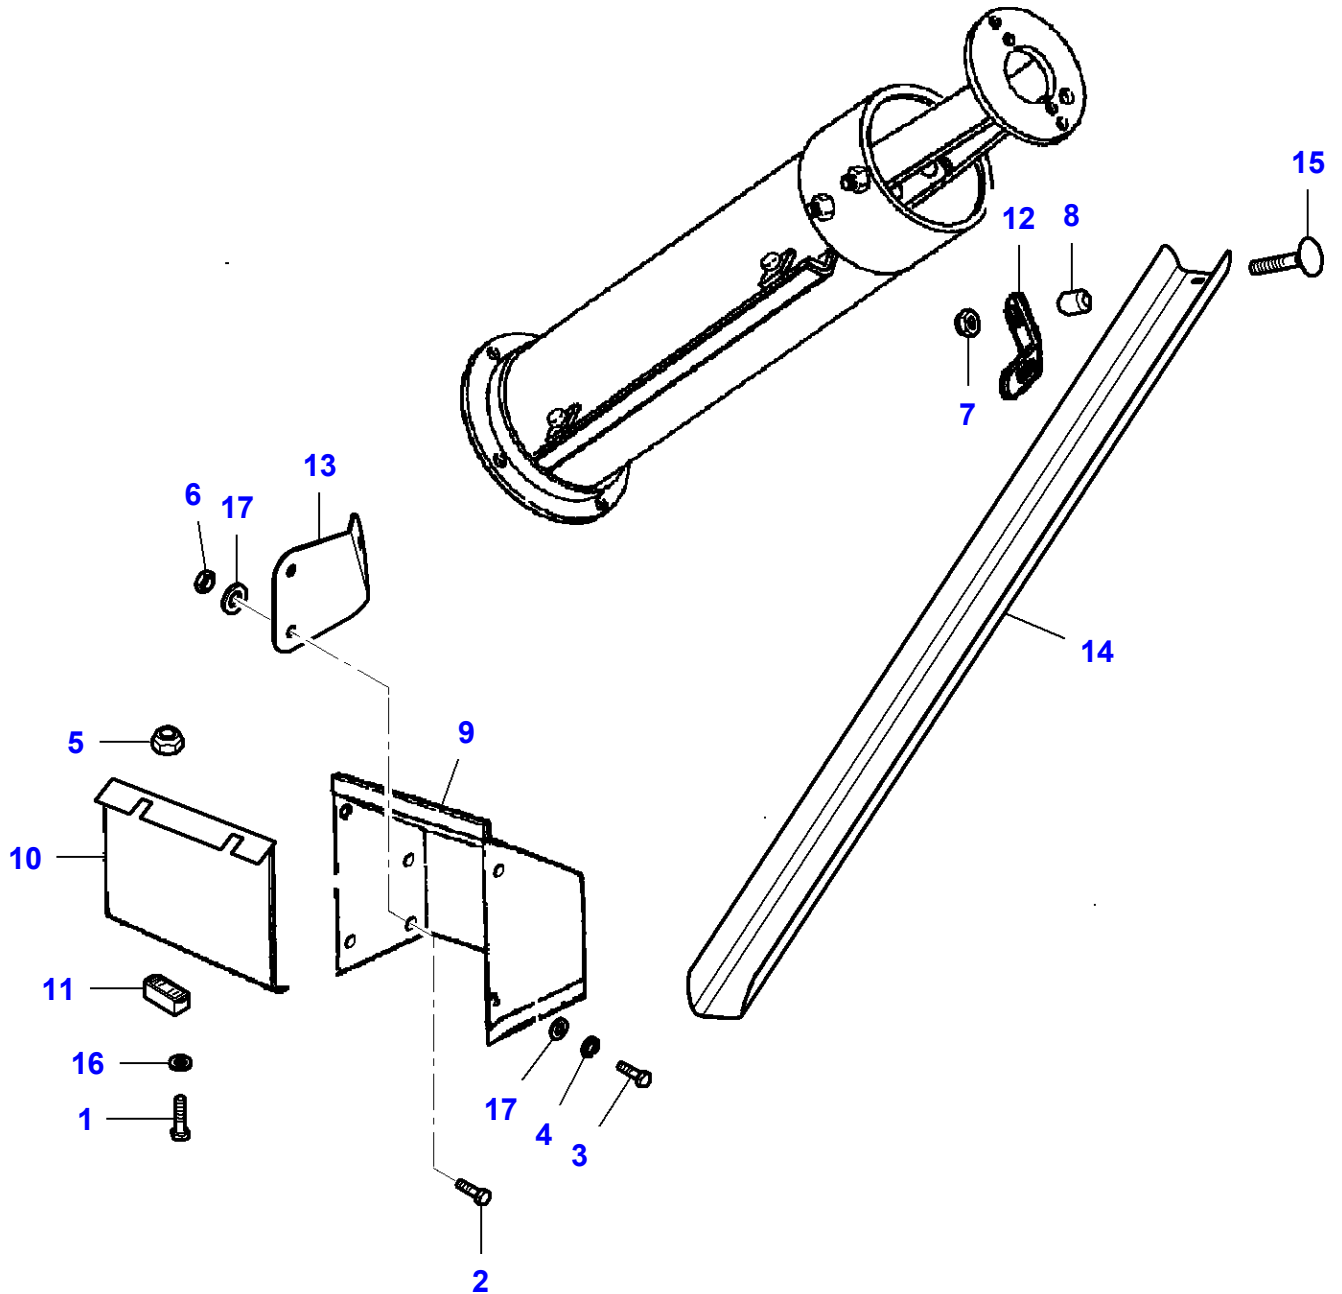

L-LD24-003-C

Massey Ferguson

MF 7247 COMBINE - 3906251

3906251

Page080-0070

Tank Feed

Item	Part Number	Qty	Description
1	LA10444821	1	Cap Screw
2	LA10902221	8	Cap Screw
3	LA10902224	1	Cap Screw
4	LA12035670	1	Lock Washer
5	LA12574011	1	Nut
6	LA15896211	1	Nut
7	LA16104111	1	Locknut
8	LA321295150	1	Support
9	LA322846050	1	Box
10	LA322846150	1	Lid
11	LA322915050	1	Magnet
12	LA323070450	1	Bracket
13	LA323094550	1	Bracket
14	LA323094650	1	Channel
15	LA350342512	1	Carriage Bolt
16	LA355500410	1	Washer
17	LA355500715	2	Flat Washer