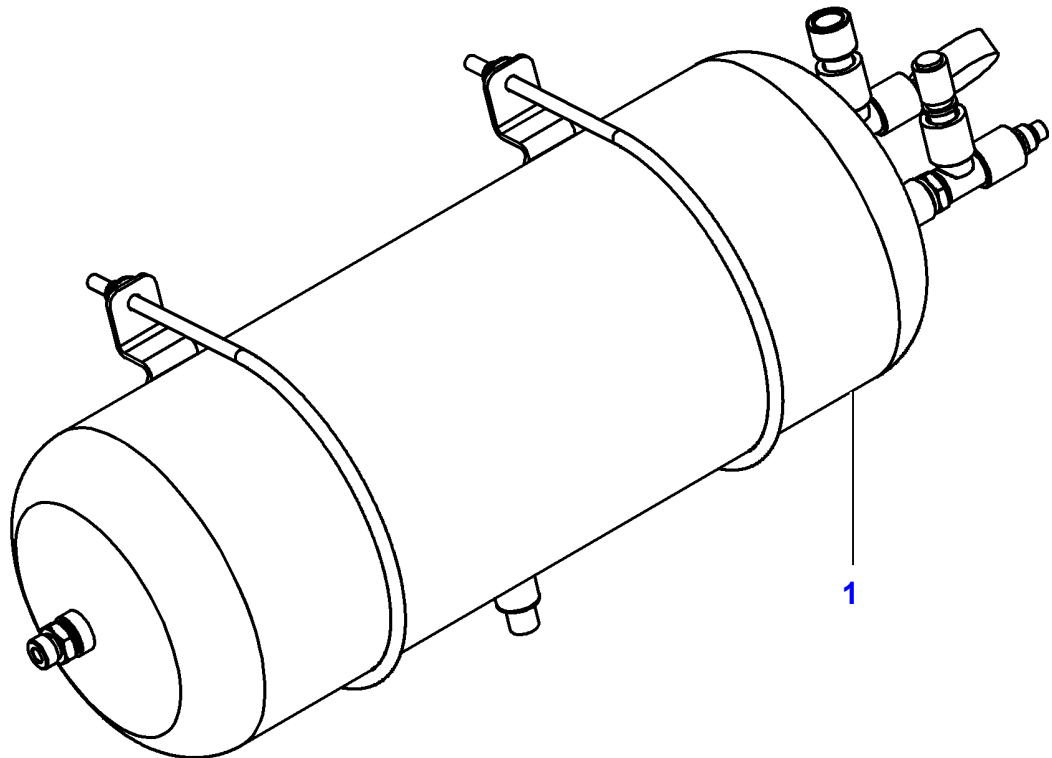

Massey Ferguson

MF 7247 COMBINE - 3906251

3906251

Additional Electric System - Telecamera

Page 140-0140

Item	Part Number	Qty	Description	Comments
1	LA323038550	1	Reversing Camera	
2	LA322991150	1	Reversing Camera	(1)
3	LA322991050	1	Electronic Box	(1)
4	LA10902421	1	Cap Screw	
5	LA355510615	1	Flat Washer	
6	LA322995550	1	Bracket	
7	LA323025700	1	Harness	
8	LA323203850	1	Bracket	

L-LE24-001-A