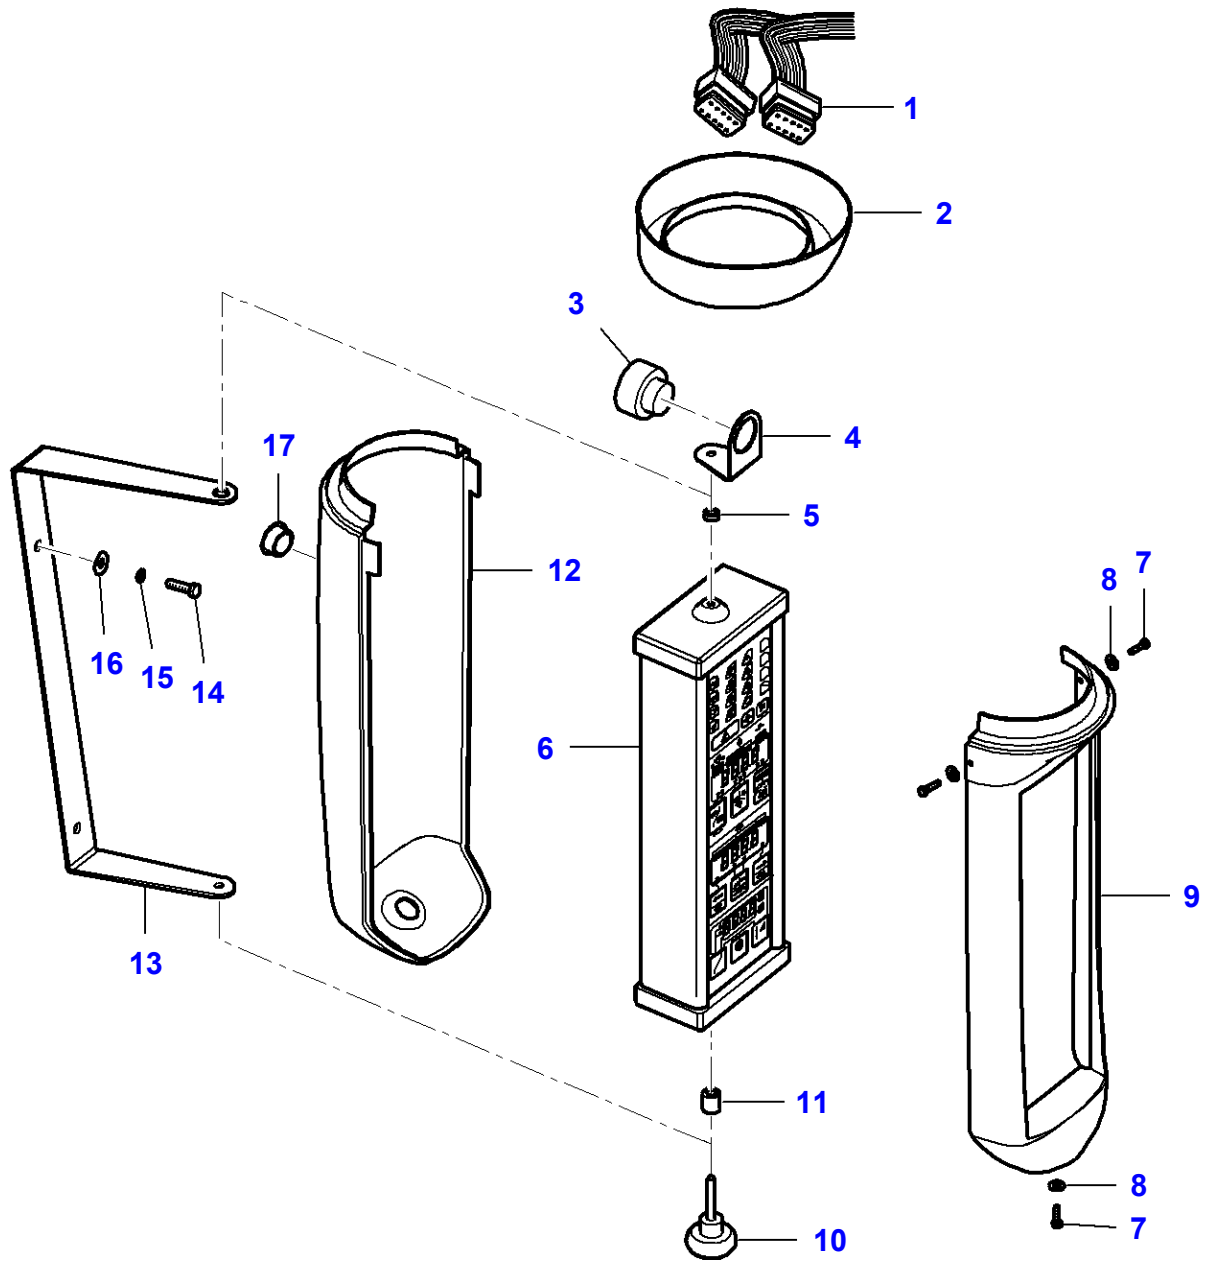

L-LD38-068-B

Massey Ferguson

MF 7247 COMBINE - 3906251

3906251

Cab - UNICONTROL

Page 100-0110

Item	Part Number	Qty	Description
1	LA323214100	1	Harness
2	LA322907350	1	Cover
3	LA322355400	1	Horn
4	LA322988150	1	Bracket
5	LA323000350	1	Bush
6	LA322945700	1	Agritronic Plus
7	LA10444821	1	Cap Screw
8	LA355500510	1	Flat Washer
9	LA322907150	1	Cover
10	LA322987950	1	Handwheel
11	LA322909150	1	Spacer
12	LA323123550	1	Panel
13	LA323203850	1	Bracket
14	LA16043421	2	Cap Screw
15	LA12034571	2	Lock Washer
16	LA355500915	5	Flat Washer
17	LA14507787	1	Plug