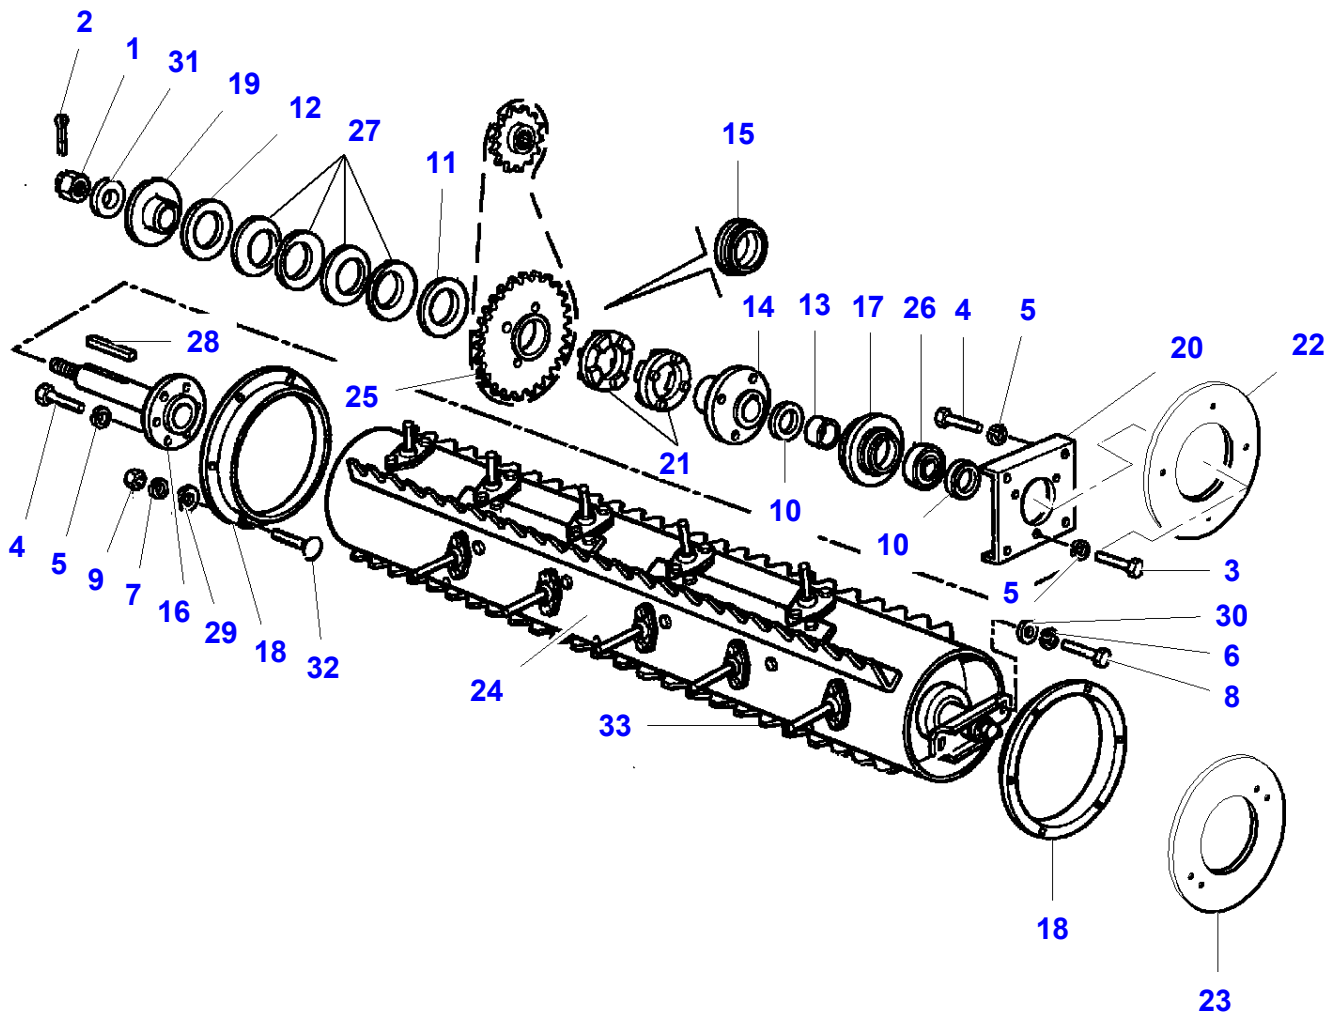

L-LC39-002-A

Feeder Roller

Item	Part Number	Qty	Description	Comments
1	LA10723111	1	Castle Nut	
2	LA10733701	1	Split Pin	
3	LA11106021	2	Cap Screw	
4	LA11106221	10	Cap Screw	
5	LA12034671	13	Lock Washer	
6	LA12034771	2	Lock Washer	
7	LA12035670	6	Lock Washer	
8	LA15540521	2	Cap Screw	
9	LA15896221	6	Nut	
10	LA300019999	2	Spacer	
11	LA300114645	1	Washer	
12	LA300120563	1	Washer	
13	LA300129094	1	Bush	
14	LA300131755	1	Hub	
15	LA312939360	1	Bush	
16	LA320895850	1	Shaft	
17	LA321140350	1	Hub	
18	LA321869250	2	Shield	
19	LA321869650	1	Thrust Plate	
20	LA321869750	1	Support	
21	LA322701550	2	Bush	
22			Not Used	
23	LA322775550	1	Disc	
24	LA323235500	1	Roller	
25	LA322853350	1	Gear	
26	LA340411238	1	Bearing Assy	
27	LA350356058	4	Spring Washer	
28	LA350384465	1	Key	
29	LA355510615	1	Flat Washer	
30	LA355511230	1	Flat Washer	
31	LA355534350	1	Flat Washer	
32	LA366000614	1	Carriage Bolt	
33		1	Blade	See Page - Reference Number 040-0080/26
		1	Blade	See Page - Reference Number 040-0085