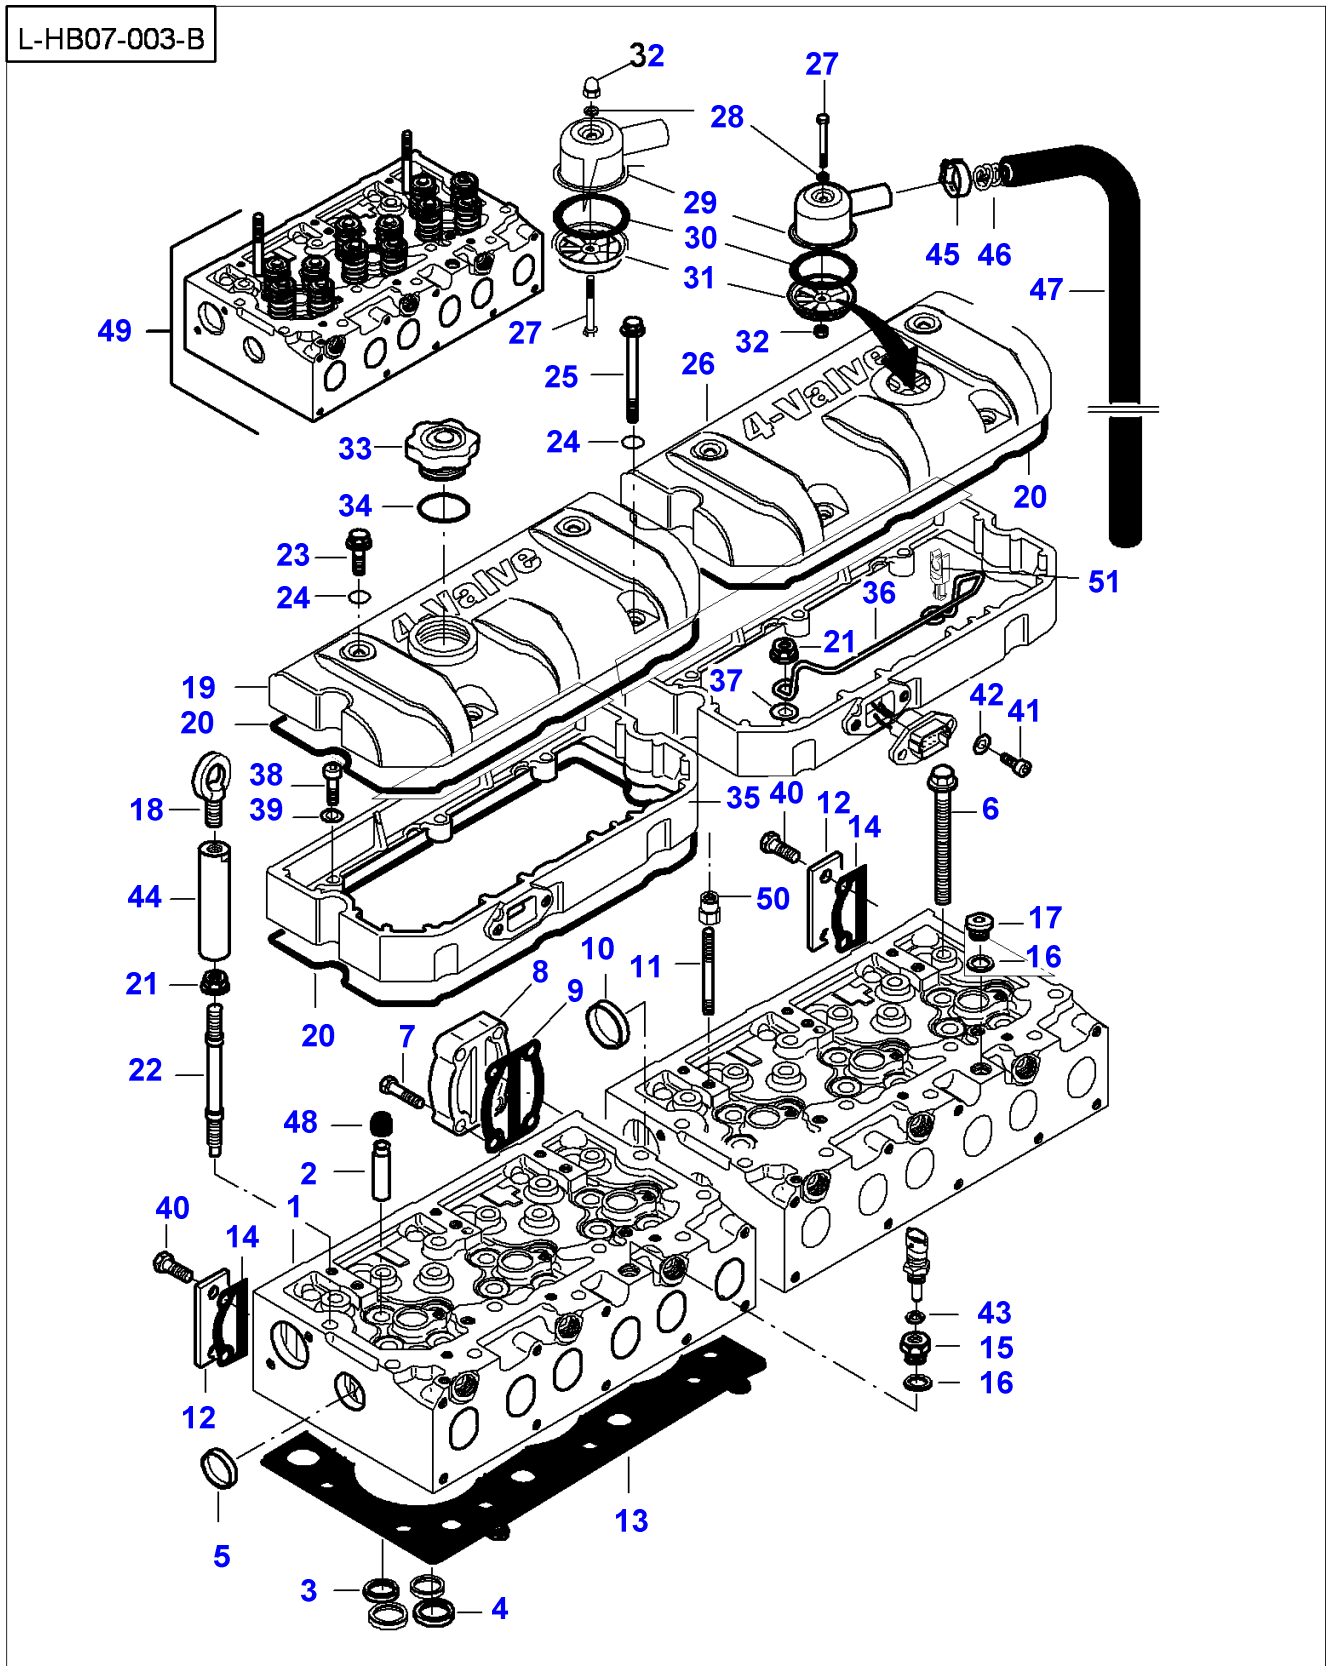

MF 7247 COMBINE - 3906251
L-HB07-003-B

Engine - Cylinder Head - 74CTA-4V Engine - From T9824

Item	Part Number	Qty	Description	Comments
1		2	Cylinder Head	
2	V837073174	24	Valve Guide	(1)
3	V837064907	12	Valve Seat	(1) EXHAUST
4	V837064908	12	Valve Seat	(1) INLET
5	V836647942	4	Plug	(1)
6	V837069025	28	Screw	Up to Serial or Engine Number
	V837069025	32	Screw	From Serial or Engine Number U 1001
7	V528801830	4	Screw	M10X40
8	V836855348	1	Connector	
9	V836867752	1	Gasket	[A]
10	V640016045	1	Plug	
11	V546801900	4	Stud	M10X75
12	V836855350	2	Plate	
13	V837070290	2	Head Gasket	[A]
14	V836867753	2	Gasket	[A]
15	V836119643	1	Plug	
16	V615881822	2	Sealing Washer	[A]
17	V640325018	1	Plug	
18	V836640752	2	Shackle	
19	V837070447	1	Cover	
20	V837067881	4	Gasket	[A]
21	V836859110	10	Nut	Up to Serial or Engine Number
	V836859110	2	Nut	From Serial or Engine Number U 1001
22	V836859109	6	Stud	Up to Serial or Engine Number
	V836859109	2	Stud	From Serial or Engine Number U 1001
23	V540801780	4	Carriage Bolt	M10X20
24	V614901030	8	O Ring	[A]
25	V540801910	4	Screw	M10X80
26	V837070452	1	Cover	
27	V528801192	1	Screw	(26) M6X70 Up to Serial or Engine Number
	V528801172	1	Screw	(26) M6 From Serial or Engine Number U 1001
28	V836667508	1	Seal	(26)
29	V837070442	1	Breather	(26)
30	V836667459	1	Gasket	(26)
31	V837070443	1	Cup	(26)
32	V510600602	1	Nut	(26) M6 Up to Serial or Engine Number
	V519600602	1	Nut	(26) M6X60 From Serial or Engine Number U 1001
33	V836338733	1	Plug	M50 X 2
	V836659968	1	Cap	M50 X 4
34	V614704850	1	O Ring	[A]
35	V837069021	2	Frame	
36	V837069026	1	Bracket	
37	V500951200	4	Flat Washer	
38	V581804630	6	Screw	M8X30
39	V500950800	6	Flat Washer	
40	V528801800	4	Cap Screw	M10X25
41	V581804602	4	Hex Socket Screw	M8X20
42	V500150842	4	Flat Washer	
43	V615881418	1	Sealing Washer	[A]
44	V836867567	2	Nut	M12/M16
45	V602078532	1	Hose Clip	See Page - Reference Number 010-0045
46	V837070343	1	Spring	
47	V837070346	1	Pipe	Length 1150MM
48	V837073165	24	Gasket	
49	V837073233	1	Cylinder Head	[B]
	V837073234	1	Cylinder Head	[C]
50		4	Nut	See Page - Reference Number 010-0045
51	V837073227	4	Bracket	From Serial or Engine Number U 1001

FOOTNOTE [A] INCLUDED IN KIT V837062643

FOOTNOTE [B] FRONT