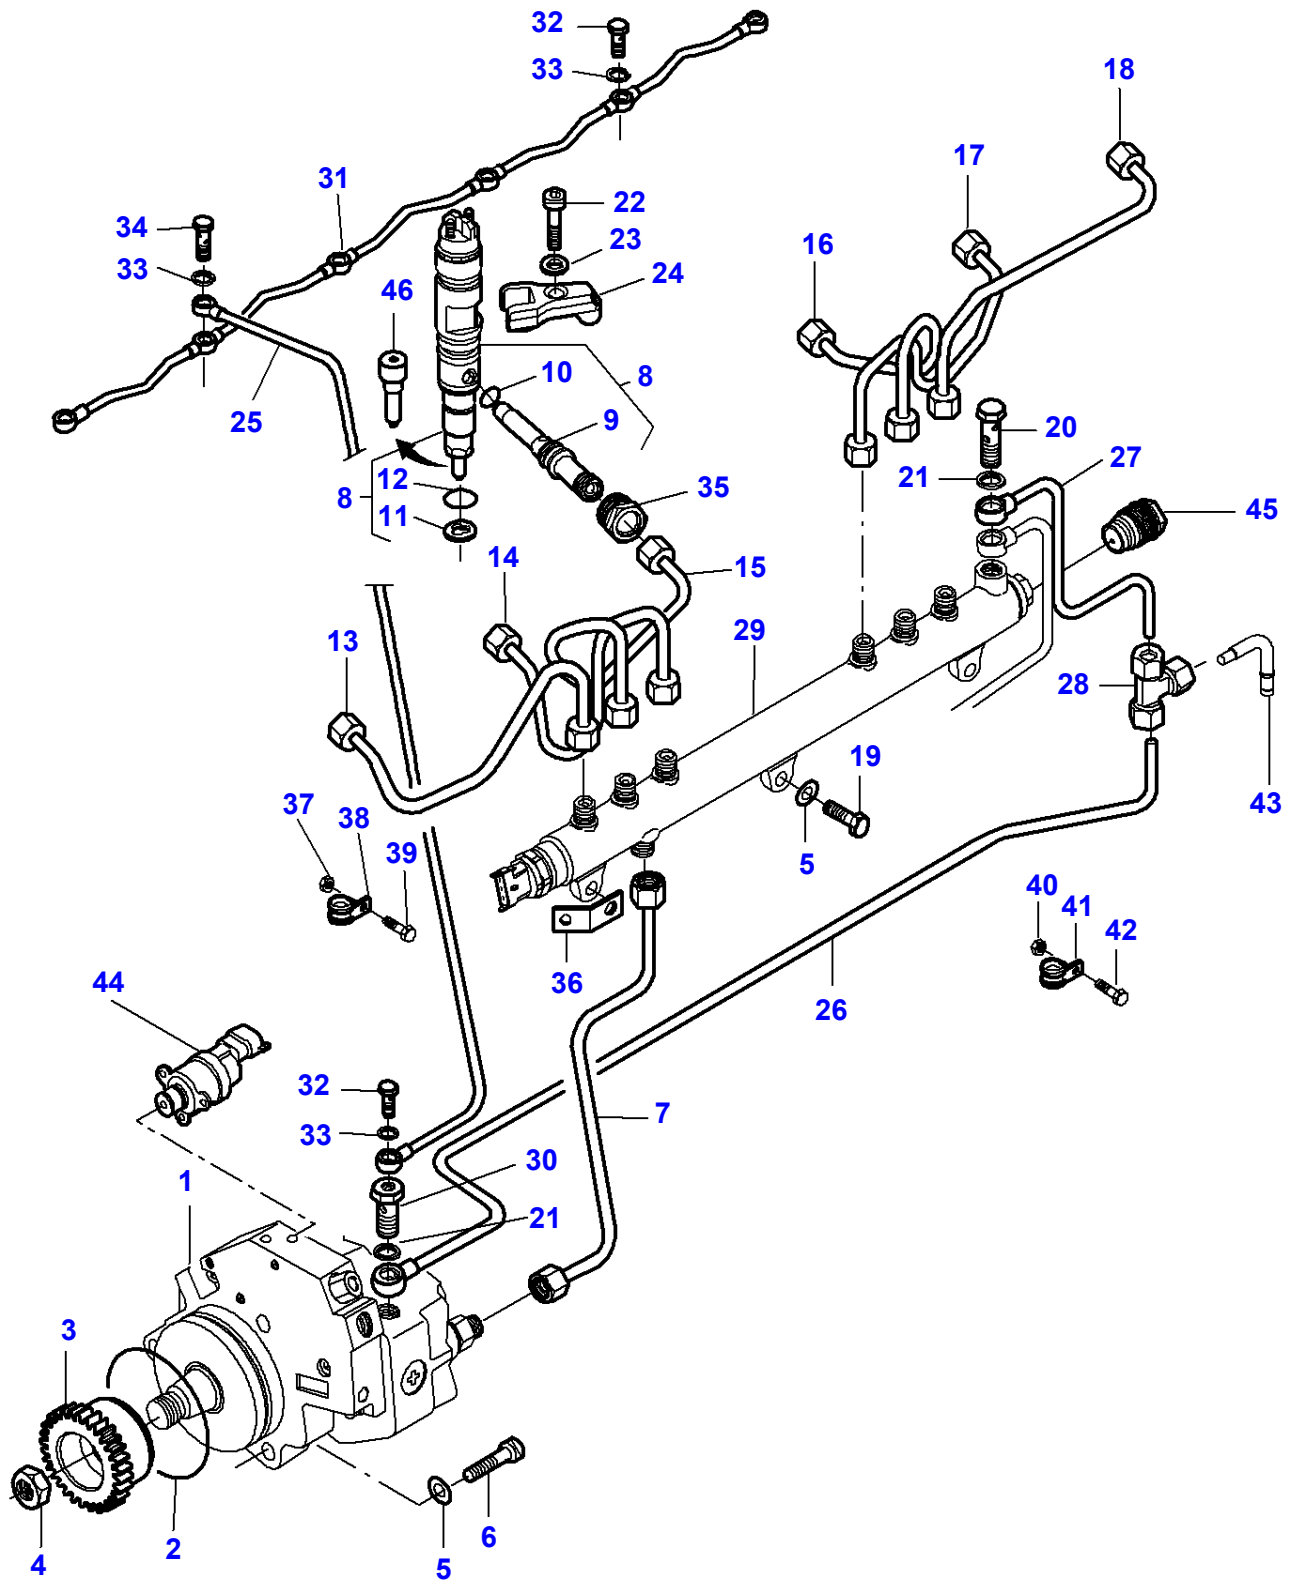

L-HB16-003-C

Massey Ferguson

MF 7247 COMBINE - 3906251

3906251

Engine - Fuel Pipe - 74CTA-4V Engine - From S1631

Page010-0080

Item	Part Number	Qty	Description	Comments
1	V837069146	1	Injection Pump	
2	V837069147	1	O Ring	[A] (1)
3	V837070087	1	Gear	
4	V504611802	1	Nut	M18
5	V500950800	6	Flat Washer	
6	V581804650	3	Screw	M8 X 40
7	V837070246	1	Pipe	
8	V837062629	6	Injector	
9		1	Tube	(8) Not serviced,order REF. 8
10	V837069314	1	Ring	[A] (8)
11	V837069032	1	Seal	[A] (8)
12	V837069313	1	Seal	[A] (8)
13	V837070077	1	Fuel Line	CYL. No 1
14	V837070078	1	Fuel Line	CYL. No 2
15	V837070079	1	Fuel Line	CYL. No 3
16	V837070080	1	Fuel Line	CYL. No 4
17	V837070081	1	Fuel Line	CYL. No 5
18	V837070082	1	Fuel Line	CYL. No 6
19	V528801380	3	Cap Screw	M8 X 20
20	V640425008	1	Screw	
21	V615881216	5	Sealing Washer	[A]
22	V581704660	6	Screw	M8 X 45
23	V837070121	6	Washer	
24	V837069007	6	Fastener	
25	V837070273	1	Fuel Line	
26	V837070257	1	Fuel Line	
27	V837070254	1	Fuel Line	
28	V641436008	1	Union	
29	V837069050	1	Fuel Pipe	
30	V837070314	1	Screw	
31	V837069027	1	Pipe	
32	V837073117	6	Banjo Bolt	Repairs and replaces V640435005
33	V615870812	14	Gasket	[A]
34	V837073118	1	Screw	Repairs and replaces V640425005
35	V837069268	6	Nut	
36	V837070327	1	Support	
37	V504600502	1	Nut	M5
38	V602070605	1	Band	
39	V528800782	1	Cap Screw	M5 X 20
40	V504600602	3	Nut	M6
41	V602074608	5	Clamp	
42	V528801082	3	Cap Screw	M6X20
43	V835331961	1	Pipe	
44	V837071191	1	Control Valve	(1)
45	V837069409	1	Pressure Valve	(29)
46	V837069408	1	Nozzle	(8)

FOOTNOTE [A] INCLUDED IN KIT V837062643