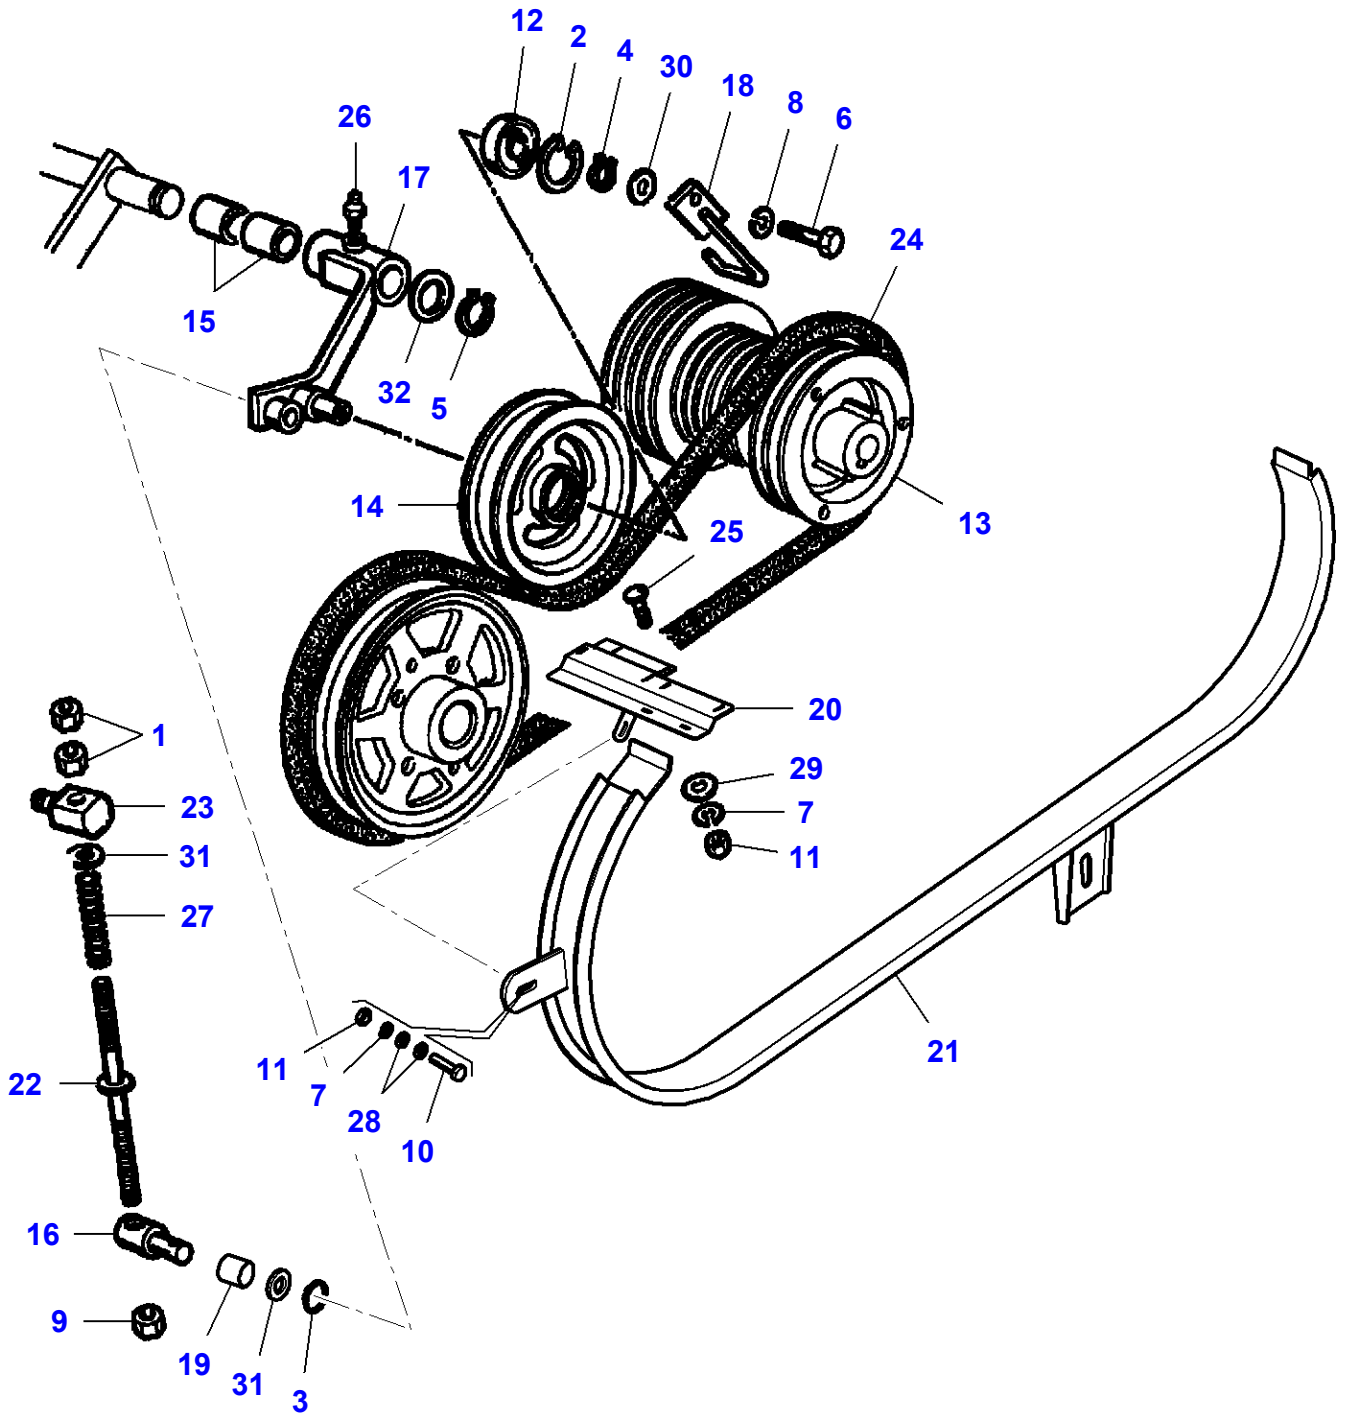

L-LD30-002-B

Drive And Unloading Tank Clutch

Item	Part Number	Qty	Description	Comments
1	LA10717421	4	Nut	
2	LA11060576	1	Circlip	
3	LA11066276	1	Circlip	
4	LA11067376	1	Circlip	
5	LA11068376	1	Circlip	
6	LA11106424	1	Cap Screw	
7	LA12034571	2	Lock Washer	
8	LA12034671	1	Lock Washer	
9	LA12163211	1	Nut	
10	LA16043621	1	Cap Screw	
11	LA16100811	2	Nut	
12	LA28042320	1	Bearing Assy	
13		1	Pulley	See Page - Reference Number 030-0145/27
14	LA300015561	1	Pulley	
15	LA322100250	2	Bush	
16	LA322811450	1	Rod	
17	LA322812050	1	Support	
18	LA322812150	1	Support	
19	LA322878750	1	Sleeve	
20	LA322956550	1	Support	
21	LA322962950	1	Skate	
22	LA323006950	1	Tie Rod	
23	LA323007050	1	Rod	
24	LA344311117	1	Belt	
25	LA350342511	1	Carriage Bolt	
26	LA350357803	1	Grease Fitting	
27	LA353561139	1	Spring	
28	LA355500920	2	Flat Washer	
29	LA355510820	1	Flat Washer	
30	LA355511050	1	Flat Washer	
31	LA355531220	2	Flat Washer	
32	LA355541410	1	Flat Washer