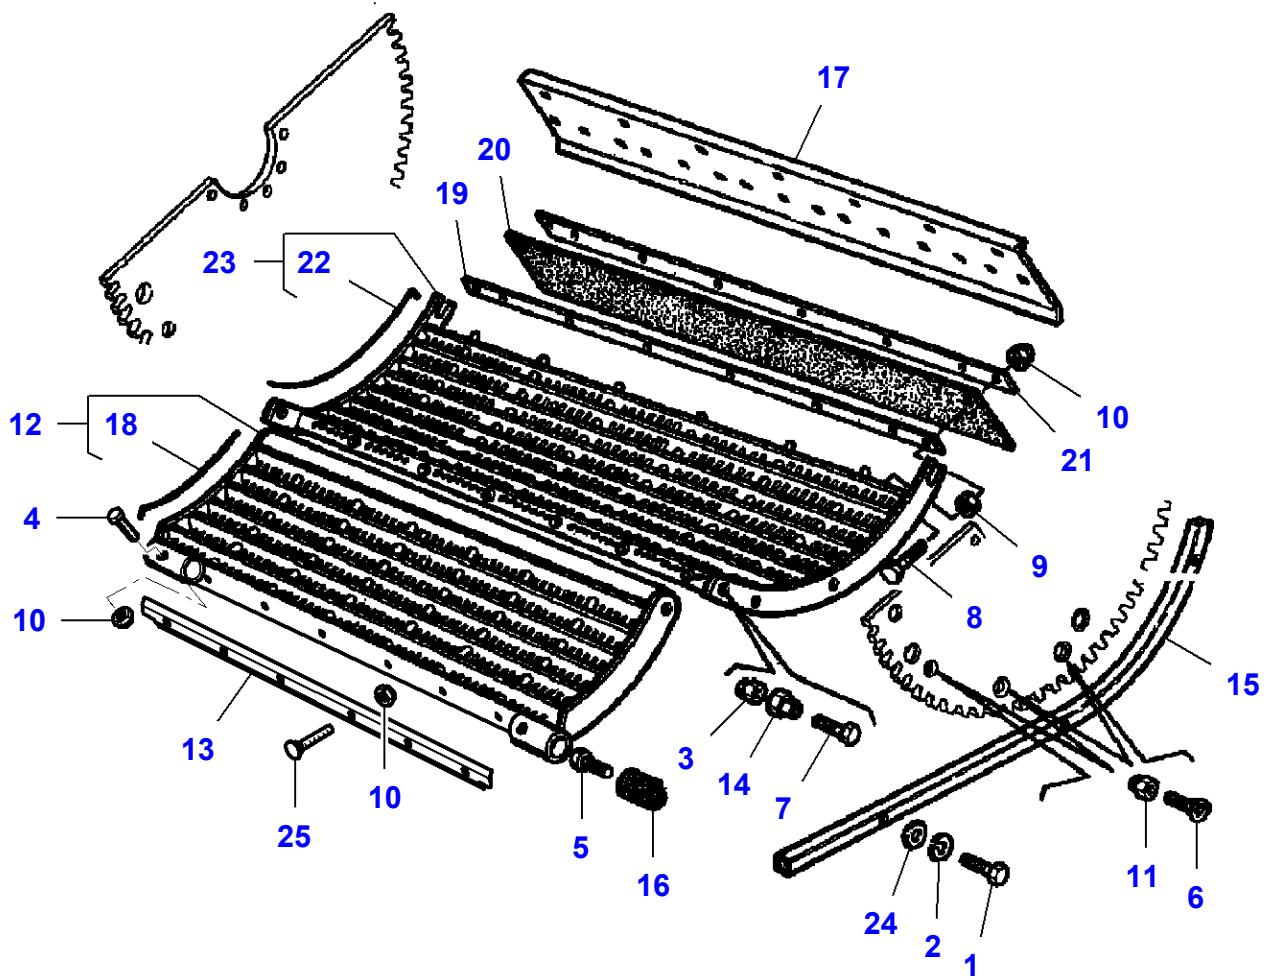

L-LC98-009-A

Massey Ferguson

MF 7247 COMBINE - 3906251

3906251

Page050-0110

Multi Crop Separator - Rotating Separator

Item	Part Number	Qty	Description	Comments
1	LA10902224	3	Cap Screw	
2	LA12035670	3	Lock Washer	
3	LA12577211	4	Locknut	
4	LA16044321	2	Cap Screw	
5	LA14420121	1	Hex Socket Screw	
6	LA14443431	3	Hex Socket Screw	
7	LA16040821	1	Cap Screw	
8	LA16054621	8	Cap Screw	
9	LA16102211	8	Nut	
10	LA16104111	16	Locknut	
11	LA16105021	3	Locknut	
12	LA323042850	1	Concave	
13	LA323099750	1	Rail	
14	LA321809850	1	Bush	
15	LA321810450	1	Guide	
16	LA321812150	1	Pad	
17	LA321823050	1	Plate	
18	LA322097250	1	Wire	(12)
19	LA322687950	1	Rail	
20	LA322688050	1	Canvas	
21	LA322688450	1	Rail	
22	LA322688550	1	Wire	(23)
23	LA322690300	1	Concave	
24	LA355500720	1	Flat Washer	
25	LA13180701	6	Carriage Bolt