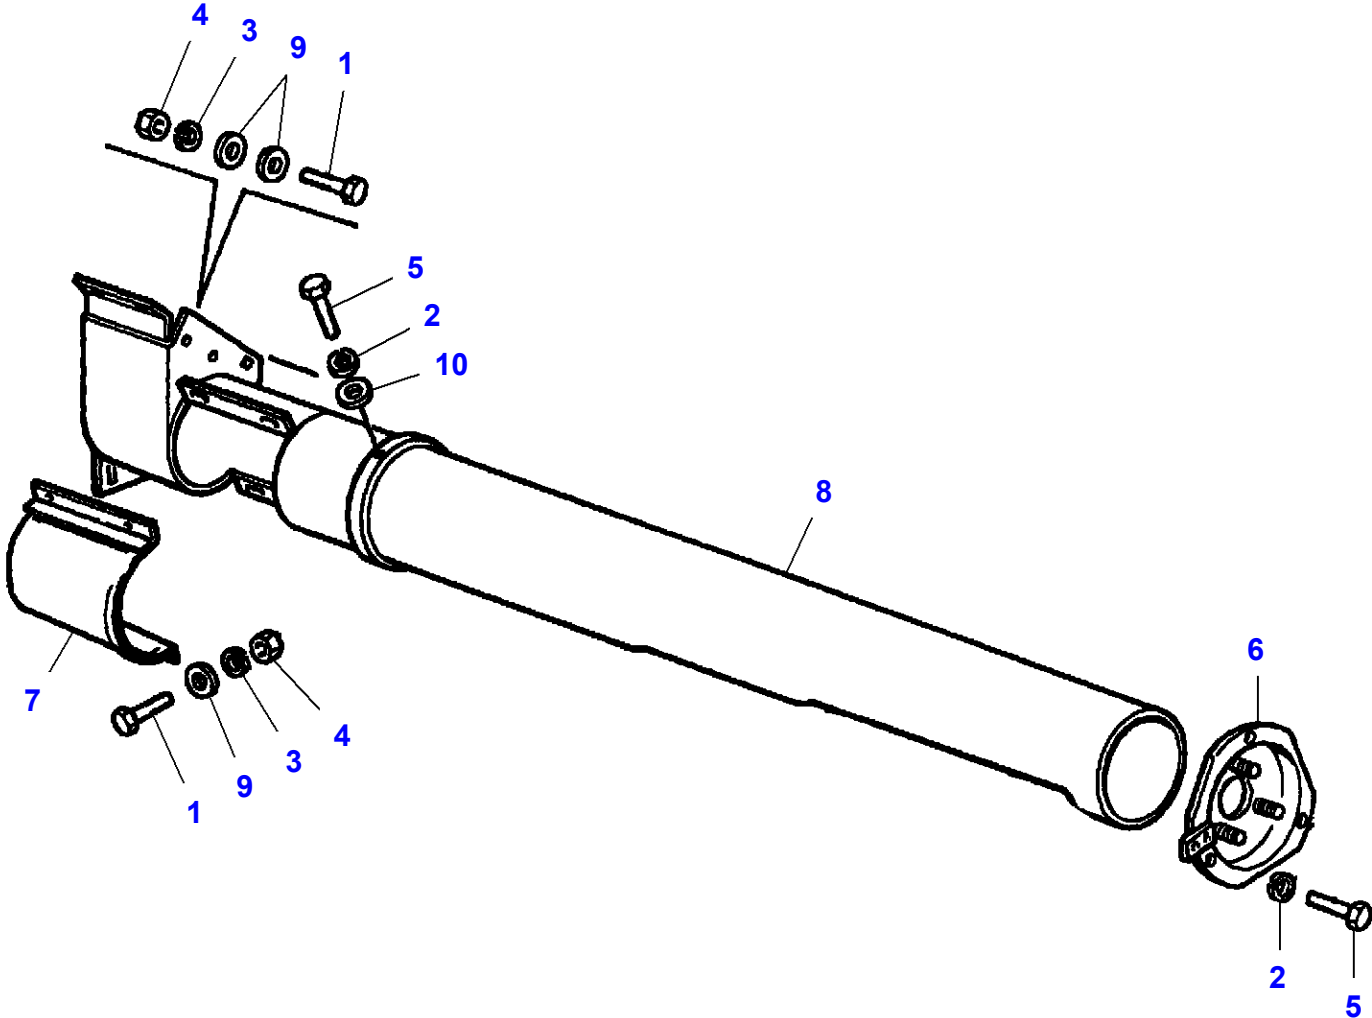

L-LD14-004-B

Massey Ferguson

MF 7247 COMBINE - 3906251

3906251

Page070-0085

Tailings Elevator - Normal

Item	Part Number	Qty	Description
1	LA10902224	2	Cap Screw
2	LA12034571	2	Lock Washer
3	LA12035670	2	Lock Washer
4	LA15896221	2	Nut
5	LA16043224	3	Cap Screw
6	LA322126650	1	Cover
7	LA322857950	1	Lid
8	LA323045750	1	Tube
9	LA355500715	3	Flat Washer
10	LA355510820	1	Flat Washer