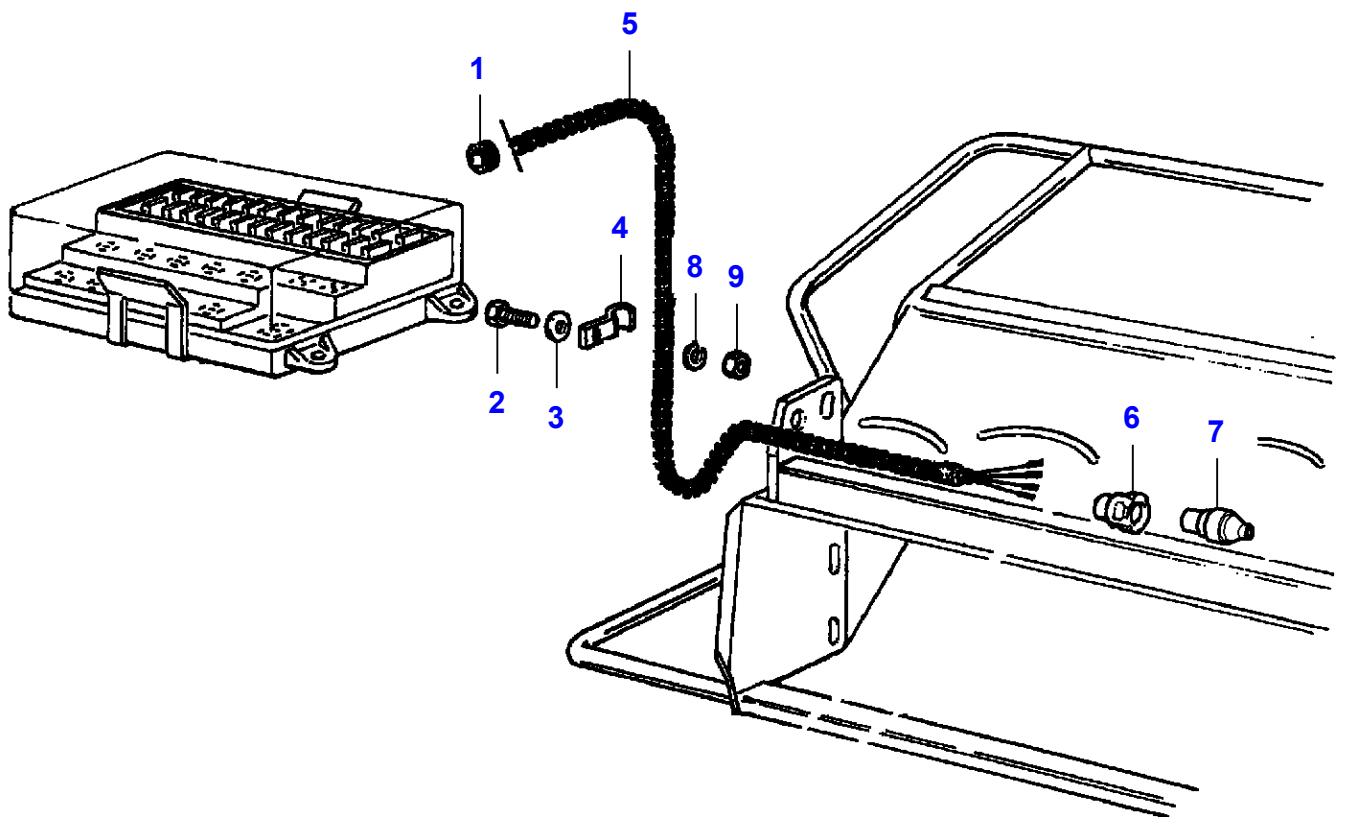

L-LD70-004-B

Electrical Adjustment Deflectors

Item	Part Number	Qty	Description
1	LA10396480	1	Grommet
2	LA16043424	1	Cap Screw
3	LA355510820	1	Flat Washer
4	LA300015924	1	Collar
5	LA323233700	1	Harness
6	LA323076650	1	Connector
7	LA323076750	1	Connector
8	LA12034571	1	Lock Washer
9	LA16100811	1	Nut