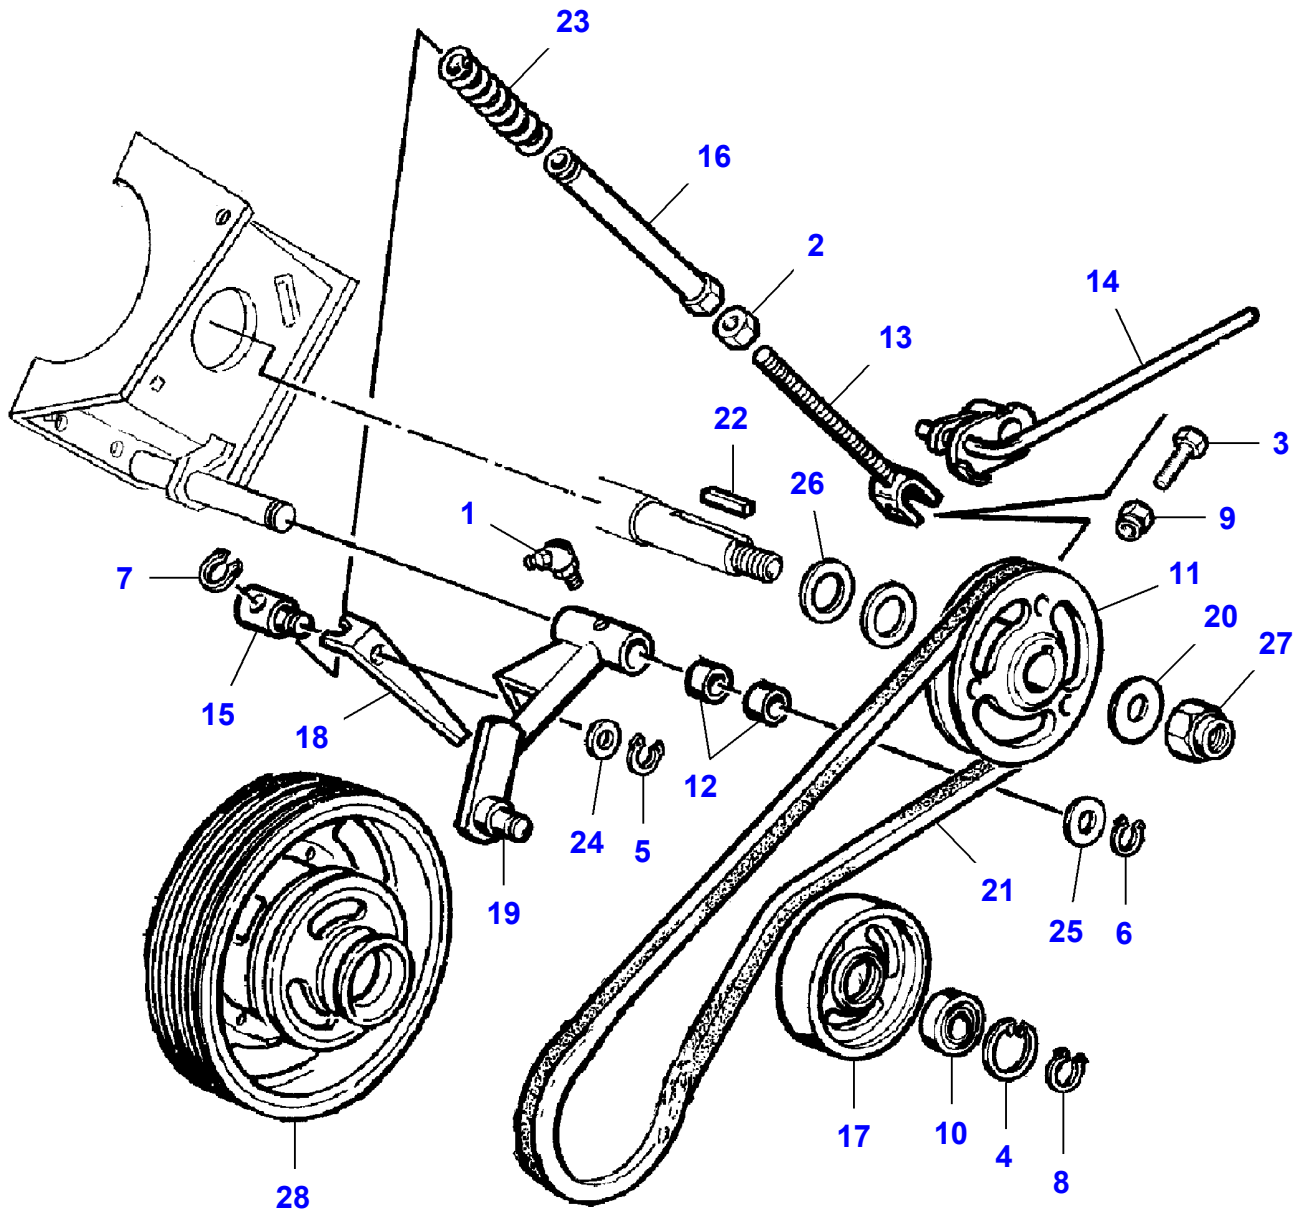

L-LC98-001-B

Massey Ferguson

MF 7247 COMBINE - 3906251

3906251

Multi Crop Separator - Rotating Separator

Page 050-0090

Item	Part Number	Qty	Description	Comments
1	LA9962595	1	Grease Fitting	
2	LA10717311	1	Nut	
3	LA10902824	1	Cap Screw	
4	LA11061076	1	Circlip	
5	LA11066676	1	Circlip	
6	LA11067376	1	Circlip	
7	LA11067476	1	Circlip	
8	LA11067876	1	Circlip	
9	LA12574211	1	Locknut	
10	LA28996530	1	Bearing Assy	
11	LA321918550	1	Pulley	
12	LA322100750	2	Spacer	
13	LA322112450	1	Tie Rod	
14	LA322112650	1	Lever	
15	LA322112750	1	Dog	
16	LA322112950	1	Sleeve	
17	LA322113350	1	Pulley, Tensioner	
18	LA322191850	1	Support	
19	LA322945150	1	Rocker Arm	
20	LA340415256	1	Flat Washer	
21	LA340433405	1	Belt	
22	LA350384570	1	Key	
23	LA353561154	1	Spring	
24	LA355533510	1	Flat Washer	
25	LA355536410	1	Flat Washer	
26	LA355541410	1	Flat Washer	
27	LA12575111	1	Locknut	
28		1	Pulley	See Page - Reference Number 050-0085/12