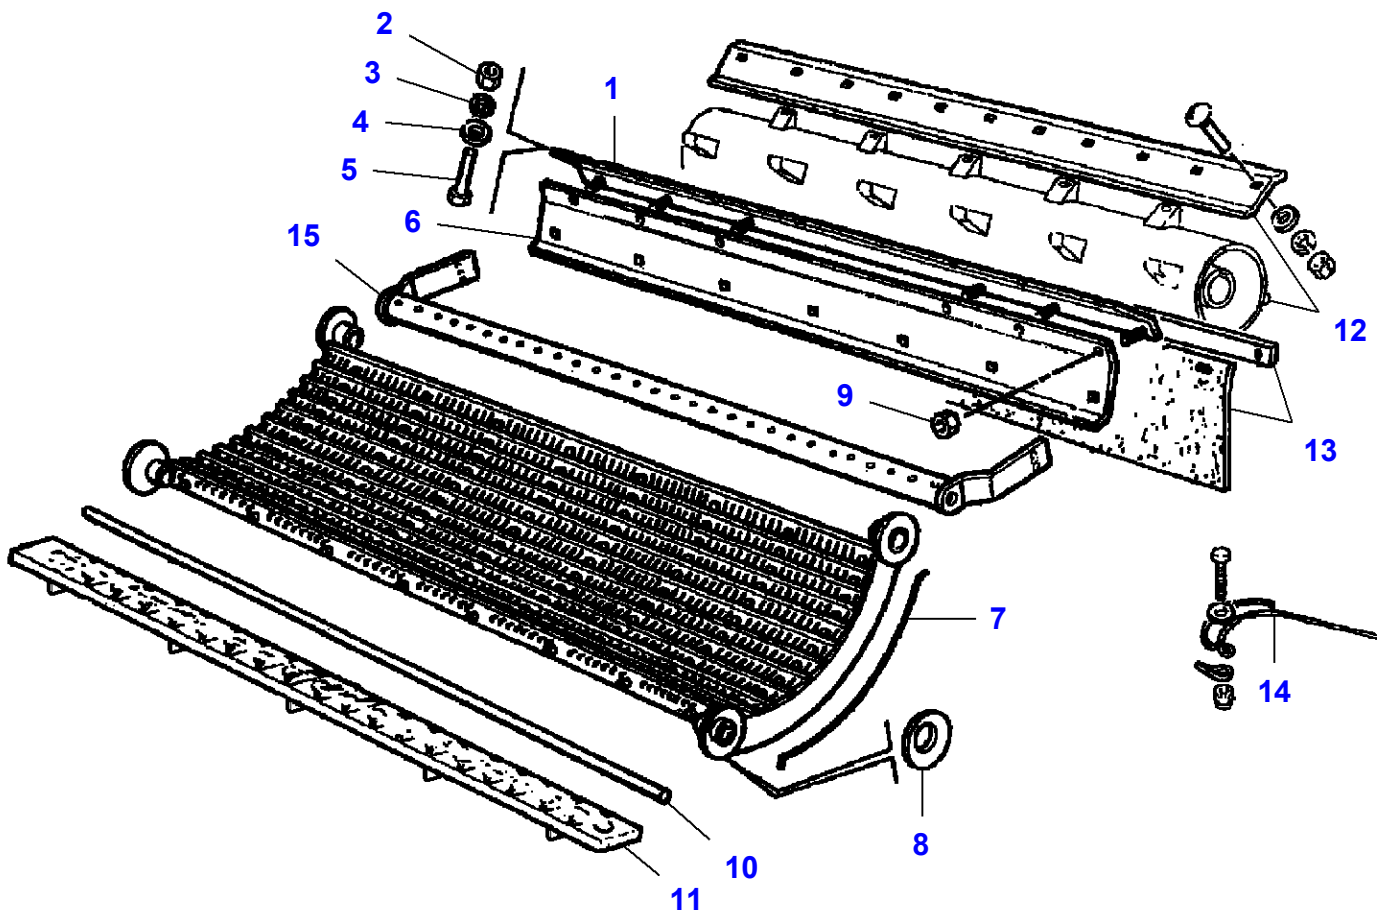

L-LD68-004-B

Massey Ferguson

MF 7247 COMBINE - 3906251

3906251

Page 140-0080

Rasp-Bar Concave

Item	Part Number	Qty	Description	Comments
1	LA322061050	1	Rail	
2	LA321211250	8	Nut	
3	LA12034571	8	Lock Washer	
4	LA355510820	8	Flat Washer	
5	LA16043424	8	Cap Screw	
6	LA322061150	1	Rail	
7	LA300132830	2	Wire	
8	LA322622850	4	Washer	
9	LA16104111	6	Locknut	
10	LA322793050	1	Tie Rod	
11	LA322792650	1	Bar	
12		1	Drum	See Page - Reference Number 050-0045
13		1	Canvas	See Page - Reference Number 050-0080/19
14		1	Tooth	See Page - Reference Number 050-0080/14
15		1	Frame	See Page - Reference Number 050-0080