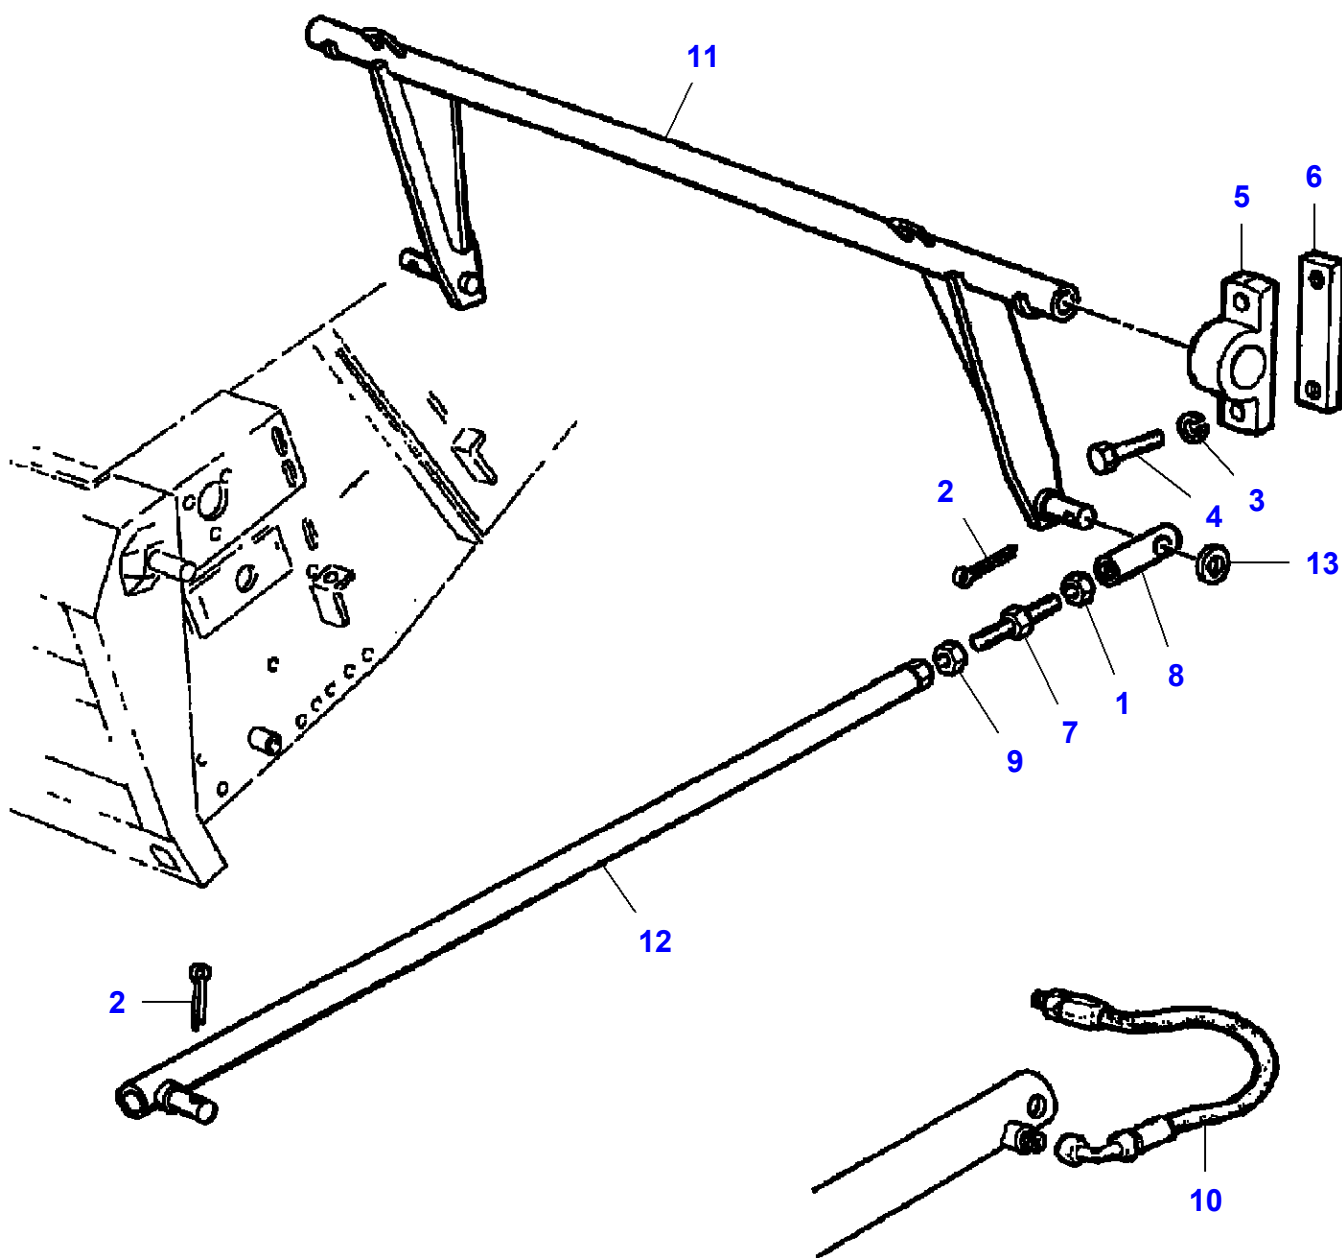

FOOTNOTE [A] MAIZE EQUIPMENT

L-LD71-001-B

Front Elevator Support Kit

| Item | Part Number | Qty | Description |
|-------------|--------------------|------------|--------------------|
| 1 | LA10726911 | 1 | Nut |
| 2 | LA10735001 | 2 | Split Pin |
| 3 | LA12035571 | 2 | Lock Washer |
| 4 | LA15235021 | 2 | Cap Screw |
| 5 | LA320741950 | 1 | Support |
| 6 | LA320742450 | 1 | Plate |
| 7 | LA320742550 | 1 | Pin |
| 8 | LA320742750 | 1 | End |
| 9 | LA321054650 | 1 | Nut |
| 10 | LA321980550 | 1 | Hydraulic Hose |
| 11 | LA322026950 | 1 | Beam |
| 12 | LA322027150 | 1 | Tie Rod |
| 13 | LA355536430 | 1 | Flat Washer |