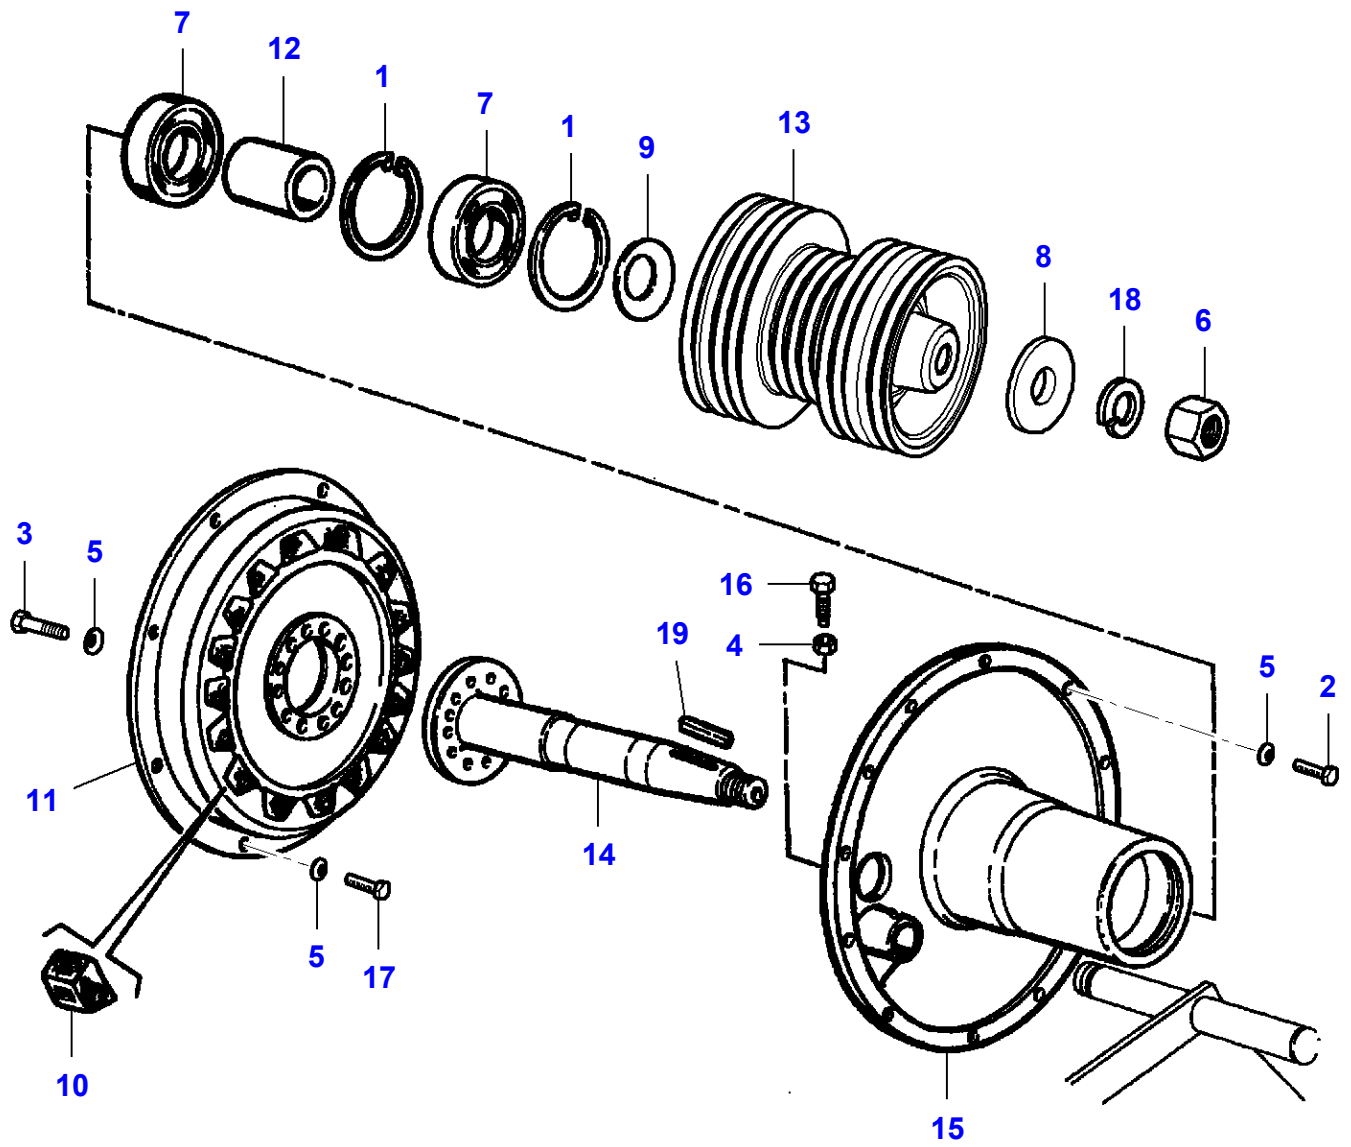

L-LC62-003-B

Massey Ferguson

MF 7247 COMBINE - 3906251

3906251

Page020-0110

Power Take-Off

Item	Part Number	Qty	Description
1	LA11062976	2	Circlip
2	LA11106621	12	Cap Screw
3	LA11306934	12	Cap Screw
4	LA11702911	1	Nut
5	LA12034671	32	Lock Washer
6	LA15500521	1	Nut
7	LA28996580	2	Bearing Assy
8	LA300018047	1	Flat Washer
9	LA300112170	1	Washer
10	LA300135980	1	Block
11	LA313597700	1	Coupling
12	LA320583950	1	Spacer
13	LA322810450	1	Pulley
14	LA323173650	1	Shaft
15	LA322828250	1	Housing
16	LA322867550	1	Cap Screw
17	LA350345213	8	Cap Screw
18	LA350354030	1	Lock Washer
19	LA350382975	1	Key