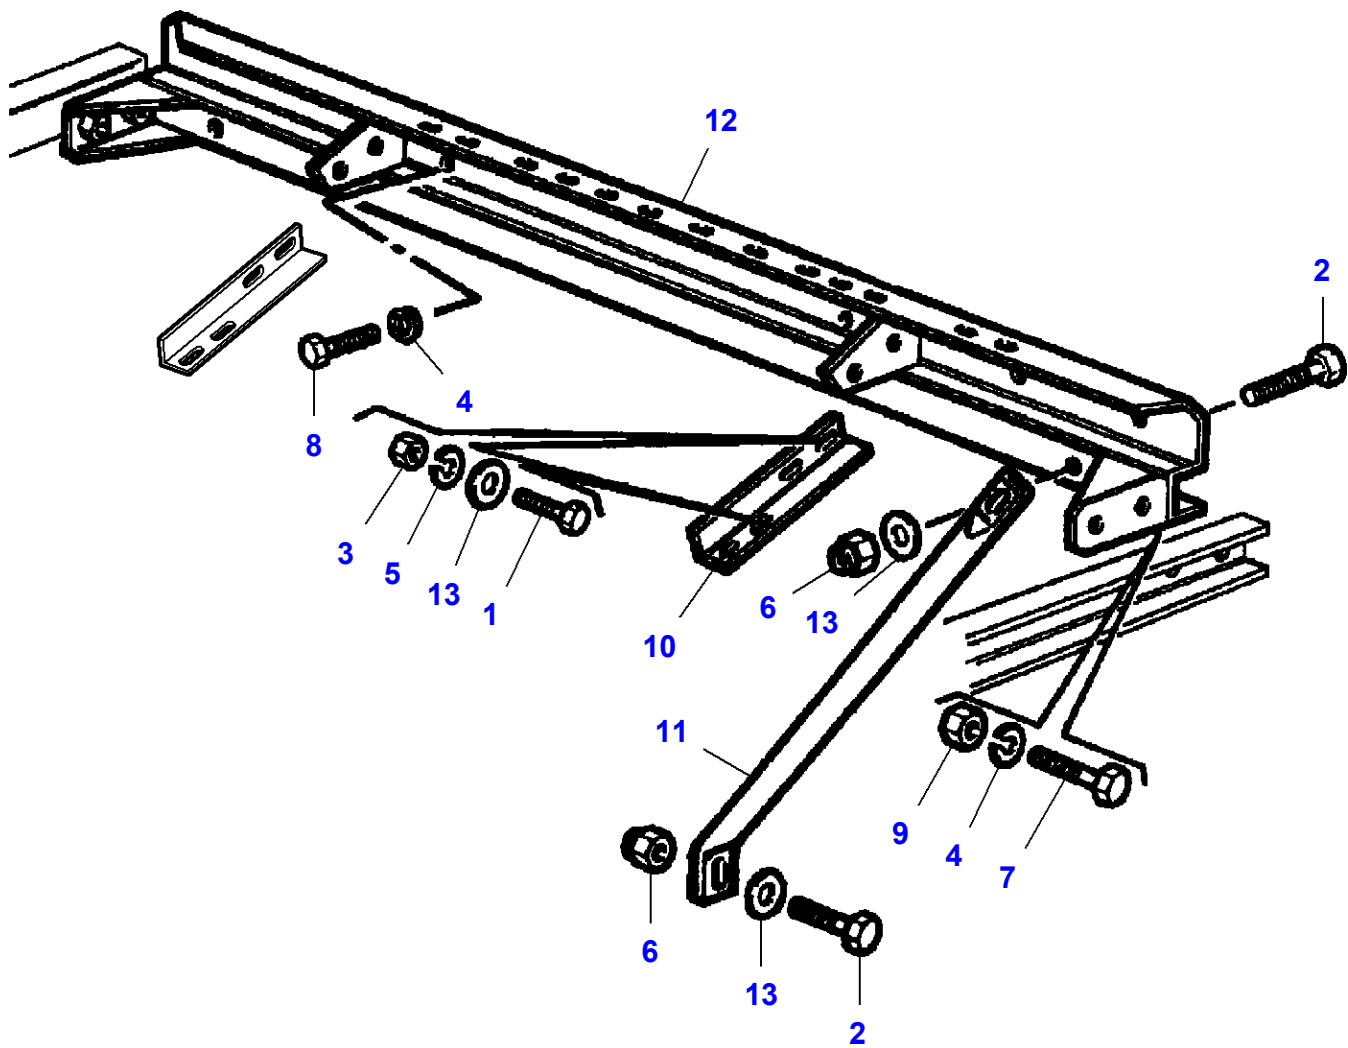

L-LD32-001-B

Massey Ferguson

MF 7247 COMBINE - 3906251

3906251

Engine Cover - Supports

Page080-0170

Item	Part Number	Qty	Description
1	LA11106221	2	Cap Screw
2	LA11106624	2	Cap Screw
3	LA11701711	2	Nut
4	LA12034571	4	Lock Washer
5	LA12034671	1	Lock Washer
6	LA12577211	2	Locknut
7	LA16043424	1	Cap Screw
8	LA16044021	2	Cap Screw
9	LA16100811	1	Nut
10	LA321865250	2	Angle.
11	LA321924550	1	Stop
12	LA323085750	1	Rail
13	LA355511030	4	Flat Washer