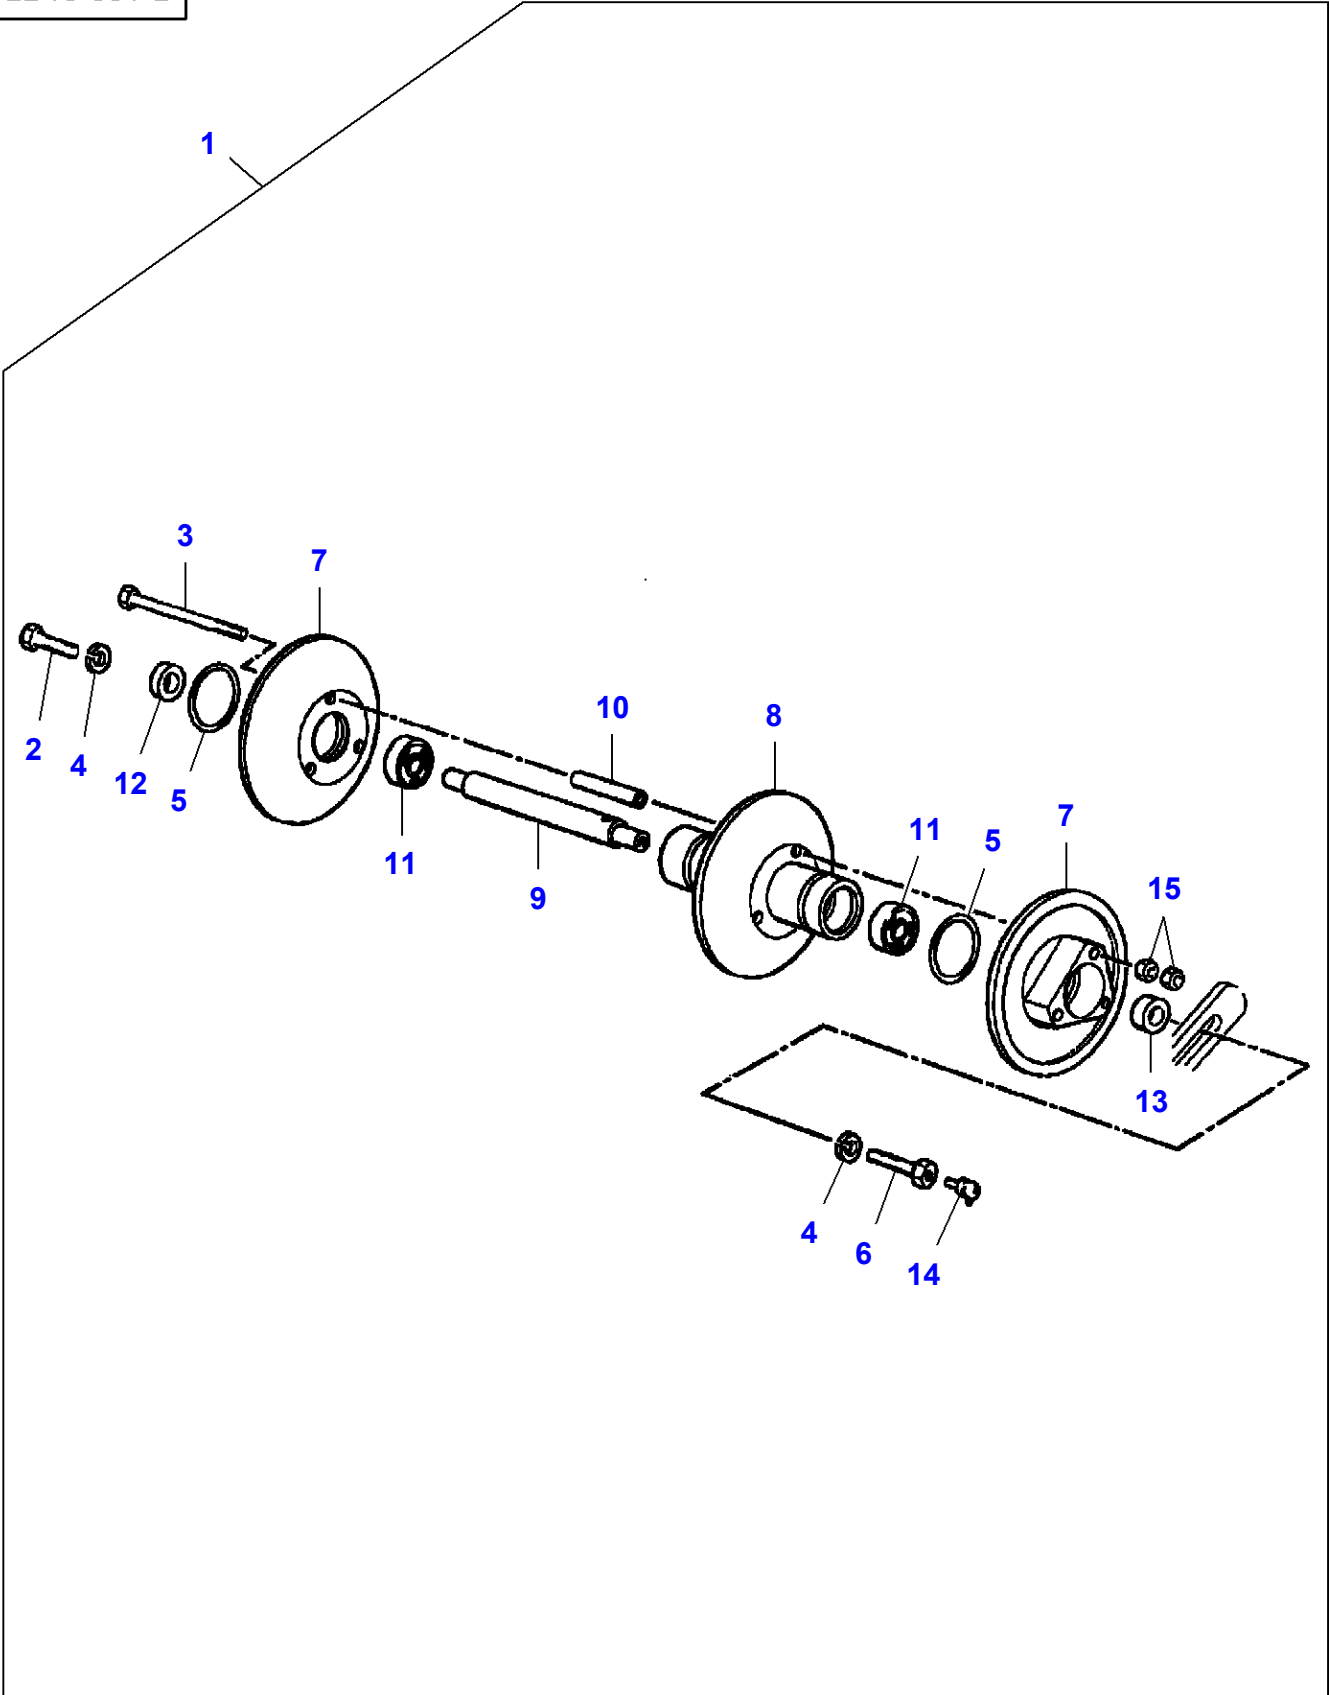

L-LD18-001-B

Massey Ferguson

MF 7247 COMBINE - 3906251

3906251

Page070-0115

Fan Variator Elements

Item	Part Number	Qty	Description	Comments
1	LA321820300	1	Variator	
2	LA11116021	1	Cap Screw	(1)
3	LA11133521	1	Cap Screw	(1)
4	LA12035571	2	Lock Washer	(1)
5	LA14460380	2	O Ring	(1)
6	LA300132078	1	Cap Screw	(1)
7	LA321089450	2	Disc	(1)
8	LA321089550	1	Disc	(1)
9	LA321935950	1	Shaft	(1)
10	LA322164850	1	Spacer	(1)
11	LA322638450	2	Bearing Assy	(1)
12	LA340415662	1	Bush	(1)
13	LA340415663	1	Spacer	(1)
14	LA350357853	1	Grease Fitting	(1)
15	LA10788714	2	Nut	(1)