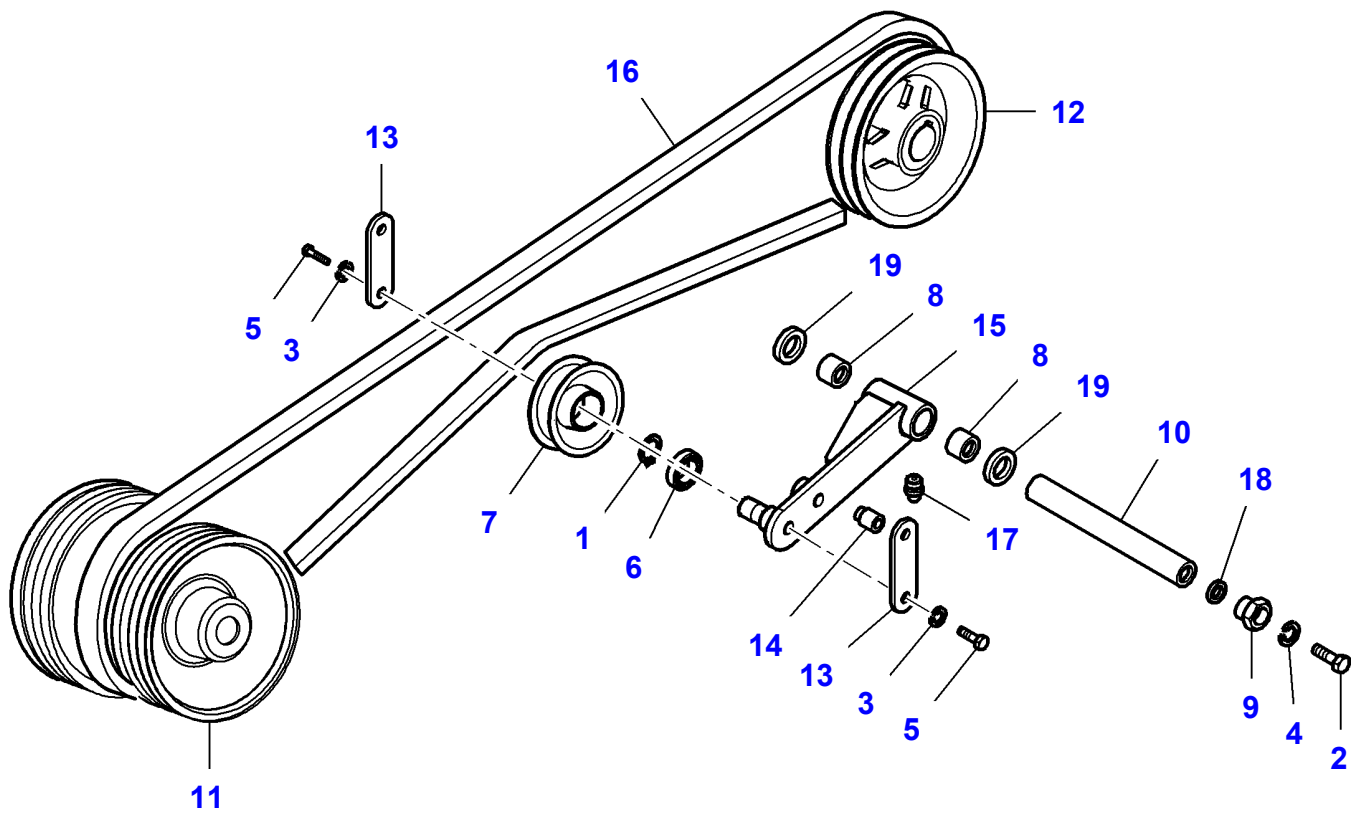

L-LD07-009-B

Massey Ferguson

MF 7247 COMBINE - 3906251

3906251

Straw Chopper - Transmission

Page060-0055

Item	Part Number	Qty	Description	Comments
1	LA11060576	1	Circlip	
2	LA11112621	1	Cap Screw	
3	LA12034571	4	Lock Washer	
4	LA12034771	1	Lock Washer	
5	LA16043221	4	Cap Screw	
6	LA28042320	1	Bearing Assy	
7	LA300015561	1	Pulley	
8	LA322002050	2	Bush	
9	LA322206450	1	Bush	
10	LA322207150	1	Pin	
11	LA322810450	1	Pulley	
12	LA322834950	1	Pulley	
13	LA322836950	2	Bracket	
14	LA322839450	1	Bush	
15	LA322955150	1	Support	
16	LA344311131	1	Belt	
17	LA350357803	1	Grease Fitting	
18	LA355501310	1	Washer	Thickness 1mm
	LA355501315	1	Washer	Thickness 1,5mm
19	LA355538620	2	Washer