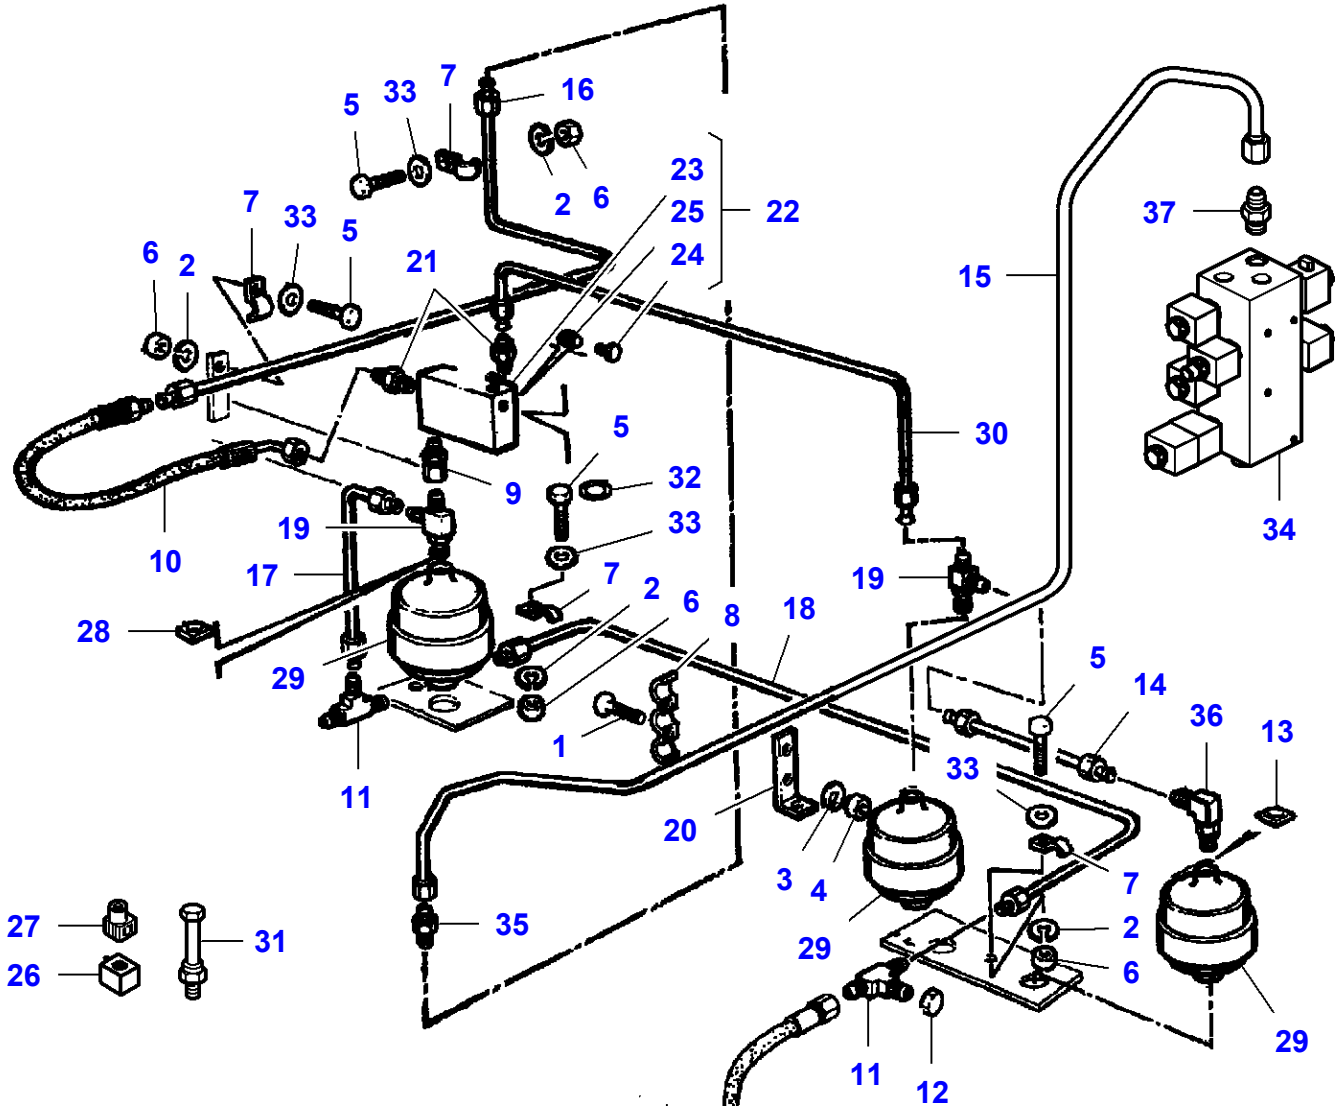

L-LC41-013-B

Cutter Bar Lifting

Item	Part Number	Qty	Description	Comments
1	LA10902621	1	Cap Screw	
2	LA12034571	4	Lock Washer	
3	LA12035670	1	Lock Washer	
4	LA15896221	1	Nut	
5	LA16043424	4	Cap Screw	
6	LA16100811	4	Nut	
7	LA300113894	4	Collar	
8	LA300136708	1	Collar	
9	LA322127100	1	Union	
10	LA321420250	1	Hydraulic Hose	
11	LA321421650	2	T-Piece	
12	LA321427650	1	Plug	
13	LA322718050	1	Valve	
14	LA322110350	1	Oil Pipe	
15	LA323266850	1	Oil Pipe	
16	LA322109150	1	Oil Pipe	
17	LA322109350	1	Oil Pipe	
18	LA322109450	1	Oil Pipe	
19	LA322110400	2	T-Piece	
20	LA322111550	1	Support	
21	LA322113600	2	Union	
22	LA322385400	1	Electrovalve	
23	LA322354250	1	Block	(22)
24	LA322385350	1	Plug	(22)
25	LA320573950	1	Valve	(22)
26	LA322412950	1	Magnet	
27	LA322413000	1	Union	
28	LA322718050	1	Valve	
29	LA322718750	3	Accumulator	
30	LA322763350	1	Oil Pipe	
31	LA322854750	1	Electrovalve	
32	LA350358729	1	Gasket	
33	LA355500915	4	Flat Washer	
34		1	Distributor	See Page - Reference Number 110-0015/1
35	LA321420150	1	Union	
36	LA322110500	1	Elbow Union	
37	LA321875100	1	Union