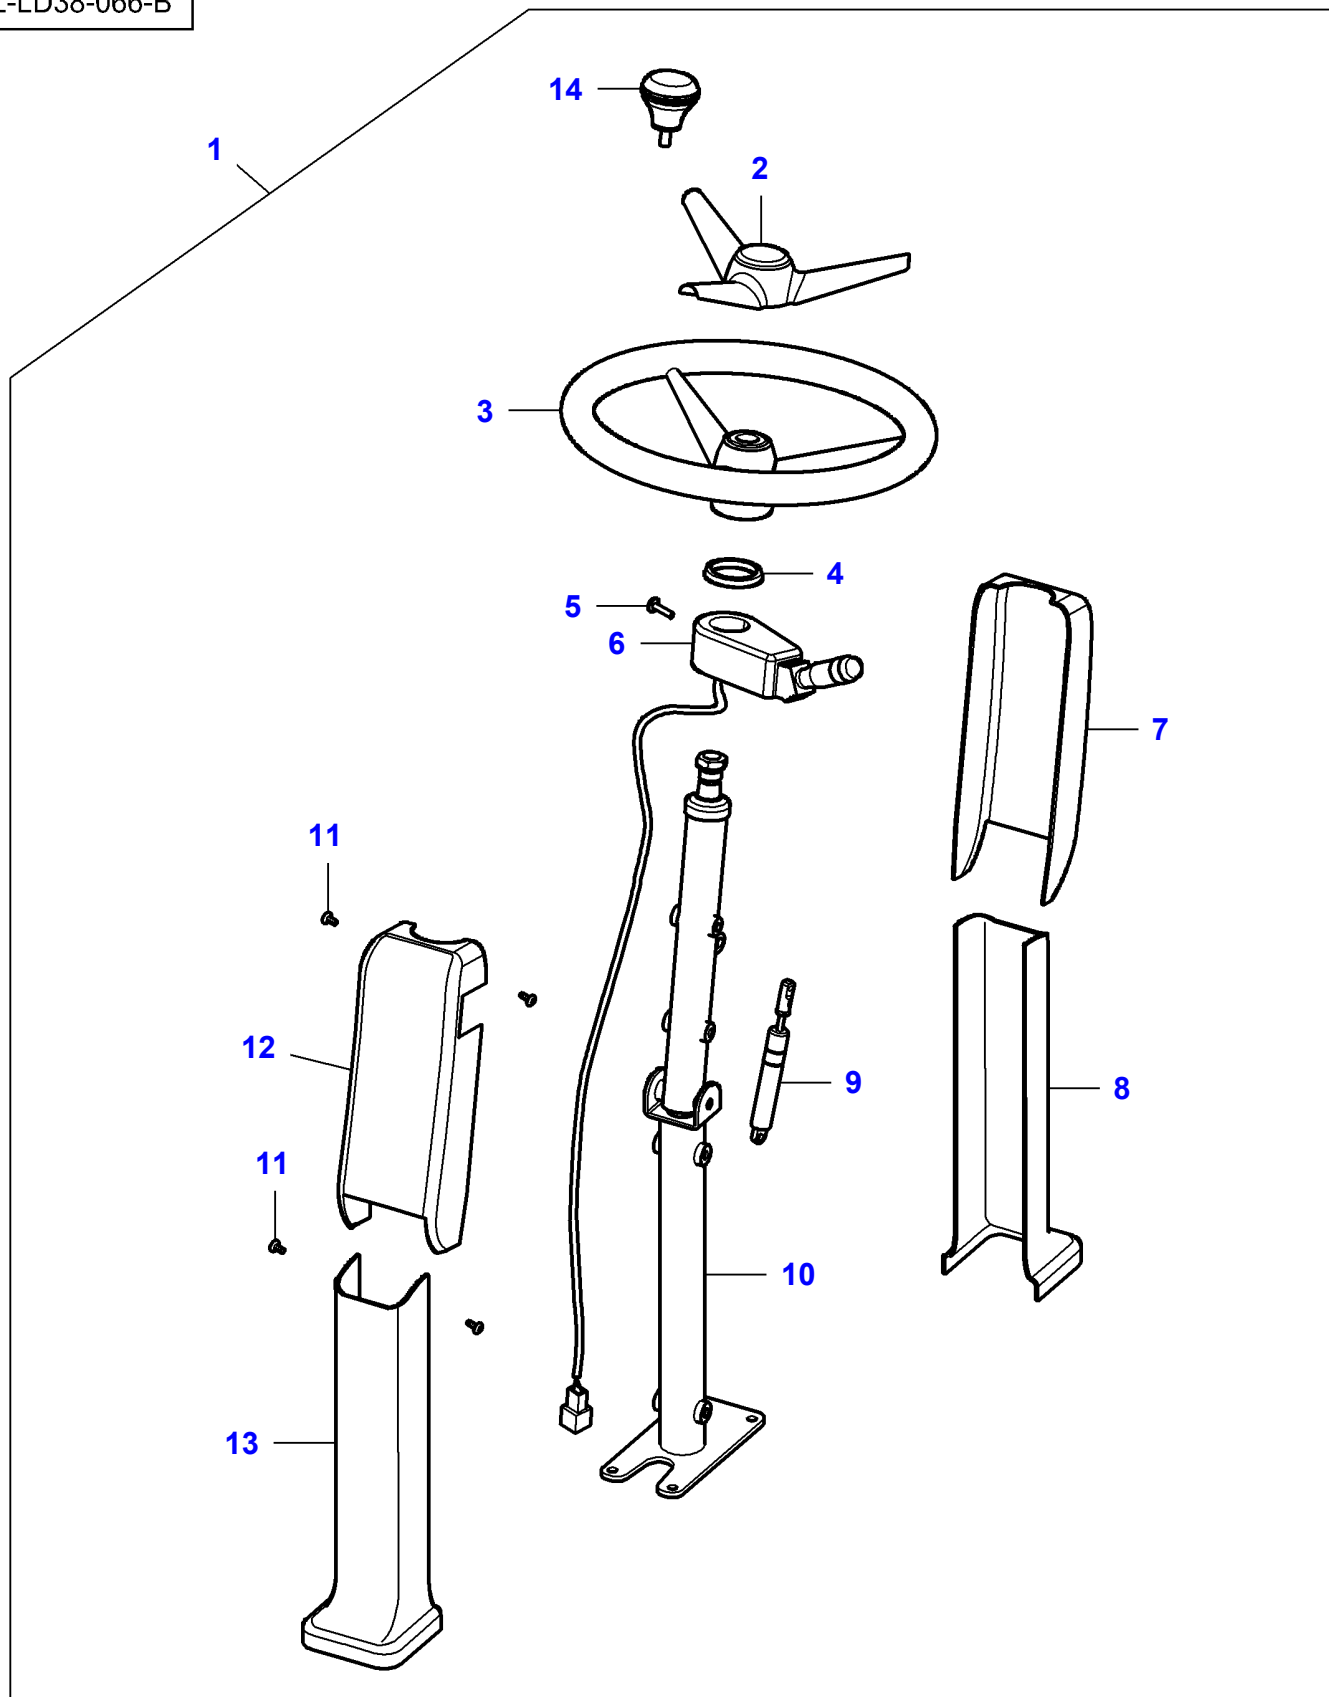

L-LD38-066-B

Cab - Steering Column

| Item | Part Number | Qty | Description | Comments |
|-------------|--------------------|------------|--------------------|-----------------|
| 1 | LA323196500 | 1 | Kit, Steering | |
| 2 | LA323230050 | 1 | Cover | (1) |
| 3 | LA323229950 | 1 | Steering Wheel | (1) |
| 4 | LA323230250 | 1 | Cup | (1) |
| 5 | LA13309211 | 1 | Screw | (1) |
| 6 | LA323230150 | 1 | Part | (1) |
| 7 | LA323230450 | 1 | Shield | (1) |
| 8 | LA323230650 | 1 | Shield | (1) |
| 9 | LA323231750 | 1 | Gas Strut | (1) |
| 10 | LA323230750 | 1 | Steering Column | (1) |
| 11 | LA323174857 | 1 | Screw | (1) |
| 12 | LA323230350 | 1 | Shield | (1) |
| 13 | LA323230550 | 1 | Shield | (1) |
| 14 | LA323231650 | 1 | Grip | (1) |