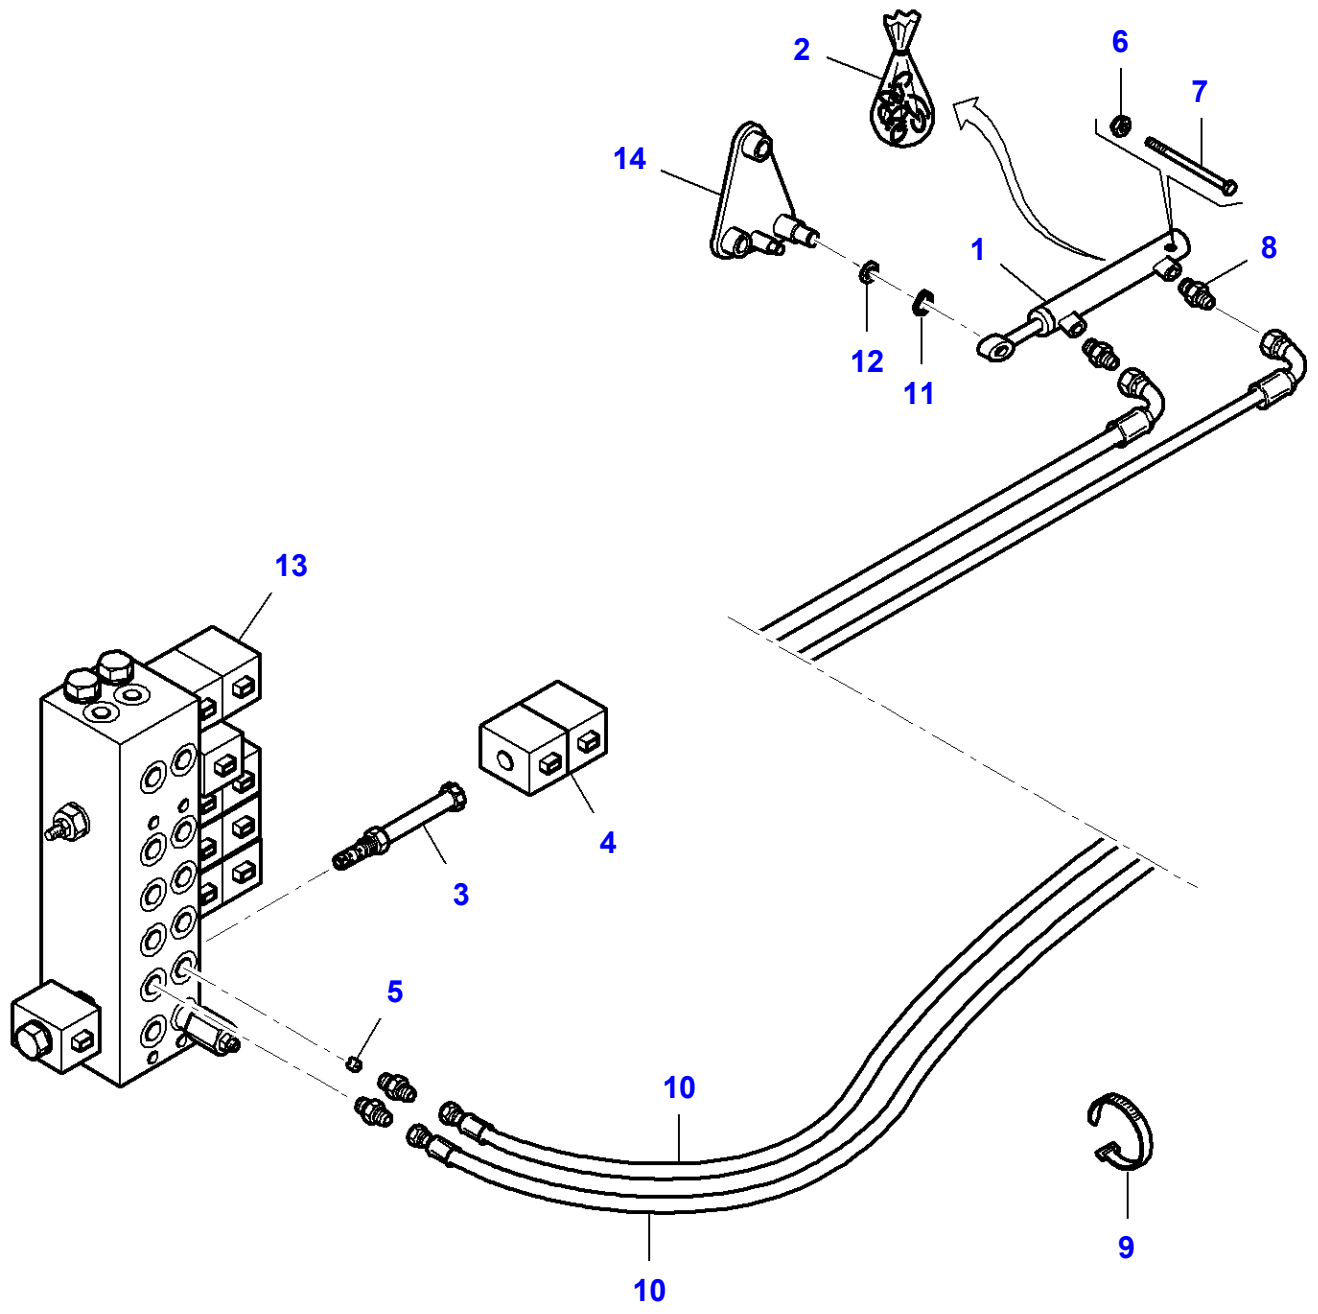

L-LD07-029-B

Massey Ferguson

MF 7247 COMBINE - 3906251

3906251

Straw Chopper - Transmission

Page 110-0085

Item	Part Number	Qty	Description	Comments
1	LA322770900	1	Hydraulic, Cylin	
2	LA322784100	1	Kit, Seal	
3	LA322771100	1	Electrovalve	
4	LA323109050	1	Block	
5	LA322787550	1	Diaphragm	
6	LA12577511	1	Locknut	
7	LA11114221	1	Cap Screw	
8	LA322788600	4	Union	
9	LA340481808	1	Cable Tie	
10	LA322771650	2	Hydraulic Hose	
11	LA11066476	1	Circlip	
12	LA355532610	1	Flat Washer	
13	LA323161200	1	Distributor	[A]
	LA323093200	1	Distributor	
14		1	Lever	See Page - Reference Number 060-0085/16

FOOTNOTE [A] WITHOUT STRAW CHOPPER