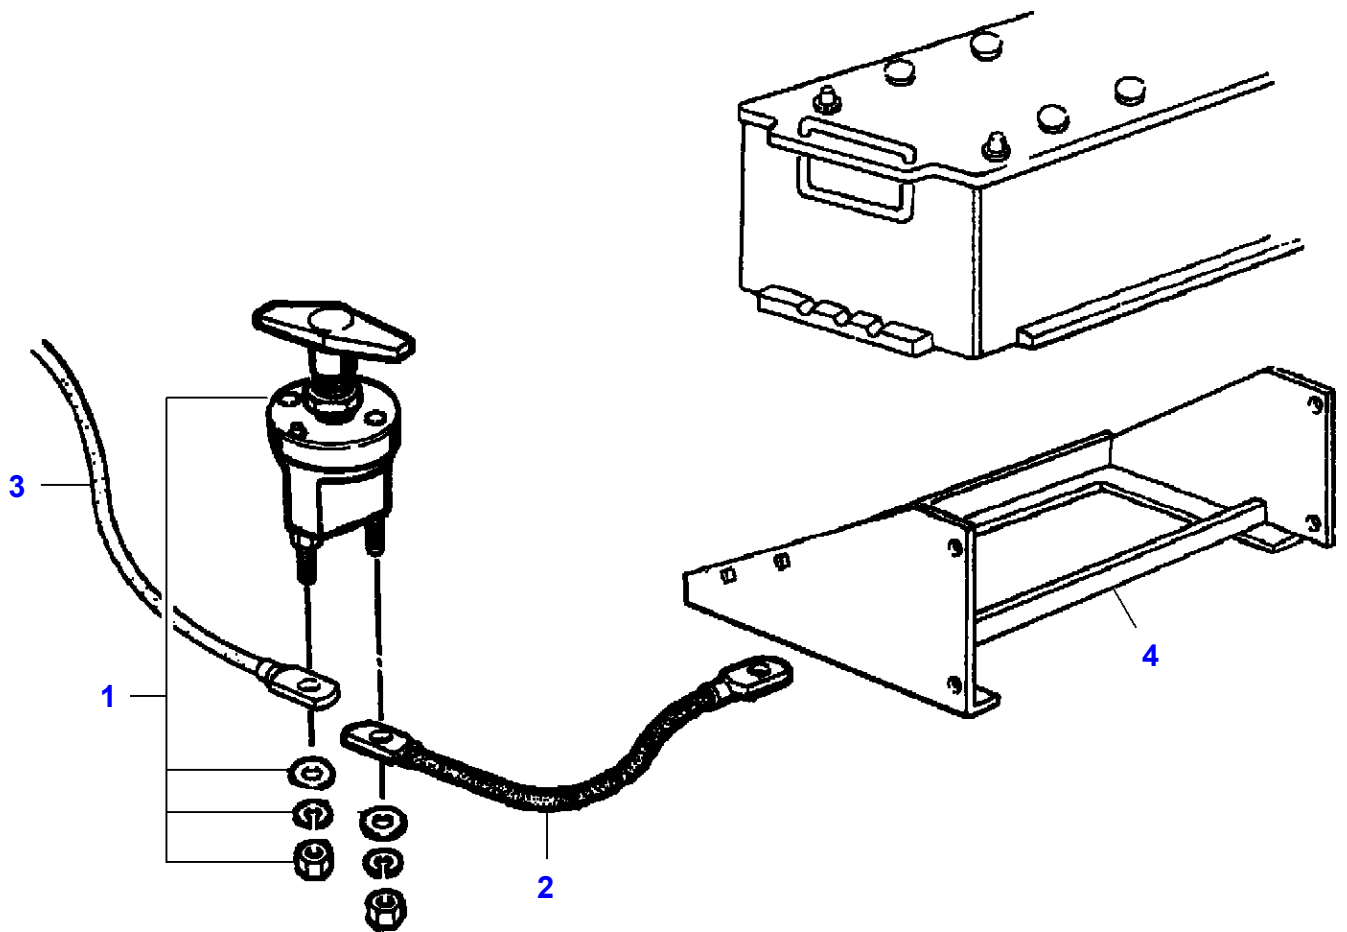

L-LD54-001-B

Massey Ferguson

MF 7247 COMBINE - 3906251

3906251

Battery Disengaging Device

Page 120-0115

Item	Part Number	Qty	Description	Comments
1	LA322153500	1	Switch	
2	LA323061200	1	Battery Cable	
3		1	Cable	See Page - Reference Number 120-0075/9
4		1	Support	See Page - Reference Number 120-0075/10