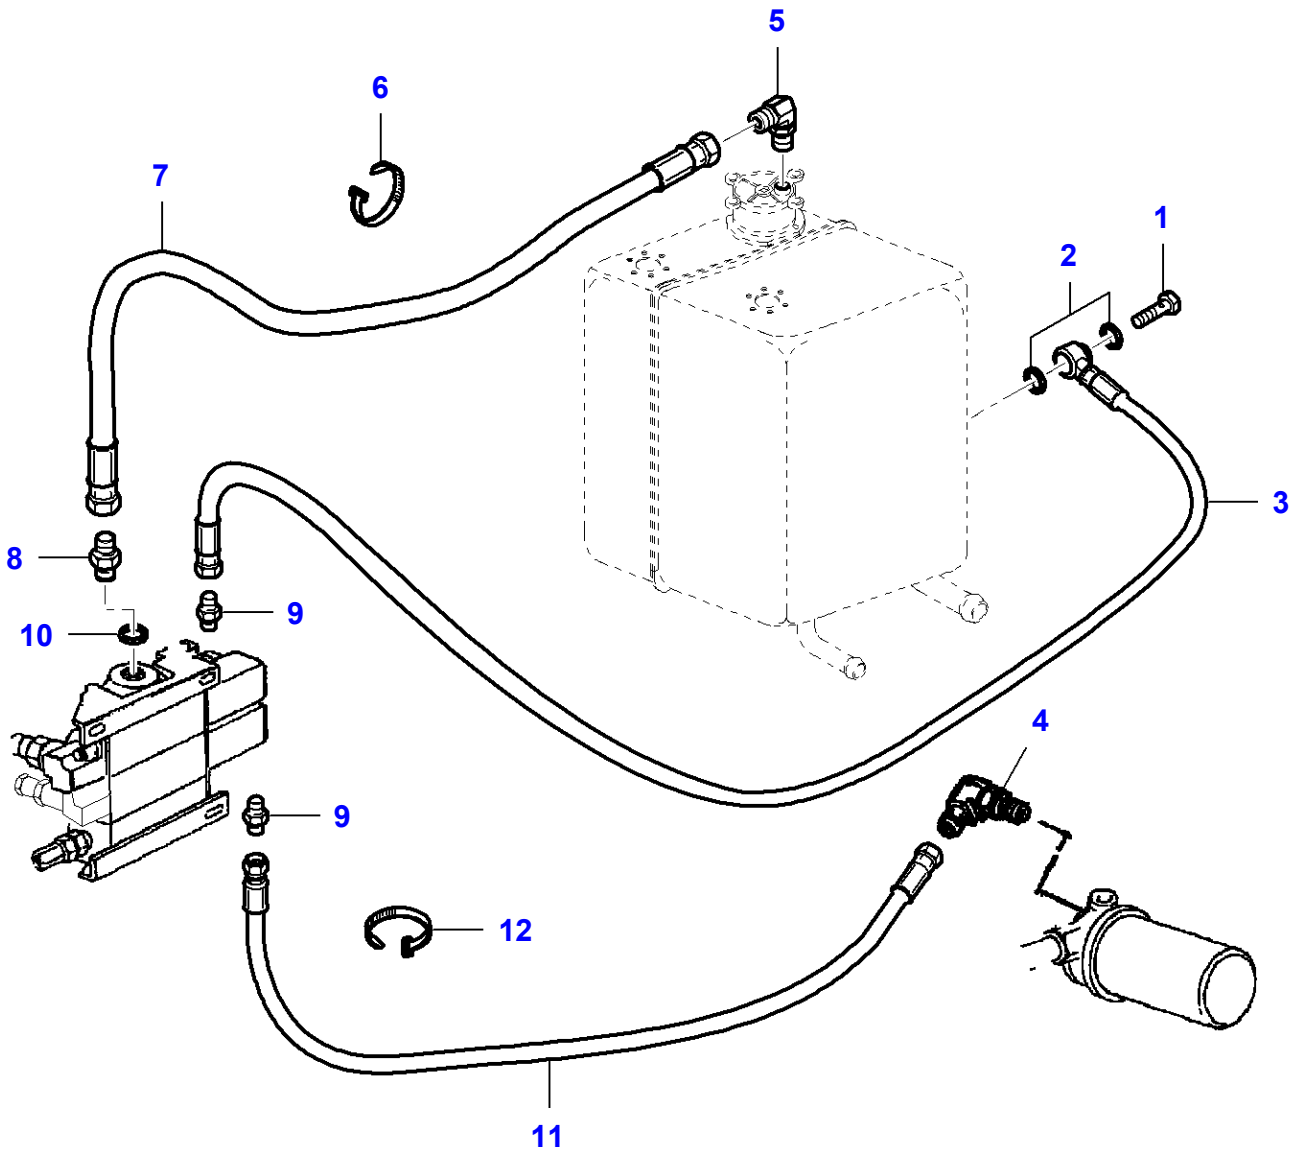

L-LC01-009-B

Massey Ferguson

MF 7247 COMBINE - 3906251

3906251

Machine Levelling System - Autolevel

Page 110-0045

Item	Part Number	Qty	Description
1	LA400853151	1	Banjo Bolt
2	LA410000794	2	Sealing Washer
3	LA322996450	1	Hydraulic Hose
4	LA322806850	1	Elbow Union
5	LA322996650	1	Elbow Union
6	LA340481808	1	Cable Tie
7	LA322825650	1	Hydraulic Hose
8	LA321399250	1	Union
9	LA322788600	2	Union
10	LA355562230	1	Sealing Washer
11	LA323060050	1	Hydraulic Hose
12	LA340481806	1	Cable Tie