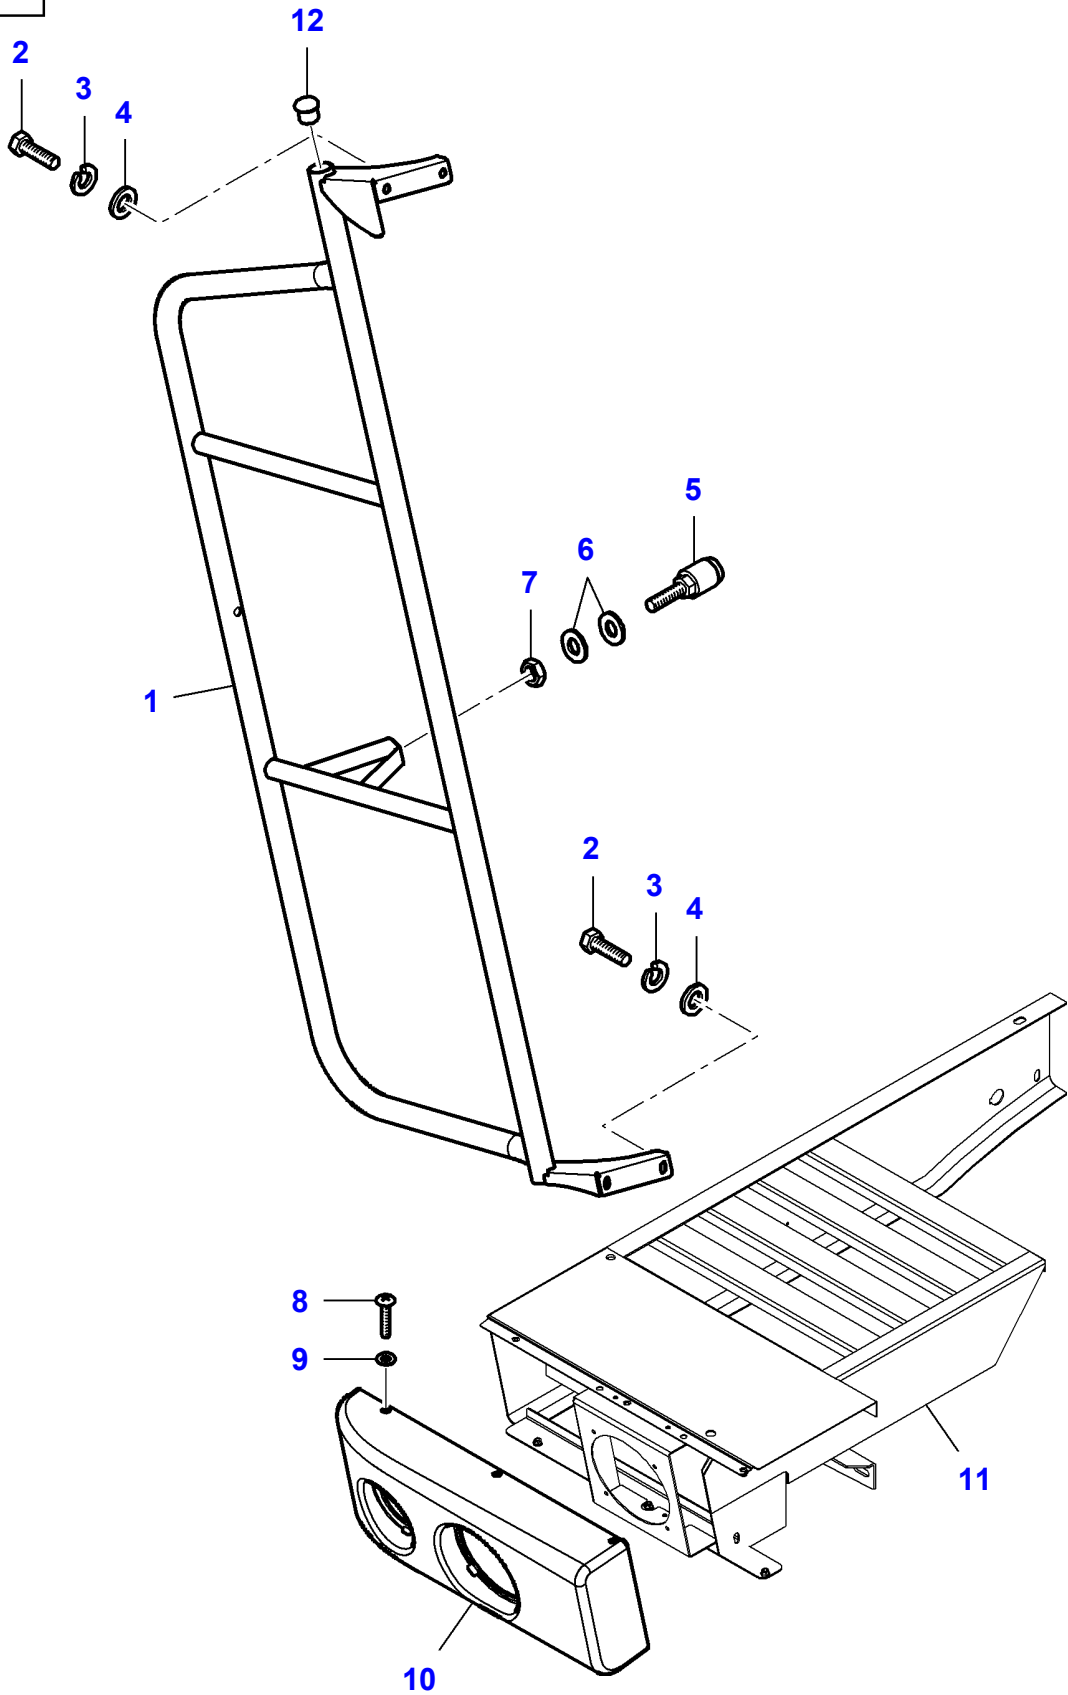

MF 7247 COMBINE - 3906251
L-LC45-011-A

L-LC45-011-A

Massey Ferguson

MF 7247 COMBINE - 3906251

3906251

Platform Support

Page 100-0010

Item	Part Number	Qty	Description	Comments
1	LA323188750	1	Ladder	Up to Serial or Engine Number
	LA323249750	1	Handlebar	From Serial or Engine Number 318210001 From Serial or Engine Number 565810001 AL
2	LA16043424	2	Cap Screw	
3	LA12034571	2	Lock Washer	
4	LA355510820	2	Flat Washer	
5	LA322340600	1	Stop	
6	LA355500715	1	Flat Washer	
7	LA15896211	1	Nut	
8	LA13276114	1	Screw	
9	LA355500915	1	Flat Washer	
10	LA323200650	1	Cover	
11	LA323225350	1	Step	
12	LA321281650	1	Plug