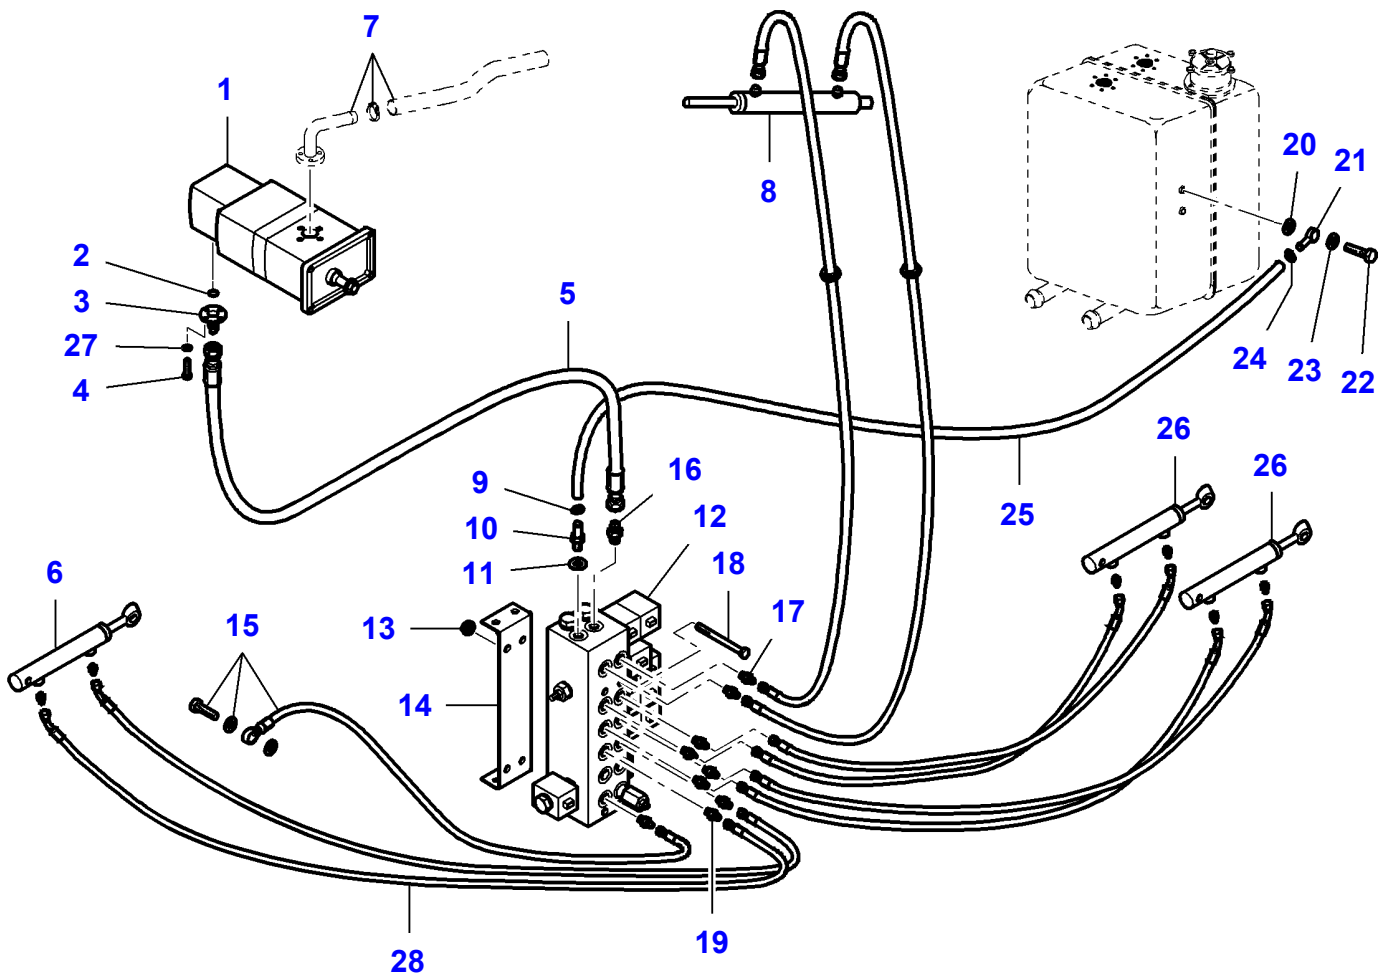

L-LC35-008-C

Oil Tank

Item	Part Number	Qty	Description	Comments
1	LA323160600	1	Hydraulic Pump	Up to Serial or Engine Number ...
	LA323317300	1	Hydraulic Pump	From Serial or Engine Number ...
2	LA14457180	1	O Ring	
3	LA321409450	1	Flange	Up to Serial or Engine Number ...
	LA323150750	1	Flange	From Serial or Engine Number ...
4	LA14305321	1	Hex Socket Screw	Up to Serial or Engine Number ...
	LA14304221	4	Hex Socket Screw	From Serial or Engine Number ... M5 X 16
5	LA323162250	1	Hydr. Hose	
6		1	Ram	See Page - Reference Number 040-0005/32
7		1	Connectors	See Page - Reference Number 110-0005/21
8		1	Ram	See Page - Reference Number 080-0135/1
9	LA10186890	1	Hose Clip	
10	LA321946550	1	Union	
11	LA355571415	1	Flat Washer	
12	LA323093200	1	Distributor	See Page - Reference Number 140-0120/9 Left Hand
	LA323161200	1	Distributor	[A] See Page - Reference Number 140-0120/9
13	LA12574211	1	Locknut	
14	LA323128250	1	Support	
15		1	Hydr. Hose	See Page - Reference Number 050-0030
16	LA322788600	1	Union	
17	LA322819000	2	Union	
18	LA11032321	1	Cap Screw	
19	LA322788600	1	Union	
20	LA355571415	1	Flat Washer	
21	LA5150924	1	Connector	
22	LA10184314	1	Banjo Bolt	
23	LA355571415	1	Flat Washer	
24	LA10186890	1	Hose Clip	
25	LA322968350	1	Hose	
26		1	Ram	See Page - Reference Number 110-0085/1
27	LA12035471	4	Lock Washer	From Serial or Engine Number ...
28	LA323060050	2	Hydraulic Hose	

FOOTNOTE [A] WITHOUT STRAW CHOPPER