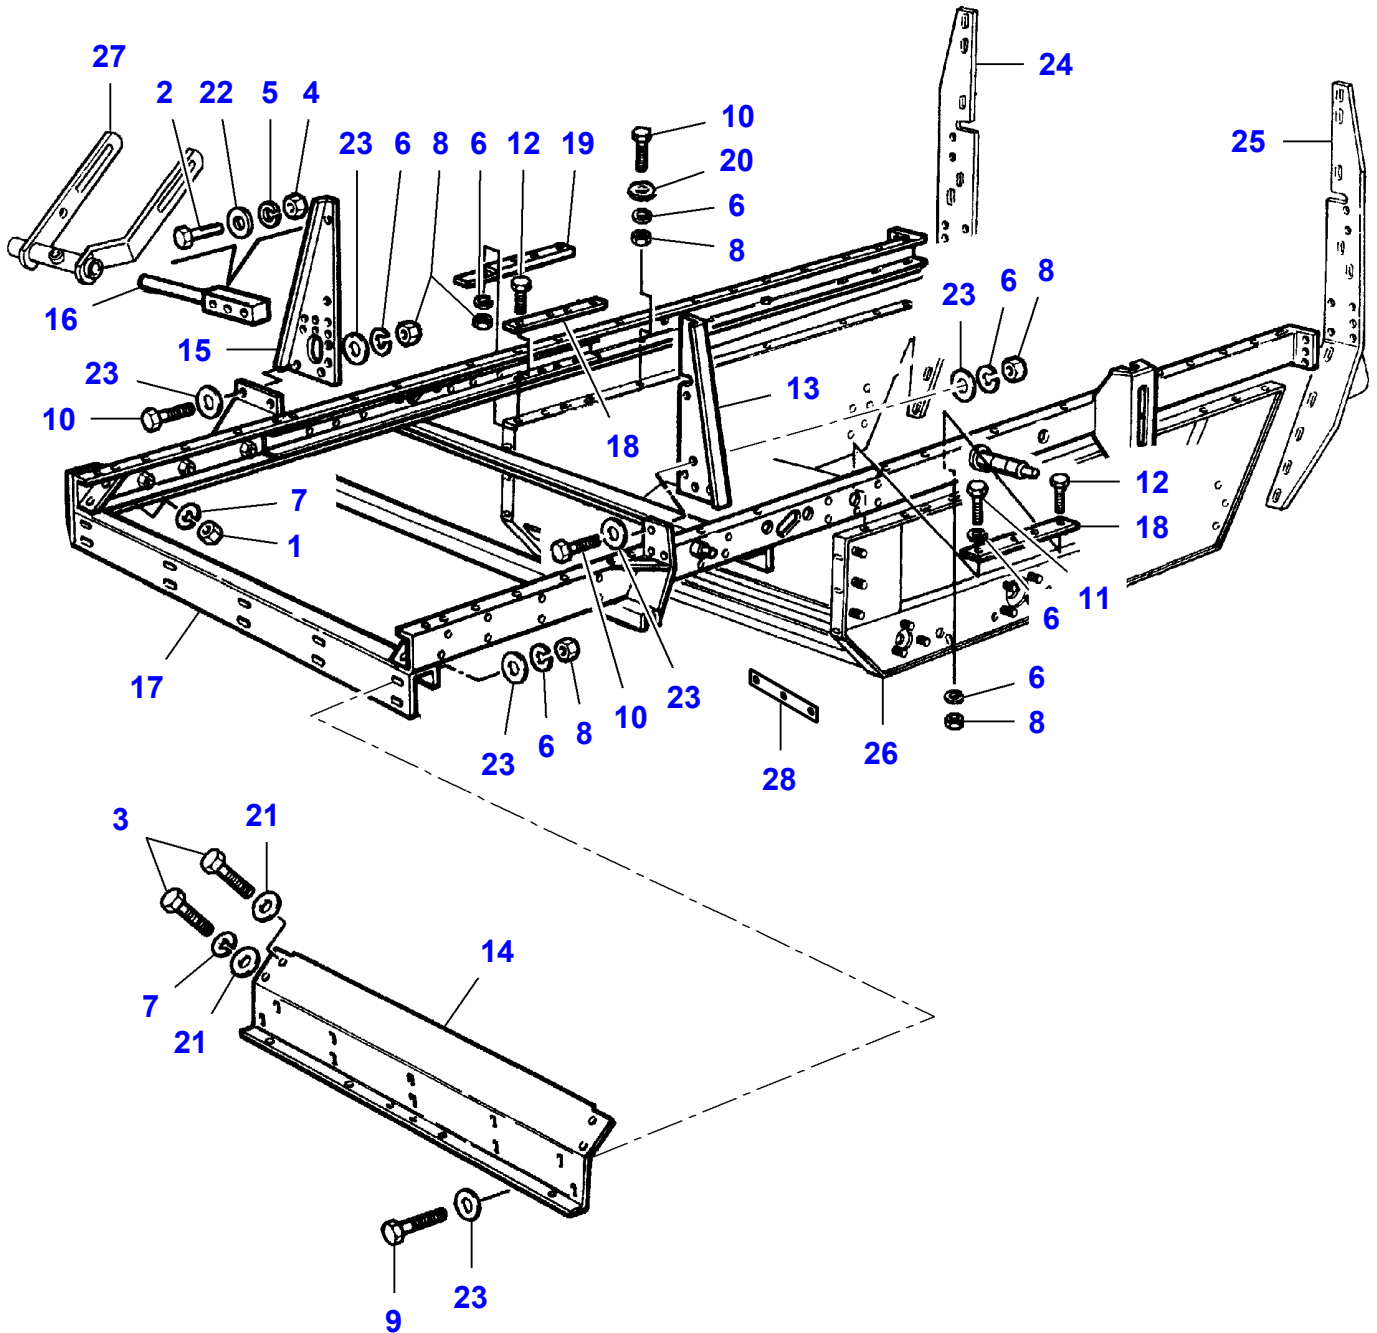

MF 7247 COMBINE - 3906251
L-LC86-001-C

L-LC86-001-C

Frame

Item	Part Number	Qty	Description	Comments
1	LA10790421	1	Nut	
2	LA11107311	1	Cap Screw	
3	LA11408324	2	Cap Screw	
4	LA11701721	10	Nut	
5	LA12034671	1	Lock Washer	
6	LA12034771	6	Lock Washer	
7	LA12035571	2	Lock Washer	
8	LA12164911	5	Nut	
9	LA15540521	1	Cap Screw	
10	LA15540621	3	Cap Screw	
11	LA15540724	1	Cap Screw	
12	LA15541024	2	Cap Screw	
13	LA320972650	1	Reinforcement	
14	LA321868250	1	Crossbar	
15	LA322164250	1	Bracket	
16	LA322164350	1	Pin	
17	LA320972150	1	Frame	
18	LA322643450	2	Reinforcement	
19	LA322643550	1	Reinforcement	
20	LA355501330	1	Flat Washer	
21	LA355501530	2	Flat Washer	
22	LA355530220	1	Flat Washer	
23	LA355530830	6	Flat Washer	
24		1	Reinforcement	See Page - Reference Number 030-0005
25		1	Reinforcement	See Page - Reference Number 030-0005
26		1	Housing	See Page - Reference Number 070-0020/14
27		1	Yoke	See Page - Reference Number 070-0110/4
28	LA323163150	1	Plate