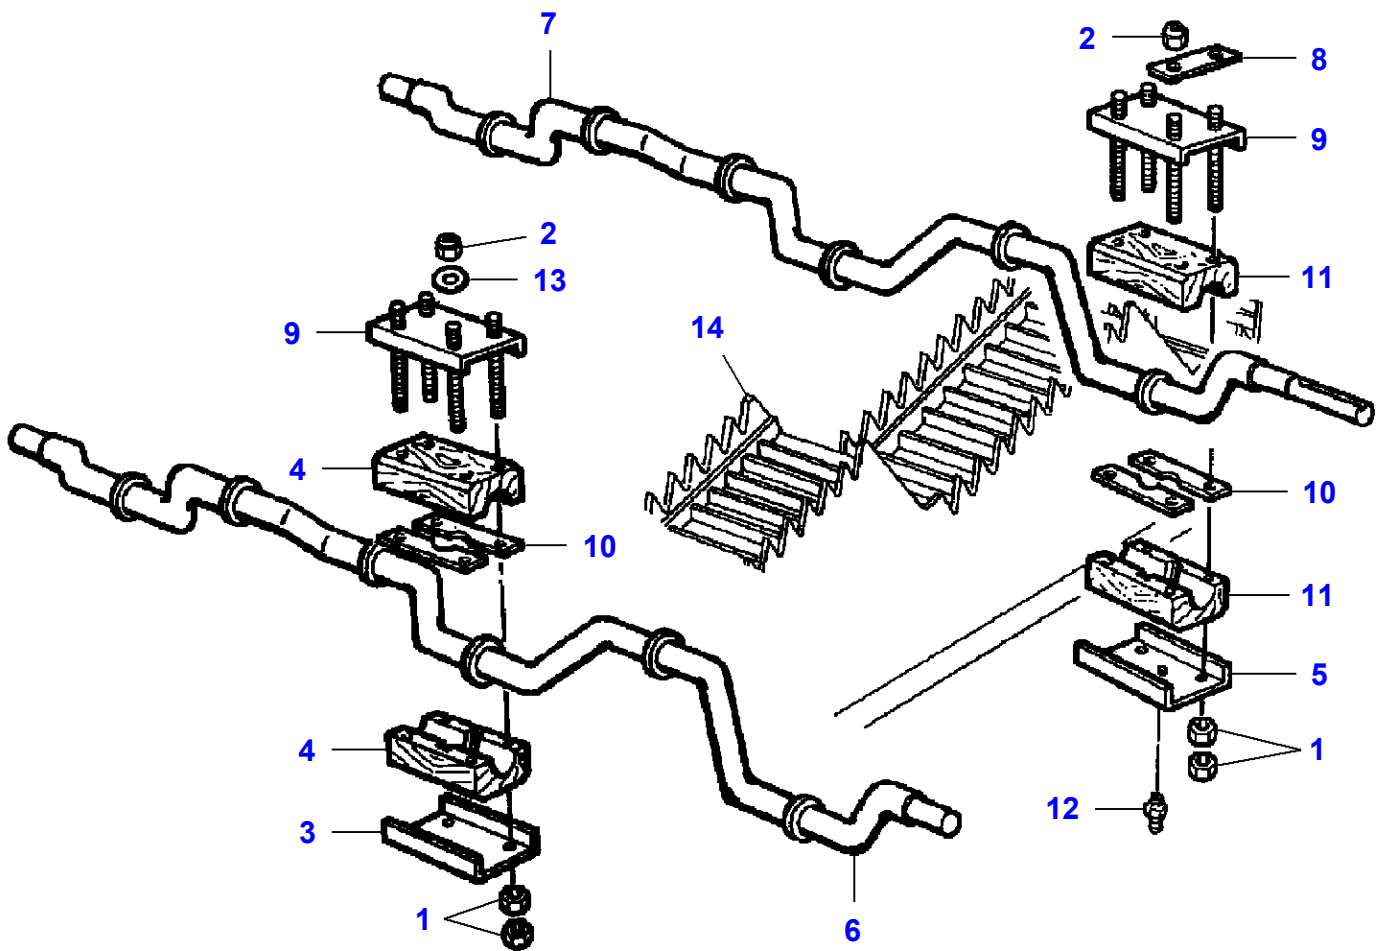

L-LD04-003-B

Massey Ferguson

MF 7247 COMBINE - 3906251

3906251

Page060-0030

Parts For Normals Soils

Item	Part Number	Qty	Description	Comments
1	LA11701721	80	Nut	
2	LA12577211	40	Locknut	
3	LA300135128	5	Plate	
4	LA321130450	10	Support	
5	LA321741350	5	Plate	
6	LA322125850	1	Camshaft	
7	LA322125950	1	Camshaft	
8	LA322167550	5	Plate	
9	LA322177700	10	Plate	
10	LA322177850	20	Plate	
11	LA322245250	10	Support	
12	LA350357803	5	Grease Fitting	
13	LA355501130	20	Flat Washer	
14		1	Kit, Straw Walkr	See Page - Reference Number 060-0025