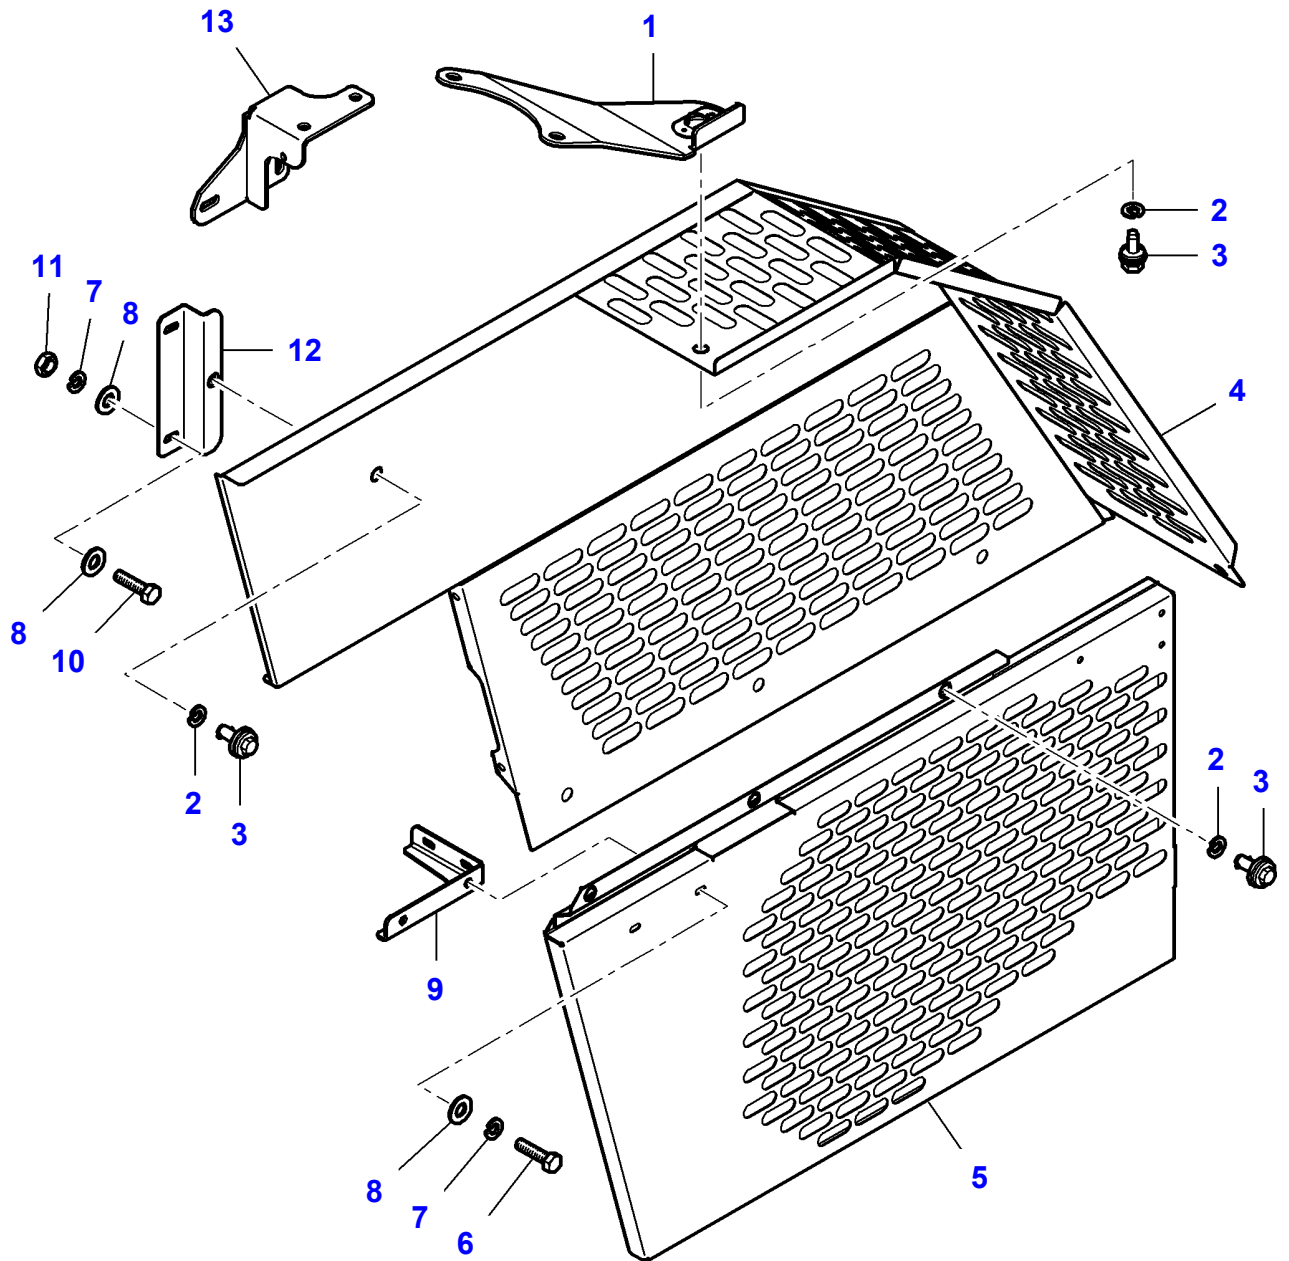

MF 7247 COMBINE - 3906251
L-LC43-015-B

L-LC43-015-B

Massey Ferguson

MF 7247 COMBINE - 3906251

3906251

Page 090-0020

L.H. Side Wall Guard

Item	Part Number	Qty	Description
1	LA323186150	1	Support
2	LA320899350	X	Lock Washer
3	LA321551650	X	Screw Special
4	LA323185650	1	Shield
5	LA323183550	1	Shield
6	LA16043421	X	Cap Screw
7	LA12034571	X	Lock Washer
8	LA355510820	X	Flat Washer
9	LA323184450	1	Bracket
10	LA16043421	X	Cap Screw
11	LA16100811	X	Nut
12	LA323184550	1	Bracket
13	LA323186250	1	Bracket