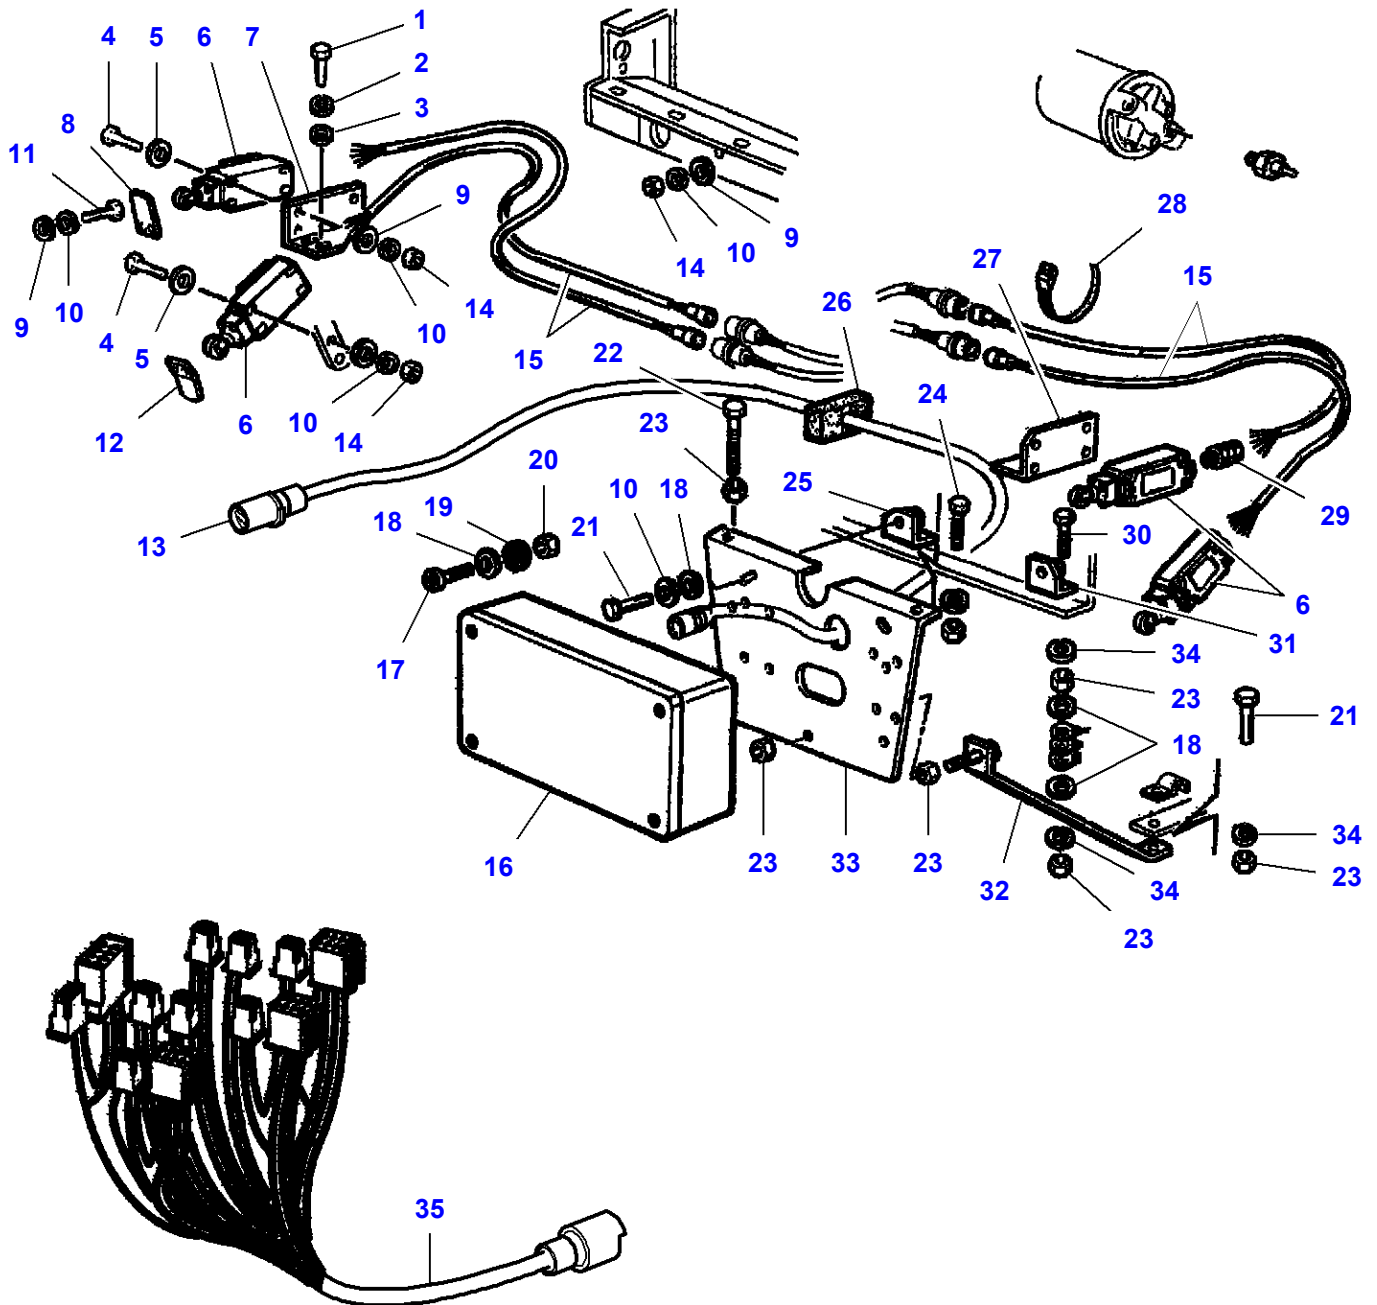

L-LC50-006-A

Control Circuits

Item	Part Number	Qty	Description
1	LA10902024	1	Cap Screw
2	LA12035670	1	Lock Washer
3	LA355500715	1	Flat Washer
4	LA14358921	8	Cap Screw
5	LA355500515	8	Flat Washer
6	LA321910300	4	Switch
7	LA322181350	1	Bracket
8	LA322181450	1	Bracket
9	LA355500615	11	Flat Washer
10	LA12035471	20	Lock Washer
11	LA10977524	2	Cap Screw
12	LA322181550	1	Bracket
13	LA323061100	1	Harness
14	LA15896421	9	Nut
15	LA321910500	4	Harness
16	LA322118600	1	Spirit Level
17	LA14305821	1	Screw
18	LA355510820	4	Flat Washer
19	LA340481704	1	Ring
20	LA12574211	1	Locknut
21	LA16043424	2	Cap Screw
22	LA15213721	2	Cap Screw
23	LA16102311	8	Nut
24	LA16043624	1	Cap Screw
25	LA322114650	1	Bracket
26	LA322132950	1	Block
27	LA322181650	1	Bracket
28	LA340481809	1	Cable Tie
29	LA321910400	1	Nut
30	LA15213321	1	Cap Screw
31	LA322114750	1	Bracket
32	LA322114450	1	Reinforcement
33	LA322566050	1	Support
34	LA12034571	4	Lock Washer
35	LA323225000	1	Harness