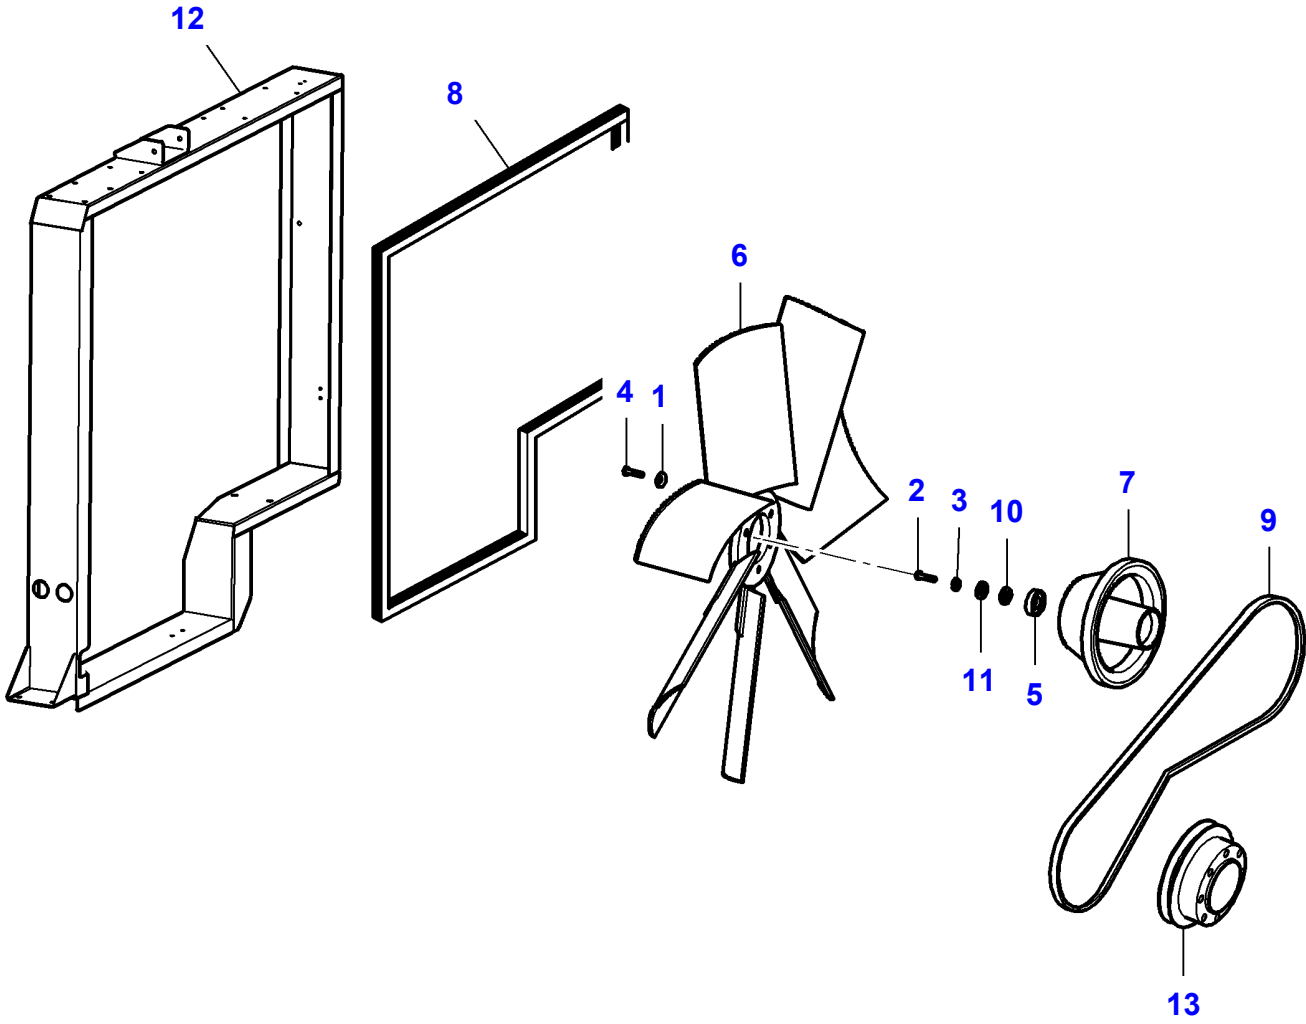

L-LC03-005-B

Massey Ferguson

MF 7247 COMBINE - 3906251

3906251

Engine Installation - Blower

Page 020-0025

Item	Part Number	Qty	Description
1	LA12034671	6	Lock Washer
2	LA11115821	1	Cap Screw
3	LA12035571	1	Lock Washer
4	LA16040821	6	Cap Screw
5	LA28996520	1	Bear. 6205 2rs
6	LA322829350	1	Fan
7	LA323115950	1	Pulley
8	LA322991350	1	Gasket
9	LA340433253	1	Belt
10	LA355531720	1	Flat Washer
11	LA355531950	1	Flat Washer
12	LA322938450	1	Frame
13	LA323051450	1	Pulley