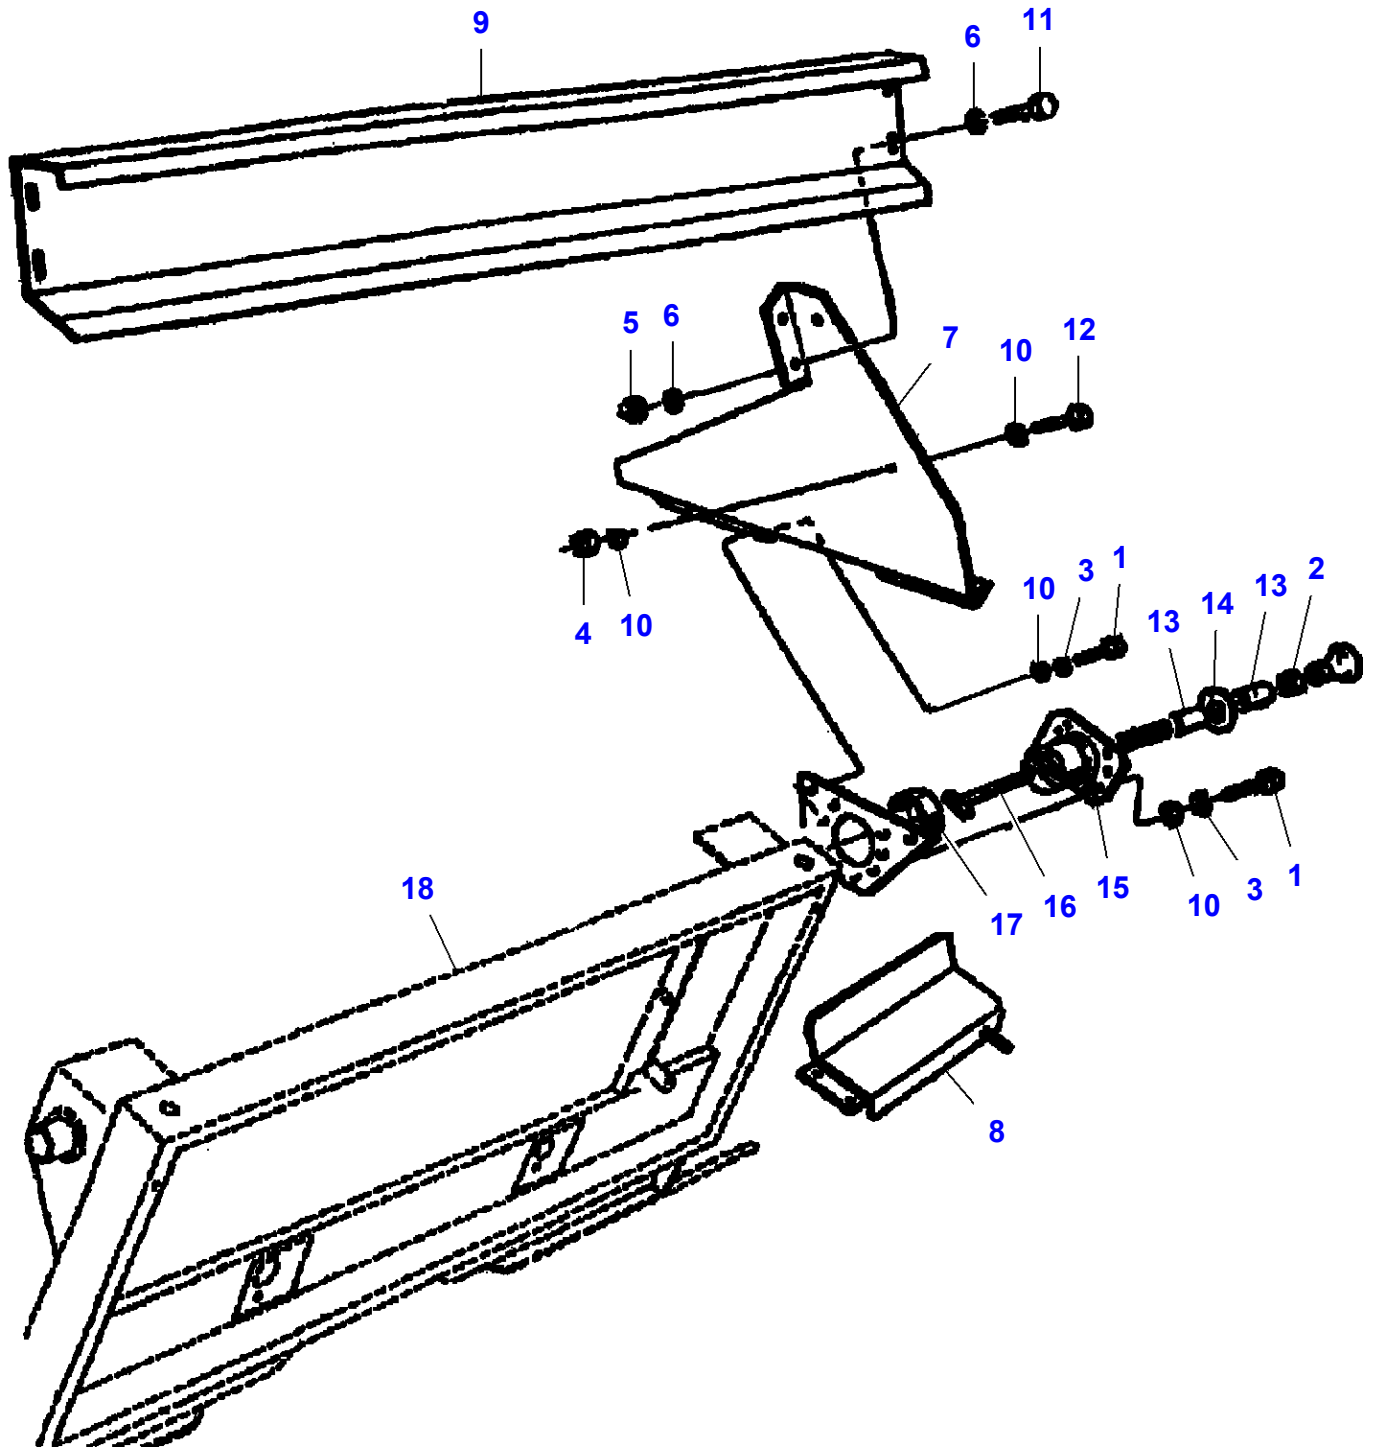

L-LD75-005-B

Massey Ferguson

MF 7247 COMBINE - 3906251

3906251

Chaff Spreader - Bracket - Right Side

Page 140-0195

Item	Part Number	Qty	Description	Comments
1	LA11106221	2	Cap Screw	
2	LA11702921	1	Nut	
3	LA12034671	2	Lock Washer	
4	LA12577211	1	Locknut	
5	LA16104111	1	Locknut	
6	LA355510820	2	Flat Washer	
7	LA322701050	1	Plate	
8	LA322740650	1	Support	
9	LA322740850	1	Rail	
10	LA355501120	5	Flat Washer	
11	LA80120104	1	Cap Screw	
12	LA80100109	1	Cap Screw	
13	LA84056127	2	Spacer	
14	LA355511220	1	Flat Washer	
15	LA84056119	1	Support	
16	LA84056126	1	Rod	
17	LA84056131	1	Bush	
18		1	Body	See Page - Reference Number 140-0205/8