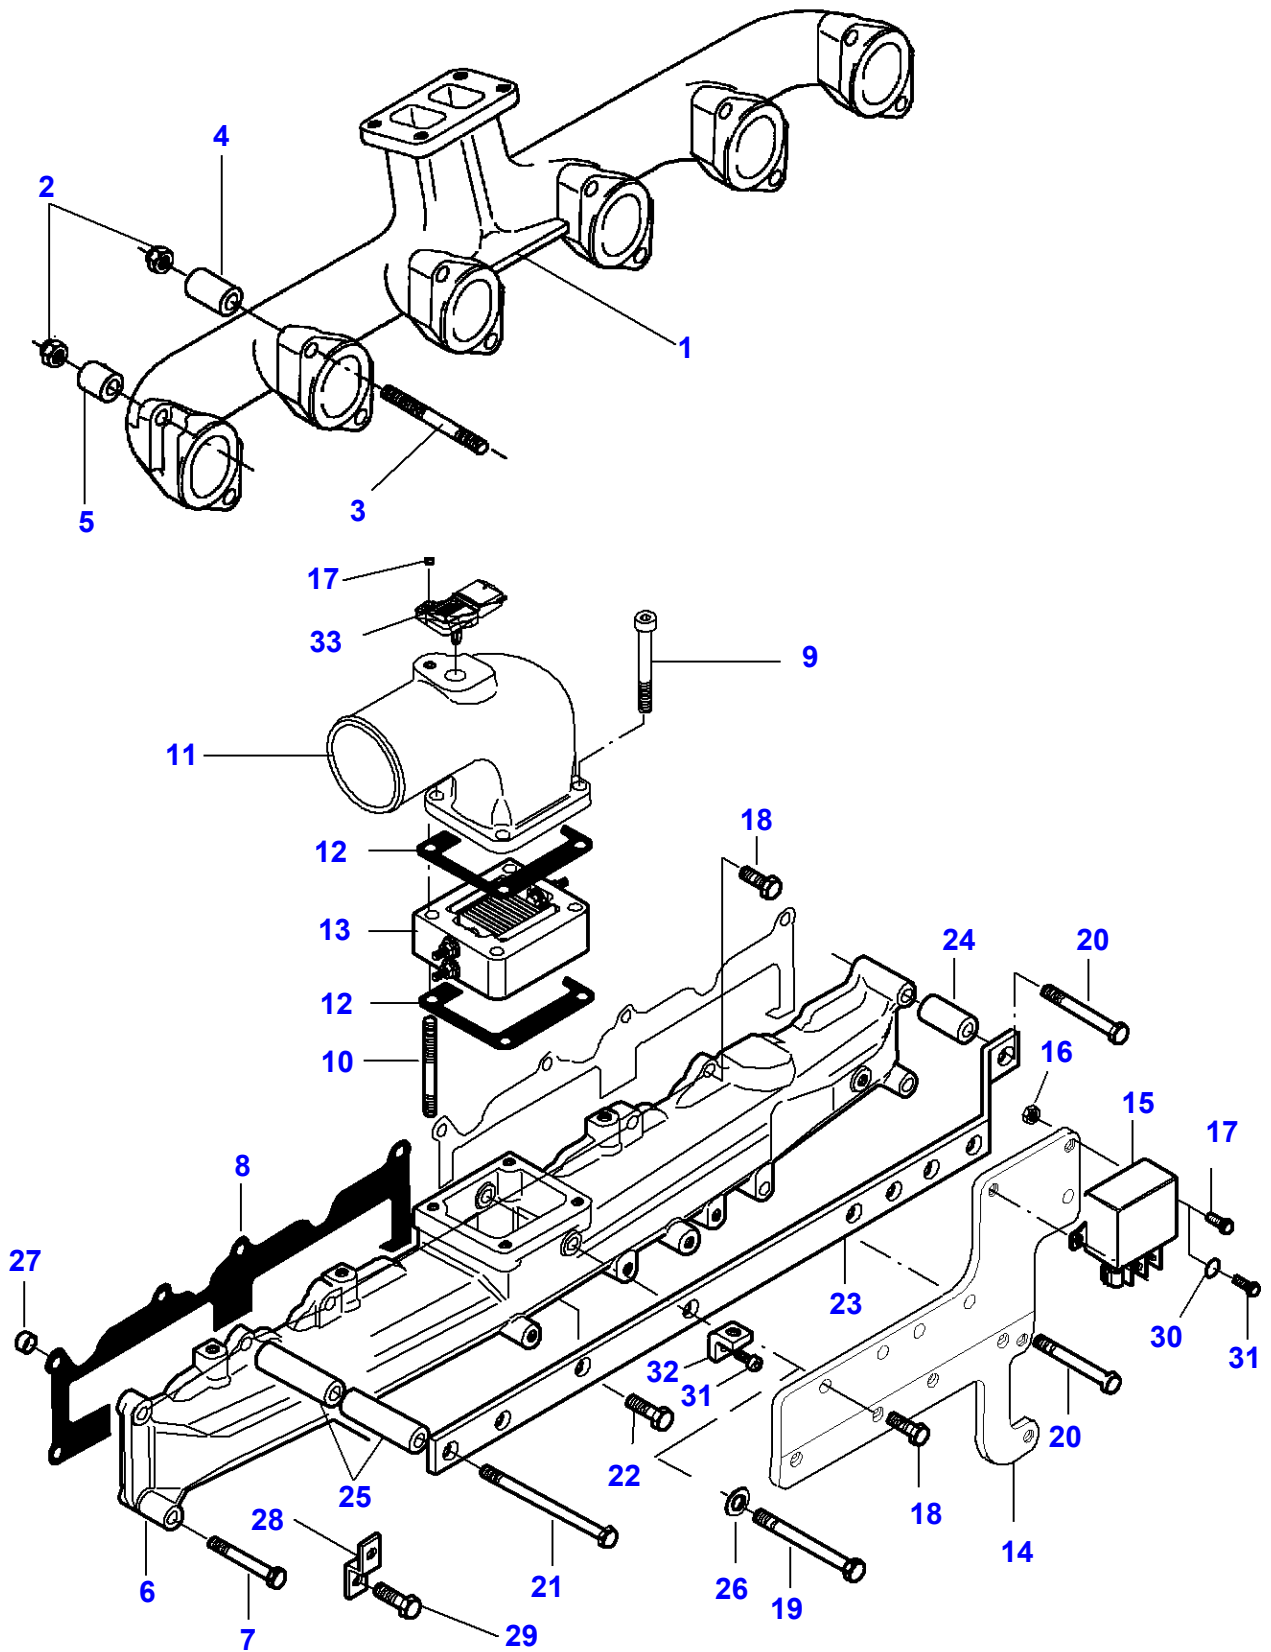

MF 7247 COMBINE - 3906251
L-HB19-002-B

L-HB19-002-B

Massey Ferguson

MF 7247 COMBINE - 3906251

3906251

Engine - Intake & Exhaust Manifold - 74CTA-4V Engine - From S1631

Page010-0085

Item	Part Number	Qty	Description	Comments
1	V836867065	1	Exhaust Manifold	
2	V513601002	12	Nut	
3	V836859188	12	Stud	M10X100
4	V836664013	10	Spacer	Length 45MM
5	V836664012	2	Spacer	Length 33MM
6	V837070219	1	Intake Manifold	
7	V529801470	2	Cap Screw	M8X60
8	V837069009	2	Gasket	[A]
9	V581804702	4	Screw	M8X65
10	V546801490	2	Bolt	M8X70
11	V836867579	1	Pipe	
12	V837067345	2	Gasket	[A]
13	V837067295	1	Heater	12V
14	V837070195	1	Bracket	
15	V837069047	1	Solenoid	12V
16	V510600602	2	Nut	M6
17	V528801082	3	Cap Screw	M6X20
18	V528801400	3	Cap Screw	M8X25
19	V529801550	1	Cap Screw	M8 X 95
20	V529801530	3	Cap Screw	M8X90
21	V529801595	1	Screw	M8X140
22	V528801410	6	Cap Screw	M8X30
23	V837070289	1	Support	
24	V836652095	1	Sleeve	
25	V836759433	2	Sleeve	
26	V836015967	1	Washer	[A]
27	V598355365	1	Dowel	
28	V836747849	2	Bracket	
29	V528801360	2	Cap Screw	M8X16
30	V500050642	2	Flat Washer	
31	V581804182	3	Hex Socket Screw	M6 X 16
32	V837073199	1	Support	
33			Sensor	See Page - Reference Number 010-0100/4

FOOTNOTE [A] INCLUDED IN KIT V837062643