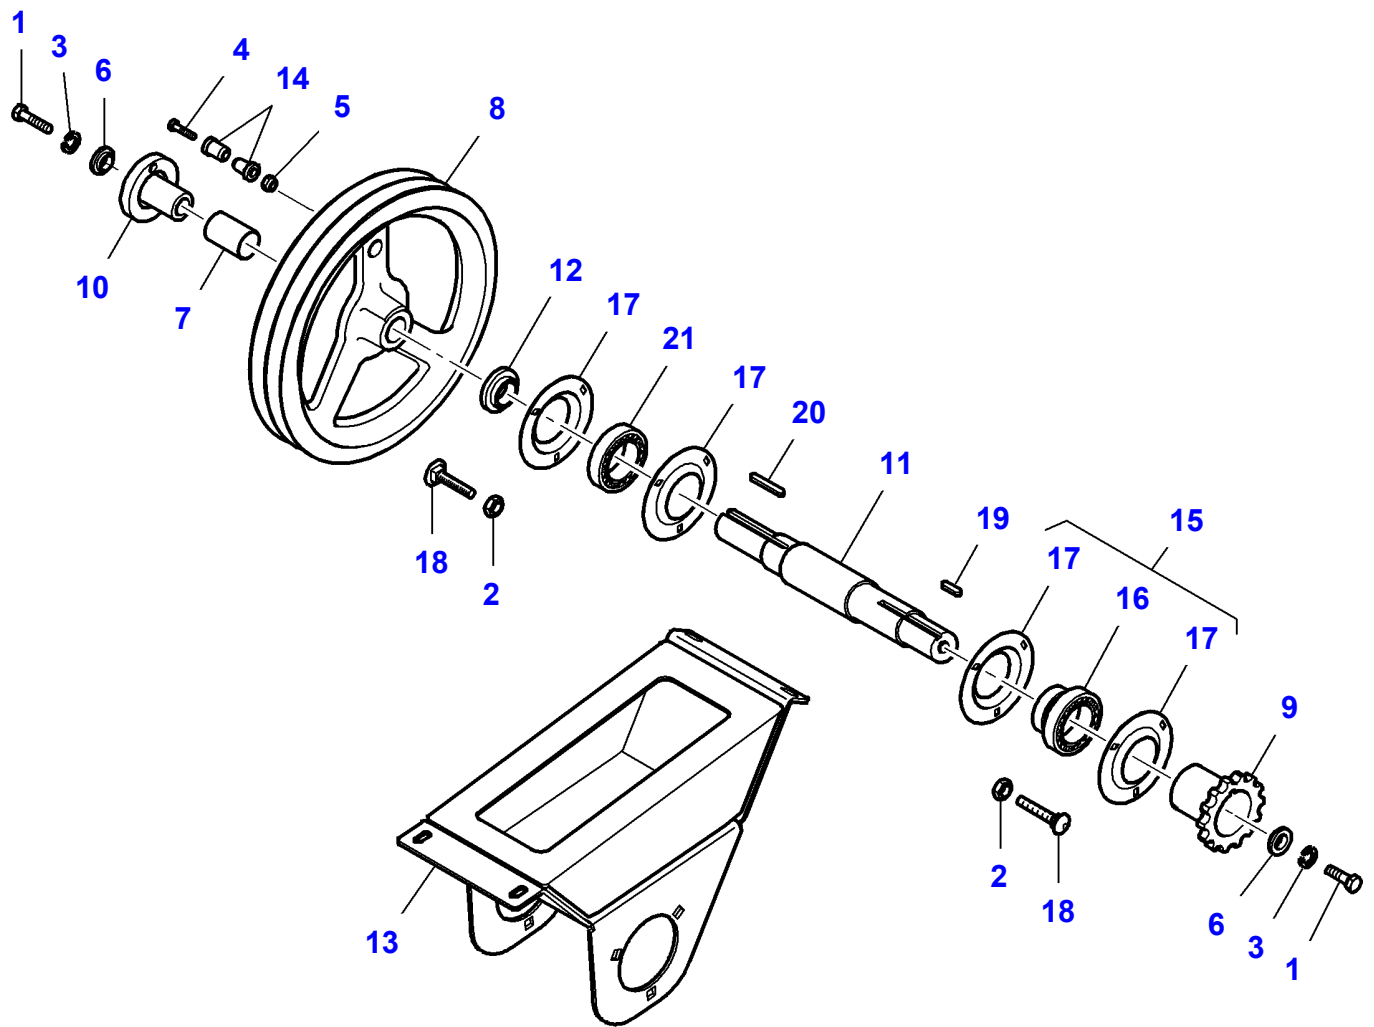

L-LD30-003-C

Massey Ferguson

MF 7247 COMBINE - 3906251

3906251

Page080-0130

Drive And Unloading Tank Clutch

Item	Part Number	Qty	Description	Comments
1	LA11408321	2	Cap Screw	
2	LA11701711	2	Nut	
3	LA12035571	2	Lock Washer	
4	LA10903621	1	Cap Screw	
5	LA12574211	1	Locknut	
6	LA321945650	2	Guide Bush	
7	LA322952150	1	Bush	
8	LA322952250	1	Pulley	
9	LA322953050	1	Gear	
10	LA322953950	1	Hub	
11	LA322954050	1	Shaft	
12	LA322954150	1	Spacer	
13	LA322955550	1	Support	
14	LA323092050	1	Bush	
15	LA340411010	1	Kit	
16	LA340411206	1	Bearing Assy	(15)
17	LA340411406	4	Bearing Flange	(15)
18	LA350342525	2	Carriage Bolt	
19	LA350384428	1	Key	
20	LA350384465	1	Key	
21	LA340411238	1	Bearing Assy