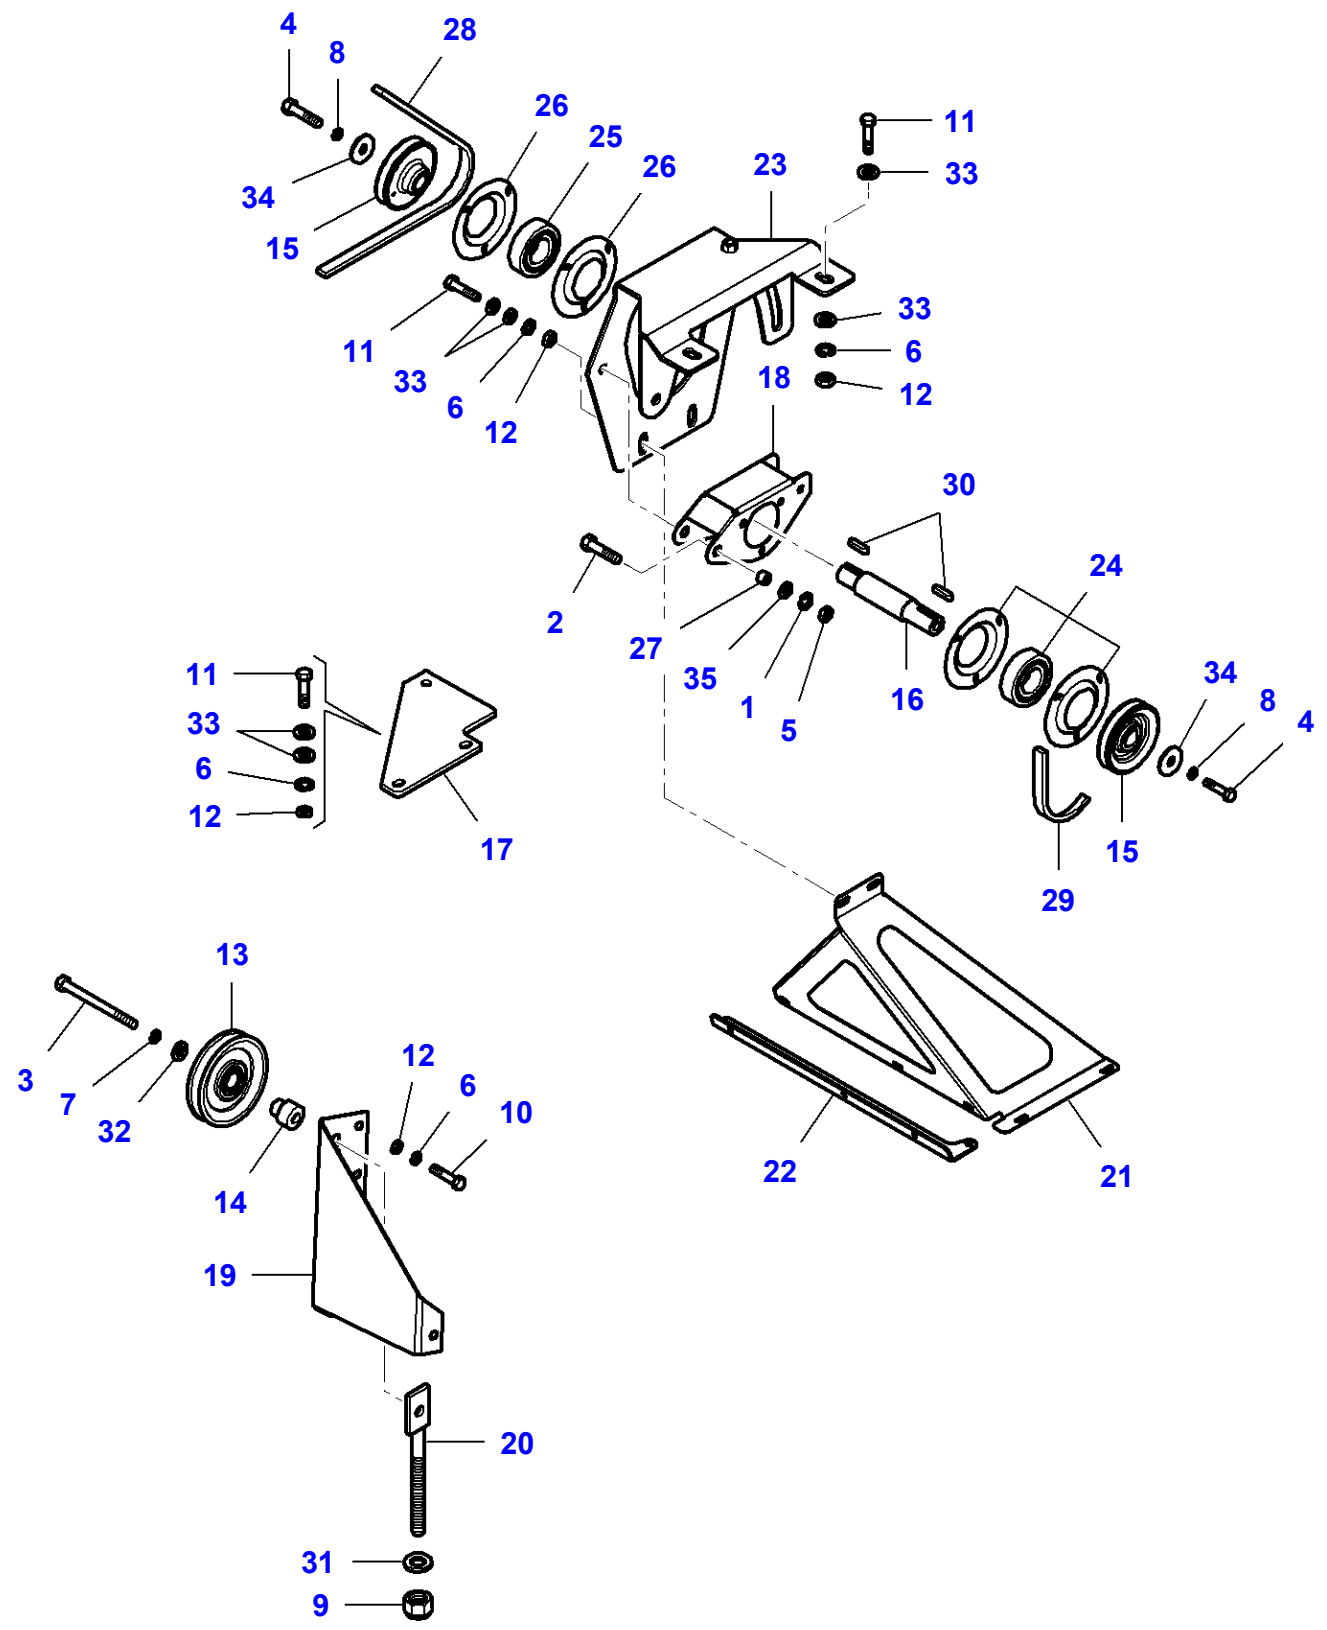

MF 7247 COMBINE - 3906251
L-LC63-009-A

L-LC63-009-A

Radiator Filter Intake

Item	Part Number	Qty	Description
1	LA140045	1	Lock Washer
2	LA11106221	1	Cap Screw
3	LA11107221	1	Cap Screw
4	LA11112421	2	Cap Screw
5	LA11701711	1	Nut
6	LA12034571	9	Lock Washer
7	LA12034671	1	Lock Washer
8	LA12034771	2	Lock Washer
9	LA12577211	1	Locknut
10	LA16043221	2	Cap Screw
11	LA16043621	7	Cap Screw
12	LA16100811	9	Nut
13	LA322882950	1	Pulley
14	LA322997350	1	Bush
15	LA323012250	2	Pulley
16	LA323111050	1	Shaft
17	LA323246150	1	Plate
18	LA323110950	1	Support
19	LA323038150	1	Bracket
20	LA323038350	1	Tie Rod
21	LA323085650	1	Bracket
22	LA323087450	1	Angle.
23	LA323245750	1	Support
24	LA340411009	1	Support
25	LA340411236	1	Bearing Assy
26	LA340411404	2	Bearing Flange
27	LA340415510	1	Bush
28	LA340433181	1	Belt
29	LA340433197	1	Belt
30	LA350384228	2	Key
31	LA355501130	1	Flat Washer
32	LA355501140	1	Flat Washer
33	LA355510820	14	Flat Washer
34	LA355511260	2	Flat Washer
35	LA355521060	1	Flat Washer