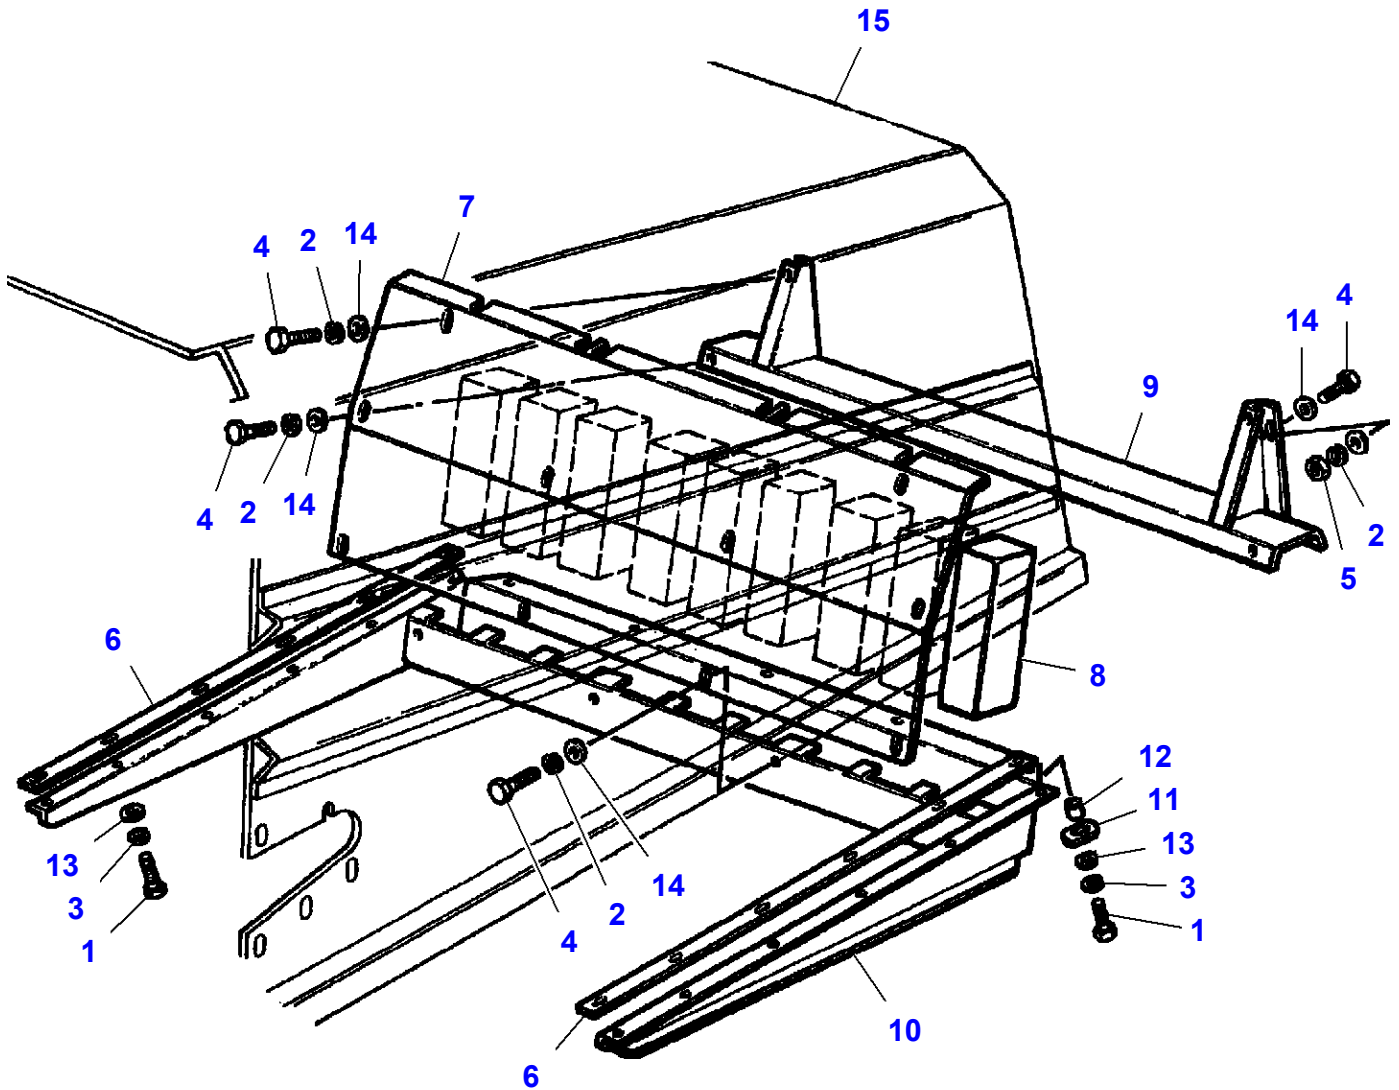

L-LD79-001-B

Ballast Weight On Rear Body

Item	Part Number	Qty	Description	Comments
1	LA11106424	10	Cap Screw	
2	LA12034571	13	Lock Washer	
3	LA12034671	10	Lock Washer	
4	LA16043624	11	Cap Screw	
5	LA16100811	2	Nut	
6	LA322298550	2	Shim	
7	LA322298750	1	Guard	
8	LA322298850	1	Weight	
9	LA322299050	1	Support	
10	LA322299250	1	Frame	
11	LA322313750	10	Plate	
12	LA340415510	10	Bush	
13	LA355501130	10	Flat Washer	
14	LA355510820	14	Flat Washer	
15		1	Bonnet	See Page - Reference Number 060-0015/17