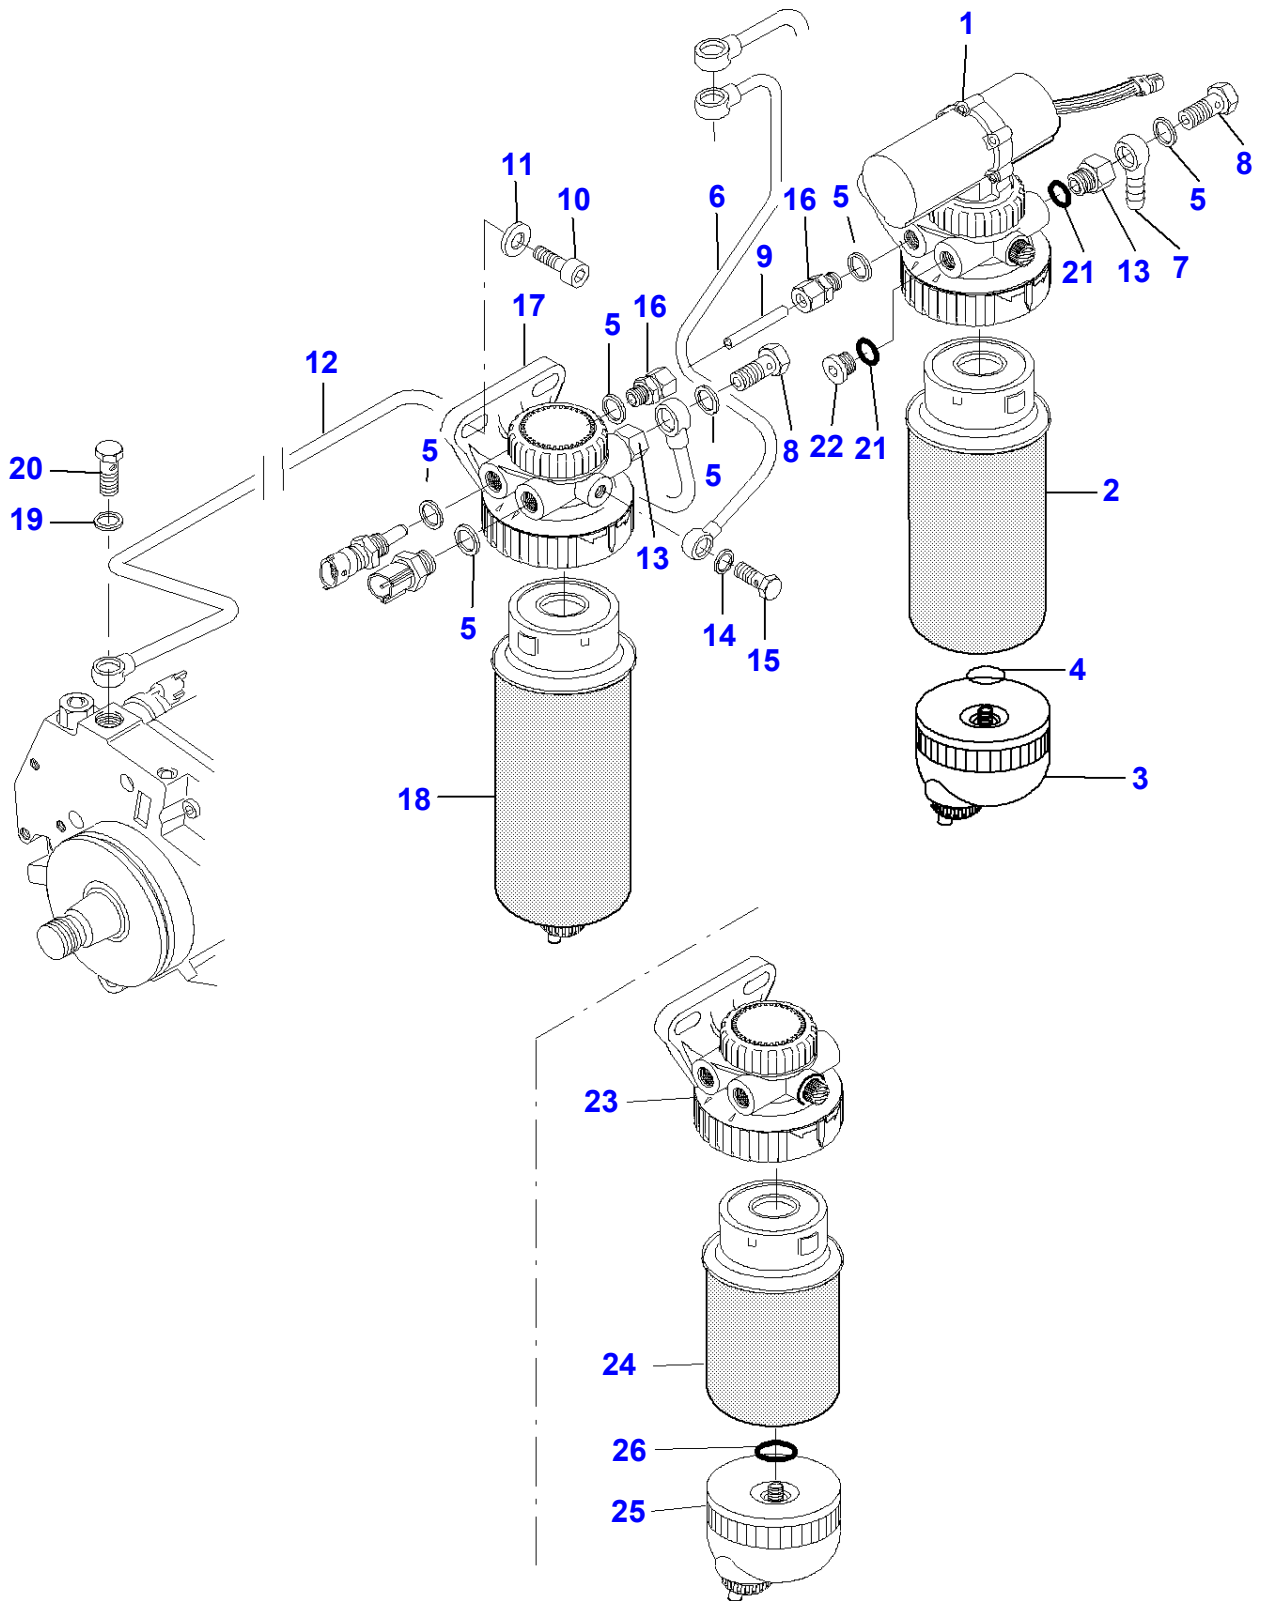

L-HB18-004-A

Item	Part Number	Qty	Description	Comments
1	V836867602	1	Prefilter	
2	V836867591	1	Fuel Element	(1)
3	V836862051	1	Separator	(1)
4	V836862496	1	O Ring	(3)
5	V615881420	10	Sealing Washer	[A]
6	V837070227	1	Fuel Line	
7	V640255209	1	Hydr.Hose Assy.	
8	V640435010	2	Banjo Bolt	
9	V837070223	1	Fuel Line	
10	V581705030	4	Hex Socket Screw	M10X30
11	V500151050	4	Flat Washer	Repairs and replaces V836122910
12	V837070251	1	Fuel Line	
13	V836336934	2	Union	
14	V615571014	2	Sealing Washer	[A]
15	V640435006	1	Banjo Bolt	
16	V641086010	2	Union	
17	V836867593	1	Fuel Filter	
18	V836867595	1	Fuel Element	(17)
19	V615881216	1	Sealing Washer	[A]
20	V640435008	1	Banjo Bolt	
21	V614601125	6	O Ring	[A]
22	V640325014	4	Plug	
23	V836866307	1	Pre-Filter	Up to Serial or Engine Number S20726
	V836867590	1	Pre-Filter	From Serial or Engine Number S20727
24	V836862600	1	Fuel Element	(23)
	V836867591	1	Fuel Element	Up to Serial or Engine Number S20726 (23) From Serial or Engine Number S20727
25	V836862051	1	Separator	(23)
26	V836862496	1	O Ring	(25)

FOOTNOTE [A] INCLUDED IN KIT V837062644