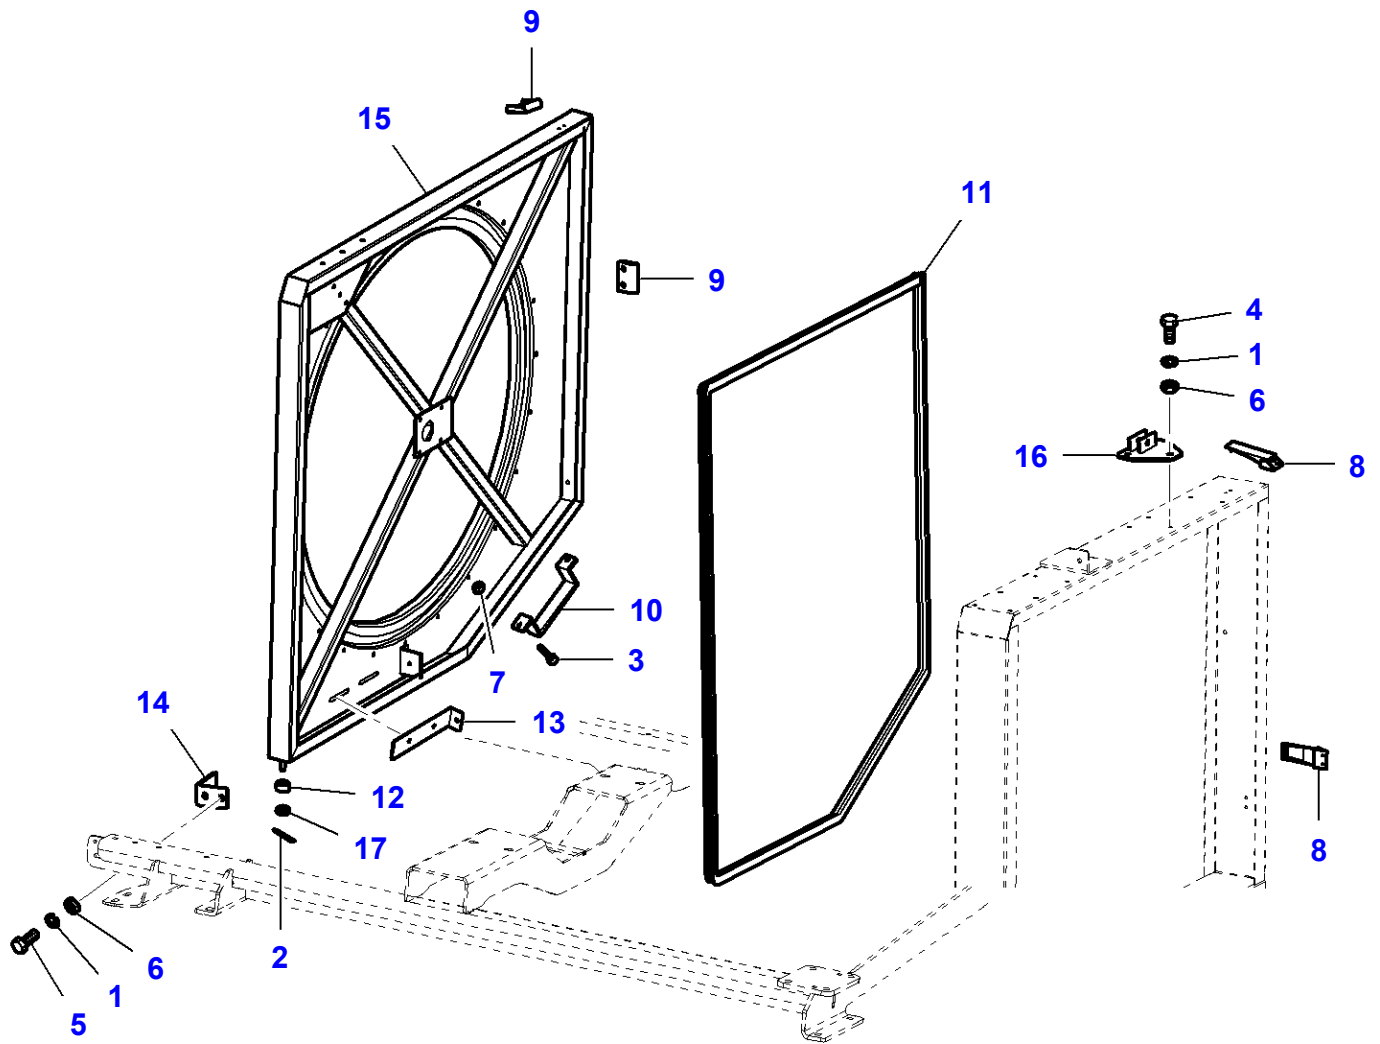

L-LC60-017-B

Radiator Filter

Item	Part Number	Qty	Description
1	LA12034571	5	Lock Washer
2	LA11087976	1	Circlip
3	LA14306920	2	Hex Socket Screw
4	LA16043221	3	Cap Screw
5	LA16043821	2	Cap Screw
6	LA16100811	5	Nut
7	LA16104111	2	Locknut
8	LA300132764	2	Stop
9	LA300132987	2	Plate
10	LA321836450	1	Grip
11	LA322827250	1	Gasket
12	LA322882550	1	Spacer
13	LA322882650	1	Plate
14	LA322910550	1	Stirrup
15	LA322938550	1	Wall
16	LA322957550	1	Support
17	LA355501125	1	Flat Washer