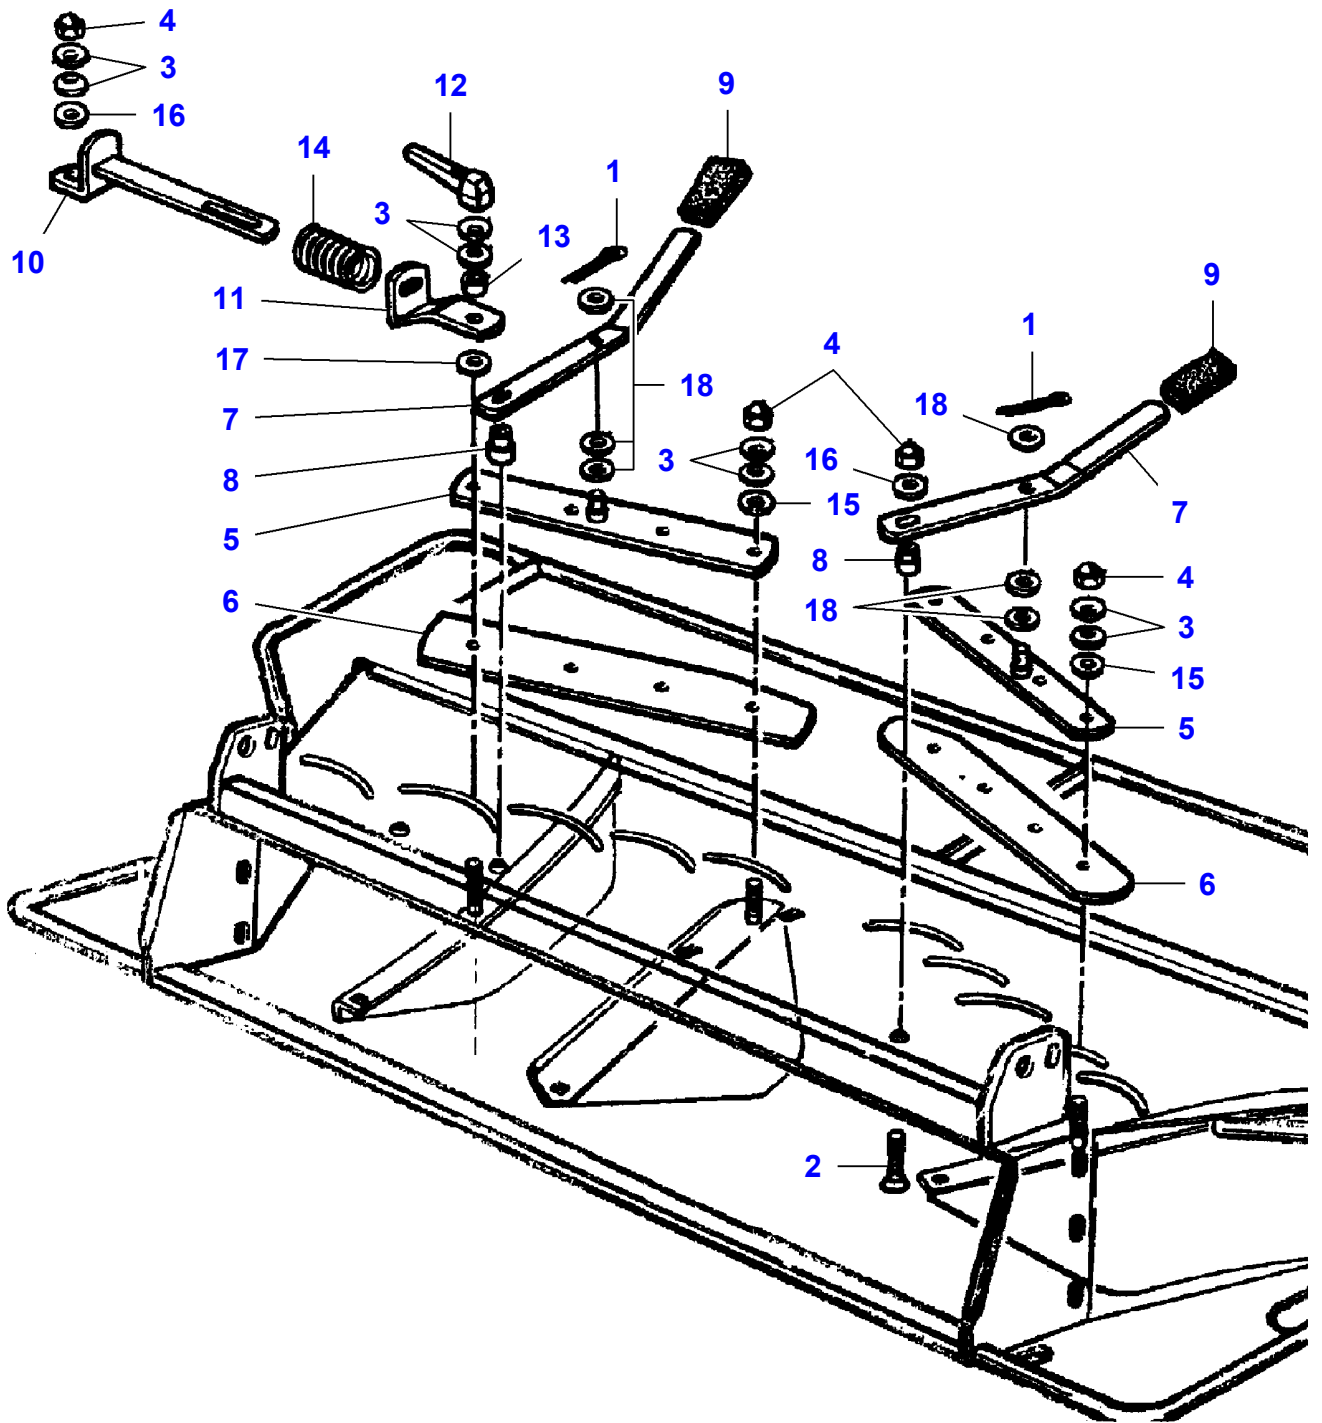

L-LD07-006-B

Massey Ferguson

MF 7247 COMBINE - 3906251

3906251

Straw Chopper - DEFLECTORS

Page060-0130

Item	Part Number	Qty	Description
1	LA10733601	2	Split Pin
2	LA14442321	4	Screw
3	LA321365050	10	Washer
4	LA322218750	8	Cap Nut
5	LA322336550	2	Pad
6	LA322336650	2	Pad
7	LA322336950	2	Lever
8	LA322337250	2	Bush
9	LA322337750	2	Grip
10	LA322338050	1	Tie Rod
11	LA322338150	1	Stop
12	LA322354150	1	Grip
13	LA340415206	1	Bush
14	LA353561167	1	Spring
15	LA355510810	2	Flat Washer
16	LA355510820	2	Flat Washer
17	LA355520860	1	Washer
18	LA355532620	6	Flat Washer