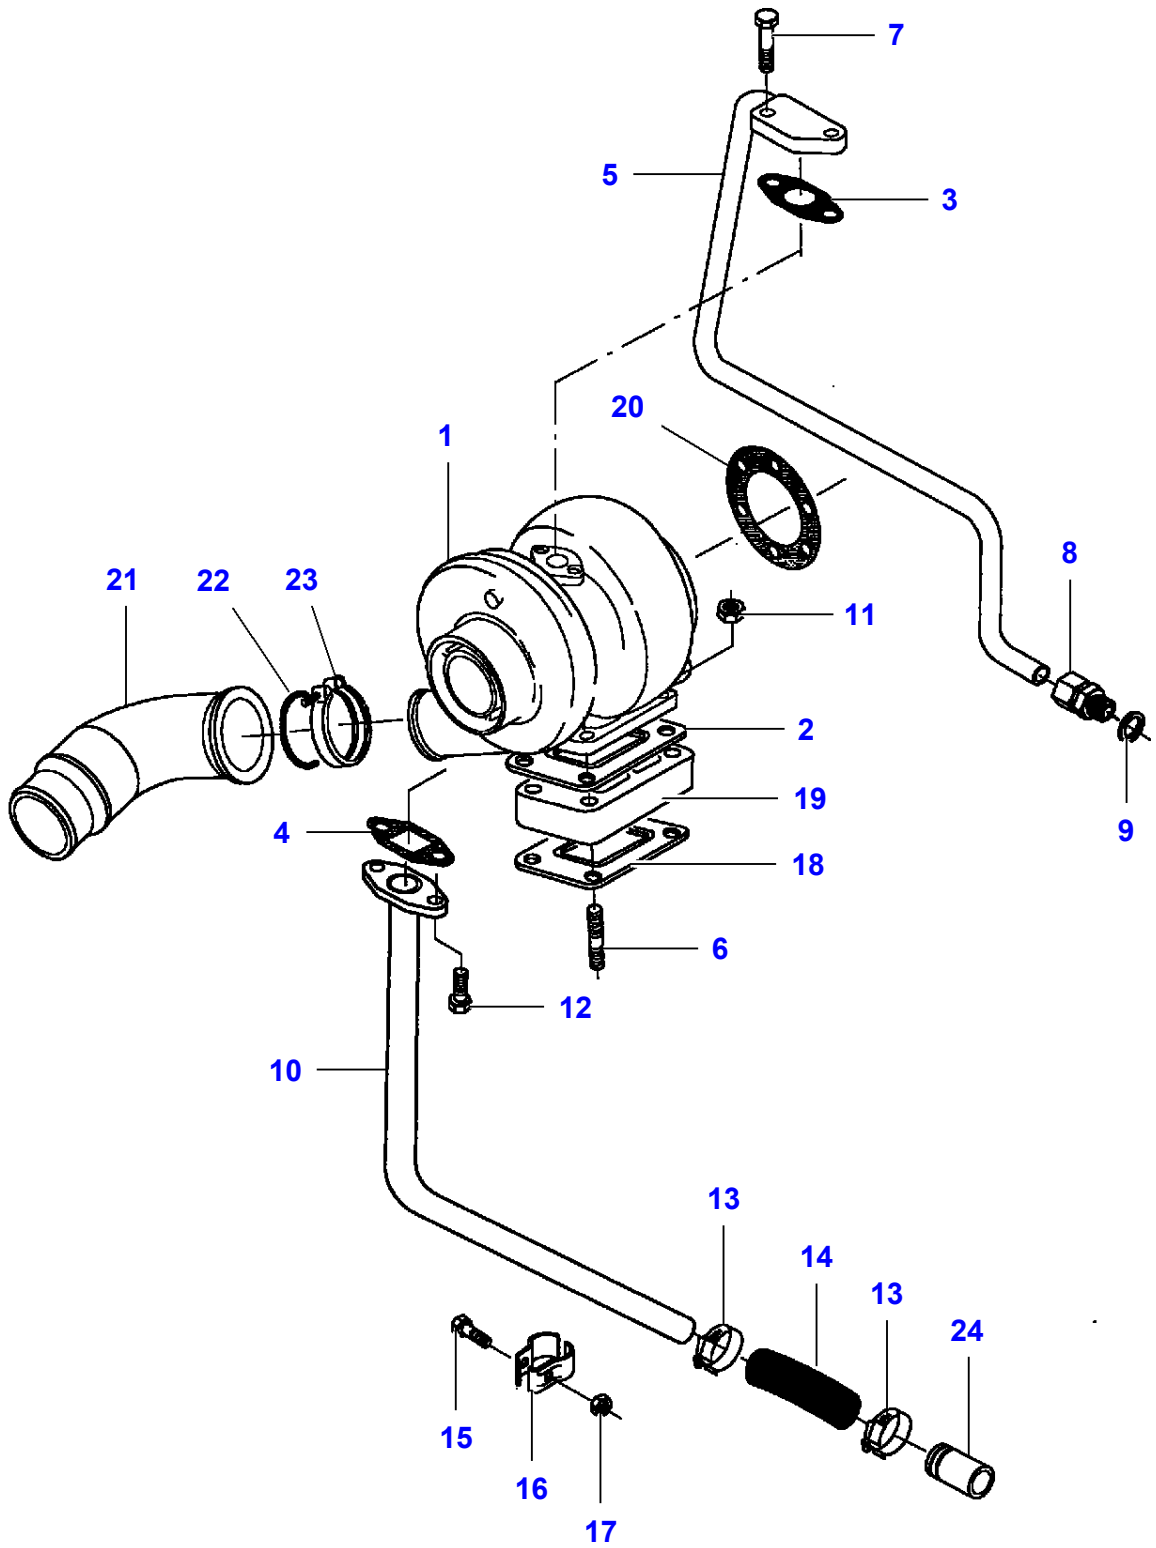

L-0650-003-A

Item	Part Number	Qty	Description	Comments
1	V836866584	1	Turbocharger	
2	V836316726	1	Gasket	[A] (1)
3	V836866808	1	Gasket	[A] (1)
4	V836866809	1	Gasket	[A] (1)
5	V837070341	1	Pipe	
6	V546701900	4	Bolt	M10 X 75
7	V528801410	2	Cap Screw	M8 X 30
8	V641086012	1	Union	
9	V615881620	1	Sealing Washer	[A]
10	V837070342	1	Pipe	
11	V521601000	4	Nut	
12	V528801380	2	Cap Screw	M8 X 20
13	V602087528	2	Hose Clip	
14	V836647576	1	Hose Flexible	
15	V529801112	1	Screw	M6 X 30
16	V835324324	2	Bracket	
17	V504600602	1	Nut	
18	V836316726	1	Gasket	[A]
19	V837070340	1	Bridle	
20	V836338985	1	Gasket	[A]
21	V836866381	1	Pipe	
22	V614606225	1	O Ring	[A]
23	V836866454	1	Clamp	
24	V836647574	1	Pipe	

FOOTNOTE [A] INCLUDED IN KIT V837062643