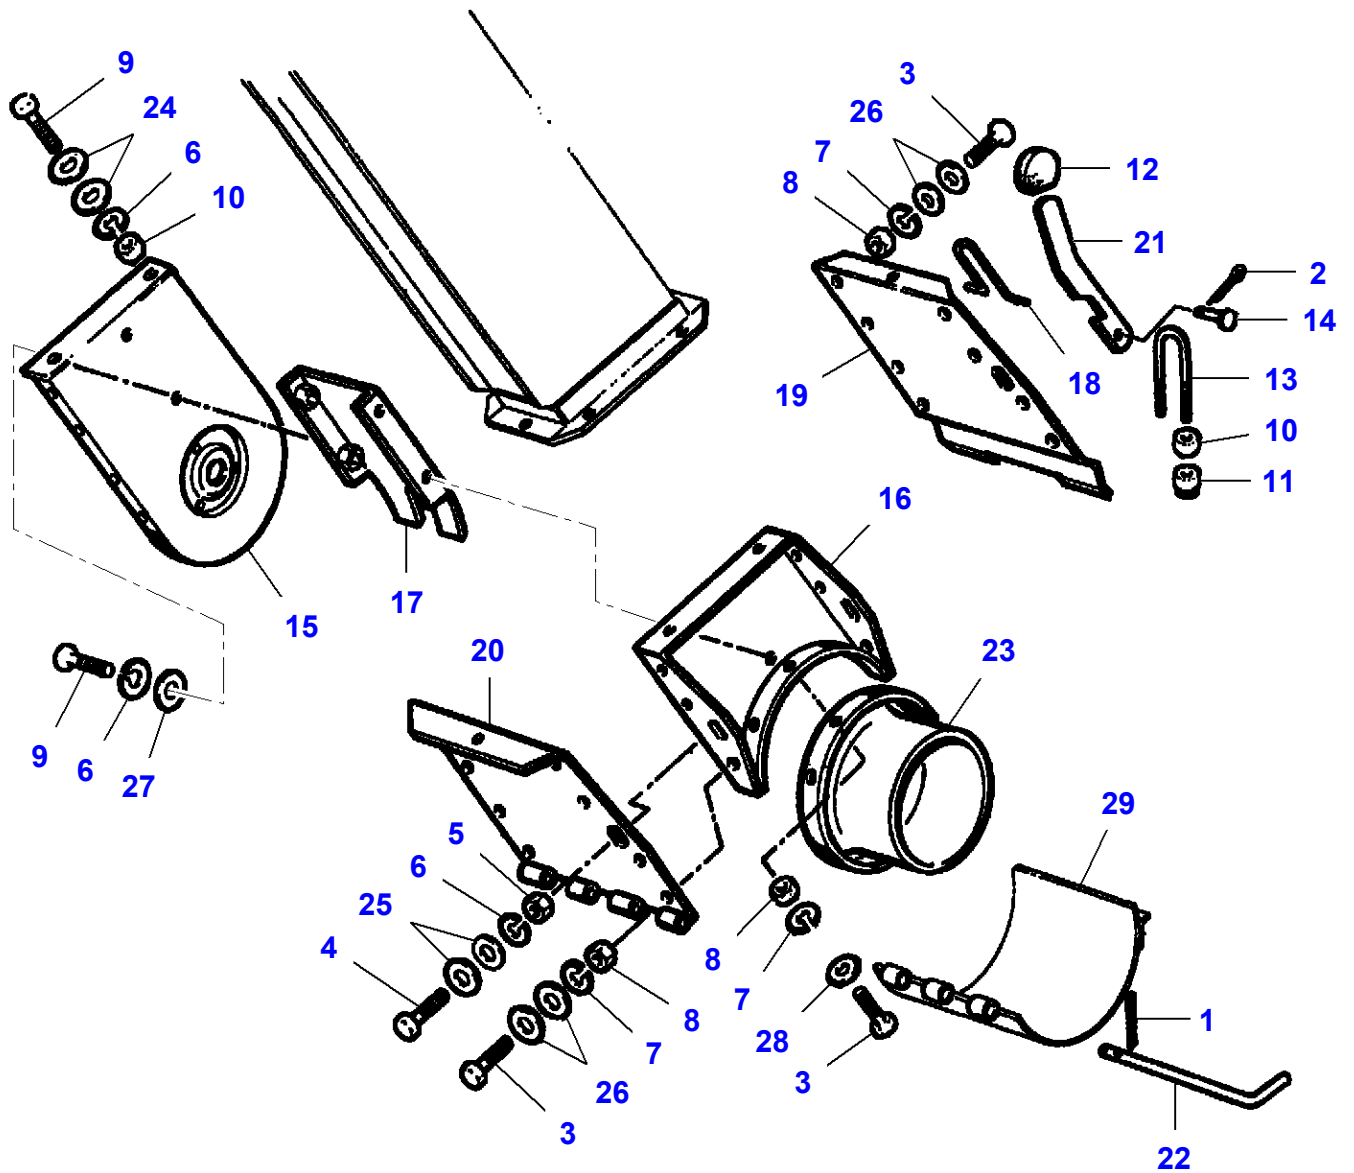

L-LD13-002-B

Grain Elevator - Normal

Item	Part Number	Qty	Description	Comments
1	LA10733601	1	Split Pin	
2	LA10734401	1	Split Pin	
3	LA10902224	2	Cap Screw	
4	LA11106221	1	Cap Screw	
5	LA11701721	1	Nut	
6	LA12034571	3	Lock Washer	
7	LA12035670	3	Lock Washer	
8	LA15896221	3	Nut	
9	LA16043424	10	Cap Screw	
10	LA16100811	2	Nut	
11	LA16104121	1	Locknut	Repairs and replaces LA16104111
12	LA300063527	1	Knob	
13	LA320694450	1	U Bolt	
14	LA320694550	1	Pin	
15	LA321825650	1	Lid	
16	LA321825850	1	Shield	
17	LA321825950	1	Lid	
18	LA321826150	1	U Bolt	
19	LA321826350	1	Lid	
20	LA321826450	1	Lid	
21	LA321851050	1	Lever	
22	LA322031550	1	Pin	
23	LA322122250	1	Connector	
24	LA355500920	2	Flat Washer	
25	LA355501120	2	Flat Washer	
26	LA355510615	4	Flat Washer	
27	LA355510820	1	Flat Washer	
28	LA355500715	1	Flat Washer	
29		1	Lid	See Page - Reference Number 060-0035/7