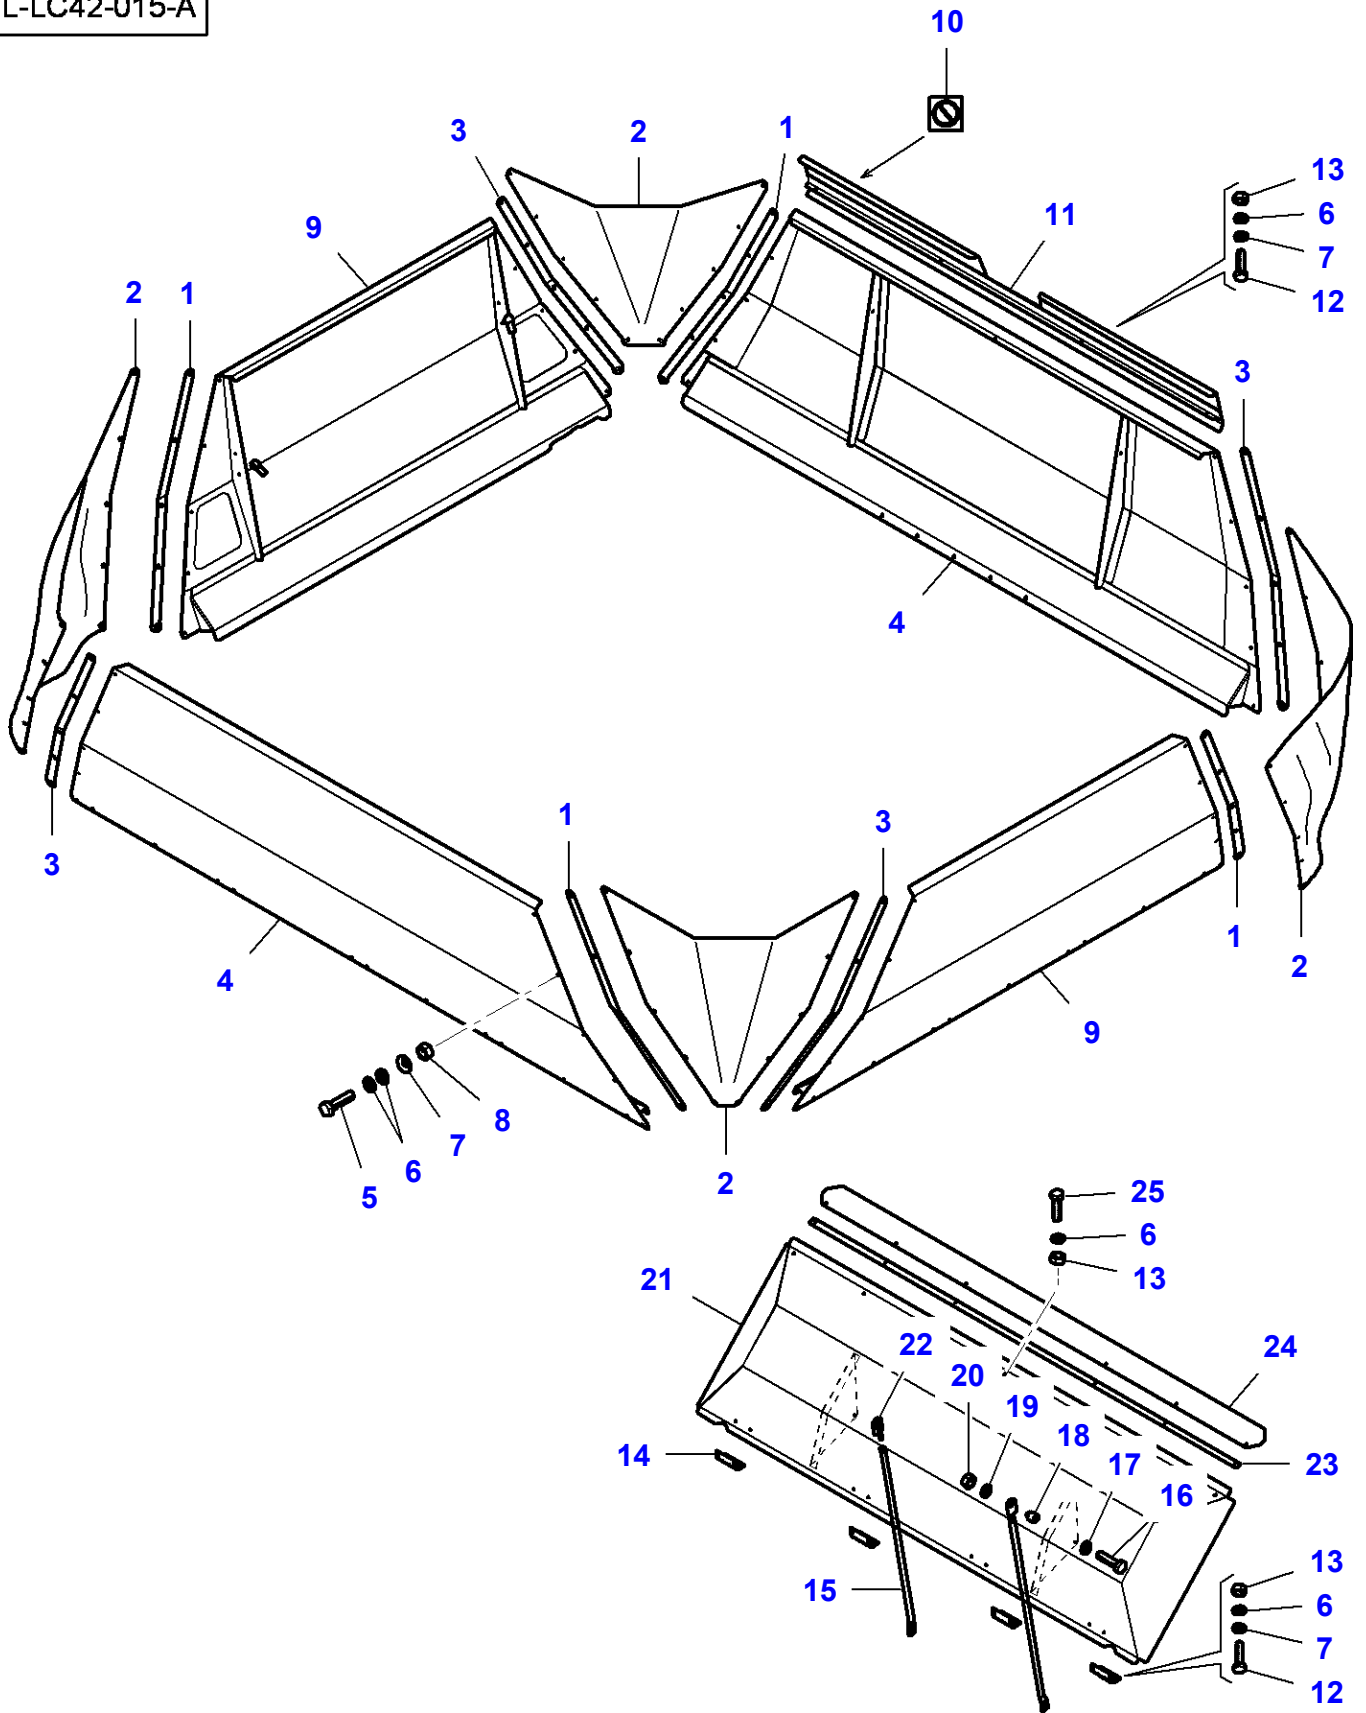

MF 7247 COMBINE - 3906251
L-LC42-015-A

L-LC42-015-A

Massey Ferguson

MF 7247 COMBINE - 3906251

3906251

Retractable Grain Tank Extension - From Serial Number 318210009

Page080-0055

Item	Part Number	Qty	Description
1	LA323249450	4	Rail
2	LA323248050	4	Panel
3	LA323249150	4	Rail
4	LA323247850	2	Panel
5	LA10902421	40	Cap Screw
6	LA355510615	92	Flat Washer
7	LA322357	59	Spring Washer
8	LA15896221	40	Nut
9	LA323247950	2	Panel
10	LA341000124	1	Decal
11	LA323321450	1	Shield
12	LA109024210	12	Cap Screw
13	LA158962210	19	Nut
14	LA320794150	4	Anglepiece
15	LA323321750	2	Rod
16	LA16043621	2	Cap Screw
17	LA322358	2	Spring Washer
18	LA340415098	2	Bush
19	LA355510820	2	Flat Washer
20	LA16100811	2	Nut
21	LA323321350	1	Panel
22	LA323321950	1	Part
23	LA323321650	1	Plate
24	LA323321550	1	Plate
25	LA366000614	7	Carriage Bolt