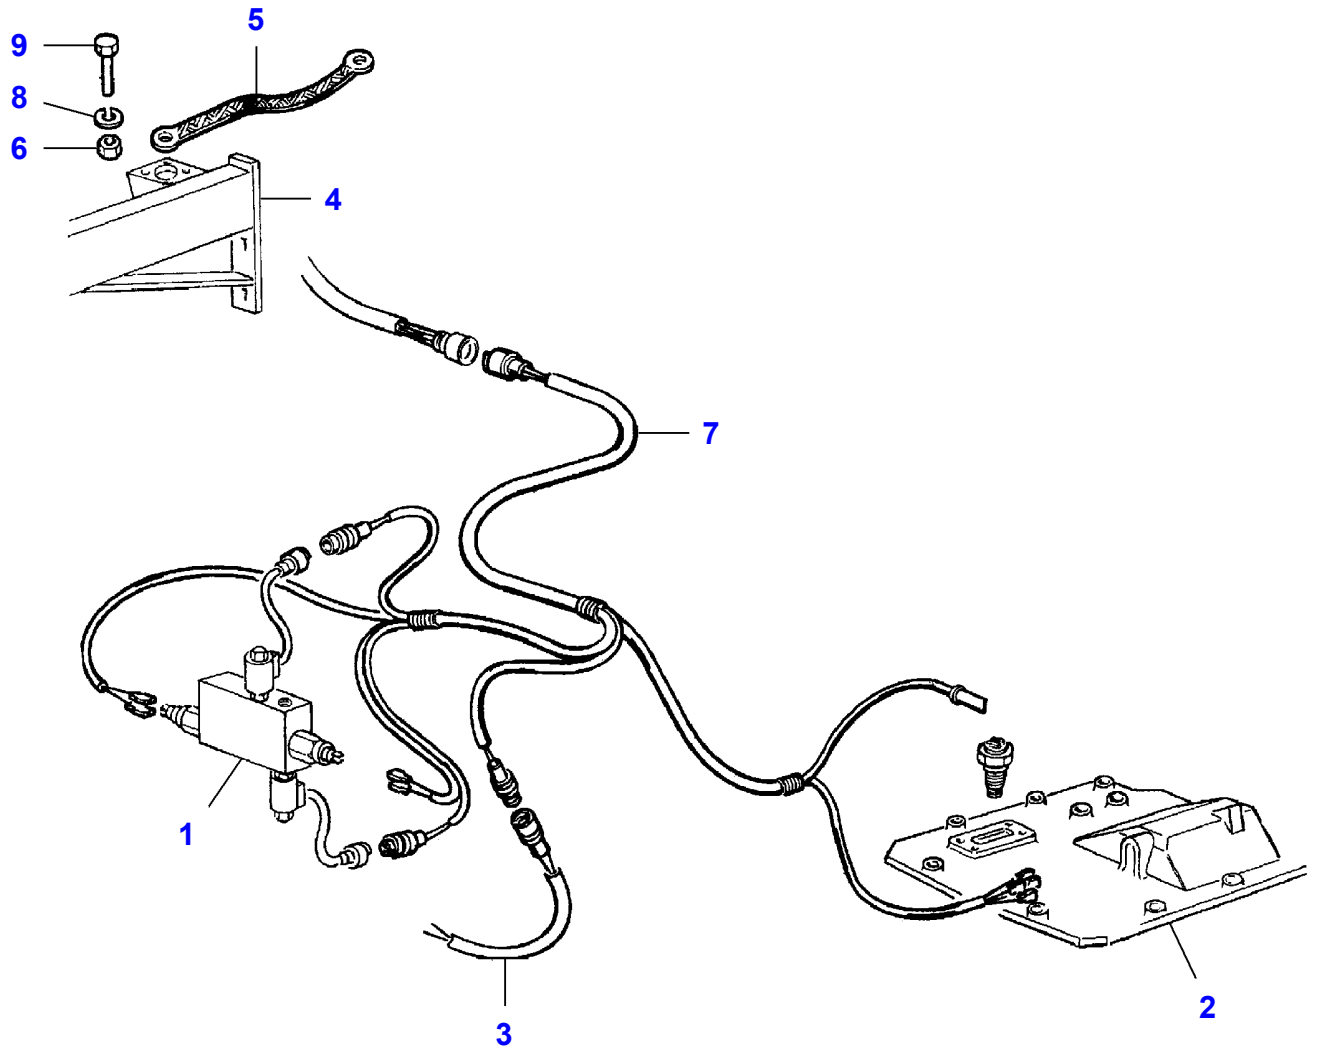

L-LC13-017-A

Massey Ferguson

MF 7247 COMBINE - 3906251

3906251

Electric System - Control Circuits

Page 120-0035

Item	Part Number	Qty	Description	Comments
1		1	Electrovalve	See Page - Reference Number 040-0090/22
2		1	Cover	See Page - Reference Number 030-0150/1
3		1	Cable	See Page - Reference Number 120-0090
4		1	Frame	See Page - Reference Number 100-0005/4
5	LA323011350	1	Earth Strap	
6	LA16100811	3	Nut	
7	LA322864400	1	Cable	
8	LA12034571	3	Lock Washer	
9	LA16043424	3	Cap Screw