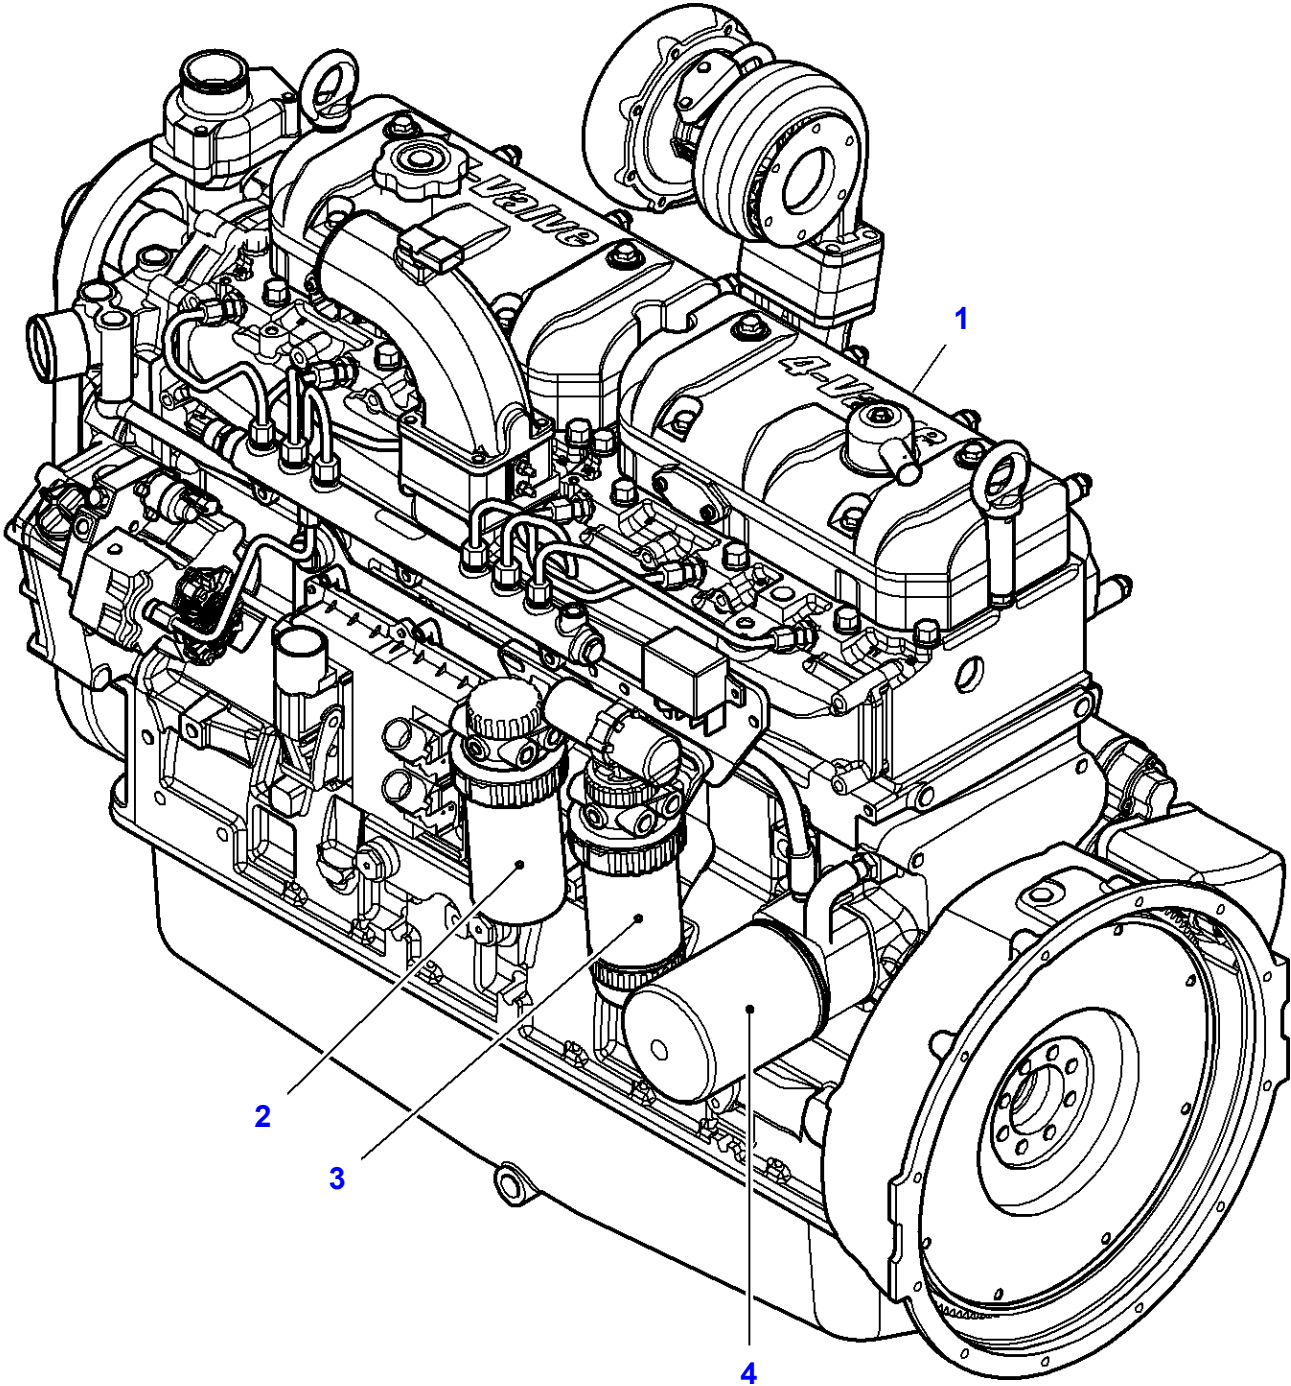

L-LC03-007-B

Massey Ferguson

MF 7247 COMBINE - 3906251

3906251

Engine Installation

Page020-0005

Item	Part Number	Qty	Description
1	LA323200500	1	Engine
2	LA323208250	1	Fuel Filter
3	LA323208350	1	Fuel Element
4	LA323170650	1	Oil Filter