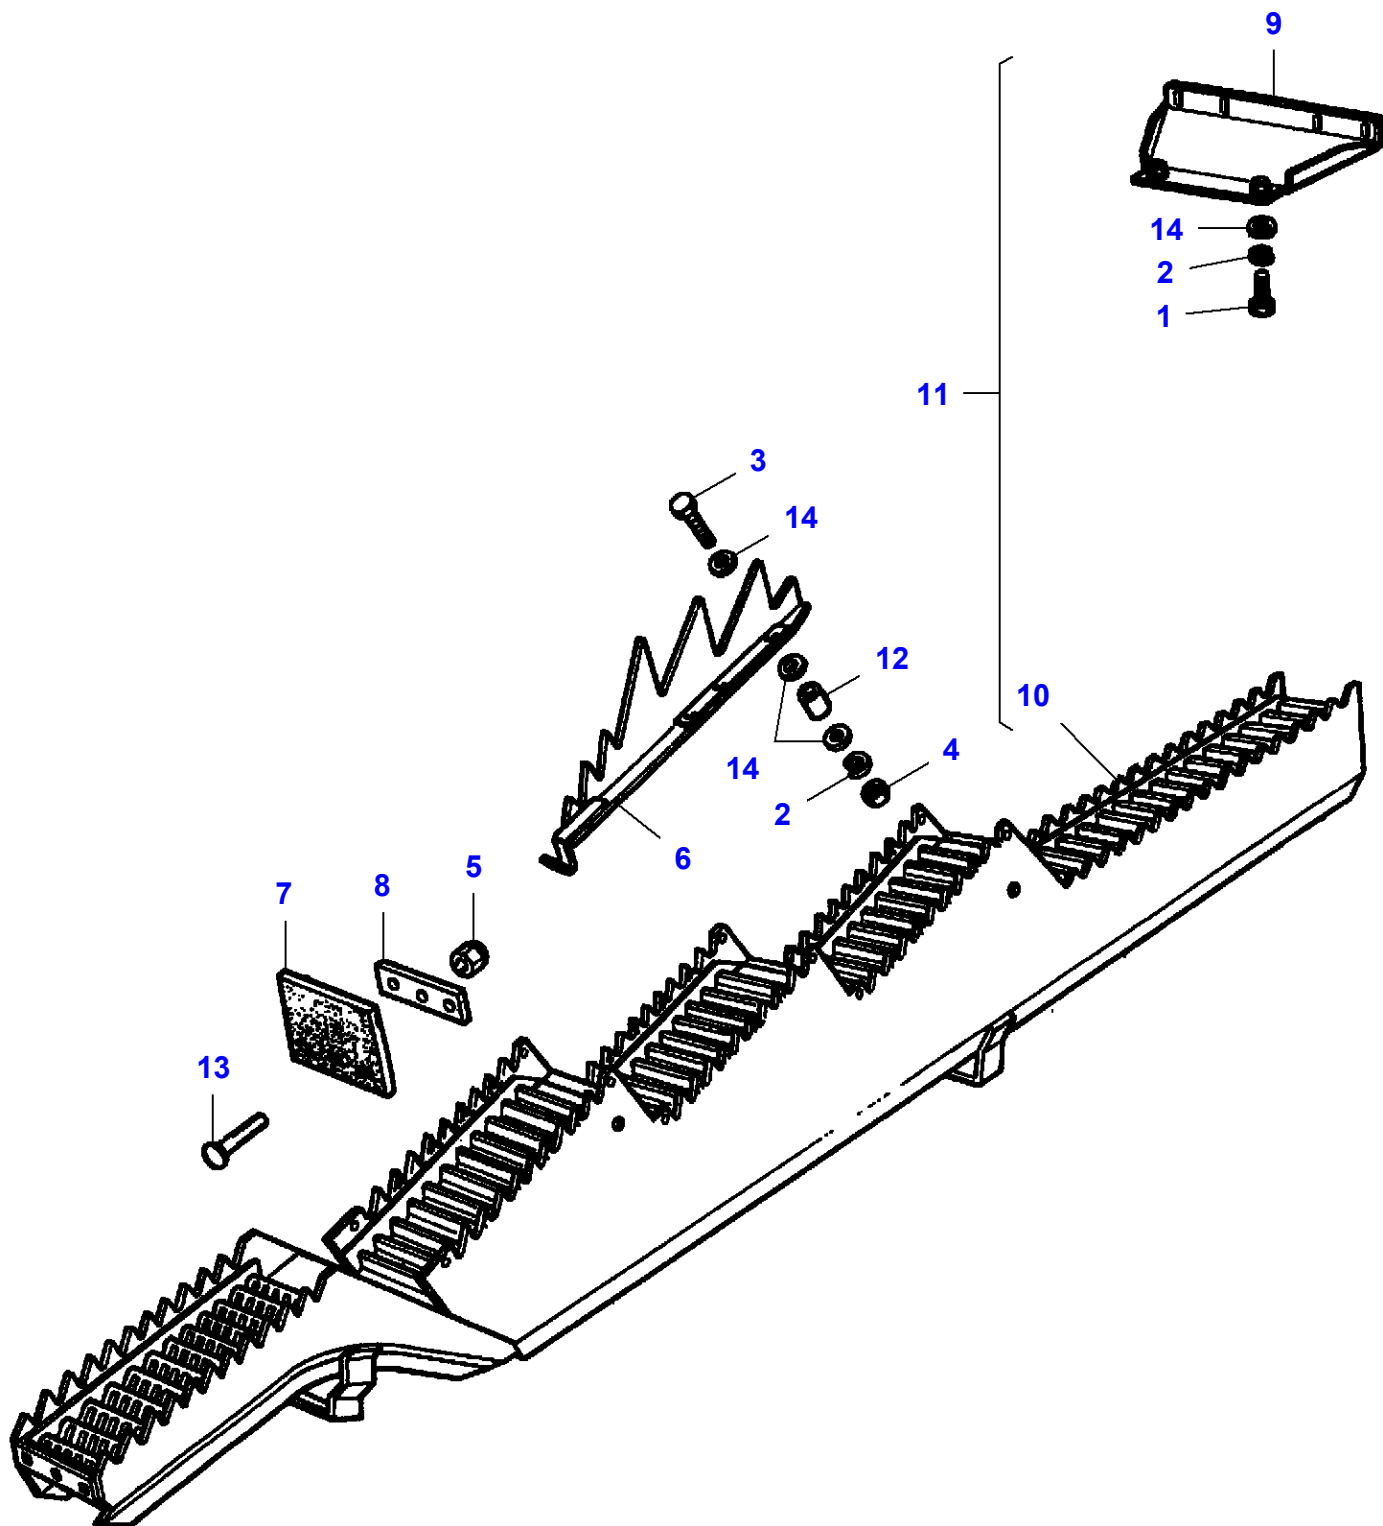

L-LD03-001-B

Straw Walker

Item	Part Number	Qty	Description
1	LA10902224	2	Cap Screw
2	LA12035670	3	Lock Washer
3	LA15212721	1	Cap Screw
4	LA15896221	1	Nut
5	LA16104121	3	Locknut
6	LA320691950	1	St.Walk.Project.
7	LA320834550	1	Canvas
8	LA320834650	1	Plate
9	LA322315450	1	Extension
10	LA322315650	1	Kit, Straw Walkr
11	LA322334800	1	Kit, Straw Walkr
12	LA344158136	1	Bush
13	LA350342512	1	Carriage Bolt
14	LA355500715	3	Flat Washer