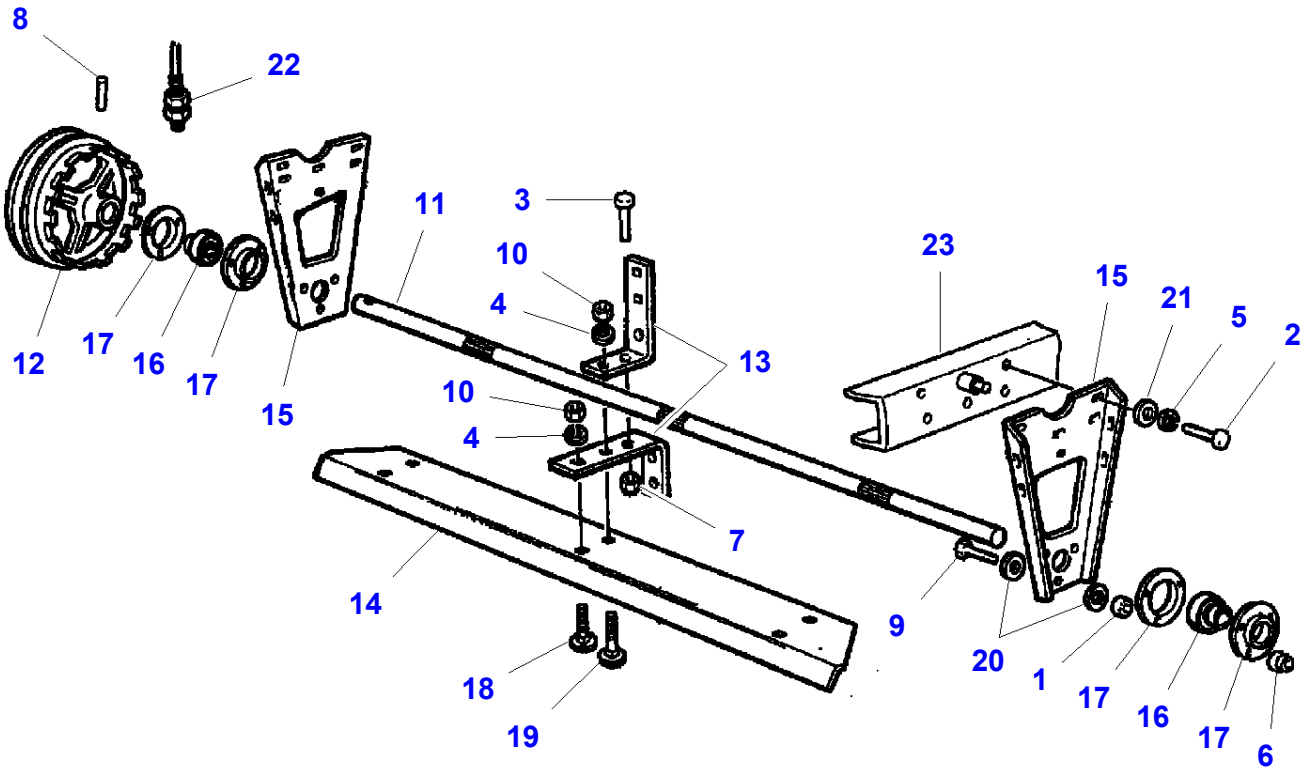

L-LD16-004-A

Massey Ferguson

MF 7247 COMBINE - 3906251

3906251

Fan

Page070-0105

Item	Part Number	Qty	Description	Comments
1	LA10788221	1	Nut	
2	LA11106624	2	Cap Screw	
3	LA11112621	1	Cap Screw	
4	LA12034571	2	Lock Washer	
5	LA12034671	2	Lock Washer	
6	LA12577211	1	Locknut	
7	LA12577511	1	Locknut	
8	LA13917170	1	Roll Pin	
9	LA16040821	1	Cap Screw	
10	LA16100811	2	Nut	
11	LA321837750	1	Shaft	
12	LA321837950	1	Pulley	
13	LA321838250	2	Spoke	
14	LA321838450	4	Blade	
15	LA322768250	2	Support	
16	LA340411206	2	Bearing Assy	
17	LA340411406	4	Bearing Flange	
18	LA350342511	2	Carriage Bolt	
19	LA350342513	2	Carriage Bolt	
20	LA355511020	2	Flat Washer	
21	LA355511030	2	Flat Washer	
22		1	Sensor	See Page - Reference Number 070-0120/28
23		1	Frame	See Page - Reference Number 050-0005/17