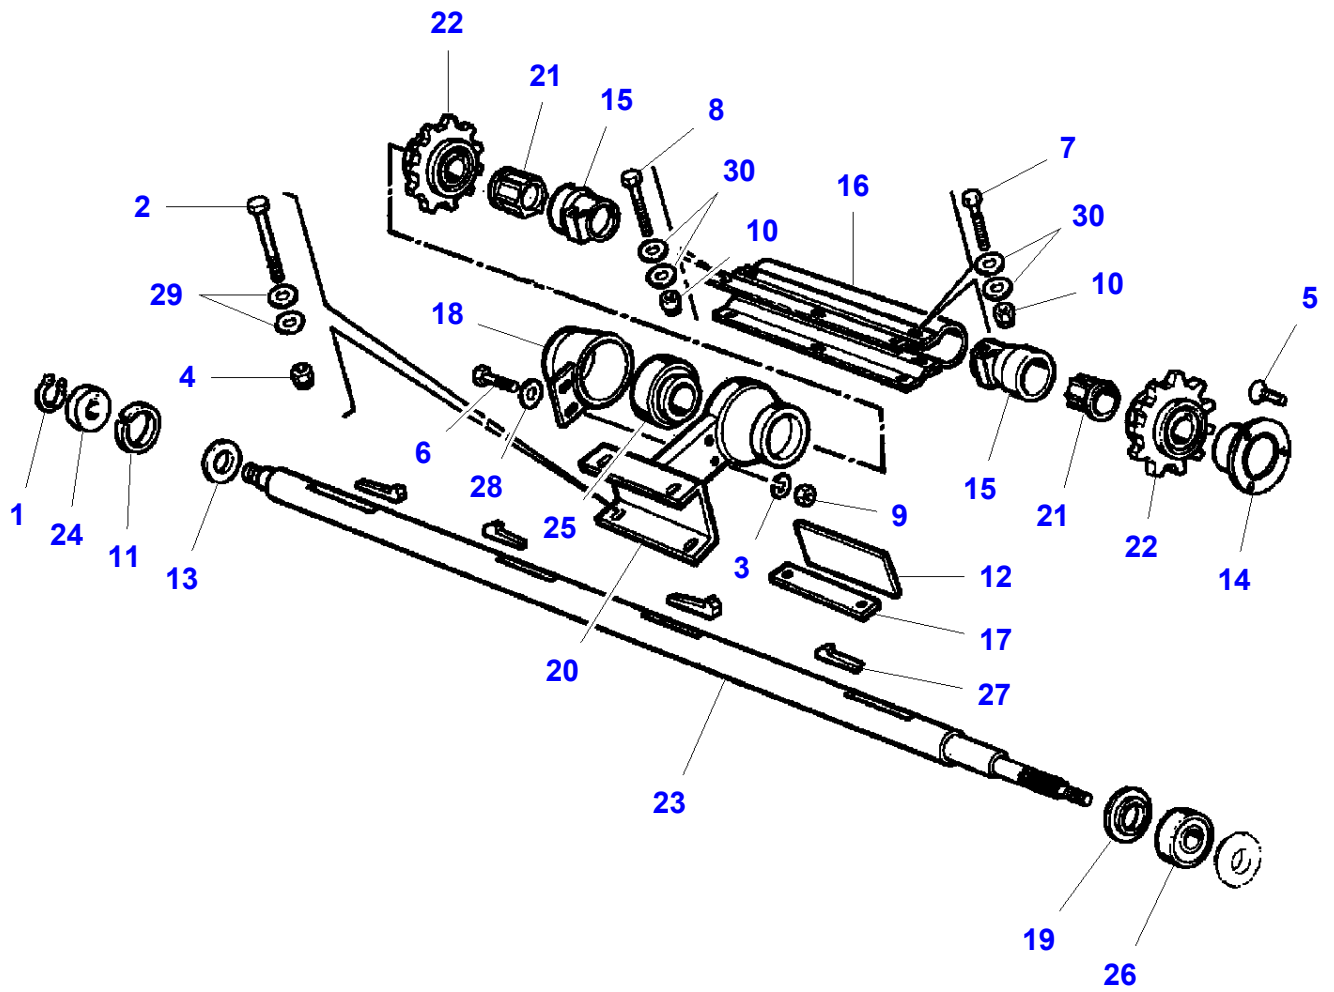

L-LC36-009-A

Front Elevator

Item	Part Number	Qty	Description	Comments
1	LA11068376	1	Circlip	
2	LA11108221	2	Screw	
3	LA12034571	2	Lock Washer	
4	LA12577211	2	Locknut	
5	LA14441331	3	Screw	
6	LA15213521	2	Cap Screw	
7	LA16044621	2	Screw	Repairs and replaces LA16044631
8	LA16045024	3	Cap Screw	
9	LA16100811	2	Nut	
10	LA16104111	5	Locknut	
11	LA300116217	1	Bush	
12	LA300134590	1	Shim	
13	LA320402050	1	Shim	
14	LA320973650	1	Shield	
15	LA320973750	2	Shield	
16	LA321692850	1	Shield	
17	LA322153750	1	Shim	
18	LA322153850	1	Shield	
19	LA322223050	1	Washer	
20	LA322225150	1	Support	
21	LA322225250	2	Guide Bush	
22	LA322225350	2	Gear	
23	LA322225550	1	Shaft	
24	LA340411238	1	Bearing Assy	
25	LA340411257	1	Bearing Assy	
26	LA340411277	1	Bearing Assy	
27	LA350380763	4	Key	
28	LA355510820	2	Flat Washer	Repairs and replaces LA355500920
29	LA355501130	4	Flat Washer	
30	LA355510820	8	Flat Washer