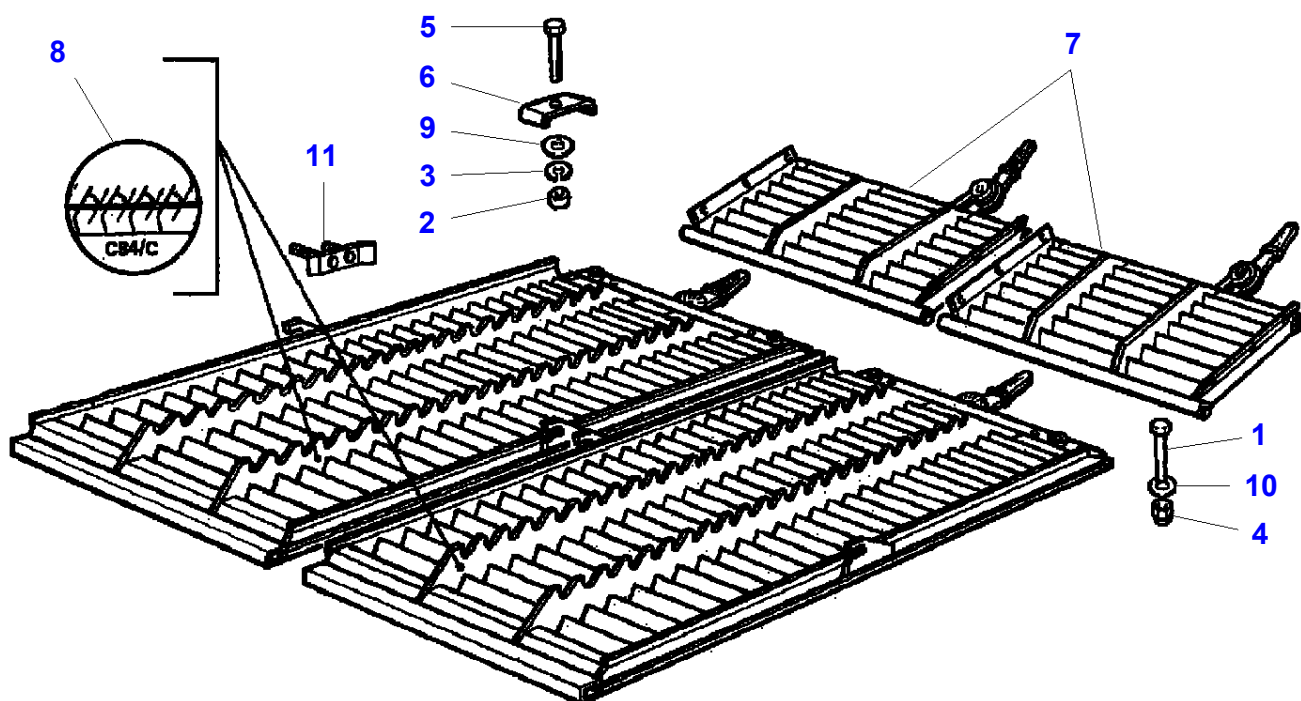

L-LD21-004-A

Massey Ferguson

MF 7247 COMBINE - 3906251

3906251

Upper Sieve, Adjustable

Page 070-0125

Item	Part Number	Qty	Description	Comments
1	LA11107311	4	Cap Screw	
2	LA11701721	4	Nut	
3	LA12034671	4	Lock Washer	
4	LA12577211	4	Locknut	
5	LA16040821	4	Cap Screw	
6	LA321839150	4	Plate	
7	LA322137100	2	Sieve	
8	LA322279900	4	Sieve	
9	LA355501120	4	Flat Washer	
10	LA355511030	4	Flat Washer	
11		1	Clip	See Page - Reference Number 070-0045/22