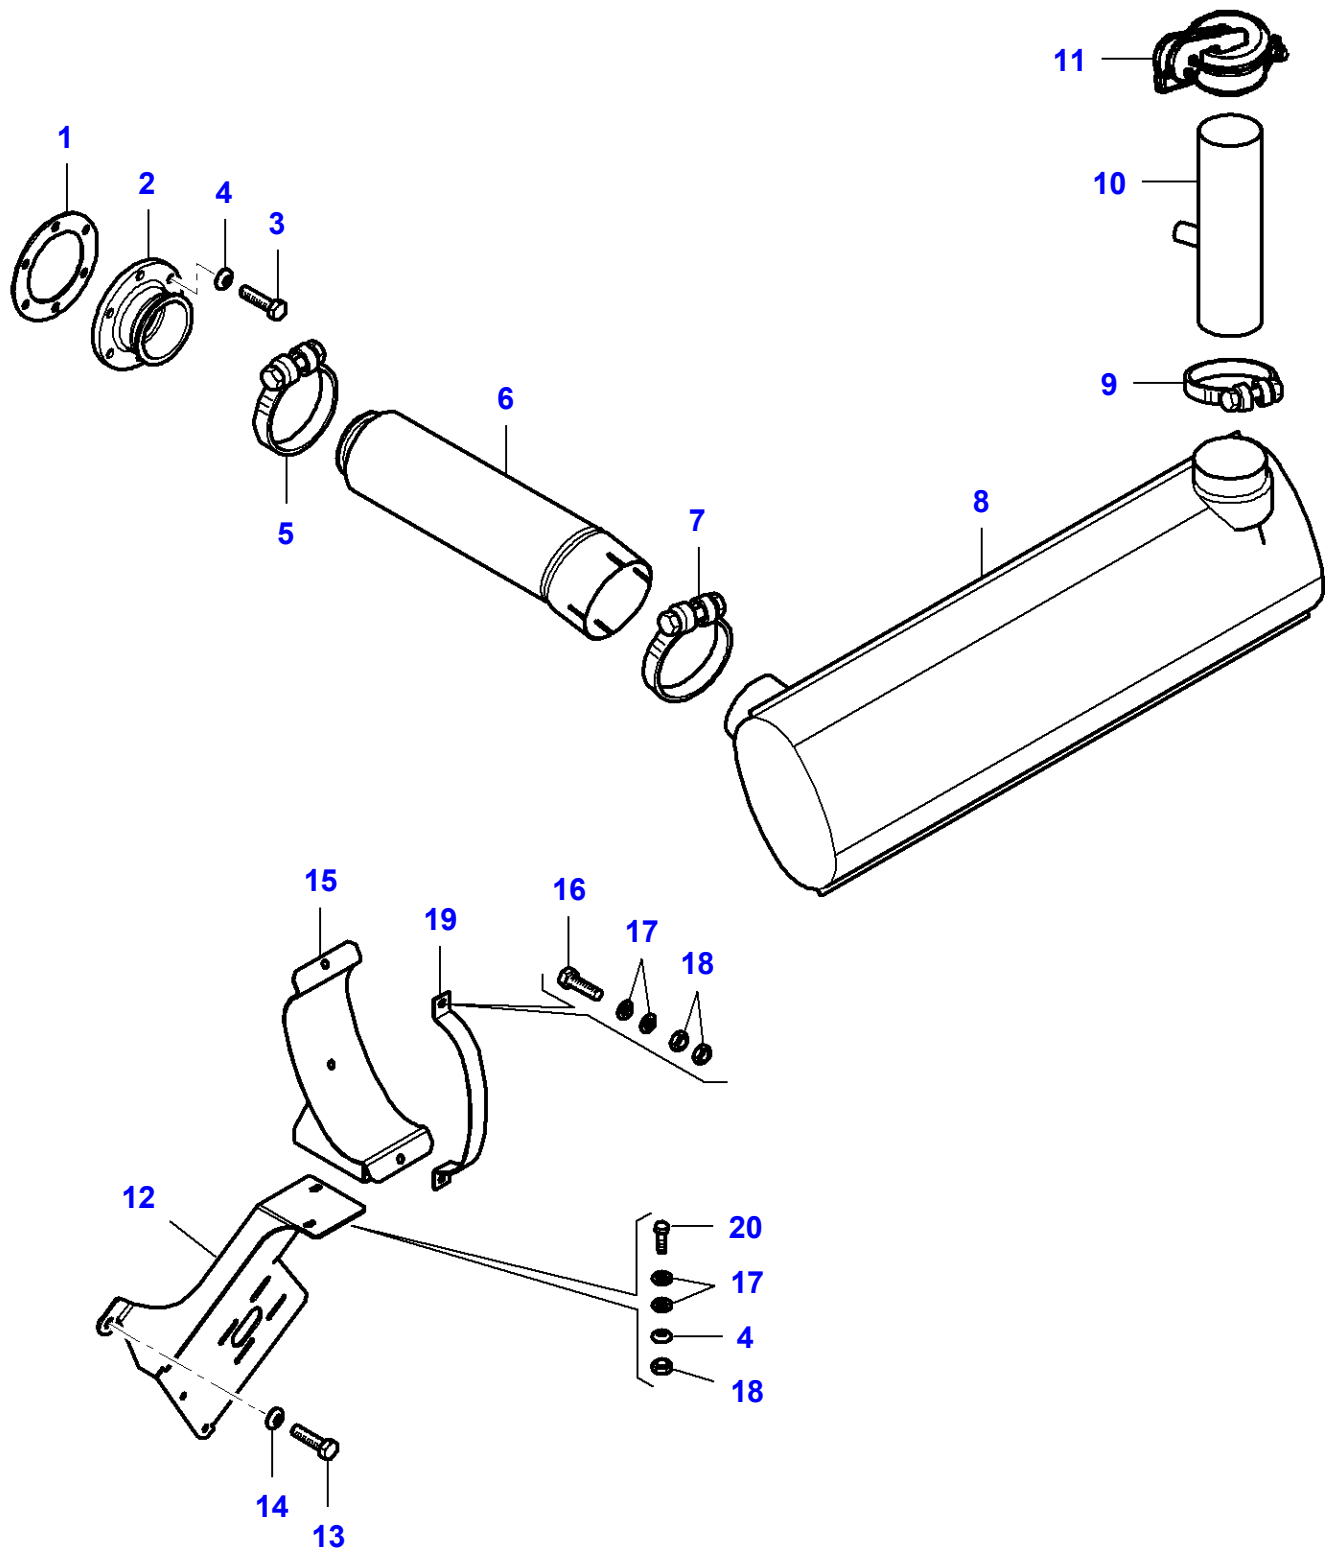

L-LC58-004-A

Exhaust Silencer

Item	Part Number	Qty	Description
1	LA323128050	1	Gasket
2	LA323111550	1	Flange
3	LA16043621	6	Cap Screw
4	LA322358	8	Spring Washer
5	LA323051650	1	Rail
6	LA323111850	1	Tail Pipe
7	LA322559800	1	Hose Clip
8	LA322229550	1	Muffler
9	LA321816400	1	Hose Clip
10	LA323009750	1	Tail Pipe
11	LA321852200	1	Cover
12	LA323263250	1	Bracket
13	LA11112421	1	Cap Screw
14	LA140046	1	Washer
15	LA322871350	1	Bracket
16	LA16043924	2	Cap Screw
17	LA355500920	6	Flat Washer
18	LA16100811	4	Nut
19	LA321815750	1	Strap
20	LA16043621	2	Cap Screw