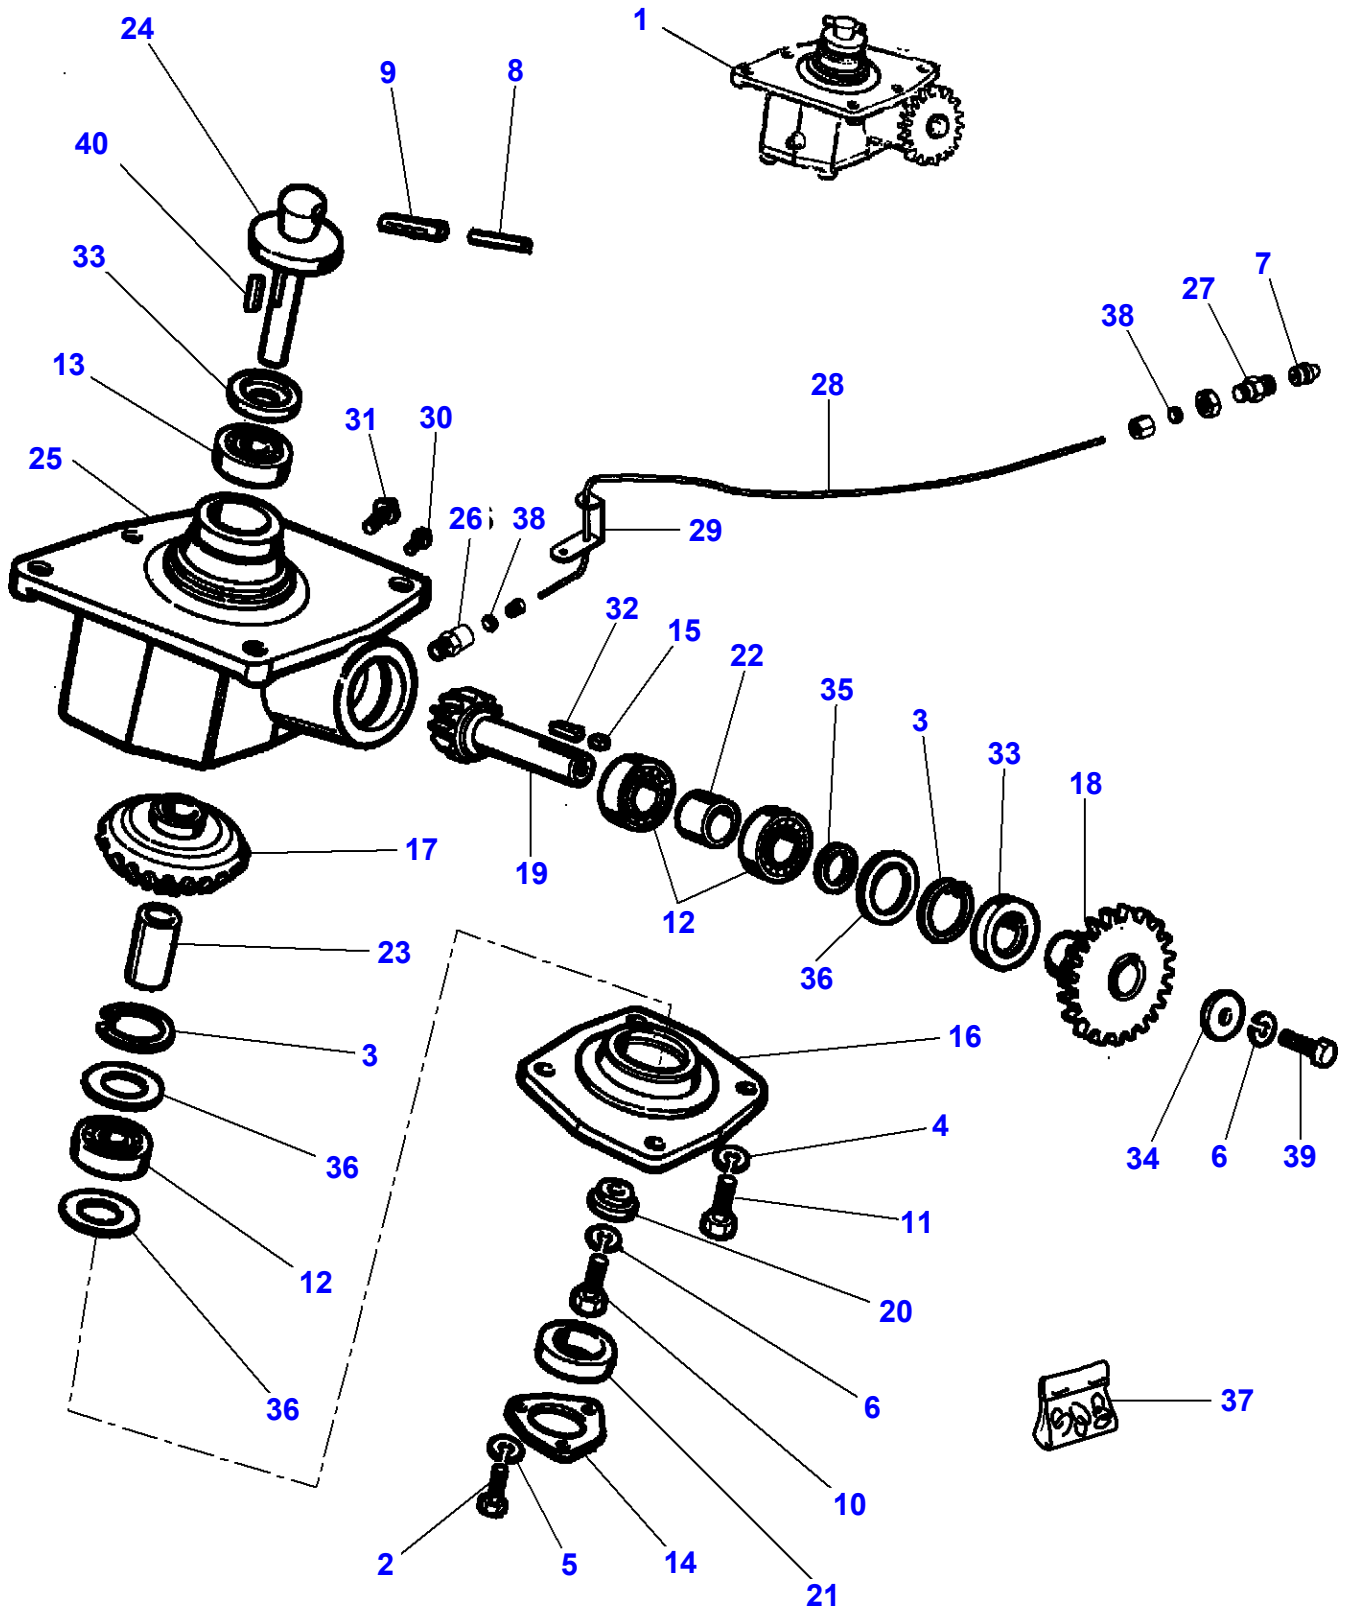

L-LD28-001-B

Lower Case Elements

Item	Part Number	Qty	Description	Comments
1	LA32248160	1	Angle Drive	
2	LA10979224	3	Cap Screw	(1)
3	LA11061576	2	Circlip	(1)
4	LA12034571	4	Lock Washer	(1)
5	LA12034671	3	Lock Washer	(1)
6	LA12034771	2	Lock Washer	(1)
7	LA13407211	1	Grease Fitting	(1)
8	LA14607970	1	Roll Pin	(1)
9	LA14617170	1	Roll Pin	(1)
10	LA15540521	1	Cap Screw	(1)
11	LA16043824	4	Cap Screw	(1)
12	LA23111990	3	Ball Bearing	(1)
13	LA28996530	1	Bearing Assy	(1)
14	LA300015238	1	Flange	(1)
15	LA300135448	1	Gasket	(1)
16	LA320947250	1	Cover	(1)
17	LA320947350	1	Bevel Pinion	(1)
18	LA320947850	1	Gear	(1)
19	LA320948350	1	Bevel Pinion	(1)
20	LA320948550	1	Guide Bush	(1)
21	LA320948650	1	Spacer	(1)
22	LA320948850	1	Spacer	(1)
23	LA320948950	1	Spacer	(1)
24	LA320949350	1	Shaft	(1)
25	LA322481550	1	Box	(1)
26	LA322881050	1	Grease Fitting	(1)
27	LA322881150	1	Union	(1)
28	LA323041850	1	Hose	(1)
29	LA323042550	1	Bracket	(1)
30	LA350359400	1	Plug	(1)
31	LA350359405	1	Plug	(1)
32	LA350384636	1	Key	(1)
33	LA353583183	1	Gasket	(1)
34	LA355511260	1	Flat Washer	(1)
35	LA355538710	1	Washer	(1)
36	LA355547104	3	Flat Washer	(1)
				Thickness 0,40 mm
	LA355547106	3	Flat Washer	(1)
				Thickness 0,60 mm
37	LA322930250	1	Kit,Joint/Gasket	(1)
38		X	Gasket	(1)
39	LA11112424	1	Cap Screw	(1)
40	LA10619920	1	Key	(1)