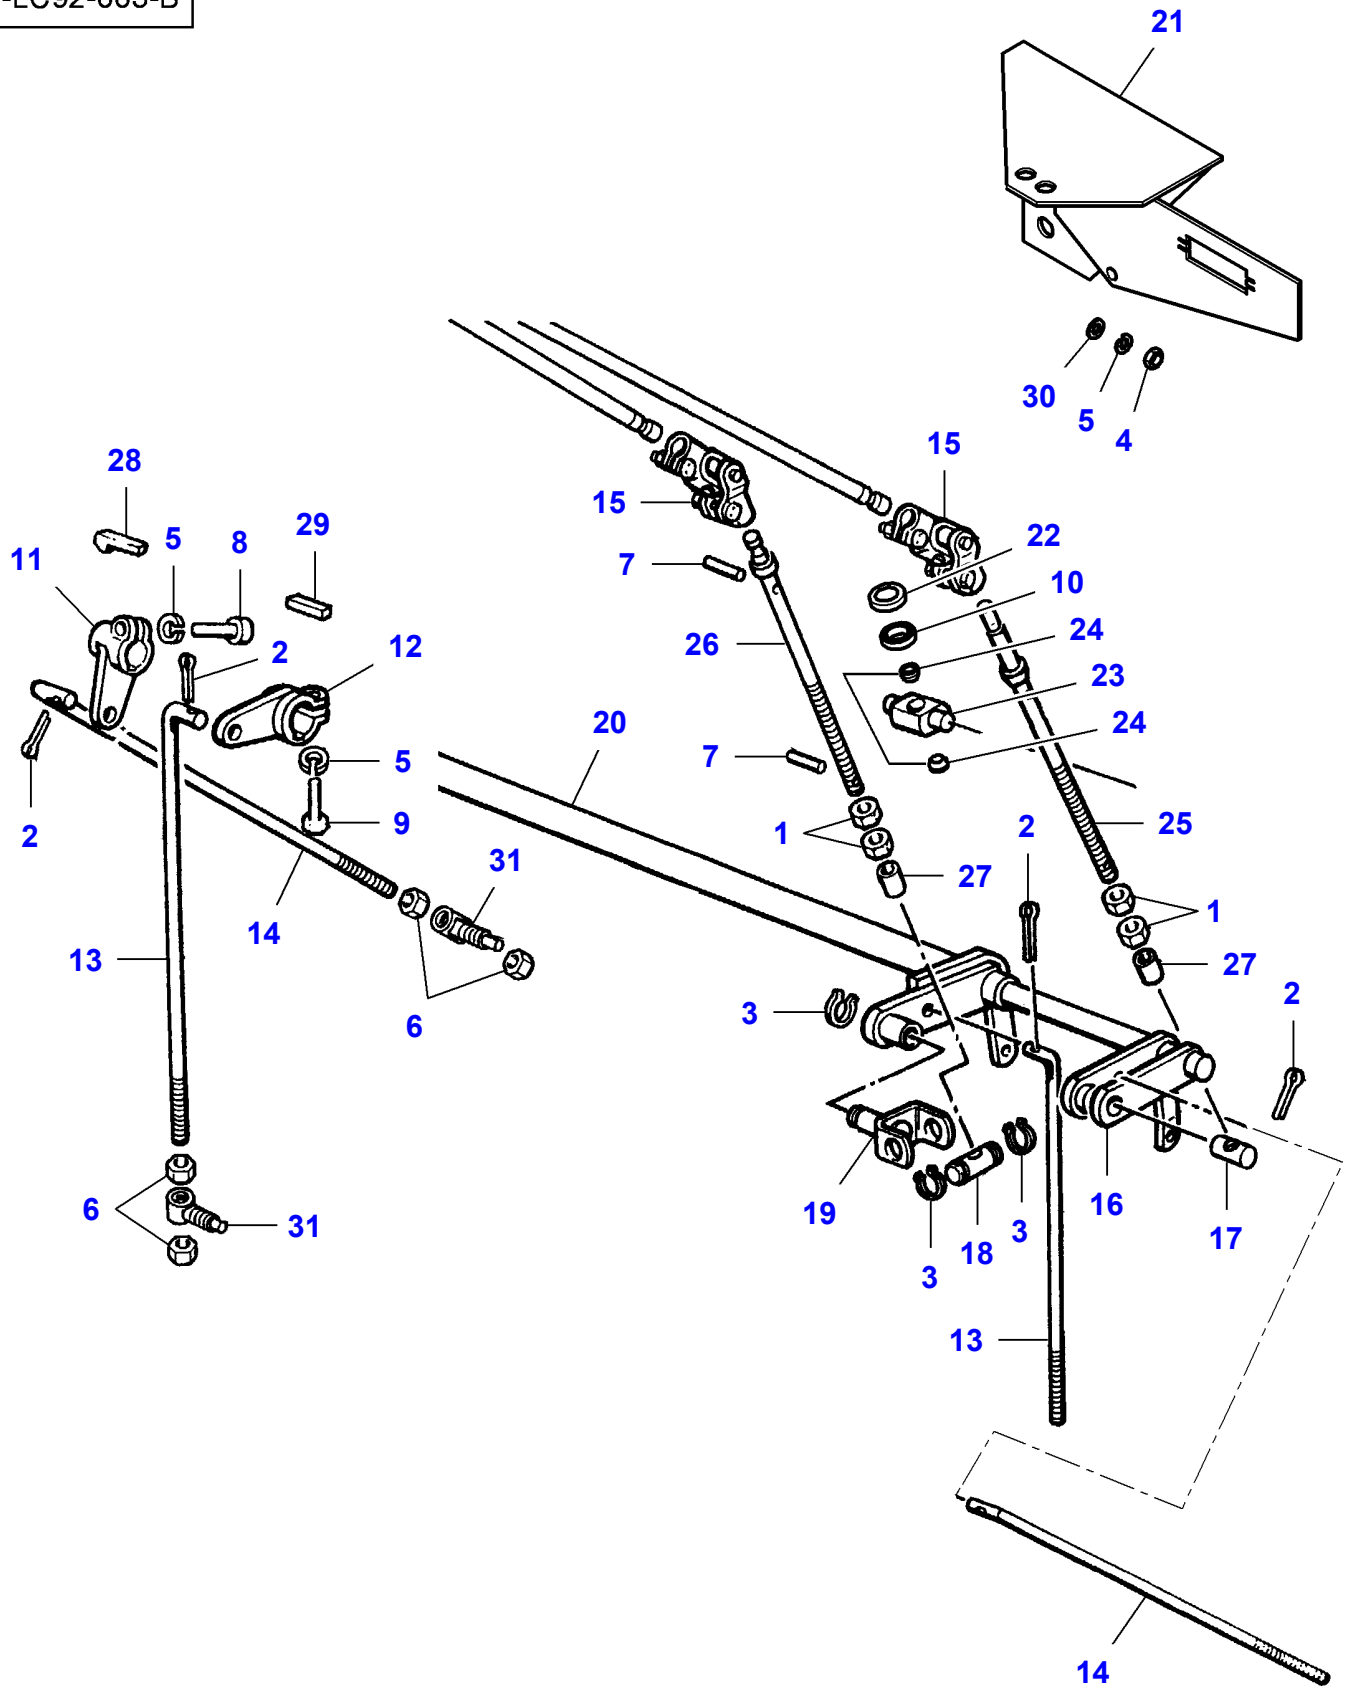

L-LC92-003-B

Massey Ferguson

MF 7247 COMBINE - 3906251

3906251

Page 050-0055

Concave Control Drive

Item	Part Number	Qty	Description	Comments
1	LA10717511	4	Nut	
2	LA10734001	4	Split Pin	
3	LA11067876	3	Circlip	
4	LA11701721	2	Nut	
5	LA12034671	4	Lock Washer	
6	LA12163321	4	Nut	
7	LA14160670	2	Dowel	
8	LA14420321	1	Hex Socket Screw	
9	LA14420421	1	Hex Socket Screw	
10	LA26800770	1	Bearing Assy	
11	LA300136293	1	Lever	
12	LA300136294	1	Lever	
13	LA300136297	2	Tie Rod	
14	LA300136298	2	Tie Rod	
15	LA311444700	2	Universal Joint	
16	LA321867650	1	Arm	
17	LA321866650	1	Pin	
18	LA322057350	1	Pin	
19	LA322057450	1	Yoke	
20	LA322077250	1	Arm	
21	LA322880950	1	Support	
22	LA322913750	1	Cup	
23	LA322940850	1	Pin	
24	LA322940950	2	Washer	
25	LA322941350	1	Rod	
26	LA322941450	1	Rod	
27	LA340415821	2	Bush	
28	LA350381730	1	Key	
29	LA350384740	1	Key	
30	LA355501120	2	Flat Washer	
31		2	Pin	See Page - Reference Number 050-0080/6