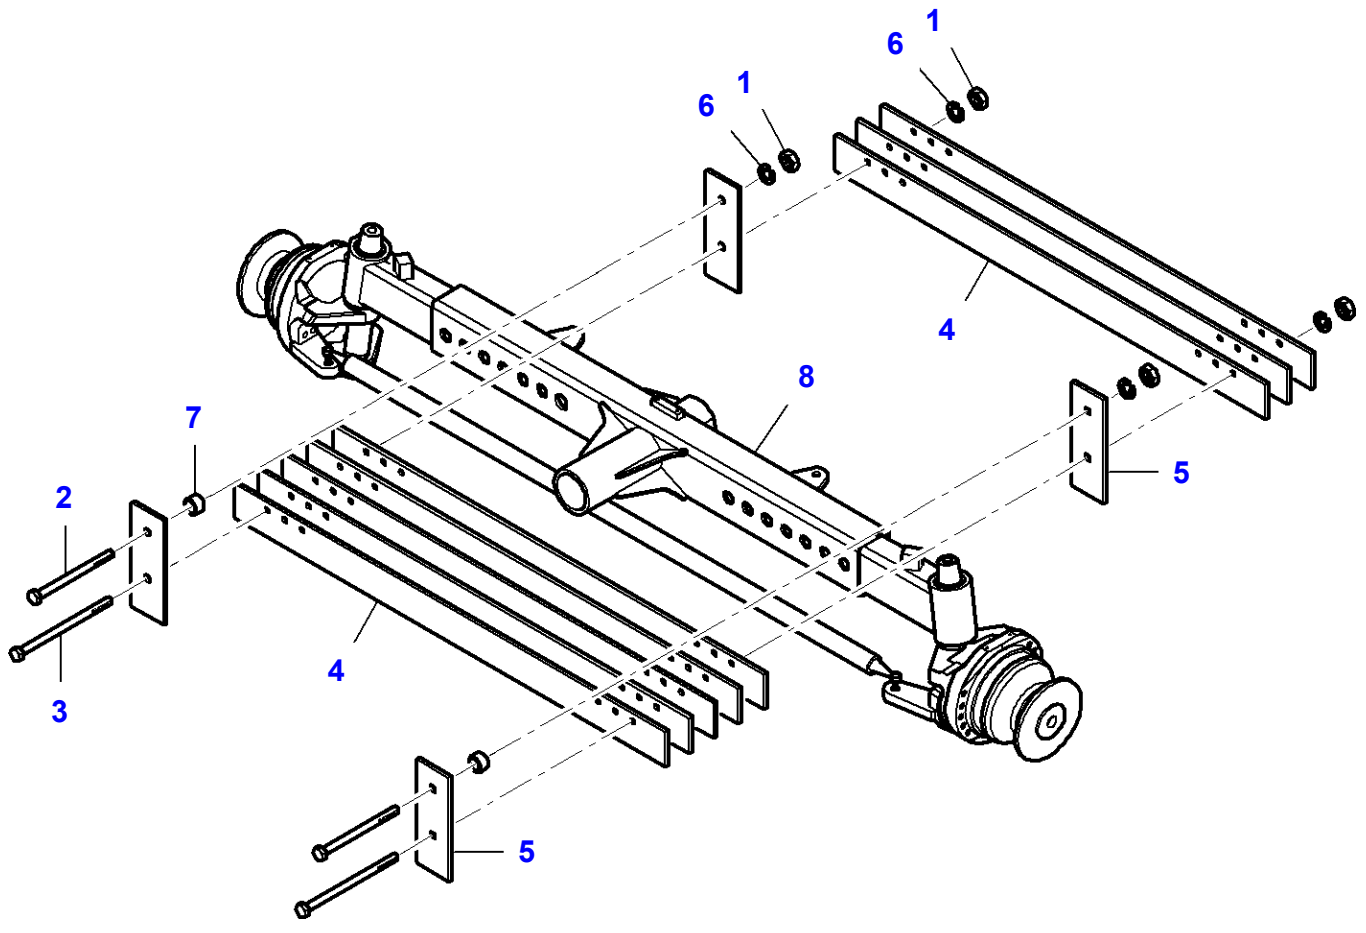

L-LD77-001-B

Massey Ferguson

MF 7247 COMBINE - 3906251

3906251

Ballast Weight On Rear Axle - Four Wheel Drive

Page 140-0225

Item	Part Number	Qty	Description	Comments
1	LA12164321	4	Nut	
2	LA15990931	2	Cap Screw	
3	LA15991821	2	Cap Screw	
4	LA322830050	14	Weight	
5	LA322830150	4	Plate	
6	LA400851209	2	Lock Washer	
7	LA322830250	8	Spacer	
8		1	Axle	See Page - Reference Number 030-0015/1