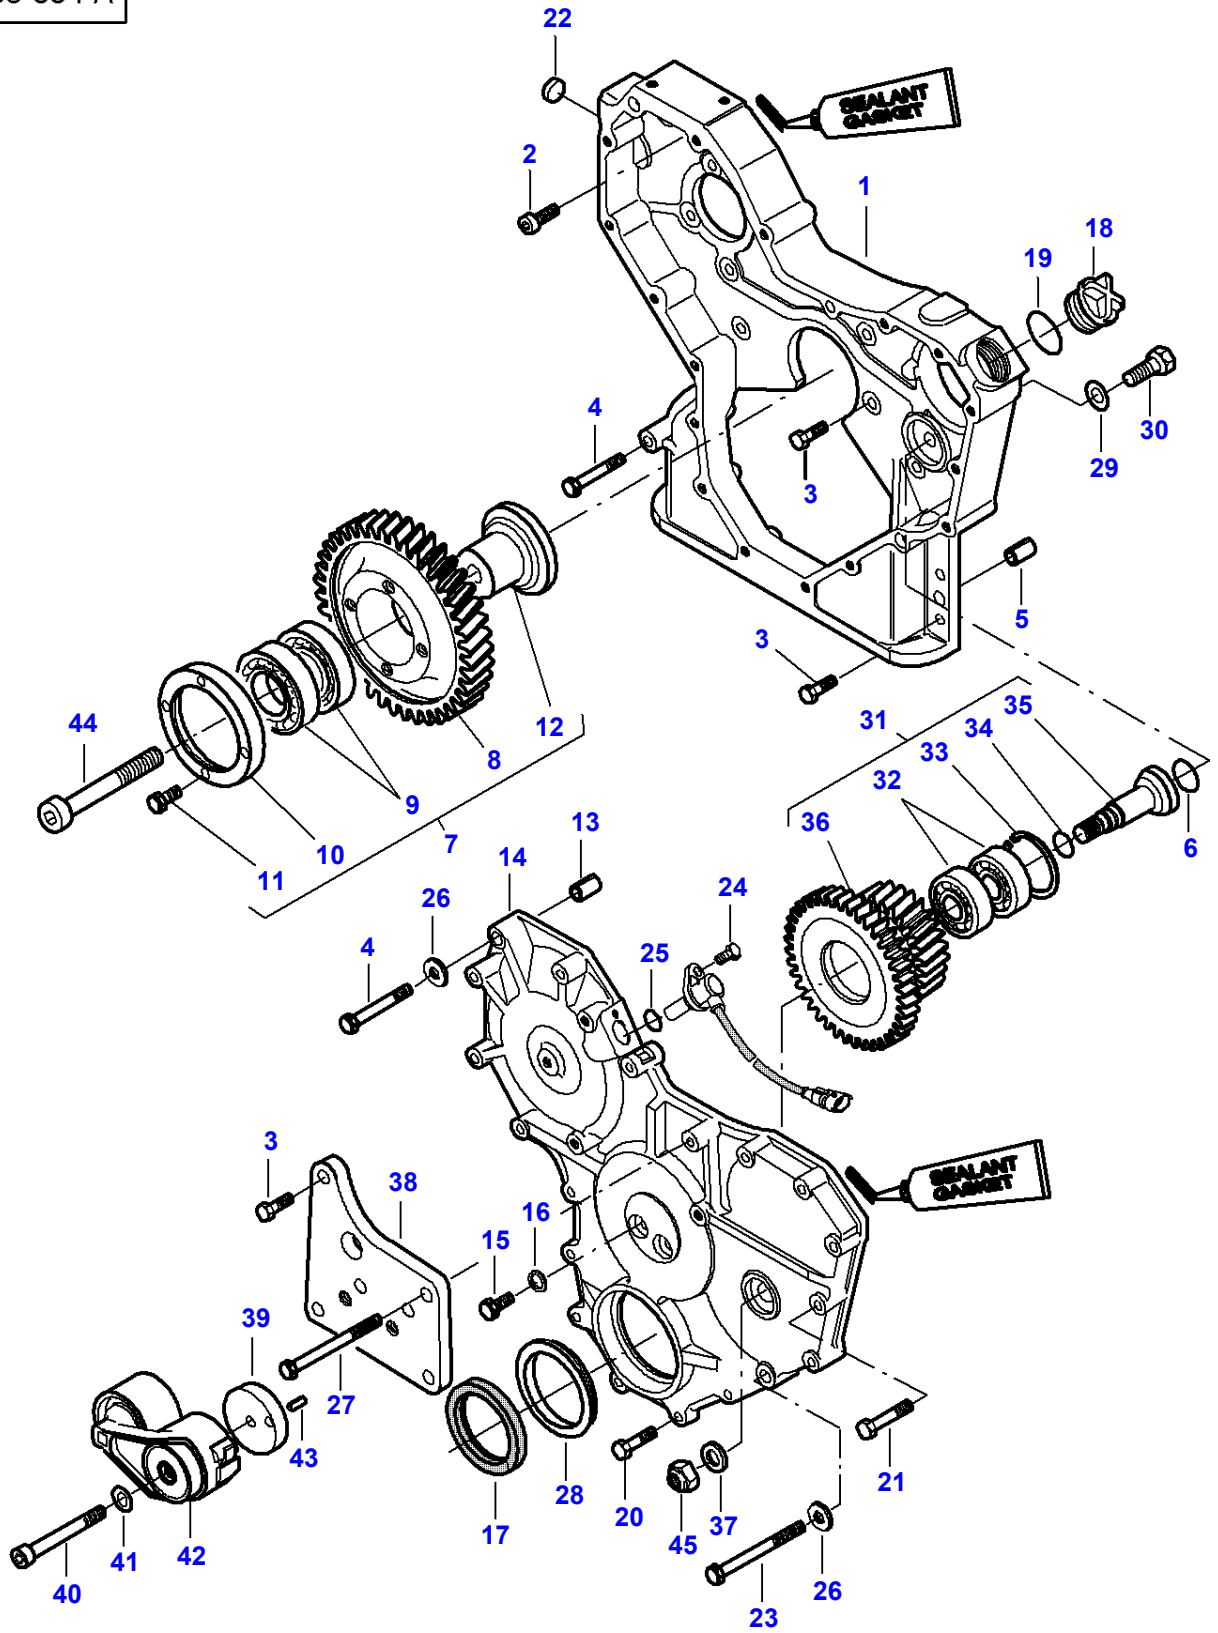

MF 7247 COMBINE - 3906251
L-HB03-004-A

L-HB03-004-A

Item	Part Number	Qty	Description	Comments
1	V837070062	1	Housing	
2	V581804620	2	Hex Socket Screw	M8 X 25
3	V528801400	14	Cap Screw	M8 X 25
4	V529801470	2	Cap Screw	M8 X 60
5	V598359850	2	Pin	
6	V614601924	1	O Ring	
7	V837070001	1	Gear	
8	V837070000	1	Gear	(7)
9	V610072109	1	Bearing Assy	(7)
10	V836855565	1	Ring	(7)
11	V528901400	4	Screw	(7) M8 X 16
12	V836855562	1	Shaft	(7)
13	V598359860	2	Pin	
14	V837070162	1	Cover	
15	V528801380	2	Cap Screw	M8 X 20
16	V615870814	2	Sealing Washer	
17	V836840883	1	Oil Seal	
	V836873100	X	Spacer	[A] Thickness 3.00 MM
18	V836017927	1	Plug	
19	V614603540	1	O Ring	
20	V528801410	6	Cap Screw	M8 X 30
21	V529801440	10	Cap Screw	M8 X 45
22	V640016016	1	Plug	
23	V529801540	1	Cap Screw	M8 X 95
24	V528801062	1	Cap Screw	M6 X 16
25	V614601524	1	O Ring	Up to Serial or Engine Number
	V614601718	1	O Ring	From Serial or Engine Number
26	V836120989	2	Flat Washer	
27	V529801560	1	Cap Screw	M8 X 105
28	V836855636	1	Gasket	
29	V500951200	1	Flat Washer	
30	V528902200	1	Screw	M12 X 25 Up to Serial or Engine Number
	V581705420	1	Screw	M12x25 From Serial or Engine Number
31	V837070086	1	Gear	
32	V610073040	1	Bearing	(31)
33	V617330052	1	Circlip	(31)
34	V614601324	1	O Ring	(31)
35	V837069069	1	Shaft	(31)
36	V837070112	1	Gear	(31)
37	V837069070	1	Washer	
38	V837070288	1	Plate	
39	V837067787	1	Washer	
40	V581805170	1	Screw	M10 X 100
41	V500951000	1	Flat Washer	
42	V836667411	1	Tightener	
43	V595954600	1	Pin	
44	V581705910	1	Screw	M14 X 70
45	V504601400	1	Nut	M14

FOOTNOTE [A] INCLUDED IN KIT V837062644