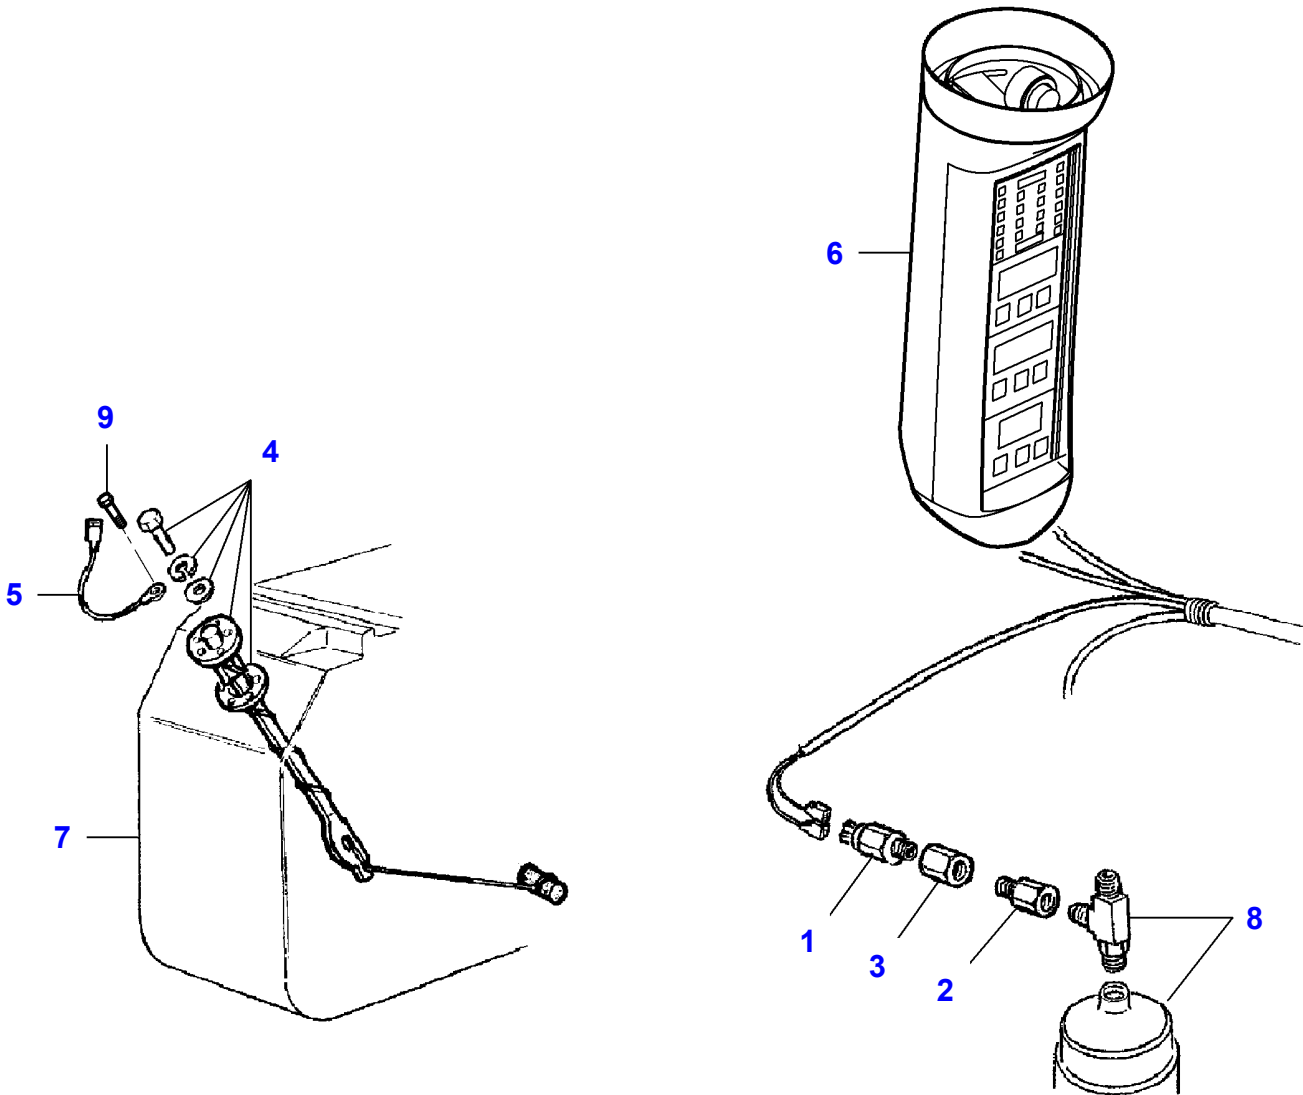

L-LC13-011-C

Electric System

Item	Part Number	Qty	Description	Comments
1	LA322108750	1	Pressure Switch	60 BAR - L420
	LA321712050	1	Pressure Switch	80 BAR - L540
	LA322120950	1	Pressure Switch	95BAR - L600
2	LA321896550	1	Union	
3	LA321911550	1	Union Nut	
4	LA322161800	1	Tank Sender	
5	LA322207900	1	Cable	
6		1	Agritronic Plus	See Page - Reference Number 100-0110
7		1	Fuel Tank	See Page - Reference Number 020-0045/20
8		2	Accumulator	See Page - Reference Number 040-0090
9	LA10444821	1	Cap Screw