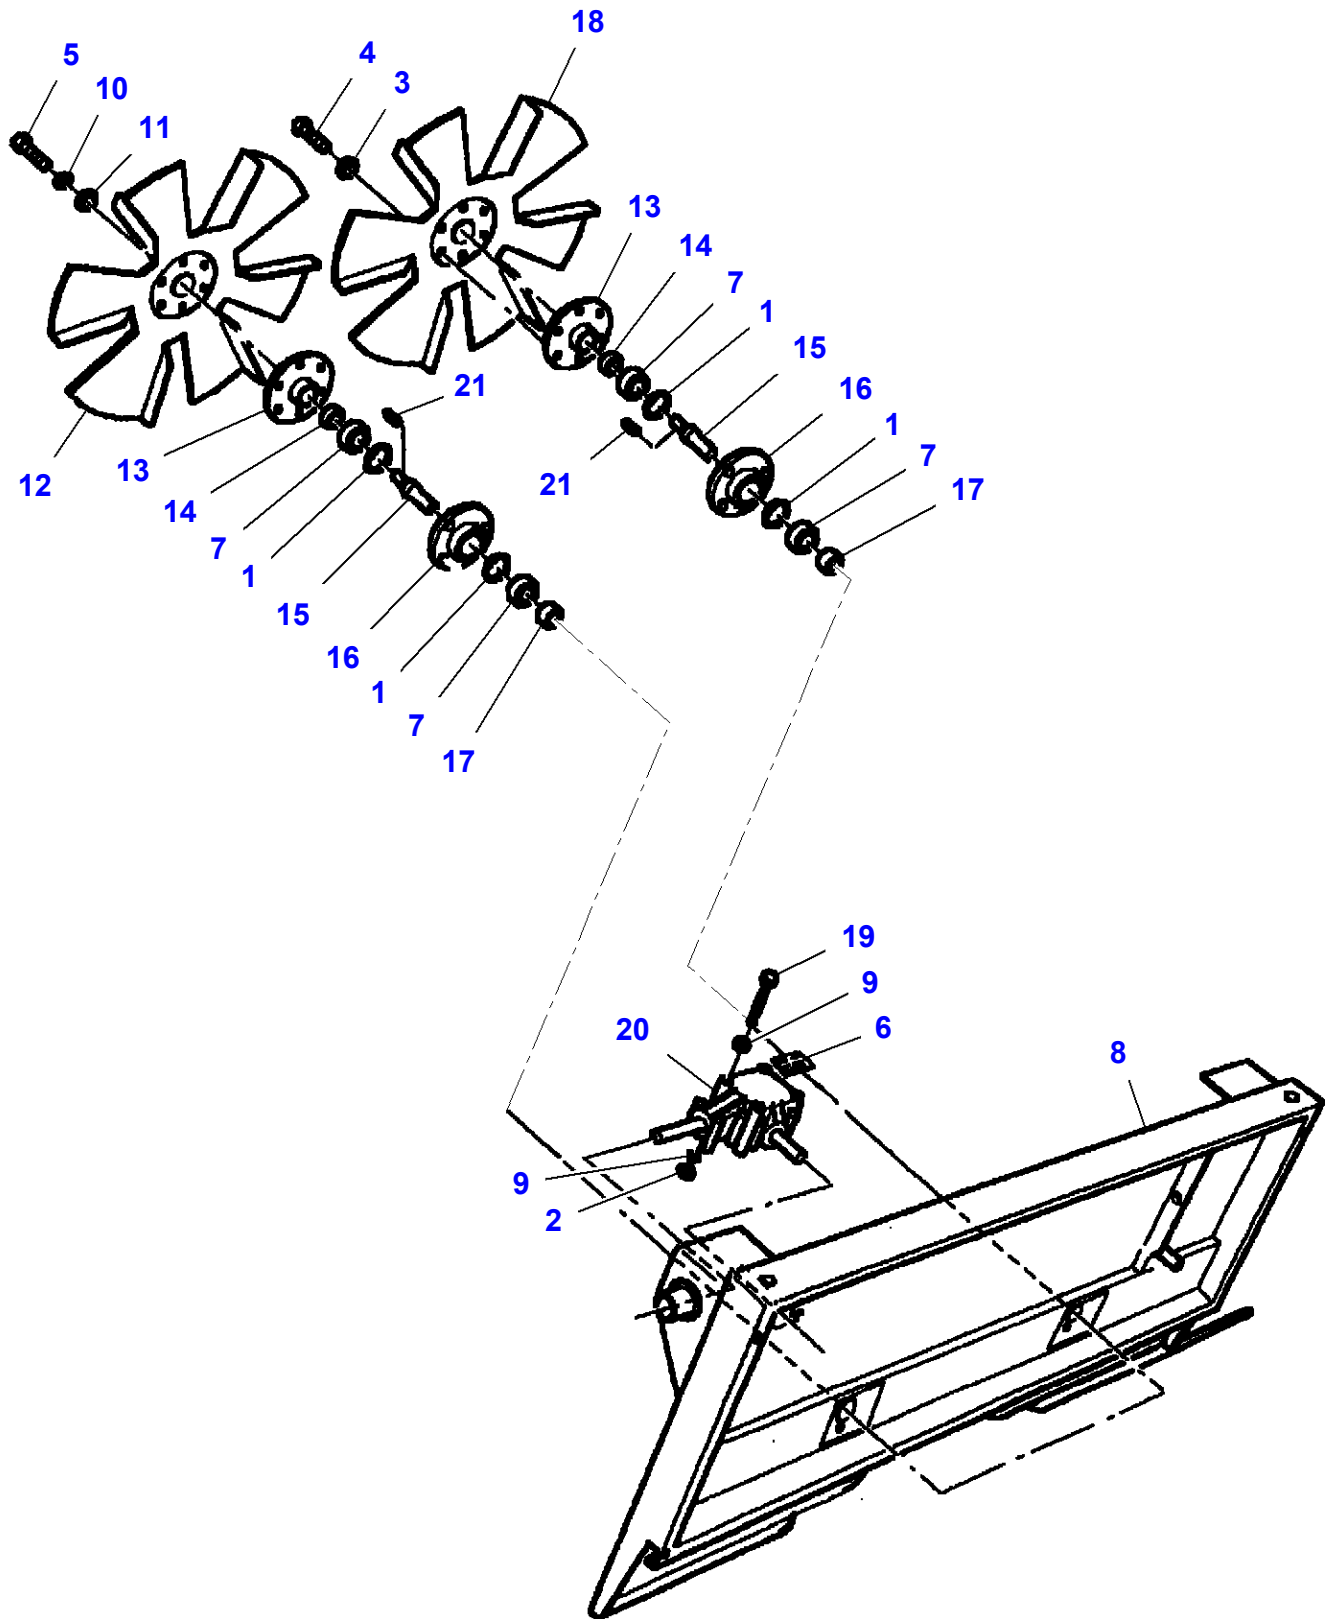

L-LD75-001-B

Massey Ferguson

MF 7247 COMBINE - 3906251

3906251

Chaff Spreader - Chassis

Page 140-0205

Item	Part Number	Qty	Description
1	LA11060576	4	Circlip
2	LA11701721	1	Nut
3	LA12034571	2	Lock Washer
4	LA16043224	1	Cap Screw
5	LA80043140	1	Cap Screw
6	LA80266580	1	Decal
7	LA322638450	3	Bearing Assy
8	LA322740250	1	Body
9	LA355501120	2	Flat Washer
10	LA12034671	1	Lock Washer
11	LA84056152	1	Flat Washer
12	LA84056145	1	Fan
13	LA84056121	2	Hub
14	LA84056133	2	Bush
15	LA84056123	2	Shaft
16	LA84056122	2	Hub
17	LA84056129	2	Bush
18	LA84056146	1	Fan
19	LA8012007	1	Cap Screw
20	LA84056139	1	Angle Drive
21	LA84056144	2	Key