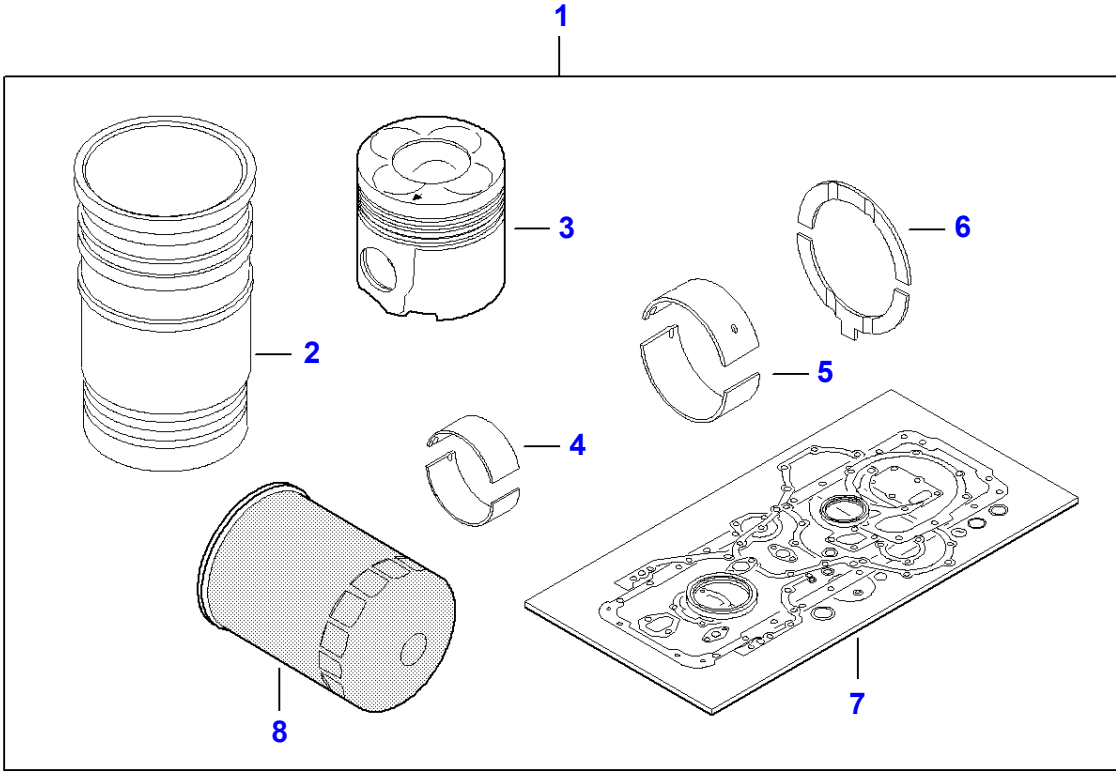

L-HB31-004-A

Massey Ferguson

MF 7247 COMBINE - 3906251

3906251

Engine - Repair Kit - 74CTA-4V Engine - From S1631

Page010-0105

Item	Part Number	Qty	Description	Comments
1	V837062648	1	Kit, Repair	
2	V836673191	6	Liner	(1) Repairs and replaces V836666990
3	V837073229	6	Piston	(1) Repairs and replaces V837064948
4	V836110552	6	Bearing	(1)
5	V836840944	7	Main Bearing	(1)
6	V836840945	2	Thrust Washer	(1)
7	V837062644	1	Kit, Gasket	(1)
8	V836662580	1	Oil Filter	(1)
9	V837062565	2	Cylinder Head