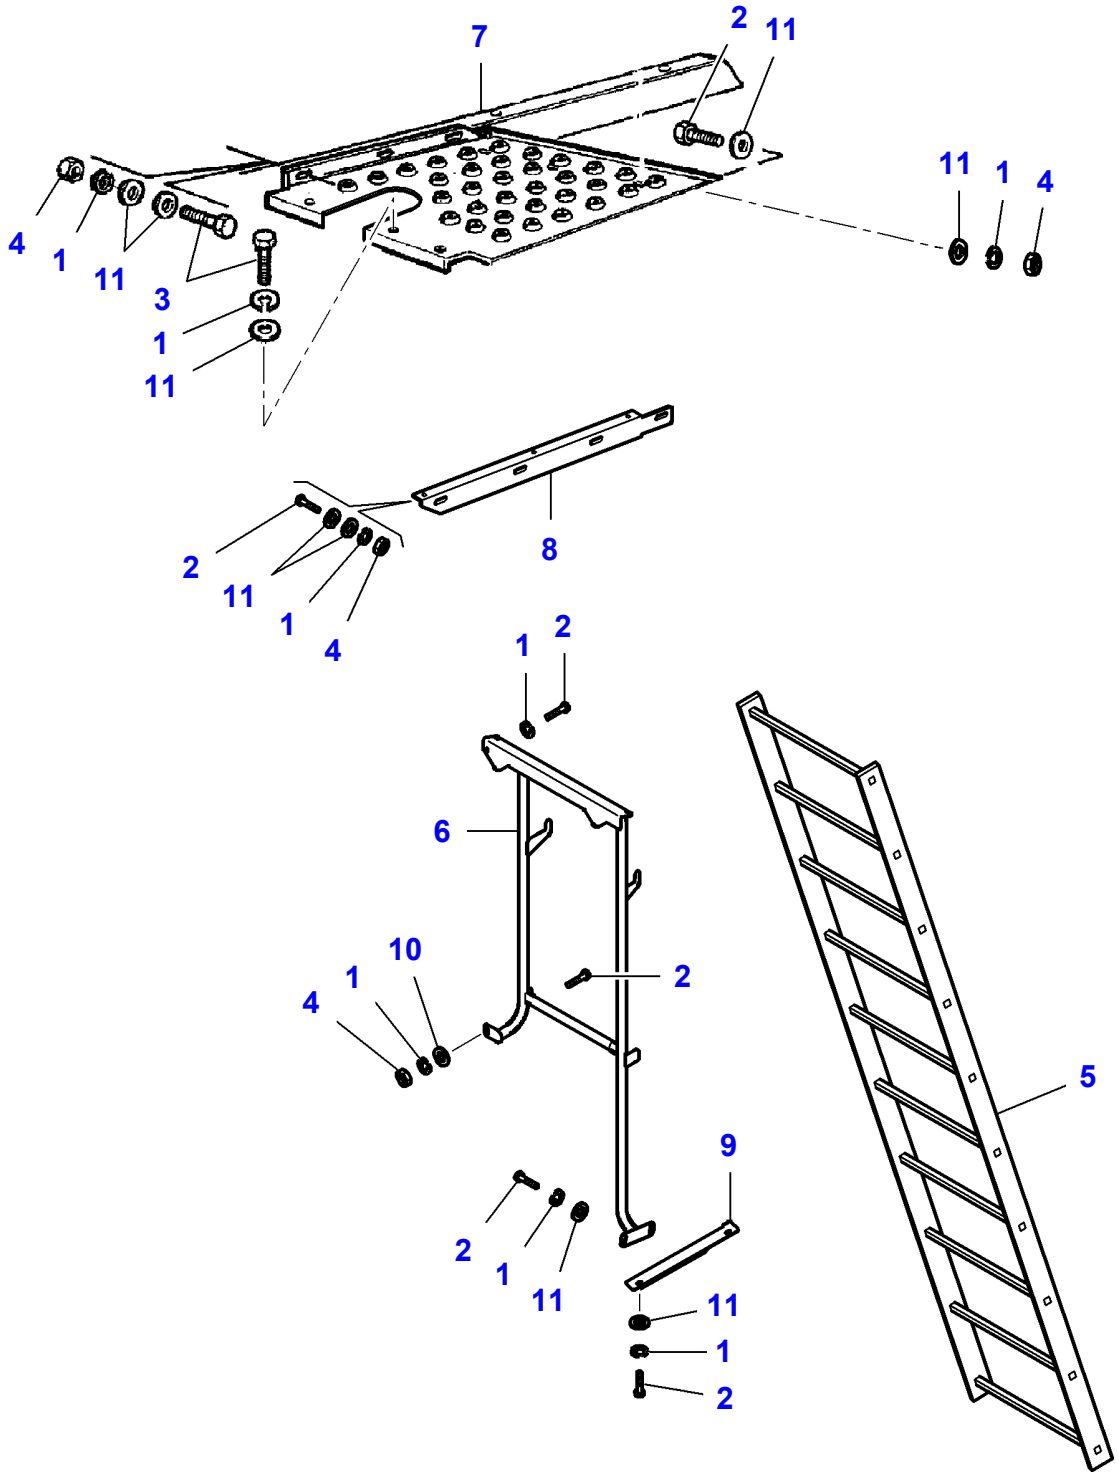

MF 7247 COMBINE - 3906251
L-LD33-001-B

L-LD33-001-B

Massey Ferguson

MF 7247 COMBINE - 3906251

3906251

Engine Access Ladder

Page080-0180

Item	Part Number	Qty	Description
1	LA12034571	8	Lock Washer
2	LA16043421	6	Cap Screw
3	LA16043424	1	Cap Screw
4	LA16100811	4	Nut
5	LA322869550	1	Ladder
6	LA323000750	1	Support
7	LA323005850	1	Floor
8	LA323005950	1	Bracket
9	LA323036650	1	Anchor
10	LA355500915	1	Flat Washer
11	LA355510820	9	Flat Washer