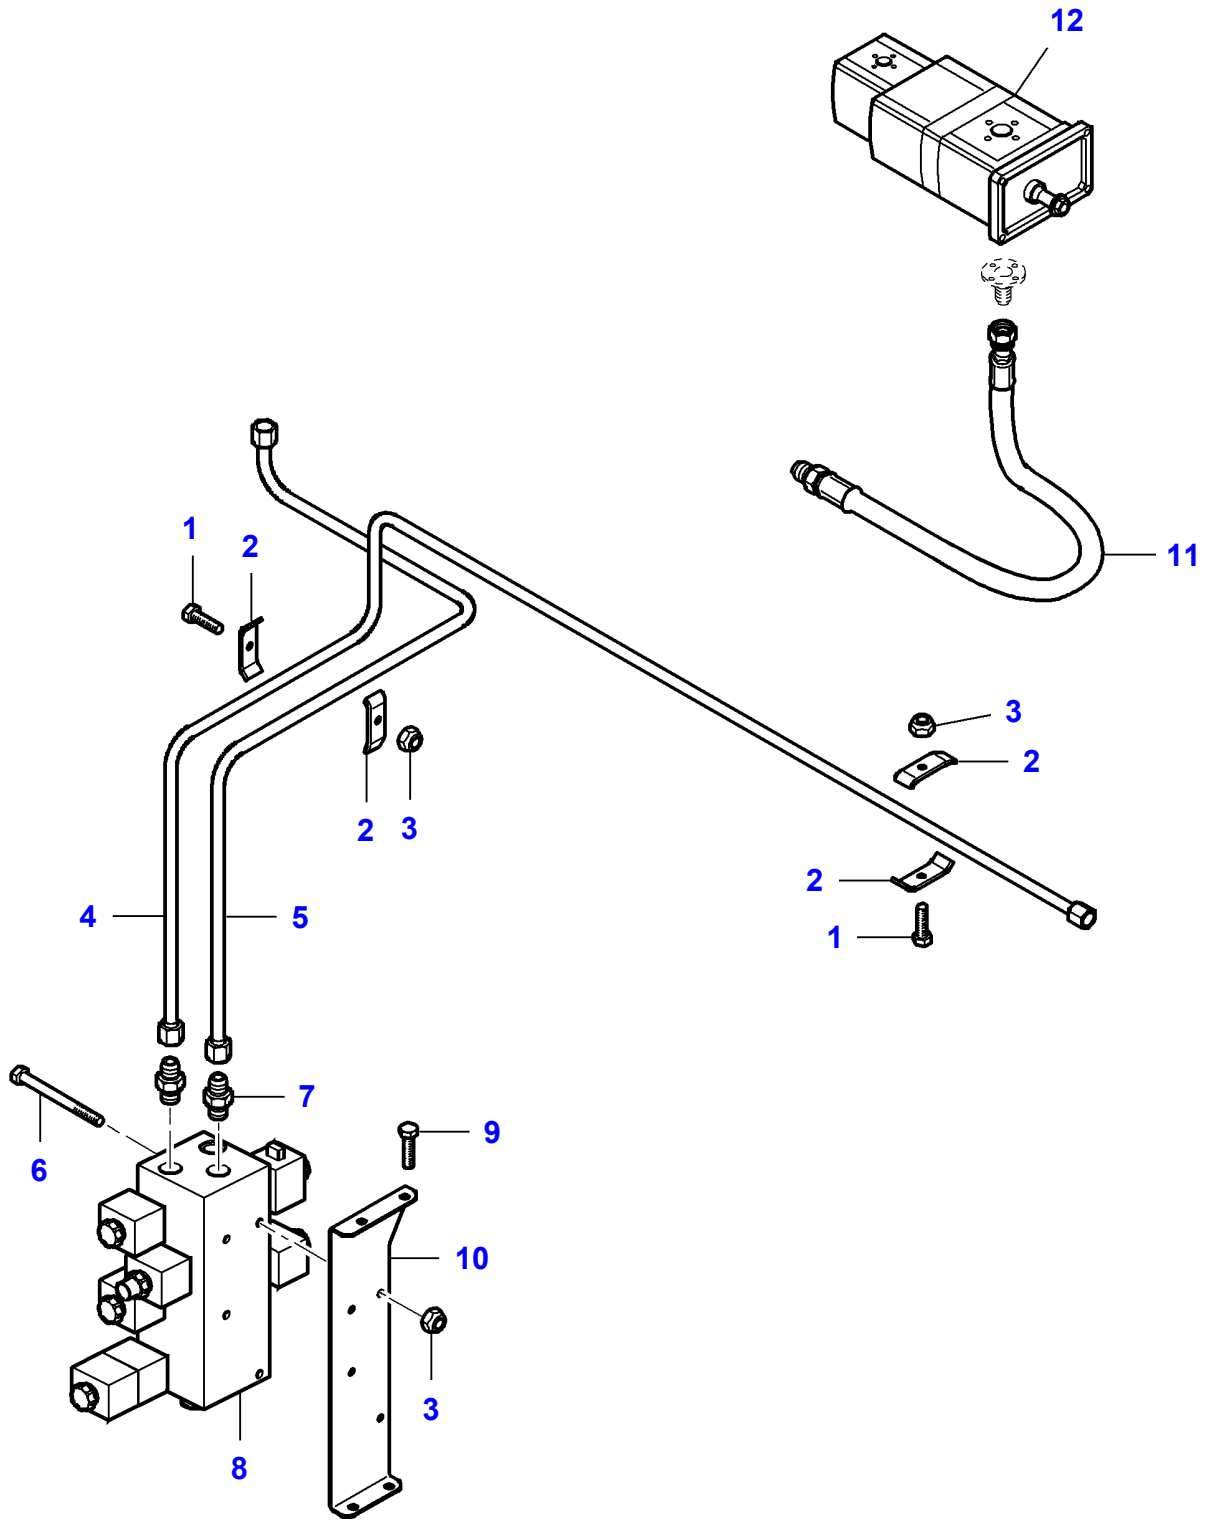

L-LD41-007-B

Valve Chest

Item	Part Number	Qty	Description	Comments
1	LA10902421	2	Cap Screw	
2	LA300015722	4	Collar	
3	LA12574211	6	Locknut	
4	LA323277850	1	Oil Pipe	
5	LA323277950	1	Oil Pipe	
6	LA16038521	4	Cap Screw	
7	LA322806700	2	Union	
8	LA323266500	1	Distributor	See Page - Reference Number 110-0015/1 Right Hand 200 bar
9	LA16043621	2	Cap Screw	
10	LA323267750	1	Bracket	
11	LA323226250	1	Hydraulic Hose	
12		1	Hydraulic Pump	See Page - Reference Number 110-0005/1