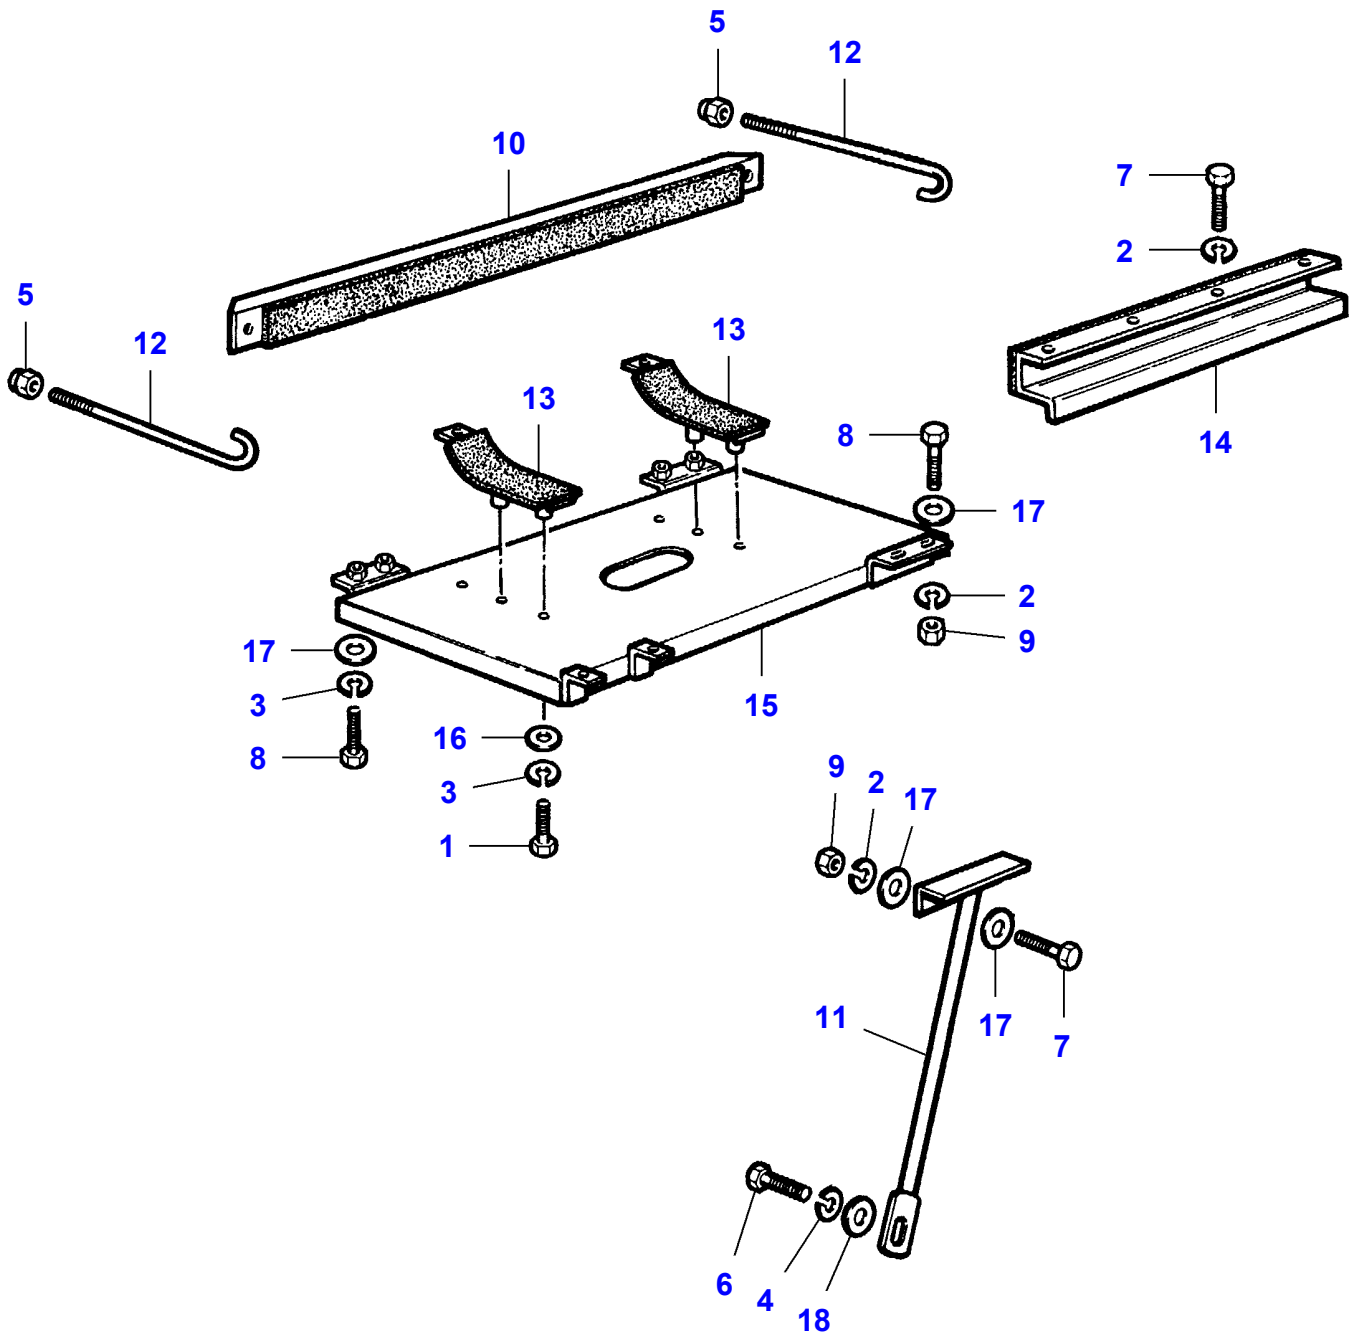

MF 7247 COMBINE - 3906251
L-LC59-002-B

L-LC59-002-B

Massey Ferguson

MF 7247 COMBINE - 3906251

3906251

Fuel Tank - Holder

Page020-0050

Item	Part Number	Qty	Description
1	LA11106021	4	Cap Screw
2	LA12034571	10	Lock Washer
3	LA12034671	8	Lock Washer
4	LA12034771	1	Lock Washer
5	LA12577211	2	Locknut
6	LA15540531	1	Cap Screw
7	LA16043424	6	Cap Screw
8	LA16043624	8	Cap Screw
9	LA16100811	6	Nut
10	LA322139350	1	Crossbar
11	LA322139850	1	Stop
12	LA322140050	2	Tie Rod
13	LA322171750	2	Clip
14	LA322912150	1	Anchor
15	LA323000050	1	Support
16	LA355501120	4	Flat Washer
17	LA355510820	12	Flat Washer
18	LA355511230	1	Flat Washer