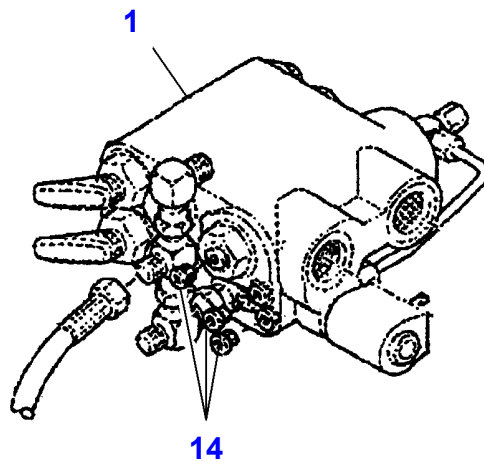

L-LC32-009-B

Massey Ferguson

MF 7247 COMBINE - 3906251

3906251

Rear Axle - 4 WD - Autolevel - Valve

Page030-0030

Item	Part Number	Qty	Description	Comments
1	LA322713700	1	Valve	
2	LA89512223	1	Union	(1)
3	LA321473450	2	T-Piece	(1)
4	LA322736050	1	Elbow Union	(1)
5	LA86511869	1	Plug	(1)
6	LA80176081	4	Grease Fitting	(1)
7	LA89512150	2	Union Nut	(1)
8	LA89512226	1	T-Piece	(1)
9	LA89512171	1	Tube	(1)
10	LA89512255	1	Plug	(1)
11	LA80265235	1	Union	(1)
12	LA89512196	1	Rod	(1)
13	LA89512173	1	Electrovalve	(1)
14	LA89512255	3	Plug