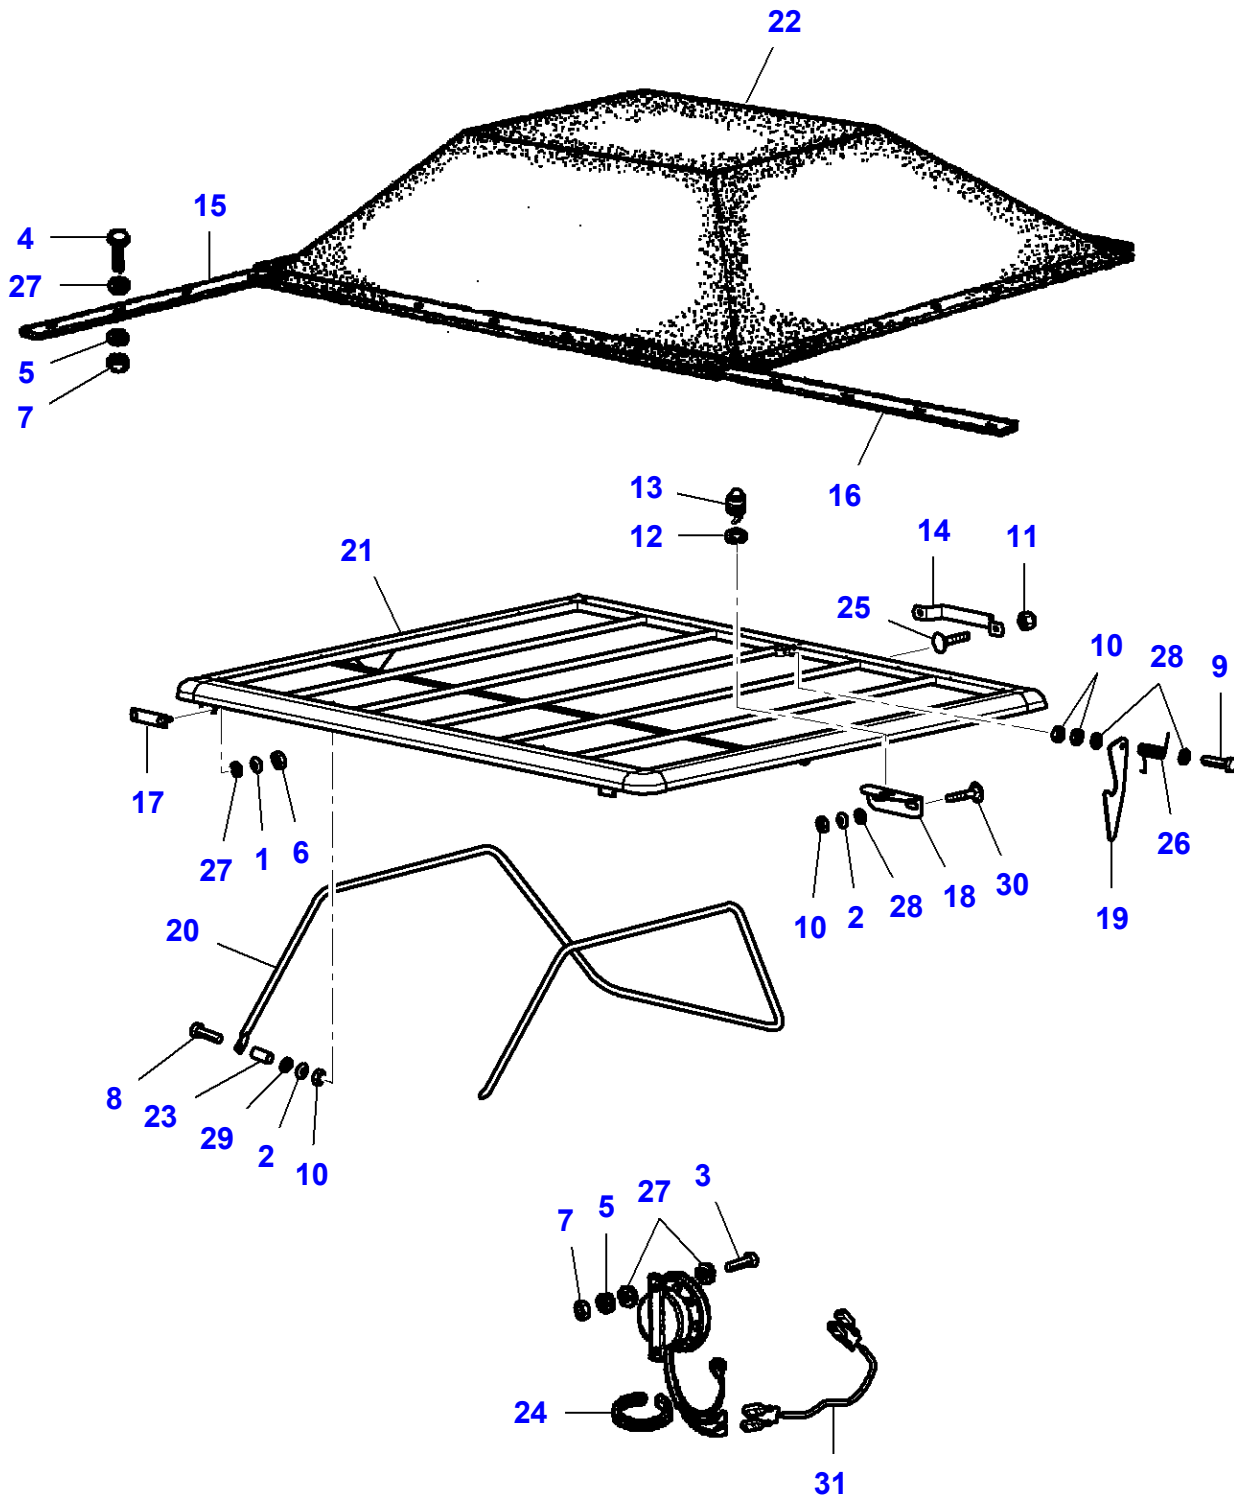

L-LC42-001-C

Retractable Grain Tank Extension

Item	Part Number	Qty	Description
1	LA322357	1	Spring Washer
2	LA322358	2	Spring Washer
3	LA10902224	1	Cap Screw
4	LA10902424	1	Cap Screw
5	LA12035670	2	Lock Washer
6	LA15896211	1	Nut
7	LA15896221	2	Nut
8	LA16043624	1	Cap Screw
9	LA16044024	1	Cap Screw
10	LA16100811	4	Nut
11	LA16104111	1	Locknut
12	LA320899350	1	Lock Washer
13	LA321551650	1	Screw Special
14	LA321836450	1	Grip
15	LA322601350	1	Reinforcement
16	LA322626050	1	Reinforcement
17	LA322789850	1	Plate
18	LA323058250	1	Plate
19	LA323062550	1	Hook
20	LA323087950	1	Support
21	LA323088050	1	Cover
22	LA322956750	1	Canvas
23	LA340415068	1	Bush
24	LA340481810	1	Cable Tie
25	LA350342510	1	Carriage Bolt
26	LA350356822	1	Spring
27	LA355500715	4	Flat Washer
28	LA355500920	3	Flat Washer
29	LA355510820	1	Flat Washer
30	LA366000614	1	Carriage Bolt
31	LA323153100	1	Harness