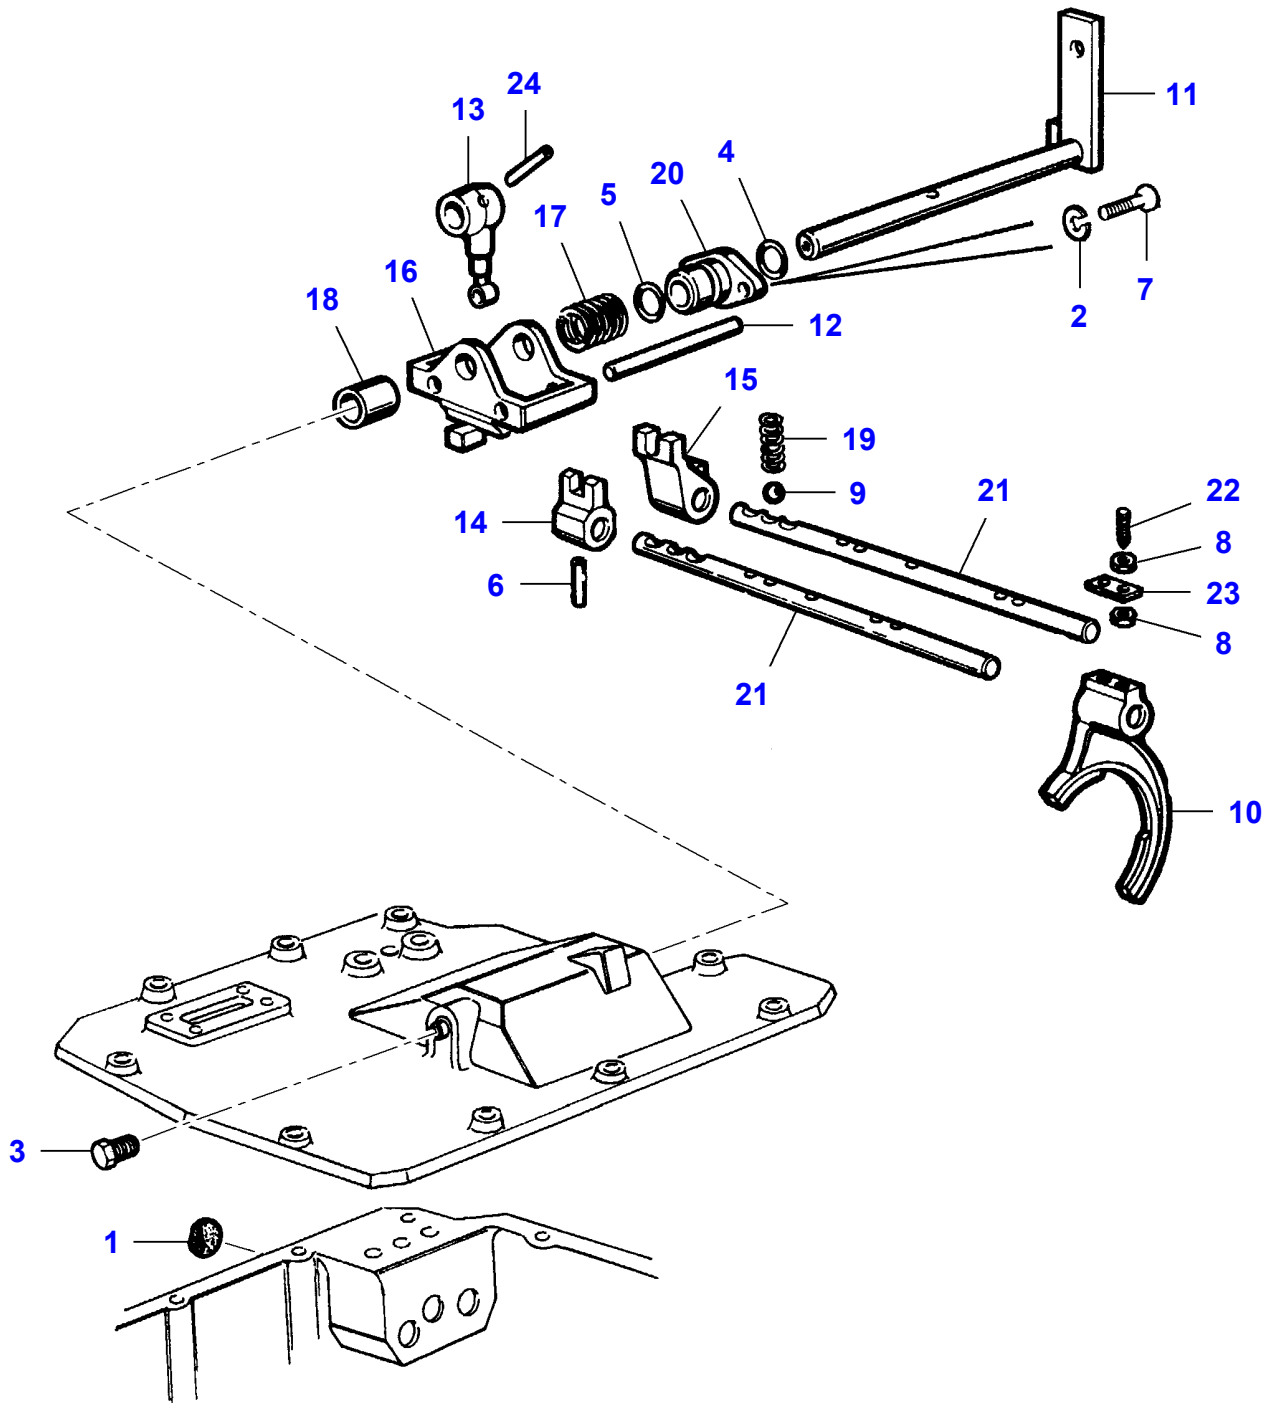

L-LC79-002-B

Gear Box

| Item | Part Number | Qty | Description |
|-------------|--------------------|------------|--------------------|
| 1 | LA10159004 | 1 | Plug |
| 2 | LA12034571 | 2 | Lock Washer |
| 3 | LA14325001 | 1 | Plug |
| 4 | LA14457581 | 1 | O Ring |
| 5 | LA14458580 | 1 | O Ring |
| 6 | LA14604370 | 1 | Roll Pin |
| 7 | LA16043424 | 2 | Cap Screw |
| 8 | LA16102314 | 2 | Nut |
| 9 | LA20063570 | 1 | Ball |
| 10 | LA321872850 | 1 | Yoke |
| 11 | LA321898050 | 1 | Lever |
| 12 | LA321898150 | 1 | Pin |
| 13 | LA321898250 | 1 | Lever |
| 14 | LA321898350 | 1 | Dog |
| 15 | LA321898450 | 1 | Dog |
| 16 | LA321898650 | 1 | Support |
| 17 | LA321898950 | 1 | Spring |
| 18 | LA321899050 | 1 | Spacer |
| 19 | LA321925050 | 1 | Spring |
| 20 | LA322057050 | 1 | Support |
| 21 | LA322099650 | 2 | Rod |
| 22 | LA322686850 | 1 | Grub Screw |
| 23 | LA322686950 | 1 | Plate |
| 24 | LA350379621 | 1 | Roll Pin |