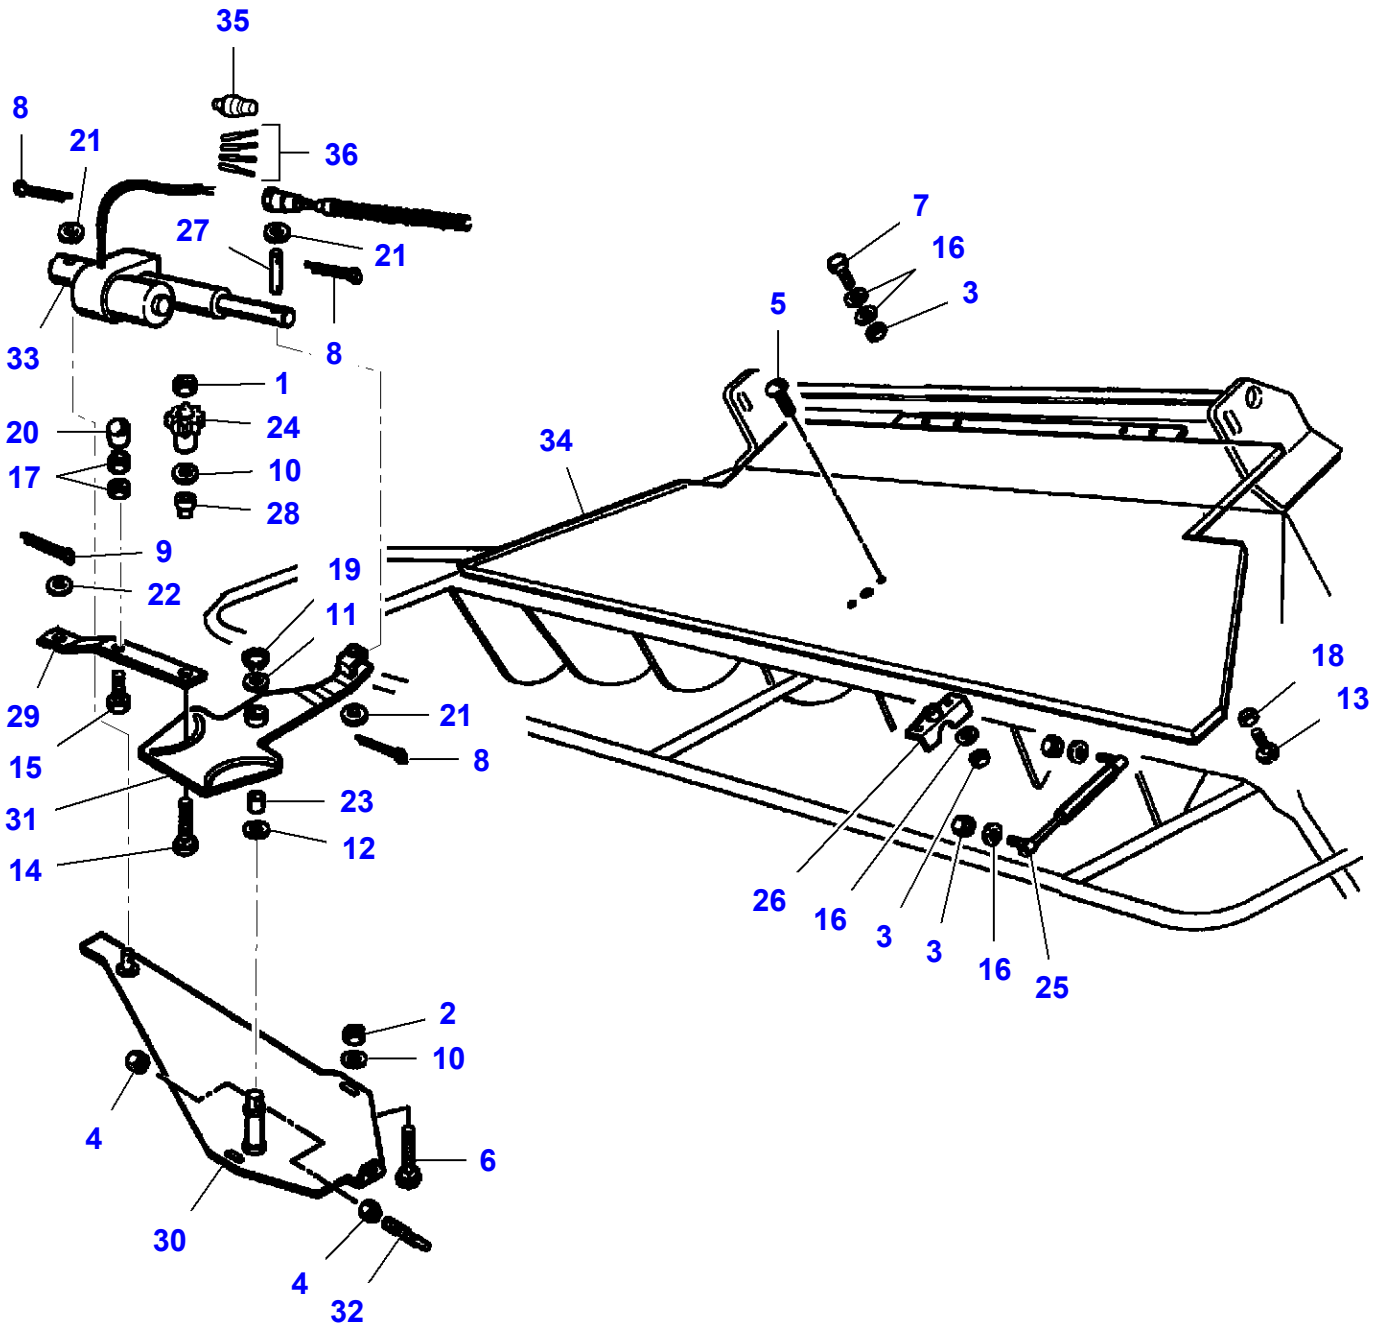

L-LD70-002-C

Electrical Adjustment Deflectors

Item	Part Number	Qty	Description
1	LA80088902	1	Nut
2	LA80100016	2	Nut
3	LA89706690	8	Nut
4	LA80100016	2	Nut
5	LA80120037	2	Bolt
6	LA80120041	2	Carriage Bolt
7	LA80120104	4	Cap Screw
8	LA80130003	3	Split Pin
9	LA80130004	1	Split Pin
10	LA80140045	3	Lock Washer
11	LA80140103	1	Flat Washer
12	LA80140103	1	Flat Washer
13	LA80190029	1	Screw
14	LA80280745	1	Carriage Bolt
15	LA80300389	1	Cap Screw
16	LA80322358	12	Lock Washer
17	LA80323238	2	Nut
18	LA80354720	1	Nut
19	LA80370002	1	Circlip
20	LA80372783	1	Knob
21	LA80378245	3	Flat Washer
22	LA80378246	1	Flat Washer
23	LA80395589	1	Sleeve
24	LA80703270	1	Pinion
25	LA83963662	1	Ram
26	LA84015292	1	Lock
27	LA84017216	1	Pin
28	LA84018320	1	Bush
29	LA84018322	1	Strap
30	LA84018323	1	Support
31	LA84320045	1	Lever
32	LA84018597	1	Rod
33	LA84018921	1	Actuator Cm
34	LA84021166	1	Cover
35	LA323076750	1	Connector
36	LA80445521	1	Connectors