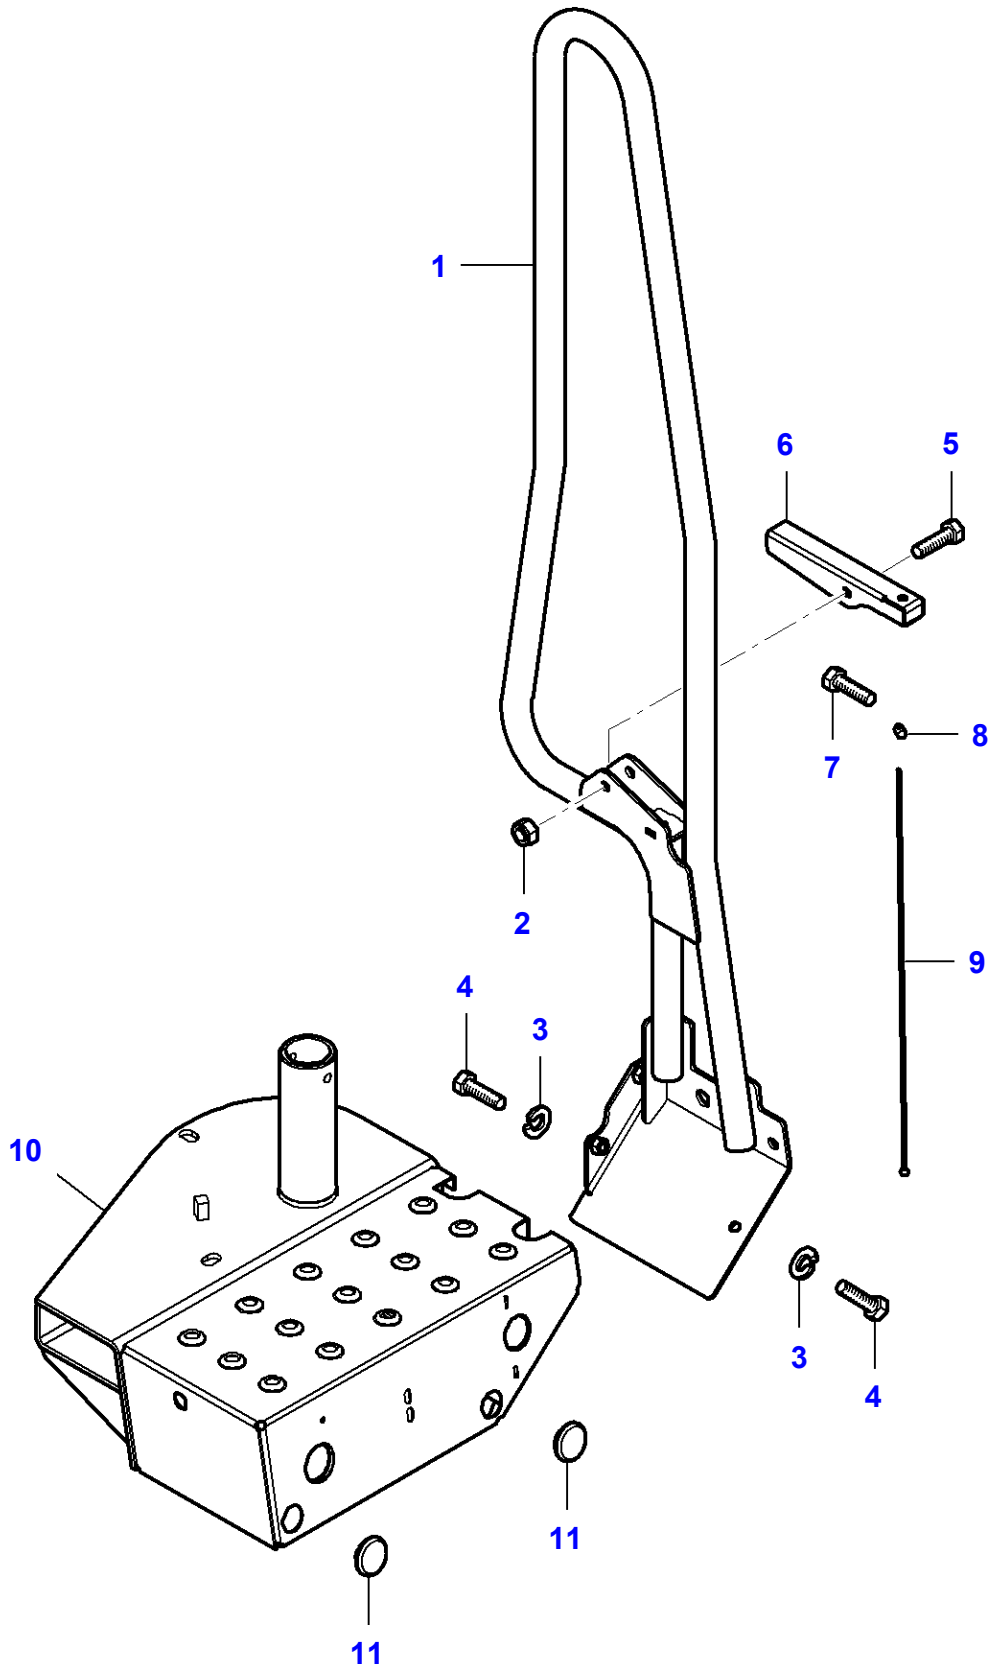

L-LD39-006-B

Massey Ferguson

MF 7247 COMBINE - 3906251

3906251

Page 100-0025

Ladder Footboard

Item	Part Number	Qty	Description
1	LA323180650	1	Handlebar
2	LA16104111	1	Locknut
3	LA322358	X	Spring Washer
4	LA16043621	X	Cap Screw
5	LA16044221	1	Cap Screw
6	LA323187350	1	Lock
7	LA10977521	1	Cap Screw
8	LA323024750	1	Cylinder
9	LA323187550	1	Rod
10	LA323171350	1	Support
11	LA322274450	2	Plug