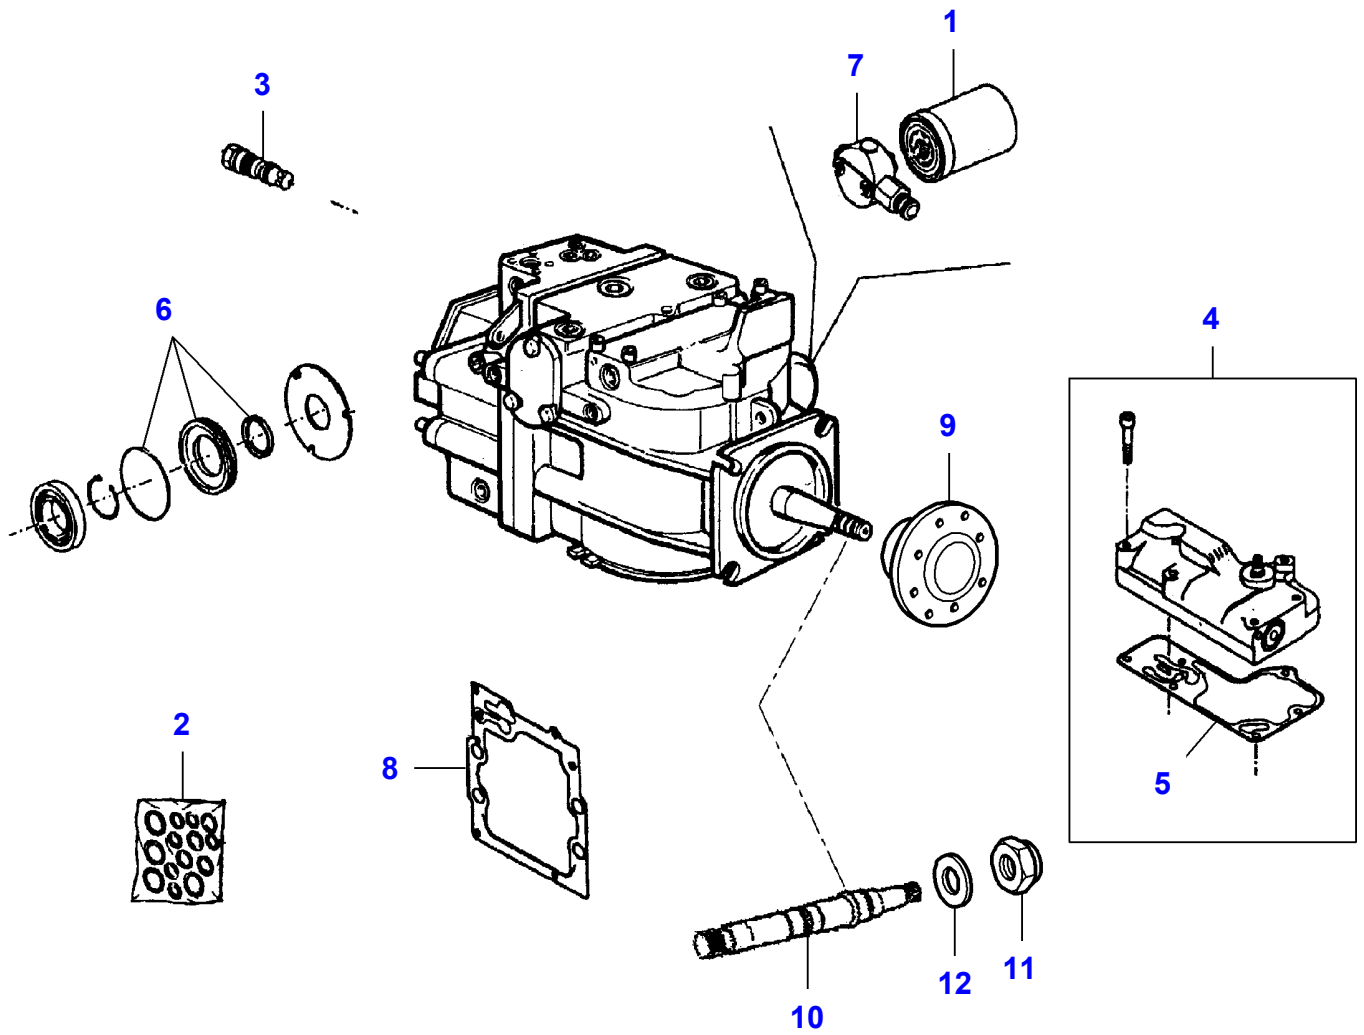

L-LC77-001-B

Hydrostatic Pump Elements

Item	Part Number	Qty	Description	Comments
1	LA322104400	1	Filter	
2	LA322179900	1	Kit	
3	LA322180000	1	Valve	
4	LA322180100	1	Valve	
5	LA322180250	1	Gasket	(4)
6	LA322180400	3	Kit	
7	LA322180550	1	Piston	
8	LA322329450	1	Gasket	
9	LA322981650	1	Hub	
10	LA323075850	1	Shaft	
11	LA323076050	1	Nut	
12	LA355502540	1	Flat Washer