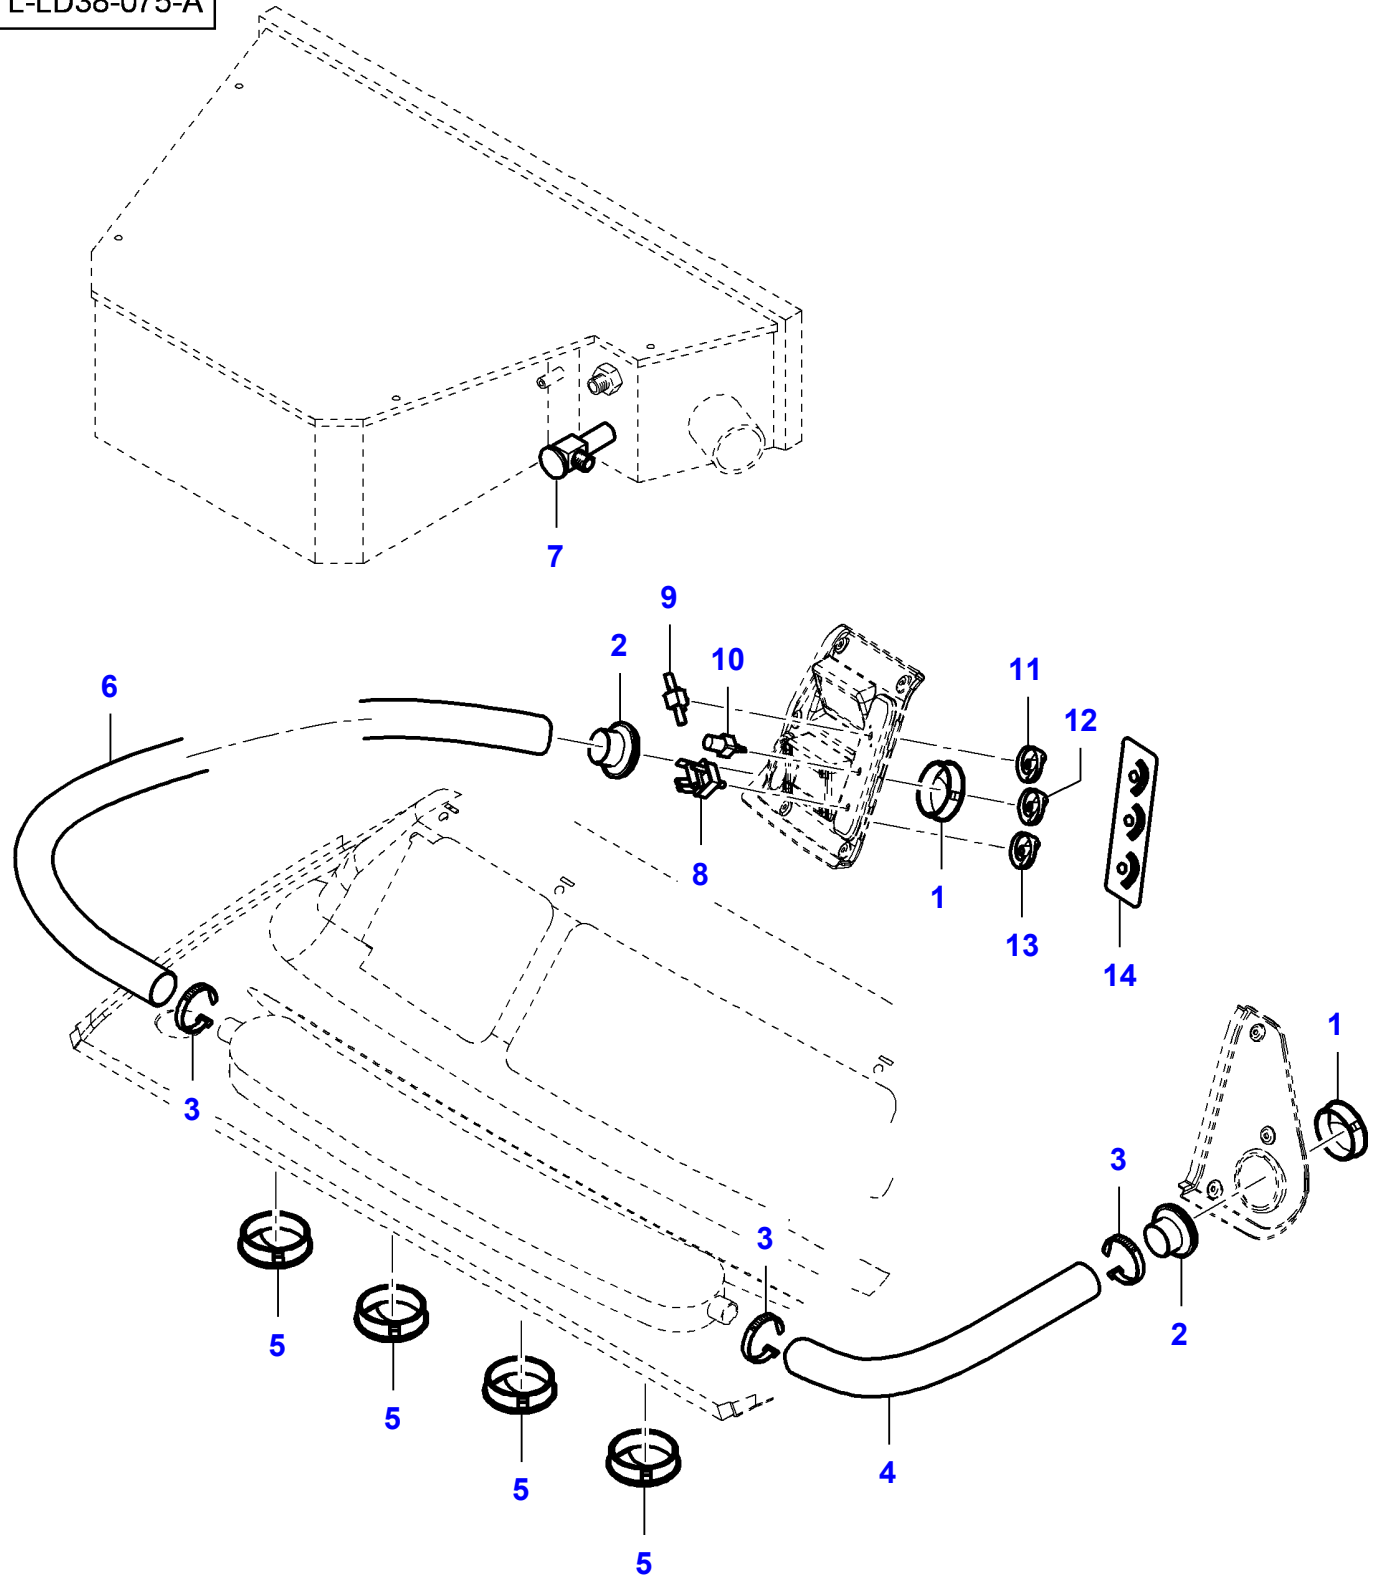

MF 7247 COMBINE - 3906251
L-LD38-075-A

L-LD38-075-A

Massey Ferguson

MF 7247 COMBINE - 3906251

3906251

Cab - AIR CONDITIONER

Page 100-0120

Item	Part Number	Qty	Description
1	LA323228350	2	Louvre
2	LA323228450	2	Sleeve
3	LA13000790	3	Hose Clip
4	LA323226850	1	Hose
5	LA323228250	4	Louvre
6	LA323226850	1	Hose
7	LA322794902	1	Valve
8	LA322794941	1	Switch
9	LA322794939	1	Cock
10	LA322794942	1	Thermostat
11	LA323077650	1	Button
12	LA323077850	1	Button
13	LA323077750	1	Button
14	LA323265650	1	Decal