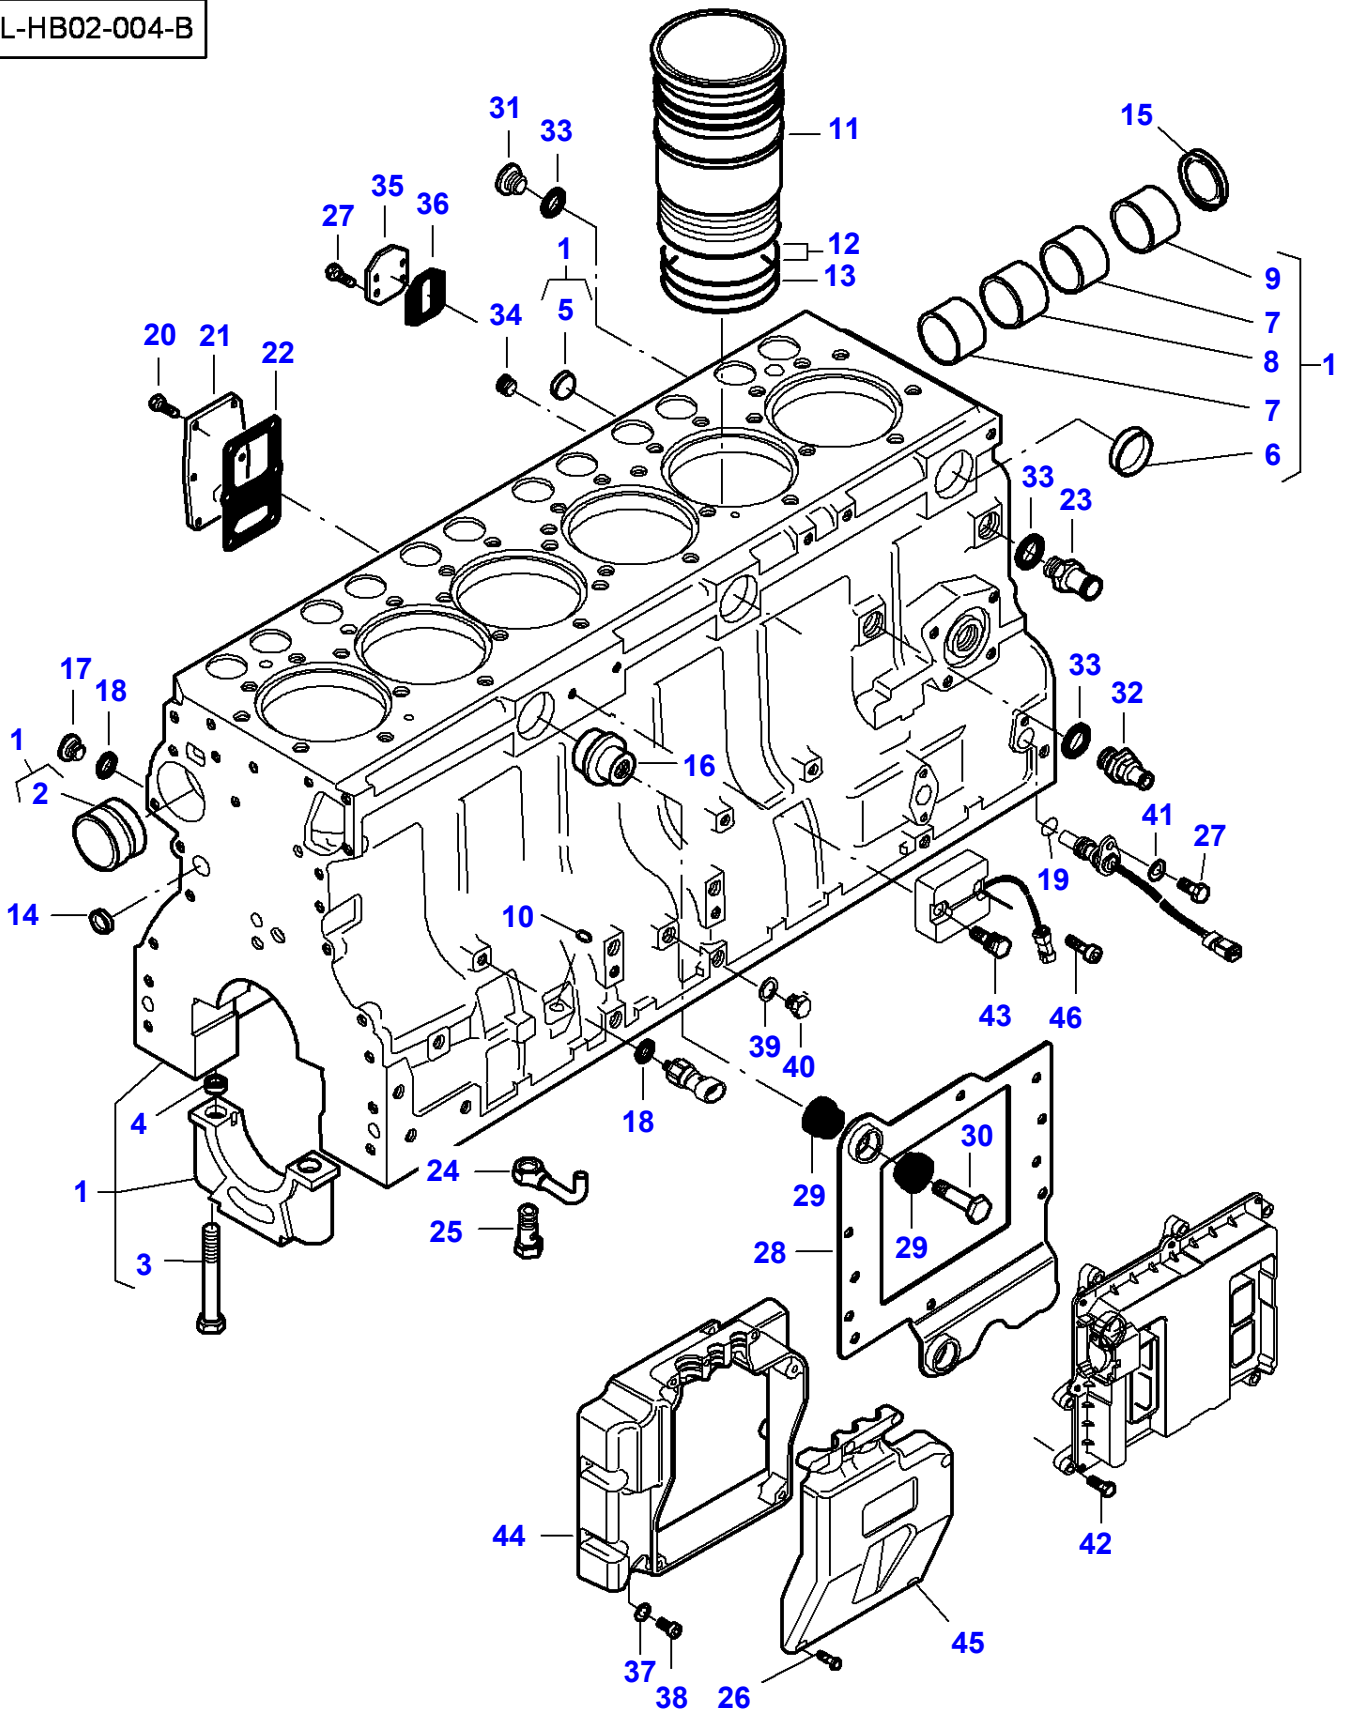

MF 7247 COMBINE - 3906251
L-HB02-004-B

L-HB02-004-B

Item	Part Number	Qty	Description	Comments
1	V837070103	1	Cylinder Block	
2	V836866069	1	Bush	(1)
	V836866036	X	Bush	Thickness + 0.40 MM
3	V529903180	14	Screw	(1)
4	V836214478	78	Bush	(1)
5	V640016018	1	Plug	(1)
6	V640016040	2	Plug	(1)
7	V836852460	2	Bush	(1)
8	V836852459	1	Bush	(1)
9	V836852461	1	Bush	(1)
10	V640016012	1	Plug	
11	V836673191	6	Liner	Repairs and replaces V836666990
	V836647933	X	Liner	Thickness 9.08 MM
	V836647934	X	Liner	Thickness 9.13 MM
	V836647935	X	Liner	Thickness 9.23MM
12	V836647502	12	O Ring	[A]
13	V836647503	6	O Ring	[A]
14	V640016016	4	Plug	[A]
15	V836852744	1	Plug	
16	V837069057	1	Plug	
17	V640325110	4	Plug	
18	V615871014	5	Sealing Washer	[A]
19	V614601524	1	O Ring	
20	V528801380	6	Cap Screw	M8 X 20
21	V836846444	1	Flange	
22	V836322852	1	Gasket	[A]
23	V836119837	1	Union	
24	V837070021	6	Pipe	
25	V836338601	6	Valve	
26	V590253388	6	Screw	5.1 X 14
27	V528801362	5	Cap Screw	M8 X 16
28	V837070147	1	Bracket	
29	V837069052	6	Bush	
30	V837069056	3	Screw	
31	V640325018	1	Plug	
32	V836664377	1	Cock	
33	V615881824	3	Seal	[A]
34	V640025010	1	Plug	Up to Serial or Engine Number
35	V836866957	1	Cover	
36	V836866958	1	Gasket	[A]
37	V500150642	5	Washer	
38	V581804182	5	Hex Socket Screw	M6 X 16
39	V615881216	1	Sealing Washer	[A]
40	V640045112	1	Plug	
41	V500050840	1	Washer	
42	V529801102	8	Screw	M6 X 25
43	V837070197	2	Screw	
44	V837070285	1	Cover	
45	V837070286	1	Cover	
46	V581804600	1	Hex Socket Screw	Up to Serial or Engine Number

FOOTNOTE [A] INCLUDED IN KIT V837062644