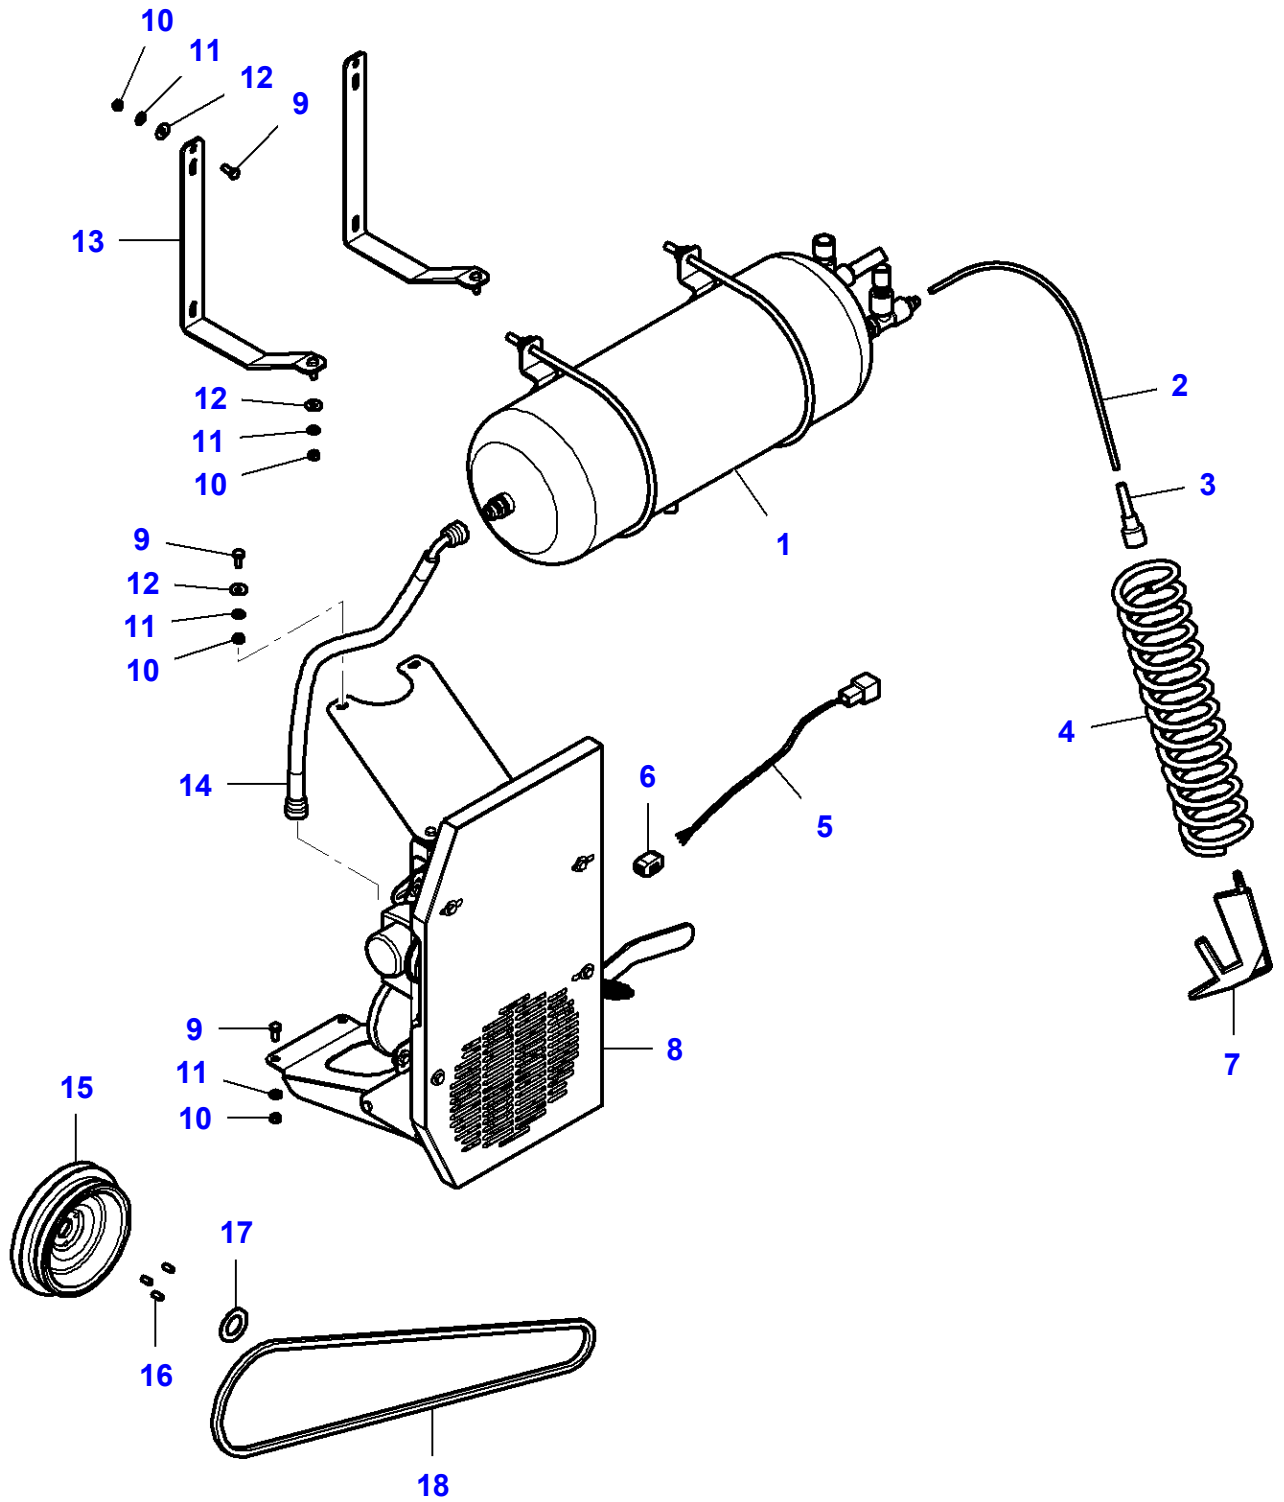

L-LE24-007-B

Air Compressor

Item	Part Number	Qty	Description	Comments
1	LA323218100	1	Compressor	See Page - Reference Number 140-0150/1
2	LA323216450	1	Hydr. Hose	
3	LA323216650	1	Valve	
4	LA323217050	1	Hose Flexible	
5	LA323219400	1	Lead	
6	LA322601750	1	Clamp	
7	LA323216950	1	Support	
8	LA323218000	1	Kit, Bracket	See Page - Reference Number 140-0160/1
9	LA16043421	8	Cap Screw	
10	LA16100811	10	Nut	
11	LA322358	10	Spring Washer	
12	LA355510815	X	Flat Washer	
13	LA323214550	2	Stirrup	
14	LA321421750	1	Hydr. Hose	
15	LA323212150	1	Pulley	
16	LA322397850	X	Pin	
17	LA322397650	1	Spacer	
18	LA340433159	1	Belt