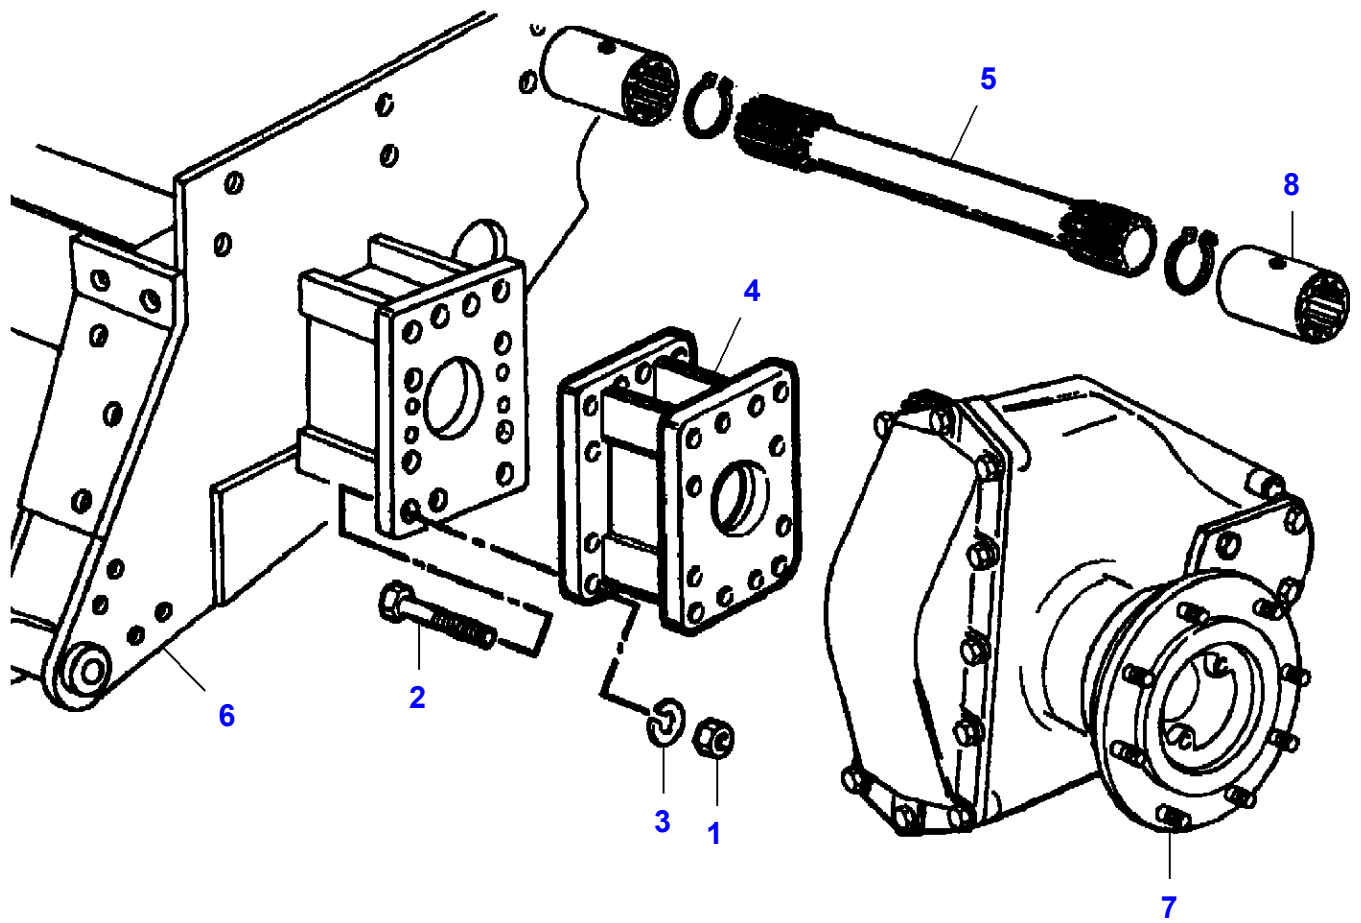

L-LC33-001-B

Massey Ferguson

MF 7247 COMBINE - 3906251

3906251

Front Axle Spacer (Mm. 250)

Page 140-0075

Item	Part Number	Qty	Description	Comments
1	LA10790521	26	Nut	
2	LA11254134	26	Cap Screw	
3	LA12034871	26	Lock Washer	
4	LA320719950	1	Spacer	
5	LA321987750	1	Shaft	Length 753 mm
6		1	Front Axle	See Page - Reference Number 030-0005/18
7		1	Gear	See Page - Reference Number 030-0060
8		2	Bush	See Page - Reference Number 030-0010/17