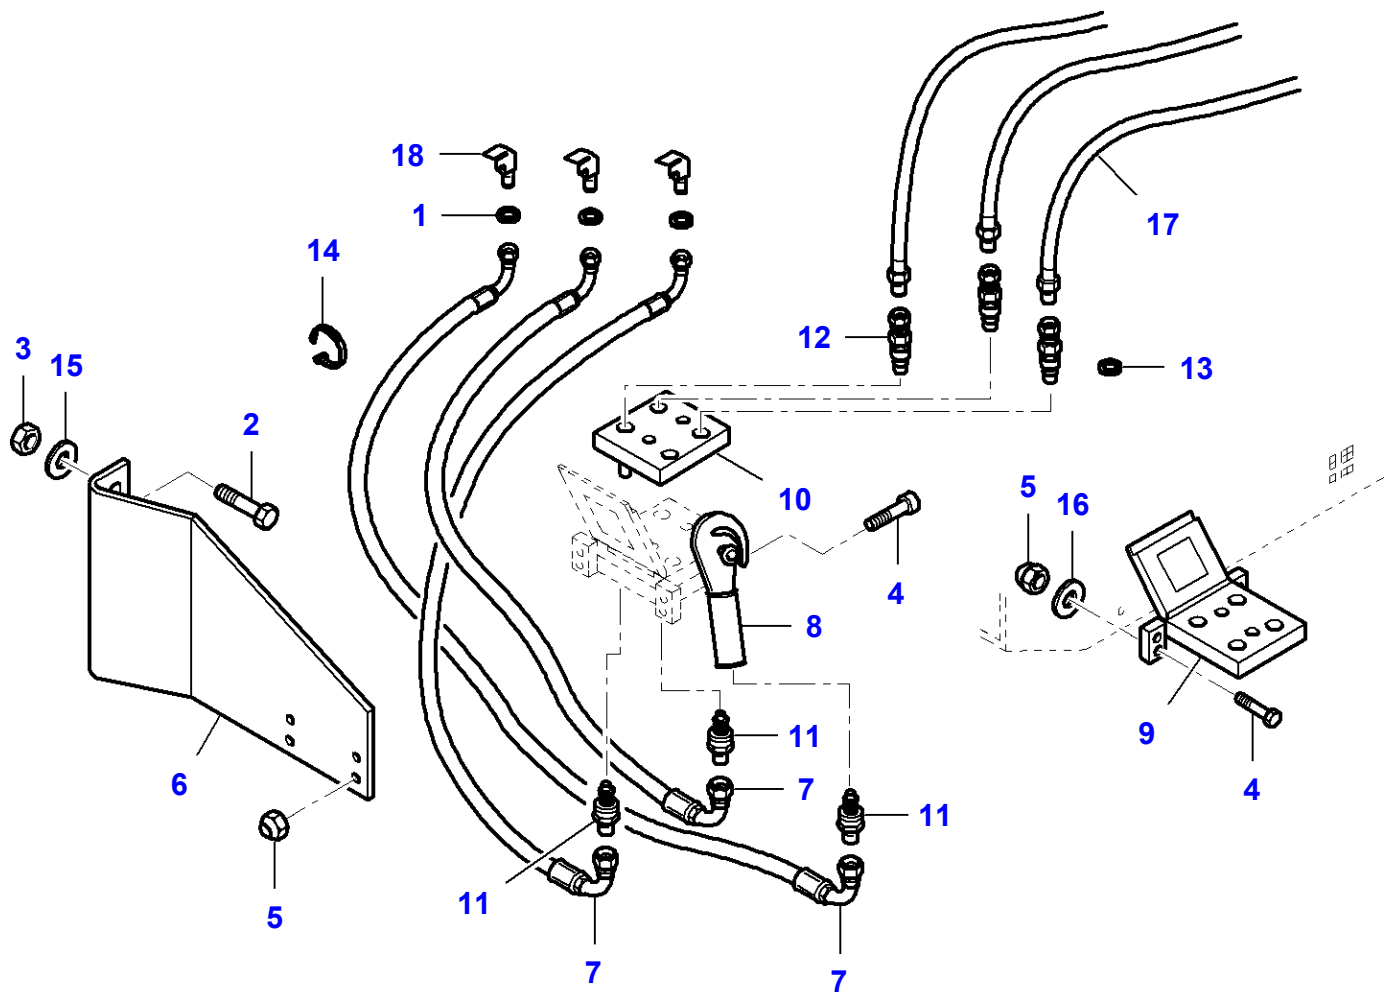

L-LD74-001-C

Cutting Table Block Quick Release Coupling

| Item | Part Number | Qty | Description | Comments |
|-------------|--------------------|------------|--------------------|--|
| 1 | LA4858606 | 3 | Sealing Washer | |
| 2 | LA11106221 | 2 | Cap Screw | |
| 3 | LA11701711 | 2 | Nut | |
| 4 | LA14306321 | 8 | Hex Socket Screw | |
| 5 | LA16104111 | 8 | Locknut | |
| 6 | LA322791850 | 1 | Support | |
| 7 | LA322792250 | 3 | Hydraulic Hose | |
| 8 | LA322792300 | 1 | Coupler | |
| 9 | LA322792400 | 1 | Support | |
| 10 | LA322794000 | 1 | Plate | |
| 11 | LA322794450 | 3 | Union | |
| 12 | LA322794550 | 3 | Union | |
| 13 | LA322794650 | 3 | Gasket | |
| 14 | LA340481806 | 7 | Cable Tie | |
| 15 | LA355501125 | 2 | Flat Washer | |
| 16 | LA355510820 | 4 | Flat Washer | |
| 17 | | 3 | Hose | See Page - Reference Number 110-0025/1 |
| 18 | LA321971700 | 3 | Union | |