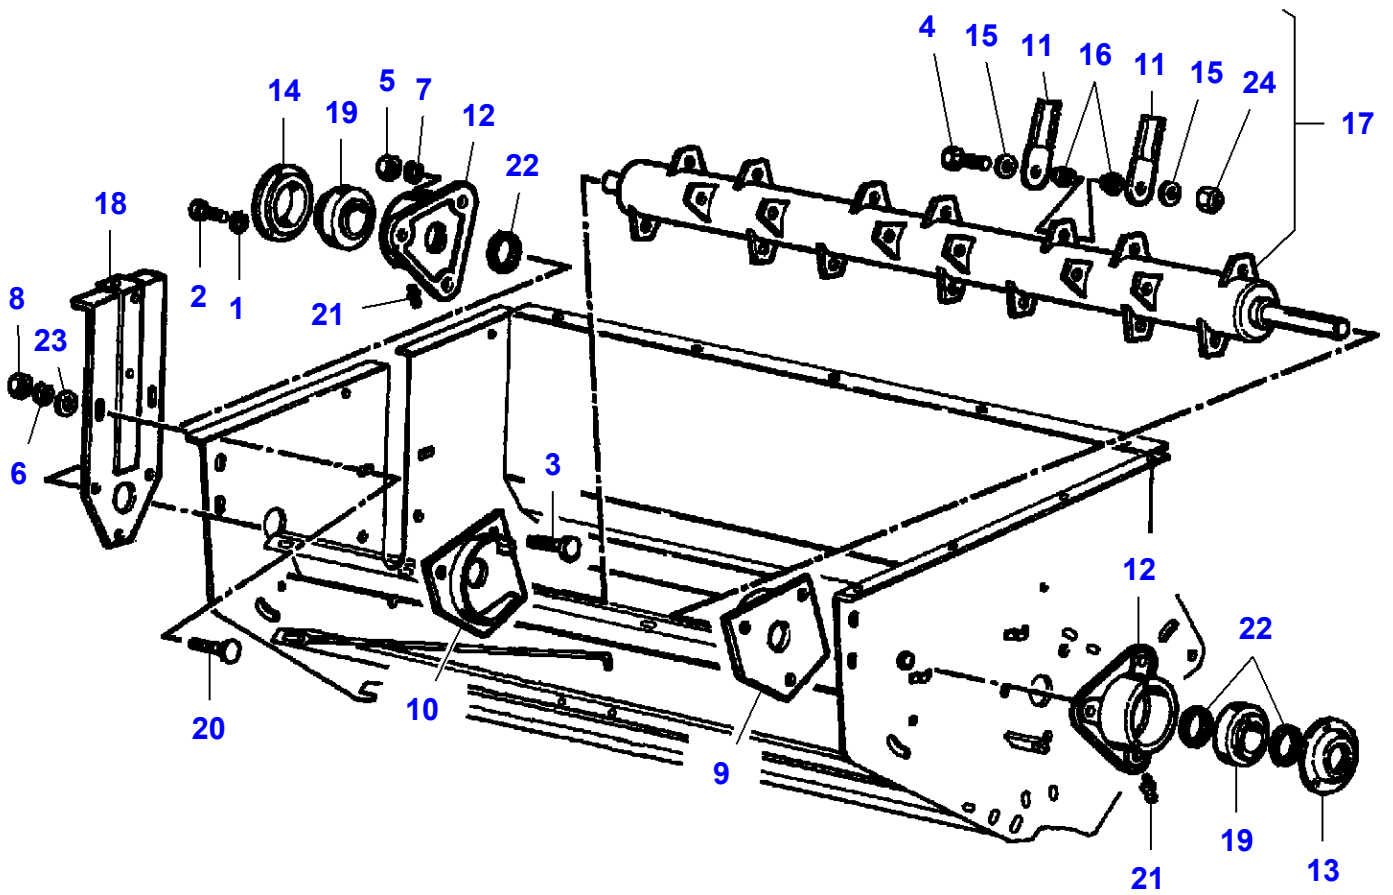

L-LD07-004-B

Massey Ferguson

MF 7247 COMBINE - 3906251

3906251

Straw Chopper - CHOPPER DRUM

Page060-0115

Item	Part Number	Qty	Description
1	LA10615479	3	Washer
2	LA10902424	3	Cap Screw
3	LA11112821	3	Cap Screw
4	LA11343831	1	Cap Screw
5	LA11702921	3	Nut
6	LA12034571	2	Lock Washer
7	LA12034771	3	Lock Washer
8	LA16100811	2	Nut
9	LA322162250	1	Guard
10	LA322228050	1	Guard
11	LA322326450	2	Knife
12	LA322329650	2	Support
13	LA322329750	1	Cover
14	LA322329850	1	Cover
15	LA322330550	2	Washer
16	LA322331350	2	Bush
17	LA322332100	1	Rotor
18	LA322350450	1	Plate
19	LA340403646	2	Bearing Assy
20	LA350342511	2	Carriage Bolt
21	LA350357851	2	Grease Fitting
22	LA353587212	3	Gasket
23	LA355510820	2	Flat Washer
24	LA12575621	1	Nut