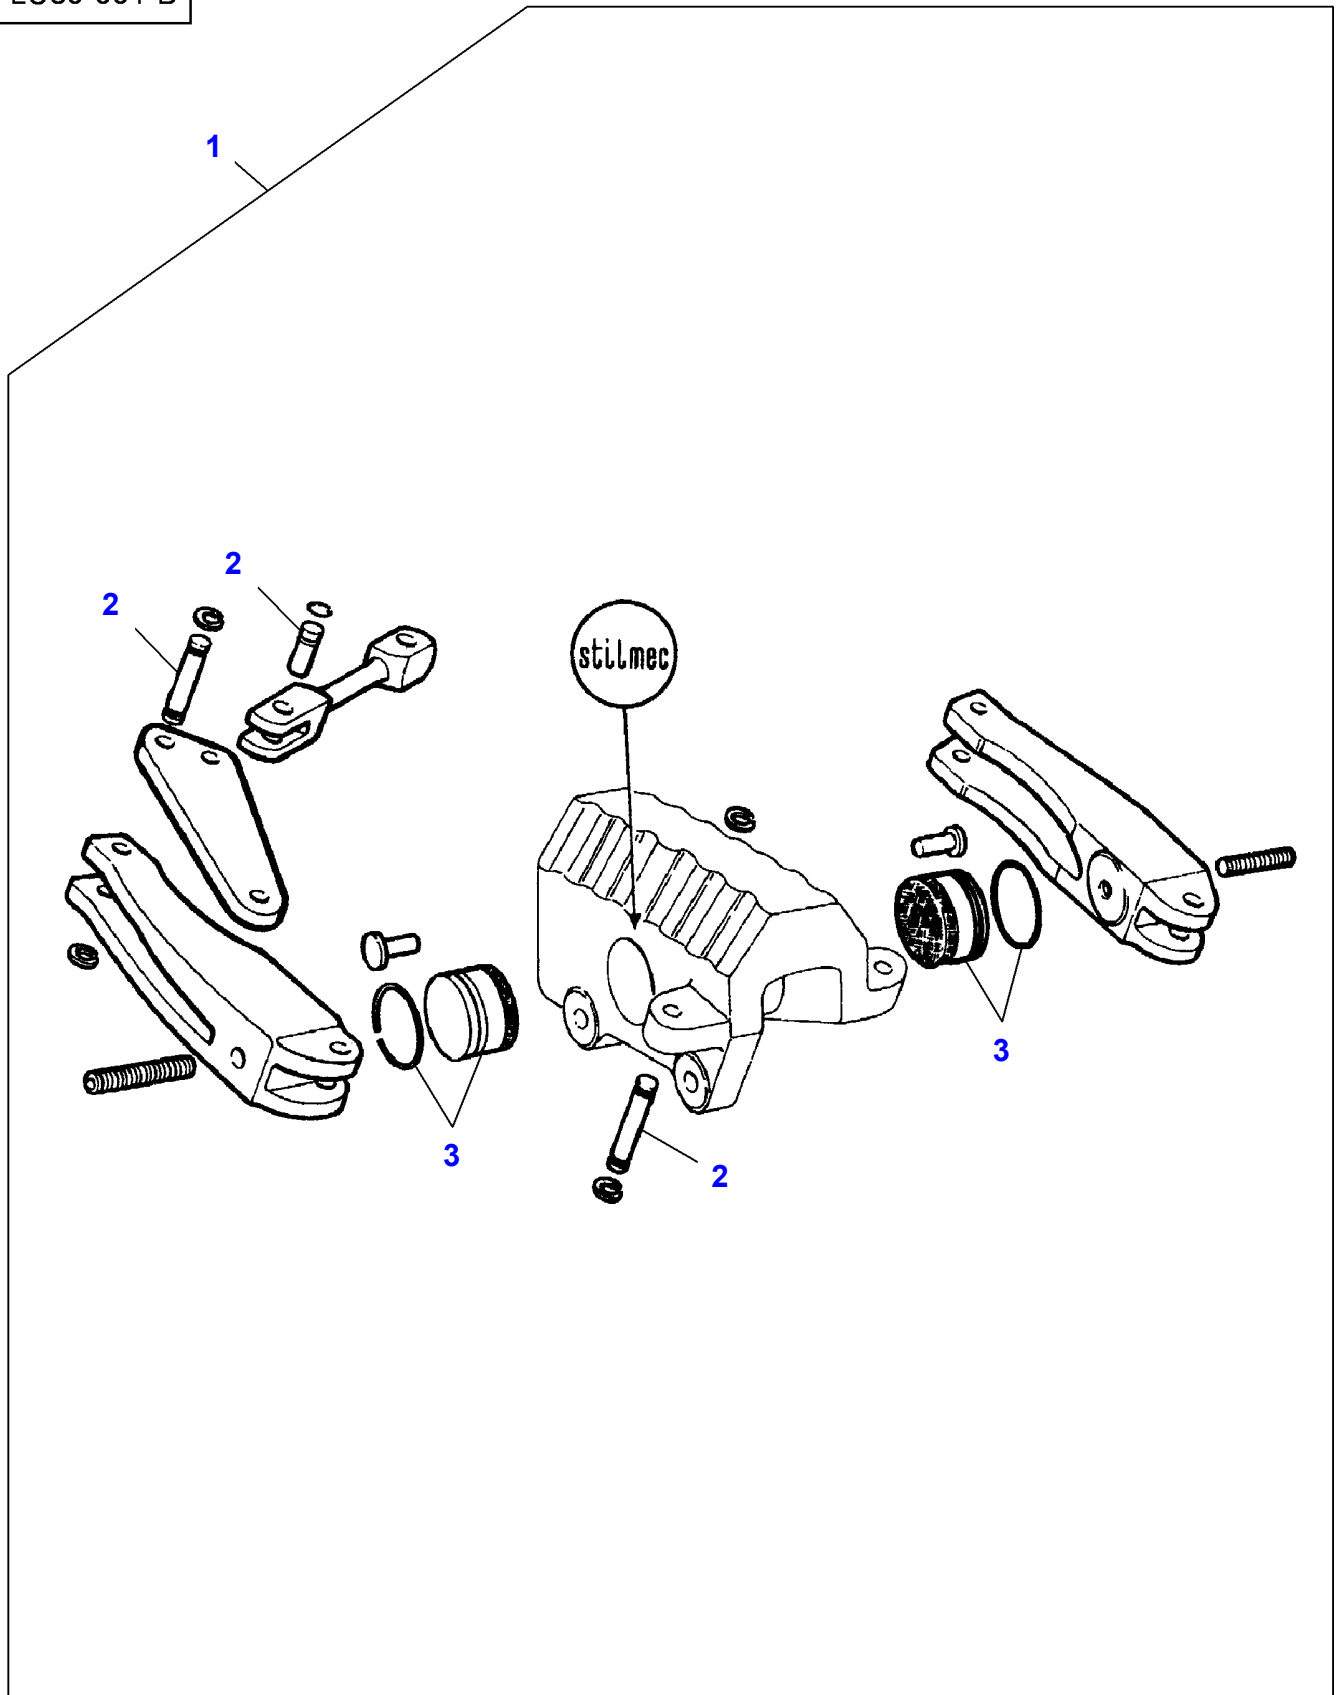

L-LC80-001-B

Massey Ferguson

MF 7247 COMBINE - 3906251

3906251

Parking Brake Elements

Page030-0110

Item	Part Number	Qty	Description	Comments
1	LA322362200	1	Brake Caliper	
2	LA321155400	1	Kit	(1)
3	LA321980800	1	Kit, Pad	(1) Up to Serial or Engine Number ...
	LA322482200	1	Kit, Pad	(1) From Serial or Engine Number ...