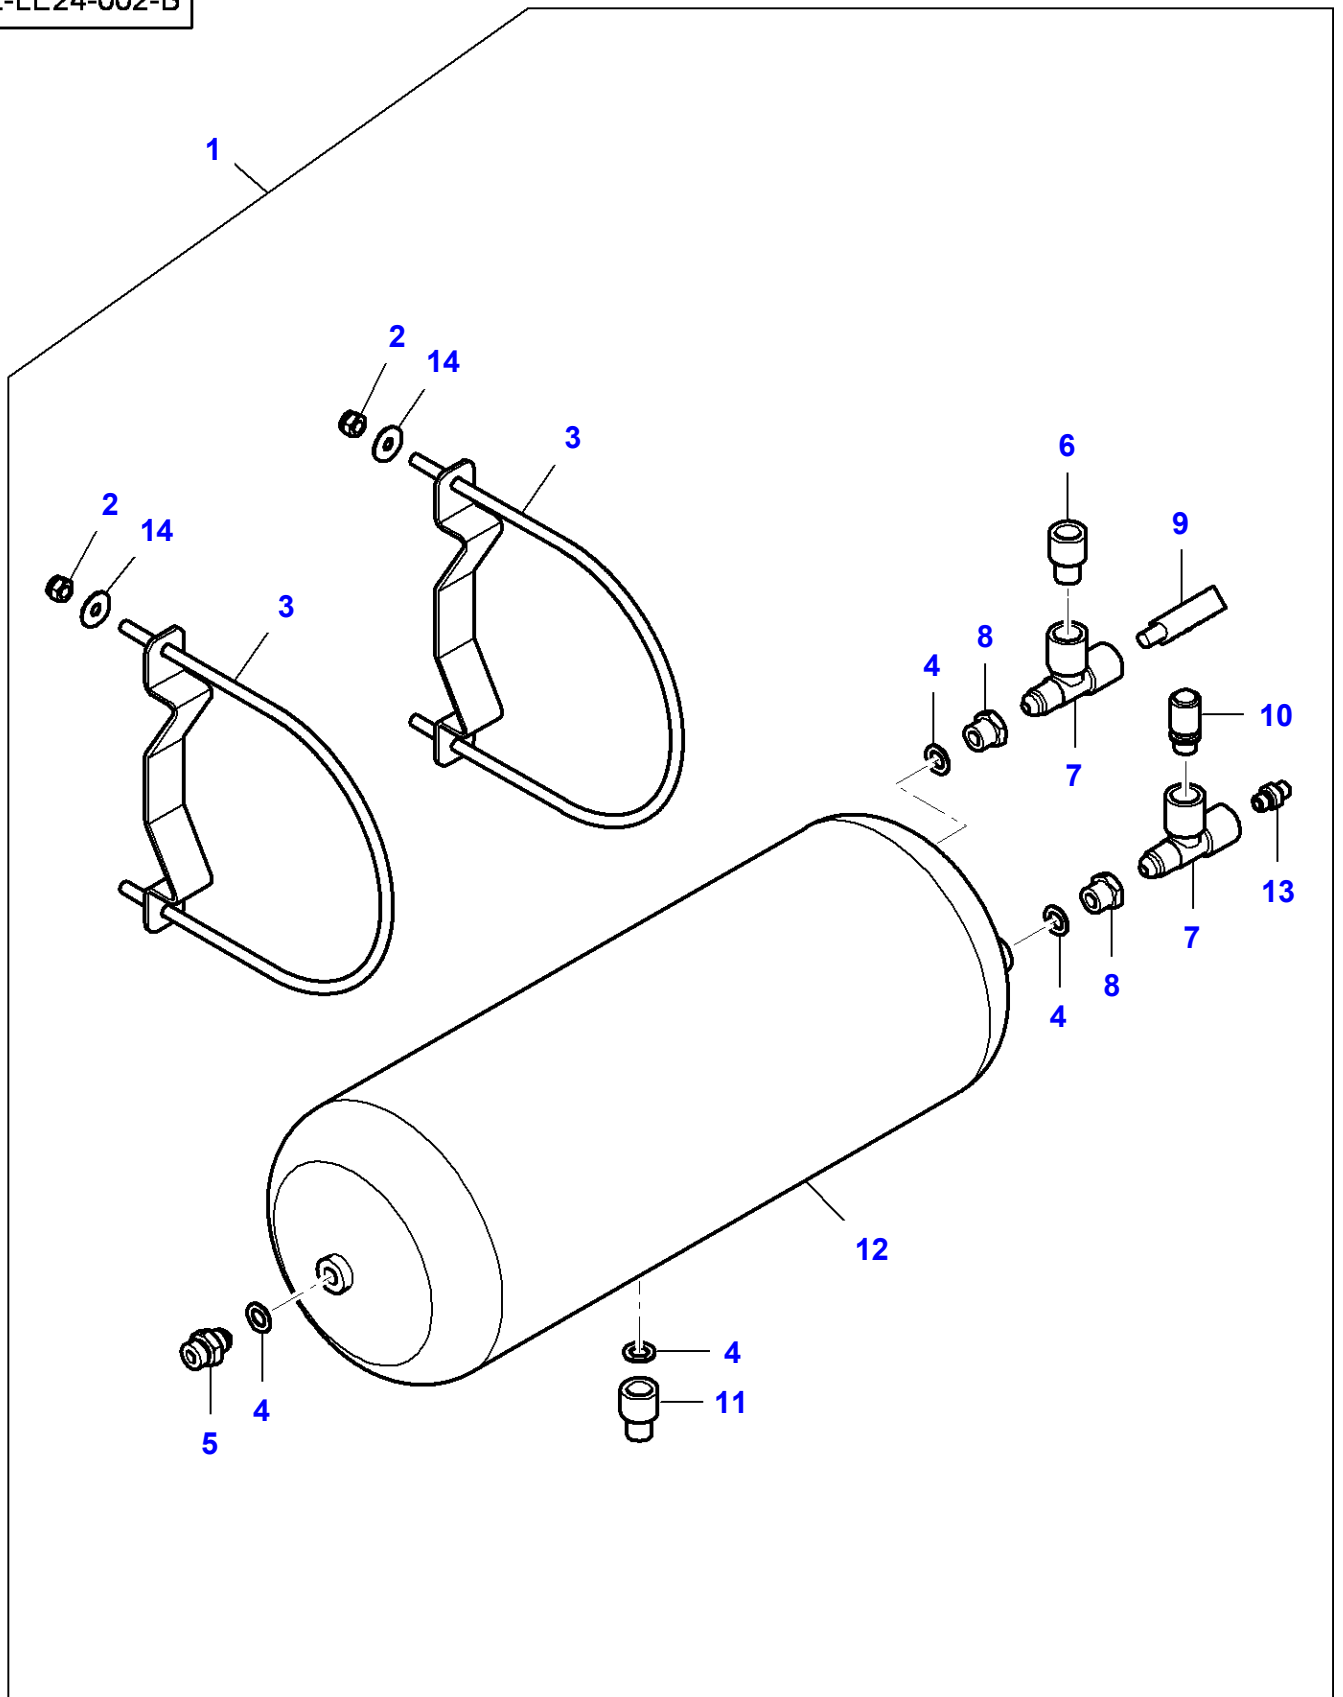

L-LE24-002-B

Air Compressor

Item	Part Number	Qty	Description	Comments
1	LA323218100	1	Compressor	
2	LA12577211	4	Locknut	(1)
3	LA240000020	2	Clamp	(1)
4	LA204015546	4	Sealing Washer	(1)
5	LA321404750	1	Union	(1)
6	LA323216650	1	Valve	(1)
7	LA323216150	2	T-Piece	(1)
8	LA323216050	2	Union	(1)
9	LA323216750	1	Manometer	(1)
10	LA323216250	1	Valve	(1)
11	LA204021913	1	Valve	(1)
12	LA204015626	1	Compressor	(1)
13	LA323216350	1	Union	(1)
14	LA355511020	4	Flat Washer	(1)