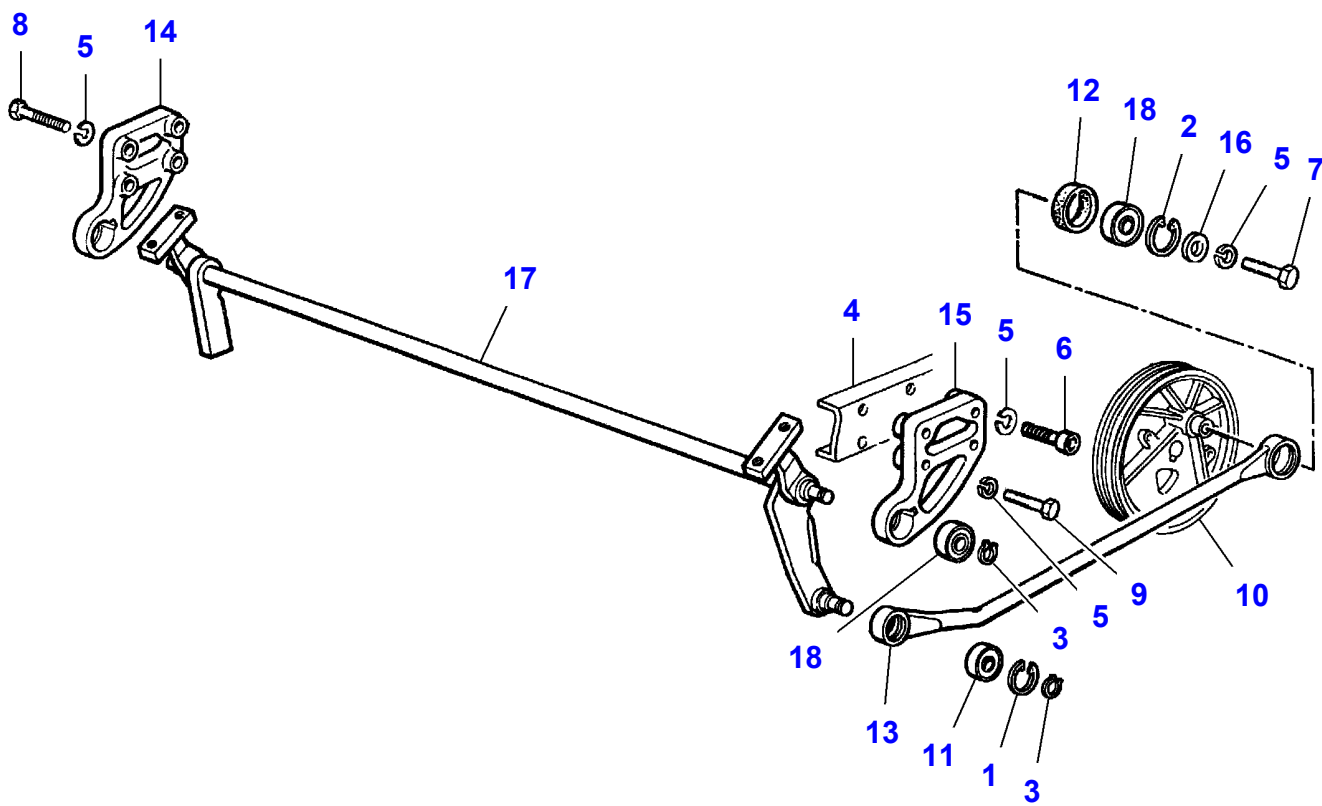

MF 7247 COMBINE - 3906251
L-LD09-003-A

L-LD09-003-A

Grain Pan Drive

Item	Part Number	Qty	Description	Comments
1	LA11061076	1	Circlip	
2	LA11061476	1	Circlip	
3	LA11067876	2	Circlip	
4		1	Chassis	See Page - Reference Number 050-0005/17
5	LA12034771	10	Lock Washer	
6	LA14331621	1	Hex Socket Screw	
7	LA15540424	1	Cap Screw	
8	LA15540824	8	Cap Screw	
9	LA15541321	1	Cap Screw	
10		1	Pulley	See Page - Reference Number 070-0030/17
11	LA28996530	1	Bearing Assy	
12	LA300019272	1	Bush	
13	LA321829150	1	Conrod	
14	LA321829250	1	Support	
15	LA321829350	1	Support	
16	LA355511260	1	Flat Washer	
17	LA322408250	1	Shaft	
18	LA340411237	2	Bear. 6206 2rs