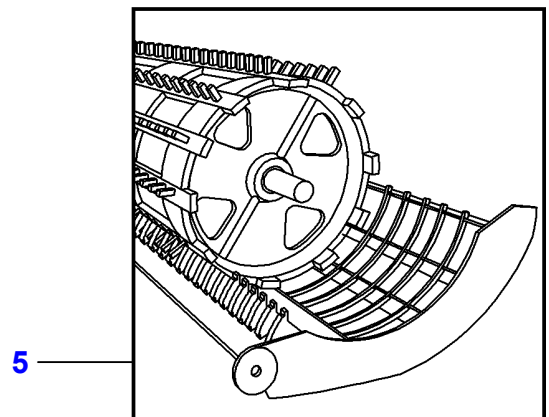

L-LC15-002-B

Variations and Accessories

Item	Part Number	Qty	Description	Comments
1	LA711389551	X	Accessory	[A]
2	LA711905311	X	Accessory	[B]
3	LA711962141	X	Accessory	[C]
4	LA711270601	X	Kit	[D]
				Repairs and replaces LA711151028
5	LA711896551	X	Kit, Conversion	[E]

FOOTNOTE [A] HIGH PERFORMANCE SIEVE FOR MAIZE

FOOTNOTE [B] MAIZE CONVERSION KIT

FOOTNOTE [C] CUTTER BAR LIFTING ADDITIONAL RAM

FOOTNOTE [D] MULTI PURPOSE CONCAVE FOR WHEAT AND MAIZE

FOOTNOTE [E] CONVERSION KIT FROM WHEAT TO RICE