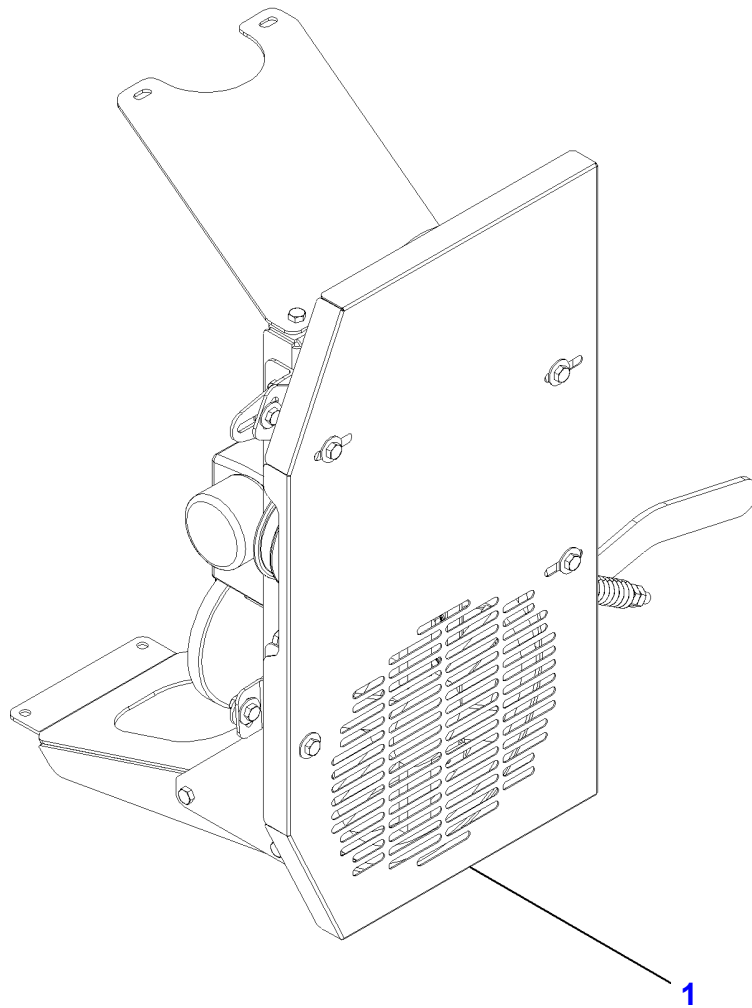

Air Compressor

Item	Part Number	Qty	Description	Comments
1	LA323218100	1	Compressor	
2	LA12577211	4	Locknut	(1)
3	LA240000020	2	Clamp	(1)
4	LA204015546	4	Sealing Washer	(1)
5	LA321404750	1	Union	(1)
6	LA323216650	1	Valve	(1)
7	LA323216150	2	T-Piece	(1)
8	LA323216050	2	Union	(1)
9	LA323216750	1	Manometer	(1)
10	LA323216250	1	Valve	(1)
11	LA204021913	1	Valve	(1)
12	LA204015626	1	Compressor	(1)
13	LA323216350	1	Union	(1)
14	LA355511020	4	Flat Washer	(1)

L-LE24-003-A