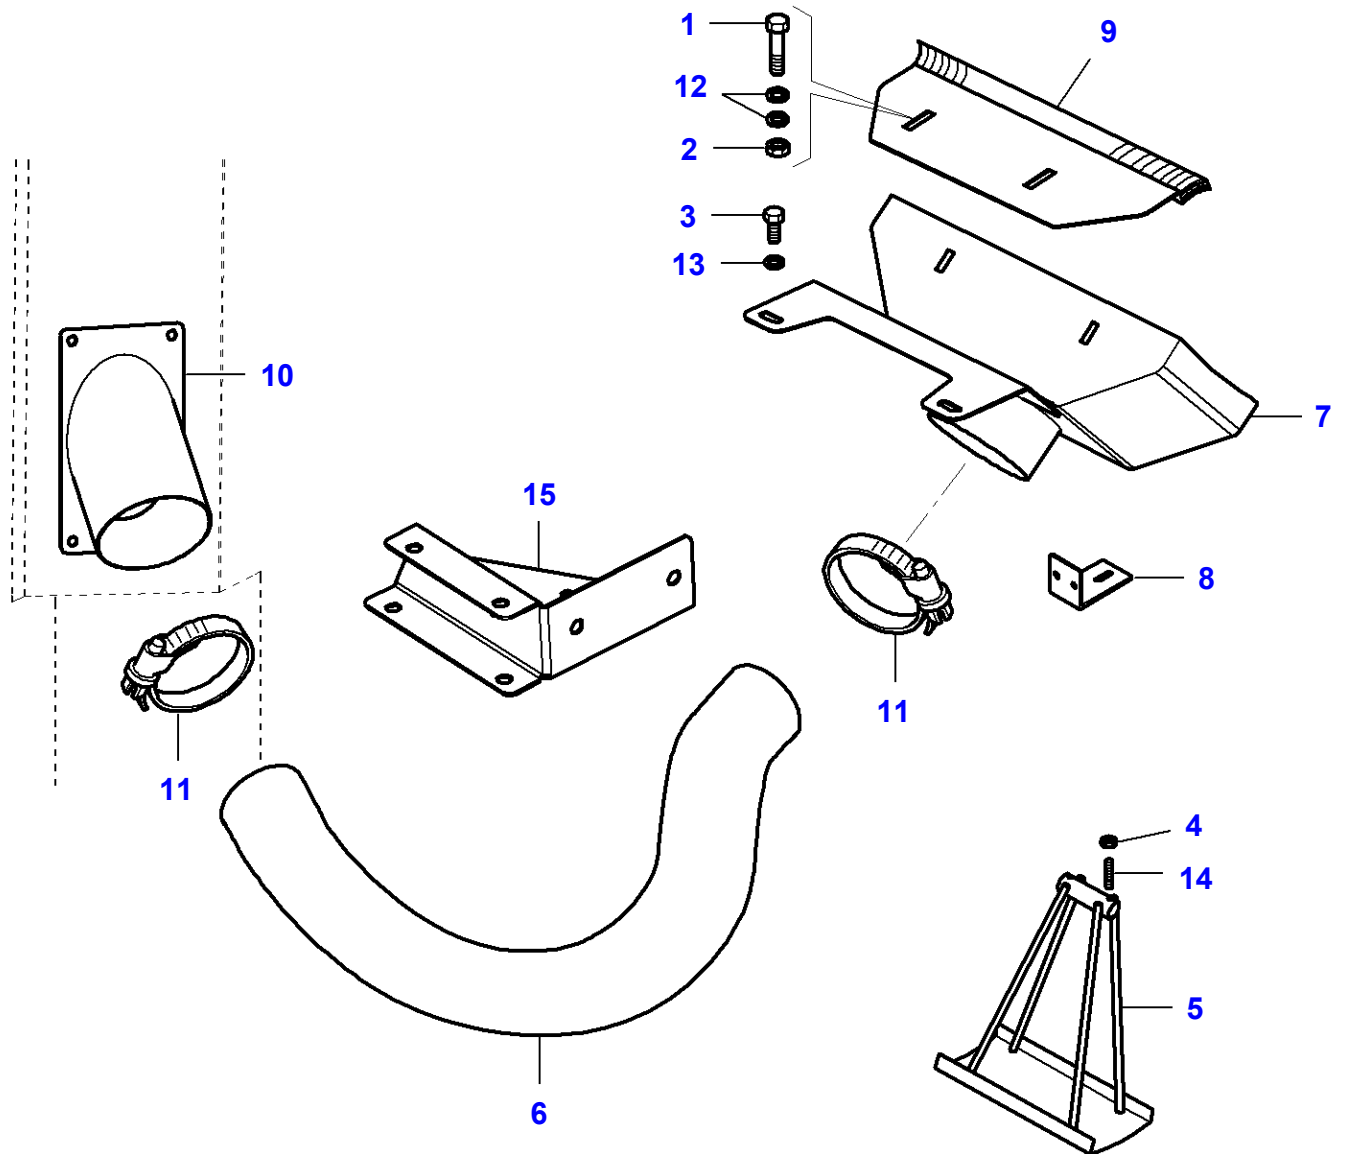

L-LC63-002-B

Radiator Filter Intake

Item	Part Number	Qty	Description	Comments
1	LA10902421	2	Cap Screw	
2	LA12574211	2	Locknut	
3	LA16043421	2	Cap Screw	
4	LA16102311	2	Nut	
5	LA322877550	1	Support	
6	LA322998850	1	Tube	
7	LA323246050	1	Conveyor	
8	LA323006250	1	Support	
9	LA323010650	1	Brush	
10	LA323030250	1	Flange	
11	LA353915107	2	Hose Clip	
12	LA355510615	4	Flat Washer	
13	LA355510820	2	Flat Washer	
14	LA366340814	1	Grub Screw	
15		1	Support	See Page - Reference Number 080-0150/7