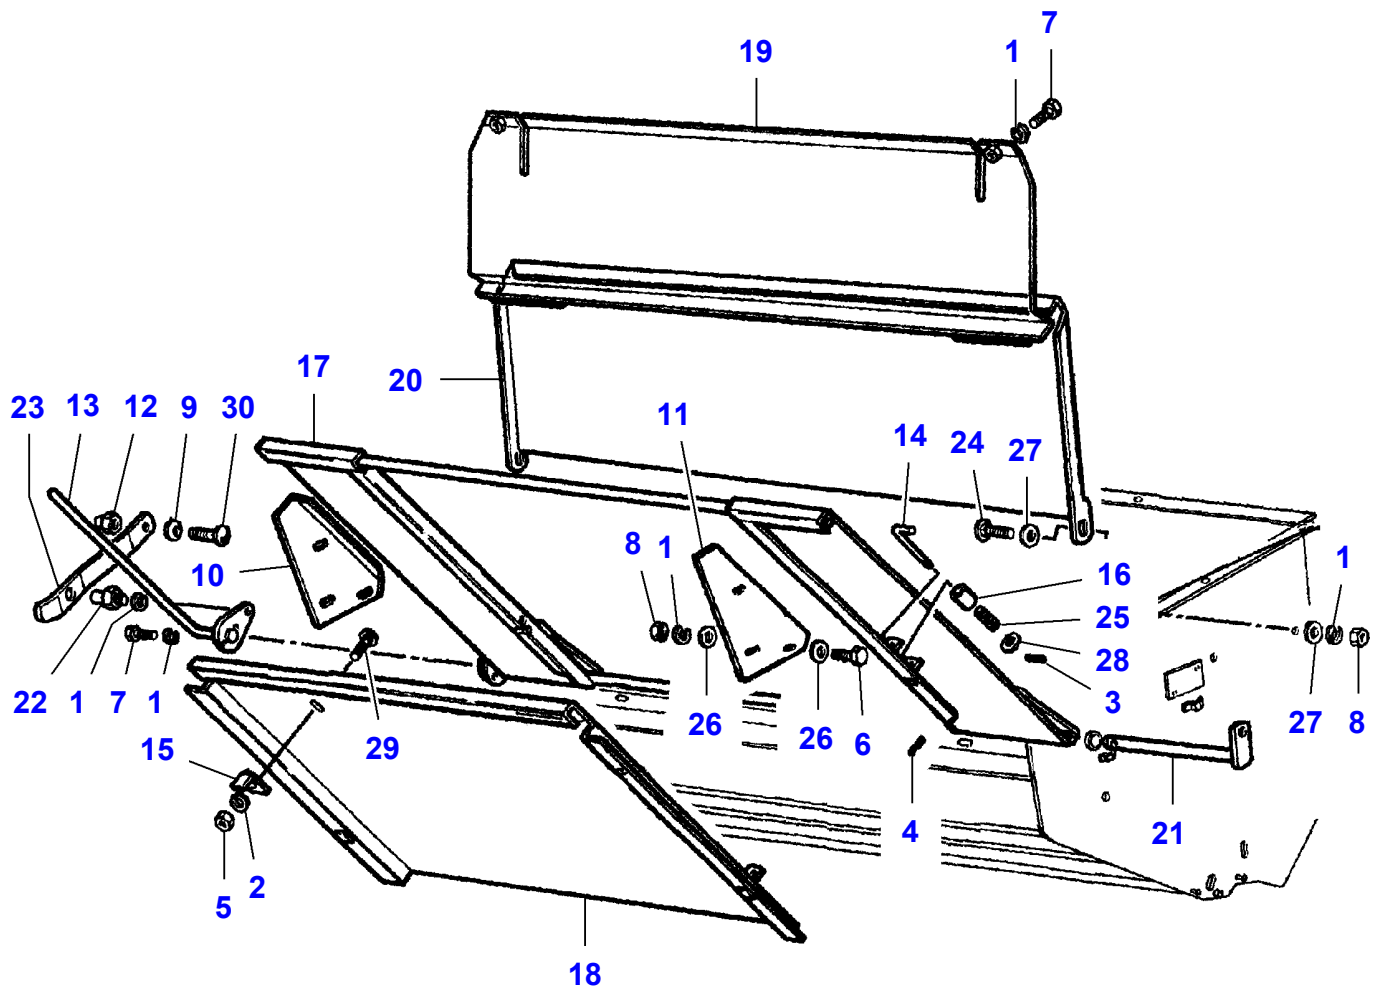

L-LD07-014-B

Item	Part Number	Qty	Description
1	LA12034571	5	Lock Washer
2	LA12035670	1	Lock Washer
3	LA13902070	1	Dowel
4	LA14600970	1	Core
5	LA15896221	1	Nut
6	LA16043221	1	Cap Screw
7	LA16043424	1	Cap Screw
8	LA16100811	2	Nut
9	LA321365050	1	Washer
10	LA322161050	1	Support
11	LA322161150	1	Support
12	LA322218650	1	Nut
13	LA322324150	1	Lever
14	LA322324250	1	Pin
15	LA322326150	1	Bracket
16	LA322331250	1	Bush
17	LA322347150	1	Frame
18	LA322347250	1	Chute
19	LA322348150	1	Chute
20	LA322348050	1	Chute
21	LA322348250	1	Lever
22	LA322413650	1	Pin
23	LA322413750	1	Plate
24	LA350342513	1	Carriage Bolt
25	LA350356208	1	Spring
26	LA355500915	2	Flat Washer
27	LA355510820	2	Flat Washer
28	LA355530130	1	Flat Washer
29	LA366000607	1	Screw
30	LA366000612	1	Carriage Bolt