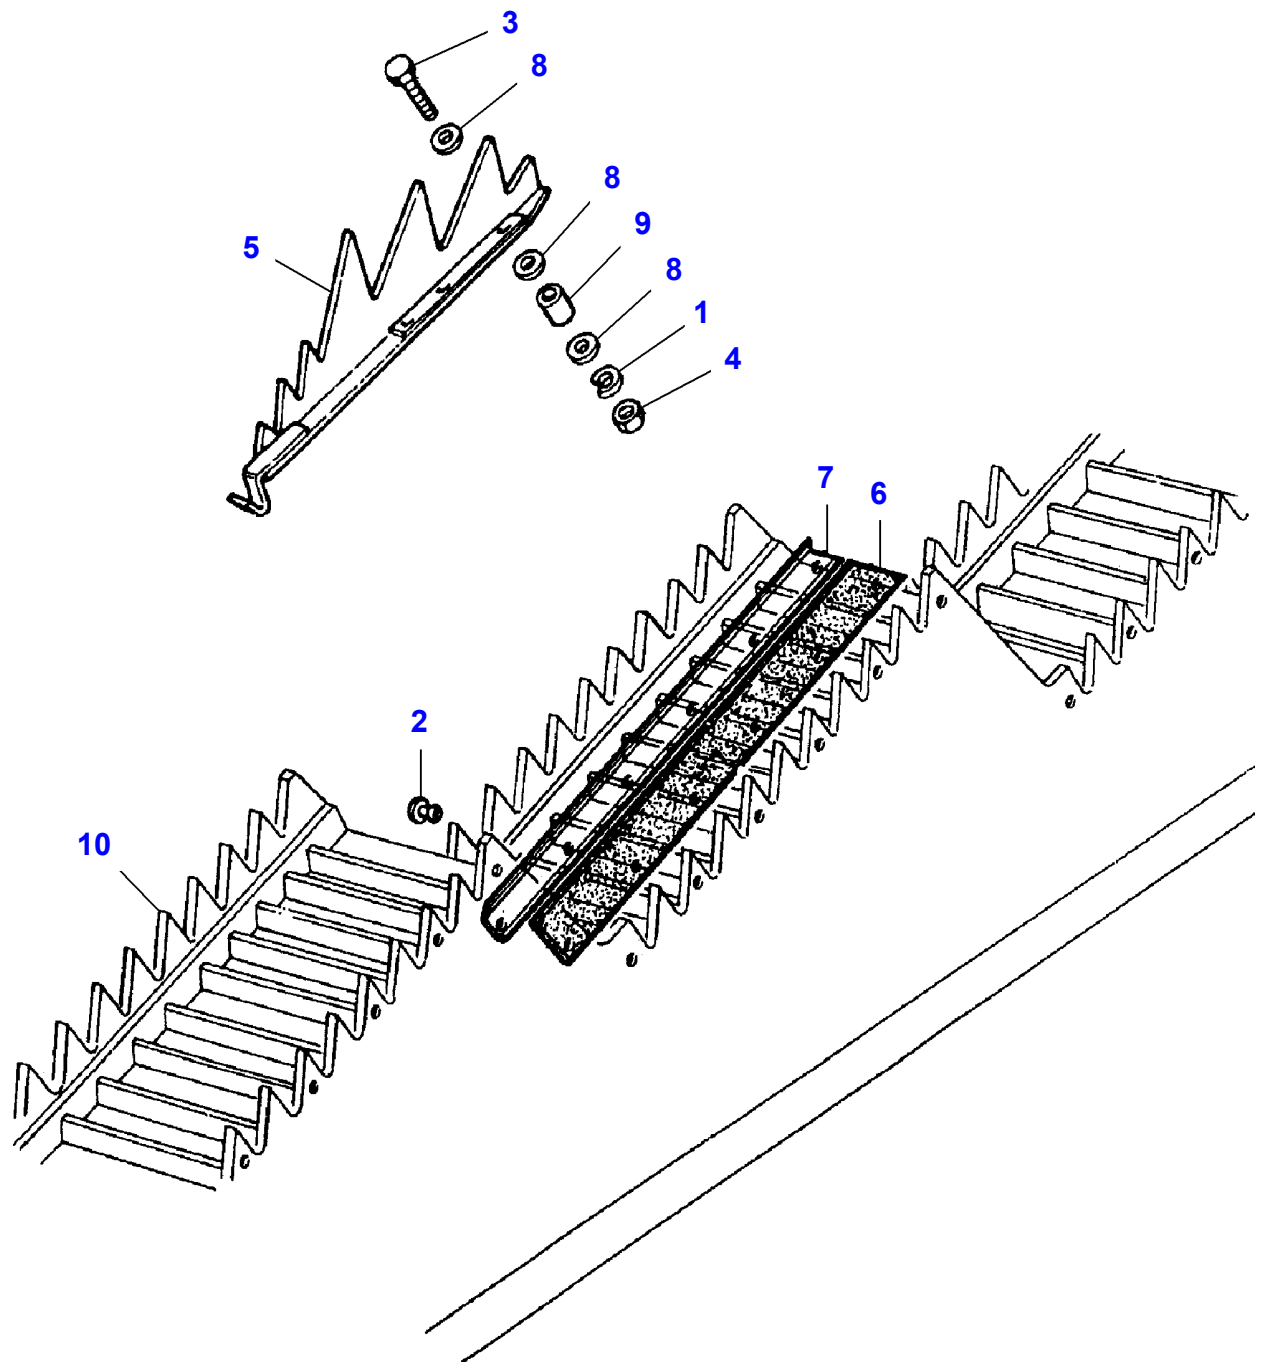

L-LD83-002-B

Massey Ferguson

MF 7247 COMBINE - 3906251

3906251

Concave, Corn, Mixed Crop

Page 050-0070

Item	Part Number	Qty	Description	Comments
1	LA12035670	3	Lock Washer	
2	LA14643292	36	Rivet	
3	LA15212721	3	Cap Screw	
4	LA15896221	3	Nut	
5	LA320691950	1	St.Walk.Project.	
6	LA322306250	1	Gasket	
7	LA322306350	1	Stop	Left Hand
	LA322306450	1	Stop	Right Hand
8	LA355500715	9	Flat Washer	
9	LA344158136	1	Bush	
10		1	Kit, Straw Walkr	See Page - Reference Number 060-0025/10