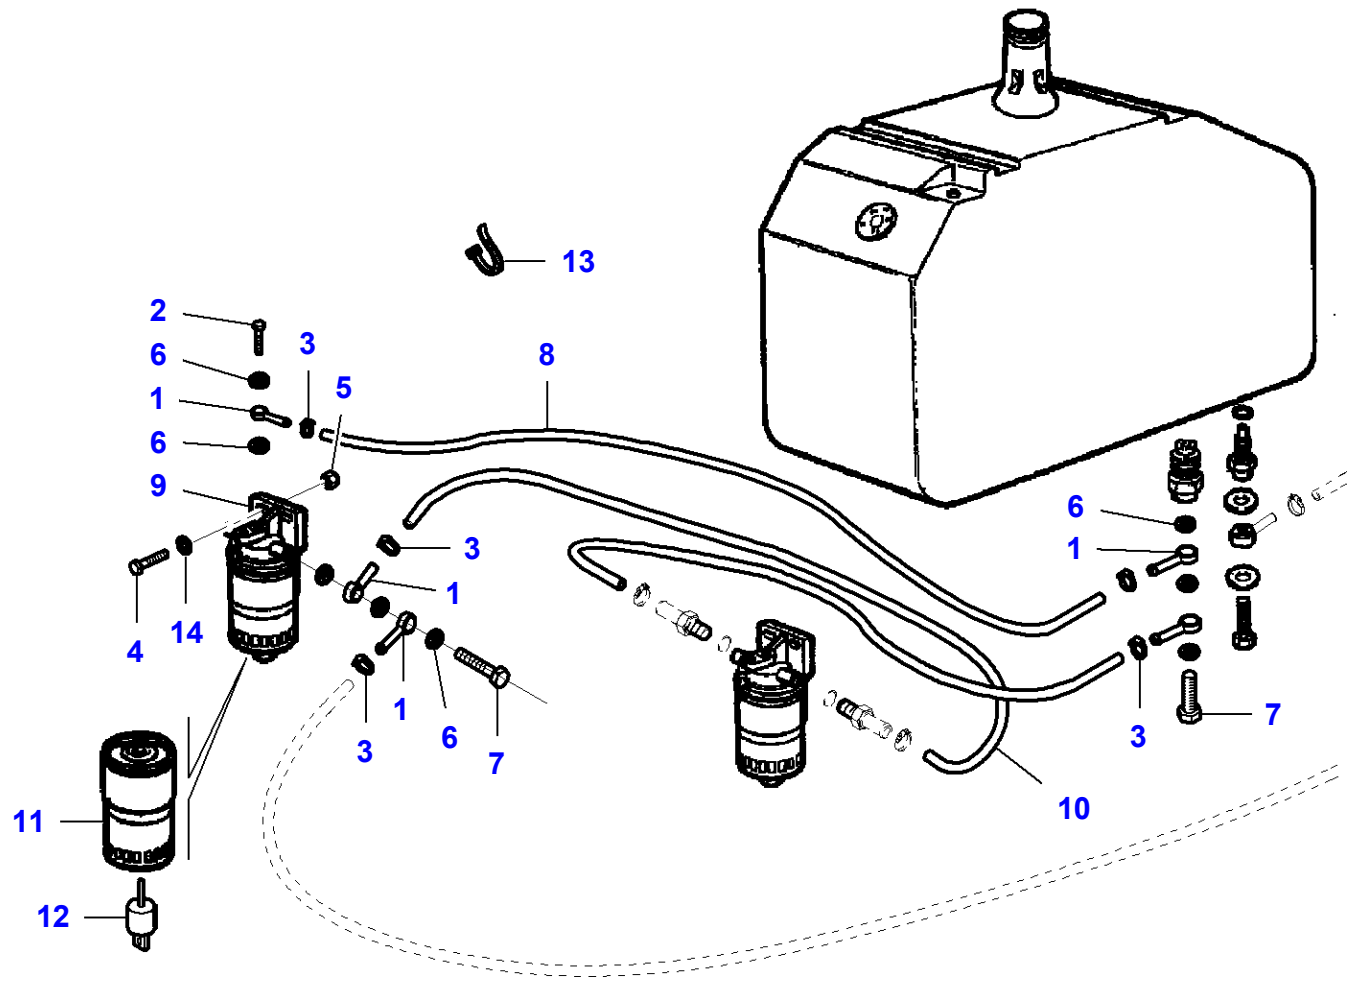

L-LC54-004-B

Fuel Filter

Item	Part Number	Qty	Description	Comments
1	LA5150924	4	Connector	
2	LA10184314	1	Banjo Bolt	
3	LA10186790	4	Hose Clip	
4	LA16043824	2	Cap Screw	
5	LA16104111	2	Locknut	
6	LA322325850	8	Flat Washer	
7	LA322851750	2	Banjo Bolt	
8	LA322893150	1	Fuel Hose	
9	LA323004750	1	Fuel Filter	
10	LA323006550	1	Fuel Hose	
11	LA323007250	1	Element,Fuel	(9)
12	LA323007350	1	Valve	(9)
13	LA340481806	1	Cable Tie	
14	LA355510820	2	Flat Washer