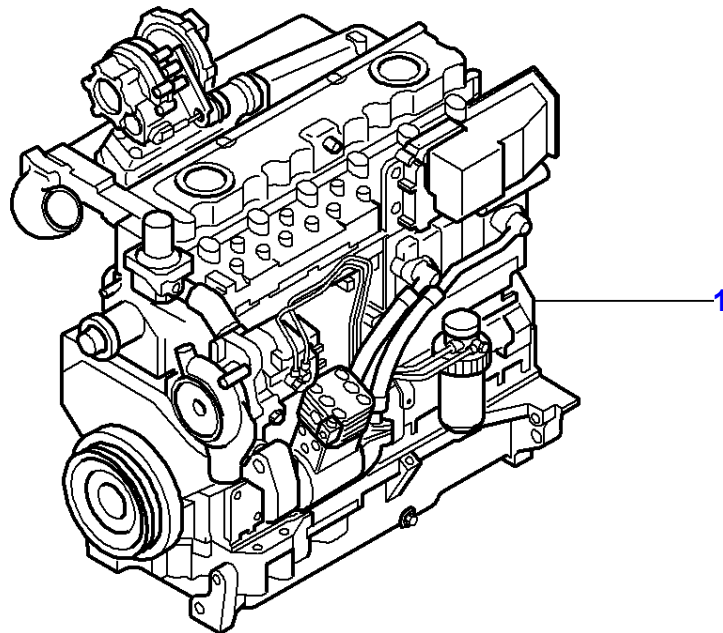

Dealer Stocking List - Quantity By Combine

Item	Part Number	Qty	Description
143	LA340435124	1	Belt
144	LA340435150	2	Belt
145	LA340435153	1	Belt
146	LA340437200	3	Chain Link
147	LA340437201	1	Chain Link
148	LA340437248	1	Chain
149	LA340437274	1	Chain
150	LA340437624	1	Chain Link
151	LA340437628	1	Chain
152	LA340437631	1	Chain
153	LA340437633	1	Chain
154	LA340480443	1	Transmitter
155	LA340480465	1	Switch, Ignition
156	LA340481009	2	Bulb
157	LA344311117	1	Belt
158	LA344311123	1	Belt
159	LA344311131	1	Belt
160	LA344311151	1	Belt
161	LA344311233	1	Belt
162	LA344311318	1	Belt
163	LA344312128	1	Belt
164	LA344372101	1	Chain Link
165	LA344372105	1	Chain
166	LA344375100	1	Chain Link
167	LA344375101	1	Chain Link
168	LA344375227	1	Chain
169	LA344377200	1	Chain Link
170	LA344377202	1	Chain Link
171	LA344381246	1	Chain Link
172	LA344381256	1	Chain Link
173	LA344382162	2	Chain Link
174	LA344382163	2	Chain Link
175	LA344810102	1	Bulb
176	LA5151491	1	Blinker
177	LA5170782	1	Ignition Key
178	LA83963662	1	Ram
179	LA89512173	1	Electrovalve
180	LA89512180	1	Nut
181	V614604740	1	O Ring
182	V614704850	1	O Ring
183	V615882227	1	Sealing Washer
184	V640045022	1	Plug
185	V685081730	1	Belt, Timing
186	V836015156	1	Thermostat
187	V836331590	1	Thermostat
188	V836362228	1	Filter
189	V836362229	1	Gasket
190	V836647576	1	Hose Flexible
191	V836662580	2	Oil Filter
192	V836666980	1	Sensor
193	V836667732	2	Sensor
194	V836862496	2	O Ring
195	V836862600	1	Fuel Element
196	V836864541	1	Fuse 250a
197	V836867591	1	Fuel Element
198	V836867591	1	Fuel Element
199	V836867593	1	Fuel Filter
200	V836867595	1	Fuel Element
201	V837067881	4	Gasket
202	V837069024	4	Gasket
203	V837069150	1	Speed Sensor
204	V837069410	1	Sensor
205	V837070189	1	Speed Sensor
206	V837070201	1	Sensor
207	V837070209	1	Pressure Switch
208	V837070290	4	Head Gasket

L-HB01-001-B