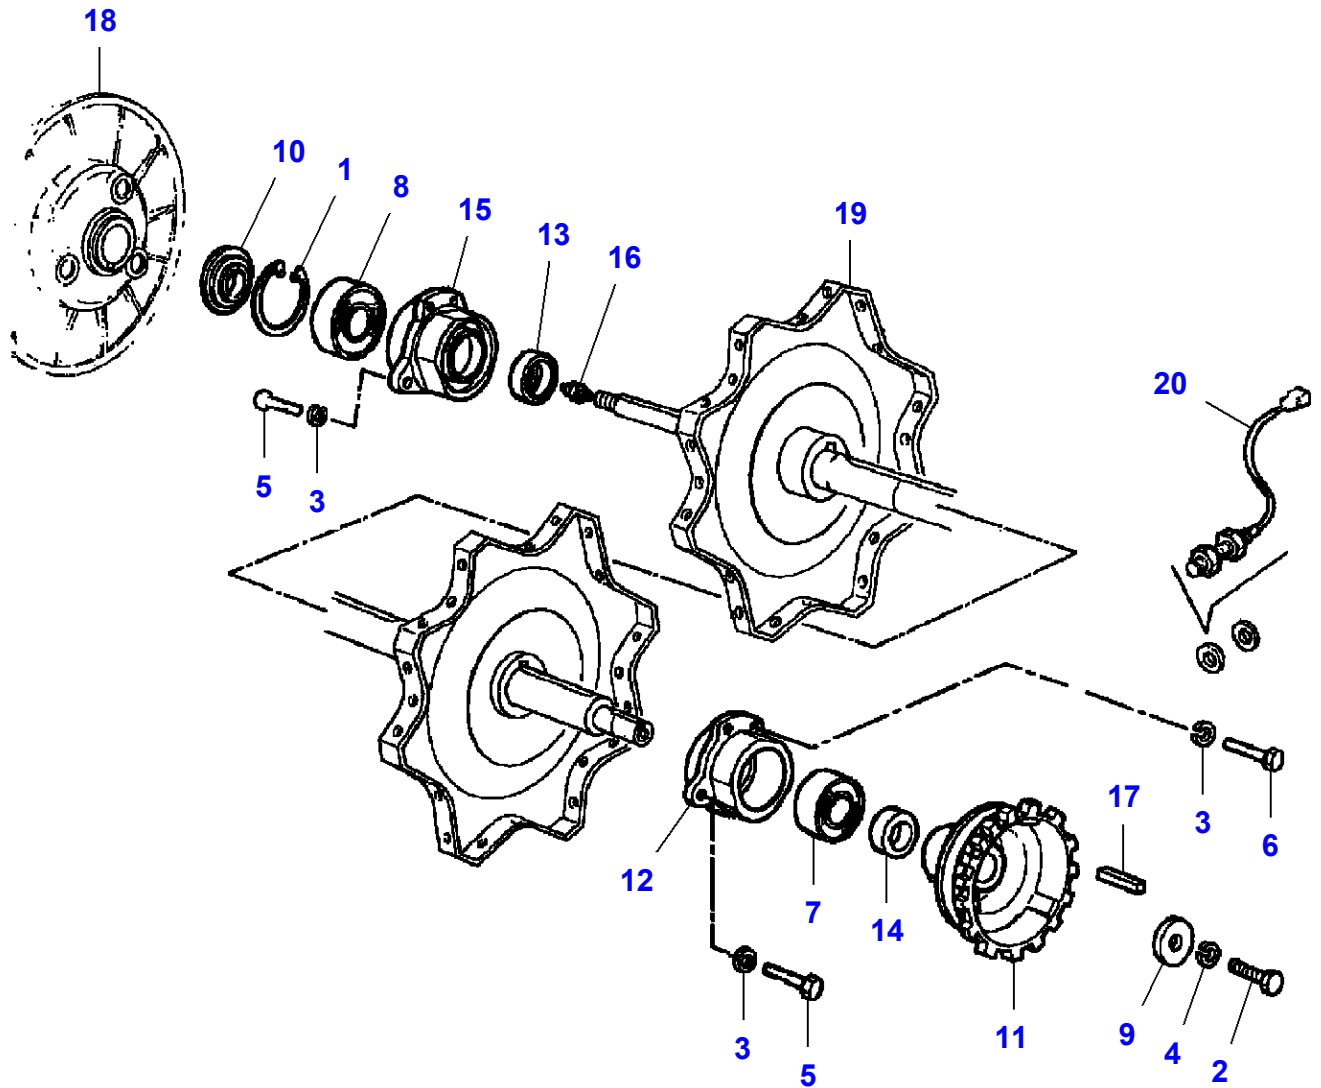

L-LC87-006-B

Drum Housing

Item	Part Number	Qty	Description	Comments
1	LA11075976	1	Circlip	
2	LA11376221	1	Cap Screw	
3	LA12034771	3	Lock Washer	
4	LA12034871	1	Lock Washer	
5	LA15540521	2	Cap Screw	
6	LA15540624	1	Cap Screw	
7	LA28040160	1	Bearing Assy	
8	LA28040170	1	Bearing Assy	
9	LA300015476	1	Washer	
10	LA300132547	1	Washer	
11	LA320892550	1	Coupler	
12	LA320971350	1	Support	
13	LA320971550	1	Bush	
14	LA320971750	1	Spacer	
15	LA322215650	1	Support	
16	LA350357803	1	Grease Fitting	
17	LA350384740	1	Key	
18		1	Disc	See Page - Reference Number 050-0035/8
19		1	Support	See Page - Reference Number 050-0040
20		1	Sensor	See Page - Reference Number 120-0055/8