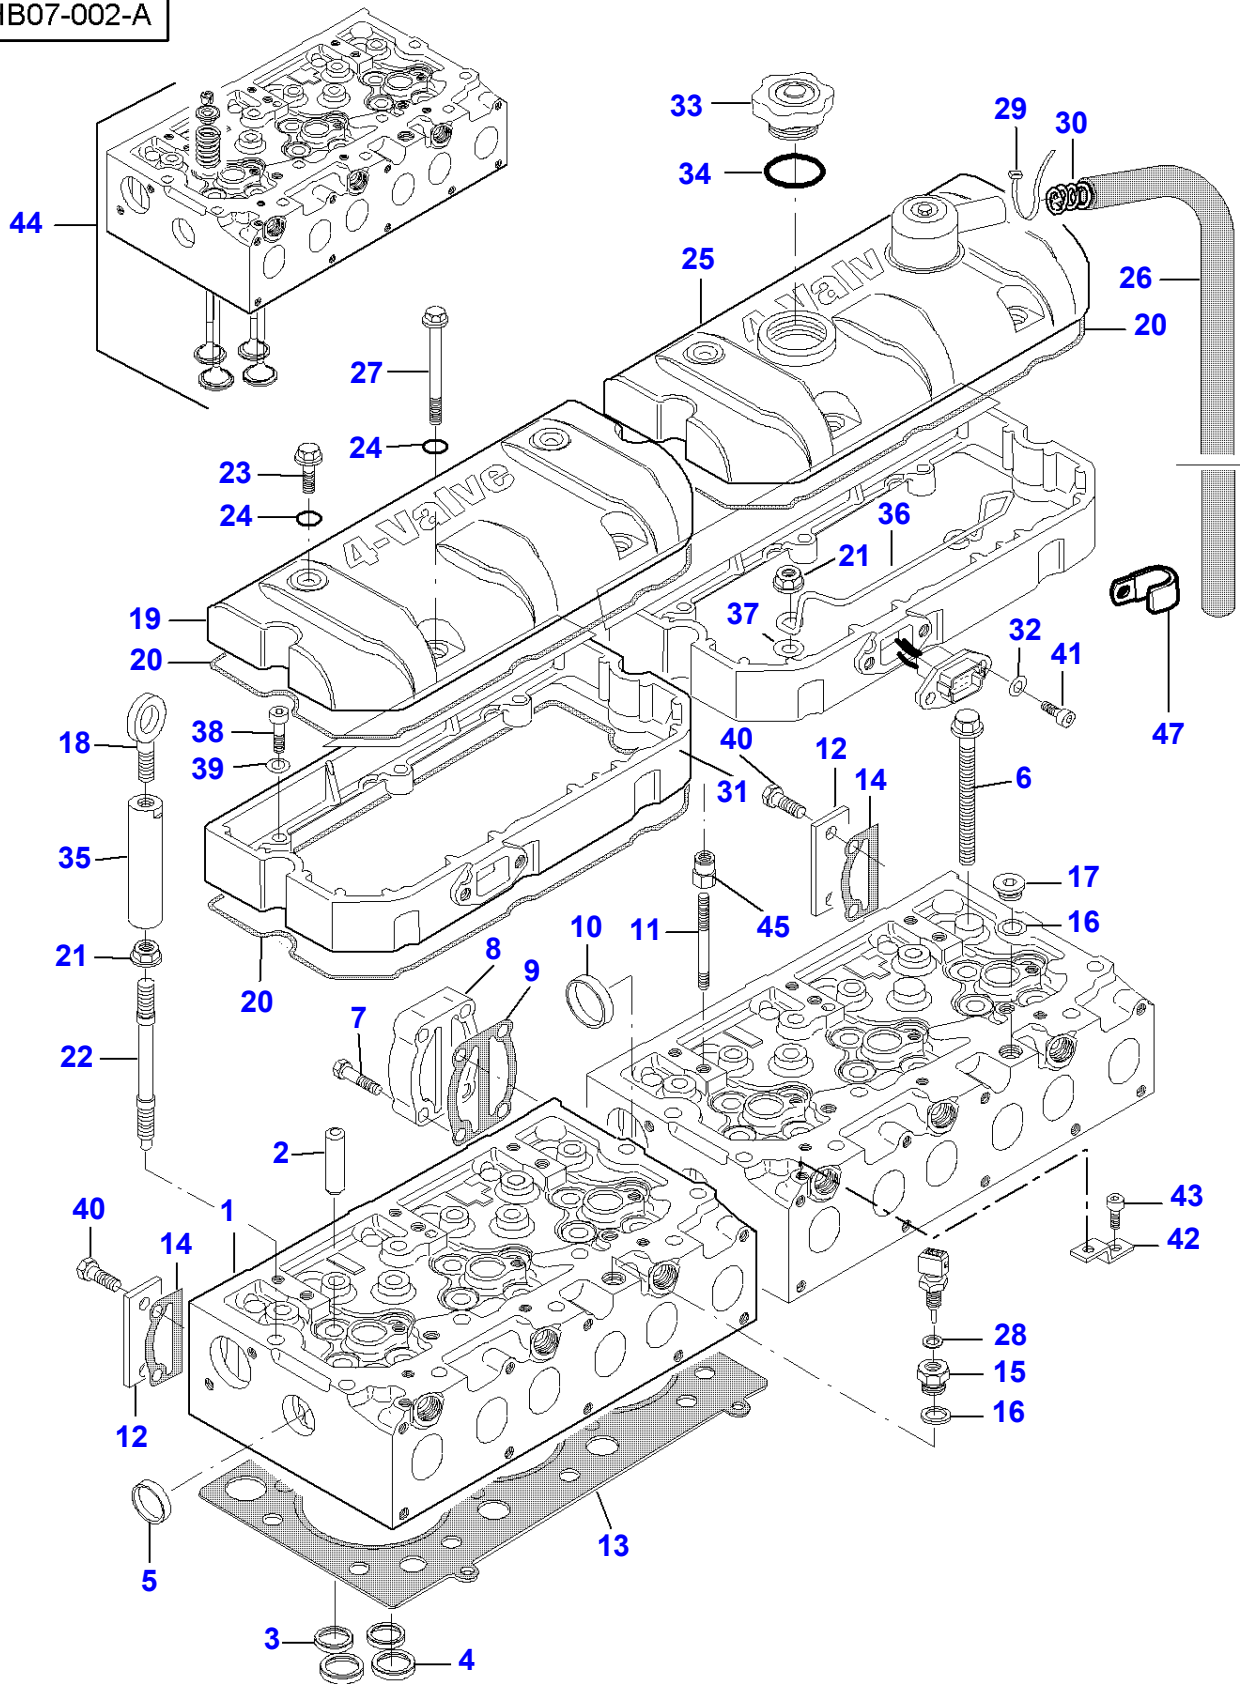

MF 7247 COMBINE - 3906251
L-HB07-002-A

L-HB07-002-A

Massey Ferguson

MF 7247 COMBINE - 3906251

3906251

Engine - Cylinder Head - 74CTA-4V Engine - From S1631 - Up To T9823

Page 010-0050

Item	Part Number	Qty	Description	Comments
1	V837069001	2	Cylinder Head	
2	V837064906	24	Valve Guide	(1)
3	V837064907	12	Valve Seat	(1) EXHAUST
4	V837064908	12	Valve Seat	(1) INLET
5	V836647942	4	Plug	(1)
6	V837069025	27	Screw	
7	V528801830	4	Screw	M10X40
8	V836855348	1	Connector	
9	V836867390	1	Gasket	[A]
10	V640016045	1	Plug	
11	V546801900	4	Stud	M10X75
12	V836855350	2	Plate	
13	V837070290	2	Head Gasket	[A]
14	V836867753	2	Gasket	[A] Repairs and replaces V836867391
15	V836119643	1	Plug	
16	V615881822	2	Sealing Washer	[A]
17	V640325018	1	Plug	
18	V836640752	2	Shackle	
19	V837070170	1	Cover	
20	V837069024	4	Gasket	[A]
21	V836859110	9	Nut	
22	V836859109	7	Stud	
23	V540801780	4	Carriage Bolt	M10X20
24	V614901030	8	O Ring	[A]
25	V837069029	1	Cover	
26	V837070346	1	Pipe	Length 1150MM
27	V540801910	4	Screw	M10X80
28	V615881418	1	Sealing Washer	[A]
29	V835329746	1	Cable Tie	
30	V837070343	1	Spring	
31	V837069021	2	Frame	
32	V500150842	4	Flat Washer	
33	V836338733	1	Plug	
34	V614604740	1	O Ring	[A]
35	V836867567	2	Nut	M12/M16
36	V837069026	1	Bracket	
37	V500951200	4	Flat Washer	
38	V581804630	6	Screw	M8X30
39	V500950800	6	Flat Washer	
40	V528801800	4	Cap Screw	M10X25
41	V581804602	4	Hex Socket Screw	M8X20
42	V836747849	1	Bracket	
43	V581804582	1	Screw	M8X16
44	V837062565	2	Cylinder Head	
45		X	Nut	See Page - Reference Number 010-0045
47	V602075528	1	Band	

FOOTNOTE [A] INCLUDED IN KIT V837062643