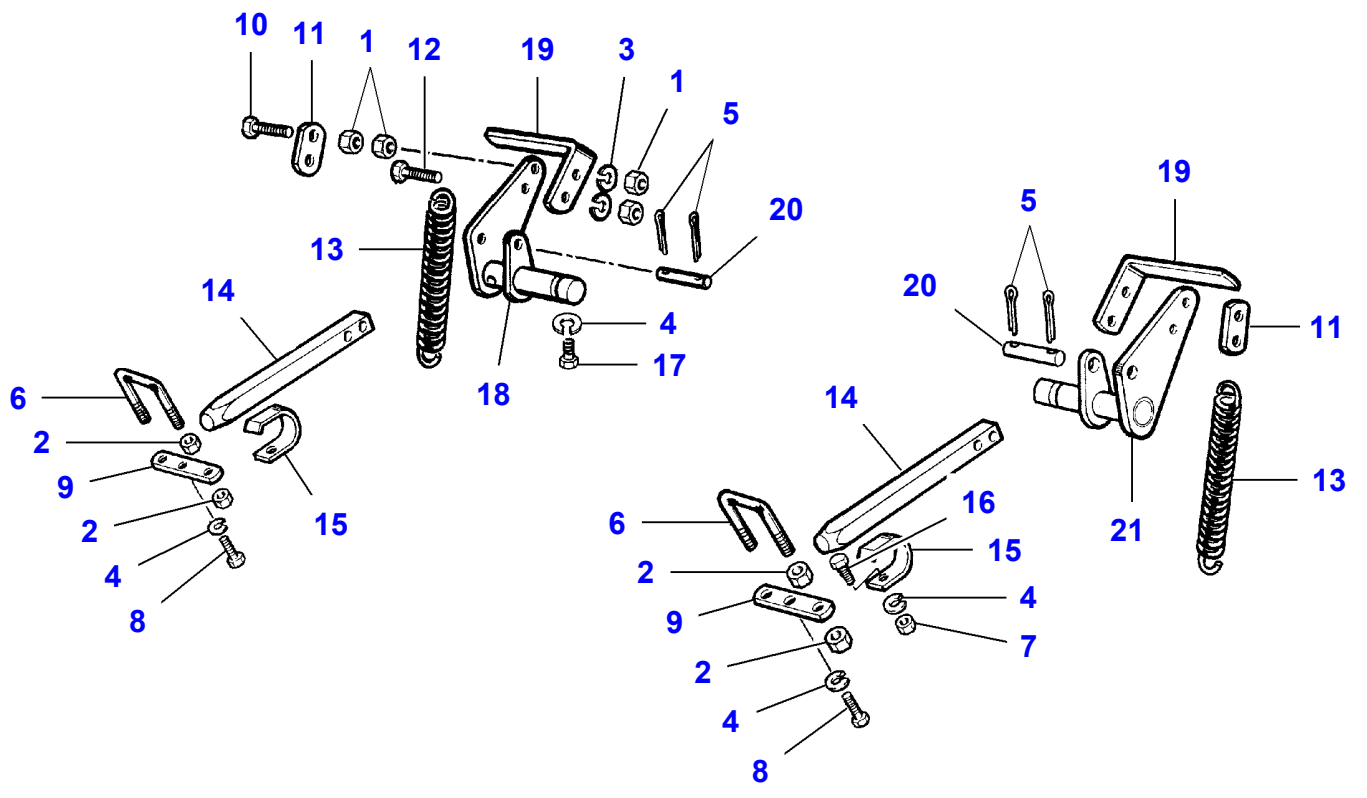

L-LC38-004-B

Massey Ferguson

MF 7247 COMBINE - 3906251

3906251

Front Elevator Integral - Autolevel

Page040-0050

Item	Part Number	Qty	Description
1	LA11701721	6	Nut
2	LA10717611	8	Nut
3	LA12034671	2	Lock Washer
4	LA12034571	4	Lock Washer
5	LA10797001	4	Split Pin
6	LA300114478	2	U Bolt
7	LA16100824	1	Nut
8	LA16043021	2	Cap Screw
9	LA300114714	2	Cover
10	LA16160121	2	Cap Screw
11	LA321854450	2	Cover
12	LA11106224	1	Cap Screw
13	LA350356552	2	Spring
14	LA321819650	2	Latch
15	LA300131526	2	Spring
16	LA16043224	1	Cap Screw
17	LA16043021	1	Cap Screw
18	LA320876050	1	Lever
19	LA321819850	2	Lever
20	LA350379367	2	Pin
21	LA320875950	1	Lever