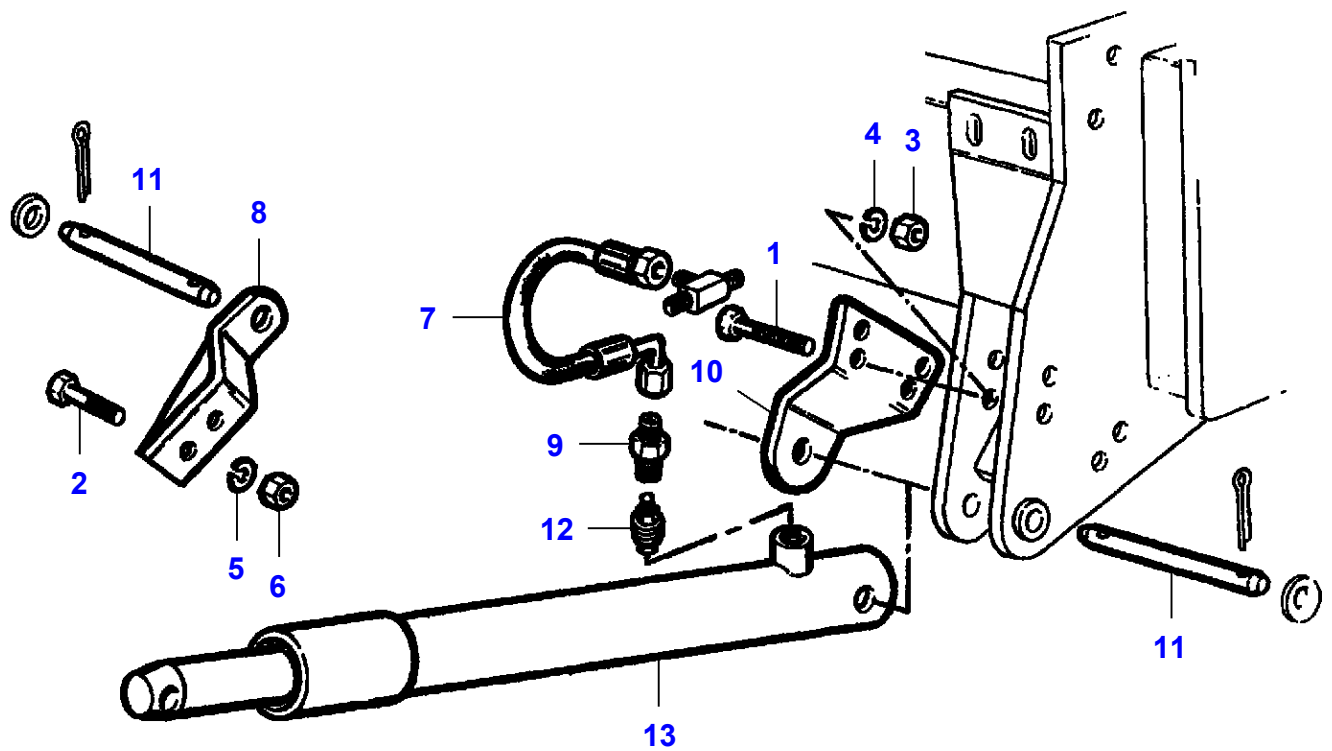

L-LC52-001-B

Cutter Bar Lifting Additional Ram

Item	Part Number	Qty	Description	Comments
1	LA11112821	4	Cap Screw	
2	LA11118521	2	Screw	
3	LA11702921	4	Nut	
4	LA12034771	4	Lock Washer	
5	LA12034871	2	Lock Washer	
6	LA12163311	2	Nut	
7	LA321421850	1	Hydraulic Hose	
8	LA322776550	1	Plate	
9	LA321875100	1	Union	
10	LA322003950	1	Bracket	
11	LA322005550	2	Pin	
12	LA322308350	1	Valve	
13	LA322546100	1	Hydraulic, Cylin	
14	LA322546300	1	Kit, Seal	[A] (13) "Mita"
	LA344853119	1	Kit, Seal	[A] (13) "Panni"

FOOTNOTE [A] NOT ILLUSTRATED