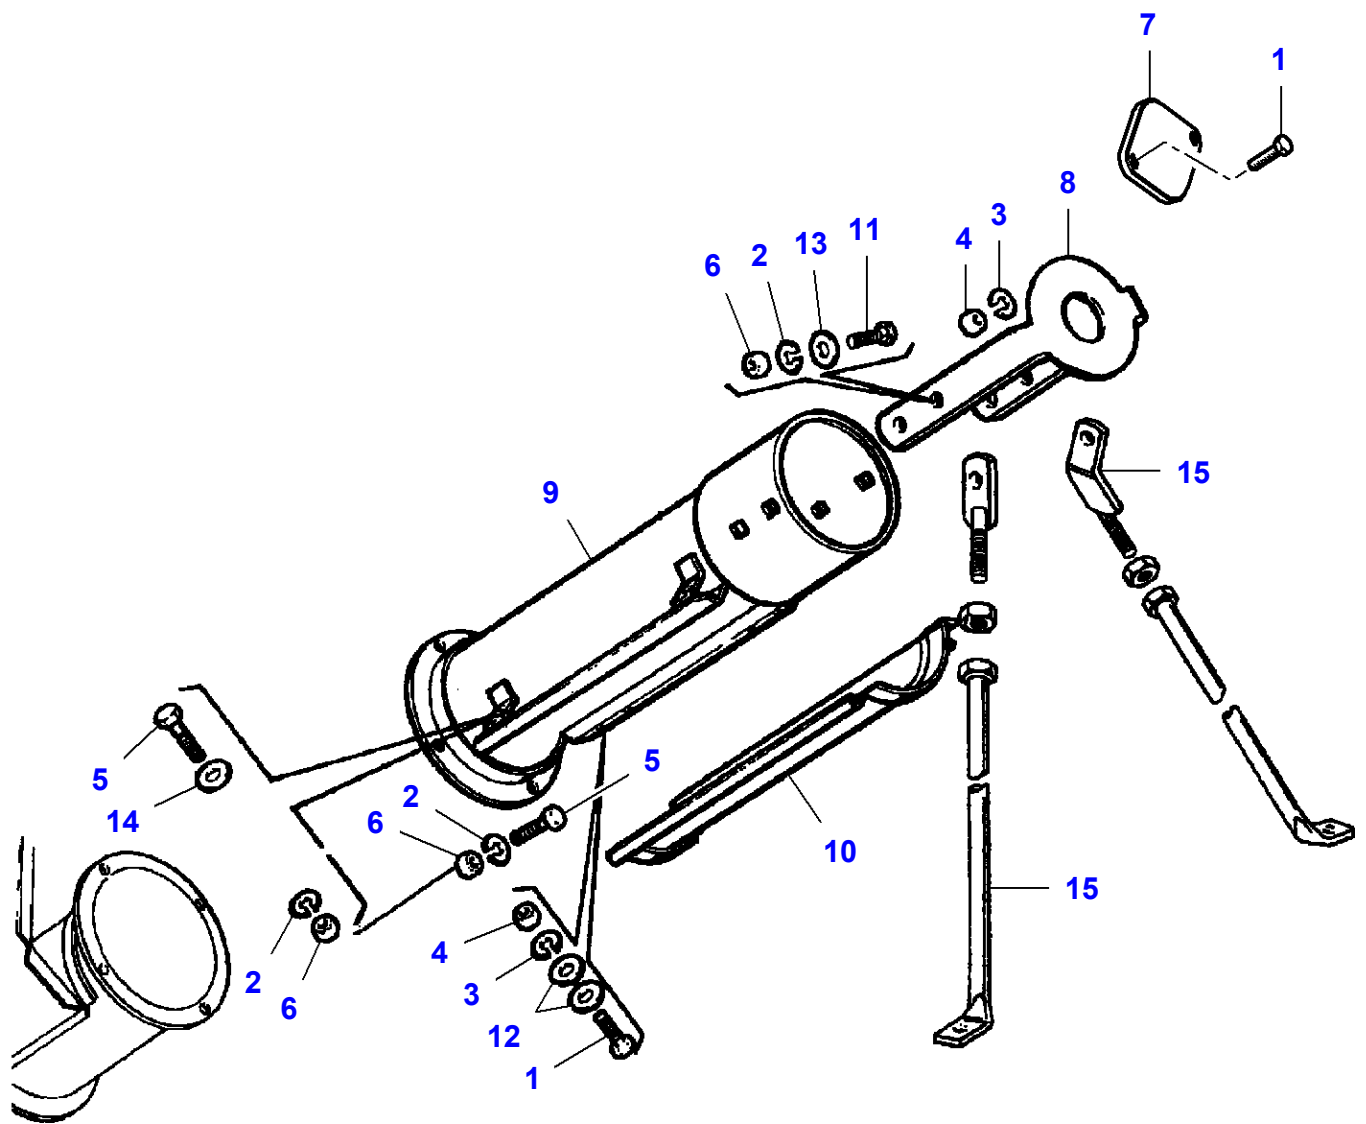

L-LD24-005-B

Massey Ferguson

MF 7247 COMBINE - 3906251

3906251

Page 080-0065

Tank Feed

Item	Part Number	Qty	Description	Comments
1	LA10902224	2	Cap Screw	
2	LA12034571	7	Lock Washer	
3	LA12035670	3	Lock Washer	
4	LA15896221	3	Nut	
5	LA16043224	4	Cap Screw	
6	LA16100811	7	Nut	
7	LA323242550	1	Cover	
8	LA323114150	1	Support	
9	LA321851450	1	Tube	
10	LA321851550	1	Lid	
11	LA350342511	2	Carriage Bolt	
12	LA355500715	4	Flat Washer	
13	LA355500915	2	Flat Washer	
14	LA355510820	2	Flat Washer	
15		2	Tie Rod	See Page - Reference Number 080-0010/19