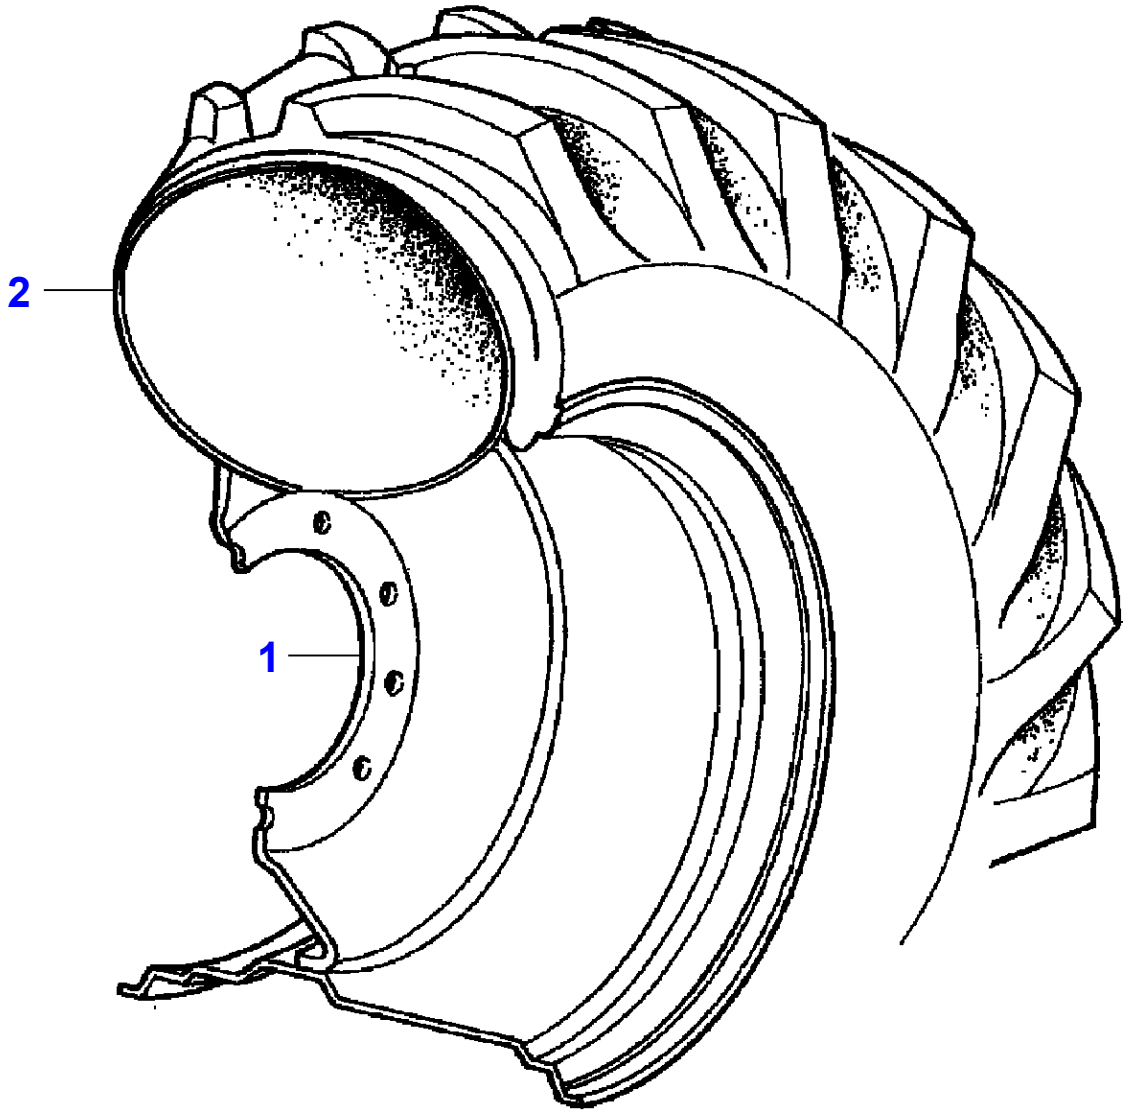

L-LD89-002-B

5	4	6
BAR 2.7 PSI 39.2	BAR 2.4 PSI 34.8	BAR 3.0 PSI 44.2