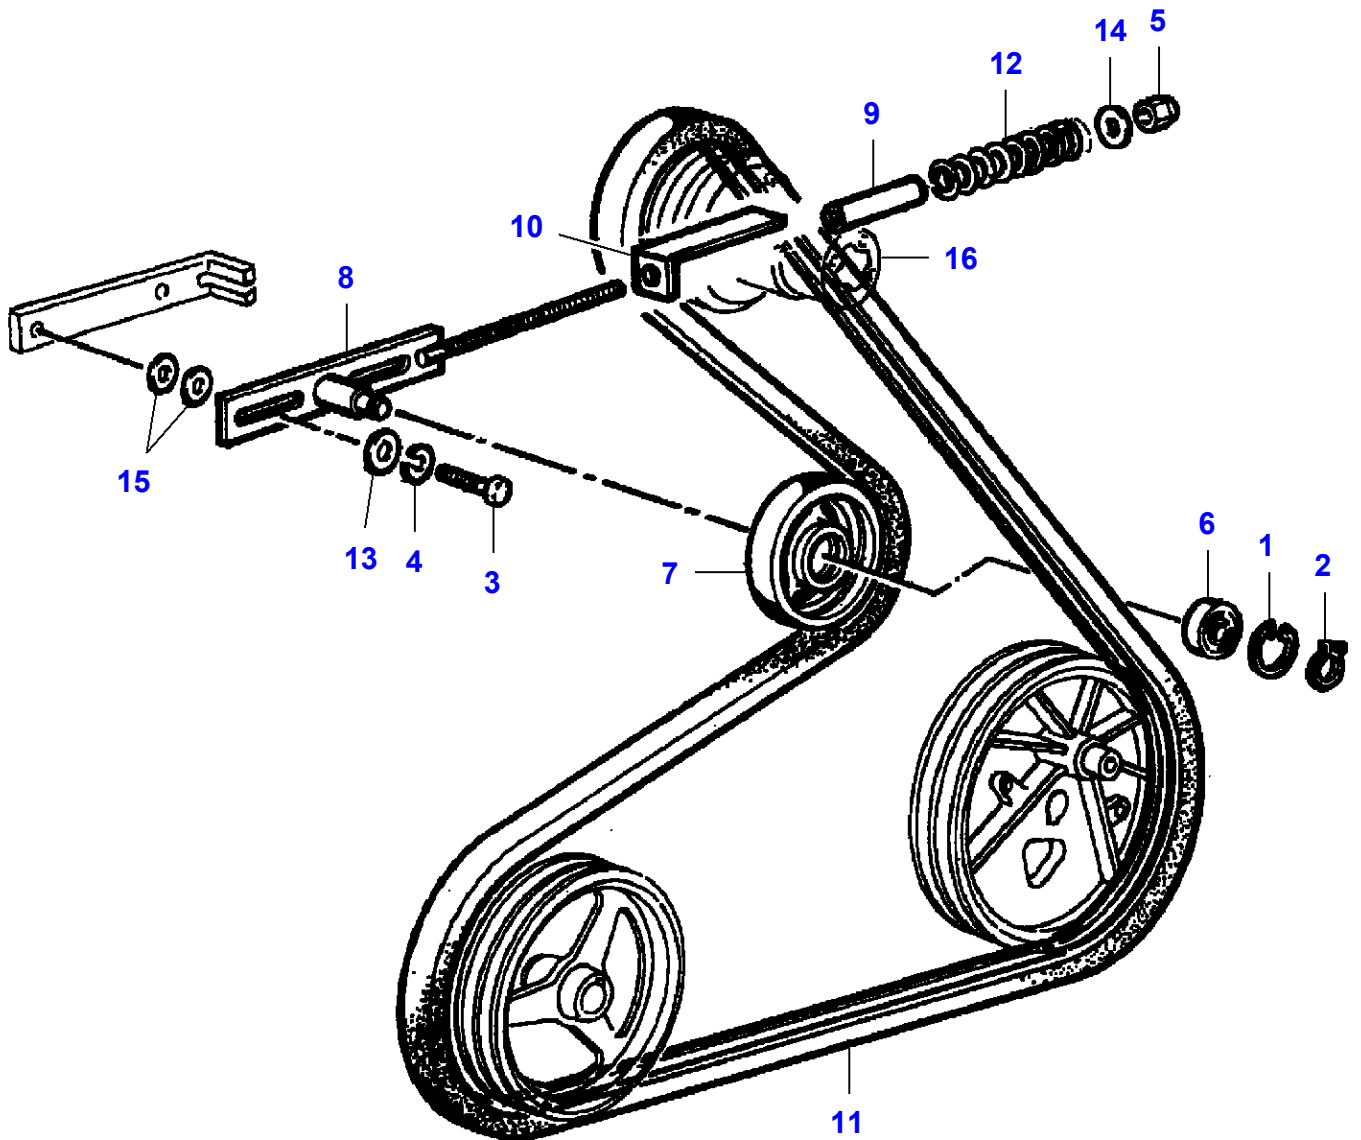

L-LD10-002-B

Massey Ferguson**MF 7247 COMBINE - 3906251****3906251****Shaker Shoe - Belt Tensioner****Page070-0025**

| Item | Part Number | Qty | Description | Comments |
|-------------|--------------------|------------|--------------------|---|
| 1 | LA11060576 | 1 | Circlip | |
| 2 | LA11067376 | 1 | Circlip | |
| 3 | LA11106424 | 1 | Cap Screw | |
| 4 | LA12034671 | 1 | Lock Washer | |
| 5 | LA12577511 | 1 | Locknut | |
| 6 | LA28042320 | 1 | Bearing Assy | |
| 7 | LA300133410 | 1 | Tensioner | |
| 8 | LA322002350 | 1 | Support | |
| 9 | LA322122050 | 1 | Spacer | |
| 10 | LA322122150 | 1 | Plate | |
| 11 | LA344311123 | 1 | Belt | |
| 12 | LA353561156 | 1 | Spring | |
| 13 | LA355511030 | 1 | Flat Washer | |
| 14 | LA355511240 | 1 | Flat Washer | |
| 15 | LA355521010 | 2 | Washer | |
| 16 | | 1 | Pulley | See Page - Reference Number 060-0040/15 |