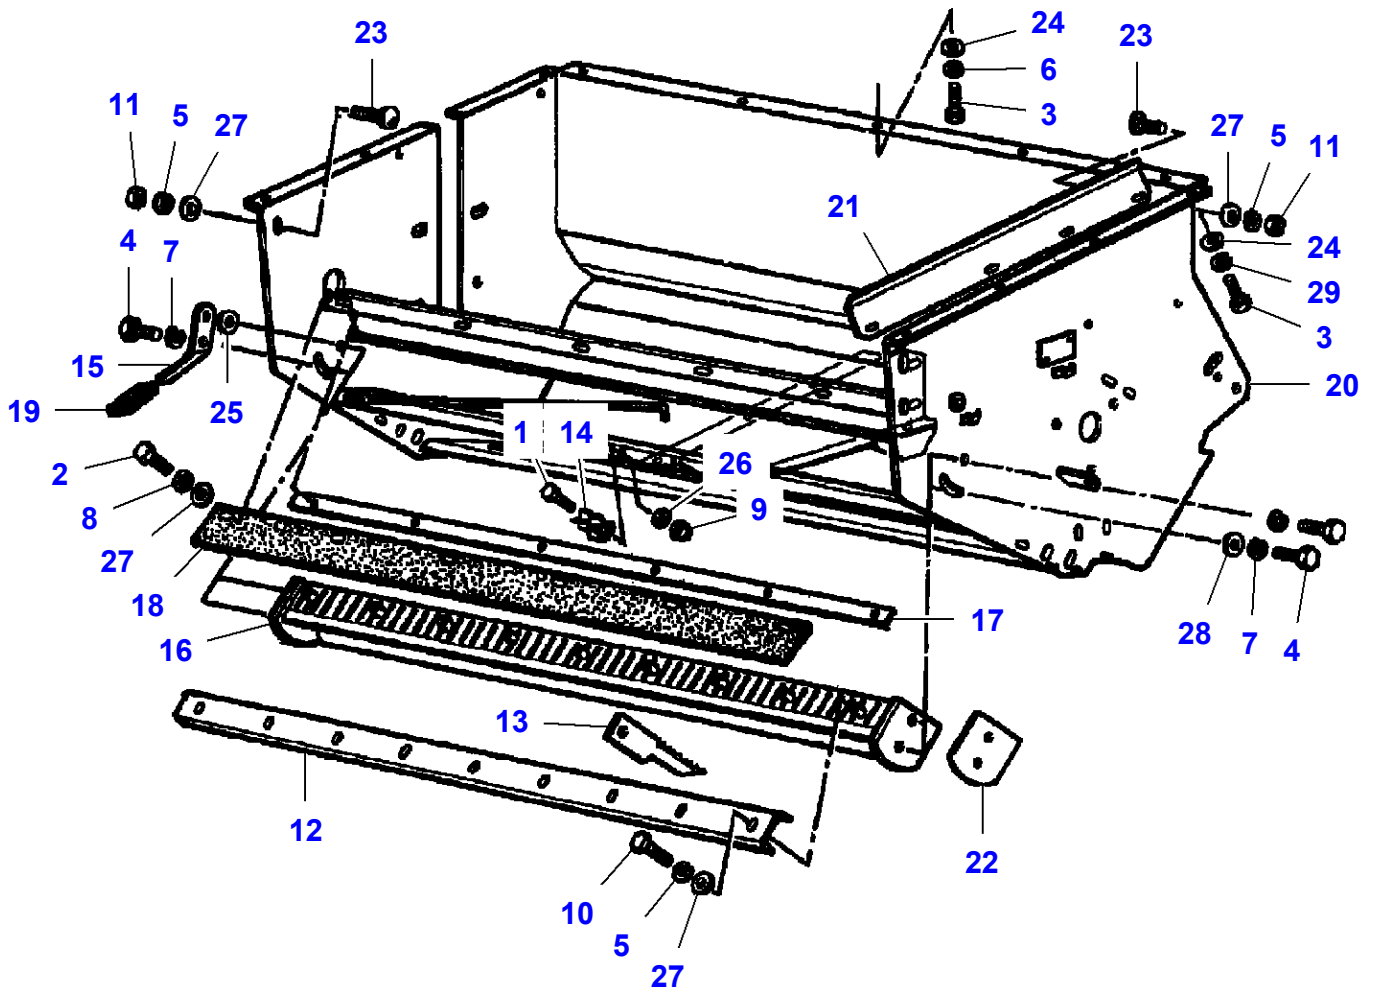

L-LD07-002-B

Massey Ferguson

MF 7247 COMBINE - 3906251

3906251

Straw Chopper - Chassis

Page060-0105

Item	Part Number	Qty	Description
1	LA10374911	1	Cap Screw
2	LA10902424	1	Cap Screw
3	LA11106424	5	Cap Screw
4	LA11127421	4	Cap Screw
5	LA12034571	16	Lock Washer
6	LA12034671	1	Lock Washer
7	LA12034871	4	Lock Washer
8	LA12035670	1	Lock Washer
9	LA12574011	1	Nut
10	LA16043424	9	Cap Screw
11	LA16100811	7	Nut
12	LA322266750	1	Blade
13	LA322291650	1	Knife
14	LA322294350	1	Clip
15	LA322322950	1	Lever
16	LA322323650	1	Carrier Plate
17	LA322324550	1	Stop
18	LA322324750	1	Canvas
19	LA322328750	1	Grip
20	LA322348950	1	Housing
21	LA322350150	1	Rail
22	LA322399450	1	Shim
23	LA350342511	8	Carriage Bolt
24	LA355501130	4	Flat Washer
25	LA355501715	1	Washer
26	LA355510415	1	Flat Washer
27	LA355510820	17	Flat Washer
28	LA355532830	1	Flat Washer
29	LA12034671	1	Lock Washer