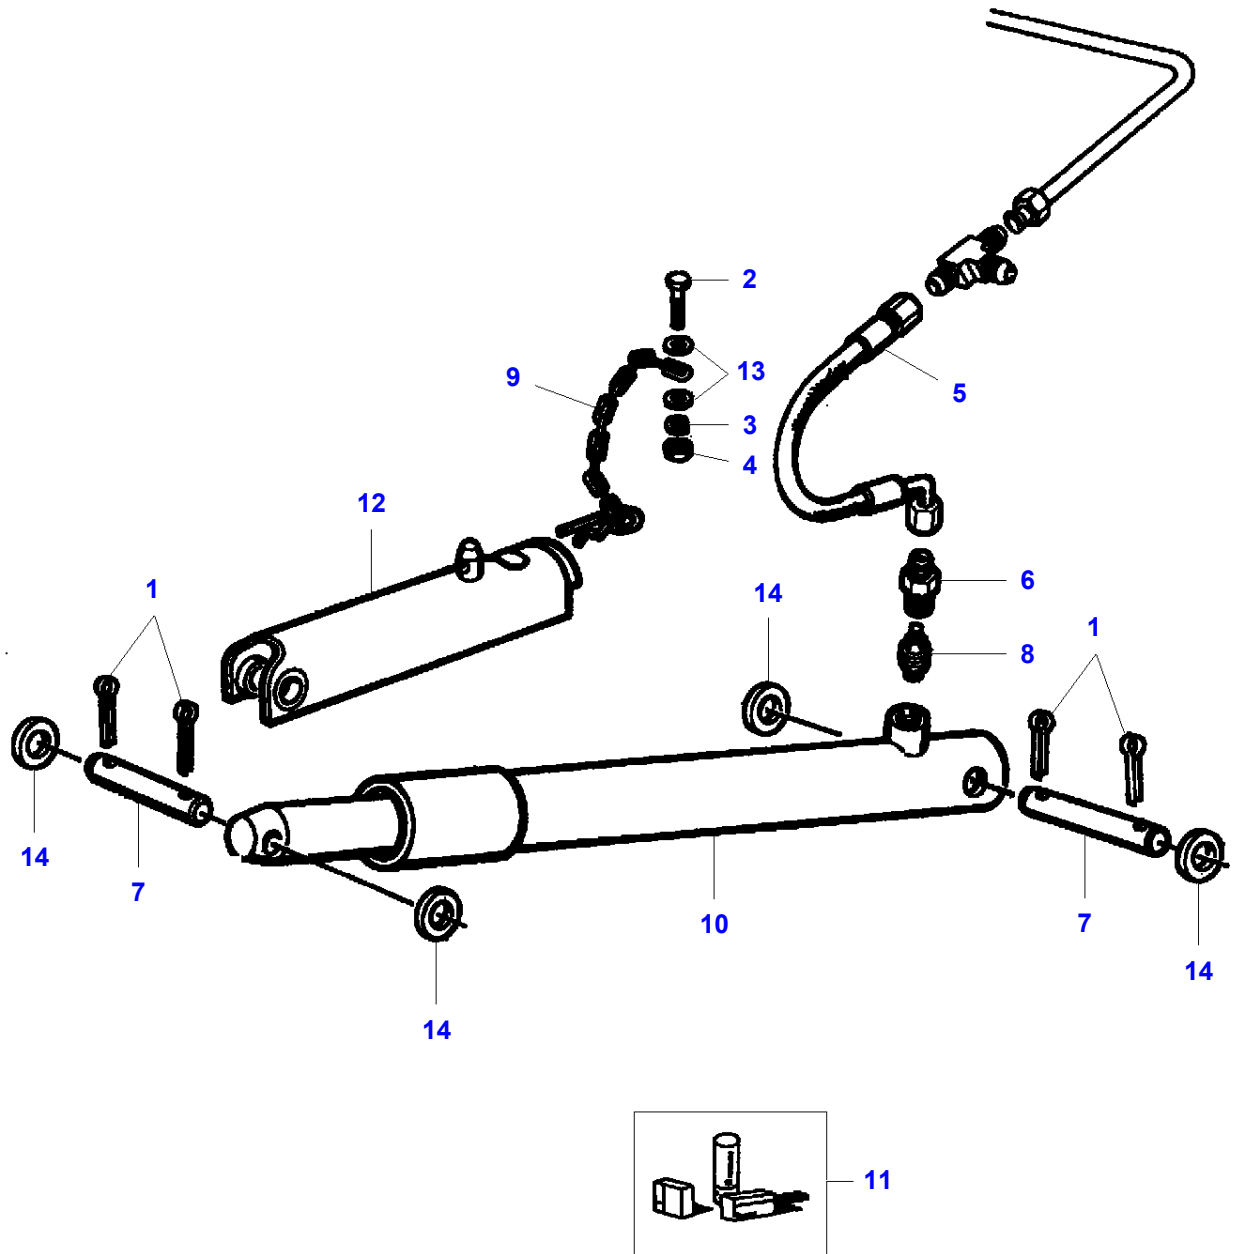

L-LC41-008-A

Massey Ferguson

MF 7247 COMBINE - 3906251

3906251

Cutter Bar Lifting - Autolevel

Page040-0100

Item	Part Number	Qty	Description	Comments
1	LA10797401	4	Split Pin	
2	LA10902421	1	Cap Screw	
3	LA12035671	1	Lock Washer	
4	LA15896211	1	Nut	
5	LA321421850	1	Hydraulic Hose	
6	LA321875100	1	Union	
7	LA321878750	2	Pin	
8	LA322308350	1	Valve	
9	LA322366800	1	Latch	
10	LA323076400	1	Hydraulic, Cylin	Length 1455 mm
11	LA322543900	1	Kit, Seal	(10)
12	LA323074750	1	Shield	
13	LA355500720	2	Flat Washer	
14	LA355536430	4	Flat Washer