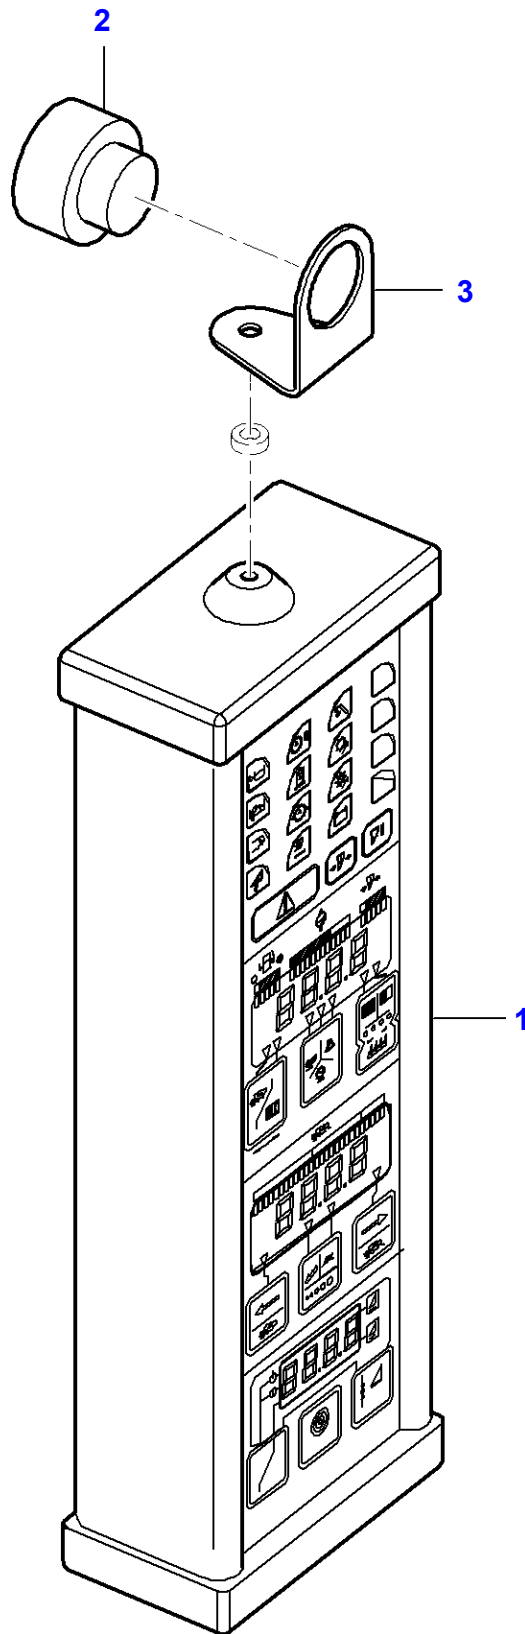

L-LD50-003-B

Massey Ferguson

MF 7247 COMBINE - 3906251

3906251

Digital Instrumentation

Page 120-0090

Item	Part Number	Qty	Description	Comments
1	LA323245000	1	Agritronic Plus	See Page - Reference Number 100-0110/6
2	LA322355400	1	Horn	
3	LA322988150	1	Bracket