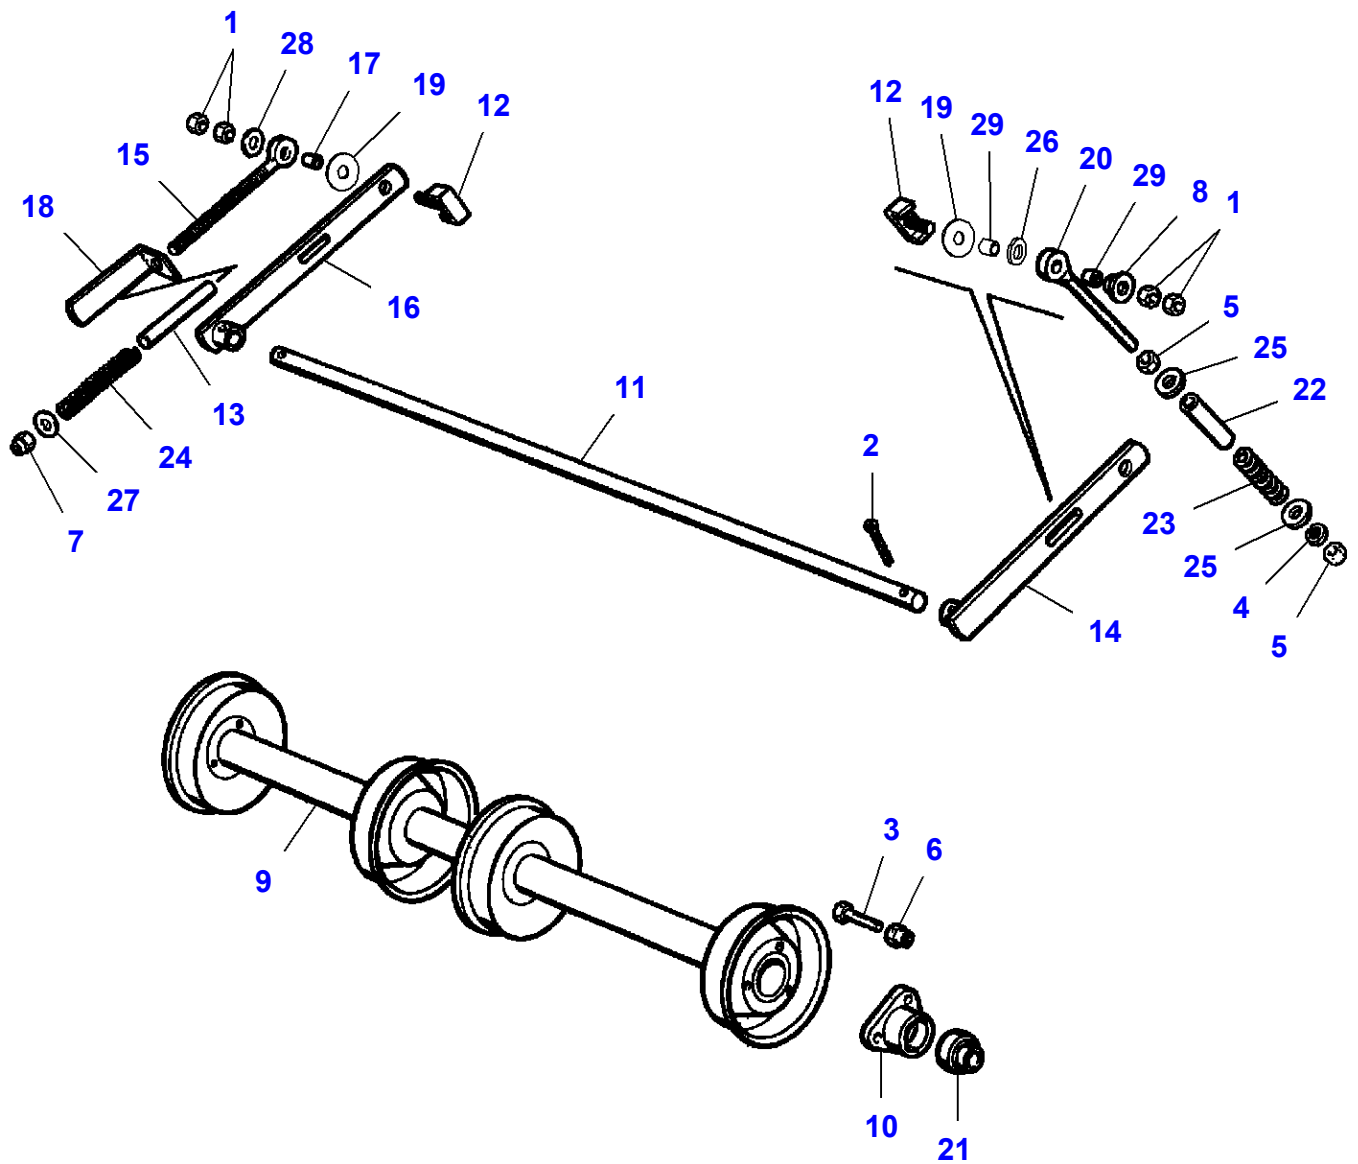

L-LC36-018-B

Massey Ferguson

MF 7247 COMBINE - 3906251

3906251

Front Elevator - Autolevel - Lower Roller

Page040-0030

Item	Part Number	Qty	Description
1	LA10717511	4	Nut
2	LA10797801	2	Split Pin
3	LA11106424	3	Cap Screw
4	LA12034871	1	Lock Washer
5	LA12163321	2	Nut
6	LA12577211	3	Locknut
7	LA12577511	1	Locknut
8	LA300114963	1	Washer
9	LA321833450	1	Roller
10	LA321833550	1	Support
11	LA321833750	1	Shaft
12	LA321948150	2	Screw
13	LA322122050	1	Spacer
14	LA322170050	1	Arm
15	LA322170950	1	Tie Rod
16	LA322170050	1	Arm
17	LA322171250	1	Bush
18	LA322171650	1	Bracket
19	LA322171850	2	Shim
20	LA300114474	1	Tie Rod
21	LA340411205	1	Bearing Assy
22	LA344158141	1	Bush
23	LA353561131	1	Spring
24	LA353561156	1	Spring
25	LA355501740	2	Flat Washer
26	LA355502320	1	Flat Washer
27	LA355511240	1	Flat Washer
28	LA355532830	1	Flat Washer
29	LA322171050	2	Bush