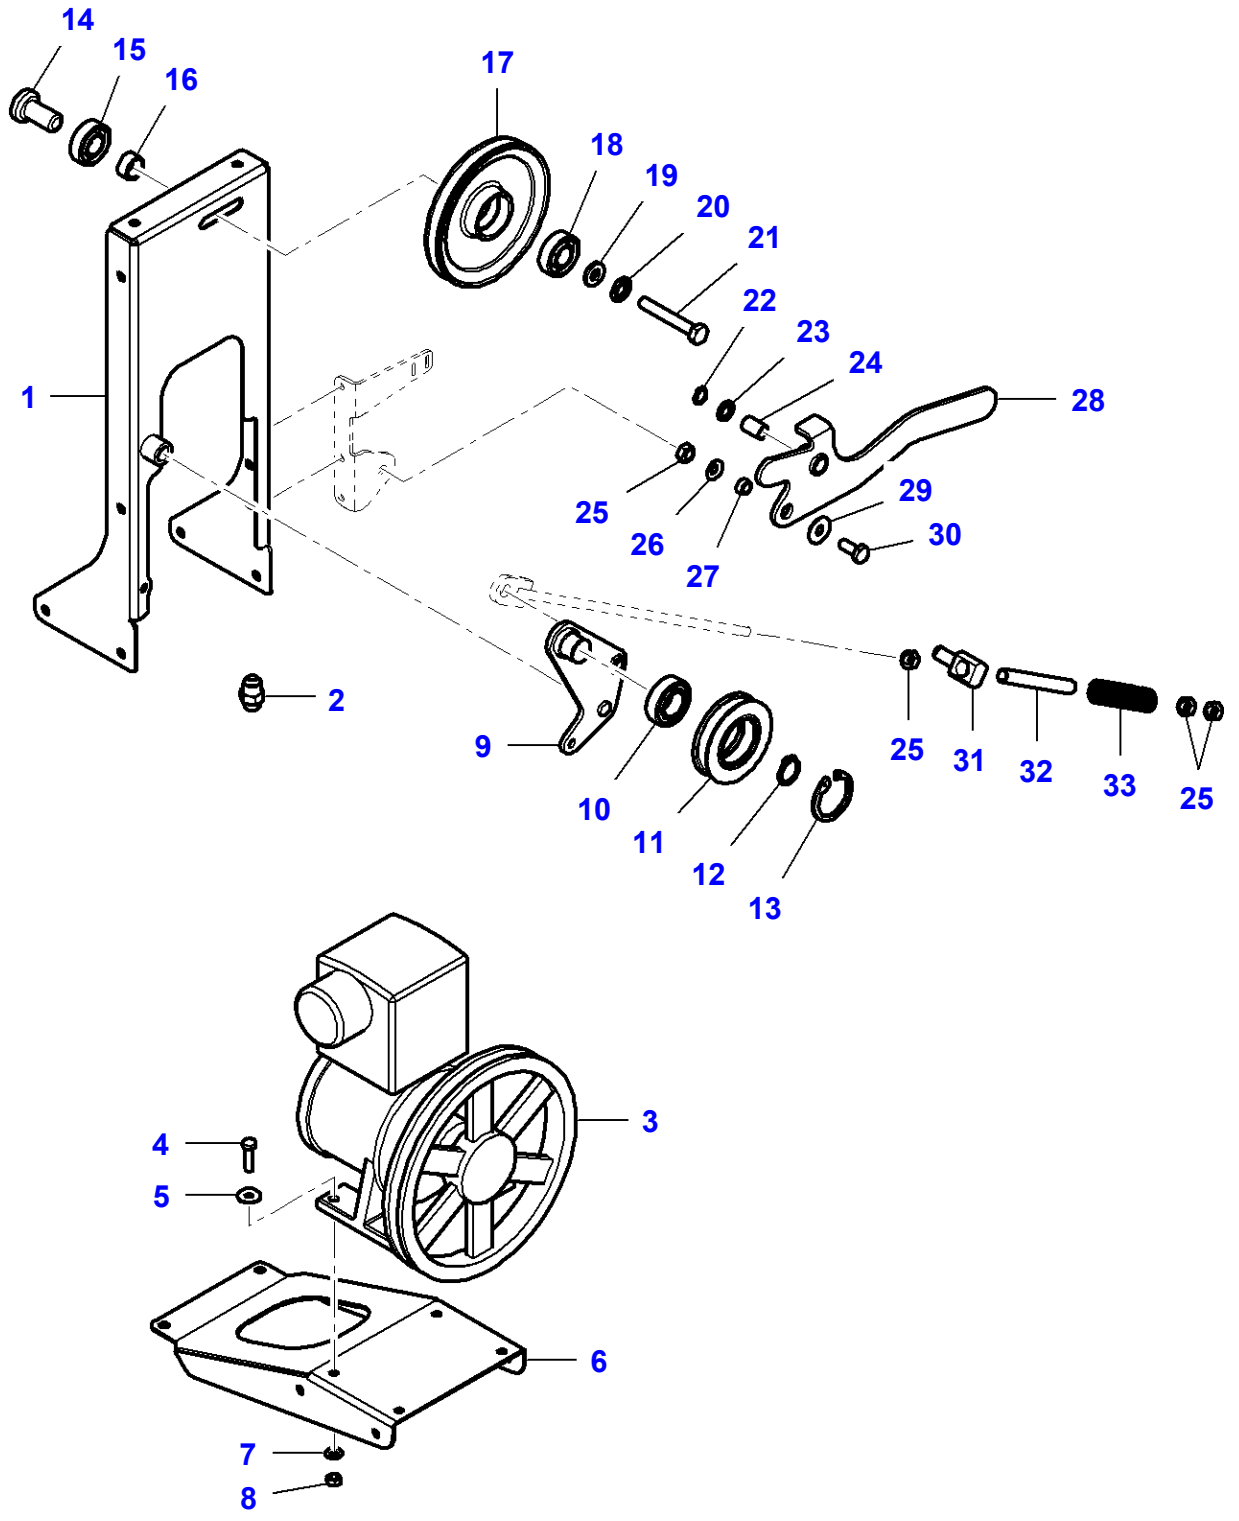

MF 7247 COMBINE - 3906251
L-LE24-005-B

L-LE24-005-B

Air Compressor

Item	Part Number	Qty	Description	Comments
1	LA323210950	1	Housing	See Page - Reference Number 140-0160/2
2	LA321875100	1	Union	
3	LA323213350	1	Compressor	
4	LA16043821	4	Cap Screw	
5	LA355510815	4	Flat Washer	
6	LA323210850	1	Housing	See Page - Reference Number 140-0160
7	LA322358	4	Spring Washer	
8	LA16100811	4	Nut	
9	LA323211450	1	Rocker	See Page - Reference Number 140-0160
10	LA322638450	1	Bearing Assy	
11	LA322936450	1	Pulley	
12	LA11067376	1	Circlip	
13	LA11060676	1	Circlip	
14	LA323211750	1	Clevis Pin	
15	LA28996510	1	Bear. 6204 2rs	
16	LA323211850	1	Bush	
17	LA323211550	1	Pulley	
18	LA28996510	1	Bear. 6204 2rs	
19	LA355501340	1	Flat Washer	
20	LA140046	1	Washer	
21	LA15216221	1	Cap Screw	
22	LA11066276	1	Circlip	
23	LA355531220	1	Flat Washer	
24	LA322878750	1	Sleeve	
25	LA11701711	4	Nut	
26	LA140045	1	Lock Washer	
27	LA340415521	1	Bush	
28	LA323211150	1	Lever	
29	LA355511020	1	Flat Washer	
30	LA11106221	1	Cap Screw	
31	LA323007050	1	Rod	
32	LA323214650	1	Tube	
33	LA350356184	1	Spring