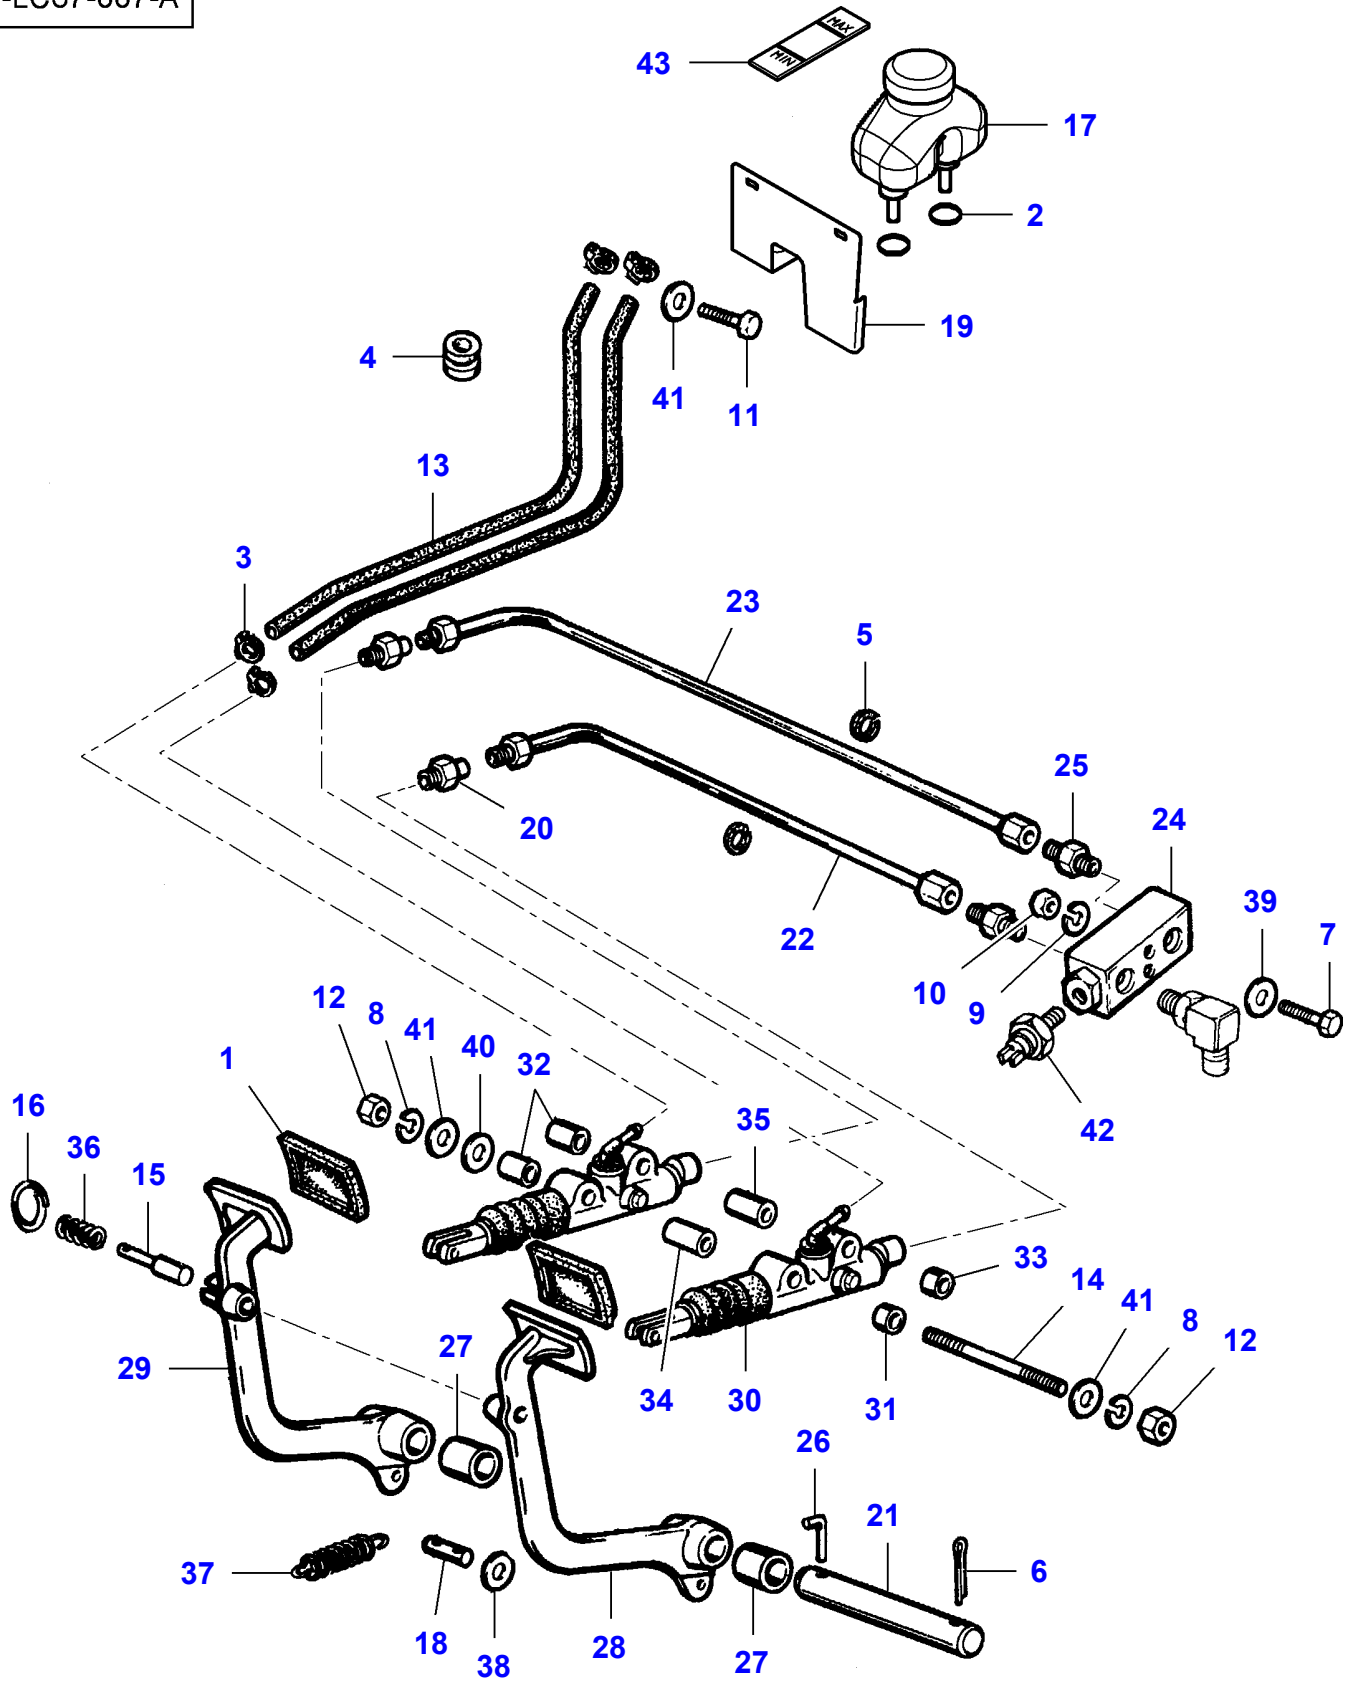

MF 7247 COMBINE - 3906251
L-LC67-007-A

L-LC67-007-A

Brakes

Item	Part Number	Qty	Description	Comments
1	LA5110685	2	Skate	
2	LA353581126	2	O Ring	
3	LA350391506	4	Hose Clip	
4	LA10397780	1	Grommet	
5	LA10403080	2	Grommet	
6	LA10734901	1	Split Pin	
7	LA10903921	2	Cap Screw	
8	LA12034571	2	Lock Washer	
9	LA12035670	2	Lock Washer	
10	LA15896221	2	Nut	
11	LA16043424	1	Cap Screw	
12	LA16100811	2	Nut	
13	LA19058189	2	Hose	
14	LA300017800	1	Stud	
15	LA301592030	1	Pin	
16	LA301592031	1	Ring	
17	LA320956200	1	Hydraulic Tank	
18	LA321097650	1	Pin	
19	LA323190050	1	Support	
20	LA321897600	2	Union	
21	LA322016650	1	Clevis Pin	
22	LA322016750	1	Brake Pipe	
23	LA322016850	1	Brake Pipe	
24	LA322016900	1	Valve	See Page - Reference Number 030-0095/1
25	LA322017050	2	Union	
26	LA322017150	1	Clip	
27	LA322072050	2	Bush	
28	LA322111750	1	Pedal	
29	LA322111850	1	Pedal	
30	LA322584900	2	Brake Cylinder	See Page - Reference Number 030-0095/7
31	LA340415007	1	Bush	
32	LA340415809	2	Bush	
33	LA340415814	1	Bush	
34	LA340415855	1	Bush	
35	LA344158153	1	Spacer	
36	LA350356444	1	Spring	
37	LA350356521	1	Spring	
38	LA355500915	1	Flat Washer	
39	LA355510620	2	Flat Washer	
40	LA355510815	1	Flat Washer	
41	LA355510820	3	Flat Washer	
42		1	Switch	See Page - Reference Number 120-0025/8
43	LA343000006	1	Decal