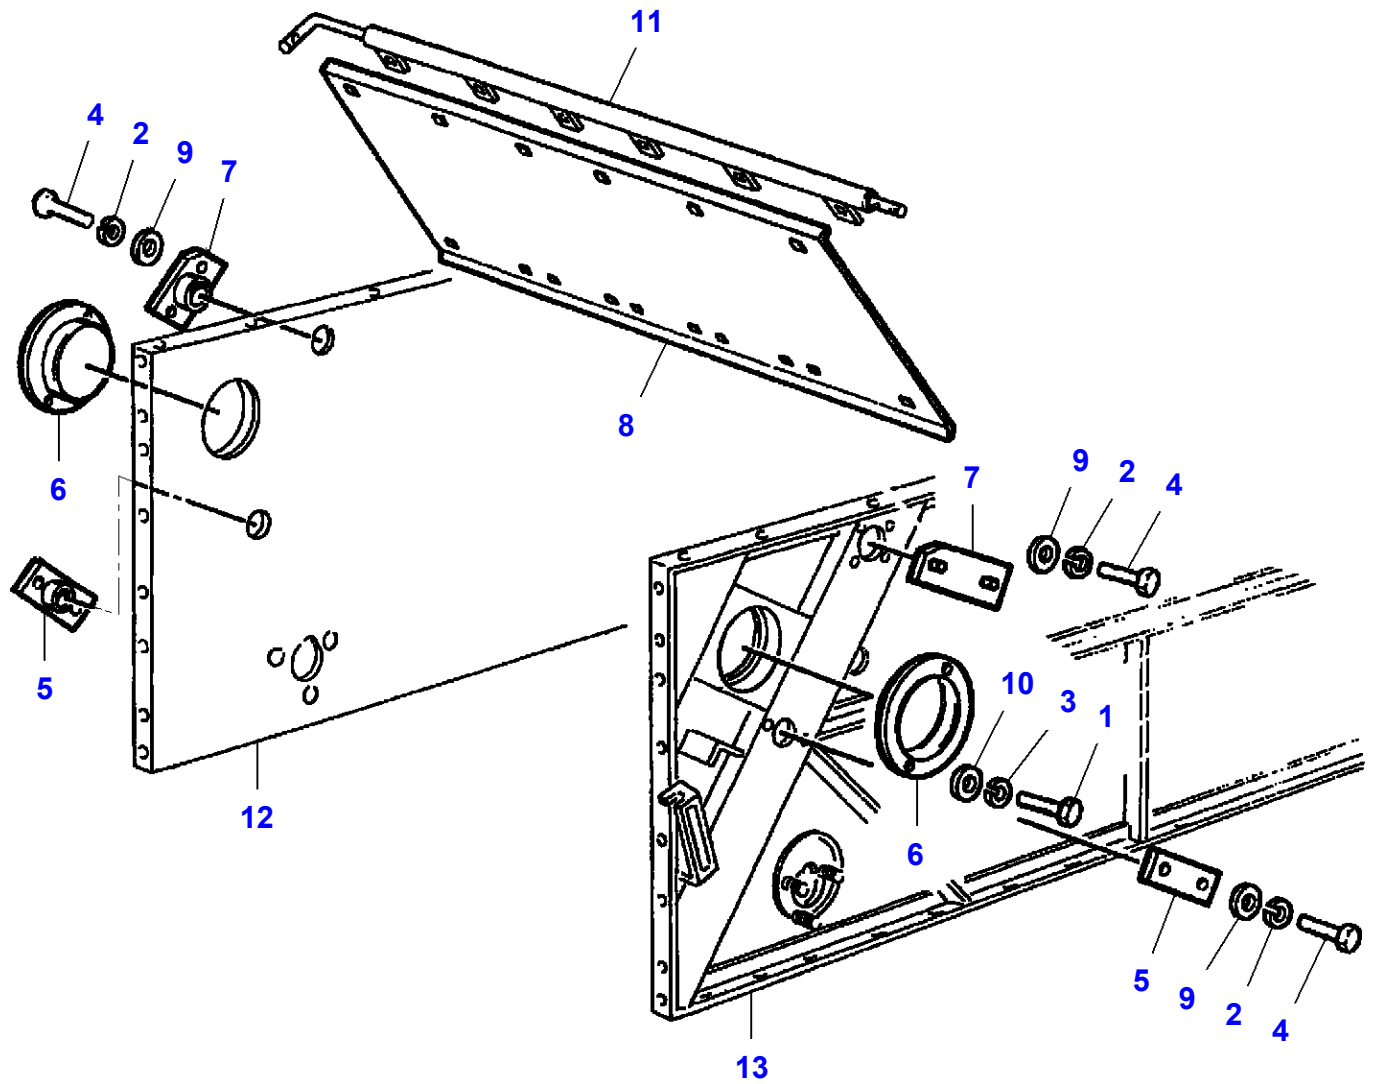

L-LD91-001-B

Massey Ferguson

MF 7247 COMBINE - 3906251

3906251

Page 140-0090

Without Multi Crop Separator

Item	Part Number	Qty	Description	Comments
1	LA11106021	2	Cap Screw	
2	LA12034571	6	Lock Washer	
3	LA12034671	2	Lock Washer	
4	LA16043424	6	Cap Screw	
5	LA321947050	2	Cover	
6	LA321947250	2	Cover	
7	LA321947350	2	Cover	
8	LA322094950	1	Plate	
9	LA355500920	6	Flat Washer	
10	LA355501120	2	Flat Washer	
11		1	Tube	See Page - Reference Number 060-0010/12
12		1	Side	See Page - Reference Number 060-0005/19
13		1	Side	See Page - Reference Number 060-0005/18