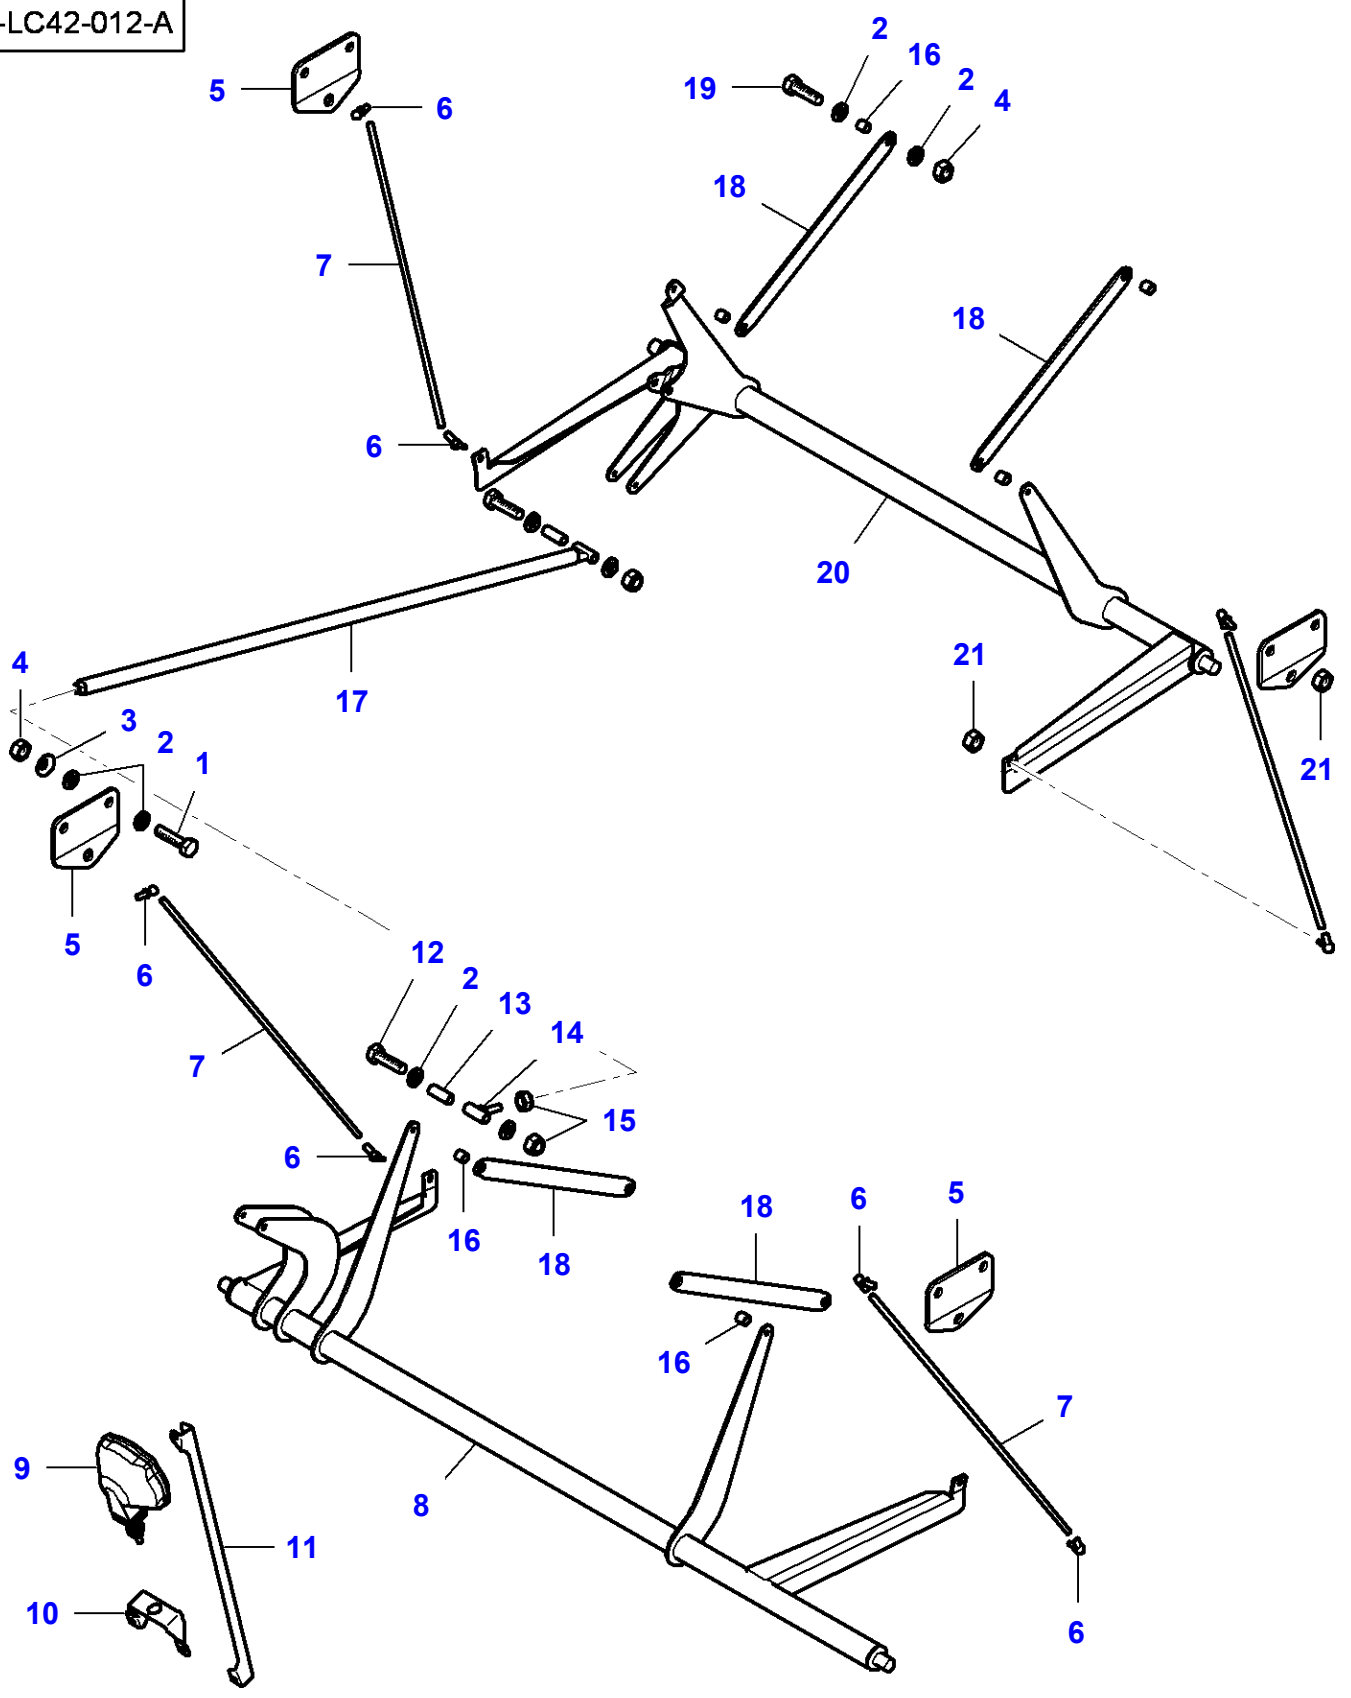

MF 7247 COMBINE - 3906251
L-LC42-012-A

L-LC42-012-A

Item	Part Number	Qty	Description
1	LA16043421	2	Cap Screw
2	LA355510815	9	Flat Washer
3	LA322358	2	Spring Washer
4	LA16100811	3	Nut
5	LA323248650	4	Plate
6	LA301614600	8	Rod End
7	LA323248250	4	Rod
8	LA323247350	1	Frame
9	LA321285500	1	Sensor
10	LA323249350	1	Bracket
11	LA323249250	1	Support
12	LA16044721	2	Cap Screw
13	LA410000716	2	Pin
14	LA323113250	1	Rod End
15	LA12577511	3	Locknut
16	LA340415098	6	Bush
17	LA323248150	1	Rod
18	LA323248550	4	Link
19	LA16043621	1	Cap Screw
20	LA323247450	1	Frame
21	LA11701721	2	Nut