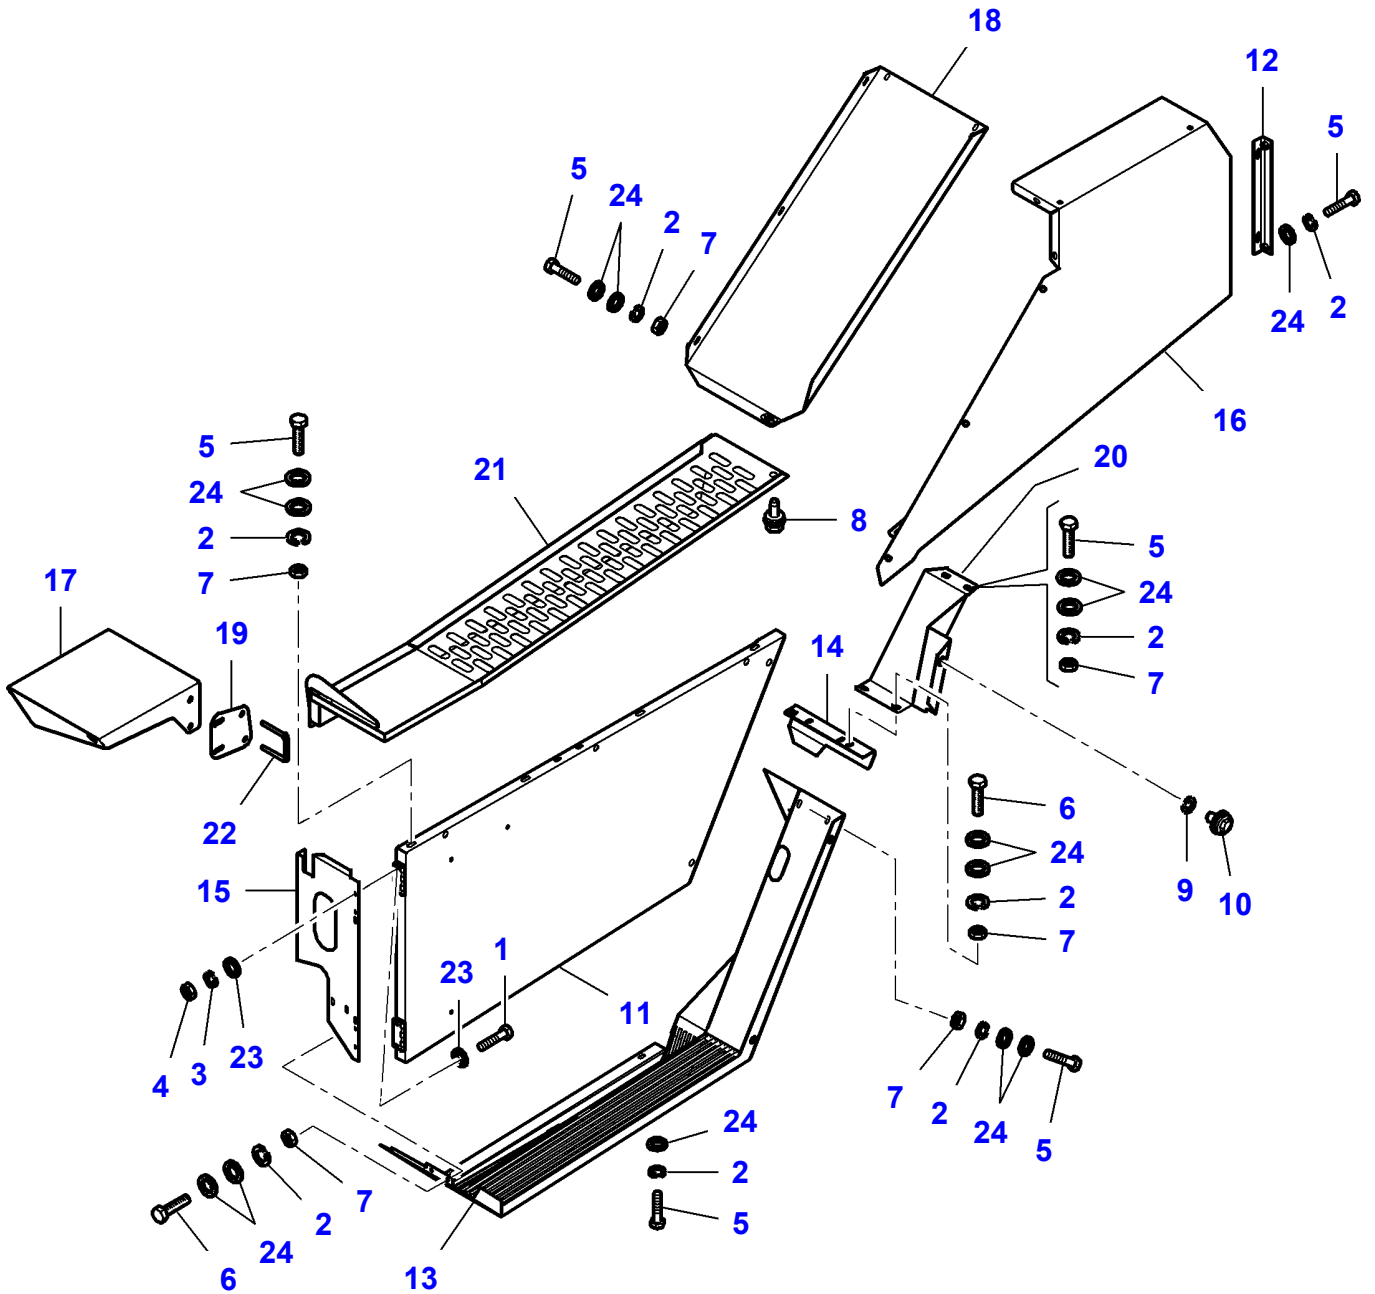

FOOTNOTE [A] WITHOUT STRAW CHOPPER

L-LC43-020-A

L.H. Side Wall Guard

| Item | Part Number | Qty | Description |
|-------------|--------------------|------------|--------------------|
| 1 | LA10902421 | 2 | Cap Screw |
| 2 | LA12034571 | 7 | Lock Washer |
| 3 | LA12035671 | 4 | Lock Washer |
| 4 | LA15896221 | 1 | Nut |
| 5 | LA16043421 | 5 | Cap Screw |
| 6 | LA16043621 | 2 | Cap Screw |
| 7 | LA16100811 | 10 | Nut |
| 8 | LA320797250 | 1 | Screw Special |
| 9 | LA320899350 | 4 | Lock Washer |
| 10 | LA321551650 | 4 | Screw Special |
| 11 | LA321940350 | 1 | Shield |
| 12 | LA321940650 | 1 | Support |
| 13 | LA321940750 | 1 | Shield |
| 14 | LA321940850 | 1 | Support |
| 15 | LA323183850 | 1 | Support |
| 16 | LA323027650 | 1 | Shield |
| 17 | LA323185750 | 1 | Support |
| 18 | LA323041150 | 1 | Shield |
| 19 | LA323186350 | 1 | Plate |
| 20 | LA323089550 | 1 | Cover |
| 21 | LA323089650 | 1 | Shield |
| 22 | LA323121150 | 1 | U Bolt |
| 23 | LA355500615 | 4 | Flat Washer |
| 24 | LA355510820 | 10 | Flat Washer |