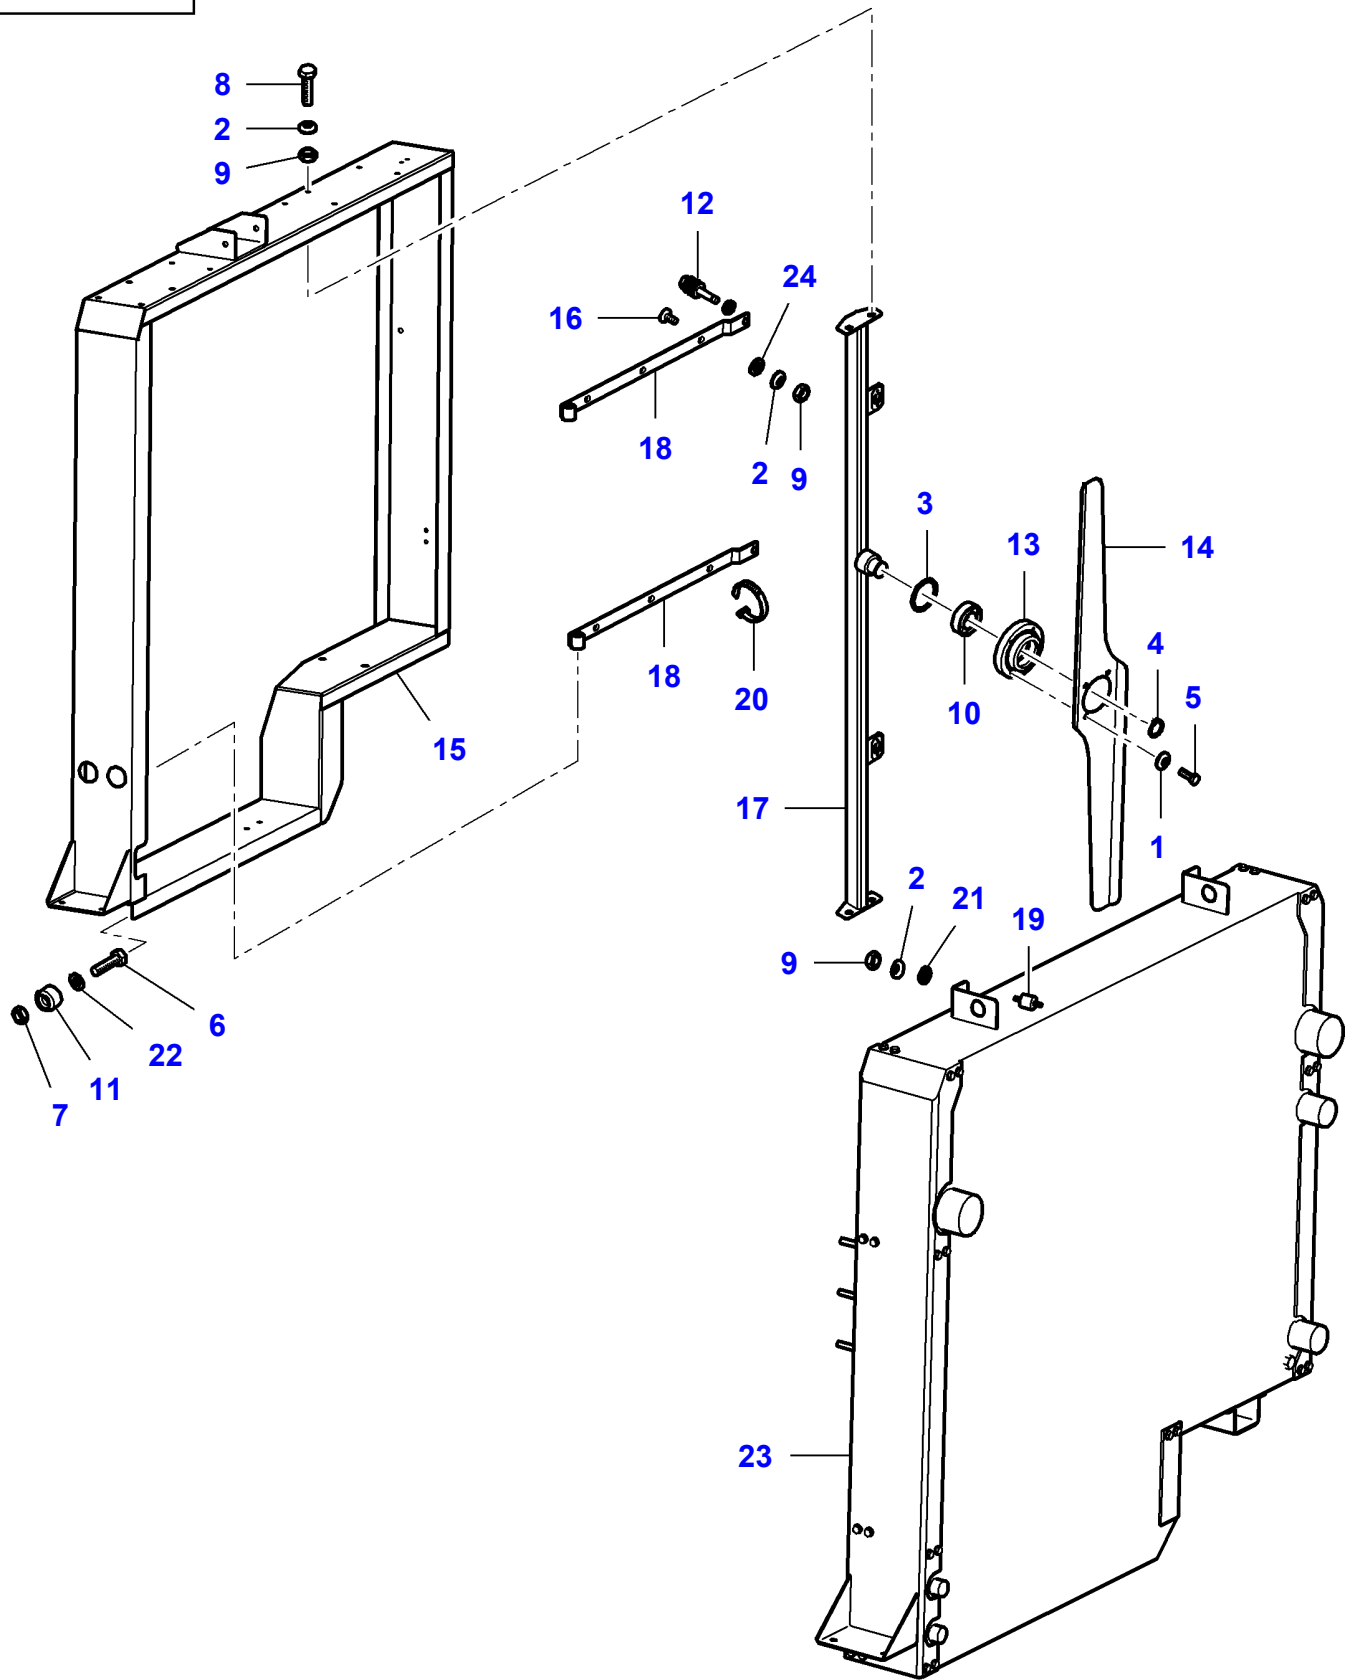

L-LC60-023-B

Radiator Filter

Item	Part Number	Qty	Description
1	LA322357	4	Spring Washer
2	LA322358	10	Spring Washer
3	LA11060576	1	Circlip
4	LA11067376	1	Circlip
5	LA10902221	4	Cap Screw
6	LA15212721	1	Cap Screw
7	LA15896211	1	Nut
8	LA16043221	1	Cap Screw
9	LA16100811	9	Nut
10	LA28996520	1	Bear. 6205 2rs
11	LA201139752	1	Stop
12	LA320797250	1	Screw Special
13	LA323179050	1	Hub
14	LA323178950	1	Fan
15	LA322938450	1	Frame
16	LA350342510	6	Carriage Bolt
17	LA323074250	1	Support
18	LA323074350	2	Bar
19	LA340449024	2	Vibration Mount
20	LA340481804	X	Cable Tie
21	LA355500815	2	Washer
22	LA355500715	1	Flat Washer
23	LA322942400	1	Water Cooler
24	LA355500915	6	Flat Washer