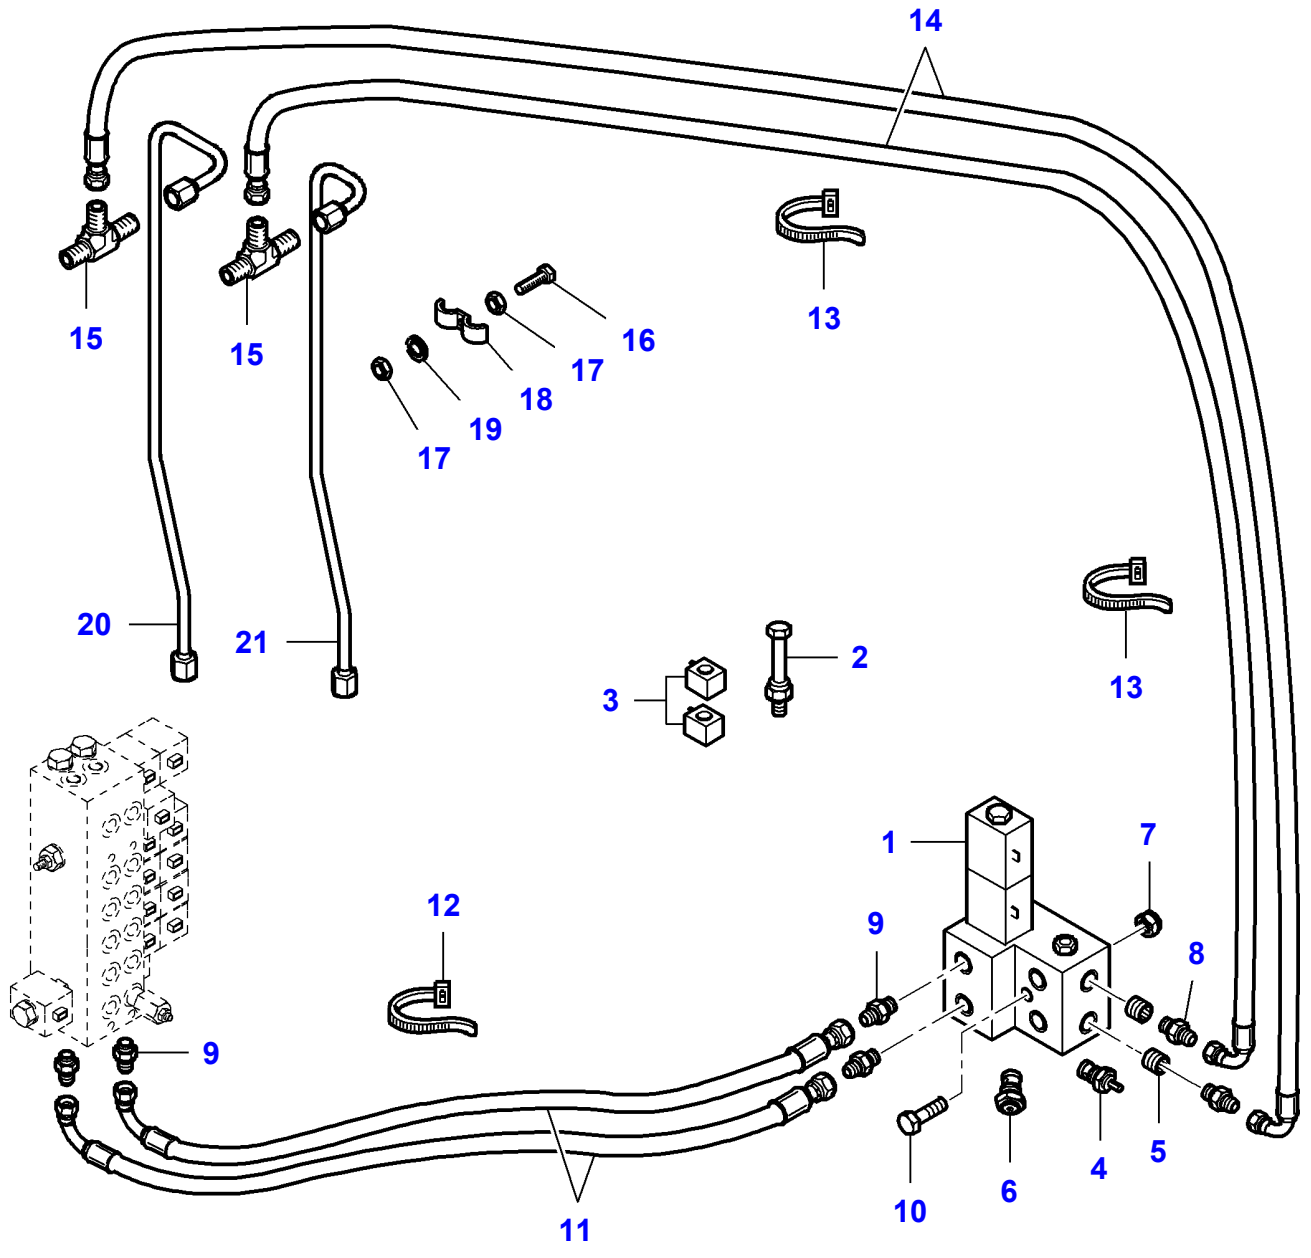

L-LC48-012-A

Massey Ferguson

MF 7247 COMBINE - 3906251

3906251

Page 110-0070

Cutter Bar Levelling System - Autolevel

Item	Part Number	Qty	Description	Comments
1	LA323206400	1	Valve	
2	LA322816450	1	Electrovalve	(1)
3	LA323109050	2	Block	(1)
4	LA322816550	1	Valve	(1)
5	LA322293950	2	Grub Screw	(1)
6	LA410000185	1	Valve	(1)
7	LA16104111	1	Locknut	
8	LA322819000	2	Union	
9	LA322788600	4	Union	
10	LA16045621	1	Cap Screw	
11	LA321691650	2	Hydraulic Hose	
12	LA340481809	X	Cable Tie	
13	LA340481806	X	Cable Tie	
14	LA322876250	2	Hydraulic Hose	
15	LA321904050	2	T-Piece	
16	LA10902424	1	Cap Screw	
17	LA15896221	2	Nut	
18	LA300136688	1	Collar	
19	LA12035670	1	Lock Washer	
20	LA323243450	1	Oil Pipe	
21	LA323243550	1	Oil Pipe