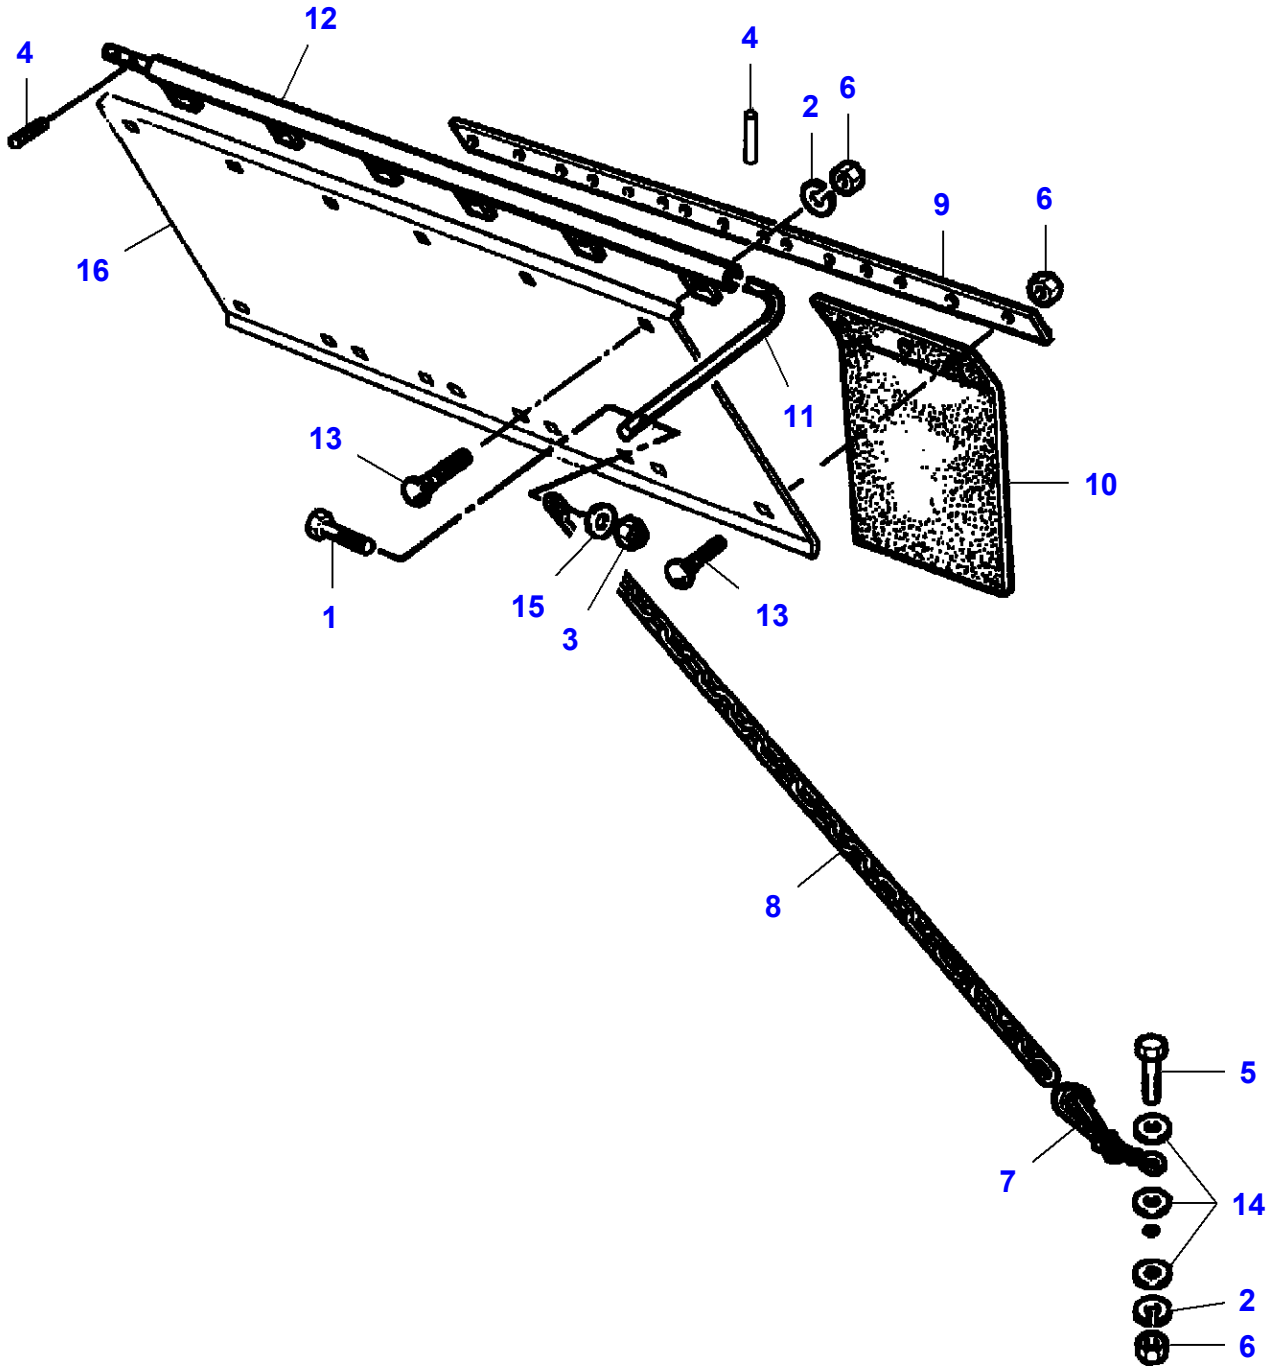

L-LD01-002-B

Massey Ferguson

MF 7247 COMBINE - 3906251

3906251

Page060-0010

Straw Walkers Case

Item	Part Number	Qty	Description	Comments
1	LA10903021	1	Cap Screw	
2	LA12034571	7	Lock Washer	
3	LA12574221	1	Nut	
4	LA14600870	6	Core	
5	LA16043424	1	Cap Screw	
6	LA16100811	17	Nut	
7	LA320641050	1	Hook	
8	LA321861950	1	Chain	
9	LA322095150	1	Plate	
10	LA322095250	1	Element	
11	LA322912350	2	Grip	
12	LA322912550	1	Support	
13	LA350342511	16	Carriage Bolt	
14	LA355500920	3	Flat Washer	
15	LA355510620	1	Flat Washer	
16		1	Plate	See Page - Reference Number 050-0110/17