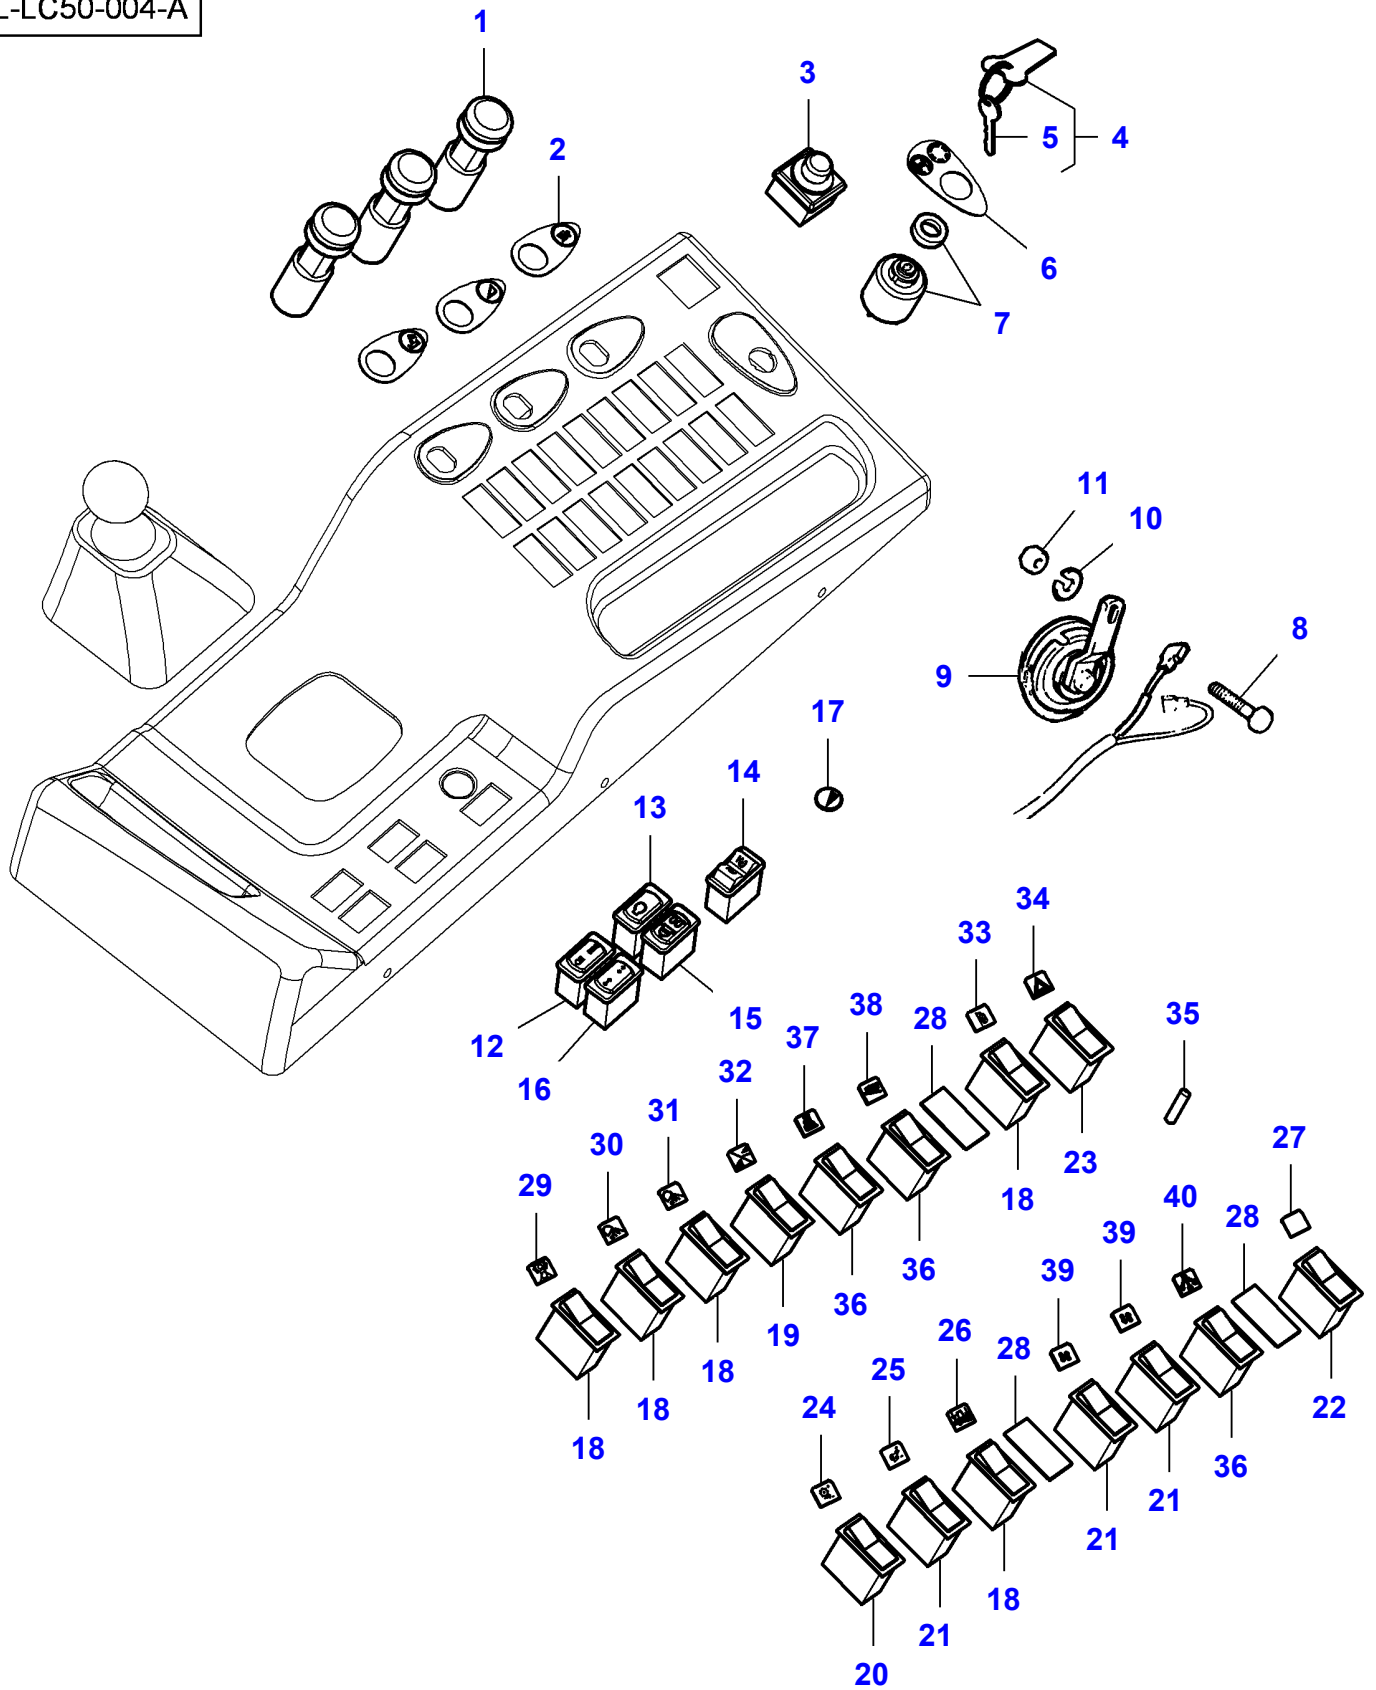

MF 7247 COMBINE - 3906251
L-LC50-004-A

L-LC50-004-A

Control Circuits

Item	Part Number	Qty	Description	Comments
1	LA322954400	3	Button	
2	LA343000026	3	Decal	
3	LA9501006	1	Switch	
4	LA322318650	1	Ignition Key	
5	LA5170782	1	Ignition Key	(4)
6	LA343000026	1	Decal	
7	LA340480465	1	Switch, Ignition	
8	LA16043224	1	Cap Screw	
9	LA322692400	1	Horn	
10	LA12034571	1	Lock Washer	
11	LA16100811	1	Nut	
12	LA322946000	1	Switch	
13	LA323079800	1	Switch	
14	LA322982300	1	Switch	
15	LA323079900	1	Switch	
16	LA322946100	1	Switch	
17	LA343000026	1	Decal	
18	LA321848200	5	Switch	
19	LA321896800	1	Switch	
20	LA321862800	1	Switch	
21	LA321848400	3	Switch	
22	LA321848100	1	Switch	
23	LA320938000	1	Switch	
24	LA322118350	1	Plate	
25	LA321847050	1	Plate	
26	LA322118450	1	Plate	
27	LA322805350	1	Plate	
28	LA5151033	8	Muff	
29	LA322712350	1	Plate	
30	LA321932450	1	Plate	
31	LA321932450	1	Plate	
32	LA321868350	1	Plate	
33	LA322690650	1	Plate	
34	LA320938150	1	Plate	
35	LA14143790	1	Pin	
36	LA320980600	2	Switch	
37	LA321847550	1	Plate	
38	LA321847650	1	Plate	
39	LA321847950	2	Plate	
40	LA321847450	1	Plate