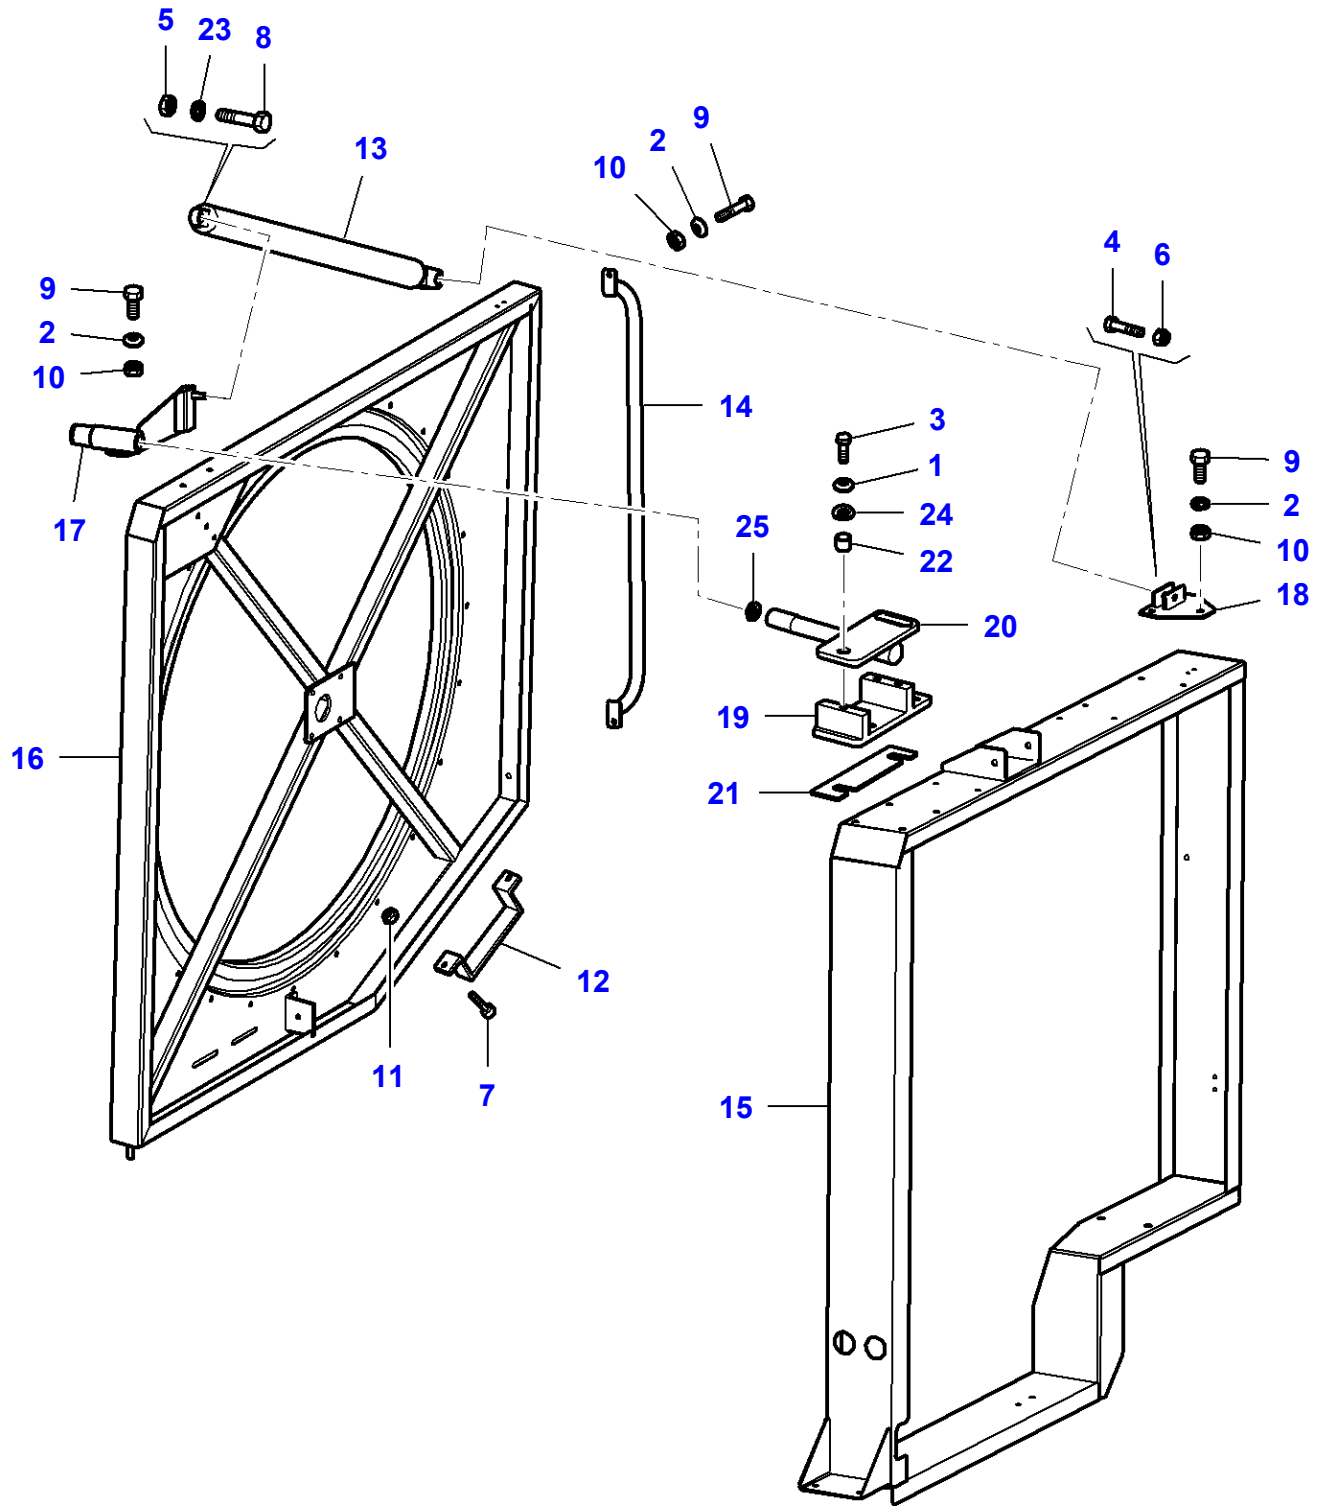

L-LC60-009-B

Radiator Filter

Item	Part Number	Qty	Description
1	LA140045	3	Lock Washer
2	LA322358	5	Spring Washer
3	LA11106421	3	Cap Screw
4	LA11107221	1	Cap Screw
5	LA11701711	1	Nut
6	LA12577211	1	Locknut
7	LA14306920	1	Hex Socket Screw
8	LA15214821	1	Cap Screw
9	LA16043221	5	Cap Screw
10	LA16100811	5	Nut
11	LA16104111	1	Locknut
12	LA321836450	1	Grip
13	LA322883050	1	Spring
14	LA322883150	1	Grip
15	LA322938450	1	Frame
16	LA322938550	1	Wall
17	LA322938750	1	Hinge
18	LA322957550	1	Support
19	LA323006650	1	Plate
20	LA323006750	1	Support
21	LA323006850	1	Shim
22	LA340415574	3	Bush
23	LA355501120	1	Flat Washer
24	LA355511040	3	Flat Washer
25	LA355536430	1	Flat Washer