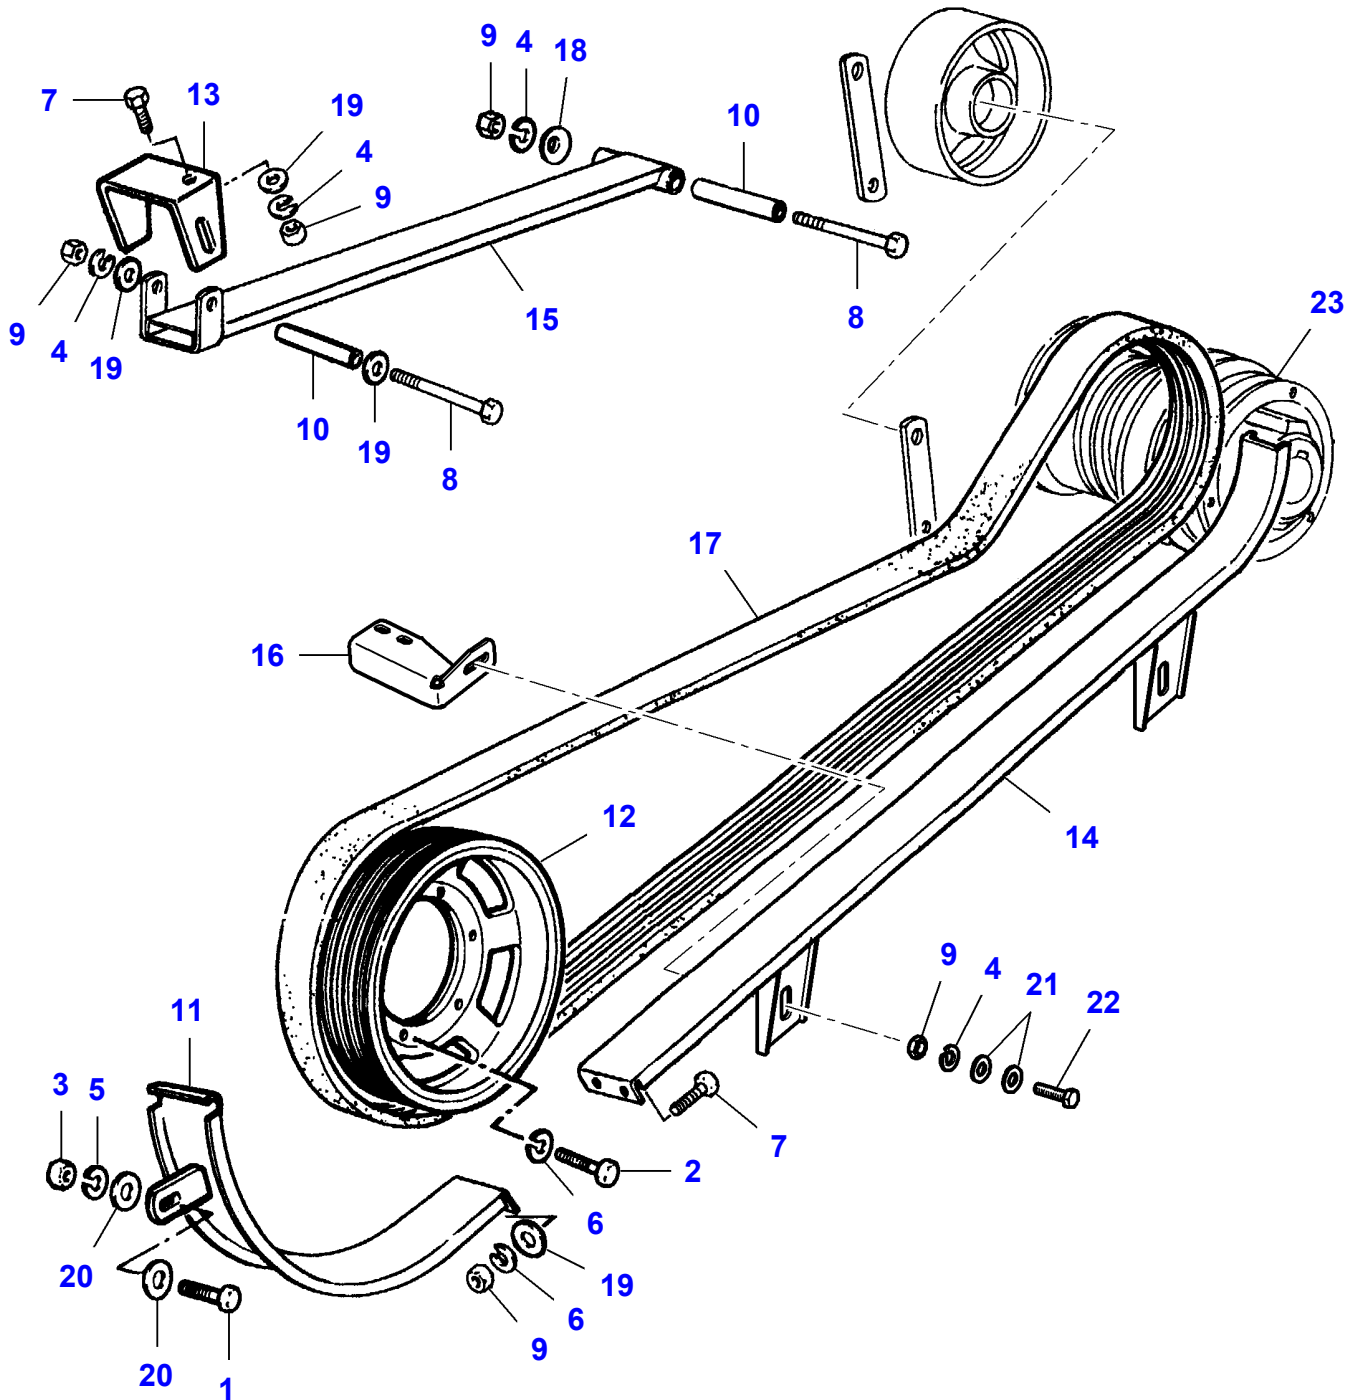

MF 7247 COMBINE - 3906251
L-LC97-001-B

L-LC97-001-B

Massey Ferguson

MF 7247 COMBINE - 3906251

3906251

Page 050-0085

Threshing Mechanism Drive

Item	Part Number	Qty	Description	Comments
1	LA11106221	1	Cap Screw	
2	LA11112821	6	Cap Screw	
3	LA11701721	1	Nut	
4	LA12034571	3	Lock Washer	
5	LA12034671	1	Lock Washer	
6	LA12034771	8	Lock Washer	
7	LA16043424	3	Cap Screw	
8	LA16045821	2	Cap Screw	
9	LA16100811	4	Nut	
10	LA300136186	2	Spacer	
11	LA321853750	1	Skate	
12	LA322229150	1	Pulley	
13	LA321951650	1	Support	
14	LA322962250	1	Skate	
15	LA322967050	1	Skate	
16	LA323083050	1	Support	
17	LA344311318	1	Belt	
18	LA350356007	1	Washer	
19	LA355510820	3	Flat Washer	
20	LA355511020	4	Flat Washer	
21	LA355500915	X	Flat Washer	
22	LA16043421	1	Cap Screw	
23		1	Pulley	See Page - Reference Number 030-0145/27