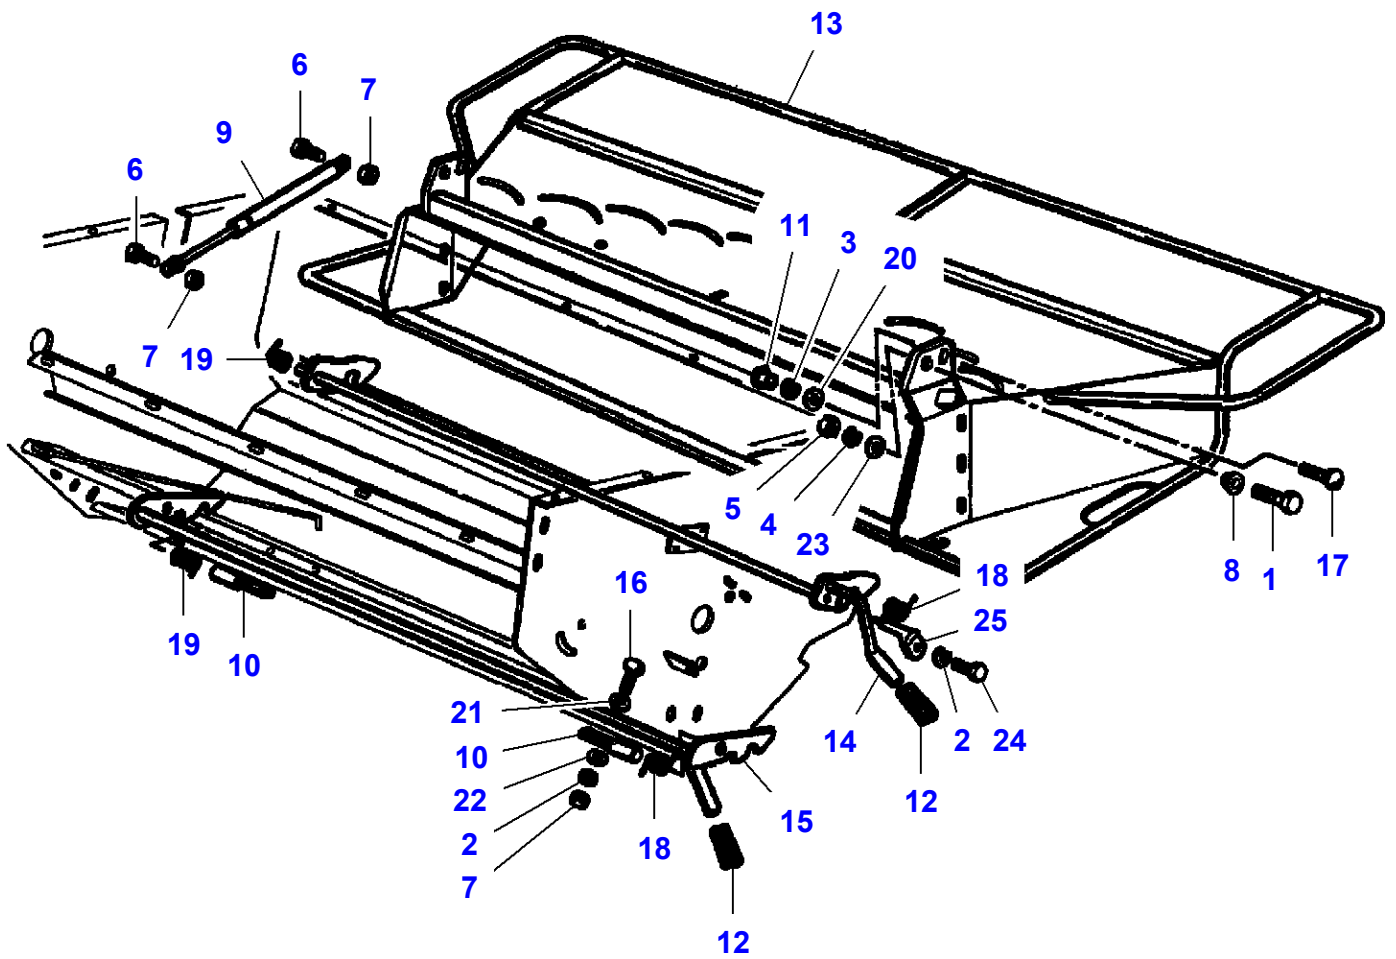

L-LD07-013-B

Massey Ferguson

MF 7247 COMBINE - 3906251

3906251

Straw Chopper - Spreader Housing

Page060-0120

Item	Part Number	Qty	Description
1	LA11118931	1	Cap Screw
2	LA12034571	2	Lock Washer
3	LA12034771	1	Lock Washer
4	LA12034871	1	Lock Washer
5	LA12163321	1	Nut
6	LA16043624	3	Cap Screw
7	LA16100811	3	Nut
8	LA322268450	1	Bush
9	LA322325550	1	Gas Strut
10	LA322328450	2	Pin
11	LA322328550	1	Sleeve
12	LA322328750	2	Grip
13	LA322342550	1	Diffuser
14	LA322347750	1	Lever
15	LA322347650	1	Lever
16	LA350342512	1	Carriage Bolt
17	LA350342542	1	Carriage Bolt
18	LA350356936	2	Spring
19	LA350356937	2	Spring
20	LA355501330	1	Flat Washer
21	LA355510810	1	Flat Washer
22	LA355510820	1	Flat Washer
23	LA355532830	1	Flat Washer
24	LA16043424	1	Cap Screw
25	LA322413450	1	Strap