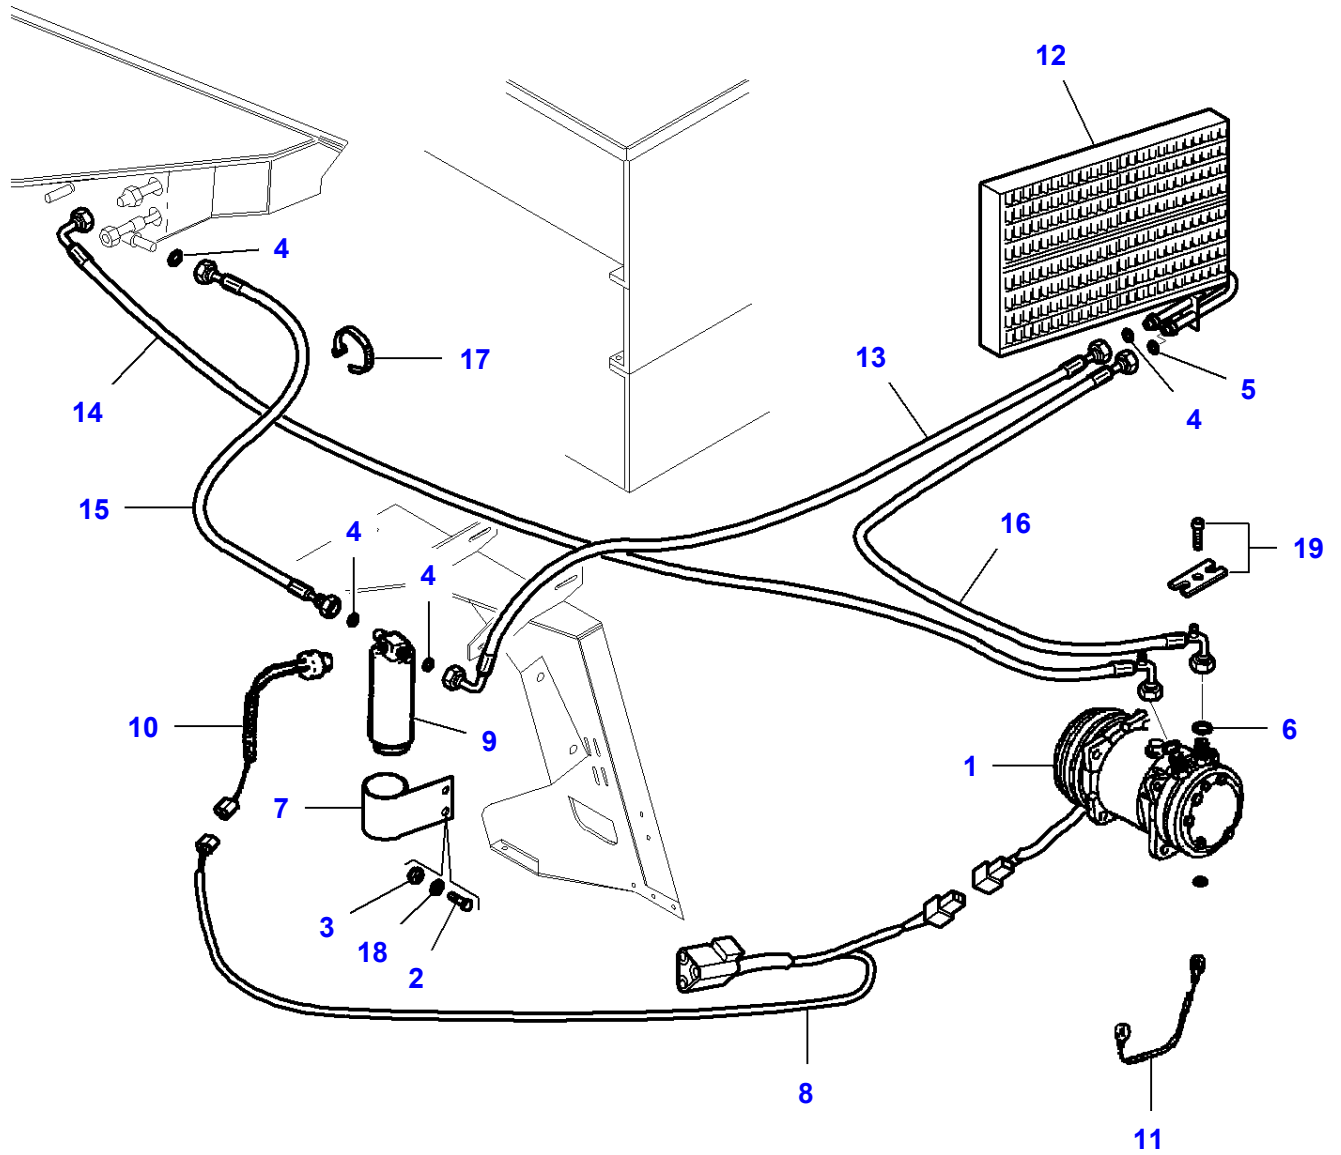

MF 7247 COMBINE - 3906251
L-LD38-013-B

L-LD38-013-B

Cab - AIR CONDITIONER

Item	Part Number	Qty	Description
1	LA323104150	1	Compressor
2	LA10902621	2	Cap Screw
3	LA12574211	2	Locknut
4	LA14452883	4	Washer
5	LA14453083	1	Washer
6	LA14453283	2	Gasket
7	LA321805050	1	Support
8	LA323108500	1	Harness
9	LA322801050	1	Receiver
10	LA322801150	1	Transmitter
11	LA322805550	1	Cable
12	LA322895250	1	Condenser
13	LA322895400	1	Hydraulic Hose
14	LA323117300	1	Hydraulic Hose
15	LA322969700	1	Hydraulic Hose
16	LA323117400	1	Hydraulic Hose
17	LA340481808	1	Cable Tie
18	LA355510620	1	Flat Washer
19	LA323256100	1	Clip