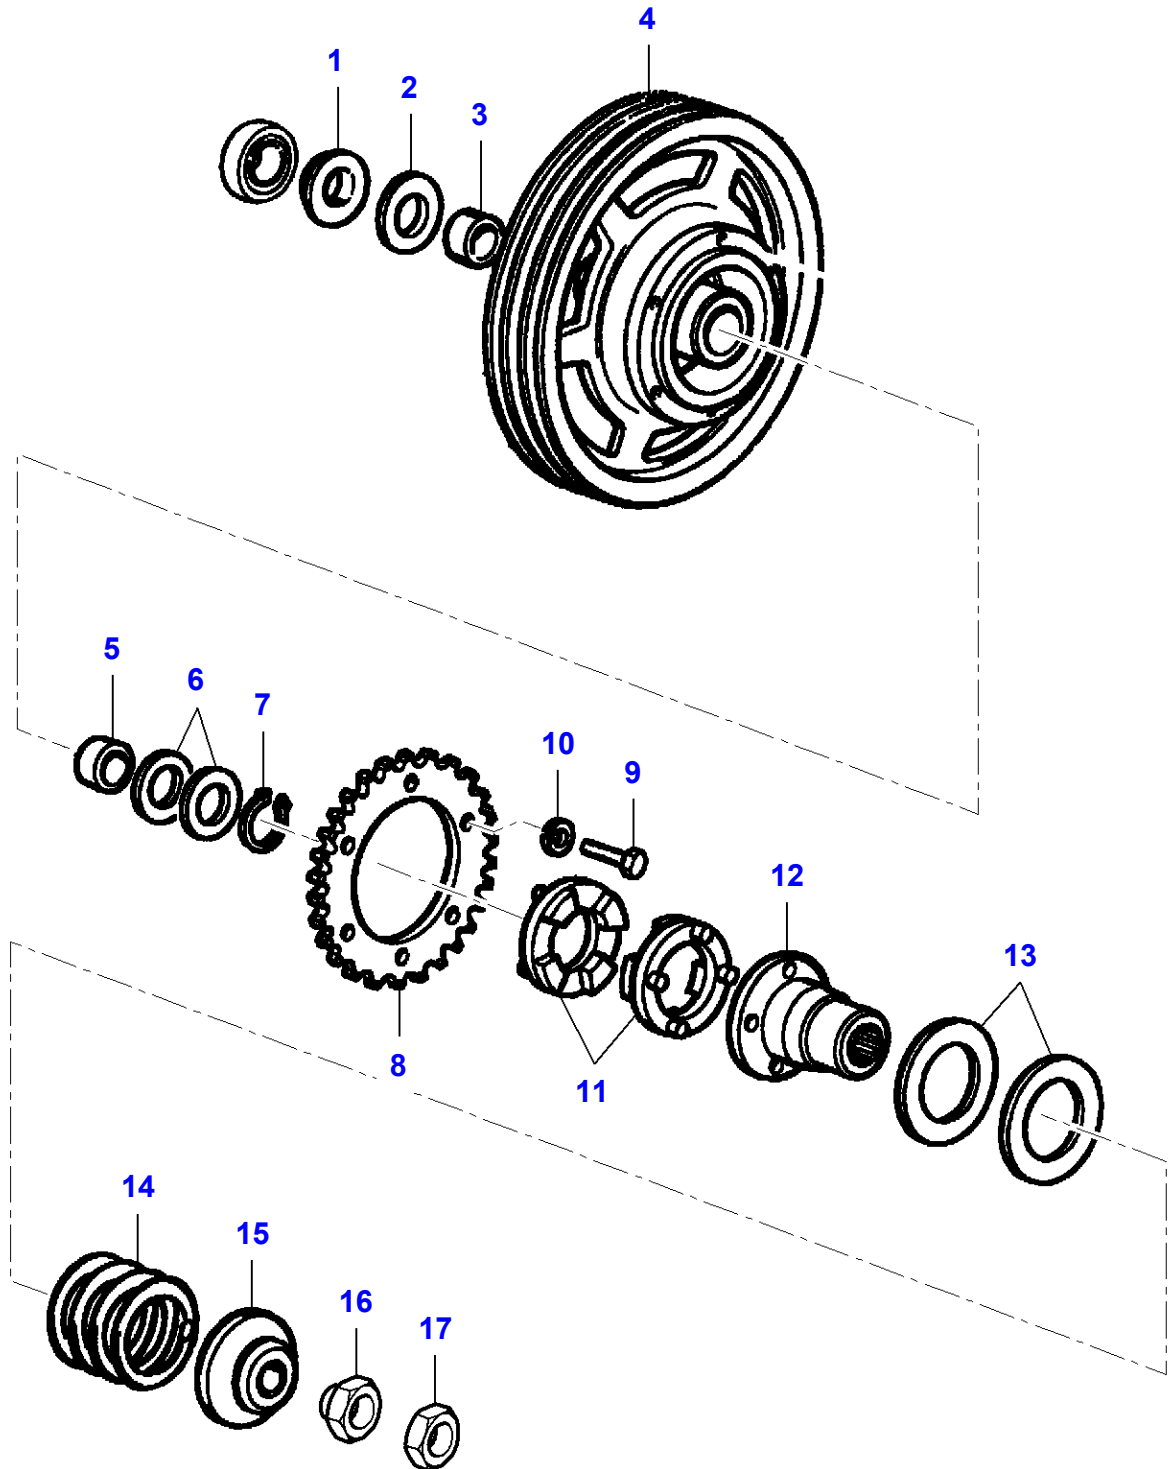

L-LC36-038-A

Massey Ferguson

MF 7247 COMBINE - 3906251

3906251

Page040-0015

Front Elevator - Control Pulley

Item	Part Number	Qty	Description
1	LA322223150	1	Washer
2	LA322223250	1	Flat Washer
3	LA322222950	1	Bush
4	LA321950550	1	Pulley
5	LA321933750	1	Bush
6	LA355544610	2	Flat Washer
7	LA11068876	1	Circlip
8	LA322774650	1	Gear
9	LA111106424	6	Cap Screw
10	LA12034671	6	Lock Washer
11	LA322701550	2	Bush
12	LA321886750	1	Hub
13	LA321915150	2	Flat Washer
14	LA353561115	1	Spring
15	LA322652250	1	Thrust Plate
16	LA323180050	1	Nut
17	LA10726711	1	Nut