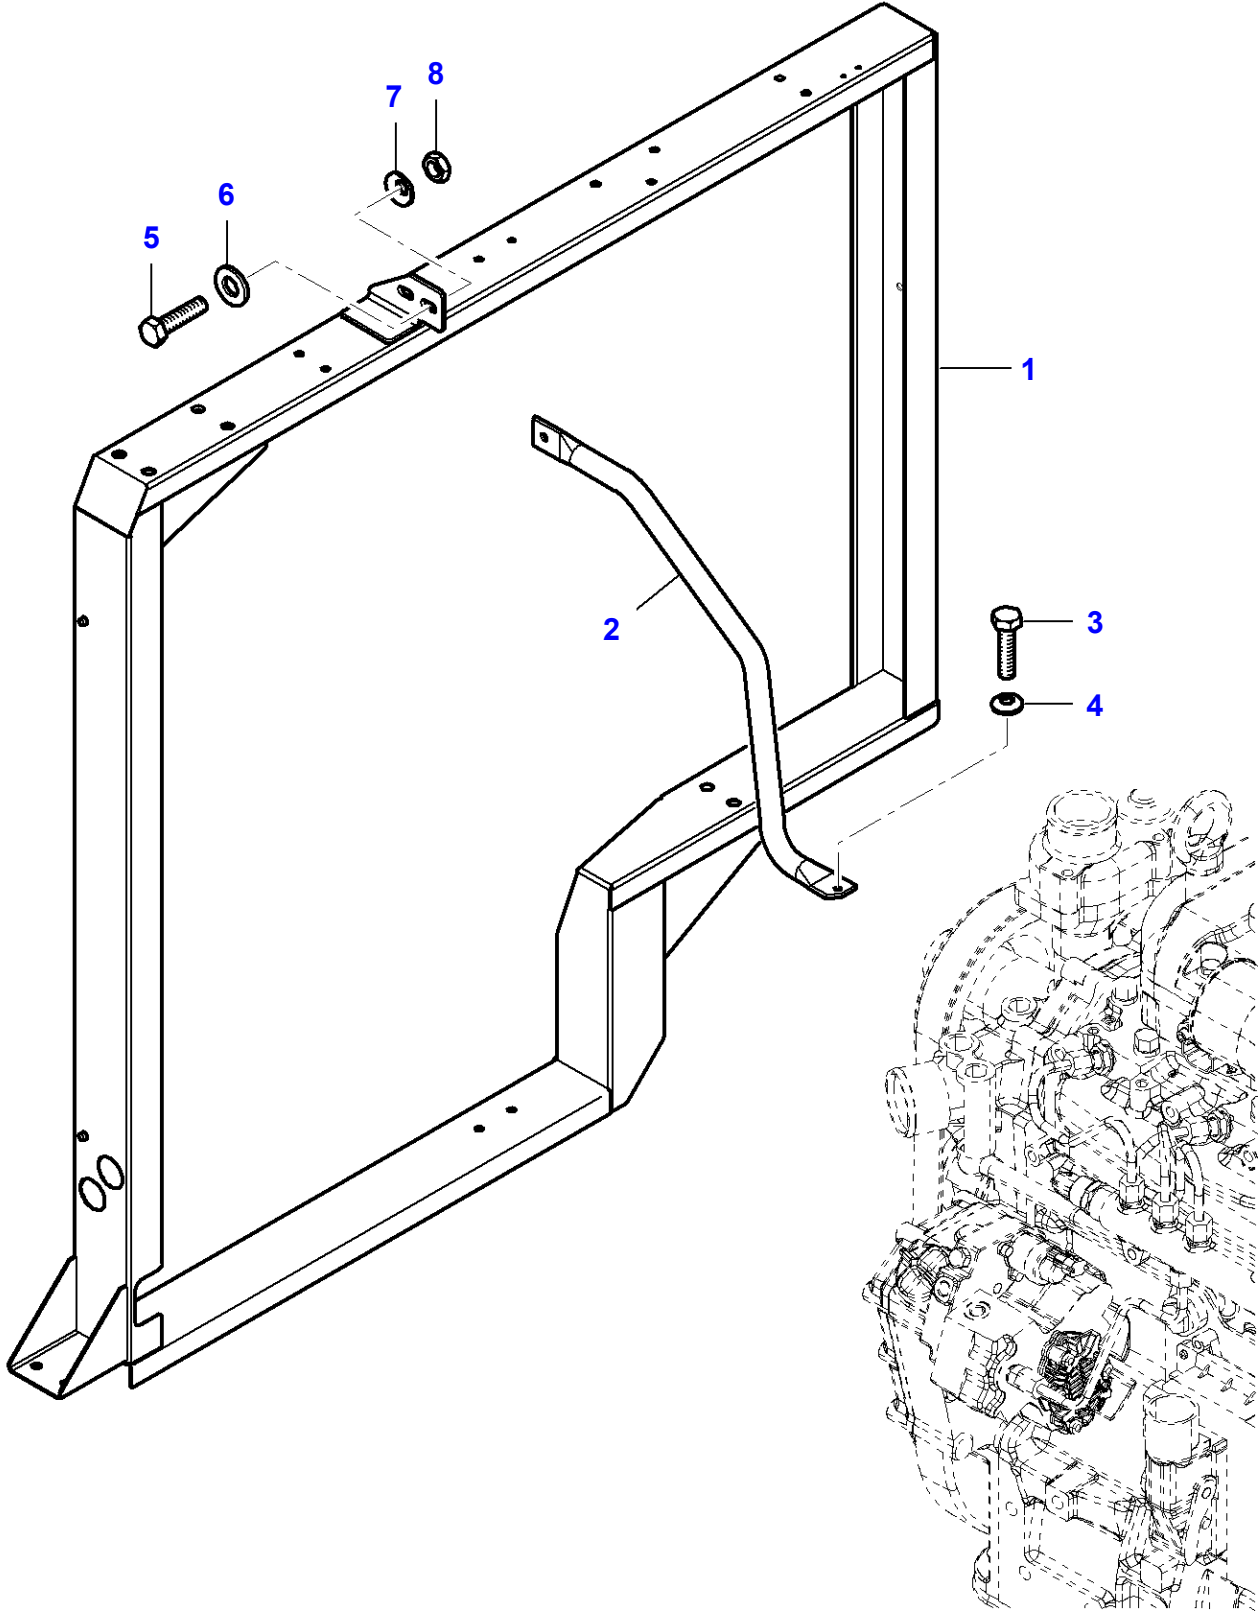

L-LC03-021-A

Massey Ferguson

MF 7247 COMBINE - 3906251

3906251

Engine Installation

Page020-0030

Item	Part Number	Qty	Description
1	LA322938450	1	Frame
2	LA323252250	1	Bracket
3	LA16043421	1	Cap Screw
4	LA322358	1	Spring Washer
5	LA11106421	1	Cap Screw
6	LA355511030	1	Flat Washer
7	LA140045	1	Lock Washer
8	LA11701711	1	Nut