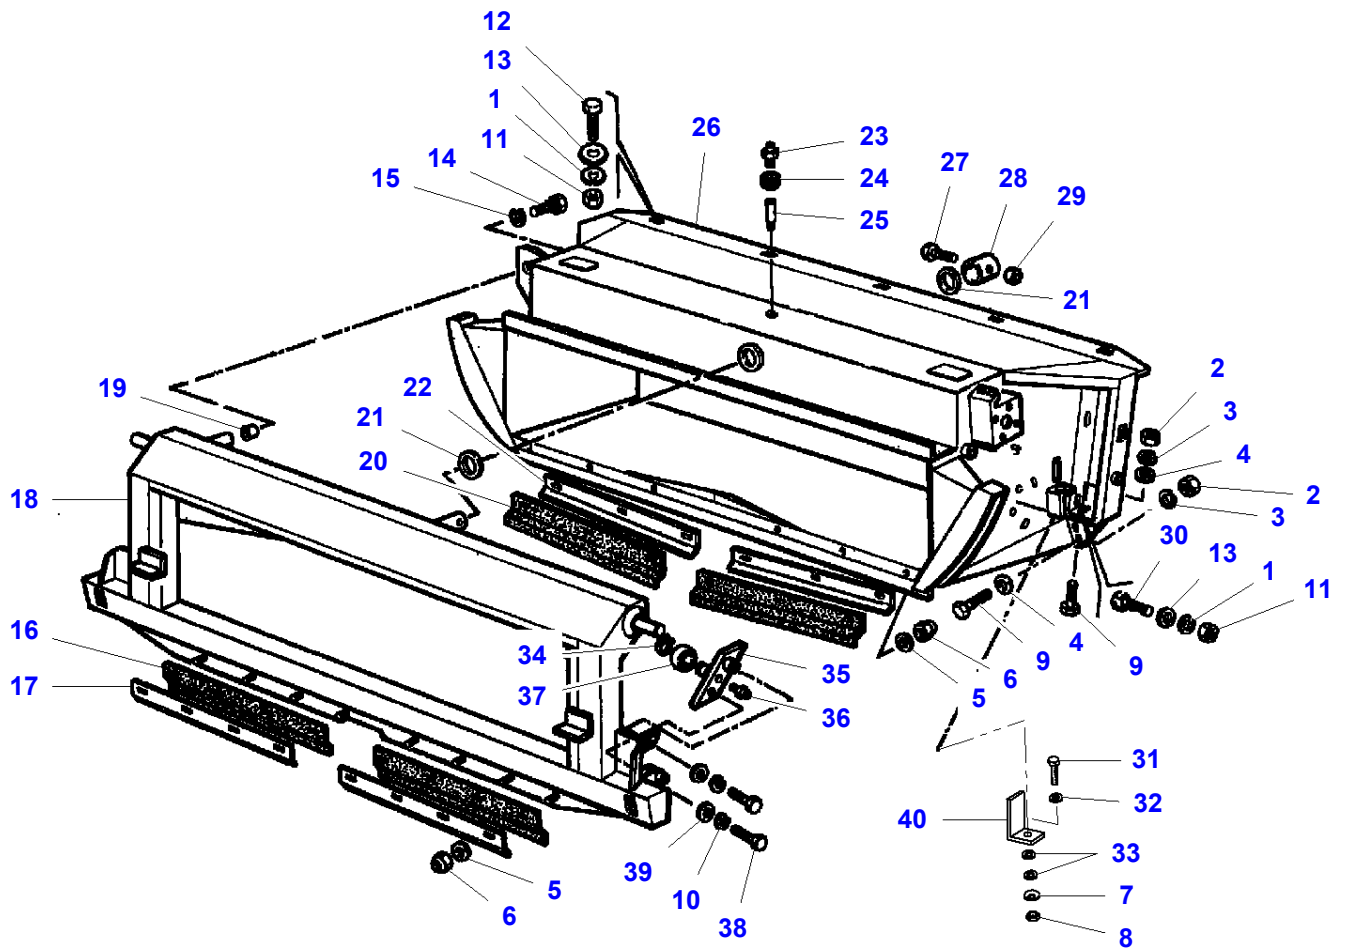

L-LC38-005-A

Front Elevator Integral - Autolevel

Item	Part Number	Qty	Description	Comments
1	LA12034771	2	Lock Washer	
2	LA11701721	2	Nut	
3	LA12034671	2	Lock Washer	
4	LA355501130	2	Flat Washer	
5	LA355510820	14	Flat Washer	
6	LA360653408	14	Nut	
7	LA12034571	1	Lock Washer	
8	LA16100811	1	Nut	
9	LA11106221	2	Cap Screw	
10	LA12034971	2	Lock Washer	
11	LA11702921	2	Nut	
12	LA11112421	1	Cap Screw	
13	LA355511230	2	Flat Washer	
14	LA11408624	1	Cap Screw	
15	LA12035071	1	Lock Washer	
16	LA322582850	2	Gasket	
17	LA322582950	2	Stop	
18	LA322582250	1	Cover	
19	LA322221750	1	Bush	
20	LA322582650	2	Gasket	
21	LA311994930	1	Washer	Thickness 2 mm
	LA311994931	1	Washer	Thickness 1 mm
22	LA322582750	2	Stop	
23	LA350357803	1	Grease Fitting	
24	LA300112779	1	Bush	
25	LA300018715	1	Tube	
26	LA322683350	1	Extension	
27	LA15977921	1	Cap Screw	
28	LA321859750	1	Bush	
29	LA12574811	1	Locknut	
30	LA350342542	1	Carriage Bolt	
31	LA16043624	1	Cap Screw	
32	LA355500920	1	Flat Washer	
33	LA355500820	1	Flat Washer	
34	LA11067876	1	Circlip	
35	LA322225850	1	Support	
36	LA350357851	1	Grease Fitting	
37	LA340409503	1	Bearing Assy	
38	LA15984124	2	Cap Screw	
39	LA355501950	2	Flat Washer	
40	LA322170850	1	Bracket