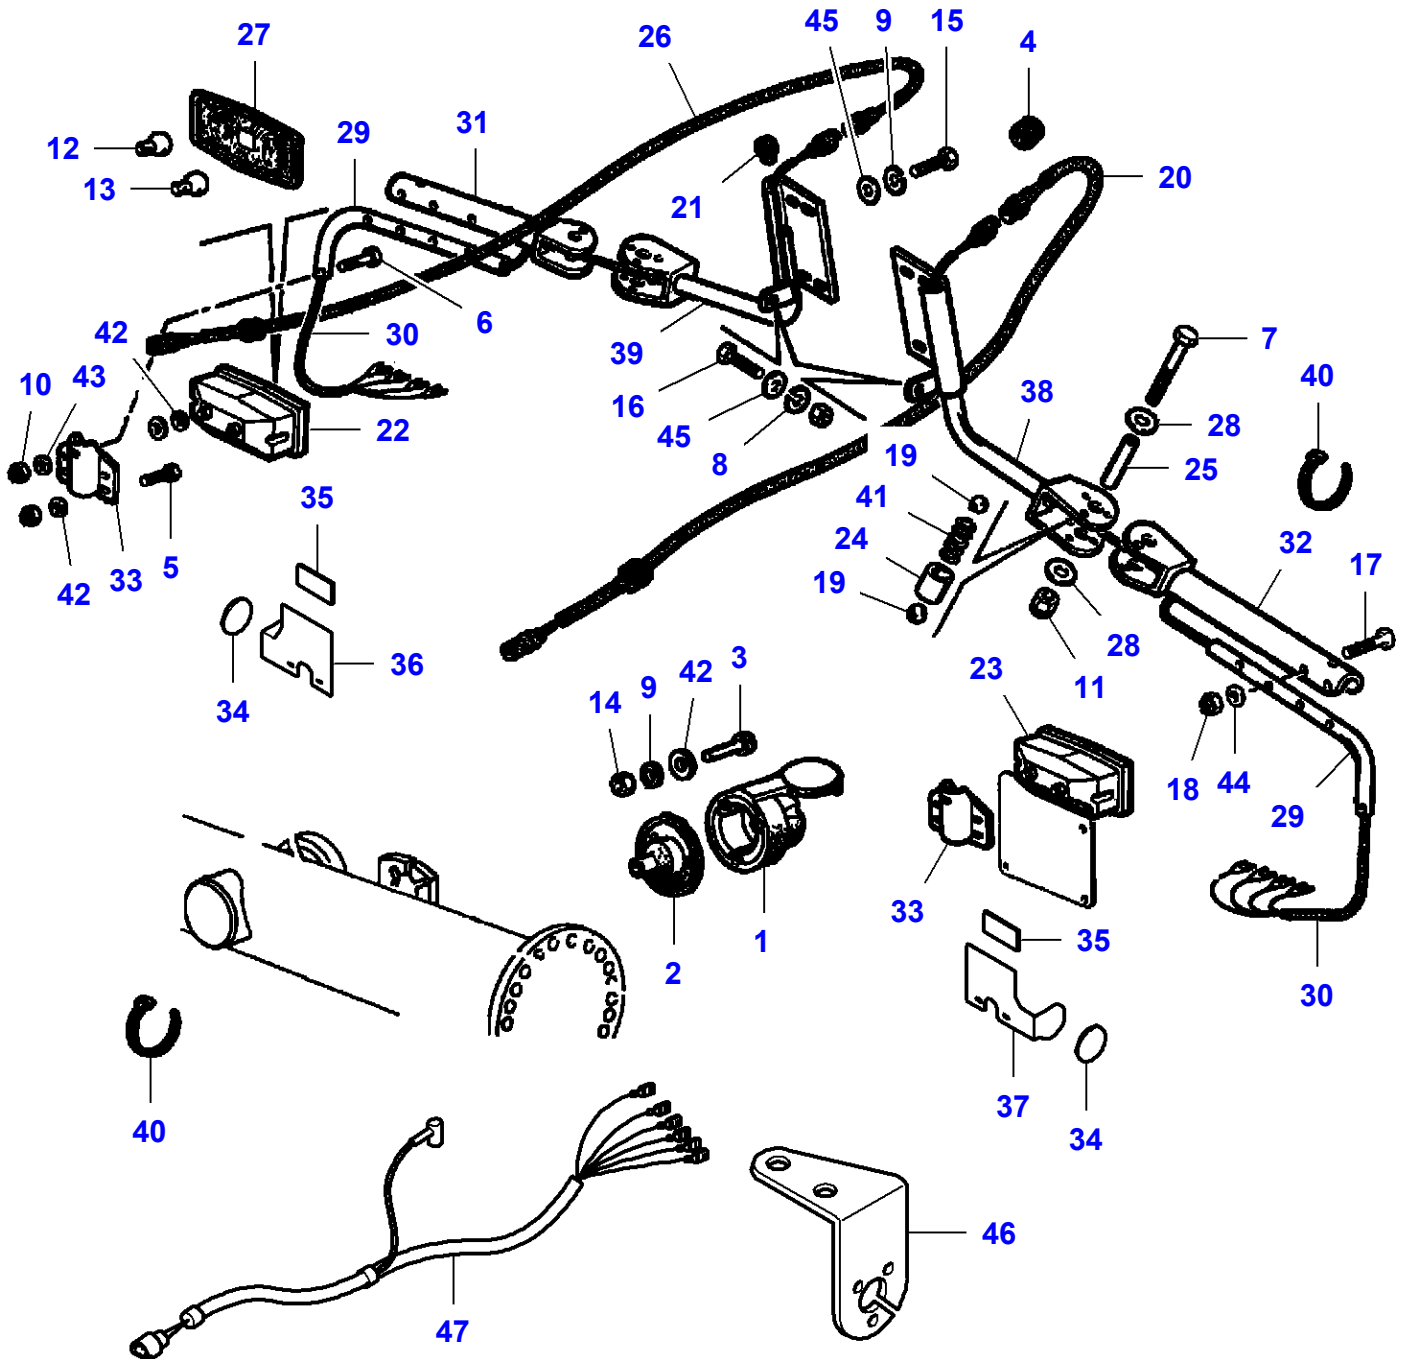

L-LD46-003-A

Rear Lighting Components

Item	Part Number	Qty	Description	Comments
1	LA5102156	1	Socket 7 Pin Sup	
2	LA5102234	1	Protection.	
3	LA10390311	1	Screw	
4	LA10396580	1	Grommet	
5	LA10902424	1	Cap Screw	
6	LA10903424	2	Cap Screw	
7	LA11107811	1	Cap Screw	
8	LA12034571	2	Lock Washer	
9	LA12035471	1	Lock Washer	
10	LA12574211	4	Locknut	
11	LA12577211	1	Locknut	
12	LA14148190	1	Bulb 12v 21w	
13	LA14149590	2	Bulb 12v 10w	
14	LA15896421	1	Nut	
15	LA16043224	1	Cap Screw	
16	LA16043424	1	Cap Screw	
17	LA16044224	1	Cap Screw	
18	LA16104111	1	Locknut	
19	LA20063520	2	Ball	
20	LA321908800	1	Harness	
21	LA321923650	2	Grommet	
22	LA321951000	1	Rear Light	
23	LA321951100	1	Rear Light	
24	LA322065450	2	Guide Bush	
25	LA322065550	2	Spacer	
26	LA322142900	1	Harness	
27	LA322191450	1	Lens	Right Hand
	LA322191550	1	Lens	Left Hand
28	LA355501130	2	Flat Washer	
29	LA322371450	2	Arm	
30	LA322393200	2	Harness	
31	LA322396850	1	Arm	
32	LA322396950	1	Arm	
33	LA322489950	2	Support	
34	LA322508750	2	Reflector	
35	LA322689350	2	Cat Eye	
36	LA322865250	1	Support	
37	LA322865350	1	Support	
38	LA322882150	1	Arm	
39	LA322885750	1	Arm	
40	LA340481810	16	Cable Tie	
41	LA353561151	1	Spring	
42	LA355500615	16	Flat Washer	
43	LA355500715	2	Flat Washer	
44	LA355500915	1	Flat Washer	
45	LA355500920	10	Flat Washer	
46	LA322684450	1	Support	
47	LA323011900	1	Harness