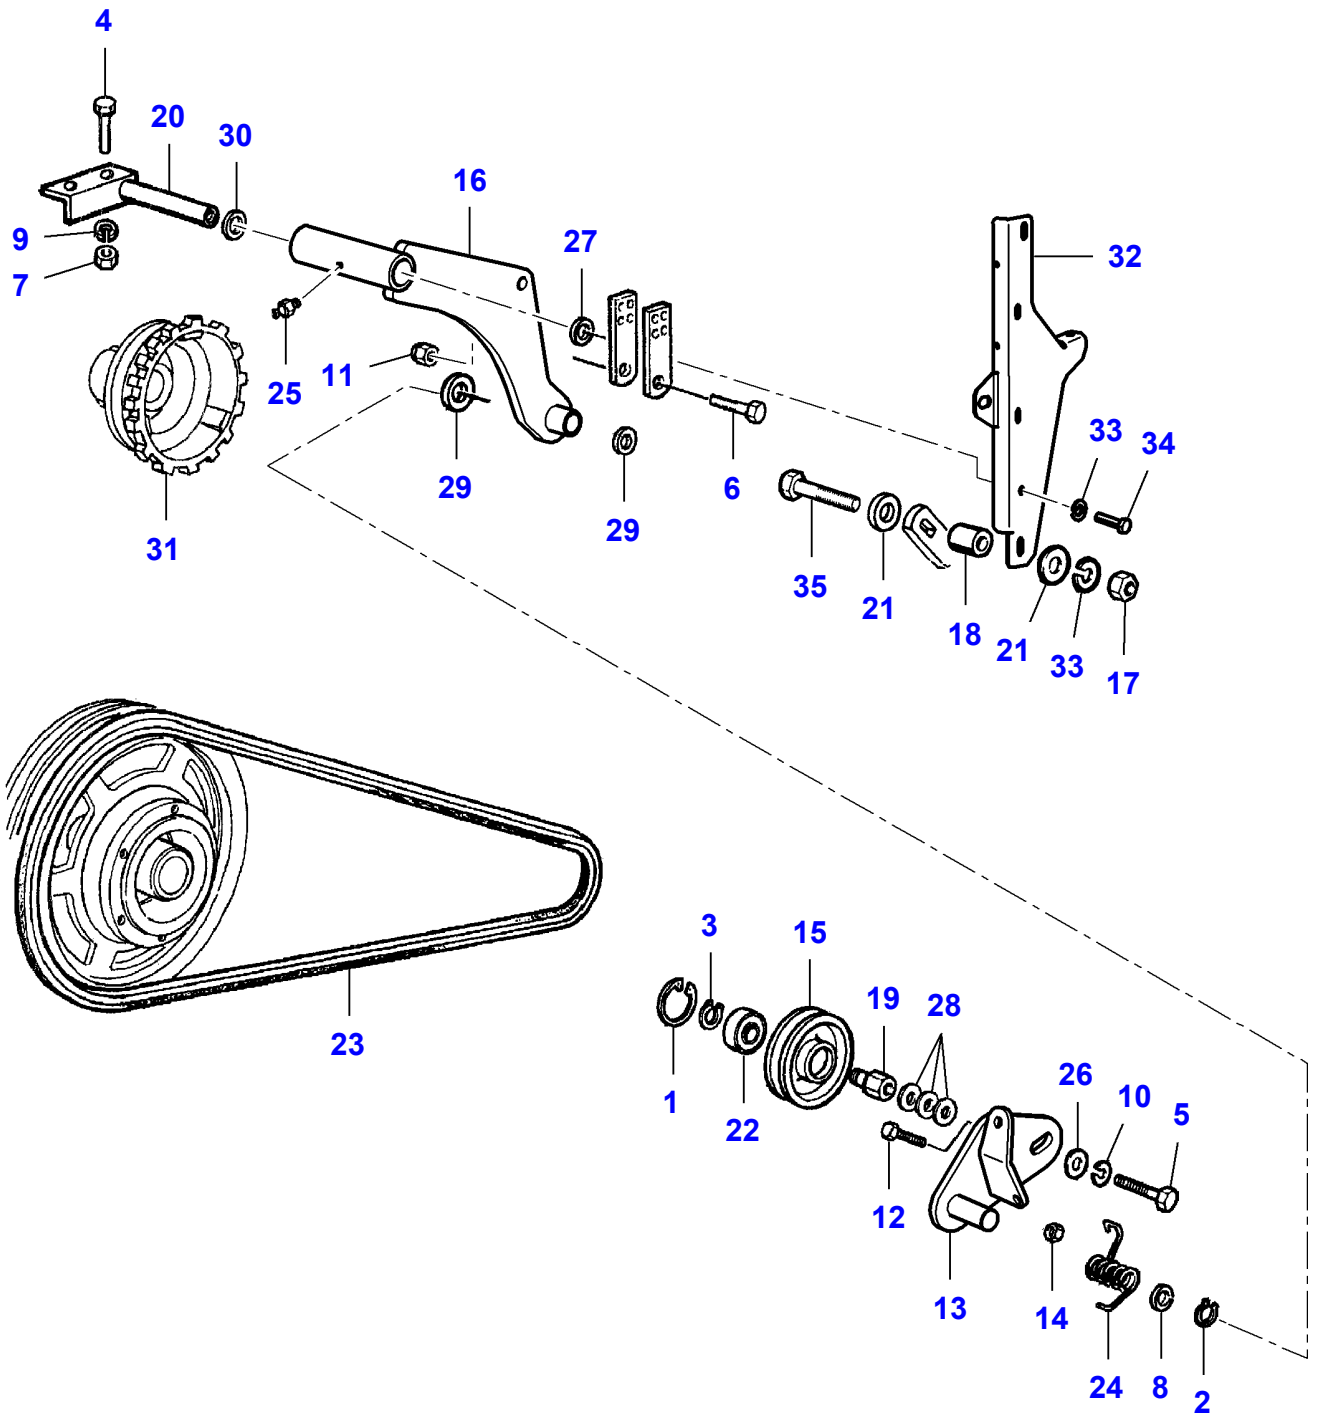

MF 7247 COMBINE - 3906251
L-LC53-008-A

L-LC53-008-A

Reverser - Autolevel

Item	Part Number	Qty	Description	Comments
1	LA11060576	1	Circlip	
2	LA11066876	1	Circlip	
3	LA11067376	1	Circlip	
4	LA11106221	2	Cap Screw	
5	LA11112621	2	Cap Screw	
6	LA11112824	1	Cap Screw	
7	LA11701721	1	Nut	
8	LA355533810	1	Flat Washer	
9	LA12034671	1	Lock Washer	
10	LA12034771	1	Lock Washer	
11	LA12577511	1	Locknut	
12	LA16043824	1	Cap Screw	
13	LA323183050	1	Support	
14	LA16100811	1	Nut	
15	LA300033832	1	Pulley	
16	LA323183150	1	Arm	
17	LA11702921	1	Nut	
18	LA340415536	1	Bush	
19	LA322041250	1	Pin	
20	LA322041350	1	Support	
21	LA355501330	2	Flat Washer	
22	LA322638450	1	Bearing Assy	
23	LA340433984	1	Belt	
24	LA350356937	1	Spring	
25	LA350357852	1	Grease Fitting	
26	LA355501330	1	Flat Washer	
27	LA355511210	1	Flat Washer	
28	LA355511220	3	Flat Washer	
29	LA355535410	2	Flat Washer	
30	LA355536720	1	Flat Washer	
31		1	Pulley	See Page - Reference Number 050-0020/11
32	LA323185850	1	Bracket	
33	LA12034771	1	Lock Washer	
34	LA11112221	X	Cap Screw	
35	LA11112621	1	Cap Screw