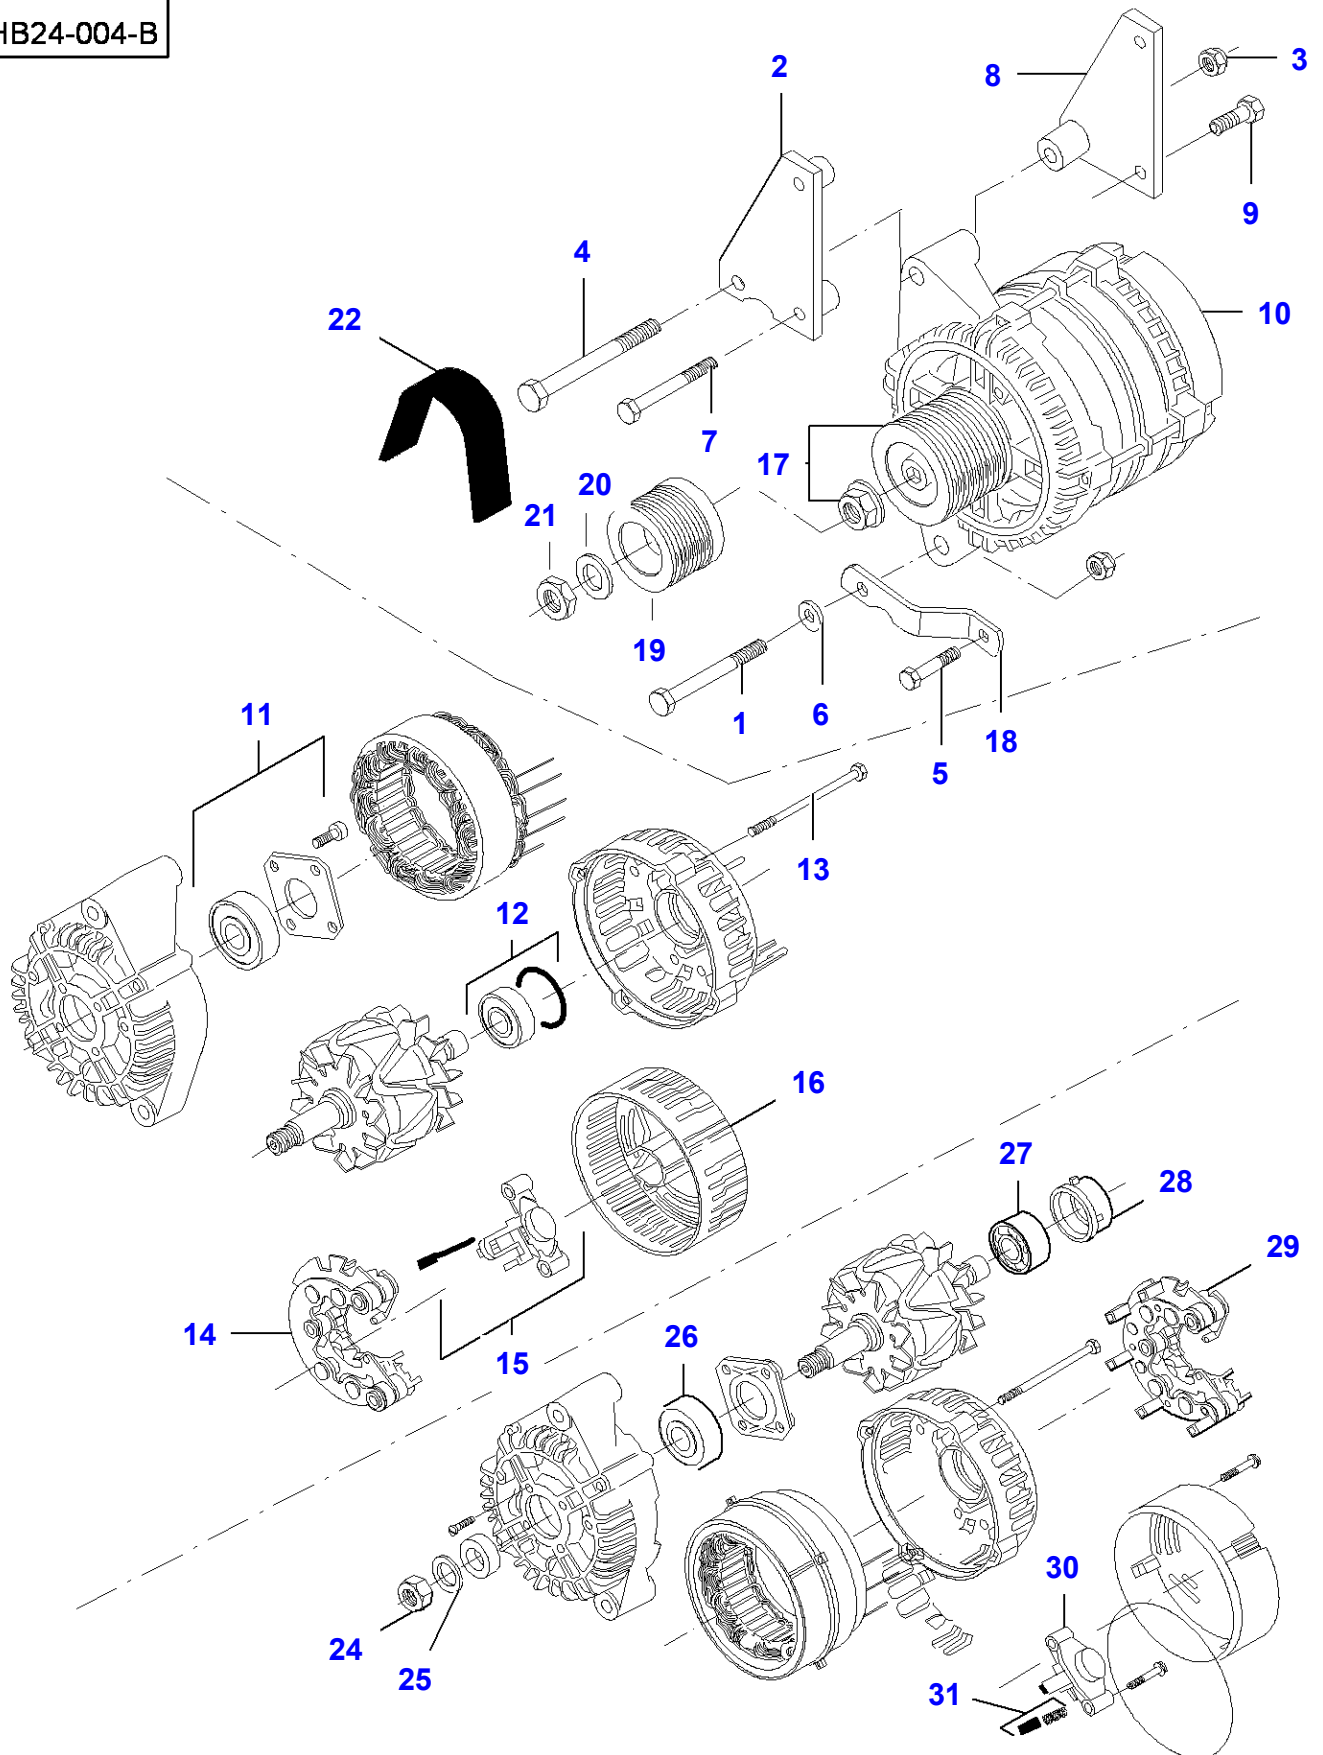

FOOTNOTE [A] NOT ILLUSTRATED

MF 7247 COMBINE - 3906251
L-HB24-004-B

L-HB24-004-B

Alternator - 74CTA-4V Engine - From S1631

| Item | Part Number | Qty | Description | Comments |
|------|-------------------|-----|--------------|---|
| 1 | V529801910 | 1 | Cap Screw | M10X80 |
| 2 | V836867896 | 1 | Support | |
| 3 | V510601002 | 2 | Nut | M10 |
| 4 | V529801990 | 1 | Screw | M10X140 |
| 5 | V528801420 | 1 | Cap Screw | M8X35 |
| 6 | V500151050 | 1 | Flat Washer | |
| 7 | V529801490 | 2 | Screw | M8X70 |
| 8 | V836867897 | 1 | Support | |
| 9 | V528801400 | 2 | Cap Screw | M8X25 |
| 10 | V836667315 | 1 | Alternator | 14V/150A |
| 11 | V836662619 | 1 | Bearing | (10) |
| 12 | V836662622 | 1 | Bearing | (10) |
| 13 | V836662620 | 1 | Screw | (10) |
| 14 | V836662623 | 1 | Rectifier | (10) |
| 15 | V836662625 | 1 | Regulator | (10) |
| 16 | V836662624 | 1 | Cover | (10) |
| 17 | V836662621 | 1 | Pulley | (10) |
| 18 | V836667898 | 1 | Support | |
| 19 | V836866731 | 1 | Pulley | |
| 20 | V500151702 | 1 | Flat Washer | |
| 21 | V505611602 | 1 | Nut | M16 |
| 22 | V685081730 | 1 | Belt, Timing | |
| 23 | V836864048 | 1 | Alternator | [A] From Serial or Engine Number T 20328 |
| 24 | V515601602 | 1 | Nut | (23) |
| 25 | V500451602 | 1 | Washer | (23) |
| 26 | V836862378 | 1 | Bearing Assy | (23) |
| 27 | V836862380 | 1 | Bearing Assy | (23) |
| 28 | V836862379 | 1 | Chock | (23) |
| 29 | V836862381 | 1 | Rectifier | (23) |
| 30 | V836862382 | 1 | Regulator | (23) |
| 31 | V836862383 | 1 | Kit, Brush | (23) |