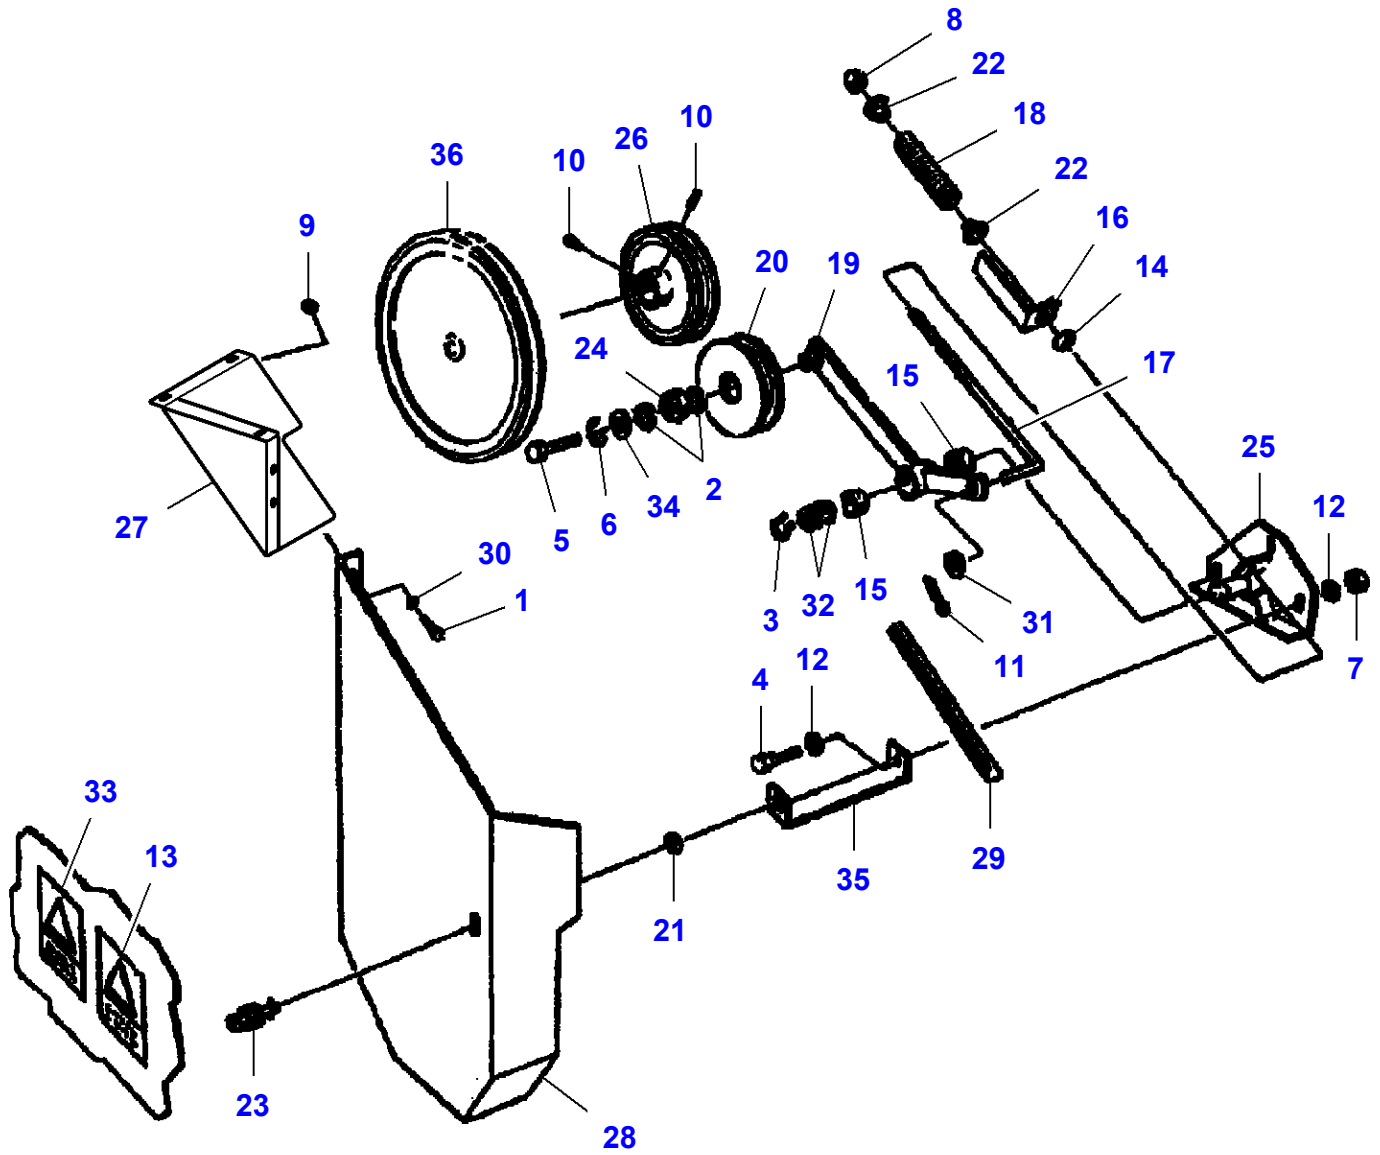

L-LD75-006-B

Chaff Spreader - Guard

Item	Part Number	Qty	Description
1	LA10977524	1	Cap Screw
2	LA11060576	2	Circlip
3	LA11067376	1	Circlip
4	LA11106221	1	Cap Screw
5	LA11112424	1	Cap Screw
6	LA12034771	1	Lock Washer
7	LA12577211	2	Locknut
8	LA12577511	1	Locknut
9	LA15896421	7	Nut
10	LA80120109	2	Grub Screw
11	LA80130004	1	Split Pin
12	LA80378244	2	Washer
13	LA84014117	1	Decal
14	LA84043655	1	Nut
15	LA84056148	2	Bush
16	LA84056164	1	Support
17	LA84056165	1	Tie Rod
18	LA84056167	1	Spring
19	LA84056789	1	Lever
20	LA84056790	1	Pulley
21	LA320899350	1	Lock Washer
22	LA320998950	2	Guide Bush
23	LA321551650	1	Screw Special
24	LA322638450	1	Bearing Assy
25	LA322741150	1	Support
26	LA322741250	1	Pulley
27	LA323194550	1	Guard
28	LA322741450	1	Shield
29	LA340433264	1	Belt
30	LA355500715	1	Flat Washer
31	LA355501320	1	Flat Washer
32	LA355536210	2	Flat Washer
33	LA84056170	1	Decal
34	LA84056166	1	Washer
35	LA323096050	1	Strap
36	LA322126250	1	Pulley