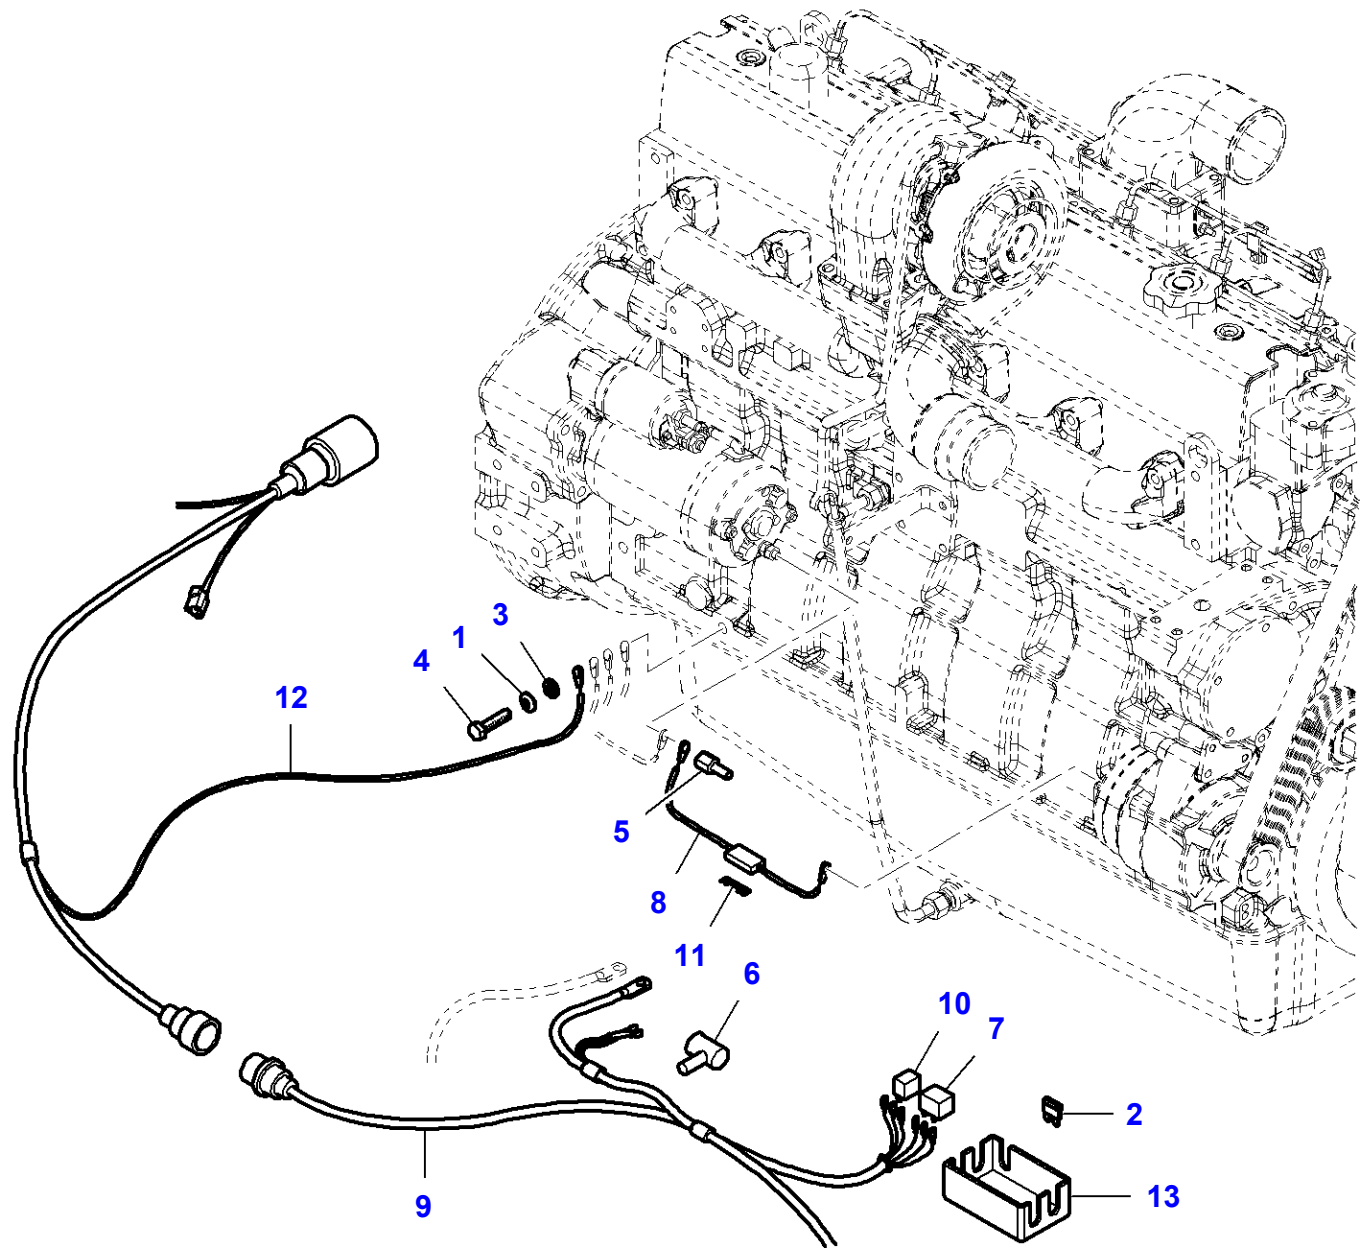

L-LD48-004-B

Massey Ferguson

MF 7247 COMBINE - 3906251

3906251

Starting Circuits

Page 120-0065

Item	Part Number	Qty	Description
1	LA322358	1	Spring Washer
2	LA11055590	1	Fuse 50a
	LA11056090	1	Fuse 30a
3	LA355510820	1	Flat Washer
4	LA16043421	1	Cap Screw
5	LA300115952	1	Connector
6	LA300135205	1	Helmet
7	LA321915450	1	Relay
8	LA323062000	1	Harness
9	LA323254100	1	Harness
10	LA323090750	1	Relay
11	LA323193050	1	Fuse 250a
12	LA323195300	1	Harness
13	LA322897400	1	Cover