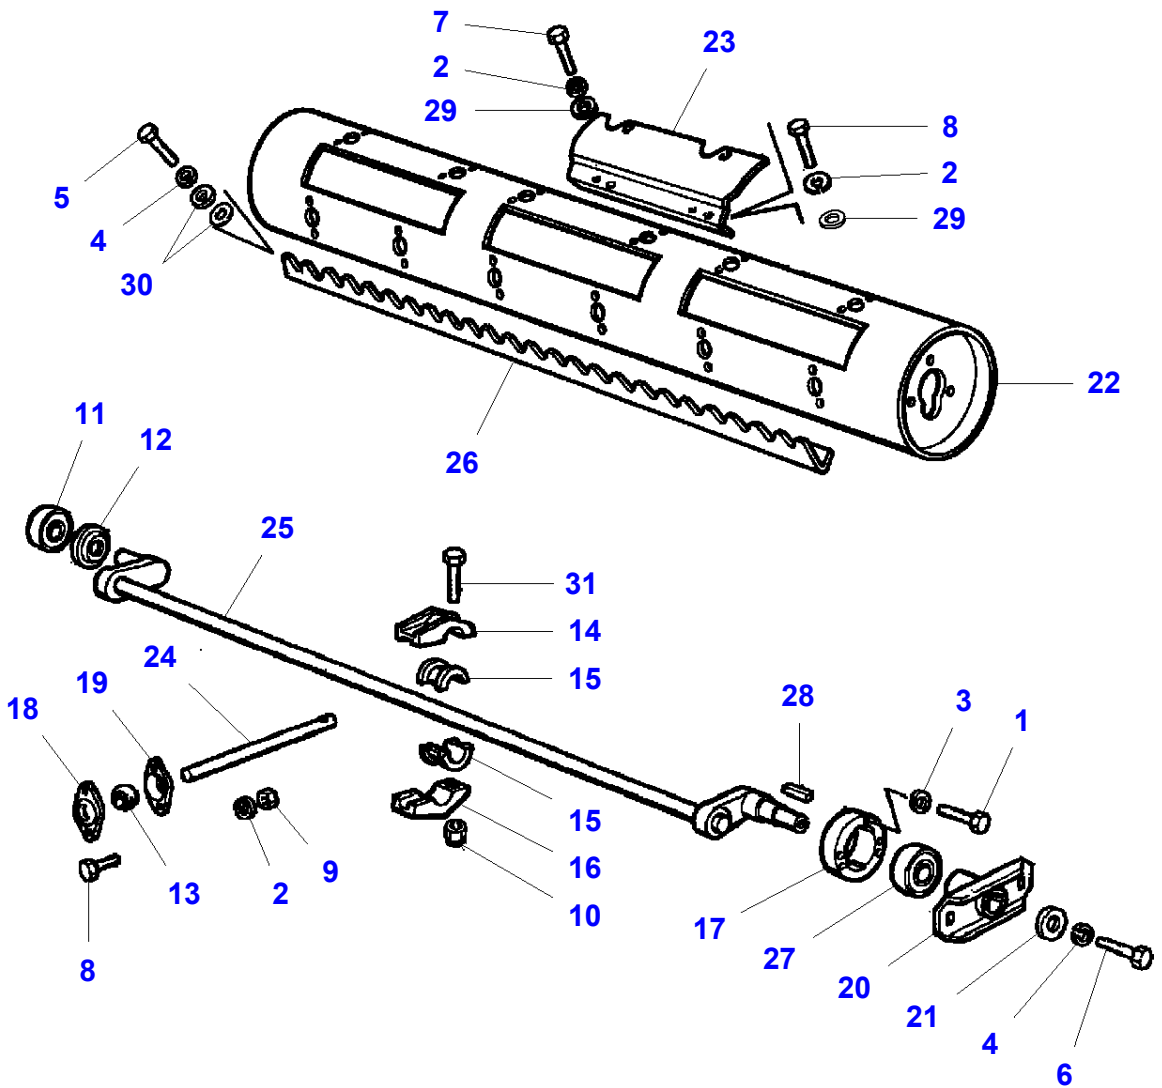

L-LC40-002-A

| Item | Part Number | Qty | Description |
|------|--------------------|-----|---------------|
| 1 | LA11106424 | 1 | Cap Screw |
| 2 | LA12034571 | 6 | Lock Washer |
| 3 | LA12034671 | 1 | Lock Washer |
| 4 | LA12034771 | 2 | Lock Washer |
| 5 | LA15540424 | 1 | Cap Screw |
| 6 | LA15540431 | 1 | Cap Screw |
| 7 | LA16043421 | 1 | Cap Screw |
| 8 | LA16043424 | 6 | Cap Screw |
| 9 | LA16100811 | 6 | Nut |
| 10 | LA16104121 | 1 | Locknut |
| 11 | LA28996530 | 1 | Bearing Assy |
| 12 | LA300010910 | 1 | Thrust Washer |
| 13 | LA300015644 | 6 | Knuckle |
| 14 | LA300129658 | 1 | Support |
| 15 | LA300129659 | 2 | Clamp |
| 16 | LA300129700 | 1 | Support |
| 17 | LA321139050 | 1 | Support |
| 18 | LA321228050 | 6 | Cup |
| 19 | LA321228150 | 6 | Cup |
| 20 | LA321869050 | 1 | Support |
| 21 | LA321869450 | 1 | Spacer |
| 22 | LA322195150 | 1 | Roller |
| 23 | LA322197850 | 1 | Cover |
| 24 | LA322840450 | 6 | Finger |
| 25 | LA322842450 | 1 | Shaft |
| 26 | LA322842650 | 1 | Blade |
| 27 | LA340411238 | 1 | Bearing Assy |
| 28 | LA350384540 | 1 | Key |
| 29 | LA355500920 | 2 | Flat Washer |
| 30 | LA355501330 | 2 | Flat Washer |
| 31 | LA16044024 | 1 | Cap Screw |