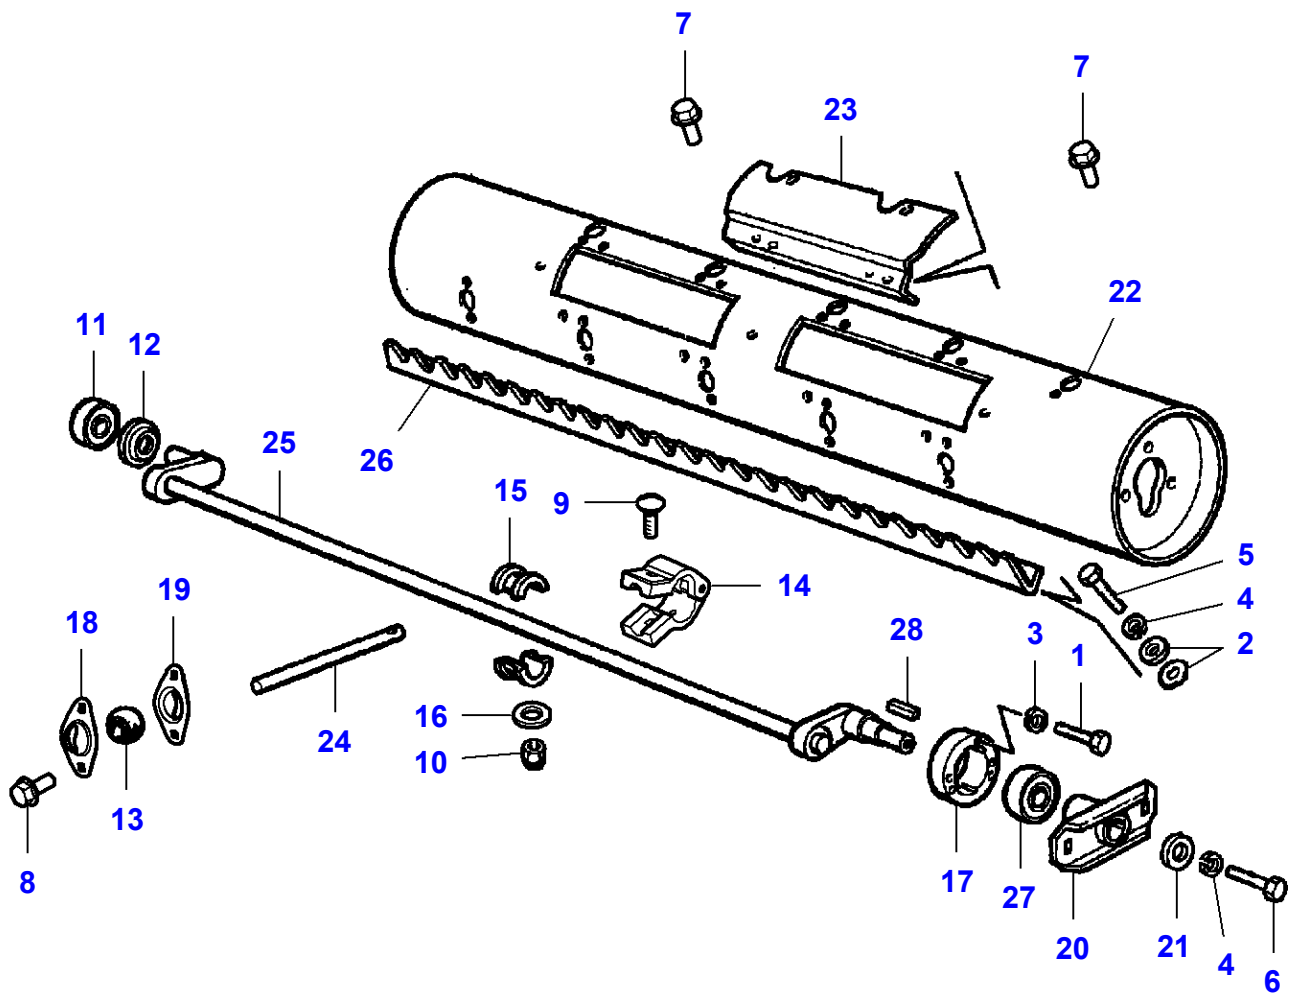

L-LC40-004-B

Item	Part Number	Qty	Description
1	LA11106424	1	Cap Screw
2	LA355501330	2	Flat Washer
3	LA140045	1	Lock Washer
4	LA12034771	2	Lock Washer
5	LA15540424	1	Cap Screw
6	LA15540431	1	Cap Screw
7	LA16287121	2	Cap Screw
8	LA16287121	1	Cap Screw
9	LA13181301	1	Carriage Bolt
10	LA16104121	1	Locknut
11	LA28996530	1	Bearing Assy
12	LA300010910	1	Thrust Washer
13	LA323235450	1	Knuckle
14	LA323009600	1	Support
15	LA300129659	2	Clamp
16	LA355510820	1	Flat Washer
17	LA321139050	1	Support
18	LA323235250	1	Cup
19	LA323235350	1	Cup
20	LA321869050	1	Support
21	LA321869450	1	Spacer
22	LA323233950	1	Roller
23	LA322197850	1	Cover
24	LA323233550	1	Finger
25	LA322842450	1	Shaft
26	LA322842650	1	Blade
27	LA340411238	1	Bearing Assy
28	LA350384540	1	Key