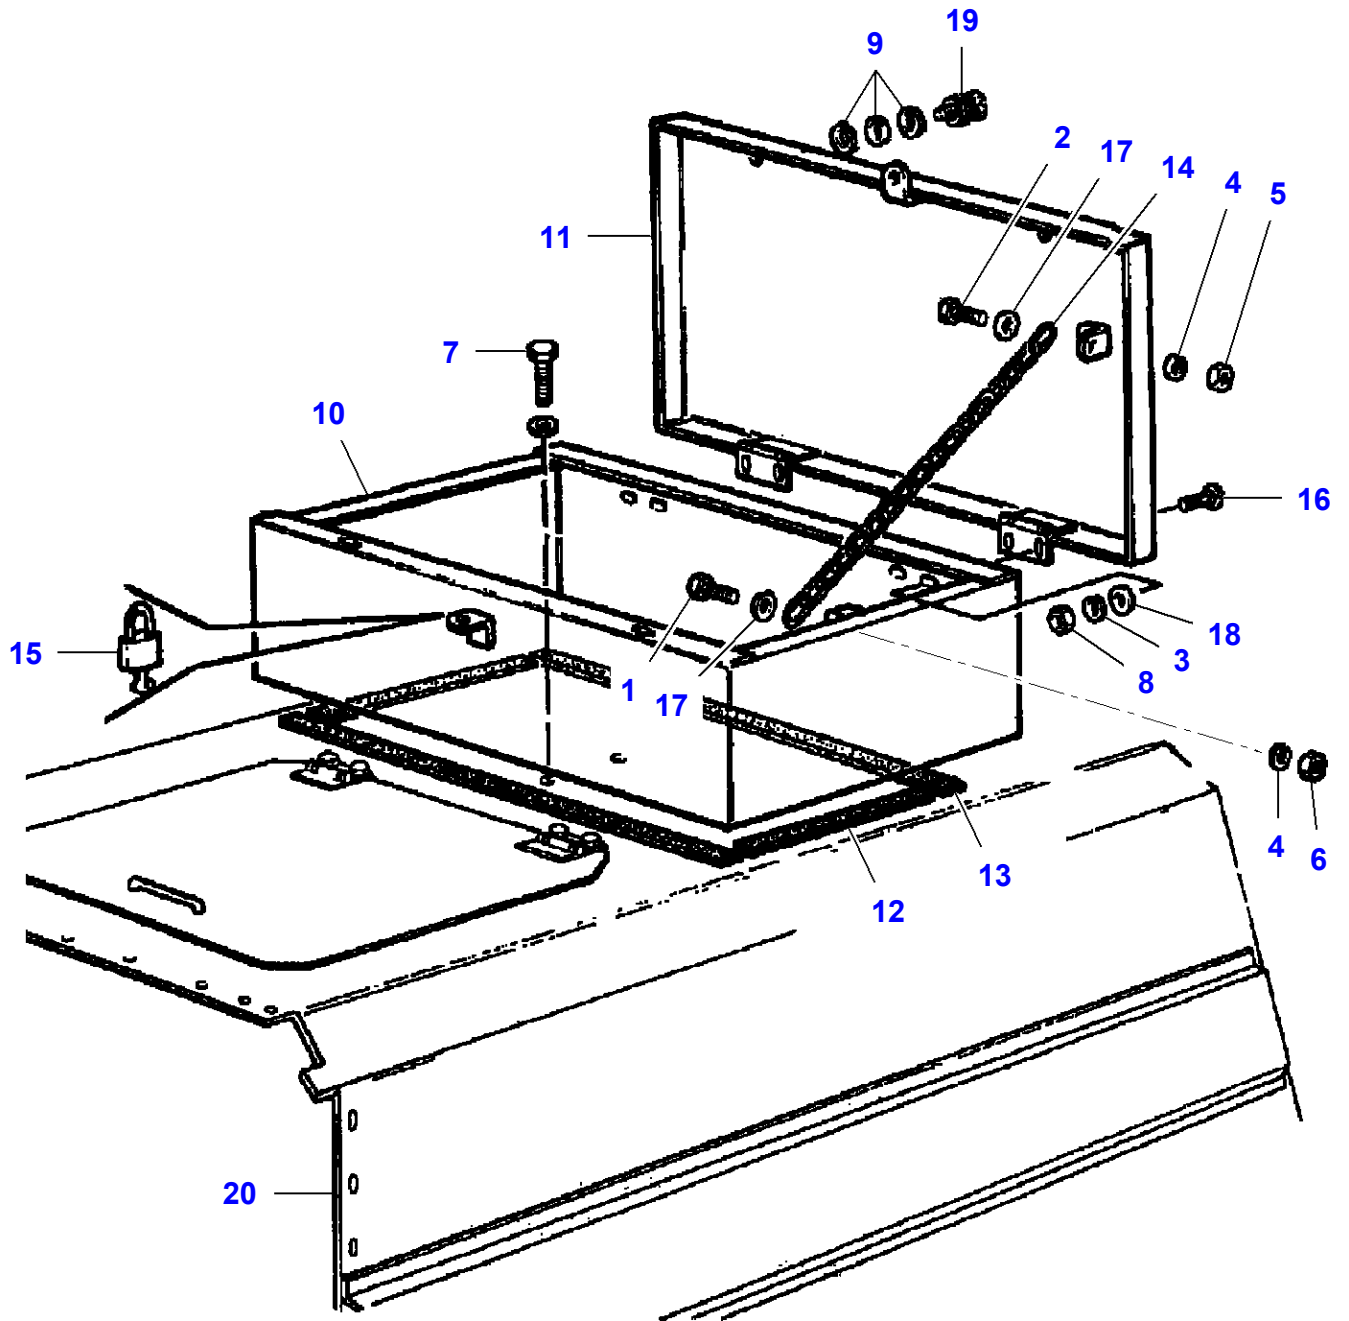

L-LD56-002-B

Tool Box

Item	Part Number	Qty	Description	Comments
1	LA10902221	2	Cap Screw	
2	LA10902224	2	Cap Screw	
3	LA12034571	4	Lock Washer	
4	LA12035670	2	Lock Washer	
5	LA15896211	2	Nut	
6	LA15896221	2	Nut	
7	LA16043624	2	Cap Screw	
8	LA16100811	4	Nut	
9	LA320899350	6	Lock Washer	
10	LA322392750	1	Tool Box	
11	LA322392850	1	Cover	
12	LA322393050	2	Gasket	
13	LA322392950	2	Gasket	
14	LA322393150	1	Chain	
15	LA322393850	1	Hasp	
16	LA350342510	4	Carriage Bolt	
17	LA355500820	2	Flat Washer	
18	LA355500920	4	Flat Washer	
19	LA321551650	1	Screw Special	
20		1	Bonnet	See Page - Reference Number 060-0015/17