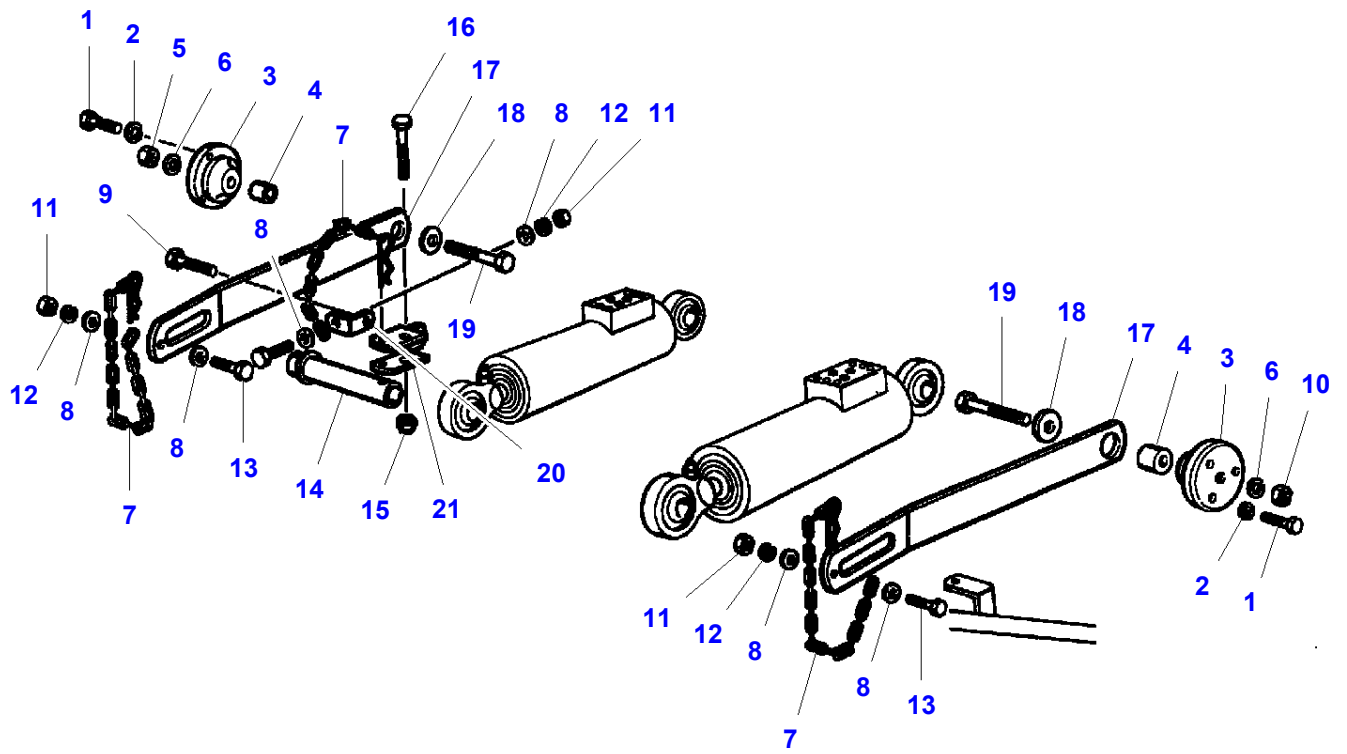

L-LC01-005-A

Massey Ferguson

MF 7247 COMBINE - 3906251

3906251

Page 110-0060

Machine Levelling System - Autolevel

Item	Part Number	Qty	Description
1	LA11112621	6	Cap Screw
2	LA12034771	6	Lock Washer
3	LA321942950	2	Flange
4	LA340415212	2	Bush
5	LA11701711	1	Nut
6	LA12034671	2	Lock Washer
7	LA322366800	3	Latch
8	LA355500720	6	Flat Washer
9	LA16043624	1	Cap Screw
10	LA11701721	1	Nut
11	LA15896221	3	Nut
12	LA12035670	3	Lock Washer
13	LA10902424	3	Cap Screw
14	LA322317250	1	Tube
15	LA16104111	1	Locknut
16	LA16044321	1	Cap Screw
17	LA321942750	2	Plate
18	LA355521030	2	Washer
19	LA11107621	2	Cap Screw
20	LA321996750	1	Bracket
21	LA322317150	1	Support