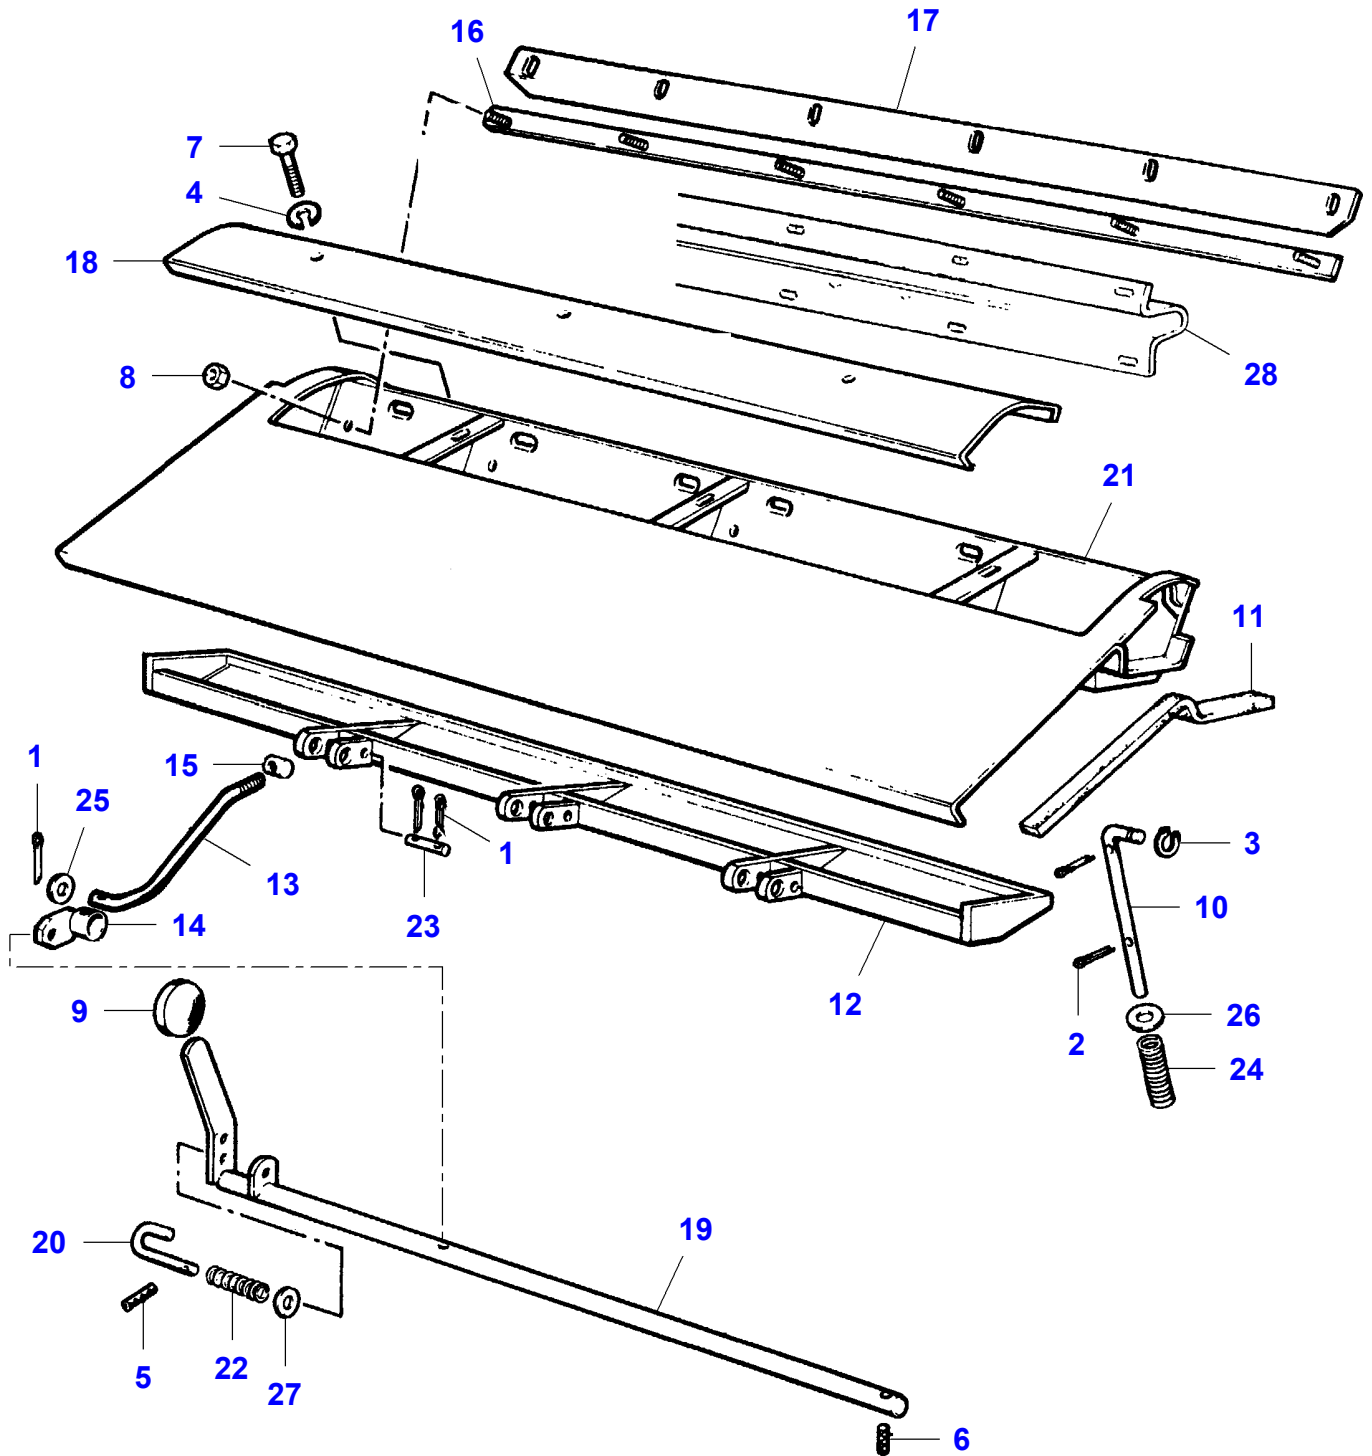

MF 7247 COMBINE - 3906251
L-LC96-001-B

L-LC96-001-B

Massey Ferguson

MF 7247 COMBINE - 3906251

3906251

Page 050-0075

Conveying Concave

Item	Part Number	Qty	Description	Comments
1	LA10733601	3	Split Pin	
2	LA10797001	2	Split Pin	
3	LA11066276	1	Circlip	
4	LA12034771	1	Lock Washer	
5	LA13902070	1	Dowel	
6	LA14606970	1	Roll Pin	
7	LA15540724	1	Cap Screw	
8	LA16104111	1	Locknut	
9	LA300063527	1	Knob	
10	LA300132277	1	Roll Pin	
11	LA320649950	2	Gasket	
12	LA320727350	1	Lid	
13	LA320714350	1	Tie Rod	
14	LA320714450	1	Lever	
15	LA320714650	1	Pin	
16	LA320727150	1	Reinforcement	
17	LA320736450	1	Plate	
18	LA320749350	1	Cover	
19	LA320749450	1	Shaft	
20	LA320753650	1	Latch	
21	LA321211150	1	Plate	
22	LA350356127	1	Spring	
23	LA350379344	1	Roll Pin	
24	LA353561142	1	Spring	
25	LA355501120	1	Flat Washer	
26	LA355501530	1	Flat Washer	
27	LA355530220	1	Flat Washer	
28		1	Plate	See Page - Reference Number 070-0005/37