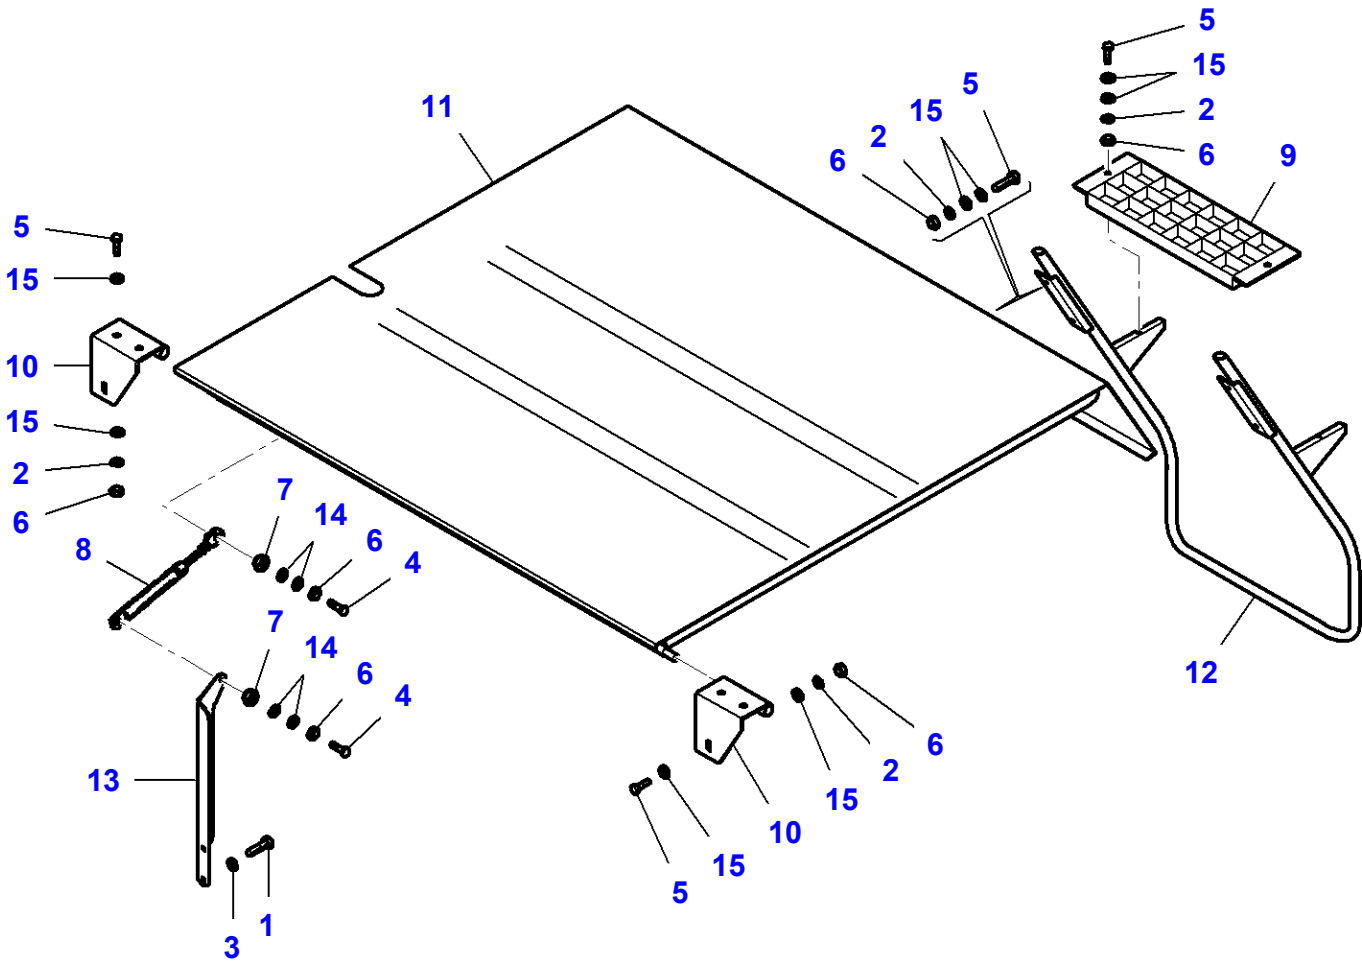

MF 7247 COMBINE - 3906251
L-LD32-008-A

L-LD32-008-A

Massey Ferguson

MF 7247 COMBINE - 3906251

3906251

Engine Cover - Autolevel

Page080-0175

Item	Part Number	Qty	Description
1	LA11106621	2	Cap Screw
2	LA12034571	12	Lock Washer
3	LA140045	2	Lock Washer
4	LA15213321	2	Cap Screw
5	LA16043421	12	Cap Screw
6	LA16100811	14	Nut
7	LA16104111	2	Locknut
8	LA240000018	1	Gas Strut
9	LA322798050	1	Floor
10	LA322891050	2	Hinge
11	LA322965650	1	Cover
12	LA322966750	1	Anchor
13	LA323246450	1	Bracket
14	LA355500915	4	Flat Washer
15	LA355510820	16	Flat Washer