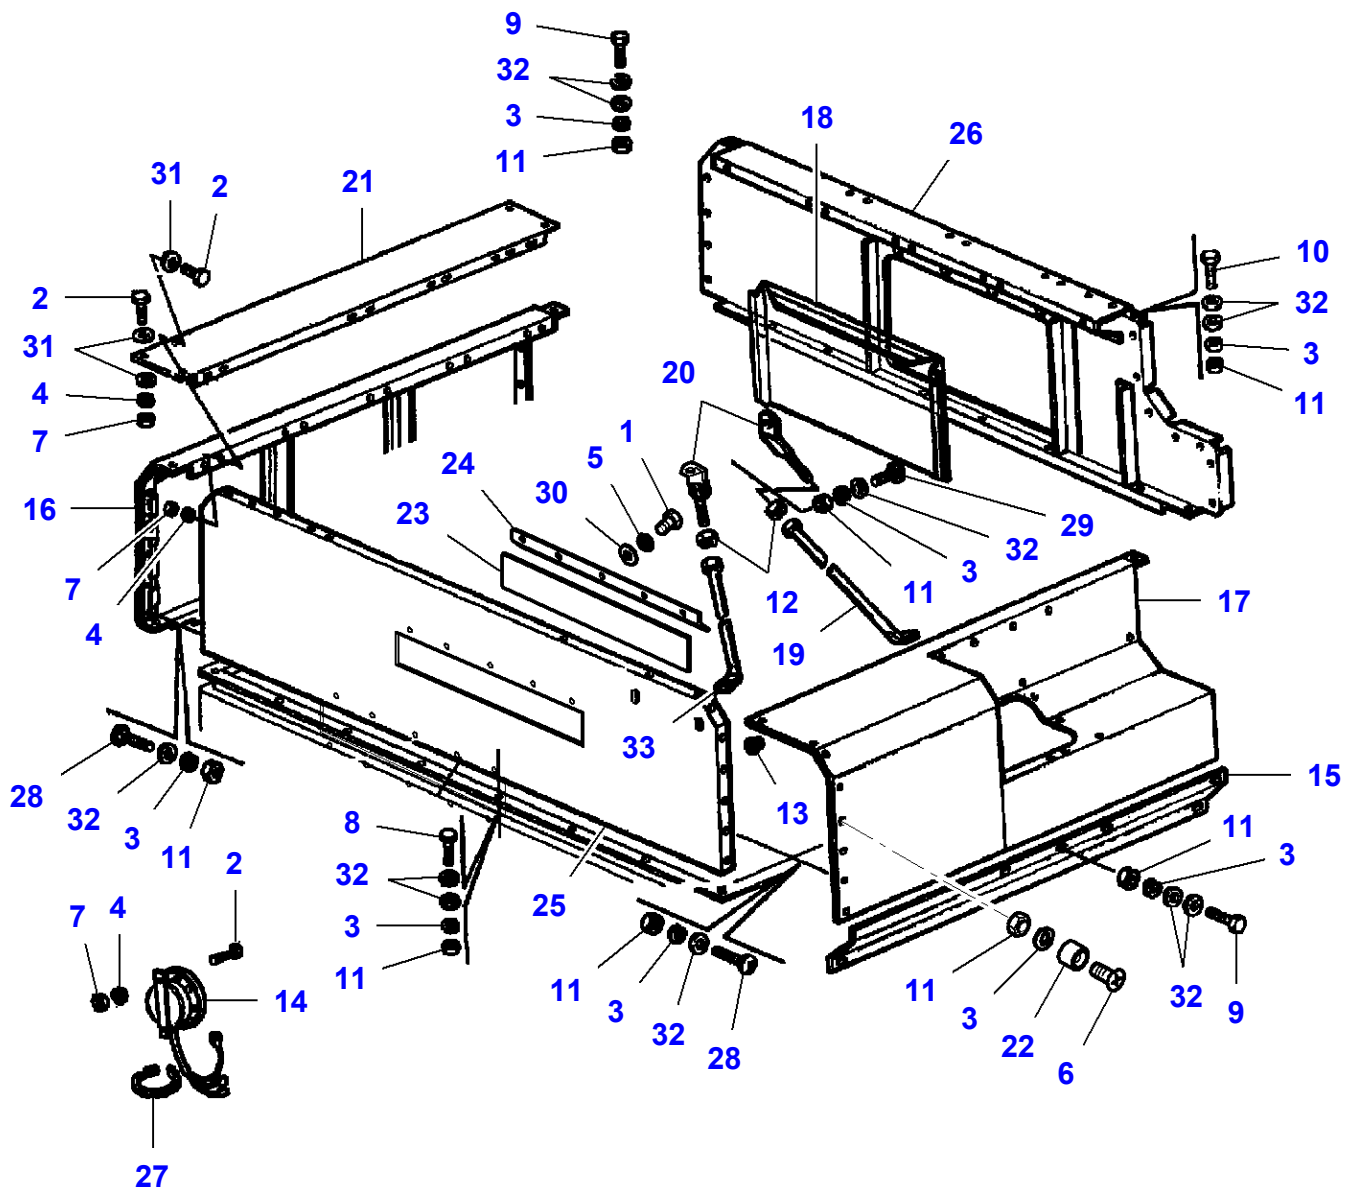

L-LD23-004-B

Grain Tank

Item	Part Number	Qty	Description
1	LA10902124	5	Cap Screw
2	LA10902224	10	Cap Screw
3	LA12034571	70	Lock Washer
4	LA12035670	15	Lock Washer
5	LA12035674	5	Lock Washer
6	LA14442031	4	Screw
7	LA15896221	15	Nut
8	LA16043224	10	Cap Screw
9	LA16043424	67	Cap Screw
10	LA16043624	2	Cap Screw
11	LA16100811	70	Nut
12	LA16103611	2	Nut
13	LA300137109	1	Plug
14	LA321285500	1	Sensor
15	LA322601050	1	Extension
16	LA322607850	1	Side
17	LA322626150	1	Side
18	LA322628850	1	Lid
19	LA322793550	1	Stop
20	LA322793650	2	Tie Rod
21	LA322799750	1	Extension
22	LA322803050	4	Bush
23	LA322846450	1	Glass
24	LA322893650	1	Support
25	LA322983550	1	Lid
26	LA322989650	1	Lid
27	LA340481810	1	Cable Tie
28	LA350342511	15	Carriage Bolt
29	LA350342512	1	Carriage Bolt
30	LA355500715	5	Flat Washer
31	LA355510615	20	Flat Washer
32	LA355510820	70	Flat Washer
33	LA322744850	1	Stop