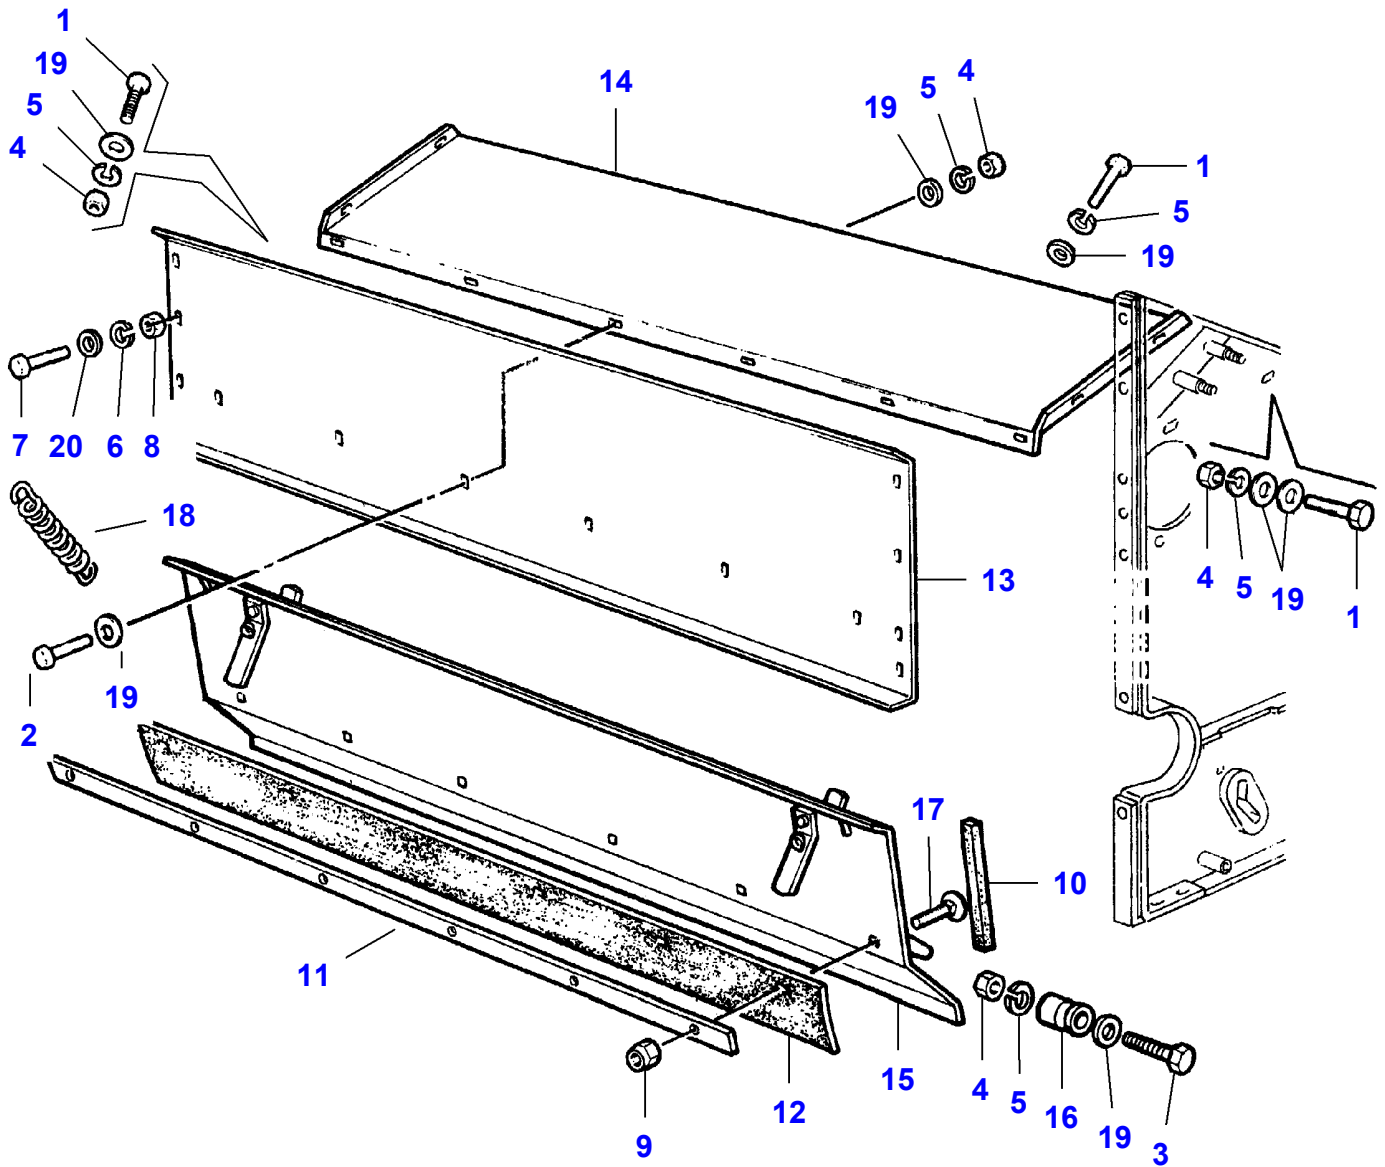

MF 7247 COMBINE - 3906251
L-LC87-001-B

L-LC87-001-B

Drum Housing

Item	Part Number	Qty	Description
1	LA11106021	6	Cap Screw
2	LA11106221	1	Cap Screw
3	LA11107421	1	Cap Screw
4	LA11701721	4	Nut
5	LA12034671	5	Lock Washer
6	LA12034771	2	Lock Washer
7	LA15540624	2	Cap Screw
8	LA16101521	2	Nut
9	LA16104111	1	Locknut
10	LA320649950	1	Gasket
11	LA320747550	1	Plate
12	LA320718350	1	Gasket
13	LA321857850	1	Partition
14	LA321858050	1	Roof
15	LA322089850	1	Lid
16	LA322088050	1	Pin
17	LA350342512	1	Carriage Bolt
18	LA350356513	1	Spring
19	LA355511020	7	Flat Washer
20	LA355530830	2	Flat Washer