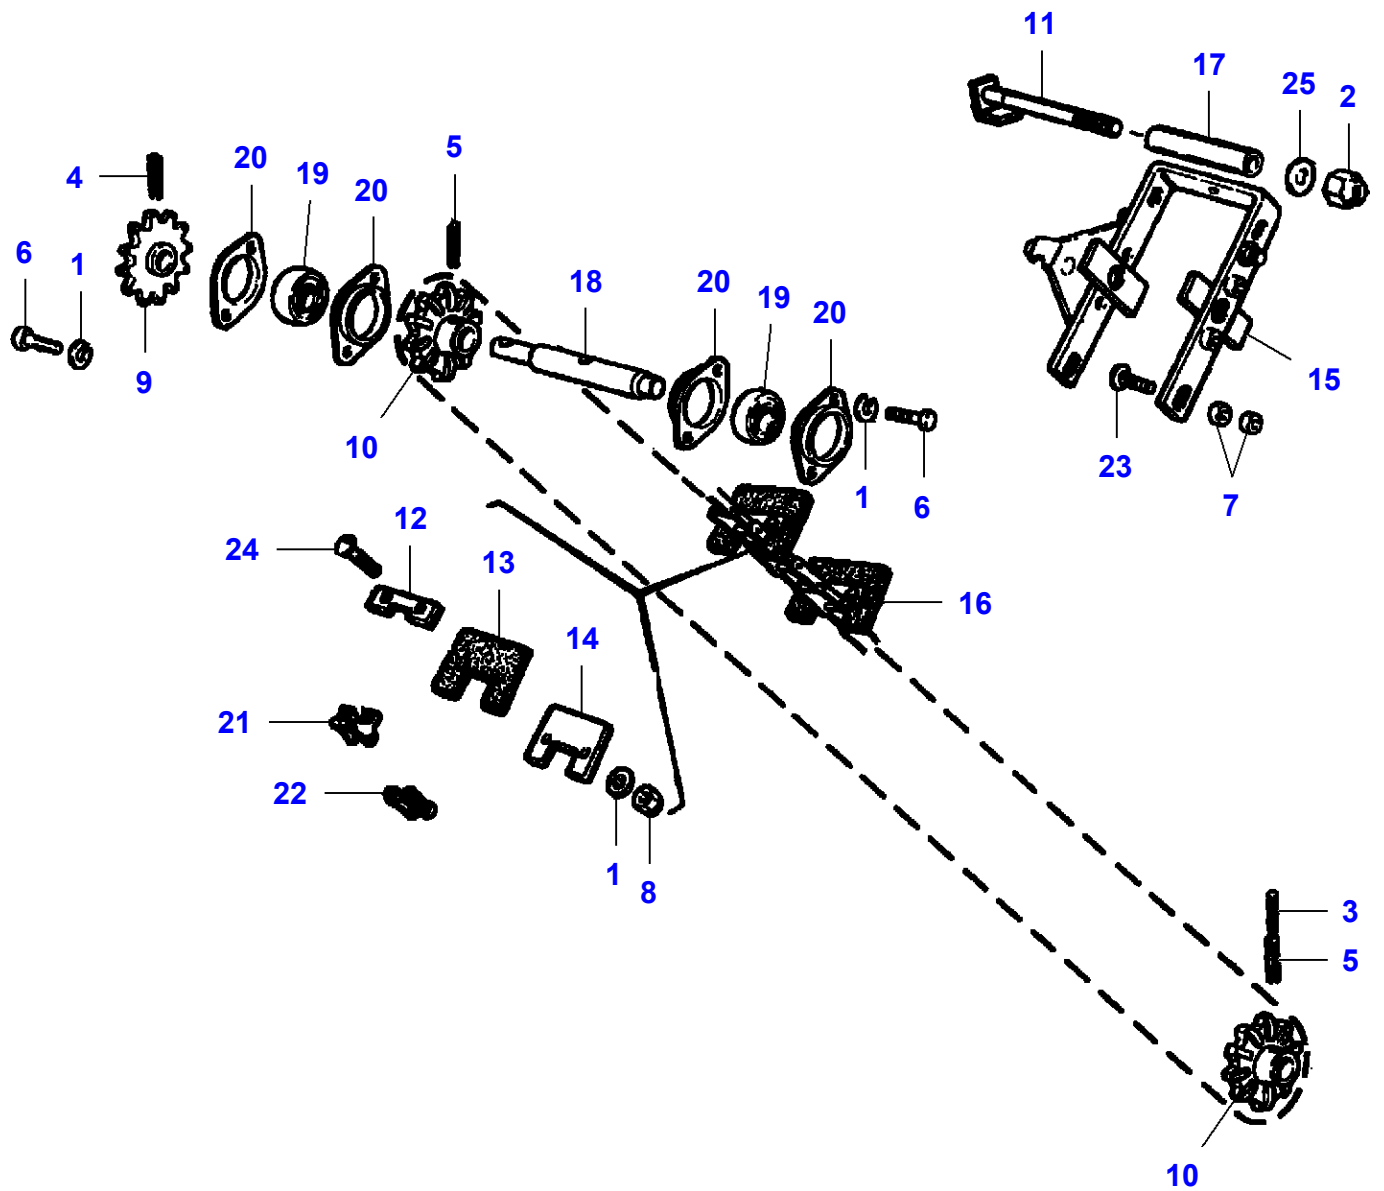

L-LD14-003-B

Tailings Elevator - Normal

Item	Part Number	Qty	Description
1	LA12034571	3	Lock Washer
2	LA12577211	1	Locknut
3	LA14604570	1	Pin
4	LA14607270	1	Pin
5	LA14610370	2	Roll Pin
6	LA16043424	2	Cap Screw
7	LA16100811	2	Nut
8	LA16104111	1	Locknut
9	LA300110254	1	Gear
10	LA300132810	2	Gear
11	LA320592250	1	Pin
12	LA321814650	1	Reinforcement
13	LA321821950	1	Paddle
14	LA321822050	1	Reinforcement
15	LA321861050	1	Support
16	LA321862400	1	Chain
17	LA321952850	1	Spacer
18	LA322127050	1	Shaft
19	LA340411236	2	Bearing Assy
20	LA340411458	4	Bearing Flange
21	LA344382162	1	Chain Link
22	LA344382163	1	Chain Link
23	LA350342512	1	Carriage Bolt
24	LA350342513	1	Carriage Bolt
25	LA355511050	1	Flat Washer