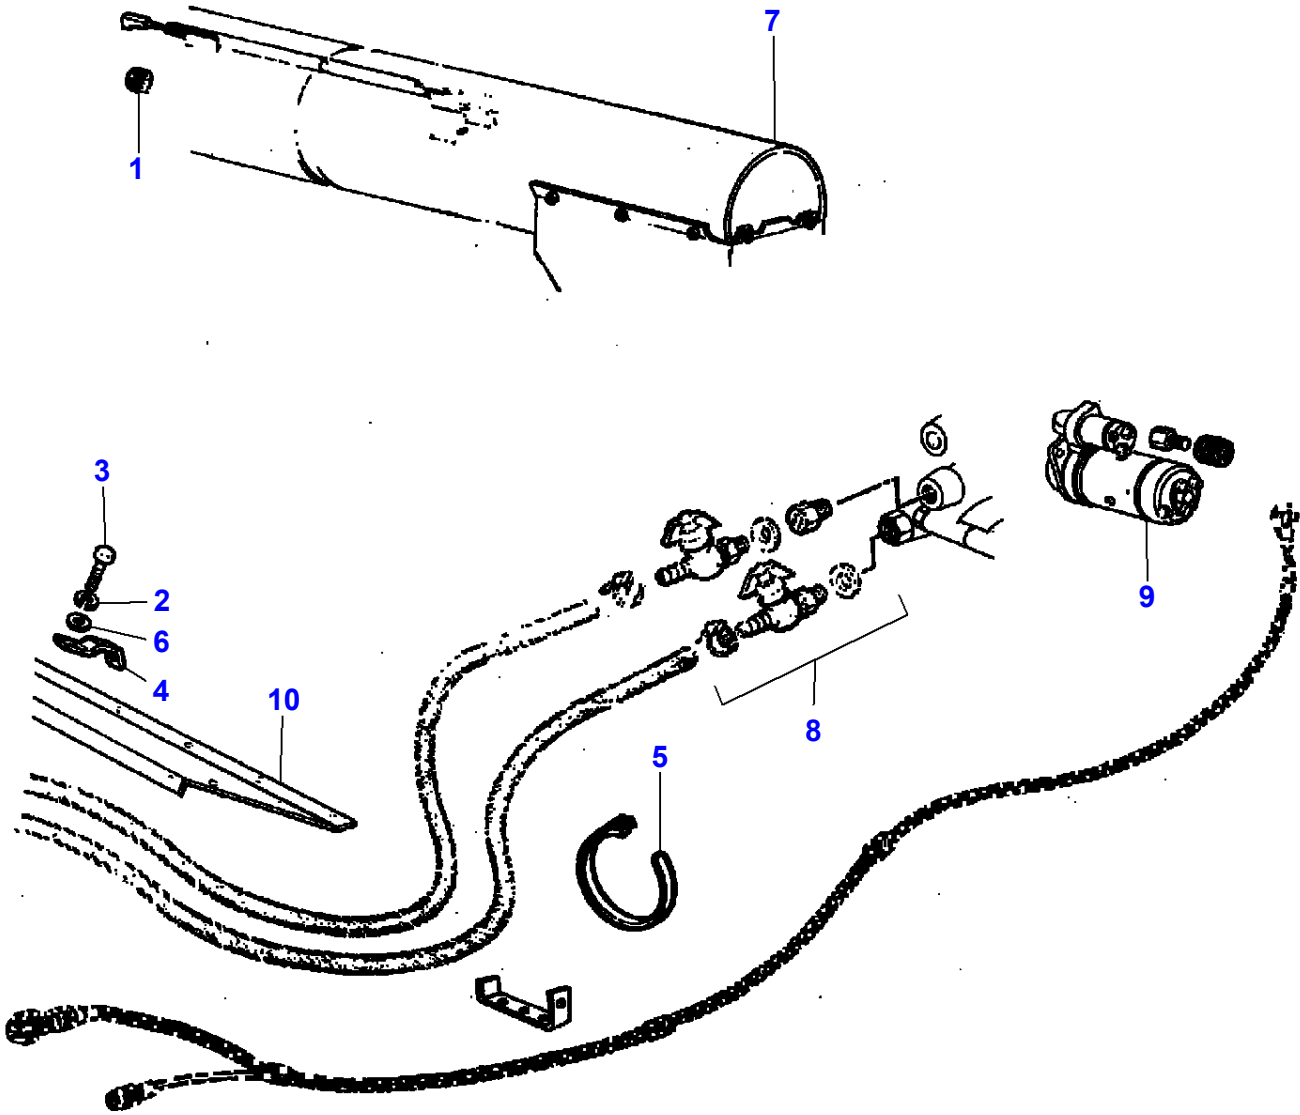

L-LD38-010-A

Cab - Installation

Item	Part Number	Qty	Description	Comments
1	LA10396480	1	Grommet	
2	LA12034571	1	Lock Washer	
3	LA16043424	1	Cap Screw	
4	LA321287050	1	Bracket	
5	LA340481806	1	Cable Tie	Length 180 mm
	LA340481808	1	Cable Tie	Length 260 mm
	LA340481811	1	Cable Tie	Length 508 mm
6	LA355500920	1	Flat Washer	
7		1	Tube	See Page - Reference Number 080-0140/25
8		1	Cock	See Page - Reference Number 020-0010/16
9		1	Startermotor	See Page - Reference Number 010-0015/1
10		1	Roof	See Page - Reference Number 060-0005/15