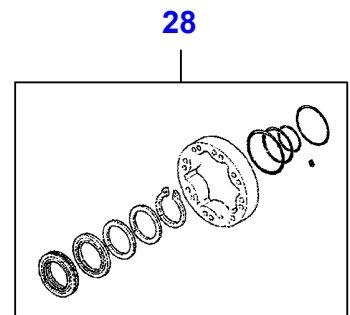

MF 7247 COMBINE - 3906251
L-LC32-008-B

L-LC32-008-B

Item	Part Number	Qty	Description	Comments
1	LA9512176	1	Final Drive	
2	LA84018630	1	Housing	(1)
3	LA89512193	1	Housing	(1)
4	LA89512187	1	Gasket	(1)
5	LA89512188	1	Ball Bearing	(1)
6	LA89512197	2	O Ring	(1)
7	LA89512199	2	O Ring	(1)
8	LA89512218	1	Kit, Joint	(1)
9	LA89512185	1	Ball Bearing	(1)
10	LA89512195	1	Spring	(1)
11	LA322718650	1	Gasket	(1)
12	LA323100650	1	Cover	(1)
13	LA84018634	1	Screw	(1)
14	LA84018633	1	Washer	(1)
15	LA84018635	1	Hex Socket Screw	(1)
16	LA84018632	1	Housing	(1)
17	LA89512215	1	Kit	(1)
18	LA84018631	1	Kit	(1)
19	LA89512192	1	Housing	(1)
20	LA89512182	1	Hex Socket Screw	(1)
21	LA89512181	1	Shaft	(1)
22	LA89512186	1	Support	(1)
23	LA89512190	1	Circlip	(1)
24	LA89512189	1	Washer	(1)
25	LA89512217	1	Washer	(1)
26	LA84018659	1	Kit, Bracket	[A]
27	LA89512219	1	Kit, Seal	[B]
28	LA89512220	1	Kit, Seal	[C]

FOOTNOTE [A] INCLUDE ITEMS 5-9-20-21-22-23

FOOTNOTE [B] INCLUDE ITEMS 4-6-19-23-24-25

FOOTNOTE [C] INCLUDE ITEMS 4-6-8-11-14-19-23-24-25