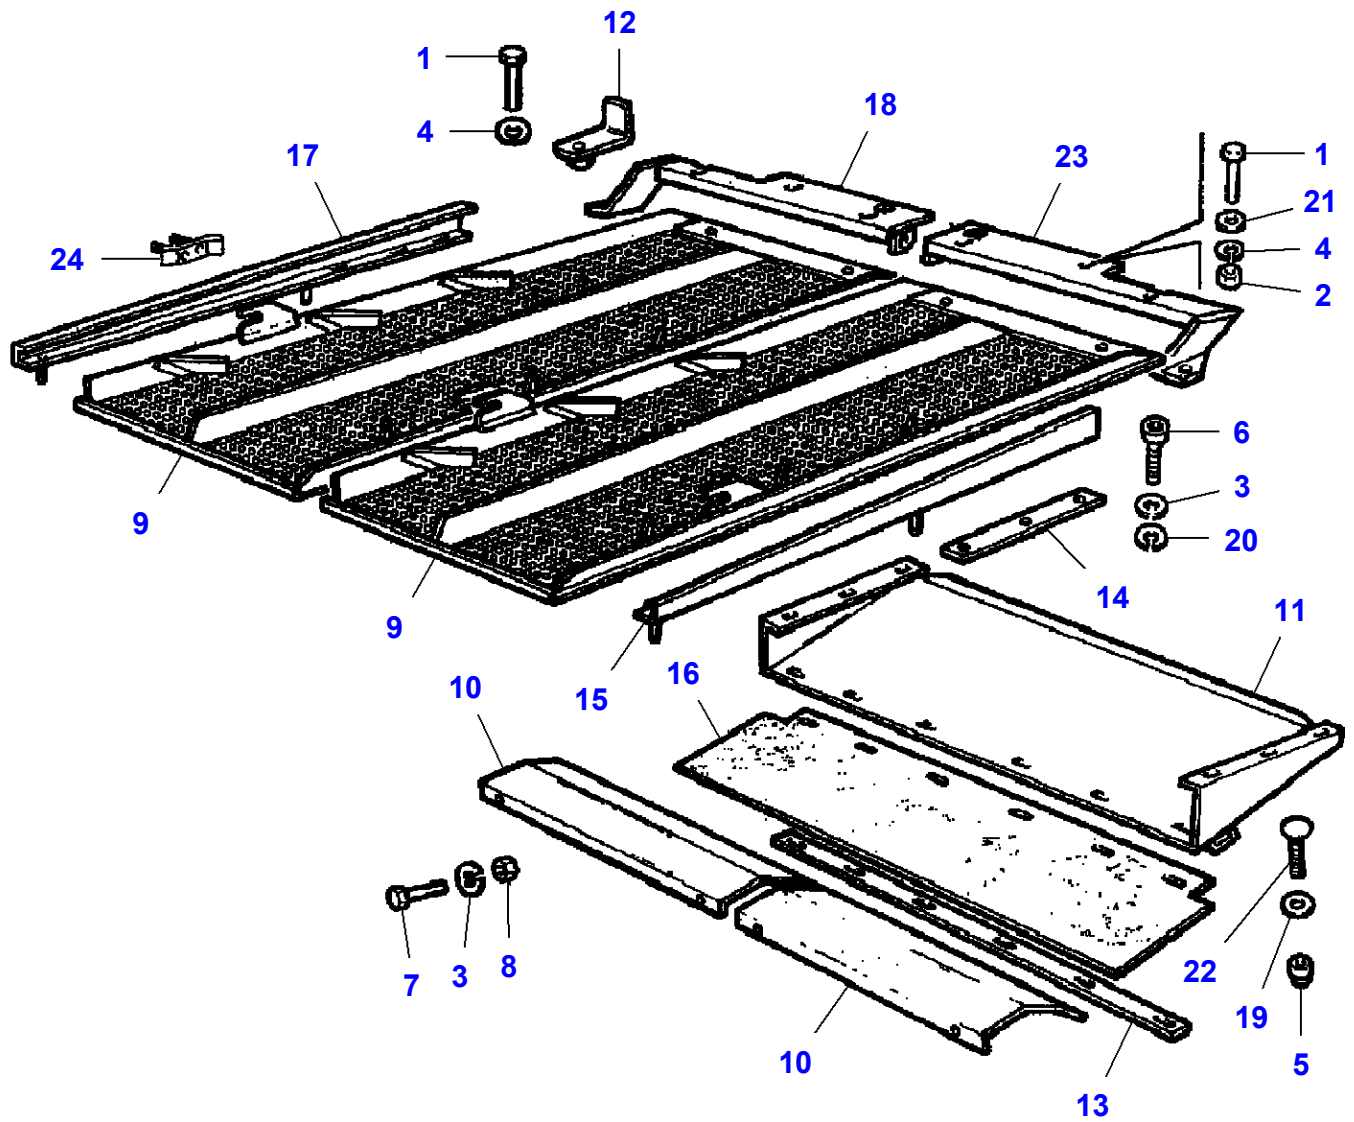

L-LD84-002-B

Massey Ferguson

MF 7247 COMBINE - 3906251

3906251

Upper Sieve, Corn, Cob, Mixed Crop

Page 140-0275

Item	Part Number	Qty	Description	Comments
1	LA11106221	2	Cap Screw	
2	LA11701721	2	Nut	
3	LA12034571	2	Lock Washer	
4	LA12034671	2	Lock Washer	
5	LA12574211	5	Locknut	
6	LA14306324	1	Hex Socket Screw	
7	LA16044224	3	Cap Screw	
8	LA16100811	3	Nut	
9	LA320959250	2	Sieve	
10	LA321832650	2	Plate	
11	LA322143550	1	Chute	
12	LA322143950	1	Bracket	
13	LA322143350	1	Stop	
14	LA322144150	1	Rod	
15	LA322144250	1	Support	
16	LA322143450	1	Canvas	
17	LA322144450	1	Support	
18	LA322143650	1	Support	
19	LA355500715	5	Flat Washer	
20	LA355500920	1	Flat Washer	
21	LA355501120	2	Flat Washer	
22	LA366000614	5	Carriage Bolt	
23	LA322143750	1	Support	
24		1	Clip	See Page - Reference Number 070-0045