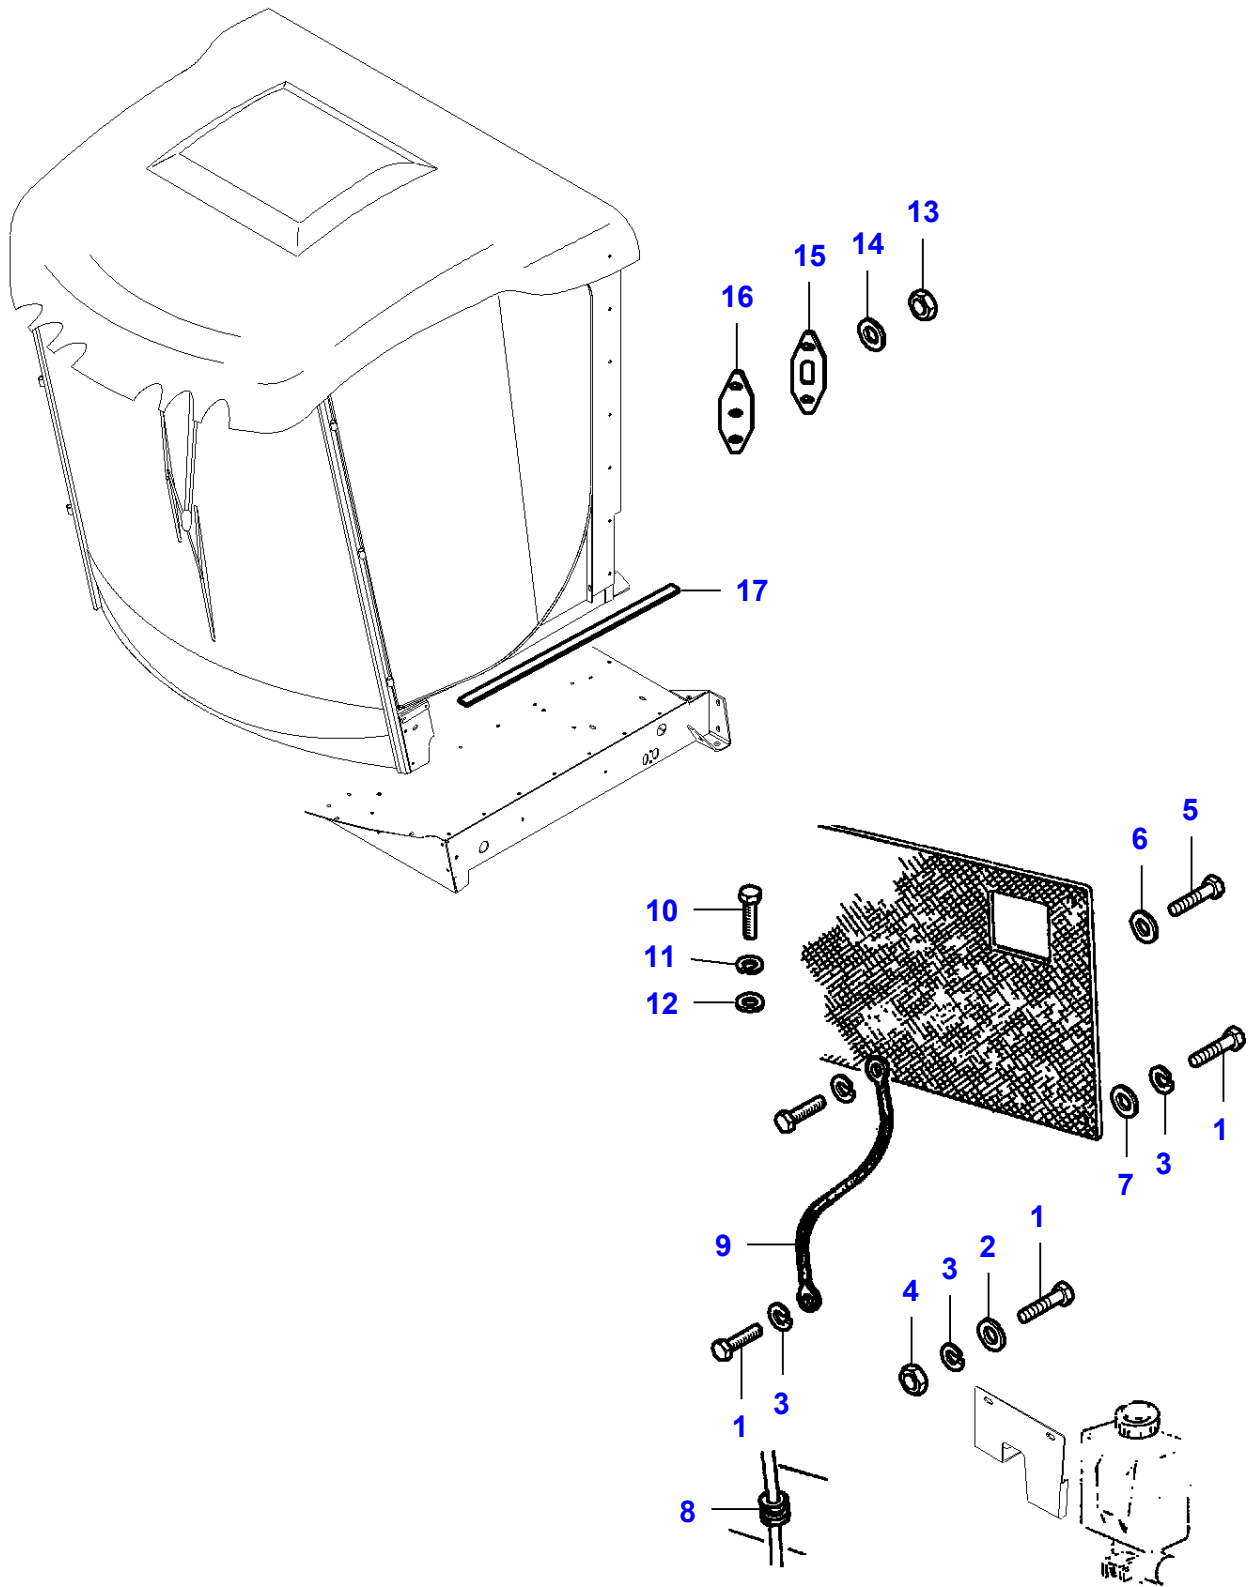

L-LD38-058-A

Cab - Installation

Item	Part Number	Qty	Description
1	LA16043424	1	Cap Screw
2	LA355500920	1	Flat Washer
3	LA12034571	1	Lock Washer
4	LA16100811	1	Nut
5	LA16044321	1	Cap Screw
6	LA12647031	1	Washer
7	LA355500915	1	Flat Washer
8	LA10397780	1	Grommet
9	LA321115350	1	Earth Strap
10	LA11112424	1	Cap Screw
11	LA12034771	1	Lock Washer
12	LA355501320	1	Flat Washer
13	LA15896211	1	Nut
14	LA355500715	1	Flat Washer
15	LA322803950	1	Gasket
16	LA322899350	1	Cover
17	LA321755050	1	Gasket