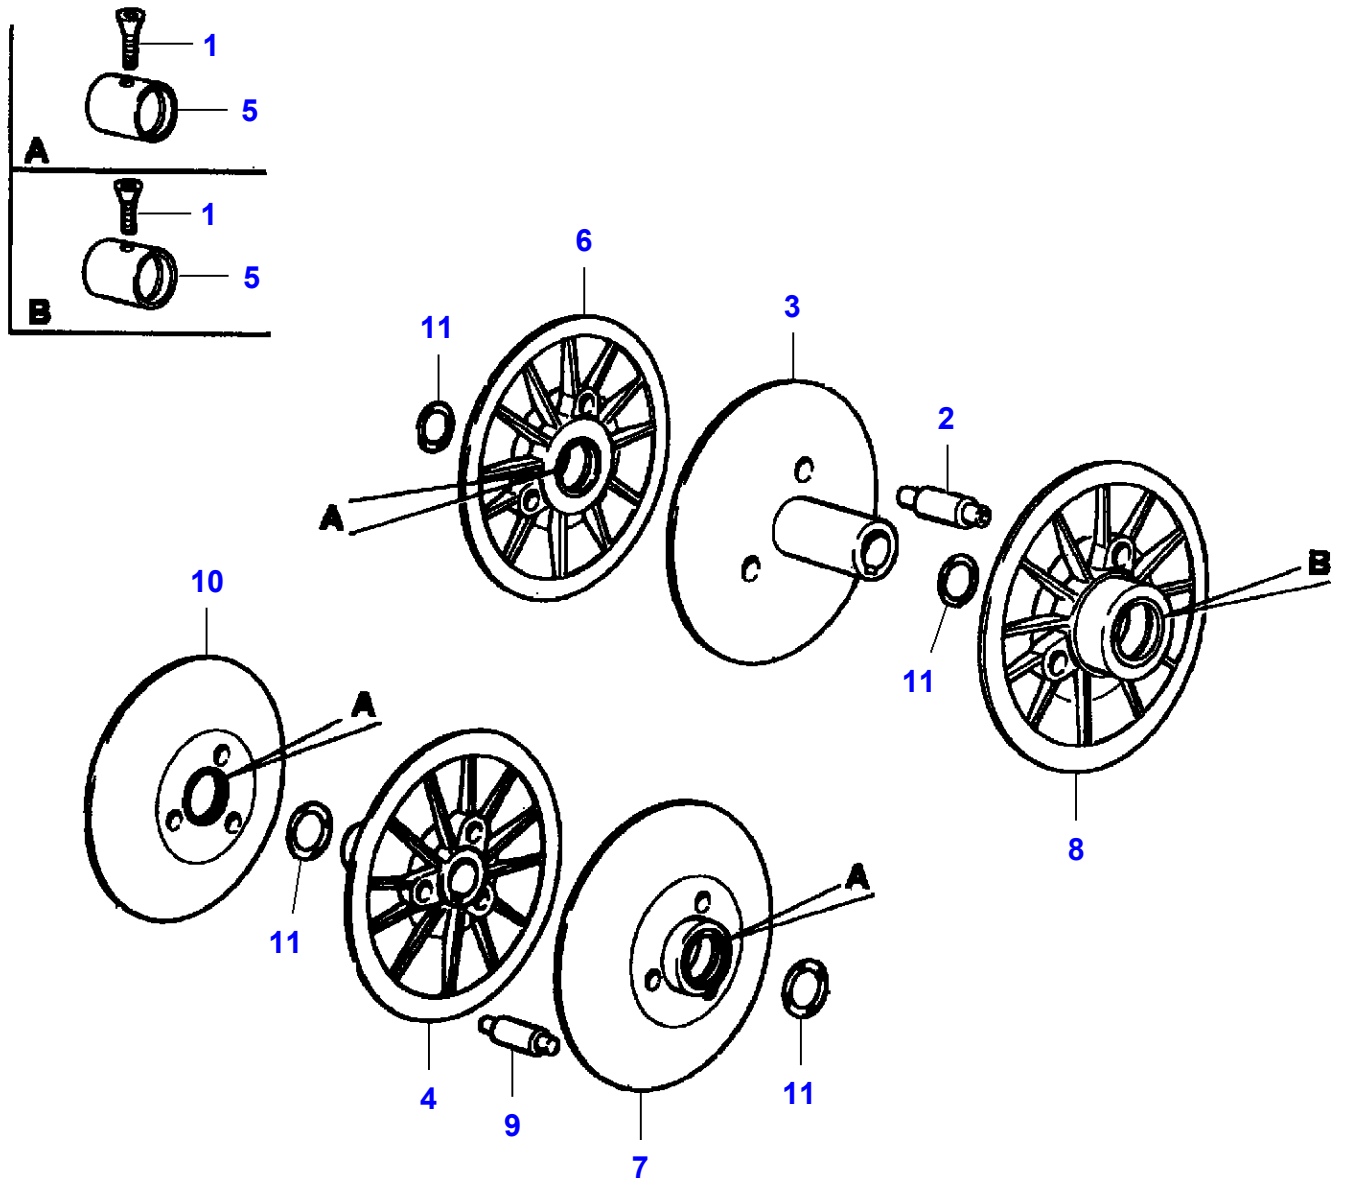

L-LC89-001-B

Massey Ferguson

MF 7247 COMBINE - 3906251

3906251

Drum Variator Elements

Page 050-0035

Item	Part Number	Qty	Description
1	LA13806570	2	Grub Screw
2	LA300132070	1	Pin
3	LA300132071	1	Disc
4	LA300132073	1	Disc
5	LA311202961	2	Bush
6	LA311203000	1	Disc
7	LA311203300	1	Disc
8	LA313537700	1	Disc
9	LA322300350	1	Pin
10	LA322300500	1	Disc
11	LA350358719	4	O Ring