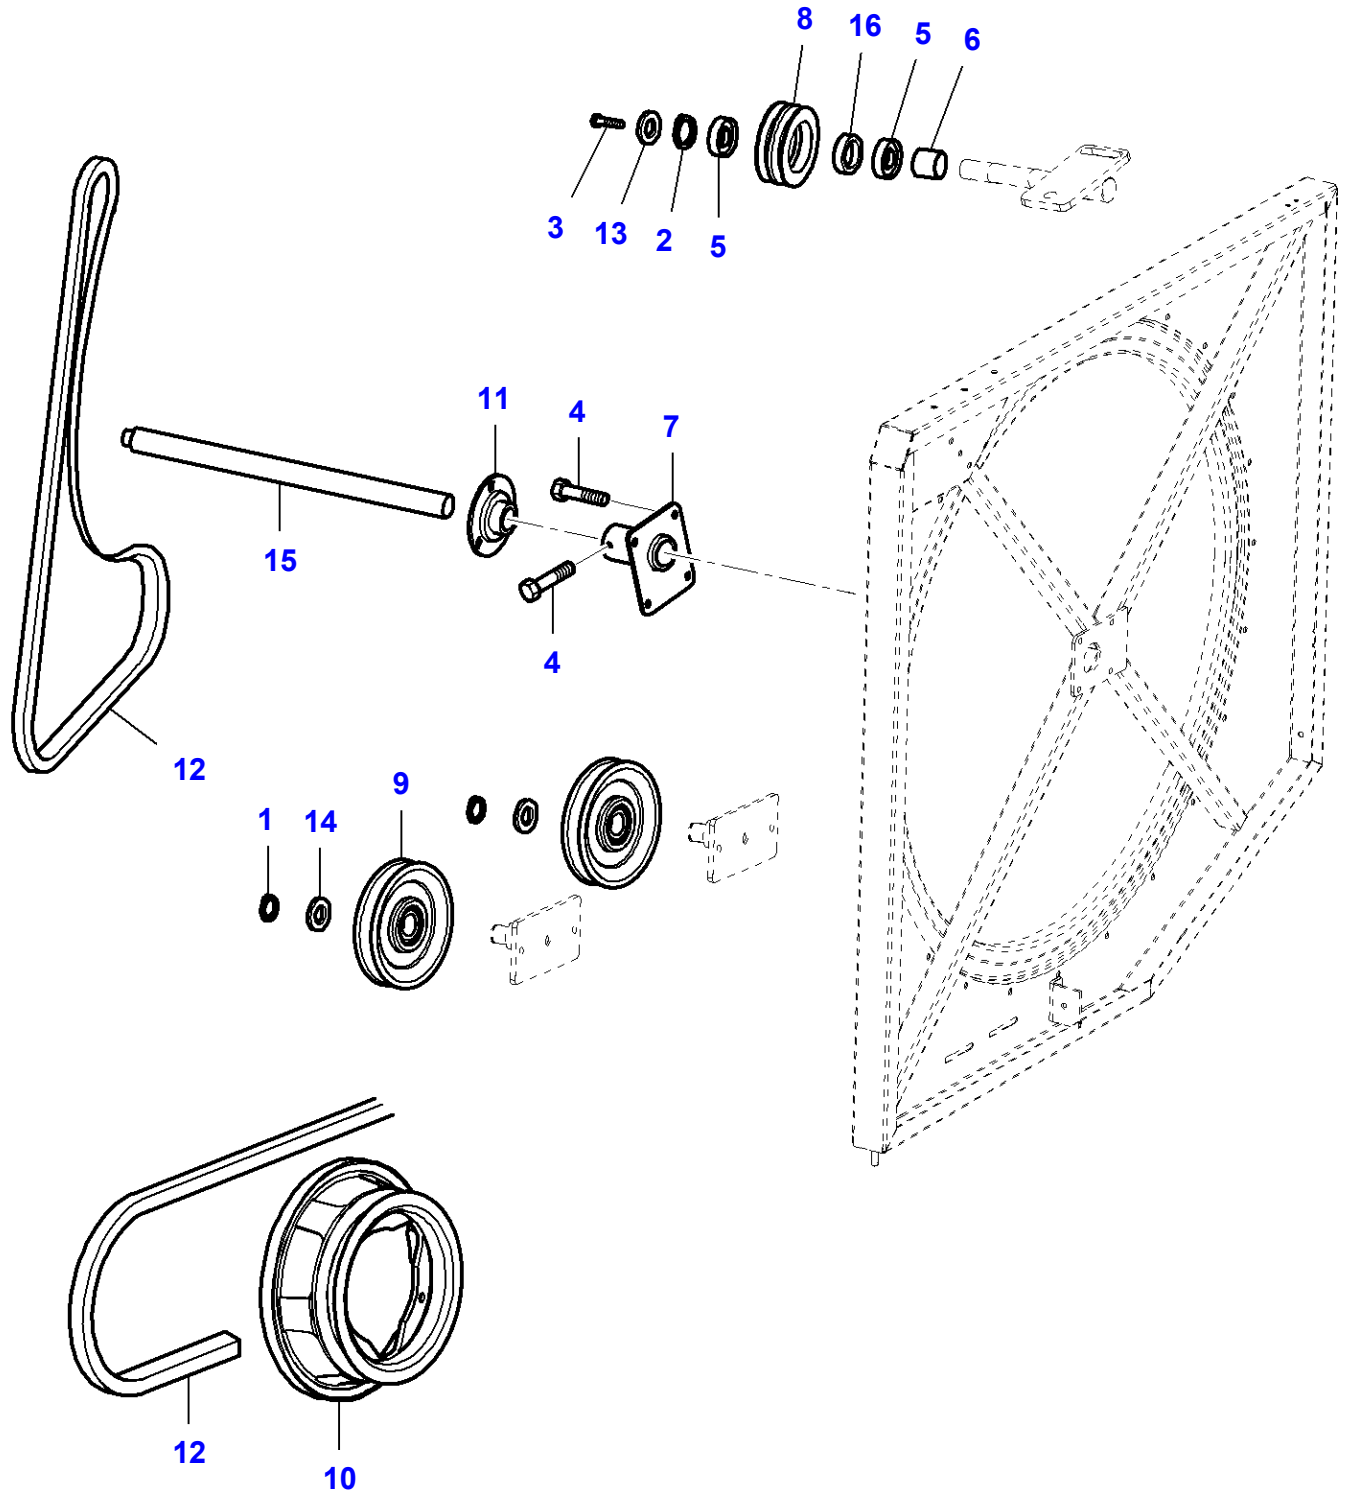

L-LC61-002-C

Filter Transmission Radiator

Item	Part Number	Qty	Description
1	LA11066576	2	Circlip
2	LA11068876	1	Circlip
3	LA11106221	1	Cap Screw
4	LA16043421	5	Cap Screw
5	LA24905120	2	Bear. 6008 2rs
6	LA322100750	1	Spacer
7	LA322824250	1	Connection
8	LA322826850	1	Pulley
9	LA322882950	2	Pulley
10	LA322854150	1	Pulley
11	LA340411009	1	Support
12	LA340433197	1	Belt
13	LA355521050	1	Flat Washer
14	LA355533210	2	Flat Washer
15	LA322826550	1	Shaft
16	LA322950750	1	Bush