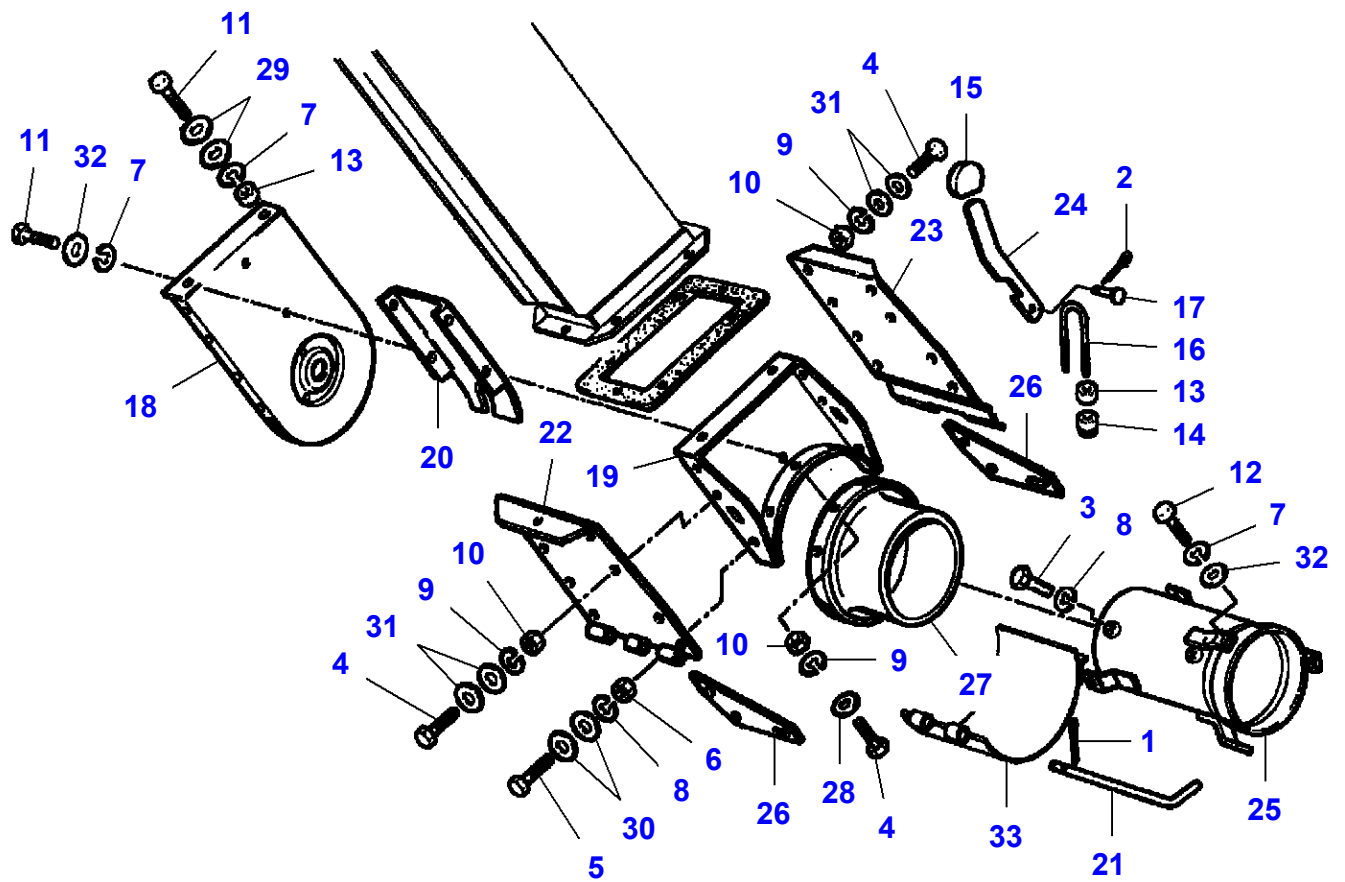

L-LD14-002-B

Tailings Elevator - Normal

Item	Part Number	Qty	Description	Comments
1	LA10733601	1	Split Pin	
2	LA10734401	1	Split Pin	
3	LA10857221	1	Cap Screw	
4	LA10902224	3	Cap Screw	
5	LA11106221	1	Cap Screw	
6	LA11701721	1	Nut	
7	LA12034571	3	Lock Washer	
8	LA12034671	2	Lock Washer	
9	LA12035670	3	Lock Washer	
10	LA15896221	3	Nut	
11	LA16043424	6	Cap Screw	
12	LA16043624	1	Cap Screw	
13	LA16100811	2	Nut	
14	LA16104121	1	Locknut	
15	LA300063527	1	Knob	
16	LA320694450	1	U Bolt	
17	LA320694550	1	Pin	
18	LA321825650	1	Lid	
19	LA321825850	1	Shield	
20	LA321848850	1	Lid	
21	LA321848950	1	Roll Pin	
22	LA321850150	1	Lid	
23	LA321850250	1	Lid	
24	LA321851050	1	Lever	
25	LA321939850	1	Tube	
26	LA321949550	2	Plate	
27	LA322122250	1	Connector	
28	LA355500715	1	Flat Washer	
29	LA355500920	2	Flat Washer	
30	LA355501120	2	Flat Washer	
31	LA355510615	4	Flat Washer	
32	LA355510820	2	Flat Washer	
33		1	Lid	See Page - Reference Number 060-0035