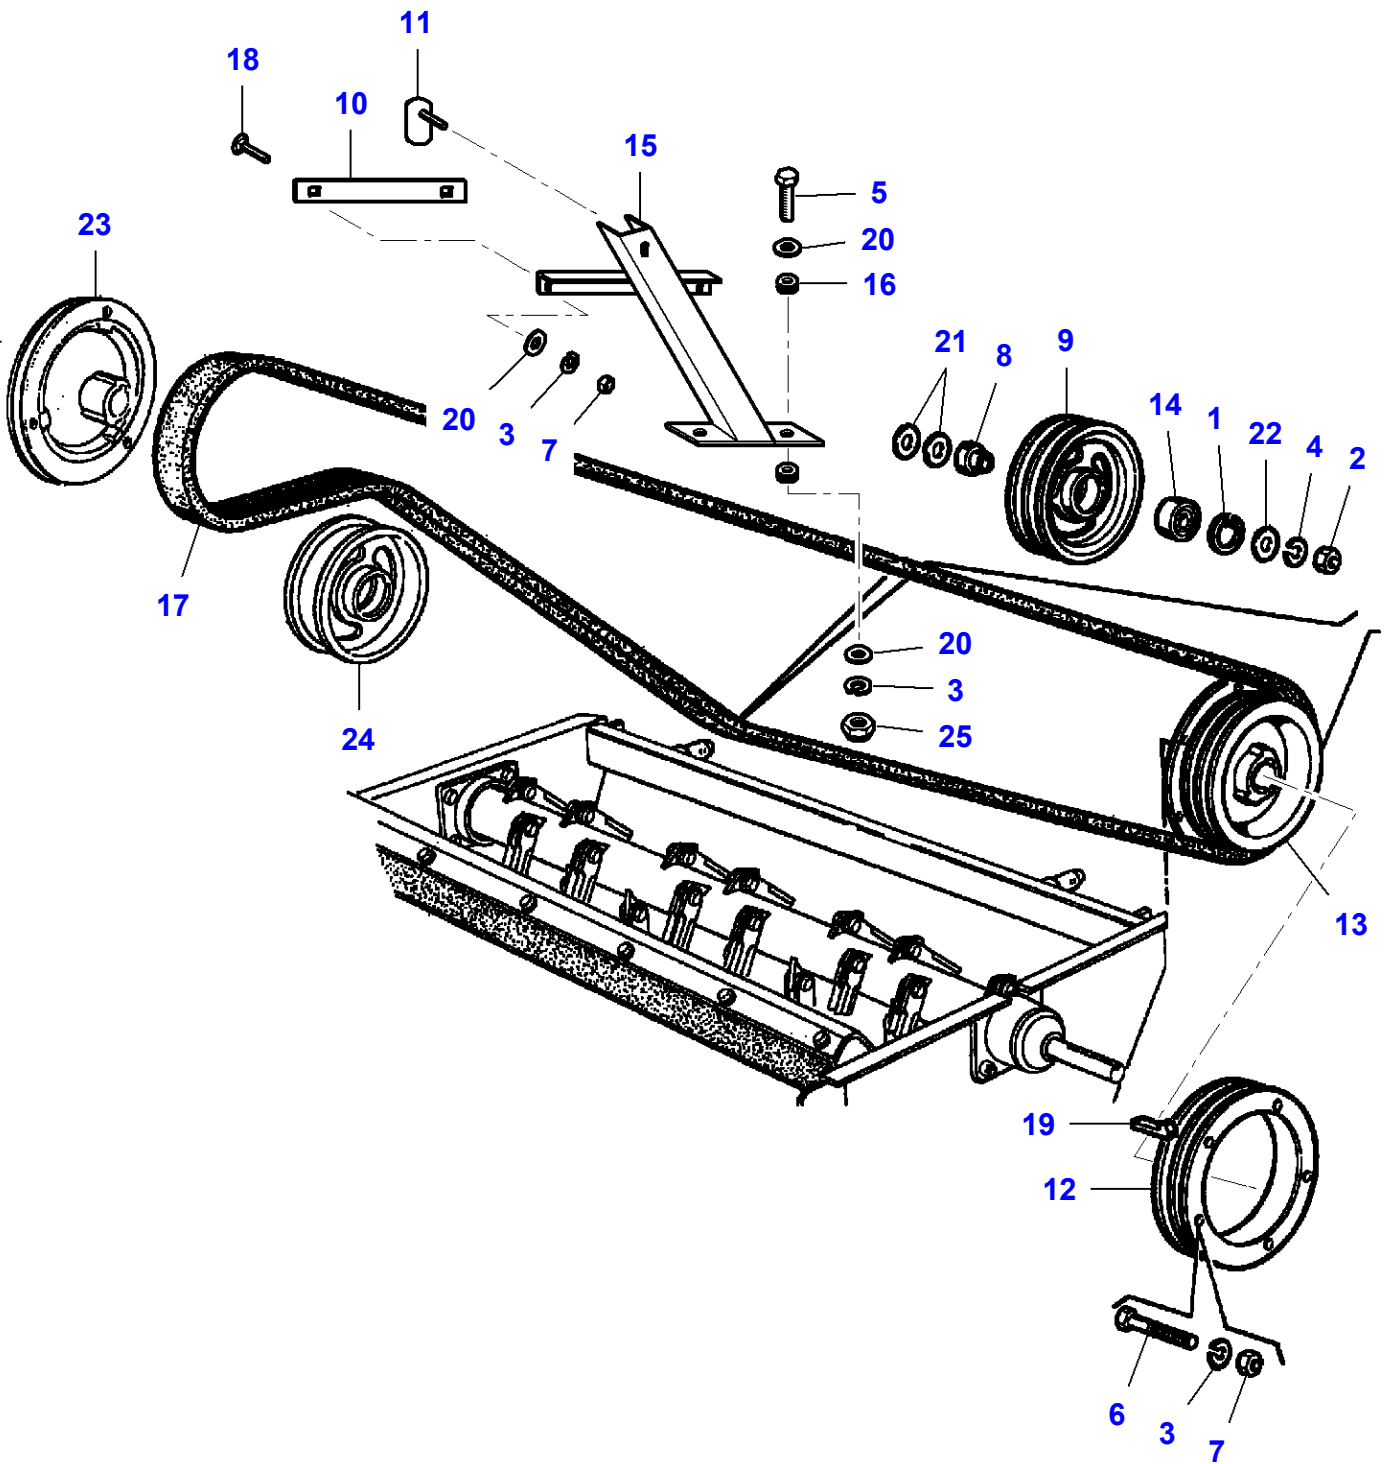

L-LD07-011-B

Massey Ferguson

MF 7247 COMBINE - 3906251

3906251

Straw Chopper - Transmission

Page 060-0065

Item	Part Number	Qty	Description	Comments
1	LA11060576	1	Circlip	
2	LA11702911	1	Nut	
3	LA12034571	9	Lock Washer	
4	LA12034771	1	Lock Washer	
5	LA15212521	2	Cap Screw	
6	LA16044524	5	Cap Screw	
7	LA16100811	9	Nut	
8	LA300010497	1	Spacer	
9	LA321990850	1	Tensioner	
10	LA321993850	1	Plate	
11	LA321997250	1	Pin	
12	LA322150650	1	Pulley	
13	LA322150850	1	Pulley	
14	LA322638450	1	Bearing Assy	
15	LA322790550	1	Support	
16	LA340481703	2	Grommet	
17	LA344311151	1	Belt	
18	LA350342511	2	Carriage Bolt	
19	LA350388208	1	Key	
20	LA355510820	6	Flat Washer	
21	LA355511230	2	Flat Washer	
22	LA355511260	1	Flat Washer	
23		1	Pulley	See Page - Reference Number 060-0060
24		1	Pulley	See Page - Reference Number 060-0070/12
25	LA12574211	2	Locknut