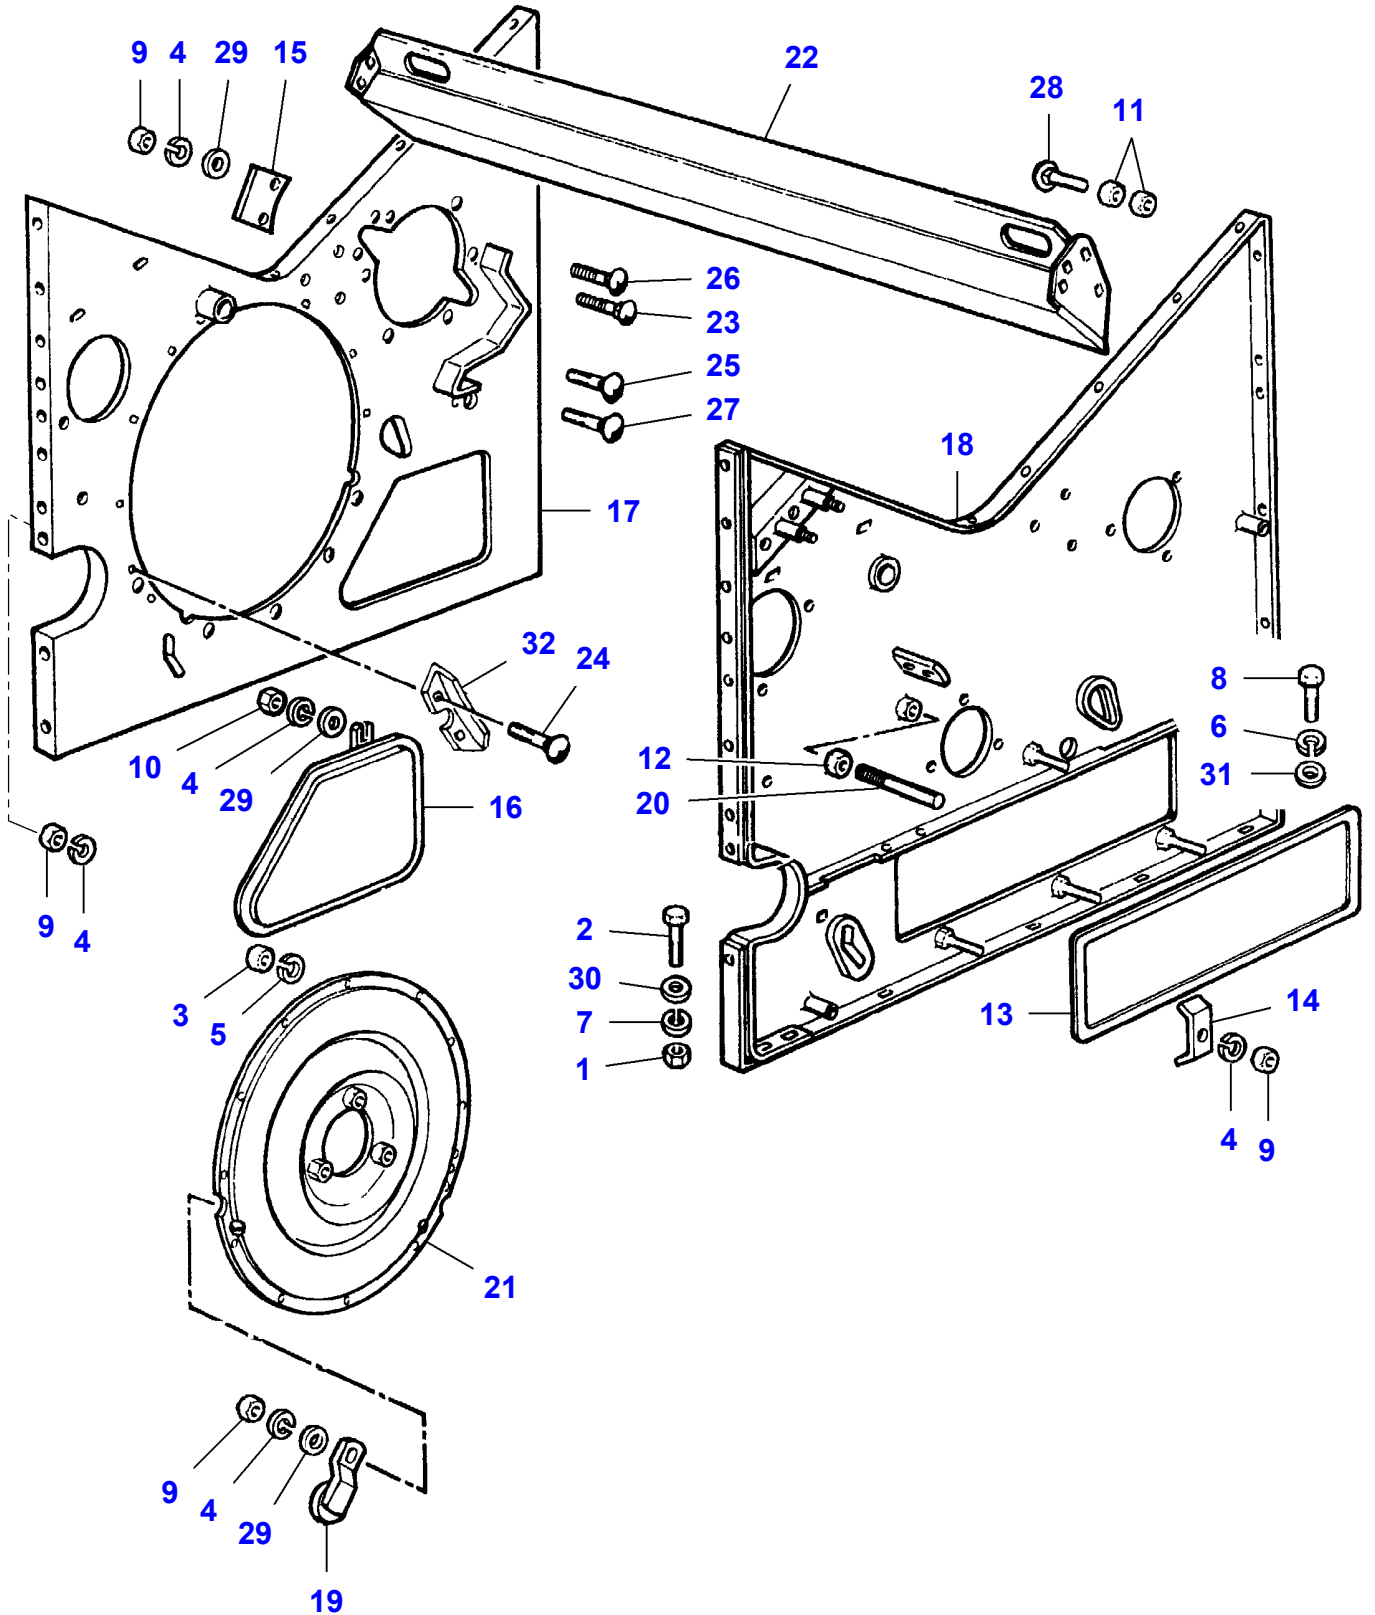

MF 7247 COMBINE - 3906251
L-LC87-002-B

L-LC87-002-B

Drum Housing

| Item | Part Number | Qty | Description | Comments |
|------|-------------|-----|---------------|--------------|
| 1 | LA10790421 | 1 | Nut | |
| 2 | LA11394321 | 1 | Cap Screw | |
| 3 | LA11701721 | 1 | Nut | |
| 4 | LA12034571 | 5 | Lock Washer | |
| 5 | LA12034671 | 1 | Lock Washer | |
| 6 | LA12034771 | 1 | Lock Washer | |
| 7 | LA12035571 | 1 | Lock Washer | |
| 8 | LA15540521 | 1 | Cap Screw | |
| 9 | LA16100811 | 4 | Nut | |
| 10 | LA16100811 | 1 | Nut | |
| 11 | LA16101521 | 2 | Nut | |
| 12 | LA16103614 | 1 | Nut | |
| 13 | LA300132103 | 1 | Lid | |
| 14 | LA300135069 | 1 | Plate | |
| 15 | LA300136152 | 1 | Cover | |
| 16 | LA320972750 | 1 | Lid | |
| 17 | LA320975050 | 1 | Side | |
| 18 | LA320975150 | 1 | Side | |
| 19 | LA321198550 | 1 | Plate | |
| 20 | LA321865650 | 1 | Clip | |
| 21 | LA300139075 | 1 | Cover | |
| 22 | LA322307750 | 1 | Plate | |
| 23 | LA350342511 | 1 | Carriage Bolt | |
| 24 | LA350342512 | 1 | Carriage Bolt | |
| 25 | LA350342520 | 1 | Carriage Bolt | Length 20 mm |
| 26 | LA350342525 | 1 | Carriage Bolt | |
| 27 | LA350342530 | 1 | Carriage Bolt | Length 30 mm |
| 28 | LA350342544 | 1 | Carriage Bolt | |
| 29 | LA355500915 | 3 | Flat Washer | |
| 30 | LA355501550 | 1 | Flat Washer | |
| 31 | LA355530830 | 1 | Flat Washer | |
| 32 | | 1 | Not Used | |