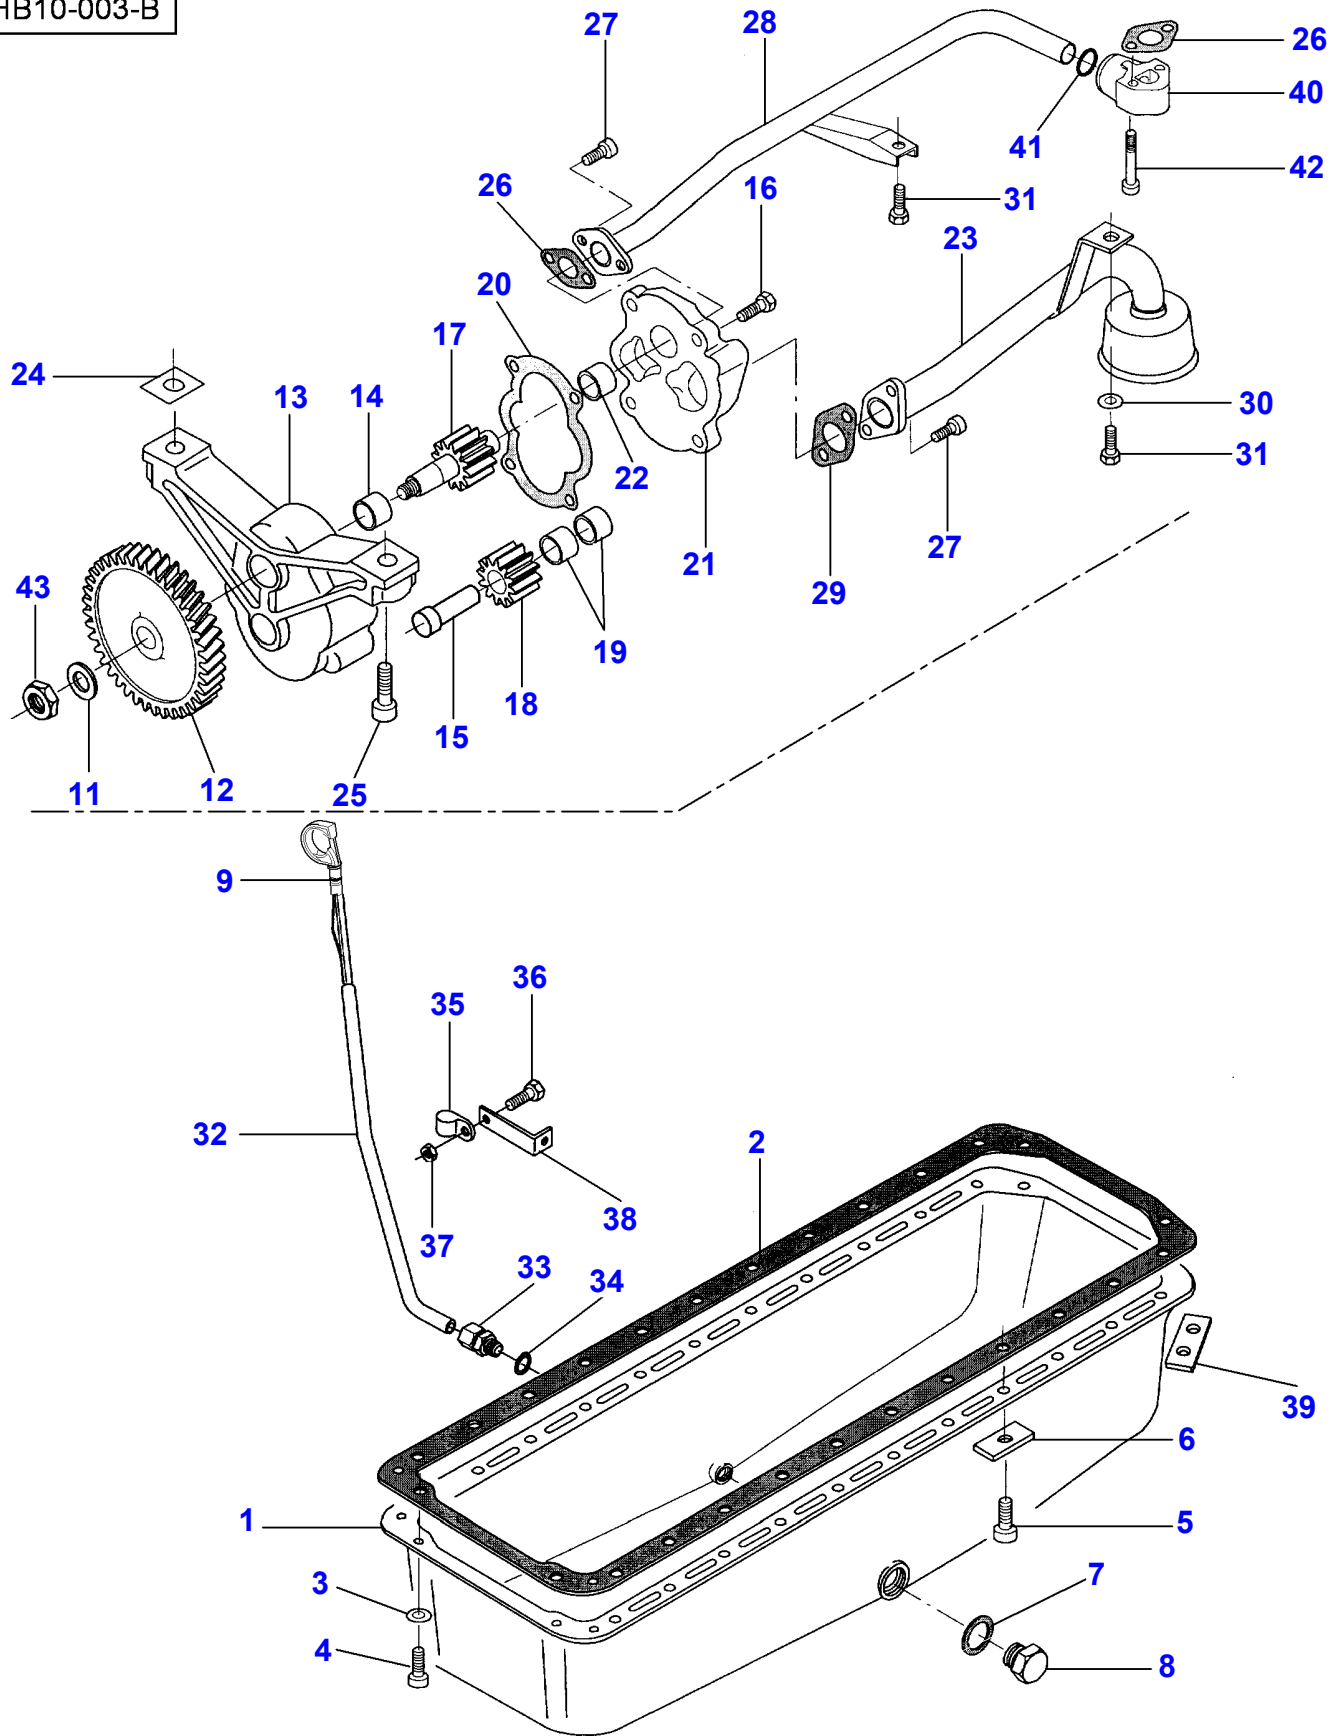

MF 7247 COMBINE - 3906251
L-HB10-003-B

L-HB10-003-B

Massey Ferguson

MF 7247 COMBINE - 3906251

3906251

Engine - Oil Sump - 74CTA-4V Engine - From S1631

Page010-0060

Item	Part Number	Qty	Description	Comments
1	V836347308	1	Oil Sump	
2	V836322538	1	Gasket	[A]
3	V500950800	4	Flat Washer	
4	V581804600	4	Hex Socket Screw	M8x20
5	V581805000	24	Hex Socket Screw	M10x20
6	V836859560	20	Washer	
7	V615882227	1	Sealing Washer	[A]
8	V640045022	1	Plug	
9	V836867888	1	Oil Dipstick	
10	V836855300	1	Oil Pump	[A,B]
11	V836122910	1	Flat Washer	(10)
12	V836338667	1	Gear	(10)
13	V836338186	1	Frame	(10)
14	V836322909	1	Bush	(13)
15	V836322906	1	Shaft	(13)
16	V528801380	4	Cap Screw	(10) M8x20
17	V836338182	1	Gear	(10)
18	V836338180	1	Gear	(10)
19	V836322909	2	Bush	(18)
20	V836338188	1	Gasket	[A] (10)
21	V836855297	1	Cover	(10)
22	V836322909	1	Bush	(21)
23	V836855674	1	Strainer	
24	V836007871	X	Shim	
25	V581805050	2	Hex Socket Screw	M10X40
26	V836008449	2	Gasket	[A]
27	V581804600	4	Hex Socket Screw	M8X20
28	V836866569	1	Oil Pipe	
29	V836338201	1	Gasket	[A]
30	V500150840	1	Washer	
31	V528801362	2	Cap Screw	M8X16
32	V836867889	1	Pipe	
33	V641086012	1	Union	
34	V615881622	1	Seal	[A]
35	V602060612	1	Clamp	
36	V528801400	2	Cap Screw	M8X25
37	V504800800	1	Nut	M8
38	V836859955	1	Support	
39	V836859561	2	Washer	
40	V836866563	1	Connector	
41	V614702230	1	O Ring	
42	V581804680	2	Screw	M8X55
43	V504861000	1	Nut	(10) M10

FOOTNOTE [A] INCLUDED IN KIT V837062644

FOOTNOTE [B] NOT ILLUSTRATED