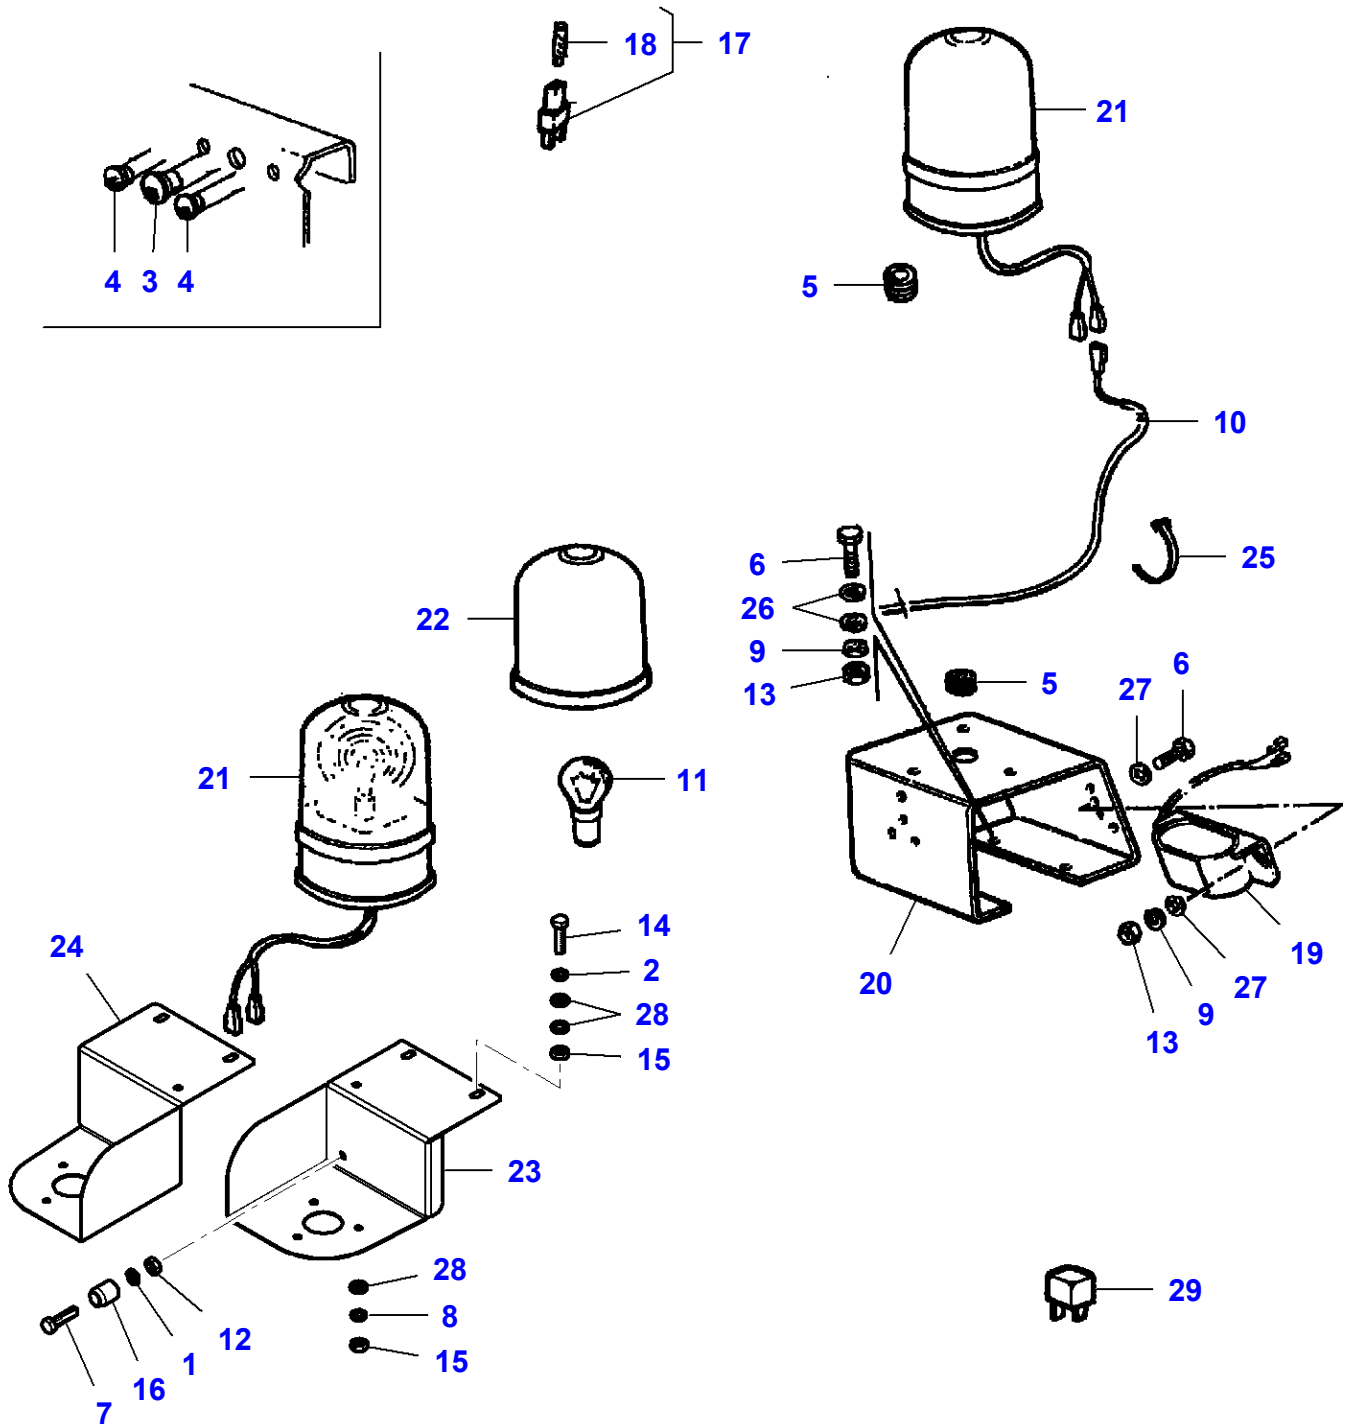

L-LD51-003-B

Massey Ferguson

MF 7247 COMBINE - 3906251

3906251

Beacon Light With Cab

Page 120-0095

Item	Part Number	Qty	Description	Comments
1	LA322357	1	Spring Washer	
2	LA322358	2	Spring Washer	
3	LA5112607	1	Plug	Diameter 16 mm
4	LA5112608	2	Plug	Diameter 9 mm
5	LA10396480	2	Grommet	
6	LA10902224	2	Cap Screw	
7	LA10902621	1	Cap Screw	
8	LA12034571	1	Lock Washer	
9	LA12035670	2	Lock Washer	
10		1	Harness	
11	LA14148190	1	Bulb 12v 21w	
12	LA15896211	1	Nut	
13	LA15896221	2	Nut	
14	LA16043421	2	Cap Screw	
15	LA16100811	3	Nut	
16	LA201139752	1	Stop	
17	LA320980600	1	Switch	
18	LA14143790	1	Pin	(17)
19	LA322764100	1	Buzzer	
20	LA323209050	1	Support	
21	LA322798150	2	Rotating Light	
22	LA322831650	1	Lens	
23	LA323049250	1	Support	
24	LA323049950	1	Support	
25	LA340481806	1	Cable Tie	
26	LA355500715	2	Flat Washer	
27	LA355510615	2	Flat Washer	
28	LA355510820	5	Flat Washer	
29	LA321908450	1	Relay