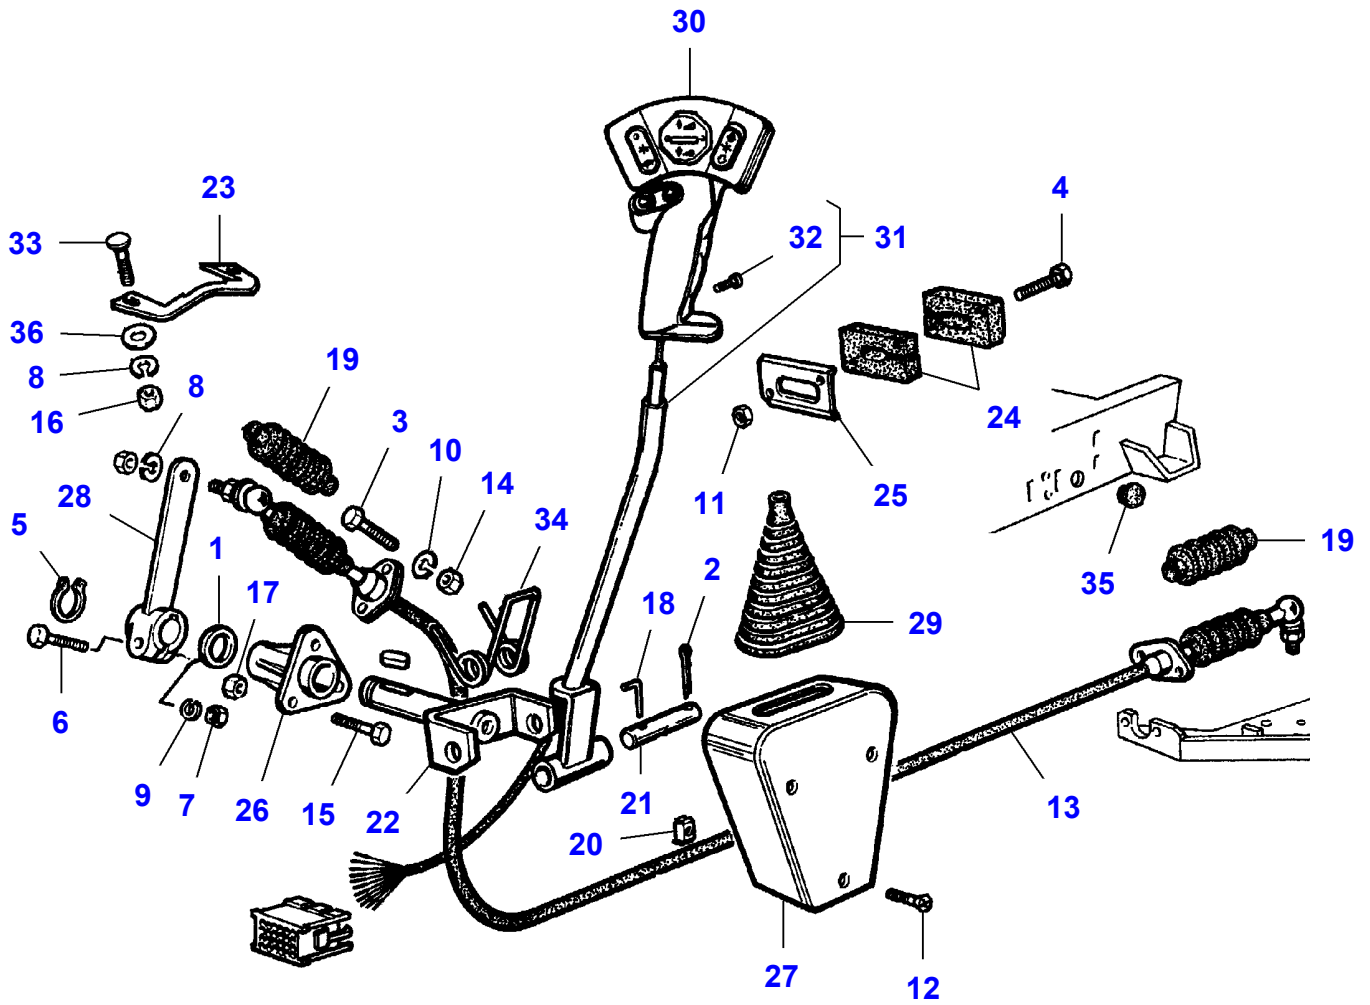

L-LD93-003-B

Item	Part Number	Qty	Description	Comments
1	LA355536704	1	Washer	
2	LA10797001	1	Split Pin	
3	LA10902224	1	Cap Screw	
4	LA10902621	1	Cap Screw	
5	LA11067476	1	Circlip	
6	LA11107321	1	Cap Screw	
7	LA11701721	1	Nut	
8	LA12034571	2	Lock Washer	
9	LA12034671	1	Lock Washer	
10	LA12035670	1	Lock Washer	
11	LA12574211	1	Locknut	
12	LA13311014	1	Screw	
13	LA323006300	1	Cable	
14	LA15896221	1	Nut	
15	LA16043824	1	Cap Screw	
16	LA16100811	1	Nut	
17	LA16104111	1	Locknut	
18	LA300136233	1	Roll Pin	
19	LA300139049	2	Boot	
20	LA321284450	1	Nut	
21	LA321395750	1	Roll Pin	
22	LA321980250	1	Yoke	
23	LA322036450	1	Sector	
24	LA322057150	2	Gasket	
25	LA322057250	1	Plate	
26	LA322090050	1	Support	
27	LA322094350	1	Shield	
28	LA322127750	1	Lever	
29	LA322134350	1	Bellows	
30	LA322908700	1	Joystick	
31	LA322657950	1	Lever	
32	LA14418921	1	Screw	(31)
33	LA350342512	2	Carriage Bolt	
34	LA350356935	1	Spring	
35	LA350359452	1	Plug	
36	LA355500920	1	Flat Washer