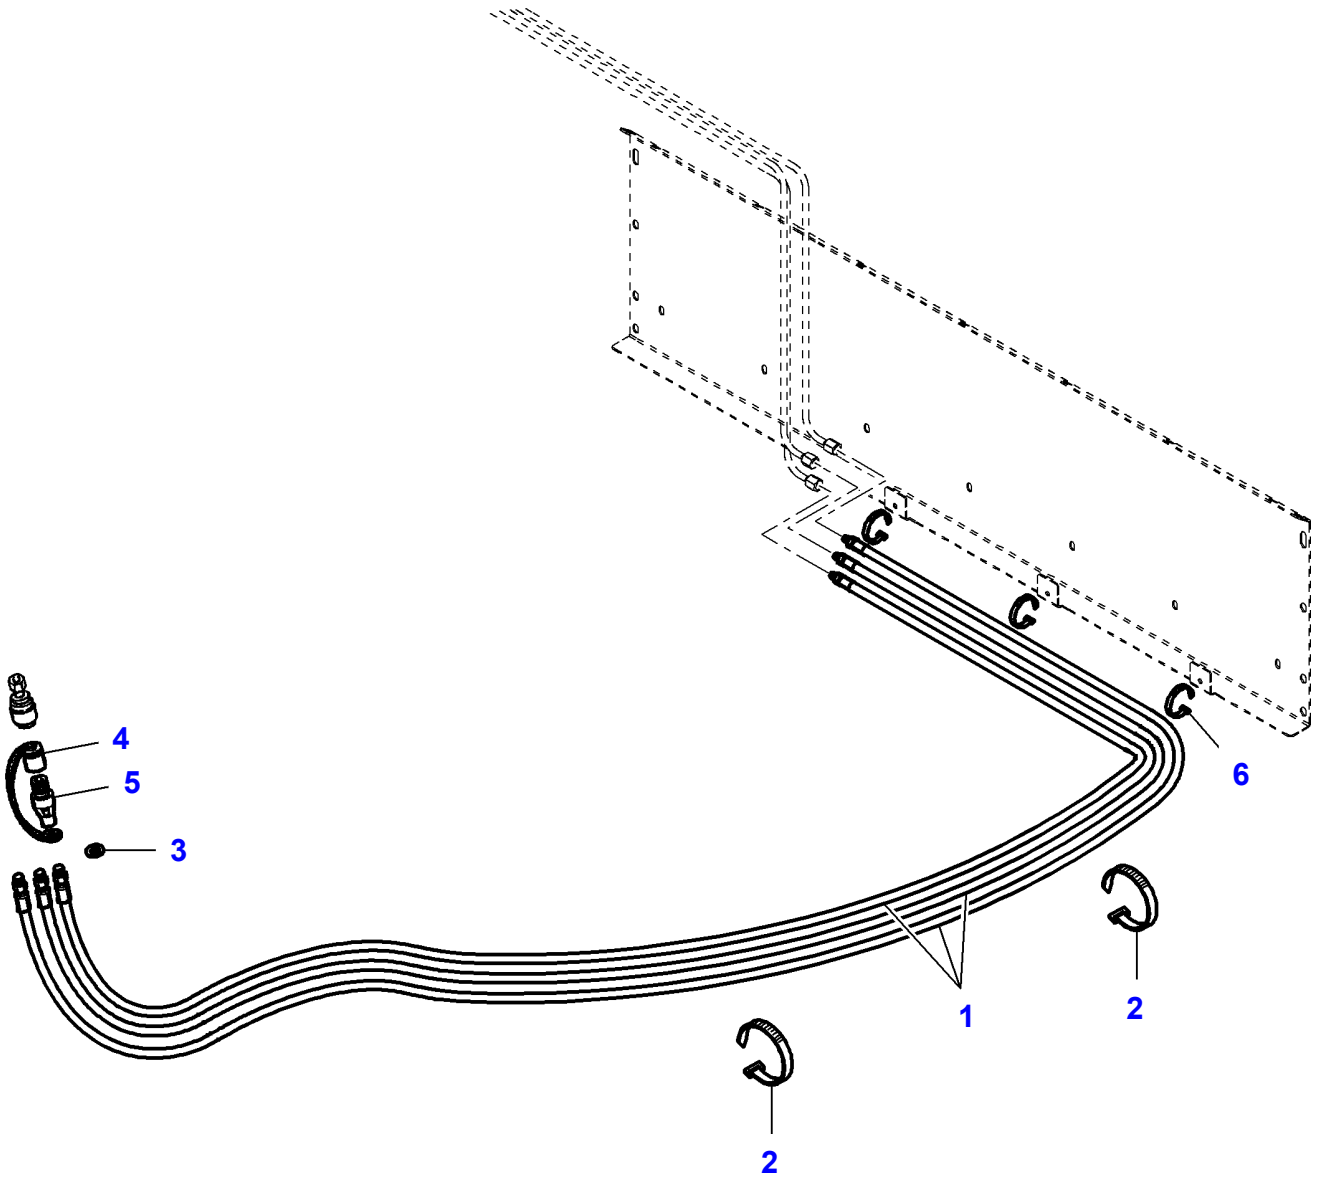

L-LC46-016-B

Massey Ferguson

MF 7247 COMBINE - 3906251

3906251

Reel Circuit Hydraulic

Page 110-0025

Item	Part Number	Qty	Description
1	LA323243150	3	Hydraulic Hose
2	LA340481808	2	Cable Tie
3	LA322731950	3	Flat Washer
4	LA322043850	3	Plug
5	LA322043050	3	Quick Coupler
6	LA340481806	3	Cable Tie