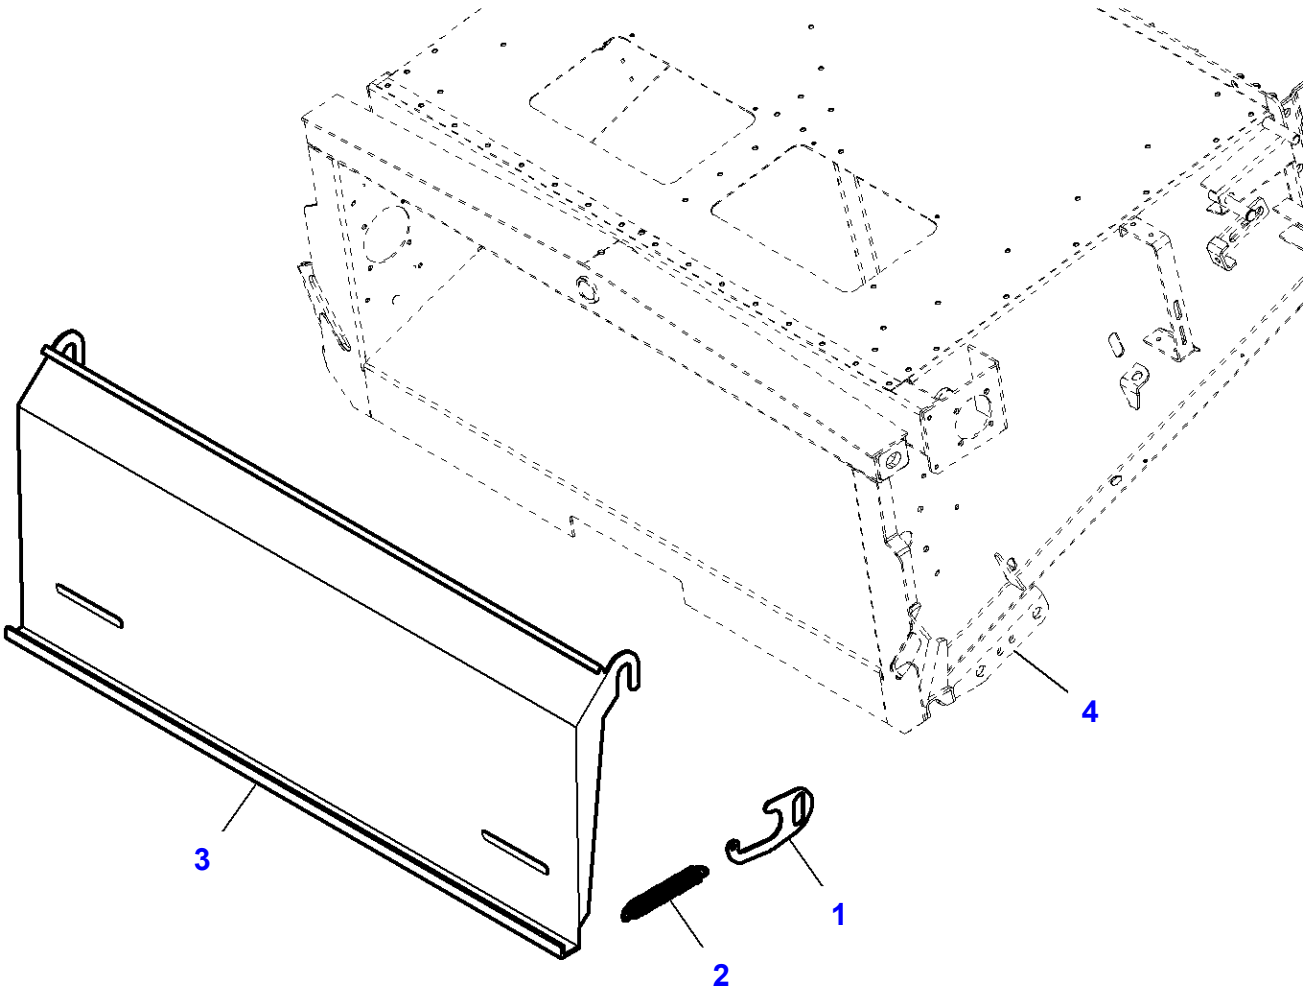

L-LC36-032-A

Massey Ferguson

MF 7247 COMBINE - 3906251

3906251

Front Elevator - Guard

Page 140-0055

Item	Part Number	Qty	Description	Comments
1	LA322912950	1	Retainer	
2	LA350356530	1	Spring	
3	LA322912850	1	Shield	
4		1	Elevator	See Page - Reference Number 040-0010/36