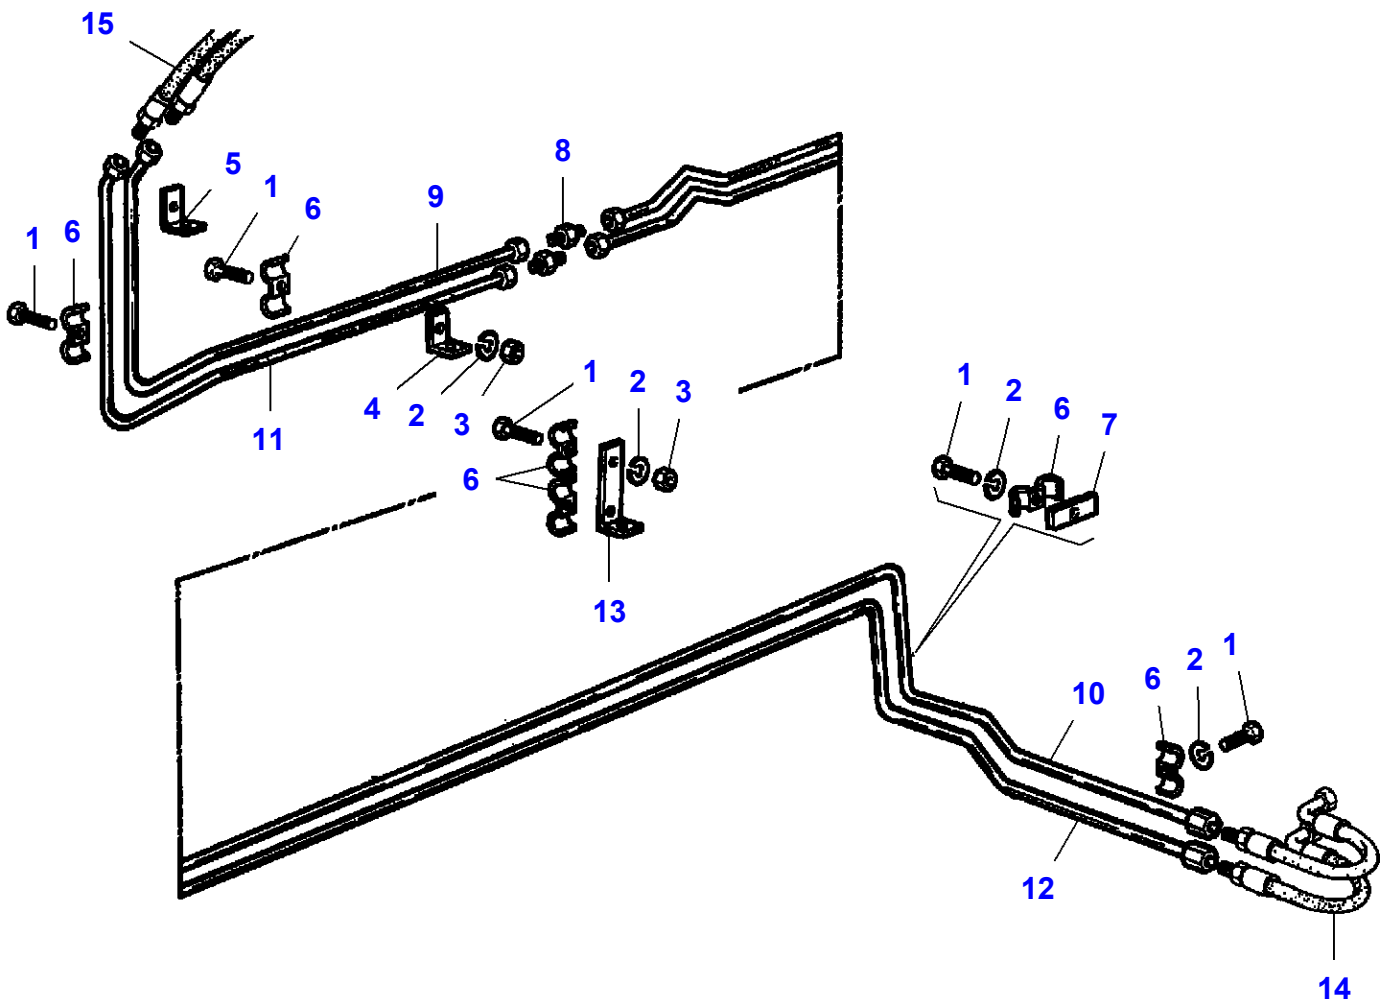

L-LD43-002-B

Massey Ferguson

MF 7247 COMBINE - 3906251

3906251

Page 110-0035

Drive Hydraulic Circuit

Item	Part Number	Qty	Description	Comments
1	LA10902621	6	Cap Screw	
2	LA12035670	5	Lock Washer	
3	LA15896221	3	Nut	
4	LA300132973	1	Collar	
5	LA300132974	1	Angle.	
6	LA300136688	6	Collar	
7	LA301378460	1	Collar	
8	LA321420150	2	Union	
9	LA321881250	1	Oil Pipe	
10	LA321881150	1	Oil Pipe	
11	LA321881050	1	Oil Pipe	
12	LA321881350	1	Oil Pipe	
13	LA321963750	1	Collar	
14		2	Hose	See Page - Reference Number 030-0050/5
15		2	Hose	See Page - Reference Number 100-0150/9