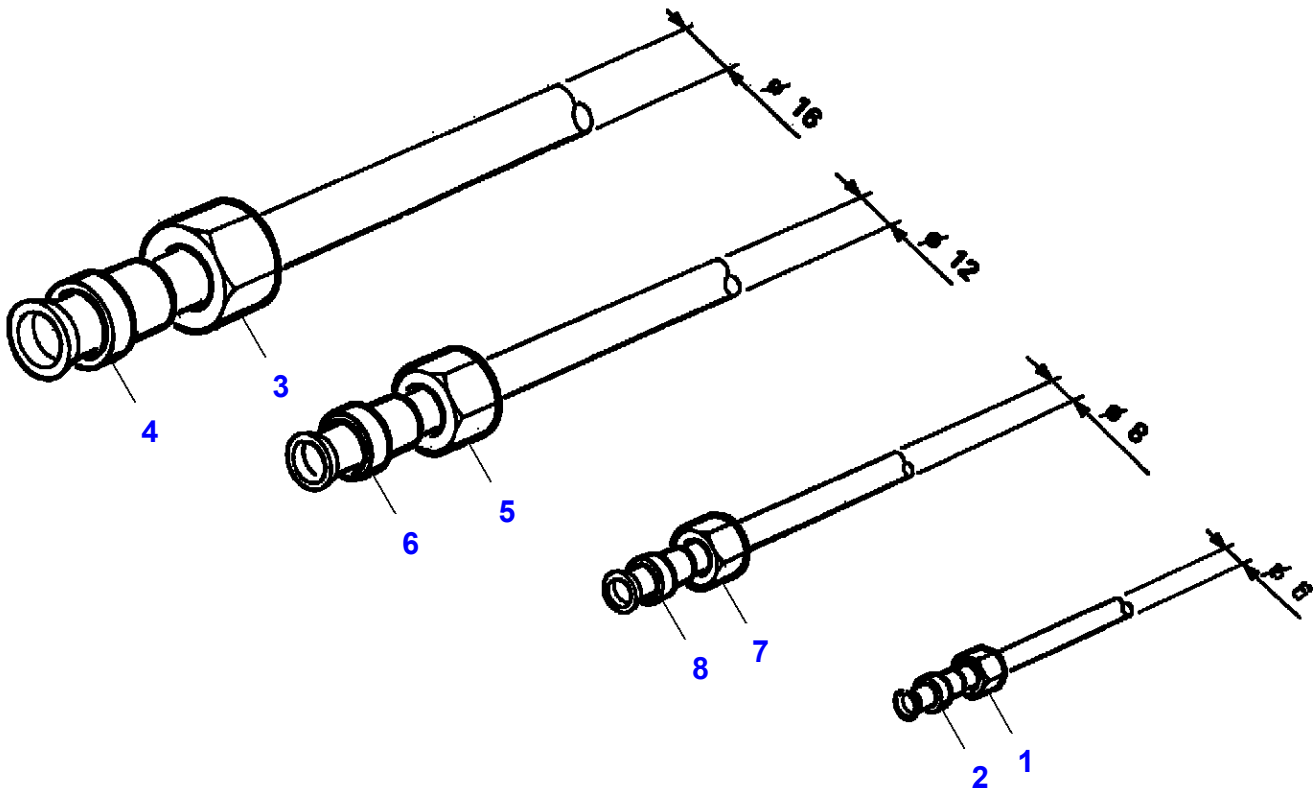

L-LC49-002-B

Massey Ferguson

MF 7247 COMBINE - 3906251

3906251

Connections For Hydraulics Pipes - Autolevel

Page 110-0080

Item	Part Number	Qty	Description	Comments
1	LA313294661	1	Nut	
2	LA313294662	1	Sleeve	Diameter 6 mm
3	LA321428250	1	Nut	
4	LA321428350	1	Sleeve	Diameter 16 mm
5	LA321428450	1	Nut	
6	LA321428550	1	Sleeve	Diameter 12 mm
7	LA321428650	1	Nut	
8	LA321428750	1	Sleeve	Diameter 8 mm