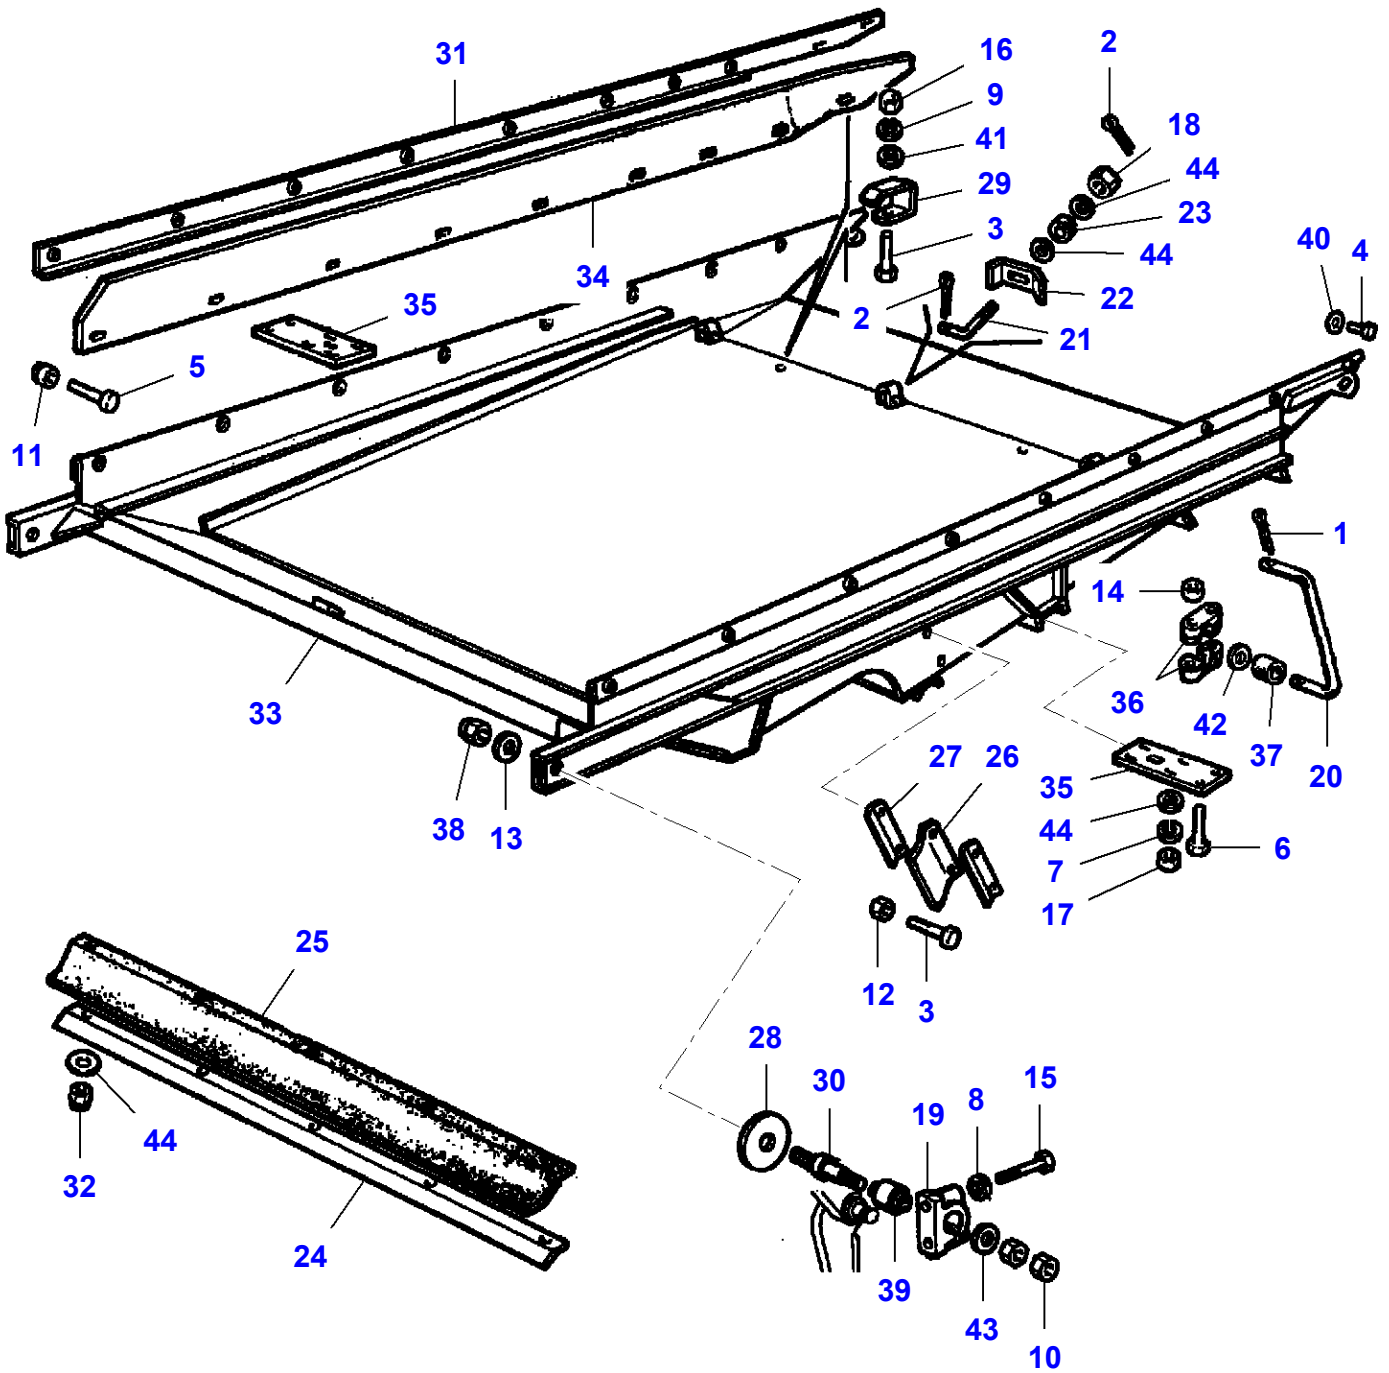

MF 7247 COMBINE - 3906251
L-LD11-001-B

L-LD11-001-B

Lower Shaker Shoe

Item	Part Number	Qty	Description	Comments
1	LA10797501	1	Split Pin	
2	LA10734301	2	Split Pin	
3	LA10902224	2	Cap Screw	
4	LA10977524	1	Cap Screw	
5	LA10977724	8	Cap Screw	
6	LA11107621	1	Cap Screw	
7	LA12034571	1	Lock Washer	
8	LA12034771	1	Lock Washer	
9	LA12035670	1	Lock Washer	
10	LA12164321	2	Nut	
11	LA12574111	8	Nut	
12	LA12574211	1	Locknut	
13	LA340415256	1	Flat Washer	
14	LA12577211	1	Locknut	
15	LA15541521	1	Cap Screw	
16	LA15896221	1	Nut	
17	LA16100811	1	Nut	
18	LA16102211	1	Nut	
19	LA321829850	1	Support	
20	LA321830550	1	Grip	
21	LA321830850	1	Tie Rod	
22	LA321830950	1	Bracket	
23	LA321831050	1	Block	
24	LA321831250	1	Stop	
25	LA321831450	1	Canvas	
26	LA321831550	1	Canvas	
27	LA321831650	2	Reinforcement	
28	LA321831750	1	Flange	
29	LA321932350	1	Support	
30	LA321937350	1	Pin	
31	LA322114950	1	Stop	Right Hand
	LA322115050	1	Bracket	Left Hand
32	LA360653408	5	Nut	
33	LA322115350	1	Shaker Shoe	
34	LA322115650	1	Canvas	
35	LA322193650	2	Support	
36	LA322194750	2	Support	
37	LA322203650	1	Bush	
38	LA12575121	1	Nut	
39	LA340449022	1	Vibration Mount	
40	LA355500610	1	Washer	
41	LA355500715	1	Flat Washer	
42	LA355501930	1	Flat Washer	
43	LA355502150	1	Flat Washer	
44	LA355510820	8	Flat Washer