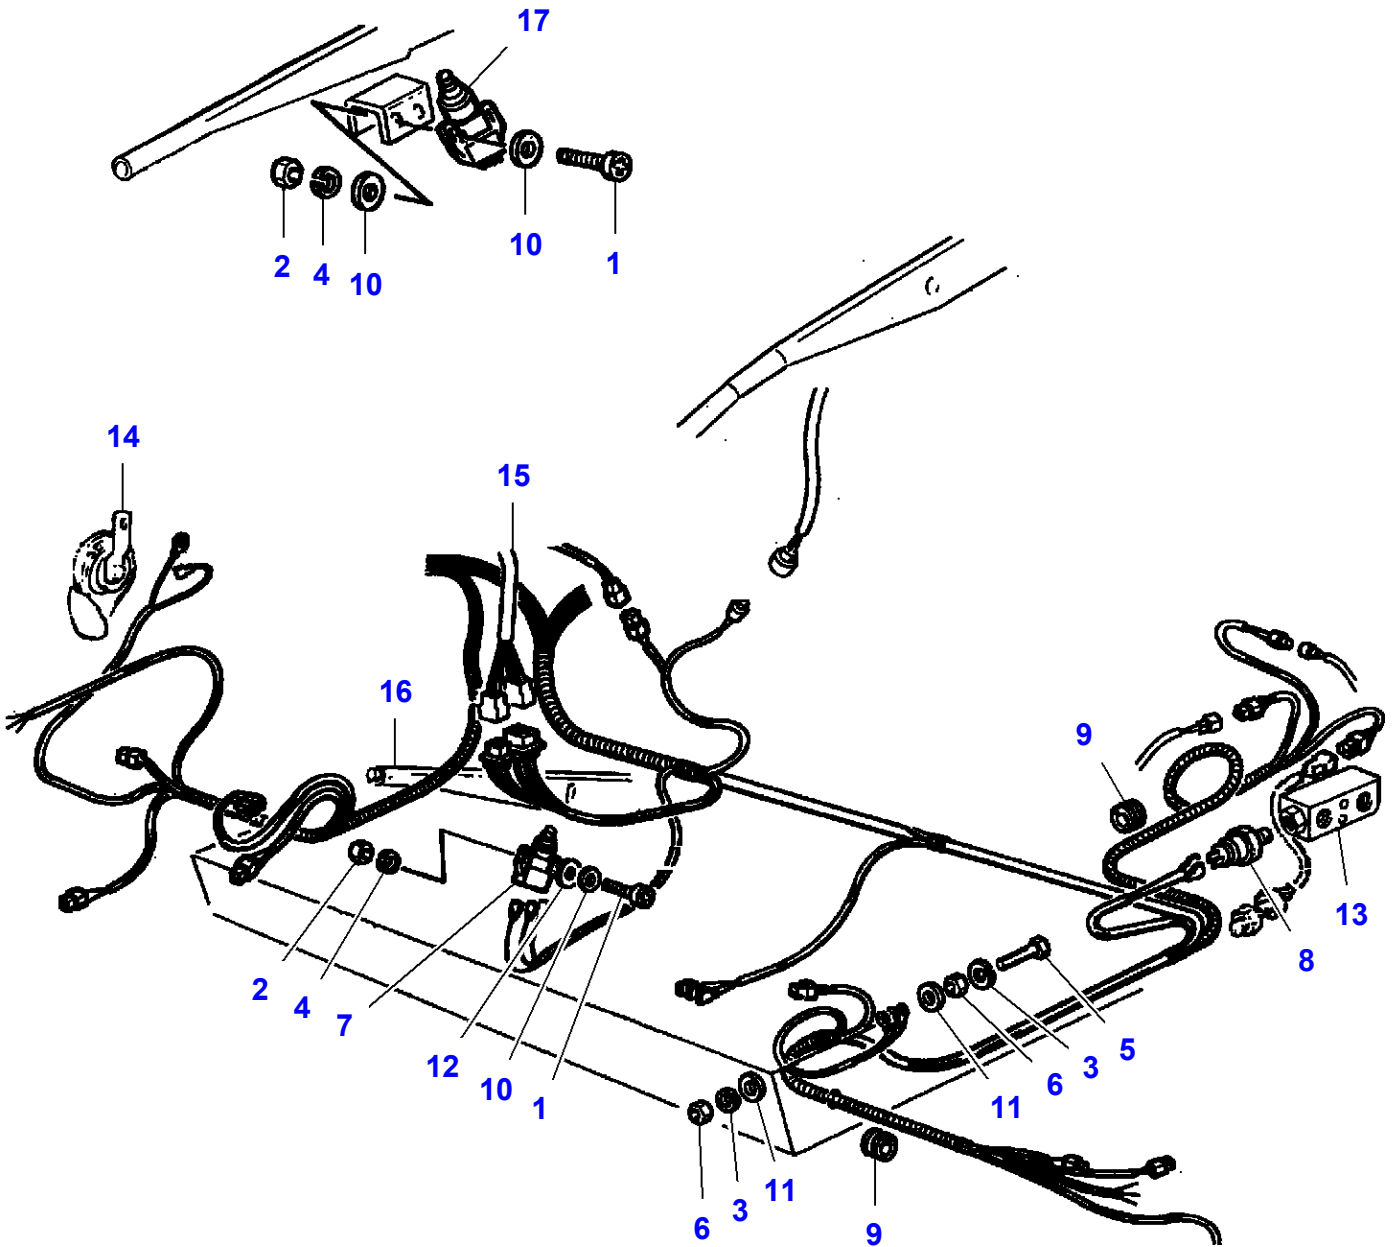

L-LC13-002-C

Massey Ferguson

MF 7247 COMBINE - 3906251

3906251

Electric System - Control Circuits

Page 120-0025

Item	Part Number	Qty	Description	Comments
1	LA10445721	2	Screw	
2	LA10721911	2	Nut	
3	LA12034571	2	Lock Washer	
4	LA12035371	2	Lock Washer	
5	LA15213321	1	Cap Screw	
6	LA16100811	2	Nut	
7	LA321564850	2	Switch	
8	LA321931450	1	Switch	
9	LA340481703	2	Grommet	
10	LA355500515	3	Flat Washer	
11	LA355500915	2	Flat Washer	
12	LA355510620	1	Flat Washer	
13		1	Valve	See Page - Reference Number 030-0080/24
14		1	Horn	See Page - Reference Number 120-0015/9
15		1	Swiveling Device	See Page - Reference Number 100-0145/6
16		1	Lever	See Page - Reference Number 030-0100/29
17	LA321564850	1	Switch