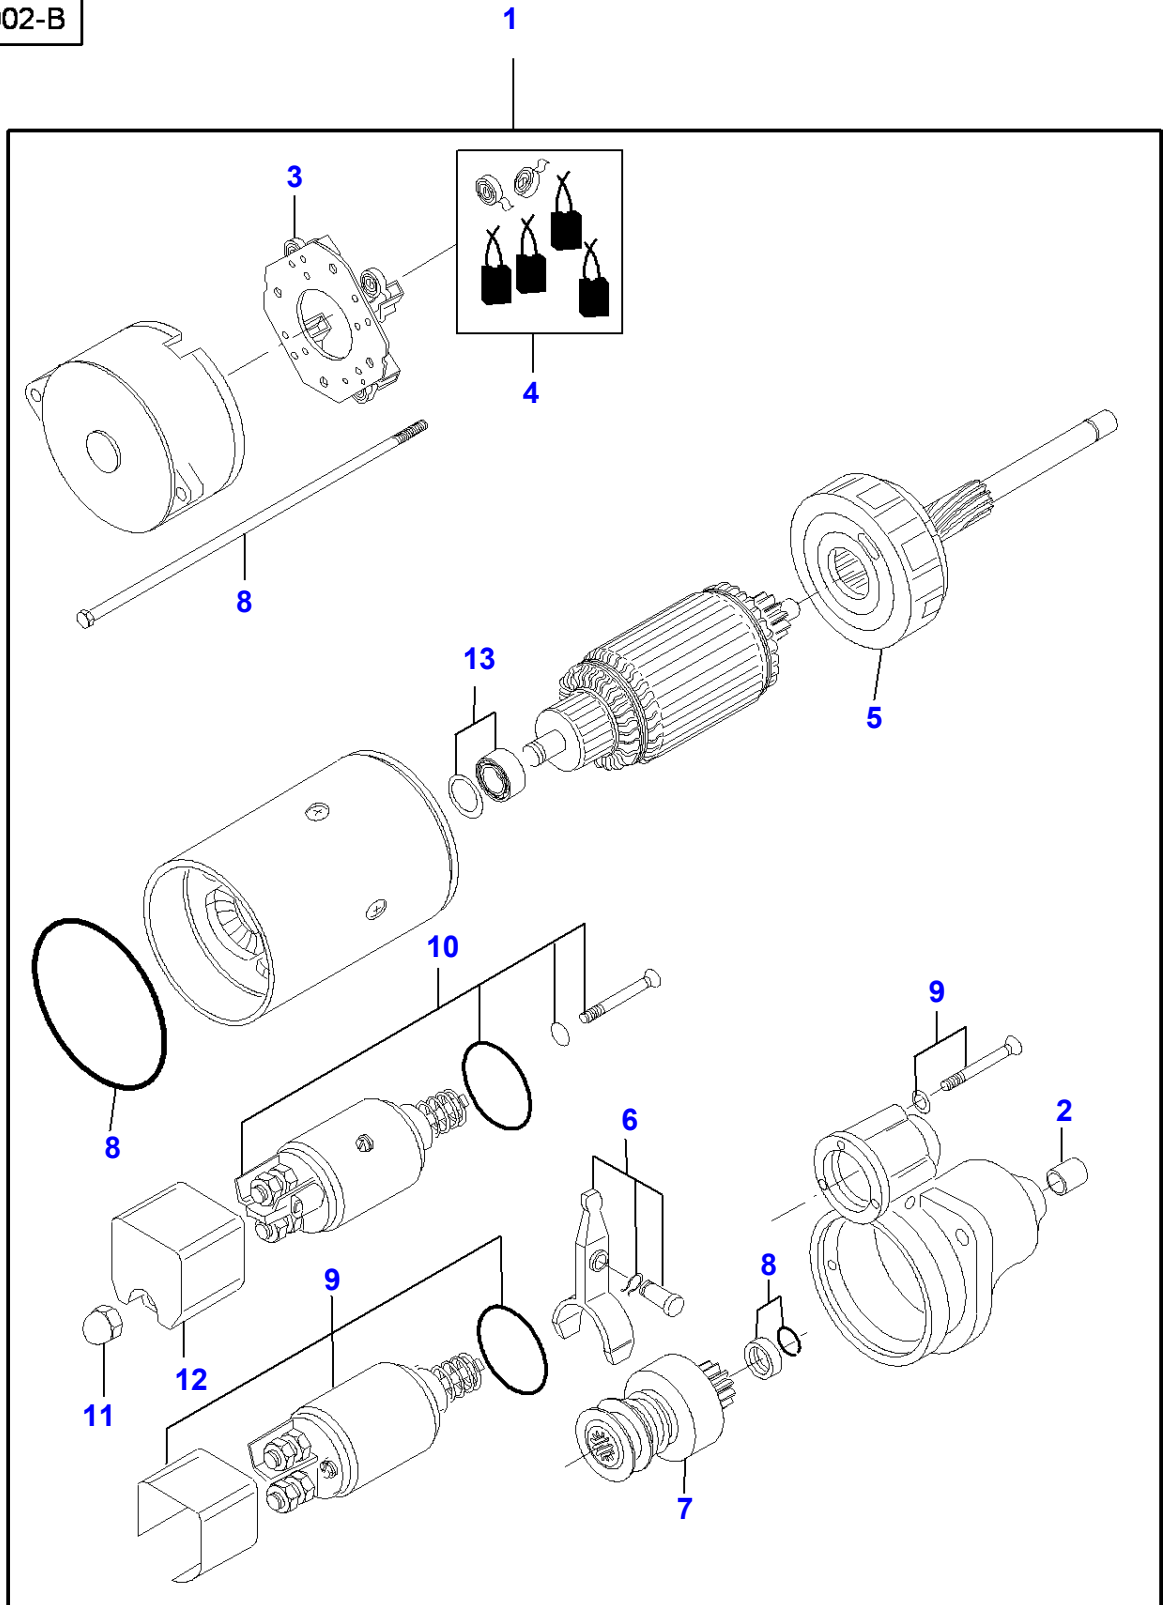

MF 7247 COMBINE - 3906251
L-HB25-002-B

L-HB25-002-B

Massey Ferguson

MF 7247 COMBINE - 3906251

3906251

Starter - 74CTA-4V Engine - From S1631 TO U1000

Page010-0015

Item	Part Number	Qty	Description	Comments
1	V836866817	1	Startermotor	12V/4,2KW Up to Serial or Engine Number T4108
	V836873088	1	Startermotor	12V/4,2KW From Serial or Engine Number T4109
2	V836862454	1	Bush	(1)
3	V836862461	1	Clamp	(1)
4	V836862462	1	Kit, Brush	(3)
5	V836862458	1	Shaft	(1)
6	V836862457	1	Shift Lever Assy	(1)
7	V836862456	1	Drive Gear	(1)
8	V836862460	1	Additional Parts	(1)
9	V836862455	1	Solenoid	(1) Up to Serial or Engine Number T4108
10	V836862708	1	Solenoid	(1) From Serial or Engine Number T4109
11	V836662700	1	Cover	(1)
12	V836662701	1	Nut	(1)
13	V836862459	1	Bearing	(1)