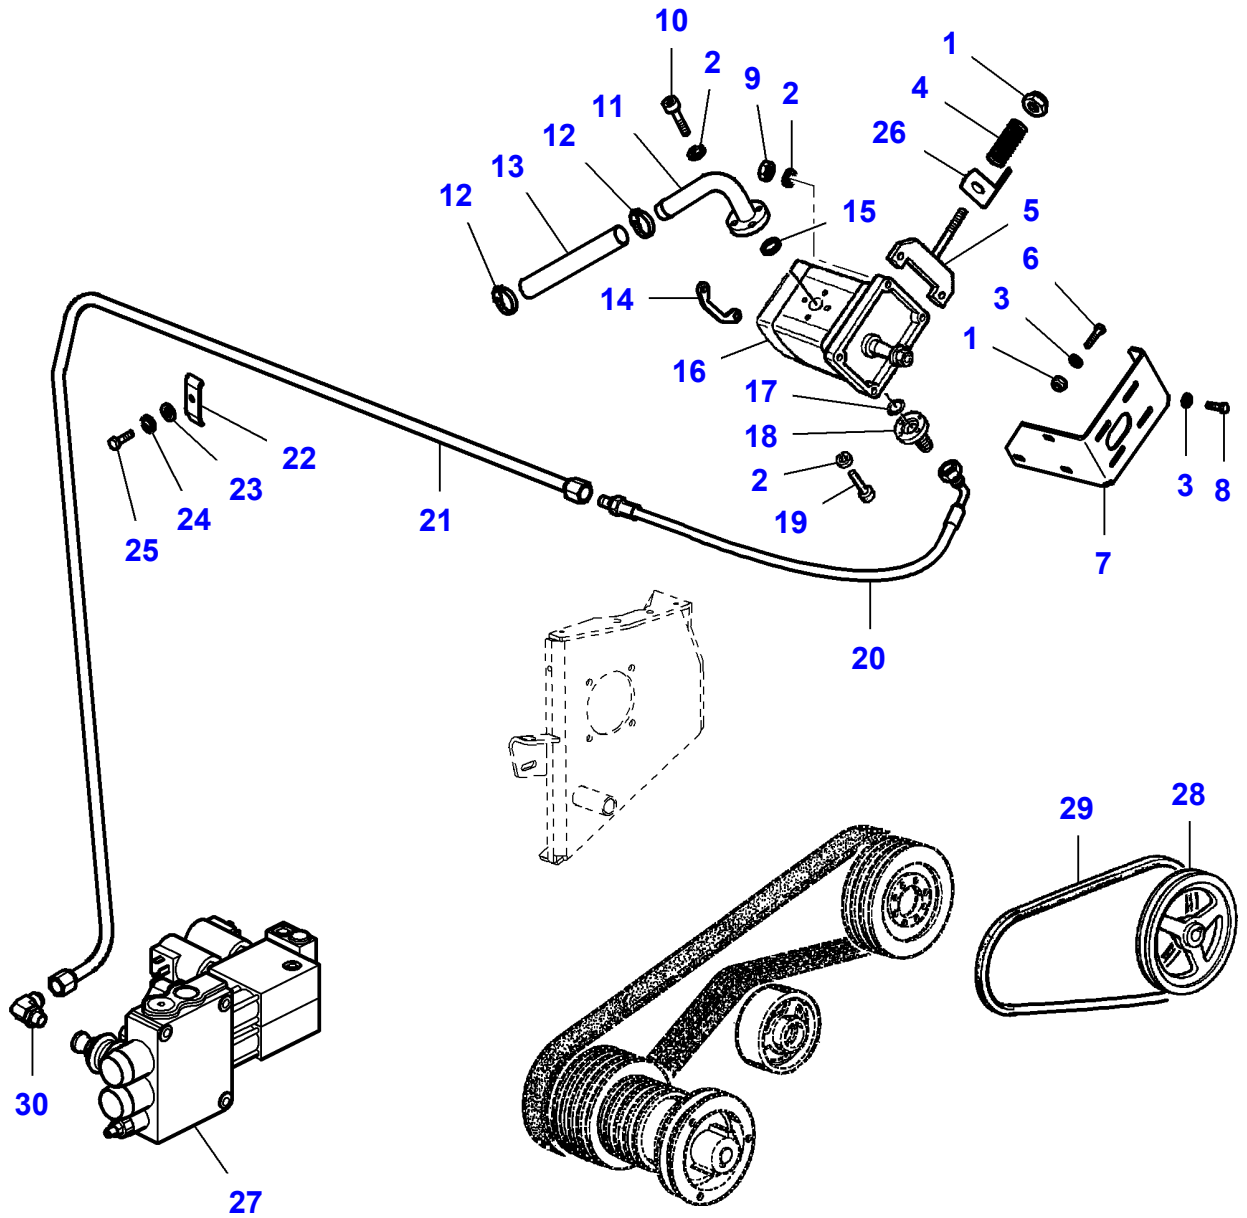

L-LC01-007-B

Massey Ferguson

MF 7247 COMBINE - 3906251

3906251

Machine Levelling System - Autolevel

Page 110-0040

Item	Part Number	Qty	Description
1	LA12577211	4	Locknut
2	LA12034571	16	Lock Washer
3	LA355500915	7	Flat Washer
4	LA350356943	1	Spring
5	LA322387950	1	Tie Rod
6	LA11106421	3	Cap Screw
7	LA322939250	1	Bracket
8	LA15213321	4	Cap Screw
9	LA11701721	4	Nut
10	LA14306321	4	Hex Socket Screw
11	LA322881750	1	Connector
12	LA350391526	2	Hose Clip
13	LA322996850	1	Hose
14	LA323008350	1	Plate
15	LA14457780	1	O Ring
16	LA323265100	1	Hydraulic Pump
17	LA14457180	1	O Ring
18	LA321409550	1	Flange
19	LA14305324	4	Hex Socket Screw
20	LA322086650	1	Hydraulic Hose
21	LA323276950	1	Oil Pipe
22	LA300135069	1	Plate
23	LA355520620	1	Flat Washer
24	LA12035671	1	Lock Washer
25	LA10903021	1	Cap Screw
26	LA323220050	1	Strap
27		1	Pressure Valve
28	LA322208850	1	Pulley
29	LA340433242	1	Belt
30	LA323228150	1	Elbow Union