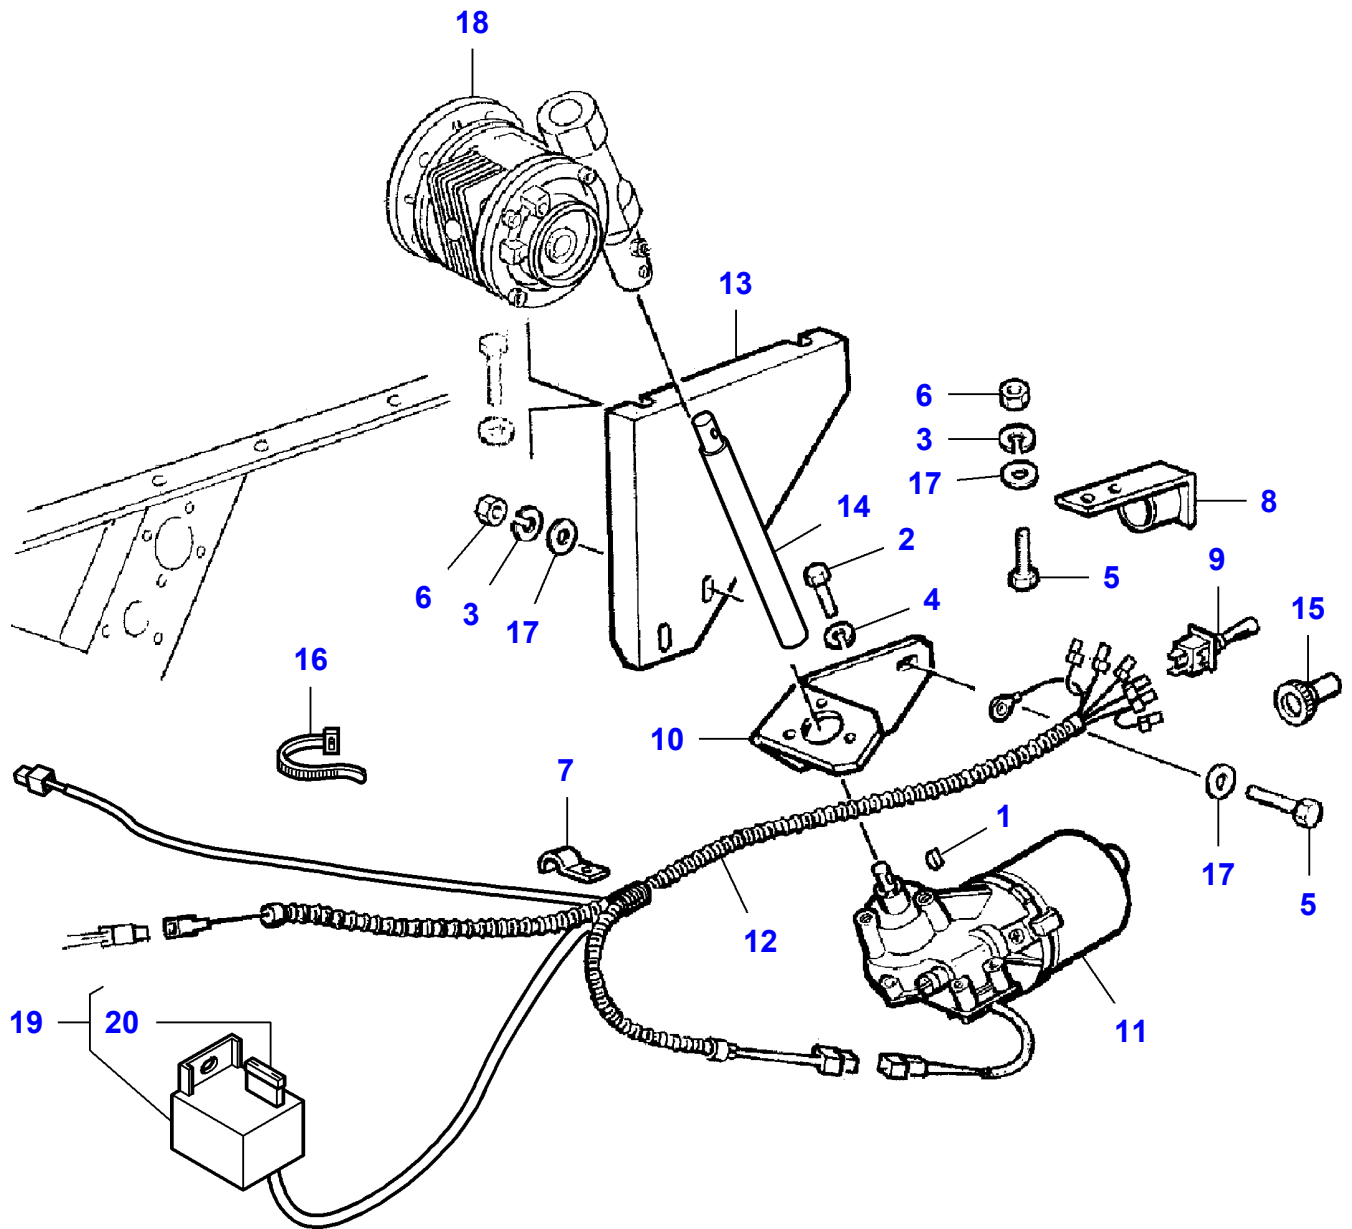

L-LC99-001-C

Massey Ferguson

MF 7247 COMBINE - 3906251

3906251

Mcs Gear Reduction Electric Drive

Page 050-0120

Item	Part Number	Qty	Description	Comments
1	LA10220220	1	Disc Spring	
2	LA10902224	3	Cap Screw	
3	LA12034571	4	Lock Washer	
4	LA12035670	3	Lock Washer	
5	LA16043424	4	Cap Screw	
6	LA16100811	4	Nut	
7	LA301592731	1	Collar	
8	LA321704550	1	Support	
9	LA321932700	1	Switch	
10	LA322218050	1	Support	
11	LA322491900	1	Electric Motor	
12	LA322876700	1	Harness	
13	LA322218150	1	Bracket	
14	LA322217950	1	Pin	
15	LA340481354	1	Cap	
16	LA340481810	1	Cable Tie	
17	LA355510820	6	Flat Washer	
18		1	Gear	See Page - Reference Number 050-0105/8
19	LA322830600	1	Relay	
20	LA11055290	1	Fuse 25a	(19)