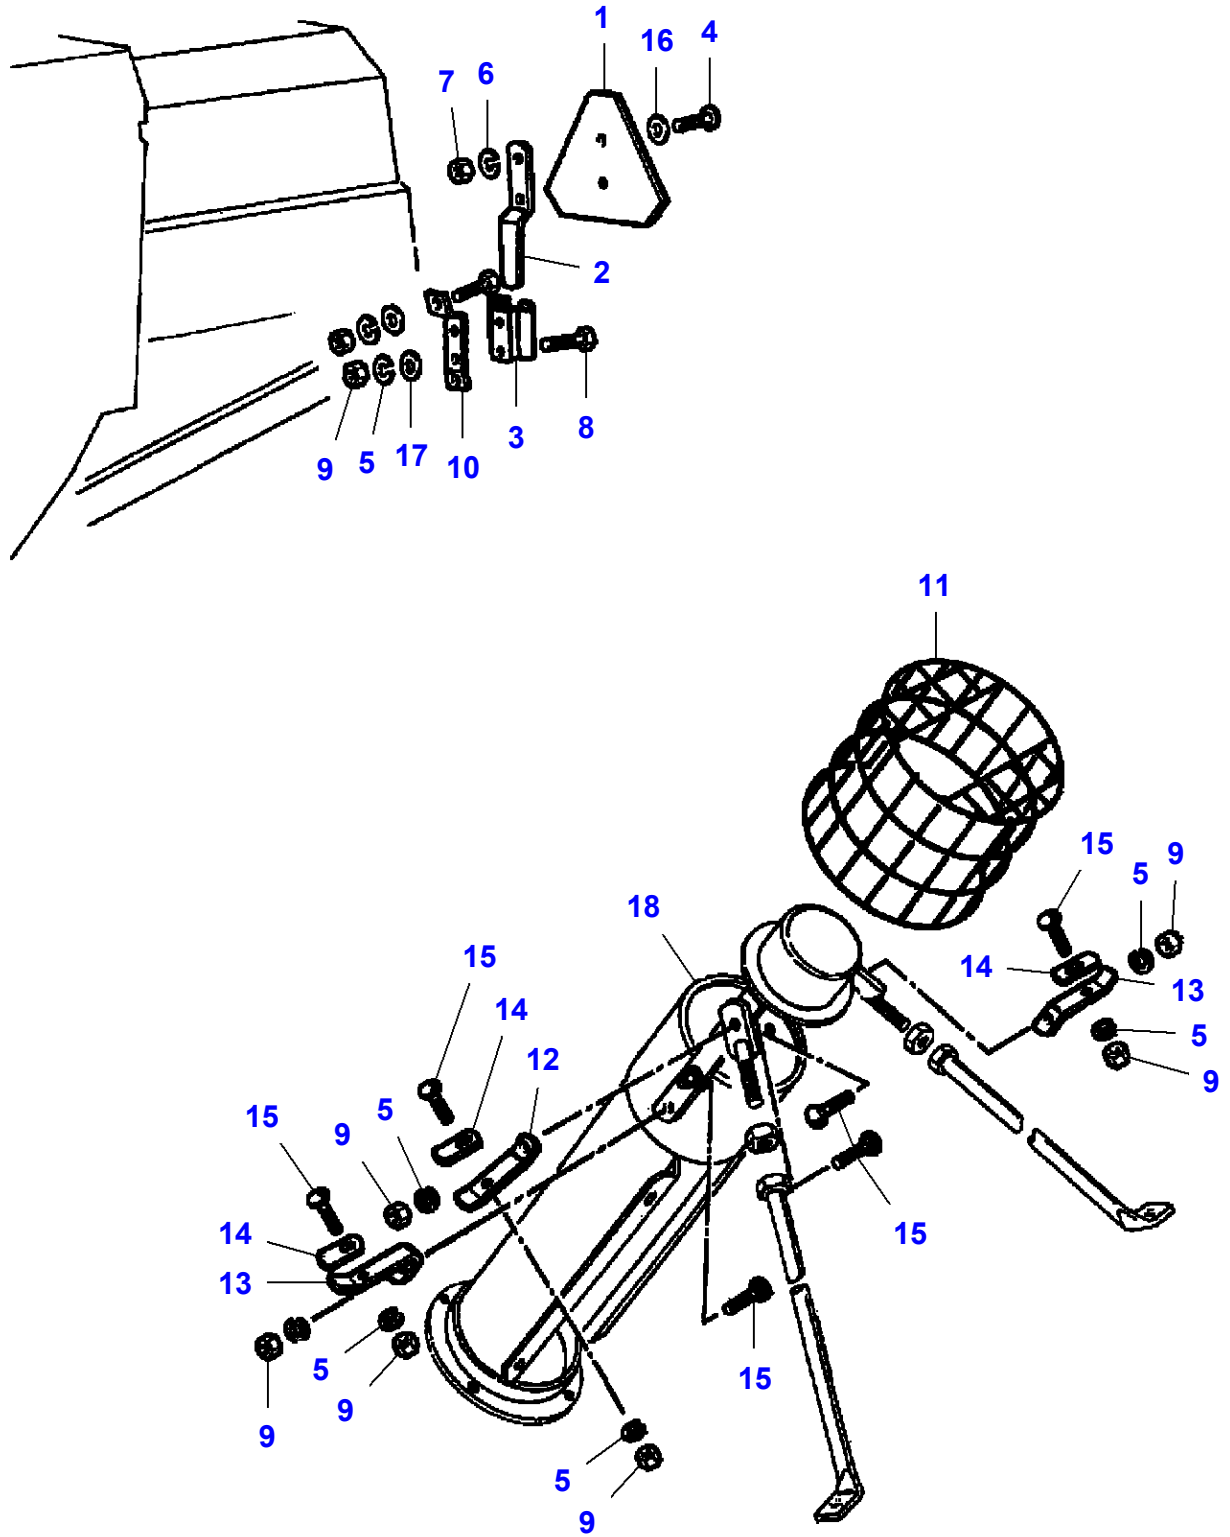

L-LD64-001-C

Massey Ferguson

MF 7247 COMBINE - 3906251

3906251

Equipment, Denmark-Sweden Version

Page 140-0050

Item	Part Number	Qty	Description
1	LA5144870	1	Triangle
2	LA5148516	1	Bracket
3	LA5148517	1	Support
4	LA10377011	2	Screw
5	LA12034571	10	Lock Washer
6	LA12035670	2	Lock Washer
7	LA15896221	2	Nut
8	LA16043224	2	Cap Screw
9	LA16100811	6	Nut
10	LA320874350	1	Support
11	LA322184350	1	Shield
12	LA322184450	1	Bracket
13	LA322184550	2	Bracket
14	LA322184650	3	Plate
15	LA350342512	6	Carriage Bolt
16	LA355510615	2	Flat Washer
17	LA355510820	4	Flat Washer
18		1	Tube