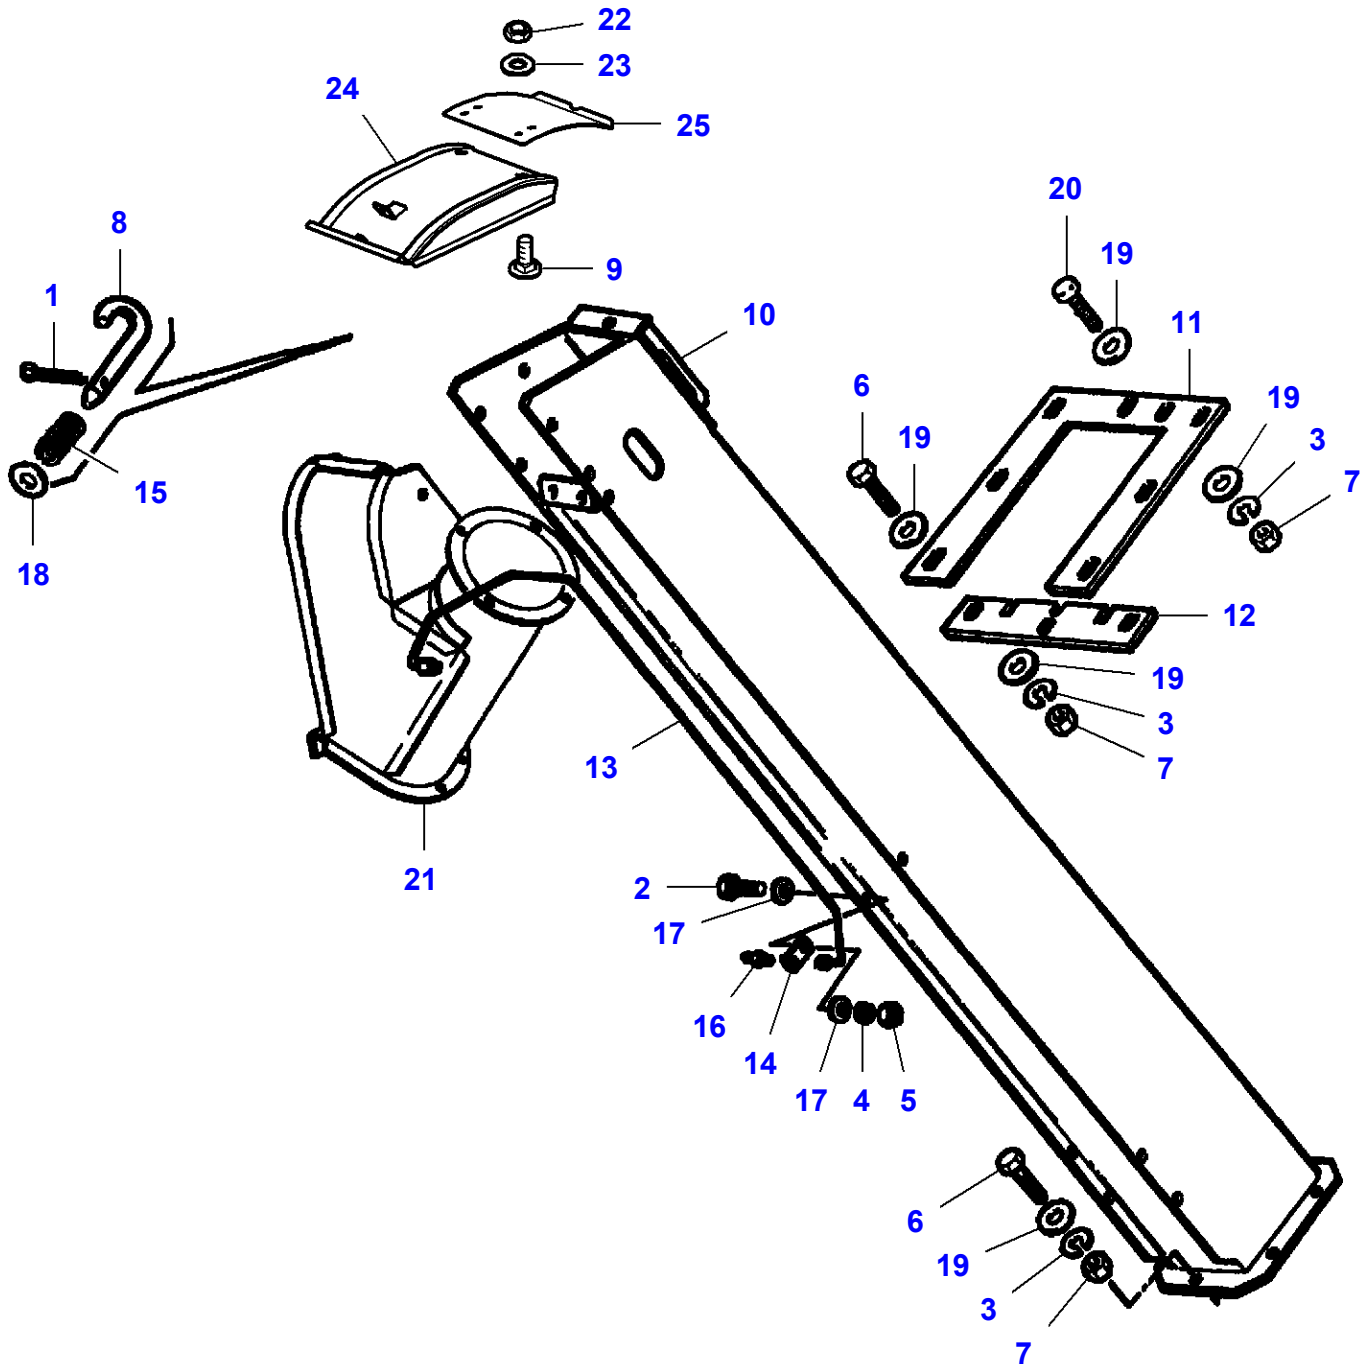

L-LD13-005-A

Massey Ferguson

MF 7247 COMBINE - 3906251

3906251

Page070-0050

Grain Elevator - Normal

Item	Part Number	Qty	Description	Comments
1	LA10734301	1	Split Pin	
2	LA10902124	1	Cap Screw	
3	LA12034571	12	Lock Washer	
4	LA12035670	1	Lock Washer	
5	LA15896221	1	Nut	
6	LA16043424	12	Cap Screw	
7	LA16100811	12	Nut	
8	LA300017638	1	Latch	
9	LA350342510	1	Carriage Bolt	
10	LA321846050	1	Elevator	
11	LA321857350	1	Plate	
12	LA321857450	1	Plate	
13	LA322998650	1	Oil Pipe	
14	LA322366550	1	Plate	
15	LA350356208	1	Spring	
16	LA350357851	1	Grease Fitting	
17	LA355500715	2	Flat Washer	
18	LA355500815	1	Washer	
19	LA355500915	12	Flat Washer	
20	LA16043624	1	Cap Screw	
21		1	Connector	See Page - Reference Number 080-0060/14
22	LA16100811	1	Nut	
23	LA355520830	1	Flat Washer	
24	LA323239850	1	Cover	
25	LA323239950	1	Plate