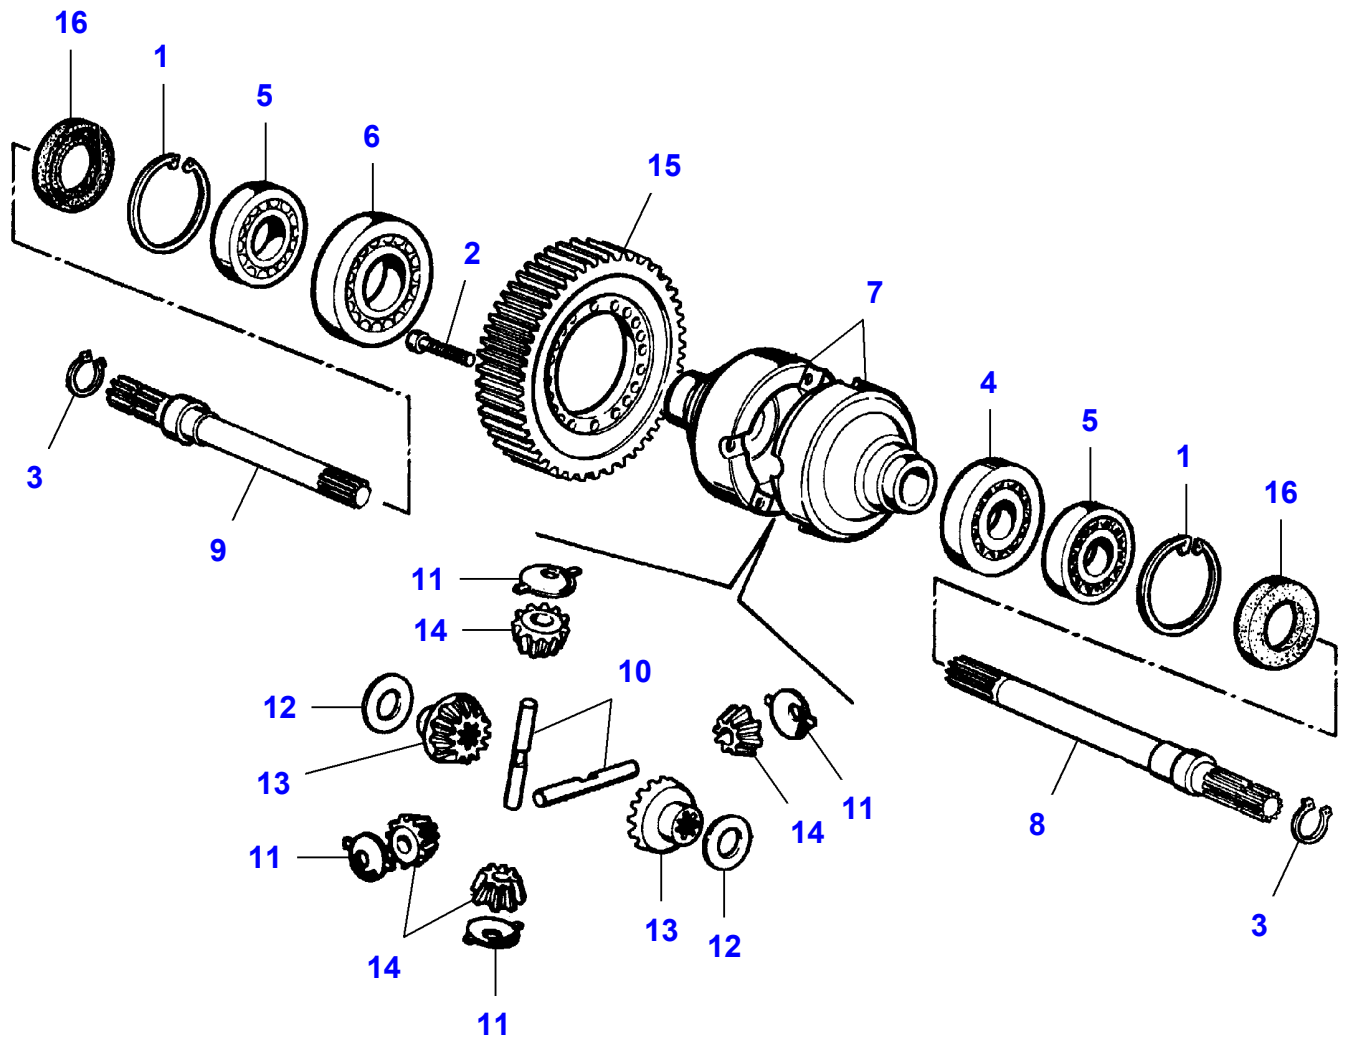

L-LC79-004-B

Gear Box

Item	Part Number	Qty	Description	Comments
1	LA11062976	2	Circlip	
2	LA14422634	1	Hex Socket Screw	Length 65 MM
	LA14423534	1	Hex Socket Screw	Length 110 MM
3	LA11069376	2	Circlip	
4	LA20645490	1	Bear. 6215	
5	LA20973340	2	Ball Bearing	
6	LA28042550	1	Bear. 6015	
7	LA321873500	2	Box	
8	LA321900450	1	Shaft	
9	LA321900550	1	Shaft	
10	LA321913250	2	Pin	
11	LA321913350	4	Plate	
12	LA321913450	2	Washer	
13	LA322095350	2	Gear	
14	LA322095450	4	Planet Gear	
15	LA322099550	1	Gear	
16	LA353583240	2	Gasket