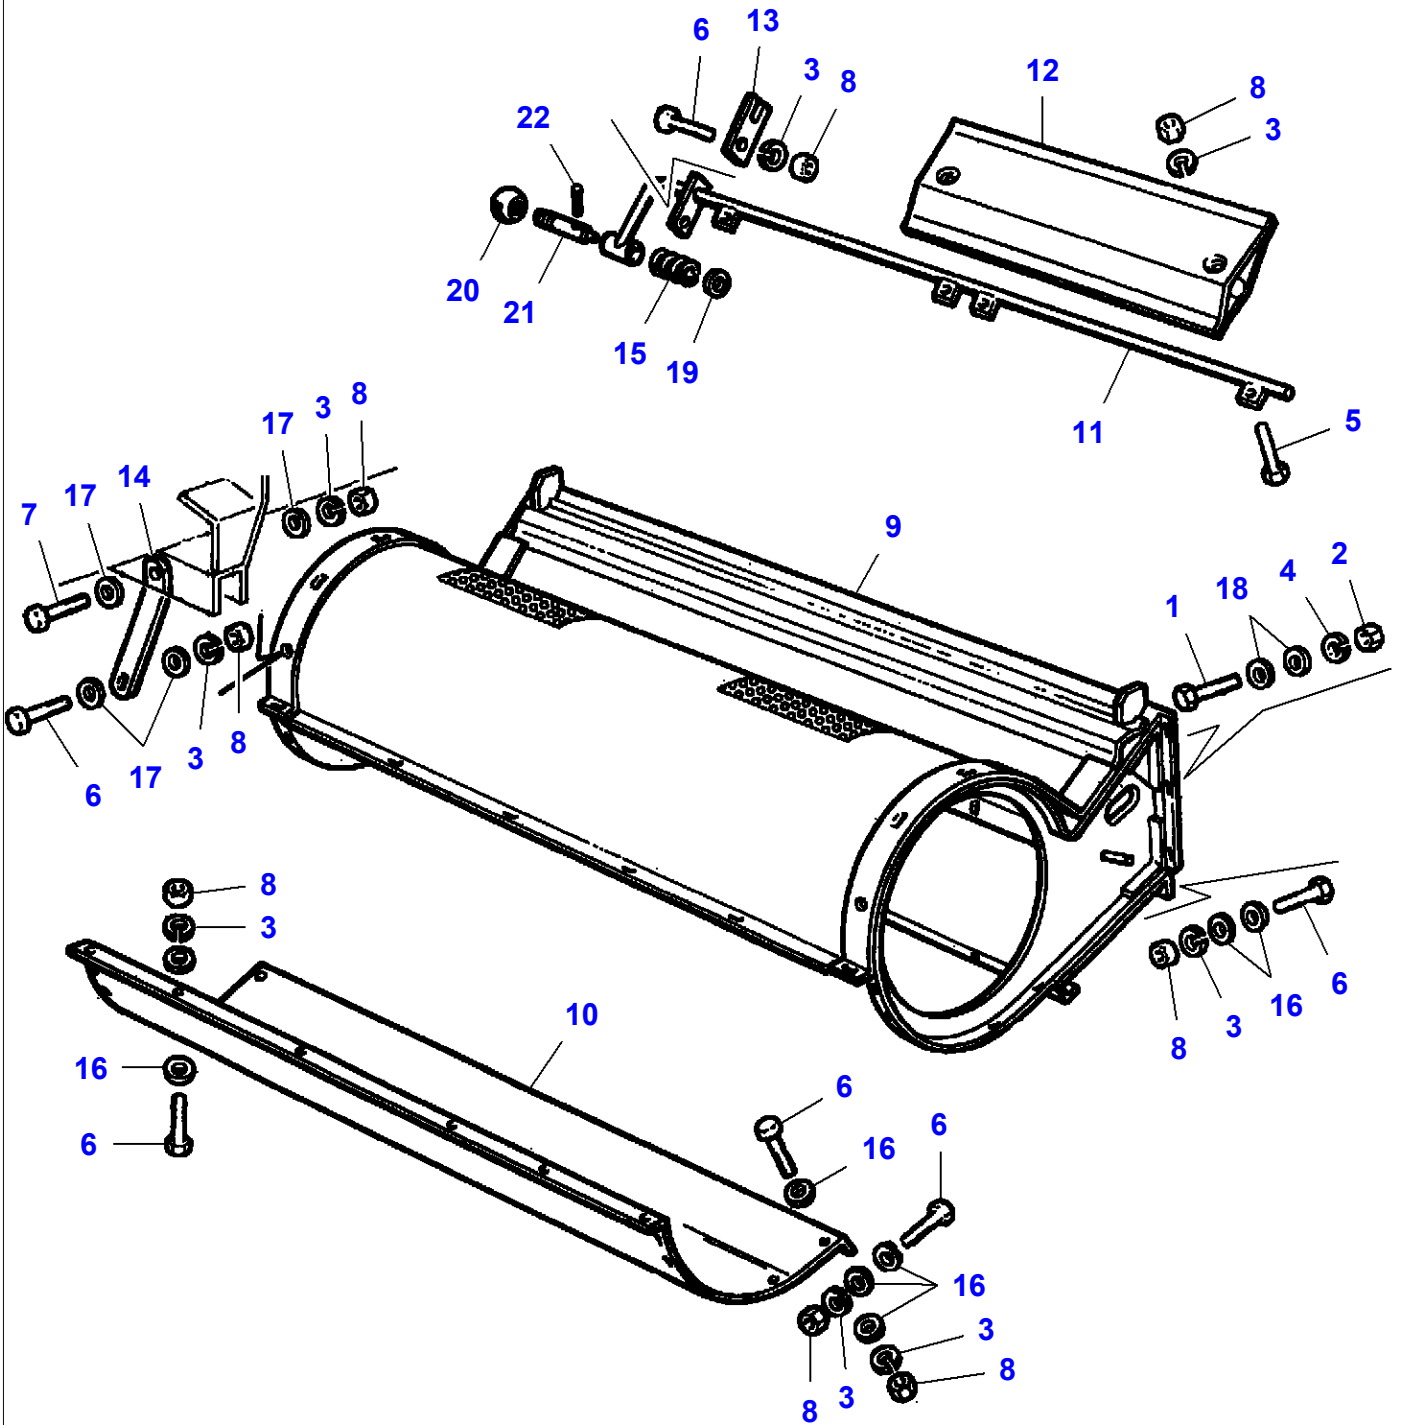

L-LD16-002-B

Fan

Item	Part Number	Qty	Description
1	LA11106221	1	Cap Screw
2	LA11701721	1	Nut
3	LA12034571	8	Lock Washer
4	LA12034671	1	Lock Washer
5	LA16043224	1	Cap Screw
6	LA16043424	5	Cap Screw
7	LA16043624	1	Cap Screw
8	LA16100811	11	Nut
9	LA321827550	1	Housing
10	LA321827750	1	Lid
11	LA321839250	1	Lever
12	LA321838450	1	Blade
13	LA321839650	1	Plate
14	LA321916550	1	Support
15	LA350356325	1	Spring
16	LA355500915	7	Flat Washer
17	LA355500920	3	Flat Washer
18	LA355511030	2	Flat Washer
19	LA355530220	1	Flat Washer
20	LA340441109	1	Knob
21	LA321839750	1	Pin
22	LA13902070	1	Dowel