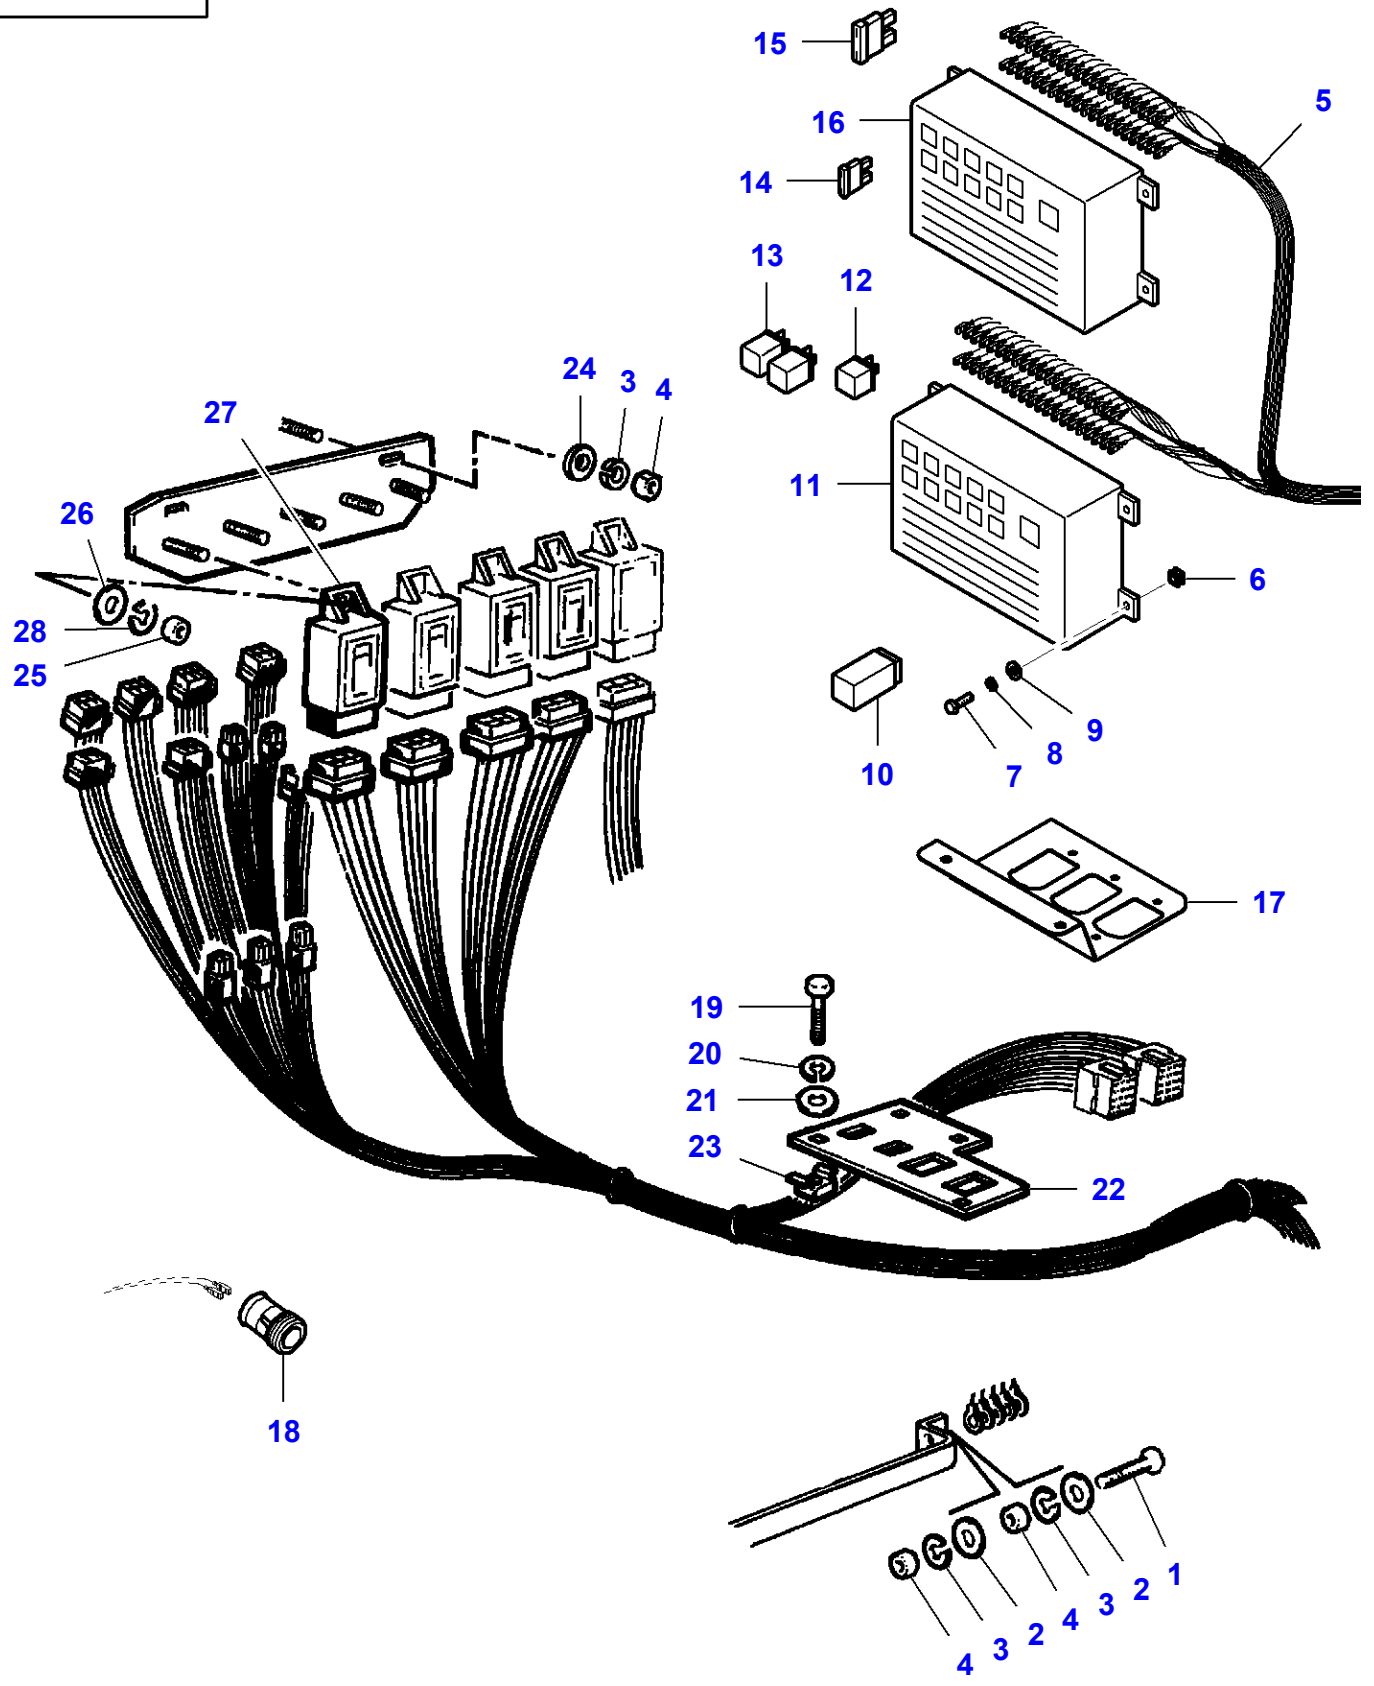

L-LC13-018-B

Electric System - Control Circuits

Item	Part Number	Qty	Description
1	LA15213321	1	Cap Screw
2	LA355500920	2	Flat Washer
3	LA12034571	4	Lock Washer
4	LA16100811	4	Nut
5	LA323214200	1	Harness
6	LA321318950	4	Nut
7	LA10902221	4	Cap Screw
8	LA12035671	4	Lock Washer
9	LA355500720	4	Flat Washer
10	LA5151491	1	Blinker
11	LA323080600	1	Fuse Box
12	LA321909050	2	Relay
13	LA321908450	1	Relay
14	LA11054590	1	Fuse 3a
	LA11054890	1	Fuse 7,5a
	LA11054990	1	Fuse 10a
	LA11055090	1	Fuse 15a
	LA11055190	1	Fuse 20a
	LA11055290	1	Fuse 25a
15	LA321919750	1	Diode
16	LA323080500	1	Fuse Box
17	LA323229850	1	Support
18	LA323215650	1	Electrical Plug
19	LA10902224	4	Cap Screw
20	LA12035670	4	Lock Washer
21	LA355500715	4	Flat Washer
22	LA322076650	1	Support
23	LA320466350	4	Nut
24	LA355500920	2	Flat Washer
25	LA15896421	5	Nut
26	LA355500515	5	Flat Washer
27	LA321908350	5	Control Box
28	LA12035471	5	Lock Washer