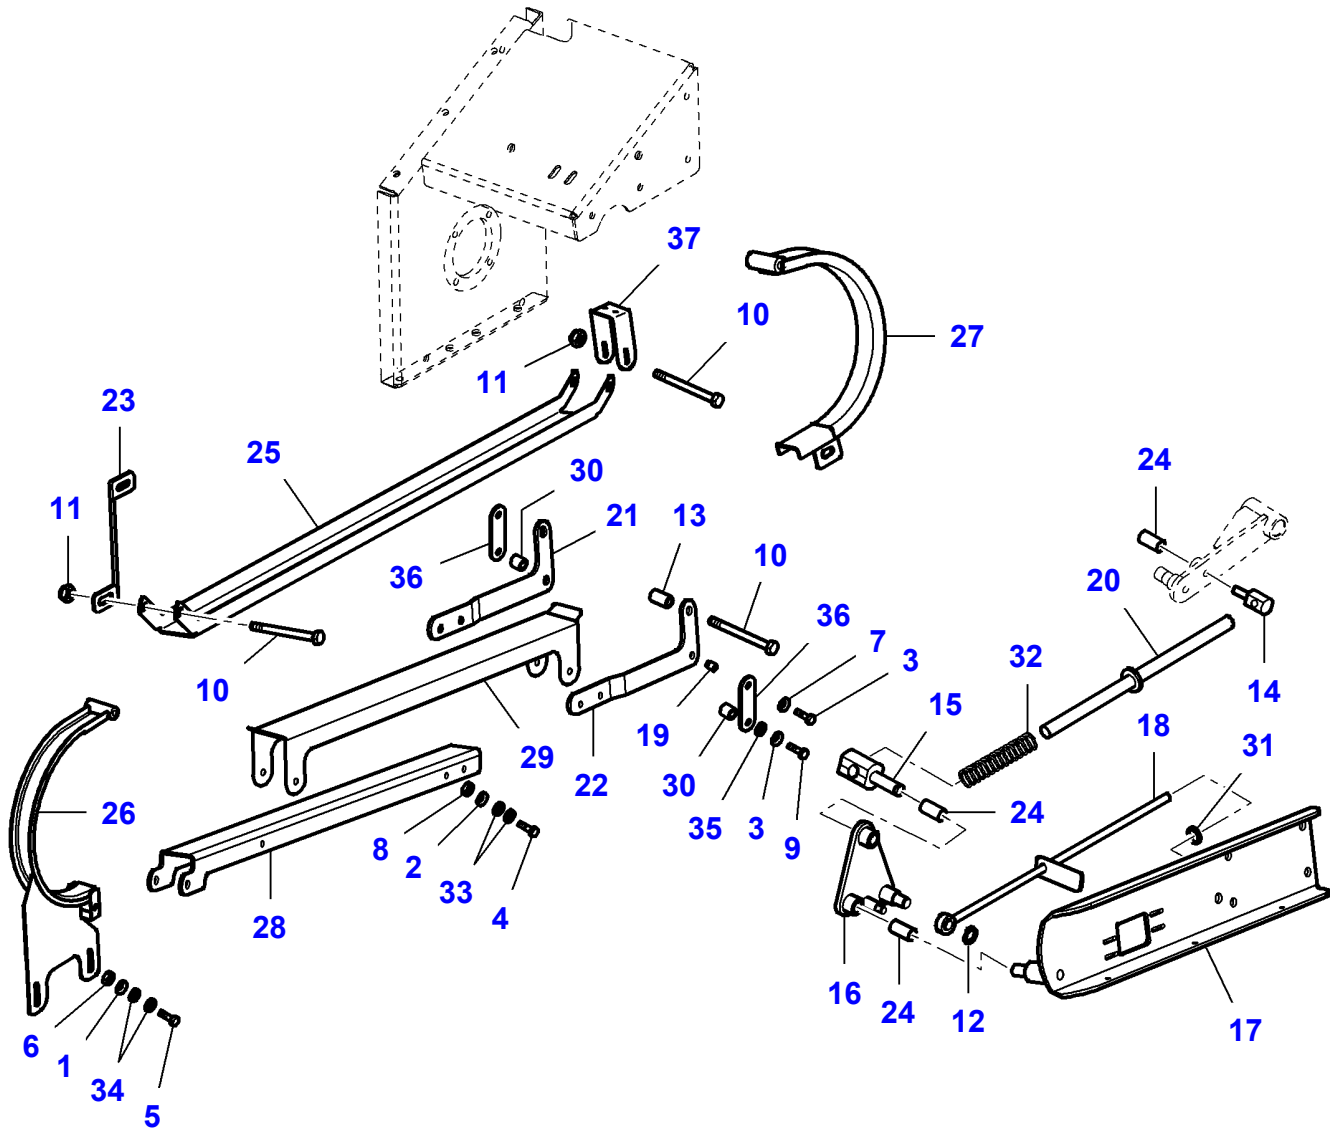

L-LD07-016-B

Straw Chopper - Supports

Item	Part Number	Qty	Description	Comments
1	LA140045	2	Lock Washer	
2	LA322357	1	Spring Washer	
3	LA322358	2	Spring Washer	
4	LA10902221	1	Cap Screw	
5	LA11106421	2	Cap Screw	
6	LA11701711	2	Nut	
7	LA12034571	1	Lock Washer	
8	LA15896221	1	Nut	
9	LA16043221	1	Cap Screw	
10	LA16044521	3	Cap Screw	
11	LA16104111	8	Locknut	
12	LA16160976	1	Circlip	
13	LA320936450	1	Guide Bush	
14	LA322811450	1	Rod	
15	LA322835850	1	Rod	
16	LA322835950	1	Lever	
17	LA322836050	1	Bracket	
18	LA322836750	1	Rod	
19	LA322839450	1	Bush	
20	LA322839650	1	Tie Rod	
21	LA322846650	1	Bracket	
22	LA322846750	1	Bracket	
23	LA322847150	1	Reinforcement	
24	LA322878750	3	Sleeve	
25	LA322954750	1	Skate	
26	LA322954850	1	Skate	
27	LA322955650	1	Skate	
28	LA322956150	1	Skate	
29	LA322956450	1	Cover	
30	LA340415607	2	Bush	
31	LA340481703	1	Grommet	
32	LA353561157	1	Spring	
33	LA355500715	2	Flat Washer	
34	LA355501120	4	Flat Washer	
35	LA355510820	1	Flat Washer	
36		1	Plate	See Page - Reference Number 060-0055/13
37	LA322837950	1	Yoke