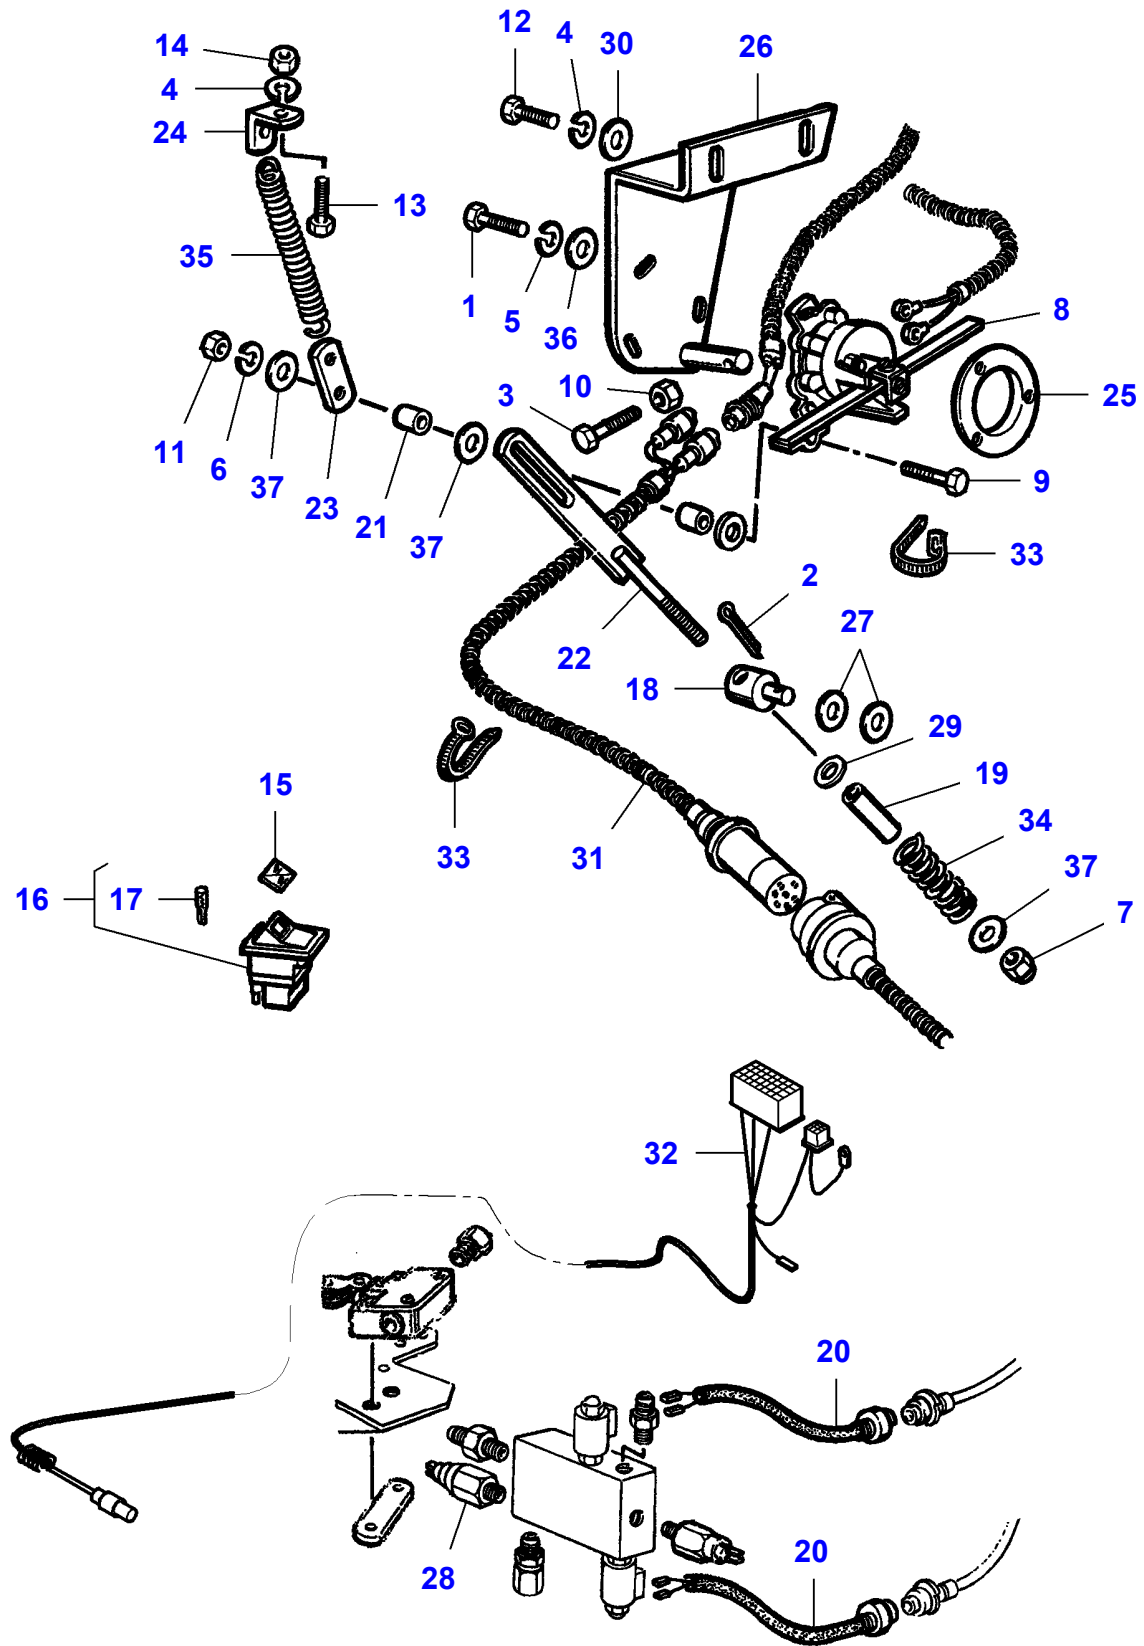

MF 7247 COMBINE - 3906251
L-LC41-016-A

L-LC41-016-A

Cutter Bar Lifting

| Item | Part Number | Qty | Description | Comments |
|------|--------------------|-----|-----------------|-------------------------|
| 1 | LA10444821 | 1 | Cap Screw | |
| 2 | LA10734301 | 1 | Split Pin | |
| 3 | LA10903221 | 1 | Cap Screw | |
| 4 | LA12034571 | 2 | Lock Washer | |
| 5 | LA12035371 | 1 | Lock Washer | |
| 6 | LA12035471 | 1 | Lock Washer | |
| 7 | LA12574111 | 1 | Nut | |
| 8 | LA321909800 | 1 | Potentiometer | |
| 9 | LA15211621 | 1 | Cap Screw | |
| 10 | LA15896221 | 1 | Nut | |
| 11 | LA15896421 | 1 | Nut | |
| 12 | LA16043424 | 1 | Cap Screw | |
| 13 | LA16043624 | 1 | Cap Screw | |
| 14 | LA16100811 | 10 | Nut | |
| 15 | LA321868350 | 1 | Plate | |
| 16 | LA321896800 | 1 | Switch | |
| 17 | LA14143790 | 1 | Pin | (16) |
| 18 | LA321926050 | 1 | Pin | |
| 19 | LA321926850 | 1 | Spacer | |
| 20 | LA321949900 | 1 | Harness | |
| 21 | LA321996150 | 2 | Spacer | |
| 22 | LA321996350 | 1 | Tie Rod | |
| 23 | LA321996650 | 1 | Plate | |
| 24 | LA321996750 | 1 | Bracket | |
| 25 | LA321998650 | 1 | Ring | |
| 26 | LA322003350 | 1 | Support | |
| 27 | LA355510815 | 2 | Flat Washer | |
| 28 | LA322147150 | 1 | Pressure Switch | Length 420 - 65 Bar |
| | LA322147250 | 1 | Pressure Switch | Length 480 -540 -85 Bar |
| | LA322147350 | 1 | Pressure Switch | Length 600-100 bar |
| 29 | LA355530130 | 1 | Flat Washer | |
| 30 | LA355510820 | 1 | Flat Washer | |
| 31 | LA322310100 | 1 | Harness | |
| 32 | LA322761100 | 1 | Harness | |
| 33 | LA340481810 | 2 | Cable Tie | |
| 34 | LA350356208 | 1 | Spring | |
| 35 | LA350356511 | 1 | Spring | |
| 36 | LA355500515 | 1 | Flat Washer | |
| 37 | LA355510615 | 4 | Flat Washer | |