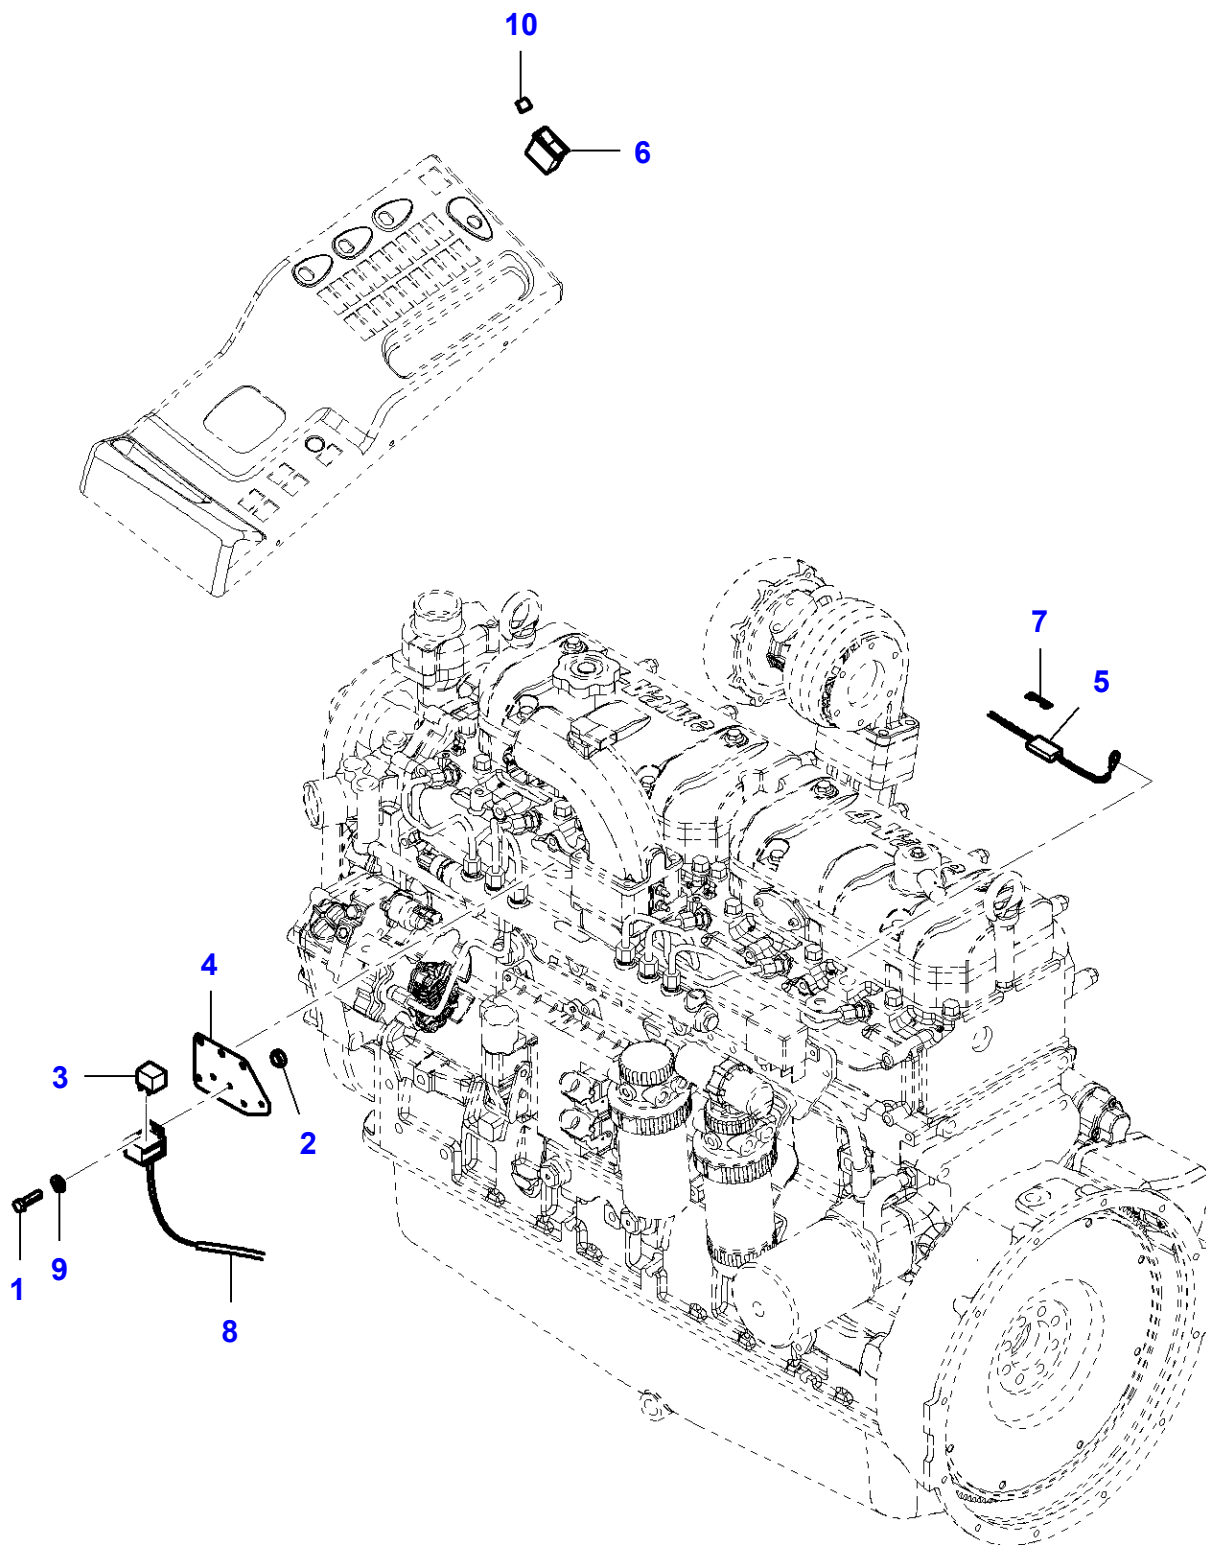

L-LD48-006-A

Massey Ferguson

MF 7247 COMBINE - 3906251

3906251

Starting Circuits

Page 120-0060

Item	Part Number	Qty	Description
1	LA10977621	1	Cap Screw
2	LA15896411	1	Nut
3	LA321908450	1	Relay
4	LA322982650	1	Support
5	LA323062000	1	Harness
6	LA321848100	1	Switch
7	LA323193050	1	Fuse 250a
8	LA323195300	1	Harness
9	LA355500510	1	Flat Washer
10	LA322805350	1	Plate