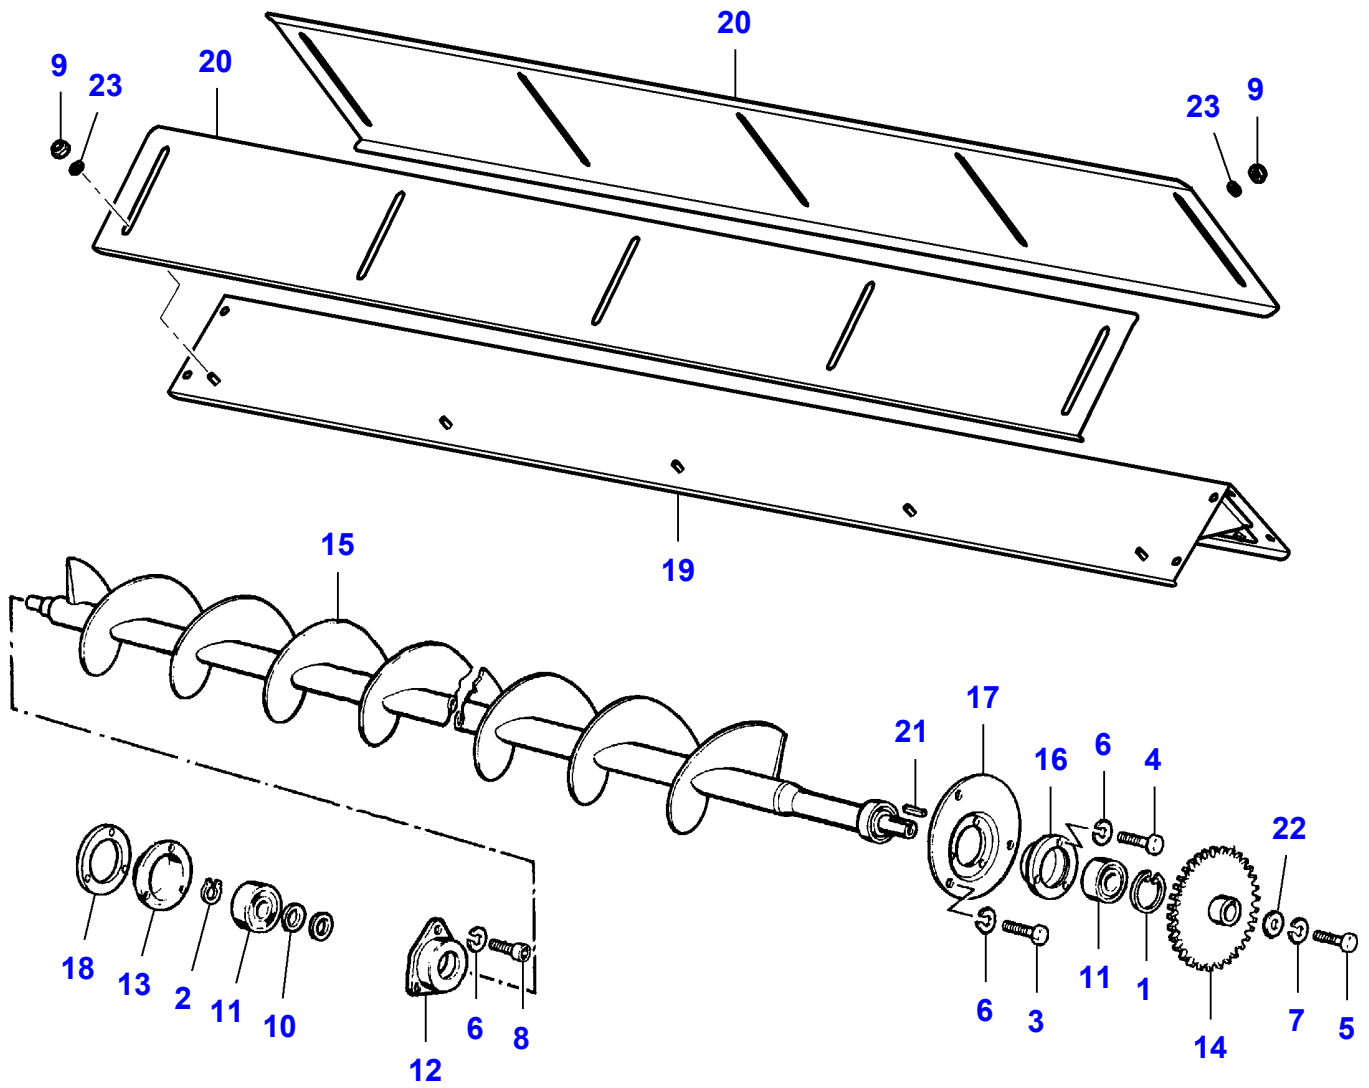

L-LD26-001-B

Massey Ferguson

MF 7247 COMBINE - 3906251

3906251

Grain Tank Unloading Auger

Page080-0080

Item	Part Number	Qty	Description	Comments
1	LA11061076	1	Circlip	
2	LA11067876	1	Circlip	
3	LA11106021	1	Cap Screw	
4	LA11106221	1	Cap Screw	
5	LA11112424	1	Cap Screw	
6	LA12034671	3	Lock Washer	
7	LA12034771	1	Lock Washer	
8	LA14420221	1	Hex Socket Screw	
9	LA16104111	1	Locknut	
10	LA355538710	1	Washer	
11	LA28996530	2	Bearing Assy	
12	LA300011962	1	Support	
13	LA300112176	1	Cover	
14	LA300128263	1	Gear	
15	LA321853650	1	Auger	
16	LA321853450	1	Support	
17	LA321853550	1	Disc	
18	LA321944750	1	Shim	
19	LA323046050	1	Trough	
20	LA323046250	2	Plate	
21	LA350384428	1	Key	
22	LA355511240	1	Flat Washer	Repairs and replaces LA355511260
23	LA355520830	2	Flat Washer