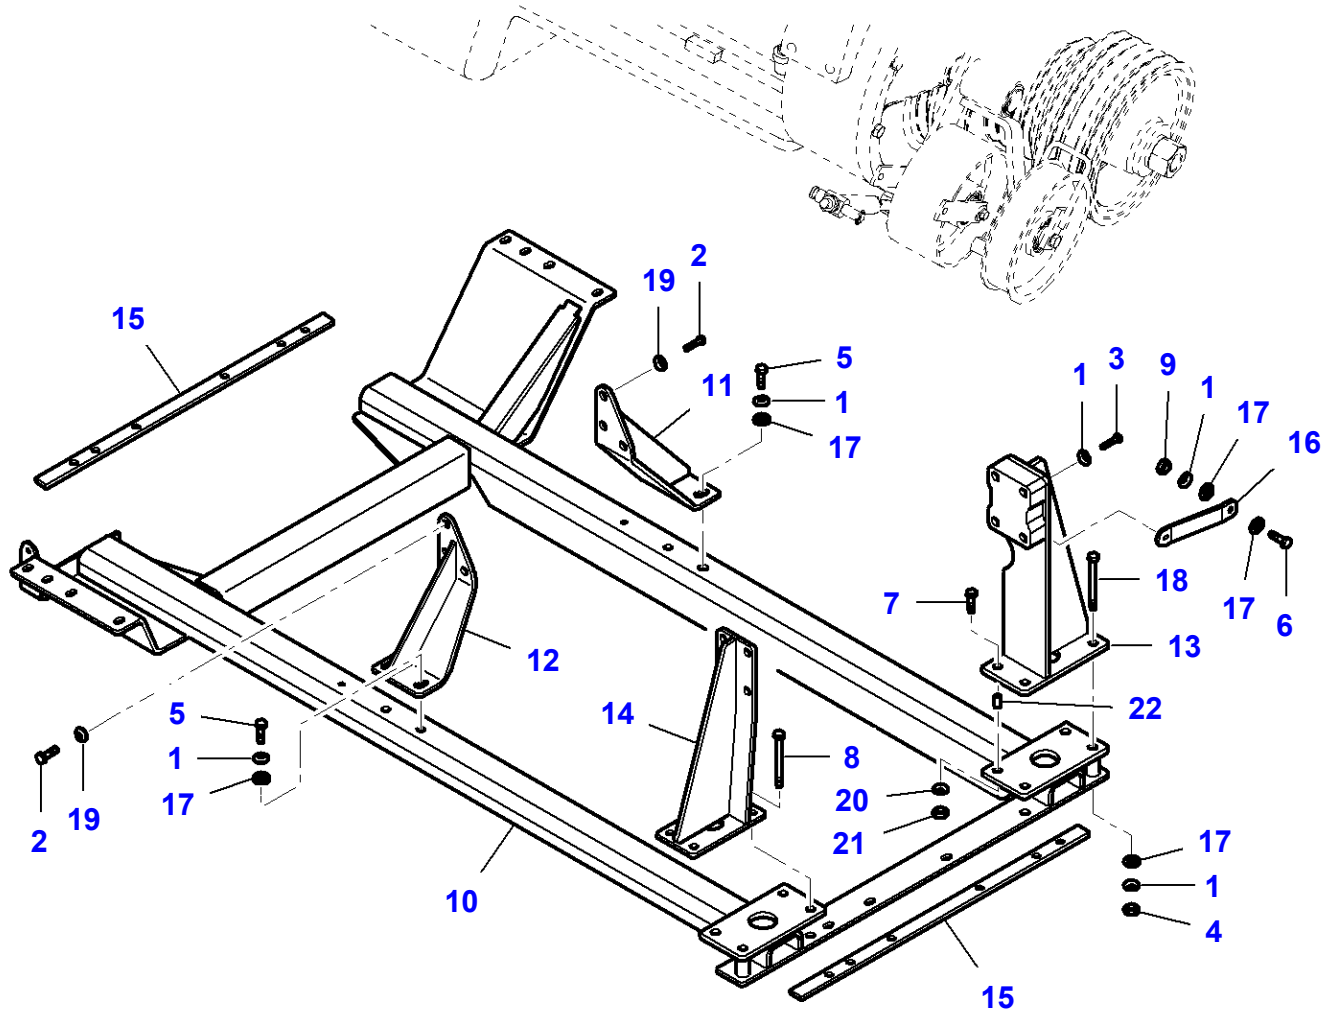

L-LC03-003-C

Massey Ferguson

MF 7247 COMBINE - 3906251

3906251

Engine Installation - Holder

Page020-0015

Item	Part Number	Qty	Description
1	LA140046	12	Washer
2	LA11115621	6	Cap Screw
3	LA11112421	4	Cap Screw
4	LA11702911	2	Nut
5	LA15540521	4	Cap Screw
6	LA15540524	2	Cap Screw
7	LA11254131	1	Cap Screw
8	LA15541621	4	Cap Screw
9	LA16101511	2	Nut
10	LA323245450	1	Frame
11	LA323115050	1	Bracket
12	LA323115050	1	Bracket
13	LA323245650	1	Bracket
14	LA323245550	1	Bracket
15	LA322911250	2	Shim
16	LA323119250	1	Support
17	LA355501320	8	Flat Washer
18	LA15541521	2	Cap Screw
19	LA12035571	6	Lock Washer
20	LA12034871	2	Lock Washer
21	LA10790521	2	Nut
22	LA340415037	1	Bush