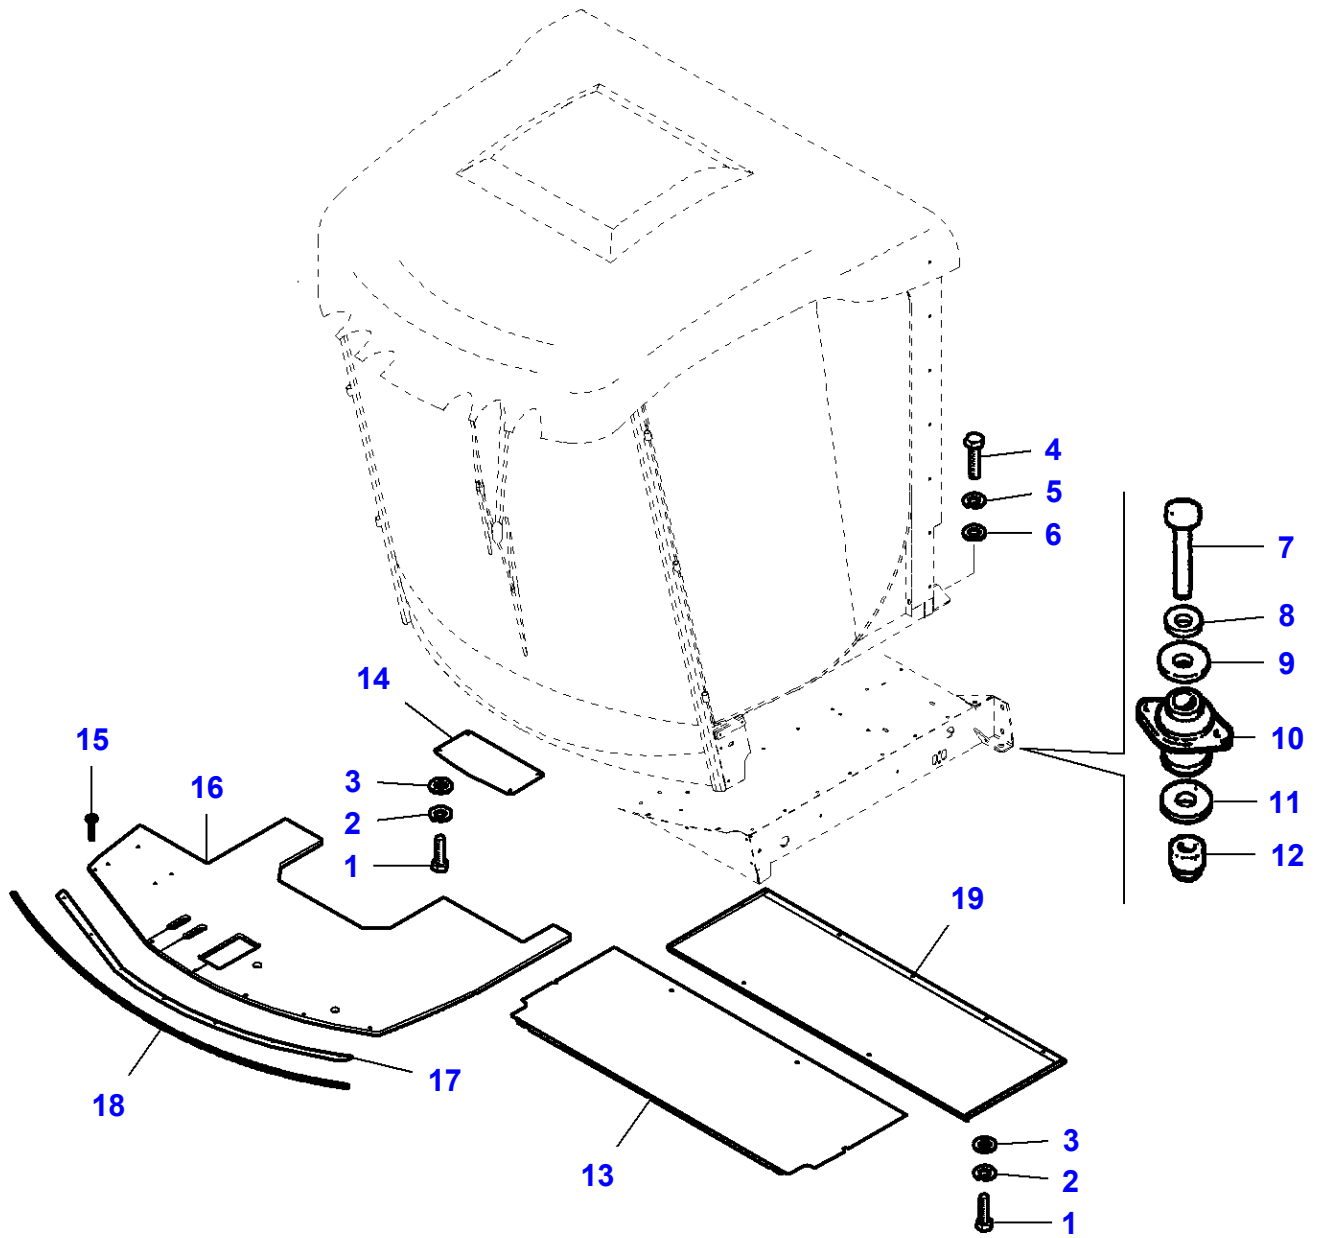

L-LD38-057-B

Massey Ferguson

MF 7247 COMBINE - 3906251

3906251

Cab - Installation

Page 100-0055

Item	Part Number	Qty	Description
1	LA10902424	1	Cap Screw
2	LA12035671	1	Lock Washer
3	LA355500715	1	Flat Washer
4	LA11112421	1	Cap Screw
5	LA12034771	1	Lock Washer
6	LA355501320	1	Flat Washer
7	LA15981524	1	Cap Screw
8	LA322133950	1	Washer
9	LA322017550	1	Washer
10	LA322017250	1	Vibration Mount
11	LA322017650	1	Washer
12	LA12574921	1	Nut
13	LA323190350	1	Cover
14	LA323212450	1	Cover
15	LA322898250	1	Screw
16	LA323206550	1	Mat
17	LA323206150	1	Cap
18	LA323208150	1	Profile
19	LA323190250	1	Cover