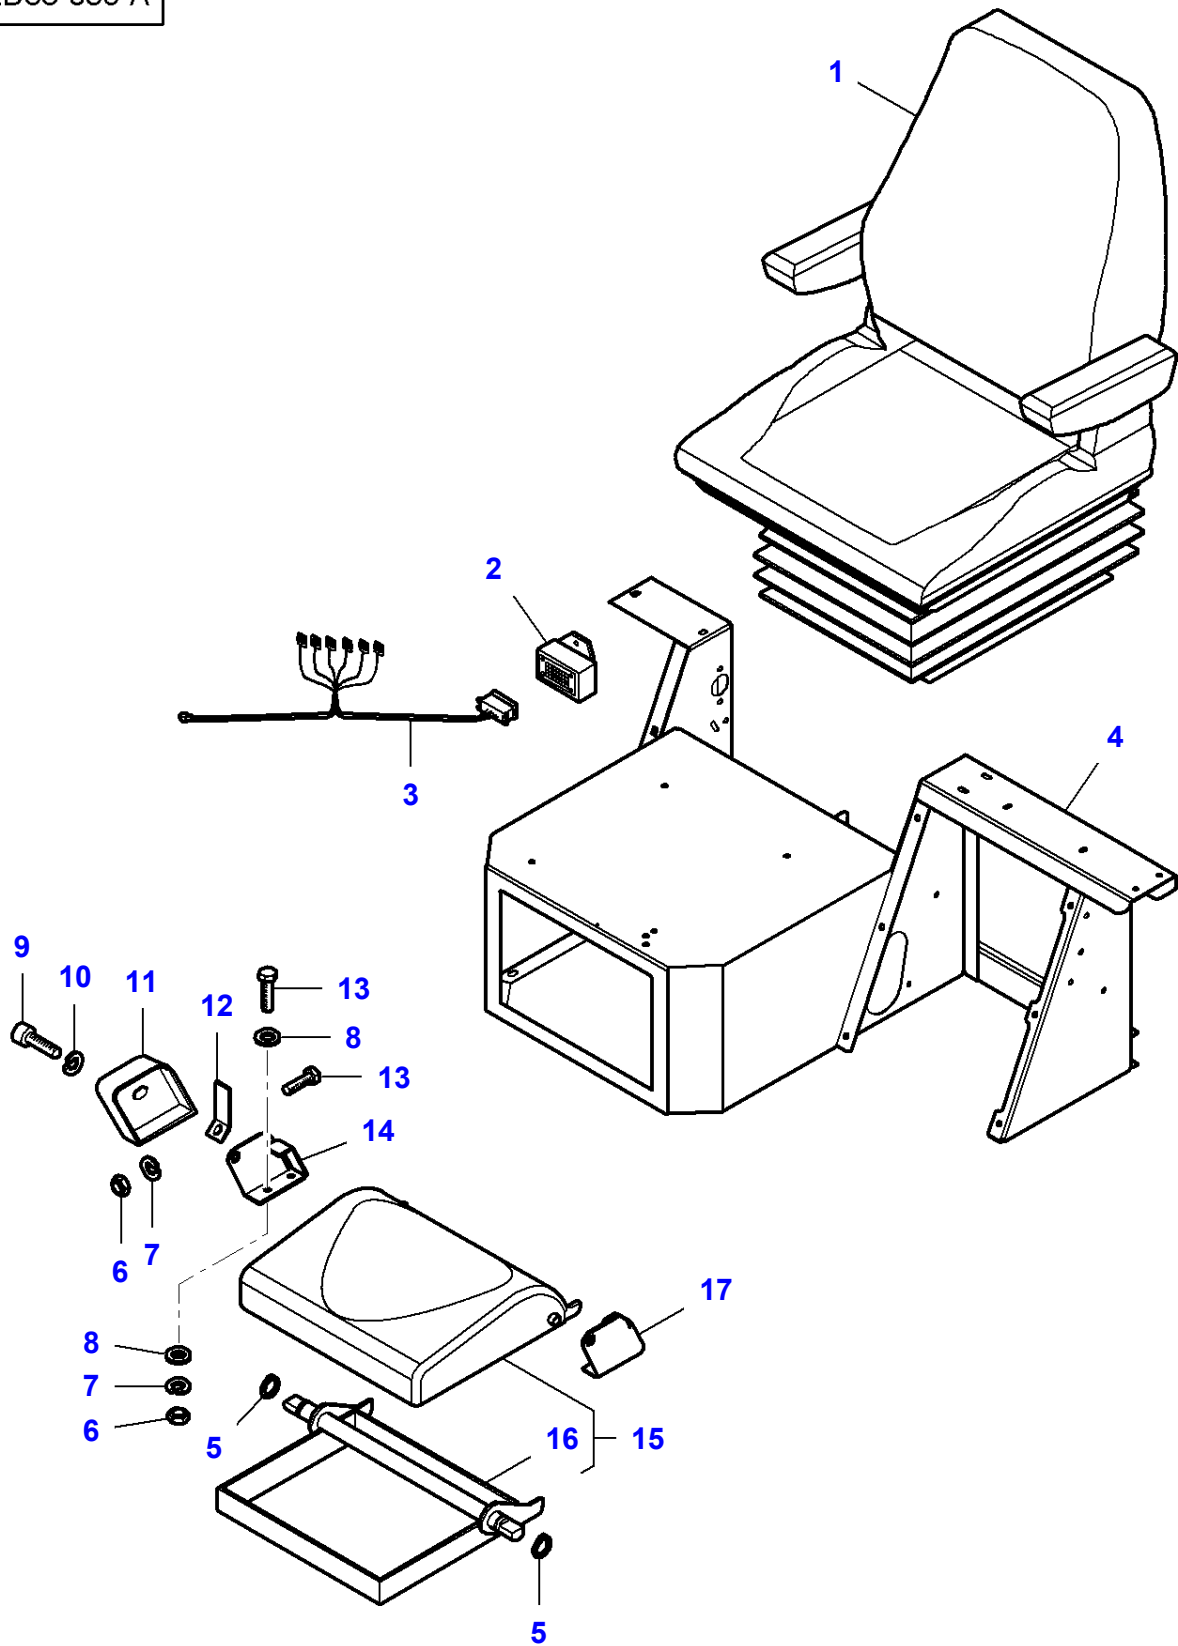

L-LD38-056-A

| Item | Part Number | Qty | Description | Comments |
|-------------|--------------------|------------|--------------------|---|
| 1 | LA323286850 | 1 | Seat | |
| 2 | LA323189600 | 1 | Electronic Box | |
| 3 | LA323202100 | 1 | Harness | |
| 4 | | 1 | Support | See Page - Reference Number 100-0020/23 |
| 5 | LA11066476 | 2 | Circlip | |
| 6 | LA16100811 | 2 | Nut | |
| 7 | LA12034571 | 2 | Lock Washer | |
| 8 | LA355500820 | 2 | Flat Washer | |
| 9 | LA13274211 | 1 | Hex Socket Screw | |
| 10 | LA12035471 | 1 | Lock Washer | |
| 11 | LA322805150 | 1 | Shield | |
| 12 | LA322804550 | 1 | Support | |
| 13 | LA16043424 | 2 | Cap Screw | |
| 14 | LA322804350 | 1 | Support | |
| 15 | LA323101850 | 1 | Seat | |
| 16 | LA322804450 | 1 | Support | (15) |
| 17 | LA323196450 | 1 | Cover | |