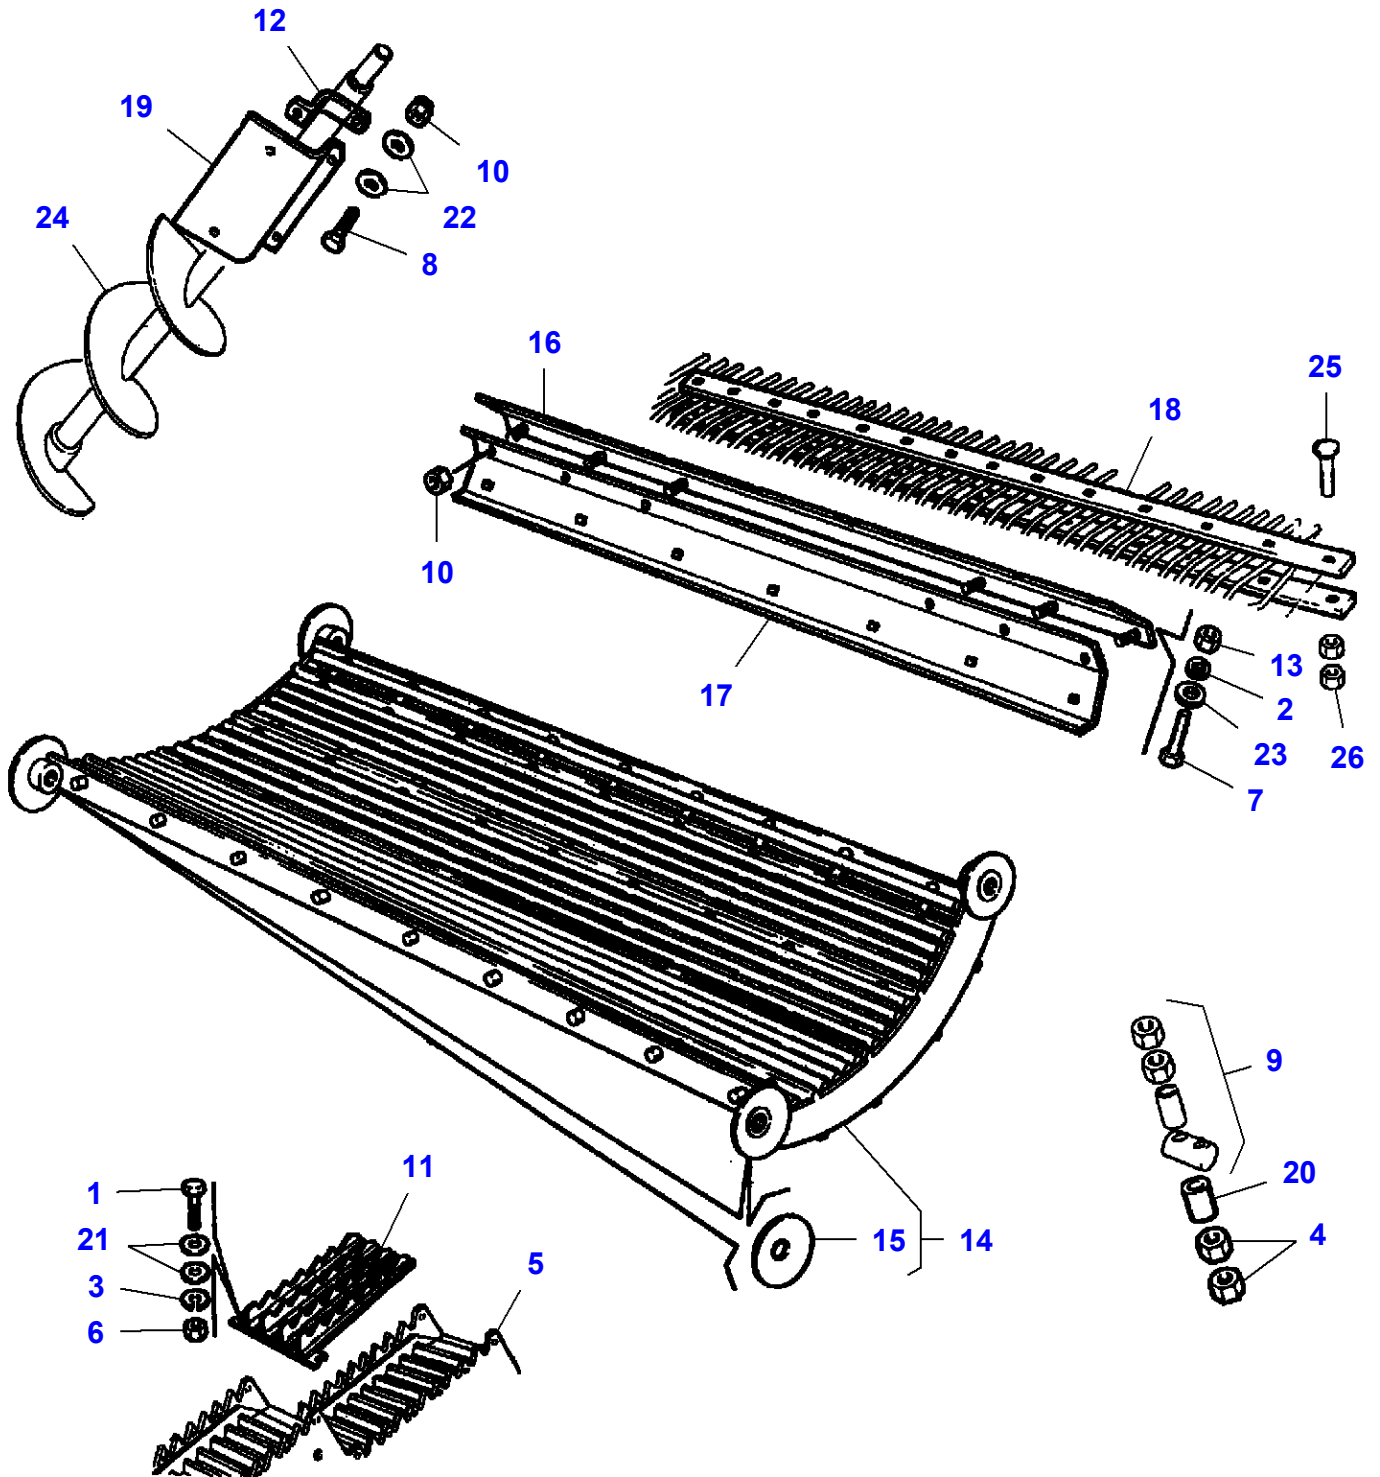

L-LD83-003-B

Massey Ferguson

MF 7247 COMBINE - 3906251

3906251

Concave, Corn, Mixed Crop

Page 140-0265

Item	Part Number	Qty	Description	Comments
1	LA10902424	2	Cap Screw	
2	LA12034571	7	Lock Washer	
3	LA12035670	2	Lock Washer	
4	LA12163321	4	Nut	
5		1	Kit, Straw Walkr	See Page - Reference Number 060-0025/10
6	LA15896221	2	Nut	
7	LA16043424	7	Cap Screw	
8	LA16043624	2	Cap Screw	
9		1	Fixing	See Page - Reference Number 050-0055
10	LA16104111	7	Locknut	
11	LA300135593	1	Rake	
12	LA320896650	1	Bracket	
13	LA321211250	7	Nut	
14	LA321252250	1	Concave	
15	LA322622850	4	Washer	(14)
16	LA322061050	1	Rail	
17	LA322061150	1	Rail	
18	LA322306950	2	Plate	
19	LA321929750	1	Blade	
20	LA340415821	2	Bush	
21	LA355500715	4	Flat Washer	
22	LA355500920	4	Flat Washer	
23	LA355510820	7	Flat Washer	
24		1	Auger	See Page - Reference Number 080-0060/12
25	LA13180701	14	Carriage Bolt	
26	LA1610811	28	Nut