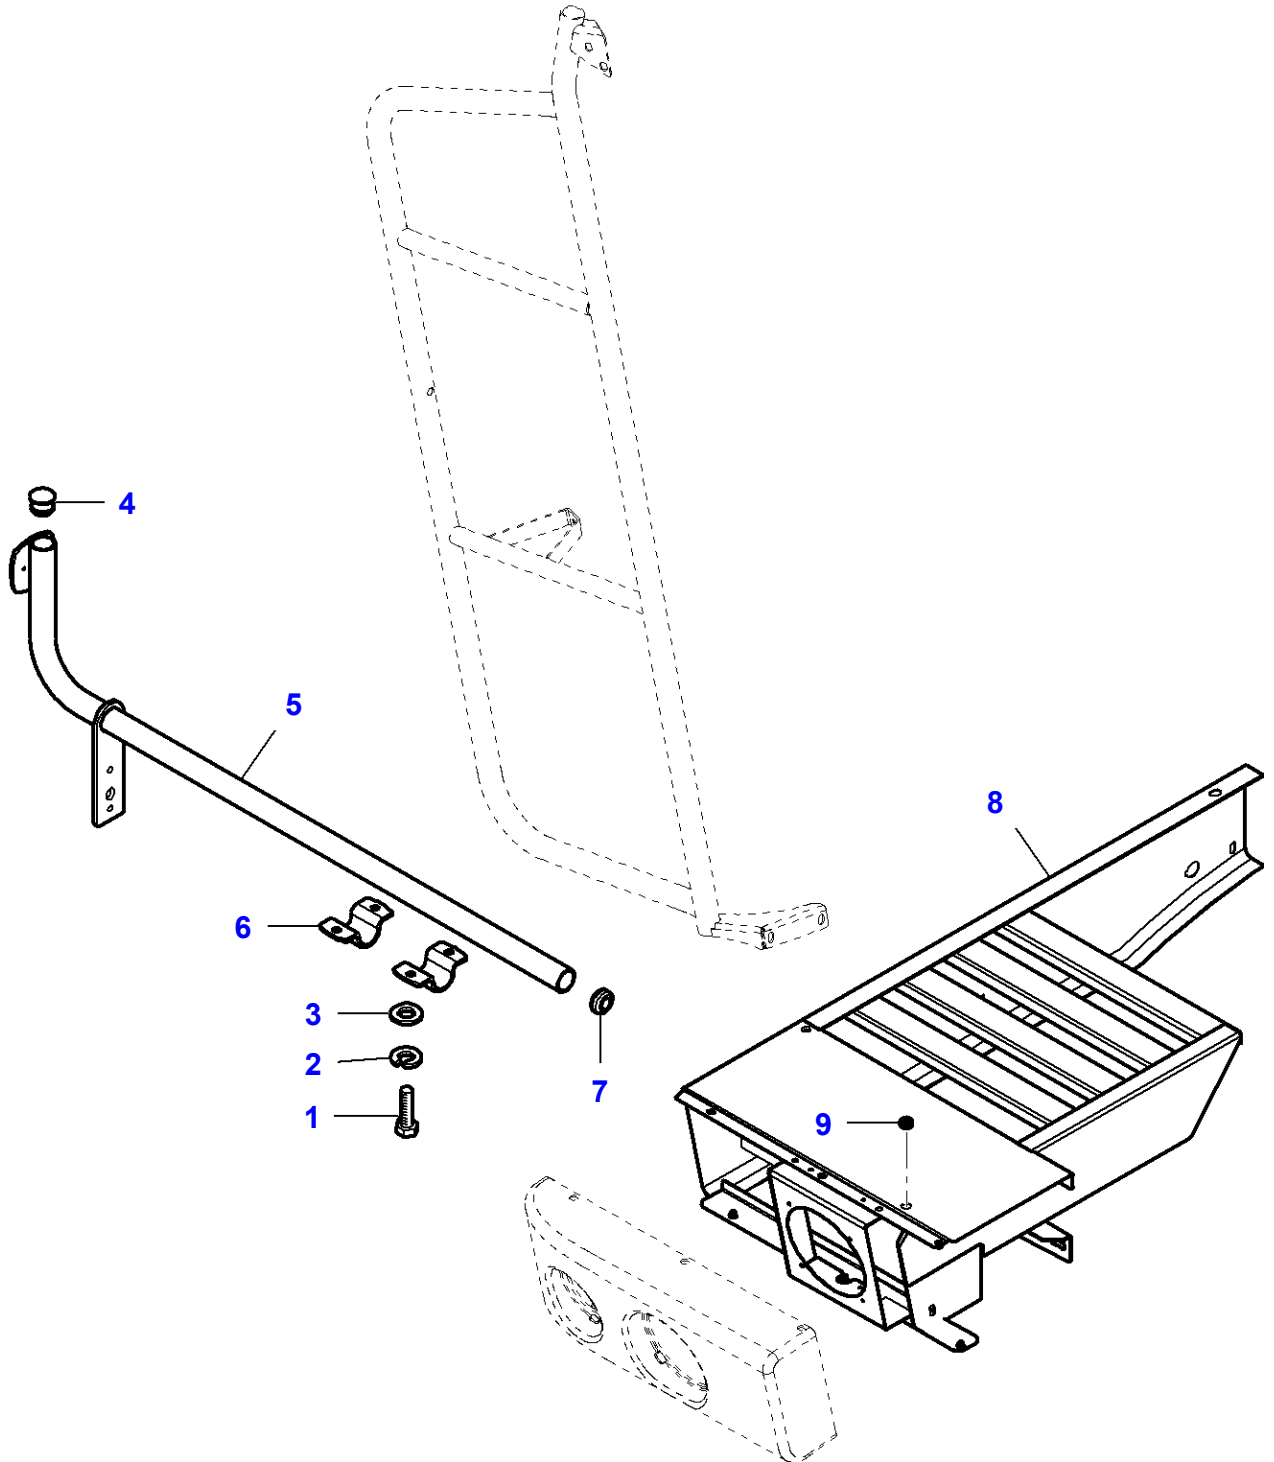

L-LD90-008-B

Massey Ferguson

MF 7247 COMBINE - 3906251

3906251

Platform Footboards - Right Side

Page 100-0045

Item	Part Number	Qty	Description
1	LA16043421	1	Cap Screw
2	LA12034571	1	Lock Washer
3	LA355510820	1	Flat Washer
4	LA321454750	1	Plug
5	LA323199650	1	Rod
6	LA300114165	1	Plate
7	LA10397780	1	Grommet
8	LA323225350	1	Step
9	LA340481703	1	Grommet