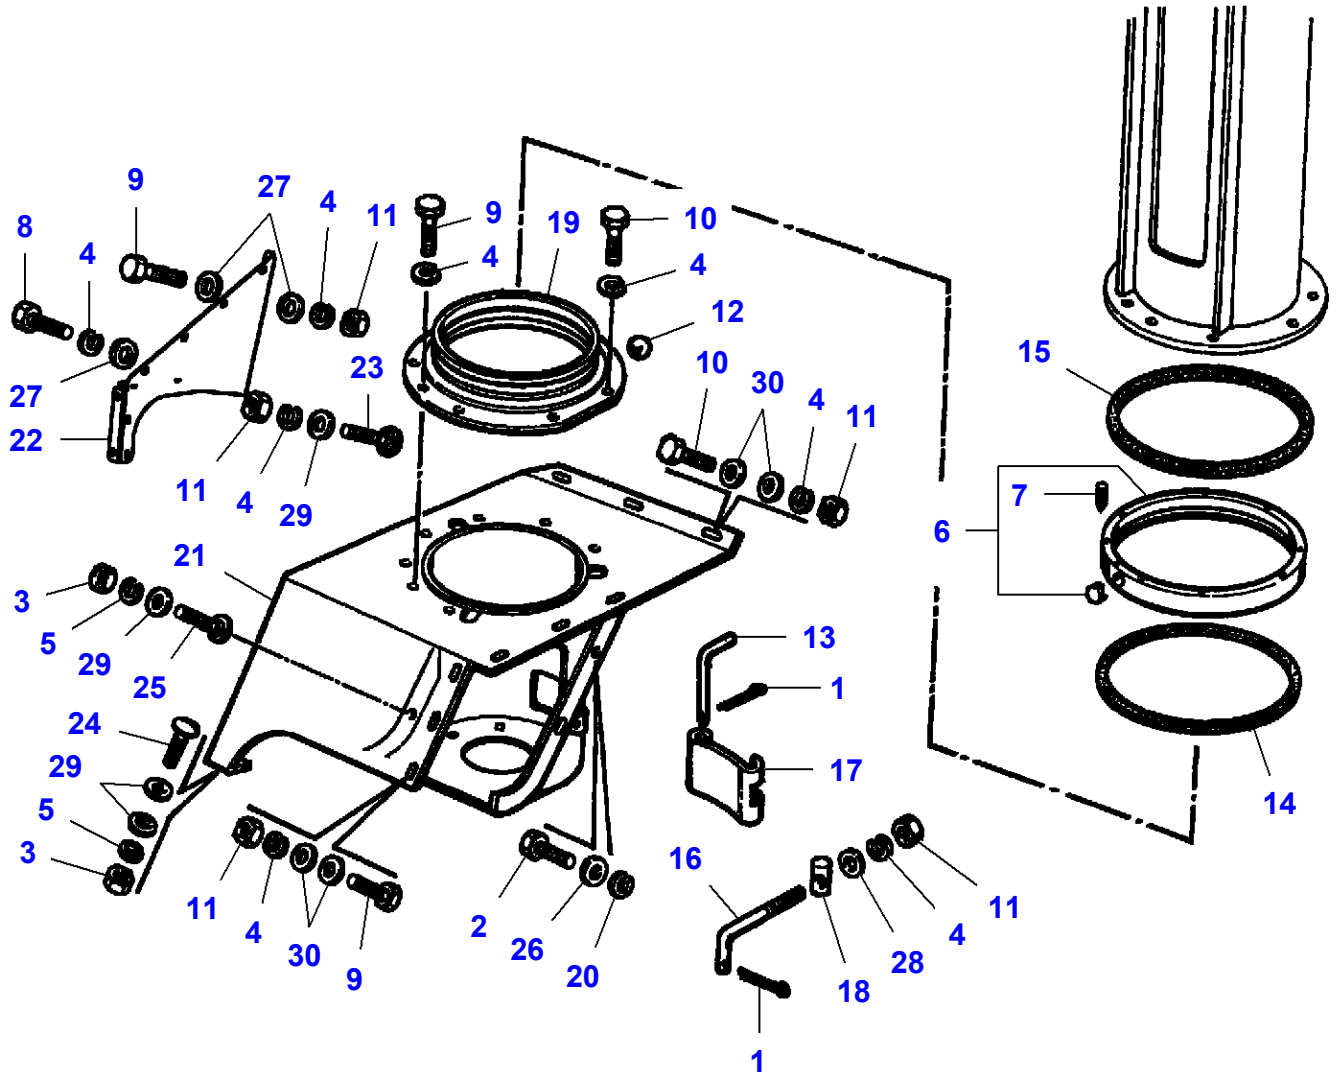

L-LD27-001-B

Grain Tank Unloading Vertical Tube

Item	Part Number	Qty	Description	Comments
1	LA10733601	2	Split Pin	
2	LA10979421	1	Cap Screw	
3	LA11701711	2	Nut	
4	LA12034571	8	Lock Washer	
5	LA12034671	2	Lock Washer	
6	LA322364800	1	Ring	
7	LA13798870	1	Grub Screw	(6)
8	LA16043221	1	Cap Screw	
9	LA16043421	3	Cap Screw	
10	LA16043621	2	Cap Screw	
11	LA16100811	7	Nut	
12	LA20063520	1	Ball	
13	LA300018233	1	Latch	
14	LA320405250	1	Gasket	
15	LA320405350	1	Gasket	
16	LA321953650	1	Tie Rod	
17	LA321953750	1	Lid	
18	LA322001750	1	Pin	
19	LA322363750	1	Ring	
20	LA12035670	1	Lock Washer	
21	LA323037850	1	Support	
22	LA323043050	1	Bracket	
23	LA350342511	10	Carriage Bolt	
24	LA350342520	1	Carriage Bolt	
25	LA350342525	1	Carriage Bolt	
26	LA355500715	1	Flat Washer	
27	LA355500915	4	Flat Washer	
28	LA355500930	1	Flat Washer	
29	LA355501120	4	Flat Washer	
30	LA355510820	4	Flat Washer