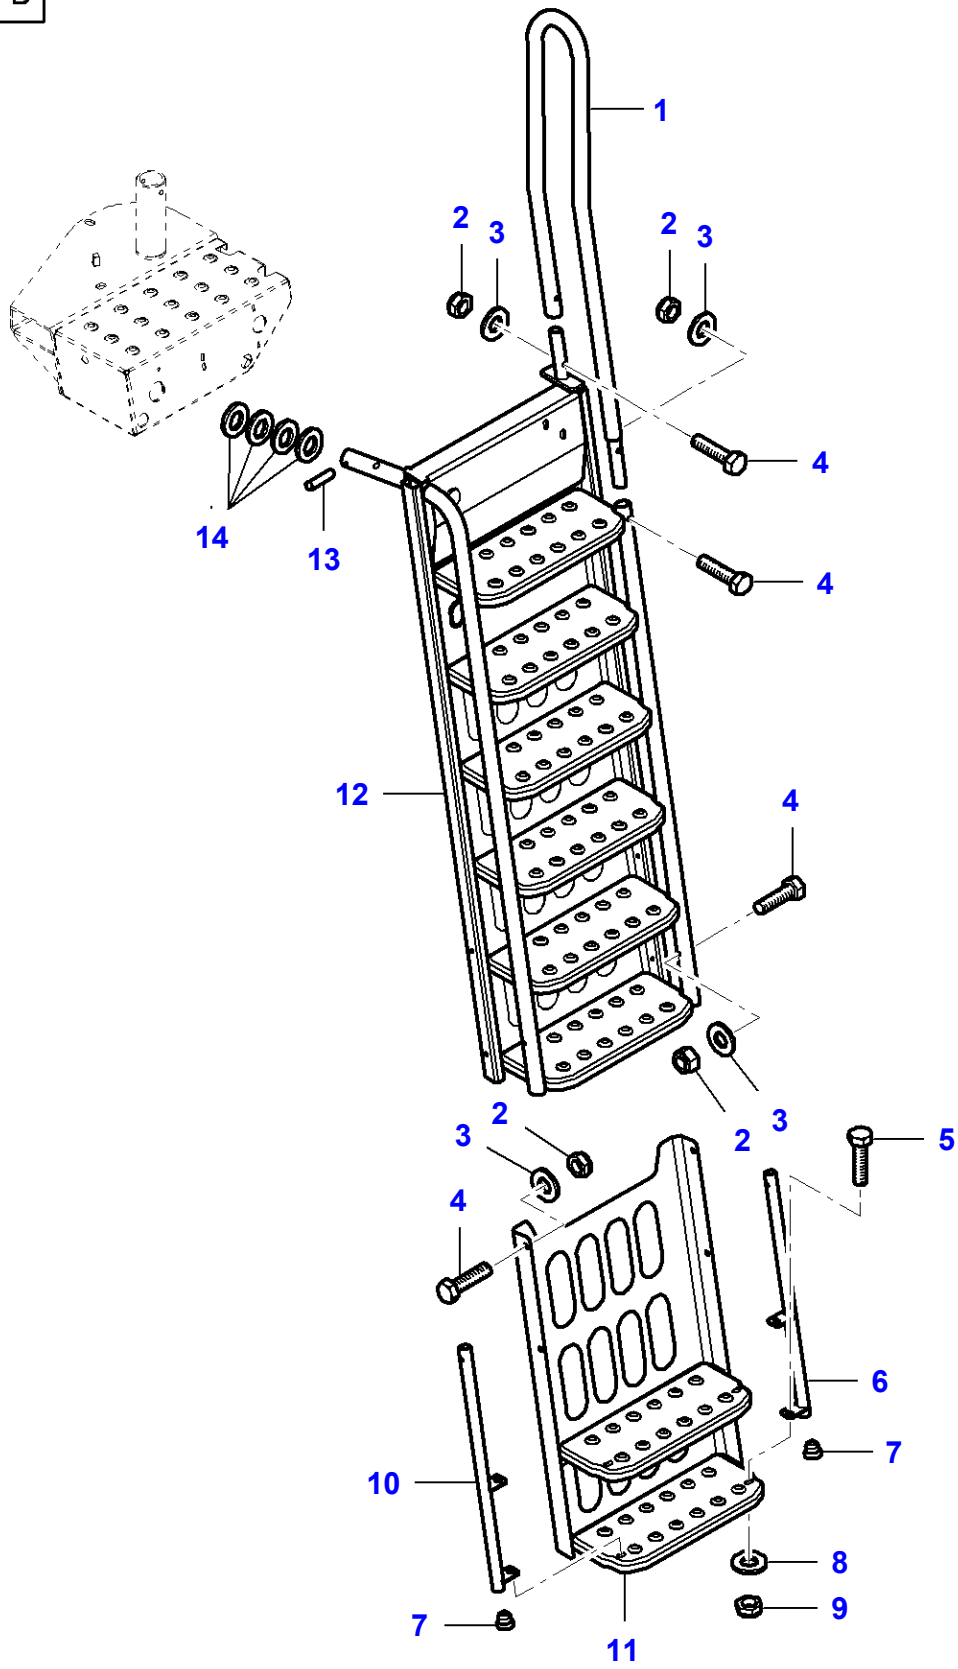

L-LD63-003-B

Ladder Footboard

Item	Part Number	Qty	Description
1	LA323194350	1	Handlebar
2	LA12574211	X	Locknut
3	LA355500715	X	Flat Washer
4	LA10903221	X	Cap Screw
5	LA16043424	X	Cap Screw
6	LA323187950	1	Grip
7	LA322106950	X	Plug
8	LA355510820	X	Flat Washer
9	LA16104111	X	Locknut
10	LA323187850	1	Grip
11	LA323187750	1	Step
12	LA323171450	1	Ladder
13	LA14604570	X	Pin
14	LA355538610	X	Washer