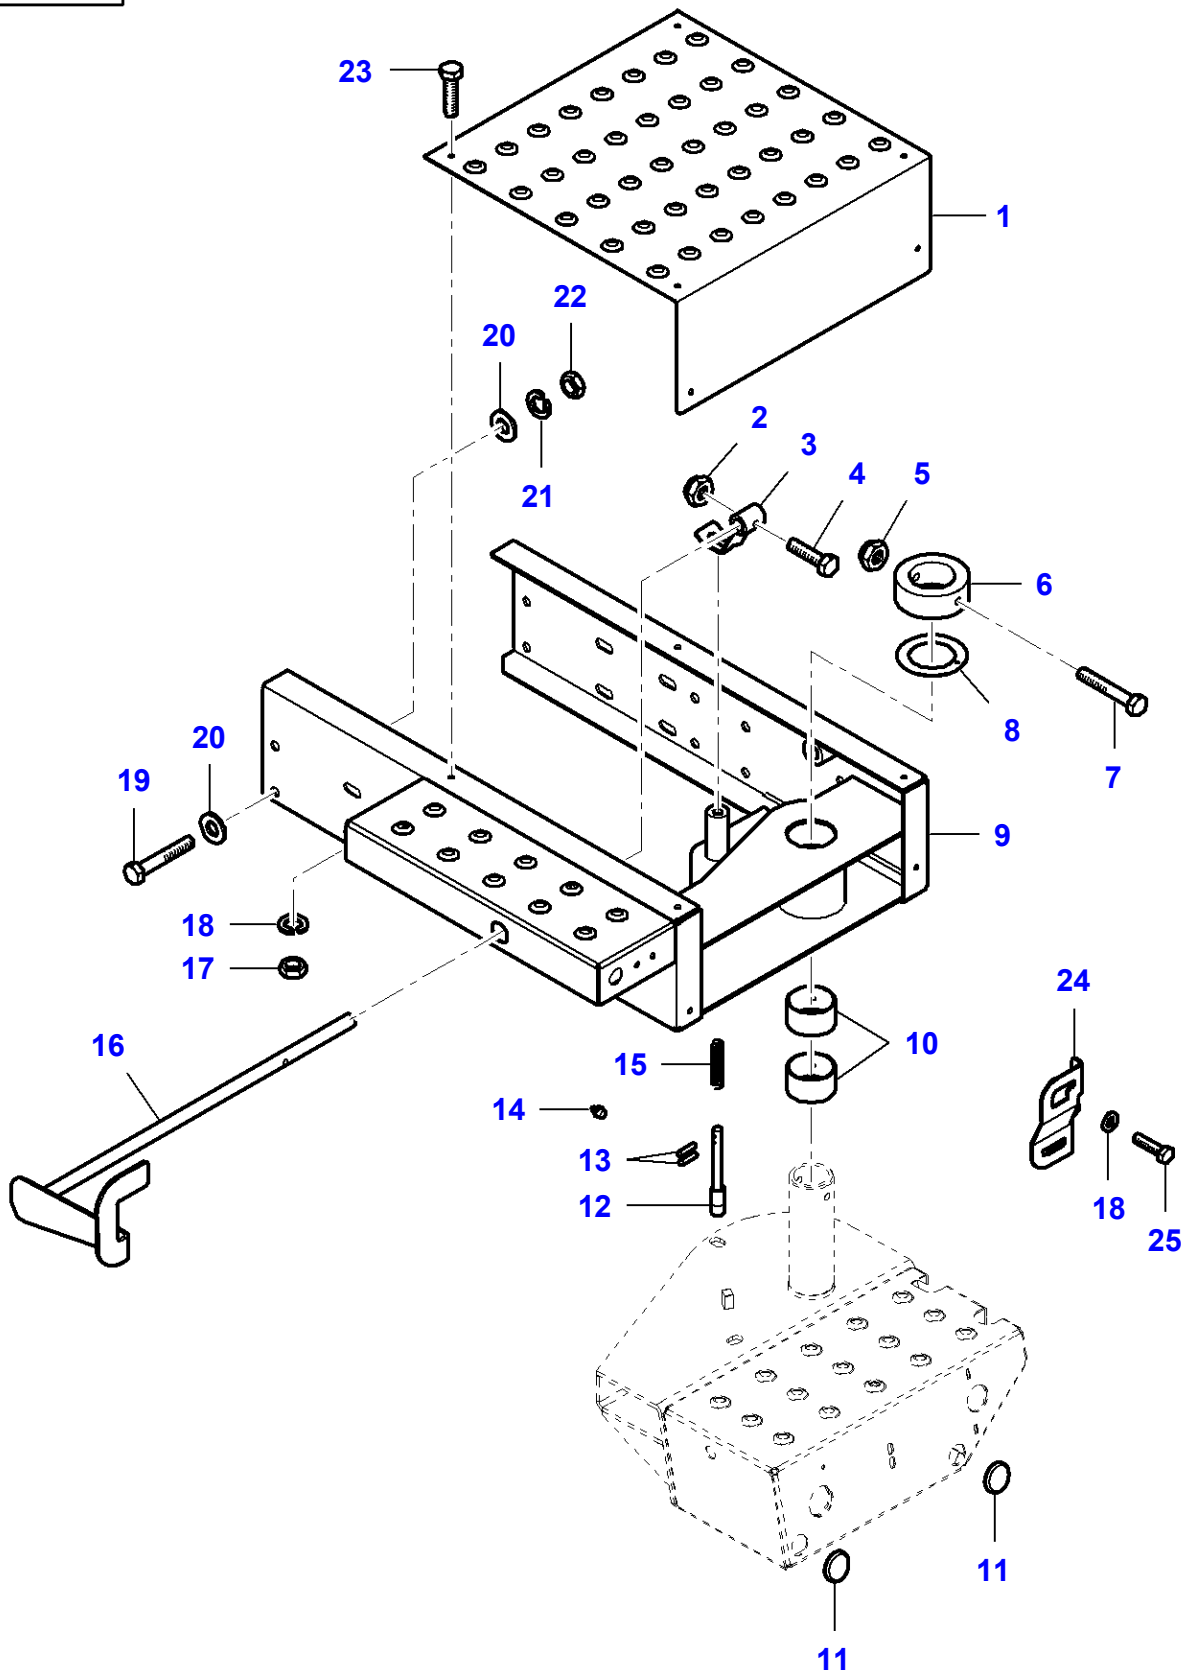

MF 7247 COMBINE - 3906251
L-LD39-011-A

L-LD39-011-A

Ladder Footboard - Extension

Item	Part Number	Qty	Description
1	LA323193150	1	Floor
2	LA12574211	X	Locknut
3	LA323171150	1	Support
4	LA10903021	X	Cap Screw
5	LA16104111	5	Locknut
6	LA323171550	1	Bush
7	LA16046121	X	Screw
8	LA323171850	1	Shim
9	LA323180550	1	Support
10	LA323172250	2	Spacer
11	LA322274450	2	Plug
12	LA323177650	1	Pin
13	LA14164370	2	Pin
14	LA350357803	1	Grease Fitting
15	LA350356208	1	Spring
16	LA323172150	1	Rod Link
17	LA15896211	X	Nut
18	LA322357	X	Spring Washer
19	LA11107621	X	Cap Screw
20	LA355501130	X	Flat Washer
21	LA140045	X	Lock Washer
22	LA11701711	X	Nut
23	LA10902221	X	Cap Screw
24	LA323234250	1	Support
25	LA10902221	2	Cap Screw