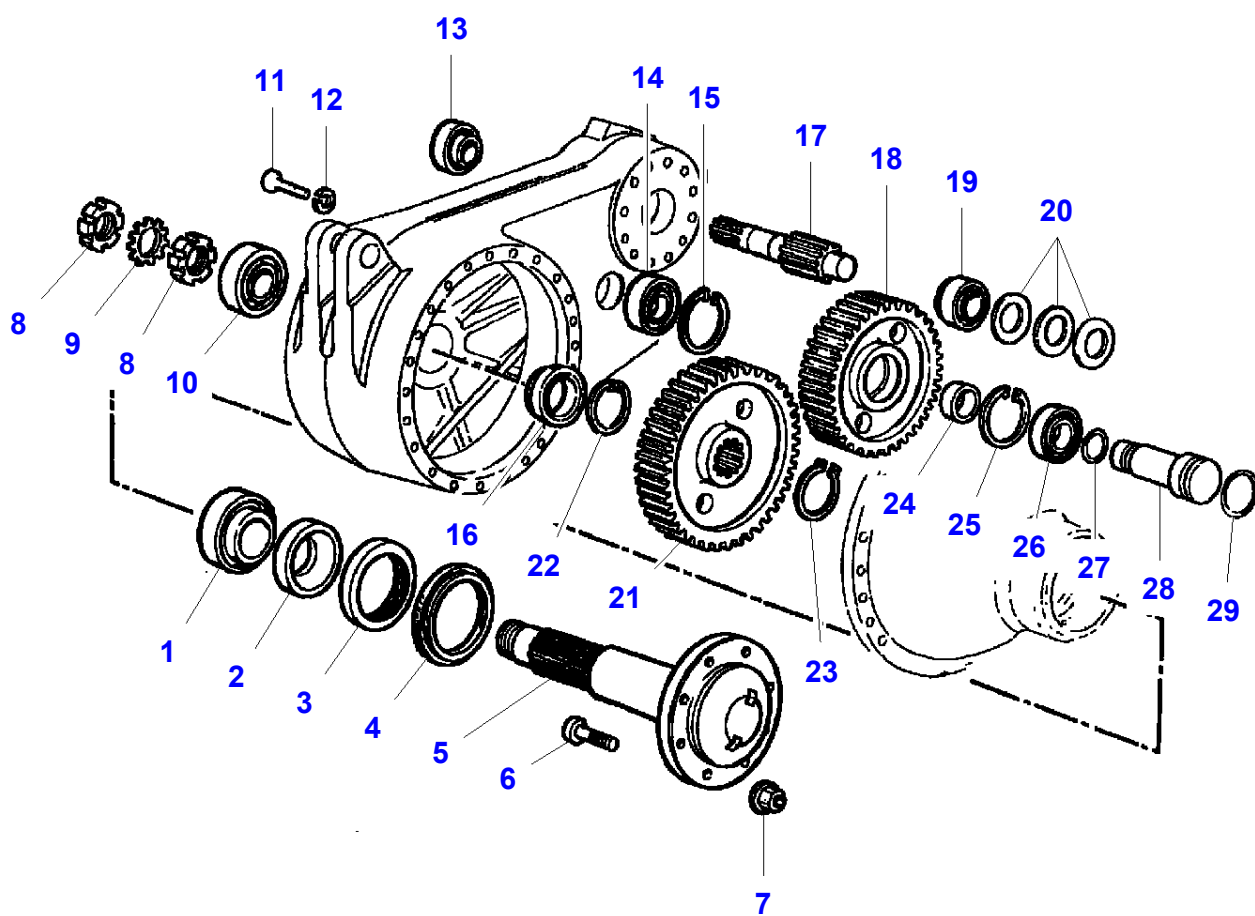

L-LC66-003-A

Reducers - Autolevel

Item	Part Number	Qty	Description	Comments
1	LA344065120	1	Bearing Assy	
2	LA321914250	1	Spacer	
3	LA353587179	1	Gasket	
4	LA321925250	1	Ring	
5	LA322069450	1	Drive Shaft	
6	LA322304650	8	Hex Socket Screw	
7	LA320630350	8	Nut	
8	LA321133950	2	Nut	
9	LA300129763	1	Tooth Washer	
10	LA340406580	1	Bearing Assy	
11	LA11106631	1	Cap Screw	
12	LA12034671	1	Lock Washer	
13	LA24970340	1	Bearing Assy	
14	LA340405060	1	Bearing Assy	
15	LA11075976	2	Circlip	
16	LA322069550	1	Spacer	
17	LA322062050	1	Shaft	
18	LA322062150	1	Gear	
19	LA340406546	1	Bearing Assy	
20	LA321982850	1	Shim	Thickness 0,15 mm
	LA321982950	1	Shim	Thickness 0,20 mm
	LA321983050	1	Shim	Thickness 0,50 mm
21	LA322061950	1	Gear	
22	LA11075176	1	Circlip	
23			Not Used	
24	LA321914150	1	Spacer	
25	LA11075976	1	Circlip	
26	LA24970340	1	Bearing Assy	
27	LA350358171	1	Gasket	
28	LA321913950	1	Pin	
29	LA14460680	1	O Ring