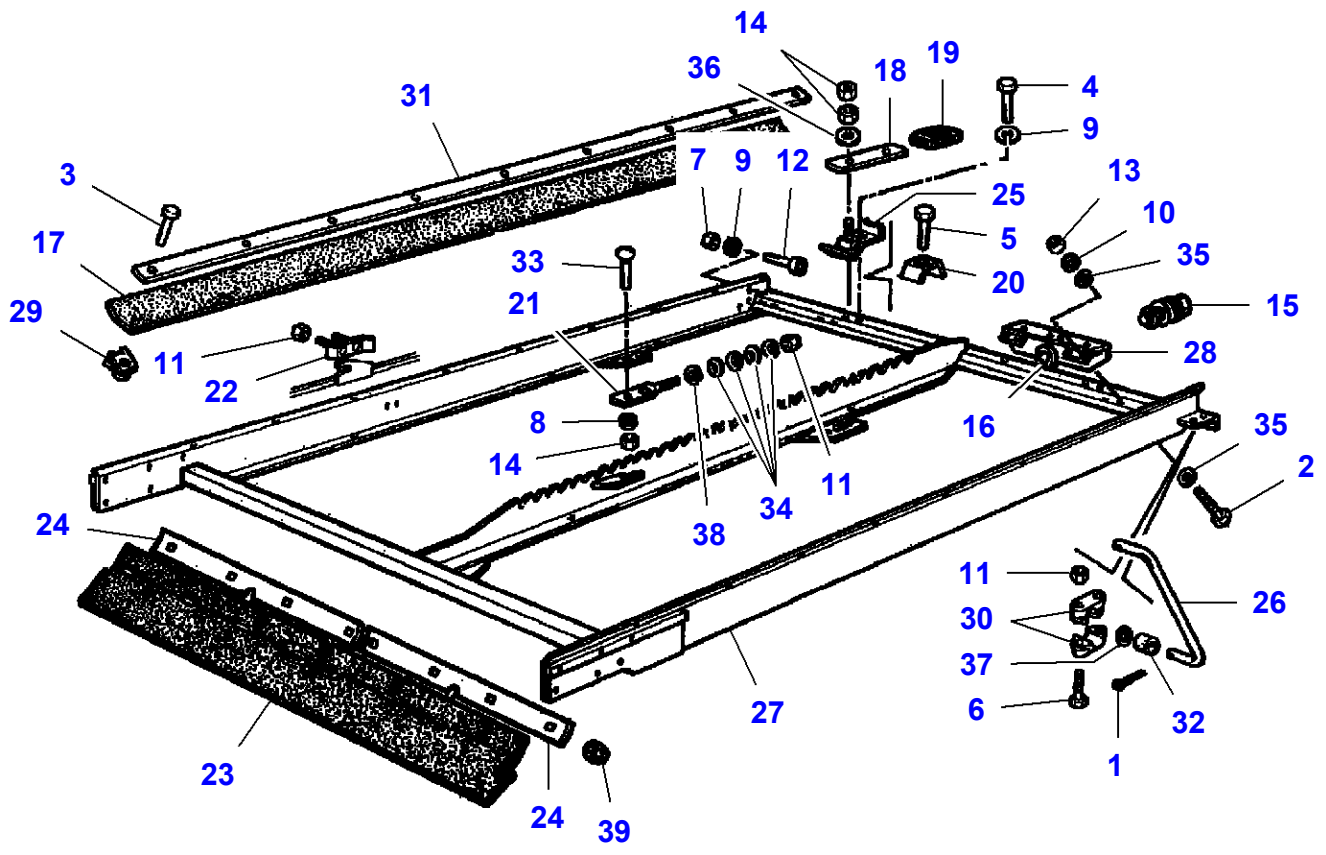

L-LD12-002-B

Upper Shaker Shoe

Item	Part Number	Qty	Description
1	LA10797501	1	Split Pin
2	LA10902424	1	Cap Screw
3	LA10977821	9	Cap Screw
4	LA11106221	1	Cap Screw
5	LA11107221	1	Cap Screw
6	LA11107621	2	Cap Screw
7	LA11701721	1	Nut
8	LA12034571	2	Lock Washer
9	LA12034671	2	Lock Washer
10	LA12035670	1	Lock Washer
11	LA12577211	4	Locknut
12	LA14301821	1	Hex Socket Screw
13	LA15896221	1	Nut
14	LA16100811	8	Nut
15	LA320797250	1	Screw Special
16	LA320899350	1	Lock Washer
17	LA321834850	1	Canvas
18	LA321835350	1	Lever
19	LA321835450	1	Grip
20	LA321835550	1	Bracket
21	LA321836150	1	Tie Rod
22	LA321839050	1	Clip
23	LA321858750	1	Canvas
24	LA321858850	2	Stop
25	LA321861250	1	Support
26	LA322028450	1	Lever
27	LA322115850	1	Shaker Shoe
28	LA322120550	1	Support
29	LA322121950	9	Nut
30	LA322194750	2	Support
31	LA322201950	1	Stop
32	LA322203650	1	Bush
33	LA350342511	2	Carriage Bolt
34	LA350356004	4	Spring
35	LA355500610	2	Washer
36	LA355500920	2	Flat Washer
37	LA355501930	1	Flat Washer
38	LA355511030	1	Flat Washer
39	LA360653408	8	Nut