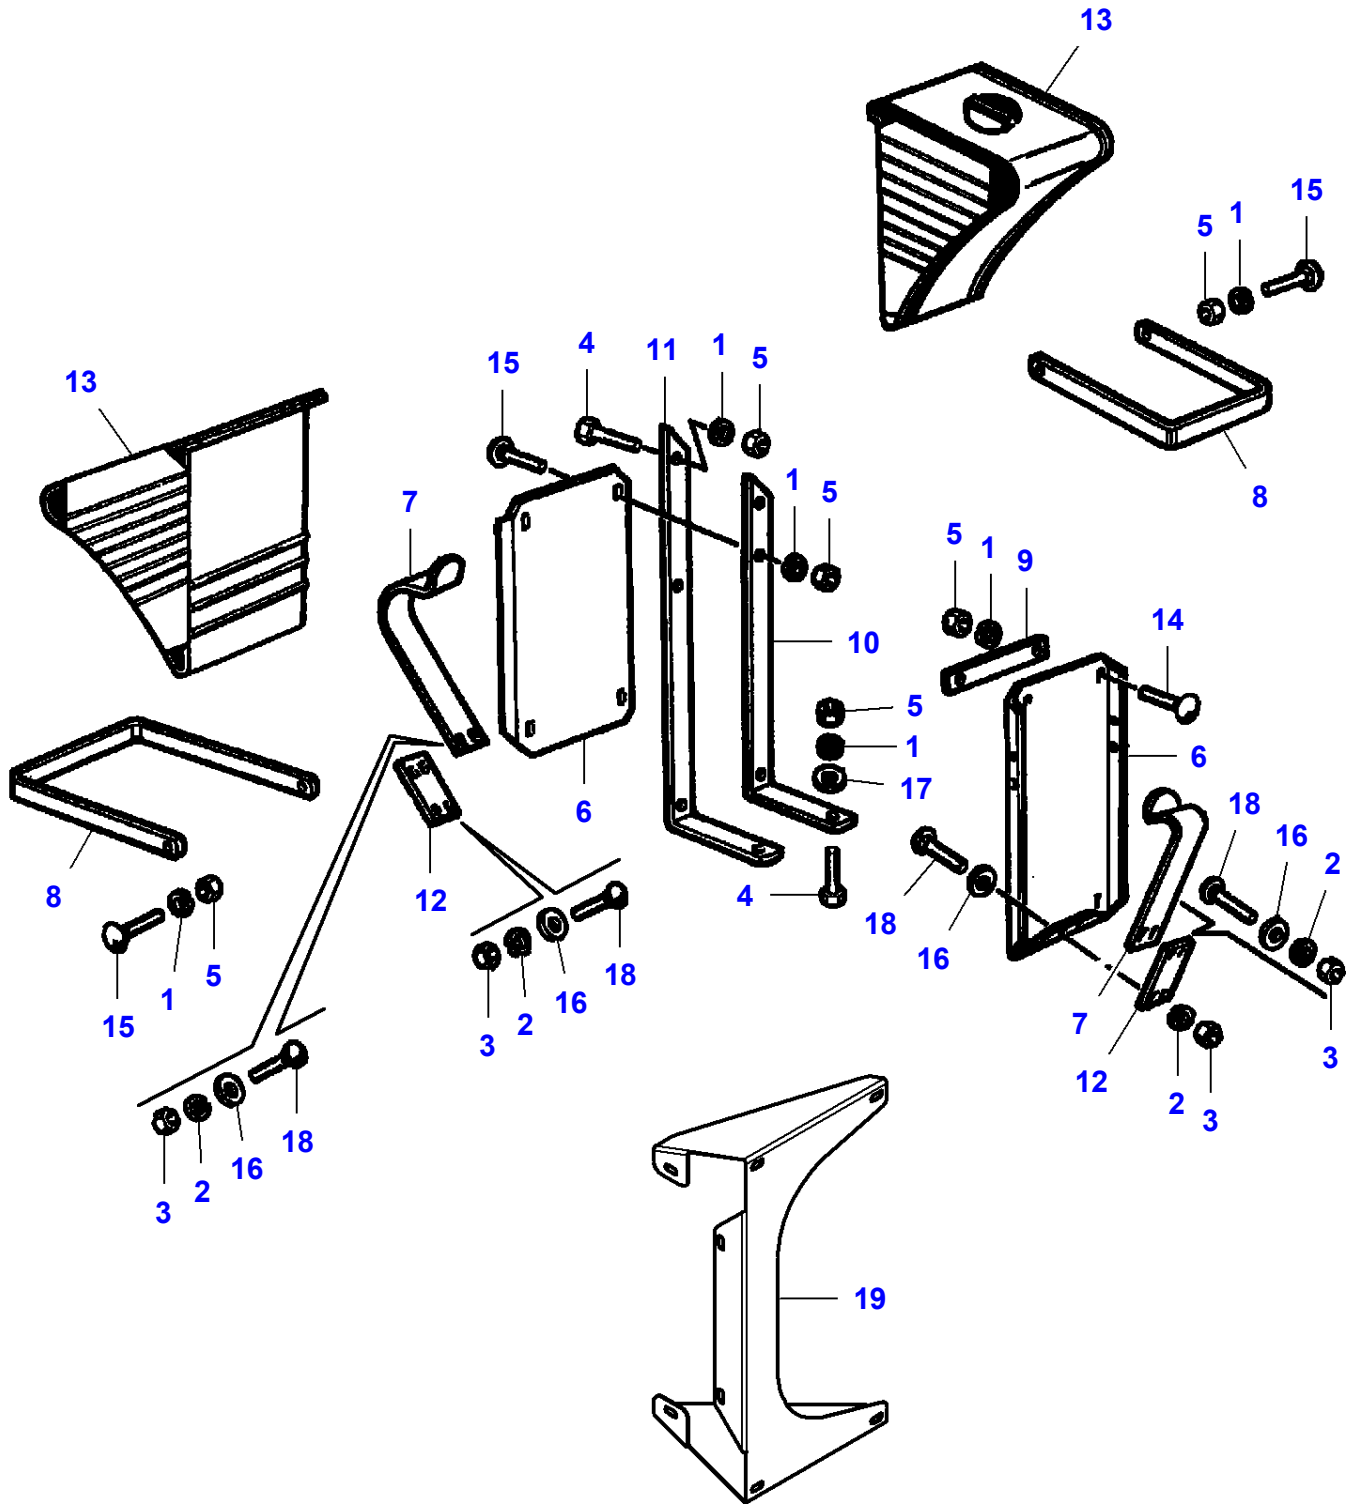

L-LD66-001-B

Wheels Block

Item	Part Number	Qty	Description	Comments
1	LA12034571	16	Lock Washer	
2	LA12035670	8	Lock Washer	
3	LA15896221	8	Nut	
4	LA16043424	4	Cap Screw	
5	LA16100811	16	Nut	
6	LA320865350	2	Plate	
7	LA320865450	2	Clip	
8	LA320865550	2	Clamp	
9	LA320867150	2	Plate	
10	LA321970250	1	Bracket	Up to Serial or Engine Number
11	LA321970350	1	Bracket	Up to Serial or Engine Number
12	LA322491250	2	Plate	
13	LA322492050	2	Chock	
14	LA350342510	4	Carriage Bolt	
15	LA350342511	8	Carriage Bolt	
16	LA355510620	8	Flat Washer	
17	LA355510820	2	Flat Washer	
18	LA366000612	8	Carriage Bolt	
19	LA323124550	1	Support	From Serial or Engine Number