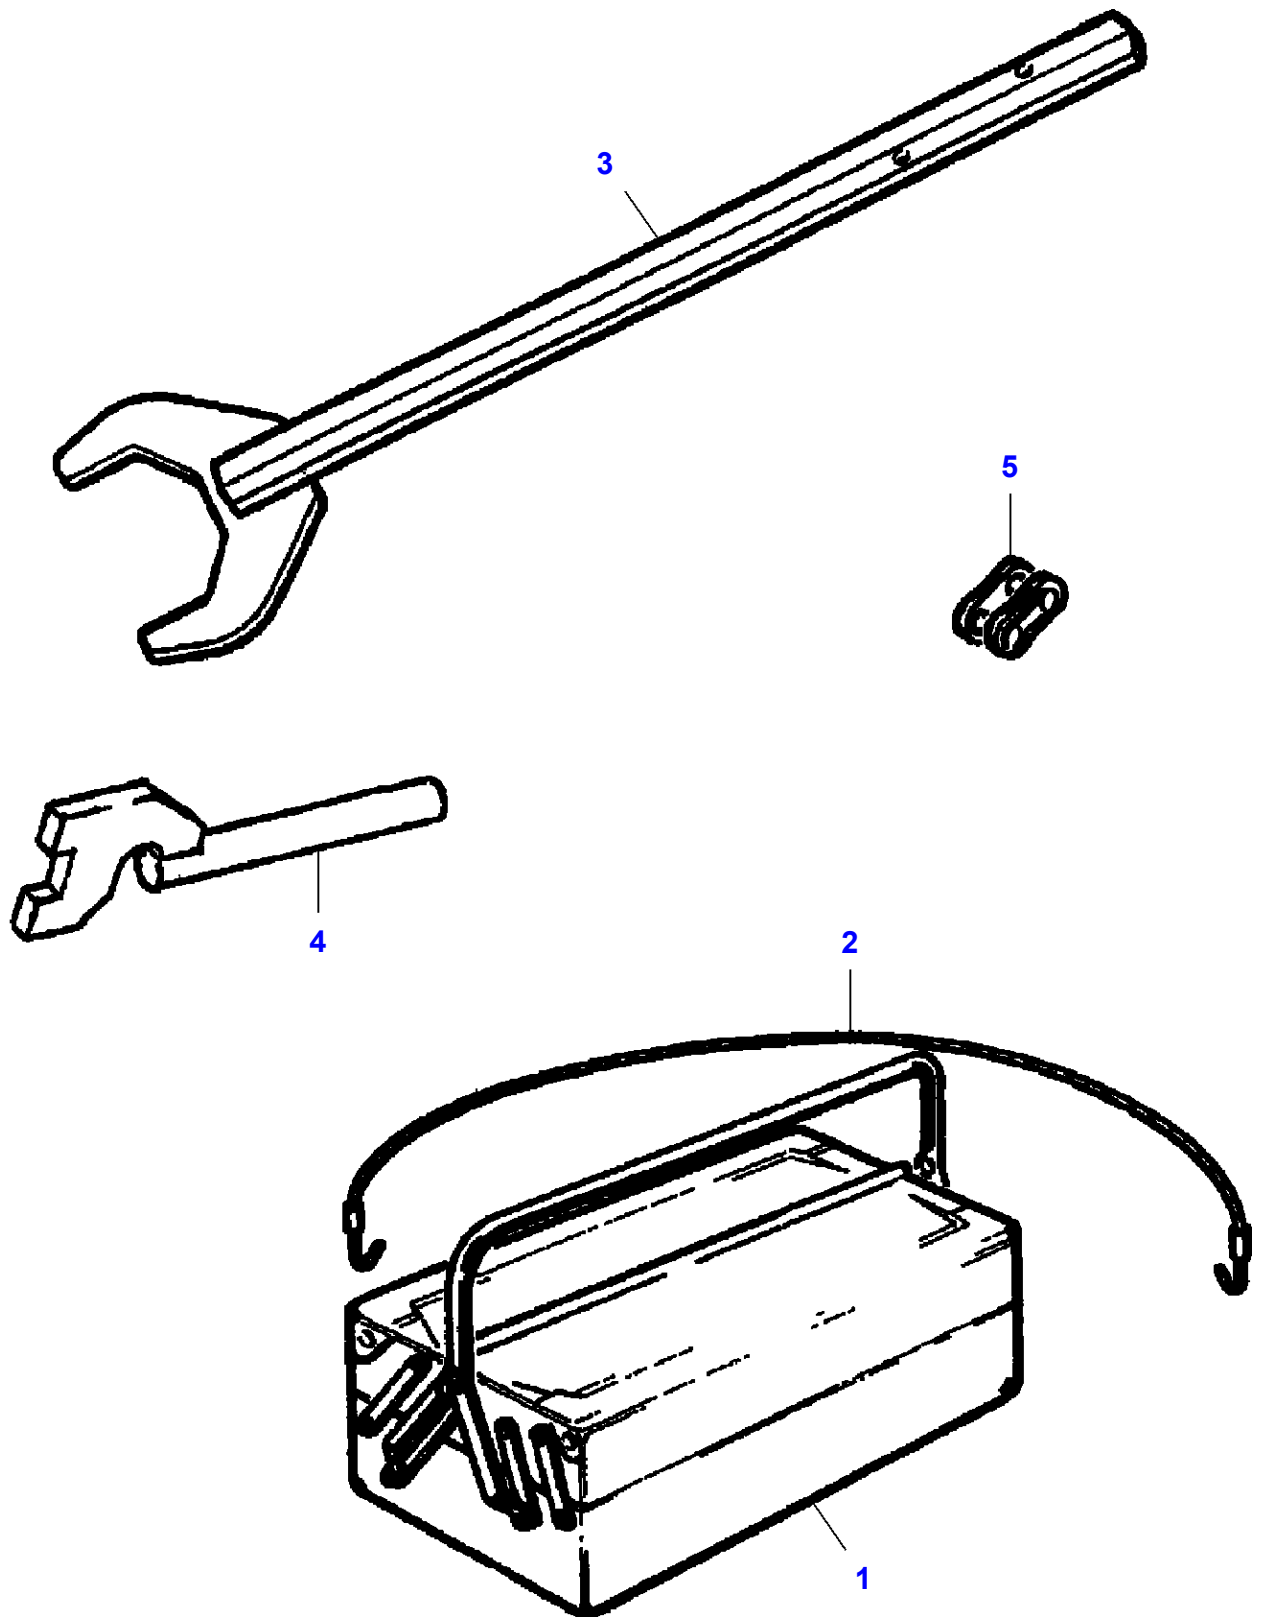

L-LD56-001-B

Massey Ferguson

MF 7247 COMBINE - 3906251

3906251

Tool Box

Page 130-0005

Item	Part Number	Qty	Description	Comments
1	LA323251500	1	Tool Box	Repairs and replaces LA300134400
2	LA321123550	1	Tie Rod	
3	LA322301350	1	Tool	
4	LA322373350	1	Tool	
5	LA344377200	1	Chain Link