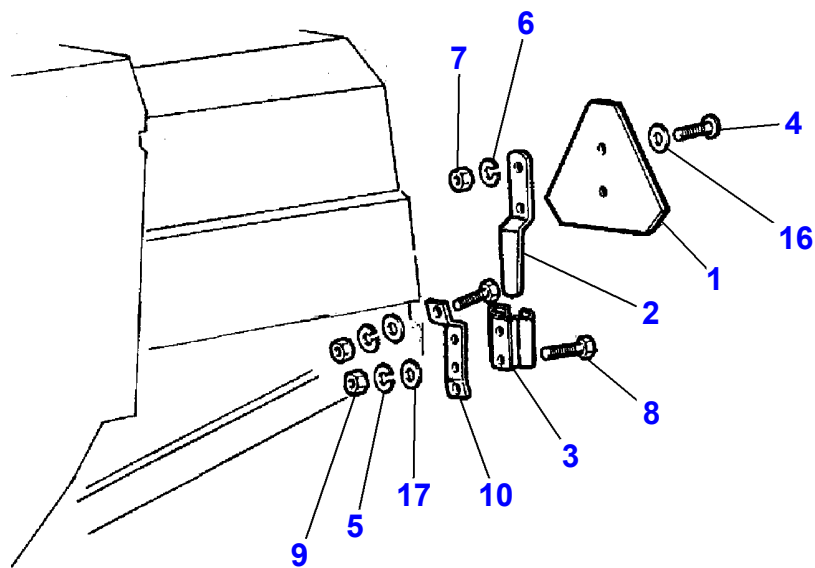

L-LD64-001-B

Massey Ferguson

MF 7244 COMBINE - 3906030

3906030

Equipment, Denmark-Sweden Version

Page140-0040

Item	Part Number	Qty	Description
1	LA5144870	1	Cat Eye
2	LA5148516	1	Bracket
3	LA5148517	1	Support
4	LA10377011	2	Screw
5	LA12034571	10	Lock Washer
6	LA12035670	2	Lock Washer
7	LA15896221	2	Nut
8	LA16043224	2	Cap Screw
9	LA16100811	6	Nut
10	LA320874350	1	Support
11	LA322184350	1	Shield
12	LA322184450	1	Bracket
13	LA322184550	2	Bracket
14	LA322184650	3	Plate
15	LA350342512	6	Carriage Bolt
16	LA355510615	2	Flat Washer
17	LA355510820	4	Flat Washer
18		1	Tube