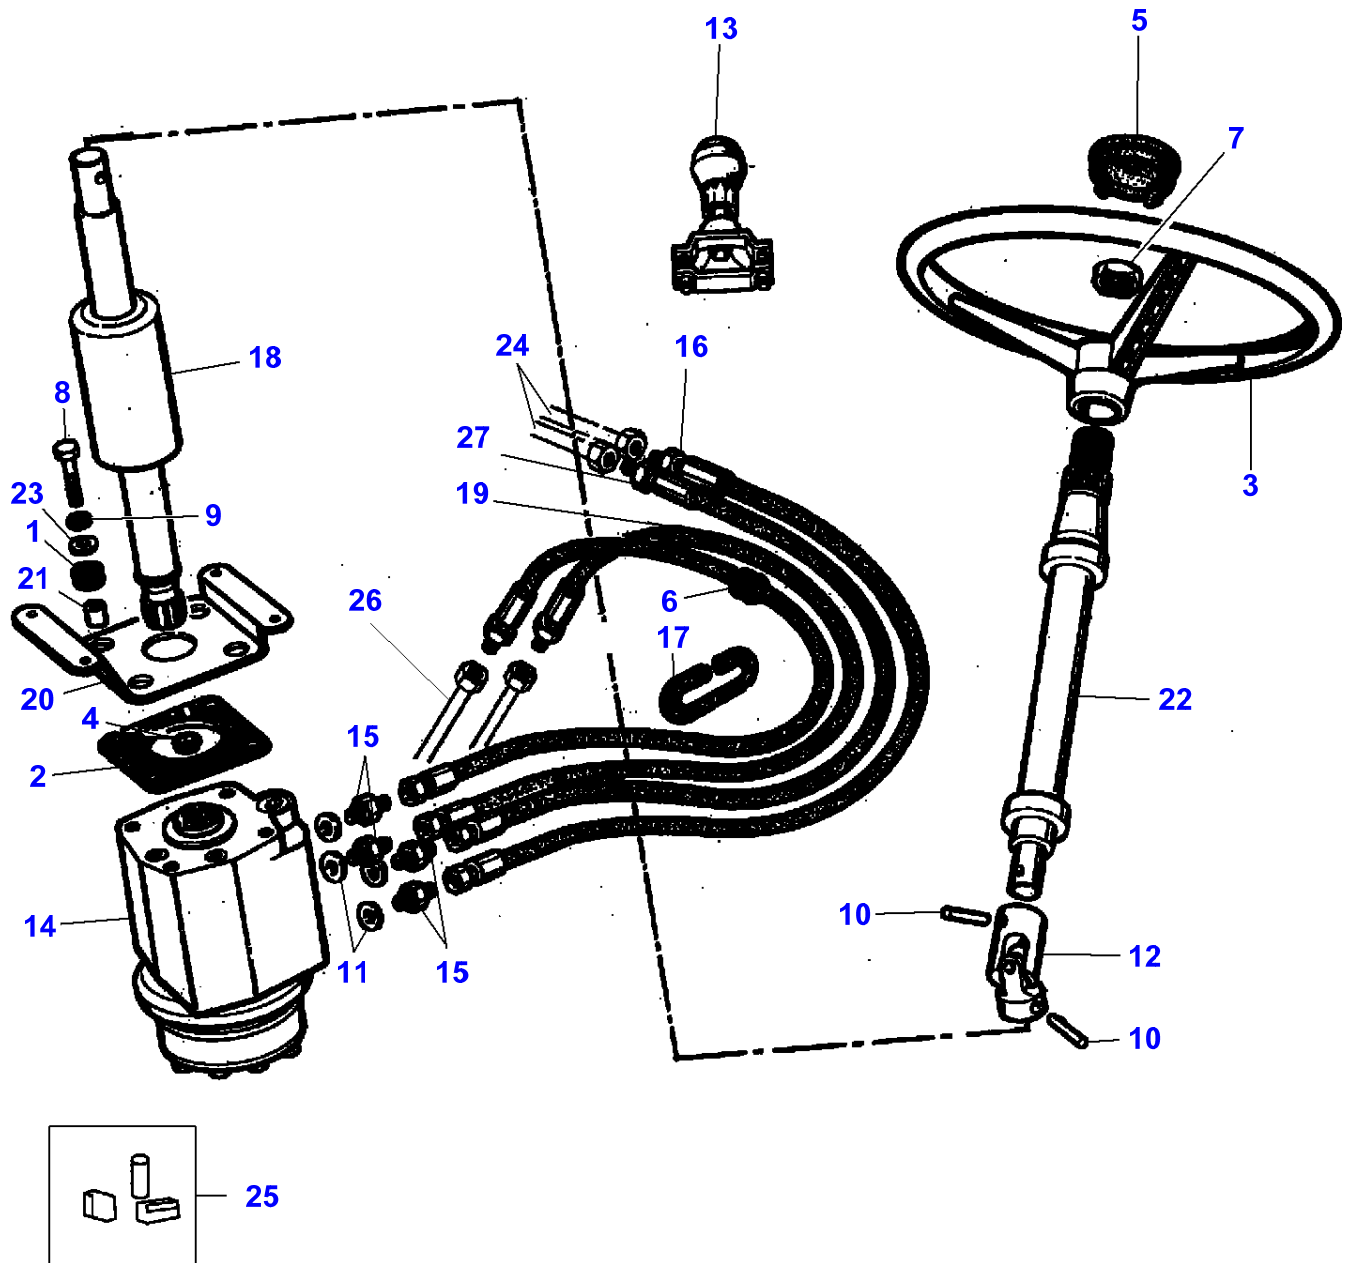

L-LD38-018-B

Massey Ferguson

MF 7244 COMBINE - 3906030

3906030

Cab - STEERING COLUMN - Up To 551510048

Page 100-0245

Item	Part Number	Qty	Description	Comments
1	LA5119125	1	Block	
2	LA5124937	1	Spacer	
3	LA5131880	1	Steering Wheel	
4	LA5148063	1	Block	
5	LA323084950	1	Cover	
	LA323147850	1	Decal	MASSEY FERGUSON
6	LA10397780	1	Grommet	
7	LA10726621	1	Nut	
8	LA11106624	1	Cap Screw	
9	LA12605671	1	Washer	
10	LA14604170	2	Roll Pin	
11	LA44019496	4	Seal	
12	LA321078250	1	Gasket	
13	LA321124500	1	Grip	
14	LA321879000	1	Steer. Orbitrol	
15	LA321880800	4	Union	
16	LA321880950	1	Hose	Length 1260
17	LA322012650	1	Strip	
18	LA322087450	1	Shaft	
19	LA322110050	2	Hydraulic Hose	Length 1760
20	LA322257050	1	Support	
21	LA322257150	2	Spacer	
22	LA322678550	1	Shaft	
23	LA355511030	1	Flat Washer	
24		2	Tube	See Page - Reference Number 110-0075/13 See Page - Reference Number 110-0075/14
25	LA45483416	1	Kit, Repair	
26		1	Tube	See Page - Reference Number 110-0080/09 See Page - Reference Number 110-0080/11
27	LA323070250	1	Hydraulic Hose