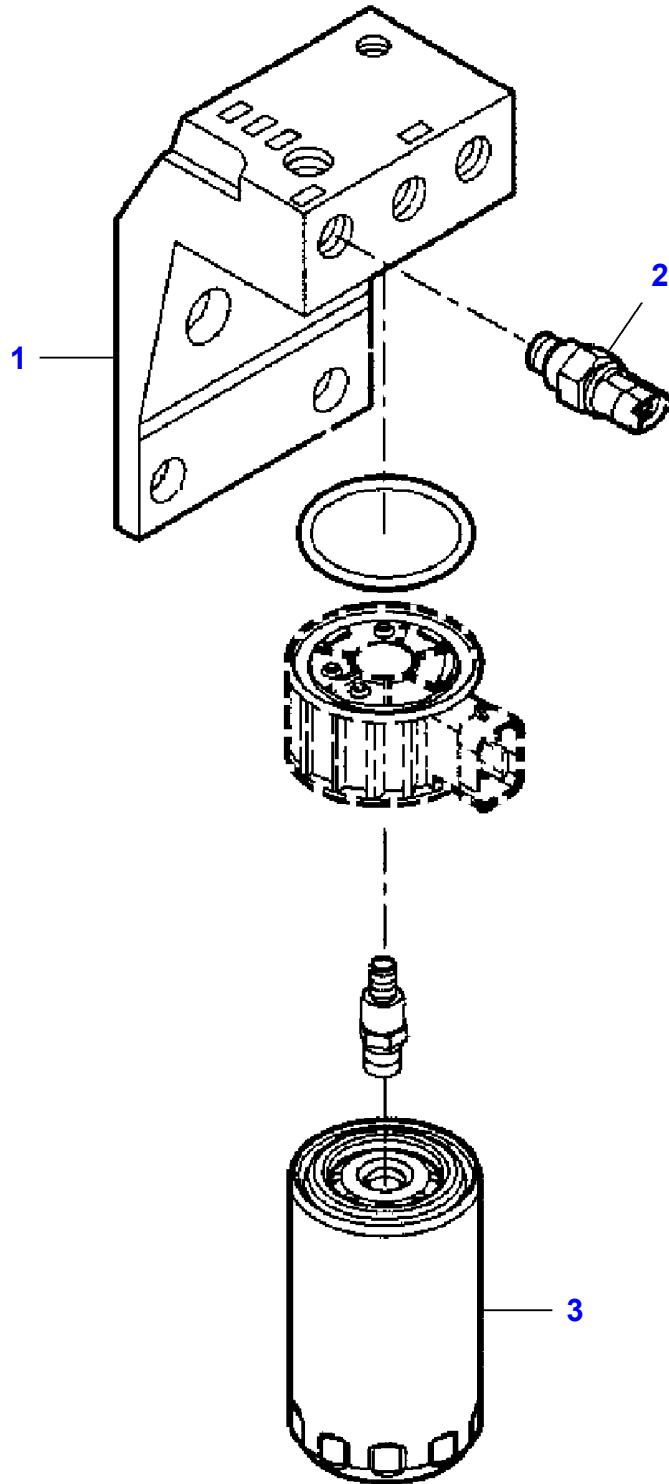

L-LC54-006-B

Massey Ferguson

MF 7244 COMBINE - 3906030

3906030

Fuel Filter - From Serial Number 551510031

Page010-0040

Item	Part Number	Qty	Description
1	LA323223150	1	Support
2	LA323018650	1	Sensor
3	LA323016450	1	Fuel Filter