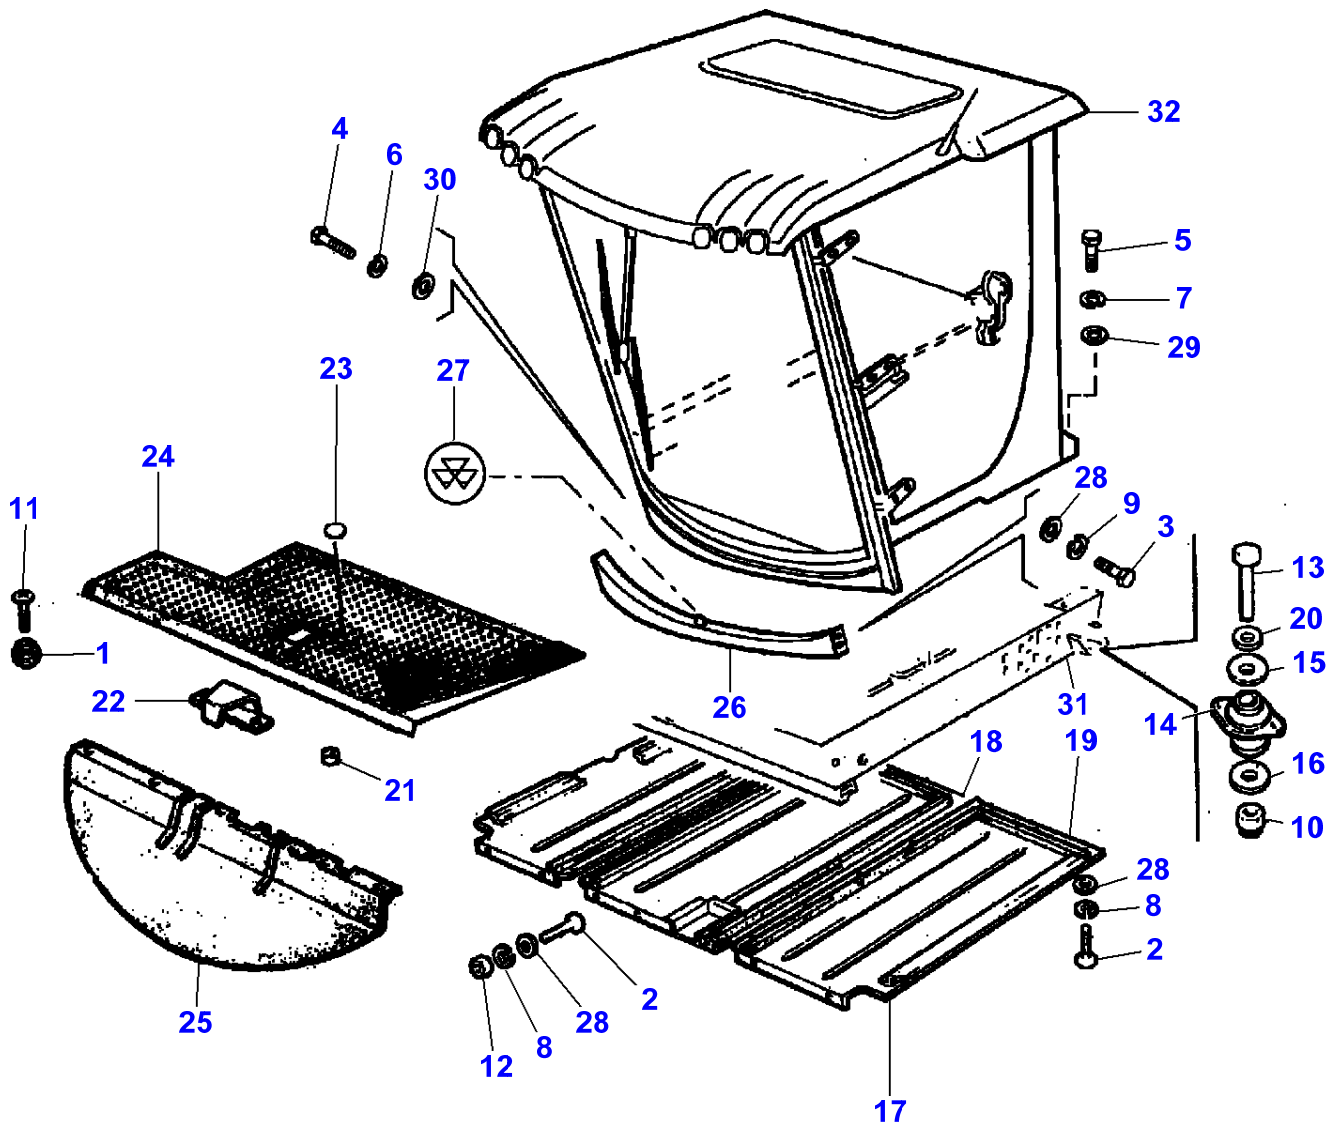

Massey Ferguson

MF 7244 COMBINE - 3906030

3906030

Cab - MAIN SEAT - From Serial Number 551510049

Page 100-0090

Item	Part Number	Qty	Description	Comments
1	LA322963750	1	Seat	
2	LA323189600	1	Box	
3	LA323202100	1	Harness	
4		1	Support	See Page - Reference Number 100-0035/23
5	LA11066476	2	Circlip	
6	LA16100811	2	Nut	
7	LA12034571	2	Lock Washer	
8	LA355500820	2	Washer	
9	LA13274211	1	Hex Socket Screw	
10	LA12035471	1	Lock Washer	
11	LA322805150	1	Shield	
12	LA322804550	1	Support	
13	LA16043424	2	Cap Screw	
14	LA322804350	1	Support	
15	LA322955400	1	Seat	
16	LA322804450	1	Support	(15)
17	LA323196450	1	Cover	

L-LD38-022-A