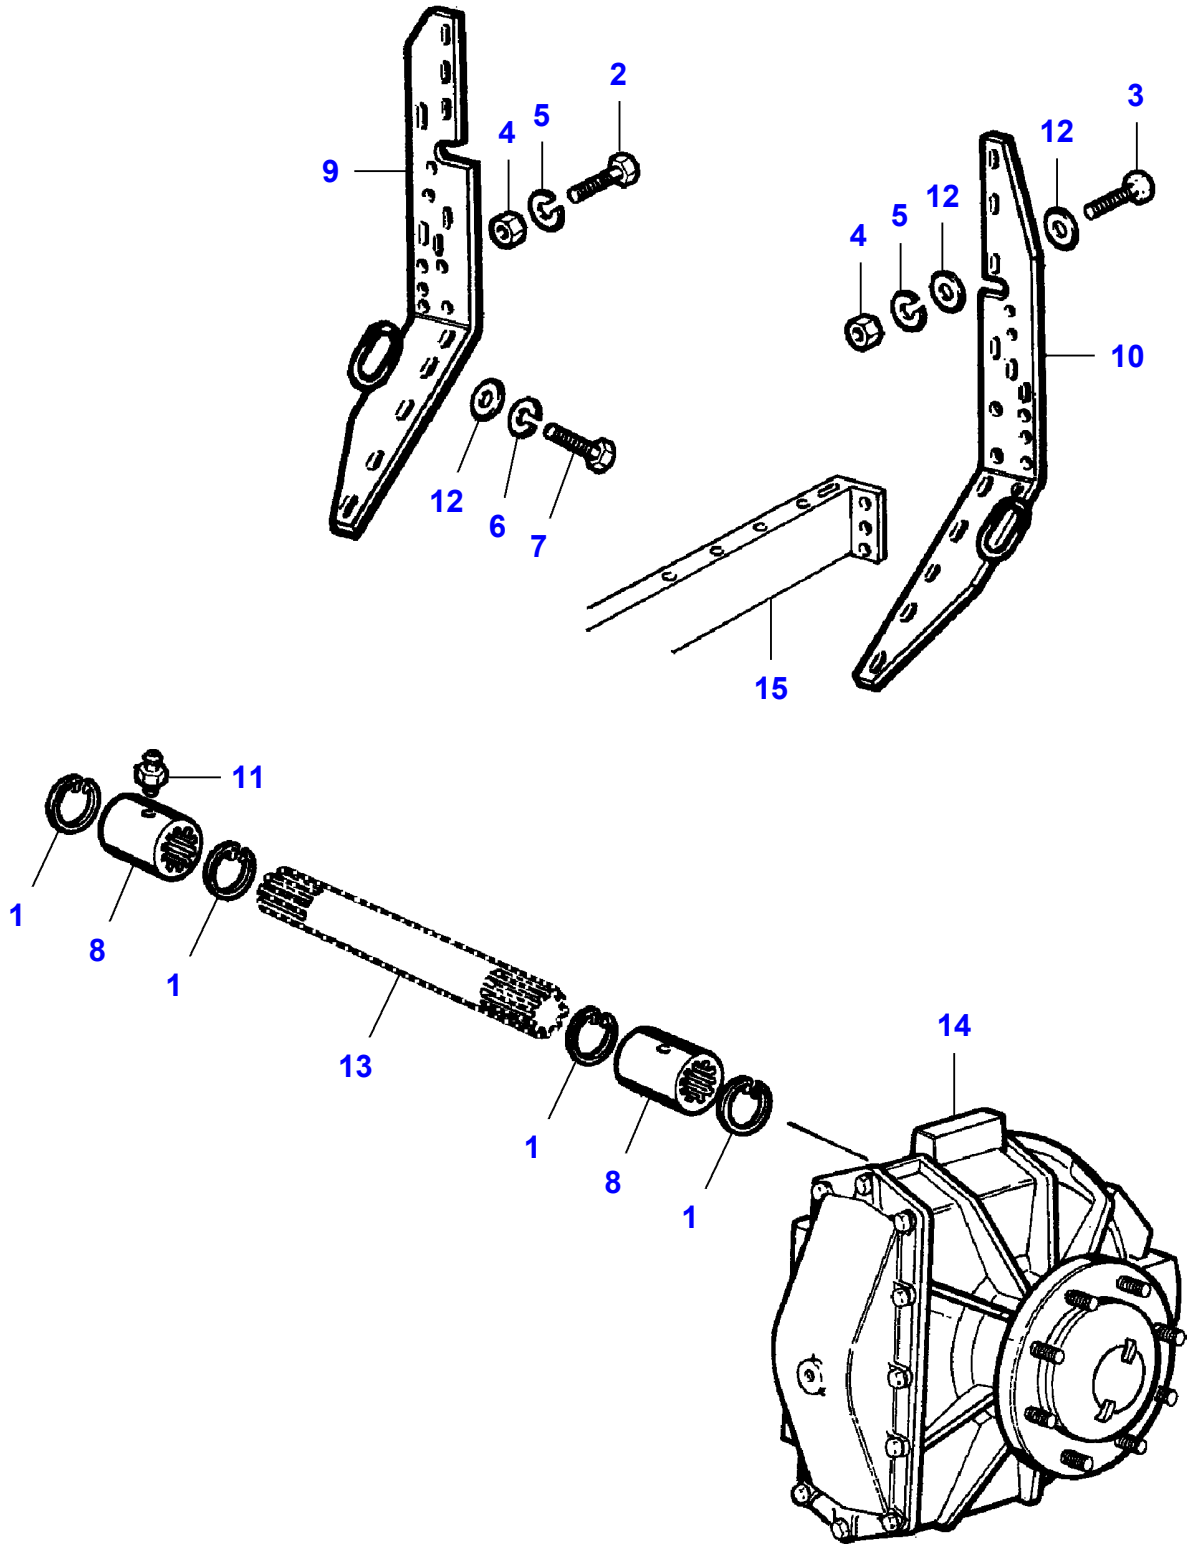

L-LC31-003-B

Front Axle

Item	Part Number	Qty	Description	Comments
1	LA11069376	4	Circlip	
2	LA11106424	1	Cap Screw	
3	LA11106624	1	Cap Screw	
4	LA11701721	2	Nut	
5	LA12034671	2	Lock Washer	
6	LA12034771	1	Lock Washer	
7	LA15540424	1	Cap Screw	
8	LA322061750	2	Bush	
9	LA322198350	1	Reinforcement	
10	LA322198450	1	Reinforcement	
11	LA350357803	2	Grease Fitting	
12	LA355530830	3	Flat Washer	
13	LA321892850	1	Shaft	Length 378 mm
		X	Shaft	[A]
				See Page - Reference Number 140-0065/5
14		1	Final Drive	Left Hand
				See Page - Reference Number 030-0060/1
		1	Final Drive	Right Hand
				See Page - Reference Number 030-0060/1
15		1	Frame	See Page - Reference Number 050-0005/17

FOOTNOTE [A] WITH SPACER