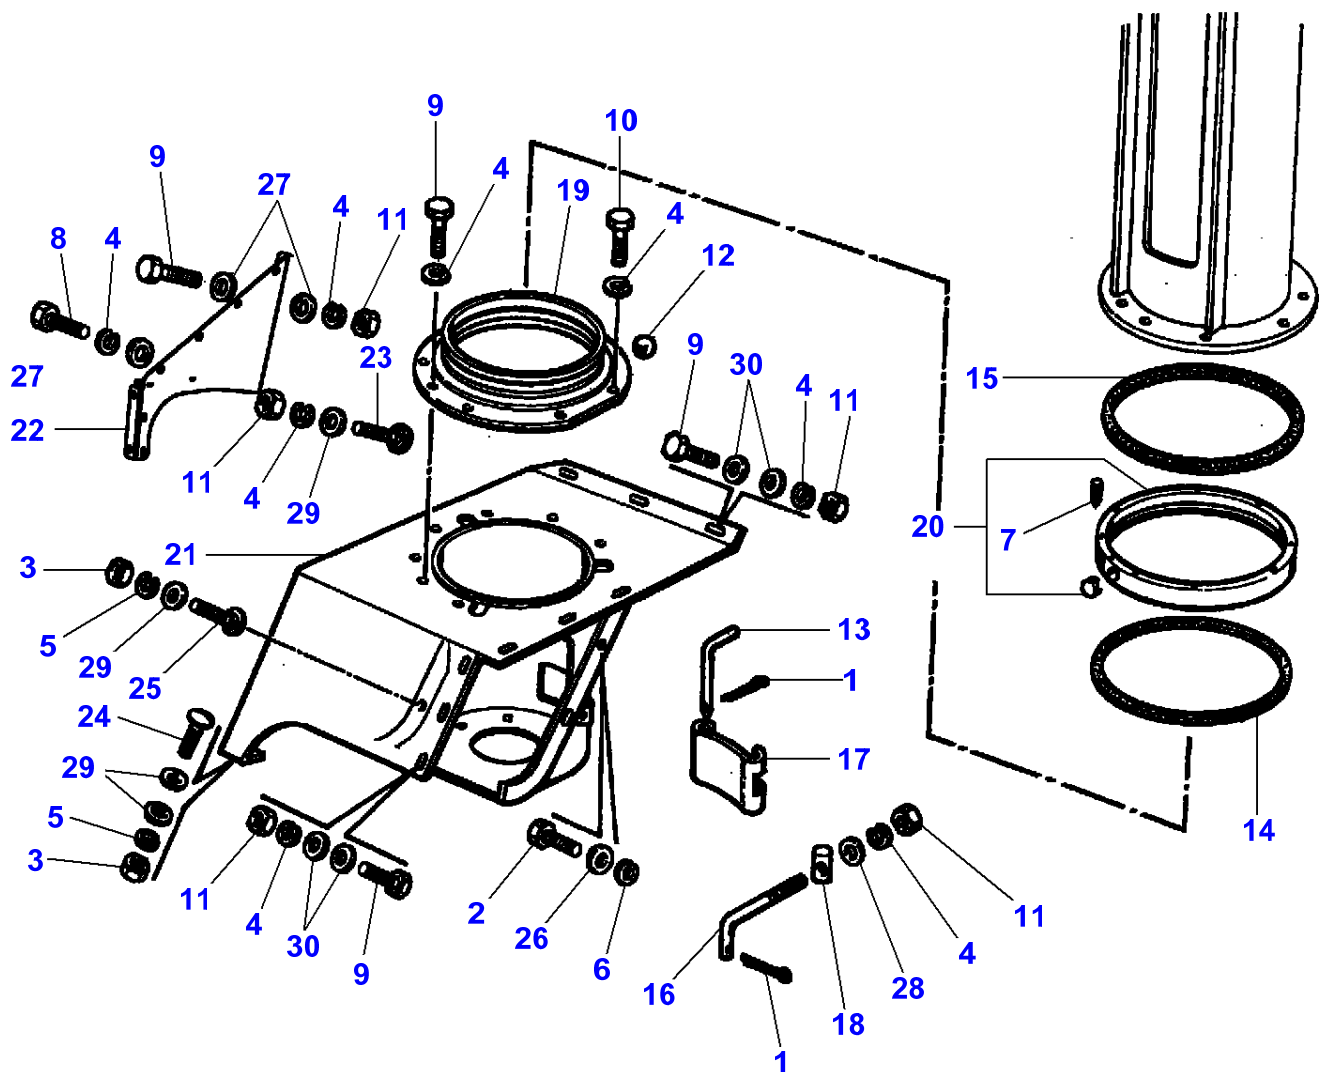

L-LD27-001-A

Item	Part Number	Qty	Description	Comments
1	LA10733601	2	Split Pin	
2	LA10979421	1	Cap Screw	
3	LA11701711	2	Nut	
4	LA12034571	8	Lock Washer	
5	LA12034671	2	Lock Washer	
6	LA12035670	1	Lock Washer	
7	LA13798870	1	Grub Screw	(20)
8	LA16043221	1	Cap Screw	
9	LA16043421	3	Cap Screw	
10	LA16043621	2	Cap Screw	
11	LA16100811	7	Nut	
12	LA20063520	1	Ball	
13	LA300018233	1	Latch	
14	LA320405250	1	Gasket	
15	LA320405350	1	Gasket	
16	LA321953650	1	Tie Rod	
17	LA321953750	1	Lid	
18	LA322001750	1	Pin	
19	LA322363750	1	Ring	
20	LA322364800	1	Ring	
21	LA323037850	1	Support	
22	LA323043050	1	Bracket	
23	LA350342511	10	Carriage Bolt	
24	LA350342520	1	Carriage Bolt	
25	LA350342525	1	Carriage Bolt	
26	LA355500715	1	Flat Washer	
27	LA355500915	4	Flat Washer	
28	LA355500930	1	Flat Washer	
29	LA355501120	4	Flat Washer	
30	LA355510820	4	Flat Washer