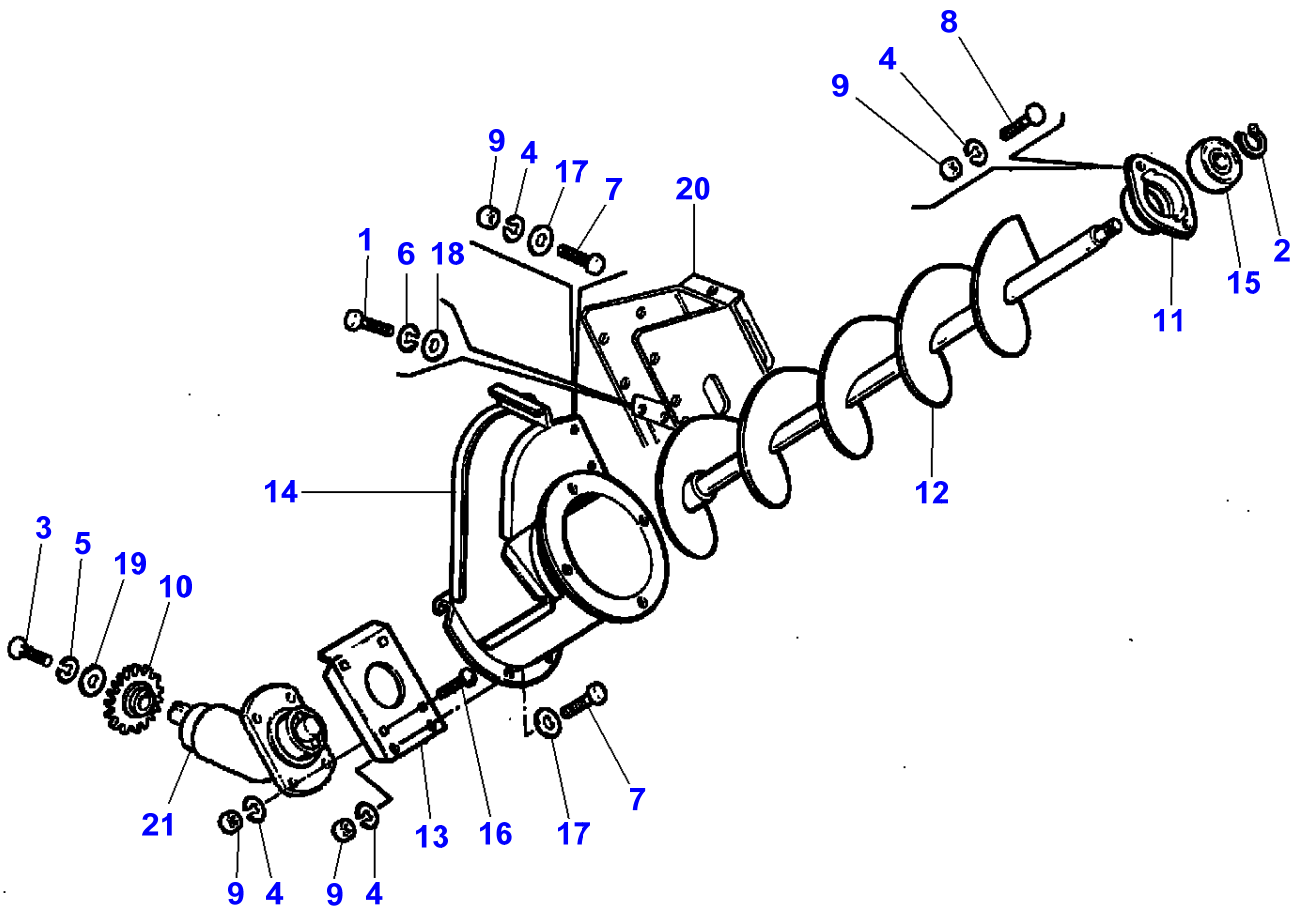

L-LD24-001-A

Massey Ferguson

MF 7244 COMBINE - 3906030

3906030

Tank Feed

Page080-0030

Item	Part Number	Qty	Description	Comments
1	LA10902224	2	Cap Screw	
2	LA11067876	1	Circlip	
3	LA11106221	1	Cap Screw	
4	LA12034571	9	Lock Washer	
5	LA12034671	1	Lock Washer	
6	LA12035670	2	Lock Washer	
7	LA16043224	10	Cap Screw	
8	LA16043624	1	Cap Screw	
9	LA16100811	9	Nut	
10	LA321824650	1	Gear	
11	LA321824950	1	Flange	
12	LA322114850	1	Auger	Up to Serial or Engine Number
	LA323242650	1	Auger	From Serial or Engine Number 551510049
13	LA322116550	1	Support	
14	LA322116650	1	Housing	
15	LA340411237	1	Bear. 6206 2rs	
16	LA350342512	4	Carriage Bolt	
17	LA355500915	4	Flat Washer	
18	LA355510720	2	Washer	
19	LA355521050	1	Flat Washer	
20		1	Elevator	See Page - Reference Number 070-0125/12
21		1	Support	See Page - Reference Number 080-0045/12