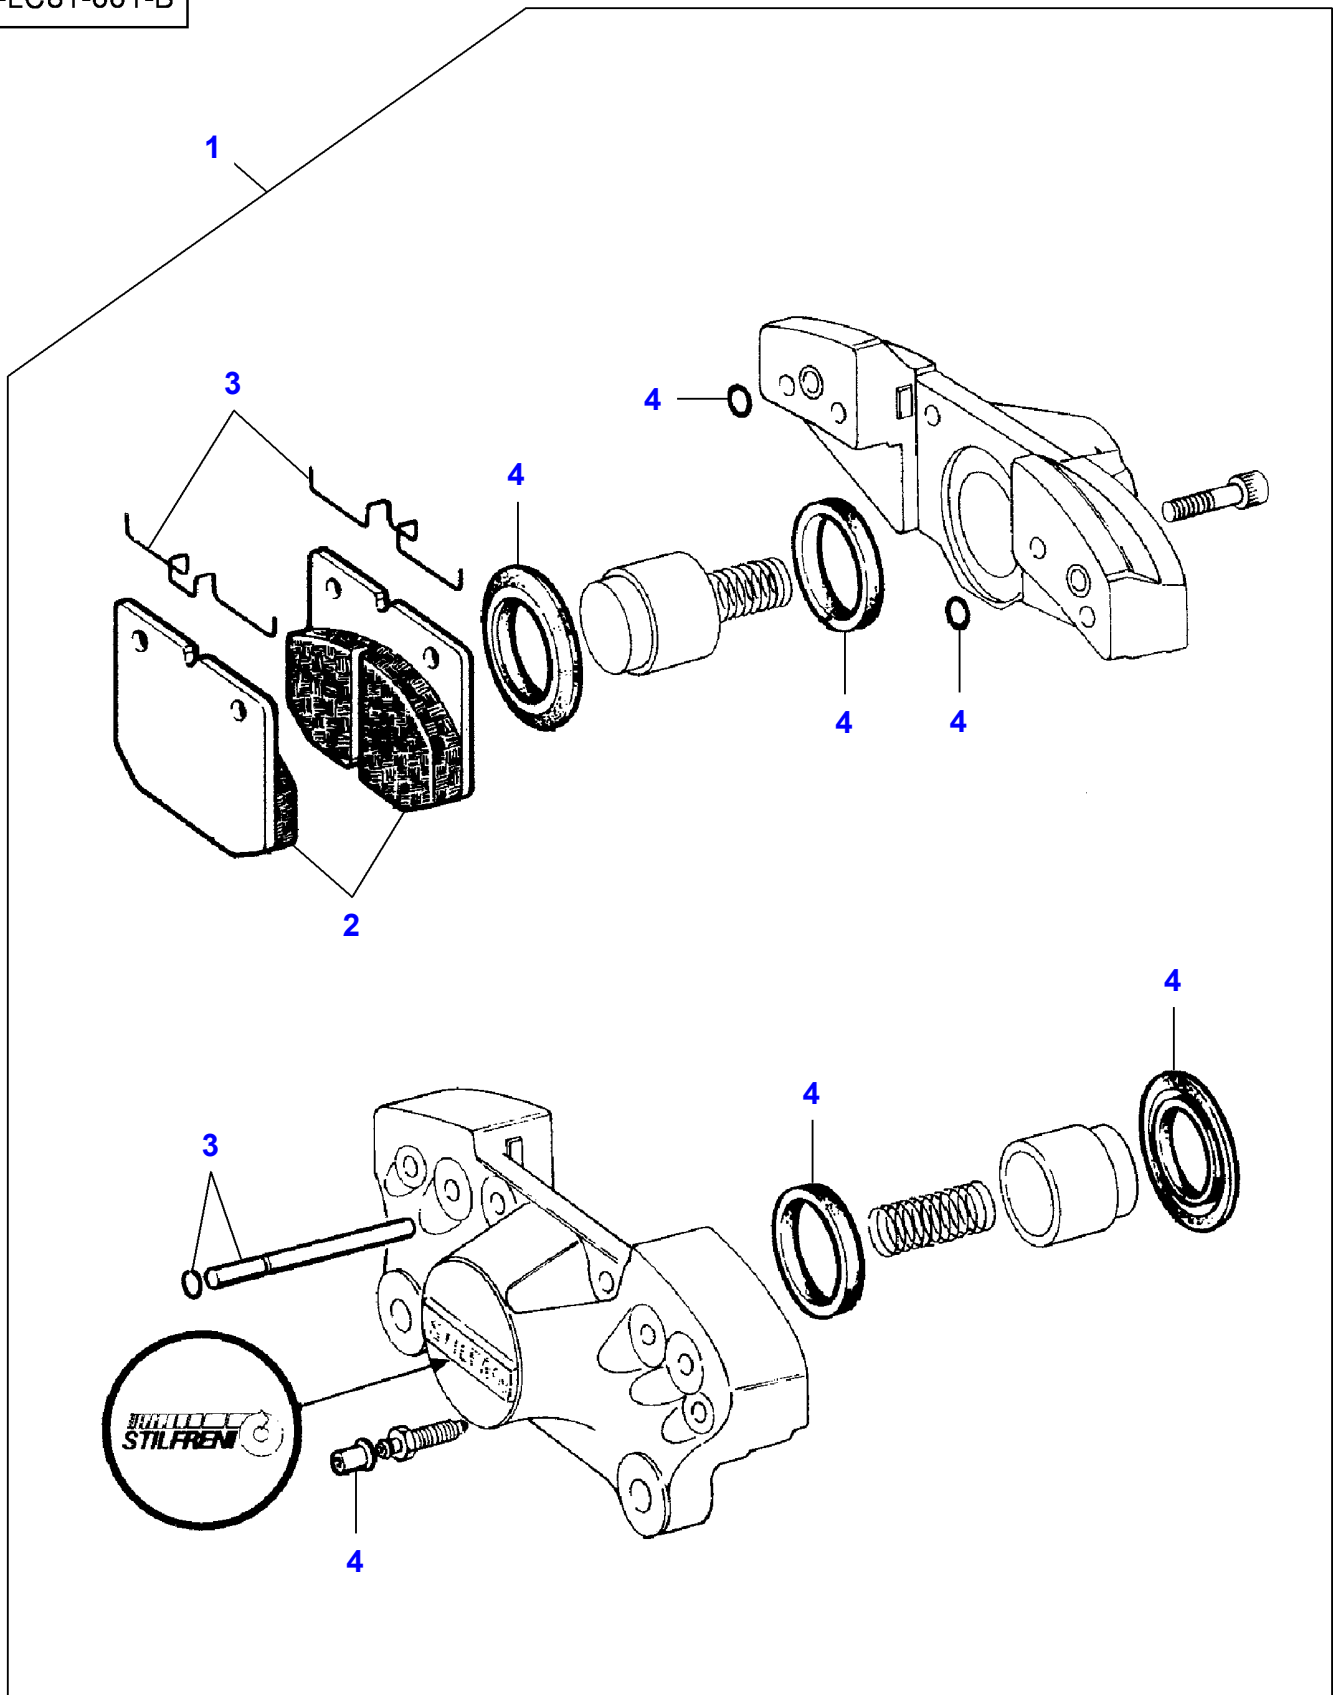

MF 7244 COMBINE - 3906030
L-LC81-001-B

L-LC81-001-B

Massey Ferguson

MF 7244 COMBINE - 3906030

3906030

Brakes Elements

Page030-0090

Item	Part Number	Qty	Description	Comments
1	LA321875800	1	Brake Caliper	
2	LA321981400	1	Brake Plate	(1)
3	LA322166500	1	Kit	(1)
4	LA322166400	1	Kit, Seal	(1)