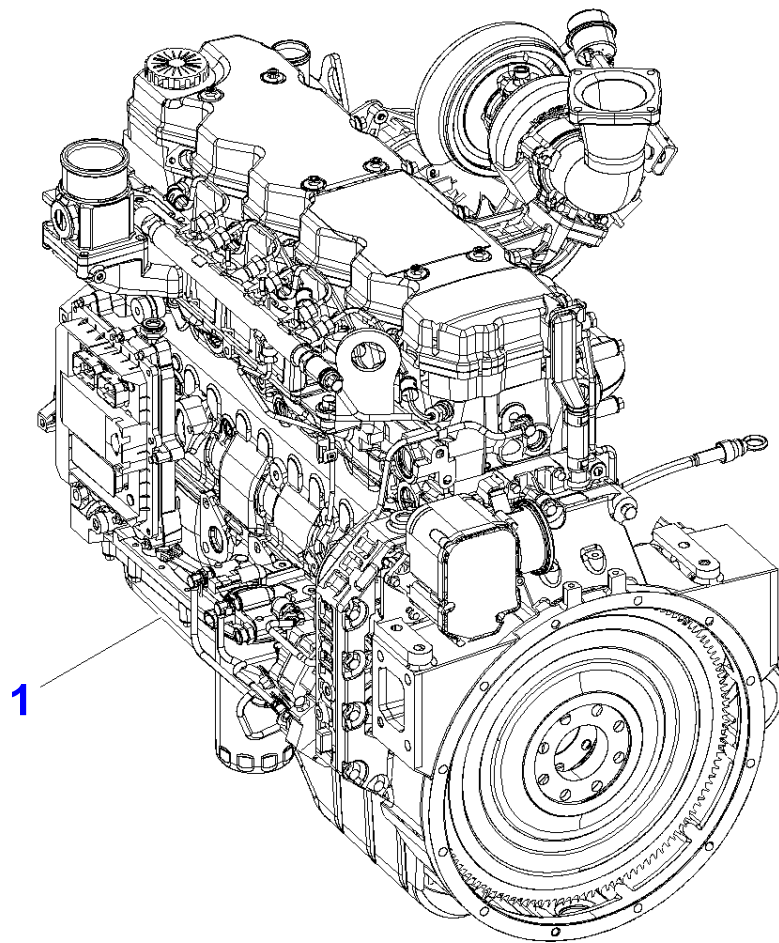

Electronic Control Unit

Item	Part Number	Qty	Description	Comments
1	LA323018550	1	Sensor	
2	LA323018650	1	Sensor	
3	LA323018750	1	Sensor	
4	LA323018450	1	Sensor	
5	LA323018350	1	Sensor	
6	LA323024850	1	Control Unit	Up to Serial or Engine Number
	LA323224450	1	Control Unit	From Serial or Engine Number 551510031
7	LA323041750	1	Relay	From Serial or Engine Number 551510031

L-LC03-001A