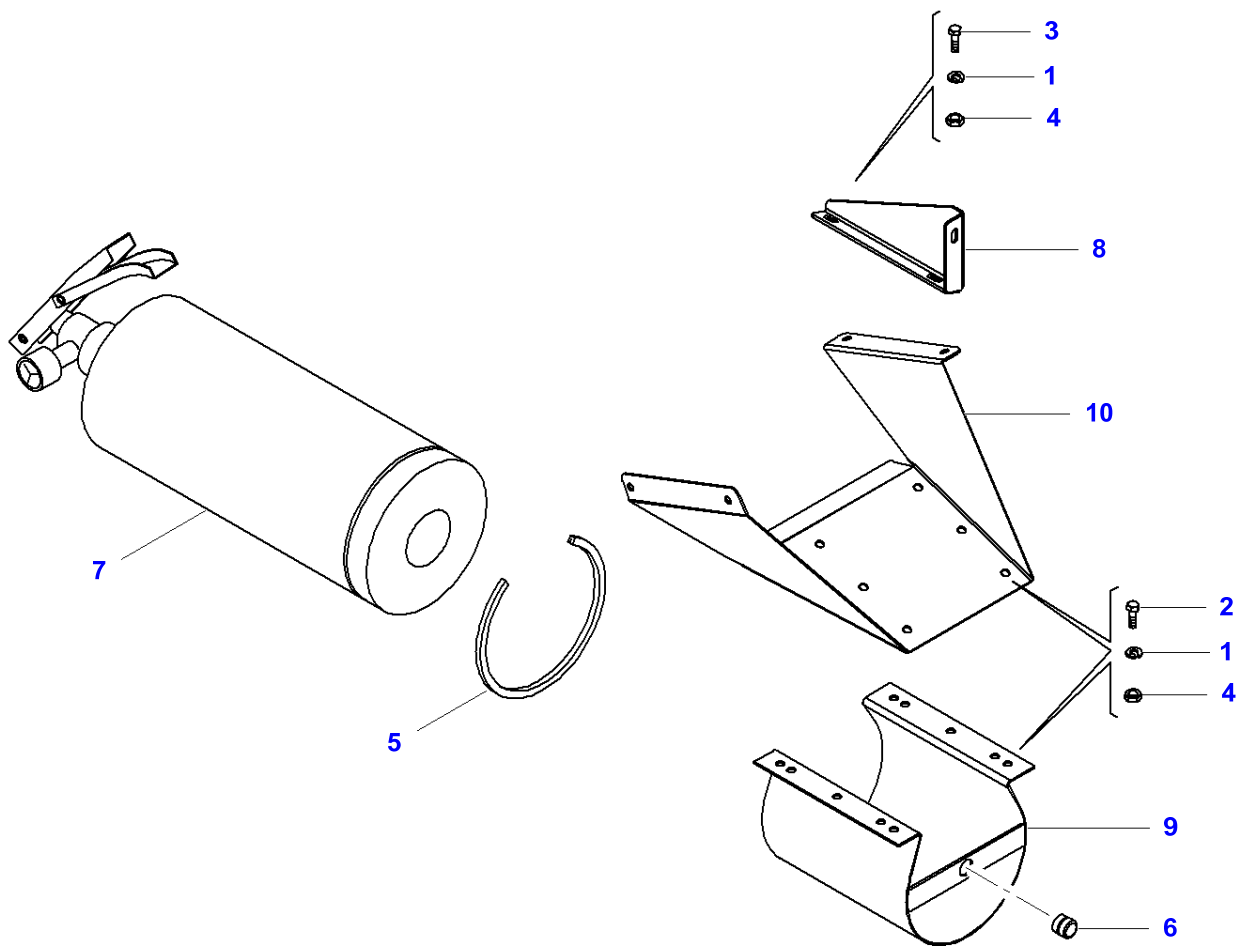

L-LD58-001-A

Massey Ferguson

MF 7244 COMBINE - 3906030

3906030

Extinguisher Support

Page130-0015

Item	Part Number	Qty	Description	Comments
1	LA12034571	2	Lock Washer	
2	LA16043221	1	Cap Screw	
3	LA16043421	1	Cap Screw	
4	LA16100811	2	Nut	
5	LA300037494	1	Gasket	
6	LA300112779	1	Bush	
7	LA322870450	1	Extinguisher	
8	LA322995350	1	Reinforcement	Up to Serial or Engine Number 551510014
9	LA323065650	1	Support	
10	LA323065750	1	Console	Up to Serial or Engine Number 551510014