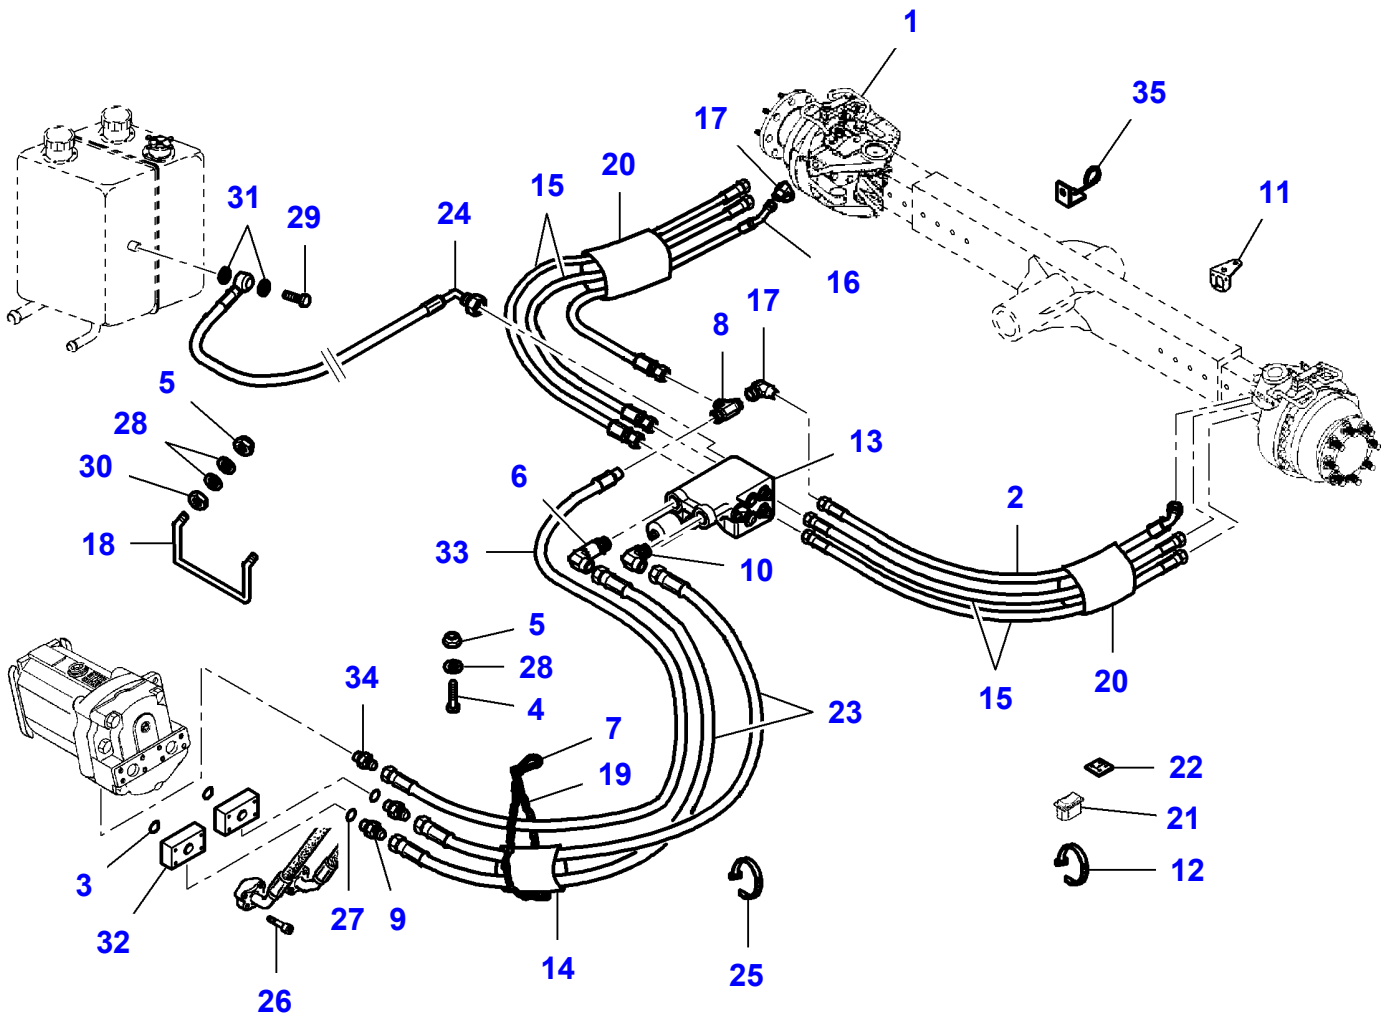

L-LC32-001-B

Rear Axle - 4 WD - Hydraulic Lines

Item	Part Number	Qty	Description	Comments
1	LA9512176	2	Final Drive	See Page - Reference Number 030-0025/1
2	LA9512241	1	Workshop Manual.	
3	LA14463780	2	Air Filter	
4	LA16043421	1	Cap Screw	
5	LA16104111	2	Locknut	
6	LA89512237	1	Elbow Union	
7	LA320641050	1	Hook	
8	LA321473450	1	T-Piece	
9	LA321961600	2	Union	
10	LA321961800	1	Elbow Union	
11	LA322684450	1	Support	
12	LA322709000	1	Cable Tie	
13	LA322713700	1	Valve	
14	LA322717450	1	Protective Strip	
15	LA322719050	4	Hydraulic Hose	
16	LA322719150	1	Hydraulic Hose	
17	LA322736050	2	Elbow Union	
18	LA322843650	1	Support	
19	LA322848350	1	Chain	
20	LA322876050	2	Protective Strip	
21	LA322946650	1	Switch	
22	LA322947050	1	Button	
23	LA323008150	2	Hydraulic Hose	
24	LA323008250	1	Hydraulic Hose	
25	LA340481808	7	Cable Tie	
26	LA350345120	4	Hex Socket Screw	
27	LA353587177	2	O Ring	
28	LA355510820	3	Flat Washer	
29	LA400853151	1	Banjo Bolt	
	LA400853501	1	Banjo Bolt	
30	LA16100811	1	Nut	
31	LA410000794	2	Washer	
32	LA89811684	2	Distance Piece	
33	LA323114450	1	Hydraulic Hose	
34	LA323114350	1	Union	
35	LA323015350	1	Support