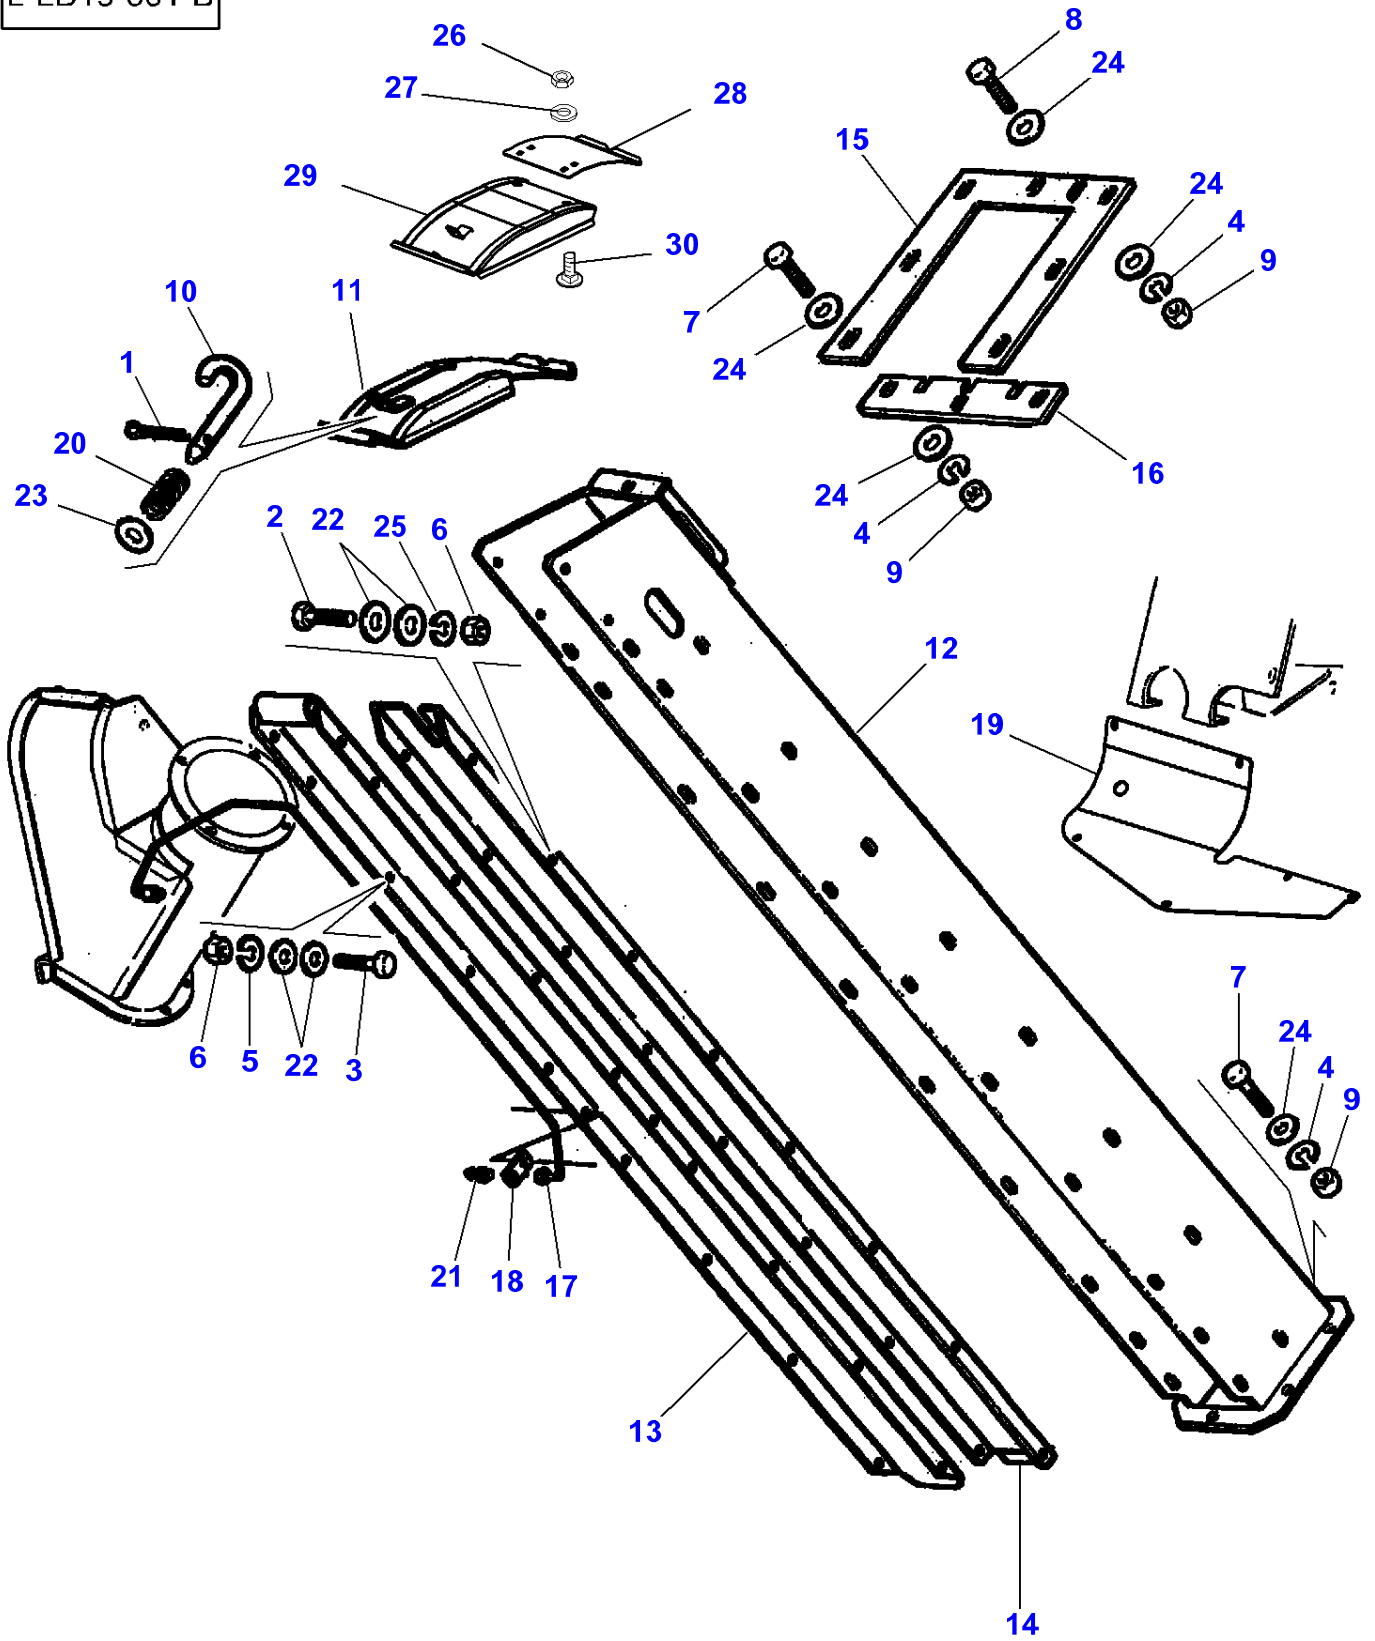

Fan Variator Elements

Item	Part Number	Qty	Description
1	LA10788714	2	Nut
2	LA11116021	1	Cap Screw
3	LA11133521	1	Cap Screw
4	LA12035571	2	Lock Washer
5	LA14460380	2	O Ring
6	LA300132078	1	Cap Screw
7	LA321089450	2	Disc
8	LA321089550	1	Disc
9	LA321935950	1	Shaft
10	LA322164850	1	Spacer
11	LA322638450	2	Bearing Assy
12	LA340415662	1	Bush
13	LA340415663	1	Spacer
14	LA350357853	1	Grease Fitting

L-LD19-001-B