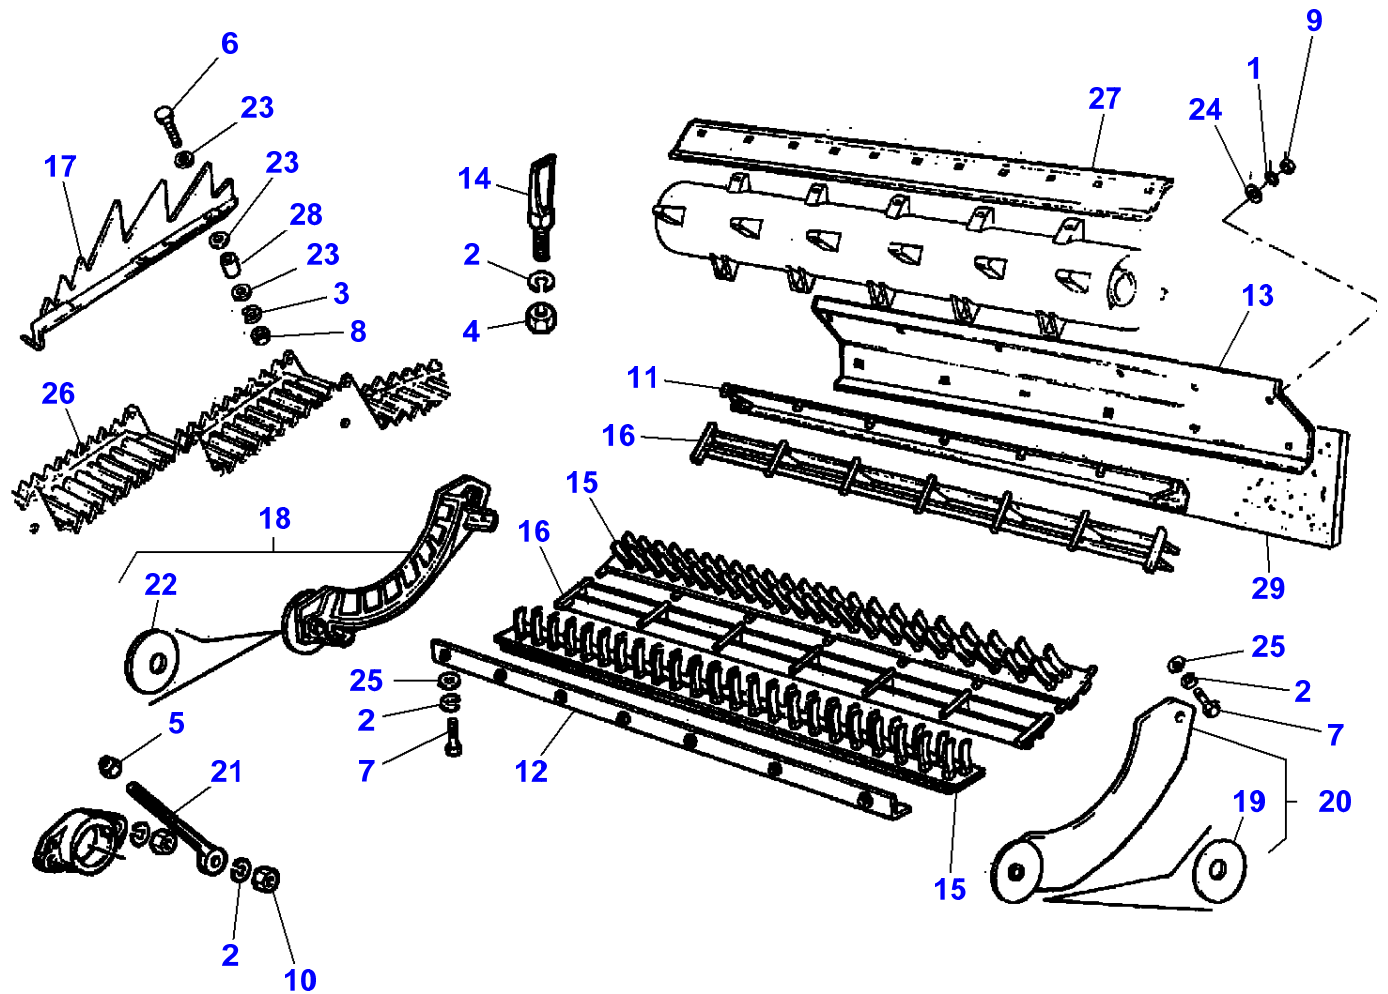

L-LD80-001-A

Massey Ferguson

MF 7244 COMBINE - 3906030

3906030

Spike Tooth Concave With 2 Complete Threshing Section

Page 140-0220

Item	Part Number	Qty	Description	Comments
1	LA12034571	7	Lock Washer	
2	LA12034771	4	Lock Washer	
3	LA12035670	12	Lock Washer	
4	LA12164911	1	Nut	
5	LA12577211	1	Nut	
6	LA15212721	12	Cap Screw	
7	LA15540321	2	Cap Screw	
8	LA15896221	12	Nut	
9	LA16100811	7	Nut	
10	LA16101511	1	Nut	
11	LA322177450	1	Crossbar	
12	LA300112467	1	Crossbar	
13	LA322177650	1	Crossbar	
14	LA301172230	1	Tooth	
15	LA323087000	2	Plate	
16	LA323087150	2	Grille	
17	LA320691950	3	St.Walk.Project.	
18	LA320886350	1	Side	
19	LA322622850	2	Washer	
20	LA320886450	1	Side	
21	LA321811950	1	Tie Rod	
22	LA322622850	1	Washer	
23	LA355500715	12	Flat Washer	
24	LA355500920	7	Flat Washer	
25	LA355501330	4	Flat Washer	
26		1	Kit, Straw Walkr	See Page - Reference Number 060-0025/10
27		1	Beater	See Page - Reference Number 050-0045/15
28	LA344158136	12	Bush	
29		1	Canvas	See Page - Reference Number 050-0100/13