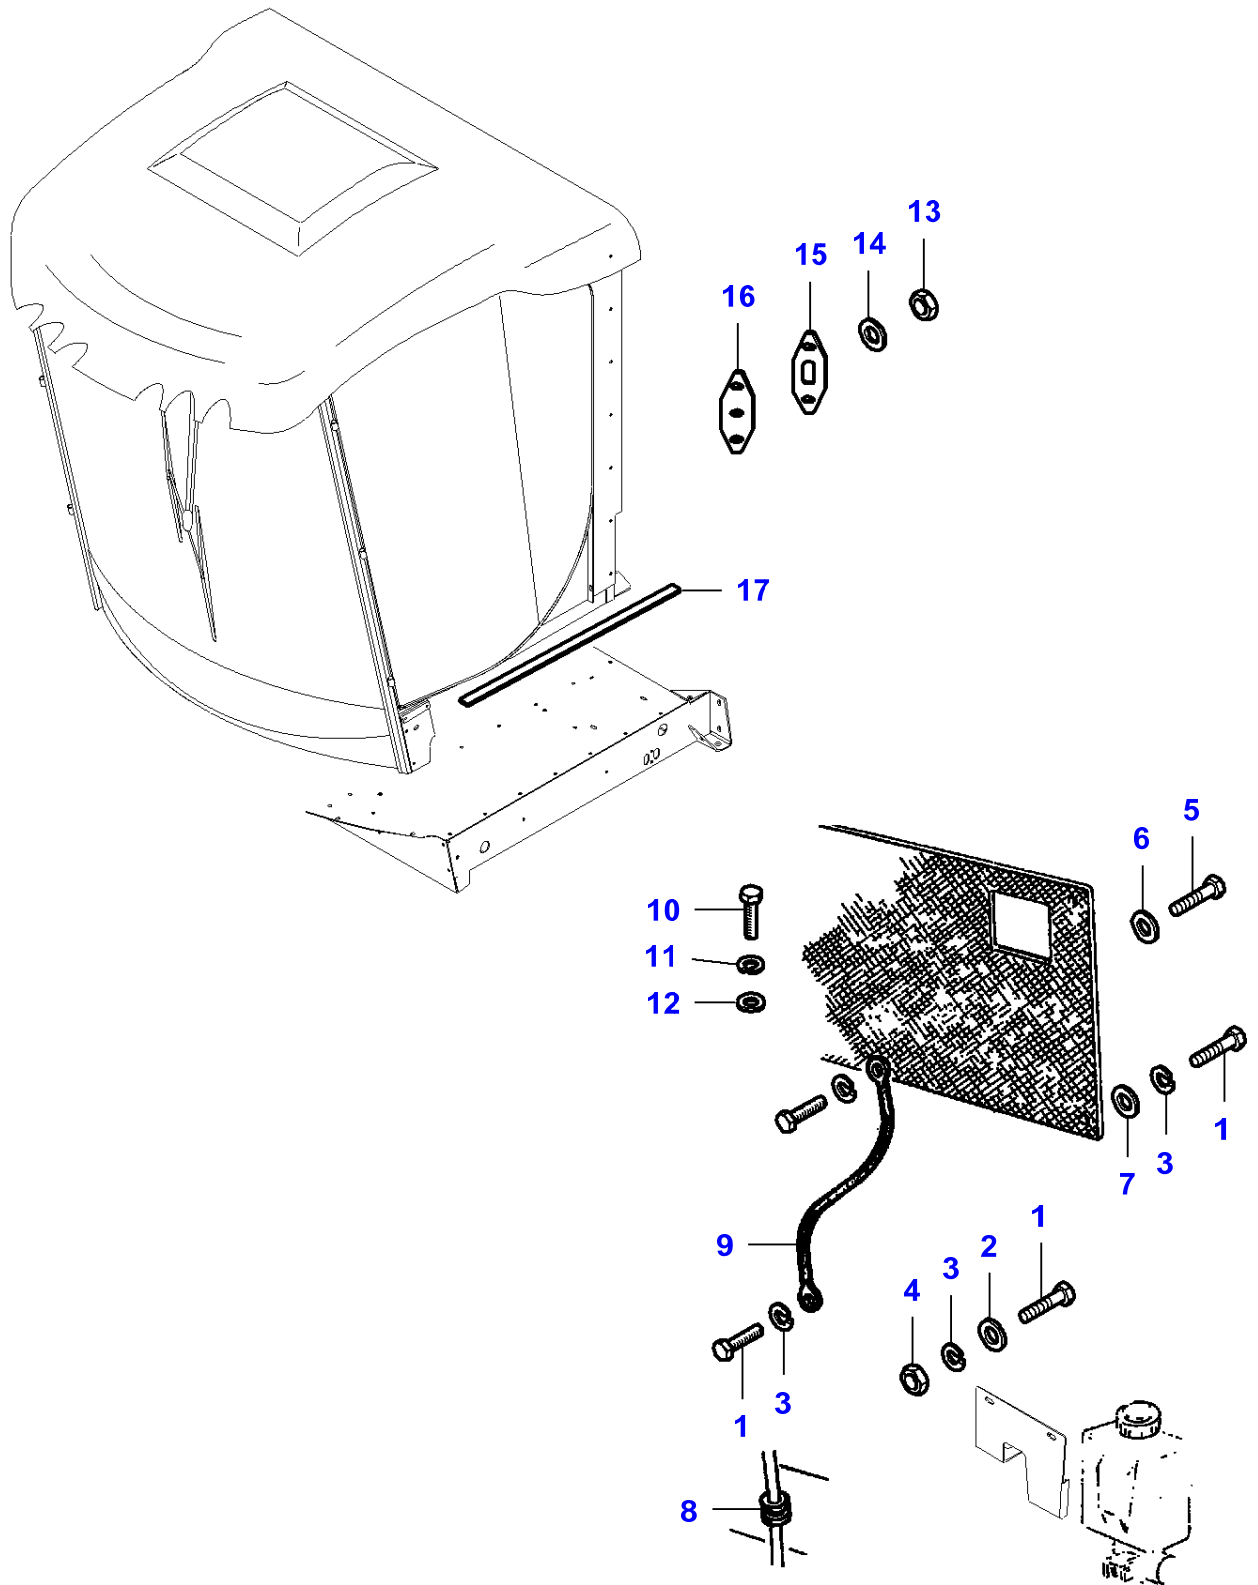

Massey Ferguson

MF 7244 COMBINE - 3906030

3906030

Cab - Installation - Up To 551510048

Page100-0105

Item	Part Number	Qty	Description	Comments
1	LA10397780	1	Grommet	
2	LA10902424	4	Cap Screw	
3	LA11112424	1	Cap Screw	
4	LA12034571	4	Lock Washer	
5	LA12034771	1	Lock Washer	
6	LA12035671	4	Lock Washer	
7	LA12647031	2	Washer	
8	LA15896211	7	Nut	
9	LA16043424	3	Cap Screw	
10	LA16044321	2	Cap Screw	
11	LA16100811	1	Nut	
12	LA321115350	1	Earth Strap	
13	LA322803950	1	Gasket	
14	LA322804050	1	Plate	
15	LA355500615	4	Flat Washer	
16	LA355500715	7	Flat Washer	
17	LA355500915	4	Flat Washer	
18	LA355500920	1	Flat Washer	
19	LA355501320	1	Flat Washer	
20		1	Bracket	See Page - Reference Number 100-0135
21		1	Panel	See Page - Reference Number 100-0135
22	LA16043224	1	Cap Screw	

L-LD38-058-A