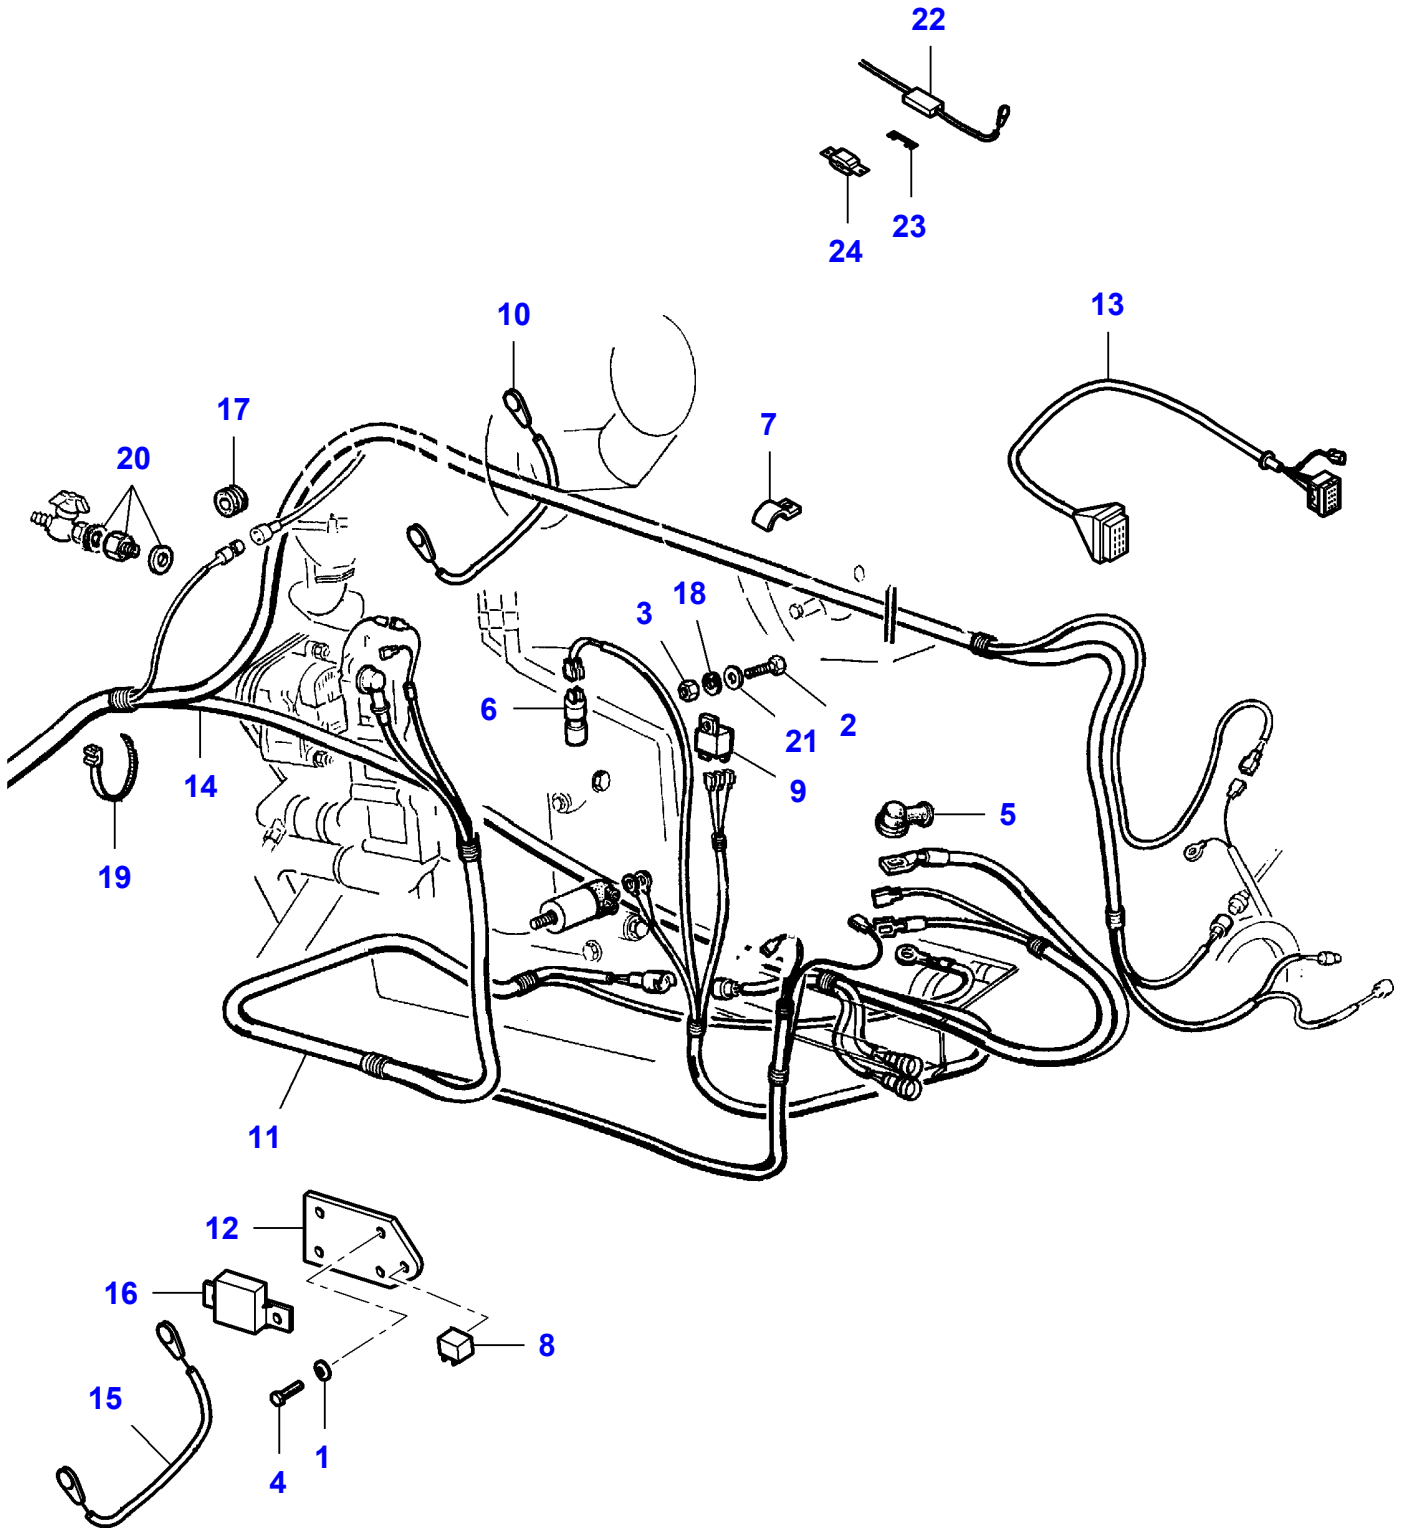

## Starting Circuits

Item	Part Number	Qty	Description	Comments
1	LA322358	1	Lock Washer	
2	LA10902421	1	Cap Screw	
3	LA12574211	1	Locknut	
4	LA16043421	1	Cap Screw	
5	LA300135205	1	Plate	
6	LA300137553	1	Switch	
7	LA301592731	1	Collar	
8	<b>LA321908450</b>	1	Relay	
9	<b>LA321915450</b>	1	Switch	
10	LA322972350	1	Harness	
11	LA322981900	1	Harness	
12	LA322982650	1	Support	
13	LA323008700	1	Harness	Up to Serial or Engine Number
	LA323195400	1	Harness	From Serial or Engine Number 551510031
14	LA323008800	1	Harness	Up to Serial or Engine Number
	LA323195600	1	Harness	From Serial or Engine Number 551510031
15	LA323035000	1	Harness	
16	LA323041750	1	Relay	
17	LA340481703	1	Grommet	
18	LA340481704	1	Ring	
19	LA340481809	1	Cable Tie	Length 350 mm
	LA340481811	1	Cable Tie	Length 500 mm
20		2	Ring	See Page - Reference Number 020-0015
21	LA355510615	1	Flat Washer	
22	LA322981900	1	Harness	From Serial or Engine Number 551510031
23	LA323116650	1	Fuse	From Serial or Engine Number 551510031
	LA323116650	1	Fuse	
24	LA323193050	1	Fuse	