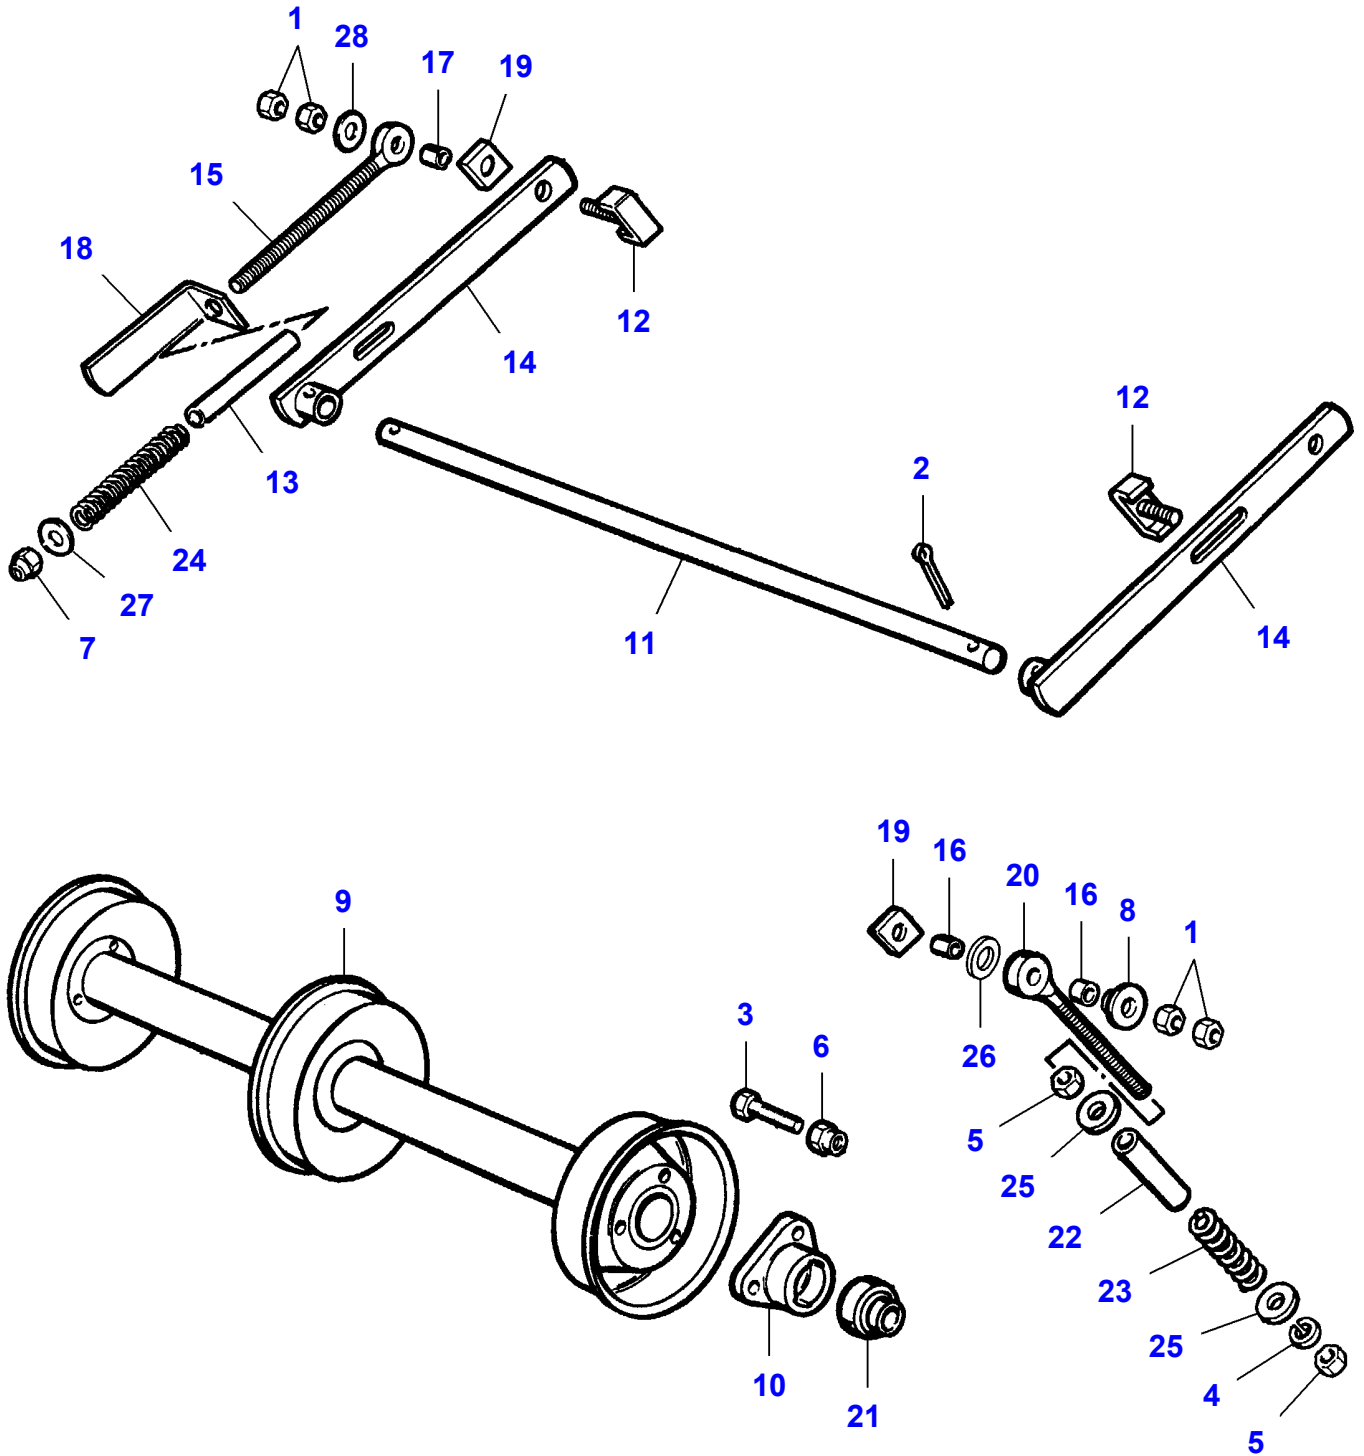

L-LC36-004-B

Front Elevator - Lower Roller

Item	Part Number	Qty	Description
1	LA10717511	4	Nut
2	LA10797801	1	Split Pin
3	LA11106424	1	Cap Screw
4	LA12034871	1	Lock Washer
5	LA12163321	2	Nut
6	LA12577211	1	Nut
7	LA12577511	1	Cap Nut
8	LA300114963	1	Washer
9	LA321833350	1	Roller
10	LA321833550	1	Support
11	LA321833650	1	Shaft
12	LA321948150	1	Screw
13	LA322122050	1	Spacer
14	LA322170050	2	Arm
15	LA322170950	1	Tie Rod
16	LA322171050	2	Bush
17	LA322171250	1	Bush
18	LA322171650	1	Bracket
19	LA322171850	2	Shim
20	LA322780150	1	Tie Rod
21	LA340411205	1	Bearing Assy
22	LA344158141	1	Bush
23	LA353561131	1	Spring
24	LA353561156	1	Spring
25	LA355501740	2	Flat Washer
26	LA355502320	1	Washer
27	LA355511240	1	Flat Washer
28	LA355532830	1	Washer