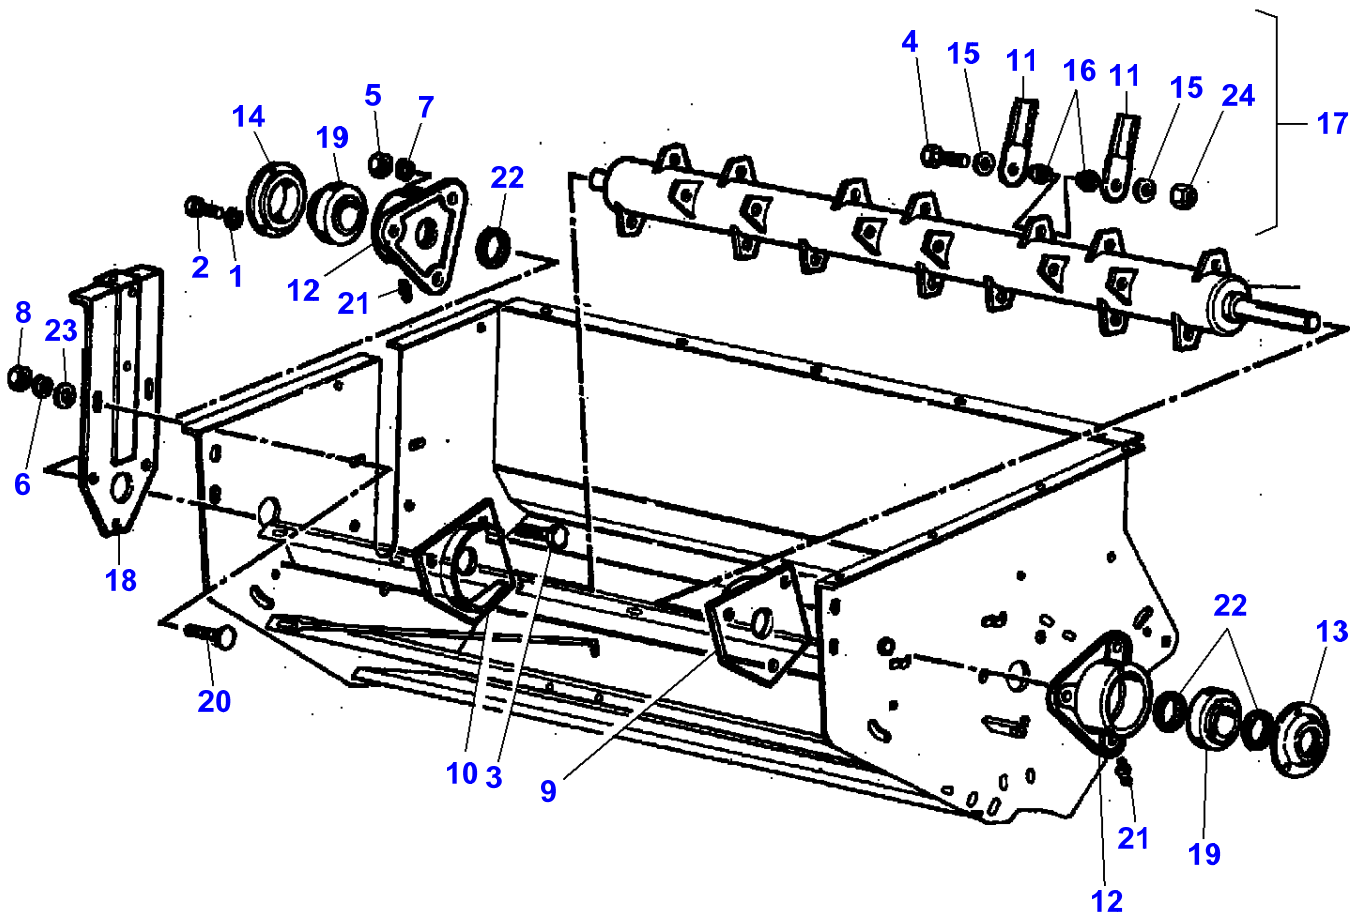

L-LD07-004-A

Massey Ferguson

MF 7244 COMBINE - 3906030

3906030

Straw Chopper - CHOPPER DRUM

Page060-0115

Item	Part Number	Qty	Description
1	LA10615479	1	Washer
2	LA10902421	1	Cap Screw
3	LA11112821	1	Cap Screw
4	LA11343834	1	Cap Screw
5	LA11702911	1	Nut
6	LA12034571	1	Lock Washer
7	LA12034771	1	Lock Washer
8	LA16100811	1	Nut
9	LA322162250	1	Guard
10	LA322228050	1	Guard
11	LA322326450	2	Knife
12	LA322329650	2	Support
13	LA322329750	1	Cover
14	LA322329850	1	Cover
15	LA322330550	2	Washer
16	LA322331350	2	Bush
17	LA322332300	1	Rotor
18	LA322350450	1	Plate
19	LA340403646	2	Bearing Assy
20	LA350342511	1	Carriage Bolt
21	LA350357851	2	Grease Fitting
22	LA353587212	3	Gasket
23	LA355510820	1	Flat Washer
24	LA12575621	1	Nut