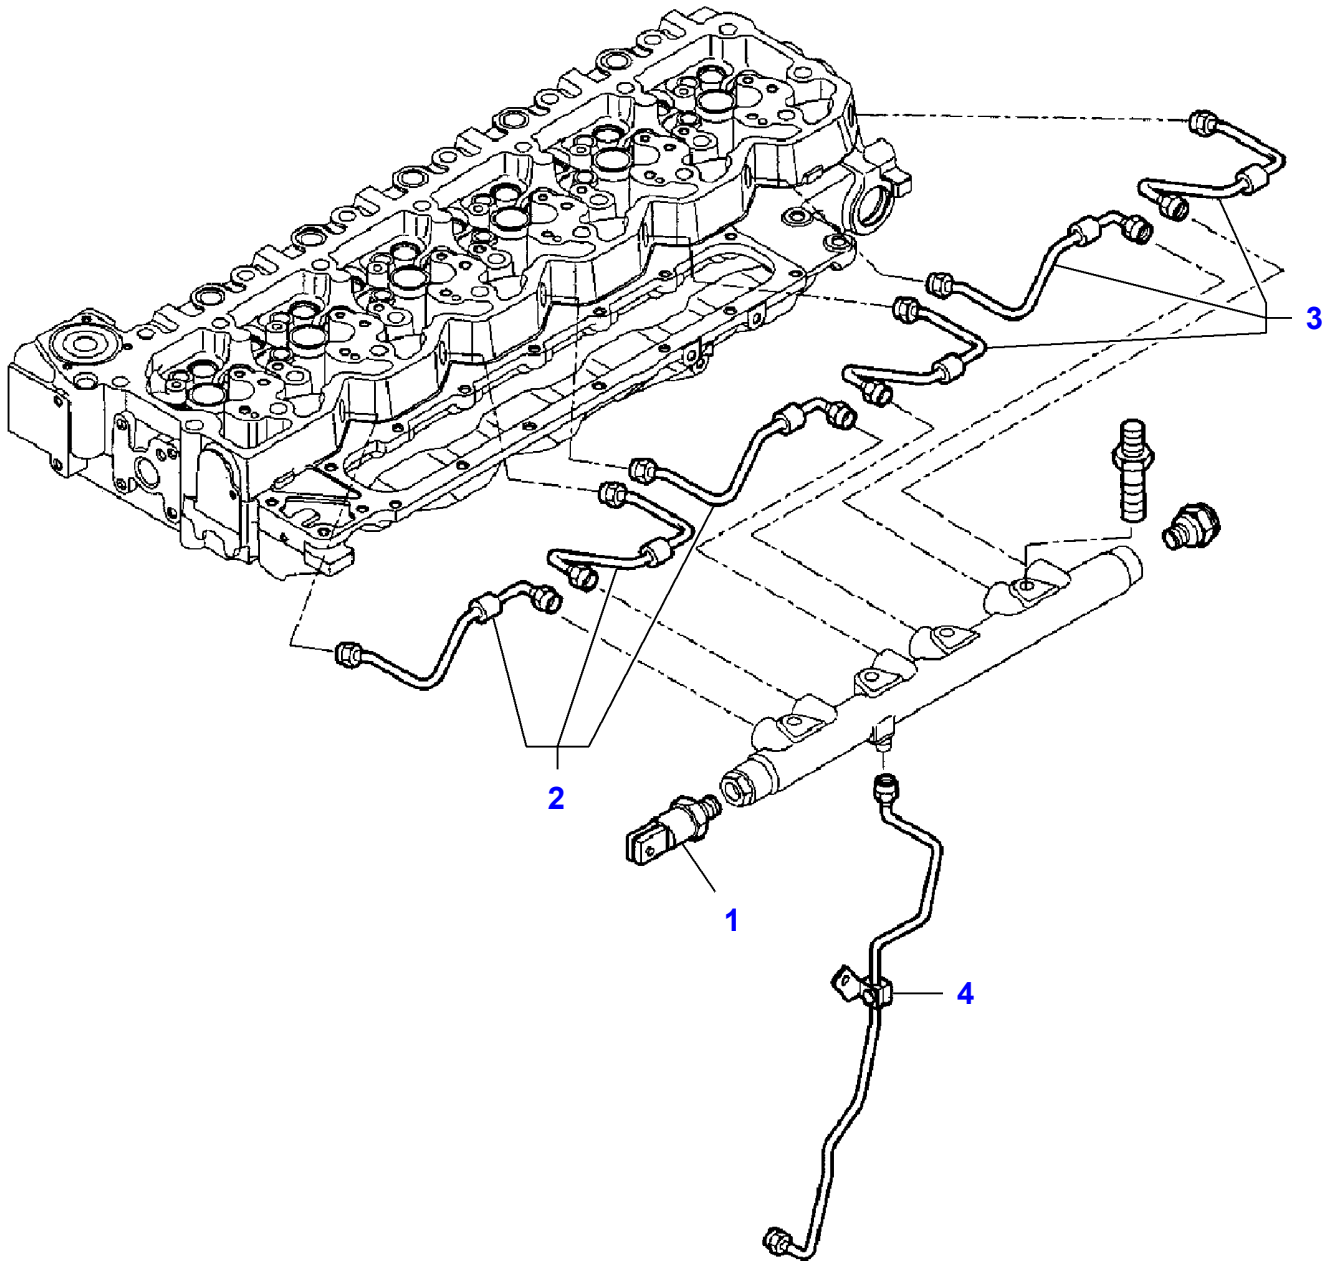

L-LE01-002-B

Massey Ferguson

MF 7244 COMBINE - 3906030

3906030

Accumulator Hydraulic - From Serial Number 551510031

Page010-0050

Item	Part Number	Qty	Description
1	LA323018250	1	Sensor
2	LA323223750	3	Injection Pipe
3	LA323223850	3	Injection Pipe
4	LA323223950	1	Injection Pipe