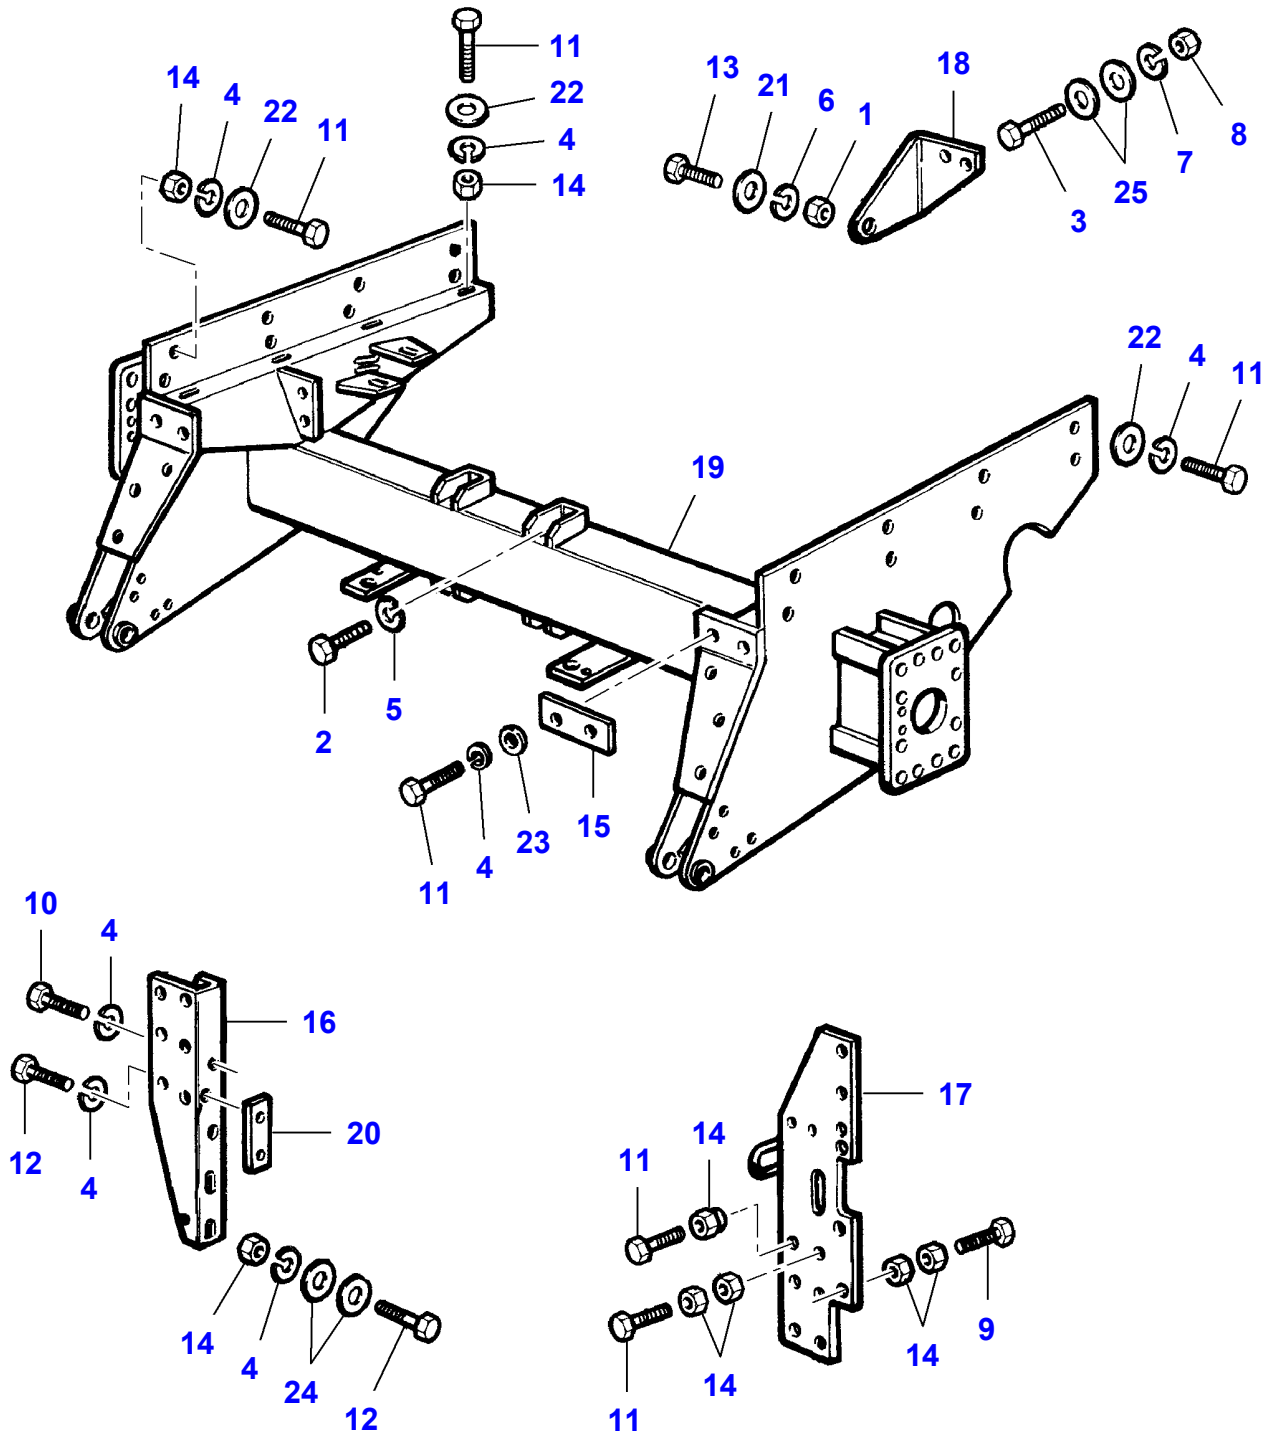

MF 7244 COMBINE - 3906030
L-LC31-002-B

L-LC31-002-B

Front Axle

Item	Part Number	Qty	Description
1	LA10721121	1	Nut
2	LA11119037	1	Cap Screw
3	LA11255924	1	Cap Screw
4	LA12034771	7	Lock Washer
5	LA12034871	1	Lock Washer
6	LA12035071	1	Lock Washer
7	LA12035571	1	Lock Washer
8	LA12164021	1	Nut
9	LA15232721	1	Cap Screw
10	LA15540321	1	Cap Screw
11	LA15540521	12	Cap Screw
12	LA15540624	2	Cap Screw
13	LA15988421	1	Cap Screw
14	LA16101521	6	Nut
15	LA300132095	1	Shim
16	LA321862250	1	Bracket
17	LA321862350	1	Reinforcement
18	LA321882850	1	Plate
19	LA321897150	1	Front Axle
20	LA322519850	1	Shim
21	LA355502140	1	Flat Washer
22	LA355511230	12	Flat Washer
23	LA355511250	1	Washer
24	LA355530830	1	Flat Washer
25	LA355531830	1	Flat Washer