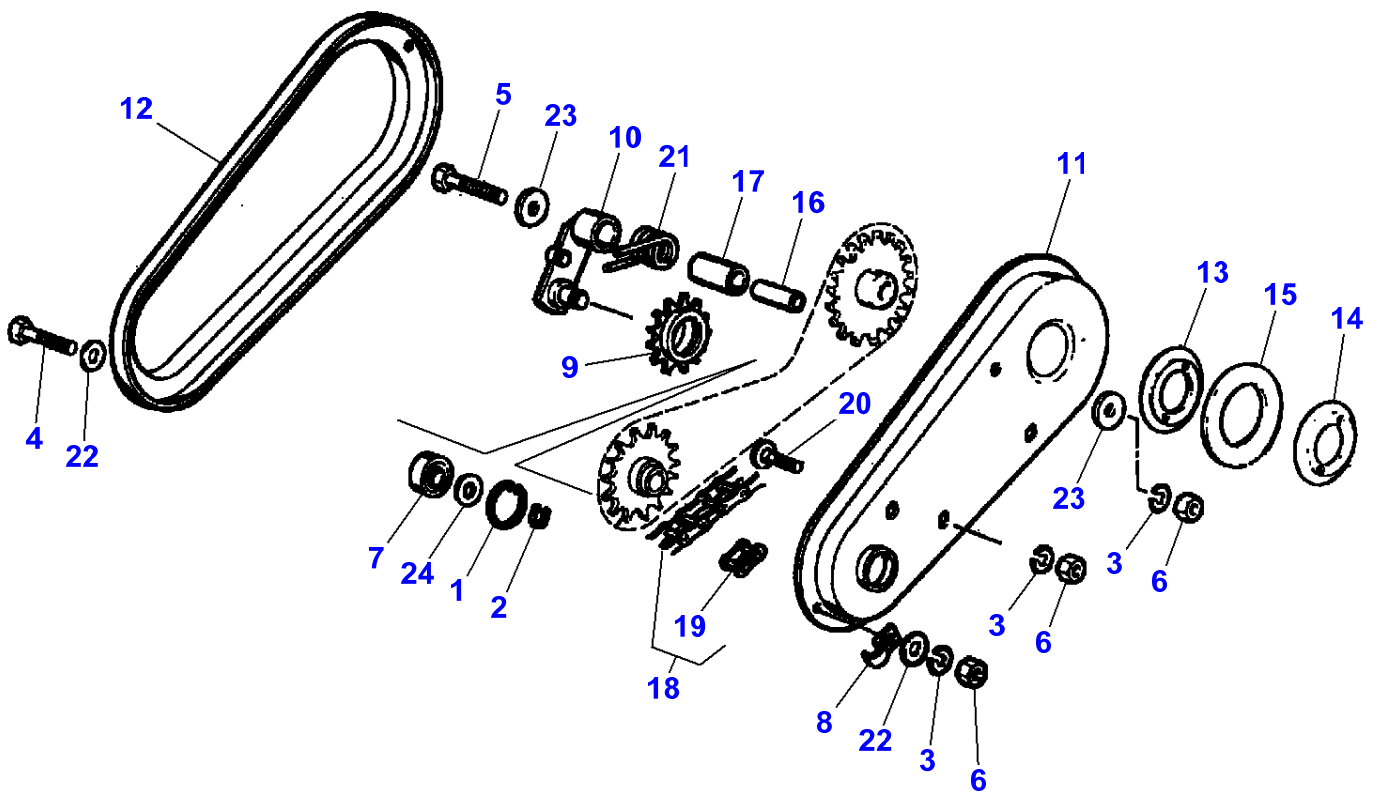

Item	Part Number	Qty	Description
1	LA11106424	1	Cap Screw
2	LA12034571	3	Lock Washer
3	LA12034671	1	Lock Washer
4	LA12577211	2	Nut
5	LA14604570	1	Pin
6	LA14610370	2	Roll Pin
7	LA16043224	1	Cap Screw
8	LA16043424	1	Cap Screw
9	LA16043624	1	Cap Screw
10	LA16100811	2	Nut
11	LA16104111	1	Locknut
12	LA300016273	1	Bearing Flange
13	LA300132810	2	Gear
14	LA321814650	1	Reinforcement
15	LA321814750	1	Paddle
16	LA321814850	1	Reinforcement
17	LA321824550	1	Gear
18	LA321844350	1	Shaft
19	LA321844450	1	Tie Rod
20	LA321844550	1	Tie Rod
21	LA321844750	1	Support
22	LA321862500	1	Chain
23	LA340411236	2	Bearing Assy
24	LA340411458	3	Bearing Flange
25	LA344382162	1	Chain Link
26	LA344382163	1	Chain Link
27	LA350342513	1	Carriage Bolt
28	LA350384628	1	Key
29	LA355511030	1	Flat Washer
30	LA355511050	1	Flat Washer
31	LA355521050	1	Flat Washer
32	LA355536210	1	Flat Washer

L-LD19-004-A