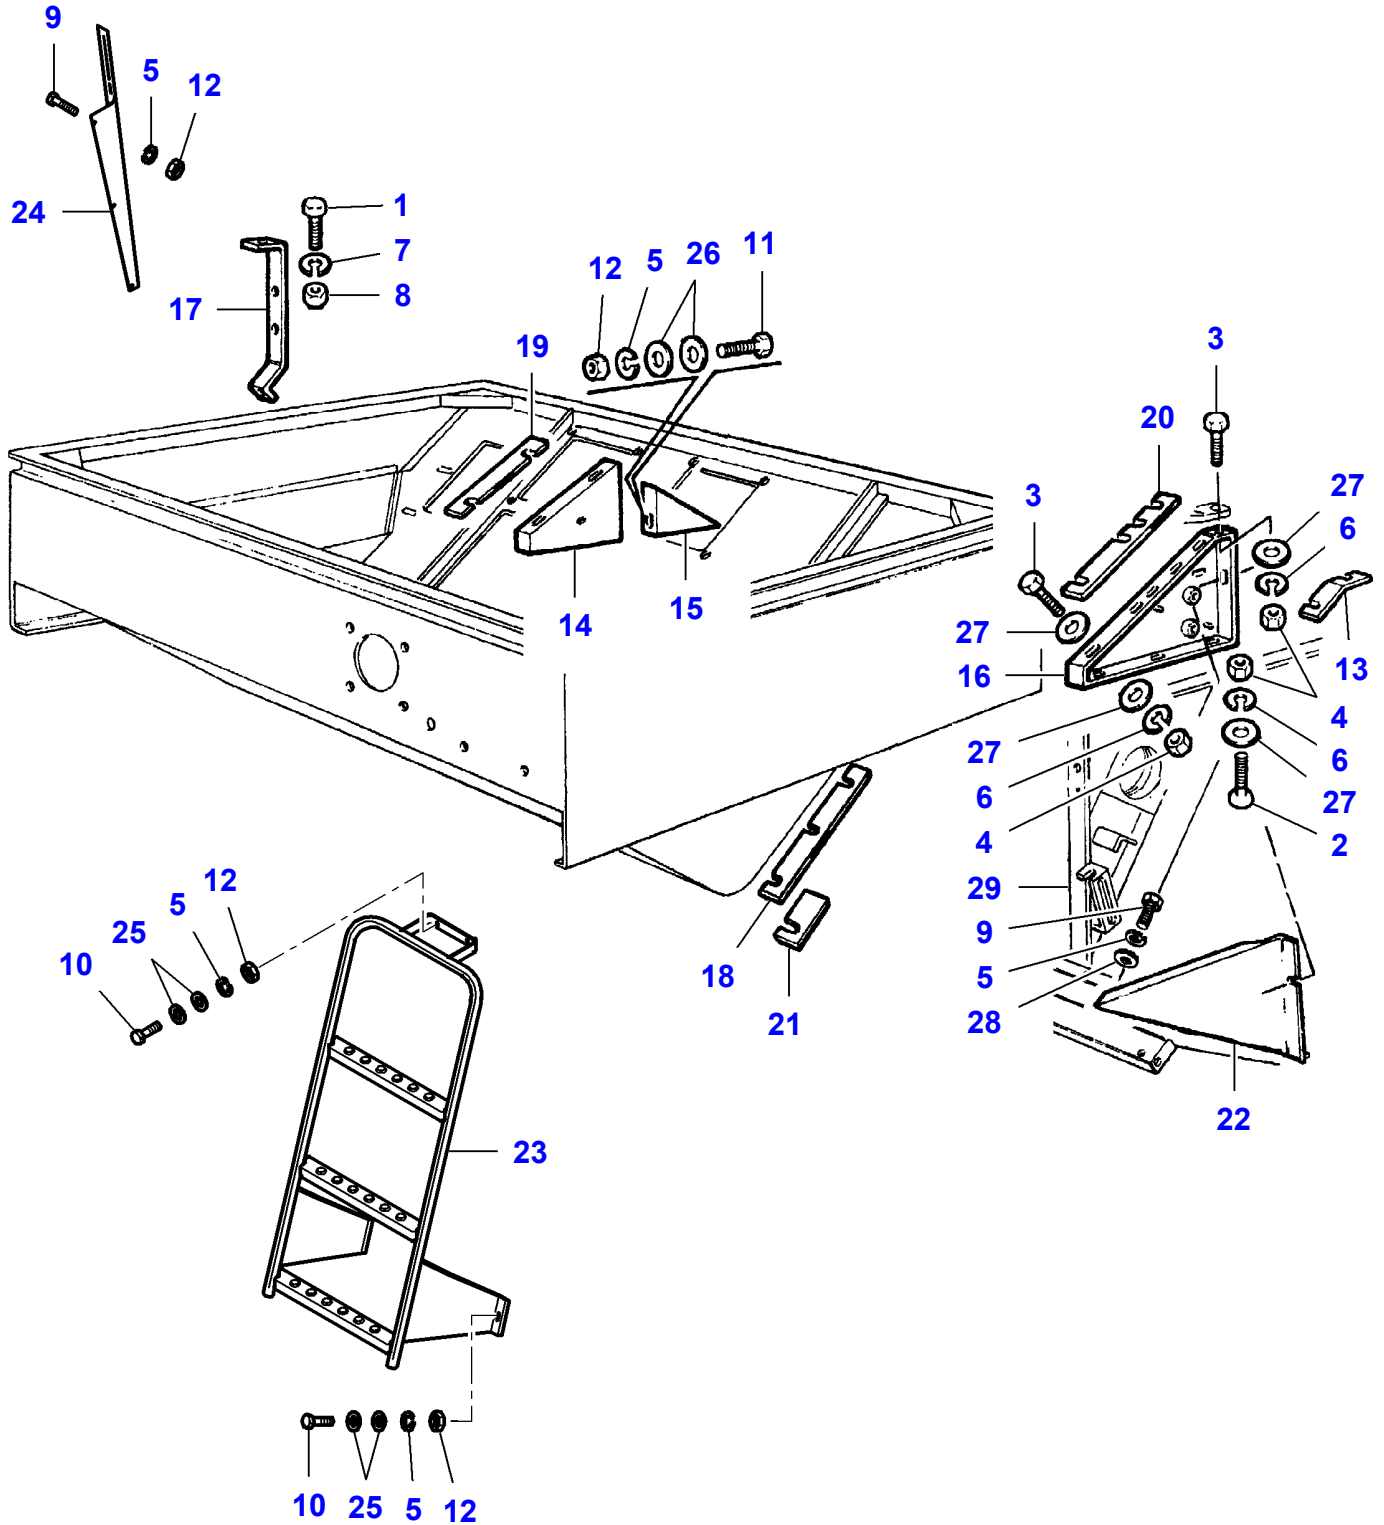

MF 7244 COMBINE - 3906030
L-LD23-003-B

L-LD23-003-B

Grain Tank

Item	Part Number	Qty	Description	Comments
1	LA10902224	1	Cap Screw	
2	LA11106221	1	Cap Screw	
3	LA11106424	2	Cap Screw	
4	LA11701721	2	Nut	
5	LA12034571	6	Lock Washer	
6	LA12034671	3	Lock Washer	
7	LA12035670	1	Lock Washer	
8	LA15896221	1	Nut	
9	LA16043224	1	Cap Screw	
10	LA16043421	4	Cap Screw	
11	LA16043424	1	Cap Screw	
12	LA16100811	5	Nut	
13	LA320720750	1	Shim	
14	LA321805250	1	Plate	
15	LA321809950	1	Plate	
16	LA321851250	1	Guard	
17	LA321962950	1	Support	
18	LA322031350	1	Shim	
19	LA322223450	1	Shim	
20	LA322223550	1	Shim	
21	LA322312850	1	Shim	
22	LA322492350	1	Shield	
23	LA322974050	1	Ladder	
24	LA322989150	1	Support	
25	LA355500915	8	Flat Washer	
26	LA355510820	2	Flat Washer	
27	LA355511030	5	Flat Washer	
28	LA355520820	1	Washer	
29		1	Side	See Page - Reference Number 060-0005/18