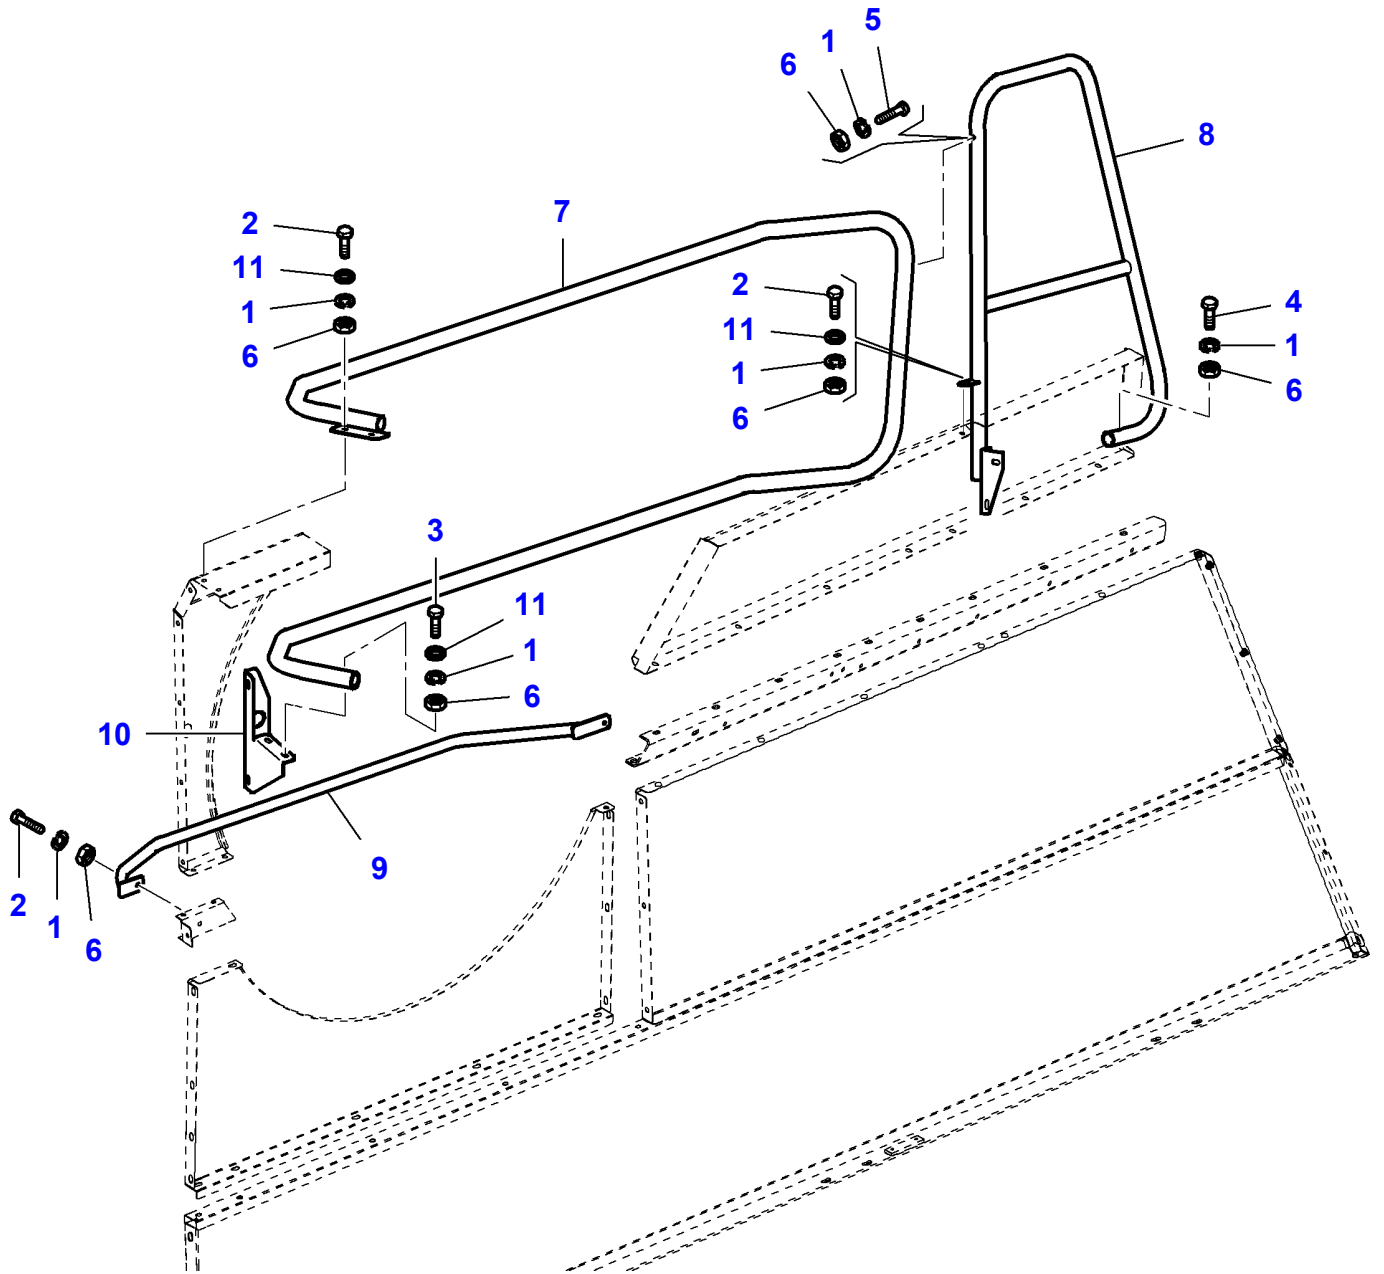

L-LD35-004-B

Massey Ferguson

MF 7244 COMBINE - 3906030

3906030

Body, Right Side

Page080-0135

Item	Part Number	Qty	Description
1	LA12034571	8	Lock Washer
2	LA16043421	6	Cap Screw
3	LA16044021	2	Cap Screw
4	LA16044321	1	Cap Screw
5	LA16044521	1	Cap Screw
6	LA16100811	8	Nut
7	LA322944850	1	Shield
8	LA322944950	1	Shield
9	LA322945550	1	Shield
10	LA322945850	1	Bracket
11	LA355500920	5	Flat Washer