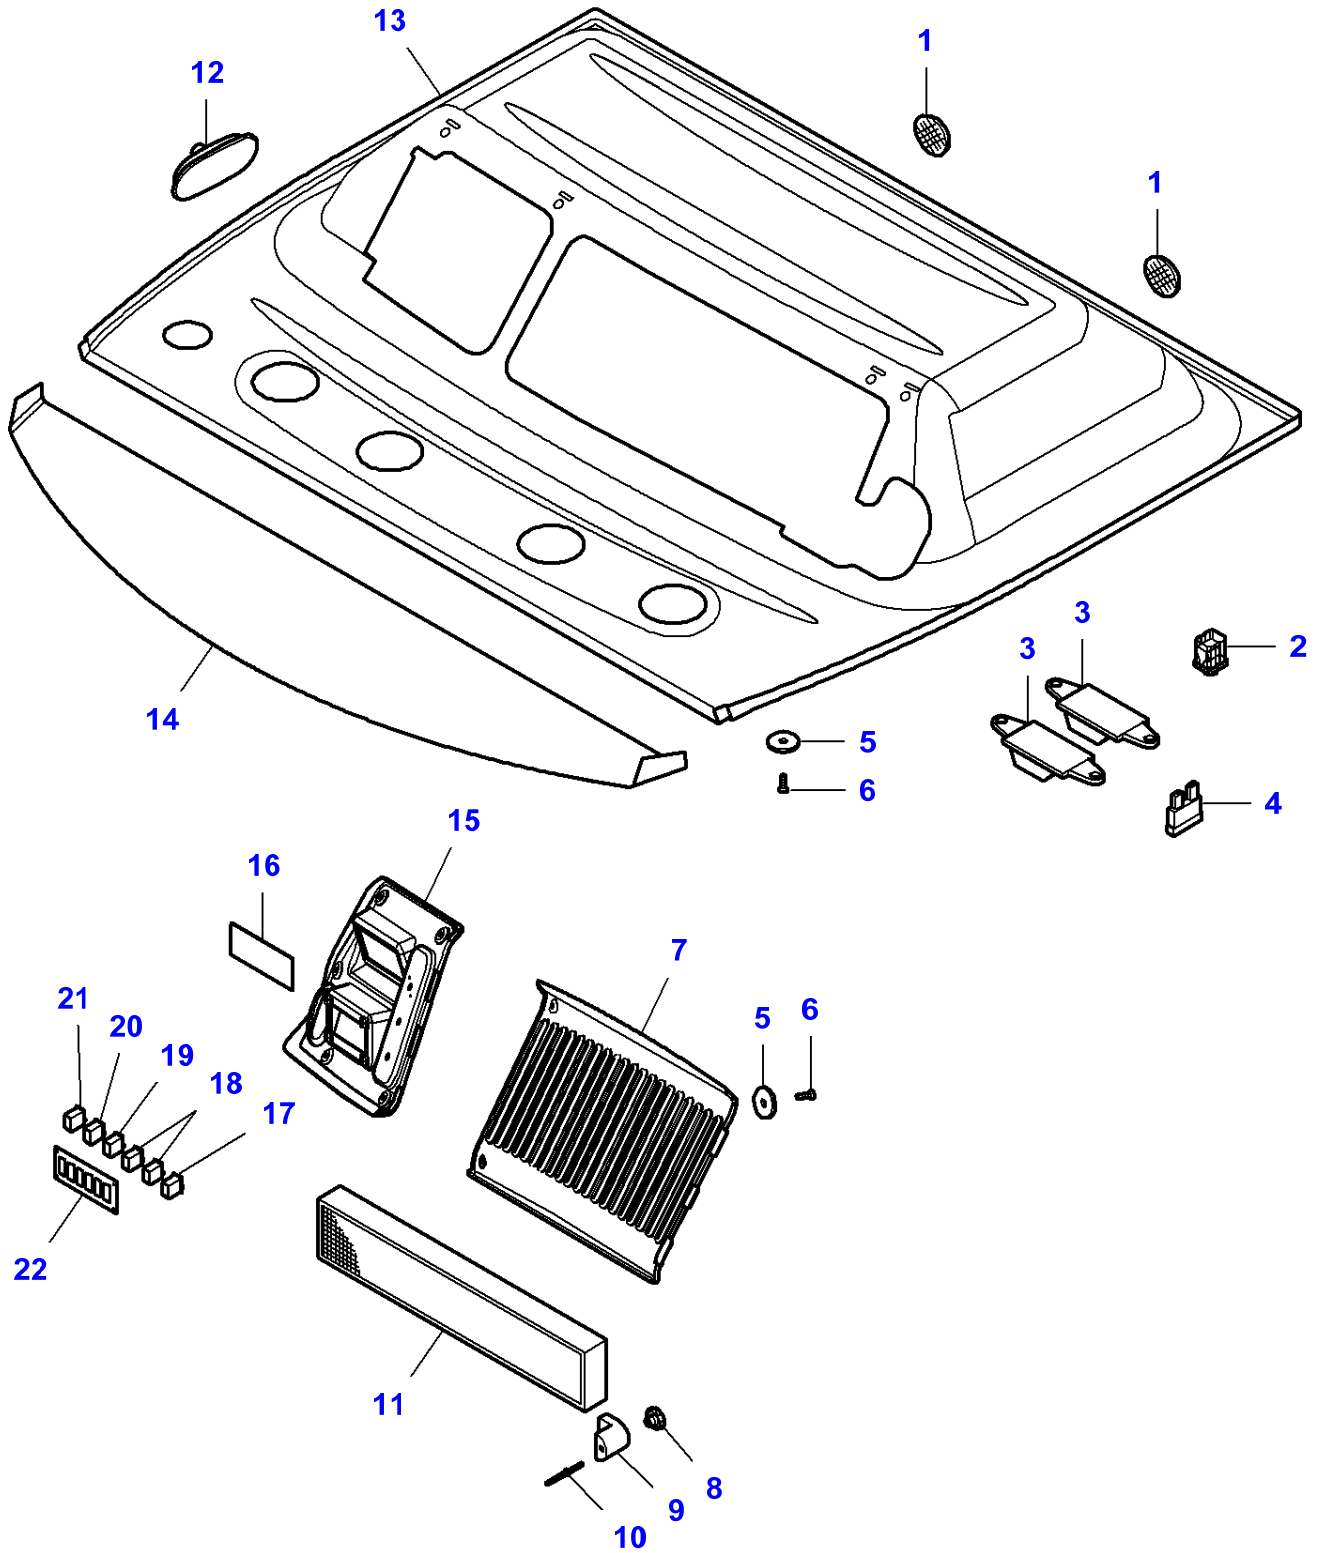

MF 7244 COMBINE - 3906030
L-LD38-061-A

L-LD38-061-A

Item	Part Number	Qty	Description	Comments
1	LA323226550	1	Bracket	
2	LA323090750	1	Relay	
3	LA322053450	1	Fuse Holder	
4	LA11054890	1	Fuse	7,5 Amp
	LA11054990	1	Fuse	10 Amp
	LA11055090	1	Fuse	15 Amp
	LA11055190	1	Fuse	20 Amp
	LA11055290	1	Fuse	25 Amp
5	LA322816108	1	Ring	
6	LA14441327	1	Screw	
7	LA323274950	1	Grille	
8	LA322820151	1	Knob	
9	LA322820251	1	Grip	
10	LA322935450	1	Stud	
11	LA323226350	1	Cab Filter	
12	LA322980500	1	Union	
13	LA323274650	1	Facing	
14	LA323274750	1	Roof	
15	LA323274850	1	Cover	
16	LA323227550	1	Cover	
17	LA322821850	1	Switch	[D]
18	LA322822050	1	Switch	[C]
19	LA322821750	1	Switch	[B]
20	LA323294200	1	Switch	[A]
				Repairs and replaces LA322821650
21	LA322821950	1	Switch	
22	LA323203550	1	Bracket	

FOOTNOTE [A] ROTATING LIGHT

FOOTNOTE [B] WIPER/WASHER

FOOTNOTE [C] FRONT WORKING LIGHT

FOOTNOTE [D] LIGHT CAB