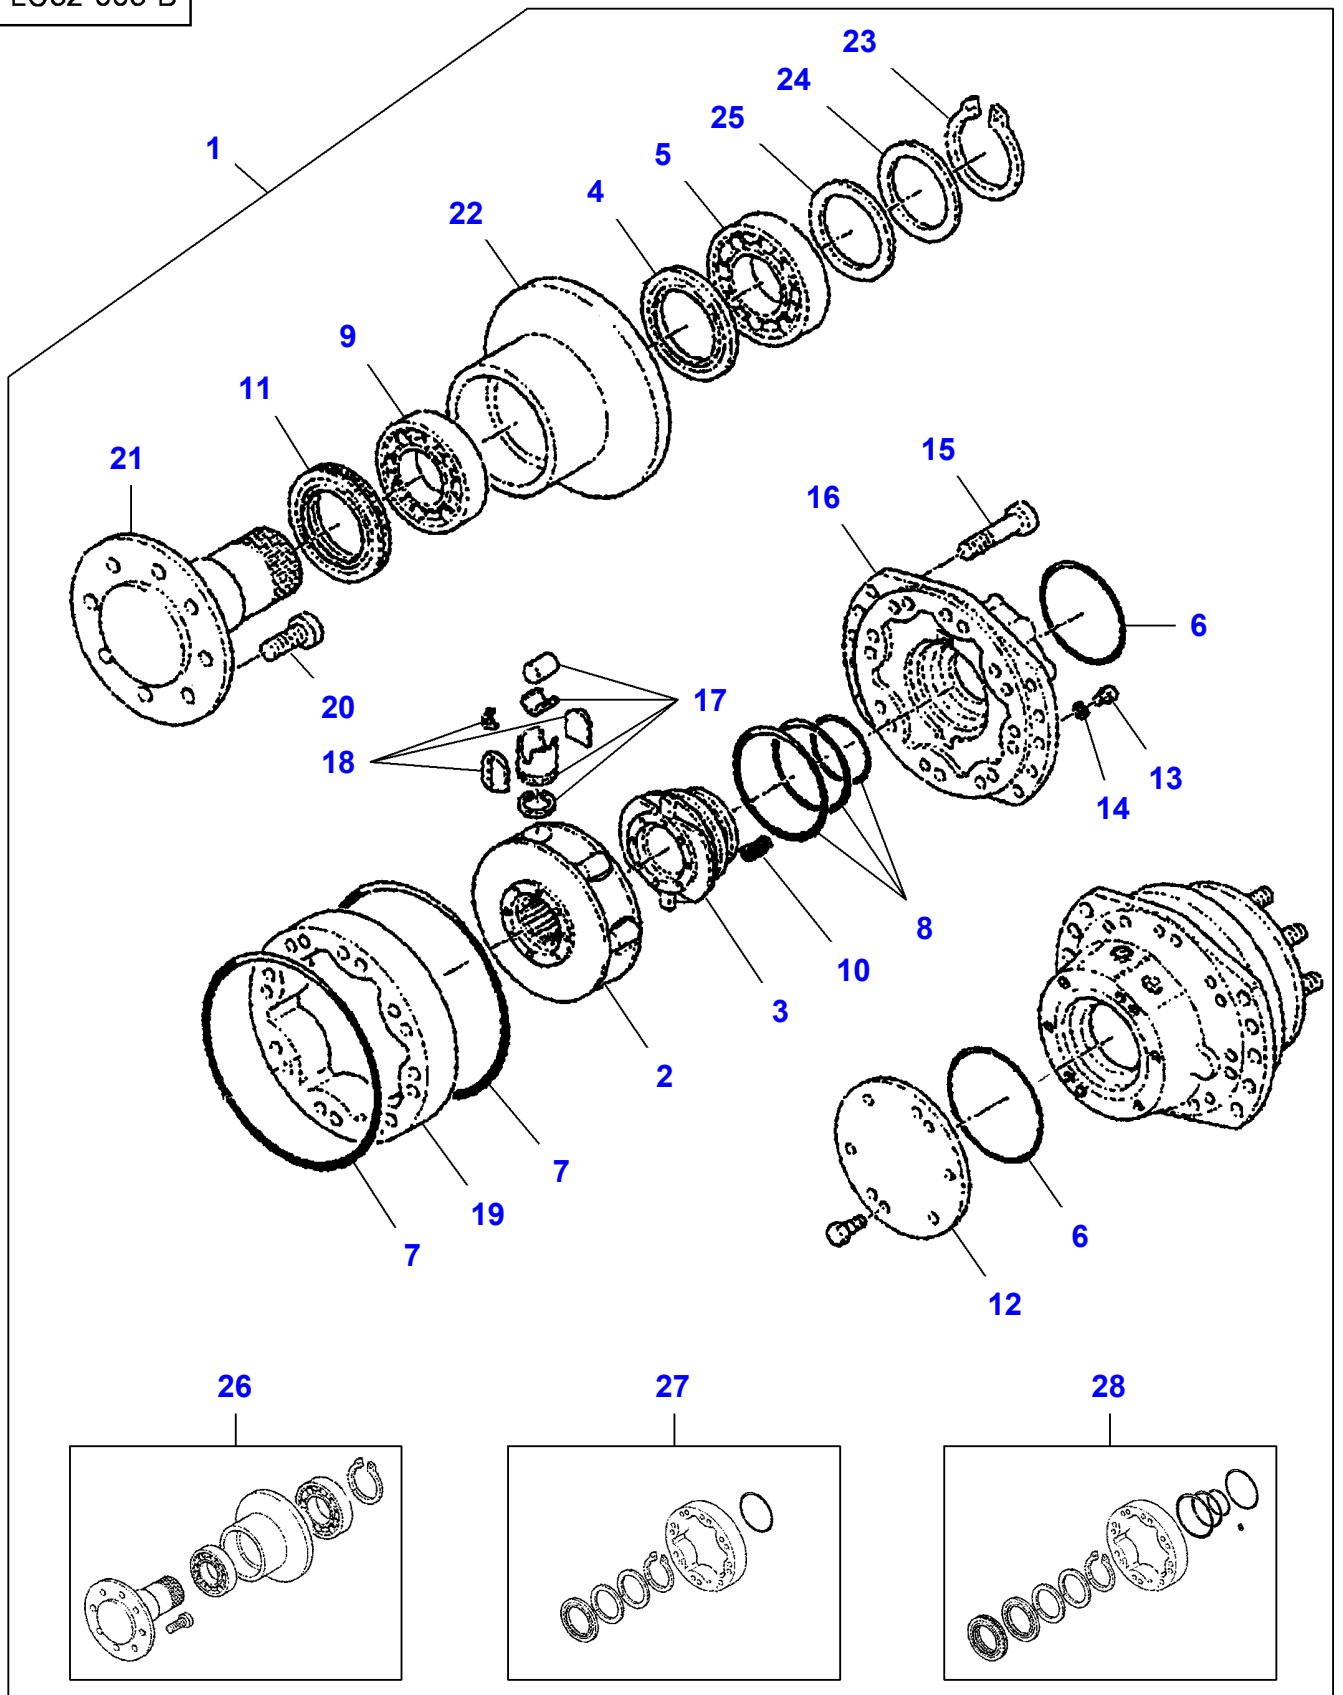

MF 7244 COMBINE - 3906030
L-LC32-003-B

L-LC32-003-B

Rear Axle - 4 WD - Final Drive

Item	Part Number	Qty	Description	Comments
1	LA9512176	1	Final Drive	
2	LA84018630	1	Housing	(1)
3	LA89512193	1	Housing	(1)
4	LA89512187	1	Gasket	(1)
5	LA89512188	1	Ball Bearing	(1)
6	LA89512197	2	O Ring	(1)
7	LA89512199	2	O Ring	(1)
8	LA89512218	1	Kit, Joint	(1)
9	LA89512185	1	Ball Bearing	(1)
10	LA89512195	1	Spring	(1)
11	LA322718650	1	Gasket	(1)
12	LA323100650	1	Cover	(1)
13	LA84018634	1	Screw	(1)
14	LA84018633	1	Washer	(1)
15	LA84018635	1	Hex Socket Screw	(1)
16	LA84018632	1	Housing	(1)
17	LA89512215	1	Kit	(1)
18	LA84018631	1	Kit	(1)
19	LA89512192	1	Housing	(1)
20	LA89512182	1	Hex Socket Screw	(1)
21	LA89512181	1	Shaft	(1)
22	LA89512186	1	Support	(1)
23	LA89512190	1	Circlip	(1)
24	LA89512189	1	Washer	(1)
25	LA89512217	1	Washer	(1)
26	LA84018659	1	Kit, Bracket	[A]
27	LA89512219	1	Kit, Seal	[B]
28	LA89512220	1	Kit, Seal	[C]

FOOTNOTE [A] INCLUDE ITEMS 5-9-20-21-22-23

FOOTNOTE [B] INCLUDE ITEMS 4-6-19-23-24-25

FOOTNOTE [C] INCLUDE ITEMS 4-6-8-11-14-19-23-24-25