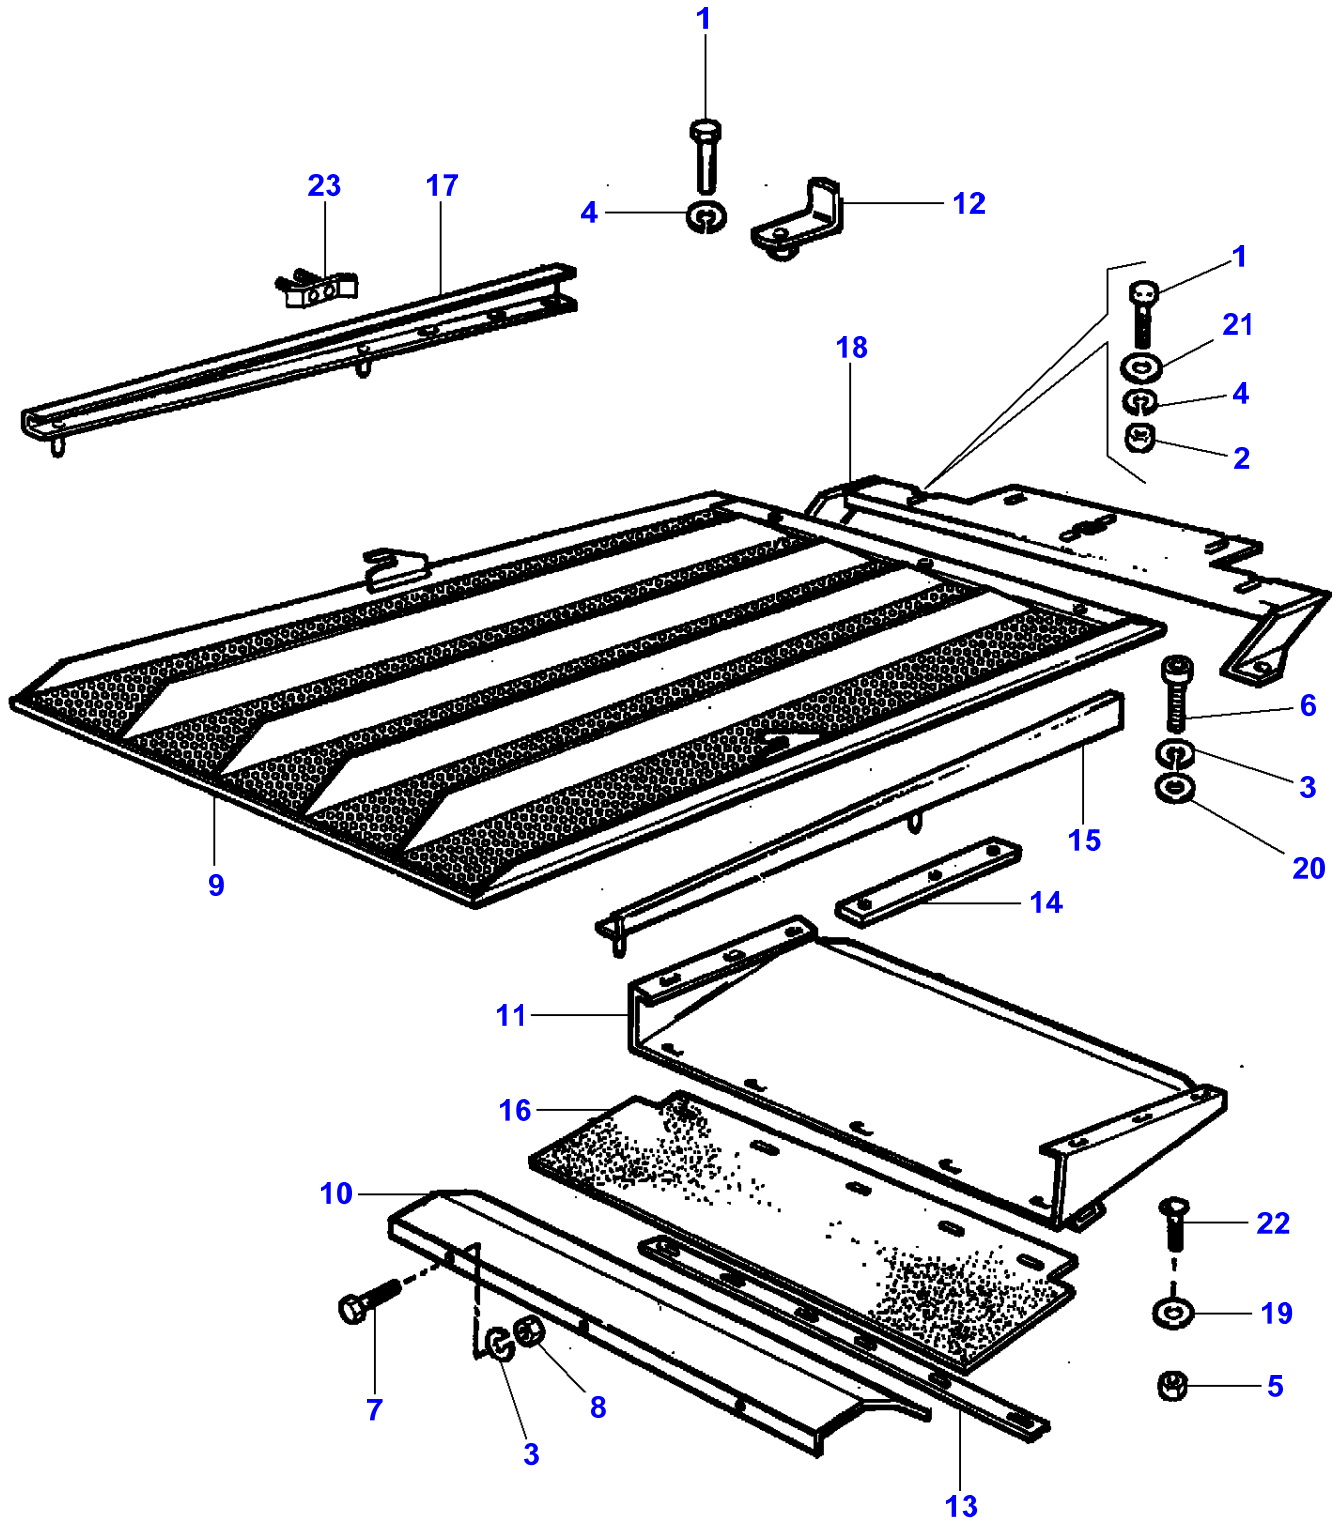

L-LD84-001-A

Massey Ferguson

MF 7244 COMBINE - 3906030

3906030

Upper Sieve, Corn, Cob, Mixed Crop

Page 140-0240

Item	Part Number	Qty	Description	Comments
1	LA11106221	2	Cap Screw	
2	LA11701721	2	Nut	
3	LA12034571	2	Lock Washer	
4	LA12034671	2	Lock Washer	
5	LA12574211	5	Locknut	
6	LA14306324	1	Screw	
7	LA16044224	3	Cap Screw	
8	LA16100811	3	Nut	
9	LA320958450	1	Sieve	
10	LA321832550	1	Plate	
11	LA322143850	1	Chute	
12	LA322143950	1	Bracket	
13	LA322144050	1	Plate	
14	LA322144150	1	Rod	
15	LA322144250	1	Support	
16	LA322144350	1	Canvas	
17	LA322144450	1	Support	
18	LA322144550	1	Support	
19	LA355500715	5	Flat Washer	
20	LA355500920	1	Flat Washer	
21	LA355501120	2	Flat Washer	
22	LA366000614	5	Carriage Bolt	
23		1	Clip	See Page - Reference Number 070-0045/23