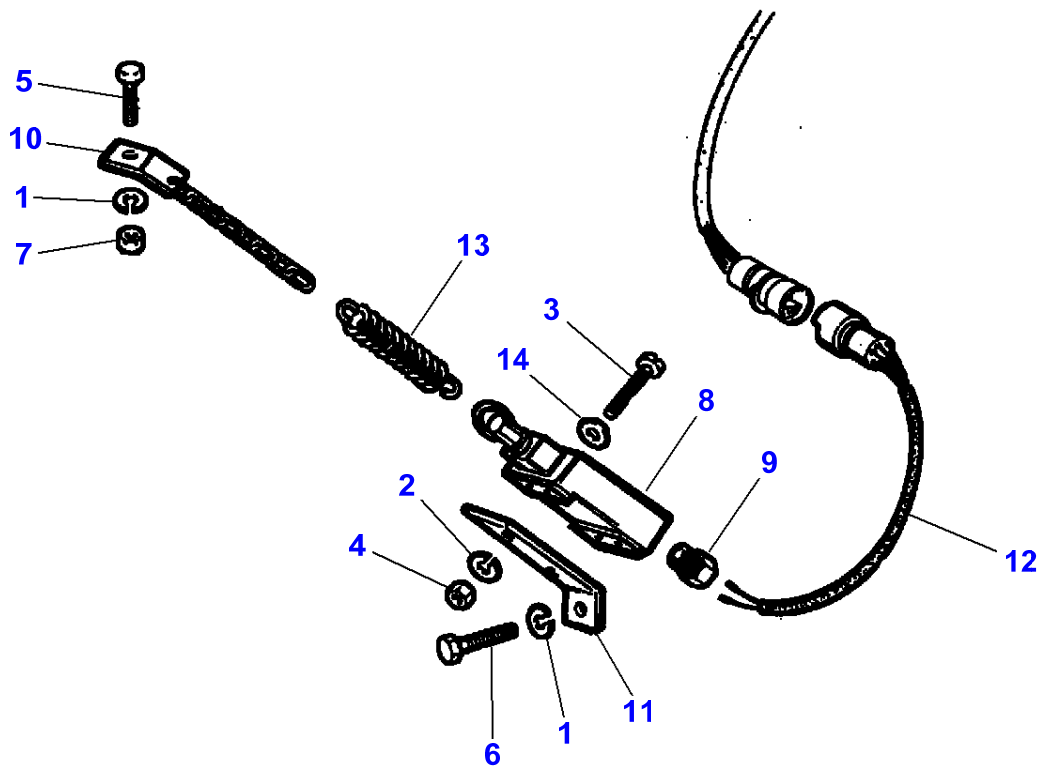

L-LD50-002-A

Massey Ferguson

MF 7244 COMBINE - 3906030

3906030

Digital Instrumentation - Up To 551510048

Page120-0095

Item	Part Number	Qty	Description
1	LA12034571	2	Lock Washer
2	LA12035471	2	Lock Washer
3	LA14358921	1	Cap Screw
4	LA15896421	2	Nut
5	LA16043424	1	Cap Screw
6	LA16043624	1	Cap Screw
7	LA16100811	1	Nut
8	LA313573000	1	Switch
9	LA321115750	1	Nut
10	LA321944550	1	Chain
11	LA321944650	1	Support
12	LA321949900	1	Harness
13	LA350356537	1	Spring
14	LA355500515	1	Flat Washer