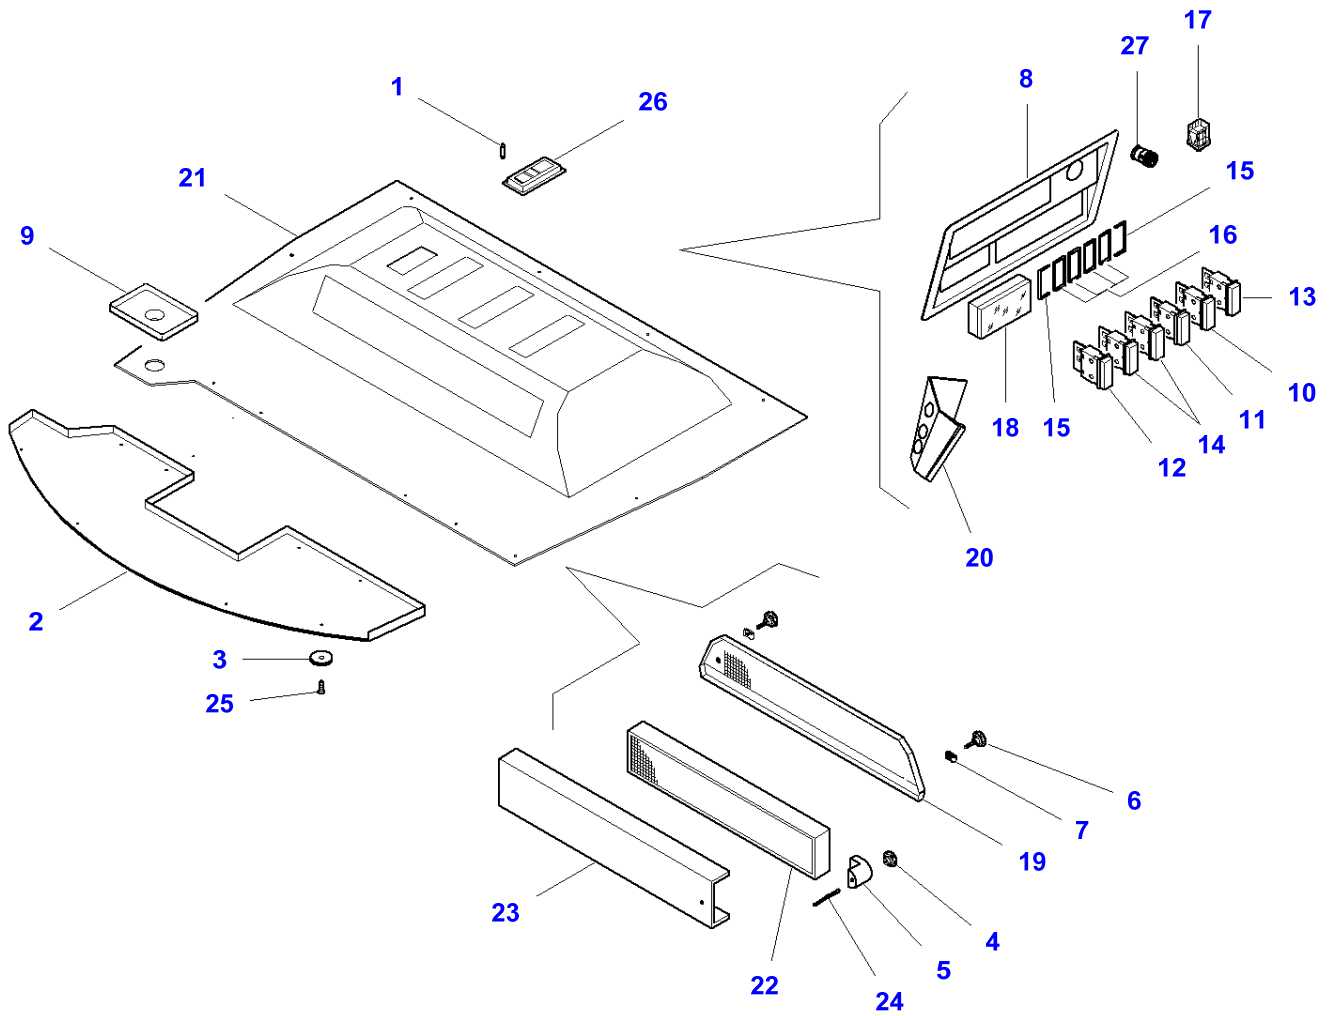

L-LD38-007-A

Item	Part Number	Qty	Description	Comments
1	LA10863090	1	Bulb	
2	LA322816101	1	Panel	
3	LA322816108	8	Ring	
4	LA322820151	1	Knob	
5	LA322820251	1	Grip	
6	LA322820253	2	Knob	
7	LA322820254	2	Spring	
8	LA322820950	1	Support	
9	LA322821050	1	Conveyor	
10	LA322821650	1	Switch	[A]
11	LA322821750	1	Switch	[B]
12	LA322821850	1	Switch	[D]
13	LA322821950	1	Switch	
14	LA322822050	2	Switch	[C]
15	LA322822150	2	Cap	
16	LA322822250	4	Cap	
17	LA322822350	1	Switch	
18	LA322822450	1	Box	
19	LA322934850	1	Profile	
20		1	Support	Not serviced,order REF. 21
21	LA322935050	1	Roof	
22	LA322935250	1	Cab Filter	
23	LA322935350	1	Support	
24	LA322935450	1	Stud	
25	LA322935550	8	Screw	
26	LA322935650	1	Roof	
27	LA322935750	1	Lighter	

FOOTNOTE [A] ROTATING LIGHT

FOOTNOTE [B] WIPER/WASHER

FOOTNOTE [C] FRONT WORKING LIGHT

FOOTNOTE [D] LIGHT CAB