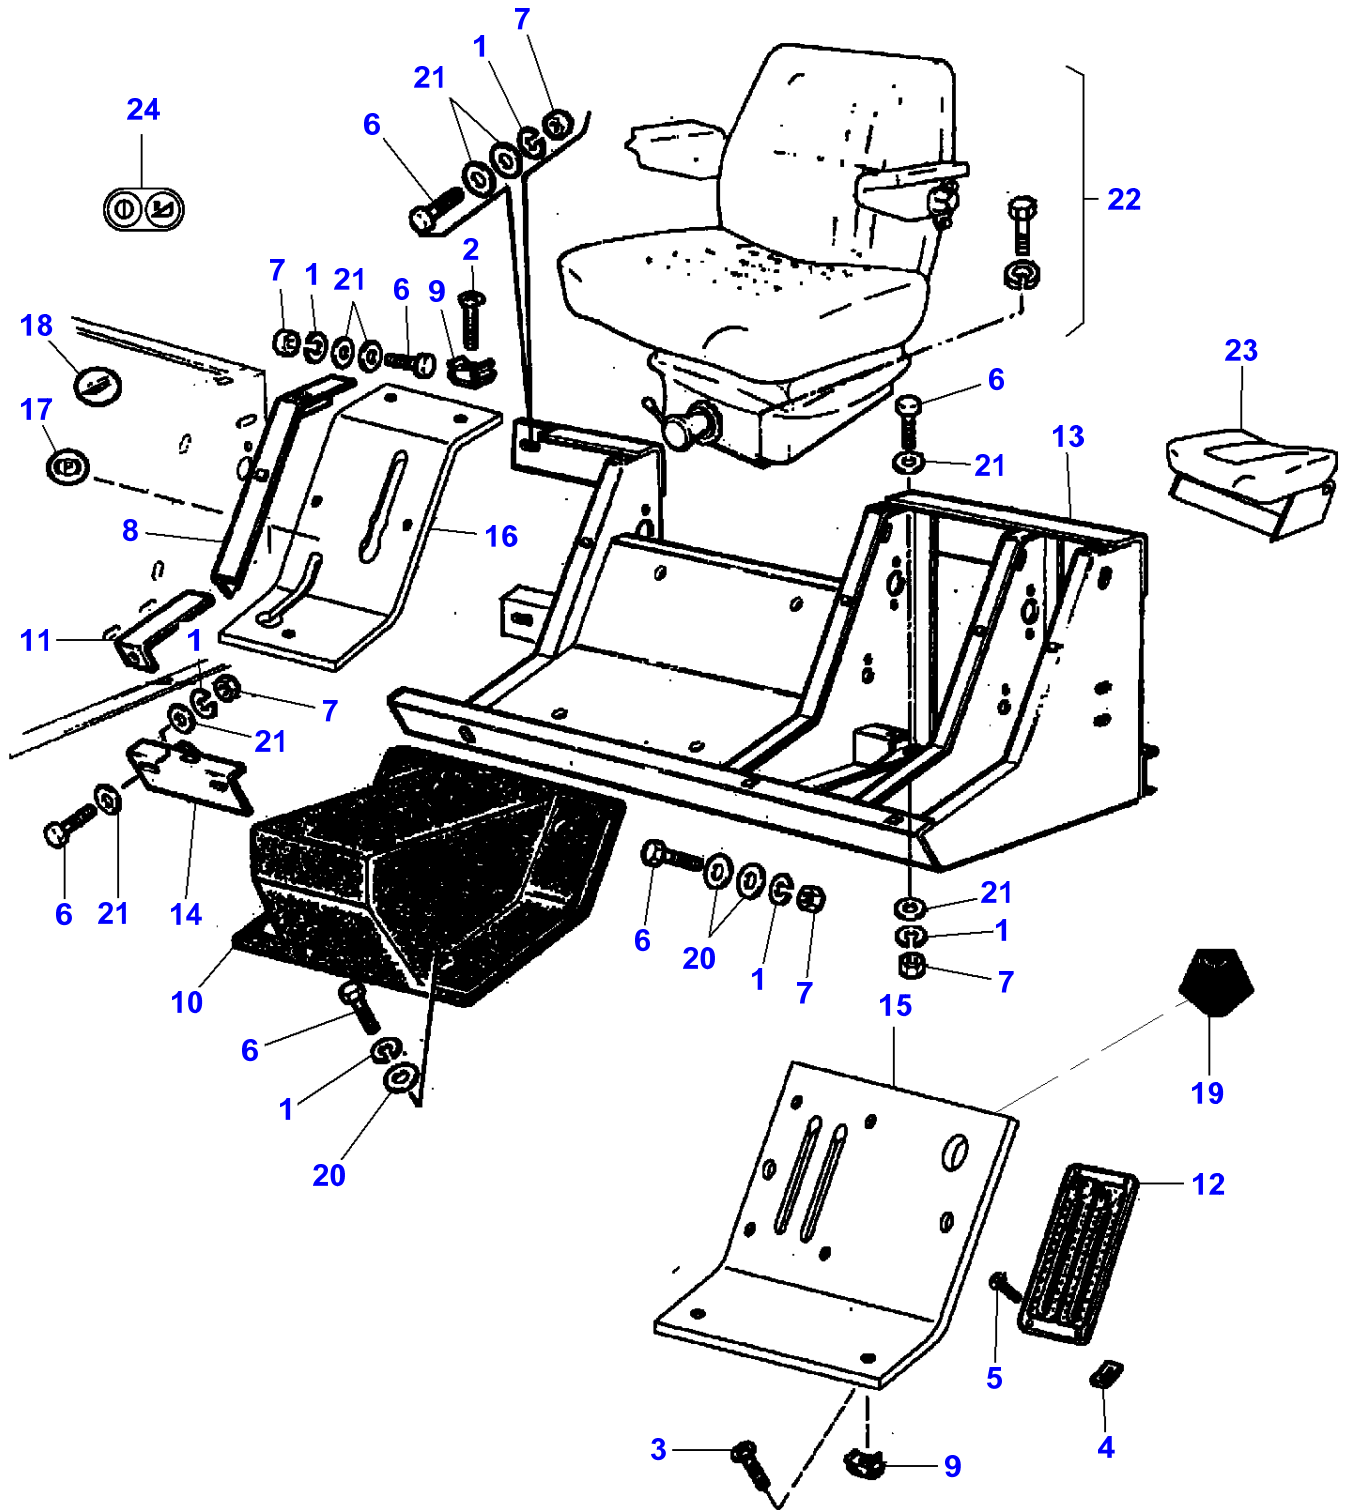

L-LC11-002-B

**Massey Ferguson****MF 7244 COMBINE - 3906030****3906030****Driver'S Platform - Up To 551510048****Page100-0030**

<b>Item</b>	<b>Part Number</b>	<b>Qty</b>	<b>Description</b>	<b>Comments</b>
1	LA12034571	10	Lock Washer	
2	LA13275111	2	Screw	
3	LA13288077	2	Screw	
4	LA14125471	4	Shield	
5	LA15902701	4	Screw	
6	LA16043424	10	Cap Screw	
7	LA16100811	10	Nut	
8	LA321273550	1	Support	
9	LA321284450	2	Nut	
10	LA321959350	1	Support	
11	LA322131450	1	Bracket	
12	LA322164950	1	Frame	
13	LA322251950	1	Frame	
14	LA322797050	1	Profile	
15	LA322802050	1	Frame	
16	LA322802150	1	Frame	
17	LA341000103	1	Decal	
18	LA341000104	1	Decal	Up to Serial or Engine Number
19	LA341000105	1	Decal	
20	LA355500915	4	Flat Washer	
21	LA355510820	15	Flat Washer	
22		1	Seat	See Page - Reference Number 100-0085
23		1	Seat	See Page - Reference Number 100-0085
24	LA341000127	1	Decal	