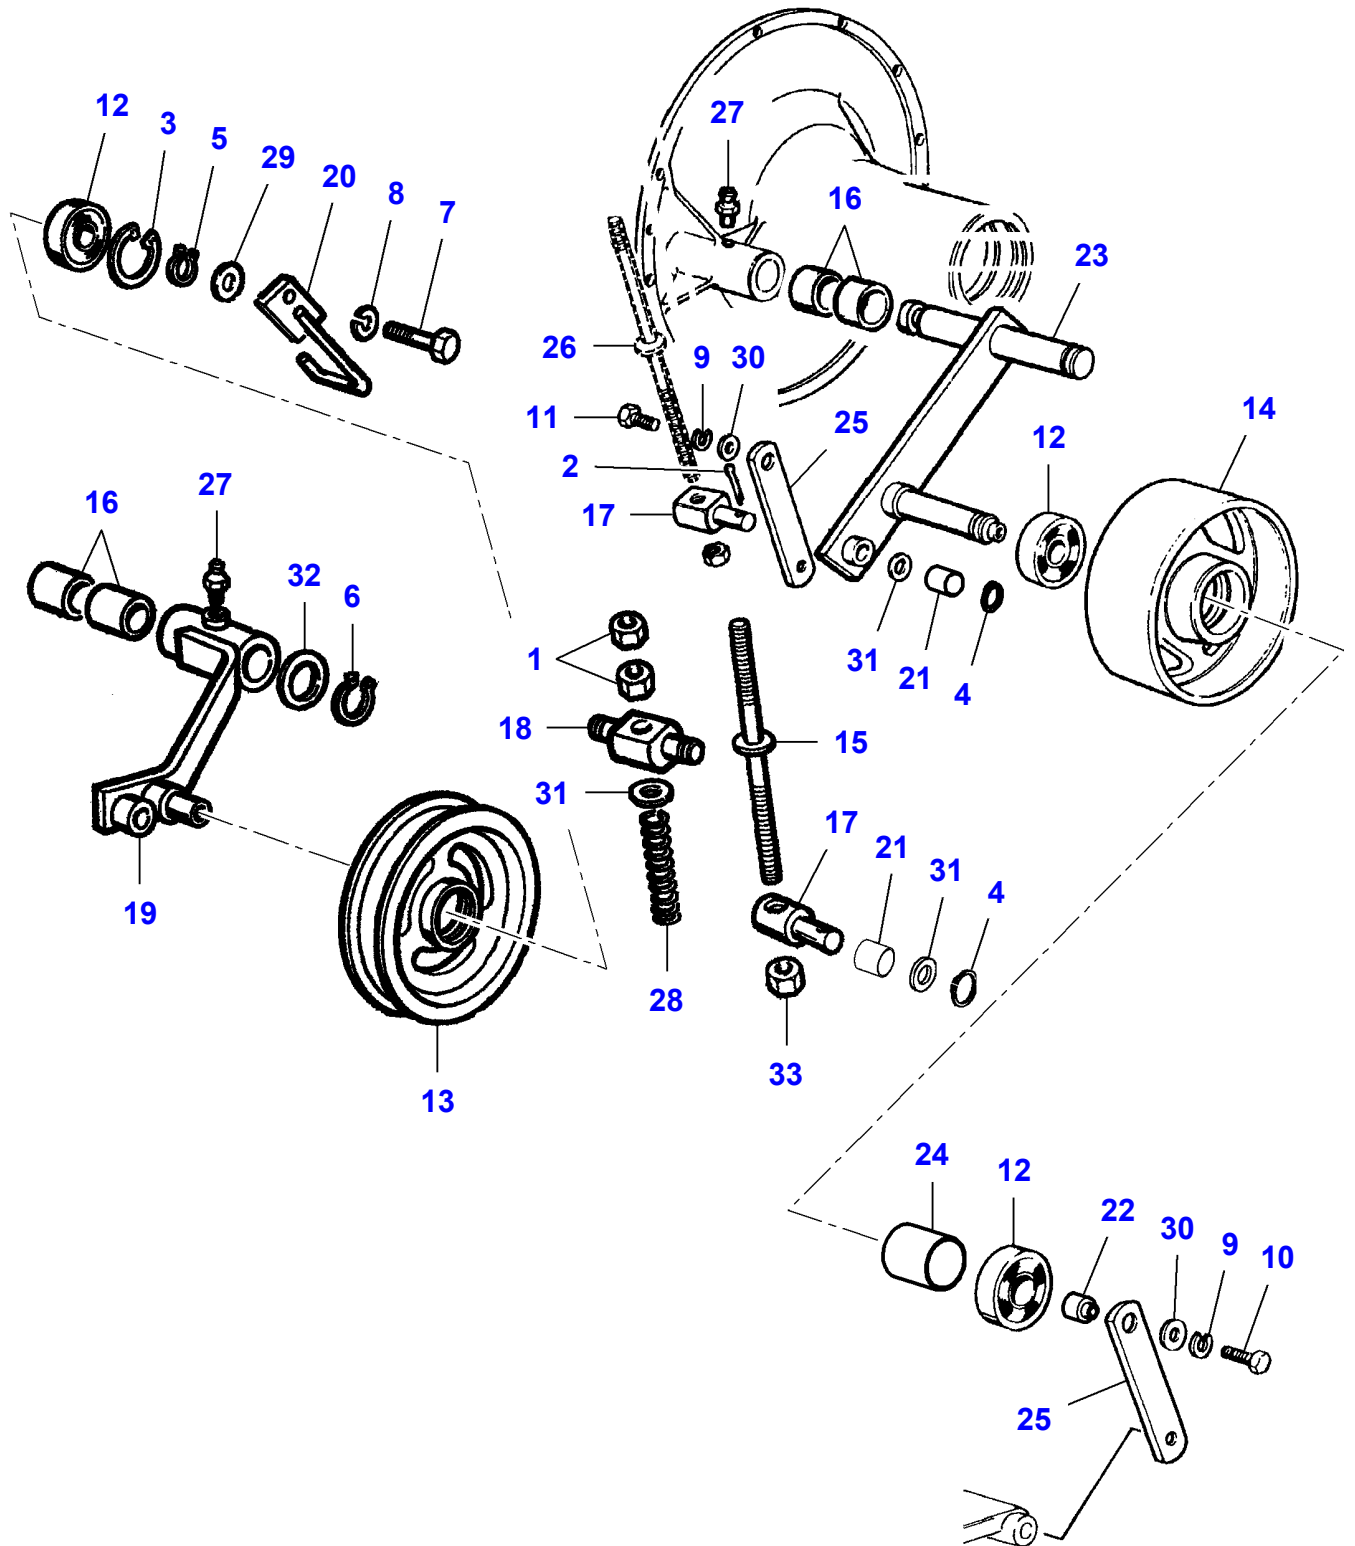

## Power Take-Off

Item	Part Number	Qty	Description
1	LA10717421	2	Nut
2	LA10733701	1	Split Pin
3	LA11060576	1	Circlip
4	LA11066276	2	Circlip
5	LA11067376	1	Circlip
6	LA11068376	1	Circlip
7	LA11106424	1	Cap Screw
8	LA12034671	1	Lock Washer
9	LA12034771	1	Lock Washer
10	LA15232721	1	Cap Screw
11	LA15540321	1	Cap Screw
12	<b>LA28042320</b>	2	Bearing Assy
13	LA300015561	1	Pulley
14	LA300112255	1	Pulley, Tensioner
15	LA322031750	1	Tie Rod
16	LA322100250	4	Bush
17	LA322811450	1	Rod
18	LA322811550	1	Rod
19	LA322812050	1	Support
20	LA322812150	1	Support
21	LA322878750	1	Sleeve
22	LA322950250	1	Bush
23	LA322950350	1	Support
24	LA322956850	1	Bush
25	LA322956950	2	Support
26	LA323006950	1	Tie Rod
27	LA350357803	1	Grease Fitting
28	LA353561159	1	Spring
29	LA355511050	1	Flat Washer
30	LA355530830	2	Flat Washer
31	LA355531220	1	Washer
32	LA355541410	1	Washer
33	LA12163211	1	Nut