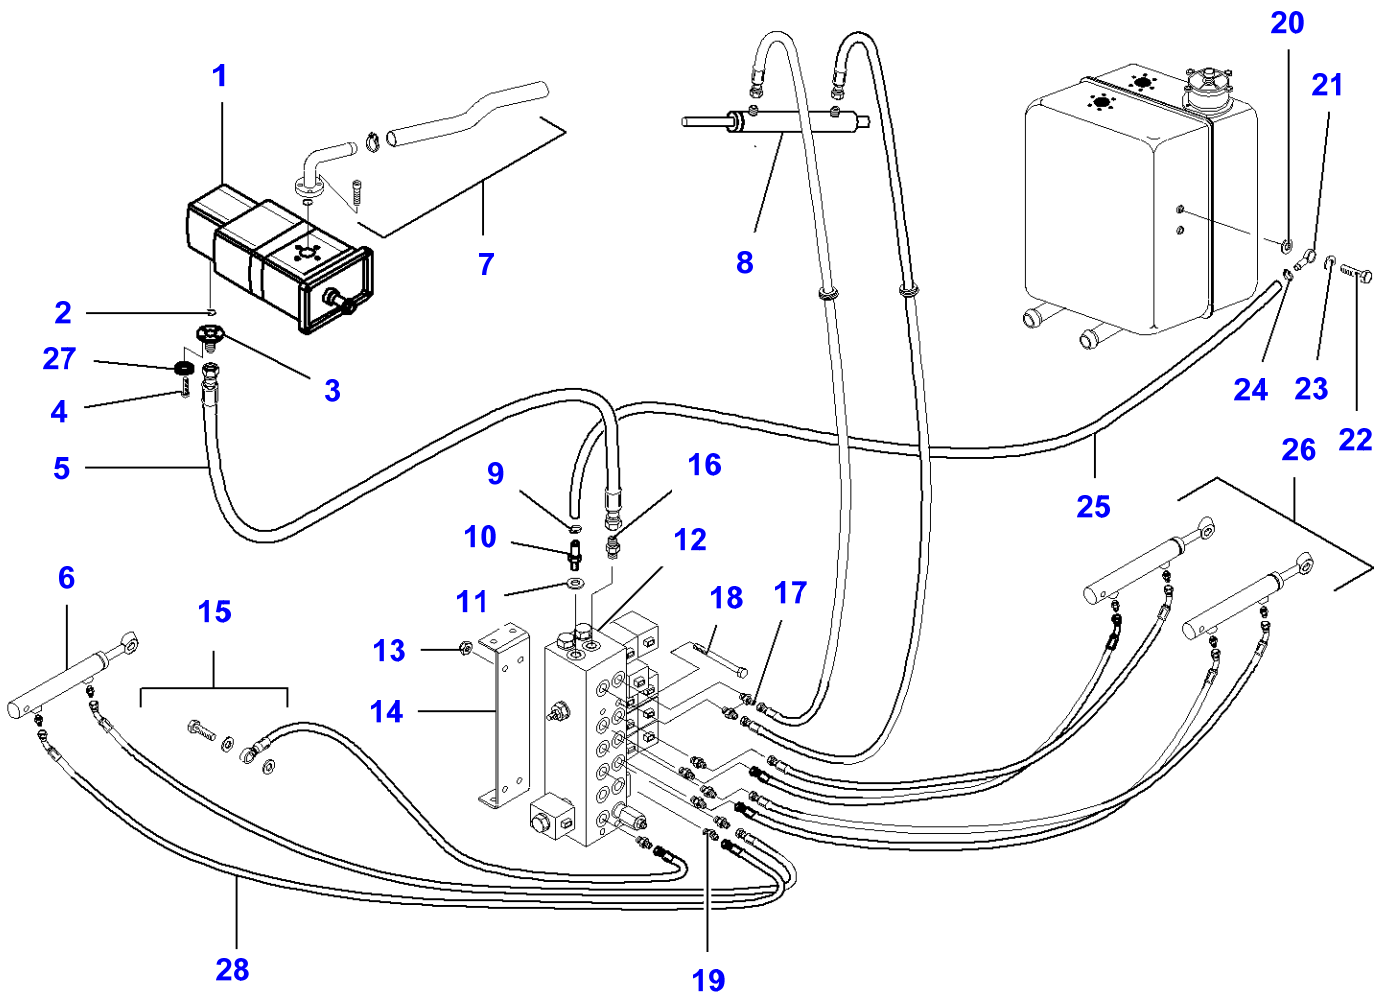

FOOTNOTE [A] ONLY FOR STRAW CHOPPER

FOOTNOTE [B] NUMBER TO BE ADVISED

MF 7244 COMBINE - 3906030  
L-LC35-008-B

L-LC35-008-B

Item	Part Number	Qty	Description	Comments
1	LA323160600	1	Hydraulic Pump	Up to Serial or Engine Number ...
	LA323317300	1	Hydraulic Pump	From Serial or Engine Number 551500061
2	LA350358742	1	Gasket	
3	LA321409450	1	Flange	Up to Serial or Engine Number ...
	LA323150750	1	Flange	From Serial or Engine Number 551510061
4	LA14305321	1	Hex Socket Screw	Up to Serial or Engine Number ...
	LA14304221	4	Hex Socket Screw	From Serial or Engine Number ... M5 X 16
5	LA323162250	1	Hydr. Hose	
6		1	Ram	See Page - Reference Number 040-0005/32
7		1	Connectors	See Page - Reference Number 110-0010/1
8		1	Ram	See Page - Reference Number 080-0110/1
9	LA10186890	1	Hose Clip	
10	LA321946550	1	Union	
11	LA355571415	1	Washer	
12	LA323093200	1	Distributor	
	LA323161200	1	Distributor	[A]
13	LA12574211	1	Locknut	
14	LA323128250	1	Support	
15		1	Hydr. Hose	See Page - Reference Number 050-0030
16	LA322788600	1	Union	
17	LA322819000	1	Union	
18	LA11032321	1	Cap Screw	
19	LA322788600	1	Union	
20	LA355571415	1	Washer	
21	LA5150924	1	Union	
22	LA10184314	1	Banjo Bolt	
23	LA355571415	1	Washer	
24	LA10186890	1	Hose Clip	
25	LA322968350	1	Hose	
26		1	Ram	See Page - Reference Number 110-0095/1
27	LA12035471	4	Lock Washer	From Serial or Engine Number ...
28	LA323060050	2	Hydraulic Hose	