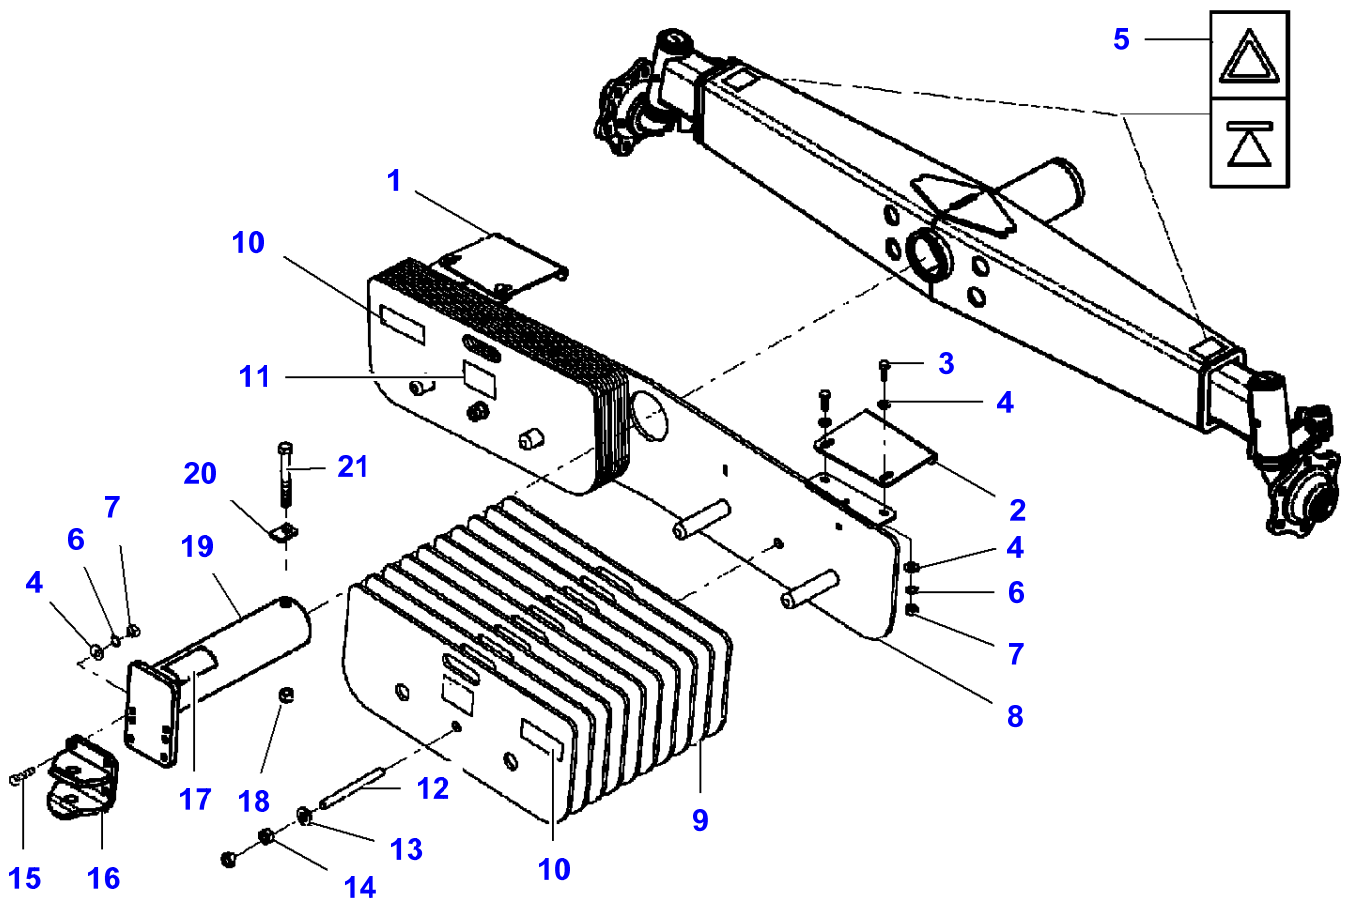

L-LD77-003-A

Massey Ferguson

MF 7244 COMBINE - 3906030

3906030

Ballast Weight On Rear Axle - From - 2007-03-01

Page140-0200

Item	Part Number	Qty	Description
1	LA323281350	1	Bracket
2	LA323281250	1	Bracket
3	LA11115821	4	Screw
4	LA355501530	8	Washer
5	LA341000093	2	Decal
6	LA12035571	8	Lock Washer
7	LA12163211	8	Nut
8	LA323281150	1	Support
9	LA323281850	20	Weight
10	LA322689350	1	Cat Eye
11	LA342000029	2	Decal
12	LA323281750	2	Rod
13	LA355502150	4	Flat Washer
14	LA12163511	8	Nut
15	LA11116421	4	Cap Screw
16	LA320841950	1	Hook
17	LA341000023	1	Decal
18	LA12575121	1	Nut
19	LA323194250	1	Extension
20	LA323281650	1	Plate
21	LA15990531	1	Cap Screw