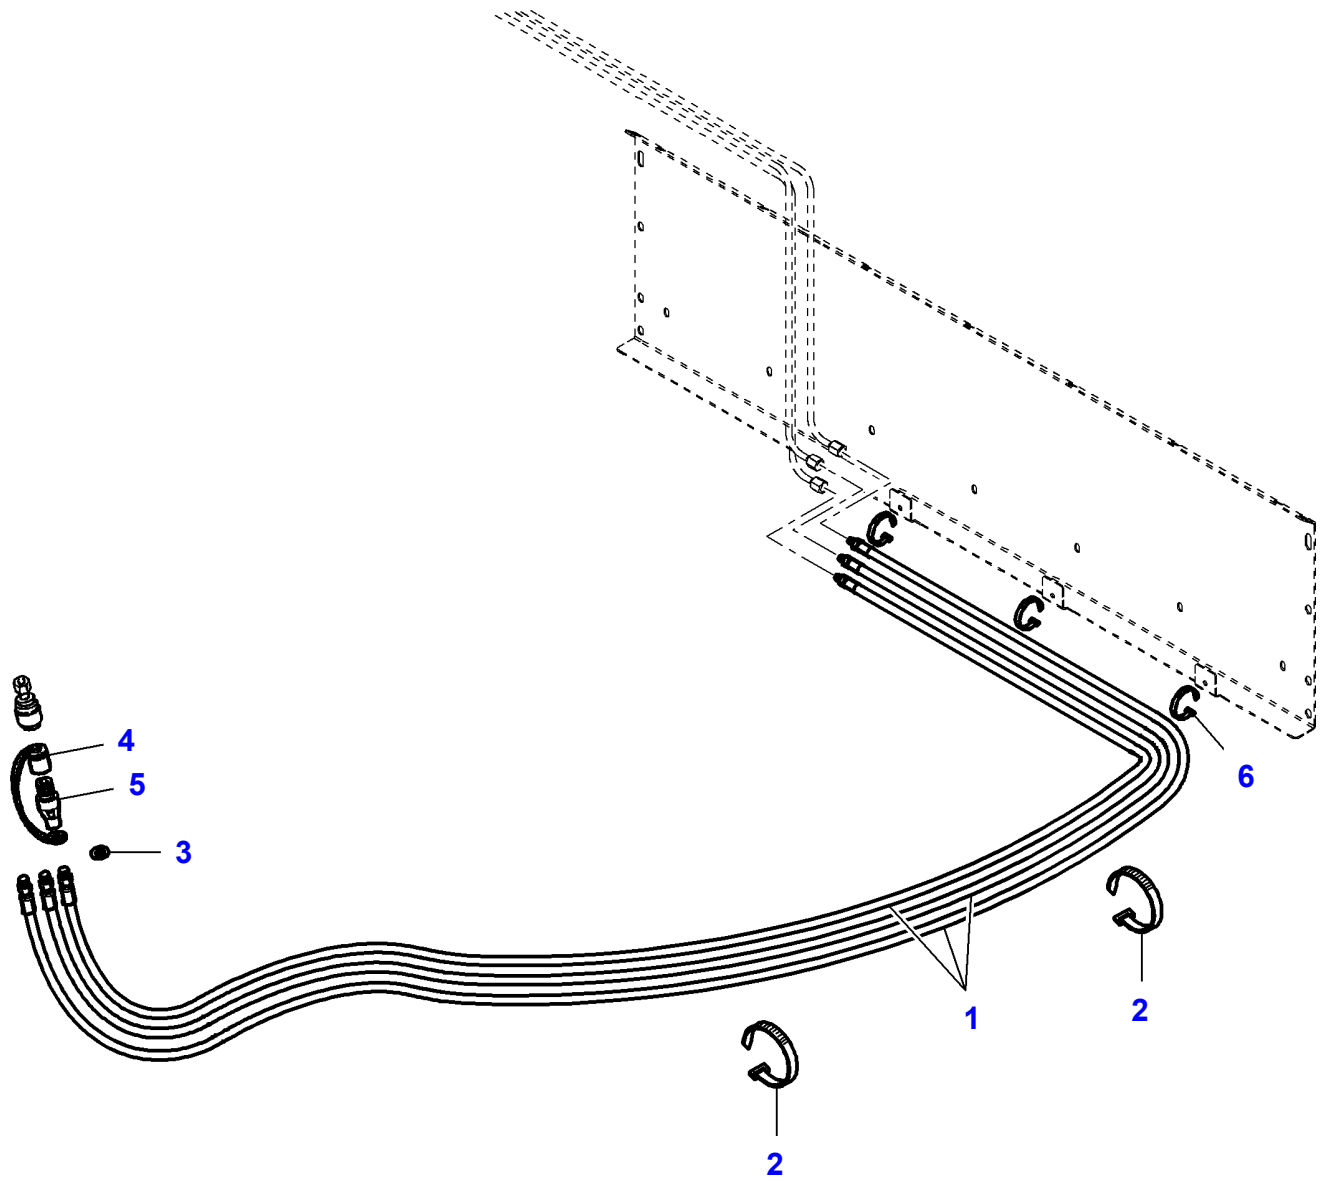

L-LC46-016-B

Massey Ferguson

MF 7244 COMBINE - 3906030

3906030

Reel Circuit Hydraulic - From No 551510049

Page110-0070

Item	Part Number	Qty	Description
1	LA323243050	3	Hydraulic Hose
2	LA340481808	2	Cable Tie
3	LA322731950	3	Washer
4	LA322043850	3	Plug
5	LA322043050	3	Quick Coupler
6	LA340481806	3	Cable Tie