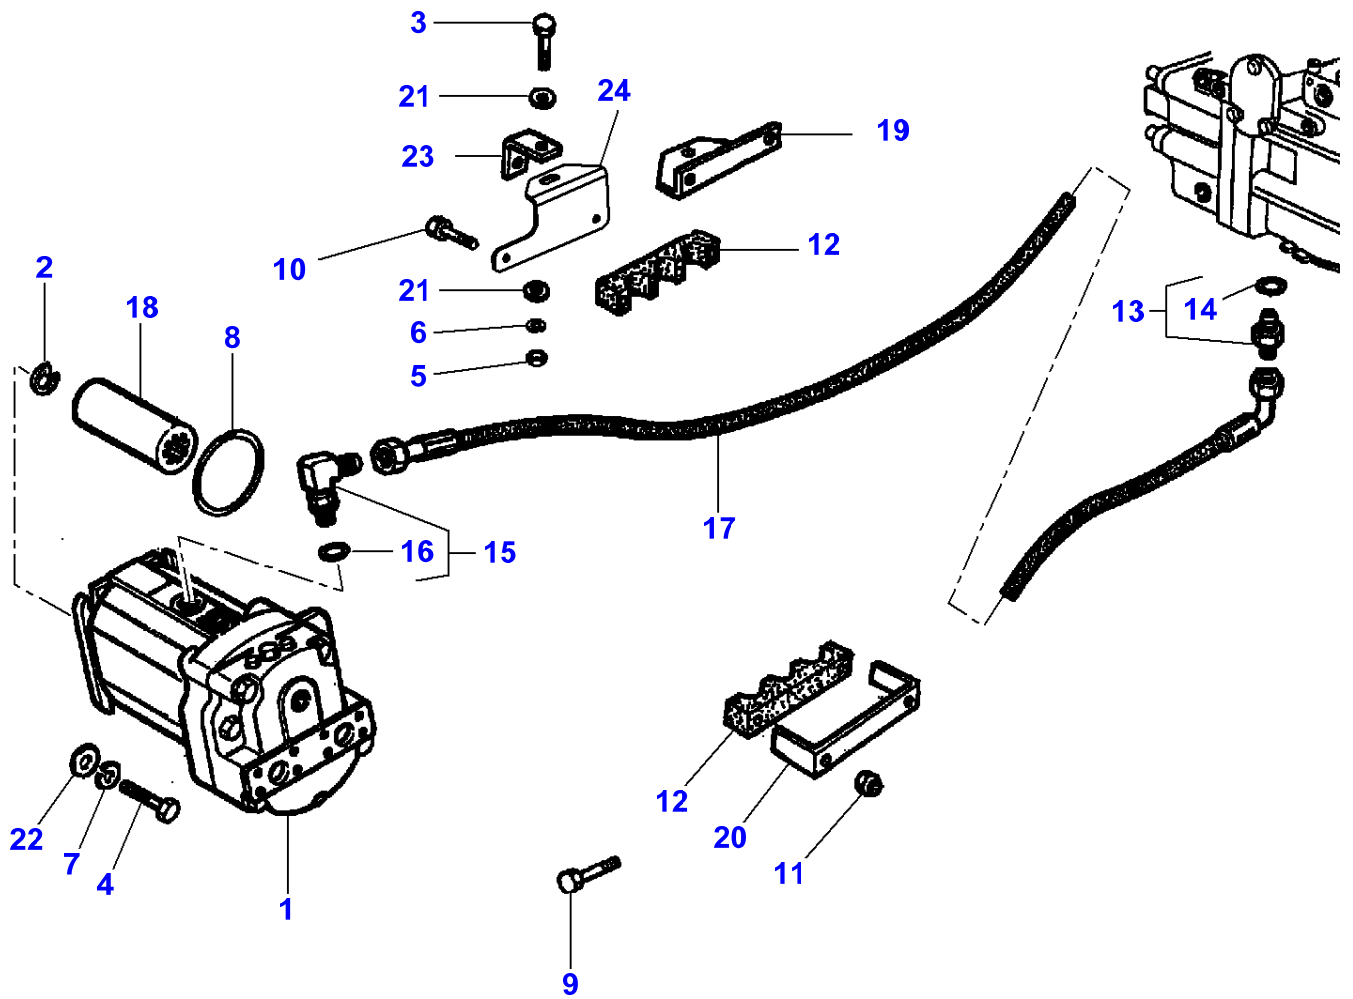

L-LC82-001-B

Massey Ferguson

MF 7244 COMBINE - 3906030

3906030

Page030-0245

Hydrostatic Motor

Item	Part Number	Qty	Description	Comments
1	LA9508952	1	Hydraulic Motor	See Page - Reference Number 030-0250/1
2	LA11059476	1	Circlip	
3	LA11112621	1	Cap Screw	
4	LA11116021	1	Cap Screw	
5	LA11702921	1	Nut	
6	LA12034771	1	Lock Washer	
7	LA12035571	1	Lock Washer	
8	LA14466880	1	Shield	
9	LA16043624	1	Cap Screw	
10	LA16044921	1	Cap Screw	
11	LA16104121	1	Locknut	
12	LA320978750	2	Clamp	
13	LA321961600	1	Union	
14	LA353587177	1	O Ring	(13)
15	LA321961800	1	Elbow Union	
16	LA353587177	1	O Ring	(15)
17	LA322085250	1	Hydraulic Hose	
18	LA322245850	1	Bush	
19	LA322691950	1	Support	Up to Serial or Engine Number
20	LA320978850	1	Bracket	
21	LA355501320	2	Flat Washer	
22	LA355501550	1	Flat Washer	
23	LA321980150	1	Bracket	
24	LA323184250	1	Support	From Serial or Engine Number 551510027