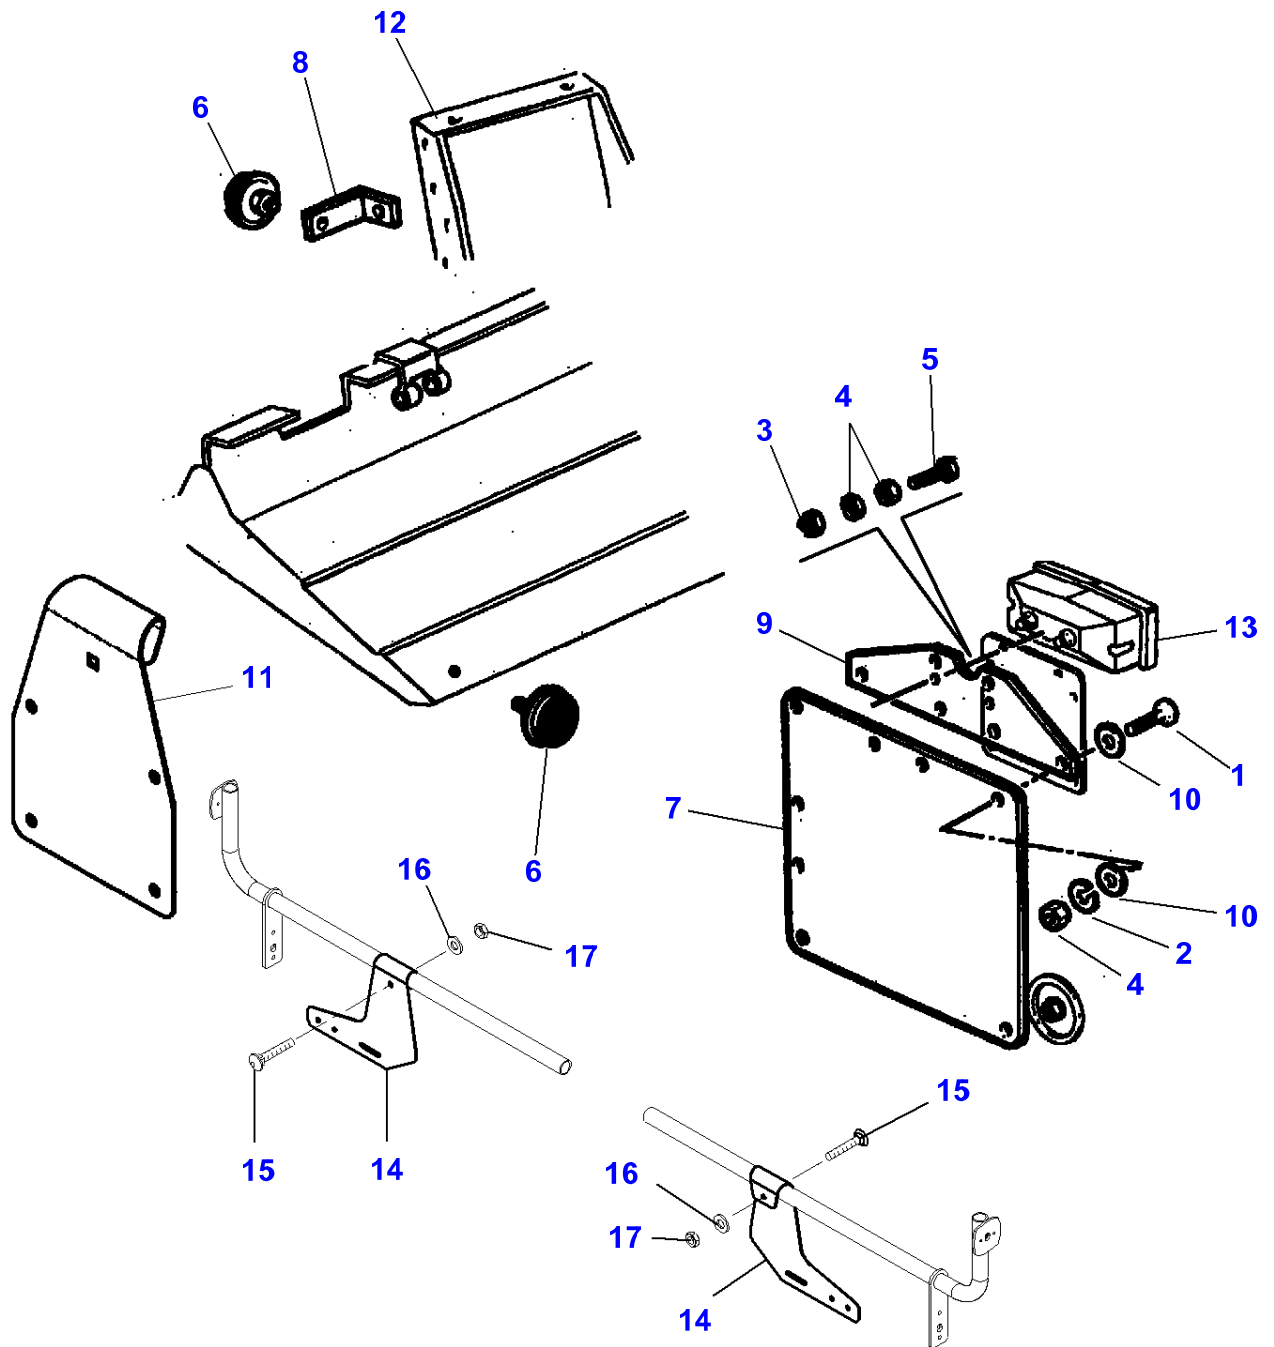

L-LD67-001-B

Item	Part Number	Qty	Description	Comments
1	LA10902224	6	Cap Screw	
2	LA12035671	10	Lock Washer	
3	LA12574211	2	Locknut	
4	LA15896211	10	Nut	
5	LA16050621	2	Screw	
6	LA320968900	2	Cat Eye	
7	LA321999050	2	Panel	
8	LA322194950	1	Bracket	
9	LA322397050	1	Support	
10	LA355510615	12	Flat Washer	
11	LA323124650	1	Plate	
12		1	Bracket	See Page - Reference Number 070-0150/25
13		1	Rear Light	See Page - Reference Number 120-0010/19
14	LA323201650	2	Support	From Serial or Engine Number
15	LA13178601	2	Screw	From Serial or Engine Number
16	LA355510620	2	Flat Washer	From Serial or Engine Number
17	LA12574211	2	Locknut	From Serial or Engine Number