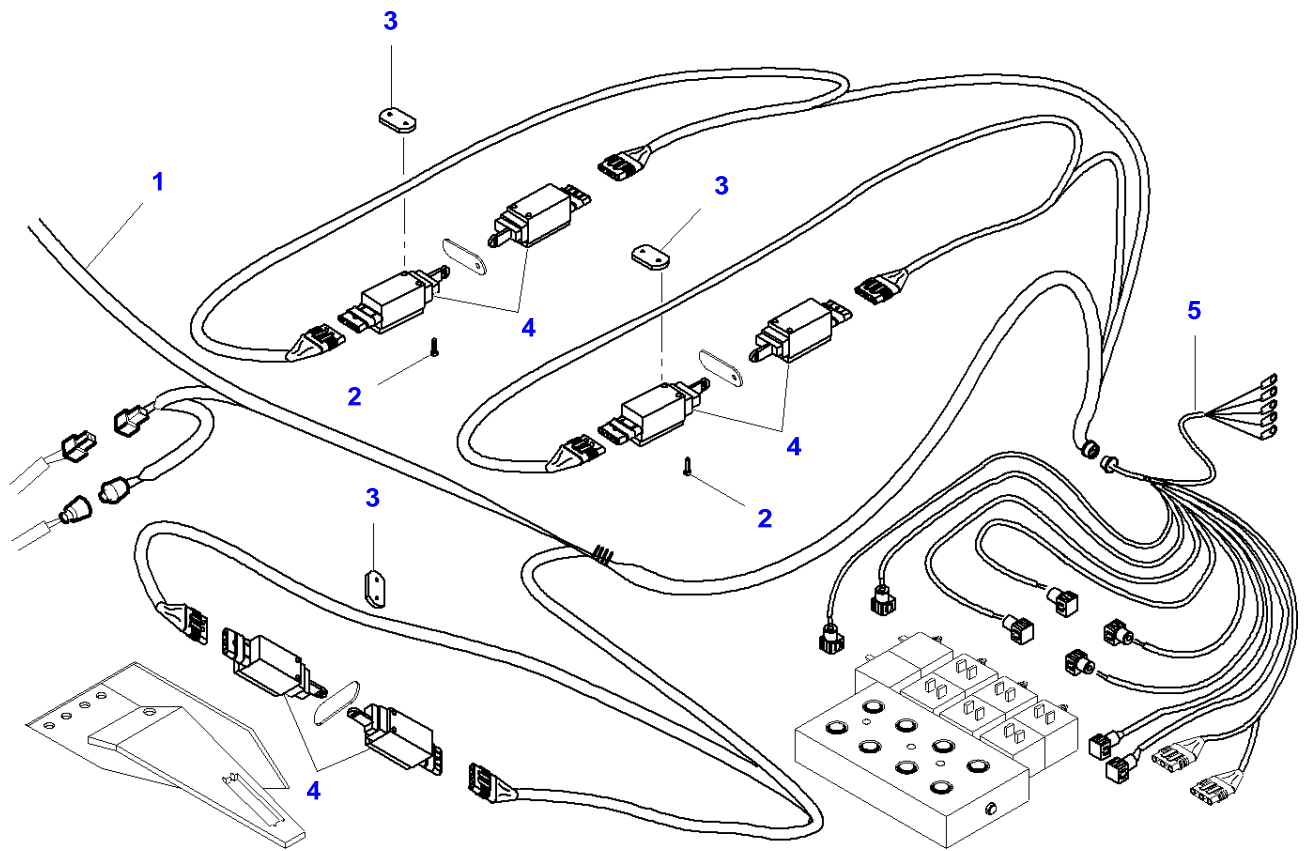

L-LD49-003-A

Massey Ferguson

MF 7244 COMBINE - 3906030

3906030

Valve-Chest Control Circuits - Up To 551510030

Page120-0080

Item	Part Number	Qty	Description
1	LA323090800	1	Cable
2	LA14303421	4	Screw
3	LA322836150	3	Plate
4	LA322864200	6	Switch
5	LA323061000	1	Cable