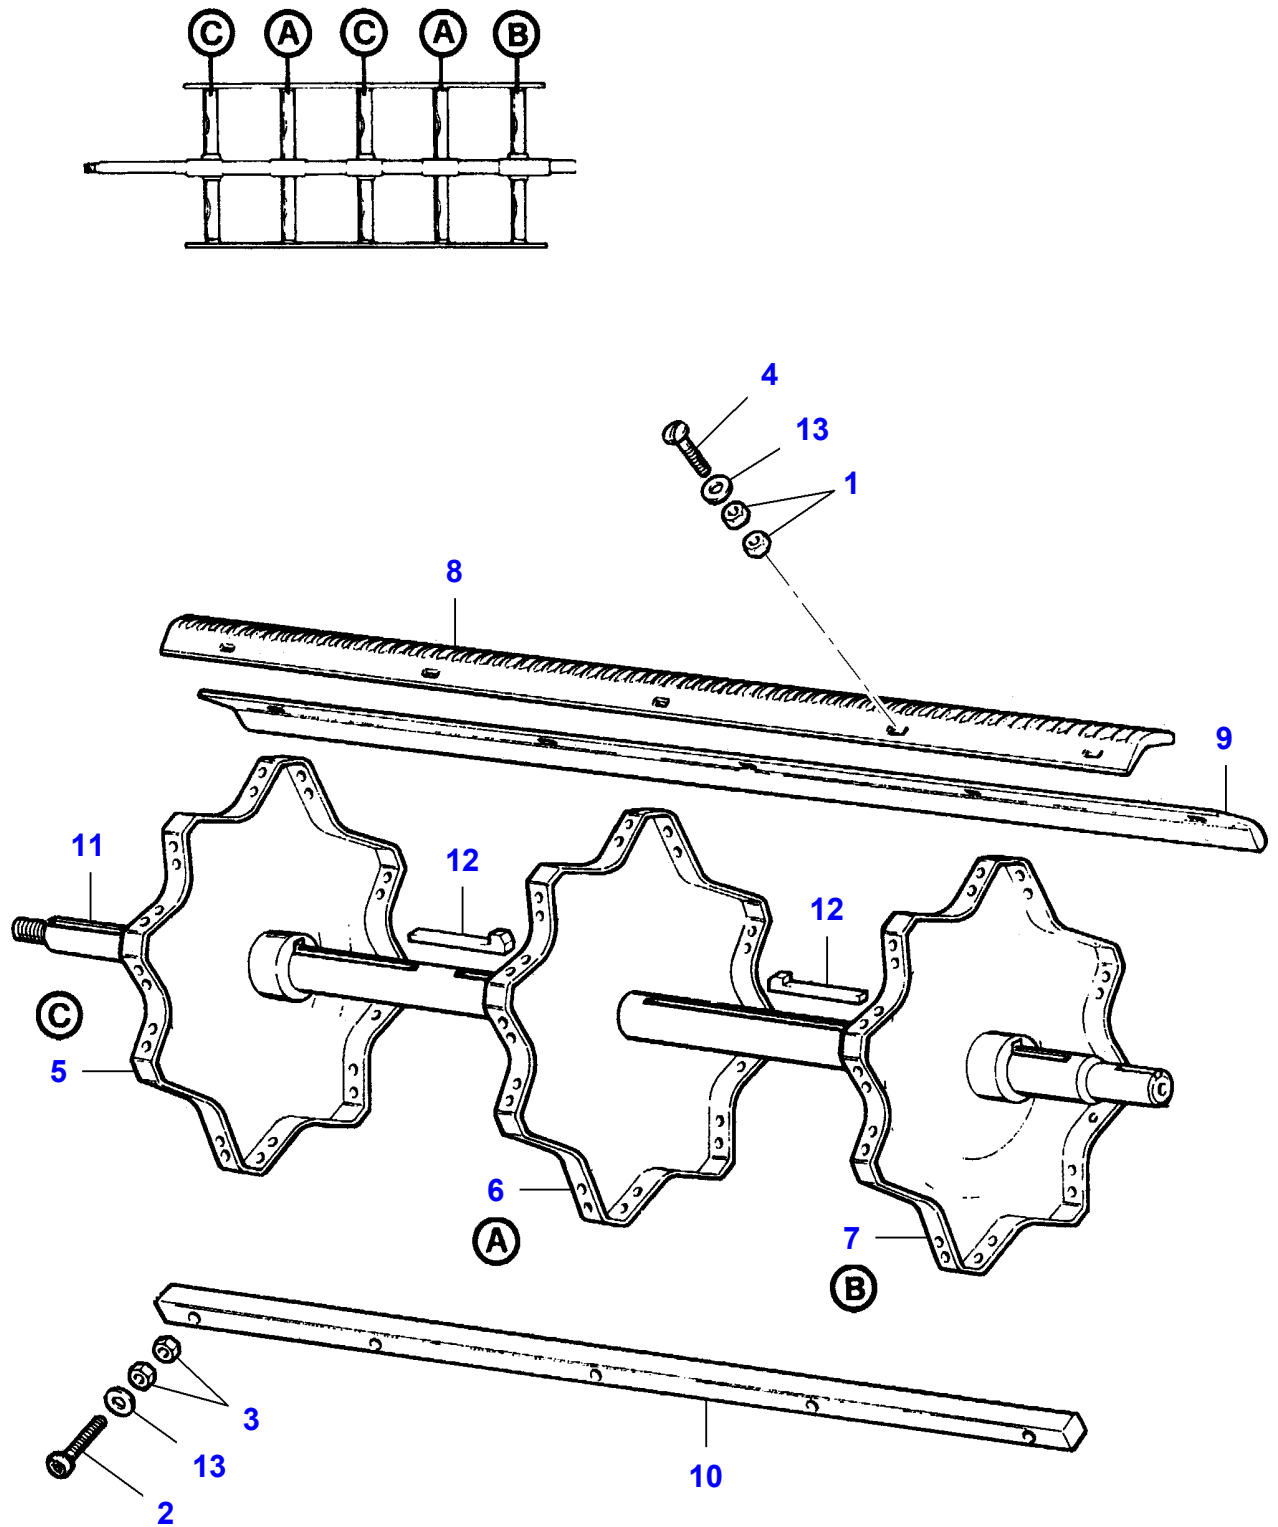

L-LC90-001-B

Massey Ferguson

MF 7244 COMBINE - 3906030

3906030

Page050-0035

Drum With Bars

Item	Part Number	Qty	Description	Comments
1	LA11702921	2	Nut	
2	LA14331621	1	Hex Socket Screw	
3	LA16101514	2	Nut	
4	LA300015836	40	Screw	
5	LA300136196	1	Support	
6	LA300136197	1	Support	
7	LA300136316	1	Support	
8	LA311206900	1	Bar	[A] Right Hand
9	LA311206901	1	Bar	[A] Left Hand
10	LA321701250	1	Bar	
11	LA322301050	1	Shaft	
12	LA350380990	2	Key	
13	LA355501320	2	Flat Washer	

FOOTNOTE [A] SERVICED IN PAIRS