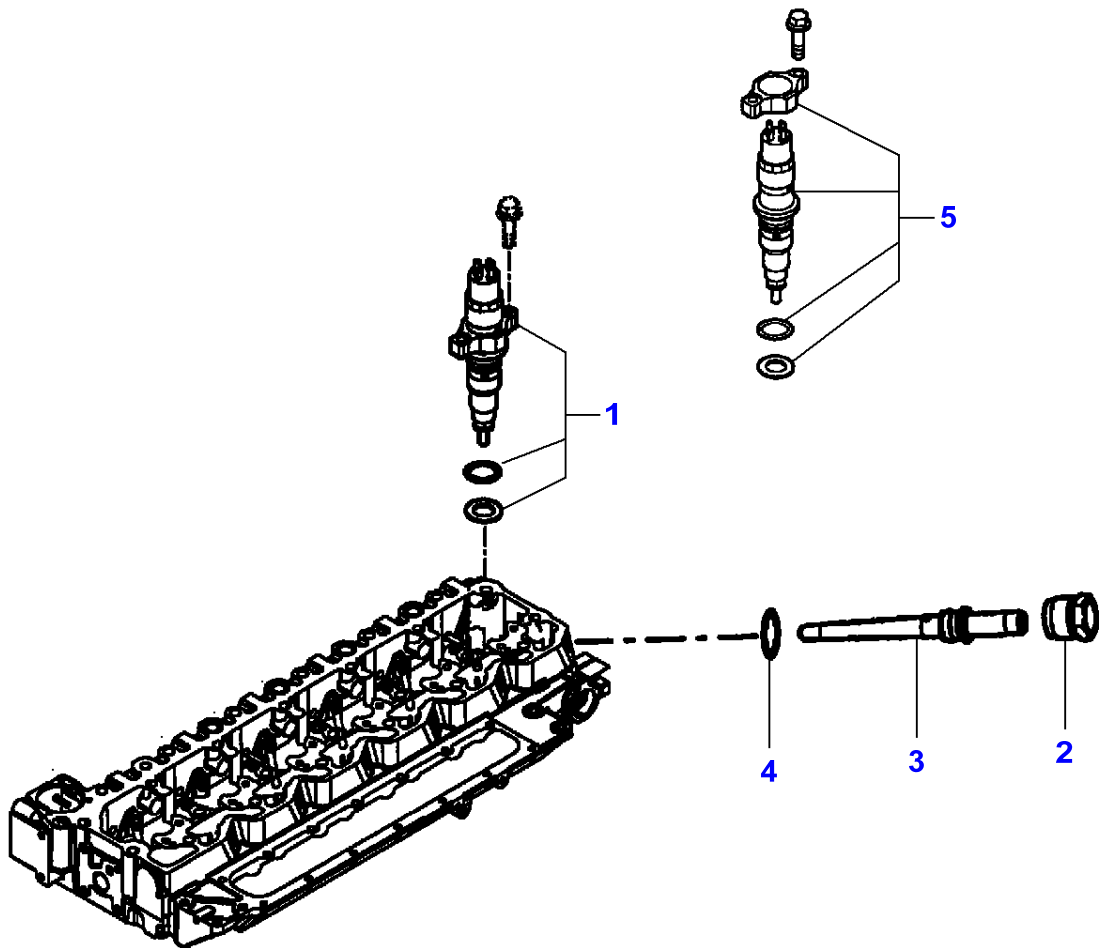

L-LE11-001-B

Massey Ferguson

MF 7244 COMBINE - 3906030

3906030

Nozzles

Page010-0025

Item	Part Number	Qty	Description	Comments
1	LA323015950	6	Nozzle	Up to Serial or Engine Number
2	LA4893739	1	Nut	
3	LA4897114	1	Fuel Hose	
4	LA4890929	1	Gasket	
5	LA323222850	6	Atomiser	From Serial or Engine Number 551510031