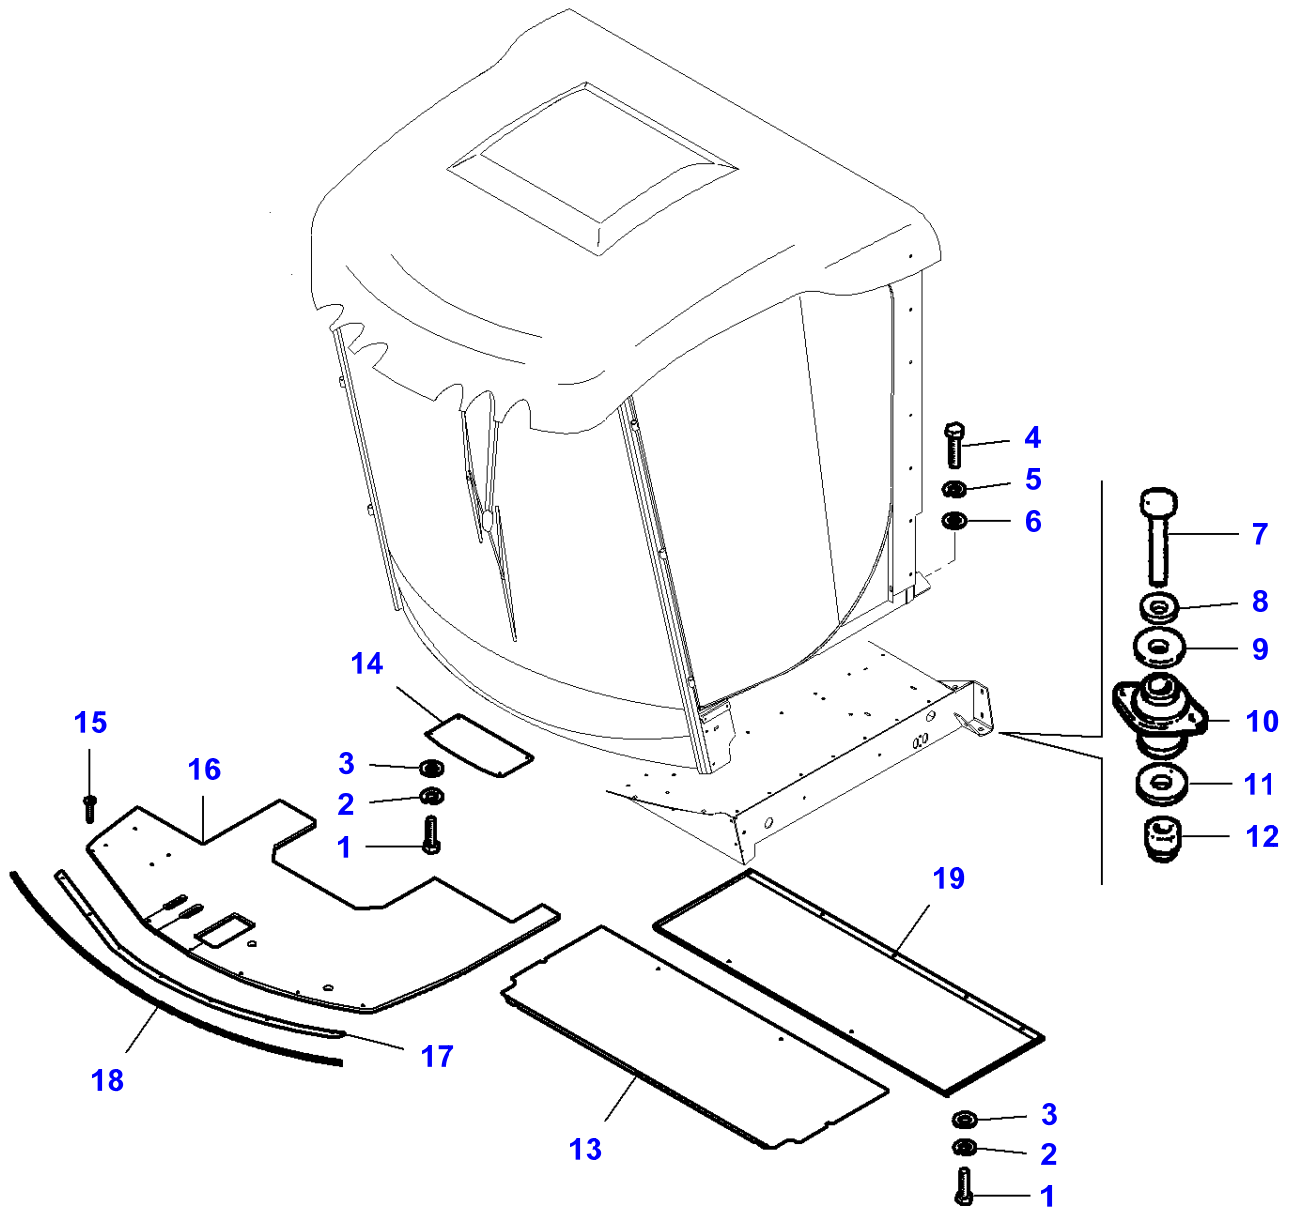

Massey Ferguson

MF 7244 COMBINE - 3906030

3906030

Cab - Installation - Up To 551510048

Page100-0095

Item	Part Number	Qty	Description	Comments
1	LA4387464	2	Guide Bush	
2	LA10902124	4	Cap Screw	
3	LA10902421	2	Cap Screw	
4	LA11106421	10	Cap Screw	
5	LA11112421	2	Cap Screw	
6	LA12034671	10	Lock Washer	
7	LA12034771	2	Lock Washer	
8	LA12035670	4	Lock Washer	
9	LA12035671	2	Lock Washer	
10	LA12574921	1	Nut	
11	LA13277114	2	Bracket	
12	LA15896221	2	Nut	
13	LA15981524	1	Cap Screw	
14	LA322017250	1	Vibration Mount	
15	LA322017550	1	Washer	
16	LA322017650	1	Washer	
17	LA322128450	1	Plate	
18	LA322128550	1	Plate	
19	LA322128650	1	Plate	
20	LA322133950	1	Washer	
21	LA322150950	1	Bush	
22	LA322258550	1	Plate	
23	LA322511250	1	Cap	
24	LA322796850	1	Mat	
25	LA322796950	1	Shield	
26	LA322788950	1	Cover	
27	LA323156650	1	Decal	
28	LA355500715	8	Flat Washer	
29	LA355501320	2	Flat Washer	
30	LA355511030	10	Flat Washer	
31		1	Plate	See Page - Reference Number 100-0020/22
32		1	Cab	See Page - Reference Number 100-0120/1

L-LD38-057-A