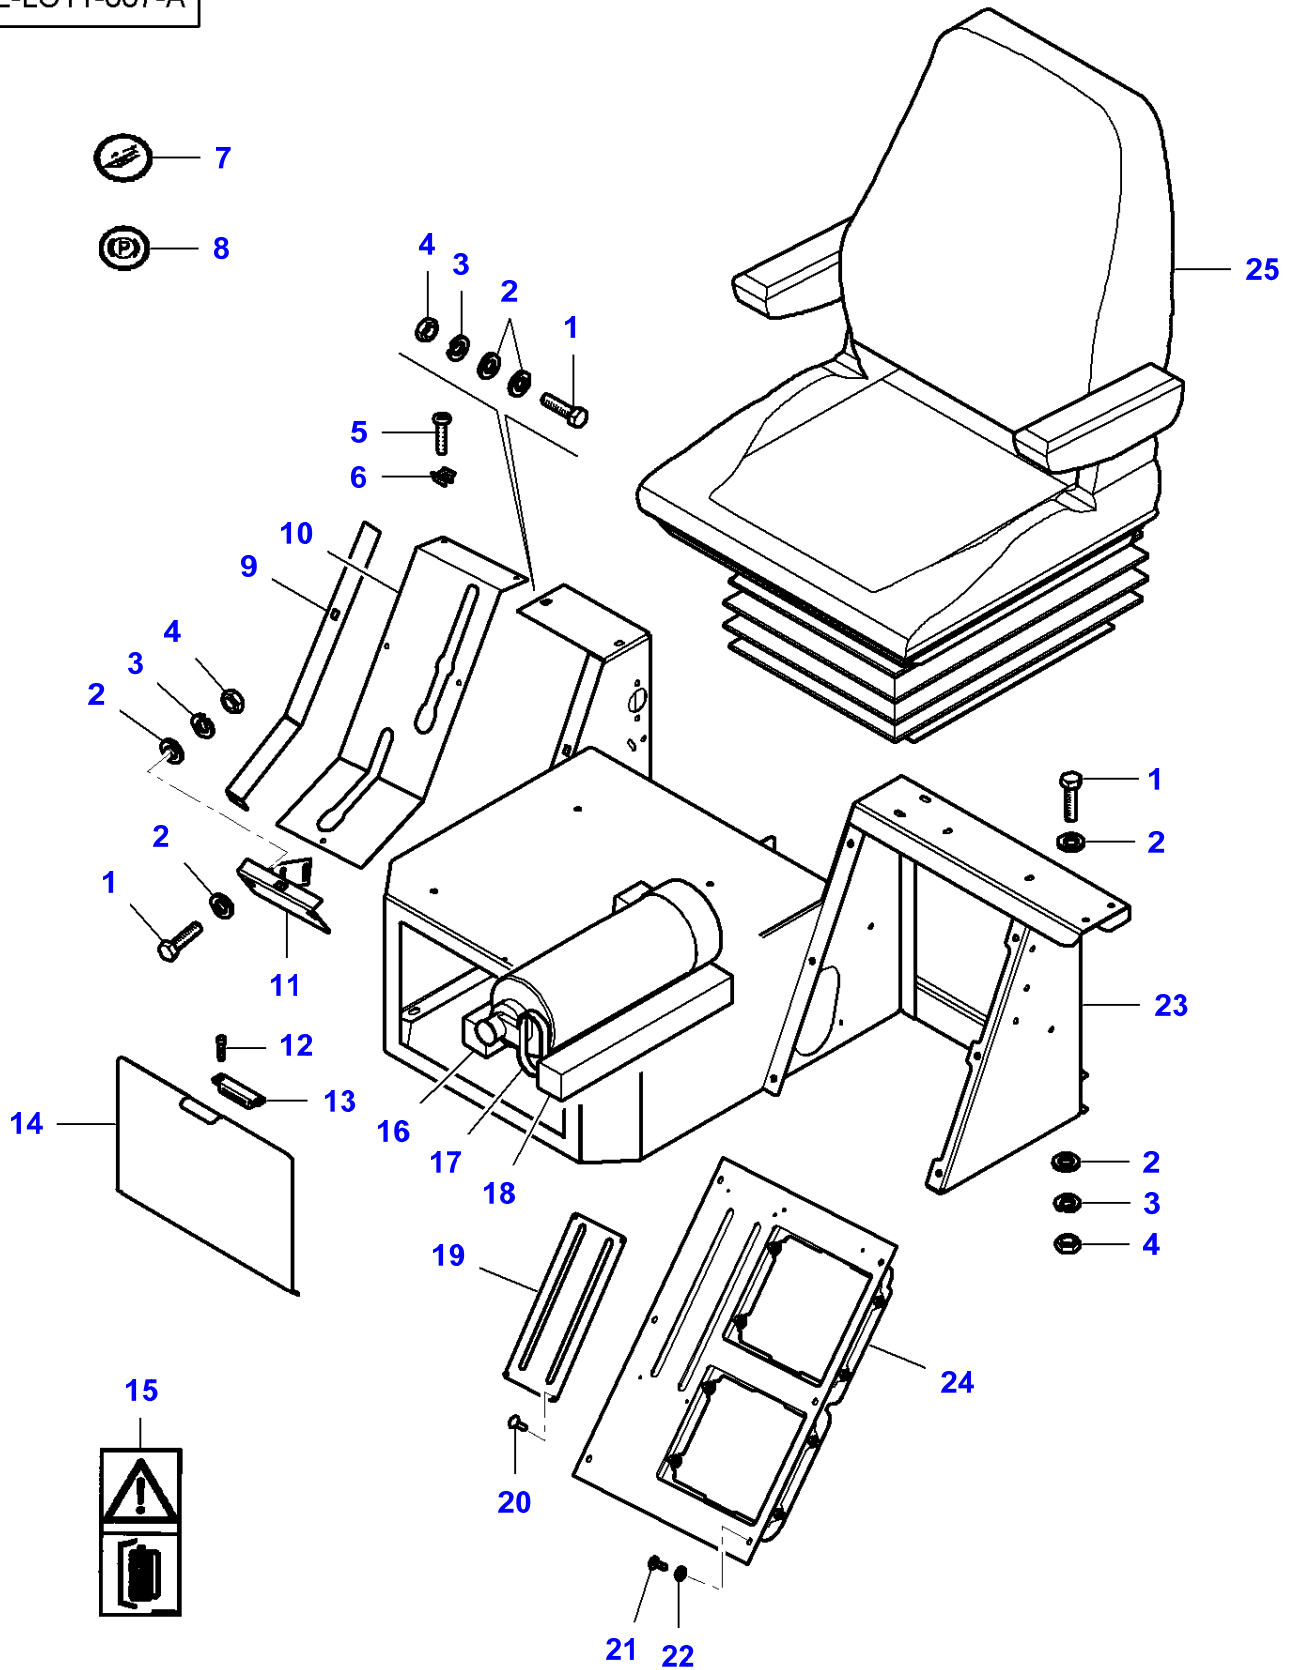

L-LC11-007-A

Massey Ferguson

MF 7244 COMBINE - 3906030

3906030

Driver'S Platform - From No 551510049

Page100-0035

Item	Part Number	Qty	Description	Comments
1	LA16043424	1	Cap Screw	
2	LA355510820	1	Flat Washer	
3	LA12034571	1	Lock Washer	
4	LA16100811	1	Nut	
5	LA13275111	1	Screw	
6	LA321284450	1	Nut	
7	LA341000104	1	Decal	
8	LA341000103	1	Decal	
9	LA323189850	1	Plate	
10	LA322802150	1	Frame	
11	LA322797050	1	Profile	
12	LA14303324	1	Hex Socket Screw	
13	LA323080750	1	Magnet	
14	LA323189950	1	Door	
15	LA341000030	1	Decal	
16	LA322999350	1	Support	
17	LA322870450	1	Extinguisher	
18	LA322999350	1	Support	
19	LA322164950	1	Frame	
20	LA14641192	1	Screw	
21	LA13276417	1	Screw	
22	LA355500715	1	Flat Washer	
23	LA323186950	1	Bracket	
24	LA323196350	1	Bracket	
25		1	Seat	See Page - Reference Number 100-0090/1