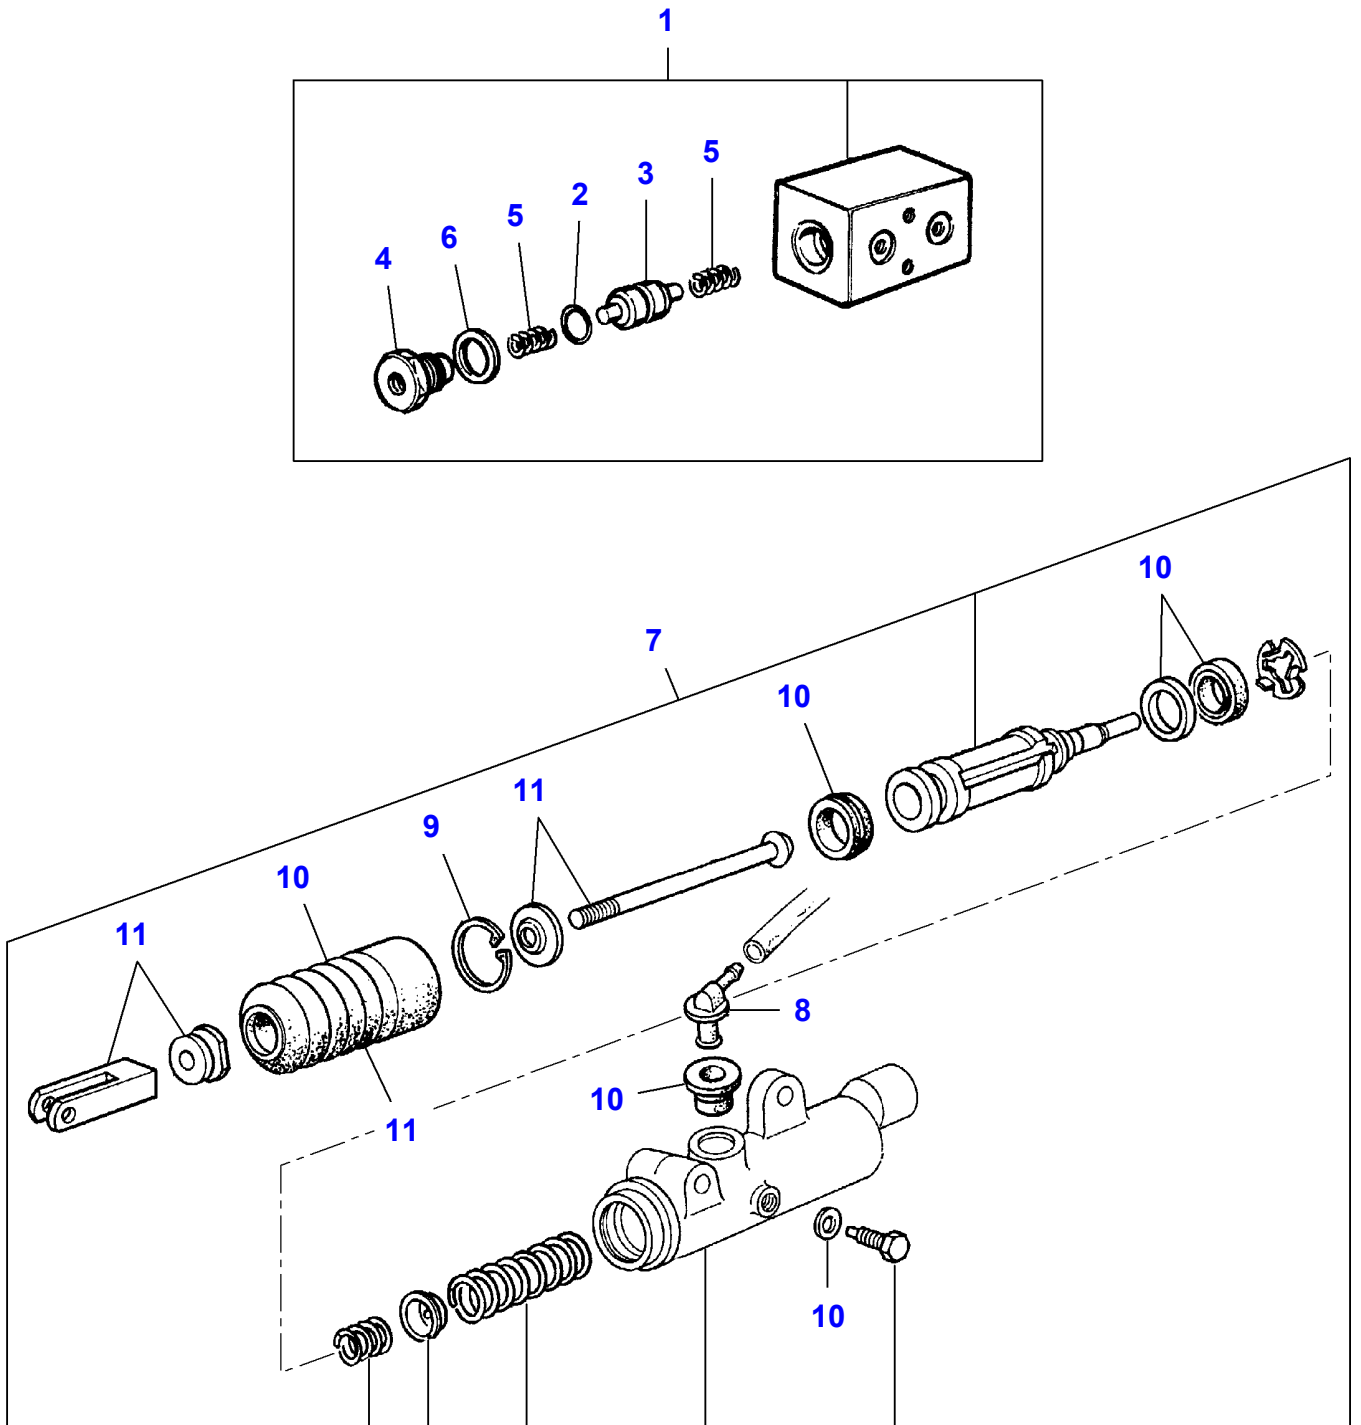

L-LC68-001-B

Massey Ferguson

MF 7244 COMBINE - 3906030

3906030

Pump Elements And Brake Compensation Valve

Page030-0085

Item	Part Number	Qty	Description	Comments
1	LA322016900	1	Valve	
2	LA5135738	1	Seal	(1)
3	LA300114097	1	Piston	(1)
4	LA321987550	1	Union	(1)
5	LA350356168	2	Spring	(1)
6	LA355562430	1	Washer	(1)
7	LA322584900	1	Brake Cylinder	
8	LA9963010	1	Union	(7)
9	LA11058276	1	Ring	(7)
10	LA9963008	1	Kit	(7)
11	LA9963009	1	Kit	(7)