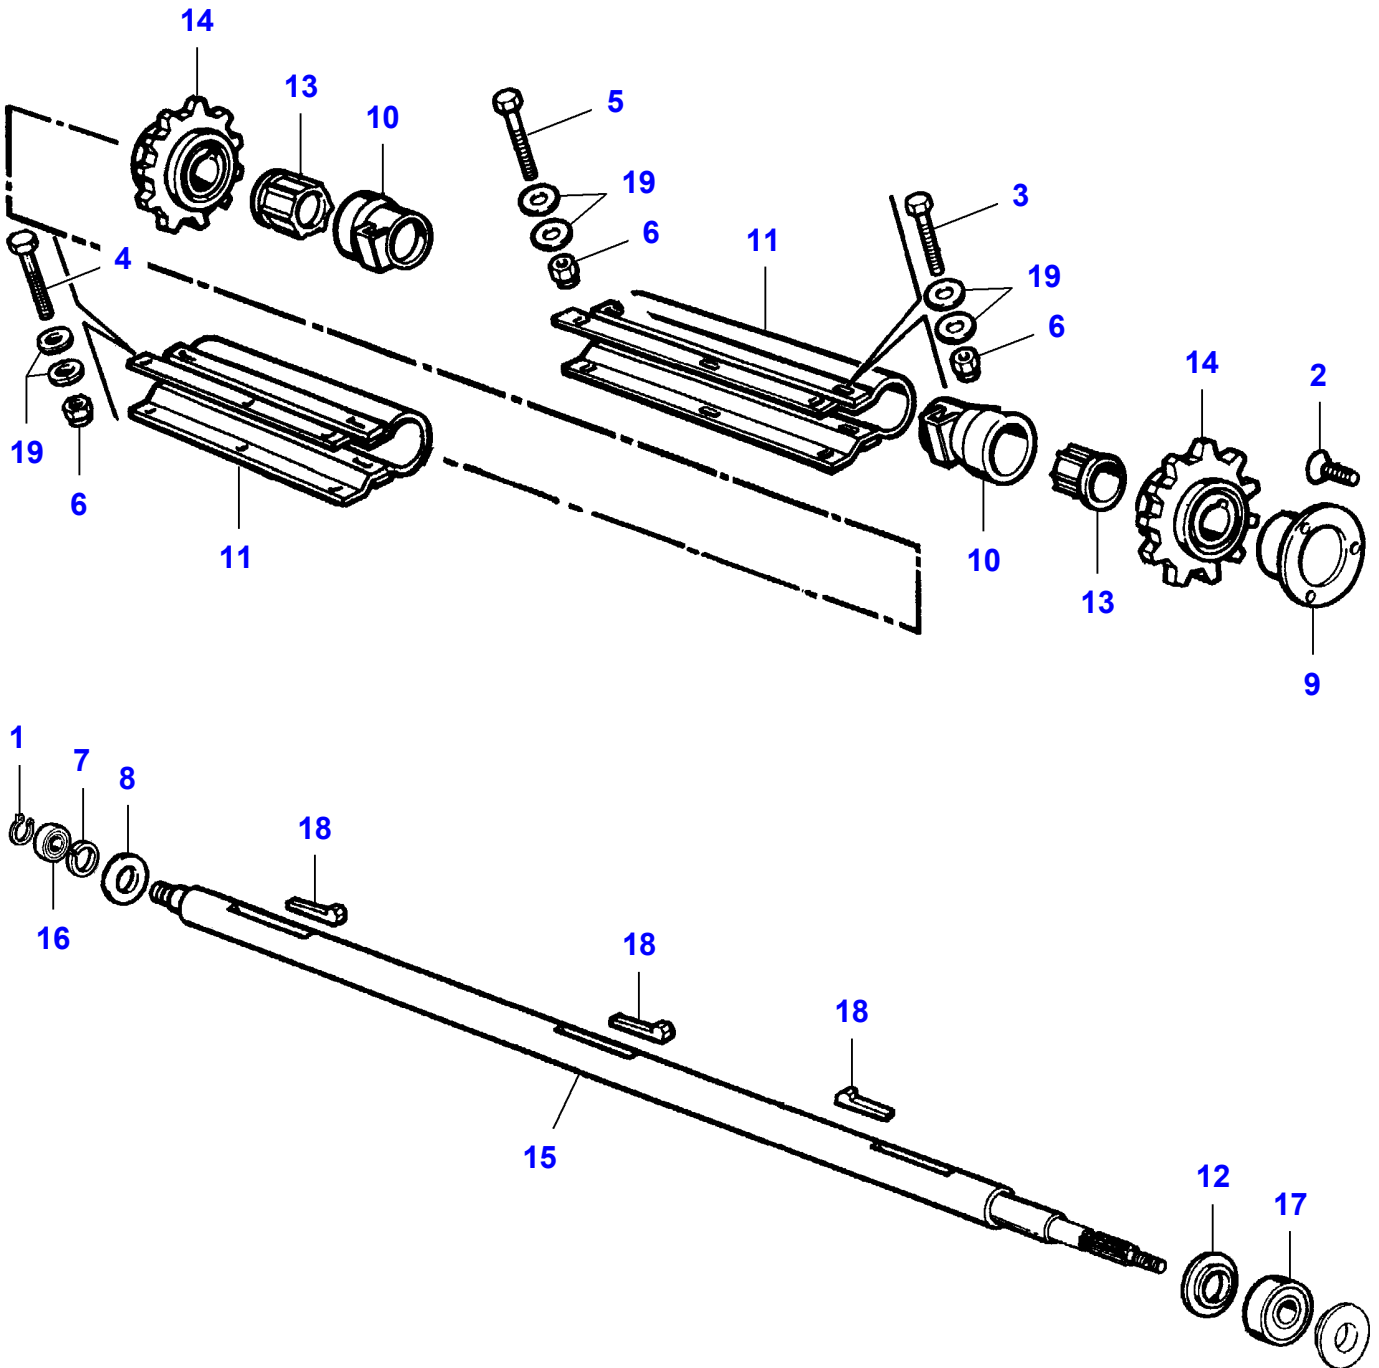

L-LC36-003-B

Massey Ferguson

MF 7244 COMBINE - 3906030

3906030

Front Elevator - Upper Shaft

Page040-0020

Item	Part Number	Qty	Description
1	LA11068376	1	Circlip
2	LA14441331	1	Screw
3	LA16044631	1	Cap Screw
4	LA16045021	1	Cap Screw
5	LA16045024	1	Cap Screw
6	LA16104111	3	Locknut
7	LA300116217	1	Bush
8	LA320402050	1	Shim
9	LA320973550	1	Shield
10	LA320973750	2	Shield
11	LA321692850	2	Shield
12	LA322223050	1	Washer
13	LA322225250	2	Guide Bush
14	LA322225350	2	Gear
15	LA322225950	1	Shaft
16	LA340411238	1	Bearing Assy
17	LA340411277	1	Bearing Assy
18	LA350380763	3	Key
19	LA355510820	6	Flat Washer