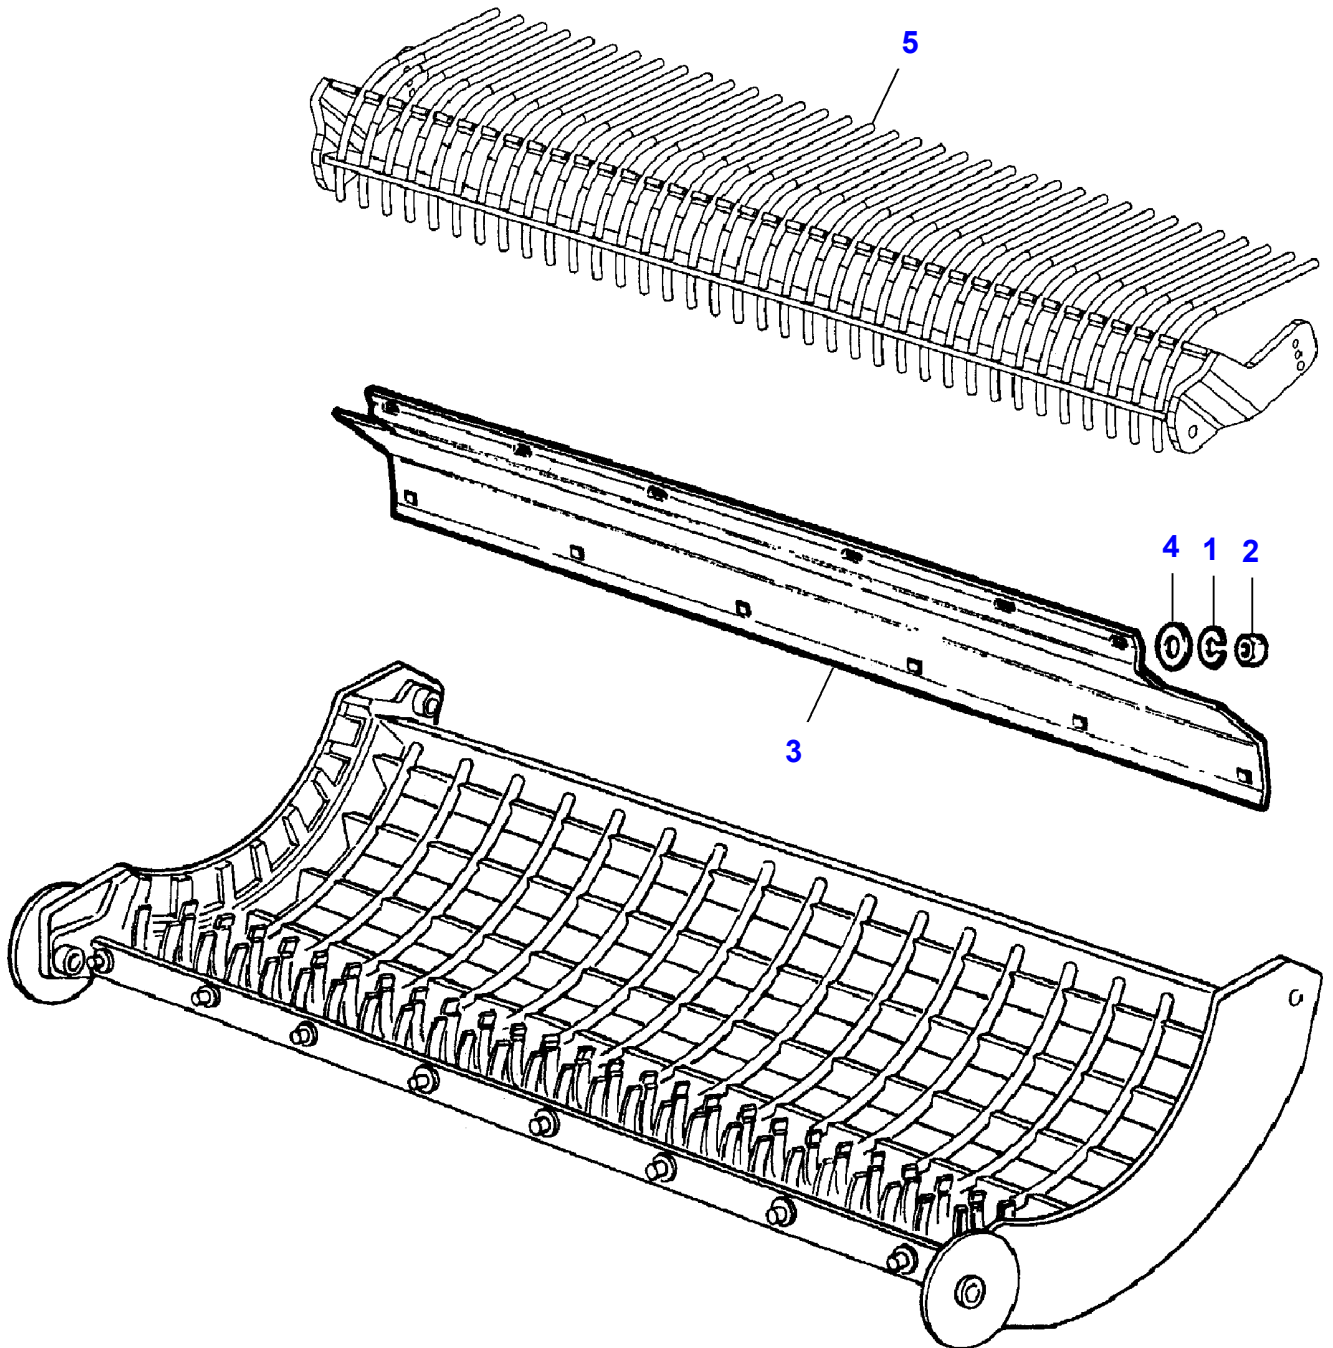

L-LC95-002-B

Massey Ferguson

MF 7244 COMBINE - 3906030

3906030

Spike Tooth Concave - Rice

Page050-0075

Item	Part Number	Qty	Description	Comments
1	LA12034571	6	Lock Washer	
2	LA16100811	6	Nut	
3	LA322177650	1	Crossbar	
4	LA355500920	6	Flat Washer	
5		1	Frame	See Page - Reference Number 050-0100/14