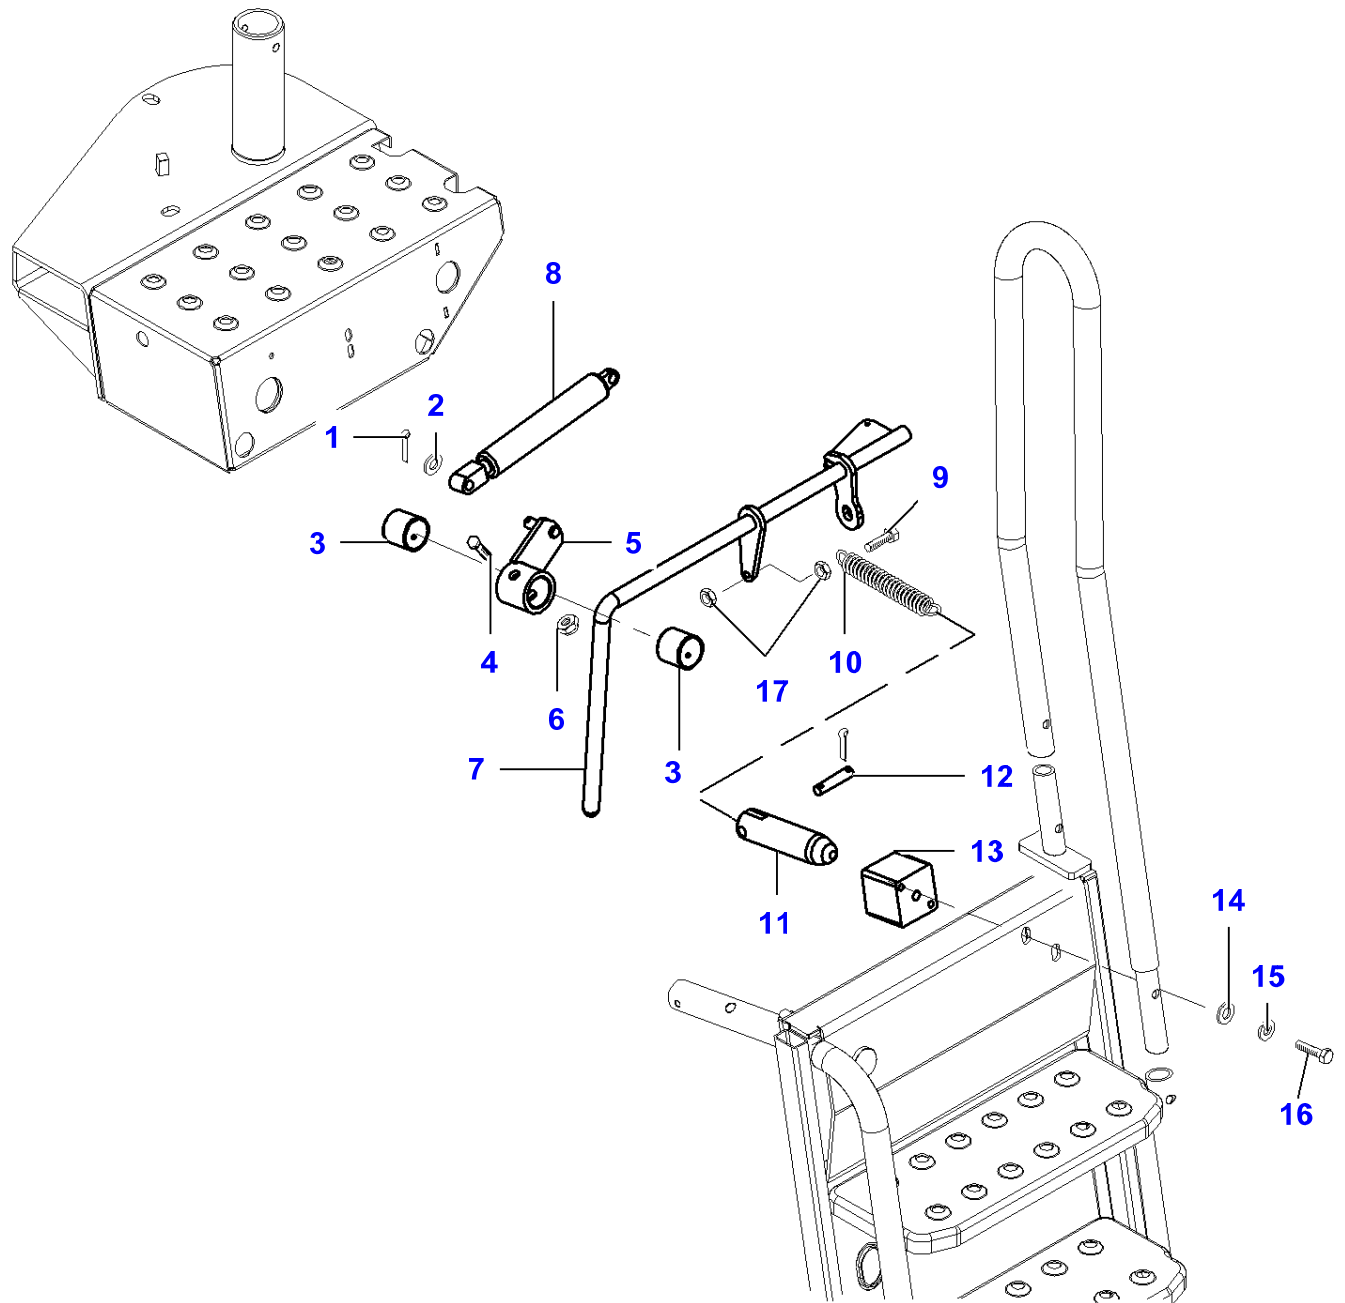

Massey Ferguson

MF 7244 COMBINE - 3906030

3906030

Ladder Footboard - From Serial Number 551510027

Page100-0045

Item	Part Number	Qty	Description
1	LA323180650	1	Handlebar
2	LA16104111	1	Locknut
3	LA322358	X	Lock Washer
4	LA16043621	X	Cap Screw
5	LA16044221	1	Cap Screw
6	LA323187350	1	Lock
7	LA10977521	1	Cap Screw
8	LA323024750	1	Cylinder
9	LA323187550	1	Rod
10	LA323171350	1	Support
11	LA322274450	2	Plug

L-LD39-007-A