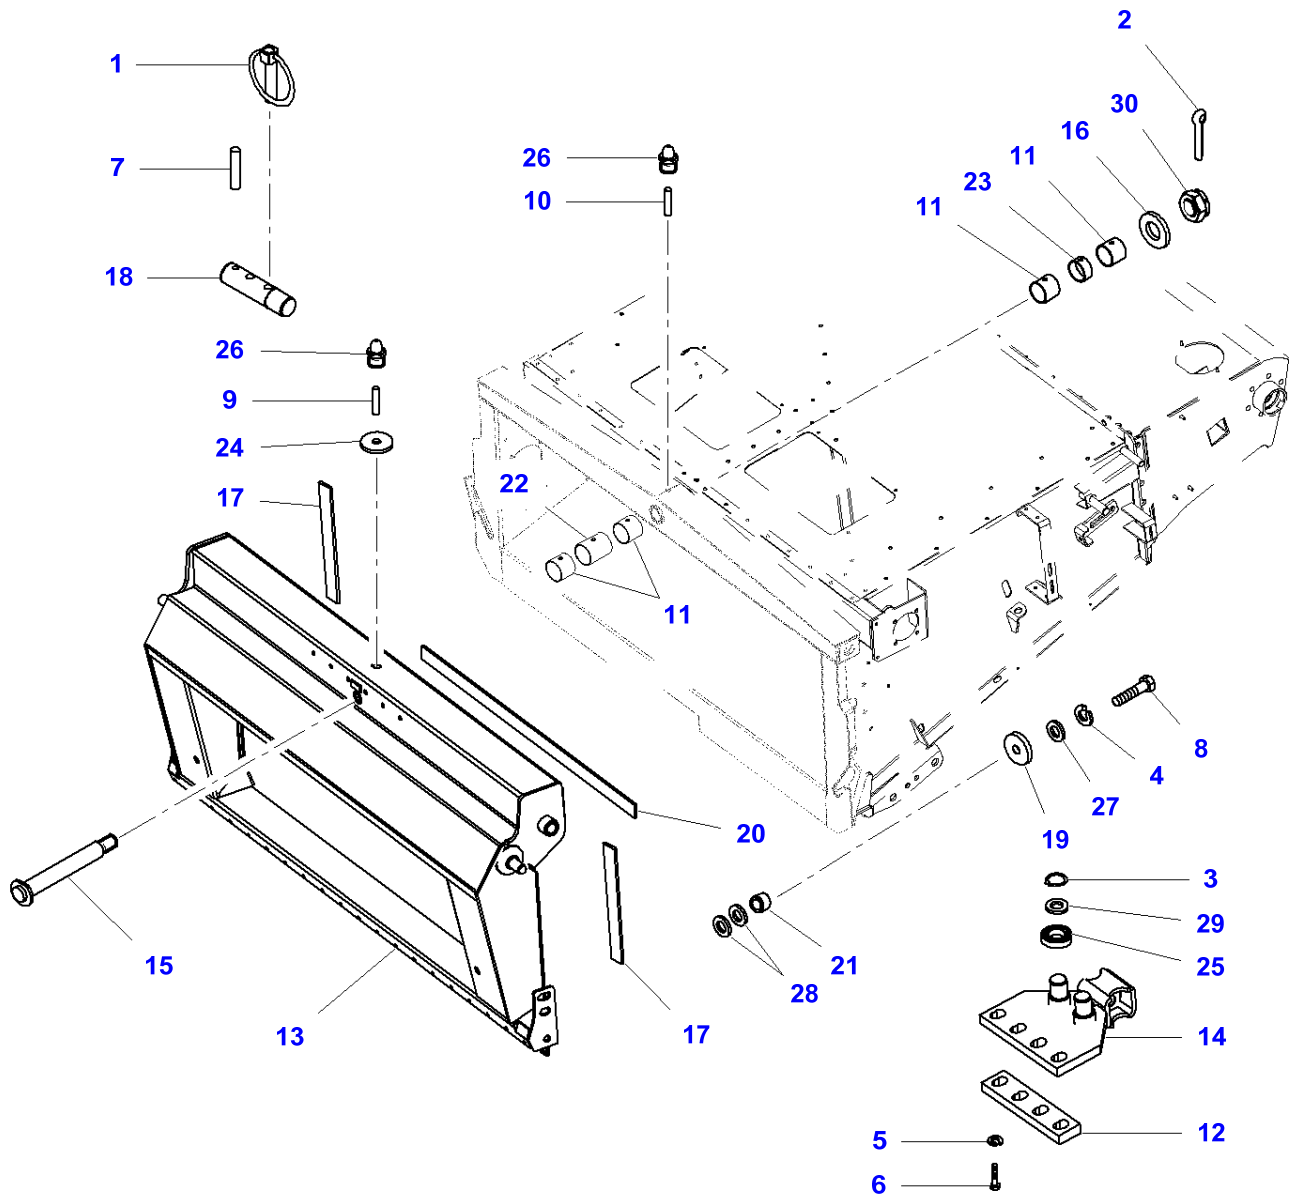

MF 7244 COMBINE - 3906030
L-LC38-001-A

L-LC38-001-A

Front Elevator Integral - Overhang

Item	Part Number	Qty	Description	Comments
1	LA9838996	1	Roll Pin	
2	LA10797601	1	Split Pin	
3	LA11067876	1	Circlip	
4	LA12034871	1	Lock Washer	
5	LA12035071	1	Lock Washer	
6	LA14318034	1	Cap Screw	
7	LA14607370	1	Roll Pin	
8	LA15981021	1	Cap Screw	
9	LA300018715	1	Tube	
10	LA321090850	1	Extension	
11	LA321933750	4	Bush	
12	LA322213350	1	Stop	
13	LA322773550	1	Elevator	Up to Serial or Engine Number
	LA323182350	1	Elevator	From Serial or Engine Number 551510015
14	LA322775150	1	Plate	
15	LA322775250	1	Pin	
16	LA322775350	1	Washer	
17	LA322775750	2	Skate	
18	LA322775850	1	Pin	
19	LA322776250	1	Washer	
20	LA322776650	1	Skate	
21	LA322779250	1	Spacer	
22	LA322779450	1	Spacer	
23	LA322779550	1	Spacer	
24	LA322779650	1	Gasket	
25	LA340409503	1	Bearing Assy	
26	LA350357803	2	Grease Fitting	
27	LA355501740	1	Flat Washer	
28	LA355532610	2	Flat Washer	
29	LA355538720	1	Flat Washer	
30	LA360652730	1	Castle Nut