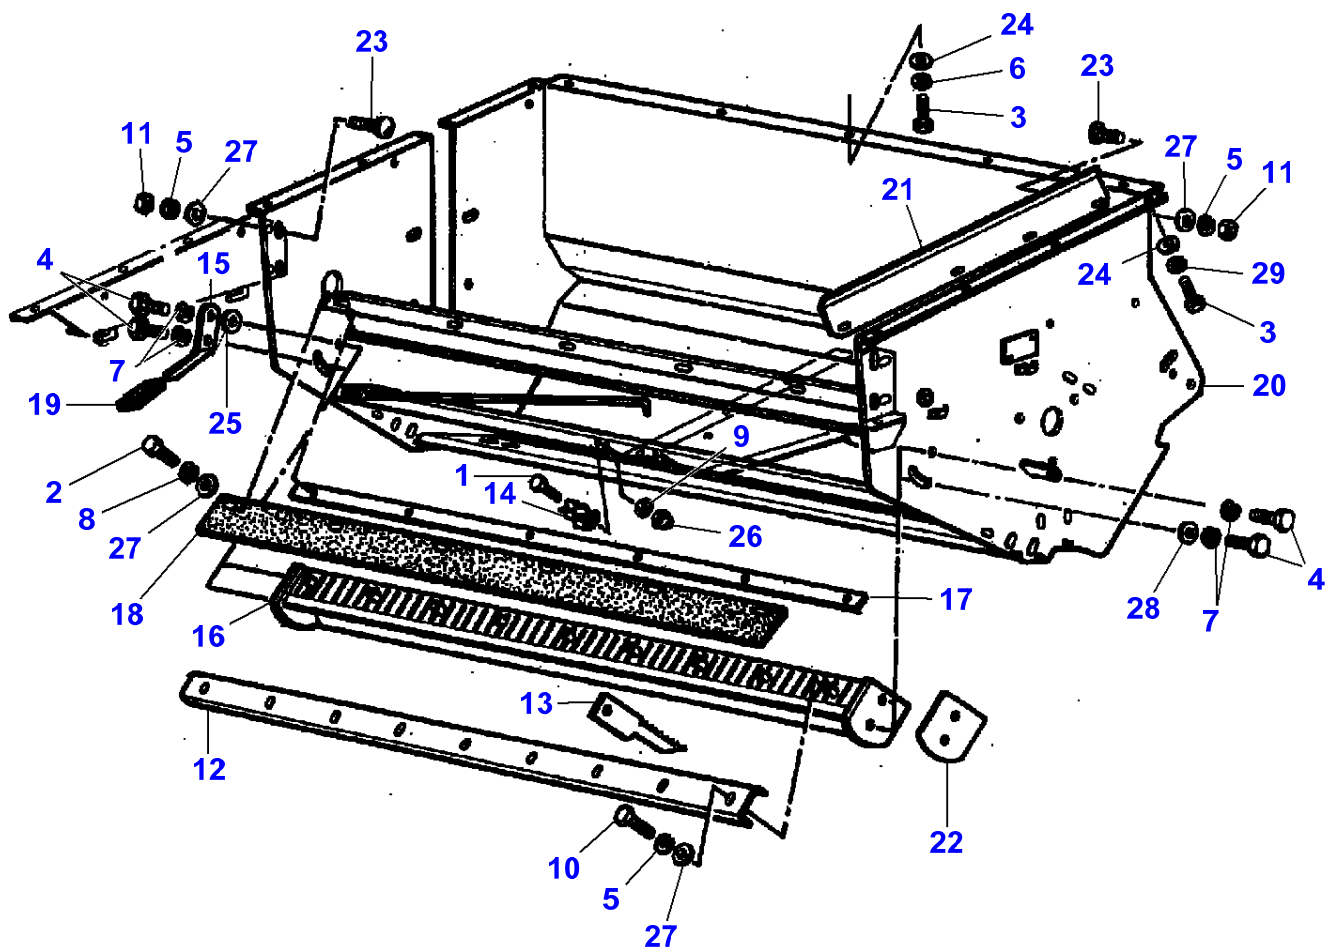

## Straw Chopper - Chassis

Item	Part Number	Qty	Description
1	LA10374911	1	Cap Screw
2	LA10902421	1	Cap Screw
3	LA11106421	5	Cap Screw
4	LA11127421	4	Cap Screw
5	LA12034571	16	Lock Washer
6	LA12034671	1	Lock Washer
7	LA12034871	4	Lock Washer
8	LA12035671	1	Lock Washer
9	LA12574011	1	Nut
10	LA16043421	9	Cap Screw
11	LA16100811	7	Nut
12	LA322266650	1	Channel Section
13	<b>LA322291650</b>	1	Knife
14	LA322294350	1	Clip
15	LA322322950	1	Lever
16	LA322323750	1	Carrier Plate
17	LA322324450	1	Stop
18	LA322324850	1	Canvas
19	LA322328750	1	Grip
20	LA322349250	1	Housing
21	LA322350150	1	Rail
22	LA322399450	1	Shim
23	LA350342511	8	Carriage Bolt
24	LA355501130	4	Flat Washer
25	LA355501715	1	Washer
26	LA355510415	1	Flat Washer
27	LA355510820	17	Flat Washer
28	LA355532830	1	Washer
29	LA12034671	1	Lock Washer