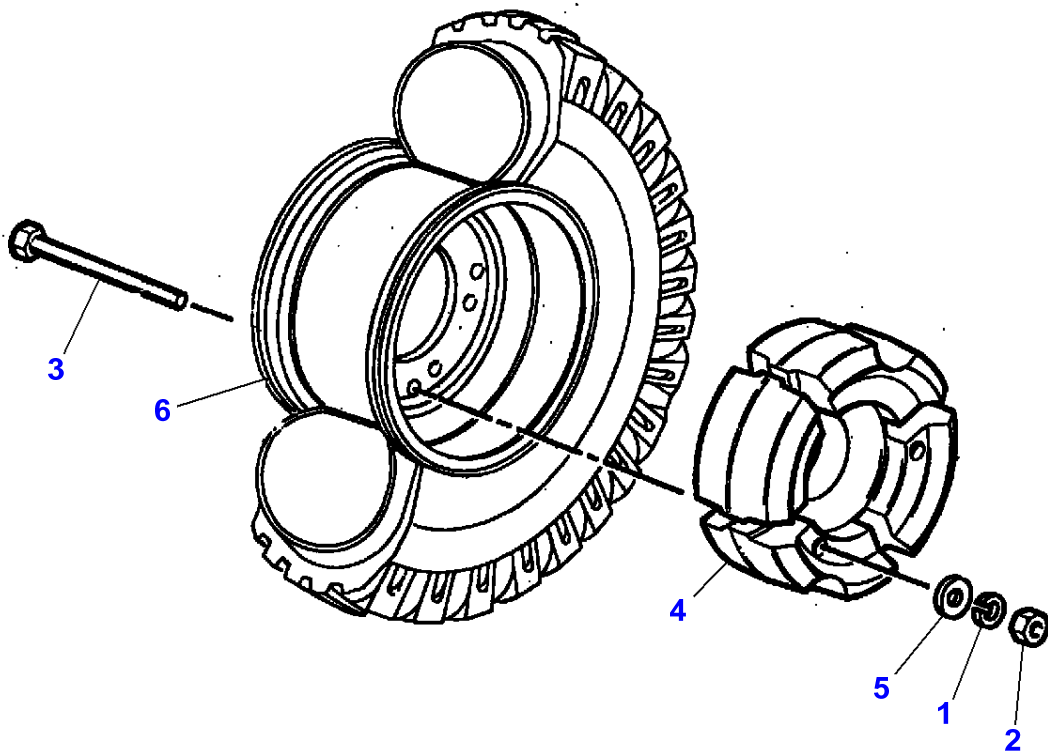

L-LD78-001-A

Massey Ferguson

MF 7244 COMBINE - 3906030

3906030

Rear Wheel Weight

Page 140-0205

Item	Part Number	Qty	Description	Comments
1	LA12034771	1	Lock Washer	
2	LA12164911	1	Nut	
3	LA300111034	6	Screw	
4	LA300137455	1	Weight	
5	LA355530960	1	Washer	
6		2	Wheel Rim	See Page - Reference Number 140-0265/1