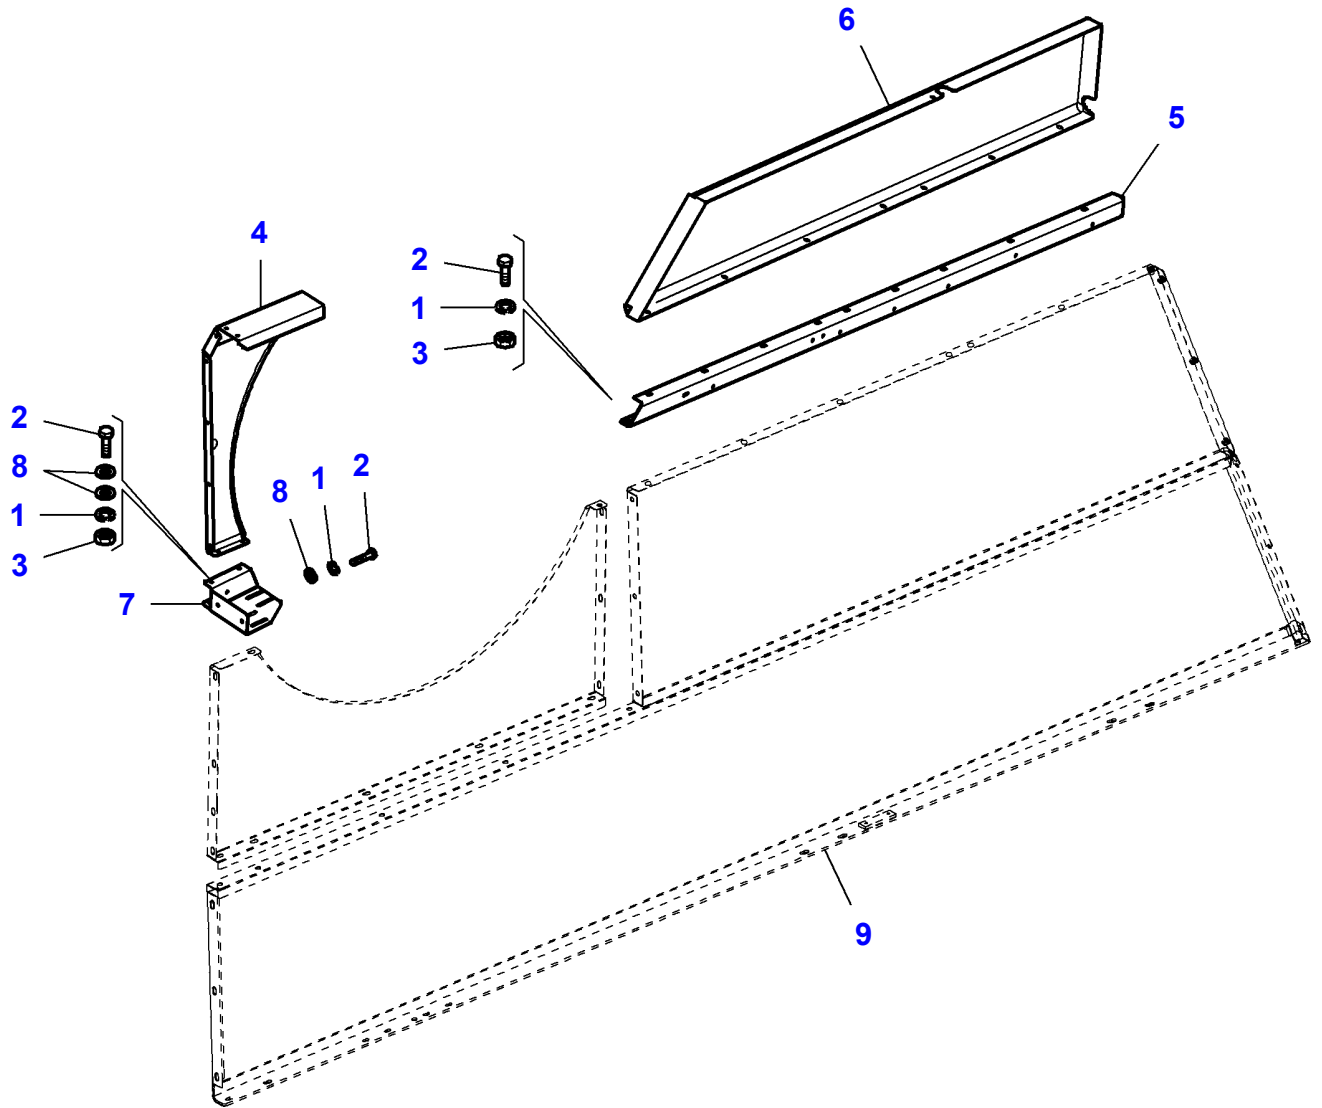

L-LD35-002-B

Massey Ferguson

MF 7244 COMBINE - 3906030

3906030

Body, Right Side

Page080-0125

Item	Part Number	Qty	Description	Comments
1	LA12034571	10	Lock Washer	
2	LA16043421	10	Cap Screw	
3	LA16100811	9	Nut	
4	LA322942350	1	Shield	
5	LA322943950	1	Rail	
6	LA322944550	1	Shield	
7	LA322990650	1	Support	
8	LA355510820	3	Flat Washer	
9		1	Side	See Page - Reference Number 080-0120/14