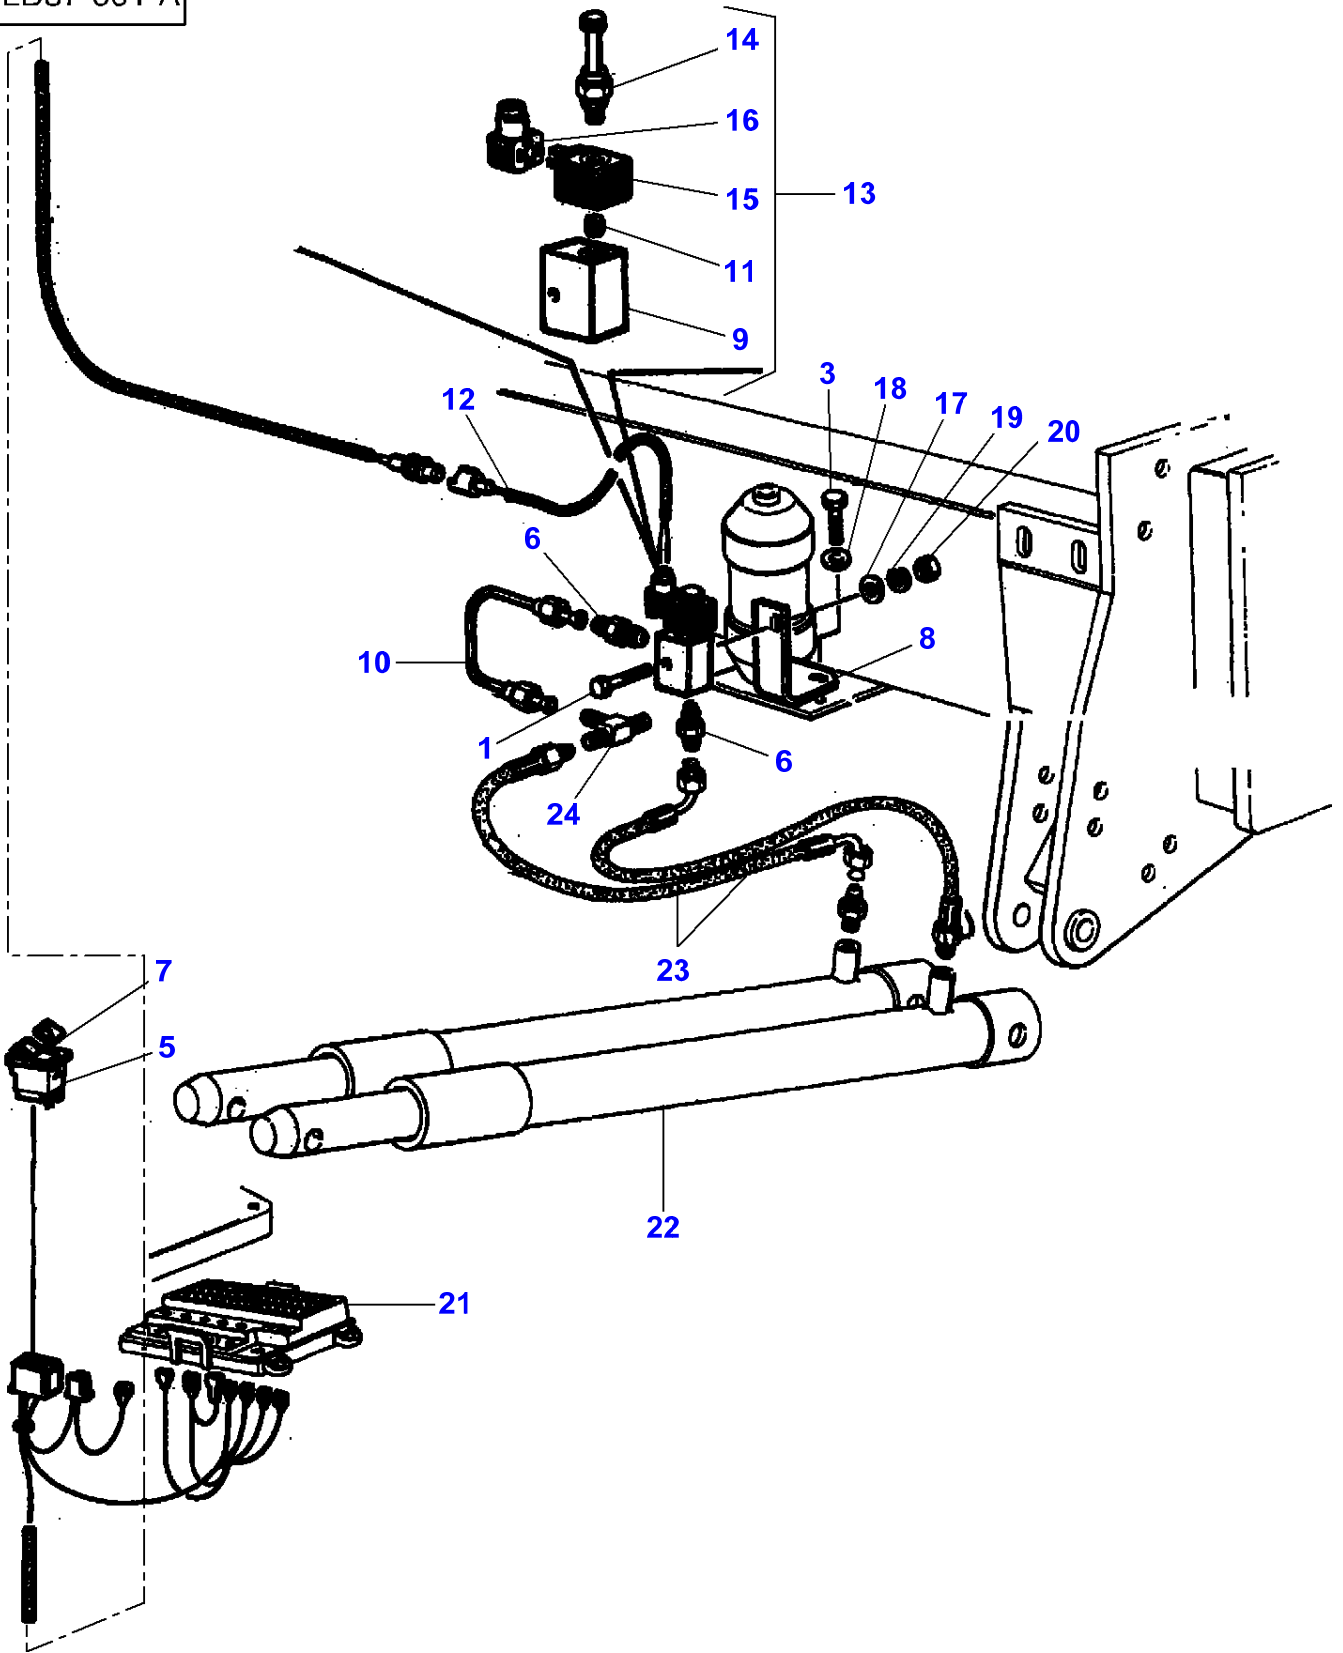

L-LD87-001-A

Excluding Device For Additional Cilinder Of Cutt.

Item	Part Number	Qty	Description	Comments
1	LA10903621	1	Cap Screw	
2	LA12035671	1	Lock Washer	[A]
3	LA15213321	1	Cap Screw	
4	LA15896211	1	Nut	[A]
5	LA321848200	1	Switch	
6	LA322113600	2	Union	
7	LA322251050	1	Plate	
8	LA322293150	1	Support	
9	LA322293250	1	Block	(13)
10	LA322293750	1	Tube	
11	LA322293950	1	Screw	(13)
12	LA322411200	1	Cable	
13	LA323075300	1	Electrovalve	Repairs and replaces LA322412700
14	LA322412850	1	Electrovalve	(13)
15	LA322412950	1	Magnet	(13)
16	LA322413000	1	Union	(13)
17	LA355510615	1	Flat Washer	
18	LA355510820	1	Flat Washer	
19	LA12035670	1	Lock Washer	
20	LA15896221	1	Nut	
21		1	Box	See Page - Reference Number 120-0030
22		1	Ram	See Page - Reference Number 140-0260/13
23		1	Hose	See Page - Reference Number 140-0260/7
24		1	Union	See Page - Reference Number 040-0070

FOOTNOTE [A] NOT ILLUSTRATED