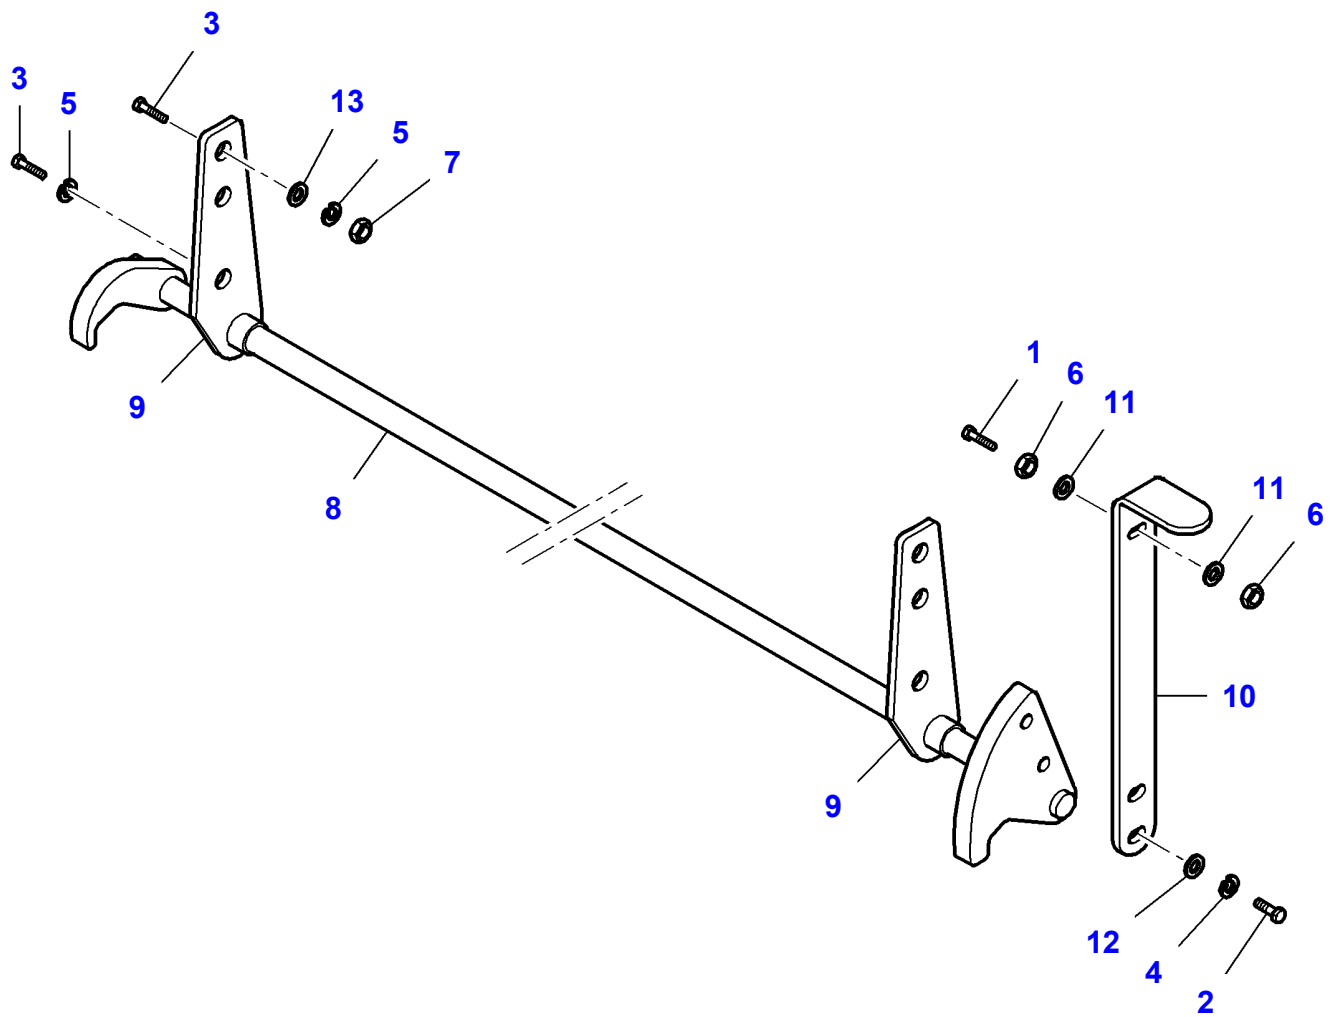

L-LC37-003-B

Front Elevator Standard

Item	Part Number	Qty	Description
1	LA11113821	1	Cap Screw
2	LA11127521	1	Cap Screw
3	LA11408621	6	Cap Screw
4	LA12034871	1	Lock Washer
5	LA12035071	2	Lock Washer
6	LA11702911	2	Nut
7	LA12164311	1	Nut
8	LA322773850	1	Lever
9	LA322774050	2	Support
10	LA322776050	1	Lever
11	LA355501320	2	Flat Washer
12	LA355501740	1	Flat Washer
13	LA355502140	1	Flat Washer