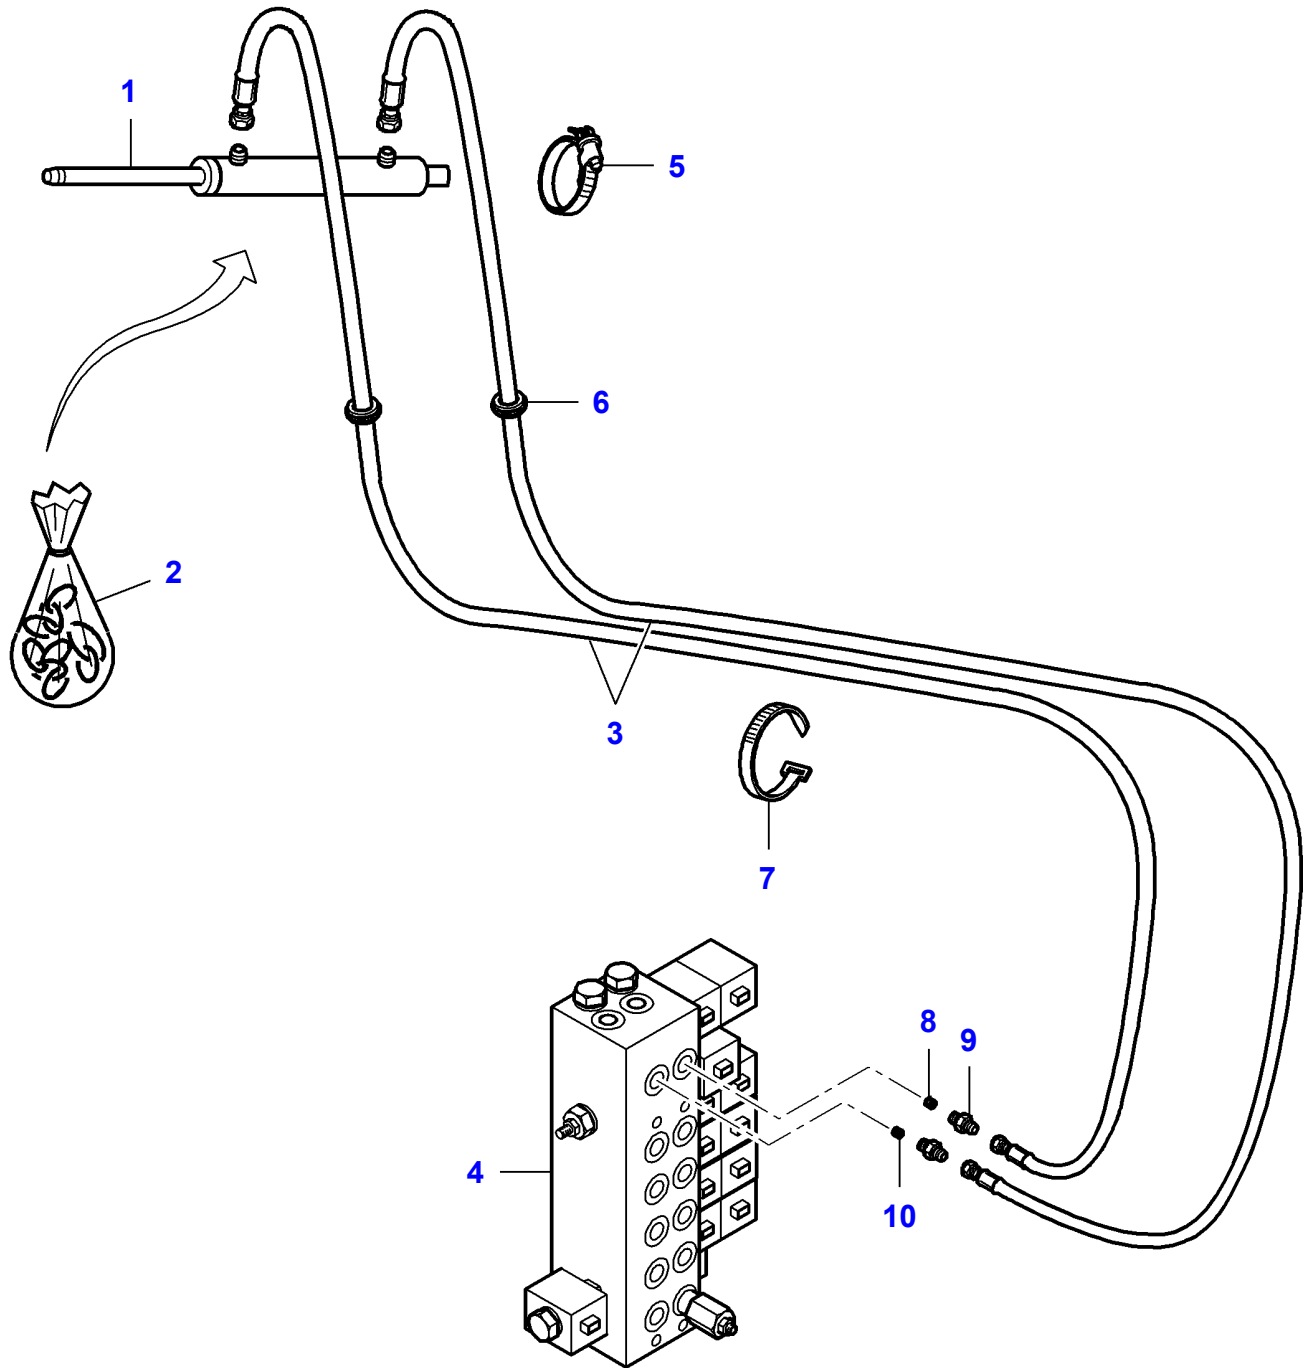

L-LD31-003-B

Massey Ferguson

MF 7244 COMBINE - 3906030

3906030

Swing-Type Control Ram And Piping - From Serial Number 551510031

Page080-0110

Item	Part Number	Qty	Description	Comments
1	LA322543400	1	Hydraulic, Cylin	
2	LA322543600	1	Kit, Seal	"Panni"
	LA344853121	1	Kit, Seal	"Mita"
3	LA323162150	2	Hydraulic Hose	See Page - Reference Number 030-0270/12
4		1	Block	
5	LA350391547	1	Clip	
6	LA10397580	2	Grommet	
7	LA340481808	1	Cable Tie	
8	LA323162450	1	Centraliser	
9	LA322819000	2	Union	
10	LA323162750	1	Centraliser