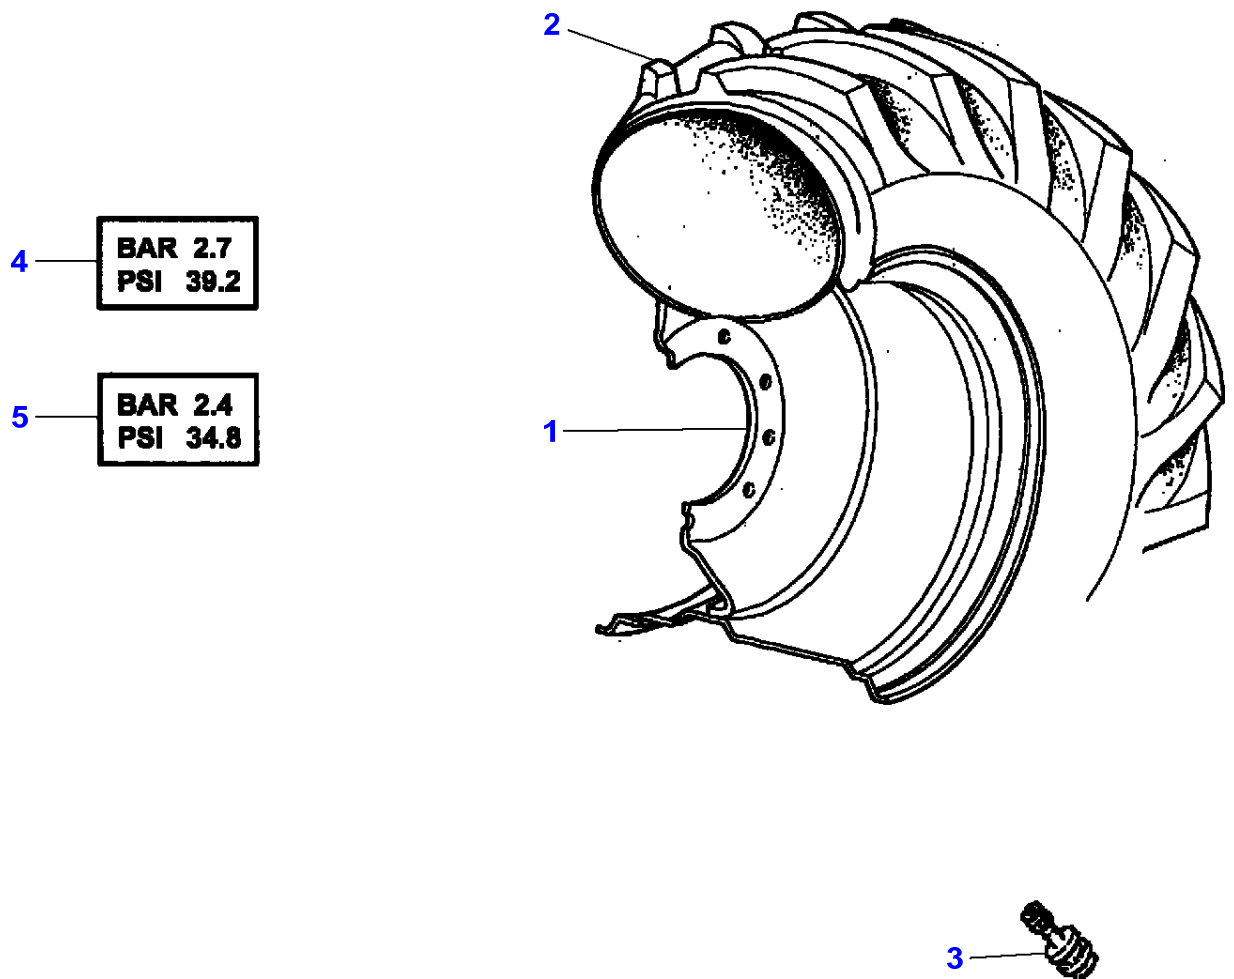

Rear Wheels

Item	Part Number	Qty	Description	Comments
1	LA323143550	2	Wheel Rim	460/70R24 150A8 BAR 2.2 PSI 32
	LA323130650	2	Wheel Rim	460/70R24 4WD BAR 2.2 PSI 32
	LA323145550	2	Wheel Rim	16.0/70-20 10PR BAR 1.9 PSI 28.0
2		2	Tyre	
3	LA322206200	1	Valve	[A]
4	LA340478318	1	Decal	
5	LA340478312	1	Decal	

FOOTNOTE [A] PLEASE REFER TO MARKETING CATALOG

L-LD89-001-A