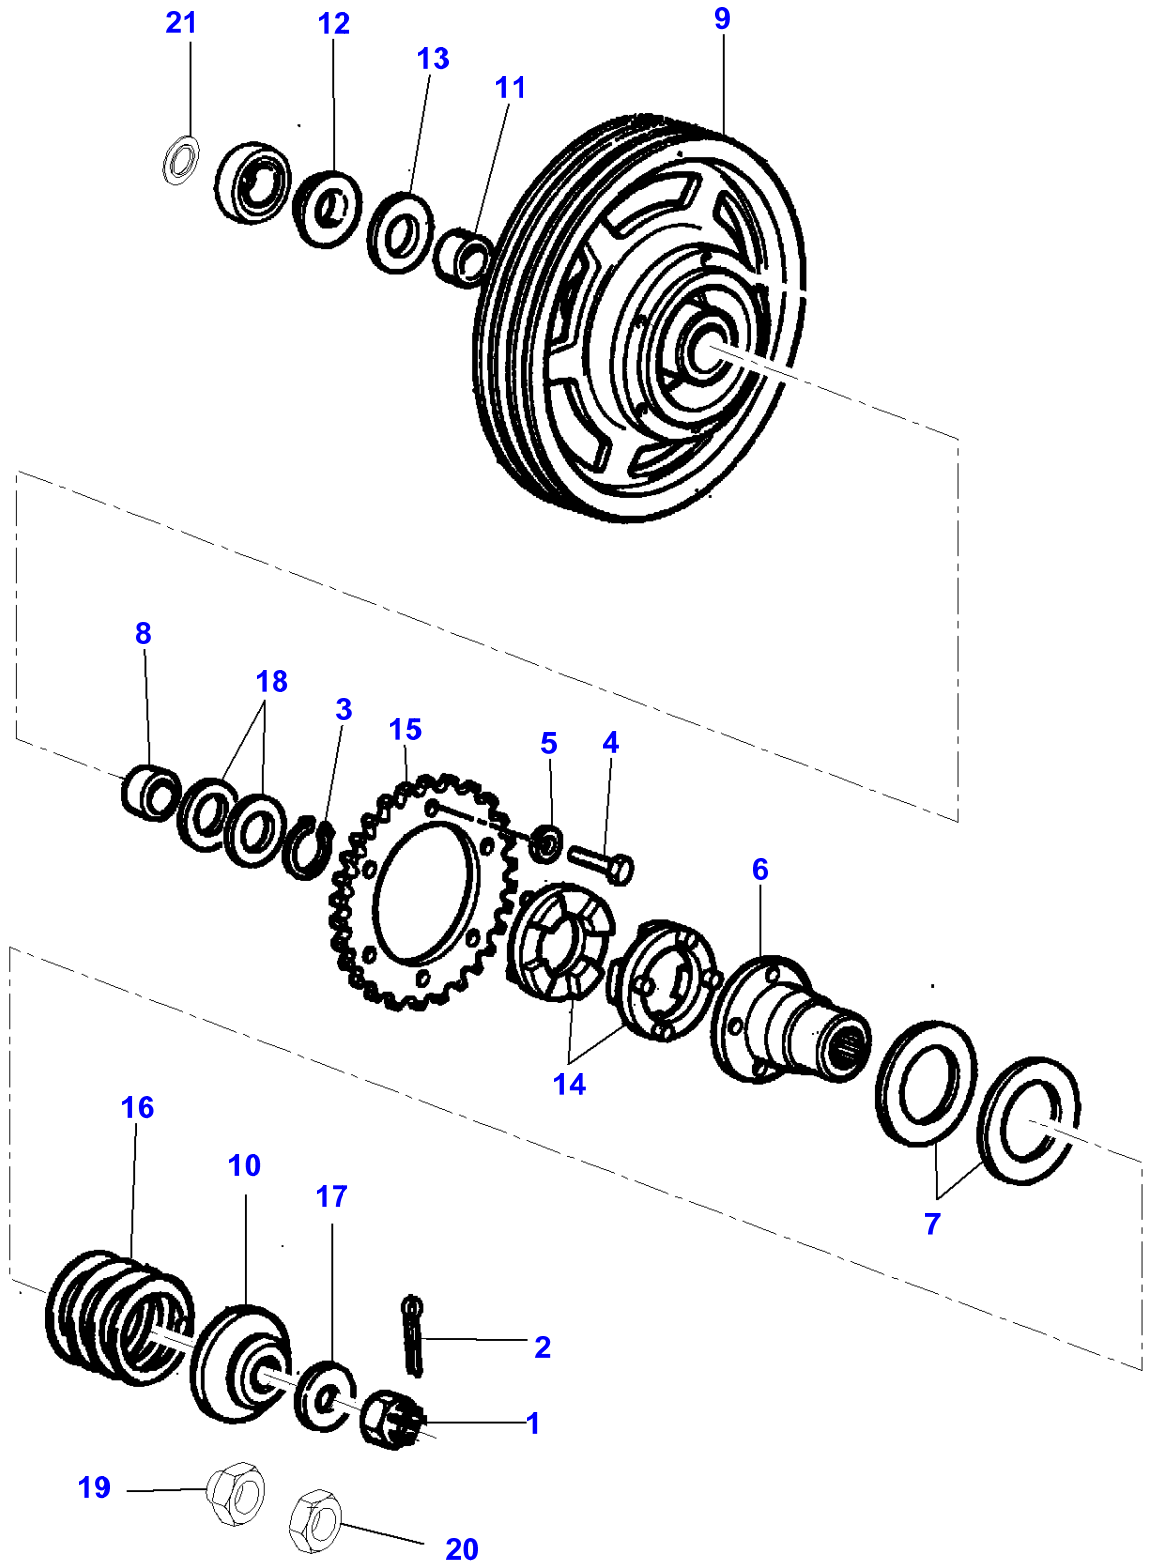

L-LC36-002-B

Massey Ferguson

MF 7244 COMBINE - 3906030

3906030

Front Elevator - Control Pulley

Page040-0015

Item	Part Number	Qty	Description	Comments
1	LA10723111	1	Castle Nut	Up to Serial or Engine Number
2	LA10733801	1	Split Pin	Up to Serial or Engine Number
3	LA11068876	1	Circlip	
4	LA11106424	1	Cap Screw	
5	LA12034671	1	Lock Washer	
6	LA321886750	1	Hub	
7	LA321915150	2	Washer	
8	LA321933750	1	Bush	
9	LA321950550	1	Pulley	
10	LA322082050	1	Flange	
11	LA322222950	1	Bush	
12	LA322223150	1	Washer	
13	LA322223250	1	Washer	
14	LA322701550	2	Bush	
15	LA322774650	1	Gear	
16	LA353561115	1	Spring	
17	LA355534350	1	Washer	Up to Serial or Engine Number
18	LA355544610	2	Washer	
19	LA323180050	1	Nut	From Serial or Engine Number 551510027
20	LA10726711	1	Nut	From Serial or Engine Number 551510027
21	LA322223050	X	Washer