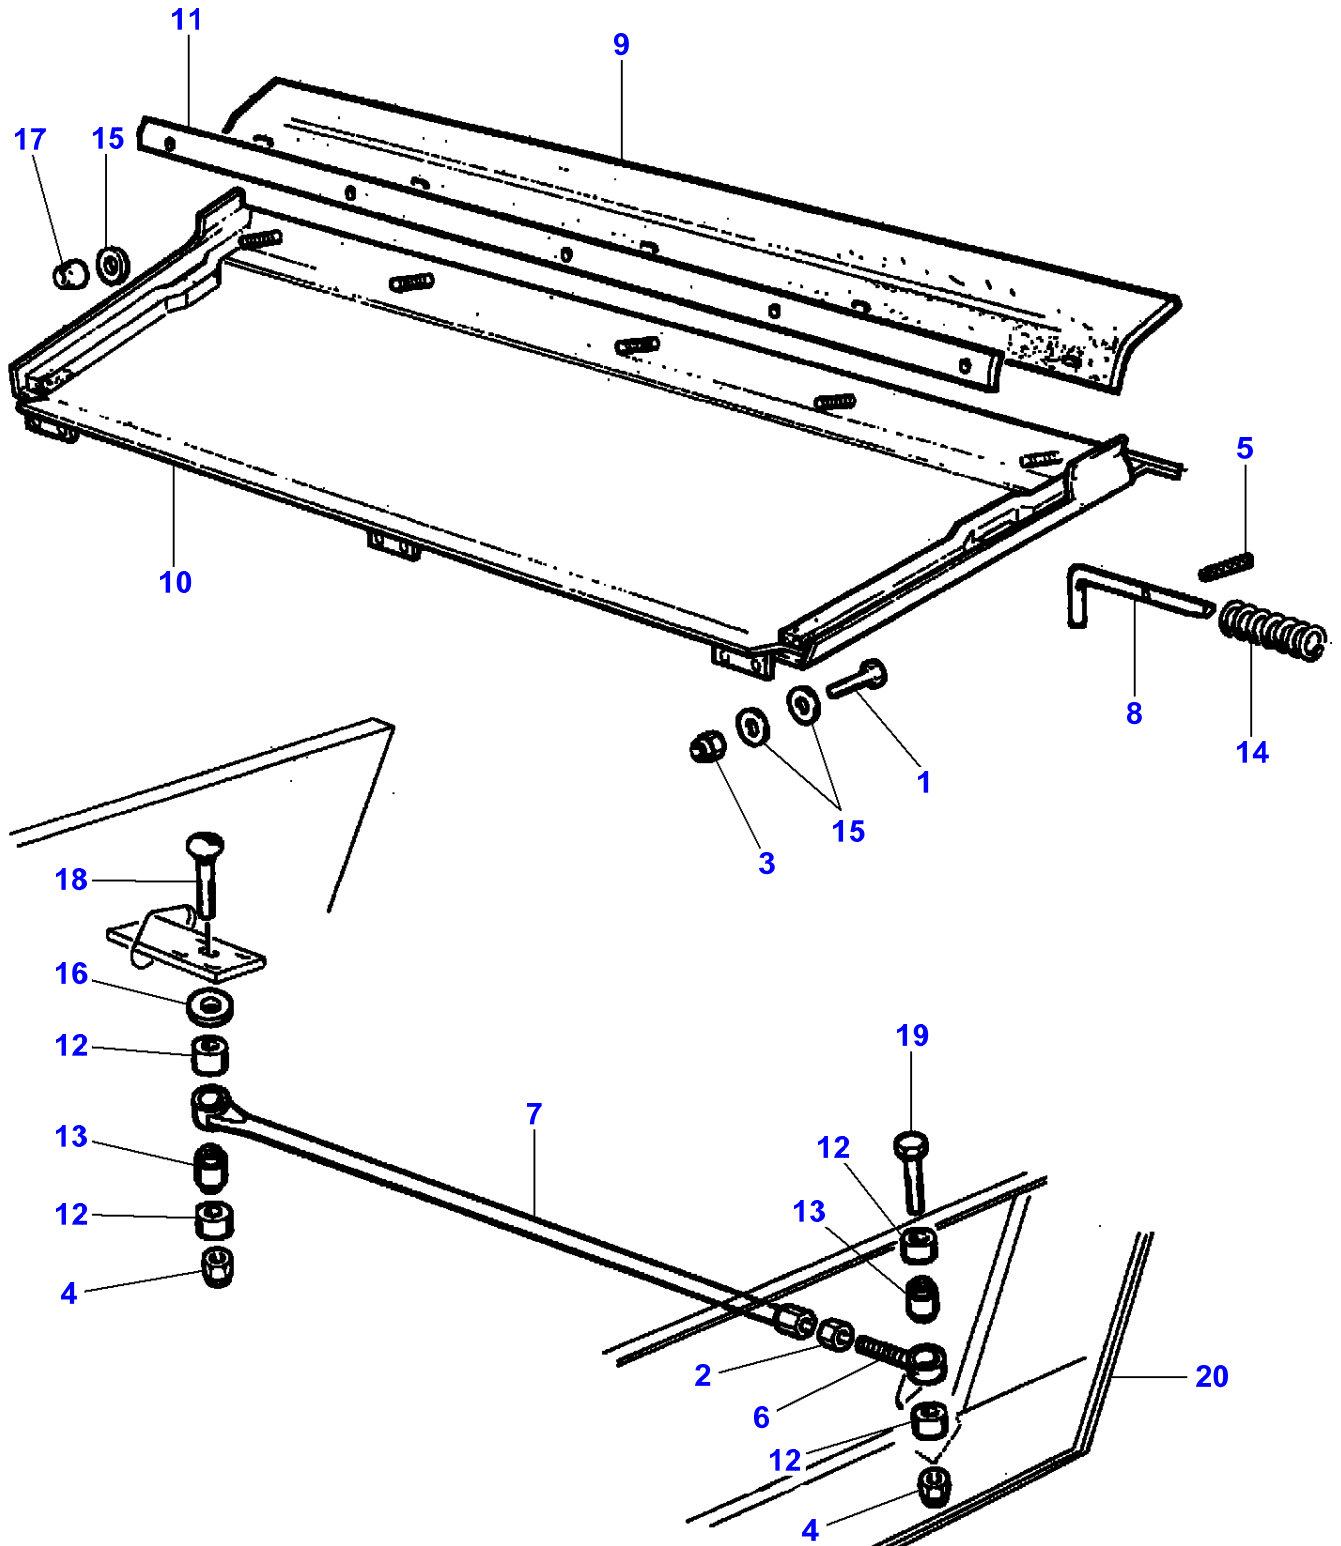

L-LD11-002-A

Massey Ferguson

MF 7244 COMBINE - 3906030

3906030

Page070-0040

Lower Shaker Shoe

Item	Part Number	Qty	Description	Comments
1	LA10902424	1	Cap Screw	
2	LA11702921	1	Nut	
3	LA12574211	1	Locknut	
4	LA12577311	2	Nut	
5	LA13902570	1	Pin	
6	LA321839950	1	Conrod	
7	LA321840050	1	Arm	
8	LA322115150	1	Latch	
9	LA322115450	1	Canvas	
10	LA322115950	1	Lid	
11	LA322117250	1	Stop	
12	LA340415093	4	Spacer	
13	LA340449005	2	Vibration Mount	
14	LA353561158	1	Spring	
15	LA355500715	7	Flat Washer	
16	LA355531950	1	Washer	
17	LA360653406	5	Nut	
18	LA366001434	1	Carriage Bolt	
19	LA11116421	1	Cap Screw	
20		1	Housing	See Page - Reference Number 070-0020/14