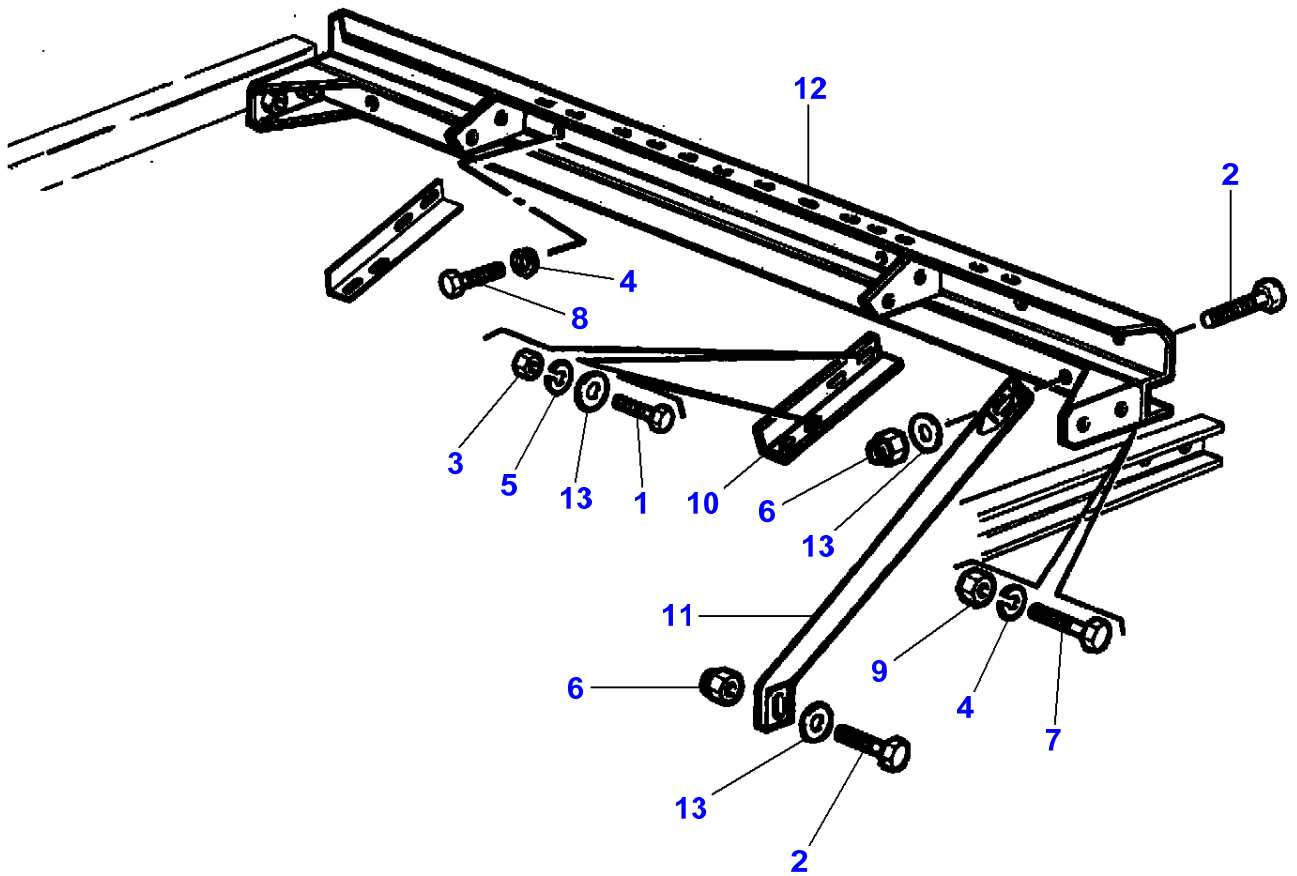

L-LD32-001-A

Massey Ferguson

MF 7244 COMBINE - 3906030

3906030

Engine Cover - Supports

Page080-0145

Item	Part Number	Qty	Description
1	LA11106221	2	Cap Screw
2	LA11106624	2	Cap Screw
3	LA11701711	2	Nut
4	LA12034571	4	Lock Washer
5	LA12034671	1	Lock Washer
6	LA12577211	2	Nut
7	LA16043424	1	Cap Screw
8	LA16044021	2	Cap Screw
9	LA16100811	1	Nut
10	LA321865250	1	Angle.
11	LA321924550	1	Stop
12	LA323041650	1	Profile
13	LA355511030	4	Flat Washer