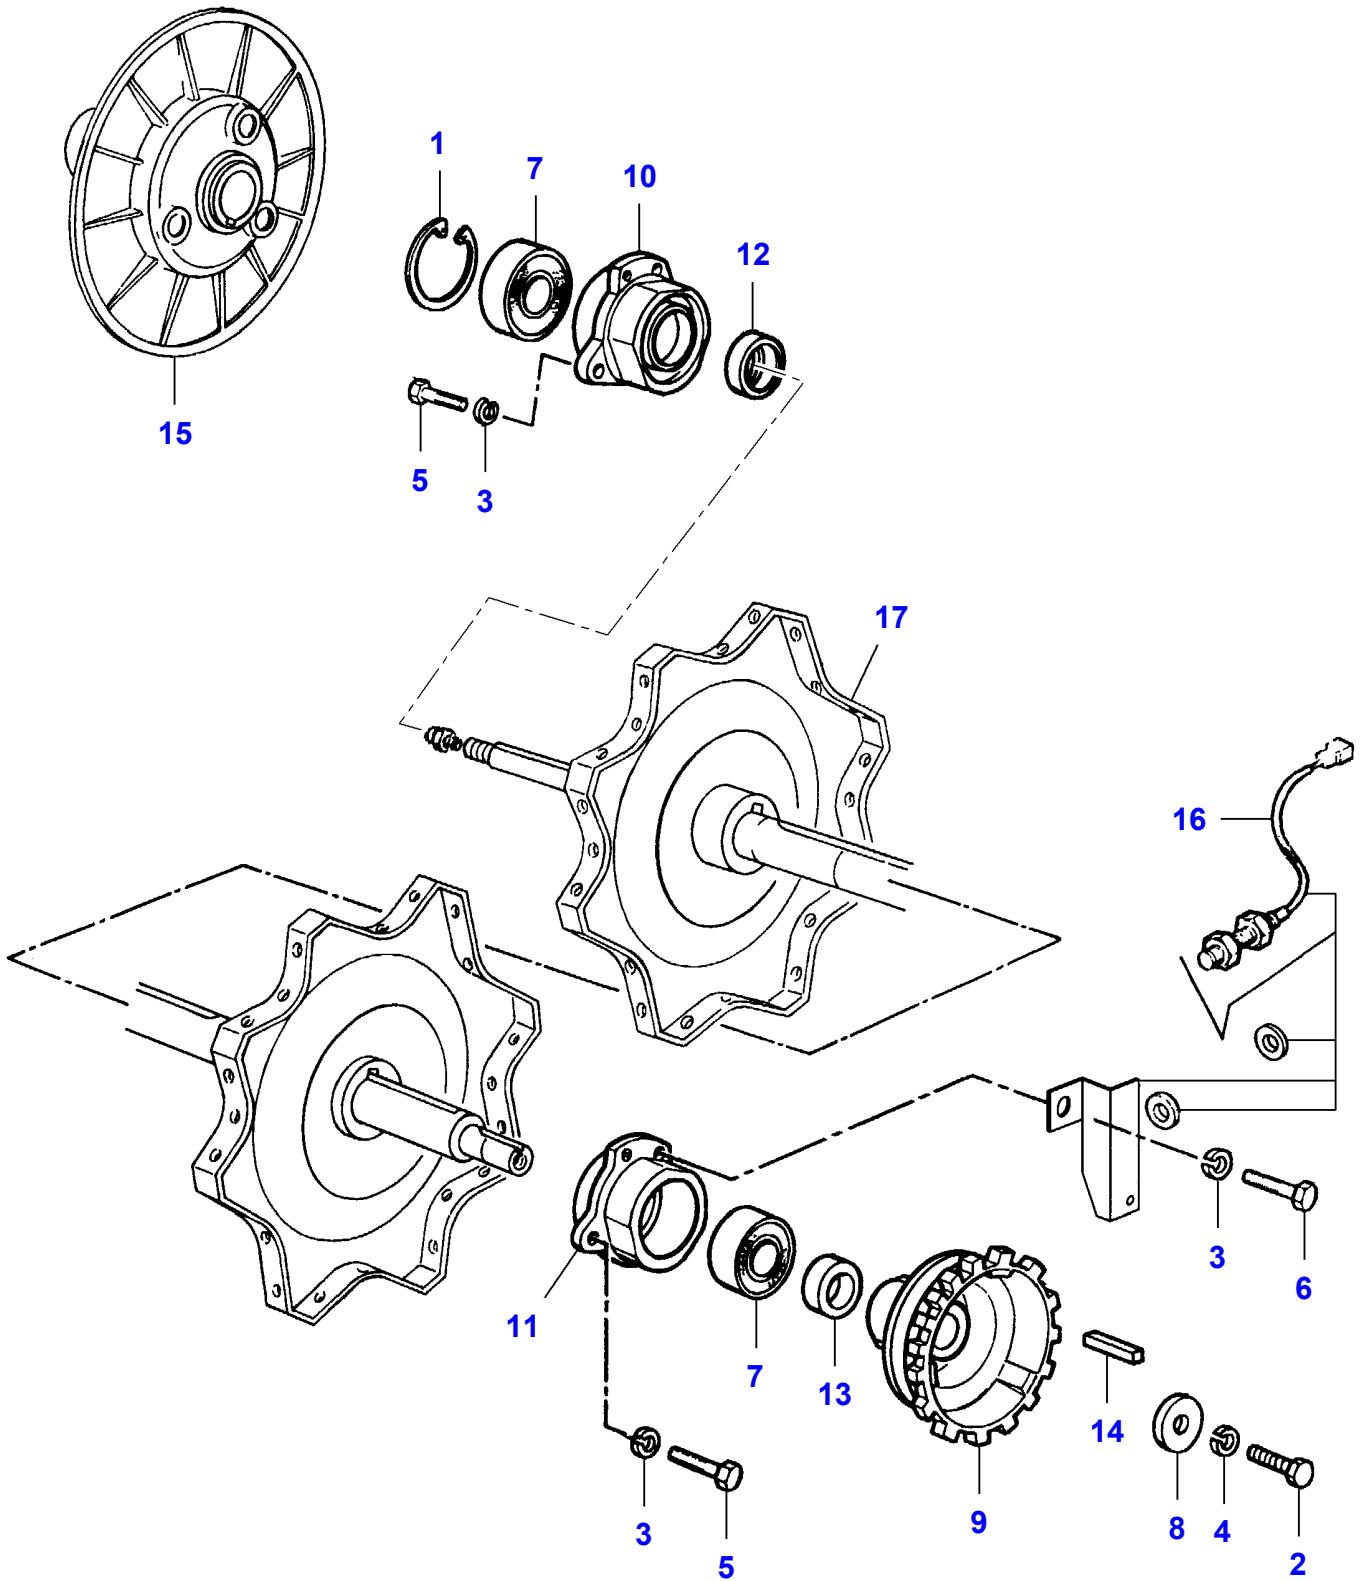

L-LC87-003-B

Drum Housing

Item	Part Number	Qty	Description	Comments
1	LA11075476	1	Circlip	
2	LA11376221	1	Cap Screw	
3	LA12034771	3	Lock Washer	
4	LA12034871	1	Lock Washer	
5	LA15540521	2	Cap Screw	
6	LA15540624	1	Cap Screw	
7	LA28040160	2	Bearing Assy	
8	LA300015476	1	Washer	
9	LA320892550	1	Coupler	
10	LA320971250	1	Support	
11	LA320971350	1	Support	
12	LA320971450	1	Bush	
13	LA320971750	1	Spacer	
14	LA350384740	1	Key	
15		1	Disc	See Page - Reference Number 050-0025/15
16		1	Sensor	See Page - Reference Number 120-0040/1
17		1	Support	See Page - Reference Number 050-0035