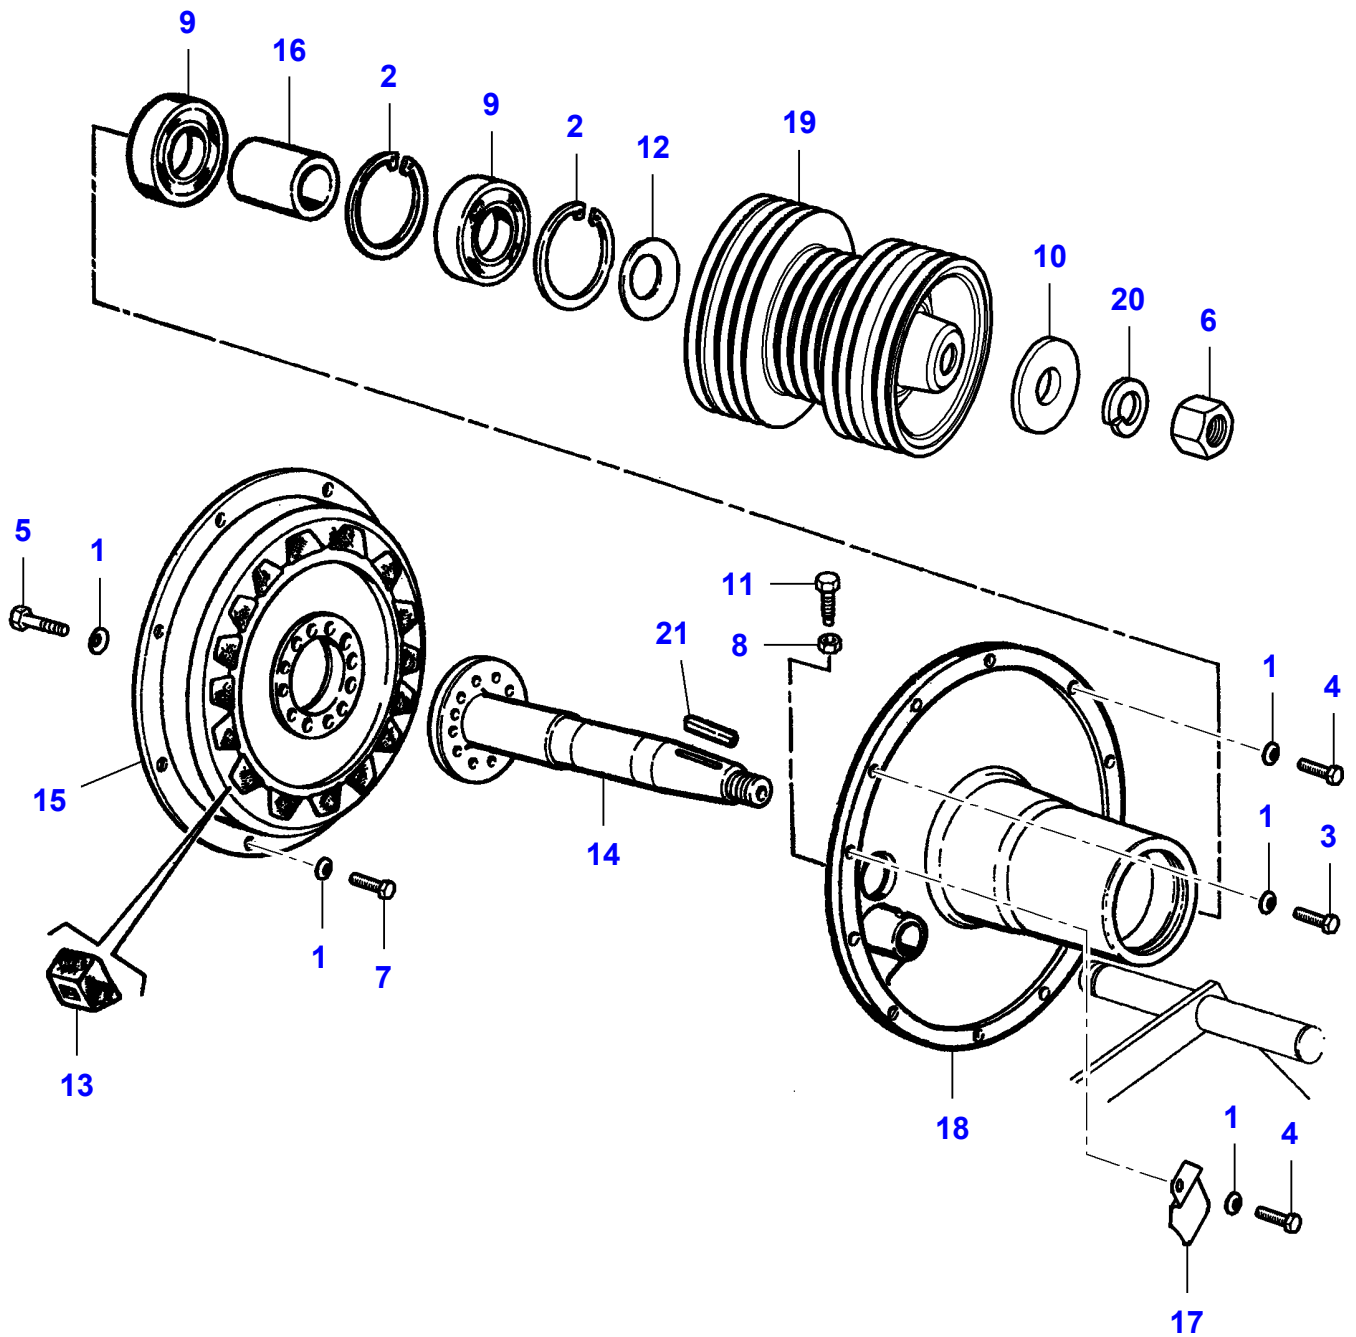

L-LC62-001-B

Massey Ferguson

MF 7244 COMBINE - 3906030

3906030

Power Take-Off

Page020-0130

Item	Part Number	Qty	Description	Comments
1	LA140045	5	Washer	
2	LA11062976	2	Circlip	
3	LA11107021	1	Cap Screw	
4	LA11306924	2	Cap Screw	
5	LA11343831	1	Cap Screw	
6	LA15500521	1	Nut	
7	LA15970724	1	Cap Screw	
8	LA16101514	1	Nut	
9	LA28996580	2	Bearing Assy	
10	LA300018047	1	Flat Washer	
11	LA300110585	1	Cap Screw	
12	LA300112170	1	Washer	
13	LA300137932	1	Block	Replace and repair. Old not interchangeable with new LA300135980
14	LA300137930	1	Shaft	Up to Serial or Engine Number
	LA323173550	1	Shaft	From Serial or Engine Number 551510031
15	LA313597700	1	Coupling	
16	LA320583950	1	Spacer	
17	LA322020550	1	Plate	Up to Serial or Engine Number
	LA323035150	1	Plate	From Serial or Engine Number 551510031
18	LA322099850	1	Support	
19	LA322810450	1	Pulley	
20	LA350354030	1	Lock Washer	
21	LA350382975	1	Key