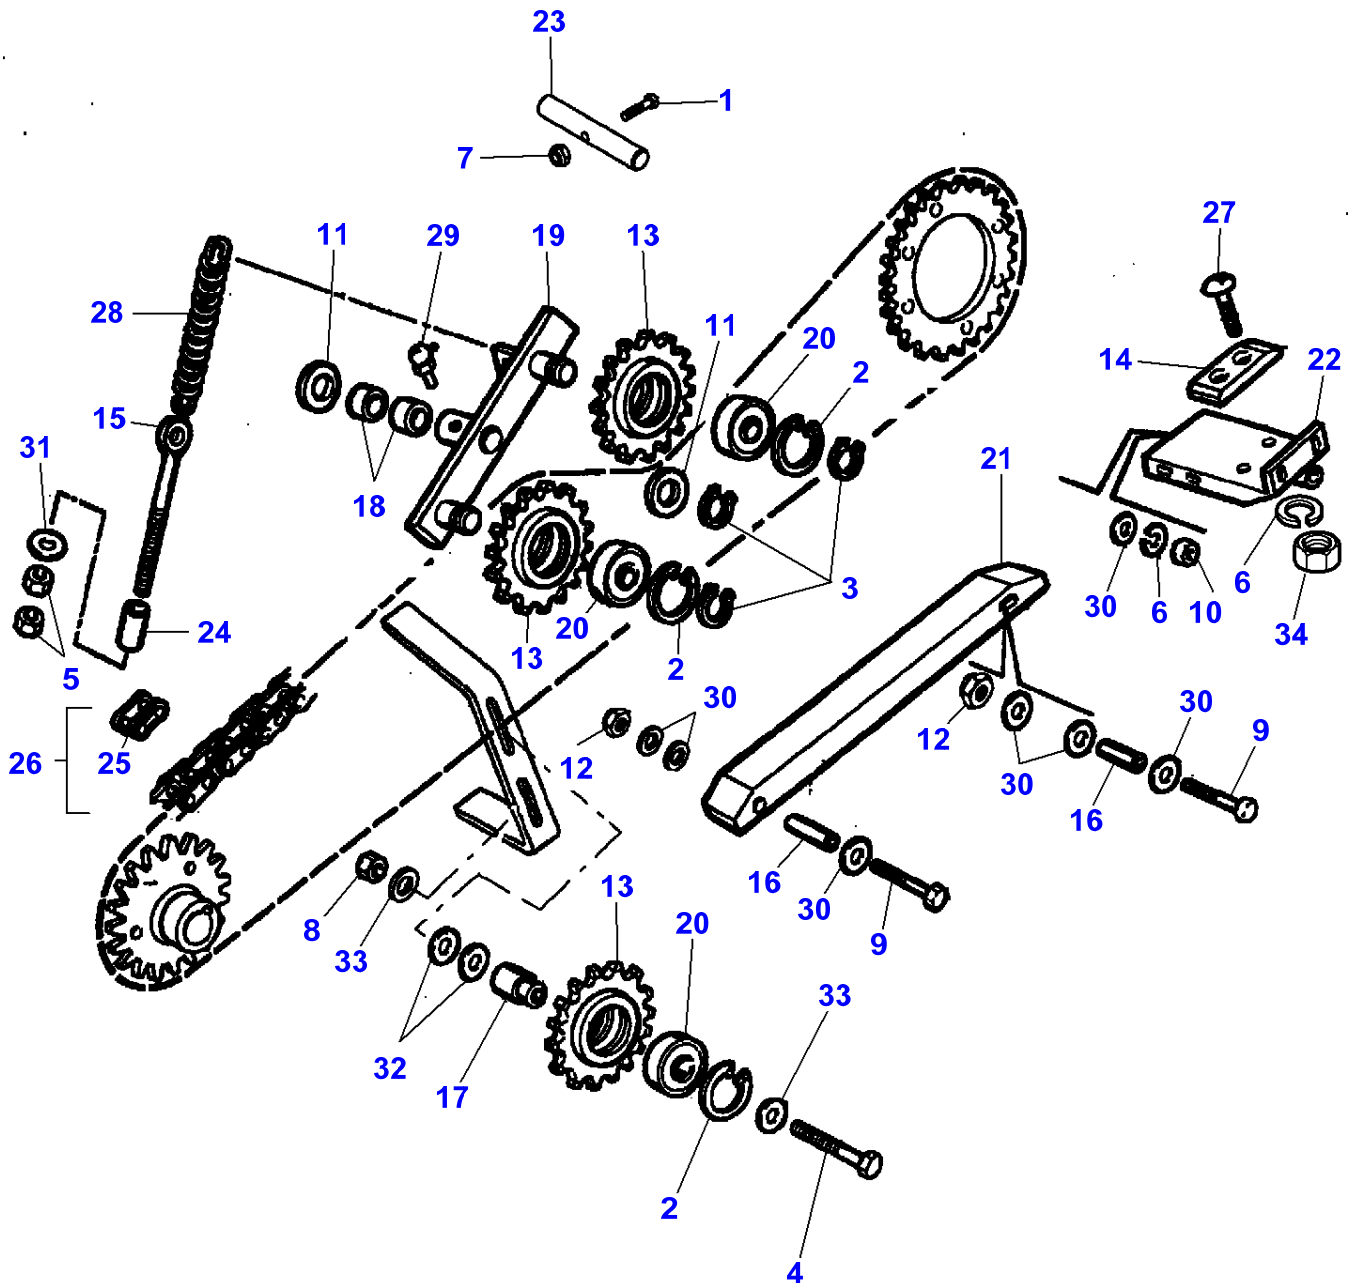

L-LC37-001-A

Massey Ferguson

MF 7244 COMBINE - 3906030

3906030

Front Elevator Standard - Transmission

Page040-0030

Item	Part Number	Qty	Description
1	LA10902821	1	Cap Screw
2	LA11060576	3	Circlip
3	LA11067376	1	Circlip
4	LA11113821	1	Cap Screw
5	LA11701721	2	Nut
6	LA12034571	2	Lock Washer
7	LA12574211	1	Locknut
8	LA12577511	1	Cap Nut
9	LA16045021	2	Cap Screw
10	LA16100811	1	Nut
11	LA355536410	2	Flat Washer
12	LA16104111	2	Locknut
13	LA321885850	3	Gear
14	LA321943850	1	Plate
15	LA321946750	1	Tie Rod
16	LA322090150	2	Spacer
17	LA322090350	1	Spacer
18	LA322100750	2	Spacer
19	LA322203850	1	Arm
20	LA322638450	3	Bearing Assy
21	LA322774950	1	Skate
22	LA322775950	1	Support
23	LA322776350	1	Retainer
24	LA340415514	1	Bush
25	LA344377202	1	Link
26	LA344377212	1	Chain
27	LA350342511	1	Carriage Bolt
28	LA350356555	1	Spring
29	LA350357852	1	Nipple
30	LA355510830	7	Flat Washer
31	LA355511030	1	Flat Washer
32	LA355511210	2	Washer
33	LA355511230	2	Flat Washer
34	LA16100824	1	Nut