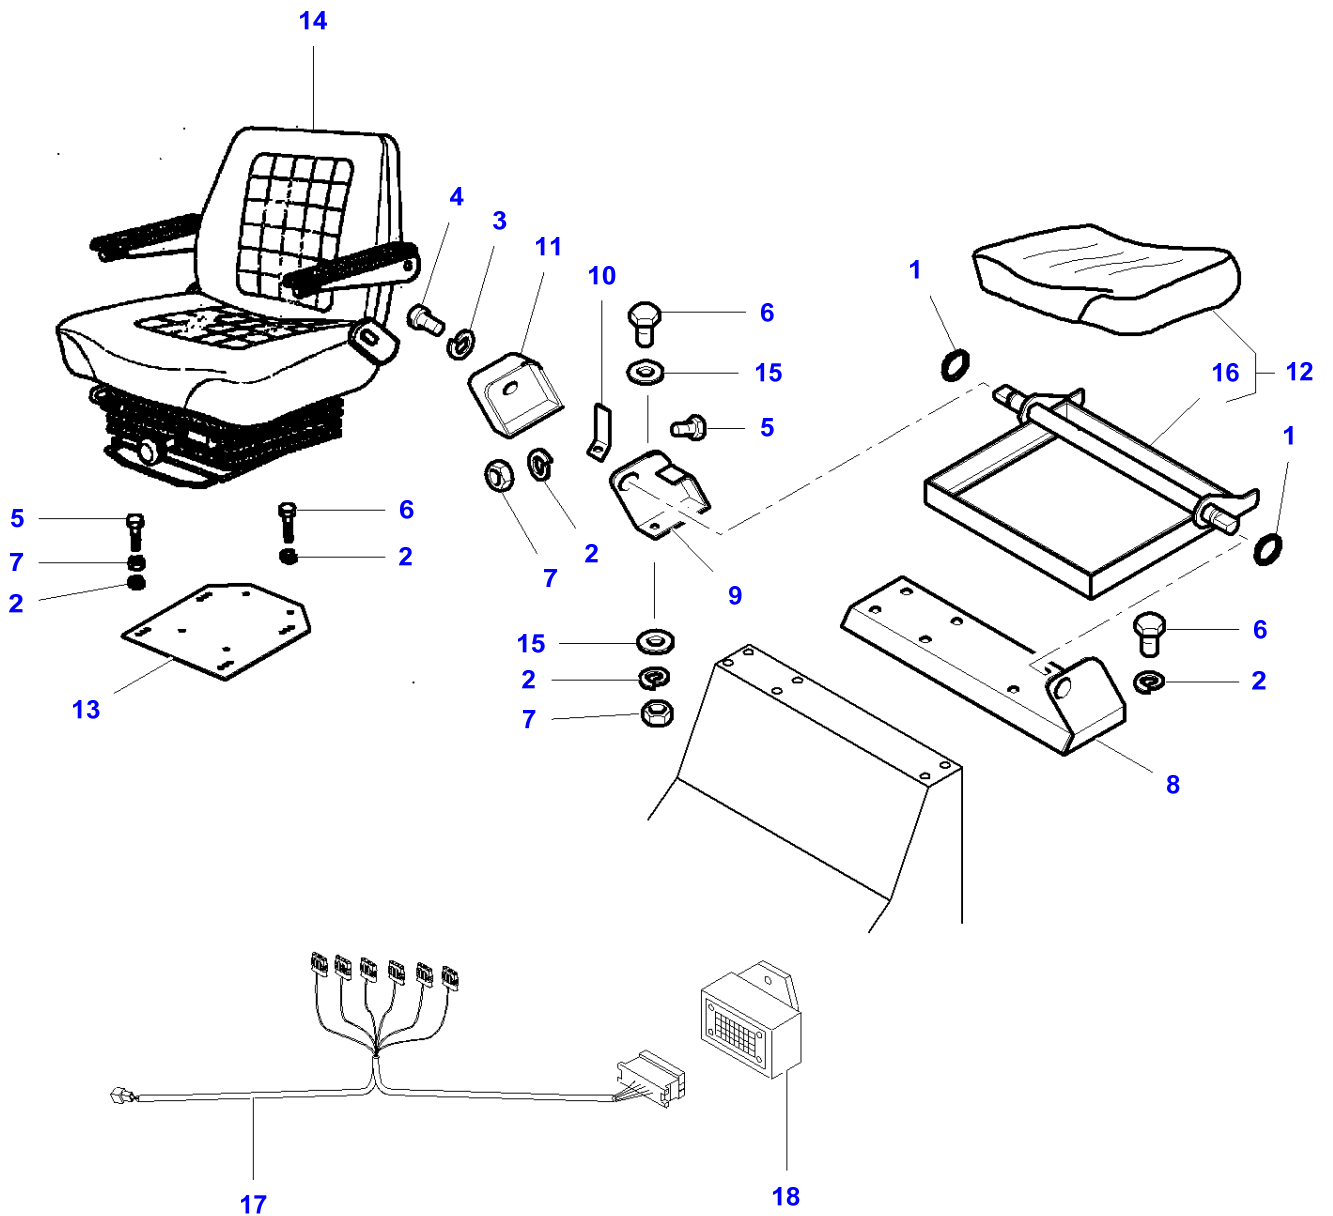

Massey Ferguson

MF 7244 COMBINE - 3906030

3906030

Platform Footboards - Right Side - From No 551510049

Page100-0080

Item	Part Number	Qty	Description
1	LA16043421	1	Cap Screw
2	LA12034571	1	Lock Washer
3	LA355510820	1	Flat Washer
4	LA321454750	1	Plug
5	LA323199650	1	Rod
6	LA300114165	1	Plate
7	LA10397780	1	Grommet
8	LA323200250	1	Step
9	LA340481703	1	Grommet

L-LD38-016-B