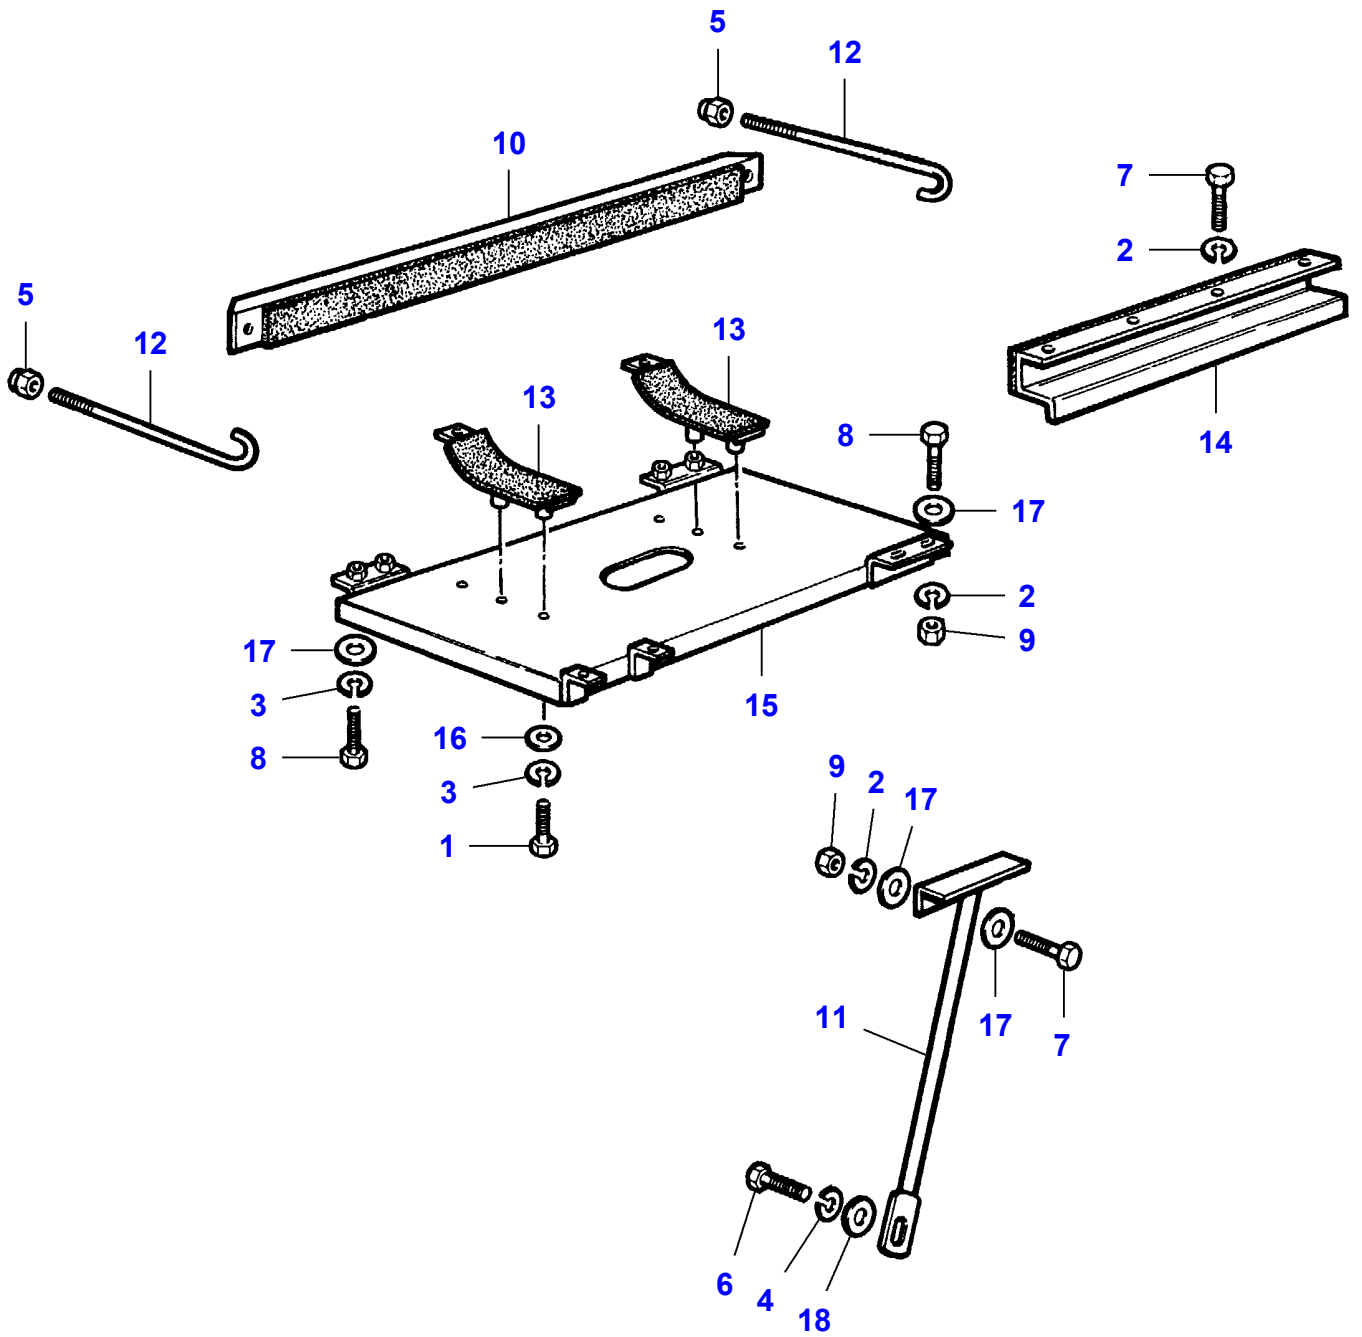

MF 7244 COMBINE - 3906030
L-LC59-002-B

L-LC59-002-B

Fuel Tank - Holder

Item	Part Number	Qty	Description	Comments
1	LA11106021	1	Cap Screw	
2	LA12034571	3	Lock Washer	
3	LA12034671	2	Lock Washer	
4	LA12034771	1	Lock Washer	
5	LA12577211	2	Nut	
6	LA15540531	1	Screw	
7	LA16043424	2	Cap Screw	
8	LA16043624	2	Cap Screw	
9	LA16100811	2	Nut	
10	LA322139350	1	Crossbar	
11	LA322139850	1	Stop	
12	LA322140050	2	Tie Rod	
13	LA322171750	2	Clip	
14	LA322912150	1	Anchor	
15	LA323000050	1	Support	Repairs and replaces LA322913650
16	LA355501120	1	Flat Washer	
17	LA355510820	4	Flat Washer	
18	LA355511230	1	Flat Washer