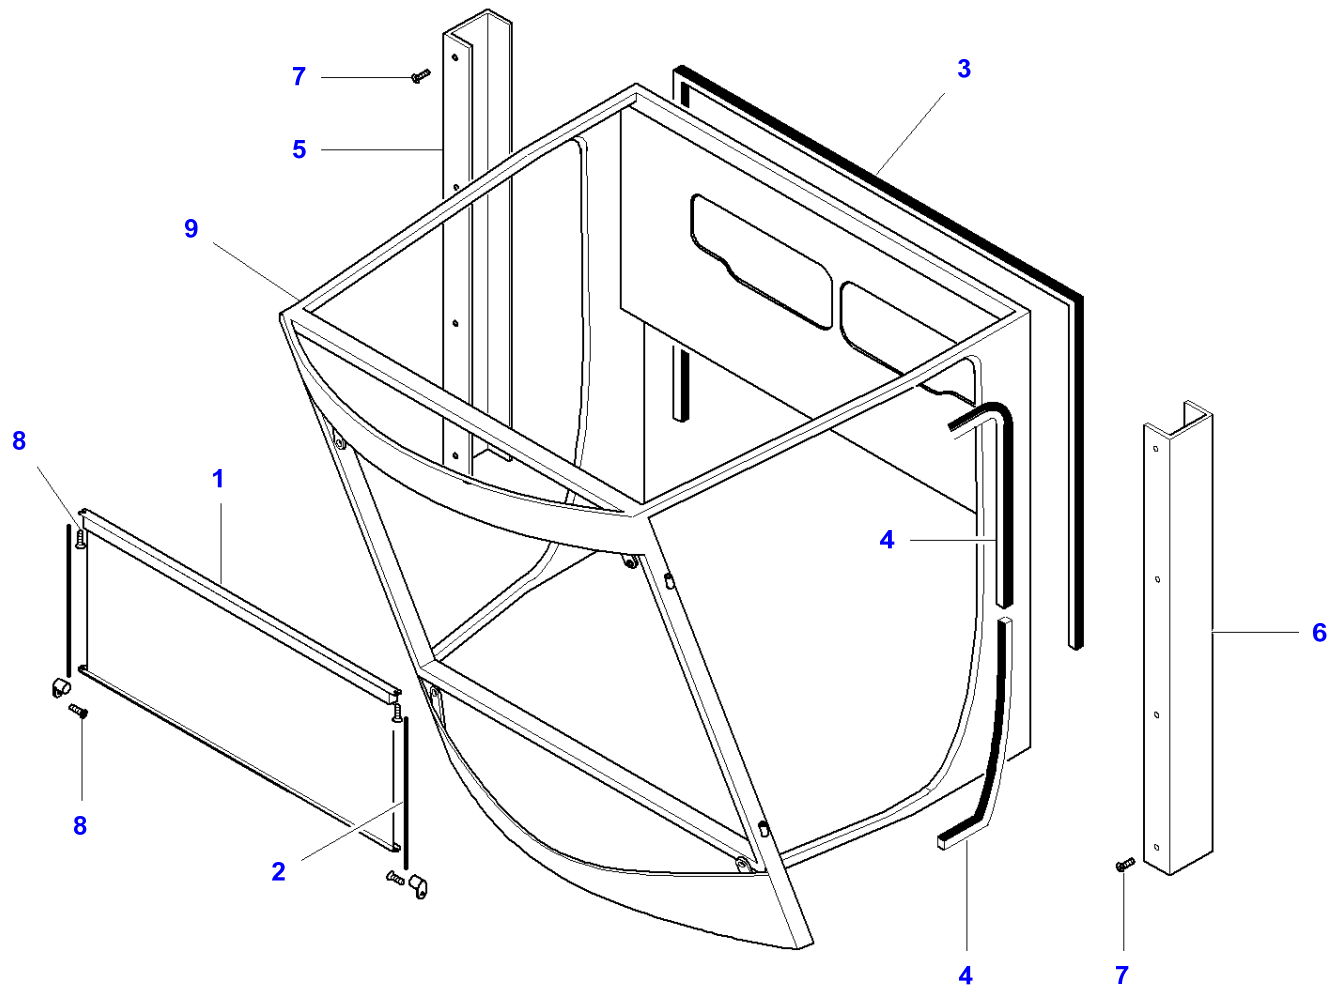

L-LD38-003-A

Massey Ferguson

MF 7244 COMBINE - 3906030

3906030

Cab - Framing - Up To 551510048

Page100-0150

Item	Part Number	Qty	Description	Comments
1	LA322820300	1	Guard	
2	LA322820301	2	Guide	
3	LA322822503	1	Strip	
4	LA322934350	1	Gasket	
5	LA323005150	1	Cover	
6	LA323005250	1	Cover	
7	LA14441531	X	Screw	
8	LA14441427	X	Screw	
9		1	Frame Assy	[A]

FOOTNOTE [A] NOT SERVICED