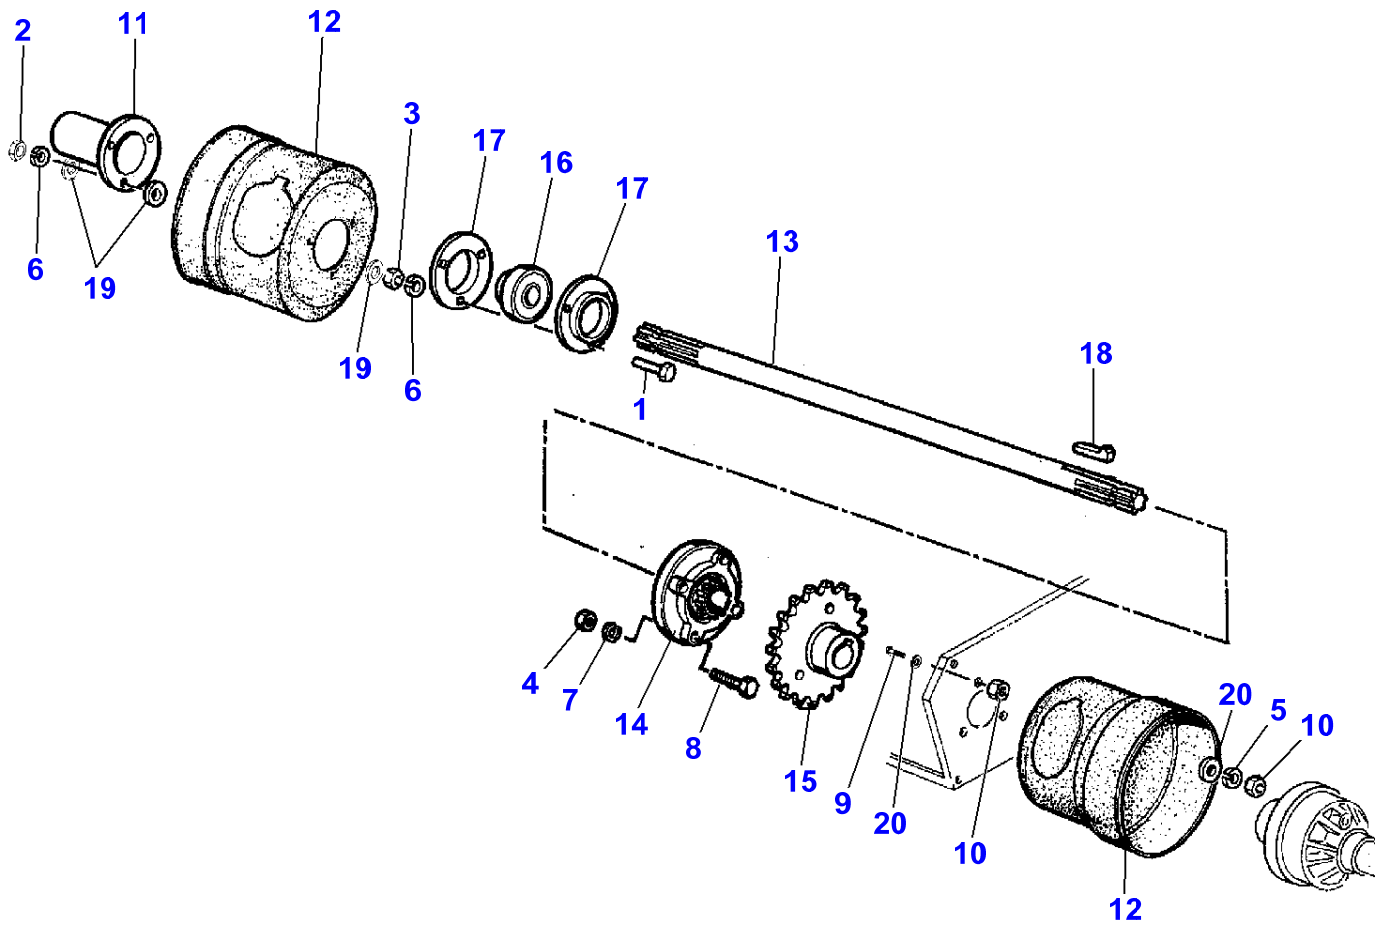

L-LC36-005-A

Front Elevator - Lower Shaft

Item	Part Number	Qty	Description
1	LA11106421	1	Cap Screw
2	LA11701711	6	Nut
3	LA11701721	1	Nut
4	LA11702921	1	Nut
5	LA12034571	1	Lock Washer
6	LA12034671	1	Lock Washer
7	LA12034771	1	Lock Washer
8	LA15215721	1	Cap Screw
9	LA16043421	1	Cap Screw
10	LA16100811	2	Nut
11	LA320977050	1	Shield
12	LA322361450	1	Protection.
13	LA322394950	1	Shaft
14	LA322683950	1	Bearing Assy
15	LA322774550	1	Gear
16	LA340411206	1	Bearing Assy
17	LA340411406	1	Bearing Flange
18	LA350388205	1	Key
19	LA355501120	6	Flat Washer
20	LA355510820	2	Flat Washer