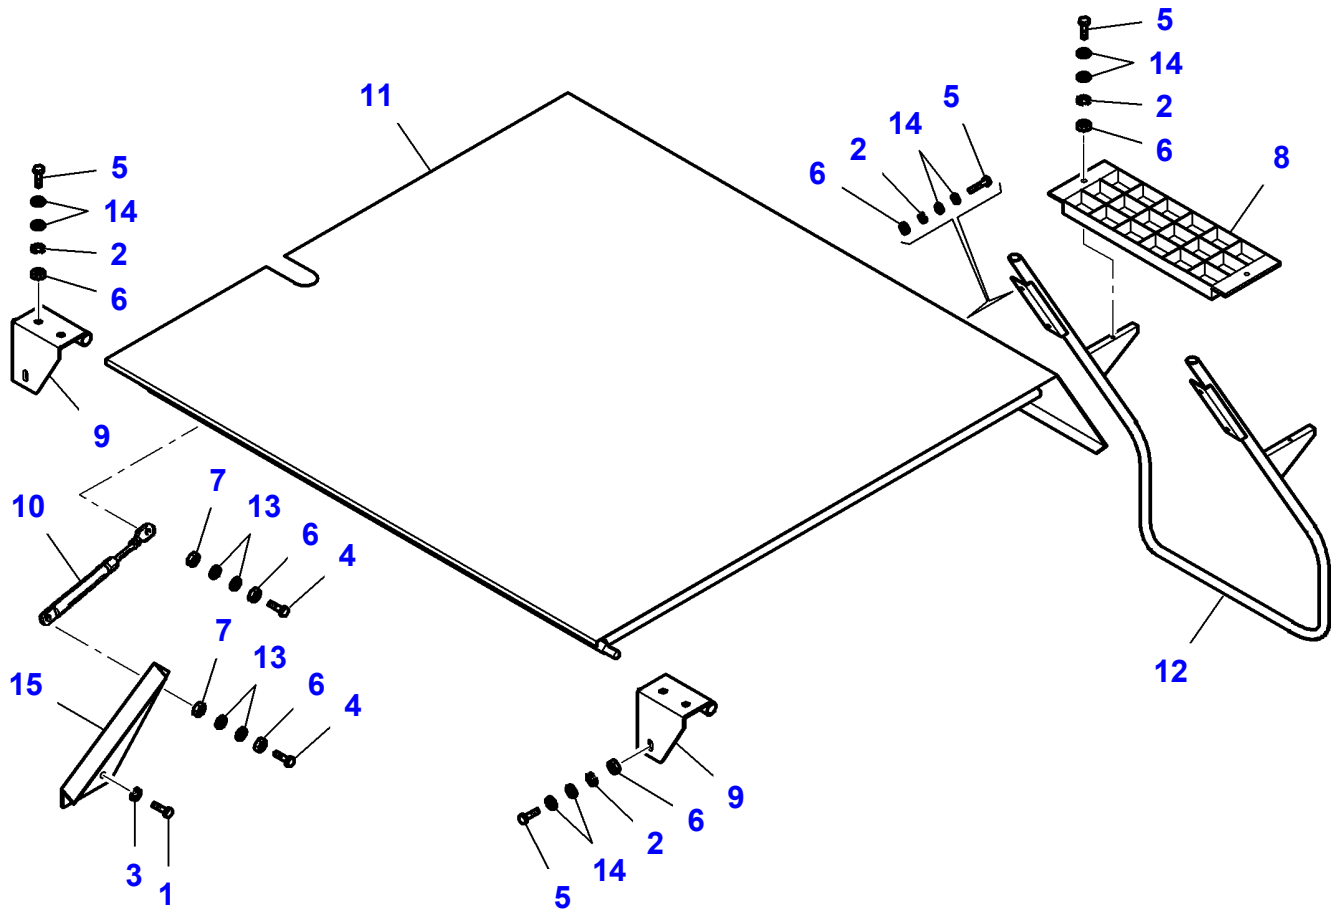

L-LD32-002-B

Massey Ferguson

MF 7244 COMBINE - 3906030

3906030

Page080-0150

Engine Cover

Item	Part Number	Qty	Description	Comments
1	LA11112121	1	Cap Screw	
2	LA12034571	5	Lock Washer	
3	LA12034771	1	Lock Washer	
4	LA15213321	2	Cap Screw	
5	LA16043421	10	Cap Screw	
6	LA16100811	7	Nut	
7	LA16104111	2	Locknut	
8	LA322798050	1	Floor	
9	LA322891050	2	Hinge	
10	LA322891550	1	Gas Strut	
11	LA322965650	1	Cover	
12	LA322966750	1	Anchor	
13	LA355500915	4	Flat Washer	
14	LA355510820	10	Flat Washer	
15		1	Support	See Page - Reference Number 020-0035/8