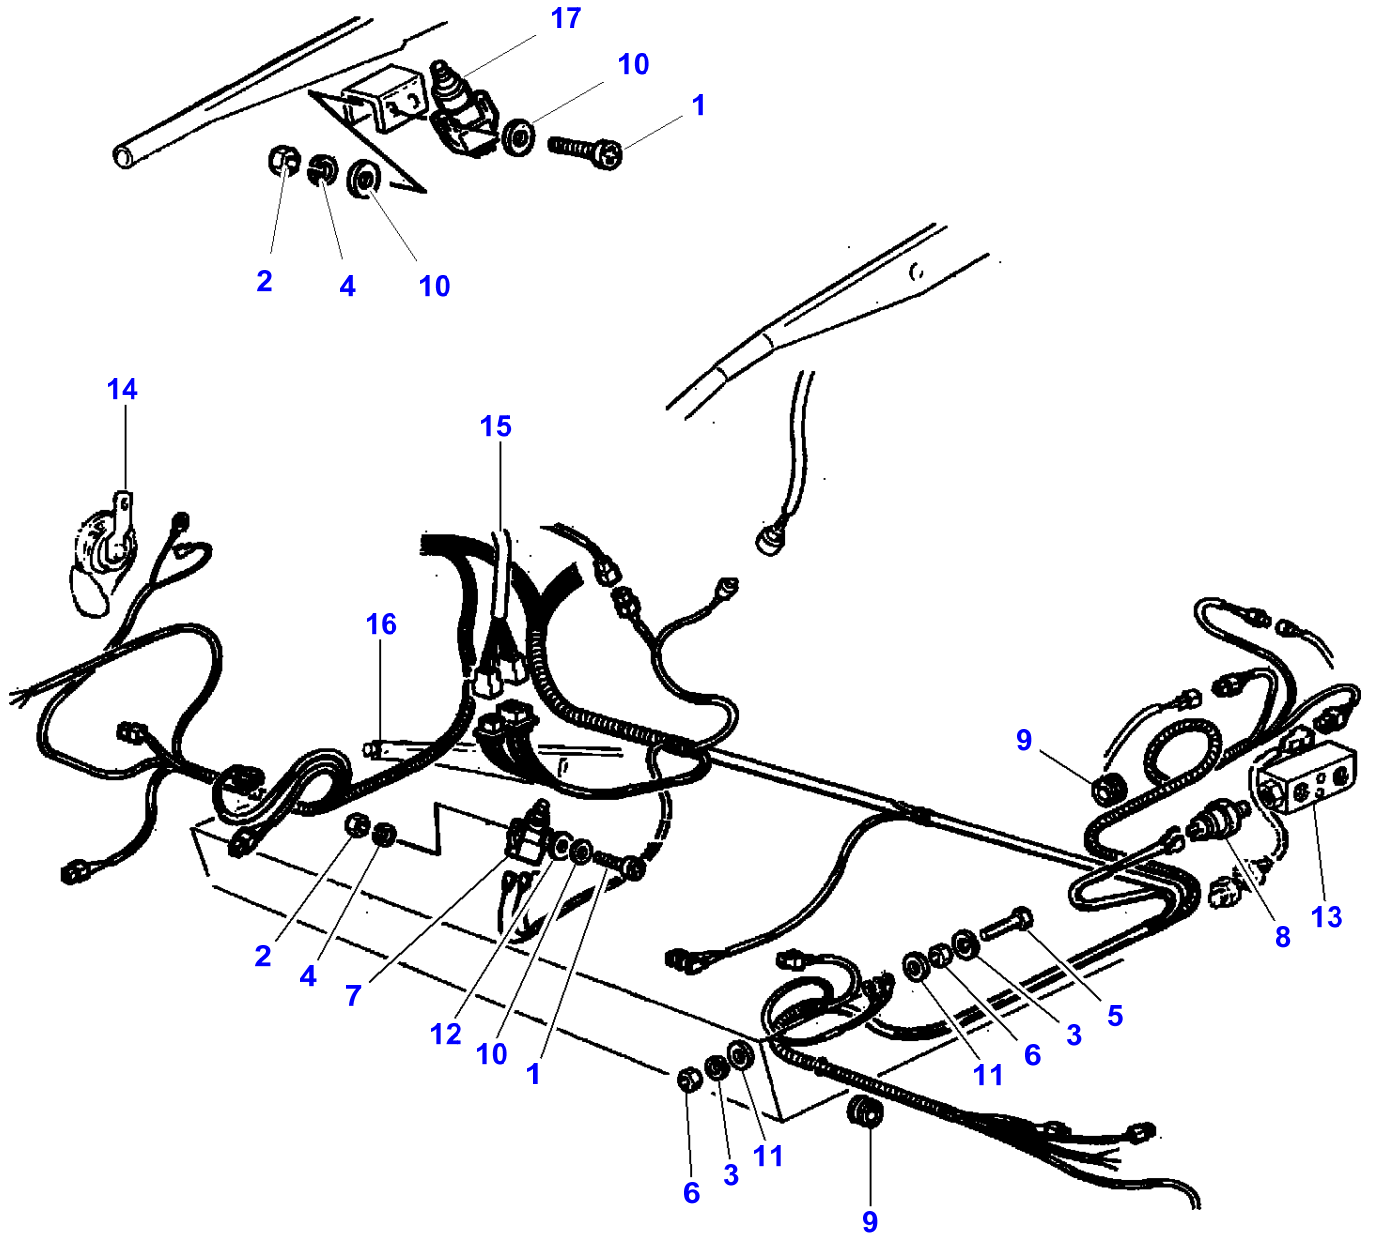

L-LC13-002-B

Massey Ferguson

MF 7244 COMBINE - 3906030

3906030

Electric System - Control Circuits

Page120-0020

Item	Part Number	Qty	Description	Comments
1	LA10445721	2	Screw	
2	LA10721911	2	Nut	
3	LA12034571	2	Lock Washer	
4	LA12035371	2	Lock Washer	
5	LA15213321	1	Cap Screw	
6	LA16100811	2	Nut	
7	LA321564850	2	Switch	
8	LA321931450	1	Switch	
9	LA340481703	2	Grommet	
10	LA355500515	3	Flat Washer	
11	LA355500915	2	Flat Washer	
12	LA355510620	1	Flat Washer	
13		1	Valve	See Page - Reference Number 030-0075/24
14		1	Horn	See Page - Reference Number 120-0015/16
15		1	Swiveling Device	See Page - Reference Number 100-0235/14
16		1	Lever	See Page - Reference Number 030-0095/29
17	LA321564850	1	Switch