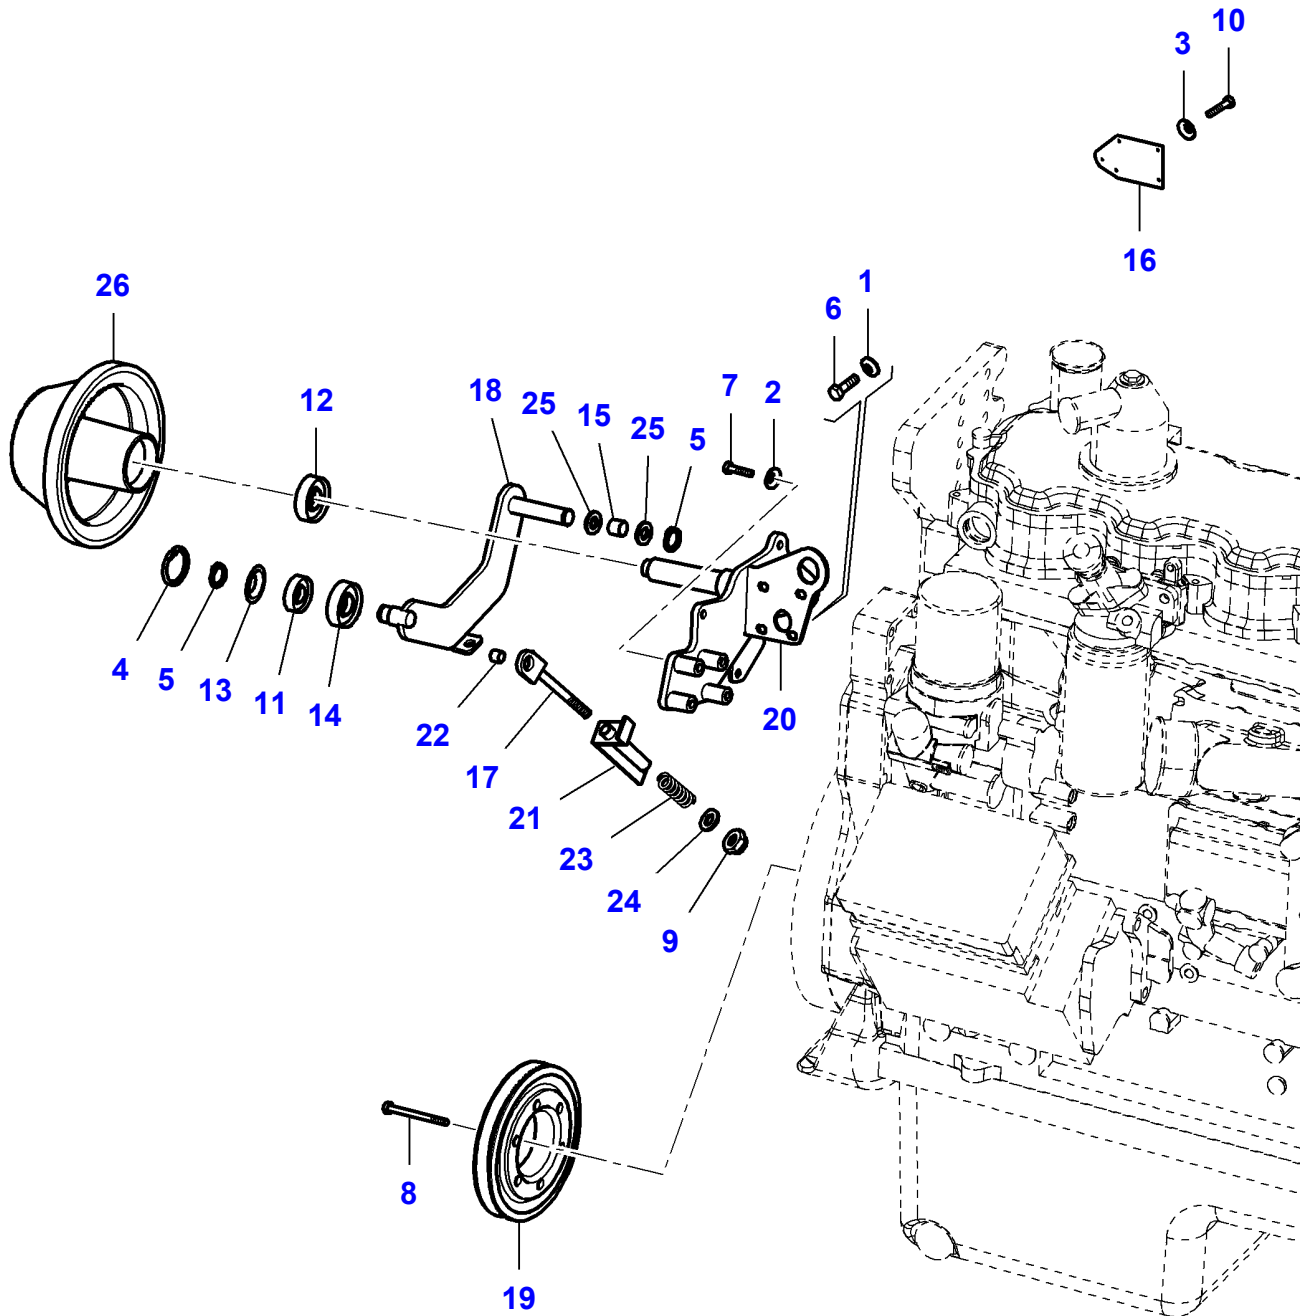

L-LC03-004-B

Massey Ferguson

MF 7244 COMBINE - 3906030

3906030

Engine Installation

Page020-0025

Item	Part Number	Qty	Description	Comments
1	LA140045	1	Washer	
2	LA140046	1	Washer	
3	LA322358	1	Lock Washer	
4	LA11060276	1	Circlip	
5	LA11066876	2	Circlip	
6	LA11106421	1	Cap Screw	
7	LA16044621	1	Screw	
8	LA11343831	1	Cap Screw	
9	LA12577211	1	Nut	
10	LA16043221	1	Cap Screw	
11	LA28996510	1	Bear. 6204 2rs	
12	LA28996540	1	Bearing Assy	
13	LA300022242	1	Shield	
14	LA320810050	1	Pulley	
15	LA322882350	1	Sleeve	
16	LA322982650	1	Support	
17	LA323008050	1	Tie Rod	
18	LA323024050	1	Support	
19	LA323051550	1	Pulley	
20	LA323067450	1	Bracket	
21	LA323073350	1	Gauge	
22	LA340415514	1	Bush	
23	LA350356184	1	Spring	
24	LA355511030	1	Flat Washer	
25	LA355533810	2	Flat Washer	
26		1	Pulley	See Page - Reference Number 020-0030/7