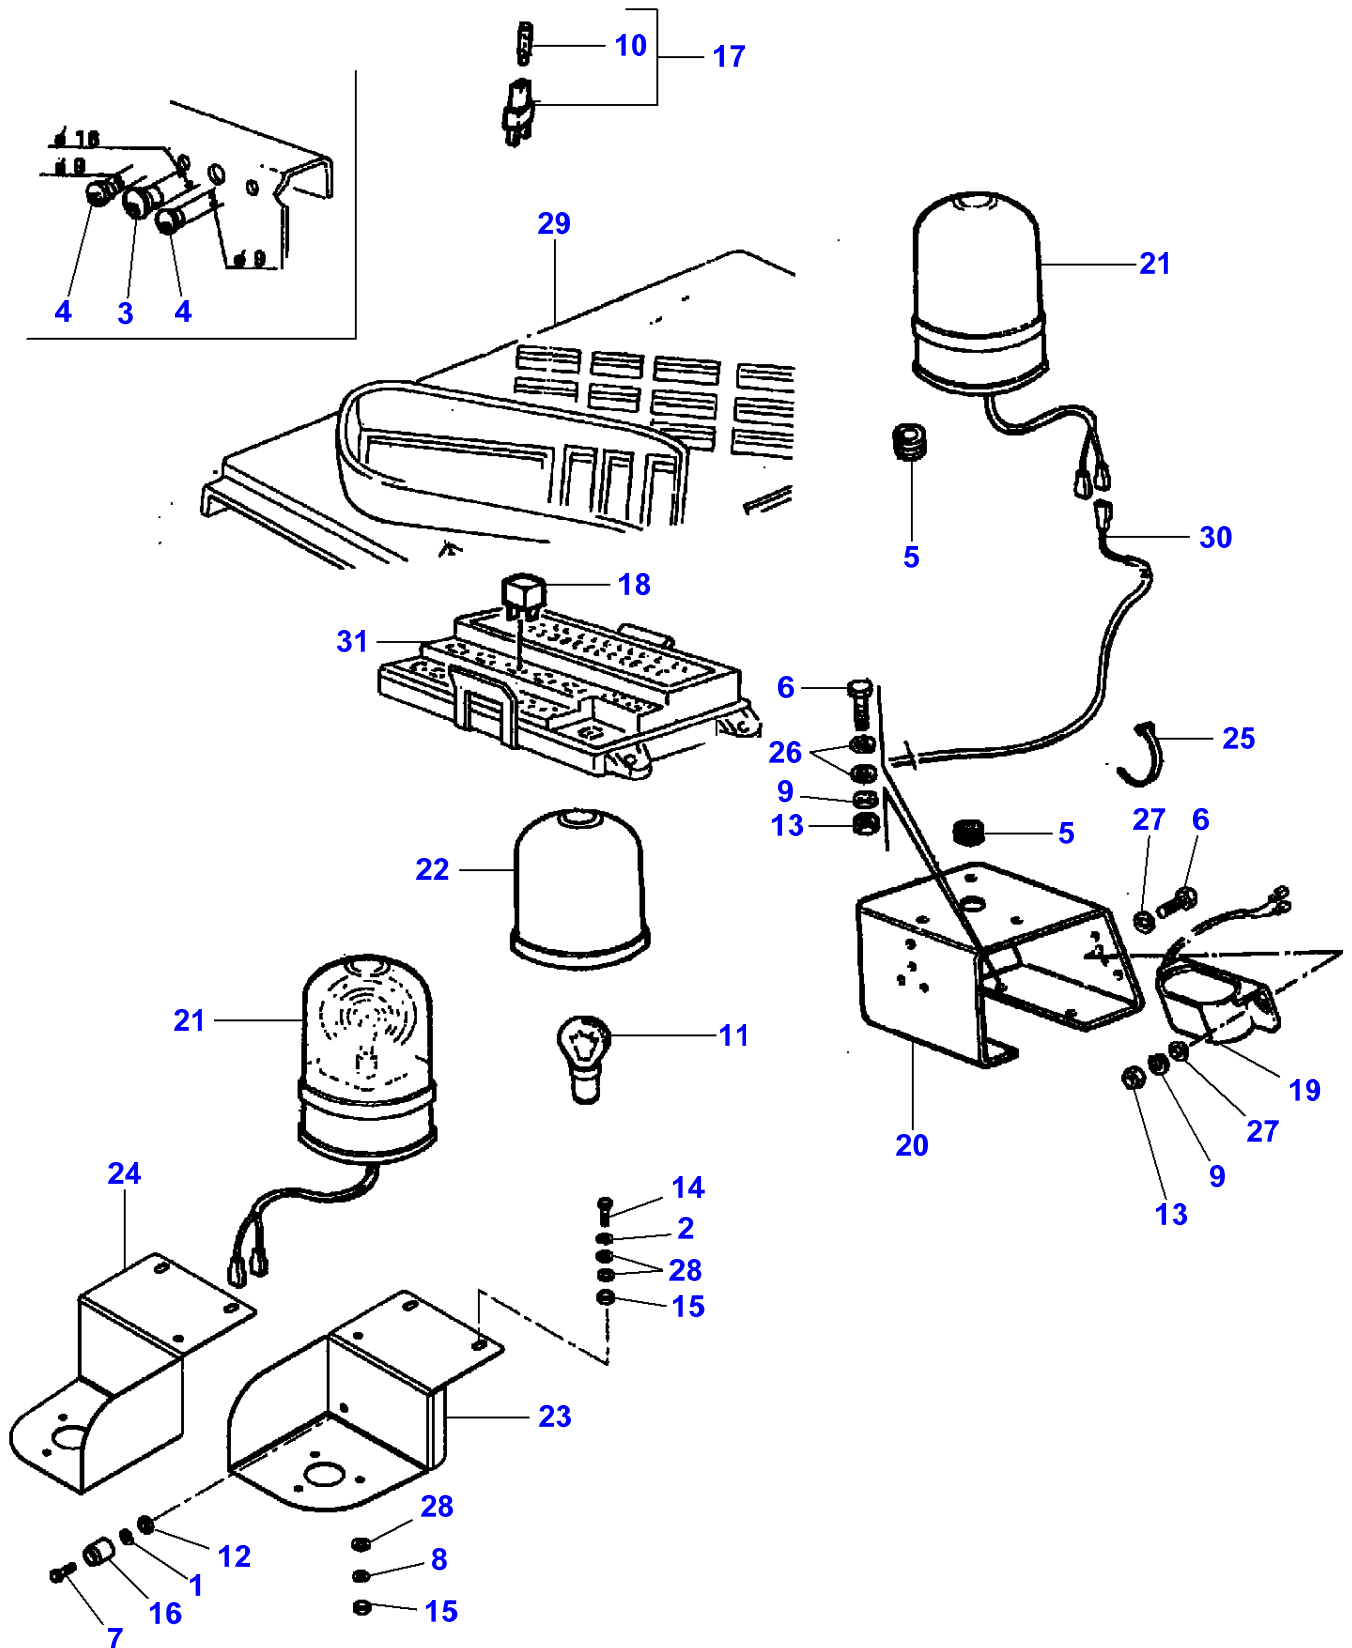

## Beacon Light With Cab

Item	Part Number	Qty	Description	Comments
1	LA322357	1	Lock Washer	
2	LA322358	2	Lock Washer	
3	LA5112607	1	Plug	Diameter 16 mm
4	LA5112608	2	Plug	Diameter 9 mm
5	LA10396480	2	Grommet	
6	LA10902224	2	Cap Screw	
7	LA10902621	1	Cap Screw	
8	LA12034571	1	Lock Washer	
9	LA12035670	2	Lock Washer	
10	LA14143790	1	Pin	
11	LA14148190	1	Bulb 12v 21w	
12	LA15896211	1	Nut	
13	LA15896221	2	Nut	
14	LA16043421	2	Cap Screw	
15	LA16100811	3	Nut	
16	LA201139752	1	Stop	
17	LA320980600	1	Switch	
18	<b>LA321908450</b>	1	Relay	
19	LA322764100	1	Buzzer	
20	LA322765450	1	Support	
21	LA322798150	1	Worklight	
22	LA322831650	1	Lens	
23	LA323049250	1	Support	
24	LA323049950	1	Support	
25	LA340481806	1	Cable Tie	
26	LA355500715	2	Flat Washer	
27	LA355510615	2	Flat Washer	
28	LA355510820	5	Flat Washer	
29		1	Panel	See Page - Reference Number 100-0020/21
30		1	Harness	See Page - Reference Number 060-0020
31		1	Box	See Page - Reference Number 120-0030