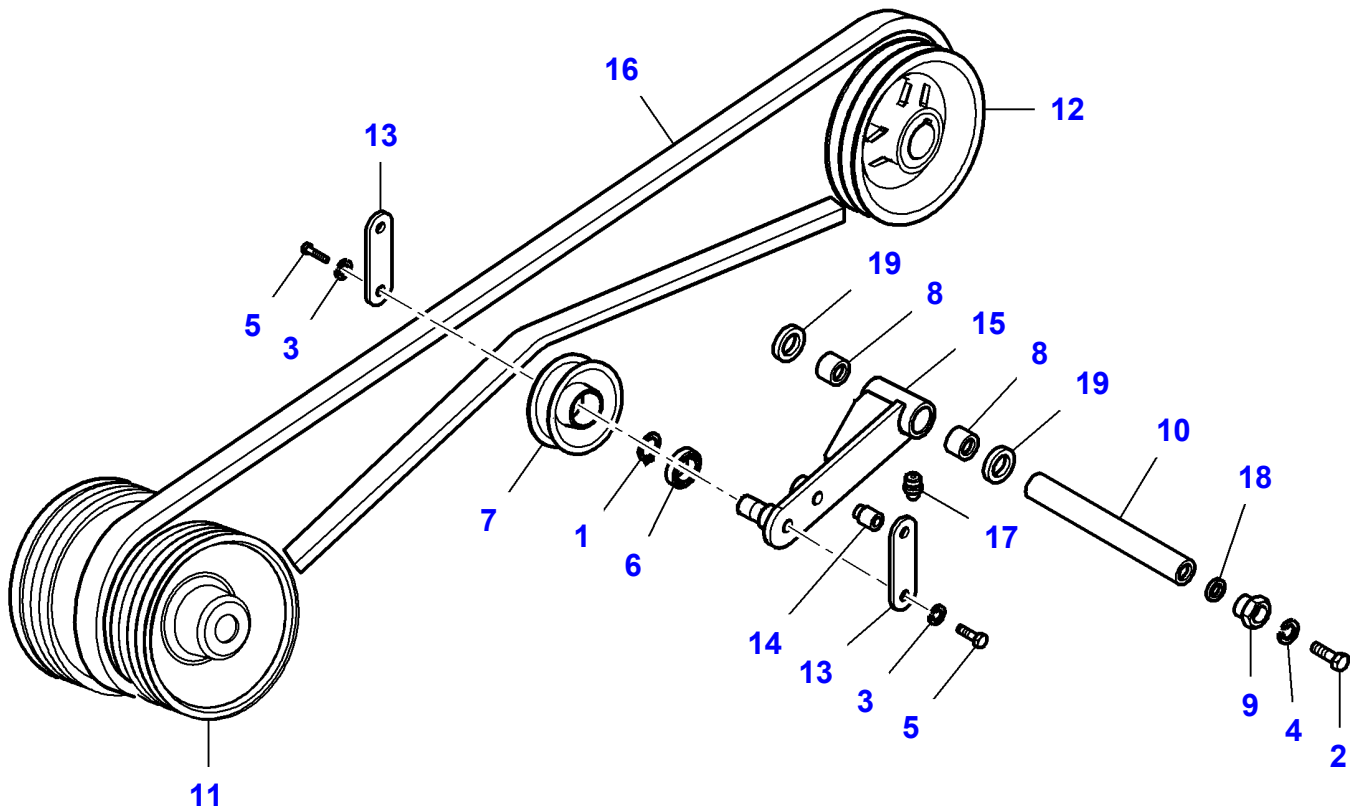

L-LD07-009-B

Massey Ferguson

MF 7244 COMBINE - 3906030

3906030

Straw Chopper - Transmission

Page060-0055

Item	Part Number	Qty	Description
1	LA11060576	1	Circlip
2	LA11112621	1	Cap Screw
3	LA12034571	4	Lock Washer
4	LA12034771	1	Lock Washer
5	LA16043221	4	Cap Screw
6	LA28042320	1	Bearing Assy
7	LA300015561	1	Pulley
8	LA322002050	2	Bush
9	LA322206450	1	Bush
10	LA322207150	1	Pin
11	LA322810450	1	Pulley
12	LA322834950	1	Pulley
13	LA322836950	2	Bracket
14	LA322839450	1	Bush
15	LA322955150	1	Support
16	LA344311131	1	Belt
17	LA350357803	1	Grease Fitting
18	LA355501310	1	Washer
	LA355501315	1	Washer
19	LA355538620	2	Washer