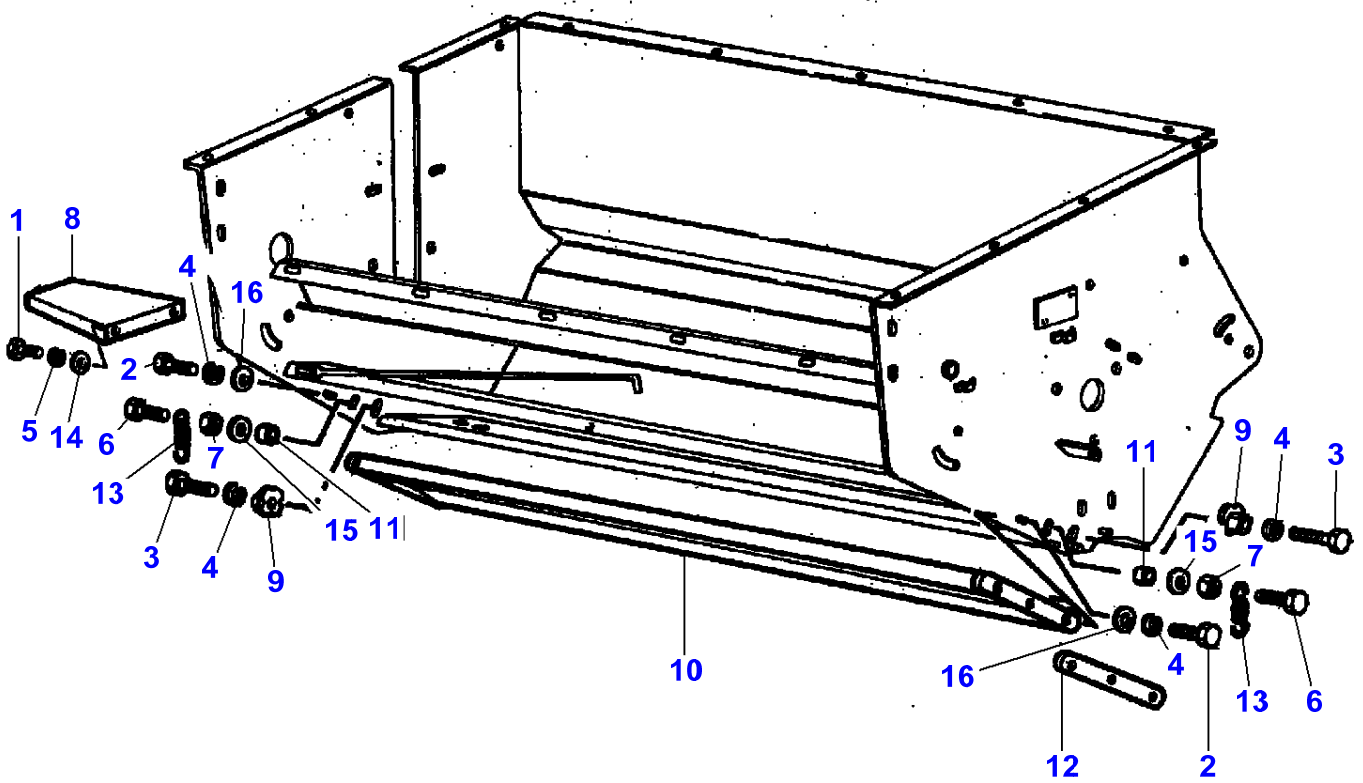

L-LD07-003-A

Massey Ferguson

MF 7244 COMBINE - 3906030

3906030

Straw Chopper - Chassis

Page060-0110

Item	Part Number	Qty	Description
1	LA10902221	1	Cap Screw
2	LA11112421	2	Cap Screw
3	LA11113221	2	Cap Screw
4	LA12034771	4	Lock Washer
5	LA12035671	1	Lock Washer
6	LA16043821	2	Cap Screw
7	LA16100811	2	Nut
8	LA322294850	1	Shield
9	LA322323350	2	Eccentric
10	LA322331750	1	Plate
11	LA322331950	2	Bush
12	LA322399550	1	Shim
13	LA350356519	2	Spring
14	LA355510620	1	Flat Washer
15	LA355510820	2	Flat Washer
16	LA355530620	10	Washer