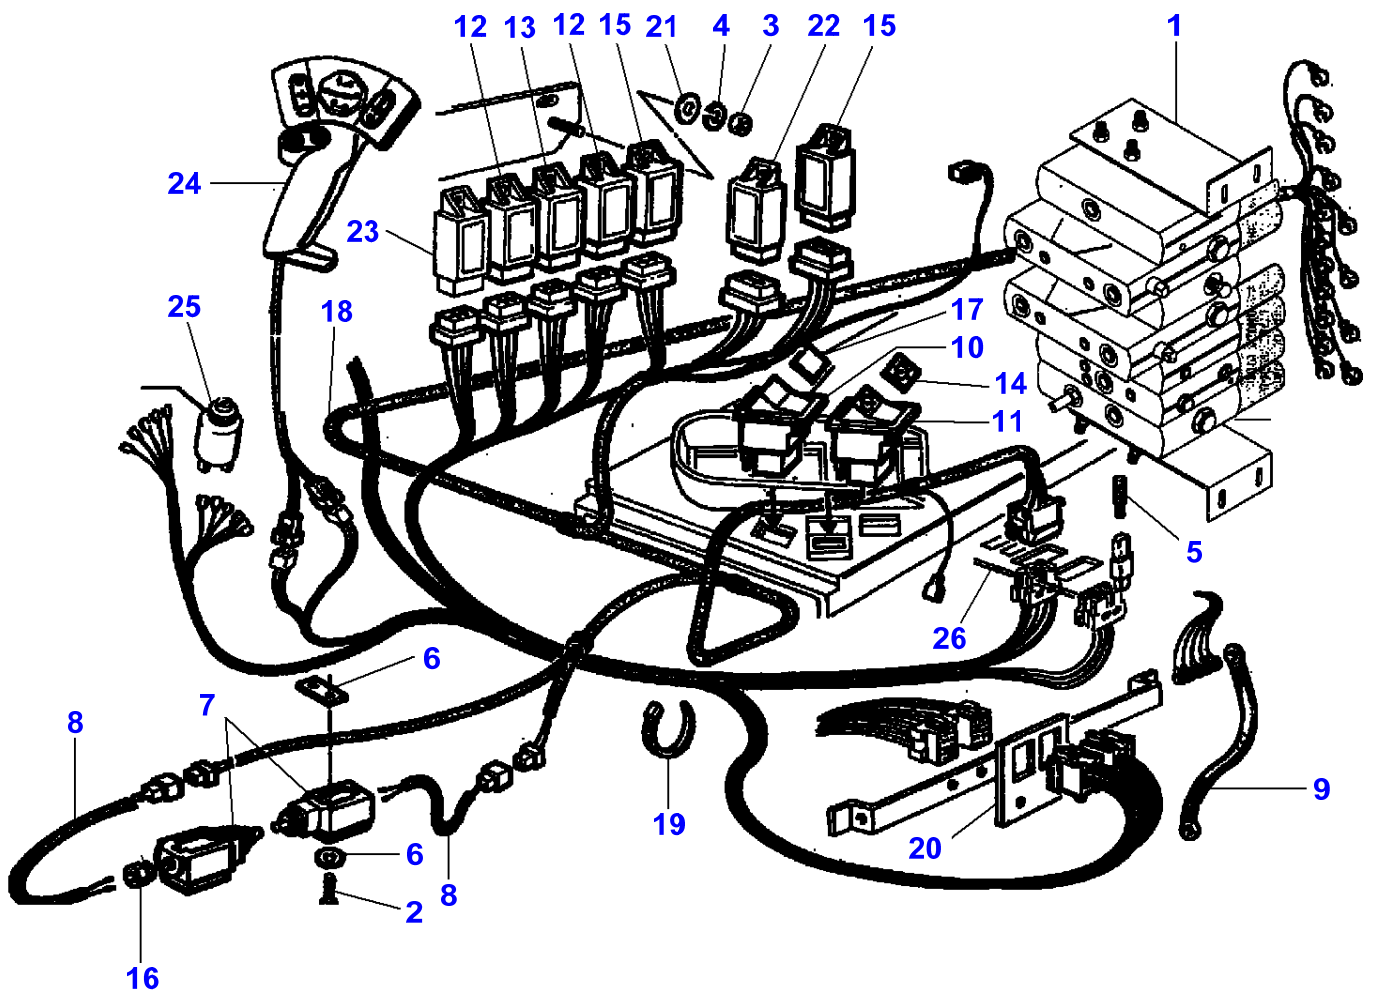

L-LD49-001-A

Item	Part Number	Qty	Description	Comments
1		1	Distributor	See Page - Reference Number 110-0015/11
2	LA10390311	2	Screw	
3	LA10718011	1	Nut	
4	LA12035471	3	Lock Washer	
5	LA14143790	1	Pin	
6	LA320555550	1	Plate	
7	LA320932100	2	Switch	
8	LA320932200	2	Cable	
9	LA321115350	1	Earth Strap	
10	LA321848200	1	Switch	
11	LA321862800	1	Switch	
12	LA321907550	2	Control Box	
13	LA321907650	1	Control Box	
14	LA322118350	1	Plate	
15	LA322118850	2	Control Box	
16	LA322278600	1	Nut	
17	LA322712350	1	Plate	
18	LA322865400	1	Cable	
19	LA340481809	1	Cable Tie	
20		1	Plate	See Page - Reference Number 120-0090/10
21	LA355500515	1	Flat Washer	
22		1	Control Box	See Page - Reference Number 140-0105/9
23		1	Control Box	See Page - Reference Number 120-0035/10
24		1	Arm	See Page - Reference Number 030-0290/30
25		1	Switch	See Page - Reference Number 120-0015/18
26		1	Panel	See Page - Reference Number 120-0035/11