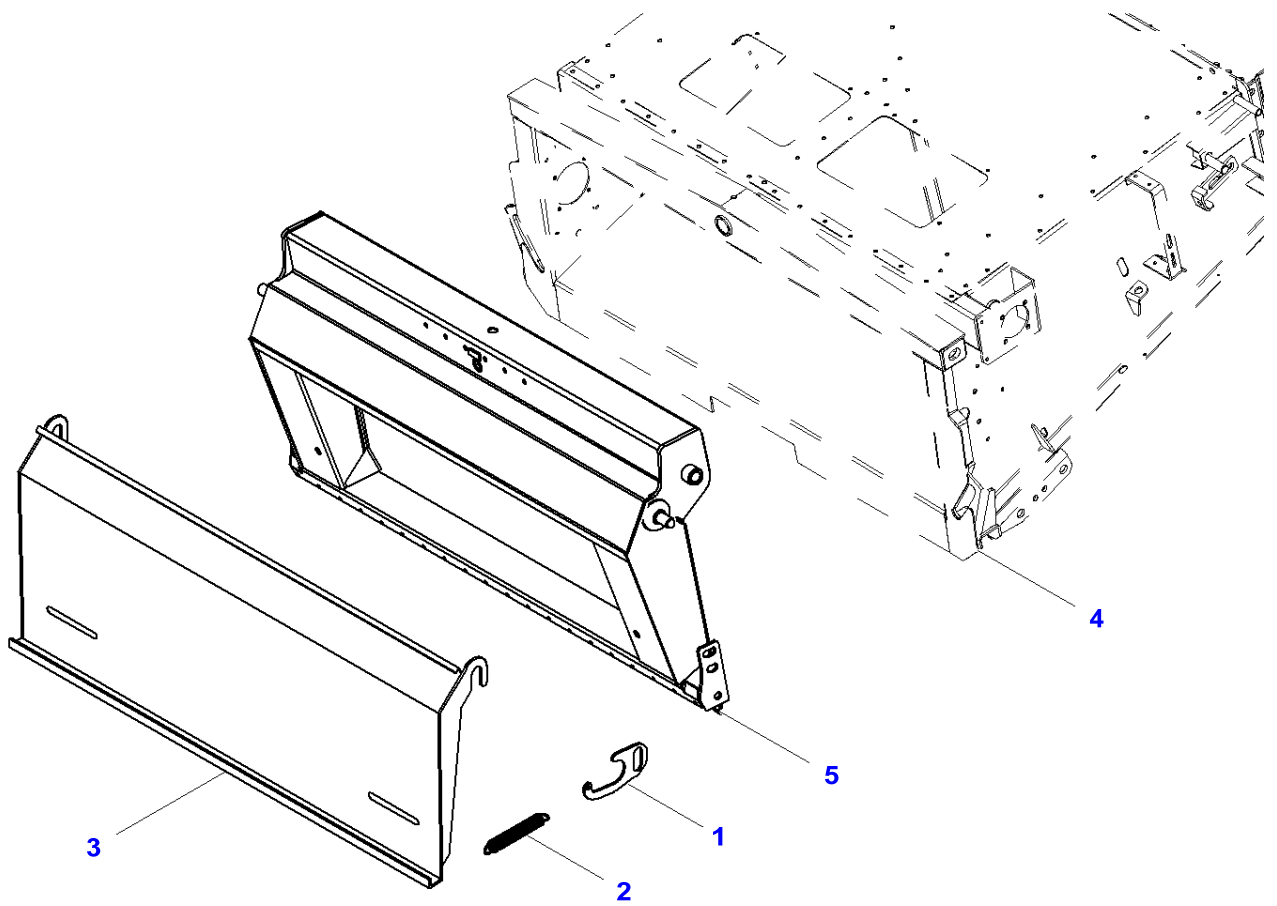

L-LC36-008-A

Massey Ferguson

MF 7244 COMBINE - 3906030

3906030

Front Elevator - Guard

Page140-0045

Item	Part Number	Qty	Description	Comments
1	LA322912950	1	Retainer	
2	LA350356530	1	Spring	
3	LA322912850	1	Shield	
4		1	Elevator	See Page - Reference Number 040-0010/16
5		1	Elevator	See Page - Reference Number 040-0055/13