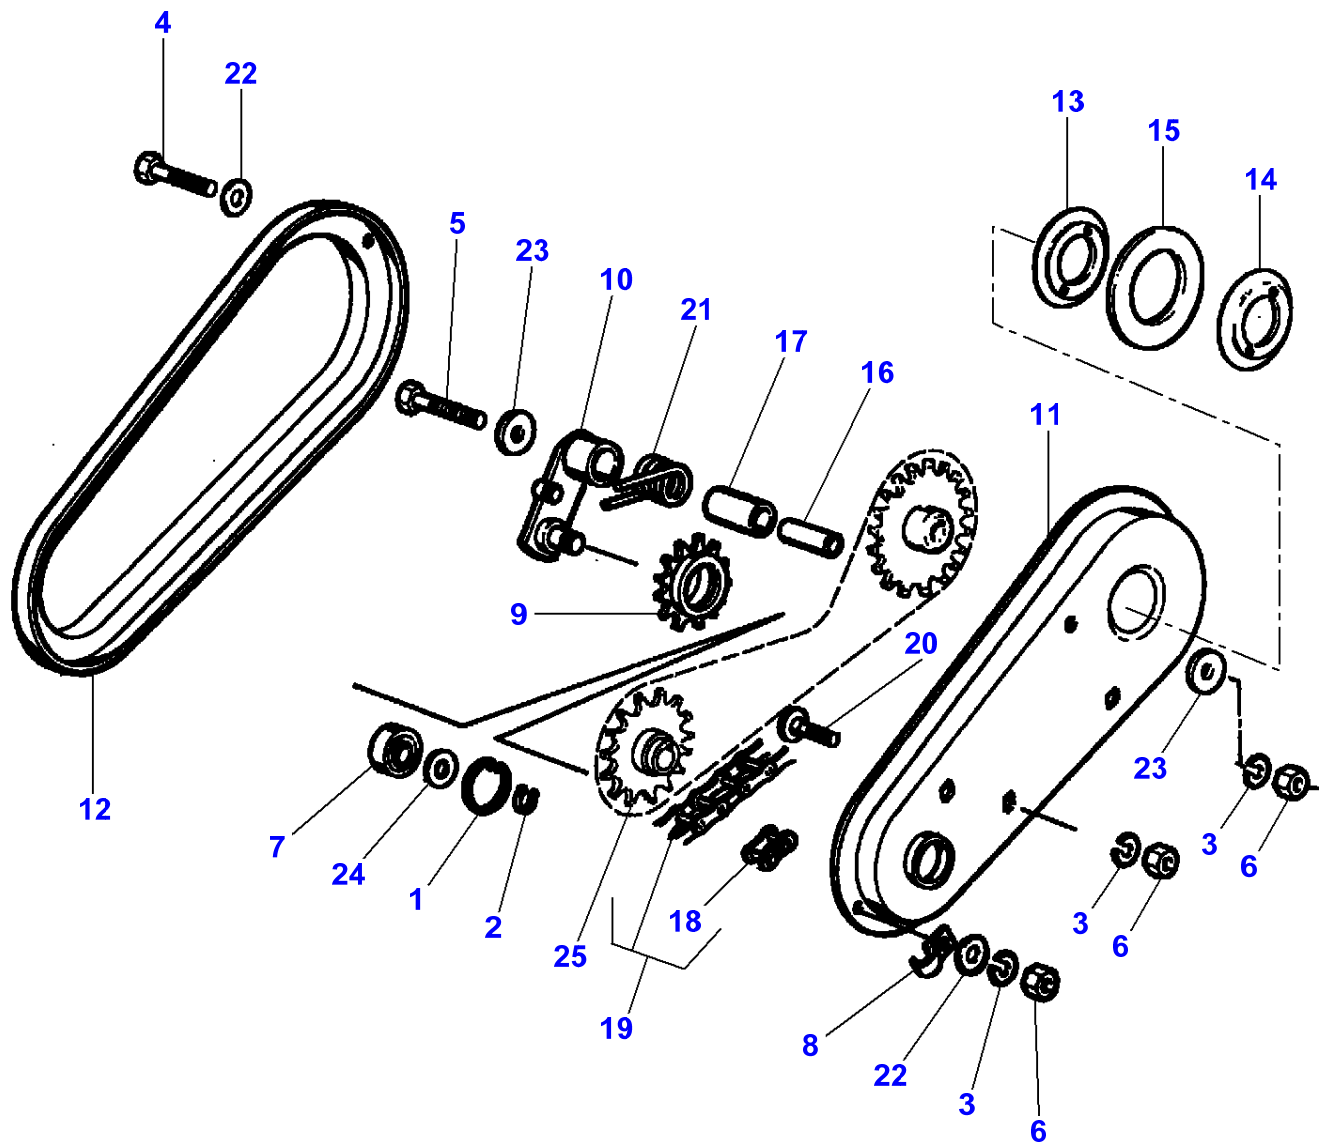

Grain Elevator - NORMAL

Item	Part Number	Qty	Description
1	LA11106424	1	Cap Screw
2	LA12034571	3	Lock Washer
3	LA12034671	1	Lock Washer
4	LA12577211	2	Nut
5	LA14610370	2	Roll Pin
6	LA16043224	1	Cap Screw
7	LA16043424	1	Cap Screw
8	LA16043624	1	Cap Screw
9	LA16100811	2	Nut
10	LA16104111	1	Locknut
11	LA300016273	1	Bearing Flange
12	LA300132810	2	Gear
13	LA321814650	1	Reinforcement
14	LA321814750	1	Paddle
15	LA321814850	1	Reinforcement
16	LA321824550	1	Gear
17	LA321844350	1	Shaft
18	LA321844450	1	Tie Rod
19	LA321844550	1	Tie Rod
20	LA321844750	1	Support
21	LA321862500	1	Chain
22	LA340411236	2	Bearing Assy
23	LA340411458	3	Bearing Flange
24	LA344382162	1	Chain Link
25	LA344382163	1	Chain Link
26	LA350342513	1	Carriage Bolt
27	LA350384628	1	Key
28	LA355511030	1	Flat Washer
29	LA355511050	1	Flat Washer
30	LA355521050	1	Flat Washer
31	LA355536210	2	Flat Washer

L-LD13-004-A