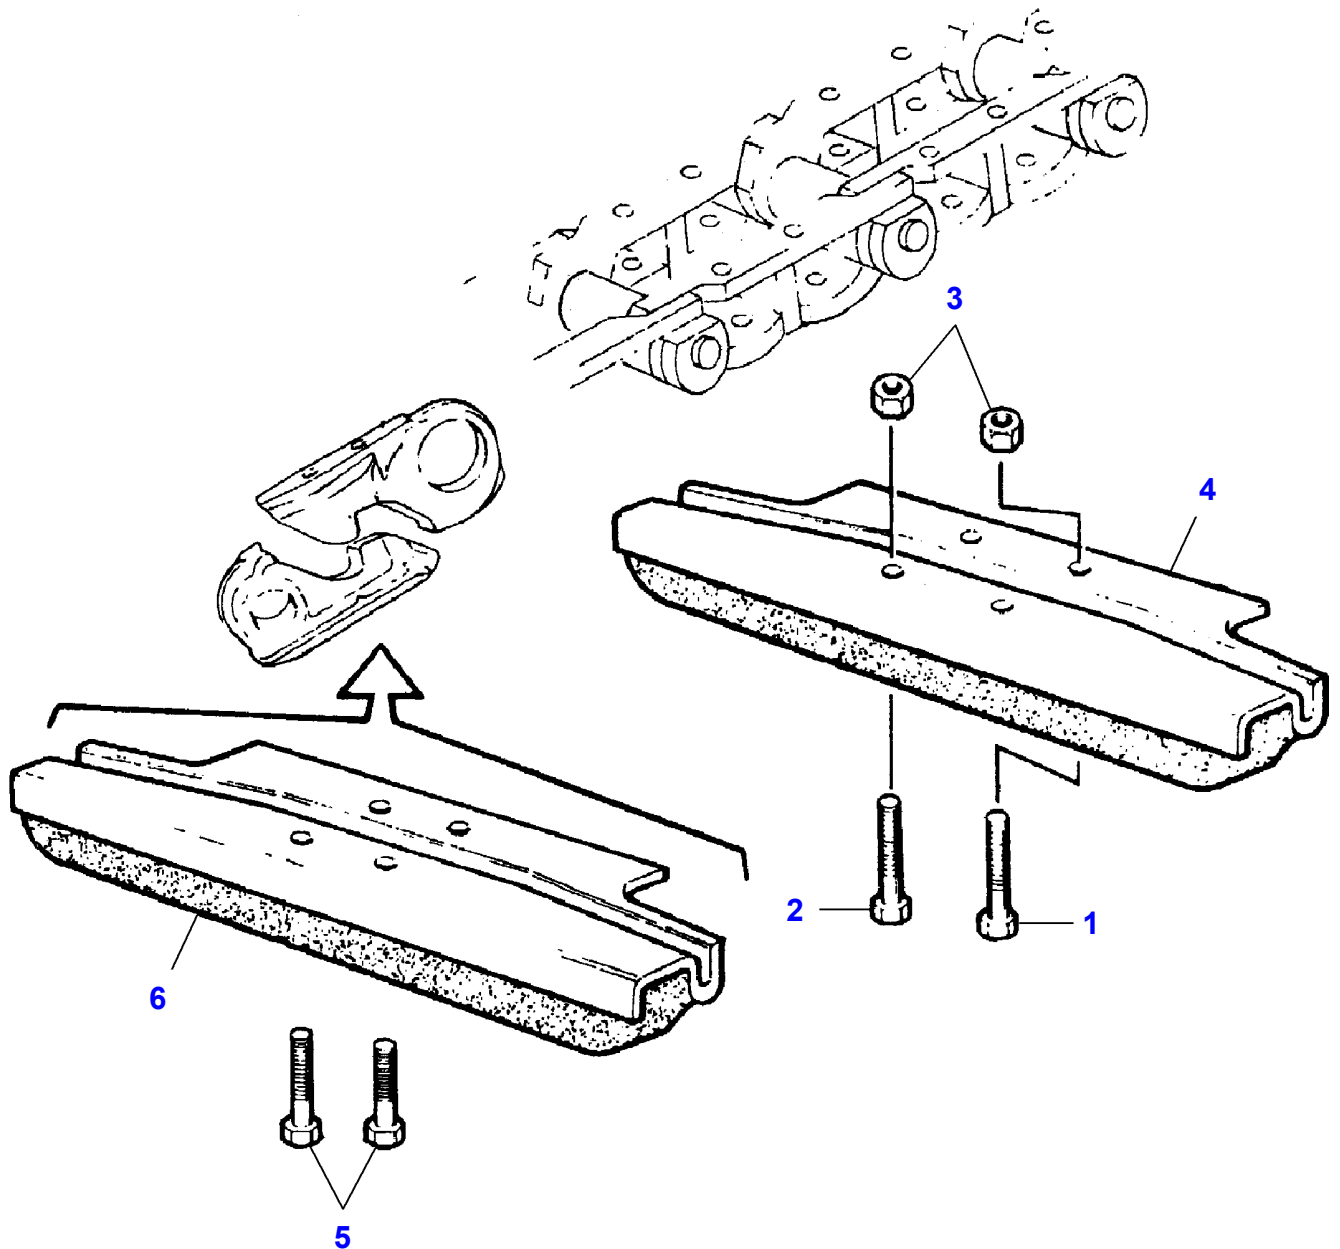

L-LC72-005-B

Massey Ferguson

MF 7244 COMBINE - 3906030

3906030

Chassis Crawler Tracks - 6 Rollers

Page030-0140

Item	Part Number	Qty	Description	Comments
1	LA11391531	1	Cap Screw	
2	LA15835231	1	Cap Screw	
3	LA300135424	30	Nut	
4	LA322029950	1	Skate	Right Hand RUBBER
	LA322030050	1	Skate	Left Hand RUBBER
5	LA322565650	2	Cap Screw	
6	LA322030150	1	Skate	Right Hand RUBBER
	LA322030250	1	Skate	Left Hand RUBBER