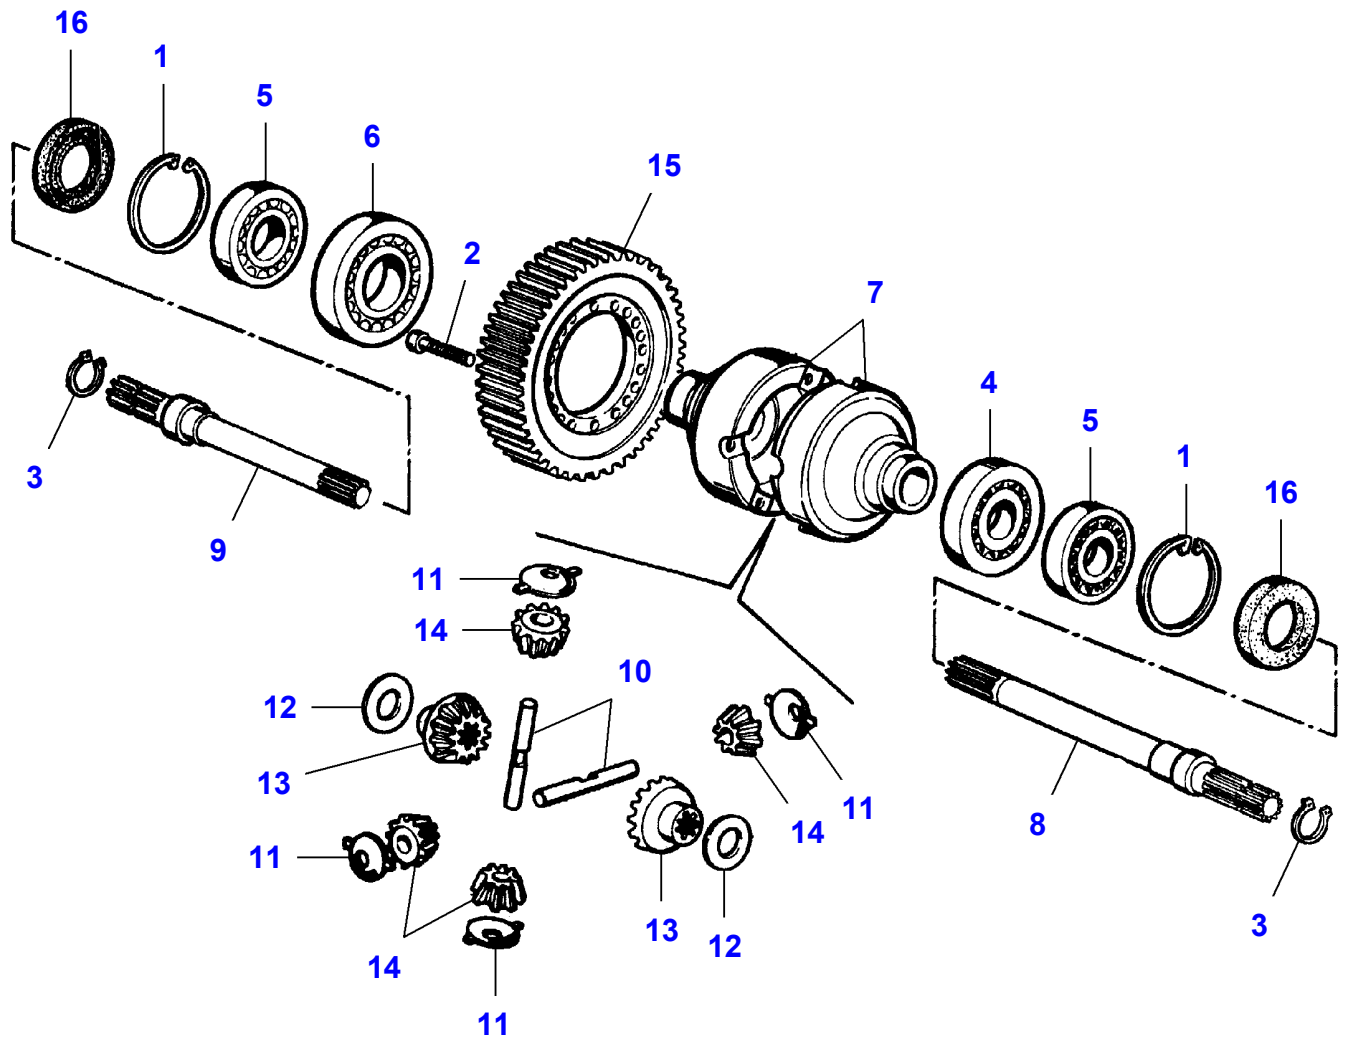

L-LC79-004-B

Gear Box

Item	Part Number	Qty	Description	Comments
1	LA11062976	2	Circlip	
2	LA14422634	1	Hex Socket Screw	Length 65 MM
	LA14423534	1	Hex Socket Screw	Length 110 MM
3	LA11069376	2	Circlip	
4	LA20645490	1	Bear. 6215	
5	LA20973340	2	Ball Bearing	
6	LA28042550	1	Bear. 6015	
7	LA321873500	2	Box	
8	LA321900450	1	Shaft	
9	LA321900550	1	Shaft	
10	LA321913250	2	Pin	
11	LA321913350	4	Plate	
12	LA321913450	2	Washer	
13	LA322095350	2	Gear	
14	LA322095450	4	Planet Gear	
15	LA322099550	1	Gear	
16	LA353583240	2	Gasket