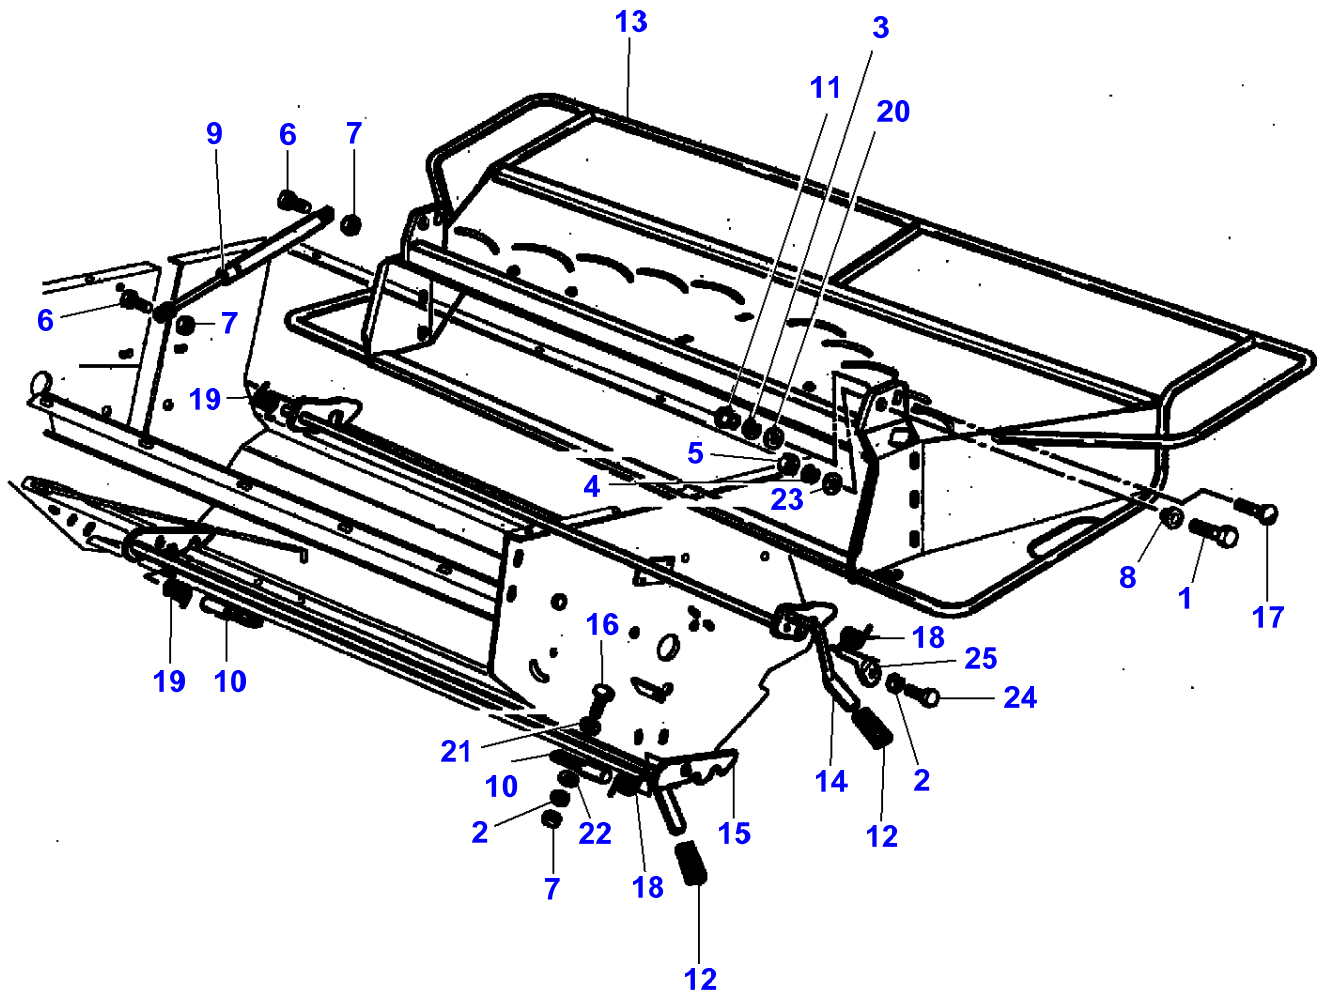

L-LD07-013-A

Massey Ferguson

MF 7244 COMBINE - 3906030

3906030

Straw Chopper - Spreader Housing

Page060-0120

Item	Part Number	Qty	Description	Comments
1	LA11118921	1	Cap Screw	
2	LA12034571	2	Lock Washer	
3	LA12034771	1	Lock Washer	
4	LA12034871	1	Lock Washer	
5	LA12163311	1	Nut	
6	LA16043621	3	Cap Screw	
7	LA16100811	3	Nut	
8	LA322268450	1	Bush	
9	LA322325550	1	Gas Strut	
10	LA322328450	2	Pin	
11	LA322328550	1	Sleeve	
12	LA322328750	2	Grip	
13	LA322342450	1	Diffuser	
14	LA322347450	1	Lever	
15	LA322347550	1	Lever	
16	LA350342512	1	Carriage Bolt	
17	LA350342542	1	Screw	
18	LA350356936	2	Spring	
19	LA350356937	2	Spring	
20	LA355501330	1	Flat Washer	
21	LA355510810	1	Washer	
22	LA355510820	1	Flat Washer	
23	LA355532830	1	Washer	
24	LA16043421	1	Cap Screw	M8X20
25	LA322413450	1	Strap