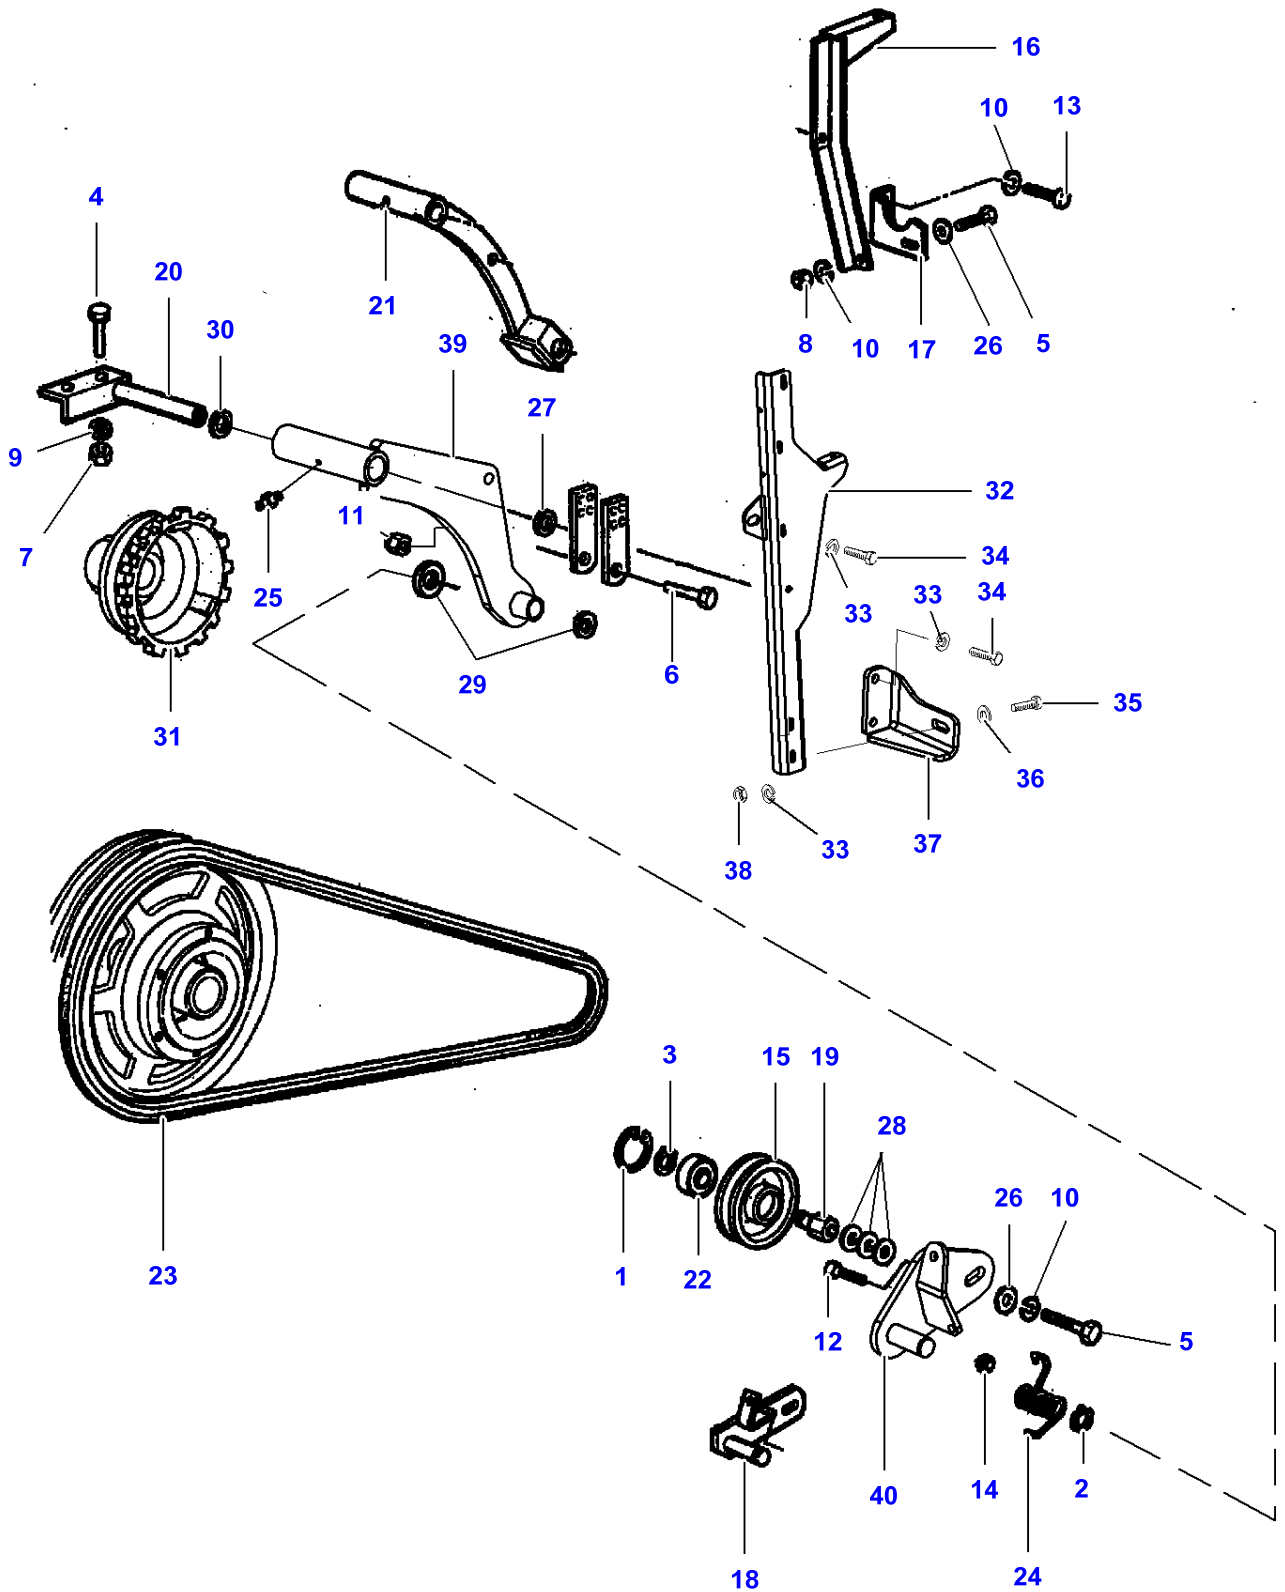

L-LC53-002-B

Reverser

Item	Part Number	Qty	Description	Comments
1	LA11060576	1	Circlip	
2	LA11067076	1	Circlip	
3	LA11067376	1	Circlip	
4	LA11106221	2	Cap Screw	
5	LA11112621	2	Cap Screw	
6	LA11112824	1	Cap Screw	
7	LA11701721	1	Nut	
8	LA11702921	1	Nut	Up to Serial or Engine Number
9	LA12034671	1	Lock Washer	
10	LA12034771	3	Lock Washer	
11	LA12577511	1	Cap Nut	
12	LA16043824	1	Cap Screw	
13	LA16055221	1	Cap Screw	Up to Serial or Engine Number
14	LA16100811	1	Nut	
15	LA300033832	1	Pulley	
16	LA321864250	1	Stop	Up to Serial or Engine Number
17	LA321865450	1	Bracket	Up to Serial or Engine Number
18	LA322041150	1	Support	Up to Serial or Engine Number
19	LA322041250	1	Pin	
20	LA322041350	1	Support	
21	LA322041450	1	Arm	Up to Serial or Engine Number
22	LA322638450	1	Bearing Assy	
23	LA340433984	1	Belt	
24	LA350356937	1	Spring	Repairs and replaces LA350356828
25	LA350357852	1	Nipple	
26	LA355501330	2	Flat Washer	
27	LA355511210	1	Washer	
28	LA355511220	3	Washer	
29	LA355535410	2	Washer	
30	LA355536720	1	Washer	
31		1	Pulley	See Page - Reference Number 050-0020/9
32	LA323182850	1	Bracket	From Serial or Engine Number 551510027
33	LA12034771	X	Lock Washer	From Serial or Engine Number 551510027
34	LA11112221	X	Cap Screw	From Serial or Engine Number 551510027
35	LA11112621	X	Cap Screw	From Serial or Engine Number 551510027
36	LA355501330	X	Flat Washer	From Serial or Engine Number 551510027
37	LA323182950	1	Bracket	From Serial or Engine Number 551510027
38	LA11702921	X	Nut	From Serial or Engine Number 551510027
39	LA323183150	1	Arm	From Serial or Engine Number 551510027
40	LA323183050	1	Support	From Serial or Engine Number 551510027