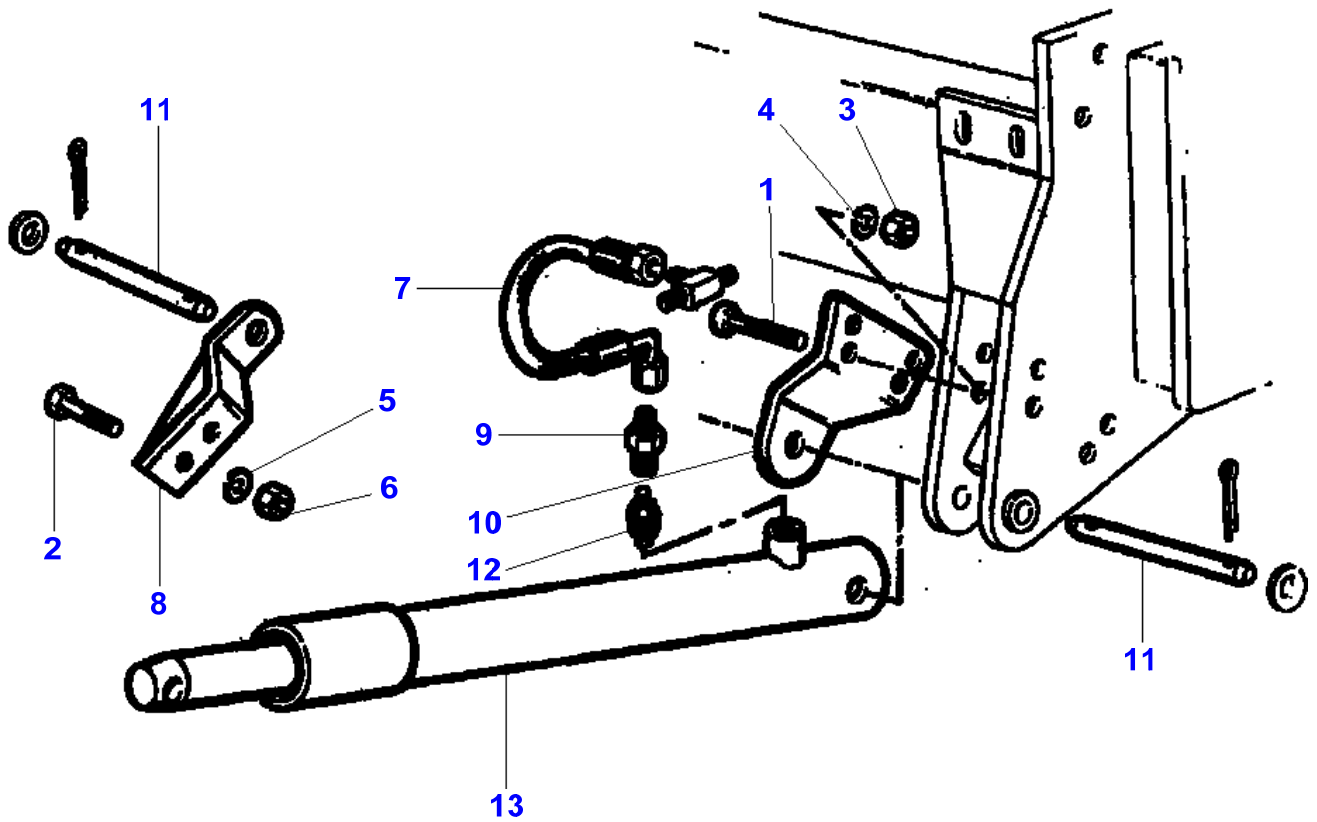

L-LC52-001-A

Cutter Bar Lifting Additional Ram

Item	Part Number	Qty	Description	Comments
1	LA11112821	4	Cap Screw	
2	LA11118521	2	Screw	
3	LA11702921	4	Nut	
4	LA12034771	4	Lock Washer	
5	LA12034871	2	Lock Washer	
6	LA12163311	2	Nut	
7	LA321421850	1	Hydraulic Hose	
8	LA322776550	1	Plate	
9	LA321875100	1	Union	
10	LA322003950	1	Bracket	
11	LA322005550	2	Pin	
12	LA322308350	1	Valve	
13	LA322546100	1	Hydraulic, Cylind	
	LA322543700	1	Ram	AUTOLEVEL
14	LA322546300	1	Kit, Seal	[A] (13)
	LA322543900	1	Kit, Seal	[A] (13) AUTOLEVEL

FOOTNOTE [A] NOT ILLUSTRATED