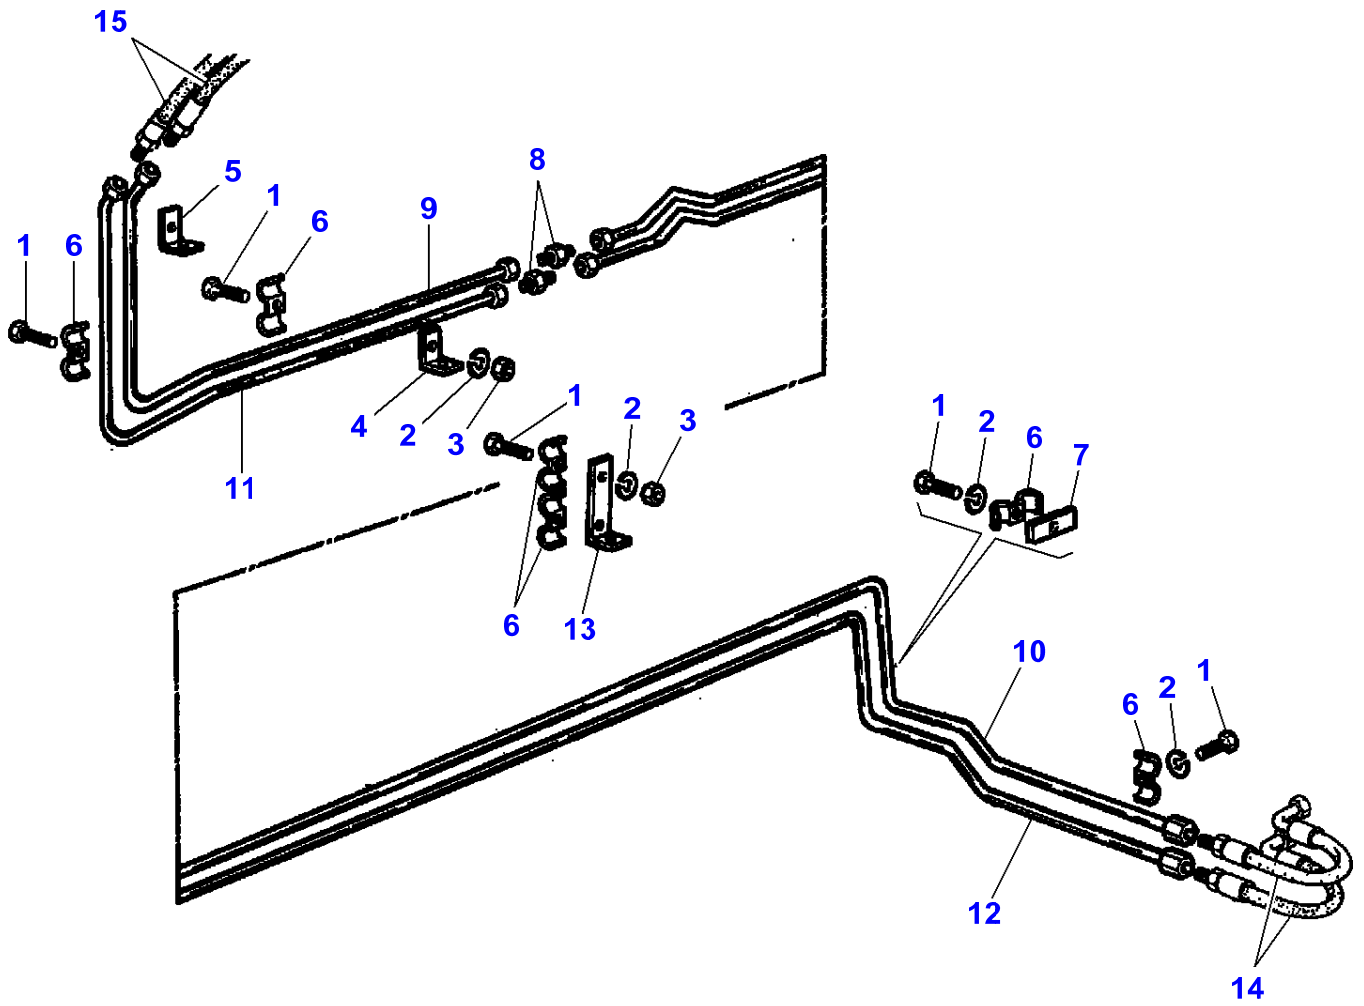

L-LD43-002-A

Massey Ferguson

MF 7244 COMBINE - 3906030

3906030

Drive Hydraulic Circuit

Page110-0080

Item	Part Number	Qty	Description	Comments
1	LA10902621	6	Cap Screw	
2	LA12035670	5	Lock Washer	
3	LA15896221	3	Nut	
4	LA300132973	1	Collar	
5	LA300132974	1	Angle.	
6	LA300136688	6	Collar	
7	LA301378460	1	Collar	
8	LA321420150	2	Union	
9	LA321881050	1	Oil Pipe	
10	LA321881150	1	Oil Pipe	
11	LA321881250	1	Oil Pipe	
12	LA321881350	1	Oil Pipe	
13	LA321963750	1	Collar	
14		2	Hose	See Page - Reference Number 030-0050/5
15		2	Hose	See Page - Reference Number 100-0245/19