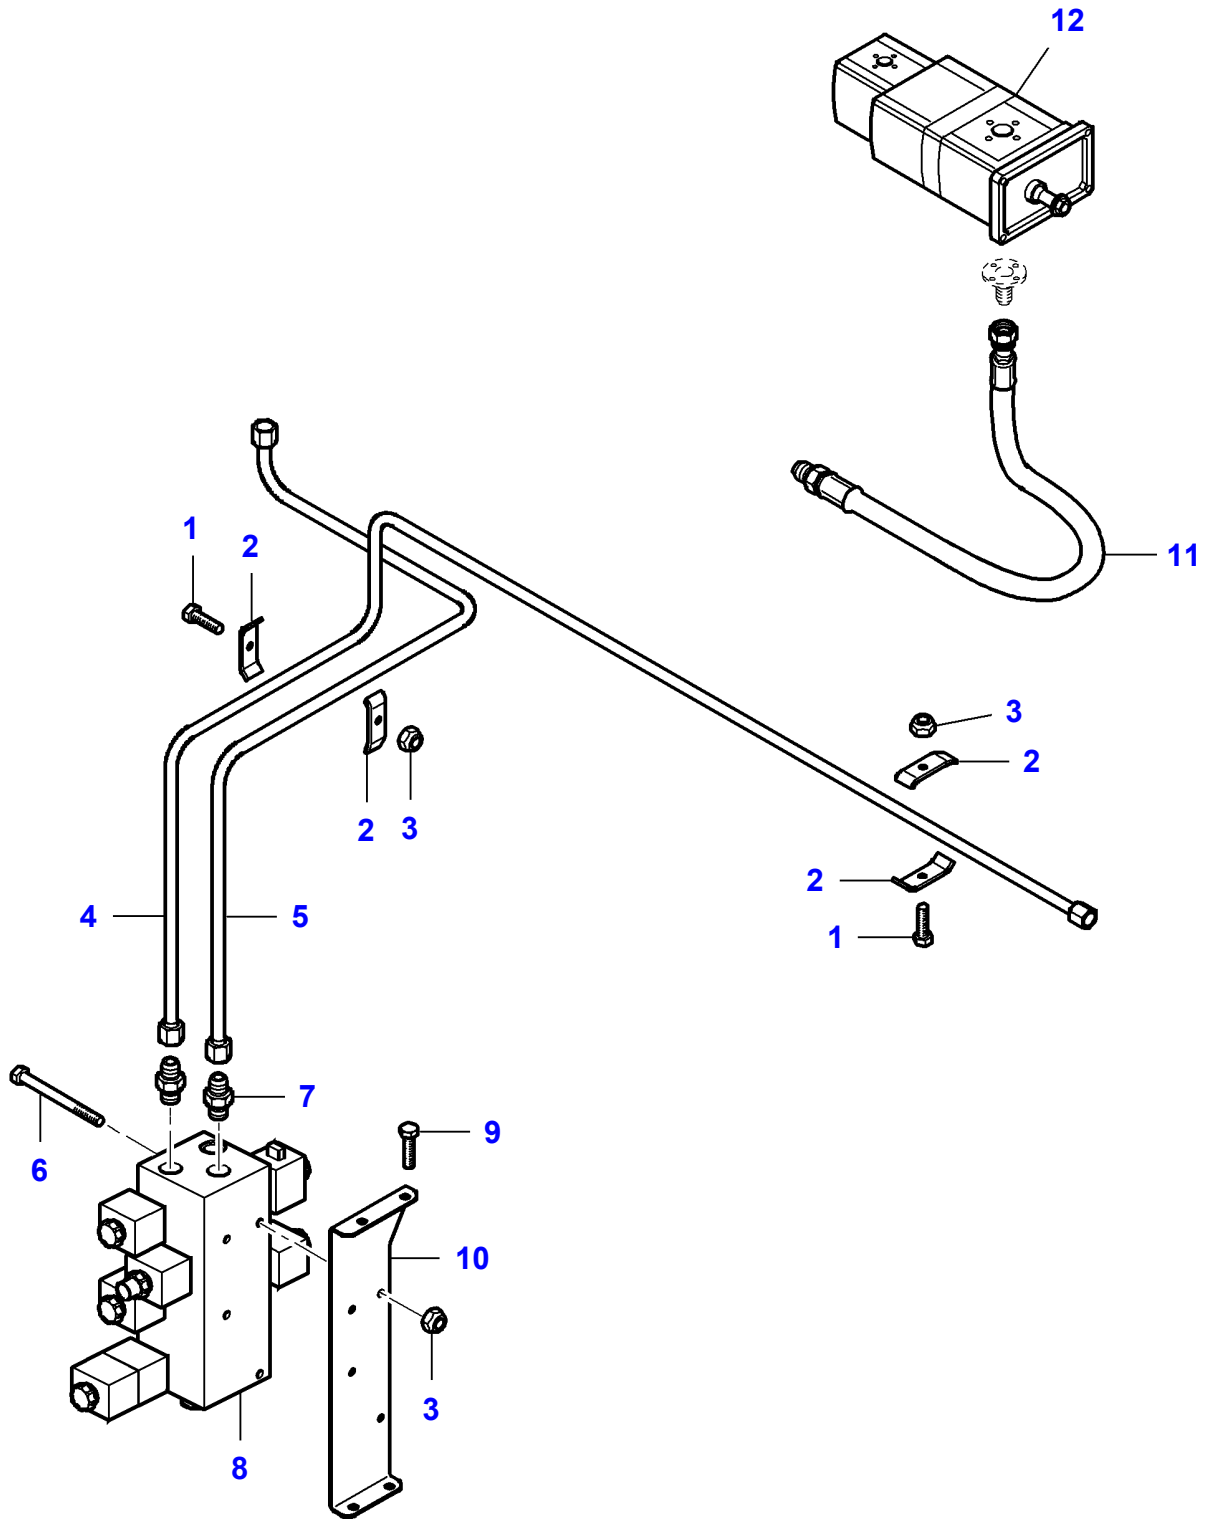

L-LD41-007-B

Massey Ferguson

MF 7244 COMBINE - 3906030

3906030

Valve Chest - From No 551510049

Page110-0035

Item	Part Number	Qty	Description	Comments
1	LA10902421	2	Cap Screw	
2	LA300015722	4	Collar	
3	LA12574211	6	Locknut	
4	LA323277850	1	Oil Pipe	
5	LA323277950	1	Oil Pipe	
6	LA16038521	4	Cap Screw	
7	LA322806700	2	Union	
8	LA323266500	1	Distributor	See Page - Reference Number 110-0045/1
9	LA16043621	2	Cap Screw	
10	LA323267750	1	Bracket	
11	LA322989850	1	Hydraulic Hose	
12		1	Hydraulic Pump	See Page - Reference Number 110-0010/16