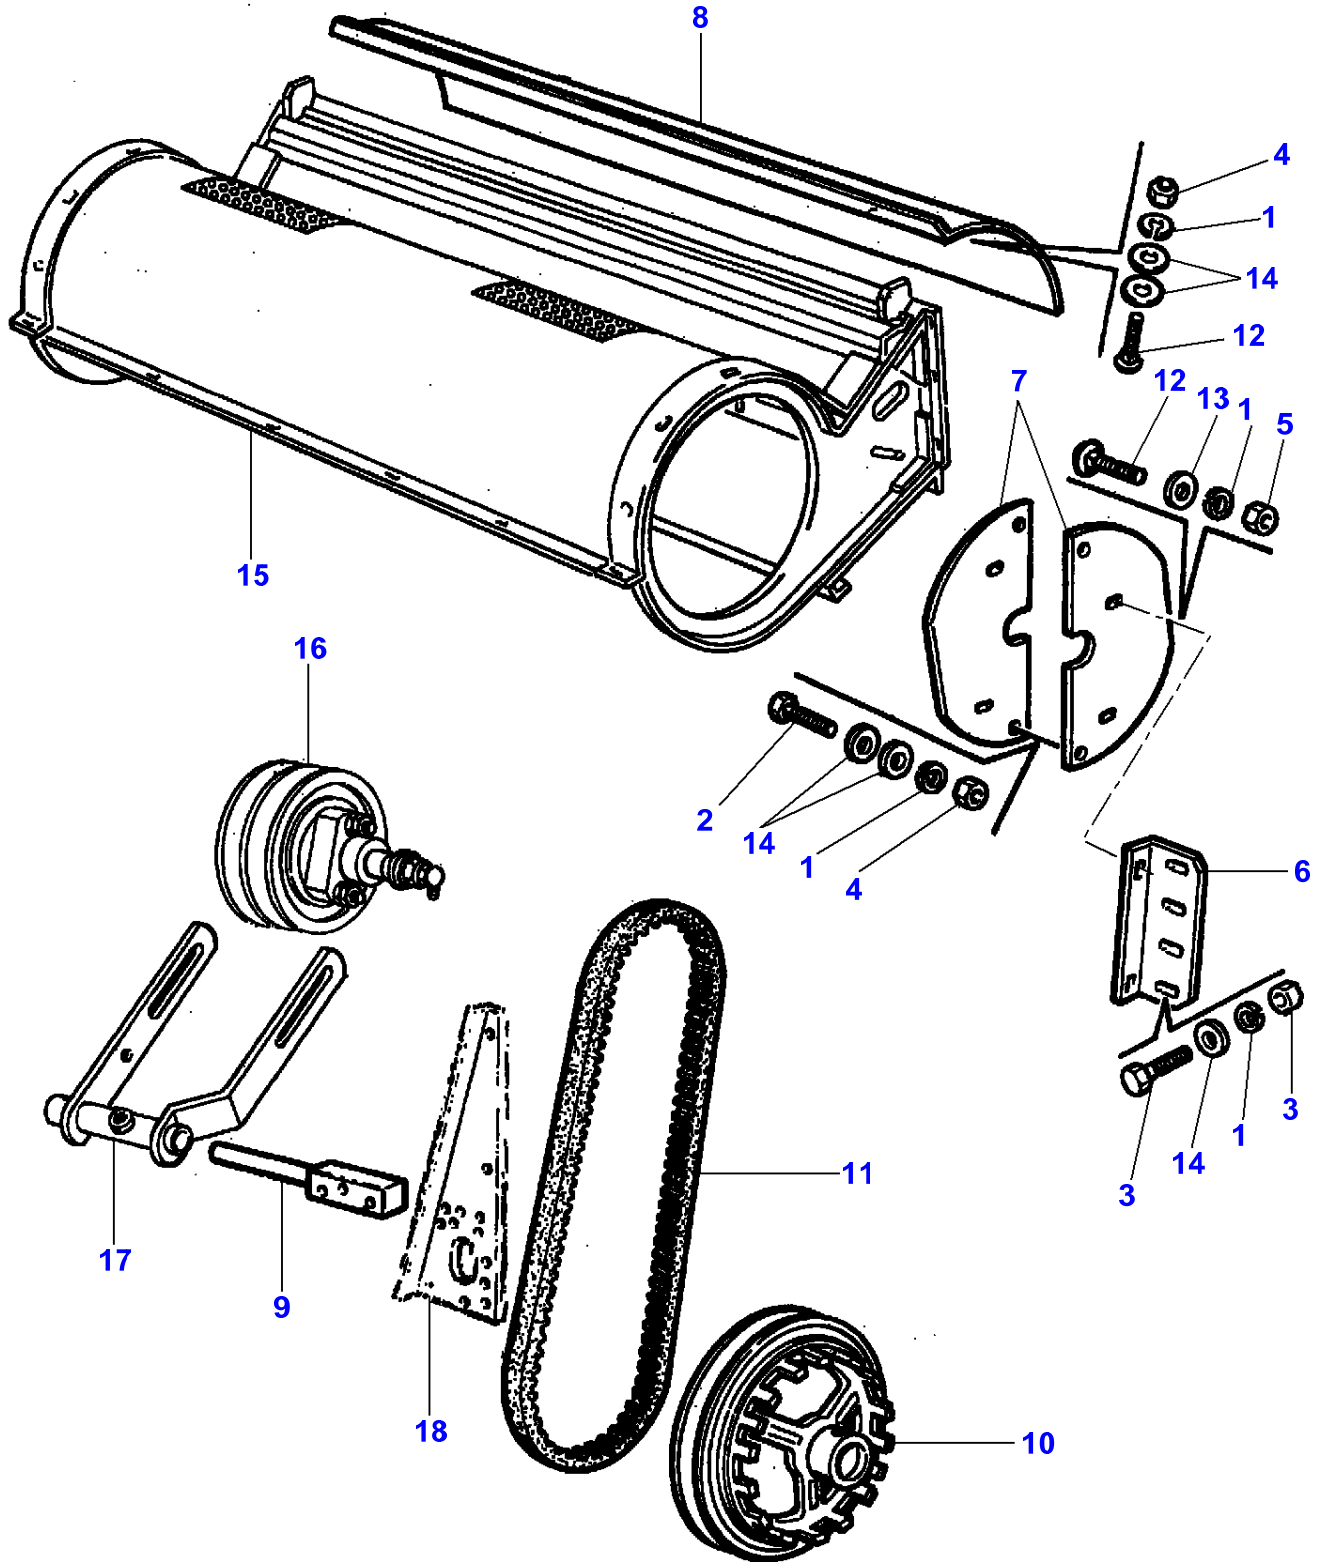

L-LD85-001-A

Massey Ferguson

MF 7244 COMBINE - 3906030

3906030

Equipment For Small Seeds

Page140-0250

Item	Part Number	Qty	Description	Comments
1	LA12034571	5	Lock Washer	
2	LA16043224	2	Cap Screw	
3	LA16043424	2	Cap Screw	
4	LA16100811	3	Nut	
5	LA16100824	2	Nut	
6	LA321949750	1	Support	
7	LA321949850	2	Cover	
8	LA321968650	1	Shield	
9	LA322164450	1	Pin	
10	LA322164550	1	Pulley	
11	LA340435153	1	Belt	
12	LA350342510	2	Carriage Bolt	
13	LA355500915	2	Flat Washer	
14	LA355510820	8	Flat Washer	
15		1	Housing	See Page - Reference Number 070-0105/9
16		1	Bearing Assy	See Page - Reference Number 070-0120
17		1	Yoke	See Page - Reference Number 070-0115/4
18		1	Bracket	See Page - Reference Number 050-0005/15