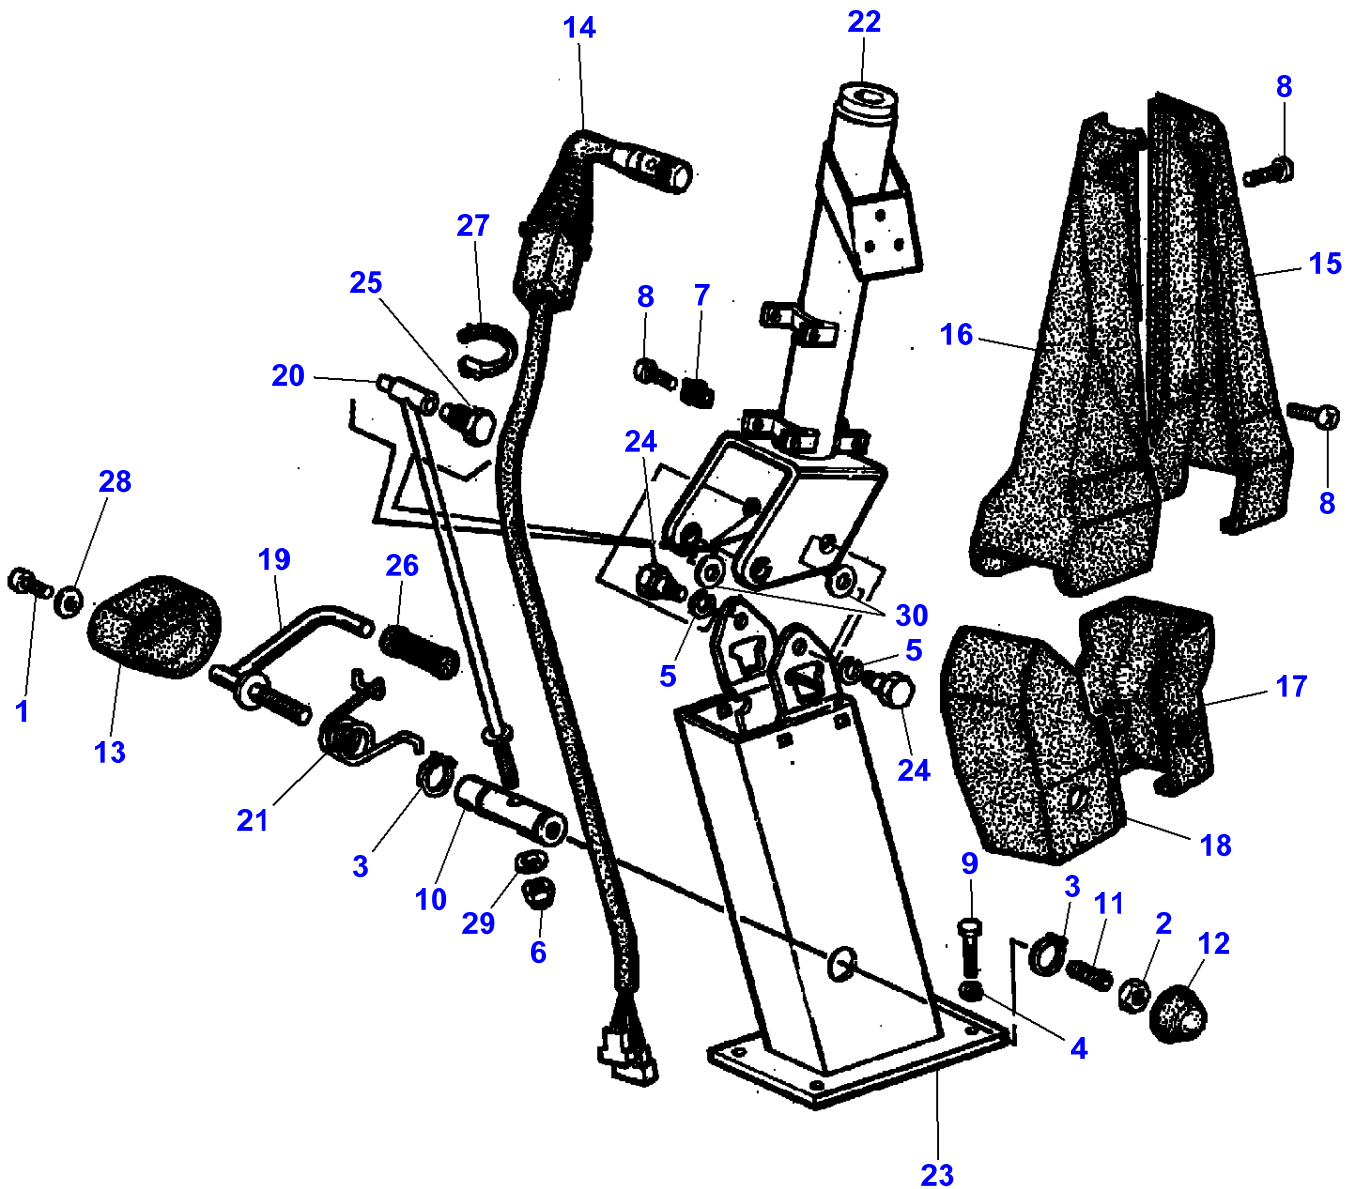

L-LD38-017-A

Massey Ferguson

MF 7244 COMBINE - 3906030

3906030

Cab - STEERING COLUMN - Up To 551510048

Page 100-0235

Item	Part Number	Qty	Description
1	LA10376511	1	Screw
2	LA10717421	1	Nut
3	LA11067676	2	Ring
4	LA12034571	1	Lock Washer
5	LA12034871	2	Lock Washer
6	LA12577311	1	Nut
7	LA14215282	1	Support
8	LA15959207	3	Screw
9	LA16043624	1	Cap Screw
10	LA300137550	1	Bush
11	LA300137551	1	Tie Rod
12	LA321254350	1	Cover
13	LA321277750	1	Shield
14	LA322118100	1	Swiveling Device
15	LA322395150	1	Shield
16	LA322395250	1	Shield
17	LA322395350	1	Shield
18	LA322395450	1	Shield
19	LA322677850	1	Pedal
20	LA322677950	1	Tie Rod
21	LA322678050	1	Spring
22	LA322678150	1	Steering Column
23	LA322678250	1	Steering Column
24	LA322678350	2	Screw
25	LA322678450	1	Screw
26	LA340441012	1	Pad
27	LA340481810	1	Cable Tie
28	LA355510615	1	Flat Washer
29	LA355531830	1	Flat Washer
30	LA355532620	1	Flat Washer