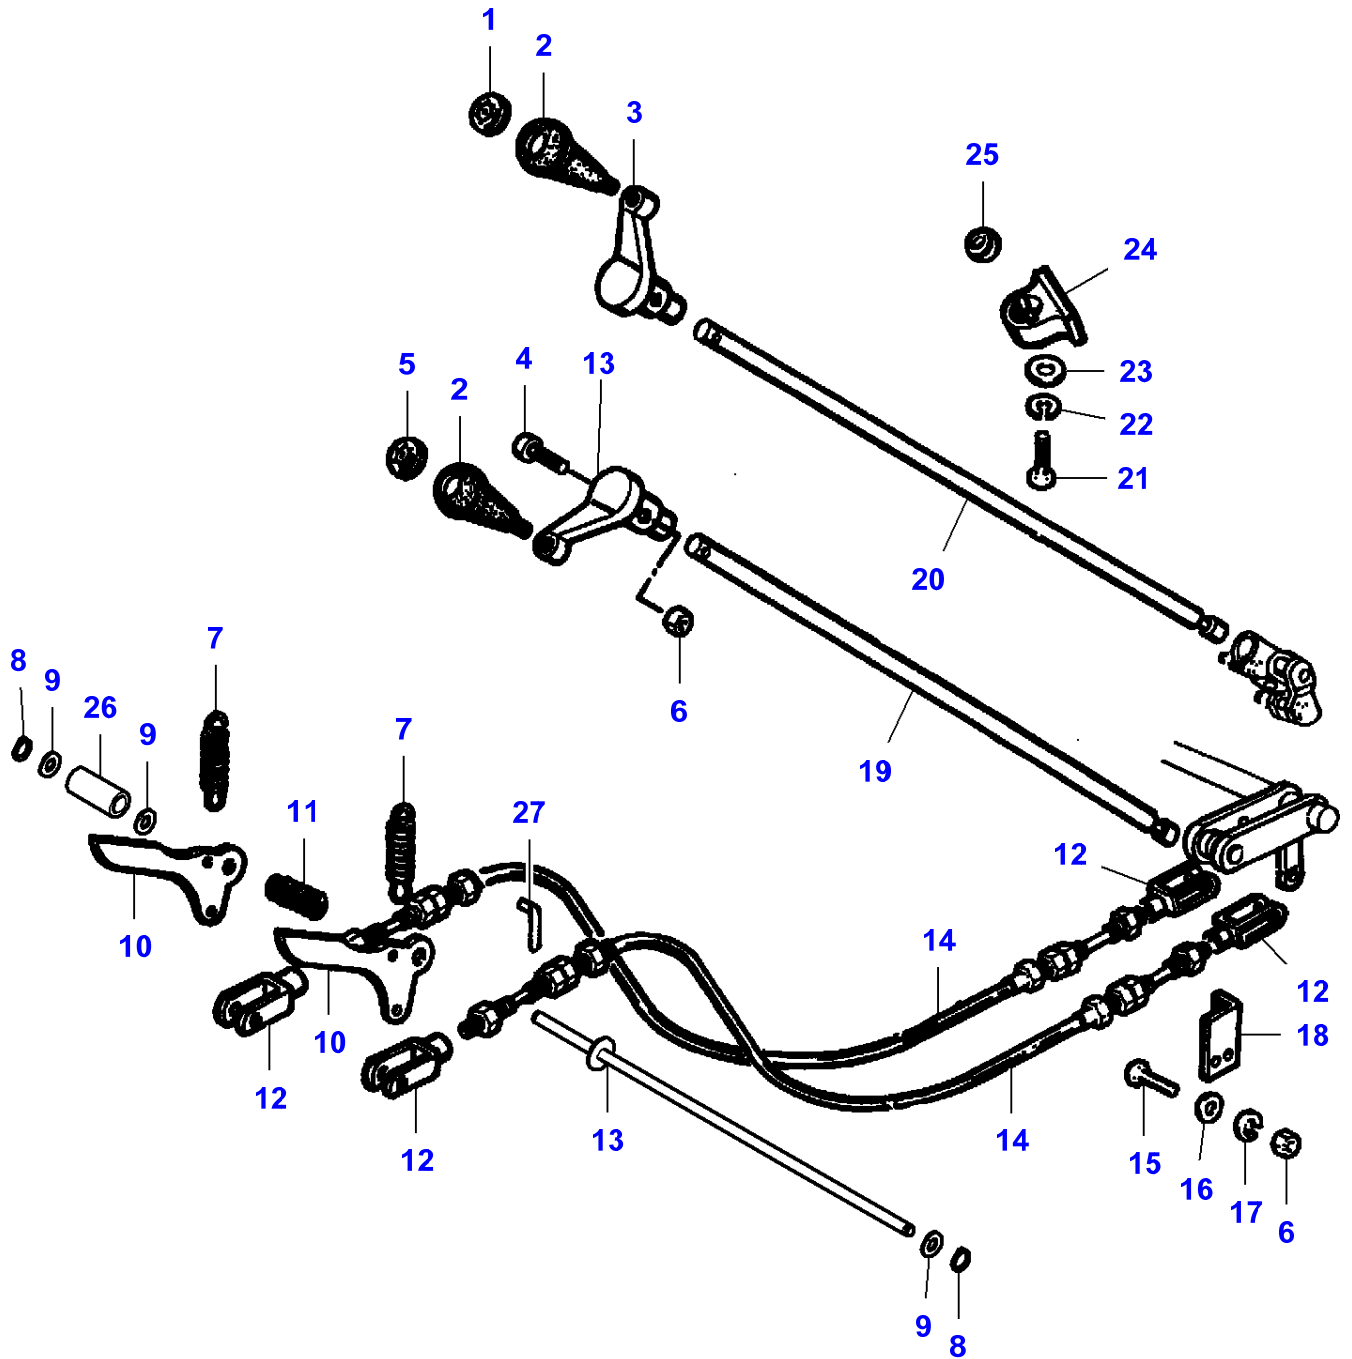

L-LC92-006-A

Item	Part Number	Qty	Description
1	LA321260450	1	Plug
2	LA321253950	2	Grip
3	LA321254250	2	Lever
4	LA14305624	2	Hex Socket Screw
5	LA321260350	1	Plug
6	LA15896221	3	Nut
7	LA350356538	2	Spring
8	LA11065676	2	Circlip
9	LA355600915	3	Flat Washer
10	LA322252050	2	Lever
11	LA353561121	1	Spring
12	LA322014450	4	Yoke
13	LA323196650	1	Rod
14	LA322797750	2	Cable
15	LA10902424	1	Cap Screw
16	LA355500715	1	Flat Washer
17	LA12035670	1	Lock Washer
18	LA322056350	1	Support
19	LA322802750	1	Rod
20	LA322802750	1	Rod
21	LA16043424	1	Cap Screw
22	LA12034571	1	Lock Washer
23	LA355500915	1	Flat Washer
24	LA300112895	1	Support
25	LA300125190	1	Knuckle
26	LA340415834	1	Bush
27	LA300136233	1	Roll Pin