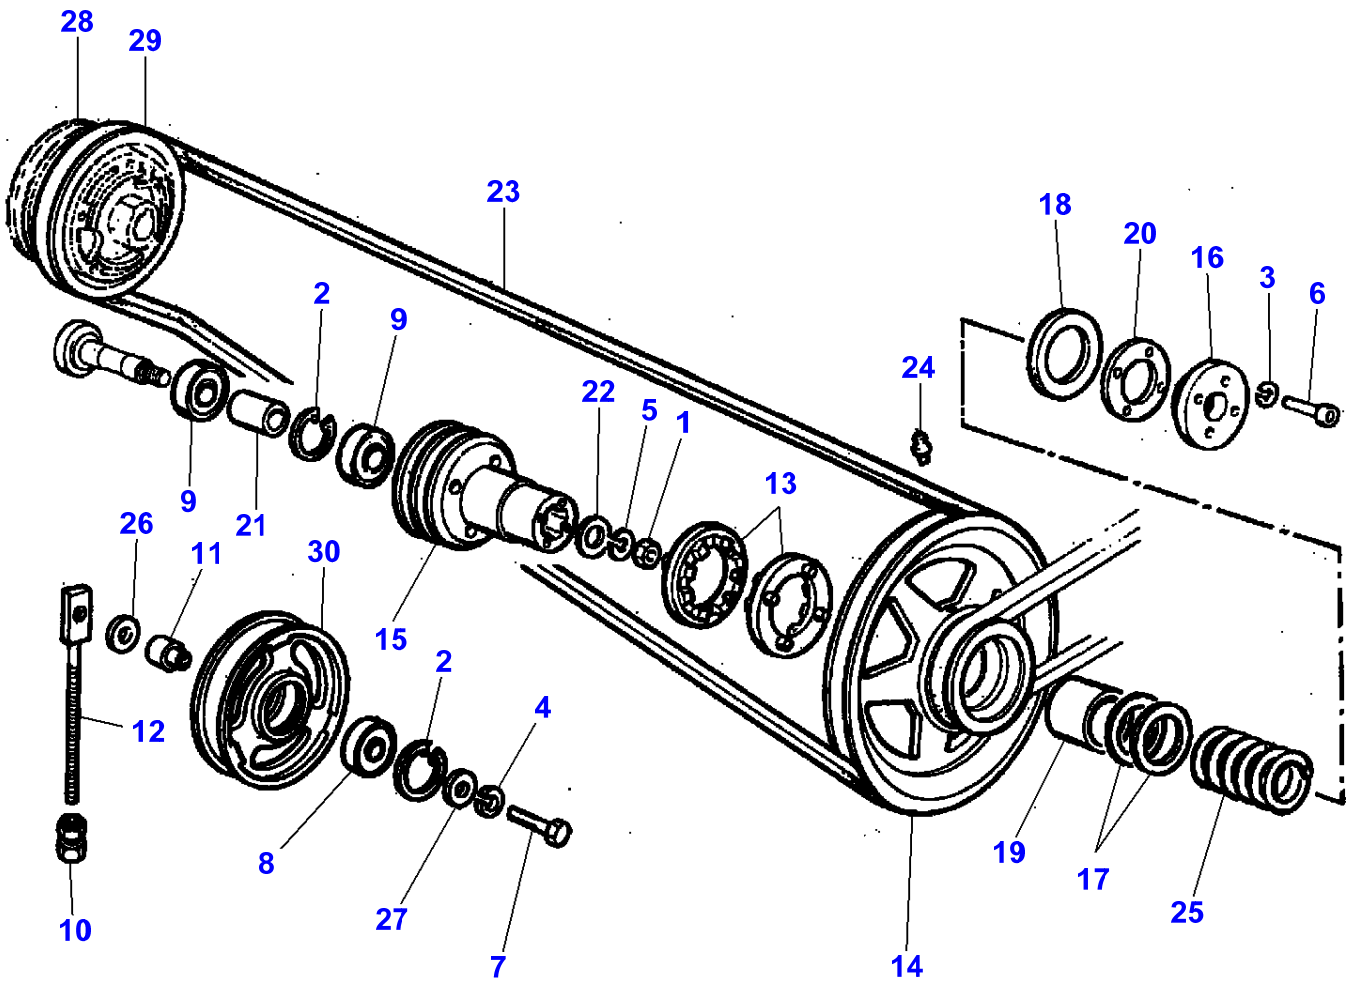

L-LD05-001-A

Straw Walker Drive

Item	Part Number	Qty	Description	Comments
1	LA10726711	1	Nut	
2	LA11061576	2	Circlip	
3	LA12034571	1	Lock Washer	
4	LA12034771	1	Lock Washer	
5	LA12035071	1	Lock Washer	
6	LA14306731	1	Hex Socket Screw	
7	LA15541121	1	Cap Screw	
8	LA28042320	1	Bearing Assy	
9	LA28042340	2	Bearing Assy	
10	LA300015610	1	Nut	
11	LA300015616	1	Bush	
12	LA301865550	1	Tie Rod	
13	LA322114250	2	Ring	
14	LA322117150	1	Pulley	
15	LA322119150	1	Pulley	
16	LA322119450	1	Guard	
17	LA322119550	1	Washer	
18	LA322119750	1	Washer	
19	LA322120750	1	Bush	
20	LA322194250	1	Shim	
21	LA340415156	1	Bush	
22	LA340415256	1	Flat Washer	
23	LA340433539	1	Belt	
24	LA350357851	1	Grease Fitting	
25	LA353561155	1	Spring	
26	LA355511230	1	Flat Washer	
27	LA355511260	1	Washer	
28		1	Hub	See Page - Reference Number 040-0005/27
29		1	Frame	See Page - Reference Number 040-0005/27
30	LA300132452	1	Pulley