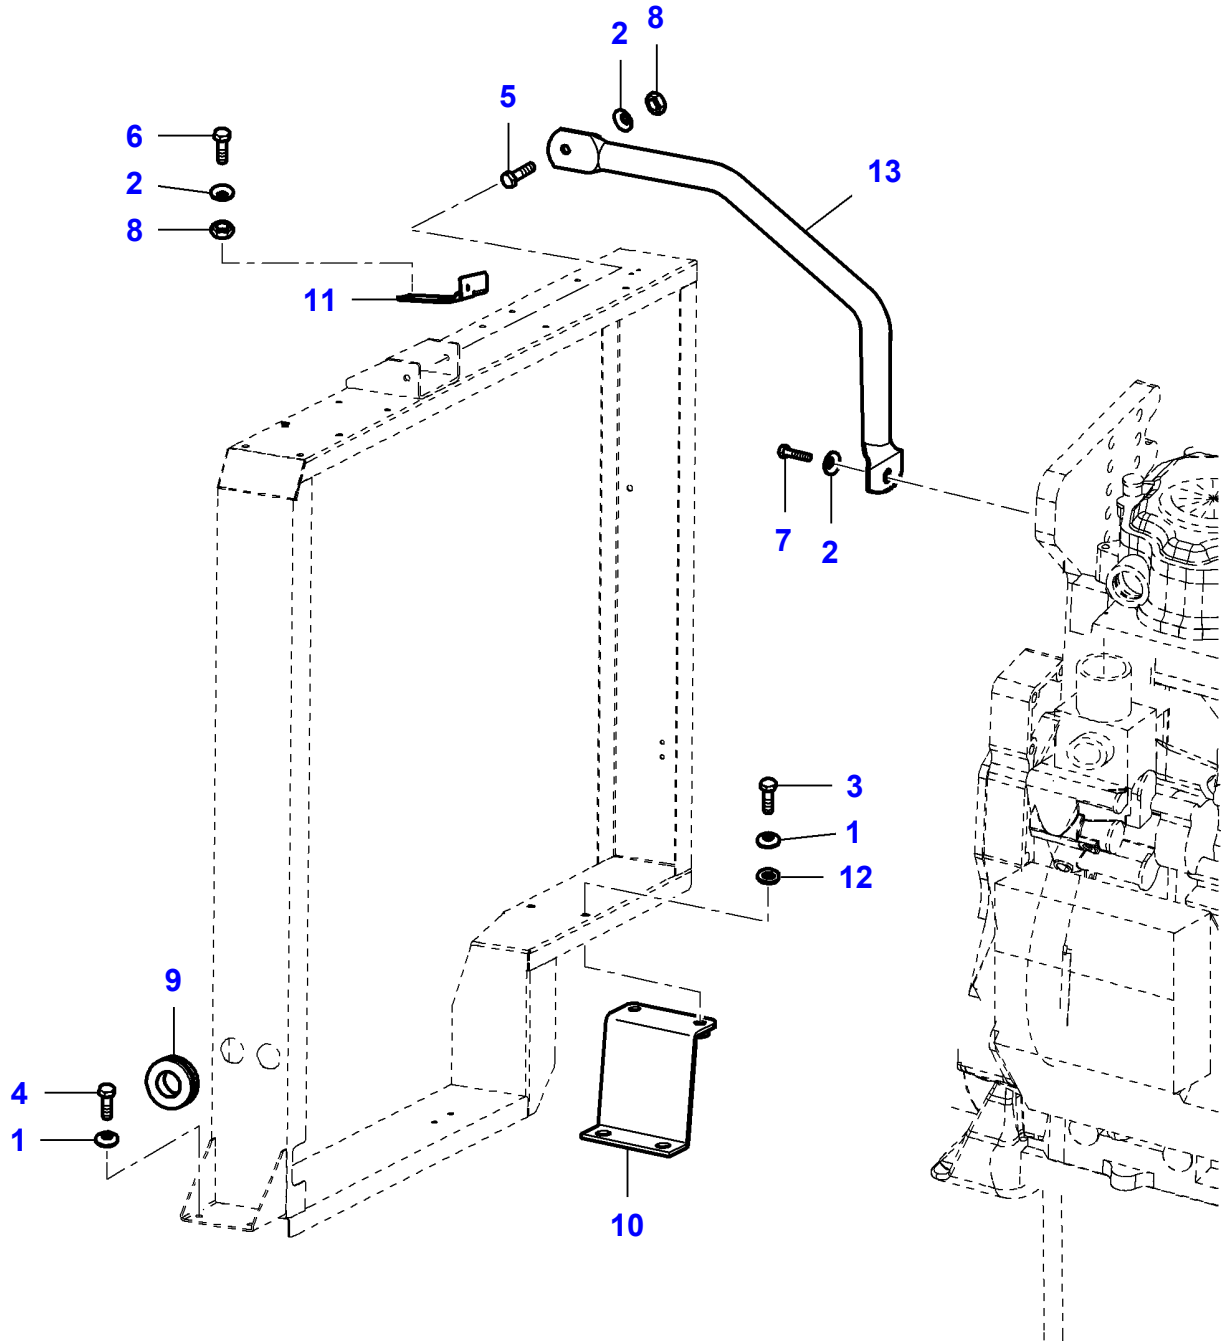

L-LC60-007-B

Massey Ferguson

MF 7244 COMBINE - 3906030

3906030

Radiator Filter

Page020-0095

Item	Part Number	Qty	Description	Comments
1	LA140045	2	Washer	
2	LA322358	3	Lock Washer	
3	LA11106421	1	Cap Screw	
4	LA11106621	1	Cap Screw	
5	LA16043221	1	Cap Screw	
6	LA16043421	4	Cap Screw	
7	LA16043624	1	Cap Screw	
8	LA16100811	2	Nut	
9	LA320432450	1	Gasket	
10	LA322910850	1	Bracket	
11	LA322957650	1	Bracket	
12	LA355501120	1	Flat Washer	
13		1	Stop	See Page - Reference Number 020-0035/7