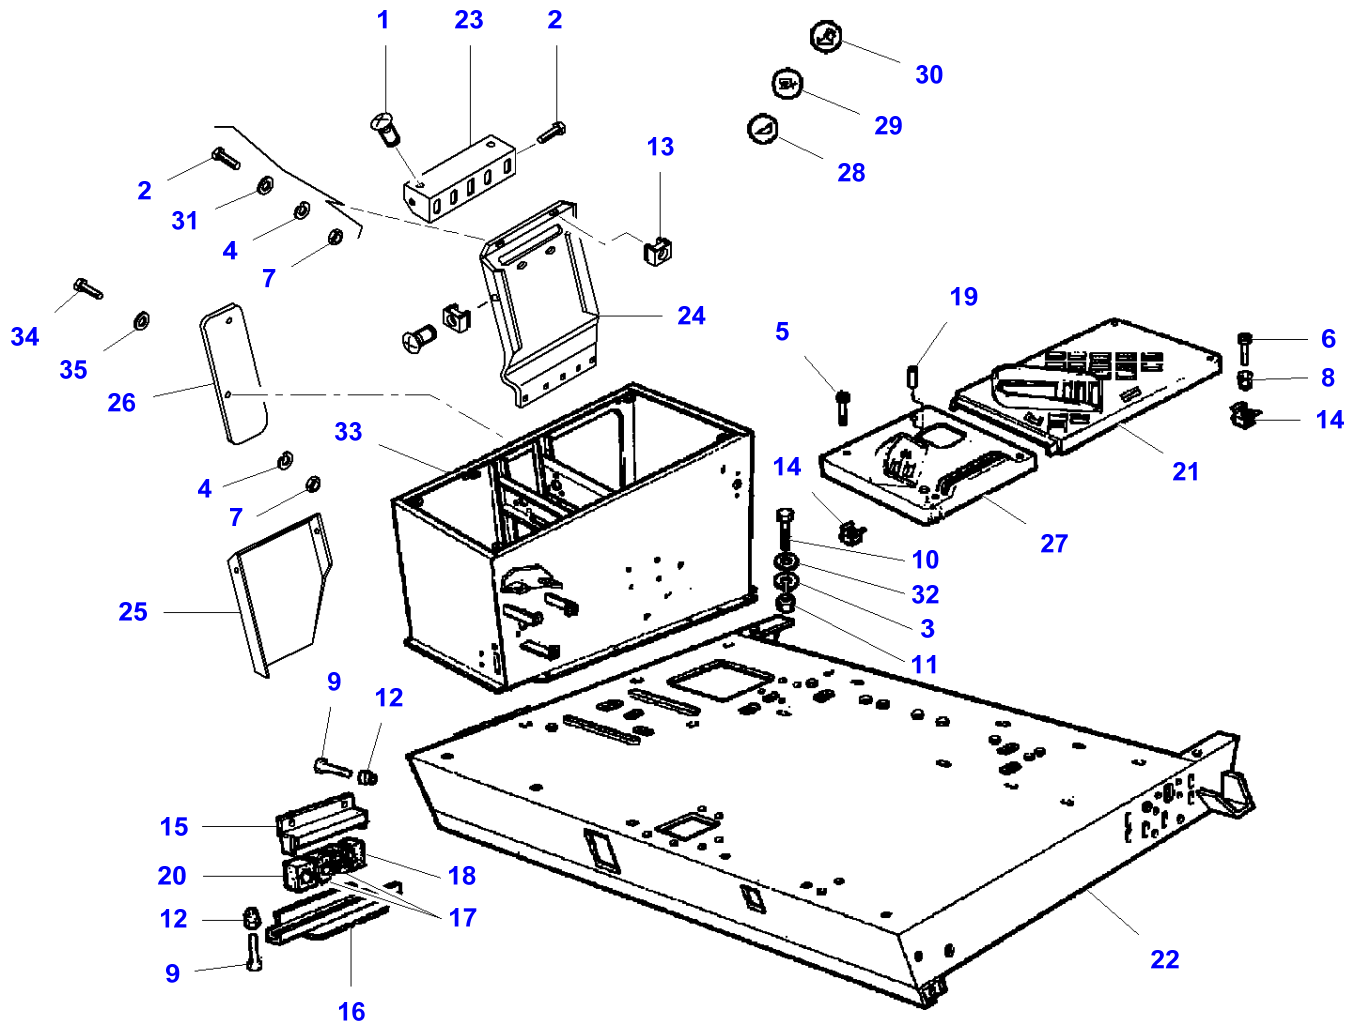

MF 7244 COMBINE - 3906030
L-LC11-001-A

L-LC11-001-A

Massey Ferguson

MF 7244 COMBINE - 3906030

3906030

Driver'S Platform - Up To 551510048

Page100-0020

Item	Part Number	Qty	Description	Comments
1	LA10376714	2	Screw	
2	LA10902424	10	Cap Screw	
3	LA12034571	4	Lock Washer	
4	LA12035671	2	Lock Washer	
5	LA13277101	4	Bracket	
6	LA13277311	4	Bracket	
7	LA15896211	3	Nut	
8	LA15896221	4	Nut	
9	LA16043224	4	Cap Screw	
10	LA16043424	4	Cap Screw	
11	LA16100811	4	Nut	
12	LA16104111	4	Locknut	
13	LA320466350	2	Nut	
14	LA321318950	8	Nut	
15	LA322129350	1	Support	
16	LA322129650	1	Bracket	
17	LA322132950	1	Block	
18	LA322149450	1	Block	
19	LA322185350	4	Spacer	Up to Serial or Engine Number
20	LA322213950	1	Block	
21	LA322579750	1	Panel	
22	LA322796750	1	Plate	
23	LA322802850	1	Support	
24	LA322802950	1	Plate	
25	LA322915150	1	Cover	
26	LA322915250	1	Cover	
27	LA323004000	1	Panel	
28	LA341000100	1	Decal	
29	LA341000101	1	Decal	
30	LA341000102	1	Decal	
31	LA355500720	2	Flat Washer	
32	LA355510820	4	Flat Washer	
33	LA322087850	1	Support	
34	LA10902221	1	Cap Screw	
35	LA355500715	1	Flat Washer