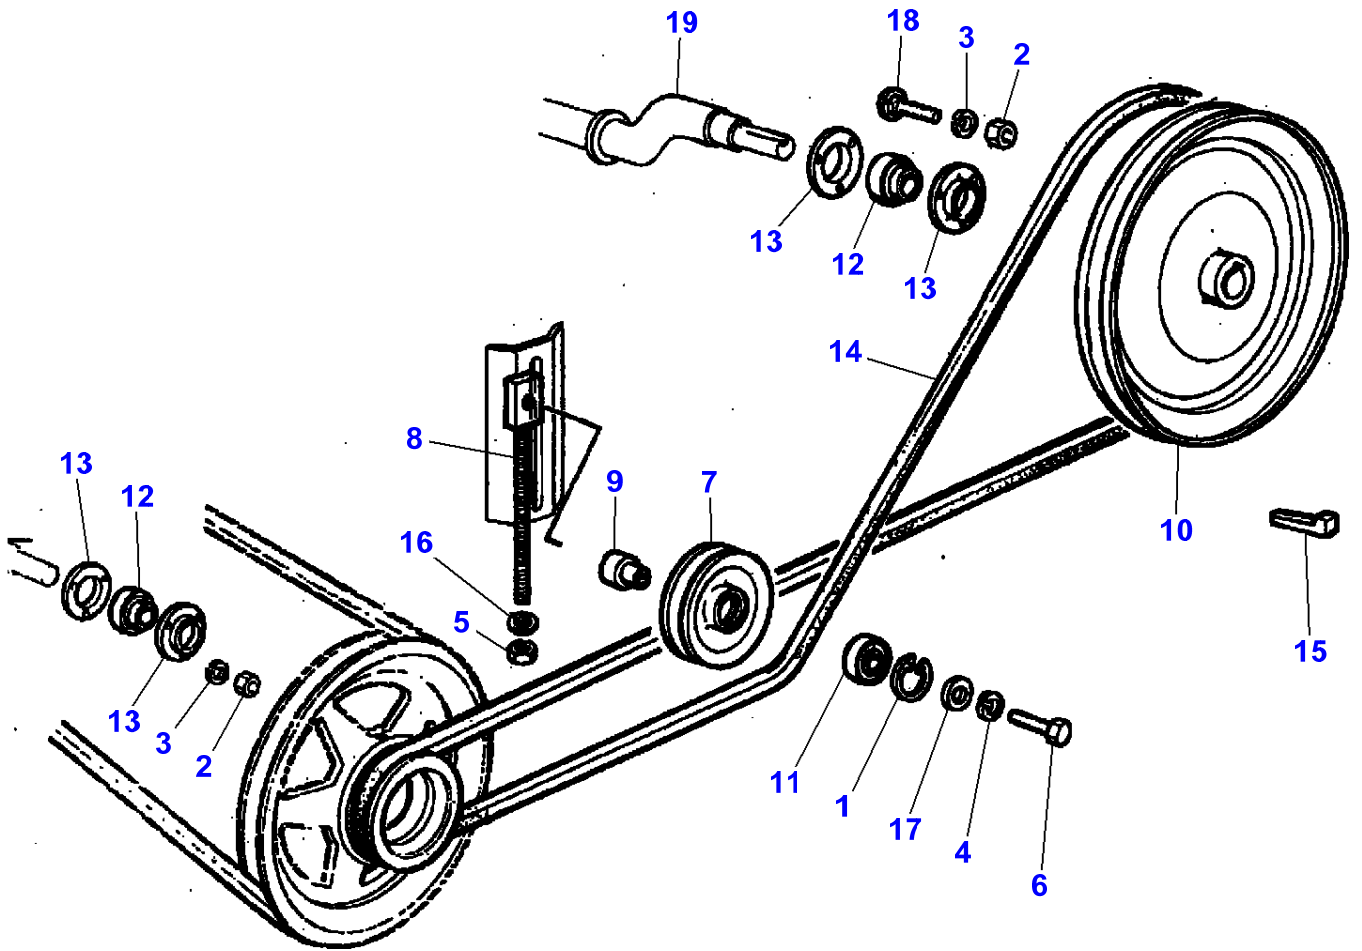

L-LD05-002-A

Massey Ferguson

MF 7244 COMBINE - 3906030

3906030

Straw Walker Drive

Page060-0045

Item	Part Number	Qty	Description	Comments
1	LA11060576	0	Circlip	
2	LA11701721	2	Nut	
3	LA12034671	2	Lock Washer	
4	LA12034771	1	Lock Washer	
5	LA12577211	1	Nut	
6	LA15541124	1	Cap Screw	
7	LA300010534	1	Pulley	
8	LA300137498	1	Tie Rod	
9	LA321193650	1	Guide Bush	
10	LA322126250	1	Pulley	
11	LA322638450	1	Bearing Assy	
12	LA340411206	2	Bearing Assy	
13	LA340411406	4	Bearing Flange	
14	LA340433474	1	Belt	
15	LA350380560	1	Key	
16	LA355511020	1	Flat Washer	
17	LA355511260	1	Washer	
18	LA350342525	1	Carriage Bolt	
19		1	Camshaft	See Page - Reference Number 060-0030