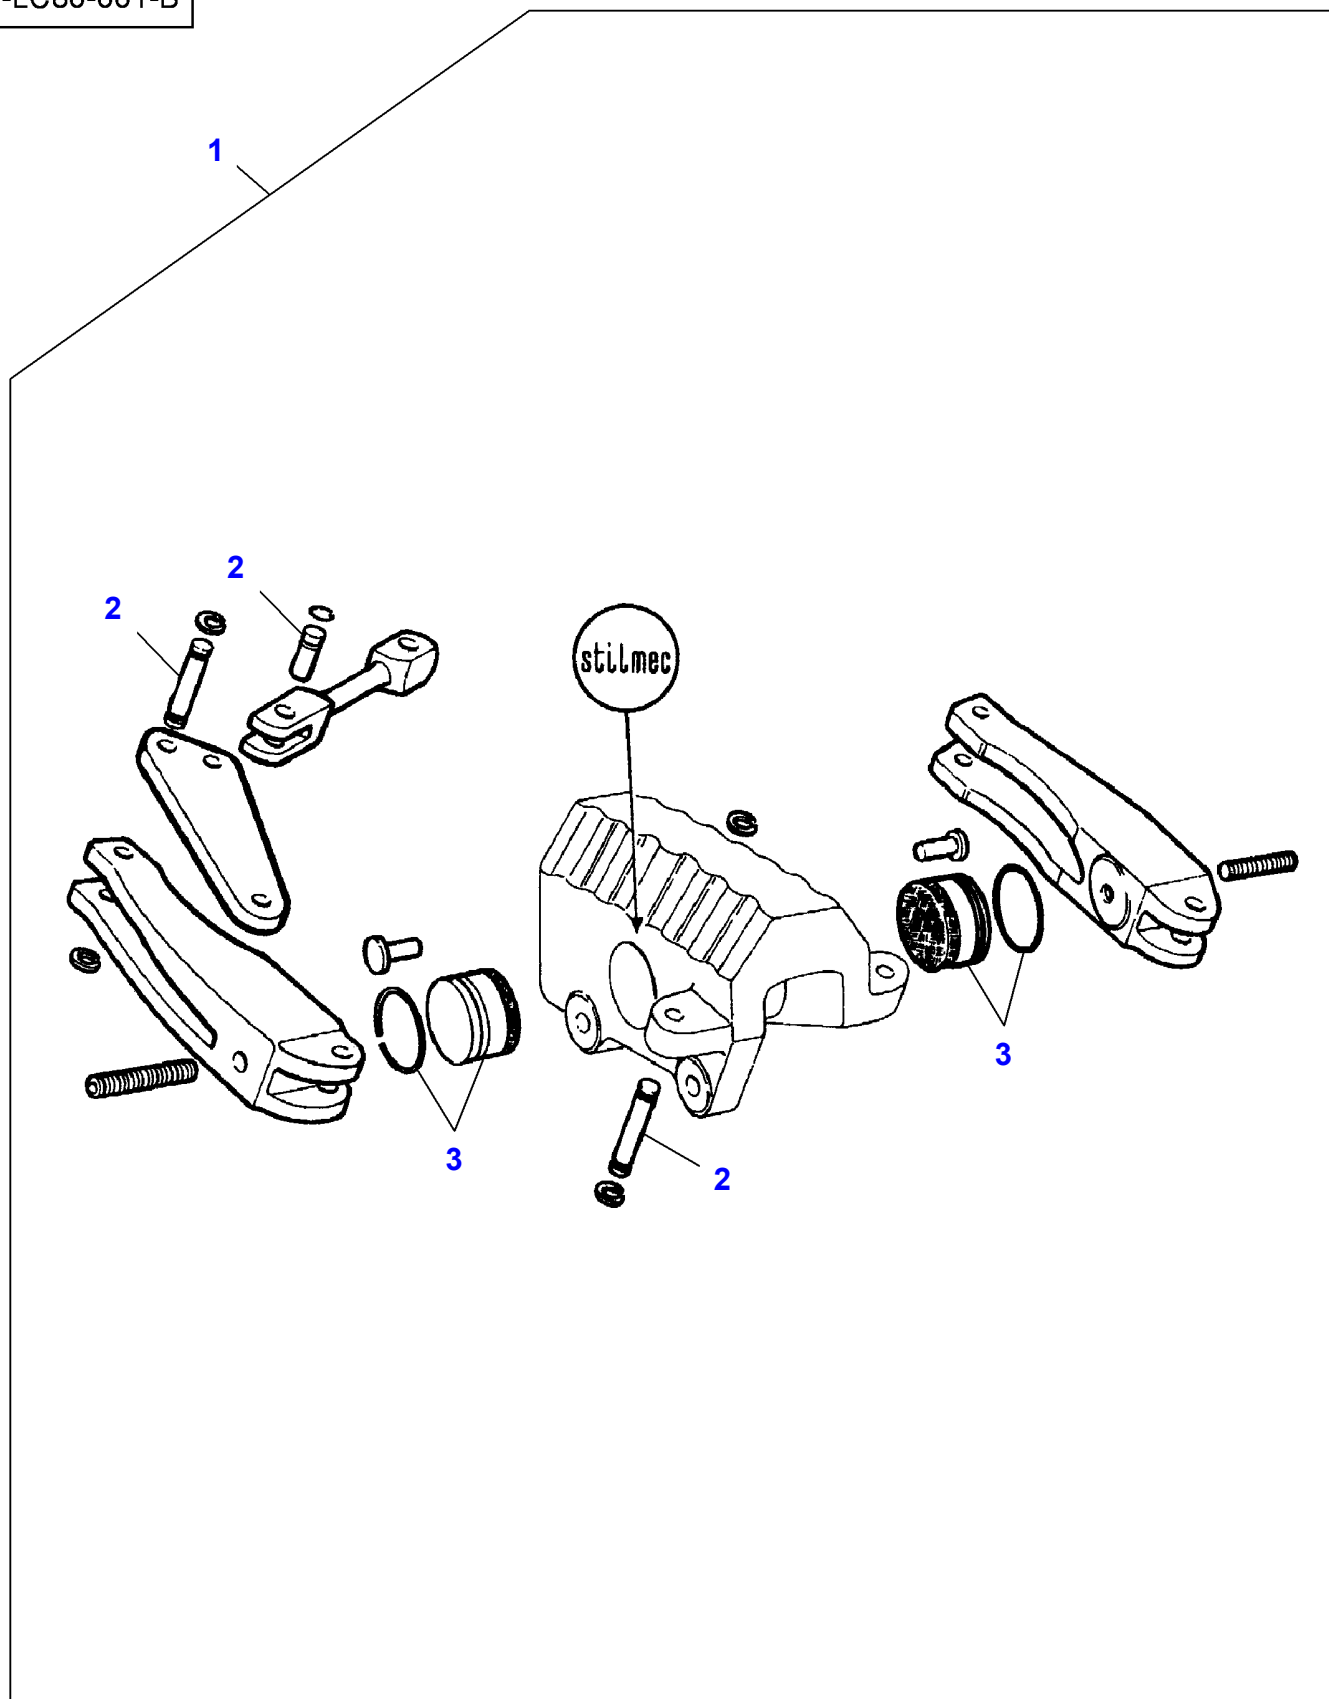

Parking Brake

Item	Part Number	Qty	Description	Comments
1	LA5105280	1	Pin	
2	LA10403080	1	Grommet	
3	LA10733601	2	Split Pin	
4	LA10788714	2	Nut	
5	LA10902624	1	Cap Screw	
6	LA11060076	1	Circlip	
7	LA11065676	1	Circlip	
8	LA11068876	2	Circlip	
9	LA11113221	1	Cap Screw	
10	LA11702921	1	Nut	
11	LA12034571	2	Lock Washer	
12	LA12034771	1	Lock Washer	
13	LA12035670	1	Lock Washer	
14	LA14420331	1	Cap Screw	
15	LA16100824	2	Nut	
16	LA24905080	1	Ball Bearing	
17	LA300031549	2	Cap Screw	
18	LA300031960	2	Plate	
19	LA300110828	1	Collar	
20	LA320816150	2	Plate	
21	LA321097650	1	Pin	
22	LA322101950	1	Brake Disc	
23	LA322105450	1	Bush	
24	LA322131000	1	Handbrake Cable	
25	LA322165050	1	Cable	(24)
26	LA322132050	1	Bracket	
27	LA322131150	1	Pulley	
28	LA322362200	1	Brake Caliper	See Page - Reference Number 030-0100/1
29	LA322518000	1	Brake Lever	
30	LA340481809	1	Cable Tie	
31	LA355500915	1	Flat Washer	
32	LA355501330	2	Flat Washer	
33	LA355510820	3	Flat Washer	
34		1	Switch	See Page - Reference Number 120-0020/7

L-LC80-001-B