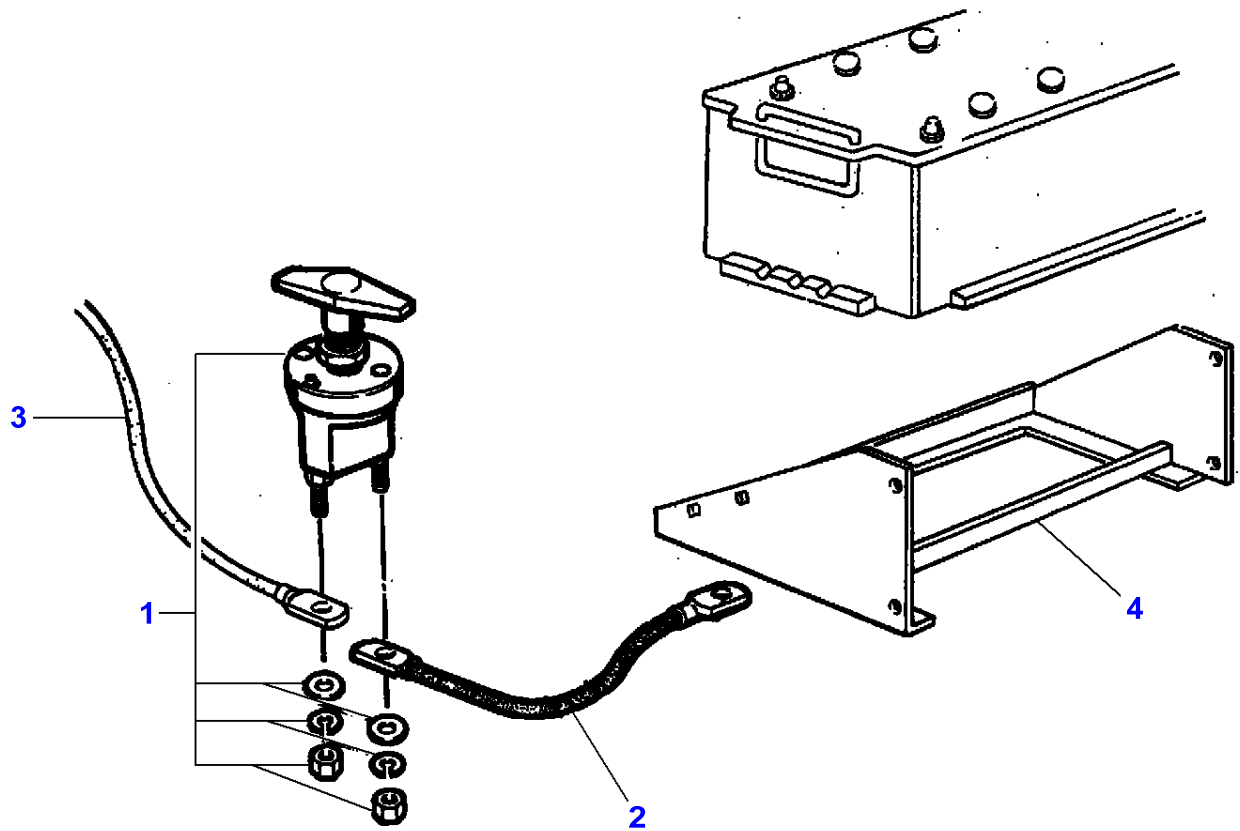

L-LD54-001-A

Massey Ferguson

MF 7244 COMBINE - 3906030

3906030

Battery Disengaging Device

Page 120-0120

Item	Part Number	Qty	Description	Comments
1	LA322153500	1	Switch	
2	LA323061200	1	Lead	
3		1	Cable	See Page - Reference Number 120-0060/9
4		1	Support	See Page - Reference Number 120-0060/10