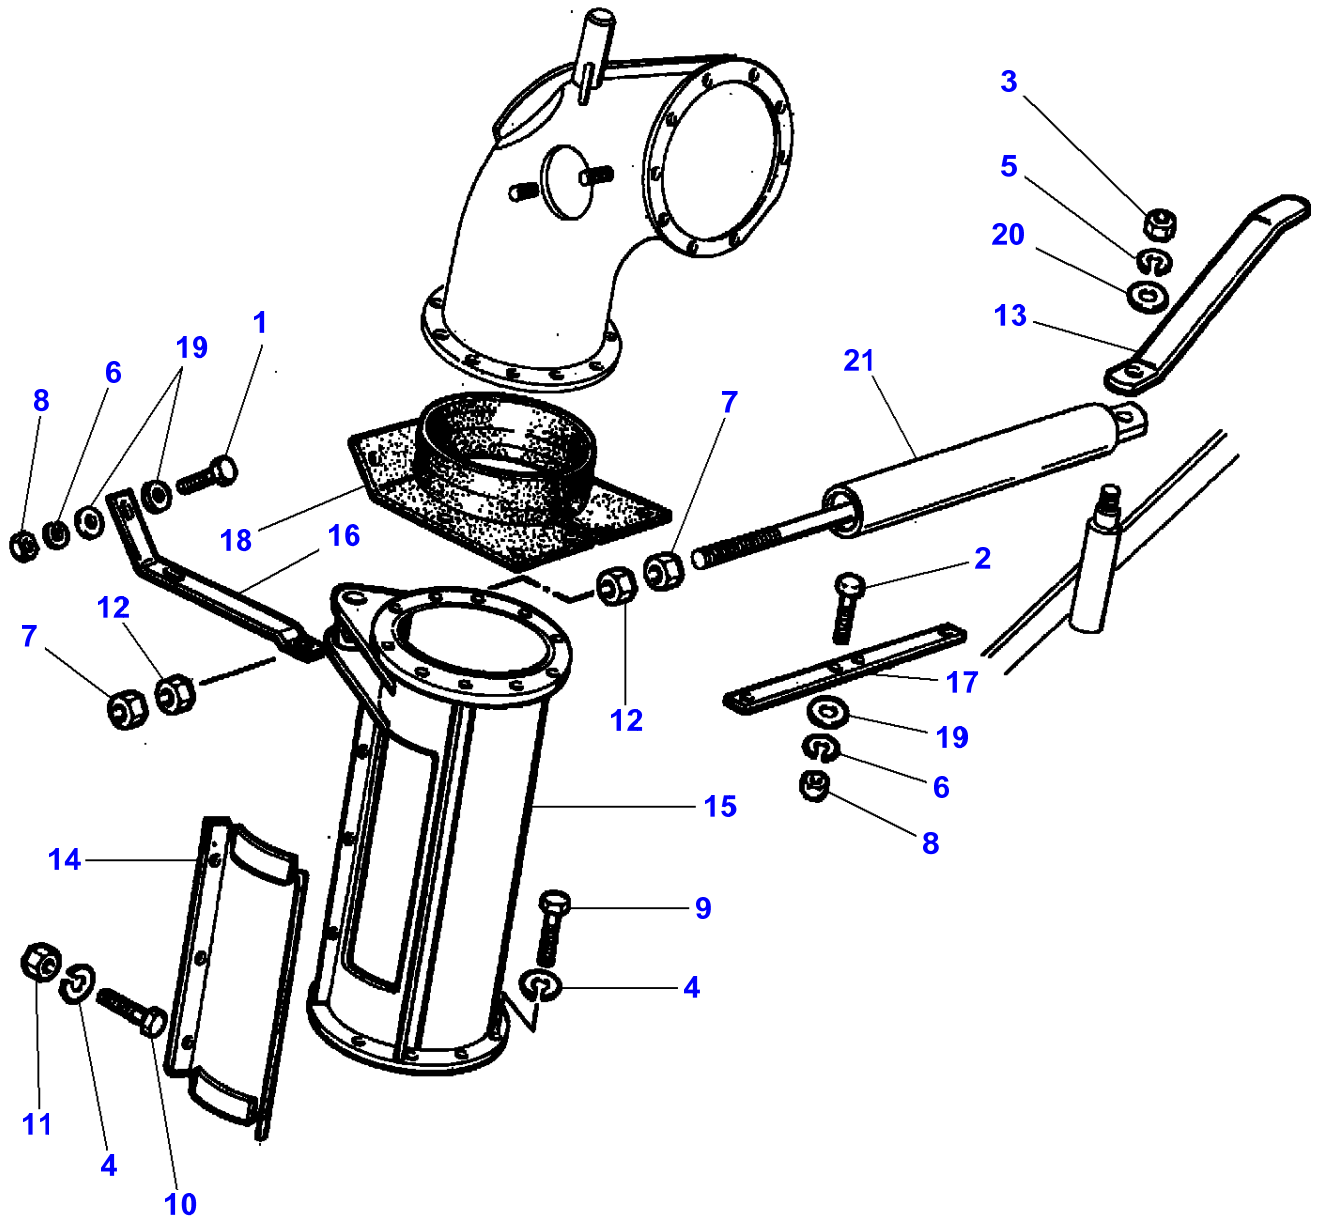

L-LD27-002-A

Massey Ferguson

MF 7244 COMBINE - 3906030

3906030

Grain Tank Unloading Vertical Tube

Page080-0060

Item	Part Number	Qty	Description	Comments
1	LA10902424	1	Cap Screw	
2	LA10902621	1	Cap Screw	
3	LA11701721	1	Nut	
4	LA12034571	2	Lock Washer	
5	LA12034671	1	Lock Washer	
6	LA12035670	2	Lock Washer	
7	LA12163321	2	Nut	
8	LA15896221	2	Nut	
9	LA16043224	1	Cap Screw	
10	LA16043424	1	Cap Screw	
11	LA16100811	1	Nut	
12	LA300113225	2	Nut	
13	LA300137830	1	Reinforcement	
14	LA322044150	1	Lid	
15	LA322607250	1	Tube	
16	LA322683750	1	Reinforcement	
17	LA322683850	1	Reinforcement	
18	LA323143150	1	Cover	
19	LA355510615	2	Flat Washer	
20	LA355511030	1	Flat Washer	
21		1	Cylinder	See Page - Reference Number 080-0105/12