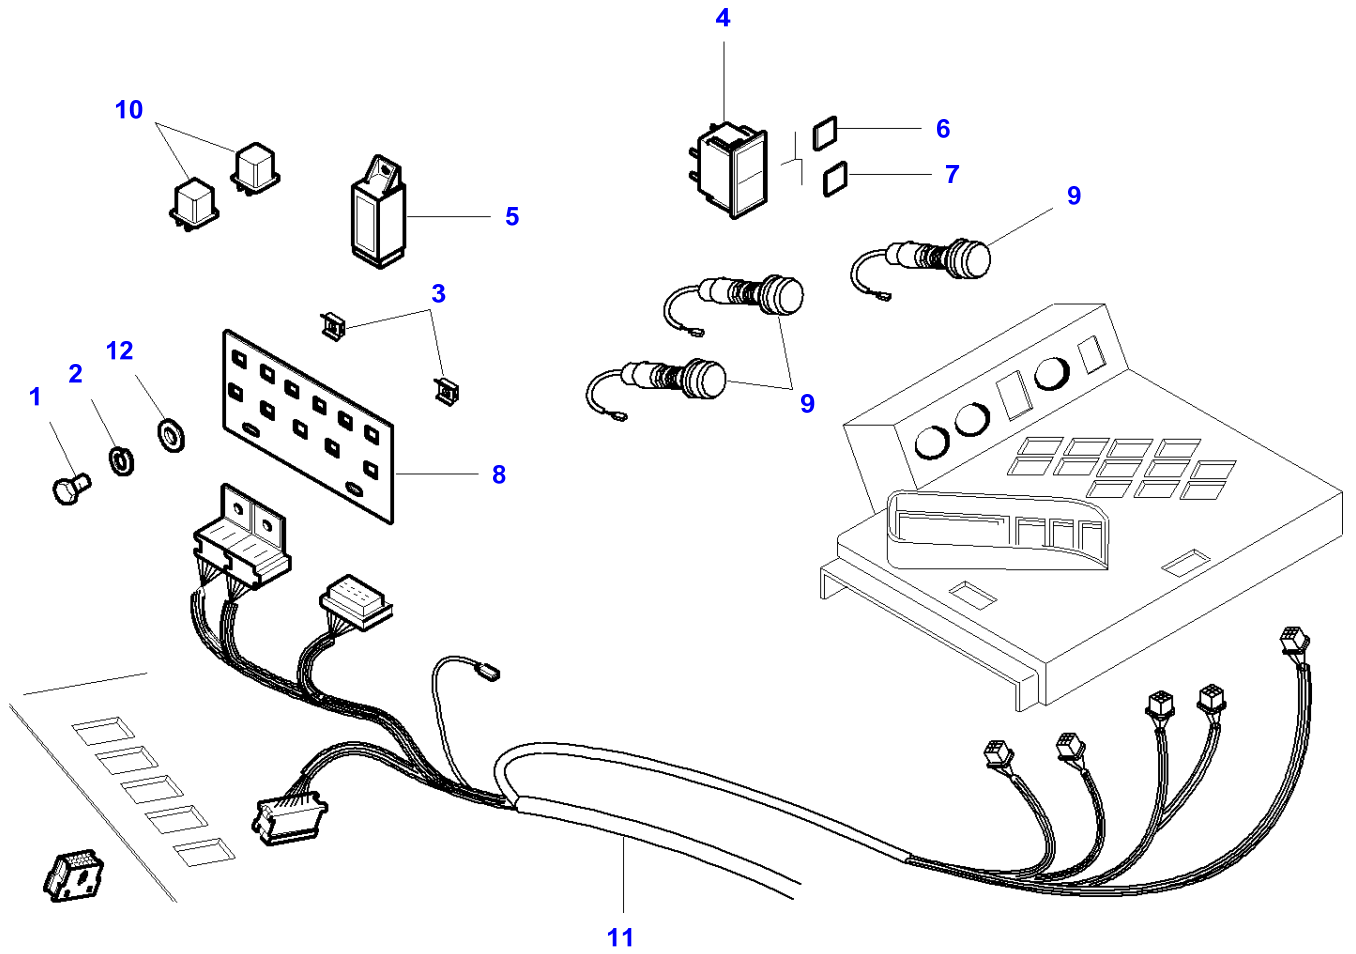

L-LD49-002-A

Valve-Chest Control Circuits

Item	Part Number	Qty	Description	Comments
1	LA10977821	1	Cap Screw	
2	LA12035471	1	Lock Washer	
3	LA321318950	2	Nut	
4	LA321869800	1	Indicator	
5	LA322118850	1	Control Box	
6	LA322794250	1	Plate	
7	LA322805350	1	Plate	
8	LA322861350	1	Support	
9	LA322954400	3	Button	
10	LA323090750	2	Relay	
11	LA323090800	1	Cable	Up to Serial or Engine Number
	LA323174900	1	Harness	From Serial or Engine Number 551510031
12	LA355500715	1	Flat Washer