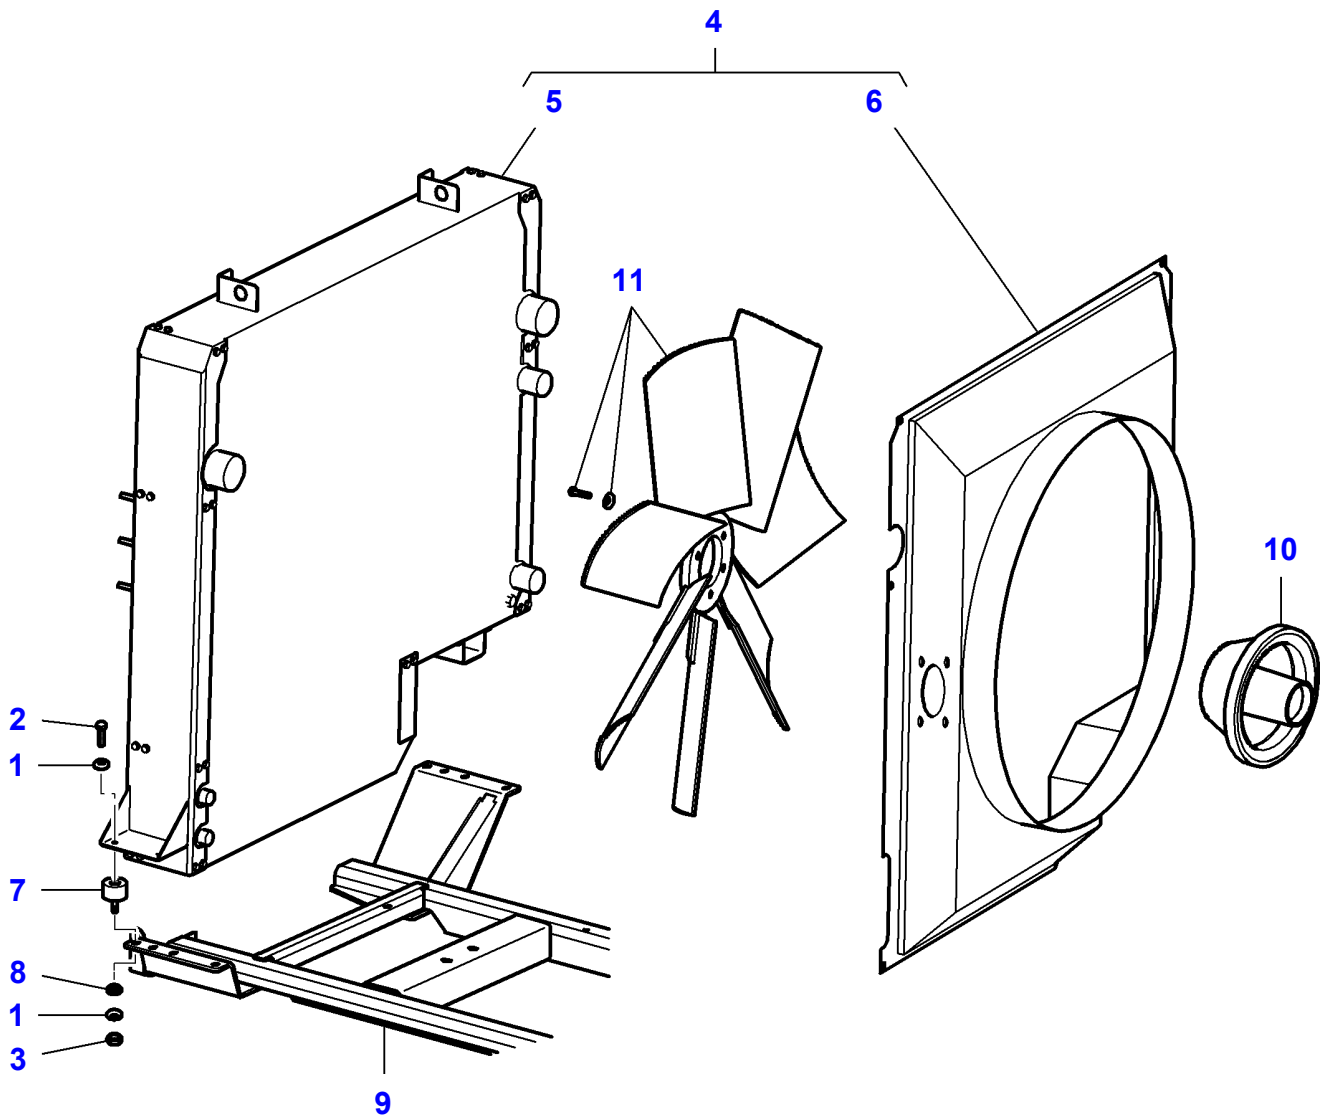

L-LC60-005-B

Massey Ferguson

MF 7244 COMBINE - 3906030

3906030

Page020-0080

Radiator Filter

Item	Part Number	Qty	Description	Comments
1	LA322358	2	Lock Washer	
2	LA16043221	1	Cap Screw	
3	LA16100811	1	Nut	
4	LA322993300	1	Radiator	Up to Serial or Engine Number (4)
5	LA322942400	1	Radiator	Up to Serial or Engine Number (4)
		1	Radiator	See Page - Reference Number 020-0120/1 From Serial or Engine Number 551510031 (4)
6	LA322982050	1	Shroud	
7	LA340449023	1	Vibration Mount	
8	LA355510820	1	Flat Washer	
9		1	Frame	See Page - Reference Number 020-0020/10
10		1	Pulley	See Page - Reference Number 020-0030/7
11		1	Fan	See Page - Reference Number 020-0030/6