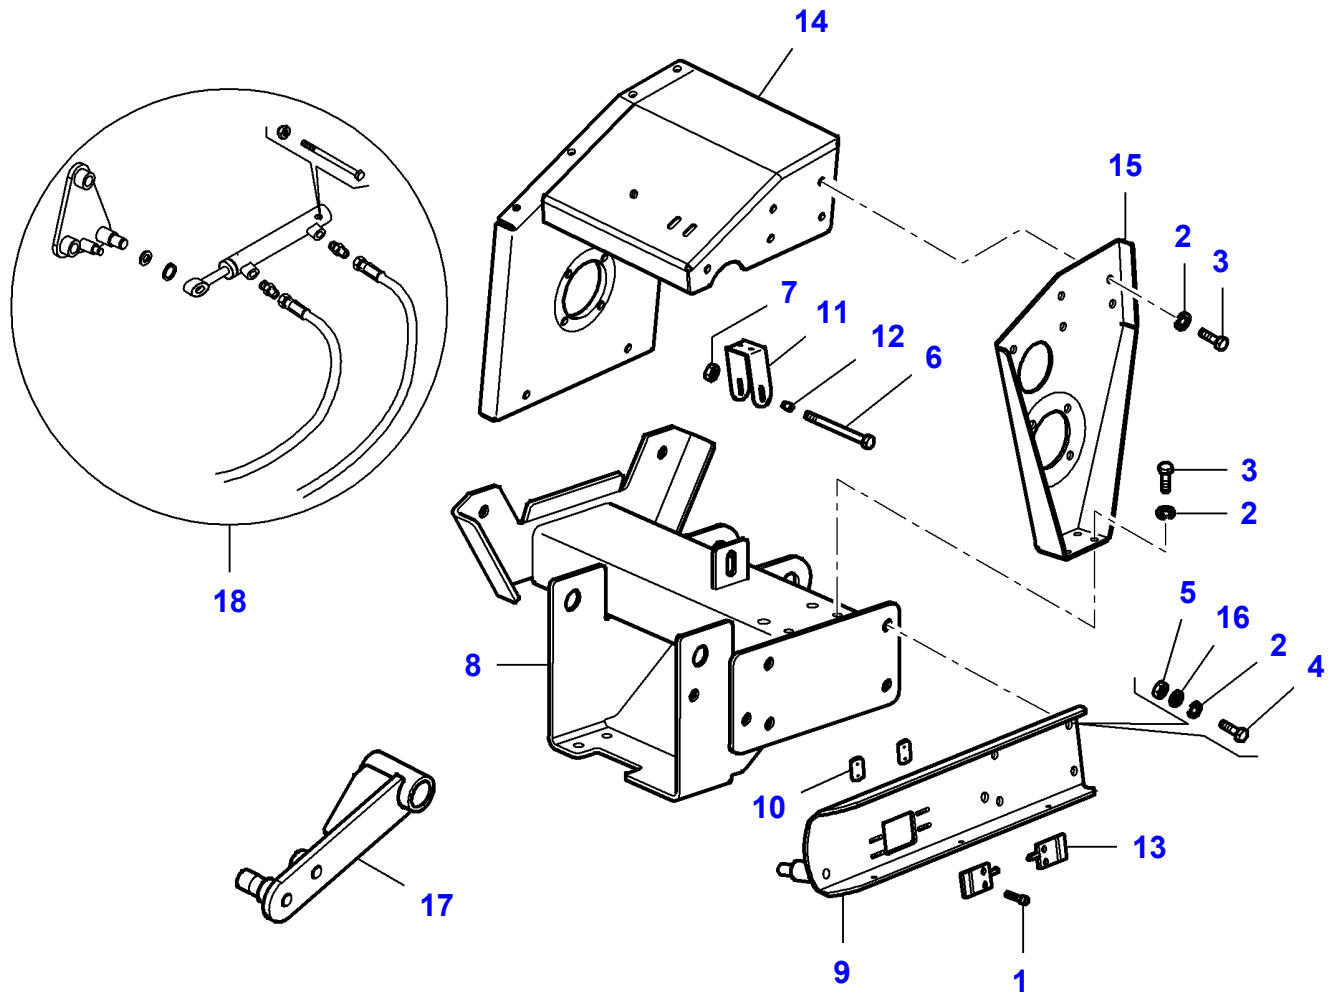

L-LD07-015-B

Massey Ferguson

MF 7244 COMBINE - 3906030

3906030

Straw Chopper - Supports

Page060-0080

Item	Part Number	Qty	Description	Comments
1	LA14303421	4	Screw	
2	LA12034671	13	Lock Washer	
3	LA11106221	9	Cap Screw	
4	LA11106421	4	Cap Screw	
5	LA11701711	4	Nut	
6	LA16044521	1	Cap Screw	
7	LA16104111	1	Locknut	
8	LA322835150	1	Bracket	
9	LA322836050	1	Bracket	
10	LA322836150	2	Plate	
11	LA322837950	1	Yoke	
12	LA322839450	1	Bush	
13	LA322864200	2	Switch	
14	LA322952850	1	Plate	
15	LA322952950	1	Bracket	
16	LA355501130	4	Flat Washer	
17		1	Support	See Page - Reference Number 060-0055/15
18		1	Cylinder	See Page - Reference Number 110-0090