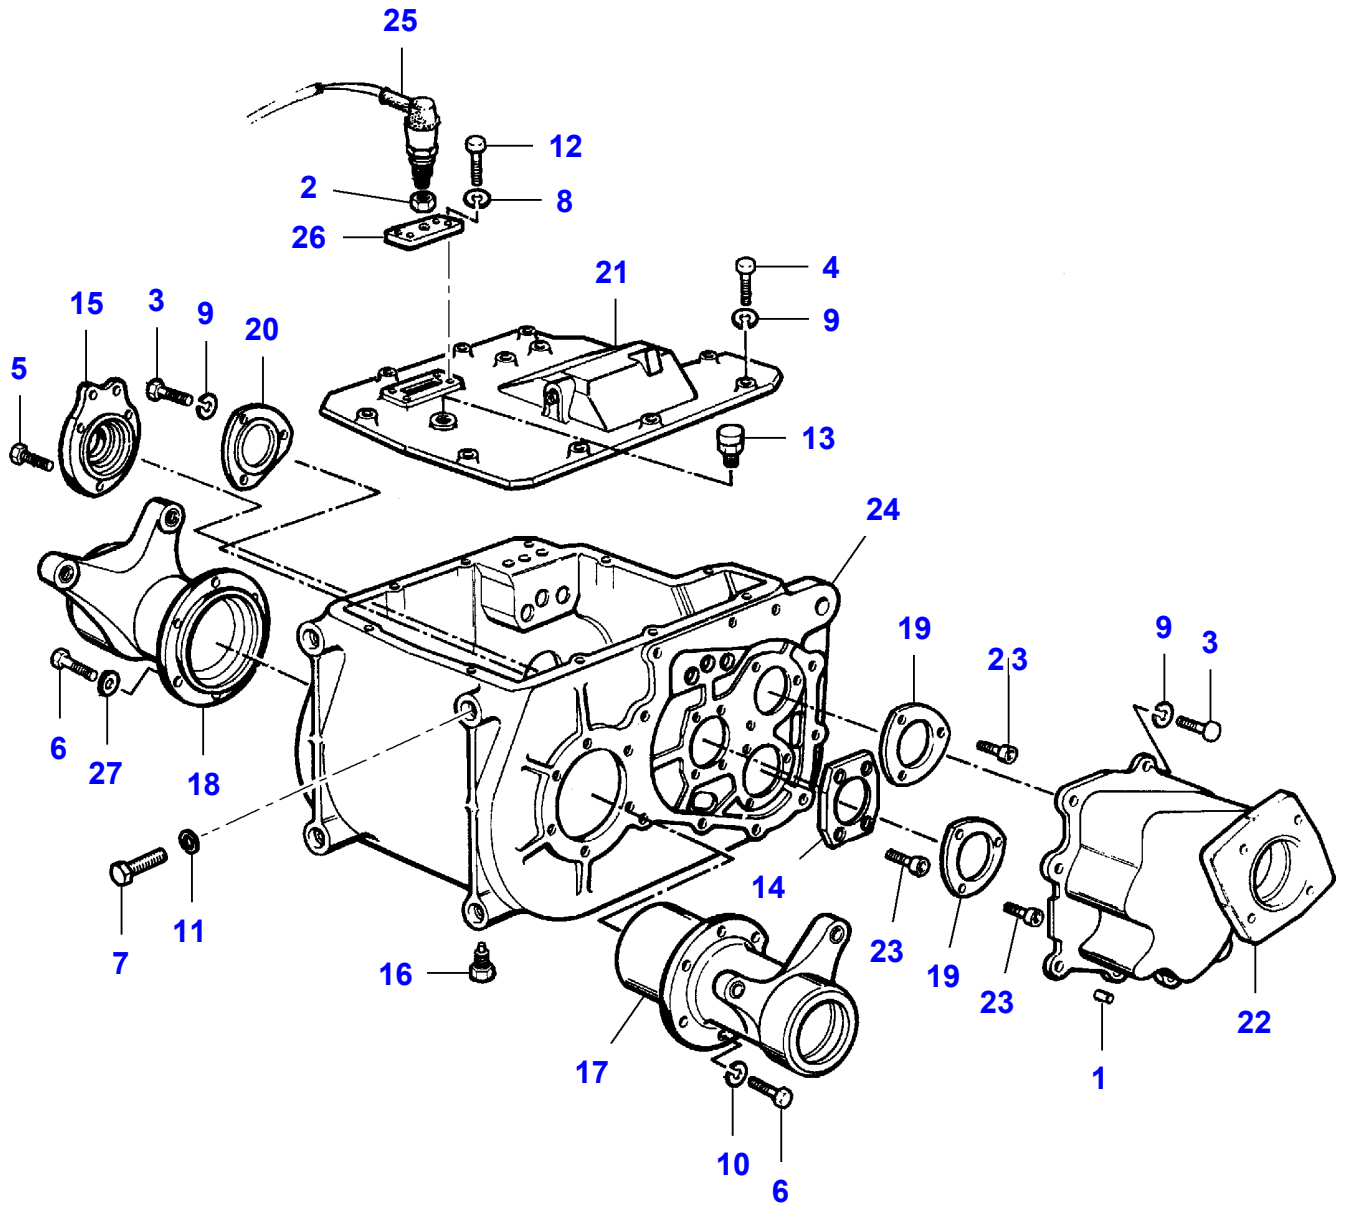

L-LC79-001-B

Gear Box

Item	Part Number	Qty	Description
1	LA10493120	1	Dowel
2	LA10726711	1	Nut
3	LA11106431	2	Cap Screw
4	LA11106631	1	Cap Screw
5	LA11107031	1	Cap Screw
6	LA11112431	2	Cap Screw
7	LA11119031	4	Cap Screw
8	LA12034571	1	Lock Washer
9	LA12034671	2	Lock Washer
10	LA12034771	1	Lock Washer
11	LA12034871	4	Lock Washer
12	LA16043424	1	Cap Screw
13	LA312974500	1	Plug
14	LA321873650	1	Flange
15	LA321873950	1	Support
16	LA322062500	1	Plug
17	LA322066050	1	Support
18	LA322066350	1	Support
19	LA322066450	2	Flange
20	LA322066550	1	Flange
21	LA322068550	1	Cover
22	LA322245550	1	Support
23	LA322276350	3	Hex Socket Screw
24	LA322534750	1	Box
25	LA322861500	1	Sensor
26	LA322861650	1	Cover
27	LA355561230	1	Washer