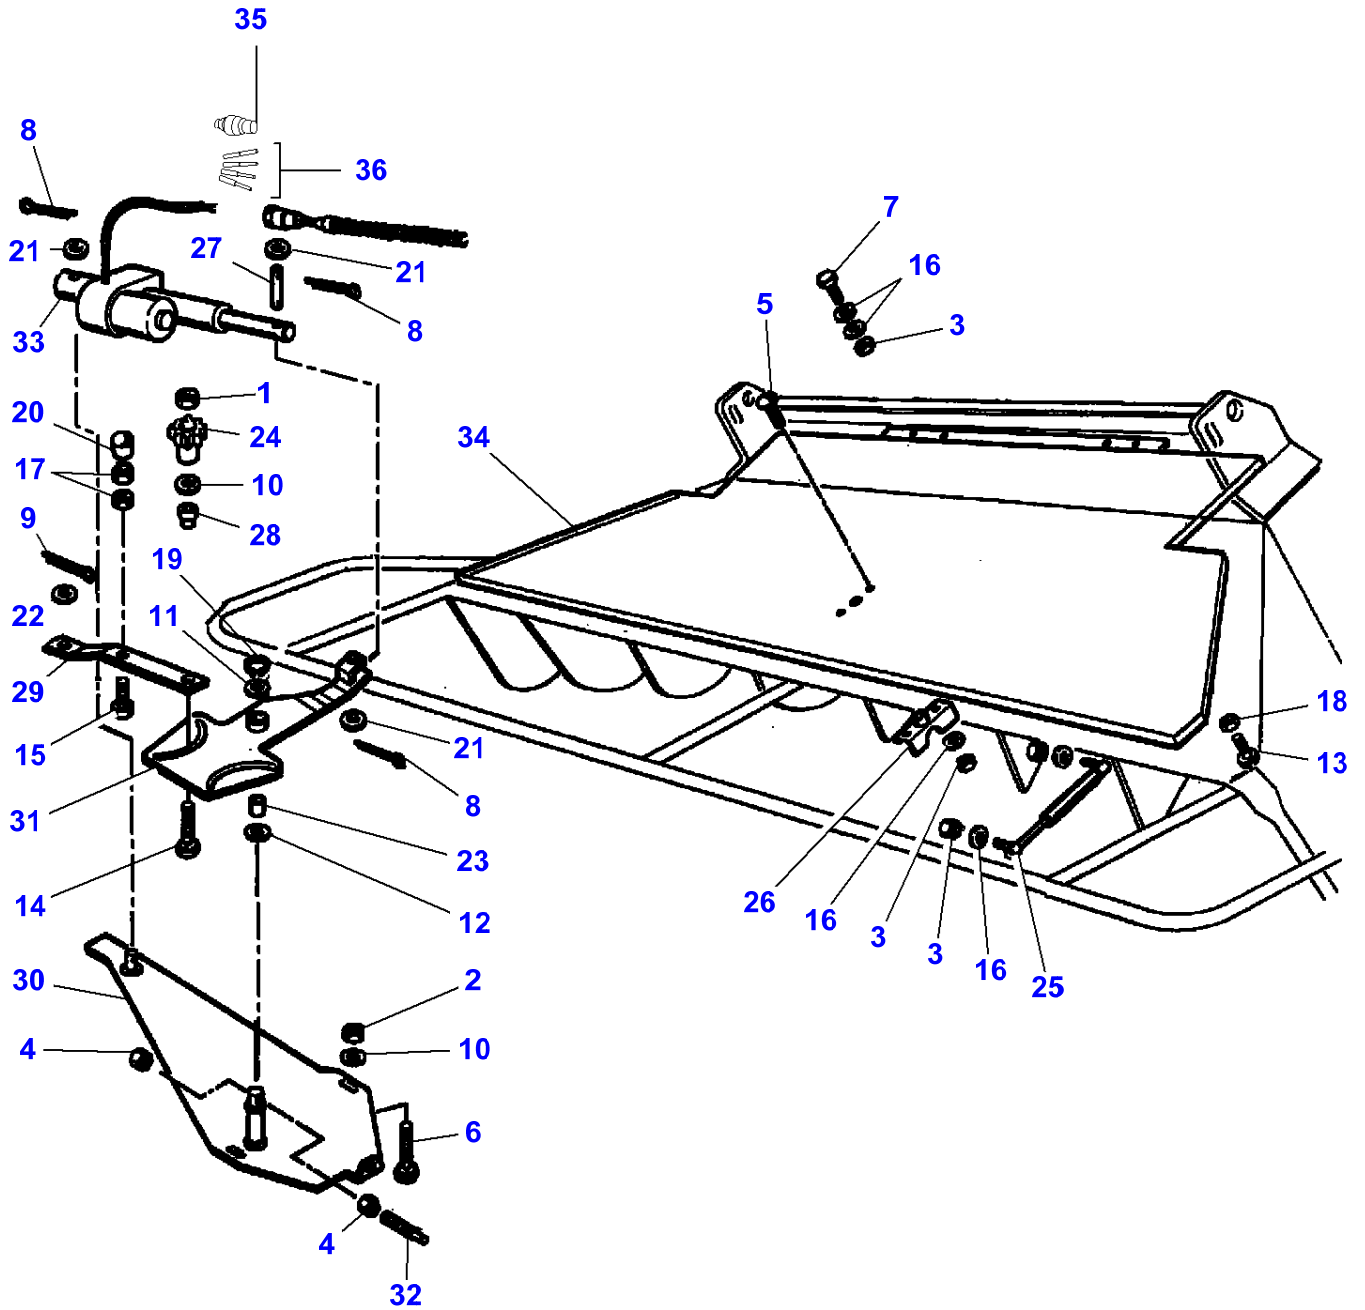

L-LD70-002-B

Electrical Adjustment Deflectors

Item	Part Number	Qty	Description
1	LA80088902	1	Nut
2	LA80100016	2	Nut
3	LA89706690	2	Nut
4	LA80100016	2	Nut
5	LA80120037	1	Bolt
6	LA80120041	1	Screw
7	LA80120104	1	Screw
8	LA80130003	3	Split Pin
9	LA80130004	1	Split Pin
10	LA80140045	2	Washer
11	LA80140103	1	Washer
12	LA80140103	1	Washer
13	LA80190029	1	Screw
14	LA80280745	1	Bolt
15	LA80300389	1	Screw
16	LA80322358	4	Lock Washer
17	LA80323238	1	Nut
18	LA80354720	1	Nut
19	LA80370002	1	Circlip
20	LA80372783	1	Knob
21	LA80378245	3	Washer
22	LA80378246	1	Washer
23	LA80395589	1	Sleeve
24	LA80703270	1	Pinion
25	LA83963662	1	Regulator
26	LA84015292	1	Lock
27	LA84017216	1	Pin
28	LA84018320	1	Bush
29	LA84018322	1	Pad
30	LA84018323	1	Support
31	LA84018345	1	Lever
32	LA84018597	1	Rod
33	LA84018921	1	Actuator
34	LA84021167	1	Cover
35	LA323076750	1	Connector
36	LA80445521	1	Connectors