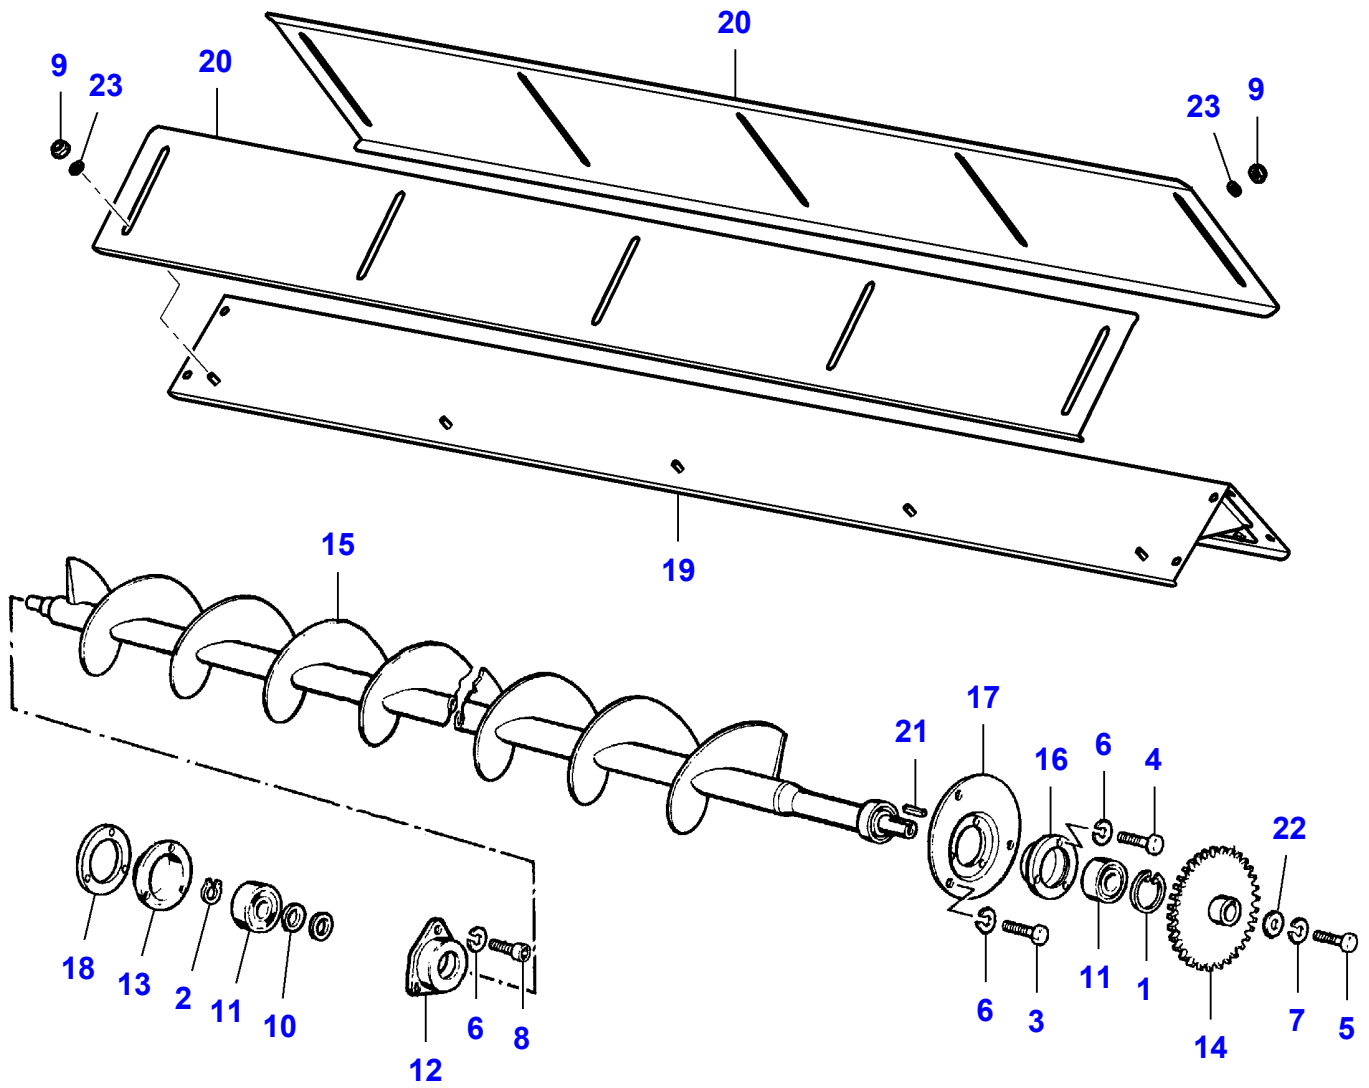

L-LD26-001-B

Massey Ferguson

MF 7244 COMBINE - 3906030

3906030

Grain Tank Unloading Auger

Page080-0050

Item	Part Number	Qty	Description	Comments
1	LA11061076	1	Circlip	
2	LA11067876	1	Circlip	
3	LA11106021	1	Cap Screw	
4	LA11106221	1	Cap Screw	
5	LA11112424	1	Cap Screw	
6	LA12034671	3	Lock Washer	
7	LA12034771	1	Lock Washer	
8	LA14420221	1	Hex Socket Screw	
9	LA16104111	1	Locknut	
10	LA355538710	1	Washer	
11	LA28996530	2	Bearing Assy	
12	LA300011962	1	Support	
13	LA300112176	1	Cover	
14	LA300128263	1	Gear	
15	LA320603350	1	Auger	
16	LA321853450	1	Support	
17	LA321853550	1	Disc	
18	LA321944750	1	Shim	
19	LA323045950	1	Trough	
20	LA323046150	2	Plate	
21	LA350384428	1	Key	
22	LA355511240	1	Flat Washer	Repairs and replaces LA355511260
23	LA355520830	2	Flat Washer