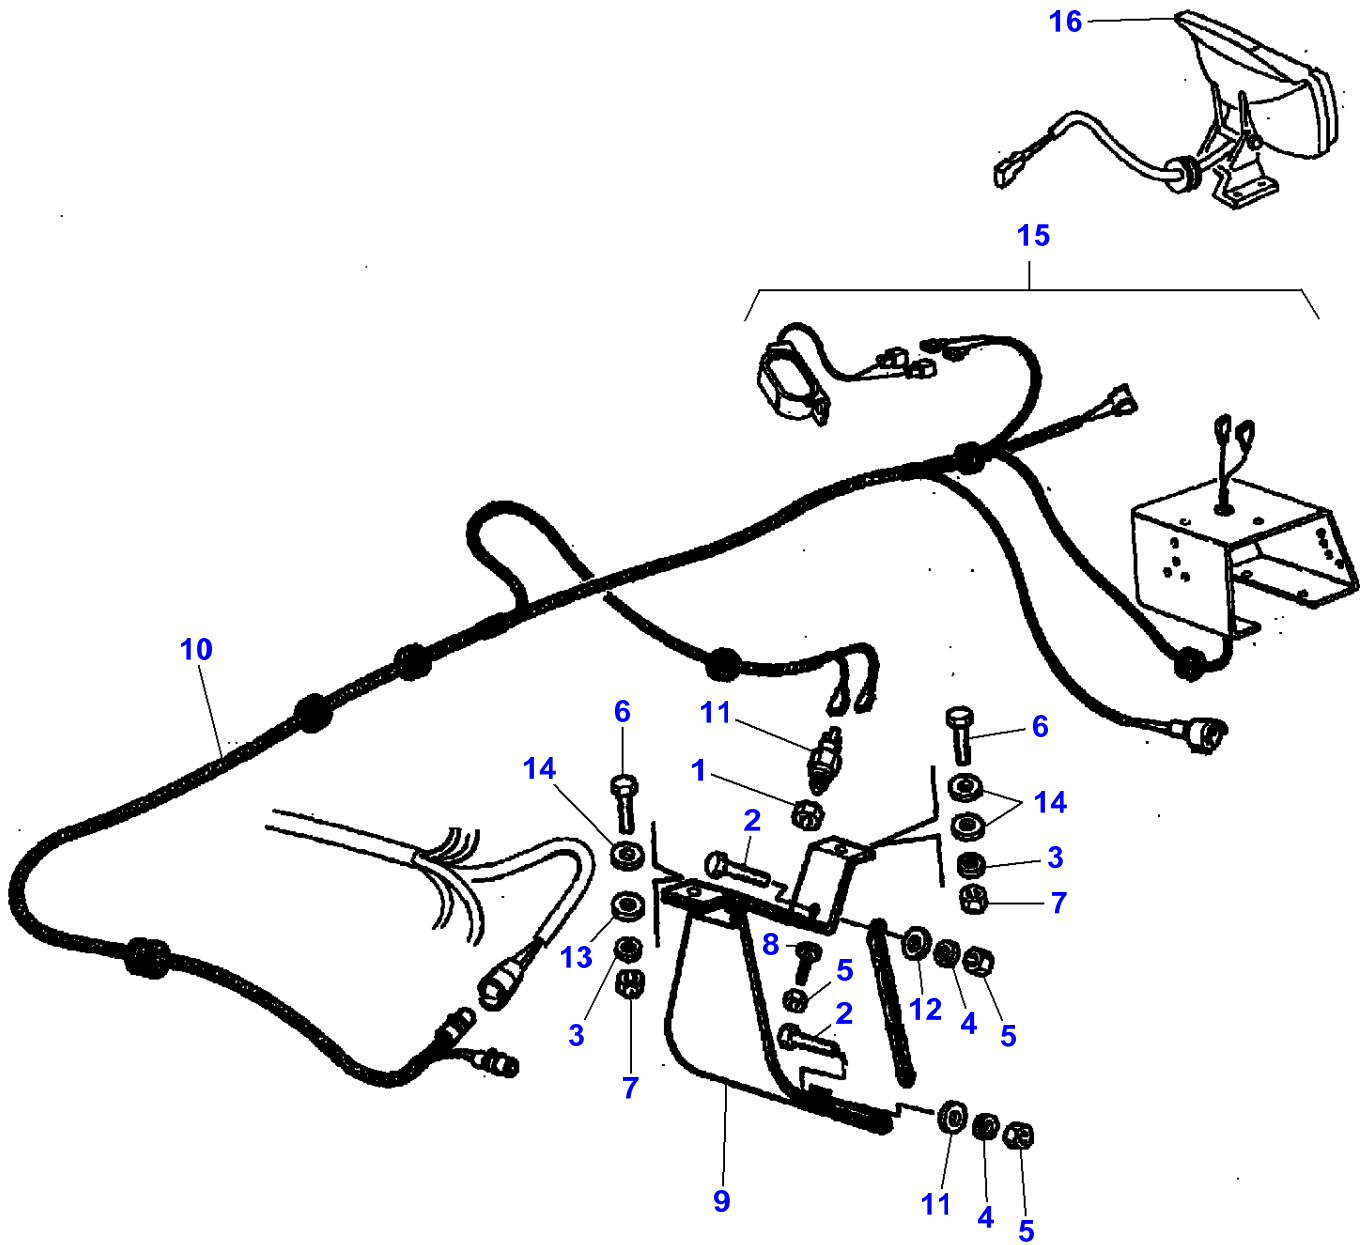

L-LD02-002-A

Rear Body

Item	Part Number	Qty	Description	Comments
1	LA10791411	1	Nut	
2	LA10902224	2	Cap Screw	
3	LA12034571	2	Lock Washer	
4	LA12035670	2	Lock Washer	
5	LA15896221	3	Nut	
6	LA16043224	2	Cap Screw	
7	LA16100811	2	Nut	
8	LA320577650	1	Cap Screw	
9	LA321116250	1	Support	
10	LA322878100	1	Cable	
11	LA340480443	1	Transmitter	
12	LA355500715	2	Flat Washer	
13	LA355500815	1	Washer	
14	LA355510820	3	Flat Washer	
15		1	Light	See Page - Reference Number 120-0105
16		1	Head Light	See Page - Reference Number 120-0130/2