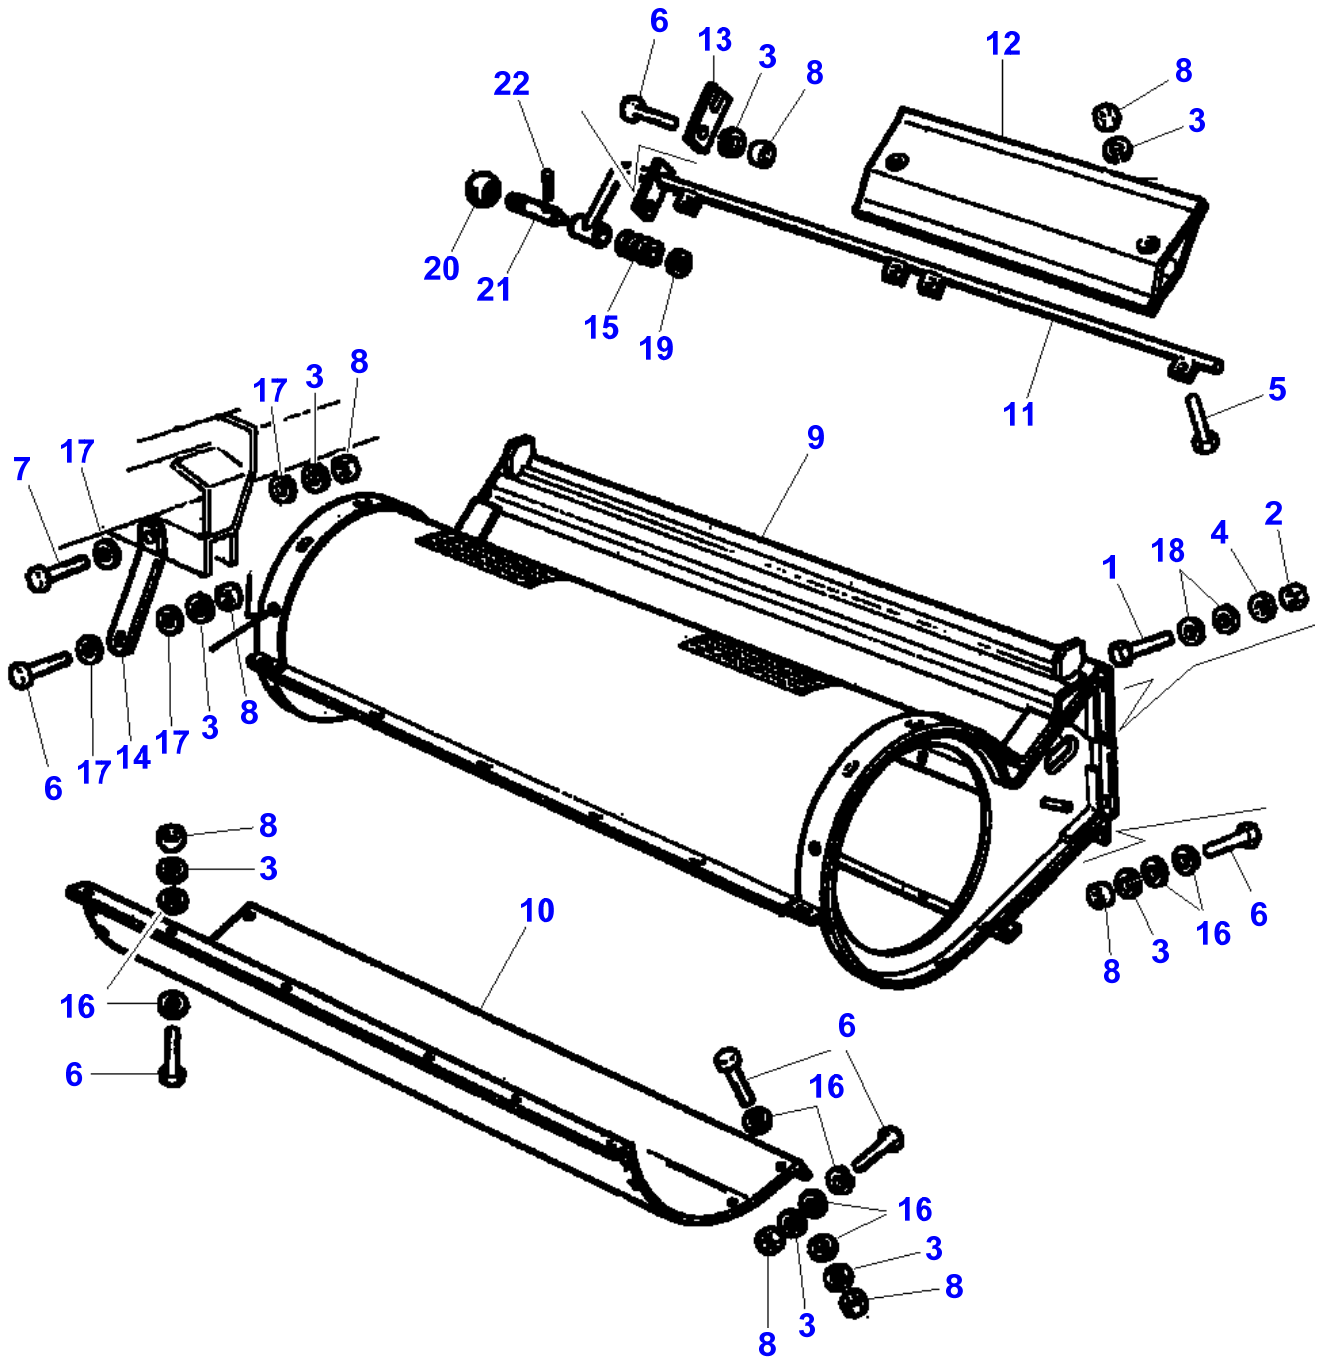

Massey Ferguson

MF 7244 COMBINE - 3906030

3906030

Fan - From Serial Number 551510027

Page070-0100

Item	Part Number	Qty	Description	Comments
1	LA321551650	1	Screw Special	
2	LA320899350	1	Lock Washer	
3	LA355510820	X	Flat Washer	
4	LA16043621	X	Cap Screw	
5	LA323183350	1	Shield	
6	LA323183450	1	Shield	
7	LA12034571	X	Lock Washer	
8	LA16100811	X	Nut	
9		1	Shield	See Page - Reference Number 090-0015/19
10		1	Shield	See Page - Reference Number 090-0025/5
11	LA16043421	X	Cap Screw	

L-LD16-002-A