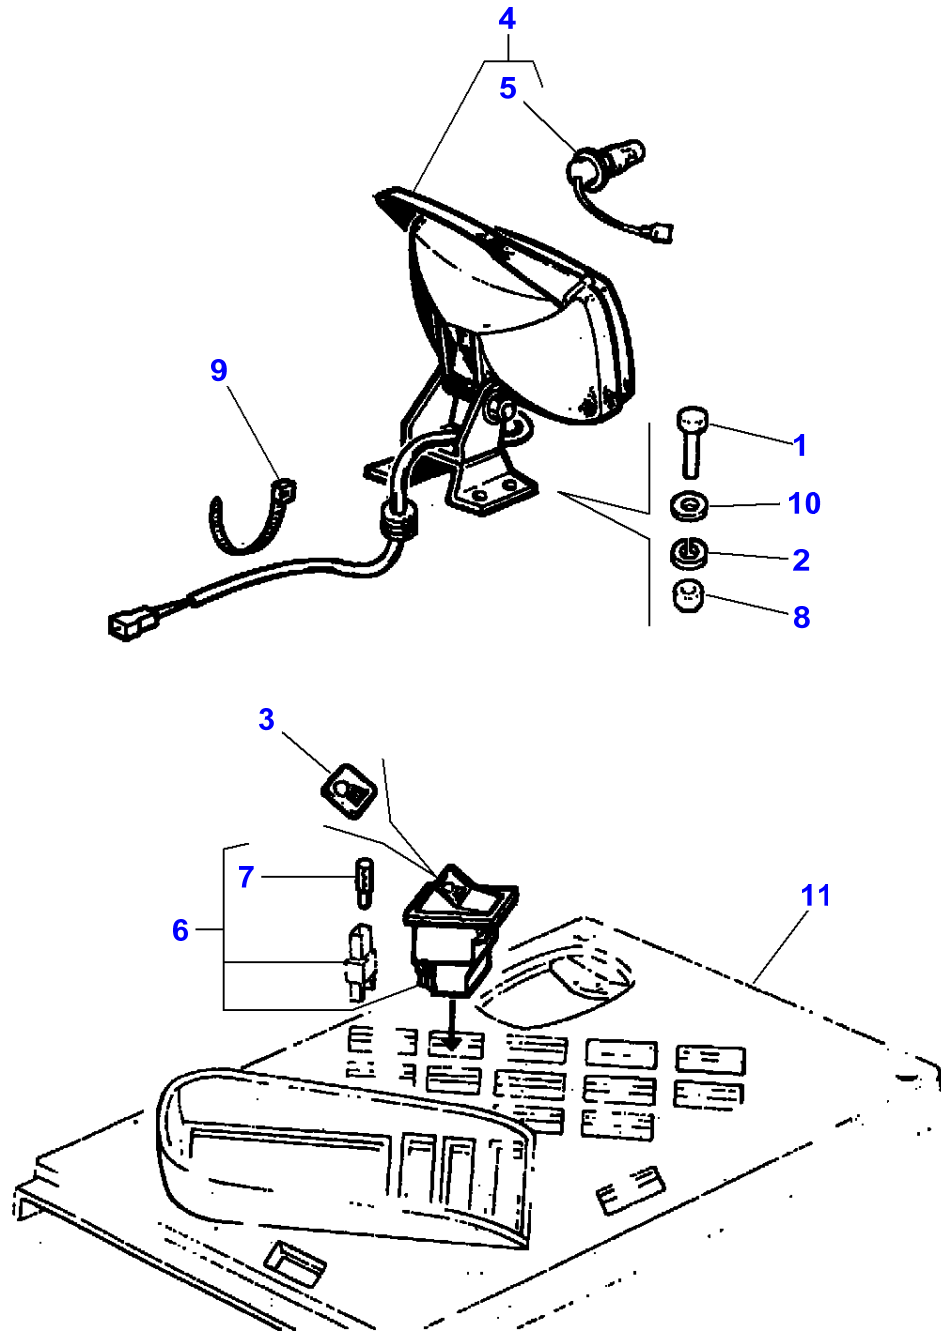

L-LD53-002-A

Massey Ferguson

MF 7244 COMBINE - 3906030

3906030

Page120-0130

Auxiliary Light

Item	Part Number	Qty	Description	Comments
1	LA10902224	1	Cap Screw	
2	LA12035670	1	Lock Washer	
3	LA321932450	1	Plate	
4	LA321932500	1	Head Light	
5	LA14151590	1	Bulb	(4)
6	LA321848200	1	Switch	
7	LA14143790	1	Pin	(6)
8	LA15896221	1	Nut	
9	LA340481810	1	Cable Tie	
10	LA355510620	1	Flat Washer	
11		1	Panel	See Page - Reference Number 100-0020/21