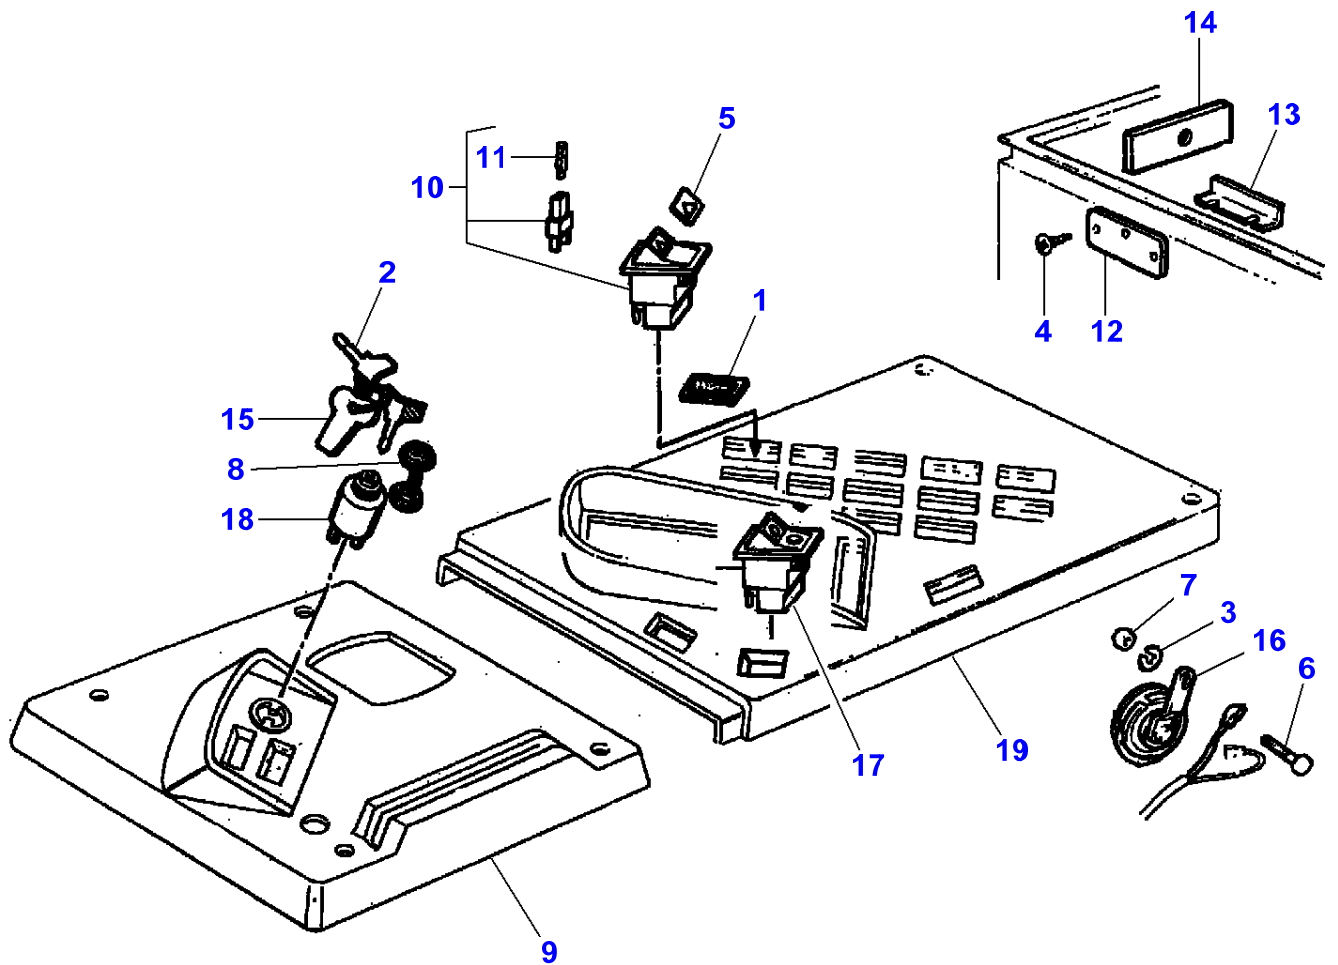

L-LC13-001-A

Massey Ferguson

MF 7244 COMBINE - 3906030

3906030

Electric System - Control Circuits

Page120-0015

Item	Part Number	Qty	Description	Comments
1	LA5151033	1	Muff	
2	LA5170782	2	Ignition Key	
3	LA12034571	1	Lock Washer	
4	LA13311611	2	Screw	
5	LA320938150	1	Plate	
6	LA16043224	1	Cap Screw	
7	LA16100811	1	Nut	
8	LA44901870	1	Plug	
9		1	Panel	See Page - Reference Number 100-0020/27
10	LA320938000	1	Switch	
11	LA14143790	1	Pin	(10)
12	LA322059650	1	Cover	
13	LA322192450	1	Bracket	
14	LA322193850	1	Plate	
15	LA322318650	1	Ignition Key	
16	LA322692400	1	Horn	
17	LA322982400	1	Button	
18	LA340480465	1	Switch, Ignition	
19		1	Panel	See Page - Reference Number 100-0020/21