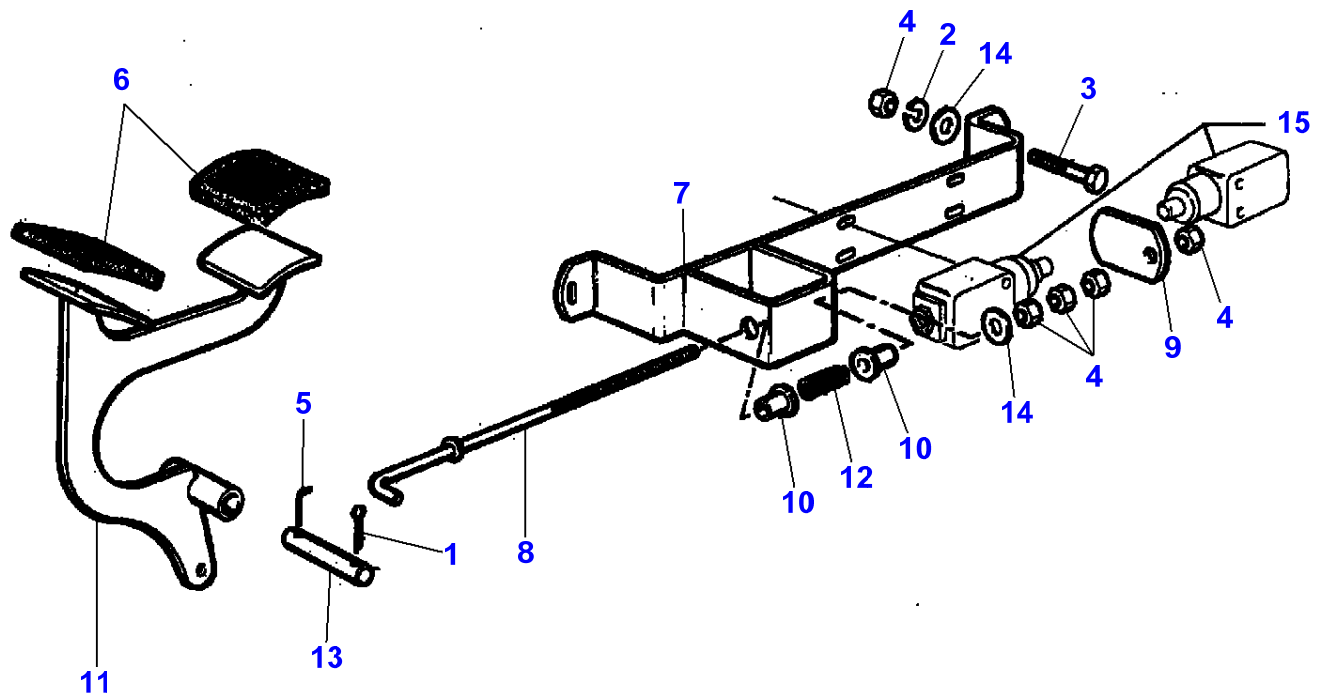

L-LC92-001-A

Massey Ferguson

MF 7244 COMBINE - 3906030

3906030

Concave Control Drive

Page100-0255

Item	Part Number	Qty	Description	Comments
1	LA10733701	1	Split Pin	
2	LA12034571	1	Lock Washer	
3	LA16043424	1	Cap Screw	
4	LA16100811	5	Nut	
5	LA300136233	1	Roll Pin	
6	LA322078850	2	Pad	
7	LA322109650	1	Support	
8	LA322110650	1	Tie Rod	
9	LA322110750	1	Plate	
10	LA322111050	2	Bush	
11	LA322114350	2	Pedal	
12	LA350356209	1	Spring	
13	LA350379280	1	Roll Pin	
14	LA355510820	2	Flat Washer	
15		1	Switch	See Page - Reference Number 120-0065/7