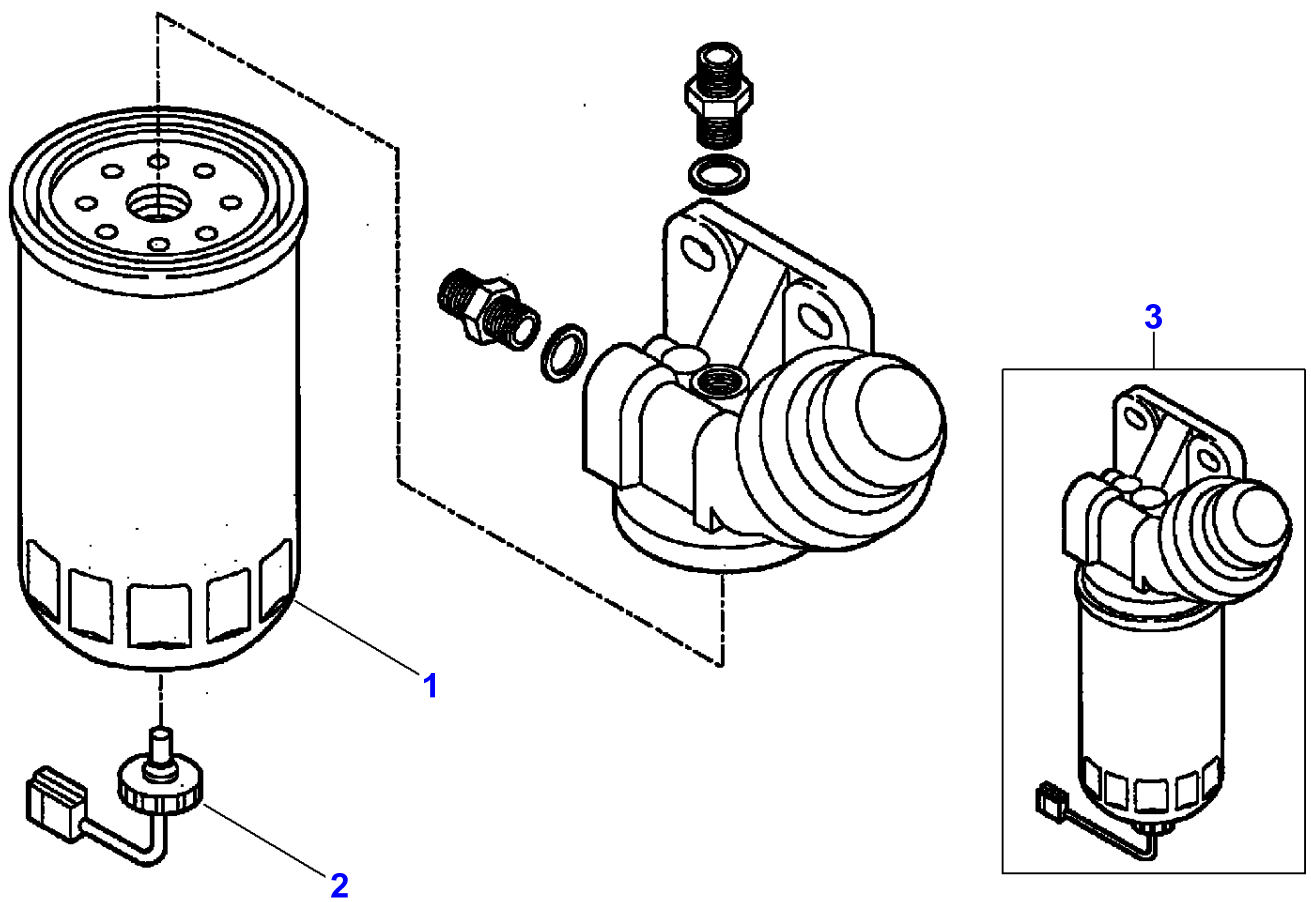

L-LC54-002-A

Massey Ferguson

MF 7244 COMBINE - 3906030

3906030

Fuel Filter - Up To 551510030

Page010-0055

Item	Part Number	Qty	Description
1	LA323007250	1	Fuel Filter
2	LA323007350	1	Valve
3	LA323007400	1	Fuel Filter