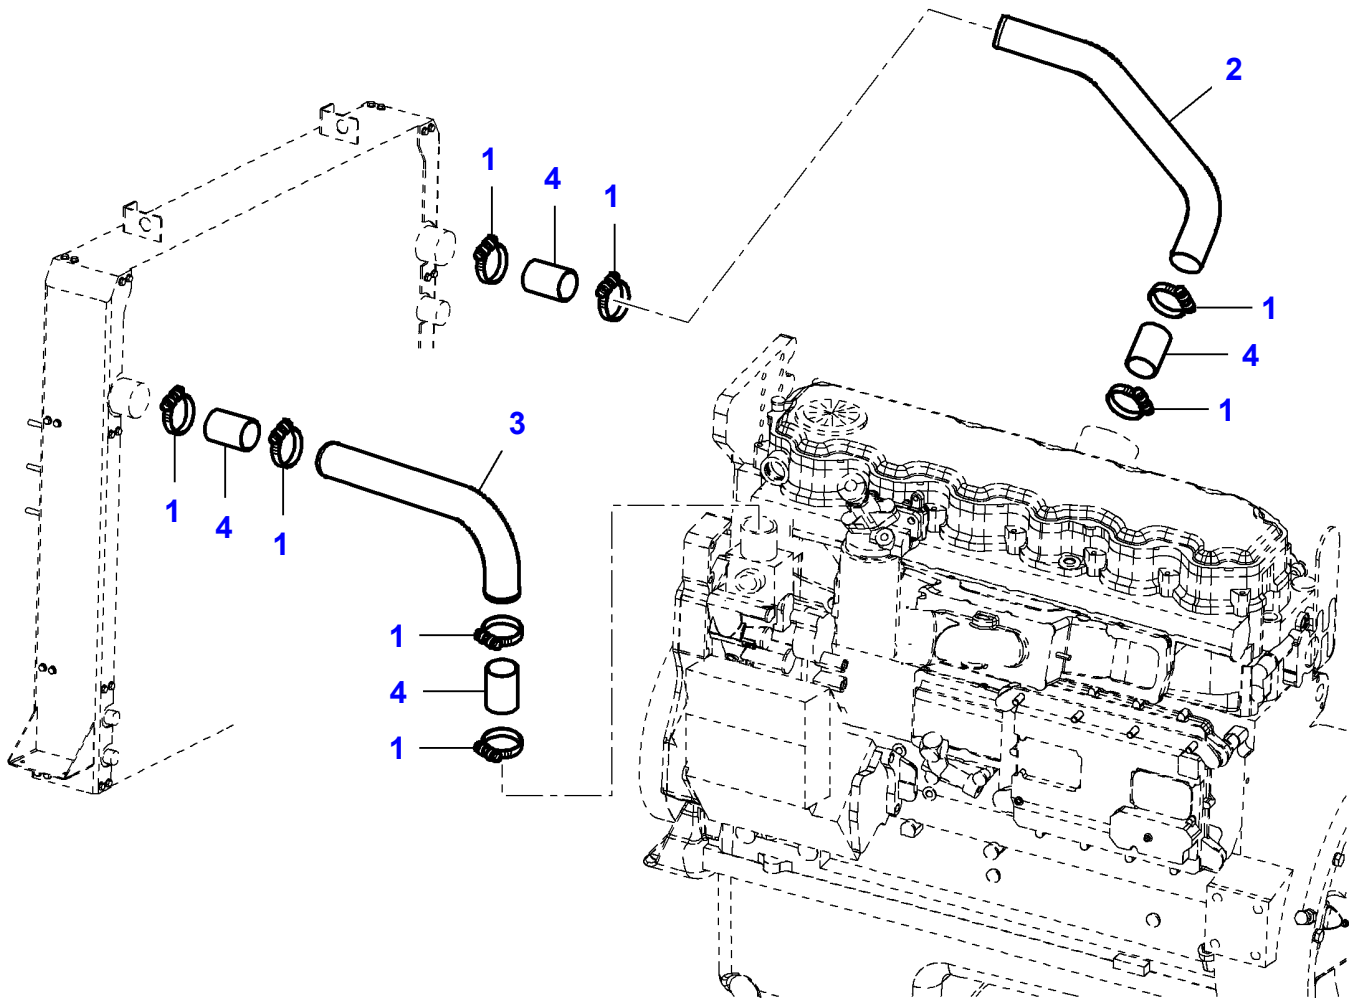

L-LC60-002-B

Massey Ferguson

MF 7244 COMBINE - 3906030

3906030

Radiator Filter

Page020-0065

Item	Part Number	Qty	Description
1	LA322884950	8	Hose Clip
2	LA322949750	1	Water Hose
3	LA322981550	1	Water Hose
4	LA322984250	4	Hose