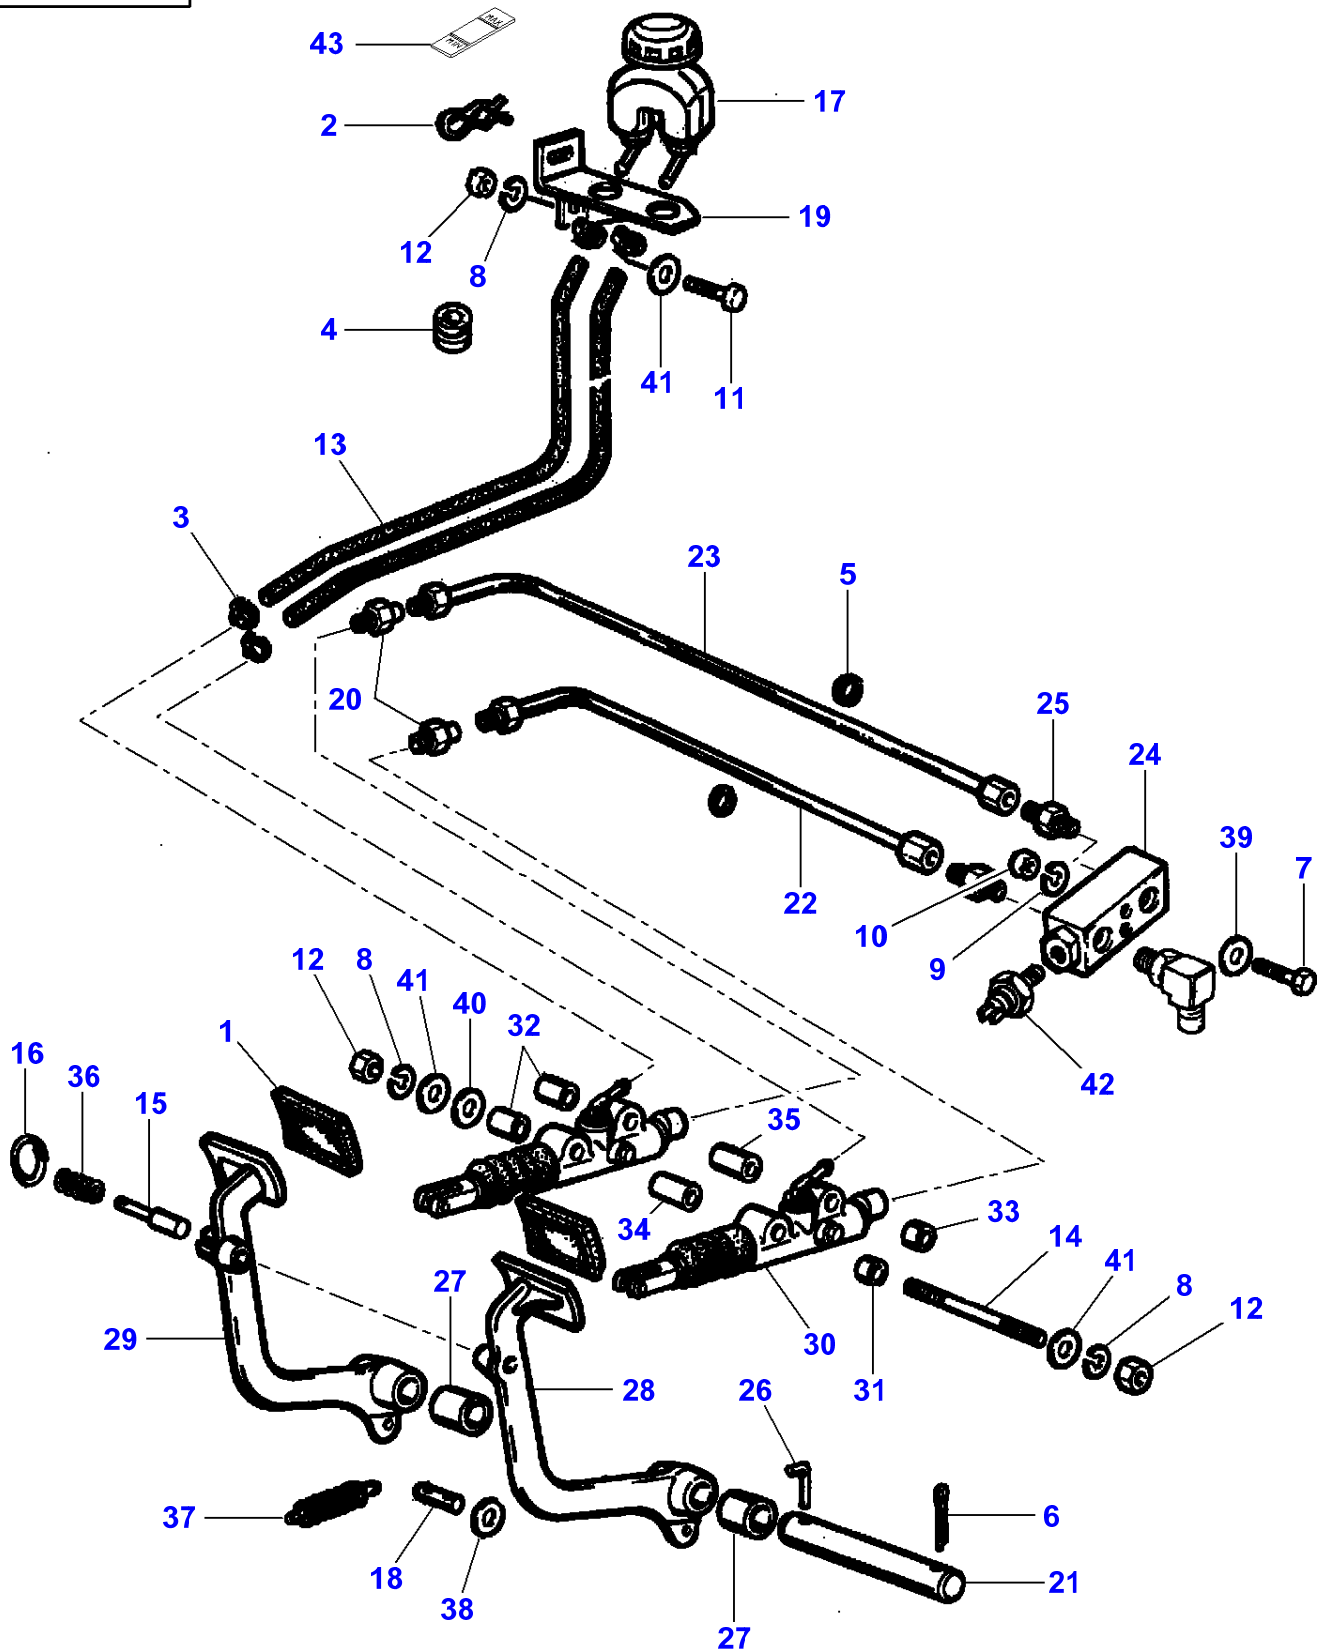

MF 7244 COMBINE - 3906030
L-LC67-001-B

L-LC67-001-B

Brakes

Item	Part Number	Qty	Description	Comments
1	LA5110685	2	Skate	
2	LA5141690	1	Pin	
3	LA350391506	4	Hose Clip	Repairs and replaces LA10186790
4	LA10397780	1	Grommet	
5	LA10403080	2	Grommet	
6	LA10734901	1	Split Pin	
7	LA10903921	1	Cap Screw	
8	LA12034571	3	Lock Washer	
9	LA12035670	1	Lock Washer	
10	LA15896221	1	Nut	
11	LA16043424	1	Cap Screw	
12	LA16100811	3	Nut	
13	LA19058189	2	Hose	
14	LA300017800	1	Tie Rod	
15	LA301592030	1	Pin	
16	LA301592031	1	Ring	
17	LA320956200	1	Hydraulic Tank	
18	LA321097650	1	Pin	
19	LA321266750	1	Support	
20	LA321897600	2	Union	
21	LA322016650	1	Clevis Pin	
22	LA322016750	1	Brake Pipe	
23	LA322016850	1	Brake Pipe	
24		1	Valve	See Page - Reference Number 030-0085/1
25	LA322017050	2	Union	
26	LA322017150	1	Clip	
27	LA322072050	2	Bush	
28	LA322111750	1	Pedal	
29	LA322111850	1	Pedal	
30		2	Pump	See Page - Reference Number 030-0085/7
31	LA340415007	1	Bush	
32	LA340415809	2	Bush	
33	LA340415814	1	Bush	
34	LA340415855	1	Bush	
35	LA344158153	1	Spacer	
36	LA350356444	1	Spring	
37	LA350356521	1	Spring	
38	LA355500915	1	Flat Washer	
39	LA355510620	1	Flat Washer	
40	LA355510815	1	Washer	
41	LA355510820	3	Flat Washer	
42		1	Switch	See Page - Reference Number 120-0020/8
43	LA343000006	1	Decal