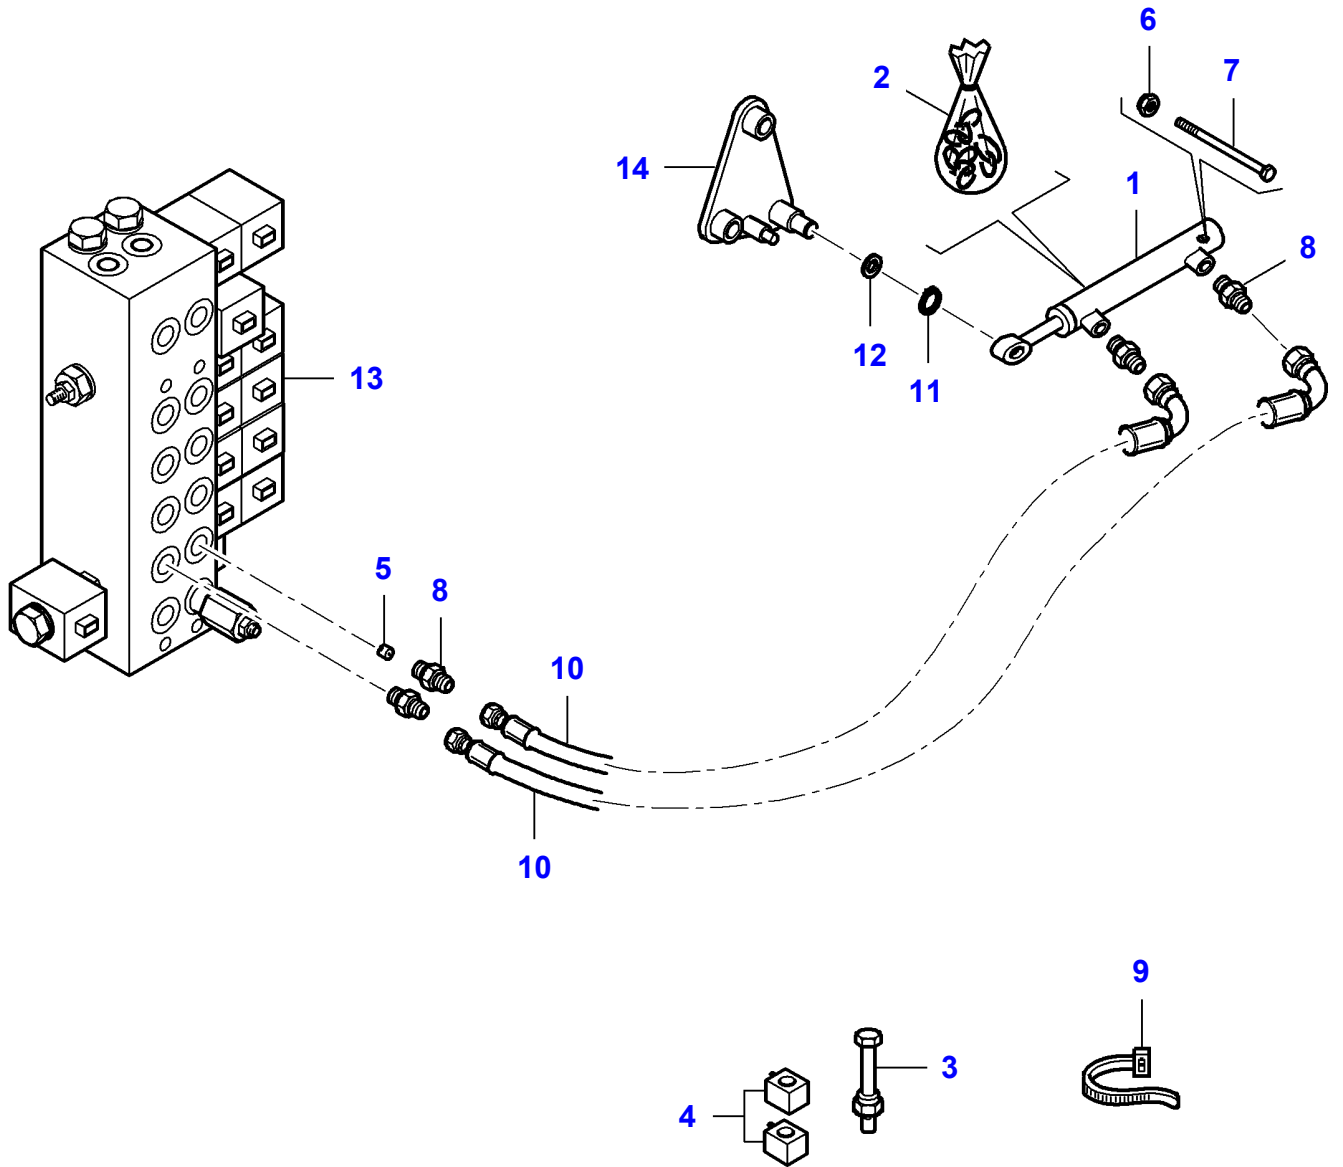

L-LD07-028-B

Massey Ferguson

MF 7244 COMBINE - 3906030

3906030

Straw Chopper - Transmission - From Serial Number 551510031

Page110-0095

Item	Part Number	Qty	Description	Comments
1	LA322770900	1	Hydraulic, Cylin	
2	LA322784100	1	Kit, Seal	(1)
3	LA322771100	1	Electrovalve	(1)
4	LA323109050	2	Block	(1)
5	LA322787550	1	Diaphragm	
6	LA12577511	1	Cap Nut	
7	LA11114221	1	Cap Screw	
8	LA322788600	4	Union	
9	LA340481808	1	Cable Tie	
10	LA322771650	2	Hydraulic Hose	
11	LA11066476	1	Circlip	
12	LA355532610	1	Flat Washer	
13		1	Block	See Page - Reference Number 030-0270/12
14		1	Lever	See Page - Reference Number 060-0085/16