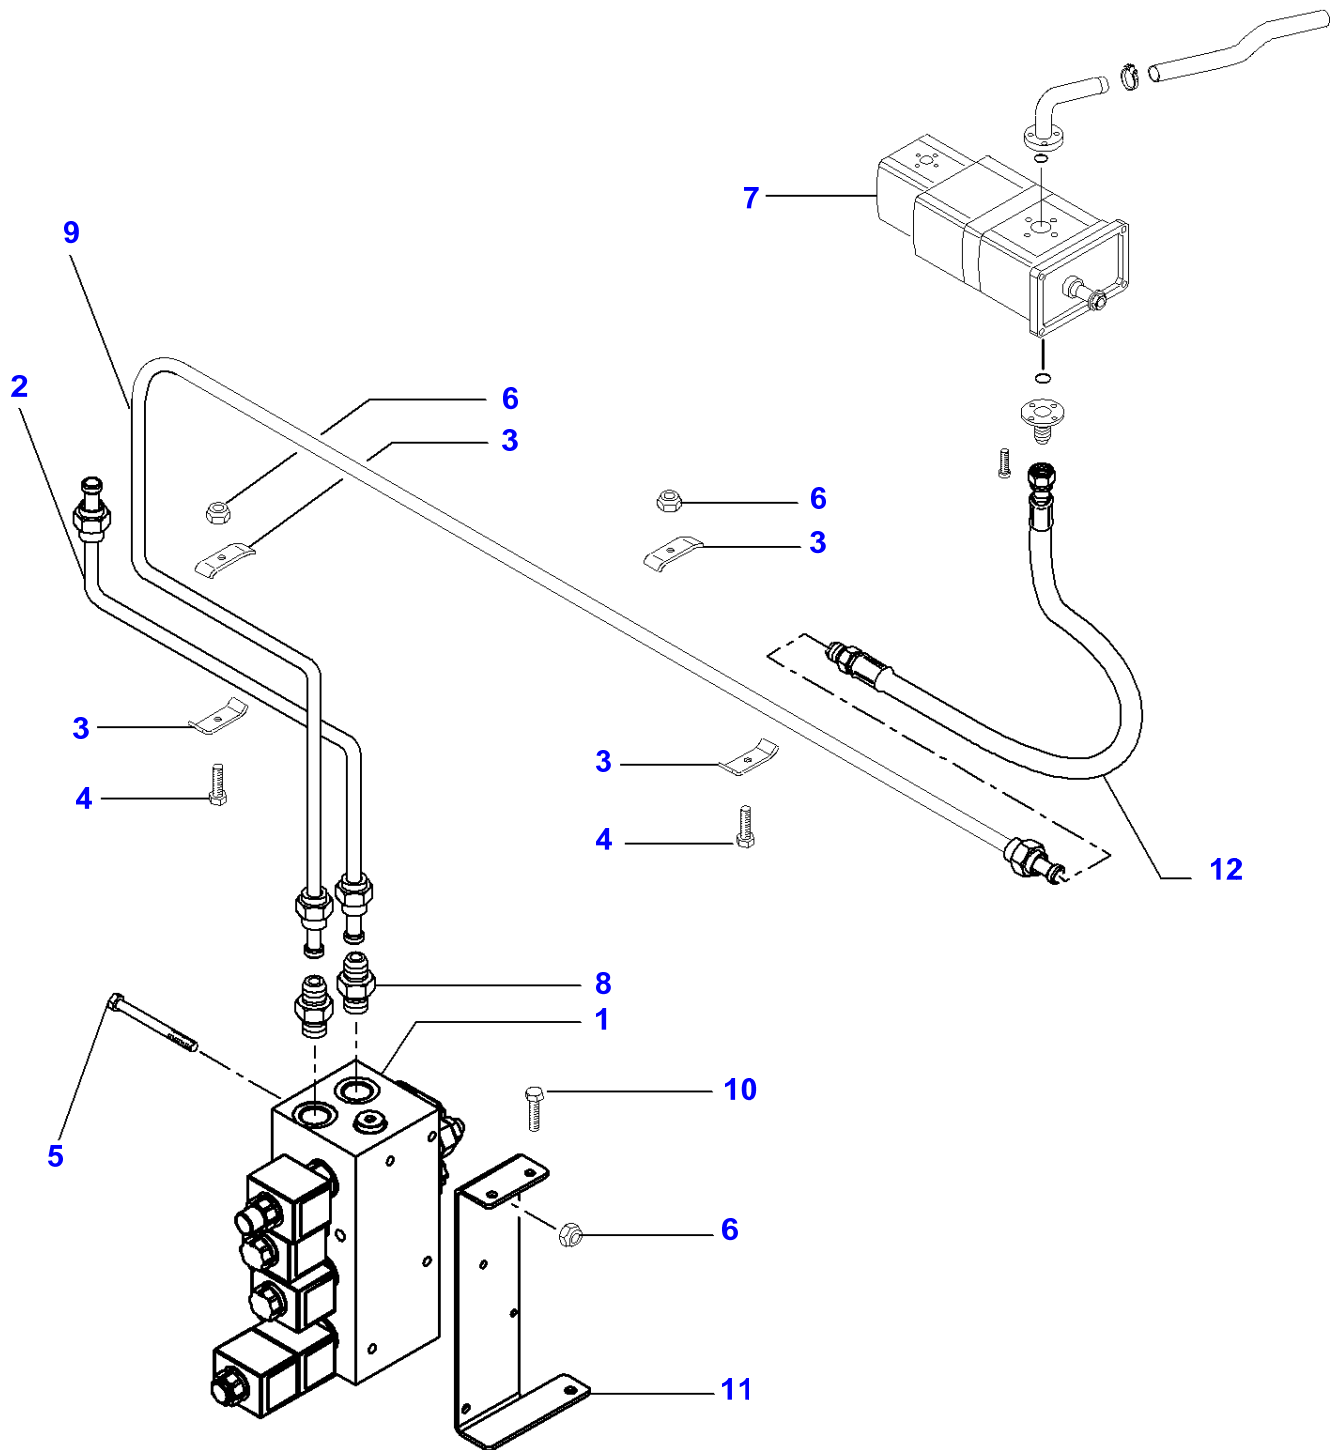

L-LD41-005-A

Massey Ferguson

MF 7244 COMBINE - 3906030

3906030

Valve Chest - From Serial Number 551510031, Up To 551510048

Page110-0030

Item	Part Number	Qty	Description	Comments
1	LA323093100	1	Distributor	
2	LA323130250	1	Tube	
3	LA300015722	1	Collar	
4	LA10902421	1	Cap Screw	
5	LA16038521	1	Cap Screw	
6	LA12574211	1	Locknut	
7		1	Pump	See Page - Reference Number 110-0010/16
8	LA322806700	1	Union	
9	LA323130350	1	Tube	
10	LA16043824	1	Cap Screw	
11	LA323127150	1	Support	
12	LA322989850	1	Hydraulic Hose