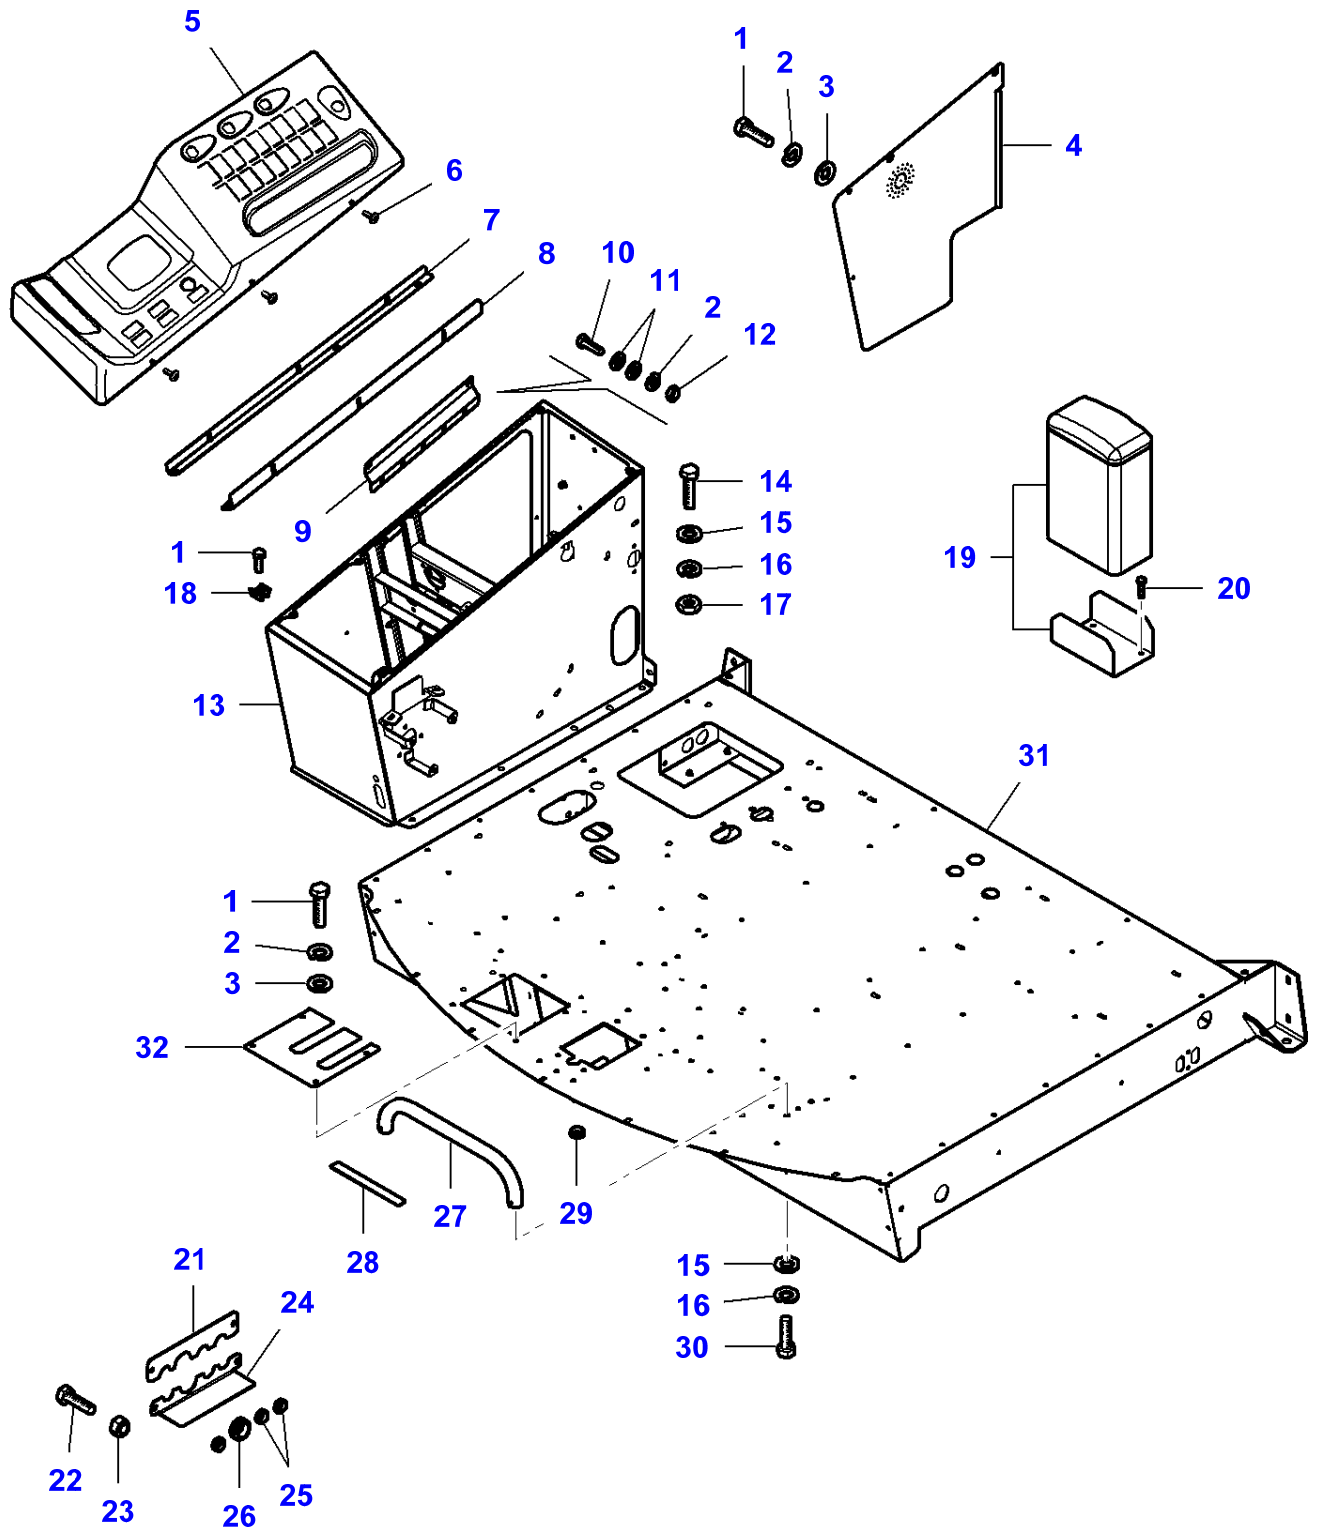

MF 7244 COMBINE - 3906030
L-LC11-006-A

L-LC11-006-A

Massey Ferguson

MF 7244 COMBINE - 3906030

3906030

Driver'S Platform - From No 551510049

Page100-0025

Item	Part Number	Qty	Description
1	LA10902221	1	Cap Screw
2	LA12035671	1	Lock Washer
3	LA355500715	1	Flat Washer
4	LA323198050	1	Panel
5	LA323197150	1	Cladding
6	LA323174850	1	Screw
7	LA323196950	1	Bracket
8	LA323197050	1	Bracket
9	LA323197850	1	Bracket
10	LA10902421	1	Cap Screw
11	LA355500615	1	Flat Washer
12	LA15896211	1	Nut
13	LA322087850	1	Support
14	LA16043424	1	Cap Screw
15	LA355510820	1	Flat Washer
16	LA12034571	1	Lock Washer
17	LA16100811	1	Nut
18	LA321318950	1	Nut
19	LA322903250	1	Cooler
20	LA10902621	1	Cap Screw
21	LA323190550	1	Plate
22	LA16043224	1	Cap Screw
23	LA16104111	1	Locknut
24	LA323190450	1	Support
25	LA10397780	1	Grommet
26	LA10398180	1	Grommet
27	LA323197350	1	Support
28	LA320713450	1	Gasket
29	LA10397580	1	Grommet
30	LA16043421	1	Cap Screw
31	LA323188450	1	Platform
32	LA323207350	1	Support