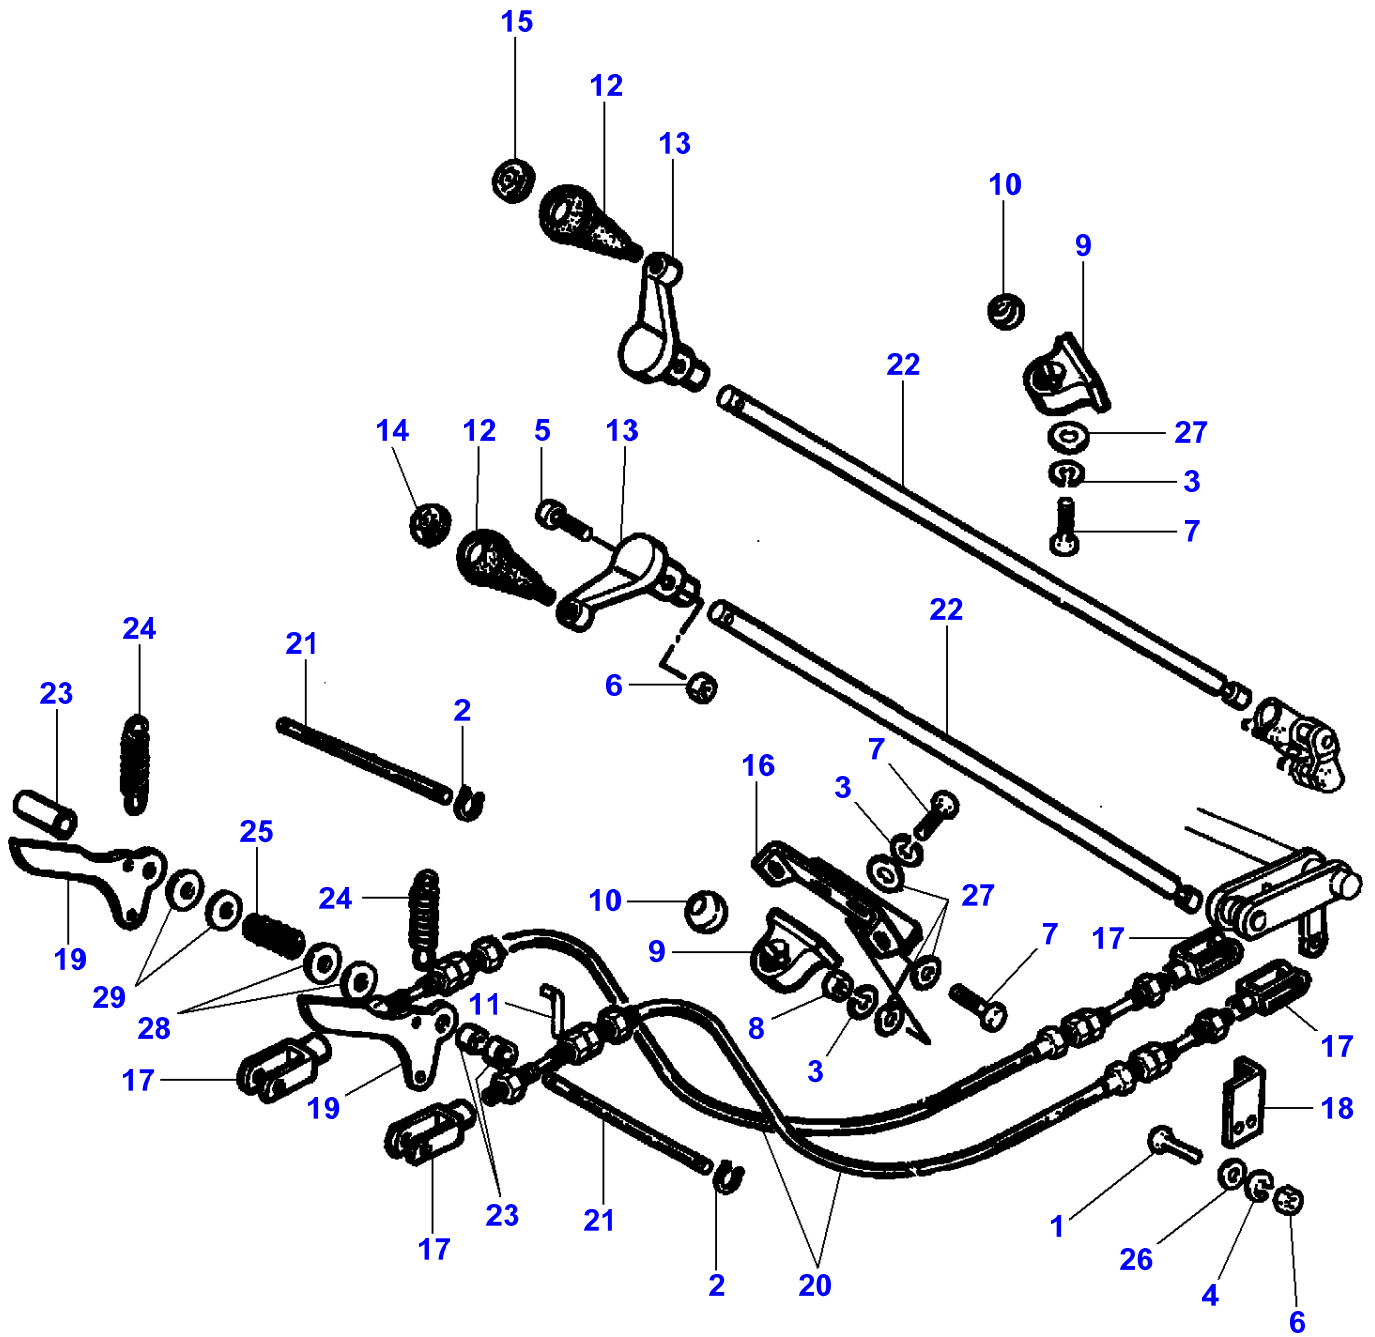

L-LC92-002-A

Massey Ferguson

MF 7244 COMBINE - 3906030

3906030

Concave Control Drive - Up To 551510048

Page050-0050

Item	Part Number	Qty	Description
1	LA10902424	1	Cap Screw
2	LA11065676	2	Circlip
3	LA12034571	3	Lock Washer
4	LA12035670	1	Lock Washer
5	LA14305624	2	Hex Socket Screw
6	LA15896221	3	Nut
7	LA16043424	3	Cap Screw
8	LA16100811	1	Nut
9	LA300112895	2	Support
10	LA300125190	2	Knuckle
11	LA300136233	1	Roll Pin
12	LA321253950	2	Grip
13	LA321254250	2	Lever
14	LA321260350	1	Plug
15	LA321260450	1	Plug
16	LA321993550	1	Plate
17	LA322014450	4	Yoke
18	LA322056350	1	Support
19	LA322252050	2	Lever
20	LA322797750	2	Cable
21	LA322801250	2	Pin
22	LA322802750	2	Rod
23	LA340415834	3	Bush
24	LA350356542	2	Spring
25	LA353561121	1	Spring
26	LA355500715	1	Flat Washer
27	LA355500915	4	Flat Washer
28	LA355501120	2	Flat Washer
29	LA355520820	2	Washer