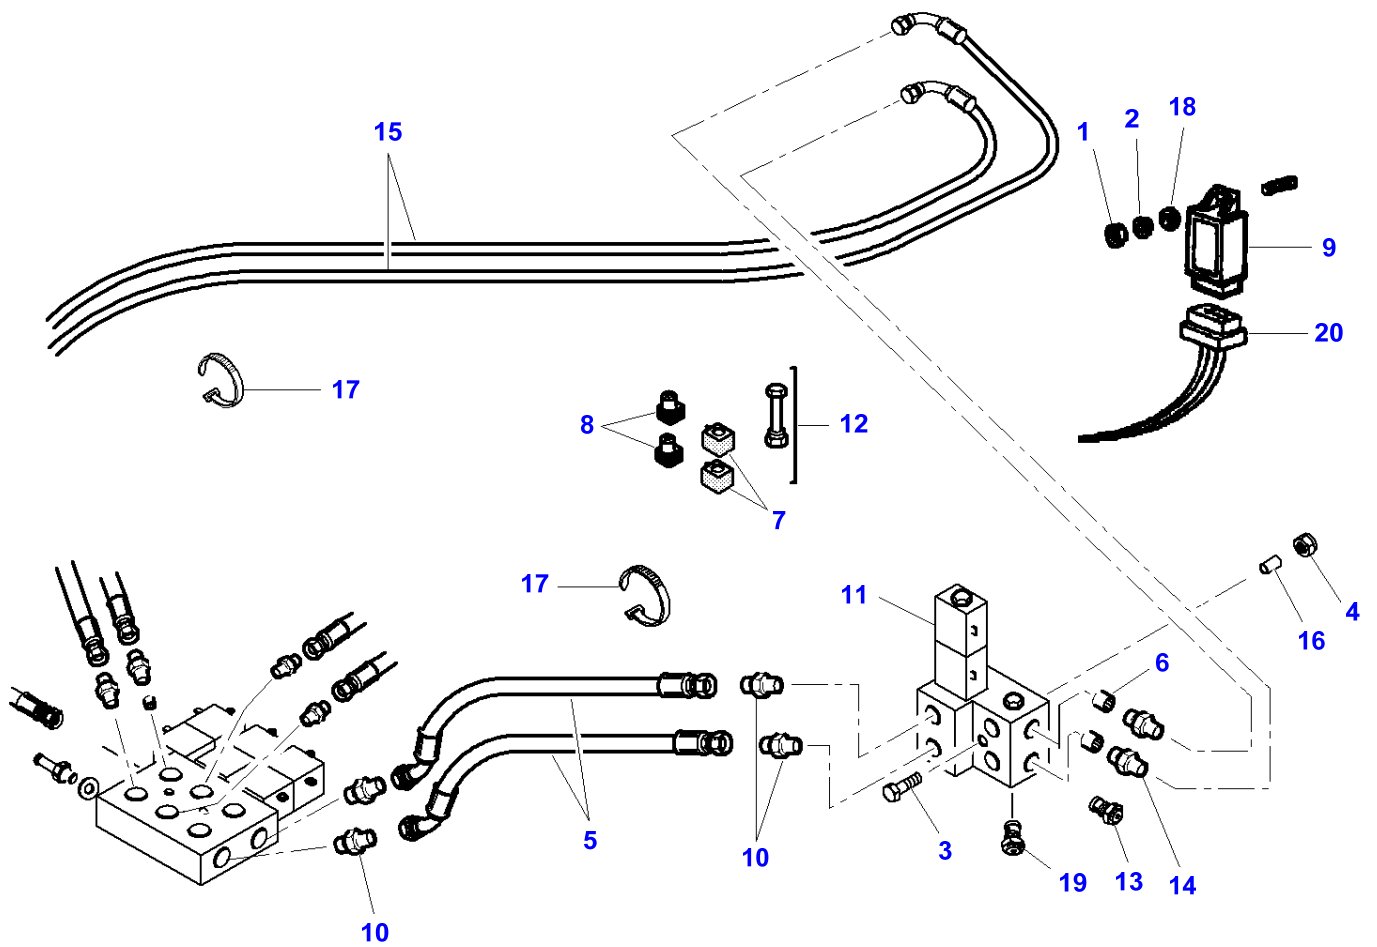

L-LC48-002-A

Massey Ferguson

MF 7244 COMBINE - 3906030

3906030

Cutter Bar Levelling System - Up To 551510030

Page140-0105

Item	Part Number	Qty	Description	Comments
1	LA10718021	1	Nut	
2	LA12035471	1	Lock Washer	
3	LA16045821	1	Cap Screw	
4	LA16104111	1	Locknut	
5	LA321691650	2	Hydraulic Hose	
6	LA322293950	1	Screw	
7	LA322412950	1	Magnet	
8	LA322413000	1	Union	
9	LA322638150	1	Control Box	
10	LA322788600	8	Union	
11	LA322816300	1	Block	
12	LA322816450	1	Electrovalve	
13	LA322816550	1	Valve	
14	LA322819000	2	Union	
15	LA322971050	2	Hose	
16	LA340415002	1	Bush	
17	LA340481808	2	Cable Tie	
18	LA355500515	1	Flat Washer	
19	LA410000185	1	Valve	
20		1	Cable	See Page - Reference Number 120-0055/13