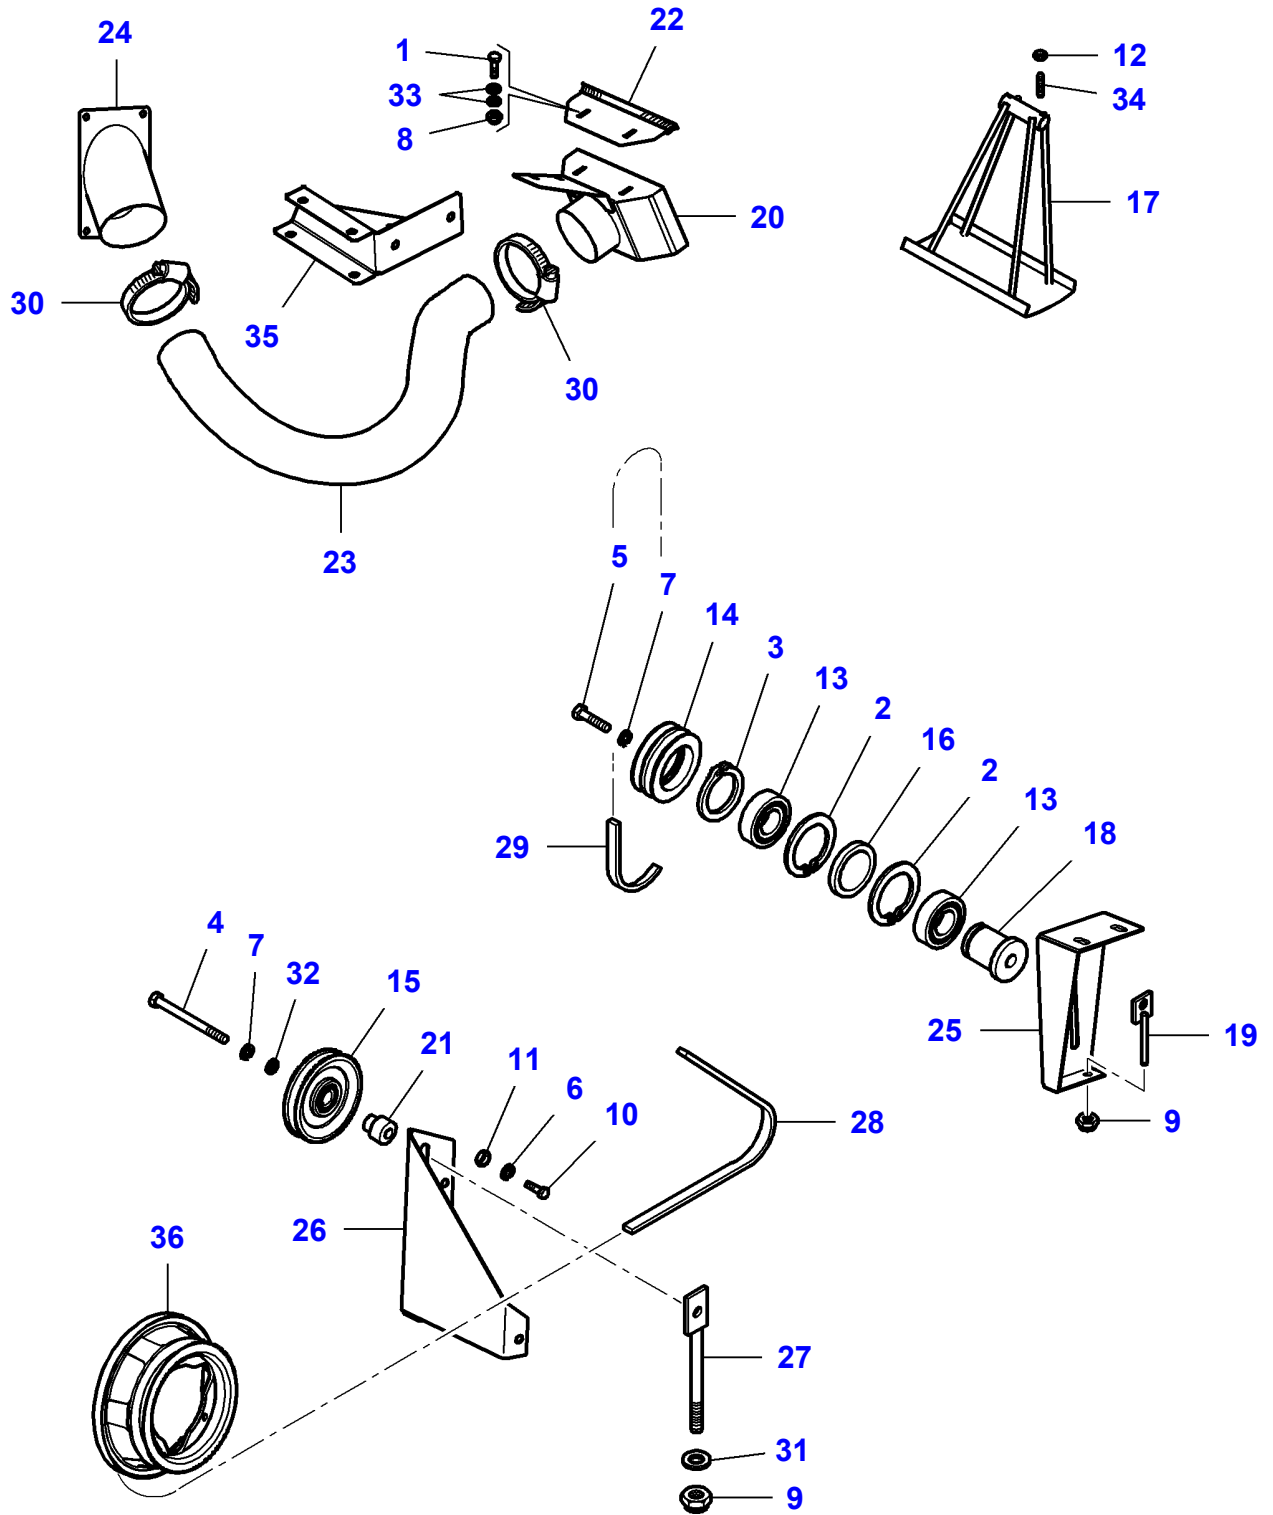

L-LC63-001-B

Radiator Filter Intake

Item	Part Number	Qty	Description	Comments
1	LA10902421	1	Cap Screw	
2	LA11061376	2	Circlip	
3	LA11068876	2	Circlip	
4	LA11107221	1	Cap Screw	
5	LA11107621	1	Cap Screw	
6	LA12034571	1	Lock Washer	
7	LA12034671	2	Lock Washer	
8	LA12574211	1	Locknut	
9	LA12577211	2	Nut	
10	LA16043221	1	Cap Screw	
11	LA16100811	1	Nut	
12	LA16102311	1	Nut	
13	LA24905120	1	Bear. 6008 2rs	
14	LA322826850	1	Pulley	
15	LA322882950	1	Pulley	
16	LA322950750	1	Bush	
17	LA322957450	1	Shield	
18	LA322957950	1	Pin	
19	LA322958050	1	Tie Rod	
20	LA322969350	1	Conveyor	
21	LA322997350	1	Bush	
22	LA322998550	1	Brush	
23	LA322998850	1	Tube	
24	LA323030250	1	Flange	
25	LA323035350	1	Bracket	
26	LA323038150	1	Bracket	
27	LA323038350	1	Tie Rod	
28	LA340433181	1	Belt	
29	LA340433198	1	Belt	
30	LA353915107	2	Clip	
31	LA355501130	1	Flat Washer	
32	LA355501140	1	Washer	
33	LA355510615	2	Flat Washer	
34	LA366340814	1	Grub Screw	
35		1	Profile	See Page - Reference Number 080-0125/7
36		1	Pulley	See Page - Reference Number 020-0125/11