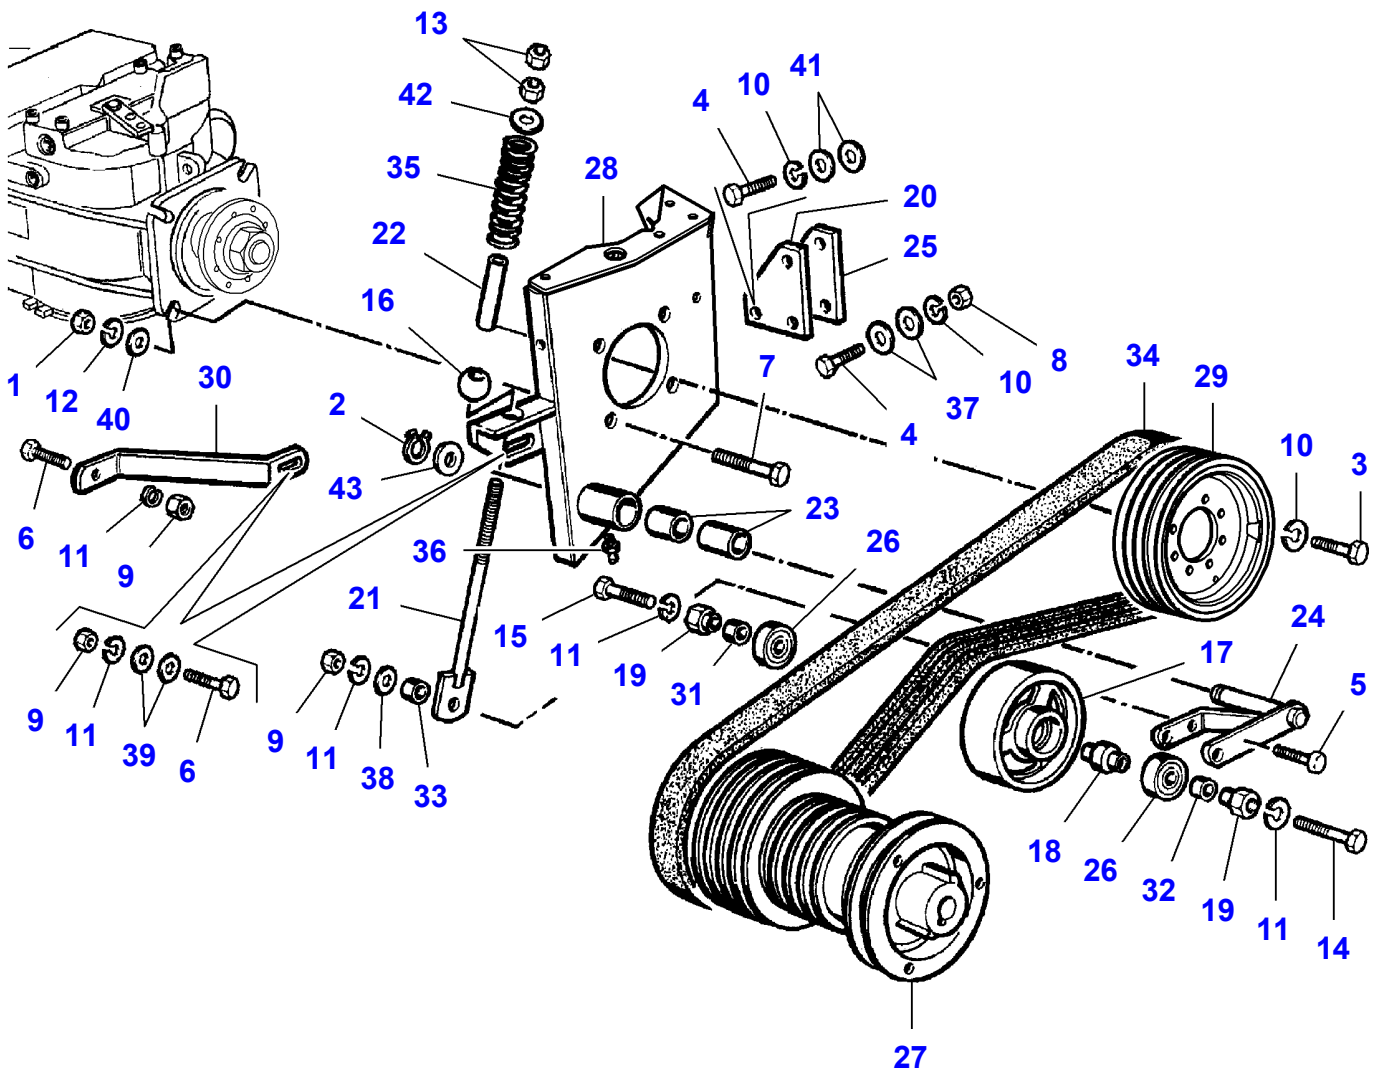

## Pump Drive

Item	Part Number	Qty	Description
1	LA10790421	1	Nut
2	LA11067376	1	Circlip
3	LA11106424	1	Cap Screw
4	LA11107221	2	Cap Screw
5	LA11112424	1	Cap Screw
6	LA11112821	2	Cap Screw
7	LA11394321	1	Cap Screw
8	LA11701721	1	Nut
9	LA11702921	3	Nut
10	LA12034671	3	Lock Washer
11	LA12034771	5	Lock Washer
12	LA12035571	1	Lock Washer
13	LA12163211	2	Nut
14	LA15232821	1	Cap Screw
15	LA15540521	1	Cap Screw
16	LA300015644	1	Knuckle
17	LA300117717	1	Pulley,Tensioner
18	LA300134315	1	Pin
19	LA300134396	2	Bush
20	LA321946150	1	Shim
21	LA322071250	1	Rod
22	LA322071350	1	Spacer
23	LA322100750	2	Spacer
24	LA322100950	1	Yoke
25	LA322225450	1	Shim
26	<b>LA322638450</b>	2	Bearing Assy
27	LA322810450	1	Pulley
28	LA322939050	1	Support
29	LA323003450	1	Pulley
30	LA323003650	1	Stop
31	LA340415104	1	Bush
32	LA344158143	1	Bush
33	LA344158149	1	Spacer
34	<b>LA344311227</b>	1	Belt
	LA344311233	1	Belt
35	LA350356256	1	Spring
36	LA350357851	1	Grease Fitting
37	LA355501130	2	Flat Washer
38	LA355501320	1	Flat Washer
39	LA355501330	2	Flat Washer
40	LA355501550	1	Flat Washer
41	LA355511040	2	Washer
42	LA355531830	1	Flat Washer
43	LA355536410	1	Flat Washer