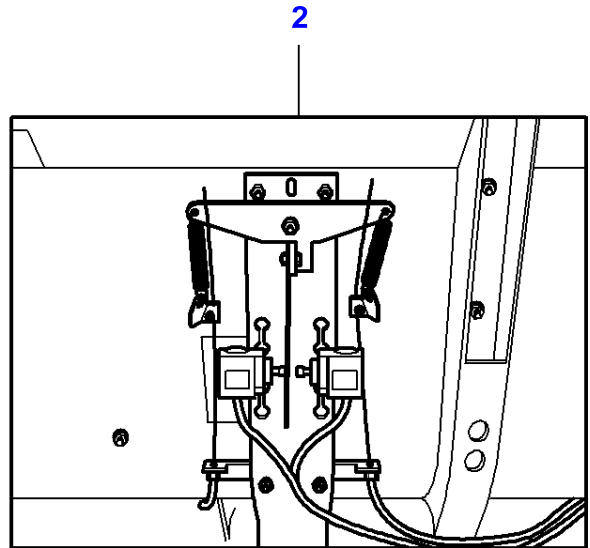

Variations and Accessories

Item	Part Number	Description	Comments
1	LA712954501	Accessory	[A]
2	LA711949139	Accessory	[B]
3	LA322990900	Accessory	[C]

FOOTNOTE [A] PEA AND BEAN HARVEST EQUIPMENT

FOOTNOTE [B] FAN SPEED REDUCTION AND BLANKING PLATES FOR SMALL SEEDS

FOOTNOTE [C] REAR VIEW CAMERA AND MONITOR

L-LC15-005-A