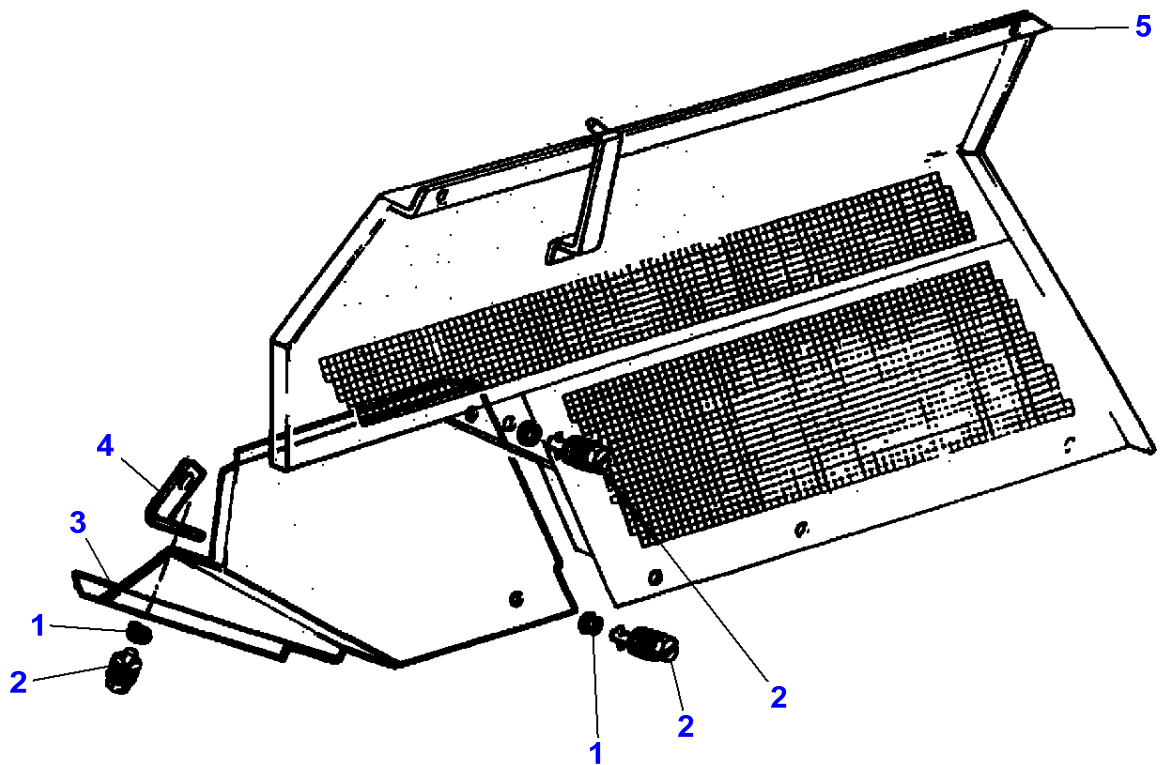

L-LC72-012-A

Massey Ferguson

MF 7244 COMBINE - 3906030

3906030

Chassis Crawler Tracks - 7 Rollers - Up To 551510026

Page030-0190

Item	Part Number	Qty	Description	Comments
1	LA320899350	3	Lock Washer	
2	LA321551650	3	Screw Special	
3	LA322646050	1	Shield	
4	LA322646150	1	Cover	
5		1	Shield	See Page - Reference Number 090-0020