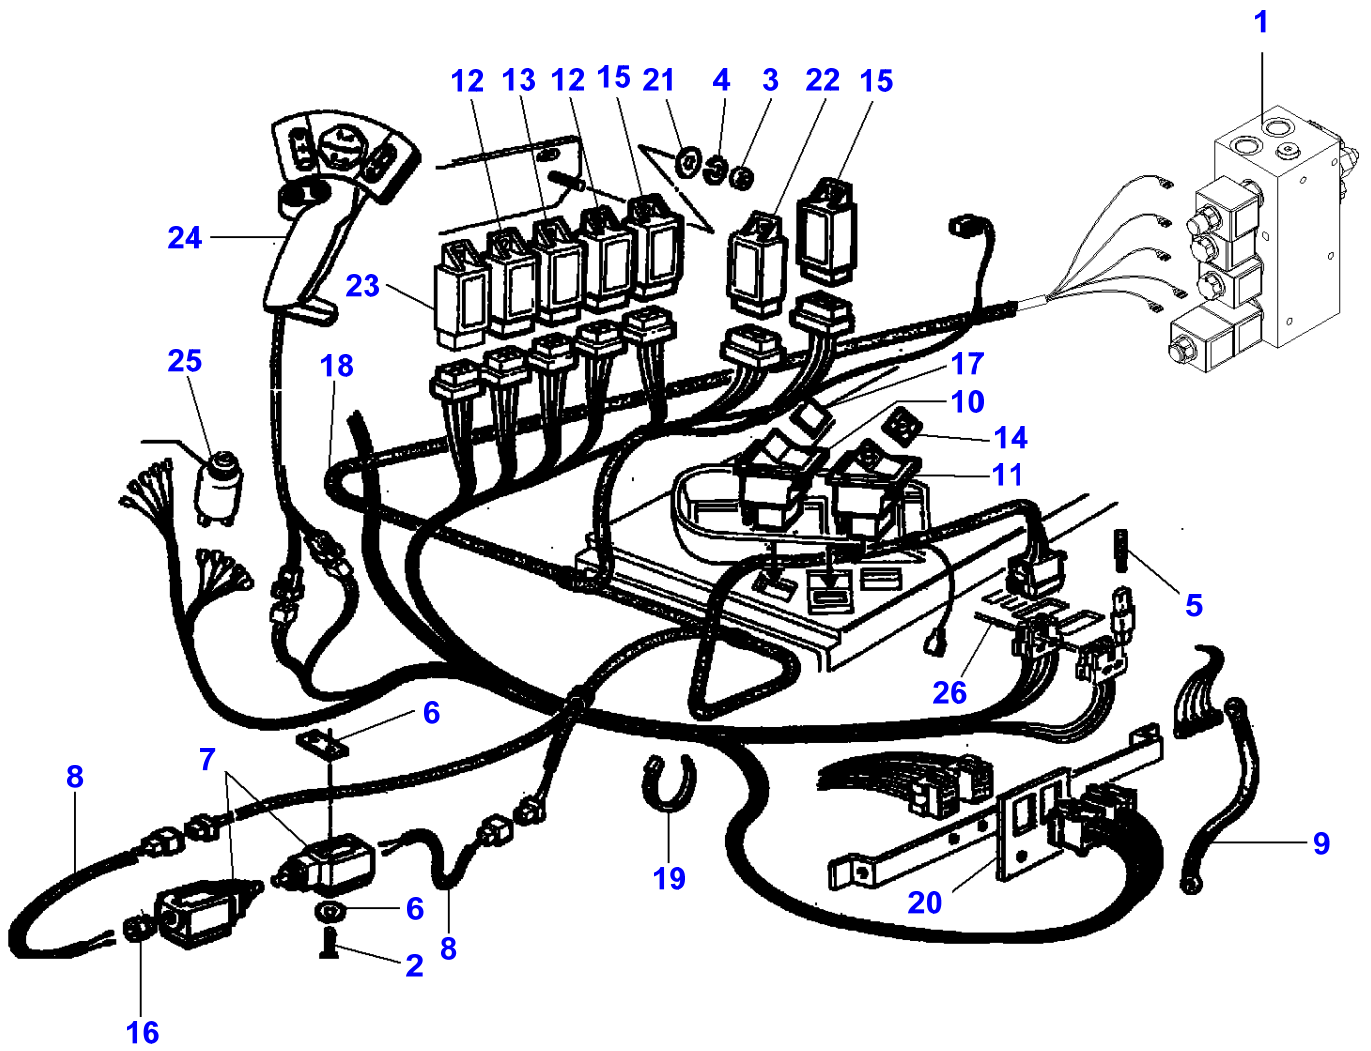

L-LD49-007-A

Massey Ferguson

MF 7244 COMBINE - 3906030

3906030

Valve-Chest Control Circuits - From Serial Number 551510031

Page 120-0070

Item	Part Number	Qty	Description	Comments
1		1	Distributor	See Page - Reference Number 030-0270/12
2	LA10390311	2	Screw	
3	LA10718011	1	Nut	
4	LA12035471	3	Lock Washer	
5	LA14143790	1	Pin	
6	LA320555550	1	Plate	
7	LA320932100	2	Switch	
8	LA320932200	2	Cable	
9	LA321115350	1	Earth Strap	
10	LA321848200	1	Switch	
11	LA321862800	1	Switch	
12	LA321907550	2	Control Box	
13	LA321907650	1	Control Box	
14	LA322118350	1	Plate	
15	LA322118850	2	Control Box	
16	LA322278600	1	Nut	
17	LA322712350	1	Plate	
18	LA323175000	1	Harness	
19	LA340481809	1	Cable Tie	
20		1	Plate	See Page - Reference Number 120-0090/10
21	LA355500515	1	Flat Washer	
22		1	Control Box	See Page - Reference Number 140-0105/9
23		1	Control Box	See Page - Reference Number 120-0035/10
24		1	Arm	See Page - Reference Number 030-0290/30
25		1	Switch	See Page - Reference Number 120-0015/18
26		1	Panel	See Page - Reference Number 120-0035/11