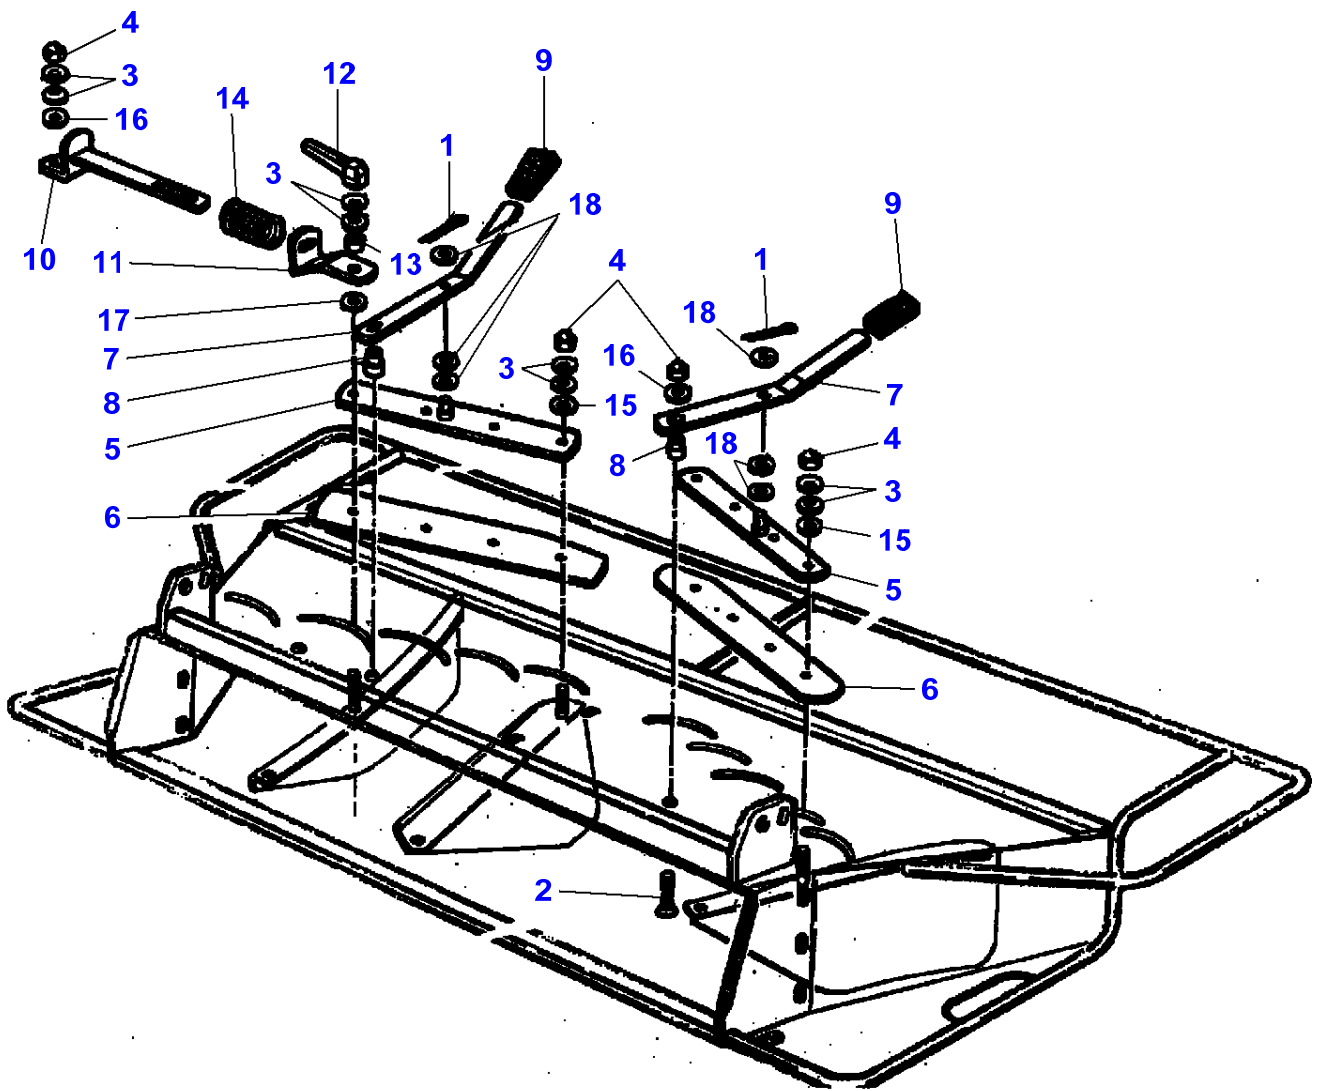

L-LD07-006-A

Massey Ferguson

MF 7244 COMBINE - 3906030

3906030

Straw Chopper - DEFLECTORS

Page060-0130

Item	Part Number	Qty	Description
1	LA10733601	2	Split Pin
2	LA14442321	4	Screw
3	LA321365050	10	Washer
4	LA322218750	8	Cap Nut
5	LA322336750	2	Skate
6	LA322336850	2	Skate
7	LA322336950	2	Lever
8	LA322337250	2	Bush
9	LA322337750	2	Grip
10	LA322338050	1	Tie Rod
11	LA322338150	1	Stop
12	LA322354150	1	Grip
13	LA340415206	1	Bush
14	LA353561167	1	Spring
15	LA355510810	2	Washer
16	LA355510820	2	Flat Washer
17	LA355520860	1	Washer
18	LA355532620	6	Flat Washer