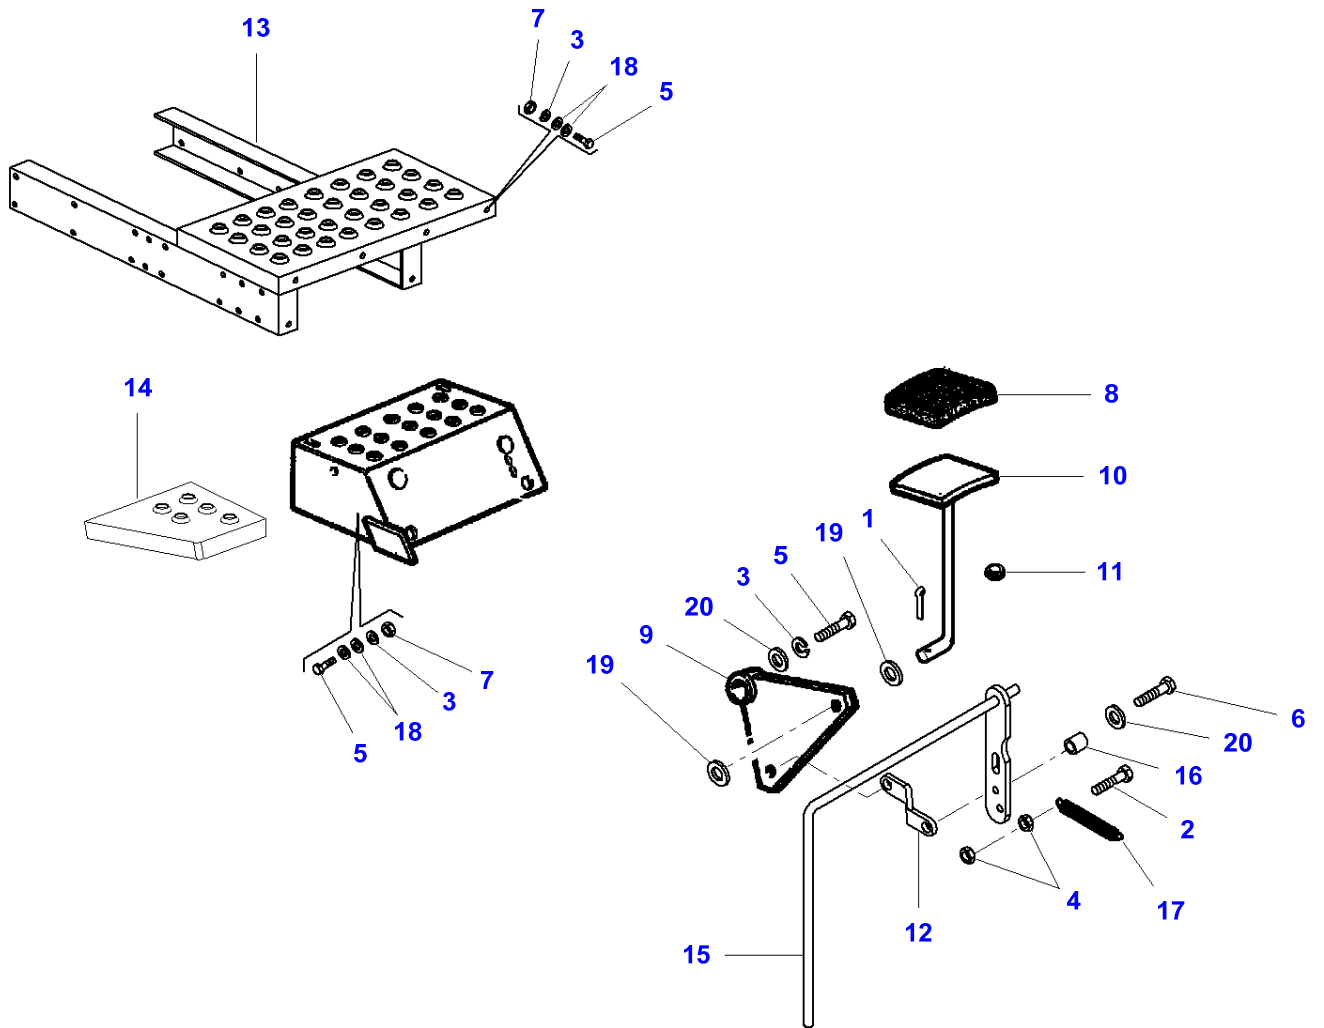

L-LD39-002-A

Massey Ferguson

MF 7244 COMBINE - 3906030

3906030

Ladder Footboard - Extention Up To 551510026

Page100-0225

Item	Part Number	Qty	Description
1	LA10733601	1	Split Pin
2	LA10902621	1	Cap Screw
3	LA12034571	7	Lock Washer
4	LA15896211	2	Nut
5	LA16043421	7	Cap Screw
6	LA16043624	1	Cap Screw
7	LA16100811	6	Nut
8	LA322078850	1	Pad
9	LA322079450	1	Arm
10	LA322081450	2	Pedal
11	LA322255350	1	Bush
12	LA322941650	1	Tie Rod
13	LA322989350	1	Floor
14	LA322989550	1	Extension
15	LA323079350	1	Lever
16	LA340415607	1	Bush
17	LA350356530	1	Spring
18	LA355500920	12	Flat Washer
19	LA355501120	4	Flat Washer
20	LA355510820	2	Flat Washer