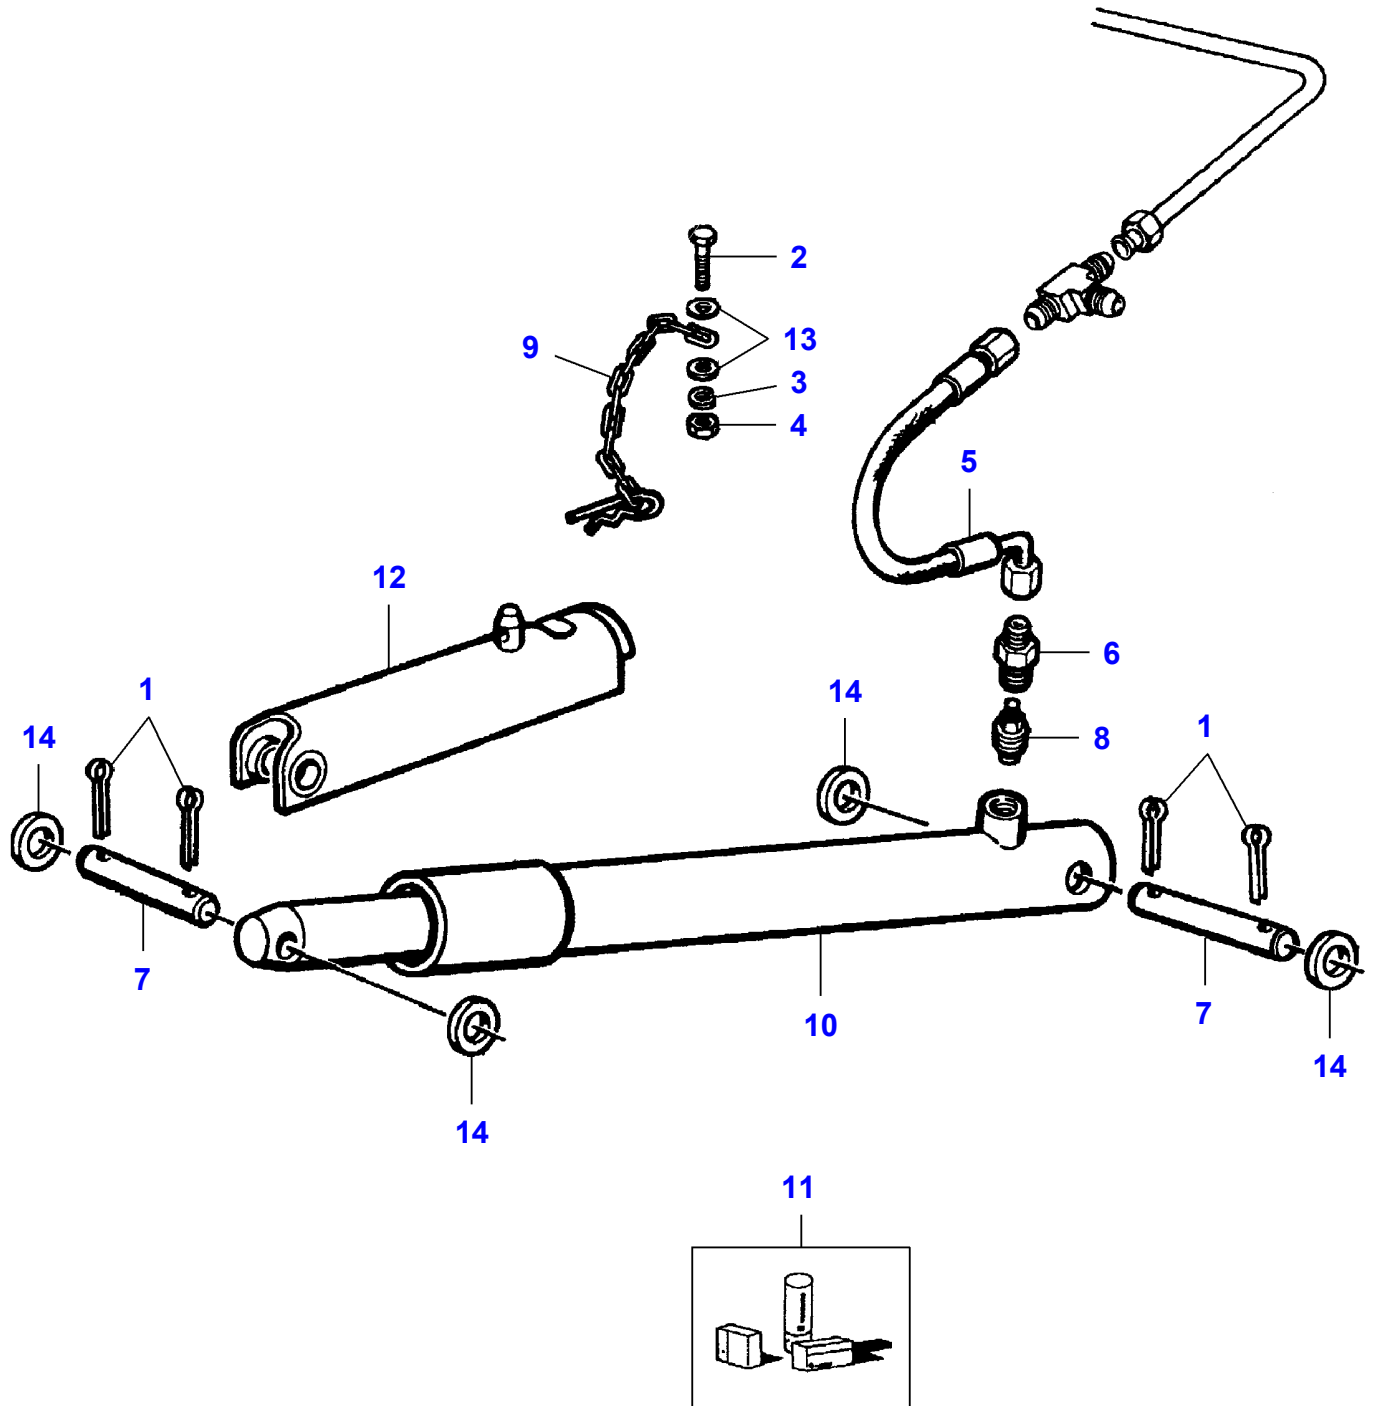

L-LC41-003-B

Cutter Bar Lifting

Item	Part Number	Qty	Description
1	LA10797401	4	Split Pin
2	LA10902421	1	Cap Screw
3	LA12035671	1	Lock Washer
4	LA15896211	1	Nut
5	LA321421850	1	Hydraulic Hose
6	LA321875100	1	Union
7	LA321878750	2	Pin
8	LA322308350	1	Valve
9	LA322366800	1	Latch
10	LA322546100	1	Hydraulic, Cylind
11	LA322546300	1	Kit, Seal
12	LA323074750	1	Shield
13	LA355500720	2	Flat Washer
14	LA355536430	4	Washer