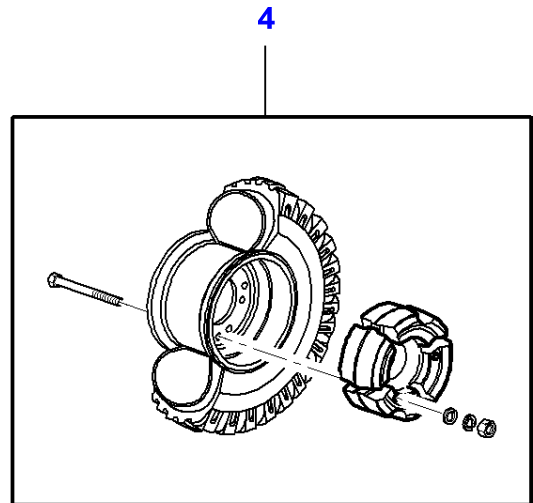

L-LC15-003-B

Massey Ferguson

MF 7244 COMBINE - 3906030

3906030

Page140-0015

Variations and Accessories

Item	Part Number	Qty	Description	Comments
1	LA711132131	X	Accessory	[A] Four Wheel Drive
2	LA711877141	X	Accessory	[B] Four Wheel Drive
3	LA711878141	X	Accessory	[C]
4	LA711881139	X	Accessory	[D] Two Wheel Drive
5	LA711878001	X	Kit	

FOOTNOTE [A] 4 WD REAR AXLE

FOOTNOTE [B] BALLAST WEIGHTS FOR 4 WD REAR AXLE

FOOTNOTE [C] 2WD REAR AXLE BALLAST FRAME

FOOTNOTE [D] REAR WHEEL WEIGHT