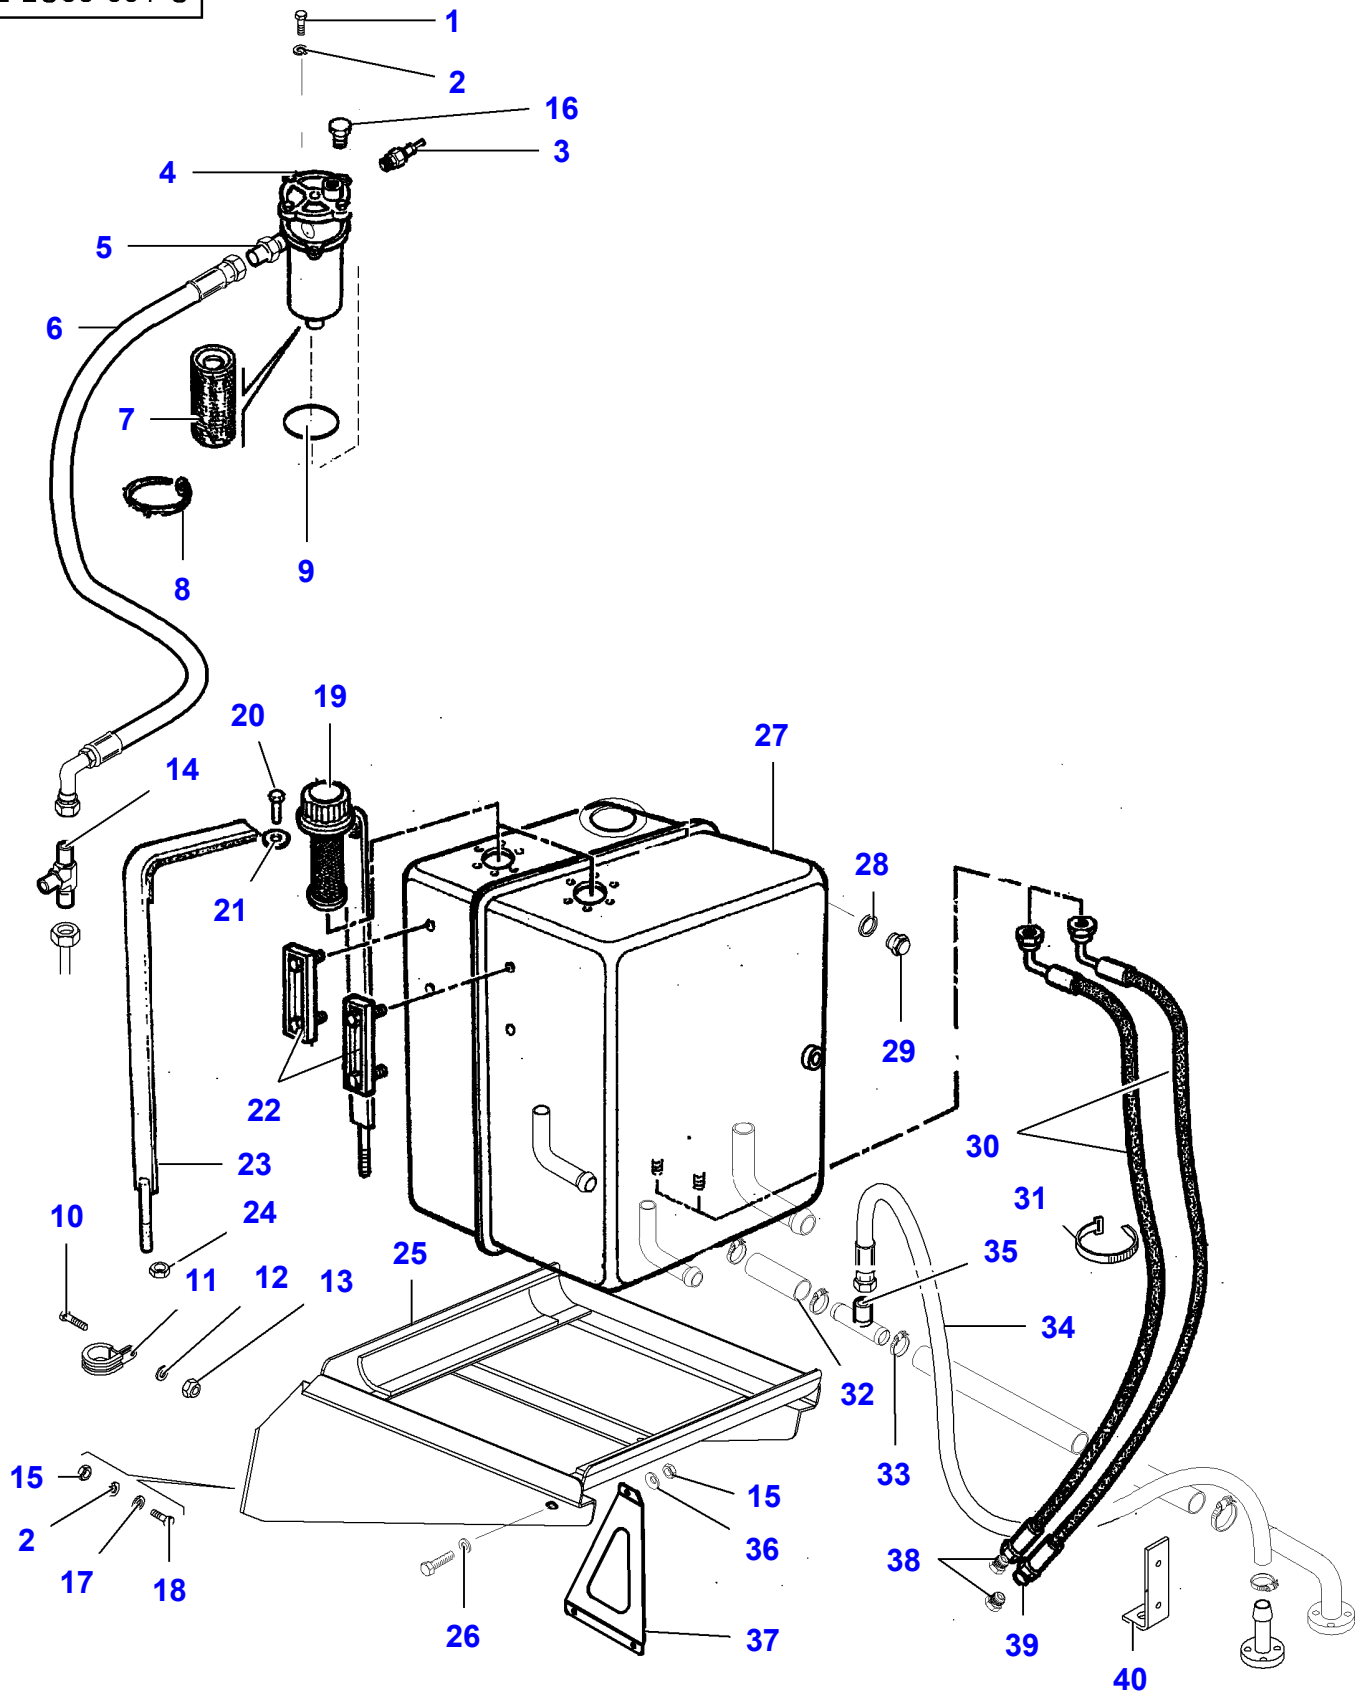

MF 7244 COMBINE - 3906030
L-LC35-001-C

L-LC35-001-C

Oil Tank - Up To 2008

Item	Part Number	Qty	Description	Comments
1	LA16043424	1	Cap Screw	
2	LA12034571	2	Lock Washer	
3	LA320582450	1	Thermostat	
4	LA322736500	1	Filter	
5	LA322968200	1	Connector	
6	LA322085250	1	Hydraulic Hose	
7	LA322736650	1	Filter	
8	LA340481809	2	Cable Tie	
9	LA14472380	1	Seal	
10	LA10902421	1	Cap Screw	
11	LA10451090	1	Collar	
12	LA355510615	1	Flat Washer	
13	LA12574211	1	Locknut	
14	LA322870950	1	Connector	
15	LA16100811	1	Nut	
16	LA322747450	1	Plug	Up to Serial or Engine Number
17	LA355500915	1	Flat Washer	
18	LA16043421	1	Cap Screw	
19	LA322131700	1	Breather	
20	LA13274214	1	Screw	
21	LA355500615	1	Flat Washer	
22	LA311841100	2	Gauge	
23	LA300118433	1	Clip	
24	LA12577211	1	Nut	
25	LA322962850	1	Support	
26	LA355510820	1	Flat Washer	
27	LA322943550	1	Hydraulic Tank	
28	LA322731950	1	Washer	
29	LA350359406	4	Plug	
30	LA322159250	2	Hose	
31	LA340481809	1	Cable Tie	
32	LA300135204	1	Hose	
33	LA350391526	2	Hose Clip	
34	LA323273850	1	Hose	
35	LA323316950	1	T-Piece	
36	LA322358	1	Lock Washer	
37	LA323101950	1	Support	
38	LA321871950	1	Plug	
39	LA14462880	2	Gasket	
40	LA321963750	1	Collar