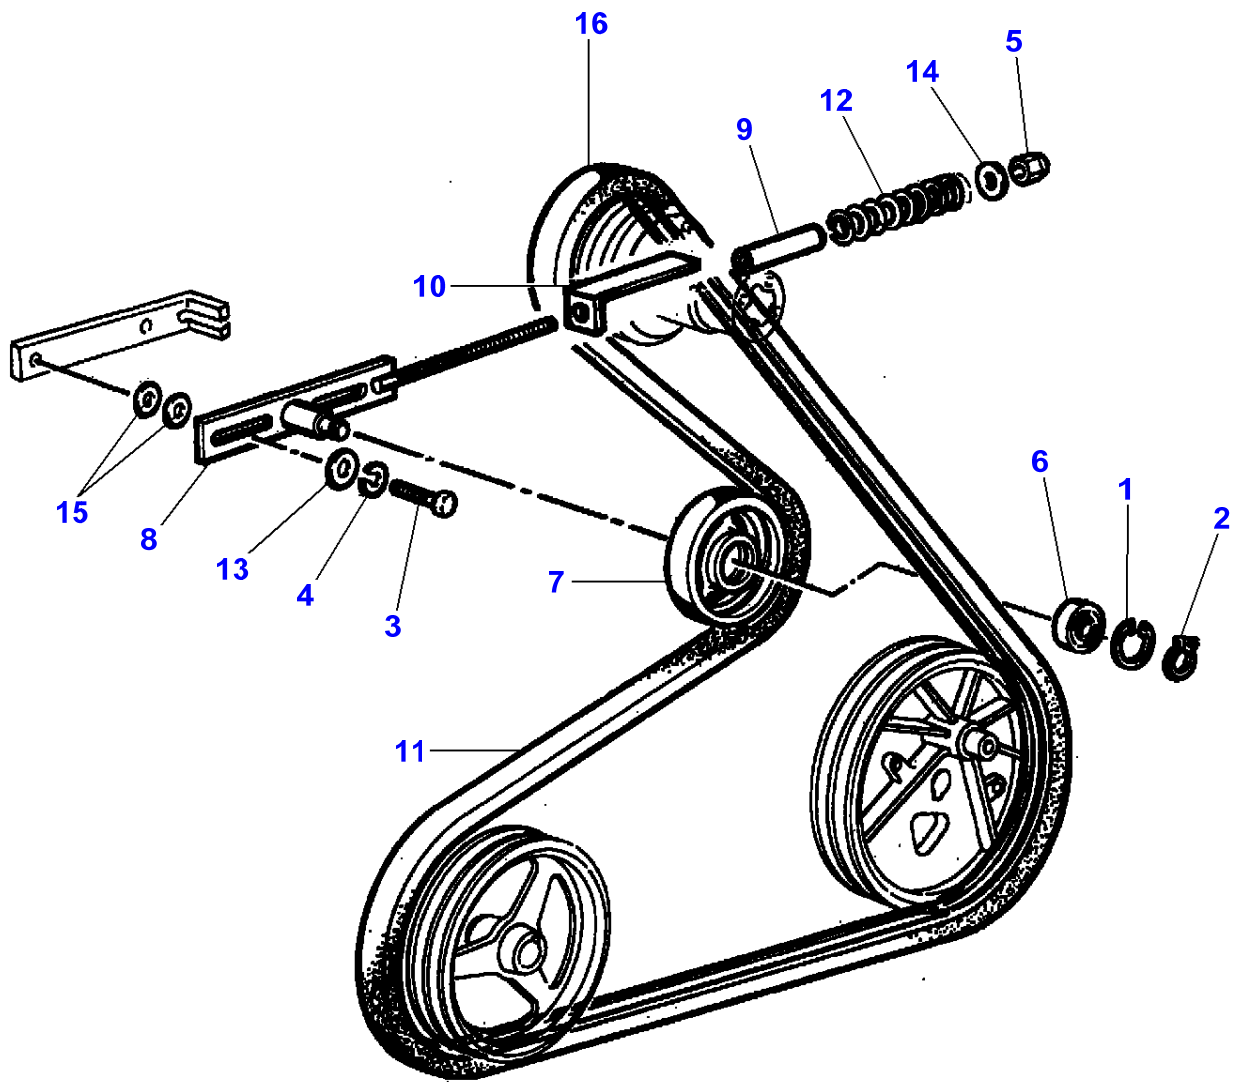

L-LD10-002-A

Massey Ferguson

MF 7244 COMBINE - 3906030

3906030

Shaker Shoe - Belt Tensioner

Page070-0025

Item	Part Number	Qty	Description	Comments
1	LA11060576	1	Circlip	
2	LA11067376	1	Circlip	
3	LA11106424	1	Cap Screw	
4	LA12034671	1	Lock Washer	
5	LA12577511	1	Cap Nut	
6	LA28042320	1	Bearing Assy	
7	LA300133410	1	Tensioner	
8	LA322002350	1	Support	
9	LA322122050	1	Spacer	
10	LA322122150	1	Plate	
11	LA344311123	1	Belt	
12	LA353561156	1	Spring	
13	LA355511030	1	Flat Washer	
14	LA355511240	1	Flat Washer	
15	LA355521010	2	Washer	
16		1	Pulley	See Page - Reference Number 060-0040/15