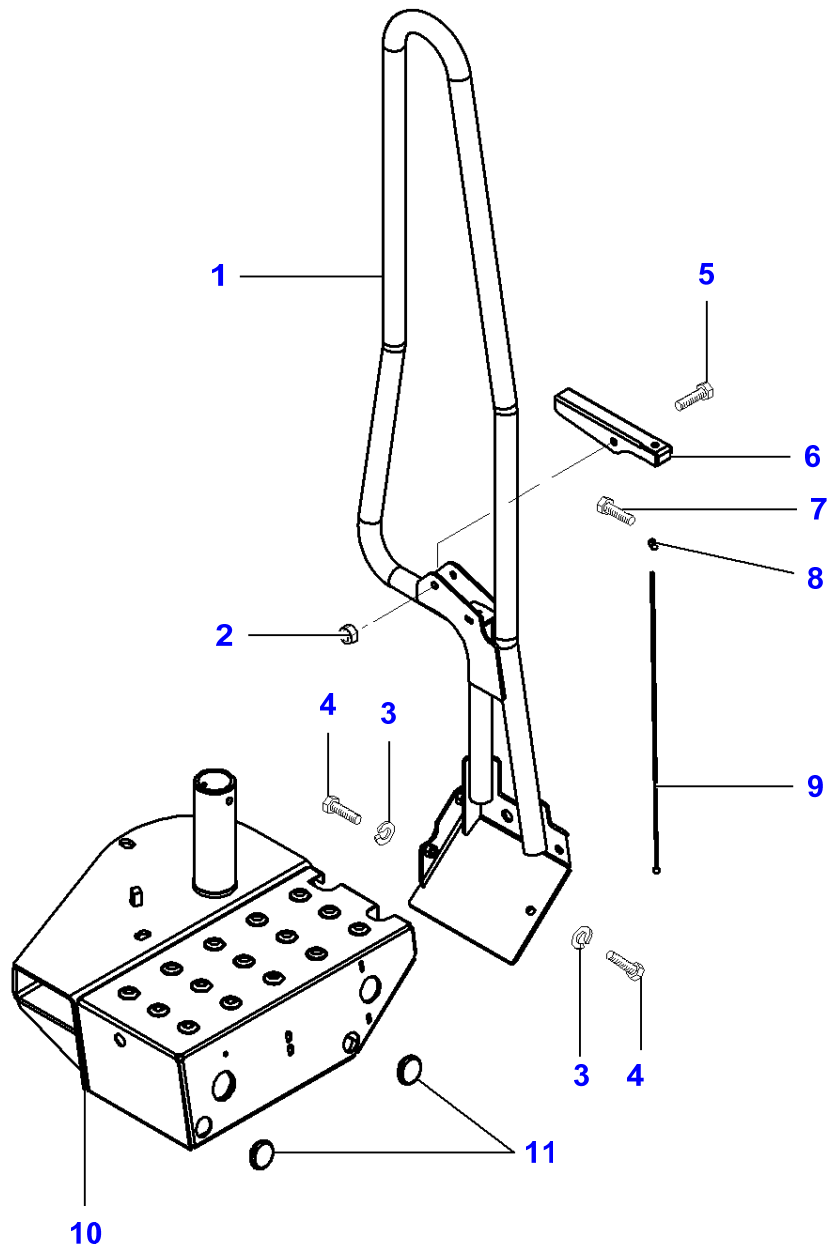

Massey Ferguson

MF 7244 COMBINE - 3906030

3906030

Ladder Footboard - Up To 551510026

Page 100-0040

Item	Part Number	Qty	Description	Comments
1	LA10733601	1	Split Pin	
2	LA10902621	1	Cap Screw	
3	LA11701711	1	Nut	
4	LA12034571	3	Lock Washer	
5	LA12034671	1	Lock Washer	
6	LA15896211	2	Nut	
7	LA16043421	3	Cap Screw	
8	LA16043624	1	Cap Screw	
9	LA16100811	2	Nut	
10	LA322078850	1	Pad	
11	LA322079450	1	Arm	
12	LA322081450	1	Pedal	
13	LA322255350	1	Bush	
14	LA322941650	1	Tie Rod	
15	LA322991950	1	Shield	
16	LA323079350	1	Lever	
17	LA340415607	1	Bush	
18	LA350356530	1	Spring	
19	LA355500920	4	Flat Washer	
20	LA355501120	2	Flat Washer	
21	LA355510820	2	Flat Washer	
22		1	Support	See Page - Reference Number 100-0055/22

L-LD39-006-A