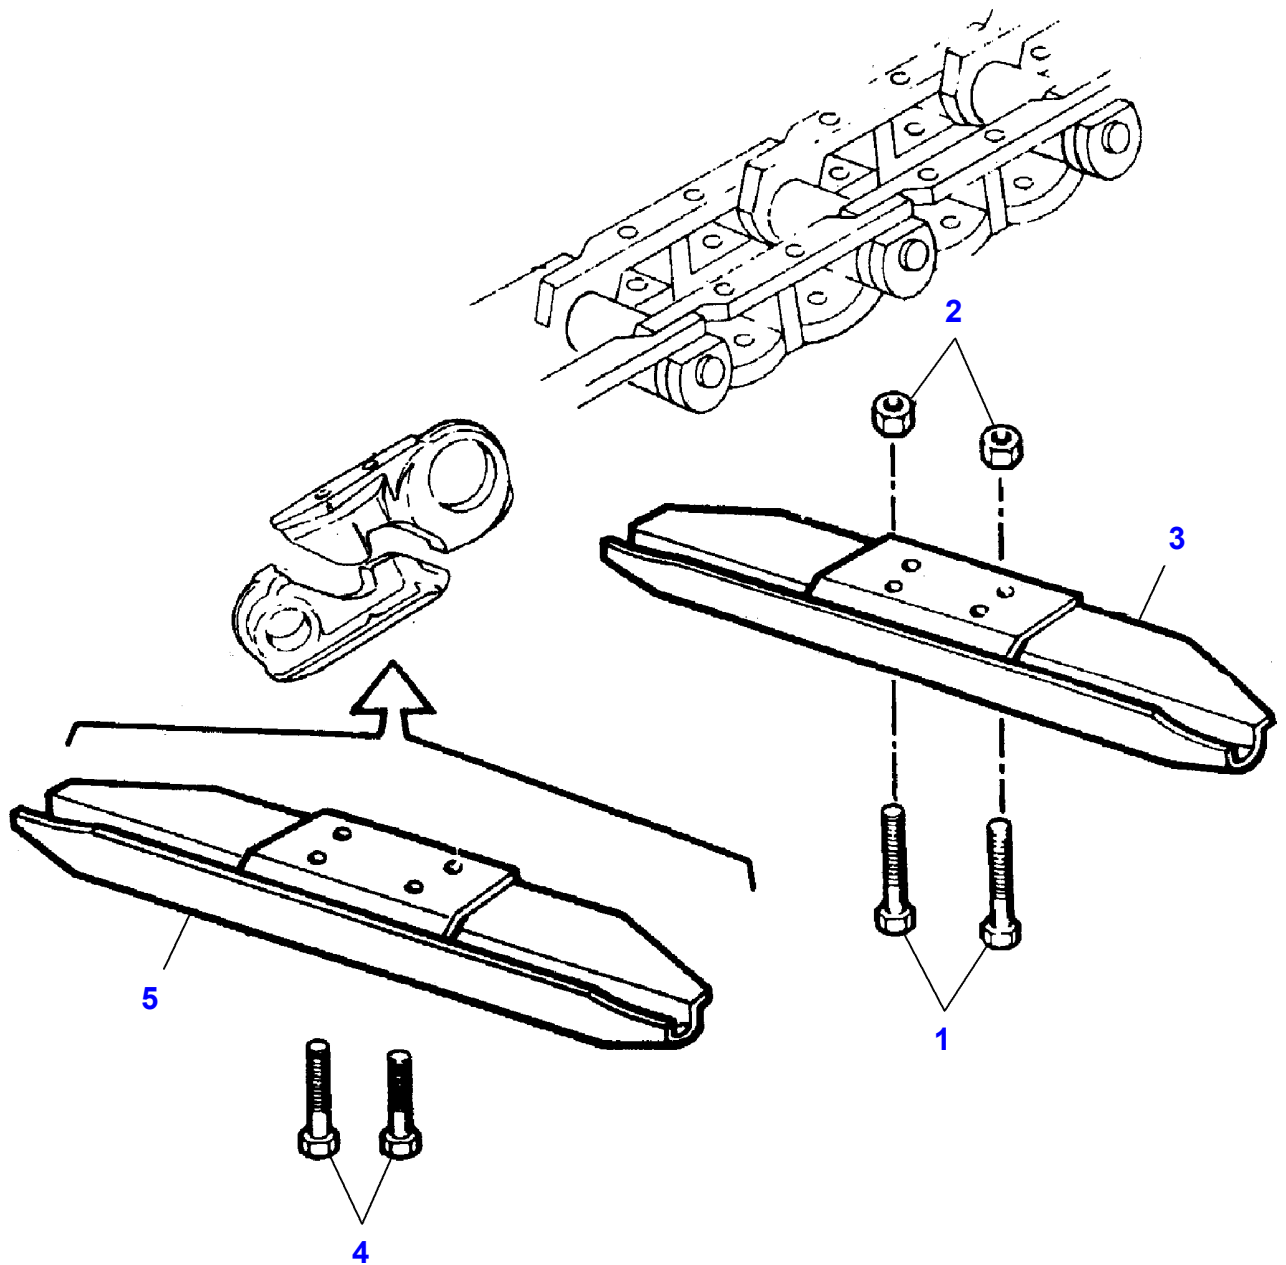

L-LC72-004-B

Massey Ferguson

MF 7244 COMBINE - 3906030

3906030

Chassis Crawler Tracks - 6 Rollers

Page030-0135

Item	Part Number	Qty	Description	Comments
1	LA15981031	2	Cap Screw	
2	LA300135424	30	Nut	
3	LA322029550	1	Skate	Right Hand
	LA322029650	1	Skate	Left Hand
4	LA322583250	2	Cap Screw	
5	LA322029750	1	Skate	Right Hand
	LA322029850	1	Skate	Left Hand