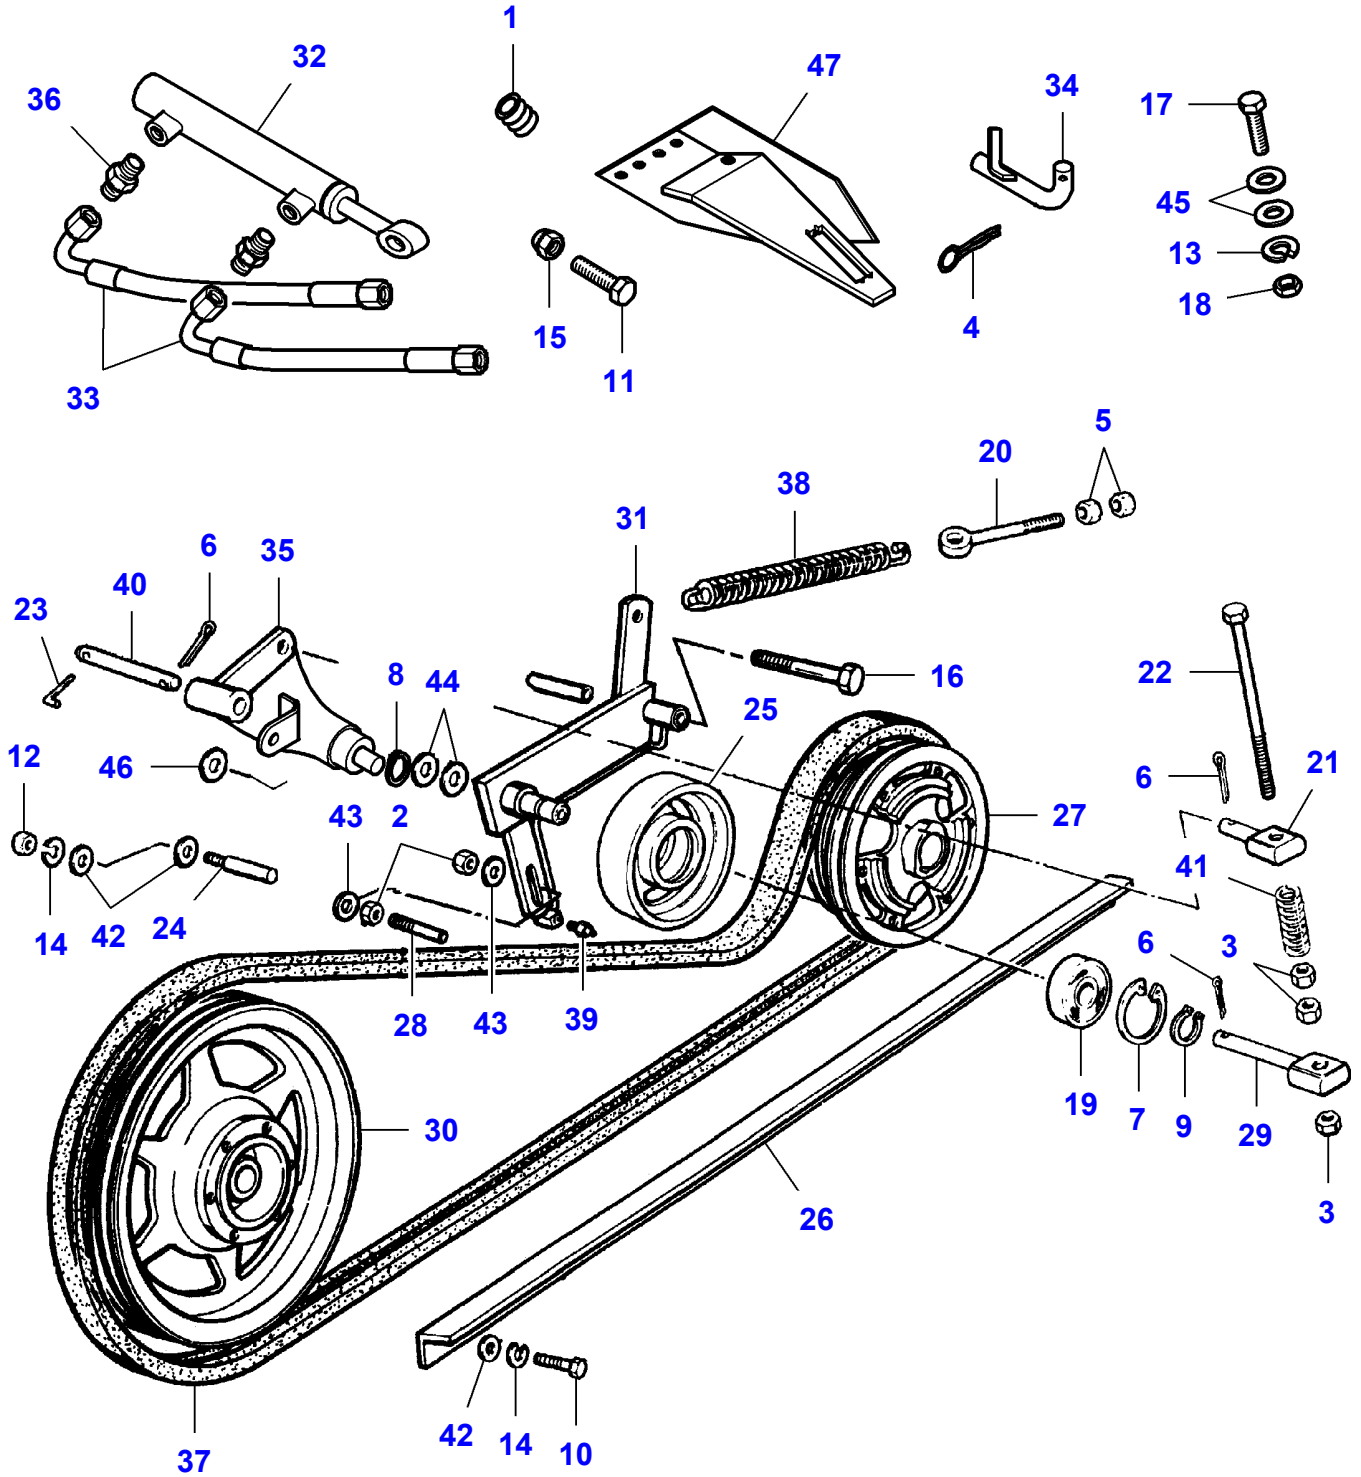

## Elevator Transmission

Item	Part Number	Qty	Description	Comments
1	LA10398480	1	Ring	
2	LA10717311	2	Nut	
3	LA10717421	3	Nut	
4	LA10733601	1	Split Pin	
5	LA10788714	2	Nut	
6	LA10797001	3	Split Pin	
7	LA11060576	1	Circlip	
8	LA11066476	1	Circlip	
9	LA11067376	1	Circlip	
10	LA11106221	1	Cap Screw	
11	LA11114221	1	Cap Screw	
12	LA11701721	1	Nut	
13	LA12034571	1	Lock Washer	
14	LA12034671	2	Lock Washer	
15	LA12577511	1	Cap Nut	
16	LA15541721	1	Cap Screw	
17	LA16043821	1	Cap Screw	
18	LA16100811	1	Nut	
19	<b>LA28042320</b>	1	Bearing Assy	
20	LA300117689	1	Tie Rod	
21	LA300136131	1	Knuckle	
22	LA300136132	1	Cap Screw	
23	LA300136233	1	Roll Pin	
24	LA300138006	1	Pin	
25	LA320653650	1	Tensioner	
26	LA320706850	1	Skate	
27	LA320971950	1	Hub	
28	LA321092750	1	Pin	
29	LA321228650	1	Knuckle	
30	LA321950550	1	Pulley	
31	LA322229050	1	Arm	
32	LA322770900	1	Hydraulic, Cylin	
33	LA322771650	2	Hydraulic Hose	See Page - Reference Number 030-0265/20 Up to Serial or Engine Number ...
	LA323060050	2	Hydraulic Hose	See Page - Reference Number 030-0270 From Serial or Engine Number 551510031
34	LA322784050	1	Tie Rod	
35	LA322784250	1	Lever	
36	LA322788600	2	Union	
37	<b>LA344312128</b>	1	Belt	
38	LA350356539	1	Spring	
39	LA350357852	1	Nipple	
40	LA350379273	1	Roll Pin	
41	LA353561157	1	Spring	
42	LA355501120	3	Flat Washer	
43	LA355501330	2	Flat Washer	
44	LA355501520	2	Washer	
45	LA355520830	2	Flat Washer	
46	LA355532620	1	Flat Washer	
47		1	Support	See Page - Reference Number 050-0060/21