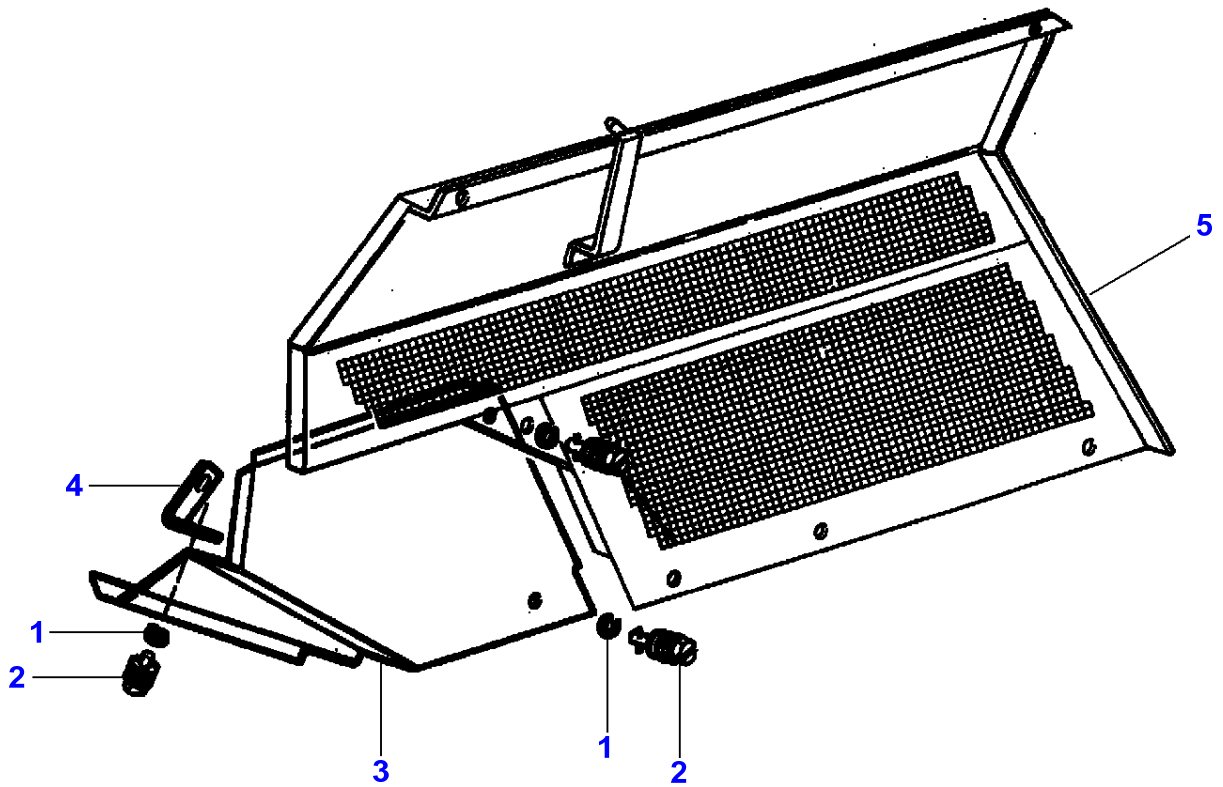

L-LC72-006-A

Massey Ferguson

MF 7244 COMBINE - 3906030

3906030

Chassis Crawler Tracks - 6 Rollers - Up To 551510026

Page030-0145

Item	Part Number	Qty	Description	Comments
1	LA320899350	2	Lock Washer	
2	LA321551650	2	Screw Special	
3	LA322646050	1	Shield	
4	LA322646150	1	Cover	
5		1	Shield	See Page - Reference Number 090-0020/9