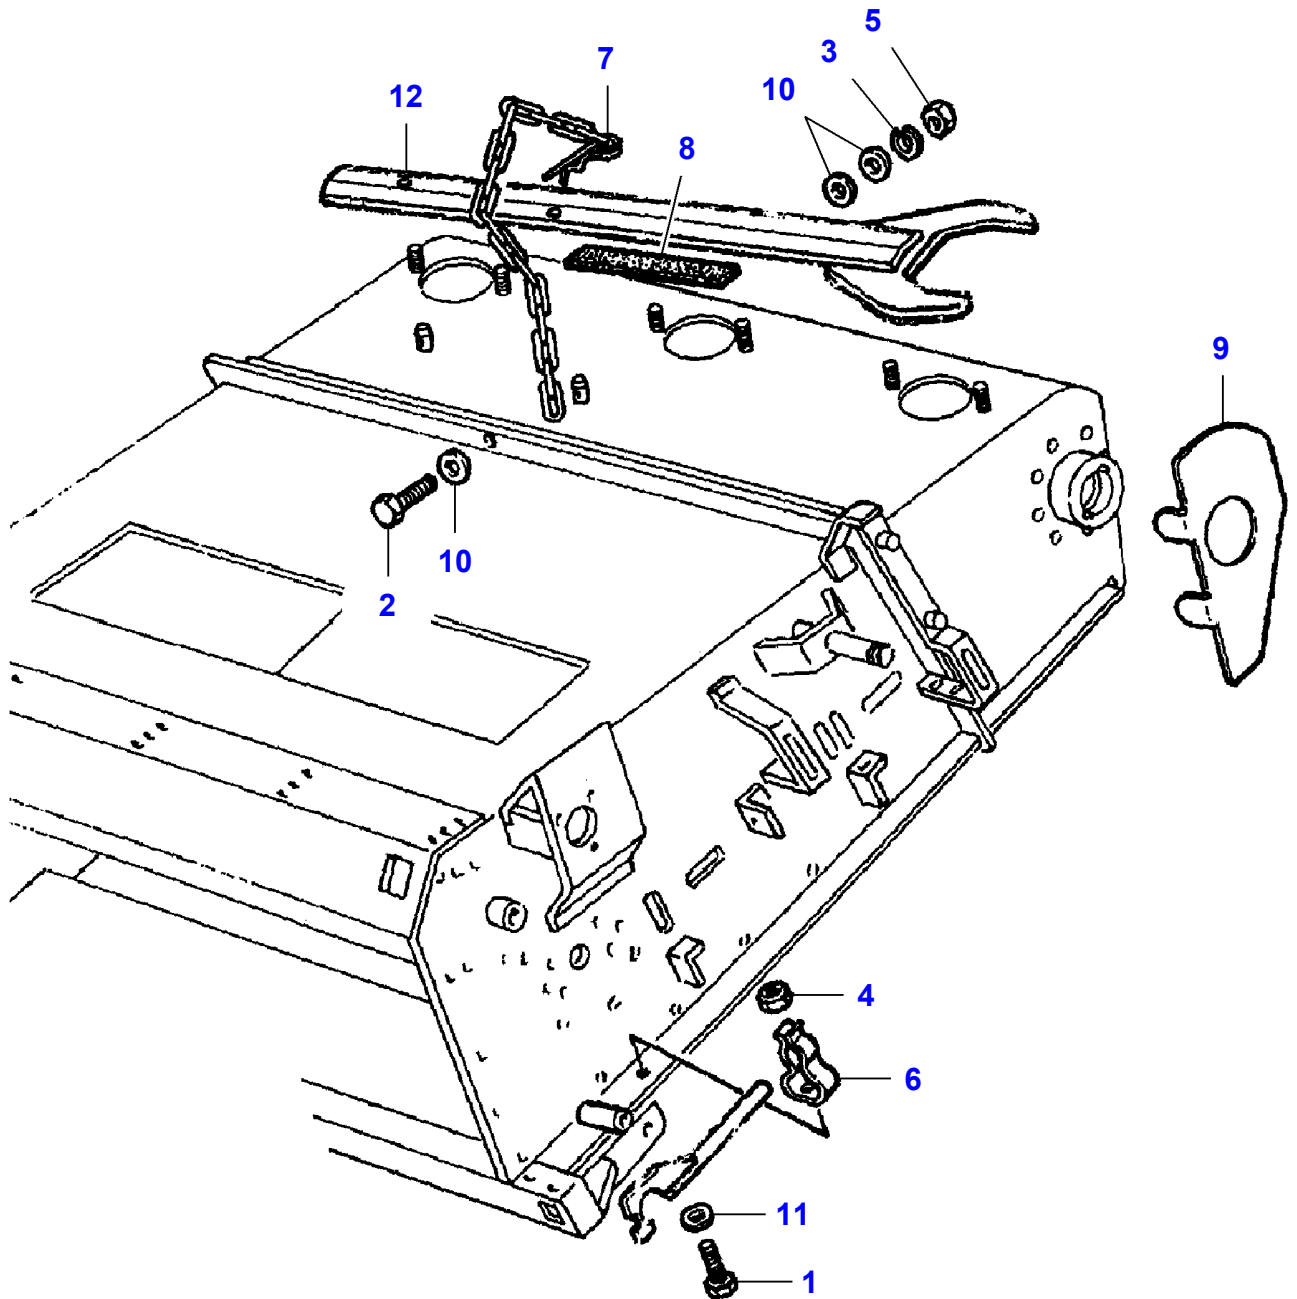

L-LC36-007-B

Massey Ferguson

MF 7244 COMBINE - 3906030

3906030

Page040-0060

Front Elevator

Item	Part Number	Qty	Description	Comments
1	LA10375111	1	Cap Screw	
2	LA10902421	1	Cap Screw	
3	LA12035670	1	Lock Washer	
4	LA12574011	1	Nut	
5	LA15896211	1	Nut	
6	LA322294350	1	Clip	
7	LA322366800	1	Latch	
8	LA322387450	1	Gasket	
9	LA322546450	1	Shim	
10	LA355500720	2	Flat Washer	
11	LA355510415	1	Flat Washer	
12		1	Lever	See Page - Reference Number 130-0005/3