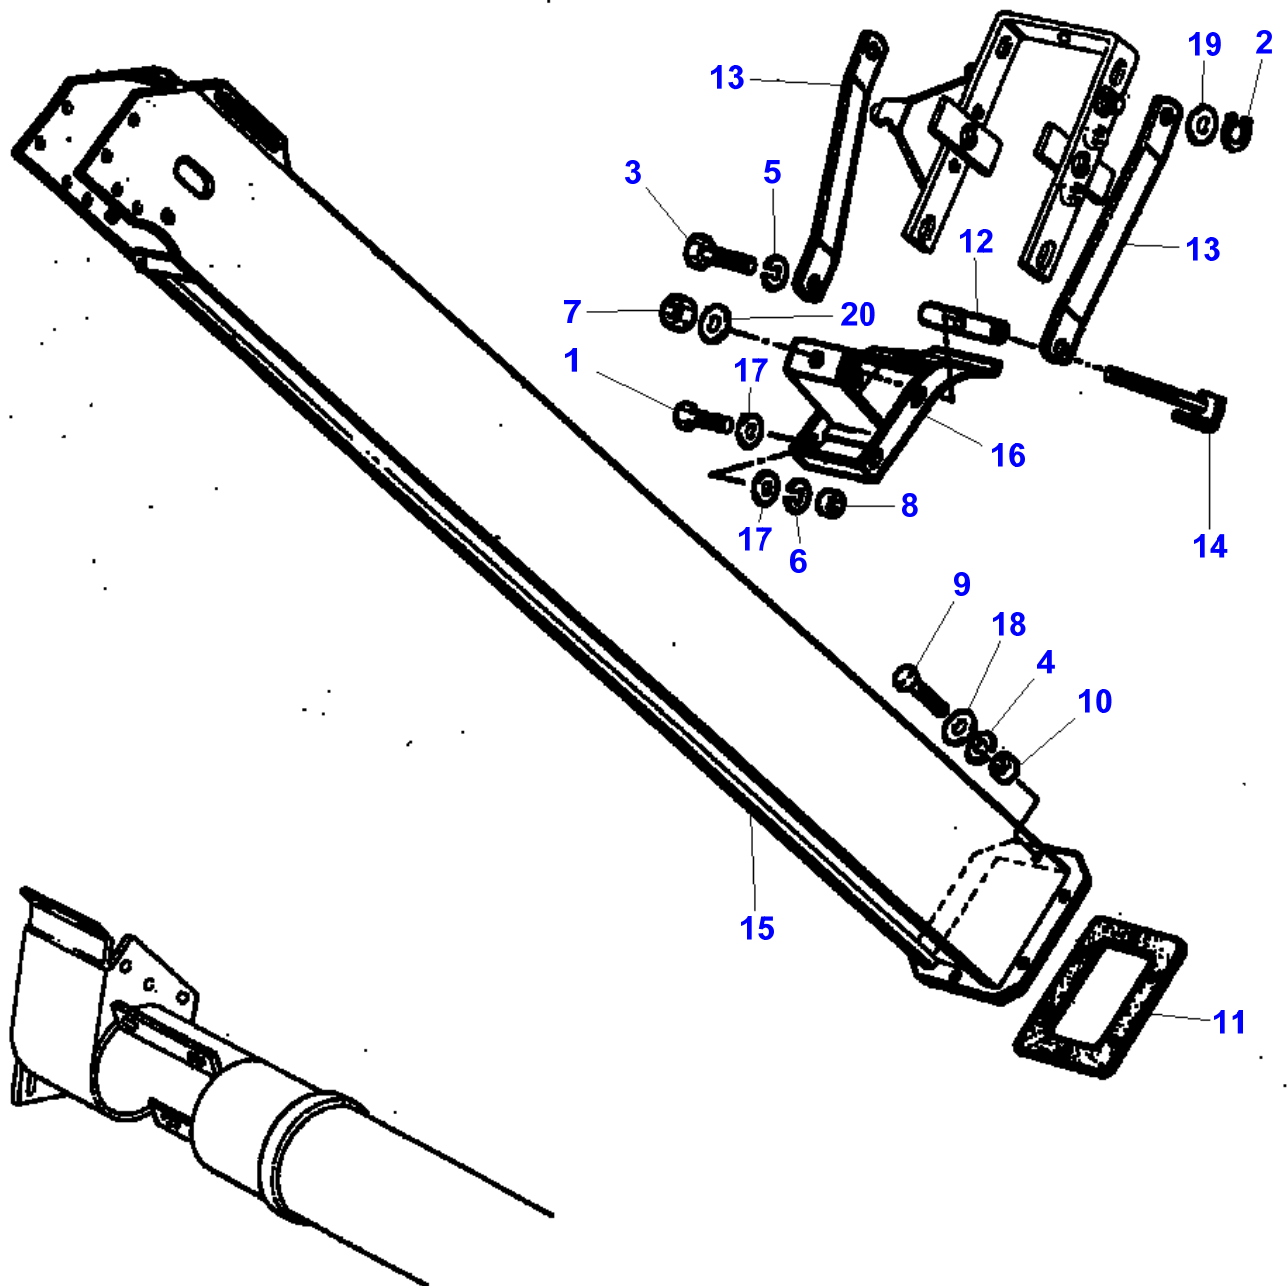

Massey Ferguson

MF 7244 COMBINE - 3906030

3906030

Grain Elevator - NORMAL

Page070-0065

Item	Part Number	Qty	Description	Comments
1	LA11059476	1	Circlip	
2	LA11066876	1	Circlip	
3	LA12034571	3	Lock Washer	
4	LA16043224	1	Cap Screw	
5	LA16044424	1	Cap Screw	
6	LA16100811	3	Nut	
7	LA28996490	1	Bearing Assy	
8	LA300015924	1	Collar	
9	LA300121612	1	Gear	
10	LA321844650	1	Arm	
11	LA321844950	1	Shield	
12	LA321845050	1	Shield	
13	LA321845150	1	Disc	
14	LA321845250	1	Disc	
15	LA321845350	1	Gasket	
16	LA321845750	1	Spacer	
17	LA321845850	1	Bush	
18	LA340437200	1	Chain Link	(19)
19	LA340437274	1	Chain	
20	LA350342510	1	Carriage Bolt	
21	LA350356925	1	Spring	
22	LA355500915	2	Flat Washer	
23	LA355520830	2	Flat Washer	
24	LA355536210	1	Flat Washer	
25		1	Gear	See Page - Reference Number 080-0030/10

L-LD14-001-A