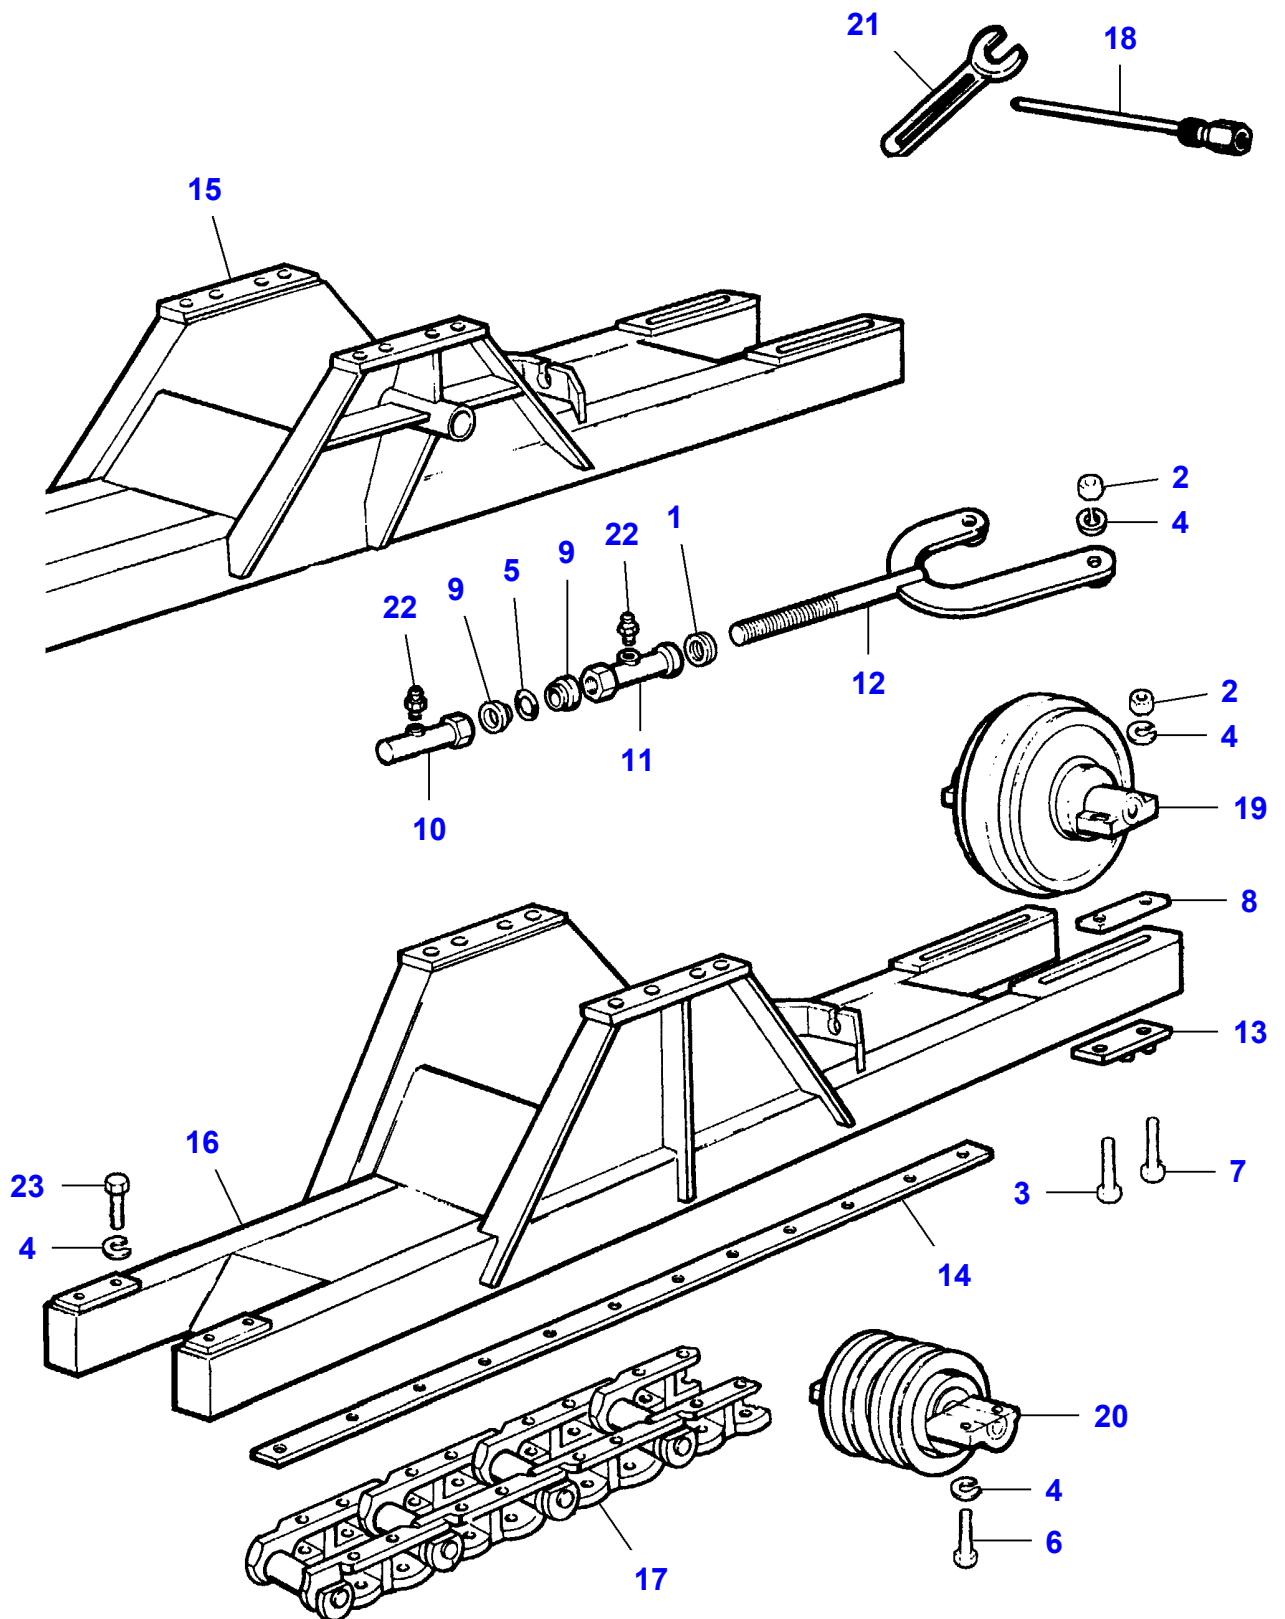

L-LC72-003-B

Massey Ferguson

MF 7244 COMBINE - 3906030

3906030

Chassis Crawler Tracks - 6 Rollers

Page030-0130

Item	Part Number	Qty	Description	Comments
1	LA8281085	1	Ring	
2	LA10790521	6	Nut	
3	LA11369631	2	Cap Screw	
4	LA12034871	14	Lock Washer	
5	LA14463680	1	O Ring	
6	LA15981121	4	Cap Screw	
7	LA15981531	2	Cap Screw	
8	LA300128829	2	Plate	
9	LA300130883	2	Washer	
10	LA300131661	1	Union	
11	LA300131662	1	Union	
12	LA300131664	1	Support	
13	LA300134329	4	Reinforcement	
14	LA300134399	1	Plate	
15	LA322029350	1	Body	
16	LA322029450	1	Body	
17	LA322483000	1	Track	
18	LA322488450	1	Grease Fitting	
19		1	Wheel	See Page - Reference Number 030-0155
20		1	Roller	See Page - Reference Number 030-0155
21	LA340440131	1	Tool	
22	LA350357803	2	Grease Fitting	
23	LA15981131	4	Cap Screw