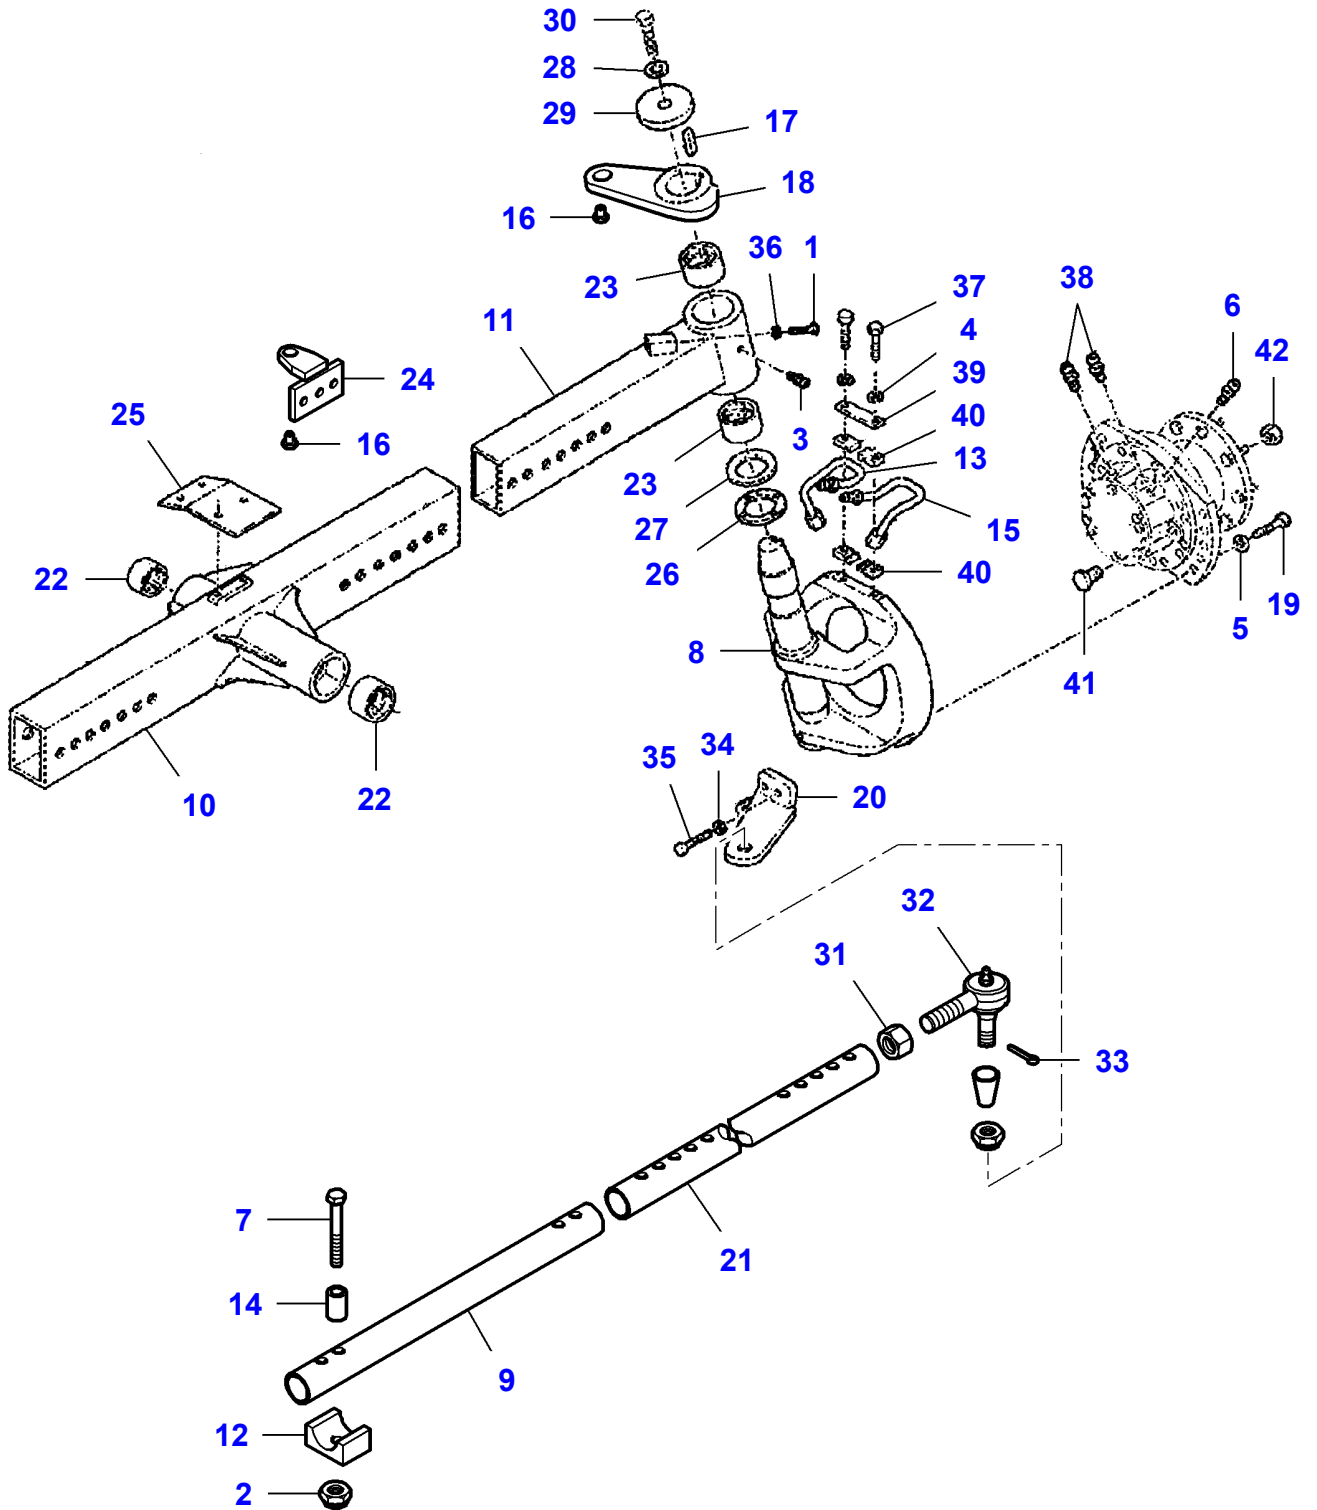

MF 7244 COMBINE - 3906030
L-LC32-002-B

L-LC32-002-B

Rear Axle - 4 WD

Item	Part Number	Qty	Description	Comments
1	LA80088706	1	Cap Screw	
2	LA80088871	1	Nut	
3	LA80321204	1	Grease Fitting	
4	LA80322358	2	Lock Washer	
5	LA80394631	1	Washer	
6	LA84018587	1	Adaptor	
7	LA89818286	1	Cap Screw	
8	LA322715300	1	Spindle	
9	LA322715450	1	Rod	
10	LA322715550	1	Axle	
11	LA322715600	1	End	
	LA322715700	1	End	
12	LA80627347	1	Support	
13	LA322715850	1	Tube	
	LA322715950	1	Tube	
14	LA89512175	1	Spacer	
15	LA322716050	1	Tube	
	LA322716150	1	Tube	
16	LA84026784	2	Stub	
17	LA322716250	1	Key	
18	LA322716350	1	Arm	Left Hand
	LA322716450	1	Arm	Right Hand
19	LA80088685	1	Hex Socket Screw	
20	LA322716550	1	Support	Left Hand
	LA322716650	1	Support	Right Hand
21	LA89512164	1	Rod	
22	LA322716750	2	Bush	
23	LA322716850	2	Bush	
24	LA322716950	1	Support	
25	LA322718150	1	Support	
26	LA322718250	1	Washer	
27	LA322718350	1	Washer	
28	LA322718450	1	Washer	
29	LA322718550	1	Washer	
30	LA322847750	1	Screw	
31	LA80087319	1	Nut	
32	LA80677952	1	Rod Link	
33	LA80300401	1	Pin	
34	LA80140248	1	Washer	
35	LA80280355	1	Cap Screw	
36	LA80084971	1	Washer	
37	LA89636711	2	Cap Screw	
38	LA80176081	2	Grease Fitting	
39	LA89512166	1	Plate	
40	LA89512165	4	Support	
41	LA84018588	1	Plug	
42	LA89512180	1	Nut