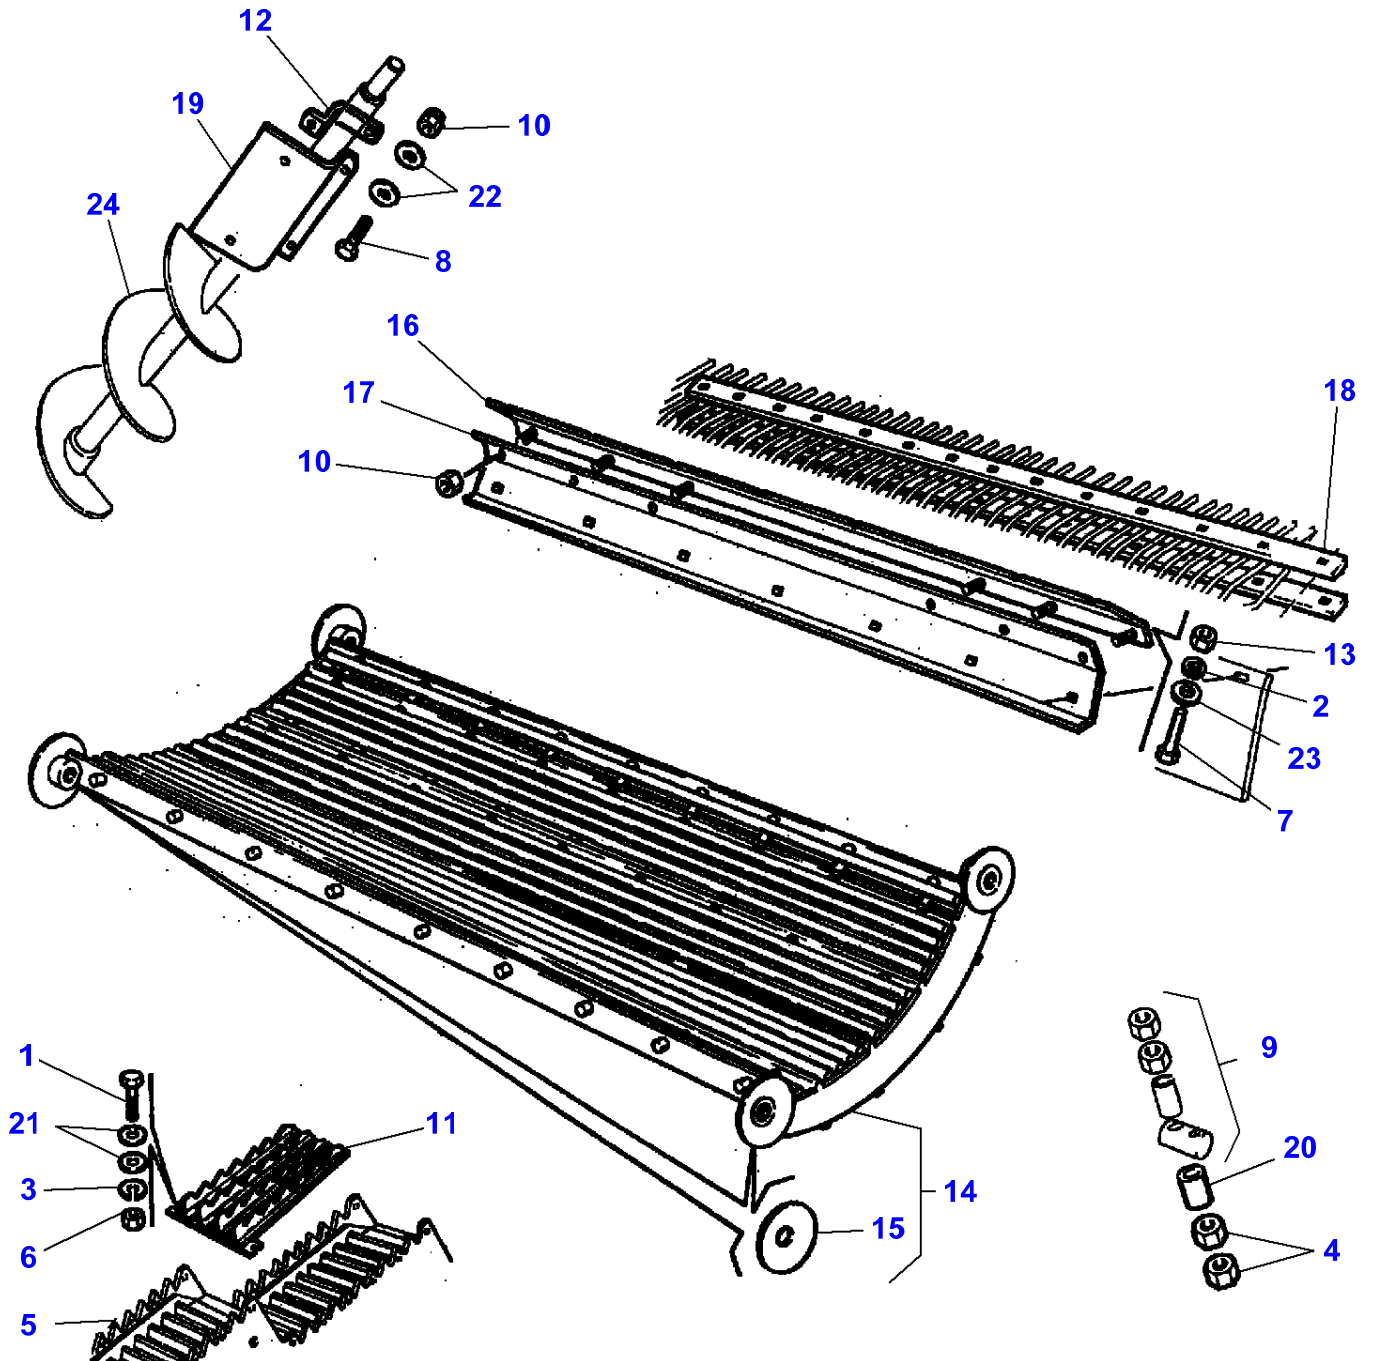

L-LD83-003-A

Massey Ferguson

MF 7244 COMBINE - 3906030

3906030

Concave, Corn, Mixed Crop

Page 140-0230

Item	Part Number	Qty	Description	Comments
1	LA10902424	2	Cap Screw	
2	LA12034571	7	Lock Washer	
3	LA12035670	2	Lock Washer	
4	LA12163321	4	Nut	
5		1	Kit, Straw Walkr	See Page - Reference Number 060-0025/10
6	LA15896221	2	Nut	
7	LA16043424	7	Cap Screw	
8	LA16043624	2	Cap Screw	
9		1	Fixing	See Page - Reference Number 050-0060
10	LA16104111	7	Locknut	
11	LA300135593	1	Rake	
12	LA320896650	1	Bracket	
13	LA321211250	7	Nut	
14	LA321252350	1	Concave	
15	LA322622850	4	Washer	(14)
16	LA322060750	1	Crossbar	
17	LA322060850	1	Crossbar	
18	LA322306850	2	Plate	
19	LA321929750	1	Blade	
20	LA340415821	2	Bush	
21	LA355500715	4	Flat Washer	
22	LA355500920	4	Flat Washer	
23	LA355510820	7	Flat Washer	
24		1	Auger	See Page - Reference Number 080-0030/12