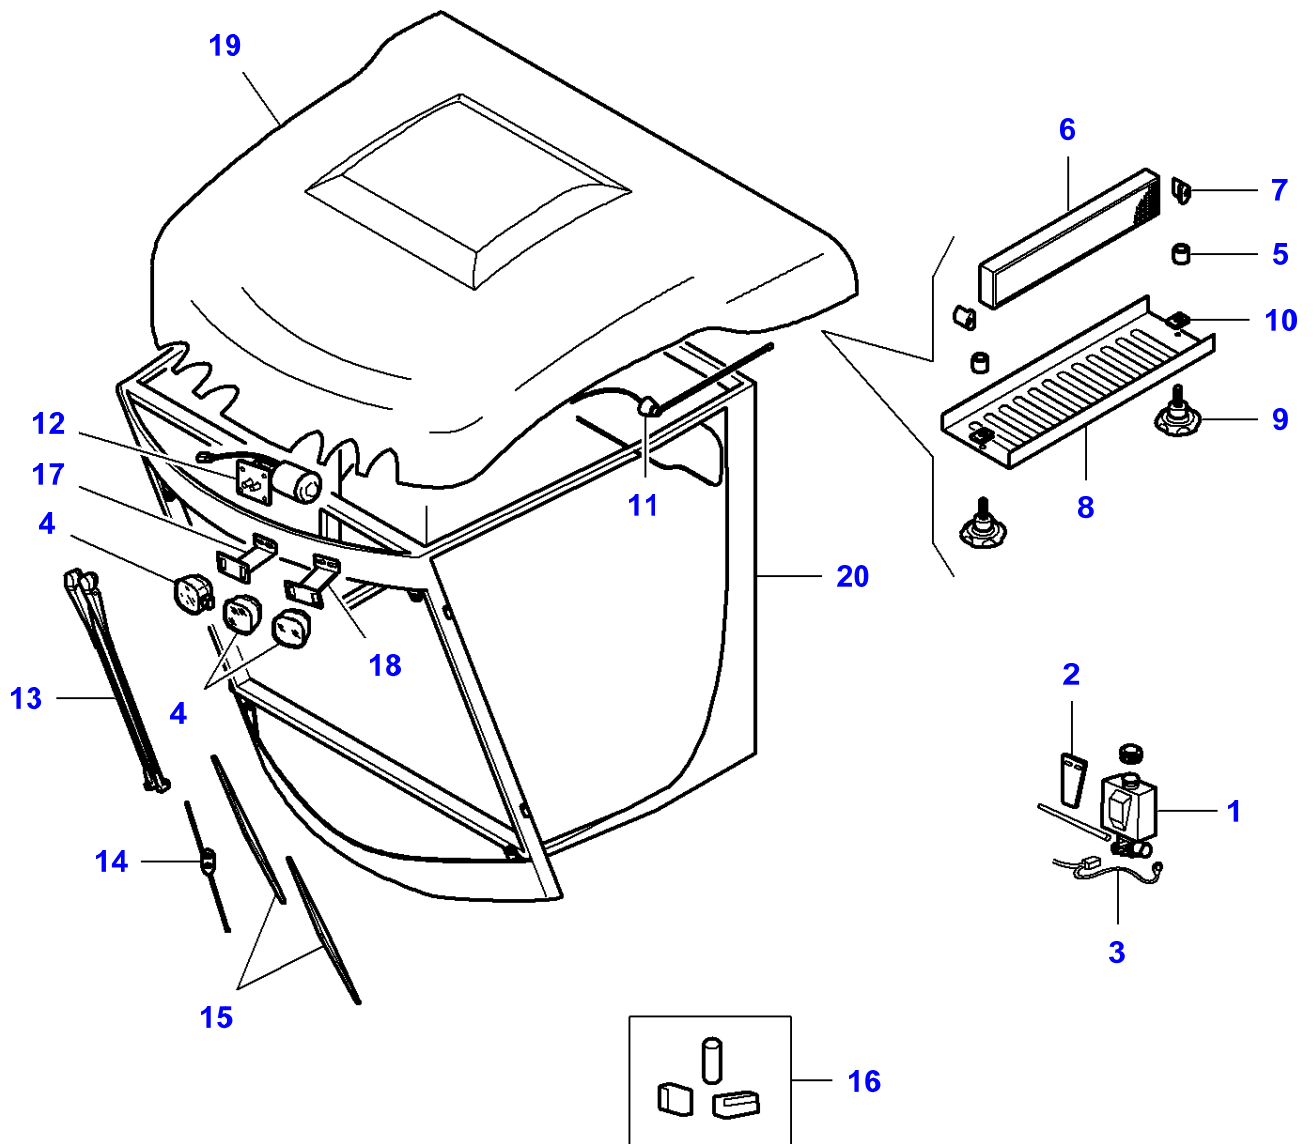

L-LD38-015-B

Cab - Roof

Item	Part Number	Qty	Description	Comments
1	LA300137417	1	Water Tank	
2	LA321206850	1	Bracket	
3	LA322047150	1	Harness	
4	LA322808550	3	Head Light	
5	LA322820151	2	Knob	
6	LA322820250	1	Cab Filter	
7	LA322820251	2	Grip	
8	LA322820252	1	Grille	
9	LA322820253	2	Knob	
10	LA322820254	2	Spring	
11	LA322820450	1	Top Aerial	
12	LA322820550	1	Wiper Motor	
13	LA322914250	1	Wiper Arm	
14	LA322914350	1	Arm	
15	LA322914450	2	Wiper Blade	
16	LA322915800	1	Adaptor	
17	LA323043350	1	Support	
18	LA323043450	1	Support	
19	LA323158550	1	Roof	
20		1	Frame Assy	[A]

FOOTNOTE [A] NOT SERVICED