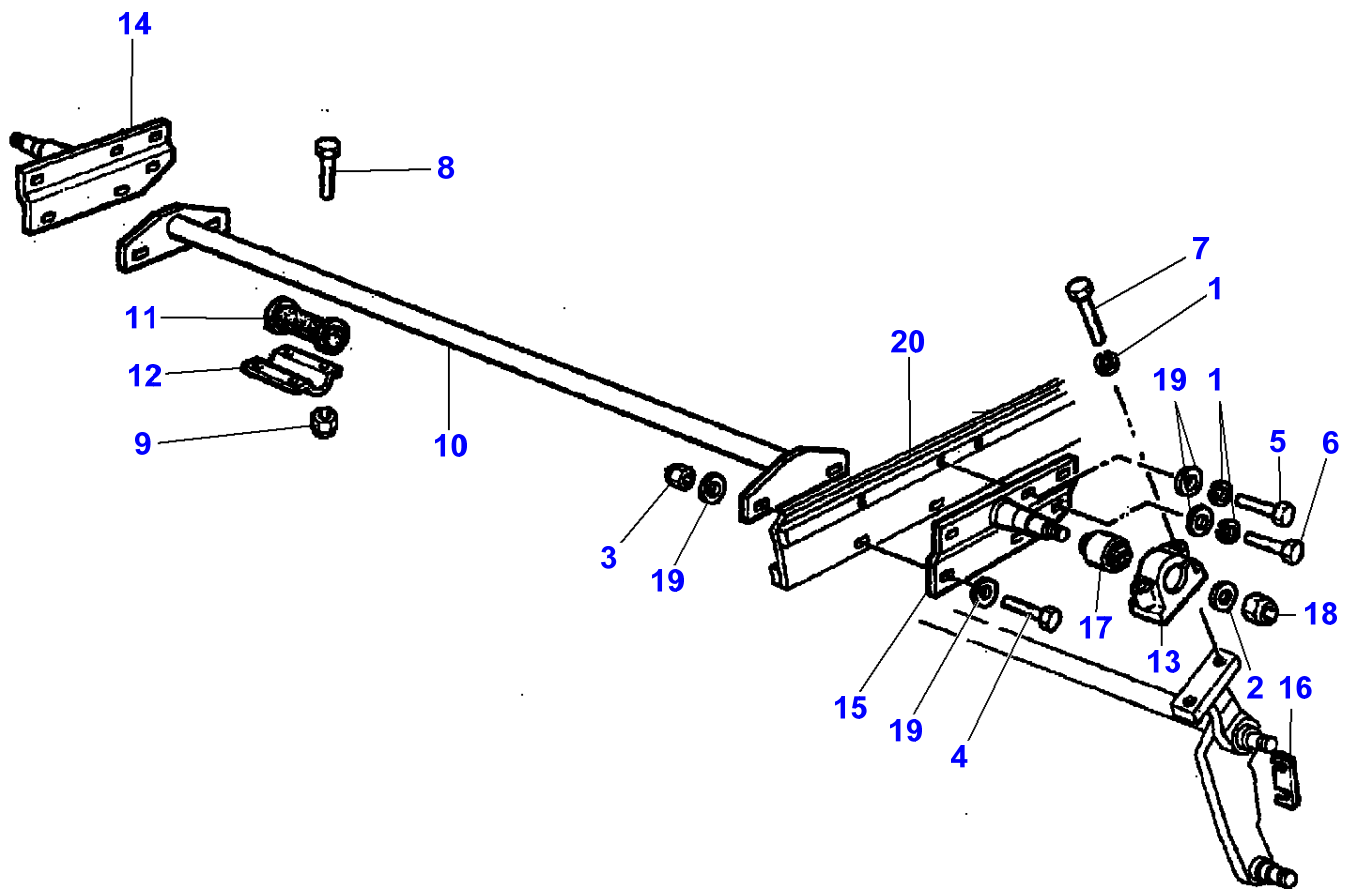

L-LD09-002-A

Massey Ferguson

MF 7244 COMBINE - 3906030

3906030

Grain Pan Drive

Page070-0015

Item	Part Number	Qty	Description	Comments
1	LA12034771	3	Lock Washer	
2	LA355502150	1	Flat Washer	
3	LA12577511	1	Cap Nut	
4	LA15215721	1	Cap Screw	
5	LA15540424	1	Cap Screw	
6	LA15540624	1	Cap Screw	
7	LA15541524	1	Cap Screw	
8	LA16043624	1	Cap Screw	
9	LA16104111	1	Locknut	
10	LA321829450	1	Support	
11	LA321829650	1	Bush	
12	LA321829750	1	Collar	
13	LA321829850	1	Support	
14	LA321937150	1	Support	
15	LA321937250	1	Support	
16	LA321979850	1	Shim	
17	LA340449022	1	Vibration Mount	
18	LA12575121	1	Nut	
19	LA355530830	3	Flat Washer	
20		1	Beam	See Page - Reference Number 070-0045/26