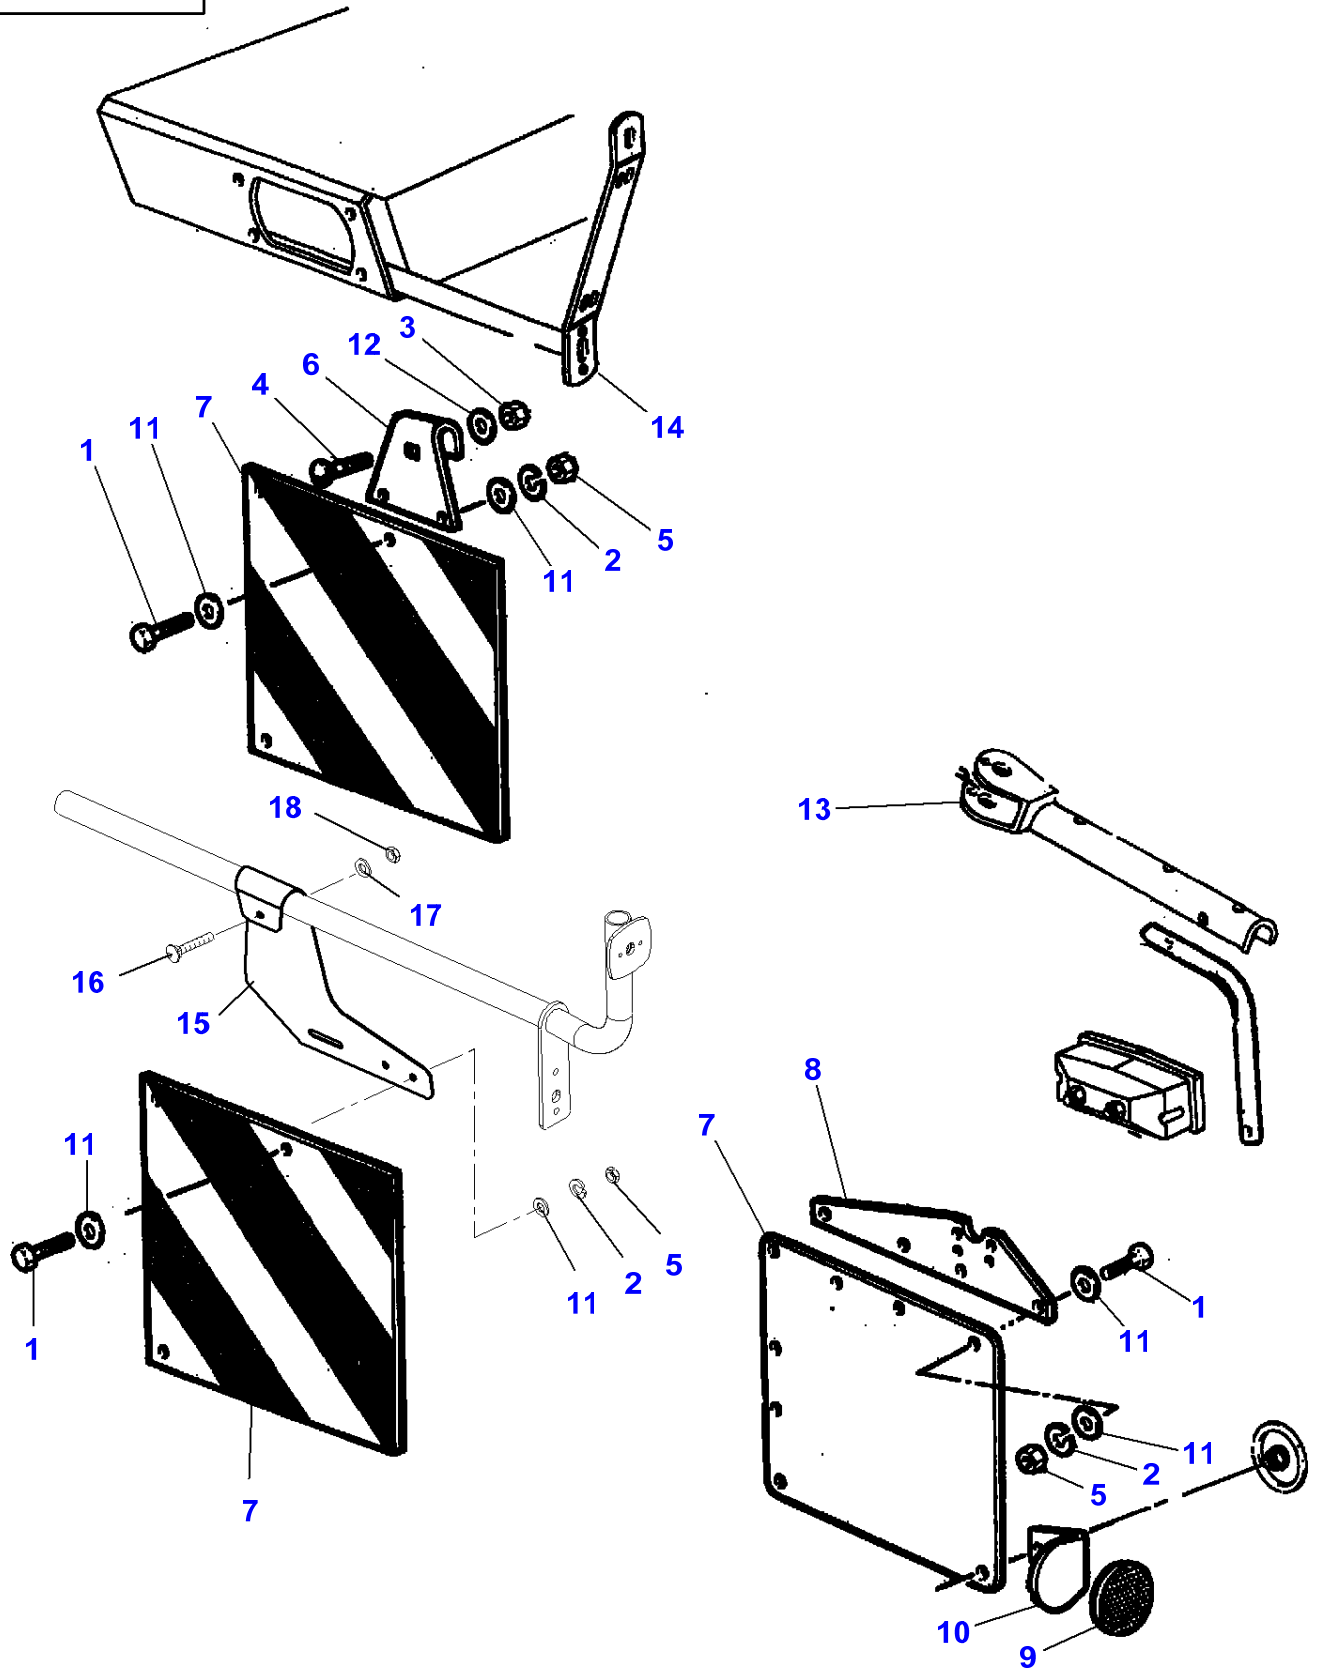

L-LD65-001-B

Item	Part Number	Qty	Description	Comments
1	LA10902224	10	Cap Screw	
2	LA12035671	10	Lock Washer	
3	LA12574211	2	Locknut	
4	LA13178601	2	Screw	
5	LA15896211	10	Nut	
6	LA321995150	2	Support	
7	LA321998950	4	Panel	
8	LA322397050	2	Support	
9	LA322508750	8	Cat Eye	
10	LA322508850	2	Support	
11	LA355510615	20	Flat Washer	
12	LA355510620	2	Flat Washer	
13		1	Arm	See Page - Reference Number 120-0010/30
14		1	Arm	See Page - Reference Number 100-0065/11
15	LA323201650	1	Support	From Serial or Engine Number
16	LA13178601	1	Screw	From Serial or Engine Number
17	LA355510620	1	Flat Washer	From Serial or Engine Number
18	LA12574211	1	Locknut	From Serial or Engine Number