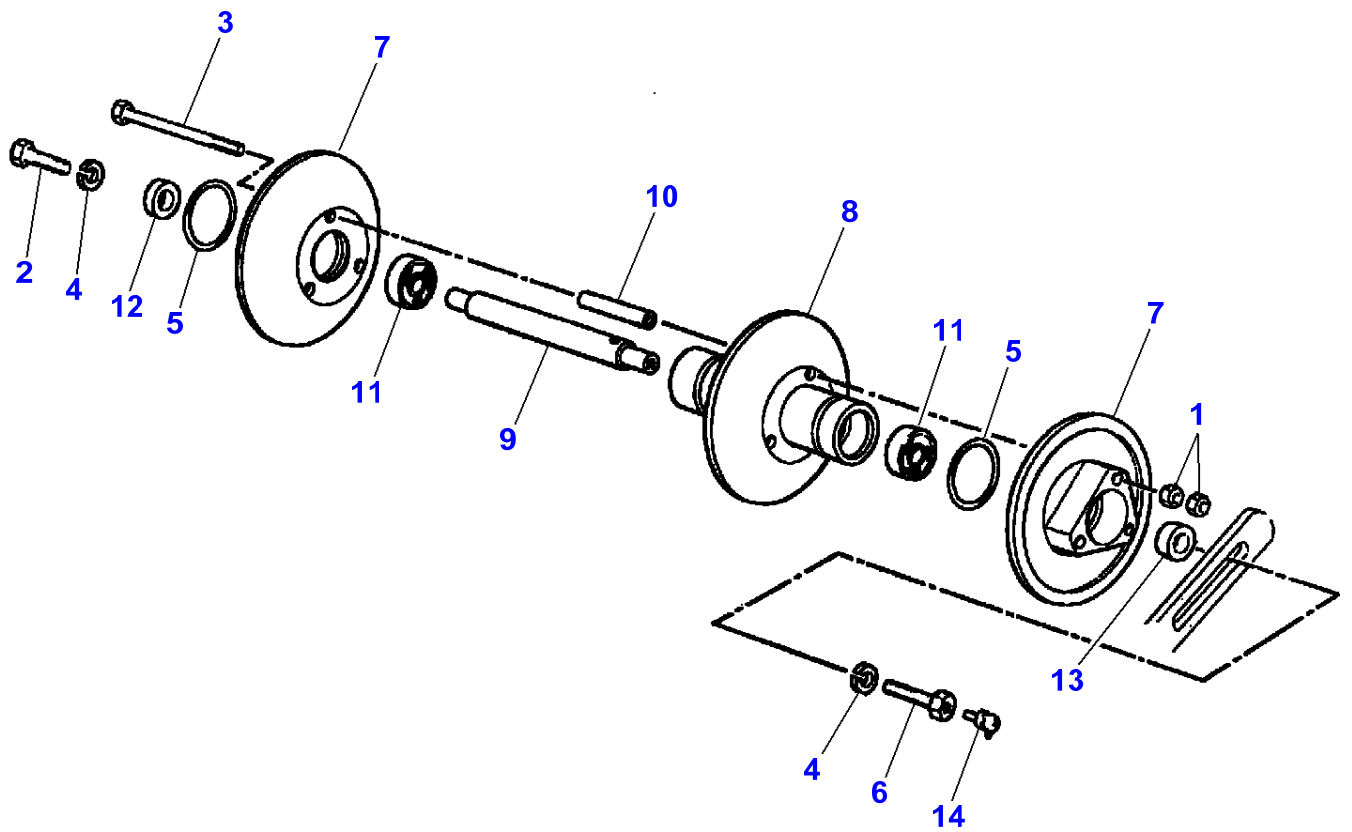

Fan Variator

Item	Part Number	Qty	Description	Comments
1	LA11106424	1	Cap Screw	
2	LA12034671	2	Lock Washer	
3	LA12577211	2	Nut	
4	LA321936250	1	Yoke	
5	LA323071550	2	Tensioner	
6	LA323071650	2	Bracket	
7	LA340435150	2	Belt	
8	LA350357803	1	Grease Fitting	
9	LA355511030	1	Flat Washer	
10	LA366211050	2	Cap Screw	
11		1	Bracket	See Page - Reference Number 050-0005/15
12		1	Pulley	See Page - Reference Number 070-0110/11
13		1	Pulley	See Page - Reference Number 020-0125/11
14		1	Bearing Assy	See Page - Reference Number 070-0120

L-LD18-001-A