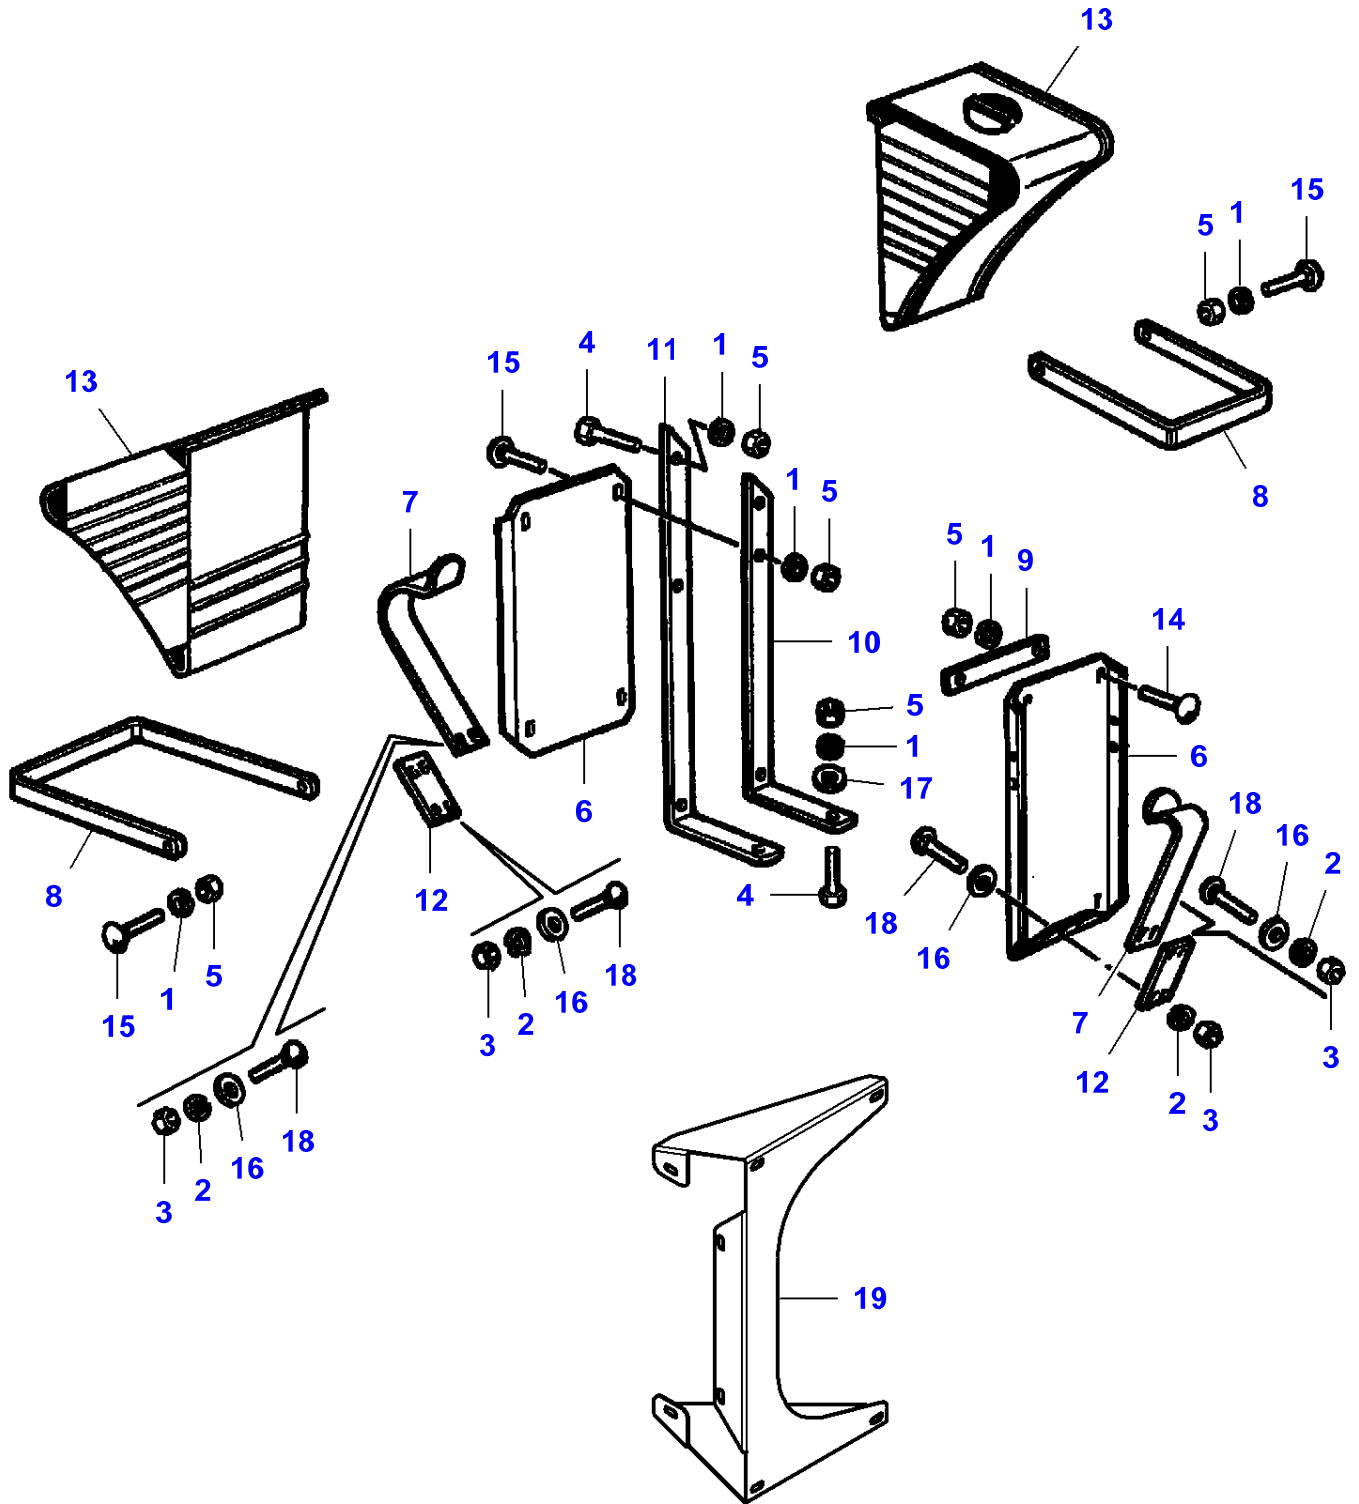

L-LD66-001-B

Wheels Block

Item	Part Number	Qty	Description	Comments
1	LA12034571	16	Lock Washer	
2	LA12035670	8	Lock Washer	
3	LA15896221	8	Nut	
4	LA16043424	4	Cap Screw	
5	LA16100811	16	Nut	
6	LA320865350	2	Plate	
7	LA320865450	2	Clip	
8	LA320865550	2	Clamp	
9	LA320867150	2	Plate	
10	LA321970250	1	Bracket	Up to Serial or Engine Number
11	LA321970350	1	Bracket	Up to Serial or Engine Number
12	LA322491250	2	Plate	
13	LA322492050	2	Skid	
14	LA350342510	4	Carriage Bolt	
15	LA350342511	8	Carriage Bolt	
16	LA355510620	8	Flat Washer	
17	LA355510820	2	Flat Washer	
18	LA366000612	8	Screw	
19	LA323124550	1	Support	From Serial or Engine Number