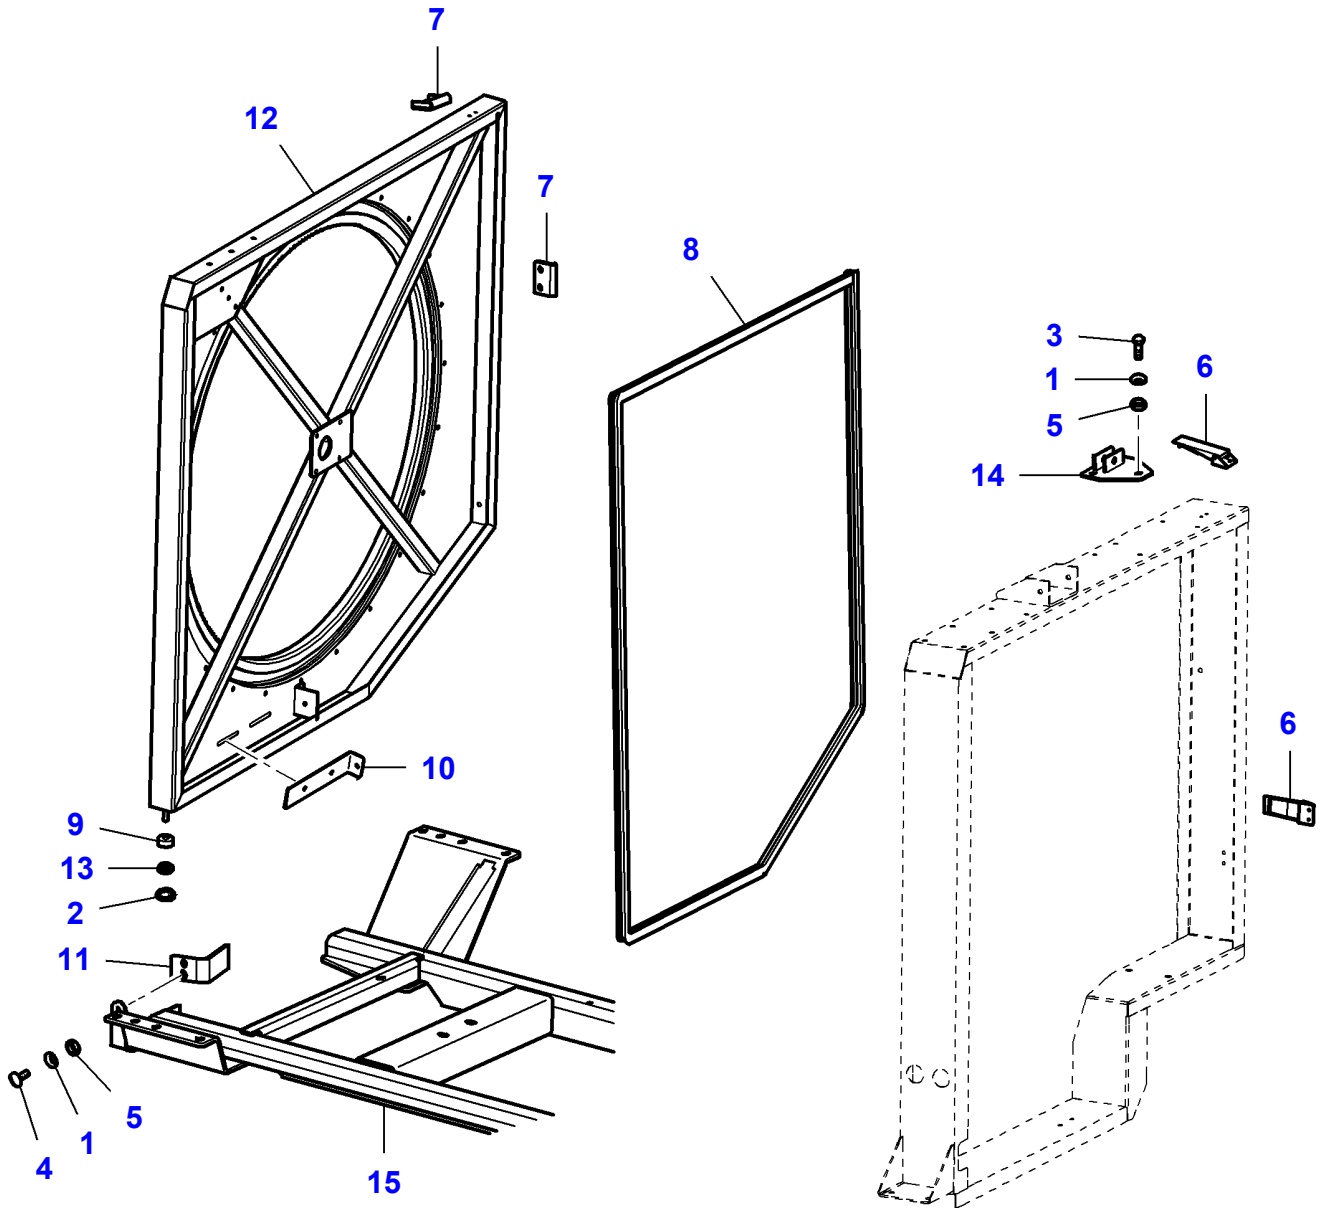

L-LC60-008-B

Radiator Filter

Item	Part Number	Qty	Description	Comments
1	LA322358	2	Lock Washer	
2	LA11087976	1	Circlip	
3	LA16043221	1	Cap Screw	
4	LA350342511	1	Carriage Bolt	
5	LA16100811	2	Nut	
6	LA300132764	2	Stop	
7	LA300132987	2	Plate	
8	LA322827250	1	Gasket	
9	LA322882550	1	Washer	
10	LA322882650	1	Plate	
11	LA322910550	1	Stirrup	
12	LA322938550	1	Wall	
13	LA355501125	1	Washer	
14		1	Support	See Page - Reference Number 020-0105/18
15		1	Support	See Page - Reference Number 020-0020/10