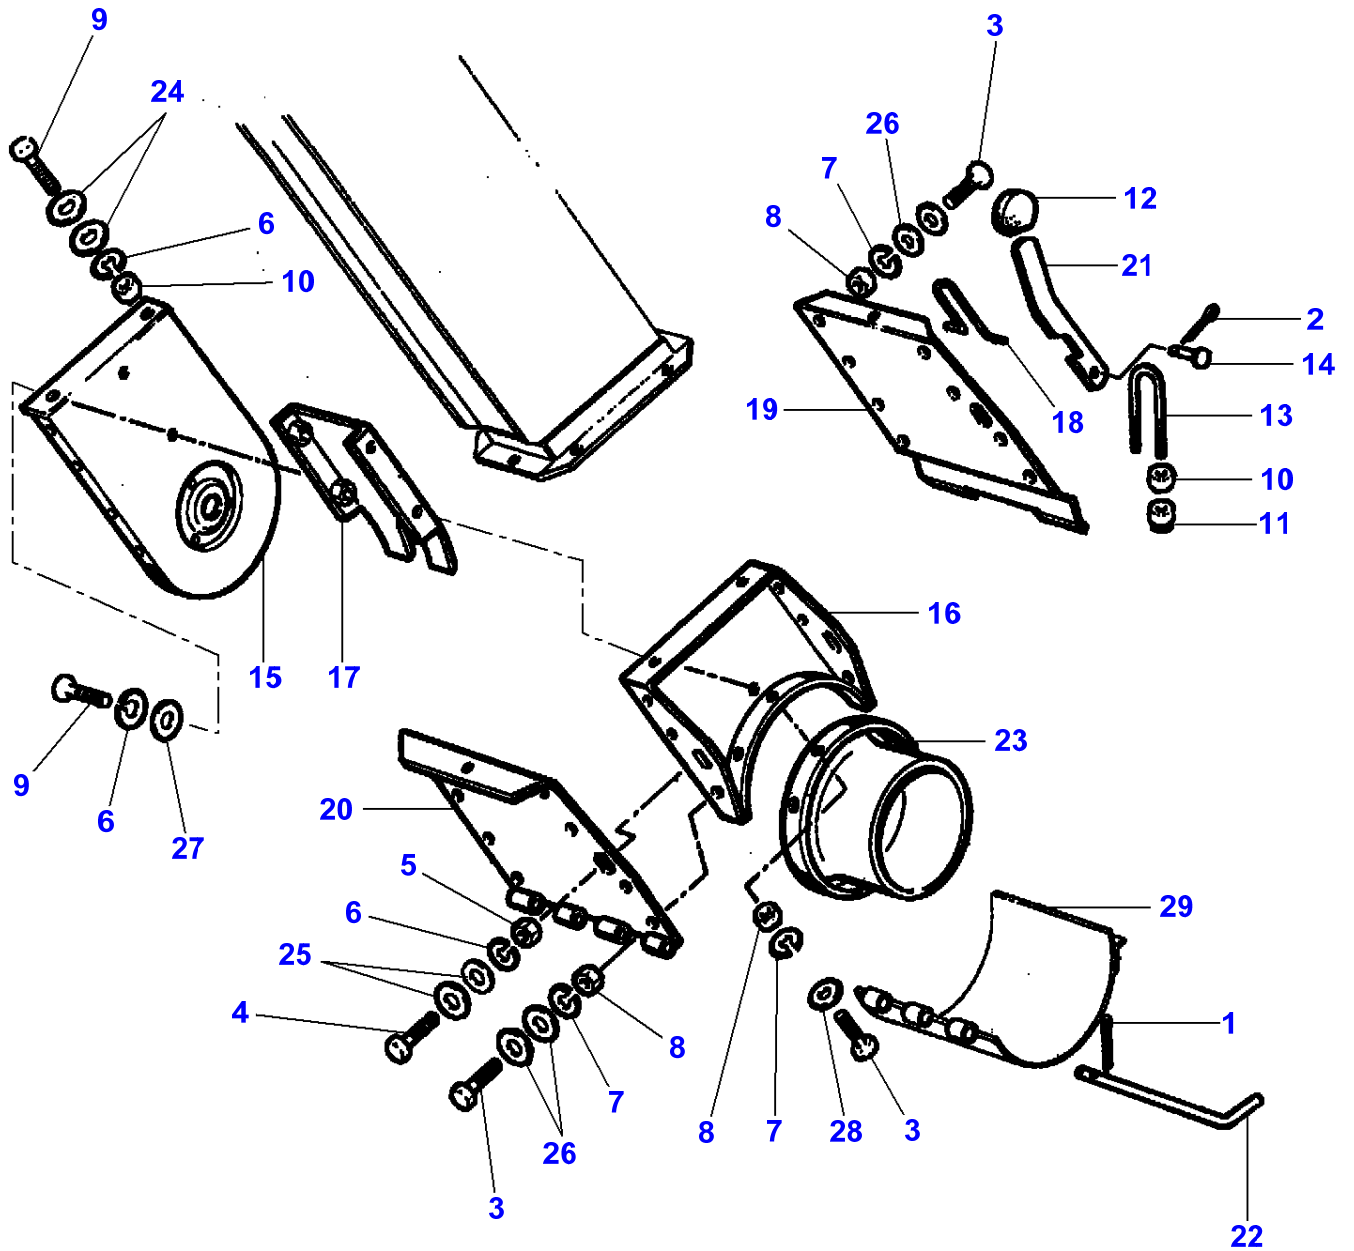

Massey Ferguson

MF 7244 COMBINE - 3906030

3906030

Grain Elevator - NORMAL

Page070-0050

Item	Part Number	Qty	Description	Comments
1	LA10734301	1	Split Pin	
2	LA10902124	1	Cap Screw	
3	LA12034571	12	Lock Washer	
4	LA12035671	1	Lock Washer	
5	LA15896221	1	Nut	
6	LA16043424	12	Cap Screw	
7	LA16100811	12	Nut	
8	LA300017638	1	Latch	
9	LA321844850	1	Cover	Up to Serial or Engine Number
10	LA321846050	1	Elevator	
11	LA321857350	1	Plate	
12	LA321857450	1	Plate	
13	LA322366450	1	Oil Pipe	
14	LA322366550	1	Plate	
15	LA350356208	1	Spring	
16	LA350357851	1	Grease Fitting	
17	LA355500715	2	Flat Washer	
18	LA355500815	1	Washer	
19	LA355500915	12	Flat Washer	
20	LA16043624	1	Cap Screw	
21		1	Connector	See Page - Reference Number 080-0030/14
22	LA16100811	1	Nut	From Serial or Engine Number
23	LA355520830	1	Flat Washer	From Serial or Engine Number
24	LA323239850	1	Cover	From Serial or Engine Number 551510049
25	LA323239950	1	Plate	From Serial or Engine Number 551510049
26	LA350342510	1	Carriage Bolt	From Serial or Engine Number

L-LD13-002-A