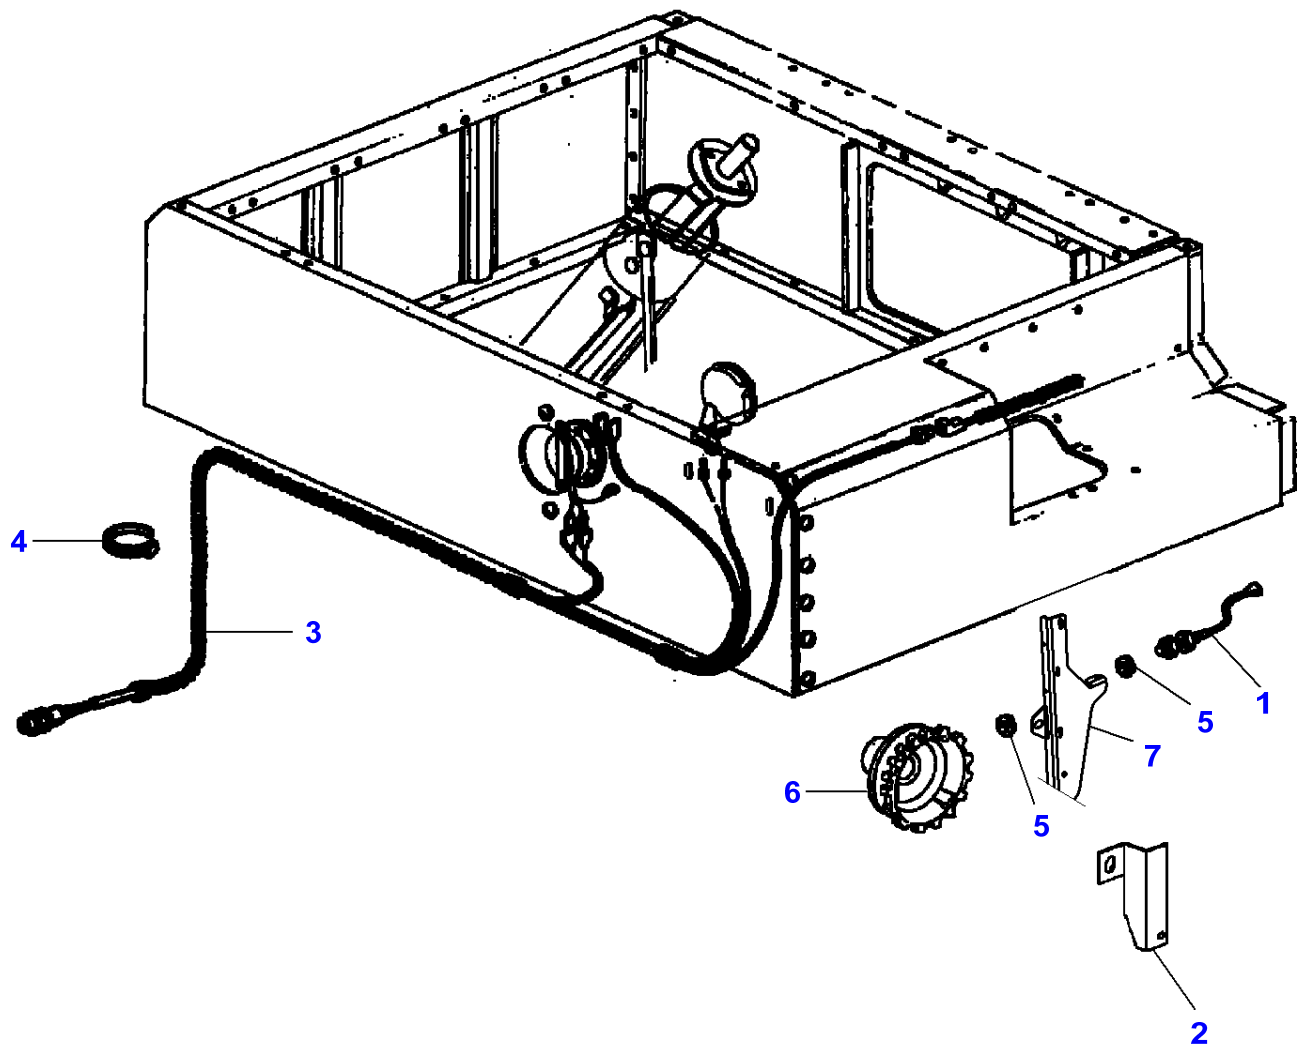

L-LC13-006-B

Electric System - Control Circuits

Item	Part Number	Qty	Description	Comments
1	LA322861400	1	Sensor	
2	LA322876350	1	Support	Up to Serial or Engine Number
3	LA322877800	1	Cable	
4	LA340481809	10	Cable Tie	
5	LA355533520	1	Washer	
6		1	Pulley	See Page - Reference Number 050-0020/9
7		1	Support	See Page - Reference Number 040-0095/32 From Serial or Engine Number 551510027