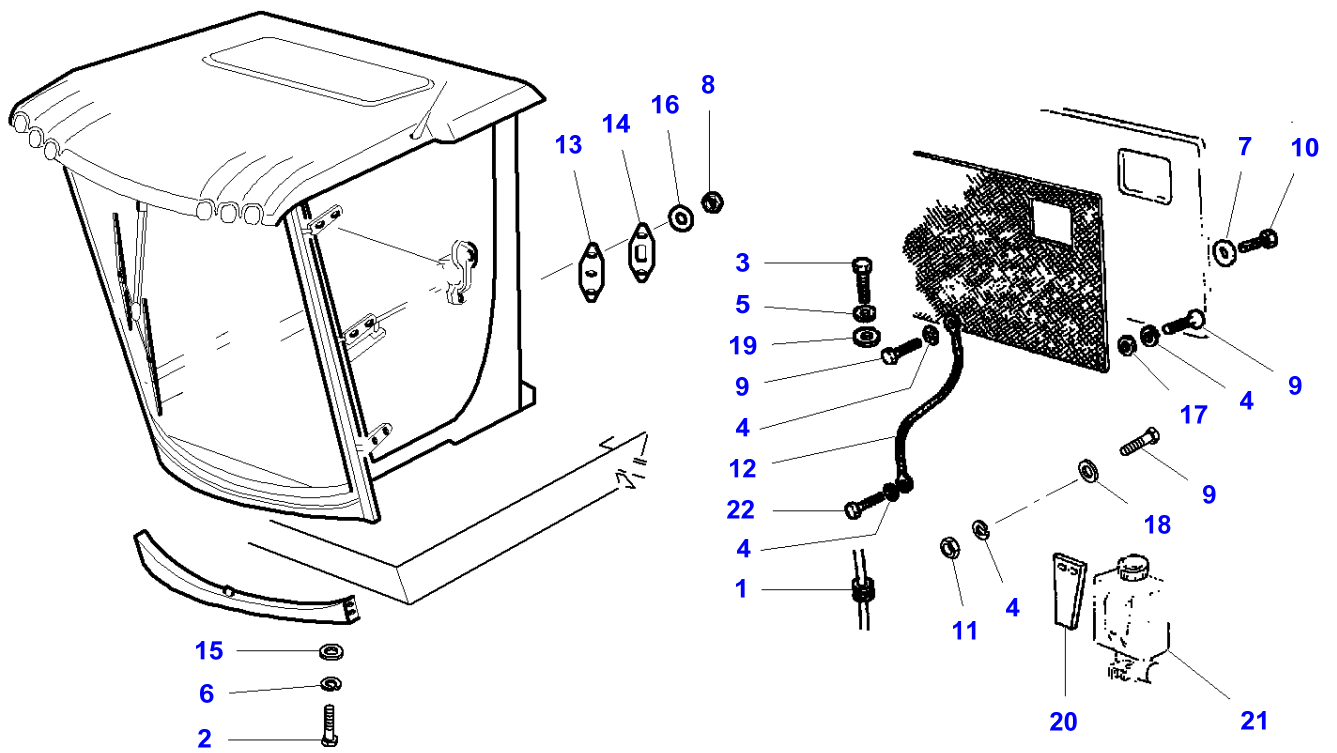

Massey Ferguson

MF 7244 COMBINE - 3906030

3906030

Cab - Installation - From No 551510049

Page100-0100

Item	Part Number	Qty	Description
1	LA10902424	1	Cap Screw
2	LA12035671	1	Lock Washer
3	LA355500715	1	Flat Washer
4	LA11112421	1	Cap Screw
5	LA12034771	1	Lock Washer
6	LA355501320	1	Flat Washer
7	LA15981524	1	Cap Screw
8	LA322133950	1	Washer
9	LA322017550	1	Washer
10	LA322017250	1	Vibration Mount
11	LA322017650	1	Washer
12	LA12574921	1	Nut
13	LA323190350	1	Cover
14	LA323212450	1	Cover
15	LA322898250	1	Screw
16	LA323206550	1	Mat
17	LA323206150	1	Cap
18	LA323208150	1	Profile
19	LA323190250	1	Cover

L-LD38-009-A