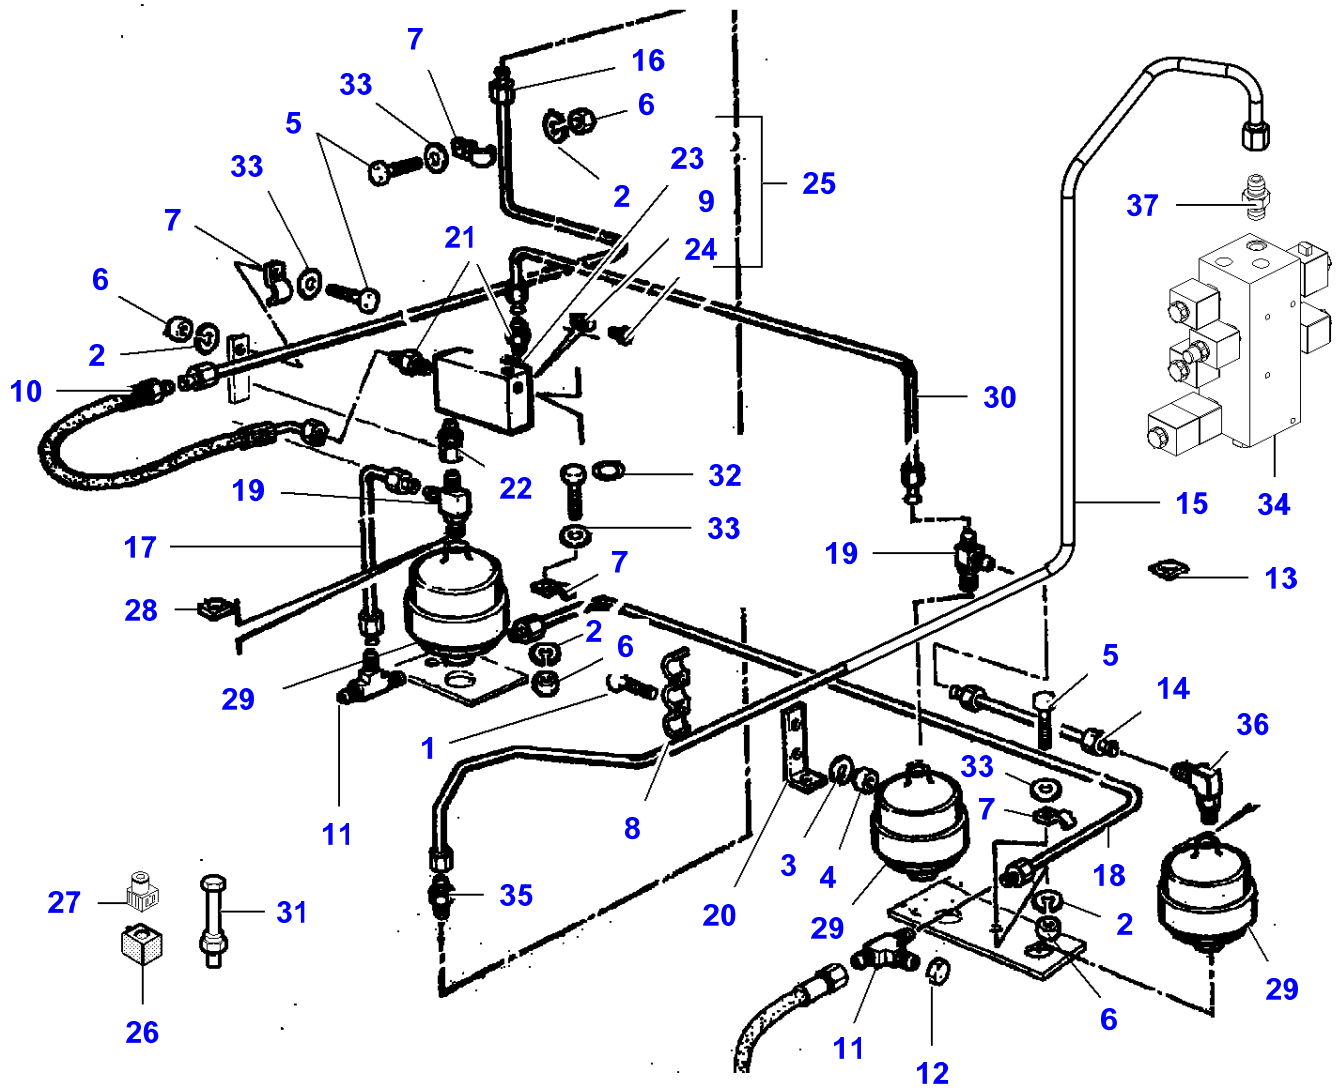

L-LC41-013-A

Item	Part Number	Qty	Description	Comments
1	LA10902621	1	Cap Screw	
2	LA12034571	4	Lock Washer	
3	LA12035670	1	Lock Washer	
4	LA15896221	1	Nut	
5	LA16043424	4	Cap Screw	
6	LA16100811	4	Nut	
7	LA300113894	4	Collar	
8	LA300136708	1	Collar	
9	LA320573950	1	Valve	
10	LA321420250	1	Hydraulic Hose	
11	LA321421650	2	T-Piece	
12	LA321427650	1	Plug	
13	LA322718050	1	Valve	
14	LA322110350	1	Tube	
15	LA322109050	1	Tube	
16	LA322109150	1	Tube	
17	LA322109350	1	Tube	
18	LA322109450	1	Tube	
19	LA322110400	1	T-Piece	
20	LA322111550	1	Support	
21	LA322113600	2	Union	
22	LA322127100	1	Union	
23	LA322354250	1	Block	
24	LA322385350	1	Plug	
25	LA322385400	1	Electrovalve	
26	LA322412950	1	Magnet	
27	LA322413000	1	Union	
28	LA322718050	1	Valve	
29	LA322718750	3	Accumulator	
30	LA322763350	1	Tube	
31	LA322854750	1	Electrovalve	
32	LA350358729	1	Gasket	
33	LA355500915	4	Flat Washer	
34		1	Distributor	See Page - Reference Number 110-0045/1
35	LA321420150	1	Union	
36	LA322110500	1	Elbow Union	
37	LA321875100	1	Union