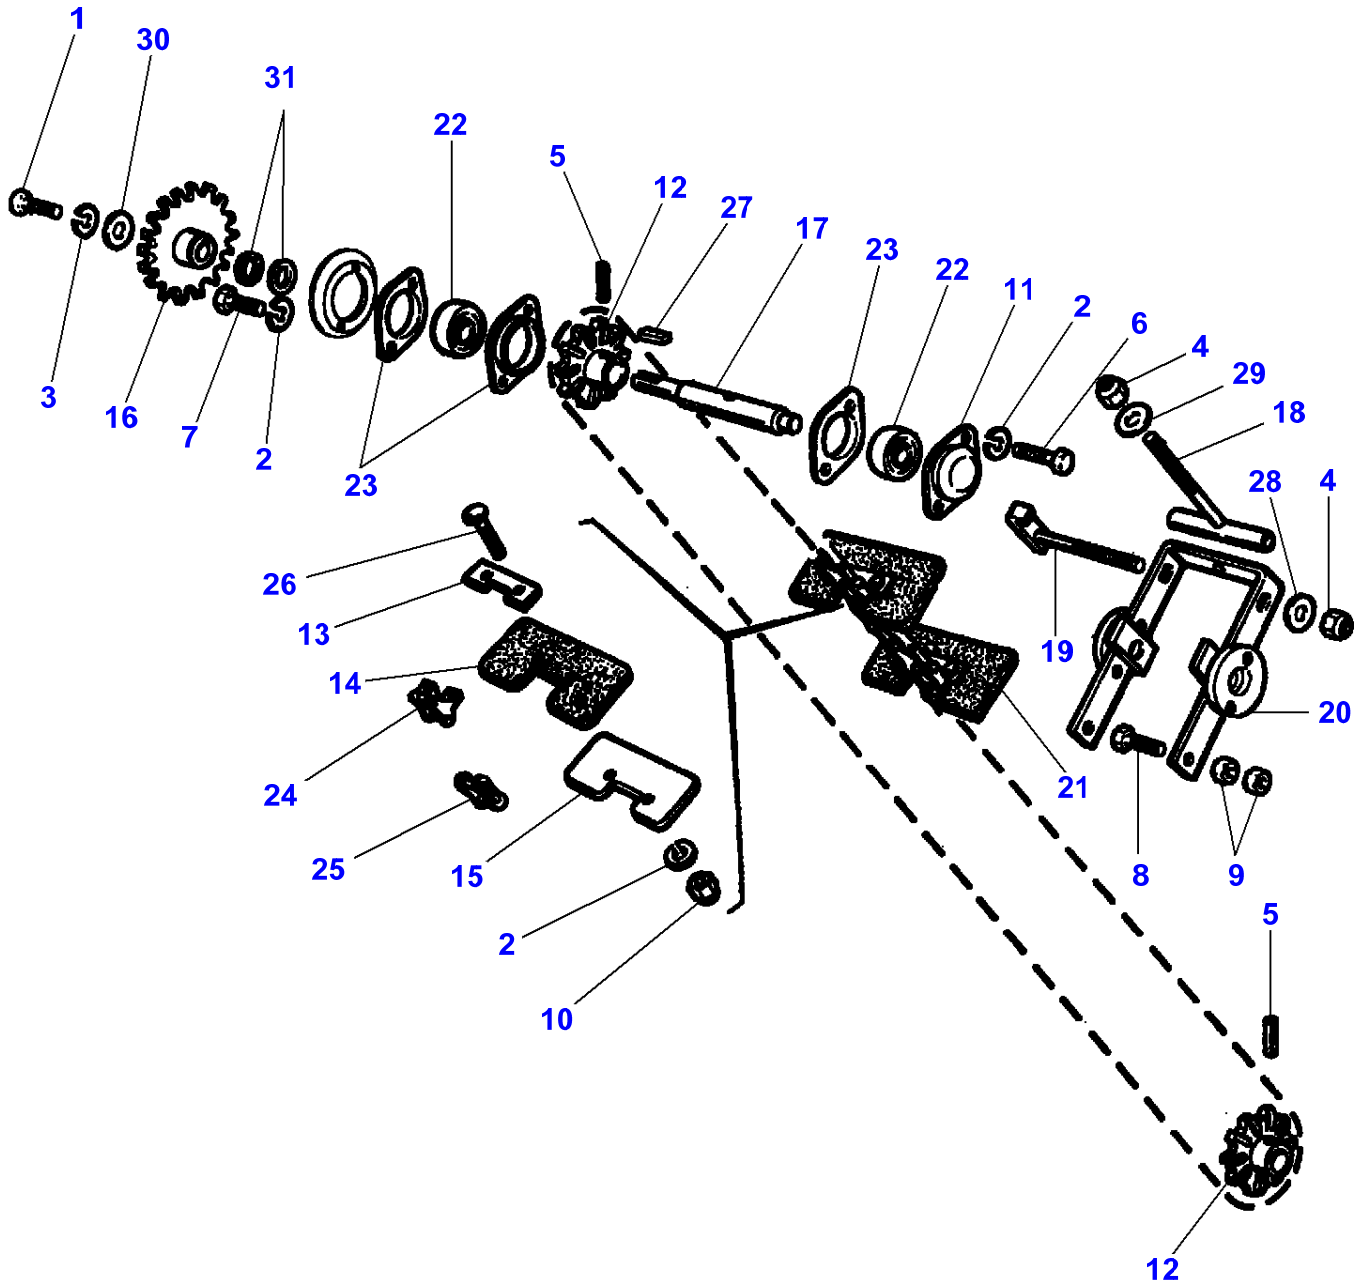

## Grain Elevator - NORMAL

Item	Part Number	Qty	Description
1	LA11106424	1	Cap Screw
2	LA12034571	3	Lock Washer
3	LA12034671	1	Lock Washer
4	LA12577211	2	Nut
5	LA14610370	2	Roll Pin
6	LA16043224	1	Cap Screw
7	LA16043424	1	Cap Screw
8	LA16043624	1	Cap Screw
9	LA16100811	2	Nut
10	LA16104111	1	Locknut
11	LA300016273	1	Bearing Flange
12	LA300132810	2	Gear
13	<b>LA321814650</b>	1	Reinforcement
14	LA321814750	1	Paddle
15	<b>LA321814850</b>	1	Reinforcement
16	LA321824550	1	Gear
17	LA321844350	1	Shaft
18	LA321844450	1	Tie Rod
19	LA321844550	1	Tie Rod
20	LA321844750	1	Support
21	<b>LA321862500</b>	1	Chain
22	<b>LA340411236</b>	2	Bearing Assy
23	LA340411458	3	Bearing Flange
24	<b>LA344382162</b>	1	Chain Link
25	<b>LA344382163</b>	1	Chain Link
26	LA350342513	1	Carriage Bolt
27	LA350384628	1	Key
28	LA355511030	1	Flat Washer
29	LA355511050	1	Flat Washer
30	LA355521050	1	Flat Washer
31	LA355536210	2	Flat Washer