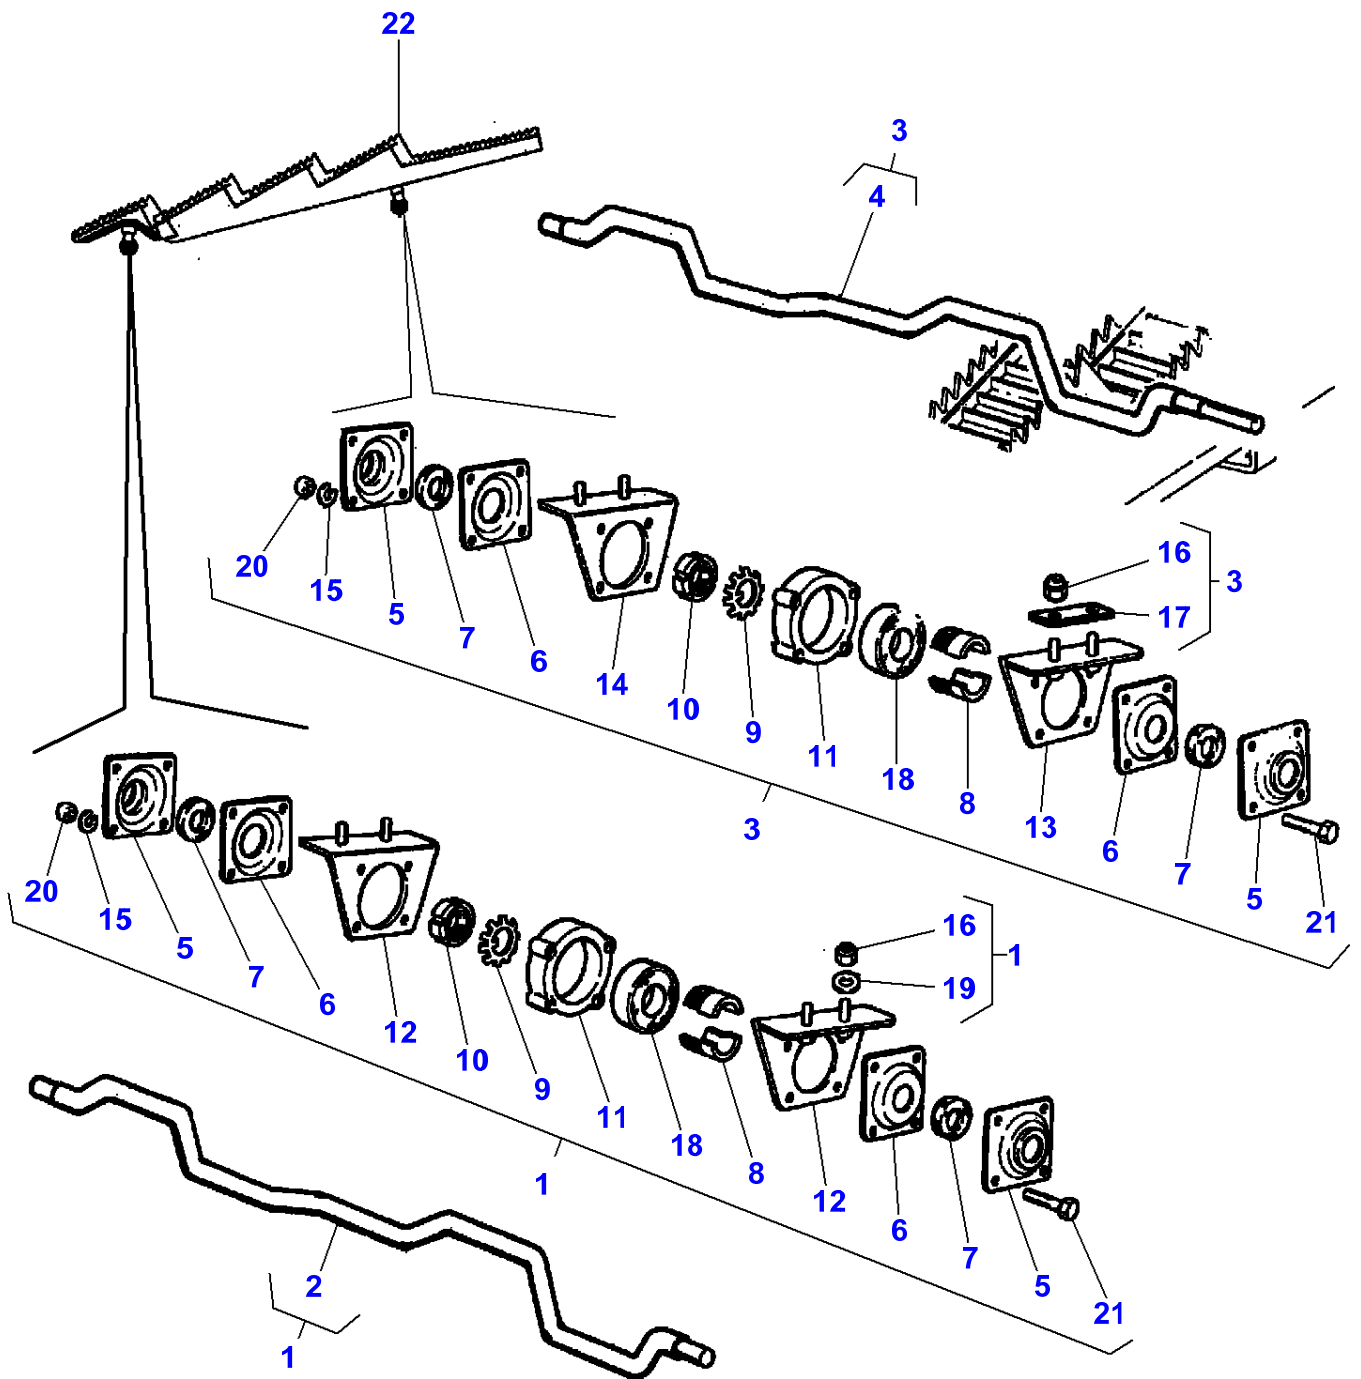

L-LD94-001-A

Massey Ferguson

MF 7244 COMBINE - 3906030

3906030

Parts For Sandy Soils

Page140-0090

Item	Part Number	Qty	Description	Comments
1	LA391800176	1	Camshaft	
2	LA322125650	1	Camshaft	
3	LA391800177	1	Camshaft	
4	LA322125750	1	Camshaft	
5	LA321128850	4	Support	
6	LA321128950	4	Shield	
7	LA321129050	4	Gasket	
8	LA321129150	2	Sleeve	
9	LA321129250	2	Washer	
10	LA321129350	2	Nut	
11	LA321129450	2	Ring	
12	LA321129550	2	Support	
13	LA321678650	1	Support	
14	LA321678750	1	Support	
15	LA12034571	8	Lock Washer	
16	LA12577211	4	Nut	
17	LA322167550	1	Plate	
18	LA344015145	2	Bearing Assy	
19	LA355501130	2	Flat Washer	
20	LA16100811	8	Nut	
21	LA16044121	8	Cap Screw	
22		1	Kit, Straw Walkr	See Page - Reference Number 060-0025/10