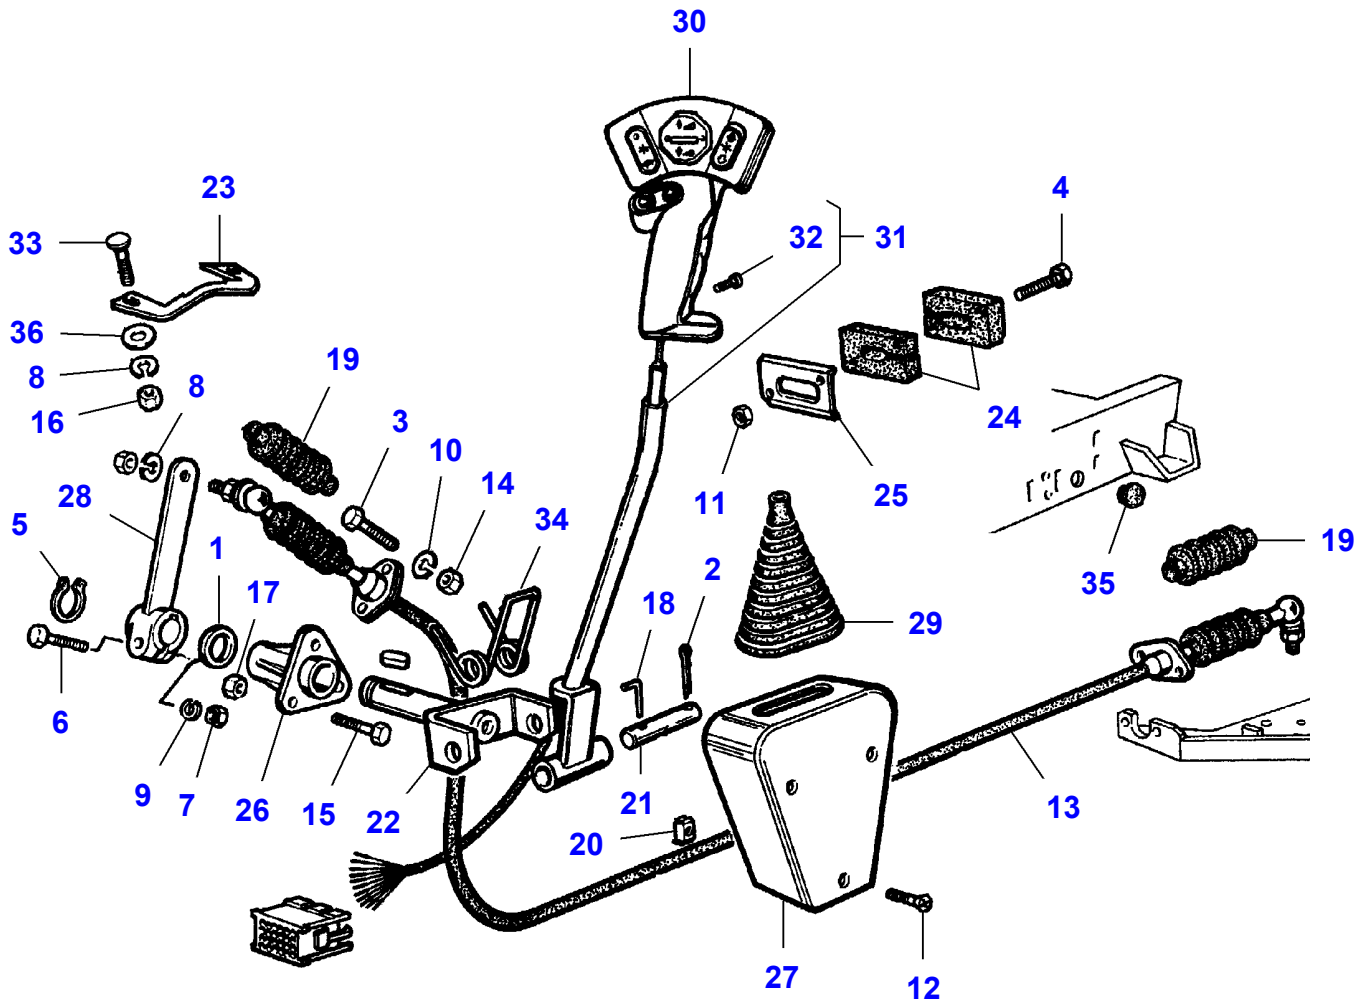

L-LD93-003-B

Item	Part Number	Qty	Description	Comments
1	LA355536704	1	Washer	
2	LA10797001	1	Split Pin	
3	LA10902224	1	Cap Screw	
4	LA10902621	1	Cap Screw	
5	LA11067476	1	Circlip	
6	LA11107321	1	Cap Screw	
7	LA11701721	1	Nut	
8	LA12034571	2	Lock Washer	
9	LA12034671	1	Lock Washer	
10	LA12035670	1	Lock Washer	
11	LA12574211	1	Locknut	
12	LA13311014	1	Screw	
13	LA323006300	1	Cable	
14	LA15896221	1	Nut	
15	LA16043824	1	Cap Screw	
16	LA16100811	1	Nut	
17	LA16104111	1	Locknut	
18	LA300136233	1	Roll Pin	
19	LA300139049	2	Boot	
20	LA321284450	1	Nut	
21	LA321395750	1	Roll Pin	
22	LA321980250	1	Yoke	
23	LA322036450	1	Sector	
24	LA322057150	2	Gasket	
25	LA322057250	1	Plate	
26	LA322090050	1	Support	
27	LA322094350	1	Shield	
28	LA322127750	1	Lever	
29	LA322134350	1	Bellows	
30	LA322639300	1	Joystick	
31	LA322657950	1	Lever	
32	LA14418921	1	Screw	(31)
33	LA350342512	2	Carriage Bolt	
34	LA350356935	1	Spring	
35	LA350359452	1	Plug	
36	LA355500920	1	Flat Washer