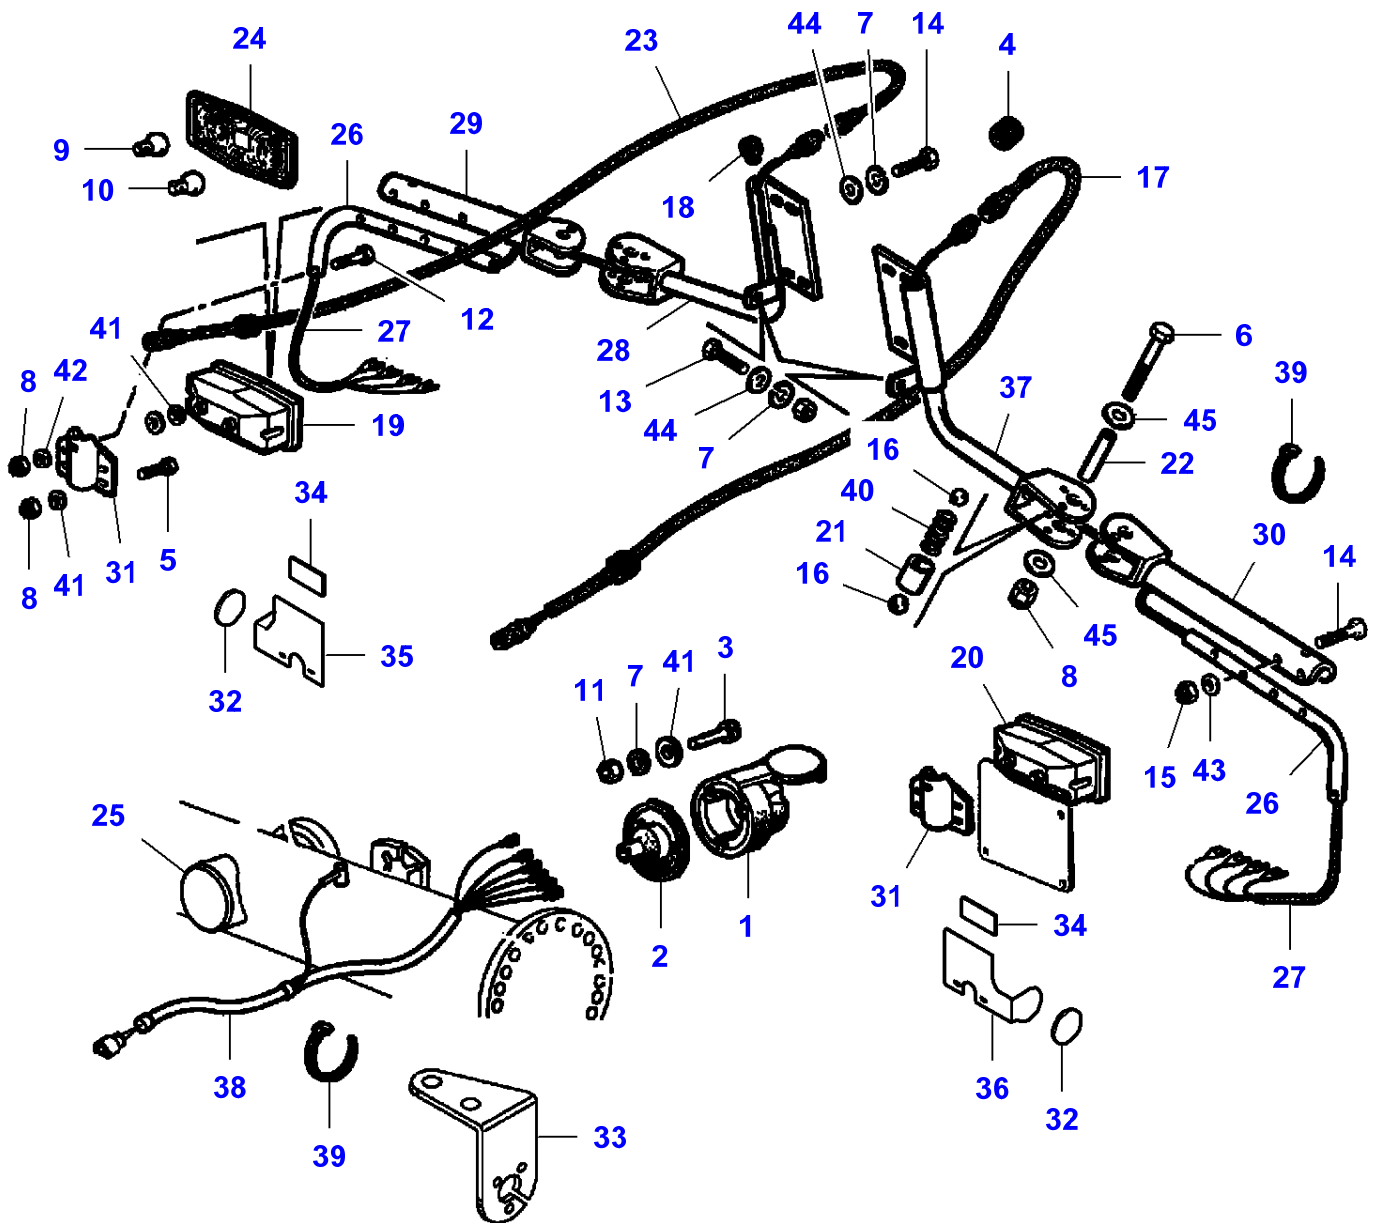

L-LD46-001-A

Rear Lighting Components

Item	Part Number	Qty	Description	Comments
1	LA5102156	1	Socket 7 Pin Sup	
2	LA5102234	1	Protection.	
3	LA10390311	1	Screw	
4	LA10396580	1	Grommet	
5	LA10902424	2	Cap Screw	
6	LA11107811	1	Cap Screw	
7	LA12034571	6	Lock Washer	
8	LA12574211	3	Locknut	
9	LA14148190	2	Bulb 12v 21w	
10	LA14149590	2	Bulb 12v 10w	
11	LA15896421	1	Nut	
12	LA16043224	2	Cap Screw	
13	LA16043424	1	Cap Screw	
14	LA16044224	1	Cap Screw	
15	LA16104111	1	Locknut	
16	LA20063520	2	Ball	
17	LA321908800	1	Harness	
18	LA321923650	1	Grommet	
19	LA321951000	1	Rear Light	
20	LA321951100	1	Rear Light	
21	LA322065450	1	Guide Bush	
22	LA322065550	1	Spacer	
23	LA322142900	1	Harness	
24	LA322191450	1	Lens	Right Hand
	LA322191550	1	Lens	Left Hand
25		1	Support	See Page - Reference Number 030-0040/7
26	LA322371450	2	Arm	
27	LA322393200	2	Harness	
28	LA322885750	1	Arm	
29	LA322396850	1	Arm	
30	LA322396950	1	Arm	
31	LA322489950	2	Support	
32	LA322508750	2	Cat Eye	
33	LA322684450	1	Support	
34	LA322689350	2	Cat Eye	
35	LA322865250	1	Support	
36	LA322865350	1	Support	
37	LA322882150	1	Arm	
38	LA323011900	1	Harness	
39	LA340481810	2	Cable Tie	
40	LA353561151	1	Spring	
41	LA355500615	7	Flat Washer	
42	LA355500715	4	Flat Washer	
43	LA355500915	1	Flat Washer	
44	LA355500920	5	Flat Washer	
45	LA355501130	2	Flat Washer