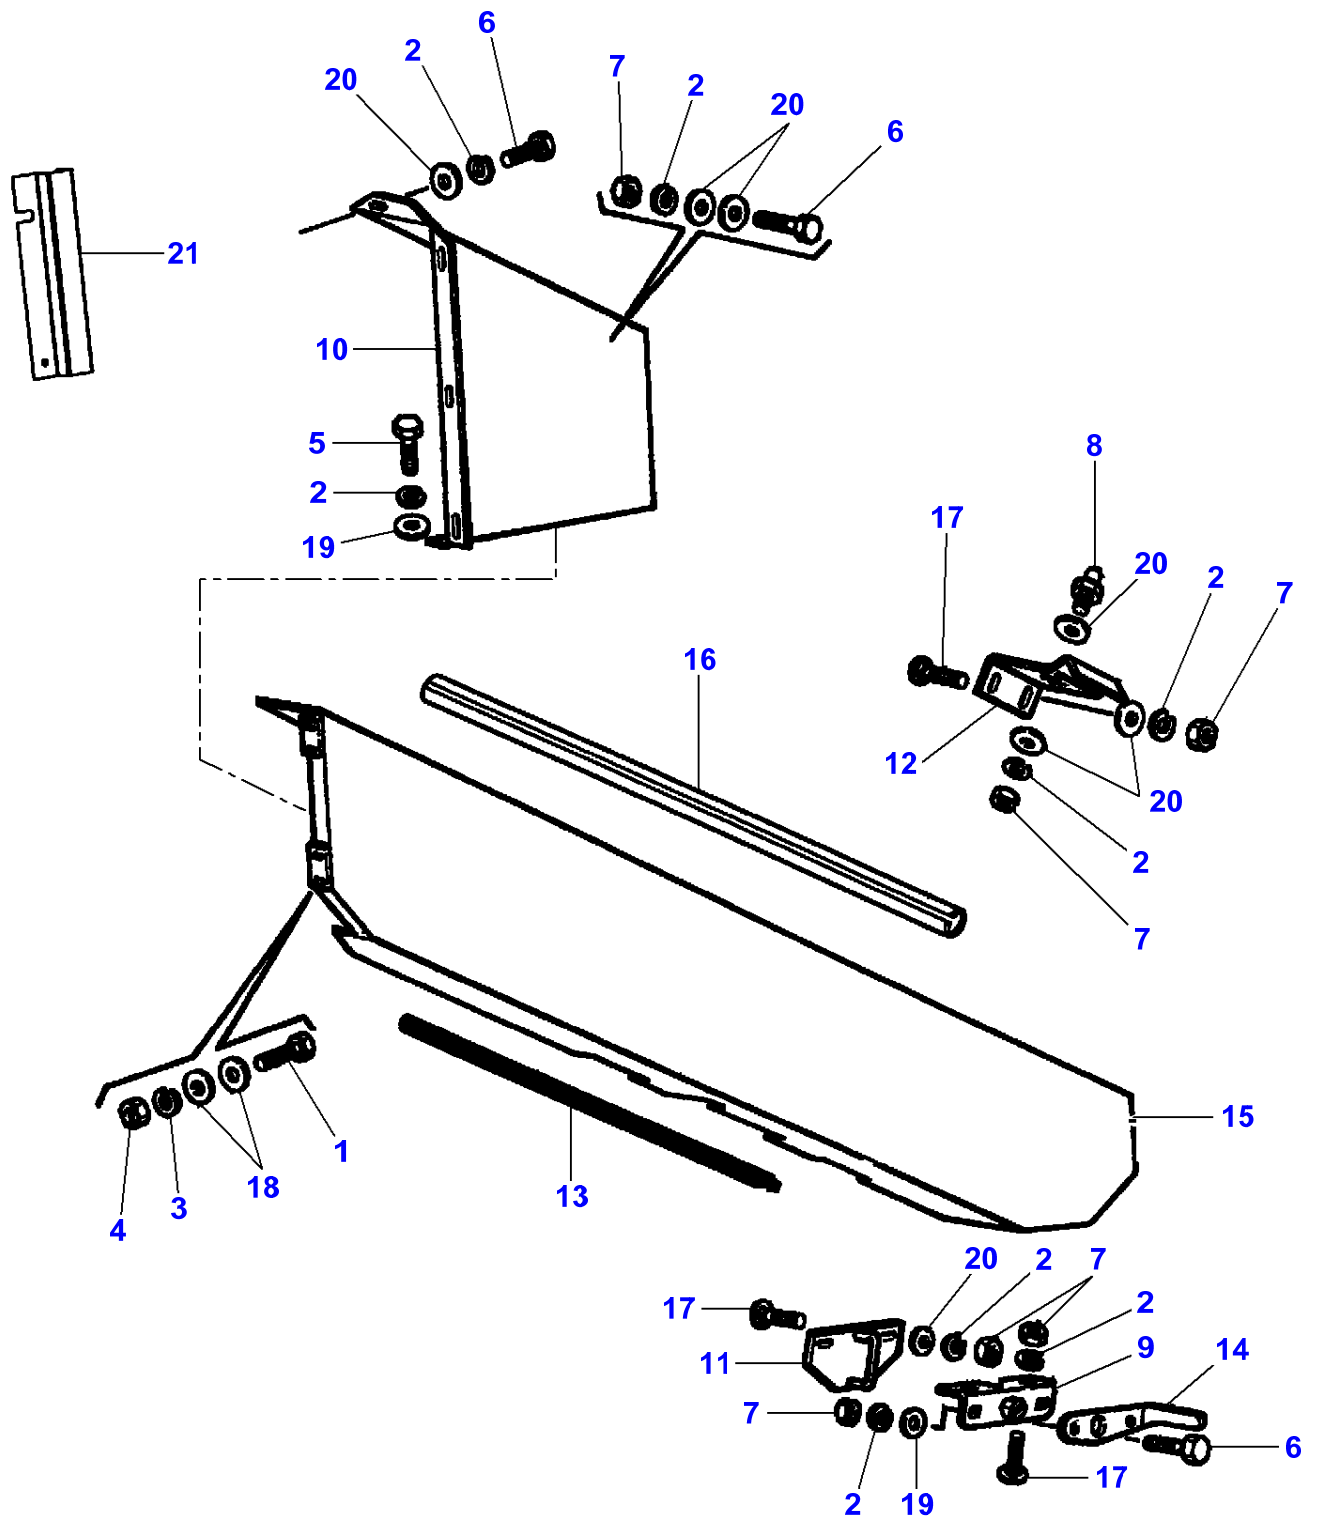

L-LD07-008-A

Massey Ferguson

MF 7244 COMBINE - 3906030

3906030

Straw Chopper - Drive Guard

Page060-0075

Item	Part Number	Qty	Description
1	LA10902221	1	Cap Screw
2	LA12034571	8	Lock Washer
3	LA12035671	1	Lock Washer
4	LA15896221	1	Nut
5	LA16043221	1	Cap Screw
6	LA16043421	3	Cap Screw
7	LA16100811	6	Nut
8	LA322171950	1	Pin
9	LA322316750	1	Lock
10	LA322344750	1	Shield
11	LA322345650	1	Stop
12	LA322345750	1	Support
13	LA322351350	1	Profile
14	LA322365350	1	Lever
15	LA322790650	1	Shield
16	LA322795450	1	Support
17	LA350342511	3	Carriage Bolt
18	LA355500715	2	Flat Washer
19	LA355500920	2	Flat Washer
20	LA355510820	7	Flat Washer
21	LA323012150	1	Shield