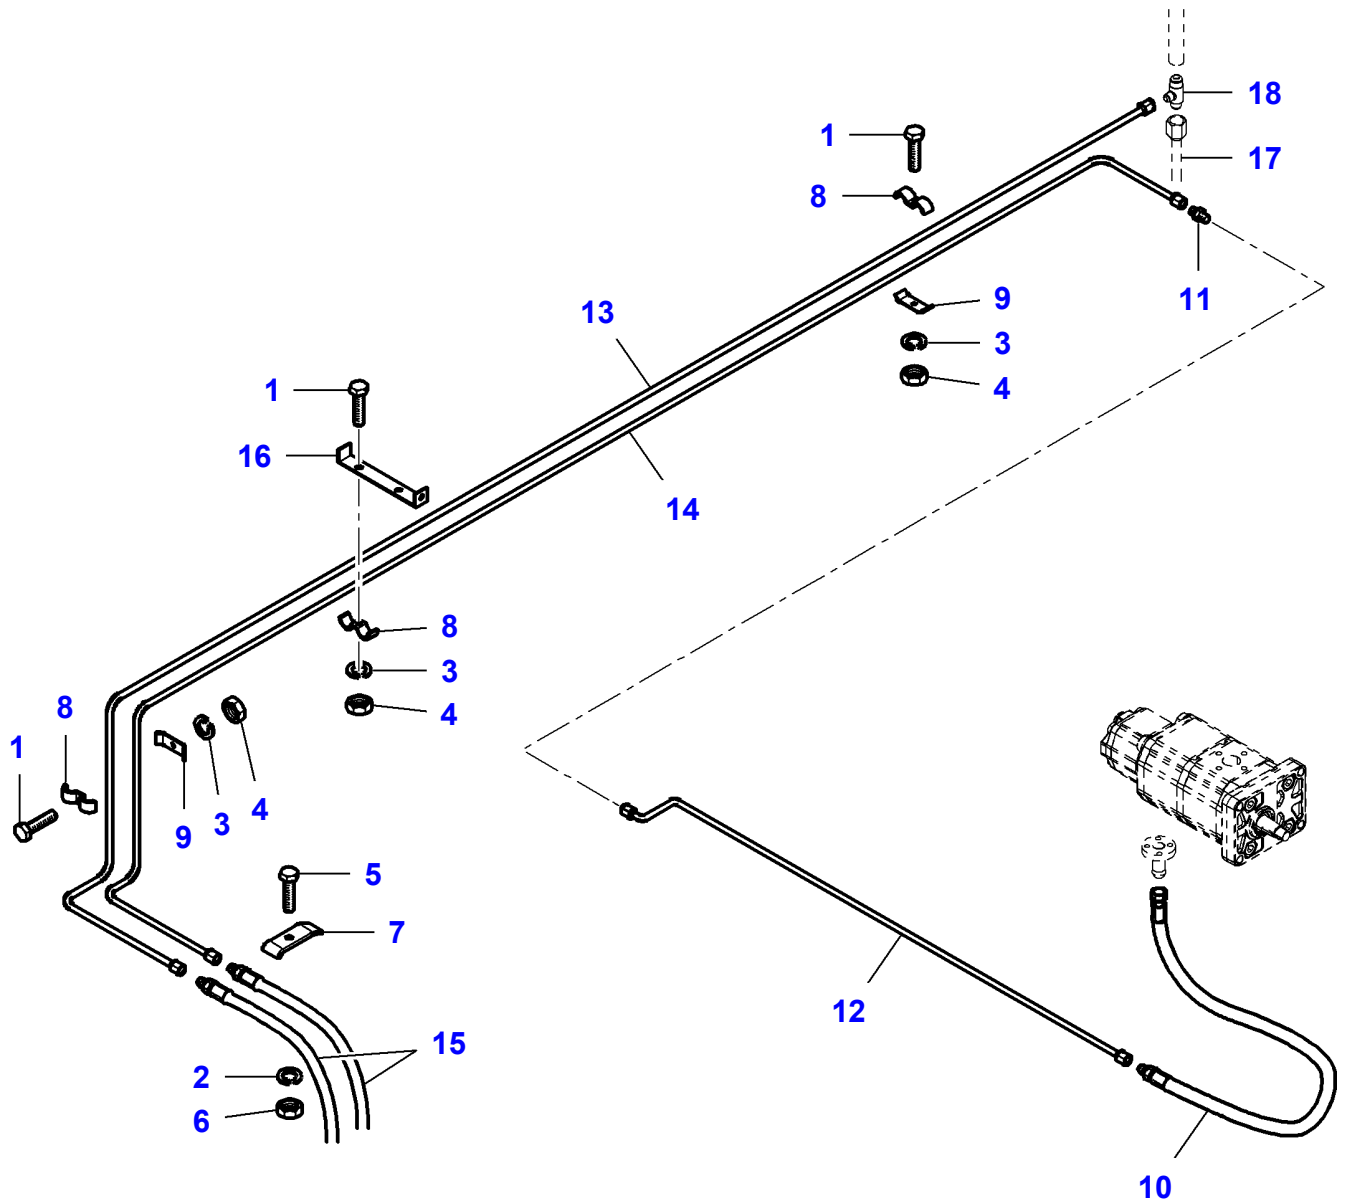

L-LD43-001-B

Drive Hydraulic Circuit

Item	Part Number	Qty	Description	Comments
1	LA10902621	7	Cap Screw	
2	LA12034571	1	Lock Washer	
3	LA12035670	4	Lock Washer	
4	LA15896221	4	Nut	
5	LA16043824	1	Cap Screw	
6	LA16100811	1	Nut	
7	LA300015722	1	Collar	
8	LA300136688	3	Collar	
9	LA301378430	2	Collar	
10	LA321419850	1	Hydraulic Hose	
11	LA321420150	1	Union	
12	LA321880650	1	Oil Pipe	
13	LA322121250	1	Oil Pipe	
14	LA322123750	1	Oil Pipe	
15		2	Hydraulic Hose	See Page - Reference Number 100-0245/16
16		X	Collar	See Page - Reference Number 110-0050/18
17		1	Oil Pipe	See Page - Reference Number 110-0015/13
18		1	T-Piece	See Page - Reference Number 030-0255/23