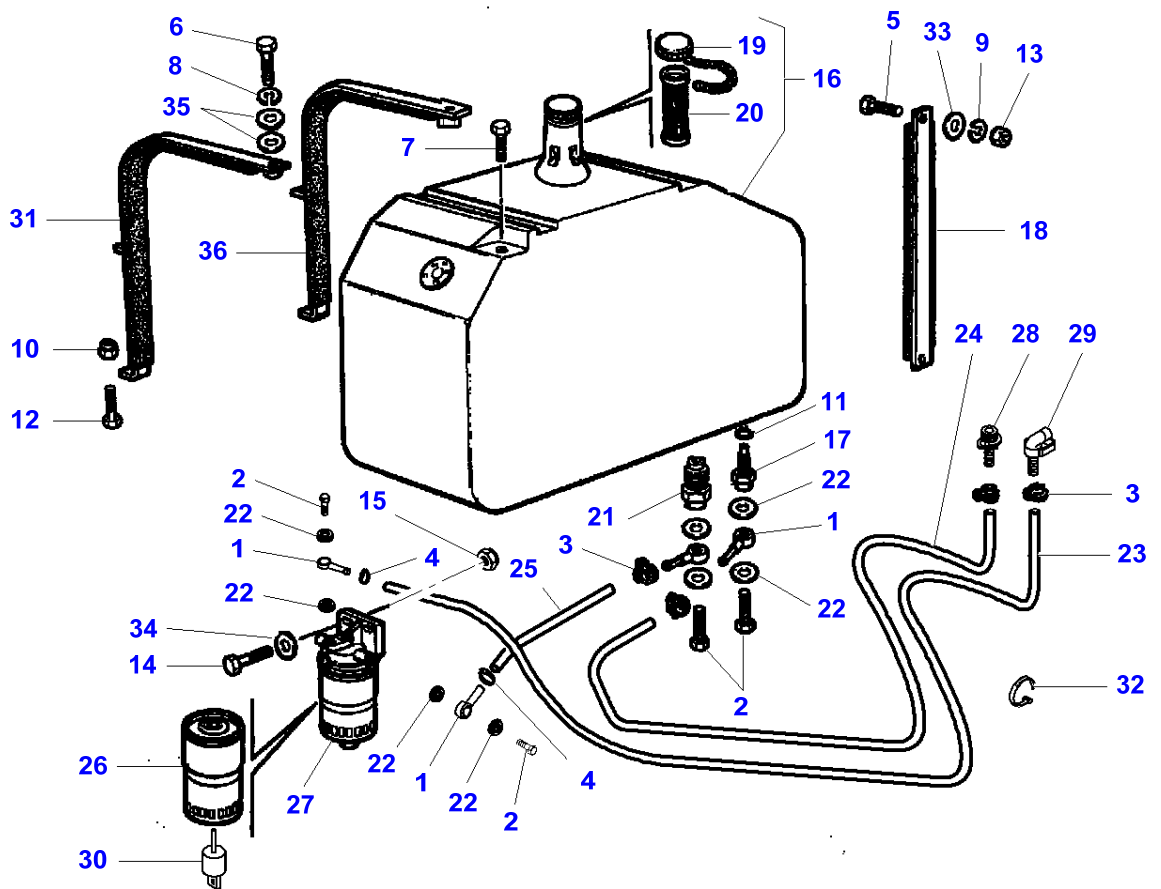

L-LC59-001-A

Item	Part Number	Qty	Description	Comments
1	LA5150924	4	Union	
2	LA10184314	2	Banjo Bolt	
3	LA350391506	4	Hose Clip	Repairs and replaces LA10186790
4	LA350391506	3	Hose Clip	Repairs and replaces LA10186790
5	LA10902224	1	Cap Screw	
6	LA11106624	1	Cap Screw	
7	LA11422324	1	Cap Screw	
8	LA12034671	1	Lock Washer	
9	LA12035670	1	Lock Washer	
10	LA12577211	1	Nut	
11	LA14462880	1	Gasket	
12	LA15214821	1	Cap Screw	
13	LA15896221	1	Nut	
14	LA16043824	1	Cap Screw	
15	LA16104111	1	Locknut	
16	LA322139100	1	Tank	
17	LA322154150	1	Union	
18	LA322157450	1	Gasket	
19	LA322165550	1	Plug	
20	LA322165650	1	Fuel Filter	
21	LA322223650	1	Union	
22	LA322325850	5	Washer	
23	LA322783550	1	Hose	
24	LA322893050	1	Hose	
25	LA323006550	1	Hose	
26	LA323007250	1	Fuel Filter	
27	LA323007400	1	Fuel Filter	
		X	Fuel Filter	10 Micron See Page - Reference Number 140-0145
28	LA323007750	1	Connector	
29	LA323007850	1	Connector	
30	LA323007350	1	Valve	
31	LA323091150	1	Strap	
32	LA340481806	1	Cable Tie	
33	LA355500720	1	Flat Washer	
34	LA355510820	1	Flat Washer	
35	LA355511030	1	Flat Washer	
36	LA322140850	1	Strap