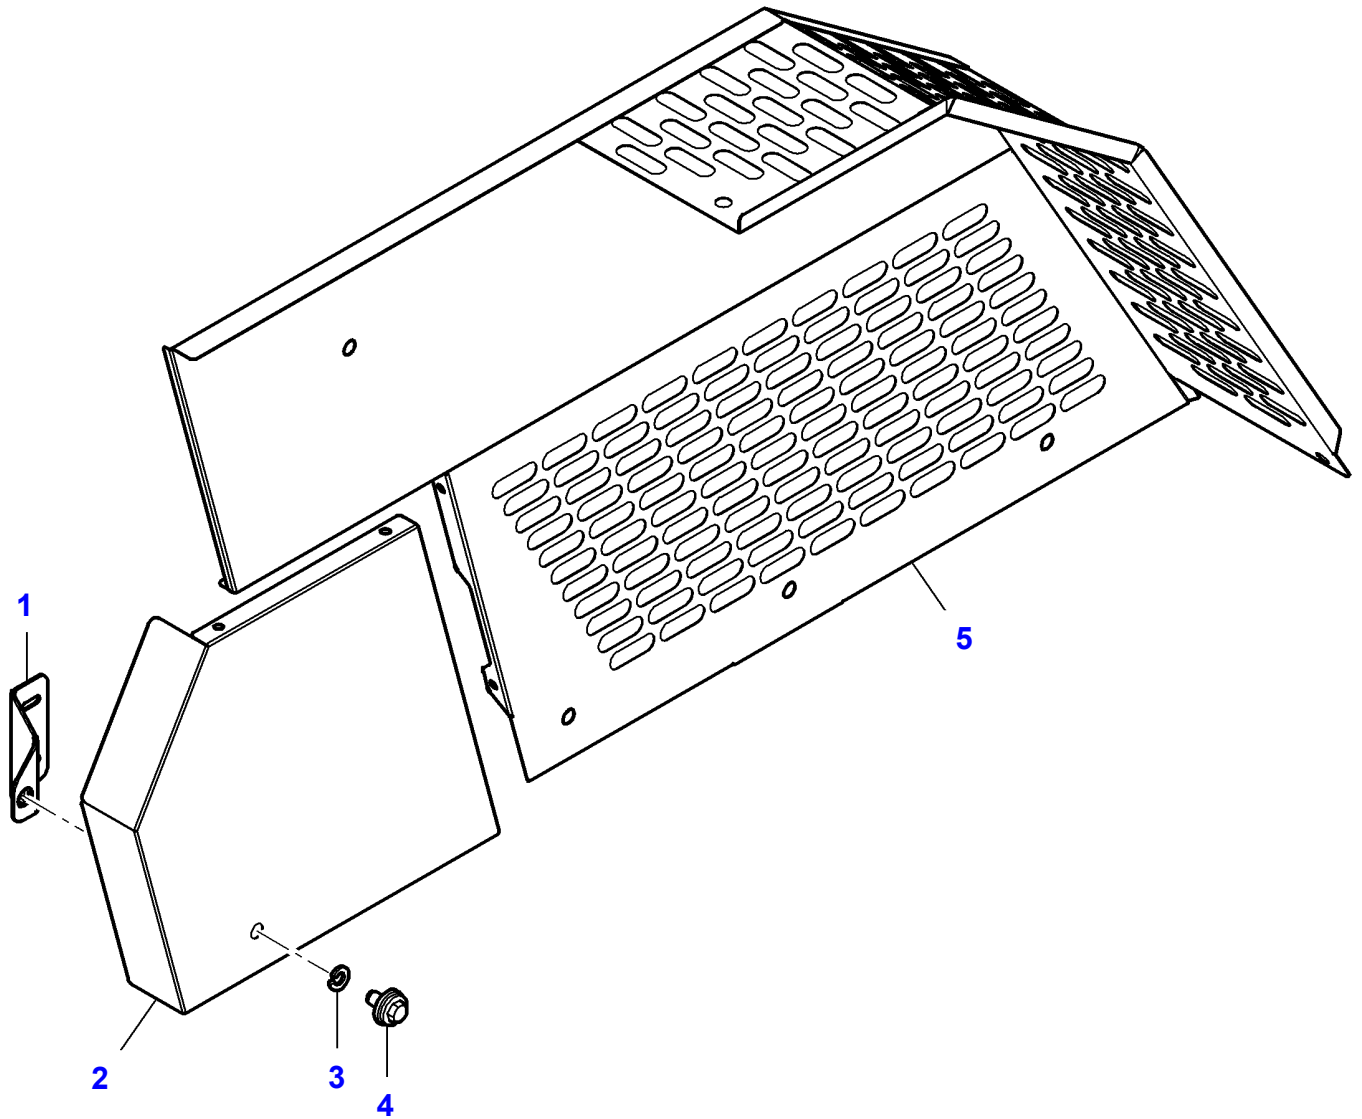

L-LC72-013-B

Massey Ferguson

MF 7244 COMBINE - 3906030

3906030

Chassis Crawler Tracks - 6 Rollers - From Serial Number 551510027

Page030-0150

Item	Part Number	Qty	Description	Comments
1	LA323184850	1	Support	
2	LA323184750	1	Shield	
3	LA320899350	1	Lock Washer	
4	LA321551650	1	Screw Special	
5		1	Shield	See Page - Reference Number 090-0025/4