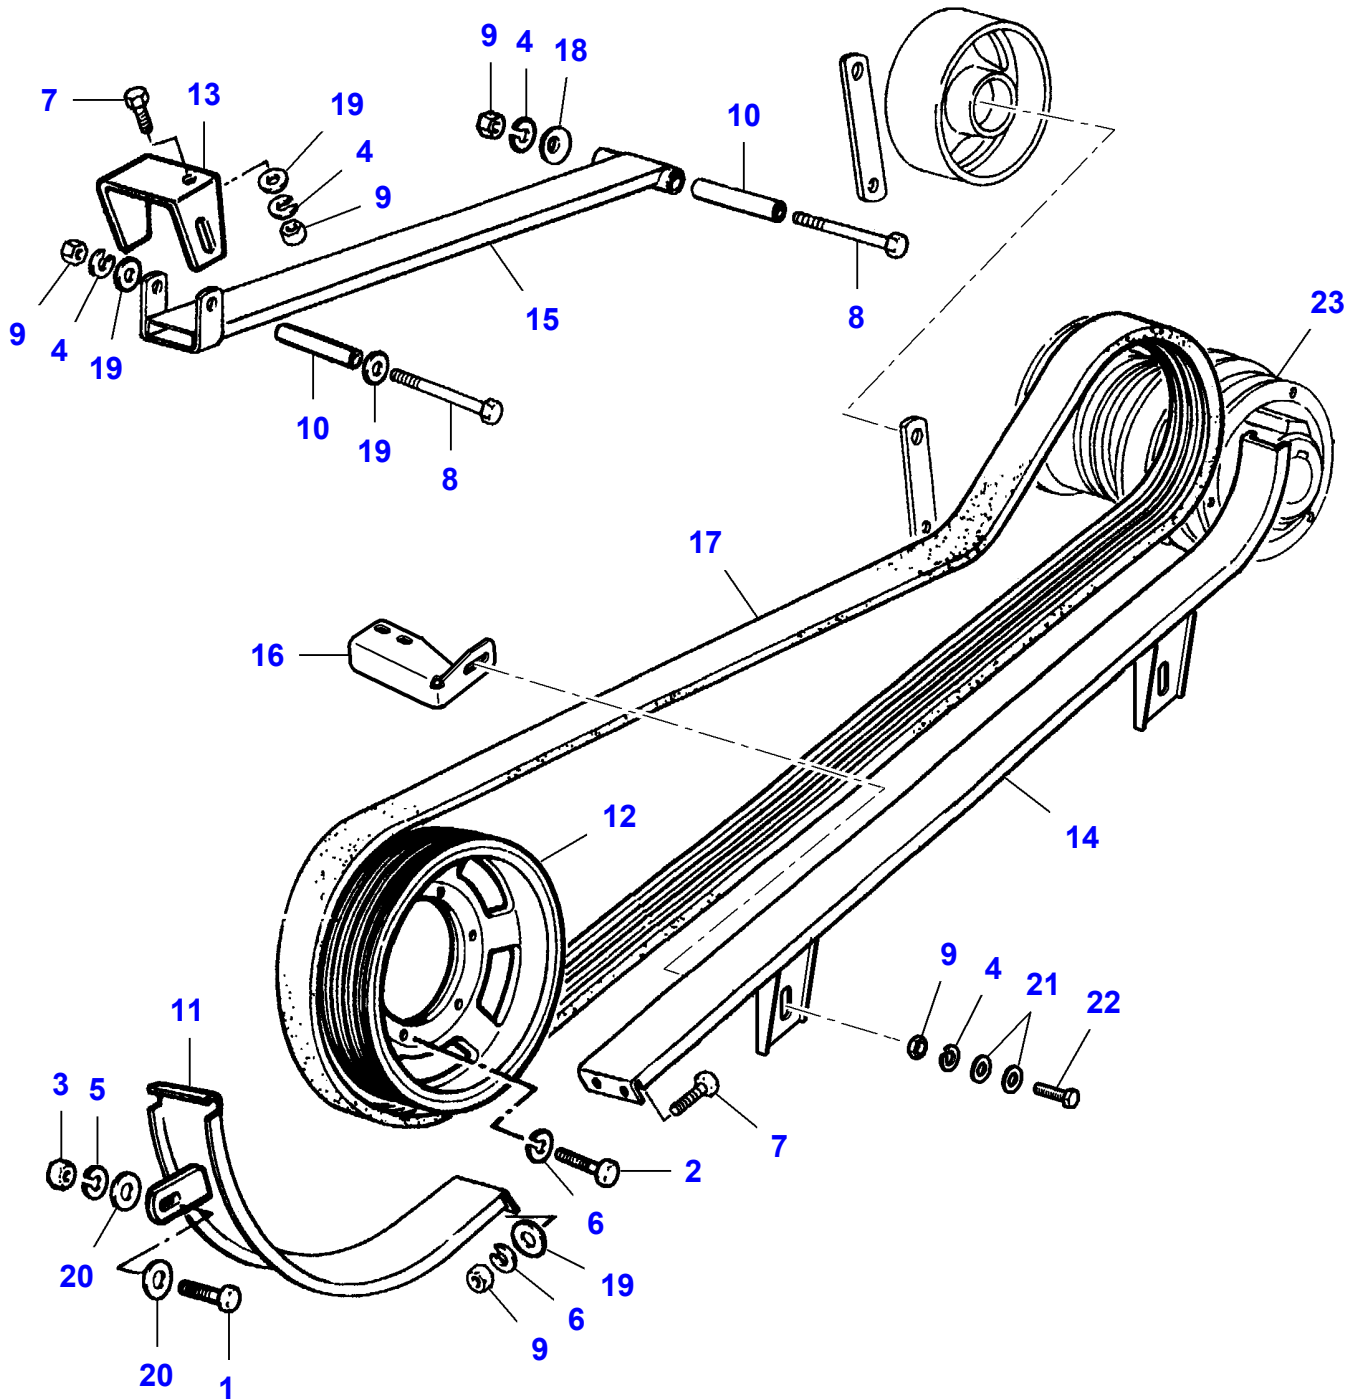

MF 7244 COMBINE - 3906030
L-LC97-001-B

L-LC97-001-B

Massey Ferguson

MF 7244 COMBINE - 3906030

3906030

Page050-0105

Threshing Mechanism Drive

Item	Part Number	Qty	Description	Comments
1	LA11106221	1	Cap Screw	
2	LA11112824	6	Cap Screw	
3	LA11701721	1	Nut	
4	LA12034571	3	Lock Washer	
5	LA12034671	1	Lock Washer	
6	LA12034771	8	Lock Washer	
7	LA16043424	3	Cap Screw	
8	LA16045821	2	Cap Screw	
9	LA16100811	4	Nut	
10	LA300136186	2	Spacer	
11	LA321853750	1	Skate	
12	LA321904450	1	Pulley	
13	LA321951650	1	Support	
14	LA322962250	1	Skate	
15	LA322967050	1	Skate	
16	LA323083050	1	Support	
17	LA344311318	1	Belt	
18	LA350356007	1	Washer	
19	LA355510820	3	Flat Washer	
20	LA355511020	4	Flat Washer	
21	LA355500915	X	Flat Washer	
22	LA16043421	1	Cap Screw	
23		1	Pulley	See Page - Reference Number 030-0215/27