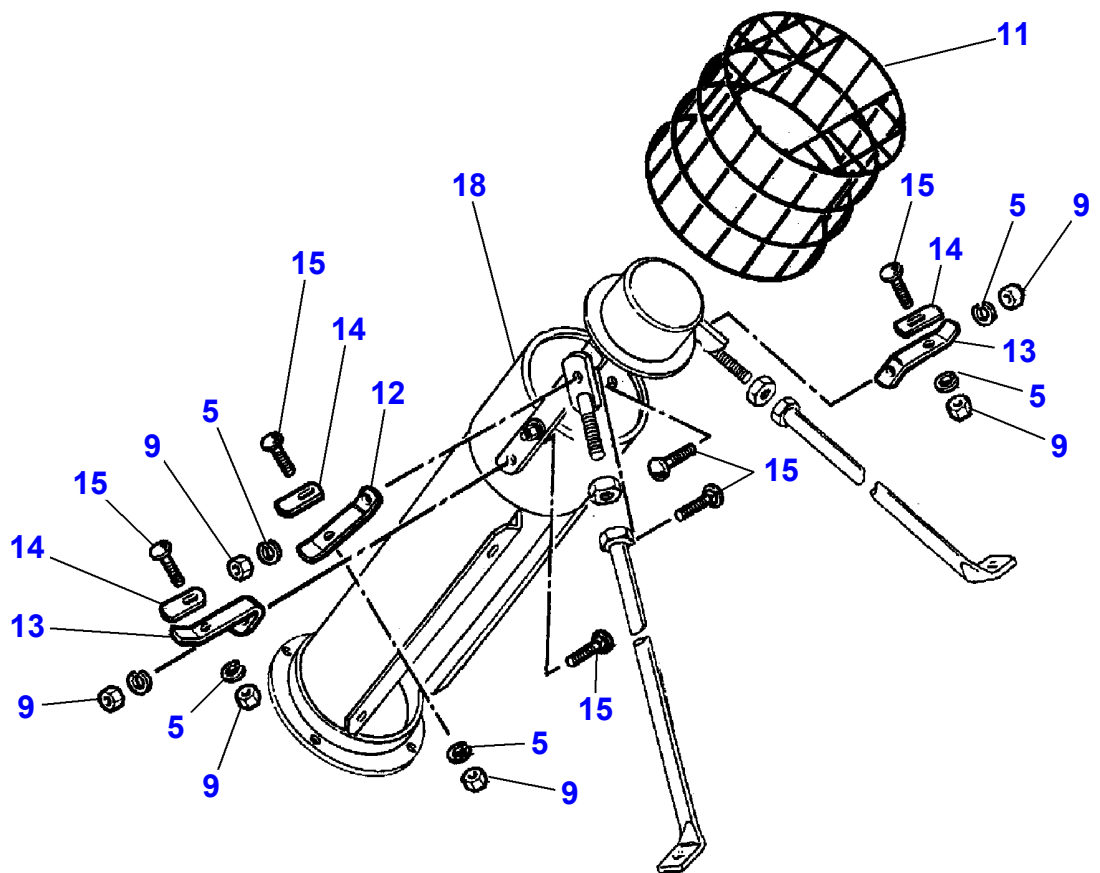

L-LD64-001-B

Massey Ferguson

MF 7244 COMBINE - 3906030

3906030

Equipment, Denmark-Sweden Version

Page140-0040

Item	Part Number	Qty	Description
1	LA5144870	1	Cat Eye
2	LA5148516	1	Bracket
3	LA5148517	1	Support
4	LA10377011	2	Screw
5	LA12034571	10	Lock Washer
6	LA12035670	2	Lock Washer
7	LA15896221	2	Nut
8	LA16043224	2	Cap Screw
9	LA16100811	6	Nut
10	LA320874350	1	Support
11	LA322184350	1	Shield
12	LA322184450	1	Bracket
13	LA322184550	2	Bracket
14	LA322184650	3	Plate
15	LA350342512	6	Carriage Bolt
16	LA355510615	2	Flat Washer
17	LA355510820	4	Flat Washer
18		1	Tube