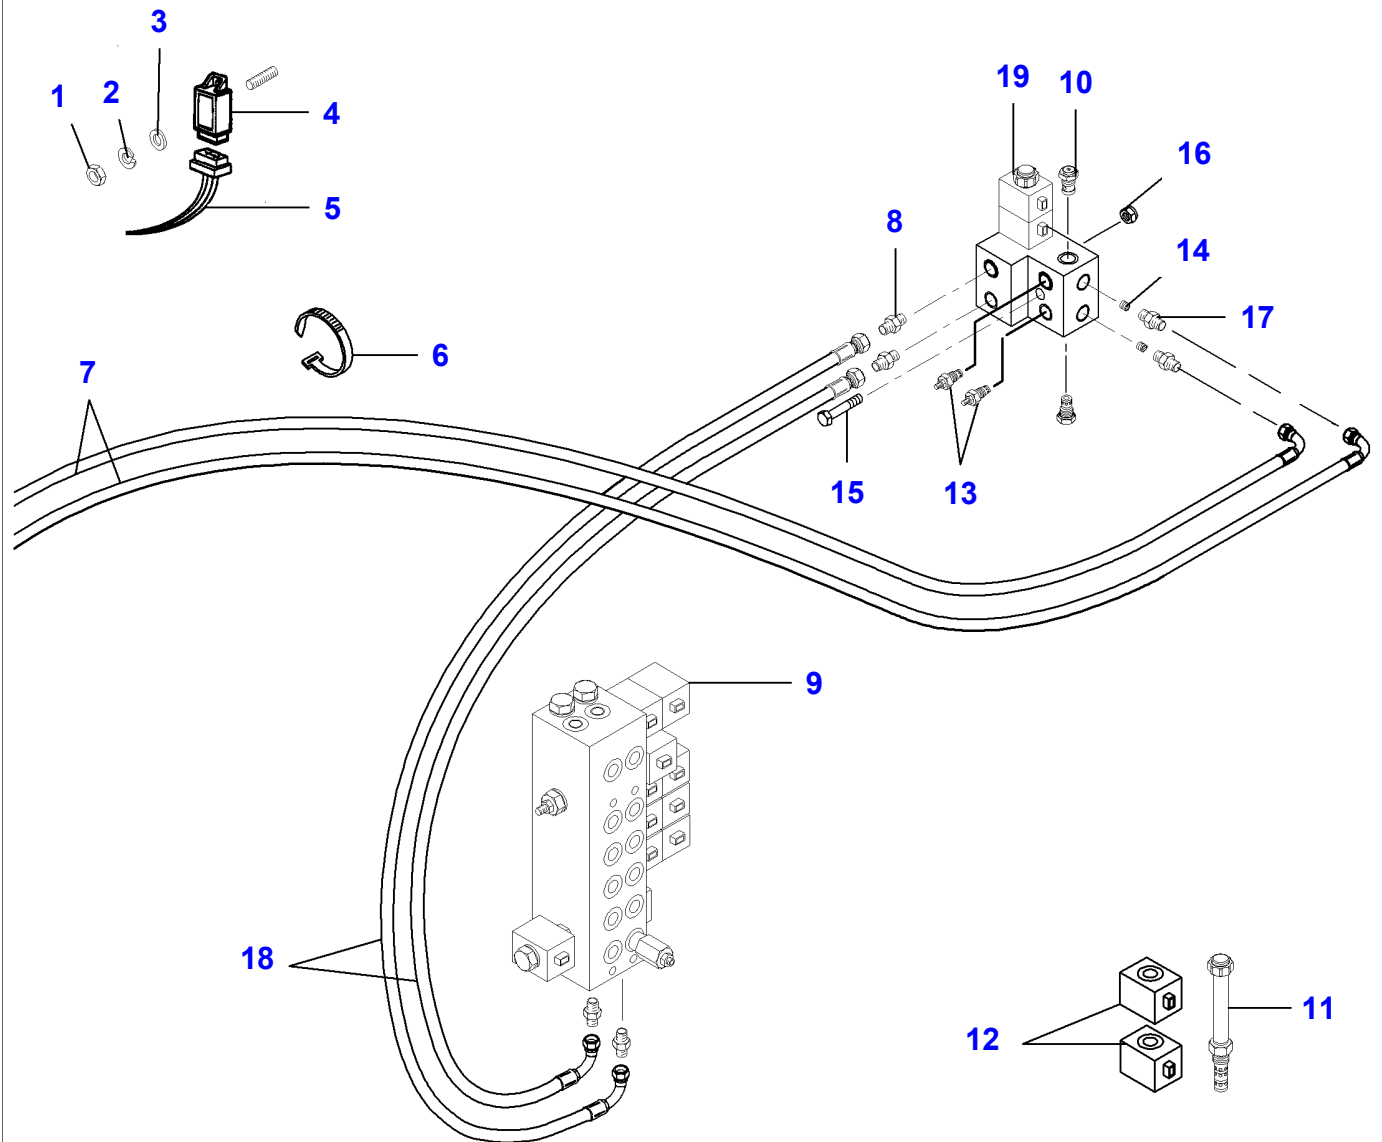

L-LC48-004-B

Massey Ferguson

MF 7244 COMBINE - 3906030

3906030

Cutter Bar Levelling System - From Serial Number 551510031

Page140-0110

Item	Part Number	Qty	Description	Comments
1	LA10718021	1	Nut	
2	LA12035471	1	Lock Washer	
3	LA355500515	1	Flat Washer	
4	LA322638150	1	Control Box	
5		1	Cable	See Page - Reference Number 120-0055/13
6	LA340481808	1	Cable Tie	
7	LA322971050	2	Hose	See Page - Reference Number 140-0115/20
8	LA322788600	4	Union	
9		1	Block	See Page - Reference Number 030-0270/12
10	LA410000185	1	Valve	
11	LA322816450	1	Electrovalve	
12	LA323109050	2	Block	
13	LA322816550	2	Valve	
14	LA322293950	2	Screw	
15	LA16045821	1	Cap Screw	
16	LA16104111	1	Locknut	
17	LA322819000	2	Union	
18	LA321691650	2	Hydraulic Hose	
19	LA323206400	1	Valve