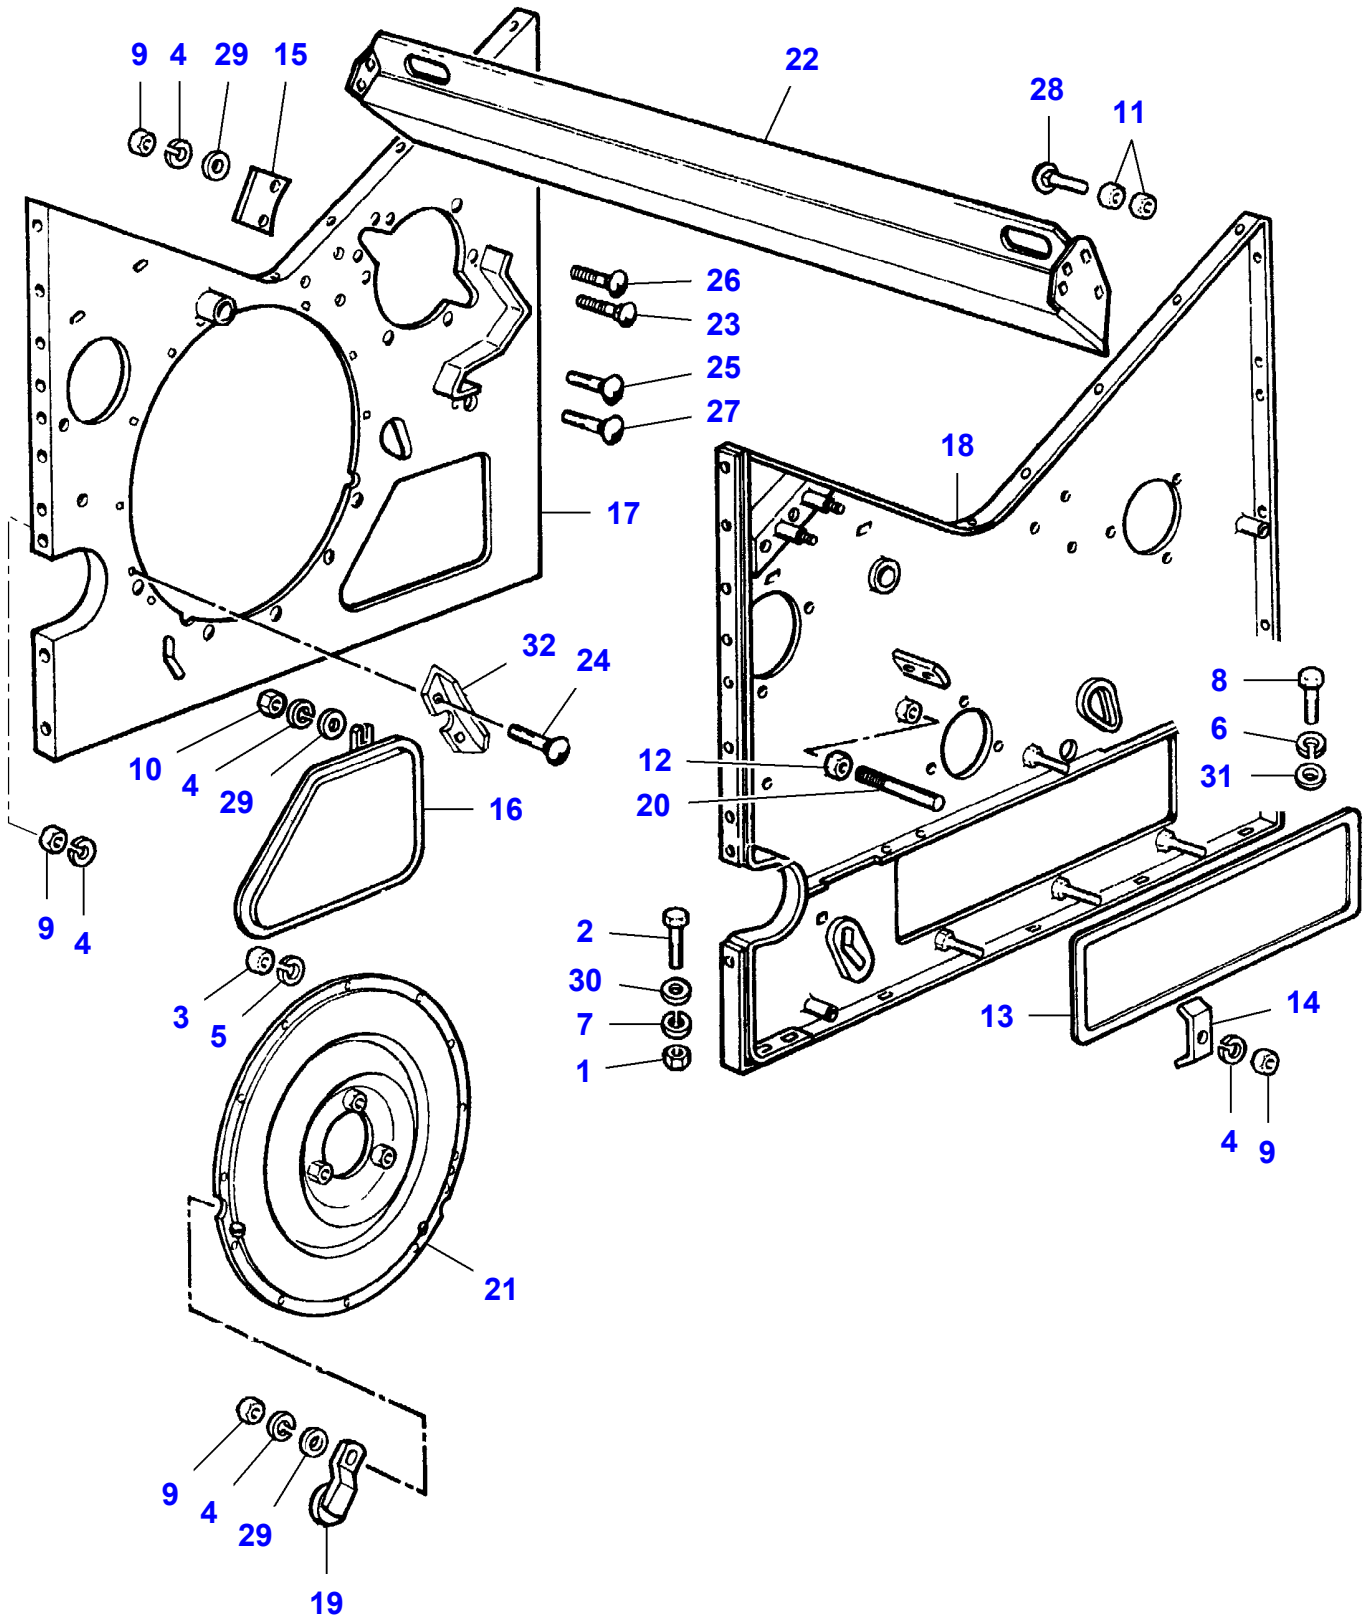

## Drum Housing

Item	Part Number	Qty	Description	Comments
1	LA10790421	1	Nut	
2	LA11394321	1	Cap Screw	
3	LA11701721	1	Nut	
4	LA12034571	5	Lock Washer	
5	LA12034671	1	Lock Washer	
6	LA12034771	1	Lock Washer	
7	LA12035571	1	Lock Washer	
8	LA15540521	1	Cap Screw	
9	LA16100811	4	Nut	
10	LA16100824	1	Nut	
11	LA16101511	2	Nut	
12	LA16103614	1	Nut	
13	LA300132103	1	Lid	
14	LA300135069	1	Plate	
15	LA300136152	1	Cover	
16	LA320972750	1	Lid	
17	LA320975050	1	Side	
18	LA320975150	1	Side	
19	LA321198550	1	Plate	
20	LA321865650	1	Clip	
21	LA321871550	1	Cover	
22	LA322307650	1	Plate	
23	LA350342511	1	Carriage Bolt	
24	LA350342512	1	Carriage Bolt	
25	LA350342520	1	Carriage Bolt	Length 20 mm
26	LA350342525	1	Carriage Bolt	
27	LA350342530	1	Screw	Length 30 mm
28	LA350342544	1	Carriage Bolt	
29	LA355500915	3	Flat Washer	
30	LA355501550	1	Flat Washer	
31	LA355530830	1	Flat Washer	
32		1	Plate	See Page - Reference Number 050-0040/8