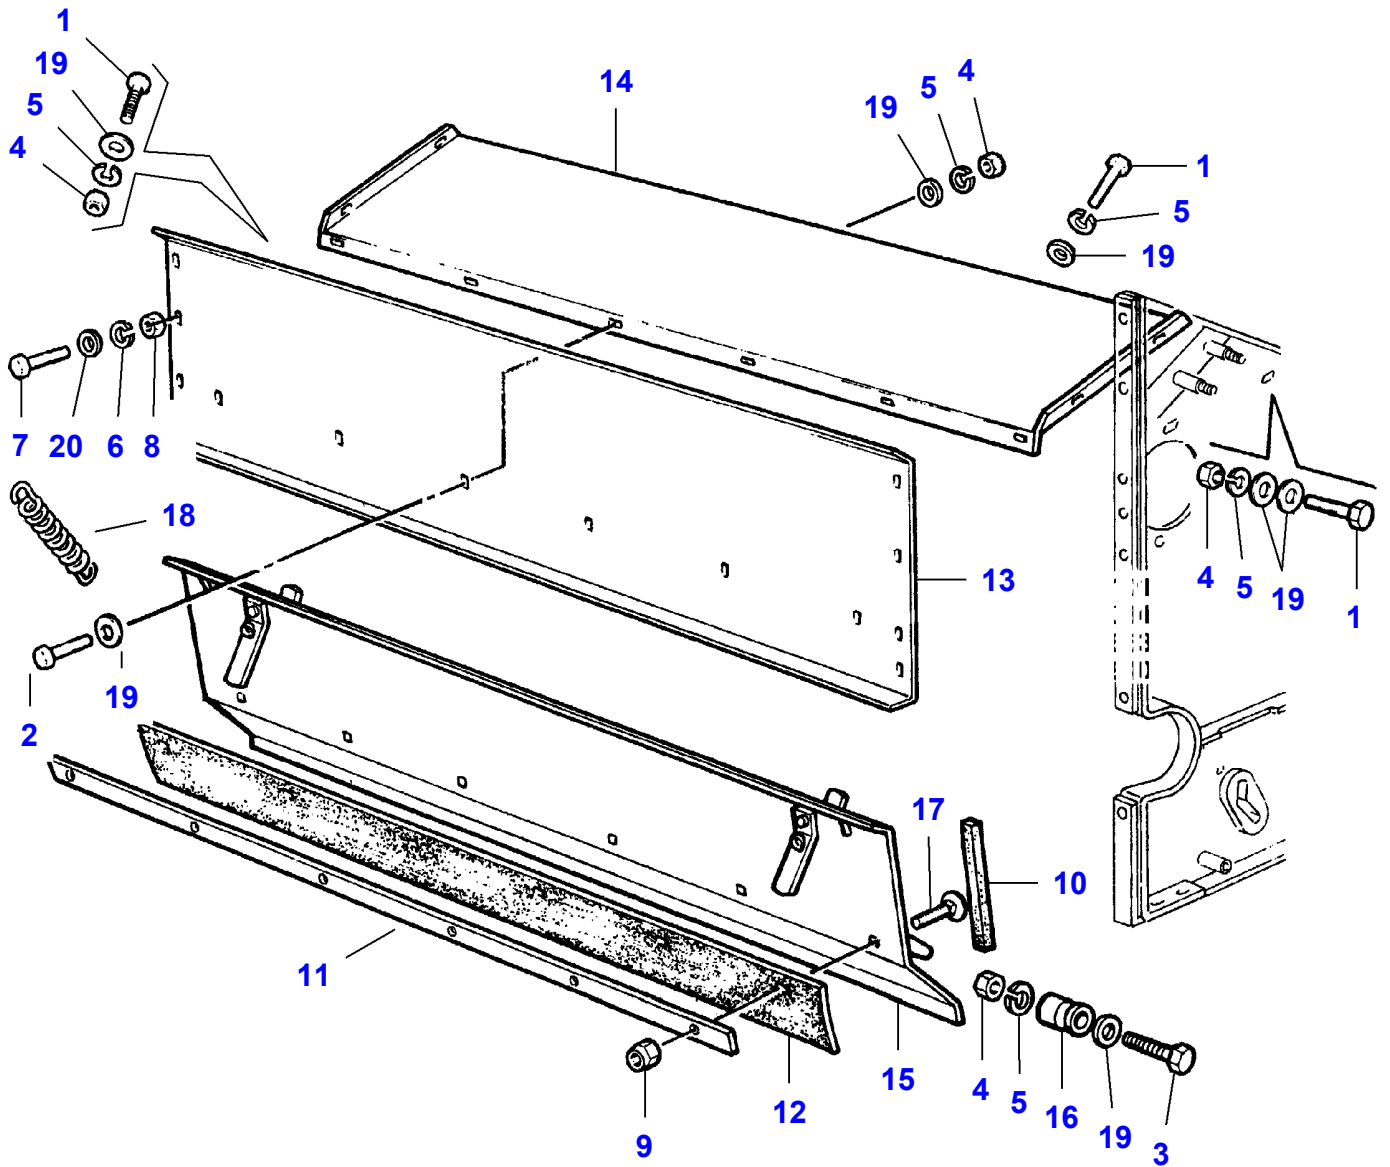

MF 7244 COMBINE - 3906030
L-LC87-001-B

L-LC87-001-B

Drum Housing

Item	Part Number	Qty	Description
1	LA11106021	6	Cap Screw
2	LA11106224	1	Cap Screw
3	LA11107421	1	Cap Screw
4	LA11701721	4	Nut
5	LA12034671	5	Lock Washer
6	LA12034771	2	Lock Washer
7	LA15540624	2	Cap Screw
8	LA16101514	2	Nut
9	LA16104111	1	Locknut
10	LA320649950	1	Gasket
11	LA320747850	1	Plate
12	LA321084650	1	Gasket
13	LA321857750	1	Wall
14	LA321857950	1	Roof
15	LA322087950	1	Lid
16	LA322088050	1	Pin
17	LA350342512	1	Carriage Bolt
18	LA350356513	1	Spring
19	LA355511020	7	Flat Washer
20	LA355530830	2	Flat Washer