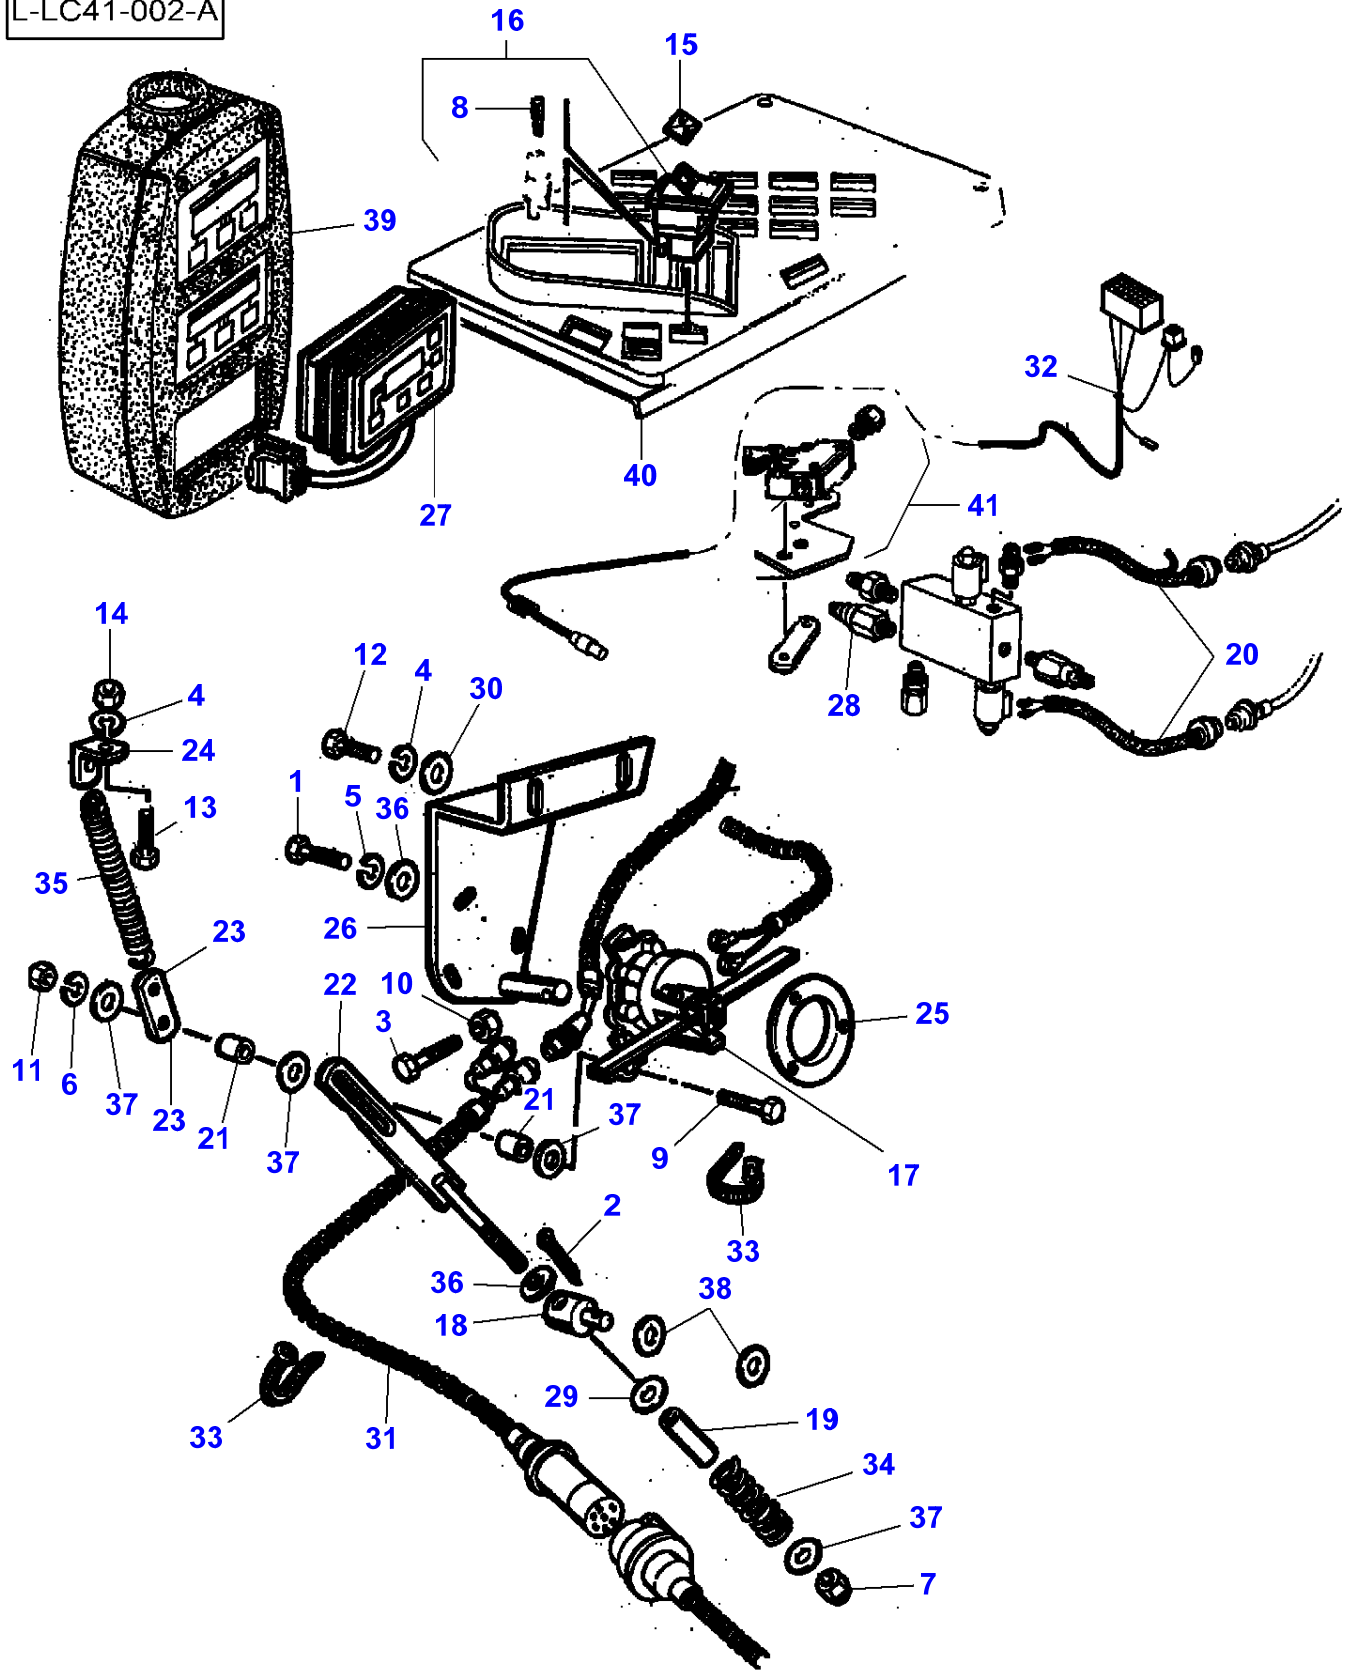

L-LC41-002-A

Cutter Bar Lifting

Item	Part Number	Qty	Description	Comments
1	LA10444821	1	Cap Screw	
2	LA10734301	1	Split Pin	
3	LA10903221	1	Cap Screw	
4	LA12034571	2	Lock Washer	
5	LA12035371	1	Lock Washer	
6	LA12035471	1	Lock Washer	
7	LA12574111	1	Nut	
8	LA14143790	1	Pin	
9	LA15211621	1	Cap Screw	
10	LA15896221	1	Nut	
11	LA15896421	1	Nut	
12	LA16043424	1	Cap Screw	
13	LA16043624	1	Cap Screw	
14	LA16100811	10	Nut	
15	LA321868350	1	Plate	
16	LA321896800	1	Switch	
17	LA321909800	1	Potentiometer	
18	LA321926050	1	Pin	
19	LA321926850	1	Spacer	
20	LA321949900	1	Harness	
21	LA321996150	2	Spacer	
22	LA321996350	1	Tie Rod	
23	LA321996650	1	Plate	
24	LA321996750	1	Bracket	
25	LA321998650	1	Ring	
26	LA322003350	1	Support	
27	LA322108900	1	Control Box	
28	LA322147150	1	Pressure Switch	Length 420 - 65 Bar
	LA322147250	1	Pressure Switch	Length 480 -540 -85 Bar
	LA322147350	1	Pressure Switch	Length 600-100 bar
29	LA355530130	1	Washer	
30	LA355510820	1	Flat Washer	
31	LA322310100	1	Harness	
32	LA322761100	1	Harness	
33	LA340481810	2	Cable Tie	
34	LA350356208	1	Spring	Repairs and replaces LA350356440
35	LA350356511	1	Spring	
36	LA355500515	2	Flat Washer	Up to Serial or Engine Number
37	LA355510615	4	Flat Washer	
38	LA355510815	2	Washer	
39		1	Monitor	See Page - Reference Number 120-0090
40		1	Panel	See Page - Reference Number 100-0020
41		1	Kit, Switch	See Page - Reference Number 100-0020