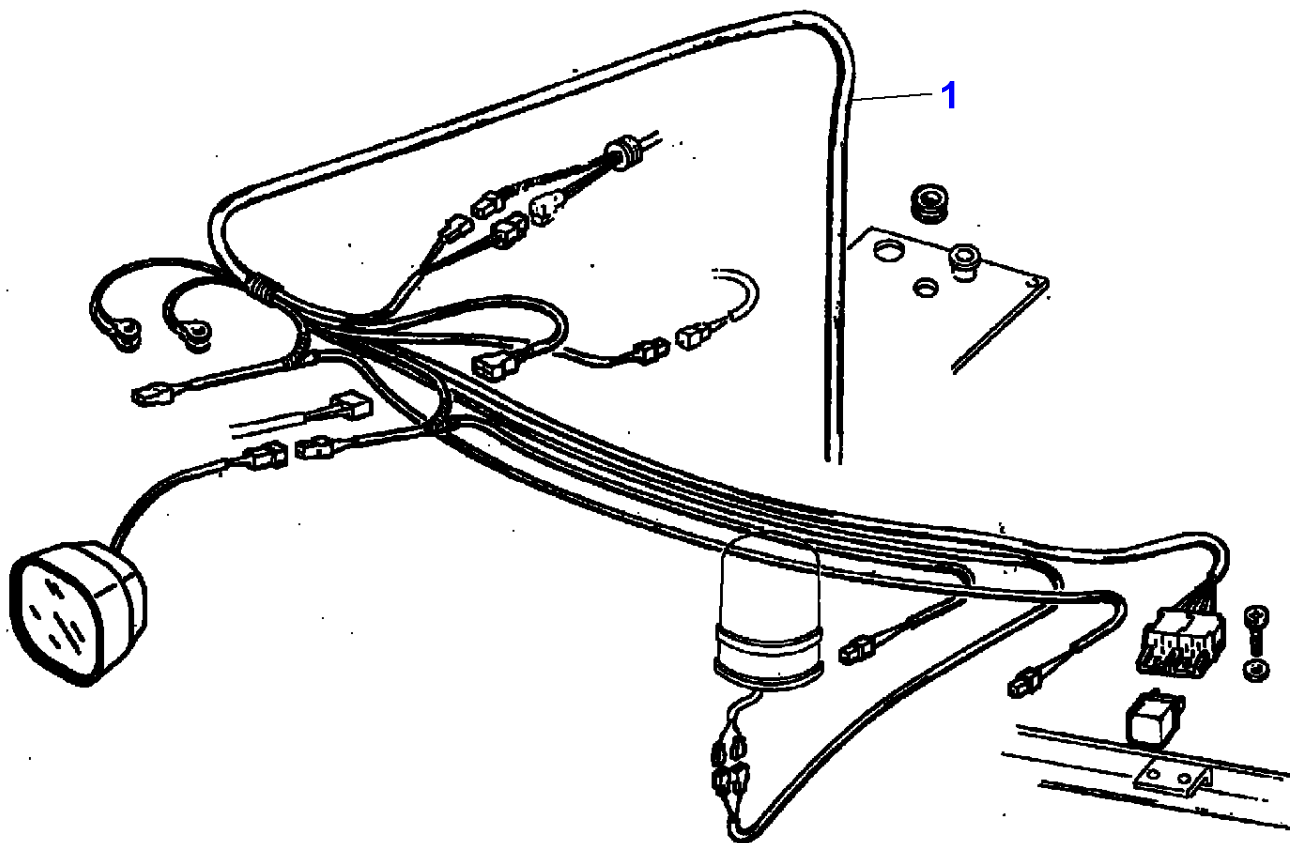

Item	Part Number	Qty	Description	Comments
1	LA323226550	1	Bracket	
2	LA323090750	1	Relay	
3	LA322053450	1	Fuse Holder	
4	LA11054890	1	Fuse	7,5 Amp
	LA11054990	1	Fuse	10 Amp
	LA11055090	1	Fuse	15 Amp
	LA11055190	1	Fuse	20 Amp
	LA11055290	1	Fuse	25 Amp
5	LA322816108	1	Ring	
6	LA14441327	1	Screw	
7	LA323274950	1	Grille	
8	LA322820151	1	Knob	
9	LA322820251	1	Grip	
10	LA322935450	1	Stud	
11	LA323226350	1	Cab Filter	
12	LA322980500	1	Union	
13	LA323274650	1	Facing	
14	LA323274750	1	Roof	
15	LA323274850	1	Cover	
16	LA323227550	1	Cover	
17	LA322821850	1	Switch	[D]
18	LA322822050	1	Switch	[C]
19	LA322821750	1	Switch	[B]
20	LA323294200	1	Switch	[A]
				Repairs and replaces LA322821650
21	LA322821950	1	Switch	
22	LA323203550	1	Bracket	

FOOTNOTE [A] ROTATING LIGHT

FOOTNOTE [B] WIPER/WASHER

FOOTNOTE [C] FRONT WORKING LIGHT

FOOTNOTE [D] LIGHT CAB

L-LD38-005-A