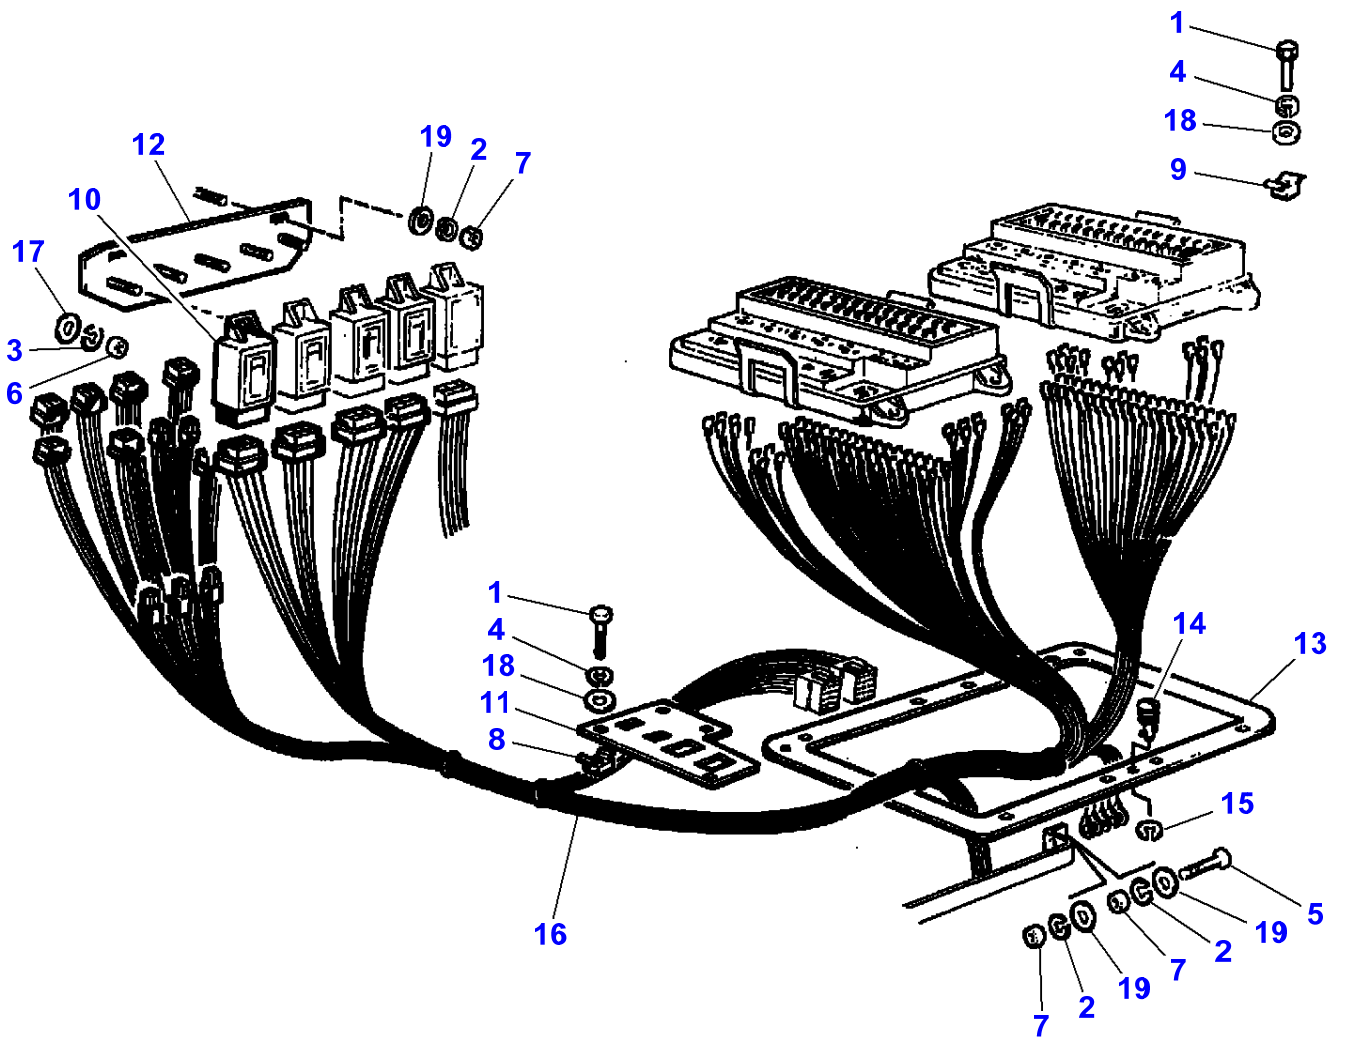

L-LC13-005-A

Massey Ferguson

MF 7244 COMBINE - 3906030

3906030

Electric System - Control Circuits

Page120-0035

Item	Part Number	Qty	Description	Comments
1	LA10902224	10	Cap Screw	
2	LA12034571	3	Lock Washer	
3	LA12035471	5	Lock Washer	
4	LA12035670	10	Lock Washer	
5	LA15213321	1	Cap Screw	
6	LA15896421	5	Nut	
7	LA16100811	3	Nut	
8	LA320466350	1	Nut	
9	LA321318950	8	Nut	
10	LA321908350	1	Control Box	
11	LA322076650	1	Support	
12	LA322077450	1	Support	
13	LA322077550	1	Support	
14	LA322133250	2	Pin	
15	LA322133350	2	Washer	
16	LA323008800	1	Harness	Up to Serial or Engine Number
	LA323195600	1	Harness	From Serial or Engine Number 551510031
17	LA355500515	5	Flat Washer	
18	LA355500715	10	Flat Washer	
19	LA355500920	3	Flat Washer