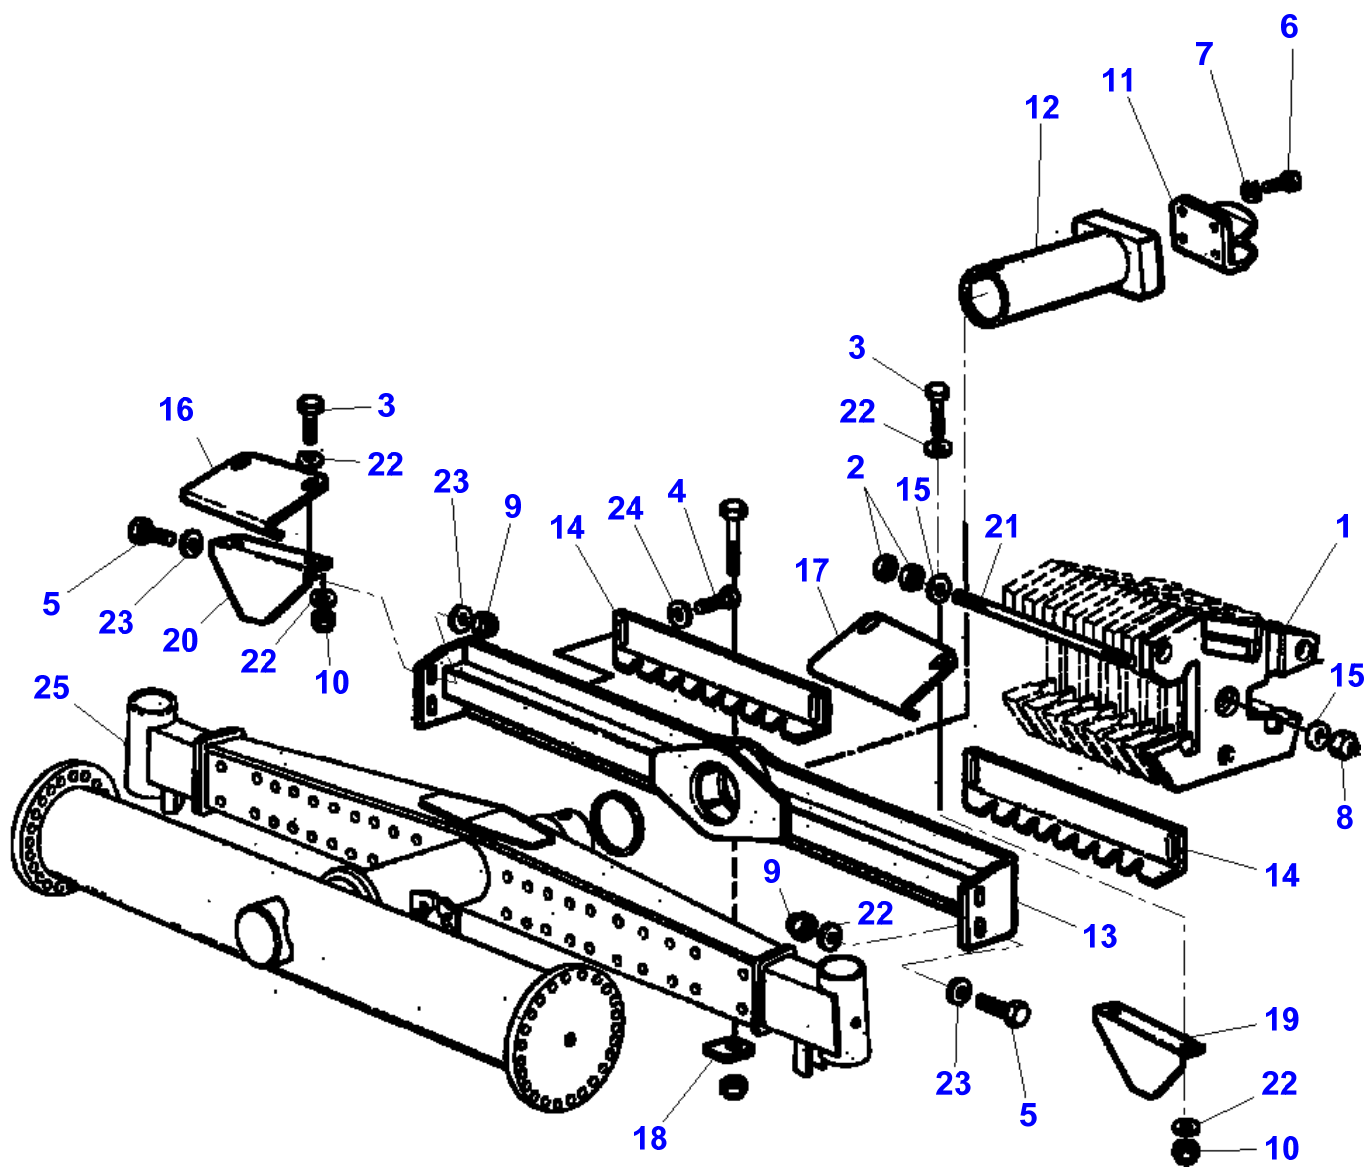

L-LD77-002-A

Massey Ferguson

MF 7244 COMBINE - 3906030

3906030

Ballast Weight On Rear Axle - Up To - 2007-03-01

Page140-0195

Item	Part Number	Qty	Description	Comments
1	LA5163108	1	Weight	
2	LA10791411	2	Nut	
3	LA11112821	4	Cap Screw	
4	LA11113221	2	Cap Screw	
5	LA11116221	4	Cap Screw	
6	LA11408321	4	Cap Screw	
7	LA12035571	4	Lock Washer	
8	LA12574921	1	Nut	
9	LA12577311	4	Nut	
10	LA12577511	4	Cap Nut	
11	LA320841950	1	Hook	
12	LA322798250	1	Extension	
13	LA322298450	1	Frame	
14	LA322299350	2	Plate	
15	LA322299450	2	Washer	
16	LA322299650	1	Bracket	
17	LA322299750	1	Bracket	
18	LA322299850	1	Clip	
19	LA322299950	1	Bracket	
20	LA322300050	1	Bracket	
21	LA322299550	1	Rod	
22	LA355501330	10	Flat Washer	
23	LA355501530	6	Washer	
24	LA355530840	2	Washer	
25		1	End	See Page - Reference Number 030-0045