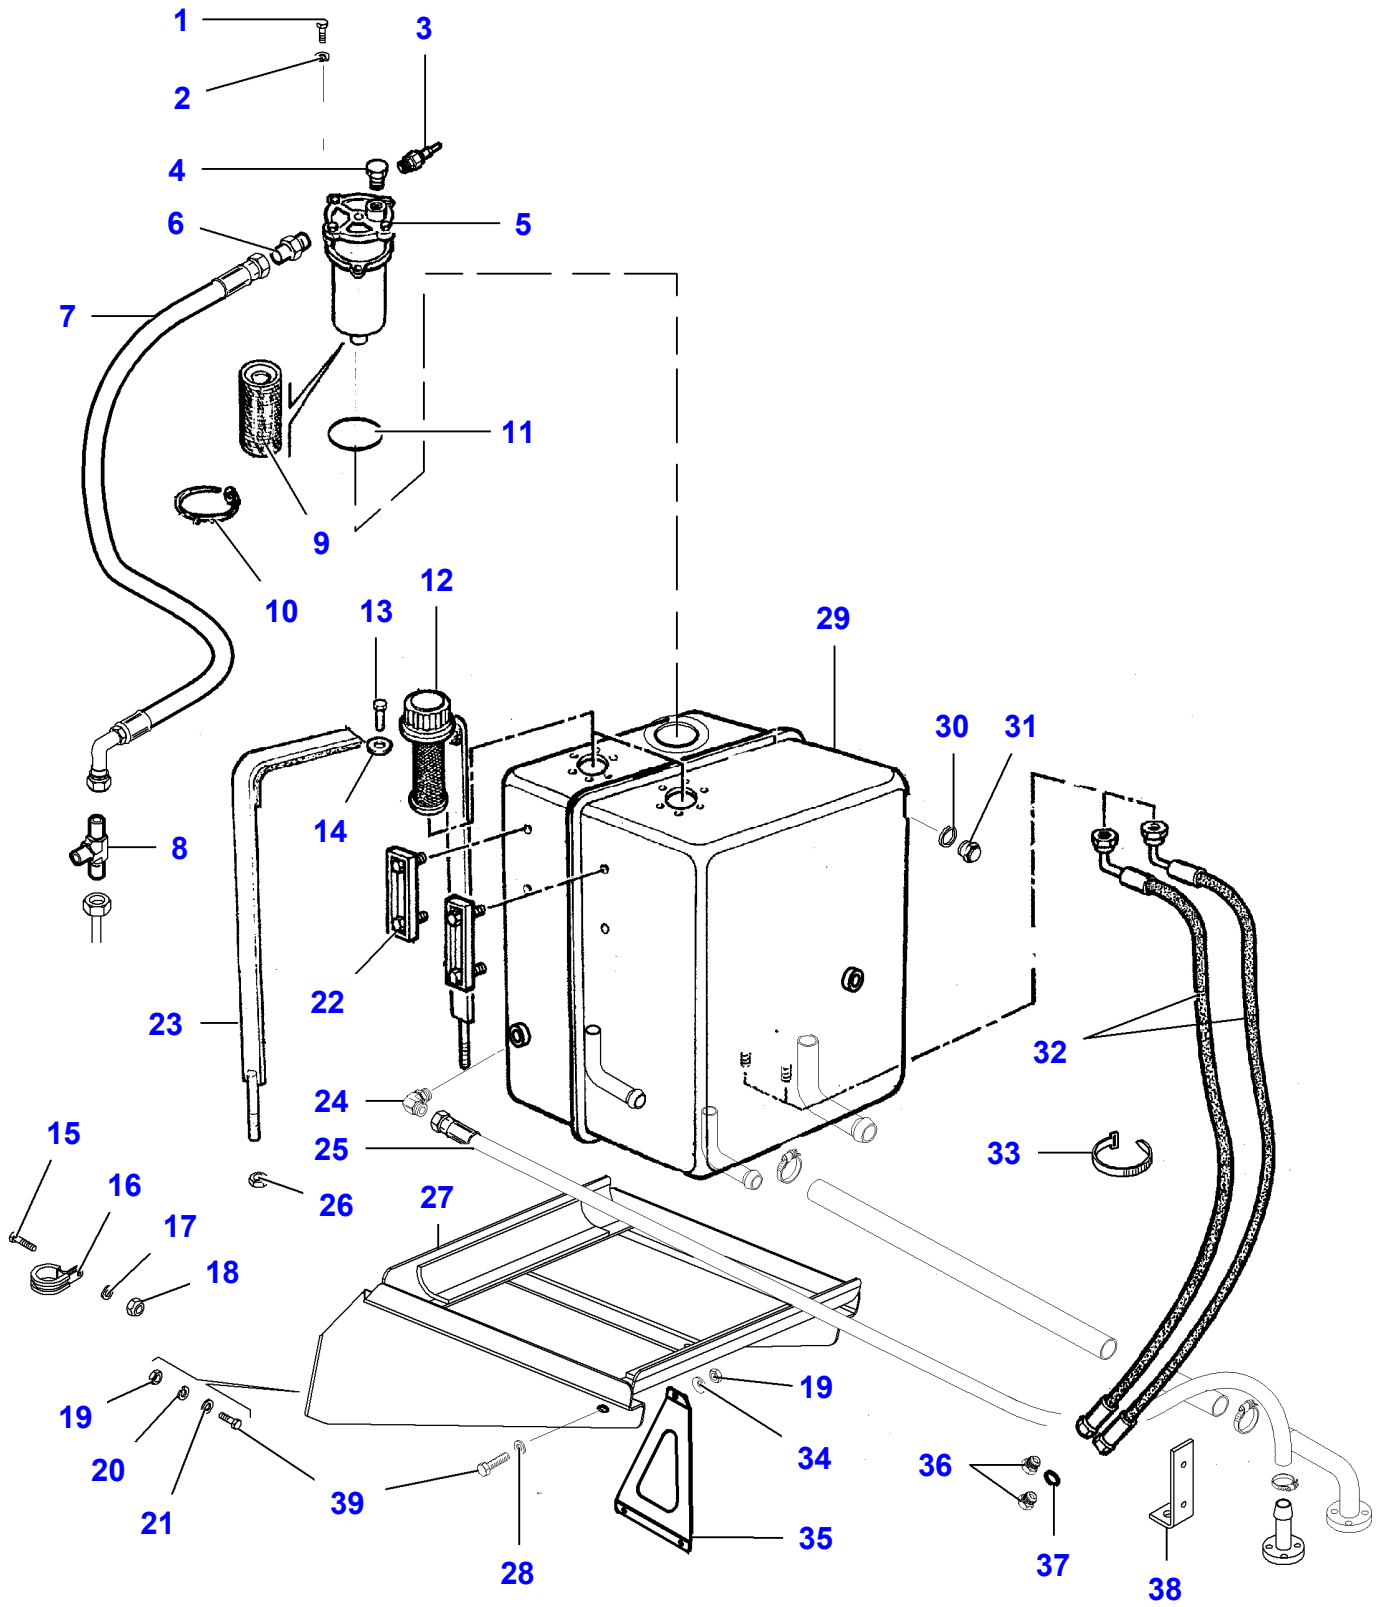

MF 7244 COMBINE - 3906030
L-LC35-013-A

L-LC35-013-A

Item	Part Number	Qty	Description
1	LA16043424	1	Cap Screw
2	LA12034571	1	Lock Washer
3	LA320582450	3	Thermostat
4	LA322747450	1	Plug
5	LA322736500	1	Filter
6	LA322968200	1	Connector
7	LA322085250	1	Hydraulic Hose
8	LA322870950	1	Connector
9	LA322736650	1	Filter
10	LA340481809	1	Cable Tie
11	LA14472380	1	Seal
12	LA322131700	1	Breather
13	LA13274214	1	Screw
14	LA355500615	1	Flat Washer
15	LA10902421	1	Cap Screw
16	LA10451090	1	Collar
17	LA355510615	1	Flat Washer
18	LA12574211	1	Locknut
19	LA16100811	2	Nut
20	LA12034571	1	Lock Washer
21	LA355500915	1	Flat Washer
22	LA311841100	1	Gauge
23	LA300118433	1	Clip
24	LA322122300	1	Elbow Union
25	LA323273850	1	Hose
26	LA12577211	1	Nut
27	LA322962850	1	Support
28	LA355510820	1	Flat Washer
29	LA322943550	1	Hydraulic Tank
30	LA322731950	1	Washer
31	LA350359406	1	Plug
32	LA322159250	2	Hose
33	LA340481809	1	Cable Tie
34	LA322358	1	Lock Washer
35	LA323101950	1	Support
36	LA321871950	2	Plug
37	LA14462880	1	Gasket
38	LA321963750	1	Collar
39	LA16043421	2	Cap Screw