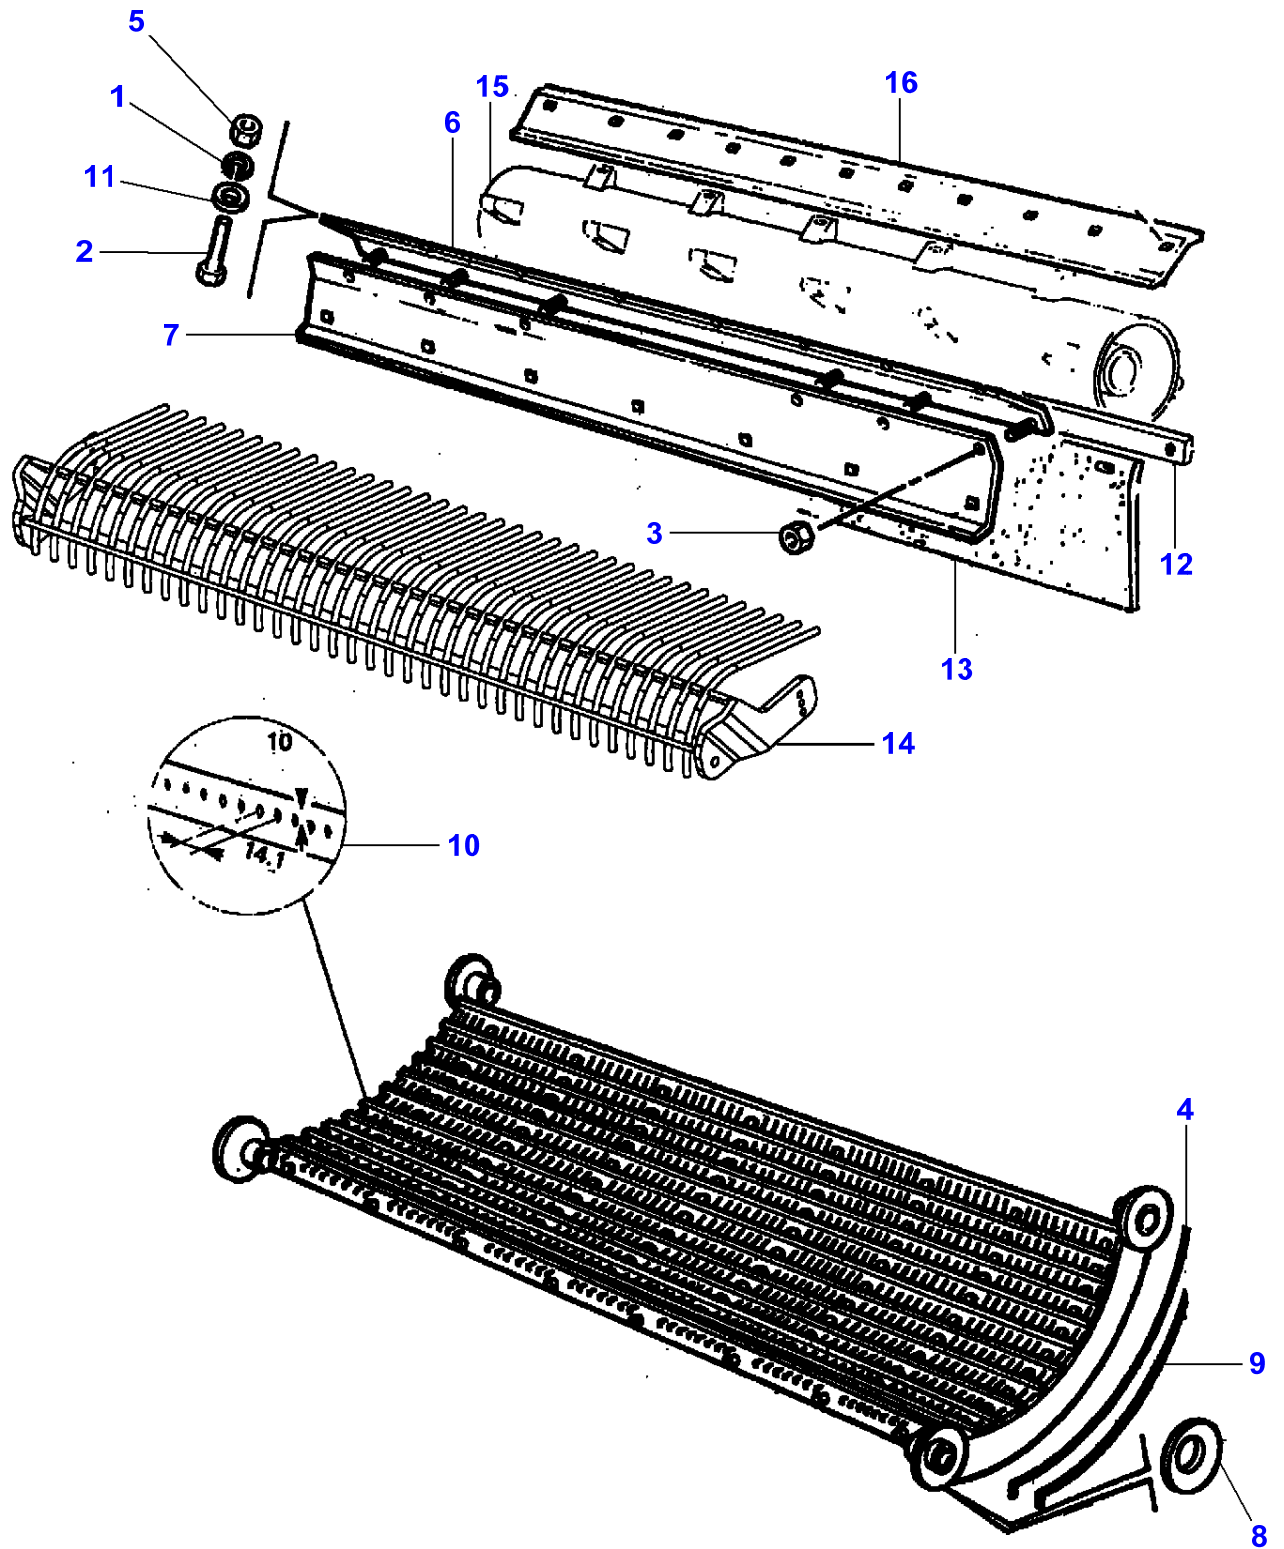

L-LC93-001-A

Concave

Item	Part Number	Qty	Description	Comments
1	LA12034571	1	Lock Washer	Up to Serial or Engine Number
2	LA16043424	1	Cap Screw	Up to Serial or Engine Number
3	LA16104111	1	Locknut	
4	LA300132830	2	Wire	
5	LA321211250	1	Nut	Up to Serial or Engine Number
6	LA322060750	1	Crossbar	Up to Serial or Engine Number
7	LA322060850	1	Crossbar	
8	LA322622850	4	Washer	
9	LA322690150	2	Wire	
10	LA322928300	1	Concave	
11	LA355510820	1	Flat Washer	Up to Serial or Engine Number
12		1	Plate	See Page - Reference Number 050-0100/19
13		1	Canvas	See Page - Reference Number 050-0100/13
14		1	Frame	See Page - Reference Number 050-0100/14
15		1	Beater	See Page - Reference Number 050-0045/16
16		1	Blade	See Page - Reference Number 050-0045/15