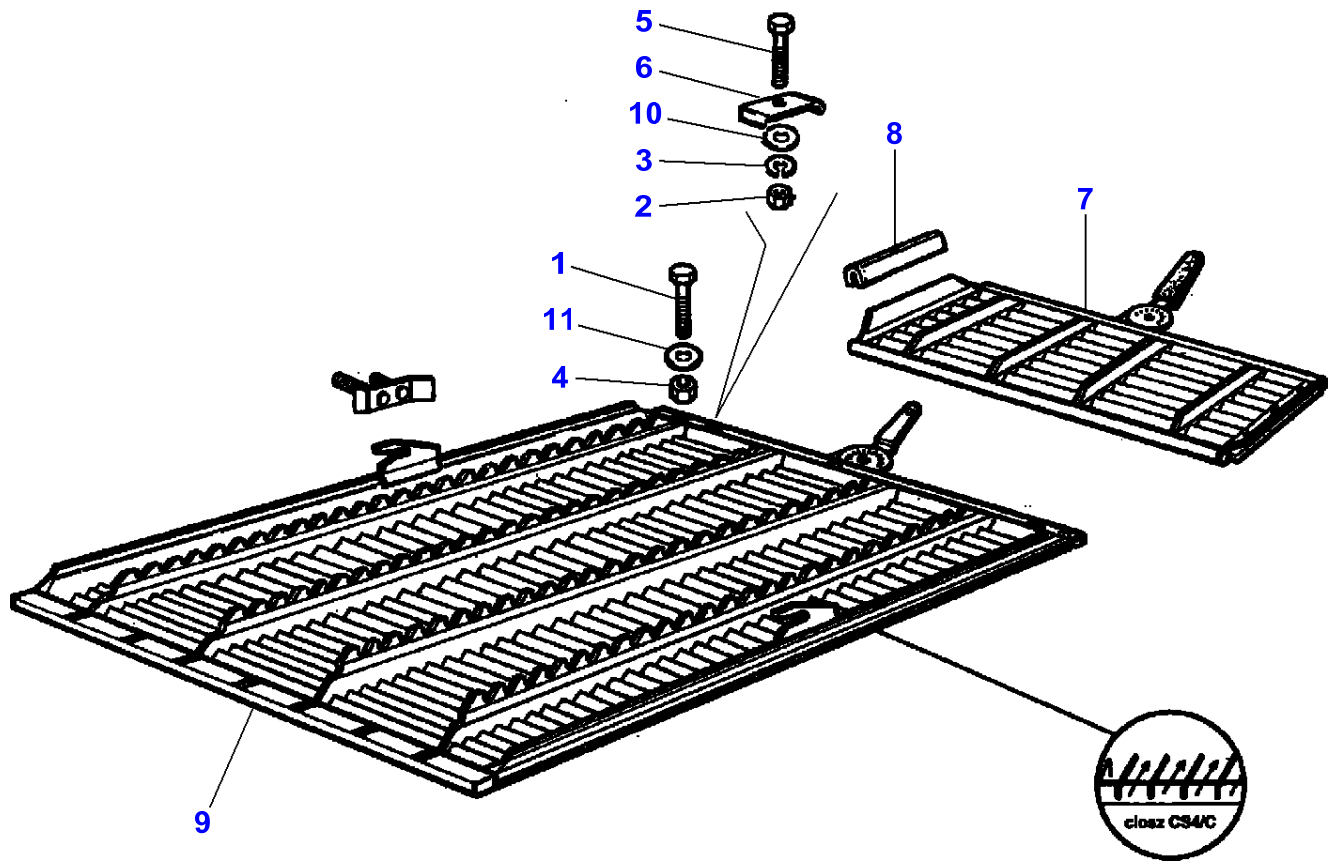

Fan Speed Variator Electric Digital Control

Item	Part Number	Qty	Description	Comments
1	LA10902224	1	Cap Screw	
2	LA11106424	1	Cap Screw	
3	LA11106621	1	Cap Screw	
4	LA11701721	6	Nut	
5	LA12034571	3	Lock Washer	Up to Serial or Engine Number
6	LA12034671	2	Lock Washer	
7	LA12035670	1	Lock Washer	
8	LA13181601	1	Carriage Bolt	
9	LA14604170	2	Roll Pin	
10	LA14604370	1	Roll Pin	Up to Serial or Engine Number
11	LA16043424	2	Cap Screw	Up to Serial or Engine Number
12	LA16043624	1	Cap Screw	
13	LA16100811	2	Nut	
14	LA16104111	1	Locknut	
15	LA80323713	1	Nipple	
16	LA80350606	1	Ring	
17	LA89831500	1	Nut	
18	LA89831501	1	Bush	
19	LA311444161	1	Pin	
20	LA321936350	1	Support	Up to Serial or Engine Number
21	LA322731350	1	Pin	
22	LA322732150	1	Support	
23	LA322732250	1	Support	
24	LA322732350	1	Plate	
25	LA322732400	1	Electric Motor	
26	LA322733250	2	Stud	
27	LA322768350	1	Support	
28	LA322861400	1	Sensor	
29	LA340415607	1	Bush	
30	LA340481810	1	Cable Tie	
31	LA355500915	2	Flat Washer	Up to Serial or Engine Number
32	LA355510820	1	Flat Washer	
33	LA355511030	1	Flat Washer	
34	LA355534030	1	Ring	
35		1	Pulley	See Page - Reference Number 070-0110/11

L-LD21-001-A