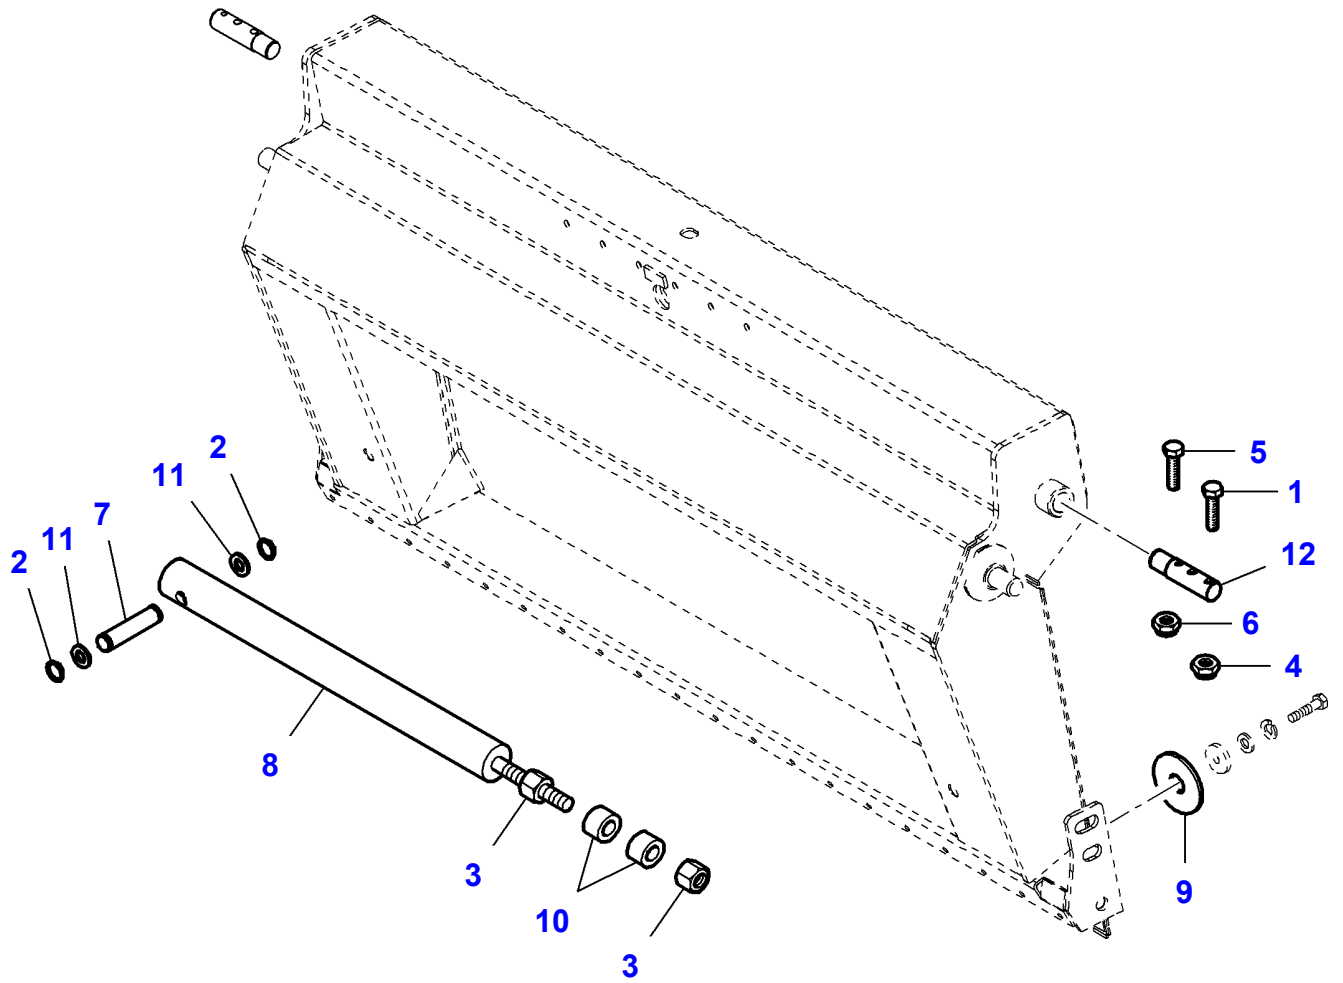

L-LC48-001-B

Cutter Bar Levelling System

Item	Part Number	Qty	Description	Comments
1	LA10903221	1	Cap Screw	
2	LA11066476	2	Circlip	
3	LA12163511	2	Nut	
4	LA12574211	1	Locknut	
5	LA16044521	1	Cap Screw	
6	LA16104111	1	Locknut	
7	LA322213150	1	Pin	
8	LA322899550	1	Stop	
9	LA323099350	1	Washer	
10	LA340415074	1	Bush	
11	LA355532620	1	Flat Washer	
12			Pin	See Page - Reference Number 040-0055/18