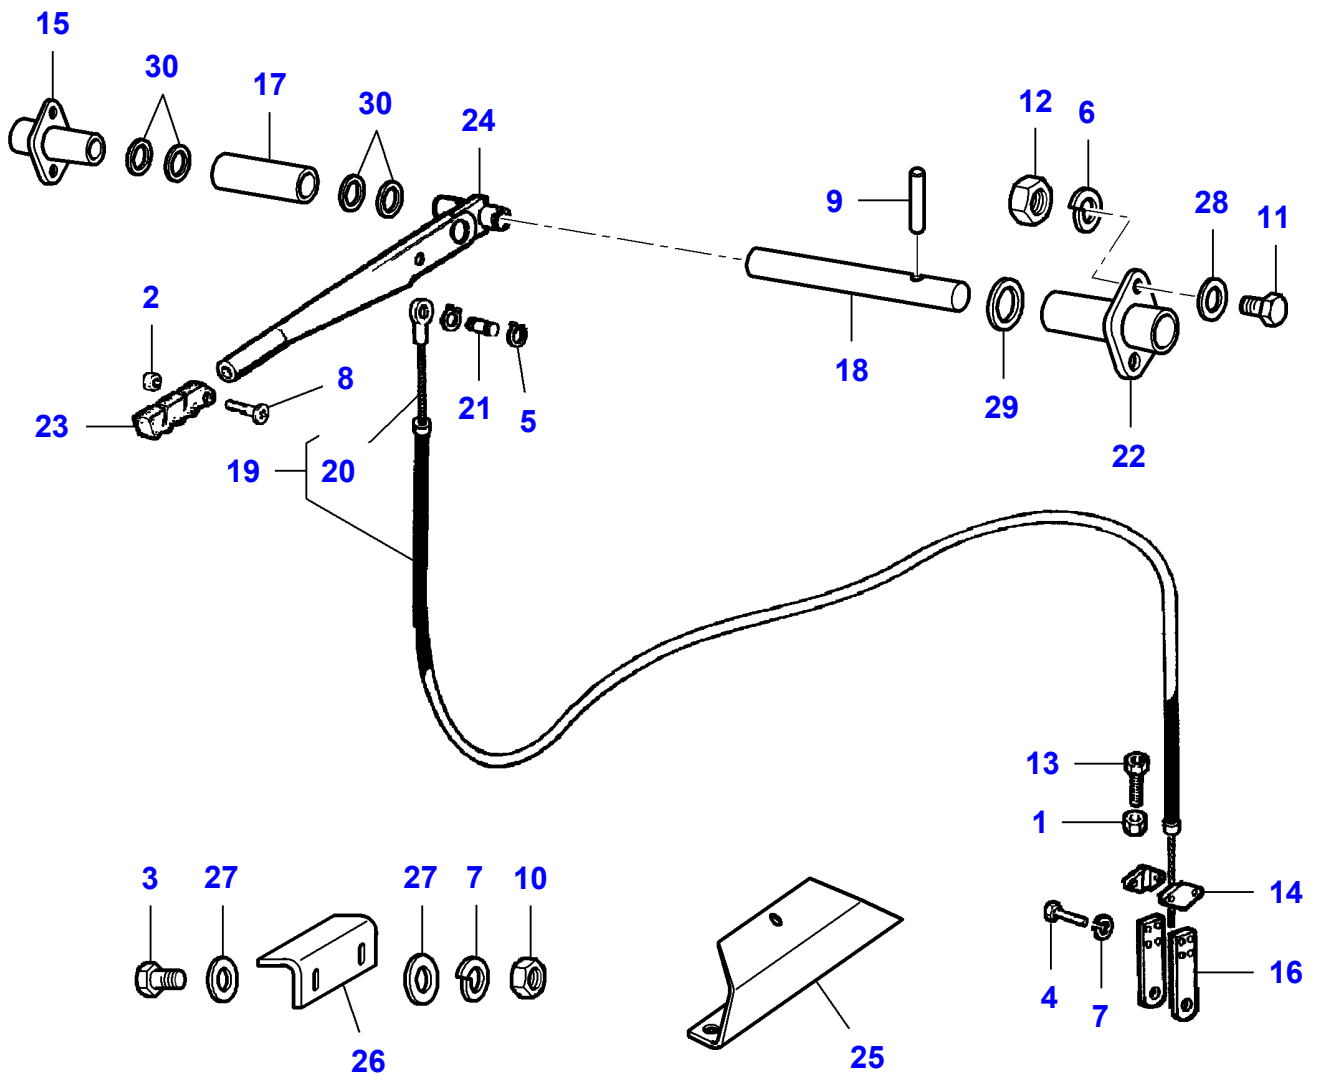

MF 7244 COMBINE - 3906030
L-LC53-001-B

L-LC53-001-B

Reverser

Item	Part Number	Qty	Description	Comments
1	LA10788714	1	Nut	
2	LA10794014	1	Nut	
3	LA10902224	1	Cap Screw	
4	LA10902624	1	Cap Screw	
5	LA11065676	2	Circlip	
6	LA12034571	1	Lock Washer	
7	LA12035670	2	Lock Washer	
8	LA13272411	1	Screw	
9	LA14601370	1	Pin	
10	LA15896221	1	Nut	
11	LA16043624	1	Cap Screw	
12	LA16100811	1	Nut	
13	LA300031549	1	Cap Screw	
14	LA300031960	2	Plate	
15	LA300112322	1	Support	
16	LA300137293	2	Plate	
17	LA320431850	1	Bush	
18	LA320432750	1	Pin	
19	LA320437000	1	Cable	
20	LA320436150	1	Rope	(19)
21	LA320437350	1	Pin	
22	LA320758350	1	Support	
23	LA321254150	1	Grip	
24	LA321275050	1	Lever	
25	LA322788750	1	Support	
26	LA322797950	1	Plate	
27	LA355500720	2	Flat Washer	
28	LA355500915	1	Flat Washer	
29	LA355533810	1	Flat Washer	
30	LA355533830	4	Washer