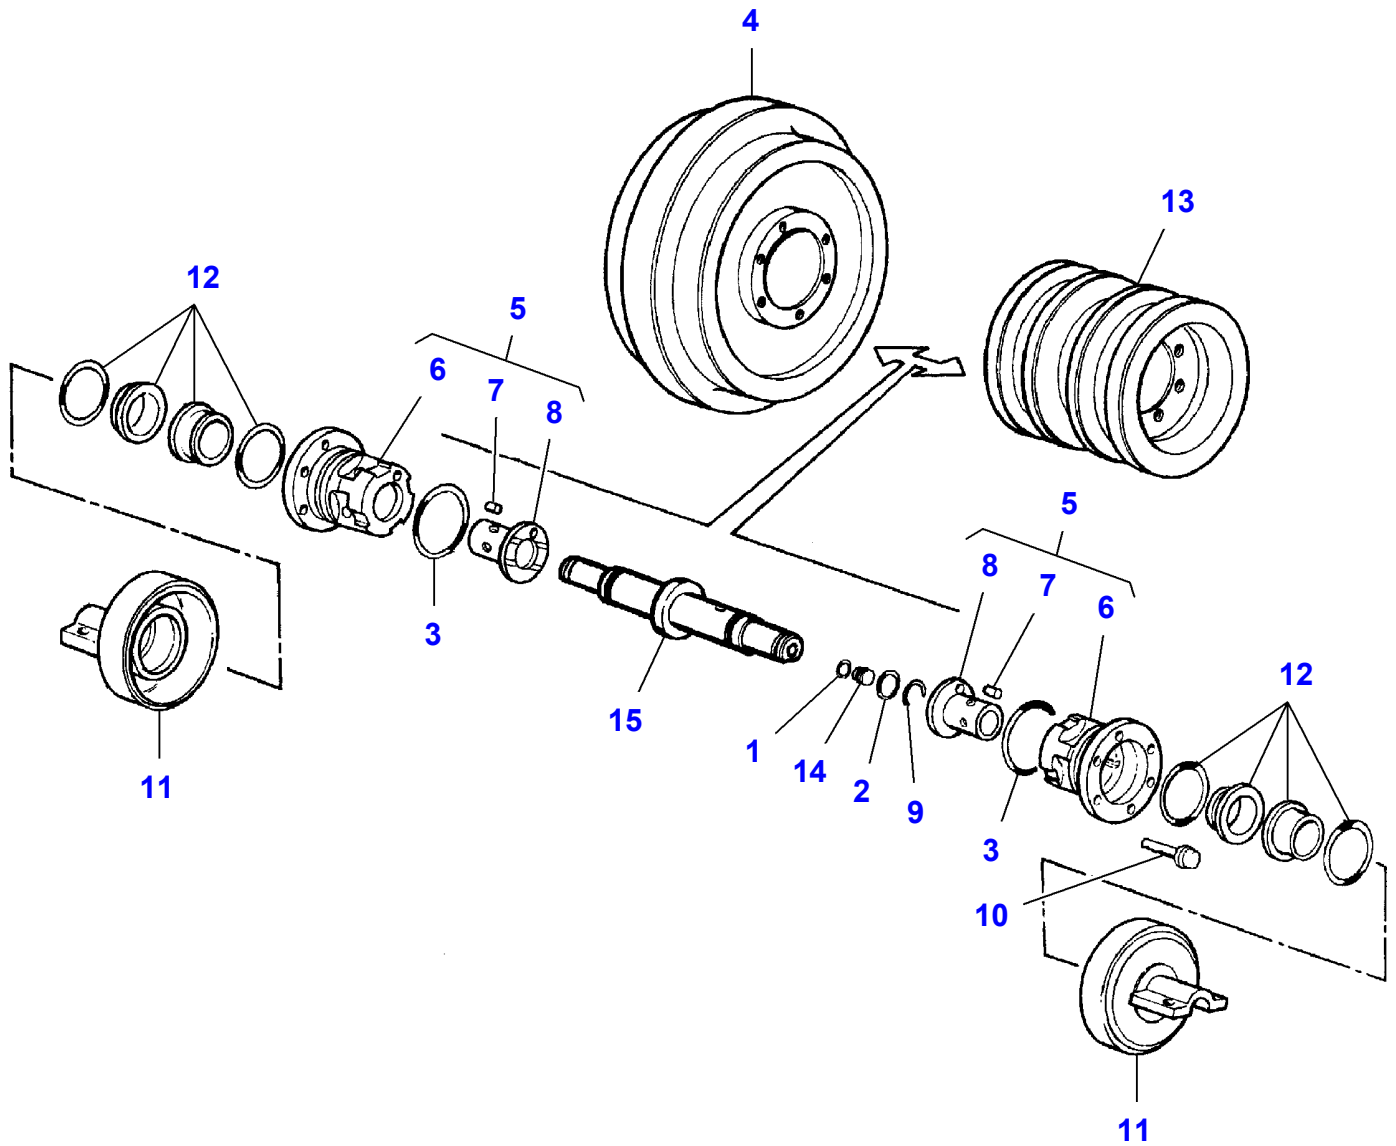

L-LD95-001-B

Massey Ferguson

MF 7244 COMBINE - 3906030

3906030

Rollers Elements And Idler Wheels

Page030-0155

Item	Part Number	Qty	Description	Comments
1	LA5135735	1	O Ring	
2	LA14464380	1	O Ring	
3	LA14465680	2	O Ring	
4	LA300134325	1	Wheel	
5	LA313461800	2	Hub	
6	LA300134618	1	Hub	(5)
7	LA300134619	1	Roll Pin	(5)
8	LA300134620	1	Bush	(5)
9	LA300134624	1	Ring	
10	LA300134625	1	Screw	
11	LA300134626	2	Support	
12	LA311816500	2	Kit, Joint	
13	LA300134326	1	Roller	
14	LA322583550	1	Plug	
15	LA322583650	1	Shaft