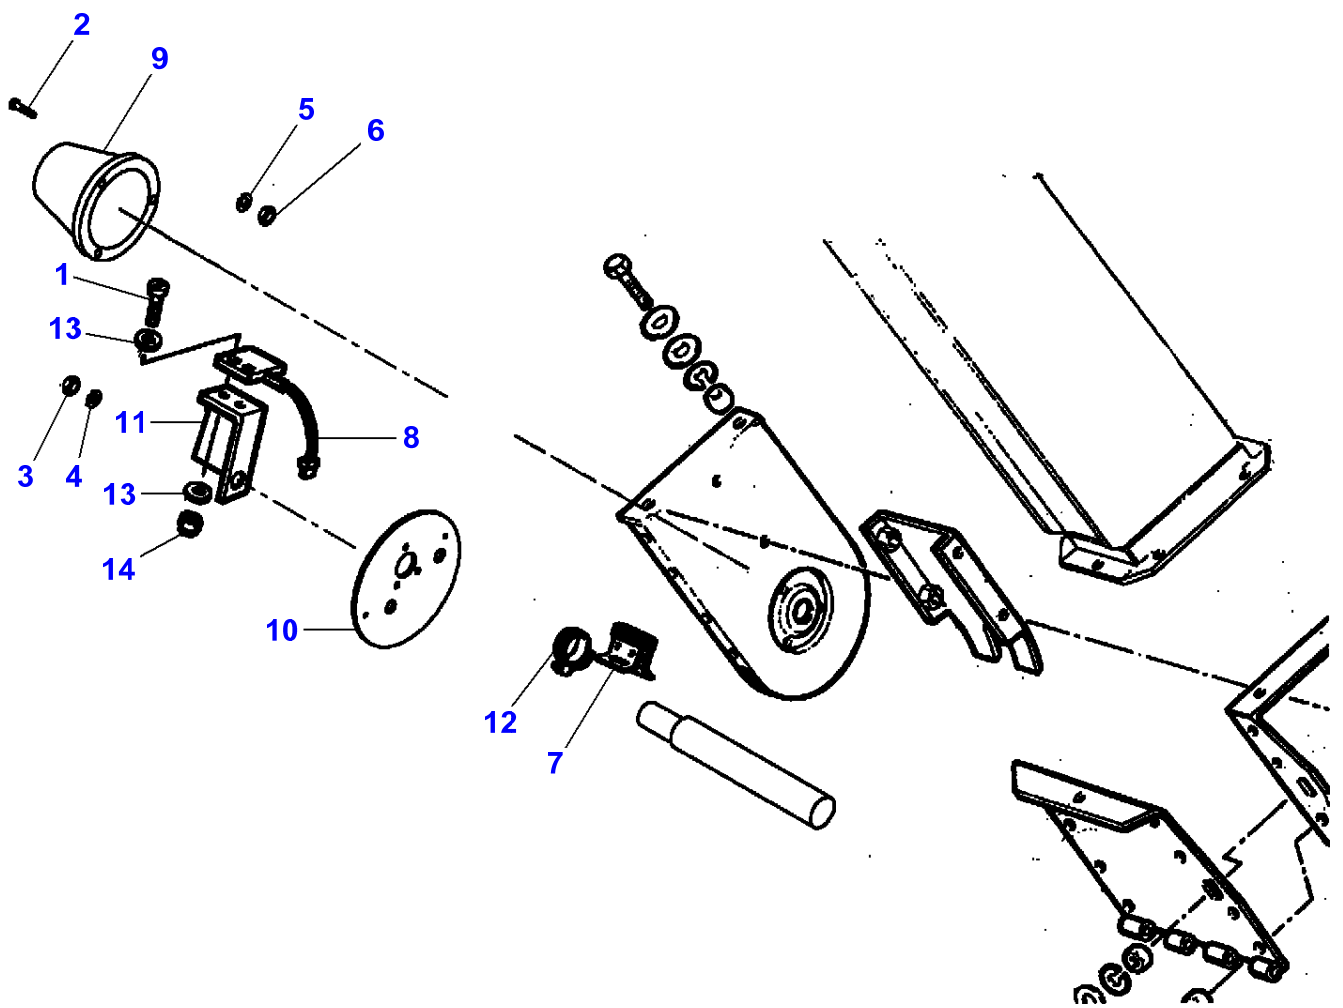

L-LC13-008-A

Item	Part Number	Qty	Description
1	LA10373711	2	Screw
2	LA10902221	3	Cap Screw
3	LA11701721	1	Nut
4	LA12034671	1	Lock Washer
5	LA12035671	3	Lock Washer
6	LA15896221	3	Nut
7	LA321221250	1	Magnet
8	LA321562900	1	Sensor
9	LA321825150	1	Cover
10	LA322745050	1	Support
11	LA322745150	1	Support
12	LA350391518	1	Clip
13	LA355500410	4	Washer
14	LA360653103	2	Nut