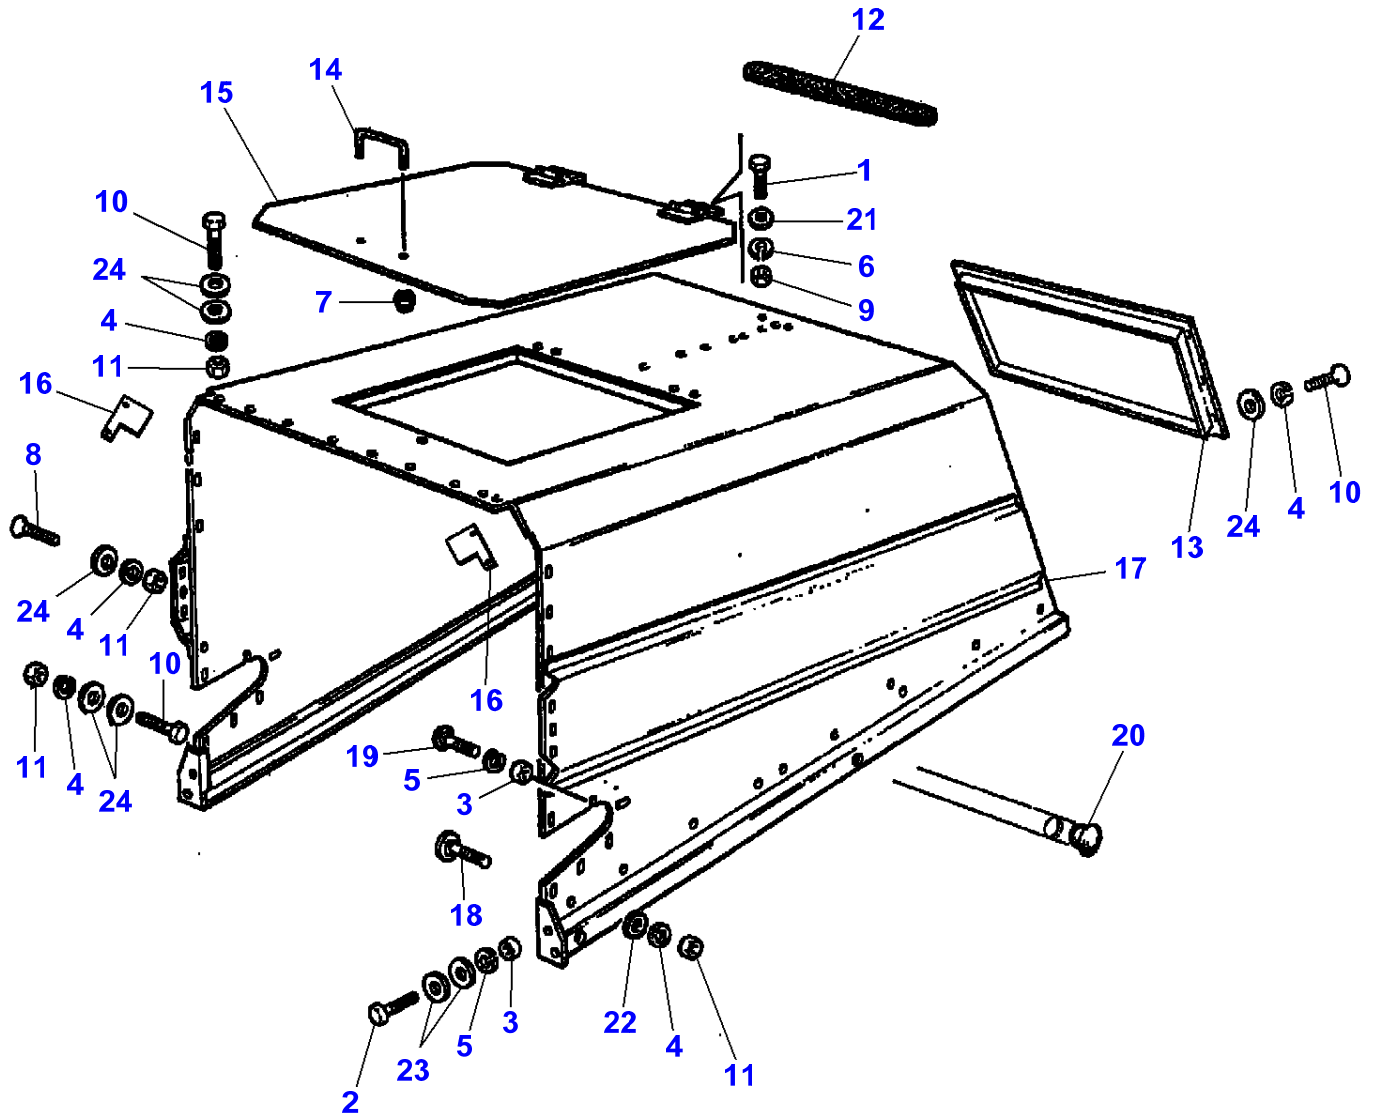

L-LD02-001-A

Rear Body

Item	Part Number	Qty	Description	Comments
1	LA10902224	4	Cap Screw	
2	LA11106221	4	Cap Screw	
3	LA11701721	5	Nut	
4	LA12034571	48	Lock Washer	
5	LA12034671	5	Lock Washer	
6	LA12035670	4	Lock Washer	
7	LA12574211	2	Locknut	
8	LA14442031	6	Screw	
9	LA15896221	4	Nut	
10	LA16043424	24	Cap Screw	
11	LA16100811	42	Nut	
12	LA300113868	2	Mat	
13	LA321824050	1	Cover	
14	LA322342350	1	Grip	
15	LA322342750	1	Cover	
16	LA322901950	2	Wall	
17	LA322937450	1	Bonnet	
18	LA350342511	18	Carriage Bolt	
19	LA350342525	1	Carriage Bolt	
20	LA350359452	1	Plug	Diameter 14
21	LA355500715	4	Flat Washer	
22	LA355500920	18	Flat Washer	
23	LA355501120	8	Flat Washer	
24	LA355510820	48	Flat Washer