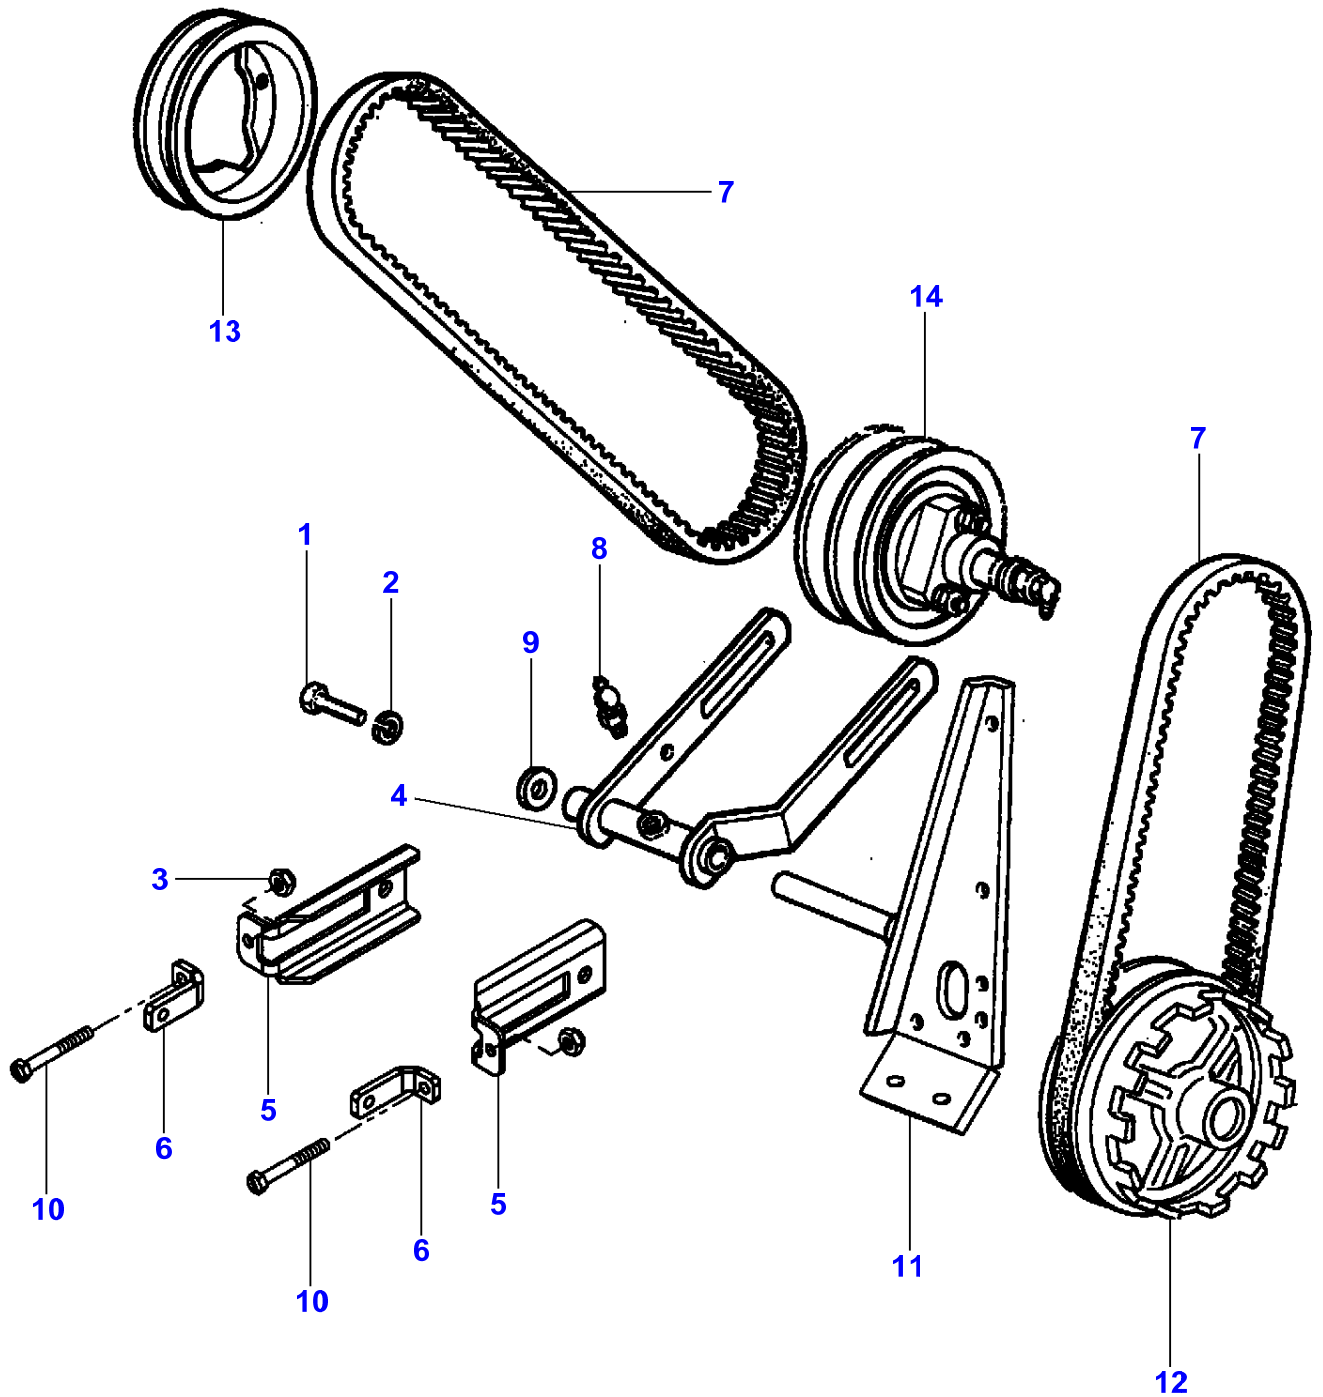

Fan

Item	Part Number	Qty	Description
1	LA10788221	1	Nut
2	LA11106624	1	Cap Screw
3	LA11112621	1	Cap Screw
4	LA12034571	2	Lock Washer
5	LA12034671	1	Lock Washer
6	LA12577211	1	Nut
7	LA14610570	1	Roll Pin
8	LA16040821	1	Cap Screw
9	LA16100811	2	Nut
10	LA321837850	1	Shaft
11	LA321837950	1	Pulley
12	LA321838250	2	Spoke
13	LA321838350	1	Blade
14	LA322768250	2	Support
15	LA340411206	2	Bearing Assy
16	LA340411406	4	Bearing Flange
17	LA350342511	1	Carriage Bolt
18	LA350342513	1	Carriage Bolt
19	LA355511020	2	Flat Washer
20	LA355511030	1	Flat Washer
21	LA12577511	1	Cap Nut

L-LD17-001-A