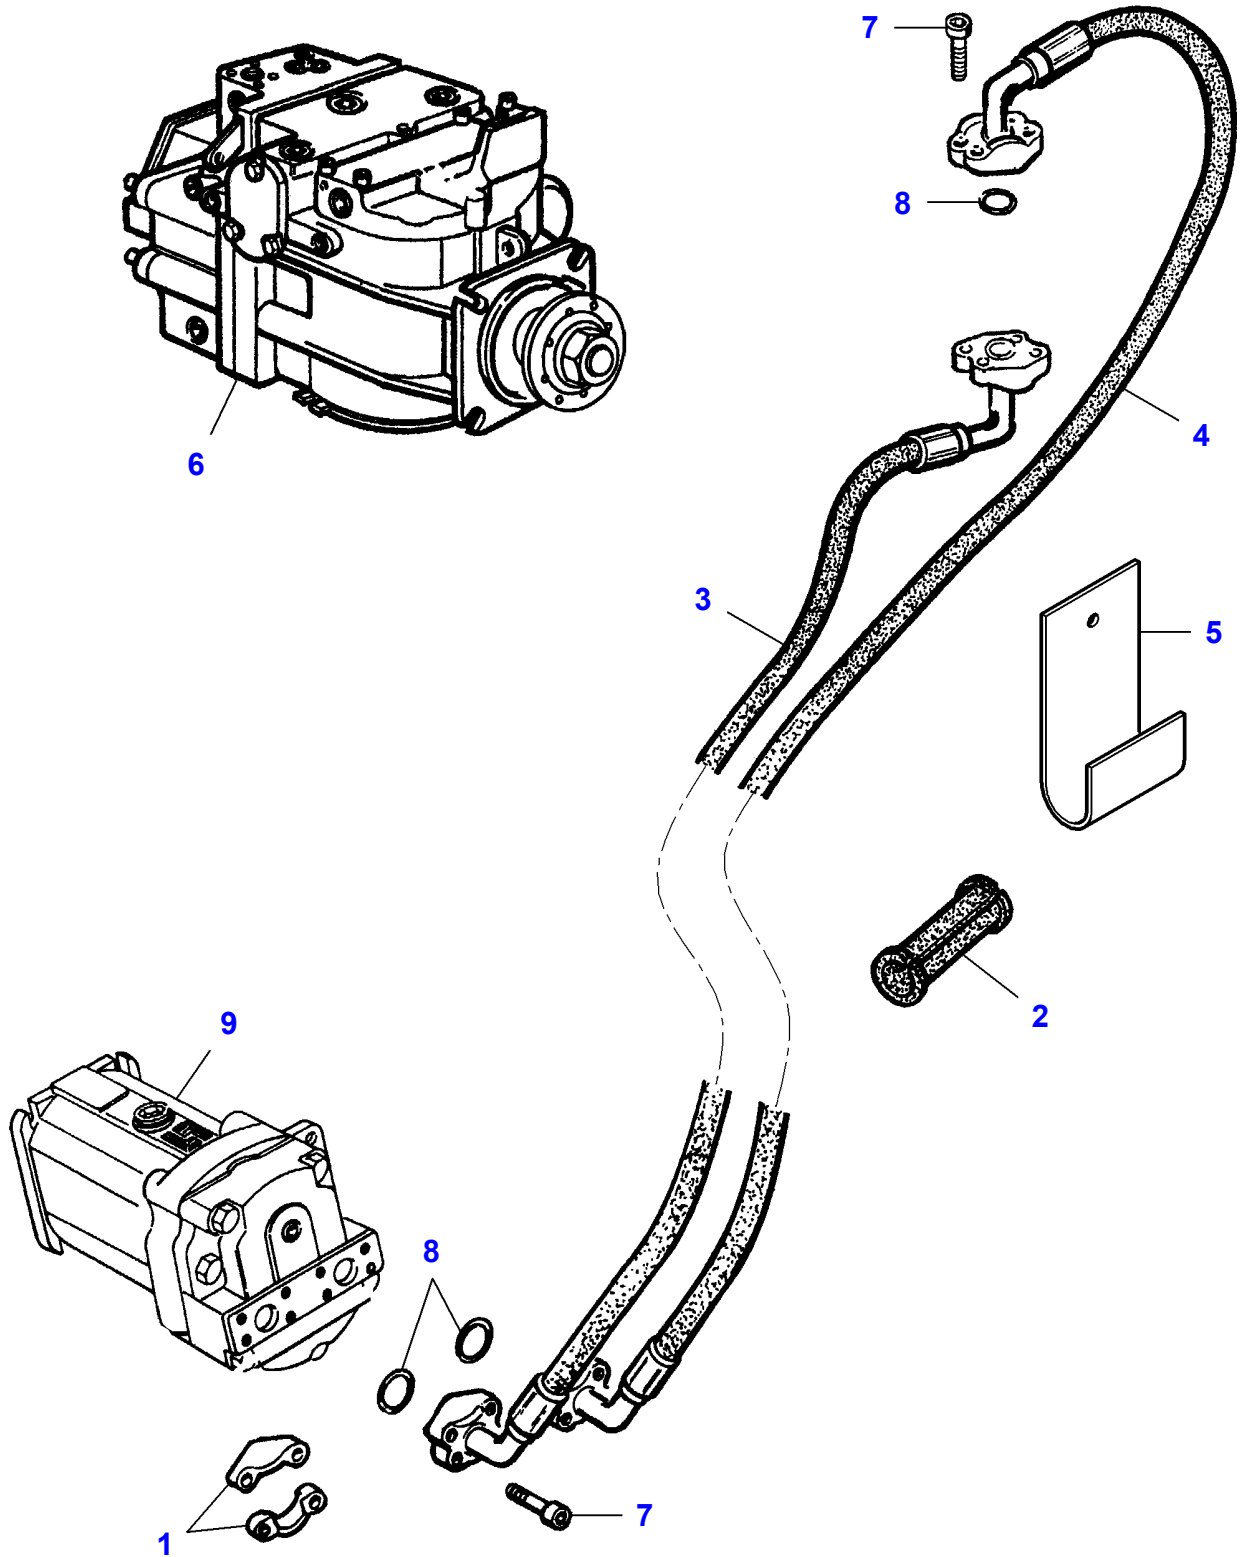

L-LC76-001-B

Massey Ferguson

MF 7244 COMBINE - 3906030

3906030

Hydrostatic Pump

Page030-0200

Item	Part Number	Qty	Description	Comments
1	LA311915300	2	Half Flange	
2	LA321829650	1	Bush	
3	LA322678850	1	Hydraulic Hose	
4	LA322678950	1	Hydraulic Hose	
5	LA323011750	1	Support	
6	LA323071400	1	Pump	
7	LA350345119	2	Hex Socket Screw	
8	LA350358114	3	O Ring	
9		1	Hydraulic Motor	See Page - Reference Number 030-0250/1