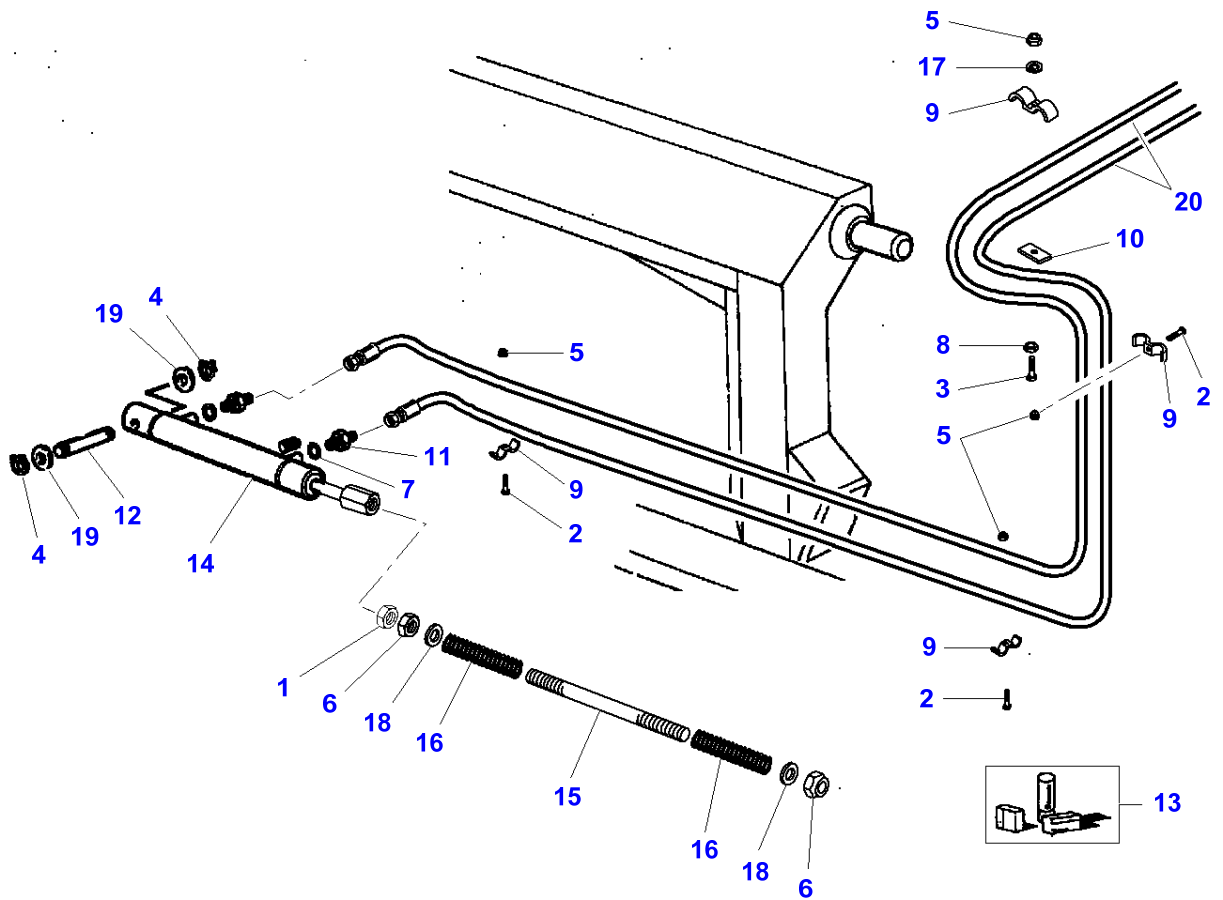

L-LC48-003-A

Cutter Bar Levelling System

Item	Part Number	Qty	Description	Comments
1	LA10726711	1	Nut	
2	LA10902421	3	Cap Screw	
3	LA10902821	1	Cap Screw	
4	LA11066476	2	Circlip	
5	LA12574211	4	Locknut	
6	LA12575111	2	Locknut	
7	LA14456881	2	O Ring	
8	LA15896211	1	Nut	
9	LA300136688	4	Collar	
10	LA301378460	1	Collar	
11	LA321390950	2	Union	
12	LA322213150	1	Pin	
13	LA322545300	1	Kit, Seal	
14	LA322773900	1	Jack	
15	LA322774350	1	Tie Rod	
16	LA350356938	2	Spring	
17	LA355500720	1	Flat Washer	
18	LA355502140	2	Flat Washer	
19	LA355532620	2	Flat Washer	
20		2	Hose	See Page - Reference Number 140-0105/15 Up to Serial or Engine Number
		2	Hose	From Serial or Engine Number 551510031 See Page - Reference Number 140-0110