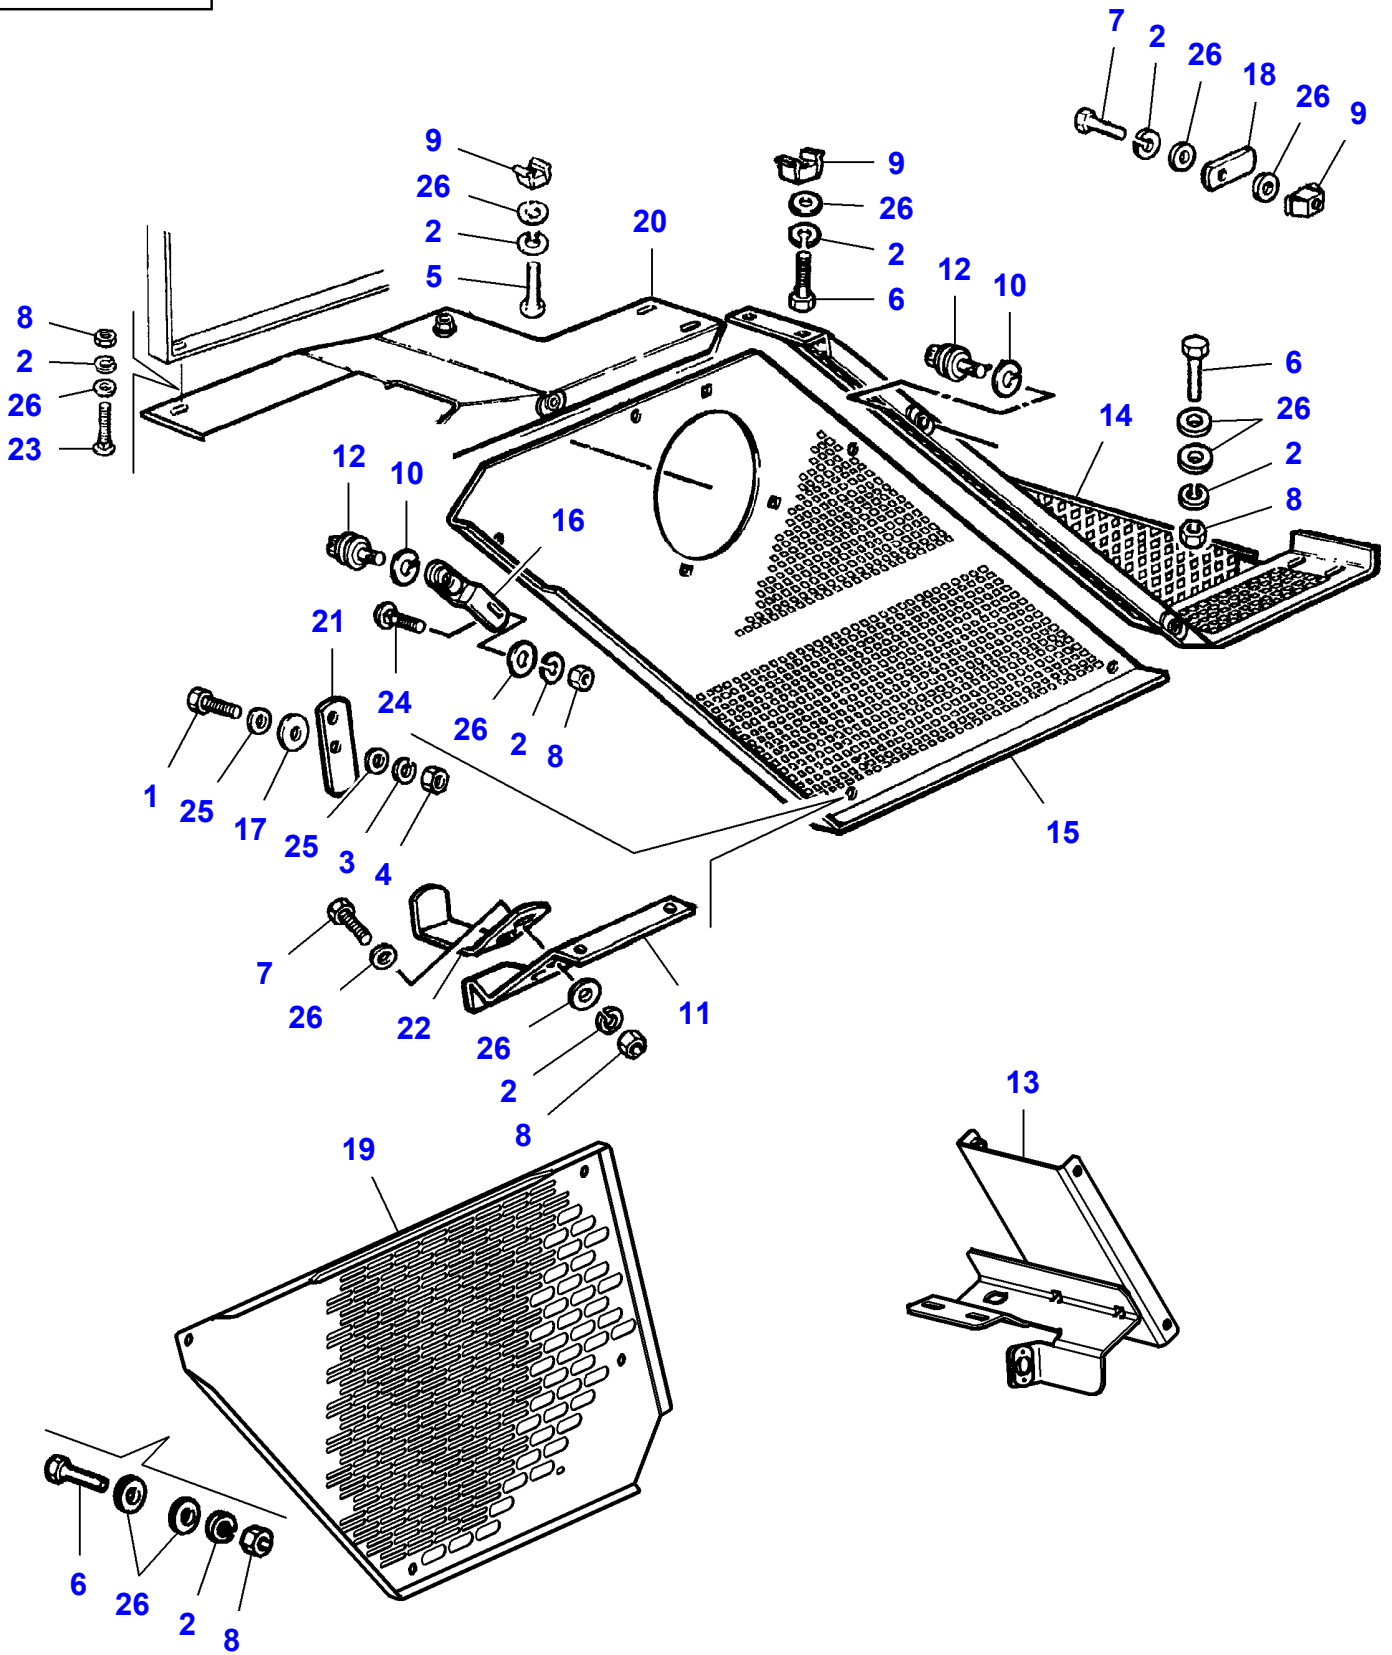

MF 7244 COMBINE - 3906030
L-LC44-008-B

L-LC44-008-B

Massey Ferguson

MF 7244 COMBINE - 3906030

3906030

R.H. Side Wall Guard - From Serial Number 551510027

Page090-0015

Item	Part Number	Qty	Description
1	LA10902224	1	Cap Screw
2	LA12034571	10	Lock Washer
3	LA12035670	1	Lock Washer
4	LA15896221	1	Nut
5	LA16043224	1	Cap Screw
6	LA16043424	5	Cap Screw
7	LA16043624	2	Cap Screw
8	LA16100811	10	Nut
9	LA320463950	3	Nut
10	LA320899350	2	Lock Washer
11	LA321283550	1	Bracket
12	LA321551650	1	Screw Special
13	LA323184650	1	Support
14	LA322219250	1	Shield
15	LA322219550	1	Shield
16	LA322219950	1	Plate
17	LA355520630	1	Washer
18	LA322220650	1	Plate
19	LA323184050	1	Shield
20	LA322319150	1	Shield
21	LA322334950	1	Plate
22	LA322386750	1	Plate
23	LA350342511	1	Carriage Bolt
24	LA350342512	1	Carriage Bolt
25	LA355500715	2	Flat Washer
26	LA355510820	15	Flat Washer