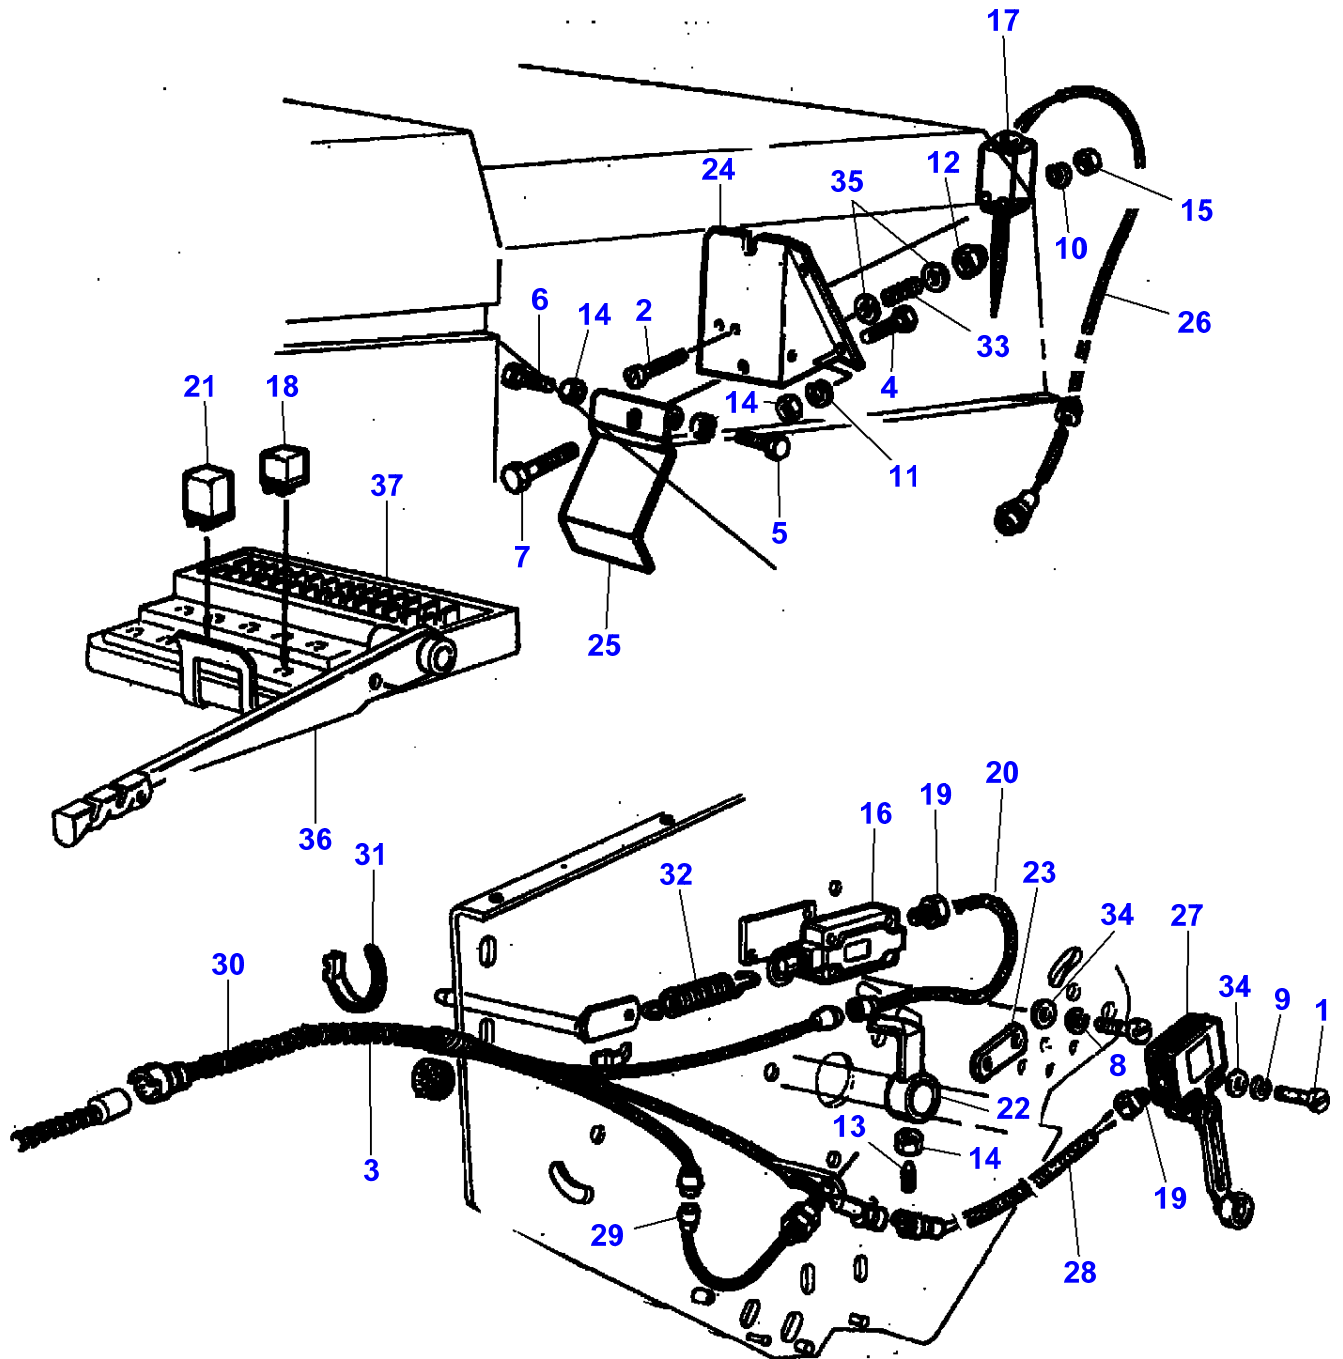

L-LD07-012-A

Item	Part Number	Qty	Description	Comments
1	LA10375811	1	Screw	
2	LA10390311	2	Screw	
3	LA10397780	1	Grommet	
4	LA10902221	1	Cap Screw	
5	LA10902621	1	Cap Screw	
6	LA10902624	1	Cap Screw	
7	LA10903821	1	Cap Screw	
8	LA12034571	1	Lock Washer	
9	LA12035371	1	Lock Washer	
10	LA12035471	1	Lock Washer	
11	LA12035671	1	Lock Washer	
12	LA12574211	1	Locknut	
13	LA13806570	1	Grub Screw	
14	LA15896221	4	Nut	
15	LA15896421	1	Nut	
16	LA313573000	1	Switch	
17	LA320571200	1	Switch	
18	LA321908450	1	Relay	
19	LA321910400	2	Nut	
20	LA322080600	1	Harness	
21	LA322118750	1	Relay	
22	LA322159750	1	Element	
23	LA322226450	1	Plate	
24	LA322234750	1	Support	
25	LA322234850	1	Plate	
26	LA322235300	1	Harness	
27	LA322520600	1	Switch	
28	LA322825800	1	Harness	
29	LA322861400	1	Sensor	
30	LA323001000	1	Harness	
31	LA340481810	1	Cable Tie	
32	LA350356513	1	Spring	
33	LA353561164	1	Spring	
34	LA355500515	2	Flat Washer	
35	LA355510615	2	Flat Washer	
36		1	Lever	See Page - Reference Number 040-0090/24
37		1	Box	See Page - Reference Number 120-0030