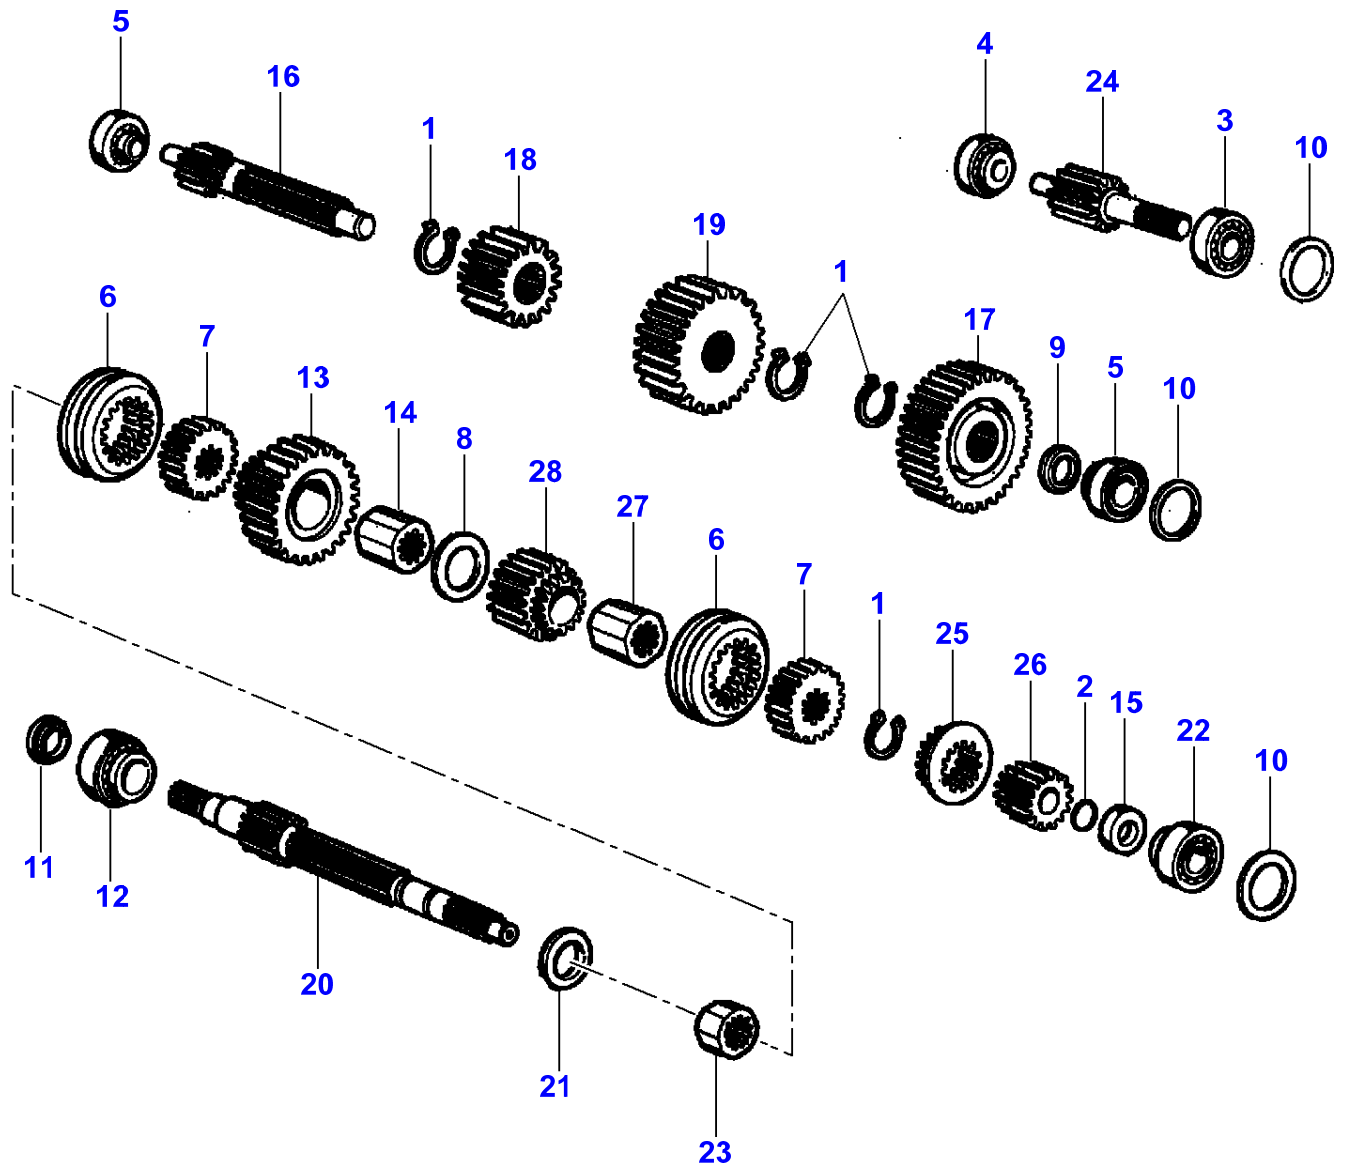

L-LC79-003-A

Gear Box

Item	Part Number	Qty	Description	Comments
1	LA11069576	4	Circlip	
2	LA13398976	1	Ring	
3	LA26799960	1	Bearing Assy	
4	LA26800130	1	Bearing Assy	
5	LA26800140	2	Bearing Assy	
6	LA321884250	2	Washer	
7	LA321884350	2	Gear	
8	LA321914550	1	Washer	
9	LA321914750	1	Washer	
10	LA321982550	1	Shim	Thickness 0,15 MM
	LA321982650	1	Shim	Thickness 0,20 MM
	LA321982750	1	Shim	Thickness 0,50 MM
11	LA353587180	1	Gasket	
12	LA340406551	1	Bearing Assy	
13	LA322066850	1	Gear	
14	LA322067950	1	Bush	
15	LA322068350	1	Spacer	
16	LA322097850	1	Shaft	
17	LA322097950	1	Gear	
18	LA322098050	1	Gear	
19	LA322098150	1	Gear	
20	LA322098250	1	Counter Shaft	
21	LA322098450	1	Shim	Thickness 5,00 MM
	LA322098550	1	Shim	Thickness 5,20 MM
	LA322098650	1	Shim	Thickness 5,40 MM
	LA322098750	1	Shim	Thickness 5,60 MM
	LA322098850	1	Shim	Thickness 5,80 MM
	LA322098950	1	Shim	Thickness 6,00 MM
22	LA340406540	1	Bearing Assy	
23	LA323033950	1	Spacer	
24	LA322244150	1	Shaft	
25	LA322099450	1	Gear	
26	LA322099350	1	Gear	
27	LA322099150	1	Bush	
28	LA322099250	1	Gear