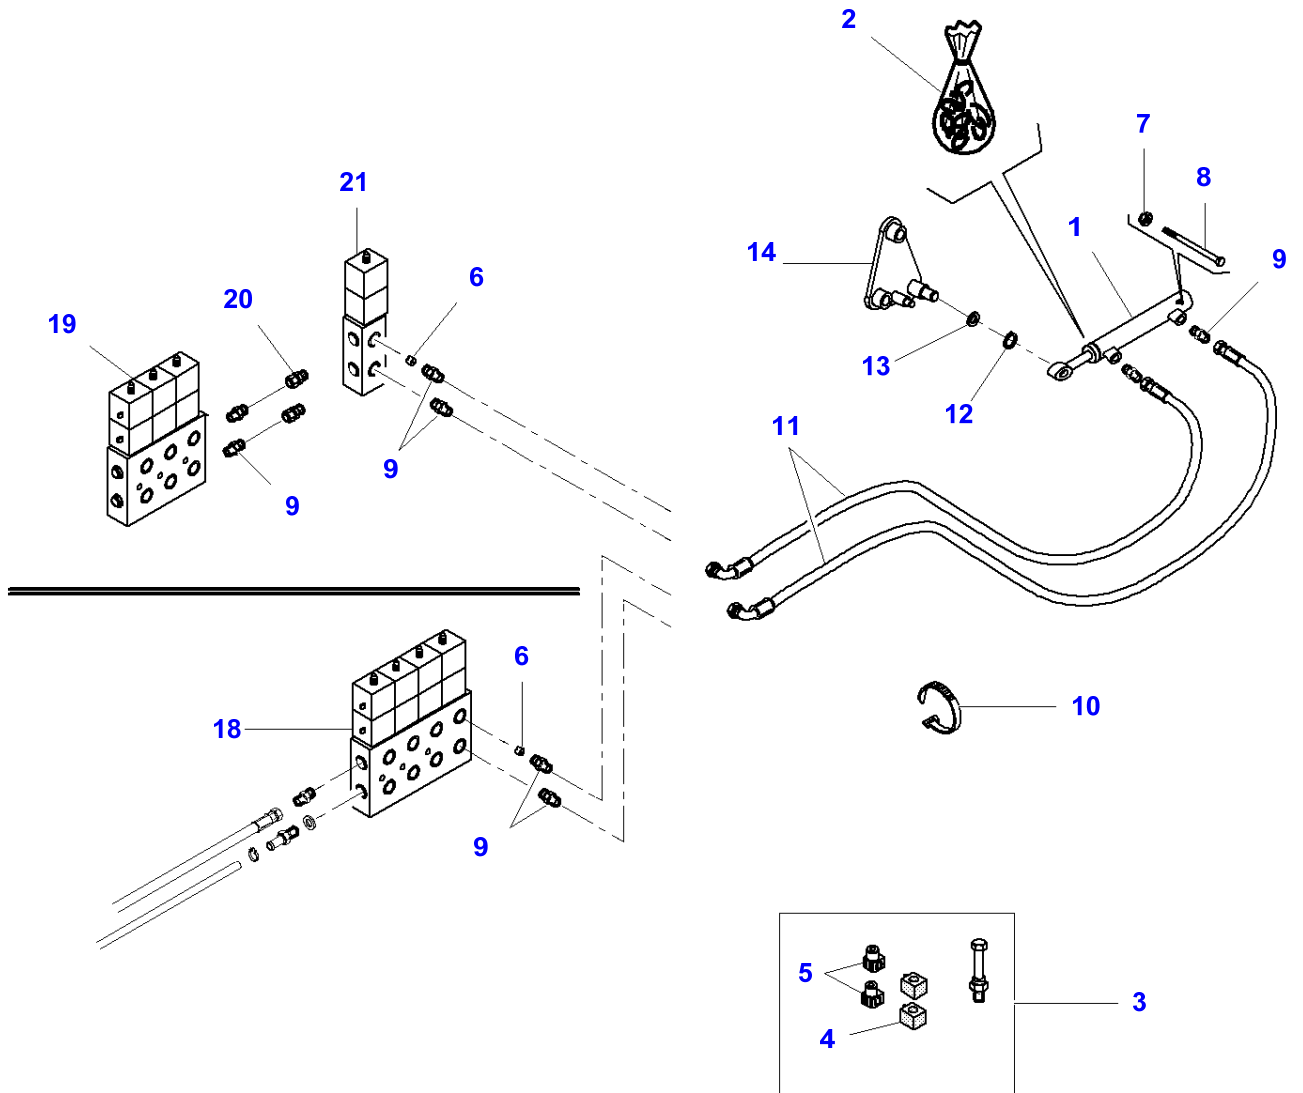

L-LD07-001-A

Massey Ferguson

MF 7244 COMBINE - 3906030

3906030

Straw Chopper - Transmission - Up To 551510030

Page110-0090

Item	Part Number	Qty	Description	Comments
1	LA322770900	1	Hydraulic, Cylin	
2	LA322784100	1	Kit, Seal	
3	LA322771100	1	Electrovalve	
4	LA322412950	1	Magnet	
5	LA322413000	1	Union	
6	LA322787550	1	Diaphragm	
7	LA12577511	1	Cap Nut	
8	LA11114221	1	Cap Screw	
9	LA322788600	8	Union	
10	LA340481808	1	Cable Tie	
11	LA322771650	2	Hydraulic Hose	
12	LA11066476	1	Circlip	
13	LA355532610	1	Flat Washer	
14		1	Lever	See Page - Reference Number 060-0085/16
18	LA322770800	1	Block	
19		1	Block	See Page - Reference Number 030-0265/9
20	LA322965000	2	Connector	[A]
21	LA322965100	1	Block	[A]

FOOTNOTE [A] WITHOUT STRAW CHOPPER