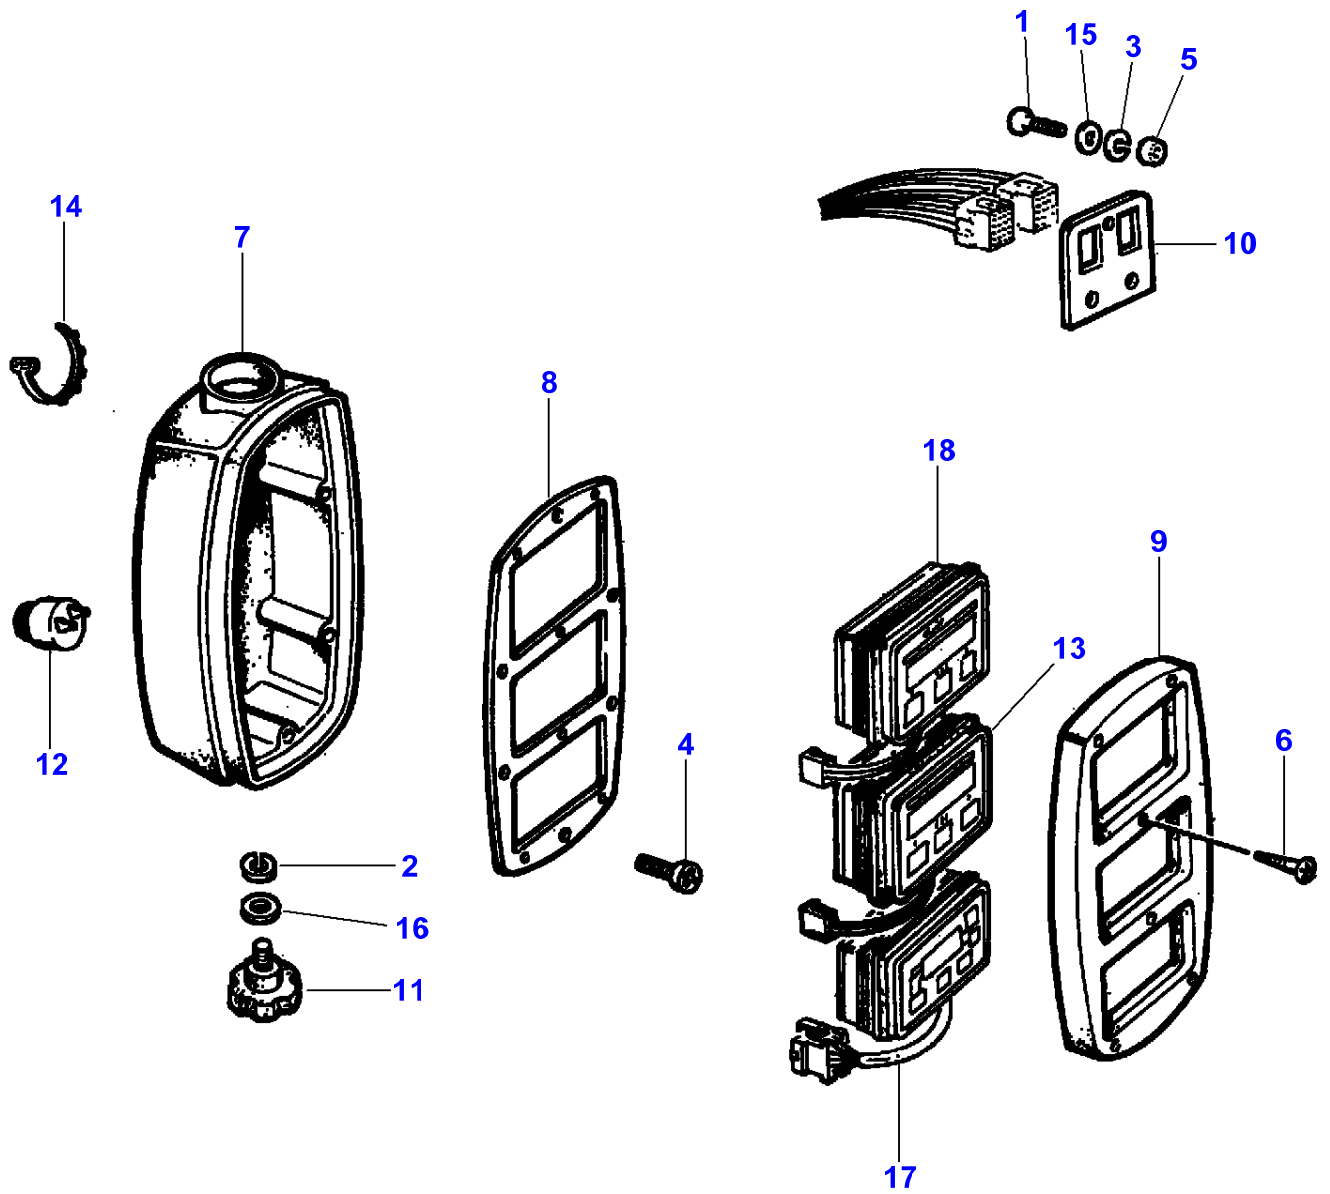

L-LD50-001-A

Massey Ferguson

MF 7244 COMBINE - 3906030

3906030

Digital Instrumentation - Up To 551510048

Page 120-0090

Item	Part Number	Qty	Description	Comments
1	LA10902124	2	Cap Screw	
2	LA12034571	1	Lock Washer	
3	LA12035670	1	Lock Washer	
4	LA13276114	2	Screw	
5	LA15896221	2	Nut	
6	LA15910107	2	Screw	
7	LA322053750	1	Body	
8	LA322054950	1	Flange	
9	LA322055050	1	Cap	
10	LA322076050	1	Plate	
11	LA322079650	1	Knob	
12	LA322355400	1	Horn	
13	LA322854500	2	Control Box	
14	LA340481810	3	Cable Tie	
15	LA355500715	2	Flat Washer	
16	LA355510820	1	Flat Washer	
17		1	Control Box	See Page - Reference Number 040-0080/27
18		1	Monitor	See Page - Reference Number 120-0110/10