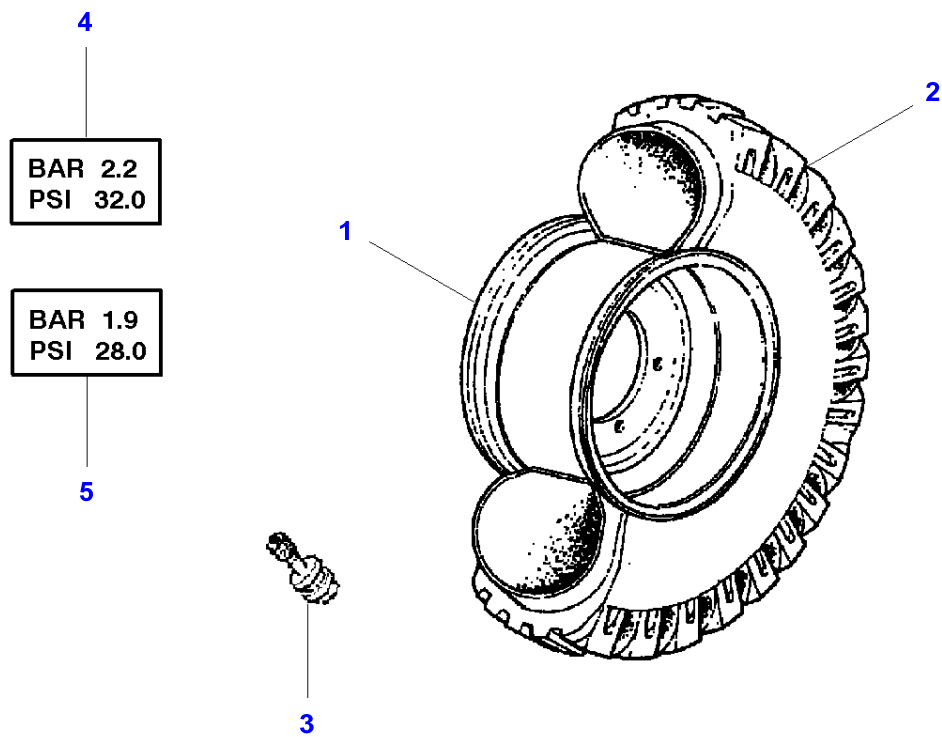

Cutter Bar Lifting Additional Ram

Item	Part Number	Qty	Description	Comments
1	LA11112821	4	Cap Screw	
2	LA11118521	2	Screw	
3	LA11702921	4	Nut	
4	LA12034771	4	Lock Washer	
5	LA12034871	2	Lock Washer	
6	LA12163311	2	Nut	
7	LA321421850	1	Hydraulic Hose	
8	LA322776550	1	Plate	
9	LA321875100	1	Union	
10	LA322003950	1	Bracket	
11	LA322005550	2	Pin	
12	LA322308350	1	Valve	
13	LA322546100	1	Hydraulic, Cylind	
	LA322543700	1	Ram	AUTOLEVEL
14	LA322546300	1	Kit, Seal	[A] (13)
	LA322543900	1	Kit, Seal	[A] (13) AUTOLEVEL

FOOTNOTE [A] NOT ILLUSTRATED

L-LD88-002-A