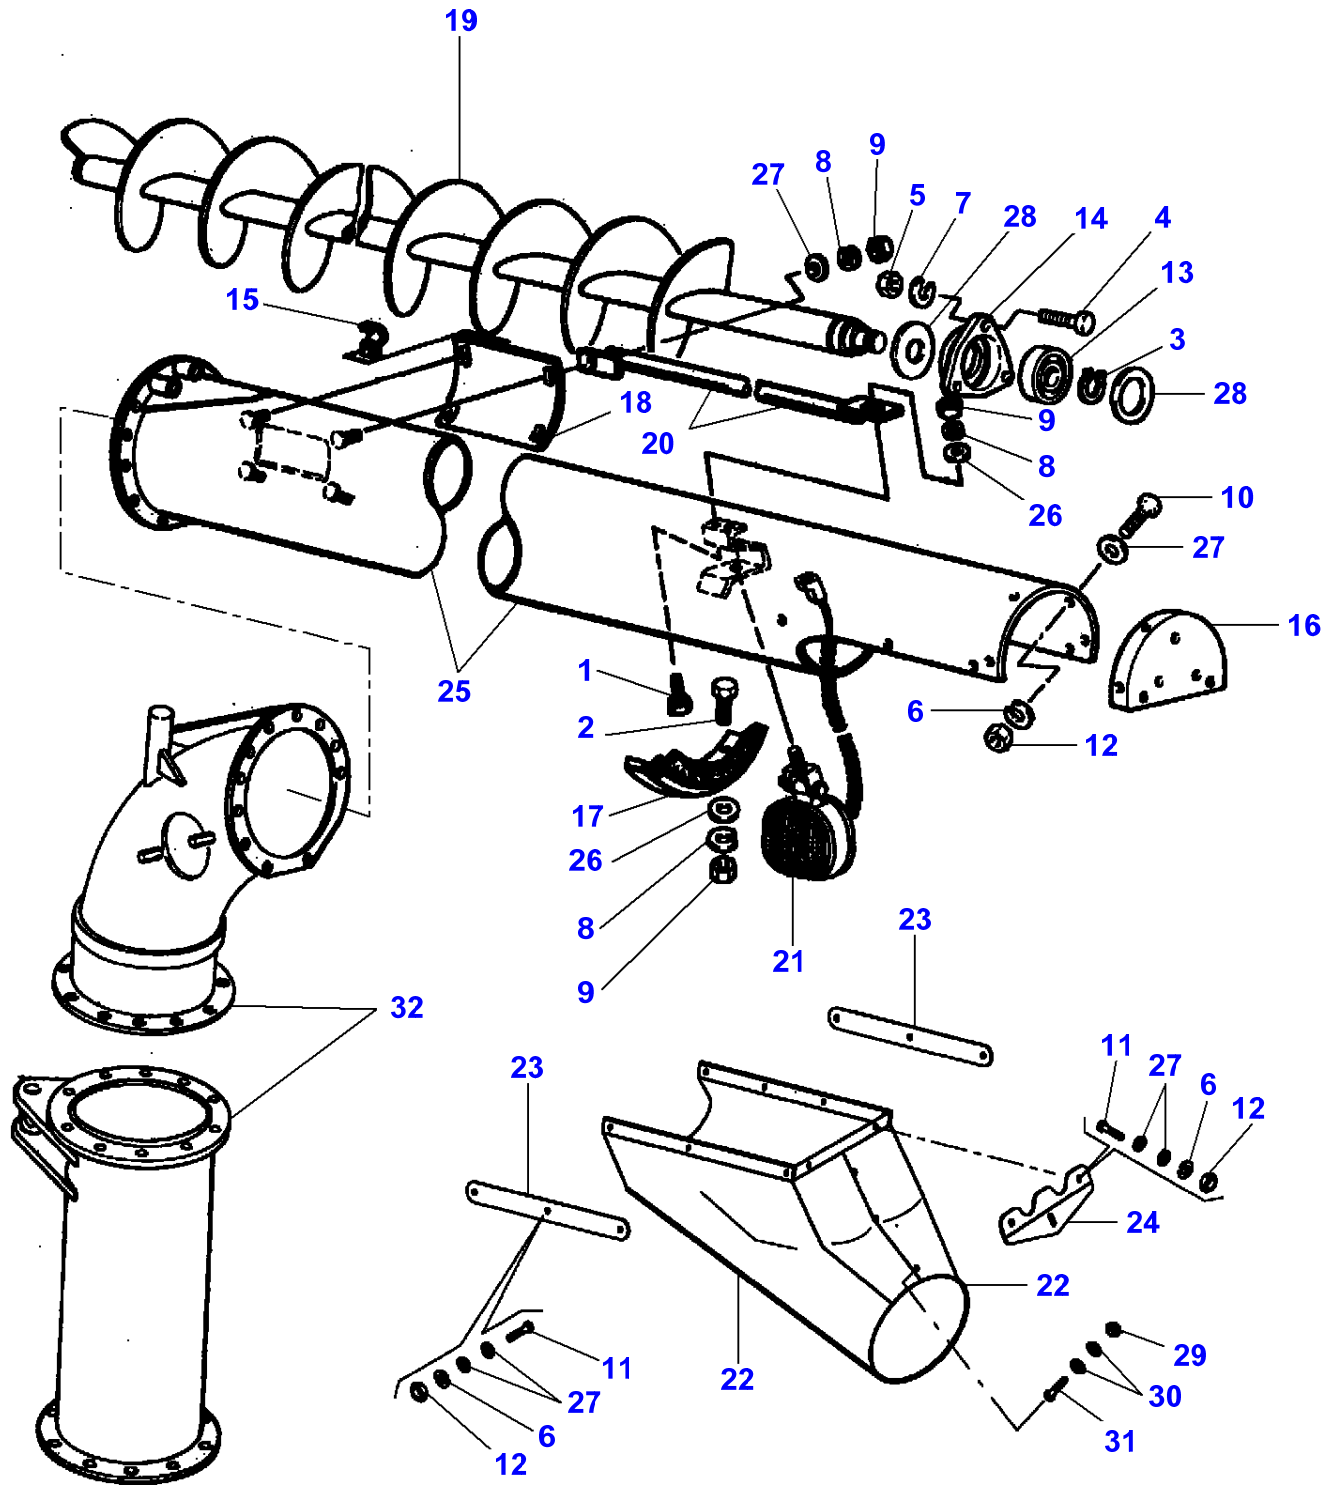

L-LD96-001-A

Swivel

Item	Part Number	Qty	Description	Comments
1	LA10902224	1	Cap Screw	
2	LA10902424	1	Cap Screw	
3	LA11067876	1	Circlip	
4	LA11106221	1	Cap Screw	
5	LA11701721	1	Nut	
6	LA12034571	6	Lock Washer	
7	LA12034671	1	Lock Washer	
8	LA12035670	3	Lock Washer	
9	LA15896221	3	Nut	
10	LA16043224	1	Cap Screw	
11	LA16043421	5	Cap Screw	
12	LA16100811	6	Nut	
13	LA28996530	1	Bearing Assy	
14	LA300011962	1	Support	
15	LA300015924	1	Collar	
16	LA320406550	1	Plate	
17	LA320598850	1	Element	
18	LA320688150	1	Lid	
19	LA320949750	1	Auger	
20	LA322680950	1	Tube	
21	LA322684700	1	Head Light	
22	LA322958450	1	Conveyor	
23	LA322960250	2	Bracket	
24	LA322960350	1	Bracket	
25	LA322330150	1	Tube	Repairs and replaces LA322999450
26	LA355500715	2	Flat Washer	
27	LA355500915	12	Flat Washer	
28	LA355546504	2	Washer	Thickness 0,40 mm
	LA355546506	2	Washer	Thickness 0,60 mm
29	LA16104111	1	Locknut	
30	LA355520830	2	Flat Washer	
31	LA16043621	1	Cap Screw	
32		1	Tube	See Page - Reference Number 080-0060