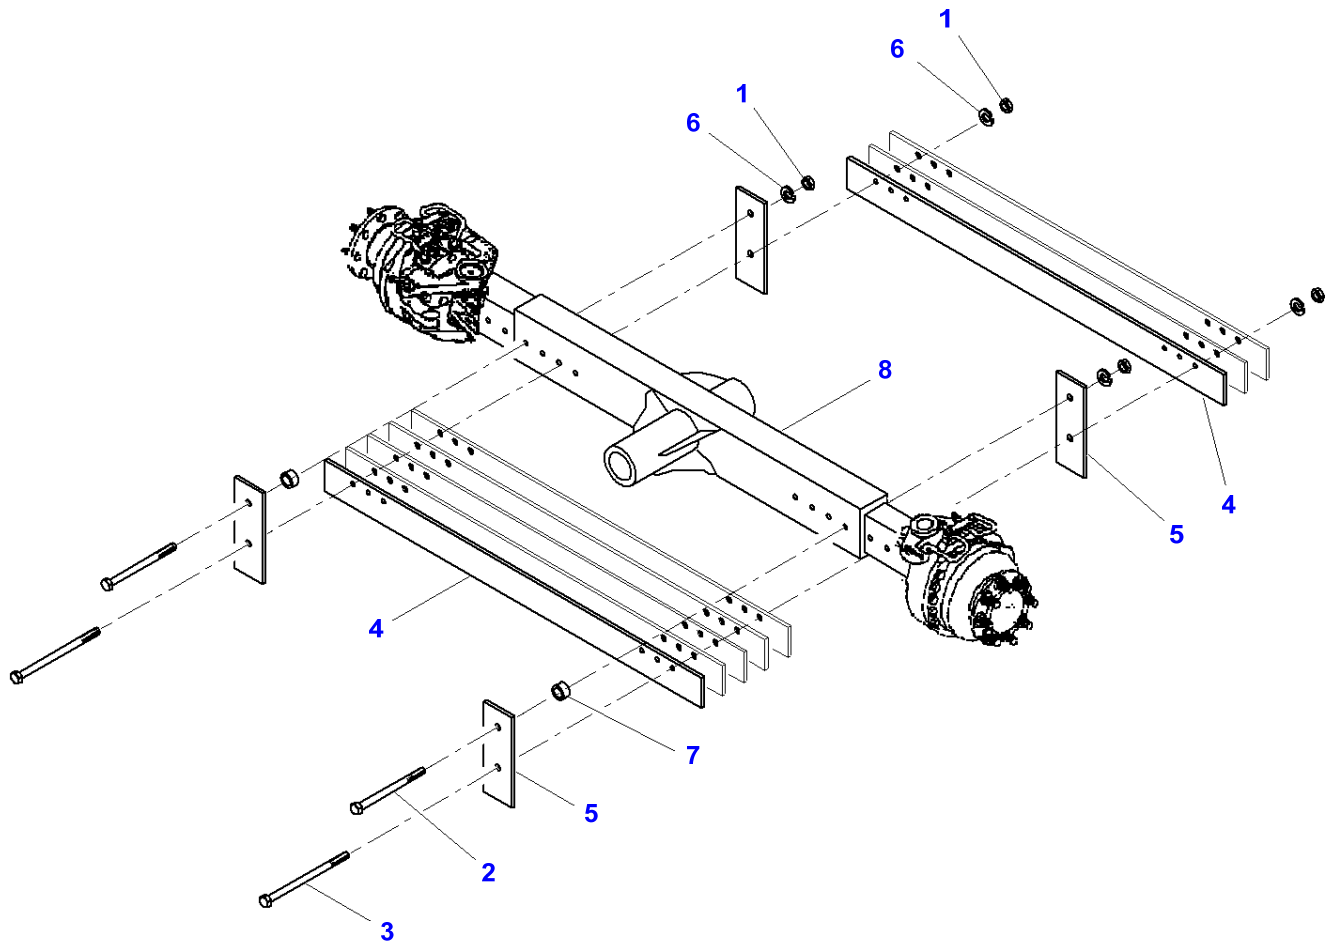

L-LD77-001-A

Massey Ferguson

MF 7244 COMBINE - 3906030

3906030

Ballast Weight On Rear Axle - 4WD

Page140-0190

Item	Part Number	Qty	Description	Comments
1	LA12164321	4	Nut	
2	LA15990931	2	Screw	
3	LA15991821	2	Screw	
4	LA322830050	14	Weight	
5	LA322830150	4	Plate	
6	LA400851209	2	Washer	
7	LA322830250	8	Spacer	
8		1	Axle	See Page - Reference Number 030-0020