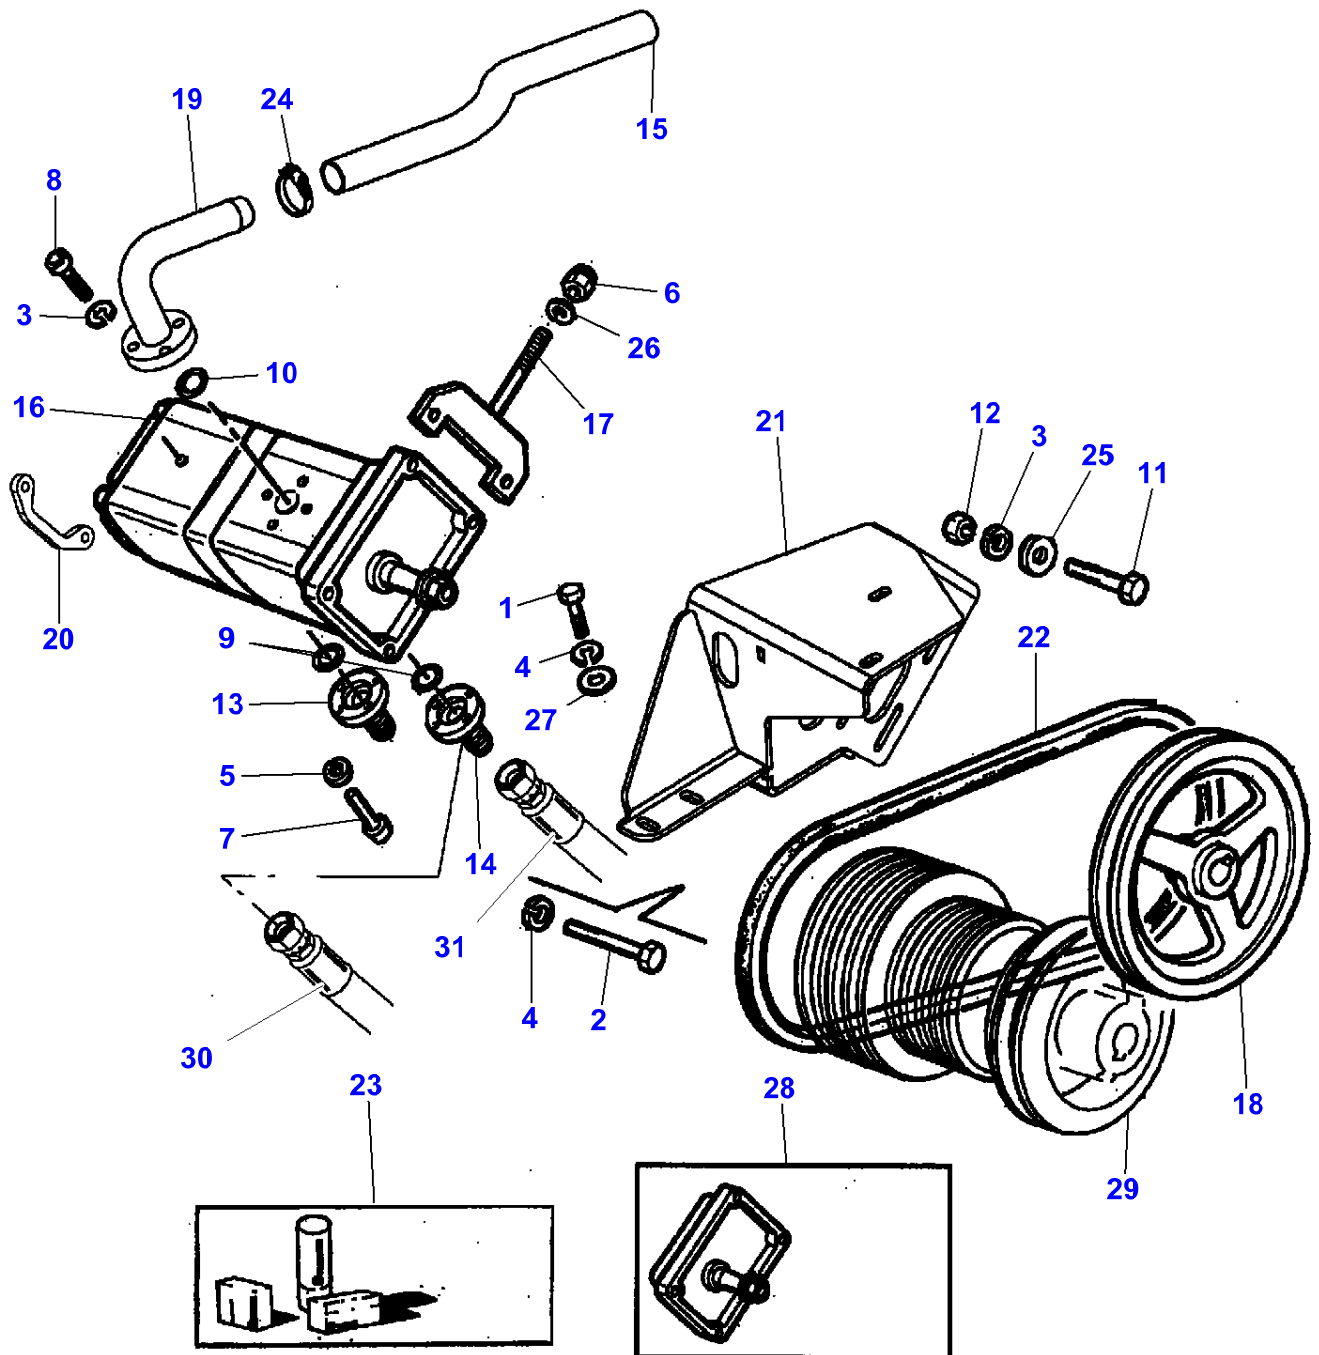

L-LD40-001-A

Item	Part Number	Qty	Description	Comments
1	LA11106421	1	Cap Screw	
2	LA11106821	1	Cap Screw	
3	LA12034571	5	Lock Washer	
4	LA12034671	2	Lock Washer	
5	LA12035670	8	Lock Washer	
6	LA12577211	1	Nut	
7	LA14305324	8	Hex Socket Screw	
8	LA14306321	4	Hex Socket Screw	
9	LA14457180	2	O Ring	
10	LA14457780	1	O Ring	
11	LA16043924	1	Cap Screw	
12	LA16100811	1	Nut	
13	LA321409350	1	Flange	
14	LA321409550	1	Flange	
15	LA322005350	1	Hydraulic Hose	
16	LA322049800	1	Pump	
17	LA322387950	1	Tie Rod	
18	LA322388350	1	Pulley	
19	LA322881750	1	Connector	
20	LA323008350	1	Plate	
21	LA323077450	1	Support	
22	LA340433253	1	Belt	
23	LA344853126	1	Kit, Seal	
24	LA350391526	1	Hose Clip	
25	LA355500915	1	Flat Washer	
26	LA355501120	2	Flat Washer	
27	LA355511020	1	Flat Washer	
28	LA323124800	1	Support	
29			Pulley	See Page - Reference Number 030-0215/27
30	LA321419850	1	Hydraulic Hose	
31	LA321409650	1	Hydraulic Hose