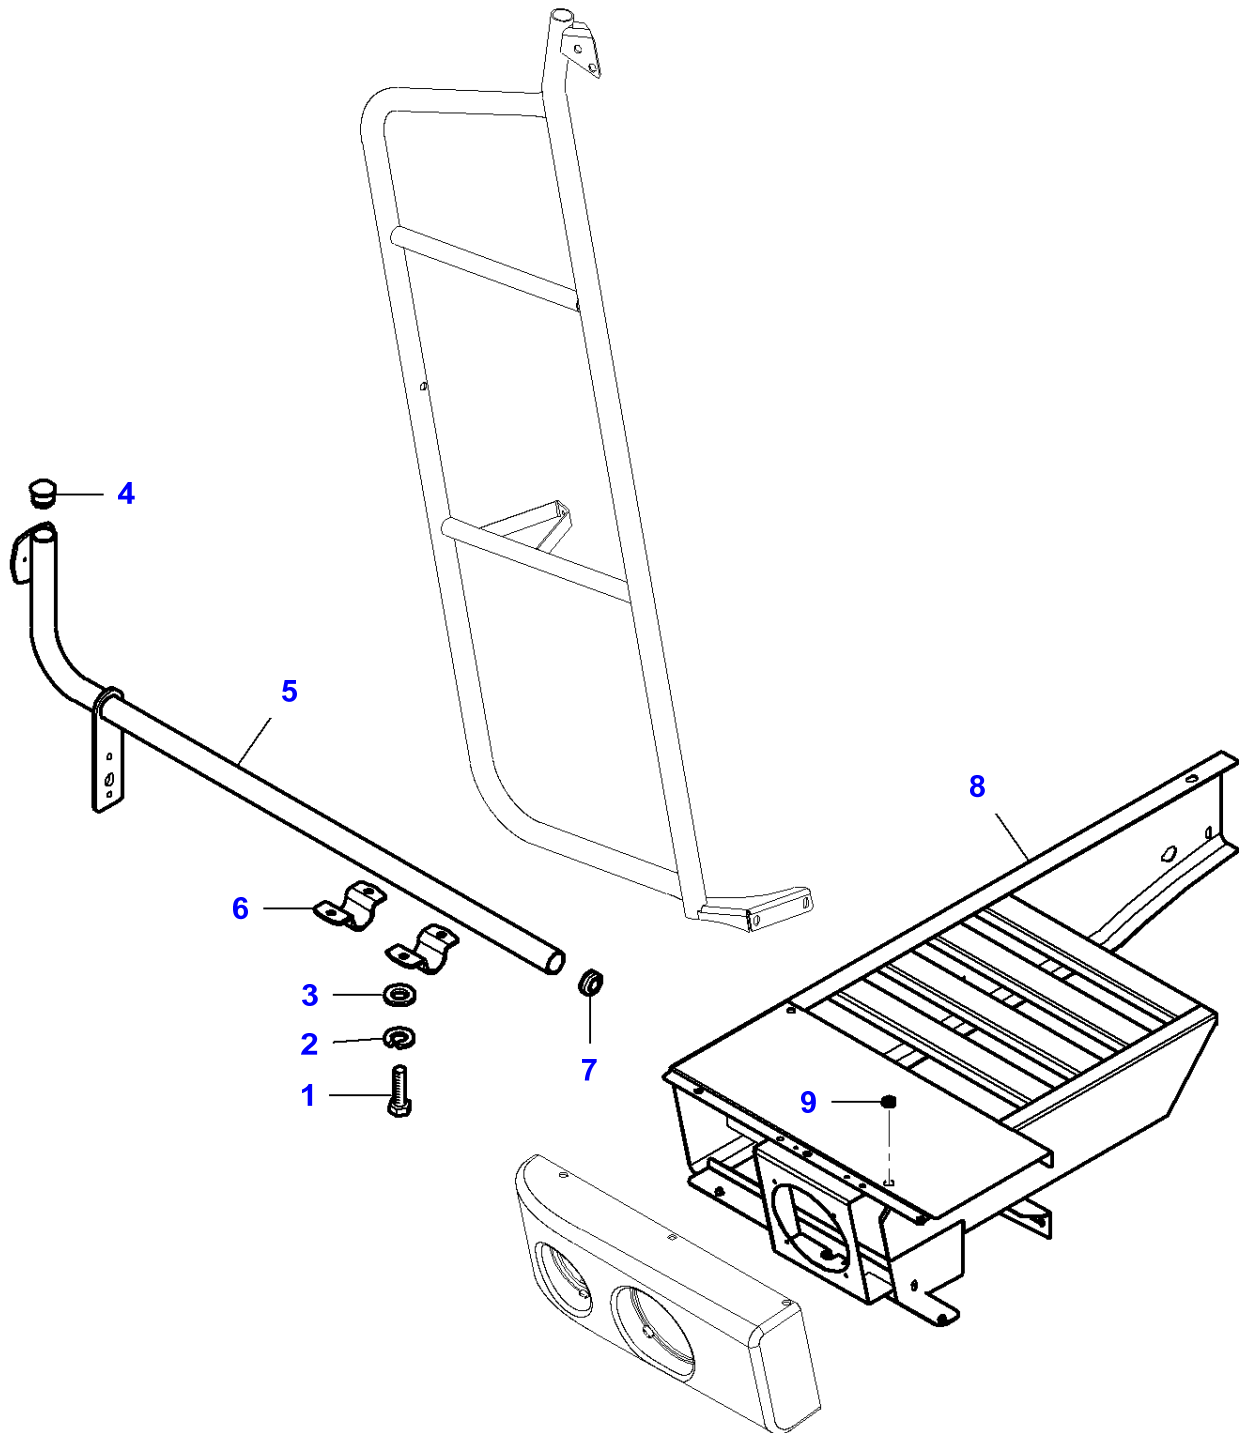

Massey Ferguson

MF 7244 COMBINE - 3906030

3906030

Platform Footboards - Right Side - Up To 551510048

Page 100-0075

Item	Part Number	Qty	Description	Comments
1	LA12034571	5	Lock Washer	
2	LA16043424	2	Cap Screw	
3	LA16043824	1	Cap Screw	
4	LA16044224	2	Cap Screw	
5	LA16100811	2	Nut	
6	LA16104111	2	Locknut	
7	LA322371350	1	Support	
8	LA322789750	1	Floor	
9	LA350342511	2	Carriage Bolt	
10	LA355510820	6	Flat Washer	
11		1	Shield	See Page - Reference Number 100-0010/6
12		1	Cover	See Page - Reference Number 100-0010/7

L-LD90-008-A