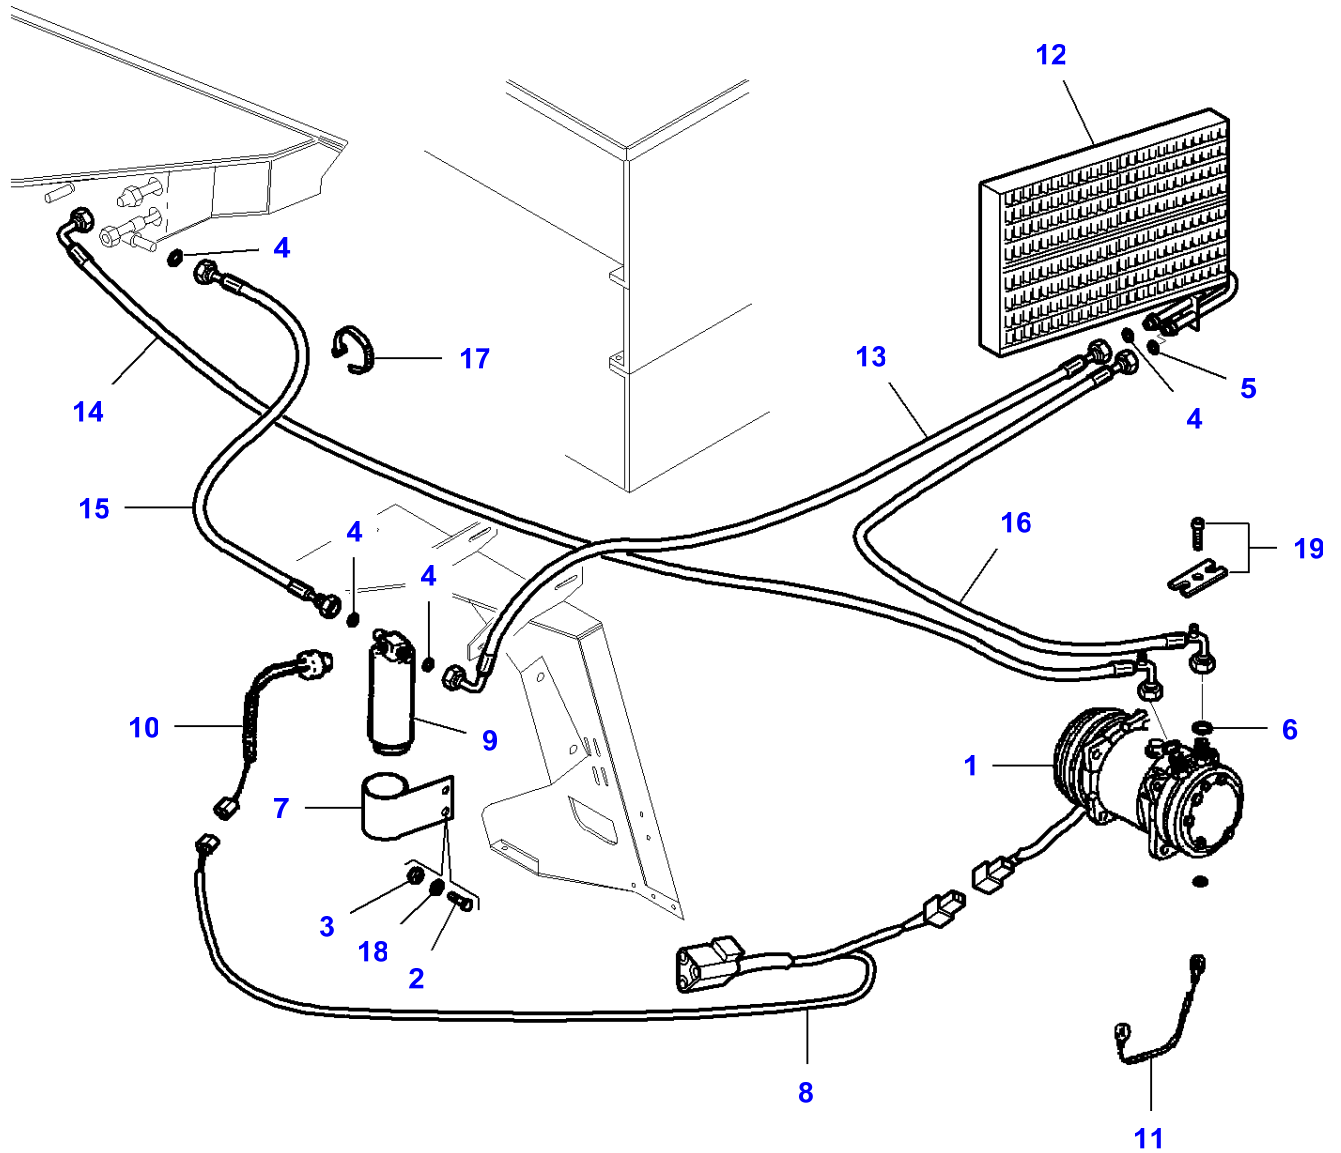

MF 7244 COMBINE - 3906030
L-LD38-013-B

L-LD38-013-B

Item	Part Number	Qty	Description	Comments
1	LA323104150	1	Compressor	
2	LA10902621	2	Cap Screw	
3	LA12574211	2	Locknut	
4	LA14452883	4	Washer	
5	LA14453083	1	Washer	
6	LA14453283	2	Gasket	
7	LA321805050	1	Support	
8	LA322794800	1	Harness	Up to Serial or Engine Number 551510048
	LA323108500	1	Harness	From Serial or Engine Number 551510049
9	LA322801050	1	Receiver	
10	LA322801150	1	Transmitter	
11	LA322805550	1	Cable	
12	LA322895250	1	Condenser	
13	LA322895400	1	Hydraulic Hose	
14	LA322969600	1	Hydraulic Hose	Up to Serial or Engine Number 551510048
	LA323117300	1	Hydraulic Hose	From Serial or Engine Number 551510049
15	LA322969700	1	Hydraulic Hose	
16	LA322969800	1	Hydraulic Hose	Up to Serial or Engine Number 551510048
	LA323117400	1	Hydraulic Hose	From Serial or Engine Number 551510049
17	LA340481808	1	Cable Tie	
18	LA355510620	1	Flat Washer	
19	LA323256100	1	Clip	From Serial or Engine Number 551510049