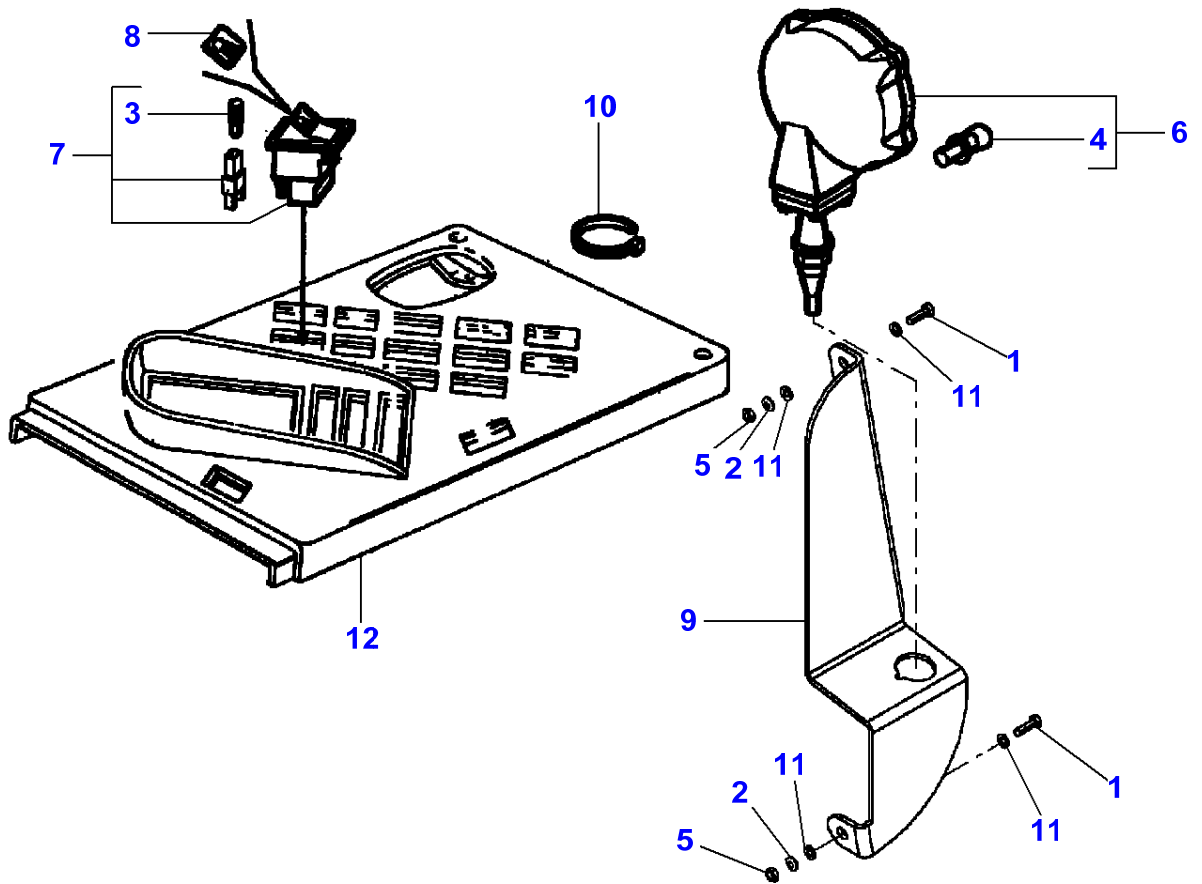

L-LD53-001-A

Auxiliary Light

Item	Part Number	Qty	Description	Comments
1	LA10902421	2	Cap Screw	
2	LA12035671	2	Lock Washer	
3	LA14143790	1	Pin	(7)
4	LA14151590	1	Bulb	(6)
5	LA15896221	2	Nut	
6	LA321640600	1	Worklight	
7	LA321848200	1	Switch	
8	LA321932450	1	Plate	
9	LA323062450	1	Support	
10	LA340481810	1	Cable Tie	
11	LA355500715	4	Flat Washer	
12		1	Panel	See Page - Reference Number 100-0020/21