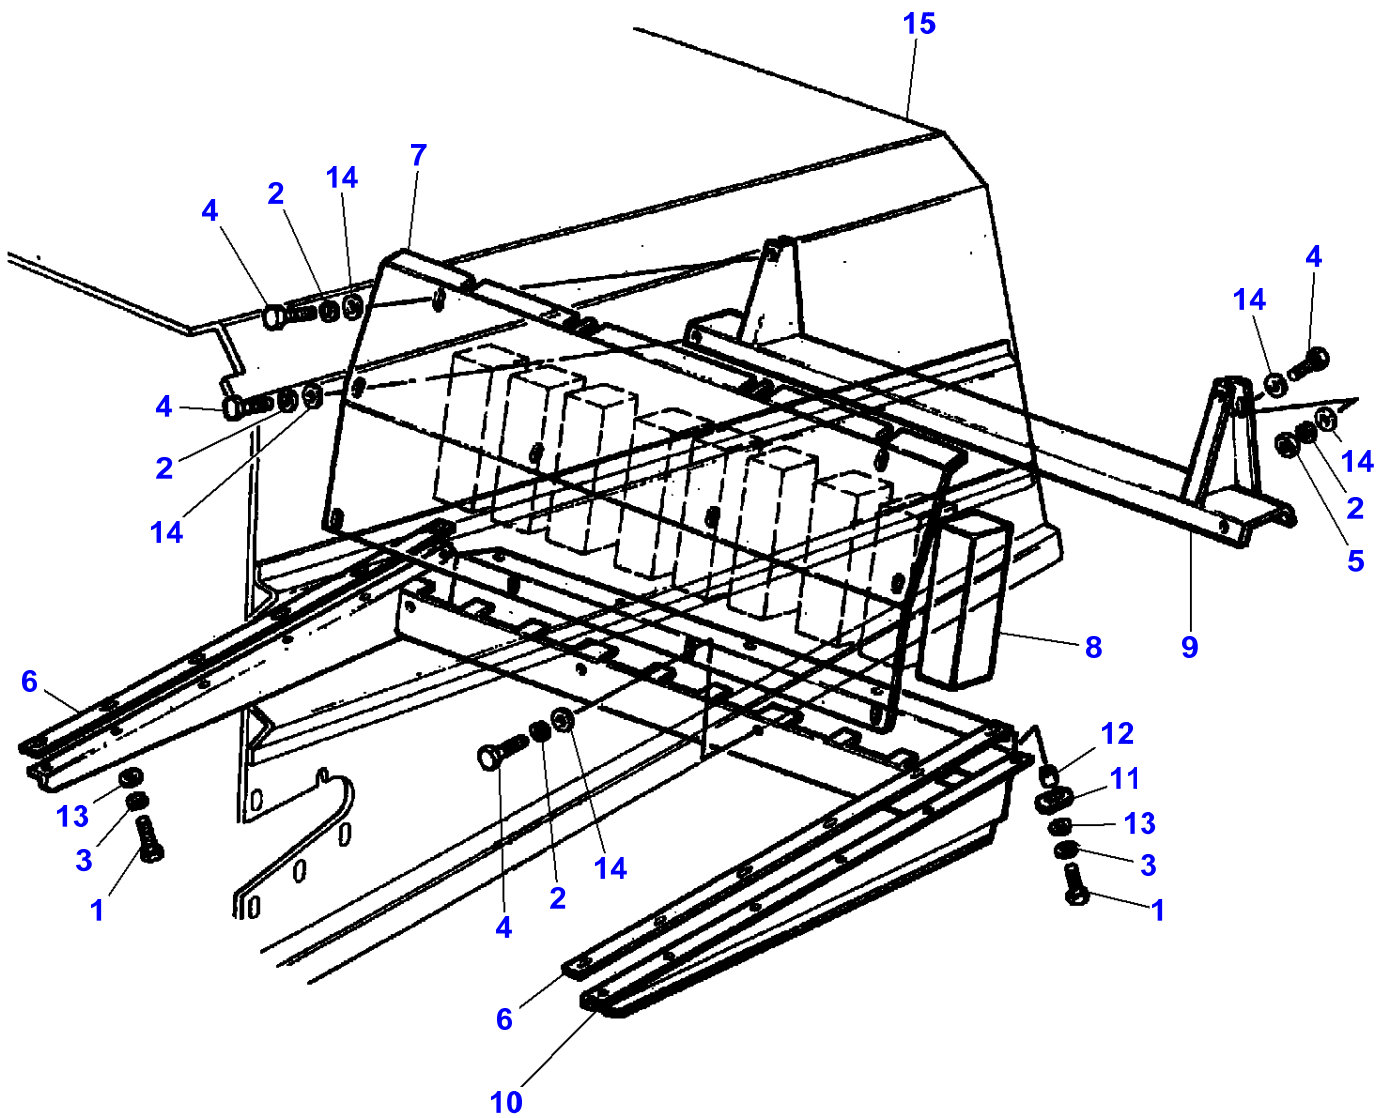

L-LD79-001-A

Massey Ferguson

MF 7244 COMBINE - 3906030

3906030

Ballast Weight On Rear Body

Page140-0210

Item	Part Number	Qty	Description	Comments
1	LA11106424	10	Cap Screw	
2	LA12034571	13	Lock Washer	
3	LA12034671	10	Lock Washer	
4	LA16043624	11	Cap Screw	
5	LA16100811	2	Nut	
6	LA322298550	2	Shim	
7	LA322298650	1	Guard	
8	LA322298850	1	Weight	
9	LA322298950	1	Support	
10	LA322299150	1	Frame	
11	LA322313750	10	Plate	
12	LA340415510	10	Bush	
13	LA355501130	10	Flat Washer	
14	LA355510820	14	Flat Washer	
15		1	Bonnet	See Page - Reference Number 060-0015/17