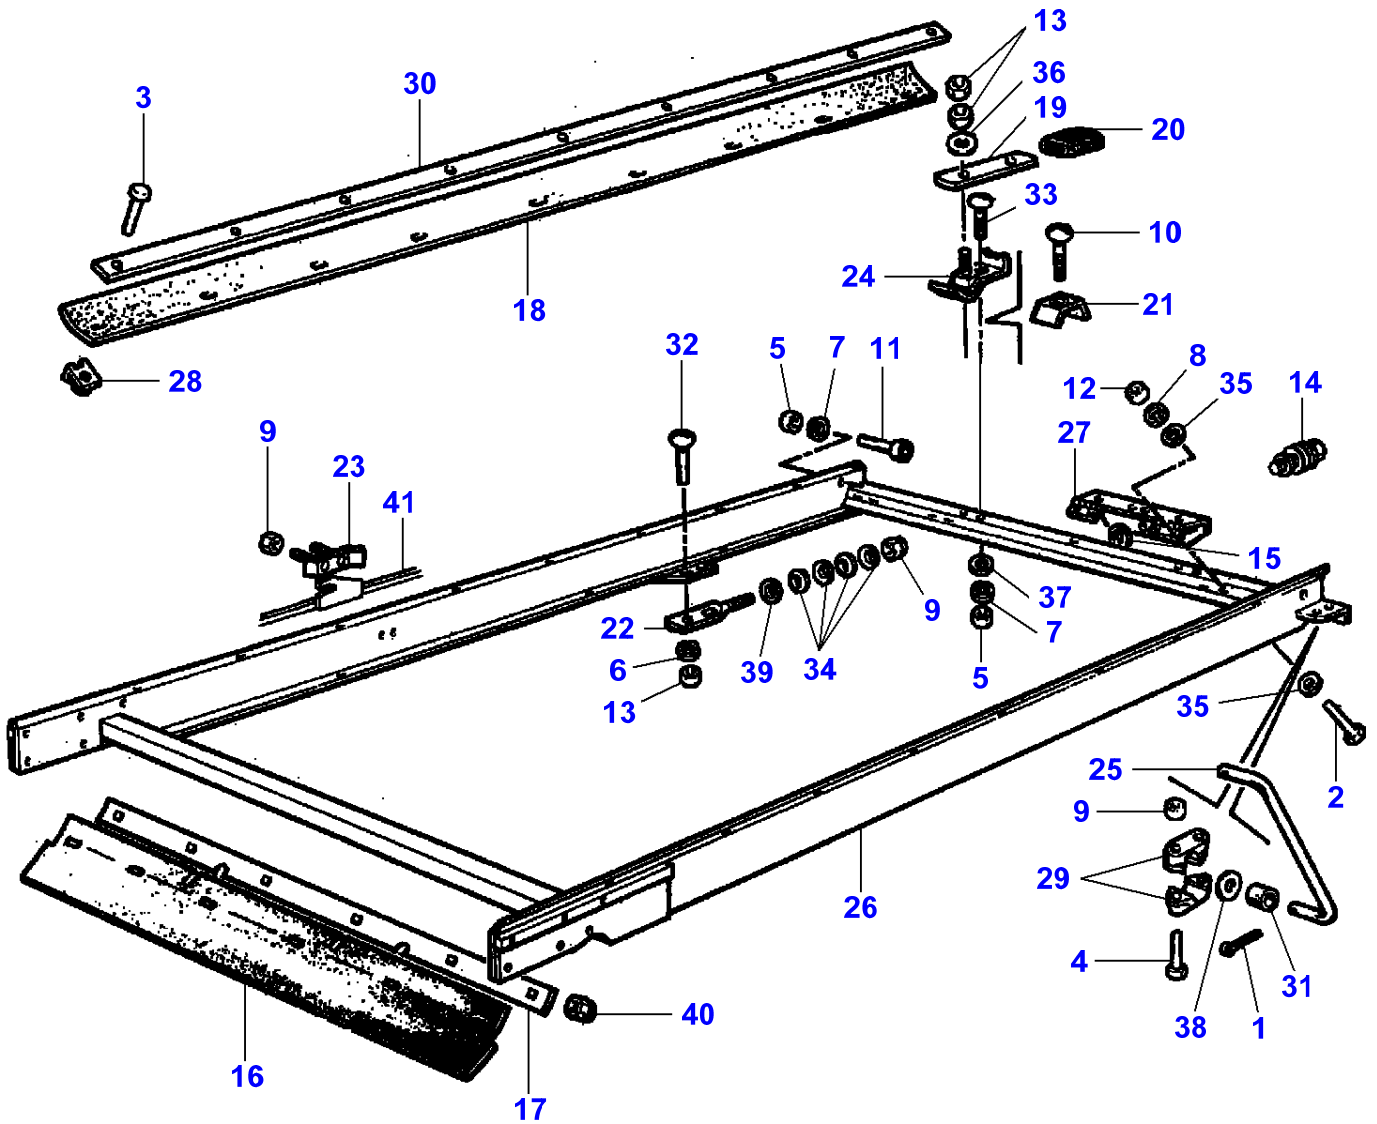

L-LD12-001-A

Upper Shaker Shoe

Item	Part Number	Qty	Description	Comments
1	LA10733801	1	Split Pin	
2	LA10902424	1	Cap Screw	
3	LA10977821	20	Cap Screw	
4	LA11107621	1	Cap Screw	
5	LA11701721	2	Nut	
6	LA12034571	1	Lock Washer	
7	LA12034671	2	Lock Washer	
8	LA12035670	1	Lock Washer	
9	LA12577211	4	Nut	
10	LA13184001	1	Carriage Bolt	
11	LA14301821	1	Hex Socket Screw	
12	LA15896221	1	Nut	
13	LA16100811	3	Nut	
14	LA320797250	1	Screw	
15	LA320899350	1	Lock Washer	
16	LA320972450	1	Canvas	
17	LA320972850	1	Stop	
18	LA321834850	1	Canvas	
19	LA321835350	1	Lever	
20	LA321835450	1	Grip	
21	LA321835550	1	Bracket	
22	LA321836150	1	Tie Rod	
23	LA321839050	1	Clip	
24	LA321861250	1	Support	
25	LA322028450	1	Lever	
26	LA322115750	1	Shoe	
27	LA322120550	1	Support	
28	LA322121950	1	Nut	
29	LA322194750	2	Support	
30	LA322201950	1	Stop	
31	LA322203650	1	Bush	
32	LA350342511	1	Carriage Bolt	
33	LA350342525	1	Carriage Bolt	
34	LA350356004	4	Spring	
35	LA355500610	2	Washer	
36	LA355500920	1	Flat Washer	
37	LA355501120	1	Flat Washer	
38	LA355501930	1	Flat Washer	
39	LA355511030	1	Flat Washer	
40	LA360653408	6	Nut	
41		1	Sieve	See Page - Reference Number 070-0175/9