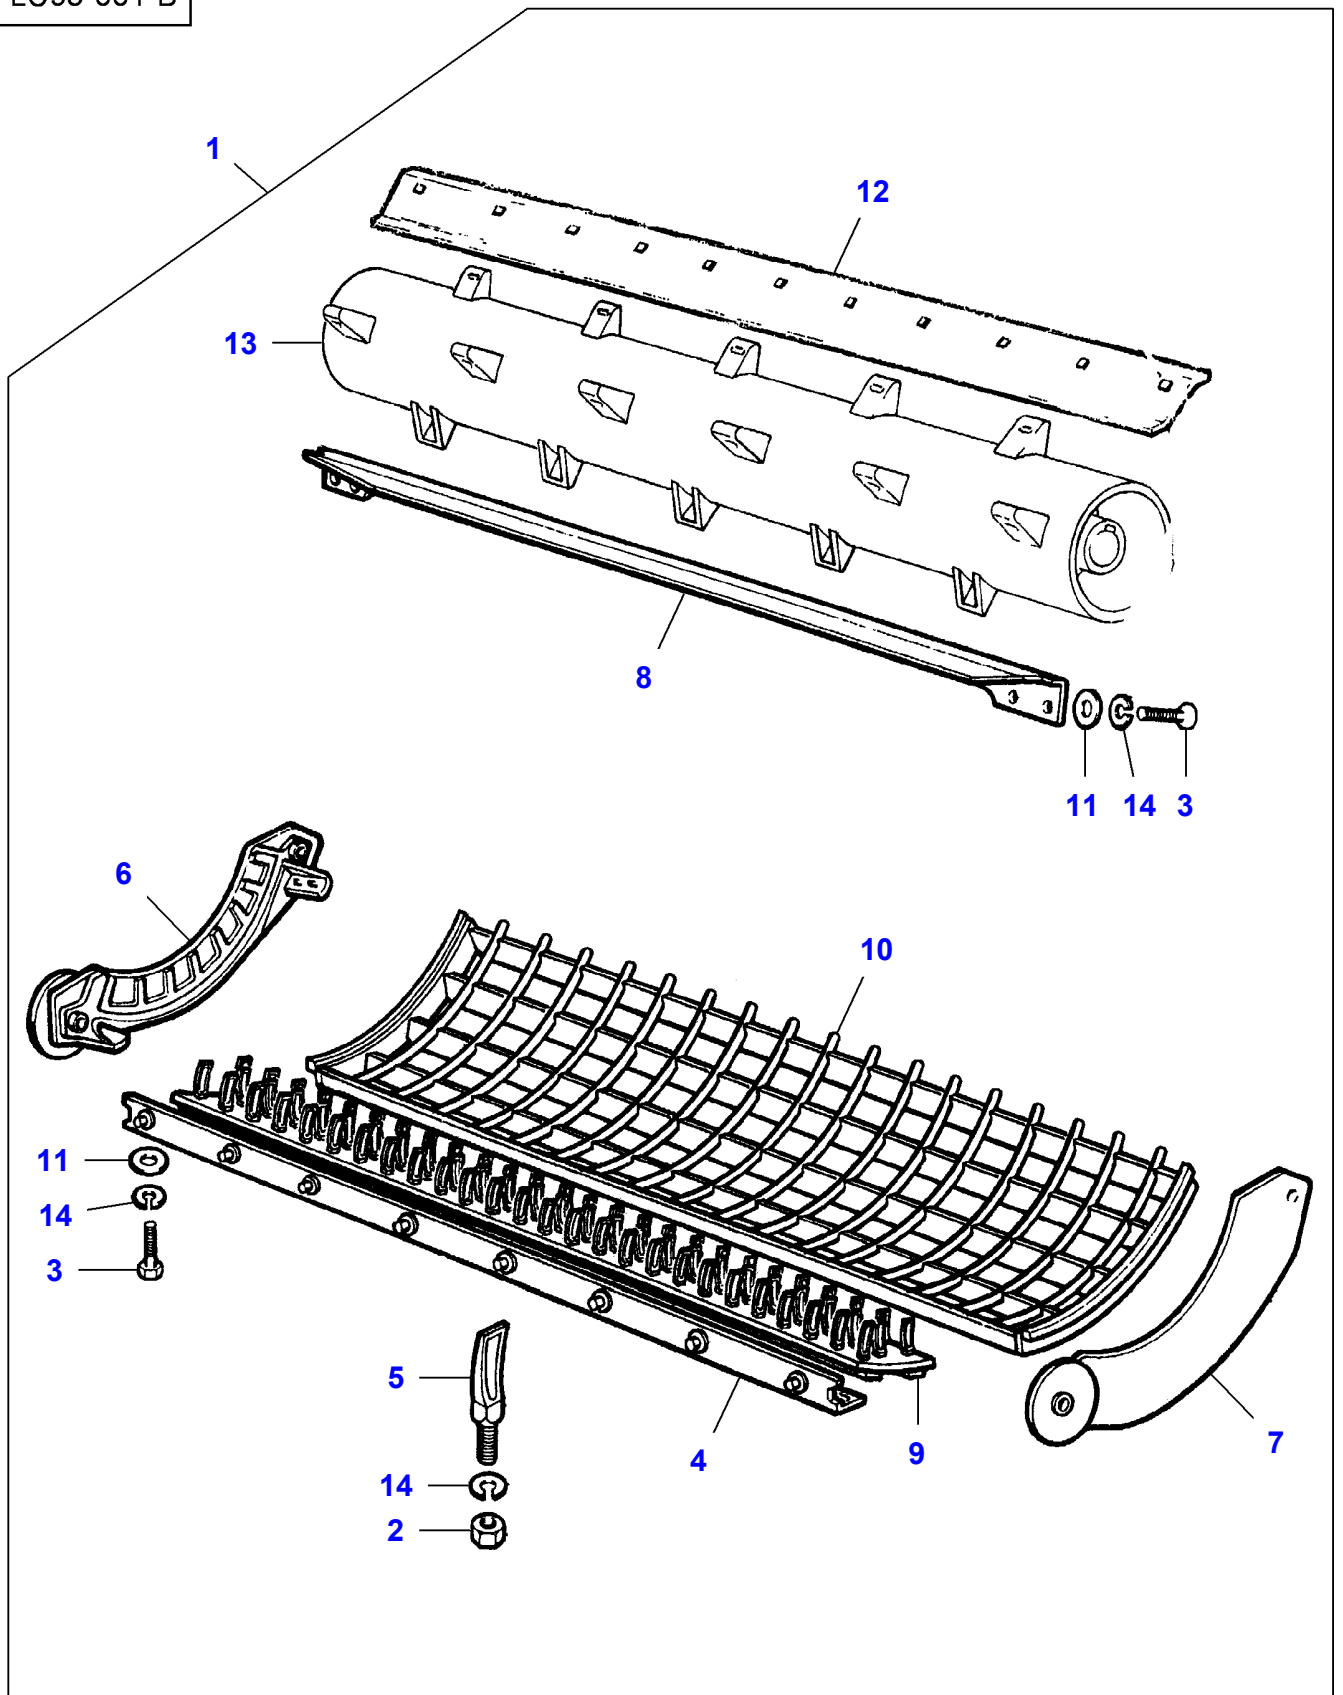

MF 7244 COMBINE - 3906030
L-LC95-001-B

L-LC95-001-B

Massey Ferguson

MF 7244 COMBINE - 3906030

3906030

Page050-0070

Spike Tooth Concave - Rice

Item	Part Number	Qty	Description	Comments
1	LA322178800	1	Concave	
2	LA12164911	80	Nut	(1)
3	LA15540321	6	Cap Screw	(1)
4	LA300112467	1	Crossbar	(1)
5	LA301172230	80	Tooth	(1)
6	LA320886350	1	Side	(1)
7	LA320886450	1	Side	(1)
8	LA322177450	1	Crossbar	(1)
9	LA322875400	1	Plate	(1)
10	LA322875650	1	Grille	(1)
11	LA355501330	6	Flat Washer	(1)
12		1	Blade	(1)
				See Page - Reference Number 050-0045/15
13		1	Beater	(1)
				See Page - Reference Number 050-0045/16
14	LA12034771	86	Lock Washer	(1)