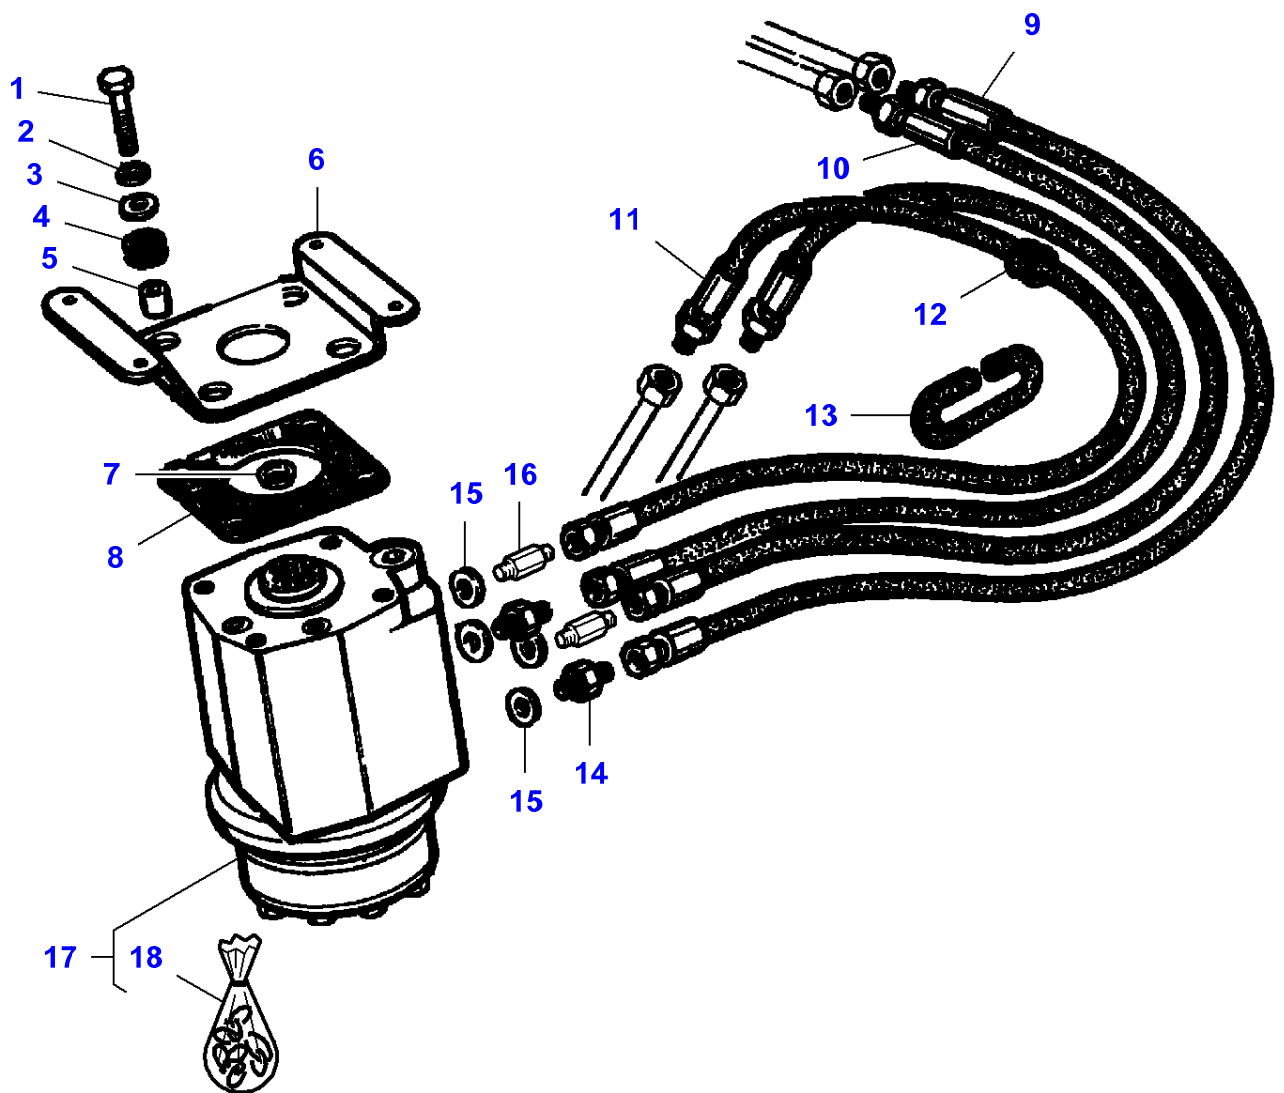

L-LD38-067-A

Massey Ferguson

MF 7244 COMBINE - 3906030

3906030

Cab - STEERING COLUMN - From No 551510049

Page100-0250

Item	Part Number	Qty	Description	Comments
1	LA11106621	1	Cap Screw	
2	LA12605671	1	Washer	
3	LA355511030	1	Flat Washer	
4	LA5119125	1	Block	
5	LA322257150	1	Spacer	
6	LA323189750	1	Support	
7	LA5148063	1	Block	
8	LA5124937	1	Spacer	
9	LA322110050	1	Hydraulic Hose	Length 1750 mm
10	LA323070250	1	Hydraulic Hose	
11	LA321955550	2	Hydraulic Hose	Length 2050 mm
12	LA10397780	1	Grommet	
13	LA322012650	1	Strip	
14	LA321880800	2	Union	
15	LA44019496	4	Seal	
16	LA321420450	2	Union	
17	LA321879000	1	Steer. Orbitrol	
18	LA45483416	1	Kit, Repair	(17)