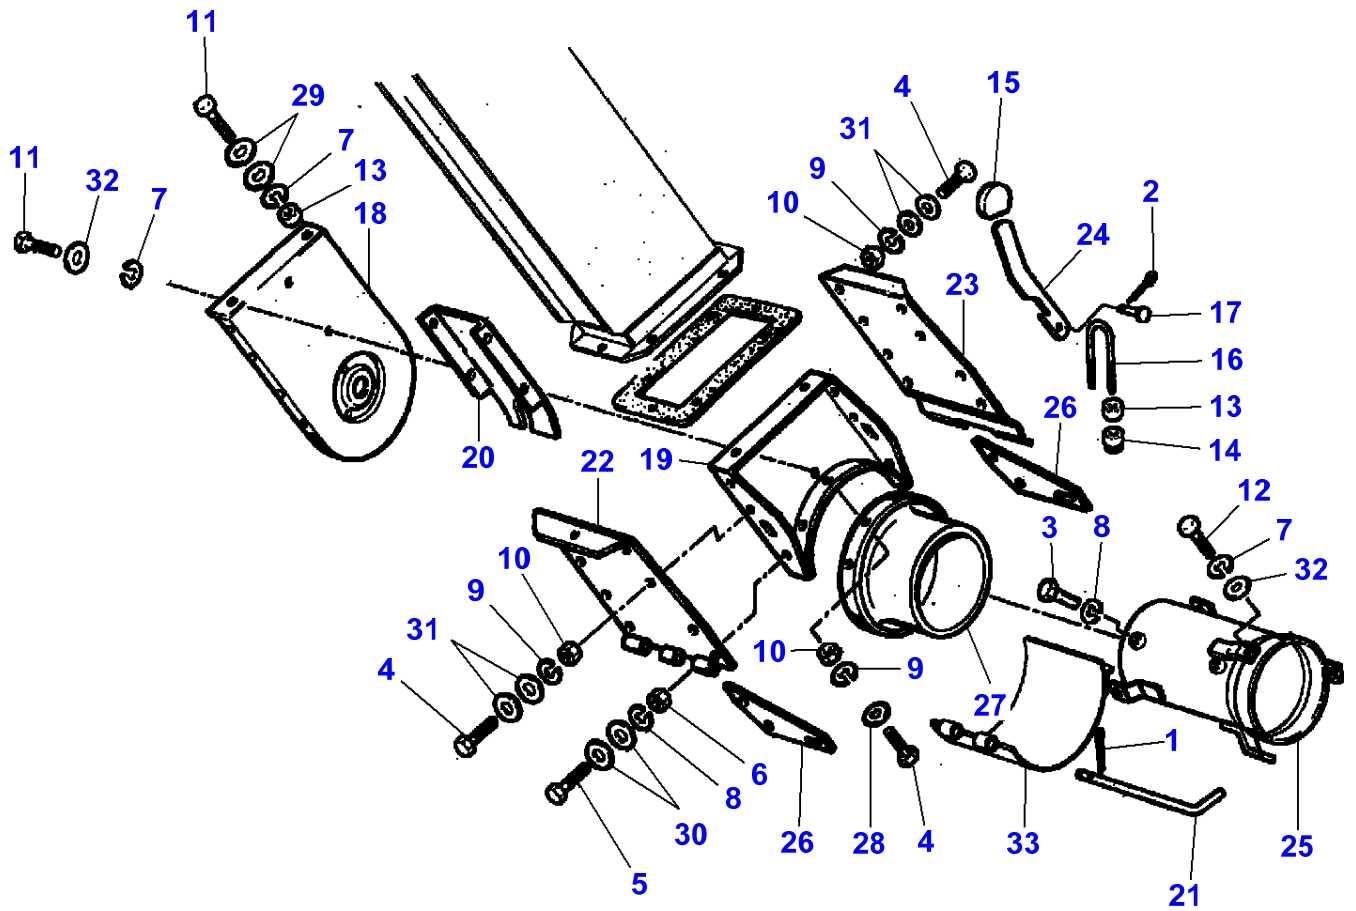

Massey Ferguson

MF 7244 COMBINE - 3906030

3906030

Tailings Elevator - NORMAL

Page070-0070

Item	Part Number	Qty	Description
1	LA10902124	1	Cap Screw
2	LA11066676	1	Circlip
3	LA11106021	1	Cap Screw
4	LA12034571	6	Lock Washer
5	LA12034671	1	Lock Washer
6	LA12035670	1	Lock Washer
7	LA12577211	1	Nut
8	LA15896221	1	Nut
9	LA16043424	6	Cap Screw
10	LA16100811	6	Nut
11	LA321861150	1	Shim
12	LA321951850	1	Pin
13	LA321951950	2	Tie Rod
14	LA321952050	1	Tie Rod
15	LA323039750	1	Elevator
16	LA323045450	1	Cover
17	LA355500715	2	Flat Washer
18	LA355500915	6	Flat Washer
19	LA355501920	1	Washer
20	LA355511030	1	Flat Washer

L-LD14-002-A