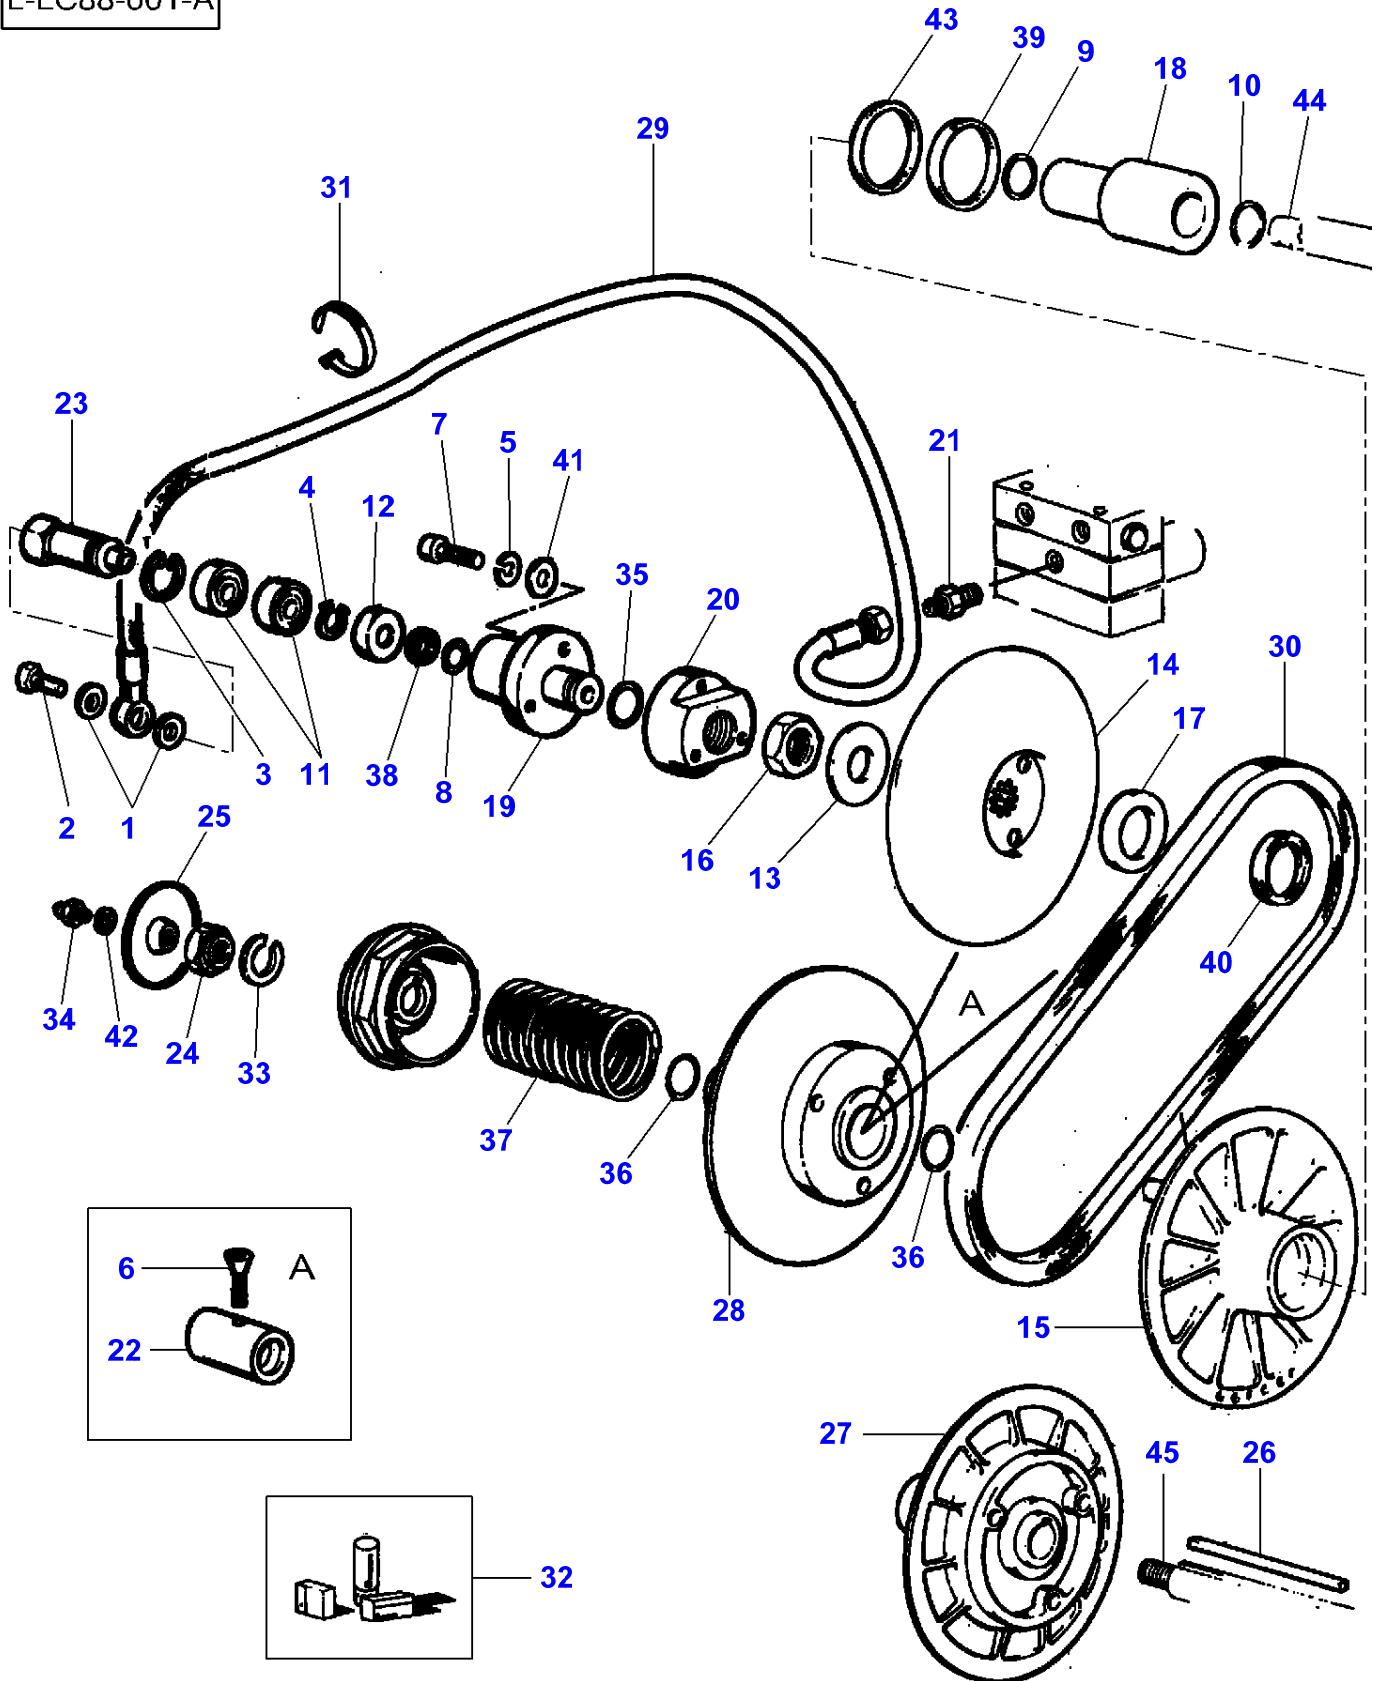

MF 7244 COMBINE - 3906030
L-LC88-001-A

L-LC88-001-A

Item	Part Number	Qty	Description	Comments
1	LA4858606	2	Gasket	
2	LA5103908	1	Banjo Bolt	
3	LA11059476	1	Circlip	
4	LA11066376	1	Circlip	
5	LA12035670	1	Lock Washer	
6	LA13806570	1	Grub Screw	
7	LA14305420	1	Hex Socket Screw	
8	LA14452880	1	O Ring	(32)
9	LA14471280	1	O Ring	(32)
10	LA14471380	1	O Ring	(32)
11	LA28996490	2	Bearing Assy	
12	LA300136161	1	Bush	
13	LA300136411	1	Washer	
14	LA300136415	1	Disc	
15	LA300136416	1	Disc	
16	LA300136457	1	Nut	
17	LA320743050	1	Spacer	
18	LA320970950	1	Spacer	
19	LA321204250	1	Support	
20	LA321204350	1	Nut	
21	LA323068050	1	Connectors	
22	LA322108250	1	Bush	
23	LA322126750	1	Union	
24	LA322300650	1	Nut	
25	LA322301150	1	Shield	
26	LA322301250	1	Key	
27	LA322315850	1	Disc	
28	LA322315900	1	Disc	
29	LA323081650	6	Hose	
30	LA340435152	1	Belt	
31	LA340481808	1	Cable Tie	
32	LA340485388	1	Kit, Seal	
33	LA350354548	1	Snapping	
34	LA350357803	1	Grease Fitting	
35	LA350358101	1	O Ring	(32)
36	LA350358719	2	O Ring	(32)
37	LA353561149	1	Spring	
38	LA353587148	1	Gasket	(32)
39	LA353587155	1	Gasket	(32)
40	LA353587156	1	Gasket	(32)
41	LA355500715	1	Flat Washer	
42	LA355530220	1	Washer	
43	LA353358157	1	Gasket	(32)
44		1	Shaft	See Page - Reference Number 050-0045/10
45			Shaft	See Page - Reference Number 050-0035/11