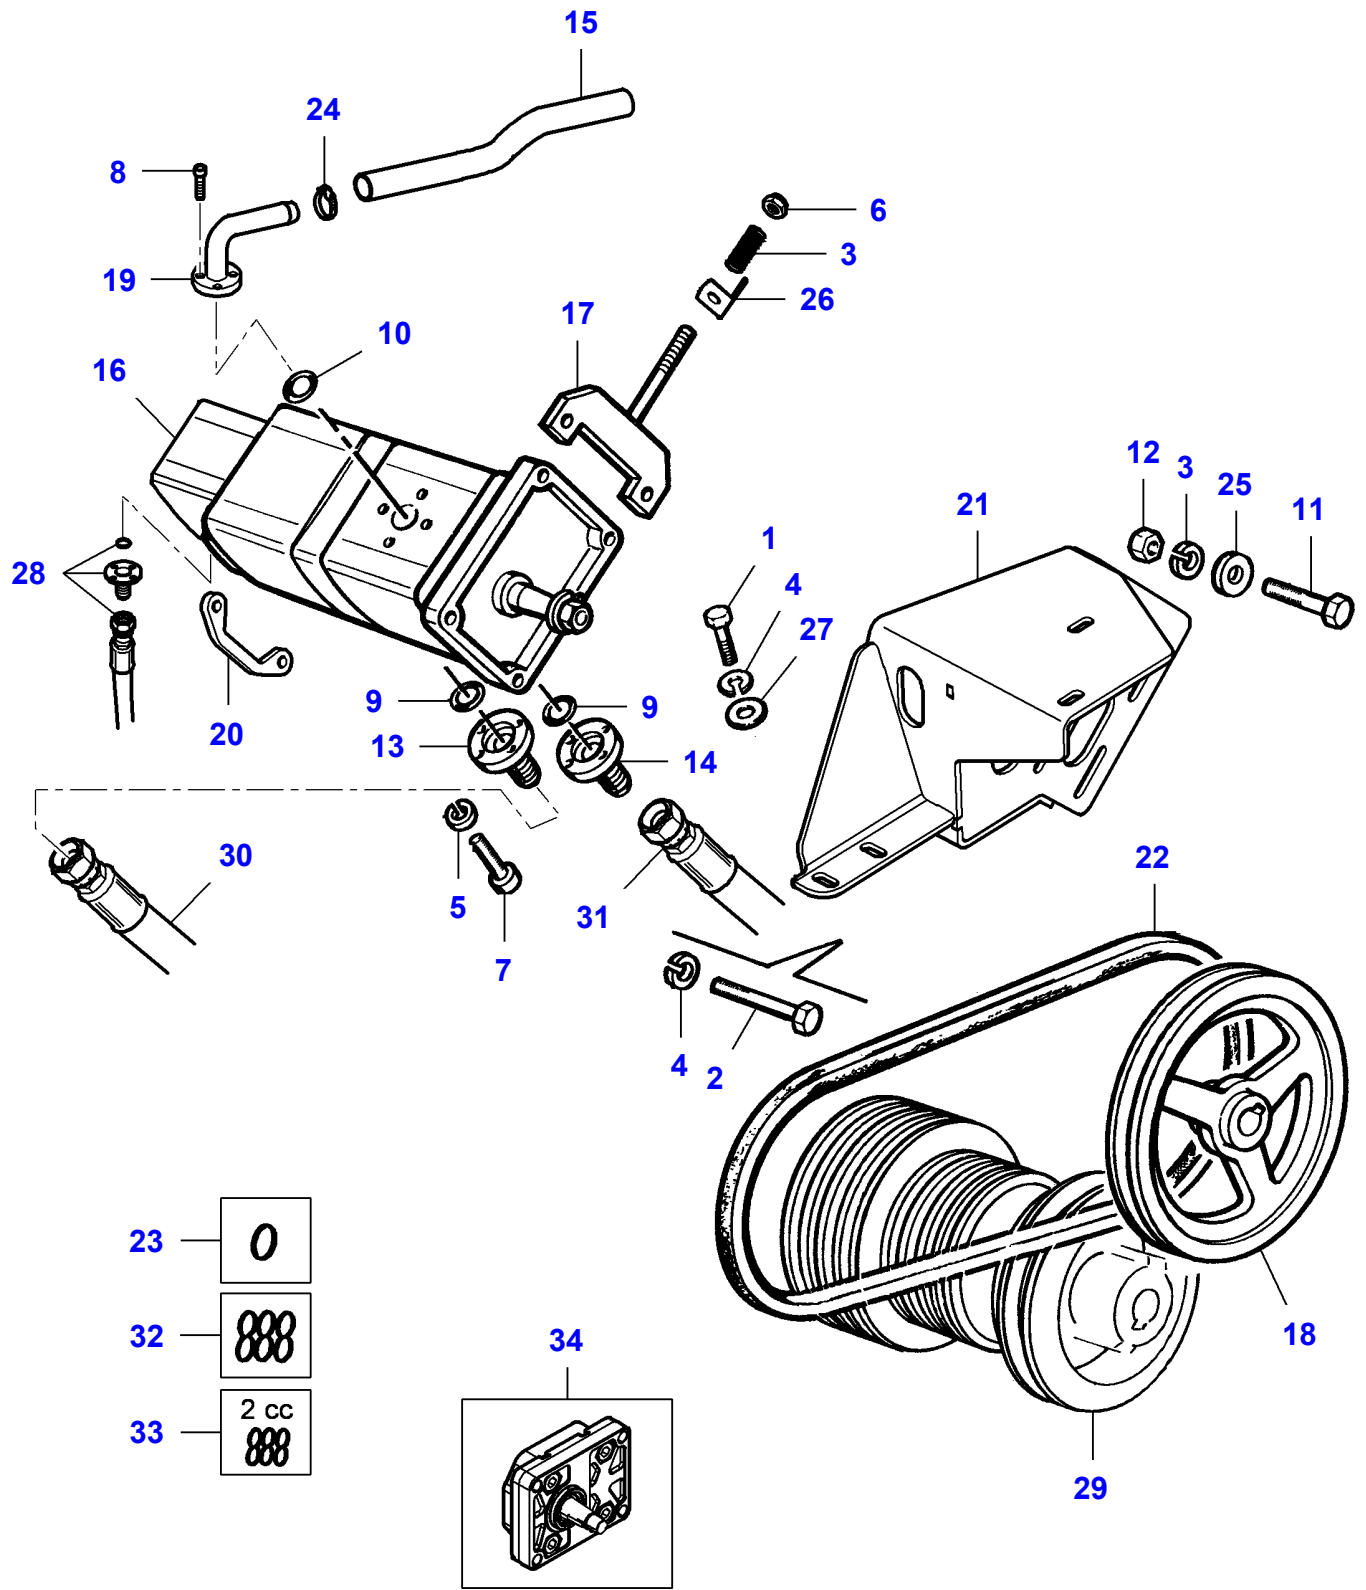

MF 7244 COMBINE - 3906030
L-LD40-005-B

L-LD40-005-B

Item	Part Number	Qty	Description	Comments
1	LA11106421	1	Cap Screw	
2	LA11106821	1	Cap Screw	
3	LA350356941	1	Spring	
4	LA12034671	2	Lock Washer	
5	LA12035670	8	Lock Washer	
6	LA12577211	1	Nut	
7	LA14305324	8	Hex Socket Screw	
8	LA14306321	4	Hex Socket Screw	
9	LA14457180	2	O Ring	
10	LA14457780	1	O Ring	
11	LA16043924	1	Cap Screw	
12	LA16100811	1	Nut	
13	LA321409350	1	Flange	
14	LA321409550	1	Flange	
15	LA322005350	1	Hydraulic Hose	
16	LA323160600	1	Hydraulic Pump	
17	LA322387950	1	Tie Rod	
18	LA322388350	1	Pulley	
19	LA322881750	1	Connector	
20	LA323008350	1	Plate	
21	LA323077450	1	Support	
22	LA340433253	1	Belt	
23	LA323208950	1	Seal	[A] (16)
24	LA350391526	1	Hose Clip	
25	LA355500915	1	Flat Washer	
26	LA323150850	1	Strap	
27	LA355511020	1	Flat Washer	
28		1	Hose	See Page - Reference Number 030-0270/5
29			Pulley	See Page - Reference Number 030-0215/27
30	LA321419850	1	Hydraulic Hose	
31	LA321409650	1	Hydraulic Hose	
32	LA323209250	1	Kit, Seal	(16)
33	LA323215050	1	Kit, Seal	(16)
34	LA323231300	1	Support	(16)

FOOTNOTE [A] NOT SERVICED