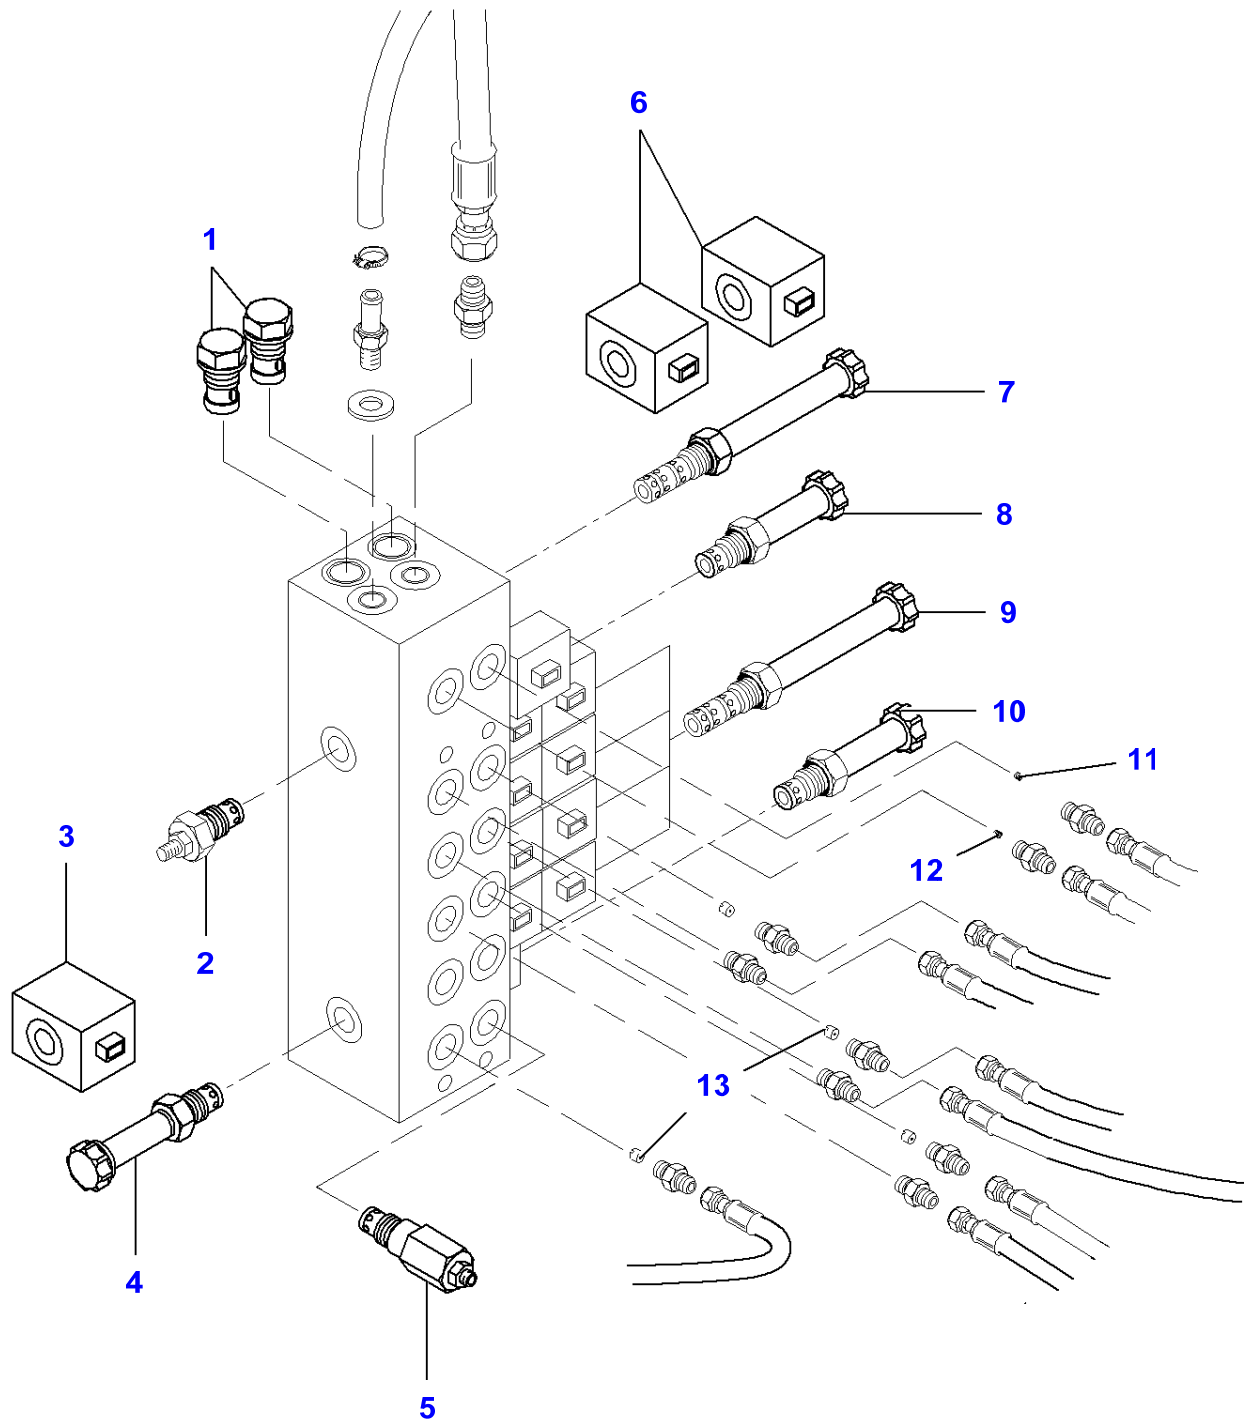

MF 7244 COMBINE - 3906030
L-LD41-004-A

L-LD41-004-A

Massey Ferguson

MF 7244 COMBINE - 3906030

3906030

Valve Chest - From Serial Number 551510031

Page030-0275

Item	Part Number	Qty	Description
1	LA323165950	2	Banjo Bolt
2	LA323166250	1	Terminal
3	LA323109050	1	Block
4	LA323170850	1	Valve
5	LA323166350	1	Valve
6	LA323109050	2	Block
7	LA322816450	1	Electrovalve
8	LA323097050	1	Electrovalve
9	LA322771100	1	Electrovalve
10	LA323170850	1	Valve
11	LA323162750	1	Centraliser
12	LA323162450	1	Centraliser
13	LA322787550	4	Diaphragm