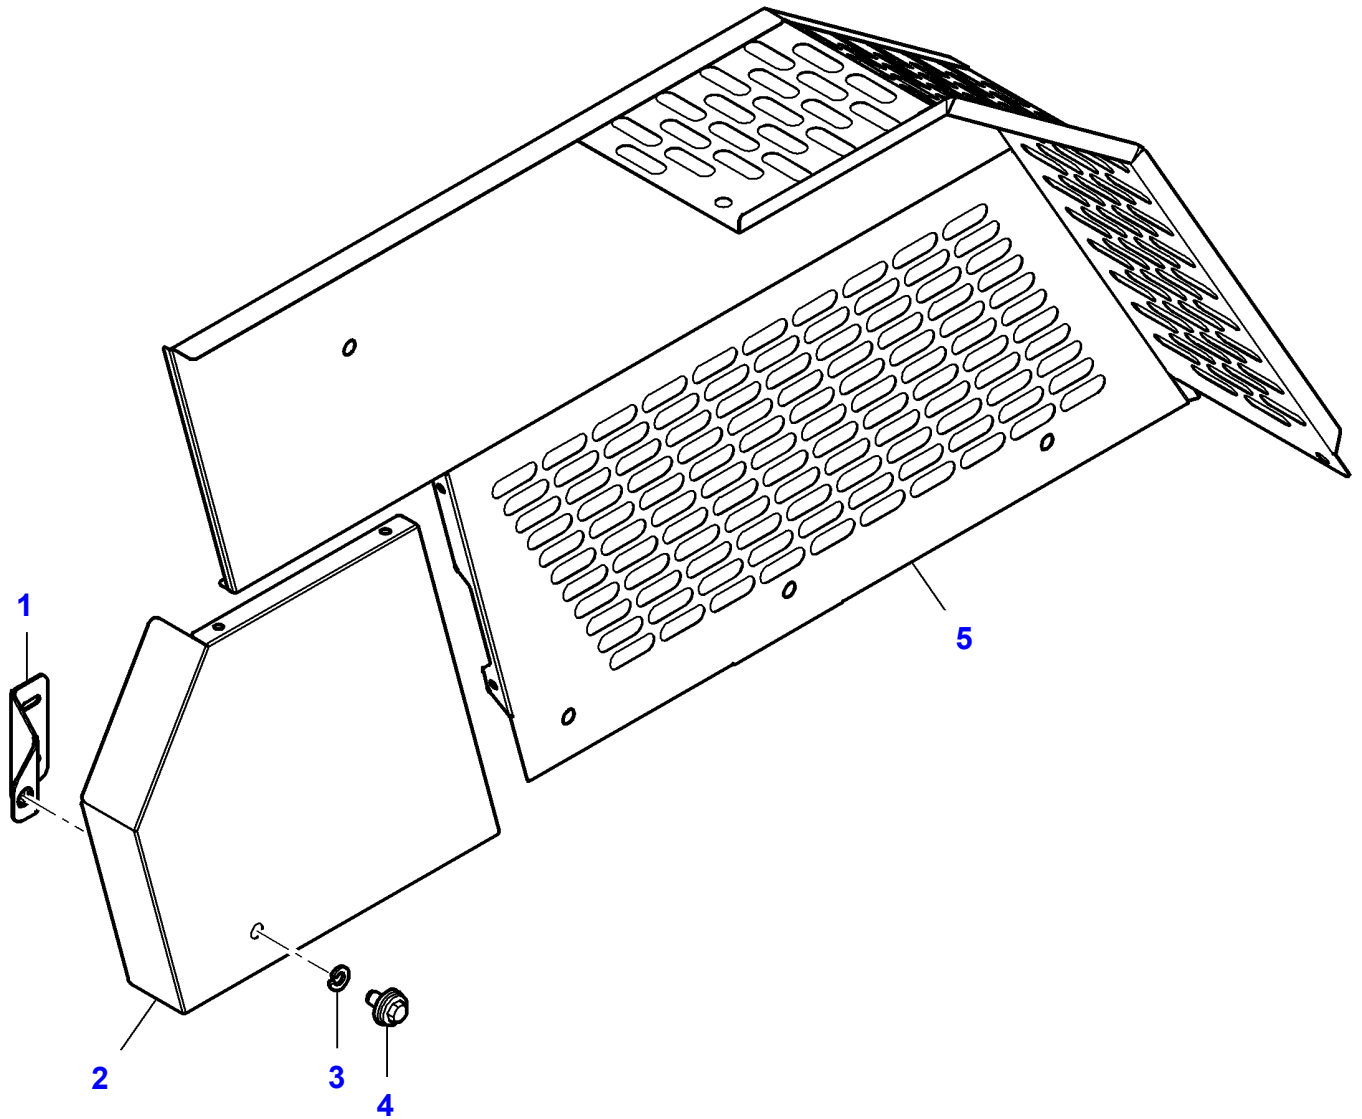

L-LC72-014-B

Massey Ferguson

MF 7244 COMBINE - 3906030

3906030

Chassis Crawler Tracks - 7 Rollers - From Serial Number 5515100272

Page030-0195

Item	Part Number	Qty	Description	Comments
1	LA323184850	1	Support	
2	LA323184750	1	Shield	
3	LA320899350	1	Lock Washer	
4	LA321551650	1	Screw Special	
5		1	Shield	See Page - Reference Number 090-0025/4