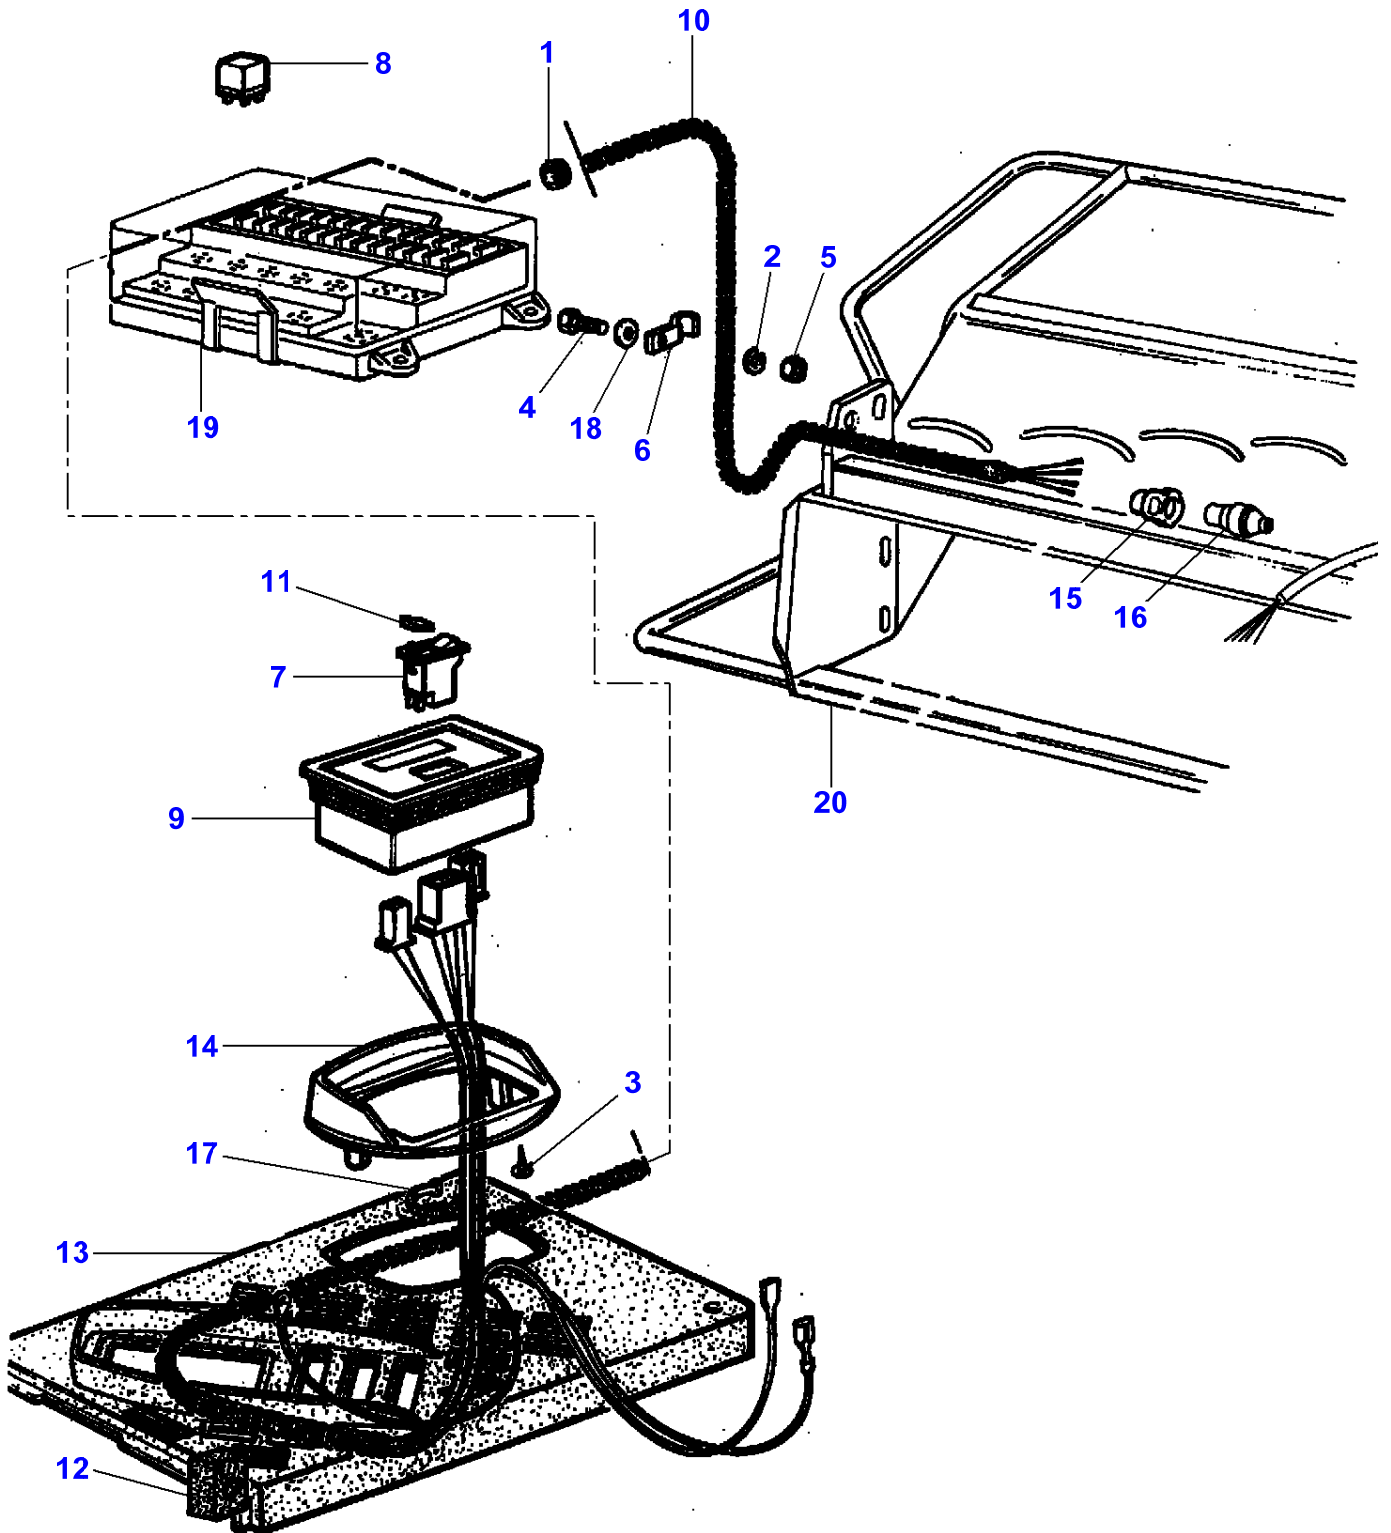

L-LD70-001-A

Electrical Adjustment Deflectors

Item	Part Number	Qty	Description	Comments
1	LA10396480	1	Grommet	
2	LA12034571	2	Lock Washer	
3	LA15958807	2	Screw	
4	LA16043424	2	Cap Screw	
5	LA16100811	2	Nut	
6	LA300015924	2	Collar	
7	LA321848400	1	Switch	
8	LA321908450	1	Relay	
9	LA322489400	1	Control Box	
10	LA322489500	1	Cable	
11	LA322489650	1	Plate	
12	LA322489750	1	Stop	
13	LA322539750	1	Panel	
14	LA322579950	1	Support	
15	LA323076650	1	Connector	
16	LA323076750	1	Connector	
17	LA340481810	1	Cable Tie	
18	LA355510820	2	Flat Washer	
19		2	Fuse Box	See Page - Reference Number 120-0030
20		1	Diffuser	See Page - Reference Number 060-0120/13