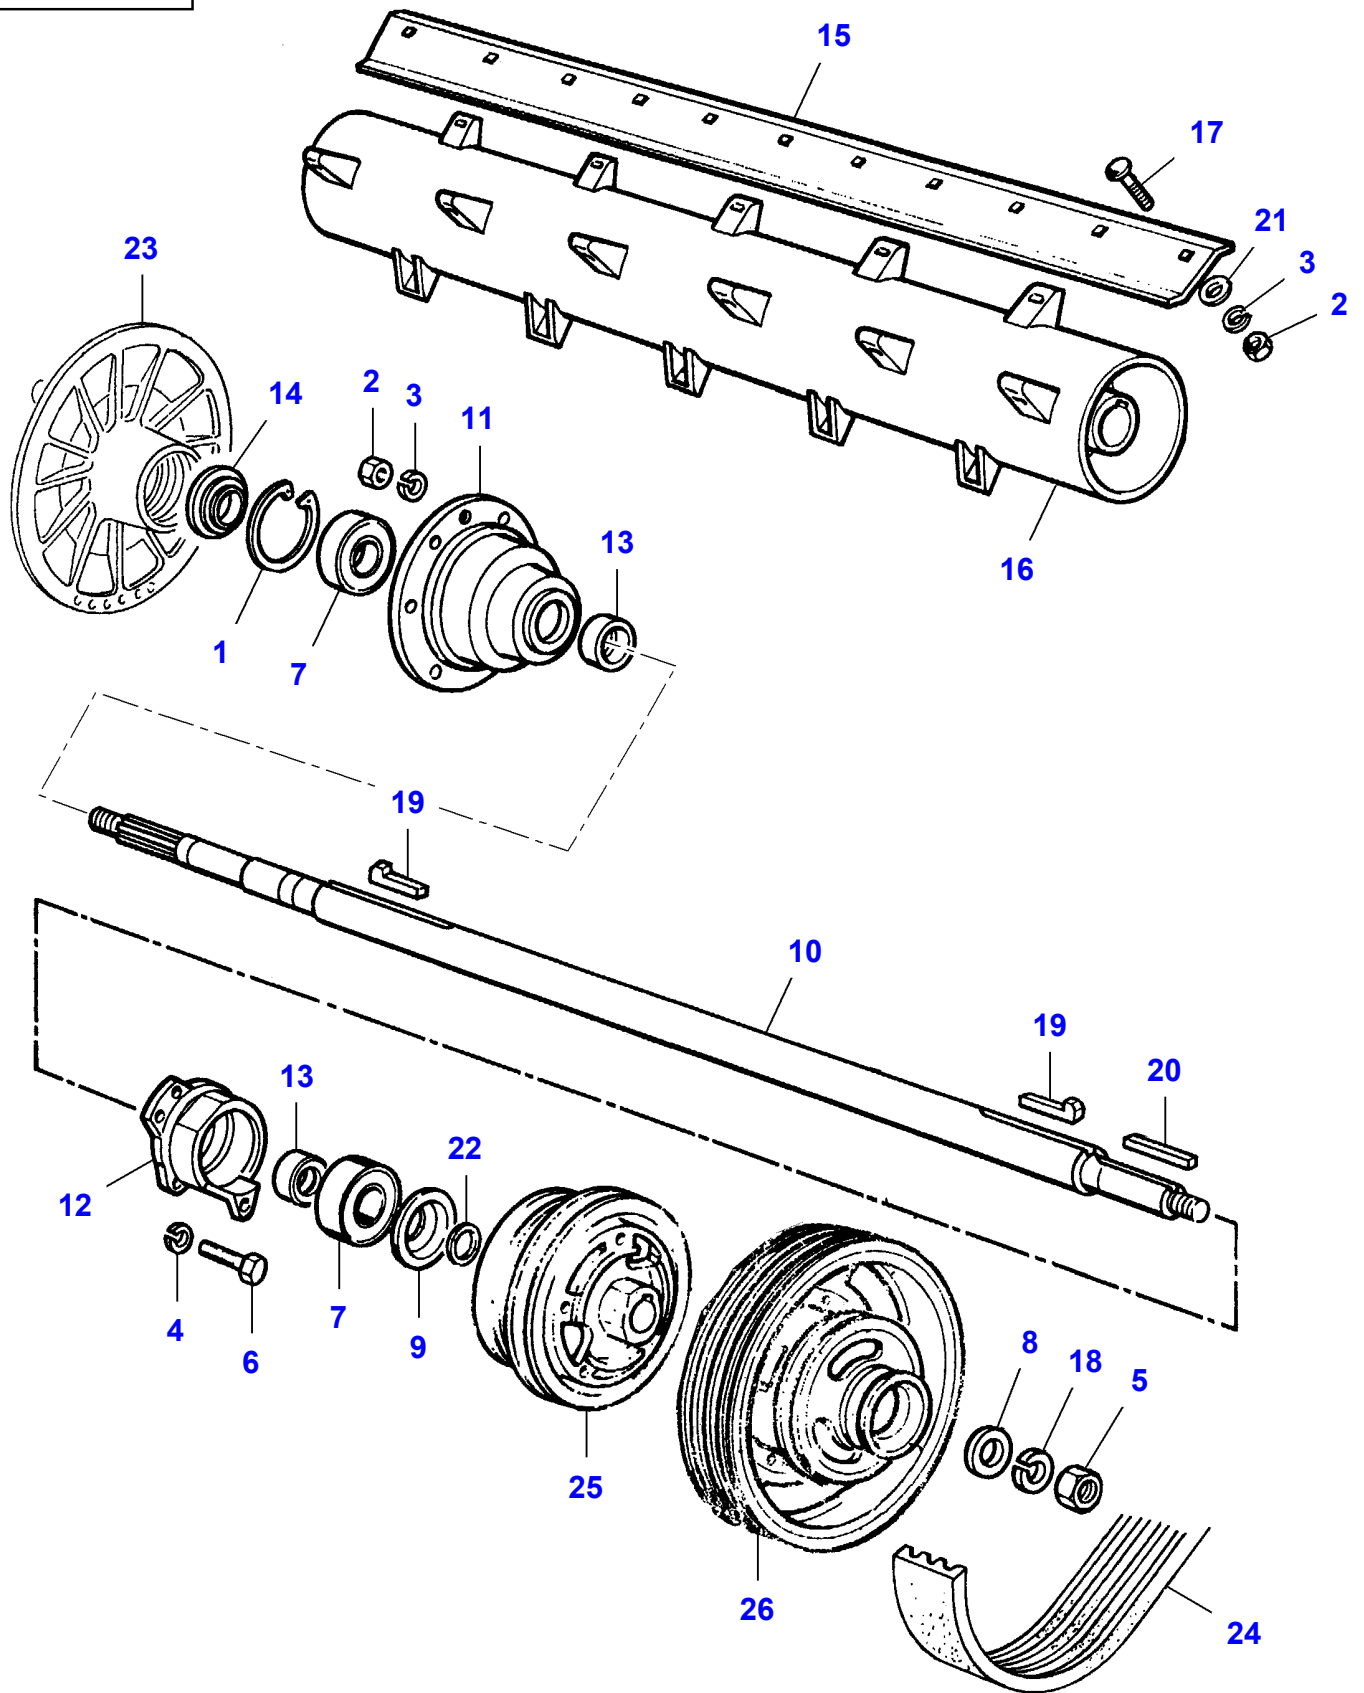

MF 7244 COMBINE - 3906030
L-LC91-001-B

L-LC91-001-B

Massey Ferguson

MF 7244 COMBINE - 3906030

3906030

Page050-0045

Beater Behind Drum

Item	Part Number	Qty	Description	Comments
1	LA11075976	1	Circlip	
2	LA11701721	2	Nut	
3	LA12034671	2	Lock Washer	
4	LA12034771	1	Lock Washer	
5	LA15500511	1	Nut	
6	LA15540521	1	Cap Screw	
7	LA28040170	2	Bearing Assy	
8	LA300018047	1	Flat Washer	
9	LA300132547	1	Washer	
10	LA320970550	1	Shaft	
11	LA320971050	1	Hub	
12	LA320971150	1	Support	
13	LA320971550	2	Bush	
14	LA320971650	1	Washer	
15	LA321807250	1	Blade	
16	LA321890050	1	Beater	
17	LA350342520	1	Carriage Bolt	
18	LA350354030	1	Lock Washer	
19	LA350380760	2	Key	
20	LA353848110	1	Key	
21	LA355501120	1	Flat Washer	
22	LA355547210	1	Washer	
23		1	Disc	See Page - Reference Number 050-0025/15
24		1	Belt	See Page - Reference Number 050-0105/17
25		1	Hub	See Page - Reference Number 060-0040
26		1	Pulley	See Page - Reference Number 050-0105/12