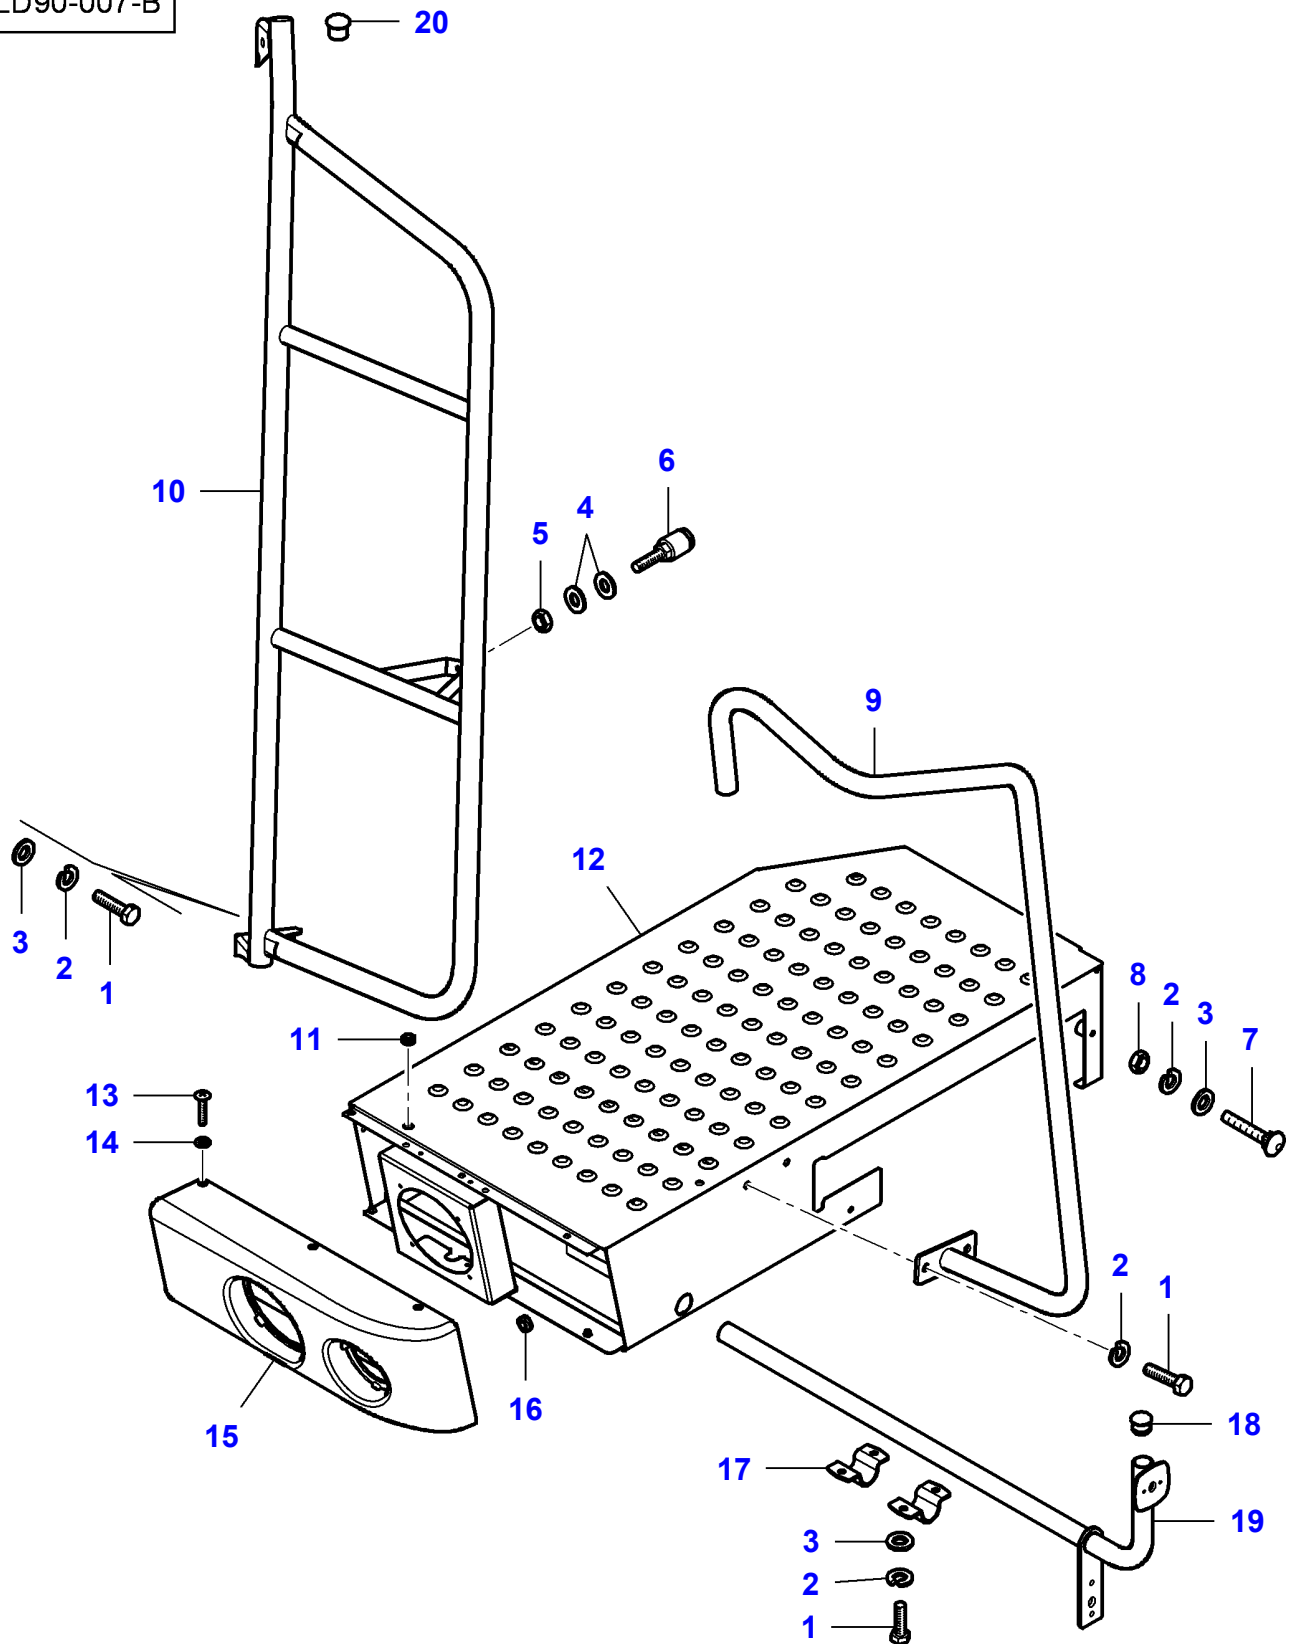

Massey Ferguson

MF 7244 COMBINE - 3906030

3906030

Platform Footboards - Left Side - Up To 551510048

Page100-0065

Item	Part Number	Qty	Description	Comments
1	LA10403180	1	Ring	
2	LA12034571	10	Lock Washer	
3	LA13276114	1	Screw	
4	LA14306424	2	Extension	
5	LA15896211	1	Nut	
6	LA16043424	6	Cap Screw	
7	LA16044221	1	Cap Screw	
8	LA16044224	1	Cap Screw	
9	LA16100811	8	Nut	
10	LA16104111	1	Locknut	
11	LA322304750	1	Arm	
12	LA322340600	1	Stop	
13	LA322371350	1	Support	
14	LA322790050	1	Shield	
15	LA323044250	1	Floor	
16	LA322849450	1	Cover	
17	LA350342511	2	Carriage Bolt	
18	LA355500715	2	Flat Washer	
19	LA355500915	1	Flat Washer	
20	LA355500920	2	Flat Washer	
21	LA355510820	10	Flat Washer	
22	LA322992050	1	Handlebar	From Serial or Engine Number 551510027
23	LA12034571	X	Lock Washer	From Serial or Engine Number 551510027
24	LA16043421	X	Cap Screw	From Serial or Engine Number 551510027

L-LD90-007-B