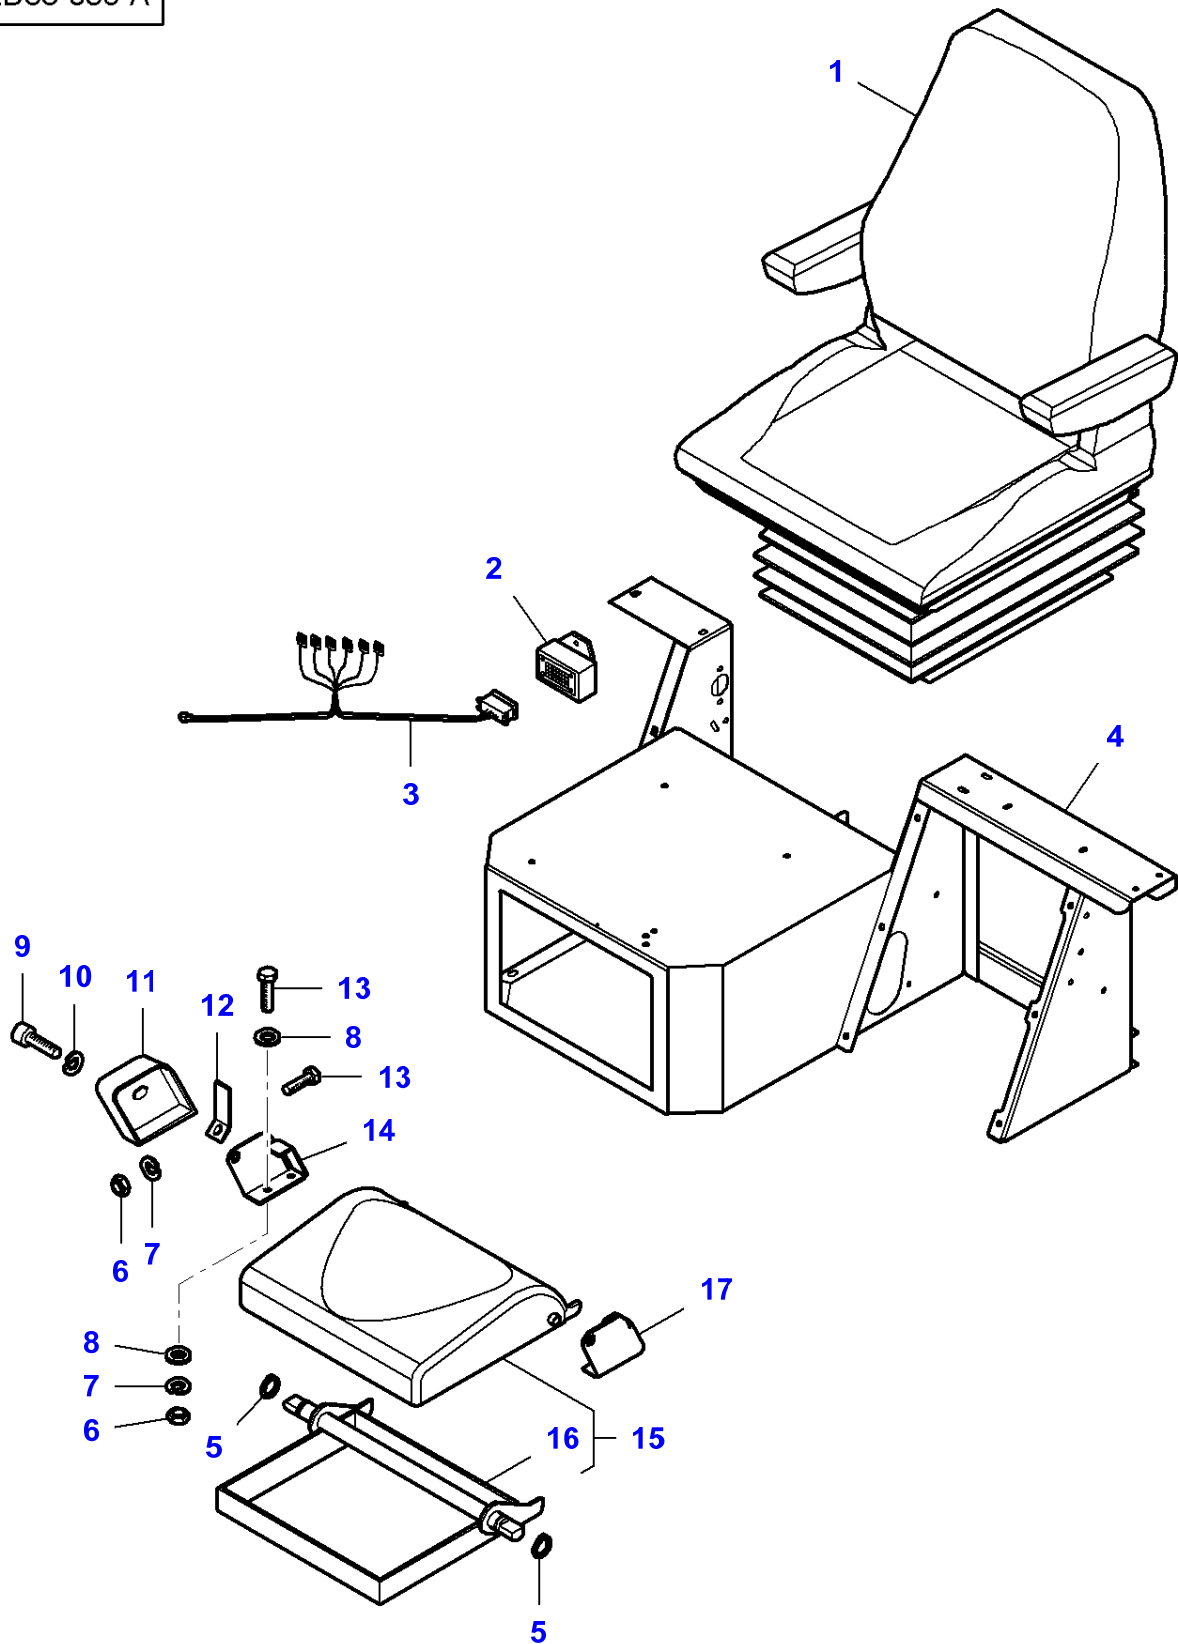

Massey Ferguson

MF 7244 COMBINE - 3906030

3906030

Cab - MAIN SEAT - Up To 551510048

Page100-0085

Item	Part Number	Qty	Description	Comments
1	LA11066476	2	Circlip	
2	LA12034571	5	Lock Washer	
3	LA12035471	1	Lock Washer	
4	LA13274211	1	Hex Socket Screw	
5	LA16043424	2	Cap Screw	
6	LA16043624	3	Cap Screw	
7	LA16100811	3	Nut	
8	LA322804250	1	Plate	
9	LA322804350	1	Support	
10	LA322804550	1	Support	
11	LA322805150	1	Shield	
12	LA322955400	1	Seat	
13	LA322970650	1	Plate	Up to Serial or Engine Number
	LA323101650	1	Support	From Serial or Engine Number
14	LA322963750	1	Seat	
15	LA355500820	2	Washer	
16	LA322804450	1	Support	(12)
17	LA323202100	1	Harness	
18	LA323189600	1	Box	

L-LD38-056-A