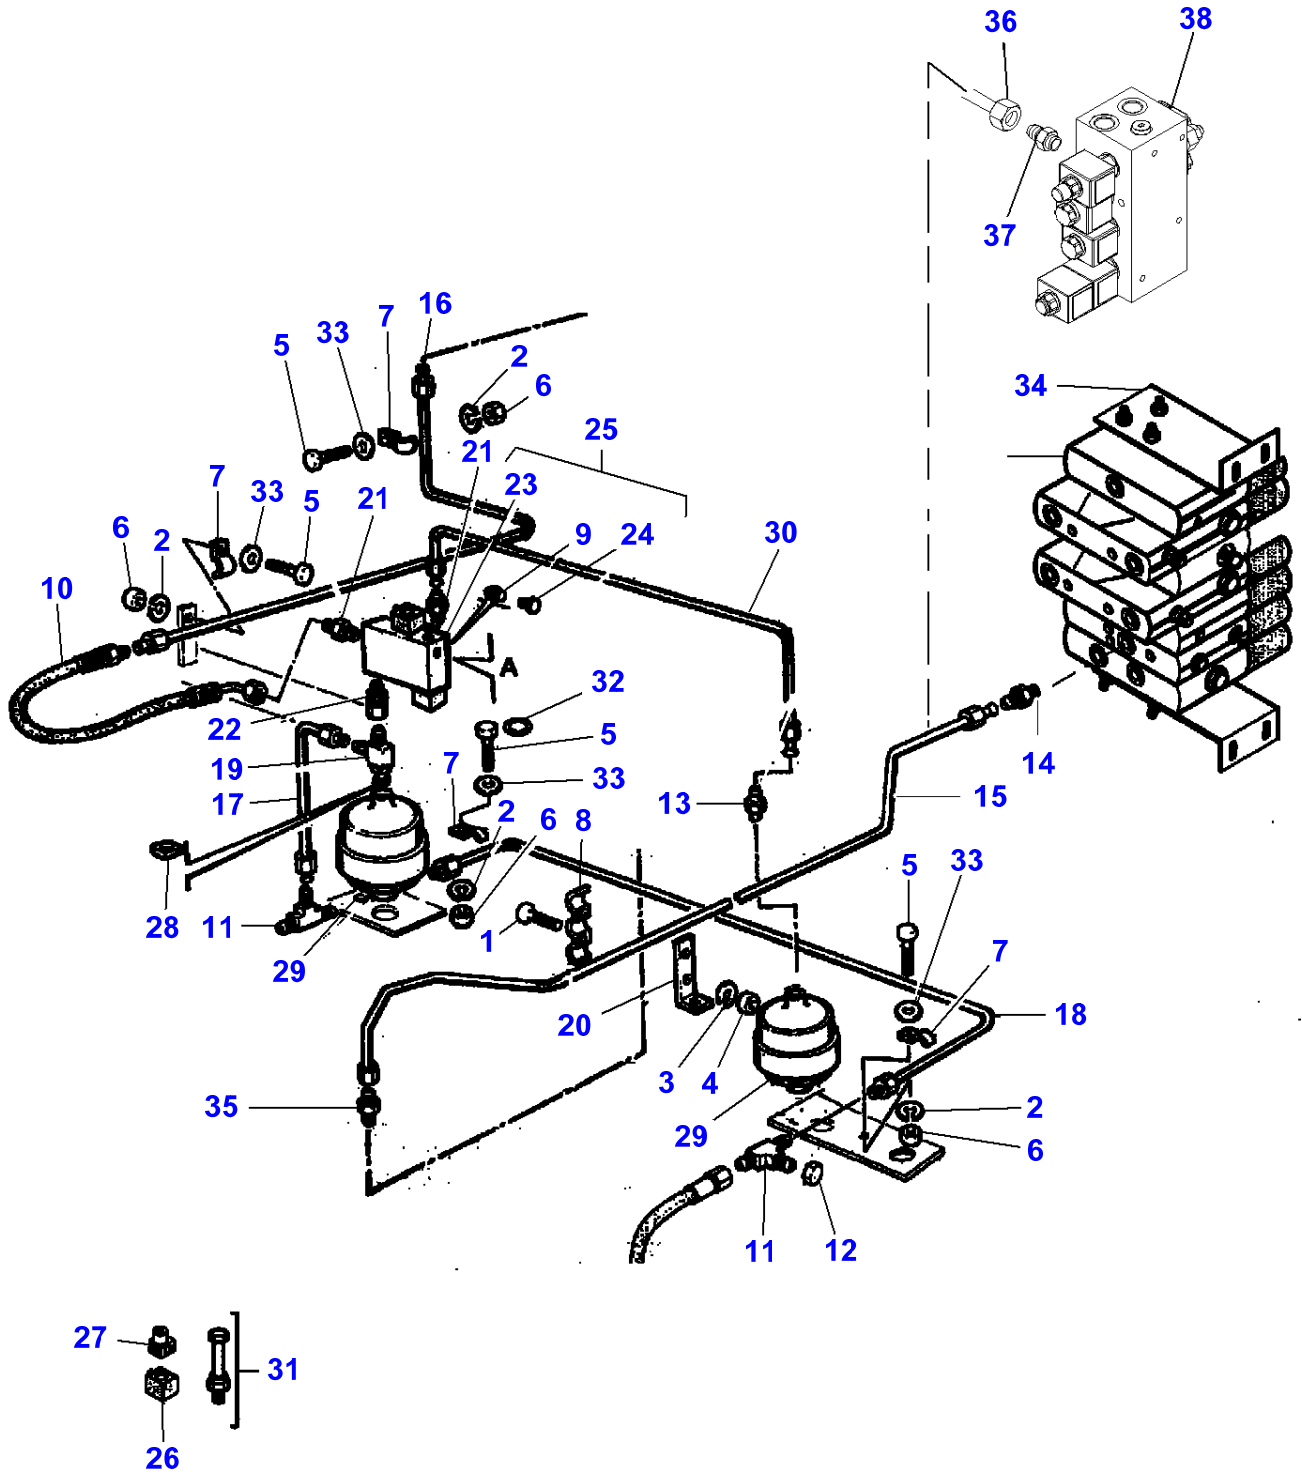

L-LC41-011-B

Item	Part Number	Qty	Description	Comments
1	LA10902621	1	Cap Screw	
2	LA12034571	4	Lock Washer	
3	LA12035670	1	Lock Washer	
4	LA15896221	1	Nut	
5	LA16043424	4	Cap Screw	
6	LA16100811	4	Nut	
7	LA300113894	4	Collar	
8	LA300136708	1	Collar	
9	LA320573950	1	Valve	
10	LA321420250	1	Hydraulic Hose	
11	LA321421650	2	T-Piece	
12	LA321427650	1	Plug	
13	LA321876900	1	Union	
14	LA322103800	1	Connector	Up to Serial or Engine Number
15	LA322109050	1	Tube	Up to Serial or Engine Number
16	LA322109150	1	Tube	
17	LA322109350	1	Tube	
18	LA322109450	1	Tube	
19	LA322110400	1	T-Piece	
20	LA322111550	1	Support	
21	LA322113600	2	Union	
22	LA322127100	1	Union	
23	LA322354250	1	Block	
24	LA322385350	1	Plug	
25	LA322385400	1	Electrovalve	
26	LA322412950	1	Magnet	
27	LA322413000	1	Union	
28	LA322718050	1	Valve	
29	LA322718750	2	Accumulator	
30	LA322763350	1	Tube	
31	LA322854750	1	Electrovalve	
32	LA350358729	1	Gasket	
33	LA355500915	4	Flat Washer	
34		1	Distributor	See Page - Reference Number 110-0015/11 Up to Serial or Engine Number
35	LA321420150	1	Union	
36	LA323160350	1	Tube	
37	LA321875100	1	Union	
38		1	Distributor	See Page - Reference Number 110-0030 From Serial or Engine Number 551510027