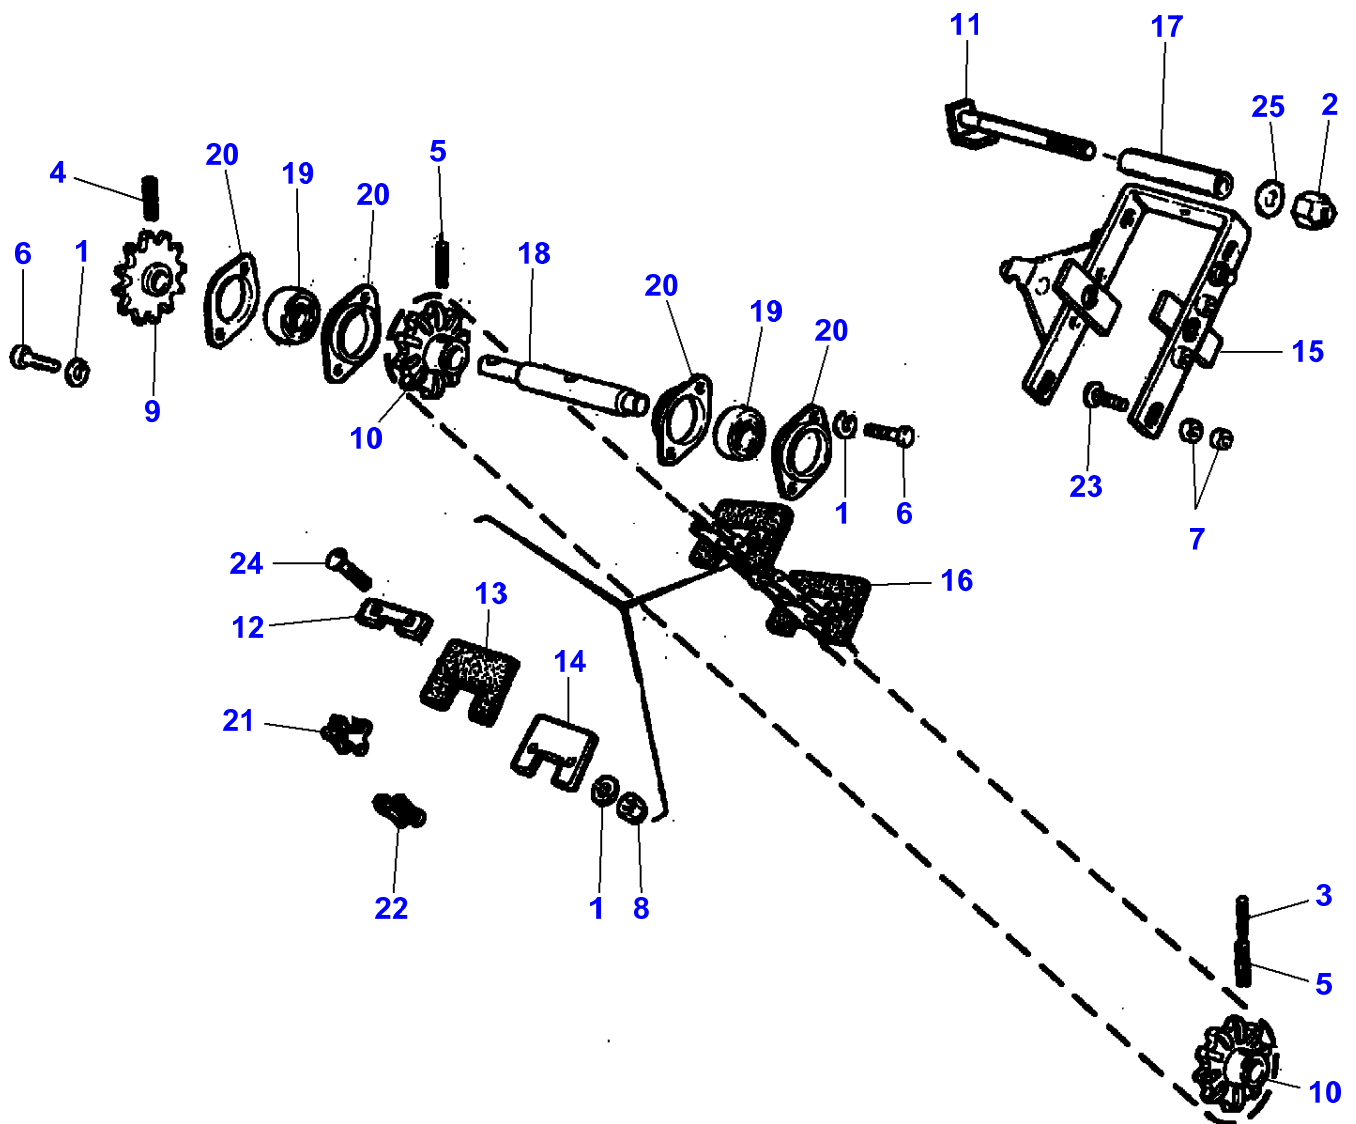

Item	Part Number	Qty	Description	Comments
1	LA10733601	1	Split Pin	
2	LA10734401	1	Split Pin	
3	LA10857221	1	Cap Screw	
4	LA10902224	3	Cap Screw	
5	LA11106221	1	Cap Screw	
6	LA11701721	1	Nut	
7	LA12034571	3	Lock Washer	
8	LA12034671	2	Lock Washer	
9	LA12035670	3	Lock Washer	
10	LA15896221	3	Nut	
11	LA16043424	6	Cap Screw	
12	LA16043624	1	Cap Screw	
13	LA16100811	2	Nut	
14	LA16104121	1	Locknut	
15	LA300063527	1	Knob	
16	LA320694450	1	Collar	
17	LA320694550	1	Pin	
18	LA321825650	1	Lid	
19	LA321825850	1	Shield	
20	LA321848850	1	Lid	
21	LA321848950	1	Roll Pin	
22	LA321850150	1	Lid	
23	LA321850250	1	Lid	
24	LA321851050	1	Lever	
25	LA321939850	1	Tube	
26	LA321949550	2	Plate	
27	LA322122250	1	Connector	
28	LA355500715	1	Flat Washer	
29	LA355500920	2	Flat Washer	
30	LA355501120	2	Flat Washer	
31	LA355510615	4	Flat Washer	
32	LA355510820	2	Flat Washer	
33		1	Lid	See Page - Reference Number 060-0035

L-LD14-003-A