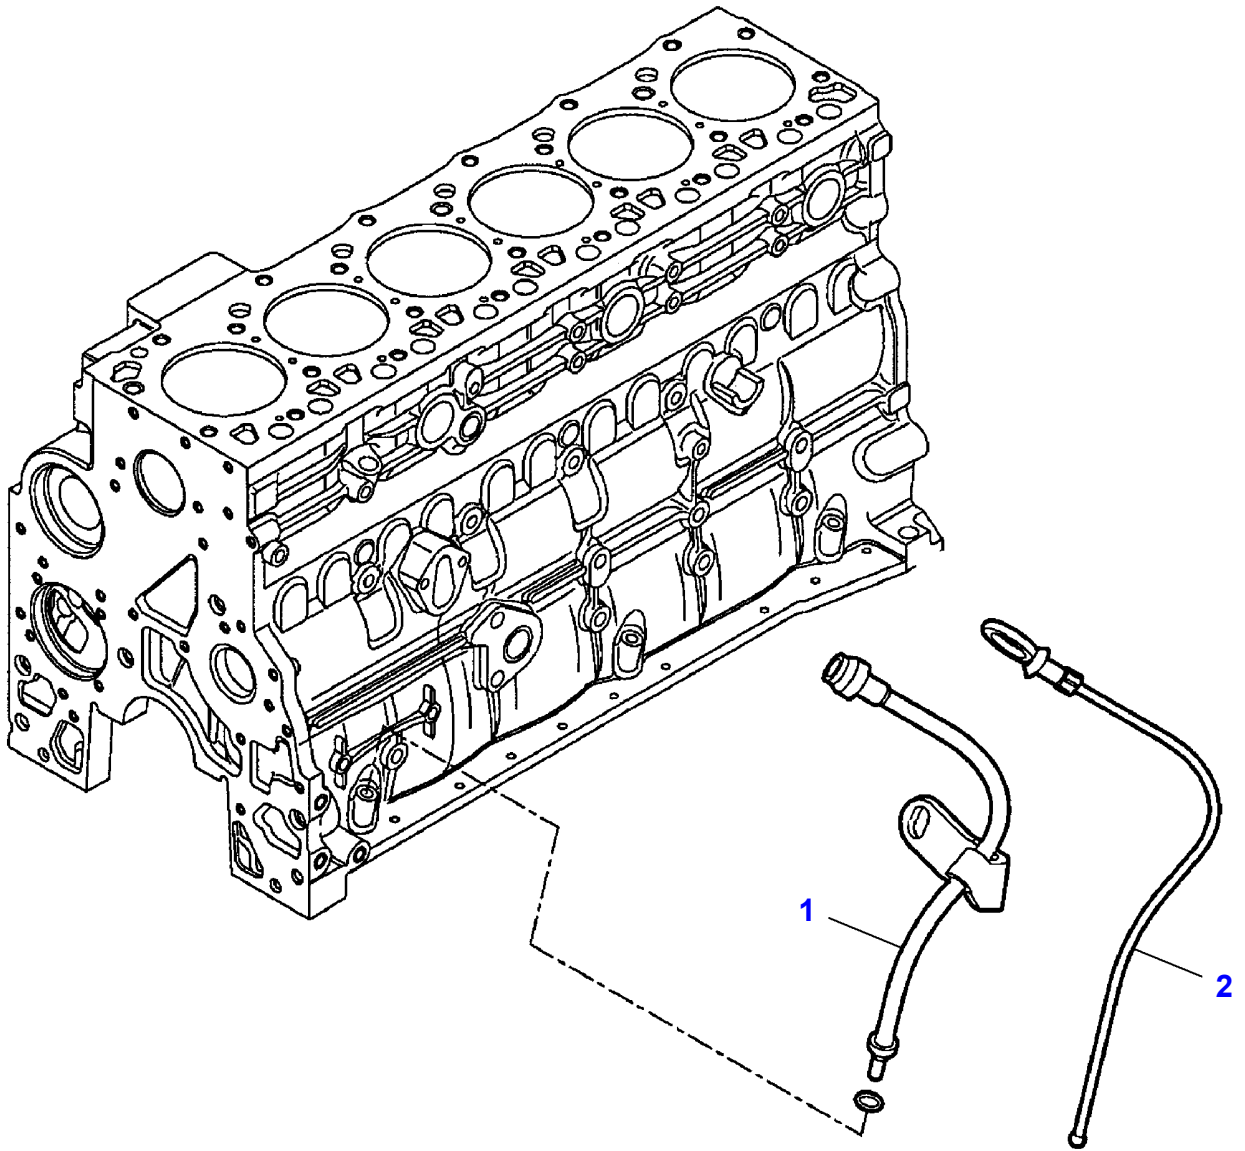

L-LE12-001-B

Massey Ferguson

MF 7244 COMBINE - 3906030

3906030

Oil Dipstick

Page010-0095

Item	Part Number	Qty	Description
1	LA323017650	1	Oil Pipe
2	LA323017550	1	Oil Dipstick