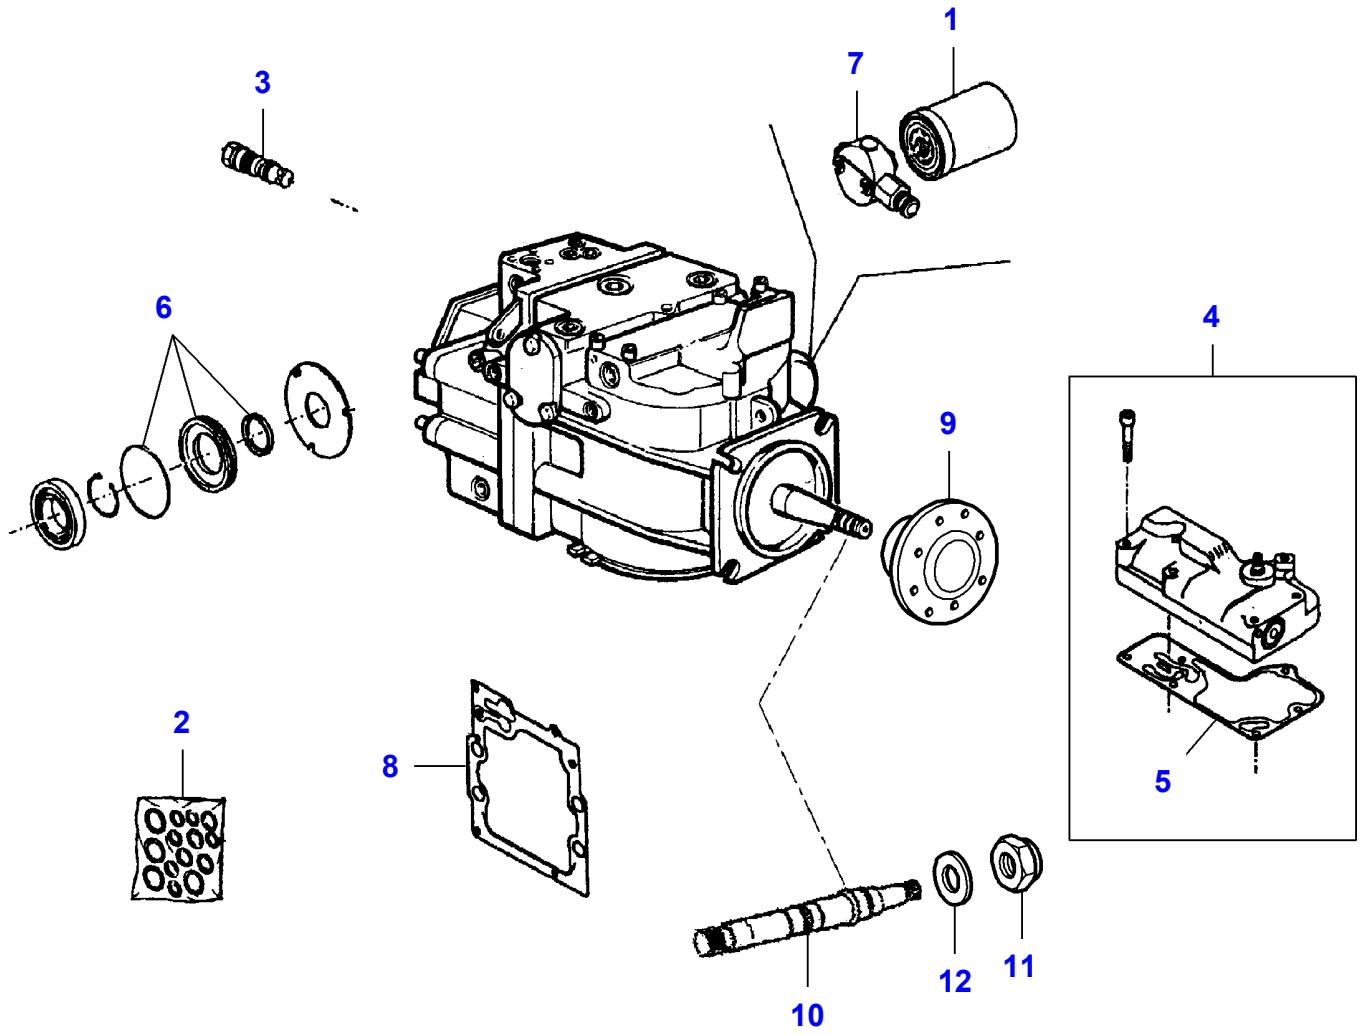

L-LC77-001-B

Hydrostatic Pump Elements

Item	Part Number	Qty	Description	Comments
1	LA322104400	1	Filter	
2	LA322179900	1	Kit	
3	LA322180000	1	Valve	
4	LA322180100	1	Valve	
5	LA322180250	1	Gasket	(4)
6	LA322180400	3	Kit	
7	LA322180550	1	Piston	
8	LA322329450	1	Gasket	
9	LA322981650	1	Hub	
10	LA323075850	1	Shaft	
11	LA323076050	1	Nut	
12	LA355502540	1	Washer