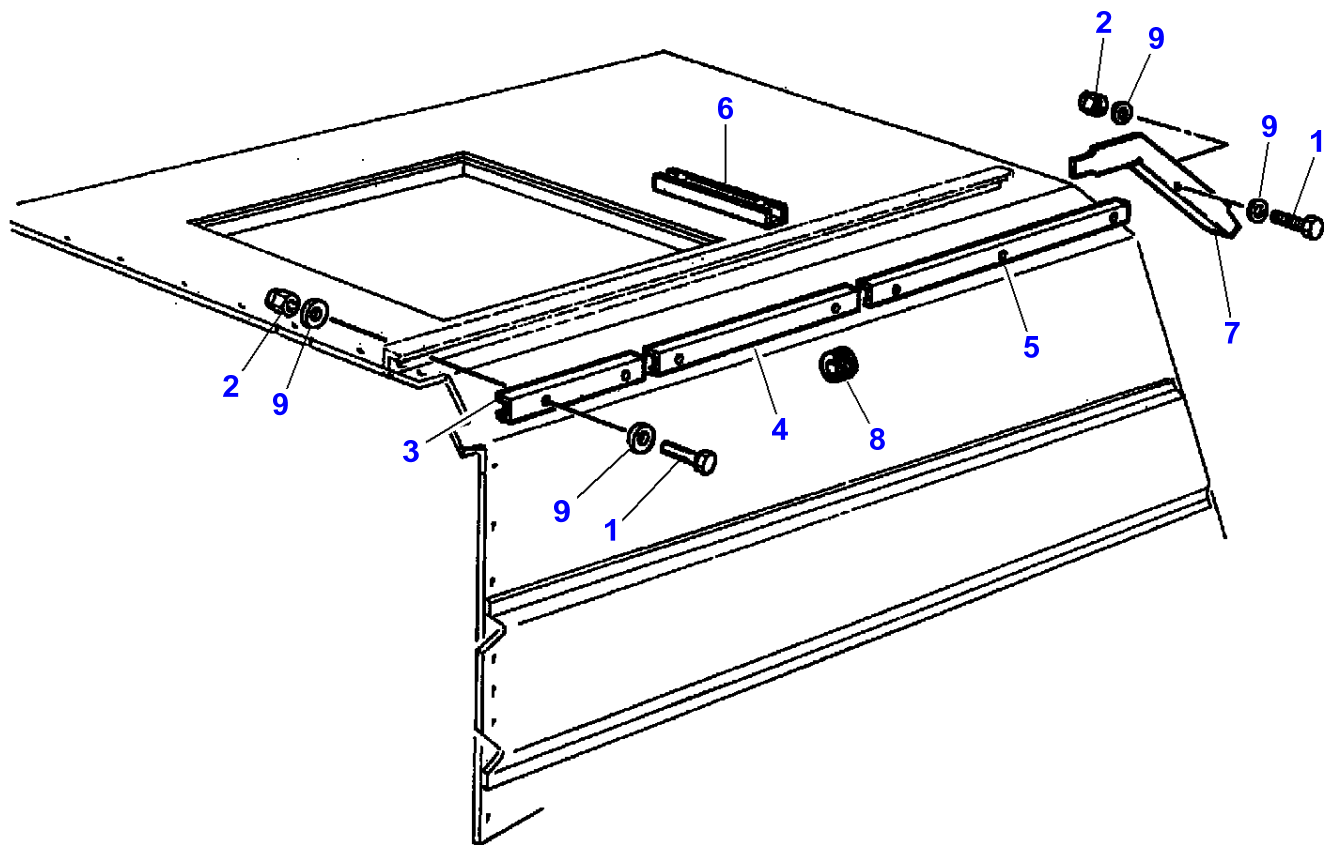

L-LC13-007-A

Massey Ferguson

MF 7244 COMBINE - 3906030

3906030

Electric System - Control Circuits

Page120-0045

Item	Part Number	Qty	Description
1	LA10903021	8	Cap Screw
2	LA12574221	8	Nut
3	LA321931750	1	Shield
4	LA321931850	1	Shield
5	LA321931950	1	Shield
6	LA321932050	1	Shield
7	LA322329250	1	Shield
8	LA340481703	1	Grommet
9	LA355500715	15	Flat Washer