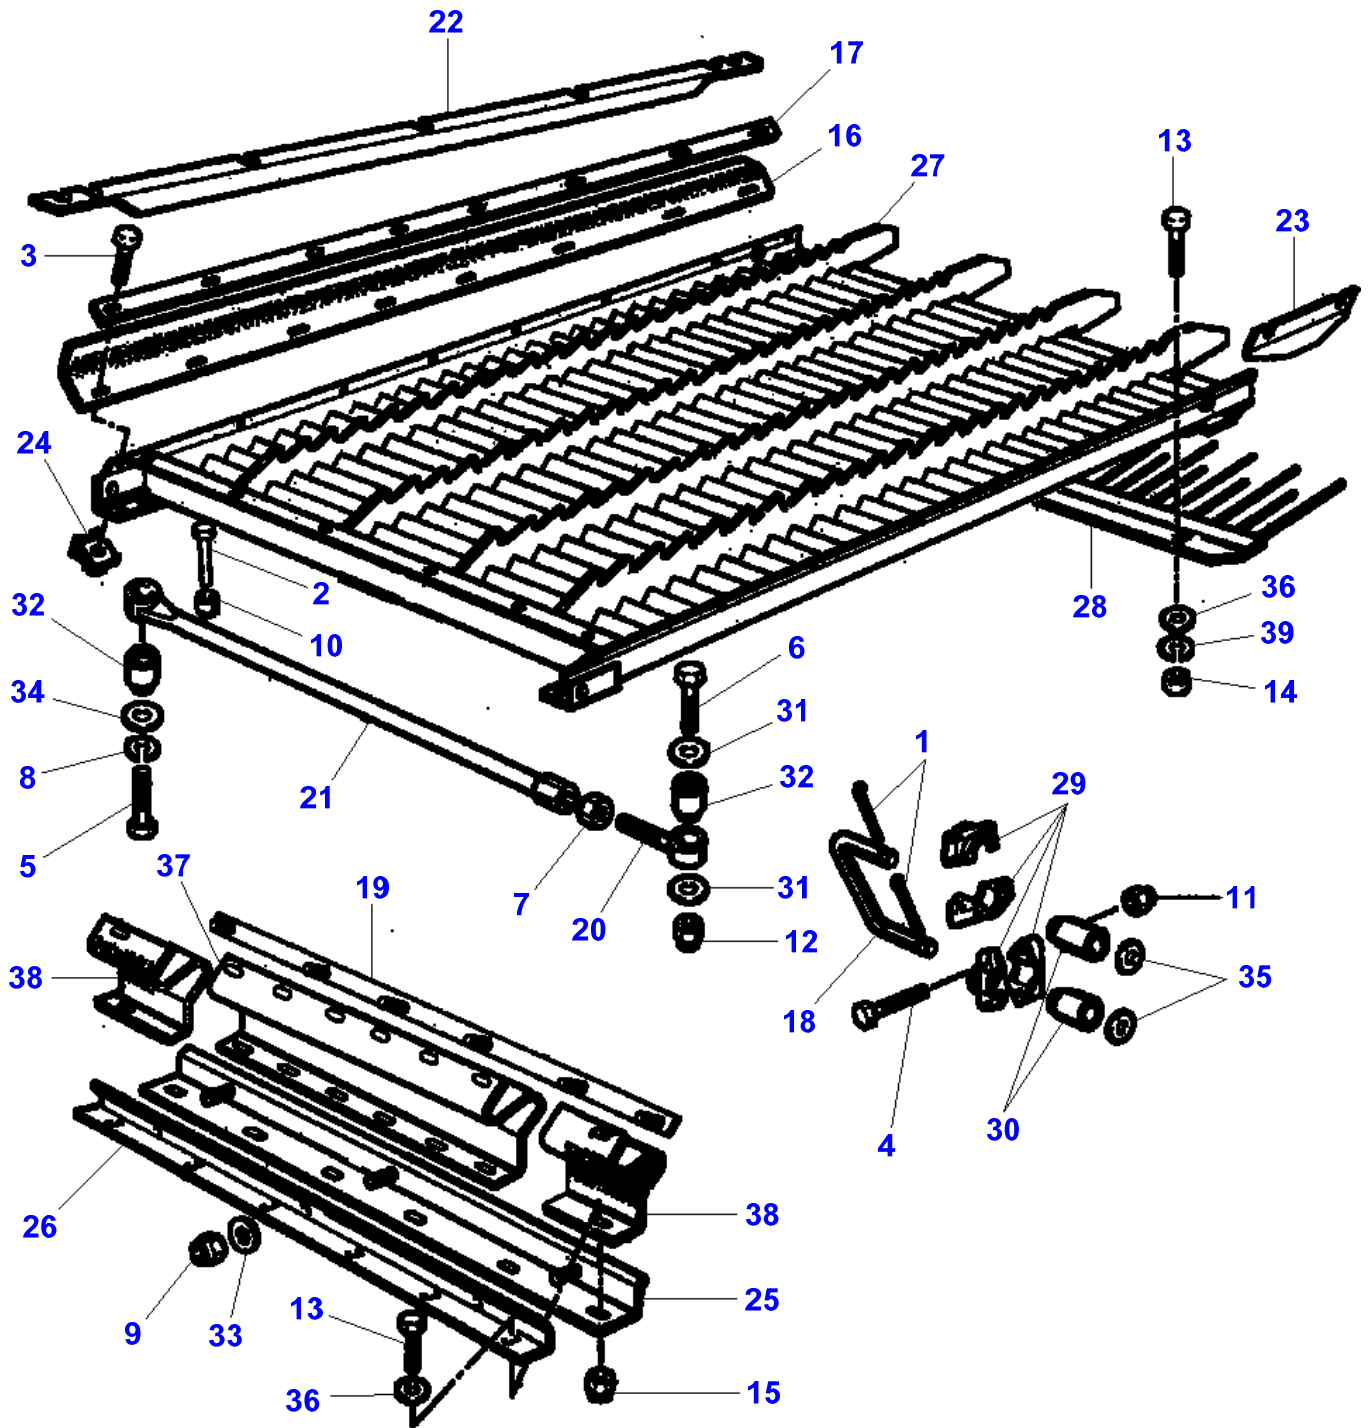

L-LD08-001-A

Grain Pan

Item	Part Number	Qty	Description	Comments
1	LA10733801	2	Split Pin	
2	LA10902621	1	Cap Screw	
3	LA10977821	8	Cap Screw	
4	LA11107621	1	Cap Screw	
5	LA11116221	1	Cap Screw	
6	LA11116421	1	Cap Screw	
7	LA11702921	1	Nut	
8	LA12035571	2	Lock Washer	
9	LA12574111	3	Nut	
10	LA12574211	1	Locknut	
11	LA12577211	1	Nut	
12	LA12577311	1	Nut	
13	LA16043624	2	Cap Screw	
14	LA16100824	1	Nut	
15	LA16104111	6	Locknut	
16	LA321828250	1	Rail	
17	LA321828350	1	Stop	
18	LA321828450	1	Conrod	
19		1	Reinforcement	See Page - Reference Number 050-0095/16
20	LA321839950	1	Conrod	
21	LA321840050	1	Arm	
22	LA321844050	1	Stop	
23	LA322119850	1	Cover	
24	LA322121950	8	Nut	
25	LA322124950	1	Plate	
26	LA322125050	1	Plate	
27	LA322135750	1	Grain Pan	
28	LA322146050	1	Rake	
29	LA322194750	4	Support	
30	LA322203650	2	Bush	
31	LA340415093	2	Spacer	
32	LA340449005	2	Vibration Mount	
33	LA355500615	3	Flat Washer	
34	LA355501530	1	Washer	
35	LA355501930	2	Flat Washer	
36	LA355510820	7	Flat Washer	
37	LA323119950	1	Plate	
38	LA323120150	1	Canvas	
39	LA12034571	1	Lock Washer