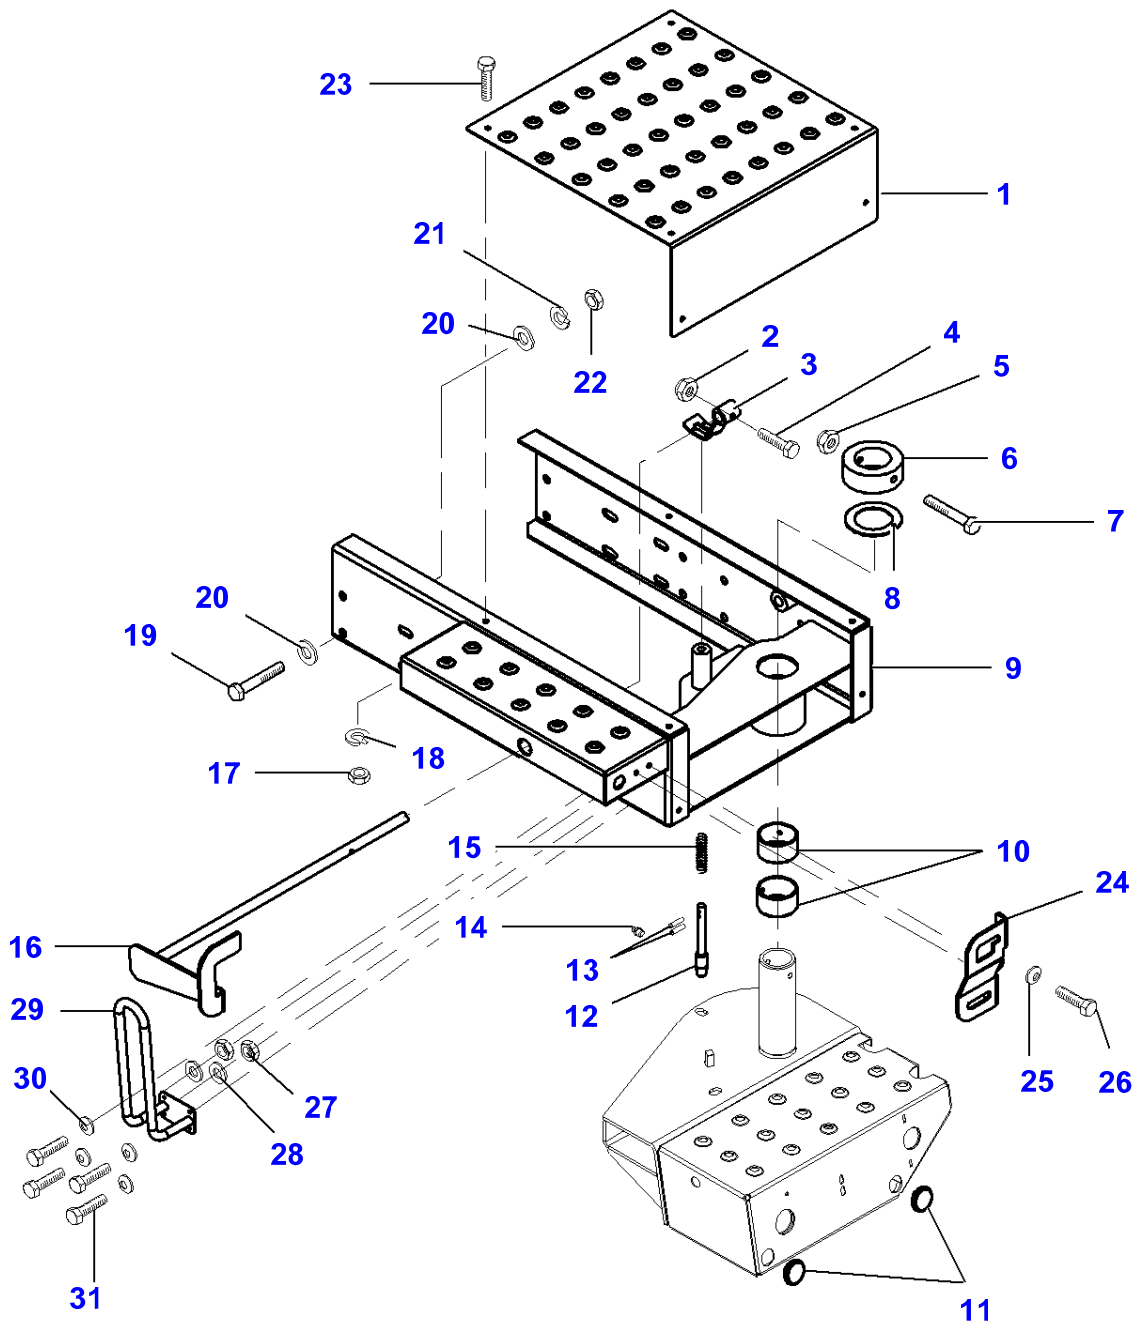

L-LD39-009-B

Item	Part Number	Qty	Description	Comments
1	LA323193150	1	Floor	
2	LA12574211	X	Locknut	
3	LA323171150	1	Support	
4	LA10903021	X	Cap Screw	
5	LA16104111	5	Locknut	
6	LA323171550	1	Bush	
7	LA16046121	X	Screw	
8	LA323171850	1	Shim	
9	LA323180550	1	Support	
10	LA323172250	2	Spacer	
11	LA322274450	2	Plug	
12	LA323177650	1	Pin	
13	LA14164370	2	Pin	
14	LA350357803	1	Grease Fitting	
15	LA350356208	1	Spring	
16	LA323172150	1	Rod Link	
17	LA15896211	X	Nut	
18	LA322357	X	Lock Washer	
19	LA11107621	X	Cap Screw	
20	LA355501130	X	Flat Washer	
21	LA140045	X	Washer	
22	LA11701711	X	Nut	
23	LA10902221	X	Cap Screw	
24	LA323234250	1	Support	From Serial or Engine Number 551510049
25	LA322357	1	Lock Washer	From Serial or Engine Number
26	LA10902221	1	Cap Screw	From Serial or Engine Number
27		1	Not Used	
28		1	Not Used	
29		1	Not Used	
30		1	Not Used	
31		1	Not Used