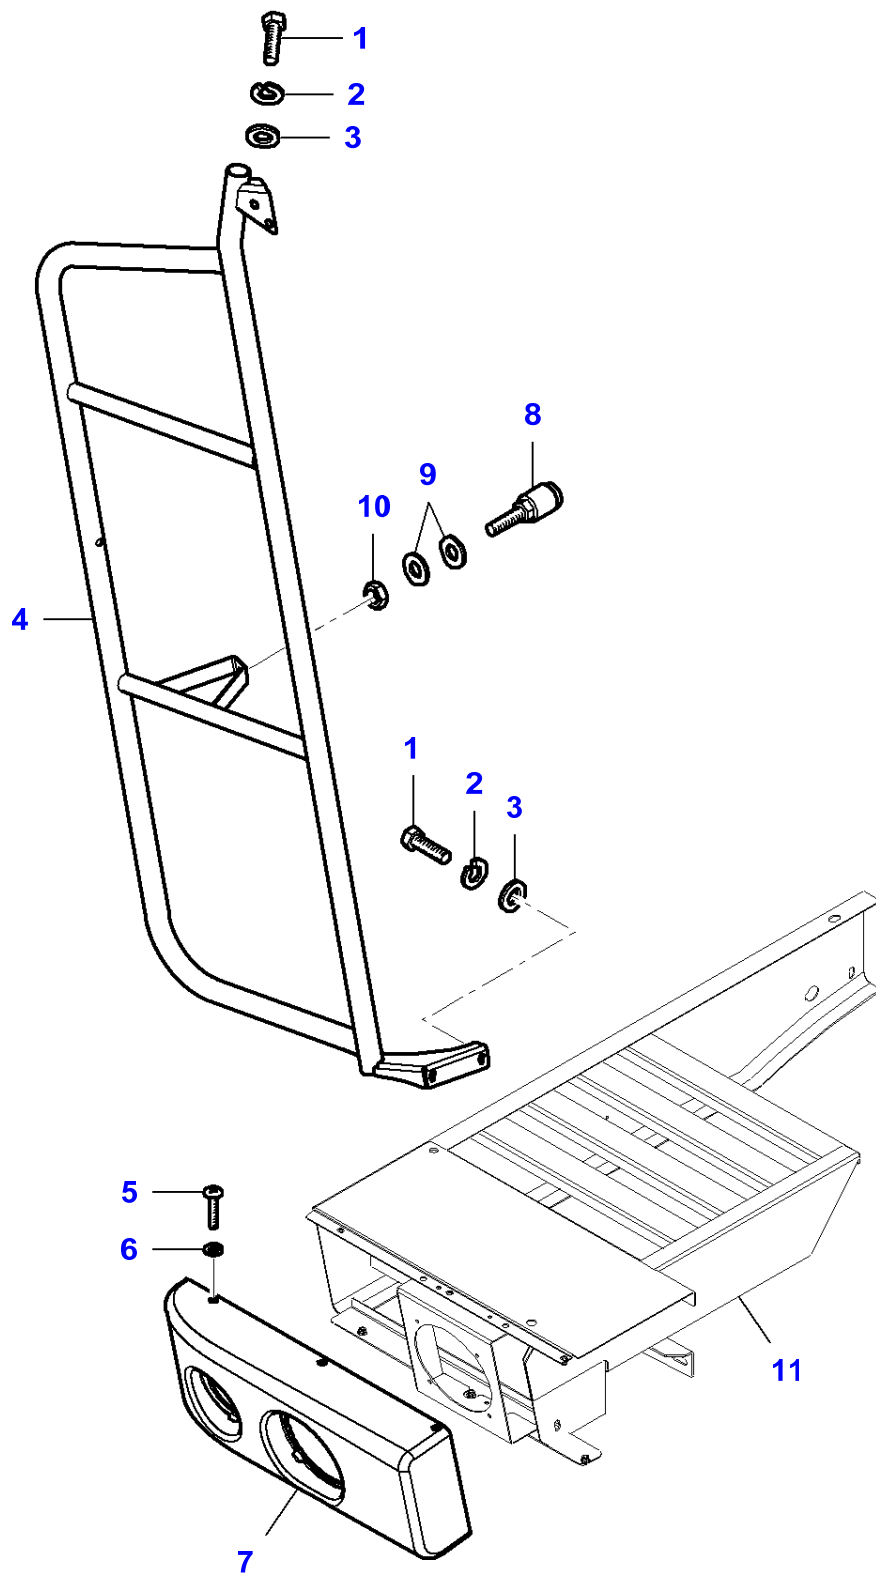

L-LC45-009-A

Massey Ferguson

MF 7244 COMBINE - 3906030

3906030

Platform Support - From No 551510049

Page100-0015

Item	Part Number	Qty	Description	Comments
1	LA16043424	X	Cap Screw	
2	LA12034571	X	Lock Washer	
3	LA355510820	X	Flat Washer	
4	LA323249750	1	Handlebar	
5	LA13276114	X	Screw	
6	LA355500915	X	Flat Washer	
7	LA323200650	1	Cover	
8	LA322340600	1	Stop	
9	LA355500715	1	Flat Washer	
10	LA15896211	1	Nut	
11		1	Floor	See Page - Reference Number 100-0080/8