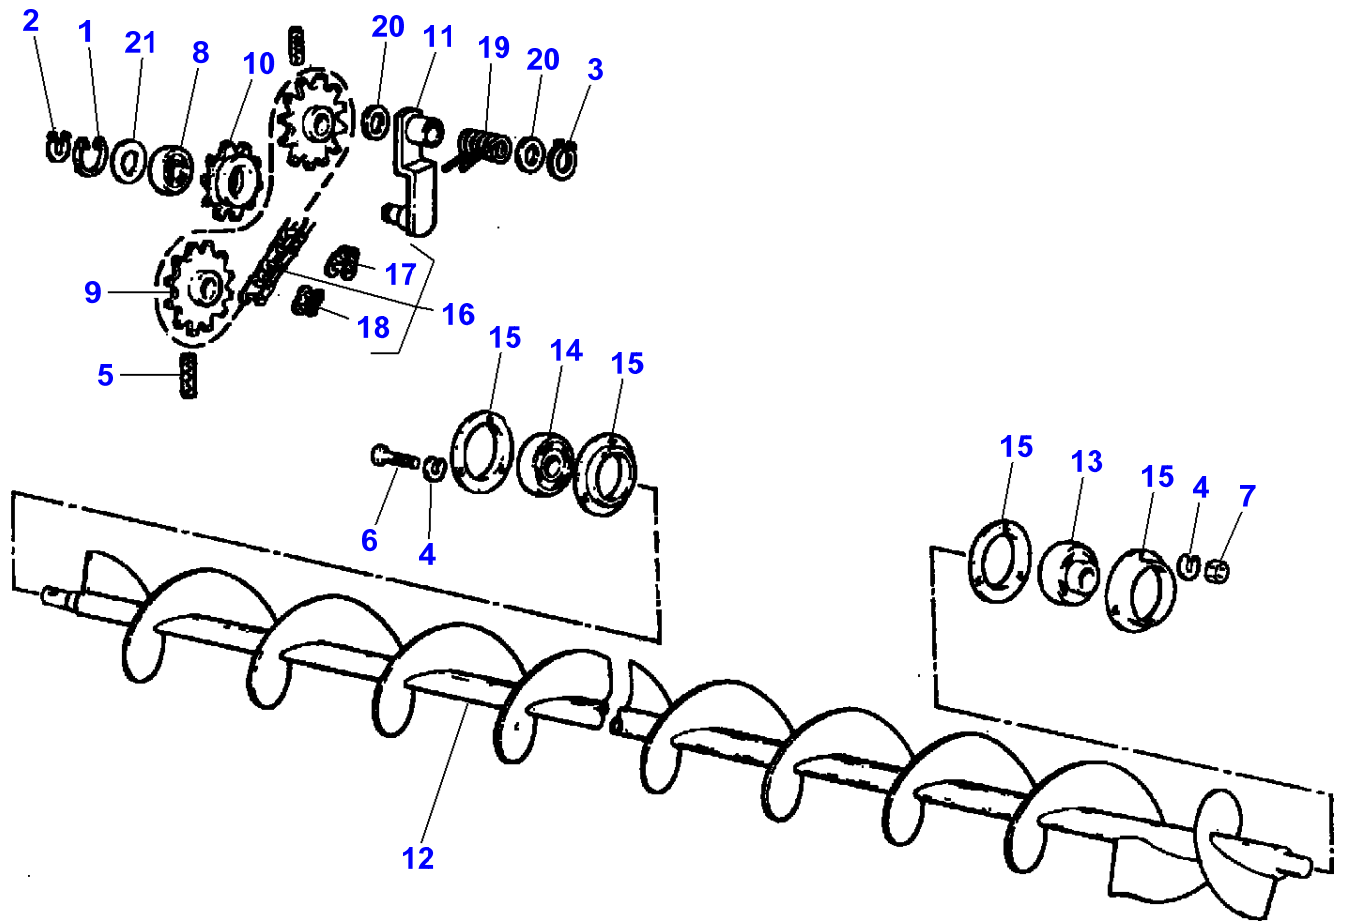

Massey Ferguson

MF 7244 COMBINE - 3906030

3906030

Page070-0160

Tailings Elevator Anthwear

Item	Part Number	Qty	Description
1	LA10902224	2	Cap Screw
2	LA12034571	3	Lock Washer
3	LA12035670	2	Lock Washer
4	LA15896221	2	Nut
5	LA16043224	2	Cap Screw
6	LA322126650	1	Cover
7	LA322857950	1	Lid
8	LA323042050	1	Tube
9	LA355500715	3	Flat Washer
10	LA355510820	1	Flat Washer

L-LD20-005-A