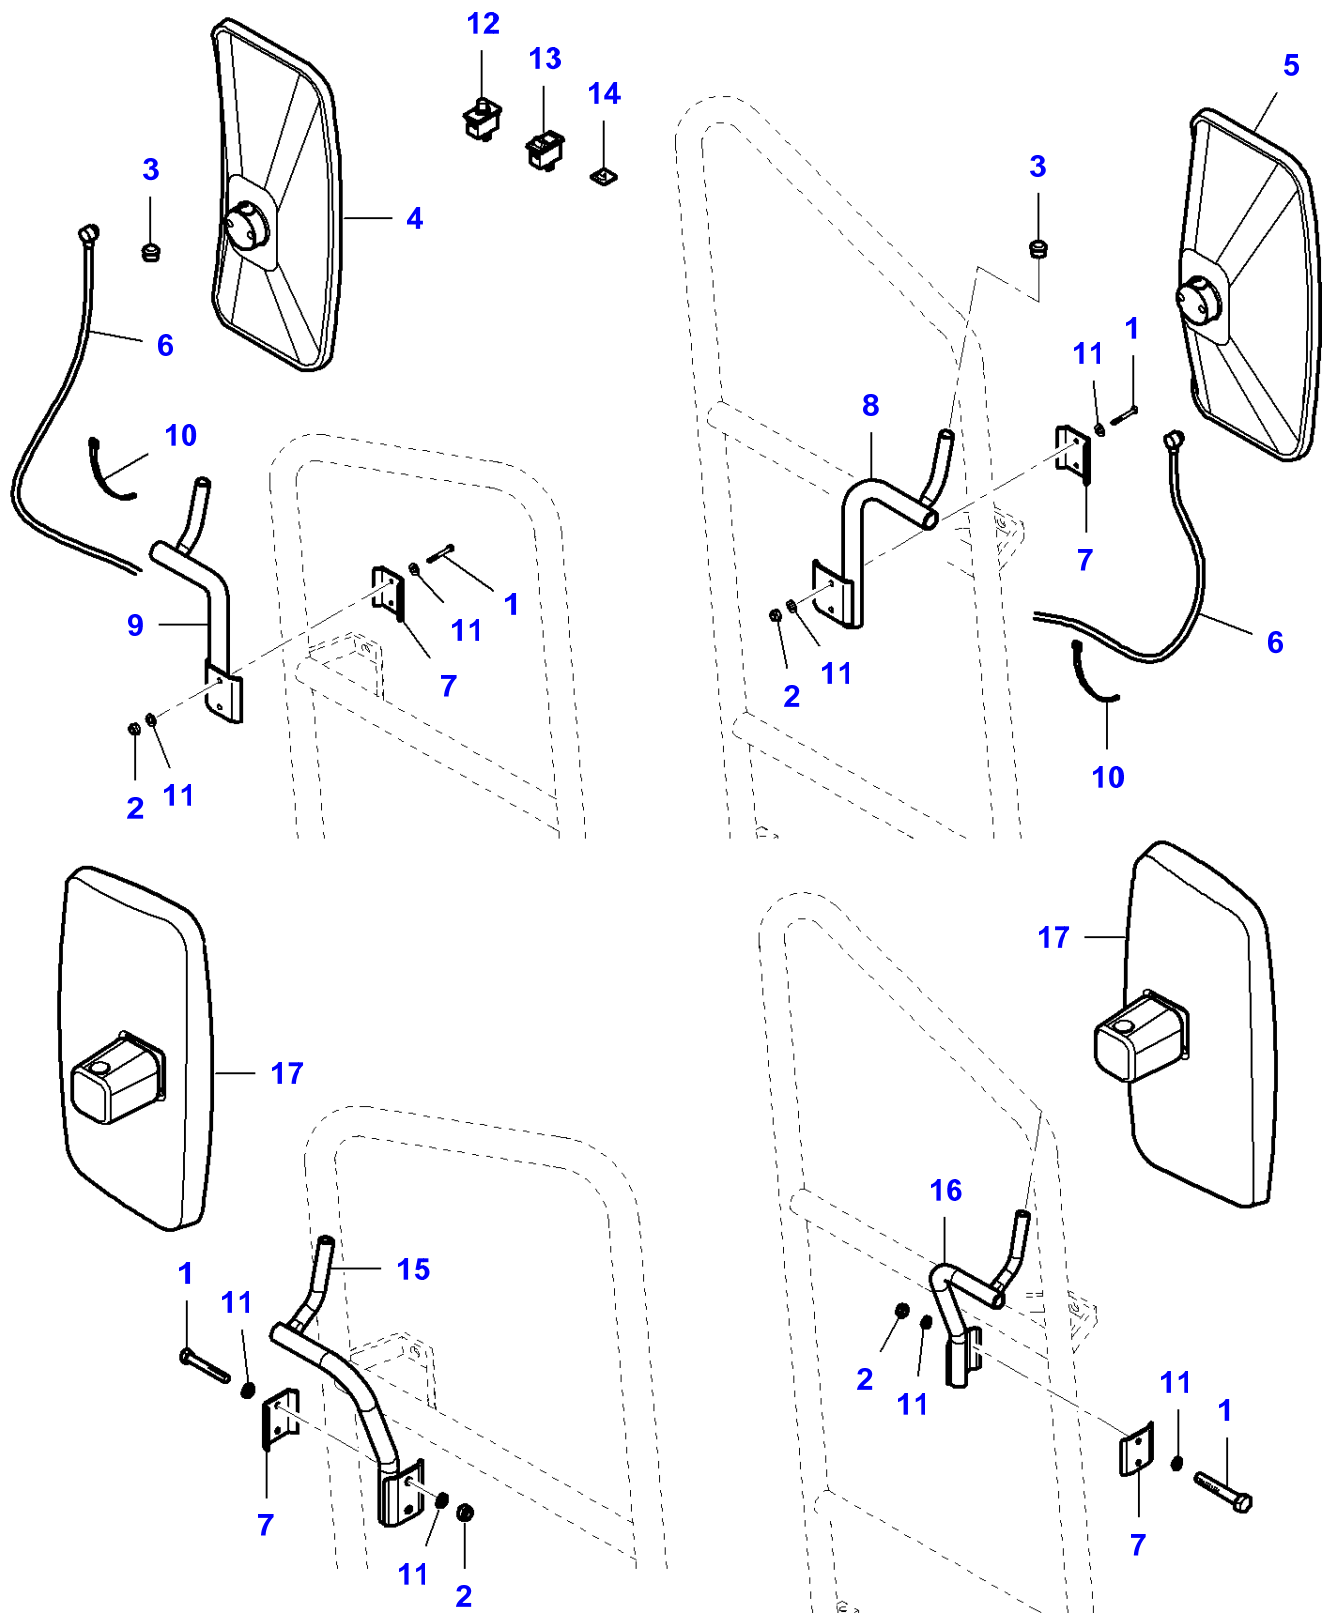

L-LD38-006-C

Cab - REAR VIEW MIRRORS

Item	Part Number	Qty	Description	Comments
1	LA16044321	2	Cap Screw	
2	LA16104111	2	Locknut	
3	LA321721250	2	Plug	
4	LA322692500	1	Mirror	Up to Serial or Engine Number
5	LA322692600	1	Mirror	Up to Serial or Engine Number
6	LA322700050	2	Harness	
7	LA323003750	2	Collar	
8	LA323004850	1	Support	Up to Serial or Engine Number
9	LA323004950	1	Support	Up to Serial or Engine Number
10	LA340481806	2	Cable Tie	
11	LA355500920	4	Flat Washer	
12	LA9501006	1	Switch	
13	LA322949450	1	Switch	
14	LA322947850	1	Insert	
15	LA323188150	1	Support	From Serial or Engine Number 551510049
16	LA323188050	1	Support	From Serial or Engine Number 551510049
17	LA323254500	2	Mirror	From Serial or Engine Number 551510049