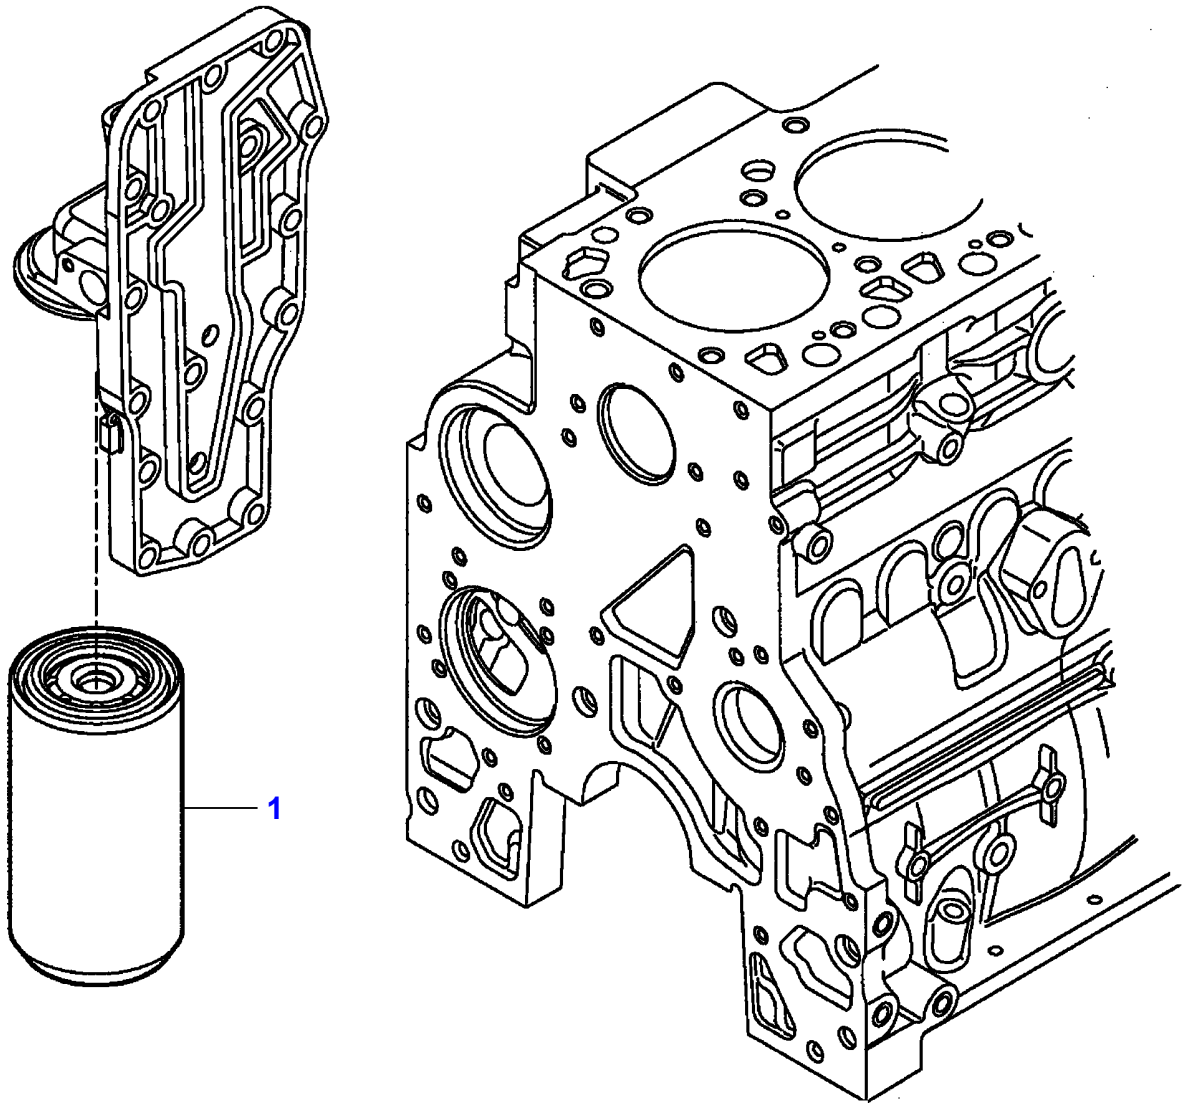

Massey Ferguson

MF 7244 COMBINE - 3906030

3906030

Oil Dipstick

Page010-0095

Item	Part Number	Qty	Description
1	LA323017650	1	Oil Pipe
2	LA323017550	1	Oil Dipstick

L-LC55-001-B