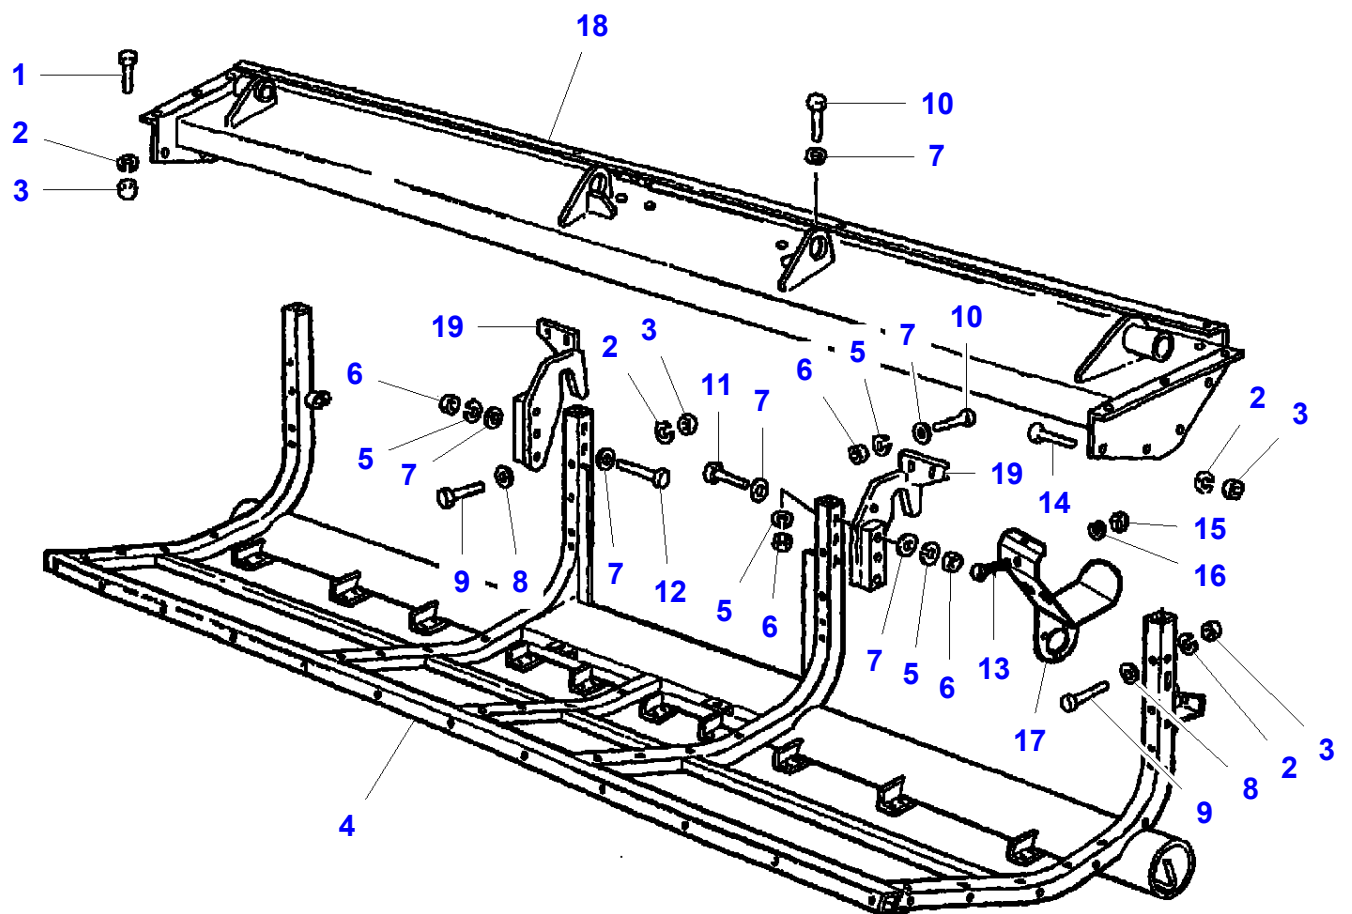

Item	Part Number	Qty	Description	Comments
1	LA11106021	1	Screw	
2	LA12034671	1	Washer	
3	LA11701721	1	Nut	
4	LA11106224	1	Screw	
5	LA322001350	1	Frame	
6	LA355530830	X	Washer	
7	LA12034771	1	Lock Washer	
8	LA16101511	1	Nut	
9	LA355511030	1	Washer	
10	LA355501120	1	Washer	
11	LA11106424	1	Screw	
12	LA15541421	X	Screw	
13	LA16040821	1	Screw	
14	LA11701711	1	Nut	
15	LA16100811	1	Nut	
16	LA12034571	1	Lock Washer	
17	LA322673650	1	Support	
18	LA350342511	1	Screw	
19	LA322000550	1	Beam	
20		1	Support	See Page - Reference Number 010-0045
21	LA15541521	1	Screw	
22	LA344158149	1	Spacer	
23	LA323057050	1	Lever	
24	LA16100811	1	Nut	
25	LA350356510	1	Spring	
26	LA16043421	1	Hex. Sock. Screw	

TABLES ACTIVA & BETA SERIES COMBINES - 3906027
L-LB31-002-A

L-LB31-002-A