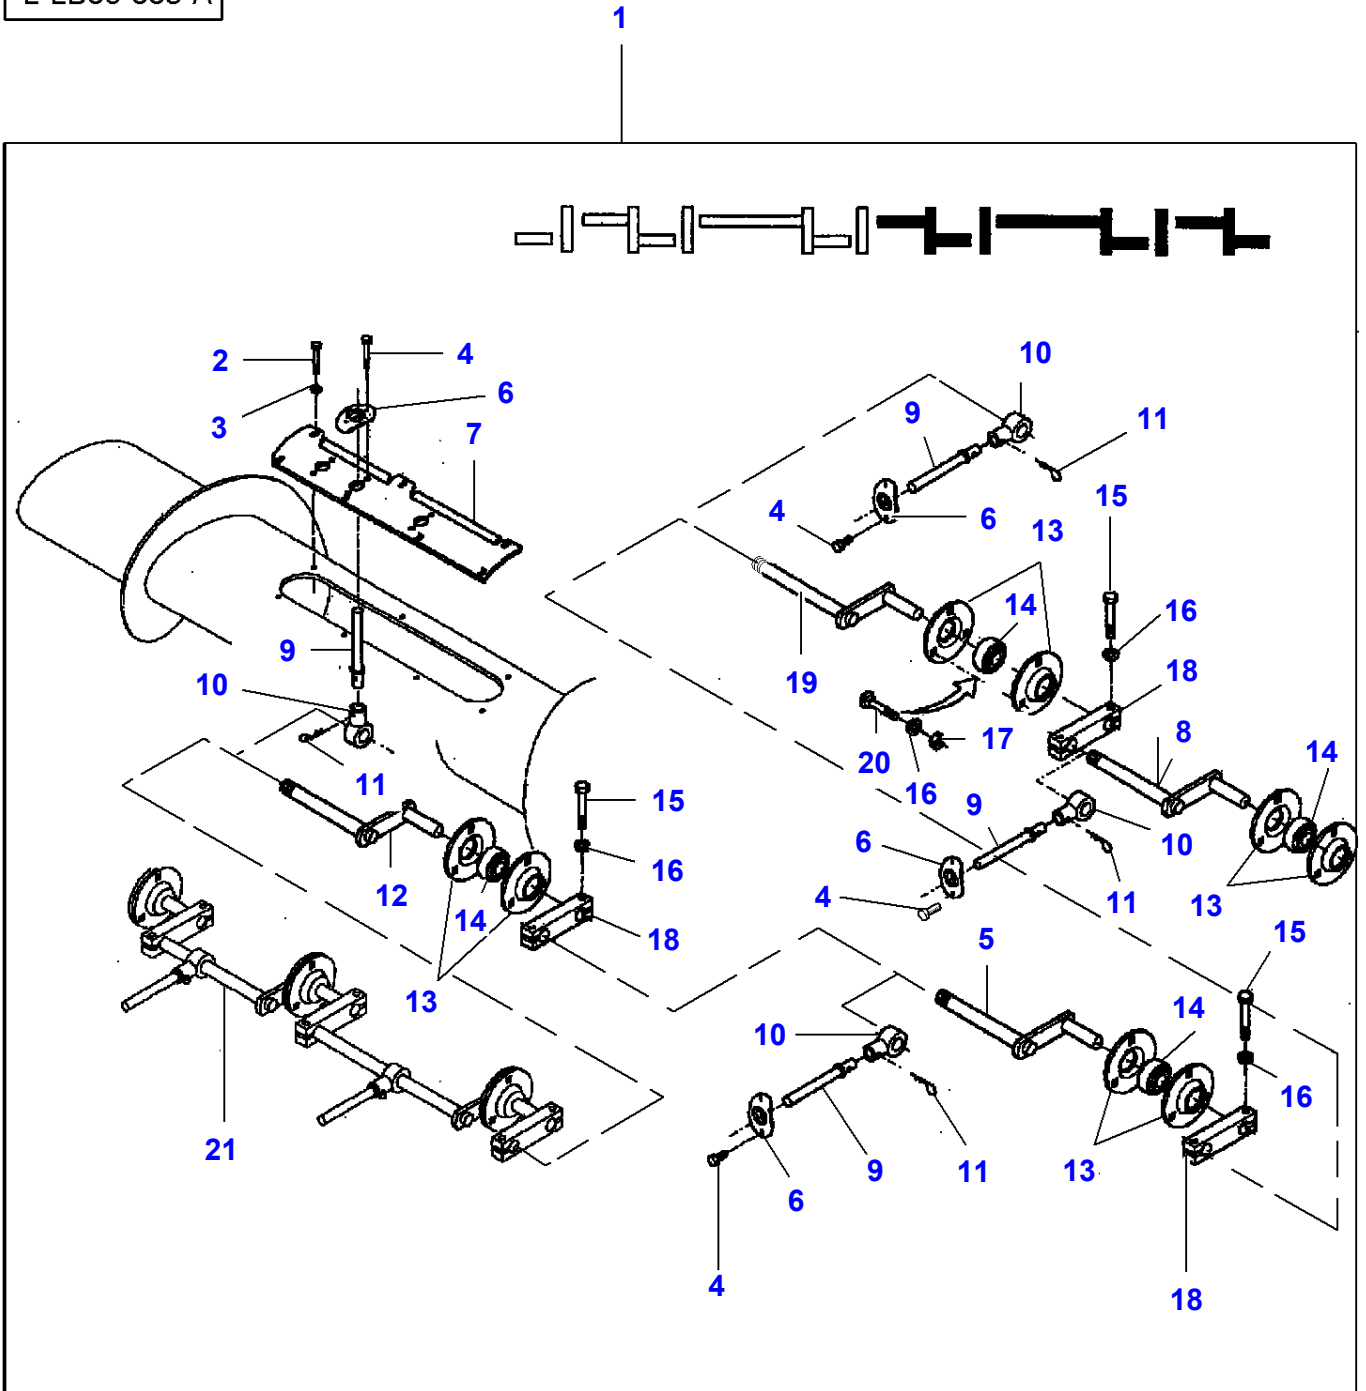

TABLES ACTIVA & BETA SERIES COMBINES - 3906027
L-LB06-005-A

L-LB06-005-A

FEEDING AUGER - L760

Item	Part Number	Qty	Description	Comments
1		1	Auger	See Page - Reference Number 010-0110/1
2	LA10902421	20	Hex. Sock. Screw	(1)
3	LA322357	20	Washer	(1)
4	LA13836821	3	Screw	(1)
5	LA322758950	1	Shaft	(1)
6	LA322843750	28	Guide	(1)
7	LA323047550	1	Cover	(1)
8	LA322758650	1	Shaft	(1)
9	LA322823000	28	Finger	(1)
10	LA322843850	28	Support	(1)
11	LA80740591	28	Pin	(1)
12	LA322758550	1	Shaft	(1)
13	LA340411405	14	Kit	(1)
14	LA340411205	7	Bearing Assy	(1)
15	LA15888731	12	Screw	(1)
16	LA140045	30	Washer	(1)
17	LA11701711	3	Nut	(1)
18	LA322758350	6	Shaft	(1)
19	LA322758850	X	Shaft	(1)
20	LA350342520	18	Screw	(1)
21		1	Crankshaft	(1)

See Page - Reference Number 010-0130/1