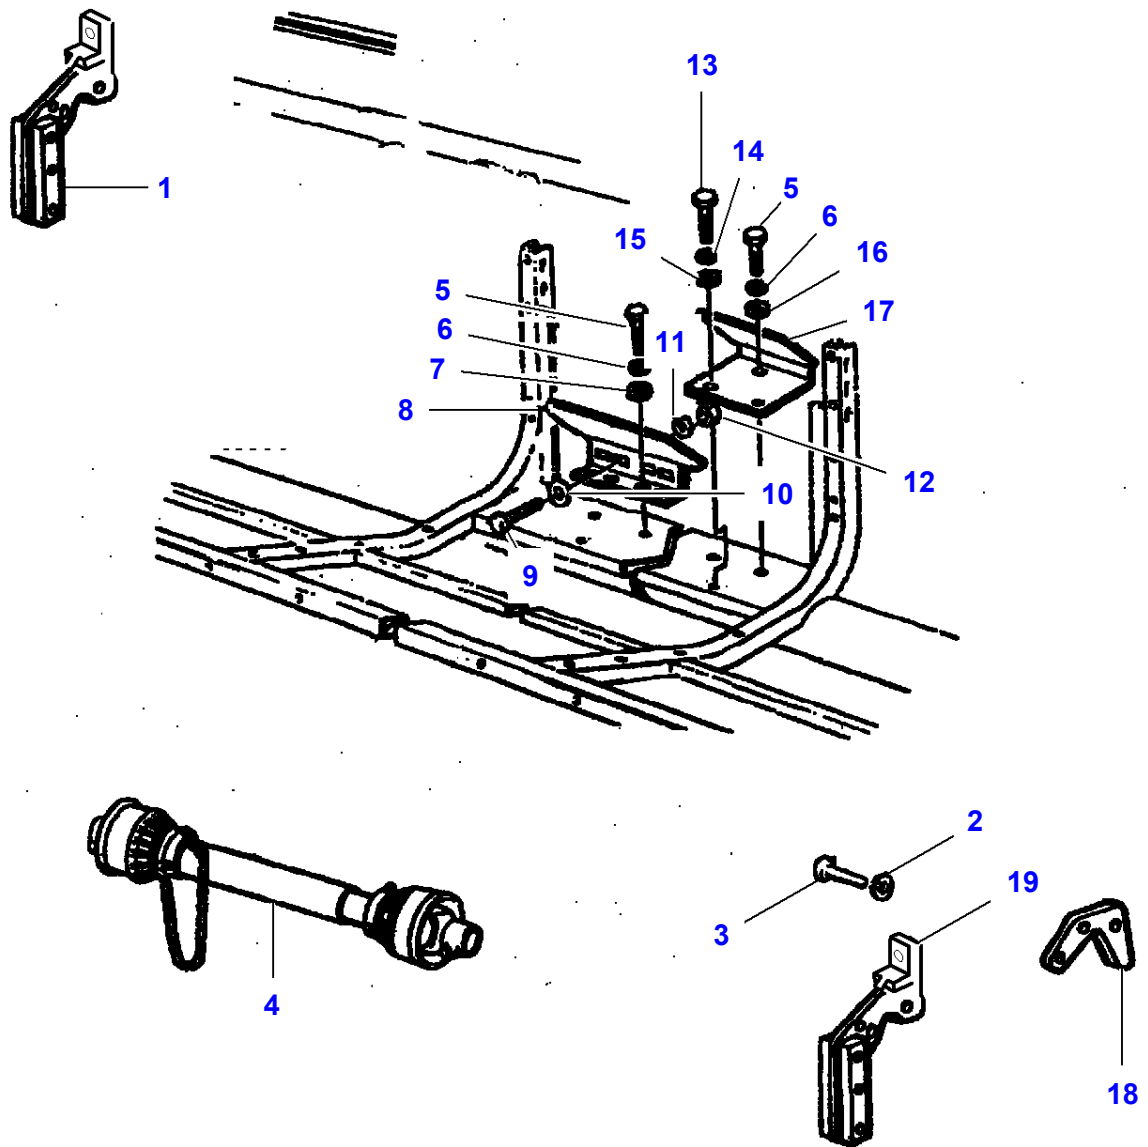

L-LB04-005-A

Item	Part Number	Qty	Description	Comments
				[A] From Serial or Engine Number 723000105 - L420 From Serial or Engine Number 733000942 - L480 From Serial or Engine Number 743000841 - L540 From Serial or Engine Number 753000411 - L600 From Serial or Engine Number 763000086 - L660 From Serial or Engine Number 773000001 - L760
1	LA323178750	1	Support	
2	LA12035571	1	Washer	
3	LA11408324	1	Capscrew	
4		1	Universal Joint	See Page - Reference Number 010-0075
5	LA15540521	2	Screw	
6	LA12034771	2	Lock Washer	
7	LA355530830	1	Washer	
8	LA322710050	1	Plate	
9	LA350342525	1	Screw	
10	LA355501120	1	Washer	
11	LA12034671	1	Washer	
12	LA11701711	1	Nut	
13	LA16043421	1	Hex. Sock. Screw	
14	LA12034571	1	Lock Washer	
15	LA355510820	1	Washer	
16	LA355501330	1	Washer	
17	LA322606350	1	Plate	
18	LA323010750	1	Hook	
19	LA323178750	1	Support	

FOOTNOTE [A] NOT ILLUSTRATED