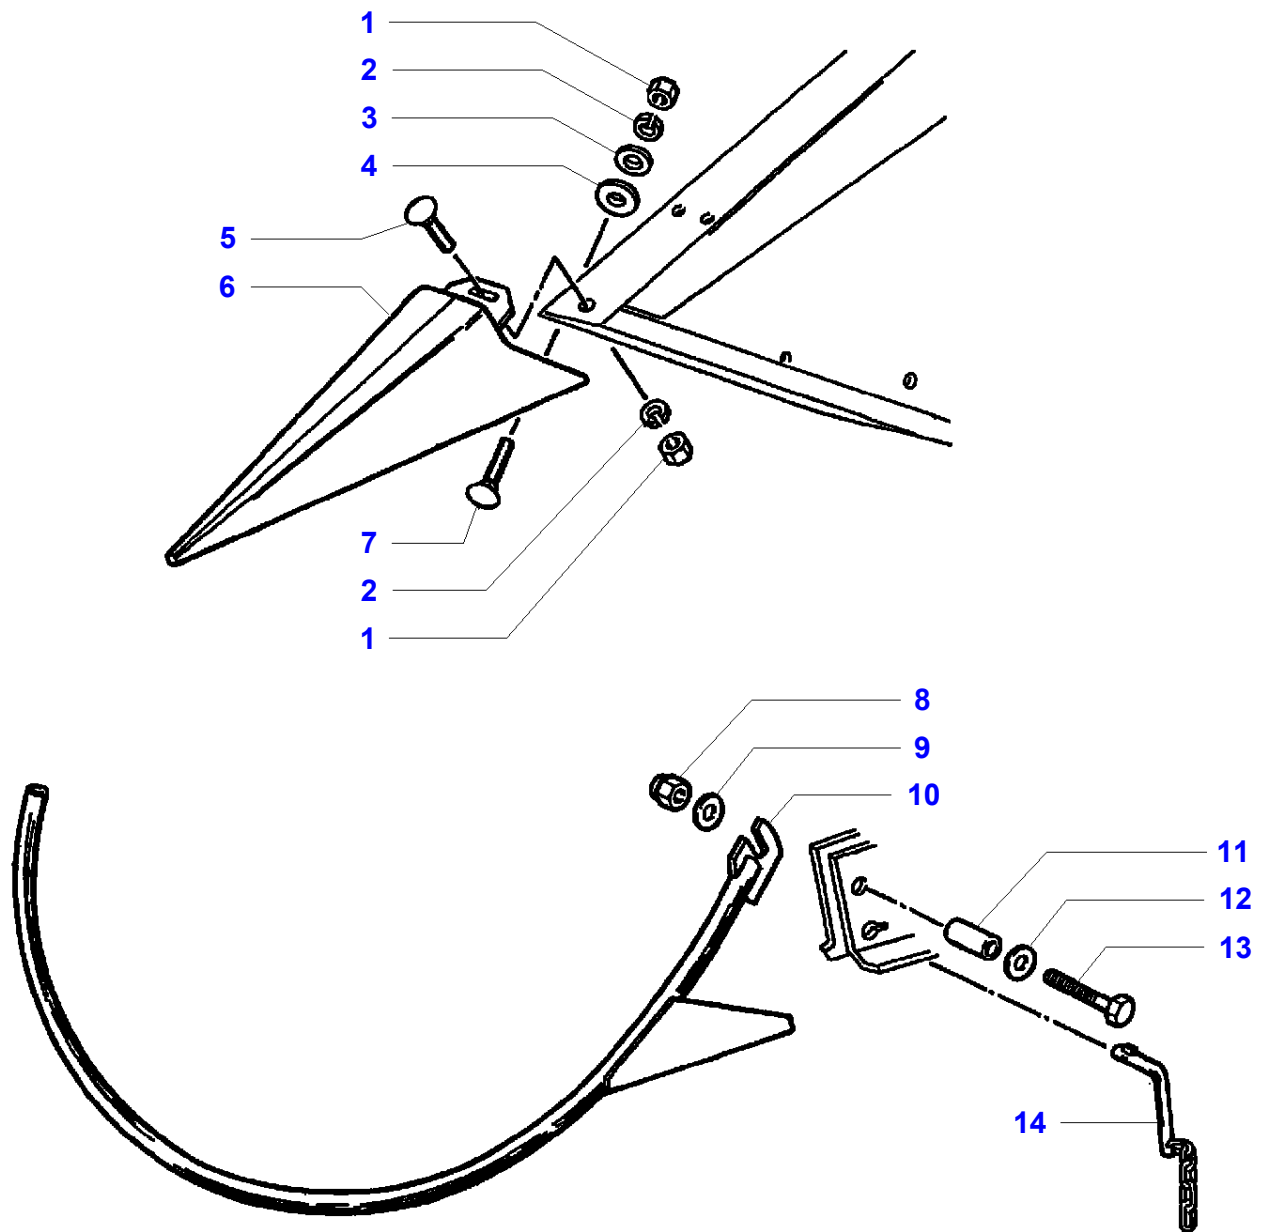

L-LB03-002-A

NORMALS DIVIDERS

Item	Part Number	Qty	Description
1	LA16100824	2	Nut
2	LA12034571	2	Lock Washer
3	LA355510820	1	Washer
4	LA355511430	1	Washer
5	LA366000812	1	Screw
6	LA320837850	1	Divider
7	LA366000814	1	Screw
8	LA12577511	1	Nut
9	LA355511230	1	Washer
10	LA321154950	1	Arm
11	LA340415213	1	Bush
12	LA355511230	1	Washer
13	LA15215721	1	Screw
14	LA300115792	1	Latch