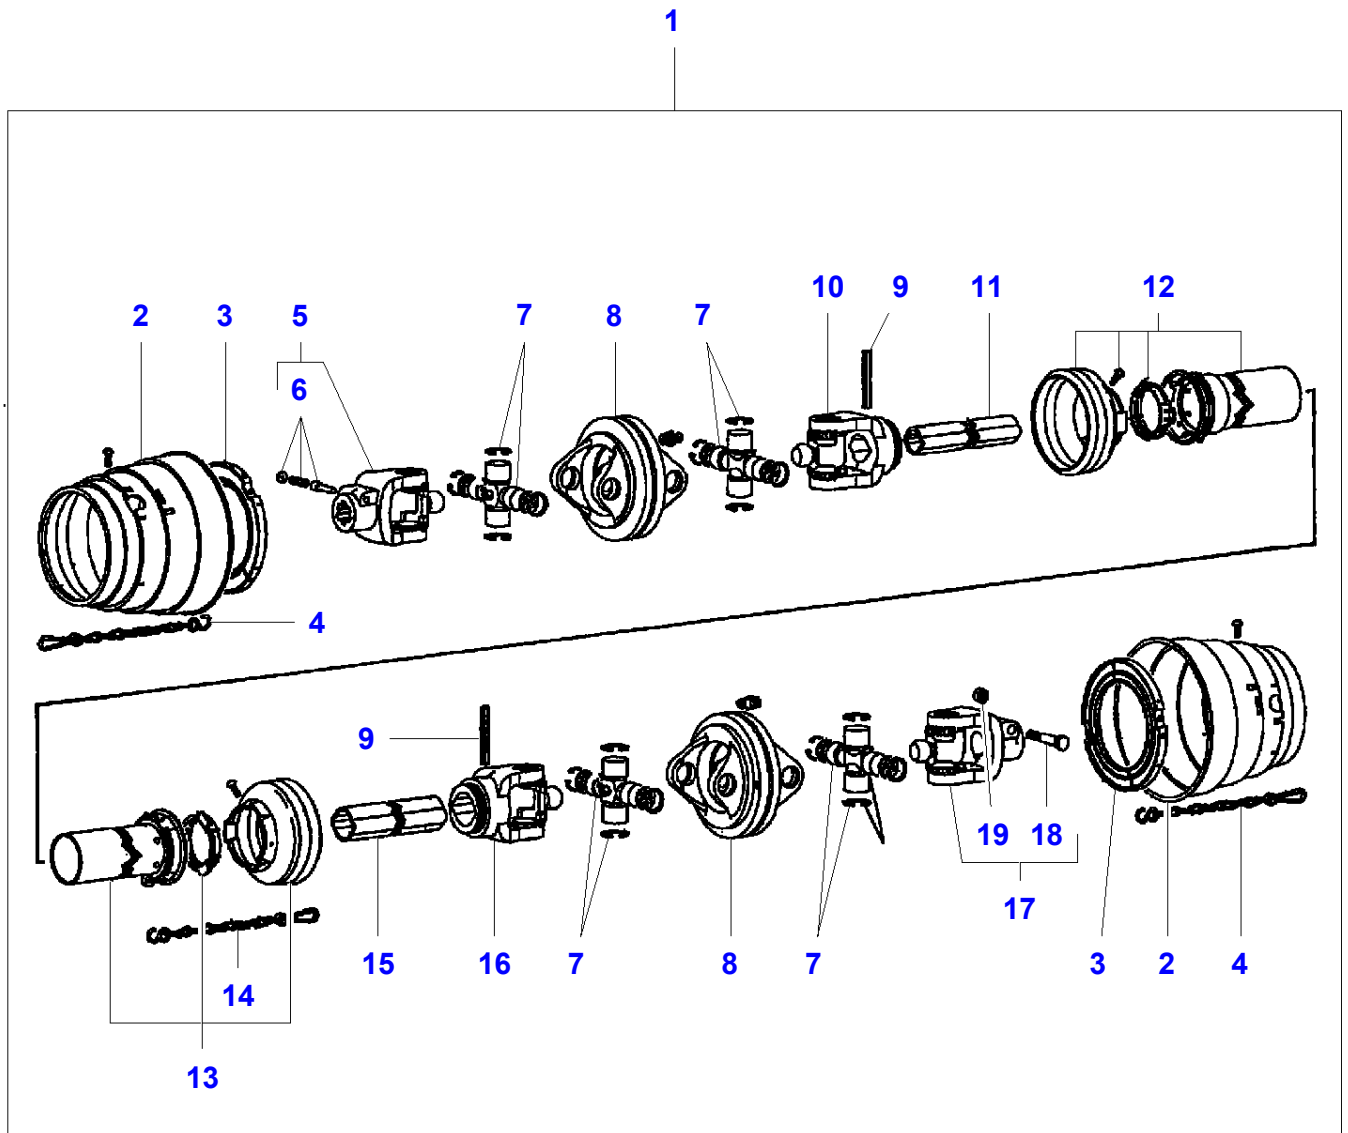

TABLES ACTIVA & BETA SERIES COMBINES - 3906027
L-LB05-005-A

L-LB05-005-A

CARDANS SHAFTS

Item	Part Number	Qty	Description	Comments
1	LA321728600	1	Shaft	L420
	LA321728500	1	Shaft	L480
	LA322694900	1	Shaft	
2	LA322247350	2	Shield	(1)
3	LA322247450	2	Disc	(1)
4	LA322247650	2	Link	(1)
5	LA322246900	1	Yoke	(1)
6	LA322539600	1	Button	(5)
7	LA322246000	4	Spider.	(1)
8	LA322246100	2	Yoke	(1)
9	LA14607670	2	Pin	(1)
10	LA322246350	1	Yoke	(1)
11	LA322246550	1	Shaft	[B] (1)
	LA322246450	1	Shaft	[A] (1)
	LA323251450	1	Shaft	[C] (1)
12	LA322609600	1	Shield	(1)
13	LA322609700	1	Shield	(1)
14	LA322247650	1	Link	(13)
15	LA322246750	1	Shaft	[B] (1)
	LA322246650	1	Shaft	[A] (1)
	LA323251350	1	Shaft	[C] (1)
16	LA322246850	1	Yoke	(1)
17	LA322247000	1	Yoke	(1)
18	LA11113821	1	Screw	(17)
19	LA12577511	1	Nut	(17)

FOOTNOTE [A] INCLUDED IN LA321728500

FOOTNOTE [B] INCLUDED IN LA321728600

FOOTNOTE [C] INCLUDED IN LA322694900