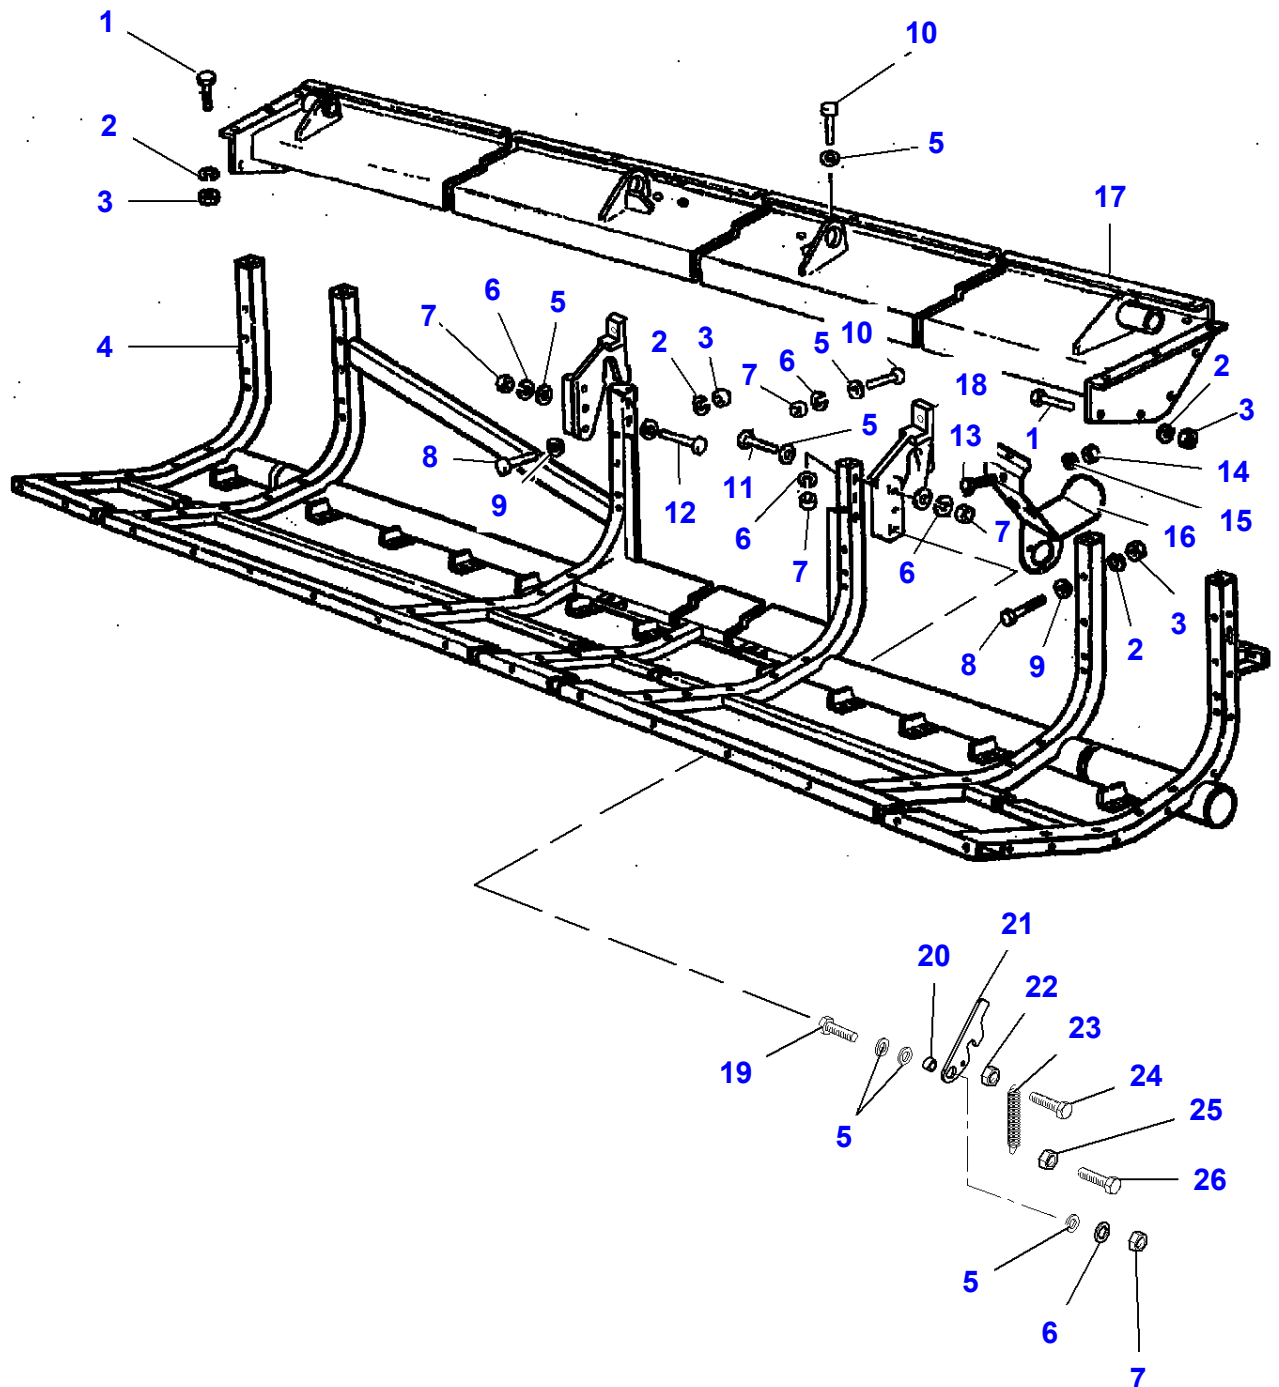

Item	Part Number	Qty	Description	Comments
				[A] Up to Serial or Engine Number 753000410 - L600 Up to Serial or Engine Number 763000085 - L660
1	LA11106021	1	Screw	
2	LA12034671	1	Washer	
3	LA11701721	1	Nut	
4	LA322692850	1	Frame	L600
	LA322693050	1	Frame	L660
5	LA355530830	1	Washer	
6	LA12034771	1	Lock Washer	
7	LA16101511	1	Nut	
8	LA11106424	1	Screw	
9	LA355501120	1	Washer	
10	LA15540521	1	Screw	
11	LA15541424	1	Screw	
12	LA15233821	1	Screw	
13	LA350342511	1	Screw	
14	LA16100811	1	Nut	
15	LA12034571	1	Lock Washer	
16	LA322673650	1	Support	
17	LA322692950	1	Beam	L600
	LA322693250	1	Beam	
18		1	Support	See Page - Reference Number 010-0045

FOOTNOTE [A] NOT ILLUSTRATED

TABLES ACTIVA & BETA SERIES COMBINES - 3906027
L-LB31-006-A

L-LB31-006-A