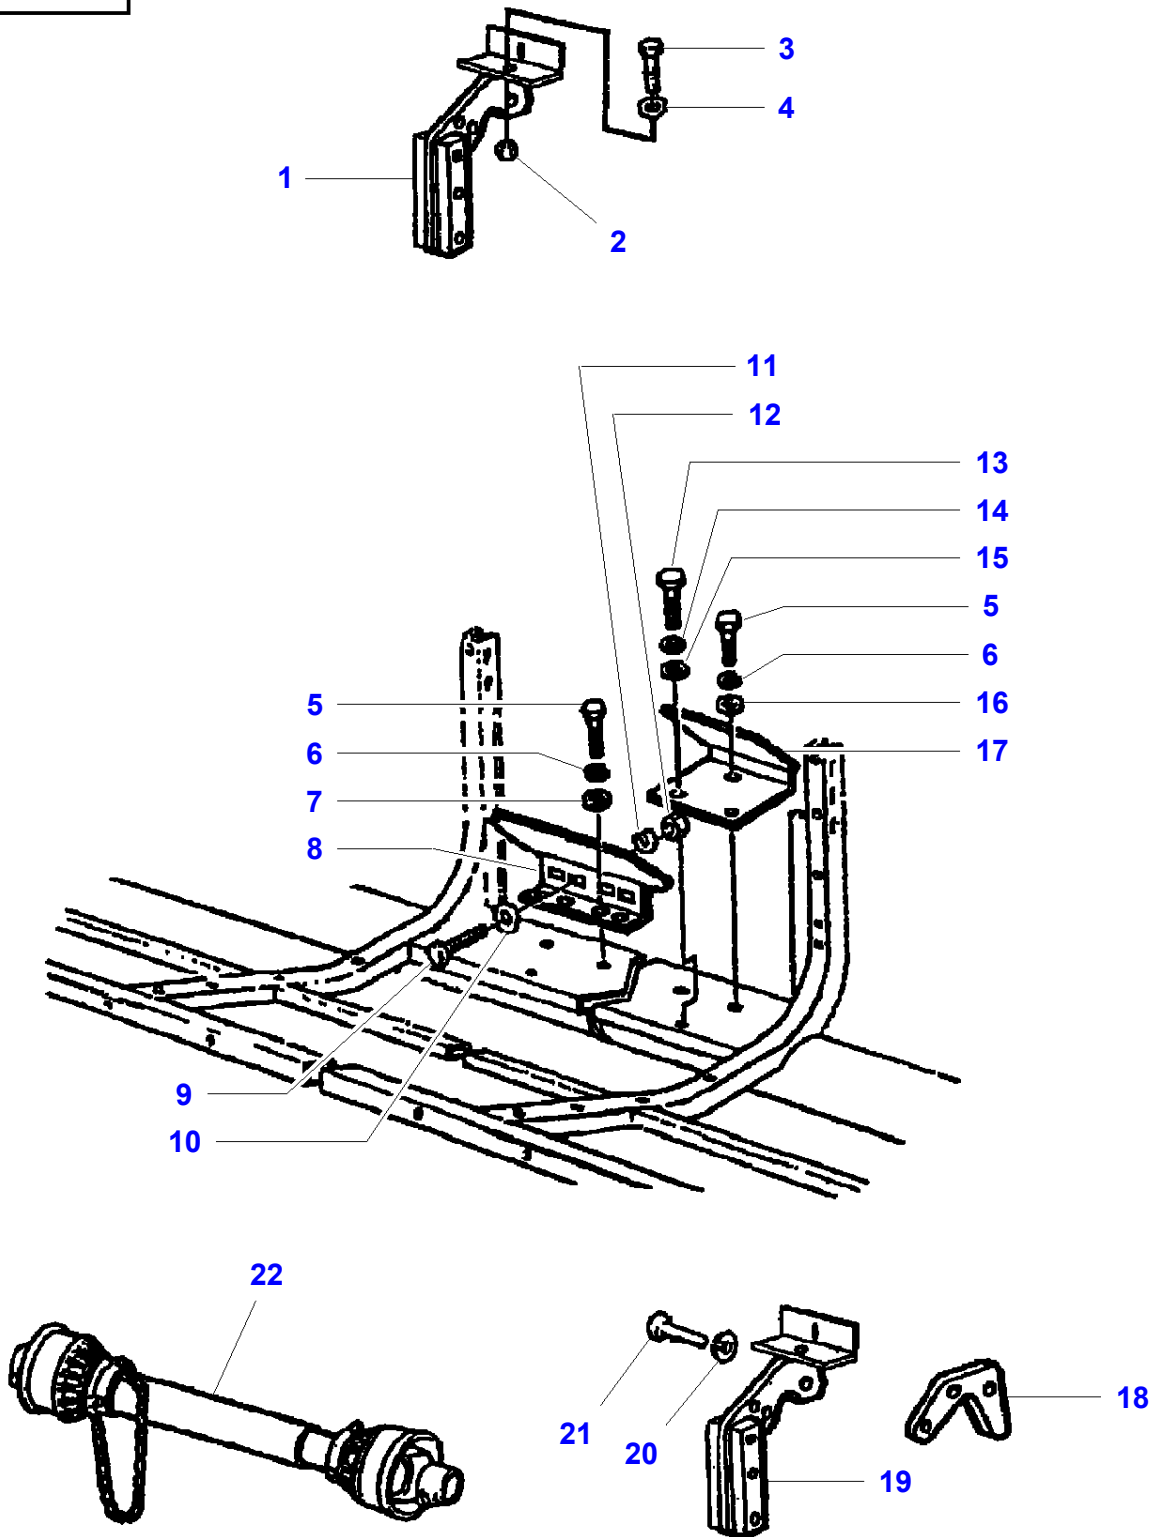

TABLES ACTIVA & BETA SERIES COMBINES - 3906027
L-LB04-001-A

L-LB04-001-A

Item	Part Number	Qty	Description	Comments
				[A] L420 Up to Serial or Engine Number 733000941 - L480 Up to Serial or Engine Number 743000840 - L540 Up to Serial or Engine Number 753000410 - L600 Up to Serial or Engine Number 763000085 - L660
1	LA322710950	1	Support	
2	LA16101511	1	Nut	
3	LA15232721	1	Screw	
4	LA355530630	1	Washer	
5	LA15540521	2	Screw	
6	LA12034771	2	Lock Washer	
7	LA355530830	1	Washer	
8	LA322710050	1	Plate	
9	LA350342525	1	Screw	
10	LA355501120	1	Washer	
11	LA12034671	1	Washer	
12	LA11701711	1	Nut	
13	LA16043421	1	Hex. Sock. Screw	
14	LA12034571	1	Lock Washer	
15	LA355510820	1	Washer	
16	LA355501330	1	Washer	
17	LA322606350	1	Plate	
18	LA322711050	1	Hook	
19	LA322710950	1	Support	
20	LA12035571	1	Washer	
21	LA11408324	1	Capscrew	
22		1	Universal Joint	See Page - Reference Number 010-0075

FOOTNOTE [A] NOT ILLUSTRATED