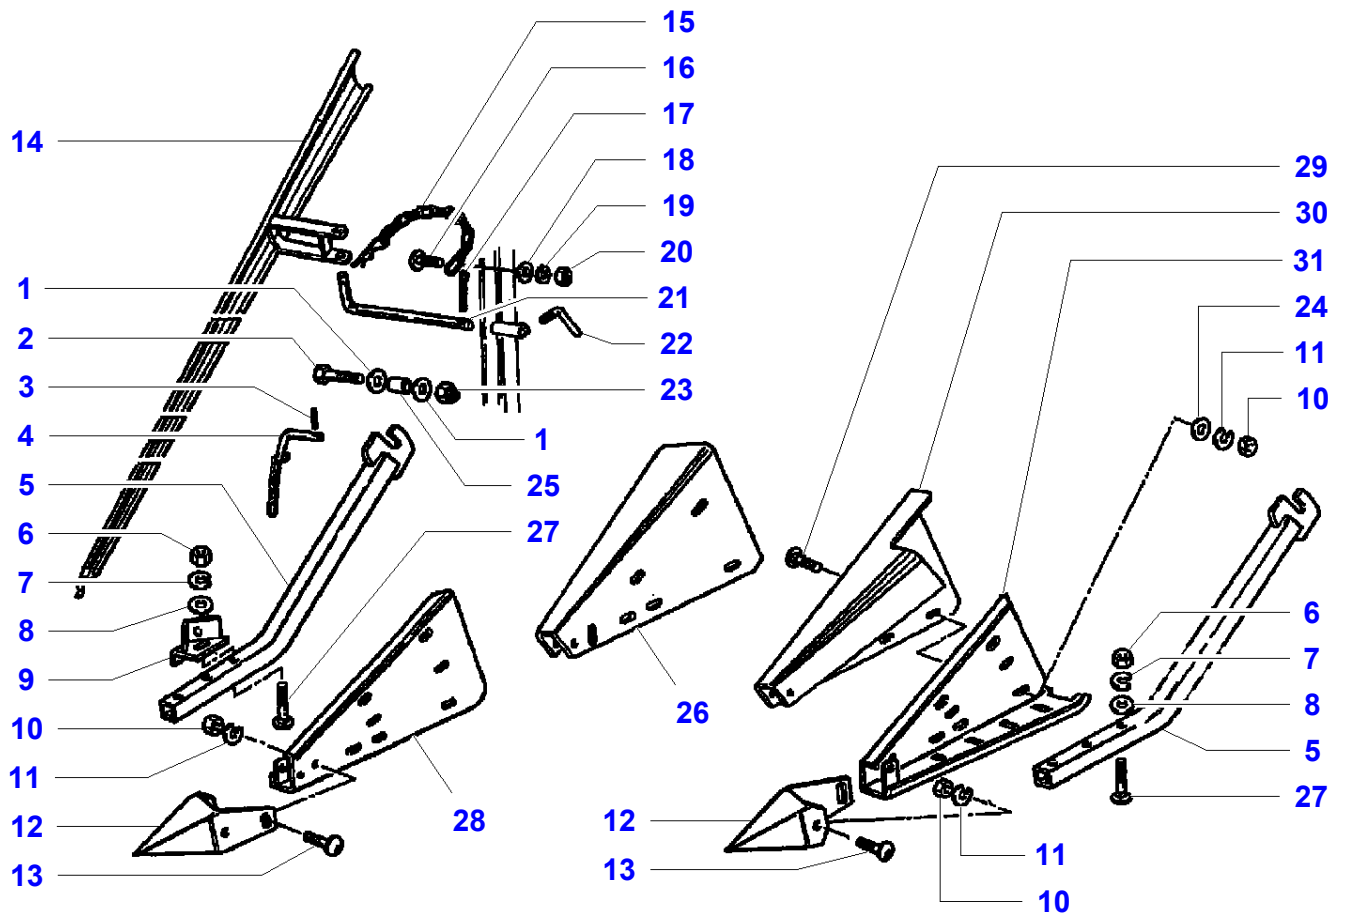

L-LB03-001-A

NORMALS DIVIDERS - NORMAL

Item	Part Number	Qty	Description	Comments
1	LA355511230	2	Washer	
2	LA15215721	1	Screw	
3	LA14163970	1	Roll Pin	
4	LA300115792	1	Latch	
5	LA321070650	2	Arm	
6	LA11701721	2	Nut	
7	LA12034671	2	Washer	
8	LA355511030	2	Washer	
9	LA321071350	1	Collar	
10	LA16100811	3	Nut	
11	LA12034571	3	Lock Washer	
12	LA321070750	2	Divider	
13	LA350342512	2	Screw	
14	LA300114877	1	Rail	
15	LA322366800	1	Latch	
16	LA10902421	1	Hex. Sock. Screw	
17	LA10797201	1	Pin	
18	LA355500710	1	Washer	
19	LA12035671	1	Lock Washer	
20	LA15896211	1	Nut	
21	LA300114639	1	Pin	
22	LA300018310	1	Pin	
23	LA12577511	1	Nut	
24	LA355510820	1	Washer	
25	LA340415211	1	Bush	
26	LA321071050	1	Divider	
27	LA13184201	2	Screw	
28	LA321070850	1	Pad	
29	LA350342512	1	Screw	
30	LA321071150	1	Divider	
31	LA321070950	1	Pad	
32	LA711551617	1	Divider	[A] complete

FOOTNOTE [A] NOT ILLUSTRATED