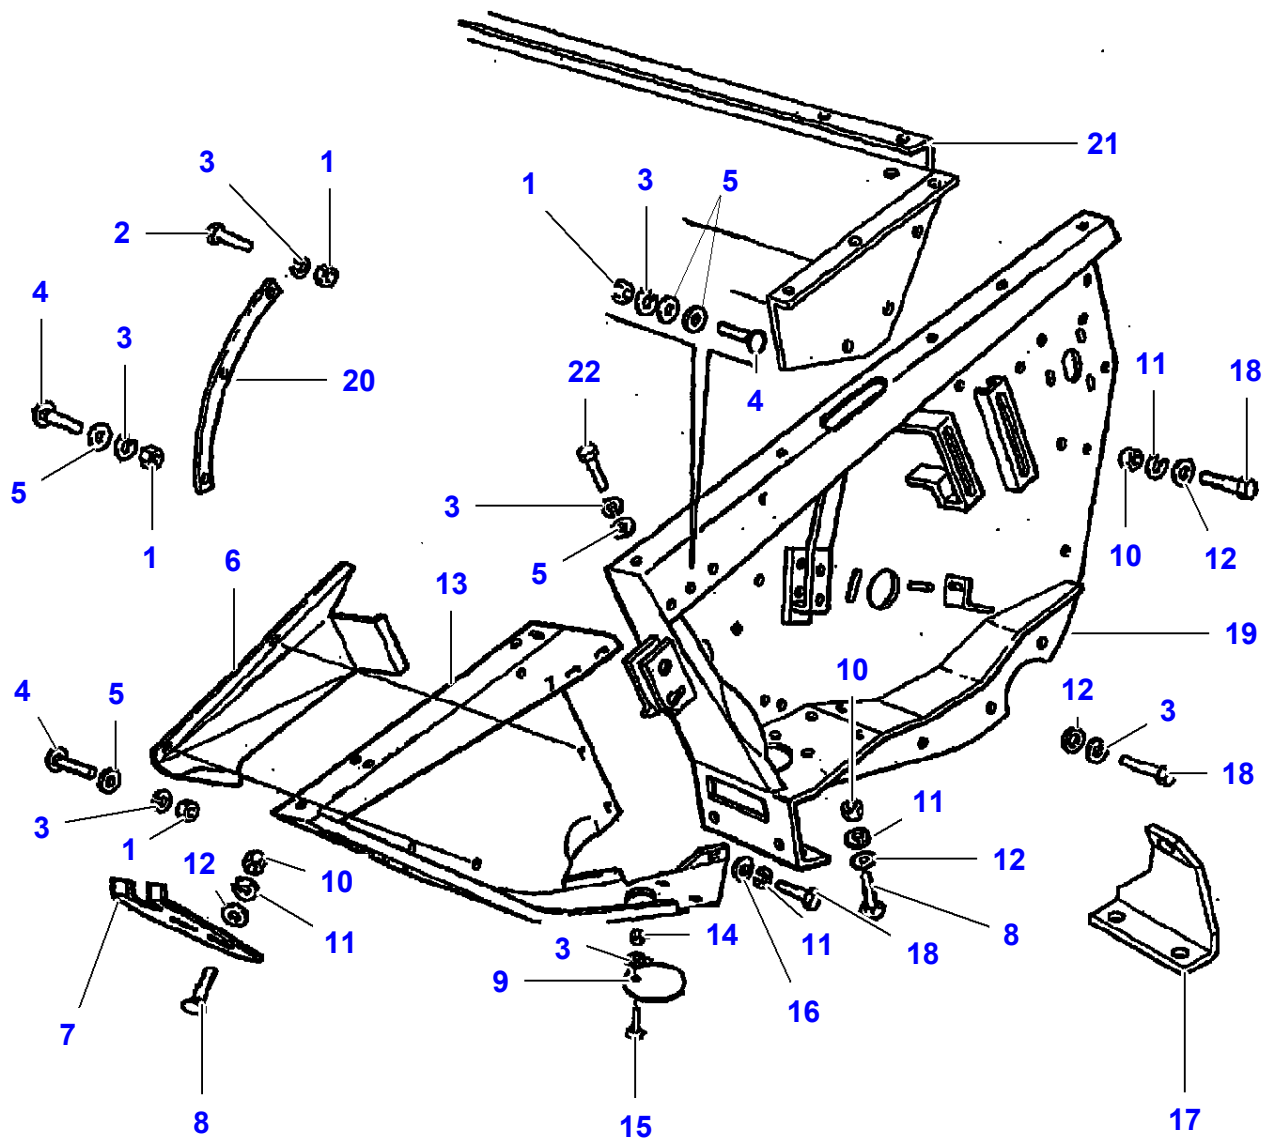

CUTTERBAR WALL - Right Side

Item	Part Number	Qty	Description
1	LA16043024	1	Capscrew
2	LA12034571	13	Lock Washer
3	LA321695650	1	Strap
4	LA11701721	4	Nut
5	LA12034671	6	Washer
6	LA355511030	5	Washer
7	LA322088150	1	Plate
8	LA350342525	4	Screw
9	LA322076250	1	Divider
10	LA322388550	1	Shield
11	LA350342525	4	Screw
12	LA16100824	4	Nut
13	LA355500915	4	Washer
14	LA350342511	3	Screw
15	LA11106224	3	Screw
16	LA355501120	1	Washer
17	LA322700450	1	Panel
18	LA11106424	1	Screw
19	LA16043224	1	Hex. Sock. Screw
20	LA322700150	1	Shield
21	LA322695150	1	Panel
22	LA16043424	1	Hex. Sock. Screw

TABLES ACTIVA & BETA SERIES COMBINES - 3906027
L-LB25-002-B

L-LB25-002-B