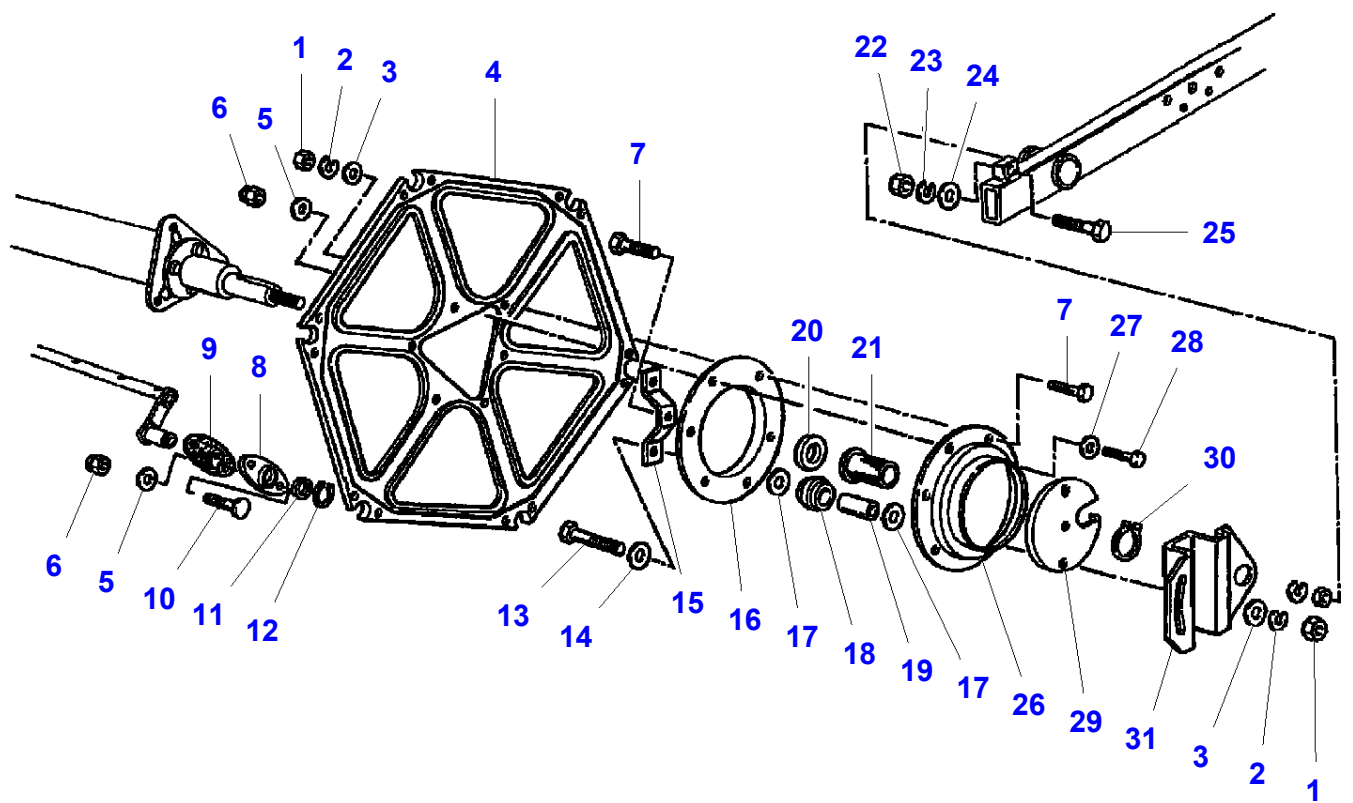

TABLES ACTIVA & BETA SERIES COMBINES - 3906027
L-LB36-001-A

L-LB36-001-A

ECCENTRIC REEL DRIVE

Item	Part Number	Qty	Description
1	LA11701721	1	Nut
2	LA12034671	1	Washer
3	LA355511030	1	Washer
4	LA322415950	1	Spider.
5	LA355510820	1	Washer
6	LA360653408	1	Nut
7	LA11106021	1	Screw
8	LA320905750	1	Shield
9	LA322416050	1	Support
10	LA350342511	1	Screw
11	LA355537920	1	Washer
12	LA11067476	1	Ring
13	LA11107721	1	Screw
14	LA355501120	1	Washer
15	LA321034950	1	Support
16	LA321035250	1	Ring
17	LA355534030	1	Washer
18	LA321034750	1	Roller
19	LA321034850	1	Bush
20	LA355541750	1	Washer
21	LA300114624	1	Bush
22	LA16101511	1	Nut
23	LA12034771	1	Lock Washer
24	LA355511240	1	Washer
25	LA15540824	1	Capscrew
26	LA321035150	1	Ring
27	LA355537920	1	Washer
28	LA16043424	1	Hex. Sock. Screw
29	LA321035050	1	Shield
30	LA11069376	1	Circlip
31	LA321034150	1	Support