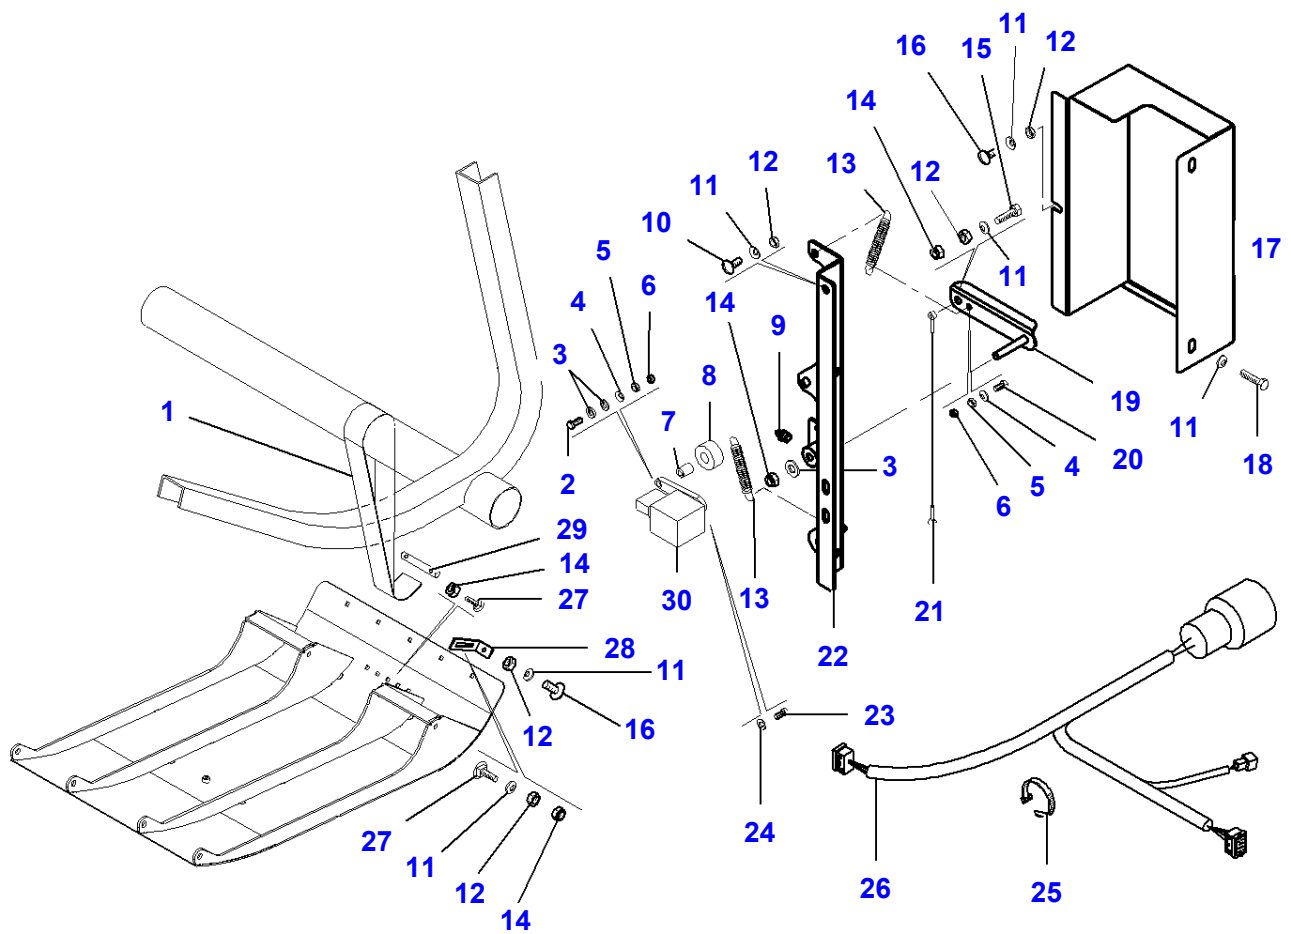

TABLES ACTIVA & BETA SERIES COMBINES - 3906027
L-LB14-006-A

L-LB14-006-A

Item	Part Number	Qty	Description	Comments
				[A] From Serial or Engine Number 723000105 - L420 From Serial or Engine Number 733000942 - L480 From Serial or Engine Number 743000841 - L540 From Serial or Engine Number 753000411 - L600 From Serial or Engine Number 763000086 - L660 From Serial or Engine Number 773000001 - L760
1	LA323232550	1	Lever	
2	LA15212721	X	Screw	
3	LA355510615	X	Washer	
4	LA322357	X	Washer	
5	LA15896211	X	Nut	
6	LA12574211	X	Nut	
7	LA323231050	1	Spacer	
8	LA320927050	1	Roller	
9	LA350357803	1	Nipple	
10	LA350342512	X	Screw	
11	LA322358	X	Washer	
12	LA16100811	X	Nut	
13	LA350356511	2	Spring	
14	LA16104121	X	Nut	
15	LA15213321	X	Screw	
16	LA350342510	X	Screw	
17	LA323231250	1	Cowl	
18	LA16043221	X	Capscrew	
19	LA323230950	1	Lever	
20	LA10902421	X	Hex. Sock. Screw	
21	LA323231150	1	Cable	
22	LA323230850	1	Support	
23	LA10977521	X	Screw	
24	LA12035471	X	Washer	
25	LA340481806	X	Cable Tie	
26	LA323245300	1	Harness	L420 - L480
	LA323245200	1	Harness	L540 - L600
	LA323219500	1	Harness	L660 - L760
27	LA350342513	X	Screw	
28	LA323232950	1	Strap	
29	LA323232650	1	Rod	
30	LA410000354	1	Sensor	

FOOTNOTE [A] NOT ILLUSTRATED