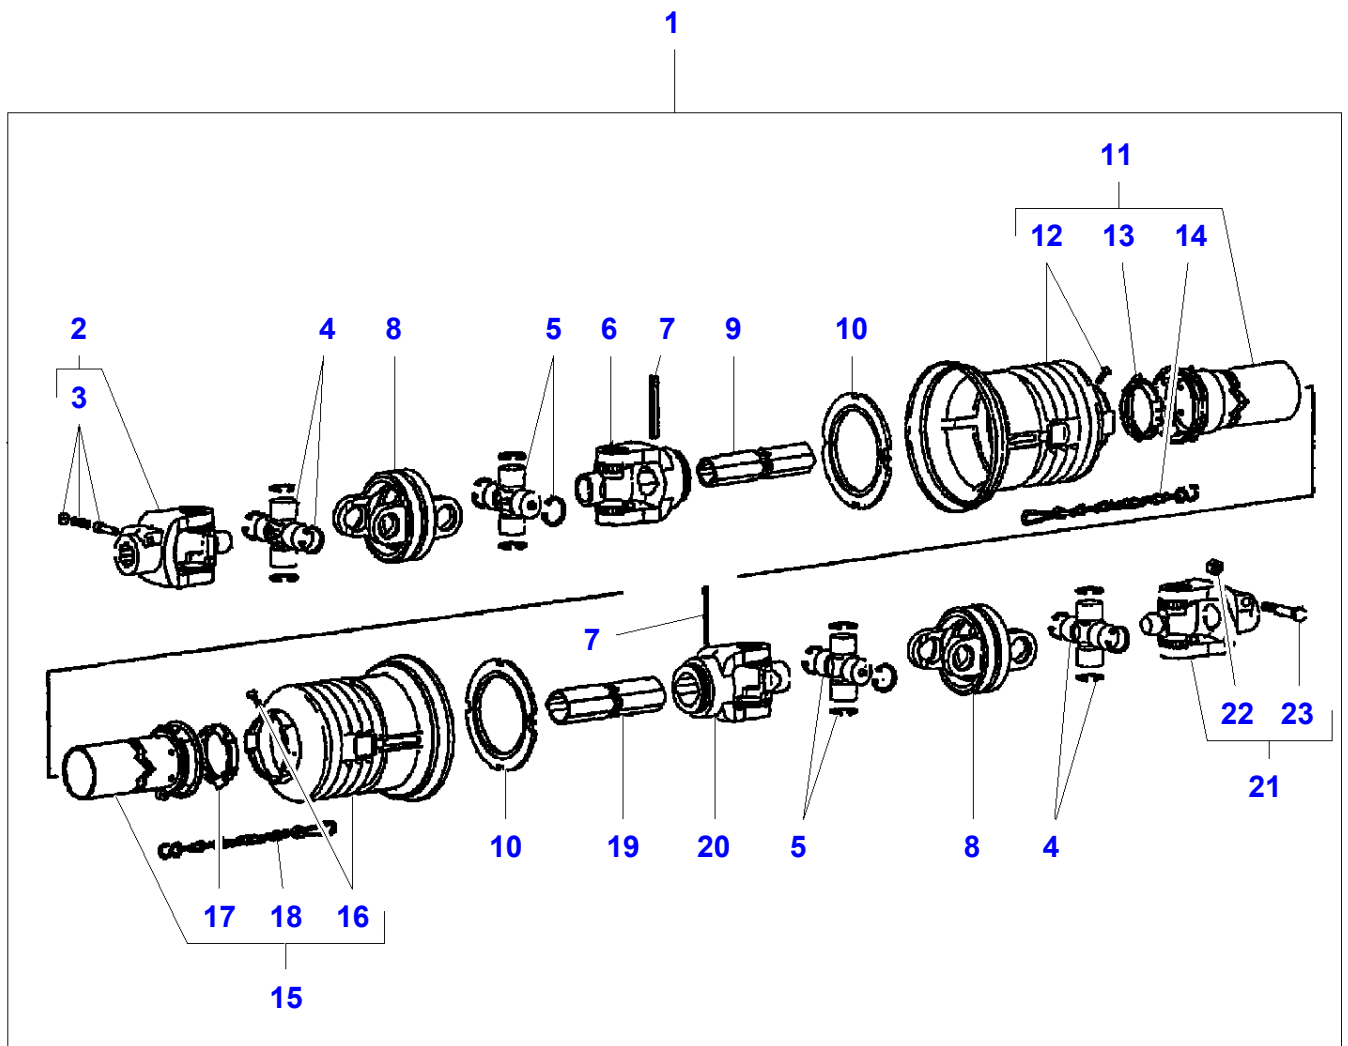

TABLES ACTIVA & BETA SERIES COMBINES - 3906027
L-LB05-004-A

L-LB05-004-A

CARDANS SHAFTS

Item	Part Number	Qty	Description	Comments
1	LA322168900	1	Shaft	
	LA322034500	1	Shaft	
	LA322169000	1	Shaft	
2	LA322537400	1	Yoke	(1)
3	LA322539600	1	Button	(2)
4	LA311996100	2	Spider.	(1)
5	LA322537700	2	Spider.	(1)
6	LA322537850	1	Yoke	(1)
7	LA14610670	2	Pin	(1)
8	LA322537650	2	Yoke	(1)
9	LA322538650	1	Shaft	[A] (1)
	LA322539450	1	Shaft	[B,C] (1)
10	LA322538250	2	Ring	(1)
11	LA322538400	1	Tube	[A] (1)
	LA322538800	1	Shield	[B,C] (1)
12	LA322538300	1	Shield	(11)
13	LA9962905	1	Circlip	(11)
14	LA300119837	1	Chain	(11)
15	LA322538500	1	Shield	[A] (1)
	LA322538900	1	Shield	[B,C] (1)
16	LA322538300	1	Shield	(15)
17	LA9962905	1	Circlip	(15)
18	LA300119837	1	Chain	(15)
19	LA322538750	1	Shaft	[A] (1)
	LA322539550	1	Shaft	[B] (1)
	LA322539150	1	Shaft	[C] (1)
20	LA322538150	1	Yoke	(1)
21	LA322537500	1	Yoke	(1)
22	LA12577511	1	Nut	(21)
23	LA11113821	1	Screw	(21)

FOOTNOTE [A] INCLUDED IN LA322168900

FOOTNOTE [B] INCLUDED IN LA322034500

FOOTNOTE [C] INCLUDED IN LA322169000