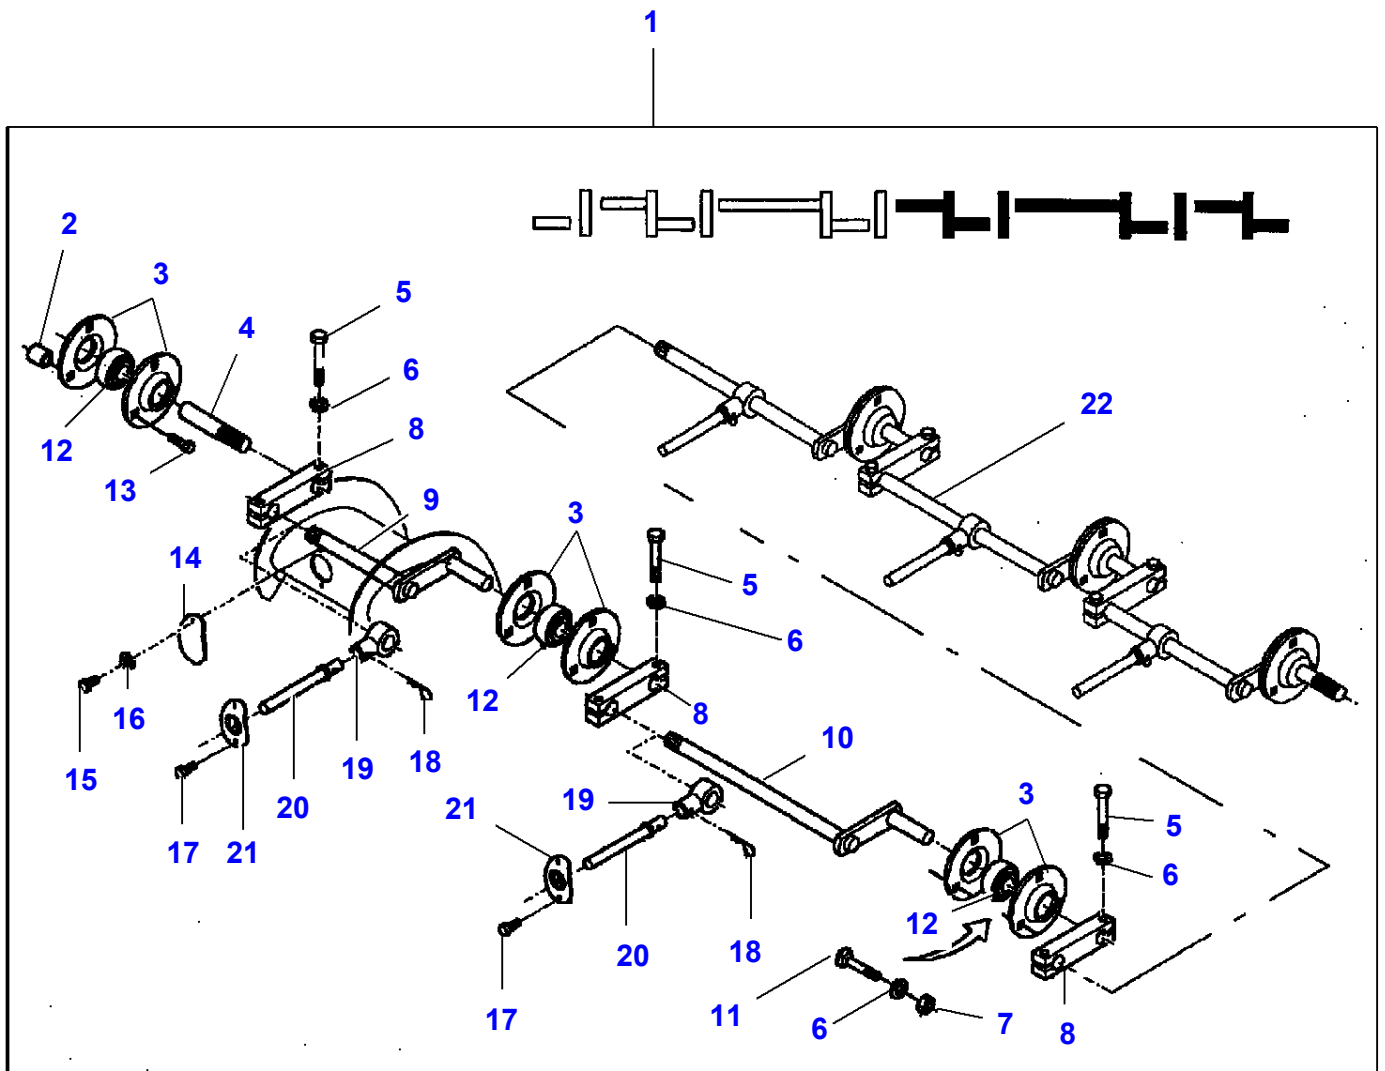

TABLES ACTIVA & BETA SERIES COMBINES - 3906027
L-LB06-006-A

L-LB06-006-A

FEEDING AUGER - L760

Item	Part Number	Qty	Description	Comments
1		1	Auger	See Page - Reference Number 010-0110
2	LA322762850	1	Spacer	(1)
3	LA340411405	3	Kit	(1)
4	LA322758450	1	Shaft	(1)
5	LA15888731	6	Screw	(1)
6	LA140045	6	Washer	(1)
7	LA80100016	X	Nut	(1)
8	LA322758350	3	Shaft	(1)
9	LA322758750	1	Shaft	(1)
10	LA322759050	1	Shaft	(1)
11	LA350342520	X	Screw	(1)
12	LA340411205	3	Bearing Assy	(1)
13	LA16160121	X	Screw	(1)
14	LA322759150	X	Plate	(1)
15	LA13836821	X	Screw	(1)
16	LA322357	X	Washer	(1)
17	LA13836821	2	Screw	(1)
18	LA80740591	2	Pin	(1)
19	LA322843850	2	Support	(1)
20	LA322823000	2	Finger	(1)
21	LA322843750	2	Guide	(1)
22		1	Crankshaft	(1)

See Page - Reference Number 010-0120/1