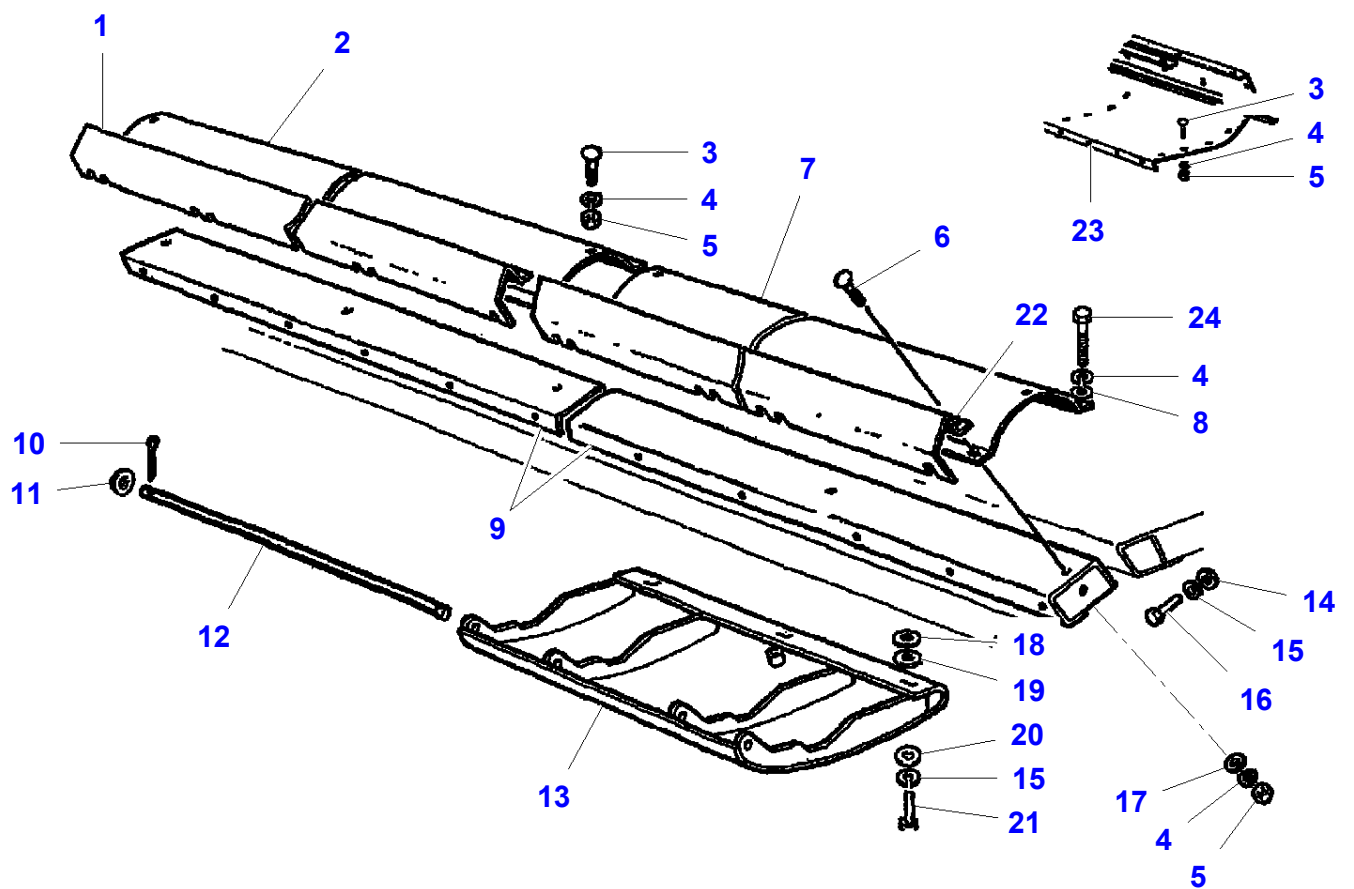

PLATES AND SKID

Item	Part Number	Qty	Description
1	LA323088350	2	Plate
2	LA323088650	2	Plate
3	LA323227450	3	Plate
4	LA323221350	1	Plate
5	LA350342510	1	Screw
6	LA323232450	1	Plate
7	LA355500915	X	Washer
8	LA12034571	X	Lock Washer
9	LA16100811	X	Nut
10	LA323220650	1	Plate
11	LA350342511	X	Screw
12	LA323221150	1	Plate
13	LA323220750	1	Plate
14	LA323221050	1	Plate
15	LA323221950	1	Plate
16	LA323220550	1	Plate
17	LA323220450	1	Plate
18	LA323221250	1	Plate
19	LA11701721	X	Nut
20	LA12034671	X	Washer
21	LA355501130	X	Washer
22	LA11106424	X	Screw
23	LA323227350	1	Plate
24	LA323222050	1	Plate

TABLES ACTIVA & BETA SERIES COMBINES - 3906027
L-LB33-001-B

L-LB33-001-B