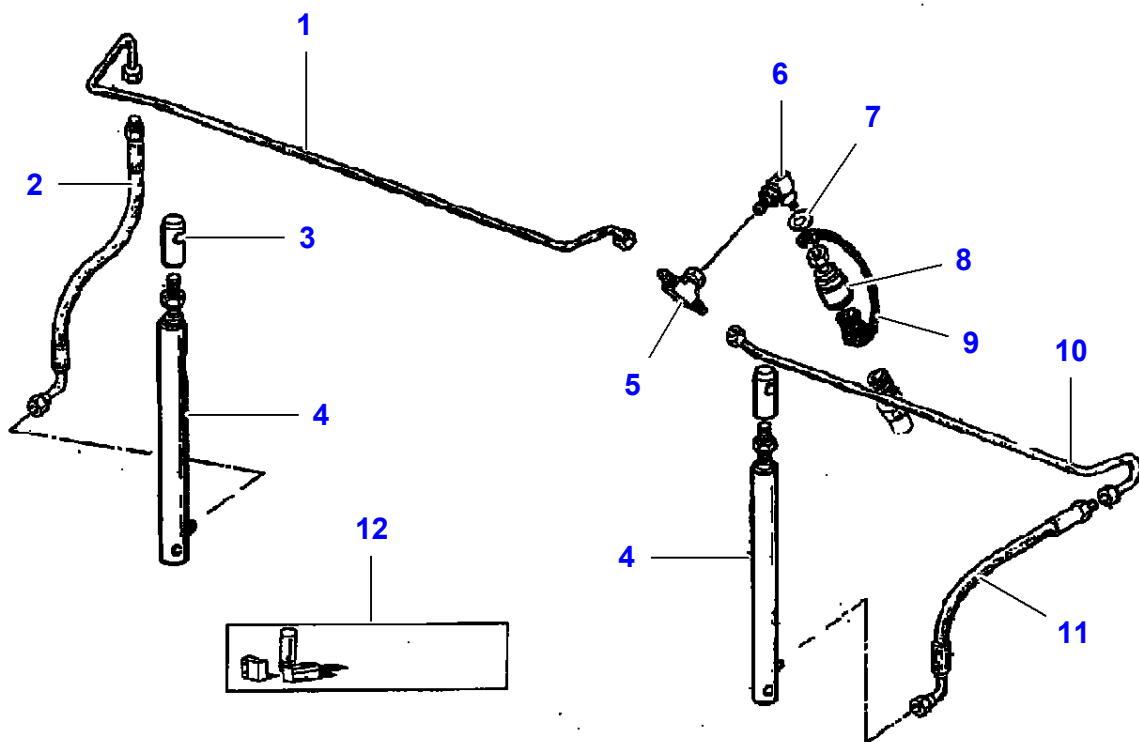

CUTTERBAR WALL - Left Side

Item	Part Number	Qty	Description	Comments
1	LA16100824	4	Nut	
2	LA16043224	1	Hex. Sock. Screw	
3	LA12034571	5	Lock Washer	
4	LA350342511	4	Screw	
5	LA355500915	4	Washer	
6	LA322696250	1	Panel	
7	LA322088150	1	Plate	
8	LA350342525	2	Screw	
9	LA429855	1	Cover	Repairs and replaces LA80429855
10	LA11701721	3	Nut	
11	LA12034671	4	Washer	
12	LA355511030	4	Washer	
13	LA322076150	1	Divider	
14	LA16100811	1	Nut	
15	LA350342510	1	Screw	
16	LA355501120	1	Washer	
17	LA322694850	1	Bracket	
18	LA11106224	3	Screw	
19	LA322694750	1	Panel	
20	LA322700150	1	Shield	
21		1	Beam	See Page - Reference Number 010-0330
22	LA16043424	1	Hex. Sock. Screw	

L-LB26-001-B