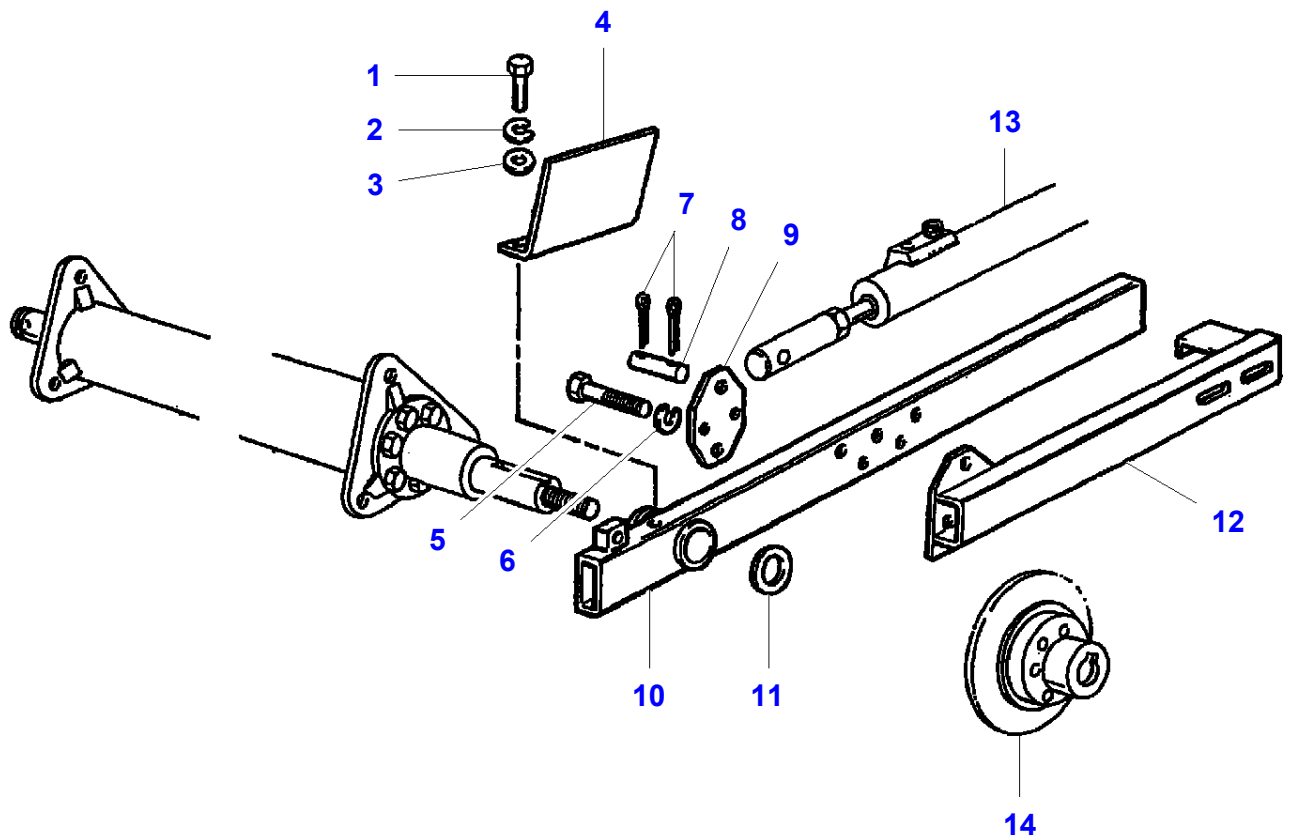

TABLES ACTIVA & BETA SERIES COMBINES - 3906027
L-LB35-003-A

L-LB35-003-A

Massey Ferguson

TABLES ACTIVA & BETA SERIES COMBINES - 3906027

3906027

REEL ARM MOVABLE - L480, L540, L600, L660, L760

Page010-0425

Item	Part Number	Qty	Description	Comments
1	LA16043421	1	Hex. Sock. Screw	
2	LA12034571	1	Lock Washer	
3	LA355500915	1	Washer	
4	LA321047550	1	Shield	
5	LA12034671	1	Washer	
6	LA11107221	1	Screw	
7	LA10734601	1	Cotter	
8	LA350379359	1	Pin	
9	LA321034050	1	Plate	
10	LA321033950	1	Arm	
11	LA300114742	1	Washer	
12	LA321033750	1	Support	
13		1	Ram	See Page - Reference Number 010-0305
14		1	Hub	See Page - Reference Number 010-0435