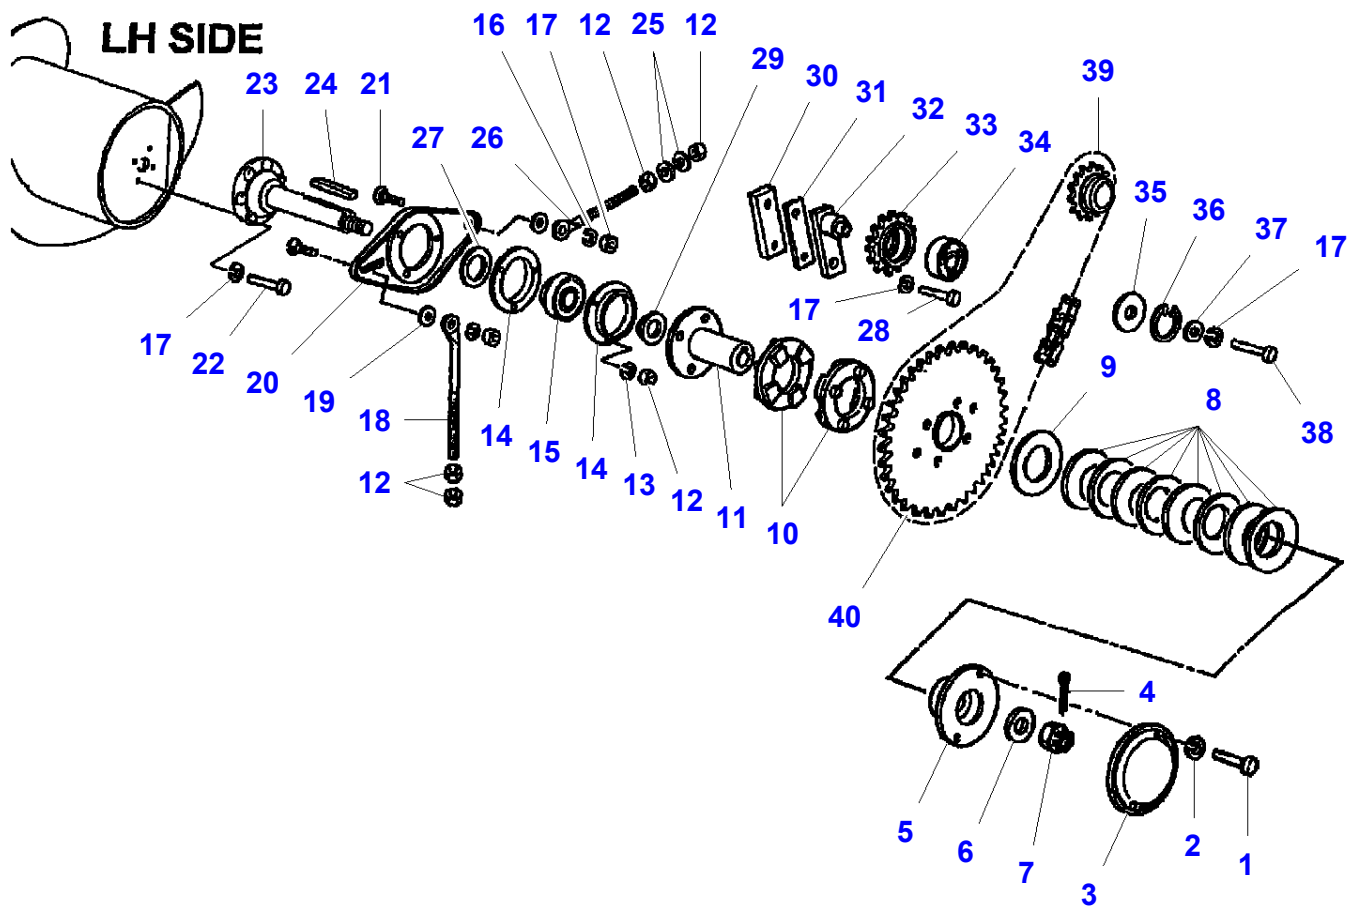

AUGER FINGERS ADJUSTEMENT - Right Hand

Item	Part Number	Qty	Description	Comments
1	LA11702921	1	Nut	
2	LA12034771	3	Lock Washer	
3	LA355530820	4	Washer	
4	LA120044	1	Screw	Repairs and replaces LA80120044
5	LA300114394	1	Tie Rod	
6	LA11701721	5	Nut	
7	LA355501120	5	Washer	
8	LA11107621	1	Screw	
9	LA322759550	1	Lever	Replace and repair. Old not interchangeable with new LA84067823
10	LA11112421	1	Hex. Sock. Screw	
11	LA300114393	1	Tie Rod	
12	LA322680750	1	Support	
13	LA300115065	1	Screw	
14	LA16101511	2	Nut	
15	LA355501320	2	Washer	
16	LA322690750	1	Tie Rod	
17	LA12034771	1	Lock Washer	
18	LA11702921	2	Nut	
19	LA355530420	2	Washer	
20	LA12577511	1	Nut	
21			Auger	See Page - Reference Number 010-0105

TABLES ACTIVA & BETA SERIES COMBINES - 3906027
L-LB21-001-A

L-LB21-001-A