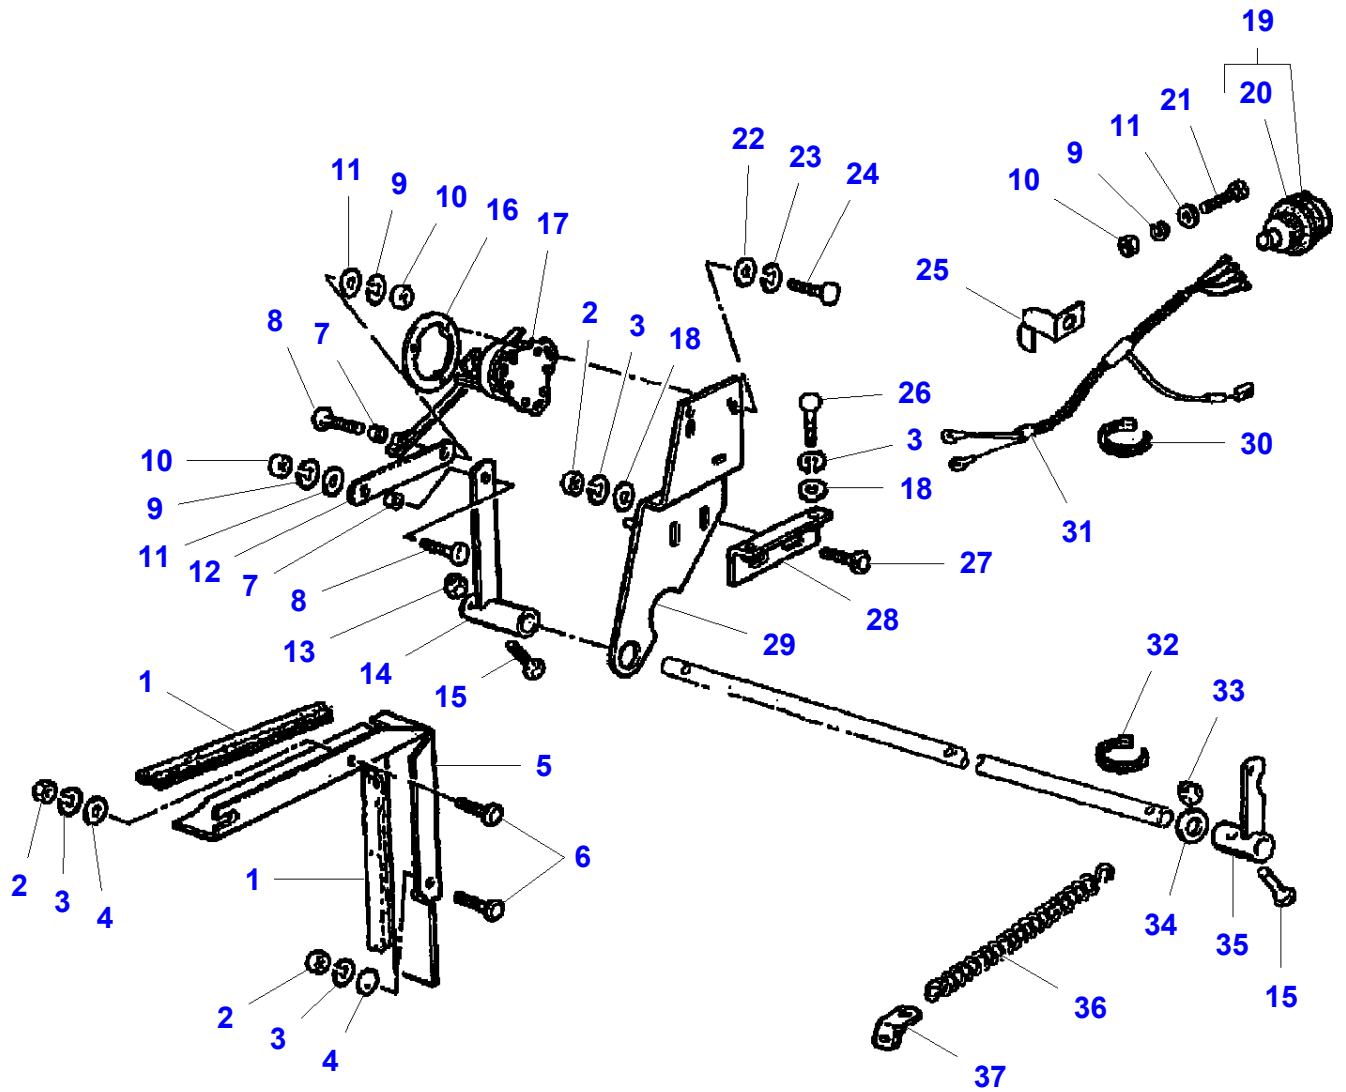

TABLES ACTIVA & BETA SERIES COMBINES - 3906027
L-LB14-001-A

L-LB14-001-A

Item	Part Number	Qty	Description	Comments
				[A] Up to Serial or Engine Number 723000104 - L420 Up to Serial or Engine Number 733000941 - L480 Up to Serial or Engine Number 743000840 - L540 Up to Serial or Engine Number 753000410 - L600 Up to Serial or Engine Number 763000085 - L660
1	LA321954150	2	Strip	
2	LA16100824	3	Nut	
3	LA12034571	4	Lock Washer	
4	LA355500920	2	Washer	
5	LA321947950	1	Shield	
6	LA350342511	2	Screw	
7	LA321996150	2	Spacer	
8	LA10978221	2	Screw	
9	LA12035471	3	Washer	
10	LA15896421	3	Nut	
11	LA355510615	3	Washer	
12	LA321998750	1	Plate	
13	LA16104121	1	Nut	
14	LA321926550	1	Lever	
15	LA16044031	2	Screw	
16	LA321998650	1	Ring	
17	LA321909800	1	Resistor	
18	LA355510820	2	Washer	
19	LA5102156	1	Connector	
20	LA5102234	1	Fence	(19)
21	LA10390311	1	Screw	
22	LA355500515	1	Washer	
23	LA12035371	1	Washer	
24	LA10444821	1	Screw	
25	LA300015924	1	Collar	
26	LA16043624	1	Capscrew	
27	LA350342511	1	Screw	
28	LA321996450	1	Bracket	
29	LA321996250	1	Support	
30	LA340481810	1	Cable Tie	
31	LA322734300	1	Harness	L420
	LA322734400	1	Harness	L480-L540
	LA322734500	1	Harness	L600-L660
32	LA340481809	1	Cable Tie	
33	LA16104121	1	Nut	
34	LA355533830	1	Washer	
35	LA322033350	1	Lever	
36	LA350356538	1	Spring	
37	LA322033250	1	Plate	

FOOTNOTE [A] NOT ILLUSTRATED