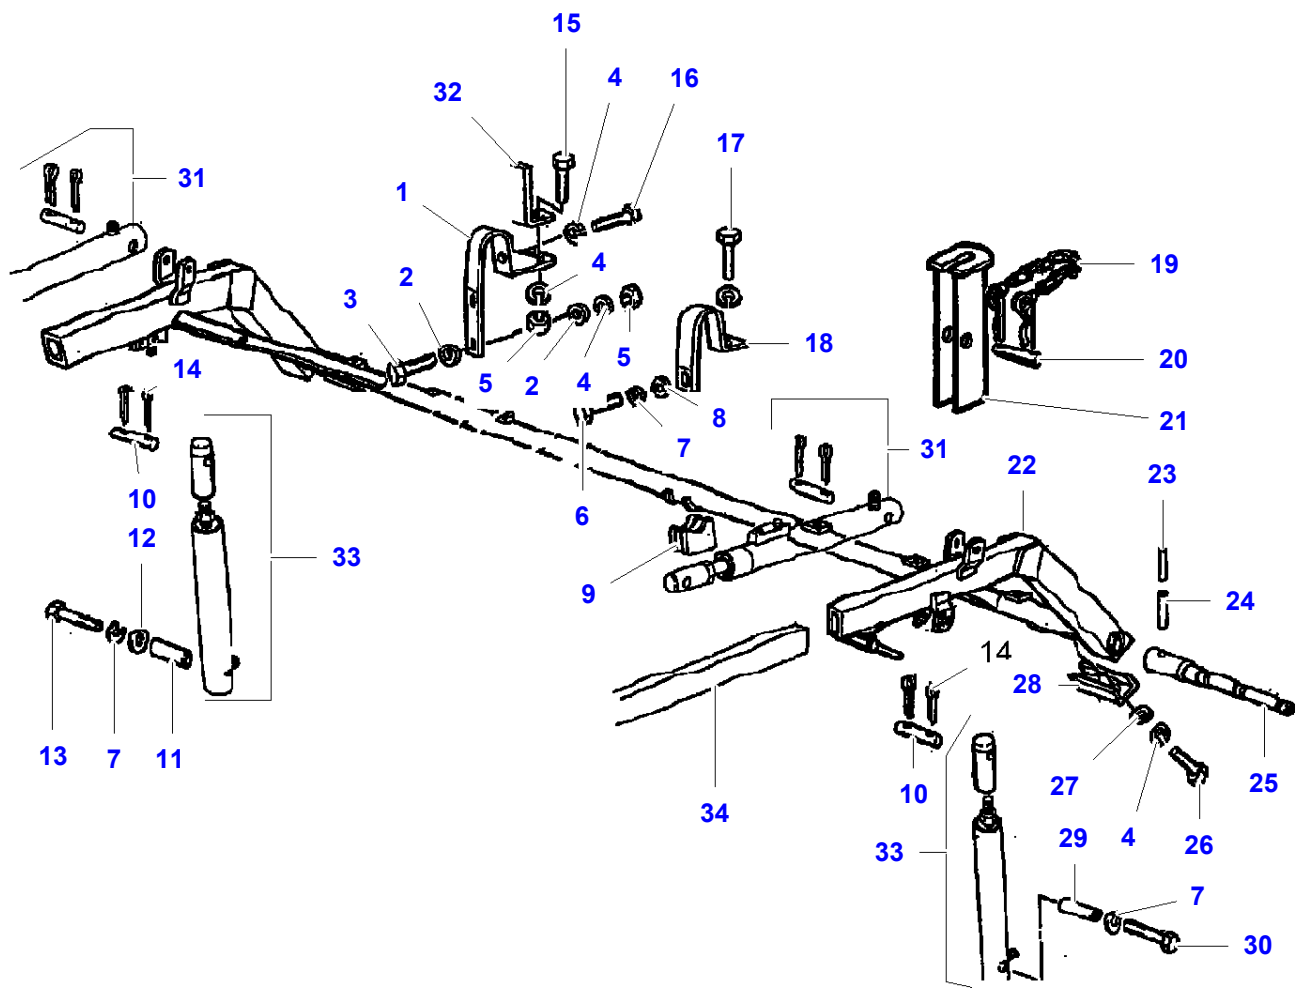

Item	Part Number	Qty	Description	Comments
1	LA322732400	1	Electric Motor	
2	LA12035671	1	Lock Washer	
3	LA10902221	1	Screw	
4	LA11701711	1	Nut	
5	LA14604370	1	Pin	
6	LA12034571	1	Lock Washer	
7	LA16100811	1	Nut	
8	LA89831501	1	Bush	
9	LA14604170	1	Connector	
10	LA355534030	3	Washer	
11	LA350606	2	Ring	Repairs and replaces LA80350606
12	LA9831502	1	Shaft	Repairs and replaces LA89831502
13	LA11701711	2	Nut	
14	LA9831498	1	Bolt	Repairs and replaces LA89831498
15	LA16044221	1	Capscrew	
16	LA350356550	1	Spring	
17	LA16104111	1	Nut	
18	LA9831500	1	Nut	Repairs and replaces LA89831500
19	LA323713	1	Nipple	Repairs and replaces LA80323713
20		1	Bar	See Page - Reference Number 010-0235

TABLES ACTIVA & BETA SERIES COMBINES - 3906027
L-LB30-002-A

L-LB30-002-A