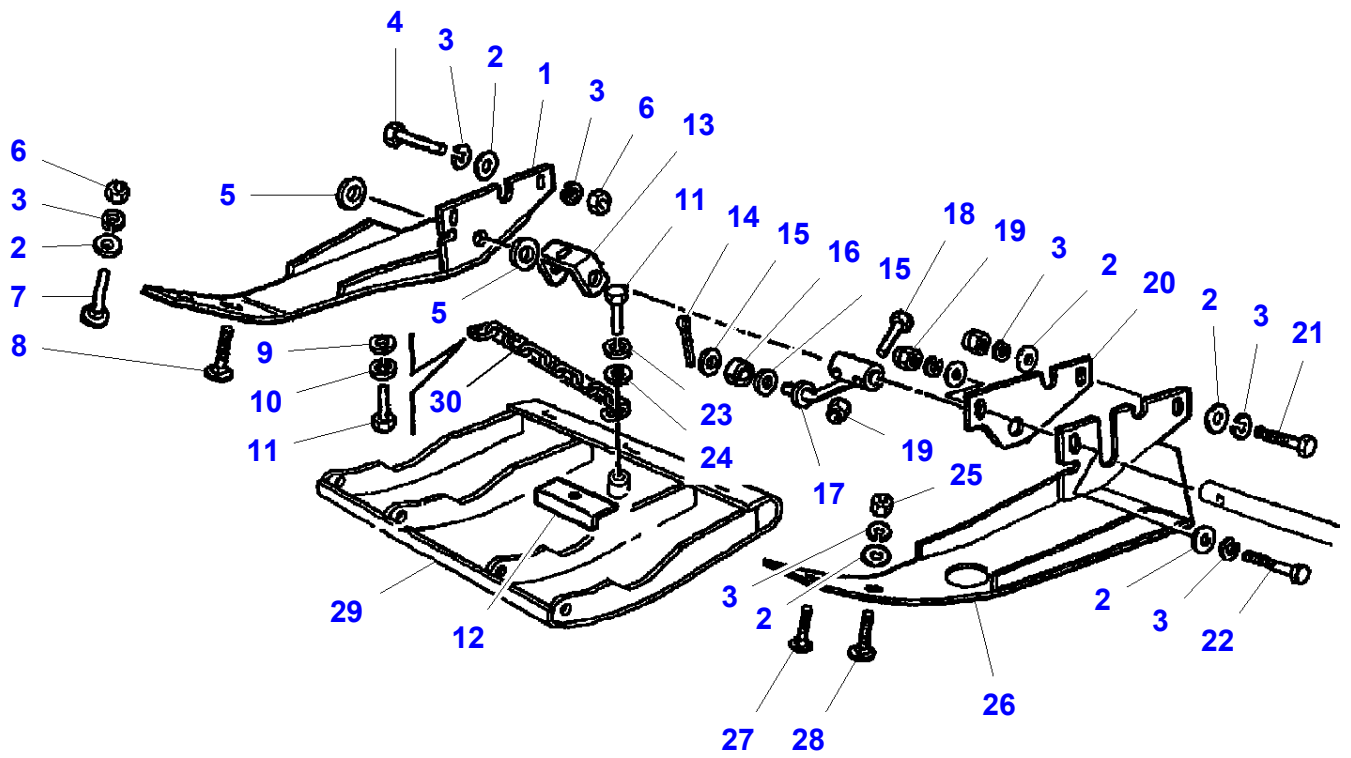

TABLES ACTIVA & BETA SERIES COMBINES - 3906027
L-LB14-002-B

L-LB14-002-B

Item	Part Number	Qty	Description	Comments
				[A] Up to Serial or Engine Number 723000104 - L420 Up to Serial or Engine Number 733000941 - L480 Up to Serial or Engine Number 743000840 - L540 Up to Serial or Engine Number 753000410 - L600 Up to Serial or Engine Number 763000085 - L660
1	LA322700350	1	Plate	
2	LA355511030	7	Washer	
3	LA12034671	8	Washer	
4	LA16040821	1	Screw	
5	LA355534020	2	Washer	
6	LA11701721	2	Nut	
7	LA350342525	1	Screw	
8	LA350342530	1	Screw	
9	LA355500920	1	Washer	
10	LA12034571	1	Lock Washer	
11	LA16043224	2	Hex. Sock. Screw	
12	LA322084050	1	Shield	
13	LA322387050	1	Plate	
14	LA10733601	1	Split Pin	
15	LA355530620	2	Washer	
16	LA320927050	1	Roller	
17	LA320963950	1	Finger	
18	LA16044031	1	Screw	
19	LA16104121	3	Nut	
20	LA322700250	1	Plate	
21	LA16044134	1	Screw	
22	LA11098621	1	Screw	
23	LA12034571	1	Lock Washer	
24	LA355500920	1	Washer	
25	LA11701711	1	Nut	
26	LA322386850	1	Plate	
27	LA350342525	1	Screw	
28	LA350342530	1	Screw	
29		1	Support	See Page - Reference Number 010-0405
30	LA321956050	1	Chain	

FOOTNOTE [A] NOT ILLUSTRATED