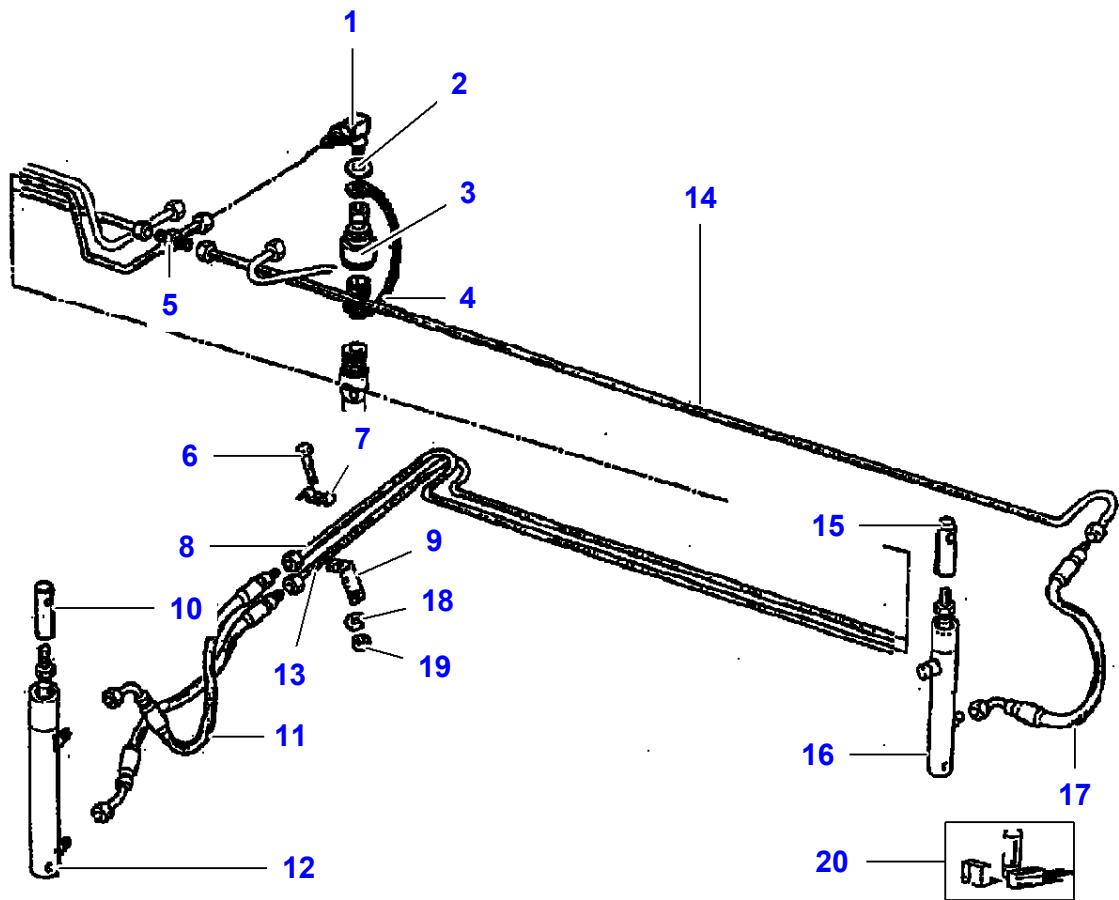

REEL LIFTING TUBING - L420

Item	Part Number	Qty	Description	Comments
1	LA321973050	1	Tube	
2	LA321419450	1	Hose	
3	LA321047650	1	Pin	
	LA300135585	1	Rod	CH
4	LA322161300	2	Ram	See Page - Reference Number 010-0295/15
5	LA321419350	1	Connection	
6	LA321971700	1	Union	
7	LA355561630	1	Gasket	
8	LA322043150	1	Coupling	
9	LA322043450	1	Plug	
10	LA321971150	1	Tube	
11	LA321423150	1	Hose	
12	LA322542500	1	Kit, Seal	

L-LB26-002-A