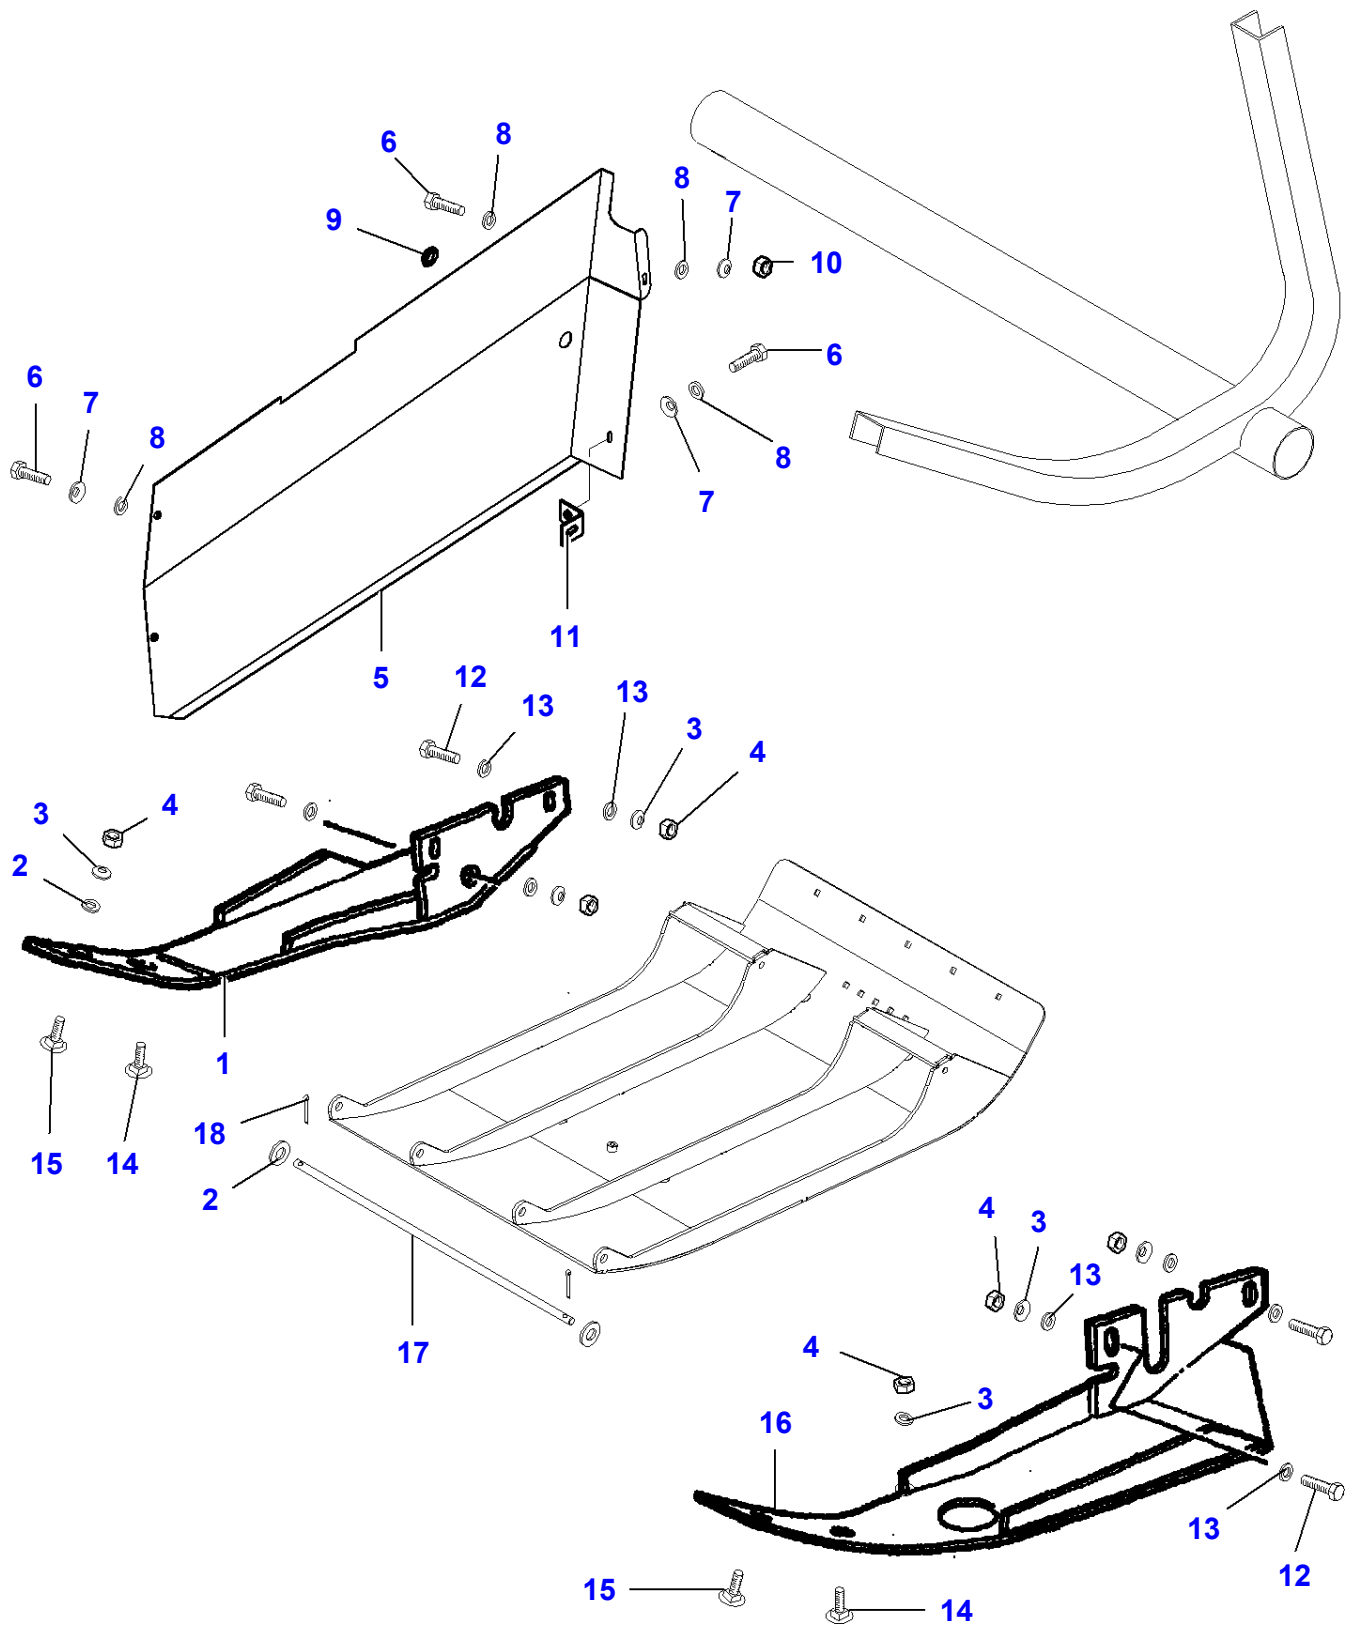

TABLES ACTIVA & BETA SERIES COMBINES - 3906027
L-LB14-007-A

L-LB14-007-A

Item	Part Number	Qty	Description	Comments
				[A] From Serial or Engine Number 723000105 - L420 From Serial or Engine Number 733000942 - L480 From Serial or Engine Number 743000841 - L540 From Serial or Engine Number 753000411 - L600 From Serial or Engine Number 763000086 - L660 From Serial or Engine Number 773000001 - L760
1	LA322700350	1	Plate	
2	LA355511030	X	Washer	
3	LA140045	X	Washer	
4	LA11701721	X	Nut	
5	LA322970350	1	Shield	
6	LA16043421	X	Hex. Sock. Screw	
7	LA322358	X	Washer	
8	LA355500920	X	Washer	
9	LA5120060	1	Plug	
10	LA16100811	X	Nut	
11	LA322971850	1	Strap	
12	LA16040821	X	Screw	
13	LA355501120	X	Washer	
14	LA350342530	X	Screw	
15	LA350342525	X	Screw	
16	LA322386850	1	Plate	
17	LA322387250	1	Pin	
18	LA10797001	2	Split Pin	

FOOTNOTE [A] NOT ILLUSTRATED