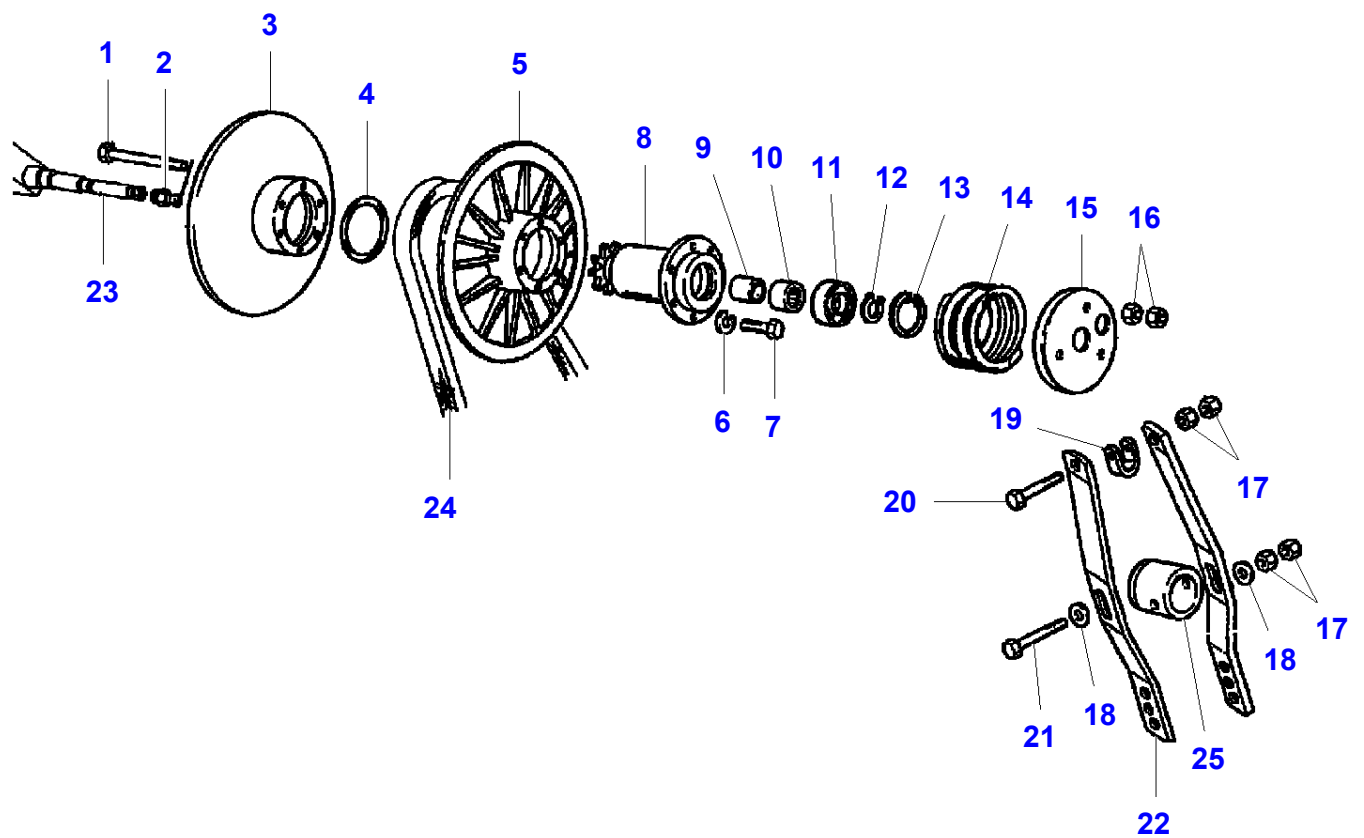

REEL SPEED REDUCTION

Item	Part Number	Qty	Description
1	LA320782250	1	Support
2	LA28996520	1	Bearing Assy
3	LA11067376	1	Ring
4	LA322638450	1	Bearing Assy
5	LA340437953	1	Chain
6	LA320782150	1	Gear

L-LB17-001-A