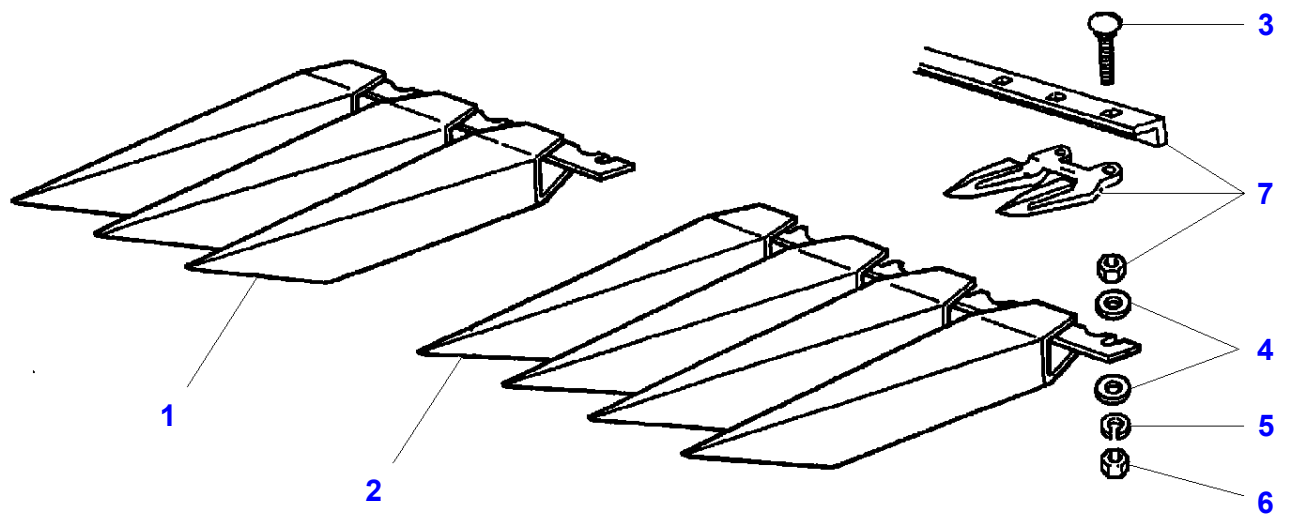

L-LB08-002-A

Item	Part Number	Qty	Description	Comments
1	LA300131175	1	Divider	
2	LA300131100	X	Divider	
3	LA350342655	X	Screw	
4	LA355501330	X	Washer	
5	LA12034771	X	Lock Washer	
6	LA350350007	X	Nut	
7		1	Part	See Page - Reference Number 010-0015