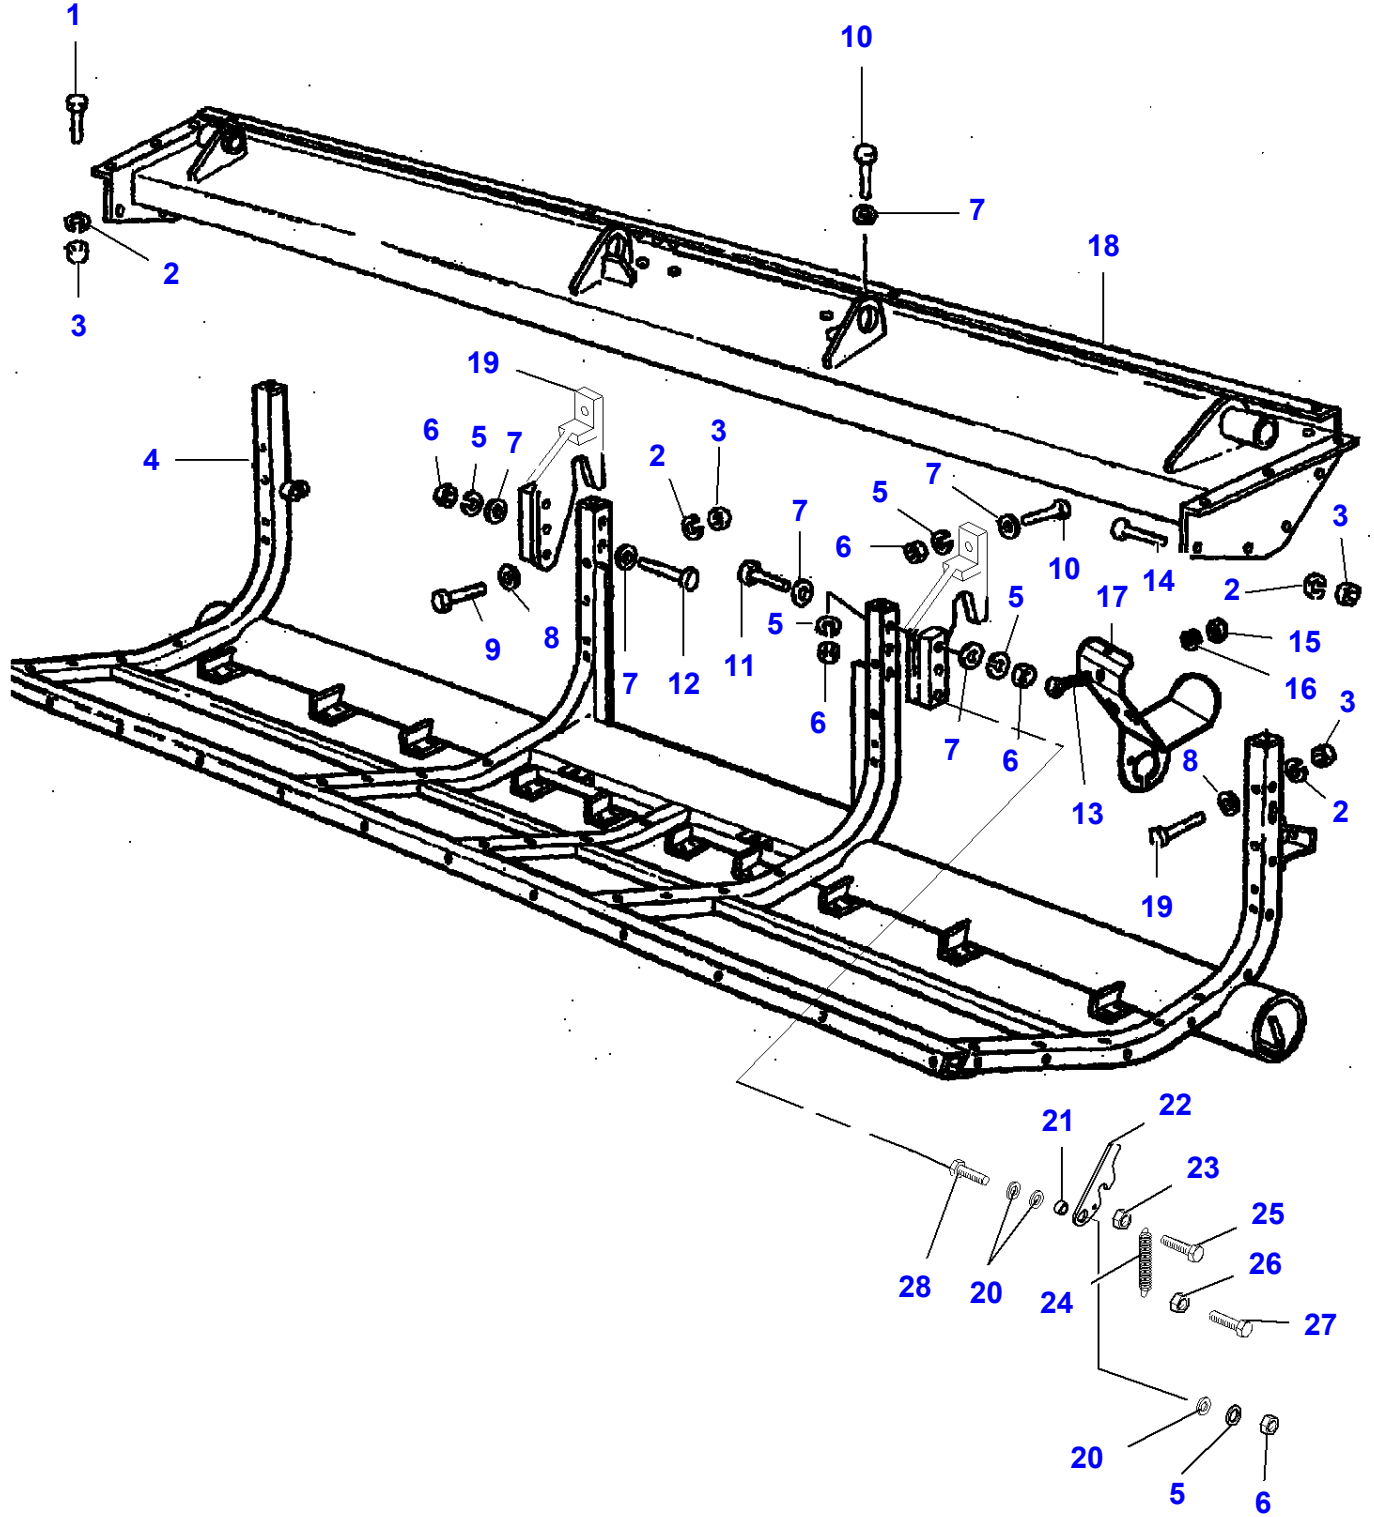

Item	Part Number	Qty	Description	Comments
				[A] Up to Serial or Engine Number 733000941 - L480 Up to Serial or Engine Number 743000840 - L540
1	LA11106021	1	Screw	
2	LA12034671	1	Washer	
3	LA11701721	1	Nut	
4	LA320963350	1	Frame	L480
	LA320963450	1	Frame	
5	LA12034771	1	Lock Washer	
6	LA16101511	1	Nut	
7	LA355530830	1	Washer	
8	LA355501120	1	Washer	
9	LA11106424	1	Screw	
10	LA15540521	1	Screw	
11	LA15541424	1	Screw	
12	LA15233821	1	Screw	
13	LA350342511	1	Screw	
14	LA11106021	1	Screw	
15	LA16100811	1	Nut	
16	LA12034571	1	Lock Washer	
17	LA322673650	1	Support	
18	LA321958550	1	Beam	L480
	LA321958450	1	Beam	L540
19		1	Support	See Page - Reference Number 010-0045

FOOTNOTE [A] NOT ILLUSTRATED

TABLES ACTIVA & BETA SERIES COMBINES - 3906027
L-LB31-005-A

L-LB31-005-A