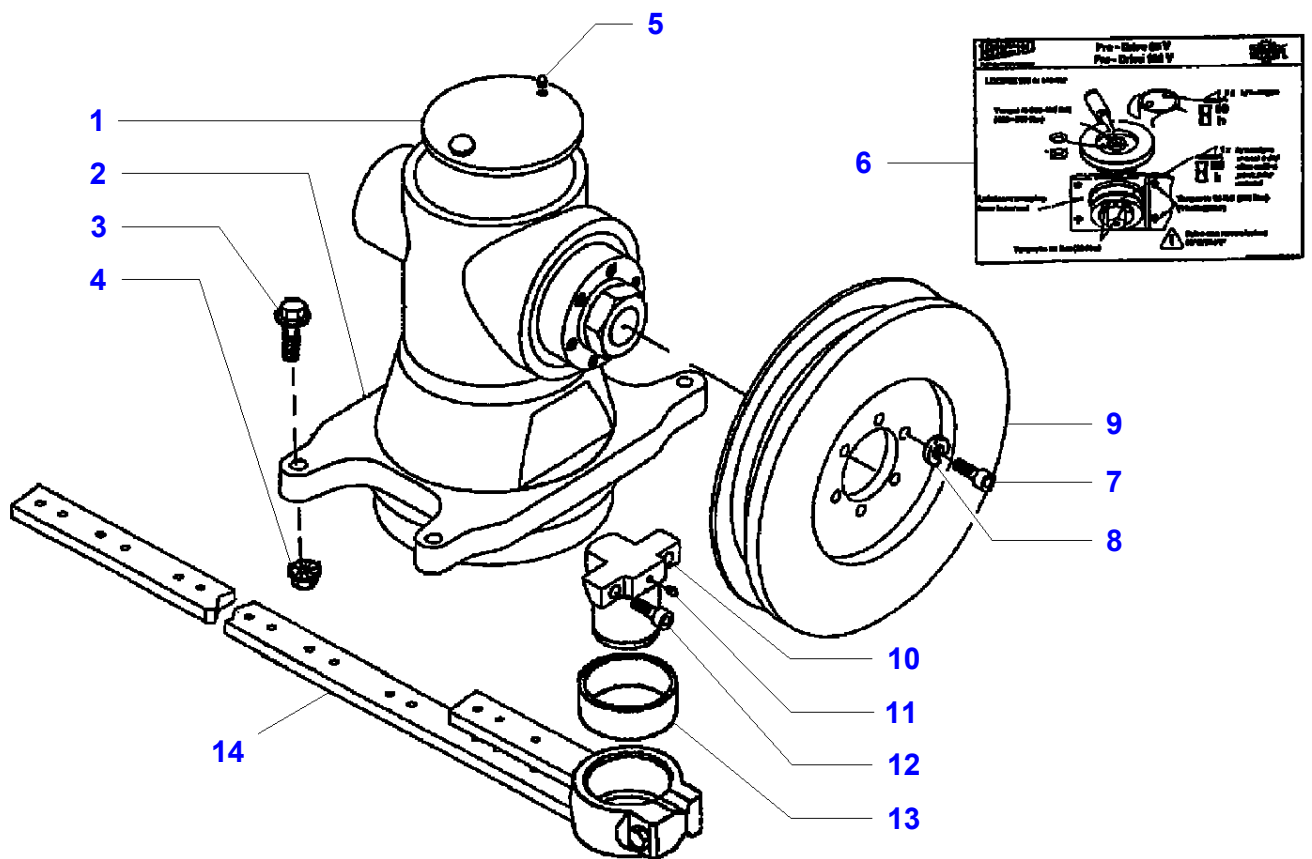

TABLES ACTIVA & BETA SERIES COMBINES - 3906027  
L-LB01-003-A

L-LB01-003-A

Item	Part Number	Qty	Description	Comments
1	LA322711850	1	Cover	
2	LA322703700	1	Wobble Drive	Up to Serial or Engine Number
	LA323224800	1	Wobble Drive	From Serial or Engine Number 723000105 - L420 From Serial or Engine Number 733000942 - L480 From Serial or Engine Number 743000841 - L540 From Serial or Engine Number 753000411 - L600 From Serial or Engine Number 763000086 - L660 L760
3	LA322708050	4	Screw	
4	LA322705650	4	Nut	
5	LA322717750	1	Nipple	
6	LA322704850	1	Decal	
7	LA16043430	6	Screw	
8	LA12034571	6	Lock Washer	
9	LA322711950	1	Pulley	
10	LA322712050	1	Pressure Switch	
11	LA322717750	1	Nipple	
12	LA322717850	2	Screw	
13	LA322703050	1	Bush	
14		1	Support	See Page - Reference Number 010-0005