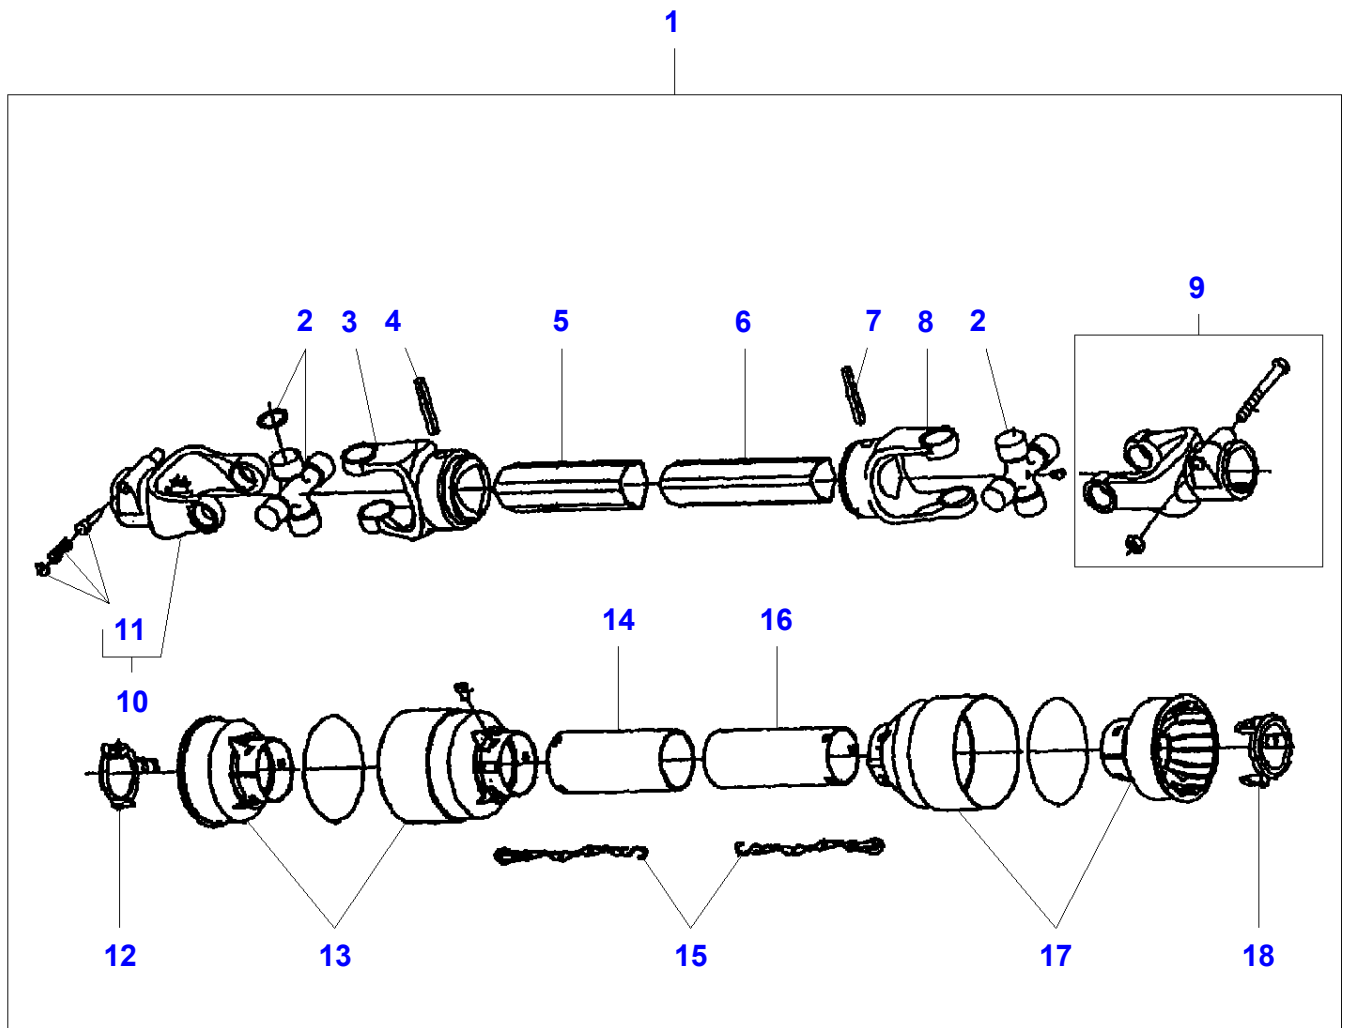

L-LB05-002-A

CARDANS SHAFTS

Item	Part Number	Qty	Description	Comments
1	LA322361500	1	Shaft	
	LA322361600	1	Shaft	
	LA322362100	1	Shaft	
2	LA322539300	2	Spider.	(1)
3	LA322539950	1	Yoke	(1)
4	LA14607770	1	Pin	(1)
5	LA322540050	1	Shaft	[A] (1)
	LA322541150	1	Shaft	[B] (1)
	LA322541550	1	Shaft	[C] (1)
6	LA322540150	1	Shaft	[A] (1)
	LA322541250	1	Shaft	[B] (1)
	LA322541650	1	Shaft	[C] (1)
7	LA14607570	1	Pin	(1)
8	LA322540250	1	Yoke	(1)
9	LA322540300	1	Yoke	(1)
10	LA322539200	1	Yoke	(1)
11	LA322541900	1	Button	(10)
12	LA322540450	1	Nut	(1)
13	LA322540500	1	Boot	(1)
14	LA322540650	1	Shield	[A] (1)
	LA322541350	1	Shield	[B] (1)
	LA322541750	1	Shield	[C] (1)
15	LA322541050	2	Link	(1)
16	LA322540750	1	Shield	[A] (1)
	LA322541450	1	Shield	[B] (1)
	LA322541850	1	Shield	[C] (1)
17	LA322540800	1	Boot	(1)
18	LA322540950	1	Nut	(1)

FOOTNOTE [A] INCLUDED IN LA322361500

FOOTNOTE [B] INCLUDED IN LA322361600

FOOTNOTE [C] INCLUDED IN LA322362100