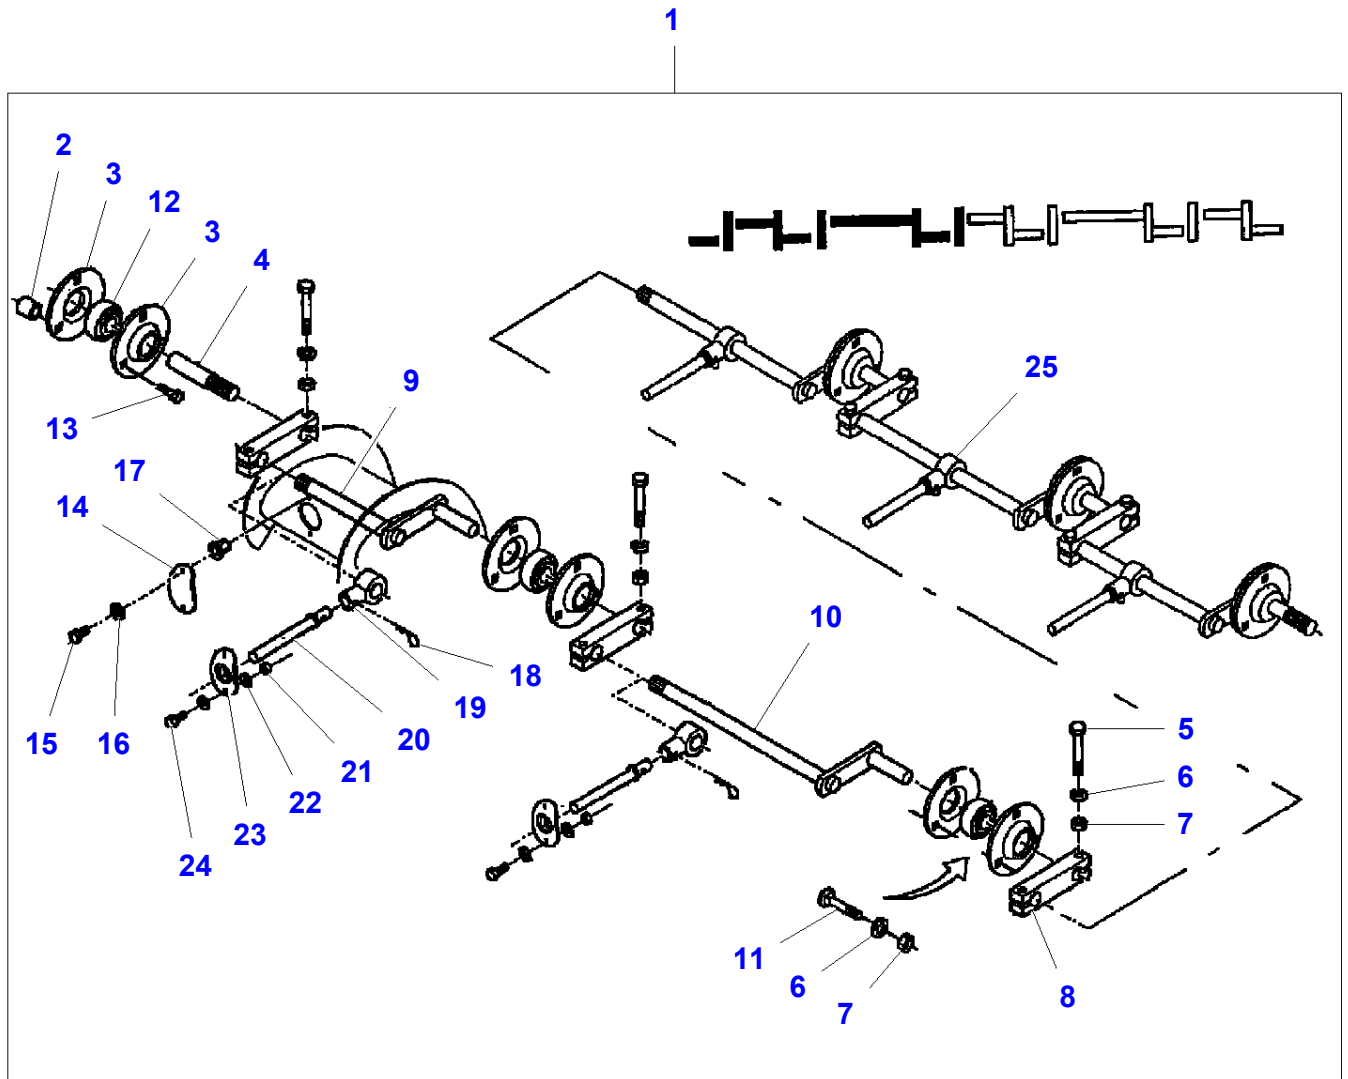

FEEDING AUGER - L760

Item	Part Number	Qty	Description	Comments
1		1	Auger	See Page - Reference Number 010-0110/1
2	LA10902421	20	Hex. Sock. Screw	(1)
3	LA322357	20	Washer	(1)
4	LA13836821	3	Screw	(1)
5	LA322758950	1	Shaft	(1)
6	LA322843750	28	Guide	(1)
7	LA323047550	1	Cover	(1)
8	LA322758650	1	Shaft	(1)
9	LA322823000	28	Finger	(1)
10	LA322843850	28	Support	(1)
11	LA80740591	28	Pin	(1)
12	LA322758550	1	Shaft	(1)
13	LA340411405	14	Kit	(1)
14	LA340411205	7	Bearing Assy	(1)
15	LA15888731	12	Screw	(1)
16	LA140045	30	Washer	(1)
17	LA11701711	3	Nut	(1)
18	LA322758350	6	Shaft	(1)
19	LA322758850	X	Shaft	(1)
20	LA350342520	18	Screw	(1)
21		1	Crankshaft	(1)

See Page - Reference Number 010-0130/1

L-LB06-003-A