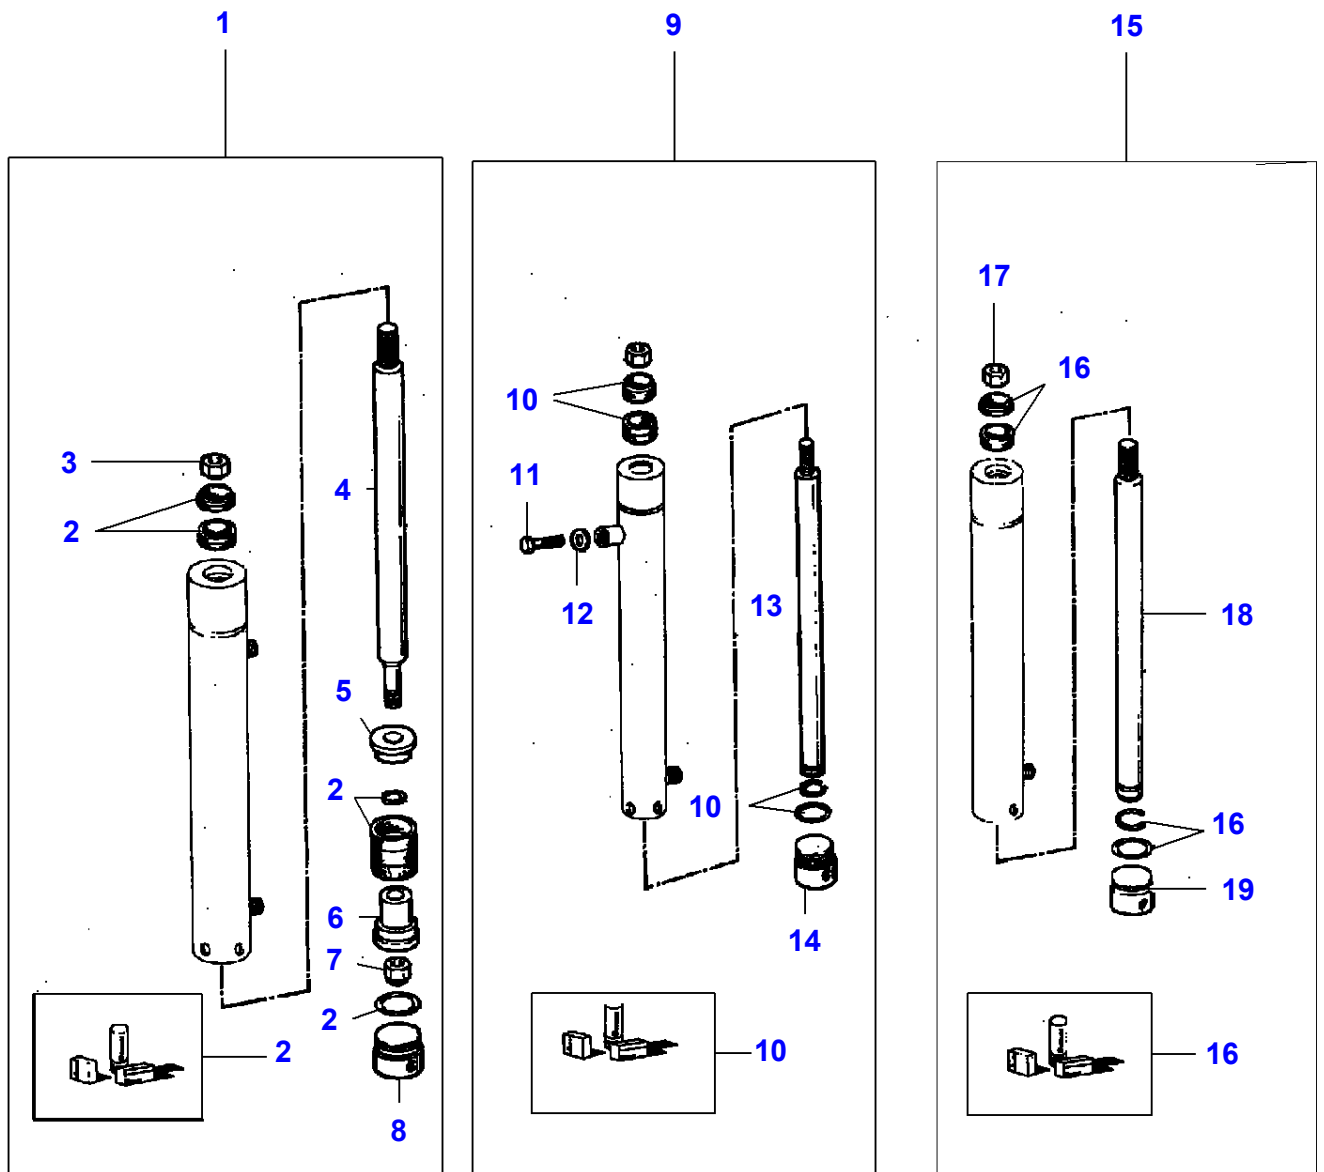

Item	Part Number	Qty	Description	Comments
1	LA321971700	1	Union	
2	LA355561630	1	Gasket	
3	LA322043150	1	Coupling	
4	LA322043450	1	Plug	
5	LA321418450	1	Connector	
6	LA10902621	1	Screw	
7	LA300136688	1	Collar	
8	LA321973150	1	Pipe	L480
	LA321973250	1	Pipe	L540
	LA322694150	1	Pipe	L600
	LA321973350	1	Pipe	L660
	LA321973550	1	Pipe	L760
9	LA300132973	1	Collar	
10	LA300135585	1	Rod	CH
	LA321475850	1	Rod	
11	LA321419450	1	Hose	
12	LA322545800	1	Ram	Up to Serial or Engine Number L480-L540 L600-L660
	LA322856800	1	Ram	From Serial or Engine Number 733000942 - L480 From Serial or Engine Number 743000841 - L540 From Serial or Engine Number 753000411 - L600 From Serial or Engine Number 763000086 - L660 See Page - Reference Number 010-0295/1
	LA322856800	1	Ram	L760 See Page - Reference Number 010-0295/1
13	LA321972250	1	Pipe	L480
	LA321972350	1	Pipe	L540
	LA322694250	1	Pipe	L600
	LA321972450	1	Pipe	L660
	LA321972650	1	Pipe	L760
14	LA321971250	1	Pipe	L480
	LA321971350	1	Pipe	L540
	LA321971550	1	Pipe	L600
	LA322694050	1	Pipe	L660
	LA321971650	1	Pipe	L760
15	LA321475850	1	Rod	
	LA300135585	1	Rod	CH
16	LA322165400	1	Ram	See Page - Reference Number 010-0295/9
17	LA321423150	1	Hose	
18	LA12035670	1	Washer	
19	LA15896221	1	Nut	
20	LA322545000	1	Kit, Repair	(16)
	LA322546000	1	Kit, Repair	(12) Up to Serial or Engine Number L480-L540 L600-L660
	LA322872700	1	Kit, Repair	(12) From Serial or Engine Number 733000942 - L480 From Serial or Engine Number 743000841 - L540 From Serial or Engine Number 753000411 - L600 From Serial or Engine Number 763000086 - L660
	LA322872700	1	Kit, Repair	(12) L760

TABLES ACTIVA & BETA SERIES COMBINES - 3906027
L-LB34-001-A

1-LB34-001-A