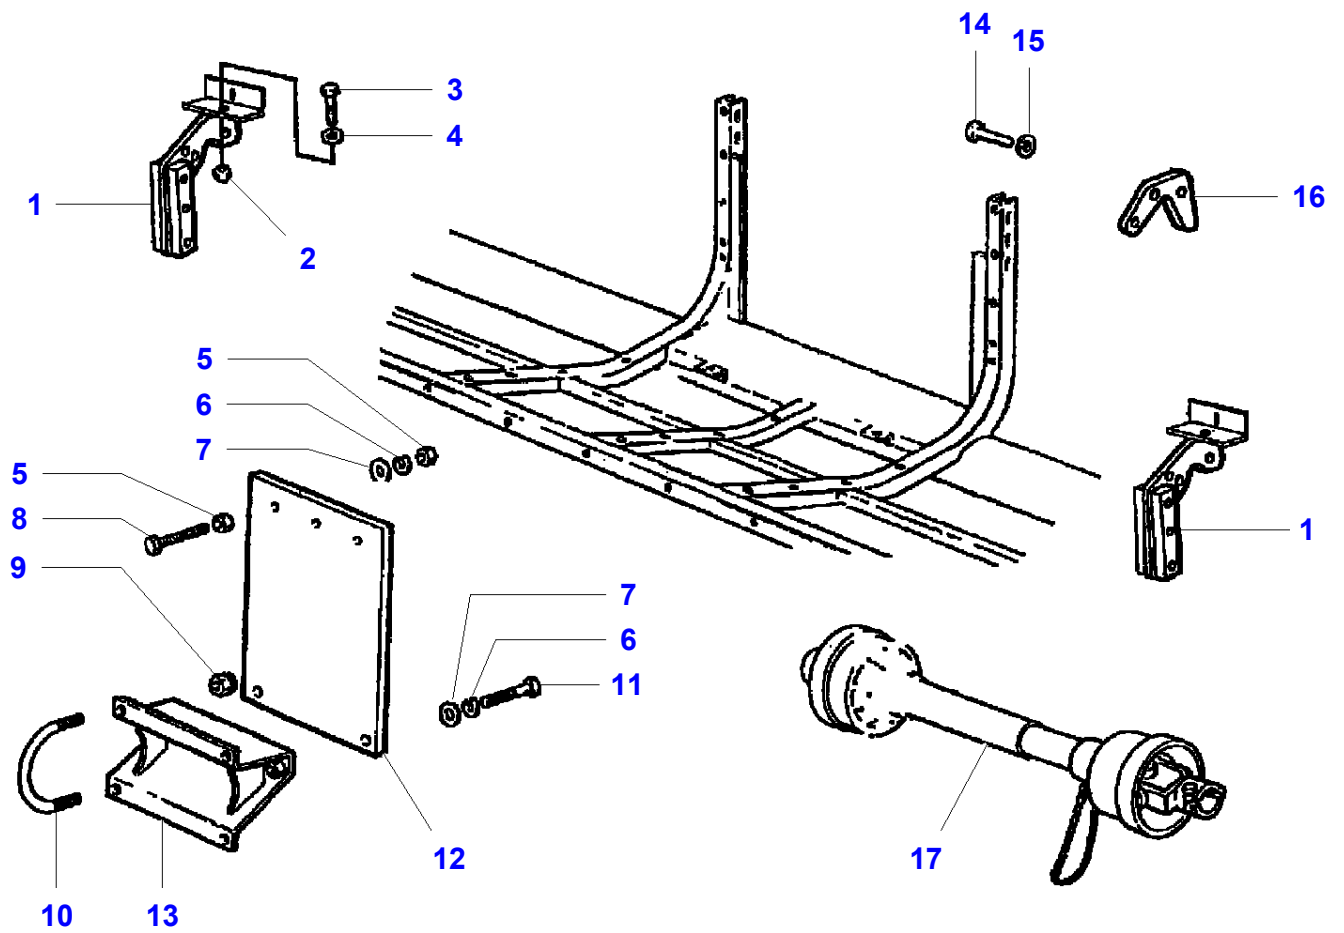

TABLES ACTIVA & BETA SERIES COMBINES - 3906027
L-LB04-002-A

L-LB04-002-A

Item	Part Number	Qty	Description	Comments
				[A] Up to Serial or Engine Number 723000104 - L420 Up to Serial or Engine Number 733000941 - L480 Up to Serial or Engine Number 743000840 - L540 Up to Serial or Engine Number 753000410 - L600 Up to Serial or Engine Number 763000085 - L660
1	LA322710950	2	Support	
2	LA16101511	2	Nut	
3	LA15232721	2	Screw	
4	LA355530630	2	Washer	
5	LA11702921	2	Nut	
6	LA12034771	2	Lock Washer	
7	LA355511230	2	Washer	
8	LA15217221	1	Screw	
9	LA12577211	1	Nut	
10	LA300119297	1	Collar	
11	LA11114821	1	Screw	
12	LA300119295	1	Weight	
13	LA321070550	1	Bracket	
14	LA11408324	1	Capscrew	
15	LA12035571	1	Washer	
16	LA322711050	1	Hook	
17		1	Universal Joint	See Page - Reference Number 010-0075

FOOTNOTE [A] NOT ILLUSTRATED