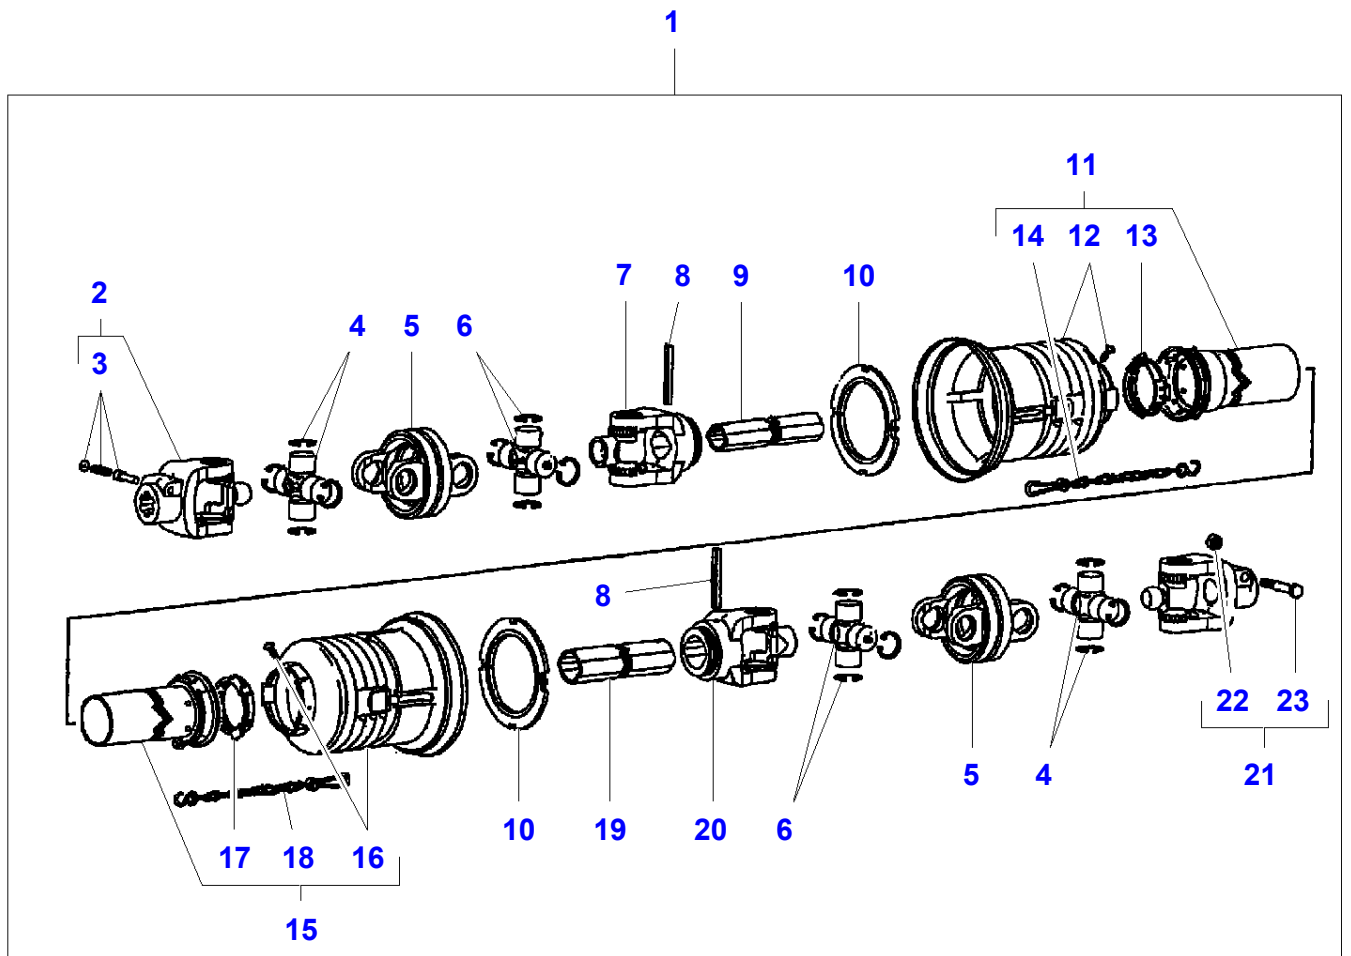

TABLES ACTIVA & BETA SERIES COMBINES - 3906027
L-LB05-006-A

L-LB05-006-A

CARDANS SHAFTS

Item	Part Number	Qty	Description	Comments
1	LA322168800	1	Universal Joint	
2	LA322537400	1	Yoke	(1)
3	LA322539600	1	Button	(2)
4	LA311996100	2	Spider.	(1)
5	LA322537650	2	Yoke	(1)
6	LA322537700	2	Spider.	(1)
7	LA322537850	1	Yoke	(1)
8	LA14610670	2	Pin	(1)
9	LA322537950	1	Shaft	(1)
10	LA322538250	2	Ring	(1)
11	LA322537200	1	Shield	(1)
12	LA322538300	1	Shield	(11)
13	LA9962905	1	Circlip	(11)
14	LA300119837	1	Chain	(11)
15	LA322537300	1	Shield	(1)
16	LA322538300	1	Shield	(15)
17	LA9962905	1	Circlip	(15)
18	LA300119837	1	Chain	(15)
19	LA322538050	1	Shaft	(1)
20	LA322538150	1	Yoke	(1)
21	LA322537500	1	Yoke	(1)
22	LA12577511	1	Nut	(21)
23	LA11113821	1	Screw	(21)