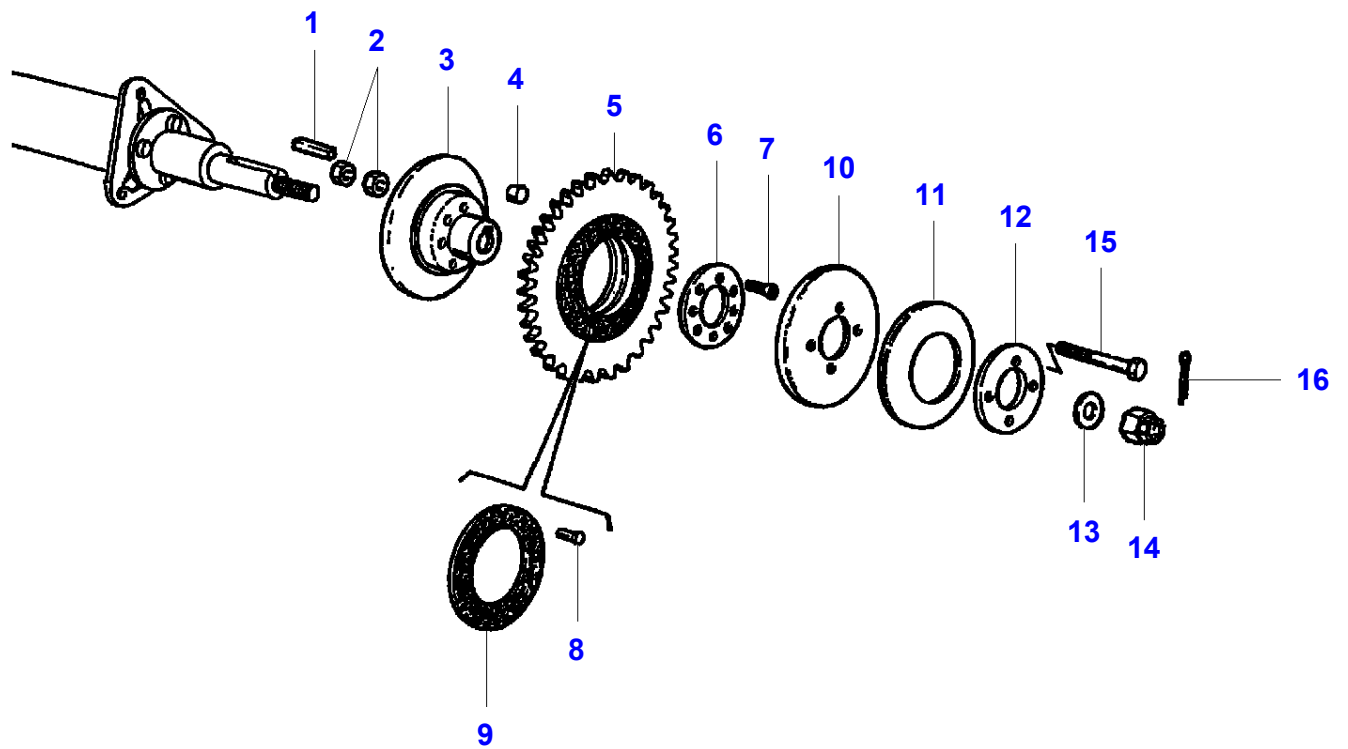

TABLES ACTIVA & BETA SERIES COMBINES - 3906027
L-LB37-001-A

L-LB37-001-A

REEL DRIVE

Item	Part Number	Qty	Description
1	LA350383470	1	Key
2	LA11701721	16	Nut
3	LA300134518	1	Hub
4	LA300132746	1	Pin
5	LA300132745	1	Gear
6	LA300134517	1	Disc
7	LA10353615	4	Screw
8	LA10427850	1	Rivet
9	LA301143040	1	Gasket
10	LA300132750	1	Disc
11	LA350356062	1	Spring
12	LA300132748	1	Disc
13	LA355502150	1	Washer
14	LA10724720	1	Nut
15	LA11107721	4	Screw
16	LA10734901	1	Split Pin