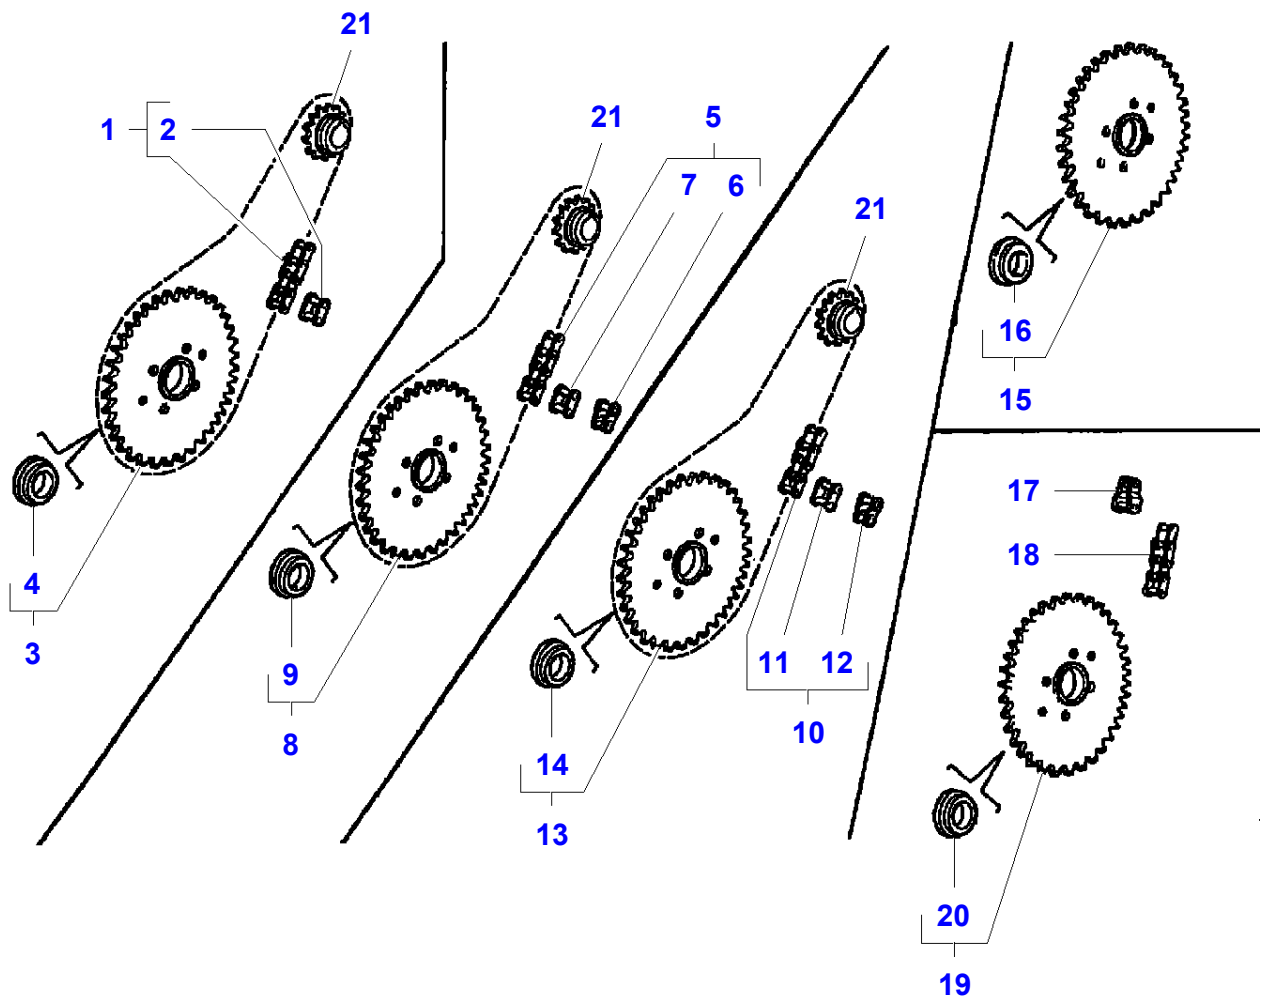

L-LB02-001-A

FEEDING AUGER DRIVE

Item	Part Number	Qty	Description	Comments
1	LA344375186	1	Chain	
2	LA344375100	1	Connecting Link	(1)
3	LA300134602	1	Gear	Number of teeth/spines 40
4	LA312939360	1	Bush	(3)
5	LA344375163	1	Chain	
6	LA344375101	1	Cranked Link	(5)
7	LA344375100	1	Connecting Link	(5)
8	LA300131631	1	Gear	Number of teeth/spines 36
9	LA312939360	1	Bush	(8)
10	LA344375178	1	Chain	
11	LA344375100	1	Connecting Link	(10)
12	LA344375101	1	Cranked Link	(10)
13	LA300115357	1	Gear	Number of teeth/spines 44
14	LA312939360	1	Bush	(13)
15	LA300121157	1	Gear	Number of teeth/spines 33
16	LA312939360	1	Bush	(15)
17	LA344375101	1	Cranked Link	
18	LA344375170	1	Chain	
19	LA300114490	1	Gear	Number of teeth/spines 47
20	LA312939360	1	Bush	(19)
21		1	Gear	See Page - Reference Number 010-0230