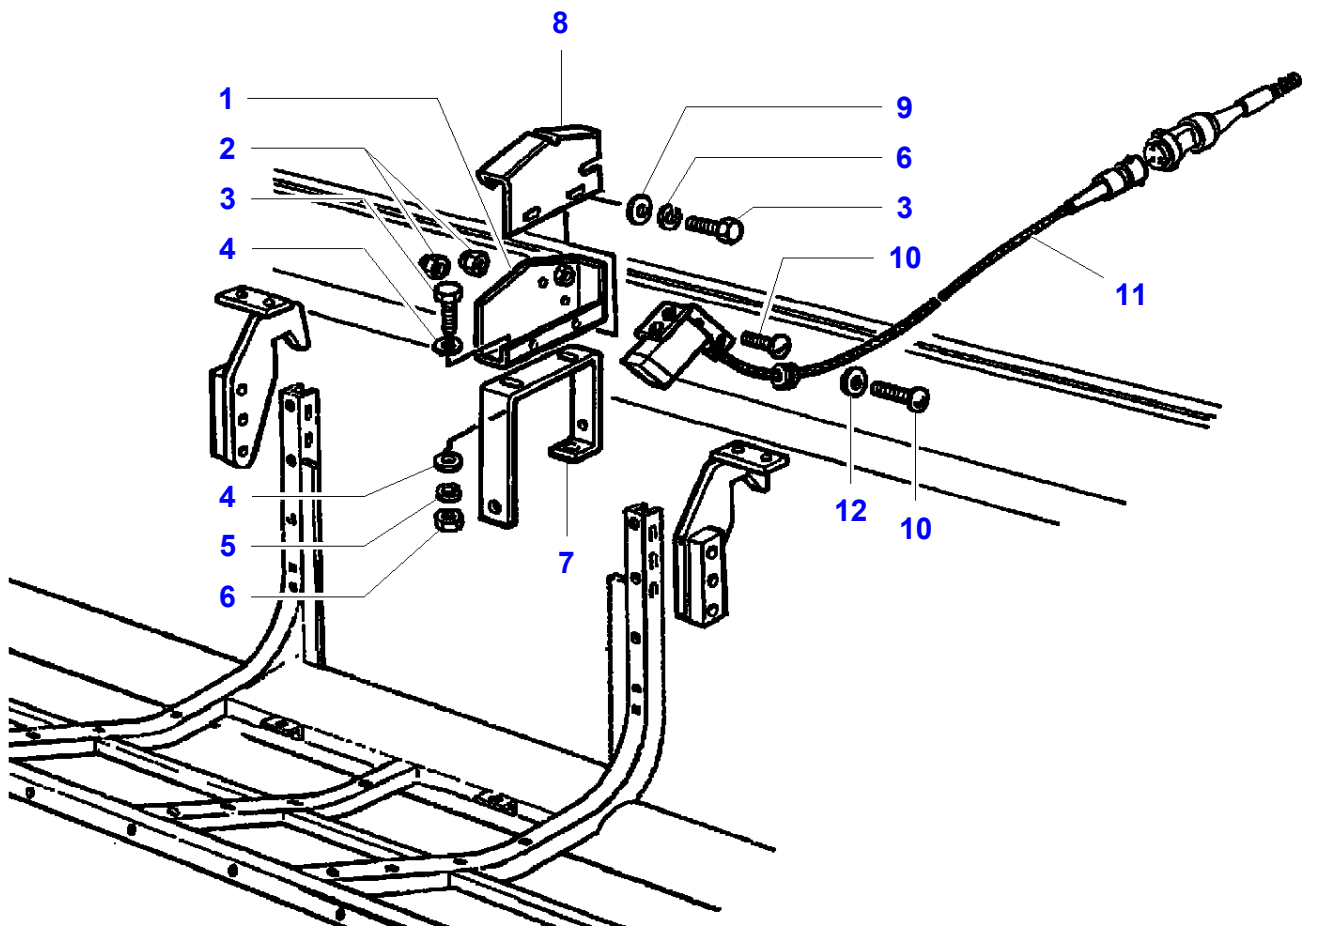

L-LB04-003-A

Item	Part Number	Qty	Description	Comments
				[A] Up to Serial or Engine Number 723000104 - L420
1	LA322356750	1	Support	
2	LA12574011	2	Nut	
3	LA10902221	2	Screw	
4	LA355510615	2	Washer	
5	LA15896211	1	Nut	
6	LA12035671	2	Lock Washer	
7	LA322373750	1	Bracket	
8	LA322356850	1	Cover	
9	LA355500715	1	Washer	
10	LA10374911	2	Screw	
11	LA322361100	1	Sensor	
12	LA355510410	1	Washer	

FOOTNOTE [A] NOT ILLUSTRATED