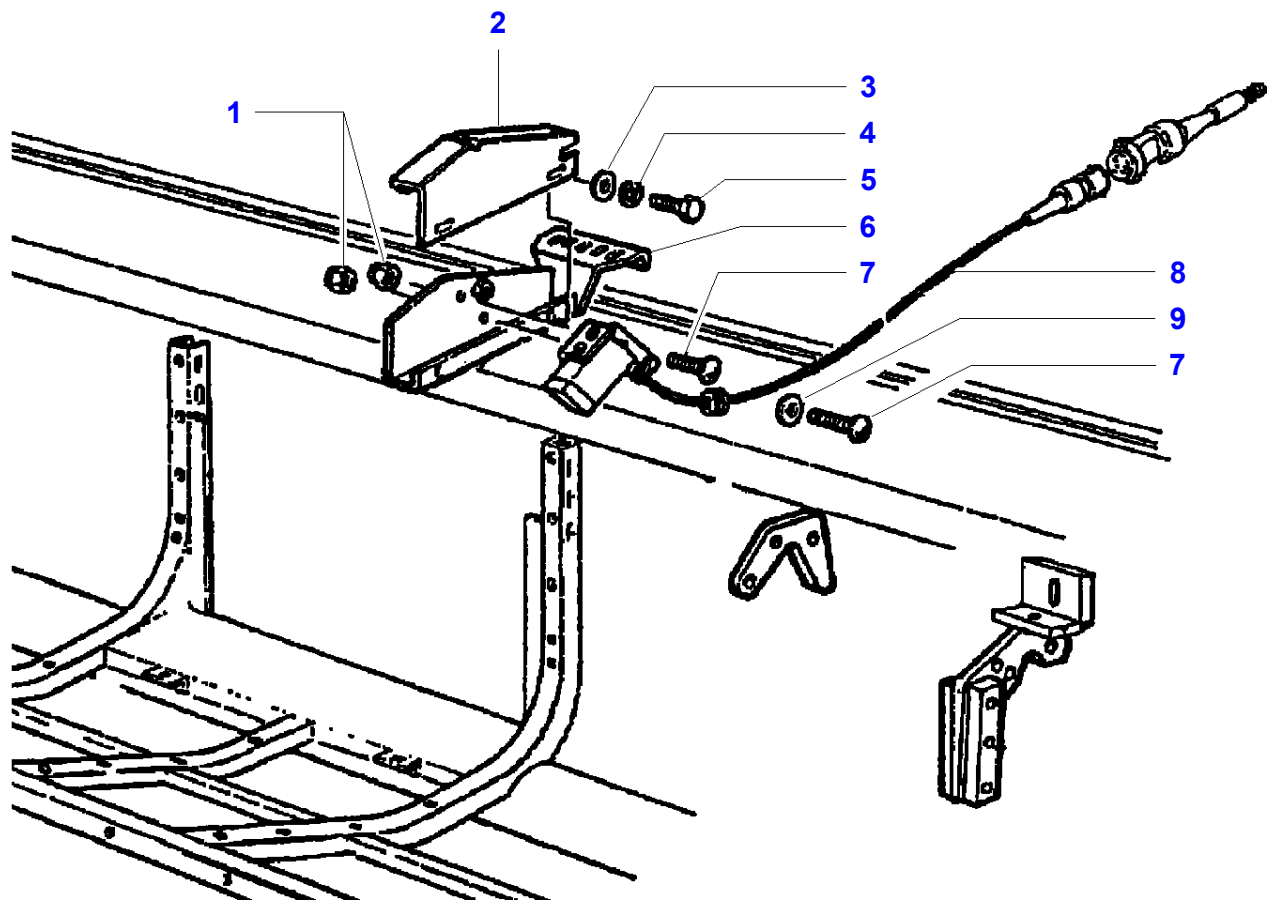

L-LB04-004-A

Item	Part Number	Qty	Description	Comments
				[A] Up to Serial or Engine Number 733000941 - L480 Up to Serial or Engine Number 743000840 - L540 Up to Serial or Engine Number 753000410 - L600 Up to Serial or Engine Number 763000085 - L660
1	LA12574011	2	Nut	
2	LA322356650	1	Support	
3	LA355500715	1	Washer	
4	LA12035671	1	Lock Washer	
5	LA10902221	1	Screw	
6	LA322356550	1	Support	
7	LA10374911	2	Screw	
8	LA322361100	1	Sensor	
9	LA355510410	1	Washer	

FOOTNOTE [A] NOT ILLUSTRATED