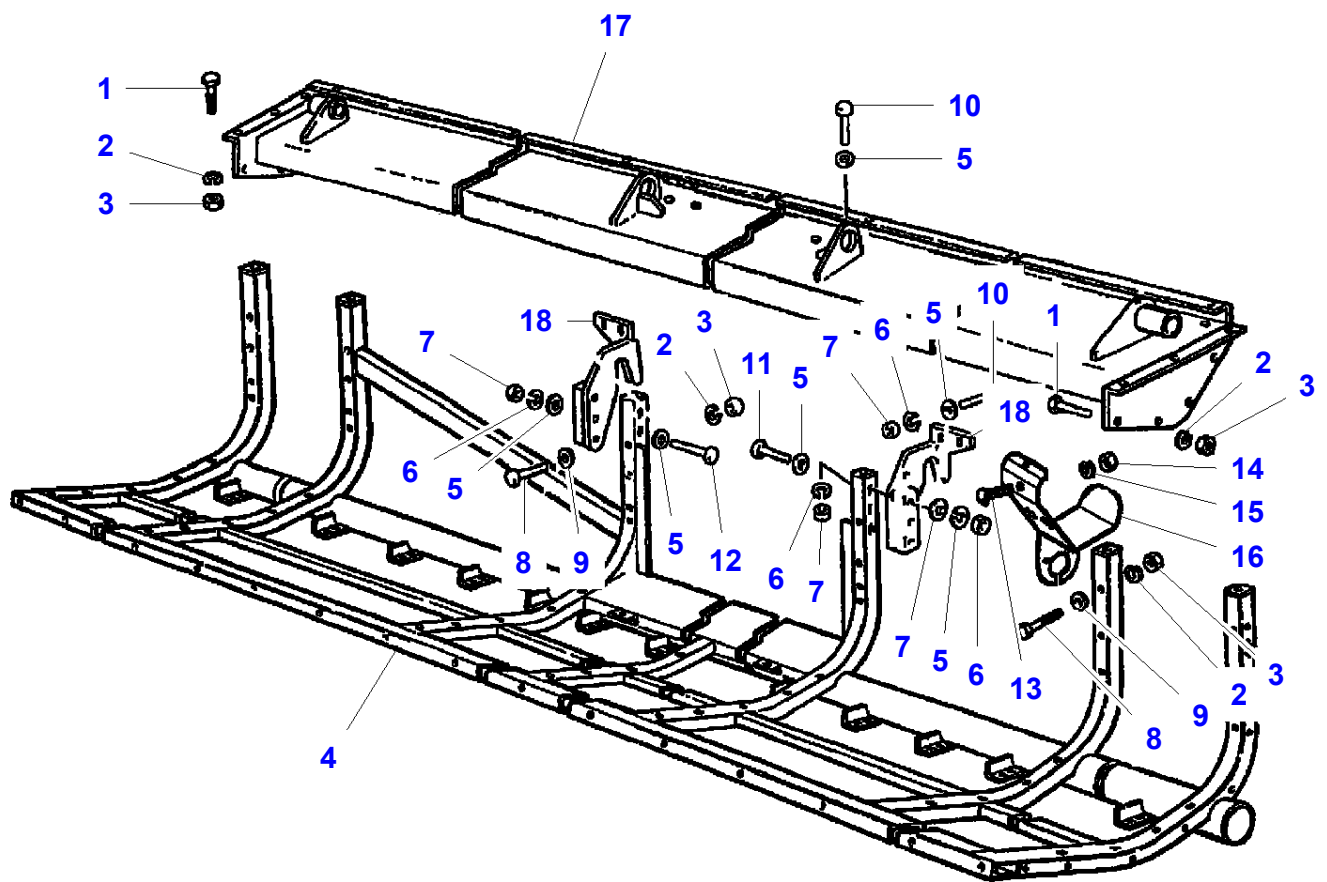

Item	Part Number	Qty	Description	Comments
				[A] From Serial or Engine Number 733000942 - L480 From Serial or Engine Number 743000841 - L540
1	LA11106021	1	Screw	
2	LA12034671	1	Washer	
3	LA11701721	1	Nut	
4	LA320963350	1	Frame	L480
	LA320963450	1	Frame	
5	LA12034771	1	Lock Washer	
6	LA16101511	1	Nut	
7	LA355530830	1	Washer	
8	LA355501120	1	Washer	
9	LA11106424	1	Screw	
10	LA15540521	1	Screw	
11	LA15541424	1	Screw	
12	LA15233821	1	Screw	
13	LA350342511	1	Screw	
14	LA11106021	1	Screw	
15	LA16100811	1	Nut	
16	LA12034571	1	Lock Washer	
17	LA322673650	1	Support	
18	LA321958550	1	Beam	L480
	LA321958450	1	Beam	L540
19		1	Support	See Page - Reference Number 010-0050
20	LA355530830	2	Washer	
21	LA344158149	1	Spacer	
22	LA323057050	1	Lever	
23	LA16100811	1	Nut	
24	LA350356510	1	Spring	
25	LA16043421	1	Hex. Sock. Screw	
26	LA11701711	1	Nut	
27	LA16040821	1	Screw	
28	LA15541521	1	Screw	

FOOTNOTE [A] NOT ILLUSTRATED

TABLES ACTIVA & BETA SERIES COMBINES - 3906027
L-LB31-003-A

L-LB31-003-A