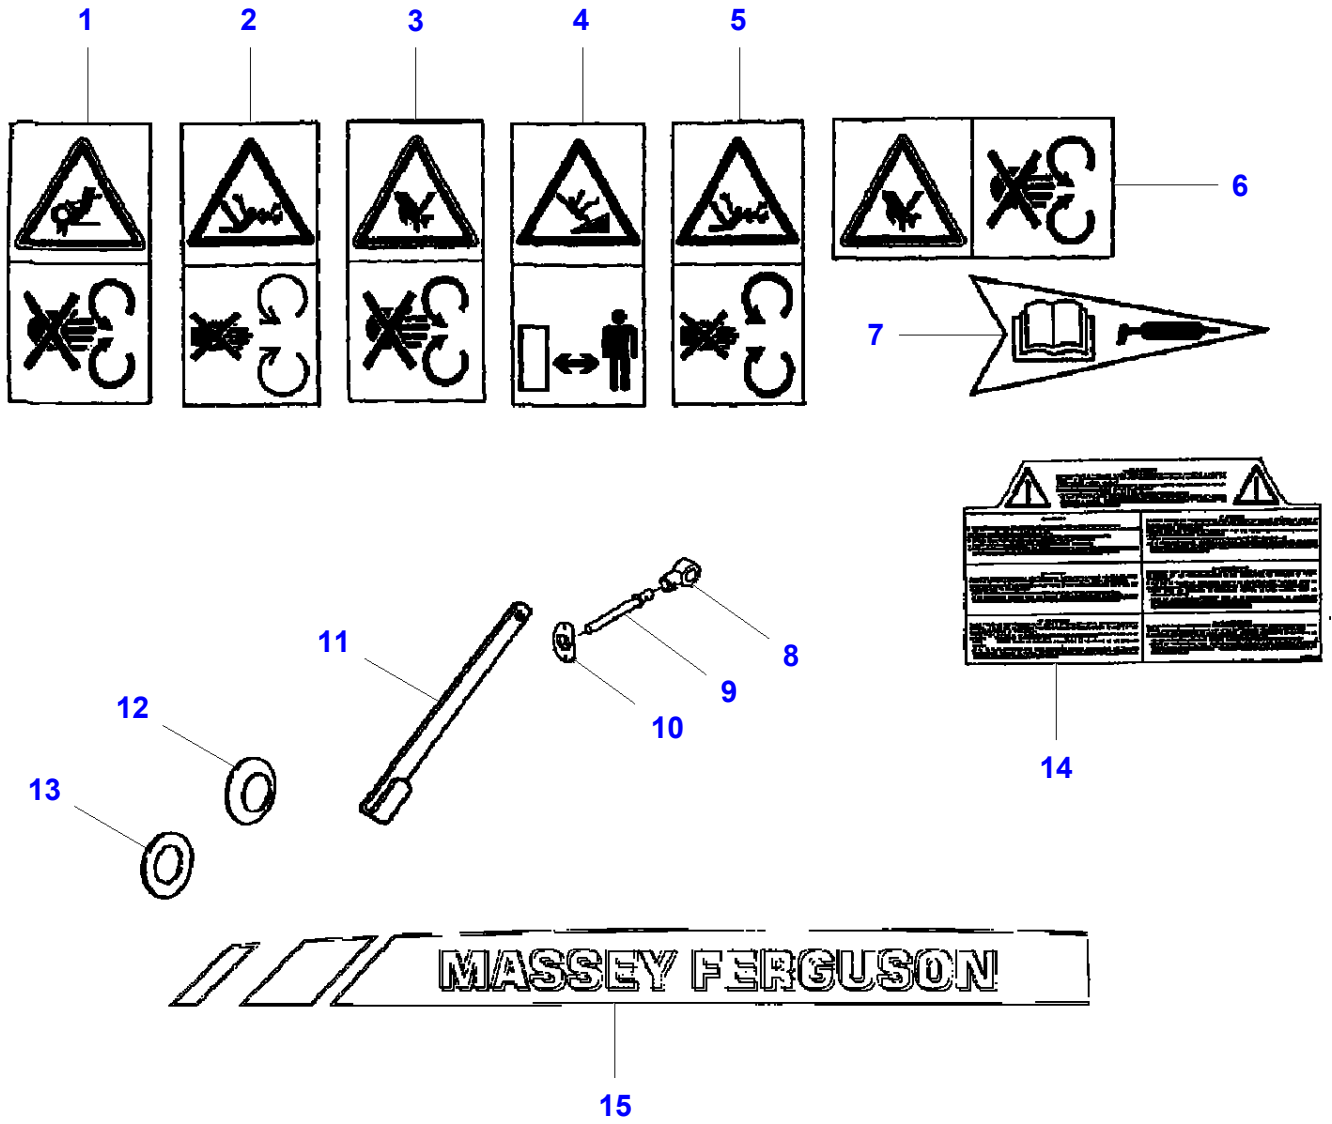

KNIFE DRIVE GUARD

Item	Part Number	Qty	Description	Comments
1	LA16100811	7	Nut	
2	LA12034571	14	Lock Washer	
3	LA355510820	8	Washer	
4	LA366000614	2	Screw	
5	LA366000812	2	Screw	
6	LA16043621	1	Capscrew	
7	LA322733950	1	Support	
8	LA355500915	7	Washer	
9	LA321049050	1	Support	
10	LA16043421	7	Hex. Sock. Screw	
11	LA321049150	1	Plate	
12	LA322370150	1	Stop	
13	LA322371250	1	Gasket	
14	LA322316750	1	Lock	
15	LA322371050	1	Gasket	
16	LA322370950	1	Stop	
17	LA15896211	4	Nut	
18	LA355500720	2	Washer	
19	LA322395950	1	Stop	
20	LA322371150	1	Stop	
21	LA300115979	1	Plate	
22	LA366000612	1	Screw	
23	LA320797250	1	Screw	
24	LA320899350	1	Washer	
25	LA322370250	1	Plate	
26	LA16043021	1	Screw	
27	LA15213321	1	Screw	
28	LA322370450	1	Shield	
29	LA321175750	1	Shield	
30	LA340415502	1	Bush	
31	LA300137641	1	Gasket	
32	LA12035671	1	Lock Washer	
33	LA355500720	2	Washer	
34	LA12035671	1	Lock Washer	
35		1	Support	See Page - Reference Number 010-0270
36		1	Support	See Page - Reference Number 010-0270

L-LB23-004-A