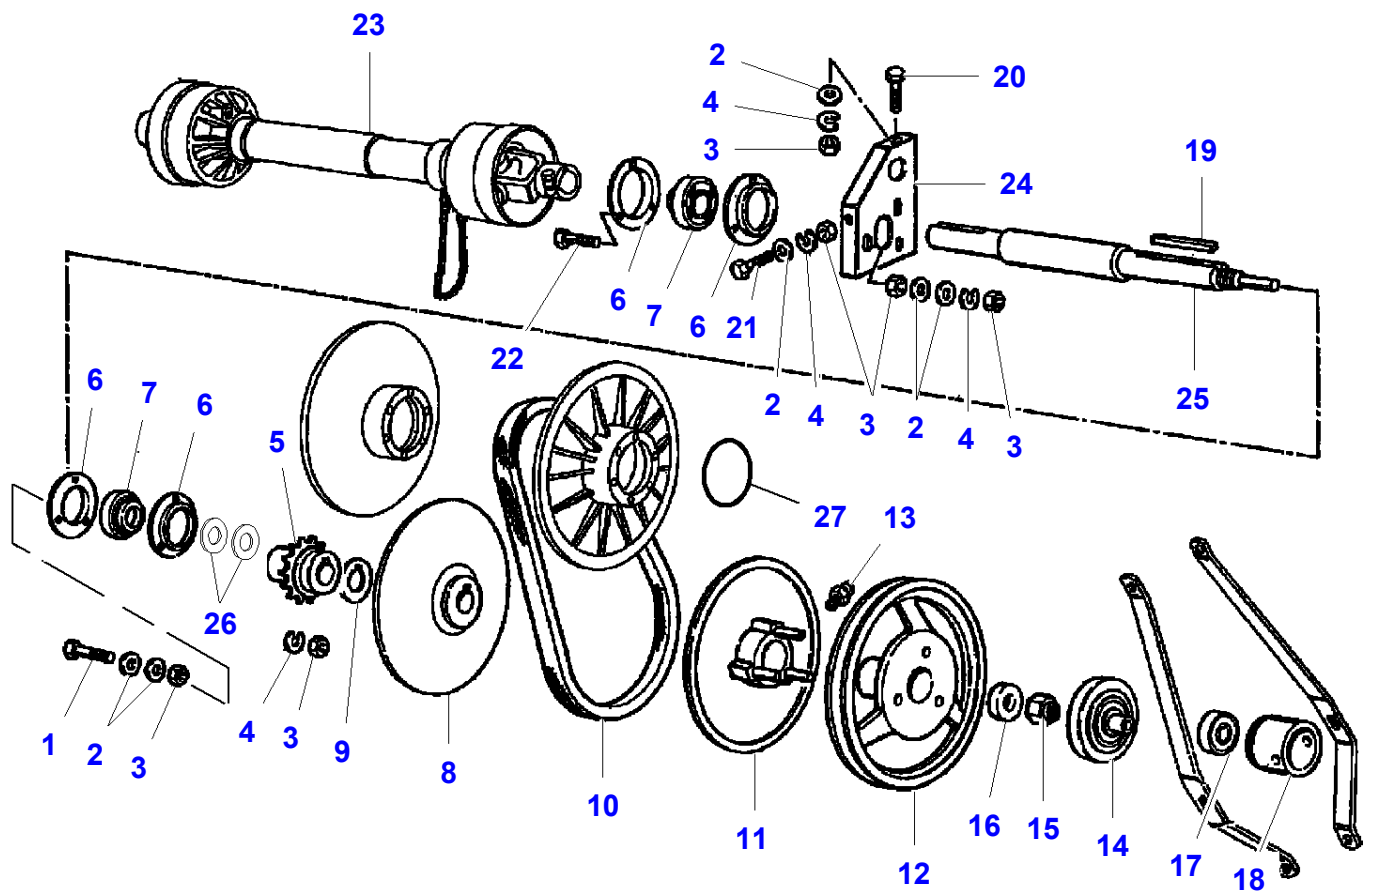

REEL VARIATOR DRIVE

Item	Part Number	Qty	Description	Comments
1	LA16045431	6	Screw	
2	LA350357803	1	Nipple	
3	LA300132630	1	Disc	
4	LA14464880	1	Gasket	
5	LA300132329	1	Disc	
6	LA12034571	6	Lock Washer	
7	LA16043424	6	Hex. Sock. Screw	
8	LA300132741	1	Hub	
9	LA340409084	1	Ring	
10	LA340409034	1	Bearing Assy	
11	LA28043200	1	Bearing Assy	
12	LA11067376	1	Ring	
13	LA11060576	1	Ring	
14	LA353561127	1	Spring	
15	LA300114399	1	Disc	
16	LA16102314	2	Nut	
17	LA10788714	4	Nut	
18	LA355511030	2	Washer	
19	LA300114398	1	Collar	
20	LA11107311	1	Screw	
21	LA11108021	1	Screw	
22	LA322735750	2	Arm	
23		1	Arm	See Page - Reference Number 010-0320
24		1	Belt	See Page - Reference Number 010-0240
25		1	Bush	See Page - Reference Number 010-0240

TABLES ACTIVA & BETA SERIES COMBINES - 3906027
L-LB18-001-B

L-LB18-001-B