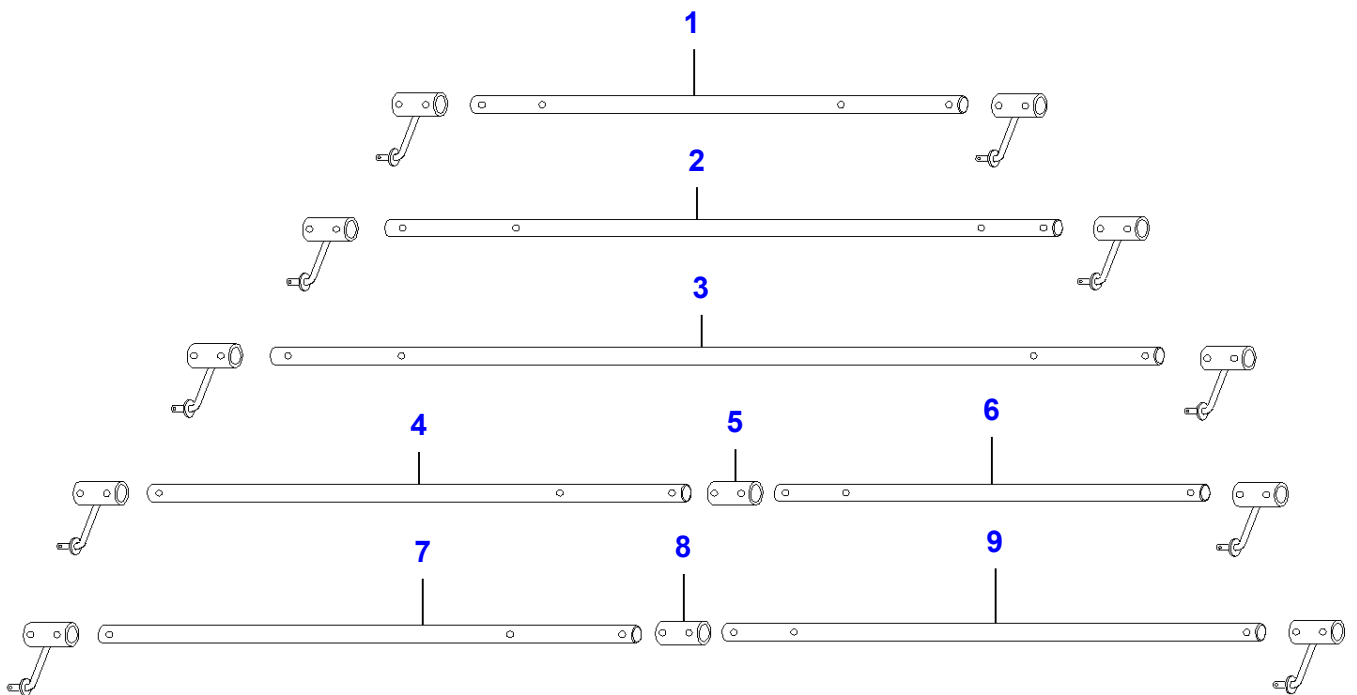

TABLES ACTIVA & BETA SERIES COMBINES - 3906027
L-LB14-005-A

L-LB14-005-A

CUTTING BAR FLOATING DEVICE

Item	Part Number	Qty	Description	Comments
1	LA322778450	1	Shaft	L420
2	LA322778550	1	Shaft	L480
3	LA322778650	1	Shaft	L540
4	LA322778950	1	Shaft	L600
5	LA300135354	1	Bush	L600
6	LA322778750	1	Shaft	L600
7	LA322778950	1	Shaft	L660
8	LA300135354	1	Bush	L660
9	LA322778850	1	Shaft	L660