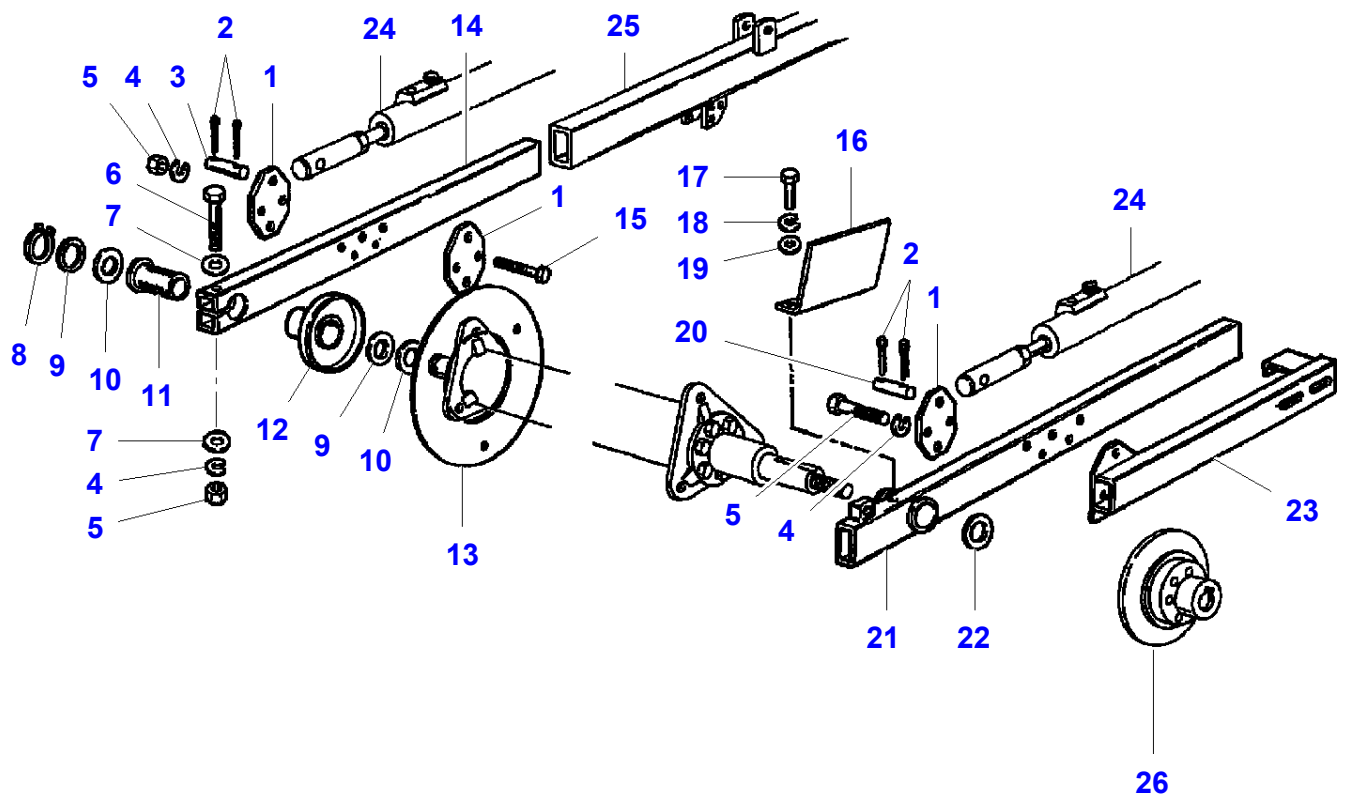

TABLES ACTIVA & BETA SERIES COMBINES - 3906027
L-LB35-001-A

L-LB35-001-A

REEL ARM MOVABLE - L420

Item	Part Number	Qty	Description	Comments
1	LA321034050	3	Plate	
2	LA10734601	4	Cotter	
3	LA350379373	1	Pin	
4	LA12034671	3	Washer	
5	LA11701721	3	Nut	
6	LA11108021	1	Screw	
7	LA355511050	2	Washer	
8	LA11068376	1	Ring	
9	LA355541710	2	Washer	
10	LA355541750	2	Washer	
11	LA300114624	1	Bush	
12	LA321034650	1	Support	
13	LA322396150	1	Shield	Diameter 1210 mm
14	LA321033850	1	Arm	
15	LA11107221	1	Screw	
16	LA321047550	1	Shield	
17	LA16043421	1	Hex. Sock. Screw	
18	LA12034571	1	Lock Washer	
19	LA355500915	1	Washer	
20	LA350379359	1	Pin	
21	LA321033950	1	Arm	
22	LA300114742	1	Washer	
23	LA321033750	1	Support	
24		1	Ram	See Page - Reference Number 010-0300
25		1	Bar	See Page - Reference Number 010-0320
26		1	Hub	See Page - Reference Number 010-0435