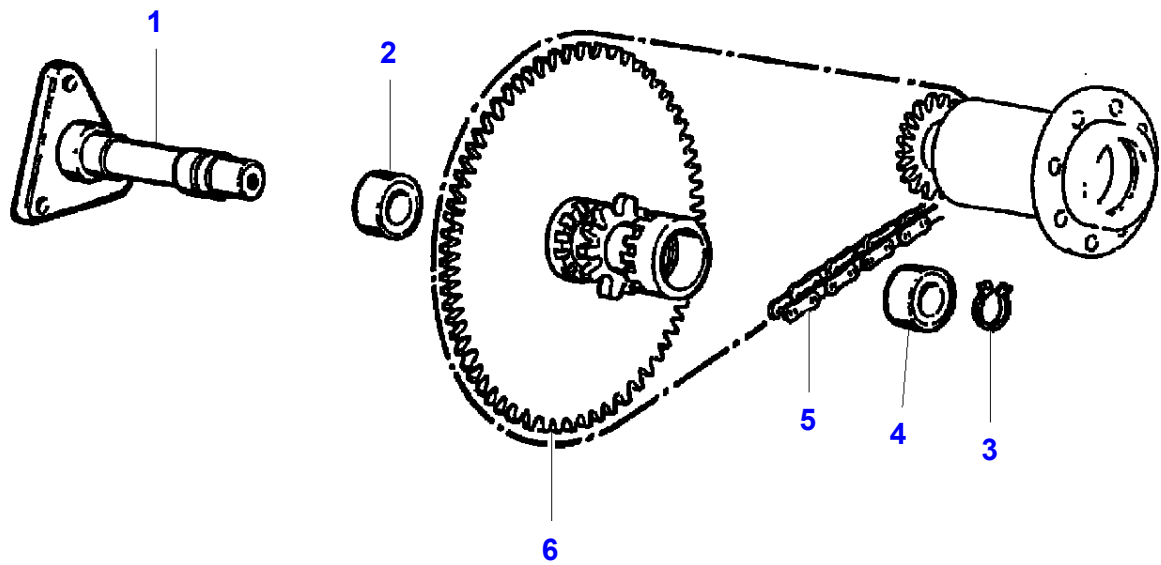

L-LB16-001-A

REEL SPEED REDUCTION

Item	Part Number	Qty	Description
1	LA320782250	1	Support
2	LA28996520	1	Bearing Assy
3	LA11067376	1	Ring
4	LA322638450	1	Bearing Assy
5	LA340437953	1	Chain
6	LA320782150	1	Gear