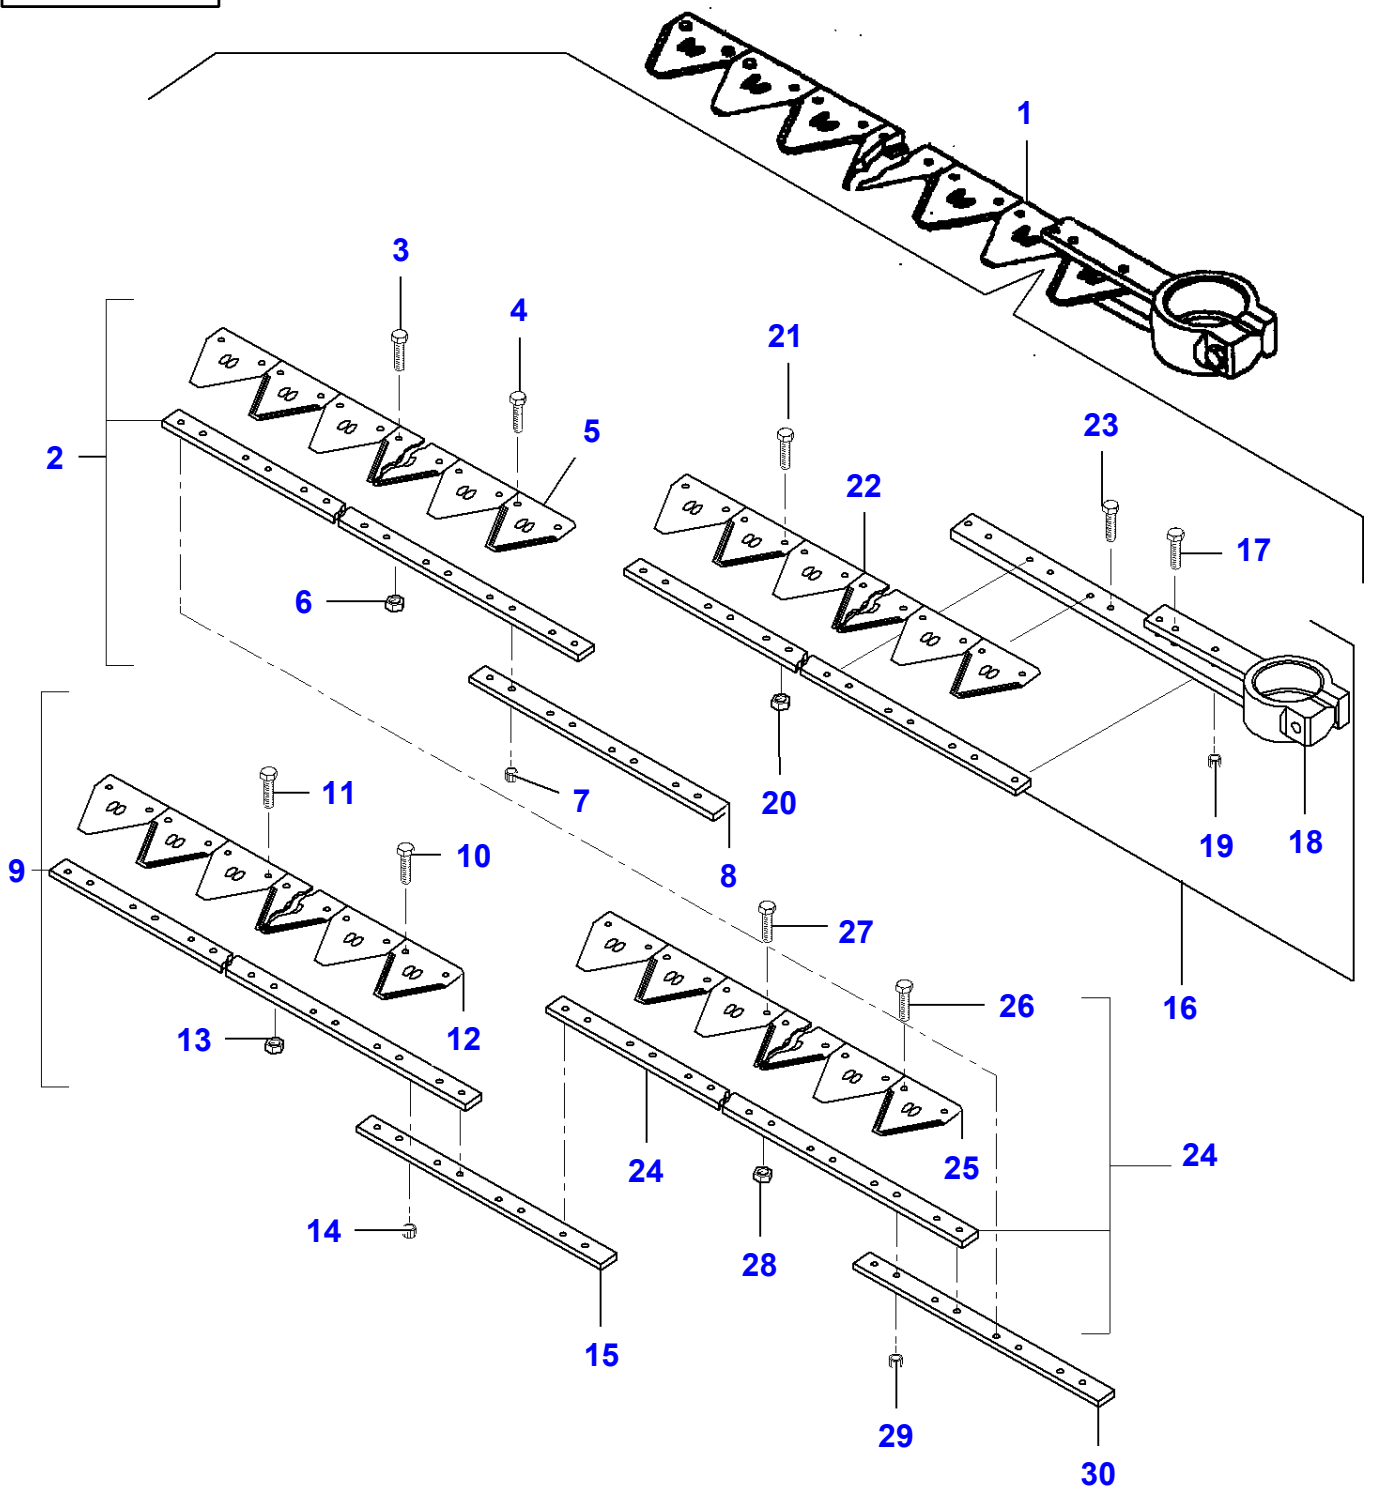

TABLES ACTIVA & BETA SERIES COMBINES - 3906027
L-LB01-004-A

L-LB01-004-A

SERRATED UPPER PART OF KNIFE - L760

Item	Part Number	Qty	Description	Comments
1	LA323219800	1	Blade	
2	LA323242400	1	Rod	(1)
3	LA322707450	X	Screw	(2)
4	LA10902334	X	Screw	(2)
5	LA322702850	X	Tooth	(2)
6	LA360653406	X	Nut	(2)
7	LA322707350	X	Bush	(2)
8	LA322707150	X	Plate	
9	LA322704100	X	Knife	
10	LA10902334	X	Screw	(9)
11	LA322707450	X	Screw	(9)
12	LA322702850	X	Tooth	(9)
13	LA360653406	X	Nut	(9)
14	LA322707350	X	Bush	(9)
15	LA322707150	X	Plate	
16		X	Blade	
17	LA10902634	X	Screw	(16)
18	LA322702950	X	Support	(16)
19	LA322703150	X	Bush	(16)
20	LA360653406	X	Nut	(16)
21	LA322707450	X	Screw	(16)
22	LA322702850	X	Tooth	(16)
23	LA10902334	X	Screw	(16)
24	LA322704000	X	Rod	
25	LA322702850	X	Tooth	(24)
26	LA10902334	X	Screw	(24)
27	LA322707450	X	Screw	(24)
28	LA360653406	X	Nut	(24)
29	LA322707350	X	Bush	(24)
30	LA322707150	X	Plate