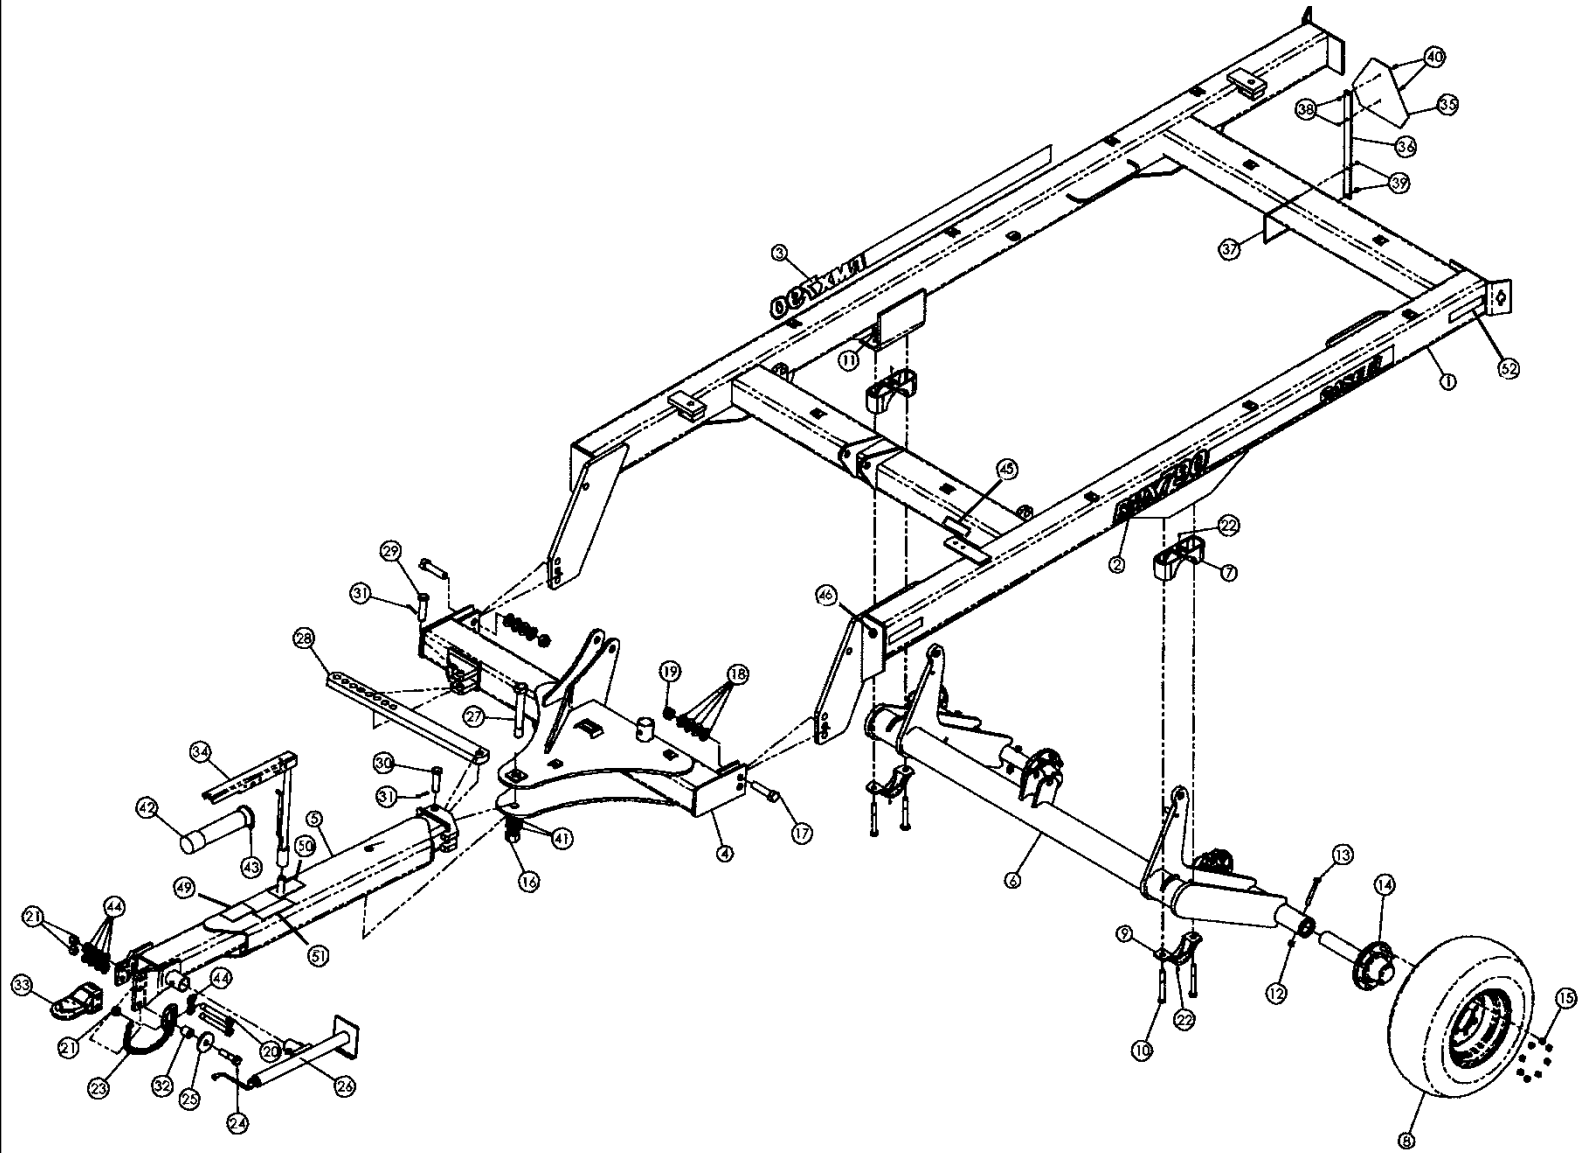

RMX790 OFFSET DISK

09-01 MAIN FRAME

сылка	Номер детали	Кол-во	Описание
1	87429657	1	FRAME ASSY, Main, Standard, Shown, Inc. 44 - 48
1	87439468	1	FRAME ASSY, Main, Heavy, Inc. 44 - 48
2	87441610	1	DECAL, RMX790 Stripe, Lh
3	87441611	1	DECAL, RMX790 Stripe, Rh
4	87429659	1	HITCH ASSY,
5	87446412	1	TONGUE, Standard, Inc. 49 - 51
5	87429661	1	TONGUE, Heavy, Inc. 49 - 51, Shown
6	87417976	1	ROCKSHAFT,
7	86984889	2	BEARING COVER,
8	87447196	4	WHEEL ASSY, 12.5L x 15, 10 Ply
8	87447197	4	WHEEL ASSY, 12.5L x 15, 12 Ply
8	10010286	4	WHEEL ASSY., 12.5L x 15 Fi
8	87426170	4	WHEEL ASSY, 31 x 13.5-15, 10 Ply
9	86984888	2	CAP, Wheel
10	413-14104	4	BOLT, Hex, 7/8"-9 x 6 1/2", G5,
11	86992218	4	NUT, LOCK, 0.875, ZP, Stover, gd C
12	231-42410	4	NUT, LOCK, 5/8"-11, GB,
13	413-1080	4	BOLT, Hex, 5/8"-11 x 5", G5,
14	NSS	4	NOT SERVICED SEPARATELY, 8 Bolt, Hub And Spindle, 87454026
15	554480R1	32	NUT, Wheel, 5/8
16	86992221	1	NUT, LOCK, 1.5, ZP, Stover, gd C
17	252079A1	2	BOLT, HHCS, 1-1/4 x 5 Lg, Special
18	496-81017	8	WASHER, 1 3/8" x 2 1/2" x .156", HDN,
19	28748R1	2	NUT, LOCK, 1 1/4"-7, G5,
20	87030492	2	BOLT, Hex, 1"-8 x 8 1/2", G8,
21	86992219	3	NUT, LOCK, 1, ZP, Stover, gd C
22	219-87	4	NIPPLE, LUBE, 1/4"-28 x .56" lg, Self-Tap,
23	87393082	1	CHAIN, 20,200, Safety
23	87389757	1	CHAIN, 30,400, Safety
24	413-1664	1	BOLT, Hex, 1"-8 x 4", G5,
25	06400065	1	WASHER, Heavy
26	32252000	1	JACK ASSY.,
27	87520988	1	BOLT, SPECIAL, 1.5 x 10-1/4, ZP, gd 8
28	87438734	1	BAR, Lateral Adjust
29	439-52080	1	PIN, HEADED, 1 1/4" x 5",
30	439-12072	1	PIN, HEADED, 1 1/4" x 4 1/2",
31	432-1632	2	PIN, SPLIT (COTTER), 1/4" x 2",
32	340324A1	1	BUSHING, Safety Chain
33	362933A1	1	HITCH, Tongue, Cat. 3
33	362934A1	1	HITCH ASSY, Tongue, Cat 4
34	87452523	1	MOUNTING PARTS, Swinging Hose Boom
35	311860A1	1	EMBLEM, SMV, ASAE, W/Steel Plate
36	87453378	1	BRACKET, Bracket, SMV
37	87426569	1	U-BOLT, 3/8 x 6 x 8
38	86992211	2	NUT, LOCK, 0.25, ZP, Stover, gd C