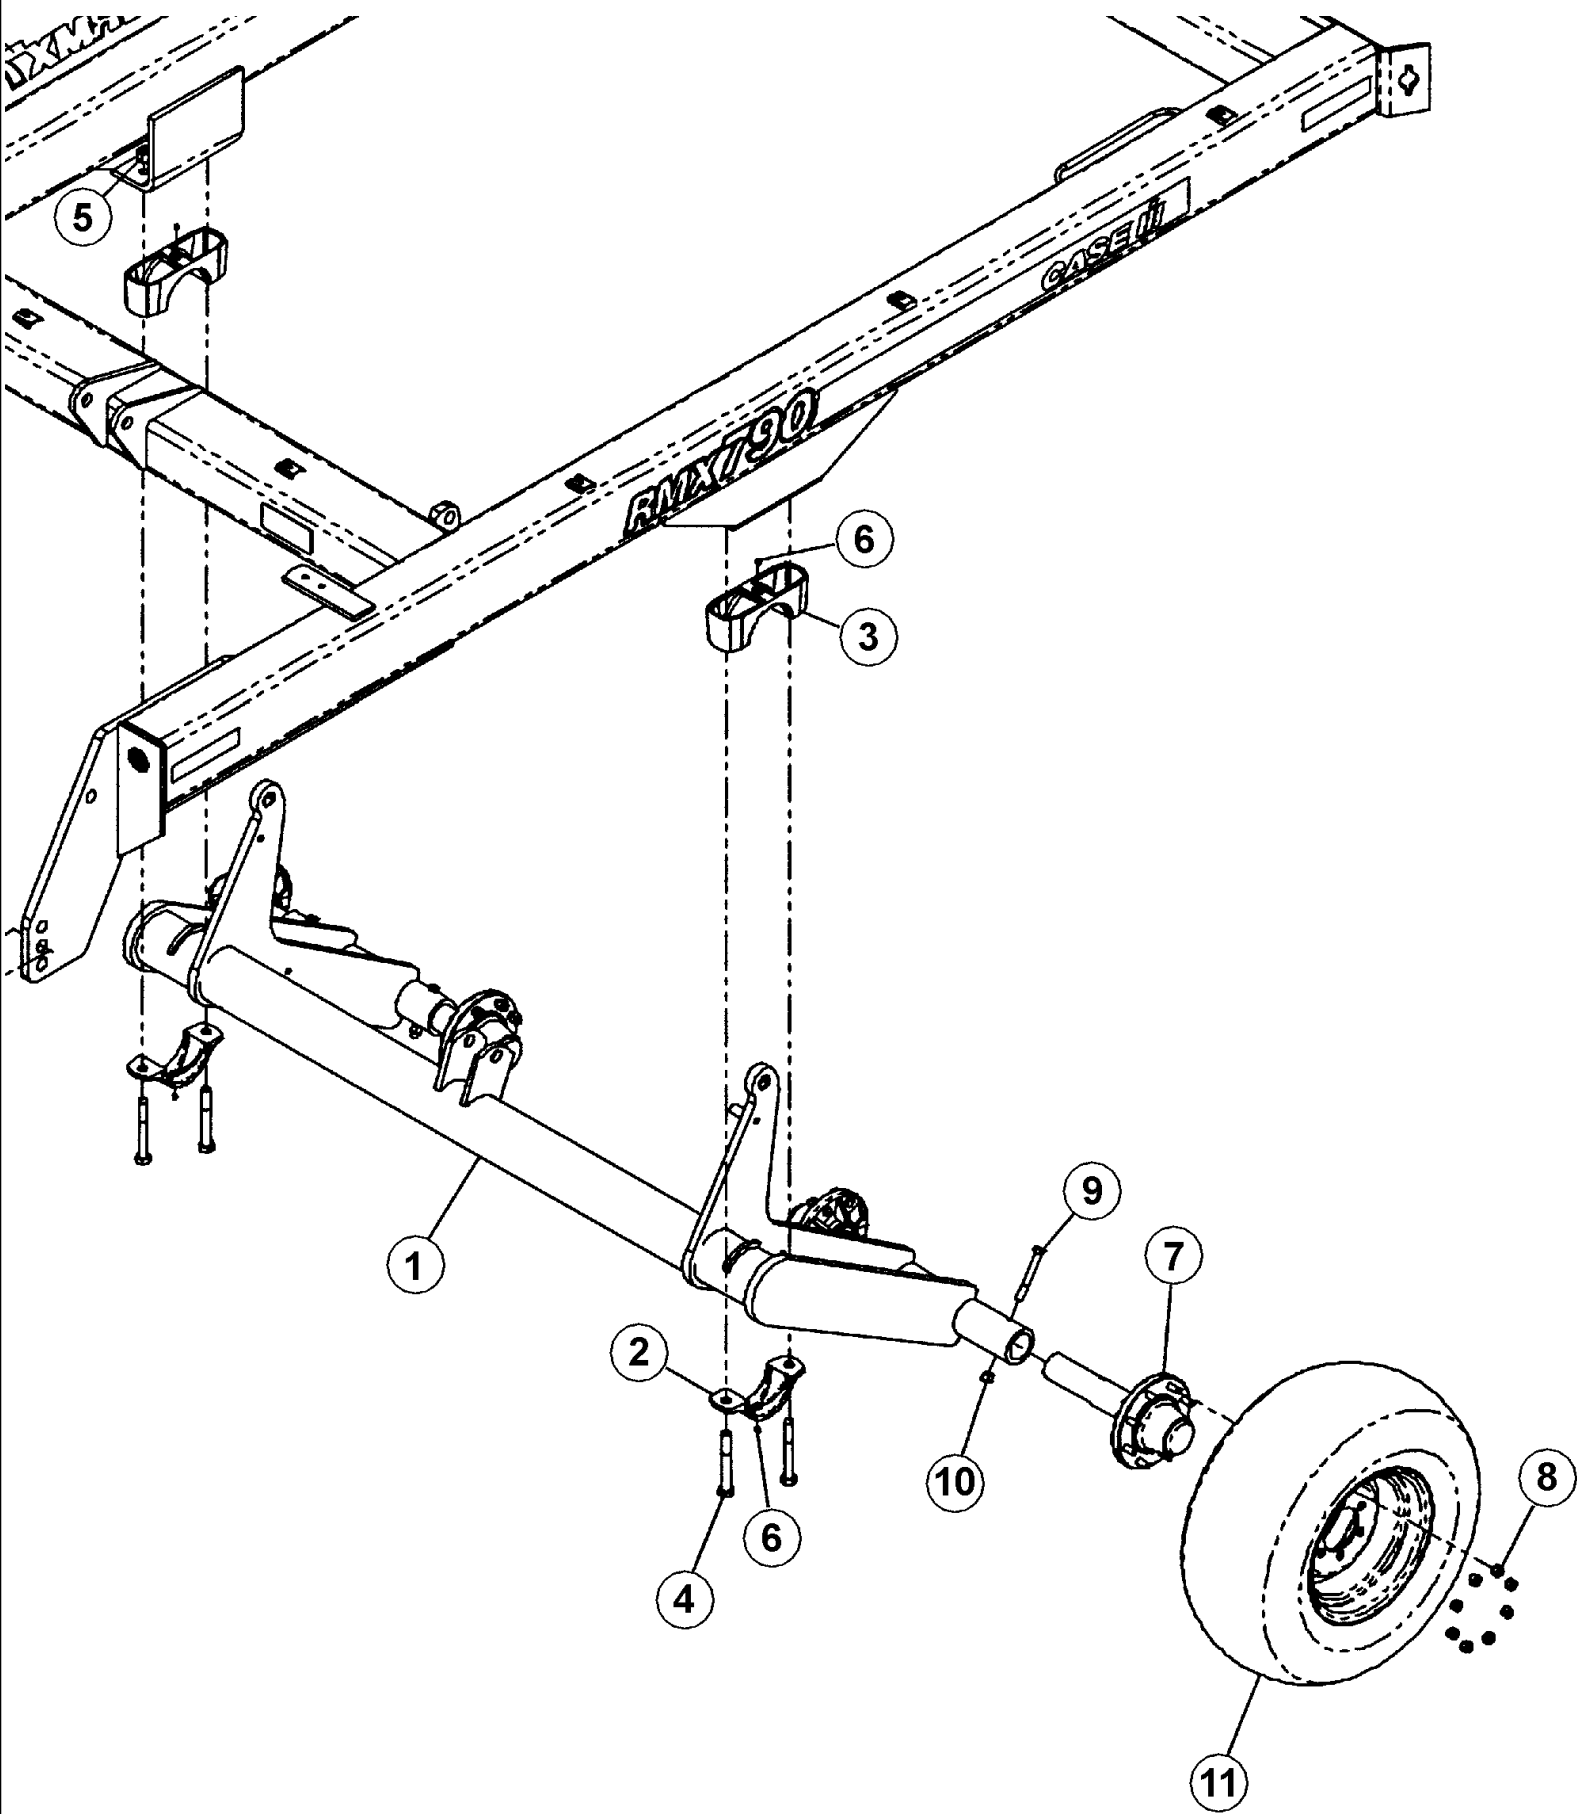

RMX790 OFFSET DISK

09-03 AXLE PARTS

сылка	Номер детали	Кол-во	Описание
1	87417976	1	ROCKSHAFT,
2	86984888	2	CAP, Wheel Shaft, Bearing
3	86984889	2	BEARING COVER, Wheel Shaft
4	413-14104	4	BOLT, Hex, 7/8"-9 x 6 1/2", G5,
5	86992218	4	NUT, LOCK, 7/8, NC
6	219-87	4	NIPPLE, LUBE, 1/4"-28 x .56" lg, Self-Tap,
7	NSS	4	NOT SERVICED SEPARATELY, Hub And Spindle, 8-Bolt, 87454026
8	554480R1	32	NUT, Wheel, 5/8, NF
9	413-1080	4	BOLT, Hex, 5/8"-11 x 5", G5, 5/8 x 5, gd 5
10	231-42410	4	NUT, LOCK, 5/8"-11, GB, 5/8, gd C
11	10010286	4	WHEEL ASSY., 12.5L x 15 FI
11	87447196	4	WHEEL ASSY, 12.5L x 15, 10 Ply
11	87447197	4	WHEEL ASSY, 12.5L x 15, 12 Ply
11	87426170	4	WHEEL ASSY, 31.5 x 3.50, 15 Ply FI