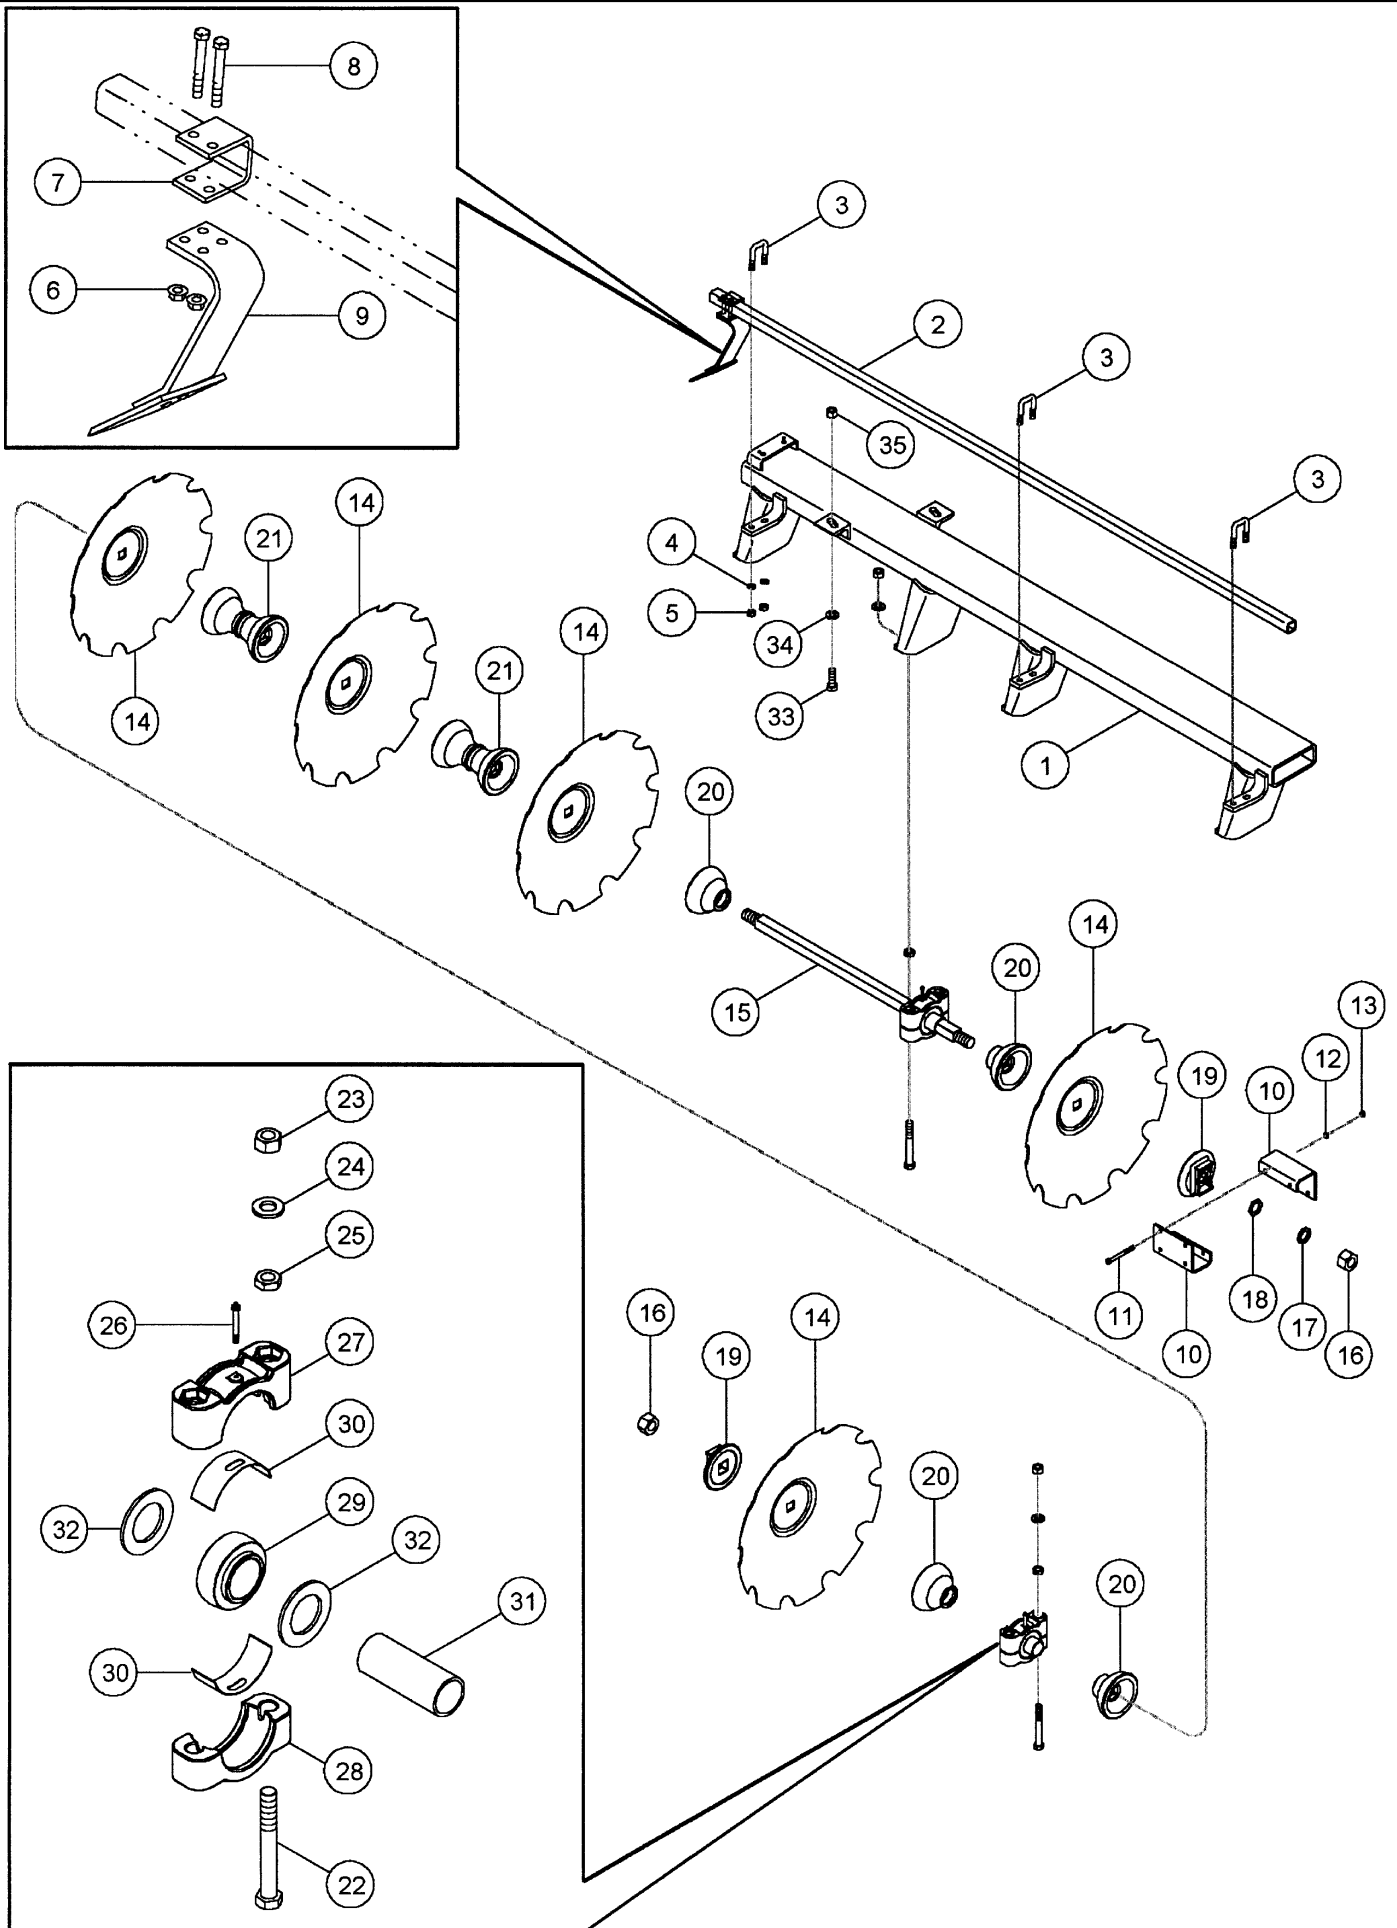

RMX790 OFFSET DISK

09-14 PLOWING NON FOLDING FRONT MAIN DISK GANG PARTS

сылка	Номер детали	Кол-во	Описание
1	87439363	1	TUBE, SUPPORT, Front Gang, Rigid, 11 Foot
1	87439365	1	TUBE, SUPPORT, Front Gang, Rigid, 14 Foot
1	87439367	1	TUBE, SUPPORT, Front Gang, Rigid, 17 Foot
1	87439369	1	TUBE, SUPPORT, Front Gang, Rigid, 20 Foot
2	87439645	1	TUBE, RIGID, Scraper, 130 Inch, 11 Foot
2	87439646	1	TUBE, RIGID, Scraper, 154 Inch, 14 Foot
2	87439647	1	TUBE, RIGID, Scraper, 202 Inch, 17 Foot
2	87439648	1	TUBE, RIGID, Scraper, 232 Inch, 20 Foot
3	60255C1		UAR BOLT,
4	492-11075		UAR WASHER, LOCK, 3/4",
5	425-1012		UAR NUT, 3/4"-10, G5,
6	86512371		UAR NUT, Flg, USR, 1/2"-13,
7	1263644C1		UAR CLAMP, Scraper
8	413-860		UAR BOLT, Hex, 1/2"-13 x 3 3/4", G5,
9	1263646C91		UAR BLADE, HALF, Scraper Assembly, RH
10	129567C1	2	SUPPORT, Gang Driver
11	413-888	4	BOLT, Hex, 1/2"-13 x 5 1/2", G5,
12	80679	4	WASHER, LOCK, 1/2",
13	425-108	4	NUT, 1/2"-13, G5,
14	60279C3		UAR DISK HARROW, 825 x 8 mm, Notched
15	112884C1	1	BAR, Arbor, 1-3/4 Inch Square (5 blade)
15	60244C2	1	BOLT, Arbor, 1-3/4 Inch Square (6 blade)
15	60245C1	1	BOLT, Arbor, 1-3/4 Inch Square (7 blade)
15	60246C1	1	BOLT, Arbor, 1-3/4 Inch Square (10 blade)
16	425-1628	2	NUT, 1 1/2"-6, G5, Hvy,
17	60254C1	1	WASHER, Light, Spring, Lock
18	60243C2	1	SPACER,
19	60253C2	2	WASHER, End
20	60250C1	4	SPOOL, Bearing, 12 Inch
21	60252C1		UAR SPOOL, Spacing, 12 Inch
22	60248C1	4	SCREW, 1 x 8 Inch, NC
23	425-1016	4	NUT, 1"-8, G5,
24	25550R1	4	WASHER, 1 1/16" x 2" x .219", HDN,
25	425-1416	4	NUT, Jam, 1"-8, G5,
26	219-7	2	NIPPLE, LUBE, 1/8"-27 NPT x 2.62" lg,
27	961902R2	2	CAP, Upper Bearing
28	961903R2	2	CLAMP, Bearing Mounting, Lower
29	60249C91	2	BEARING, Ball
30	60247C1	4	STRIP, Isolator, rubber
31	60251C1	2	TUBE, Arbor Bolt Support
32	961921R1	4	GUARD, Trash Bearing
33	60255C1		UAR BOLT,
34	492-11075		UAR WASHER, LOCK, 3/4",
35	425-1012		UAR NUT, 3/4"-10, G5,