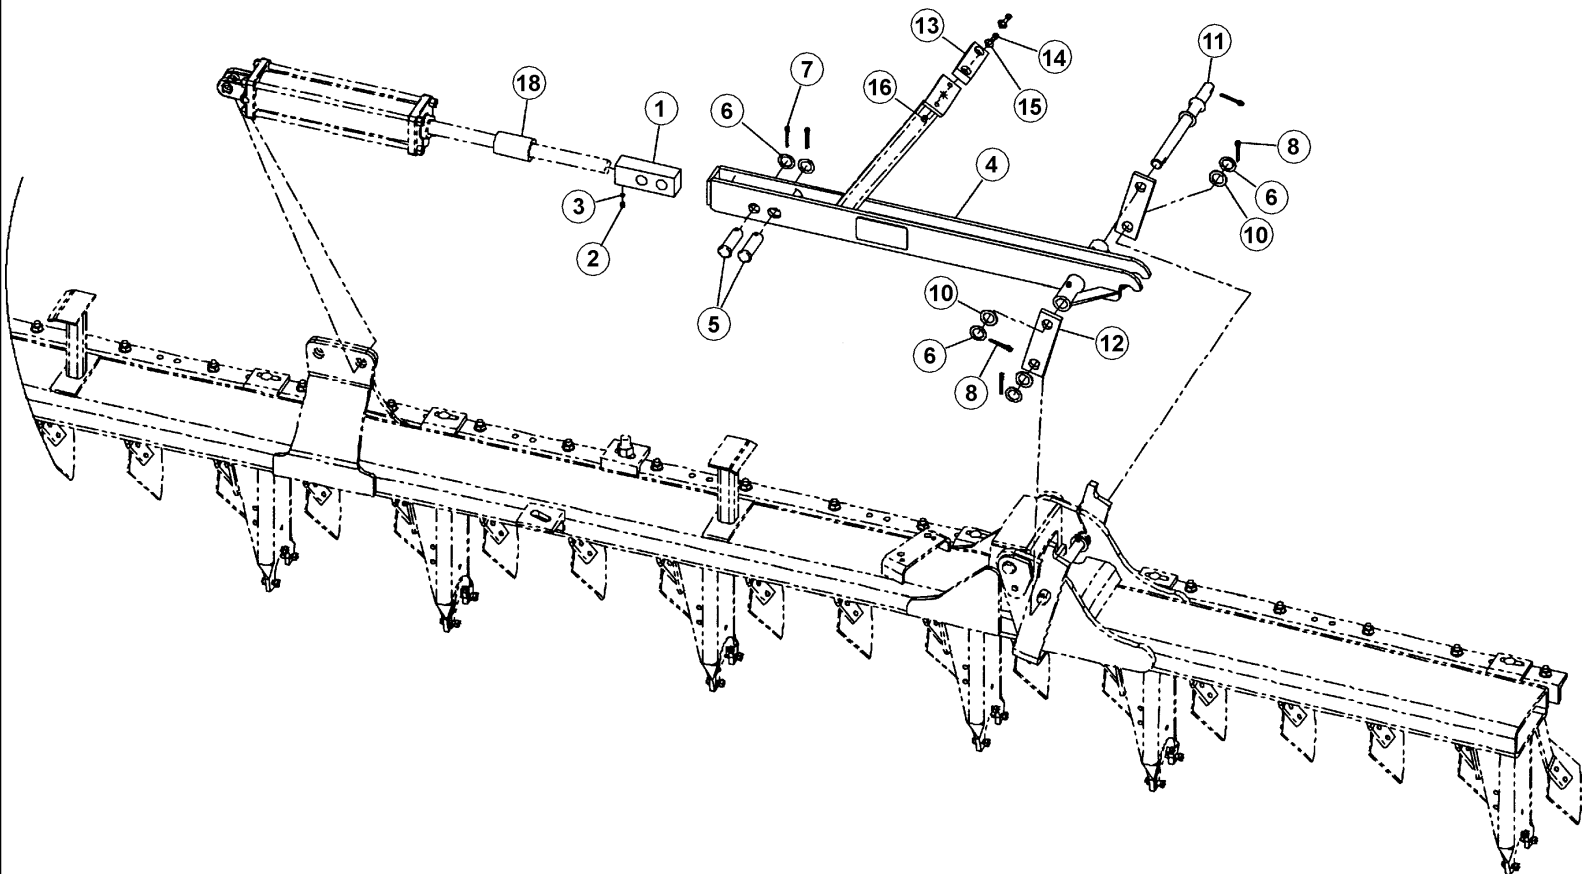

RMX790 OFFSET DISK

09-31 WING CYLINDER EXTENSION ASSEMBLY

сылка	Номер детали	Кол-во	Описание
1	87437073	4	BLOCK, Cylinder Clevis
2	483-1388	4	SET SCREW, Hex Soc, 3/8"-16 x 1/2",
3	87443141	4	PLASTIC PLUG, Thread Nylon
4	87440210		UAR CYLINDER, 21 Machine Only, Rear And Right Hand Front
4	87440211		UAR EXTENSION, 21 Machine Only, Left Hand Front
4	87441496		UAR EXTENSION, 21 Machine Only, Rear
4	87437149		UAR EXTENSION, 24 And 27 Machines Only
5	427-20375		UAR PIN, CLEVIS, 1 1/4" x 3 3/4",
5	427-20500	2	PIN, CLEVIS, 1 1/4" x 5", 21 Machine Only, Left Hand Front
6	17620020		UAR BUSHING, 1-1/4, 14 Ga
7	432-1632	8	PIN, SPLIT (COTTER), 1/4" x 2",
8	432-2032	16	PIN, SPLIT (COTTER), 5/16" x 2",
9	87440208	2	PAD, Cylinder Extension Rest, 21 Machine Only, Left Hand Front
10	495-81203	16	WASHER, 1 9/32" x 2" x .120",
11	87437063	4	PIN, Extension Link
11	87459211	4	PIN, Extension Link, 21 Machine Only
12	87437133	8	STRAP, Latch, Pull
13	04670230	4	SPACER, Rubber Pad
14	413-628	8	BOLT, Hex, 3/8"-16 x 1 3/4", G5,
15	495-21044	8	WASHER, 3/8",
16	86992213	8	NUT, LOCK, 0.375
17	496-81009	2	WASHER, 1 5/16" x 1 63/64" x .180", HDN, 21 Machine Only, Left Hand Front
18	87442514	4	COLLAR, Wing, Fold Cylinder Stop