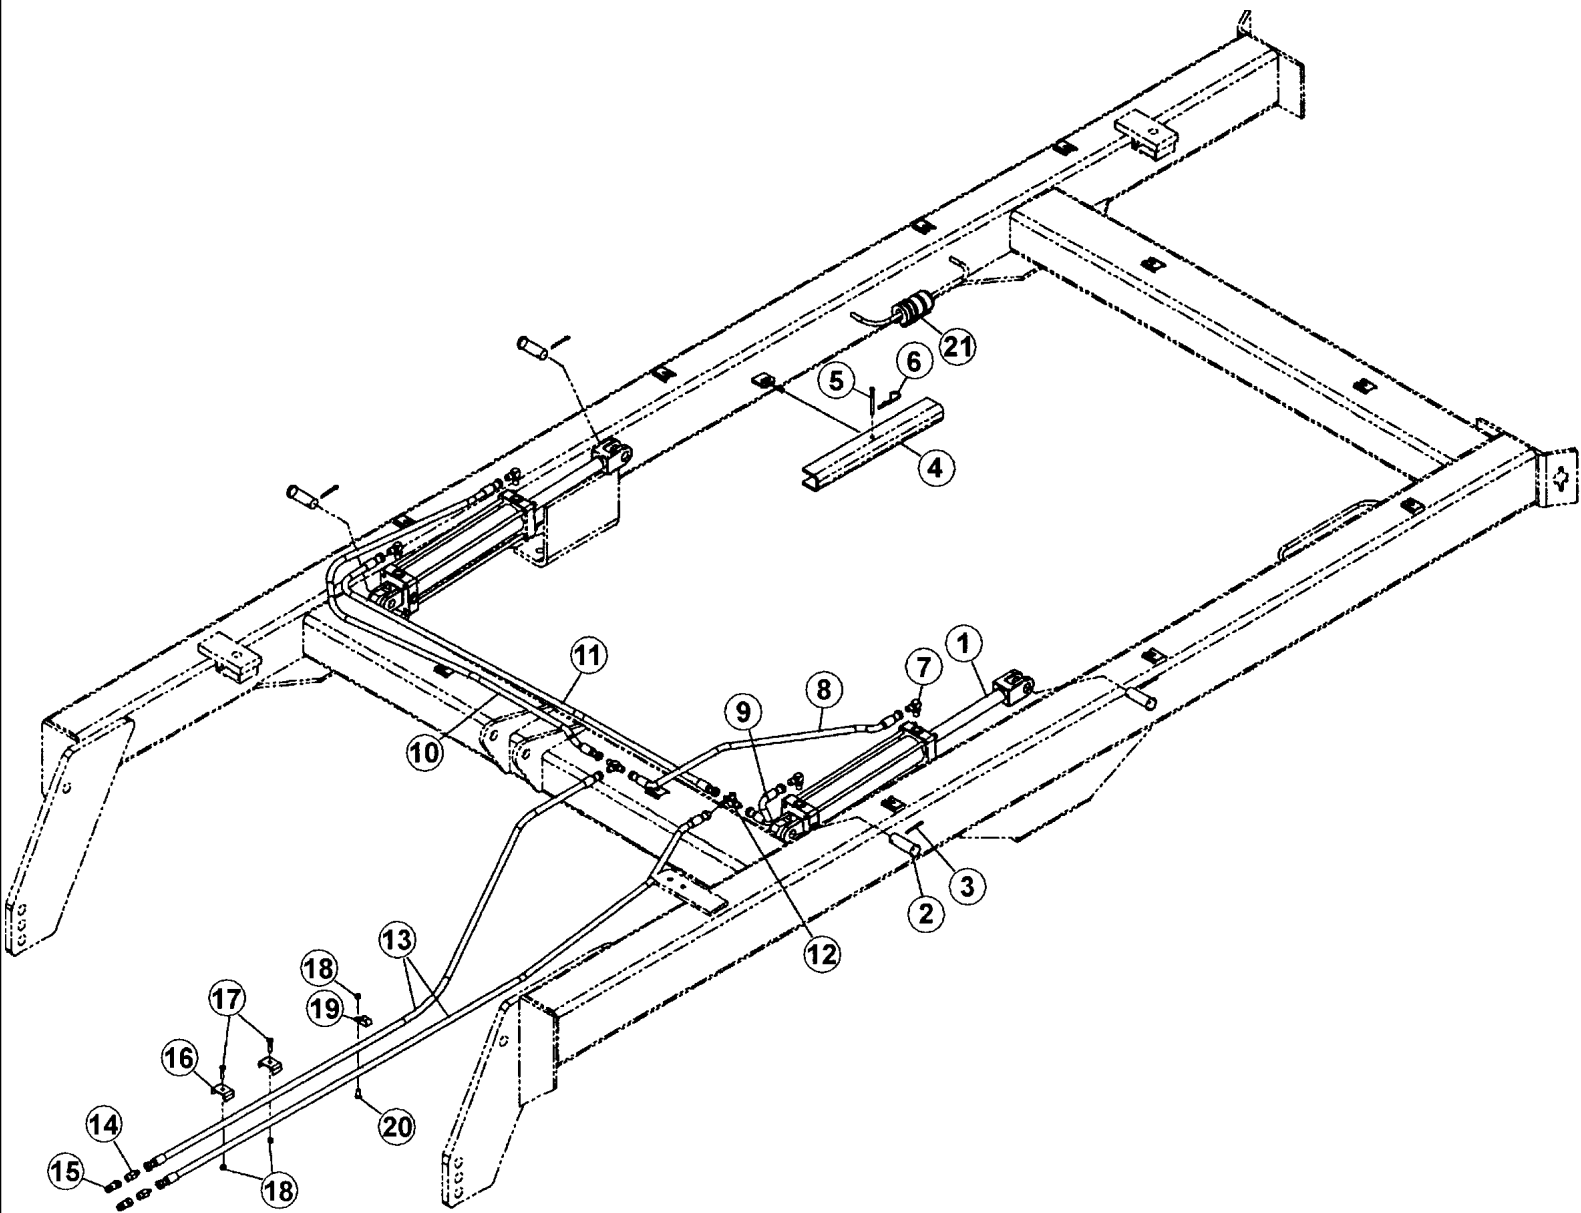

сылка	Номер детали	Кол-во	Описание
1	87423765	2	CYLINDER, 3-1/2 x 16
2	427-20350	4	PIN, CLEVIS, 1 1/4" x 3 1/2",
3	432-1632	4	PIN, SPLIT (COTTER), 1/4" x 2", 1/4" x 2"
4	87435824	2	CHANNEL, Cylinder
5	439-1656	2	PIN, HEADED, 3/8" x 3 1/2",
6	1978737C1	2	PIN, SPLIT (COTTER), Hair
7	218-5128	4	ELBOW, 90e, 9/16"-18, 37e x 3/4"-16, O-Ring,
8	393704R92	1	HOSE, Hydraulic, 3/8 x 31
9	1284323C1	1	HOSE, Hydraulic, 3/8 x 15
10	810570C2	1	HOSE, Hydraulic, 3/8 x 90
11	1254574C2	1	HOSE, Hydraulic, 3/8 x 60
12	218-593	2	TEE, 9/16"-18, 37e,
13	1268131C2	2	HOSE, Hydraulic, 3/8 x 230
14	218-5058	2	CONNECTOR, HYD., 9/16"-18, 37e x 3/4"-18, O-Ring,
15	25705041	2	COUPLING, 3/4 SAEF
16	06200125	2	CLAMP, HOSE,
17	413-624	2	BOLT, Hex, 3/8"-16 x 1 1/2", G5,
18	86992213	7	NUT, LOCK, 3/8
19	22510700	5	CLAMP, HOSE, 5/8, Cushion
20	433-616	5	BOLT, CARRIAGE, Short NK, 3/8"-16 x 1", G5,
21	25800010	4	CYLINDER, Stroke Control
22	289862C1		UAR STRAP, CABLE, 3/16" x 7", Wire Tie, Not Shown