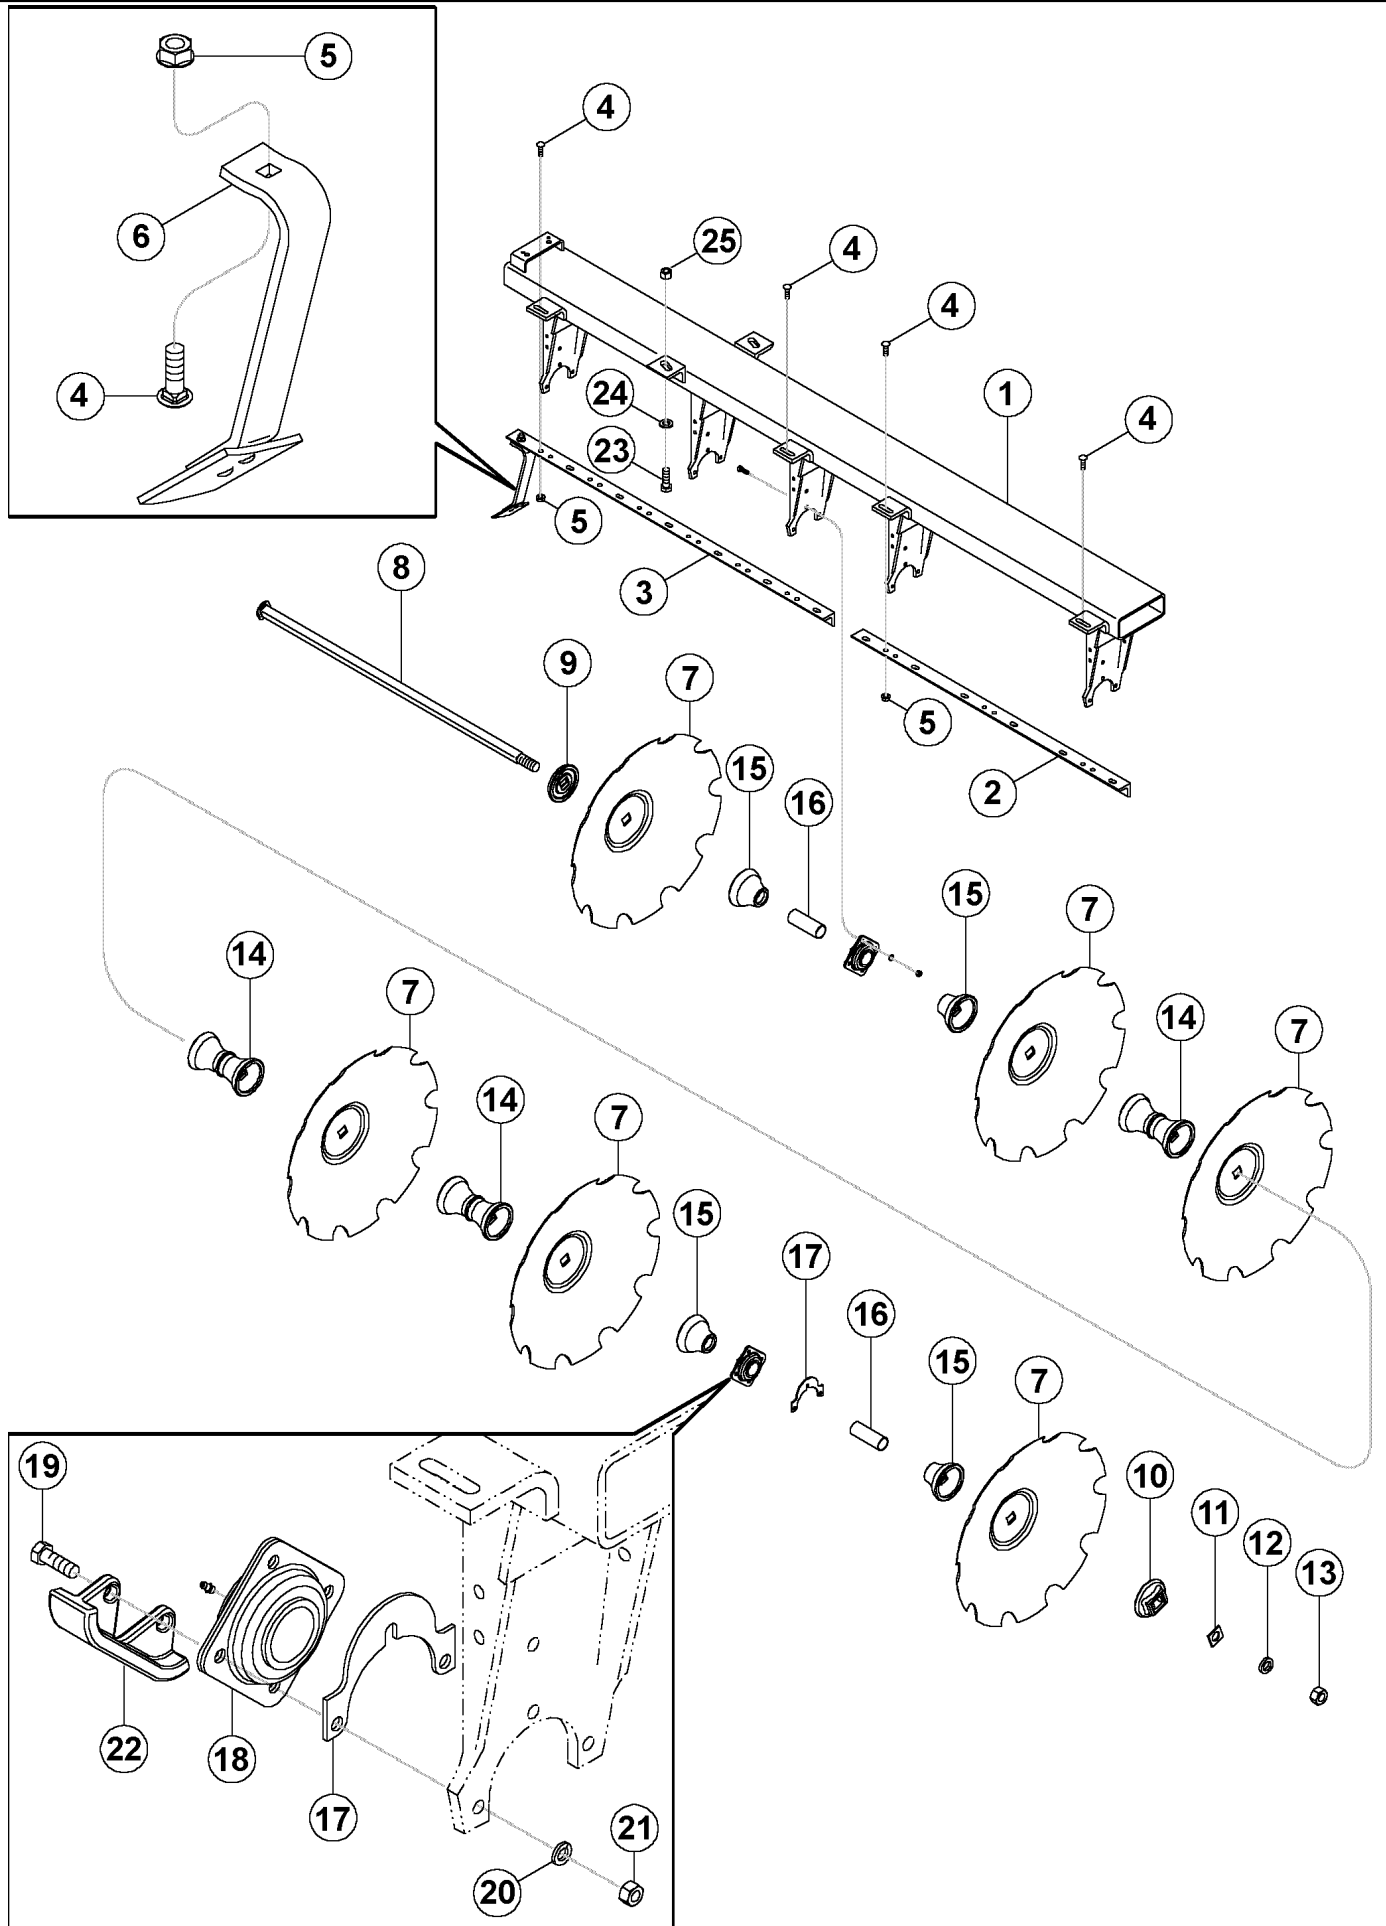

RMX790 OFFSET DISK

09-12 ALL PURPOSE NON FOLDING FRONT MAIN DISK GANG PARTS

сылка	Номер детали	Кол-во	Описание
1	87439355	1	TUBE, SUPPORT, Front Gang, Rigid 11 Foot
1	87439357	1	TUBE, SUPPORT, Front Gang, Rigid 14 Foot
1	87439359	1	TUBE, SUPPORT, Front Gang, Rigid 17 Foot
1	87439361	1	TUBE, SUPPORT, Front Gang, Rigid 20 Foot
2	87454033	1	ANGLE, Scraper, Rigid 11 Foot
2	87454032	1	ANGLE, Scraper, Rigid 14 Foot
2	87454032	1	ANGLE, Scraper, Rigid 17 Foot
2	87454029	1	ANGLE, Scraper, Rigid 20 Foot
3	87454031	1	ANGLE, Scraper, Rigid 11 Foot
3	87454032	1	ANGLE, Scraper, Rigid 14 Foot
3	87454033	2	ANGLE, Scraper, Rigid 17 Foot, Middle, Lh
3	87454033	1	ANGLE, Scraper, Rigid, Middle, 20 Foot
3	87454032	1	ANGLE, Scraper, Rigid, LH, 20 Foot
4	433-1032		UAR BOLT, CARRIAGE, Short NK, 5/8"-11 x 2", G5,
5	1256884C1		UAR NUT, Flange, 5/8 Inch, NC
6	121471C92		UAR SCRAPER, Assembly, RH
7	27600R3		UAR DISC, 723 x 6.5 mm, Notched
7	31225R3		UAR DISK HARROW, 723 x 8 mm, Notched
7	27601R3		UAR DISK HARROW, 723 x 6.5 mm, Solid
7	31224R3		UAR DISK HARROW, 723 x 8 mm, Solid
8	549978R1		UAR SCREW, 1-1/2 Inch Square Arbor (6-blade)
8	549979R1		UAR BOLT, 1-1/2 Inch Square Arbor (7-blade)
8	549980R1		UAR BOLT, 1-1/2 Inch Square Arbor (8-blade)
8	549981R1		UAR BOLT, 1-1/2 Inch Square Arbor (9-blade)
8	60173C1		UAR BOLT, 1-1/2 Inch Square Arbor (10-blade)
9	60615C1	1	WASHER, Head
10	549973R2	1	WASHER, End
11	488836R2	1	STRIP, Nut
12	492-21150	1	WASHER, LOCK, 1 1/2",
13	425-1024	1	NUT, 1 1/2"-6, G5,
14	549976R1		UAR SPOOL, Spacing, 10-1/2 Inch Spacing
15	549977R1		UAR HUB, Bearing, 10-1/2 Inch Spacing
16	549971R1		UAR SPACER, Arbor Bolt Support
17	58919C1		UAR SHIM,
17	139617C1		UAR SHIM,
18	ST740B		UAR BEARING, Ball with grease zerk
19	413-824		UAR BOLT, Hex, 1/2"-13 x 1 1/2", G5, Full Thd,
19	413-840		UAR BOLT, Hex, 1/2"-13 x 2 1/2", G5, (used with Bearing Wear Guard) (Optional)
19	413-828		UAR BOLT, Hex, 1/2"-13 x 1 3/4", G5,
20	80679		UAR WASHER, LOCK, 1/2",
21	425-108		UAR NUT, 1/2"-13, G5,
22	414598A1		UAR GUARD, Bearing, wear (Optional)
23	413-1648		UAR BOLT, Hex, 1"-8 x 3", G5,
24	87036175		UAR WASHER, 1 1/16" x 2" x .219", HDN,
25	86992219		UAR NUT, LOCK, 1 Inch, NC