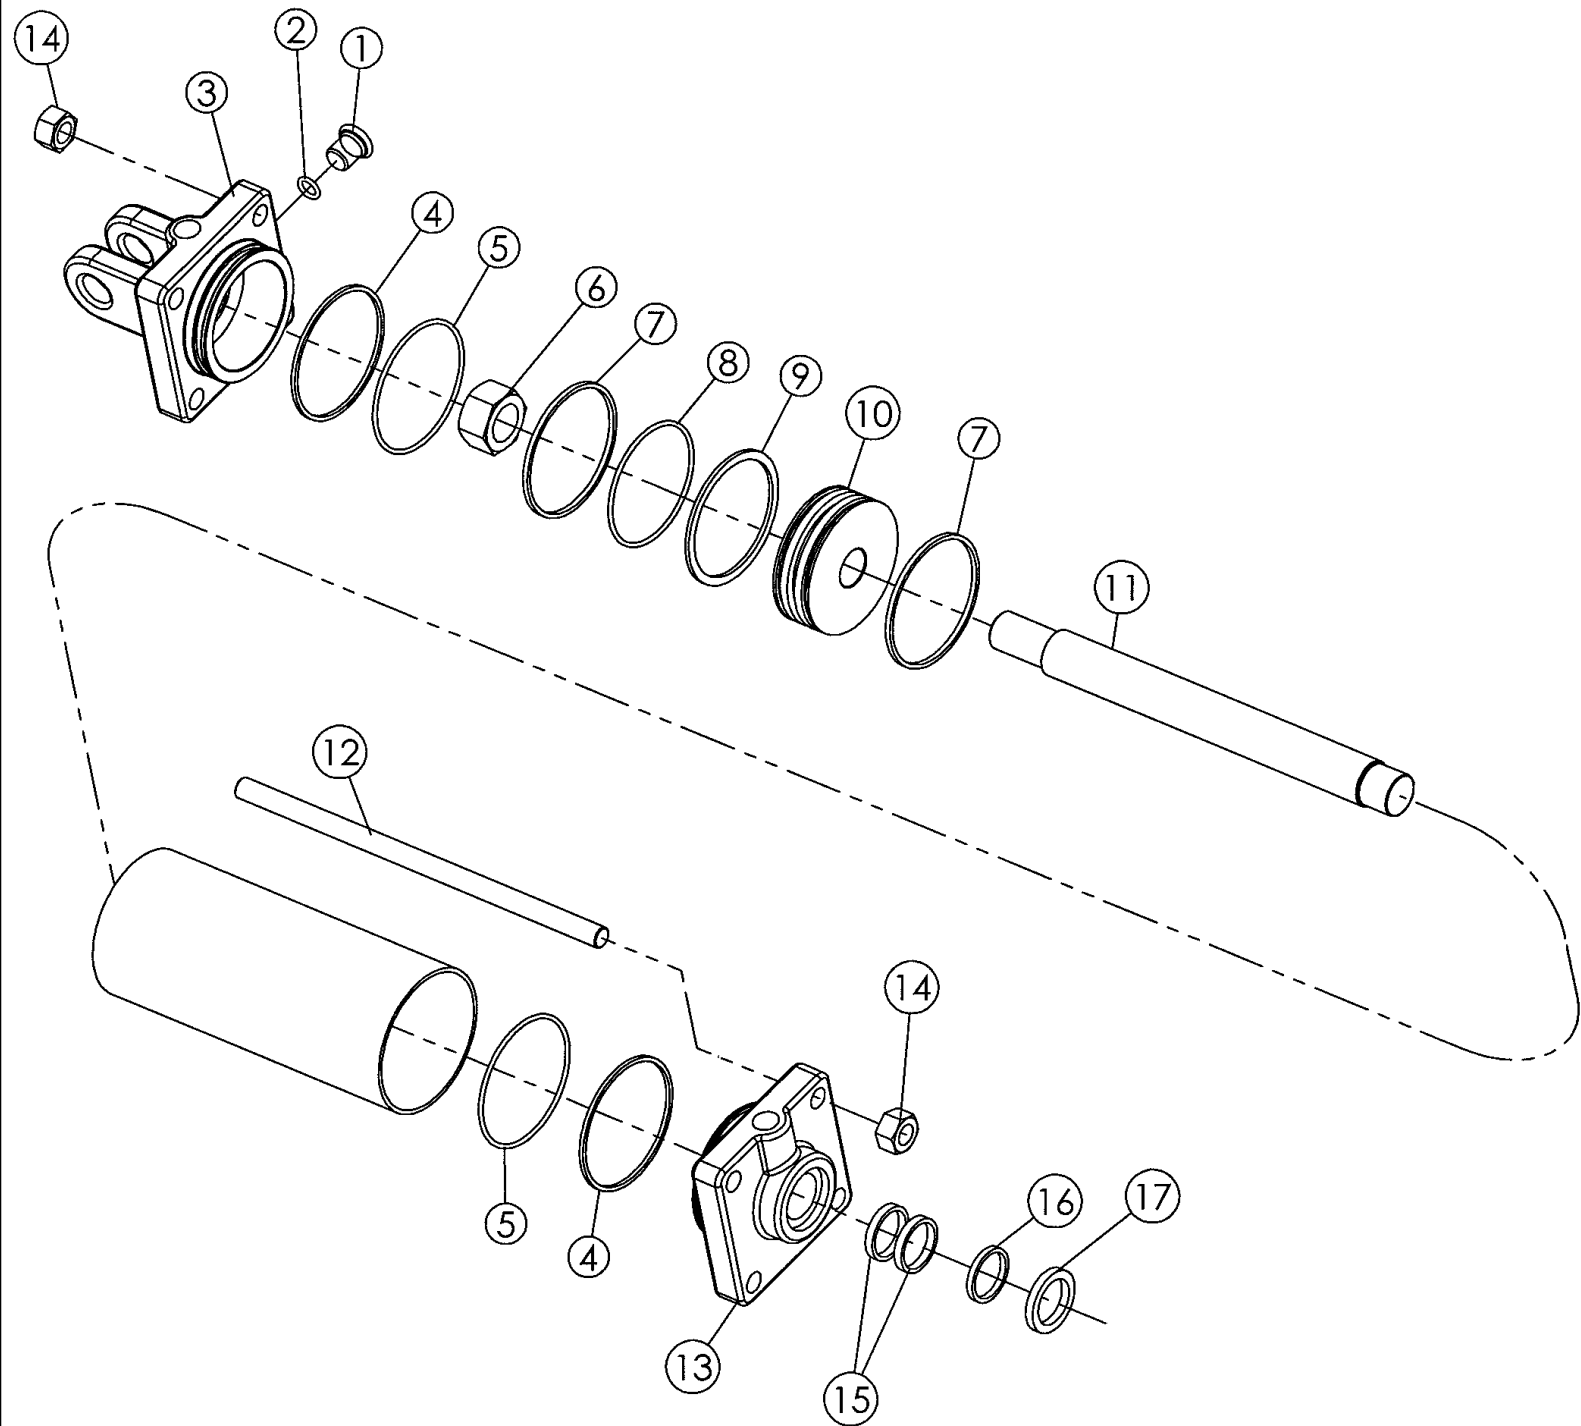

RMX790 OFFSET DISK

08-08 WING FOLD 4 X 16, 27 MACHINES

сылка	Номер детали	Кол-во	Описание
	87457706		CYLINDER ASSY., 4 x 16
1	86590562	1	PLUG, Hex Soc, 3/4"-16 ORB,
2	237-6008	1	O-RING, 8-1, 90 Duro, .644" ID x .087" Thk,
3	87409439	1	HEAD, Clevis
6	232-46318	4	NUT, LOCK, 1 1/8"-12, GC, Tie
10	87409466	2	PISTON, Cylinder
11	87459464	1	ROD, PISTON,
12	87409492	1	TIE-ROD, THREADED, Rod Tie
13	87409392	1	HEAD,
14	25-1110	1	NUT, 5/8"-18, G5,
	87403962	1	KIT, SEALS, Inc. 4 - 5, 7 - 9, And 15 - 17