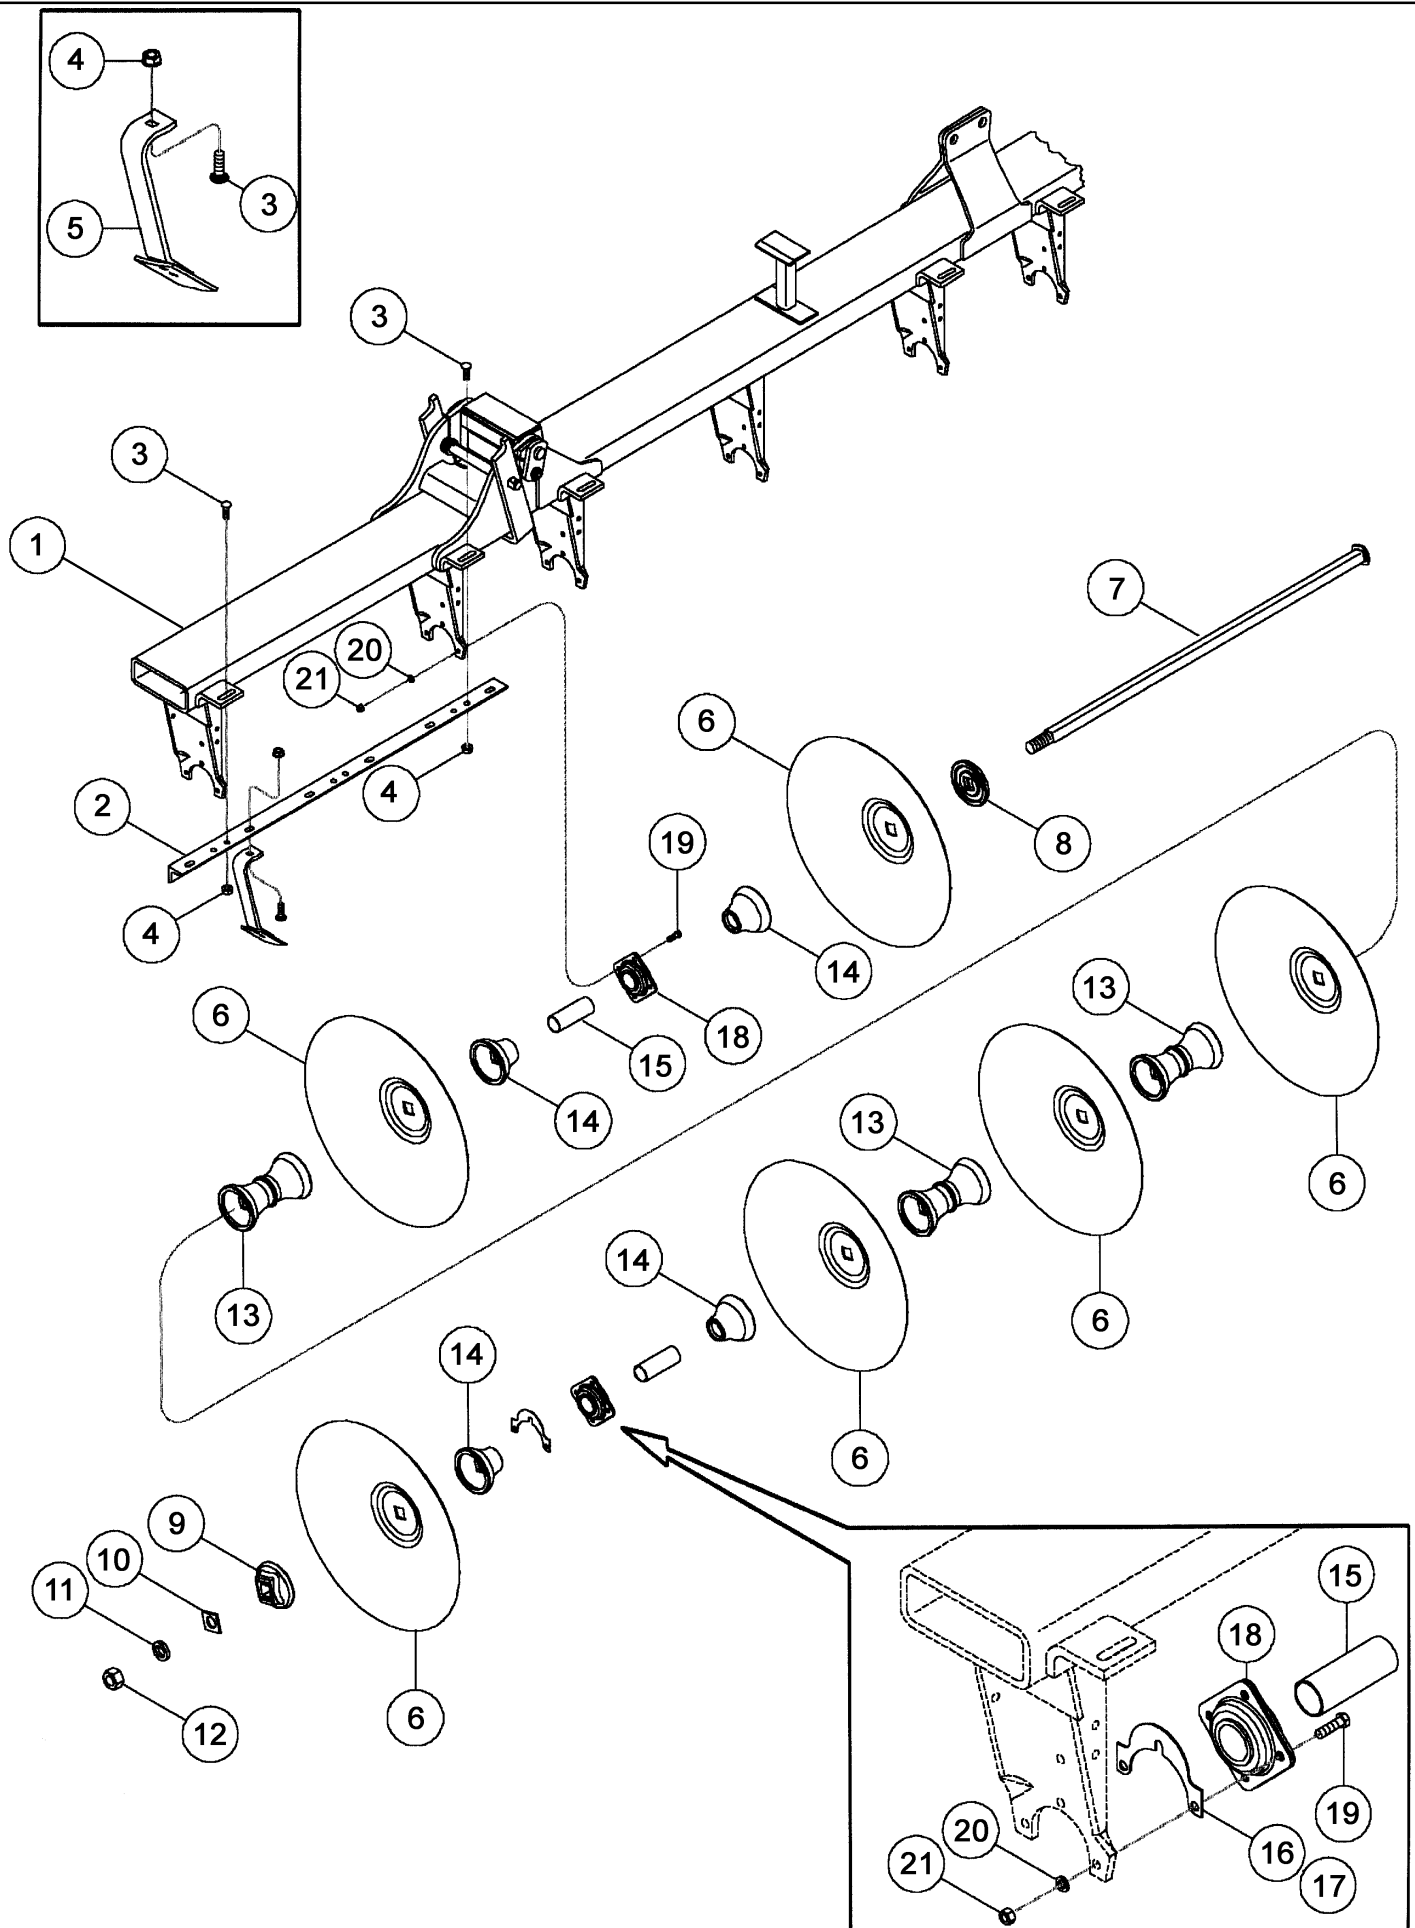

RMX790 OFFSET DISK

09-24 ALL-PURPOSE FOLDING LH REAR WING DISK GANG PARTS

сылка	Номер детали	Кол-во	Описание
1	87437511	1	TUBE, SUPPORT, Rear Wing Gang, LH, 21 Foot
1	87437511	1	TUBE, SUPPORT, Rear Wing Gang, LH, 24 Foot
1	86991162	1	TUBE, SUPPORT, Rear Wing Gang, LH, 27 Foot
2	87454033	1	ANGLE, Scraper, Rear Wing Gang, LH, 21 Foot
2	87454033	1	ANGLE, Scraper, Rear Wing Gang, LH, 24 Foot
2	87454032	1	ANGLE, Scraper, Rear Wing Gang, LH, 27 Foot
3	433-1032		UAR BOLT, CARRIAGE, Short NK, 5/8"-11 x 2", G5,
4	1256884C1		UAR NUT, 5/8 Inch, NC, Flange
5	121470C92		UAR SCRAPER, Assembly, LH
6	27600R3		UAR DISC, 723 x 6.5 mm, Notched
6	31225R3		UAR DISK HARROW, 723 x 8 mm, Notched
6	27601R3		UAR DISK HARROW, 723 x 6.5 mm, Solid
6	31224R3		UAR DISK HARROW, 723 x 8 mm, Solid
7	549978R1		UAR SCREW, 1-1/2 Inch Square Arbor (6-Blade)
7	549980R1		UAR BOLT, 1-1/2 Inch Square Arbor (8-Blade)
8	60615C1	1	WASHER, Head
9	549973R2	1	WASHER, End
10	488836R2	1	STRIP, Nut
11	492-21150	1	WASHER, LOCK, 1 1/2",
12	425-1024	1	NUT, 1 1/2"-6, G5,
13	549976R1		UAR SPOOL, Spacing, 10-1/2 Inch Spacing
14	549977R1		UAR HUB, Bearing, 10-1/2 Inch Spacing
15	549971R1	2	SPACER, Arbor Bolt
16	58919C1		UAR SHIM,
17	139617C1		UAR SHIM,
18	ST740B	2	BEARING, Ball with Grease Zerk
19	413-824		UAR BOLT, Hex, 1/2"-13 x 1 1/2", G5, Full Thd, 1/2 x 1-1/2 Inch, NC
19	413-828		UAR BOLT, Hex, 1/2"-13 x 1 3/4", G5,
20	80679		UAR WASHER, LOCK, 1/2",
21	425-108		UAR NUT, 1/2"-13, G5,