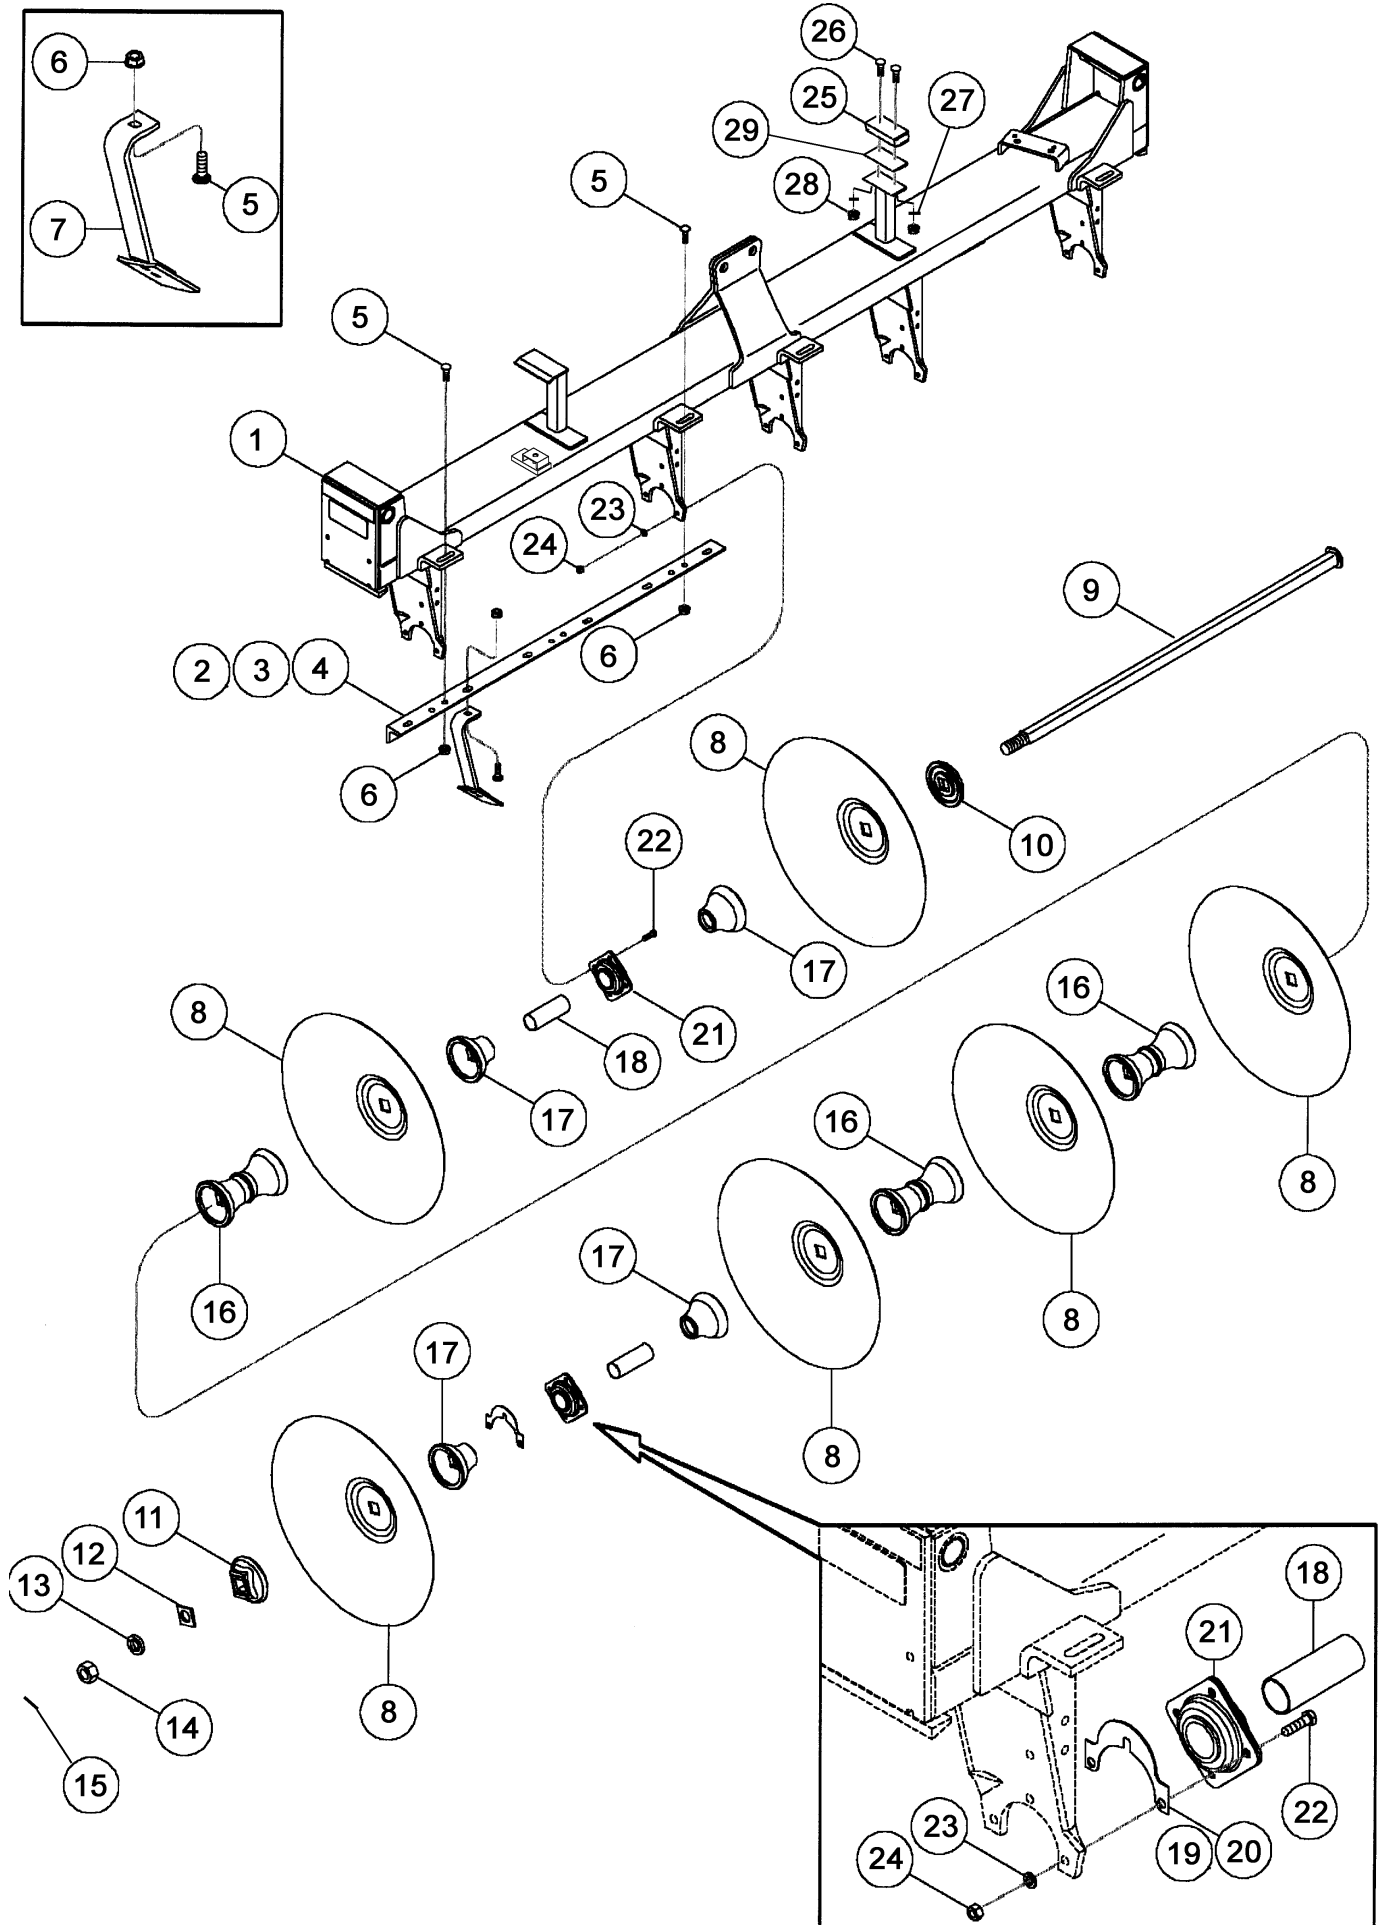

09-23 ALL-PURPOSE FOLDING REAR MAIN DISK GANG PARTS

сылка	Номер детали	Кол-во	Описание
1	87437521	1	TUBE, SUPPORT, Rear Main Frame, Folding, 21 Foot
1	87429237	1	TUBE, SUPPORT, Rear Main Frame, Folding, 24 Foot
1	87429237	1	TUBE, SUPPORT, Rear Main Frame, Folding, 27 Foot
2	87454033	1	ANGLE, Scraper, Rear Main Frame, LH, 21 Foot
2	87454032	1	ANGLE, Scraper, Rear Main Frame, LH, 24 Foot
2	87454032	1	ANGLE, Scraper, Rear Main Frame, LH, 27 Foot
3	87454031	1	ANGLE, Scraper, Rear Main Frame, RH, 21 Foot
3	87454032	1	ANGLE, Scraper, Rear Main Frame, RH, 24 Foot
3	87454032	1	ANGLE, Scraper, Rear Main Frame, RH, 27 Foot
4	433-1032		UAR BOLT, CARRIAGE, Short NK, 5/8"-11 x 2", G5,
5	1256884C1		UAR NUT, 5/8 Inch, Flange, NC
6	121470C92		UAR SCRAPER, Assembly, LH
7	27600R3		UAR DISC, 723 x 6.5 mm, Notched
7	31225R3		UAR DISK HARROW, 723 x 8 mm, Notched
7	27601R3		UAR DISK HARROW, 723 x 6.5 mm, Solid
7	31224R3		UAR DISK HARROW, 723 x 8 mm, Solid
8	549978R1		UAR SCREW, 1-1/2 Inch Square Arbor (6-Blade)
8	549979R1		UAR BOLT, 1-1/2 Inch Square Arbor (7-Blade)
8	549980R1		UAR BOLT, 1-1/2 Inch Square Arbor (8-Blade)
9	60615C1	1	WASHER, Head
10	549973R2	1	WASHER, End
11	488836R2	1	STRIP, Nut
12	492-21150	1	WASHER, LOCK, 1 1/2", 1 1/2"
13	425-1024	1	NUT, 1 1/2"-6, G5,
14	549976R1		UAR SPOOL, Spacing, 10-1/2 Inch Spacing
15	549977R1		UAR HUB, Bearing, 10-1/2 Inch Spacing
16	549971R1		UAR SPACER, Arbor Bolt
17	58919C1		UAR SHIM,
18	139617C1		UAR SHIM,
19	ST740B		UAR BEARING, Ball with Grease Zerk
20	413-824		UAR BOLT, Hex, 1/2"-13 x 1 1/2", G5, Full Thd,
20	413-832		UAR BOLT, Hex, 1/2"-13 x 2", G5, (with Bearing Guard) (Optional)
20	413-828		UAR BOLT, Hex, 1/2"-13 x 1 3/4", G5,
21	80679		UAR WASHER, LOCK, 1/2",
22	425-108		UAR NUT, 1/2"-13, G5,
23	04670230	1	SPACER, Rubber Pad
24	413-628	2	BOLT, Hex, 3/8"-16 x 1 3/4", G5,
25	495-21044	2	WASHER, 3/8",
26	86992213	2	NUT, LOCK, 0.375
27	87457698	1	PLATE, SPACER,