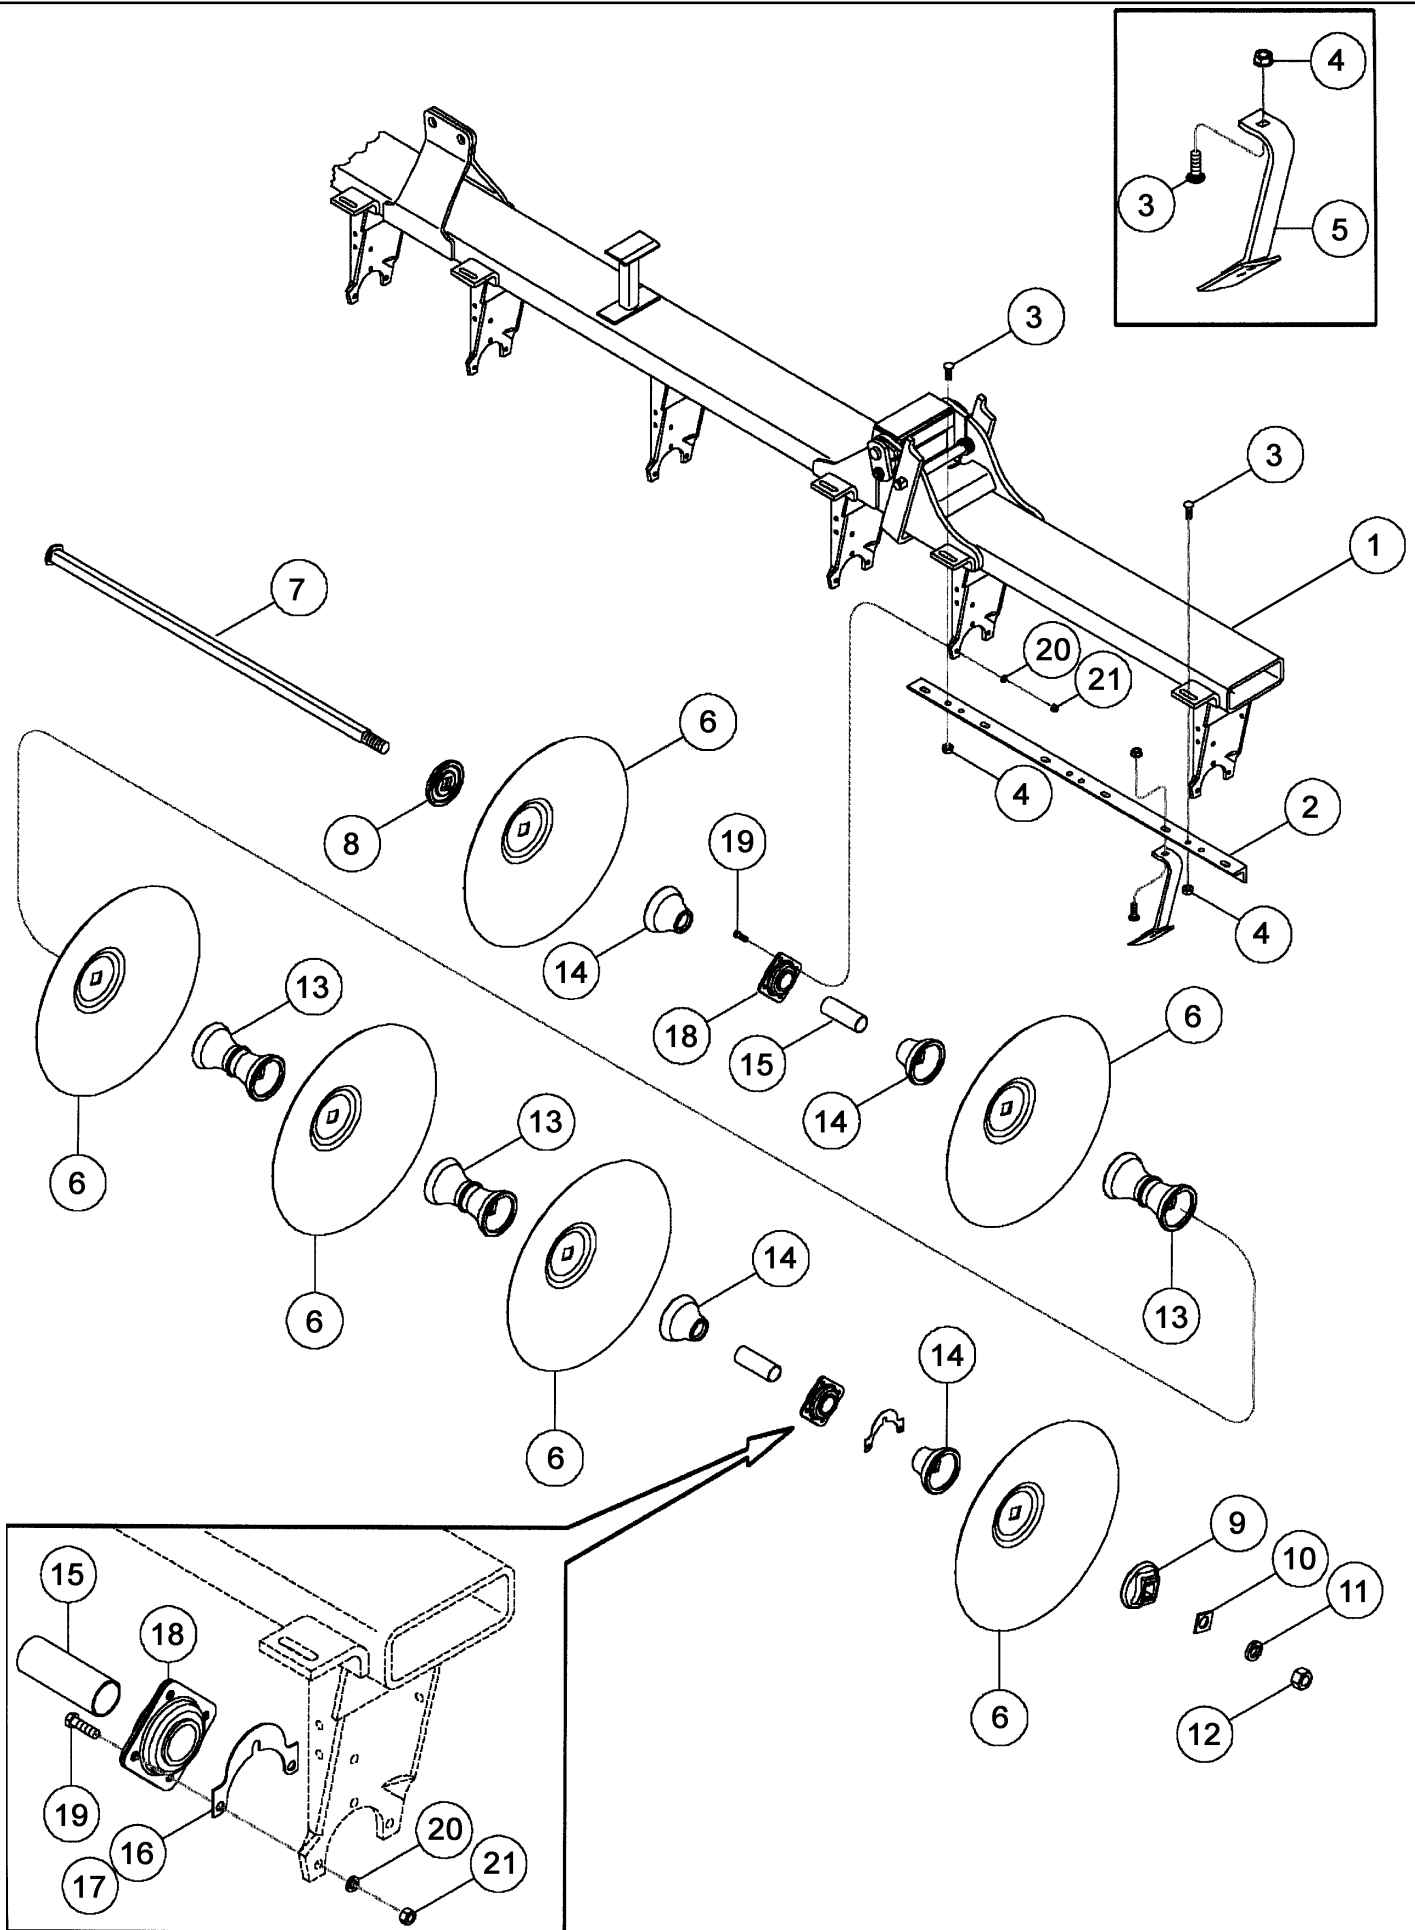

RMX790 OFFSET DISK

09-22 ALL-PURPOSE FOLDING LH AND RH FRONT WING DISK GANG PARTS

сылка	Номер детали	Кол-во	Описание
1	87437514	1	TUBE, SUPPORT, Front Wing Gang, LH, 21 Foot
1	87437515	1	TUBE, SUPPORT, Front Wing Gang, RH, 21 Foot
1	87437514	1	TUBE, SUPPORT, Front Wing Gang, LH, 24 Foot
1	87437515	1	TUBE, SUPPORT, Front Wing Gang, RH, 24 Foot
1	86991160	1	TUBE, SUPPORT, Front Wing Gang, LH, 27 Foot
1	86991161	1	TUBE, SUPPORT, Front Wing Gang, RH, 27 Foot
2	87454033	1	ANGLE, Scraper Front Wing Gang, LH & RH, 21 Foot
2	87454033	1	ANGLE, Scraper Front Wing Gang, LH & RH, 24 Foot
2	87454032	1	ANGLE, Scraper Front Wing Gang, LH & RH, 27 Foot
3	433-1032		UAR BOLT, CARRIAGE, Short NK, 5/8"-11 x 2", G5,
4	1256884C1		UAR NUT, 5/8 Inch, Flange, NC
5	121471C92		UAR SCRAPER, Assembly, RH
6	27600R3		UAR DISC, 723 x 6.5 mm, Notched
6	31225R3		UAR DISK HARROW, 723 x 8 mm, Notched
6	27601R3		UAR DISK HARROW, 723 x 6.5 mm, Solid
6	31224R3		UAR DISK HARROW, 723 x 8 mm, Solid
7	549978R1		UAR SCREW, 1-1/2 Inch Square Arbor (6-Blade)
7	549979R1		UAR BOLT, 1-1/2 Inch Square Arbor (7-Blade)
7	549980R1		UAR BOLT, 1-1/2 Inch Square Arbor (8-Blade)
8	60615C1	1	WASHER, Head
9	549973R2	1	WASHER, End
10	488836R2	1	STRIP, Nut
11	492-21150	1	WASHER, LOCK, 1 1/2",
12	425-1024	1	NUT, 1 1/2"-6, G5,
13	549976R1		UAR SPOOL, Spacing, 10-1/2 Inch, Spacing
14	549977R1		UAR HUB, Bearing, 10-1/2 Inch, Spacing
15	549971R1	2	SPACER, Arbor Bolt
16	58919C1		UAR SHIM,
17	139617C1		UAR SHIM,
18	ST740B	2	BEARING, Ball with Grease Zerk
19	413-824		UAR BOLT, Hex, 1/2"-13 x 1 1/2", G5, Full Thd,
19	413-828		UAR BOLT, Hex, 1/2"-13 x 1 3/4", G5,
20	80679		UAR WASHER, LOCK, 1/2",
21	425-108		UAR NUT, 1/2"-13, G5,