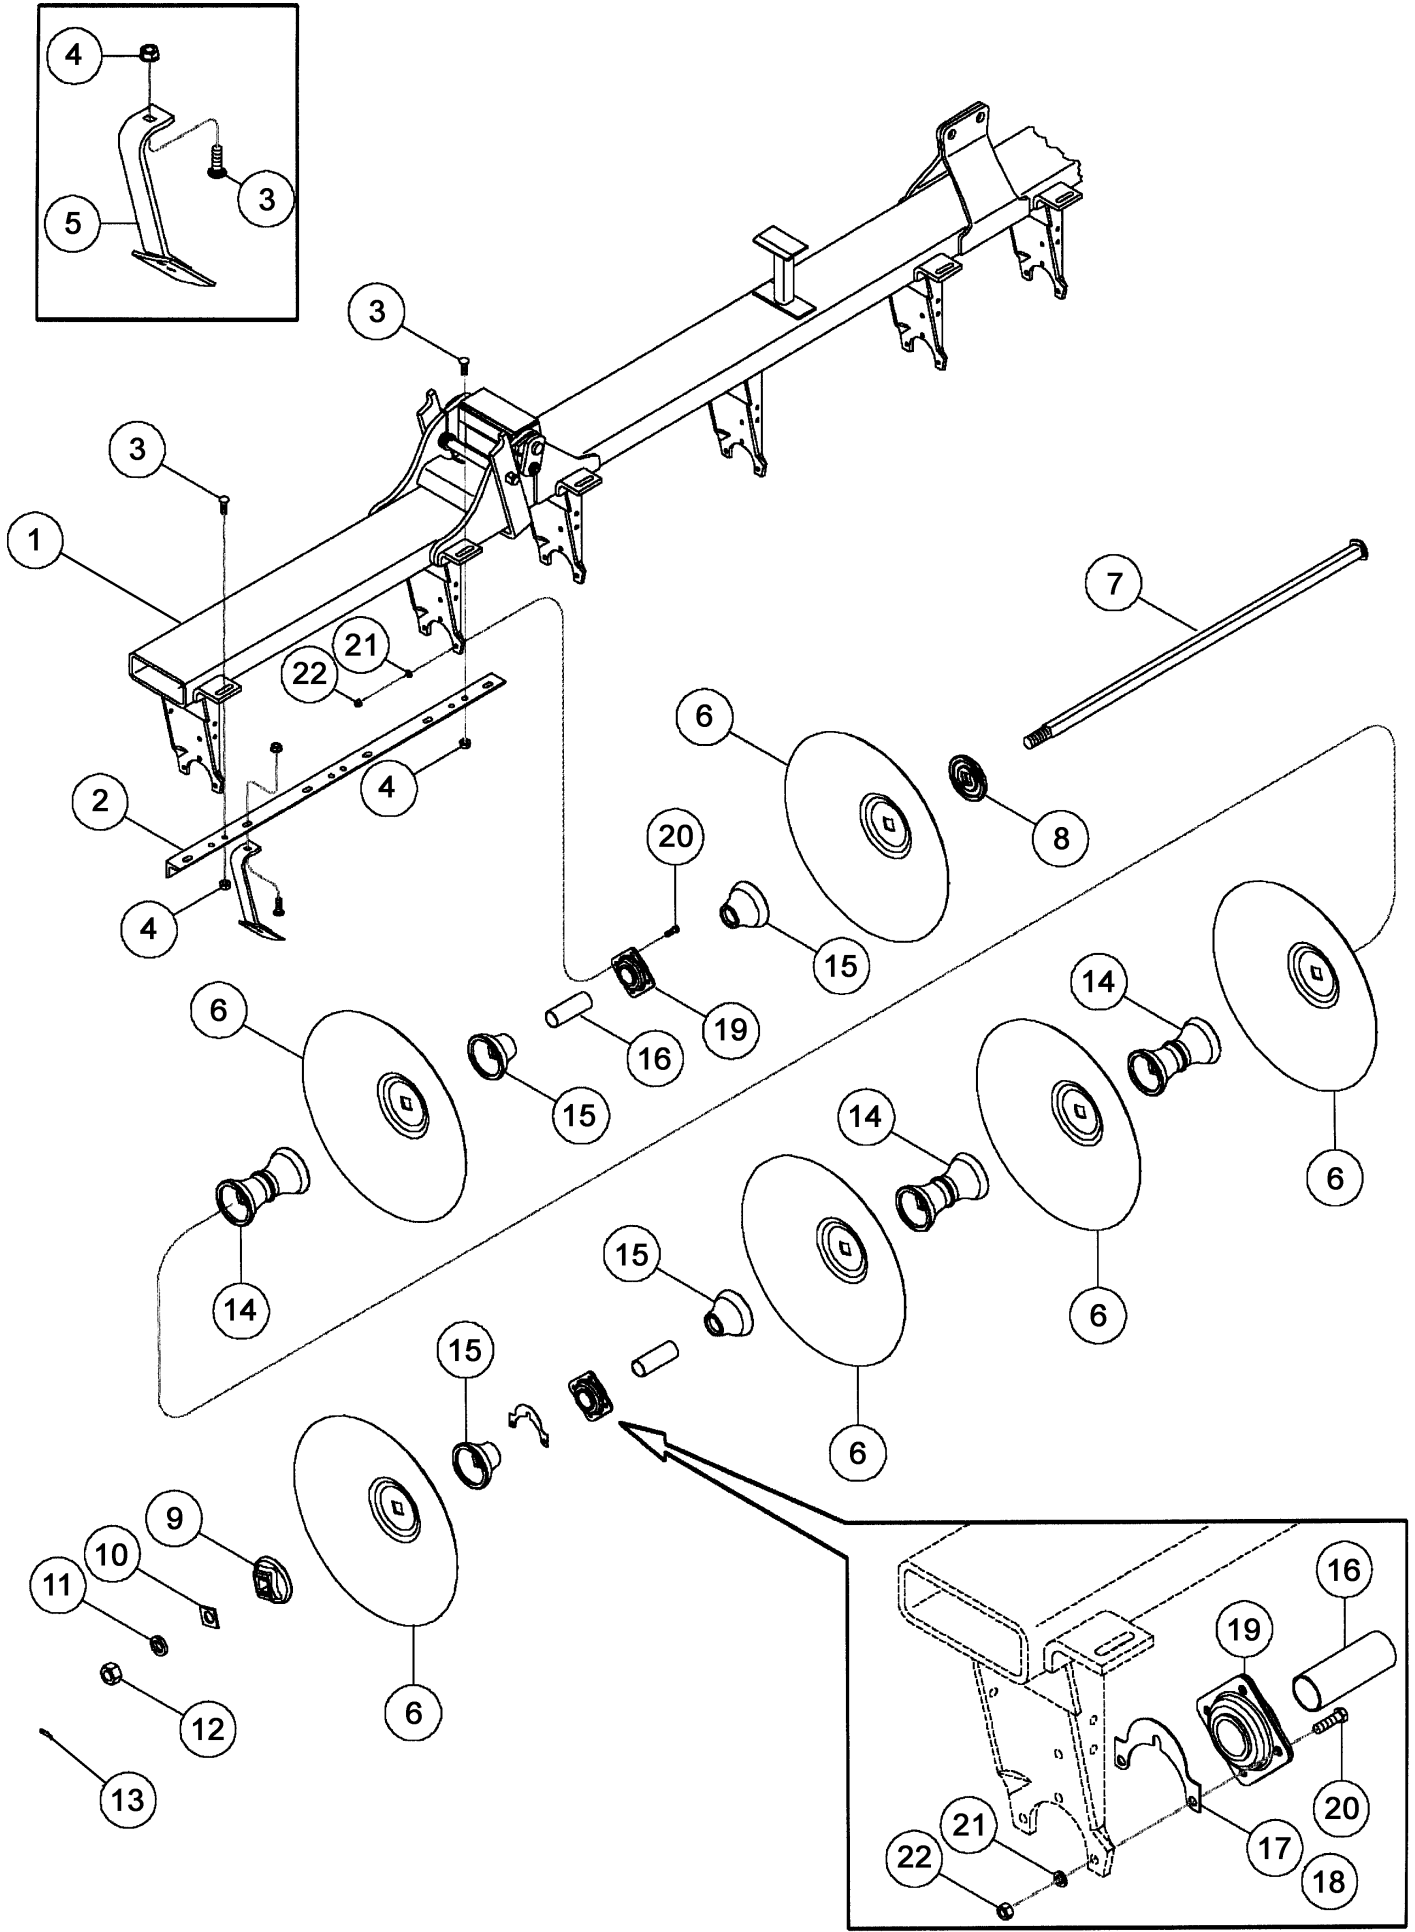

RMX790 OFFSET DISK

09-19 FINISHING FOLDING LH REAR WING DISK GANG PARTS SERIAL NUMBER JFH0034091 AND PRIOR

сылка	Номер детали	Кол-во	Описание
1	87437511	1	TUBE, SUPPORT, Folding, Rear Wing Gang, LH, 21 Foot
1	87437511	1	TUBE, SUPPORT, Folding, Rear Wing Gang, LH, 24 Foot
1	86991162	1	TUBE, SUPPORT, Folding, Rear Wing Gang, LH, 27 Foot
2	87454033	1	ANGLE, Scraper, Rear Wing Gang, LH, 21 Foot
2	87454033	1	ANGLE, Scraper, Rear Wing Gang, LH, 24 Foot
2	87454032	1	ANGLE, Scraper, Rear Wing Gang, LH, 27 Foot
3	433-1032		UAR BOLT, CARRIAGE, Short NK, 5/8"-11 x 2", G5,
4	1256884C1		UAR NUT, 5/8 Inch, NC, Flange
5	121470C92		UAR SCRAPER, Assembly, LH
6	58934C3		UAR DISK HARROW, 660 x 6.5 mm, Solid
6	28336R3		UAR DISK HARROW, 660 x 8 mm, Solid
7	549978R1		UAR SCREW, 1-1/2 Inch Square Arbor (6-Blade)
7	549980R1		UAR BOLT, 1-1/2 Inch Square Arbor (8-Blade)
8	60615C1	1	WASHER, Head
9	549973R2	1	WASHER, End
10	87428606	1	NUT, Strip
11	87412142		UAR WASHER, 1-1/2 Inch Arbor Bolt
12	425-1224	1	NUT, SLOTTED, 1 1/2"-6, G5, 1-1/2 Inch, NC, Hex, Slotted
13	438-12036	1	PIN, LOCK, 5/16" x 2 1/4", Slotted, 5/16" x 2 1/4", Slotted
14	437773A1		UAR SPOOL, Spacing, 9 Inch Spacing
15	437775A1		UAR SPOOL, Bearing, 9 Inch Spacing
16	86983480	2	BUSHING, Arbor Bolt
17	58919C1		UAR SHIM,
18	139617C1		UAR SHIM,
19	ST740B	2	BEARING, Ball with Grease Zerk
20	413-824		UAR BOLT, Hex, 1/2"-13 x 1 1/2", G5, Full Thd,
20	413-828		UAR BOLT, Hex, 1/2"-13 x 1 3/4", G5,
21	80679		UAR WASHER, LOCK, 1/2",
22	425-108		UAR NUT, 1/2"-13, G5,