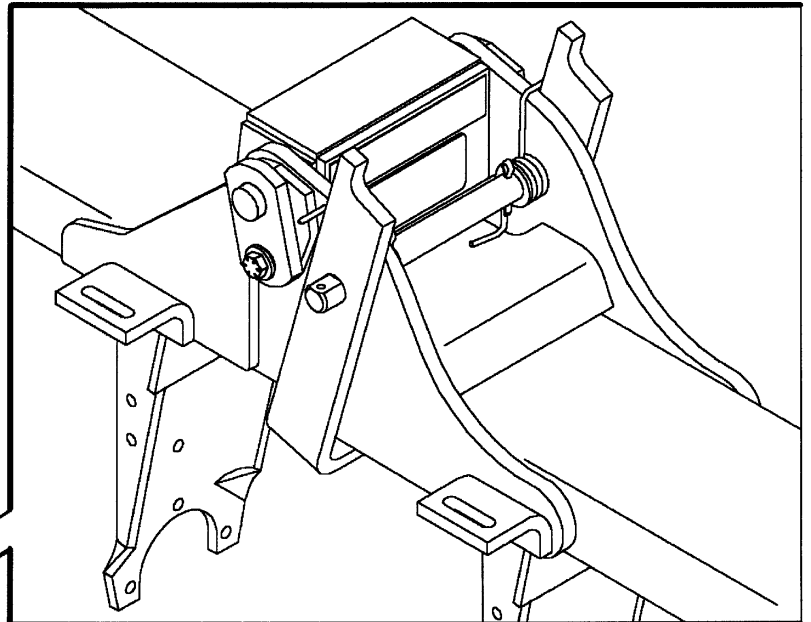

RMX790 OFFSET DISK

09-33 REAR DISK GANG WING HINGE PARTS

сылка	Номер детали	Кол-во	Описание
1	121273C2	1	BRACKET, Lockout
2	87450942	1	PIN, Latch, 1-1/4 Inch
3	87356561	1	SPRING, TAB, Hinge Latch, Lh
4	87356563	1	SPRING, TAB, Hinge Latch, Rh
5	495-81203	2	WASHER, 1 9/32" x 2" x .120",
6	432-2032	2	PIN, SPLIT (COTTER), 5/16" x 2",
7	87450905	1	PIN, PIVOT, Flag, Hinge Pivot
8	496-41066	1	WASHER, 21/32" x 1 1/2" x .188", HDN,
9	87450941	1	BUSHING, Pivot
10	426-1032	1	BOLT, Hex, 5/8"-11 x 2", G8,
11	87301493	1	NUT, Flg, USR, 5/8"-11, G8, Serrated Flange