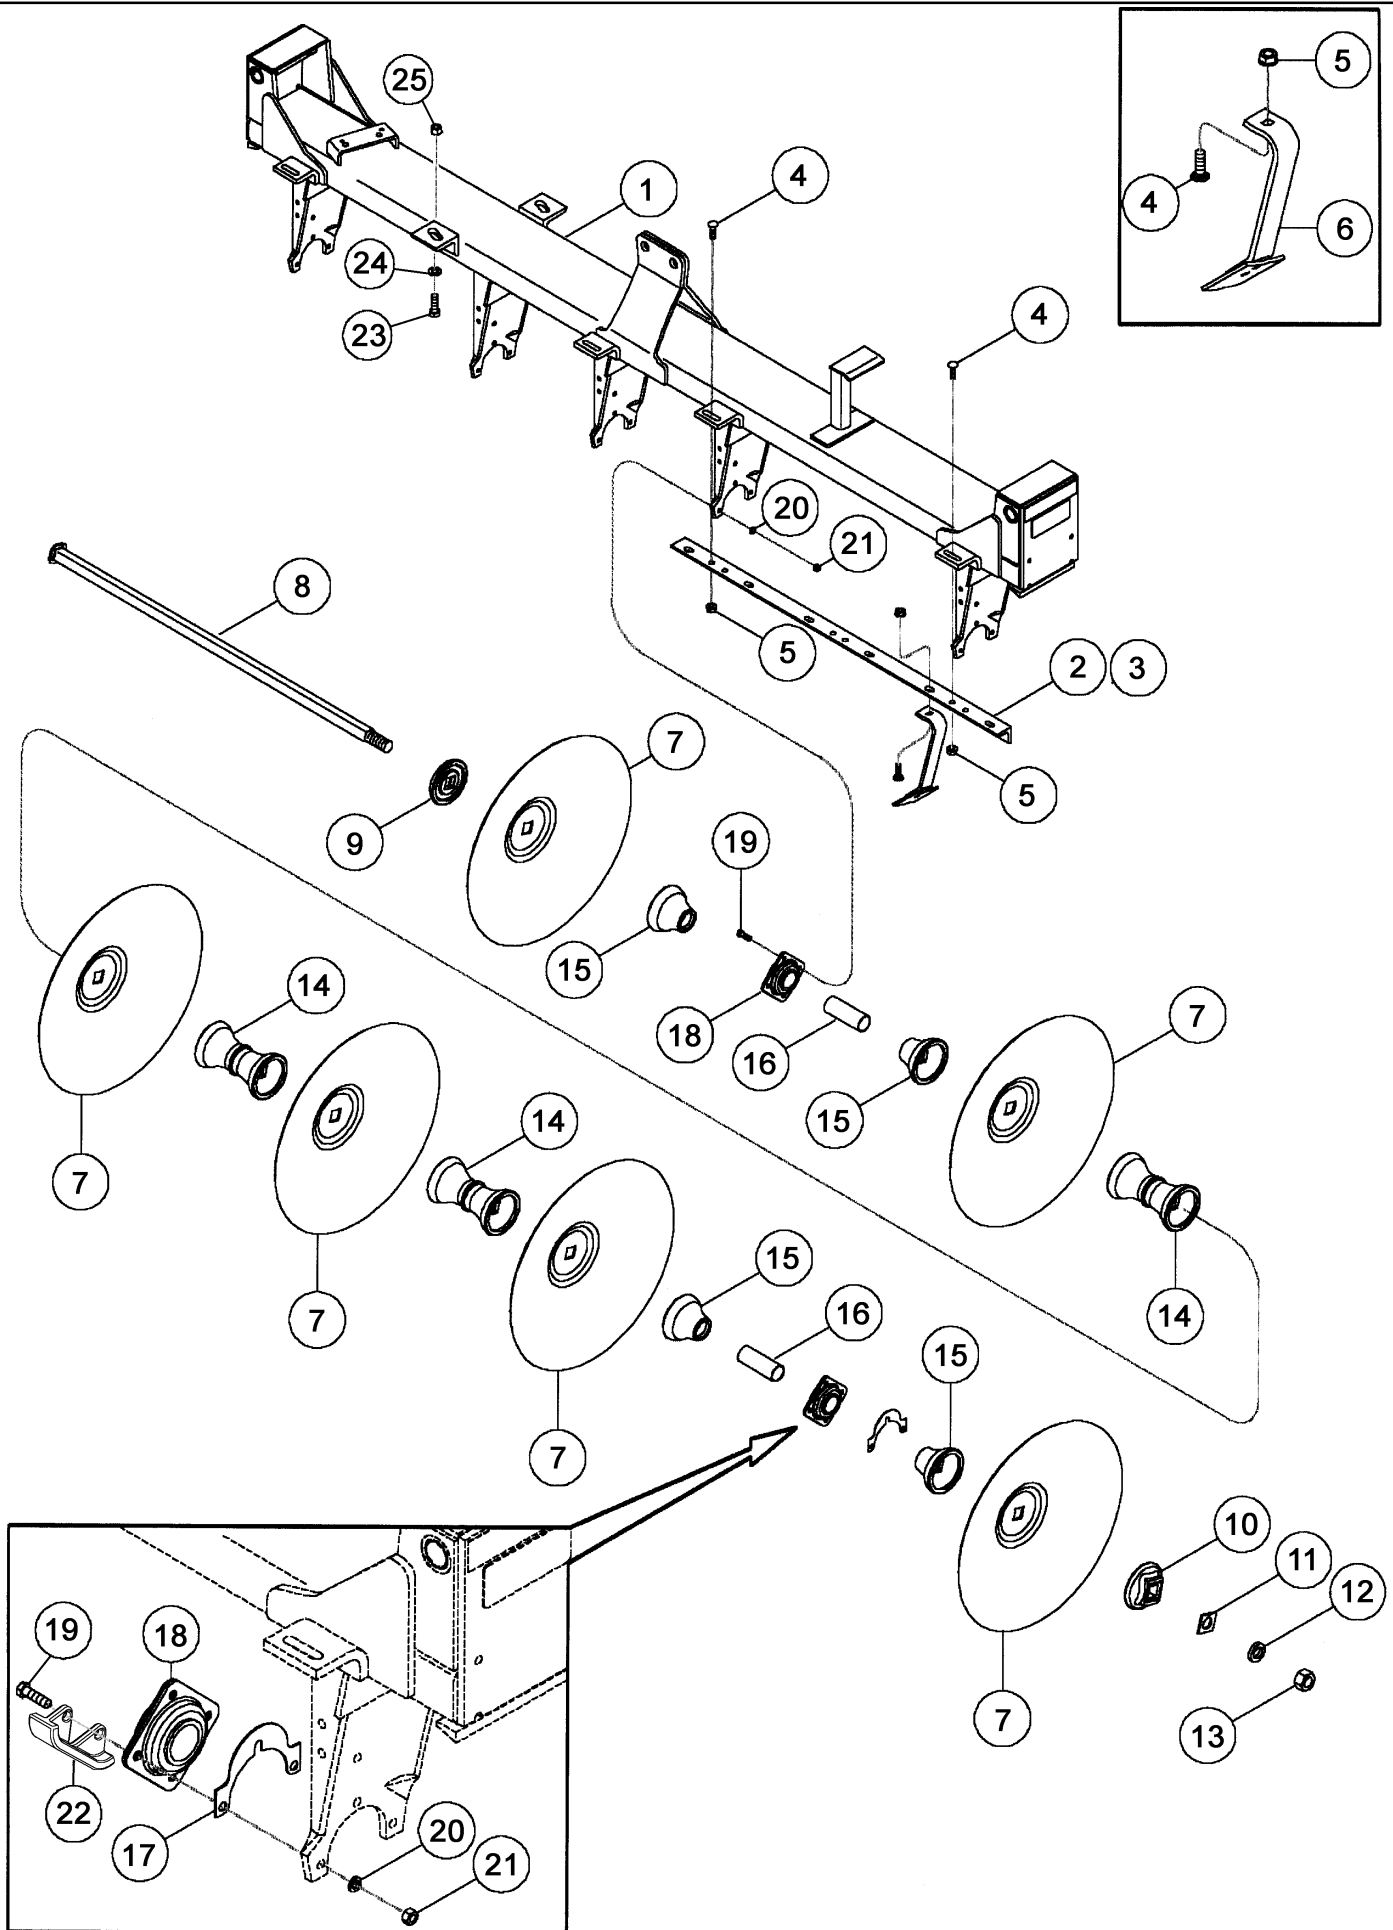

RMX790 OFFSET DISK

09-21 ALL-PURPOSE FOLDING FRONT MAIN DISK GANG PARTS

сылка	Номер детали	Кол-во	Описание
1	87437520	1	TUBE, SUPPORT, Front Main Frame, Folding, 21 Foot
1	87429236	1	TUBE, SUPPORT, Front Main Frame, Folding, 24 Foot
1	87429236	1	TUBE, SUPPORT, Front Main Frame, Folding, 27 Foot
2	87454031	1	ANGLE, Scraper, LH, Folding, 21 Foot
2	87454032	1	ANGLE, Scraper, LH, Folding, 24 Foot
2	87454032	1	ANGLE, Scraper, LH, Folding, 27 Foot
3	87454033	1	ANGLE, Scraper, RH, Folding, 21 Foot
3	87454032	1	ANGLE, Scraper, RH, Folding, 24 Foot
3	87454032	1	ANGLE, Scraper, RH, Folding, 27 Foot
4	433-1032		UAR BOLT, CARRIAGE, Short NK, 5/8"-11 x 2", G5,
5	1256884C1		UAR NUT, 5/8 Inch, Flange, NC
6	121471C92		UAR SCRAPER, Assembly, RH
7	27600R3		UAR DISC, 723 x 6.5 mm, Notched
7	31225R3		UAR DISK HARROW, 723 x 8 mm, Notched
7	27601R3		UAR DISK HARROW, 723 x 6.5 mm, Solid
7	31224R3		UAR DISK HARROW, 723 x 8 mm, Solid
8	549978R1		UAR SCREW, 1-1/2 Inch Square Arbor (6-Blade)
8	549979R1		UAR BOLT, 1-1/2 Inch Square Arbor (7-Blade)
8	549980R1		UAR BOLT, 1-1-2 Inch Square Arbor (8-Blade)
9	60615C1	1	WASHER, Head
10	549973R2	1	WASHER, End
11	488836R2	1	STRIP, Nut
12	492-21150	1	WASHER, LOCK, 1 1/2", 1 1/2"
13	425-1024	1	NUT, 1 1/2"-6, G5,
14	549976R1		UAR SPOOL, Spacing, 10-1/2 Inch Spacing
15	549977R1		UAR HUB, Bearing, 10-1/2 Inch Spacing
16	549971R1		UAR SPACER, Arbor Bolt Support
17	139617C1		UAR SHIM,
18	ST740B		UAR BEARING, Ball with Grease Zerk
19	413-824		UAR BOLT, Hex, 1/2"-13 x 1 1/2", G5, Full Thd,
19	413-840		UAR BOLT, Hex, 1/2"-13 x 2 1/2", G5, (used with Bearing Wear Guard) (Optional)
19	413-828		UAR BOLT, Hex, 1/2"-13 x 1 3/4", G5,
20	80679		UAR WASHER, LOCK, 1/2",
21	425-108		UAR NUT, 1/2"-13, G5,
22	414598A1		UAR GUARD, Bearing, Wear (Optional)
23	413-1648	1	BOLT, Hex, 1"-8 x 3", G5,
24	87036175	1	WASHER, 1 1/16" x 2" x .219", HDN,
25	86992219	1	NUT, LOCK, 1 Inch, NC