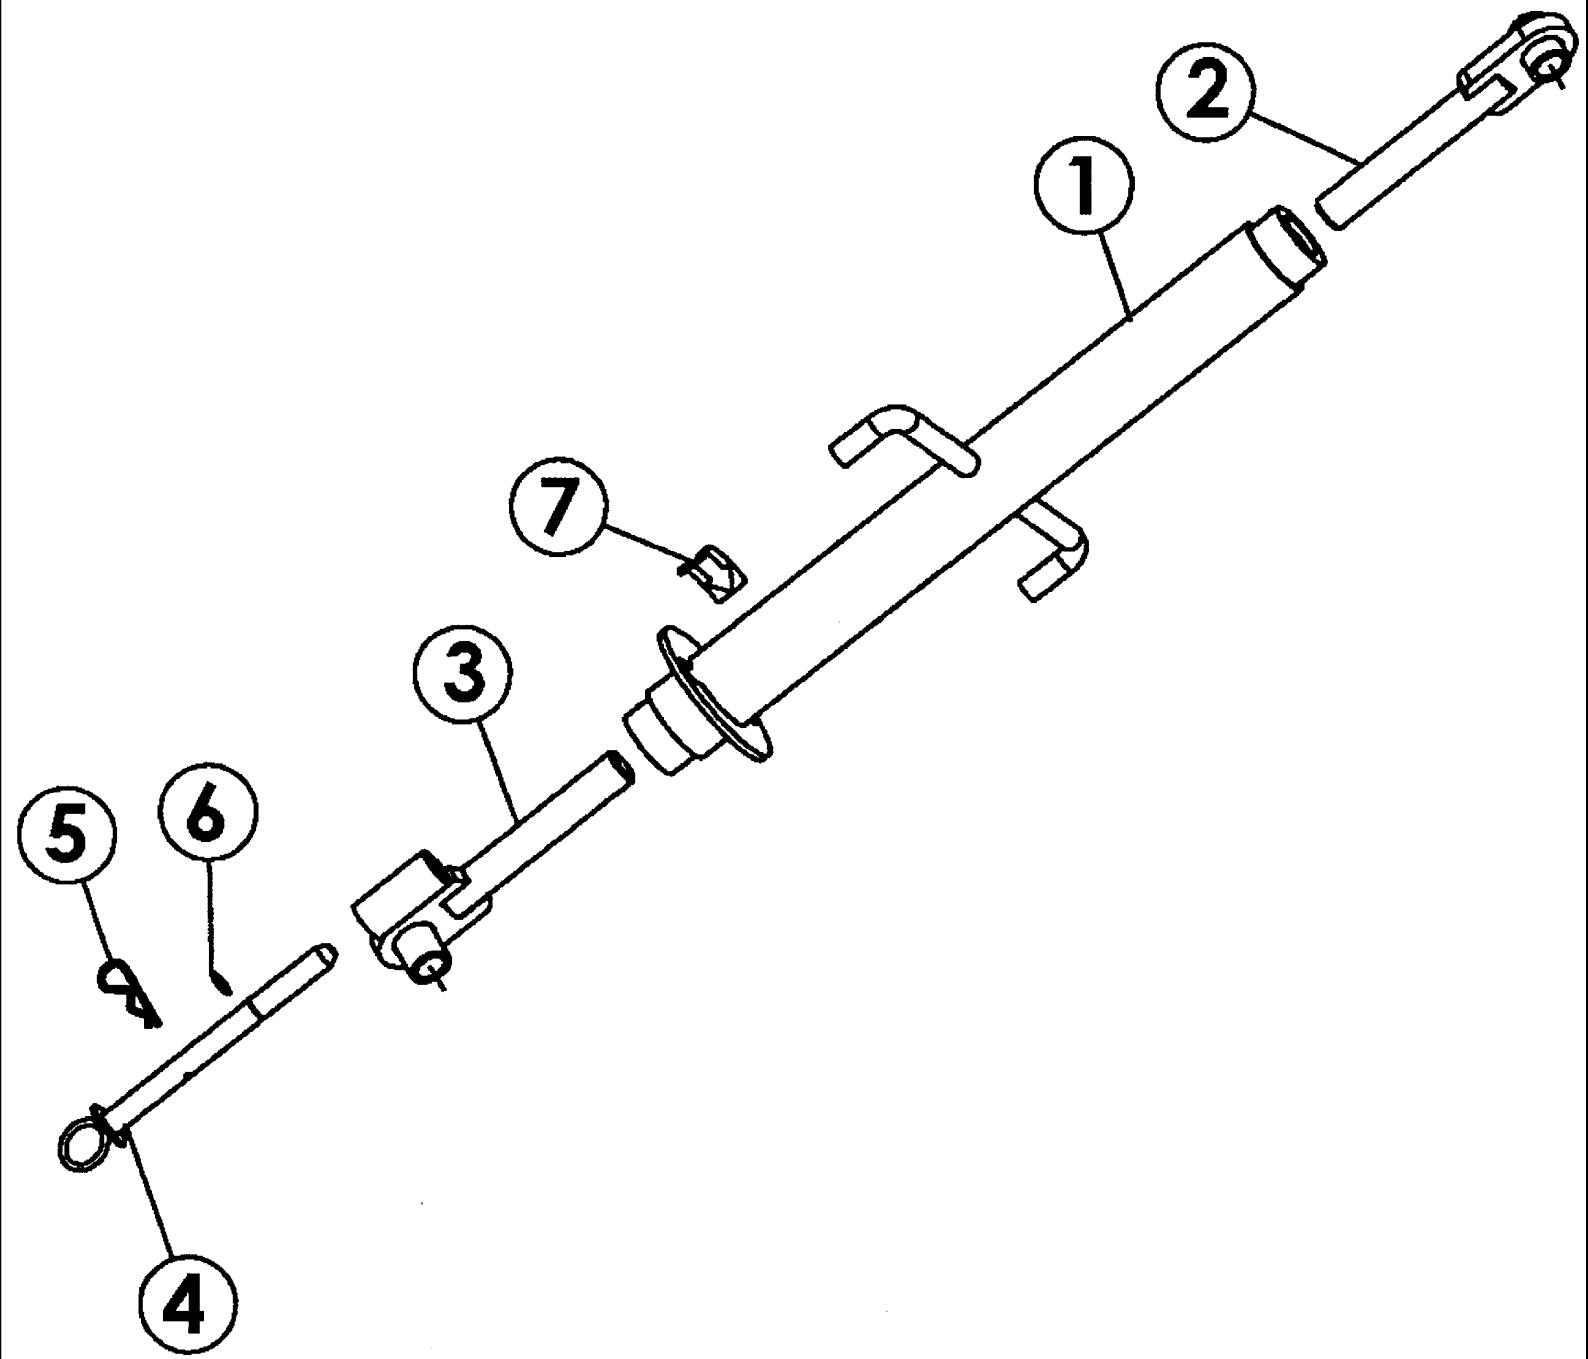

RMX790 OFFSET DISK

09-06 TURNBUCKLE ASSEMBLY

сылка	Номер детали	Кол-во	Описание
1	427289A1	1	TURNBUCKLE, Tube, Turnbuckle
2	87438438	1	CLEVIS, Rod, Threaded, LH
3	87438439	1	CLEVIS, Rod, Threaded, RH
4	395028A2	1	PIN, HITCH, Turnbuckle, Weld
5	1978738C1	1	PIN, SPLIT (COTTER),
6	103-11100	1	RING, SNAP, #100, .925", Ext, Retaining
7	87395867	1	DECAL, Depth Control, Turnbuckle