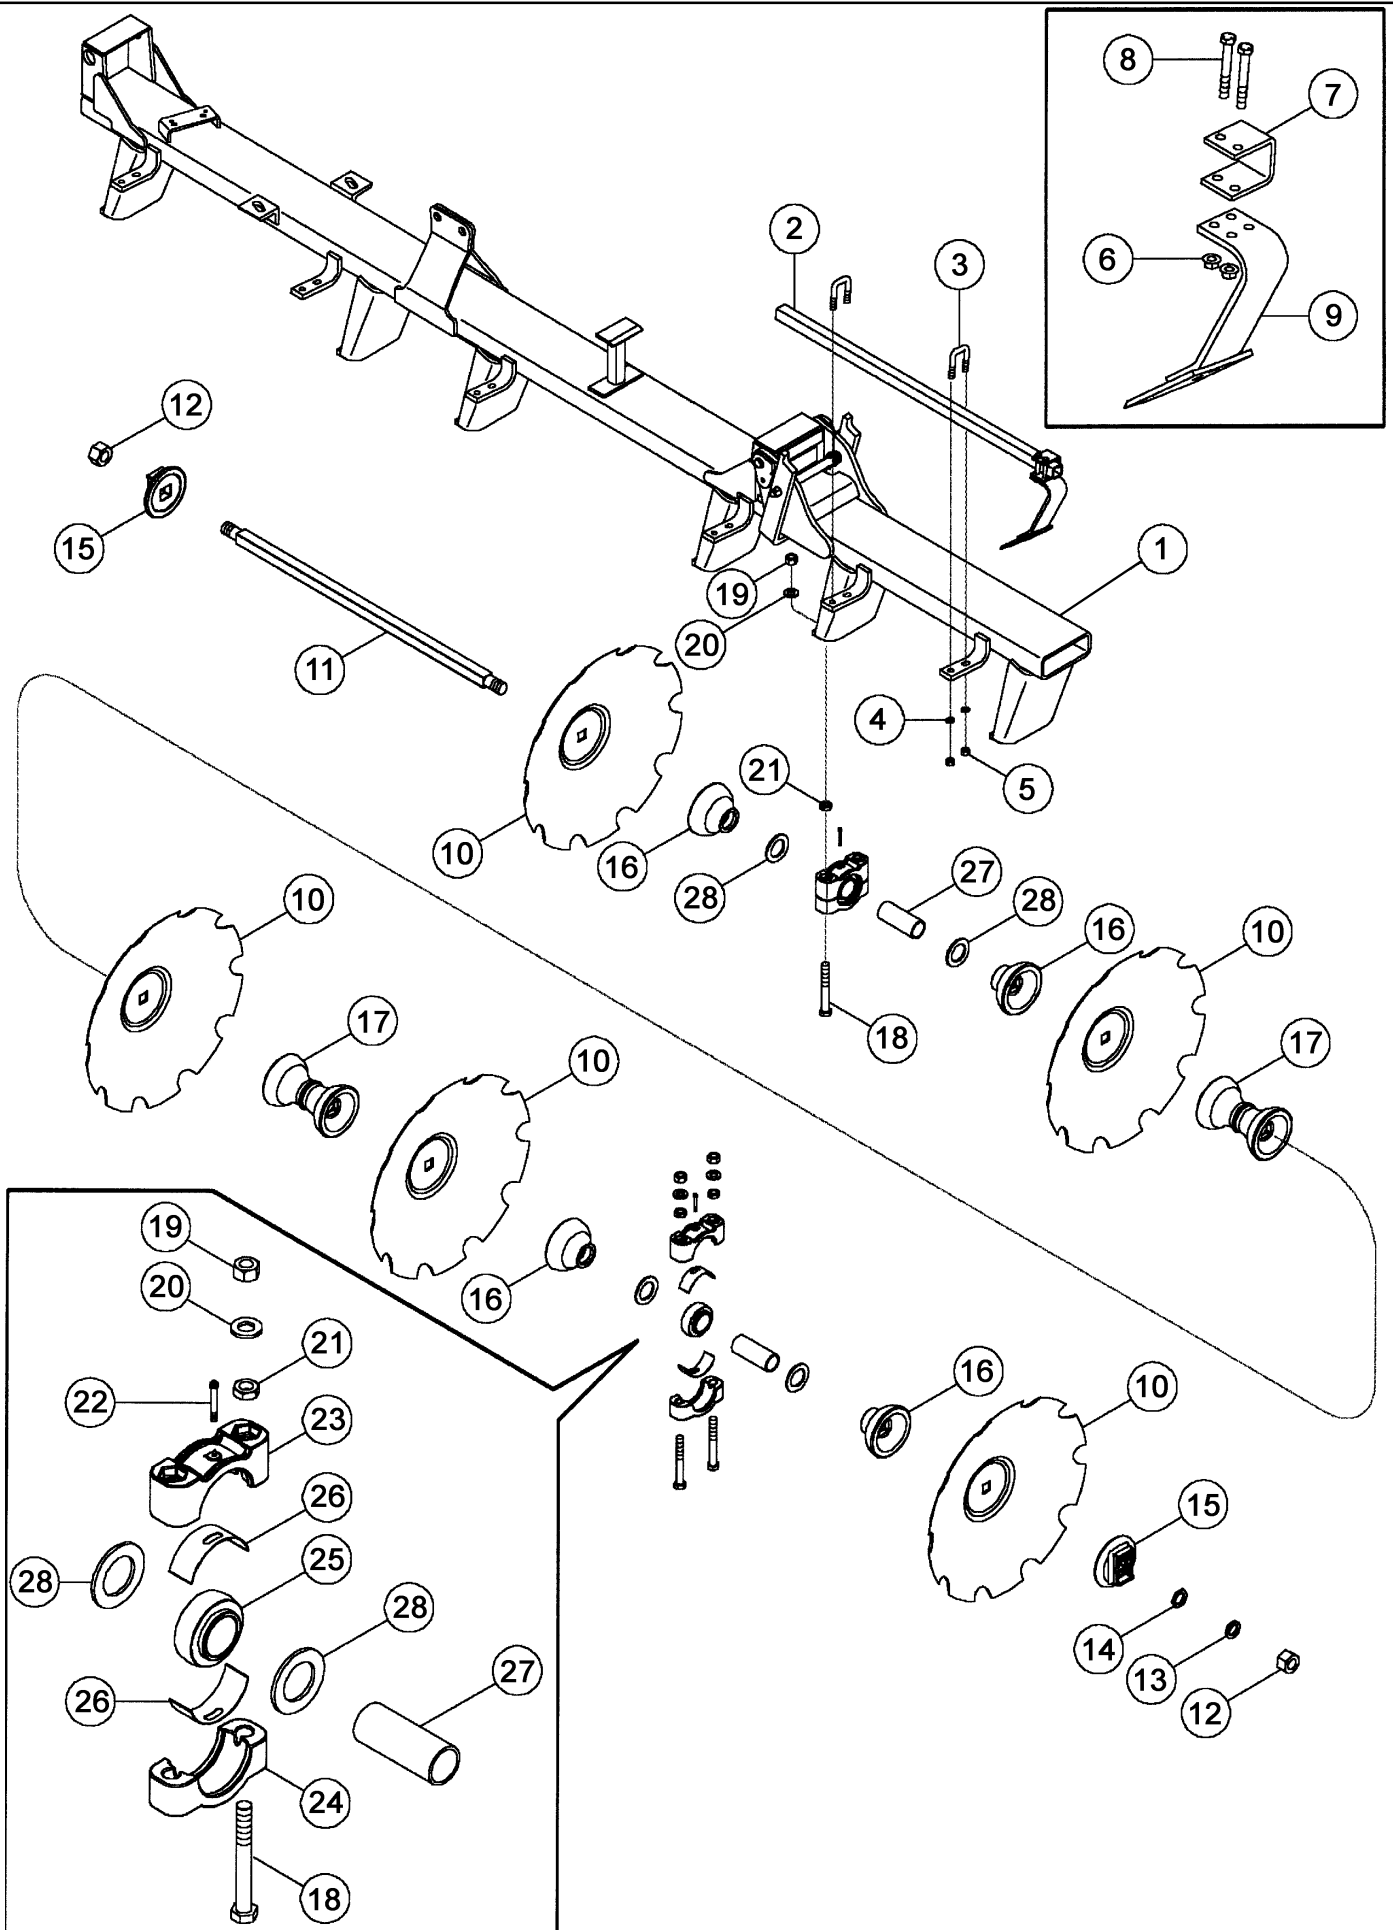

RMX790 OFFSET DISK

09-27 PLOWING FOLDING LH AND RH FRONT WING DISK GANG PARTS

сылка	Номер детали	Кол-во	Описание
1	87429784	1	TUBE, SUPPORT, Wing Gang, Front, RH, 21 Foot
1	87429786	1	TUBE, SUPPORT, Wing Gang, Front, LH, 21 Foot
2	112878C1	1	TUBE, Scraper, 56 Inch, 21 Foot
3	60255C1	2	BOLT, U-Bolt
4	492-11075	4	WASHER, LOCK, 3/4",
5	425-1012	4	NUT, 3/4"-10, G5,
6	86512371	10	NUT, Flg, USR, 1/2"-13,
7	1263644C1	5	CLAMP, Scraper
8	413-860	10	BOLT, Hex, 1/2"-13 x 3 3/4", G5,
9	1263646C91	5	BLADE, HALF, Scraper Assembly, RH
10	60279C3	5	DISK HARROW, 825 x 8 mm, Notched
11	112884C1	1	BAR, Arbor, 1-3/4 Inch, Square
12	425-1628	2	NUT, 1 1/2"-6, G5, Hvy, 1-3/4 Inch, Heavy
13	60254C1	1	WASHER, Spring, Lock
14	60243C2	1	SPACER, Hex
15	60253C2	2	WASHER, End
16	60250C1	4	SPOOL, Bearing, 12 Inch
17	60252C1	2	SPOOL, Spacing, 12 Inch
18	60248C1	4	SCREW, 1 x 8 Inch, NC
19	425-1016	4	NUT, 1"-8, G5,
20	25550R1	4	WASHER, 1 1/16" x 2" x .219", HDN, 1.062 x 2 x .219 Inch
21	425-1416	4	NUT, Jam, 1"-8, G5, 1 Inch, Jam, NC
22	219-7	2	NIPPLE, LUBE, 1/8"-27 NPT x 2.62" lg, Lube, 2.62 Inch Long
23	961902R2	2	CAP, Upper Bearing
24	961903R2	2	CLAMP, Bearing Mount, Lower
25	60249C91	2	BEARING, Ball
26	60247C1	4	STRIP, Isolator, Rubber
27	60251C1	2	TUBE, Arbor Bolt Support
28	961921R1	4	GUARD, Trash Bearing