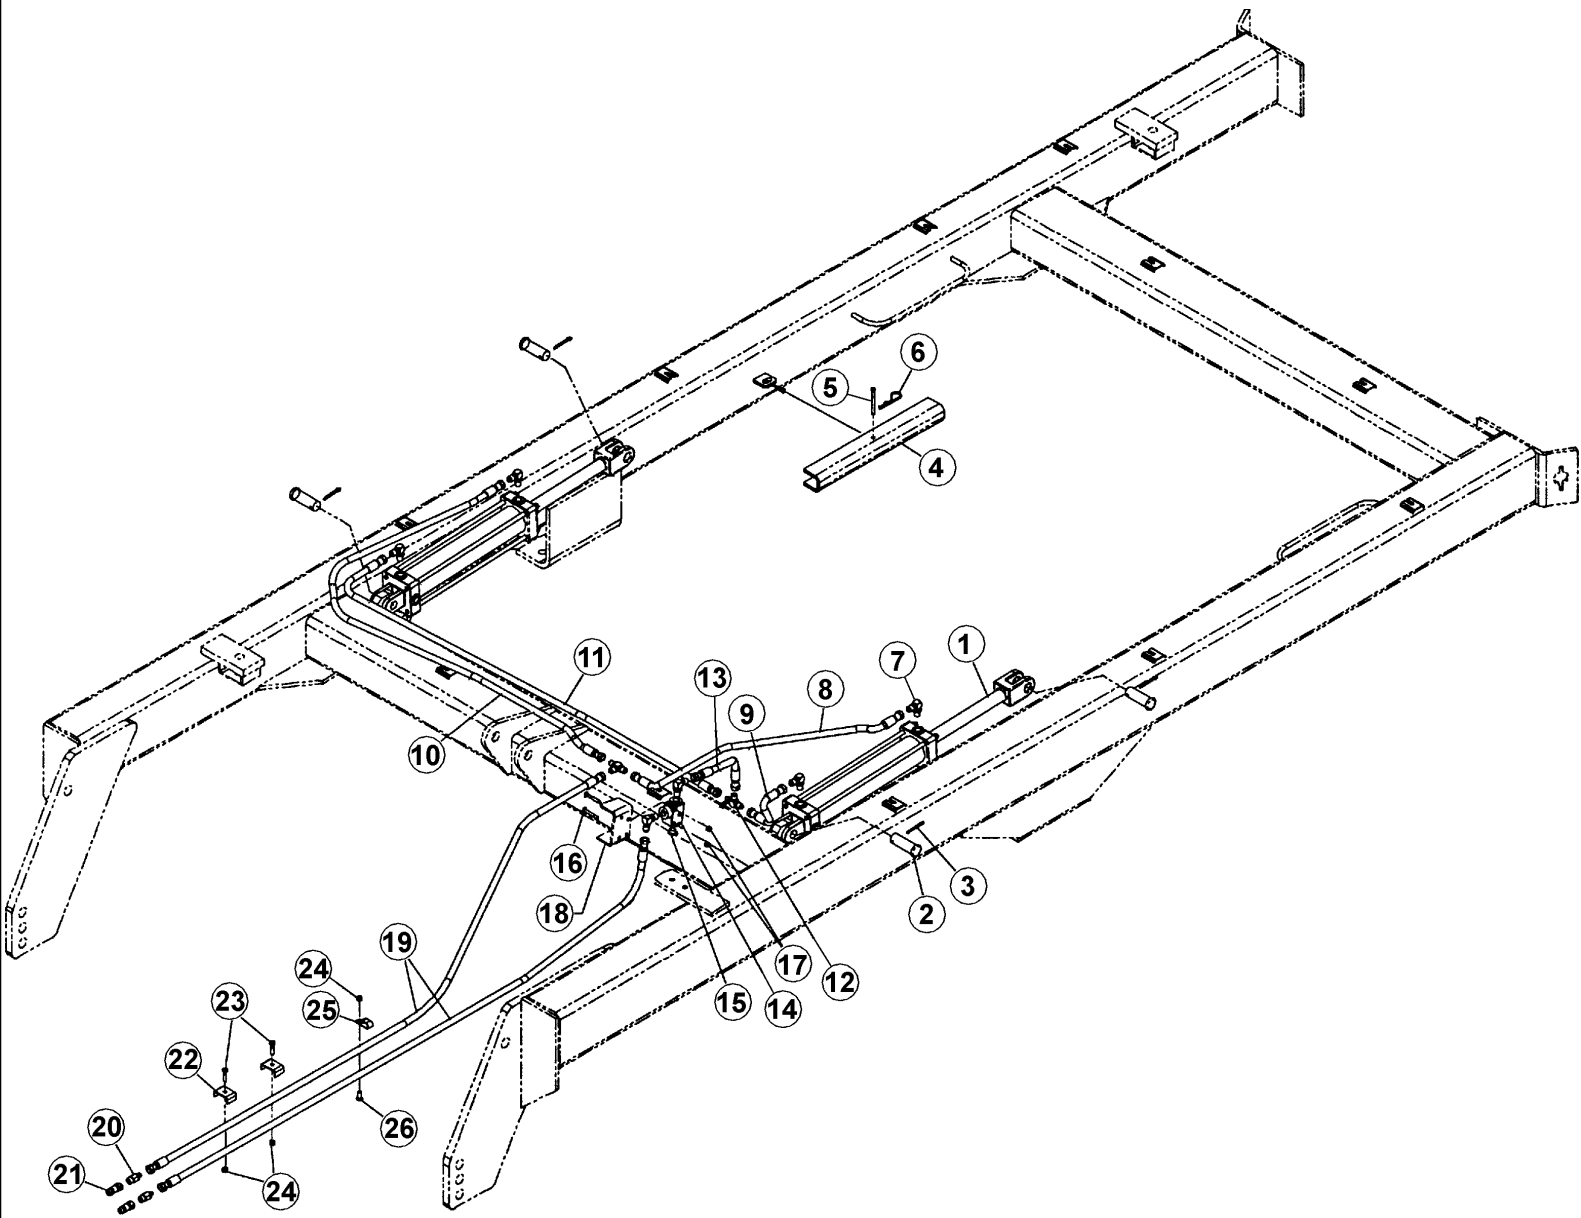

сылка	Номер детали	Кол-во	Описание
1	87423765	2	CYLINDER, 3-1/2 x 16
2	427-20350	4	PIN, CLEVIS, 1 1/4" x 3 1/2",
3	432-1632	4	PIN, SPLIT (COTTER), 1/4" x 2", 1/4" x 2"
4	87435824	2	CHANNEL, Cylinder
5	439-1656	2	PIN, HEADED, 3/8" x 3 1/2",
6	1978737C1	2	PIN, SPLIT (COTTER), Hair
7	218-5128	4	ELBOW, 90e, 9/16"-18, 37e x 3/4"-16, O-Ring,
8	393704R92	1	HOSE, Hydraulic, 3/8 x 31
9	1284323C1	1	HOSE, Hydraulic, 3/8 x 15
10	810570C2	1	HOSE, Hydraulic, 3/8 x 90
11	1254574C2	1	HOSE, Hydraulic, 3/8 x 60
12	218-593	2	TEE, 9/16"-18, 37e,
13	1268131C2	2	HOSE, Hydraulic, 3/8 x 230
14	218-5058	2	CONNECTOR, HYD., 9/16"-18, 37e x 3/4"-18, O-Ring,
15	25705041	2	COUPLING, 3/4 SAEF
16	06200125	2	CLAMP, HOSE,
17	413-624	2	BOLT, Hex, 3/8"-16 x 1 1/2", G5,
18	86992213	7	NUT, LOCK, 3/8
19	22510700	5	CLAMP, HOSE, 5/8, Cushion
20	433-616	5	BOLT, CARRIAGE, Short NK, 3/8"-16 x 1", G5,
21	25800010	4	CYLINDER, Stroke Control
22	289862C1		UAR STRAP, CABLE, 3/16" x 7", Wire Tie, Not Shown