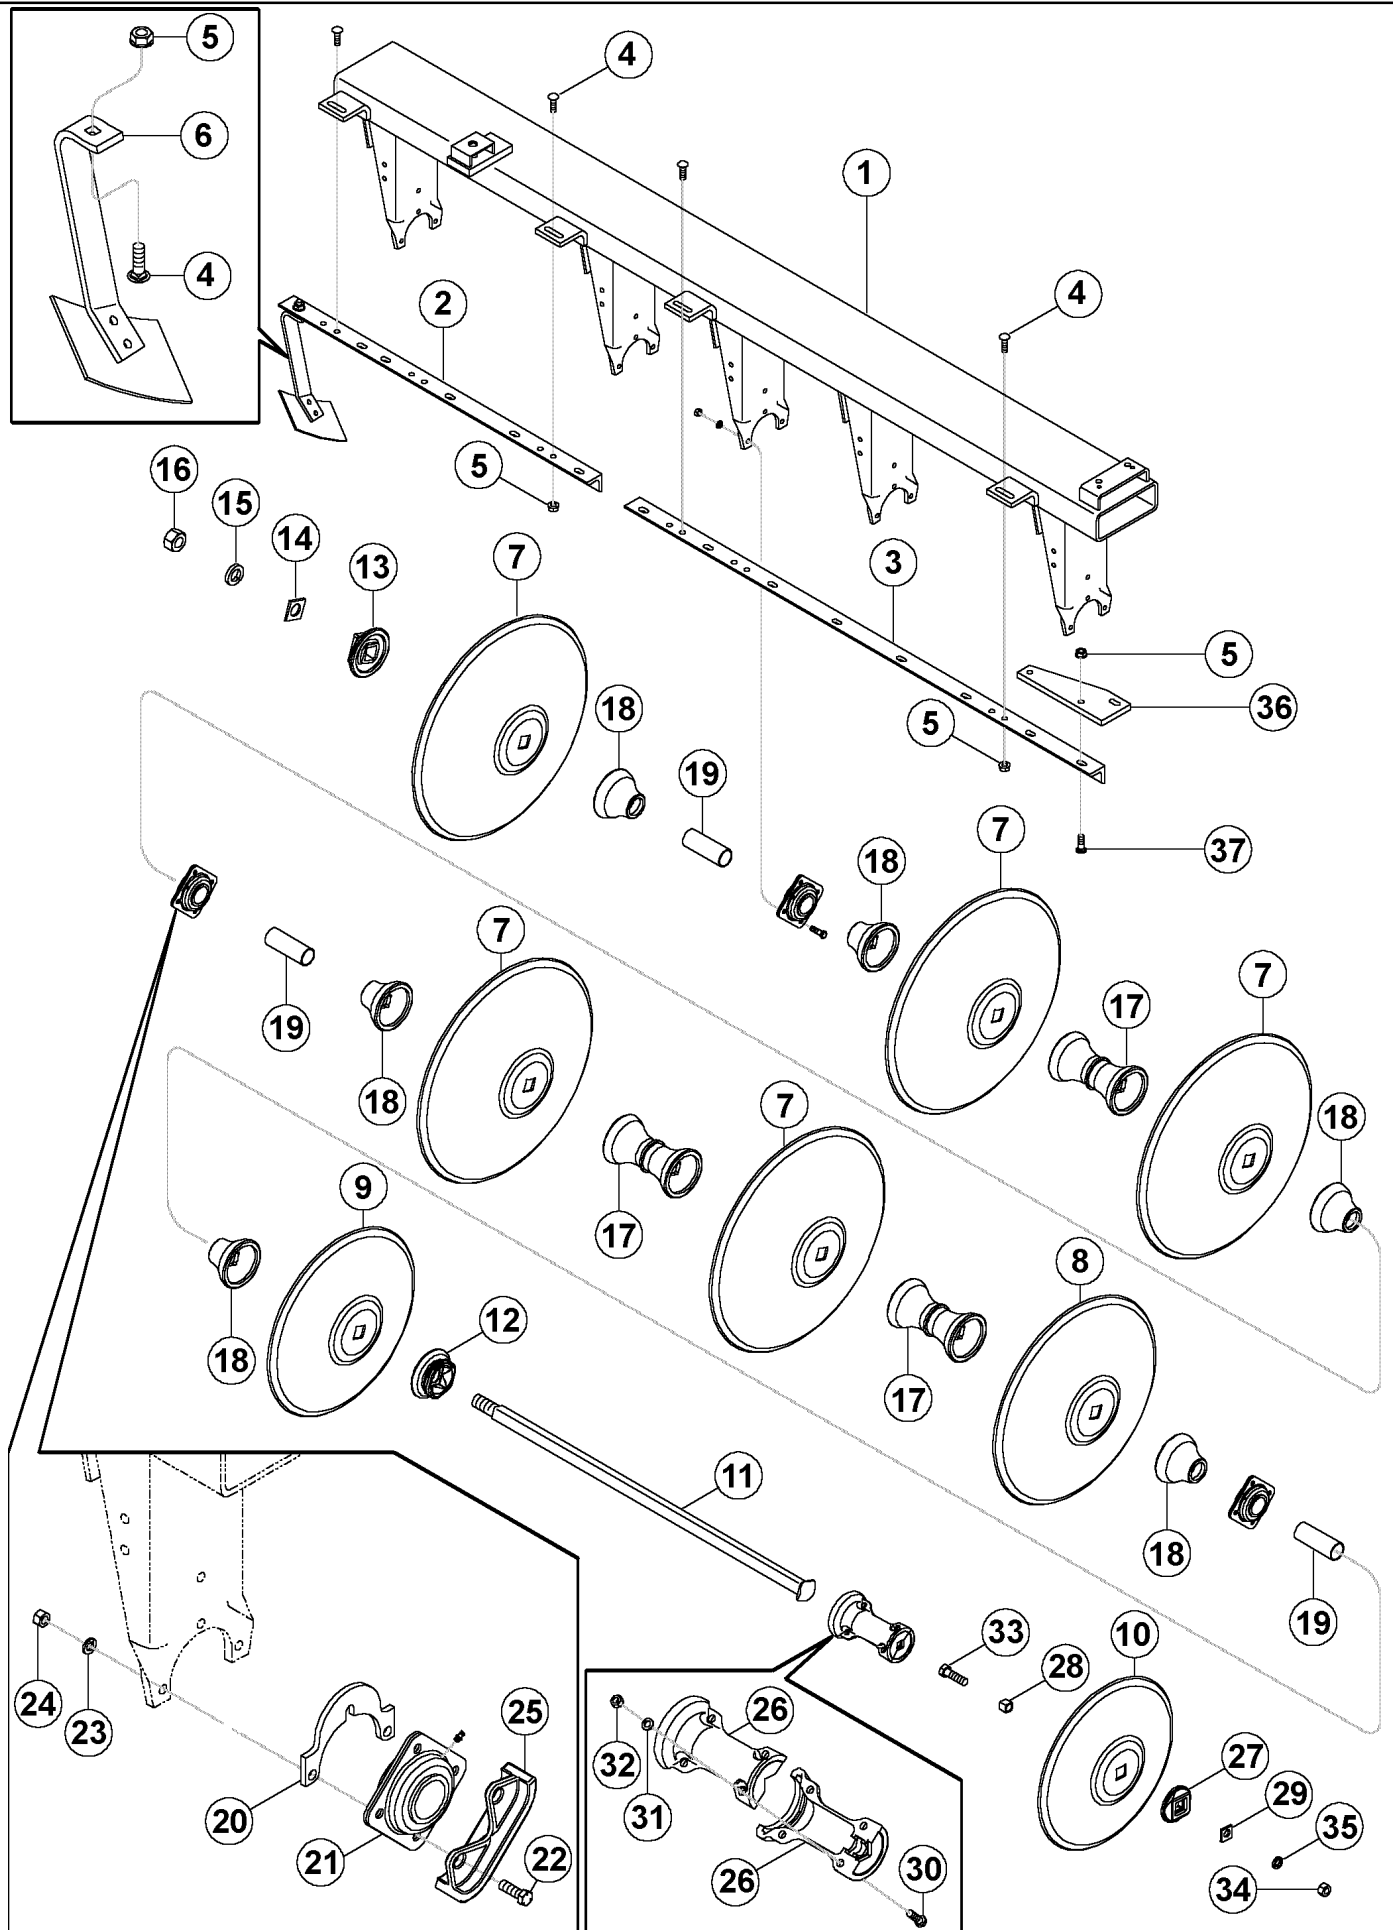

RMX790 OFFSET DISK

09-11 DISK GANG SPACER - REAR LH CORNER

сылка	Номер детали	Кол-во	Описание
1	58911C3	1	BAR, Spacer

RMX790 OFFSET DISK

09-12 ALL PURPOSE NON FOLDING FRONT MAIN DISK GANG PARTS

сылка	Номер детали	Кол-во	Описание
1	87439355	1	TUBE, SUPPORT, Front Gang, Rigid 11 Foot
1	87439357	1	TUBE, SUPPORT, Front Gang, Rigid 14 Foot
1	87439359	1	TUBE, SUPPORT, Front Gang, Rigid 17 Foot
1	87439361	1	TUBE, SUPPORT, Front Gang, Rigid 20 Foot
2	87454033	1	ANGLE, Scraper, Rigid 11 Foot
2	87454032	1	ANGLE, Scraper, Rigid 14 Foot
2	87454032	1	ANGLE, Scraper, Rigid 17 Foot
2	87454029	1	ANGLE, Scraper, Rigid 20 Foot
3	87454031	1	ANGLE, Scraper, Rigid 11 Foot
3	87454032	1	ANGLE, Scraper, Rigid 14 Foot
3	87454033	2	ANGLE, Scraper, Rigid 17 Foot, Middle, Lh
3	87454033	1	ANGLE, Scraper, Rigid, Middle, 20 Foot
3	87454032	1	ANGLE, Scraper, Rigid, LH, 20 Foot
4	433-1032		UAR BOLT, CARRIAGE, Short NK, 5/8"-11 x 2", G5,
5	1256884C1		UAR NUT, Flange, 5/8 Inch, NC
6	121471C92		UAR SCRAPER, Assembly, RH
7	27600R3		UAR DISC, 723 x 6.5 mm, Notched
7	31225R3		UAR DISK HARROW, 723 x 8 mm, Notched
7	27601R3		UAR DISK HARROW, 723 x 6.5 mm, Solid
7	31224R3		UAR DISK HARROW, 723 x 8 mm, Solid
8	549978R1		UAR SCREW, 1-1/2 Inch Square Arbor (6-blade)
8	549979R1		UAR BOLT, 1-1/2 Inch Square Arbor (7-blade)
8	549980R1		UAR BOLT, 1-1/2 Inch Square Arbor (8-blade)
8	549981R1		UAR BOLT, 1-1/2 Inch Square Arbor (9-blade)
8	60173C1		UAR BOLT, 1-1/2 Inch Square Arbor (10-blade)
9	60615C1	1	WASHER, Head
10	549973R2	1	WASHER, End
11	488836R2	1	STRIP, Nut
12	492-21150	1	WASHER, LOCK, 1 1/2",
13	425-1024	1	NUT, 1 1/2"-6, G5,
14	549976R1		UAR SPOOL, Spacing, 10-1/2 Inch Spacing
15	549977R1		UAR HUB, Bearing, 10-1/2 Inch Spacing
16	549971R1		UAR SPACER, Arbor Bolt Support
17	58919C1		UAR SHIM,
17	139617C1		UAR SHIM,
18	ST740B		UAR BEARING, Ball with grease zerk
19	413-824		UAR BOLT, Hex, 1/2"-13 x 1 1/2", G5, Full Thd,
19	413-840		UAR BOLT, Hex, 1/2"-13 x 2 1/2", G5, (used with Bearing Wear Guard) (Optional)
19	413-828		UAR BOLT, Hex, 1/2"-13 x 1 3/4", G5,
20	80679		UAR WASHER, LOCK, 1/2",
21	425-108		UAR NUT, 1/2"-13, G5,
22	414598A1		UAR GUARD, Bearing, wear (Optional)
23	413-1648		UAR BOLT, Hex, 1"-8 x 3", G5,
24	87036175		UAR WASHER, 1 1/16" x 2" x .219", HDN,
25	86992219		UAR NUT, LOCK, 1 Inch, NC