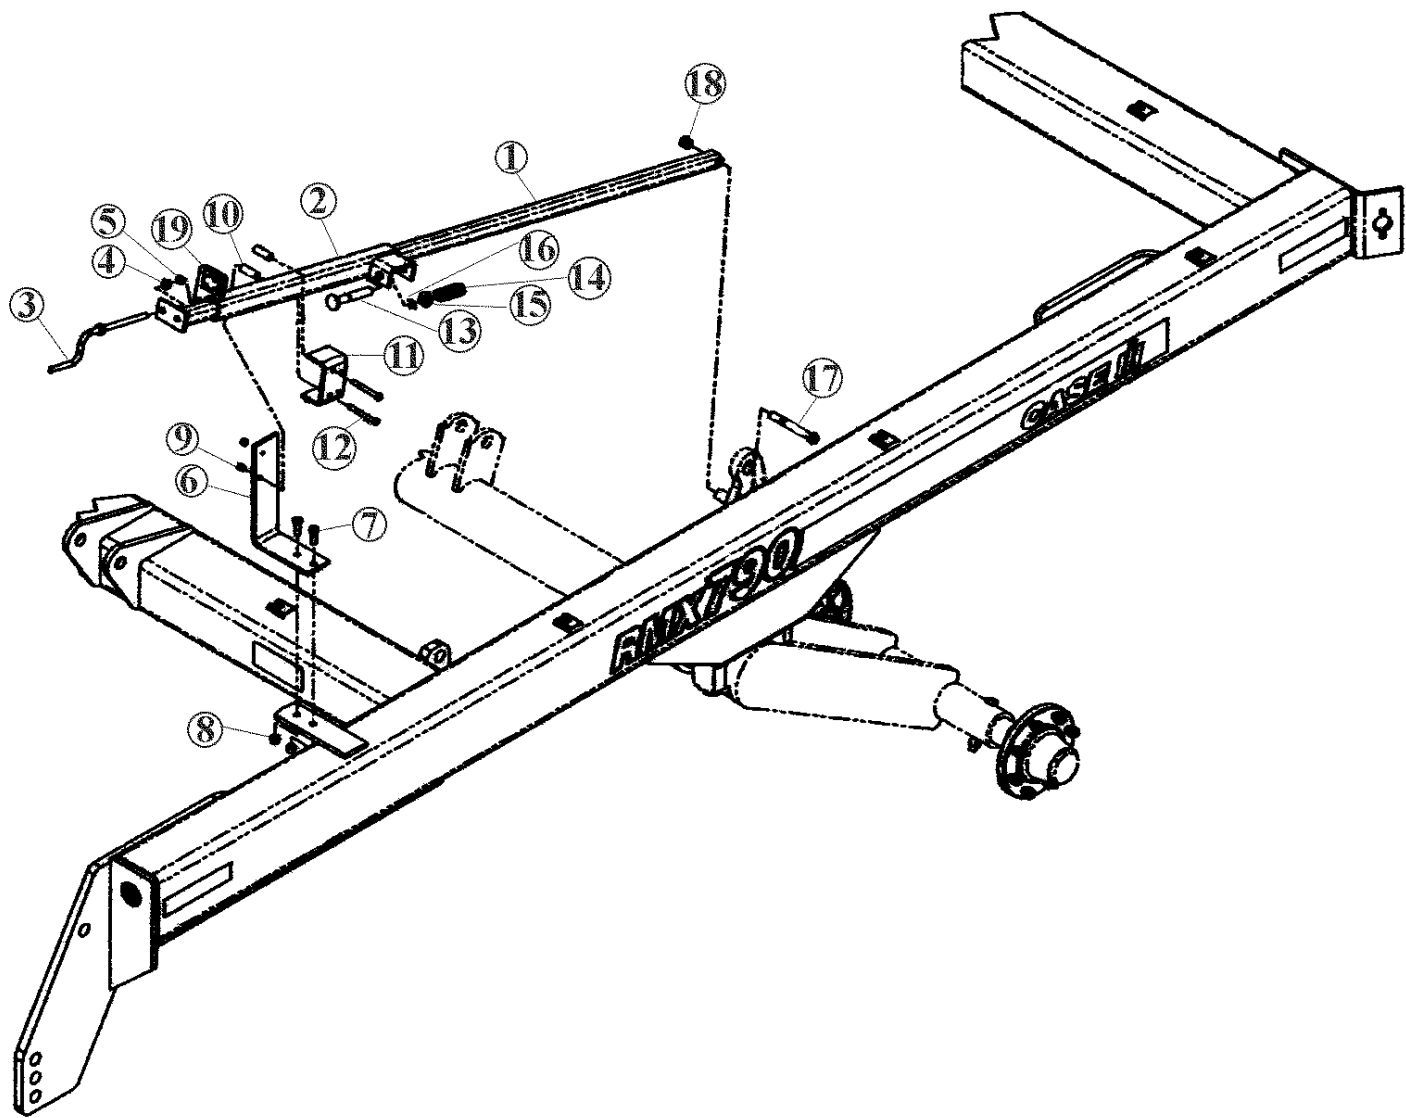

RMX790 OFFSET DISK

09-09 SINGLE POINT DEPTH CONTROL

сылка	Номер детали	Кол-во	Описание
1	87424936	1	TUBE,
2	87458017	1	TUBE, Assembly, Inc. 19
3	87412274	1	HANDLE, Crank
4	425-108	1	NUT, 1/2"-13, G5,
5	425-148	1	NUT, Jam, 1/2"-13, G5,
6	87424934	1	ANGLE, Bolt-on
7	413-824	2	BOLT, Hex, 1/2"-13 x 1 1/2", G5, Full Thd,
8	86992215	2	NUT, LOCK, 1/2, NC
9	86992213	2	NUT, LOCK, 3/8, NC
10	87417259	2	SPACER,
11	87519377	1	U-BRACKET, Depth Control
12	413-656	2	BOLT, Hex, 3/8"-16 x 3 1/2", G5,
13	396153A1	1	PIN, Valve Actuator
14	396152A1	1	COMPRESSION SPRING,
15	87381	1	WASHER, 3/4", SAE,
16	100-3375	1	RING, LOCKING, #75, .574" Dia, E-Type,
16	50526	1	No Description/Retired, , Used On 2008 And After Units
17	413-1088	1	BOLT, Hex, 5/8"-11 x 5 1/2", G5,
18	86992216	1	NUT, LOCK, 5/8, NC
19	87458016	1	DECAL, Depth, SPDC