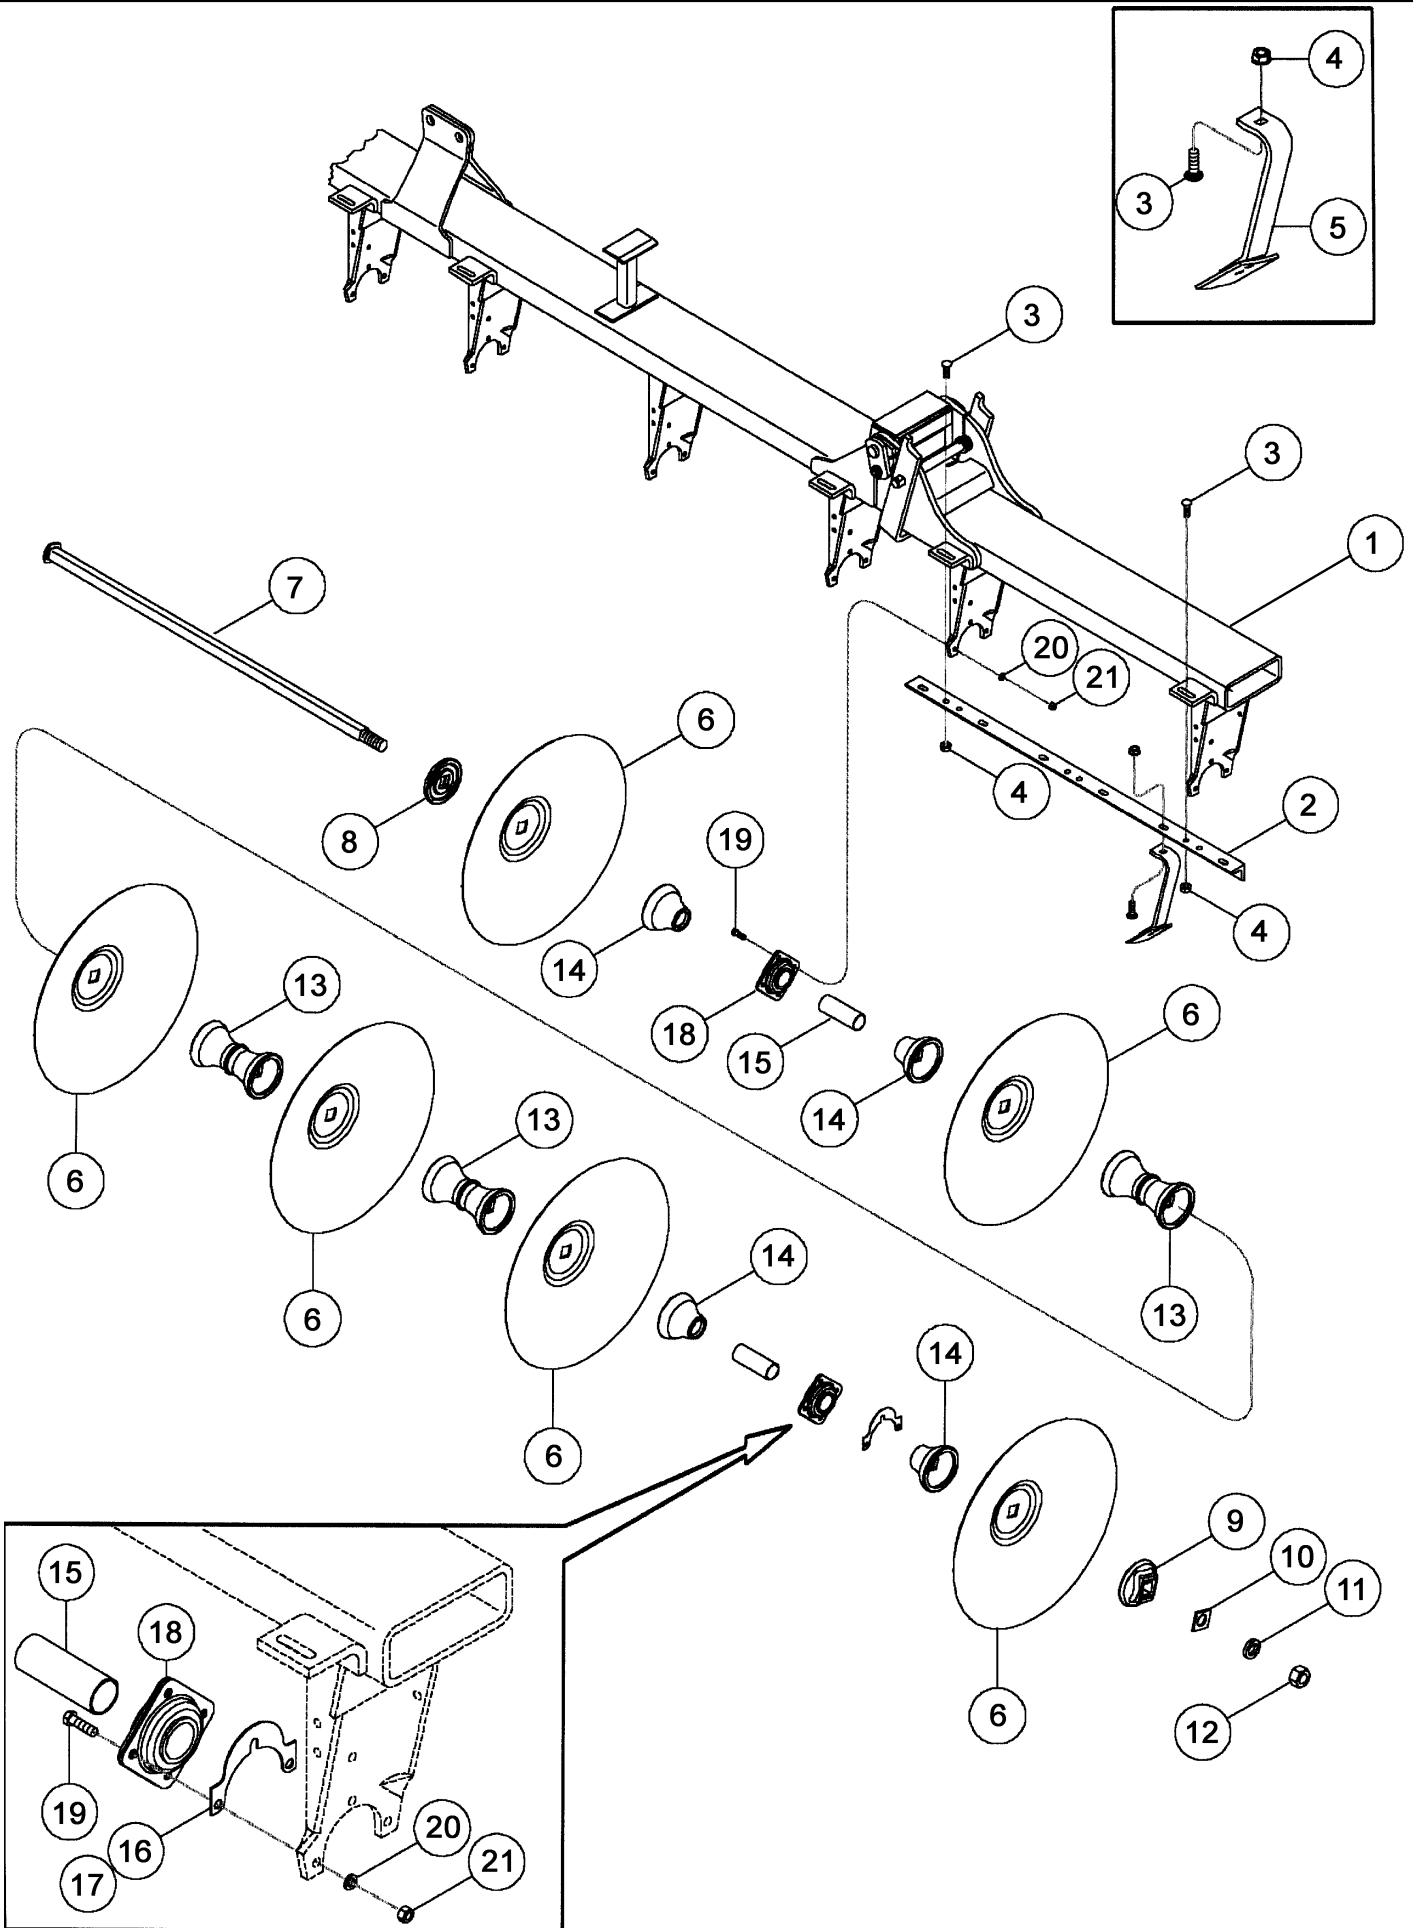

сылка	Номер детали	Кол-во	Описание
1	87437520	1	TUBE, SUPPORT, Main Frame, Folding, 21 Foot
1	87429236	1	TUBE, SUPPORT, Main Frame, Folding, 24 Food
1	87429236	1	TUBE, SUPPORT, Main Frame, Folding, 27 Foot
2	87454031	1	ANGLE, Scraper, Main Frame, LH, Folding, 21 Foot
2	87454032	1	ANGLE, Scraper, Main Frame, LH, Folding, 24 Foot
2	87454032	1	ANGLE, Scraper, Main Frame, LH, Folding, 27 Foot
3	87454033	1	ANGLE, Scraper, Main Frame, RH, Folding, 21 Foot
3	87454032	1	ANGLE, Scraper, Main Frame, RH, Folding, 24 Foot
3	87454032	1	ANGLE, Scraper, Main Frame, RH, Folding, 27 Foot
4	433-1032		UAR BOLT, CARRIAGE, Short NK, 5/8"-11 x 2", G5,
5	1256884C1		UAR NUT, 5/8 Inch, Flange, NC
6	121471C92		UAR SCRAPER, Assembly, RH
7	58917C3		UAR DISK HARROW, 660 x 6.5 mm, Notched
7	28345R3		UAR DISK HARROW, 660 x 8 mm, Notched
7	58934C3		UAR DISK HARROW, 660 x 6.5 mm, Solid
7	28336R3		UAR DISK HARROW, 660 x 8 mm, Solid
8	549978R1		UAR SCREW, 1-1/2 Inch Square Arbor (6-Blade)
8	549979R1		UAR BOLT, 1-1/2 Inch Square Arbor (7-Blade)
8	549980R1		UAR BOLT, 1-1/2 Inch Square Arbor (8-Blade)
9	60615C1	1	WASHER, Head
10	549973R2	1	WASHER, End
11	488836R2	1	STRIP, Nut
12	492-21150	1	WASHER, LOCK, 1 1/2",
13	425-1024	1	NUT, 1 1/2"-6, G5,
14	549976R1		UAR SPOOL, Spacing, 10-1/2 Inch Spacing
15	549977R1		UAR HUB, Bearing, 10-1/2 Inch Spacing
16	549971R1		UAR SPACER, Arbor Bolt Support
17	139617C1		UAR SHIM,
18	ST740B		UAR BEARING, Ball with Grease Zerk
19	413-824		UAR BOLT, Hex, 1/2"-13 x 1 1/2", G5, Full Thd,
19	413-840		UAR BOLT, Hex, 1/2"-13 x 2 1/2", G5, (used with Bearing Wear Guard) (Optional)
19	413-828		UAR BOLT, Hex, 1/2"-13 x 1 3/4", G5,
20	80679		UAR WASHER, LOCK, 1/2",
21	425-108		UAR NUT, 1/2"-13, G5,
22	414598A1		UAR GUARD, Bearing, Wear (Optional)
23	413-1648	1	BOLT, Hex, 1"-8 x 3", G5,
24	87036175	1	WASHER, 1 1/16" x 2" x .219", HDN,
25	86992219	1	NUT, LOCK, 1 Inch, NC