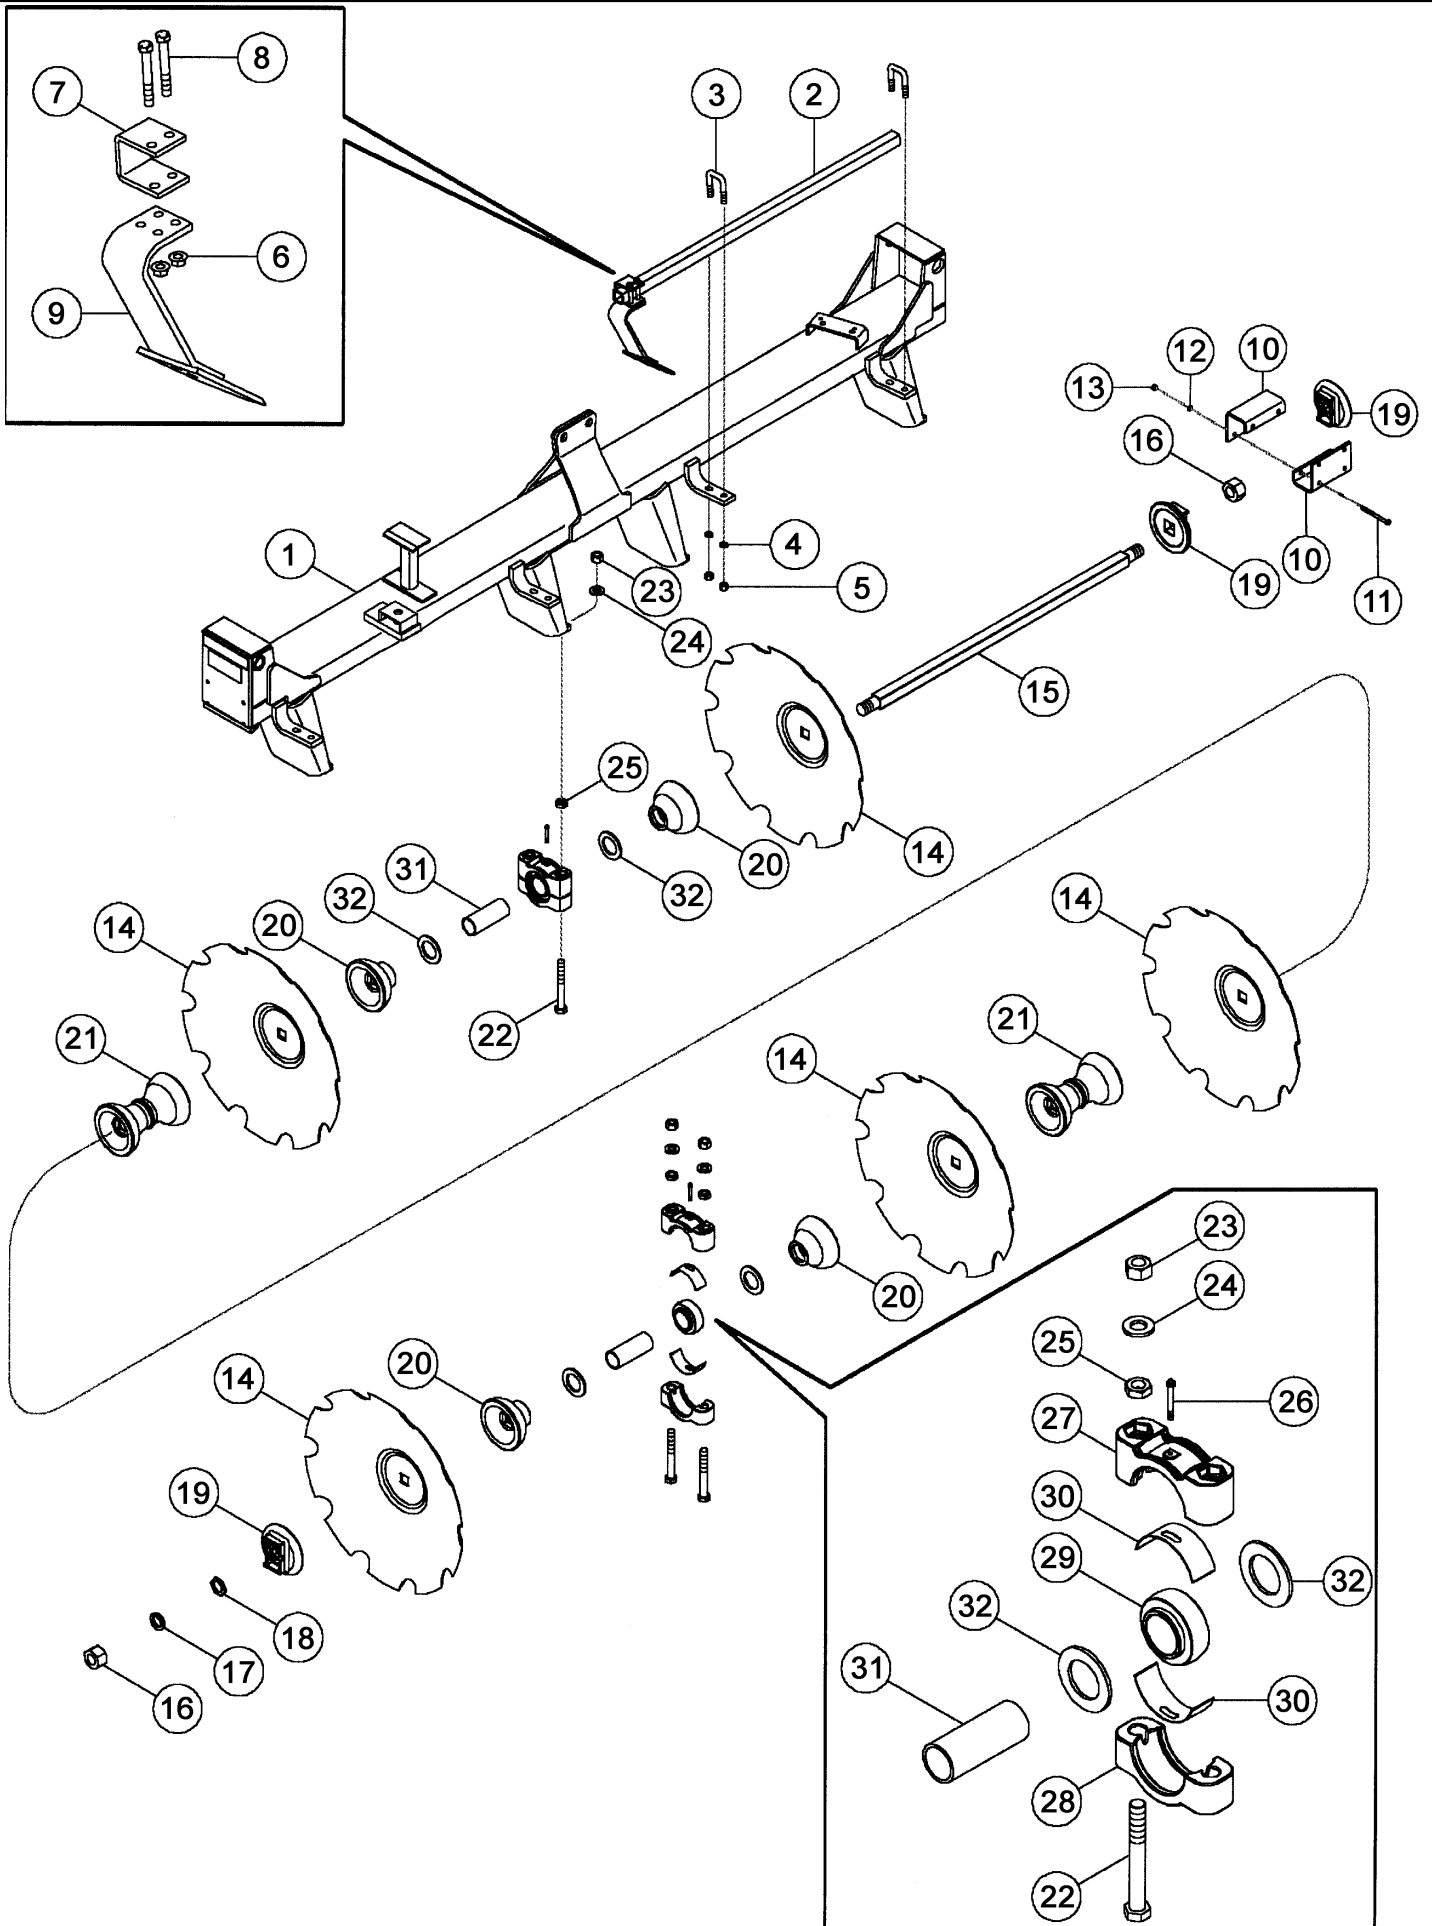

RMX790 OFFSET DISK

09-28 PLOWING FOLDING REAR MAIN DISK GANG PARTS

сылка	Номер детали	Кол-во	Описание
1	87437476	1	TUBE, SUPPORT, Rear Gang, Folding, 21 Foot
2	953398R1	1	TUBE, Scraper, 142 Inch
3	60255C1	4	BOLT, U-Bolt
4	492-11075	8	WASHER, LOCK, 3/4",
5	425-1012	8	NUT, 3/4"-10, G5,
6	86512371	22	NUT, Flg, USR, 1/2"-13,
7	1263644C1	12	CLAMP, Scraper
8	413-860	22	BOLT, Hex, 1/2"-13 x 3 3/4", G5,
9	1263645C91	12	BLADE, HALF, Scraper Assembly, LH
10	129567C1	2	SUPPORT, Gang Driver
11	413-888	4	BOLT, Hex, 1/2"-13 x 5 1/2", G5,
12	80679	4	WASHER, LOCK, 1/2",
13	425-108	4	NUT, 1/2"-13, G5,
14	60279C3	12	DISK HARROW, 825 x 8 mm, Notched
15	60244C2	2	BOLT, Arbor, 1-3/4 Inch, Square
16	425-1628	4	NUT, 1 1/2"-6, G5, Hvy,
17	60254C1	2	WASHER, Spring, Lock
18	60243C2	2	SPACER, Hex
19	60253C2	4	WASHER, End
20	60250C1	8	SPOOL, Bearing, 12 Inch
21	60252C1	4	SPOOL, Spacing, 12 Inch
22	60248C1	8	SCREW, 1 x 8 Inch, NC
23	425-1016	8	NUT, 1"-8, G5,
24	25550R1	8	WASHER, 1 1/16" x 2" x .219", HDN,
25	425-1416	8	NUT, Jam, 1"-8, G5,
26	219-7	4	NIPPLE, LUBE, 1/8"-27 NPT x 2.62" lg,
27	961902R2	4	CAP, Upper Bearing
28	961903R2	4	CLAMP, Bearing Mount, Lower
29	60249C91	4	BEARING, Ball
30	60247C1	8	STRIP, Isolator, Rubber
31	60251C1	4	TUBE, Arbor Bolt Support
32	961921R1	8	GUARD, Trash Bearing