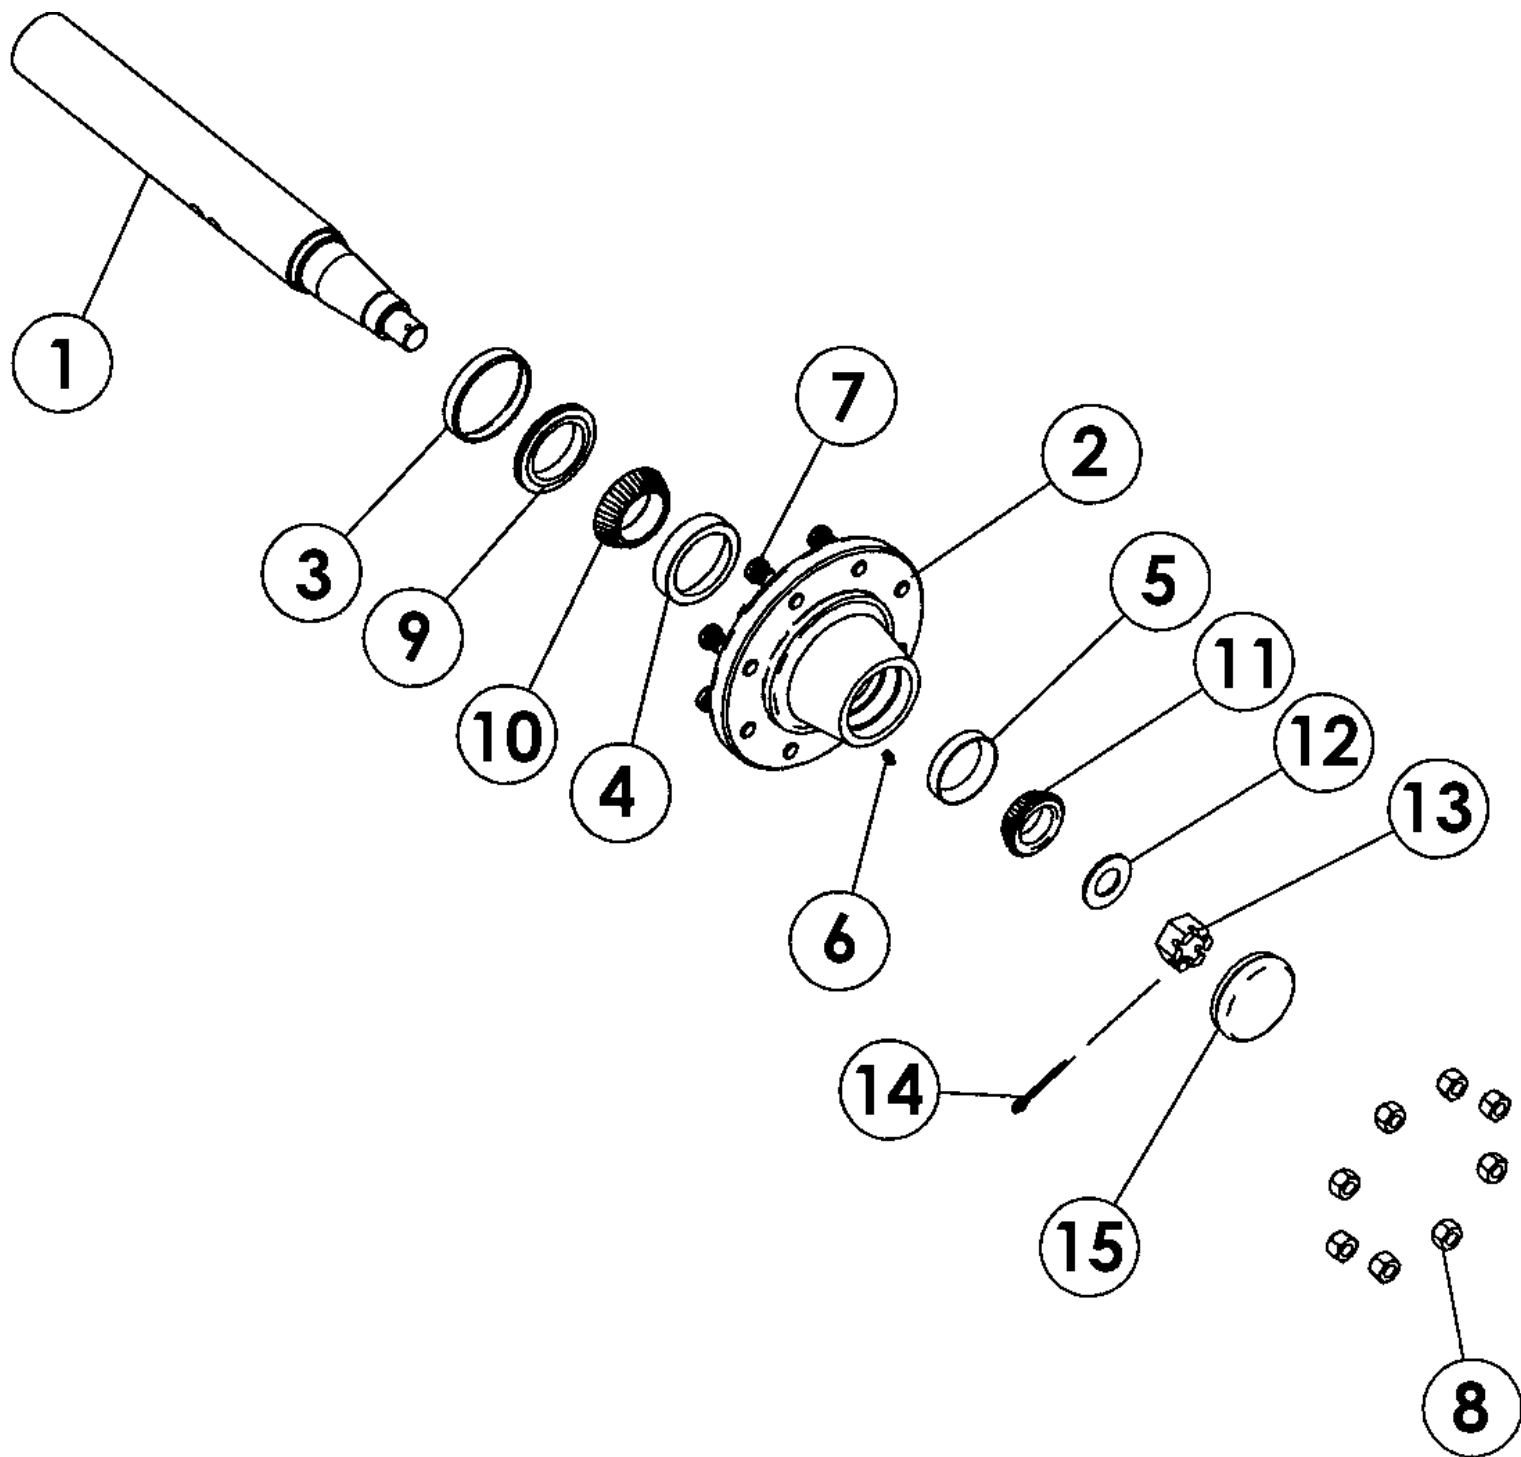

RMX790 OFFSET DISK

09-02 PULL FRAME PARTS

сылка	Номер детали	Кол-во	Описание
1	87429659	1	HITCH ASSY, Weldment
2	252079A1	2	BOLT, 1-1/4 x 5, Special
3	496-81017	8	WASHER, 1 3/8" x 2 1/2" x .156", HDN,
4	28748R1	2	NUT, LOCK, 1 1/4"-7, G5, Torque Hex
5	87429661	1	TONGUE, Heavy, Shown, Inc. 24 - 26
5	87446412	1	TONGUE, Standard, Inc. 24 - 26
6	87438734	1	BAR, Lateral Adjust
7	439-52080	1	PIN, HEADED, 1 1/4" x 5",
8	439-12072	1	PIN, HEADED, 1 1/4" x 4 1/2",
9	432-1632	2	PIN, SPLIT (COTTER), 1/4" x 2",
10	87520988	1	BOLT, SPECIAL, 1-1/2 x 10-1/4, gd 8, ZP
11	86992221	1	NUT, LOCK, 1-1/2, ZP
12	87452523	1	MOUNTING PARTS, Swinging Hose
13	30026030	1	TUBE, Canister
14	214-1452	1	CLAMP, HOSE, #52, 2.81/3.75 Type F Worm,
15	32252000	1	JACK ASSY.,
16	362933A1	1	HITCH, Tongue Type, Cat. 3
16	362934A1	1	HITCH ASSY, Tongue Type, Cat. 4
17	87393082	1	CHAIN, Safety, 20,200, Standard Main Frame
17	87389757	1	CHAIN, Safety, 30,400, Heavy Main Frame
18	340324A1	1	BUSHING, Safety Chain
19	06400065	1	WASHER, Heavy
20	413-1664	1	BOLT, Hex, 1"-8 x 4", G5,
21	87030492	2	BOLT, Hex, 1"-8 x 8 1/2", G8,
22	86992219	3	NUT, LOCK, 1, ZP
23	495-11106	10	WASHER, 1", SAE,
24	18534282	1	DECAL, WARNING, Warning
25	18534228	1	DECAL, Caution
26	443890A1	1	DECAL, Towing Hazard
27	87412142	2	WASHER, 1.57 ID, 3 OD

RMX790 OFFSET DISK

09-03 AXLE PARTS

сылка	Номер детали	Кол-во	Описание
1	87417976	1	ROCKSHAFT,
2	86984888	2	CAP, Wheel Shaft, Bearing
3	86984889	2	BEARING COVER, Wheel Shaft
4	413-14104	4	BOLT, Hex, 7/8"-9 x 6 1/2", G5,
5	86992218	4	NUT, LOCK, 7/8, NC
6	219-87	4	NIPPLE, LUBE, 1/4"-28 x .56" lg, Self-Tap,
7	NSS	4	NOT SERVICED SEPARATELY, Hub And Spindle, 8-Bolt, 87454026
8	554480R1	32	NUT, Wheel, 5/8, NF
9	413-1080	4	BOLT, Hex, 5/8"-11 x 5", G5, 5/8 x 5, gd 5
10	231-42410	4	NUT, LOCK, 5/8"-11, GB, 5/8, gd C
11	10010286	4	WHEEL ASSY., 12.5L x 15 FI
11	87447196	4	WHEEL ASSY, 12.5L x 15, 10 Ply
11	87447197	4	WHEEL ASSY, 12.5L x 15, 12 Ply
11	87426170	4	WHEEL ASSY, 31.5 x 3.50, 15 Ply FI