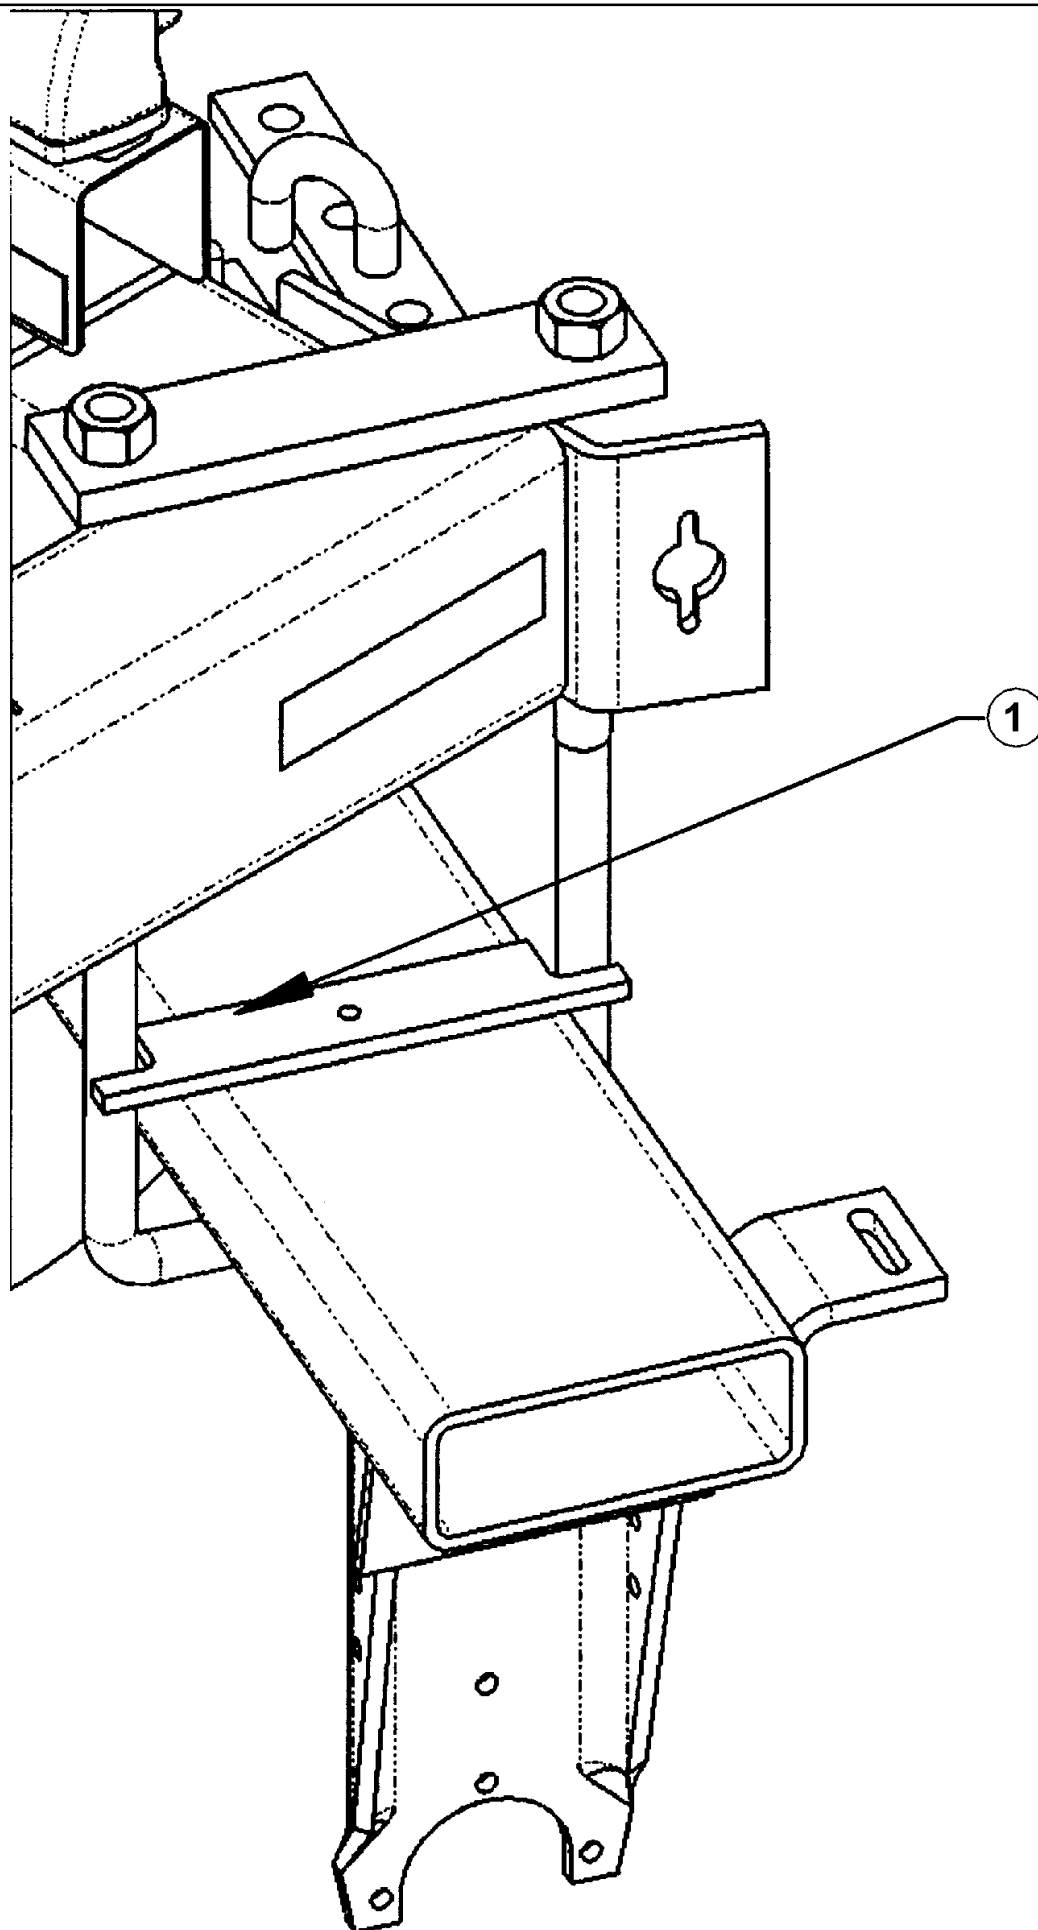

RMX790 OFFSET DISK

09-10 DISK GANG FRAME MOUNTING PARTS

сылка	Номер детали	Кол-во	Описание
1	121261C1	2	BAR, Gang, U-bolt
2	87438513	2	BAR, Gang, Adjust
3	112908C1	1	BAR, U-Bolt
4	112907C1	3	U-BOLT, Painted
5	139518C1	3	BAR, Gang Adjust
6	425-1020	6	NUT, 1 1/4"-7, G5,
7	495-81203	2	WASHER, 1 9/32" x 2" x .120",
8	413-832	2	BOLT, Hex, 1/2"-13 x 2", G5,
9	86992215	2	NUT, LOCK, 1/2, NC
10	413-1656	1	BOLT, Hex, 1"-8 x 3 1/2", G5,
11	413-1648	1	BOLT, Hex, 1"-8 x 3", G5,
12	86992219	2	NUT, LOCK, 1, NC
13	60161C1	3	PIN, J-Pin, 1 Dia.
14	87036175	2	WASHER, 1 1/16" x 2" x .219", HDN,