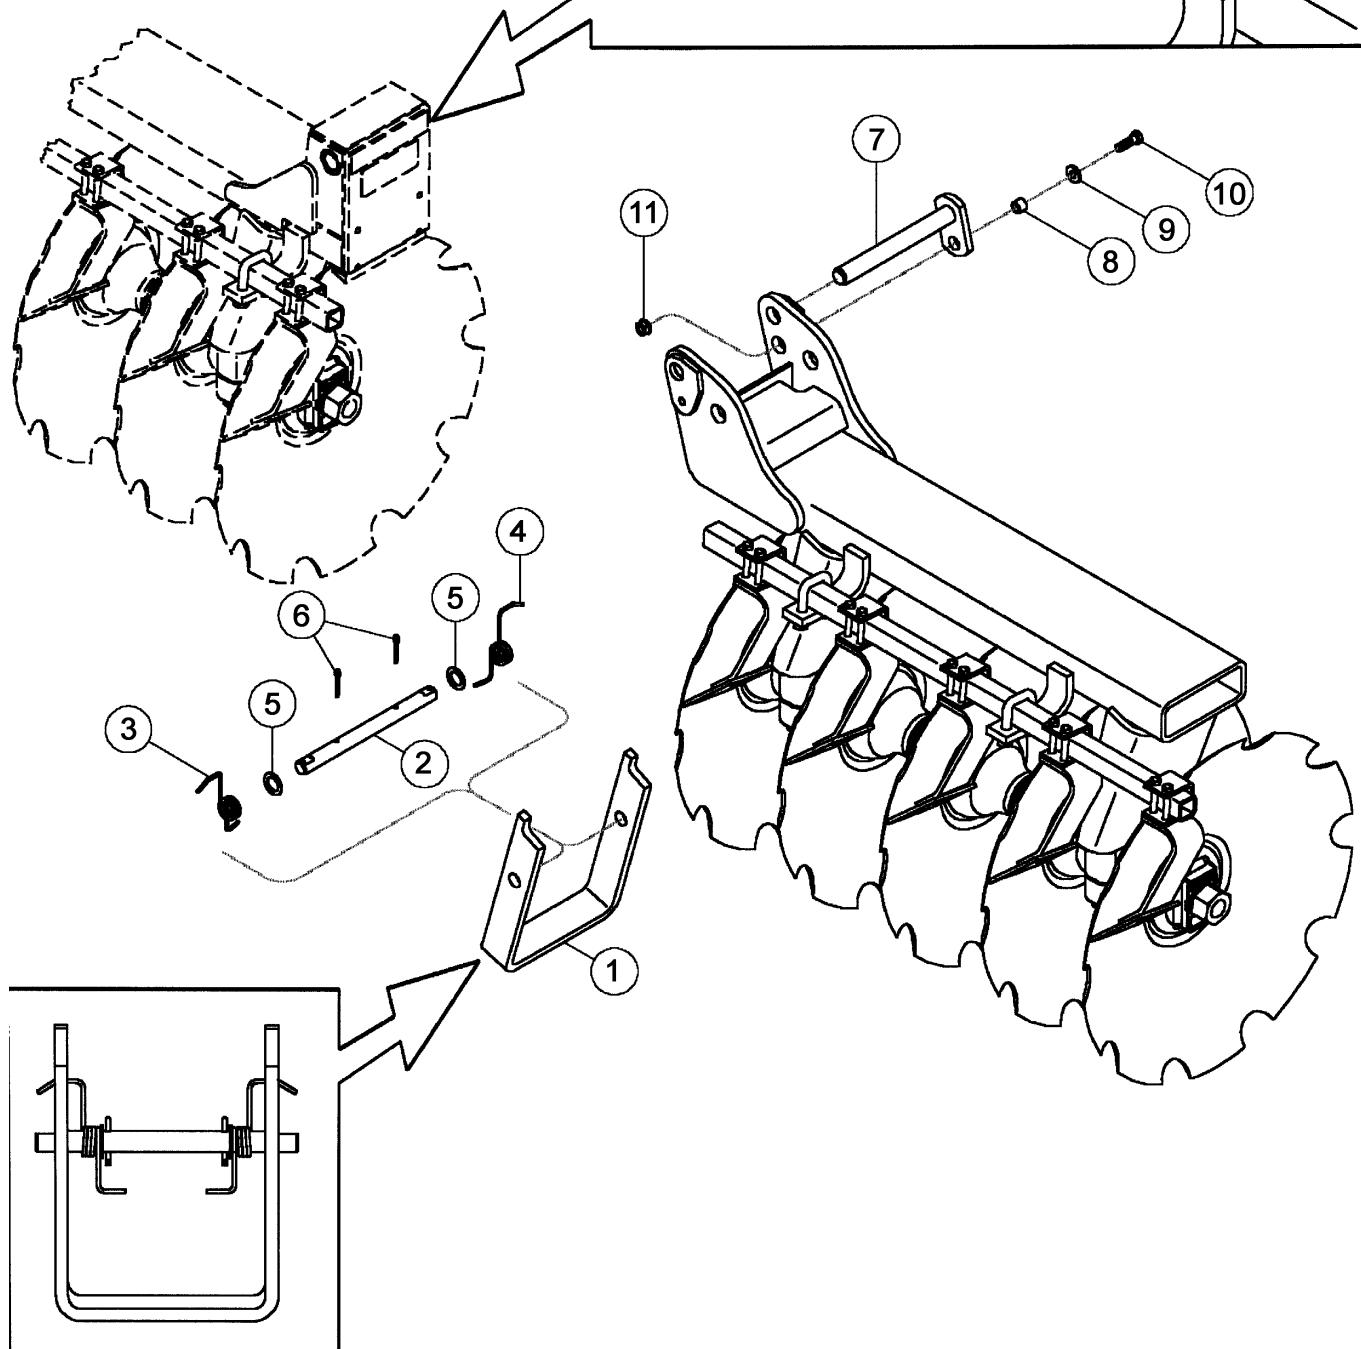

RMX790 OFFSET DISK

09-32 FRONT DISK GANG WING HINGE PARTS

сылка	Номер детали	Кол-во	Описание
1	121273C2	1	BRACKET, Lockout
2	87450942	1	PIN, Latch, 1-1/4 Inch
3	87356561	1	SPRING, TAB, Hinge Latch, Lh
4	87356563	1	SPRING, TAB, Hinge Latch, Rh
5	495-81203	2	WASHER, 1 9/32" x 2" x .120",
6	432-2032	2	PIN, SPLIT (COTTER), 5/16" x 2",
7	87450905	1	PIN, PIVOT, Flag, Hinge Pivot
8	87450941	1	BUSHING, Pivot
9	496-41066	1	WASHER, 21/32" x 1 1/2" x .188", HDN,
10	426-1032	1	BOLT, Hex, 5/8"-11 x 2", G8,
11	87301493	1	NUT, Flg, USR, 5/8"-11, G8,