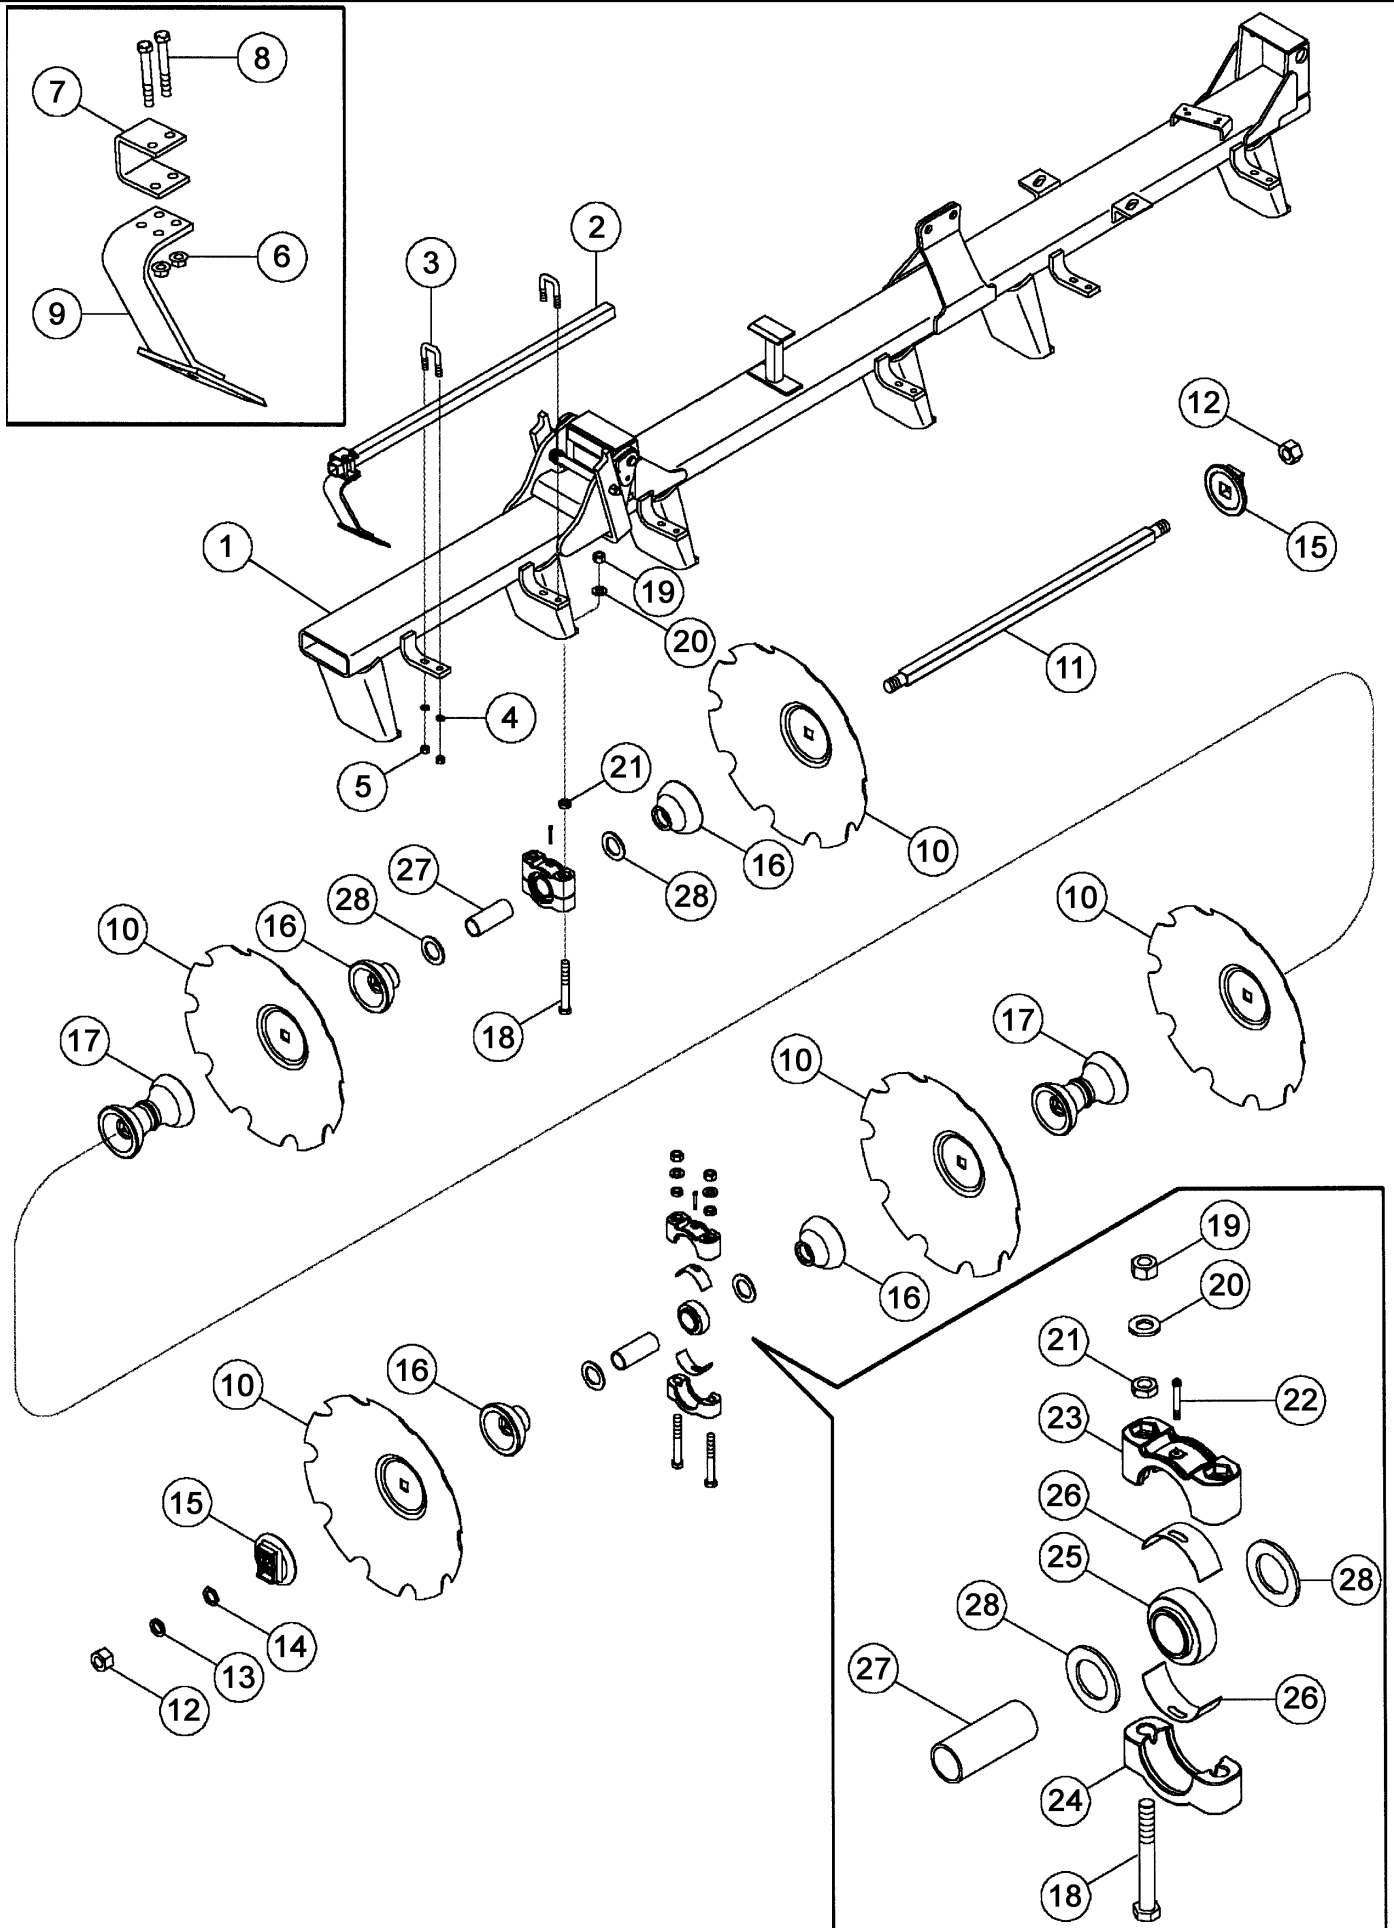

RMX790 OFFSET DISK

09-29 PLOWING FOLDING LH REAR WING DISK GANG PARTS

сылка	Номер детали	Кол-во	Описание
1	87429785	1	TUBE, SUPPORT, Wing Gang, Rear, LH
2	112878C1	1	TUBE, Scraper, 56 Inch
3	60255C1	2	BOLT, U-Bolt
4	492-11075	4	WASHER, LOCK, 3/4",
5	425-1012	4	NUT, 3/4"-10, G5,
6	86512371	10	NUT, Flg, USR, 1/2"-13,
7	1263644C1	5	CLAMP, Scraper
8	413-860	10	BOLT, Hex, 1/2"-13 x 3 3/4", G5,
9	1263645C91	5	BLADE, HALF, Scraper Assembly, LH
10	60279C3	5	DISK HARROW, 825 x 8 mm, Notched
11	112884C1	1	BAR, Arbor, 1-3/4 Inch, Square
12	425-1628	2	NUT, 1 1/2"-6, G5, Hvy, 1-3/4 Inch, Heavy
13	60254C1	1	WASHER, Spring, Lock
14	60243C2	1	SPACER, Hex
15	60253C2	2	WASHER, End
16	60250C1	4	SPOOL, Bearing, 12 Inch
17	60252C1	2	SPOOL, Spacing, 12 Inch
18	60248C1	4	SCREW, 1 x 8 Inch, NC
19	425-1016	4	NUT, 1"-8, G5,
20	25550R1	4	WASHER, 1 1/16" x 2" x .219", HDN, 1.062 x 2 x .219 Inch
21	425-1416	4	NUT, Jam, 1"-8, G5, 1 Inch, Jam, NC
22	219-7	2	NIPPLE, LUBE, 1/8"-27 NPT x 2.62" lg, Lube, 2.62 Inch, Long
23	961902R2	2	CAP, Upper Bearing
24	961903R2	2	CLAMP, Bearing Mount, Lower
25	60249C91	2	BEARING, Ball
26	60247C1	4	STRIP, Isolator, Rubber
27	60251C1	2	TUBE, Arbor Bolt Support
28	961921R1	4	GUARD, Trash Bearing