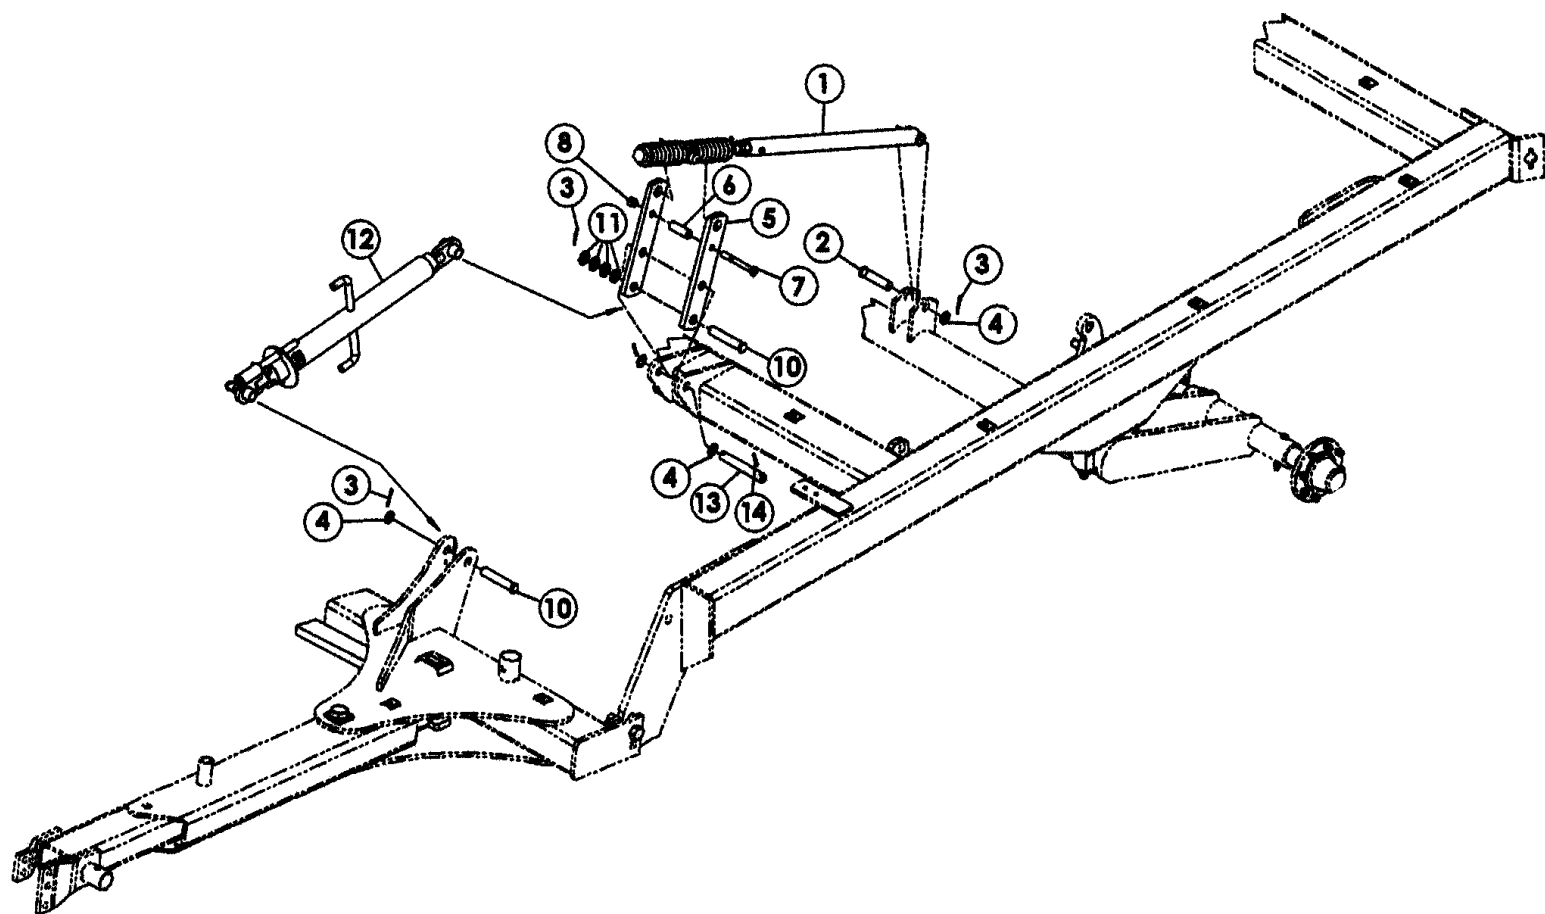

RMX790 OFFSET DISK

09-05 TURNBUCKLE LEVELING ASSEMBLY PARTS

сылка	Номер детали	Кол-во	Описание
1	NSS	1	NOT SERVICED SEPARATELY, Spring Assembly, 87455604
2	427-20500	1	PIN, CLEVIS, 1 1/4" x 5",
3	432-1632	3	PIN, SPLIT (COTTER), 1/4" x 2",
4	17620020	4	BUSHING, Machine, 1-1/4, 14 ga
5	87349171	2	BAR, Bell Crank
6	447862A1	1	TUBE, Spacer
7	413-1296	1	BOLT, Hex, 3/4"-10 x 6", G5,
8	86992217	1	NUT, LOCK, 3/4, ZP
10	427-20625	2	PIN, CLEVIS, 1 1/4" x 6 1/4",
11	496-81009	4	WASHER, 1 5/16" x 1 63/64" x .180", HDN,
12	NSS	1	NOT SERVICED SEPARATELY, Turnbuckle, 87438434
13	86989785	1	PIN, 1-1/4 x 187
14	438-12036	1	PIN, LOCK, 5/16" x 2 1/4", Slotted,