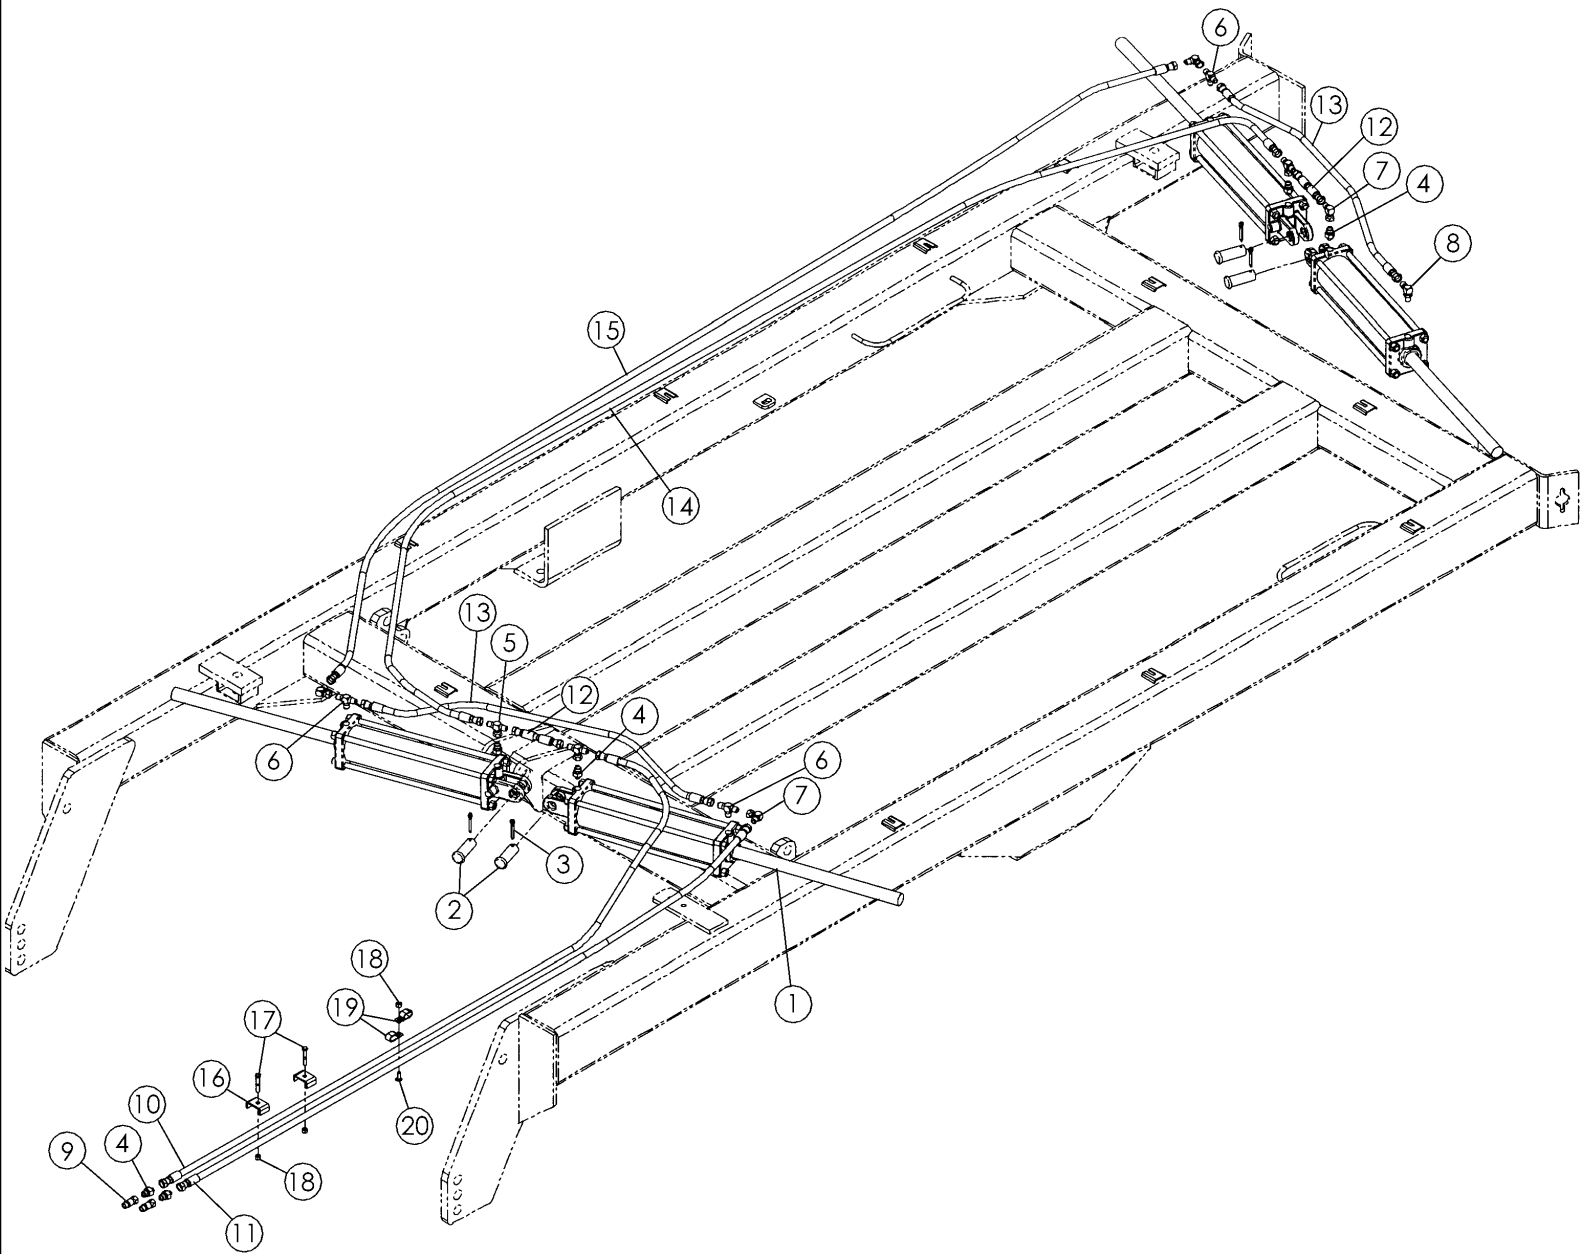

RMX790 OFFSET DISK

08-03 WING FOLD HYDRAULICS

сылка	Номер детали	Кол-во	Описание
1	87443139	4	CYLINDER, 3-1/2 x 16, 21 And 24 Machines
1	87457706	4	CYLINDER ASSY., 4 x 16, 27 Machines
2	427-20325	4	PIN, CLEVIS, 1 1/4" x 3 1/4",
3	432-1632	4	PIN, SPLIT (COTTER), 1/4" x 2",
4	1263477C3	6	CONNECTOR, HYD., 3/4 SAEM, 9/16 JICM
5	218-836	3	TEE, 37e, 9/16"-18 x 9/16"-18, Fem Sw Br,
6	218-5192	3	TEE, 9/16"-18, 37e x 3/4"-16, O-Ring Br,
7	218-980	4	ELBOW, 90e, 9/16"-18, 37e x 9/16"-18, 37e Fem Sw,
8	218-5128	1	ELBOW, 90e, 9/16"-18, 37e x 3/4"-16, O-Ring,
9	25705041	2	COUPLING, Hydraulic, 3/4 SAEF
10	133933C2	1	HOSE, 3/8 x 260
11	1284292C1	1	HOSE, 3/8 x 245
12	147777C2	2	HOSE, 1/4 x 11
13	812382C1	2	HOSE, 1/4 x 50
14	1264171C1	1	HOSE, 1/4 x 215
15	810606C1	1	HOSE, FLEXIBLE, 1/4 x 195
16	06400125	2	CLAMP, Hose
17	413-636	2	BOLT, Hex, 3/8"-16 x 2 1/4", G5,
18	86992213		UAR NUT, LOCK, 0.375, ZP, Stover, gd C
19	22510700		UAR CLAMP, HOSE, Cushion, 5/8
20	433-616		UAR BOLT, CARRIAGE, Short NK, 3/8"-16 x 1", G5,