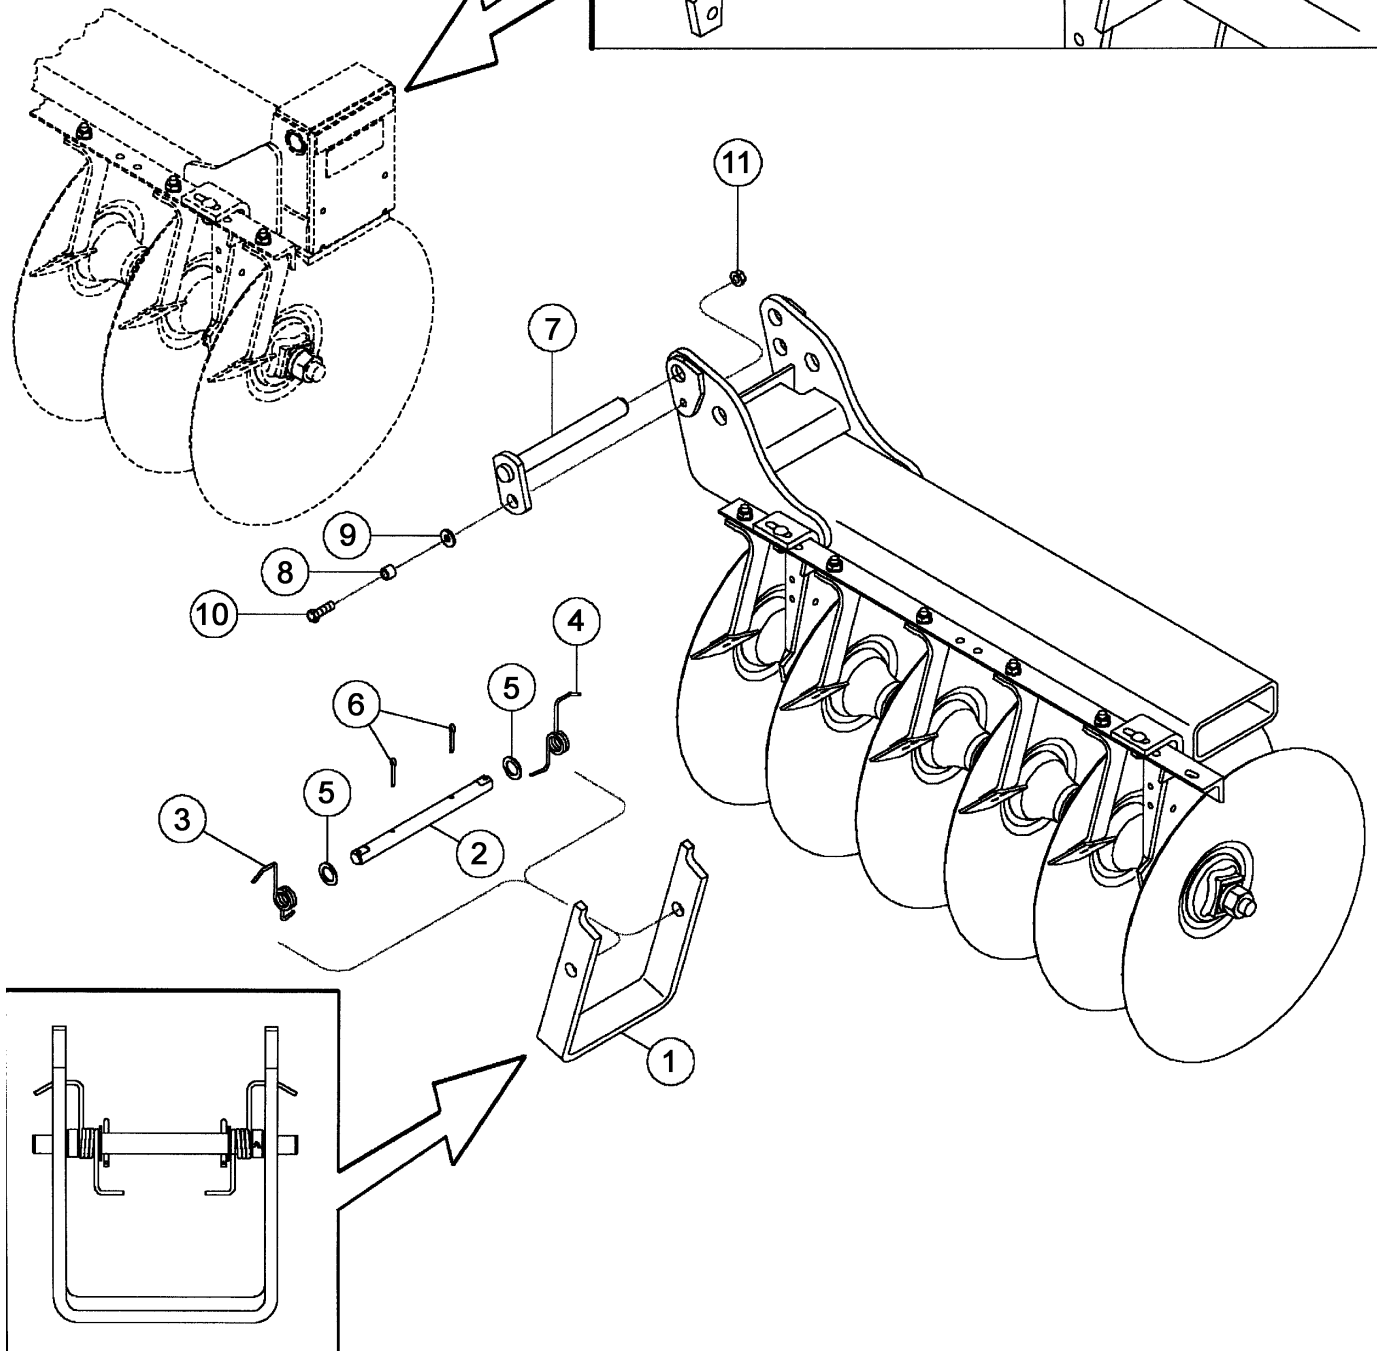

RMX790 OFFSET DISK

09-33 REAR DISK GANG WING HINGE PARTS

сылка	Номер детали	Кол-во	Описание
1	121273C2	1	BRACKET, Lockout
2	87450942	1	PIN, Latch, 1-1/4 Inch
3	87356561	1	SPRING, TAB, Hinge Latch, Lh
4	87356563	1	SPRING, TAB, Hinge Latch, Rh
5	495-81203	2	WASHER, 1 9/32" x 2" x .120",
6	432-2032	2	PIN, SPLIT (COTTER), 5/16" x 2",
7	87450905	1	PIN, PIVOT, Flag, Hinge Pivot
8	496-41066	1	WASHER, 21/32" x 1 1/2" x .188", HDN,
9	87450941	1	BUSHING, Pivot
10	426-1032	1	BOLT, Hex, 5/8"-11 x 2", G8,
11	87301493	1	NUT, Flg, USR, 5/8"-11, G8, Serrated Flange