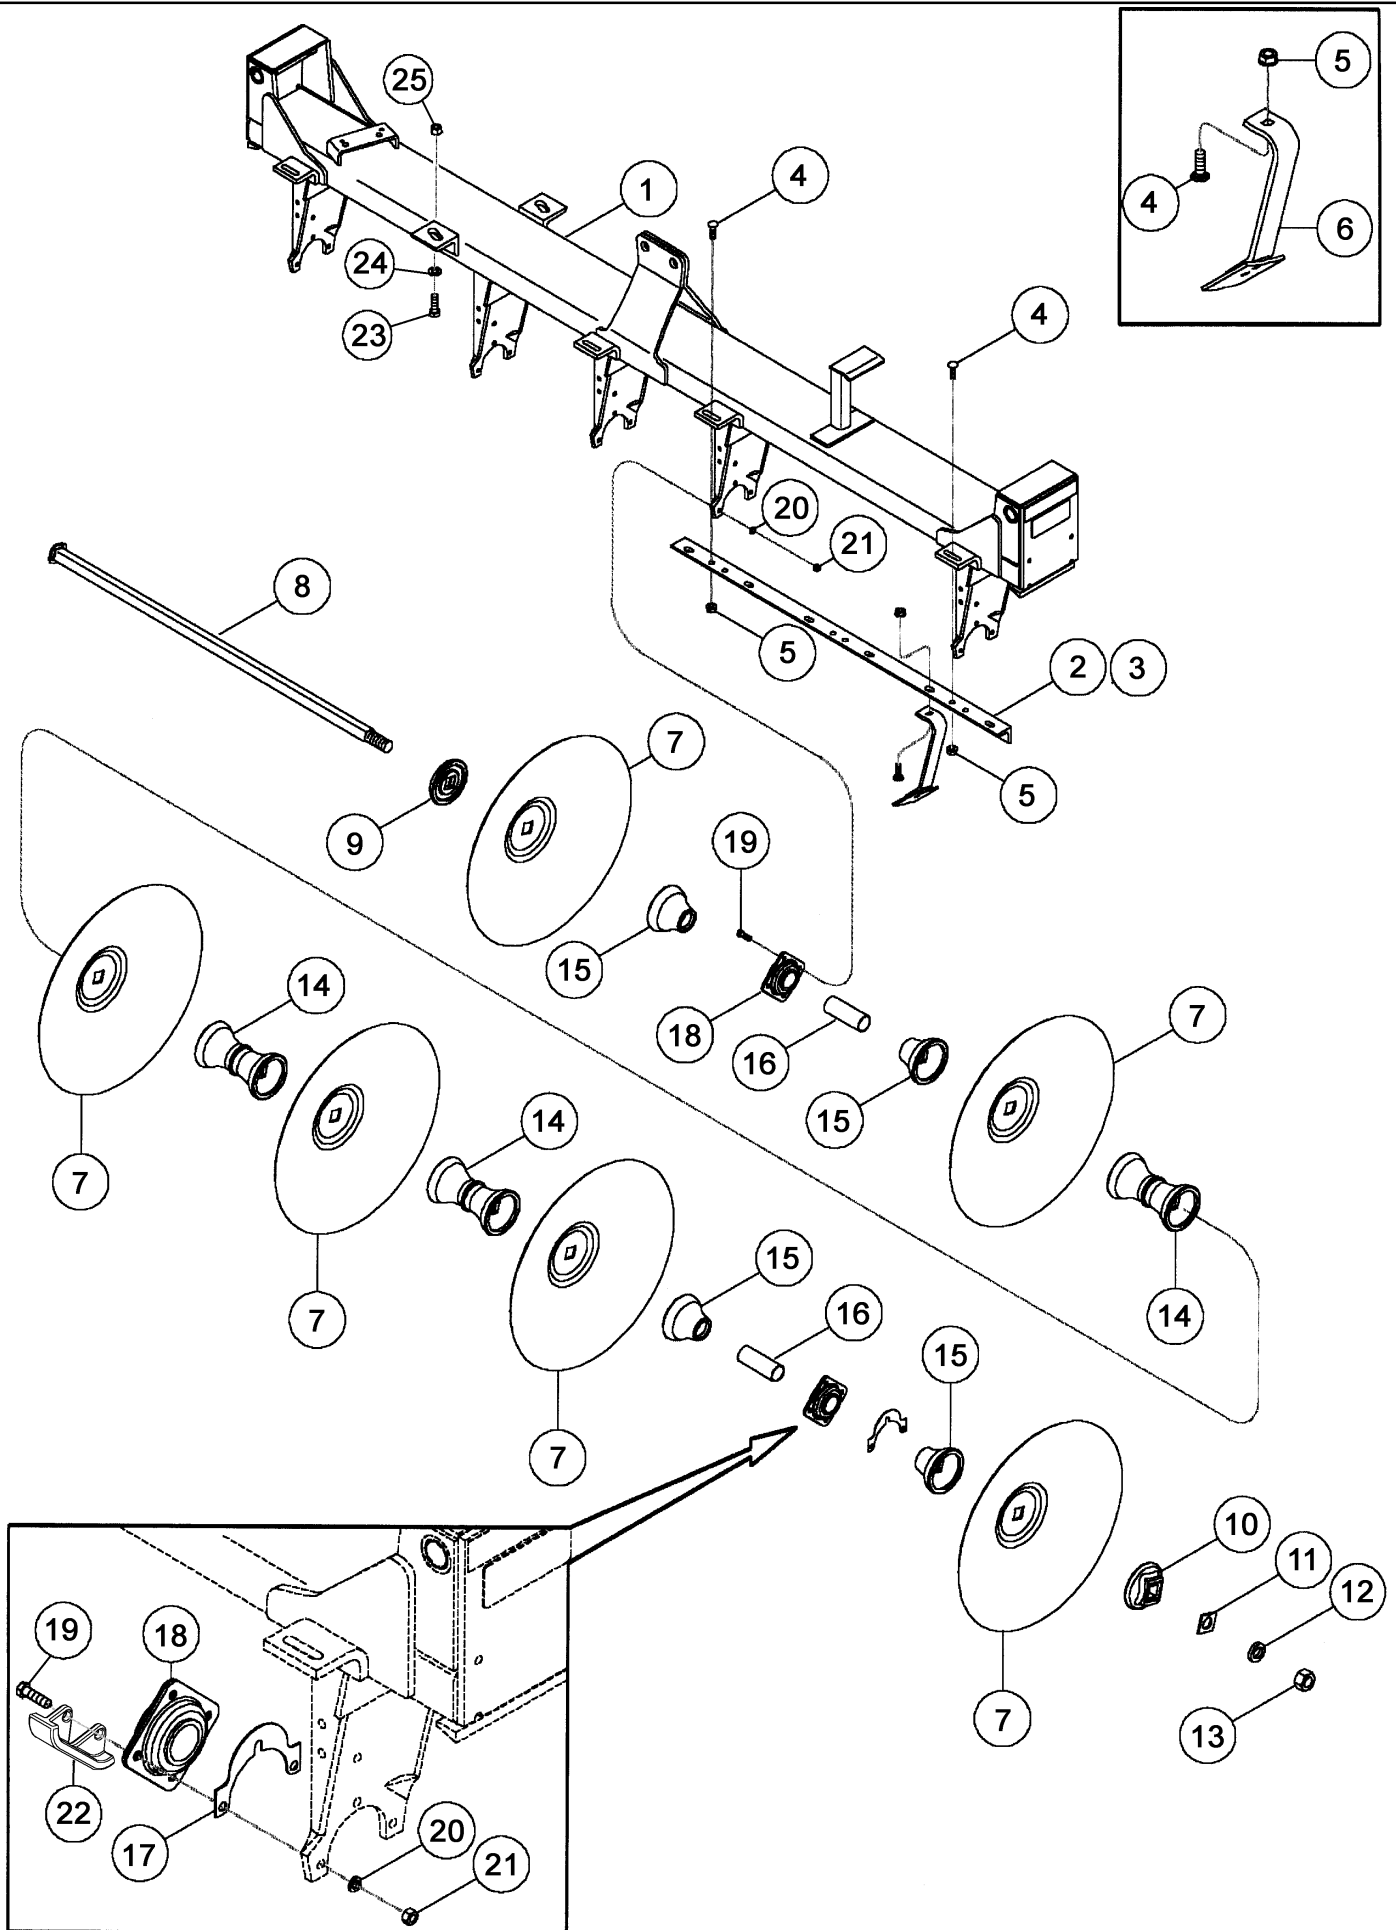

RMX790 OFFSET DISK

09-16 FINISHING FOLDING FRONT MAIN DISK GANG PARTS SERIAL NUMBER JFH0034091 AND PRIOR

сылка	Номер детали	Кол-во	Описание
1	87437520	1	TUBE, SUPPORT, Main Frame, Folding, 21 Foot
1	87429236	1	TUBE, SUPPORT, Main Frame, Folding, 24 Food
1	87429236	1	TUBE, SUPPORT, Main Frame, Folding, 27 Foot
2	87454031	1	ANGLE, Scraper, Main Frame, LH, Folding, 21 Foot
2	87454032	1	ANGLE, Scraper, Main Frame, LH, Folding, 24 Foot
2	87454032	1	ANGLE, Scraper, Main Frame, LH, Folding, 27 Foot
3	87454033	1	ANGLE, Scraper, Main Frame, RH, Folding, 21 Foot
3	87454032	1	ANGLE, Scraper, Main Frame, RH, Folding, 24 Foot
3	87454032	1	ANGLE, Scraper, Main Frame, RH, Folding, 27 Foot
4	433-1032		UAR BOLT, CARRIAGE, Short NK, 5/8"-11 x 2", G5,
5	1256884C1		UAR NUT, 5/8 Inch, Flange, NC
6	121471C92		UAR SCRAPER, Assembly, RH
7	58917C3		UAR DISK HARROW, 660 x 6.5 mm, Notched
7	28345R3		UAR DISK HARROW, 660 x 8 mm, Notched
7	58934C3		UAR DISK HARROW, 660 x 6.5 mm, Solid
7	28336R3		UAR DISK HARROW, 660 x 8 mm, Solid
8	549978R1		UAR SCREW, 1-1/2 Inch Square Arbor (6-Blade)
8	549979R1		UAR BOLT, 1-1/2 Inch Square Arbor (7-Blade)
8	549980R1		UAR BOLT, 1-1/2 Inch Square Arbor (8-Blade)
9	60615C1	1	WASHER, Head
10	549973R2	1	WASHER, End
11	488836R2	1	STRIP, Nut
12	492-21150	1	WASHER, LOCK, 1 1/2",
13	425-1024	1	NUT, 1 1/2"-6, G5,
14	549976R1		UAR SPOOL, Spacing, 10-1/2 Inch Spacing
15	549977R1		UAR HUB, Bearing, 10-1/2 Inch Spacing
16	549971R1		UAR SPACER, Arbor Bolt Support
17	139617C1		UAR SHIM,
18	ST740B		UAR BEARING, Ball with Grease Zerk
19	413-824		UAR BOLT, Hex, 1/2"-13 x 1 1/2", G5, Full Thd,
19	413-840		UAR BOLT, Hex, 1/2"-13 x 2 1/2", G5, (used with Bearing Wear Guard) (Optional)
19	413-828		UAR BOLT, Hex, 1/2"-13 x 1 3/4", G5,
20	80679		UAR WASHER, LOCK, 1/2",
21	425-108		UAR NUT, 1/2"-13, G5,
22	414598A1		UAR GUARD, Bearing, Wear (Optional)
23	413-1648	1	BOLT, Hex, 1"-8 x 3", G5,
24	87036175	1	WASHER, 1 1/16" x 2" x .219", HDN,
25	86992219	1	NUT, LOCK, 1 Inch, NC