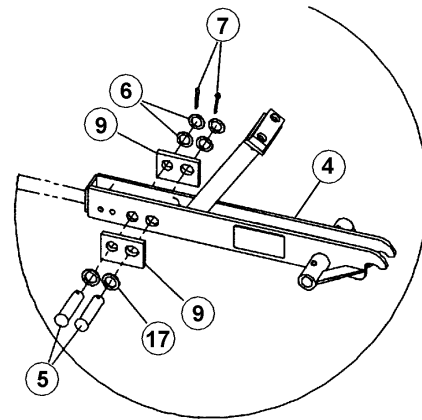

RMX790 OFFSET DISK

09-31 WING CYLINDER EXTENSION ASSEMBLY

сылка	Номер детали	Кол-во	Описание
1	87437073	4	BLOCK, Cylinder Clevis
2	483-1388	4	SET SCREW, Hex Soc, 3/8"-16 x 1/2",
3	87443141	4	PLASTIC PLUG, Thread Nylon
4	87440210		UAR CYLINDER, 21 Machine Only, Rear And Right Hand Front
4	87440211		UAR EXTENSION, 21 Machine Only, Left Hand Front
4	87441496		UAR EXTENSION, 21 Machine Only, Rear
4	87437149		UAR EXTENSION, 24 And 27 Machines Only
5	427-20375		UAR PIN, CLEVIS, 1 1/4" x 3 3/4",
5	427-20500	2	PIN, CLEVIS, 1 1/4" x 5", 21 Machine Only, Left Hand Front
6	17620020		UAR BUSHING, 1-1/4, 14 Ga
7	432-1632	8	PIN, SPLIT (COTTER), 1/4" x 2",
8	432-2032	16	PIN, SPLIT (COTTER), 5/16" x 2",
9	87440208	2	PAD, Cylinder Extension Rest, 21 Machine Only, Left Hand Front
10	495-81203	16	WASHER, 1 9/32" x 2" x .120",
11	87437063	4	PIN, Extension Link
11	87459211	4	PIN, Extension Link, 21 Machine Only
12	87437133	8	STRAP, Latch, Pull
13	04670230	4	SPACER, Rubber Pad
14	413-628	8	BOLT, Hex, 3/8"-16 x 1 3/4", G5,
15	495-21044	8	WASHER, 3/8",
16	86992213	8	NUT, LOCK, 0.375
17	496-81009	2	WASHER, 1 5/16" x 1 63/64" x .180", HDN, 21 Machine Only, Left Hand Front
18	87442514	4	COLLAR, Wing, Fold Cylinder Stop