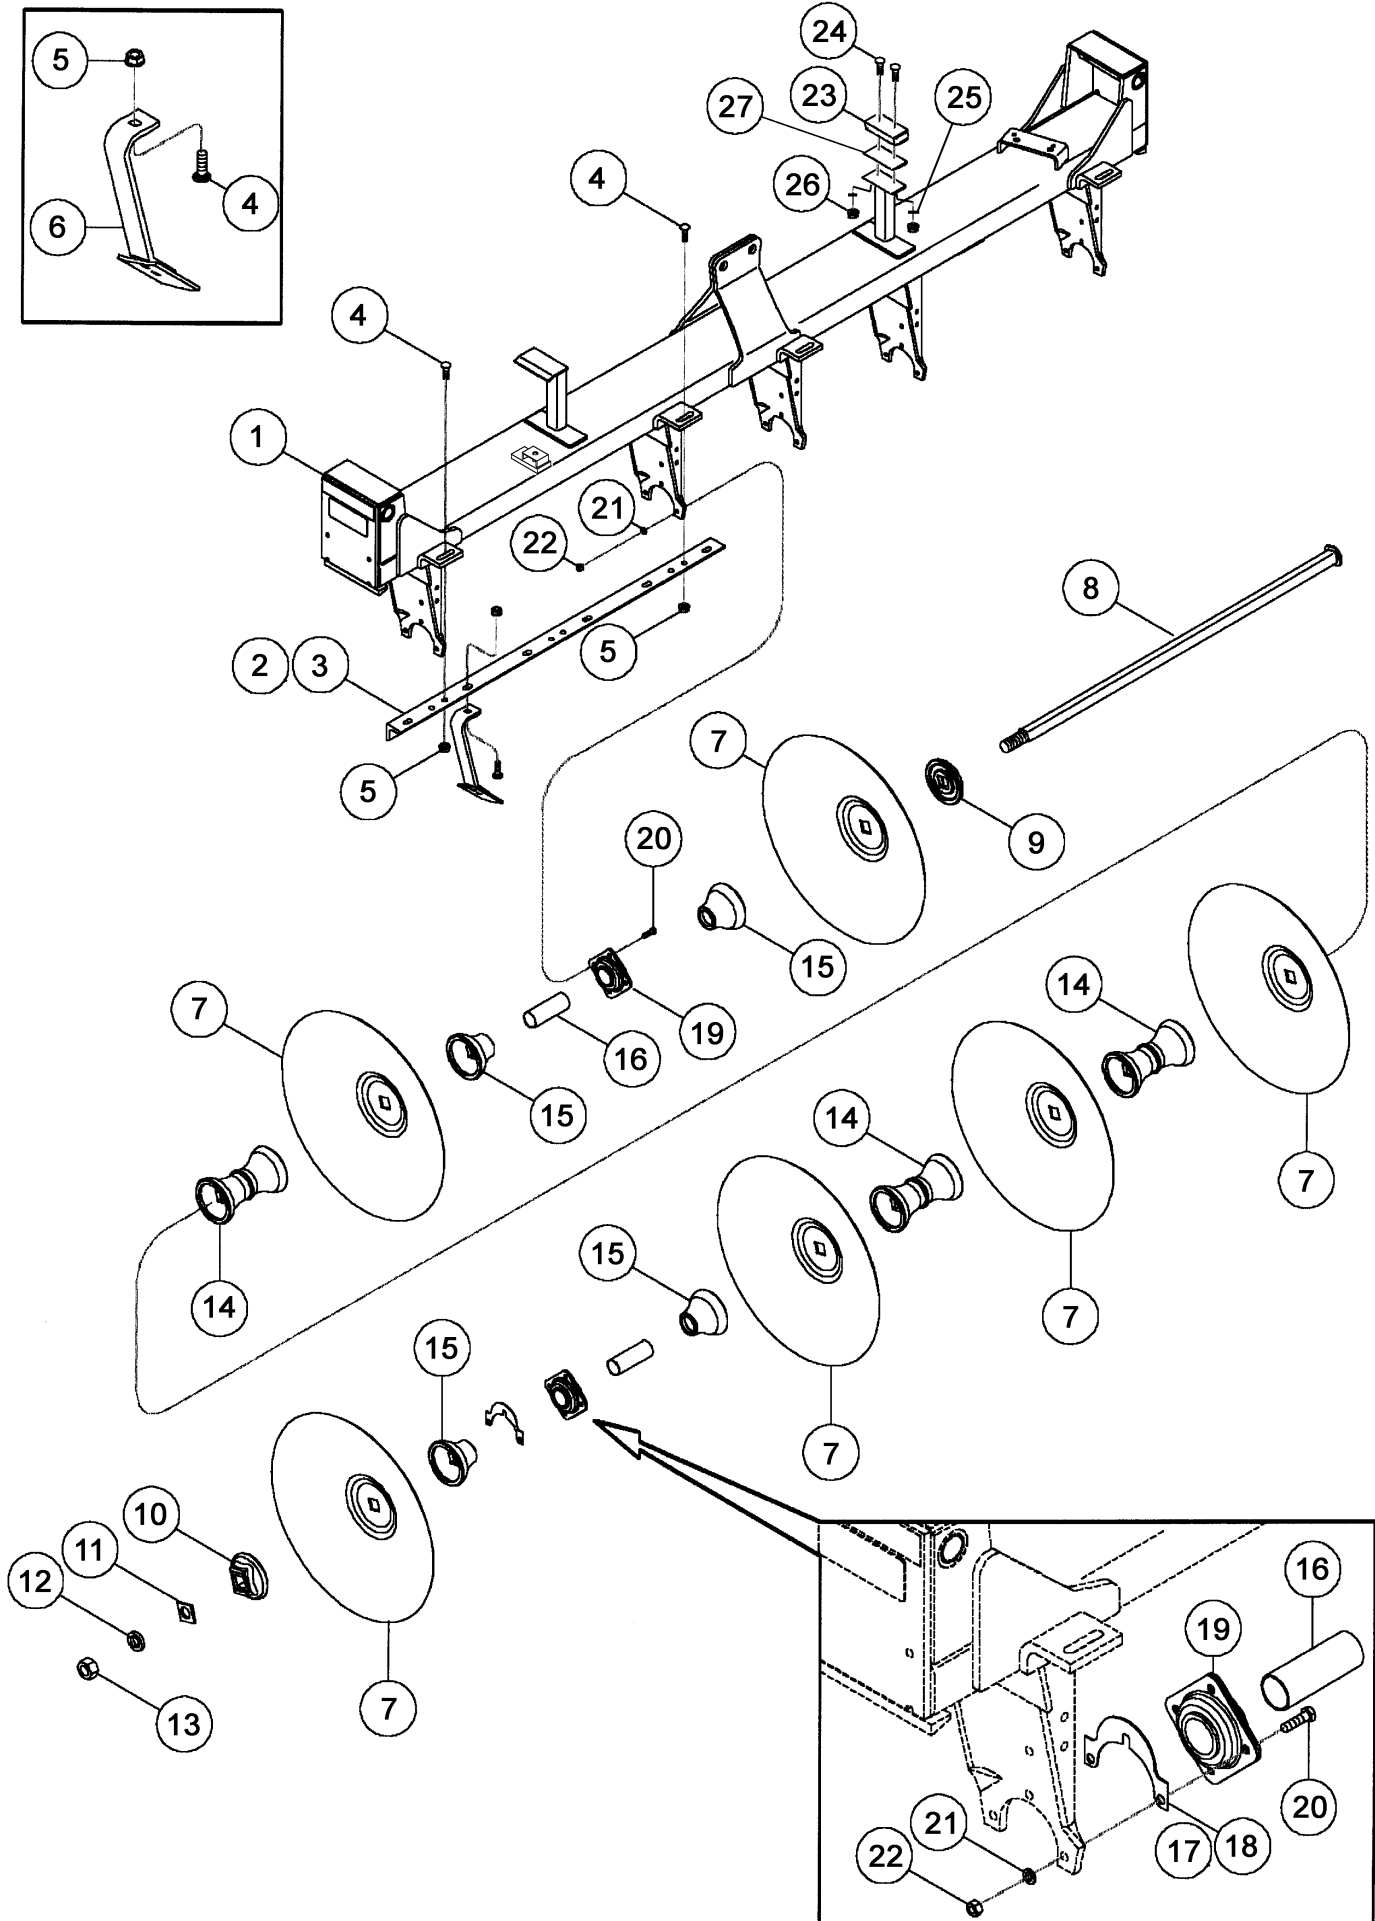

RMX790 OFFSET DISK

09-18 FINISHING FOLDING REAR MAIN DISK GANG PARTS SERIAL NUMBER JFH0034091 AND PRIOR

сылка	Номер детали	Кол-во	Описание
1	87439350	1	TUBE, SUPPORT, Folding, Rear Main Frame, 21 Foot
1	87439350	1	TUBE, SUPPORT, Folding, Rear Main Frame, 24 Foot
1	87439354	1	TUBE, SUPPORT, Folding, Rear Main Frame, 27 Foot
2	87451855	1	ANGLE, Scraper, Folding, Rear LH, 21 Foot
2	87451855	1	ANGLE, Scraper, Folding, Rear LH, 24 Foot
2	87451854	1	ANGLE, Scraper, Folding, Rear LH, 27 Foot
3	87451854	1	ANGLE, Scraper, Folding, Rear, RH, 21 Foot
3	87451854	1	ANGLE, Scraper, Folding, Rear, RH, 24 Foot
3	87451883	1	ANGLE, Scraper, Folding, Rear, RH, 27 Foot
4	87451857	1	ANGLE, Scraper, Folding, Rear, Middle, 27 Foot
5	433-1032		UAR BOLT, CARRIAGE, Short NK, 5/8"-11 x 2", G5,
6	1256884C1		UAR NUT, 5/8 Inch, NC, Flange
7	121470C92		UAR SCRAPER, Assembly, LH
8	58934C3		UAR DISK HARROW, 660 x 6.5 mm, Solid
8	28336R3		UAR DISK HARROW, 660 x 8 mm, Solid
9	447940A1		UAR BOLT, PLOW, 1-1/2 Inch Square Arbor (8-Blade)
9	447941A1		UAR BOLT, PLOW, 1-1/2 Inch Square Arbor (9-Blade)
9	447942A1		UAR BOLT, PLOW, 1-1/2 Inch Square Arbor (10-Blade)
10	60615C1	1	WASHER, Head
11	549973R2	1	WASHER, End
12	87428606	1	NUT, Strip
13	87412142		UAR WASHER, 1-1/2 Inch Arbor Bolt
14	425-1224	1	NUT, SLOTTED, 1 1/2"-6, G5,
15	438-12036	1	PIN, LOCK, 5/16" x 2 1/4", Slotted,
16	437773A1		UAR SPOOL, Spacing, 9 Inch Spacing
17	437775A1		UAR SPOOL, Bearing, 9 Inch Spacing
18	86983480		UAR BUSHING, Arbor Bolt
19	58919C1		UAR SHIM,
20	139617C1		UAR SHIM,
21	ST740B		UAR BEARING, Ball with Grease Zerk
22	413-824		UAR BOLT, Hex, 1/2"-13 x 1 1/2", G5, Full Thd,
22	413-832		UAR BOLT, Hex, 1/2"-13 x 2", G5, (with Bearing Guard) (Optional)
22	413-828		UAR BOLT, Hex, 1/2"-13 x 1 3/4", G5,
23	80679		UAR WASHER, LOCK, 1/2",
24	425-108		UAR NUT, 1/2"-13, G5,
25	04670230	1	SPACER, Rubber Pad
26	413-628	2	BOLT, Hex, 3/8"-16 x 1 3/4", G5,
27	495-21044	2	WASHER, 3/8",
28	86992213	2	NUT, LOCK, 0.375
29	87457698	1	PLATE, SPACER,