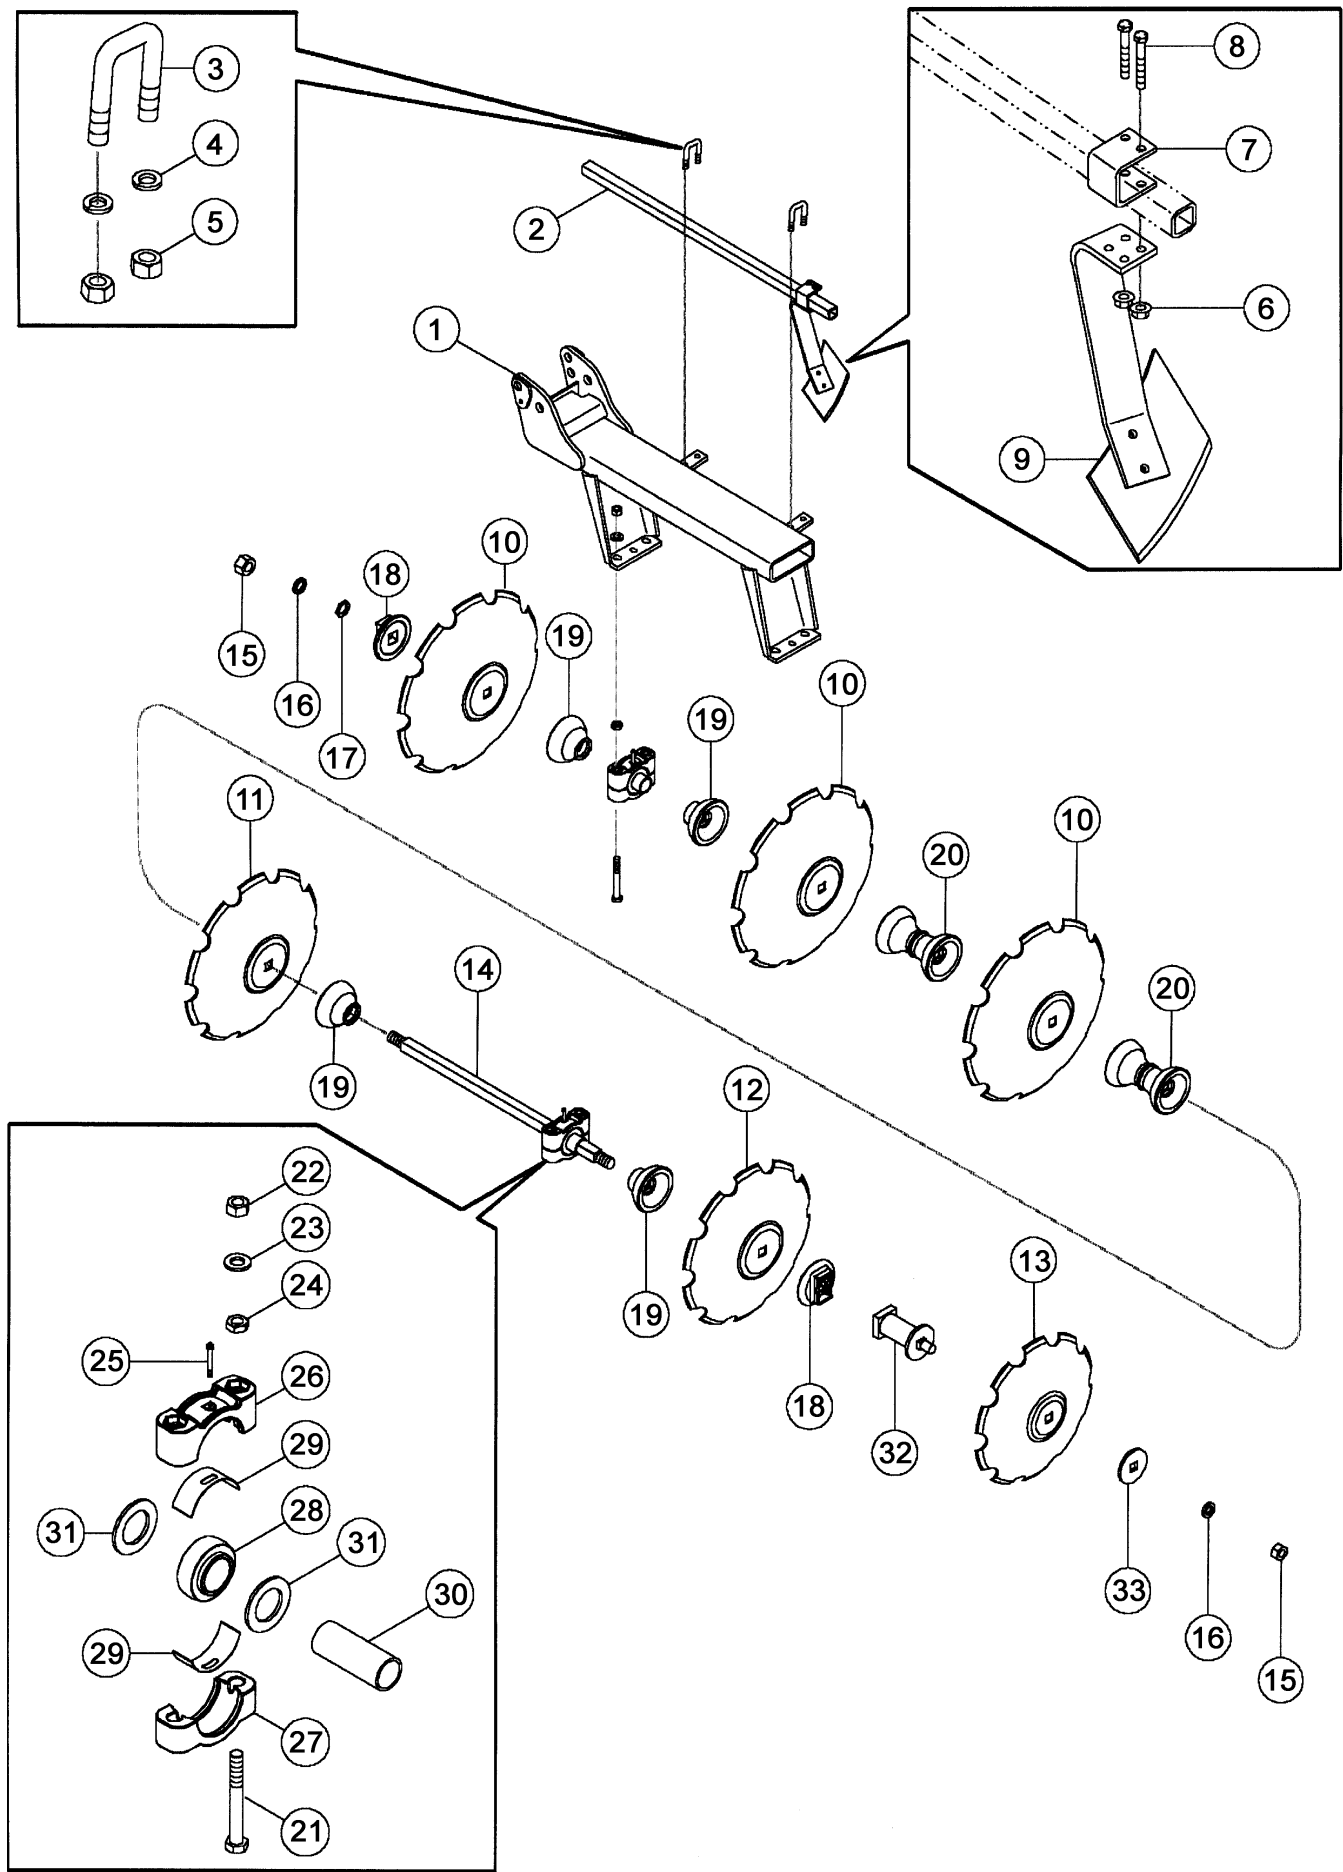

RMX790 OFFSET DISK

09-30 PLOWING FOLDING RH REAR WING DISK GANG PARTS

сылка	Номер детали	Кол-во	Описание
1	87429787	1	TUBE, SUPPORT, Folding, Rear Wing Gang, RH
2	87454187	1	TUBE, Scraper, 65 Inch
3	60255C1	2	BOLT, U-Bolt
4	492-11075	4	WASHER, LOCK, 3/4",
5	425-1012	4	NUT, 3/4"-10, G5,
6	86512371	12	NUT, Flg, USR, 1/2"-13,
7	1263644C1	6	CLAMP, Scraper
8	413-860	12	BOLT, Hex, 1/2"-13 x 3 3/4", G5,
9	1263645C91	6	BLADE, HALF, Scraper Assembly, LH
10	60279C3	3	DISK HARROW, 825 x 8 mm, Notched
11	60278C2	1	DISC, 30 Inch x 8.0 mm, Notched
12	60276C3	1	DISK HARROW, 731 x 8.0 mm, Notched
13	28345R3	1	DISK HARROW, 673 x 8.0 mm, Notched
14	112884C1	1	BAR, 1-3/4 Inch, Square
15	425-1628	2	NUT, 1 1/2"-6, G5, Hvy,
16	60254C1	2	WASHER, Spring, Lock
17	60243C2	1	SPACER, Hex
18	60253C2	2	WASHER, End
19	60250C1	4	SPOOL, Bearing, 12 Inch
20	60252C1	2	SPOOL, Spacing, 12 Inch
21	60248C1	4	SCREW, 1 x 8 Inch, NC
22	425-1016	4	NUT, 1"-8, G5,
23	25550R1	4	WASHER, 1 1/16" x 2" x .219", HDN,
24	425-1416	4	NUT, Jam, 1"-8, G5,
25	219-7	2	NIPPLE, LUBE, 1/8"-27 NPT x 2.62" lg,
26	961902R2	2	CAP, Upper Bearing
27	961903R2	2	CLAMP, Bearing Mount, Lower
28	60249C91	2	BEARING, Ball
29	60247C1	4	STRIP, Isolator, Rubber
30	60251C1	2	TUBE, Arbor Bolt Support
31	961921R1	4	GUARD, Trash Bearing
32	60260C1	1	FILLER, Furrow
33	60263C1	1	WASHER, Furrow Filler