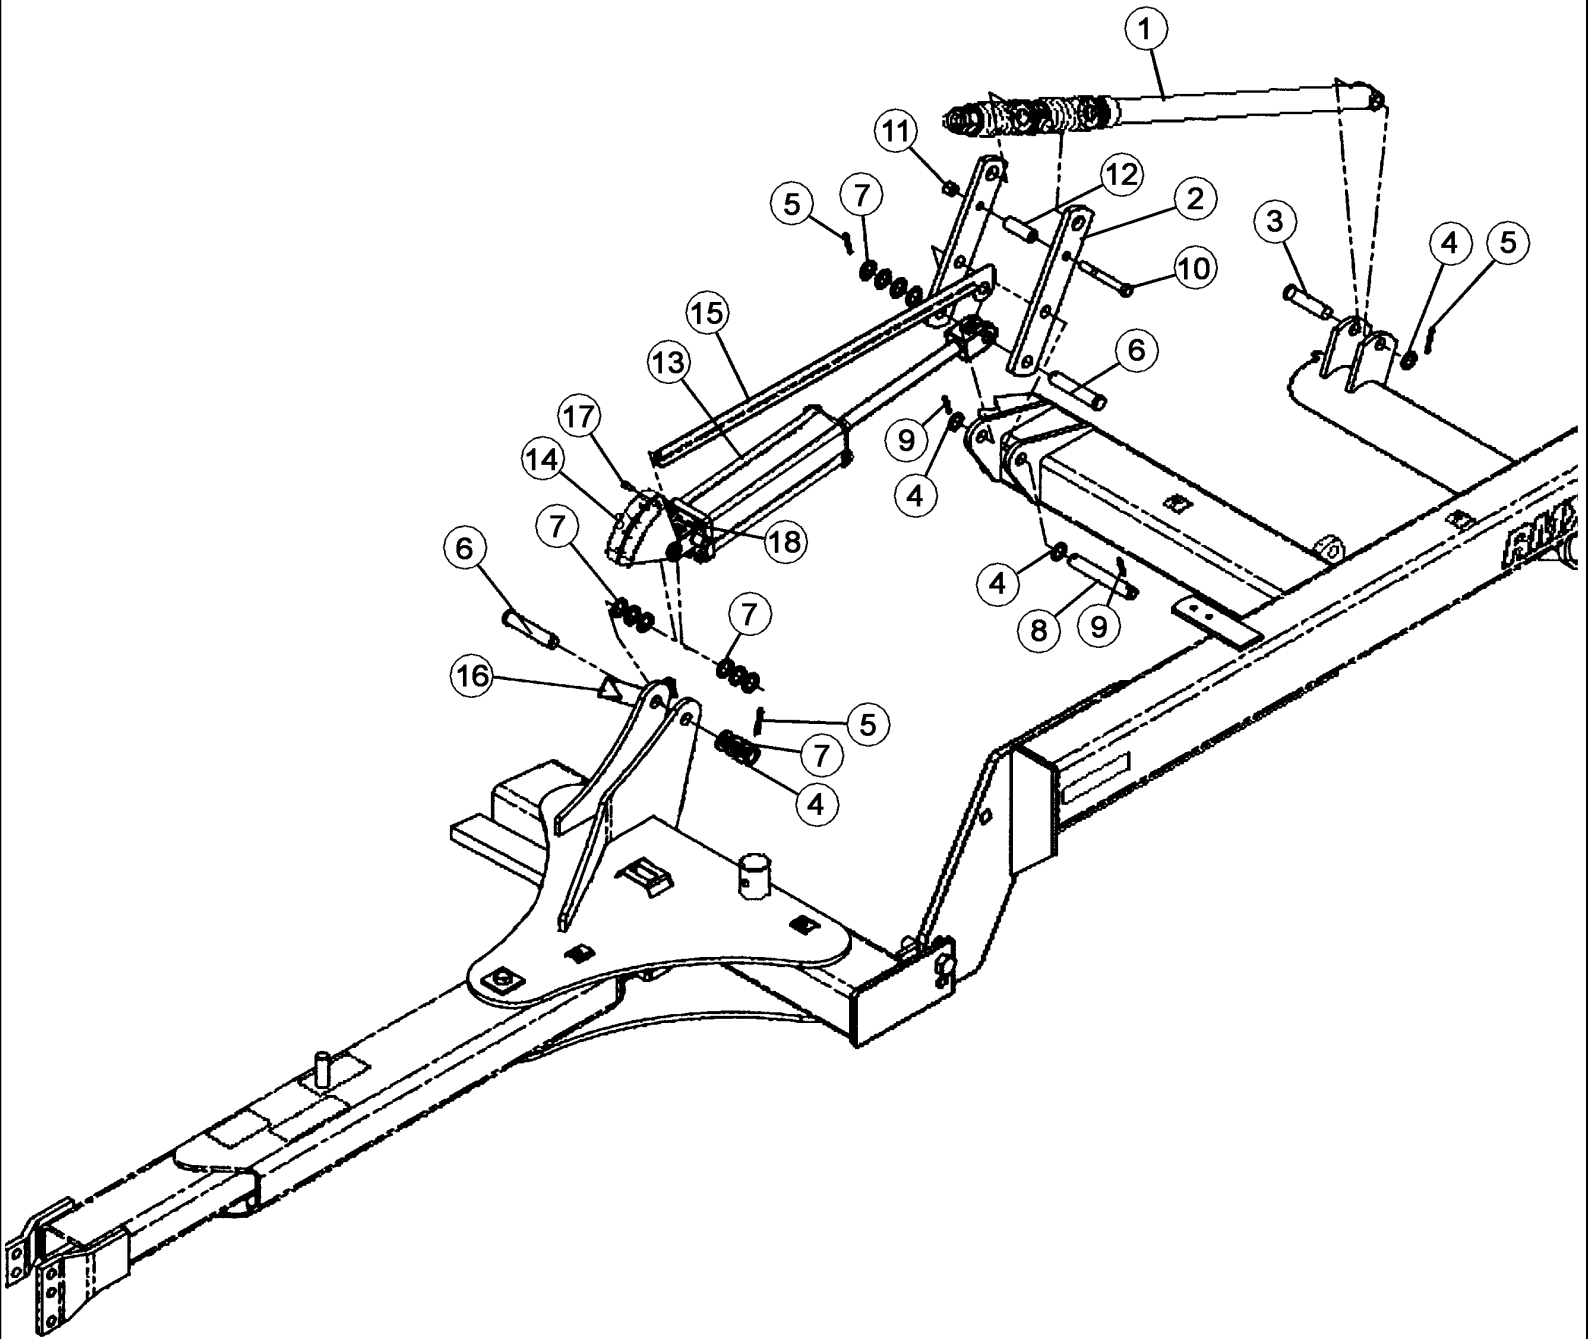

RMX790 OFFSET DISK

09-07 HYDRAULIC LEVELING ASSEMBLY PARTS

сылка	Номер детали	Кол-во	Описание
1	87455604	1	SCREW, ADJUSTMENT, Leveling Assembly
2	87349171	2	BAR, Bell Crank
3	427-20500	1	PIN, CLEVIS, 1 1/4" x 5",
4	17620020	4	BUSHING, 1-1/4 Inch Machine
5	432-1632	3	PIN, SPLIT (COTTER), 1/4" x 2",
6	427-20625	2	PIN, CLEVIS, 1 1/4" x 6 1/4",
7	496-81009	14	WASHER, 1 5/16" x 1 63/64" x .180", HDN,
8	86989785	1	PIN, 1-1/4 Inch x 187 mm
9	438-12036	2	PIN, LOCK, 5/16" x 2 1/4", Slotted,
10	413-1296	1	BOLT, Hex, 3/4"-10 x 6", G5,
11	86992217	1	NUT, LOCK, 3/4 Inch, ZP
12	447862A1	1	TUBE, Spacer
13	87341190	1	HYDRAULIC CYLINDER, 4 Inch Leveling Cylinder
14	87435350	1	INDICATOR, Leveling
15	87342487	1	LINK, Leveling Indicator Link
16	87341111	1	INDICATOR, Leveling Indicator
17	413-616	1	BOLT, Hex, 3/8"-16 x 1", G5, Full Thd,
18	425-106	1	NUT, 3/8"-16, G5,