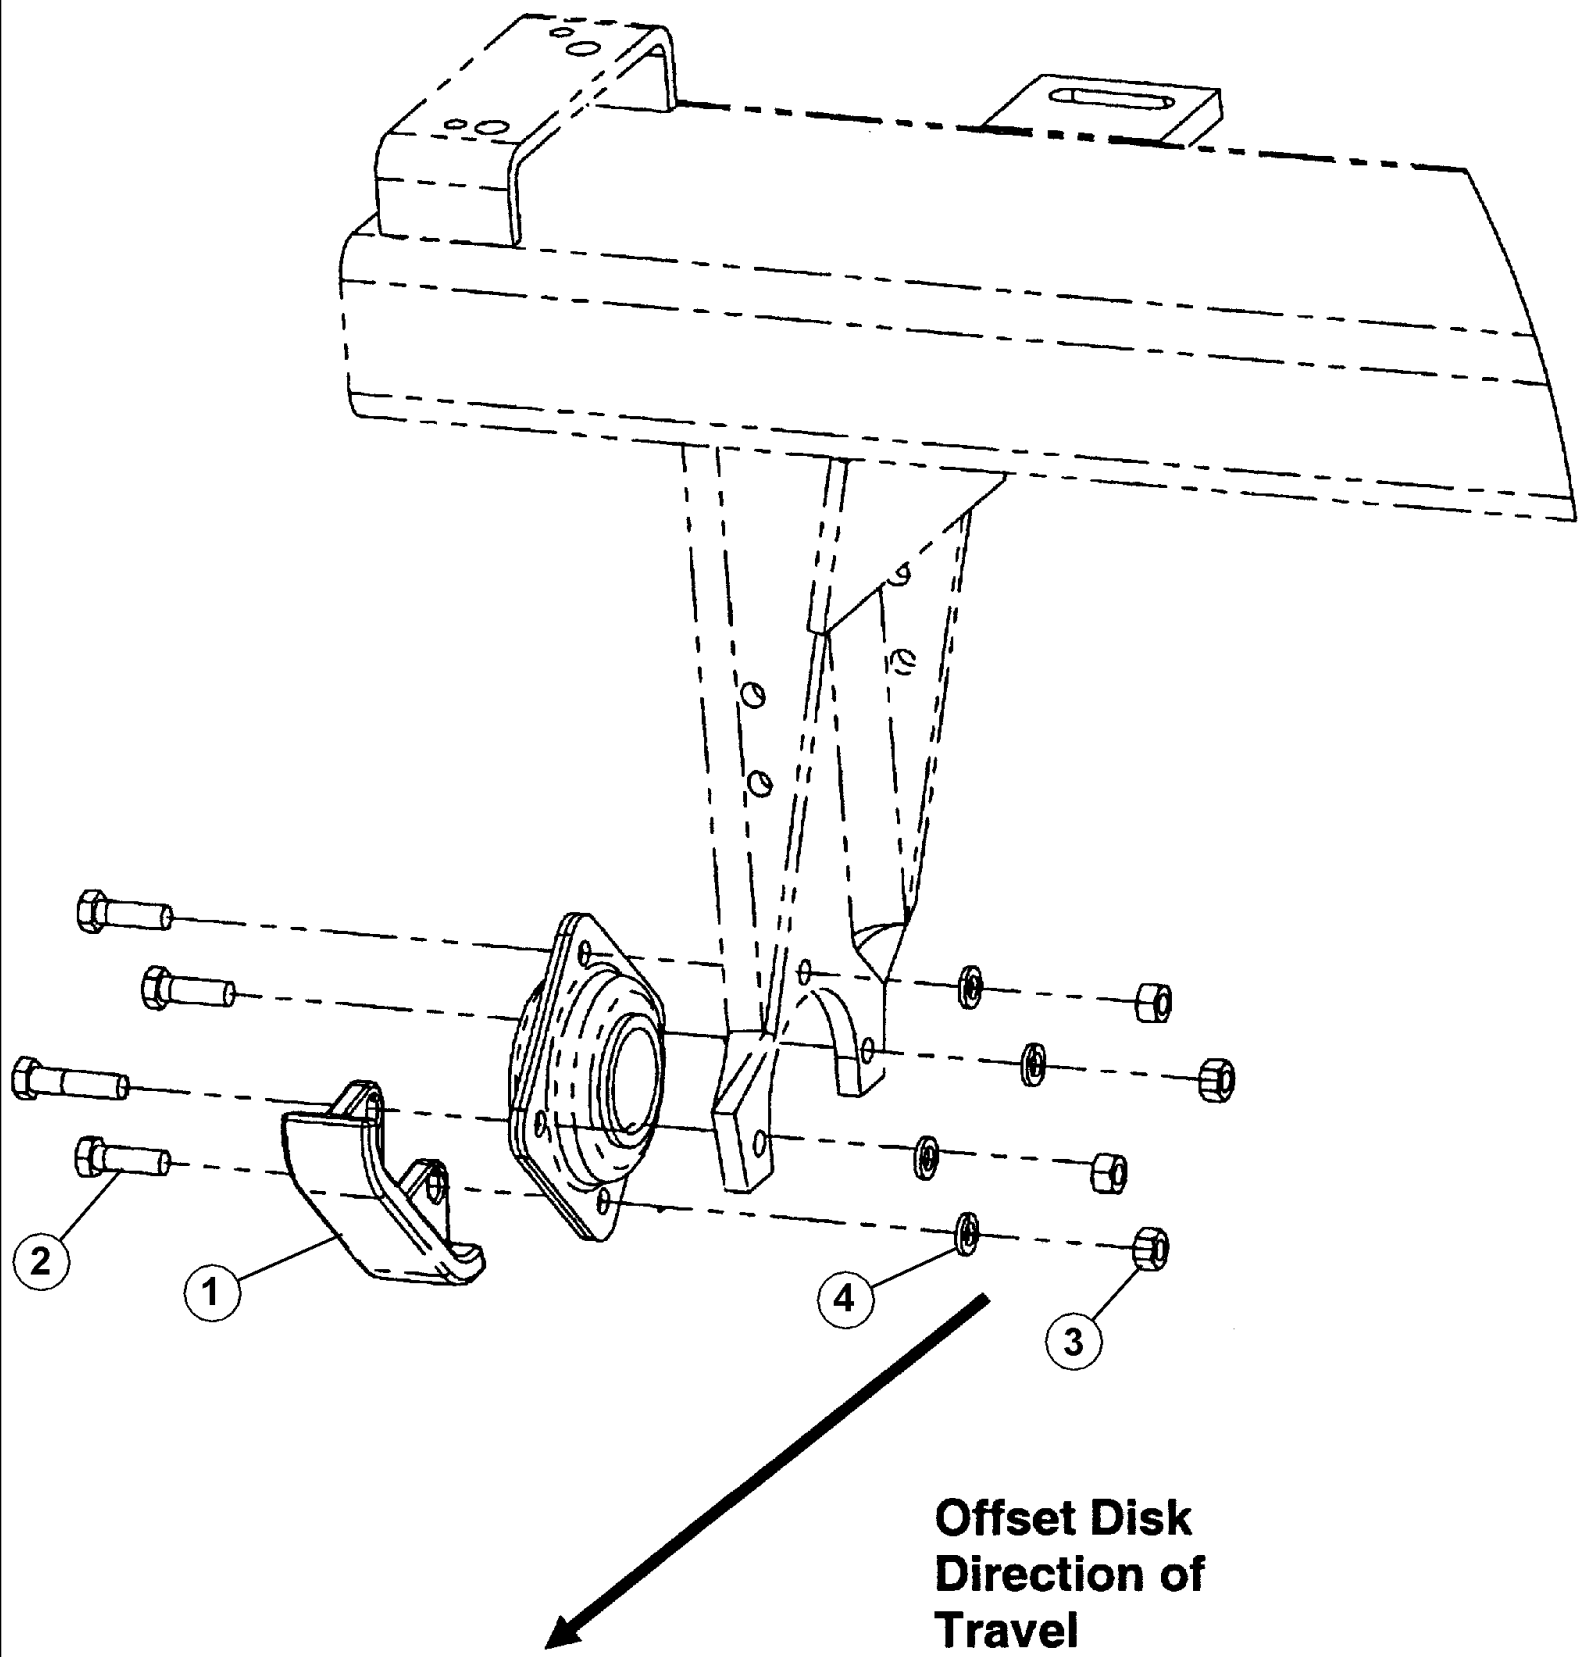

RMX790 OFFSET DISK

09-34 BEARING WEAR GUARD

сылка	Номер детали	Кол-во	Описание
1	414598A1	1	GUARD, Bearing Wear
2	413-840	2	BOLT, Hex, 1/2"-13 x 2 1/2", G5,
3	425-108	2	NUT, 1/2"-13, G5,
4	80679	2	WASHER, LOCK, 1/2",