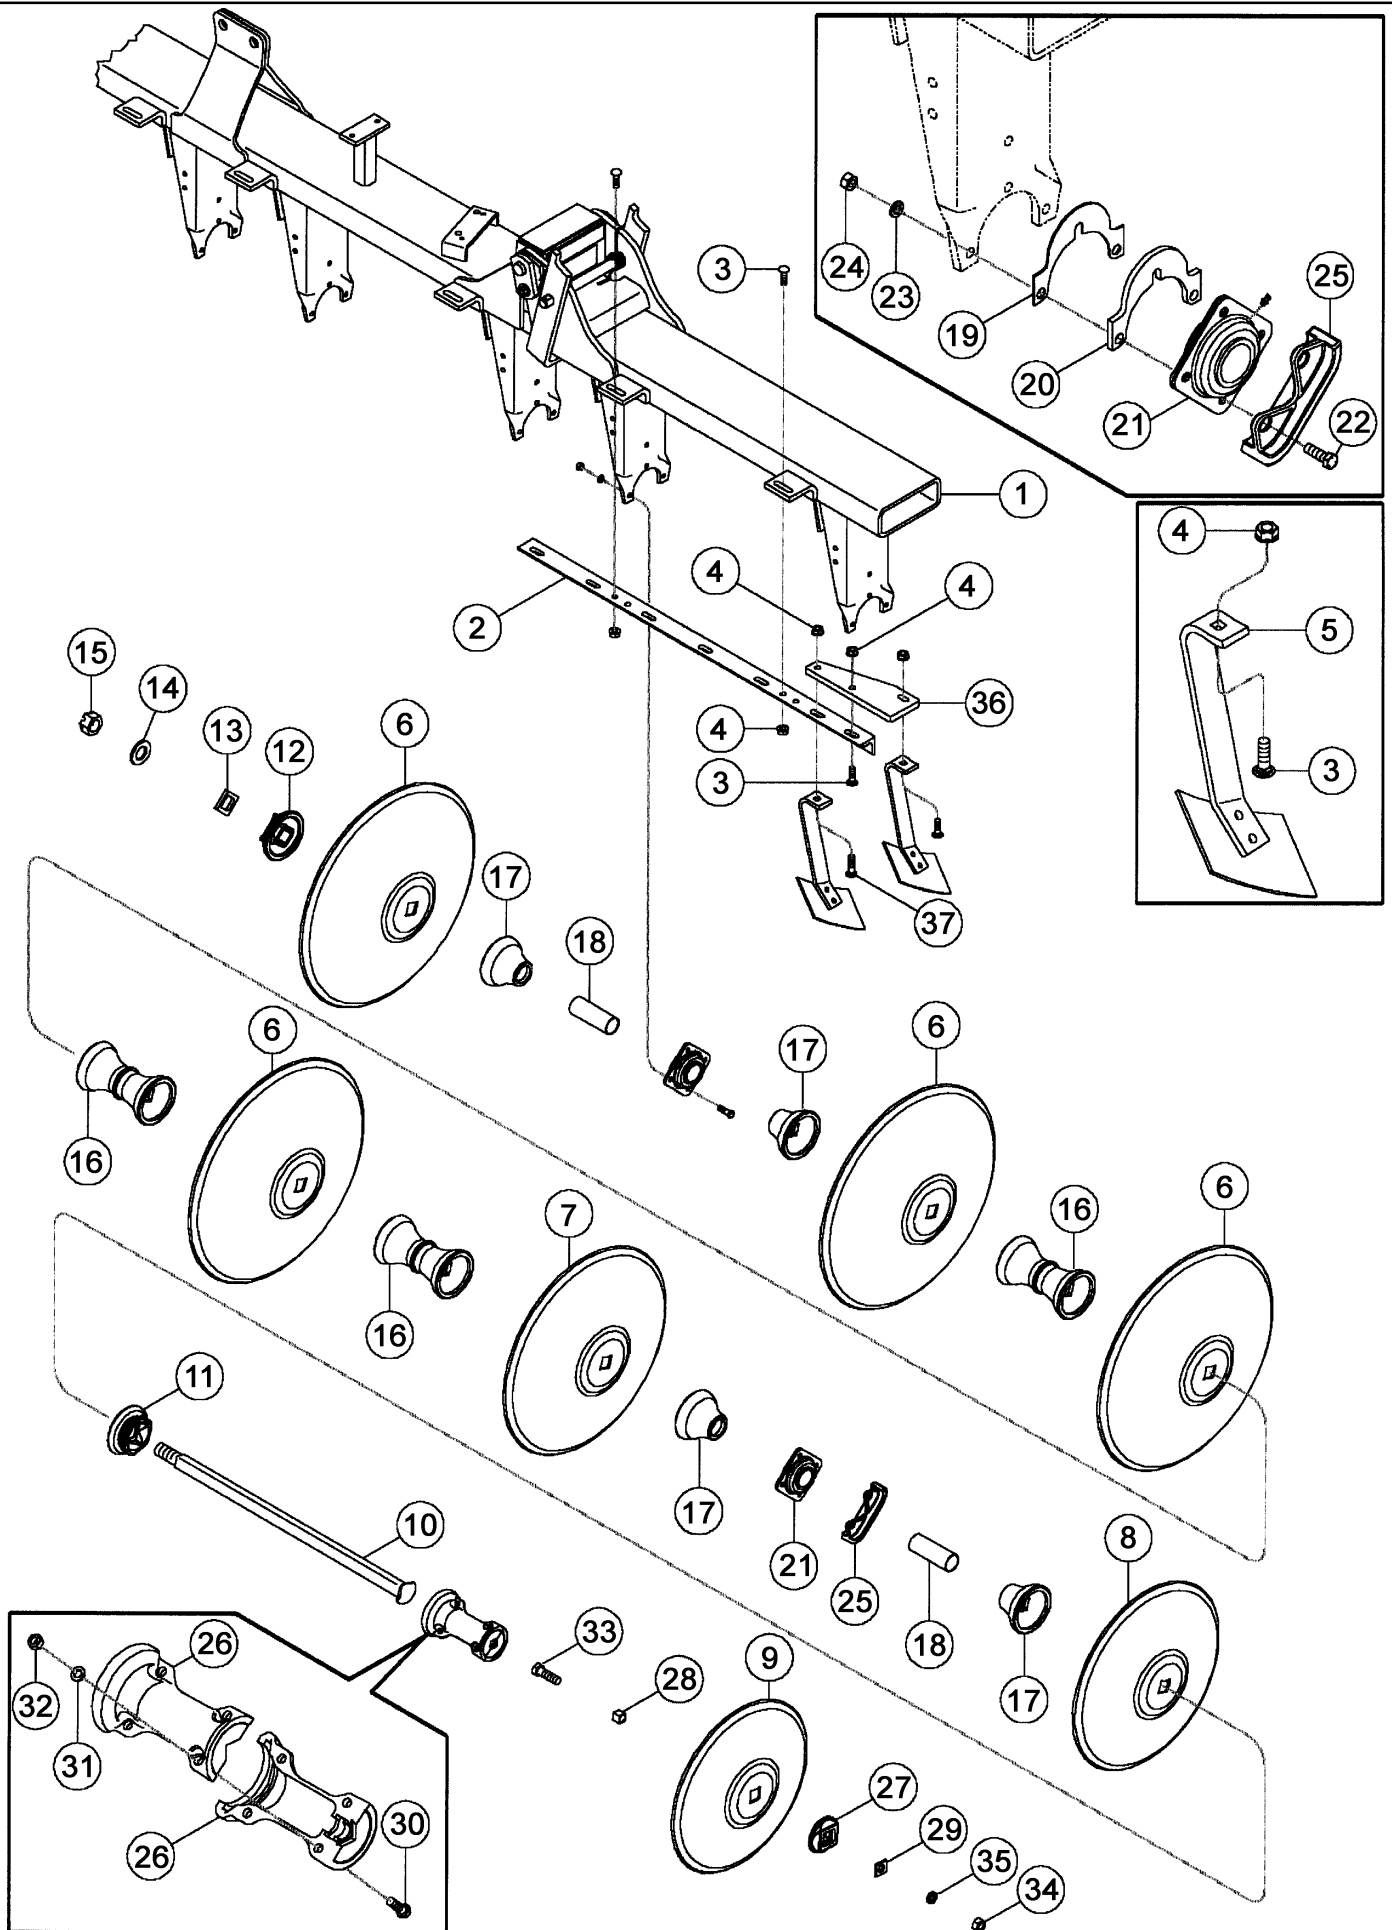

RMX790 OFFSET DISK

09-25 ALL-PURPOSE FOLDING RH REAR WING DISK GANG PARTS

сылка	Номер детали	Кол-во	Описание
1	87437513	1	TUBE, SUPPORT, Folding, Rear Wing Gang, RH, 21 Foot
1	87437513	1	TUBE, SUPPORT, Folding, Rear Wing Gang, RH, 24 Foot
1	86991163	1	TUBE, SUPPORT, Folding, Rear Wing Gang, RH, 27 Foot
2	87458874	1	ANGLE, Scraper, Rear Wing Gang, RH, 21 Foot
2	87458874	1	ANGLE, Scraper, Rear Wing Gang, RH, 24 Foot
2	87454027	1	ANGLE, Scraper, Rear Wing Gang, RH, 27 Foot
3	433-1032		UAR BOLT, CARRIAGE, Short NK, 5/8"-11 x 2", G5,
4	1256884C1		UAR NUT, 5/8 Inch, NC, Flange
5	121470C92		UAR SCRAPER, Assembly, LH
6	27600R3		UAR DISC, 723 x 6.5 mm, Notched
6	31225R3		UAR DISK HARROW, 723 x 8 mm, Notched
6	27601R3		UAR DISK HARROW, 723 x 6.5 mm, Solid
6	31224R3		UAR DISK HARROW, 723 x 8 mm, Solid
7	58917C3	1	DISK HARROW, 26 Inch x 6.5 mm, Notched
7	28345R3	1	DISK HARROW, 673 x 8.0 mm, Notched
7	58934C3	1	DISK HARROW, 26 Inch x 6.5 mm, Solid
7	28336R3	1	DISK HARROW, 673 x 8.0 mm, Solid
8	549986R2	1	DISK HARROW, 24 Inch x 6.5 mm, Notched
8	87443004	1	DISC, PLOW, 24 Inch x 5 mm, Solid
9	87618090	1	DISC, 560 x 5 mm, Notched
9	87618089	1	DISC, 560 x 5 mm, Solid
10	549978R1	1	SCREW, 1-1/2 Inch Square Arbor (6-Blade)
10	549980R1	1	BOLT, 1-1/2 Inch Square Arbor (8-Blade)
11	100697C1	1	WASHER, Furrow Filler
12	549973R2	1	WASHER, End
13	488836R2	1	STRIP, Nut
14	492-21150	1	WASHER, LOCK, 1 1/2",
15	425-1024	1	NUT, 1 1/2"-6, G5,
16	549976R1		UAR SPOOL, Spacing, 10-1/2 Inch Spacing
17	549977R1	4	HUB, Bearing, 10-1/2 Inch Spacing
18	549971R1	2	SPACER, Arbor Bolt
19	58919C1		UAR SHIM,
20	139617C1		UAR SHIM,
21	ST740B	2	BEARING, Ball with Grease Zerk
22	413-824		UAR BOLT, Hex, 1/2"-13 x 1 1/2", G5, Full Thd,
22	413-832		UAR BOLT, Hex, 1/2"-13 x 2", G5, (with Bearing Guard)
22	413-828		UAR BOLT, Hex, 1/2"-13 x 1 3/4", G5,
23	80679		UAR WASHER, LOCK, 1/2",
24	425-108		UAR NUT, 1/2"-13, G5,
25	414598A1		UAR GUARD, Bearing, Wear
26	129797C1	1	HUB, Furrow Filler
27	596769R1	1	SPACER, Arbor Bolt
28	100694C1	1	PLATE, SMALL SQUARE,
29	100695C1	1	SPACER,
30	413-824	4	BOLT, Hex, 1/2"-13 x 1 1/2", G5, Full Thd,