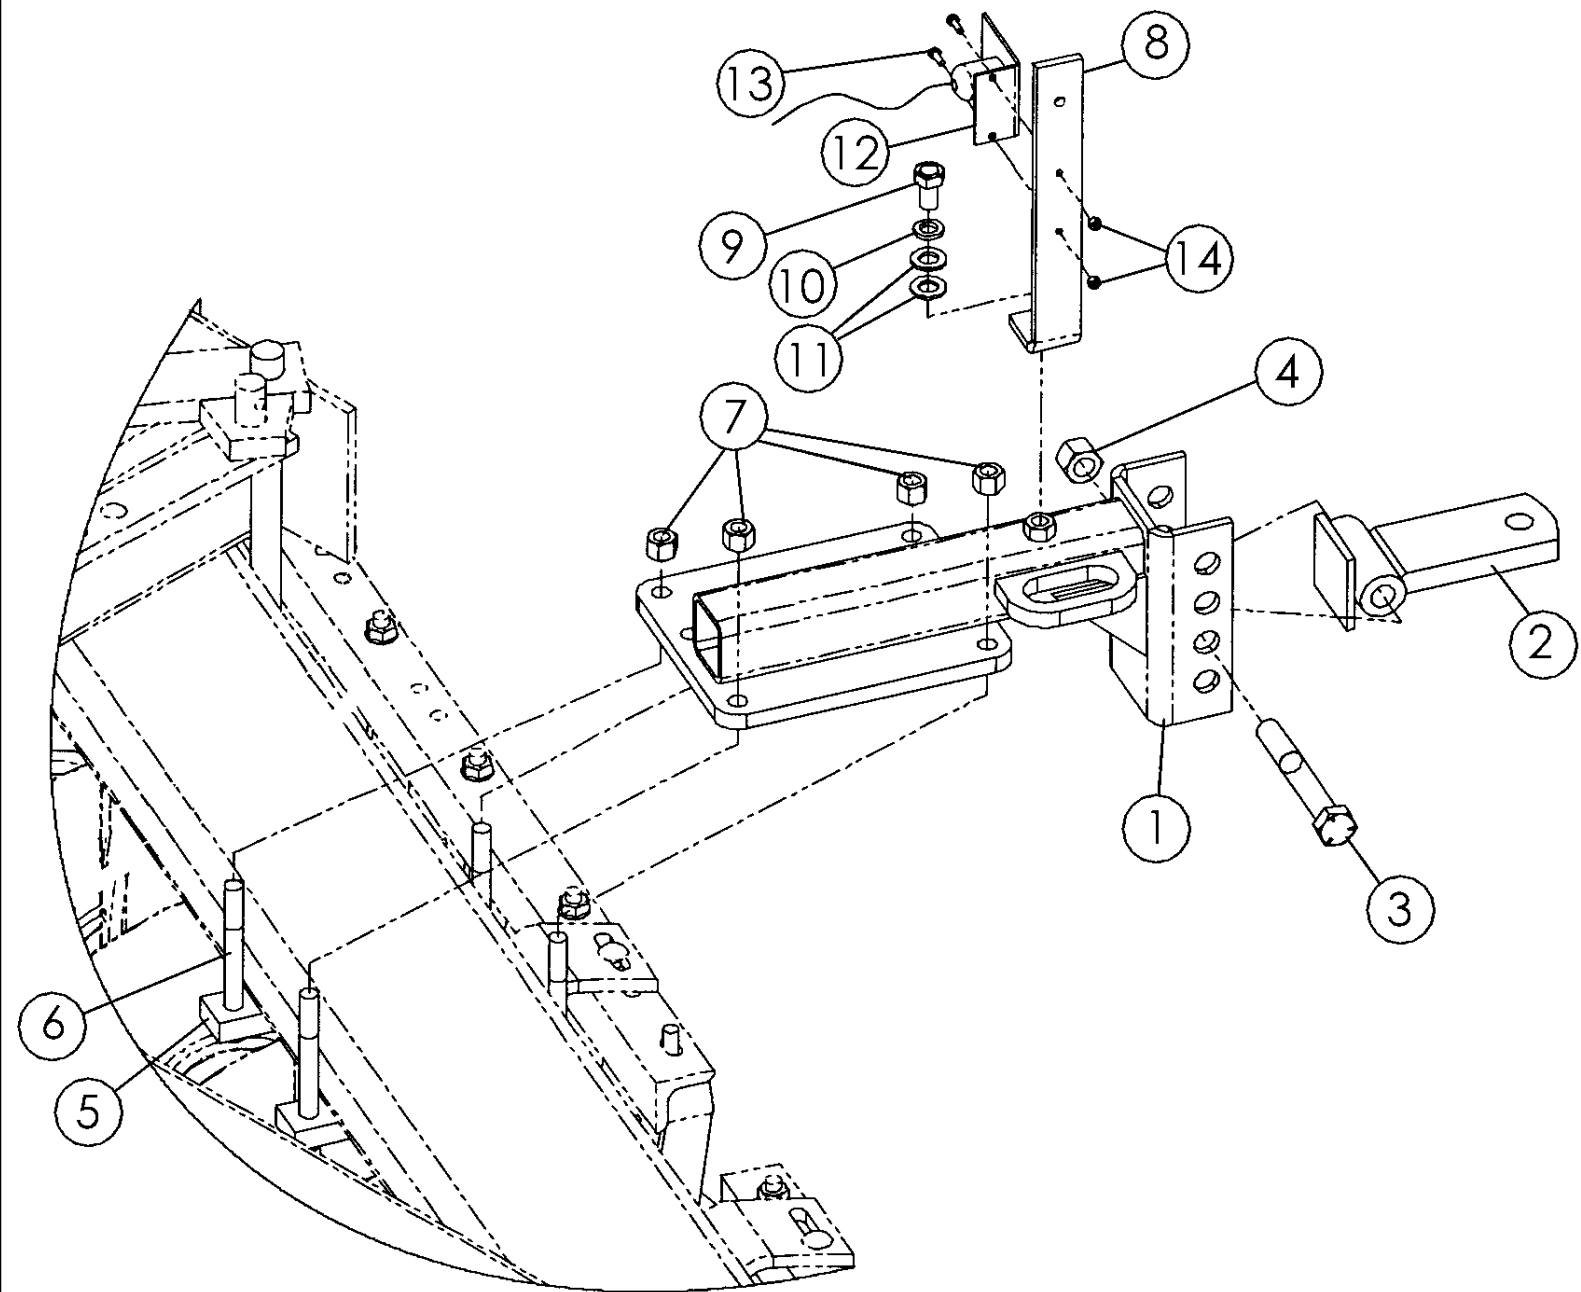

RMX790 OFFSET DISK

09-35 REAR HITCH PARTS

сылка	Номер детали	Кол-во	Описание
1	87440691	1	TOW BAR, Rear Hitch
2	87440687	1	TOW BAR, Clevis, Rear Hitch
3	413-16112	1	BOLT, Hex, 1"-8 x 7", G5,
4	86992219	1	NUT, LOCK, 1, NC
5	87411444	2	STRAP, Mounting, Rear Hitch
6	413-12112	4	BOLT, Hex, 3/4"-10 x 7", G5,
7	86992217	4	NUT, LOCK, 3/4, NC
8	87417380	1	BAR, Hose Stand
9	413-1220	1	BOLT, Hex, 3/4"-10 x 1 1/4", G5,
10	492-11075	1	WASHER, LOCK, 3/4",
11	87381	2	WASHER, 3/4", SAE,
12	87446767	1	HARNESS, WIRE, Wiring, Rear Hitch
13	413-412	2	BOLT, Hex, 1/4"-20 x 3/4", G5, Full Thd,
14	86992211	2	NUT, LOCK, 1/4 , NC
14	533959R1		UAR STRAP, CABLE, .135" x 11", Plastic Hose Tie,
14	386170C1		UAR STRAP, CABLE, .30" x 27 1/2", Plactic Hose Tie,