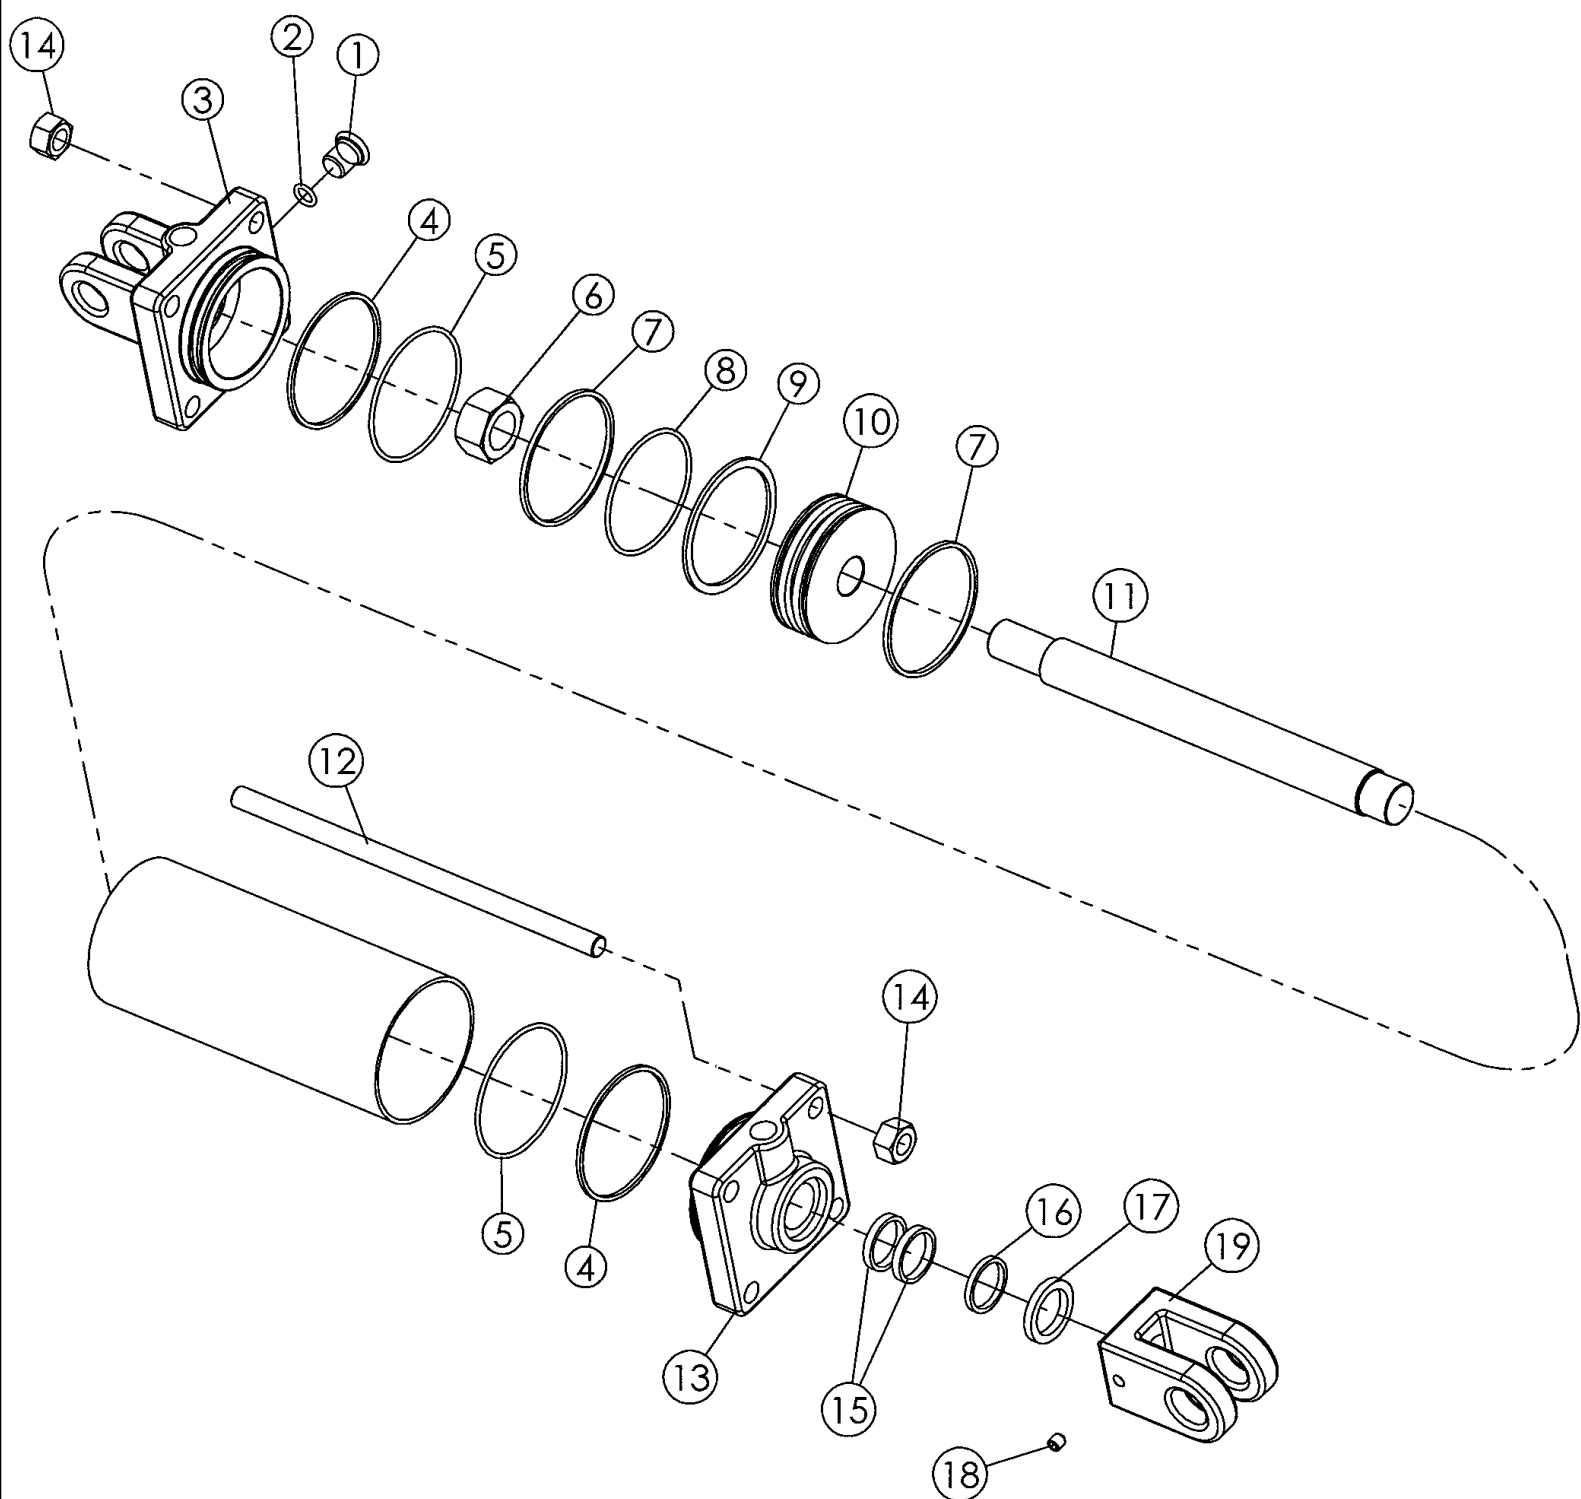

RMX790 OFFSET DISK

08-06 TRANSPORT CYLINDER 3-1/2 X 16

сылка	Номер детали	Кол-во	Описание
	87423765	1	CYLINDER, 3-1/2 x 16
1	86590562	1	PLUG, Hex Soc, 3/4"-16 ORB,
2	237-6008	1	O-RING, 8-1, 90 Duro, .644" ID x .087" Thk,
3	87409446	1	HEAD, Clevis, Base End
6	87021832	1	NUT, LOCK, 3/4"-16, GC,
10	87409481	1	PISTON, Cylinder
11	87454884	1	ROD, PISTON, Piston
12	87409492	4	TIE-ROD, THREADED, Rod Tie
13	87409417	1	HEAD, Cap, Rod End
14	25-1110	4	NUT, 5/8"-18, G5,
18	83-1388	1	SET SCREW, Hex Soc, 3/8"-16 x 1/2",
19	87410781	1	CLEVIS, Clevis, Rod End
	87409039	1	KIT, SEALS, Inc. 4-5, 7-9, & 15-17