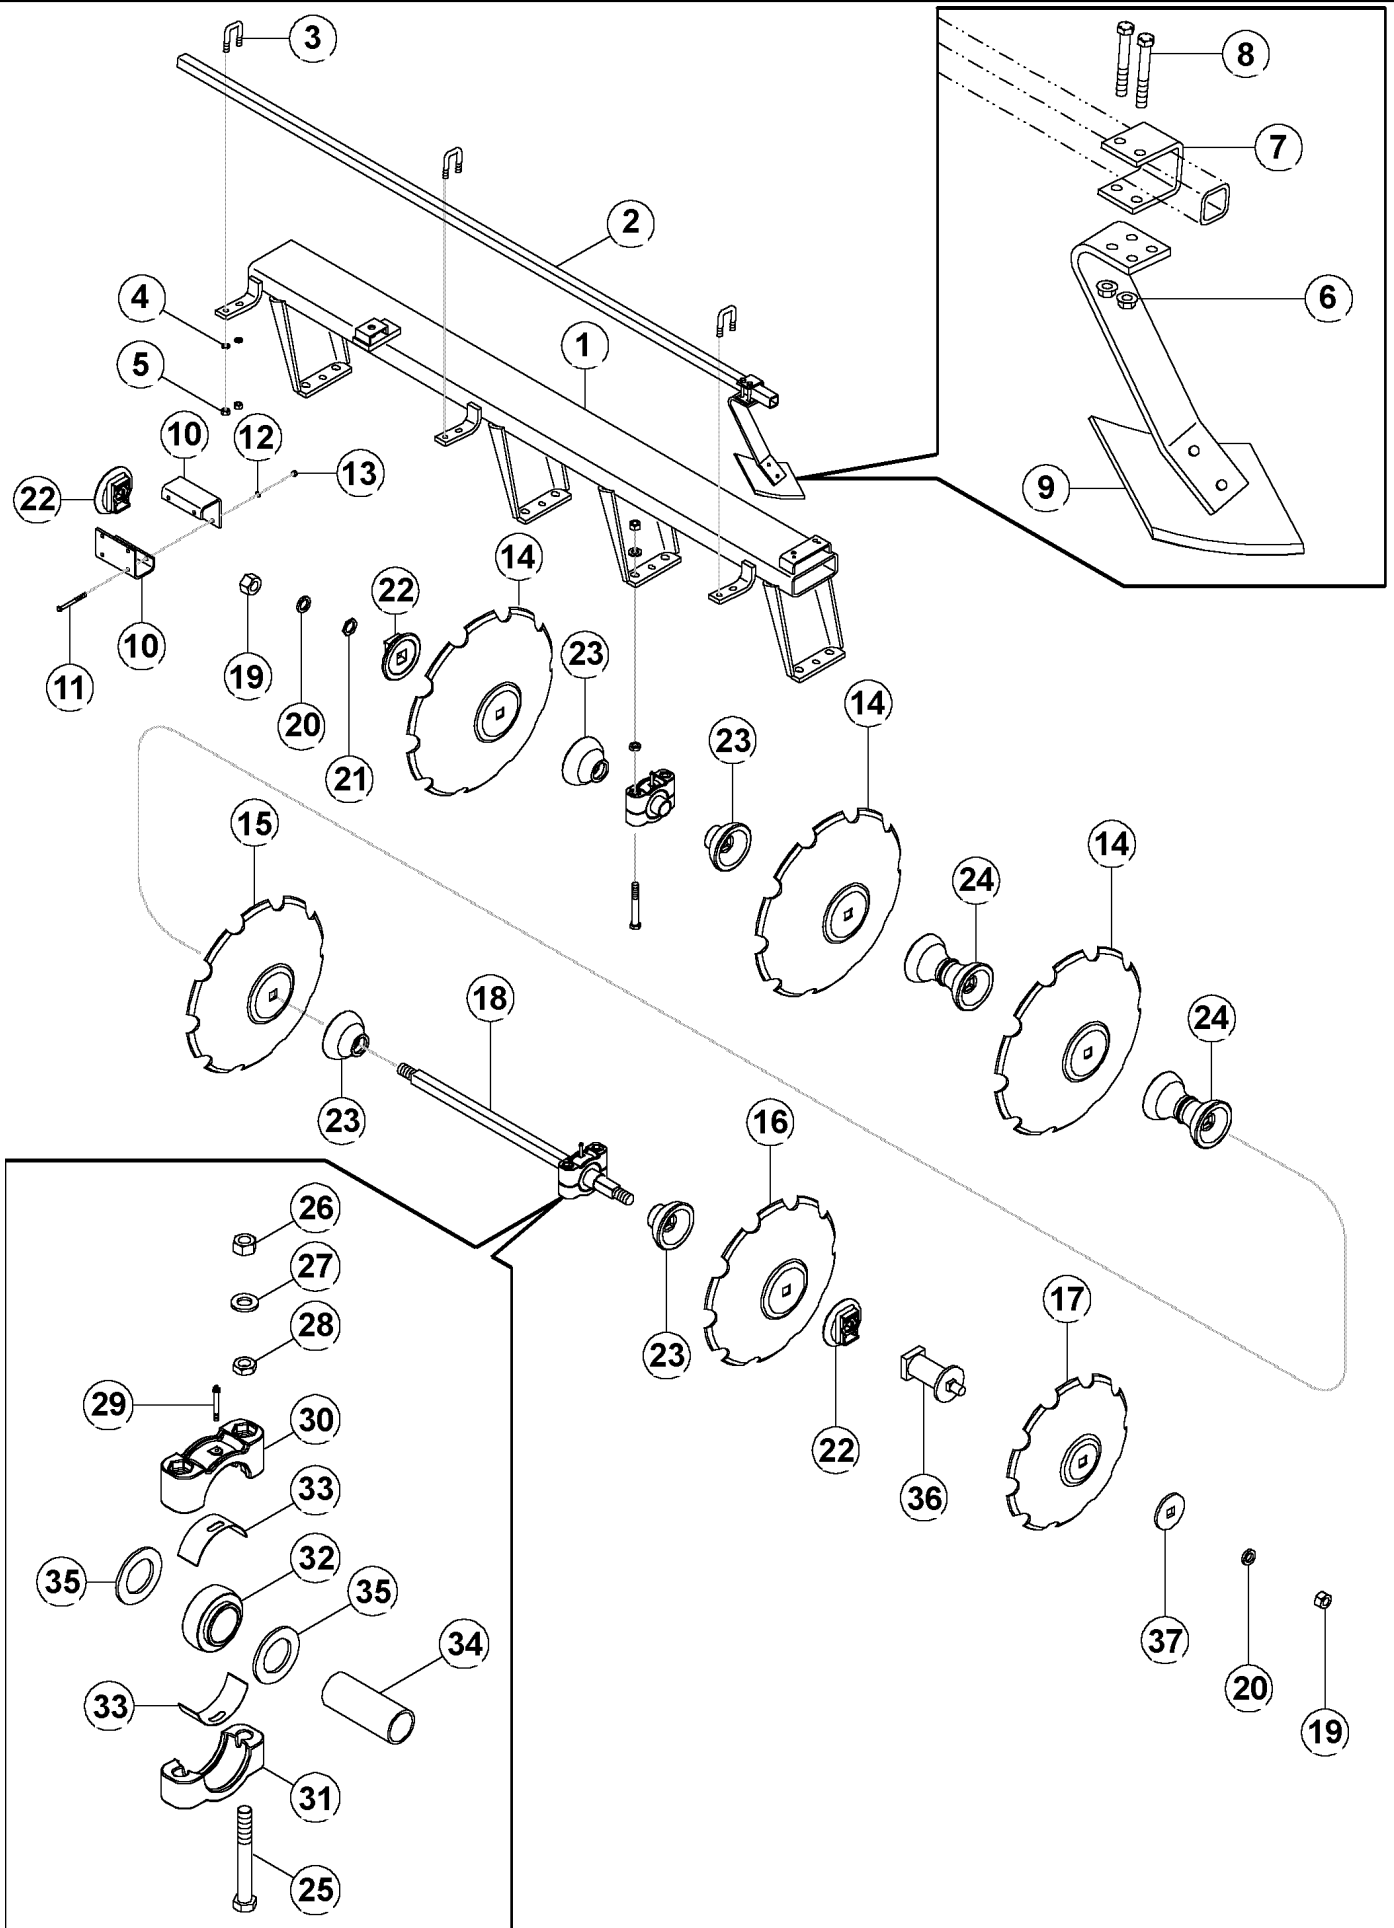

RMX790 OFFSET DISK

09-15 PLOWING NON FOLDING REAR MAIN DISK GANG PARTS

сылка	Номер детали	Кол-во	Описание
1	87439364	1	TUBE, SUPPORT, Gang, 11 Foot, Rigid
1	87439366	1	TUBE, SUPPORT, Gang, 14 Foot, Rigid
1	87439368	1	TUBE, SUPPORT, Gang, 17 Foot, Rigid
1	87439370	1	TUBE, SUPPORT, Gang, 20 Foot, Rigid
2	87454183	1	TUBE, Scraper Mount, 127 Inches, 11 Foot, Scraper Not Included
2	87454184	1	TUBE, Scraper Mount, 163 Inches, 14 Foot, Scraper Not Included
2	87454185	1	TUBE, Scraper Mount, 211 Inches, 17 Foot, Scraper Not Included
2	87454186	1	TUBE, Scraper Mount, 249 Inches, 20 Foot, Scraper Not Included
3	60255C1		UAR BOLT, U-Bolt
4	492-11075		UAR WASHER, LOCK, 3/4",
5	425-1012		UAR NUT, 3/4"-10, G5,
6	86512371		UAR NUT, Flg, USR, 1/2"-13,
7	1263644C1		UAR CLAMP, Scraper
8	413-860		UAR BOLT, Hex, 1/2"-13 x 3 3/4", G5,
9	1263645C91		UAR BLADE, HALF, Scraper Assembly, LH
10	129567C1	2	SUPPORT, Gang Driver
11	413-888	4	BOLT, Hex, 1/2"-13 x 5 1/2", G5,
12	80679	4	WASHER, LOCK, 1/2",
13	425-108	4	NUT, 1/2"-13, G5,
14	60279C3		UAR DISK HARROW, 825 x 8.0 mm, Notched
15	60278C2	1	DISC, 30 Inch x 8.0 mm, Notched
16	60276C3	1	DISK HARROW, 731 x 8.0 mm, Notched
17	28345R3	1	DISK HARROW, 673 x 8.0 mm, Notched
18	112884C1	1	BAR, Arbor, 1-3/4 Inch Square (5-blade)
18	60244C2	1	BOLT, Arbor, 1-3/4 Inch Square (6-blade)
18	60245C1	1	BOLT, Arbor, 1-3/4 Inch Square (7-blade)
18	60246C1	1	BOLT, Arbor, 1-3/4 Inch Square (10-blade)
19	425-1024	2	NUT, 1 1/2"-6, G5,
20	492-21150	2	WASHER, LOCK, 1 1/2",
21	60243C2	1	SPACER, Nut, Hex
22	60253C2	2	WASHER, End
23	60250C1	4	SPOOL, Bearing 12 Inch
24	60252C1		UAR SPOOL, Spacing 12 Inch
25	60248C1	4	SCREW, 1 x 8 Inch, NC
26	425-1016	4	NUT, 1"-8, G5,
27	25550R1	4	WASHER, 1 1/16" x 2" x .219", HDN,
28	425-1416	4	NUT, Jam, 1"-8, G5,
29	219-7	2	NIPPLE, LUBE, 1/8"-27 NPT x 2.62" lg,
30	961902R2	2	CAP, Upper Bearing Mount
31	961903R2	2	CLAMP, Bearing Mounting Lower
32	60249C91	2	BEARING, Ball
33	60247C1	4	STRIP, Isolator, Rubber
34	60251C1	2	TUBE, Bushing, Arbor Bolt Support
35	961921R1	4	GUARD, Washer, Trash Bearing
36	60260C1	1	FILLER, Furrow