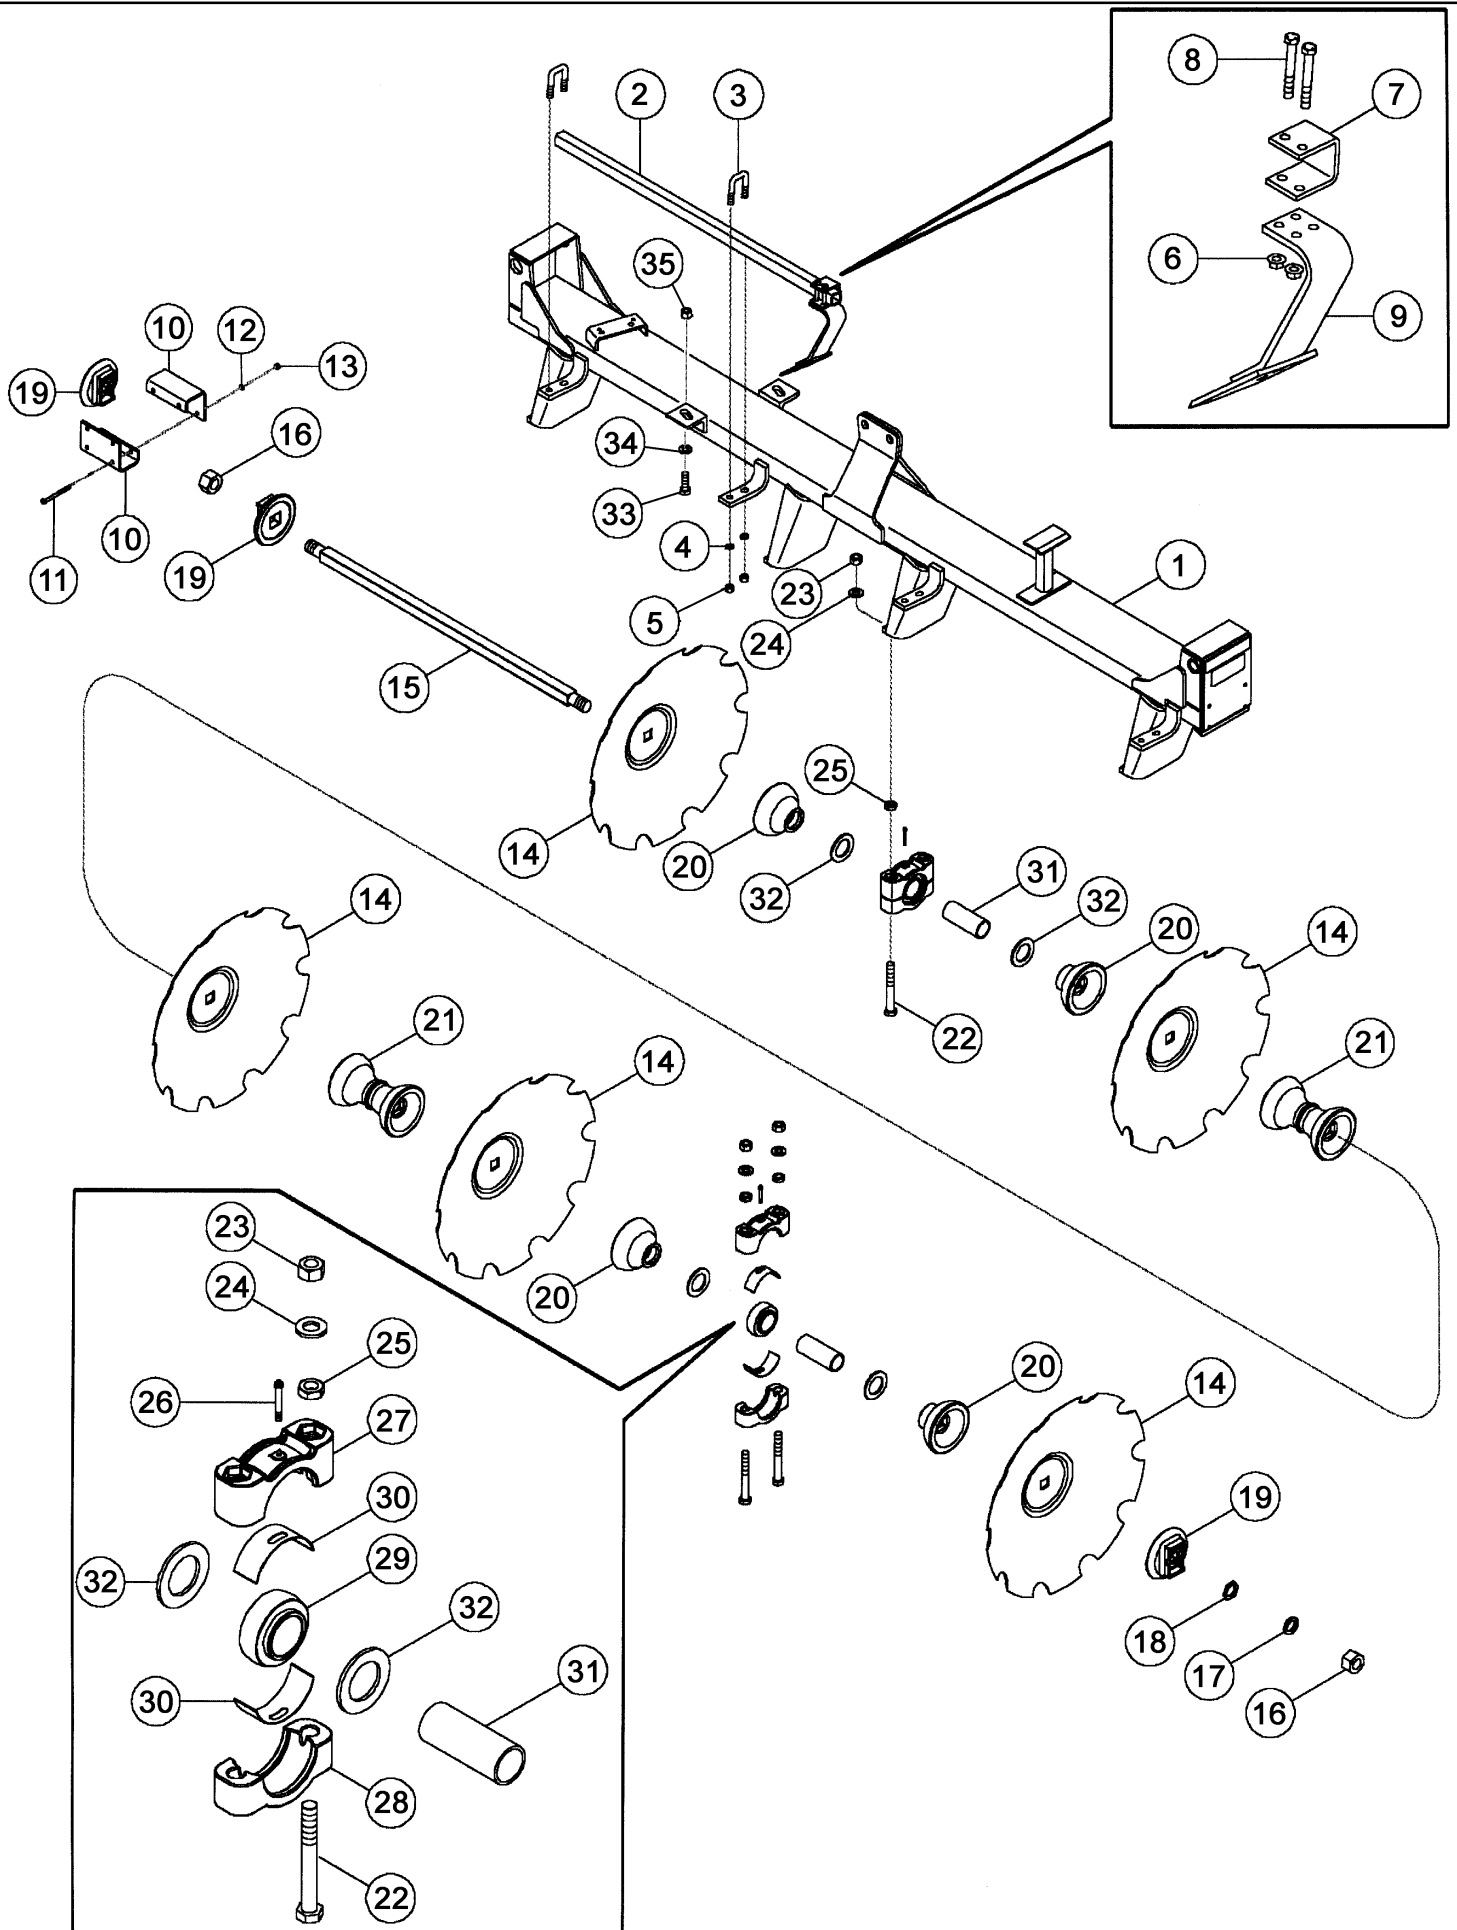

RMX790 OFFSET DISK

09-26 PLOWING FOLDING FRONT MAIN DISK GANG PARTS

сылка	Номер детали	Кол-во	Описание
1	87437476	1	TUBE, SUPPORT, Main Frame, Folding, 21 Foot
2	953398R1	1	TUBE, Scraper, Folding 21 Foot
3	60255C1	4	BOLT, U-Bolt
4	492-11075	8	WASHER, LOCK, 3/4",
5	425-1012	8	NUT, 3/4"-10, G5,
6	86512371	22	NUT, Flg, USR, 1/2"-13,
7	1263644C1	12	CLAMP, Scraper
8	413-860	22	BOLT, Hex, 1/2"-13 x 3 3/4", G5,
9	1263646C91	12	BLADE, HALF, Scraper Assembly, RH
10	129567C1	2	SUPPORT, Gang Driver
11	413-888	4	BOLT, Hex, 1/2"-13 x 5 1/2", G5,
12	80679	4	WASHER, LOCK, 1/2",
13	425-108	4	NUT, 1/2"-13, G5,
14	60279C3	12	DISK HARROW, 825 x 8 mm, Notched
15	60244C2	2	BOLT, Arbor, 1-3/4 Inch, Square
16	425-1628	4	NUT, 1 1/2"-6, G5, Hvy,
17	60254C1	2	WASHER, Spring, Lock
18	60243C2	2	SPACER, Hex
19	60253C2	4	WASHER, End
20	60250C1	6	SPOOL, Bearing, 12 Inch
21	60252C1	4	SPOOL, Spacing, 12 Inch
22	60248C1	8	SCREW, 1 x 8 Inch, NC
23	425-1016	8	NUT, 1"-8, G5,
24	25550R1	8	WASHER, 1 1/16" x 2" x .219", HDN,
25	425-1416	8	NUT, Jam, 1"-8, G5,
26	219-7	4	NIPPLE, LUBE, 1/8"-27 NPT x 2.62" lg,
27	961902R2	4	CAP, Upper Bearing
28	961903R2	4	CLAMP, Bearing Mount, Lower
29	60249C91	4	BEARING, Ball
30	60247C1	8	STRIP, Isolator, Rubber
31	60251C1	4	TUBE, Arbor Bolt Support
32	961921R1	8	GUARD, Trash Bearing
33	60255C1	1	BOLT,
34	492-11075	1	WASHER, LOCK, 3/4",
35	425-1012	1	NUT, 3/4"-10, G5,