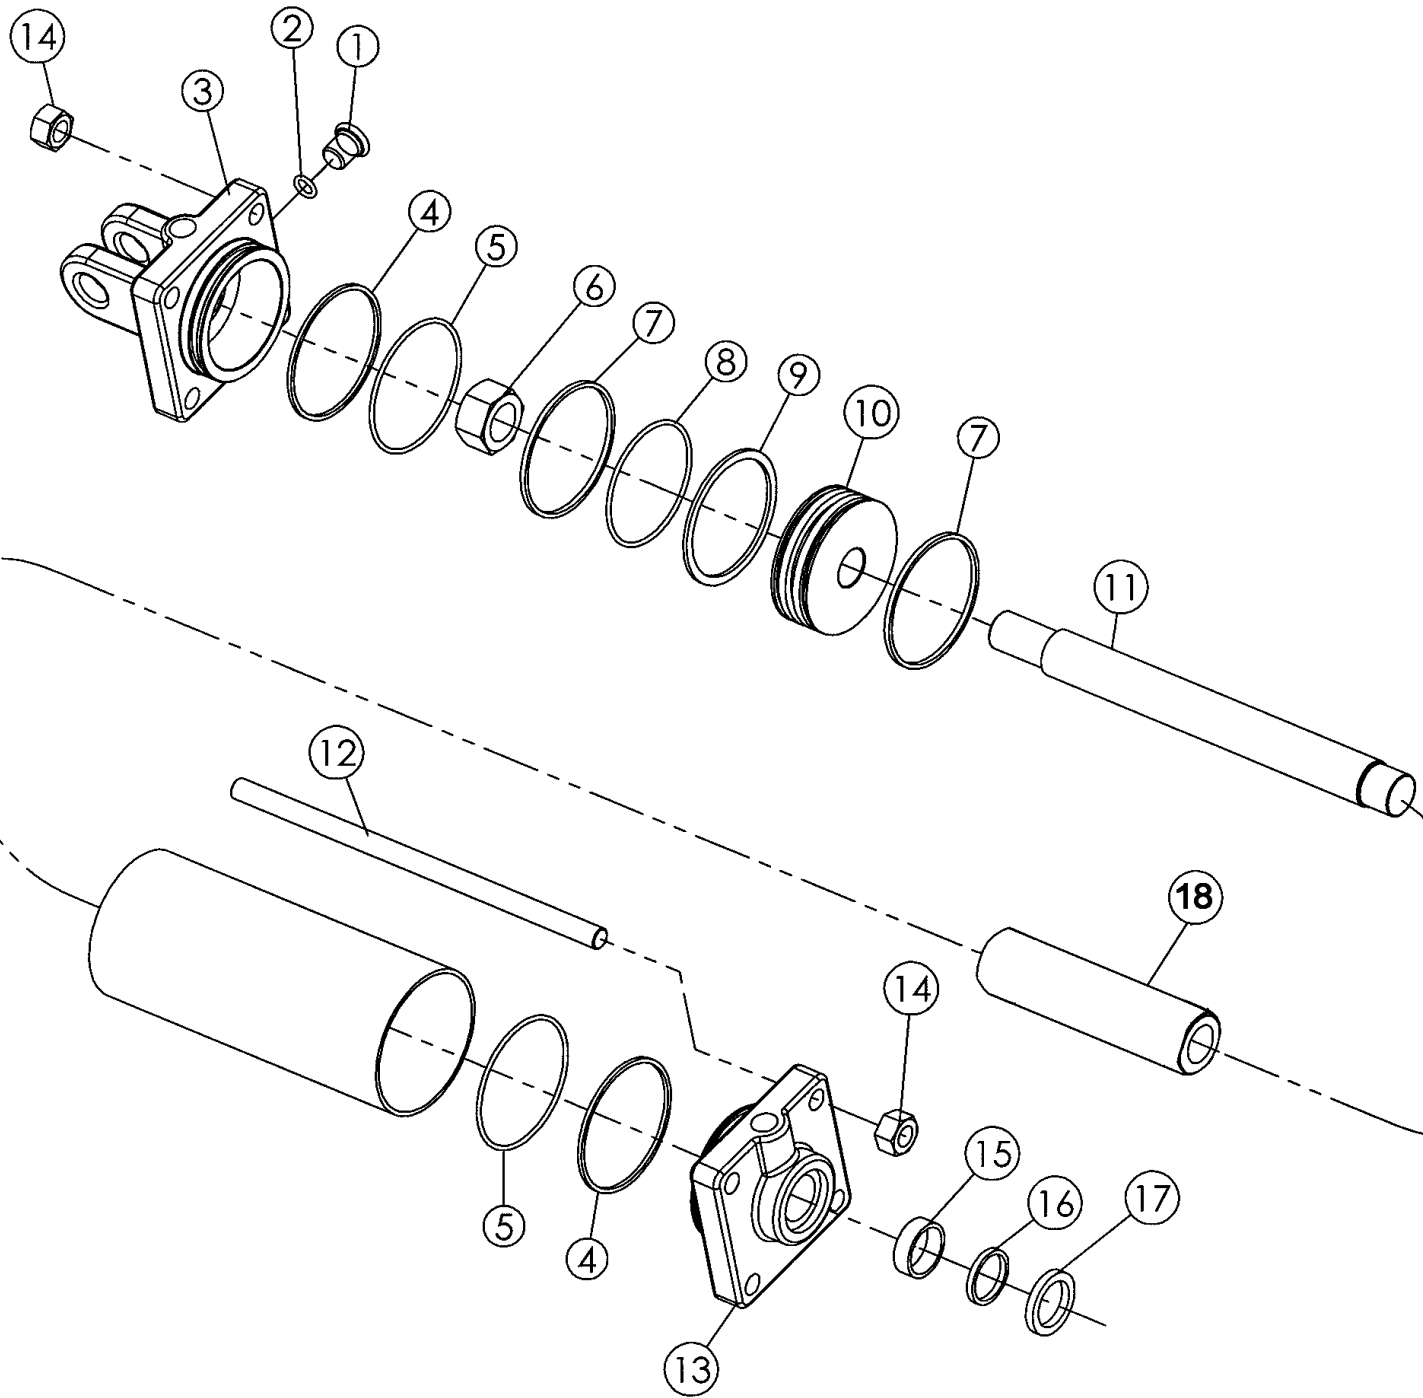

RMX790 OFFSET DISK

08-09 LEVELING CYLINDER 4 X 4

сылка	Номер детали	Кол-во	Описание
	87341190	1	HYDRAULIC CYLINDER, 4 Inch Leveling
1	86590562	1	PLUG, Hex Soc, 3/4"-16 ORB,
2	237-6008	1	O-RING, 8-1, 90 Duro, .644" ID x .087" Thk,
3	87409439	1	HEAD, Clevis Base End
6	232-46318	1	NUT, LOCK, 1 1/8"-12, GC,
10	87454887	1	PISTON, Piston, Cylinder
11	87343249	1	ROD, PISTON, Rod, Piston
12	87409492	4	TIE-ROD, THREADED, Rod,Tie
13	87409410	1	HEAD, Cap, Rod
14	25-1110	4	NUT, 5/8"-18, G5,
18	87344016	1	TUBE, Tube
	9791V2	1	KIT, SEALS, Inc. 4-5, 7-9, & 15-17