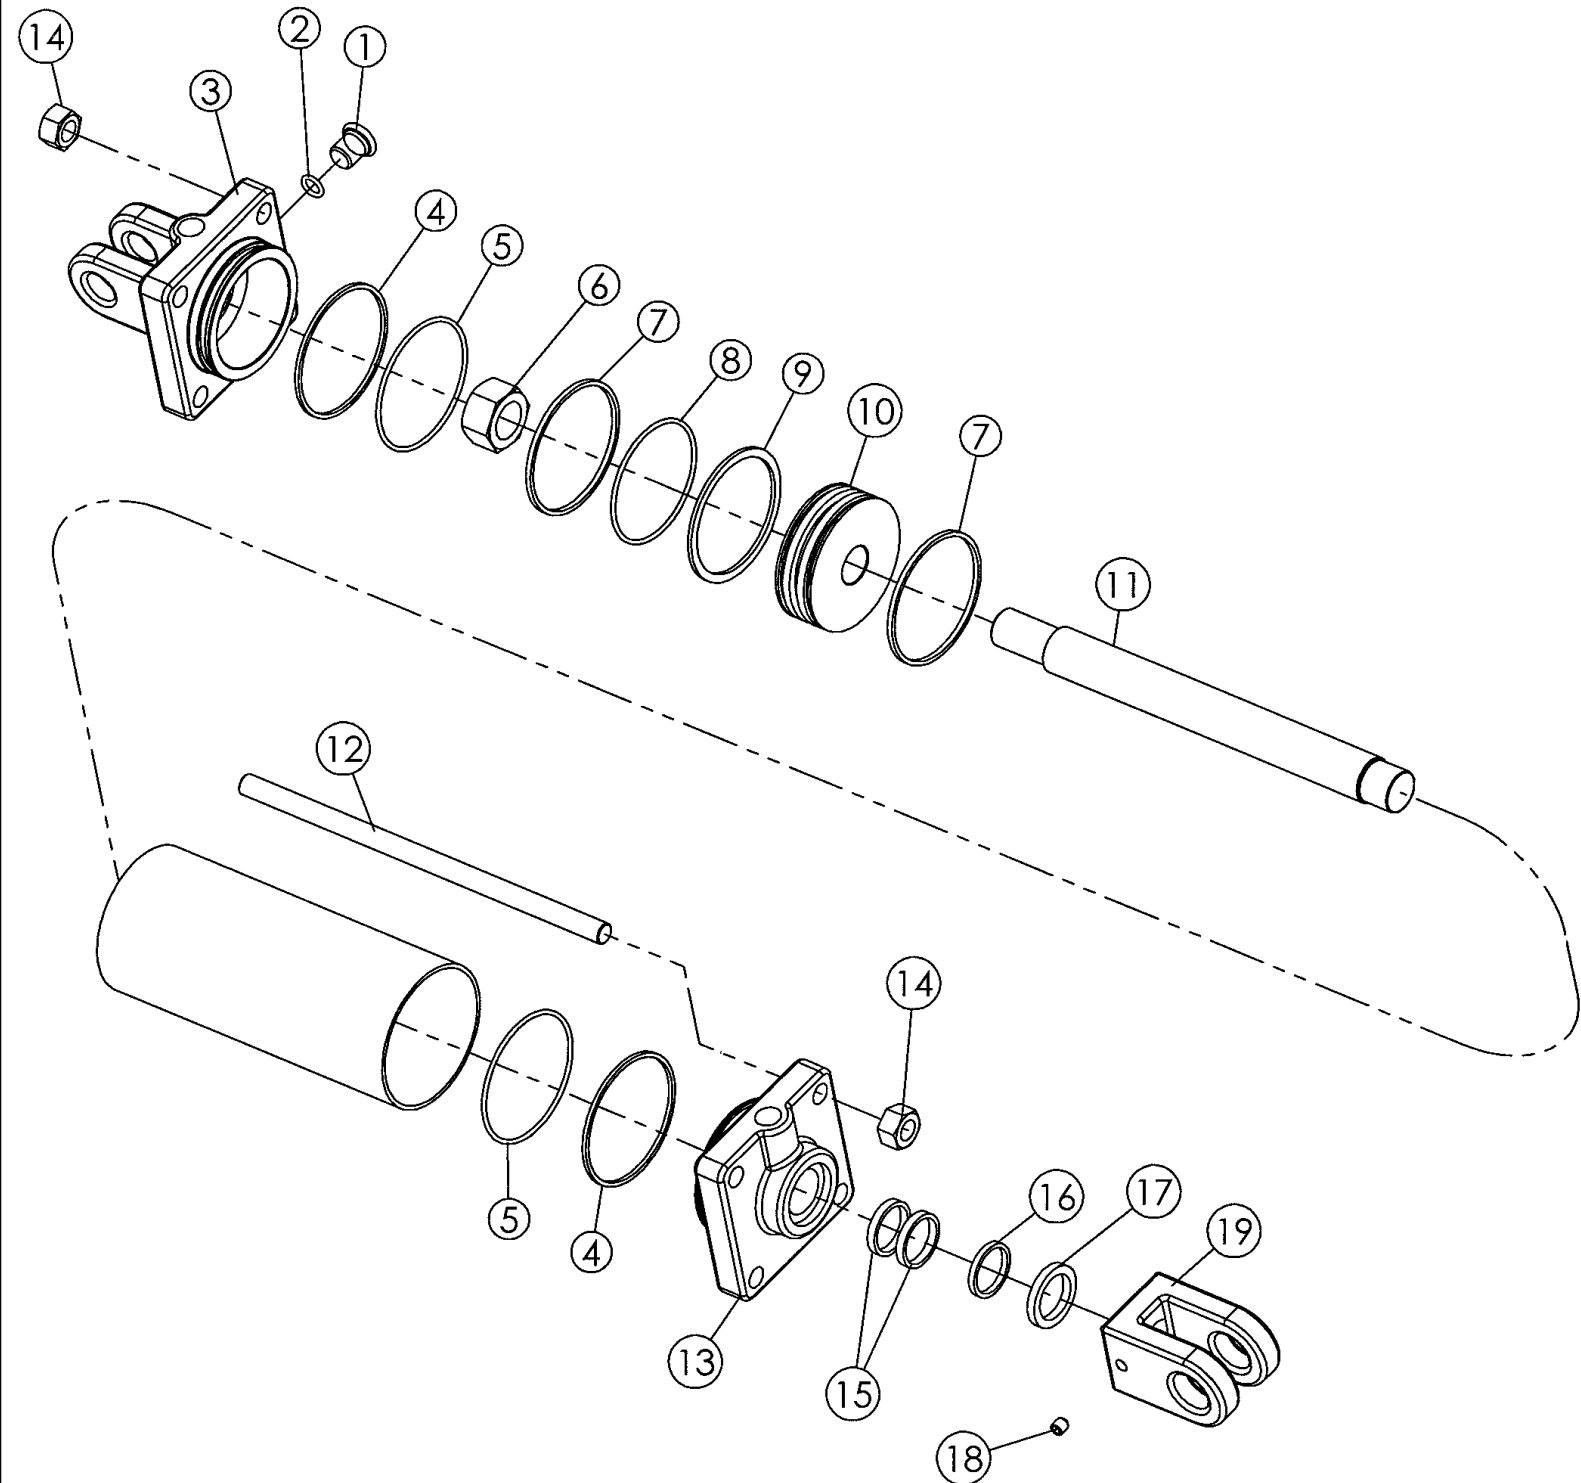

RMX790 OFFSET DISK

08-07 WING FOLD 3-1/2 X 16, 21 AND 24 MACHINES

сылка	Номер детали	Кол-во	Описание
	87443139	1	CYLINDER, 3-1/2 x 16
1	86590562	1	PLUG, Hex Soc, 3/4"-16 ORB, Hex
3	87409446	1	HEAD, Clevis, Base End
6	232-46316	1	NUT, LOCK, 1"-14, GC,
12	87409492	4	TIE-ROD, THREADED, Tie Rod
14	25-1110	4	NUT, 5/8"-18, G5,
	87409039	1	KIT, SEALS, Inc. 4-5, 7-9, And 15-17