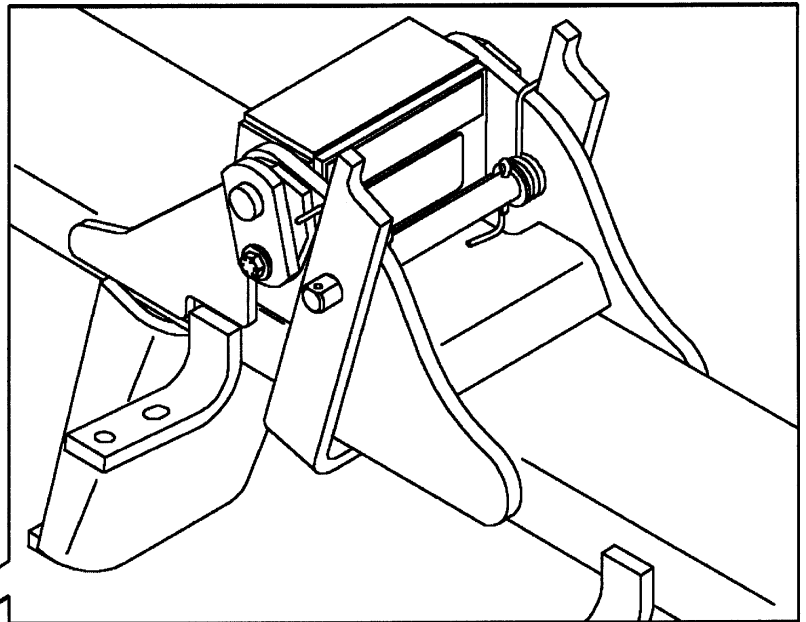

RMX790 OFFSET DISK

09-32 FRONT DISK GANG WING HINGE PARTS

сылка	Номер детали	Кол-во	Описание
1	121273C2	1	BRACKET, Lockout
2	87450942	1	PIN, Latch, 1-1/4 Inch
3	87356561	1	SPRING, TAB, Hinge Latch, Lh
4	87356563	1	SPRING, TAB, Hinge Latch, Rh
5	495-81203	2	WASHER, 1 9/32" x 2" x .120",
6	432-2032	2	PIN, SPLIT (COTTER), 5/16" x 2",
7	87450905	1	PIN, PIVOT, Flag, Hinge Pivot
8	87450941	1	BUSHING, Pivot
9	496-41066	1	WASHER, 21/32" x 1 1/2" x .188", HDN,
10	426-1032	1	BOLT, Hex, 5/8"-11 x 2", G8,
11	87301493	1	NUT, Flg, USR, 5/8"-11, G8,