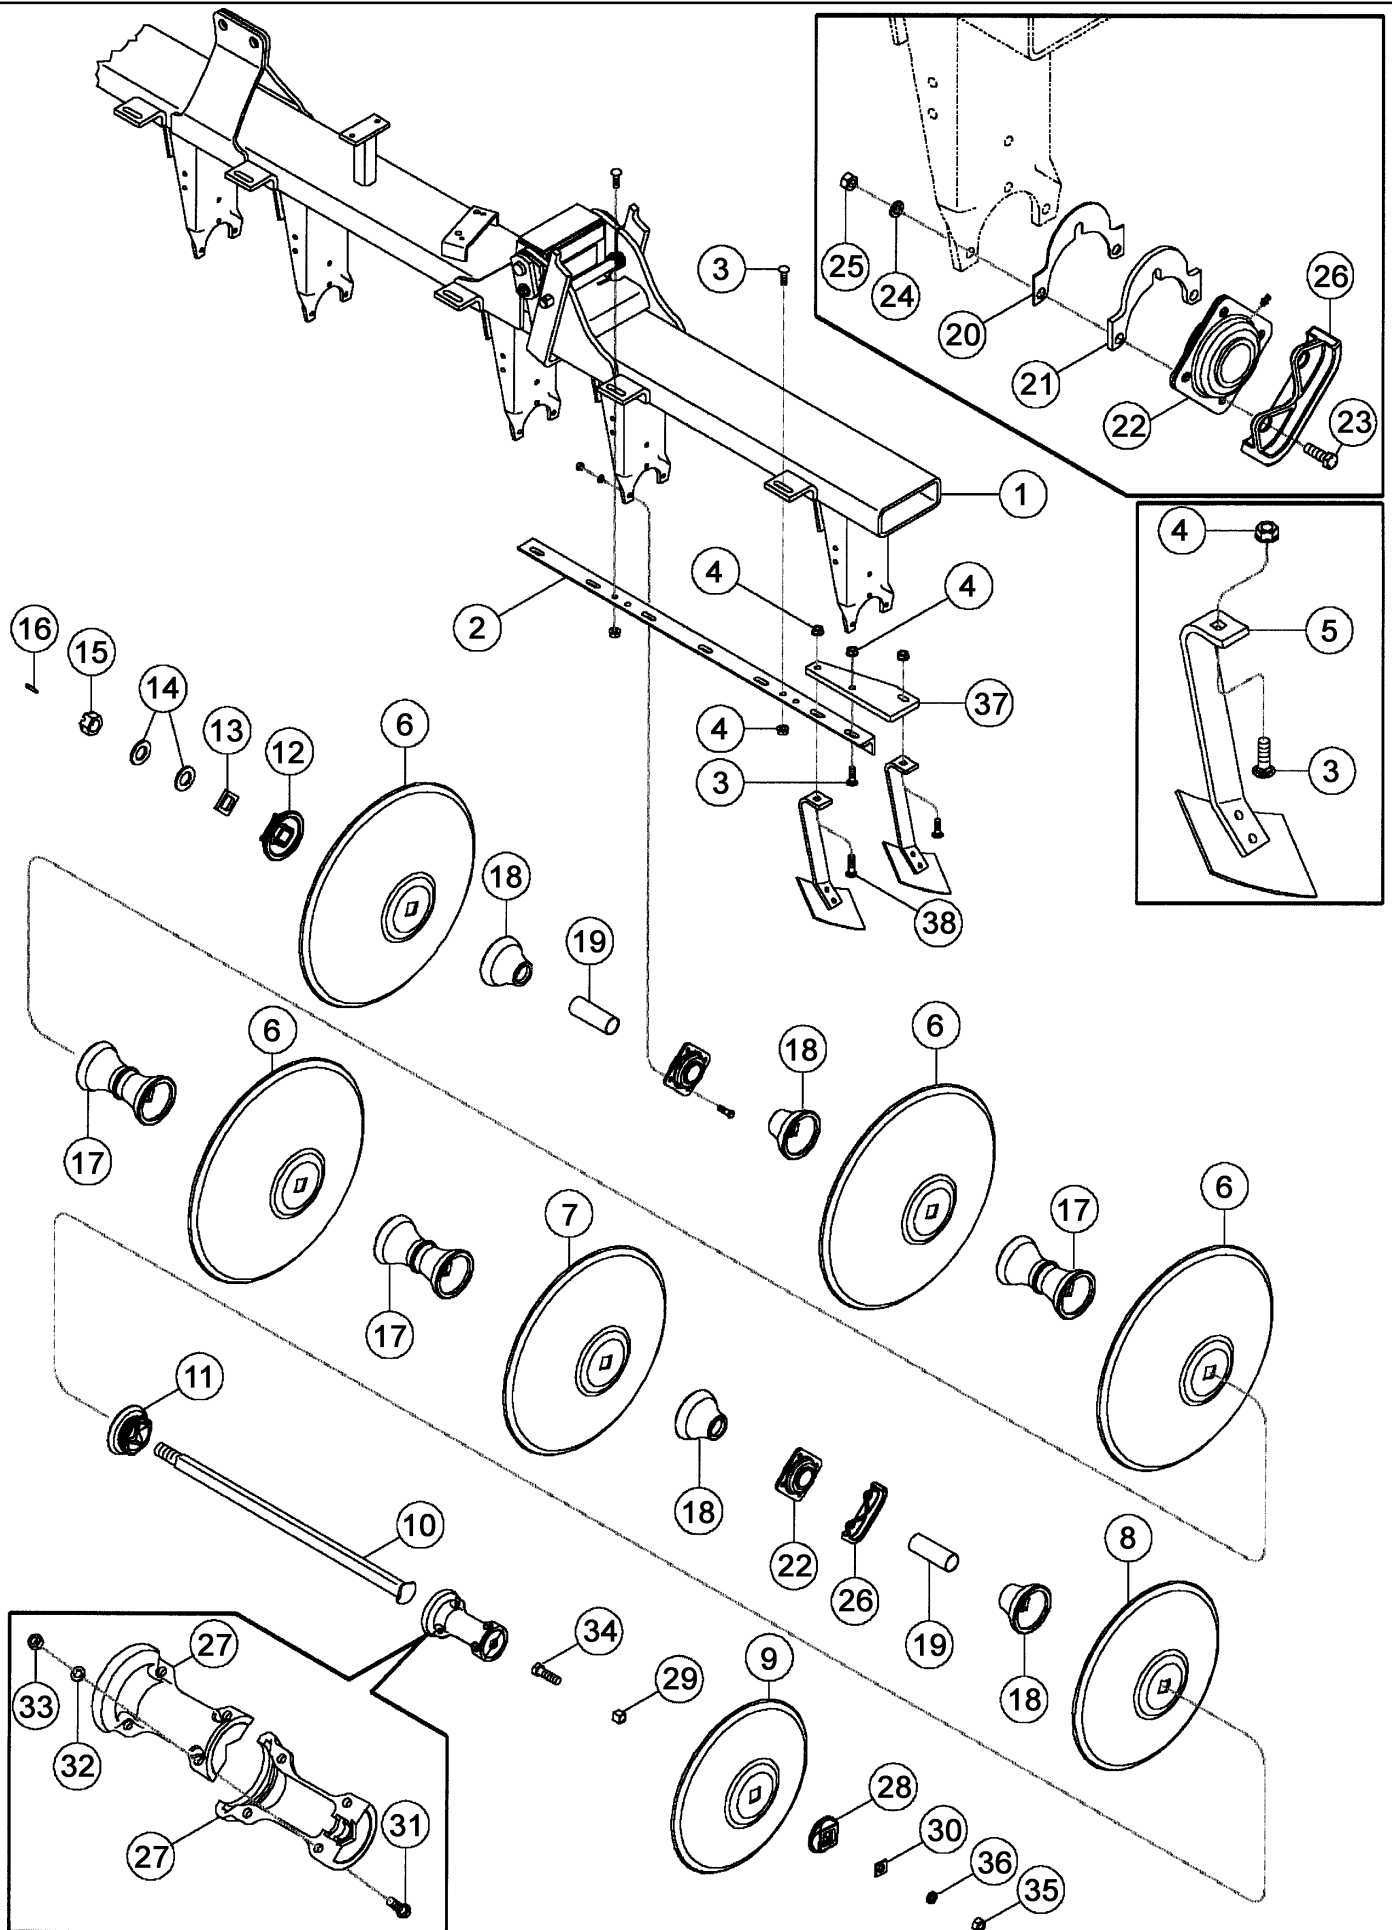

RMX790 OFFSET DISK

09-20 FINISHING FOLDING RH REAR WING DISK GANG PARTS SERIAL NUMBER JFH0034091 AND PRIOR

сылка	Номер детали	Кол-во	Описание
1		1	Folding, Rear Wing Gang, RH, 21 Foot
1	87439390	1	TUBE, SUPPORT, Folding, Rear Wing Gang, RH, 24 Foot
1	87439392	1	TUBE, SUPPORT, Folding, Rear Wing Gang, RH, 27 Foot
2		1	Scraper, Rear Wing Gang, RH, 21 Foot
2	87458886	1	ANGLE, Scraper, Rear Wing Gang, RH, 24 Foot
2	87458887	1	ANGLE, Scraper, Rear Wing Gang, RH, 27 Foot
3	433-1032		UAR BOLT, CARRIAGE, Short NK, 5/8"-11 x 2", G5,
4	1256884C1		UAR NUT, 5/8 Inch, NC, Flange
5	121470C92		UAR SCRAPER, Assembly, LH
6	58934C3		UAR DISK HARROW, 673 x 6.5 mm, Solid
6	28336R3		UAR DISK HARROW, 673 x 8 mm, Solid
7	87443004	1	DISC, PLOW, 24 Inch x 6.5 mm, Solid
8	87443000	1	DISC, PLOW, 22 Inch x 6.5 m, Solid
9	482973R1	1	DISC, 509 x 4.55 mm, Solid
10	549978R1		UAR SCREW, 1-1/2 Inch Square Arbor (6-Blade)
10	549980R1		UAR BOLT, 1-1/2 Inch Square Arbor (8-Blade)
11	100697C1	1	WASHER, Furrow Filler
12	549973R2	1	WASHER, End
13	87428606	1	NUT, Strip
14	87412142		UAR WASHER, 1-1/2 Inch Arbor Bolt
15	425-1224	1	NUT, SLOTTED, 1 1/2"-6, G5,
16	438-12036	1	PIN, LOCK, 5/16" x 2 1/4", Slotted,
17	437773A1		UAR SPOOL, Spacing, 9 Inch Spacing
18	437775A1	4	SPOOL, Bearing, 9 Inch Spacing
19	86983480	2	BUSHING, Arbor Bolt
20	58919C1		UAR SHIM,
21	139617C1		UAR SHIM,
22	ST740B	2	BEARING, Ball with Grease Zerk
23	413-824		UAR BOLT, Hex, 1/2"-13 x 1 1/2", G5, Full Thd,
23	413-832		UAR BOLT, Hex, 1/2"-13 x 2", G5, (with Bearing Guard) (Optional)
23	413-828		UAR BOLT, Hex, 1/2"-13 x 1 3/4", G5,
24	80679		UAR WASHER, LOCK, 1/2",
25	425-108		UAR NUT, 1/2"-13, G5,
26	414598A1		UAR GUARD, Bearing, Wear
27	129797C1	1	HUB, Furrow Filler
28	596769R1	1	SPACER, Arbor Bolt
29	100694C1	1	PLATE, SMALL SQUARE, Driver
30	100695C1	1	SPACER,
31	413-824	4	BOLT, Hex, 1/2"-13 x 1 1/2", G5, Full Thd,
32	80679	4	WASHER, LOCK, 1/2",
33	425-108	4	NUT, 1/2"-13, G5,
34	413-1448	1	BOLT, Hex, 7/8"-9 x 3", G5,
35	425-1014	1	NUT, 7/8"-9, G5,
36	492-11088	1	WASHER, LOCK, 7/8",
37	87441206	1	MOUNTING PARTS, Furrow Filler Scraper