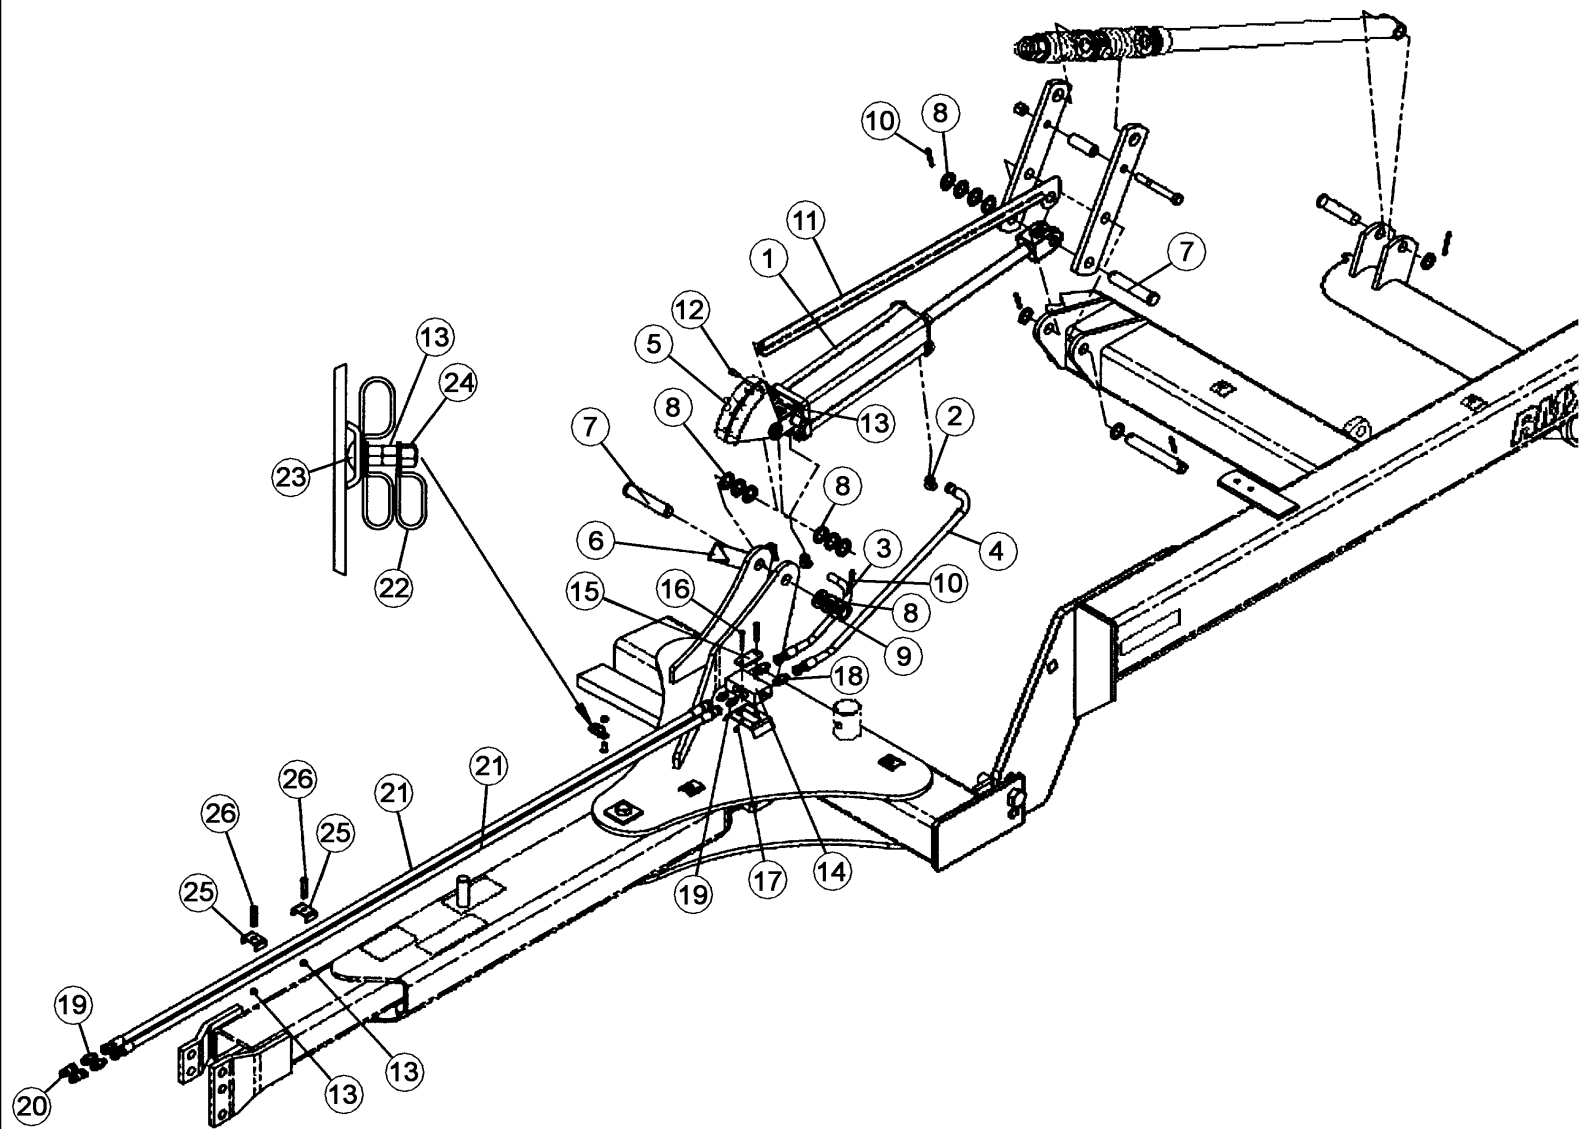

08-04 LEVELING PULL FRAME HYDRAULICS

сылка	Номер детали	Кол-во	Описание
1	87341190	1	HYDRAULIC CYLINDER, Hydraulic, 4 x 4
2	218-5128	2	ELBOW, 90°, 9/16"-18, 37° x 3/4"-16, O-Ring,
3	810604C1	1	HOSE ASSY., 1/4 x 29, Hyd Leveling
4	147876C1	1	HOSE, 1/4 x 45, Hyd Leveling
5	87435350	1	INDICATOR, Leveling, Weldment
6	87341111	1	INDICATOR, Leveling
7	427-20625	2	PIN, CLEVIS, 1 1/4" x 6 1/4",
8	496-81009	14	WASHER, 1 5/16" x 1 63/64" x .180", HDN,
9	17620020	4	BUSHING, 1-1/4, 14 Ga
10	432-1632	3	PIN, SPLIT (COTTER), 1/4" x 2",
11	87342487	1	LINK, Leveling Indicator
12	413-616	1	BOLT, Hex, 3/8"-16 x 1", G5, Full Thd, , Used With Reference 22
13	425-106	4	NUT, 3/8"-16, G5, Hyd Leveling, Used With Reference 22
14	298624A1	1	VALVE, Check, Hyd Leveling
15	09987521	1	PLATE, Strap Top, Hyd Leveling
16	413-436	2	BOLT, Hex, 1/4"-20 x 2 1/4", G5,
17	86992211	2	NUT, LOCK, 0.25, Stover, Lock, Hyd Leveling
18	1263477C3	2	CONNECTOR, HYD., Orifice, 3/4 SAEM-9/16 JICM, Hyd Leveling
19	218-5058	4	CONNECTOR, HYD., 9/16"-18, 37° x 3/4"-18, O-Ring,
20	25705041	2	COUPLING, 3/4 SAEF, Hyd Leveling
21	315711A1	2	HOSE, 1/4 x 140, Hyd Leveling
22	22510700	1	CLAMP, HOSE, Cushion, Hyd Leveling
23	433-616	1	BOLT, CARRIAGE, Short NK, 3/8"-16 x 1", G5, 3/8 x 2, (3 Clamps) Hyd Leveling Folding
23	134-3	1	BOLT, CARRIAGE, Short NK, 3/8"-16 x 2", G2, Full Thd, 3/8 x 1, (2 Clamps) Hyd Leveling Non Folding
24	86992213	1	NUT, LOCK, 0.375, ZP, Stover, Hyd Leveling
25	06200125	2	CLAMP, HOSE, Hyd Leveling
26	413-636	2	BOLT, Hex, 3/8"-16 x 2 1/4", G5, (2 Clamps) Hyd Leveling Non Folding, Used With Reference #25
26	433-648	2	BOLT, CARRIAGE, Short NK, 3/8"-16 x 3", G5, 0.375 x 3, ZP, (3 Clamps) Hyd Leveling, Used With Reference #25