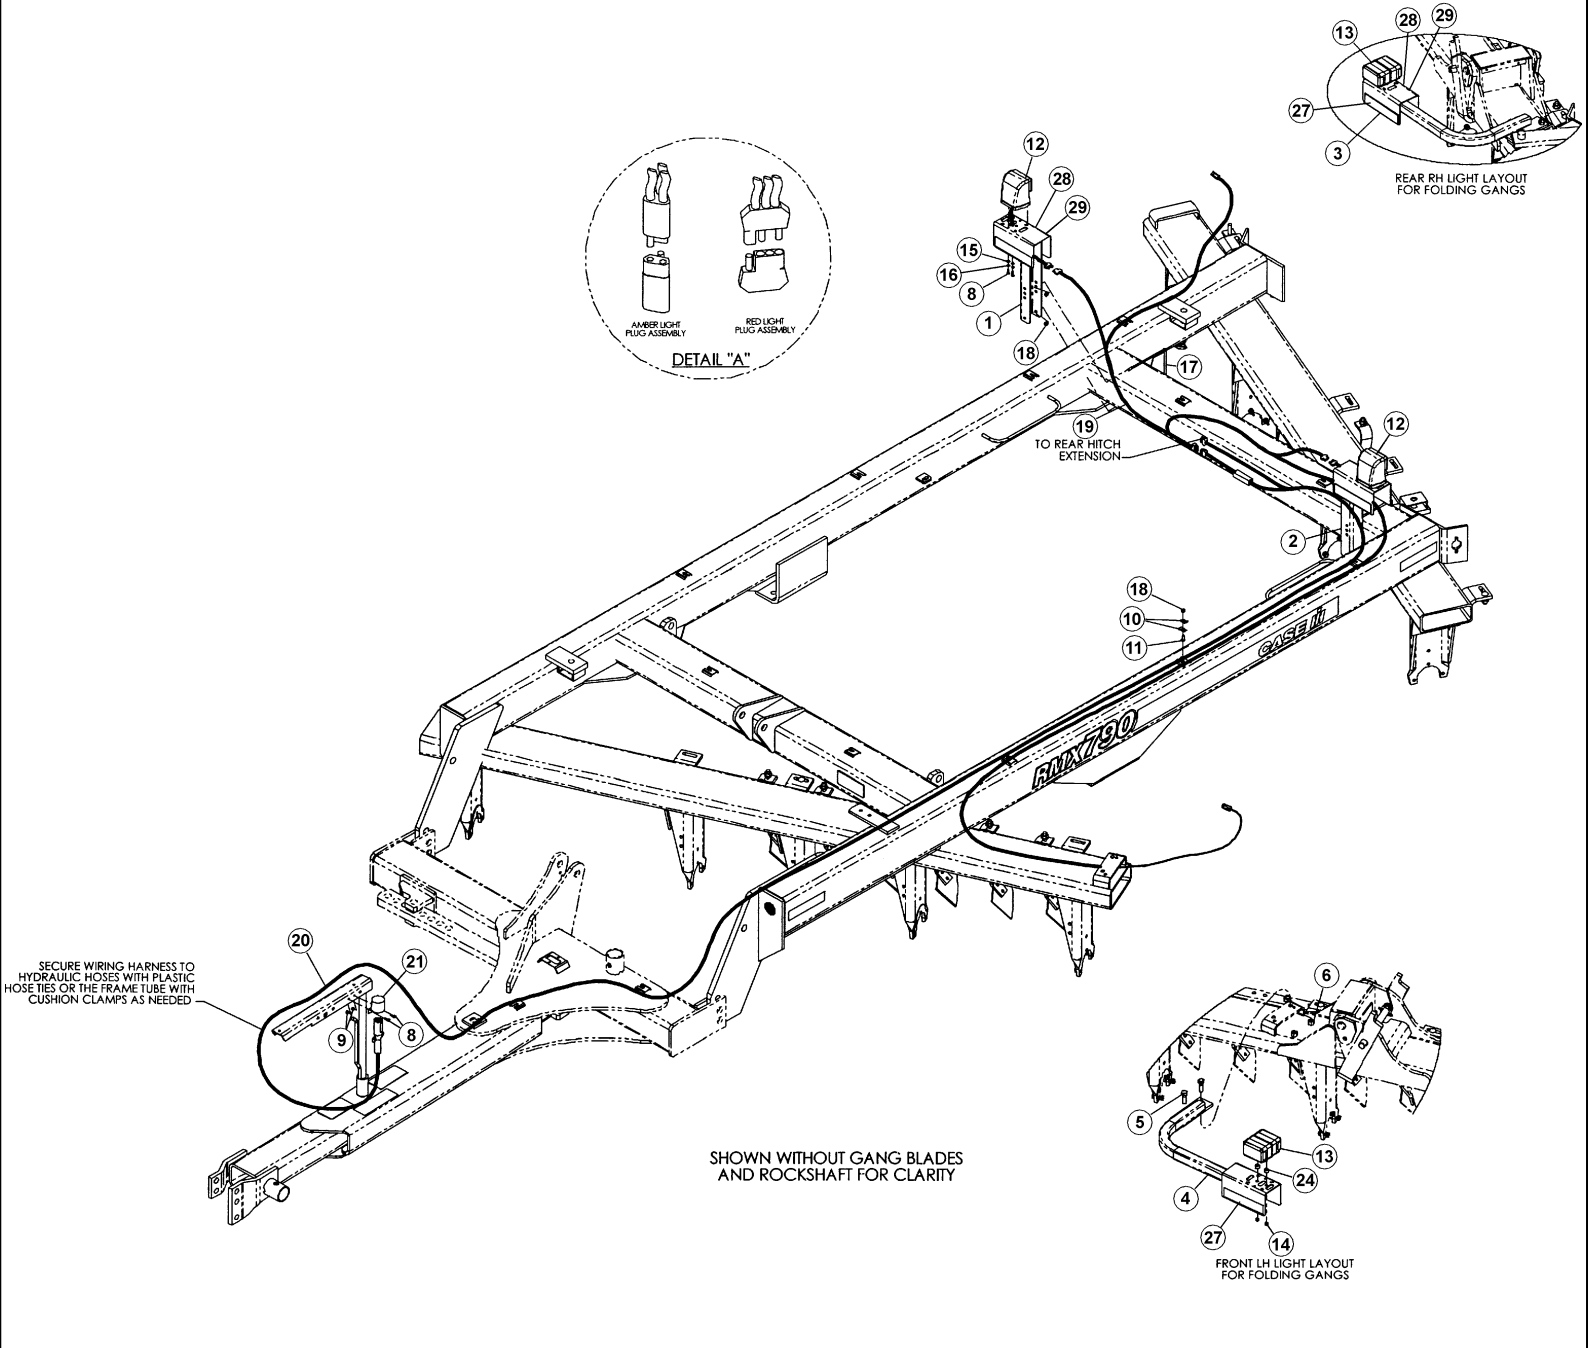

04-02 WARNING AND TAILLIGHT KIT FOLDING

сылка	Номер детали	Кол-во	Описание
1	87450226	1	BRACKET, Light Assembly, Rh
2	87450228	1	BRACKET, Light Assembly, Lh
3	87454035	1	BRACKET, Light, Rh
4	87454034	1	BRACKET, Light, Lh
5	413-1032	4	BOLT, Hex, 5/8"-11 x 2", G5,
6	86992216	4	NUT, LOCK, 0.625, ZP, Stover, gd C
8	413-412	8	BOLT, Hex, 1/4"-20 x 3/4", G5, Full Thd,
9	86992211	2	NUT, LOCK, 0.25, ZP, Stover, gd C
10	515-2379		UAR CLAMP, 5/16", Insul, 3/8" Bolt, Cushion, Single
11	433-616		UAR BOLT, CARRIAGE, Short NK, 3/8"-16 x 1", G5, 3/8 x 1
12	87446791	2	LAMP, Assembly, Red
13	87446792	2	LAMP, Assembly, Amber
14	86992212	4	NUT, LOCK, 0.3125, ZP, Stover, gd C
15	495-81102	6	WASHER, .266" x 1/2" x .060",
16	492-21025	6	WASHER, LOCK, 1/4",
17	87426569	2	U-BOLT, 3/8 x 6 x 8
18	86992213		UAR NUT, LOCK, 0.375, ZP, Stover, gd C
19	87446756	1	HARNESS, WIRE, Rear
20	87446673	1	HARNESS, WIRE, Front
21	27601214	1	HOLDER, Plug
22	533959R1		UAR STRAP, CABLE, .135" x 11", Tie, Not Shown
23	386170C1		UAR STRAP, CABLE, .30" x 27 1/2", Tie, Not Shown
24	87449661	4	SPACER, Bushing, Amber
27	311864A1	1	REFLECTOR, Yellow
28	311863A1	1	REFLECTOR, Red
29	311865A1	1	REFLECTOR, Flourescent