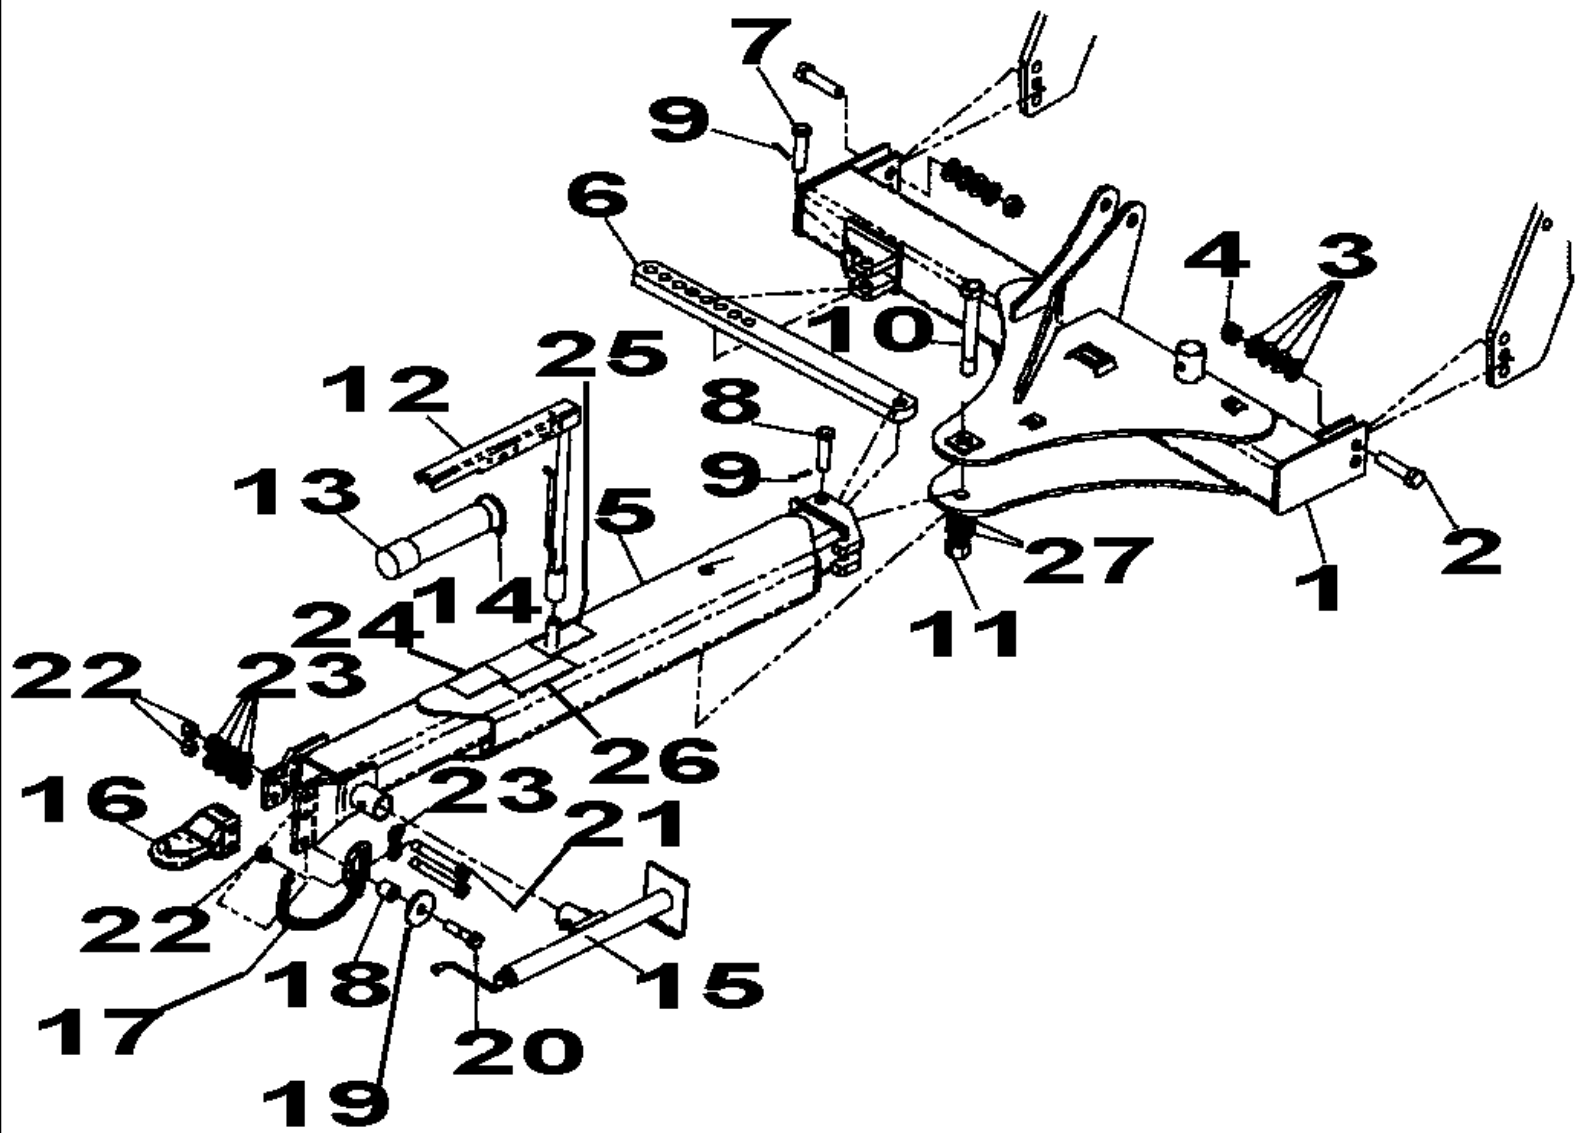

RMX790 OFFSET DISK

09-02 PULL FRAME PARTS

сылка	Номер детали	Кол-во	Описание
1	87429659	1	HITCH ASSY, Weldment
2	252079A1	2	BOLT, 1-1/4 x 5, Special
3	496-81017	8	WASHER, 1 3/8" x 2 1/2" x .156", HDN,
4	28748R1	2	NUT, LOCK, 1 1/4"-7, G5, Torque Hex
5	87429661	1	TONGUE, Heavy, Shown, Inc. 24 - 26
5	87446412	1	TONGUE, Standard, Inc. 24 - 26
6	87438734	1	BAR, Lateral Adjust
7	439-52080	1	PIN, HEADED, 1 1/4" x 5",
8	439-12072	1	PIN, HEADED, 1 1/4" x 4 1/2",
9	432-1632	2	PIN, SPLIT (COTTER), 1/4" x 2",
10	87520988	1	BOLT, SPECIAL, 1-1/2 x 10-1/4, gd 8, ZP
11	86992221	1	NUT, LOCK, 1-1/2, ZP
12	87452523	1	MOUNTING PARTS, Swinging Hose
13	30026030	1	TUBE, Canister
14	214-1452	1	CLAMP, HOSE, #52, 2.81/3.75 Type F Worm,
15	32252000	1	JACK ASSY.,
16	362933A1	1	HITCH, Tongue Type, Cat. 3
16	362934A1	1	HITCH ASSY, Tongue Type, Cat. 4
17	87393082	1	CHAIN, Safety, 20,200, Standard Main Frame
17	87389757	1	CHAIN, Safety, 30,400, Heavy Main Frame
18	340324A1	1	BUSHING, Safety Chain
19	06400065	1	WASHER, Heavy
20	413-1664	1	BOLT, Hex, 1"-8 x 4", G5,
21	87030492	2	BOLT, Hex, 1"-8 x 8 1/2", G8,
22	86992219	3	NUT, LOCK, 1, ZP
23	495-11106	10	WASHER, 1", SAE,
24	18534282	1	DECAL, WARNING, Warning
25	18534228	1	DECAL, Caution
26	443890A1	1	DECAL, Towing Hazard
27	87412142	2	WASHER, 1.57 ID, 3 OD