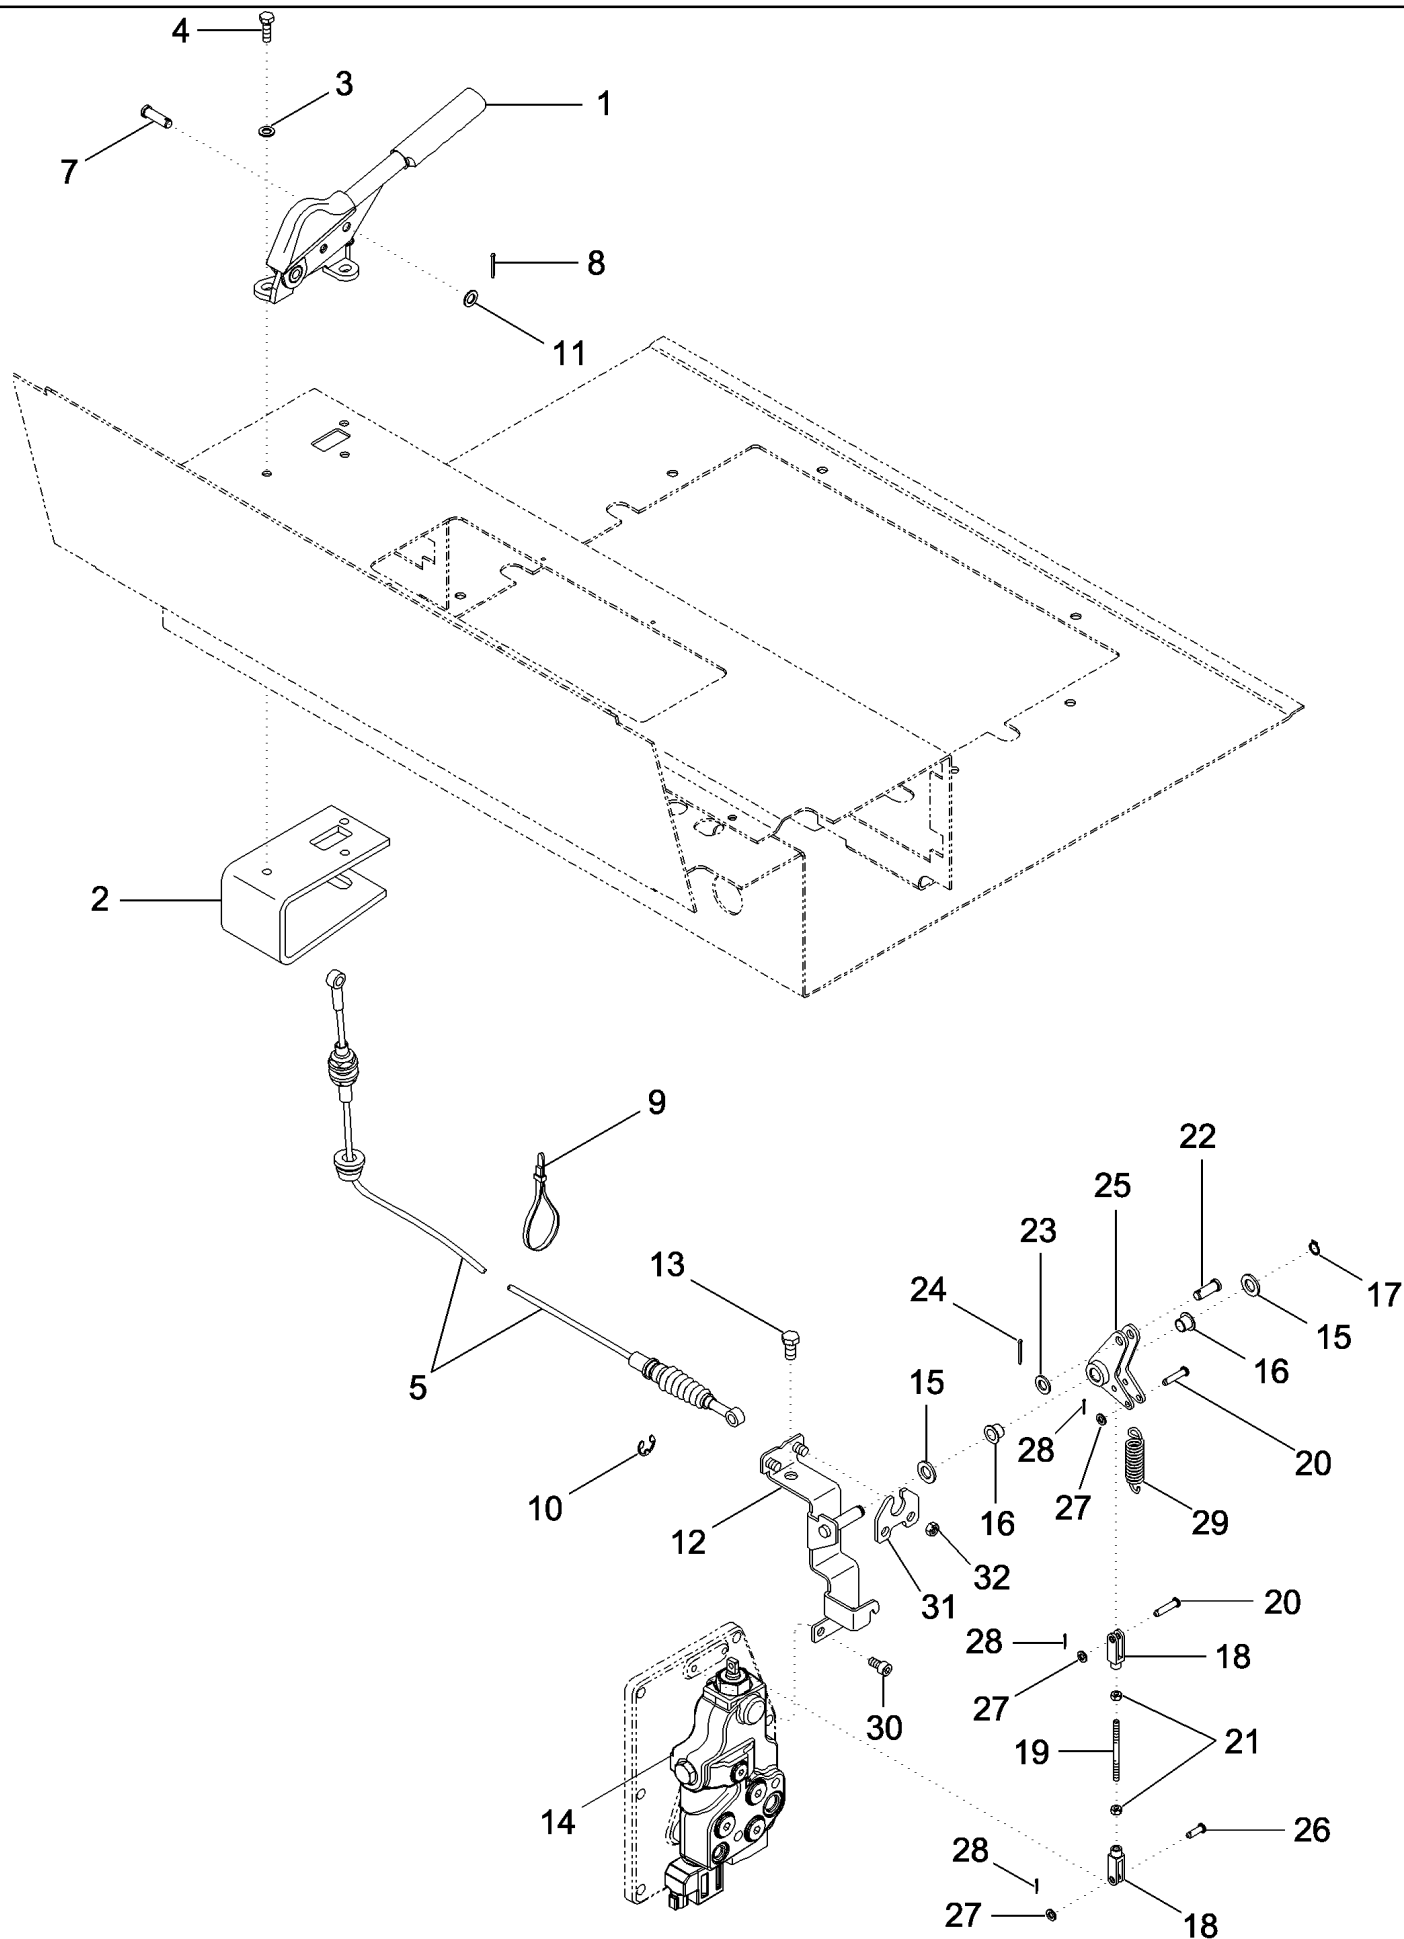

07-07 PARK AND EMERGENCY BRAKE - LEVER AND LINKAGE

MAGNUM 310 CASE IH TRACTOR (EU) (1/06-)

07-07 PARK AND EMERGENCY BRAKE - LEVER AND LINKAGE

сылка	Номер детали	Кол-во	Описание
1	284357A2	1	HANDLE,
2	375302A1	1	BRACKET,
3	895-11008	3	WASHER, M8 x 16 x 1.6,
4	614-8025	3	BOLT, Hex, M8 x 25, 8.8,
5	284297A1	1	CABLE,
6	427-6106	1	PIN, CLEVIS, 3/8" x 1 1/16",
7	427-6125	1	PIN, CLEVIS, 3/8" x 1 1/4",
8	733-2520	2	PIN, SPLIT (COTTER), M2.5 x 20,
9	L11541	1	STRAP, CABLE,
10	800-4313	1	CIRCLIP, M13,
11	895-18010	2	WASHER, M10 x 18 x 1.6,
12	87545438	1	BRACKET, Assemble W/87545446
13	614-10020	1	BOLT, Hex, M10 x 20, 8.8, Full Thd,
14	450061A1	1	VALVE, , See Figure 07-09
15	895-11012	2	WASHER, M12 x 24 x 2.5,
16	1533540C1	2	EYEBOLT,
17	800-1112	1	RING, SNAP, M12, Ext,
18	713-126	2	CLEVIS,
19	428302A1	1	ROD,
20	728-630	2	PIN, CLEVIS, M6 x 30,
21	829-1406	2	NUT, M6, CI 10,
22	427-6106	1	PIN, CLEVIS, 3/8" x 1 1/16",
23	895-11010	1	WASHER, M10 x 20 x 2,
24	733-2520	1	PIN, SPLIT (COTTER), M2.5 x 20,
25	428306A2	1	BELLCRANK,
26	728-620	1	PIN, CLEVIS, M6 x 20,
27	895-11006	3	WASHER, M6,
28	733-1610	3	PIN, SPLIT (COTTER), M1.6 x 10,
29	327572A2	1	SPRING,
30	628-8016	2	BOLT, Hex, M8 x 16, 10.9, Full Thd,
31	87545446	1	BRACKET,
32	825-2408	2	NUT, M8 x 1.25, Flg, CI 8,