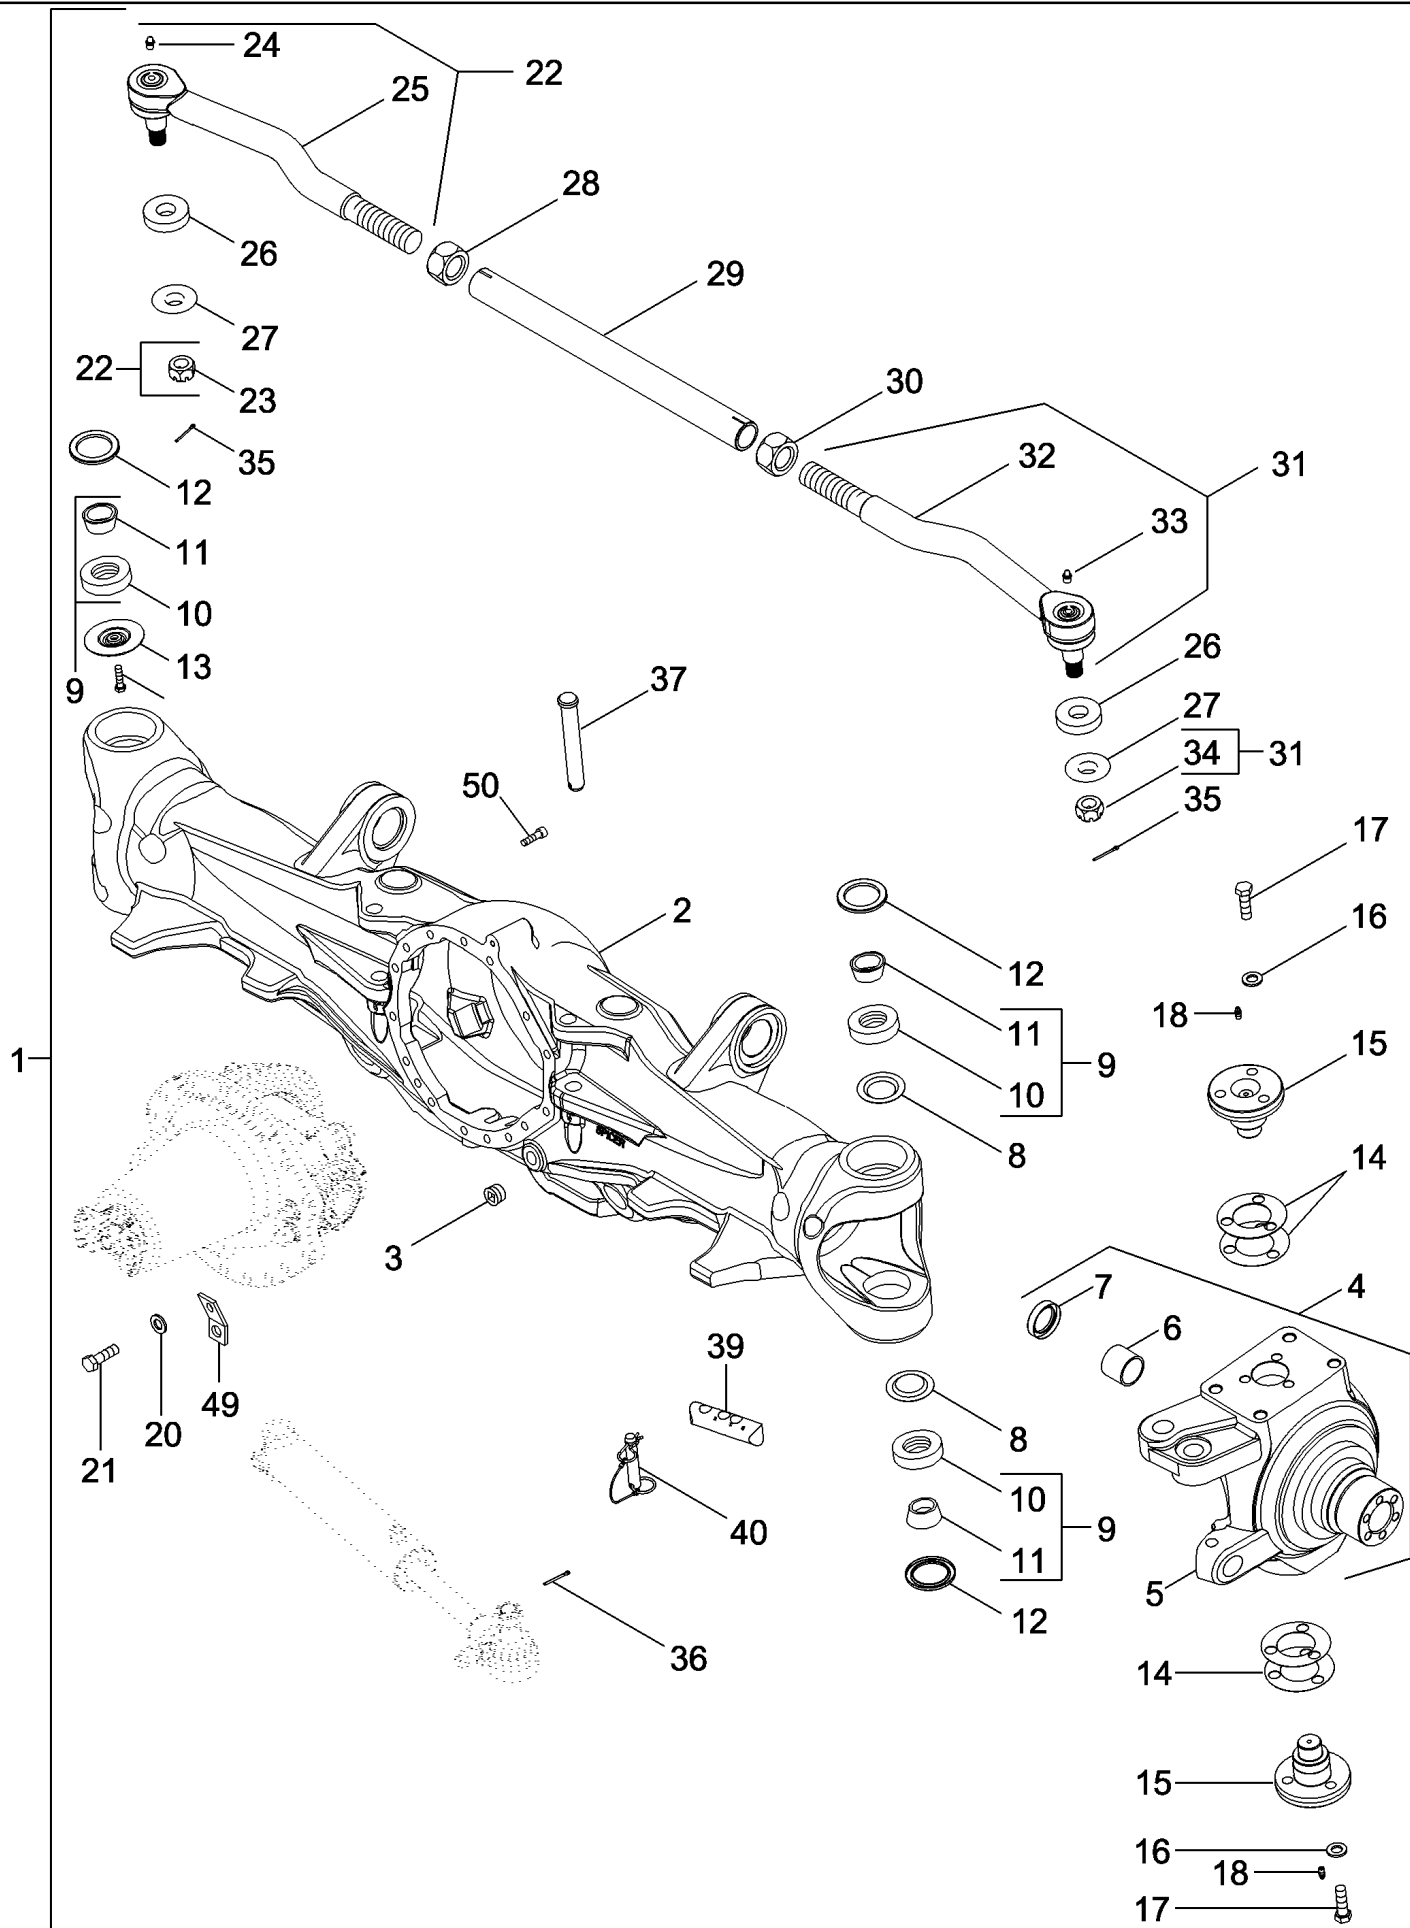

MAGNUM 310 CASE IH TRACTOR (EU) (1/06-)

05-18 MFD AXLE HOUSING ASSEMBLY - SUSPENDED WITH 10 BOLT HUB, WITH DIFFERENTIAL LOCK

сылка	Номер детали	Кол-во	Описание
1	87307642	1	AXLE, Complete With Differential And Planetaries, Inc. 2 - 52, Axle BSN Z7RZ02024
1	87588818	1	AXLE, Complete With Differential And Planetaries, Inc. 2 - 52, Axle ASN Z7RZ02024
2	87404289	1	HOUSING,
3	221-887	2	PLUG, 3/4
4	295163A2	1	KNUCKLE, STEERING, Right Hand, Inc. 5 - 7
4	295162A2	1	KNUCKLE, STEERING, Left Hand, Inc. 5 - 7
6	235628A1	1	BUSHING,
7	128647A1	1	SEAL,
8	382635A1	3	RETAINER,
9	377919A1	4	BEARING, Inc. 10, 11
10	NSS	1	NOT SERVICED SEPARATELY, RING, Inner
11	NSS	1	NOT SERVICED SEPARATELY, RING, Outer
12	1277270C1	4	SEAL, OIL,
13	87440524	1	RETAINER, If Equipped
14	310960A1	4	KIT, SHIM, Inc. 14
14	NSS	5	NOT SERVICED SEPARATELY, SHIM .005
14	NSS	5	NOT SERVICED SEPARATELY, SHIM .007
14	NSS	5	NOT SERVICED SEPARATELY, SHIM .010
14	NSS	5	NOT SERVICED SEPARATELY, SHIM .015
14	NSS	5	NOT SERVICED SEPARATELY, SHIM .030
14	NSS	5	NOT SERVICED SEPARATELY, SHIM .060
15	378409A1	4	CAP,
16	896-11014	12	WASHER, M12 x 28.5 x 3, HT,
17	627-14045	12	BOLT, Hex, M14 x 45, 10.9, Full Thd,
18	219-1	4	NIPPLE, LUBE, 1/8"-27 x .66 lg,
19	615-6012	1	BOLT, Hex, M6 x 12, 8.8, Full Thd, If Equipped
20	896-11014	16	WASHER, M12 x 28.5 x 3, HT,
21	627-14045	16	BOLT, Hex, M14 x 45, 10.9, Full Thd,
22	87455778	1	BALL JOINT, Left Hand Threads, Inc. 23 - 25
23	87455806	1	NUT, SLOTTED, M22
24	87455807	1	FITTING, Grease
25	NSS	1	NOT SERVICED SEPARATELY, BALL JOINT, Left Hand
26	NSS	1	NOT SERVICED SEPARATELY,
27	NSS	1	NOT SERVICED SEPARATELY,
28	87455777	1	NUT, M36, Left Hand Threads
29	87455775	1	TUBE,
30	87455776	1	NUT, M36, Right Hand Threads
31	87455779	1	BALL JOINT, Right Hand Threads, Inc. 32 - 34
32	NSS	1	NOT SERVICED SEPARATELY, BALL JOINT, Right Hand
33	87455807	1	FITTING, Grease
34	87455806	1	NUT, SLOTTED, M22
35	432-820	2	PIN, SPLIT (COTTER), 1/8" x 1 1/4",
36	432-820	2	PIN, SPLIT (COTTER), 1/8" x 1 1/4",
37	87406480	2	PIN,
39	281914A1	2	ROD, Steering Stop, Short, 3 Hole