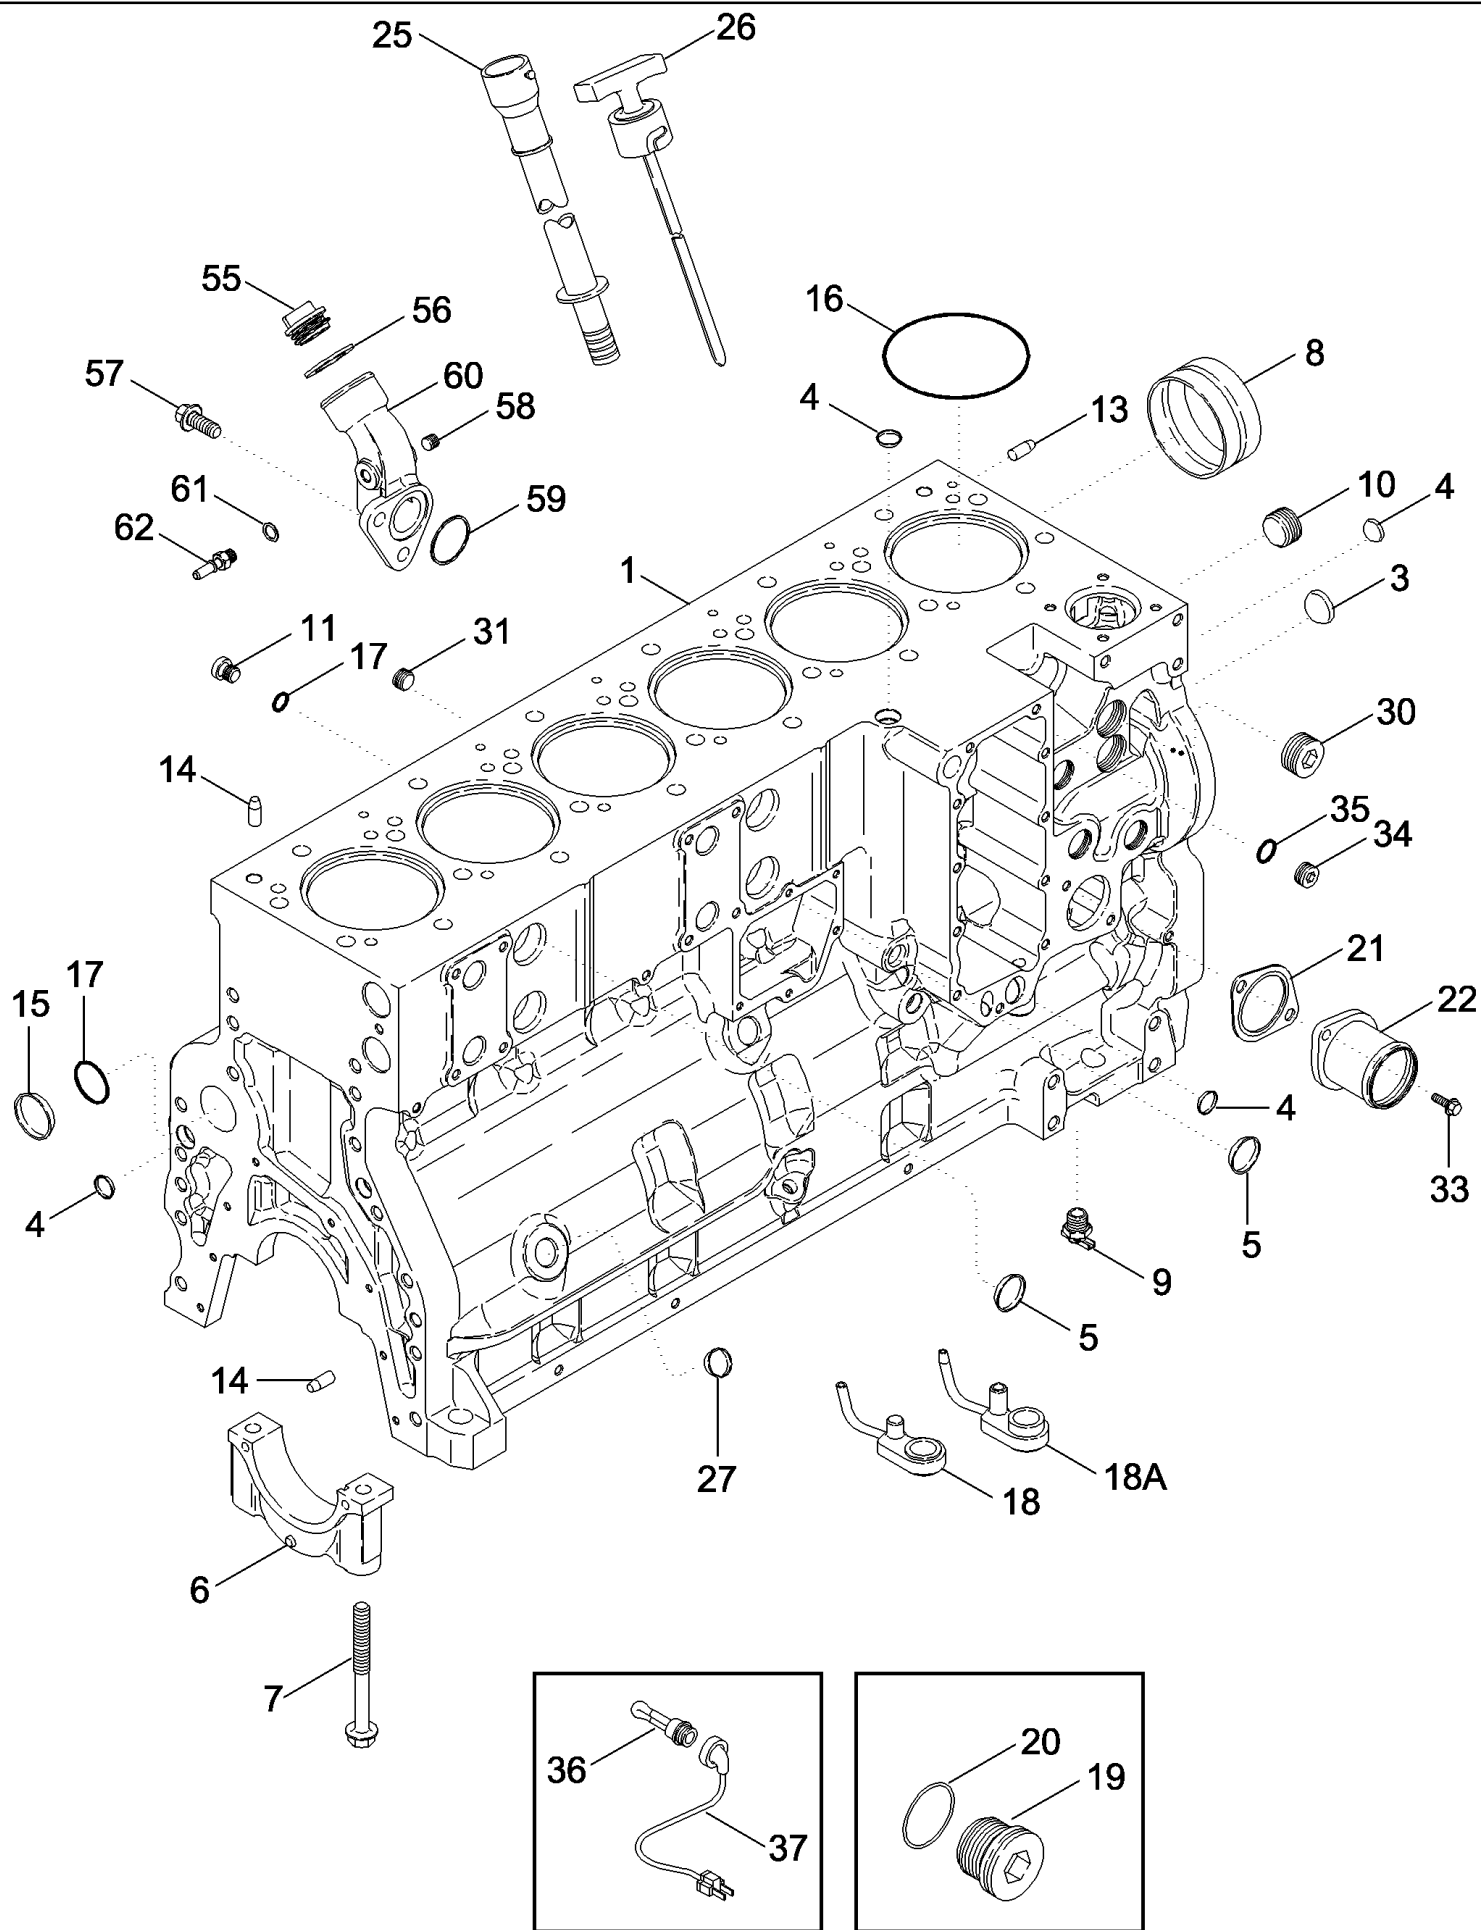

02-24 CYLINDER BLOCK - ENGINE BLOCK HEATERS

MAGNUM 310 CASE IH TRACTOR (EU) (1/06-)

02-24 CYLINDER BLOCK - ENGINE BLOCK HEATERS

сылка	Номер детали	Кол-во	Описание
	87539017	1	ENGINE, BASIC, Service, Tier 3, Magnum 225, Note: Basic engines and reman engines are generic engines. The engines are complete internally; however, externally all parts are not supplied with the engines. Check the configuration of the engine being removed, with the configuration of the engine being installed. For any external components not supplied with the engine being installed, reuse those parts from the engine that has just been removed. Do not return the old engine, until the unit is reassembled., MX335, See Note, Less, Starter, Alternator, Fan, Fan Belt, Air Cleaner, Muffler, Exhaust Manifold, Flywheel and Housing, Oil Fill and Dipstick, Fuel Injection Pump, Injectors and Lines, Front Pulley, Belt Tensioner, Turbocharger and Aftercooler
	87537667	1	ENGINE, BASIC, Service, Tier 3, Magnum 250, See Note, Less, Starter, Alternator, Fan, Fan Belt, Air Cleaner, Muffler, Exhaust Manifold, Flywheel and Housing, Oil Fill and Dipstick, Fuel Injection Pump, Injectors and Lines, Front Pulley, Belt Tensioner, Turbocharger and Aftercooler, Magnum 250, Note: Basic engines and reman engines are generic engines. The engines are complete internally; however, externally all parts are not supplied with the engines. Check the configuration of the engine being removed, with the configuration of the engine being installed. For any external components not supplied with the engine being installed, reuse those parts from the engine that has just been removed. Do not return the old engine, until the unit is reassembled.
	87676433	1	ENGINE, BASIC, Service, Tier 3, Magnum 310, Note: Basic engines and reman engines are generic engines. The engines are complete internally; however, externally all parts are not supplied with the engines. Check the configuration of the engine being removed, with the configuration of the engine being installed. For any external components not supplied with the engine being installed, reuse those parts from the engine that has just been removed. Do not return the old engine, until the unit is reassembled., See Note, Less, Starter, Alternator, Fan, Fan Belt, Air Cleaner, Muffler, Exhaust Manifold, Flywheel and Housing, Oil Fill and Dipstick, Fuel Injection Pump, Injectors and Lines, Front Pulley, Belt Tensioner, Turbocharger and Aftercooler, Magnum 280, Magnum 310, and magnum 335
	87390942	1	ENGINE, SHORT, Magnum 225, and Magnum 250, Magnum 225, Magnum 250
	87676434	1	ENGINE, SHORT, Magnum 310, Magnum 280, Magnum 310, and magnum 335
1	87336996	1	CYLINDER BLOCK, Stripped, Inc. 1 - 8, also Order 87338079
3	A77586	3	PLUG, 43 mm
4	A77506	4	PLUG, 21 mm
5	J905401	4	PLUG, 35 mm
6	87444056	7	CAP, Main Bearing
7	87444059	14	BOLT, M14 x 128
8	J945329	7	BEARING, CAMSHAFT,
	87338079		KIT, Inc. 9 - 20
9	217-103	2	COCK, DRAIN, 1/4 PT
10	86625135	1	PLUG, Hex Soc, 1"-11 1/2 NPTF,
11	J678923	6	PLUG, 10 mm, Inc. 12
12	637-72081	1	O-RING, CI 7, 8.1MM ID x 1.6 Thk,
13	J900257	4	PIN, 16 mm
14	J901846	8	PIN,
15	41-3044	2	PLUG, Exp, 2 3/4",
16	J907177	6	O-RING,
17	J926048	2	O-RING, 66 mm ID
18	87739191	6	NOZZLE,
18A	J928031	12	NOZZLE,