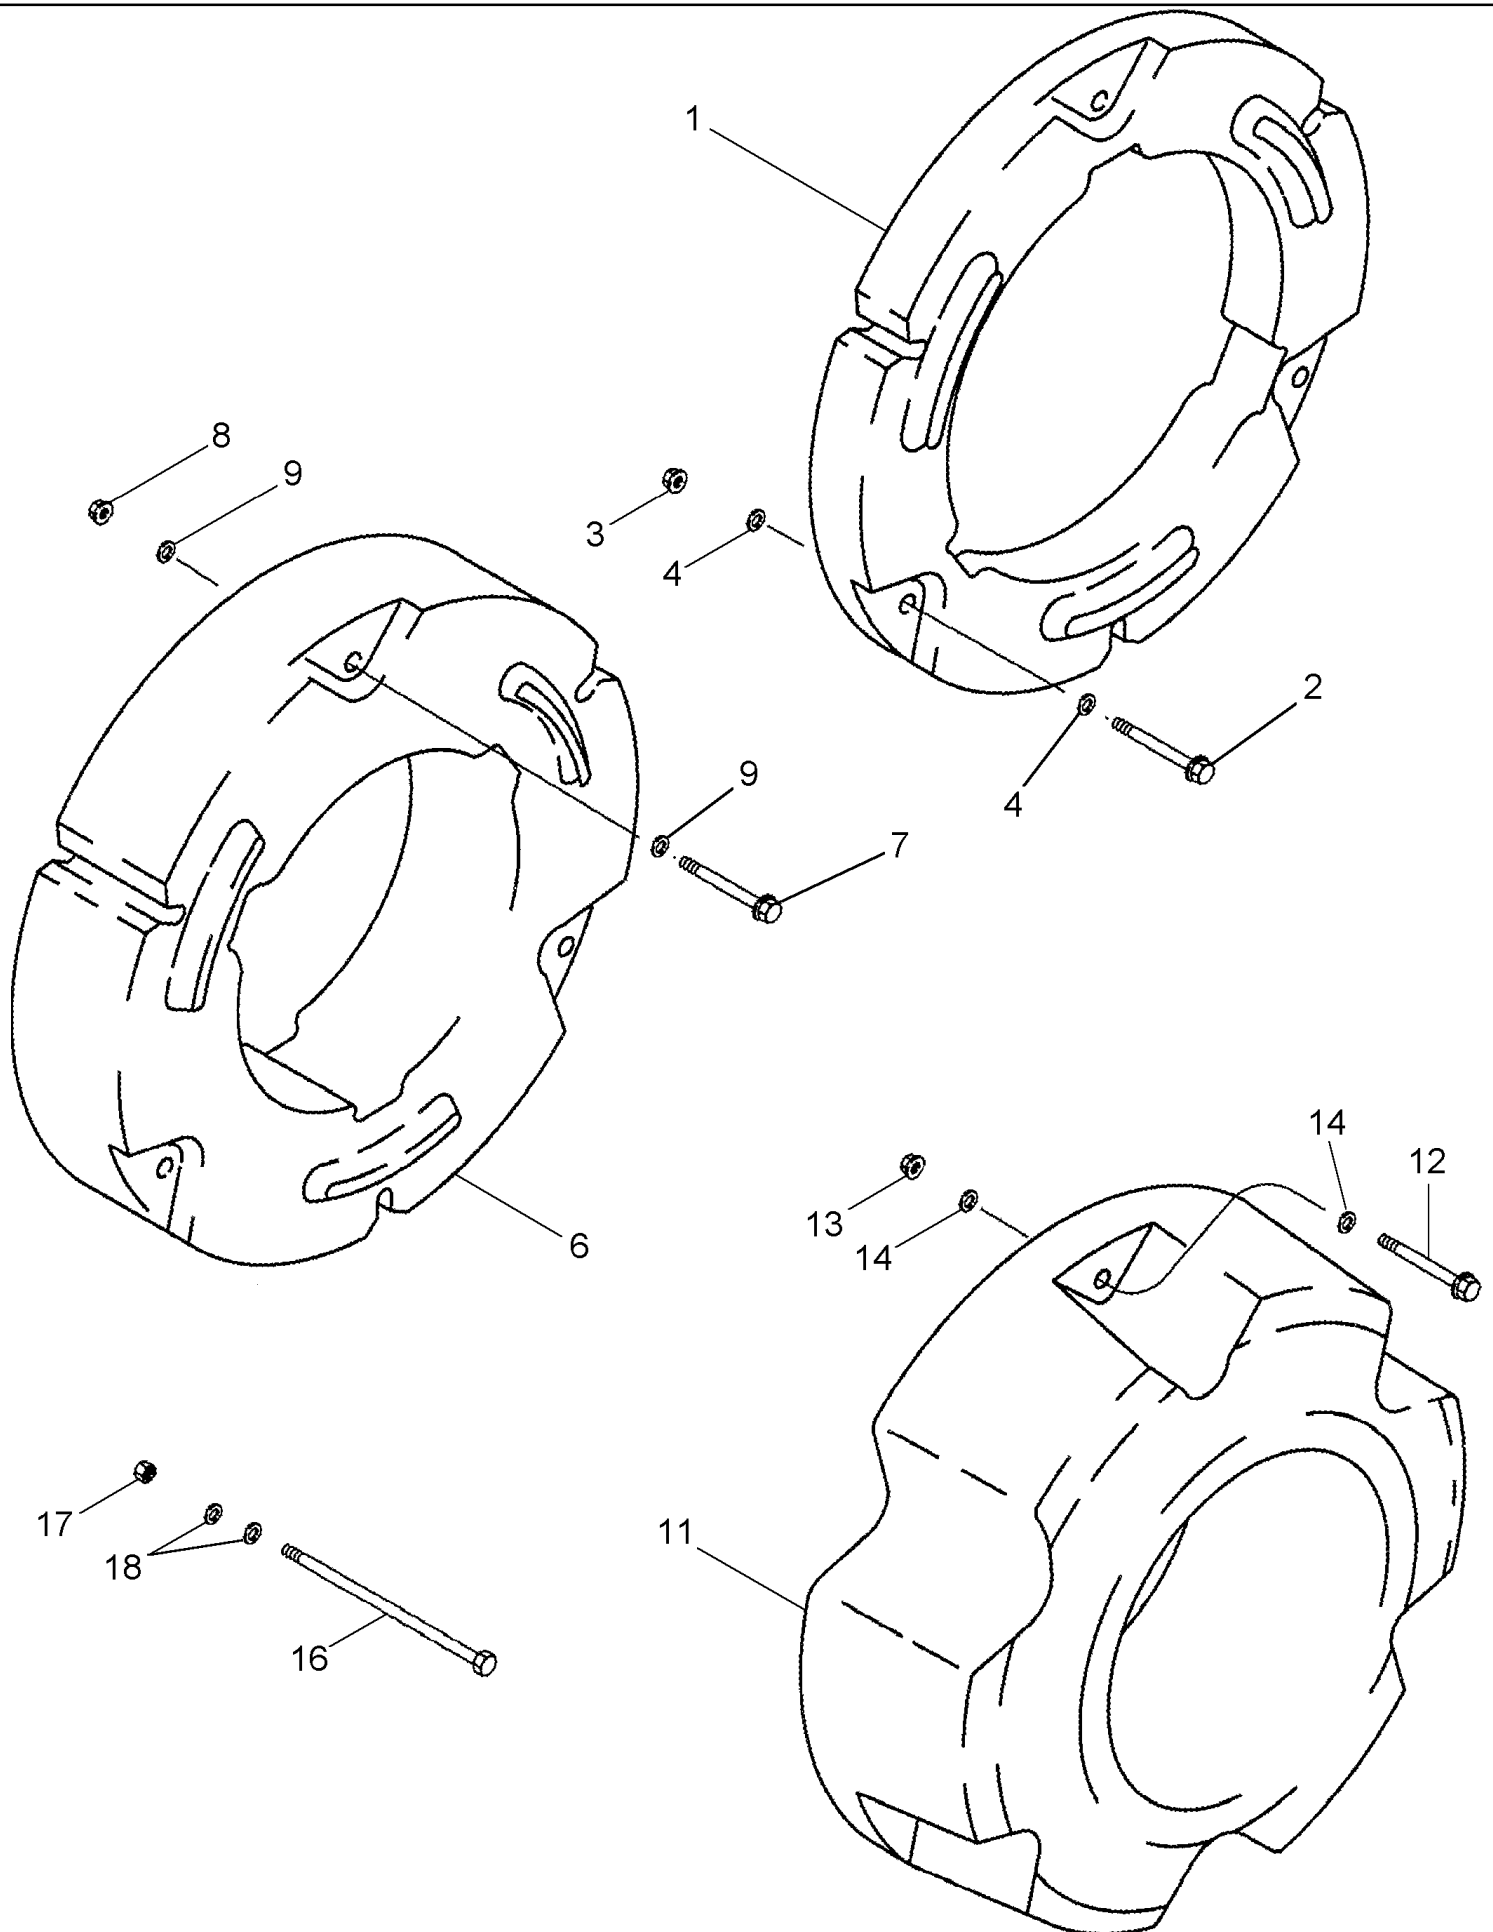

06-44 REAR WHEEL WEIGHTS

MAGNUM 310 CASE IH TRACTOR (EU) (1/06-)

06-44 REAR WHEEL WEIGHTS

сылка	Номер детали	Кол-во	Описание
1	405828A1	2	WEIGHT, Wheel, 200 lb
2	87393412	6	BOLT, M16 x 130; 10.9
3	832-10416	6	NUT, LOCK, M16 x 2, CI 8,
4	896-15016	12	WASHER, M17.5 x 34 x 5, HT,
6	87310406	2	WEIGHT, WHEEL, 500 lb, Magnum225, Magnum250, Magnum280, and Magnum310
6	87310406	4	WEIGHT, WHEEL, , Magnum 335
7	87393412	6	BOLT, M16 x 130; 10.9, Magnum225, Magnum250, Magnum280, and Magnum310
7	87393412	12	BOLT, , Magnum 335
8	412066	6	NUT, LOCK, M16 x 2, CI 8, , Magnum225, Magnum250, Magnum280, and Magnum310
8	412066	12	NUT, LOCK, M16 x 2, CI 8, , Magnum 335
9	896-15016	12	WASHER, M17.5 x 34 x 5, HT, , Magnum225, Magnum250, Magnum280, and Magnum310
9	896-11016	24	WASHER, M17.5 x 30 x 4, HT, , Magnum 335
11	405830A1	2	WEIGHT, Wheel, 1000 lb, Magnum225, Magnum250, Magnum280, and Magnum310
11	405830A1	4	WEIGHT, , Magnum 335
12	87393412	6	BOLT, M16 x 130; 10.9, Magnum225, Magnum250, Magnum280, and Magnum310
12	87393412	12	BOLT, , Magnum 335
13	412066	6	NUT, LOCK, M16 x 2, CI 8, , Magnum225, Magnum250, Magnum280, and Magnum310
13	412066	12	NUT, LOCK, M16 x 2, CI 8, , Magnum 335
14	896-15016	12	WASHER, M17.5 x 34 x 5, HT, , Magnum225, Magnum250, Magnum280, and Magnum310
14	896-11016	24	WASHER, M17.5 x 30 x 4, HT, , Magnum 335
16	87361584	6	BOLT, M16 x 140; 10.9
17	412066	12	NUT, LOCK, M16 x 2, CI 8,
18	896-15016	12	WASHER, M17.5 x 34 x 5, HT,