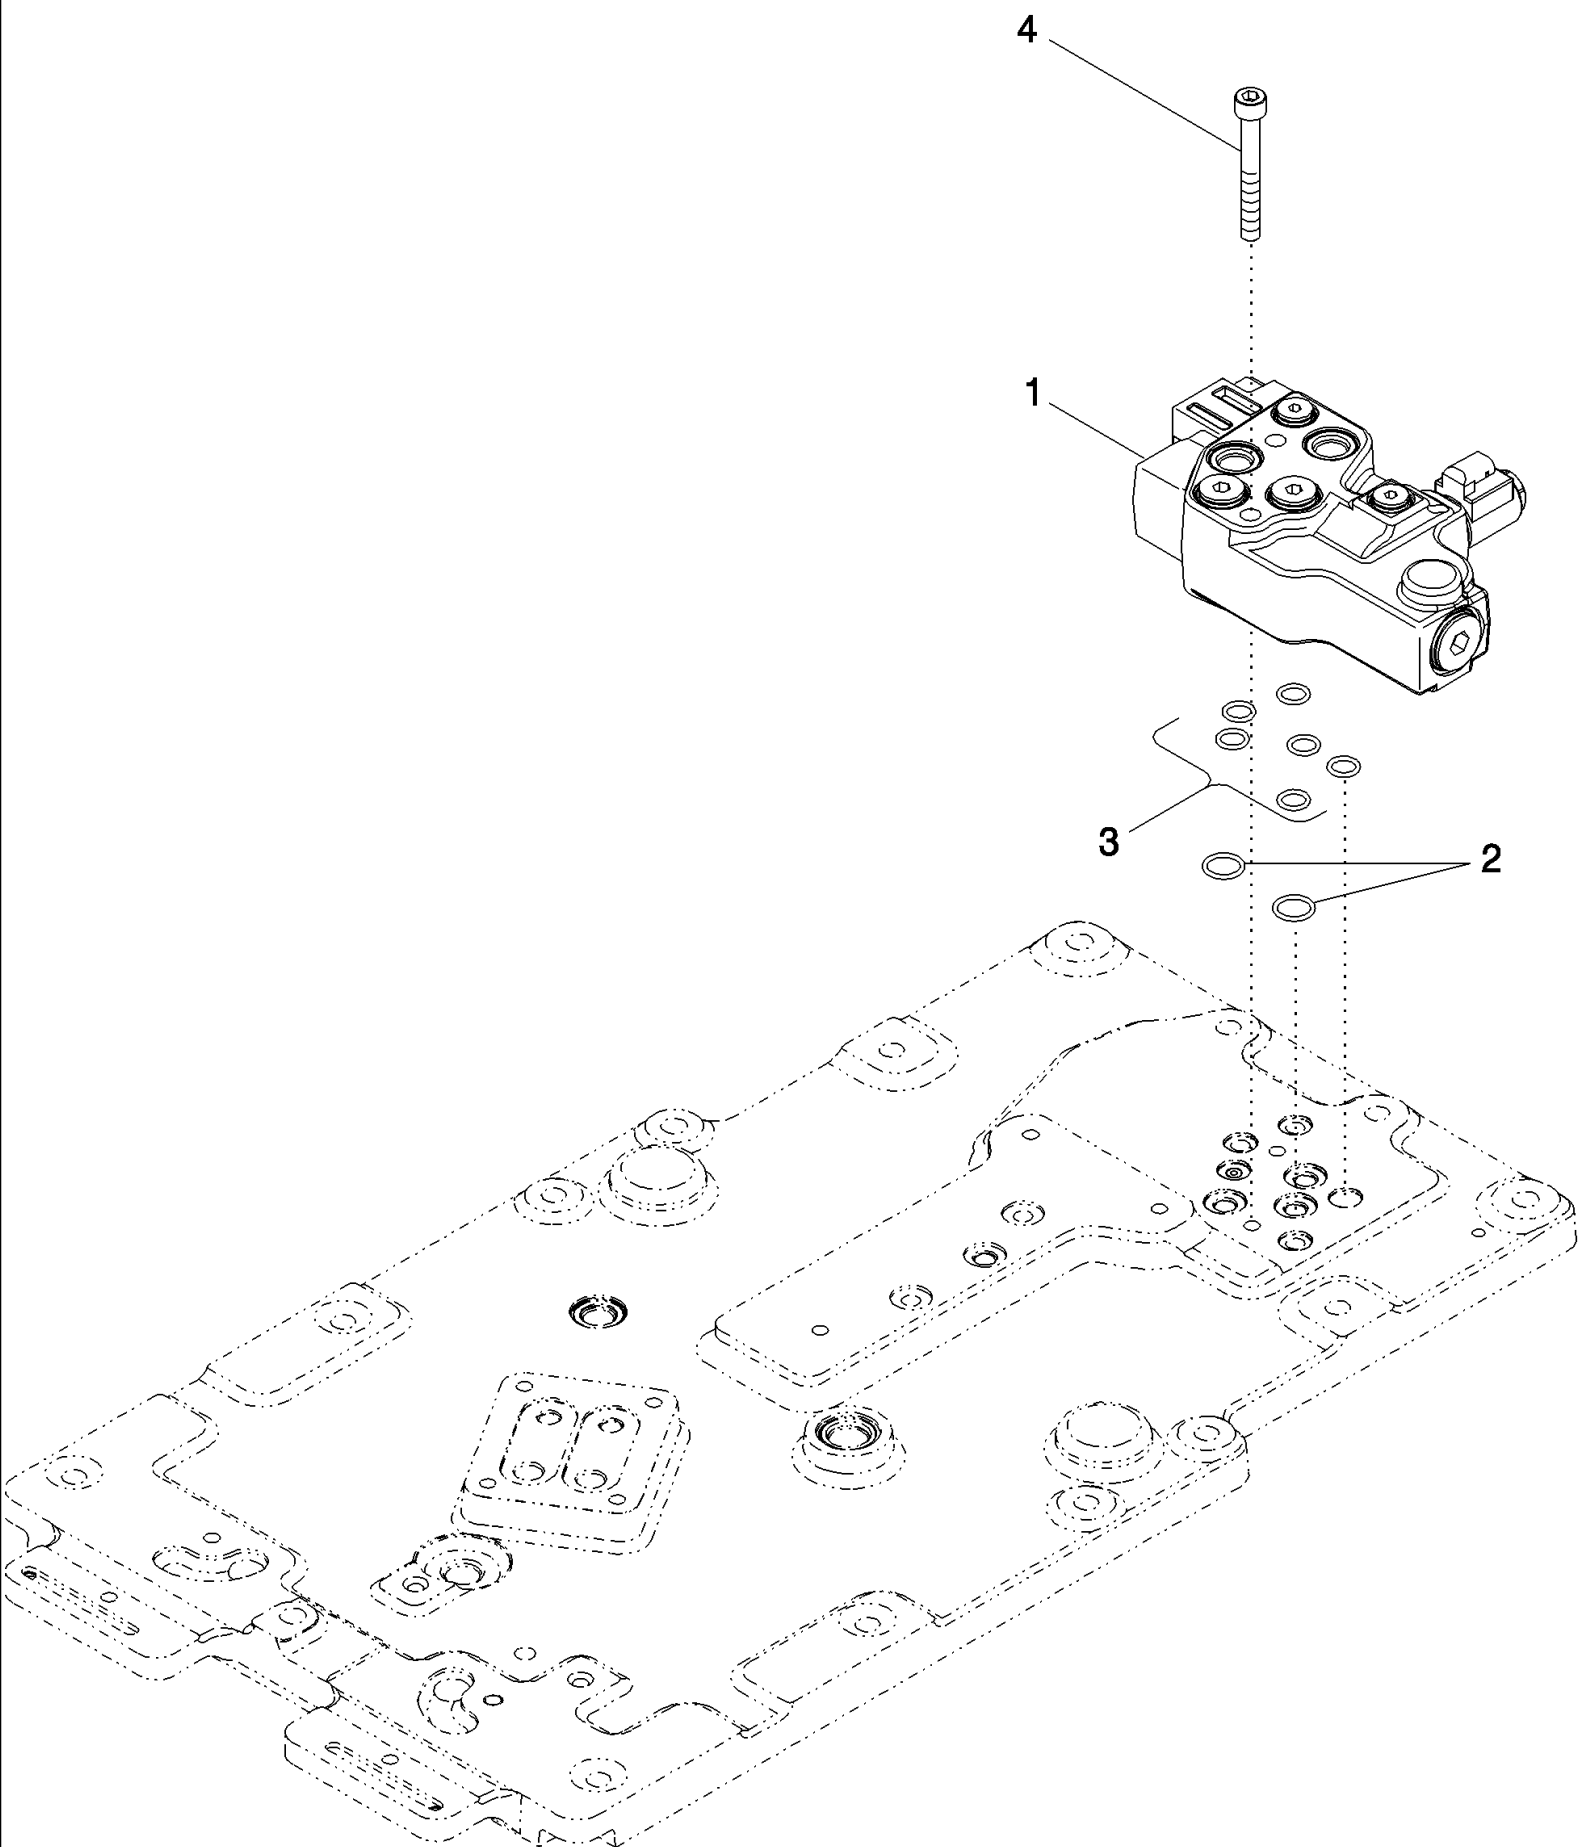

08-14 HYDRAULIC SYSTEM - PTO/DIFFERENTIAL LOCK VALVE

сылка	Номер детали	Кол-во	Описание
1	87705317	1	CLUTCH. PTO, PTO/Differential Lock, See Figure 08-24
2	238-5115	2	O-RING, -115, 70 Duro, .674" ID x .103" Thk,
3	238-5112	6	O-RING, -112, 70 Duro, .487" ID x .103" Thk,
4	87437262	2	SCREW,