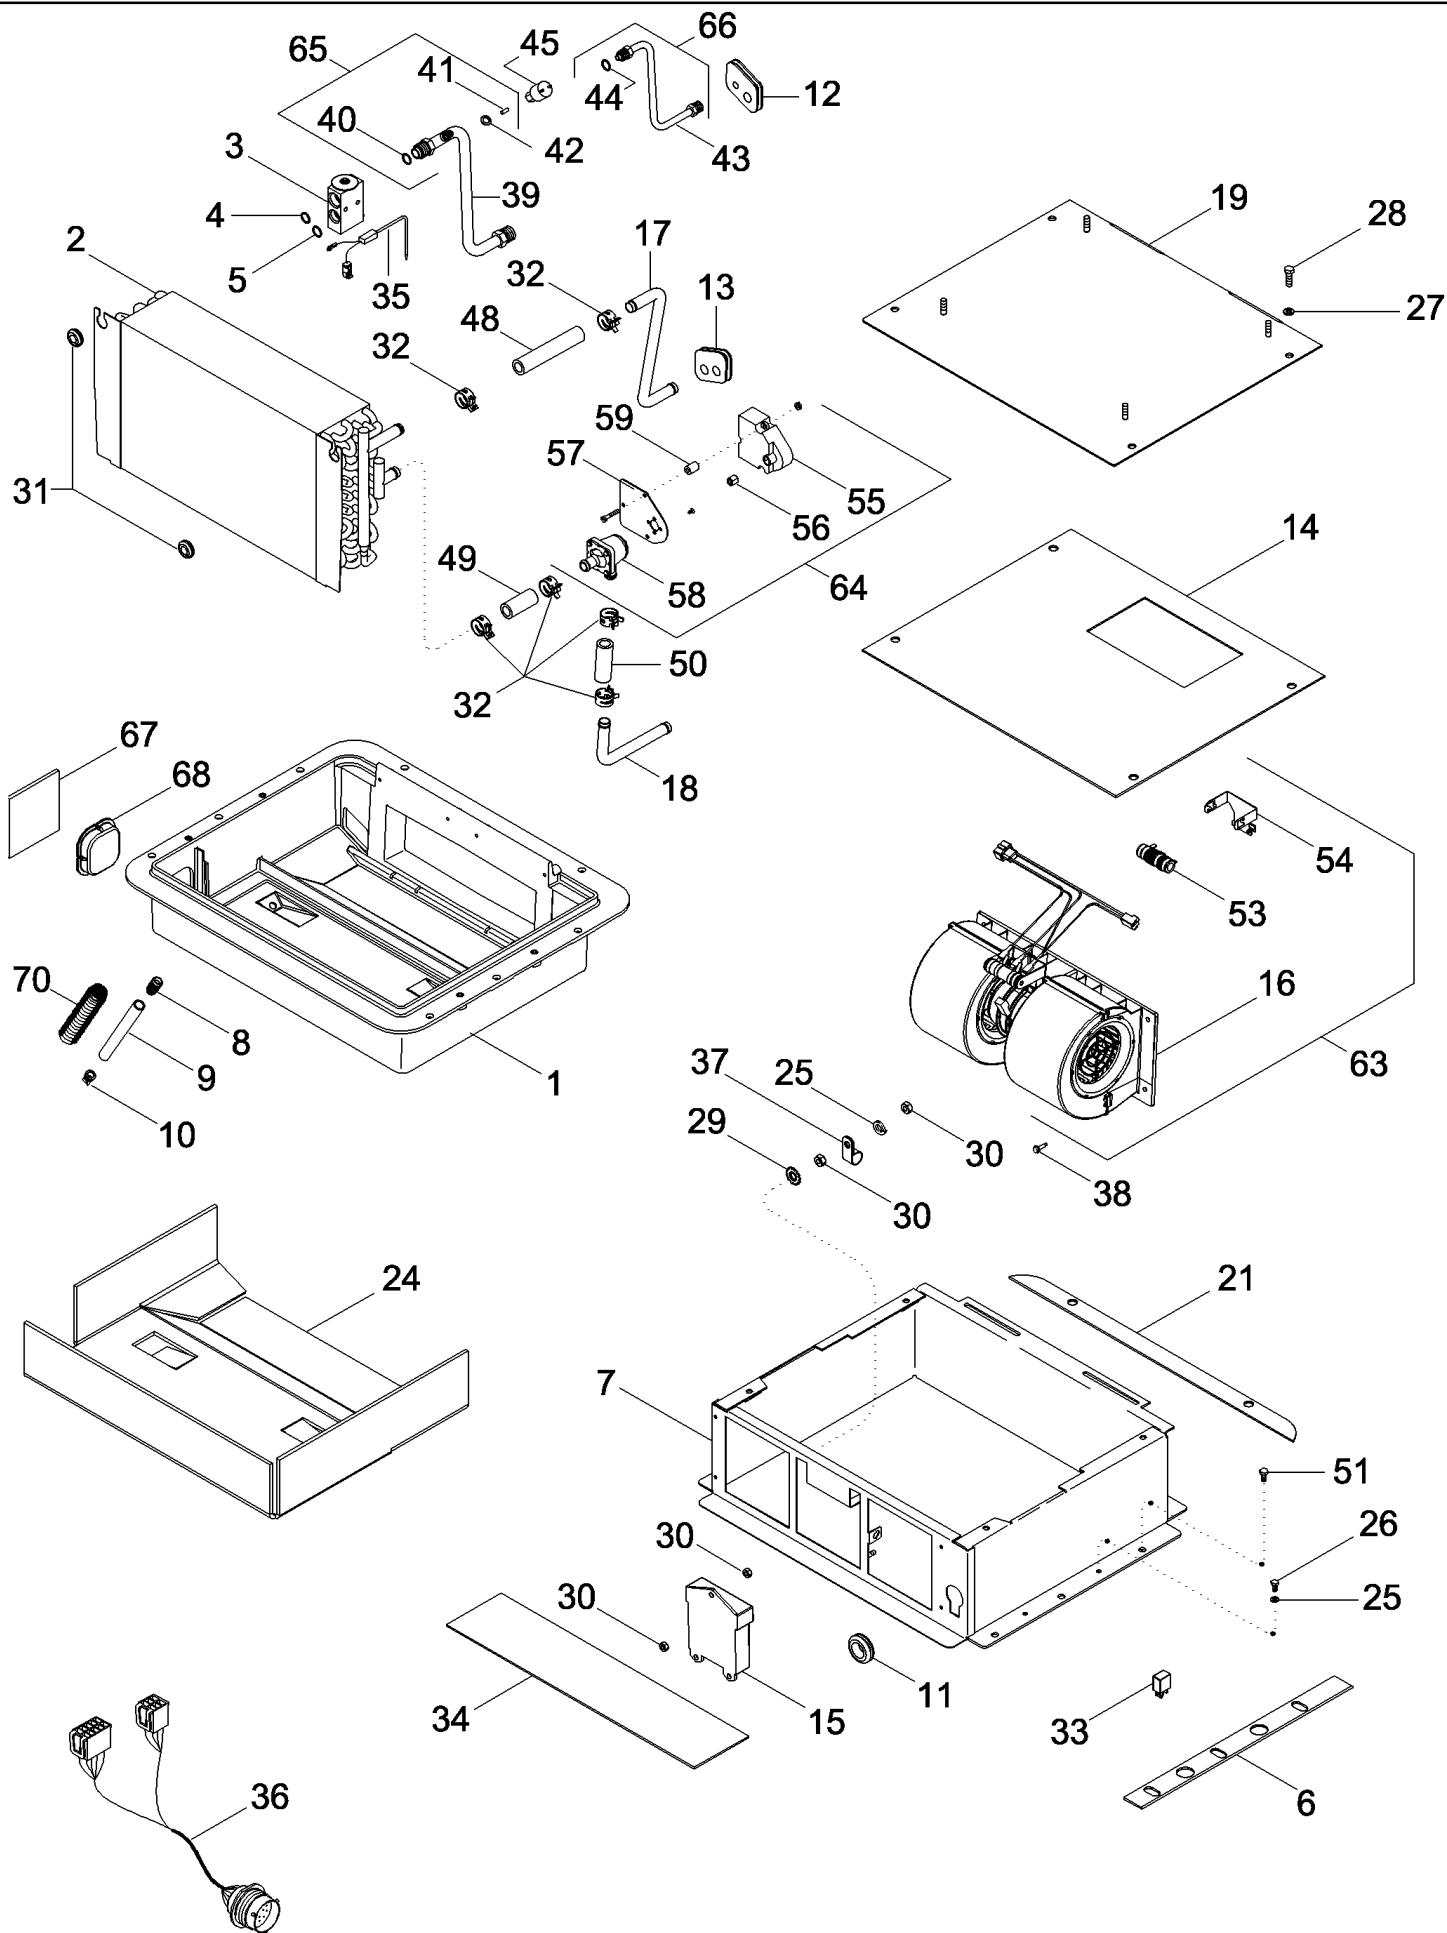

MAGNUM 310 CASE IH TRACTOR (EU) (1/06-)

09-42 AIR CONDITIONING - CLIMATE CONTROL UNIT, WITHOUT AUTO TEMP CONTROL

сылка	Номер детали	Кол-во	Описание
1	322996A1	1	BOX,
2	86990262	1	CORE, Evaporator And Heater
3	386535A1	1	VALVE,
4	128485A1	1	O-RING, 9/16 ID x 1/16
5	128484A1	1	O-RING, 7/16 ID x 1/16
6	322994A1	4	GASKET,
7	87454443	1	CASE ASSY.,
8	1250522C3	2	ELBOW,
9	1977334C1	2	HOSE, 610 mm (24-1/8"), Cut From 198091C1
10	109239C2	2	VALVE,
11	248-2381	1	GROMMET, 1" ID x 1 3/8" Groove Dia, 1 ID
12	322989A1	1	GROMMET,
13	322990A1	1	GROMMET,
14	87324951	1	GASKET,
15	87429903	1	CONTROL, Module
16	323610A1	1	BLOWER,
17	322985A1	1	PIPE, Outlet
18	322987A1	1	PIPE, Inlet
19	87306495	1	COVER,
21	322995A1	4	GASKET,
24	324484A1	1	INSULATOR,
25	892-11006	5	WASHER, LOCK, M6,
26	614-6012	4	BOLT, Hex, M6 x 12, 8.8,
27	892-11008	4	WASHER, LOCK, M8,
28	627-8025	4	BOLT, Hex, M8 x 25, 10.9,
29	493-81002	1	WASHER, LOCK, Ext-Int Tooth, 1/4",
30	829-1406	4	NUT, M6, CI 10,
31	248-1243	2	GROMMET, 1/2" ID x 13/16" Groove Dia, Diag Cut,
32	1954736C1	6	CLAMP, HOSE, No. 24
33	105849A1	1	RELAY, 20 Amp
34	327306A1	1	GASKET,
35	323016A1	1	SENSOR,
36	87323959	1	HARNESS,
37	515-21127	1	CLAMP, 1/2", Insul, 1/4" Bolt,
38	281-14512	4	SCREW, SELF TAP, Hex Wash Hd, #10 x 3/4",
39	NSS	1	NOT SERVICED SEPARATELY, TUBE
40	128485A1	1	O-RING, 9/16 ID x 1/16
41	1250594C2	1	CORE,
42	128483A1	1	O-RING, 5/16 ID x 1/16
43	NSS	1	NOT SERVICED SEPARATELY, TUBE
44	128483A1	1	O-RING, 5/16 ID x 1/16
45	87323829	1	SWITCH, PRESSURE, Low Pressure
48	1321290C2	1	HOSE, 127 mm (5"), Cut From 97252CX
49	324022A1	1	HOSE, 54 mm (2-1/8"), Cut From 97252CX
50	324023A1	1	HOSE, 64 mm (2-1/2"), Cut From 97252CX