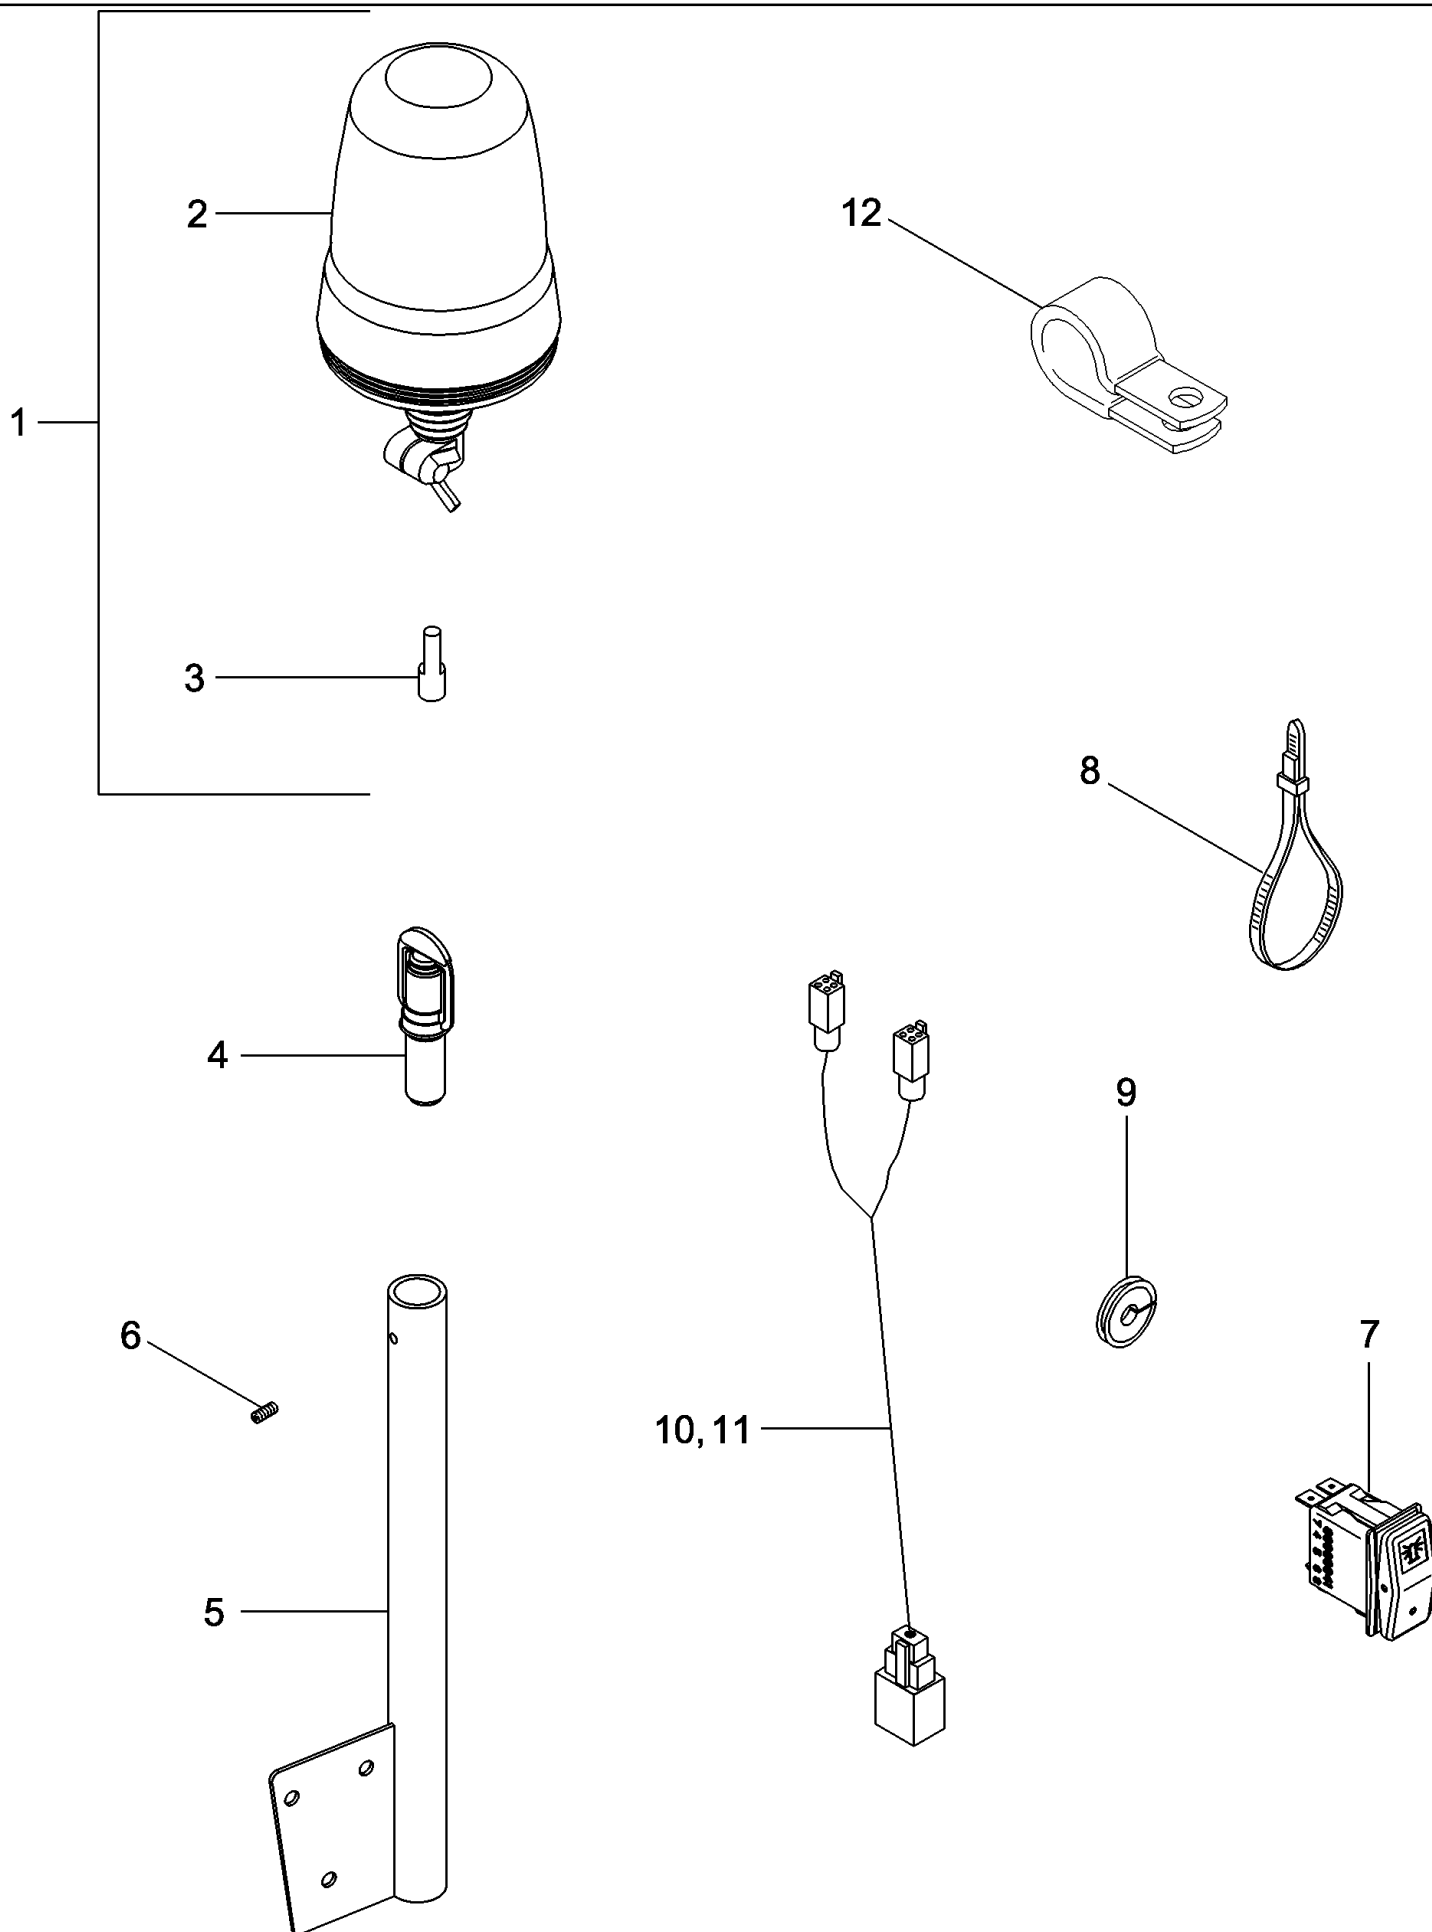

MAGNUM 310 CASE IH TRACTOR (EU) (1/06-)

04-37 LAMP - BEACON

сылка	Номер детали	Кол-во	Описание
1	175048A1	AR	BEACON, Inc. 2, 3
2	192809A1	1	LENS, Amber
3	3125705R1	1	BULB, Beacon
4	244106A1	AR	CONNECTOR, ELEC, Adapter
5	450672A1	AR	BRACKET,
6	878-1066	AR	SET SCREW, Hex Soc, M6 x 6, Cup Pt,
7	87414325	1	SWITCH,
8	L11541	AR	STRAP, CABLE,
9	182045A1	2	GROMMET,
10	447666A1	1	HARNESS, Dual Beacon Jumper
11	328501A1	AR	HARNESS, Adapter
12	515-2395	1	CLAMP, 3/8", Insul, 3/8" Bolt,