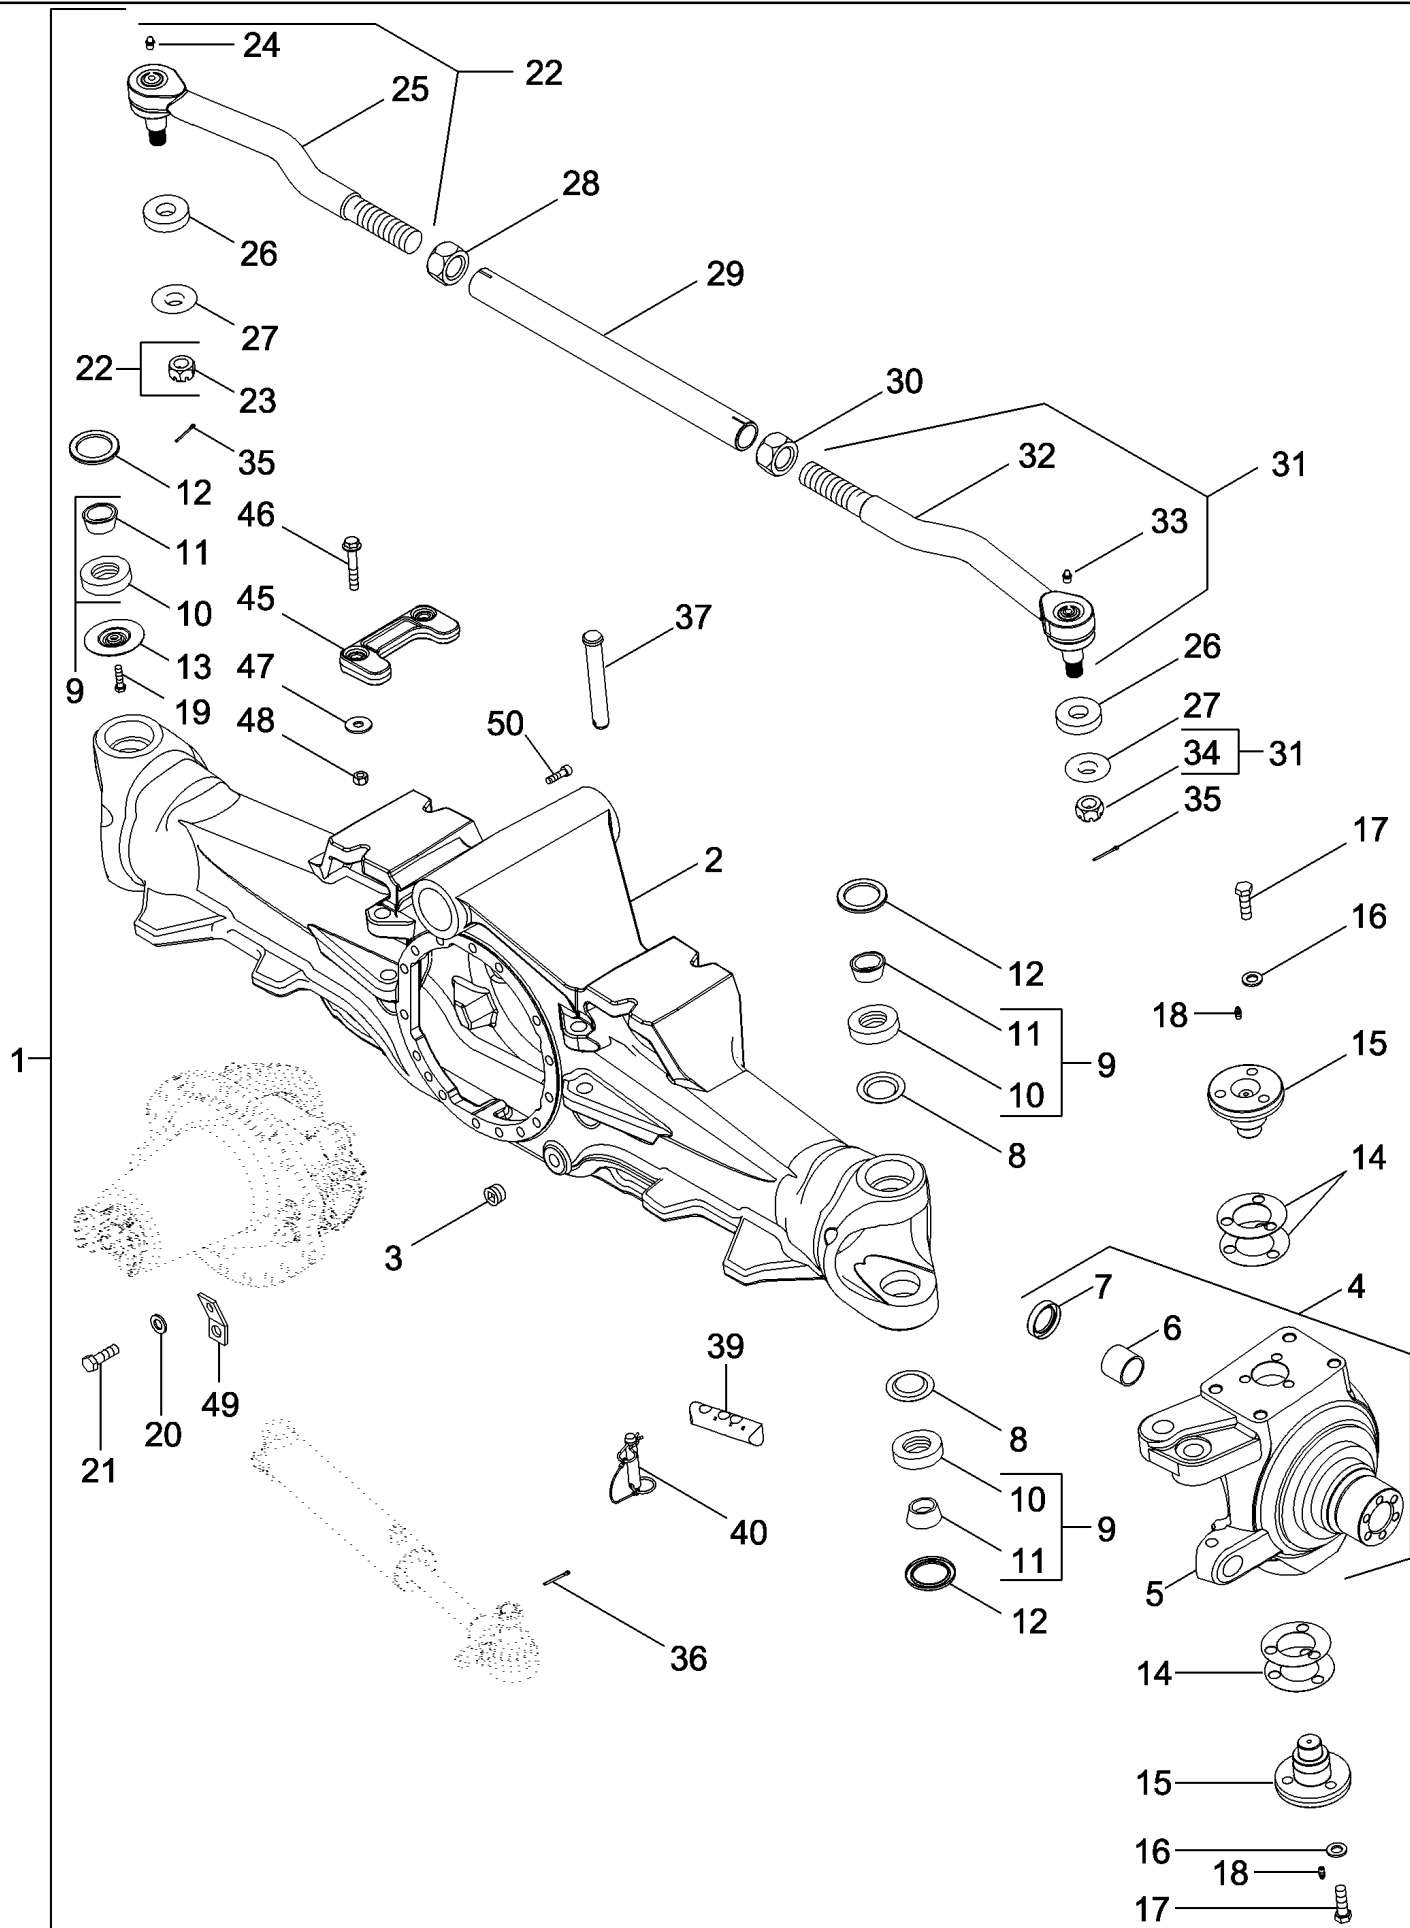

MAGNUM 310 CASE IH TRACTOR (EU) (1/06-)

05-14 MFD AXLE HOUSING ASSEMBLY - STANDARD WITH 10 BOLT HUB, WITHOUT DIFFERENTIAL LOCK

сылка	Номер детали	Кол-во	Описание
1	87307643	1	AXLE, Complete With Differential And Planetaries, Inc. 2 - 53, Axle BSN Z7RZ02024
1	87588819	1	AXLE, Complete With Differential And Planetaries, Inc. 2 - 53, Axle ASN Z7RZ02024
2	87404246	1	HOUSING,
3	221-887	2	PLUG, 3/4
4	295163A2	1	KNUCKLE, STEERING, Right Hand, Inc. 5 - 7
4	295162A2	1	KNUCKLE, STEERING, Left Hand, Inc. 5 - 7
5	NSS	1	NOT SERVICED SEPARATELY, KNUCKLE, Housing
6	235628A1	1	BUSHING,
7	128647A1	1	SEAL,
8	382635A1	3	RETAINER,
9	377919A1	4	BEARING, Inc. 10, 11
10	NSS	1	NOT SERVICED SEPARATELY, RING, Inner
11	NSS	1	NOT SERVICED SEPARATELY, RING, Outer
12	1277270C1	4	SEAL, OIL,
13	87440524	1	RETAINER, If Equipped (Shown)
14	310960A1	4	KIT, SHIM, Inc. 14
14	NSS	5	NOT SERVICED SEPARATELY, SHIM .005
14	NSS	5	NOT SERVICED SEPARATELY, SHIM .007
14	NSS	5	NOT SERVICED SEPARATELY, SHIM .010
14	NSS	5	NOT SERVICED SEPARATELY, SHIM .015
14	NSS	5	NOT SERVICED SEPARATELY, SHIM .030
14	NSS	5	NOT SERVICED SEPARATELY, SHIM .060
15	378409A1	4	CAP,
16	896-11014	12	WASHER, M12 x 28.5 x 3, HT,
17	627-14045	12	BOLT, Hex, M14 x 45, 10.9, Full Thd,
18	219-1	4	NIPPLE, LUBE, 1/8"-27 x .66 lg,
19	615-6012	1	BOLT, Hex, M6 x 12, 8.8, Full Thd, If Equipped
20	896-11014	16	WASHER, M12 x 28.5 x 3, HT,
21	627-14045	16	BOLT, Hex, M14 x 45, 10.9, Full Thd,
22	87455778	1	BALL JOINT, Left Hand Threads, Inc. 23 - 25
23	87455806	1	NUT, SLOTTED, M22
24	87455807	1	FITTING, Grease
25	NSS	1	NOT SERVICED SEPARATELY, BALL JOINT, Left Hand
26	NSS	1	NOT SERVICED SEPARATELY,
27	NSS	1	NOT SERVICED SEPARATELY,
28	87455777	1	NUT, M36, Left Hand Threads
29	87455775	1	TUBE,
30	87455776	1	NUT, M36, Right Hand Threads
31	87455779	1	BALL JOINT, Right Hand Threads, Inc. 32 - 34
32	NSS	1	NOT SERVICED SEPARATELY, BALL JOINT, Right Hand
33	87455807	1	FITTING, Grease
34	87455806	1	NUT, SLOTTED, M22
35	432-820	2	PIN, SPLIT (COTTER), 1/8" x 1 1/4",
36	432-820	2	PIN, SPLIT (COTTER), 1/8" x 1 1/4",
37	292565A1	2	PIN, LARGE,