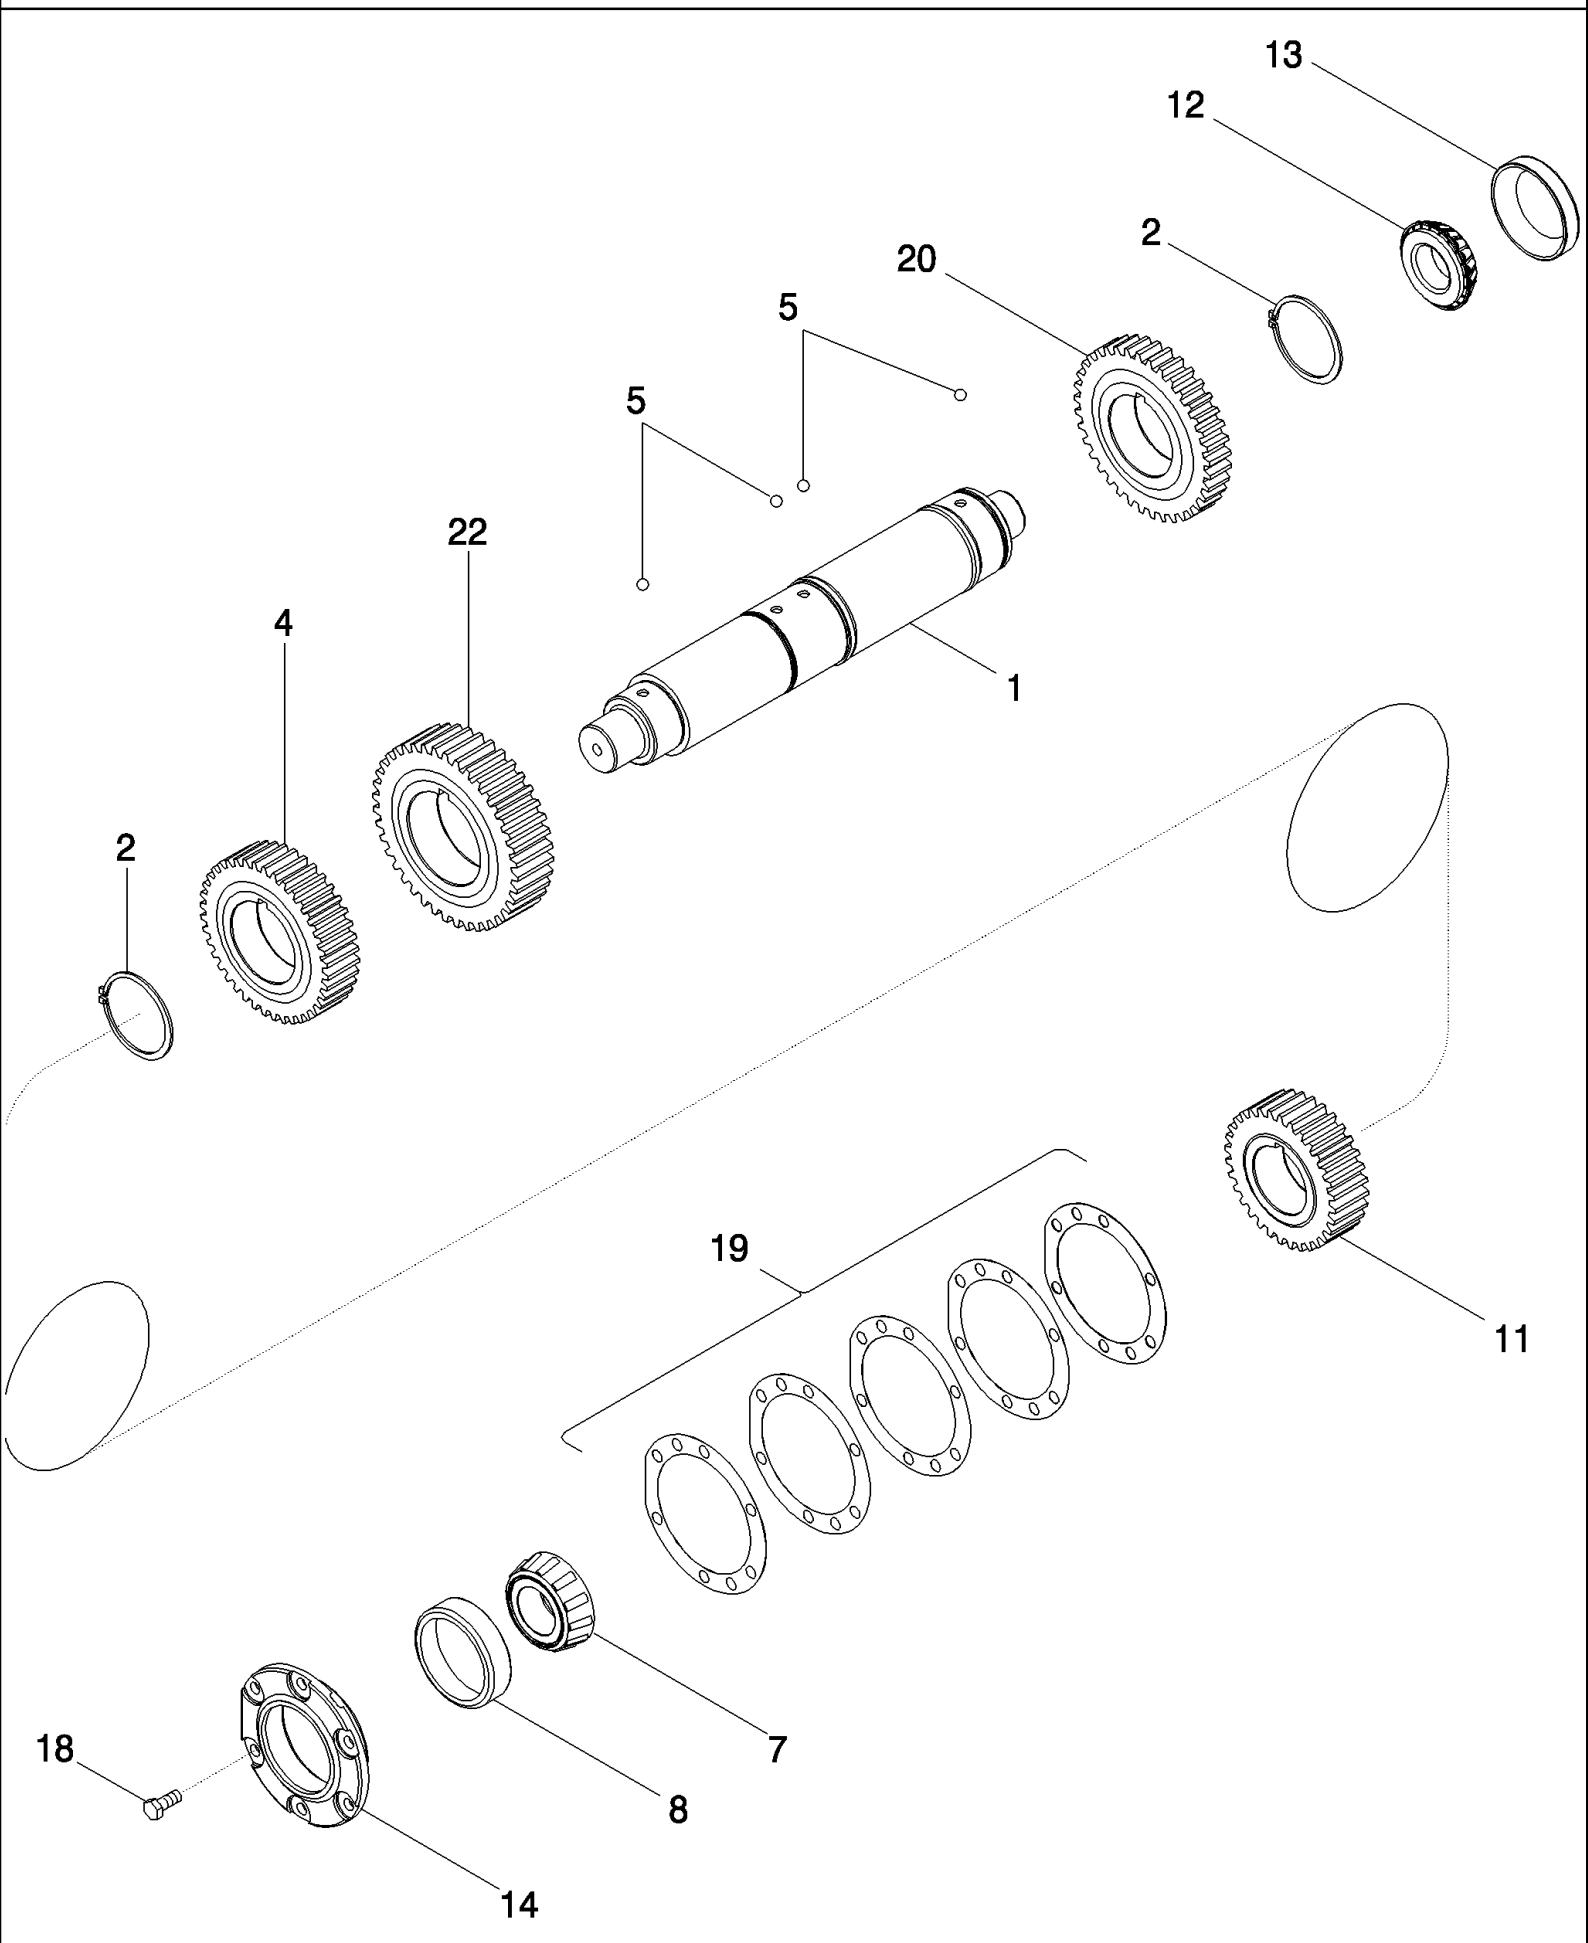

MAGNUM 310 CASE IH TRACTOR (EU) (1/06-)

06-08 SPEED TRANSMISSION - COUNTERSHAFT WITHOUT CREEP OR 19 SPEED

сылка	Номер детали	Кол-во	Описание
1	1342253C2	1	SHAFT,
2	100-11293	2	RING, SNAP, #293, Ext,
4	1285983C1	1	GEAR, DRIVING, Drive, 34T
5	211-1012	4	BALL, 3/8" Dia, 24,CRS
7	18427	1	BEARING, CONE,
8	ST951	1	BEARING, CUP,
11	1285981C1	1	PINION, Drive, 29 T
12	ST2051	1	BEARING, CONE,
13	ST863	1	BEARING, CUP,
14	1286000C3	1	CAGE,
18	613-10025	6	BOLT, Hex, M10 x 25, 8.8, Full Thd,
19	120647C2	AR	SHIM, 0.08 mm
19	120648C2	AR	SHIM, 0.10 mm
19	120649C2	AR	SHIM, 0.13 mm
19	120650C2	AR	SHIM, 0.30 mm
19	120651C2	AR	SHIM, 0.76 mm
20	1285989C1	1	PINION, Driven, 37T
22	1285986C1	1	PINION, Driven, 39T