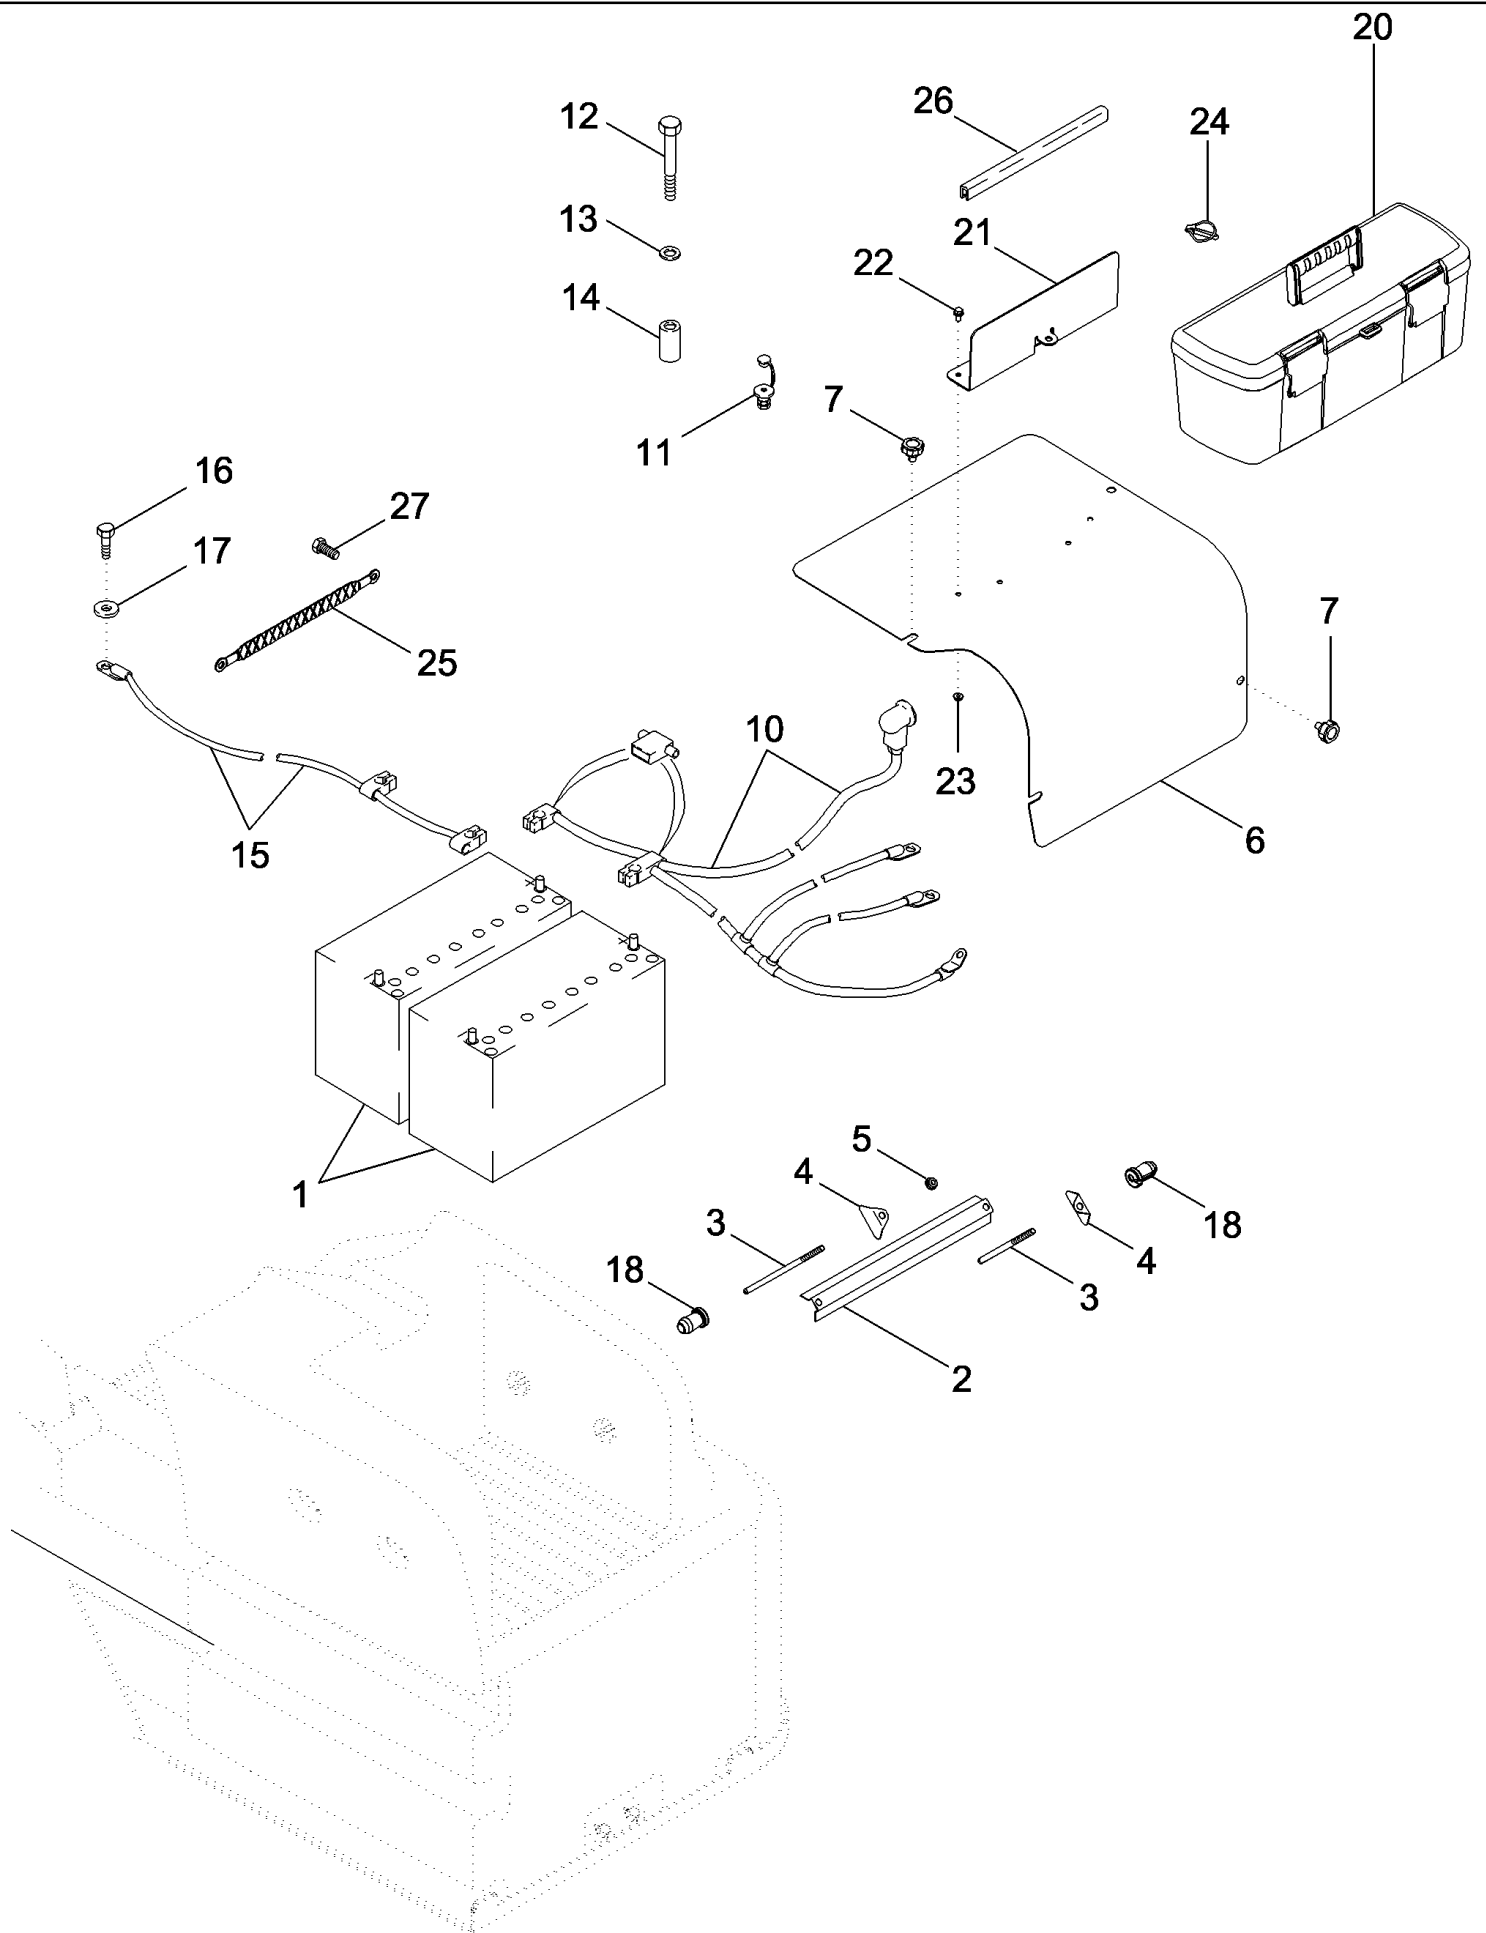

MAGNUM 310 CASE IH TRACTOR (EU) (1/06-)

04-24 BATTERY, BATTERY BOX AND CABLES

сылка	Номер детали	Кол-во	Описание
1	BMF31G	2	BATTERY, DRY, 12V, Not For UK
1	ZKA1000012	2	BATTERY, WET, UK Only
2	255675A1	2	ANGLE BAR,
3	246157A1	4	TRUSS ROD,
4	255728A1	4	PLATE, SUPPORT,
5	825-5148	4	NUT, M8, Flg Ser,
6	238016A3	1	COVER,
7	394133A1	4	KNOB,
10	87365745	1	CABLE, Positive, BSN Z6RZ03572
10	87528022	1	CABLE, Positive, ASN Z6RZ03572
11	87383841	1	BUSHING,
12	814-20070	1	BOLT, Hex, M20 x 70, 8.8,
13	896-11020	1	WASHER, M20 x 37.5 x 4, HT,
14	1331939C1	1	SPACER,
15	87456418	1	CABLE, Ground, 790 mm (31-7/64")
16	614-12025	2	BOLT, Hex, M12 x 25, 8.8,
17	896-11012	2	WASHER, M13.5 x 24.5 x 3, HT,
18	318864A1	4	SEAL, Fuel Tank
20	87400261	1	BOX, TOOL,
21	255821A2	1	SUPPORT,
22	905-6012	4	BOLT, Hex Serr Flg, M6 x 12,
23	825-5146	4	NUT, M6, Flg Ser,
24	82013836	1	PIN, LOCK,
25	87424307	1	STRAP, GROUND,
26	87450361	1	VINYL, Edge
27	614-8020	1	BOLT, Hex, M8 x 20, 8.8,
28	844-12025	2	BOLT, Hex Flg, M12 x 25, 8.8, (Not Shown), MX335