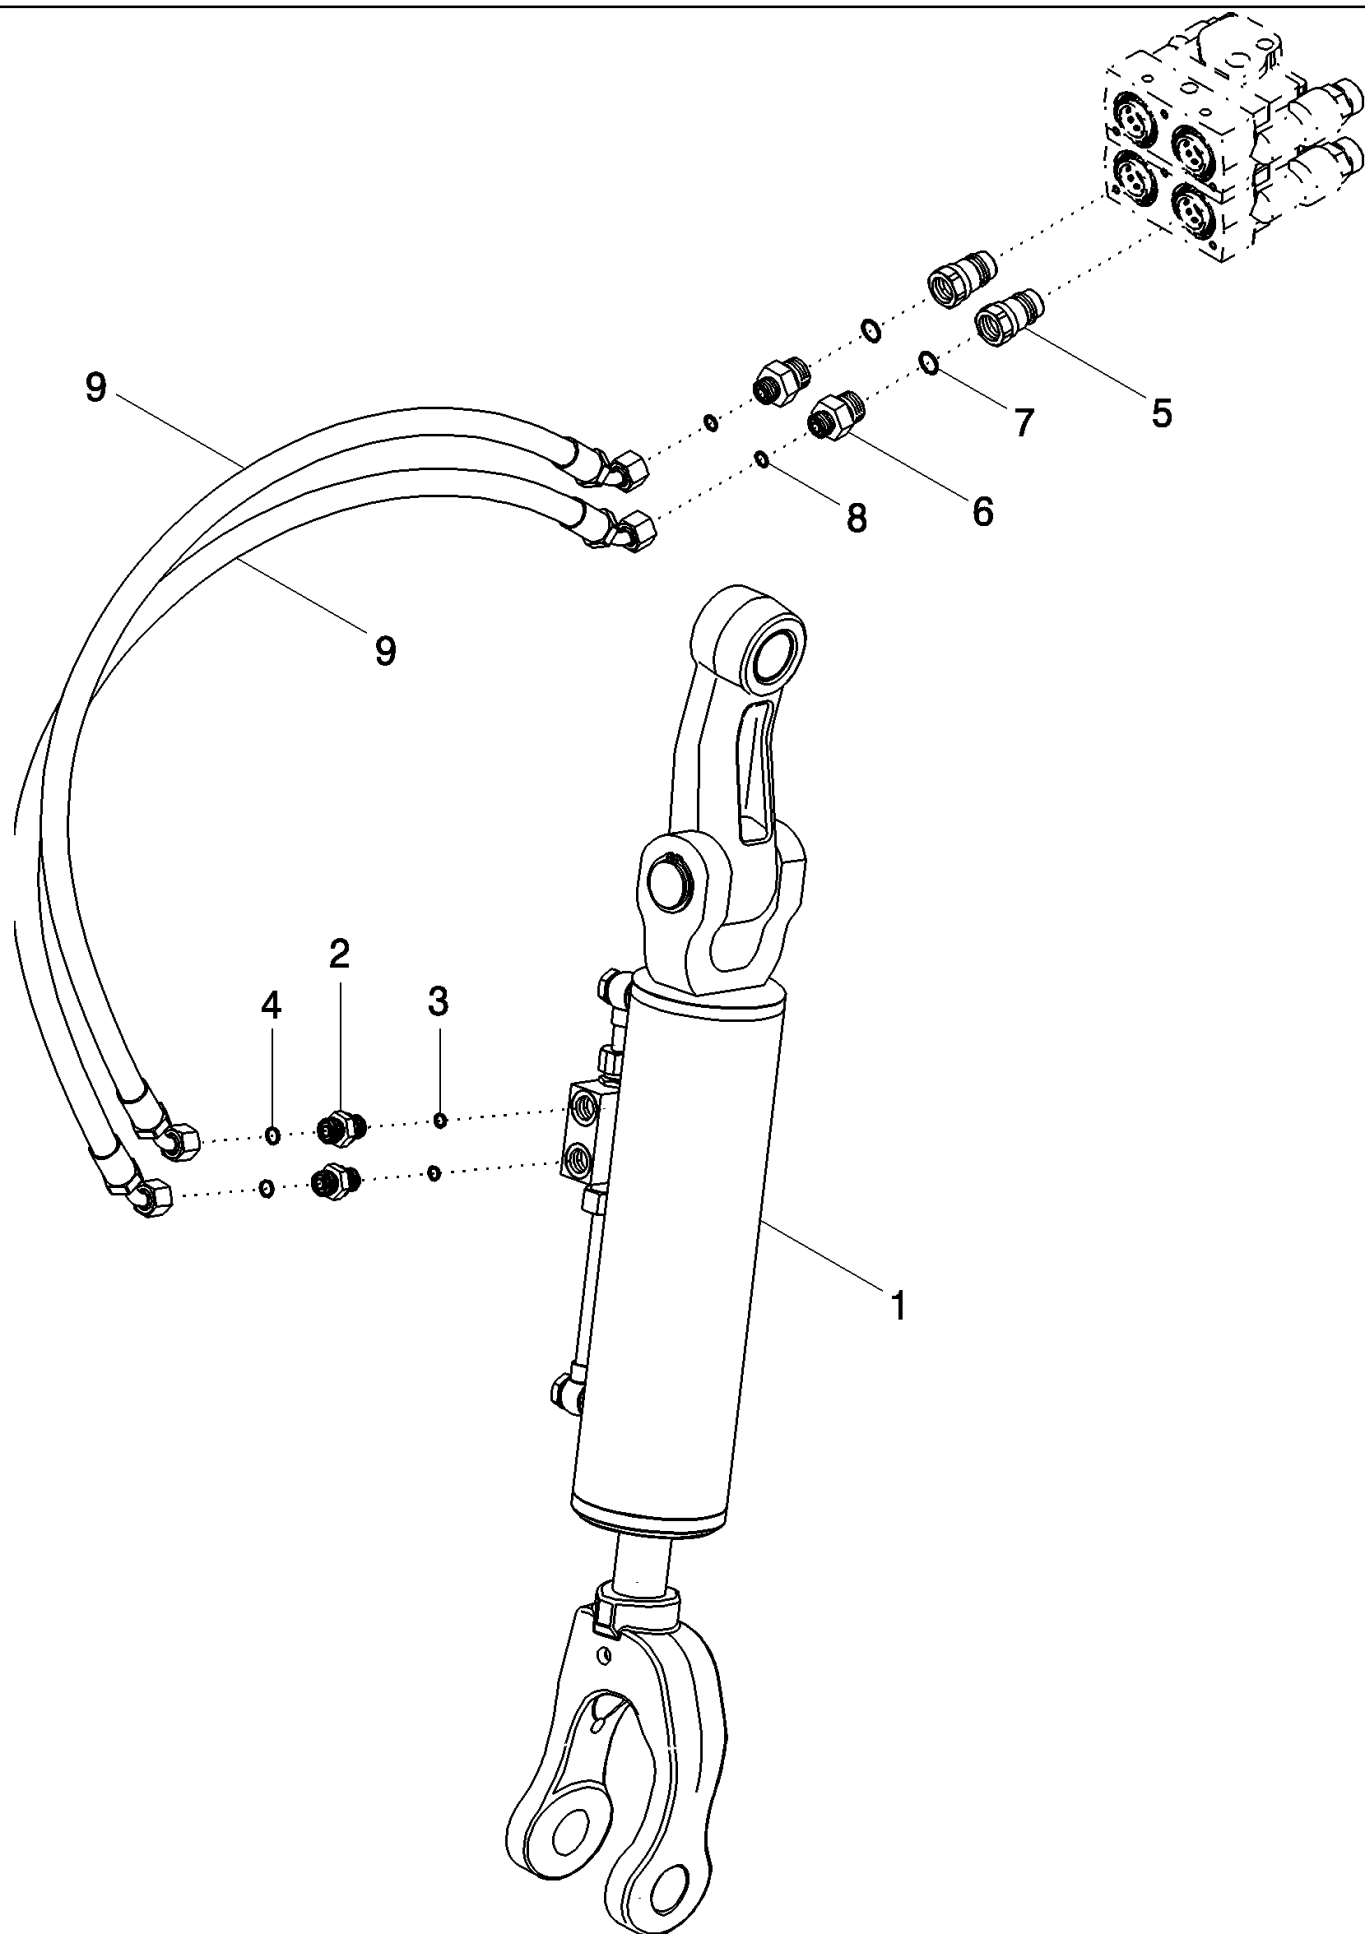

MAGNUM 310 CASE IH TRACTOR (EU) (1/06-)

08-13 HYDRAULIC LIFT LINK - HITCH, RIGHT HAND

сылка	Номер детали	Кол-во	Описание
1	87661331	1	LINK, TOP, Hydraulic Lift, See Figure 09-53 For Service Components
2	87434646	2	UNION, Inc. 3, 4
3	637-63133	1	O-RING, CI 6, 13.3MM ID x 2.2 Thk,
4	238-6012	1	O-RING, -012, 90 Duro, .364" ID x .070" Thk,
5	1272399C2	2	COUPLING, QUICK, MALE,
6	201-139	2	CONNECTOR, HYD., 11/16"-16 ORFS x 7/8"-14 ORB, Inc. 7, 8
7	237-6010	1	O-RING, 10-1, 90 Duro, .755" ID x .097" Thk,
8	238-6012	1	O-RING, -012, 90 Duro, .364" ID x .070" Thk,
9	87441257	2	HOSE, 805 mm (31-11/16")