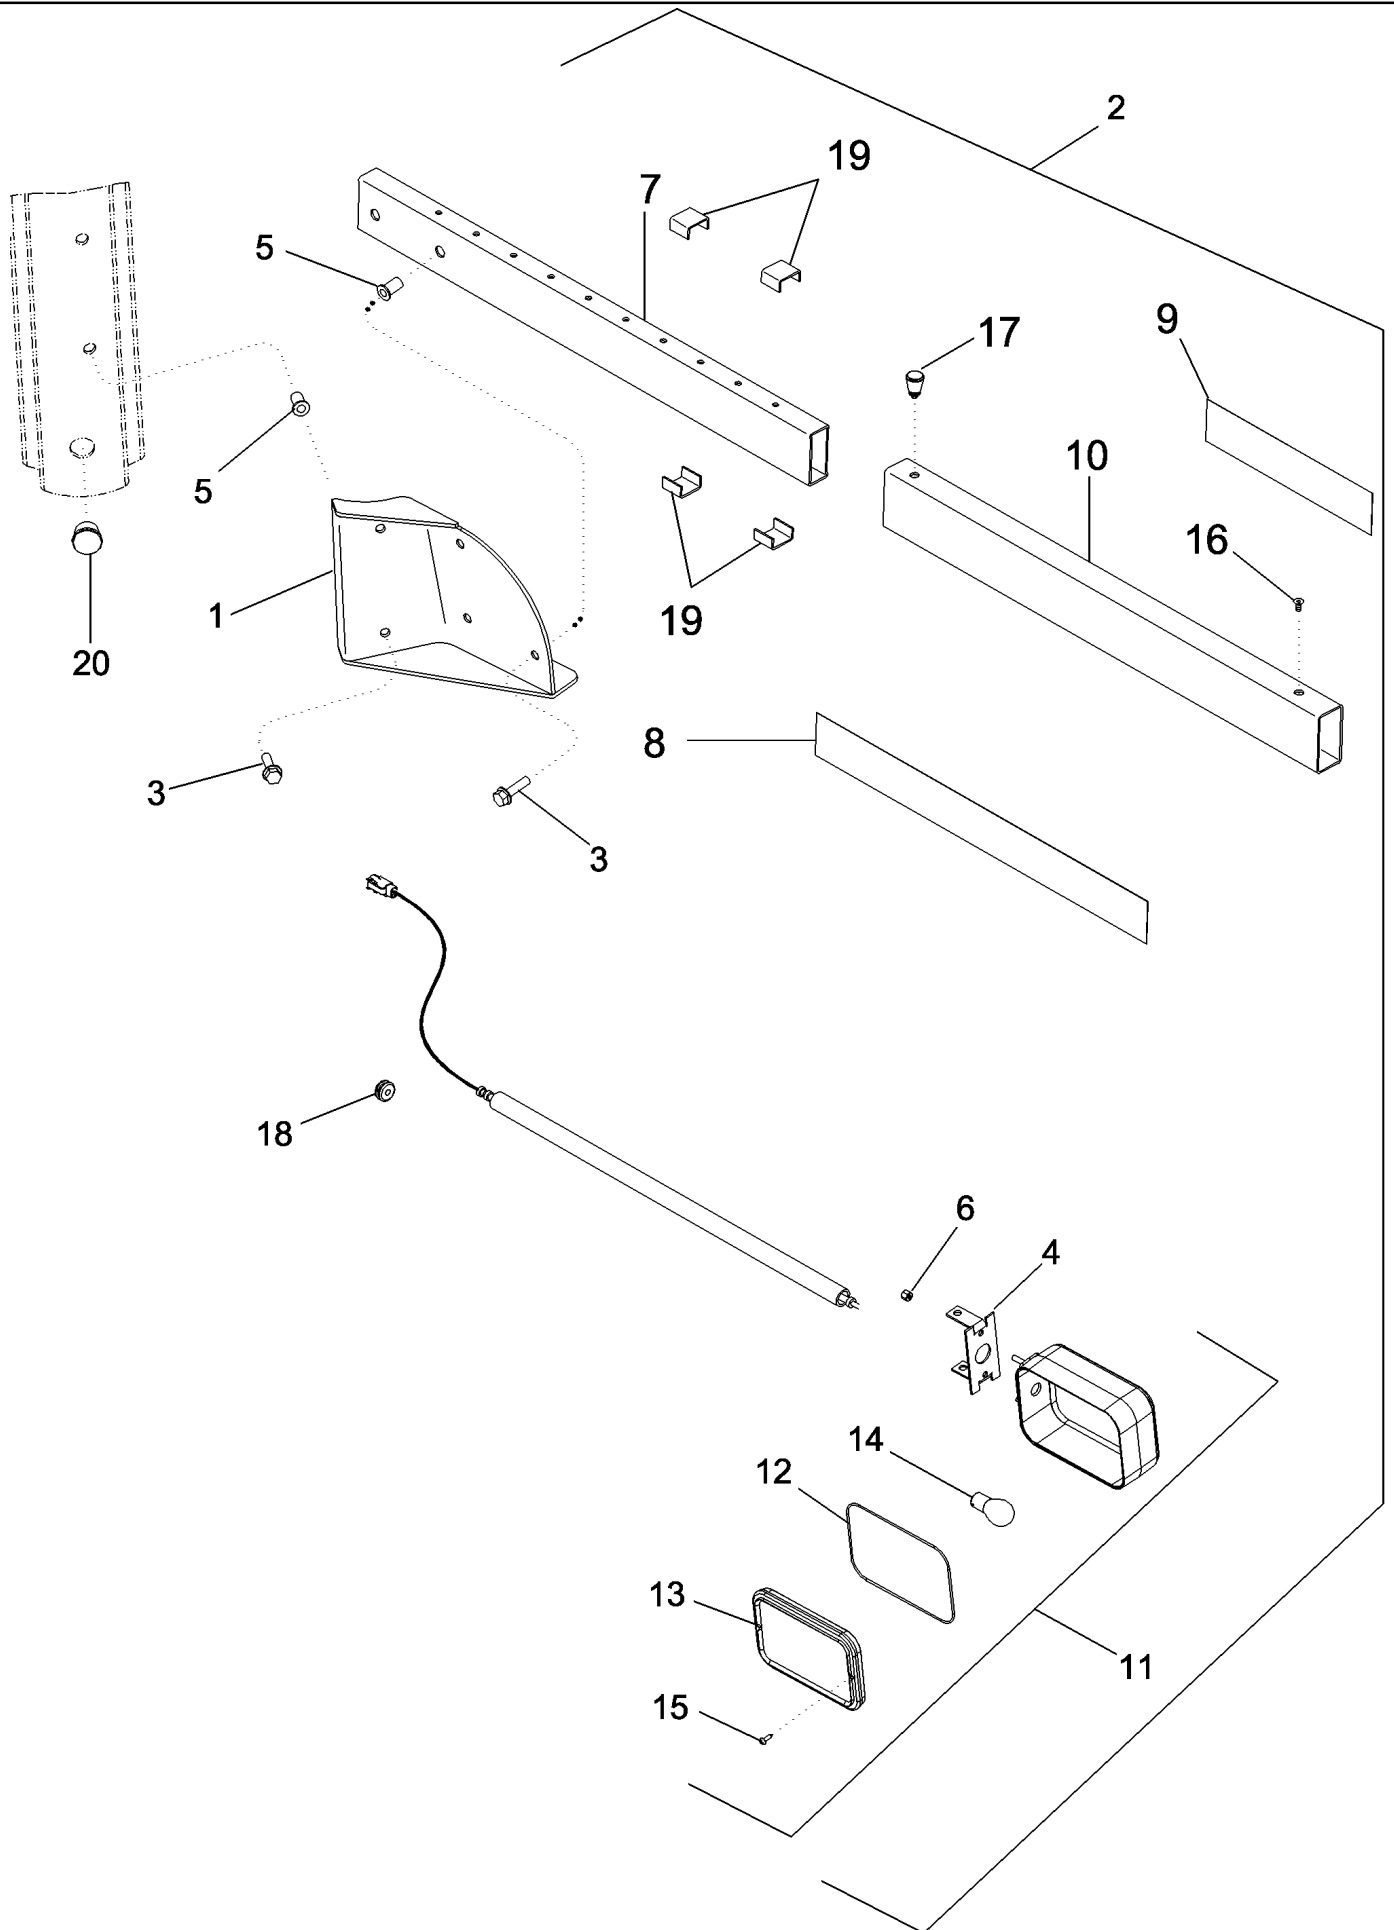

MAGNUM 310 CASE IH TRACTOR (EU) (1/06-)

04-30 LAMPS - WIDE TRANSPORT, ADJUSTABLE

сылка	Номер детали	Кол-во	Описание
1	87451776	1	BRACKET, Right Hand (Shown)
1	87451777	1	BRACKET, Left Hand
2	87451775	1	ARM ASSY., RH (Shown)
2	87452251	1	ARM ASSY., LH
3	514-636	8	BOLT, Hex Serr Flg, M8 x 30,
4	362496A1	2	BRACKET,
5	P35448	8	RIVET,
6	832-10405	4	NUT, LOCK, M5 x .8, CI 8,
7	87444299	2	TUBE, Inner
8	297221A1	2	DECAL, Red
9	297223A1	2	DECAL, Yellow
10	87444300	2	TUBE, Outer
11	87444301	2	LIGHT ASSY., Warning, Inc. 12 - 15, Includes Harness but Not Serviced Separately
12	233561A1	2	O-RING,
13	232212A1	2	LENS,
14	A41264	1	BULB, #1156, 12V,
15	NSS	2	NOT SERVICED SEPARATELY, Screw
16	569-3	4	SCREW, Hex Soc Flat Hd, M5 x 10, 10.9,
17	400039A1	2	KNOB,
19	321663A1	10	PAD, SLIDING,
20	128209A1	2	PLUG,