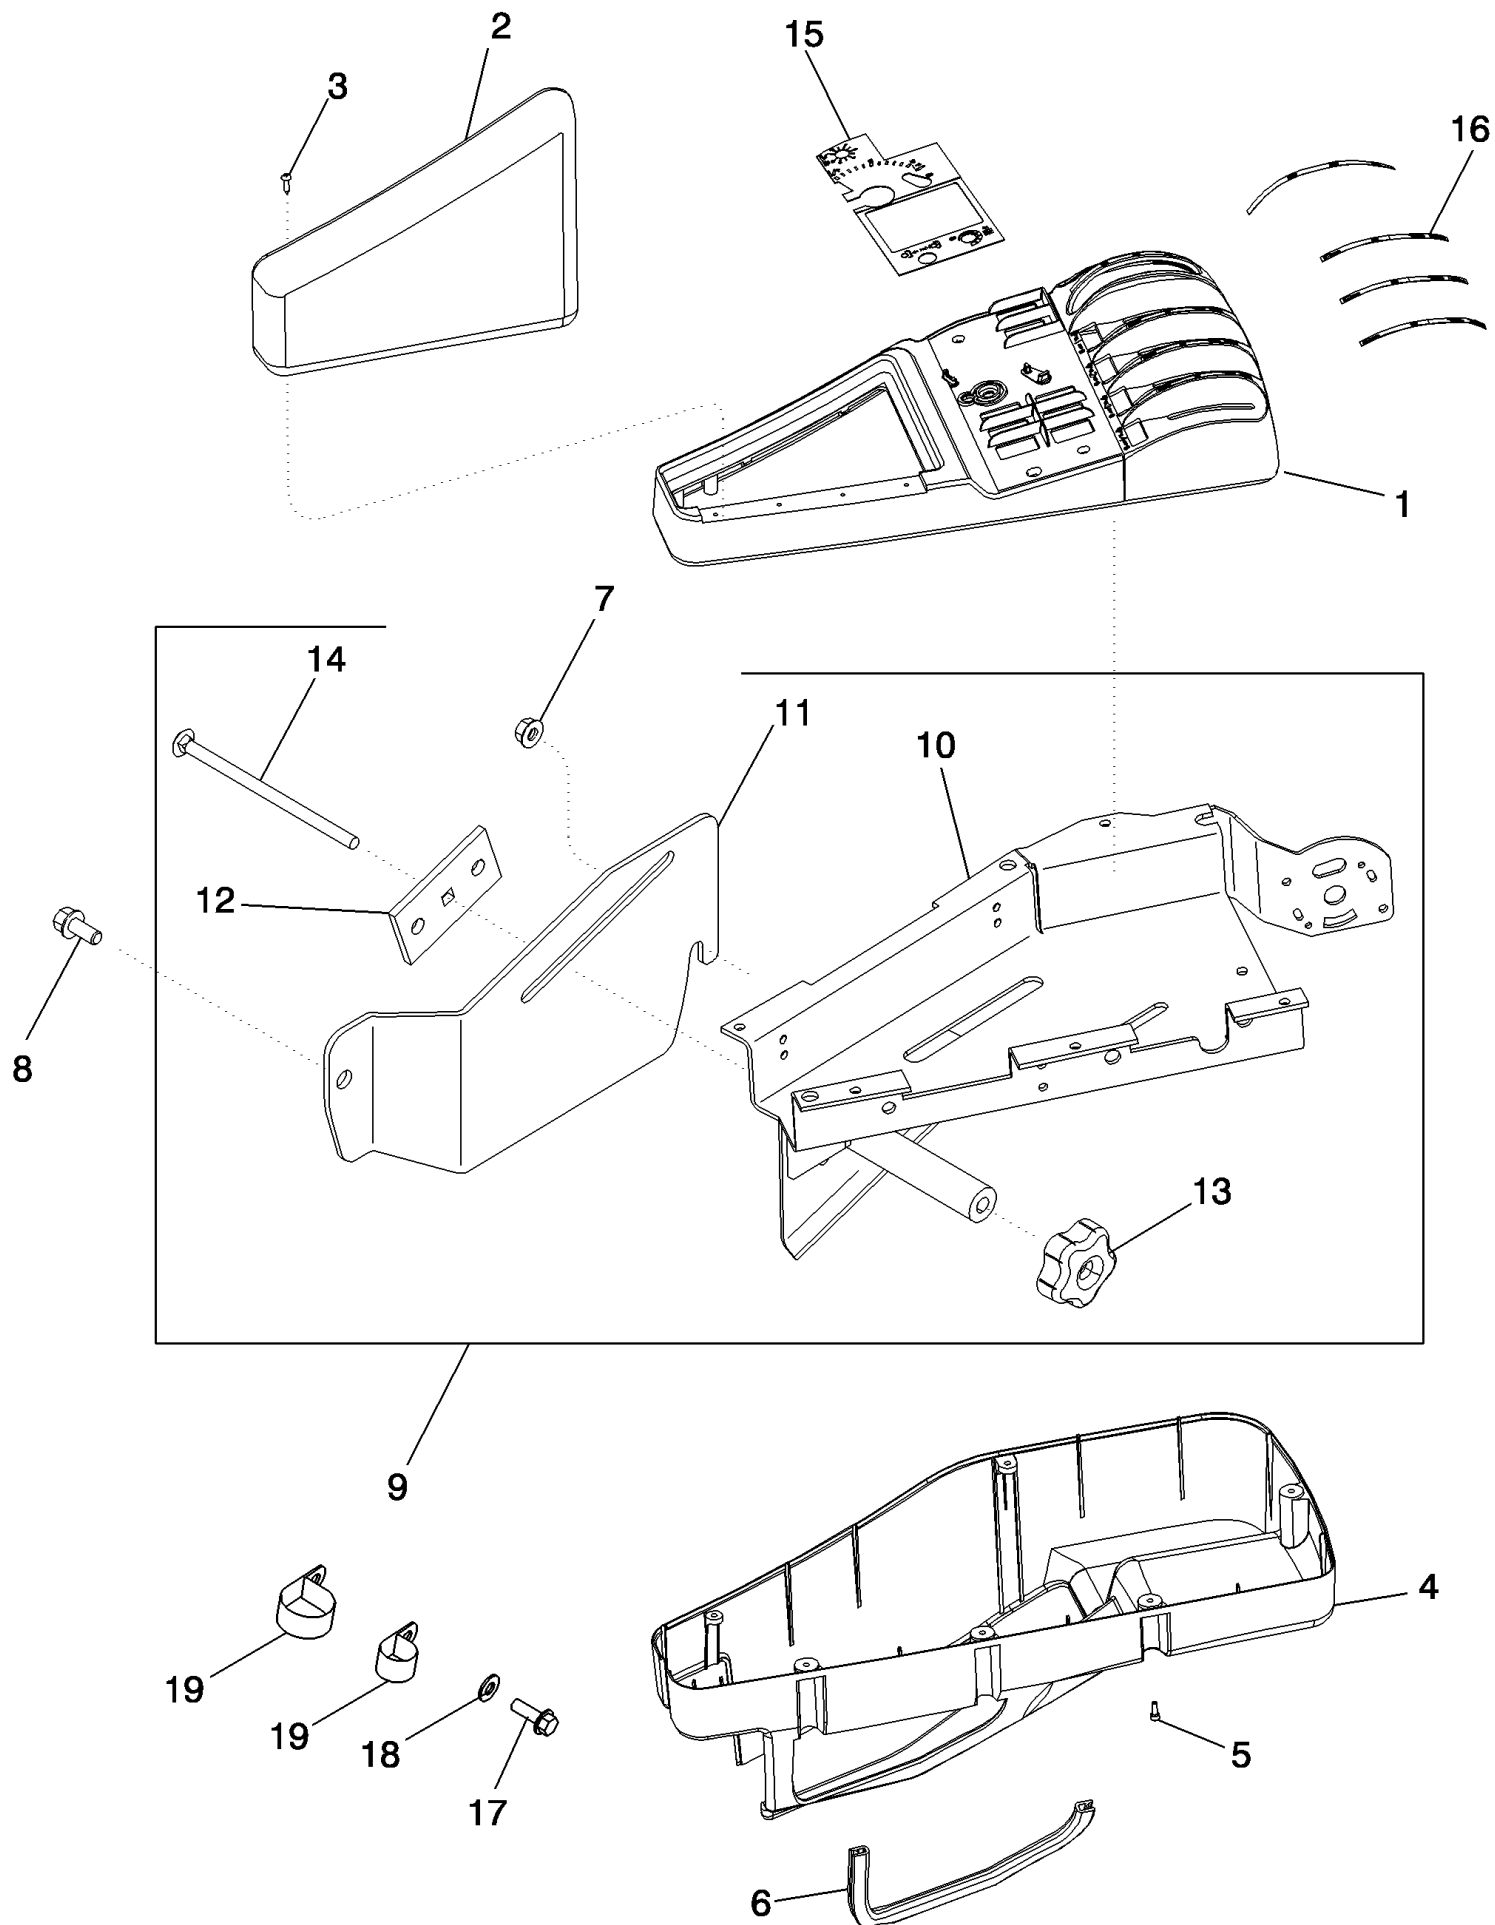

MAGNUM 310 CASE IH TRACTOR (EU) (1/06-)

09-36 CONSOLE, RIGHT HAND, DELUXE AND LUXURY CAB - ASN Z6RZ04001

сылка	Номер детали	Кол-во	Описание
1	87453890	1	HOUSING, Upper, Inc. 15
1	87341495	1	COVER, Upper, No Hitch, Inc. 15
2	277204A2	1	CUSHION, , Deluxe Cab
2	358812A2	1	CUSHION ASSY., , Luxury Cab
3	760-14316	4	SCREW, SELF TAP, Pan Hd, M4.2 x 16,
4	87364407	1	HOUSING, Lower
5	368048A1	6	SCREW,
6	329057A1	1	LINING,
7	87547587	1	M10
8	9804261	1	BOLT, Hex Flg, M10 x 25, 8.8,
9	NSS	1	NOT SERVICED SEPARATELY, SUPPORT ASSY, Inc. 10 - 14
10	87604588	1	SUPPORT,
11	87604589	1	BRACKET,
12	87604590	1	PLATE,
13	87566581	1	KNOB,
14	87578954	1	BOLT, M10 x 160; 8.8
15	87453893	1	DECAL,
15	87350580	1	DECAL, No Hitch
16	407759A1	1	DECAL,
17	9804262	1	BOLT, Hex Flg, M10 x 30, 8.8,
18	86625253	1	WASHER, M11 x 24 x 2,
19	515-24302	1	CLAMP, 1 3/16", Insul, 7/16" Bolt, Not Used when SWCD Package is Installed
19	515-24444	1	CLAMP, 1 3/4", Insul, 7/16" Bolt, Only Used when SWCD Package is Installed