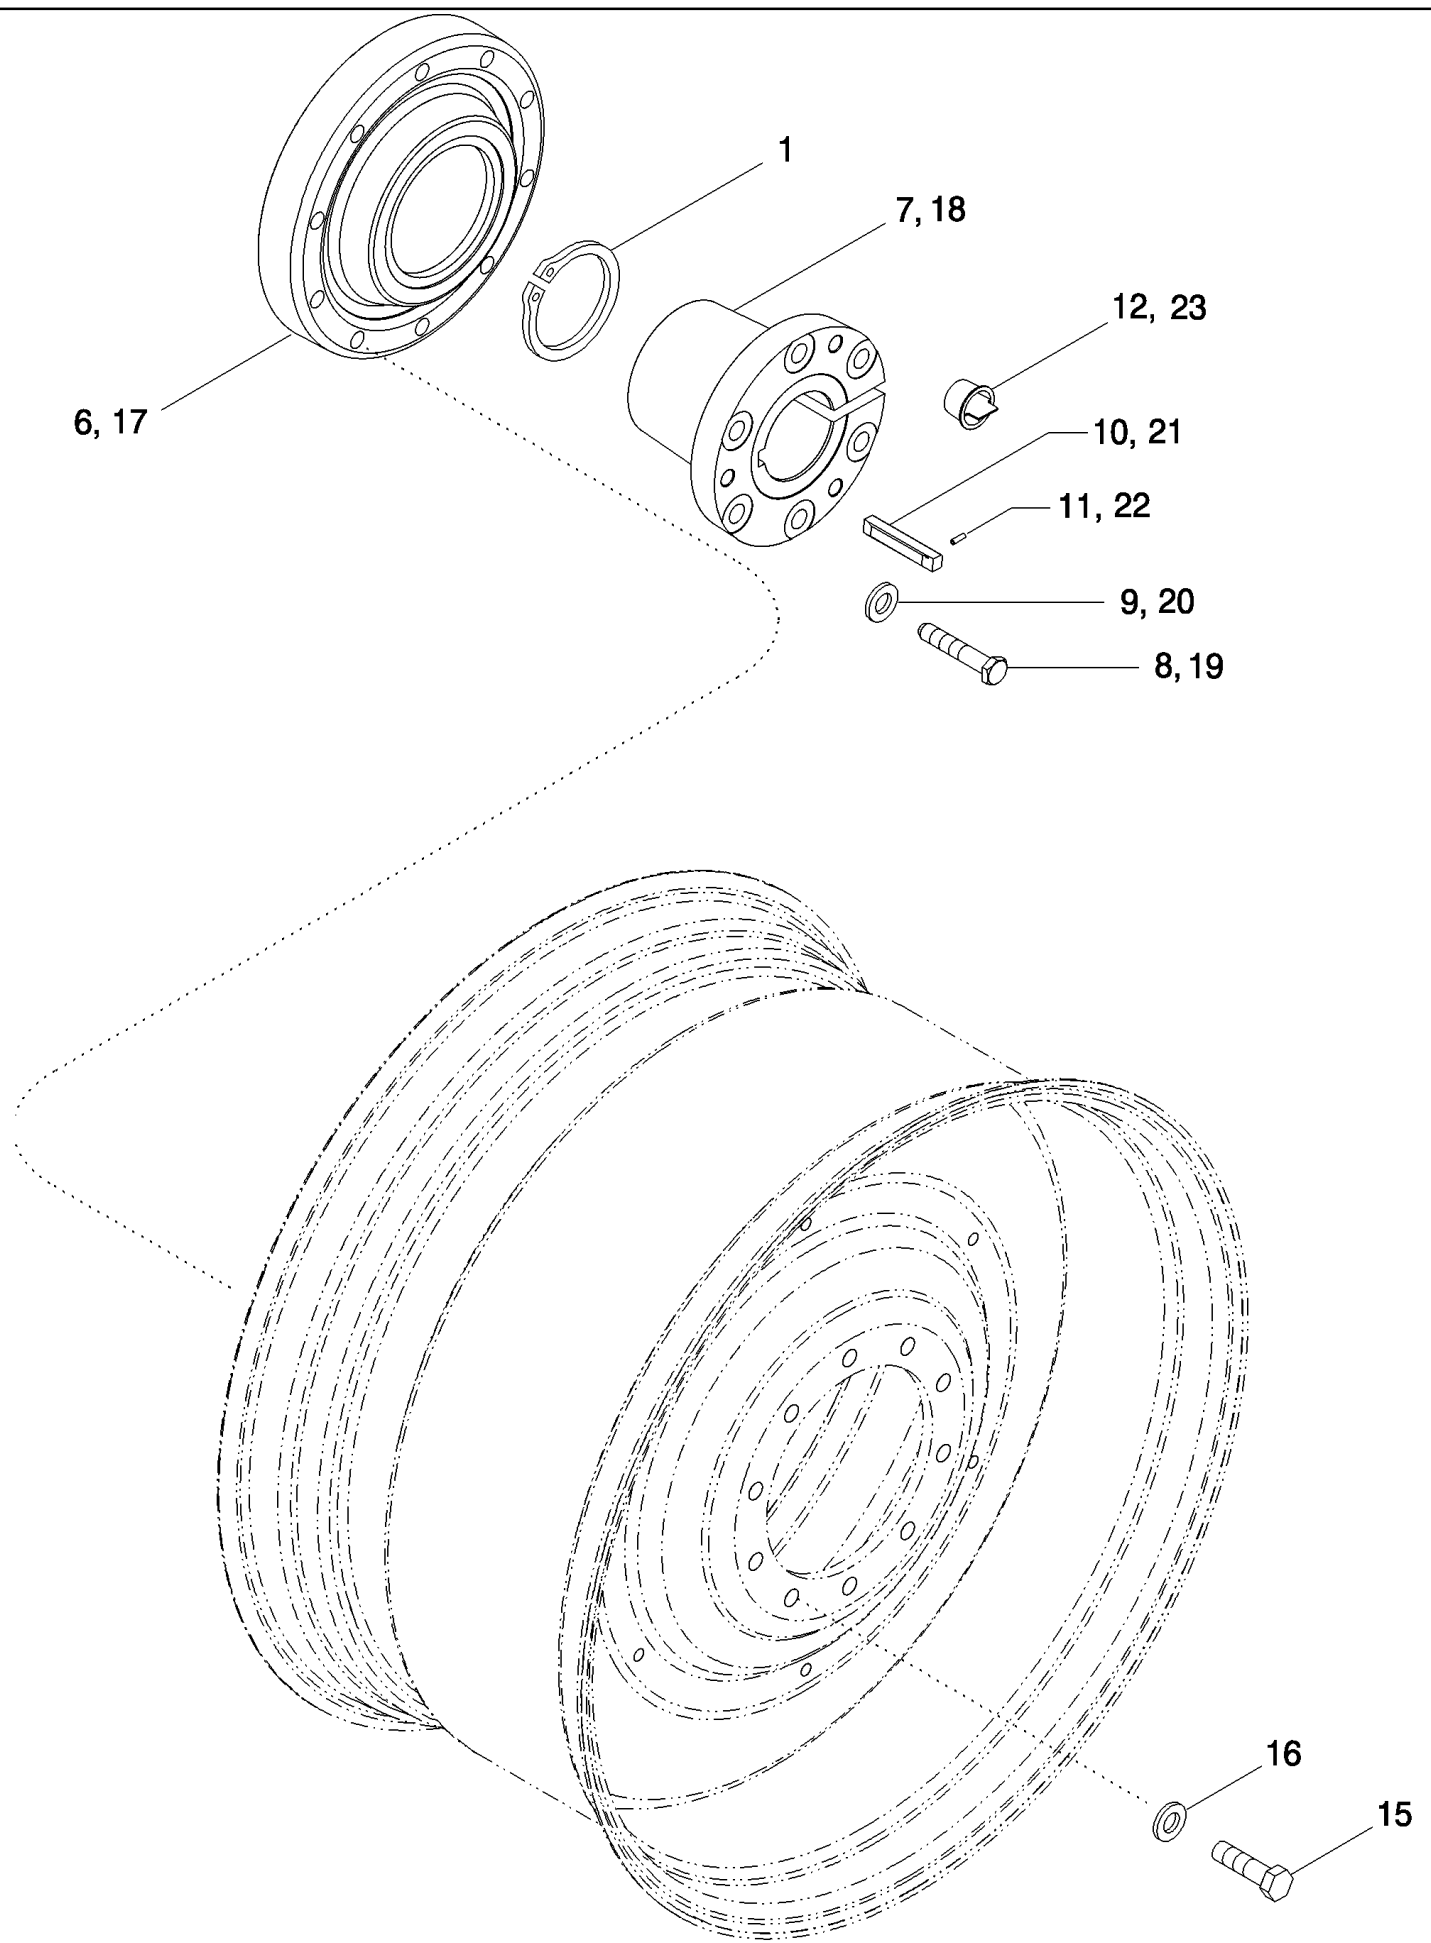

06-42 HUB ASSEMBLY - REAR WHEEL

MAGNUM 310 CASE IH TRACTOR (EU) (1/06-)

06-42 HUB ASSEMBLY - REAR WHEEL

сылка	Номер детали	Кол-во	Описание
1	800-11115	2	RING, SNAP, M115, Ext,
1	800-51100	2	RING, SNAP, M100, Ext, Hvy,
6	405812A1	2	HUB,
7	405815A1	2	BUSHING, 102 mm (4")
8	228273A1	12	BOLT, M20 x 110; 10,9
9	396-31081	12	WASHER, 13/16" x 1 1/2" x .219", HDN,
10	A63219	2	KEY, 3/4 x 6
11	38-11608	2	PIN, LOCK, 1/4" x 1/2", Slotted,
12	303401A1	6	PLUG,
	405821A1	1	HUB, For 115 mm (4-1/2") axle, Inc. 15 - 23, Order From Machinery Price List
15	827-22080	20	BOLT, Hex, M22 x 80, 10.9, Full Thd,
16	896-11022	20	WASHER, M22 x 44 x 4, HT,
17	405812A1	2	HUB,
18	405816A1	2	BUSHING, 115 mm (4-1/2")
19	228273A1	12	BOLT, M20 x 110; 10,9
20	396-31081	12	WASHER, 13/16" x 1 1/2" x .219", HDN,
21	A63219	2	KEY, 3/4 x 6
22	38-11608	2	PIN, LOCK, 1/4" x 1/2", Slotted,
23	303401A1	6	PLUG,