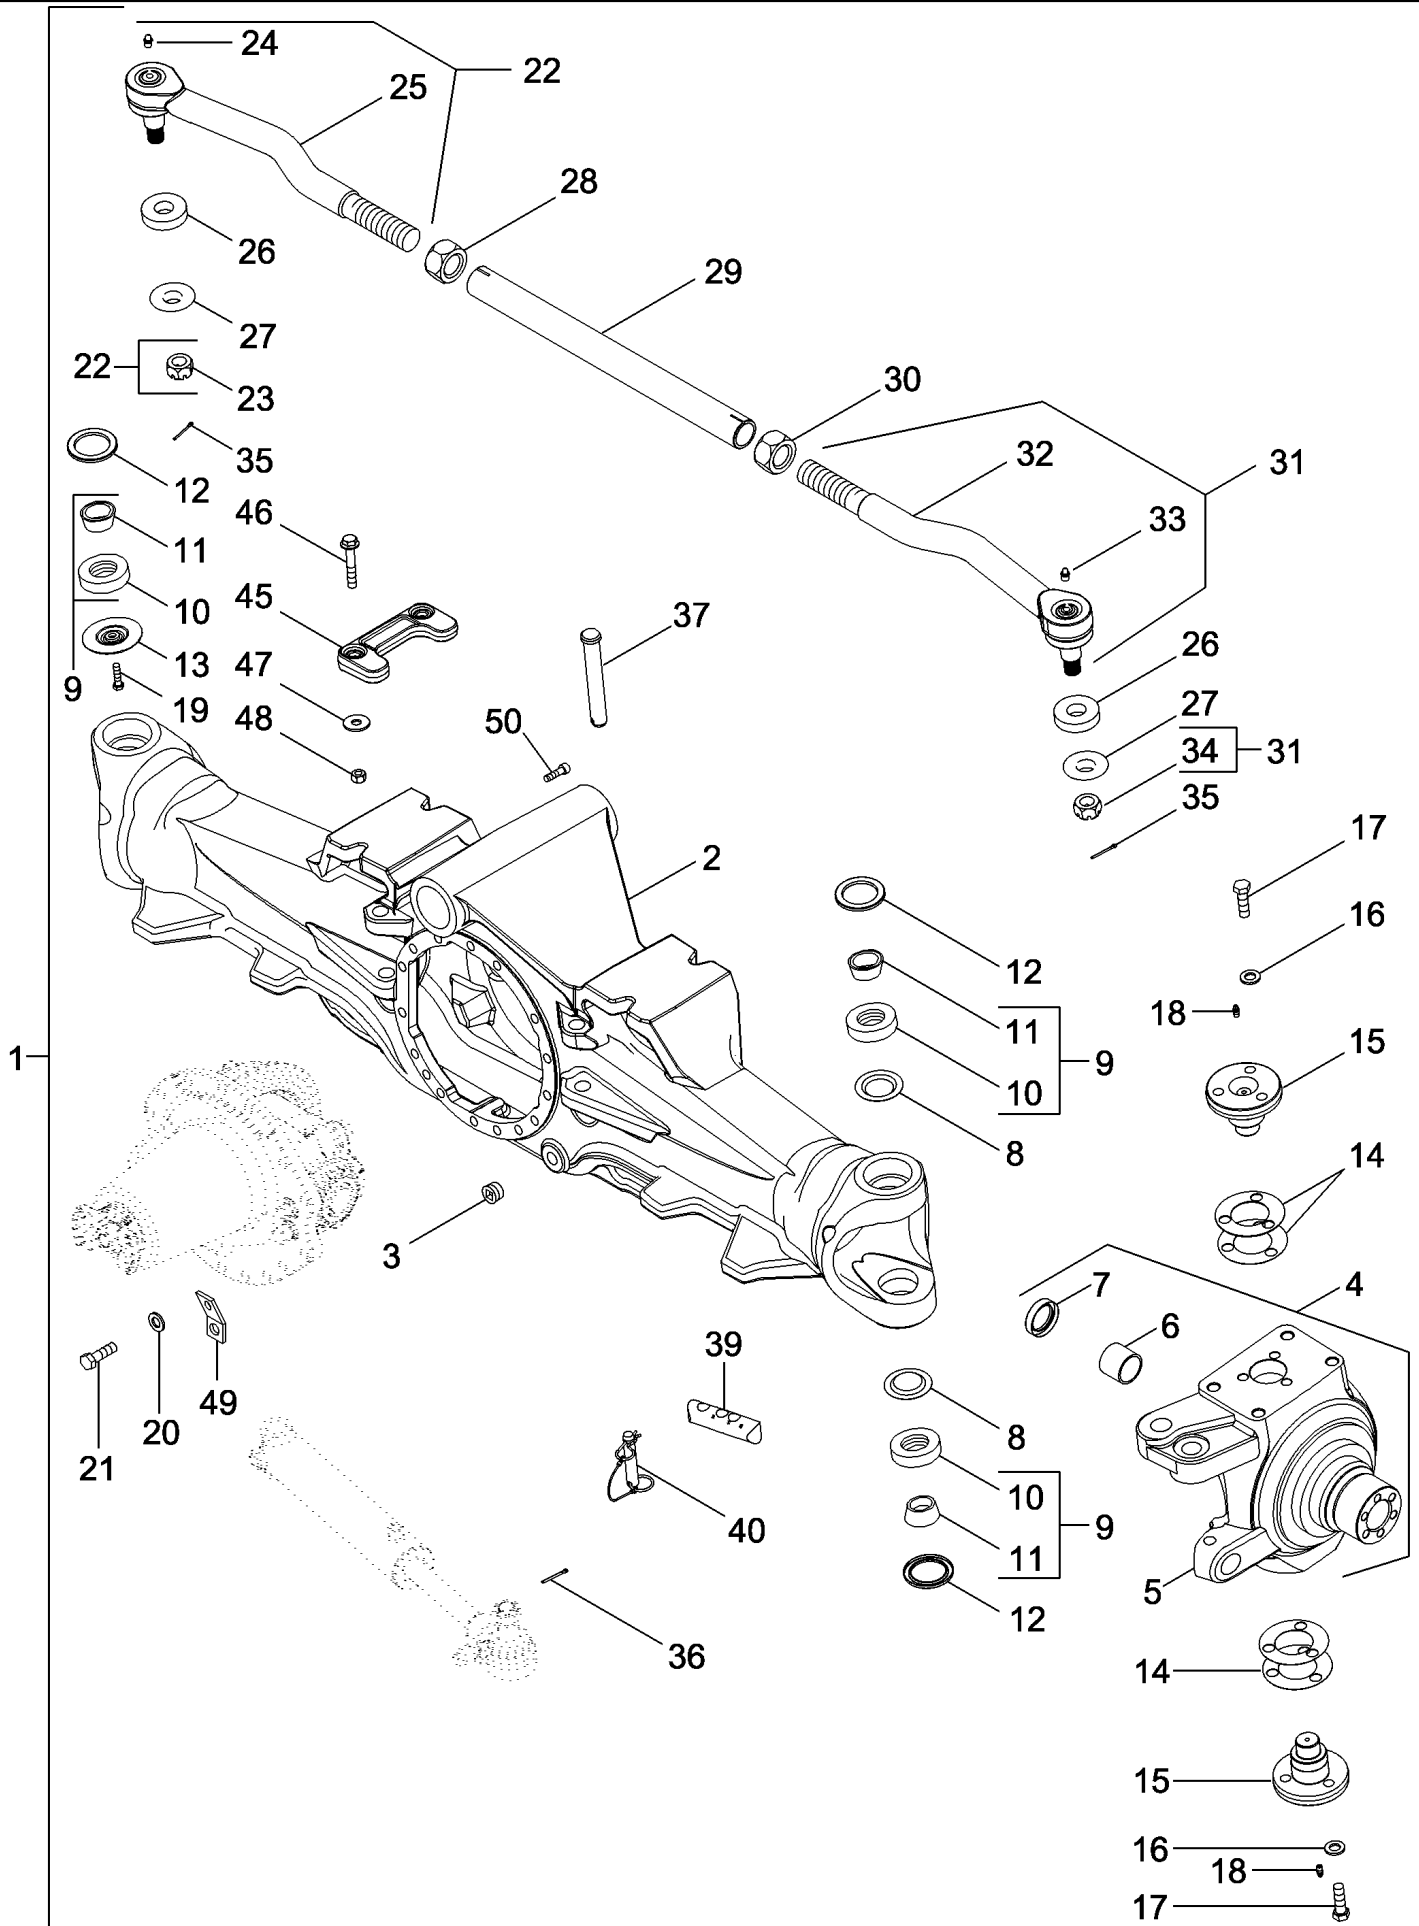

MAGNUM 310 CASE IH TRACTOR (EU) (1/06-)

05-15 MFD AXLE HOUSING ASSEMBLY - STANDARD WITH 10 BOLT HUB, WITH DIFFERENTIAL LOCK

сылка	Номер детали	Кол-во	Описание
1	87307644	1	AXLE, 4 WD Complete With Differential And Planetaries, Inc. 2 - 52, Axle BSN Z7RZ02024
1	87588820	1	AXLE, 4 WD Complete With Differential And Planetaries, Inc. 2 - 52, Axle ASN Z7RZ02024
2	87404246	1	HOUSING,
3	221-887	2	PLUG, 3/4
4	295163A2	1	KNUCKLE, STEERING, Right Hand, Inc. 5 - 7
4	295162A2	1	KNUCKLE, STEERING, Left Hand, Inc. 5 - 7
5	NSS	1	NOT SERVICED SEPARATELY, KNUCKLE, Housing
6	235628A1	1	BUSHING,
7	128647A1	1	SEAL,
8	382635A1	3	RETAINER,
9	377919A1	4	BEARING, Inc. 10, 11
10	NSS	1	NOT SERVICED SEPARATELY, RING, Inner
11	NSS	1	NOT SERVICED SEPARATELY, RING, Outer
12	1277270C1	4	SEAL, OIL,
13	87440524	1	RETAINER, If Equipped
14	310960A1	4	KIT, SHIM, Inc. 14
14	NSS	5	NOT SERVICED SEPARATELY, SHIM .005
14	NSS	5	NOT SERVICED SEPARATELY, SHIM .007
14	NSS	5	NOT SERVICED SEPARATELY, SHIM .010
14	NSS	5	NOT SERVICED SEPARATELY, SHIM .015
14	NSS	5	NOT SERVICED SEPARATELY, SHIM .030
14	NSS	5	NOT SERVICED SEPARATELY, SHIM .060
15	378409A1	4	CAP,
16	896-11014	12	WASHER, M12 x 28.5 x 3, HT,
17	627-14045	12	BOLT, Hex, M14 x 45, 10.9, Full Thd,
18	219-1	4	NIPPLE, LUBE, 1/8"-27 x .66 lg,
19	615-6012	1	BOLT, Hex, M6 x 12, 8.8, Full Thd, If Equipped
20	896-11014	16	WASHER, M12 x 28.5 x 3, HT,
21	627-14045	16	BOLT, Hex, M14 x 45, 10.9, Full Thd,
22	87455778	1	BALL JOINT, Left Hand Threads, Inc. 23 - 25
23	87455806	1	NUT, SLOTTED, M22
24	87455807	1	FITTING, Grease
25	NSS	1	NOT SERVICED SEPARATELY, BALL JOINT, Left Hand
26	NSS	1	NOT SERVICED SEPARATELY,
27	NSS	1	NOT SERVICED SEPARATELY,
28	87455777	1	NUT, M36, Left Hand Threads
29	87455775	1	TUBE,
30	87455776	1	NUT, M36, Right Hand Threads
31	87455779	1	BALL JOINT, Right Hand Threads, Inc. 32 - 34
32	NSS	1	NOT SERVICED SEPARATELY, BALL JOINT, Right Hand
33	87455807	1	FITTING, Grease
34	87455806	1	NUT, SLOTTED, M22
35	432-820	2	PIN, SPLIT (COTTER), 1/8" x 1 1/4",
36	432-820	2	PIN, SPLIT (COTTER), 1/8" x 1 1/4",
37	292565A1	2	PIN, LARGE,