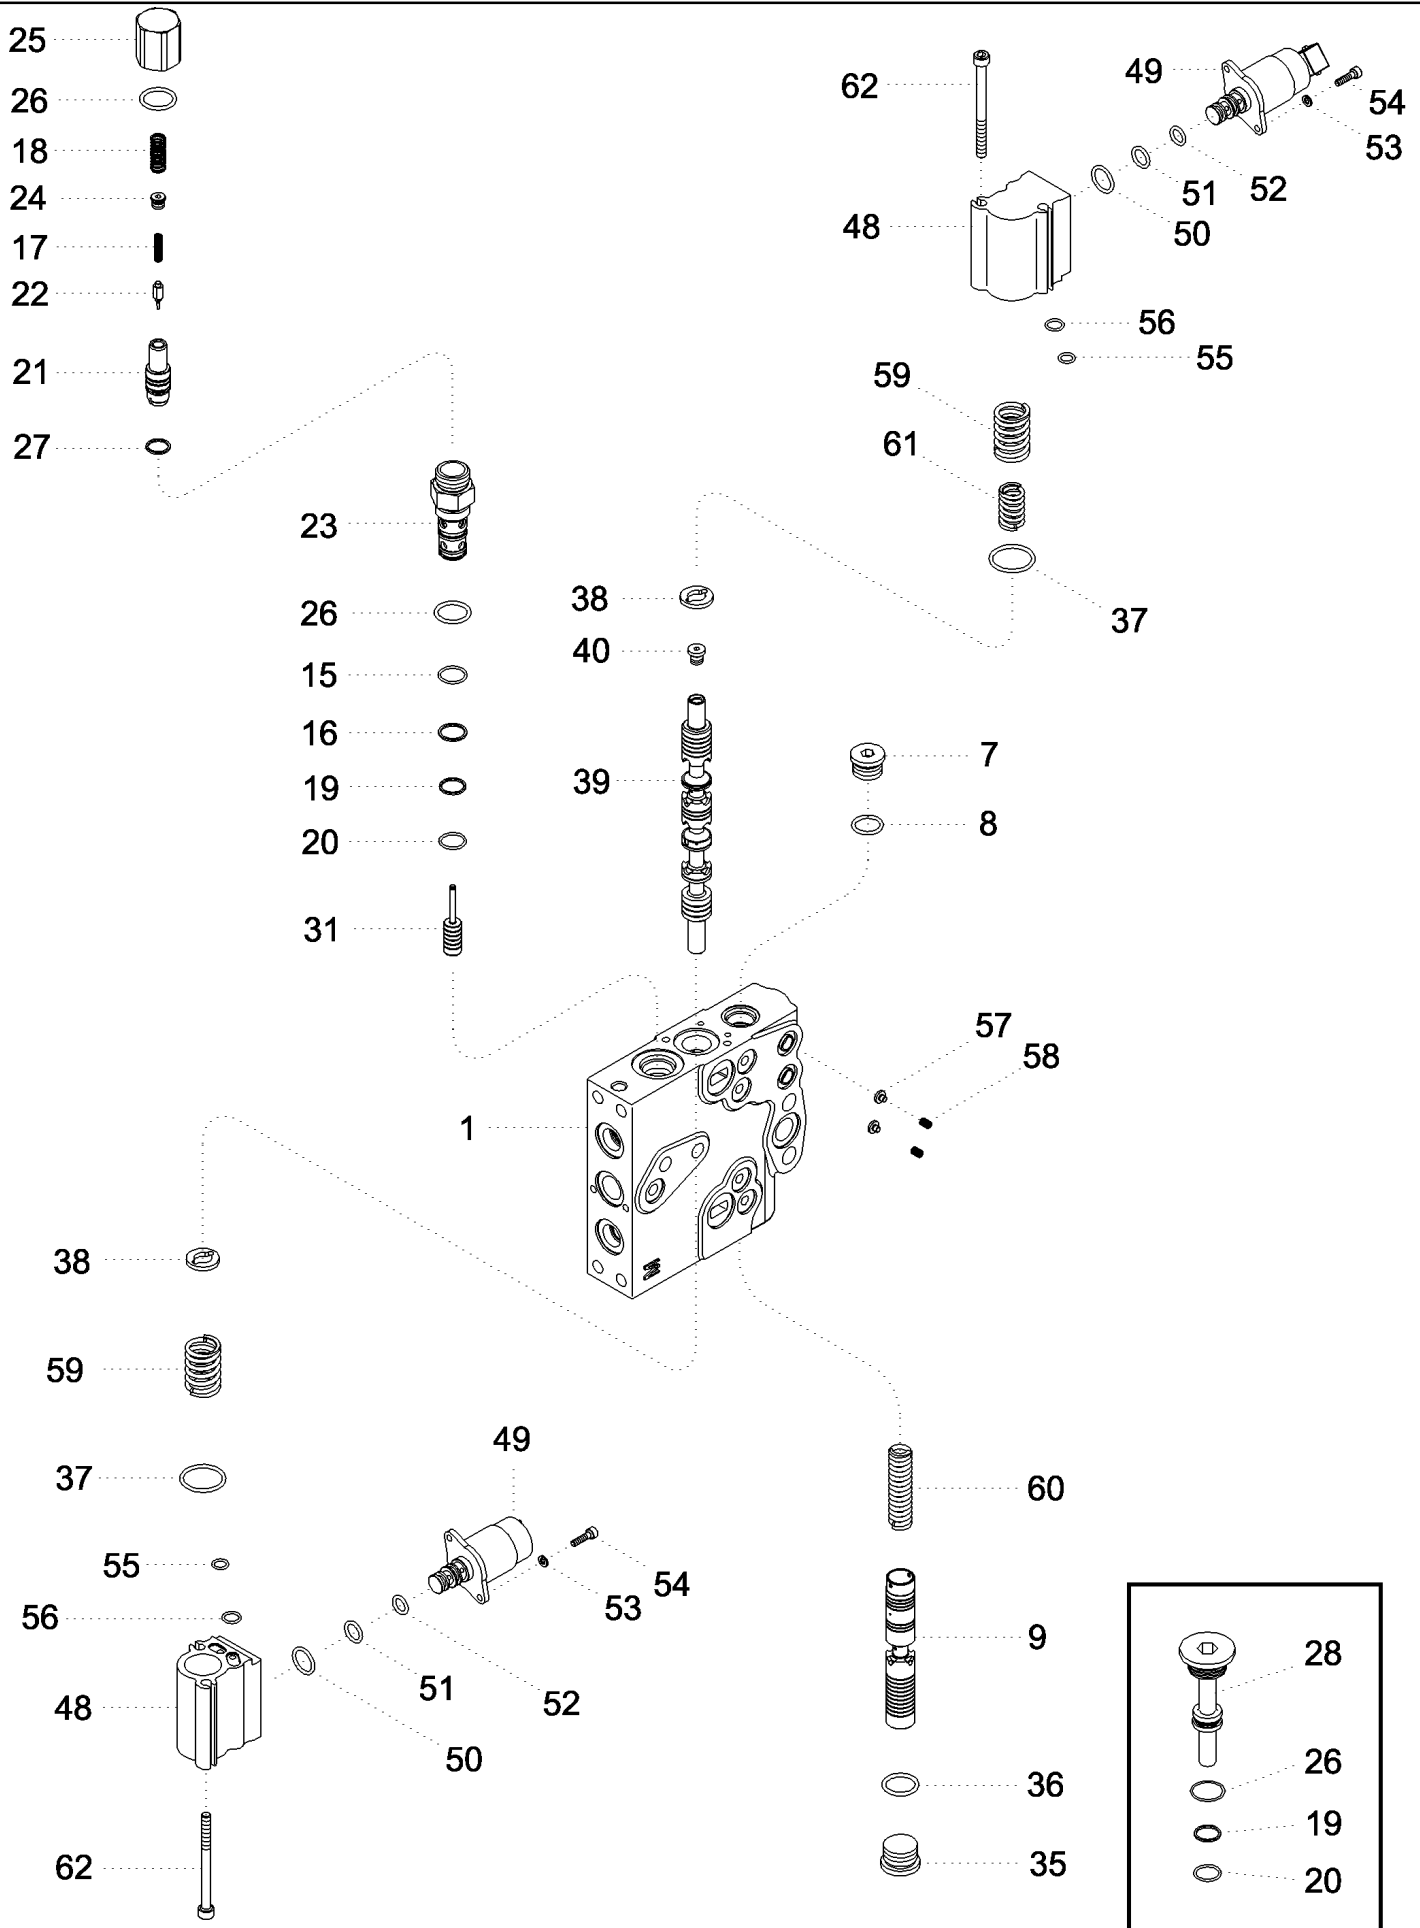

сылка	Номер детали	Кол-во	Описание
	87384974	AR	VALVE, Standard
	87384975	1	VALVE, Right Hand End
	87384976	1	VALVE, Left Hand End w/o Hitch
	87384974	1	VALVE, Left Hand End W/Hitch
1	NSS	1	NOT SERVICED SEPARATELY, Body
7	86590562	1	PLUG, Hex Soc, 3/4"-16 ORB, Inc. 8
8	86598101	1	O-RING, CI 6, 15.3MM ID x 2.2 Thk,
9	446403A1	1	SPOOL,
	278550A2	1	VALVE, CHECK, Inc. 15 - 27
15	238-6016	1	O-RING, -016, 90 Duro, .614" ID x .070" Thk,
16	G103862	1	RING,
17	NSS	1	NOT SERVICED SEPARATELY, SPRING
18	NSS	1	NOT SERVICED SEPARATELY, SPRING
19	G108723	2	RING,
20	238-6015	2	O-RING, -015, 90 Duro, .551" ID x .070" Thk,
21	NSS	1	NOT SERVICED SEPARATELY, POPPET, Valve
22	NSS	1	NOT SERVICED SEPARATELY, POPPET, Valve
23	NSS	1	NOT SERVICED SEPARATELY, BODY
24	NSS	1	NOT SERVICED SEPARATELY, PLUG
25	NSS	1	NOT SERVICED SEPARATELY, CAP
26	237-6010	3	O-RING, 10-1, 90 Duro, .755" ID x .097" Thk,
27	G108727	1	BACK-UP RING,
28	284165A1	1	PLUG, Inc. 19, 20, 26
31	87546296	1	PISTON,
35	86625138	1	PLUG, Hex Soc, 7/8"-14 ORB, Inc. 36
36	86639044	1	O-RING, CI 6, 19.3MM ID x 2.2 Thk,
37	238-5120	2	O-RING, -120, 70 Duro, .987" ID x .103" Thk,
38	436518A1	2	WASHER,
	87416820	1	SPOOL, Inc. 39 - 41
39	NSS	1	NOT SERVICED SEPARATELY, SPOOL
40	86632547	1	PLUG, Hex Soc, 5/16"-24 ORB, Inc. O-Ring
	87354470	2	VALVE, PILOT, Inc. 48 - 56, 62
48	NSS	1	NOT SERVICED SEPARATELY, BODY
49	87354468	1	VALVE, SOLENOID, Inc. 50 - 52
	372228A1	1	SEAL, Inc. 50 - 52
50	319721A1	1	O-RING, 15.3 ID x 2.4
51	319722A1	1	O-RING, 10.3 ID x 2.4
52	319723A1	1	O-RING, 8.3 ID x 2.4
53	892-11004	2	WASHER, LOCK, M4,
54	864-4016	2	SCREW, Hex Soc Hd, M4 x 16, 8.8,
55	238-5011	1	O-RING, -011, 70 Duro, .301" ID x .070" Thk,
56	238-5012	1	O-RING, -012, 70 Duro, .364" ID x .070" Thk,
	87648631	2	POPPET, Inc. 57, 58
57	87648607	1	PLUG,
58	87648596	1	SPRING,