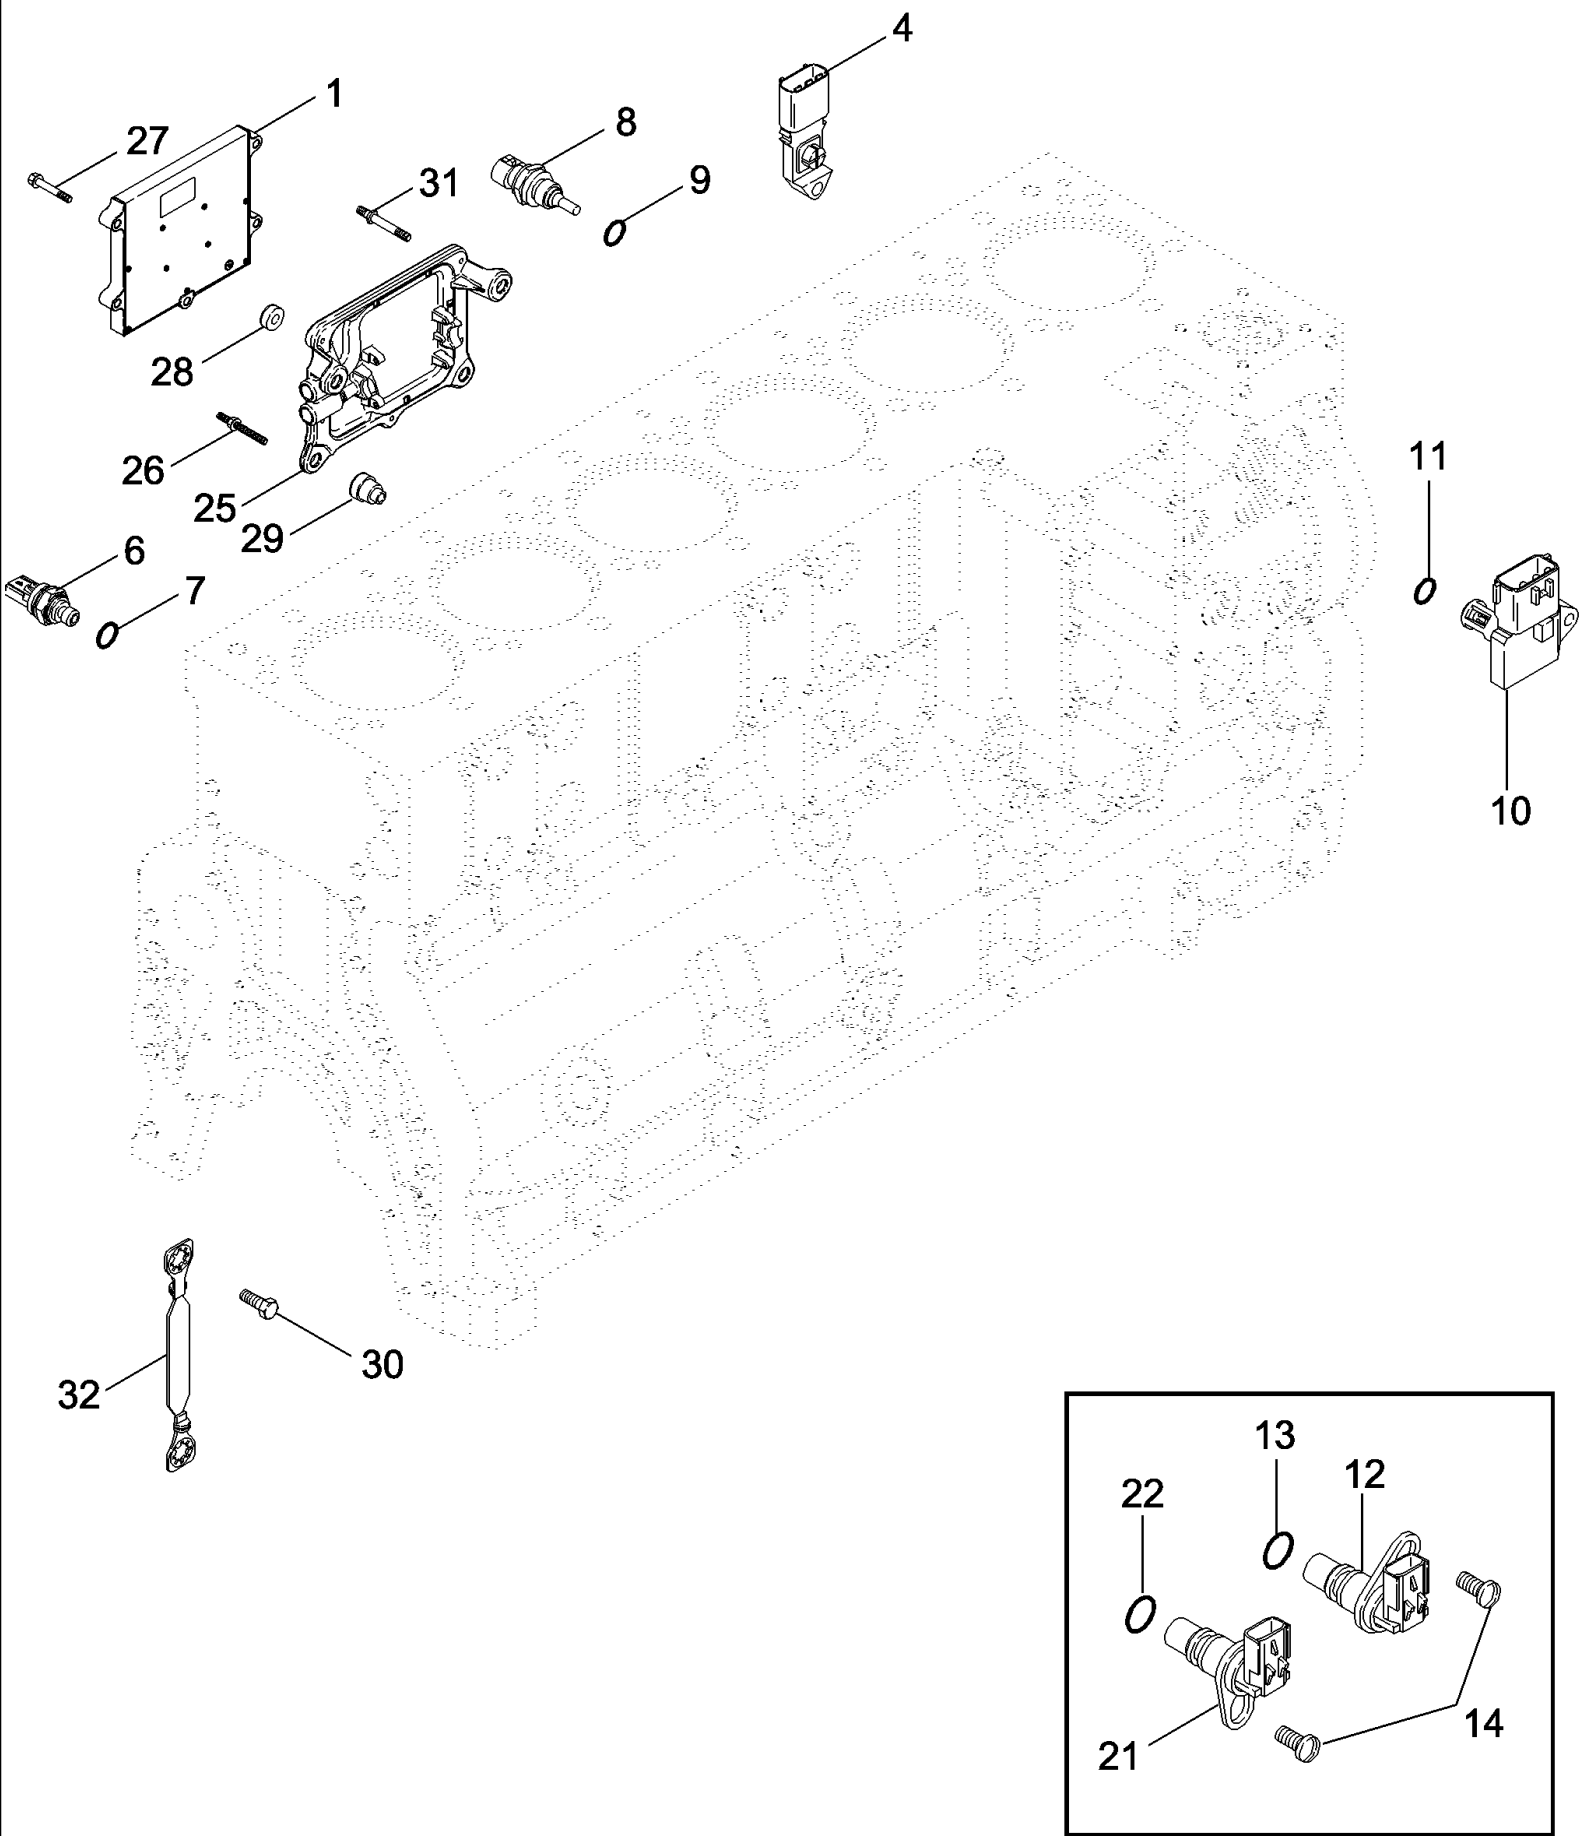

MAGNUM 310 CASE IH TRACTOR (EU) (1/06-)

04-03 MODULE, ENGINE CONTROL

сылка	Номер детали	Кол-во	Описание
1	87342193	1	MODULE, Electronic Control
4	87341871	1	SENSOR, Pressure, Inc. 5
5	J330202	1	O-RING, 11.3 ID x 2.2 mm
6	87342100	1	SENSOR, Pressure, Inc. 7
6	87428328	1	SENSOR, Pressure, Auto Guidance
7	87341887	1	O-RING, 11.3 ID x 2.2 mm
8	87341875	1	SENSOR, Temperature, Inc. 9
9	87341887	1	O-RING, 11.3 ID x 2.2 mm
10	87584643	1	SENSOR, Inc. 11
11	87342065	1	SEAL, RUBBER, 11.3 ID x 2.2 mm
12	87352952	1	SENSOR, Position, Inc. 13
13	87352938	1	O-RING,
21	87341787	1	SENSOR, Inc. 22
22	87352938	1	O-RING,
25	87341857	1	COOLER, Fuel
26	J944816	3	SCREW,
27	845-8045	4	BOLT, Hex Flg, M8 x 45, 8.8,
28	87341822	4	ISOLATOR,
29	87341823	4	ISOLATOR,
30	845-8040	2	BOLT, Hex Flg, M8 x 40, 8.8,
31	87341816	1	SCREW,
32	87341820	1	STRAP, GROUND, Ground
33	845-8020	1	BOLT, Hex Flg, M8 x 20, 8.8, Full Thd,
34	J920854	1	SCREW, Hex Hd, M5 x .8 x 20, w/LW,
35	87341845	1	SCREW,
36	J900589	1	NUT, M8 x 1.25
37	845-6015	1	BOLT, Hex Flg, M6 x 15, 8.8, Full Thd,