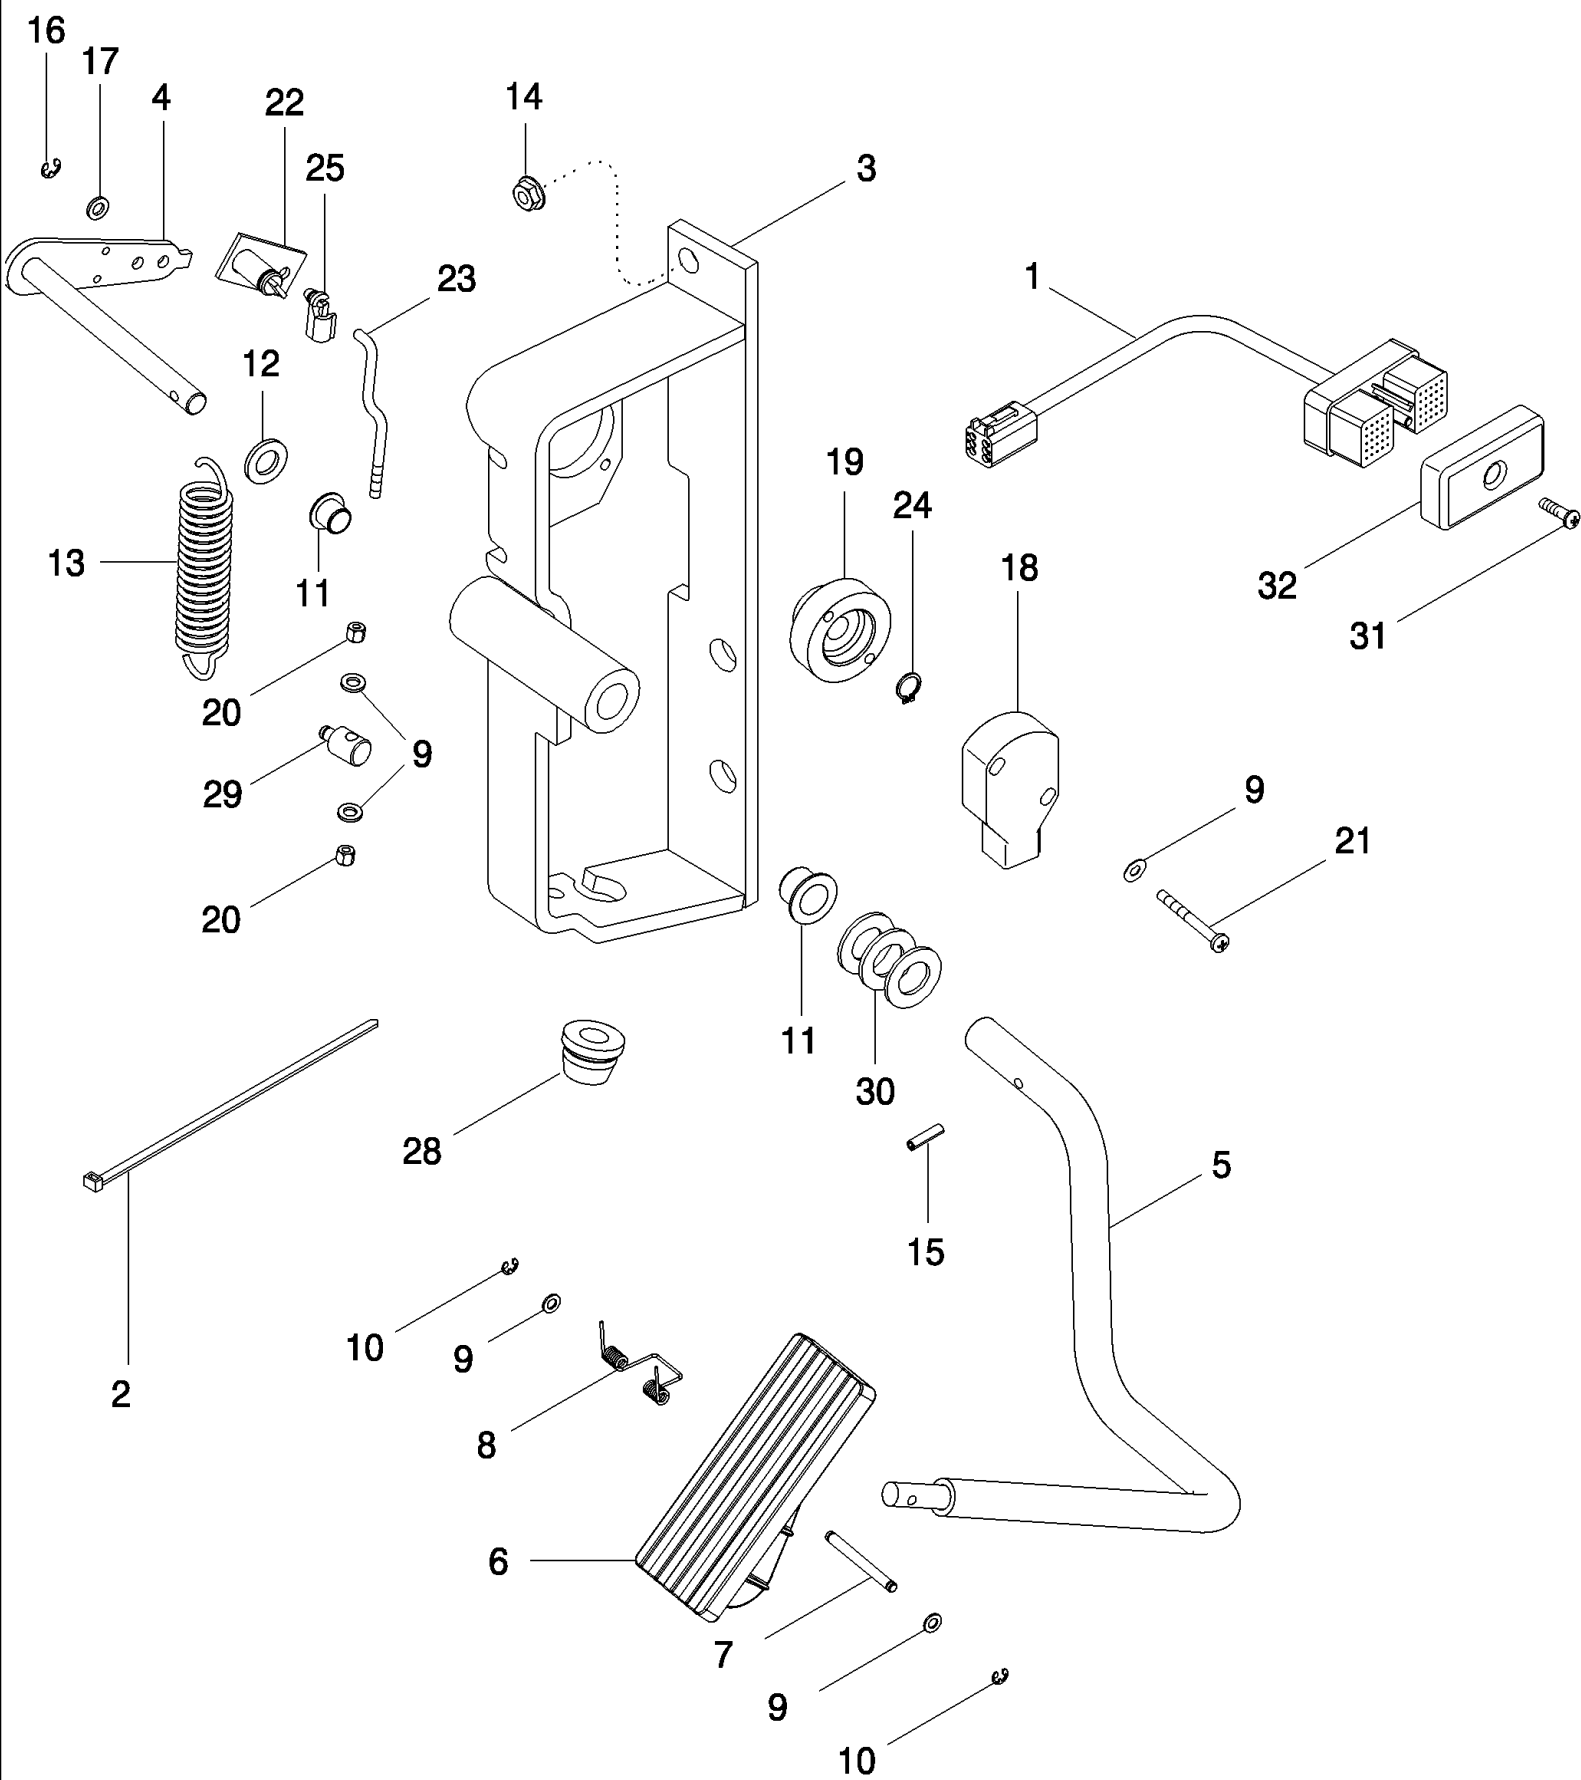

03-07 FOOT THROTTLE

MAGNUM 310 CASE IH TRACTOR (EU) (1/06-)

03-07 FOOT THROTTLE

сылка	Номер детали	Кол-во	Описание
1	86984487	1	HARNESS,
2	L11541	12	STRAP, CABLE, 7 - 8"
2	473321C1	1	STRAP, CABLE, .098" x 8",
3	404659A4	1	FRAME,
4	446487A2	1	LEVER,
5	446488A1	1	TUBE ASSY.,
6	297853A2	1	PEDAL,
7	255291A1	1	PIN,
8	256776A1	1	SPRING,
9	895-11005	6	WASHER, M5 x 10 x 1,
10	800-435	2	CIRCLIP, M5, 5 mm
11	1533540C1	2	EYEBOLT,
12	895-11012	1	WASHER, M12 x 24 x 2.5,
13	248913A2	1	SPRING,
14	825-2408	3	NUT, M8 x 1.25, Flg, Cl 8,
15	838-3528	1	PIN, M5 x 28, Coiled,
16	800-316	1	CIRCLIP, M6, 6 mm
17	895-11006	1	WASHER, M6,
18	231426A1	1	POTENTIOMETER,
19	231410A1	1	BUSHING,
20	832-10405	2	NUT, LOCK, M5 x .8, Cl 8,
21	840-1550	2	SCREW, Cross Pan Hd, M5 x 50,
22	322108A1	1	SUPPORT,
23	322109A1	1	ROD,
24	800-1112	1	RING, SNAP, M12, Ext, 12 mm
25	60-2404T1	1	RETAINER,
28	182220A1	1	GROMMET,
29	307475A1	1	PIVOT,
30	495-81020	3	WASHER, 17/32" x 1" x .030", Use As Required
31	490-1108	1	SCREW, Cross Pan Hd, #10-32 x 1/2",
32	279267A1	1	PLUG,