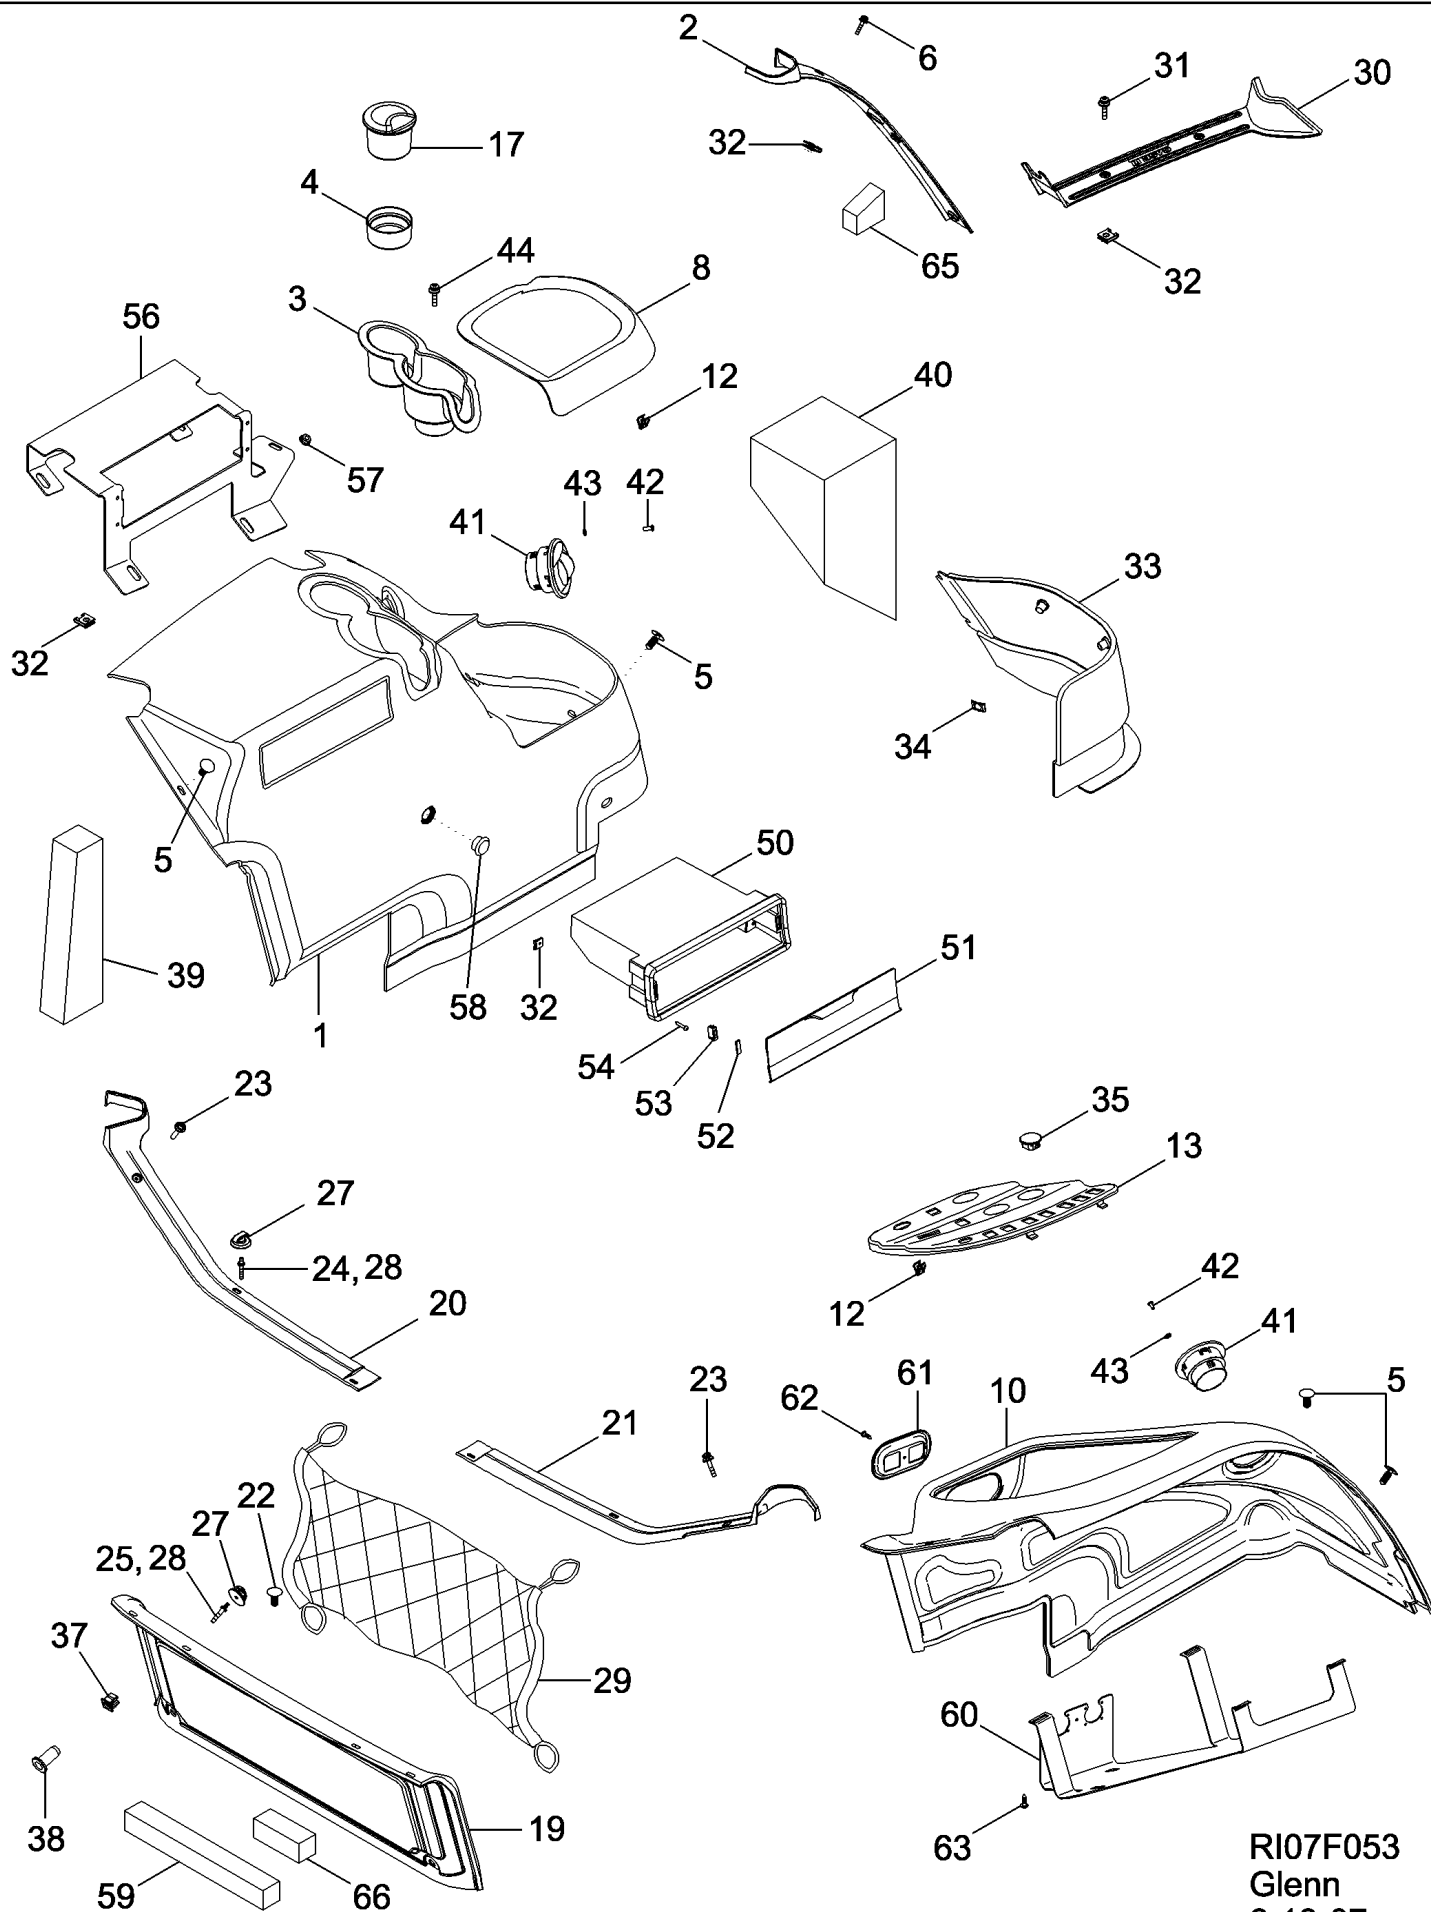

R107F053
Glenn
6-13-07

MAGNUM 310 CASE IH TRACTOR (EU) (1/06-)

09-26 CAB - TRIM, FENDERS

сылка	Номер детали	Кол-во	Описание
1	426575A1	1	TRIM PANEL, Left Hand, Inc. 41, Without CD Player
1	426576A1	1	TRIM PANEL, Left Hand, Inc. 41, With CD Player
2	87417629	1	TRIM PANEL,
3	358805A1	1	HOLDER,
4	301901A1	1	INSERT,
5	93199C1	15	FASTENER,
6	360362A1	4	SCREW, No. 10 x 1
8	358806A1	1	COVER,
10	87444946	1	TRIM PANEL, Right Hand
12	278316A2	6	CLIP,
13	87451321	1	PANEL, , Without Auto Temp Control
13	87451319	1	PANEL, , With Auto Temp Control
17	302456A1	1	ASH TRAY,
19	426580A1	1	TRIM PANEL, Rear
19	87313020	1	TRIM PANEL, Rear, Accuguide
20	357169A2	1	TRIM PANEL, Left Hand, BSN Z7RZ01382
20	87309897	1	TRIM PANEL, Left Hand, ASN Z7RZ01382
21	357168A2	1	TRIM PANEL, Right Hand, BSN Z7RZ01382
21	87309901	1	TRIM PANEL, Right hand, ASN Z7RZ01382
22	93199C1	2	FASTENER,
23	360362A1	2	SCREW, No. 10 x 1
24	87309745	2	STUD, , ASN Z7RZ01382
25	322413A2	2	STUD, , ASN Z7RZ01382
27	359037A1	4	HOOK,
28	322413A2	4	STUD, , BSN Z7RZ01382
29	359036A1	1	RETAINER,
30	358807A1	1	SILL,
31	360362A1	2	SCREW, No. 10 x 1
32	87016569	10	NUT, U, #10-16, Panel type,
33	358682A1	1	COVER,
34	451984A1	3	NUT, SPECIAL,
35	280628A1	1	PLUG, , Without Power Mirrors
37	322072A2	2	FASTENER,
38	322073A1	2	NUT,
39	336383A1	1	PAD,
40	336385A1	1	PAD,
41	360365A1	1	DIFFUSER,
42	151-537	4	RIVET, Pop, 1/8" x .650",
43	895-11003	4	WASHER, M3,
44	104033C2	2	SCREW, SELF TAP, Cross Wash Hd, M4.8 x 19, Coated, No. 10 x 3/4
50	355101A2	1	BOX, , With CD Player
51	355102A2	1	DOOR, , With CD Player
52	364279A1	2	PLATE, , With CD Player
53	364281A1	2	CATCH, , With CD Player
54	260-16516	4	SCREW, SELF TAP, Cross Pan Hd, #10 x 1", , With CD Player