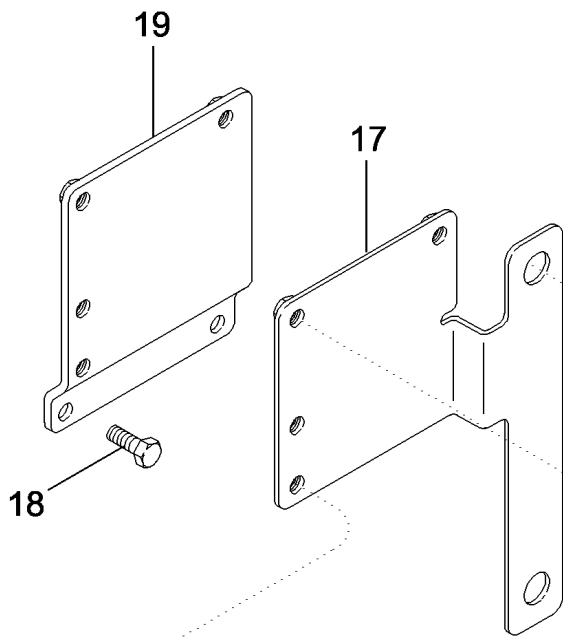

03-10 FUEL SEPARATOR FILTER

MAGNUM 310 CASE IH TRACTOR (EU) (1/06-)

03-10 FUEL SEPARATOR FILTER

сылка	Номер детали	Кол-во	Описание
1	87346728	1	FILTER, FUEL, Inc. 2 - 11
2	336430A1	1	FILTER, ELEMENT,
3	336431A1	1	FRAME,
4	336432A1	1	SEAL,
5	336433A1	1	SEAL,
6	369841A1	1	RING,
7	369842A1	1	COVER, FILTER,
8	369843A1	1	GASKET,
9	369844A1	1	DRAINCOCK/TAP, SUPPLY,
10	614-5020	4	BOLT, Hex, M5 x 20, 8.8, Full Thd,
11	87625617	4	THUMB SCREW, M5 x 30
12	87398550	1	SHIELD,
13	A169433	1	STRAP, SECURING,
14	627-20040	2	BOLT, Hex, M20 x 40, 10.9,
15	896-11020	2	WASHER, M20 x 37.5 x 4, HT,
16	844-8020	4	BOLT, Hex Flg, M8 x 20, 8.8,
17	87345857	1	SUPPORT,
18	9804261	2	BOLT, Hex Flg, M10 x 25, 8.8, , Used for the Chassis Enforcement and Scraper Front Frame Kits
19	87666512	1	BRACKET, , Used for the Chassis Enforcement and Scraper Front Frame Kits