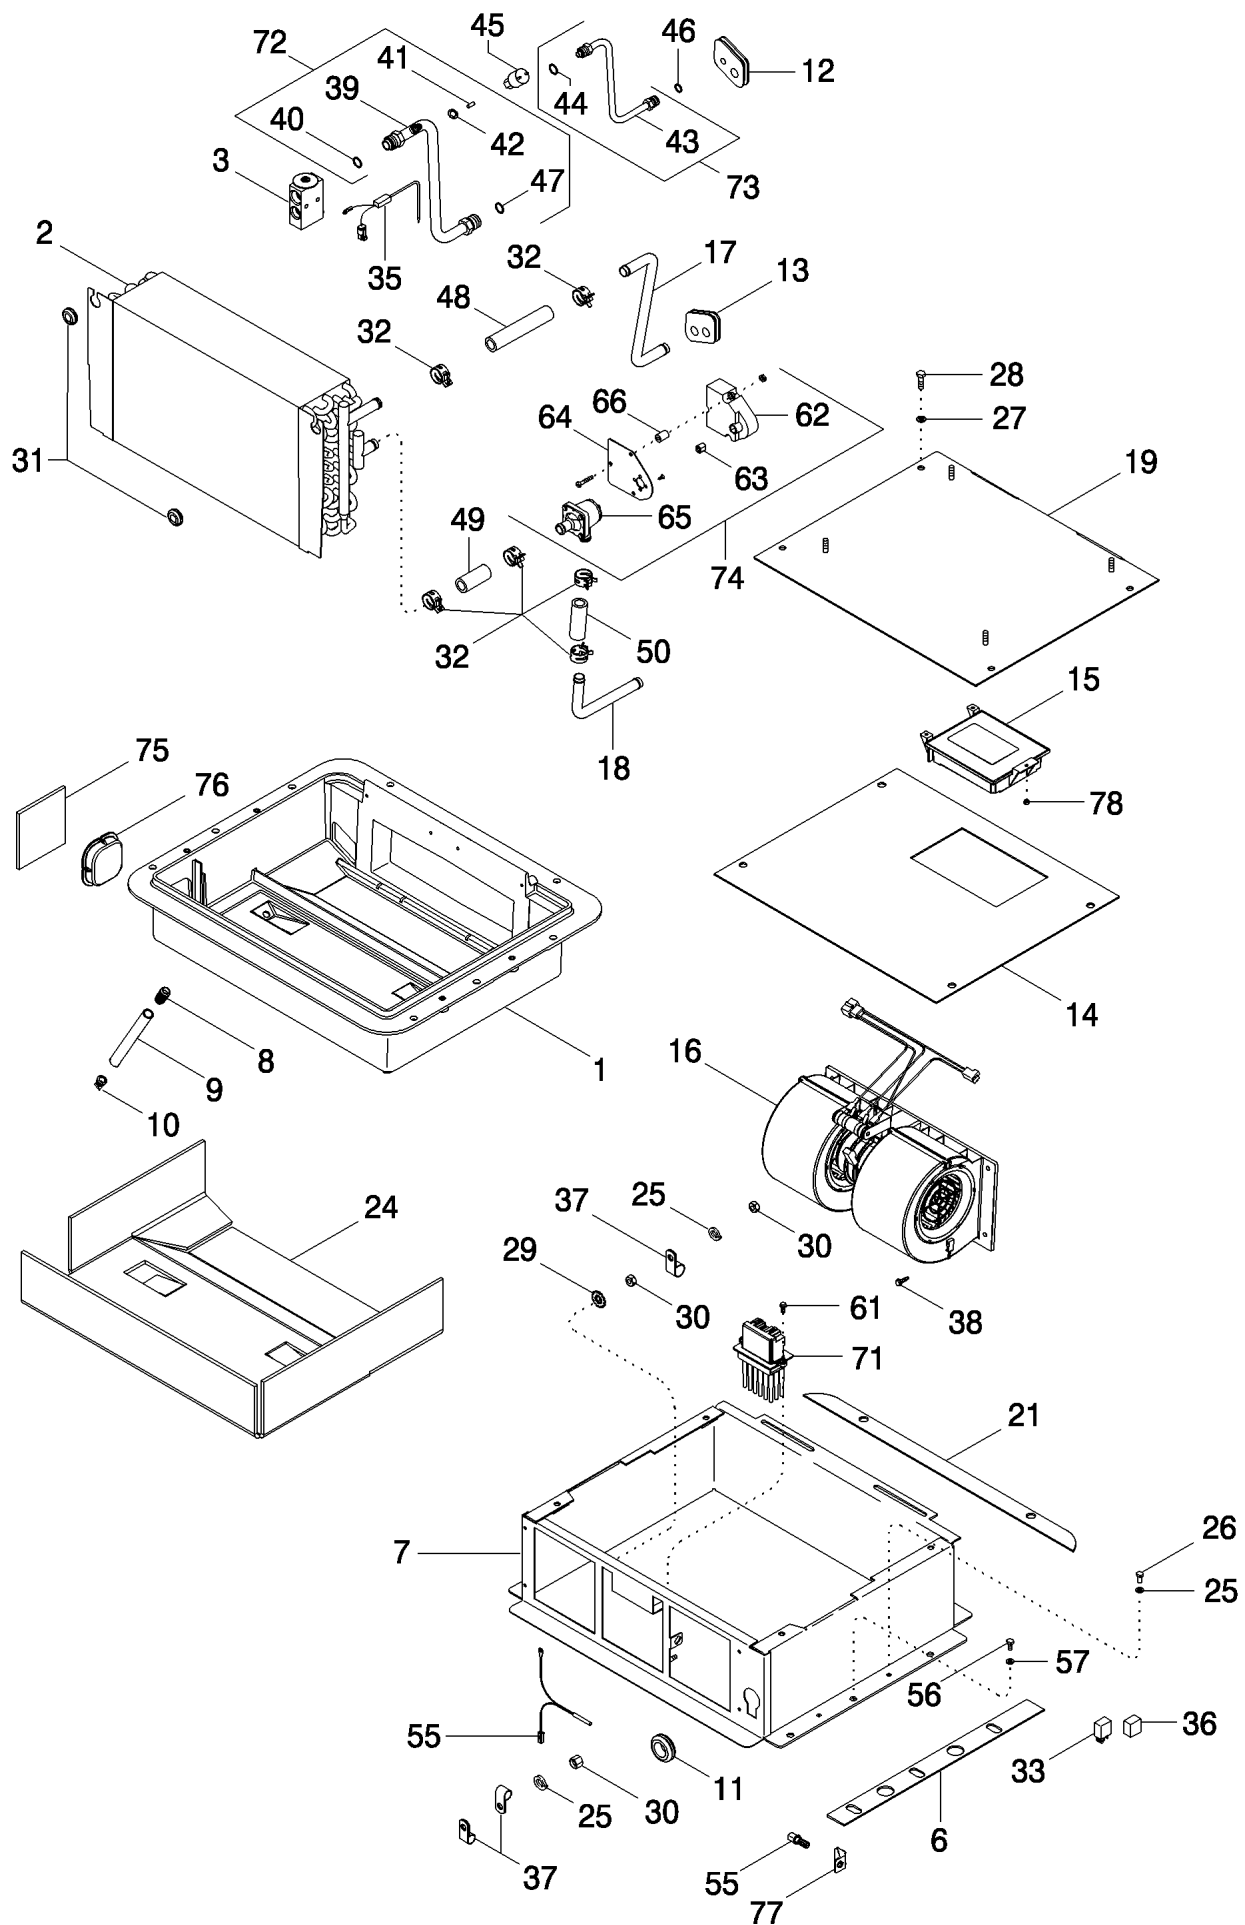

MAGNUM 310 CASE IH TRACTOR (EU) (1/06-)

09-43 AIR CONDITIONING - CLIMATE CONTROL UNIT, WITH AUTO TEMP CONTROL

сылка	Номер детали	Кол-во	Описание
1	322996A1	1	BOX,
2	86990262	1	CORE, Evaporator And Heater
3	386535A1	1	VALVE,
6	322994A1	4	GASKET,
7	87454443	1	CASE ASSY.,
8	1250522C3	2	ELBOW,
9	1977334C1	2	HOSE, 610 mm (24-1/8"), Cut From 198091C1
10	109239C2	2	VALVE,
11	248-2381	1	GROMMET, 1" ID x 1 3/8" Groove Dia,
12	322989A1	1	GROMMET,
13	322990A1	1	GROMMET,
14	87324951	1	GASKET,
15	87365492	1	MODULE, w/o Software
16	323610A1	1	BLOWER,
17	322985A1	1	PIPE, Outlet
18	322987A1	1	PIPE, Inlet
19	87306495	1	COVER,
21	322995A1	4	GASKET,
24	324484A1	1	INSULATOR,
25	892-11006	5	WASHER, LOCK, M6,
26	614-6016	4	BOLT, Hex, M6 x 16, 8.8,
27	892-11008	4	WASHER, LOCK, M8,
28	627-8025	4	BOLT, Hex, M8 x 25, 10.9,
29	493-81002	1	WASHER, LOCK, Ext-Int Tooth, 1/4",
30	829-1406	2	NUT, M6, CI 10,
31	248-1243	2	GROMMET, 1/2" ID x 13/16" Groove Dia, Diag Cut,
32	1954736C1	6	CLAMP, HOSE, No. 24
33	105849A1	1	RELAY, 20 Amp
35	323016A1	1	SENSOR,
36	87323958	1	HARNESS,
37	515-21127	2	CLAMP, 1/2", Insul, 1/4" Bolt,
38	281-14512	4	SCREW, SELF TAP, Hex Wash Hd, #10 x 3/4",
39	NSS	1	NOT SERVICED SEPARATELY, PIPE
40	128485A1	1	O-RING, 9/16 ID x 1/16
41	1250594C2	1	CORE,
42	128483A1	1	O-RING, 5/16 ID x 1/16
43	NSS	1	NOT SERVICED SEPARATELY, PIPE
44	128483A1	1	O-RING, 5/16 ID x 1/16
45	87323829	1	SWITCH, PRESSURE, Low
46	128484A1	1	O-RING, 7/16 ID x 1/16
47	128485A1	1	O-RING, 9/16 ID x 1/16
48	1321290C2	1	HOSE, 127 mm (5"), Cut From 97252CX
49	324022A1	1	HOSE, 54 mm (2-1/8"), Cut From 97252CX
50	324023A1	1	HOSE, 64 mm (2-1/2"), Cut From 97252CX
55	87454442	1	SENSOR, Return Air