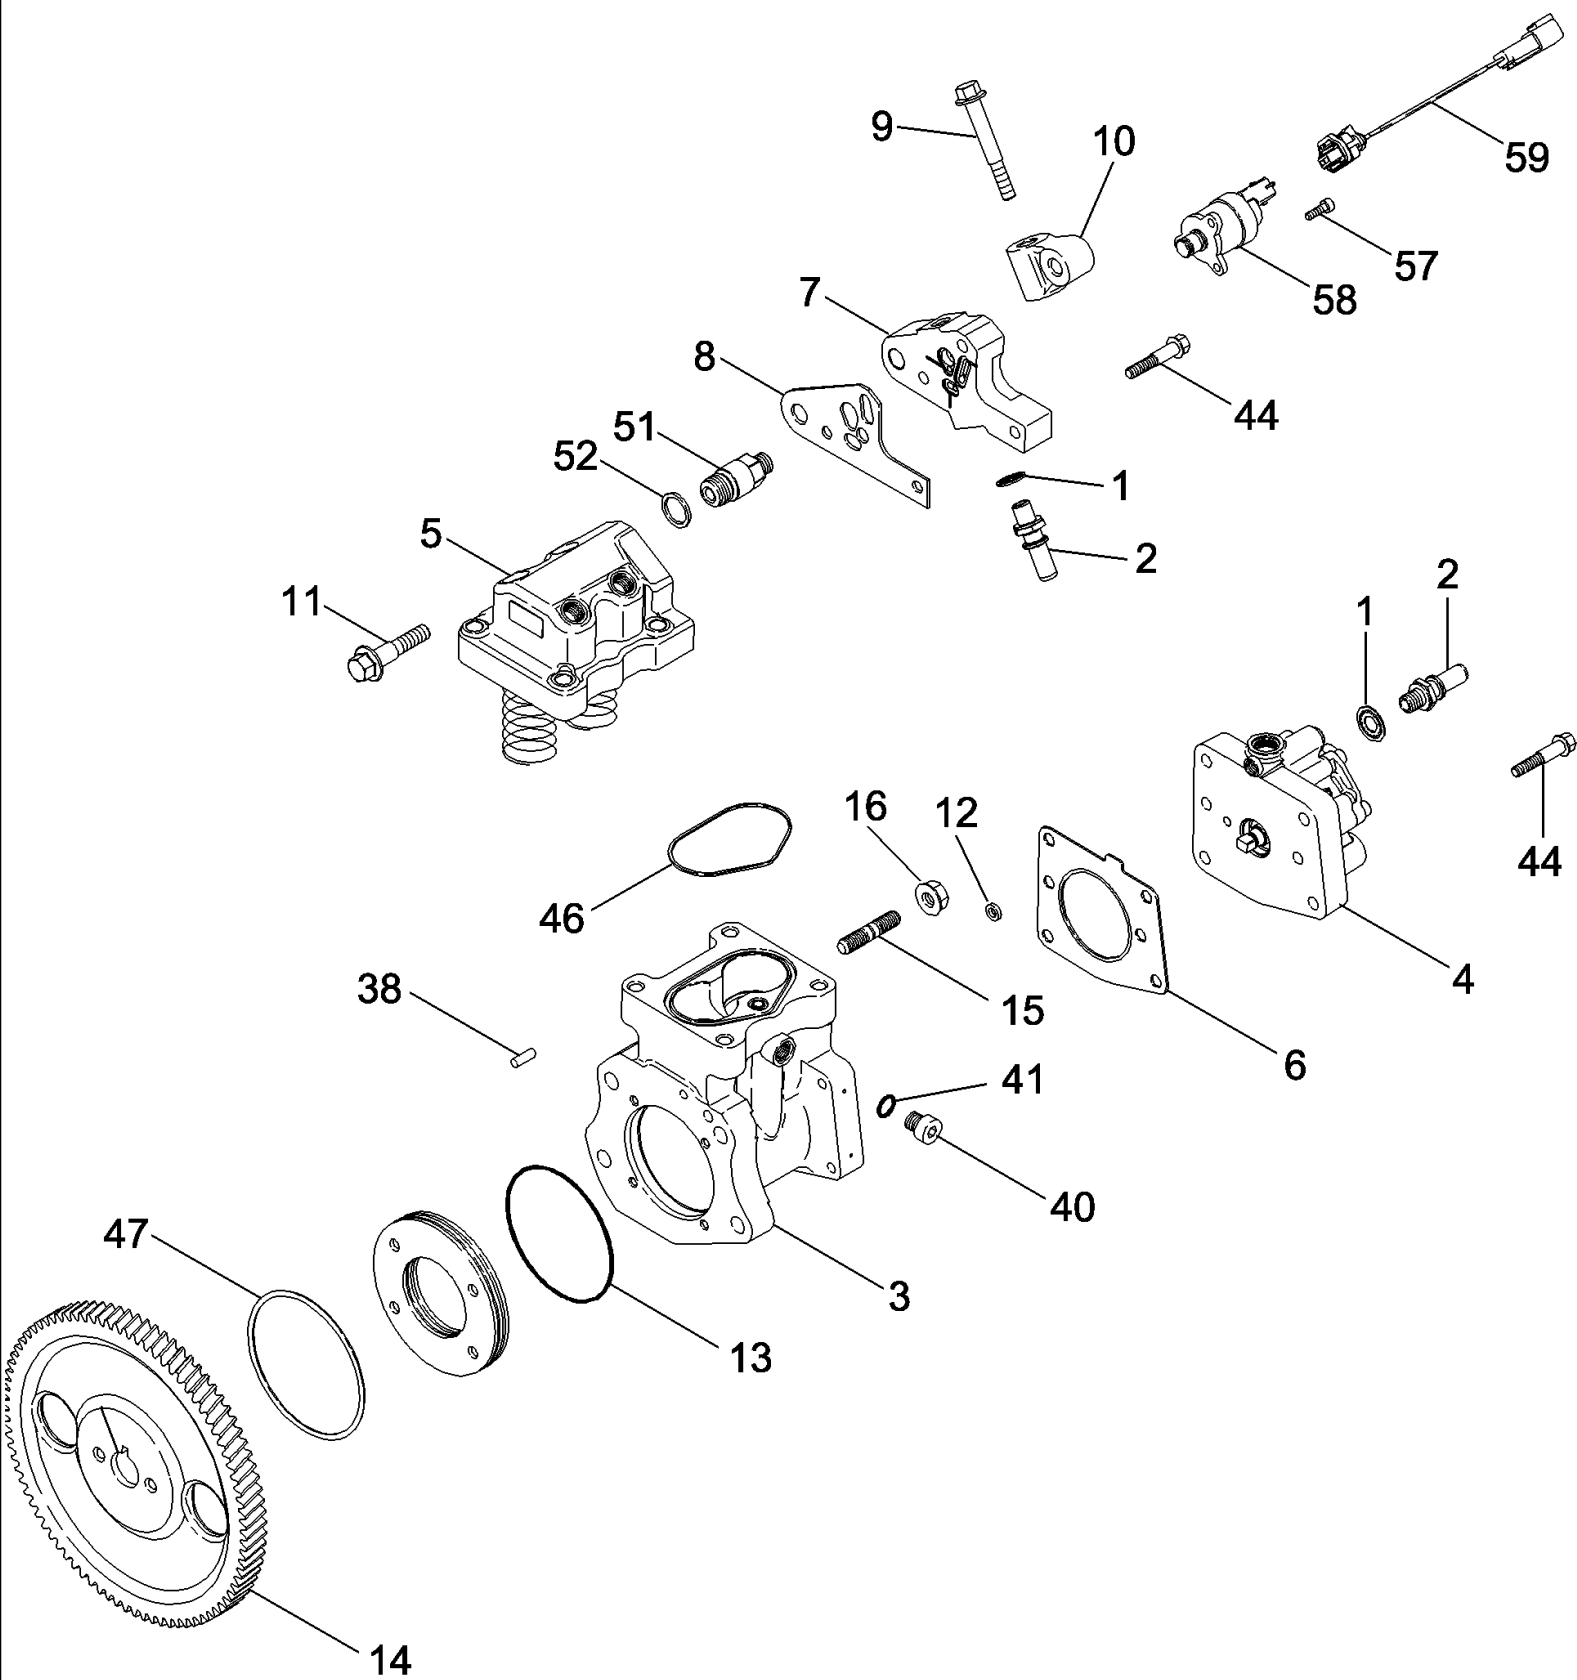

MAGNUM 310 CASE IH TRACTOR (EU) (1/06-)

03-05 FUEL INJECTION - PUMP AND DRIVE

сылка	Номер детали	Кол-во	Описание
	NSS	1	NOT SERVICED SEPARATELY, Fuel Pump
1	87346600	3	WASHER, SEALING,
2	87349484	3	ADAPTER,
3	87351467	1	BODY, Fuel Pump
4	87351478	1	PUMP, FUEL,
5	87684601	1	HEAD, Fuel Pump
6	87377387	1	GASKET, Cover Plate
7	87351486	1	ADAPTER, Fuel Pump
8	87351493	1	GASKET, Fuel Pump to Gear Pump
9	844-10070	1	BOLT, Hex Flg, M10 x 70, 8.8,
10	87346420	1	SUPPORT,
11	854-12050	1	BOLT, Hex Flg, M12 x 50, 10.9,
12	J926722	1	SEAL,
13	238-7241	2	O-RING, -241, CI 7, 3.859" ID x .139" Thk,
14	J942764	1	GEAR, Fuel Pump
15	J937123	4	STUD, M10 x 55 mm (2-5/32")
16	825-2410	4	NUT, M10 x 1.5, Flg, CI 8,
38	J329899	1	DOWEL, Dowel
39	J330252	1	WASHER, (Not Shown)
40	J678923	3	PLUG, Inc. 41
41	637-72081	1	O-RING, CI 7, 8.1MM ID x 1.6 Thk,
42	J867640	1	O-RING, (Not Shown)
43	J926593	1	NUT, M20 x 1.5 (Not Shown)
44	854-8040	7	BOLT, Hex Flg, M8 x 40, 10.9,
45	87351459	4	SCREW, (Not Shown)
46	J4010636	1	O-RING, Pump Body
47	87351514	1	SEAL,
48	87351521	4	BOLT, (Not Shown)
49	J867641	4	O-RING, (Not Shown)
50	J867651	2	SEAL, (Not Shown)
51	87351522	1	FITTING, High Pressure
52	87351523	1	WASHER, SEALING,
53	87351524	2	WASHER, SEALING, (Not Shown)
54	87351525	2	PLUG, (Not Shown)
55	87351528	2	PLUG, (Not Shown)
56	87351531	2	WASHER, SEALING, (Not Shown)
57	87351533	3	SCREW,
58	87351534	1	ACTUATOR, ETR Fuel
59	NSS	1	NOT SERVICED SEPARATELY, Harness, Wire, Order 87351534
60	87351536	1	ADAPTER, Fuel Pump (Not Shown)
61	87351504	1	HUB, Distributor Drive (Not Shown)