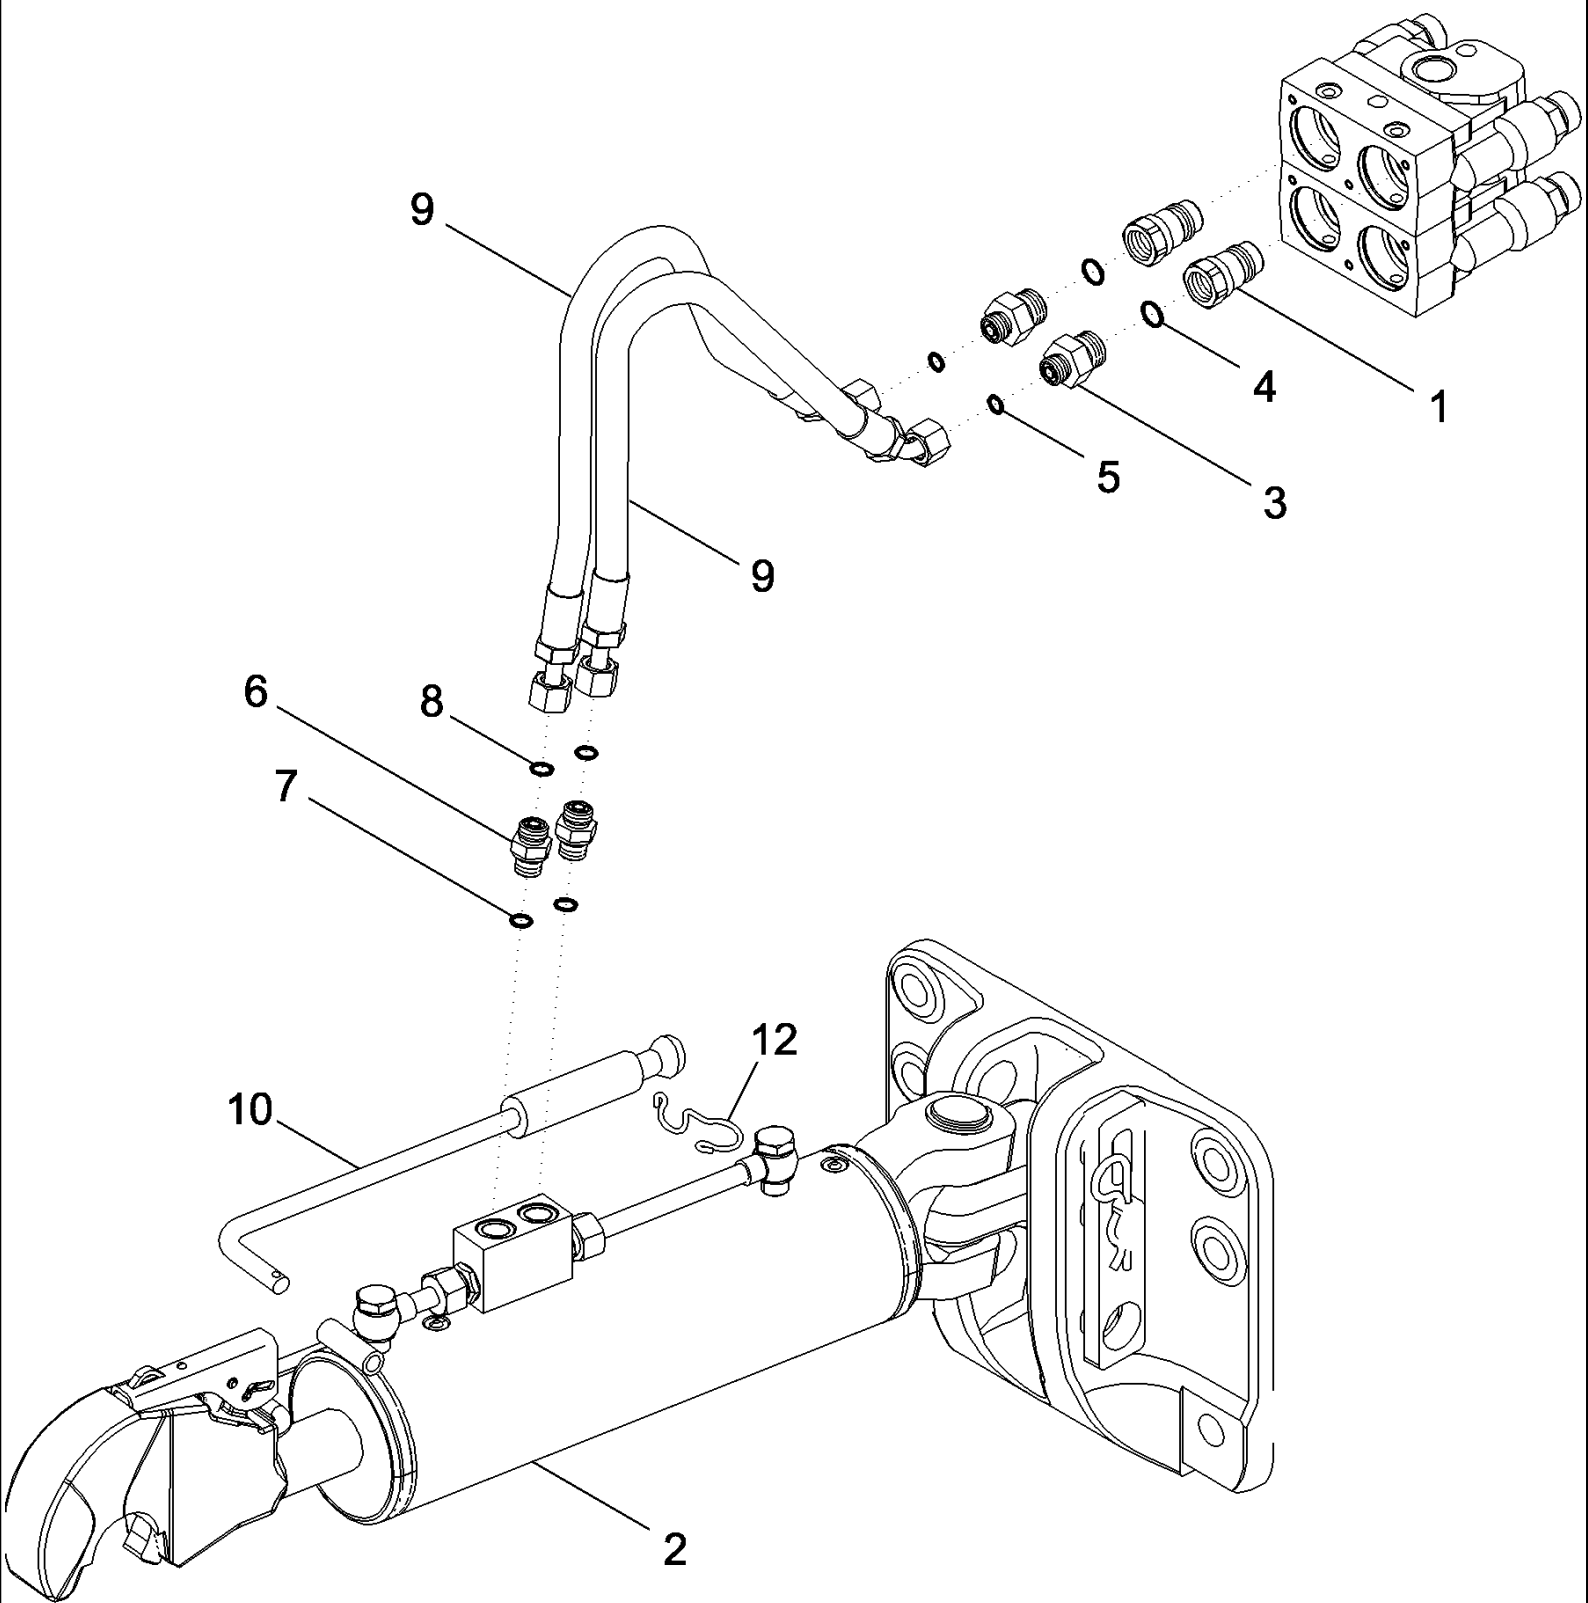

MAGNUM 310 CASE IH TRACTOR (EU) (1/06-)

08-11 HYDRAULIC TOP LINK - HITCH - MAGNUM 225, 250, 280, AND 310

сылка	Номер детали	Кол-во	Описание
1	1272399C2	2	COUPLING, QUICK, MALE,
2	87542873	1	LINK, TOP, W/Position Indicator, Claw, See Figure 09-54 For Service Components
3	201-139	2	CONNECTOR, HYD., 11/16"-16 ORFS x 7/8"-14 ORB, Inc. 4, 5
4	237-6010	1	O-RING, 10-1, 90 Duro, .755" ID x .097" Thk,
5	238-6012	1	O-RING, -012, 90 Duro, .364" ID x .070" Thk,
6	87434646	2	UNION, Inc. 7, 8
7	637-63133	1	O-RING, CI 6, 13.3MM ID x 2.2 Thk,
8	238-6012	1	O-RING, -012, 90 Duro, .364" ID x .070" Thk,
9	87441258	2	HOSE, 705 mm (27-3/4")
10	87686002	1	Link, Top
11	130003	1	PIN, SPLIT (COTTER), M3.2 x 20,
12	87686392	1