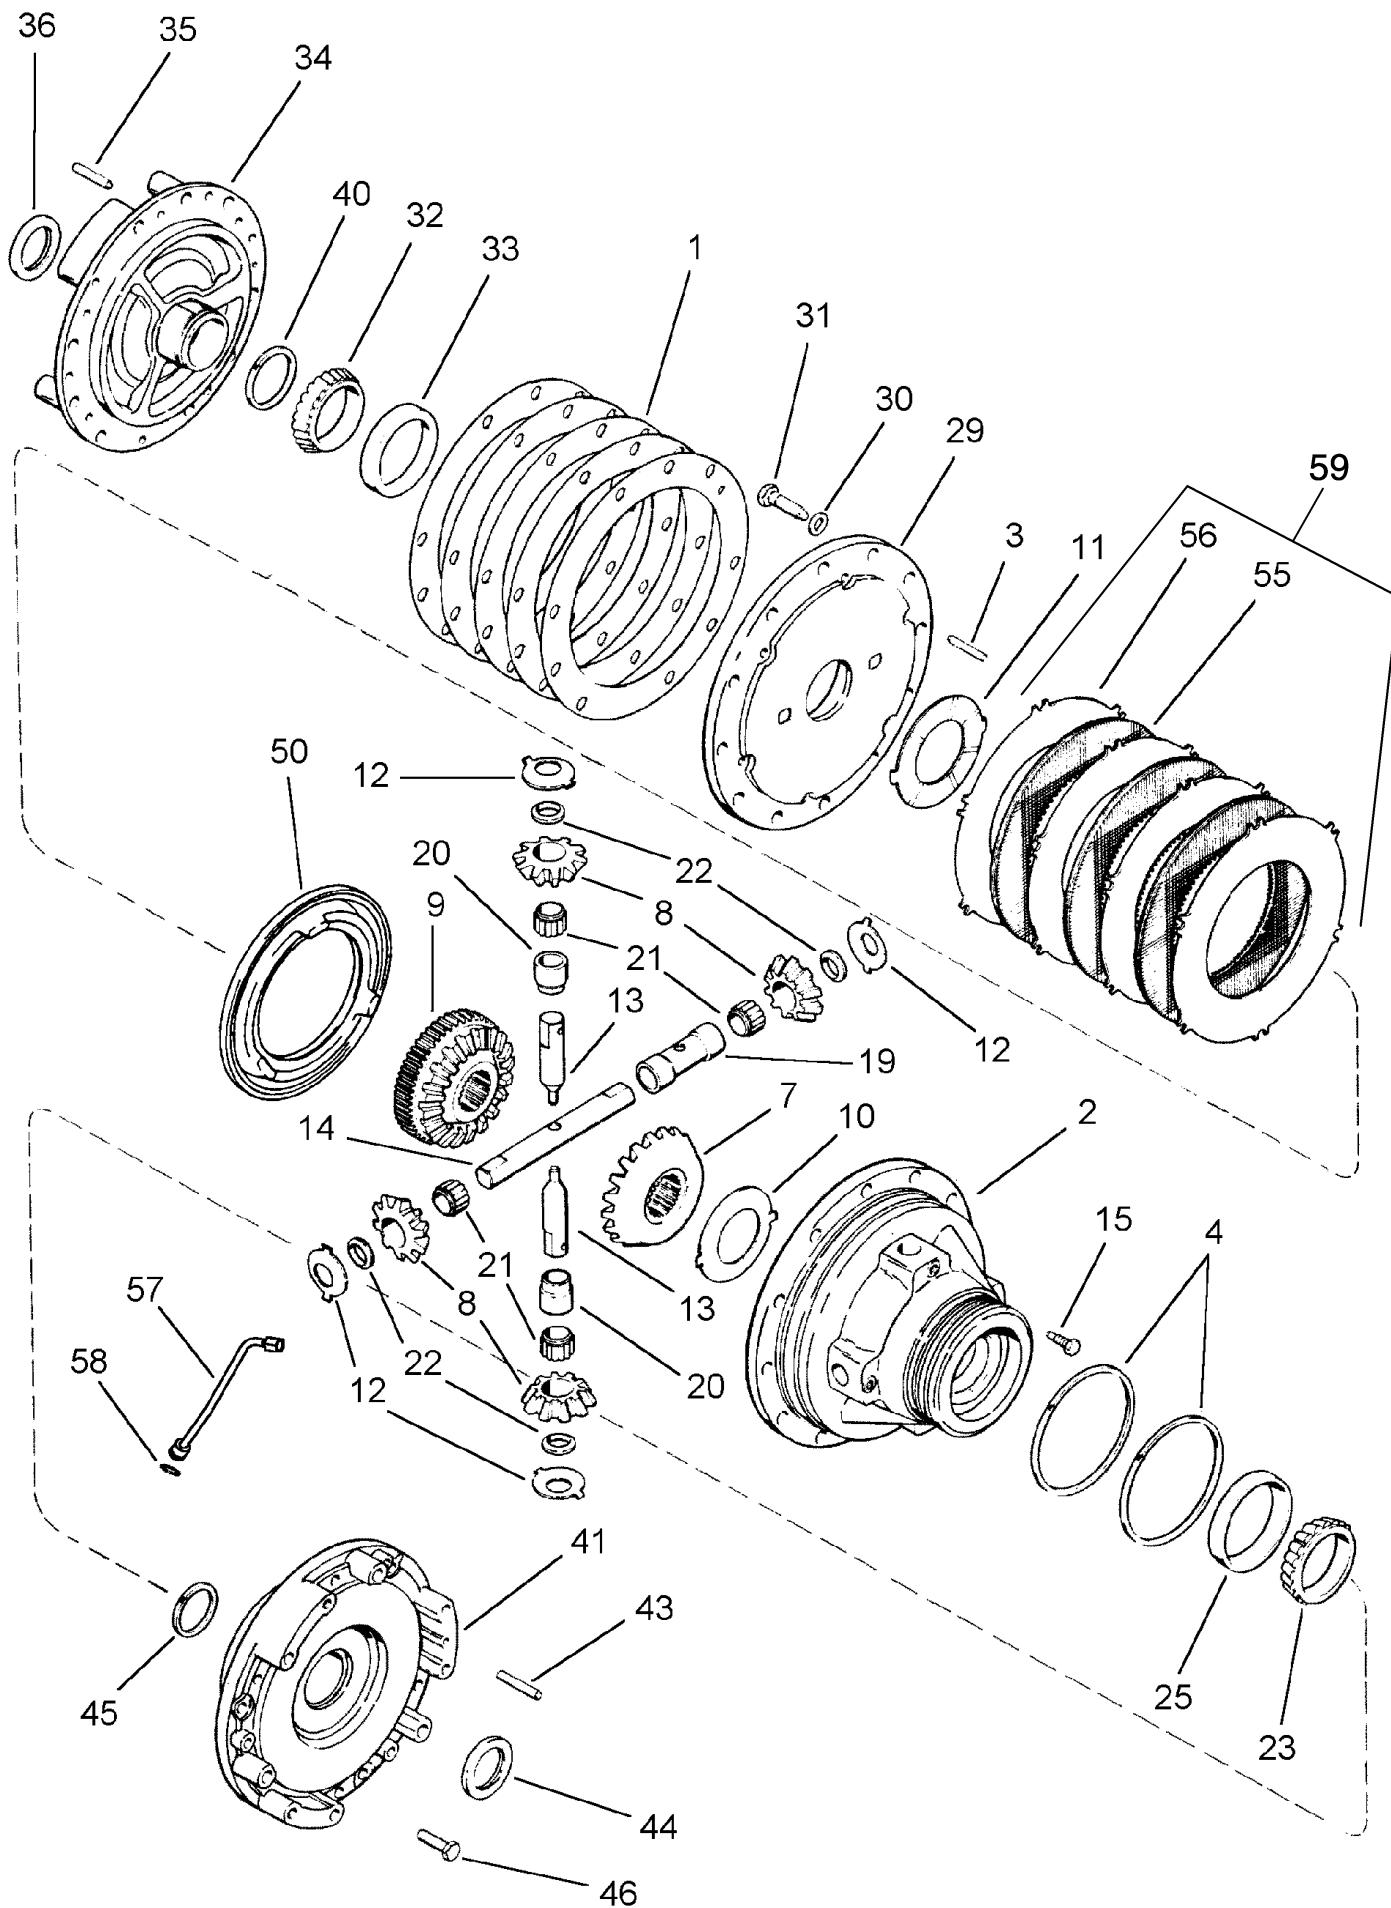

сылка	Номер детали	Кол-во	Описание
1	94616C2	1	GEAR SET, Inc. 2, 25, 26
2	92825C1	1	PLUG,
3	87618938	1	GEAR, DRIVEN, 46T
4	1286039C1	1	SPACER,
5	143906C1	1	RING, SNAP,
6	921684C1	1	BEARING, CONE,
7	1068264C1	1	CAGE, Inc. 8
8	921683C1	1	BEARING, CUP,
10	120965C1	1	RING, SNAP,
11	108326H	1	BEARING, CUP,
12	94666C1	1	BEARING, CONE,
13	131432A1	1	RING, 3.62 mm
13	94661C1	1	RING, 3.70 mm
13	94662C1	1	RING, 3.78 mm
13	94663C1	1	RING, 3.86 mm
13	110042C1	1	RING, 3.93 mm
13	94664C1	1	RING, 4.02 mm
13	131433A1	1	RING, 4.10 mm
13	131434A1	1	RING, 4.18 mm
17	120977C1	2	SHIM, 0.08 mm
17	120978C1	2	SHIM, 0.10 mm
17	120979C1	2	SHIM, 0.13 mm
17	120980C1	2	SHIM, 0.30 mm
18	566-12035	6	SCREW, 12 Pt Hd, M10 x 35, 12.9,
19	1251958C1	6	WASHER,
25	NSS	1	NOT SERVICED SEPARATELY, GEAR
26	NSS	1	NOT SERVICED SEPARATELY, PINION