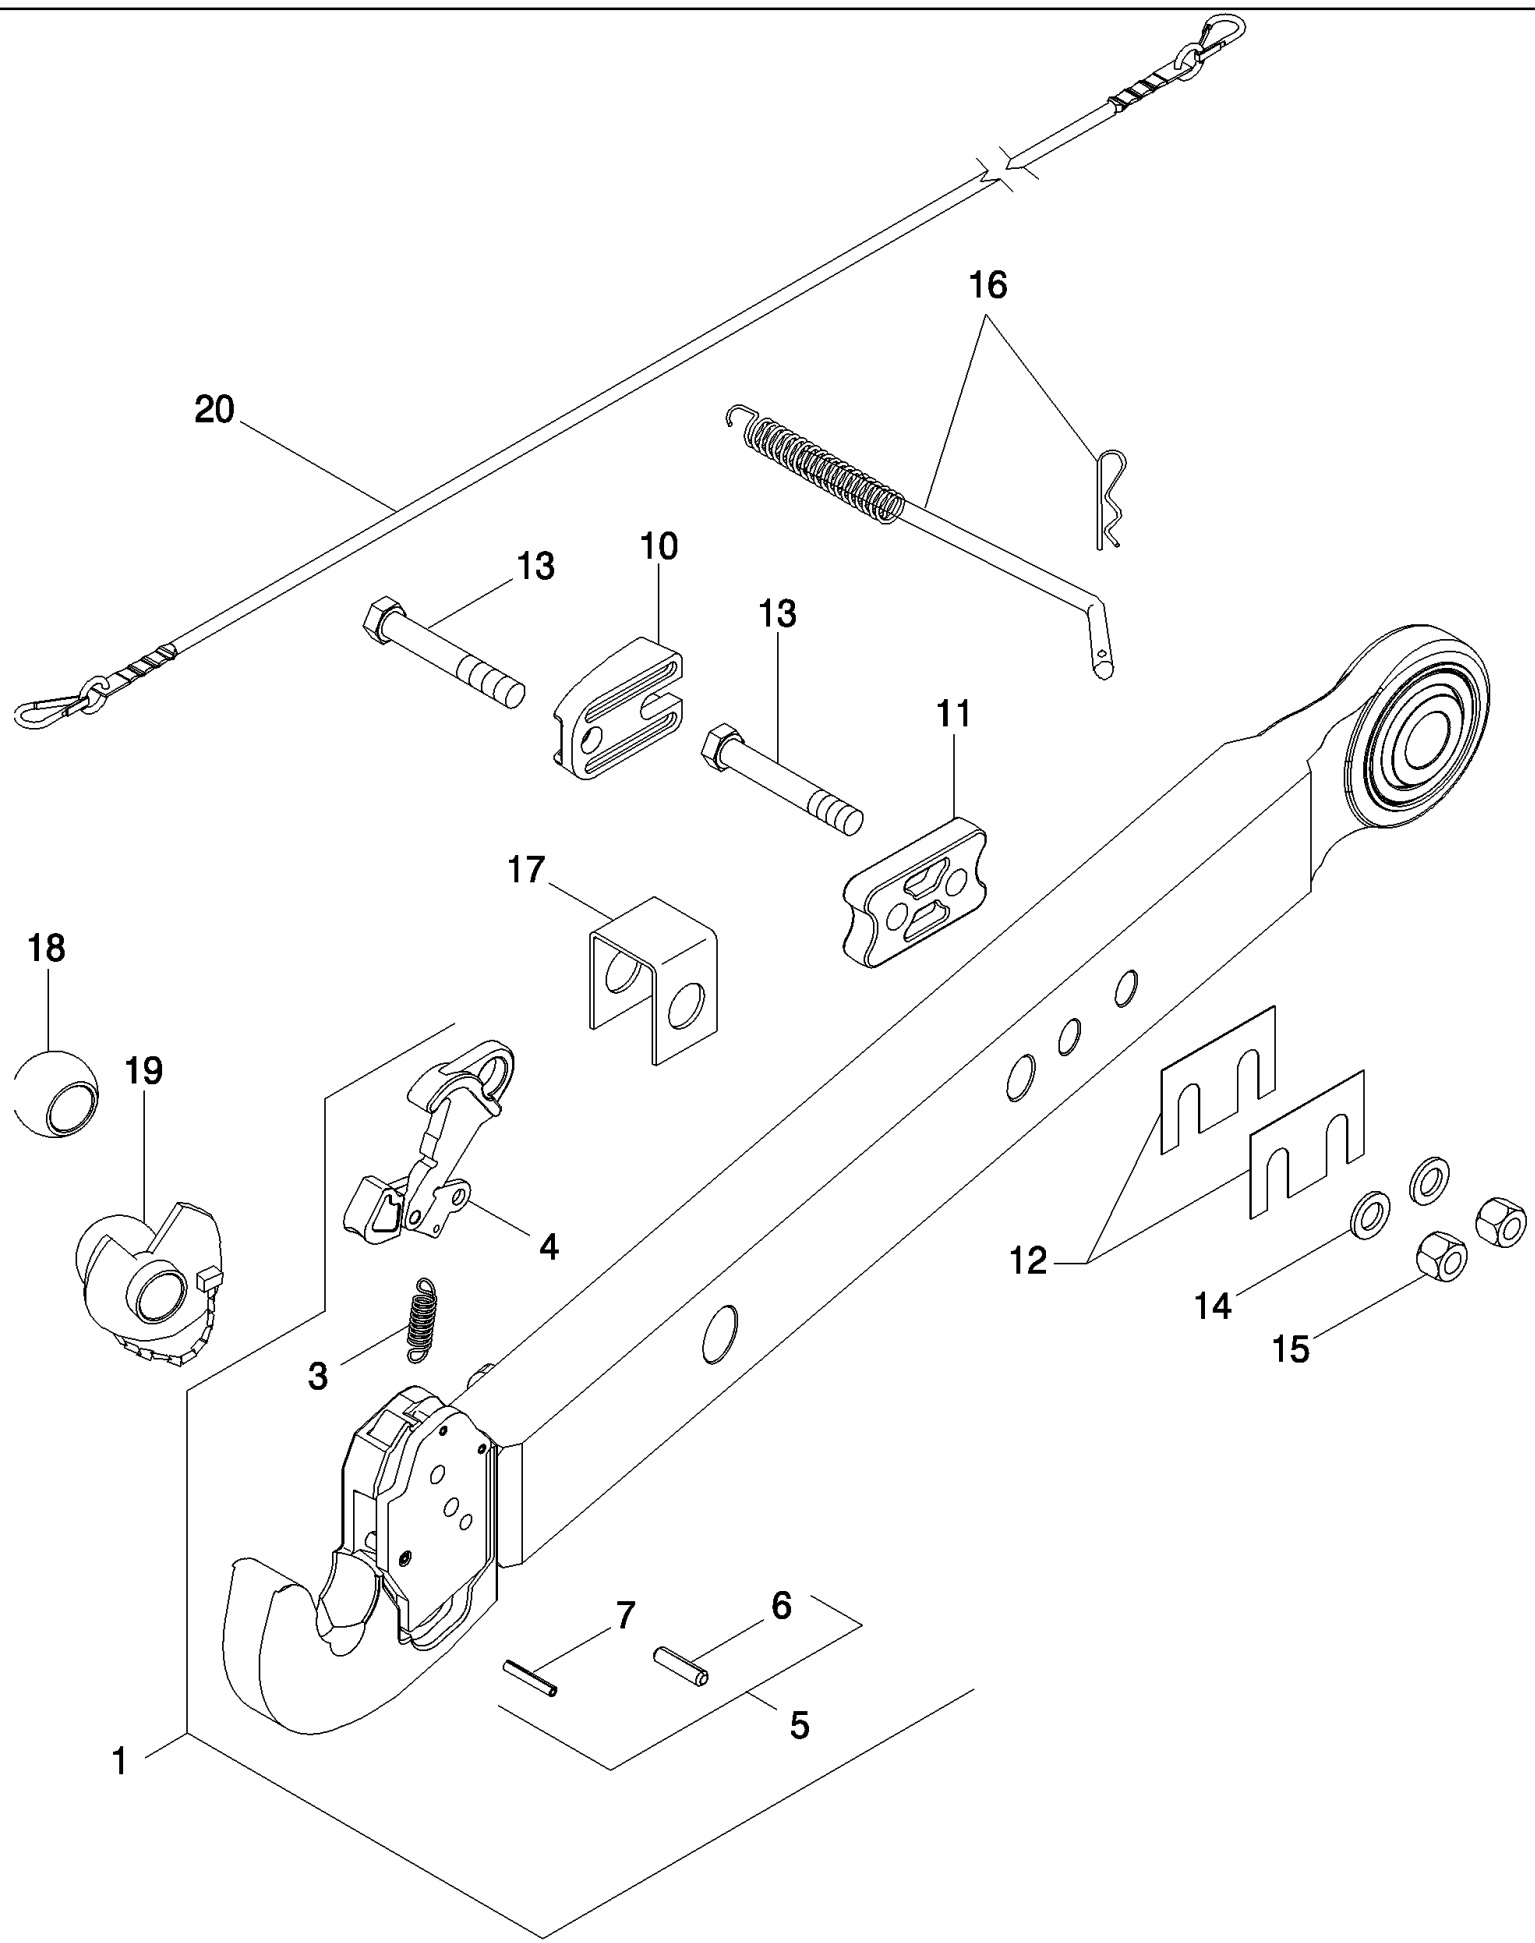

MAGNUM 310 CASE IH TRACTOR (EU) (1/06-)

09-56 HITCH - LOWER LIFT LINKS - MAGNUM 225, 250,280, AND 310

сылка	Номер детали	Кол-во	Описание
1	87455438	1	LINK, LOWER, Right Hand, Inc. 2 - 7
1	87455437	1	LINK, LOWER, Left Hand, Inc. 2 - 7
2	NSS	1	NOT SERVICED SEPARATELY, LINK, Right Hand, Shown
2	NSS	1	NOT SERVICED SEPARATELY, LINK, Left Hand
3	357749A1	2	SPRING,
4	370030A1	2	LATCH,
5	370217A1	2	PIN, SPLIT (COTTER), Kit, Inc. 6, 7
6	738-51040	2	PIN, LOCK, M10 x 40, Slotted,
7	838-3640	4	PIN, M6 x 40, Coiled,
10	301248A2	2	BUMPER,
11	301927A1	2	SPACER,
12	189946A1	4	SHIM,
13	827-20130	4	BOLT, Hex, M20 x 130, 10.9,
14	896-11020	4	WASHER, M20 x 37.5 x 4, HT,
15	832-10420	4	NUT, LOCK, M20 x 2.5, Cl 8,
16	1252040C1	1	SPRING,
17	293002A1	2	SPACER,
18	359189A2	2	BALL JOINT, 37.5 mm
19	381642A1	2	BALL, 37.5 mm
20	1348076C1	1	CABLE,