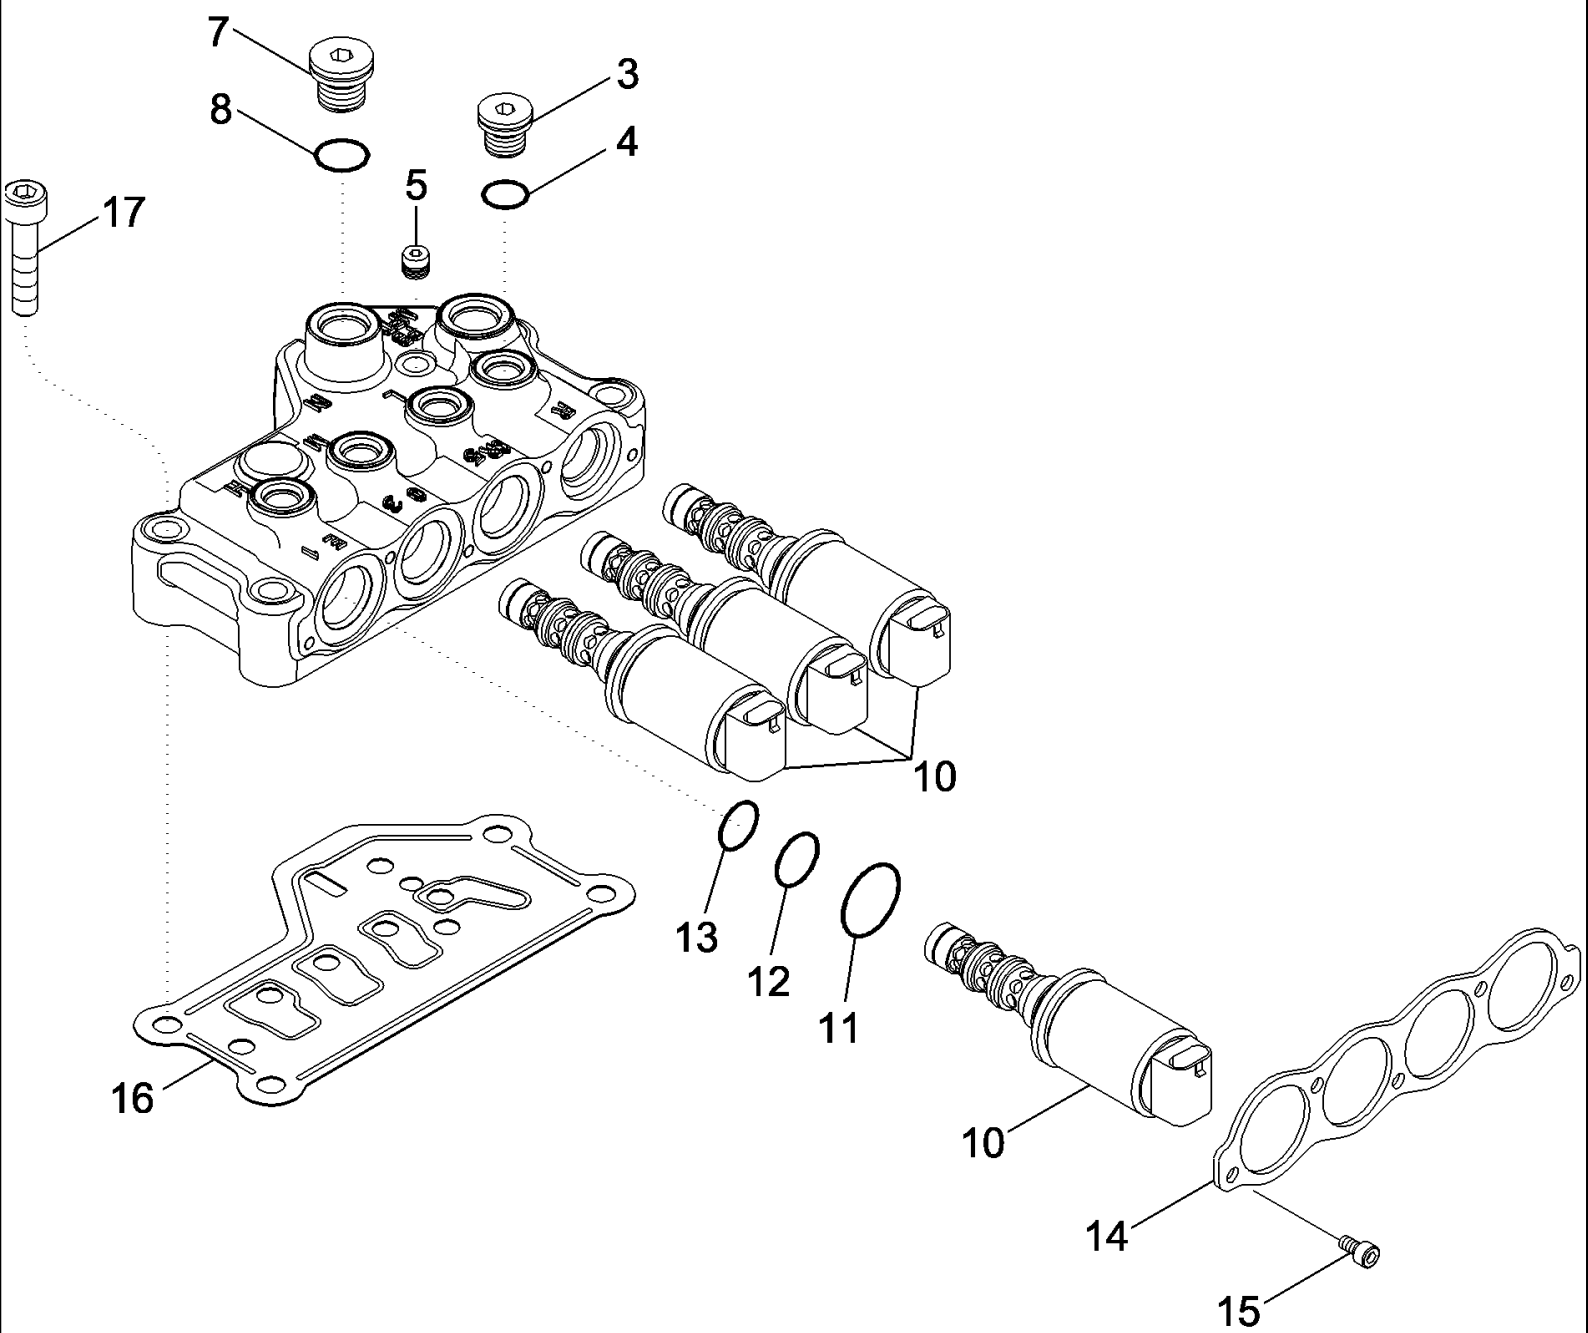

MAGNUM 310 CASE IH TRACTOR (EU) (1/06-)

06-25 VALVE ASSEMBLY - TRANSMISSION CONTROL (87323842)

сылка	Номер детали	Кол-во	Описание
	87323842	1	VALVE, Inc. 1 - 15
1	NSS	1	NOT SERVICED SEPARATELY, BODY, Valve
3	221576A1	5	PLUG, Hex Soc, M14 x 1.5, ORB, Inc. 4
4	14437785	1	O-RING, 11.3MM ID x 2.4 Thk,
5	315168A1	1	PLUG,
7	221578A1	1	PLUG, Hex Soc, M18 x 1.5, ORB, Inc. 8
8	637-63153	1	O-RING, CI 6, 15.3MM ID x 2.2 Thk,
10	87440439	4	SOLENOID, Inc. 11 - 13
11	87014033	1	O-RING, -019, CI 7, .801" ID x .070" Thk,
12	238-7016	1	O-RING, -016, CI 7, .614" ID x .070" Thk,
13	238-7015	1	O-RING, -015, CI 7, .551" ID x .070" Thk,
14	86985026	1	COVER,
15	864-5010	6	SCREW, Hex Soc Hd, M5 x 10, 8.8,
16	87399290	1	GASKET,
17	864-10055	4	SCREW, Hex Soc Hd, M10 x 55, 8.8,