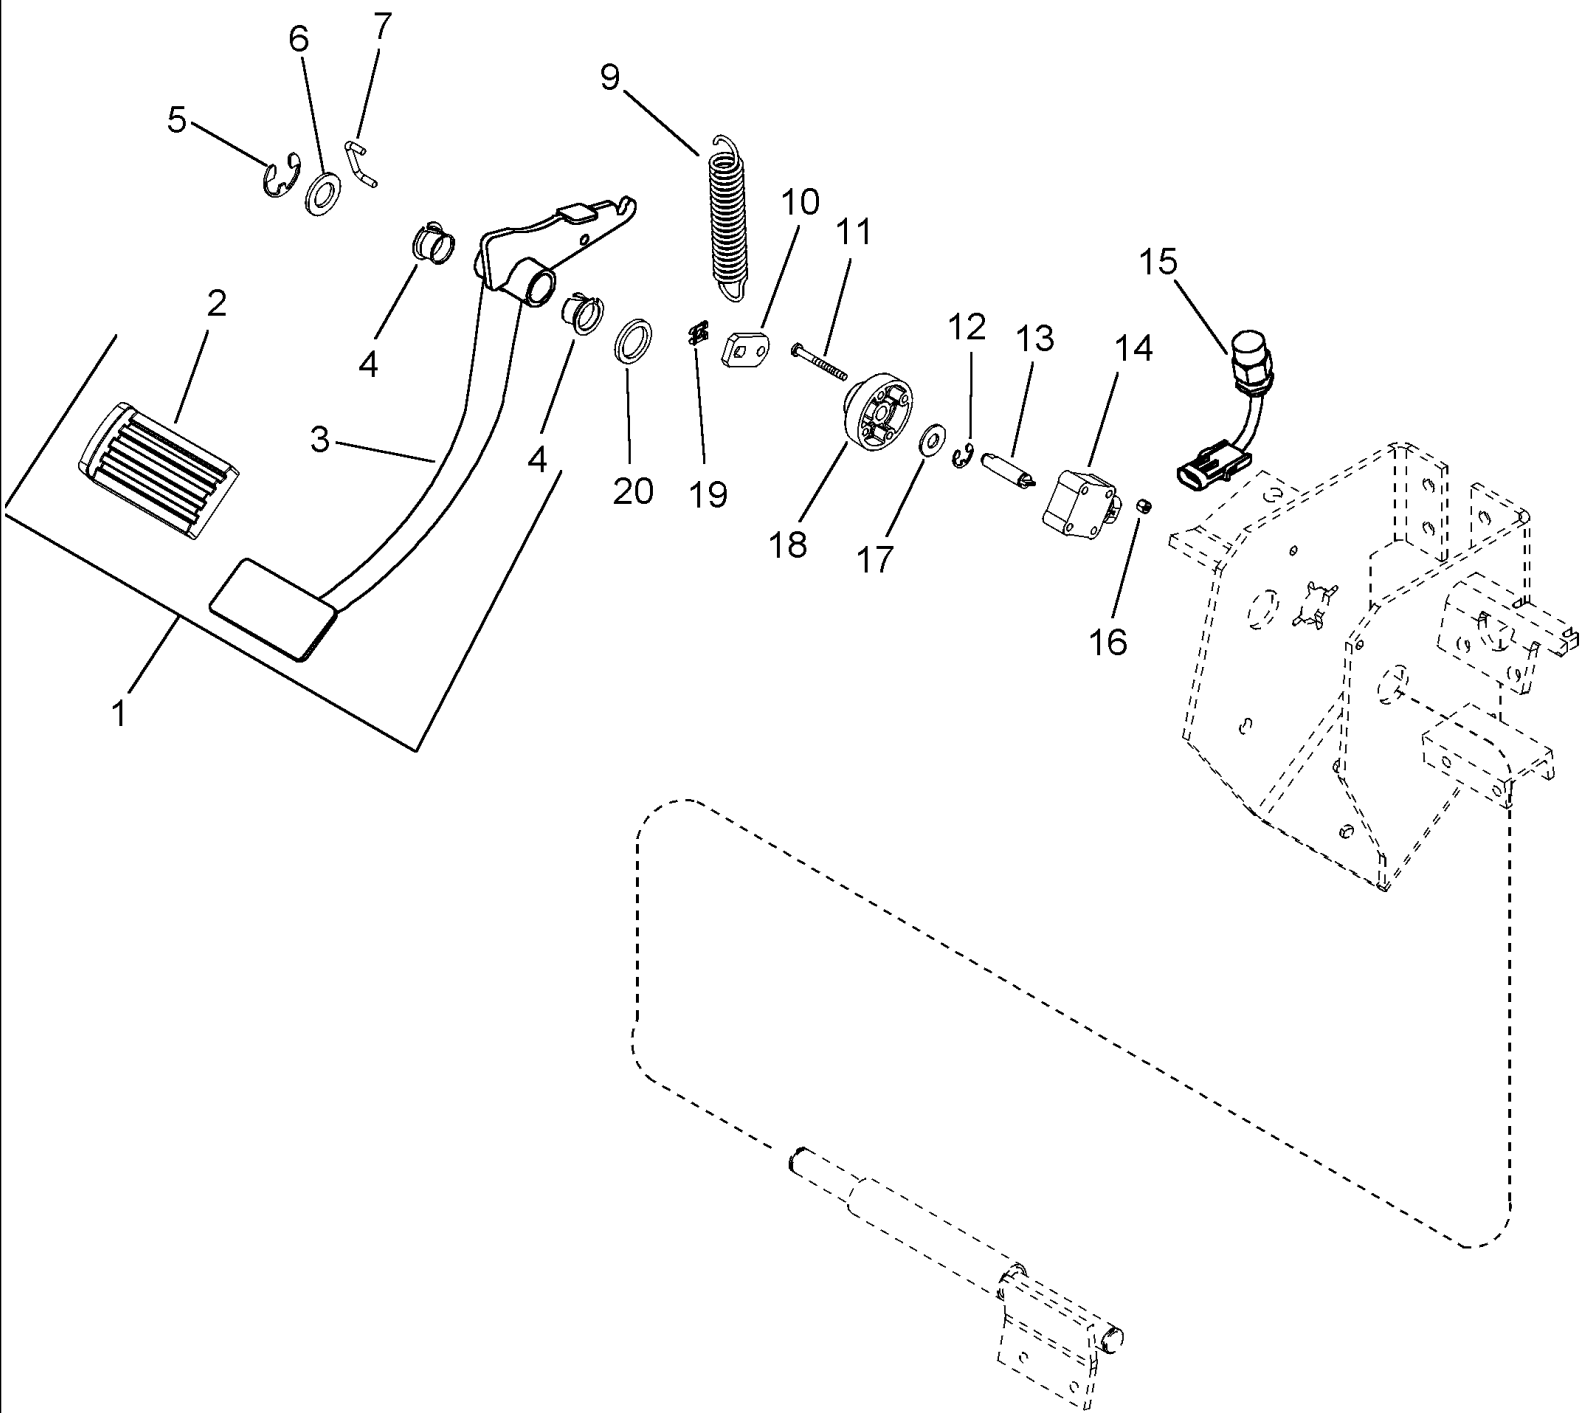

MAGNUM 310 CASE IH TRACTOR (EU) (1/06-)

06-26 PEDAL - INCHING

сылка	Номер детали	Кол-во	Описание
1	416255A3	1	PEDAL ASSY., Inc. 2 - 4
2	1999382C1	1	PAD, RUBBER,
3	NSS	1	NOT SERVICED SEPARATELY, PEDAL
4	1990753C1	2	PLASTIC RING,
5	800-3120	1	CIRCLIP, M20,
6	895-11018	1	WASHER, M18 x 34 x 3,
7	87567150	1	ROD, Clutch Pot Link
9	303754A1	1	SPRING,
10	302275A2	1	LEVER,
11	840-1550	4	SCREW, Cross Pan Hd, M5 x 50,
12	800-4311	1	CIRCLIP, M11,
13	295013A2	1	PIN,
14	301271A1	1	SENSOR, Position
15	414144A1	1	SWITCH, Bottom Of Clutch
16	832-10405	4	NUT, LOCK, M5 x .8, CI 8,
17	495-21044	1	WASHER, 3/8",
18	295012A2	1	BUSHING,
19	3226538R1	1	CLIP,
20	258242A1	1	WASHER,