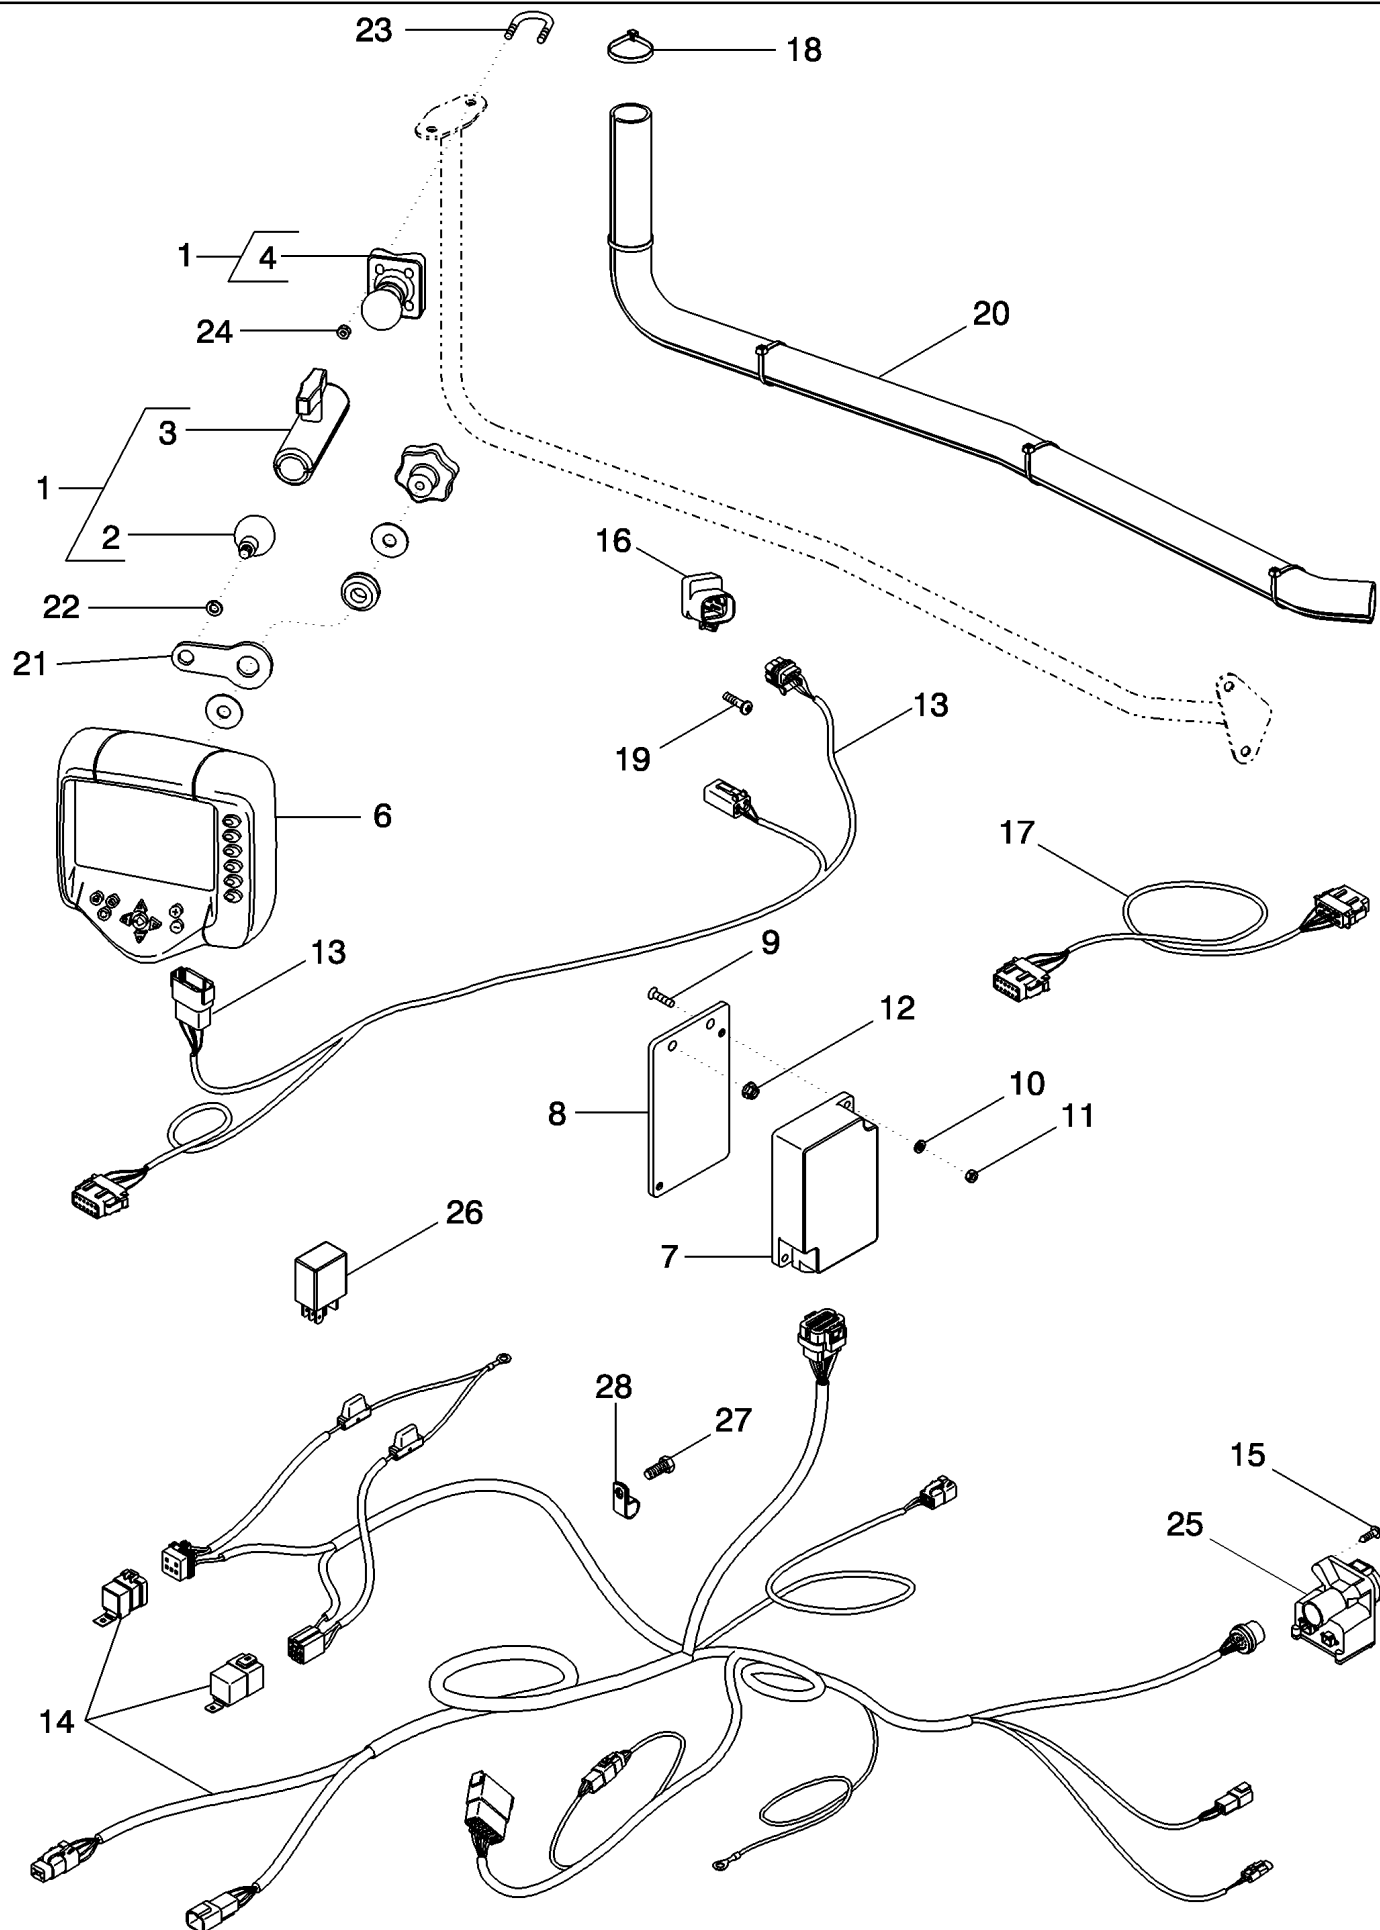

MAGNUM 310 CASE IH TRACTOR (EU) (1/06-)

04-43 ISO 11783 HARNESS AND MONITOR

сылка	Номер детали	Кол-во	Описание
1	87433368	1	HOLDER, Assembly, Monitor Inc. 2 - 4
2	87432348	1	RAM BOTTOM,
3	408863A1	1	RAM BOTTOM,
4	408865A1	1	RAM FOOT,
6	87517735	1	MONITOR, CONTROL, W/Software, BSN Z6RZ04001
6	87696516	1	Monitor, Control, W/Software, BTW Z6RZ04001 & Z7RZ01521
6	84454198	1	MONITOR, CONTROL, w/o Software, ASN Z7RZ01521
7	86989612	1	MODULE, W/Software
8	87406980	1	PLATE, Mounting
9	843-2625	2	SCREW, Phil Flat Hd, M6 x 25, 4.8,
10	892-11006	2	WASHER, LOCK, M6,
11	829-1406	2	NUT, M6, CI 10,
12	825-2406	6	NUT, M6 x 1, Flg, CI 8,
13	87418143	1	HARNESS, Inside Cab (Shown), BSN Z7RZ01521
13	97695463	1	Inside Cab, ASN Z7RZ01521
14	87313259	1	HARNESS, Outside Cab (Shown), BSN Z7RZ01521
14	87695465	1	Outside Cab, ASN Z7RZ01521
15	780-14625	4	SCREW, SELF TAP, Hex Hd, M6.3 x 25,
16	87601142	1	CONNECTOR, ELEC,
17	87435691	1	HARNESS, Monitor Jumper (Shown), BSN Z7RZ01521
17	87544769	1	HARNESS, Monitor Jumper, ASN Z7RZ01521
18	L11541	5	STRAP, CABLE,
19	760-14416	2	SCREW, SELF TAP, Pan Hd, M4.8 x 16,
20	87435704	1	CONDUIT,
21	87313872	1	BRACKET,
22	140045	1	WASHER, SPRING, Belleville, M10,
23	19-6258	2	U-BOLT,
24	425-104	4	NUT, 1/4"-20, G5,
25	87418273	1	CONNECTOR, ELEC,
26	87414866	1	RELAY, 20 Amp
27	854-10020	1	BOLT, Hex Flg, M10 x 20, 10.9,
28	87313355	1	CLAMP,
30	811-6025	2	BOLT, CARRIAGE, Short NK, M6 x 25, CI8.8, Full Thd, (Not Shown)
31	811-6020	4	BOLT, CARRIAGE, Short NK, M6 x 20, CI8.8, Full Thd, (Not Shown)