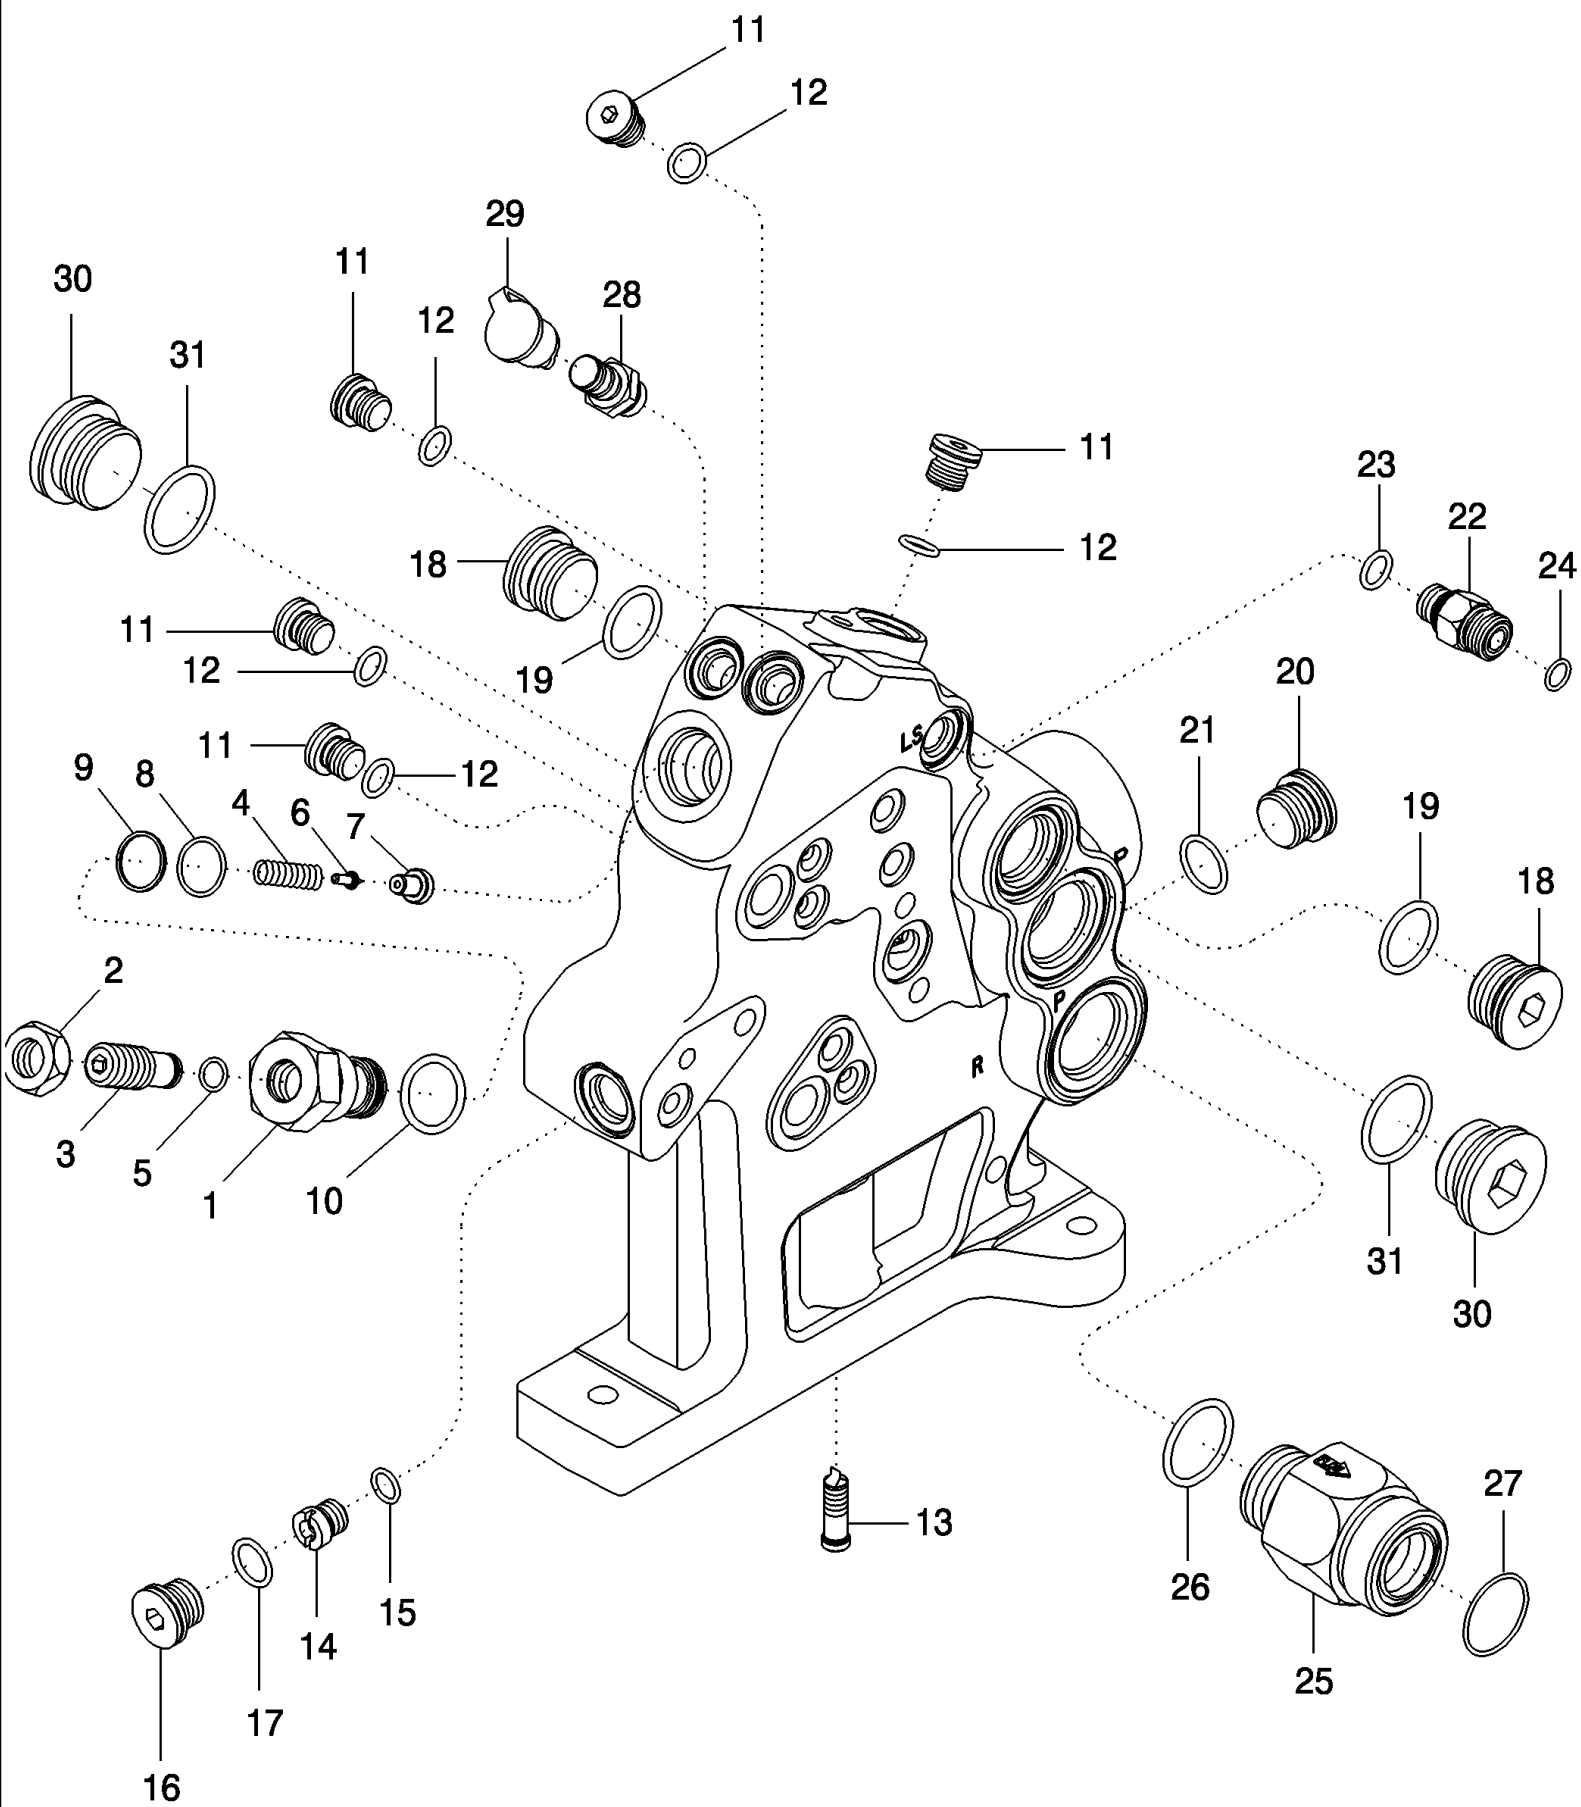

MAGNUM 310 CASE IH TRACTOR (EU) (1/06-)

08-24 MANIFOLD VALVE ASSEMBLY, WITH STANDARD AND HIGH FLOW HYDRAULICS

сылка	Номер детали	Кол-во	Описание
	87450074	1	VALVE, Manifold, Inc. 1 - 31, BSN AJB363596
	87385416	1	MANIFOLD VALVE, Inc. 1 - 31, ASN AJB363596
	87429615	1	VALVE, PRESSURE RELIEF, Inc. 1 - 10
1	NSS	1	NOT SERVICED SEPARATELY, CAP
2	25-1510	1	NUT, Jam, 5/8"-18, G5,
3	NSS	1	NOT SERVICED SEPARATELY, PLUG
4	NSS	1	NOT SERVICED SEPARATELY, SPRING
5	238-6012	1	O-RING, -012, 90 Duro, .364" ID x .070" Thk,
6	NSS	1	NOT SERVICED SEPARATELY, POPPET
7	NSS	1	NOT SERVICED SEPARATELY, SEAT
8	238-6018	1	O-RING, -018, 90 Duro, .739" ID x .070" Thk,
9	G35540	1	RING,
10	237-6012	1	O-RING, 12-1, 90 Duro, .924 ID x .118" Thk,
11	221576A1	5	PLUG, Hex Soc, M14 x 1.5, ORB, Inc. 12
12	637-63113	1	O-RING, CI 6, 11.3MM ID x 2.2 Thk,
13	326965A1	1	SCREEN,
14	431479A1	1	VALVE, CHECK, Inc. 15
15	237-6005	1	O-RING, 5-1, 90 Duro, .414" ID x .072" Thk,
16	221578A1	1	PLUG, Hex Soc, M18 x 1.5, ORB, Inc. 17
17	637-63153	1	O-RING, CI 6, 15.3MM ID x 2.2 Thk,
18	221580A1	2	PLUG, Hex Soc, M27 x 2, ORB, Inc. 19
19	637-64236	1	O-RING, CI 6, 23.6MM ID x 2.9 Thk,
20	221579A1	1	PLUG, Hex Soc, M22 x 1.5, ORB, Inc. 21
21	637-63193	1	O-RING, CI 6, 19.3MM ID x 2.2 Thk,
22	87308571	1	VALVE, CHECK, Inc. 23, 24
23	637-63113	1	O-RING, CI 6, 11.3MM ID x 2.2 Thk,
24	238-6012	1	O-RING, -012, 90 Duro, .364" ID x .070" Thk,
25	254851A1	1	VALVE, CHECK, Inc. 26, 27
26	637-64296	1	O-RING, CI 6, 29.6MM ID x 2.9 Thk,
27	238-6025	1	O-RING, -025, 90 Duro, 1.176" ID x .070" Thk,
28	178889A1	1	FITTING, Inc. 29
29	143349A1	1	DUST CAP,
30	221527A1	2	PLUG, Hex Soc, M33 x 2, ORB, Inc. 31
31	637-64296	1	O-RING, CI 6, 29.6MM ID x 2.9 Thk,