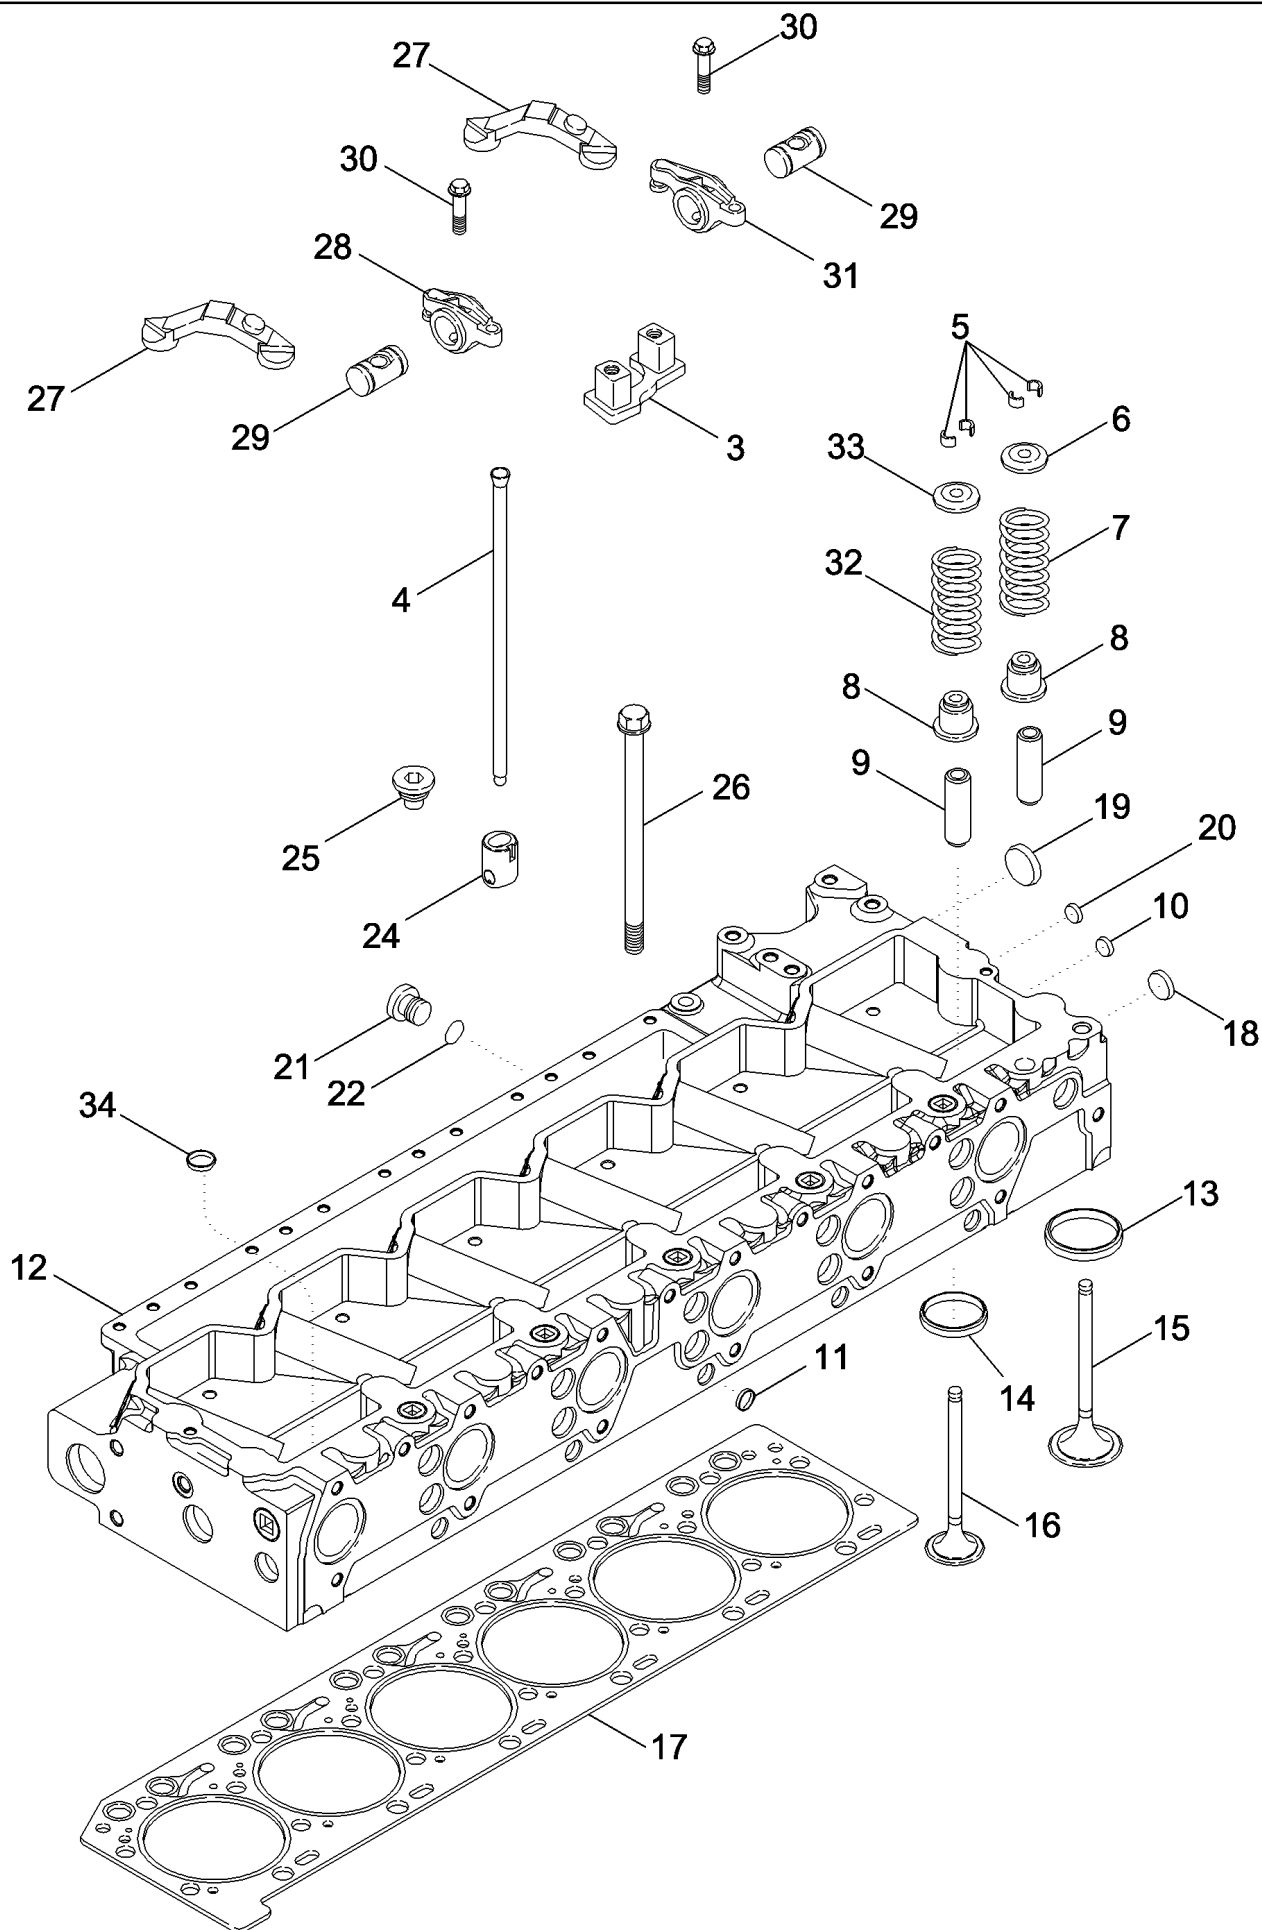

MAGNUM 310 CASE IH TRACTOR (EU) (1/06-)

02-20 CYLINDER HEAD - VALVE MECHANISM, MAGNUM 280, 310, AND 335

сылка	Номер детали	Кол-во	Описание
	87665738	1	With Valves, Inc. 5 - 9, 12, 15, 16, 32, 33
3	J941140	6	SUPPORT,
4	87435955	12	ROD, PUSH,
5	J900250	48	SCREW, Collet
6	87351062	12	VALVE, Rotator
7	87666324	12	SPRING, VALVE,
8	87352235	24	SEAL,
9	NSS	24	NOT SERVICED SEPARATELY, GUIDE, Valve
10	J945093	1	PLUG,
11	87666392	6	PLUG,
12	NSS	1	NOT SERVICED SEPARATELY, HEAD ASSY, Stripped
13	J940152	12	INSERT, Intake
14	87344002	12	INSERT, Exhaust
15	87343688	12	VALVE, ENGINE, INLET, STD, Inlet
16	87343693	12	VALVE, ENG EXHAUST, STD, Exhaust
17	87737237	1	GASKET, CYLINDER HEAD,
18	A77590	2	PLUG, Expansion
19	87344118	2	PLUG, Expansion
20	87344108	1	PLUG, Expansion
21	J678923	1	PLUG, Inc. 22
22	637-72081	1	O-RING, CI 7, 8.1MM ID x 1.6 Thk,
24	87435851	12	TAPPET,
25	87644763	12	GUIDE,
26	87344126	26	BOLT,
27	J943445	12	VALVE, Head Cross
28	87435953	6	ROCKER ARM, Intake
29	87435951	12	SHAFT,
30	J943933	12	SCREW,
31	87435952	6	ROCKER ARM, Exhaust
32	87666321	12	SPRING, VALVE,
33	J944452	12	RETAINER,
34	J920706	18	PLUG,