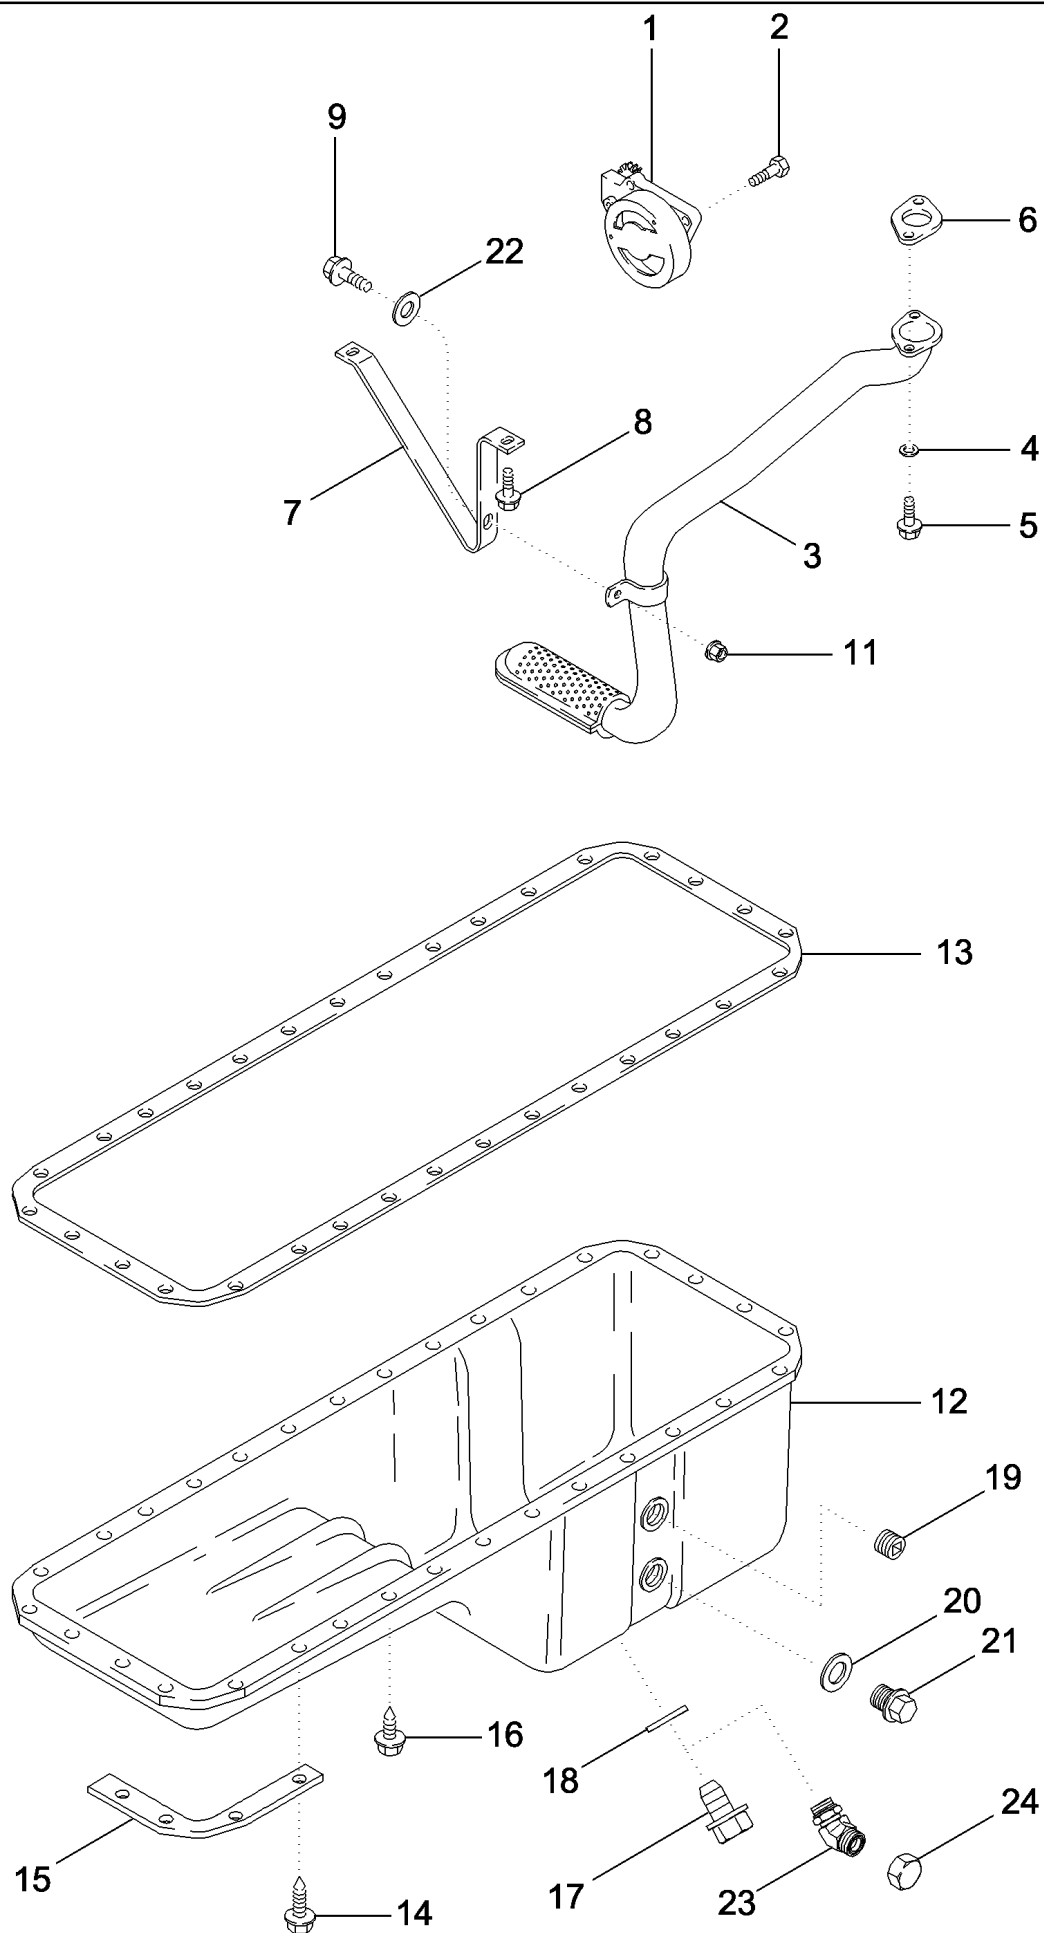

02-17 OIL PUMP AND OIL PAN

MAGNUM 310 CASE IH TRACTOR (EU) (1/06-)

02-17 OIL PUMP AND OIL PAN

сылка	Номер детали	Кол-во	Описание
1	J991123	1	PUMP, ENGINE OIL, New
1	JR991123	1	REMAN-PUMP, ENGINE OIL, N.A. Only
1	JC991123	1	CORE-PUMP, ENGINE OIL,
2	J900677	4	BOLT, M8 x 30
3	J928828	1	TUBE ASSY., MX215, MX245, MX275
3	87357465	1	TUBE ASSY., MX305
4	J926865	2	SPACER,
5	845-6030	2	BOLT, Hex Flg, M6 x 30, 8.8,
6	87447959	1	GASKET,
7	J927611	1	BRACKET,
8	845-6015	2	BOLT, Hex Flg, M6 x 15, 8.8, Full Thd,
9	845-6020	1	BOLT, Hex Flg, M6 x 20, 8.8, Full Thd,
11	825-2406	1	NUT, M6 x 1, Flg, Cl 8,
12	87362733	1	PAN, ENGINE OIL,
12	87357469	1	PAN, ENGINE OIL, MX305
13	87308050	1	GASKET, Oil Pan
14	J907860	16	BOLT, M8 x 25, MX215, MX245, MX275
14	J907860	32	BOLT, M8 x 25, MX305
15	87414461	4	SUPPORT, MX215, MX245, MX275
16	J920400	16	BOLT, M8 x 21, MX215, MX245, MX275
17	J924147	1	PLUG, M18, Magnum 225, Magnum 250 and Magnum 280
18	J920773	1	WASHER, SEALING,
19	86637727	1	PLUG, DRAIN, Sq Soc, 1 1/4"-11 1/2, NTPF, MX305
20	J902425	1	WASHER, MX305
21	J924148	1	PLUG, MX305
22	J910960	1	WASHER, MX305
23	87327028	1	ELBOW, , Magnum 310
24	701-905	1	CAP, 13/16"-16 ORFS, , Magnum 310