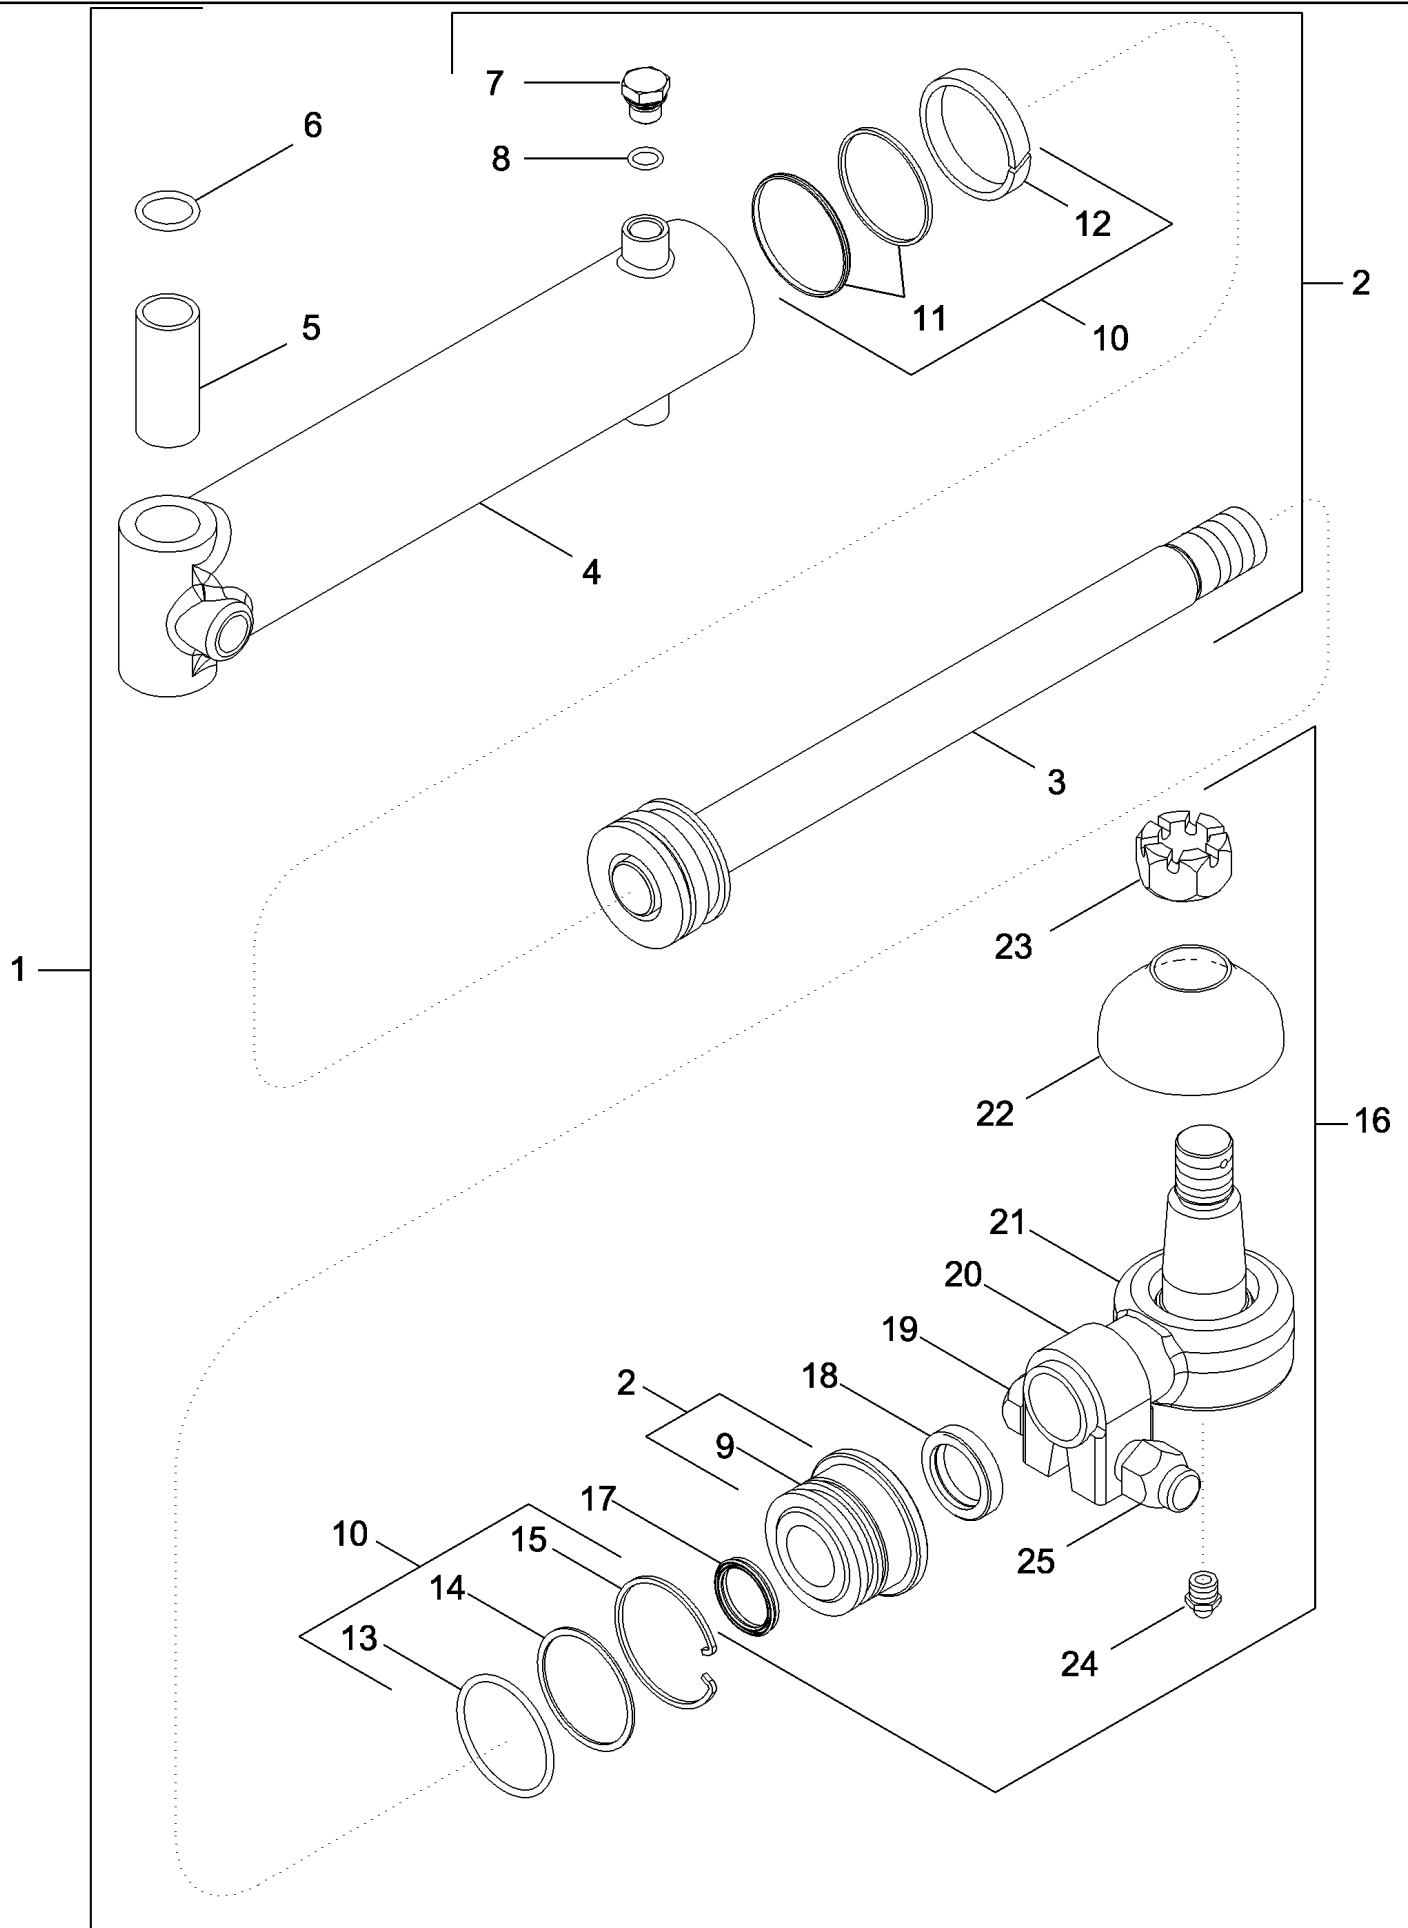

MAGNUM 310 CASE IH TRACTOR (EU) (1/06-)

05-32 STEERING CYLINDER ASSEMBLY - MFD, 12 BOLT HUB

сылка	Номер детали	Кол-во	Описание
1	87455647	1	CYLINDER ASSY., Left Hand, Inc. 2 - 25
1	87455648	1	CYLINDER ASSY., Right Hand, Inc. 2 - 25
2	87455649	1	CYLINDER STEERING, Kit, Left Hand, Inc. 3 - 8
2	87455650	1	CYLINDER STEERING, Kit, Right Hand, Inc. 3 - 8
3	87455653	1	ROD, PISTON,
4	NSS	1	NOT SERVICED SEPARATELY, TUBE
5	314450A2	1	BUSHING, LARGE,
6	238-5212	2	O-RING, -212, 70 Duro, .859" ID x .139" Thk,
7	220064A1	1	PLUG, M14 x 1.5, ORB, Inc. 8
8	637-63113	1	O-RING, CI 6, 11.3MM ID x 2.2 Thk,
9	87455634	1	CAP CYLINDER END,
10	87455632	1	KIT, SEALS, Inc. 11 - 15
11	NSS	1	NOT SERVICED SEPARATELY, SEAL
12	NSS	1	NOT SERVICED SEPARATELY, RING, Wear
13	NSS	1	NOT SERVICED SEPARATELY, O-RING
14	NSS	1	NOT SERVICED SEPARATELY, RING, Backup
15	NSS	1	NOT SERVICED SEPARATELY, RING, Retaining
16	87455628	1	BALL JOINT, Inc. 17 - 25
17	87455652	1	SEALRING, Small
18	87455667	1	SEALRING, Large
19	87455665	1	BOLT,
20	87455773	1	CLAMP,
21	NSS	1	NOT SERVICED SEPARATELY, BALL JOINT
22	87455664	1	BOOT,
23	87455662	1	NUT, SPECIAL,
24	87455654	1	FITTING,
25	87455666	1	NUT, SPECIAL,