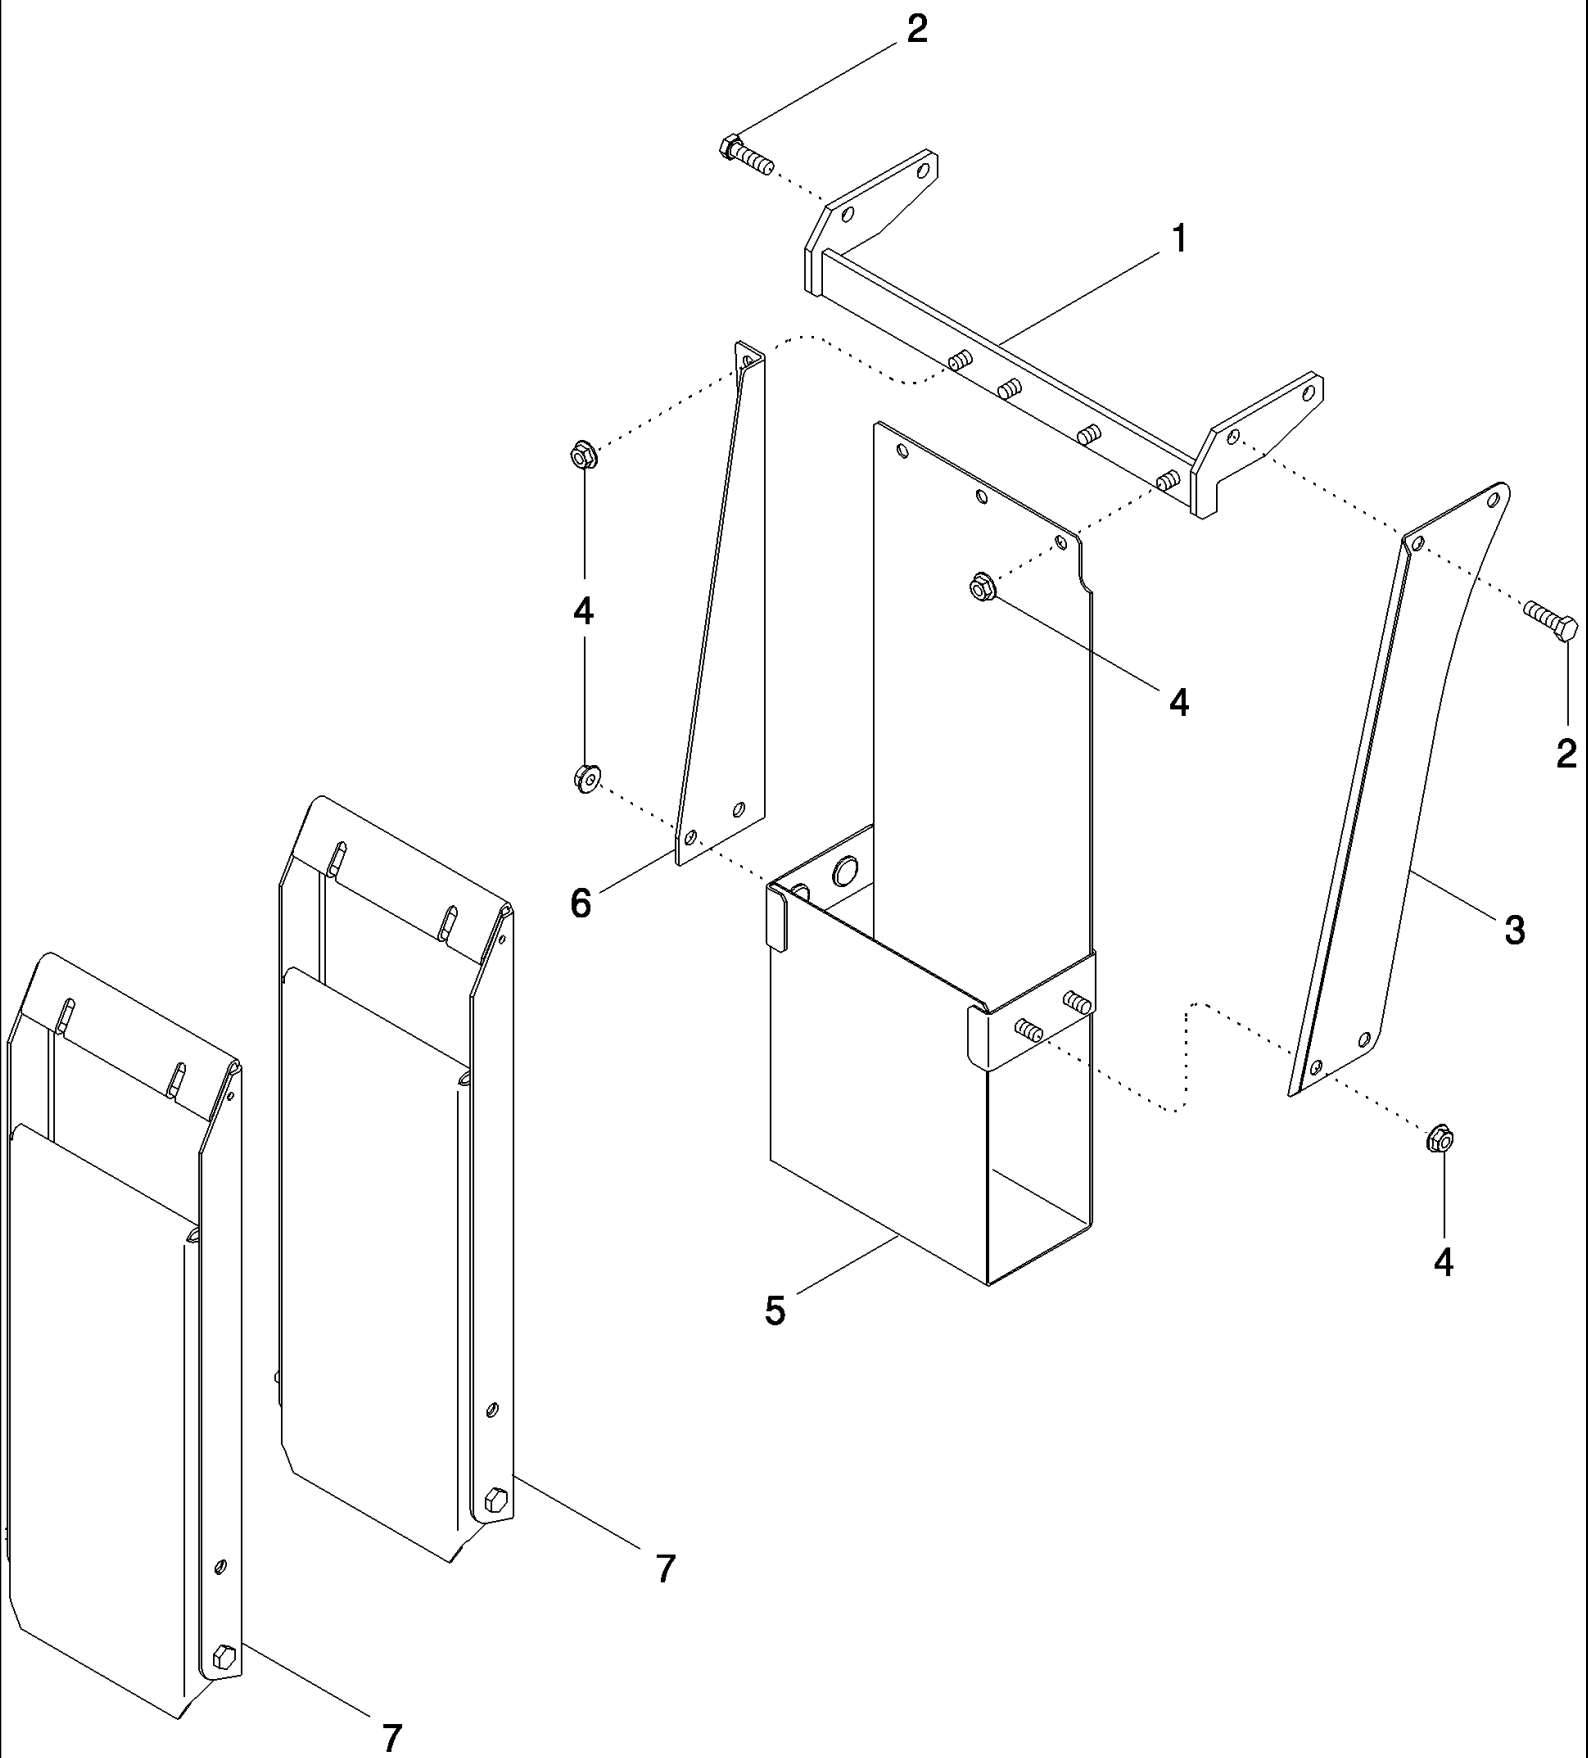

MAGNUM 310 CASE IH TRACTOR (EU) (1/06-)

09-17 WHEEL WEDGES, GERMANY ONLY

сылка	Номер детали	Кол-во	Описание
1	87446100	1	SUPPORT ASSY.,
2	614-10035	4	BOLT, Hex, M10 x 35, 8.8, Full Thd,
3	87446103	1	BRACKET, SUPPORTING,
4	825-2410	8	NUT, M10 x 1.5, Flg, CI 8,
5	87446099	1	HOLDER,
6	87440200	1	BRACKET, SUPPORTING,
7	3229521R92	2	WEDGE,