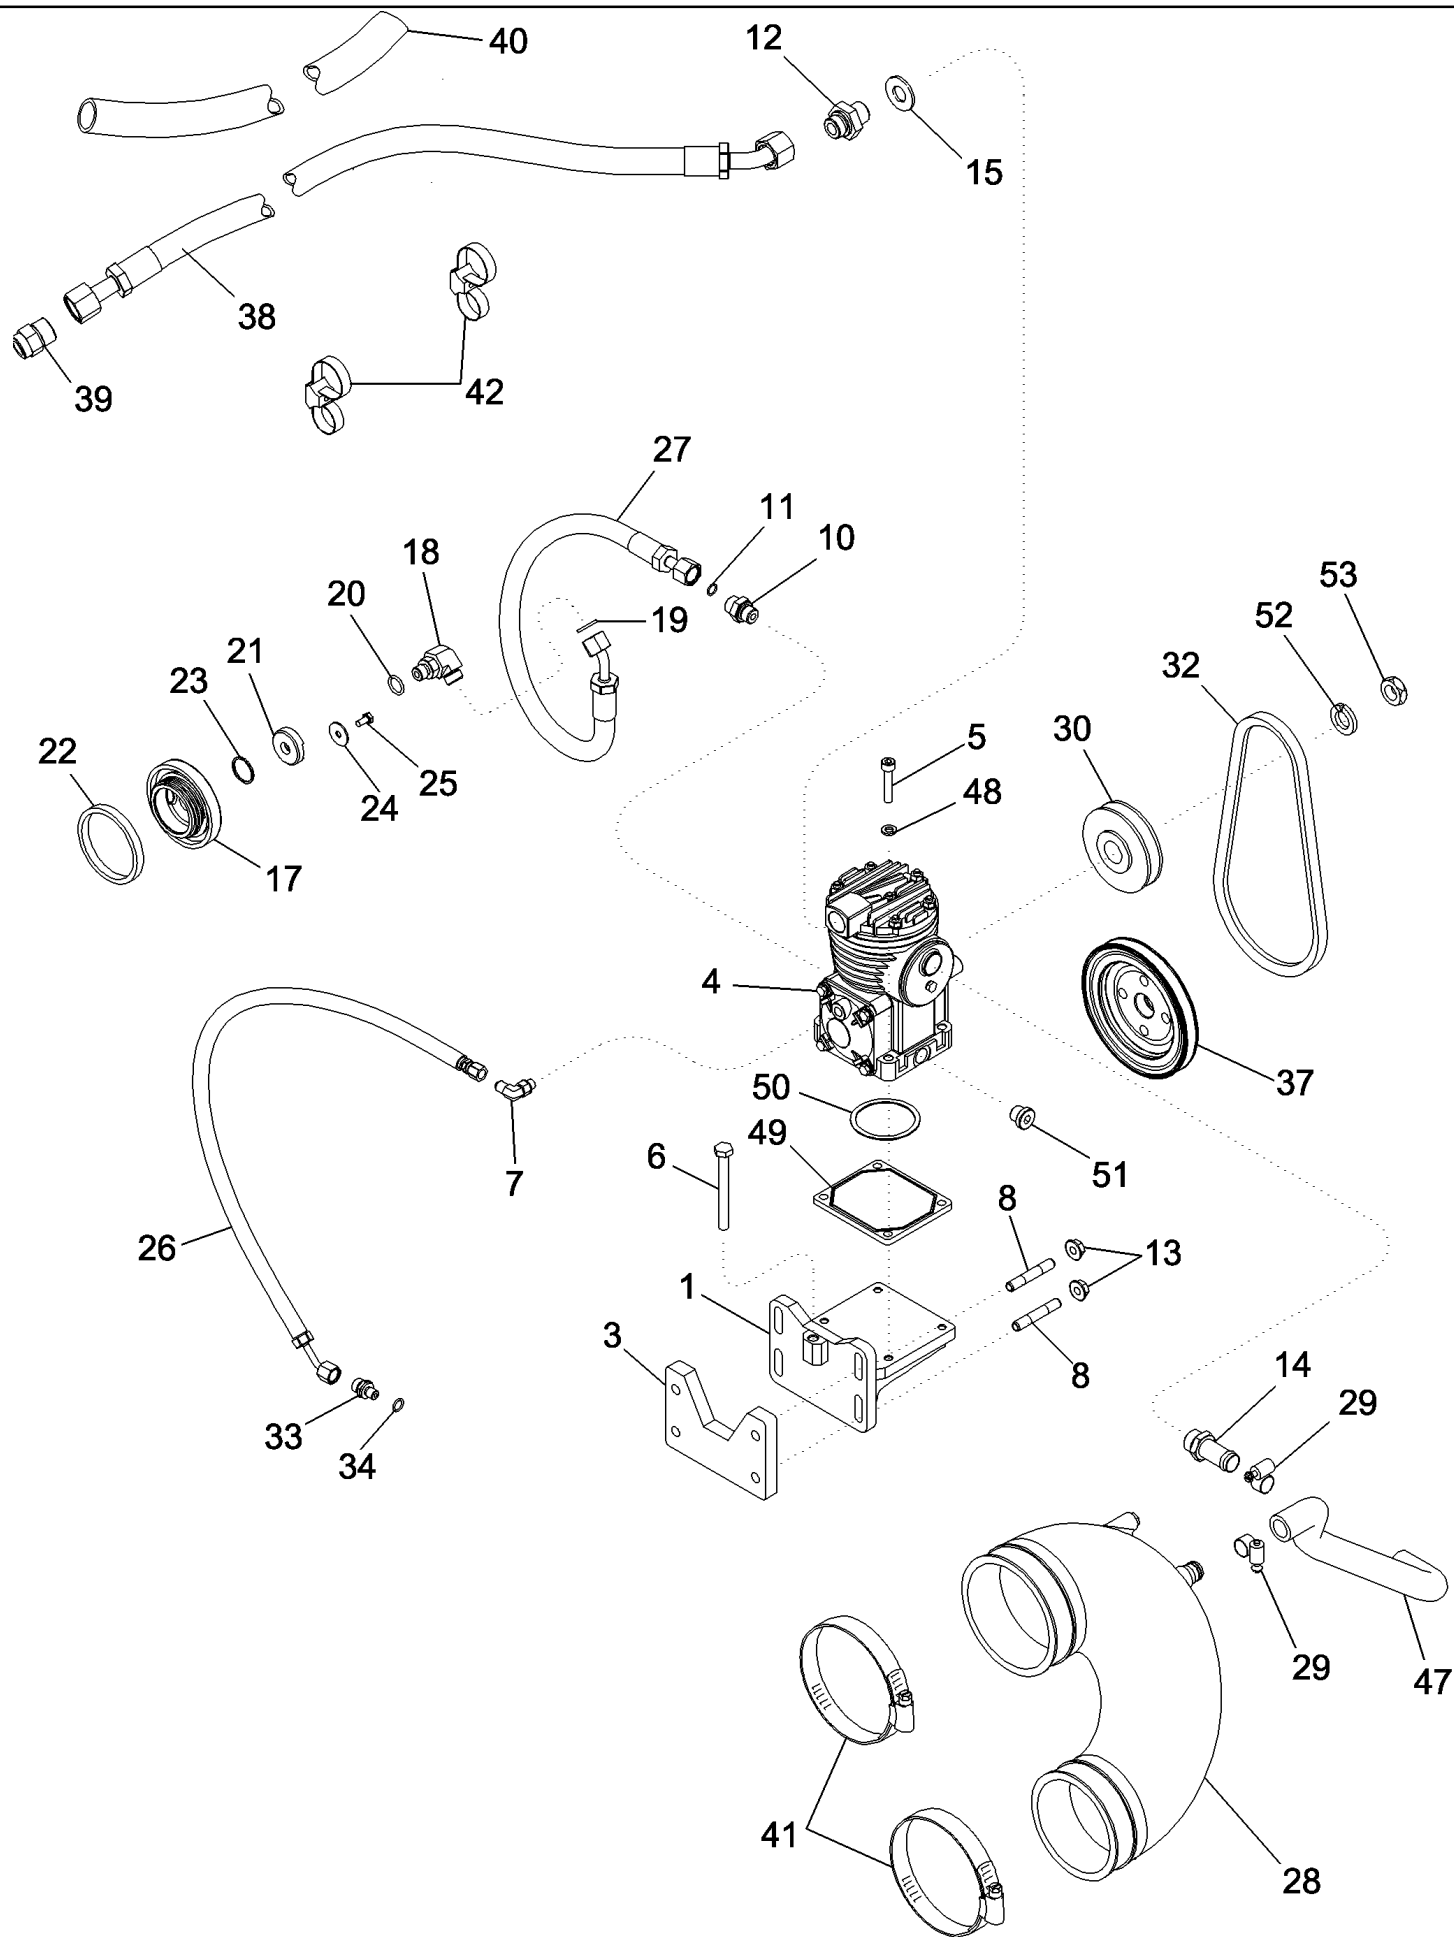

MAGNUM 310 CASE IH TRACTOR (EU) (1/06-)

07-16 TRAILER BRAKES - PNEUMATIC, AIR COMPRESSOR MOUNTING AND DRIVE

сылка	Номер детали	Кол-во	Описание
1	87354605	1	SUPPORT,
3	87354608	1	PLATE, ADJUSTING,
4	87340869	1	COMPRESSOR,
4A	87580916	1	KIT, SEALS, (Not Shown)
5	864-8040	4	SCREW, Hex Soc Hd, M8 x 40, 8.8,
6	614-10090	1	BOLT, Hex, M10 x 90, 8.8, Full Thd,
7	87364913	1	ADAPTER, Elbow, M10 x 7/16
8	87366493	4	STUD,
10	87434646	1	UNION, 11/16 fc sl x 16, Inc. 11
11	238-6012	1	O-RING, -012, 90 Duro, .364" ID x .070" Thk,
12	87551841	1	ADAPTER,
13	829-2410	4	NUT, M10 x 1.5, Flg, CI 10,
14	87434210	1	STEM,
15	87551845	1	WASHER, COPPER,
17	J918215	1	ADAPTER,
18	201-304	1	ELBOW, 90e, 11/16"-16 x 9/16"-18 Adj, ORFS, Inc. 19, 20, 44
19	237-6006	1	O-RING, 6-1, 90 Duro, .468" ID x .078" Thk,
20	238-6012	1	O-RING, -012, 90 Duro, .364" ID x .070" Thk,
21	177335A3	1	PLATE, LARGE,
22	J903475	1	SEAL,
23	J915800	1	O-RING,
24	T103887	2	WASHER,
25	614-6012	2	BOLT, Hex, M6 x 12, 8.8,
26	87365032	1	HOSE, Compressor Supply
27	87365056	1	HOSE ASSY., Lube Out
28	87357622	1	HOSE, Air Cleaner to Turbo, BSN Z7RZ03901
28	87651299	1	HOSE, Air Cleaner to Turbo, ASN Z7RZ03901
29	214-1412	2	CLAMP, HOSE, #12, 0.69/1.25 Type F Worm,
30	87341092	1	PULLEY,
32	87366024	1	V-BELT,
33	700-171	1	CONNECTOR, HYD., 9/16"-18 ORFS x M10 x 1 ORB, Inc. 34
34	238-6011	1	O-RING, -011, 90 Duro, .301" ID x .070" Thk,
37	87380498	1	PULLEY,
38	87547253	1	HOSE, Outlet
39	86991153	1	ADAPTER,
40	87403388	1	CONDUIT,
41	214-3280	2	CLAMP, HOSE, 4.25/5.125 HD Worm, W/liner,
42	86991000	2	CLAMP, Tie, Dual
44	NSS	1	NOT SERVICED SEPARATELY, ELBOW
45	NSS	1	NOT SERVICED SEPARATELY, CONNECTOR
46	NSS	1	NOT SERVICED SEPARATELY, UNION
47	87364042	1	HOSE, Intake
48	892-11008	4	WASHER, LOCK, M8,
49	87433913	1	PLATE ASSY.,
50	87531675	1	GASKET,