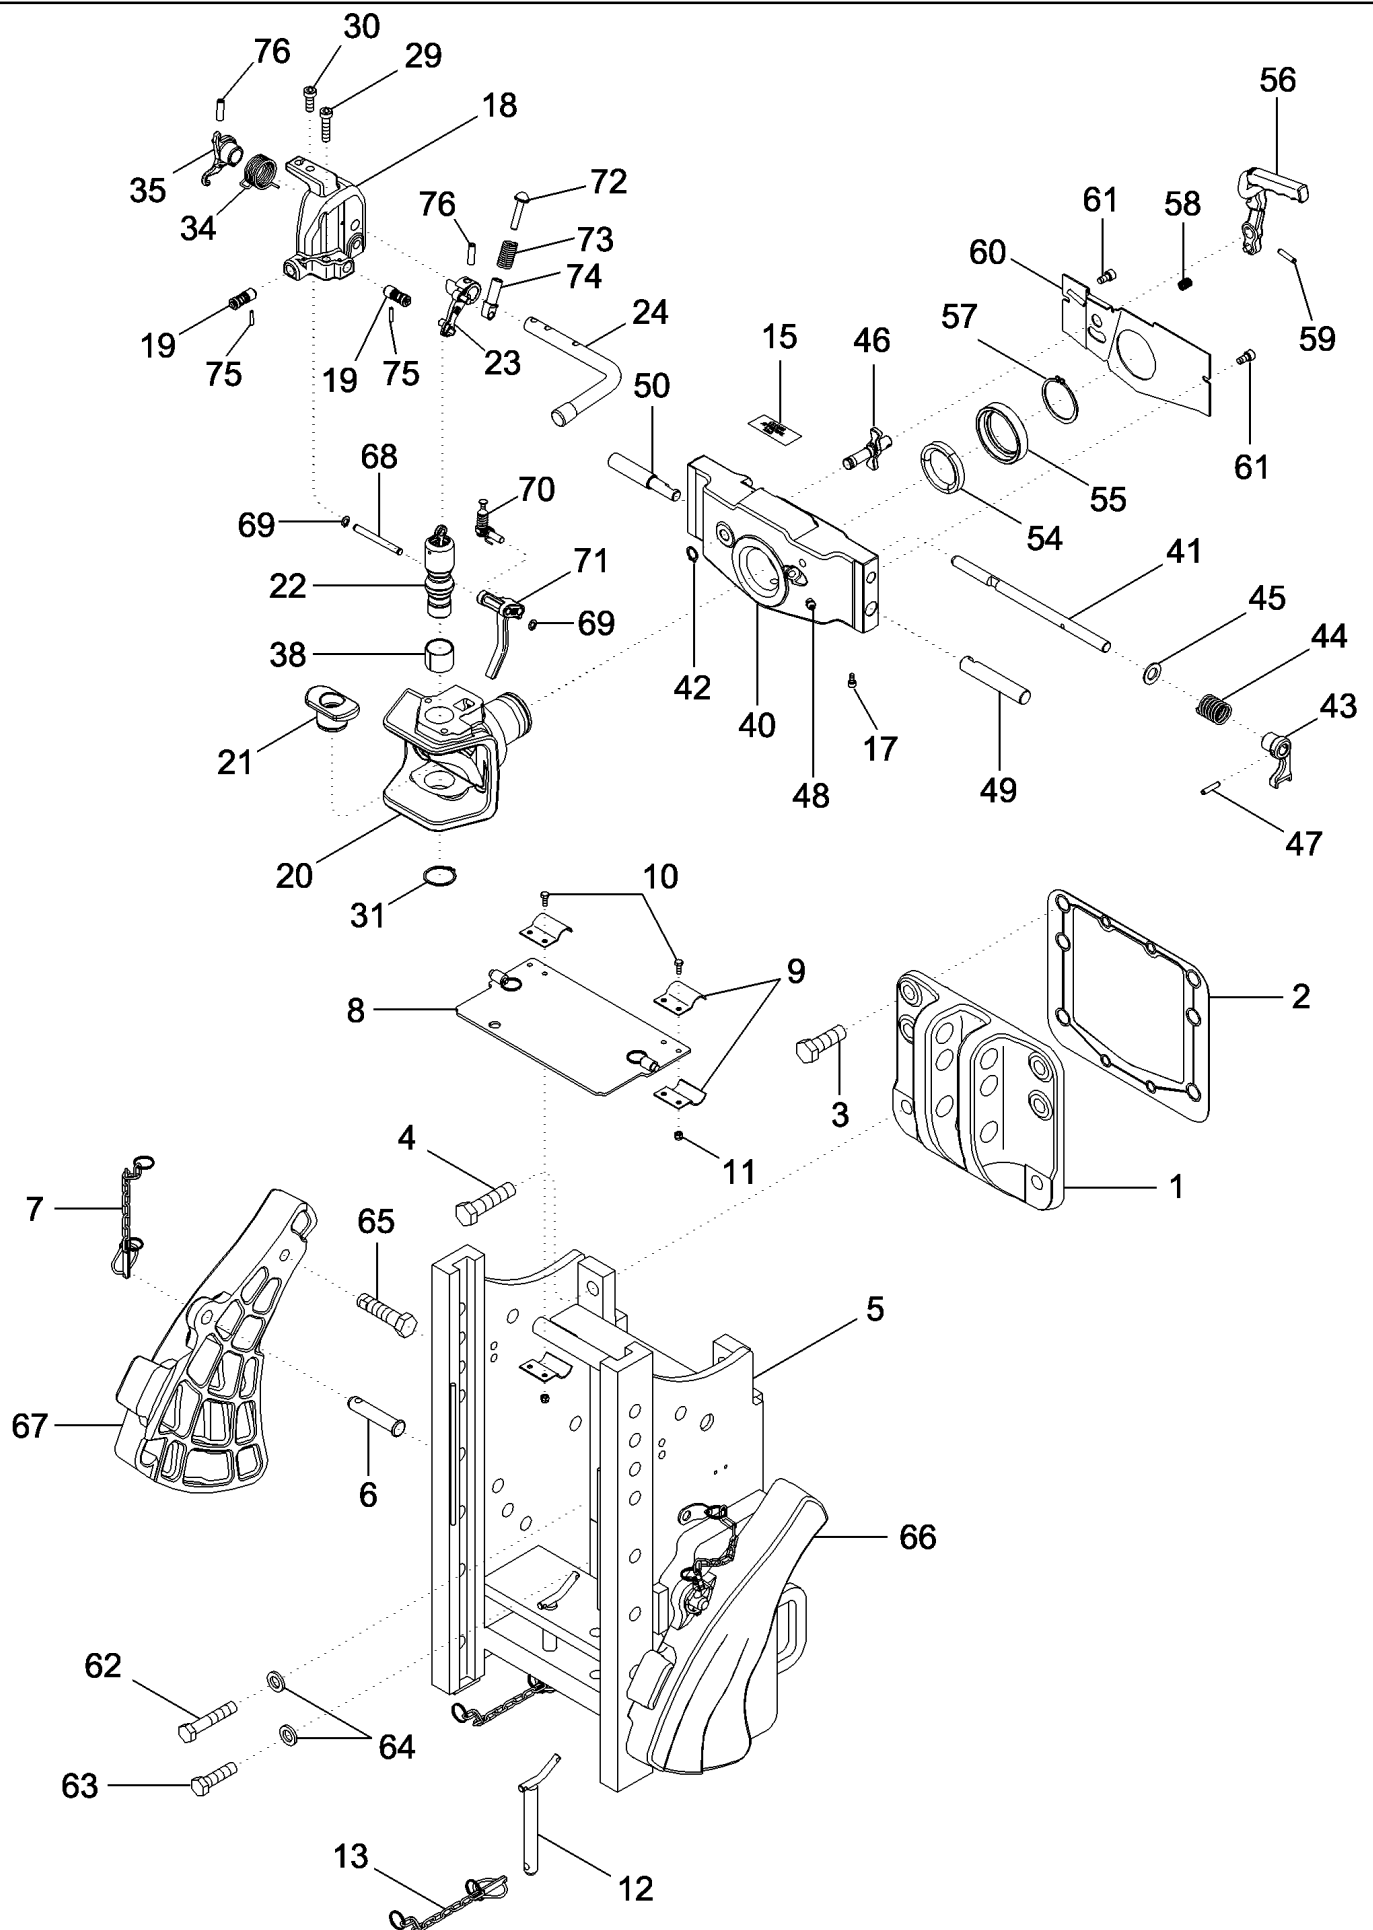

MAGNUM 310 CASE IH TRACTOR (EU) (1/06-)

09-66 TRAILER HITCH - AUTO CLEVIS, 37 MM, GERMANY ONLY (CRAMER)

сылка	Номер детали	Кол-во	Описание
47	NSS	1	NOT SERVICED SEPARATELY, PIN
48	NSS	1	NOT SERVICED SEPARATELY, PIN
49	838-5836	1	PIN, LOCK, M8 x 36, Slotted,
50	310181A1	1	PIN, CLEVIS, Inc. 51 - 53
51	NSS	1	NOT SERVICED SEPARATELY, SCREW
52	NSS	1	NOT SERVICED SEPARATELY, SPRING
53	NSS	1	NOT SERVICED SEPARATELY, CLEVIS
55	368551A1	1	BUSHING, 37 mm
56	310186A1	1	PIN, HITCH, 37 mm
57	NSS	1	NOT SERVICED SEPARATELY, PLATE
58	827-10050	2	BOLT, Hex, M10 x 50, 10.9,
59	896-11010	2	WASHER, M10 x 21.5 x 2.5, HT,
60	NSS	1	NOT SERVICED SEPARATELY, DECAL
61	906028R1	2	PIN, GROOVED, 3 x 6 mm
62	NSS	1	NOT SERVICED SEPARATELY, SUPPORT