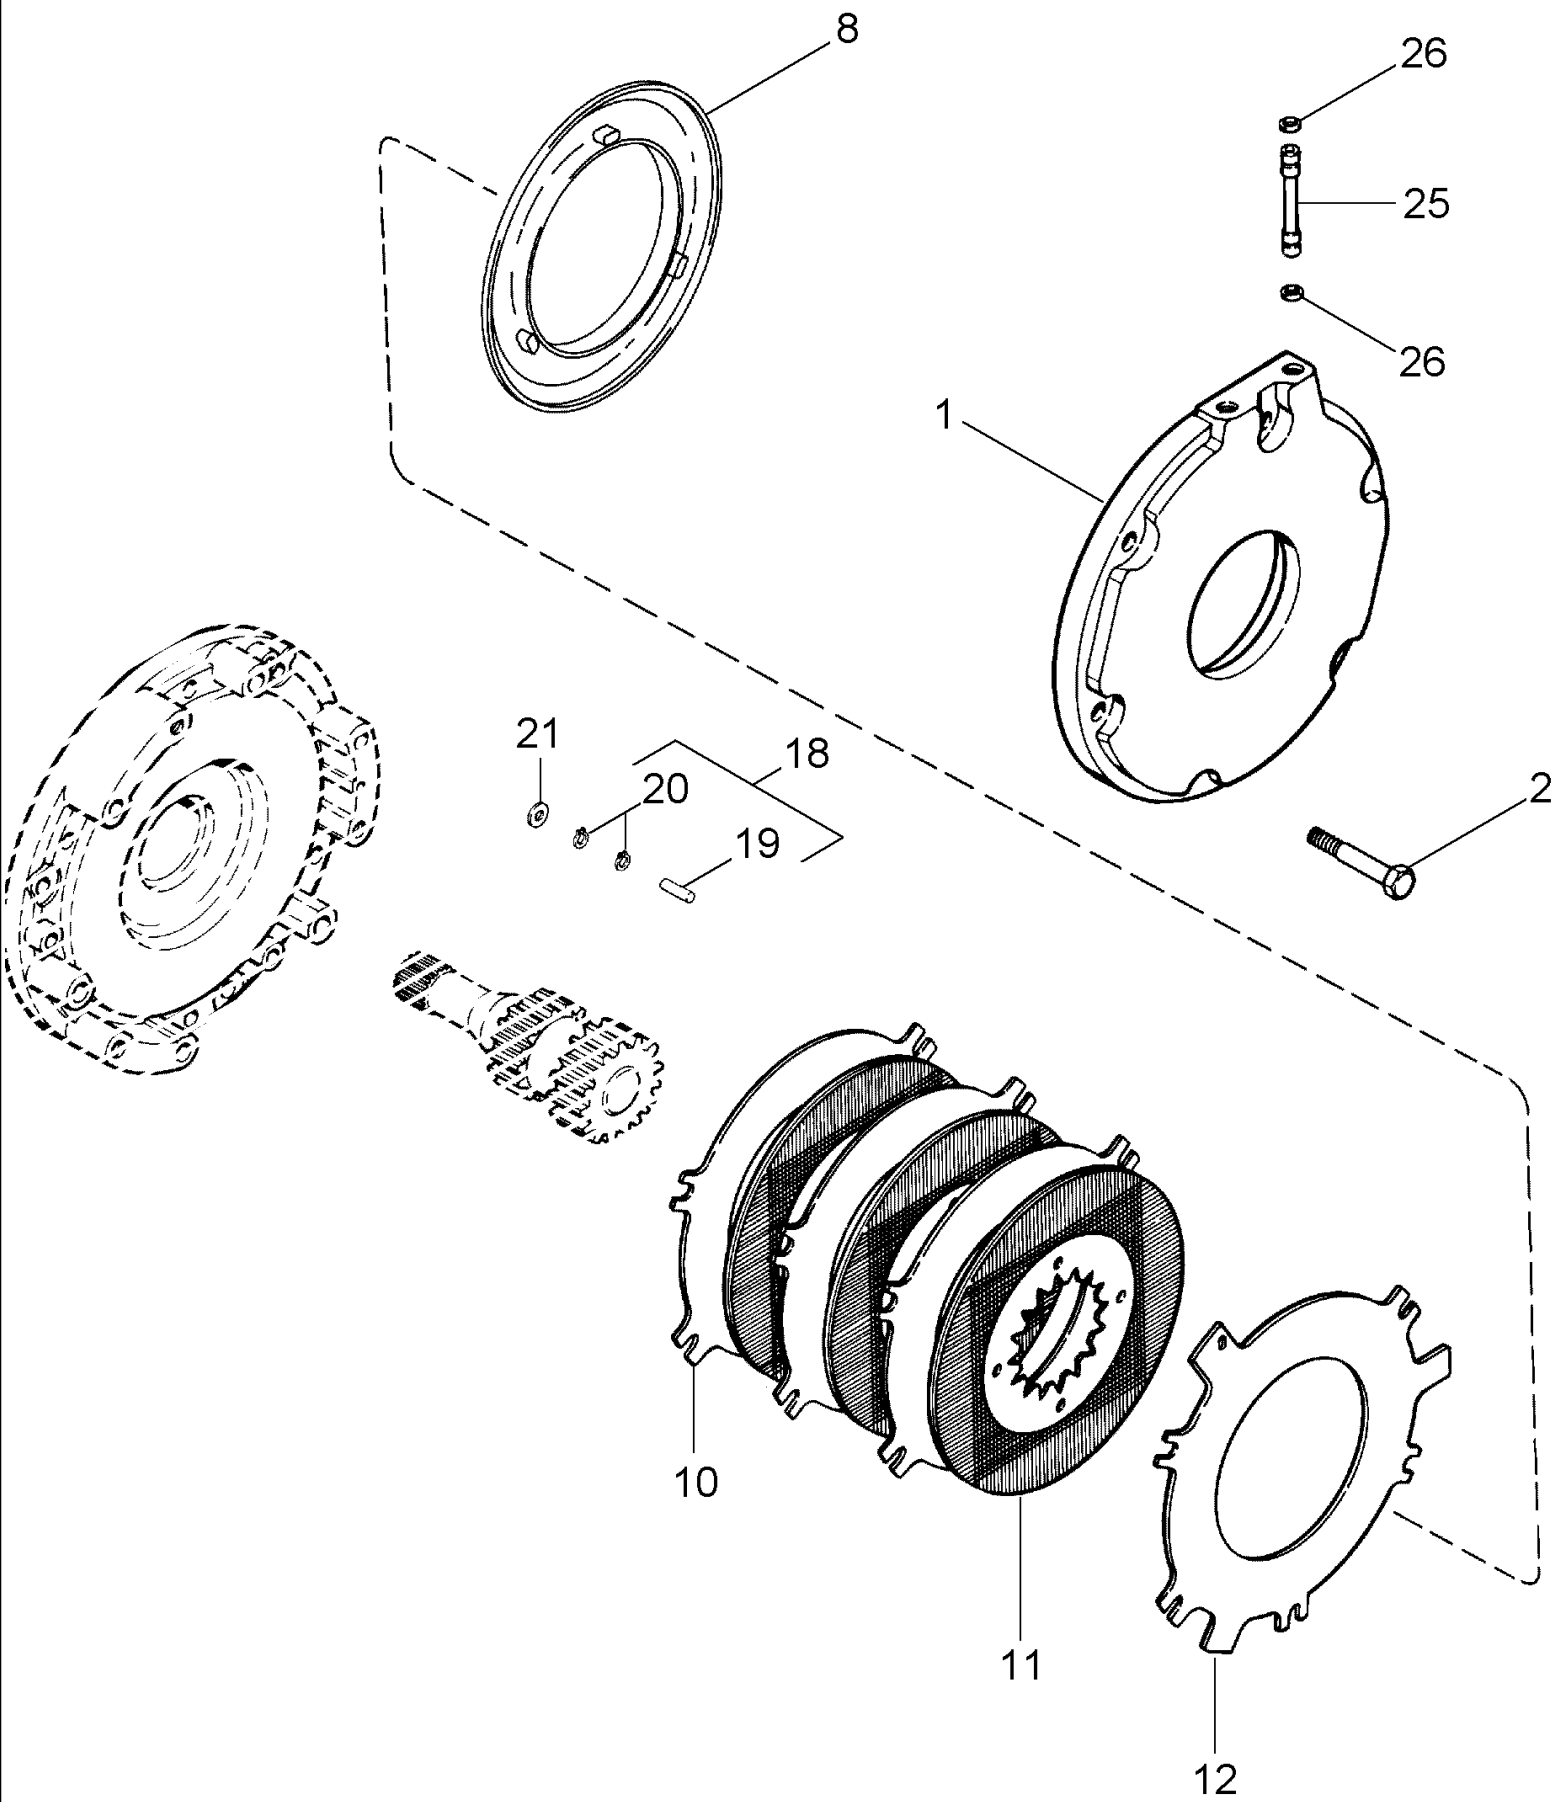

MAGNUM 310 CASE IH TRACTOR (EU) (1/06-)

07-05 BRAKES - CONTROL VALVE

сылка	Номер детали	Кол-во	Описание
1	87731065	1	VALVE, Inc. 1 - 21
2	NSS	1	NOT SERVICED SEPARATELY, Body
3	87731851	1	
7	279266A1	2	SWITCH, Inc. 8, 9
8	237-6003	1	O-RING, 3-1, .301" ID x .064" Thk,
9	NSS	1	NOT SERVICED SEPARATELY, Switch
10	397106A5	2	SPOOL,
11	397105A5	2	SLEEVE,
12	433199A1	2	POPPET,
13	433196A2	2	SPRING,
14	407387A1	2	SEALRING,
15	238-7131	2	O-RING, -131, CI 7, 1.674" ID x .103" Thk,
16	407282A1	2	RING, SNAP,
17	397110A1	2	SPRING, COMPRESSION,
18	220056A1	3	SCREW, Hex Soc Flat Hd, M10 x 20, 8.8,
19	A63399	2	SEAL,
20	397111A1	1	PLATE,
21	403356A1	1	GASKET,