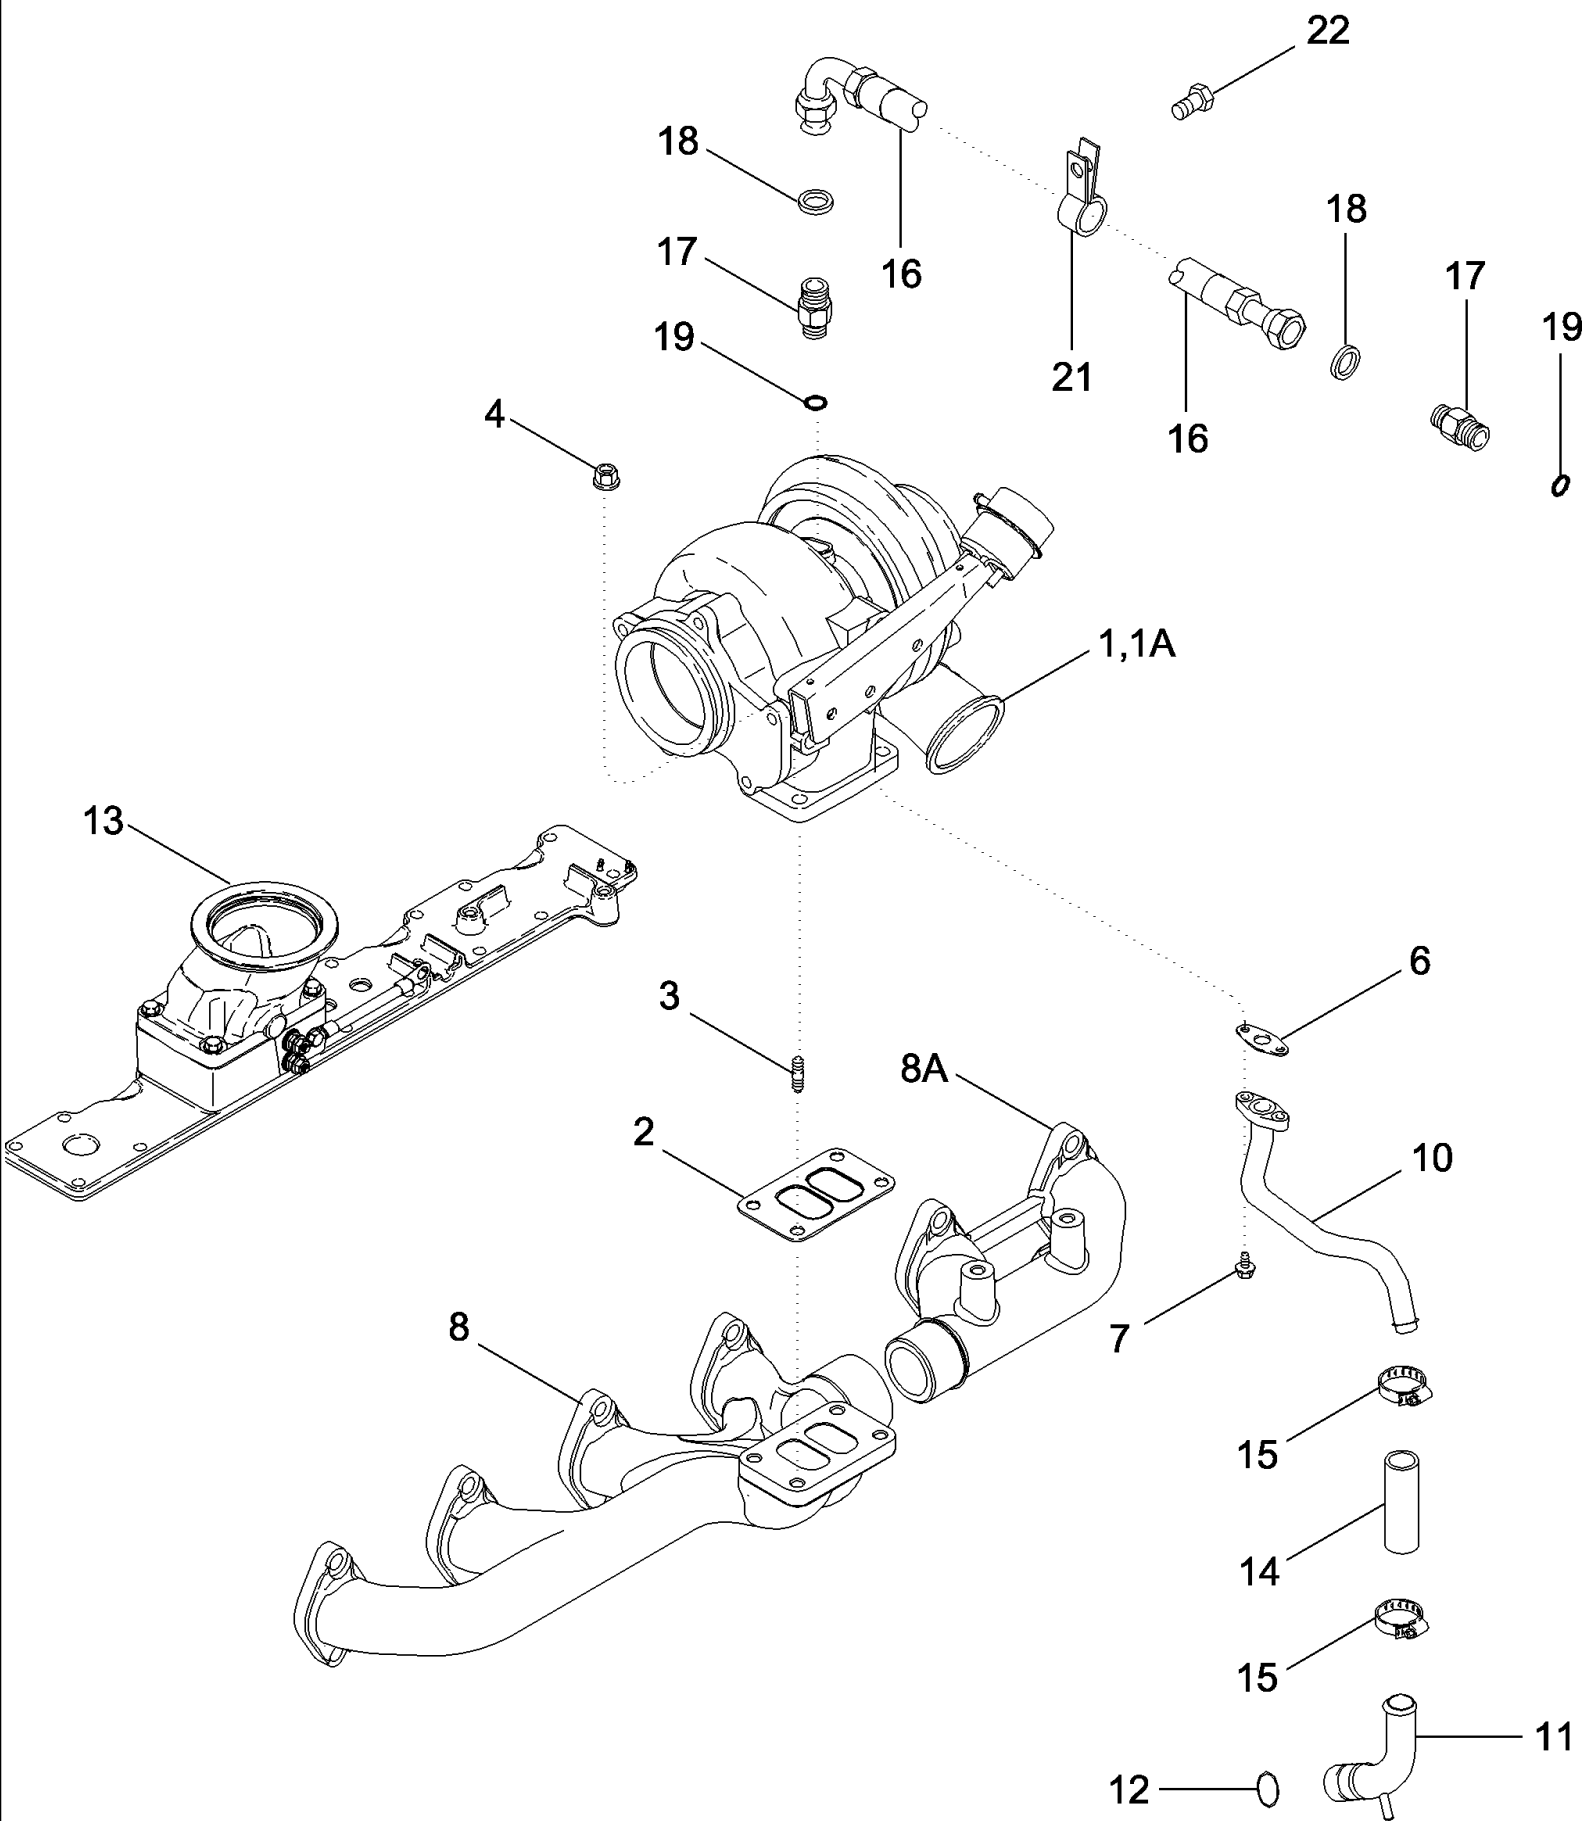

MAGNUM 310 CASE IH TRACTOR (EU) (1/06-)

02-15 TURBOCHARGER SYSTEM

сылка	Номер детали	Кол-во	Описание
1	87355317	1	TURBOCHARGER, MX245, MX275
1	87355507	1	TURBOCHARGER, MX215
1	87355331	1	TURBOCHARGER, MX305
2	J901356	1	GASKET,
3	J818823	4	STUD, M10 x 40
4	J818824	4	NUT, M10
6	J937706	1	GASKET,
7	845-8020	2	BOLT, Hex Flg, M8 x 20, 8.8, Full Thd,
8	87344862	1	MANIFOLD, EXHAUST, , See Figure 02-14
8A	87344861	1	MANIFOLD, EXHAUST,
10	J945108	1	TUBE,
11	87437056	1	TUBE,
12	238-7018	1	O-RING, -018, CI 7, .739" ID x .070" Thk,
13	87340282	1	COVER, , See Figure 02-14
14	J286499	1	HOSE, 76 mm (3")
15	214-1512	2	CLAMP, HOSE, #12, .69/1.25 Type F Worm, W/liner,
16	87345099	1	HOSE, FLEXIBLE,
17	J922789	2	CONNECTOR, HYD., Inc. 18, 19
18	J678603	1	O-RING, 9.3 mm ID x 2.2 mm
19	313262A1	1	SEAL, 9.2 mm ID x 1.7 mm
21	87434675	1	CLAMP, 1/2 ID
22	615-8012	1	BOLT, Hex, M8 x 12, 8.8, Full Thd,