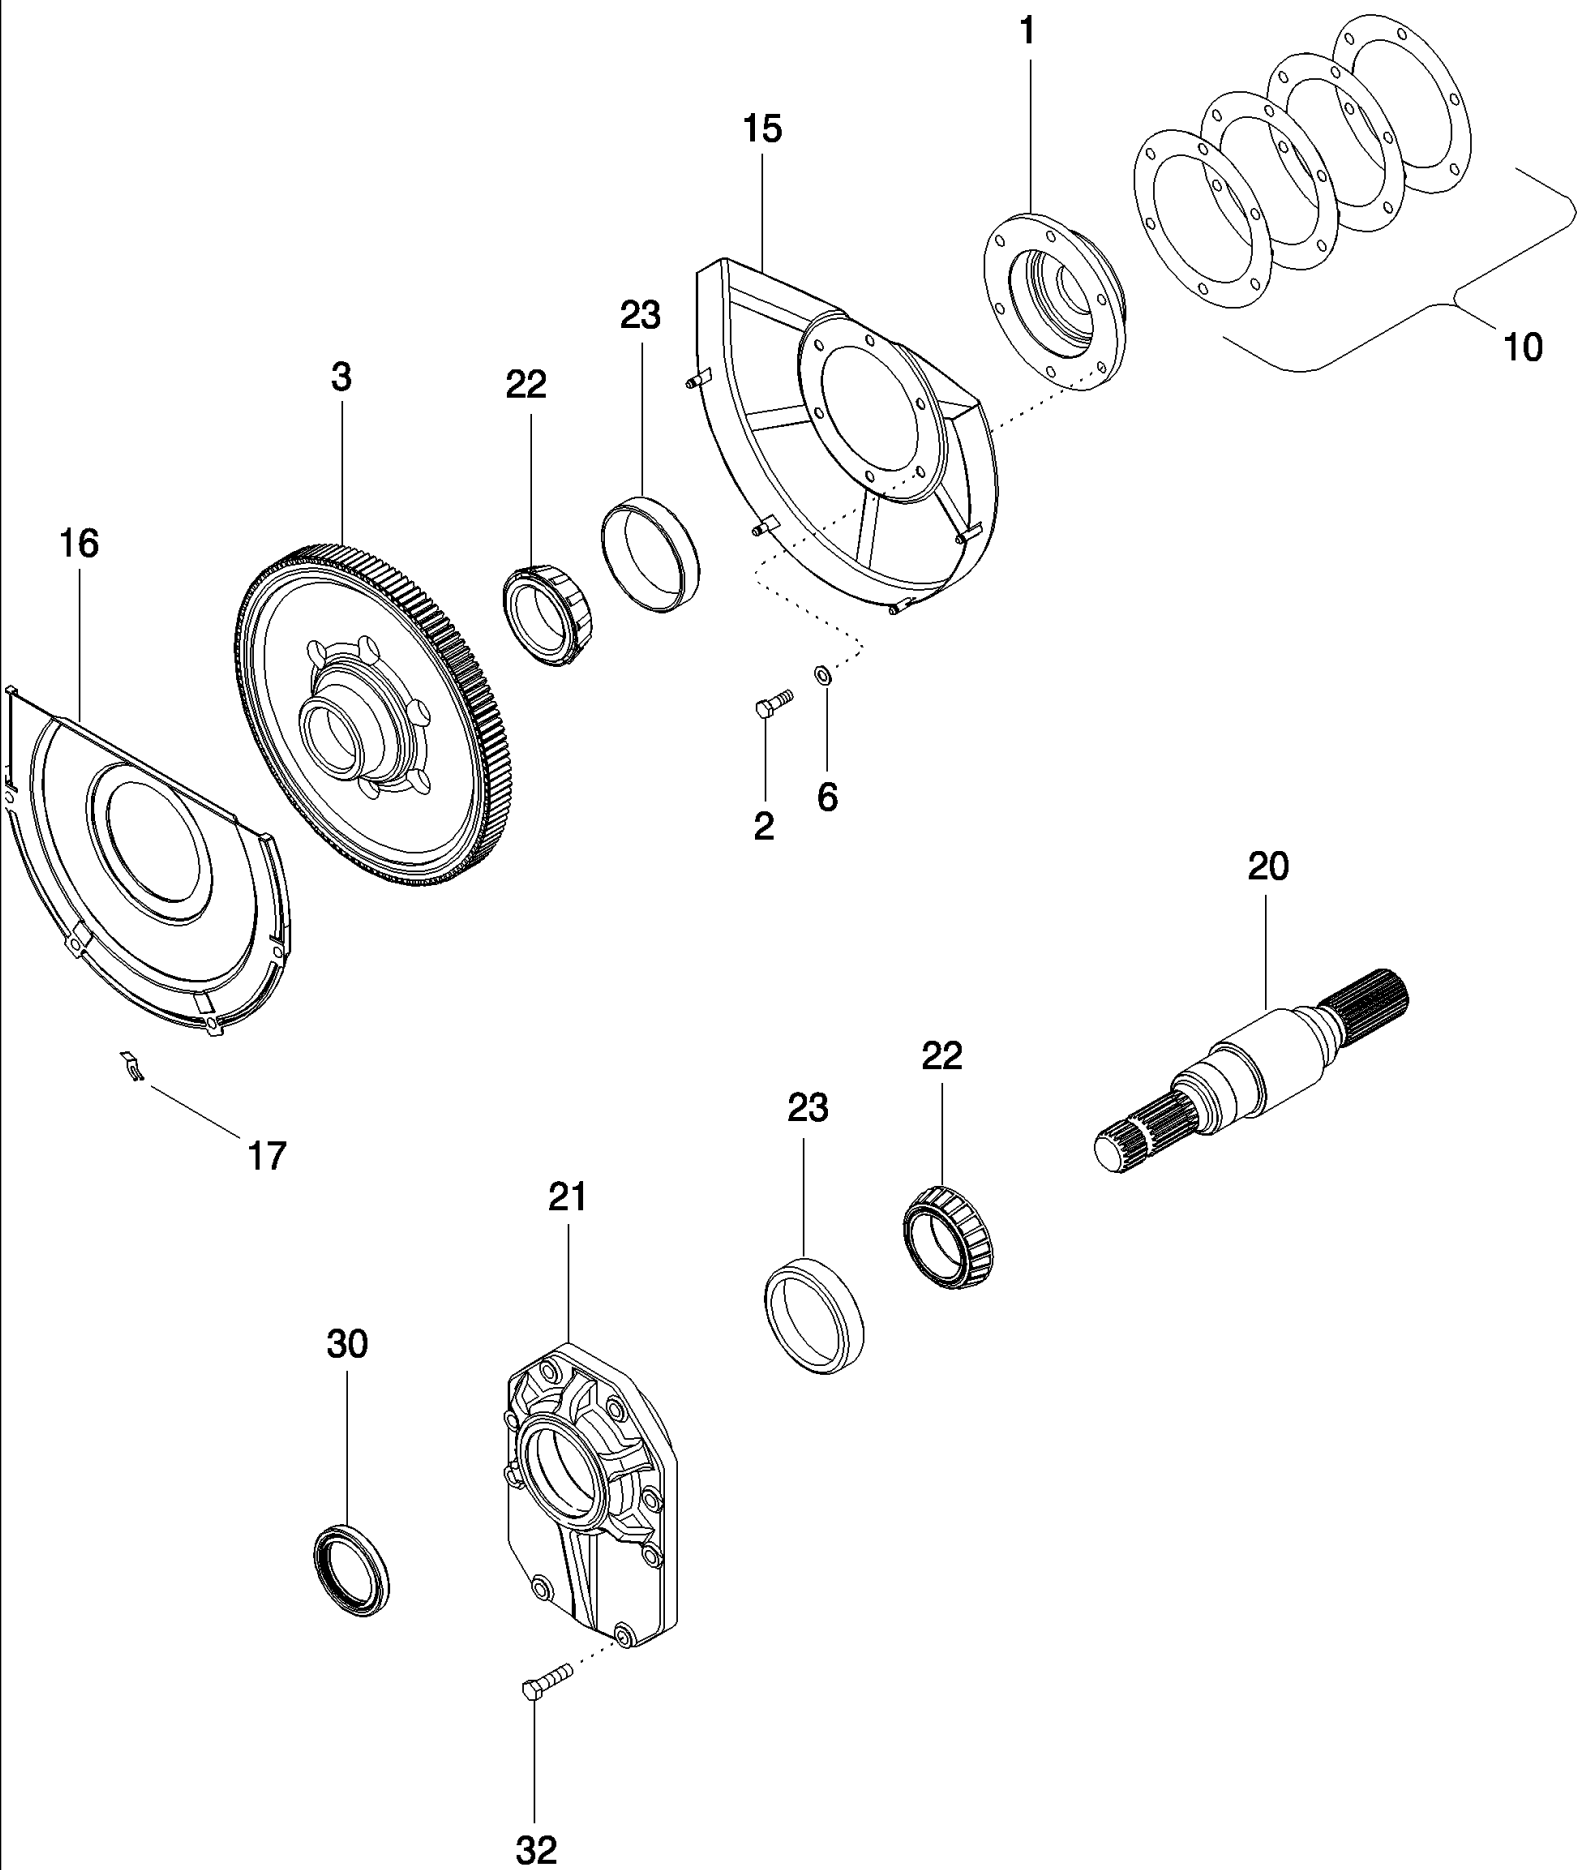

MAGNUM 310 CASE IH TRACTOR (EU) (1/06-)

06-39 POWER TAKE OFF ASSEMBLY - OUTPUT SHAFT, SINGLE SPEED

сылка	Номер детали	Кол-во	Описание
1	444803A2	1	CAGE,
2	628-10030	6	BOLT, Hex, M10 x 30, 10.9, Full Thd,
3	444800A2	1	GEAR, DRIVEN, 121T
6	895-11010	6	WASHER, M10 x 20 x 2,
10	445991A1	1	KIT, SHIM, Inc. 10
10	NSS	2	NOT SERVICED SEPARATELY, SHIM, 0.152 mm
10	NSS	2	NOT SERVICED SEPARATELY, SHIM, 0.178 mm
10	NSS	2	NOT SERVICED SEPARATELY, SHIM, 0.203 mm
10	NSS	2	NOT SERVICED SEPARATELY, SHIM, 0.635 mm
15	446759A1	1	SHIELD,
16	225810A1	1	COVER,
17	139327C1	4	CLIP,
20	444798A2	1	SHAFT, 45 mm (1-3/4")
21	444801A1	1	COVER,
22	446268A1	2	BEARING, CONE,
23	446269A1	2	BEARING, CUP,
30	225820A1	1	SEAL, OIL,
32	828-12045	8	BOLT, Hex, M12 x 45, 10.9, Full Thd, , BSN Z7RW05000
32	87015540	8	BOLT, Hex, M12 x 50, 10.9, , ASN Z7RW05000
33	128209A1	2	PLUG, (Not Shown)