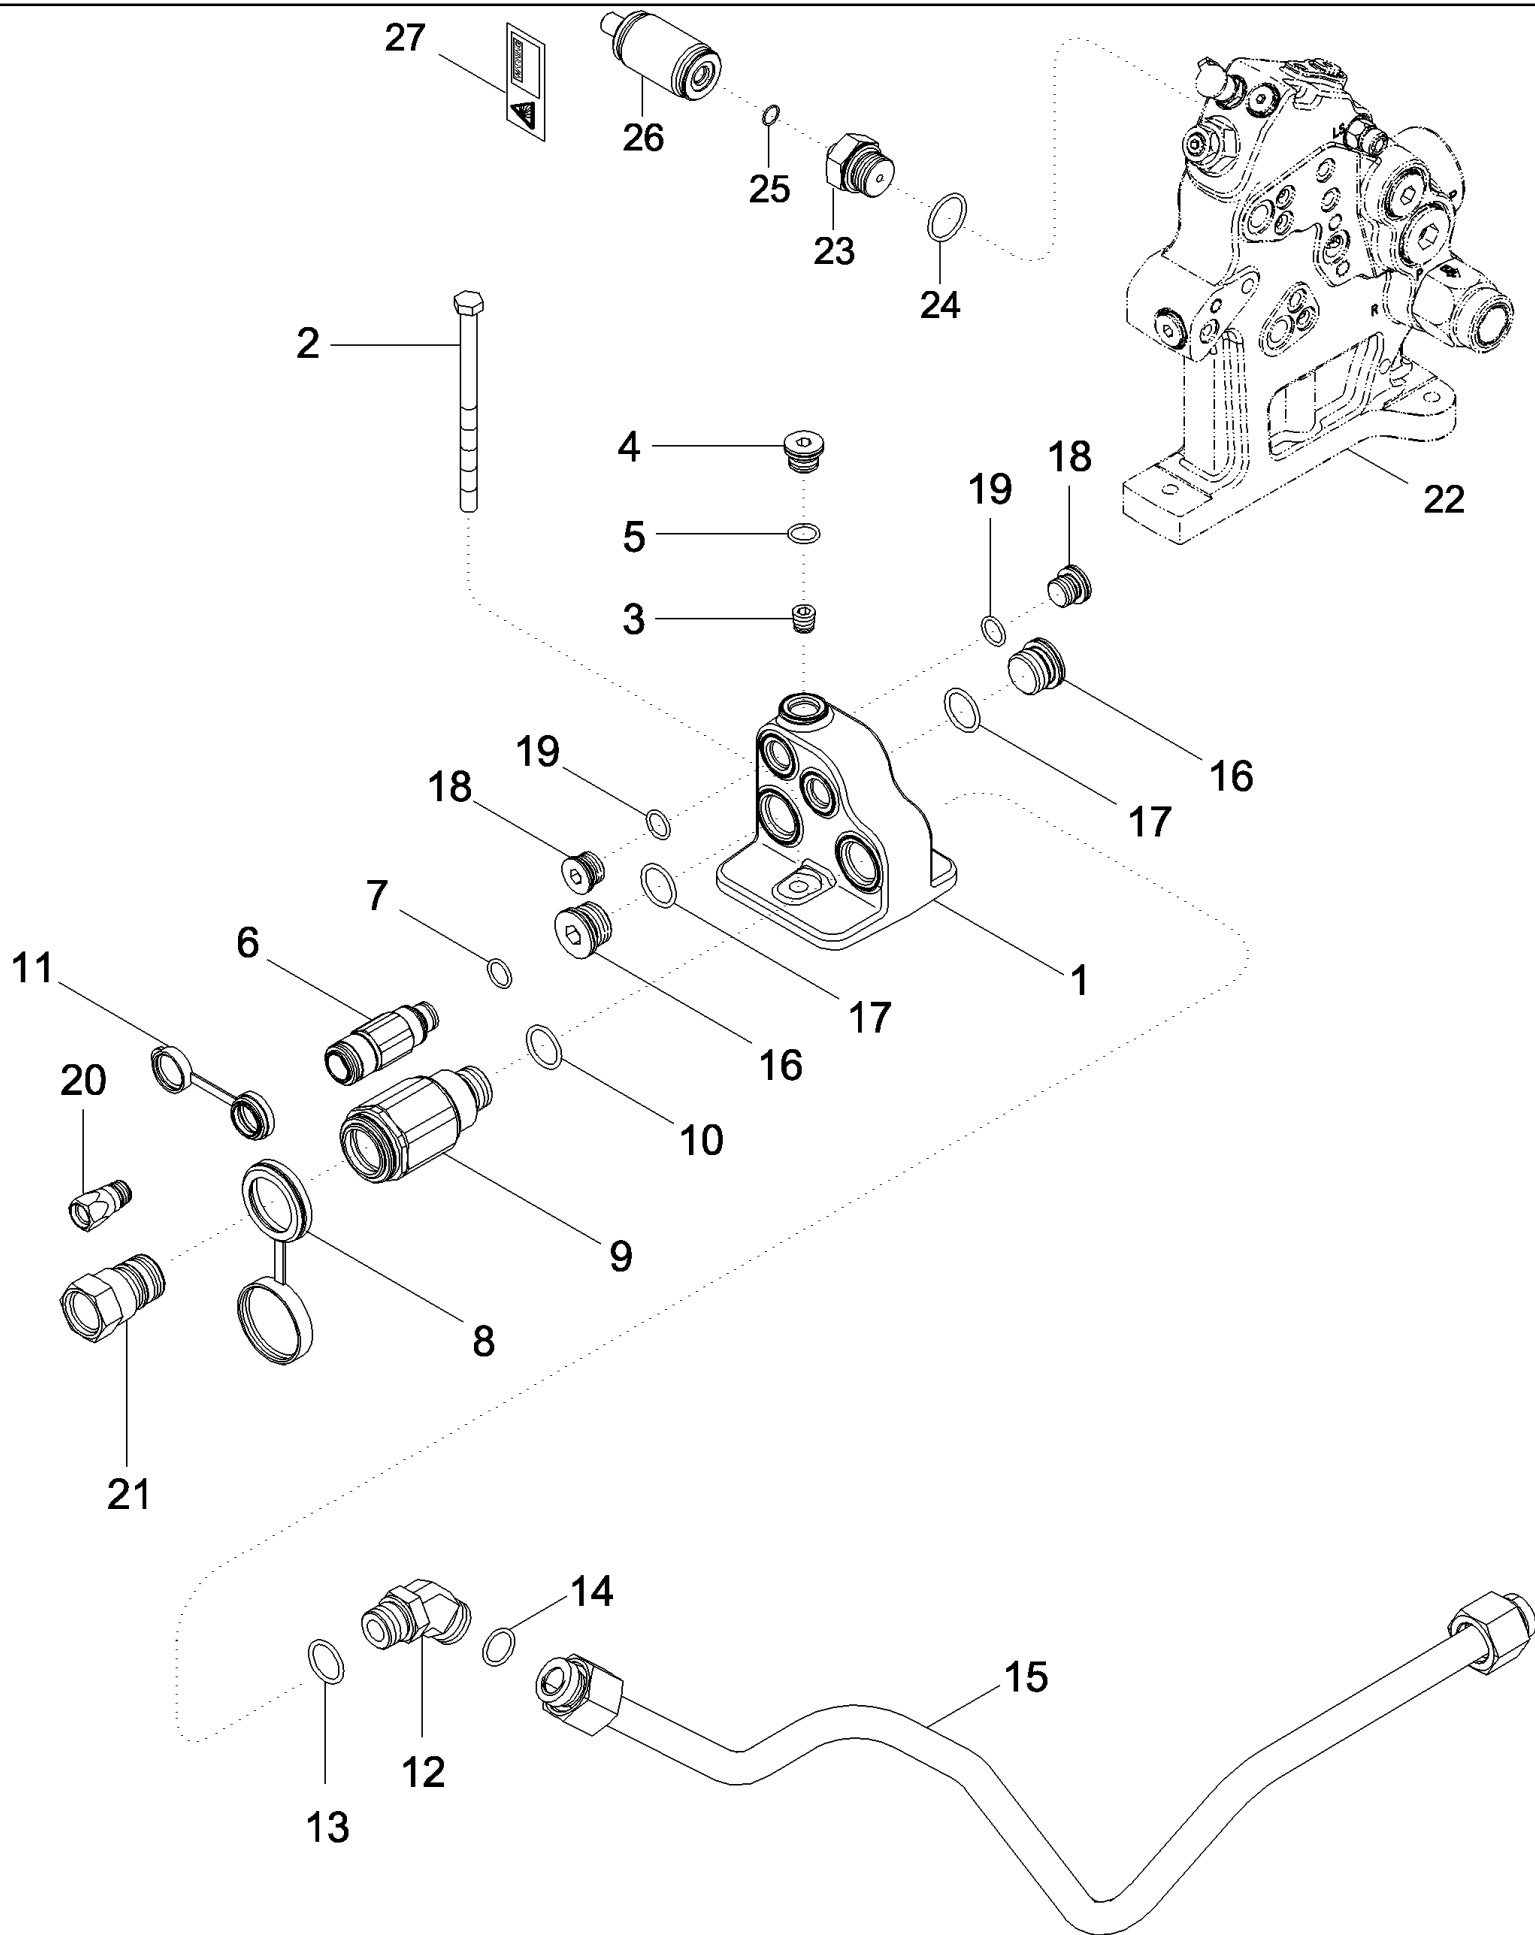

MAGNUM 310 CASE IH TRACTOR (EU) (1/06-)

08-17 HYDRAULIC SYSTEM - POWER BEYOND

сылка	Номер детали	Кол-во	Описание
1	87338964	1	VALVE, HYDRAULIC, , See Figure 08-34
2	87605317	2	SCREW, Hex, M10 x 160 8.8 ZND
6	294603A1	1	BODY, 1/4", Inc. 7
6A	445014A1	1	KIT, SEALS,
7	637-63153	1	O-RING, CI 6, 15.3MM ID x 2.2 Thk,
8	334216A1	2	CAP,
9	298291A1	2	BODY, 3/4", Inc.10
9A	445015A1	1	KIT, SEALS,
10	637-64236	1	O-RING, CI 6, 23.6MM ID x 2.9 Thk,
11	334218A1	1	CAP,
12	86639055	2	ELBOW, 45e, 1 3/16"-12 ORFS x M27 x 2 ORB, Inc. 13, 14
13	14438185	1	O-RING, 24MM ID x 3.0 Thk,
14	66297	1	O-RING, -018, 70 Duro, .739" ID x .070" Thk,
15	87533661	1	TUBE ASSY., Return
16	87656846	1	TUBE ASSY., Supply
17	87376154	1	CONNECTOR, HYD., Special, Orifice, Inc. 18, 19
18	637-63153	1	O-RING, CI 6, 15.3MM ID x 2.2 Thk,
19	238-6012	1	O-RING, -012, 90 Duro, .364" ID x .070" Thk,
20	87560338	1	TUBE ASSY., Load Sense, With Hitch
21	347756A1	1	COUPLING, 1/4"
22	347755A1	1	COUPLING, 3/4"
23	REF	1	INSTRUCTION, Manifold, See Figure 08-24
24	380739A1	1	COUPLING, BREAK AWAY, 3/8, Inc. 25
25	637-63193	1	O-RING, CI 6, 19.3MM ID x 2.2 Thk,
26	380740A1	1	CAP,
27	385358A1	1	COUPLING, 3/8
28	700-404	1	TEE, 1 7/16"-12 ORFS x M33 x 2 ORB Br, Inc. 29, 30
29	637-64296	1	O-RING, CI 6, 29.6MM ID x 2.9 Thk,
30	238-6021	1	O-RING, -021, 90 Duro, .926" ID x .070" Thk,
31	87442374	1	BRACKET,
32	844-10016	2	BOLT, Hex Flg, M10 x 16, 8.8, Full Thd,
33	255212A1	1	CLAMP,
34	1347127C1	1	PLATE,
35	844-8060	1	BOLT, Hex Flg, M8 x 60, 8.8,
36	87402820	1	CONNECTOR, HYD., 12 Or, Inc. 37, 44
37	637-63113	1	O-RING, CI 6, 11.3MM ID x 2.2 Thk,
38	221578A1	2	PLUG, Hex Soc, M18 x 1.5, ORB, Inc. 39
39	637-63113	1	O-RING, CI 6, 11.3MM ID x 2.2 Thk,
40	87560347	1	TUBE ASSY., Load Sense, Without Hitch
41	87402747	1	ACCUMULATOR,
42	82029752	1	DECAL,
43	895-18010	2	WASHER, M10 x 18 x 1.6,
44	637-64296	1	O-RING, CI 6, 29.6MM ID x 2.9 Thk,