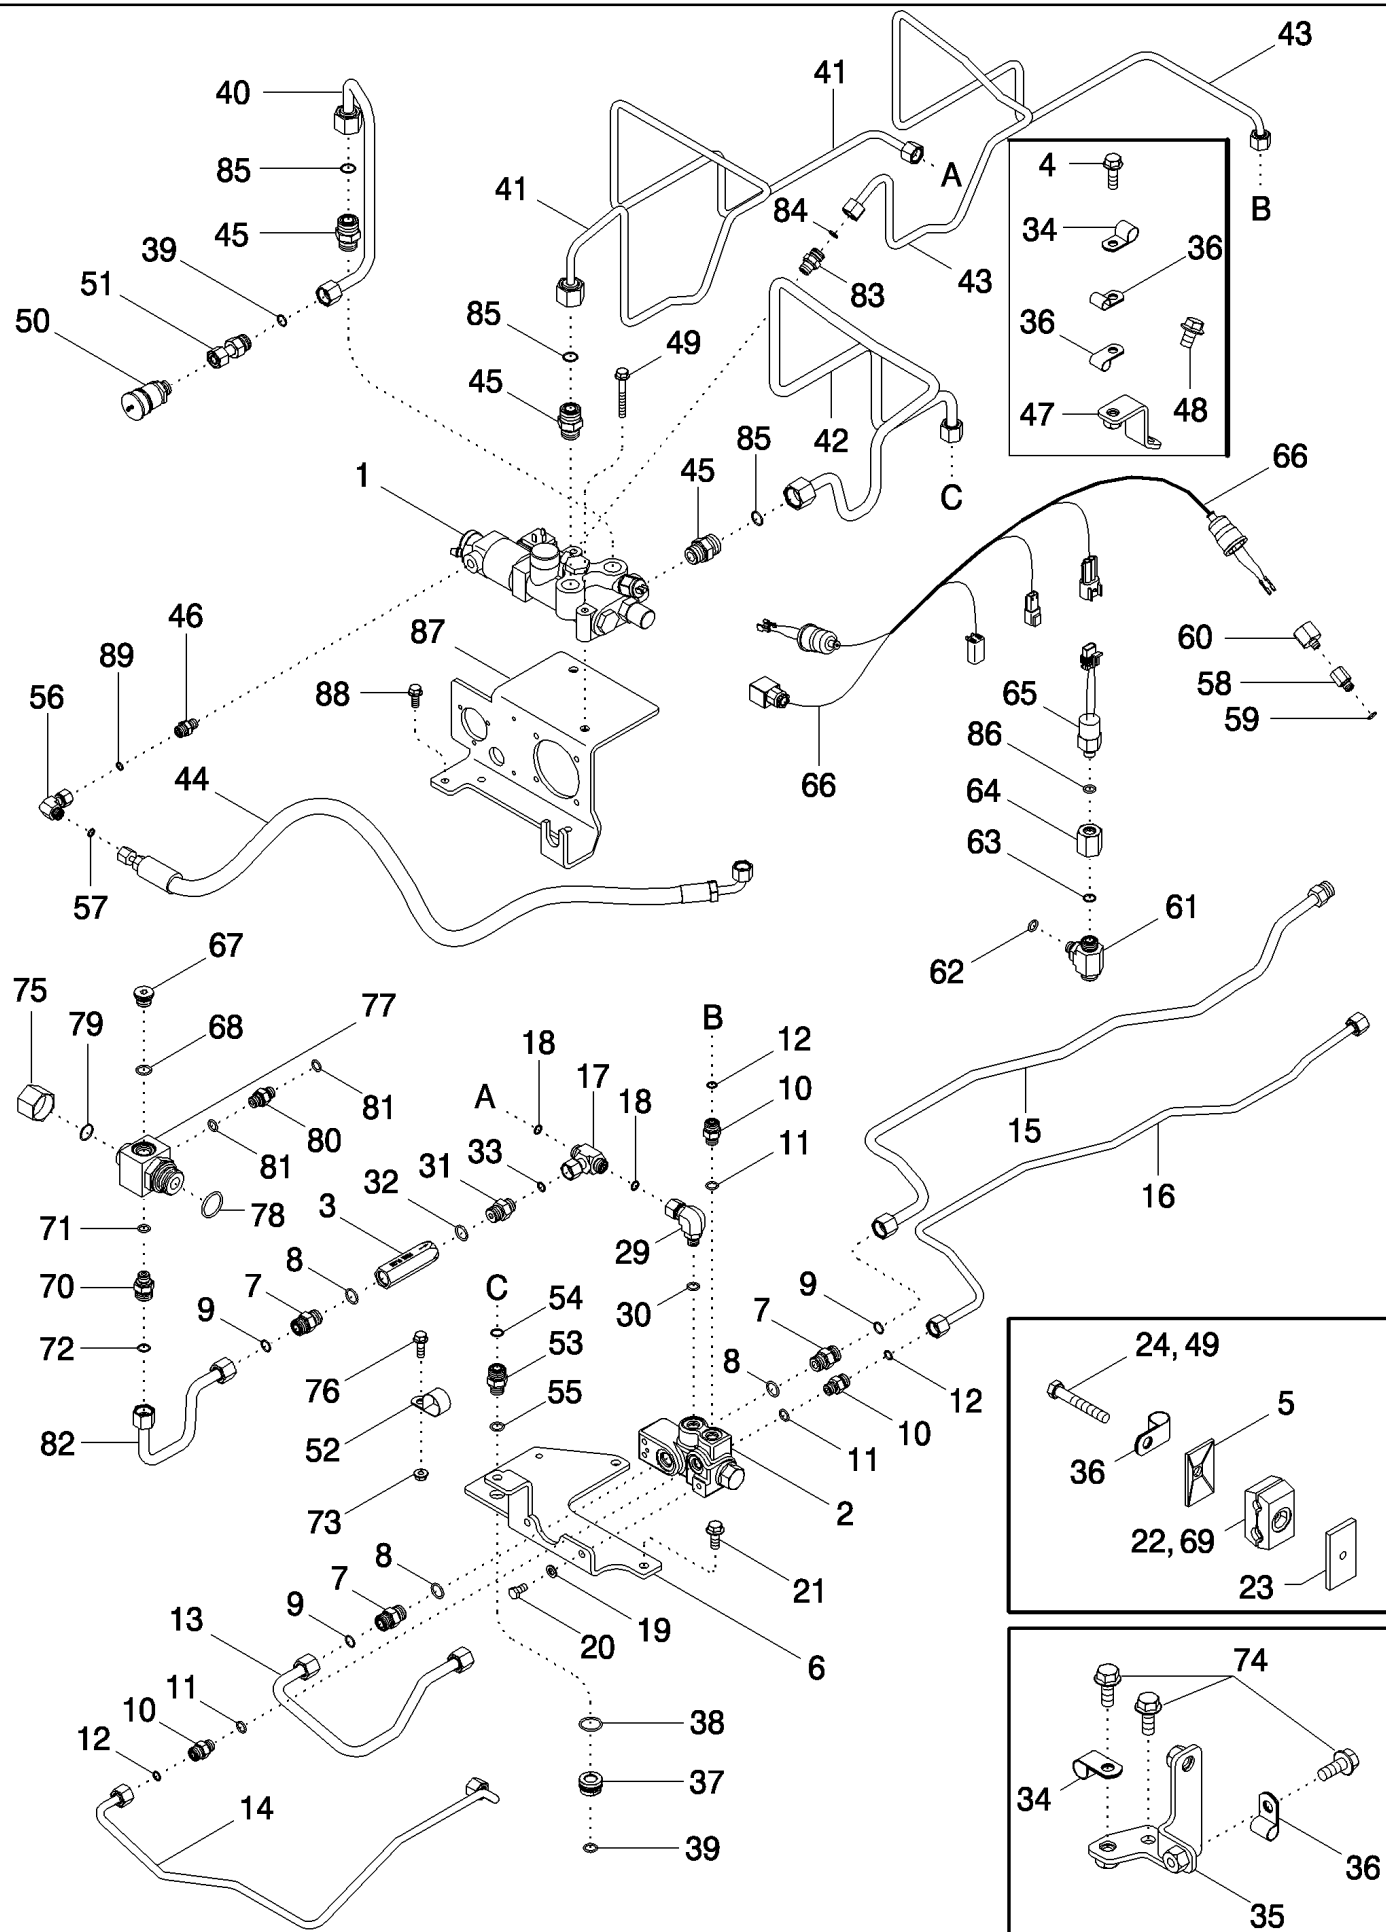

MAGNUM 310 CASE IH TRACTOR (EU) (1/06-)

07-14 TRAILER BRAKES - HYDRAULIC, ITALY ONLY

сылка	Номер детали	Кол-во	Описание
1	446347A1	1	VALVE, Trailer Brake
2	1533774C2	1	VALVE, HYDRAULIC, Priority
3	1348540C1	1	VALVE, CHECK, Check
4	844-8025	4	BOLT, Hex Flg, M8 x 25, 8.8,
5	384870A1	3	PLATE,
6	87403709	1	BRACKET,
7	201-102	3	CONNECTOR, HYD., 13/16"-16 ORFS x 3/4"-16 ORB, Includes 8, 9
8	237-6008	1	O-RING, 8-1, 90 Duro, .644" ID x .087" Thk,
9	238-6014	1	O-RING, -014, 90 Duro, .489" ID x .070" Thk,
10	201-101	3	CONNECTOR, HYD., 11/16"-16 ORFS x 9/16"-18 ORB, Includes 11, 12
11	237-6006	1	O-RING, 6-1, 90 Duro, .468" ID x .078" Thk,
12	238-6012	1	O-RING, -012, 90 Duro, .364" ID x .070" Thk,
13	86985133	1	TUBE ASSY., Steering Supply
14	451058A1	1	TUBE ASSY., Steering Sensor
15	433945A1	1	TUBE ASSY., Steering Supply
16	433946A1	1	TUBE ASSY., Steering Sensor
17	201-434	1	TEE, 11/16"-18 ORFS x 11/16"-18 Sw Br, 11/16 fc sl x 11/16 sw, Inc. 18
18	238-6012	2	O-RING, -012, 90 Duro, .364" ID x .070" Thk,
19	895-11008	2	WASHER, M8 x 16 x 1.6,
20	614-8016	2	BOLT, Hex, M8 x 16, 8.8,
21	844-10025	2	BOLT, Hex Flg, M10 x 25, 8.8, Full Thd, M10 x 20; 8.8
22	363255A1	2	CLAMP,
23	384871A1	3	PLATE,
24	814-8055	2	BOLT, Hex, M8 x 55, 8.8, M8 x 55; 8,8
29	201-322	1	ELBOW, 90e, 9/16"-18 Adj x 9/16"-18 Fem Sw, ORFS, 9/16 Or x 11/16 sw, Inc. 30
30	237-6006	1	O-RING, 6-1, 90 Duro, .468" ID x .078" Thk,
31	201-106	1	CONNECTOR, HYD., 11/16"-16 ORFS x 3/4"-16 ORB, 11/16 fc sl x 3/4 Or, Inc. 32, 33
32	237-6008	1	O-RING, 8-1, 90 Duro, .644" ID x .087" Thk,
33	238-6012	1	O-RING, -012, 90 Duro, .364" ID x .070" Thk,
34	515-22127	2	CLAMP, 1/2", Insul, 5/16" Bolt,
35	86985131	1	BRACKET,
36	515-2295	4	CLAMP, 3/8", Insul, 5/16" Bolt, 3/8 ID
37	434093A1	1	ADAPTER, Inc. 38, 39
38	238-5119	1	O-RING, -119, 70 Duro, .924" ID x .103" Thk,
39	238-6014	1	O-RING, -014, 90 Duro, .489" ID x .070" Thk,
40	448524A1	1	TUBE ASSY.,
41	87403712	1	TUBE ASSY., Trailer Brake Supply
42	87403713	1	TUBE ASSY., Trailer Brake Return
43	448527A1	1	TUBE ASSY., Trailer Brake Sensor
44	86985790	1	HOSE,
45	448548A1	3	CONNECTOR, HYD.,
46	86985788	1	CONNECTOR, HYD.,
47	443761A1	1	BRACKET,
48	844-10016	1	BOLT, Hex Flg, M10 x 16, 8.8, Full Thd, M10 x 16; 8.8
49	844-8060	3	BOLT, Hex Flg, M8 x 60, 8.8, M8 x 60; 8.8