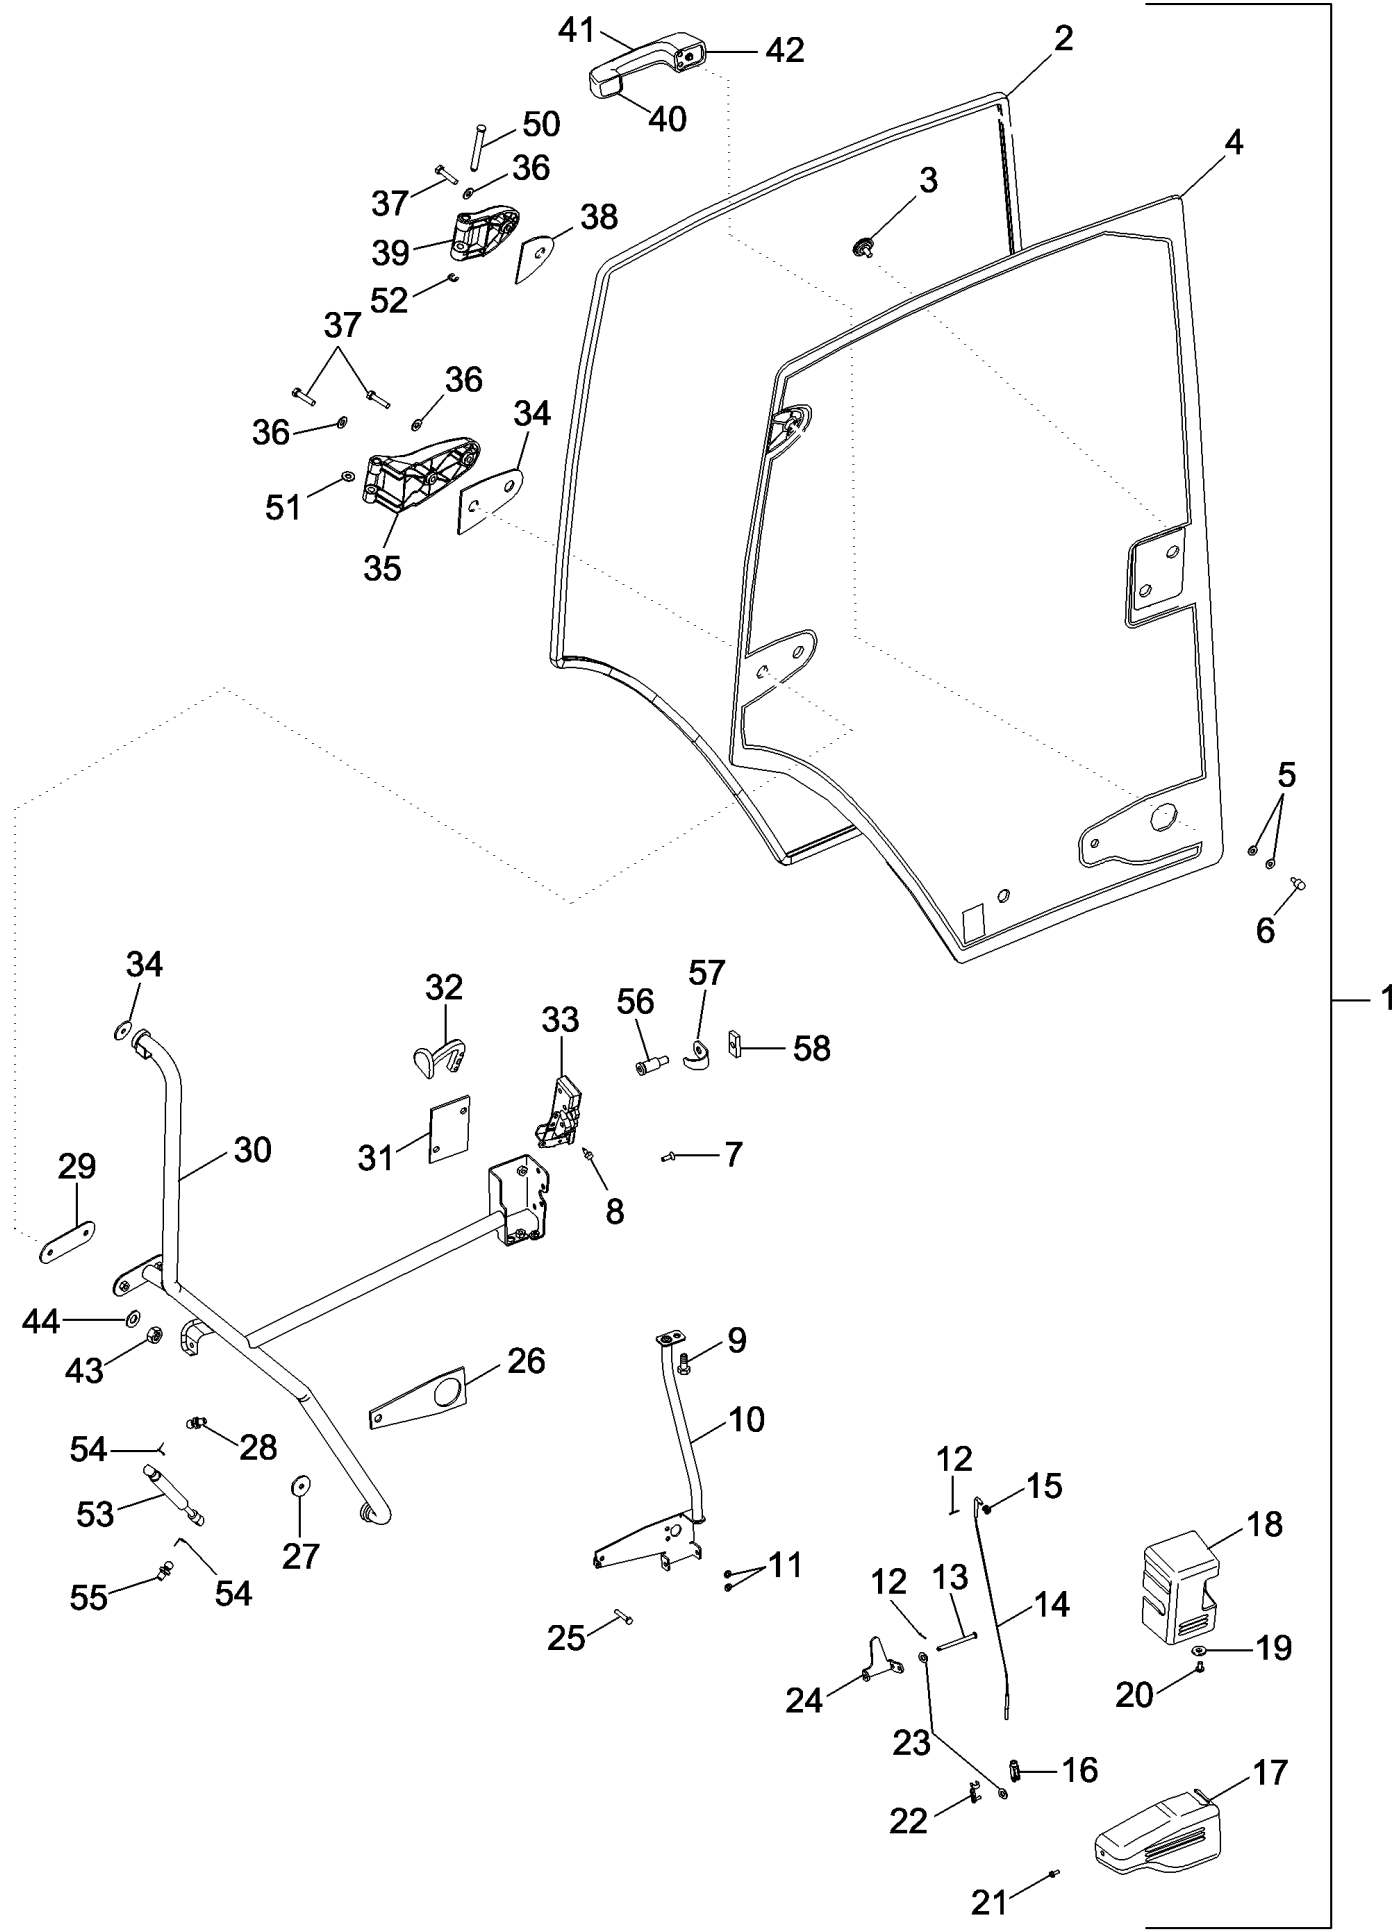

MAGNUM 310 CASE IH TRACTOR (EU) (1/06-)

09-18 CAB - DOOR

сылка	Номер детали	Кол-во	Описание
1	316518A3	1	DOOR ASSY., Inc. 2 - 44
2	87534532	1	SEAL,
3	198916A2	3	CAP,
4	344730A2	1	GLASS, CAB,
5	495-31027	2	WASHER, 1/4",
6	314610A1	1	BUTTON,
7	461-42512	4	SCREW, Hex Soc Flat Hd, 1/4"-20 x 3/4",
8	781-24620	2	SCREW, SELF TAP, Hex Flg Hd, M6 x 20,
9	275359A3	1	SUPPORT,
10	614-8016	1	BOLT, Hex, M8 x 16, 8.8,
11	892-11006	3	WASHER, LOCK, M6,
12	733-1610	3	PIN, SPLIT (COTTER), M1.6 x 10,
13	275353A1	1	PIN, BALL,
14	314606A1	1	CABLE,
15	895-11005	3	WASHER, M5 x 10 x 1,
16	713-125	1	CLEVIS, ADJUSTABLE,
17	275345A4	1	COVER,
18	275344A6	1	PROTECTOR,
19	895-11006	1	WASHER, M6,
20	840-1612	1	SCREW, Cross Pan Hd, M6 x 12,
21	840-1512	1	SCREW, Cross Pan Hd, M5 x 12,
22	1999650C1	1	PIN, CLEVIS,
23	87681226	2	WASHER, Curve Spring
24	314611A1	1	LEVER,
25	814-6035	3	BOLT, Hex, M6 x 35, 8.8,
26	191939A3	1	SPACER,
27	221429A2	2	SPACER,
28	3234063R1	1	BALL JOINT,
29	308633A1	1	SPACER, 3,0 mm
30	344728A1	1	HANDLE,
31	275352A2	1	SPACER,
32	321023A4	1	HANDLE,
33	321013A1	1	LOCK,
34	305159A1	1	SPACER,
35	191206A3	1	HINGE, Lower
36	895-15008	3	WASHER, M8 x 20 x 1.6,
37	614-8035	3	BOLT, Hex, M8 x 35, 8.8,
38	305158A1	1	SPACER,
39	304921A1	1	HINGE, Upper
40	321552A1	1	BEZEL,
41	60-7083T1	1	HANDLE,
42	321551A1	1	BEZEL,
43	829-1408	2	NUT, M8, CI 10,
44	895-11008	2	WASHER, M8 x 16 x 1.6,
45	1964831C2	1	SET OF 2 KEYS, (Not Shown)