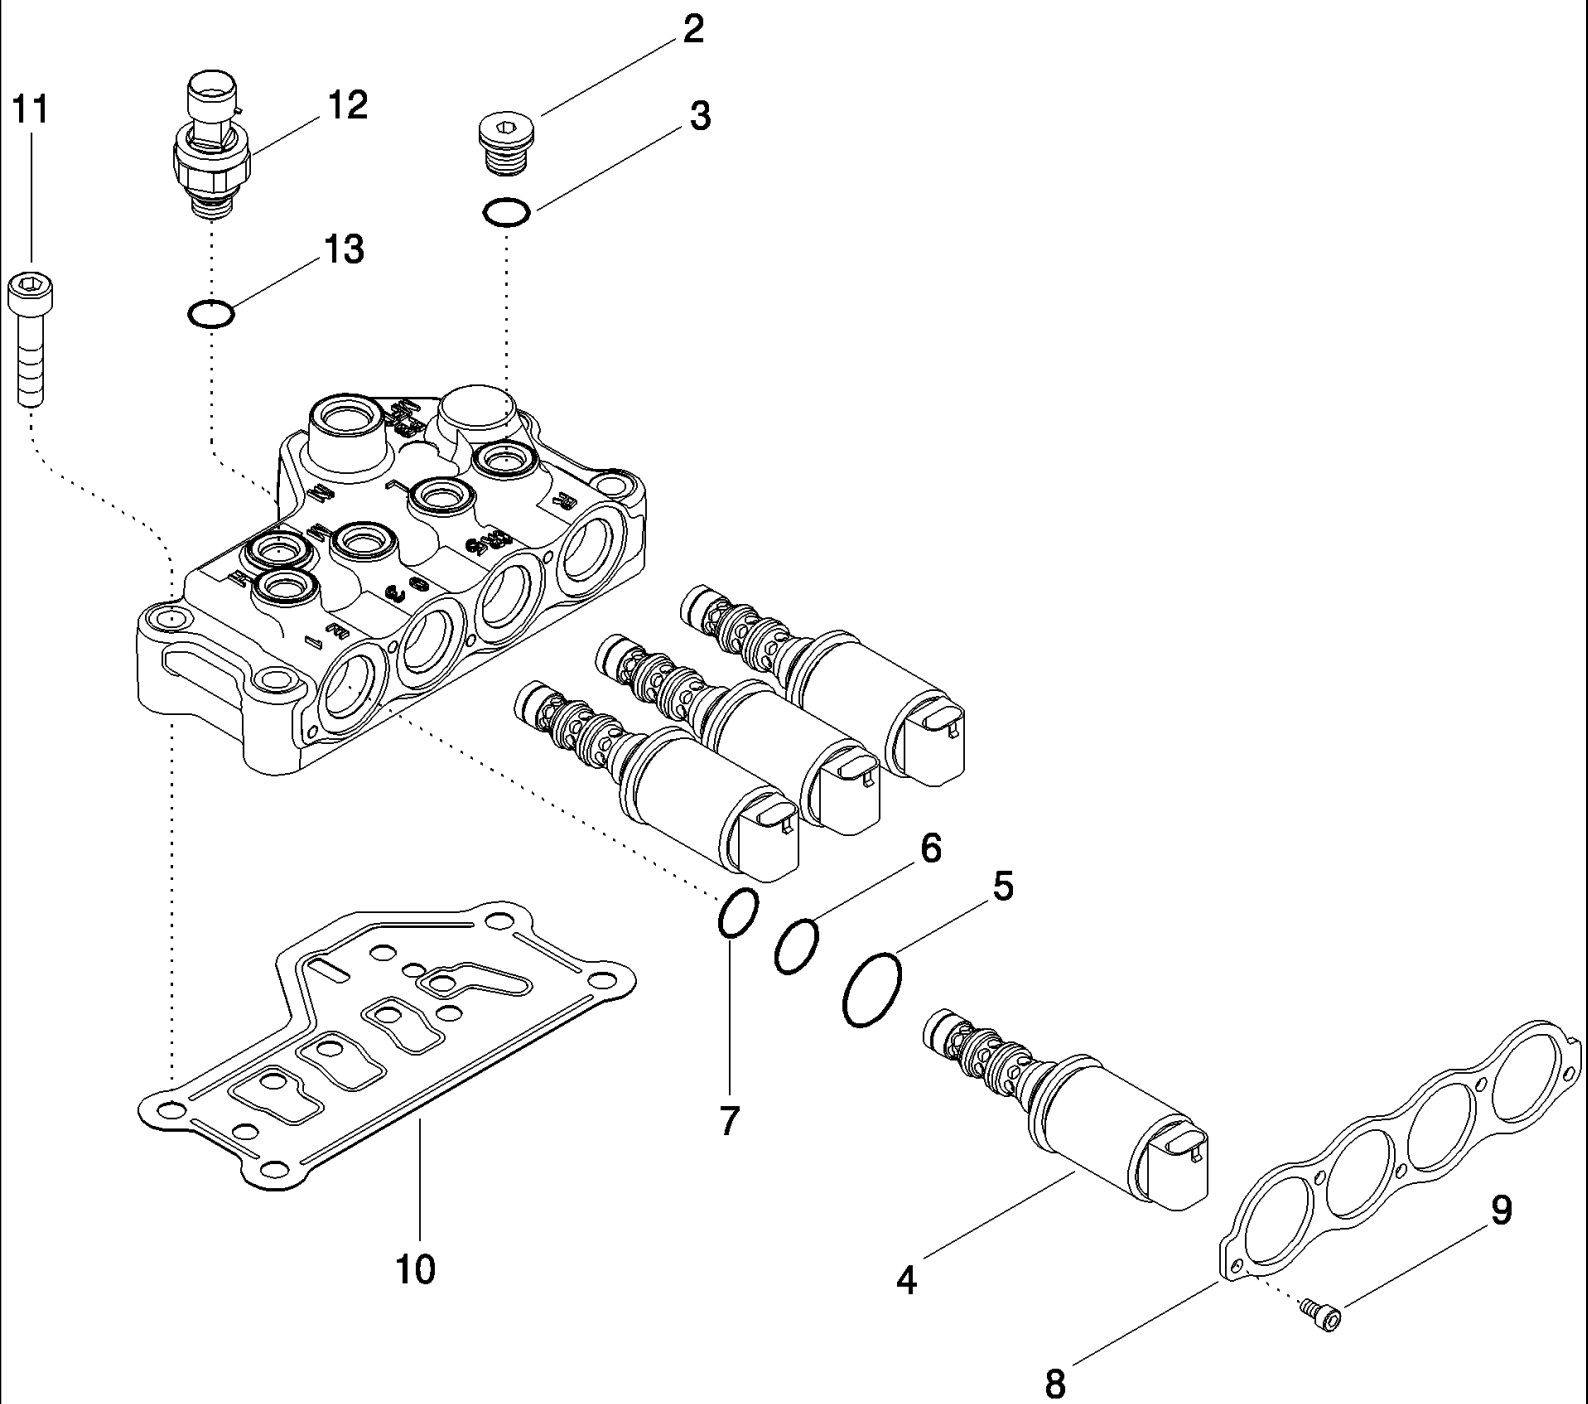

MAGNUM 310 CASE IH TRACTOR (EU) (1/06-)

06-22 VALVE ASSEMBLY - TRANSMISSION CONTROL (450729A2)

сылка	Номер детали	Кол-во	Описание
	450729A2	1	VALVE, Inc. 1 - 9, 12, 13
1	NSS	1	NOT SERVICED SEPARATELY, BODY, Valve
2	221576A1	4	PLUG, Hex Soc, M14 x 1.5, ORB, Inc. 3
3	637-63113	1	O-RING, CI 6, 11.3MM ID x 2.2 Thk,
4	87440439	4	SOLENOID, Inc. 5 - 7
5	87014033	1	O-RING, -019, CI 7, .801" ID x .070" Thk,
6	238-7016	1	O-RING, -016, CI 7, .614" ID x .070" Thk,
7	238-7015	1	O-RING, -015, CI 7, .551" ID x .070" Thk,
8	86985026	1	COVER,
9	864-5010	6	SCREW, Hex Soc Hd, M5 x 10, 8.8,
10	87399290	1	GASKET,
11	864-10055	4	SCREW, Hex Soc Hd, M10 x 55, 8.8,
12	86987513	1	SENSOR, Inc. 13
13	637-63113	1	O-RING, CI 6, 11.3MM ID x 2.2 Thk,