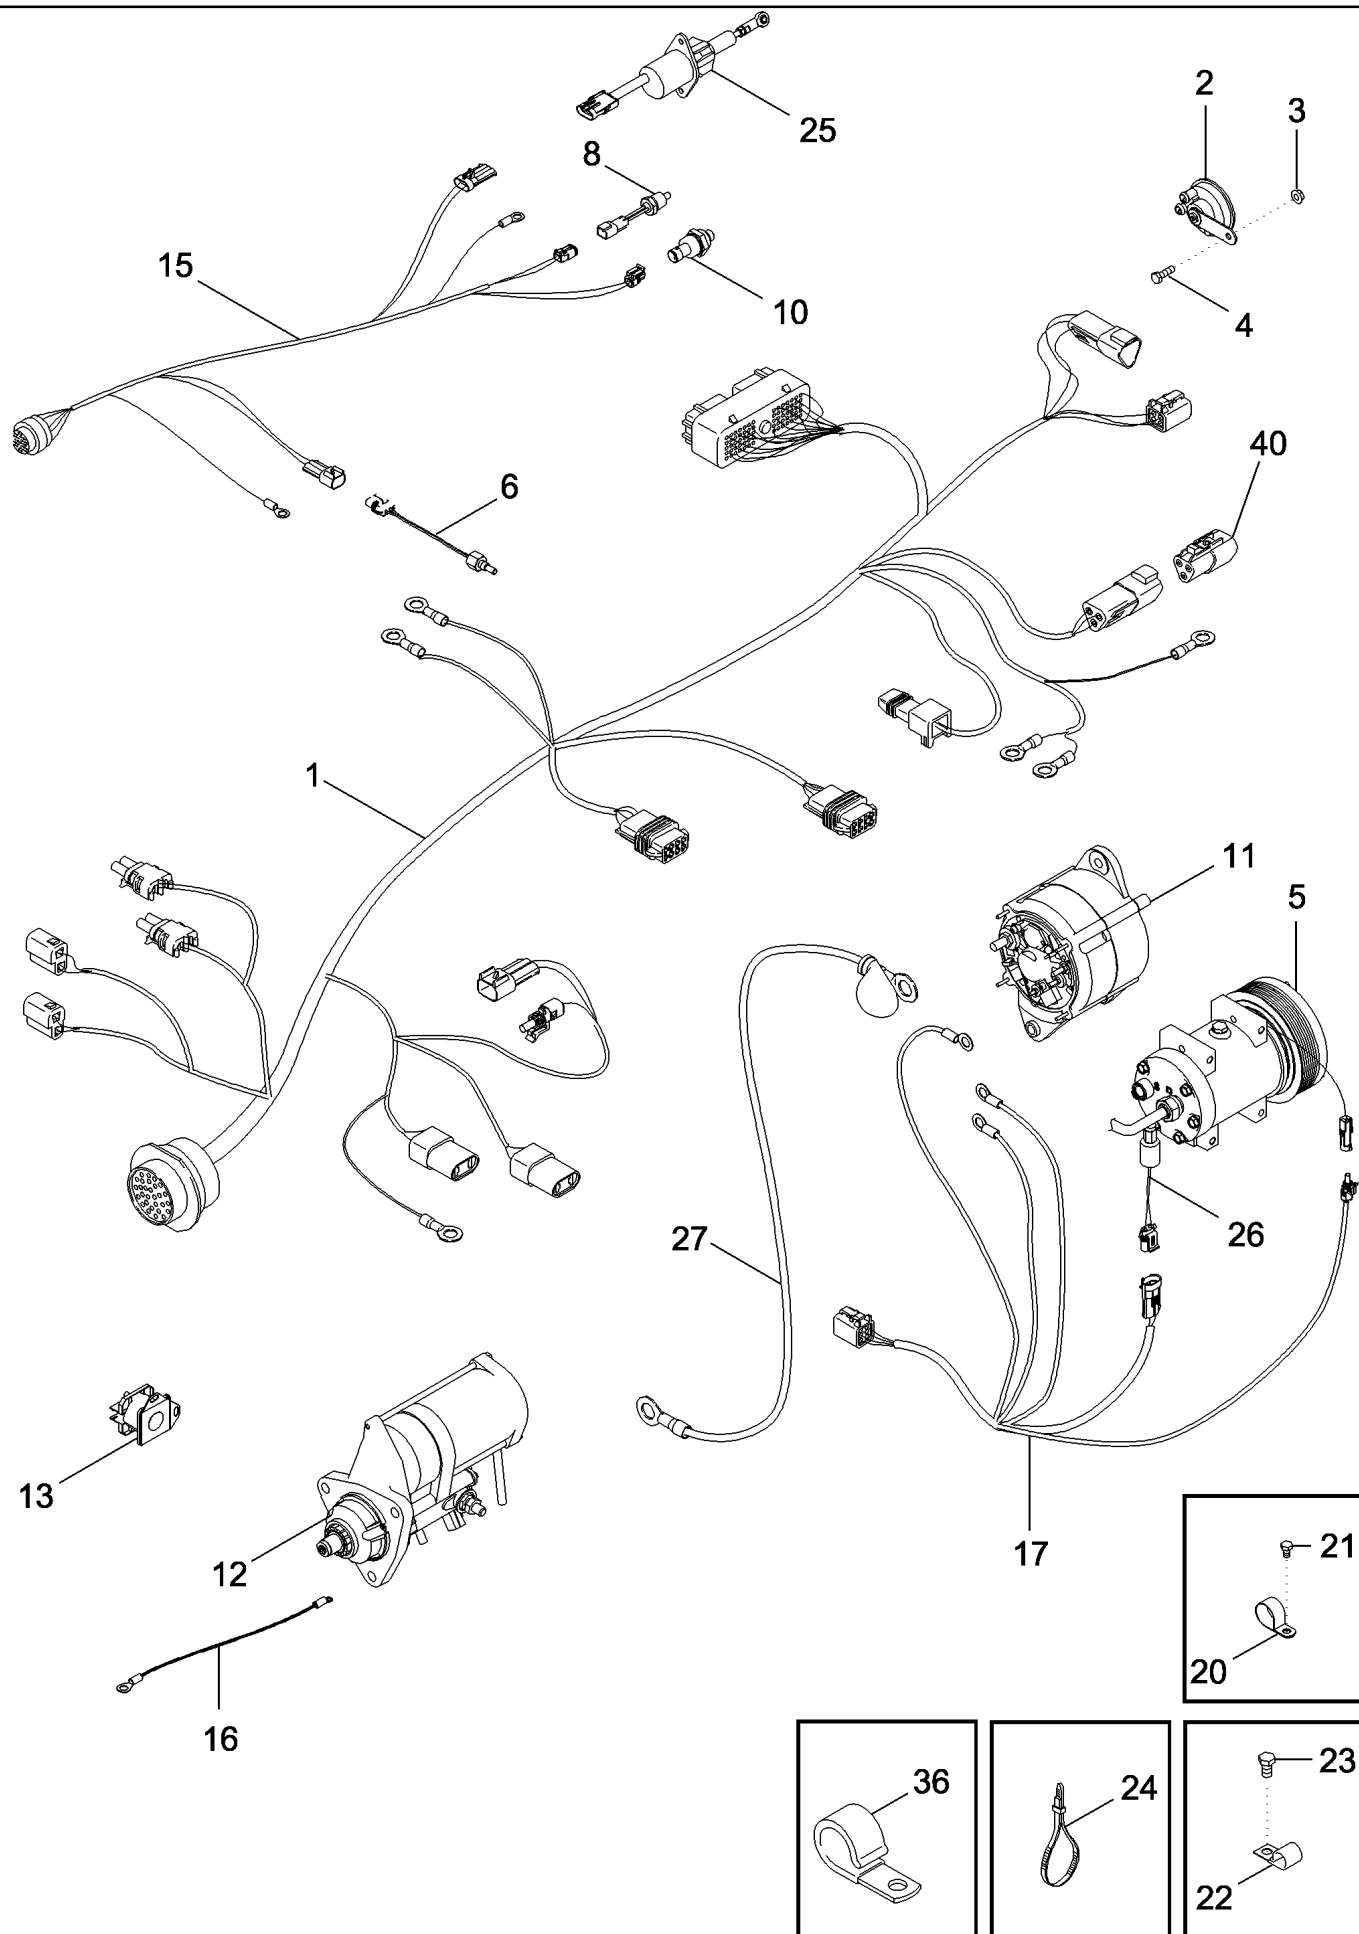

MAGNUM 310 CASE IH TRACTOR (EU) (1/06-)

04-01 HARNESS - ENGINE

сылка	Номер детали	Кол-во	Описание
1	87364306	1	HARNESS, Engine
1	87312632	1	HARNESS, Engine (Shown), BSN Z7RZ01521
1	87544743	1	HARNESS, Engine, Inc. 40, ASN Z7RZ01521
2	87714969	1	HORN,
3	825-2408	1	NUT, M8 x 1.25, Flg, Cl 8,
4	555-1	1	BOLT, Hex Flg, M8 x 16, 8.8,
5	REF	1	INSTRUCTION, Compressor Assy, See Figure 09-40
6	194346A1	1	SENSOR, Air to Air Temperature
8	87403454	1	SENDER, TEMPERATURE, Coolant
9	193-1000	1	NUT, Keps, w/LW,#10-32, No. 10 NF
10	405439A1	1	PRESSURE SWITCH, Oil Pressure
11	REF	1	INSTRUCTION, Alternator Assy, See Figure 04-21
12	REF	1	INSTRUCTION, Starter Assy, See Figure 04-22
13	REF	1	INSTRUCTION, Solenoid, See Figure 04-23
15	86983668	1	HARNESS, Engine Adapter
16	87527710	1	CABLE, Solenoid to Starter
17	87344550	1	HARNESS, Alternator to Starter (Shown), BSN Z7RZ01521
17	87382529	1	HARNESS, Alternator to Starter, ASN Z7RZ01521
17	87365490	1	HARNESS, Alternator to Starter
20	515-23317	1	CLAMP, 1 1/4", Insul, 3/8" Bolt,
21	614-8012	1	BOLT, Hex, M8 x 12, 8.8, Full Thd,
22	516-22190	2	CLAMP, J, 13/16" Insul, 3/8" Bolt,
23	555-1	1	BOLT, Hex Flg, M8 x 16, 8.8,
24	291207C1	5	CLAMP, 15"
25	REF	1	INSTRUCTION, Solenoid, Fuel Shutoff, See Figure 03-05
26	284273A2	1	SWITCH,
27	87452482	1	CABLE, Starter to Relay (Shown), BSN Z7RZ01521
27	87365491	1	CABLE, Starter to Relay, ASN Z7RZ01521
27	87534095	1	CABLE, Starter to Relay
35	825-2408	2	NUT, M8 x 1.25, Flg, Cl 8, (Not Shown)
36	87313355	1	CLAMP, , Harness On Water Bottle Bracket
37	844-10016	1	BOLT, Hex Flg, M10 x 16, 8.8, Full Thd, (Not Shown), Mount Clip To Bracket
38	516-23190	2	CLAMP, J, 3/4", Insul, 3/8" Bolt, (Not Shown), Harness Lower Rear Of Hvac Compressor
39	844-8016	1	BOLT, Hex Flg, M8 x 16, 8.8, (Not shown), Top Right Of Compressor
40	381414A1	1	CONNECTOR, TERMINAL, Can Terminator
41	814-8100	1	BOLT, Hex, M8 x 100, 8.8, (Not Shown), Lower Rear Of Hvac Compressor
42	515-22190	1	CLAMP, 3/4", Insul, 5/16" Bolt, (Not Shown), Harness Top Right Of Compressor
43	844-6012	2	BOLT, Hex Flg, M6 x 12, 8.8, (Not Shown), To Hold Start Relay