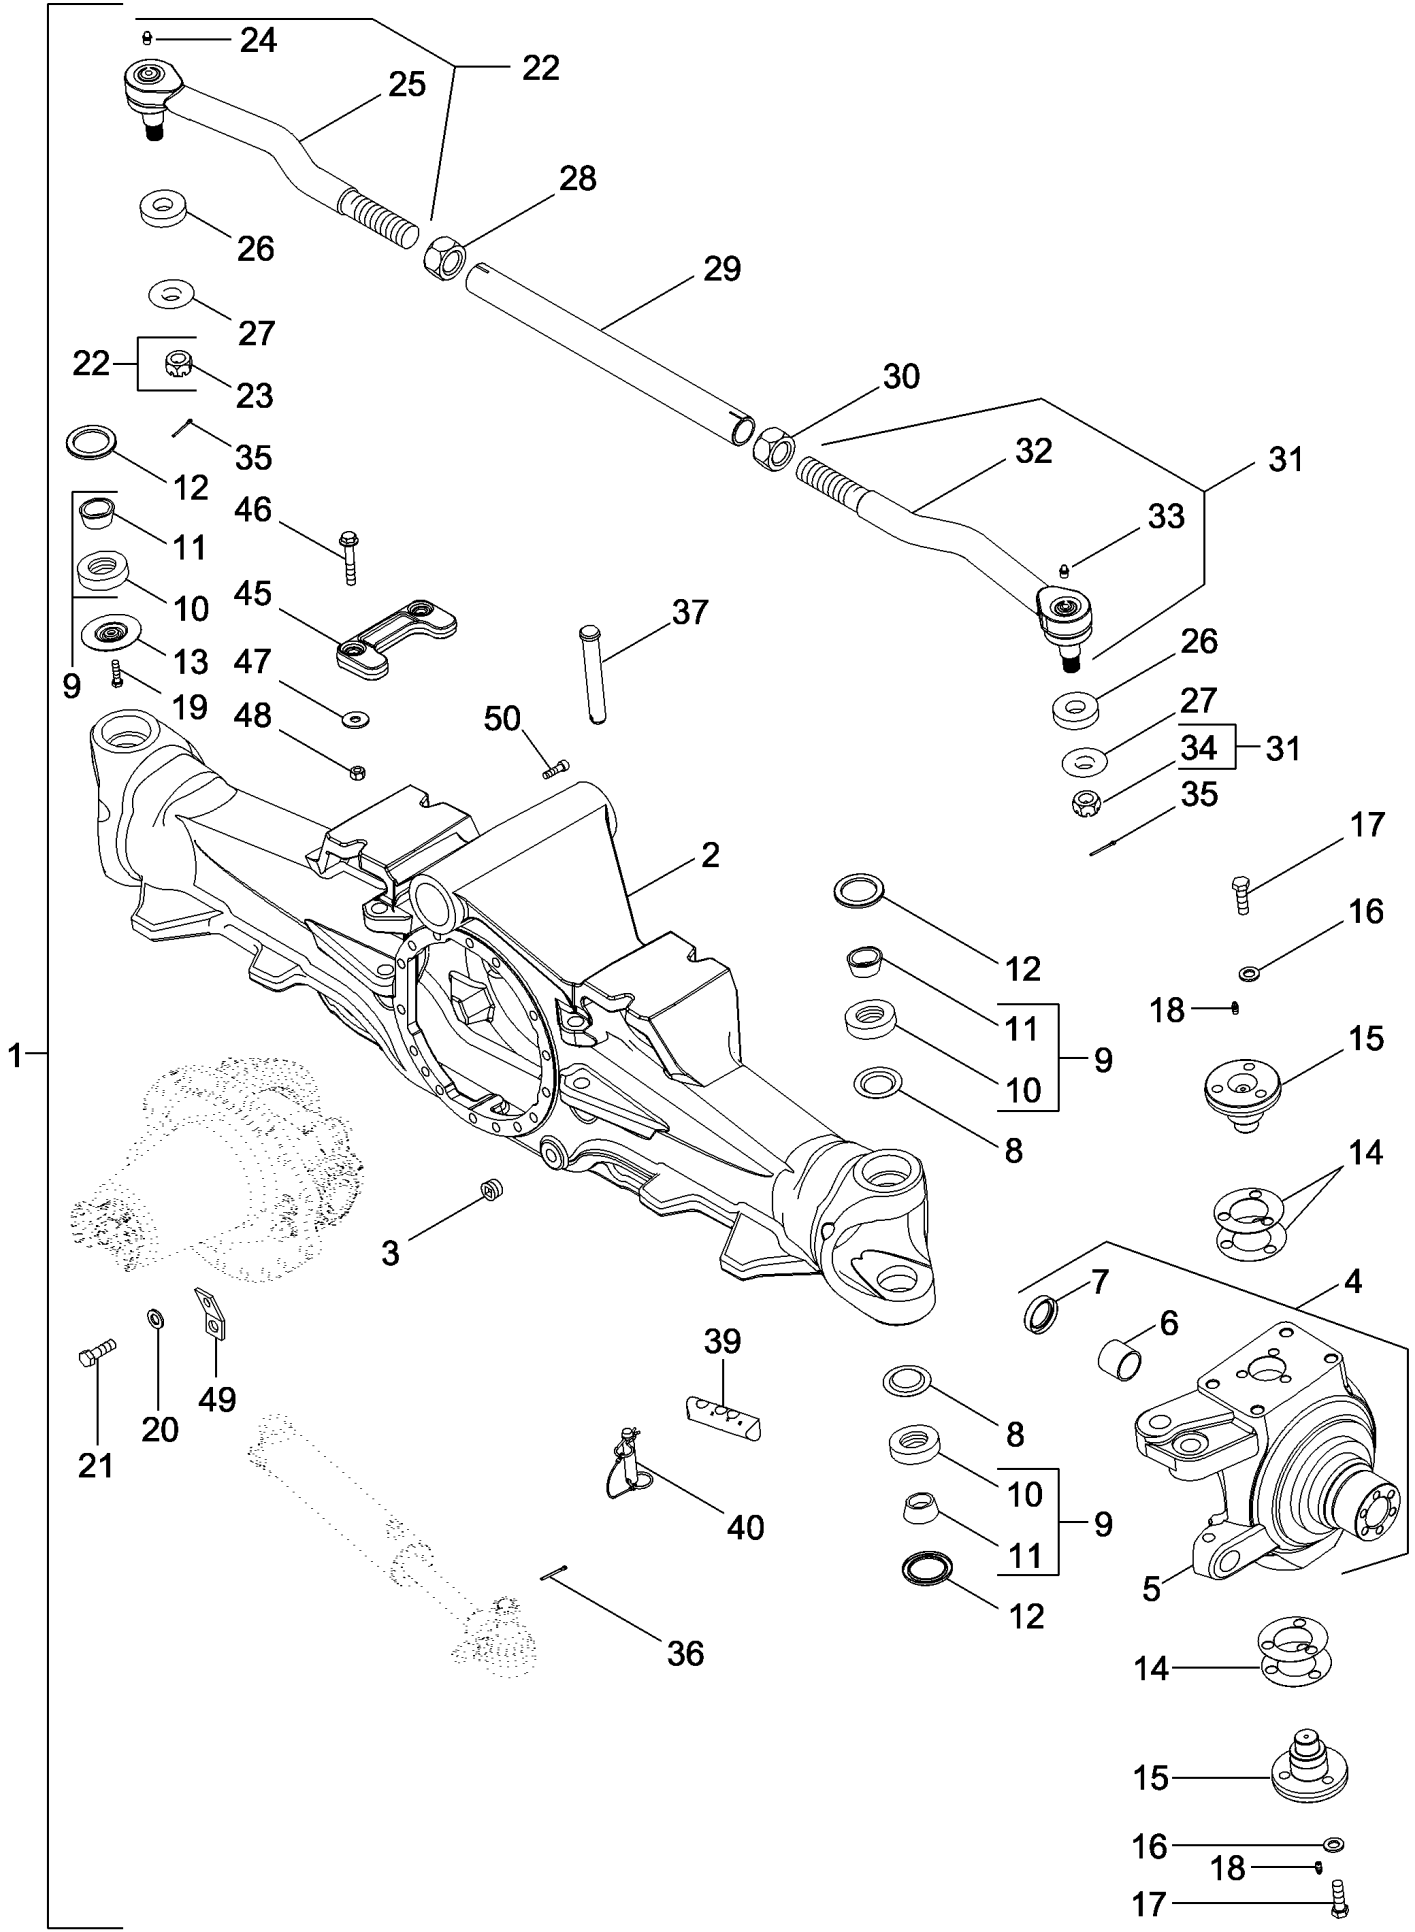

MAGNUM 310 CASE IH TRACTOR (EU) (1/06-)

05-16 MFD AXLE HOUSING ASSEMBLY - STANDARD WITH 12 BOLT HUB, WITH DIFFERENTIAL LOCK

сылка	Номер детали	Кол-во	Описание
1	87454946	1	AXLE, Complete With Differential And Planetaries, Inc. 2 - 52
2	87404249	1	HOUSING,
3	221-887	2	PLUG, 3/4
4	292564A2	1	KNUCKLE, STEERING, Right Hand, Inc. 5 - 7
4	292560A2	1	KNUCKLE, STEERING, Left Hand, Inc. 5 - 7
5	NSS	1	NOT SERVICED SEPARATELY, KNUCKLE, Housing
6	235628A1	1	BUSHING,
7	128647A1	1	SEAL,
8	281937A1	3	RETAINER,
9	368728A1	4	BEARING, Inc. 10, 11
10	NSS	1	NOT SERVICED SEPARATELY, RING, Inner
11	NSS	1	NOT SERVICED SEPARATELY, RING, Outer
12	281939A1	4	SEAL,
13	87440529	1	RETAINER, If Equipped
14	313557A1	4	KIT, SHIM, Inc. 14
14	NSS	5	NOT SERVICED SEPARATELY, SHIM .005
14	NSS	5	NOT SERVICED SEPARATELY, SHIM .007
14	NSS	5	NOT SERVICED SEPARATELY, SHIM .010
14	NSS	5	NOT SERVICED SEPARATELY, SHIM .015
14	NSS	5	NOT SERVICED SEPARATELY, SHIM .030
14	NSS	5	NOT SERVICED SEPARATELY, SHIM .060
15	378410A1	4	CAP,
16	896-11014	12	WASHER, M12 x 28.5 x 3, HT,
17	627-14045	12	BOLT, Hex, M14 x 45, 10.9, Full Thd,
18	219-1	4	NIPPLE, LUBE, 1/8"-27 x .66 lg,
19	615-6012	1	BOLT, Hex, M6 x 12, 8.8, Full Thd, If Equipped
20	896-11014	16	WASHER, M12 x 28.5 x 3, HT,
21	627-14045	16	BOLT, Hex, M14 x 45, 10.9, Full Thd,
22	87455742	1	BALL JOINT, Left Hand Threads, Inc. 23 - 25
23	87455806	1	NUT, SLOTTED, M22
24	87455807	1	FITTING, Grease
25	NSS	1	NOT SERVICED SEPARATELY, BALL JOINT, Left Hand
26	NSS	1	NOT SERVICED SEPARATELY,
27	NSS	1	NOT SERVICED SEPARATELY,
28	87455741	1	NUT, M38, Left Hand Threads
29	87455737	1	TUBE,
30	87455739	1	NUT, M38, Right Hand Threads
31	87455743	1	BALL JOINT, Right Hand Threads, Inc. 32 - 34
32	NSS	1	NOT SERVICED SEPARATELY, BALL JOINT, Right Hand
33	87455807	1	FITTING, Grease
34	87455806	1	NUT, SLOTTED, M22
35	432-820	2	PIN, SPLIT (COTTER), 1/8" x 1 1/4",
36	432-820	2	PIN, SPLIT (COTTER), 1/8" x 1 1/4",
37	292565A1	2	PIN, LARGE,
39	281914A1	2	ROD, Steering Stop, Short, 3 Hole