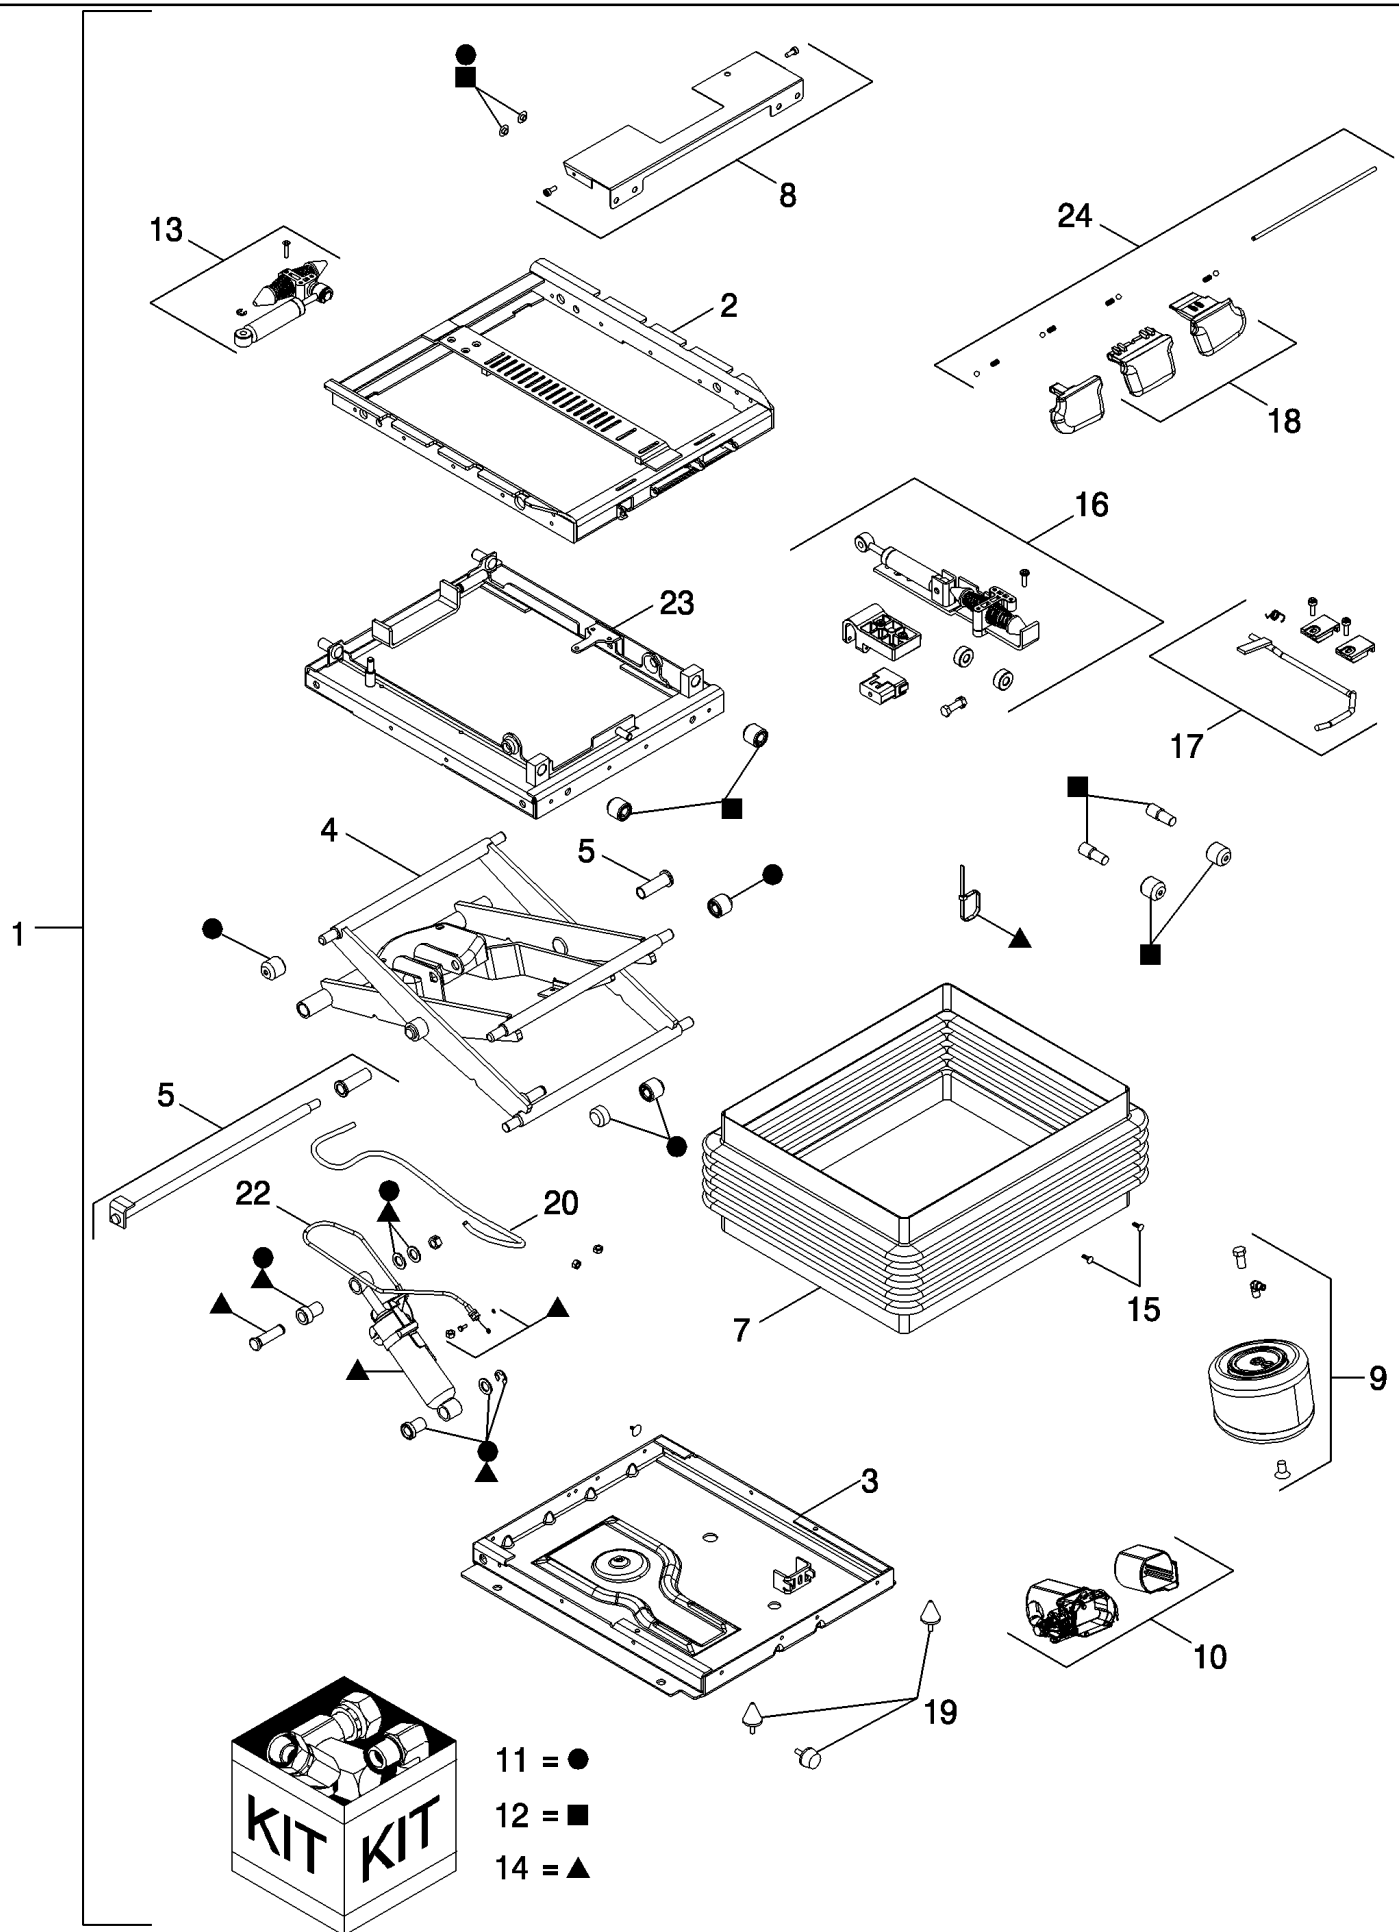

MAGNUM 310 CASE IH TRACTOR (EU) (1/06-)

09-31 SUSPENSION ASSEMBLY - SEAT

сылка	Номер детали	Кол-во	Описание
1	87395380	1	SUSPENSION, Inc. 2 - 24
2	87395392	1	HOUSING, Upper
3	333275A1	1	HOUSING, Lower
4	333276A1	1	ARM,
5	302033A1	1	SHAFT,
6	87347944	1	KIT, SERVICE, Harness, Not Shown, See Figure 09-30
7	87347943	1	KIT, SERVICE, Suspension Boot
8	302029A2	1	PLATE,
9	333279A2	1	KIT, Air Spring
10	87347951	1	KIT, SERVICE, Air Compressor
11	87347945	1	KIT, SERVICE, Suspension Bearing And Rollers
12	87347946	1	KIT, SERVICE, Suspension Rollers
13	87395394	1	ISOLATOR, Lateral Isolator Shock Absorber
14	447956A1	1	PACKAGE,SERVICE, Suspension Shock Absorber
15	333659A1	1	PACKAGE,SERVICE, Boot Pin
16	87395395	1	ISOLATOR, Fore And Aft Shock Absorber
17	373470A2	1	PACKAGE,SERVICE, Fore And Aft Isolator Control
18	373473A1	1	PACKAGE,SERVICE, Lateral Isolator Control
19	333295A1	1	PACKAGE,SERVICE, Suspension Bumper
20	87396231	1	TUBE, PLASTIC-RUBBER, Fitting
21	333296A1	1	PACKAGE,SERVICE, Fore And Aft Isolator Shock Block, Not Shown
22	87347955	1	CABLE, Suspension Shock
23	87395393	1	HOUSING,
24	373469A1	1	PACKAGE,SERVICE, Knobs, Suspension