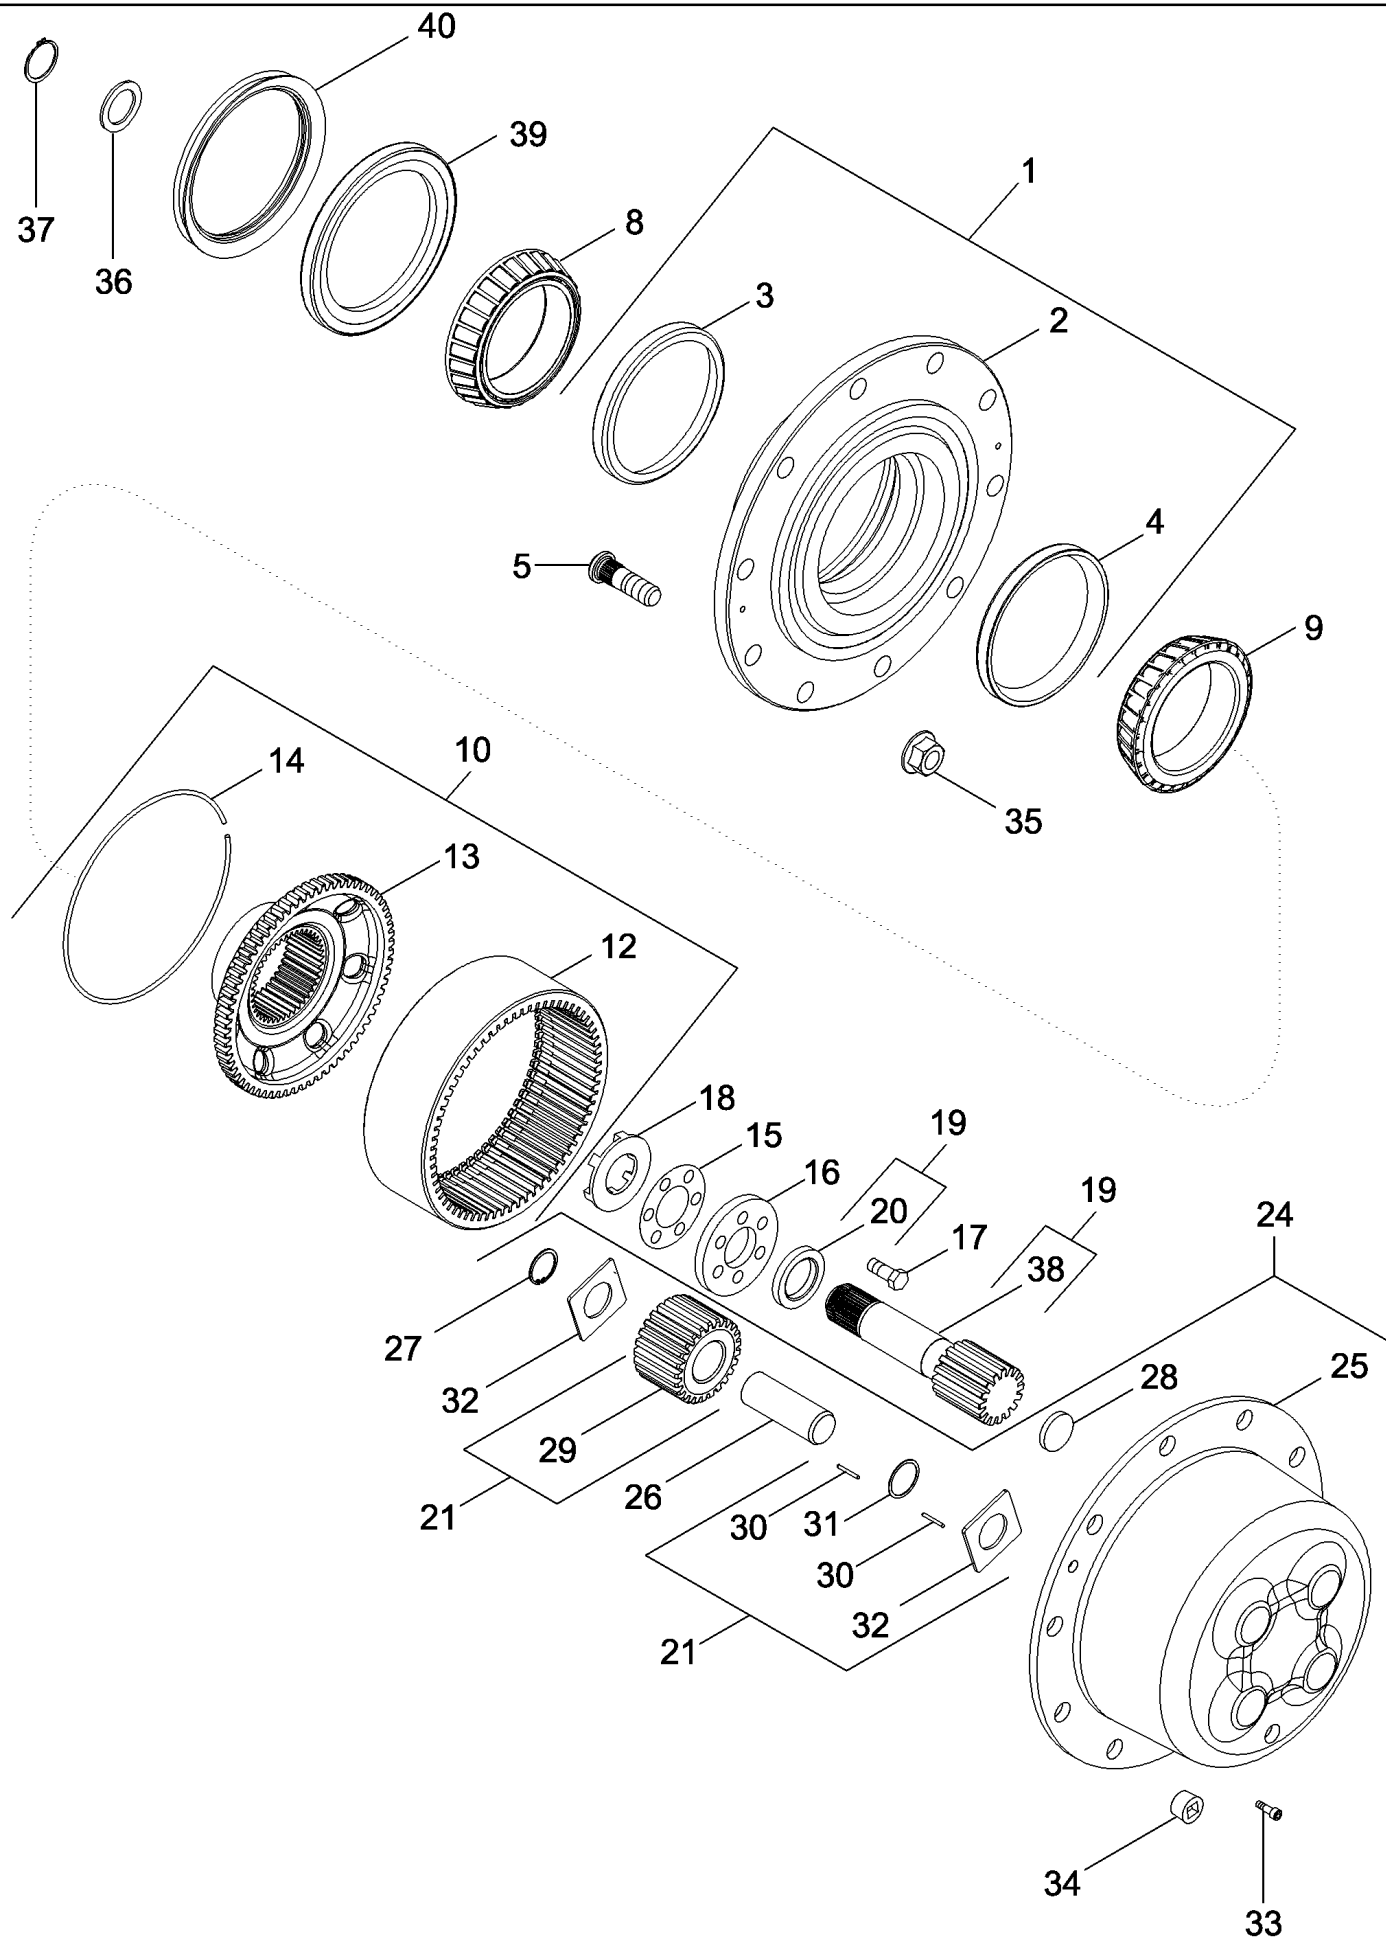

MAGNUM 310 CASE IH TRACTOR (EU) (1/06-)

05-29 FRONT AXLE PLANETARIES AND HUB - MFD, 10 BOLT HUB

сылка	Номер детали	Кол-во	Описание
1	NSS	2	NOT SERVICED SEPARATELY, HUB ASSEMBLY, Order Components
2	295165A1	2	HUB, , Axle BSN Z7RZ02024
2	87588833	2	HUB, , Axle ASN Z7RZ02024
3	1277344C1	2	BEARING, CUP,
4	L33732	2	CUP ASSY.,
5	231023A1	20	STUD,
8	1277343C1	2	BEARING, CONE,
9	L33737	2	BEARING, CONE,
10	281984A1	2	GEAR, RING, Inc. 12 - 14
12	NSS	1	NOT SERVICED SEPARATELY, RING, Gear
13	NSS	1	NOT SERVICED SEPARATELY, HUB
14	NSS	1	NOT SERVICED SEPARATELY, RING, Retaining
15	1981236C1	2	KIT, SHIM, Inc. 15
15	NSS	5	NOT SERVICED SEPARATELY, SHIM .002
15	NSS	5	NOT SERVICED SEPARATELY, SHIM .005
15	NSS	5	NOT SERVICED SEPARATELY, SHIM .010
15	NSS	5	NOT SERVICED SEPARATELY, SHIM .020
15	NSS	5	NOT SERVICED SEPARATELY, SHIM .030
16	251190A1	2	PLATE, LARGE,
17	628-12030	12	BOLT, Hex, M12 x 30, 10.9, Full Thd,
18	310947A1	2	WASHER, THRUST,
19	302198A2	2	SUN GEAR, Inc. 20, 38
20	NSS	1	NOT SERVICED SEPARATELY, WASHER, Thrust
21	316330A2	1	KIT, FIP, Inc. 29 - 32
24	302251A2	2	GEAR WHEEL, Inc. 25 - 32
25	NSS	1	NOT SERVICED SEPARATELY, FLANGE
26	302197A1	4	PIN, LARGE,
27	100-21131	4	RING, SNAP, 1.312", Int, #131,
28	302184A1	1	BUTTON, HOLE PLUG,
29	NSS	4	NOT SERVICED SEPARATELY, GEAR
30	NSS	288	NOT SERVICED SEPARATELY, BEARING, Needle
31	NSS	4	NOT SERVICED SEPARATELY, SPACER
32	NSS	8	NOT SERVICED SEPARATELY, WASHER, Thrust
33	864-6020	4	SCREW, Hex Soc Hd, M6 x 20, 8.8,
34	221-887	2	PLUG, 3/4
35	253212A1	20	NUT,
36	87403378	2	WASHER, THRUST,
38	NSS	1	NOT SERVICED SEPARATELY, GEAR
39	87311480	1	KIT, Hub Seal, Axle BSN Z7RZ02024
39	87588941	1	KIT, Hub Seal, Axle ASN Z7RZ02024
40	87588837	1	KIT, V-Ring Seal