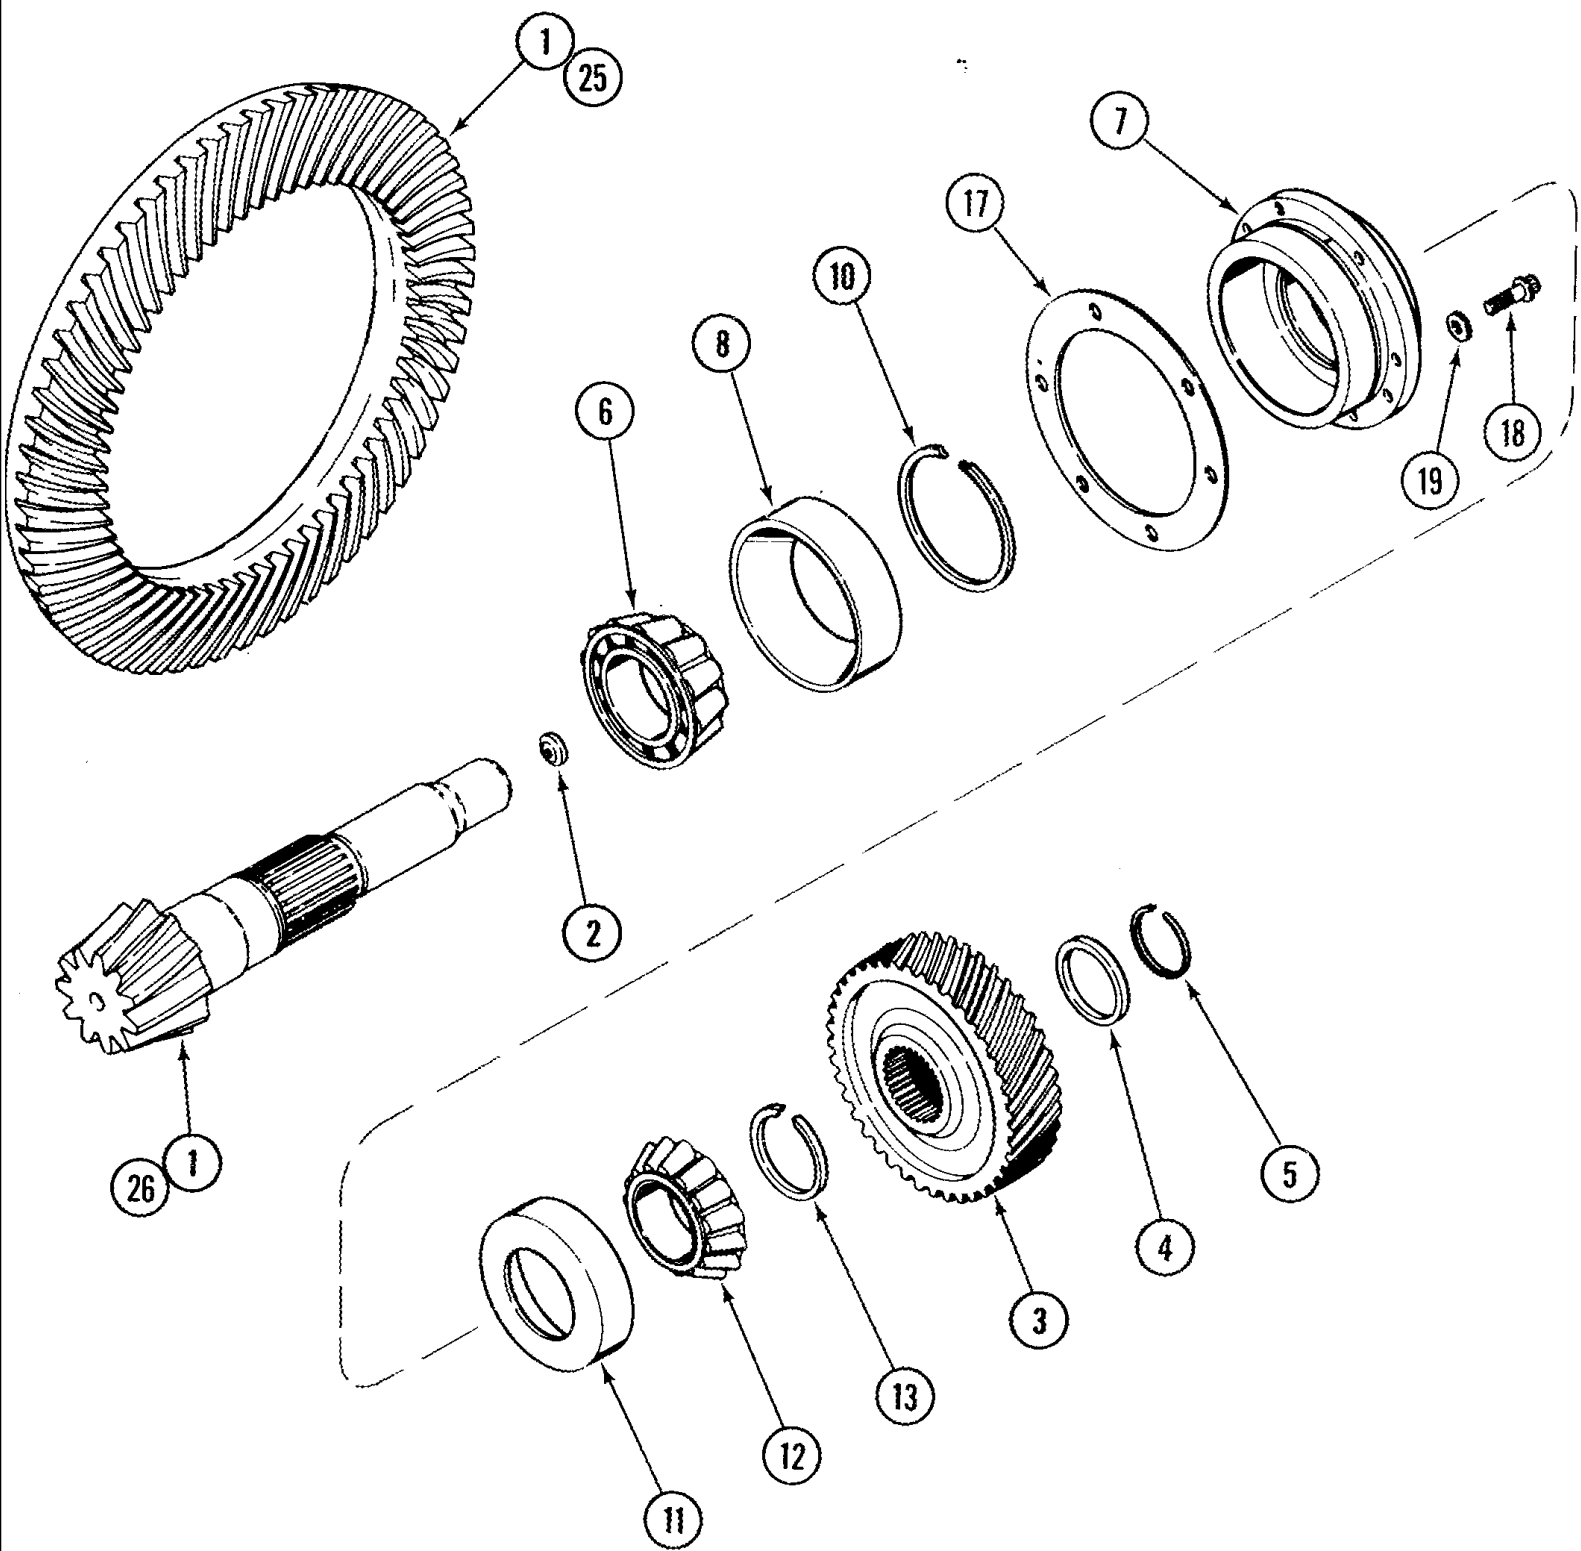

MAGNUM 310 CASE IH TRACTOR (EU) (1/06-)

06-17 TRANSMISSION - PINION SHAFT AND GEARS

сылка	Номер детали	Кол-во	Описание
1	94616C2	1	GEAR SET, Inc. 2, 25, 26
2	92825C1	1	PLUG,
3	87618938	1	GEAR, DRIVEN, 46T
4	1286039C1	1	SPACER,
5	143906C1	1	RING, SNAP,
6	921684C1	1	BEARING, CONE,
7	1068264C1	1	CAGE, Inc. 8
8	921683C1	1	BEARING, CUP,
10	120965C1	1	RING, SNAP,
11	108326H	1	BEARING, CUP,
12	94666C1	1	BEARING, CONE,
13	131432A1	1	RING, 3.62 mm
13	94661C1	1	RING, 3.70 mm
13	94662C1	1	RING, 3.78 mm
13	94663C1	1	RING, 3.86 mm
13	110042C1	1	RING, 3.93 mm
13	94664C1	1	RING, 4.02 mm
13	131433A1	1	RING, 4.10 mm
13	131434A1	1	RING, 4.18 mm
17	120977C1	2	SHIM, 0.08 mm
17	120978C1	2	SHIM, 0.10 mm
17	120979C1	2	SHIM, 0.13 mm
17	120980C1	2	SHIM, 0.30 mm
18	566-12035	6	SCREW, 12 Pt Hd, M10 x 35, 12.9,
19	1251958C1	6	WASHER,
25	NSS	1	NOT SERVICED SEPARATELY, GEAR
26	NSS	1	NOT SERVICED SEPARATELY, PINION