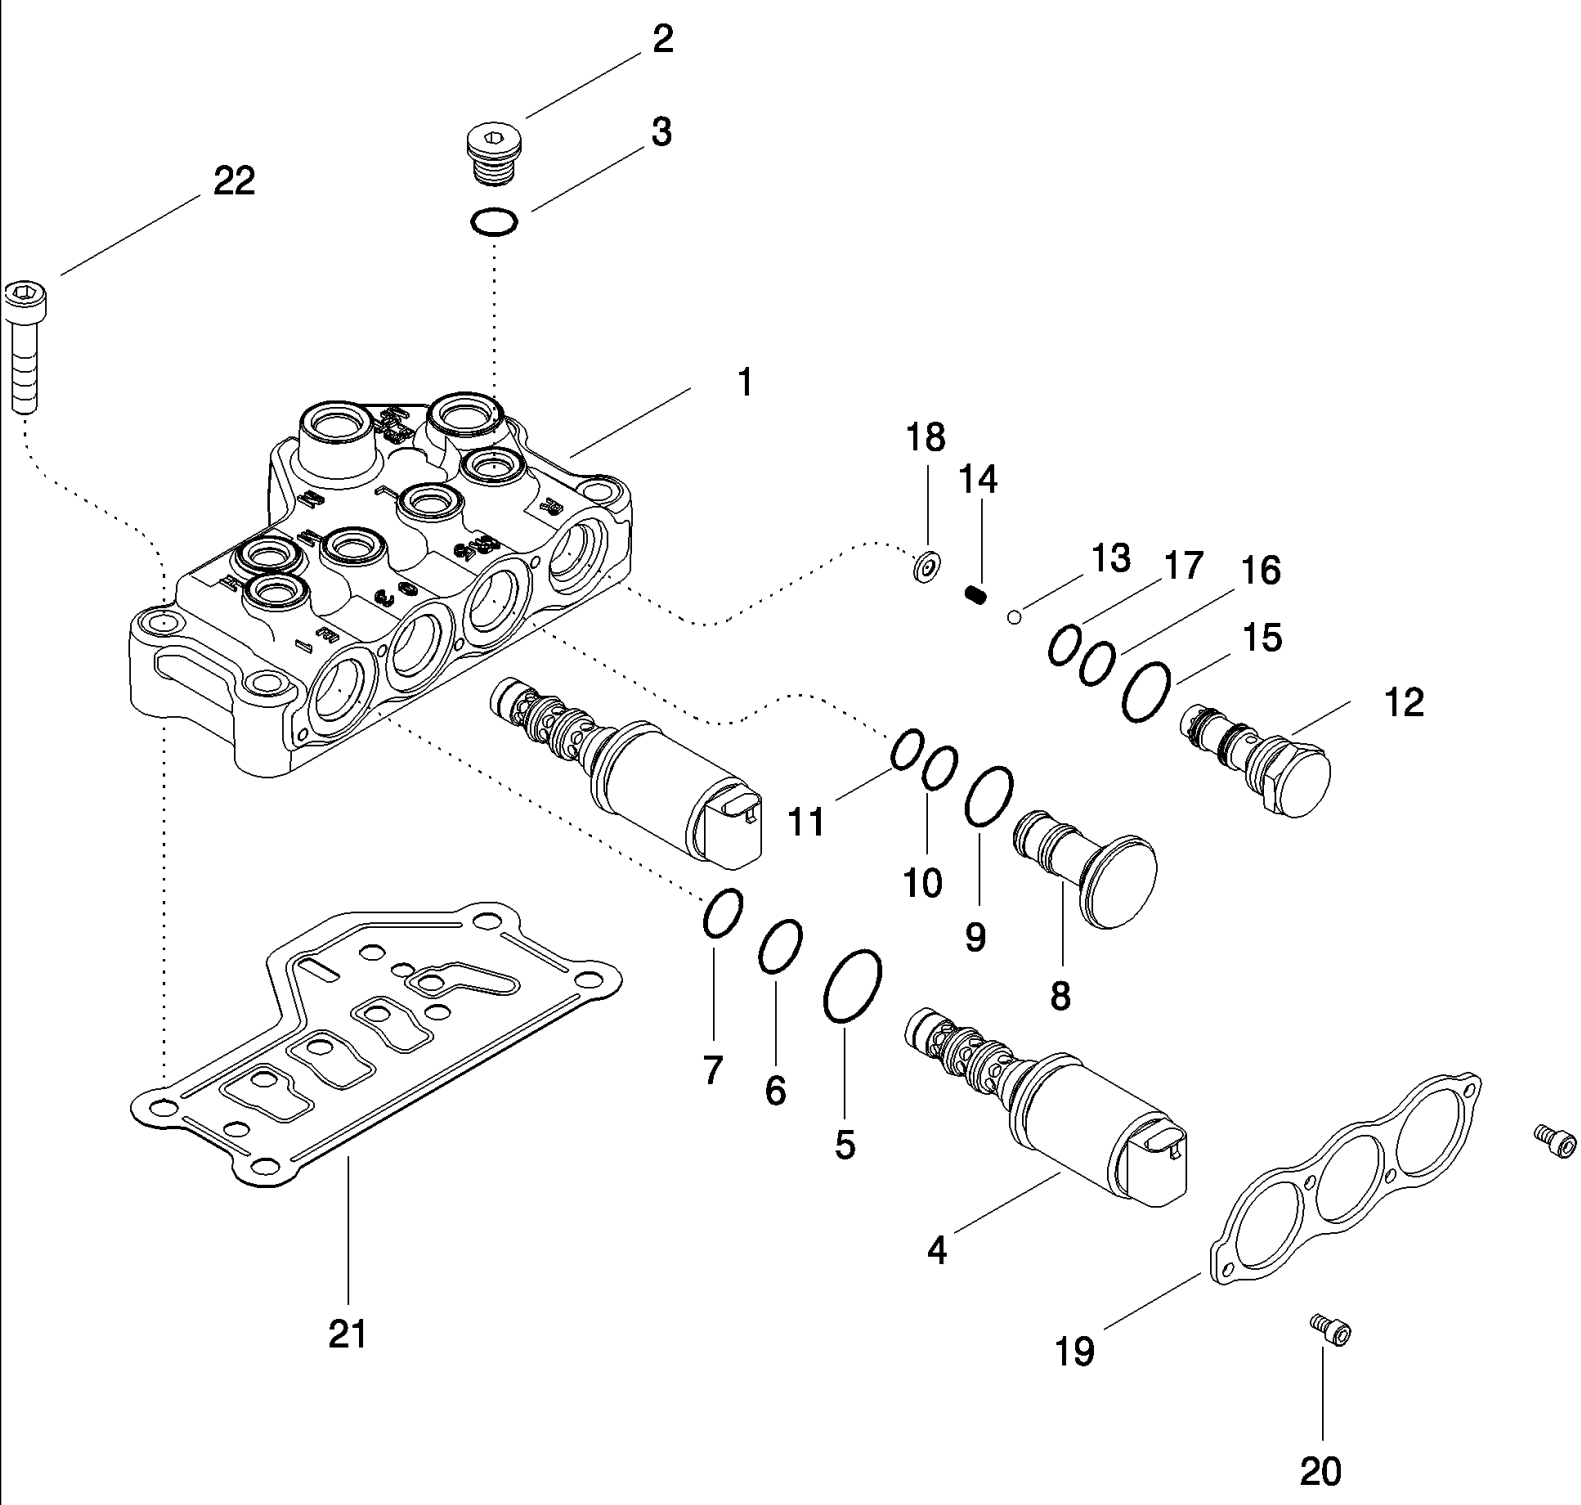

MAGNUM 310 CASE IH TRACTOR (EU) (1/06-)

06-23 VALVE ASSEMBLY - TRANSMISSION CONTROL (450721A2)

сылка	Номер детали	Кол-во	Описание
	450721A2	1	VALVE, Inc. 1 - 20
1	NSS	1	NOT SERVICED SEPARATELY, BODY, Valve
2	221576A1	4	PLUG, Hex Soc, M14 x 1.5, ORB, Inc. 3
3	637-63113	1	O-RING, CI 6, 11.3MM ID x 2.2 Thk,
4	86989388	2	SOLENOID, Inc. 5 - 7
5	87014033	1	O-RING, -019, CI 7, .801" ID x .070" Thk,
6	238-7016	1	O-RING, -016, CI 7, .614" ID x .070" Thk,
7	238-7015	1	O-RING, -015, CI 7, .551" ID x .070" Thk,
8	86984122	1	PLUG, Inc. 9 - 11
9	87014033	1	O-RING, -019, CI 7, .801" ID x .070" Thk,
10	238-7016	1	O-RING, -016, CI 7, .614" ID x .070" Thk,
11	238-7015	1	O-RING, -015, CI 7, .551" ID x .070" Thk,
	235532A3	1	VALVE, PRESSURE RELIEF, Inc. 12 - 18
12	NSS	1	NOT SERVICED SEPARATELY, VALVE, Check
13	NSS	1	NOT SERVICED SEPARATELY, BALL
14	NSS	1	NOT SERVICED SEPARATELY, SPRING
15	237-6010	1	O-RING, 10-1, 90 Duro, .755" ID x .097" Thk,
16	238-5015	1	O-RING, -015, 70 Duro, .551" ID x .070" Thk,
17	238-5014	1	O-RING, -014, 70 Duro, .489" ID x .070" Thk,
18	NSS	1	NOT SERVICED SEPARATELY, PLUG
19	86985027	1	COVER,
20	864-5010	4	SCREW, Hex Soc Hd, M5 x 10, 8.8,
21	87399290	1	GASKET,
22	864-10055	4	SCREW, Hex Soc Hd, M10 x 55, 8.8,