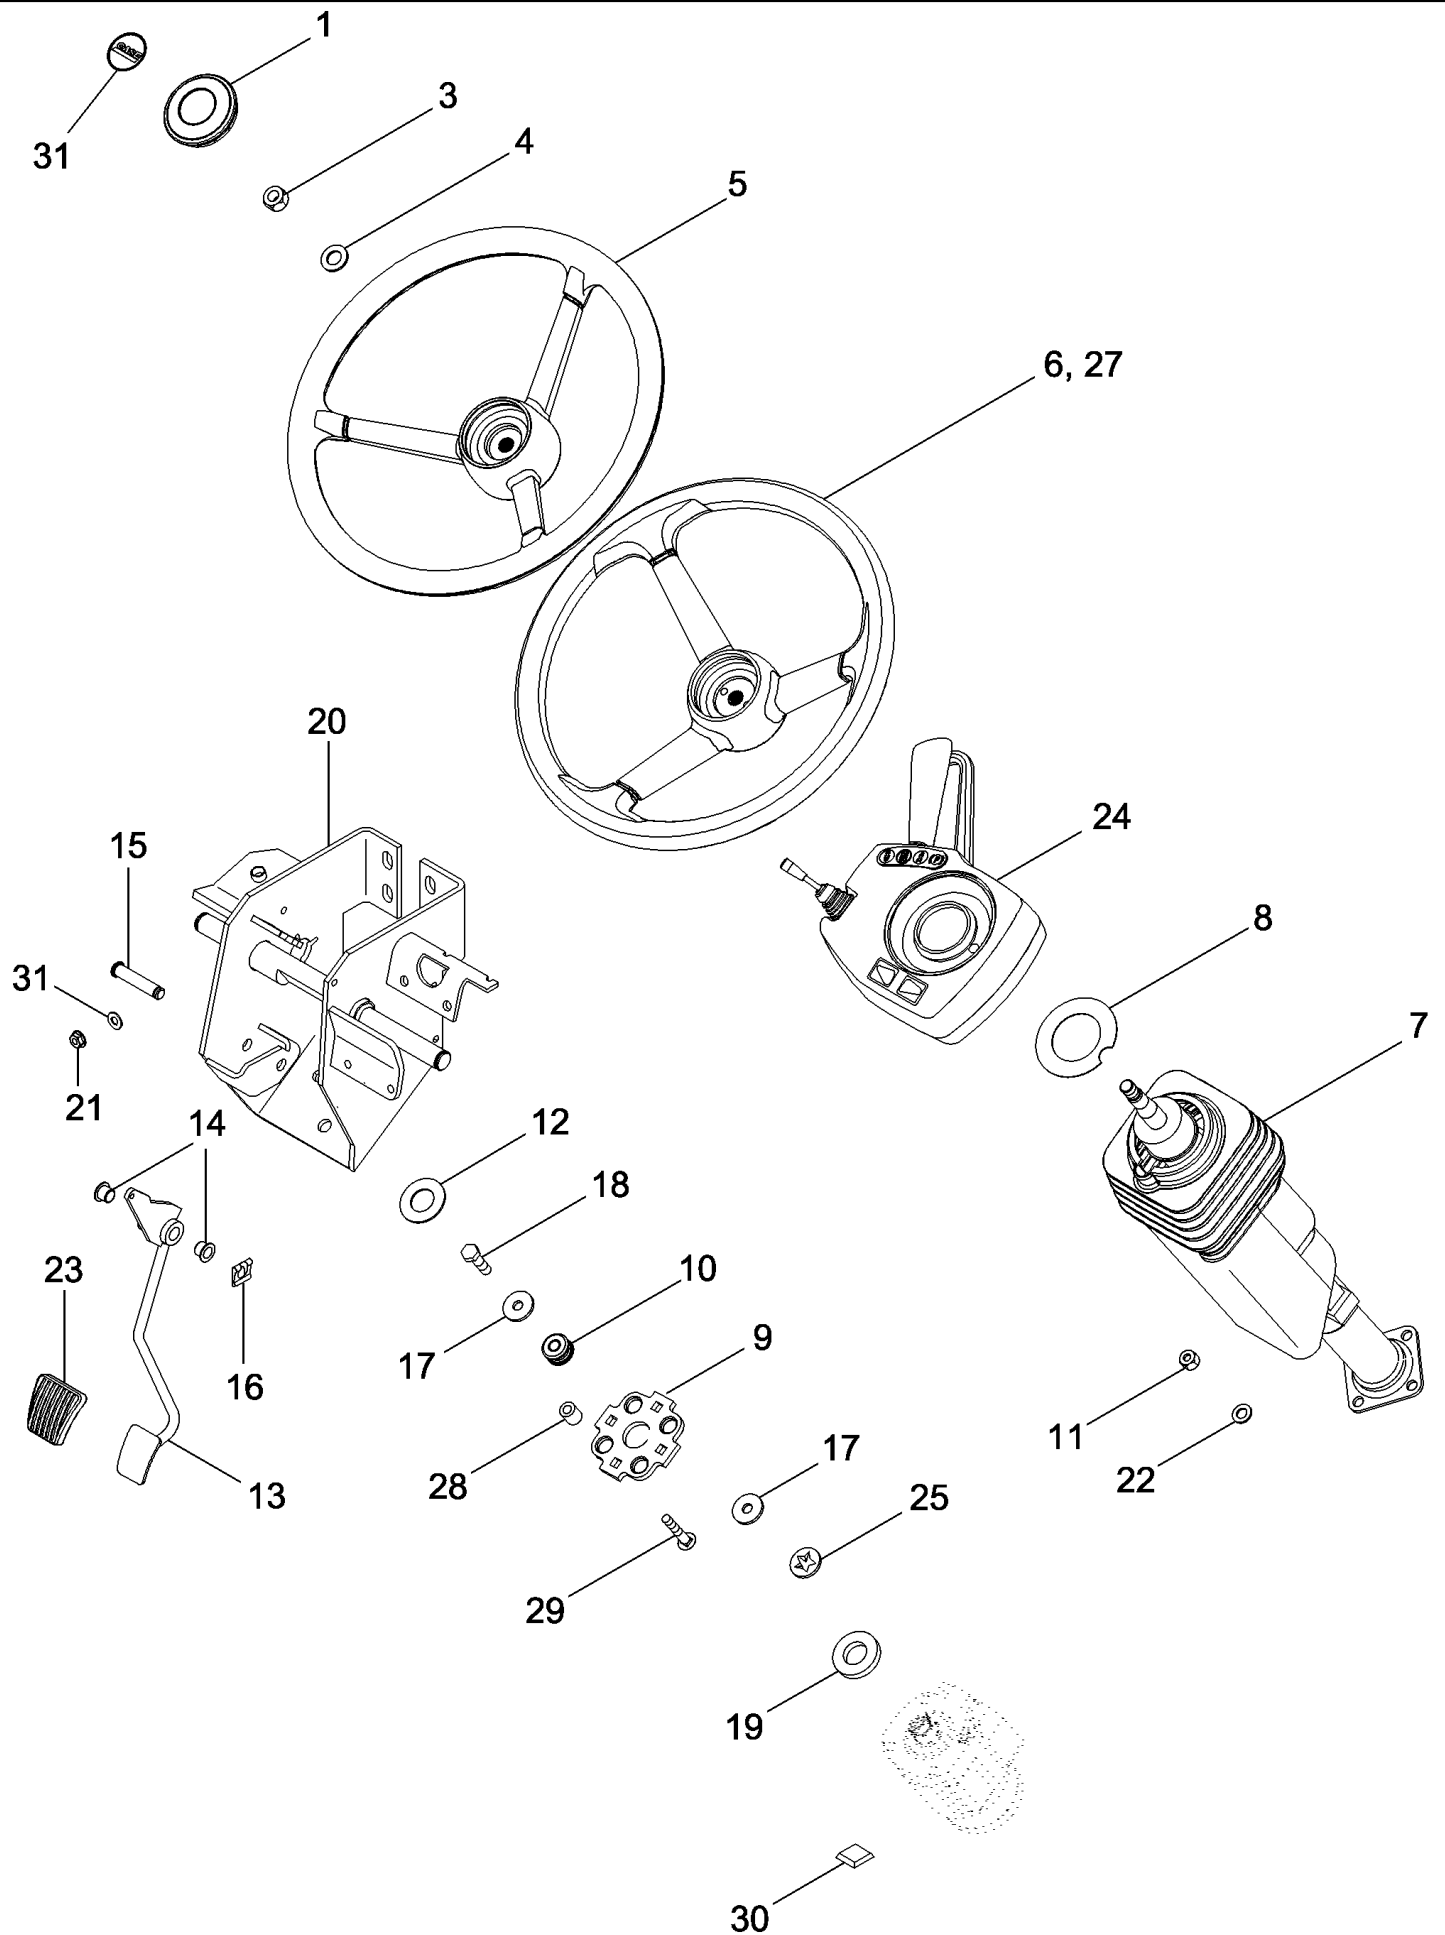

05-01 STEERING WHEEL AND COLUMN

MAGNUM 310 CASE IH TRACTOR (EU) (1/06-)

05-01 STEERING WHEEL AND COLUMN

сылка	Номер детали	Кол-во	Описание
1	361024A3	1	CAP,
3	825-11414	1	NUT, M14 x 1.5, Cl 8,
4	895-11014	1	WASHER, M14 x 28 x 2.5,
5	224818A3	1	STEERING WHEEL, , Standard Cab
6	301200A1	1	WHEEL (STEERING), , Deluxe Cab
7	406697A2	1	STEERING COLUMN, , See Figure 05-02
8	1977448C2	1	WASHER,
9	366073A1	1	PLATE,
10	434177A1	4	MOUNT, RUBBER,
11	832-10410	4	NUT, LOCK, M10 x 1.5, Cl 8,
12	307559A1	1	SEAL,
13	295191A3	1	PEDAL,
14	1533540C1	2	EYEBOLT,
15	295192A1	1	SHAFT,
16	277059A1	1	CLIP,
17	496-81028	8	WASHER, 13/32" x 1 1/4" x .134", HDN,
18	614-10035	4	BOLT, Hex, M10 x 35, 8.8, Full Thd,
19	296775A2	1	SEAL,
20	401251A5	1	BRACKET,
21	825-2408	4	NUT, M8 x 1.25, Flg, Cl 8,
22	895-11010	4	WASHER, M10 x 20 x 2,
23	323657A1	1	PAD,
24	86993721	1	CONTROL, , See Figure 06-29
25	329677A1	8	RETAINER,
27	359033A1	1	WHEEL (STEERING), , Luxury Cab
28	295478A1	4	SPACER,
29	370105A2	4	BOLT,
30	P741441	4	SPACER,
31	895-25008	4	WASHER, M8 x 20 x 1.6, , ASN Z6RZ04366
32	87613502	1	INSERT,