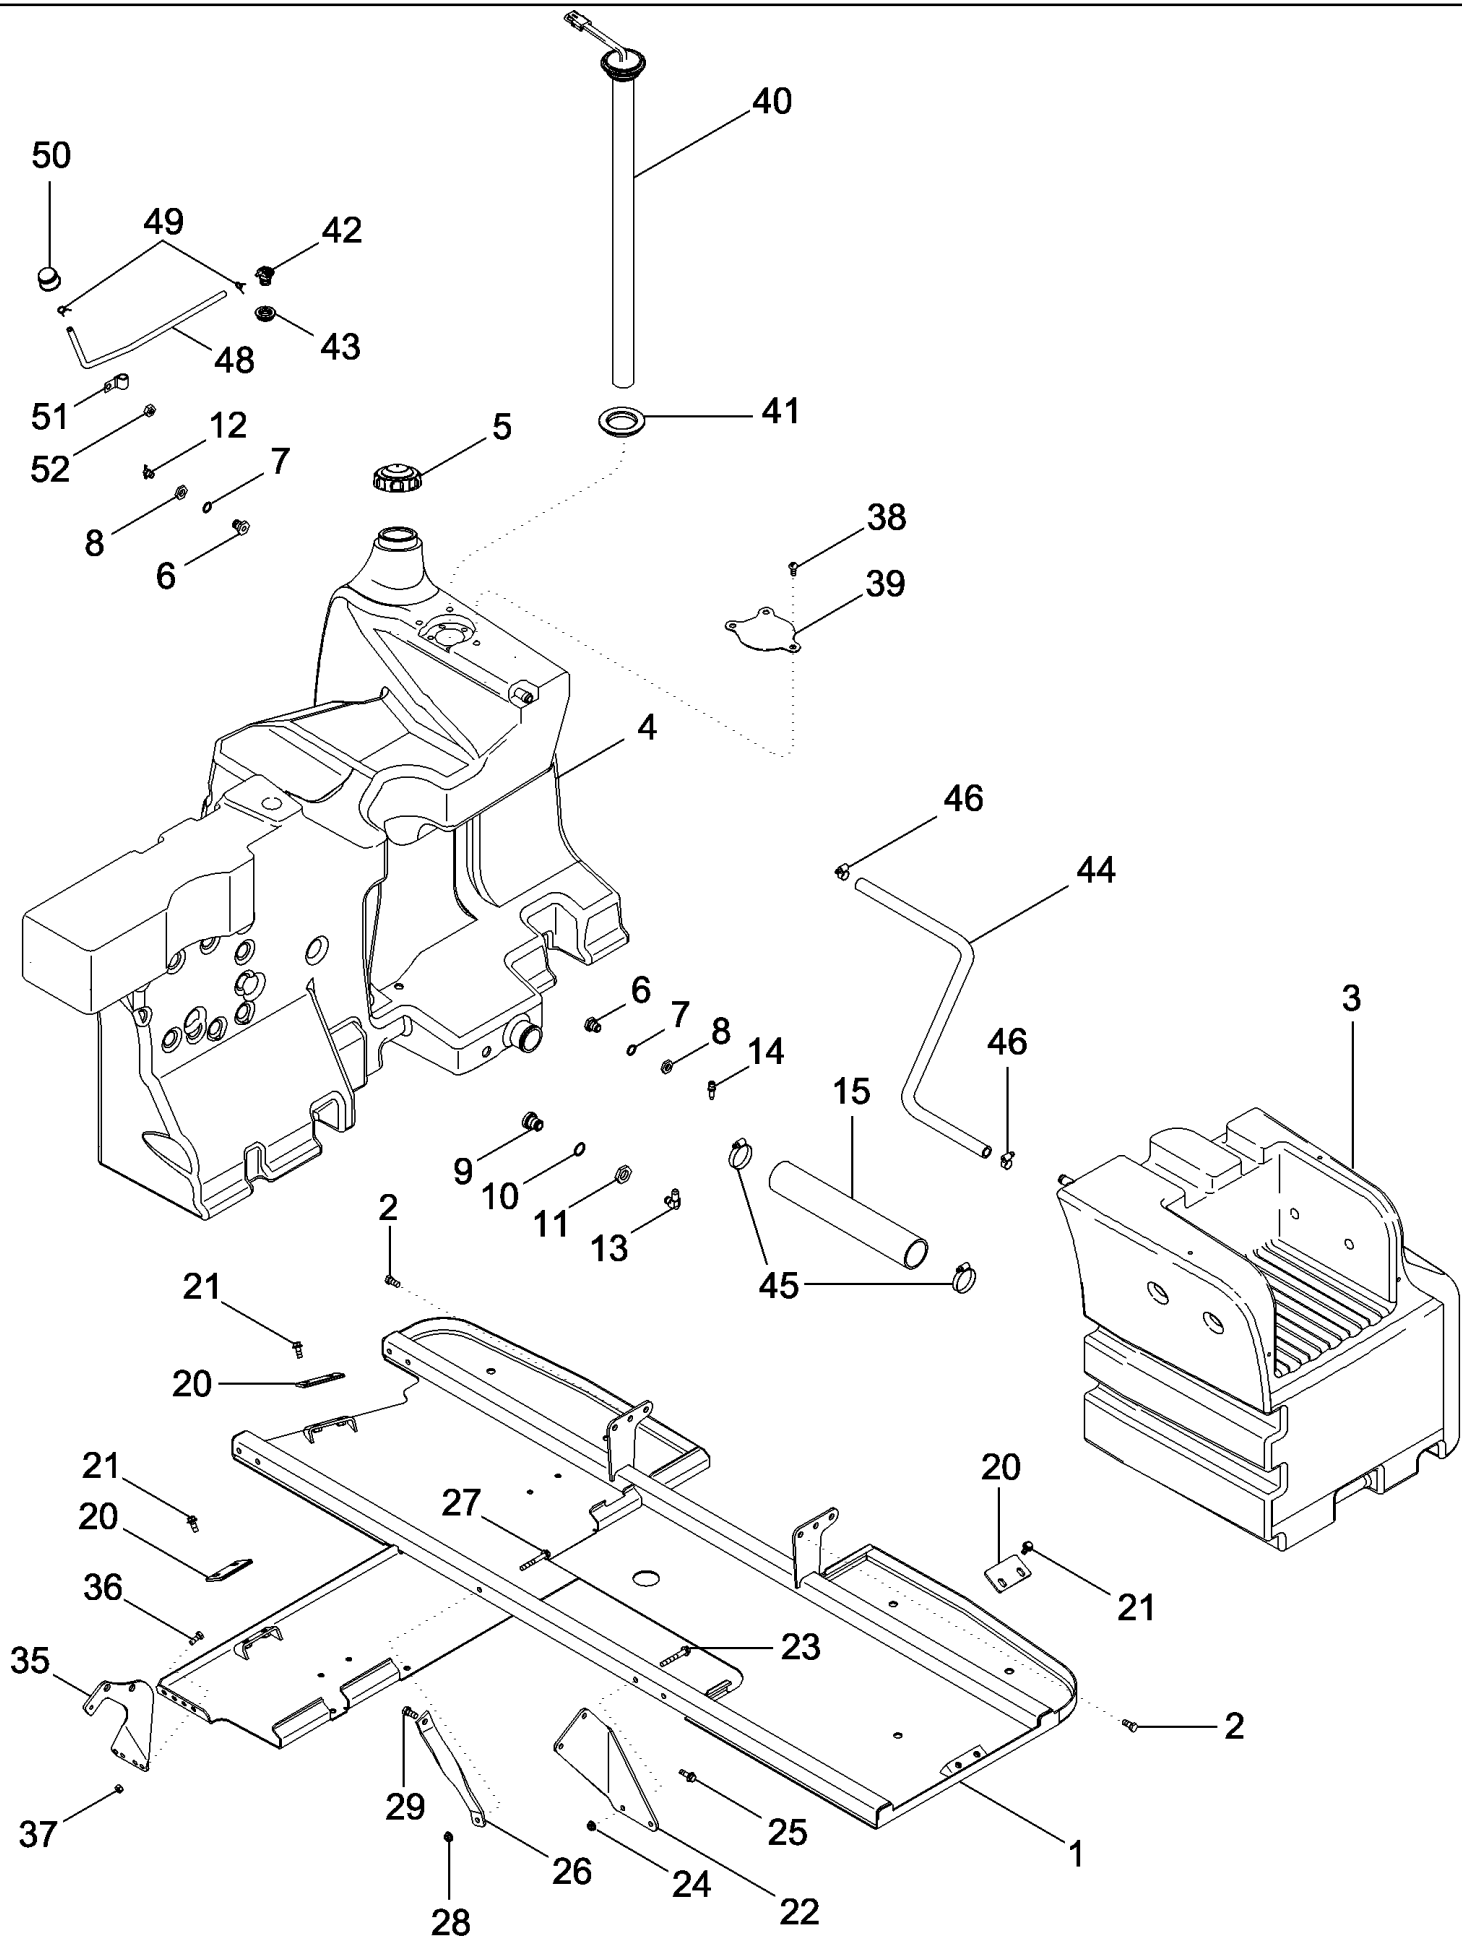

MAGNUM 310 CASE IH TRACTOR (EU) (1/06-)

03-08 FUEL TANKS

сылка	Номер детали	Кол-во	Описание
1	363279A3	1	SUPPORT,
2	844-12025	4	BOLT, Hex Flg, M12 x 25, 8.8,
3	87358308	1	FUEL TANK, Right Hand, 306 L (81 gal)
4	87567185	1	FUEL TANK, Left Hand, 369 L (97 gal), Inc. 5 - 14
5	87324388	1	CAP, FILLER,
6	87694594	2	
7	238-5210	2	O-RING, -210, 70 Duro, .734" ID x .139" Thk,
8	1251791C1	2	NUT,
9	87707148	1	FITTING,
10	238-5214	1	O-RING, -214, 70 Duro, .984" ID x .139" Thk,
11	282709A1	1	NUT,
12	217-103	1	COCK, DRAIN, 1/4 PT
13	87037348	1	ELBOW, 90, 5/8 Tube x 3/8 PT
14	217-125	1	FITTING, 3/8" Hose x 1/4" NPTF, Barbed,
15	275798A1	1	HOSE,
20	243779A4	3	PLATE, LARGE,
21	555-5	6	BOLT, Hex Flg, M10 x 25, 8.8, Full Thd,
22	295340A1	1	SUPPORT,
23	857-10075	2	BOLT, Hex Flg, M10 x 75, 10.9,
24	825-2410	2	NUT, M10 x 1.5, Flg, Cl 8,
25	844-10030	2	BOLT, Hex Flg, M10 x 30, 8.8, Full Thd,
26	258942A1	1	STRAP, SECURING,
27	857-10075	1	BOLT, Hex Flg, M10 x 75, 10.9,
28	825-2410	1	NUT, M10 x 1.5, Flg, Cl 8,
29	627-12025	1	BOLT, Hex, M12 x 25, 10.9,
35	301790A3	1	BRACKET,
36	514-745	2	BOLT, Hex, M10 x 25, 8.8, Full Thd,
37	829-1510	2	NUT, M10, Cl 10,
38	627-10020	3	BOLT, Hex, M10 x 20, 10.9, Full Thd,
39	87455076	1	COVER, CAP, Fuel Sender
40	87731313	1	Fuel Sender
41	255095A1	1	GROMMET, Fuel Sender
42	275800A1	1	VALVE STEM,
43	255094A1	1	GROMMET,
44	275799A2	1	HOSE,
45	214-3248	2	CLAMP, HOSE, 2.25/3.125 HD Worm, W/liner,
46	214-1516	2	CLAMP, HOSE, #16, .81/1.50 Type F Worm, W/liner,
48	275801A1	1	HOSE,
49	214-1308	2	CLAMP, HOSE, #8, 1/2", Spring,
50	87433010	1	BREATHER,
51	515-22159	1	CLAMP, 5/8", Insul, 5/16" Bolt,
52	825-2408	1	NUT, M8 x 1.25, Flg, Cl 8,