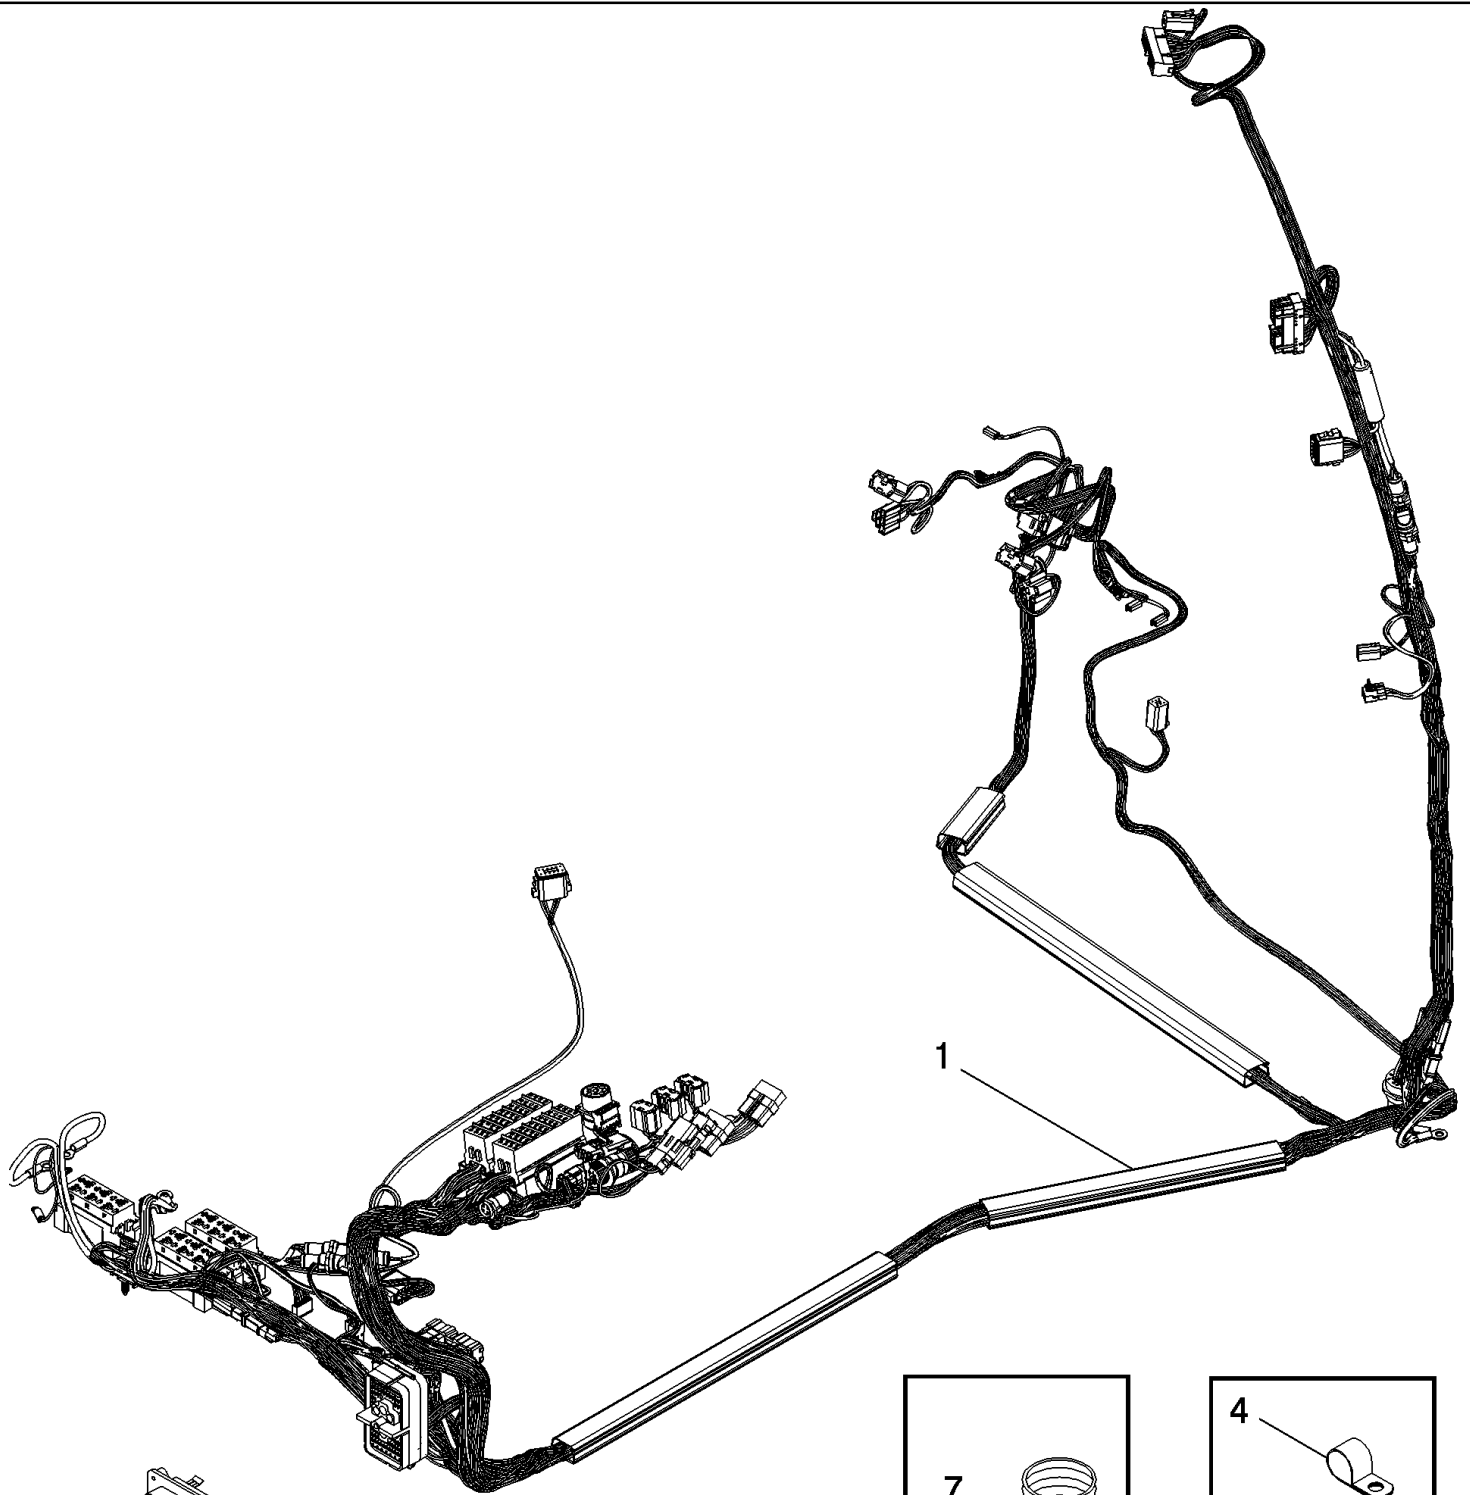

MAGNUM 310 CASE IH TRACTOR (EU) (1/06-)

04-08 HARNESS - REMOTE HYDRAULIC VALVE

сылка	Номер детали	Кол-во	Описание
1	87351208	1	HARNESS, Remote Valve (Shown), BSN Z7RZ01521
1	87657271	1	HARNESS, Remote Valve, ASN Z7RZ01521
2	87589459	1	HARNESS,
3	760-17113	4	SCREW, SELF TAP, Pan Hd, M3.5 x 13,
4	844-10016	1	BOLT, Hex Flg, M10 x 16, 8.8, Full Thd, Remote Valve Stack