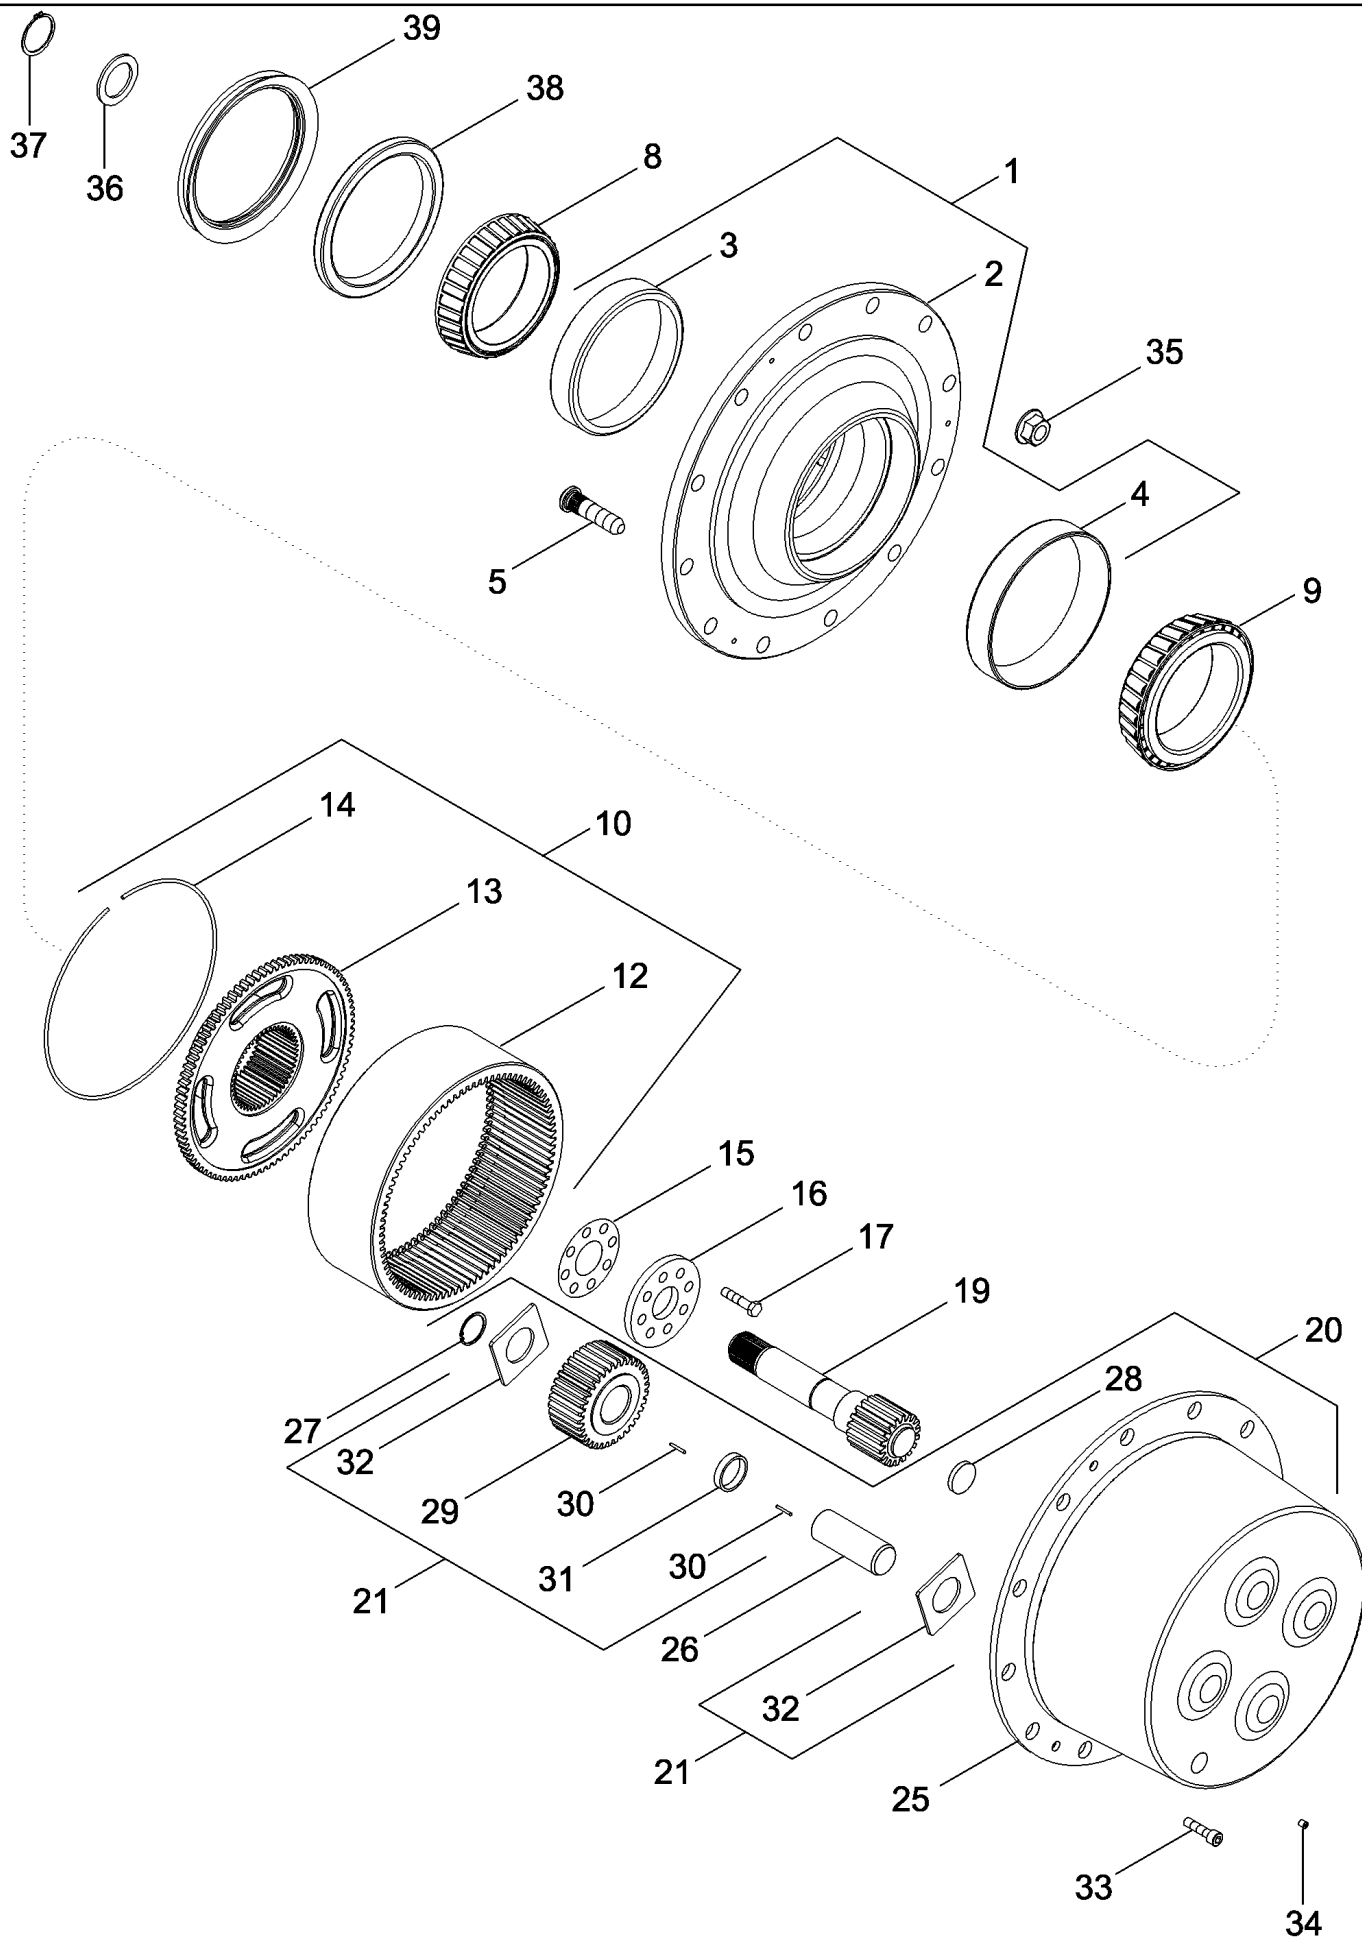

MAGNUM 310 CASE IH TRACTOR (EU) (1/06-)

05-30 FRONT AXLE PLANETARIES AND HUB - MFD, 12 BOLT HUB

сылка	Номер детали	Кол-во	Описание
1	NSS	2	NOT SERVICED SEPARATELY, HUB ASSEMBLY, Order Components
2	295168A1	2	HUB, , Axle BSN Z7RZ02024
2	87390163	2	HUB, , Axle ASN Z7RZ02024
3	L31698	2	BEARING, CUP, 7-3/16 OD x 1-15/16" wide (183 x 49 MM)
4	135649A1	2	BEARING, CUP,
5	297495A1	24	STUD,
8	311042A1	2	BEARING, CONE,
9	135648A1	2	BEARING, CONE,
10	281985A1	2	GEAR, RING, Inc. 12 - 14
12	NSS	1	NOT SERVICED SEPARATELY, RING, Gear
13	NSS	1	NOT SERVICED SEPARATELY, HUB
14	NSS	1	NOT SERVICED SEPARATELY, RING, Retaining
15	302180A1	2	KIT, SHIM, Inc. 15
15	NSS	5	NOT SERVICED SEPARATELY, SHIM .002
15	NSS	5	NOT SERVICED SEPARATELY, SHIM .003
15	NSS	5	NOT SERVICED SEPARATELY, SHIM .005
15	NSS	5	NOT SERVICED SEPARATELY, SHIM .010
15	NSS	5	NOT SERVICED SEPARATELY, SHIM .020
15	NSS	5	NOT SERVICED SEPARATELY, SHIM .030
16	281986A1	2	PLATE, LARGE,
17	628-12030	16	BOLT, Hex, M12 x 30, 10.9, Full Thd,
19	281982A3	2	SUN GEAR,
20	302174A1	2	GEAR WHEEL, Inc. 25 - 32
21	316328A1	1	KIT, FIP, Inc. 29 - 32
25	NSS	1	NOT SERVICED SEPARATELY, FLANGE
26	302196A1	4	PIN, LARGE,
27	100-21150	4	RING, SNAP, 1.50", Int, #150,
28	302184A1	1	BUTTON, HOLE PLUG,
29	NSS	4	NOT SERVICED SEPARATELY, GEAR
30	NSS	328	NOT SERVICED SEPARATELY, BEARING, Needle
31	NSS	4	NOT SERVICED SEPARATELY, SPACER
32	NSS	8	NOT SERVICED SEPARATELY, WASHER, Thrust
33	864-6020	6	SCREW, Hex Soc Hd, M6 x 20, 8.8,
34	221-887	2	PLUG, 3/4
35	253212A1	24	NUT,
36	87403378	1	WASHER, THRUST,
37	87403379	1	SNAP RING,
38	87390190	1	KIT, Hub Seal
39	87390352	1	KIT, V-Ring Seal