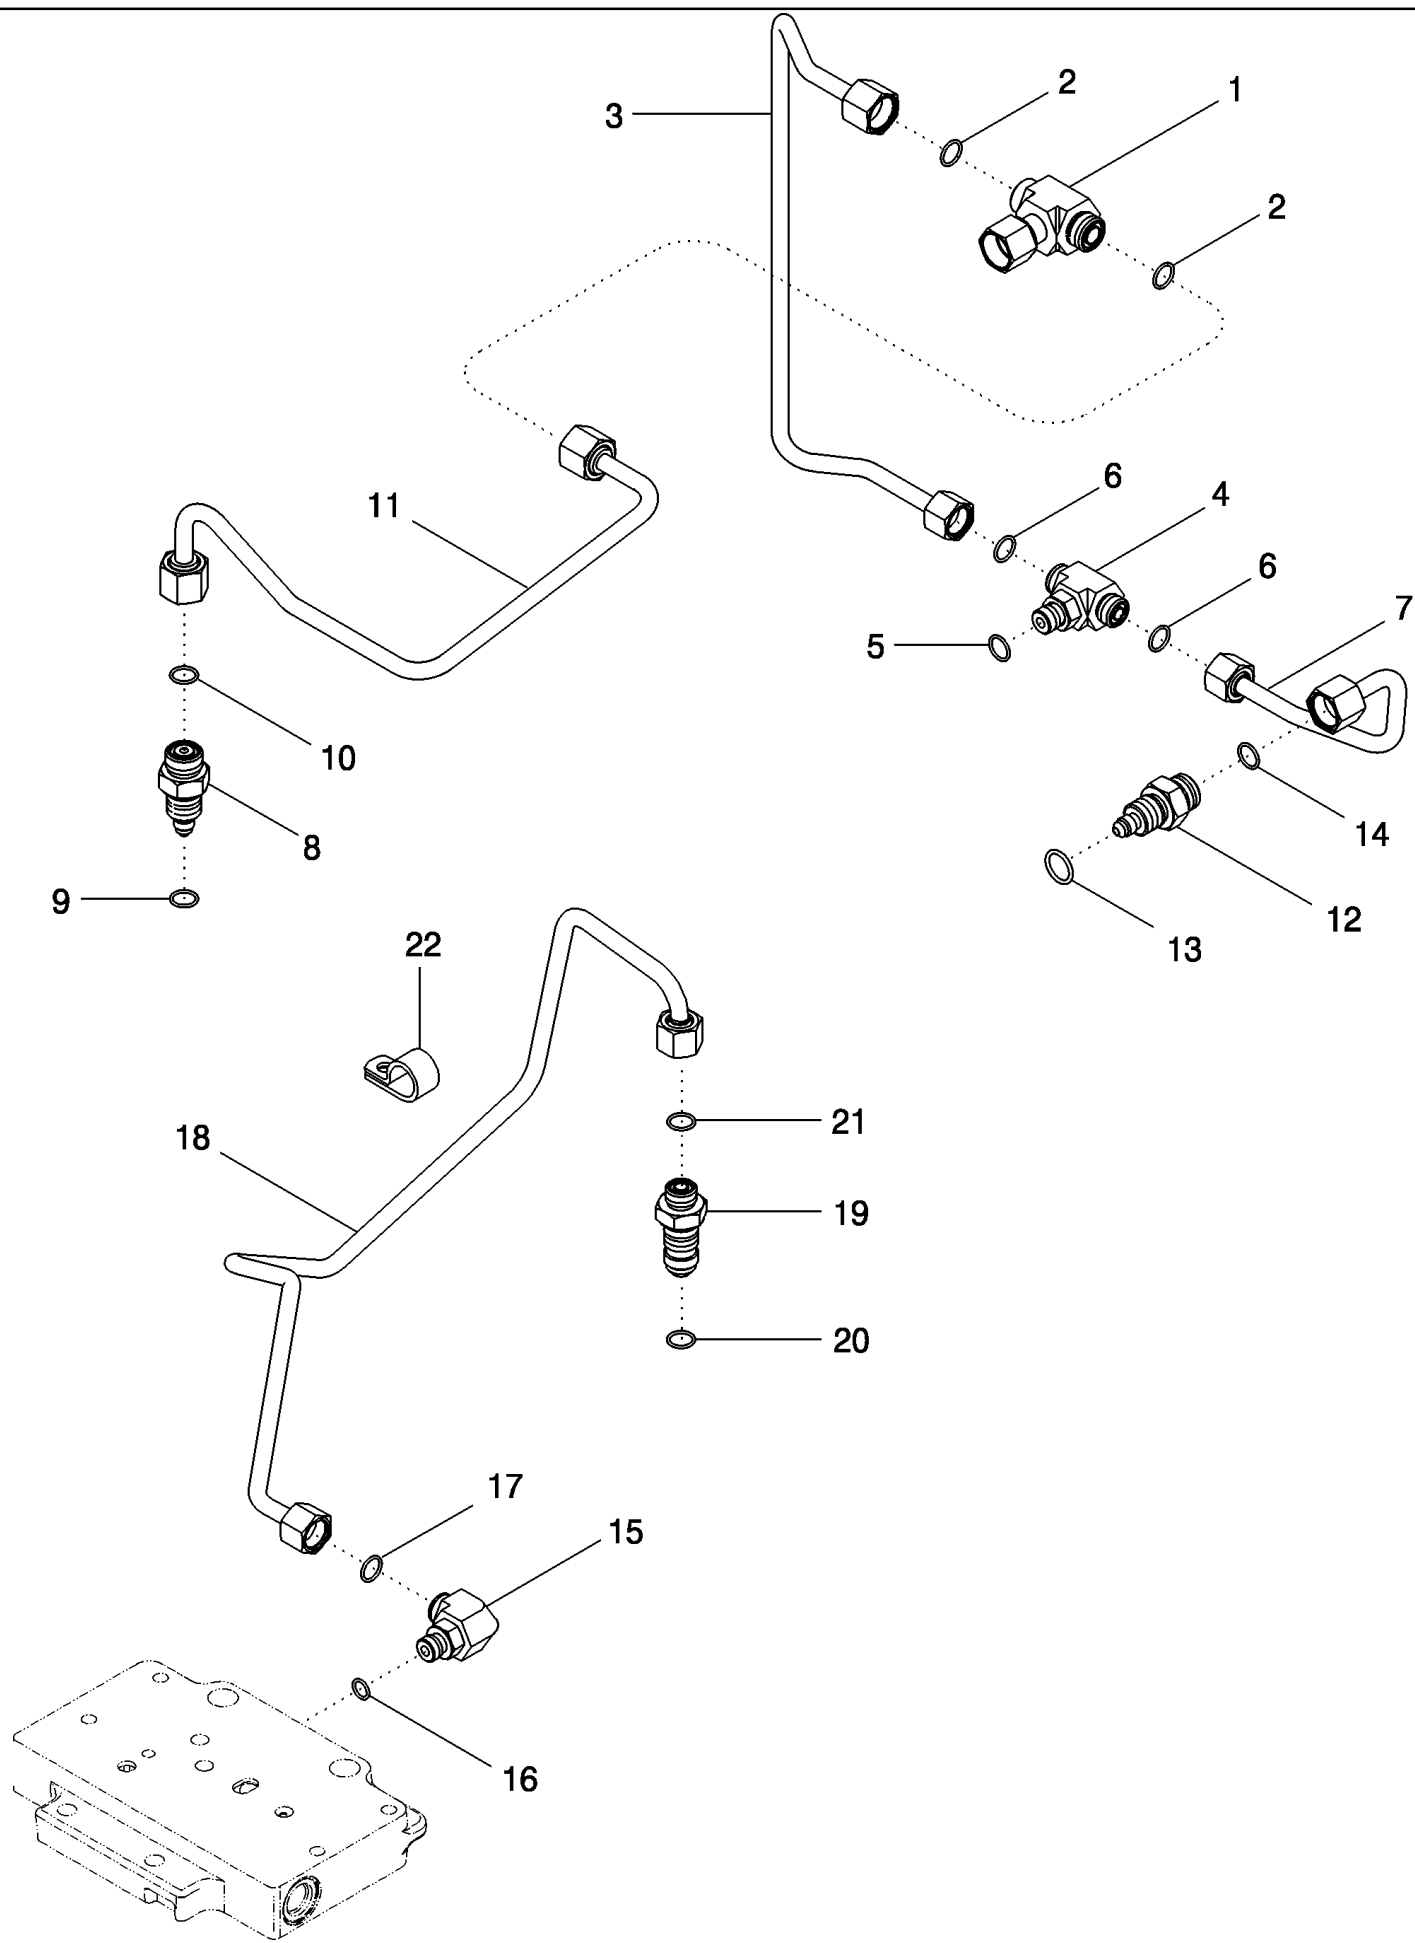

MAGNUM 310 CASE IH TRACTOR (EU) (1/06-)

08-08 HYDRAULIC SYSTEM - CREEP SPEED OR 50 KPH TRANSMISSION

сылка	Номер детали	Кол-во	Описание
1	701-411	1	TEE, 13/16"-16 ORFS x 13/16"-16 Fem Sw Br, Inc. 2
2	238-6014	2	O-RING, -014, 90 Duro, .489" ID x .070" Thk,
3	87443738	1	TUBE, Dropbox Output Lube
4	700-401	1	TEE, 11/16"-16 ORFS x M14 x 1.5 ORB Br, Inc. 5, 6
5	637-63113	1	O-RING, CI 6, 11.3MM ID x 2.2 Thk,
6	238-6012	2	O-RING, -012, 90 Duro, .364" ID x .070" Thk,
7	282278A1	1	PIPE,
8	87341626	2	FITTING,
9	237-6008	2	O-RING, 8-1, 90 Duro, .644" ID x .087" Thk,
10	238-6014	2	O-RING, -014, 90 Duro, .489" ID x .070" Thk,
11	87440741	1	PIPE,
12	93105C1	1	UNION,
13	238-6014	1	O-RING, -014, 90 Duro, .489" ID x .070" Thk,
14	237-6008	1	O-RING, 8-1, 90 Duro, .644" ID x .087" Thk,
15	700-304	1	ELBOW, 90€, 11/16"-18 ORFS x M14 x 1.5 ORB, Incl. 16, 17
16	637-63113	1	O-RING, CI 6, 11.3MM ID x 2.2 Thk,
17	238-6012	1	O-RING, -012, 90 Duro, .364" ID x .070" Thk,
18	87446665	1	PIPE,