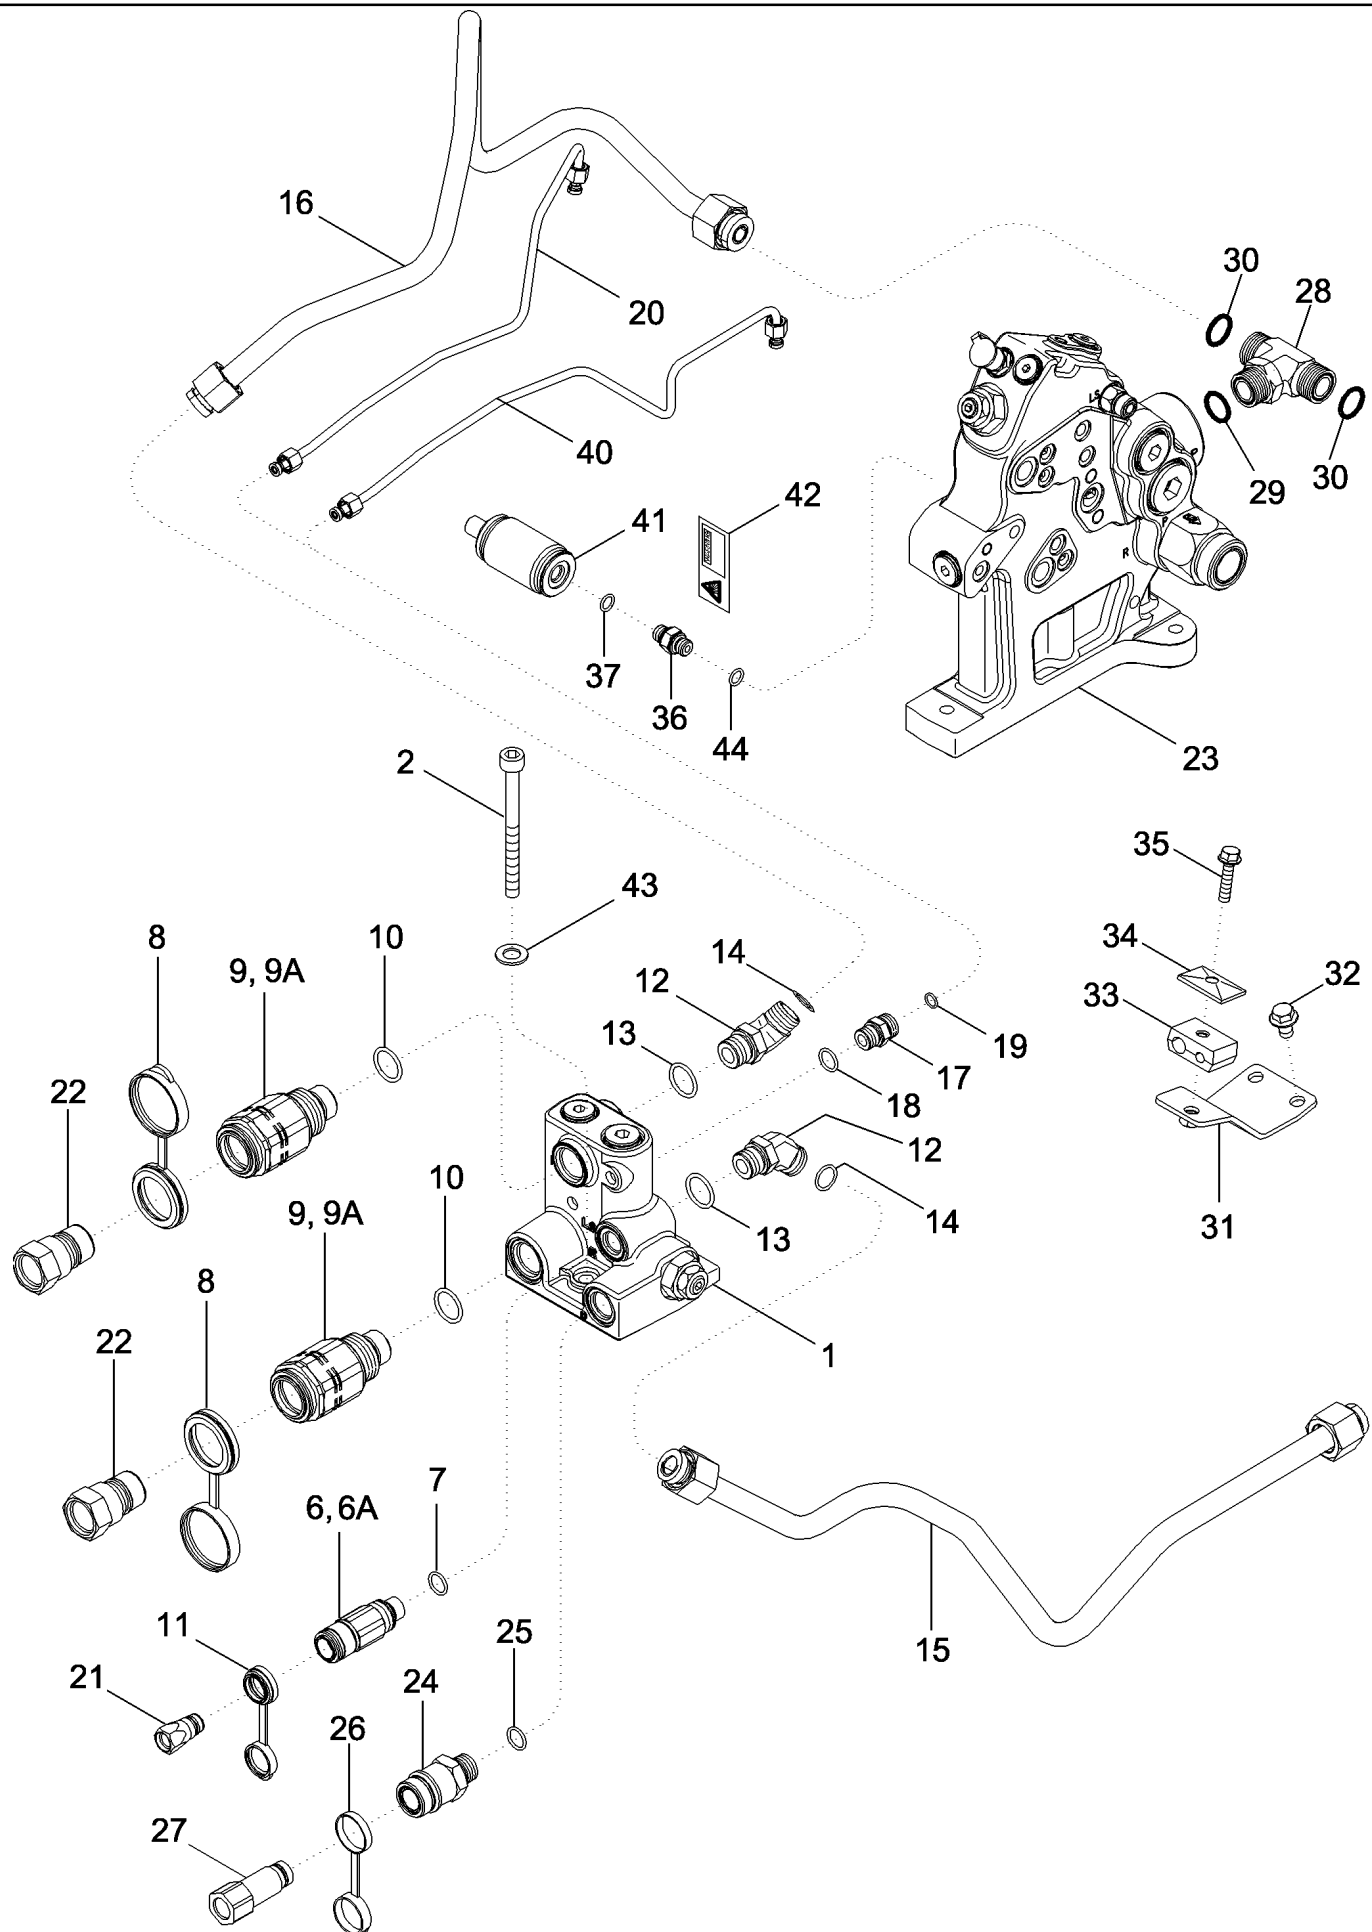

MAGNUM 310 CASE IH TRACTOR (EU) (1/06-)

08-17 HYDRAULIC SYSTEM - POWER BEYOND

сылка	Номер детали	Кол-во	Описание
1	87338964	1	VALVE, HYDRAULIC, , See Figure 08-34
2	87605317	2	SCREW, Hex, M10 x 160 8.8 ZND
6	294603A1	1	BODY, 1/4", Inc. 7
6A	445014A1	1	KIT, SEALS,
7	637-63153	1	O-RING, CI 6, 15.3MM ID x 2.2 Thk,
8	334216A1	2	CAP,
9	298291A1	2	BODY, 3/4", Inc.10
9A	445015A1	1	KIT, SEALS,
10	637-64236	1	O-RING, CI 6, 23.6MM ID x 2.9 Thk,
11	334218A1	1	CAP,
12	86639055	2	ELBOW, 45e, 1 3/16"-12 ORFS x M27 x 2 ORB, Inc. 13, 14
13	14438185	1	O-RING, 24MM ID x 3.0 Thk,
14	66297	1	O-RING, -018, 70 Duro, .739" ID x .070" Thk,
15	87533661	1	TUBE ASSY., Return
16	87656846	1	TUBE ASSY., Supply
17	87376154	1	CONNECTOR, HYD., Special, Orifice, Inc. 18, 19
18	637-63153	1	O-RING, CI 6, 15.3MM ID x 2.2 Thk,
19	238-6012	1	O-RING, -012, 90 Duro, .364" ID x .070" Thk,
20	87560338	1	TUBE ASSY., Load Sense, With Hitch
21	347756A1	1	COUPLING, 1/4"
22	347755A1	1	COUPLING, 3/4"
23	REF	1	INSTRUCTION, Manifold, See Figure 08-24
24	380739A1	1	COUPLING, BREAK AWAY, 3/8, Inc. 25
25	637-63193	1	O-RING, CI 6, 19.3MM ID x 2.2 Thk,
26	380740A1	1	CAP,
27	385358A1	1	COUPLING, 3/8
28	700-404	1	TEE, 1 7/16"-12 ORFS x M33 x 2 ORB Br, Inc. 29, 30
29	637-64296	1	O-RING, CI 6, 29.6MM ID x 2.9 Thk,
30	238-6021	1	O-RING, -021, 90 Duro, .926" ID x .070" Thk,
31	87442374	1	BRACKET,
32	844-10016	2	BOLT, Hex Flg, M10 x 16, 8.8, Full Thd,
33	255212A1	1	CLAMP,
34	1347127C1	1	PLATE,
35	844-8060	1	BOLT, Hex Flg, M8 x 60, 8.8,
36	87402820	1	CONNECTOR, HYD., 12 Or, Inc. 37, 44
37	637-63113	1	O-RING, CI 6, 11.3MM ID x 2.2 Thk,
38	221578A1	2	PLUG, Hex Soc, M18 x 1.5, ORB, Inc. 39
39	637-63113	1	O-RING, CI 6, 11.3MM ID x 2.2 Thk,
40	87560347	1	TUBE ASSY., Load Sense, Without Hitch
41	87402747	1	ACCUMULATOR,
42	82029752	1	DECAL,
43	895-18010	2	WASHER, M10 x 18 x 1.6,
44	637-64296	1	O-RING, CI 6, 29.6MM ID x 2.9 Thk,