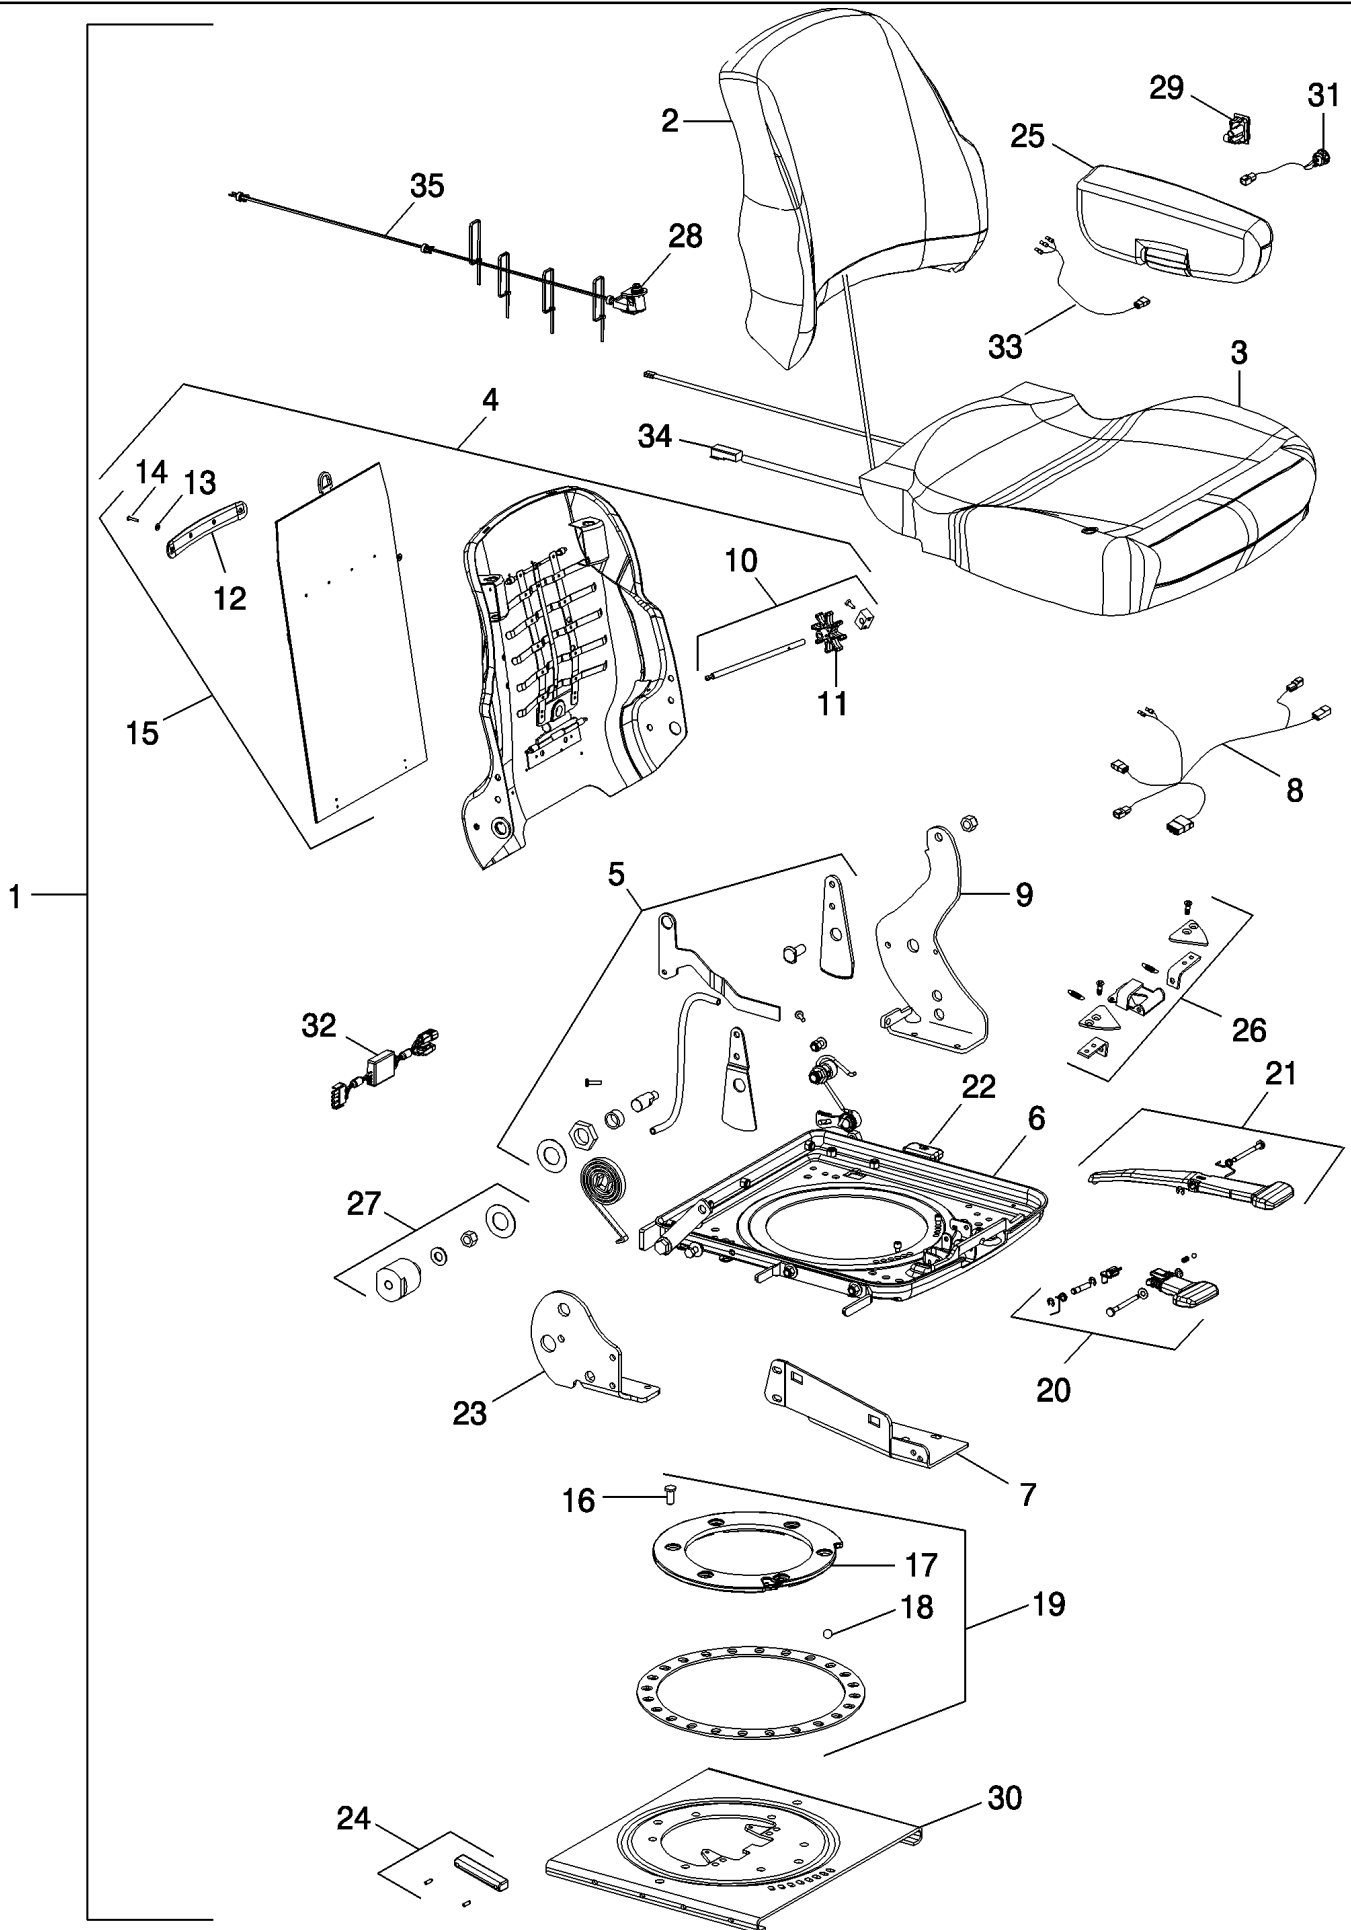

MAGNUM 310 CASE IH TRACTOR (EU) (1/06-)

09-30 CUSHION ASSEMBLY - SEAT

сылка	Номер детали	Кол-во	Описание
1	87347872	1	SEAT, BACK, Cloth Without Heat, Inc. 1 - 30, 34, 35
1	87395376	1	CUSHION, Cloth With Heat, Inc. 1 - 35
1	87607883	1	SEAT ACCESSORY, Cloth With Heat, Inc. 1 - 38, ASN 1/22/2007
1	87607884	1	SEAT ACCESSORY, With Heat and Ride Control (No Cushion) Inc. 1 - 38, ASN 1/22/2007
1	87395377	1	CUSHION, Leather With Heat, Inc. 1 - 35
2	373476A1	1	CUSHION, Cloth Without Heat
2	87395385	1	CUSHION, Cloth With Heat
2	87607891	1	CUSHION, Cloth With Heat
2	87397614	1	CUSHION, SEAT, Leather With Heat
3	87347893	1	CUSHION, SEAT, Cloth Without Heat, Inc. 34
3	87395384	1	CUSHION, SEAT, Cloth With Heat, Inc. 34
3	87607890	1	CUSHION, SEAT, Cloth With Heat, Inc. 34
3	87397613	1	CUSHION, Leather With Heat, Inc. 34
4	86994155	1	ASSEMBLY, Backrest, Inc. 10, 15
4	87714731	1	SUPPORT, SEAT, Backrest
5	86994165	1	SEAT ACCESSORY, Recliner Kit, Inc. 22
6	NSS	1	NOT SERVICED SEPARATELY, PAN, Seat
7	86994157	1	BRACKET, Console Mount, Front
8	87347944	1	KIT, SERVICE, Seat and Suspension
9	NSS	1	NOT SERVICED SEPARATELY, BRACKET
10	87308130	1	SEAT BACK ADJUST. DEVICE, Lumbar
11	87037462	1	SEAT BACK ADJUST. DEVICE, Lumbar
12	NSS	1	NOT SERVICED SEPARATELY, SUPPORT, Manual Holder
13	NSS	4	NOT SERVICED SEPARATELY, WASHER, 1/8 x 23/64 x 3/64
14	NSS	4	NOT SERVICED SEPARATELY, RIVET, Pop, 1/8
15	86994172	1	KIT, SERVICE, Operators Manual, Cloth, Inc. 12, 13, 14
16	NSS	6	NOT SERVICED SEPARATELY, BOLT, Swivel Retainer
17	NSS	1	NOT SERVICED SEPARATELY, RETAINER, Swivel
18	NSS	24	NOT SERVICED SEPARATELY, BALL, 1/2
19	87347936	1	KIT, SERVICE, Swivel, Inc. 16, 17,18
20	87347942	1	KIT, SERVICE, Swivel Control
21	87347941	1	KIT, SERVICE, Slide Control
22	87416475	1	KNOB, Recliner Control
23	NSS	1	NOT SERVICED SEPARATELY, BRACKET
24	302016A1	1	PACKAGE,SERVICE, Slide Pucks
25	87347939	1	KIT, SERVICE, Armrest, Left Hand, Cloth Without Heat
25	86994250	1	ASSEMBLY, Armrest, Left Hand, Cloth With Heat
25	87620257	1	ARMREST, Armrest, Left Hand, Cloth With Heat, ASN 01/22/2007
25	87397616	1	ARMREST, Armrest, Left Hand, Leather With Heat
25	87620258	1	ARMREST, Armrest, Left Hand, Leather With Heat, ASN 01/22/2007
26	87347934	1	LATCH, Slide
27	87396230	1	BUSHING, Console Bushing
28	86400227	1	SWITCH,
29	87347940	1	KIT, SERVICE, Air Control
30	87347956	1	KIT, SERVICE, Swivel