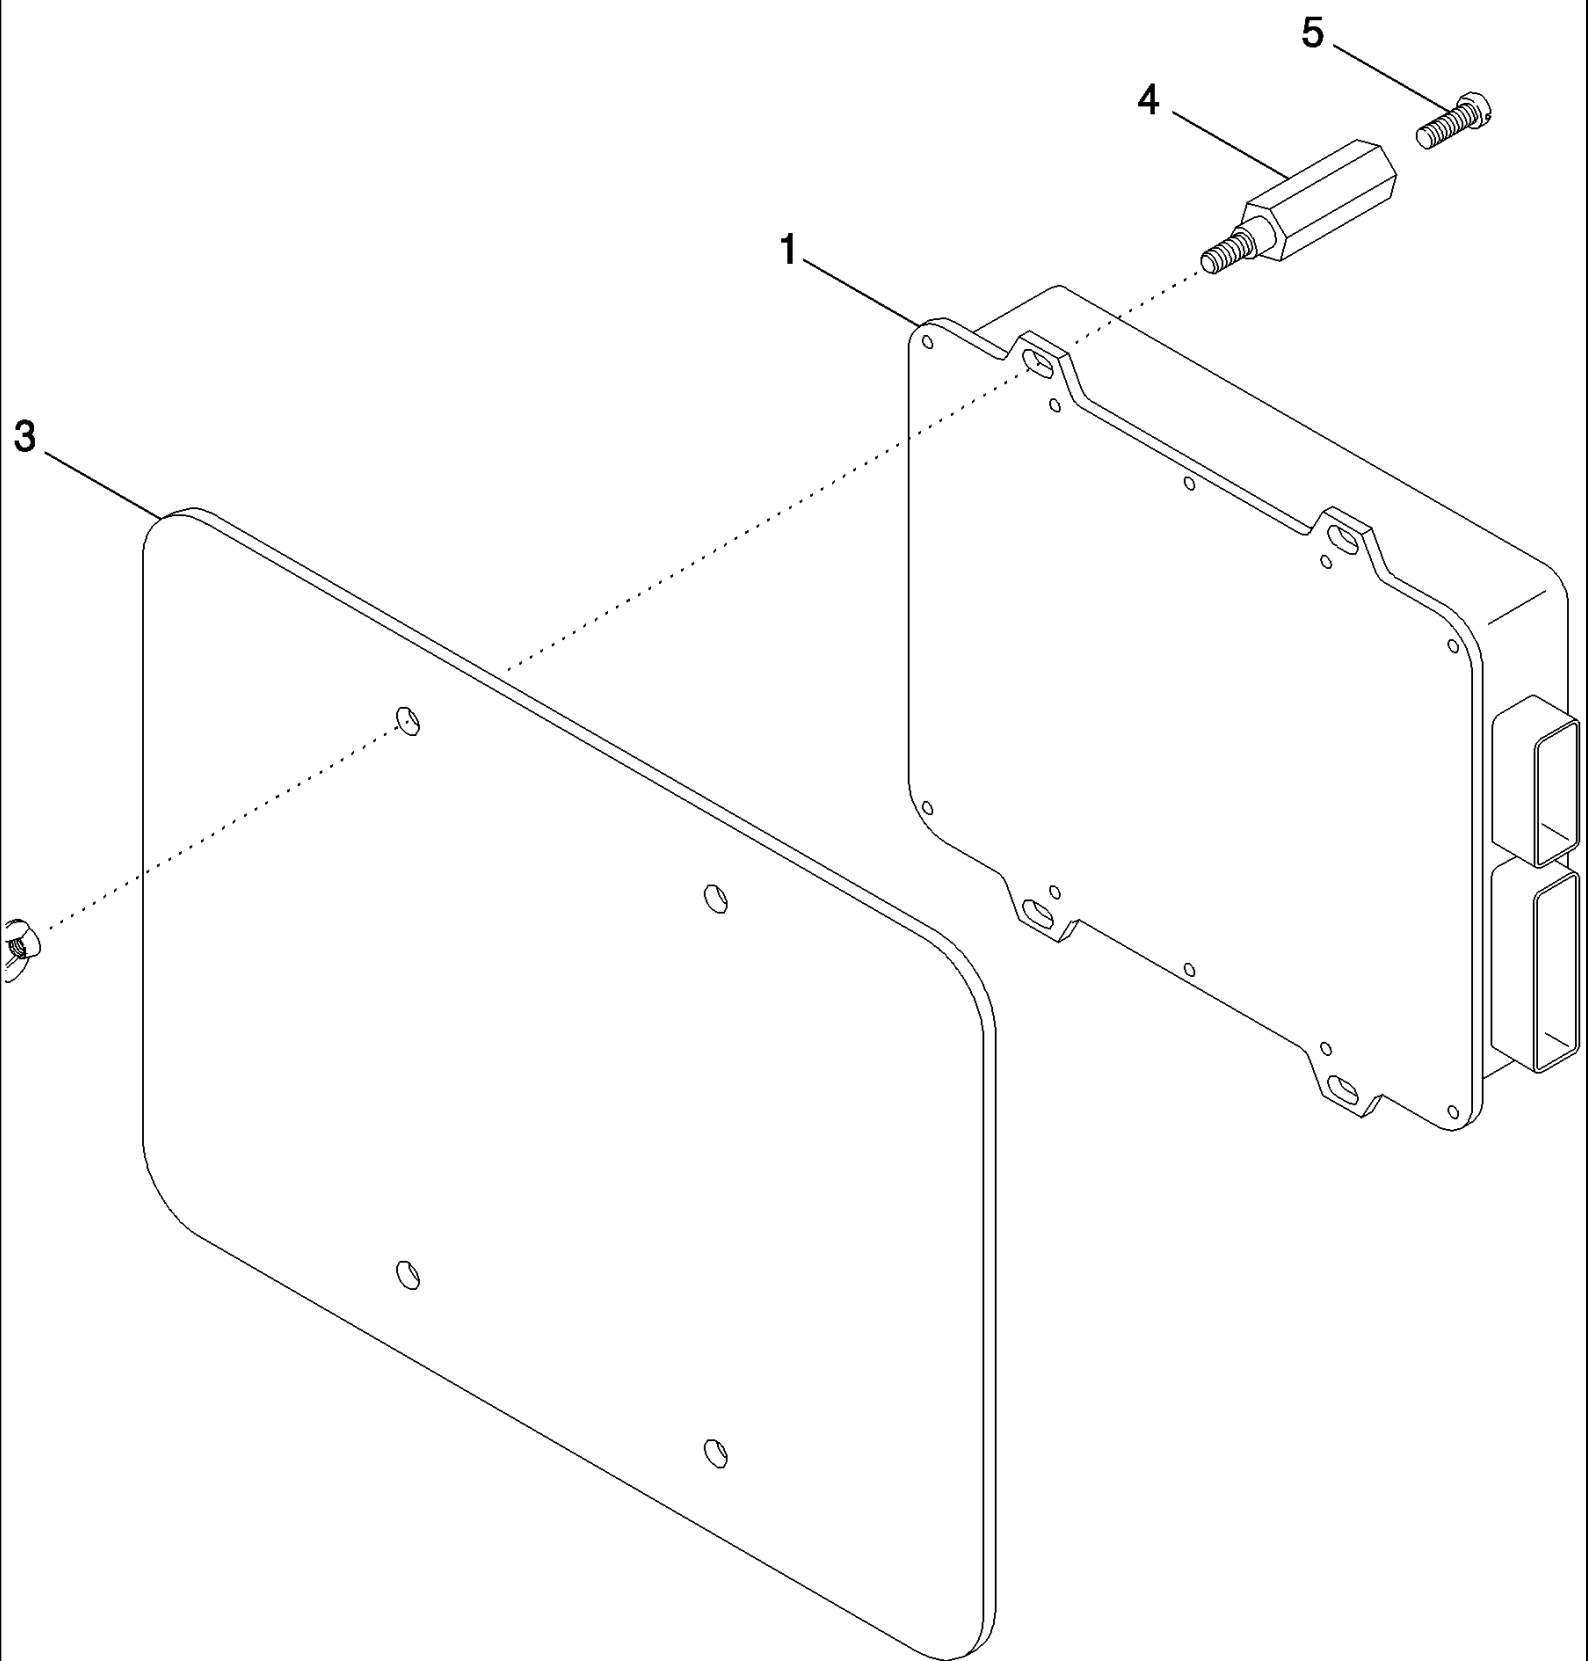

MAGNUM 310 CASE IH TRACTOR (EU) (1/06-)

04-45 ACCUGUIDE CONTROL MODULE AND MOUNTING

сылка	Номер детали	Кол-во	Описание
1	87518983	1	CONTROL, Accuguide
3	87313018	1	COVER, Mounting (Shown), EndYear: 03/30/2006
3	87532159	1	COVER, Mounting, Start Year: 03/31/2006
4	87313014	4	SPACER,
5	864-5030	4	SCREW, Hex Soc Hd, M5 x 30, 8.8,
6	84814892	4	NUT, WING, M6 x 1,