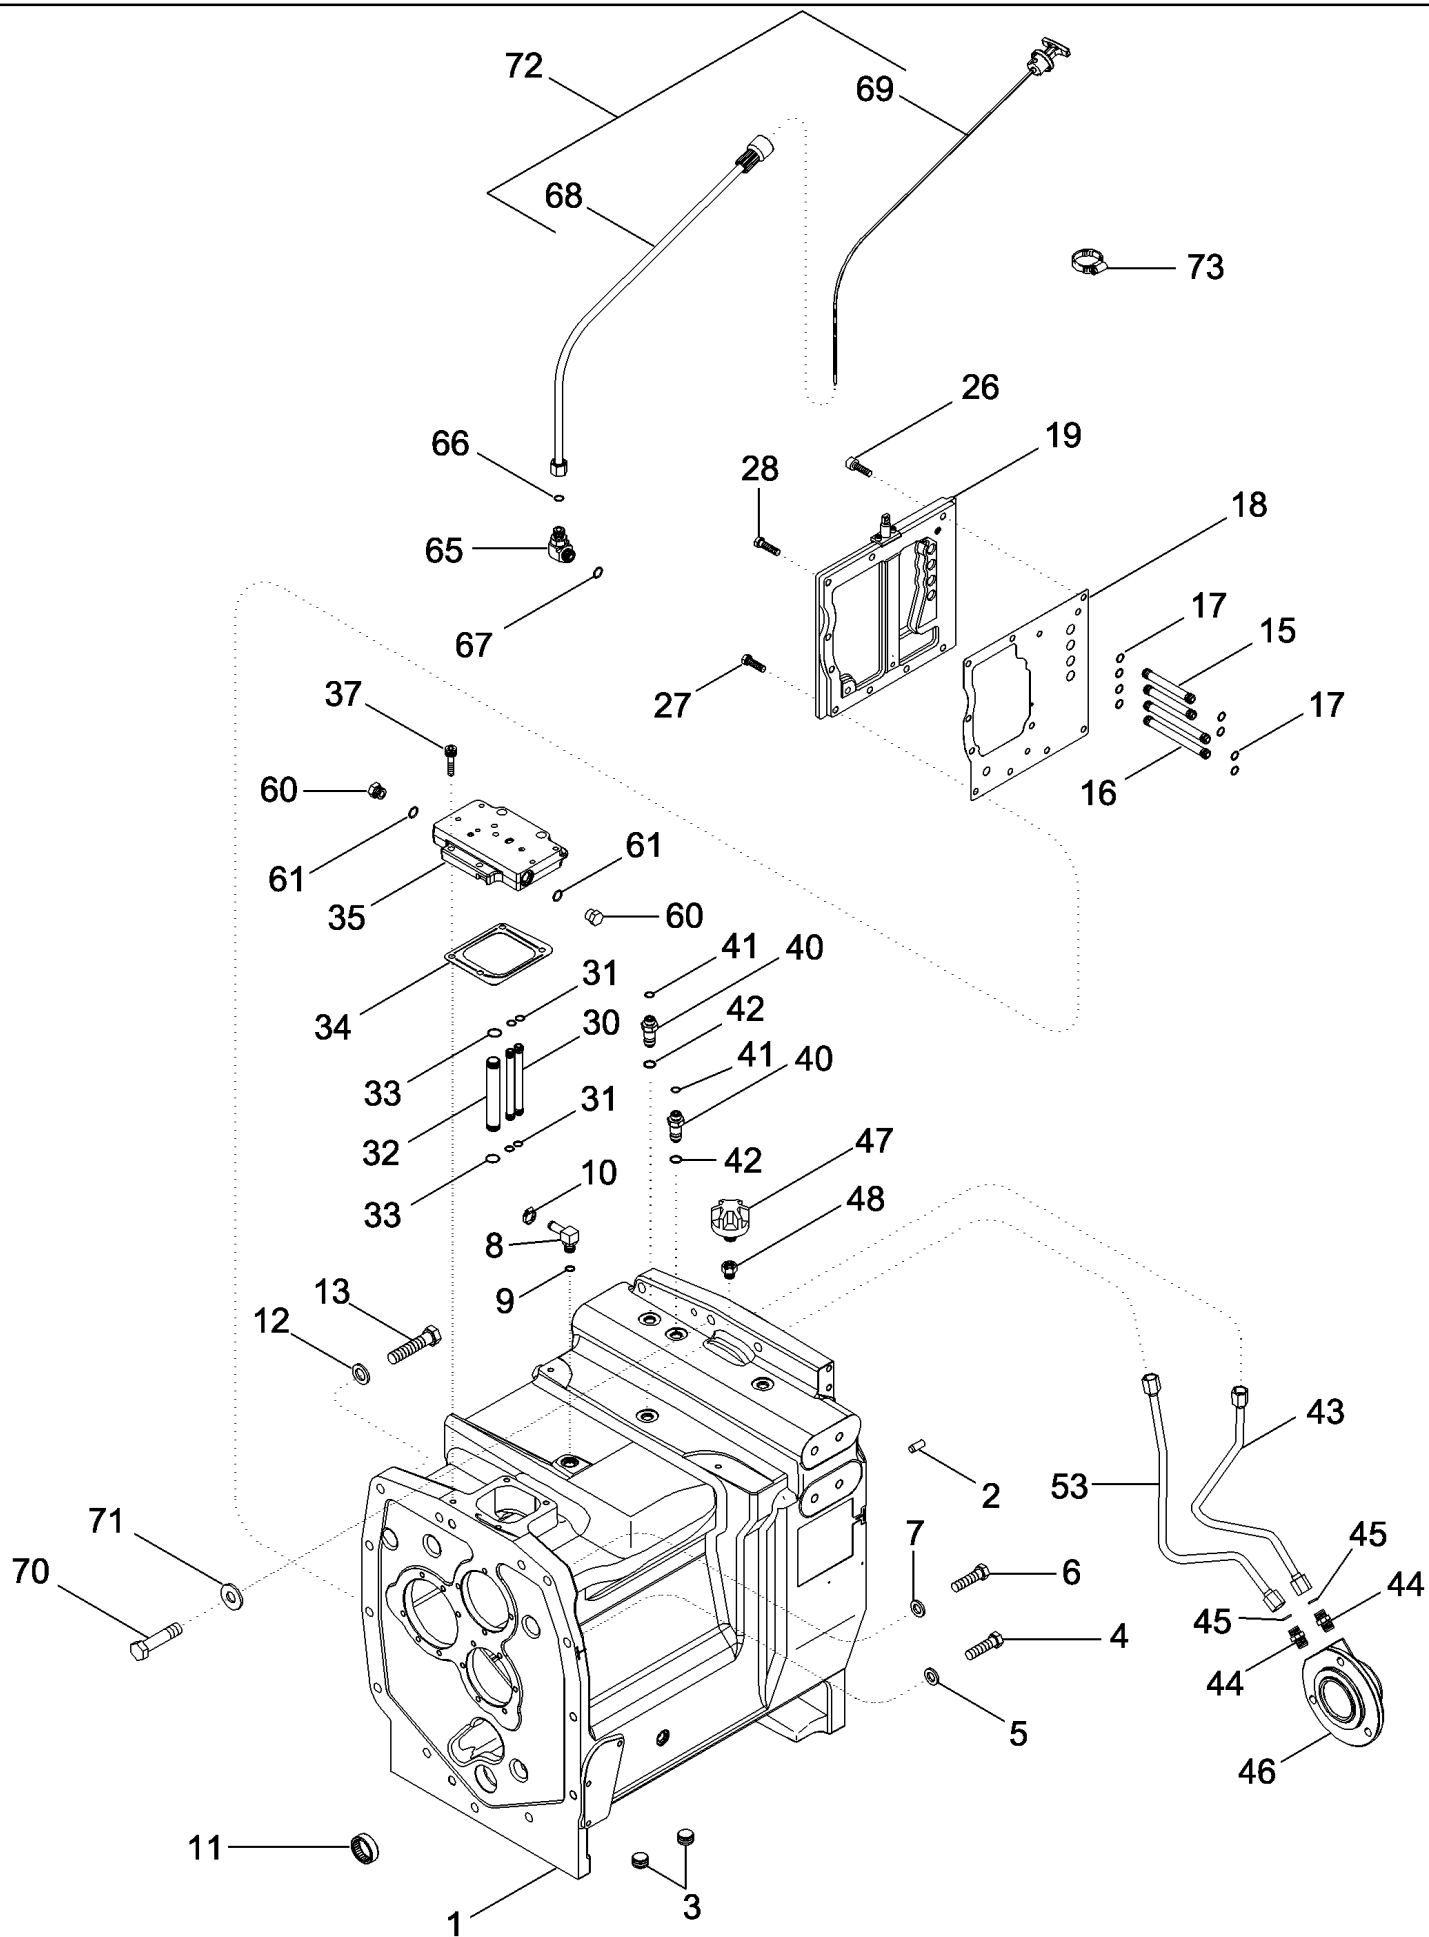

MAGNUM 310 CASE IH TRACTOR (EU) (1/06-)

06-02 TRANSMISSION DROP BOX

сылка	Номер детали	Кол-во	Описание
40	302555A1	1	SHAFT, GEAR, 30 T
41	282726A1	1	SHAFT, Inc. 42,43, Without Creep or 19 Speed/Without 50 KPH
41	282724A1	1	SHAFT, Inc. 42,43, With Creep or 19 Speed/With 50 KPH
42	38-3605	1	PIN, 3/32" x 5/16", Coiled,
43	284151A1	1	SCREW, M10 x 10
44	105503H	2	BEARING, CONE,
45	105496H	2	BEARING SET,
	275219A2	1	KIT, SHIM, Inc. 46
46	341210A1	2	SHIM, 0.152 mm
46	341209A1	2	SHIM, 0.178 mm
46	275213A1	2	SHIM, 0.203 mm
46	228261A1	2	SHIM, 0.356 mm
46	228265A1	2	SHIM, 0.635 mm
47	226188A3	1	CAGE,
48	238-5157	1	O-RING, -157, 70 Duro, 4.487" ID x .103" Thk,
49	339770A1	3	SCREW,
50	230760A2	1	GASKET,
51	828-20110	2	BOLT, Hex, M20 x 110, 10.9,
52	259979A2	1	TUBE,
53	614-10020	1	BOLT, Hex, M10 x 20, 8.8, Full Thd,
54	892-11010	1	WASHER, LOCK, M10,
55	93105C1	1	UNION,
56	237-6008	1	O-RING, 8-1, 90 Duro, .644" ID x .087" Thk,
57	238-6014	1	O-RING, -014, 90 Duro, .489" ID x .070" Thk,
64	896-12020	2	WASHER, M20 x 37.5 x 4, HT,
70	279640A1	1	CAP,
71	295087A1	1	TUBE,
72	238-5222	1	O-RING, -222, 70 Duro, 1.484" ID x .139" Thk,
73	614-10020	2	BOLT, Hex, M10 x 20, 8.8, Full Thd,
74	248-2181	1	GROMMET, 1" ID x 3/8" Groove Dia,
75	86625127	2	PLUG, Dome, .375" hole, Nylon, (Not Shown)