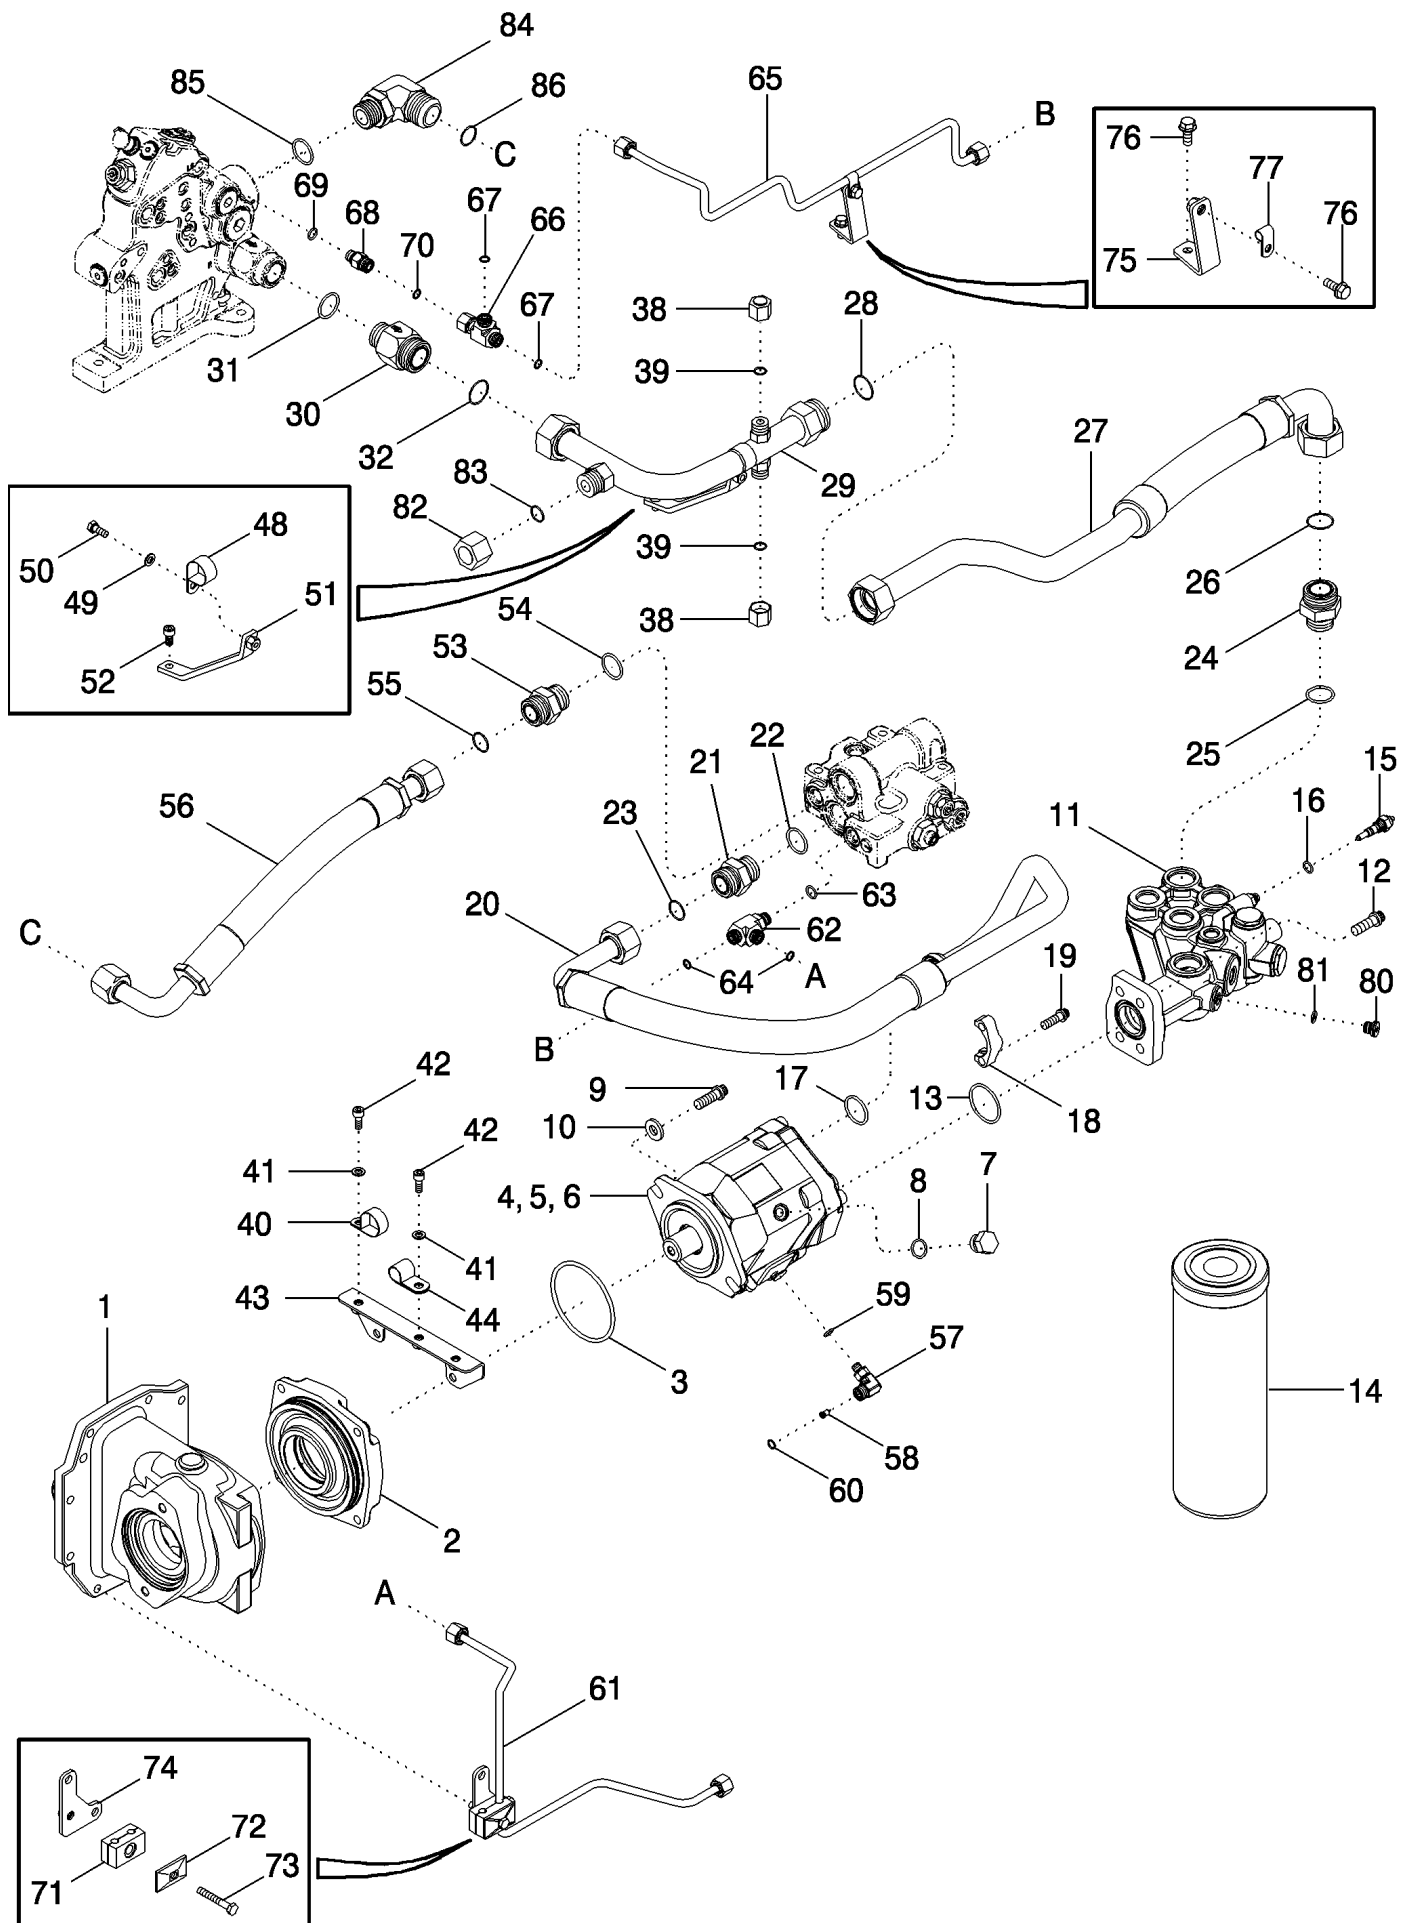

MAGNUM 310 CASE IH TRACTOR (EU) (1/06-)

08-06 HYDRAULIC SYSTEM - PISTON PUMP AND FILTER, HIGH FLOW CAPACITY

сылка	Номер детали	Кол-во	Описание
1	389550A1	1	HOUSING, , See Figure 06-34
2	405664A2	1	CAGE, , See Figure 06-34
3	238-5345	1	O-RING, -345, 70 Duro, 3.975" ID x .210" Thk,
4	87442128	1	PUMP, HYDRAULIC, High Flow Capacity, Inc. 5, 6
5	87455507	1	KIT, SERVICE, Compensator
6	238-8011	3	O-RING, -011, CI8, .301" ID x .070" Thk,
7	86512512	1	PLUG, Hex Hd, 7/8"-14 ORB, Inc. 8
8	237-6010	1	O-RING, 10-1, 90 Duro, .755" ID x .097" Thk,
9	868-12035	2	SCREW, 12 Pt Hd, M12 x 35, 12.9,
10	896-16012	2	WASHER, M12 x 28.5 x 4, HT,
11	405409A1	1	HEAD ASSY., Filter
12	868-12035	4	SCREW, 12 Pt Hd, M12 x 35, 12.9,
13	238-5228	1	O-RING, -228, 70 Duro, 2.234" ID x .139" Thk,
14	277311A1	1	FILTER, HYDRAULIC OIL,
15	1957801C1	1	SWITCH, Pressure
16	237-6006	1	O-RING, 6-1, 90 Duro, .468" ID x .078" Thk,
17	238-6219	1	O-RING, -219, 90 Duro, 1.296" ID x .139" Thk,
18	86980728	2	CLAMP, COLLAR,
19	868-10030	4	SCREW, 12 Pt Hd, M10 x 30, 12.9,
20	87438801	1	HOSE,
21	86580179	1	CONNECTOR, HYD., 1 7/16"-12 ORFS x M22 x 2 ORB, Inc. 22, 23
22	637-64296	1	O-RING, CI 6, 29.6MM ID x 2.9 Thk,
23	238-6021	1	O-RING, -021, 90 Duro, .926" ID x .070" Thk,
24	86579684	1	CONNECTOR, HYD., 1 11/16"-12 ORFS x M33 x 2 ORB, Inc. 25, 26
25	637-64296	1	O-RING, CI 6, 29.6MM ID x 2.9 Thk,
26	238-6025	1	O-RING, -025, 90 Duro, 1.176" ID x .070" Thk,
27	450508A1	1	HOSE,
28	238-6025	1	O-RING, -025, 90 Duro, 1.176" ID x .070" Thk,
29	450507A1	1	TUBE ASSY.,
30	254851A1	1	VALVE, CHECK, 1-11/16 fc sl x 33 Or, Inc. 31, 32
31	637-64296	1	O-RING, CI 6, 29.6MM ID x 2.9 Thk,
32	238-6025	1	O-RING, -025, 90 Duro, 1.176" ID x .070" Thk,
38	701-905	2	CAP, 13/16"-16 ORFS,
39	238-6014	2	O-RING, -014, 90 Duro, .489" ID x .070" Thk,
40	515-22317	1	CLAMP, 1 1/4", Insul, 5/16" Bolt,
41	895-11008	1	WASHER, M8 x 16 x 1.6,
42	864-8020	2	SCREW, Hex Soc Hd, M8 x 20, 8.8,
43	451054A1	2	BRACKET,
44	515-22349	1	CLAMP, 1 3/8", Insul, 5/16" Bolt,
48	515-23317	1	CLAMP, 1 1/4", Insul, 3/8" Bolt,
49	895-11008	1	WASHER, M8 x 16 x 1.6,
50	614-8020	1	BOLT, Hex, M8 x 20, 8.8,
51	450515A1	1	BRACKET,
52	864-8016	1	SCREW, Hex Soc Hd, M8 x 16, 8.8,
53	86580179	1	CONNECTOR, HYD., 1 7/16"-12 ORFS x M22 x 2 ORB, Inc. 54, 55