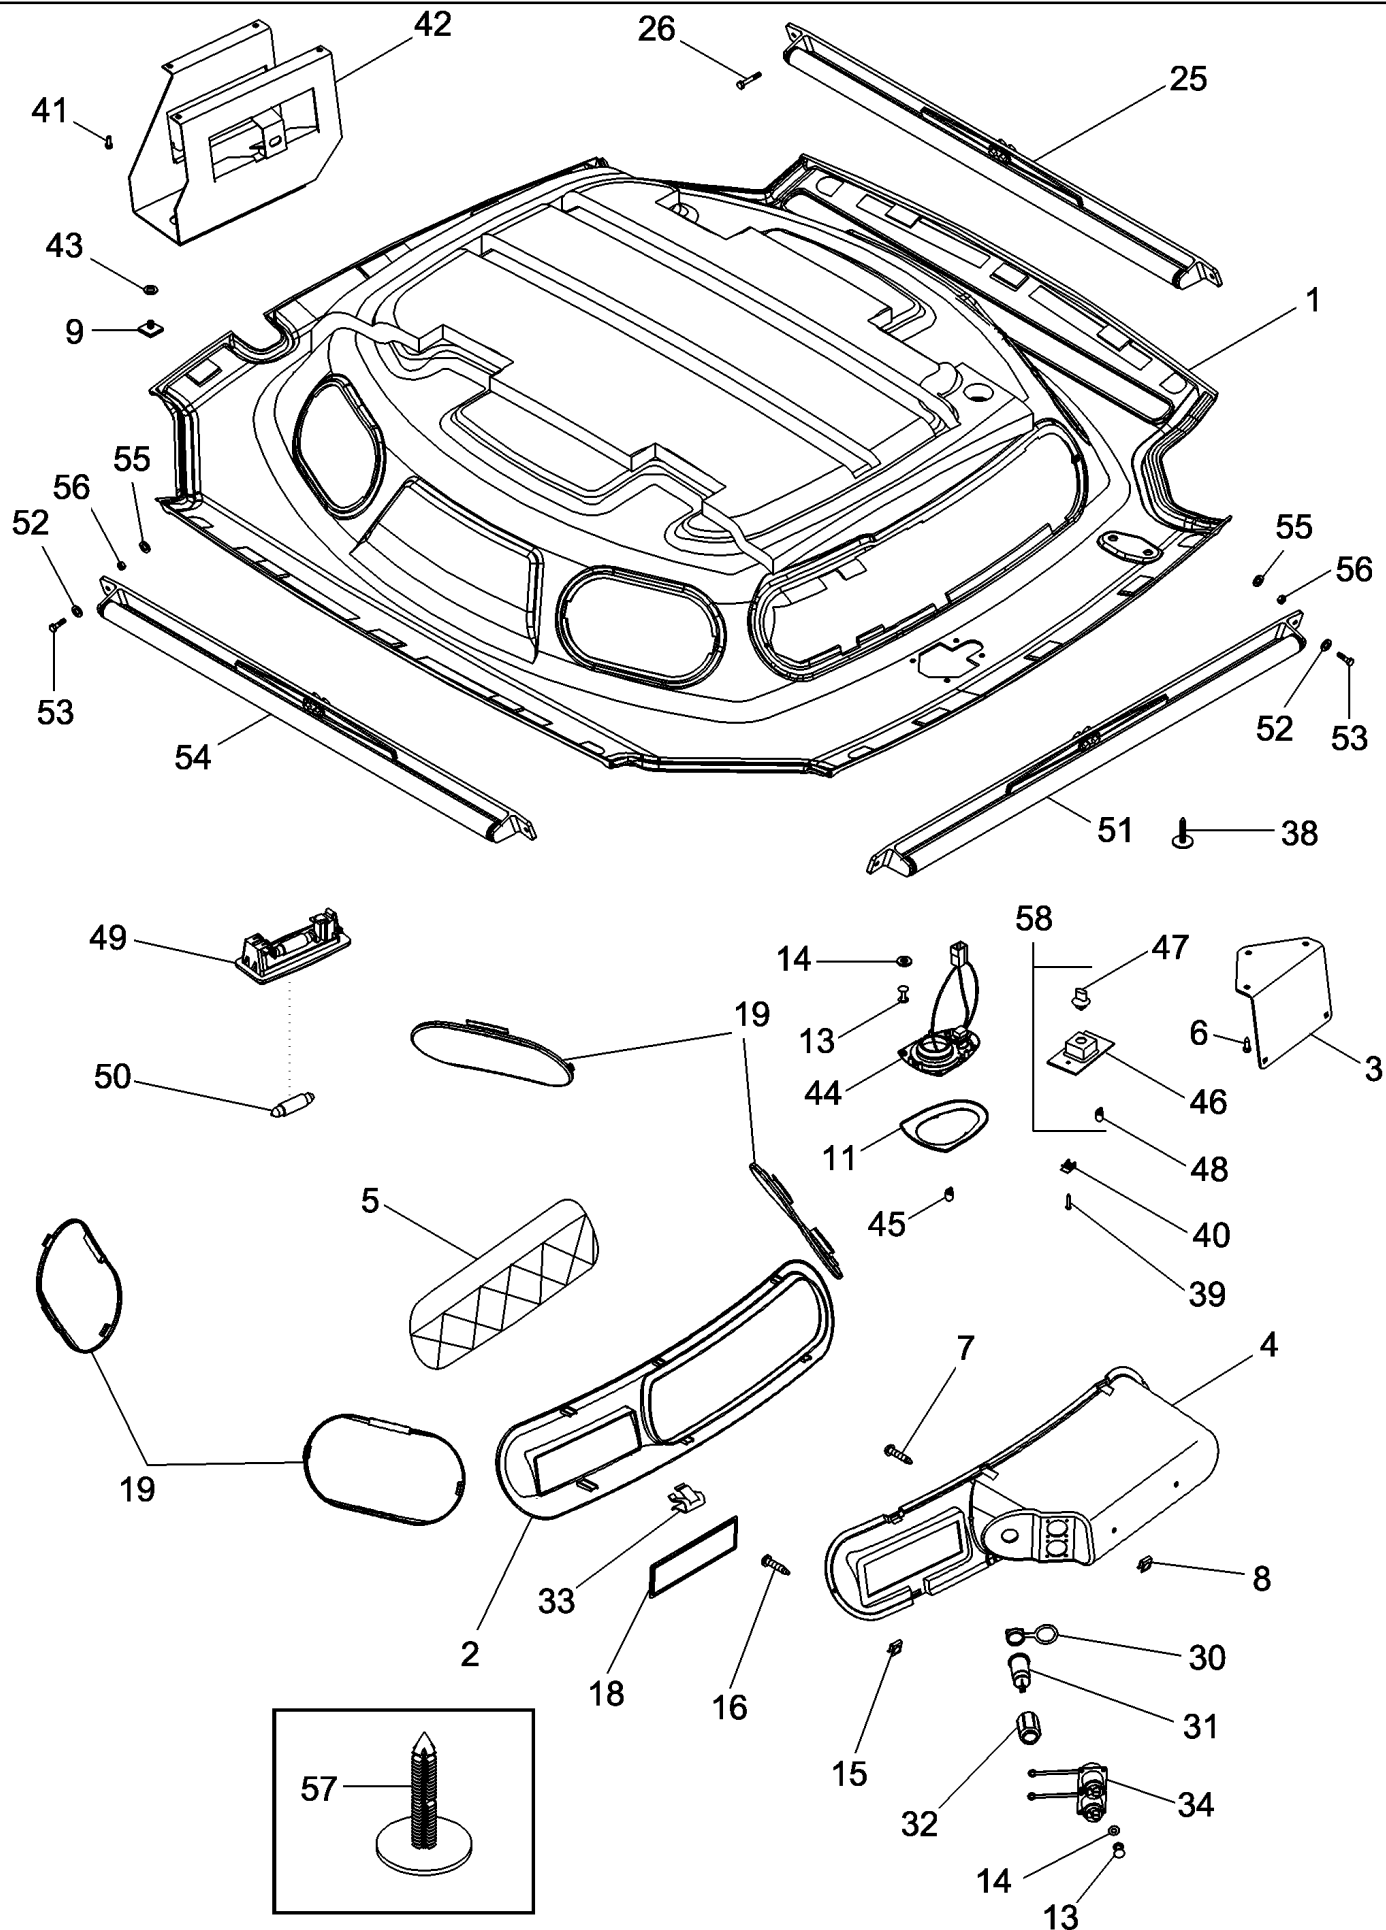

MAGNUM 310 CASE IH TRACTOR (EU) (1/06-)

09-24 CAB - HEADLINER, DELUXE AND LUXURY TRIM

сылка	Номер детали	Кол-во	Описание
1	87427659	1	LINING, ROOF,
2	358794A2	1	BEZEL,
3	409205A2	1	BRACKET,
4	358797A1	1	BOX,
5	358798A1	1	RETAINER,
6	758-5	7	SCREW, SELF TAP, Hex Hd, M5.5 x 15,
7	761-17325	2	SCREW, SELF TAP, Pan Hd, M4.2 x 25,
8	322072A2	2	FASTENER,
9	87313359	12	FASTENER,
11	360364A1	1	BEZEL,
13	151-535	8	RIVET, Pop, 1/8" x .462",
14	87698771	4	WASHER,
15	442245A1	2	NUT,
16	104033C2	2	SCREW, SELF TAP, Cross Wash Hd, M4.8 x 19, Coated,
18	1535219C1	1	COVER, w/o Radio
19	358683A1	4	GRILLE, Speaker Cover
25	87668030	1	VISOR, SUN, Front
26	780-14625	2	SCREW, SELF TAP, Hex Hd, M6.3 x 25,
30	190812A1	1	COVER,
31	308904A1	1	LIGHTER, CIGARETTE, Outlet
32	308905A1	1	LIGHTER, CIGARETTE,
33	308538A2	6	CLIP,
34	227739A2	2	CONNECTOR, ELEC,
38	333772A1	4	PLUG,
39	760-17316	2	SCREW, SELF TAP, Pan Hd, M4.2 x 16,
40	442244A1	2	NUT,
41	151-537	4	RIVET, Pop, 1/8" x .650",
42	428264A5	1	BRACKET,
43	895-11010	2	WASHER, M10 x 20 x 2,
44	87414959	1	LAMP, Inc.45
45	373114A1	1	BULB,
46	NSS	1	NOT SERVICED SEPARATELY, LAMP
47	107329C1	1	HARNESS, WIRE,
48	D71346	1	LAMP, TAIL,
49	1983391C1	1	LAMP, Inc. 50
50	E35556	1	BULB,
51	87668031	1	VISOR, SUN, Right Hand Side
52	195-81034	4	WASHER, 13/64" x 15/32" x .049",
53	87030526	4	SCREW, Cross Pan Hd, #10-32 x 1",
54	87668032	1	VISOR, SUN, Rear
55	87033737	4	WASHER, M8 x 28 x 3,
56	87450324	4	NUT,
57	87441605	4	FASTENER, Plug Side and Rear Sun Visor Holes
58	368143A1	1	LAMP, Inc. 46 - 48
59	358795A1	1	BOX, Inc. 4, 5