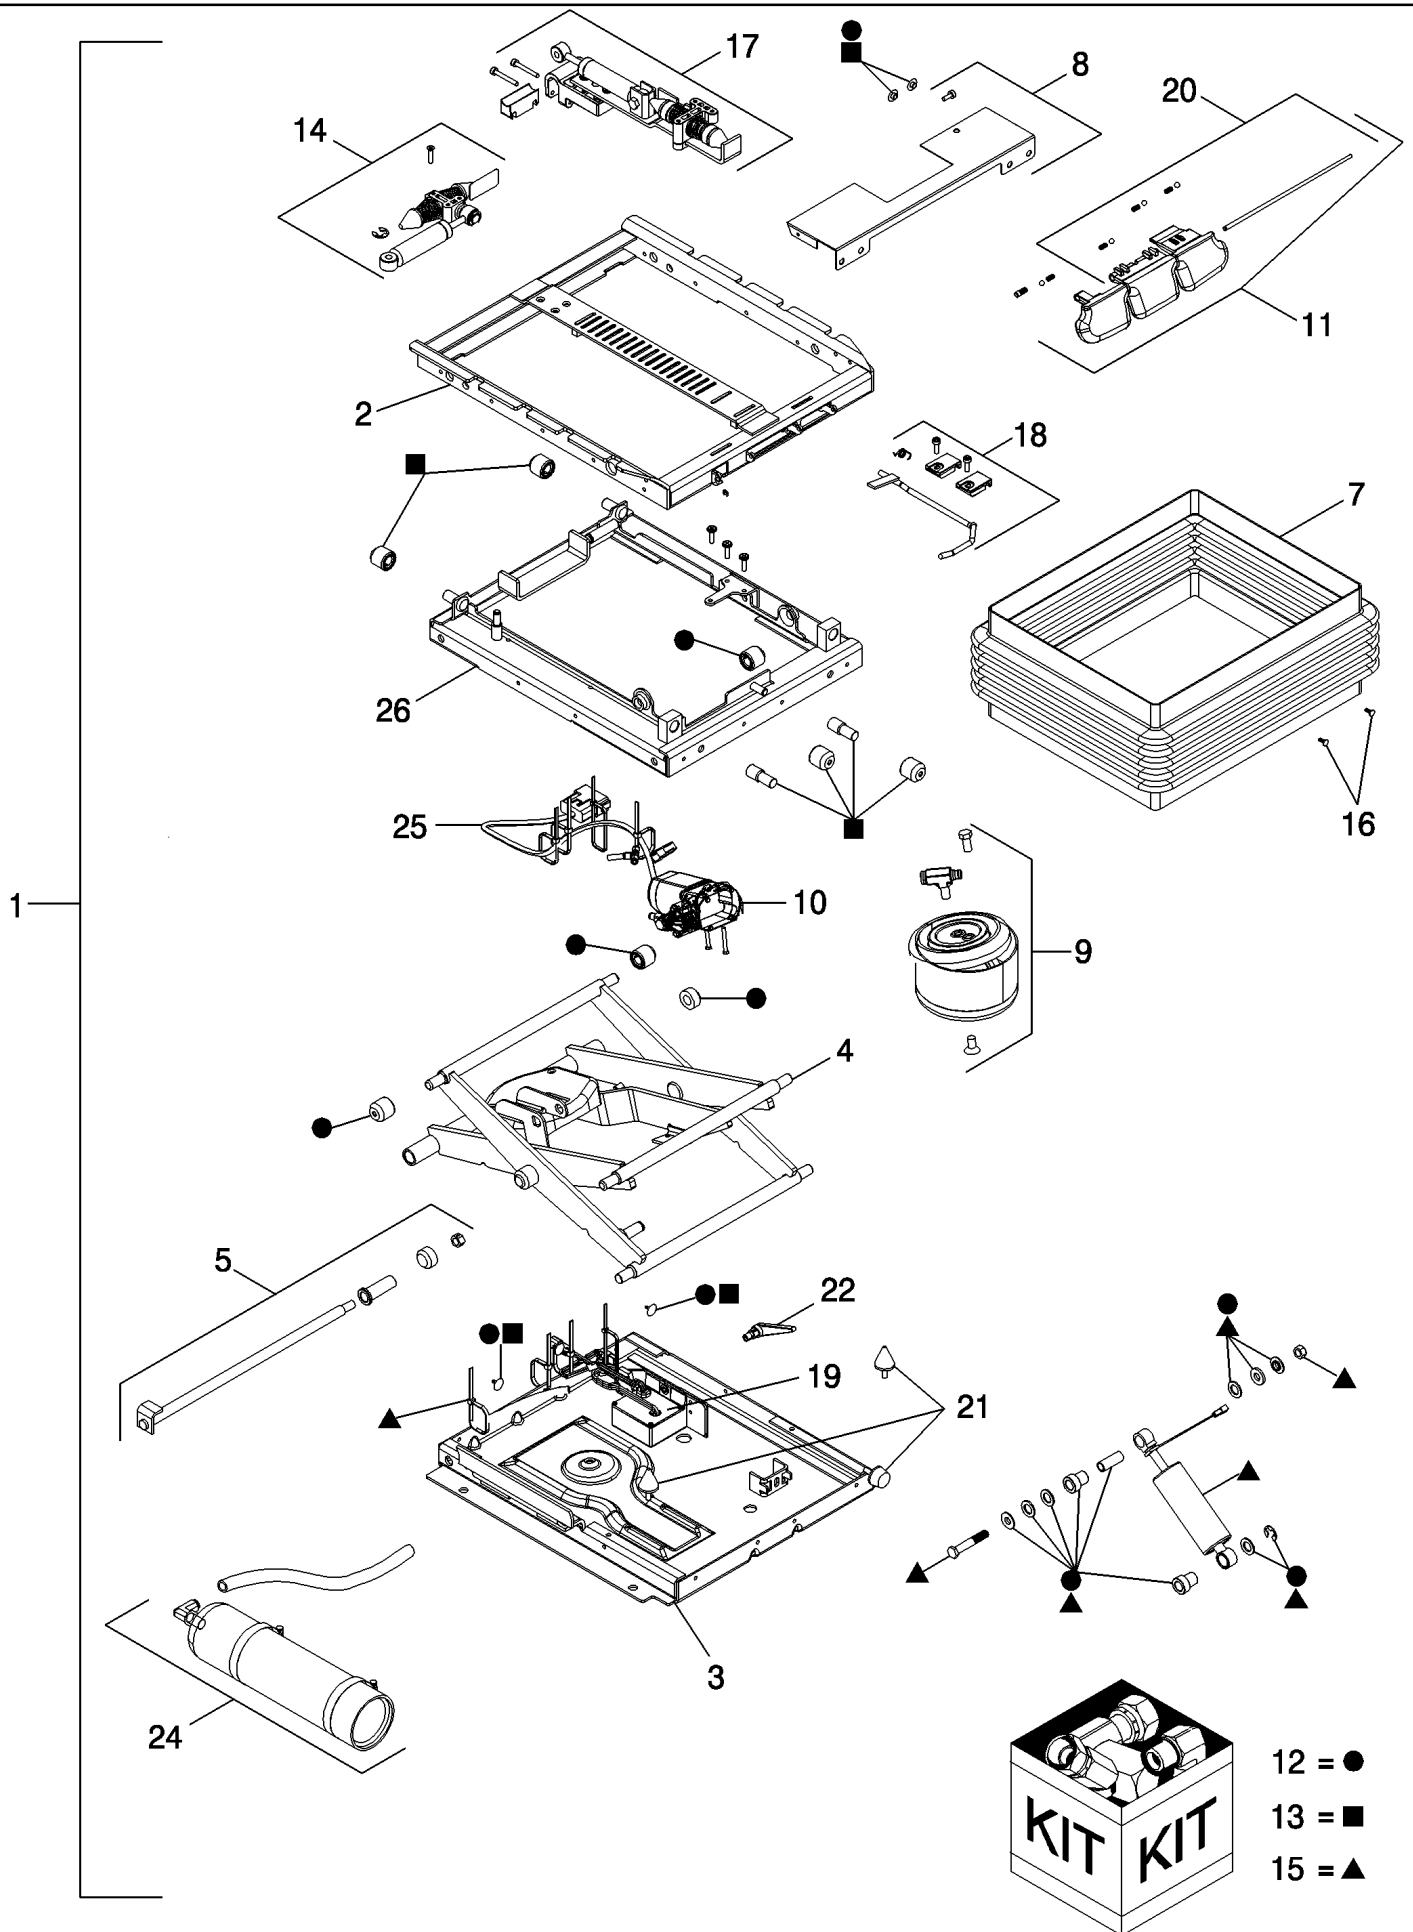

09-32 POSITIVE RESPONSE SUSPENSION ASSEMBLY - SEAT

MAGNUM 310 CASE IH TRACTOR (EU) (1/06-)

09-32 POSITIVE RESPONSE SUSPENSION ASSEMBLY - SEAT

сылка	Номер детали	Кол-во	Описание
1	87395381	1	SUSPENSION, Suspension, Inc. 2 - 26
2	87395392	1	HOUSING, Upper
3	86994256	1	HOUSING, Lower
4	86994258	1	ARM,
5	302033A1	1	SHAFT,
6	87347944	1	KIT, SERVICE, Harness, (Not Shown), See Figure 09-30
7	87347943	1	KIT, SERVICE, Suspension Boot
8	302029A2	1	PLATE,
9	333279A2	1	KIT, Air Spring
10	87347951	1	KIT, SERVICE, Compressor
11	87407047	1	KIT, SERVICE, Knobs
12	87347945	1	KIT, SERVICE, Suspension Bearing And Rollers
13	87347946	1	KIT, SERVICE, Isolator Rollers
14	87395394	1	ISOLATOR, Lateral Isolator Shock Absorber
15	86994260	1	KIT, SERVICE, Shock
16	333659A1	1	PACKAGE,SERVICE, Boot Pin
17	87395395	1	ISOLATOR, Fore And Aft Shock Absorber
18	373470A2	1	PACKAGE,SERVICE, Fore And Aft Isolator Control
19	87395396	1	DAMPER, Control Kit
20	373473A1	1	PACKAGE,SERVICE, Lateral Isolator Control
21	333295A1	1	PACKAGE,SERVICE, Suspension Bumper
22	86994267	1	LEVER, Suspension Shock Cable
23	333296A1	1	PACKAGE,SERVICE, Fore And Aft Isolator Shock Block (Not Shown)
24	87347960	1	KIT, SERVICE, Air Tank
25	87396231	1	TUBE, PLASTIC-RUBBER, Air Tank Hose
26	87395393	1	HOUSING,