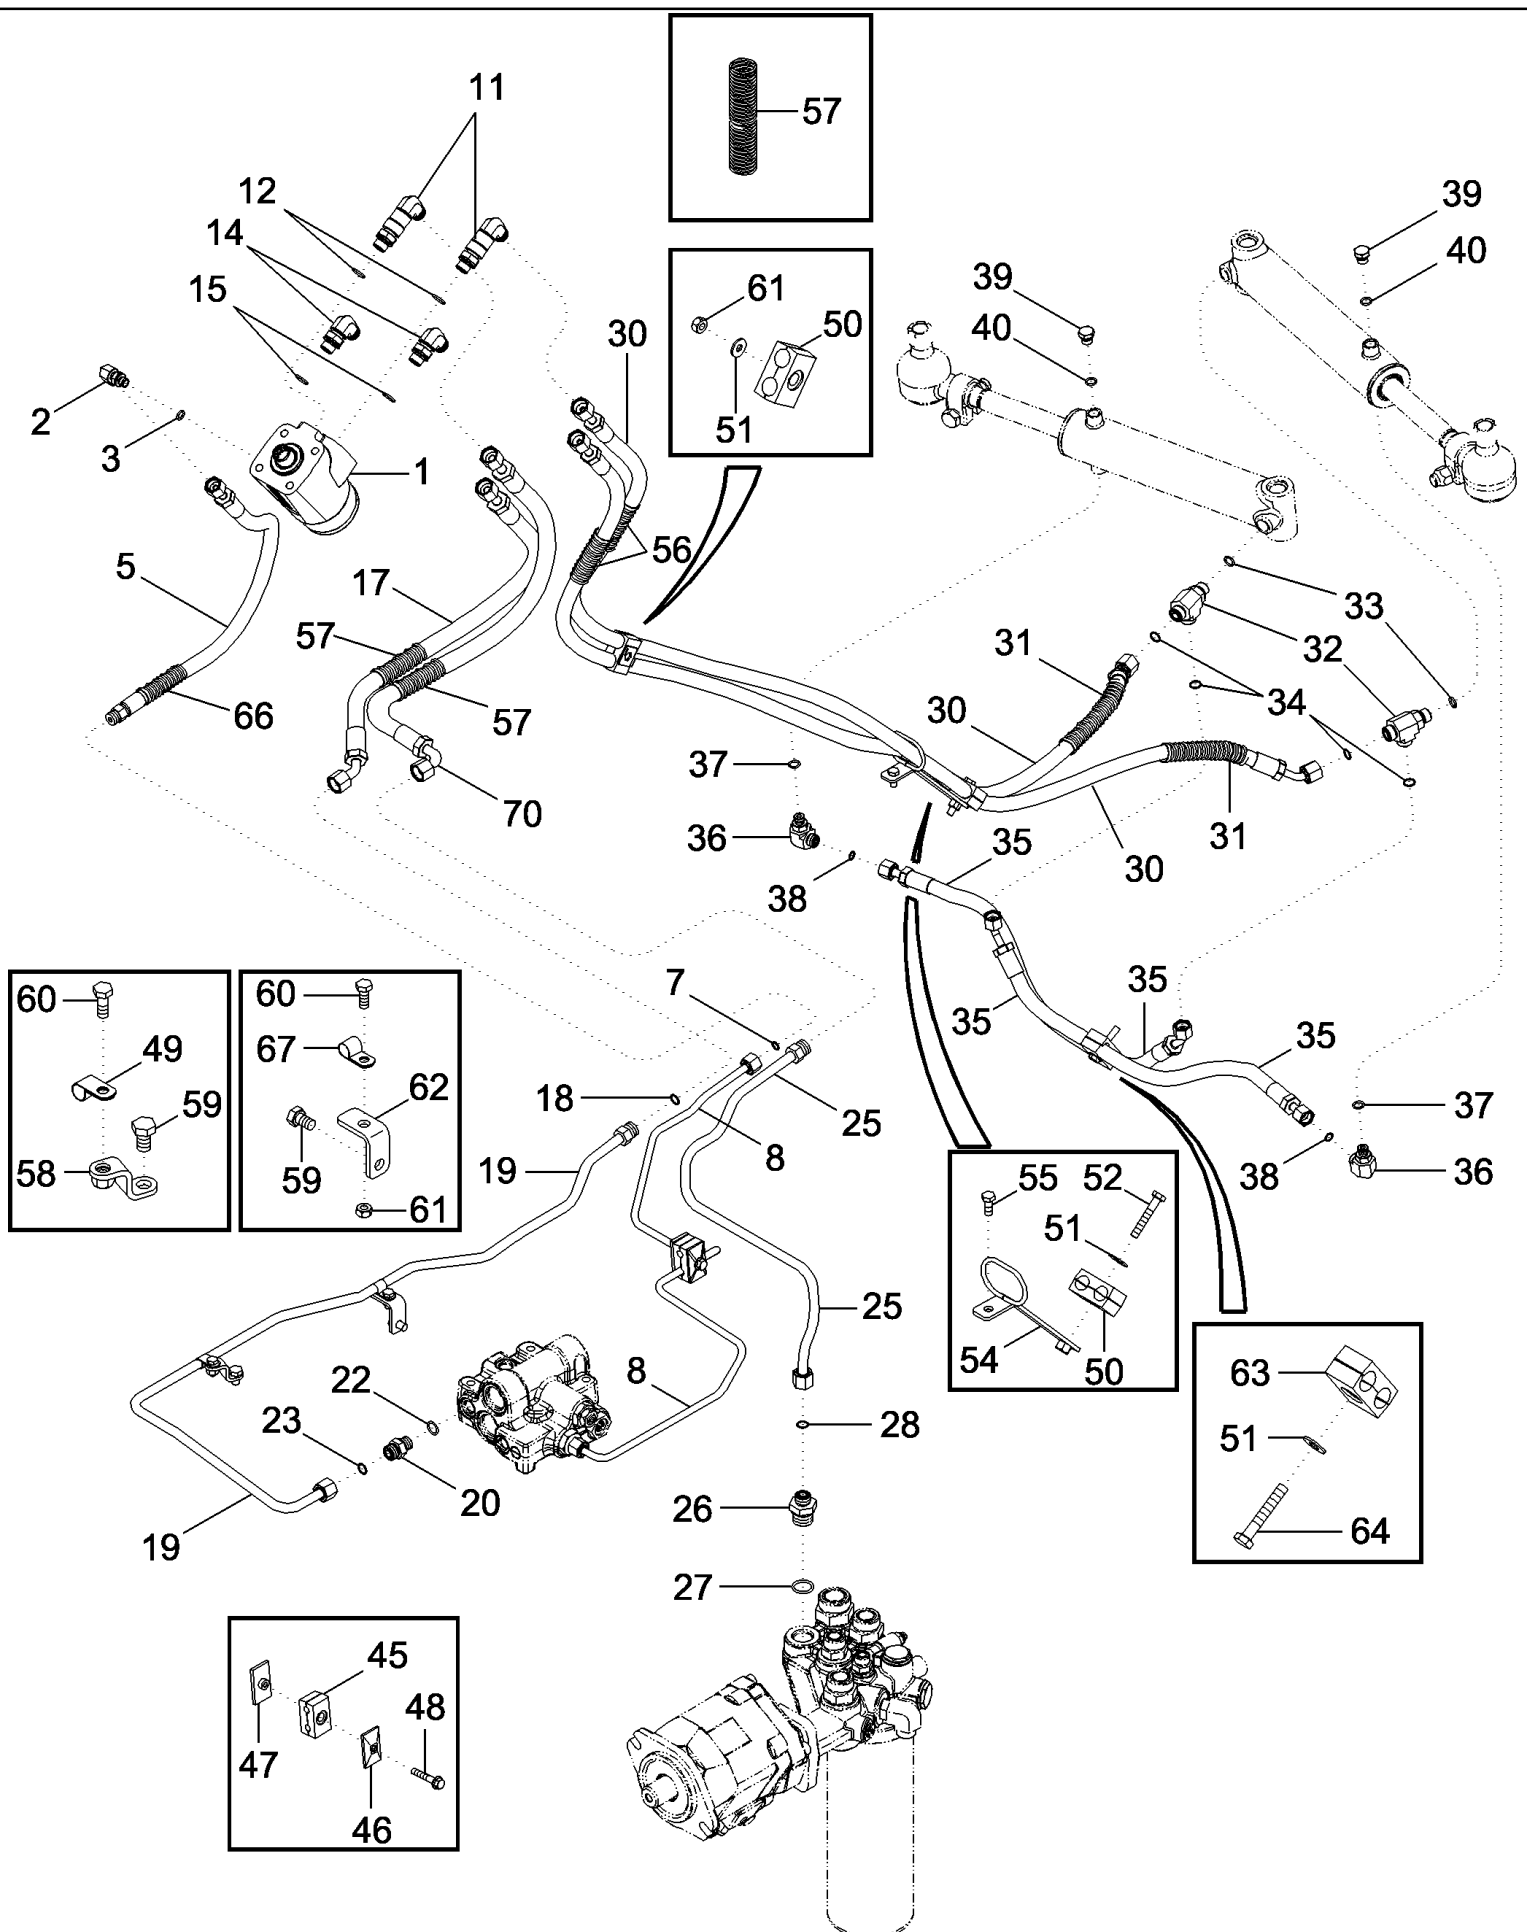

MAGNUM 310 CASE IH TRACTOR (EU) (1/06-)

05-03 STEERING SYSTEM - MFD - MAGNUM 225, 250, 280, AND 310

сылка	Номер детали	Кол-во	Описание
1	429576A2	1	PUMP, HYDRAULIC, Steering, With 10 Bolt Hub
1	429577A2	1	PUMP, HYDRAULIC, Steering, With 12 Bolt Hub
1	87364986	1	PUMP, HYDRAULIC, Steering, With 12 Bolt Hub, ASN Z7RZ01521
2	87401122	1	ELBOW, 11/16 fc sl x 12 Or, Inc. 3
3	637-63093	1	O-RING, CI 6, 9.3MM ID x 2.2 Thk,
5	87363334	1	HOSE,
7	238-6012	2	O-RING, -012, 90 Duro, .364" ID x .070" Thk,
8	87367650	1	TUBE ASSY.,
11	87401124	2	ELBOW, Inc. 12
12	637-63153	1	O-RING, CI 6, 15.3MM ID x 2.2 Thk,
14	87401123	2	ELBOW, Inc. 15
15	637-63153	1	O-RING, CI 6, 15.3MM ID x 2.2 Thk,
17	87352870	1	HOSE,
18	238-6014	1	O-RING, -014, 90 Duro, .489" ID x .070" Thk,
19	433591A1	1	TUBE ASSY., Supply
20	700-102	1	CONNECTOR, HYD., 13/16"-16 ORFS x M18 x 1.5 ORB, Inc. 22, 23
22	637-63153	1	O-RING, CI 6, 15.3MM ID x 2.2 Thk,
23	238-6014	1	O-RING, -014, 90 Duro, .489" ID x .070" Thk,
25	87449707	1	TUBE ASSY., Return
26	86597761	1	CONNECTOR, HYD., 13/16"-16 ORFS x M27 x 2 ORB, Incl. 27, 28
27	637-64236	1	O-RING, CI 6, 23.6MM ID x 2.9 Thk,
28	238-6014	1	O-RING, -014, 90 Duro, .489" ID x .070" Thk,
30	87401118	2	HOSE ASSY., Steering Cylinder Supply
31	408411A1	2	CONDUIT,
32	700-412	2	TEE, 13/16"-16 ORFS x M18 x 1.5 ORB Run, Inc. 33, 34
33	14437985	1	O-RING, 15.3MM ID x 2.4 Thk,
34	70923841	2	O-RING, 1/2 ID x 1/16
35	249817A2	2	HOSE, Steering Cylinder
36	700-304	2	ELBOW, 90e, 11/16"-18 ORFS x M14 x 1.5 ORB, Incl. 37, 38
37	14437785	1	O-RING, 11.3MM ID x 2.4 Thk,
38	70924048	1	O-RING, 3/8 ID x 1/16
39	220064A1	2	PLUG, M14 x 1.5, ORB, Inc. 40
40	637-63113	1	O-RING, CI 6, 11.3MM ID x 2.2 Thk,
45	1546024C1	1	CLAMP, 2 piece
46	384870A1	1	PLATE, 9 x 20 x 1.6 mm
47	384871A1	1	PLATE, M8; 10
48	844-8045	1	BOLT, Hex Flg, M8 x 45, 8.8,
49	515-23175	1	CLAMP, 11/16", Insul, 3/8" Bolt,
50	387161A1	2	CLAMP,
51	895-15008	3	WASHER, M8 x 20 x 1.6,
52	814-8050	1	BOLT, Hex, M8 x 50, 8.8,
54	403534A2	1	BRACKET,
55	555-1	1	BOLT, Hex Flg, M8 x 16, 8.8,
56	87443446	2	CONDUIT, , EndYear: 07/06/2006
56	87353384	2	CONDUIT, , Start Year: 07/07/2006