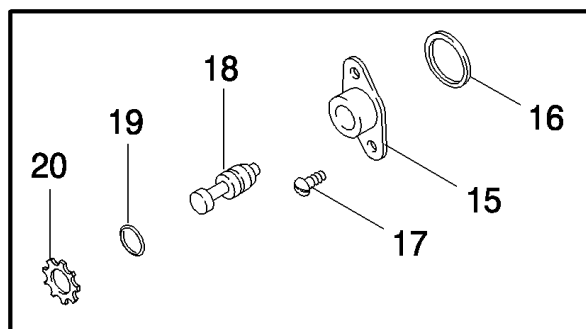

02-13 FRONT GEAR COVER

MAGNUM 310 CASE IH TRACTOR (EU) (1/06-)

02-13 FRONT GEAR COVER

сылка	Номер детали	Кол-во	Описание
1	87340005	1	COVER,
2	NSS	1	NOT SERVICED SEPARATELY, SEAL, Order A77790, A77808
4	J945852	1	TRANSMISSION HOUSING,
5	J944293	1	GASKET,
6	J926863	11	BOLT, M8 x 50
7	845-8016	15	BOLT, Hex Flg, M8 x 16, 8.8, Full Thd,
8	J926846	3	BOLT, M8 x 20: 10.9
10	J903463	1	COVER,
11	J903475	1	SEAL,
12	J943885	2	BOLT, M8 x 40
15	J919683	1	HOUSING,
16	J915772	1	SEALRING,
17	J907998	2	SCREW, LOCK, Spc Rd Torx Hd, M5 x 17,
18	J903924	1	PIN,
19	J913994	1	O-RING,
20	100-2587	1	RING, SNAP, 0.875", Int, #87,
21	J941786	1	CARRIER,
22	J938077	5	NUT, Lock, M6
23	J921816	2	BOLT, SPECIAL,
24	87400235	1	O-RING,
25	87338343	1	PLUG,
26	845-6015	1	BOLT, Hex Flg, M6 x 15, 8.8, Full Thd,
	217-438	2	PLUG, Hex Soc, 1/2"-14, (Not Shown)
	263136	1	PLUG, MAGNETIC, Hex Soc, 3/4"-14 NPTF, (Not Shown)
	J920706	1	PLUG, (Not Shown)