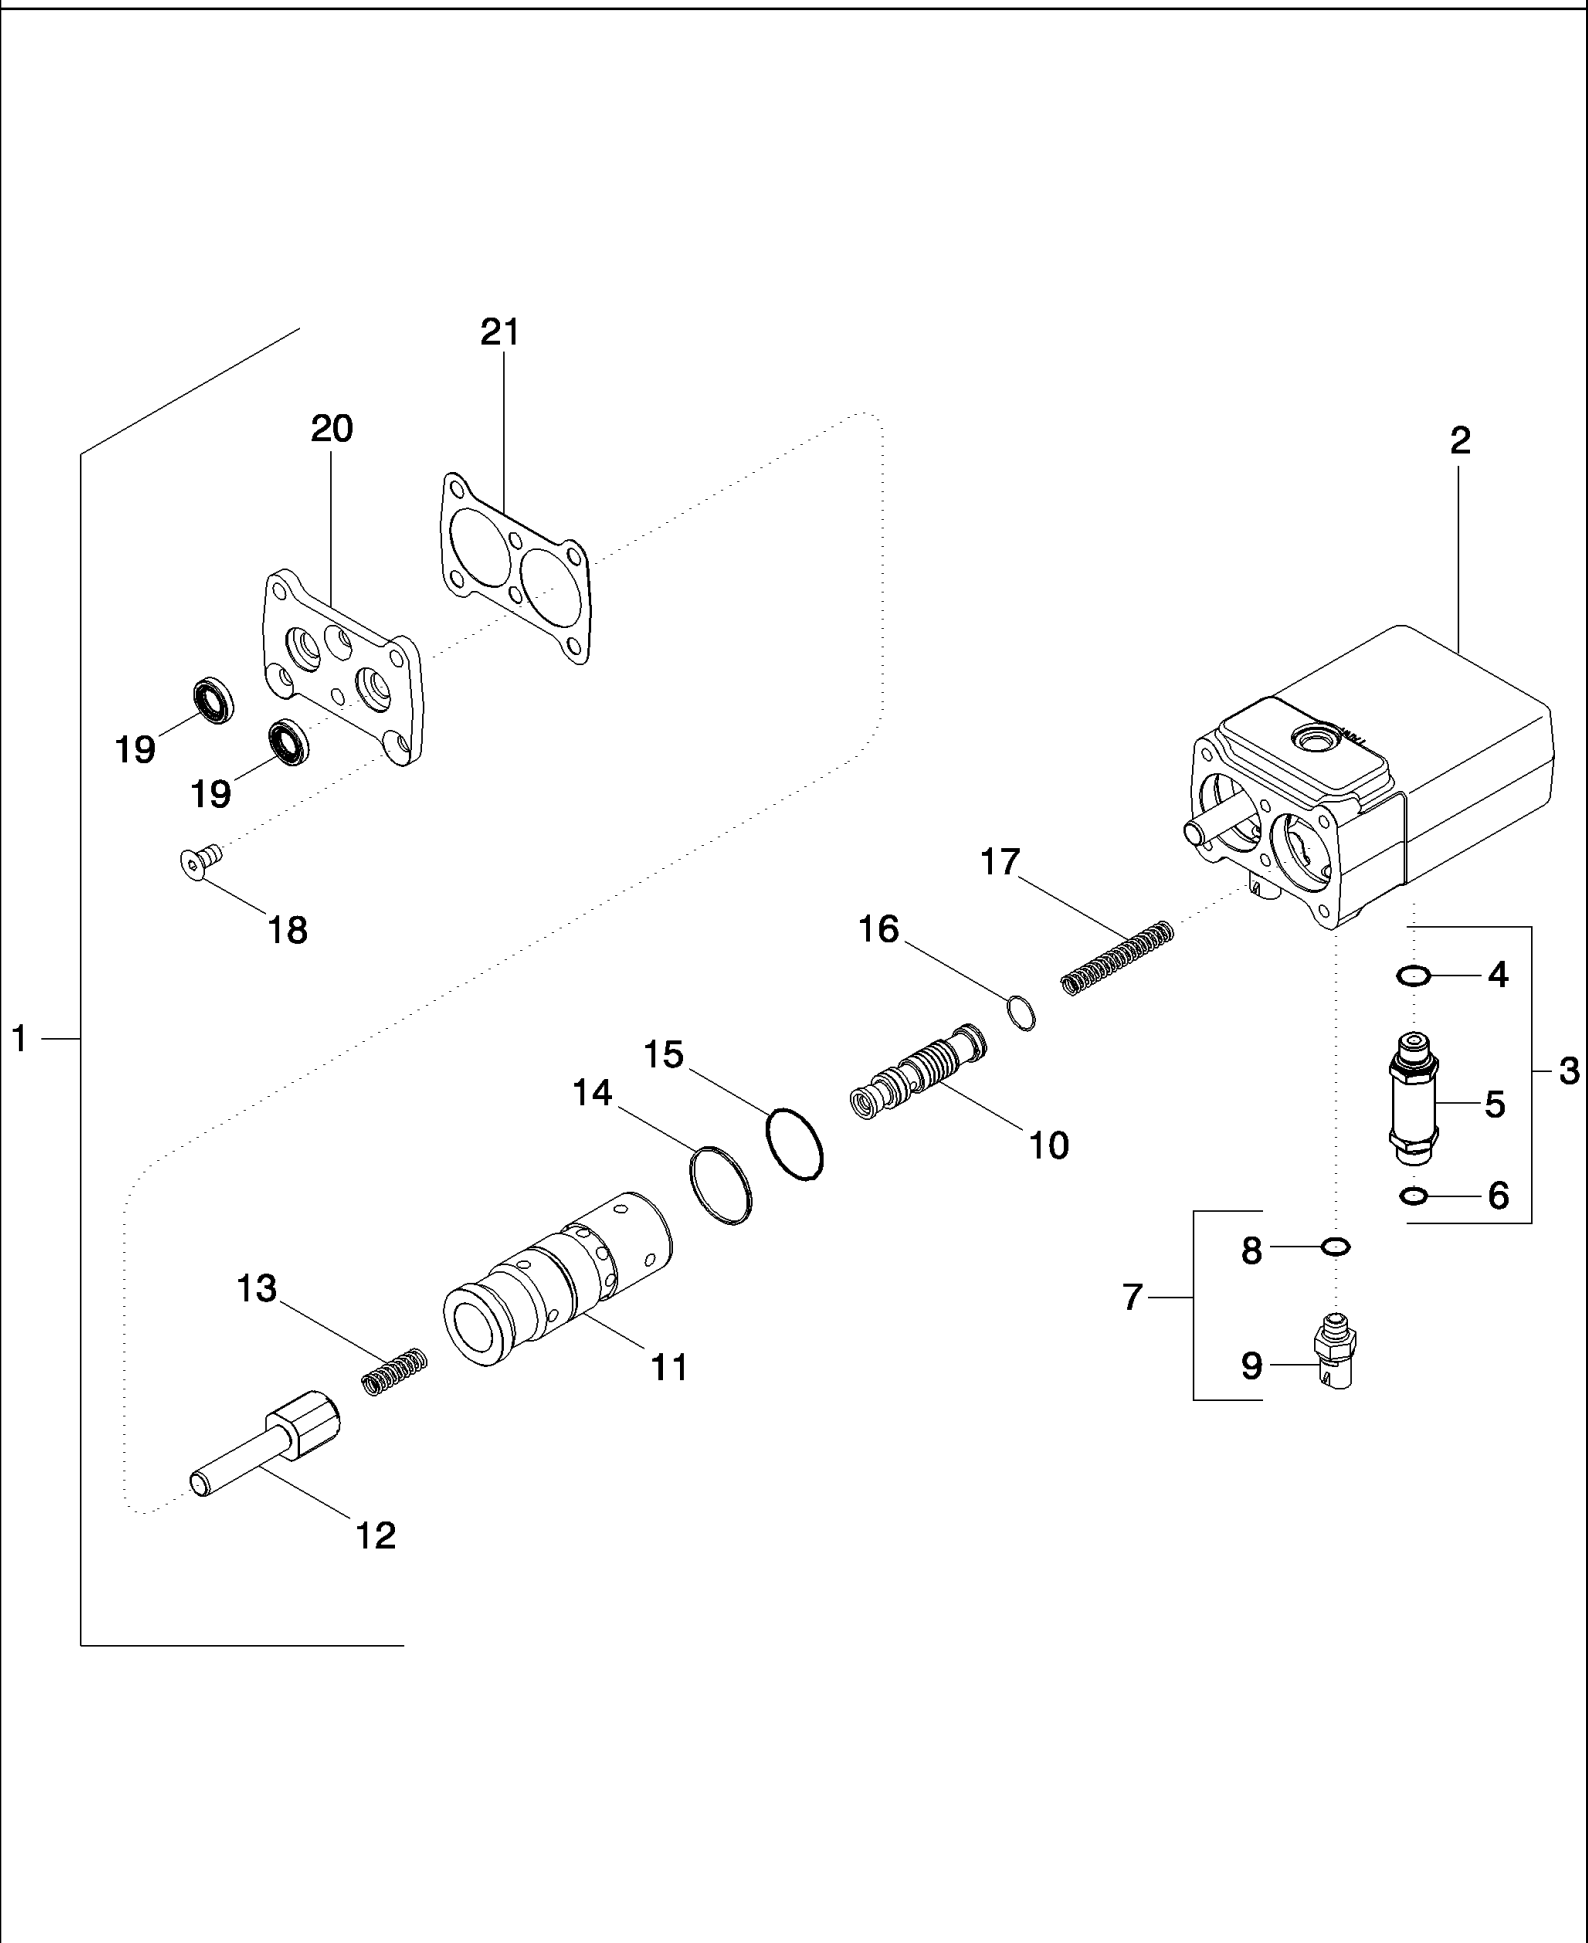

MAGNUM 310 CASE IH TRACTOR (EU) (1/06-)

07-05 BRAKES - CONTROL VALVE

сылка	Номер детали	Кол-во	Описание
1	87731065	1	VALVE, Inc. 1 - 21
2	NSS	1	NOT SERVICED SEPARATELY, Body
3	87731851	1	
7	279266A1	2	SWITCH, Inc. 8, 9
8	237-6003	1	O-RING, 3-1, .301" ID x .064" Thk,
9	NSS	1	NOT SERVICED SEPARATELY, Switch
10	397106A5	2	SPOOL,
11	397105A5	2	SLEEVE,
12	433199A1	2	POPPET,
13	433196A2	2	SPRING,
14	407387A1	2	SEALRING,
15	238-7131	2	O-RING, -131, CI 7, 1.674" ID x .103" Thk,
16	407282A1	2	RING, SNAP,
17	397110A1	2	SPRING, COMPRESSION,
18	220056A1	3	SCREW, Hex Soc Flat Hd, M10 x 20, 8.8,
19	A63399	2	SEAL,
20	397111A1	1	PLATE,
21	403356A1	1	GASKET,