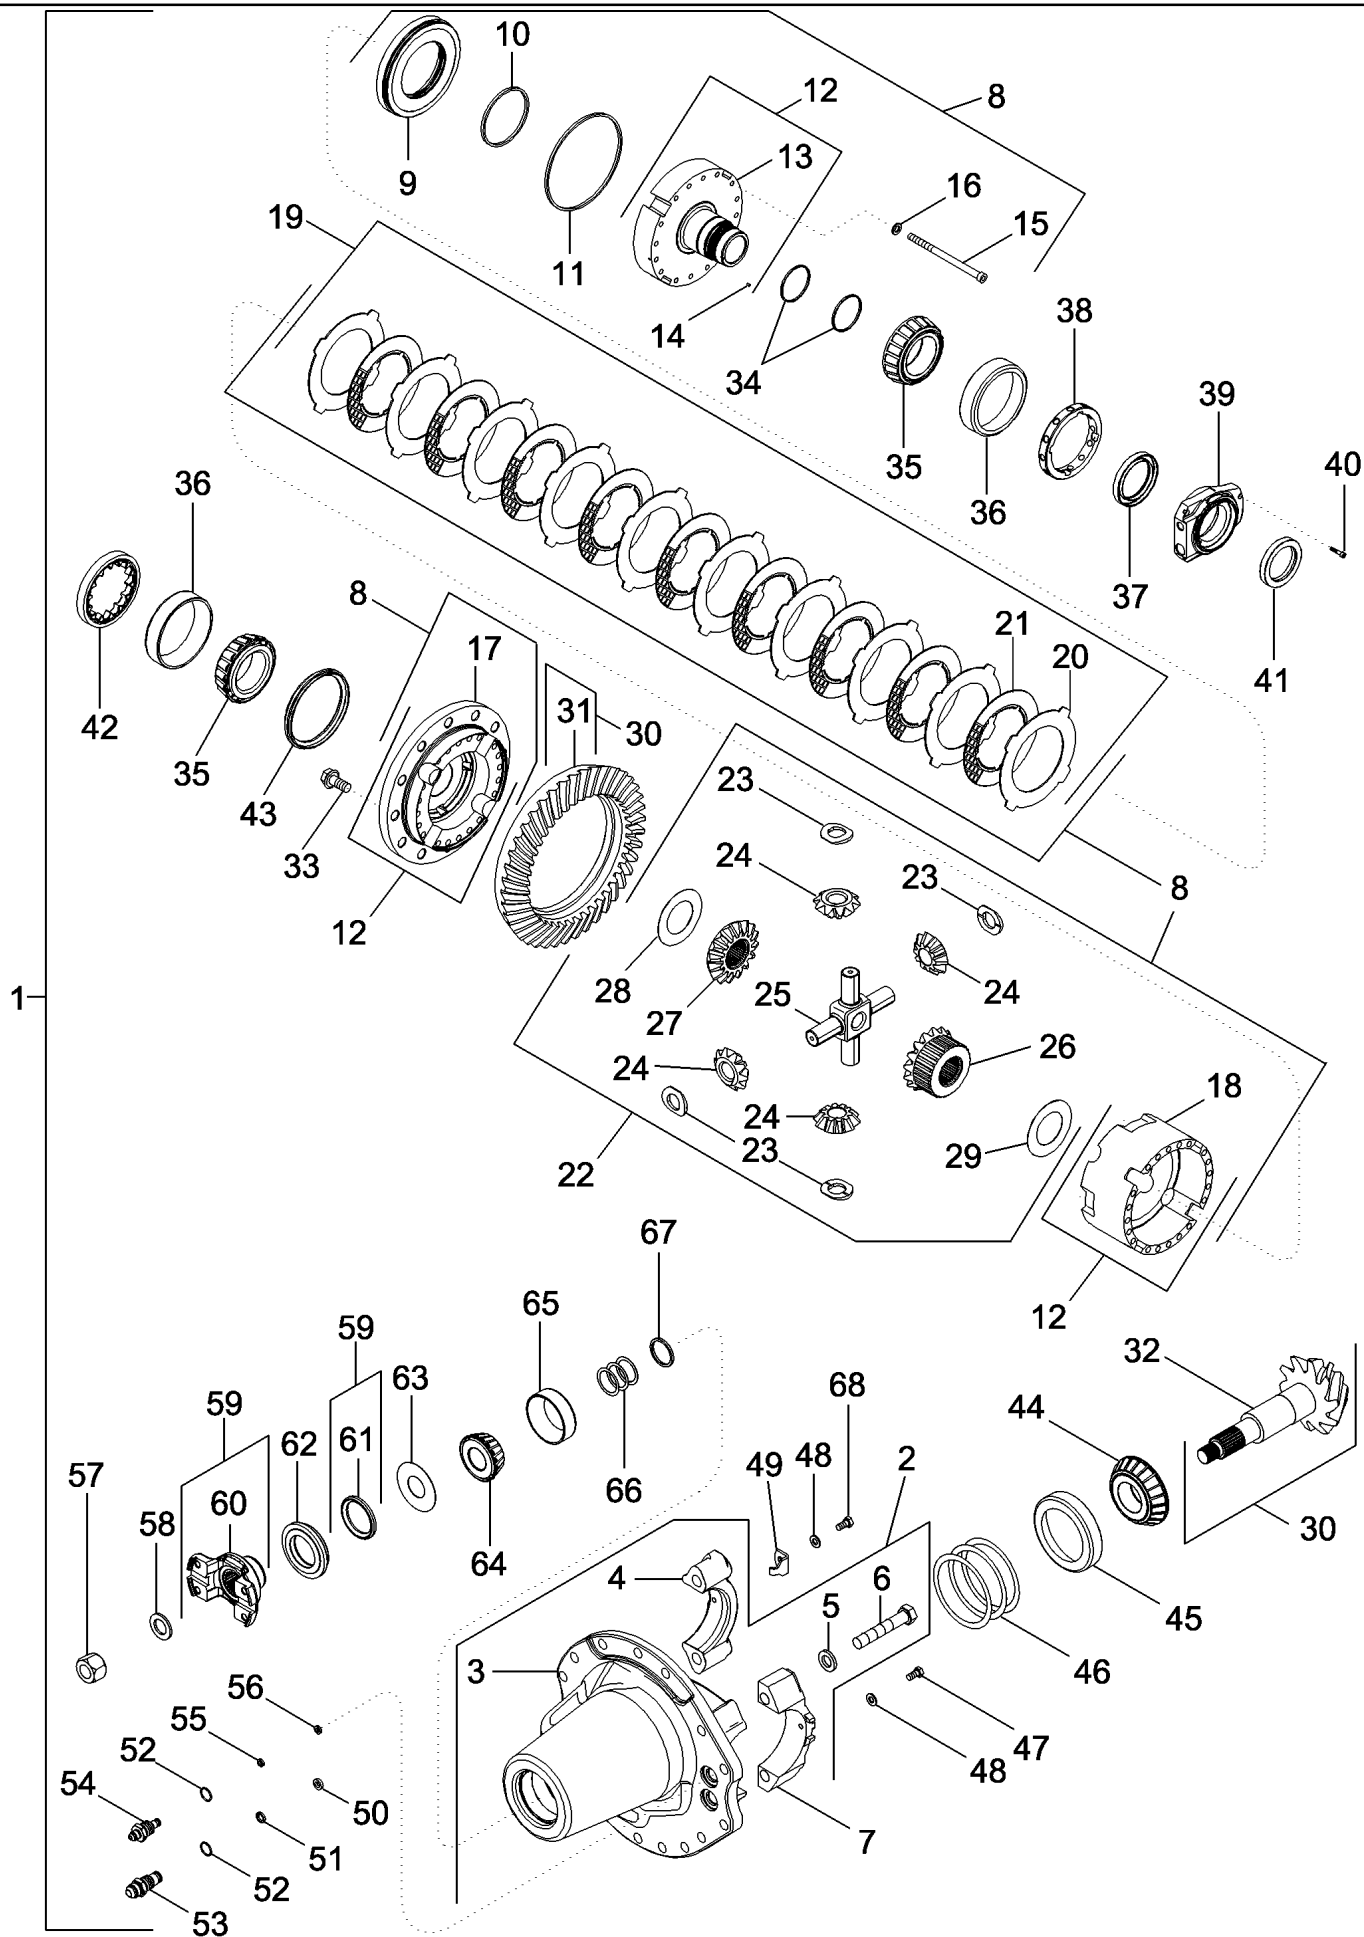

MAGNUM 310 CASE IH TRACTOR (EU) (1/06-)

05-25 CARRIER AND DIFFERENTIAL - MFD, 10 BOLT HUB, WITHOUT DIFFERENTIAL LOCK

сылка	Номер детали	Кол-во	Описание
36	87324552	1	YOKE, Inc. 37, 51
37	87324558	1	DEFLECTOR,
38	H224501	1	WASHER, 7/8"
39	232-46314	1	NUT, LOCK, 7/8"-14, GC,
45	1968291C1	2	BEARING,
46	1968292C1	2	BEARING,
47	1277233C1	2	RING,
48	1277234C1	2	CLEVIS,
49	496-11034	2	WASHER, 11/32" x 11/16" x 1/16", HDN,
50	628-8016	2	BOLT, Hex, M8 x 16, 10.9, Full Thd,
51	NSS	1	NOT SERVICED SEPARATELY, YOKE