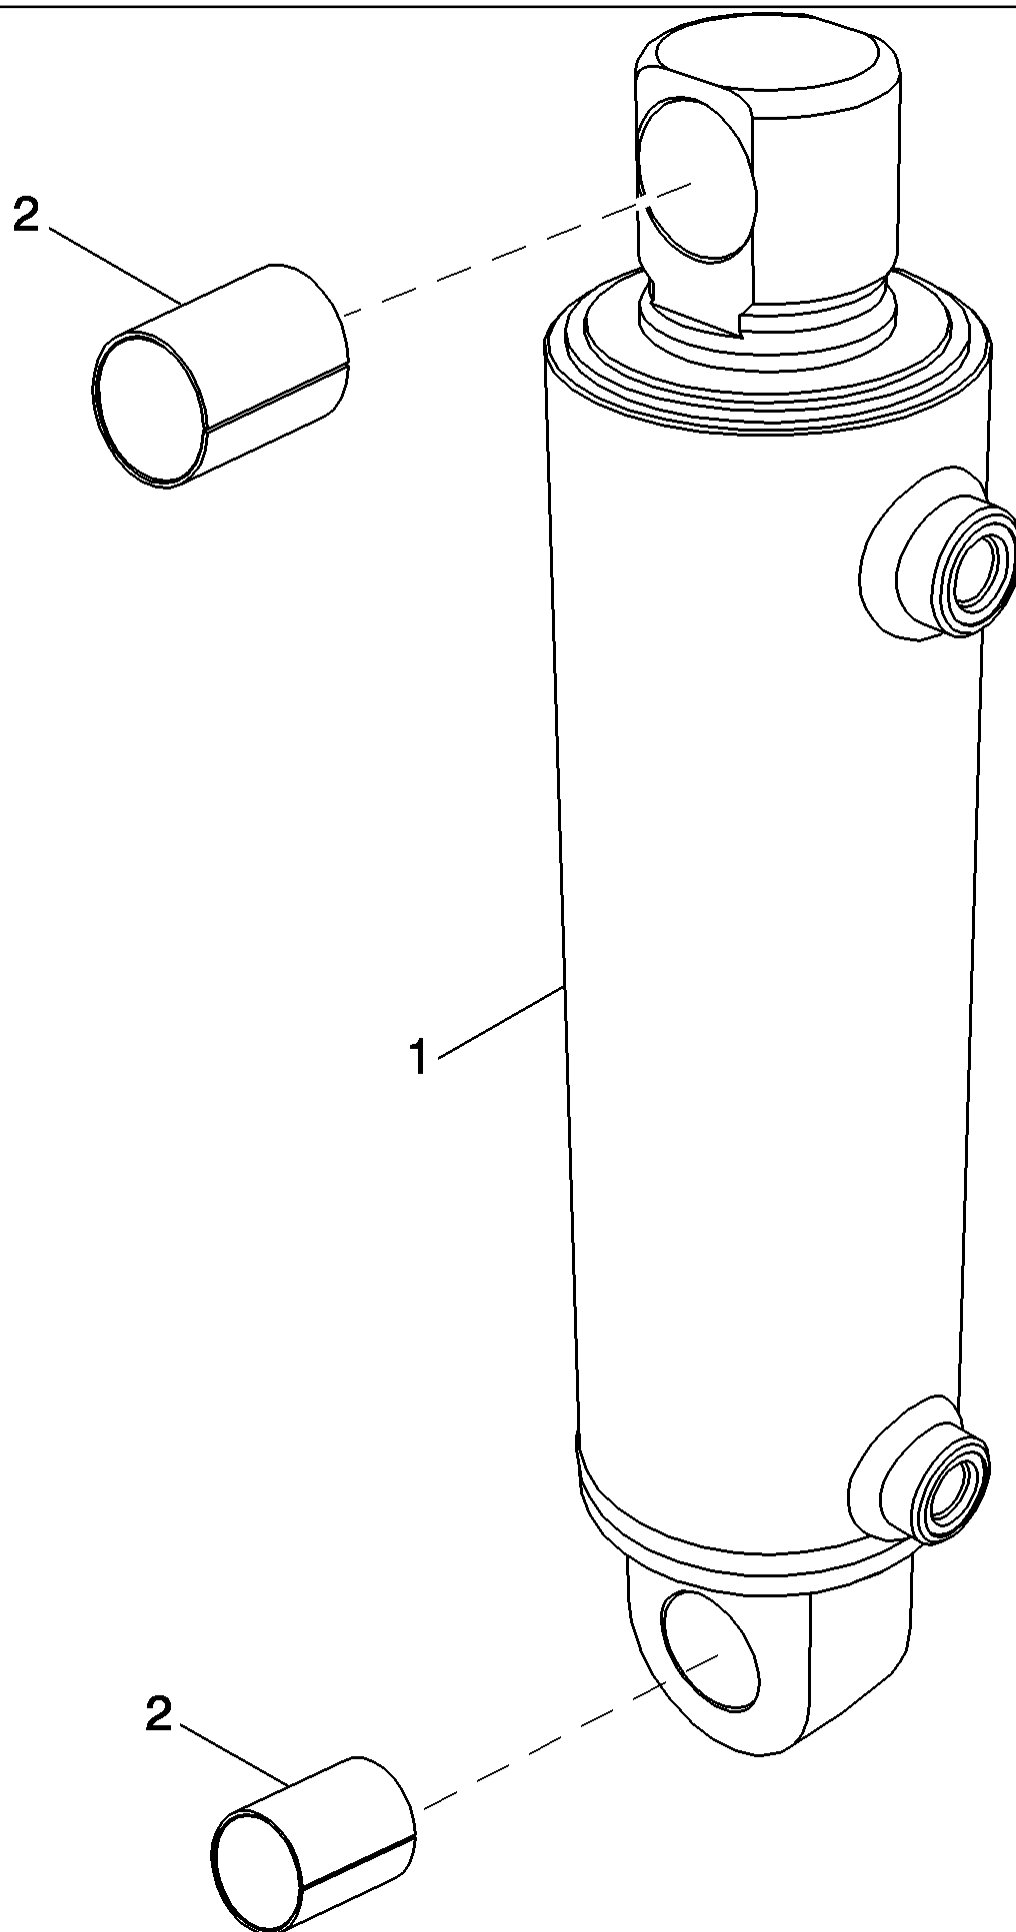

MAGNUM 310 CASE IH TRACTOR (EU) (1/06-)

08-31 CYLINDER ASSEMBLY - HITCH (90 MM)

сылка	Номер детали	Кол-во	Описание
1	87542724	1	90 ID x 260 mm Stroke, Part Number Stamped on Cylinder, Inc. 2 - 5
2	237443A1	2	BUSHING,
3	87708867	1	(Not Shown)
4	87708870	1	(Not Shown)
5	87708871	1	(Not Shown)