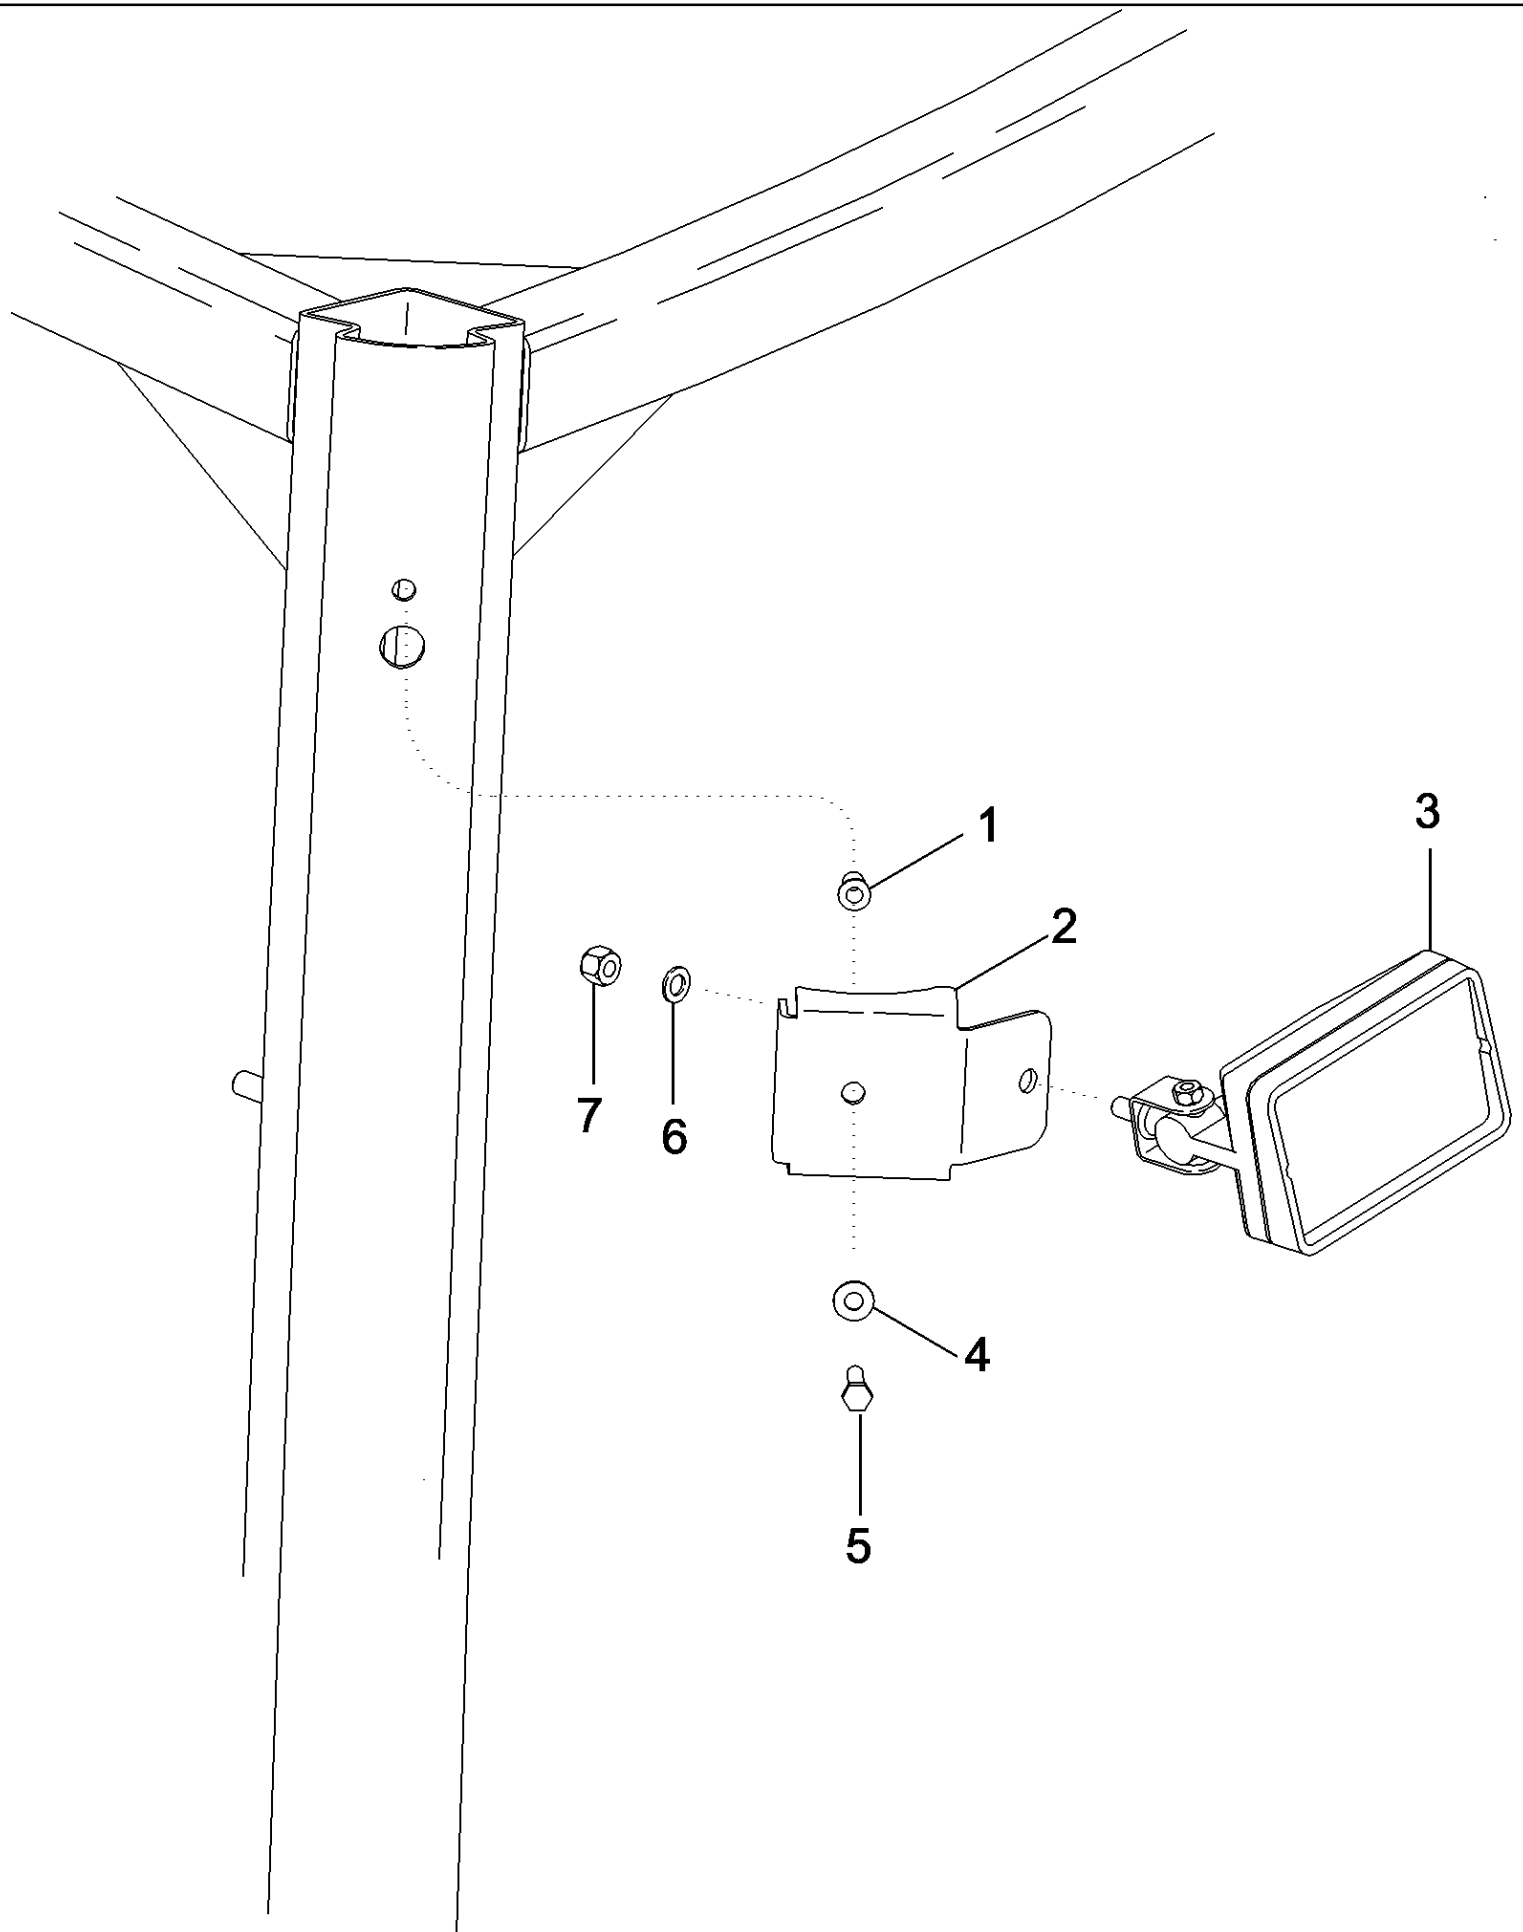

MAGNUM 310 CASE IH TRACTOR (EU) (1/06-)

04-36 C - POST ROOF LIGHTS

сылка	Номер детали	Кол-во	Описание
1	P35448	2	RIVET, M8
2	87417645	2	BRACKET,
3	275333A1	1	LIGHT, WORK, Right Hand, Shown
3	275334A1	1	LIGHT, WORK, Left Hand
4	895-15008	2	WASHER, M8 x 20 x 1.6,
5	514-637	2	BOLT, Hex, M8 x 35, 8.8, Full Thd,
6	895-18010	2	WASHER, M10 x 18 x 1.6,
7	832-10410	2	NUT, LOCK, M10 x 1.5, Cl 8,
8	87378019	1	BRACKET, Left Hand (Shown)
8	87378018	1	BRACKET, Right Hand
9	87403654	2	HEADLAMP, LH, LH Dip (Shown)
9	87403655	2	HEADLAMP, LH, RH Dip
10	614-8035	6	BOLT, Hex, M8 x 35, 8.8,
11	87603616	1	HARNES,