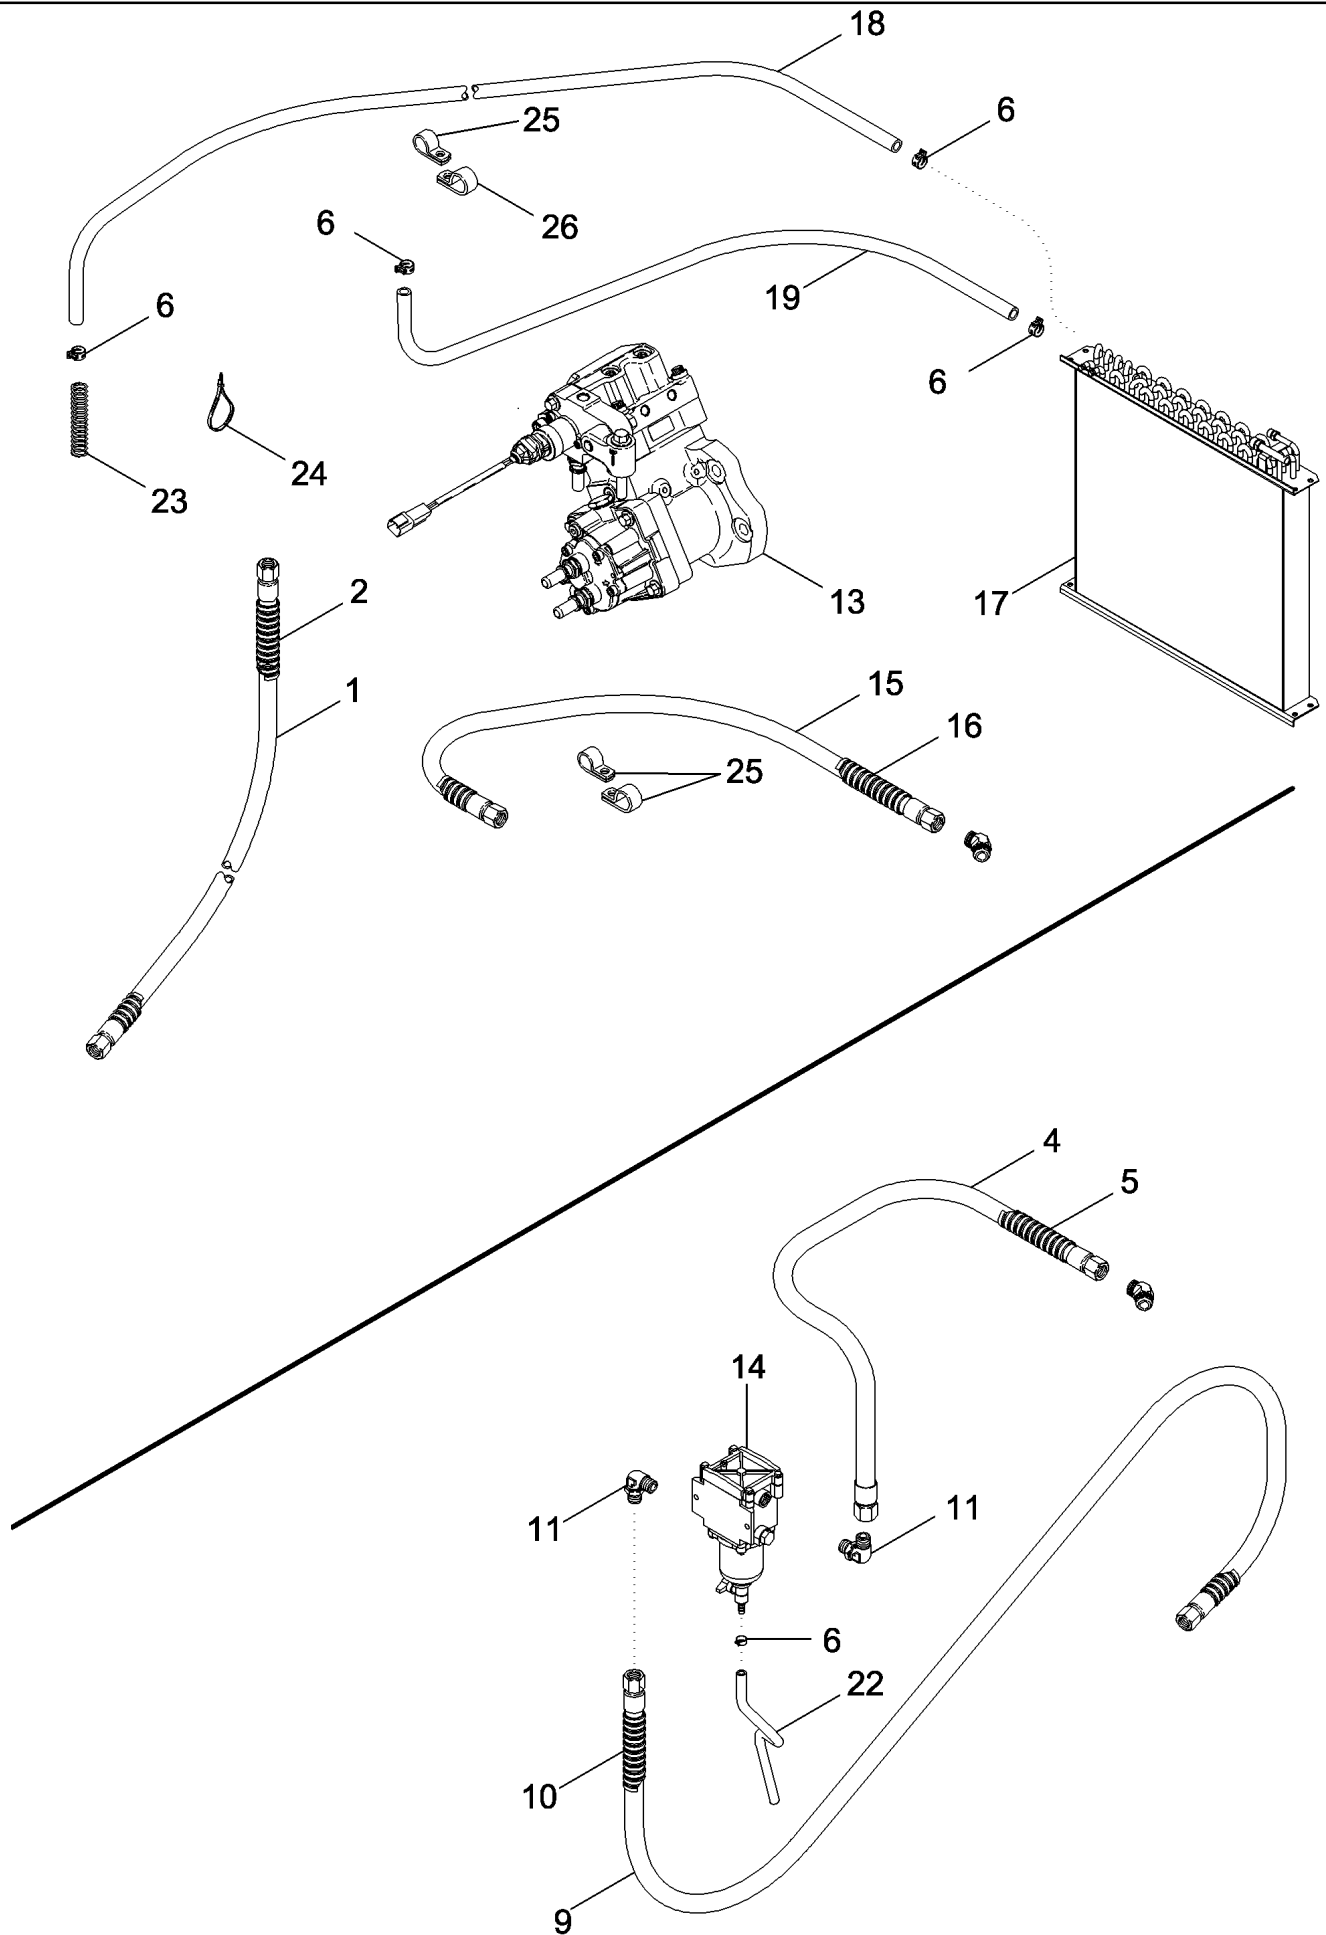

MAGNUM 310 CASE IH TRACTOR (EU) (1/06-)

03-09 FUEL LINES

сылка	Номер детали	Кол-во	Описание
1	87442363	1	HOSE, 2310 mm (90.94")
2	87442364	1	CONDUIT, 2150mm (84.65")
4	87349763	1	HOSE, Fuel Filter Outlet, 570mm (22-7/16 in), If Equipped with Separator Filter
5	87350913	1	CONDUIT, 510 mm (20.07 in), If Equipped with Separator Filter
6	1348264C1	5	CLAMP, HOSE, 3/8 ID, If Equipped With Separator Filter (1)
9	87349720	1	HOSE, Fuel Filter Supply, 1660 mm (65.35 in), If Equipped With Separator Filter
10	87372642	1	CONDUIT, 1490 mm (58.66"), If Equipped With Separator Filter
11	218-5106	2	ELBOW, 90°, 3/4"-16, 37° x 3/4"-16, O-Ring, If Equipped With Separator Filter
13	REF	1	INSTRUCTION, Pump, Injection, See Figure 03-01
14	87346728	1	FILTER, FUEL, , See Figure 03-10
15	87442365	1	HOSE, Without Separator Filter, 1600 mm (63"), Cut From 284736A2
16	87367299	1	CONDUIT, 1500 mm (59.05")
17	REF	1	INSTRUCTION, Cooler, See Figure 09-40
18	87442367	1	HOSE, 4400 mm (173.23") , Cut From 284736A2
19	87367298	1	CONDUIT, 4300 mm (169.29")
22	360525A1	1	HOSE, Filter Drain, 700 mm (27-9/16")
23	87435416	2	SPRING, Fuel Hose Guard
24	L18331	2	STRAP, CABLE, Tie
25	515-24238	3	CLAMP, 15/16", Insul, 7/16" Bolt,
26	515-23206	1	CLAMP, 13/16", Insul, 3/8" Bolt,