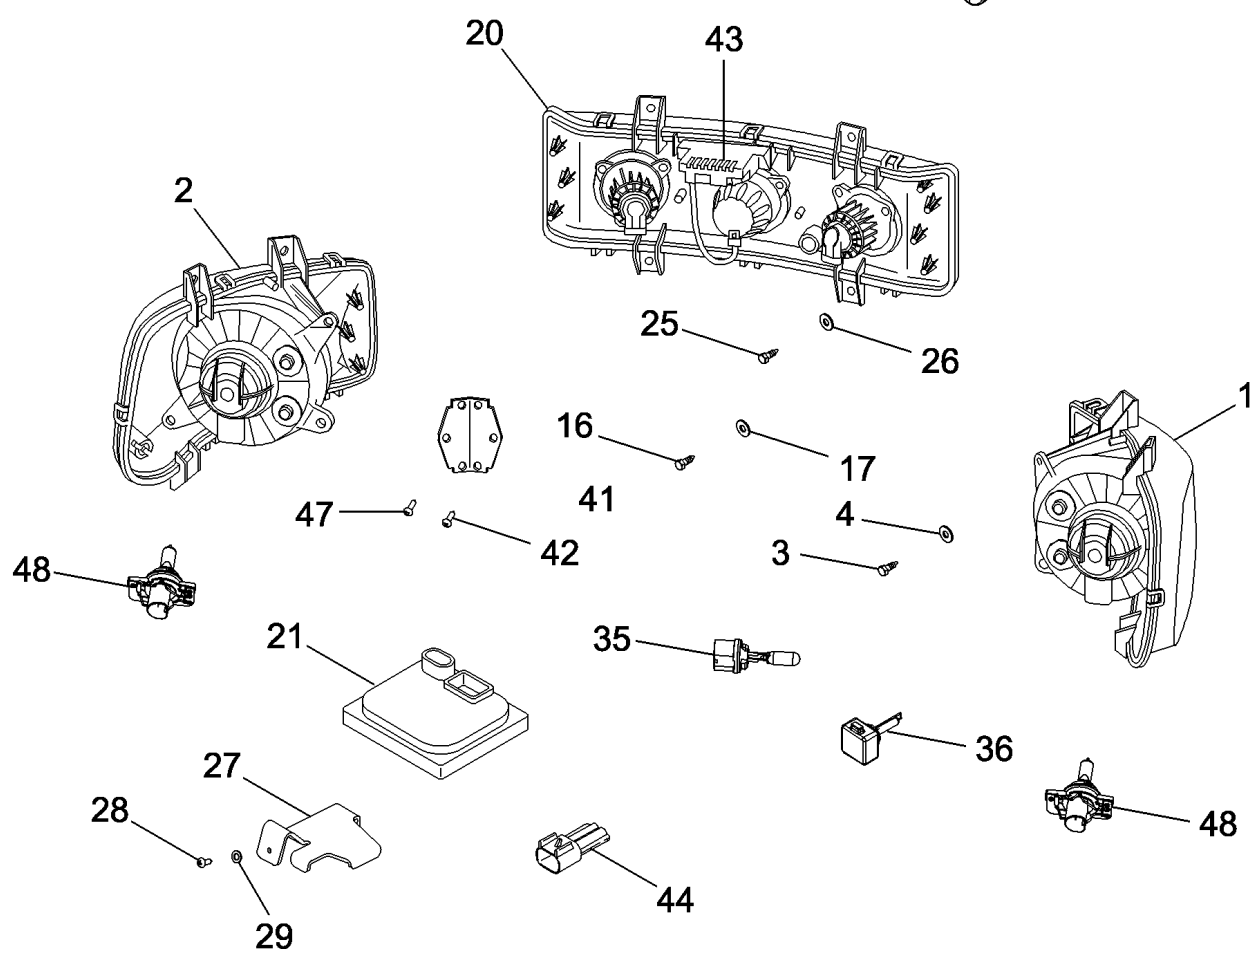

MAGNUM 310 CASE IH TRACTOR (EU) (1/06-)

04-28 HEADLAMPS, BSN Z6RZ02943

сылка	Номер детали	Кол-во	Описание
1	87455672	1	HEADLAMP, RH, Right Hand, RH Dip, Inc. 35, 36, 55, North America Only
1	87455675	1	HEADLAMP, RH, Right Hand, LH Dip, Inc. 35, 36, Australia Only
2	87455673	1	HEADLAMP, LH, Left Hand, RH Dip, Inc. 35, 36, 55, North America Only
2	87455674	1	HEADLAMP, LH, Left Hand, RH Dip, Inc. 35, 36, Australia Only
3	779-14619	6	SCREW, SELF TAP, Hex Hd, M6.3 x 19, M6,3 st x 19, North America Only
4	495-21031	6	WASHER, 1/4", , North America Only
4	259713A1	6	CLIP, (Not Shown), Australia Only
5	87535373	1	HARNESS, (Shown), BSN Z7RZ01521
5	87546827	1	HARNESS, , ASN Z7RZ01521
6	411632A1	1	GROMMET,
7	515-22159	2	CLAMP, 5/8", Insul, 5/16" Bolt, (15.9 mm; M8 Bolt)
8	93199C1	2	FASTENER,
10	96900C1	4	NUT, U, #10-16, Panel type,
15	87455676	1	LAMP, WORK, Center, 3 Halogen bulbs, Inc. 36
16	779-14619	4	SCREW, SELF TAP, Hex Hd, M6.3 x 19,
17	495-21031	4	WASHER, 1/4",
18	87455677	1	LAMP, WORK, Center, 3 HID Bulbs, Inc. 49, 52,53,54
20	87308895	1	LAMP, WORK, Center, Single HID, 2 Halogen bulbs, Inc 43,46,47,50,51
21	322332A1	1	BALLAST,
25	779-14619	4	SCREW, SELF TAP, Hex Hd, M6.3 x 19,
26	495-21031	4	WASHER, 1/4",
27	319929A1	1	SUPPORT,
28	760-14313	1	SCREW, SELF TAP, Pan Hd, M4.2 x 13,
29	895-11005	1	WASHER, M5 x 10 x 1,
35	91967C1	1	BULB,
36	323093A1	1	BULB, 885-12V, Work Lamp
37	291207C1	3	CLAMP,
38	516-22127	5	CLAMP, J, 9/16" Insul, 5/16" Bolt,
41	87520630	2	BRACKET,
42	87316148	2	SCREW, SELF TAP, 3.5 x 16
43	87316350	1	COVER,
44	87366993	3	CONNECTOR, ELEC,
45	760-17113	12	SCREW, SELF TAP, Pan Hd, M3.5 x 13,
46	87316352	2	BULB, HB3 65W Halogen
47	84607408	1	LAMP, WORK, HID
48	87535841	2	HARNESS, Ballast to Halogen Lamp
49	84607408	3	LAMP, WORK, HID
50	87573744	1	CABLE, Ballast to HID Lamp 390 mm
51	87388468	1	BALLAST, HID
52	87573744	3	CABLE, Ballast to HID Lamp 390 mm
53	87388468	3	BALLAST, HID
54	87316350	3	COVER,
55	87365799	1	BULB, Cover