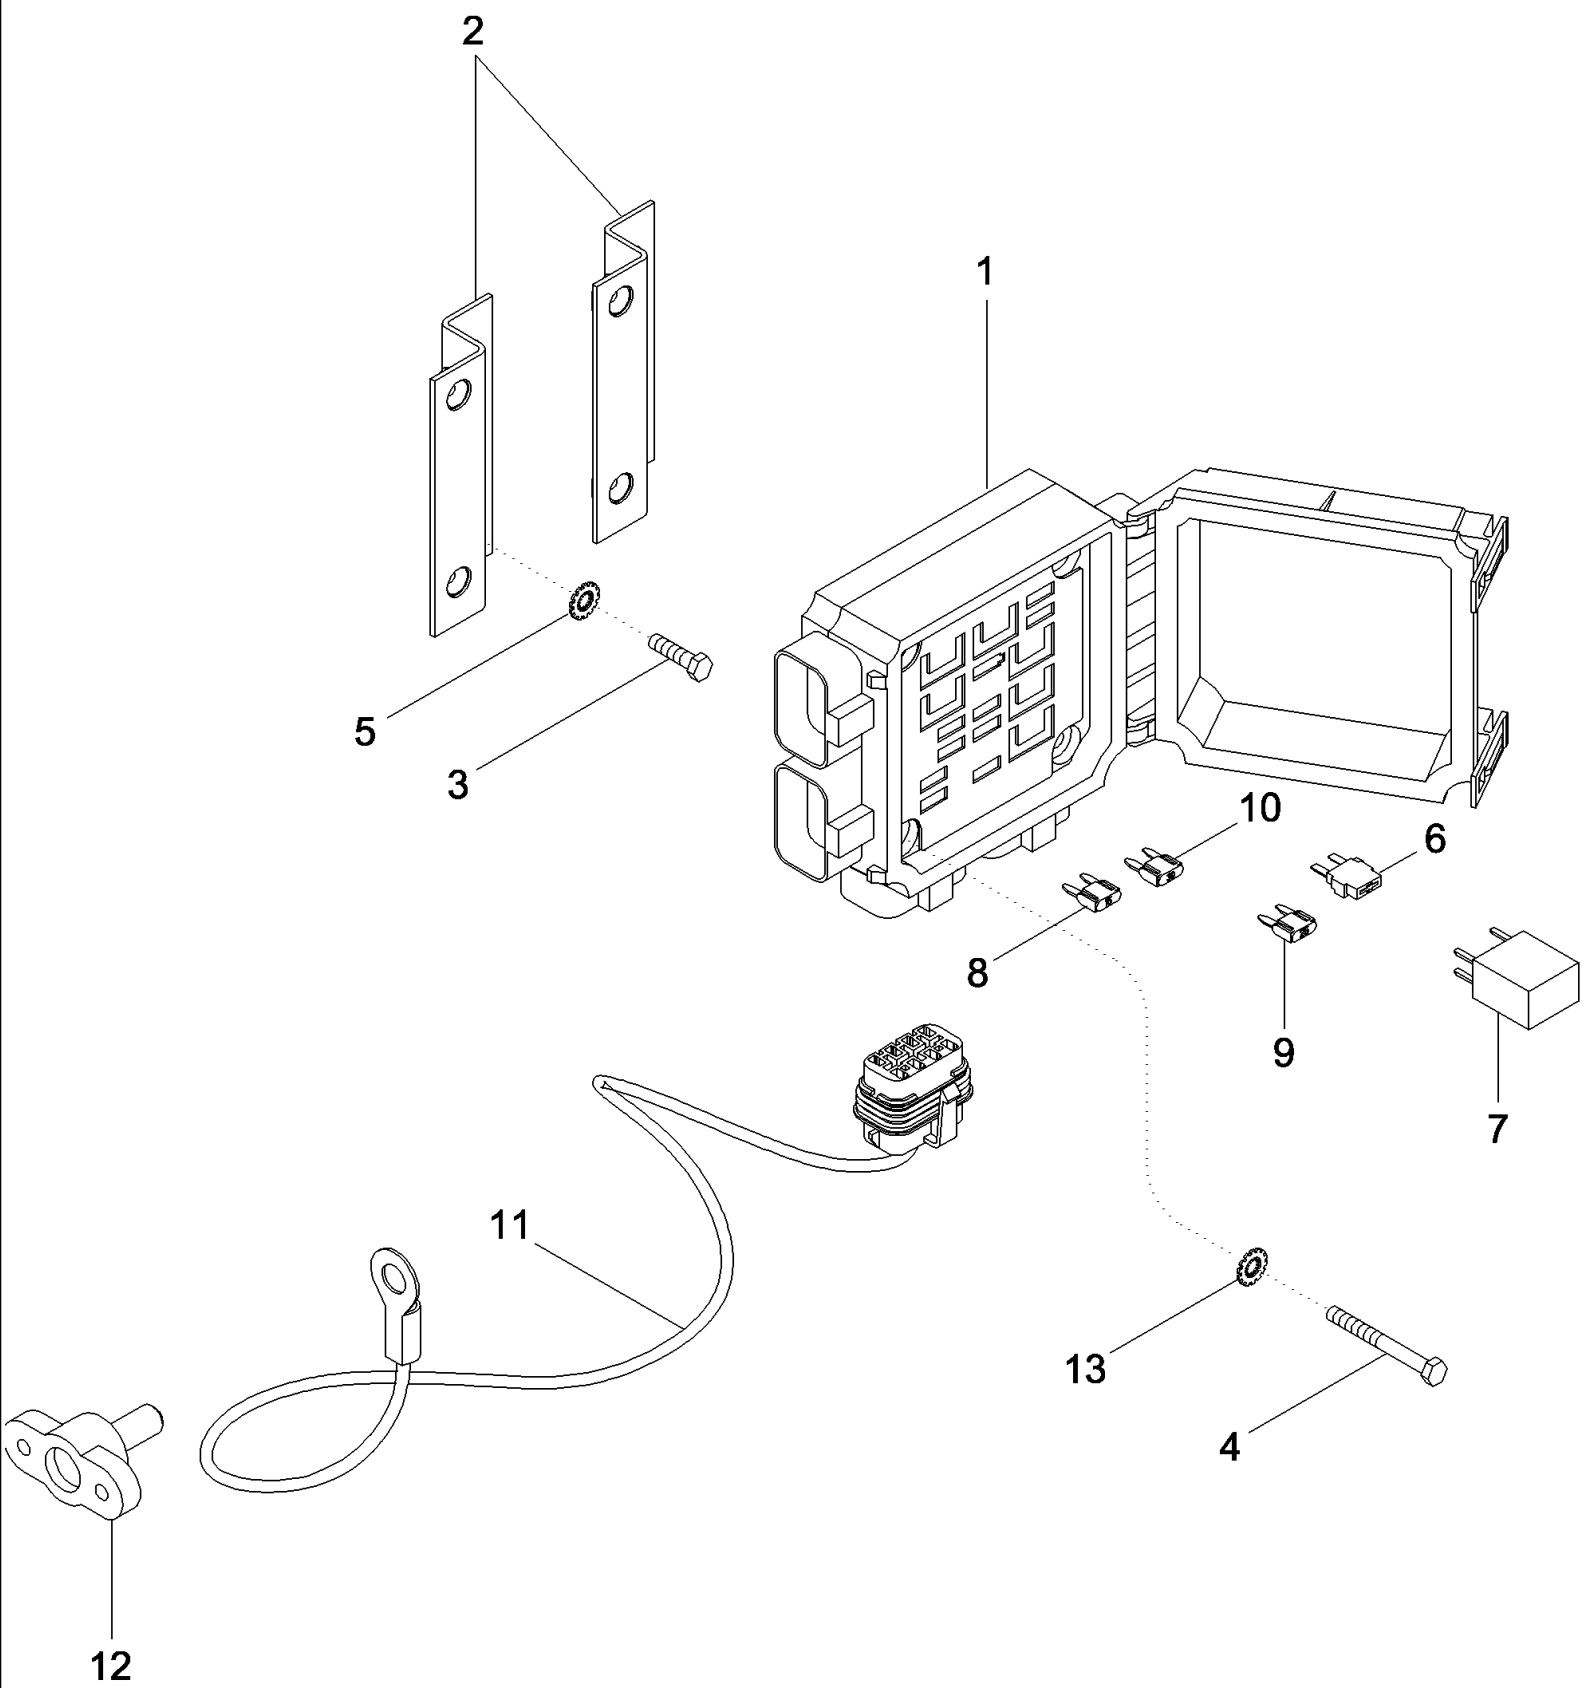

04-02 POWER DISTRIBUTION

MAGNUM 310 CASE IH TRACTOR (EU) (1/06-)

04-02 POWER DISTRIBUTION

сылка	Номер детали	Кол-во	Описание
1	441480A2	1	BOX, FUSE, Engine
2	87410072	2	BRACKET, Fuse Box
3	463-11012	4	SCREW, Hex Hd, #10-24 x 3/4",
4	363-11028	2	SCREW, Hex Hd, #10-24 x 1 3/4",
5	493-11020	4	WASHER, LOCK, Ext-Int Tooth, #10,
6	416569A1	1	DIODE-ELEMENT,
7	416570A1	5	RELAY,
8	121413A1	AR	FUSE, 15 Amp
9	121415A1	AR	FUSE, 25 Amp
10	121416A1	AR	FUSE, 30 Amp
11	441479A2	1	HARNESS, Tractor Auxiliary Power (Shown), BSN Z7RZ01521
11	87546828	1	HARNESS, Tractor Auxiliary Power, ASN Z7RZ01521
12	441483A1	1	CONNECTOR, TERMINAL, Auxiliary Power
13	895-11005	2	WASHER, M5 x 10 x 1,