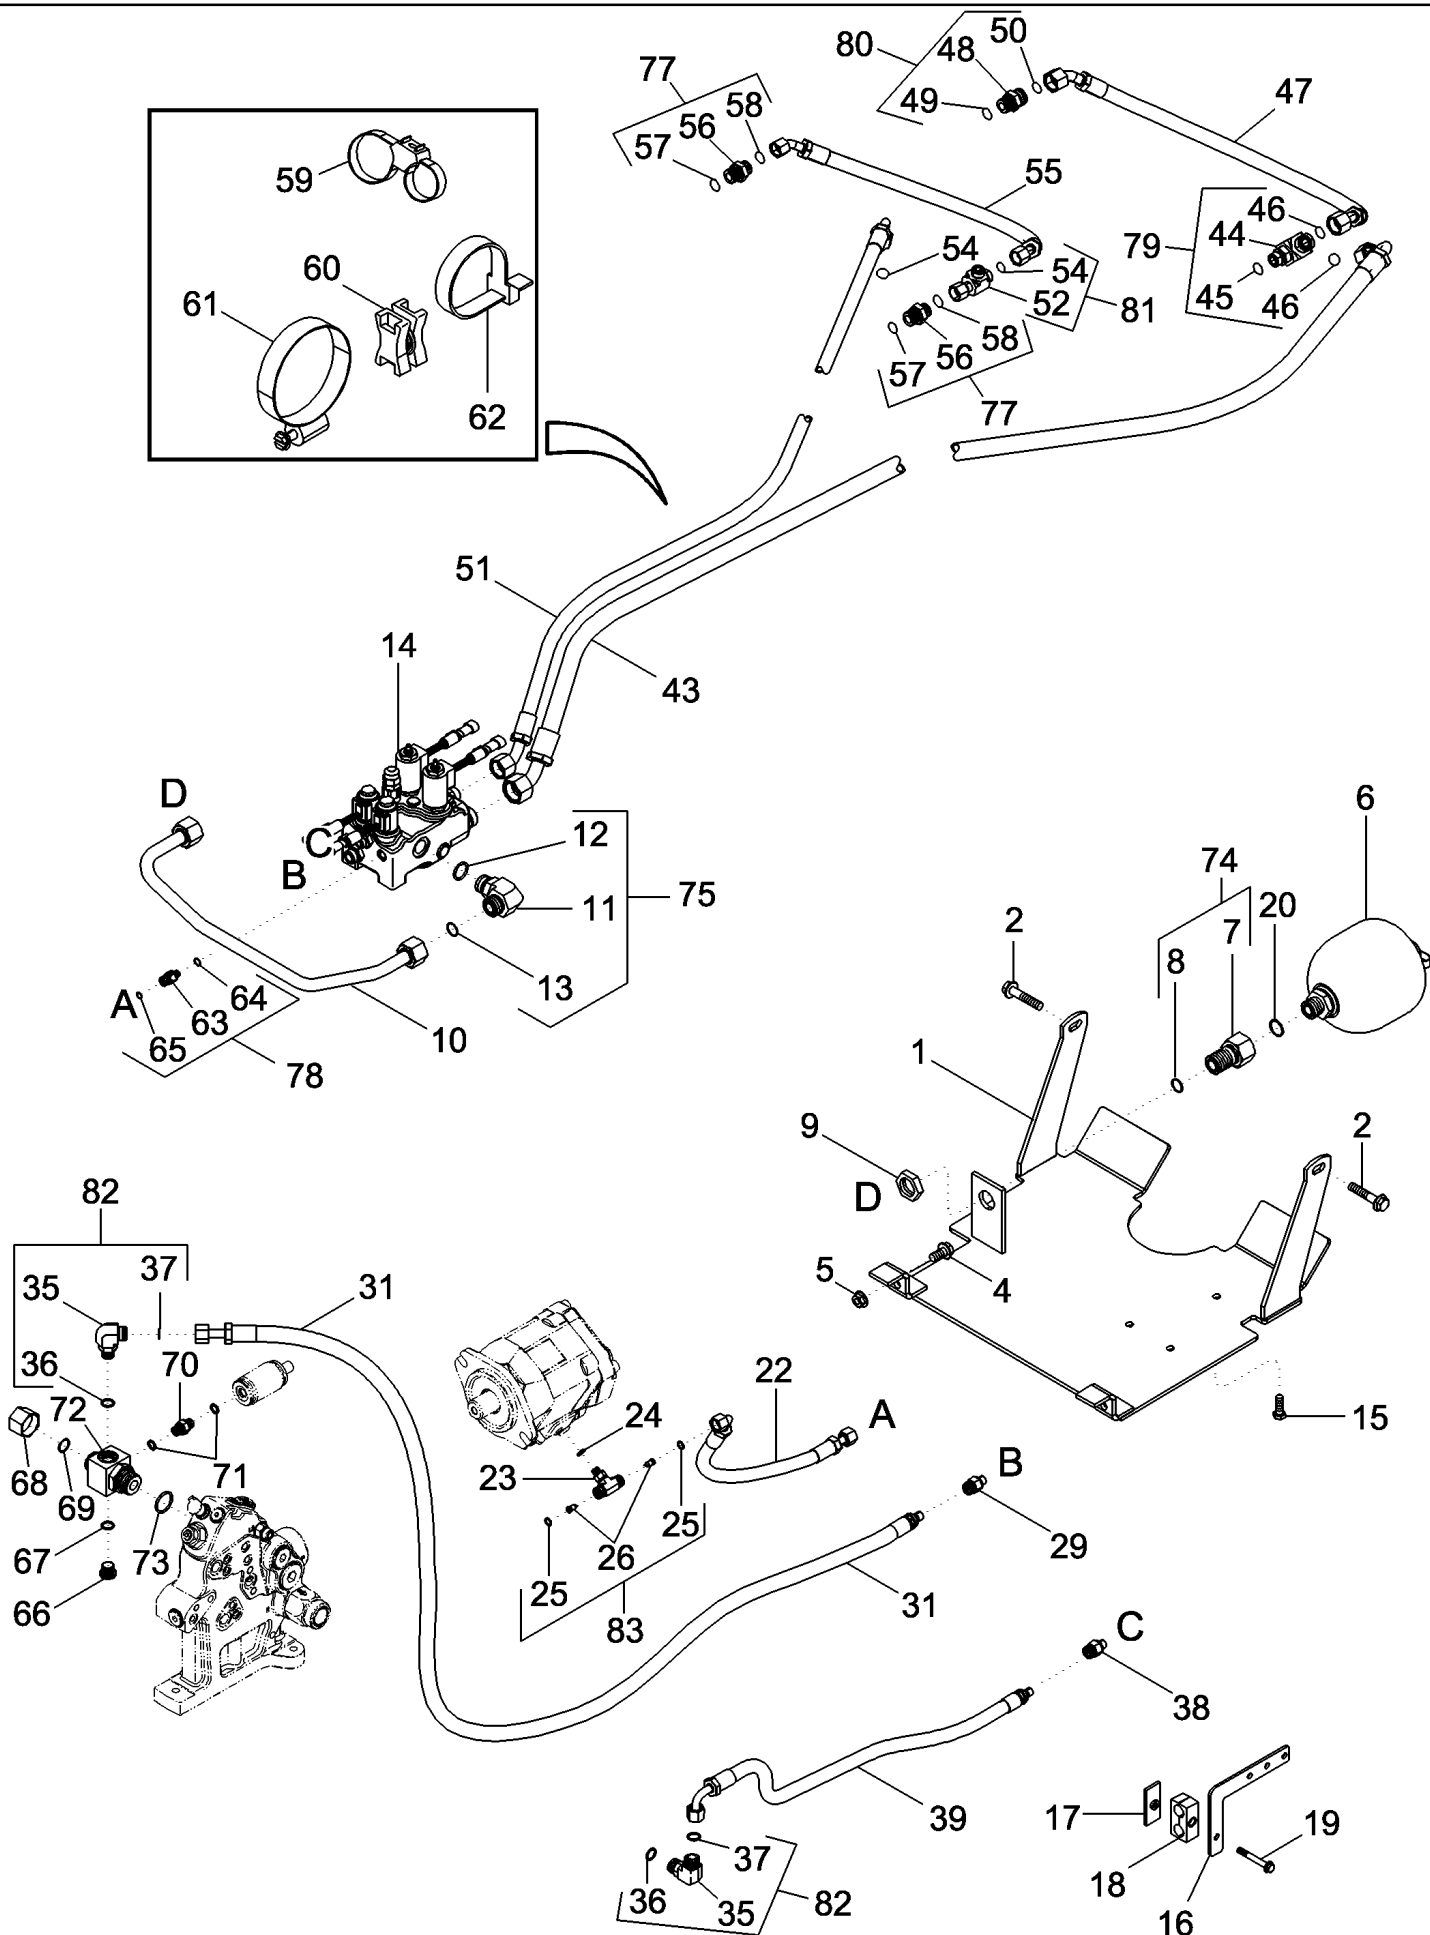

MAGNUM 310 CASE IH TRACTOR (EU) (1/06-)

05-09 HYDRAULIC SYSTEM - SUSPENDED MFD AXLE

сылка	Номер детали	Кол-во	Описание
1	87453236	1	BRACKET,
2	844-12060	2	BOLT, Hex Flg, M12 x 60, 8.8,
3	444954A1	2	SPACER,
4	844-12025	2	BOLT, Hex Flg, M12 x 25, 8.8,
5	825-2412	2	NUT, M12 x 1.75, Flg, Cl 8,
6	452005A1	1	ACCUMULATOR,
7	NSS	1	NOT SERVICED SEPARATELY, Adapter
8	238-6018	1	O-RING, -018, 90 Duro, .739" ID x .070" Thk,
9	701-1249	1	NUT, LOCK, 1 3/16"-12, ORFS Blkhd,
10	87453240	1	TUBE ASSY.,
11	NSS	1	NOT SERVICED SEPARATELY, Fitting
12	637-64236	1	O-RING, CI 6, 23.6MM ID x 2.9 Thk,
13	238-6018	1	O-RING, -018, 90 Duro, .739" ID x .070" Thk,
14	87454196	1	VALVE, Suspended Axle Control, See Figure 05-09
15	514-742	3	BOLT, Hex, M10 x 1.25 x 30, 10.9, Full Thd,
16	87667044	1	BRACKET,
17	384871A1	1	PLATE,
18	329804A1	1	FIXING BRACKET,
19	814-8055	1	BOLT, Hex, M8 x 55, 8.8,
20	637-64236	1	O-RING, CI 6, 23.6MM ID x 2.9 Thk,
22	87671509	1	HOSE, Valve Load Sense
23	NSS	1	NOT SERVICED SEPARATELY, Tee
24	637-63093	1	O-RING, CI 6, 9.3MM ID x 2.2 Thk,
25	238-6012	2	O-RING, -012, 90 Duro, .364" ID x .070" Thk,
26	133519C1	2	SCREEN,
29	87452691	1	CONNECTOR, HYD., M14 x STC
31	87452965	1	HOSE ASSY., Supply
35	NSS	1	NOT SERVICED SEPARATELY, ELBOW
36	86598101	1	O-RING, CI 6, 15.3MM ID x 2.2 Thk,
37	9992298	1	O-RING, -014, 90 Duro, .489" ID x .070" Thk,
38	87452690	1	CONNECTOR, HYD., M16 x STC
39	87452963	1	HOSE ASSY., Return
40	NSS	1	NOT SERVICED SEPARATELY, ADAPTER
41	237-6008	1	O-RING, 8-1, 90 Duro, .644" ID x .087" Thk,
42	238-6014	1	O-RING, -014, 90 Duro, .489" ID x .070" Thk,
43	87435438	1	HOSE,
44	NSS	1	NOT SERVICED SEPARATELY, TEE
45	637-63193	1	O-RING, CI 6, 19.3MM ID x 2.2 Thk,
46	238-6016	2	O-RING, -016, 90 Duro, .614" ID x .070" Thk,
47	86990963	1	HOSE, FLEXIBLE,
48	NSS	1	NOT SERVICED SEPARATELY, CONNECTOR
49	637-63193	1	O-RING, CI 6, 19.3MM ID x 2.2 Thk,
50	238-6016	1	O-RING, -016, 90 Duro, .614" ID x .070" Thk,
51	87435439	1	HOSE,
52	NSS	1	NOT SERVICED SEPARATELY, TEE