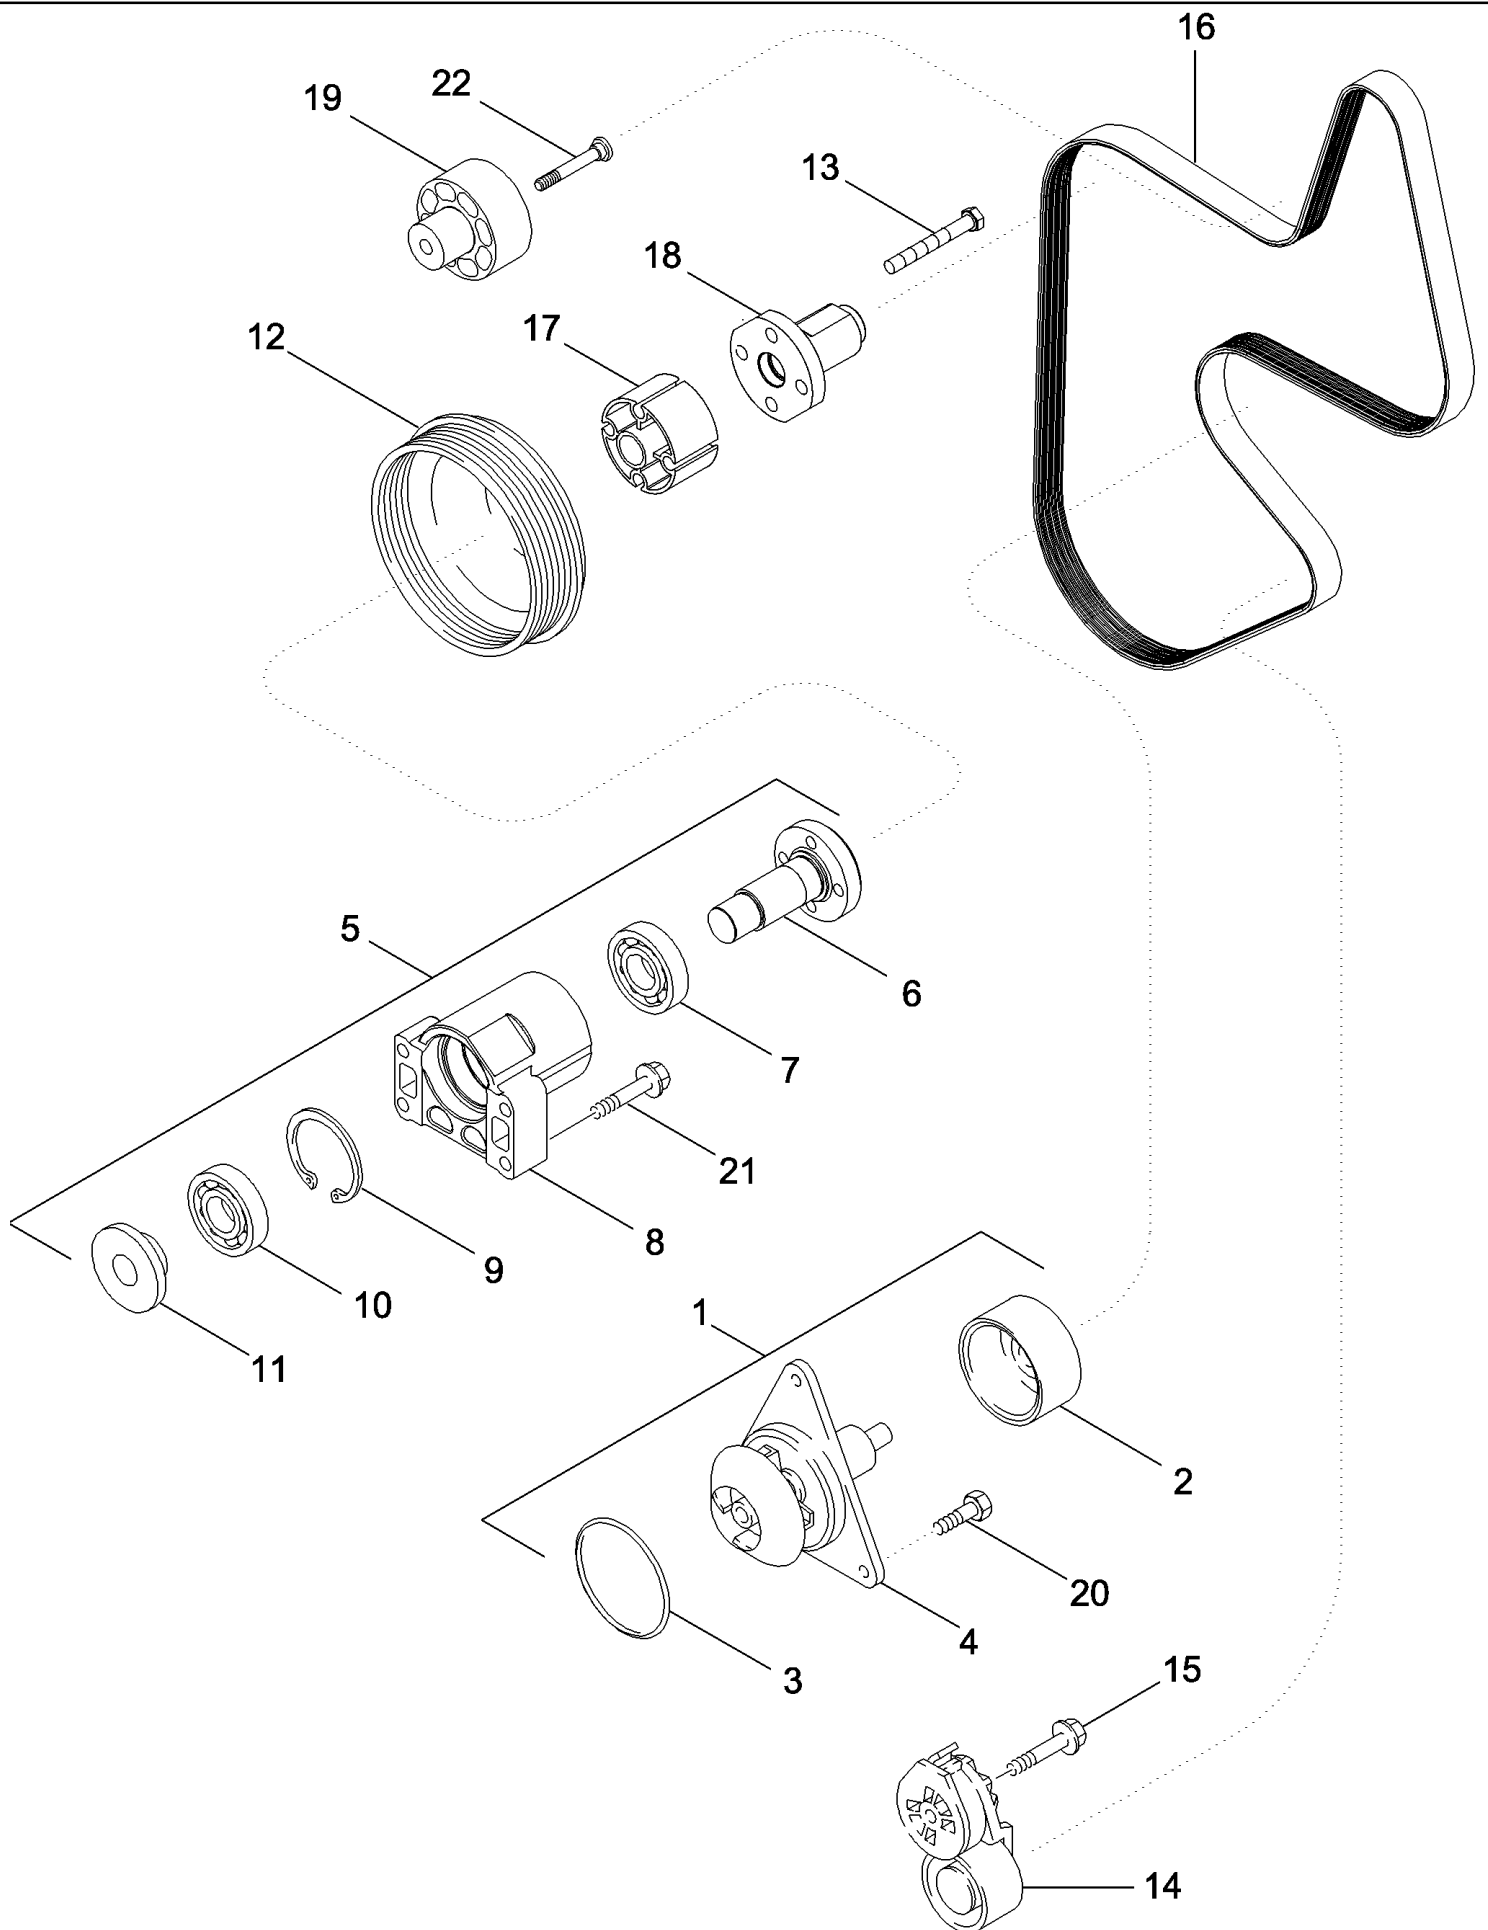

02-12 WATER PUMP SYSTEM

MAGNUM 310 CASE IH TRACTOR (EU) (1/06-)

02-12 WATER PUMP SYSTEM

сылка	Номер детали	Кол-во	Описание
1	87453208	1	PUMP, WATER, Inc. 2 - 4
2	NSS	1	NOT SERVICED SEPARATELY, PULLEY
3	238-5244	1	O-RING, -244, 70 Duro, 4.234" ID x .139" Thk,
4	NSS	1	NOT SERVICED SEPARATELY, PUMP
5	87408931	1	SUPPORT, Inc. 6 - 11
6	J934104	1	HUB,
7	NSS	1	NOT SERVICED SEPARATELY, BEARING, Ball
8	NSS	1	NOT SERVICED SEPARATELY, SUPPORT
9	100-21244	1	RING, SNAP, 2.44", Int, #244,
10	J933440	1	BEARING, BALL,
11	J931016	1	RETAINER,
12	J926855	1	PULLEY, Standard Performance
12	J914462	1	PULLEY, W/Suspended Axle
13	844-10085	4	BOLT, Hex Flg, M10 x 85, 8.8,
14	87345929	1	TENSIONER, BELT,
15	J282433	1	BOLT, M10 x 85
16	87441267	1	BELT, Standard Performance, 2165 mm
16	87441268	1	BELT, With Suspended Axle, 2140 mm
17	A184546	1	SPACER,
18	87456345	1	SHAFT, Fan Adapter
19	87395364	1	PULLEY, Idler, MX215, 245, 275, 305, Magnum 215, 245, 275, and 305
19	87395363	1	PULLEY ASSY., Idler, Magnum 335
20	J934054	3	BOLT, M8 x 28
21	854-10050	4	BOLT, Hex Flg, M10 x 50, 10.9,
22	87380501	1	BOLT, M10 x 80