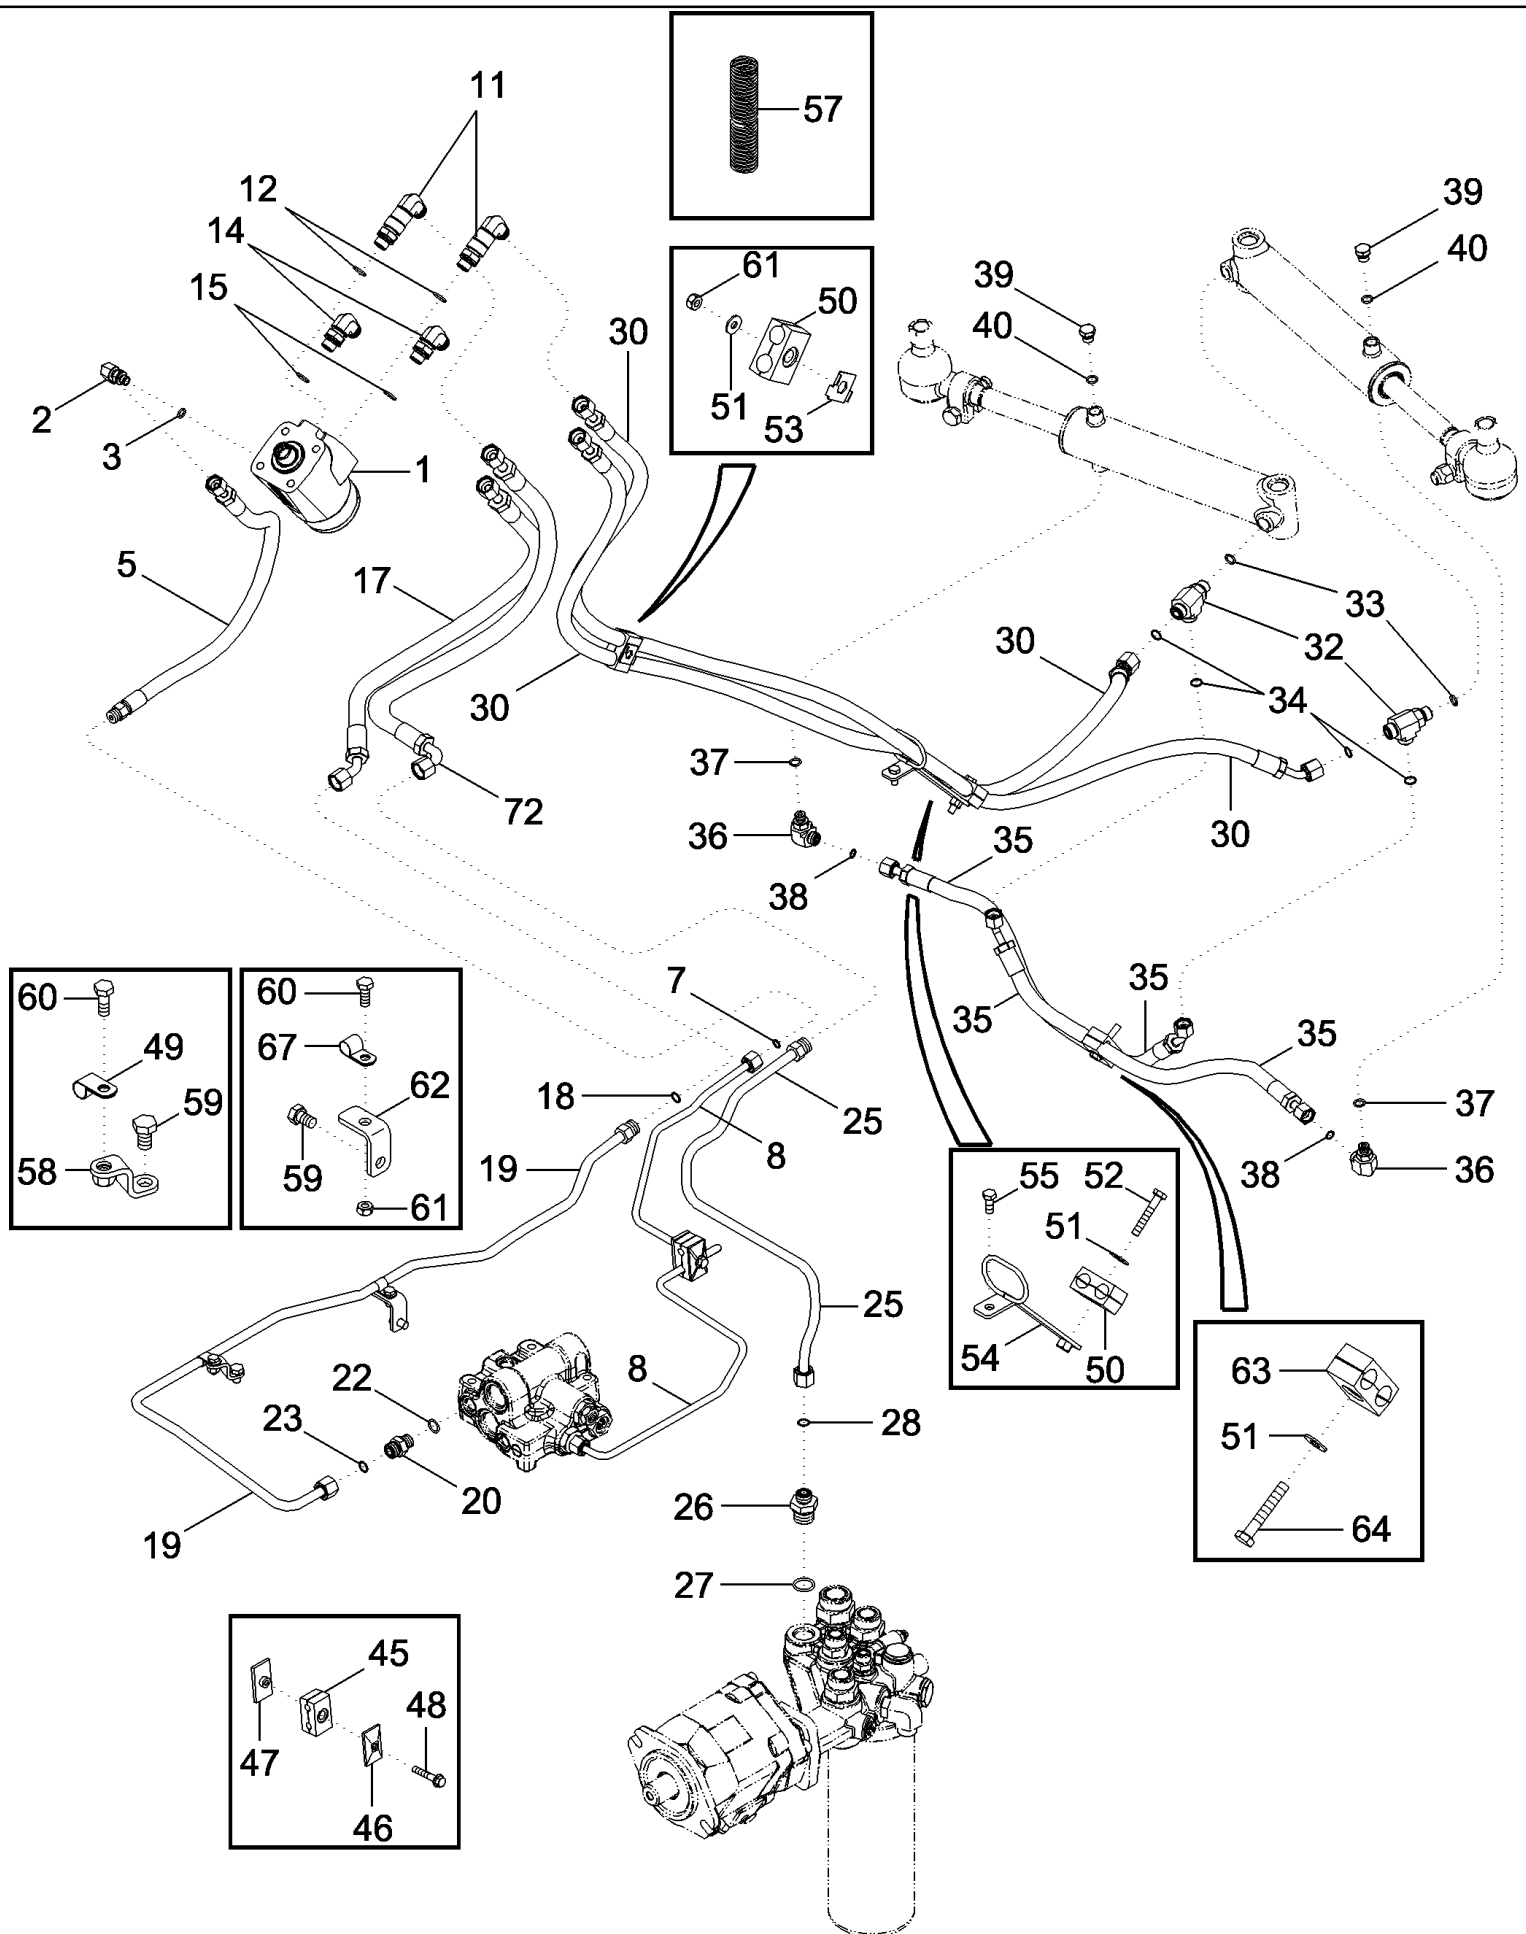

MAGNUM 310 CASE IH TRACTOR (EU) (1/06-)

05-05 STEERING SYSTEM - SUSPENDED

сылка	Номер детали	Кол-во	Описание
1	429576A2	1	PUMP, HYDRAULIC, Steering, With 10 Bolt Hub
1	87364990	1	PUMP, HYDRAULIC, Steering, With 10 Bolt Hub, ASN Z7RZ01521
1	429577A2	1	PUMP, HYDRAULIC, Steering, With 12 Bolt Hub
1	87364986	1	PUMP, HYDRAULIC, Steering, With 12 Bolt Hub, ASN Z7RZ01521
2	87401122	1	ELBOW, 11/16 fc sl x 12 Or, Inc. 3
3	637-63093	1	O-RING, CI 6, 9.3MM ID x 2.2 Thk,
5	87363334	1	HOSE, Steering Load Sense
7	238-6012	2	O-RING, -012, 90 Duro, .364" ID x .070" Thk,
8	87367650	1	TUBE ASSY.,
11	87401124	2	ELBOW, 13/16 fc sl x 18 Or, Inc. 12
12	637-63153	1	O-RING, CI 6, 15.3MM ID x 2.2 Thk,
14	87401123	2	ELBOW, 13/16 fc sl x 18 Or, Inc. 15
15	637-63153	1	O-RING, CI 6, 15.3MM ID x 2.2 Thk,
17	87352870	1	HOSE, Supply
18	238-6014	1	O-RING, -014, 90 Duro, .489" ID x .070" Thk,
19	433591A1	1	TUBE ASSY., Supply
20	700-102	1	CONNECTOR, HYD., 13/16"-16 ORFS x M18 x 1.5 ORB, Inc. 22, 23
22	637-63153	1	O-RING, CI 6, 15.3MM ID x 2.2 Thk,
23	238-6014	1	O-RING, -014, 90 Duro, .489" ID x .070" Thk,
25	87449707	1	TUBE ASSY., Return
26	86597761	1	CONNECTOR, HYD., 13/16"-16 ORFS x M27 x 2 ORB, Incl. 27, 28
27	637-64236	1	O-RING, CI 6, 23.6MM ID x 2.9 Thk,
28	238-6014	1	O-RING, -014, 90 Duro, .489" ID x .070" Thk,
30	87417700	2	HOSE,
32	700-412	2	TEE, 13/16"-16 ORFS x M18 x 1.5 ORB Run, Inc. 33, 34
33	14437985	1	O-RING, 15.3MM ID x 2.4 Thk,
34	70923841	2	O-RING, 1/2 ID x 1/16
35	87414880	2	HOSE,
36	700-304	2	ELBOW, 90e, 11/16"-18 ORFS x M14 x 1.5 ORB, Incl. 37, 38
37	14437785	1	O-RING, 11.3MM ID x 2.4 Thk,
38	70924048	1	O-RING, 3/8 ID x 1/16
39	220064A1	2	PLUG, M14 x 1.5, ORB, Inc. 40
40	637-63113	1	O-RING, CI 6, 11.3MM ID x 2.2 Thk,
45	1546024C1	1	CLAMP, 2 piece
46	384870A1	1	PLATE, 9 x 20 x 1,6 mm
47	384871A1	1	PLATE, M8; 10
48	844-8045	1	BOLT, Hex Flg, M8 x 45, 8.8,
49	515-23175	1	CLAMP, 11/16", Insul, 3/8" Bolt,
50	387161A1	3	CLAMP,
51	895-15008	3	WASHER, M8 x 20 x 1.6,
52	814-8050	2	BOLT, Hex, M8 x 50, 8.8,
53	448560A1	1	PLATE, RETAINING,
54	403534A2	1	BRACKET,
55	555-1	1	BOLT, Hex Flg, M8 x 16, 8.8,
57	408412A1	5	CONDUIT,