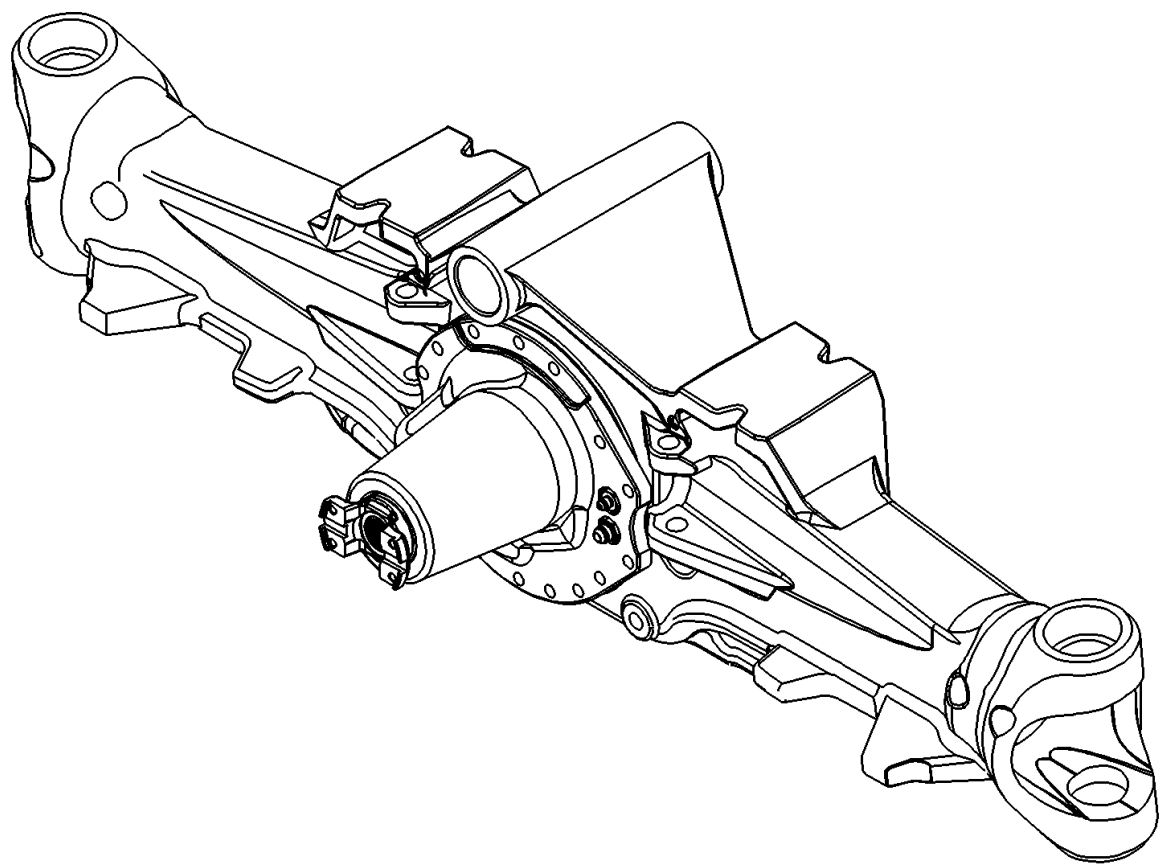

MAGNUM 310 CASE IH TRACTOR (EU) (1/06-)

05-08 HYDRAULIC SYSTEM - MFD DIFFERENTIAL LOCK

сылка	Номер детали	Кол-во	Описание
1	414556A2	1	HOSE ASSY., Supply
2	87445145	1	HOSE ASSY., Return, Suspended Axle 10 Bolt Hub
2	87605685	1	HOSE ASSY., Front Diff Lock Return
3	87454069	1	ELBOW, Standard Axle 10 Bolt Hub, Standard Axle 12 Bolt Hub, Suspended Axle 12 Bolt Hub
4	214-1408	1	CLAMP, HOSE, #08, 0.50/0.91 Type F Worm, Standard Axle 10 Bolt Hub, Standard Axle 12 Bolt Hub, Suspended Axle 12 Bolt Hub
5	700-101	1	CONNECTOR, HYD., 11/16"-16 ORFS x M14 x 1.5 ORB, Incl. 6, 7
6	637-63113	1	O-RING, CI 6, 11.3MM ID x 2.2 Thk,
7	238-6012	1	O-RING, -012, 90 Duro, .364" ID x .070" Thk,
8	L11541	2	STRAP, CABLE, Return Hose