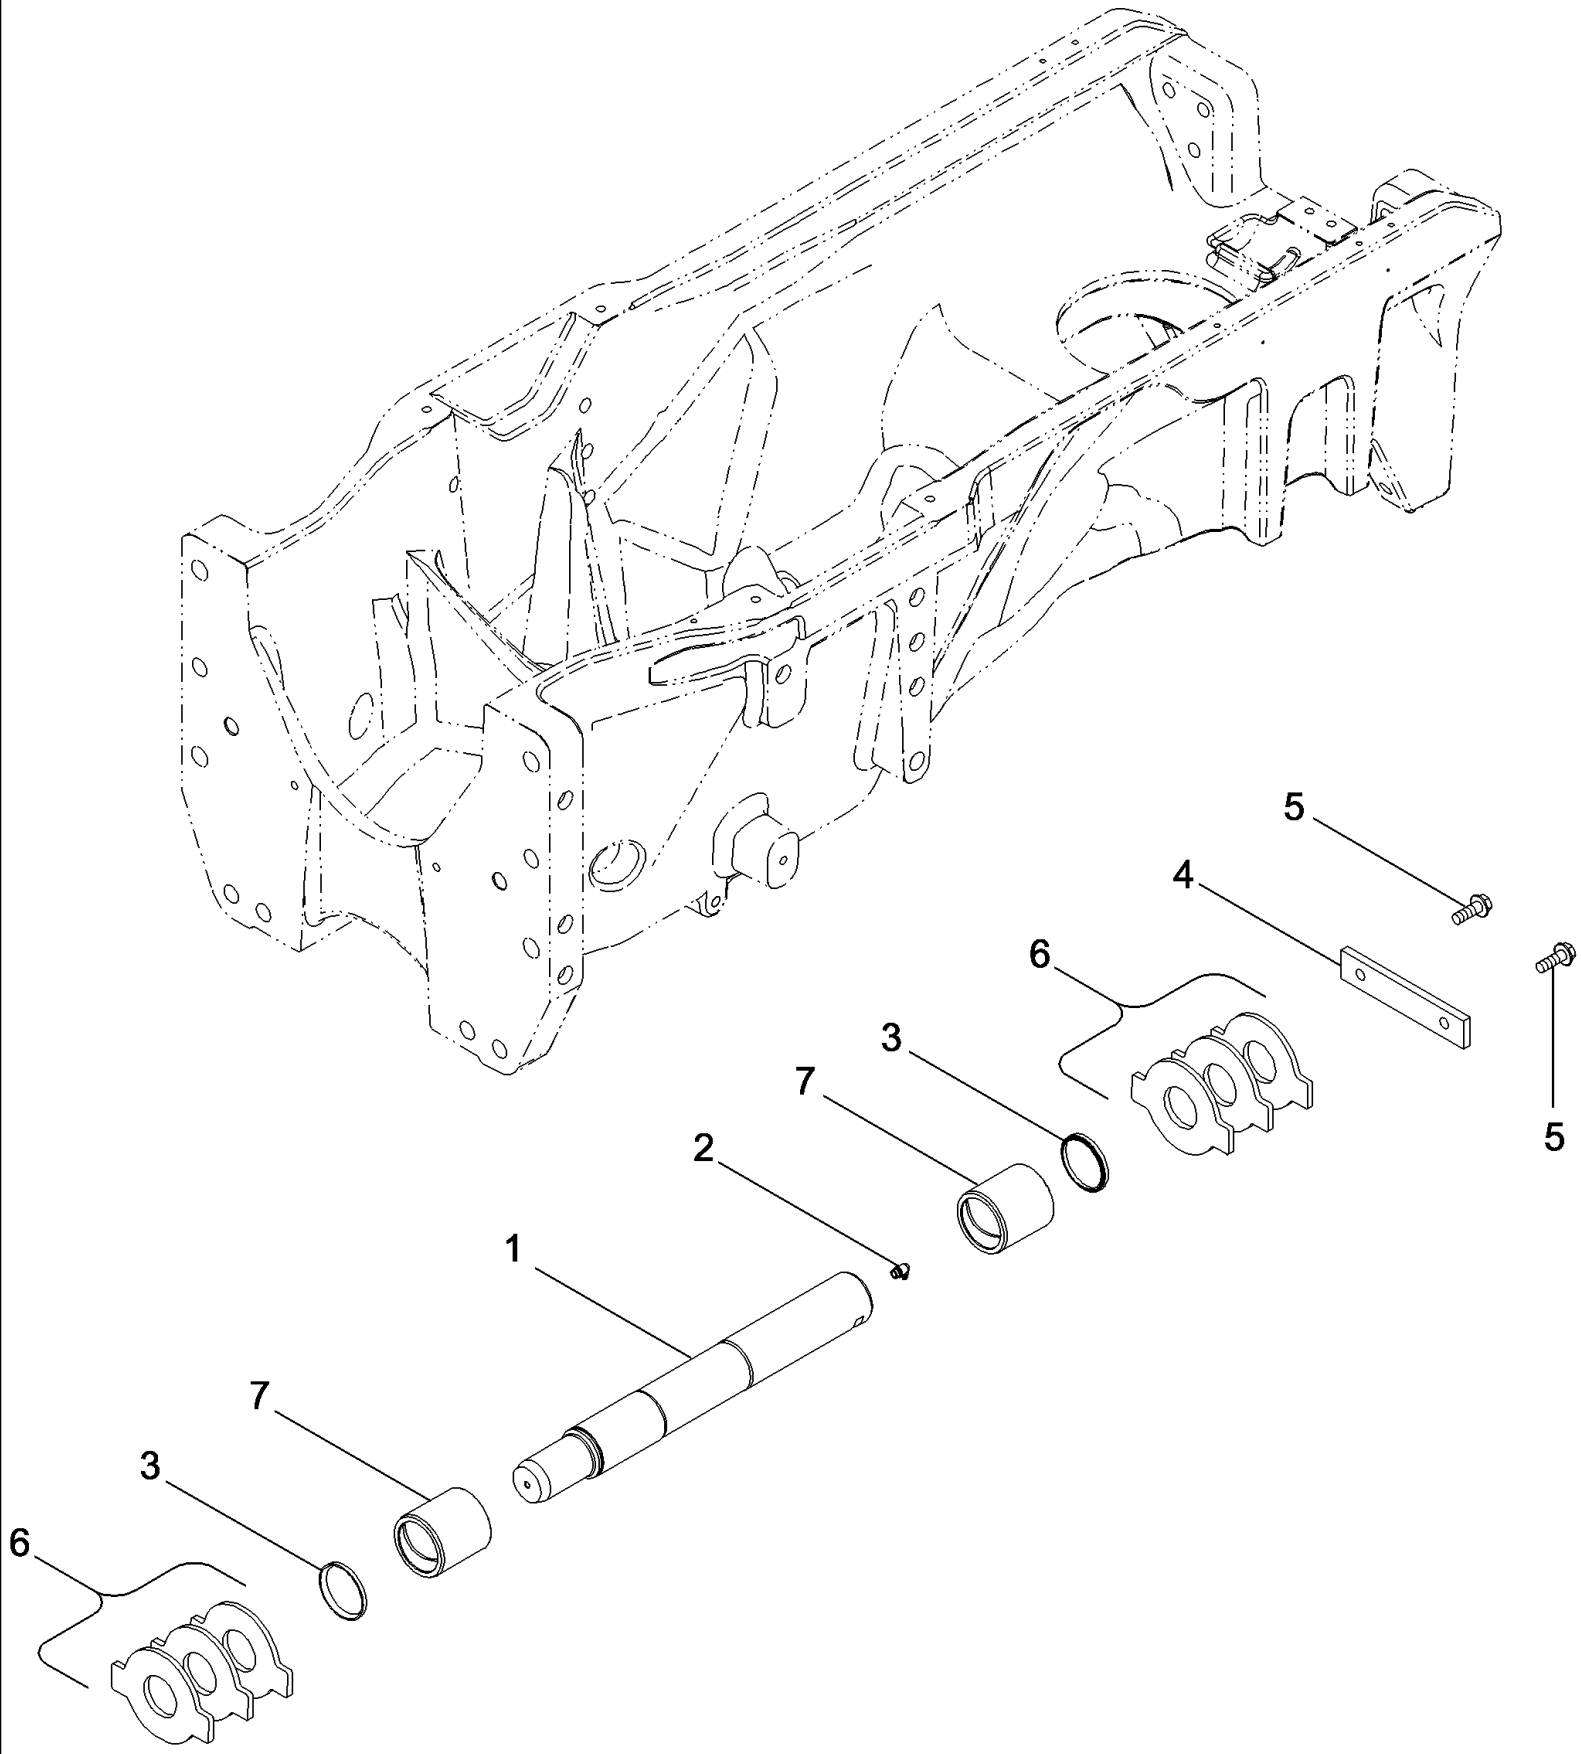

MAGNUM 310 CASE IH TRACTOR (EU) (1/06-)

05-11 FRONT AXLE - MOUNTING, MFD

сылка	Номер детали	Кол-во	Описание
1	87343146	1	PIN ASSY., Inc. 2
2	219-92	1	NIPPLE, LUBE, 90с, 1/8" NPT x .76" lg, Drive,
3	87400202	2	SEAL,
4	226686A3	1	PLATE,
5	857-12035	2	BOLT, Hex Flg, M12 x 35, 10.9,
6	87309060	AR	WASHER, THRUST, 5.75 / 7.75 mm
6	87309061	AR	WASHER, THRUST, 6.25 / 8.25 mm
6	87309062	AR	WASHER, THRUST, 7.0 / 9.0 mm
6	87309063	AR	WASHER, THRUST, 7.5 / 9.5 mm
6	87369711	AR	WASHER, THRUST, 8.0 / 10.0 mm
7	87433501	2	BUSHING,