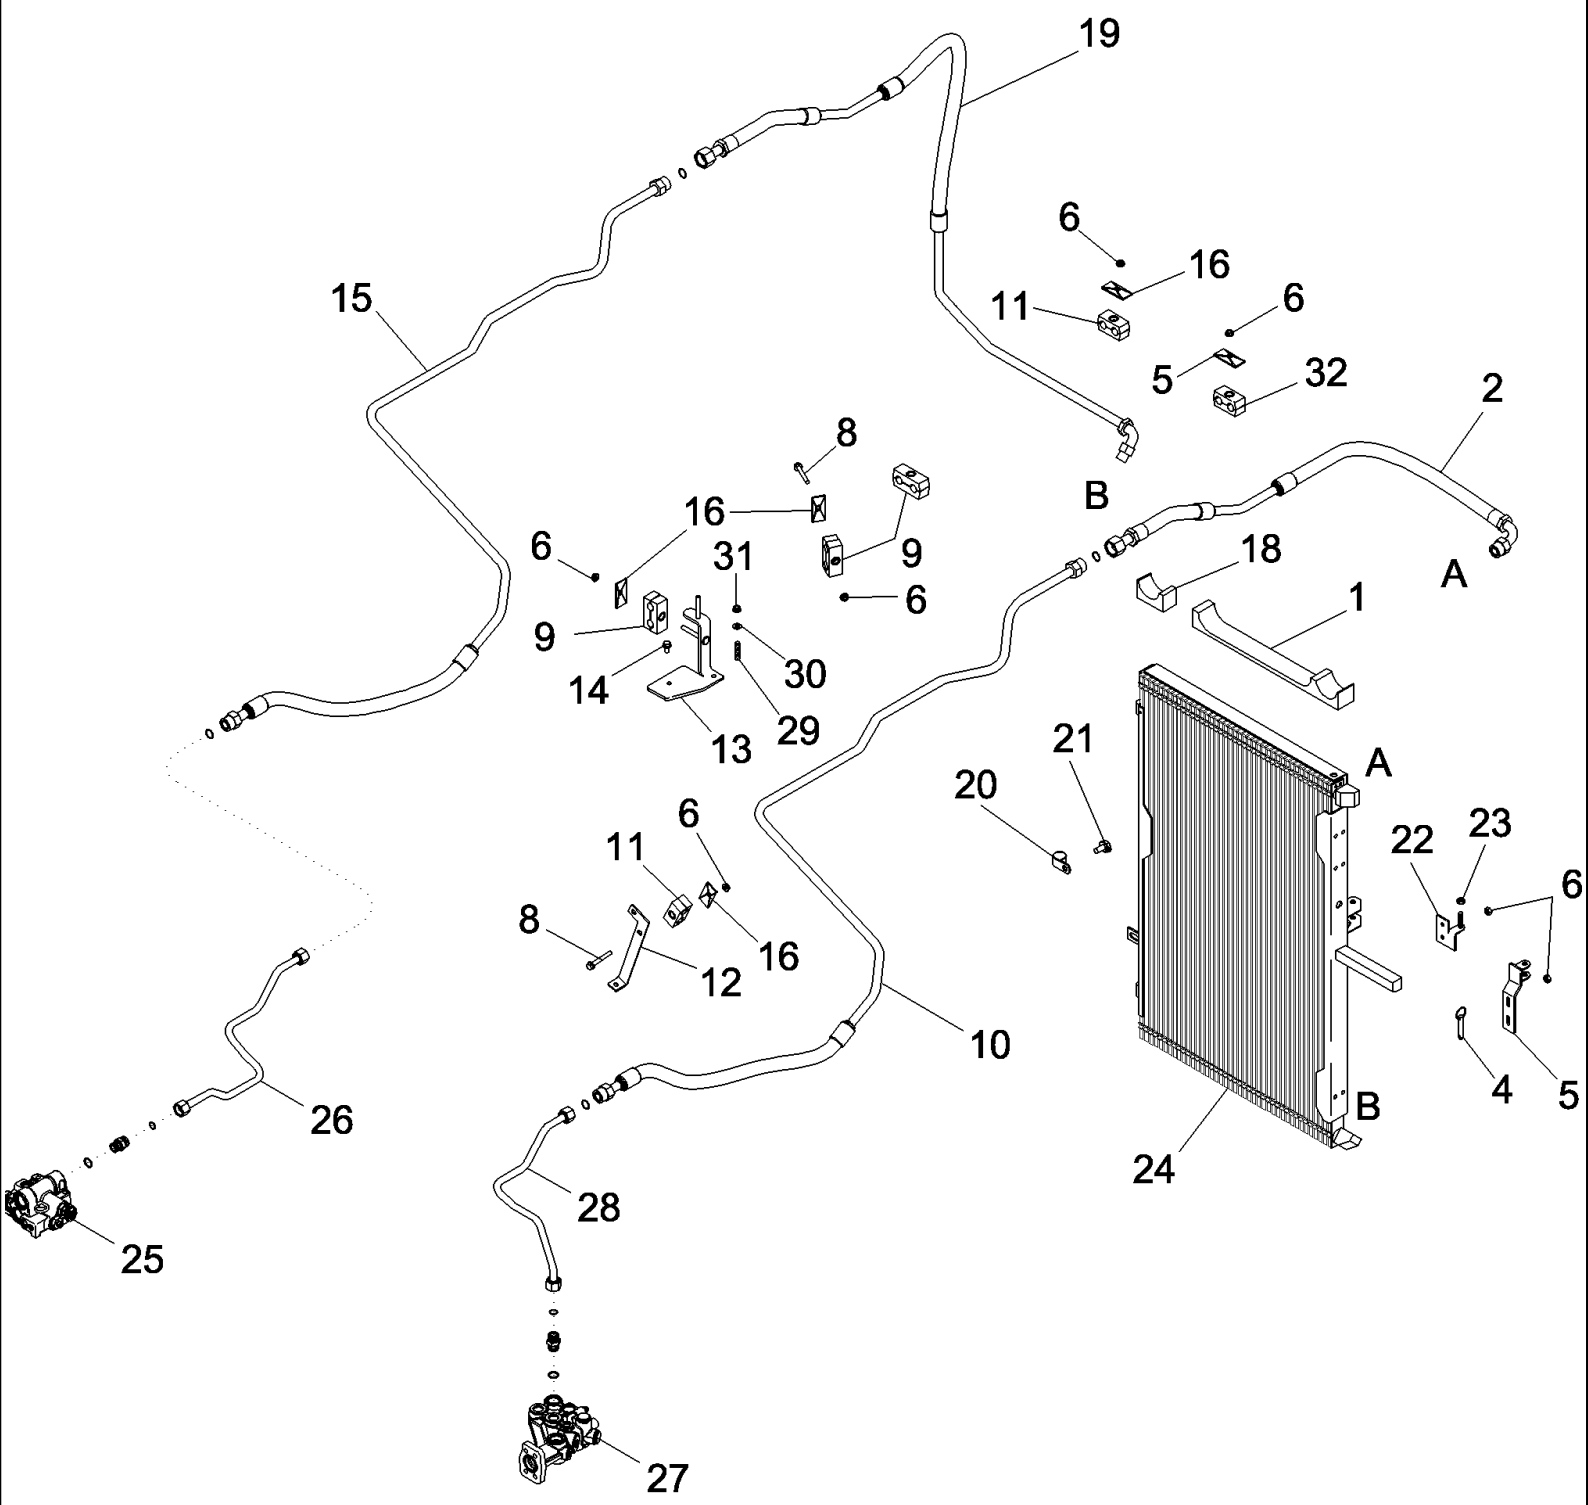

MAGNUM 310 CASE IH TRACTOR (EU) (1/06-)

08-02 HYDRAULIC SYSTEM - OIL COOLER WITH SUSPENDED AXLE, 50KPH & TWINFLOW

сылка	Номер детали	Кол-во	Описание
1	87456457	1	SEAL,
2	87377631	1	HOSE ASSY., Supply
2	87697481	1	HOSE, Supply, (Shown)
4	86017630	1	PIN,
5	87332352	1	BRACKET,
6	825-2408	9	NUT, M8 x 1.25, Flg, CI 8,
8	844-8060	2	BOLT, Hex Flg, M8 x 60, 8.8,
9	1546027C1	3	CLAMP,
10	87355593	1	PIPE, Oil Supply
11	118576A1	2	CLAMP,
12	87336914	1	BRACKET, Oil Cooler Tubes
13	87394076	1	BRACKET,
14	555-1	2	BOLT, Hex Flg, M8 x 16, 8.8,
15	87355596	1	PIPE, Oil Return
16	1347127C1	5	PLATE,
18	87456576	1	SEAL,
19	87377632	1	HOSE ASSY., Return
19	87722957	1	HOSE, Return, (Shown)
20	515-22190	1	CLAMP, 3/4", Insul, 5/16" Bolt,
21	844-8060	1	BOLT, Hex Flg, M8 x 60, 8.8,
22	87455275	1	BRACKET, , BSN Z7RW05168
22	87603124	1	BRACKET, , ASN Z7RW05168
23	832-10408	1	NUT, LOCK, M8 x 1.25, CI 8,
24	87360029	1	COOLER, OIL, Transmission
24	87682256	1	Transmission
25	87306467	1	TUBE ASSY., Oil Cooler Return to Filter
26	401600A1	1	HEAD ASSY., Filter, Standard Flow
26	405409A1	1	HEAD ASSY., Filter, High Flow
27	87427822	1	VALVE, Priority
28	87443859	1	TUBE,
29	J934178	1	STUD,
30	895-25008	1	WASHER, M8 x 20 x 1.6,
31	825-5148	1	NUT, M8, Flg Ser,
32	124668A1	1	CLAMP,