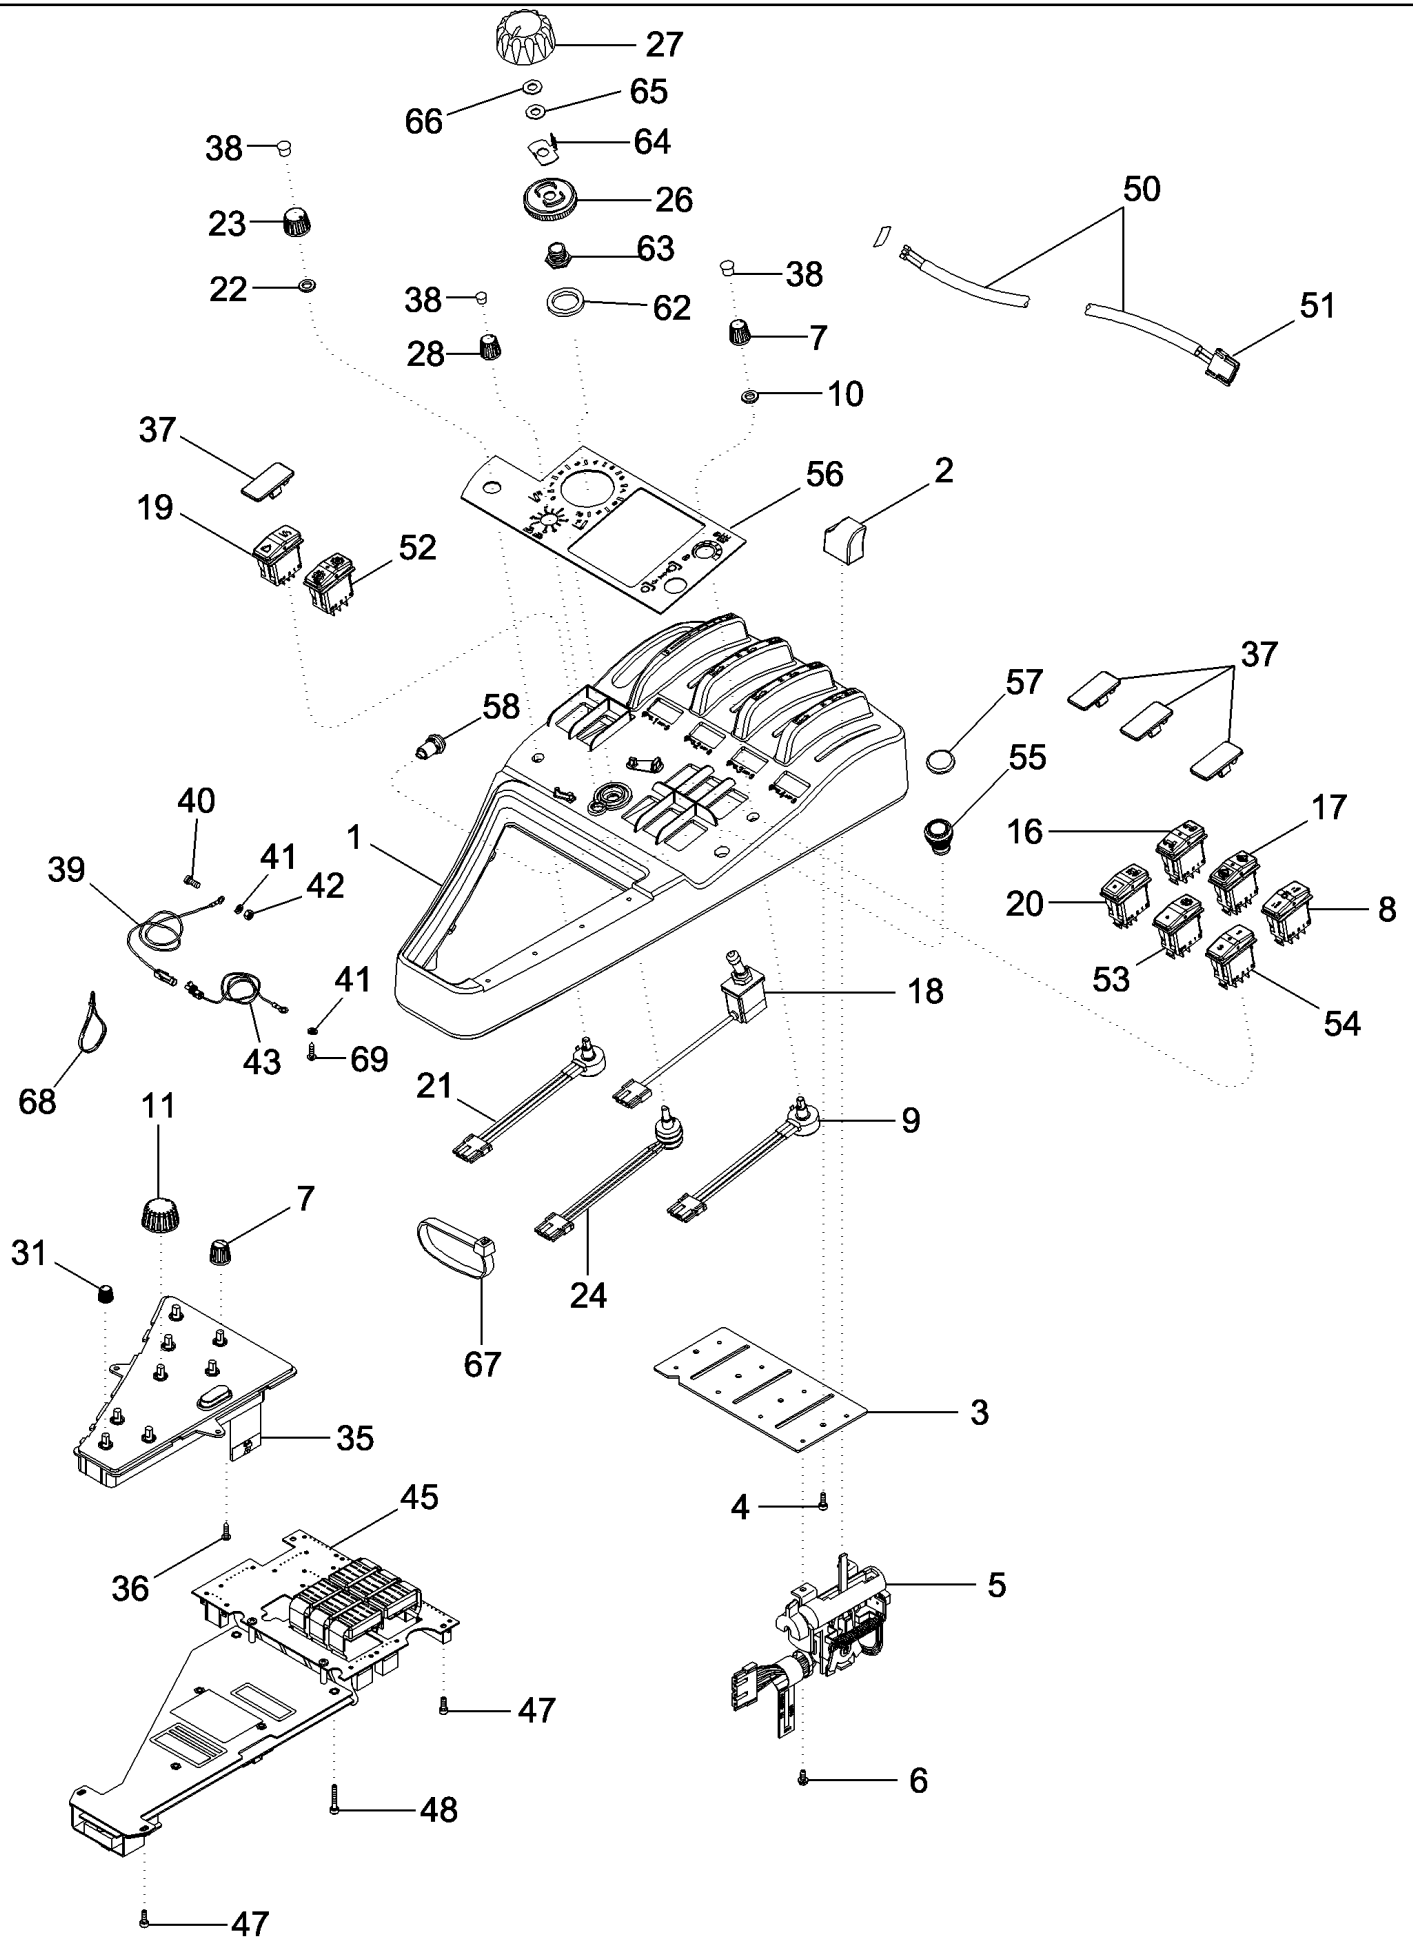

04-18 CONTROLS - RIGHT HAND CONSOLE

MAGNUM 310 CASE IH TRACTOR (EU) (1/06-)

04-18 CONTROLS - RIGHT HAND CONSOLE

сылка	Номер детали	Кол-во	Описание
1	REF	1	INSTRUCTION, Cover Assembly, See Figure 09-34
2	406962A1	AR	KNOB,
3	230098A1	1	PLATE,
4	368048A1	4	SCREW, M4 x 12
5	87395299	AR	VALVE, CONTROL, Remote Hydraulics
6	281-3446	AR	SCREW, SELF TAP, Hex Wash Hd, #8 x 3/8",
7	276797A1	AR	KNOB,
8	87414463	1	SWITCH, 5th Remote
8	87347179	1	SWITCH, Top Link
9	256305A2	1	POTENTIOMETER, Flow Control, 5th Remote, Inc. 10
10	A39888	2	NUT, 3/8-32
11	187820A1	1	BUTTON,
16	87414464	1	SWITCH, MFD
17	87414328	1	SWITCH, Differential Lock
18	409603A2	1	SWITCH, PTO
19	86990406	1	SWITCH, Hitch Control
20	87414327	1	SWITCH, Slip Limit Control
21	87399300	1	POTENTIOMETER, Draft Control, Inc. 22
22	A39888	1	NUT, 3/8-32
23	87454709	1	KNOB, SWCD Encoder
24	87399301	1	POTENTIOMETER, Hitch Position
26	87435194	1	KNOB, Hitch Lever
27	87434770	1	KNOB, Hitch Position Control
28	314601A1	1	BUTTON, Hitch Draft Control
31	223433A1	3	KNOB,
35	87365723	1	PANEL, INSTRUMENTS, With Hitch
35	87382886	1	PANEL, INSTRUMENTS, Hitch Secondary/Flow With Implement Height Control
36	760-14316	2	SCREW, SELF TAP, Pan Hd, M4.2 x 16,
37	406324A2	AR	PLUG,
38	87570112	AR	PLUG,
38	353-401	AR	PLUG, Dome, .312" hole, Nylon,
39	87518589	1	CABLE, Armrest Ground, 115 mm (4-1/2")
40	844-8016	1	BOLT, Hex Flg, M8 x 16, 8.8,
41	893-11008	2	WASHER, LOCK, Ext Tooth, M8,
42	825-5148	1	NUT, M8, Flg Ser,
43	87704091	1	CABLE, Cab Ground, 1385 mm (54-1/2 in)
45	87524858	1	CONTROL, Without Software
47	864-4012	4	SCREW, Hex Soc Hd, M4 x 12, 8.8,
48	864-4025	2	SCREW, Hex Soc Hd, M4 x 25, 8.8,
50	258010A2	1	SWITCH, Transmission Shift
51	235676A1	1	CONNECTOR,
52	86989945	1	SWITCH, Programmable Shift
52	87422017	1	SWITCH, End-of-Row Step/Pause, With End-of-Row System
53	87414465	1	SWITCH, Autoshift, ASN Z6RZ05385
53	87538596	1	SWITCH, Autoshift, BSN Z6RZ05385