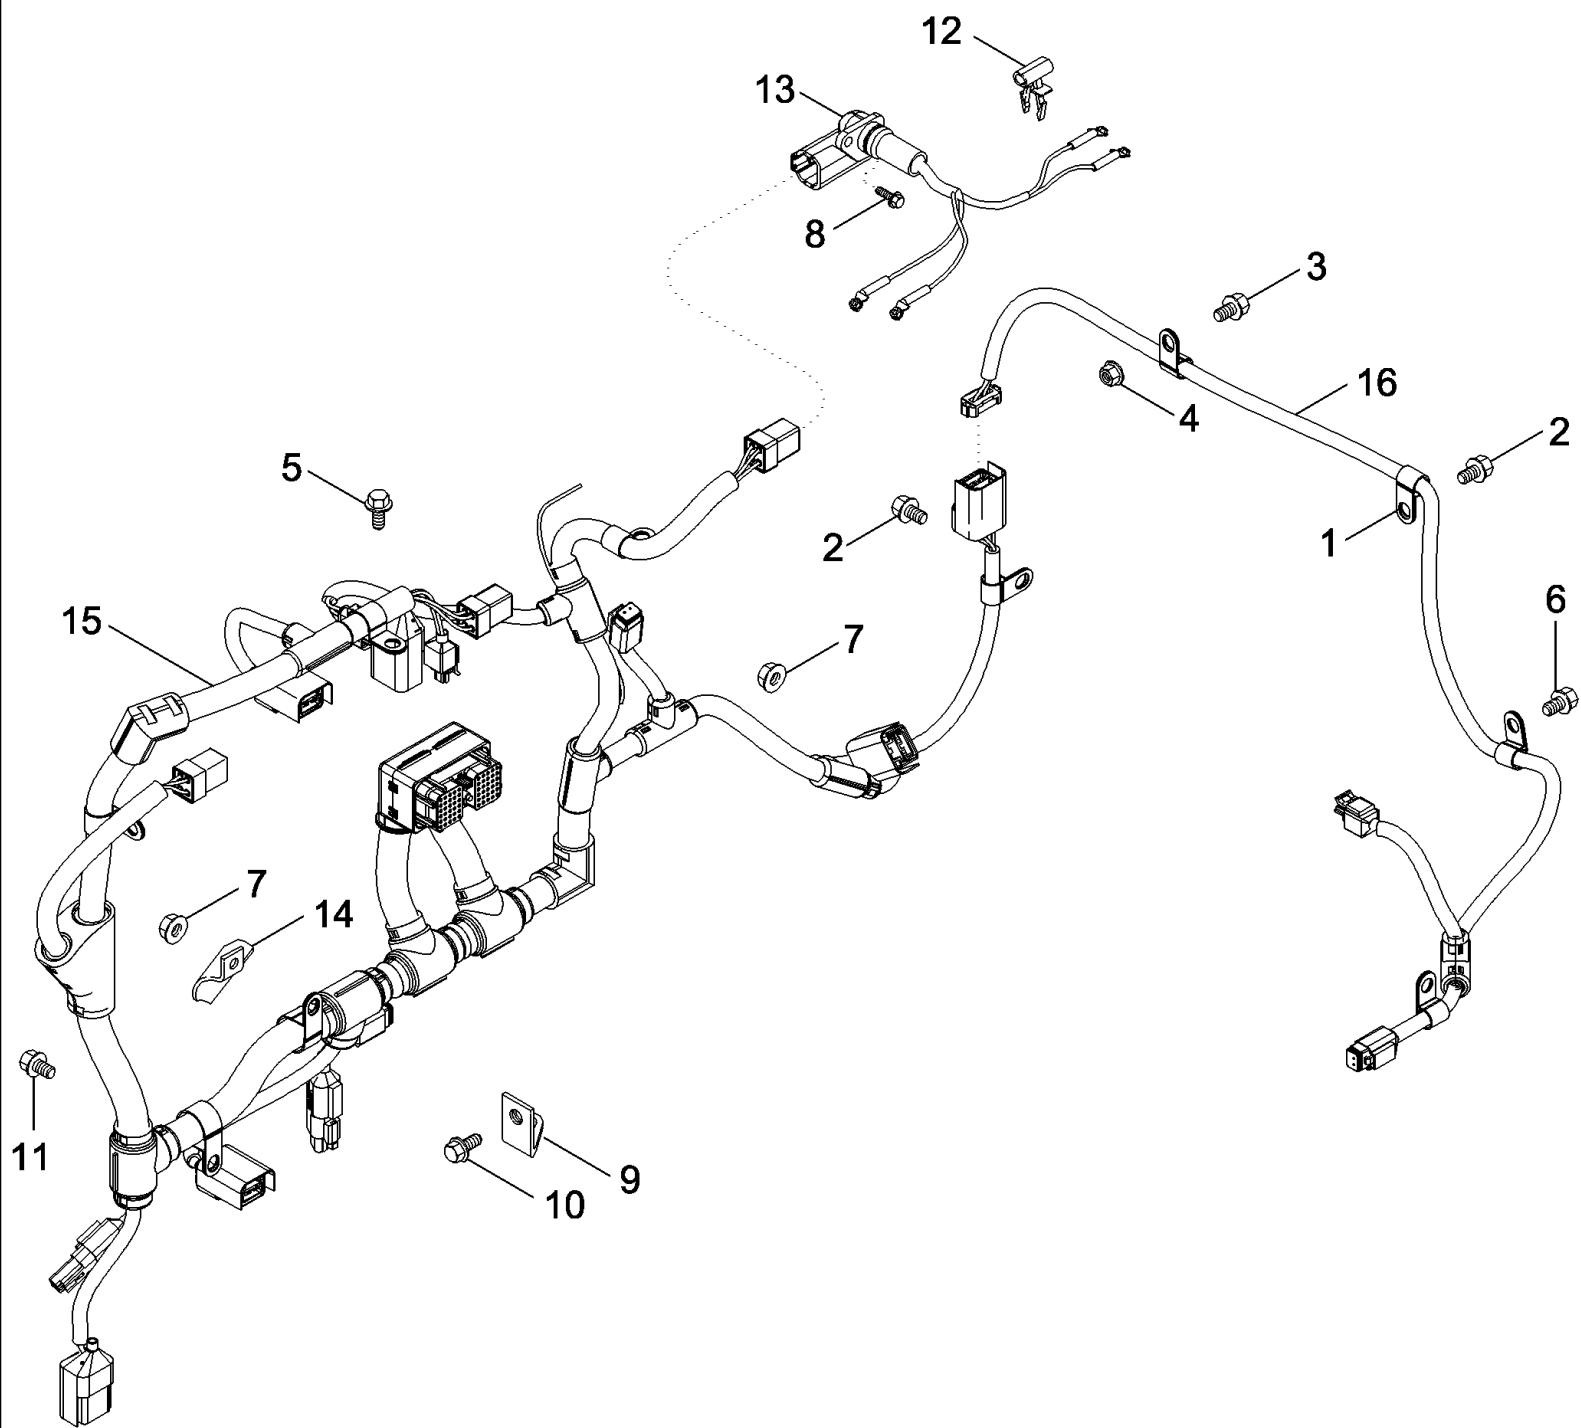

MAGNUM 310 CASE IH TRACTOR (EU) (1/06-)

04-04 HARNESS, ENGINE CONTROL MODULE

сылка	Номер детали	Кол-во	Описание
1	515-23127	1	CLAMP, 1/2", Insul, 3/8" Bolt,
2	313490A1	2	BOLT, M10 x 14
3	615-8012	1	BOLT, Hex, M8 x 12, 8.8, Full Thd,
4	825-2408	1	NUT, M8 x 1.25, Flg, CI 8,
5	845-6010	1	BOLT, Hex Flg, M6 x 10, 8.8, Full Thd,
6	97010C1	1	BOLT, SPREADER, M6 x 12
7	825-2406	3	NUT, M6 x 1, Flg, CI 8,
8	845-6015	3	BOLT, Hex Flg, M6 x 15, 8.8, Full Thd,
9	J919294	1	SUPPORT, Tube Fuel Supply
10	87346341	1	BOLT,
11	J925883	1	SCREW, M8 x 16: 10.9
12	87346212	8	CLIP, WIRE,
13	87346235	1	HARNESS, WIRE, Injector Wiring
14	87346319	1	BRACE,
15	87346337	1	HARNESS, WIRE, Engine ECM
16	87553631	1	HARNESS, Temp Sensor