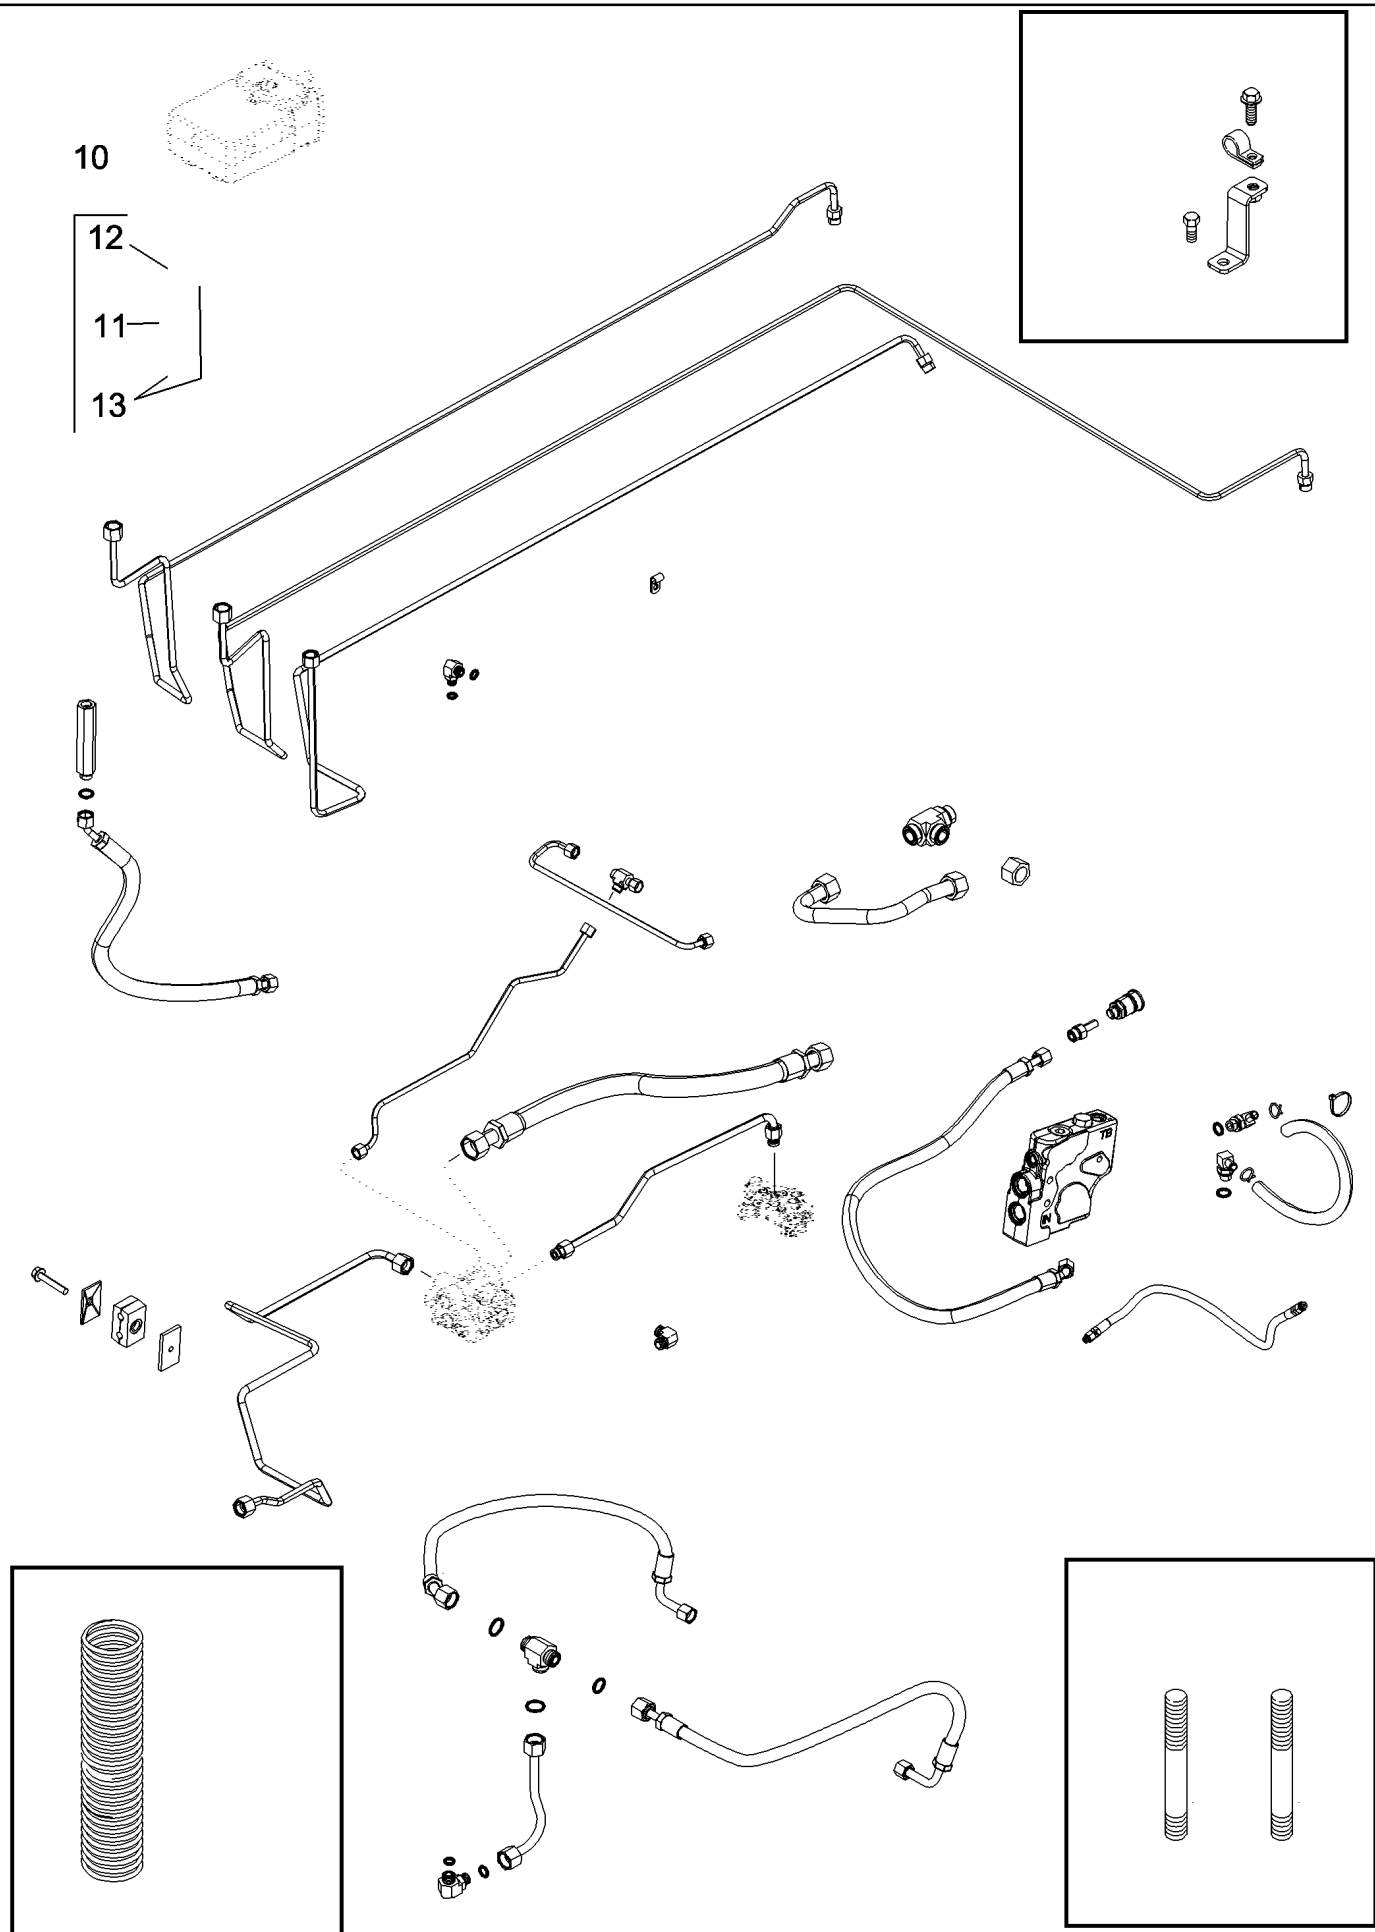

MAGNUM 310 CASE IH TRACTOR (EU) (1/06-)

07-13 TRAILER BRAKES - HYDRAULIC - ACCUGUIDE

сылка	Номер детали	Кол-во	Описание
1	87337403	1	HOSE,
2	1975266C1	1	CONNECTOR, HYD.,
3	3131463R91	1	BREAKER POINTS,
4	L11541	1	STRAP, CABLE,
5	87365235	1	HOSE,
6	87312846	2	ELBOW, Inc. 7
7	637-63153	2	O-RING, CI 6, 15.3MM ID x 2.2 Thk,
8	214-1408	2	CLAMP, HOSE, #08, 0.50/0.91 Type F Worm,
9	87442945	1	HOSE,
10	700-412	2	TEE, 13/16"-16 ORFS x M18 x 1.5 ORB Run, Inc. 11 - 13
11	NSS	2	NOT SERVICED SEPARATELY, TEE
12	14437985	2	O-RING, 15.3MM ID x 2.4 Thk,
13	70923841	4	O-RING,
14	87348655	1	TUBE ASSY., Left Hand
15	86991302	1	VALVE, HYDRAULIC,
16	NSS	1	NOT SERVICED SEPARATELY, VALVE
17	238-6012	3	O-RING, -012, 90 Duro, .364" ID x .070" Thk,
18	87348656	1	TUBE ASSY., Right Hand
19	87549263	1	HOSE, Supply
20	87443446	1	CONDUIT,
21	87363337	1	TUBE ASSY., Left Hand Brake
22	87348665	1	TUBE ASSY., Right Hand Brake
23	87363345	1	TUBE ASSY., Trailer Brake pilot
24	86988933	1	CONNECTOR, HYD., Inc. 25, 26
25	NSS	1	NOT SERVICED SEPARATELY, CONNECTOR
26	238-6012	1	O-RING, -012, 90 Duro, .364" ID x .070" Thk,
27	87448971	1	HOSE, Supply, Right Hand
28	87448974	1	HOSE, Supply, Left Hand
29	87451399	1	CONDUIT,
30	87318281	1	CONDUIT,
31	701-415	1	TEE, 1"-14 ORFS, Inc. 32
32	238-6016	3	O-RING, -016, 90 Duro, .614" ID x .070" Thk,
33	87435660	1	TUBE ASSY., Hitch Supply
34	700-306	1	ELBOW, 90e, 1"-14 ORFS x M22 x 1.5 ORB, Incl. 35, 36
35	637-63193	1	O-RING, CI 6, 19.3MM ID x 2.2 Thk,
36	238-6016	1	O-RING, -016, 90 Duro, .614" ID x .070" Thk,
37	87367650	1	TUBE ASSY., Load Sense
38	1546024C1	1	CLAMP,
39	384870A1	1	PLATE,
40	384871A1	1	PLATE,
41	844-8045	1	BOLT, Hex Flg, M8 x 45, 8.8,
42	87625088	1	TUBE ASSY.,
43	700-304	1	ELBOW, 90e, 11/16"-18 ORFS x M14 x 1.5 ORB, Incl. 44, 45
44	238-6012	1	O-RING, -012, 90 Duro, .364" ID x .070" Thk,
45	637-63113	1	O-RING, CI 6, 11.3MM ID x 2.2 Thk,