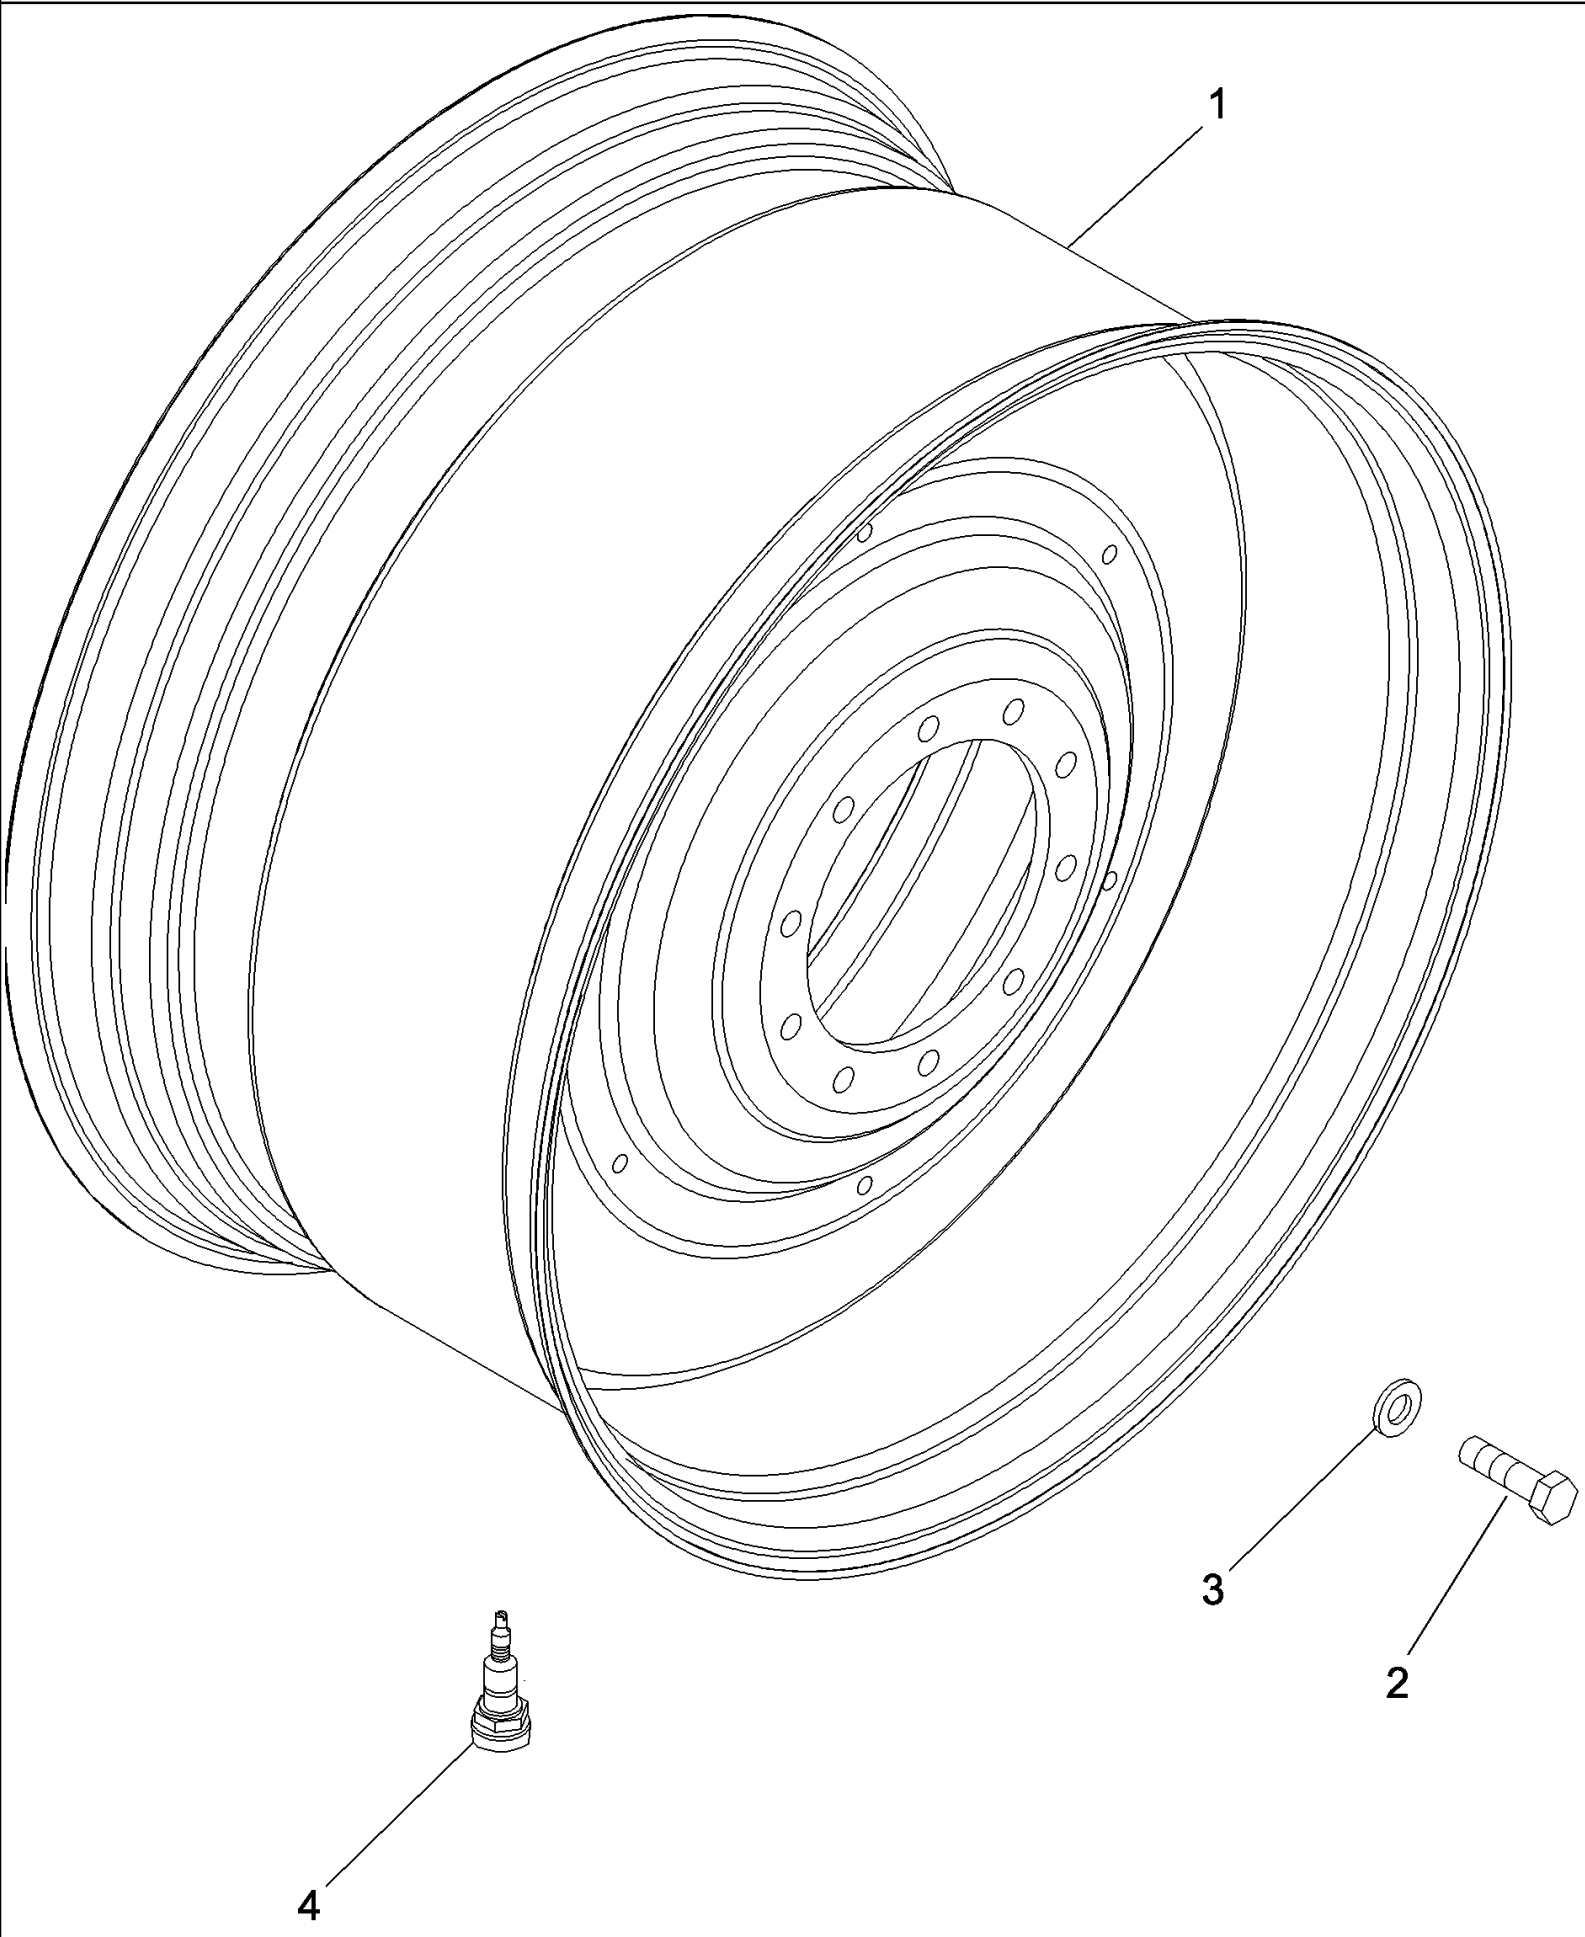

MAGNUM 310 CASE IH TRACTOR (EU) (1/06-)

06-41 SOLID STEEL REAR WHEELS

сылка	Номер детали	Кол-во	Описание
1	336726A1	2	RIM, MW23Ax38, For Tires 650/85R38, 710/70R38
1	336725A1	2	RIM, MW20Ax42, For Tires 620/70R42
1	336728A1	2	RIM, MW23Ax42, For Tires 710/70R42
1	87439427	2	WHEEL, MW25Ax38, For Tires 800/70R38
1	87439429	2	WHEEL, MW28Ax42, For Tires 900/50R42
2	827-22080	20	BOLT, Hex, M22 x 80, 10.9, Full Thd,
3	496-31094	20	WASHER, 15/16" x 1 3/4" x .219", HDN,
4	86507333	2	VALVE STEM,