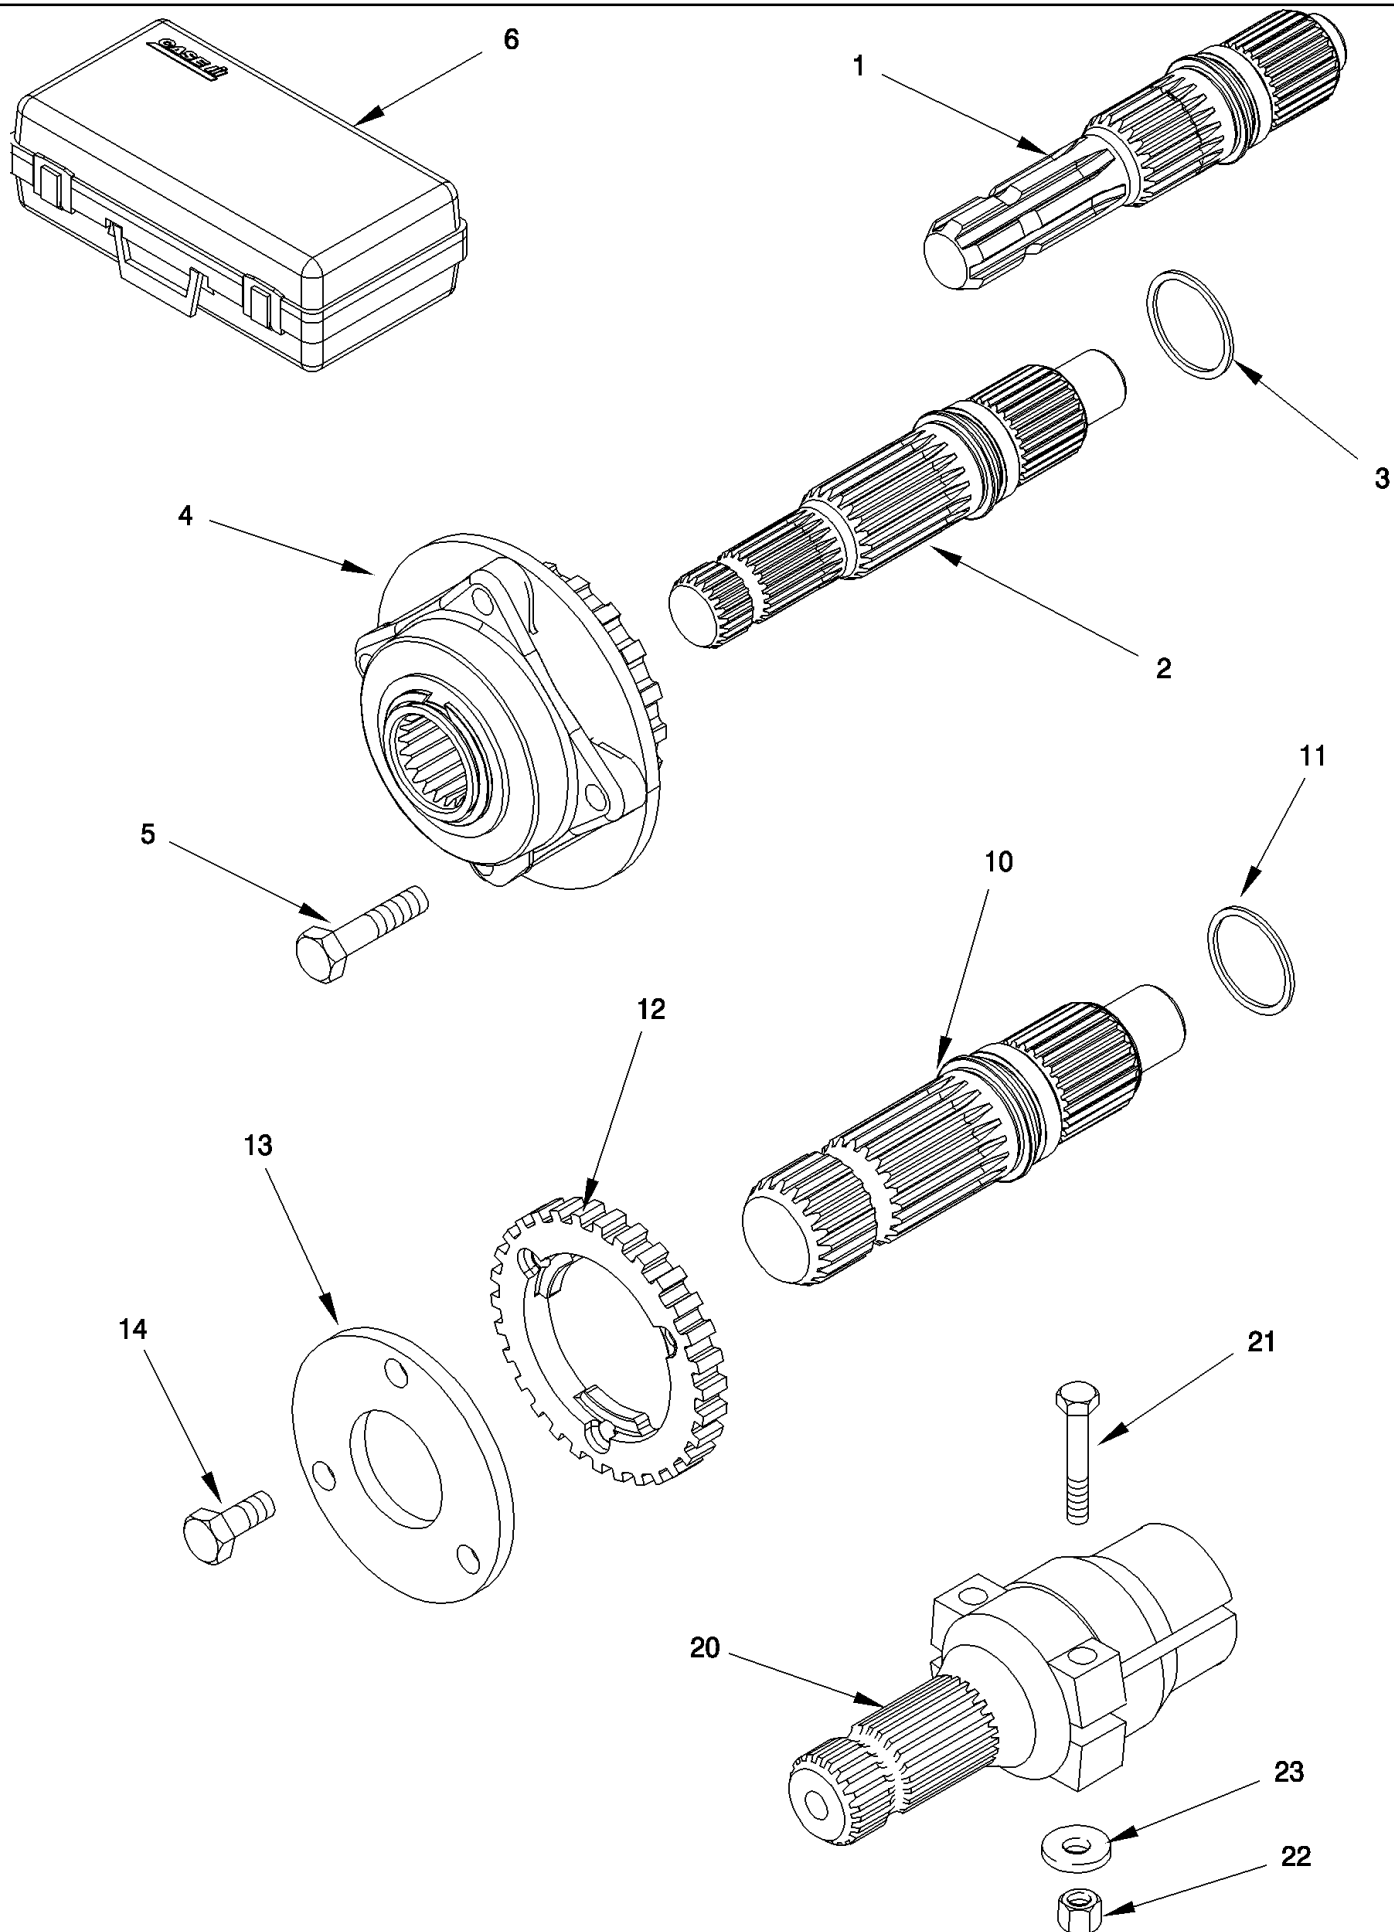

MAGNUM 310 CASE IH TRACTOR (EU) (1/06-)

06-38 POWER TAKE OFF ASSEMBLY - OUTPUT SHAFT, DUAL SPEED, MAGNUM 280, 310, AND 335

сылка	Номер детали	Кол-во	Описание
1	226045A2	1	SHAFT, DRIVE, RPM 540, 35 mm (1-3/8"), BSN Z7RW05000
1	87567419	1	SHAFT, DRIVE, RPM 540, 35 mm (1-3/8"), ASN Z7RW05000
2	226042A2	1	SHAFT, DRIVE, RPM 1000, 35 mm (1-3/8"), BSN Z7RW05000
2	87567418	1	SHAFT, DRIVE, RPM 1000, 35 mm (1-3/8"), ASN Z7RW05000
3	341418A2	1	SEAL,
4	241387A5	1	HOUSING,
5	614-10040	4	BOLT, Hex, M10 x 40, 8.8, Full Thd,
6	258531A2	1	BOX,
10	226040A2	1	SHAFT, DRIVE, RPM 1000, 45 mm (1-3/4")
11	341418A2	1	SEAL,
12	241385A3	1	PLATE, Inner
13	241386A2	1	PLATE, Outer, BSN Z7RW05000
13	87566168	1	Outer, ASN Z7RW05000
14	628-10020	3	BOLT, Hex, M10 x 20, 10.9, Full Thd,
20	A151928	1	SHAFT, DRIVE, RPM 1000
21	413-844	2	BOLT, Hex, 1/2"-13 x 2 3/4", G5,
22	131-510	2	NUT, LOCK, 1/2"-13,
23	A30061	2	WASHER,