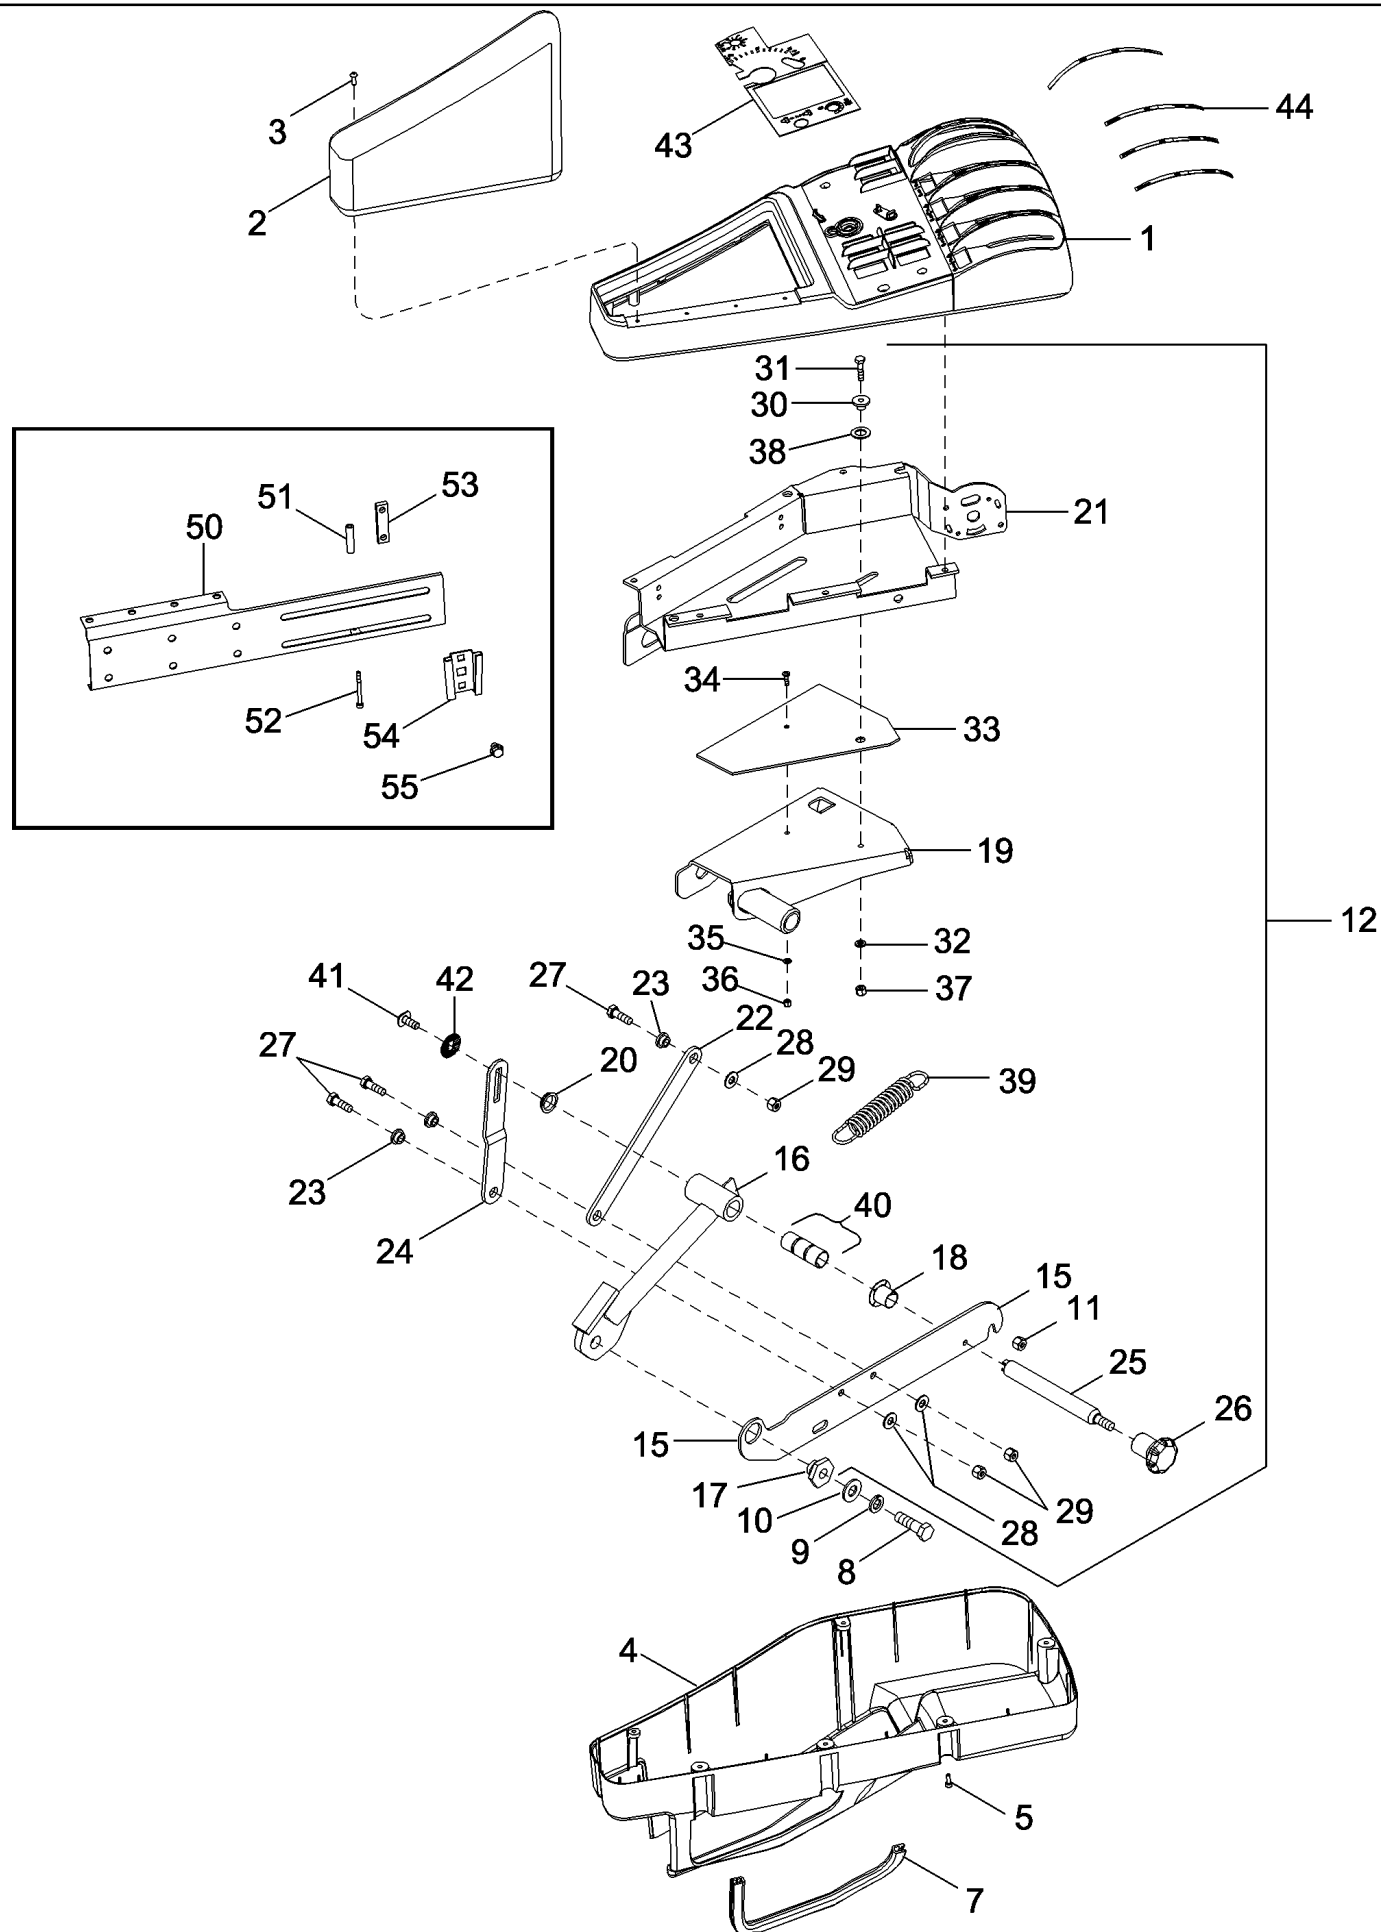

MAGNUM 310 CASE IH TRACTOR (EU) (1/06-)

09-35 CONSOLE, RIGHT HAND, DELUXE AND LUXURY CAB - BSN Z6RZ04001

сылка	Номер детали	Кол-во	Описание
1	87453890	1	HOUSING, Upper, Inc. 44
1	87341495	1	COVER, Upper, No Hitch, Inc. 44
2	277204A2	1	CUSHION, , Deluxe Cab
2	358812A2	1	CUSHION ASSY., , Luxury Cab
3	760-14316	4	SCREW, SELF TAP, Pan Hd, M4.2 x 16,
4	87364407	1	HOUSING, Lower
5	864-4012	6	SCREW, Hex Soc Hd, M4 x 12, 8.8,
7	329057A1	1	LINING,
8	827-12050	1	BOLT, Hex, M12 x 50, 10.9,
9	892-11012	1	WASHER, LOCK, M12,
10	895-15012	1	WASHER, M12 x 28 x 2.5,
11	832-10408	1	NUT, LOCK, M8 x 1.25, CI 8,
12	87519426	1	SUPPORT, Inc. 15 - 42
15	NSS	1	NOT SERVICED SEPARATELY, PLATE
16	NSS	1	NOT SERVICED SEPARATELY, SUPPORT
17	222292A1	1	NUT,
18	185062R1	1	BUSHING,
19	NSS	1	NOT SERVICED SEPARATELY, SUPPORT
20	294296A1	1	BUSHING,
21	NSS	1	NOT SERVICED SEPARATELY, SUPPORT
22	NSS	1	NOT SERVICED SEPARATELY, BRACKET
23	NSS	3	NOT SERVICED SEPARATELY, WASHER, Special
24	NSS	1	NOT SERVICED SEPARATELY, BRACKET
25	NSS	1	NOT SERVICED SEPARATELY, BOLT, Special
26	319870A1	1	KNOB,
27	627-8025	3	BOLT, Hex, M8 x 25, 10.9,
28	895-15008	3	WASHER, M8 x 20 x 1.6,
29	832-10408	3	NUT, LOCK, M8 x 1.25, CI 8,
30	277582A1	1	WASHER,
31	628-6025	1	BOLT, Hex, M6 x 25, 10.9, Full Thd,
32	895-11006	1	WASHER, M6,
33	277576A1	1	SPACER,
34	840-1414	1	SCREW, Cross Pan Hd, M4 x 14,
35	895-11004	1	WASHER, M4,
36	832-10404	1	NUT, LOCK, M4 x .7, CI 8,
37	832-10406	1	NUT, LOCK, M6 x 1, CI 8,
38	277570A1	1	WASHER,
39	NSS	1	NOT SERVICED SEPARATELY, SPRING
40	294295A1	3	BUSHING,
41	NSS	1	NOT SERVICED SEPARATELY, BOLT, Special
42	NSS	1	NOT SERVICED SEPARATELY, WASHER, Special
43	406315A2	1	DECAL,
44	407759A1	1	DECAL,
	371336A1	1	KIT, Implement Control Bracket, Inc. 50 - 55
50	377950A1	1	BRACKET,