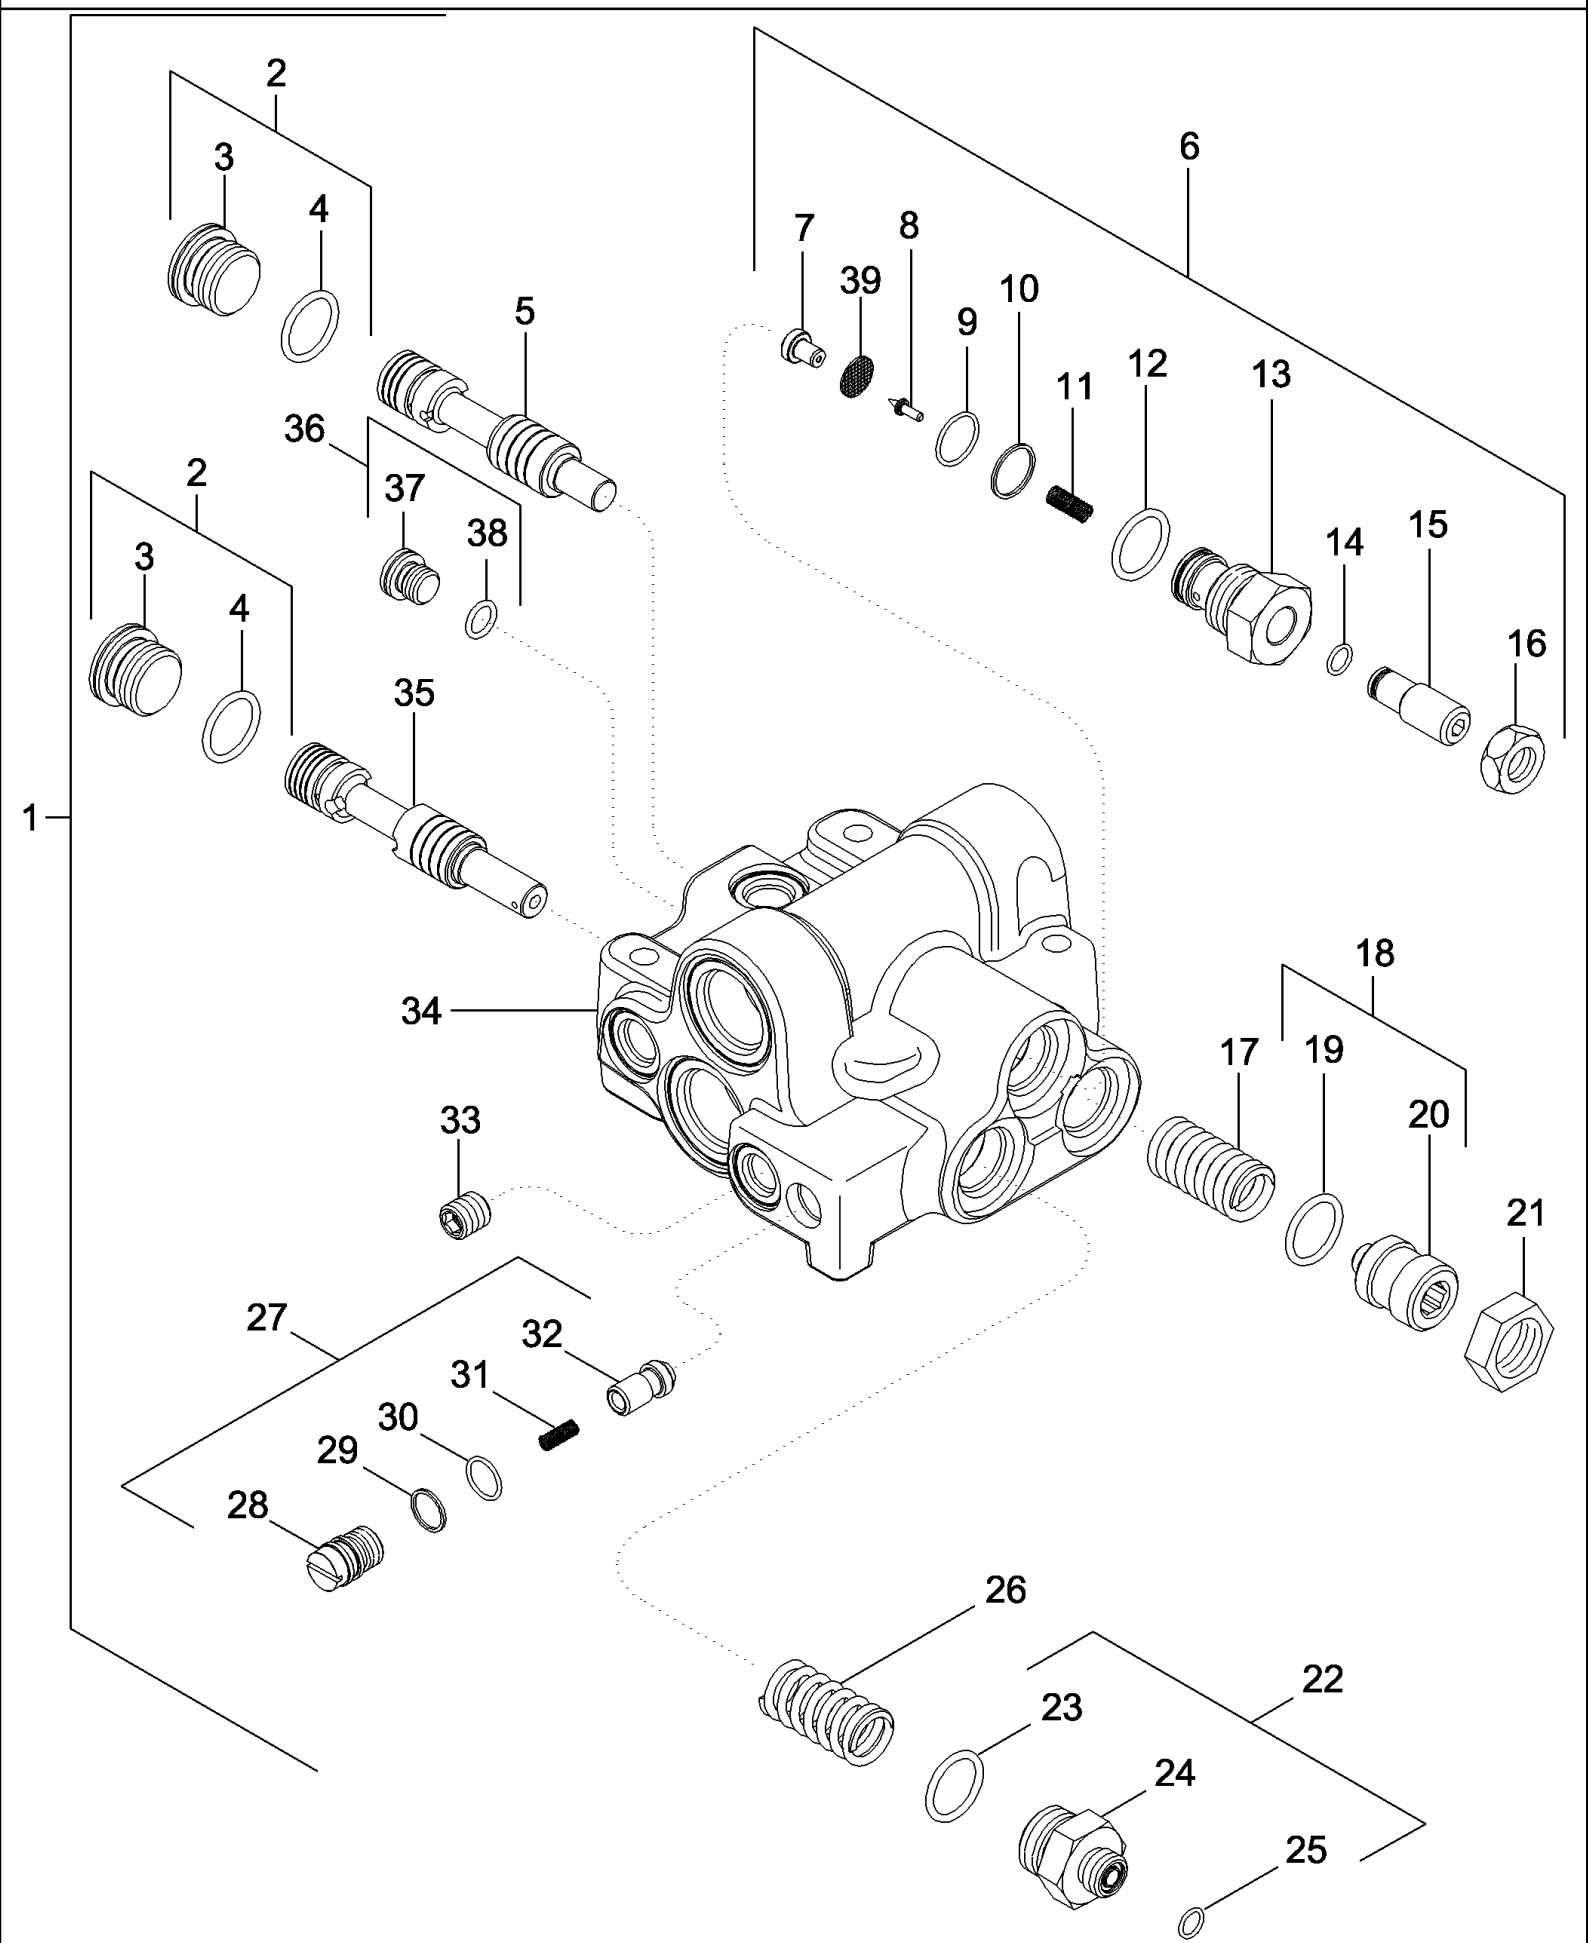

MAGNUM 310 CASE IH TRACTOR (EU) (1/06-)

08-19 PRIORITY AND REGULATOR VALVE ASSEMBLY - MAGNUM 225, 250, 280 AND 310

сылка	Номер детали	Кол-во	Описание
1	87451048	1	VALVE, Priority And Regulator, Inc. 2 - 39
2	221580A1	2	PLUG, Hex Soc, M27 x 2, ORB, Inc. 3, 4
3	NSS	1	NOT SERVICED SEPARATELY, PLUG
4	637-64236	1	O-RING, CI 6, 23.6MM ID x 2.9 Thk,
5	404442A1	1	SPOOL,
6	315796A1	1	VALVE, PRESSURE RELIEF, Inc. 7 - 16, 39
7	NSS	1	NOT SERVICED SEPARATELY, SEAT
8	NSS	1	NOT SERVICED SEPARATELY, POPPET
9	NSS	1	NOT SERVICED SEPARATELY, O-RING 3/4 ID x 1/16
10	NSS	1	NOT SERVICED SEPARATELY, RING
	NSS	1	NOT SERVICED SEPARATELY, SPRING
12	NSS	1	NOT SERVICED SEPARATELY, O-RING 59/64 ID x 7/64
13	NSS	1	NOT SERVICED SEPARATELY, CAP
14	NSS	1	NOT SERVICED SEPARATELY, O-RING 3/8 ID x 1/16
15	NSS	1	NOT SERVICED SEPARATELY, PLUG
16	NSS	1	NOT SERVICED SEPARATELY, NUT 5/8 NF
17	448102A2	1	SPRING,
18	313941A1	1	PLUG, Inc. 19, 20
19	237-6012	1	O-RING, 12-1, 90 Duro, .924 ID x .118" Thk,
20	NSS	1	NOT SERVICED SEPARATELY, PLUG
21	218-1280	1	NUT, LOCK, Blkhd, 1 1/16"-12,
22	313940A1	1	FITTING, Inc. 23 - 25
23	237-6012	1	O-RING, 12-1, 90 Duro, .924 ID x .118" Thk,
24	NSS	1	NOT SERVICED SEPARATELY, FITTING
25	238-6012	1	O-RING, -012, 90 Duro, .364" ID x .070" Thk,
26	408447A1	1	SPRING, COMPRESSION,
27	1542563C1	1	VALVE, CHECK, Inc. 28 - 32
28	NSS	1	NOT SERVICED SEPARATELY, PLUG
29	G108723	1	RING,
30	238-6015	1	O-RING, -015, 90 Duro, .551" ID x .070" Thk,
31	NSS	1	NOT SERVICED SEPARATELY, SPRING
32	1543329C1	1	POPPET, VALVE,
33	87427769	1	PLUG,
34	NSS	1	NOT SERVICED SEPARATELY, BODY
35	87448952	1	SPOOL,
36	86598044	1	PLUG, Inc. 37, 38
37	NSS	1	NOT SERVICED SEPARATELY, PLUG
38	14437785	1	O-RING, 11.3MM ID x 2.4 Thk,
39	NSS	1	NOT SERVICED SEPARATELY, SCREEN