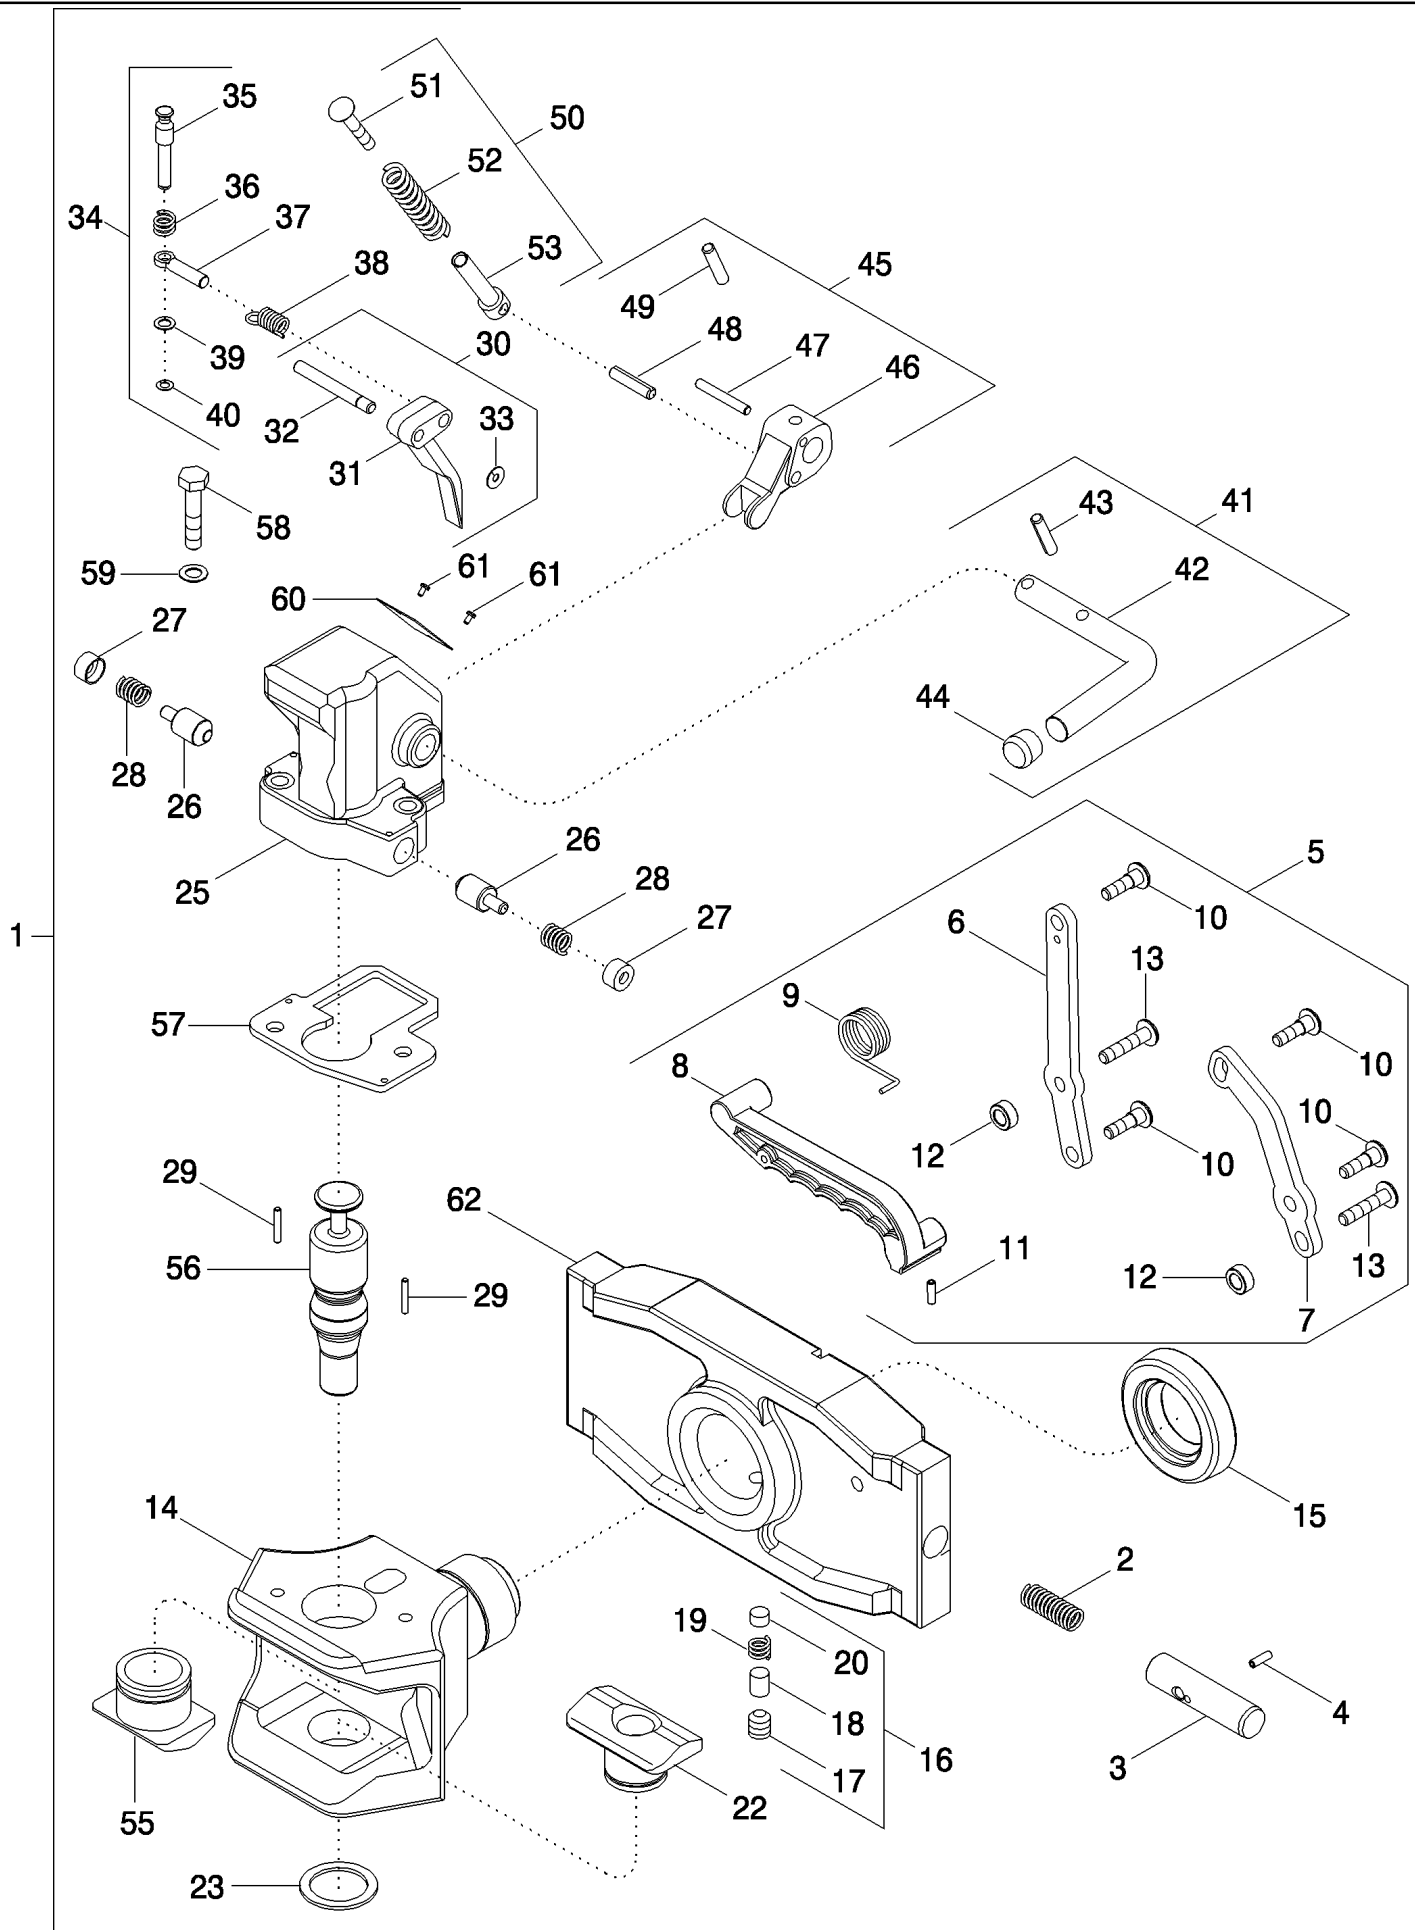

MAGNUM 310 CASE IH TRACTOR (EU) (1/06-)

09-66 TRAILER HITCH - AUTO CLEVIS, 37 MM, GERMANY ONLY (CRAMER)

сылка	Номер детали	Кол-во	Описание
1	428391A1	1	HITCH, TRAILER, 37 mm, Inc. 1 - 61
2	141013A1	2	SPRING,
3	141014A1	2	PIN,
4	738-1516	2	PIN, LOCK, M5 x 16, Slotted,
5	141015A1	1	HANDLE, Inc. 6 - 13
6	141016A1	1	BAR,
7	141017A1	1	BAR,
8	141018A1	1	LEVER,
9	141019A1	1	SPRING,
10	141020A1	4	PIN, HEADED,
11	738-1516	1	PIN, LOCK, M5 x 16, Slotted,
12	141021A1	2	SPACER,
13	141022A1	2	PIN, HEADED,
14	NSS	1	NOT SERVICED SEPARATELY, CLEVIS
15	NSS	1	NOT SERVICED SEPARATELY, RETAINER
16	177336A1	1	PIN, LARGE, Inc. 17 - 20
17	NSS	1	NOT SERVICED SEPARATELY, SCREW
18	NSS	1	NOT SERVICED SEPARATELY, PIN
19	NSS	1	NOT SERVICED SEPARATELY, SPRING
20	NSS	1	NOT SERVICED SEPARATELY, BLOCK
22	310112A1	1	BUSHING, 37 mm
23	3057331R1	1	RING, SNAP, M40, Ext, Hvy, 40 x 2.5 mm
24	428404A1	1	LATCH, 37 mm, Inc. 25 - 56
25	NSS	1	NOT SERVICED SEPARATELY, HOUSING
26	NSS	2	NOT SERVICED SEPARATELY, PIN
27	NSS	2	NOT SERVICED SEPARATELY, RETAINER
28	NSS	2	NOT SERVICED SEPARATELY, SPRING
29	NSS	2	NOT SERVICED SEPARATELY, PIN
30	310130A1	1	LEVER, Inc. 31-33
31	NSS	1	NOT SERVICED SEPARATELY, LEVER
32	310135A1	1	SPLIT PIN/SAFETY PIN,
33	800-416	1	CIRCLIP, M6, Ext,
34	310139A1	1	PIN, Inc. 35 - 40
35	NSS	1	NOT SERVICED SEPARATELY, PIN
36	NSS	1	NOT SERVICED SEPARATELY, SPRING
37	NSS	1	NOT SERVICED SEPARATELY, CLEVIS
38	NSS	1	NOT SERVICED SEPARATELY, SPRING
39	NSS	1	NOT SERVICED SEPARATELY, WASHER
40	NSS	1	NOT SERVICED SEPARATELY, RING, Retaining
41	310147A1	1	HANDLE, Inc. 42 - 44
42	NSS	1	NOT SERVICED SEPARATELY, HANDLE
43	NSS	1	NOT SERVICED SEPARATELY, PIN
44	NSS	1	NOT SERVICED SEPARATELY, KNOB
45	310175A1	1	LEVER, Inc. 46 - 49
46	NSS	1	NOT SERVICED SEPARATELY, LEVER