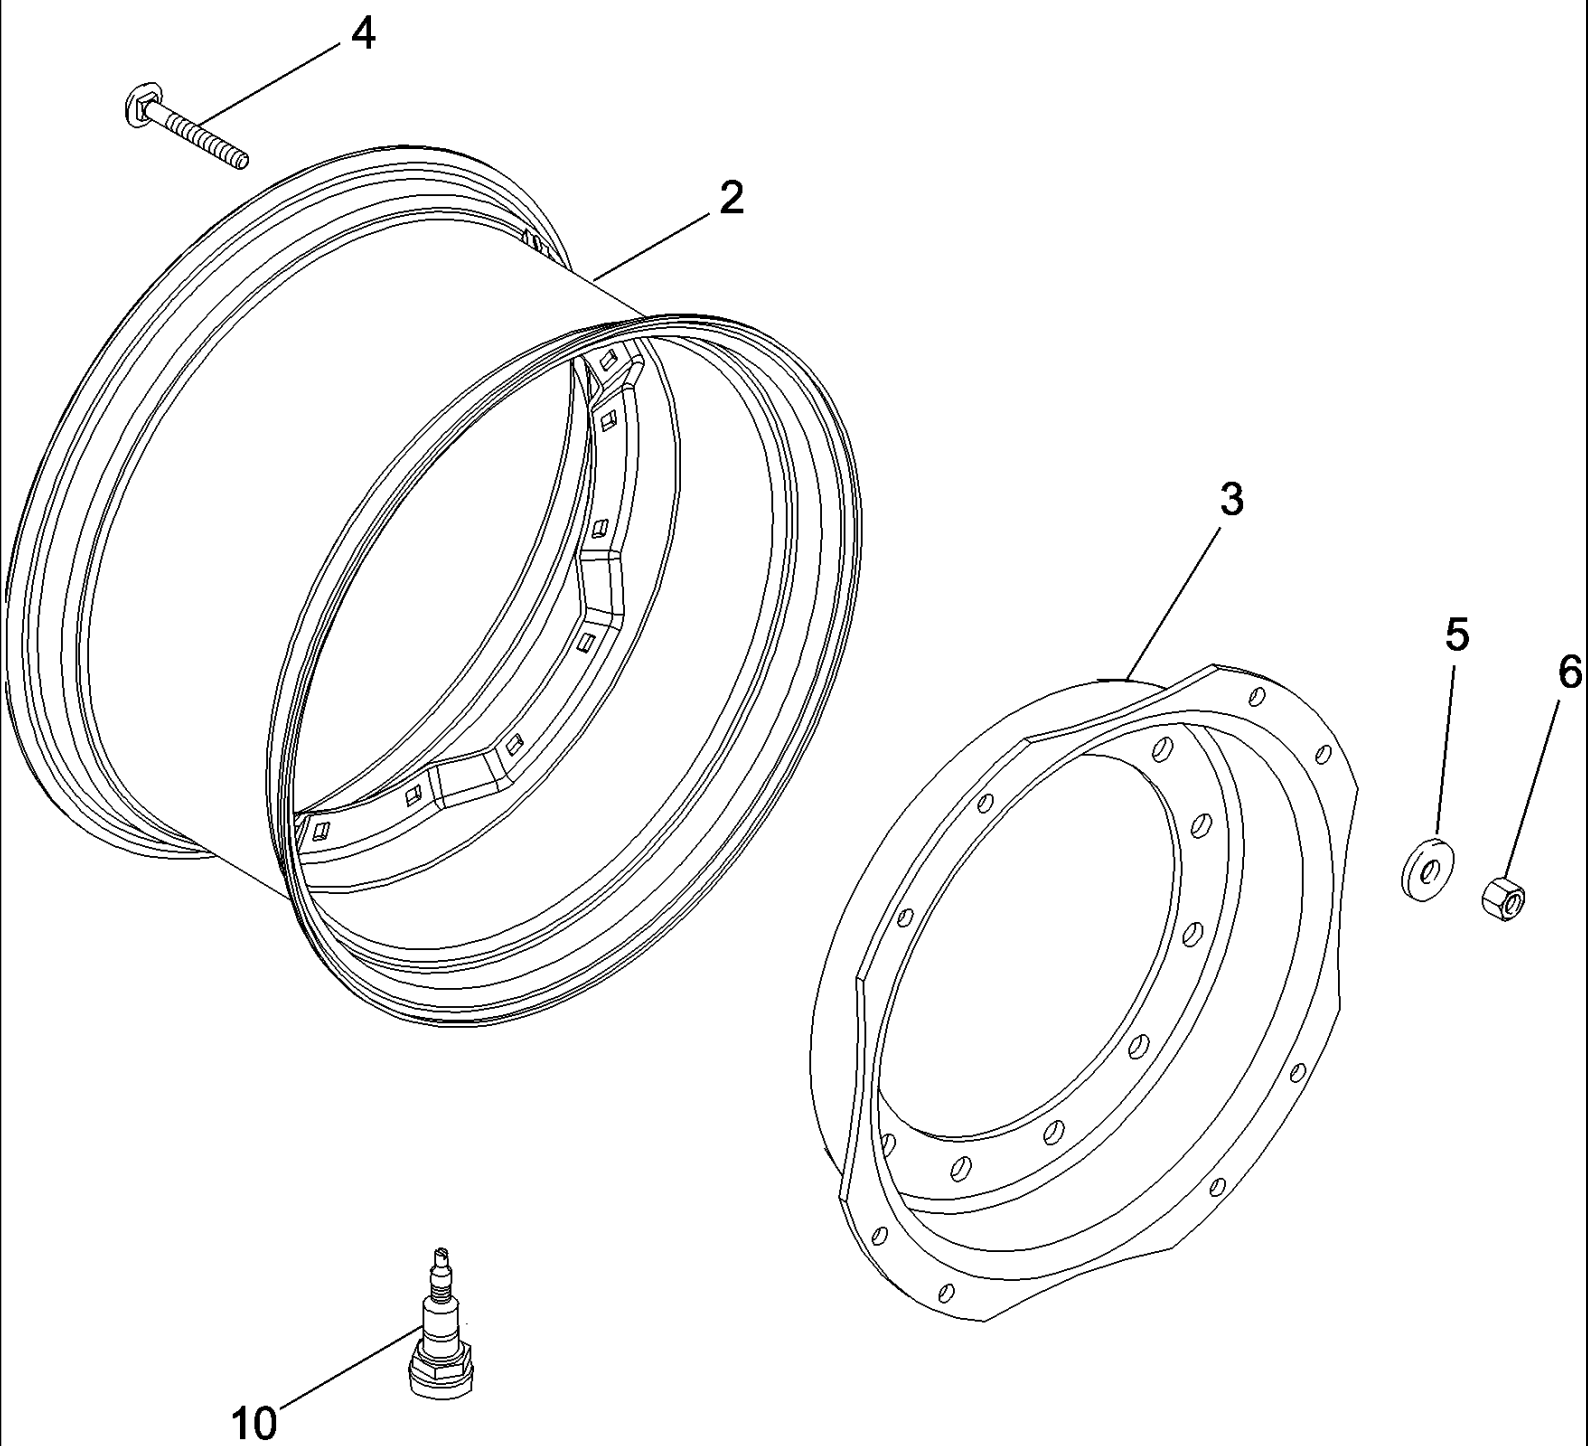

MAGNUM 310 CASE IH TRACTOR (EU) (1/06-)

05-34 FRONT WHEELS - MFD, 12 BOLT HUB

сылка	Номер детали	Кол-во	Описание
1	188347A2	2	WHEEL ASSY, W18Lx28, Inc. 2 - 6, For Tires 600/65R28
2	188350A2	1	RIM,
3	188328A1	1	DISC, WHEEL, 12 Bolt
4	240686A1	8	BOLT, SPECIAL,
5	896-11016	8	WASHER, M17.5 x 30 x 4, HT,
6	829-1416	8	NUT, M16, CI 10,
1	188335A1	2	WHEEL ASSY., DWW13x30, Inc. 2 - 6, For Tires 380/85R30, 14.9R30
2	188338A1	1	RIM,
3	188328A1	1	DISC, WHEEL, 12 Bolt
4	240686A1	8	BOLT, SPECIAL,
5	896-11016	8	WASHER, M17.5 x 30 x 4, HT,
6	829-1416	8	NUT, M16, CI 10,
1	188339A1	2	WHEEL ASSY., DWW15x30 Inc. 2 - 6, For Tires 480/85R30, 480/70R30, 420/90R30, 16.9R30,
2	188341A1	1	RIM,
3	188328A1	1	DISC, WHEEL, 12 Bolt
4	240686A1	8	BOLT, SPECIAL,
5	896-11016	8	WASHER, M17.5 x 30 x 4, HT,
6	829-1416	8	NUT, M16, CI 10,
1	87401233	2	WHEEL, W20x30, Inc. 2 - 6, For Tires 660/70R30
2	87402304	1	RIM,
3	188328A1	1	DISC, WHEEL, 12 Bolt
4	240686A1	8	BOLT, SPECIAL,
5	896-11016	8	WASHER, M17.5 x 30 x 4, HT,
6	829-1416	8	NUT, M16, CI 10,
1	231997A1	2	WHEEL ASSY., W13x34, Inc. 2 - 6, For Tires 380/85R34
2	231998A1	1	RIM,
3	231999A1	1	FLANGE, 12 Bolt
4	240686A1	8	BOLT, SPECIAL,
5	896-11016	8	WASHER, M17.5 x 30 x 4, HT,
6	829-1416	8	NUT, M16, CI 10,
1	259371A1	2	WHEEL ASSY., W15lx34, Inc. 2 - 6, For Tires 480/70R34, 540/65R34
2	259416A1	1	RIM,
3	231999A1	1	FLANGE, 12 Bolt
4	240686A1	8	BOLT, SPECIAL,
5	896-11016	8	WASHER, M17.5 x 30 x 4, HT,
6	829-1416	8	NUT, M16, CI 10,
1	87544869	2	WHEEL ASSY, W10x38, Inc. 2 - 6, For Tires 320/85R38
2	297355A1	1	RIM,
3	87544709	1	DISC, 12 Bolt
4	240686A1	8	BOLT, SPECIAL,
5	896-11016	8	WASHER, M17.5 x 30 x 4, HT,
6	829-1416	8	NUT, M16, CI 10,
1	87544870	2	WHEEL ASSY, W12x38, Inc. 2 - 6
2	347618A1	1	RIM,
3	87544709	1	DISC, 12 Bolt