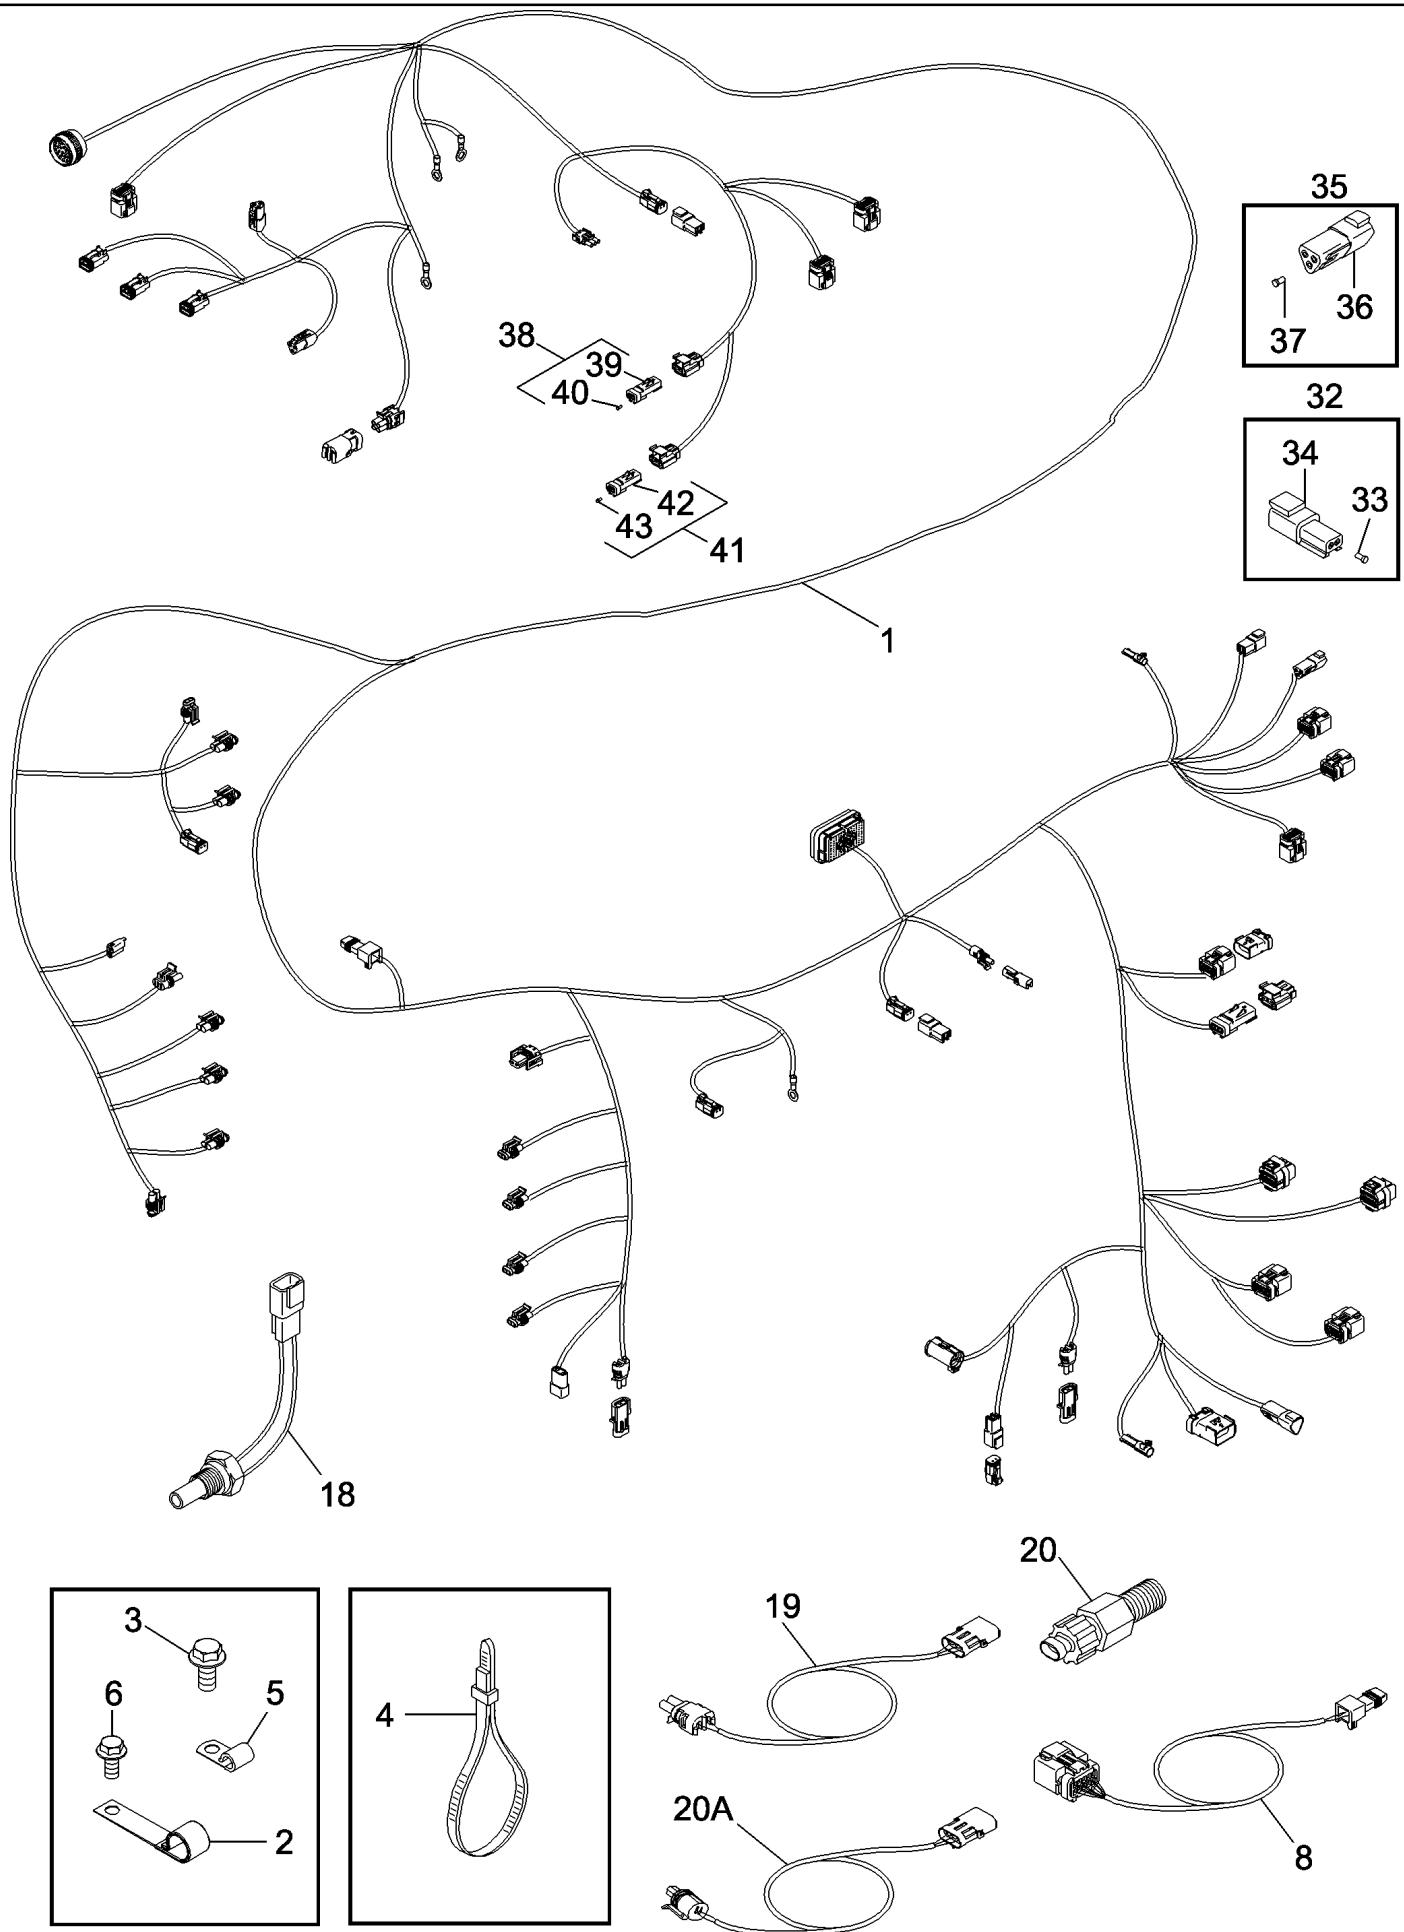

MAGNUM 310 CASE IH TRACTOR (EU) (1/06-)

04-06 HARNESS-CHASSIS

сылка	Номер детали	Кол-во	Описание
1	87361402	1	HARNESS, Chassis , BSN Z7RZ01521
1	87713413	1	HARNESS, Chassis (Shown), ASN Z7RZ01521
2	133738A1	2	CLIP,
3	844-12025	1	BOLT, Hex Flg, M12 x 25, 8.8,
4	L11541	2	STRAP, CABLE,
5	516-2395	2	CLAMP, J, 7/16" Insul, 3/8" Bolt,
6	854-10020	1	BOLT, Hex Flg, M10 x 20, 10.9,
7	614-8035	1	BOLT, Hex, M8 x 35, 8.8, (Not shown), For Wire Harness Bracket To Tube Support Bracket
8	87589808	1	System Pressure, Magnum 335
18	87521424	1	SENDER, TEMPERATURE, Transmission, See Figure 07-08
19	366867A2	1	HARNESS, Dual Speed PTO Sensor
20	87548197	1	SENSOR, Dual Speed PTO Replaces A186004, Also Order 87651813 For Initial Replacement, See Figure 06-38
20A	87651813	1	HARNESS, Dual Speed PTO
21	169850C2	2	CLIP, CABLE, Harness (Not Shown)
22	515-2195	1	CLAMP, 3/8", Insul, 1/4" Bolt, (Not Shown)
23	614-6012	1	BOLT, Hex, M6 x 12, 8.8, (Not Shown)
24	829-1406	1	NUT, M6, CI 10, (Not Shown)
25	515-24444	3	CLAMP, 1 3/4", Insul, 7/16" Bolt, (Not Shown), On Master Solenoid Stack
26	87340323	1	BRACKET, (Not Shown)
27	825-5148	1	NUT, M8, Flg Ser, (Not Shown)
28	895-25008	2	WASHER, M8 x 20 x 1.6, (Not Shown), Harness Clip On Tube Clamp And Harness Clip On L Bracket
29	844-10016	1	BOLT, Hex Flg, M10 x 16, 8.8, Full Thd, (Not Shown)
30	896-11010	2	WASHER, M10 x 21.5 x 2.5, HT, (Not Shown), Harness Clip On Master Valve And Harness Ground Lug On Remote Valve
31	844-12025	2	BOLT, Hex Flg, M12 x 25, 8.8, (Not Shown)
32	87707534	1	CONNECTOR, HYD., Inc. 33, 34, For Non Suspended Axle Option
33	225315C1	1	CONNECTOR, ELEC,
34	453133C1	2	PLUG,
35	87706349	1	CONNECTOR, HYD., Inc. 36, 37, For Non Suspended Axle Option
36	225294C1	1	CONNECTOR, ELEC,
37	453133C1	3	PLUG,
38	87707527	1	CONNECTOR, HYD., Inc. 39, 40, For Non Variable fan Option
39	87382907	1	
40	87594902	2	
41	87707528	1	CONNECTOR, HYD., Inc. 42, 43, For Non Variable fan Option
42	87382909	1	
43	87594902	2