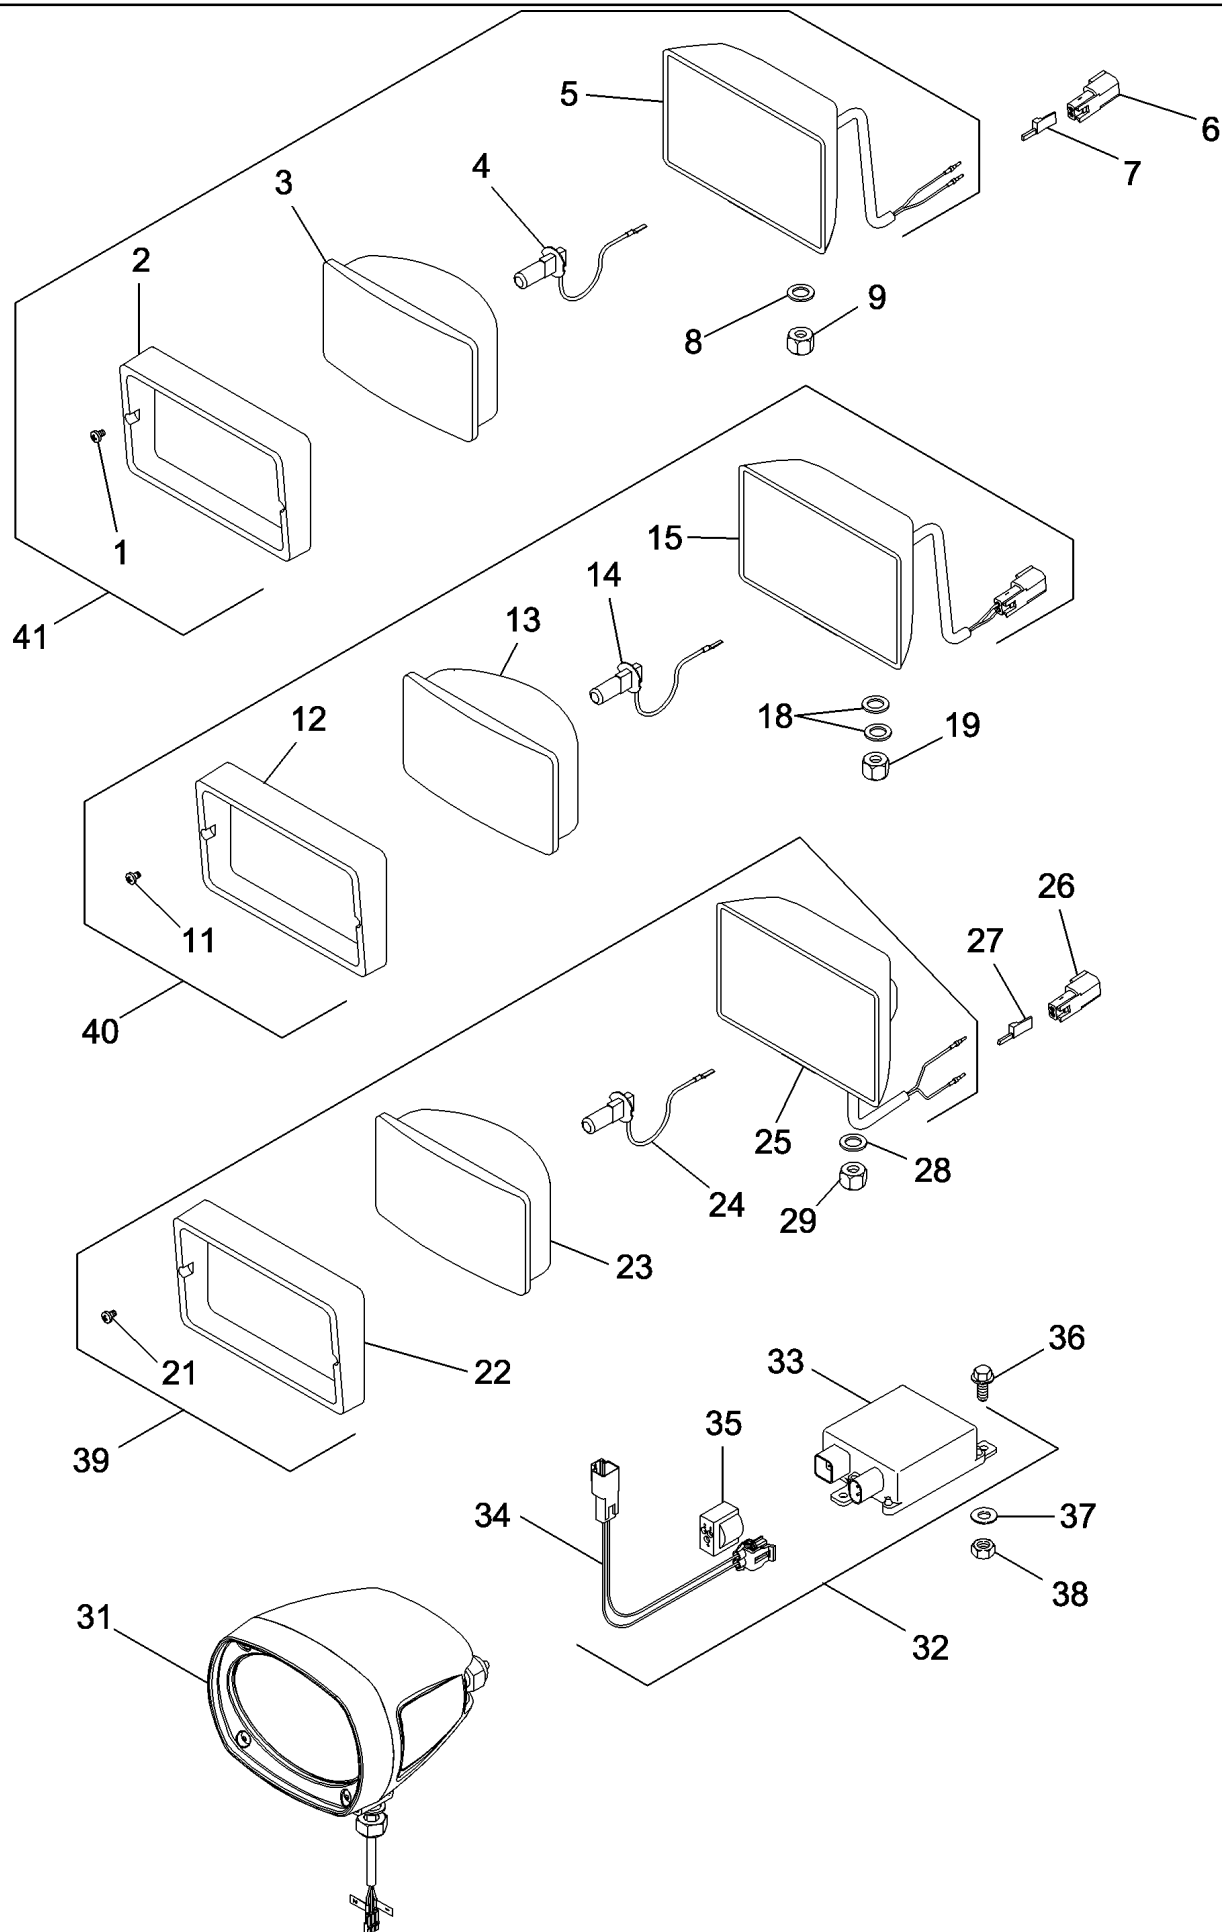

04-35 WORK LAMPS - ROOF AND REAR FENDERS

MAGNUM 310 CASE IH TRACTOR (EU) (1/06-)

04-35 WORK LAMPS - ROOF AND REAR FENDERS

сылка	Номер детали	Кол-во	Описание
1	260-54312	2	SCREW, SELF TAP, Cross Pan Hd, #6 x 3/4",
2	1964806C1	1	BEZEL,
3	360866A1	1	LENS,
4	1312210C2	1	BULB, 12V, 55W
5	NSS	1	NOT SERVICED SEPARATELY, Base
6	222136A1	2	CONNECTOR, ELEC,
7	222848A1	2	CONNECTOR, ELEC, Wedge
8	895-18010	2	WASHER, M10 x 18 x 1.6,
9	832-10410	2	NUT, LOCK, M10 x 1.5, CI 8,
11	260-54312	2	SCREW, SELF TAP, Cross Pan Hd, #6 x 3/4",
12	1964806C1	1	BEZEL,
13	276498A1	1	LENS,
14	1312210C2	1	BULB, 12V, 55W
15	NSS	1	NOT SERVICED SEPARATELY, Base
18	895-18010	4	WASHER, M10 x 18 x 1.6,
19	832-10410	2	NUT, LOCK, M10 x 1.5, CI 8,
21	260-54312	2	SCREW, SELF TAP, Cross Pan Hd, #6 x 3/4",
22	NSS	1	NOT SERVICED SEPARATELY, Bezel
23	NSS	1	NOT SERVICED SEPARATELY, Lens
24	1312210C2	1	BULB, 12V - 55W
25	NSS	1	NOT SERVICED SEPARATELY, Base
26	225315C1	2	CONNECTOR, ELEC,
26	225315C1	1	CONNECTOR, ELEC,
27	225318C1	2	WEDGE,
27	225318C1	1	WEDGE,
28	896-11012	2	WASHER, M13.5 x 24.5 x 3, HT,
29	832-46412	2	NUT, LOCK, M12 x 1.75, CI 8,
31	447754A2	1	LAMP, WORK,
31	447754A2	2	LAMP, WORK, HID
32	86993698	1	BALLAST, Assembly, Inc. 33 - 35
32	86993698	2	BALLAST, Assembly, HID, Inc. 33 - 35
36	864-5012	2	SCREW, Hex Soc Hd, M5 x 12, 8.8,
33	447742A1	1	BALLAST,
36	840-1516	6	SCREW, Cross Pan Hd, M5 x 16,
34	86993699	1	HARNESS, WIRE, Ballast to Rear
37	892-11005	3	WASHER, LOCK, M5,
35	86993701	1	CONNECTOR, ELEC, 3 Cavity
37	892-11005	6	WASHER, LOCK, M5,
38	825-2405	3	NUT, M5 x .8, Flg, CI 8,
38	825-2405	6	NUT, M5 x .8, Flg, CI 8,
39	431025A1	1	LAMP, WORK, Rear Fender
39	431025A1	2	LAMP, WORK, Rear Fender
39	432446A1	2	LAMP, Rear Fender Work Lamp - Non HID, Inc. 21 - 25
40	178345A1	1	LIGHT, WORK, Cab Roof Rear Work Lamps, Inc. 11 - 15
41	301891A2	1	LAMP, Cab Roof Front Work Lamp, Inc. 1 - 5