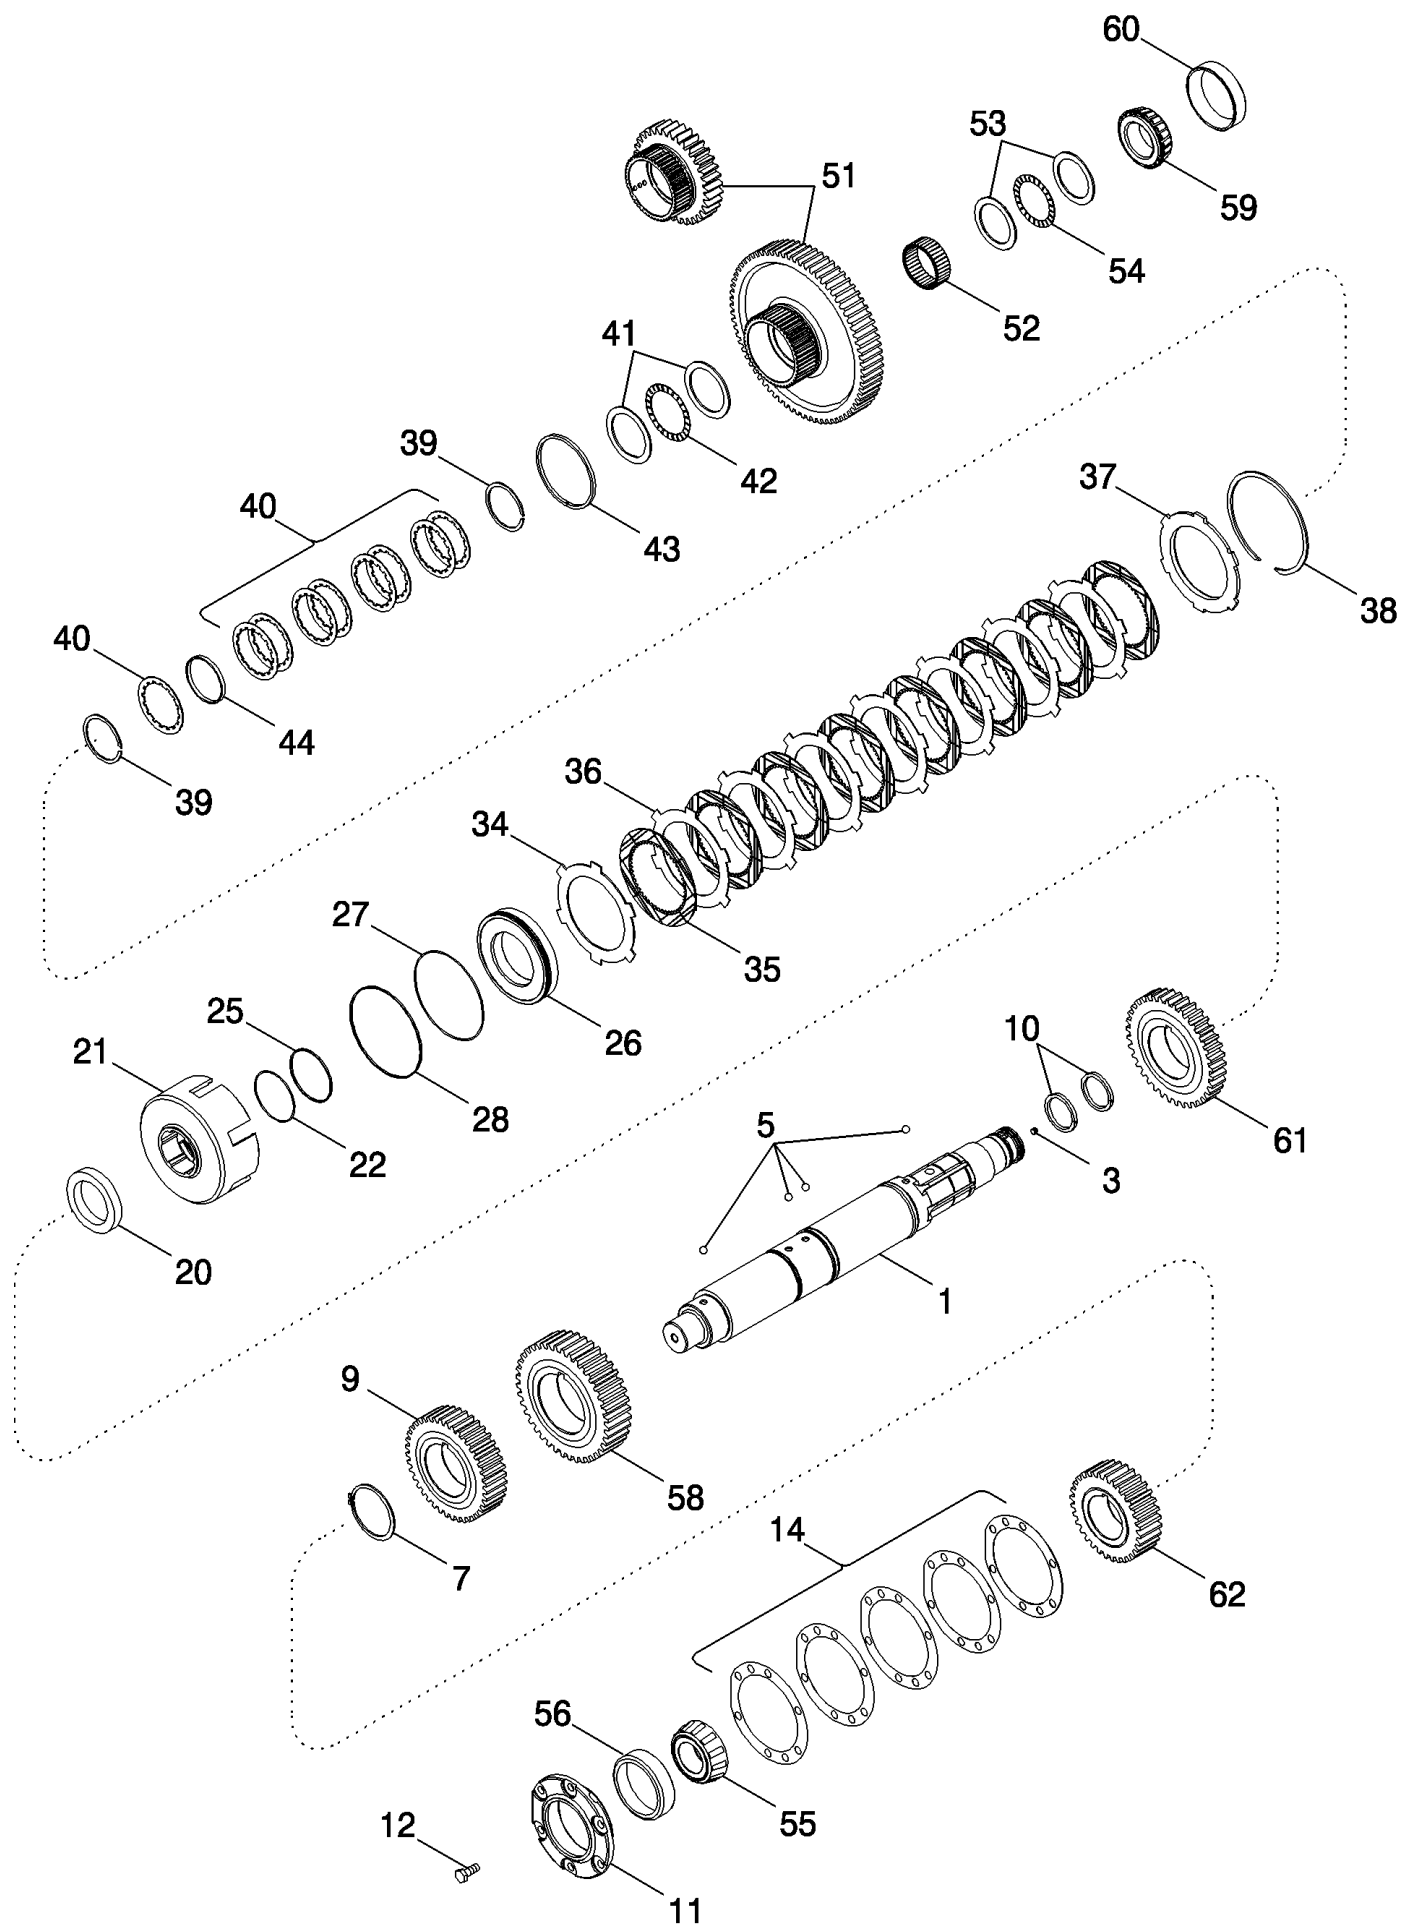

MAGNUM 310 CASE IH TRACTOR (EU) (1/06-)

06-09 SPEED TRANSMISSION - COUNTERSHAFT WITH CREEP/19 SPEED OR 50 KPH TRANSMISSION

сылка	Номер детали	Кол-во	Описание
1	87425383	1	SHAFT ASSY., Inc. 3
3	187516A1	1	PLUG, 12 mm
5	211-1012	4	BALL, 3/8" Dia,
7	100-11293	1	RING, SNAP, #293, Ext,
9	1285983C1	1	GEAR, DRIVING, 34T
10	1286024C1	2	RING, Seal
11	1286000C3	1	CAGE,
12	613-10025	6	BOLT, Hex, M10 x 25, 8.8, Full Thd,
14	120647C2	AR	SHIM, 0.08 mm
14	120648C2	AR	SHIM, 0.10 mm
14	120649C2	AR	SHIM, 0.13 mm
14	120650C2	AR	SHIM, 0.30 mm
14	120651C2	AR	SHIM, 0.76 mm
20	92824C1	1	SPACER,
21	86991568	1	CARRIER,
22	1286081C1	1	O-RING,
25	1286076C1	1	RING,
26	242492A5	1	PISTON,
27	1286083C1	1	O-RING,
28	1286079C1	1	RING,
34	128114A1	1	DISC, Separator
35	86990276	8	DISC, Friction
36	92934C2	7	DISC, Separator
37	1342645C3	1	DISC, CLUTCH,
38	1285996C1	1	RING, SNAP,
39	87639535	2	RING, SNAP,
40	87425389	9	SPRING, BELLEVILLE,
41	1286043C1	2	WASHER, THRUST,
42	572182R1	1	BEARING, THRUST,
43	1286052C1	1	RING,
44	87434656	1	RING, Lube
51	92795C1	1	PINION, 67T, Creeper Drive (If Equipped)
51	87425380	1	GEAR, DRIVEN, 35T, 50 KPH Transmission (Australia Only) (If Equipped)
52	80906C1	1	BEARING, NEEDLE,
53	1286042C1	2	WASHER, THRUST,
54	87012543	1	BEARING, THRUST,
55	ST2051	1	BEARING, CONE,
56	ST863	1	BEARING, CUP,
58	1285986C1	1	PINION, Driven, 39T
59	219530H1	1	BEARING, CONE,
60	614052	1	CUP,
61	1285989C1	1	PINION, Driven, 37T
62	1285981C1	1	PINION, Drive, 29T