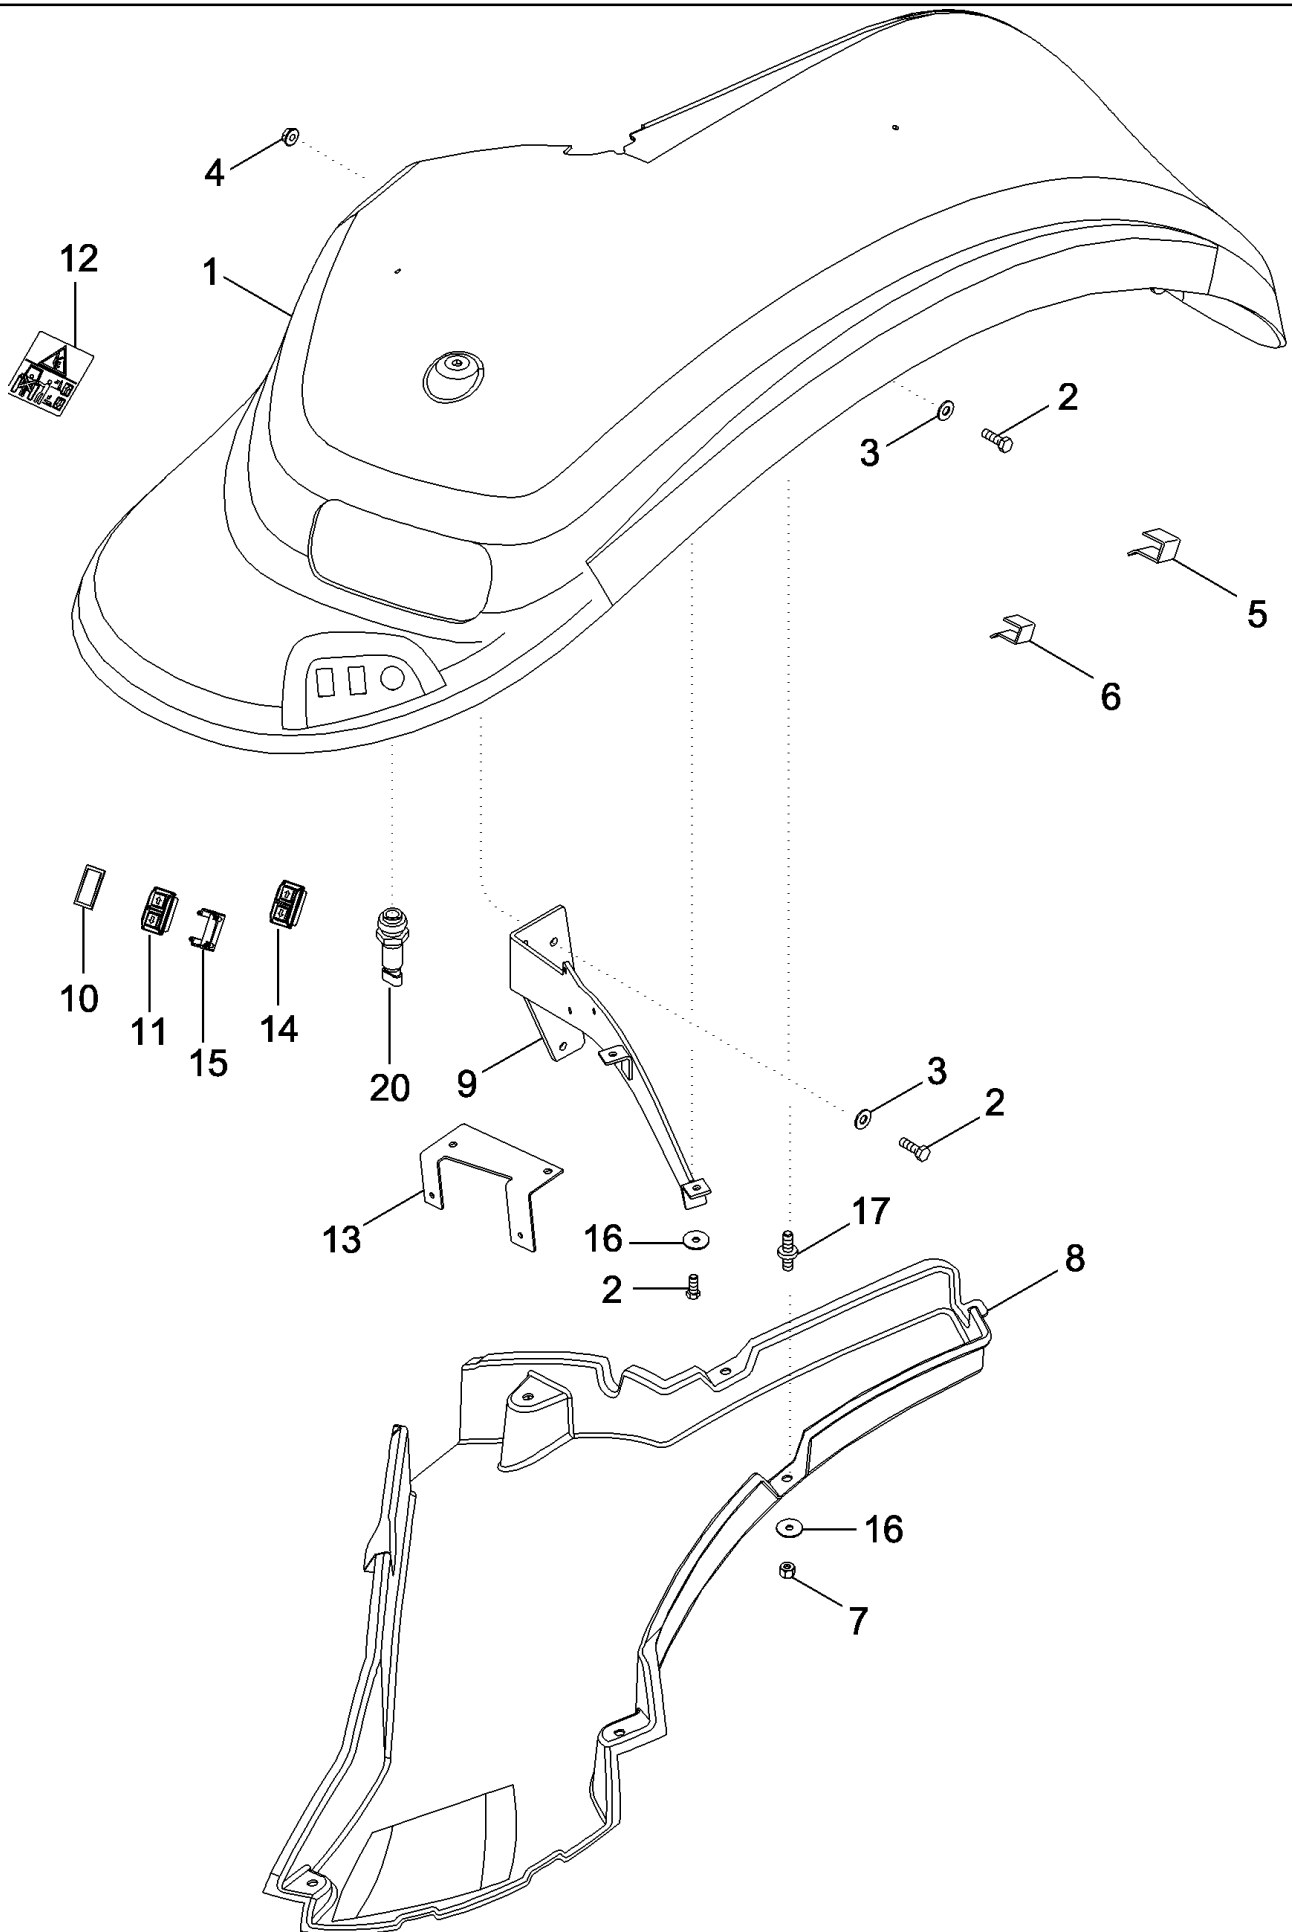

09-07 FENDERS - REAR, EXTRA WIDE

MAGNUM 310 CASE IH TRACTOR (EU) (1/06-)

09-07 FENDERS - REAR, EXTRA WIDE

сылка	Номер детали	Кол-во	Описание
1	87644785	1	FENDER, Right Hand, Shown
1	87644788	1	FENDER, Left Hand
2	614-8025	10	BOLT, Hex, M8 x 25, 8.8,
3	895-15008	14	WASHER, M8 x 20 x 1.6,
4	825-2408	10	NUT, M8 x 1.25, Flg, Cl 8,
5	87710353	1	HOUSING, Right Hand, (Shown)
5	87703709	1	HOUSING, Left Hand
6	832-10408	18	NUT, LOCK, M8 x 1.25, Cl 8,
7	895-25008	24	WASHER, M8 x 20 x 1.6,
8	87710393	1	SUPPORT, Right Hand, (Shown)
8	87703723	1	SUPPORT, Left Hand
9	221654A1	2	PLUG, w/o Hitch Switch
10	87452577	2	SWITCH, Remote Hitch, UP/Down
11	220416A2	2	CONNECTOR, ELEC,
12	82030732	1	DECAL, Right Hand, (Shown)
12	82030732	1	DECAL, Left Hand
13	87739798	1	Right Hand, (Shown)
13	87739799	1	Left Hand
14	87331566	30	CLIP, SPRING,
15	87331565	10	STOP,
16	87331561	1	EXTENSION, FENDER, Right Hand, (Shown)
16	87331562	1	EXTENSION, FENDER, Left Hand
17	844-6012	10	BOLT, Hex Flg, M6 x 12, 8.8,
18	87454596	2	SWITCH, Upper Link
19	237275A1	20	STUD,
20	82025543	2	SWITCH, PTO
21	614-8030	4	BOLT, Hex, M8 x 30, 8.8, (Not Shown)