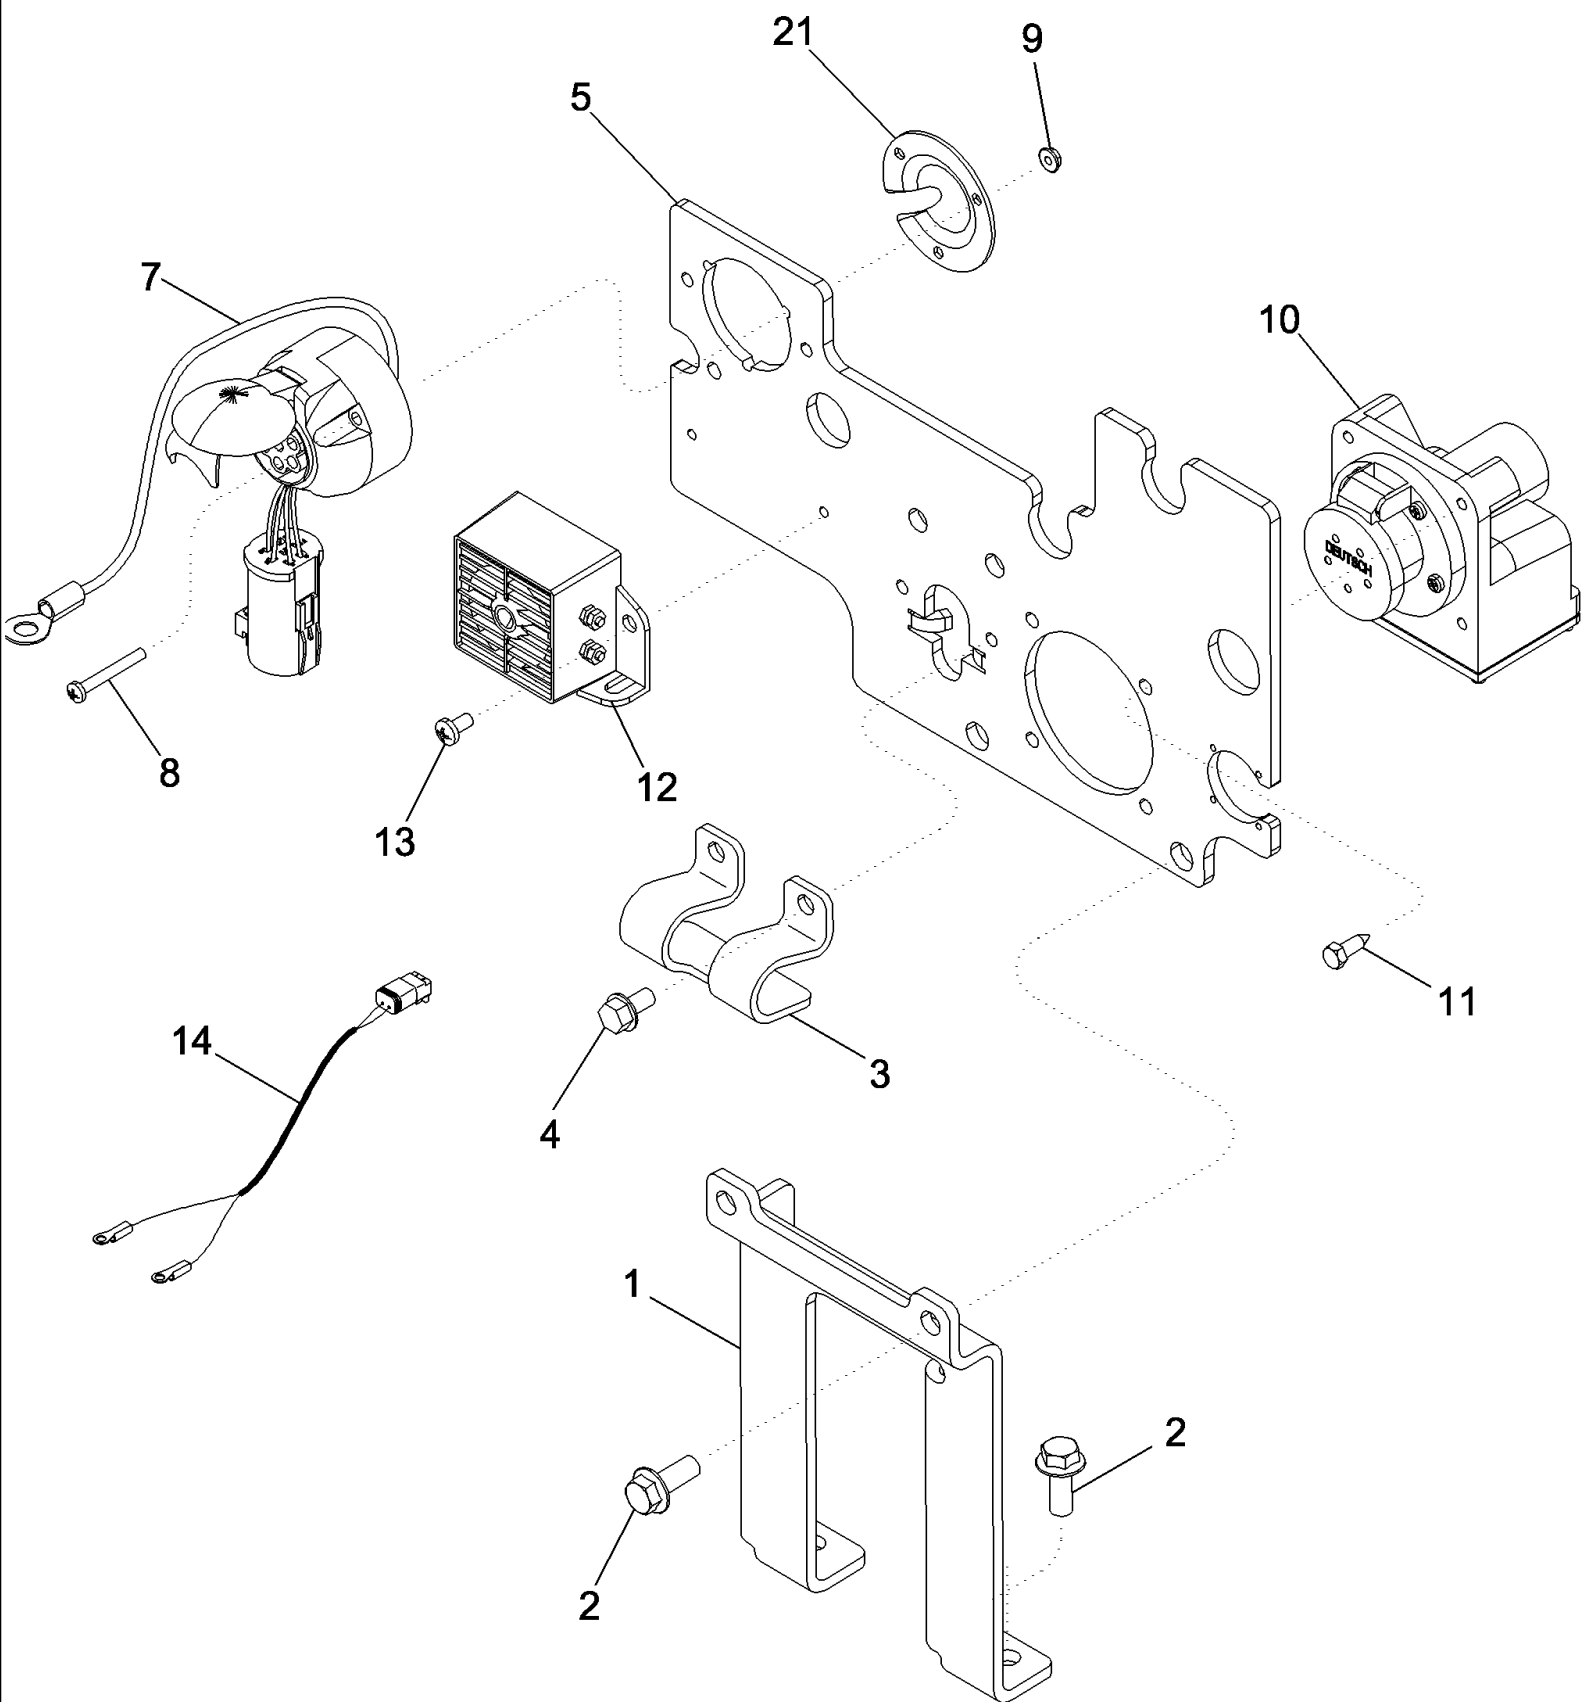

MAGNUM 310 CASE IH TRACTOR (EU) (1/06-)

04-41 IMPLEMENT CONNECTORS AND MOUNTING

сылка	Номер детали	Кол-во	Описание
1	87574425	1	BRACKET,
2	844-10025	4	BOLT, Hex Flg, M10 x 25, 8.8, Full Thd,
3	87574422	1	BRACKET, Anti-Sway
4	86511841	2	BOLT, Hex Flg, M8 x 16, 8.8, , Magnum 225, 250, 280, and 310
4	844-8020	2	BOLT, Hex Flg, M8 x 20, 8.8, , Magnum 335
5	87615022	1	SUPPORT,
7	87451541	1	ADAPTER, 7 Pin (Shown), BSN Z7RZ01522
7	87549253	1	HARNESS, 7 Pin, ASN Z7RZ01522
8	840-1540	3	SCREW, Cross Pan Hd, M5 x 40,
9	825-2405	3	NUT, M5 x .8, Flg, Cl 8,
10	323597A1	1	CONNECTOR, ELEC, Implement
11	779-14619	4	SCREW, SELF TAP, Hex Hd, M6.3 x 19,
12	109511A1	1	ALARM, Backup
13	840-1612	2	SCREW, Cross Pan Hd, M6 x 12,
14	87403848	1	HARNESS, Backup Alarm
17	L11541	1	STRAP, CABLE, (Not Shown)
18	347610A1	7	ANCHOR, (Not Shown)
19	825-2408	4	NUT, M8 x 1.25, Flg, Cl 8, (Not Shown)
20	825-2405	1	NUT, M5 x .8, Flg, Cl 8, (Not Shown)
21	3131909R1	1	CAP,