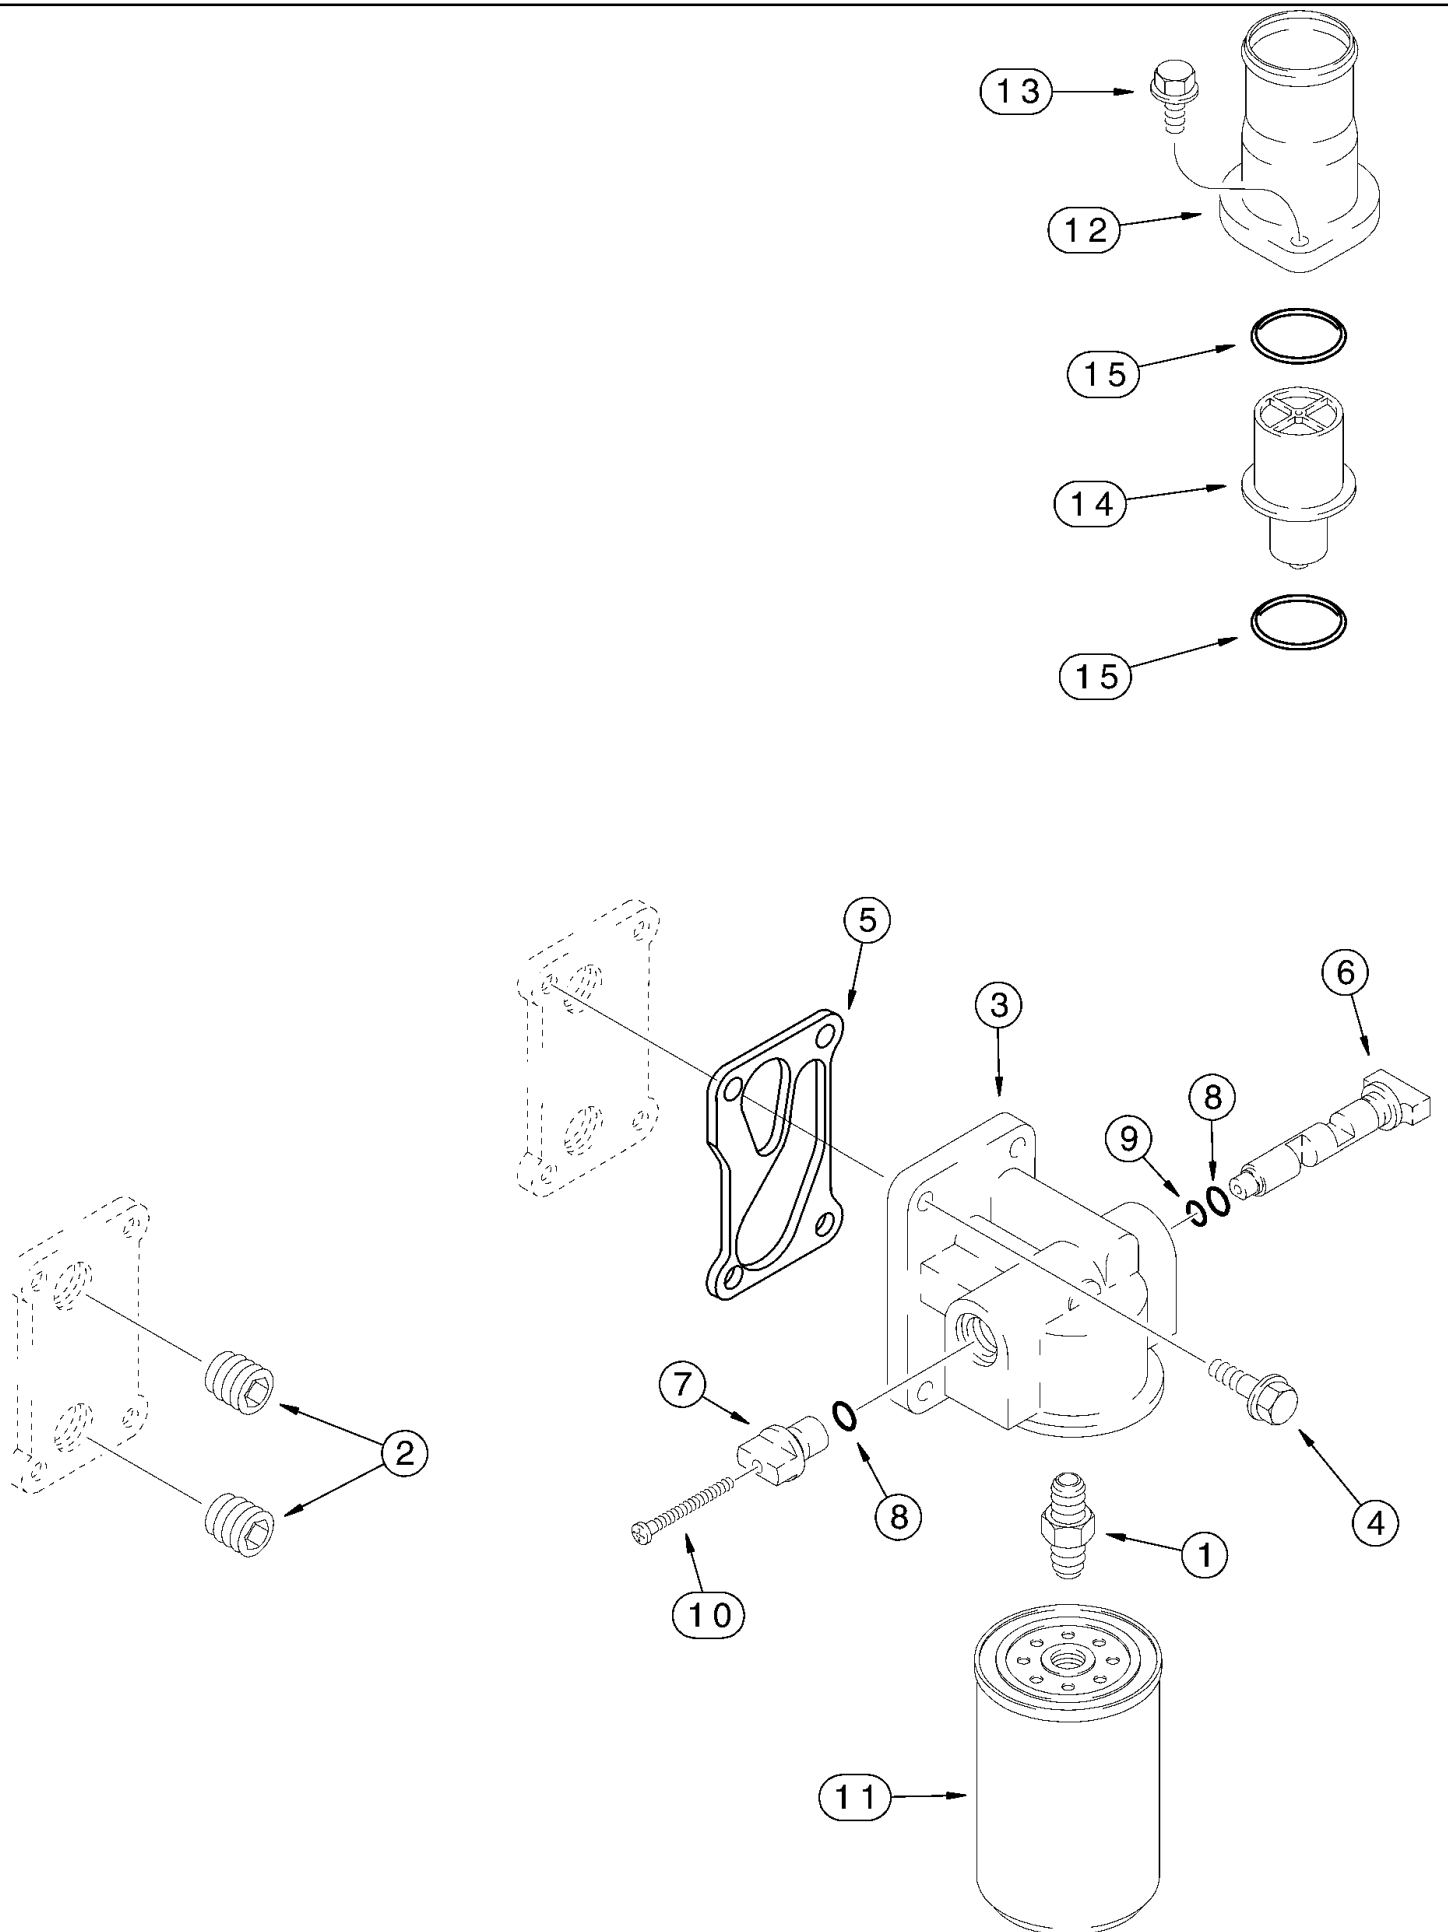

MAGNUM 310 CASE IH TRACTOR (EU) (1/06-)

02-21 THERMOSTAT - FILTER, WATER

сылка	Номер детали	Кол-во	Описание
1	A77623	1	ADAPTER,
2	263136	2	PLUG, MAGNETIC, Hex Soc, 3/4"-14 NPTF,
3	J943738	1	HEAD, FILTER,
4	845-8025	4	BOLT, Hex Flg, M8 x 25, 8.8,
5	87612306	1	GASKET,
6	J943739	1	VALVE, SHUT-OFF,
7	J943740	1	VALVE, SHUT-OFF,
8	87423041	2	O-RING, 7/16 ID x 3/32
9	238-5013	1	O-RING, -013, 70 Duro, .426" ID x .070" Thk,
10	J944454	1	SCREW,
11	J100304	1	FILTER, ELEMENT,
12	J944429	1	OUTLET,
13	845-8025	2	BOLT, Hex Flg, M8 x 25, 8.8,
14	87698668	1	THERMOSTAT,
15	238-5227	2	O-RING, -227, 70 Duro, 2.109" ID x .139" Thk,