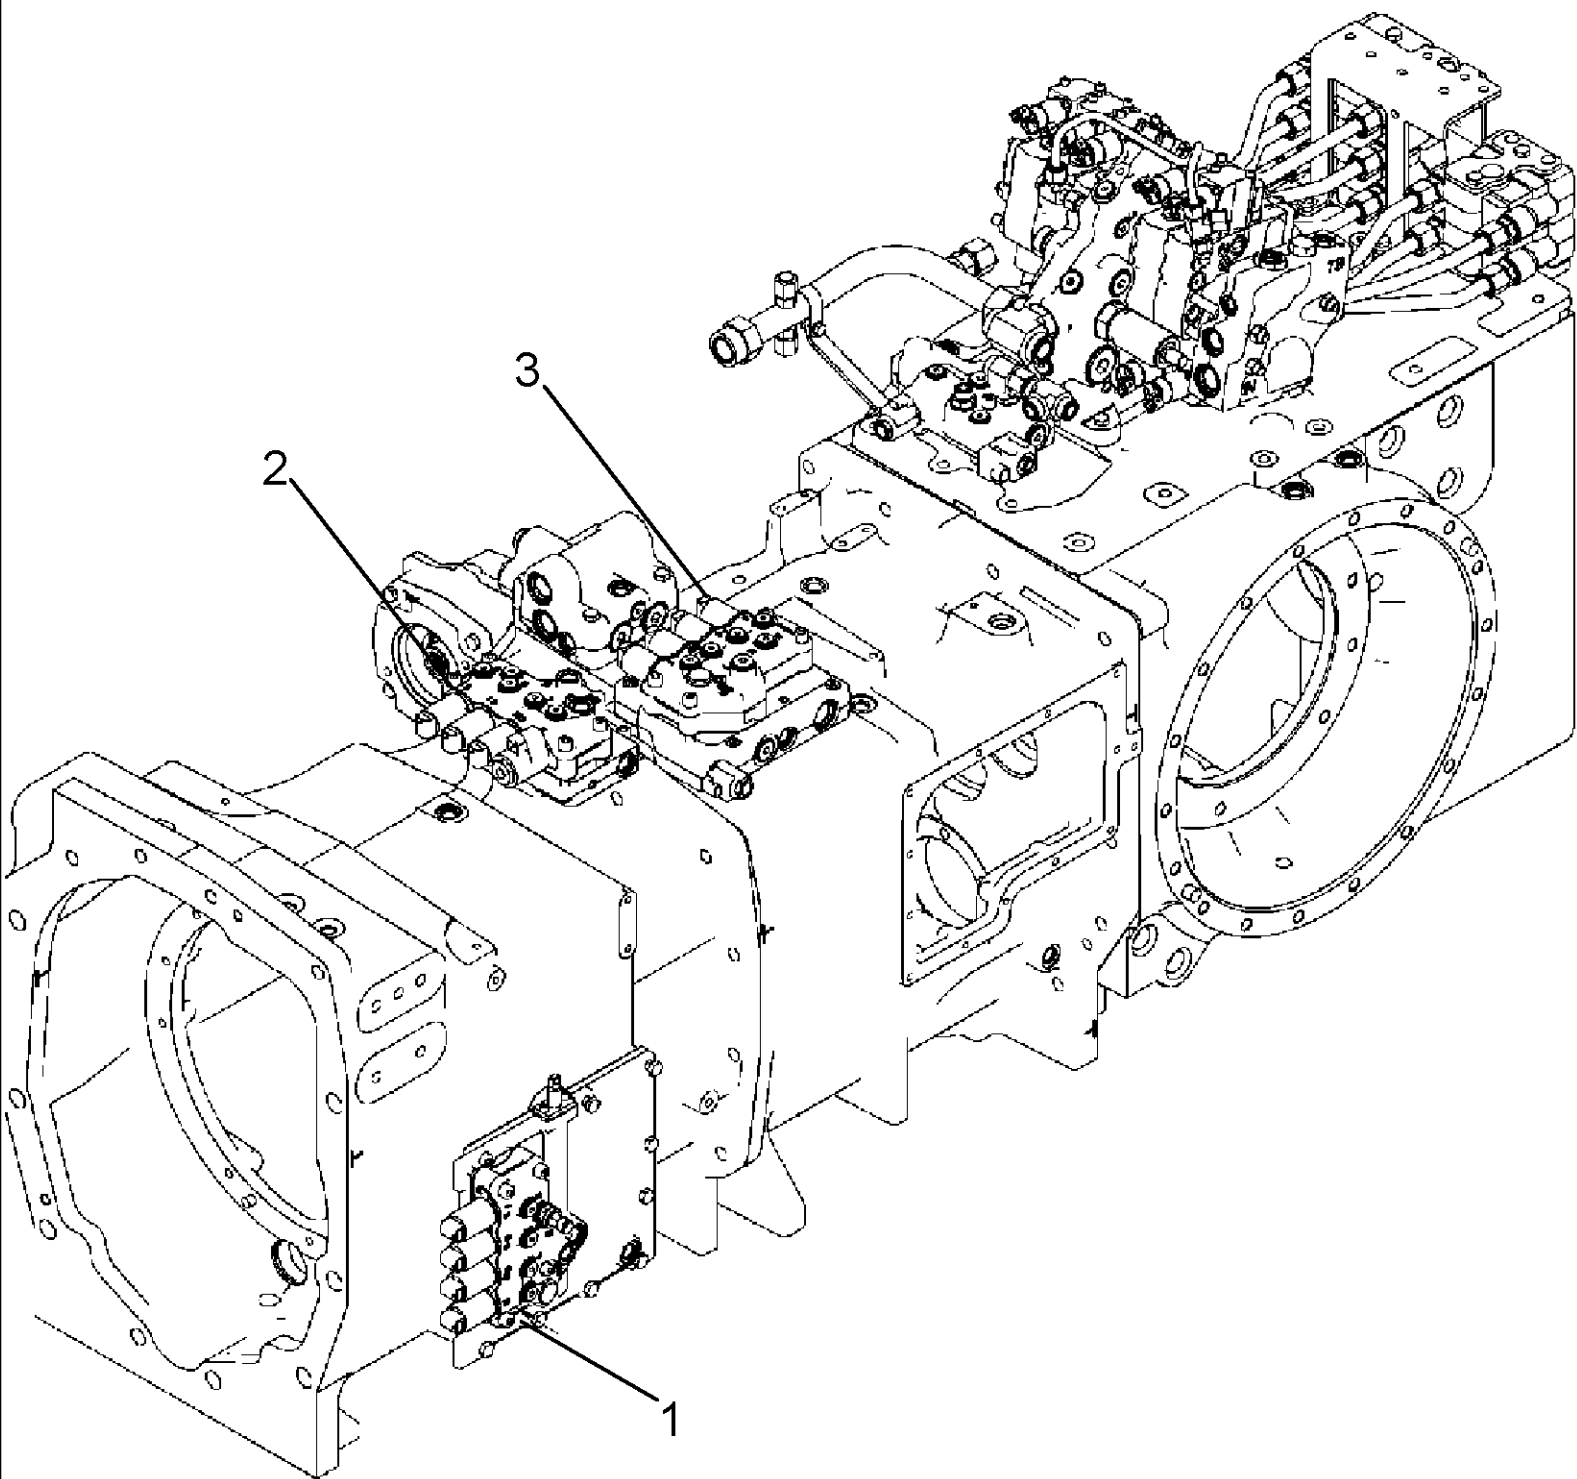

06-21 TRANSMISSION CONTROL VALVE LOCATION

сылка	Номер детали	Кол-во	Описание
1	450729A2	1	VALVE, Speed, See Figure 06-22
2	450721A2	1	VALVE, Odd/Even, Without Creep or 19 Speed/Without 50 KPH, See Figure 06-25
2	450726A2	1	VALVE, Odd/Even, With Creep or 19 Speed/With 50 KPH, See Figure 06-26
3	87323842	1	VALVE, MFD, PWM, Range, See Figure 06-27