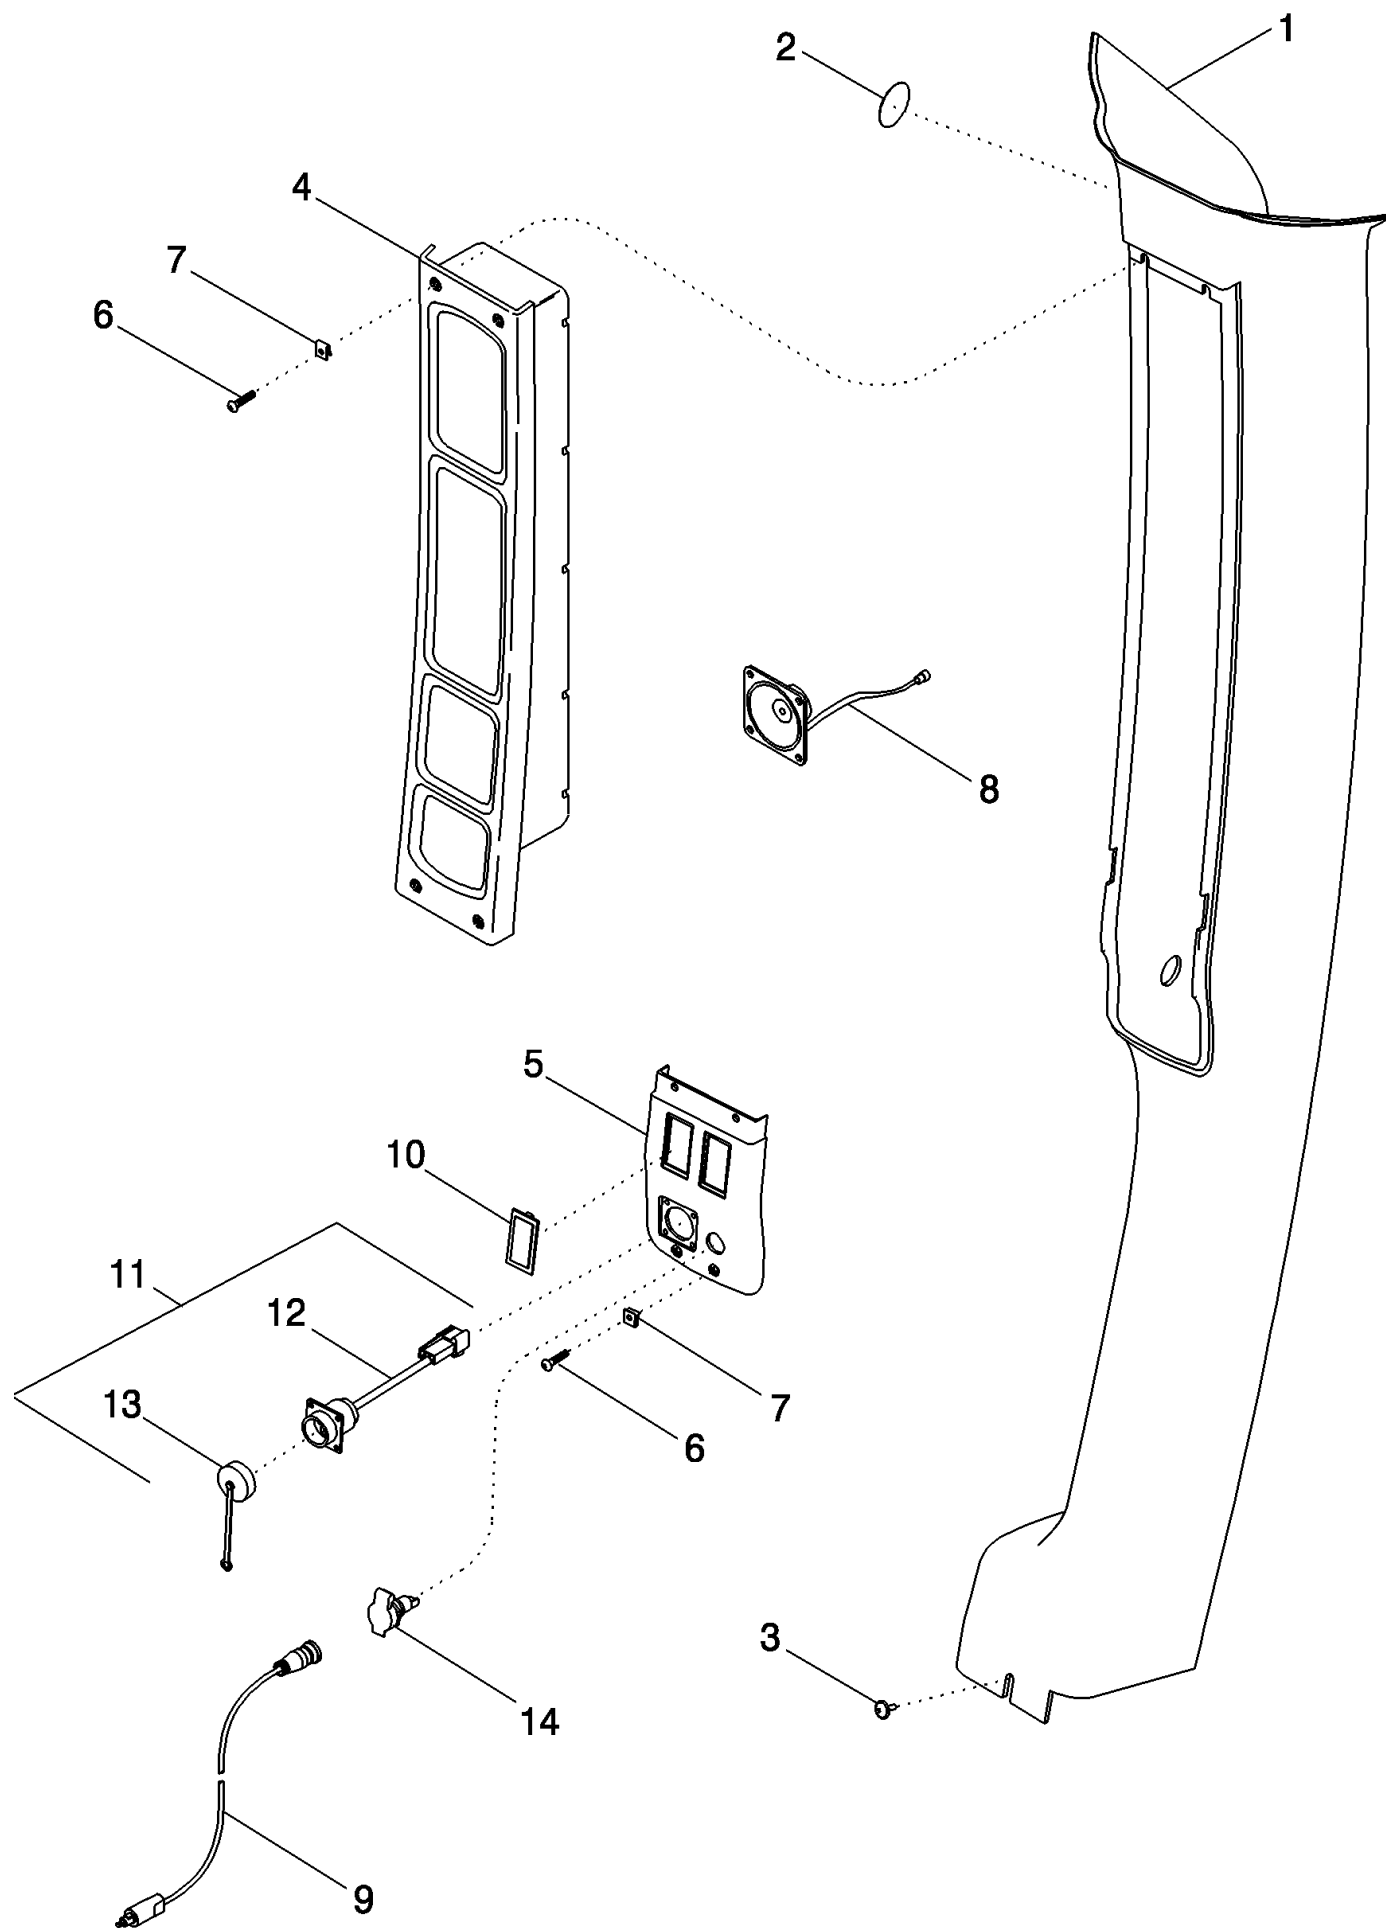

MAGNUM 310 CASE IH TRACTOR (EU) (1/06-)

04-16 A-POST COVER - INSTRUMENT CLUSTER

сылка	Номер детали	Кол-во	Описание
1	444547A1	1	TRIM PANEL,
2	376597A2	2	COVER,
3	1975782C1	1	SCREW, SELF TAP, Cross Truss Wash Hd, #10 x 5/8",
4	87549279	1	MODULE, Standard, Without Software, Inc. 8
4	87520588	1	MODULE, Deluxe, Without Software, Inc. 8
5	358804A1	1	BEZEL,
6	260-16516	6	SCREW, SELF TAP, Cross Pan Hd, #10 x 1",
7	177269A1	6	NUT,
8	87335023	1	SPEAKER,
9	324847A2	1	HARNESS, Monitor
10	245918C1	2	CAP, Blanking
11	227739A2	1	CONNECTOR, ELEC, Auxiliary Power, Inc. 12, 13
12	225164C1	1	CONNECTOR, ELEC,
13	225162C1	1	PLUG, Dust
14	300655A1	1	SOCKET, POWER,