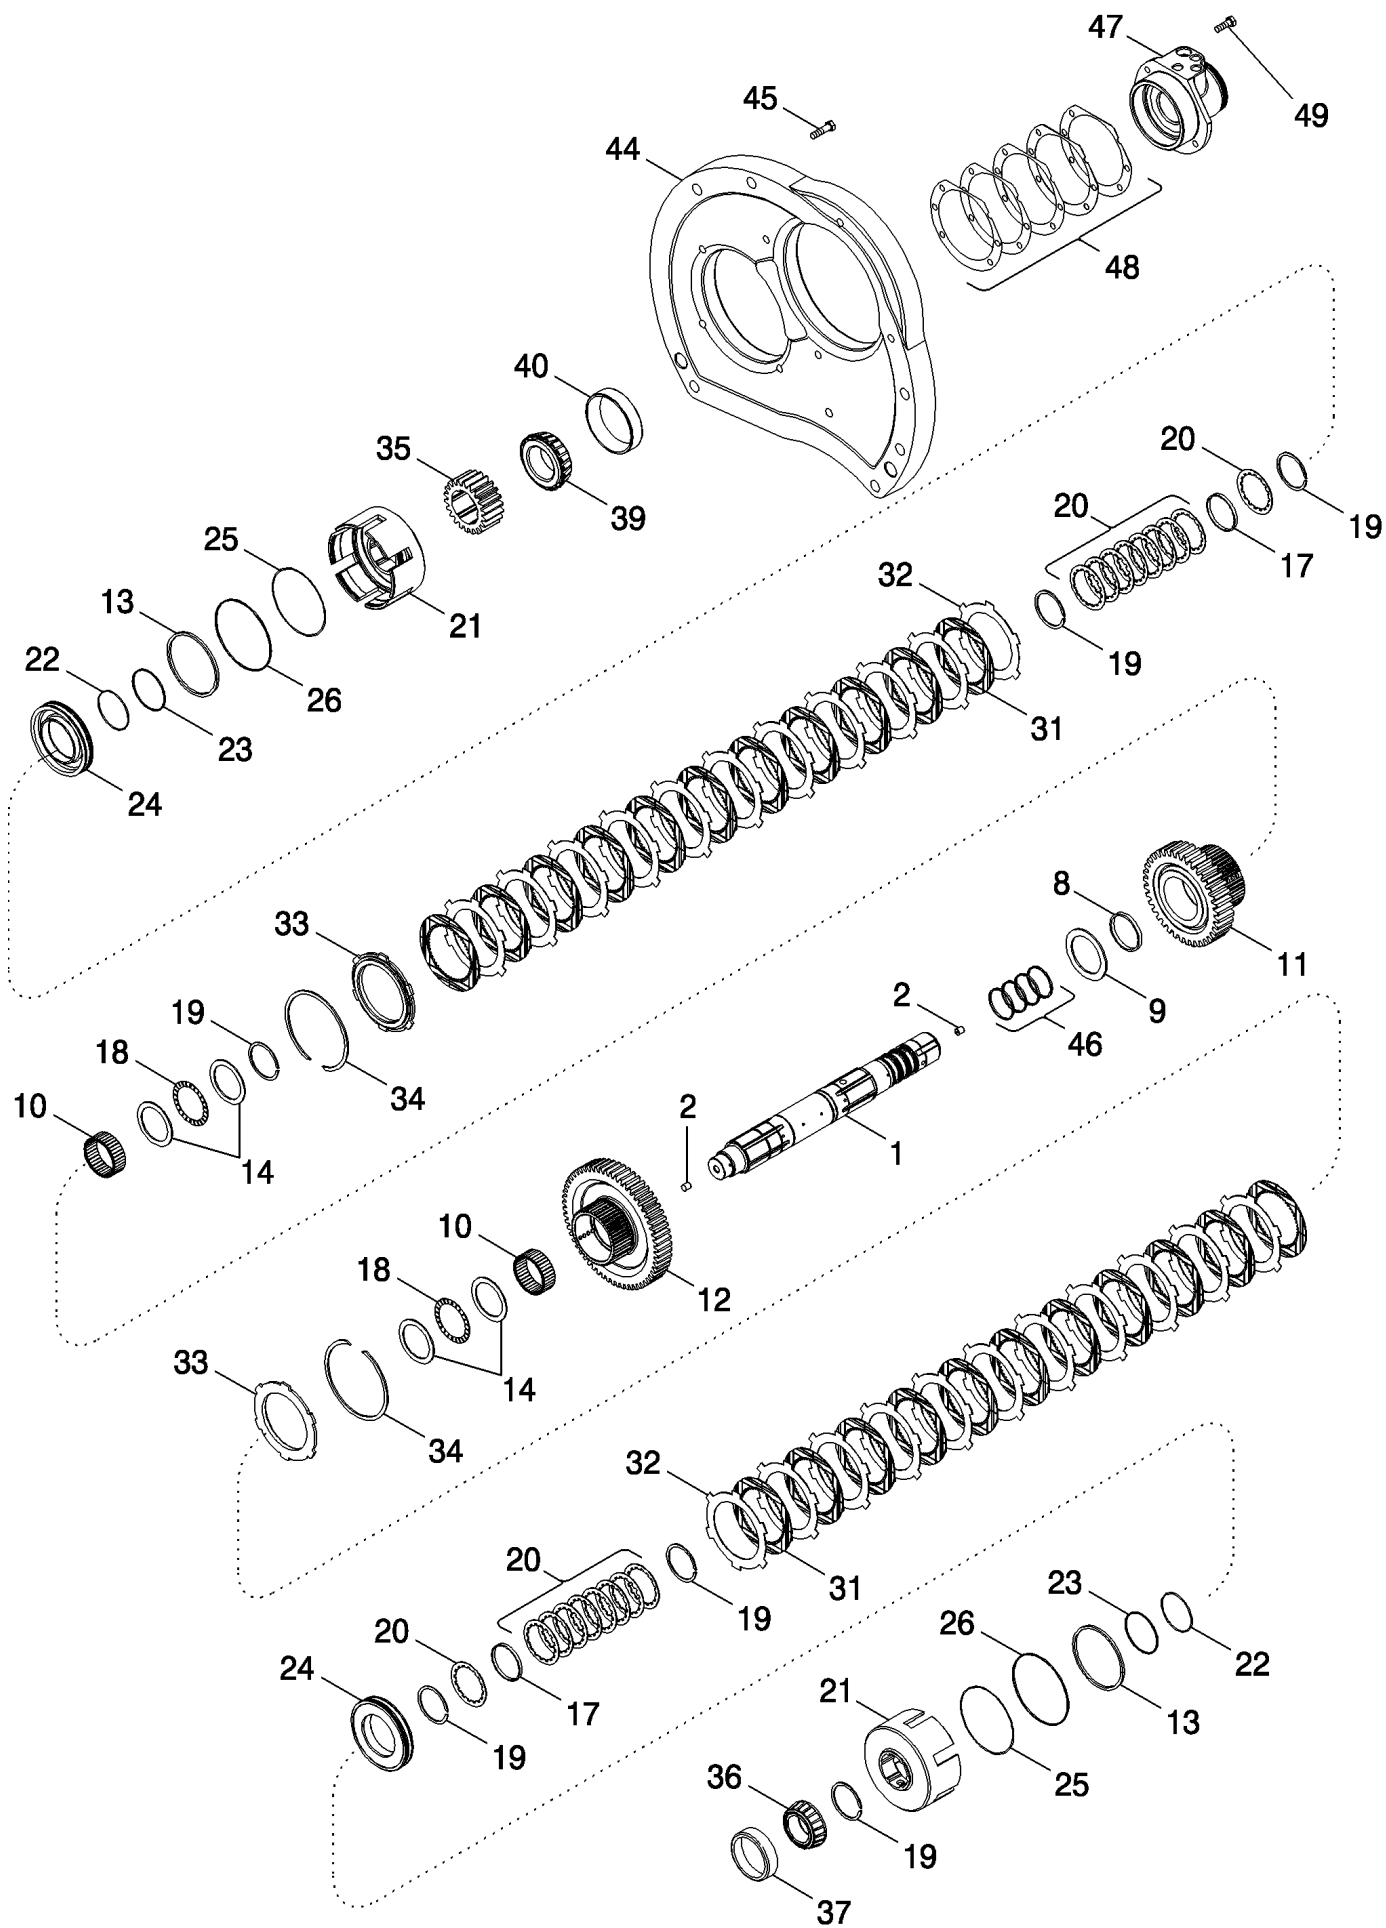

MAGNUM 310 CASE IH TRACTOR (EU) (1/06-)

06-14 RANGE TRANSMISSION - INPUT SHAFT

сылка	Номер детали	Кол-во	Описание
1	87434653	1	SHAFT ASSY., Inc. 2
2	187516A1	4	PLUG,
8	1286040C2	1	RING,
9	1997888C1	1	WASHER, THRUST,
10	80909C1	2	BEARING, NEEDLE,
11	86987610	1	GEAR, 37T
12	86987612	1	PINION, 59T
13	1286052C1	2	RING,
14	1286043C1	4	WASHER, THRUST,
17	87434656	2	RING, Lube
18	572182R1	2	BEARING, THRUST,
19	101-11250	6	RING, SNAP, #250, 2.356, Ext,
20	87425389	18	SPRING, BELLEVILLE,
21	86987596	2	CARRIER,
22	1286081C1	2	O-RING,
23	1286076C1	2	RING,
24	86987597	2	PISTON,
25	1286083C1	2	O-RING,
26	1286079C1	2	RING,
31	86990276	22	DISC, Friction
32	92934C2	22	DISC, Separator
33	1342645C3	2	DISC, CLUTCH,
34	1285996C1	2	RING, SNAP,
35	1285971C1	1	GEAR, DRIVING,
36	A75211	1	BEARING, CONE,
37	A75210	1	BEARING, CUP,
39	ST2063	1	BEARING, CONE,
40	54404R1	1	BEARING, CUP,
44	281696A1	1	SUPPORT,
45	814-12050	6	BOLT, Hex, M12 x 50, 8.8,
46	1286025C1	4	RING,
47	254337A2	1	CAGE,
48	1286061C1	2	SHIM, 0.08 mm
48	1286062C1	2	SHIM, 0.10 mm
48	1286063C1	2	SHIM, 0.13 mm
48	1286064C1	2	SHIM, 0.30 mm
48	1286065C1	2	SHIM, 0.76 mm
49	613-10030	3	BOLT, Hex, M10 x 30, 8.8, Full Thd,