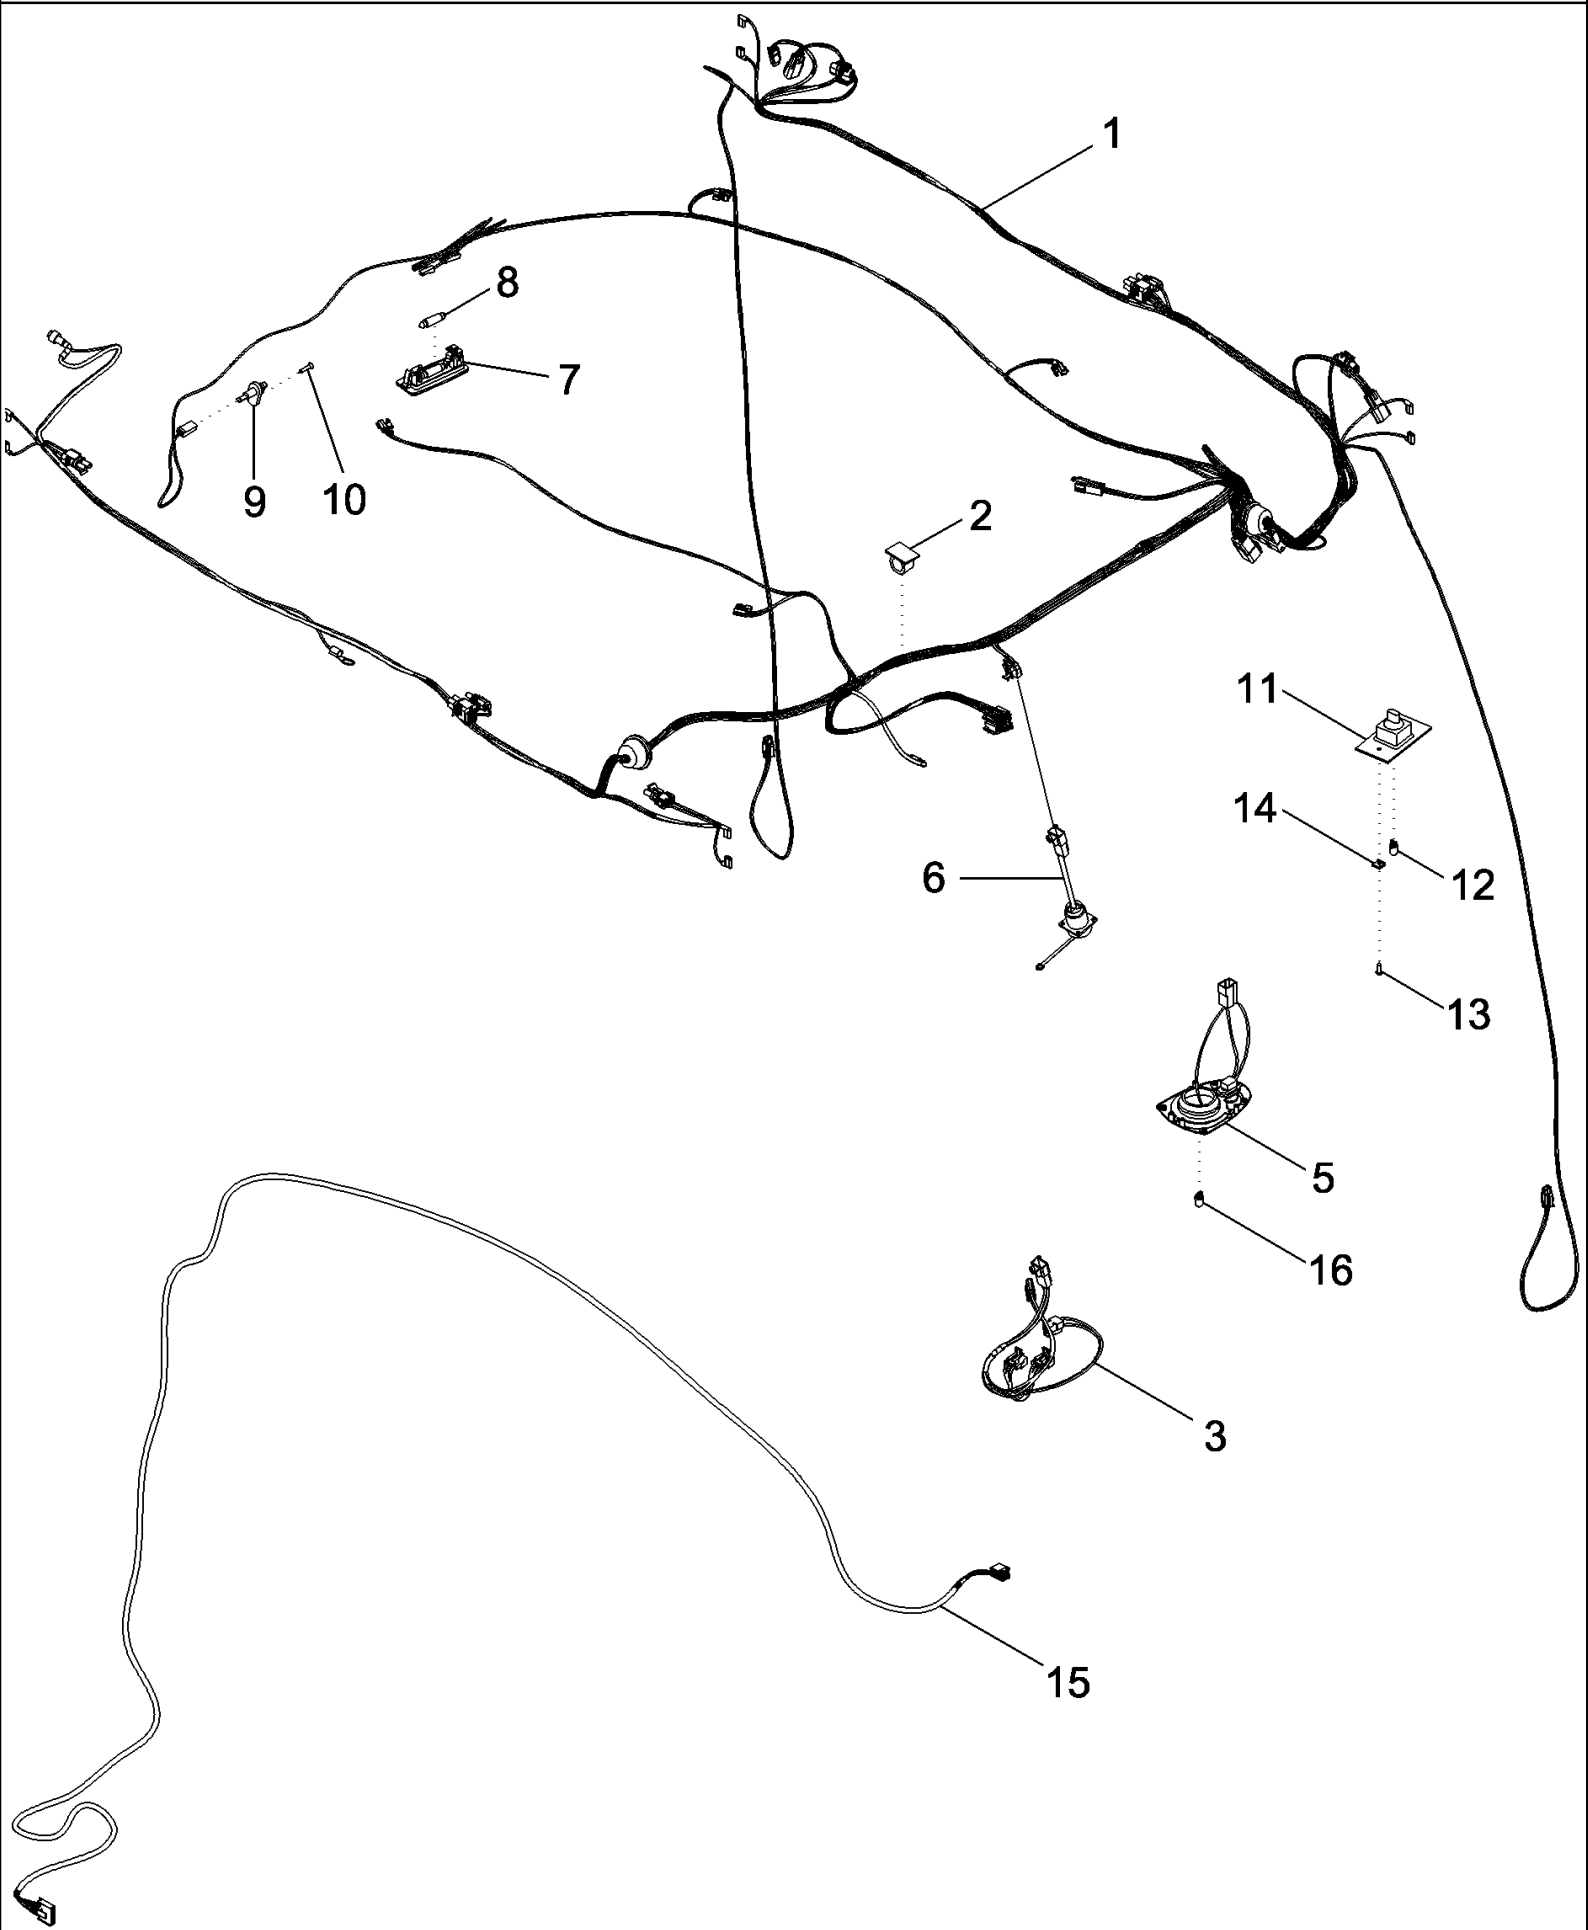

MAGNUM 310 CASE IH TRACTOR (EU) (1/06-)

04-10 HARNESS - CAB ROOF, SHELF AND CD CHANGER

сылка	Номер детали	Кол-во	Описание
1	87451534	1	HARNESS, Cab Roof (Shown), BSN Z7RZ01521
1	87657276	1	HARNESS, Cab Roof, ASN Z7RZ01521
2	169850C2	3	CLIP, CABLE,
3	280584A3	1	HARNESS, Shelf
5	87414959	1	LAMP, Map, Inc. 16
6	227739A2	2	CONNECTOR, ELEC, Harness, Aux Power
7	1983391C1	1	LAMP, Dome, Inc. 8
8	3050958R1	1	BULB, K, 12V, 10W,
9	1534229C1	1	SWITCH, DOOR,
10	765-14322	1	SCREW, SELF TAP, Oval Hd, M4.2 x 22,
11	368143A1	1	LAMP, Console Illuminator, Inc. 12
12	D71346	1	LAMP, TAIL, No. 168
13	760-17316	2	SCREW, SELF TAP, Pan Hd, M4.2 x 16,
14	177269A1	2	NUT,
15	303433A1	1	HARNESS, CD Changer, If Equipped
16	373114A1	1	BULB,