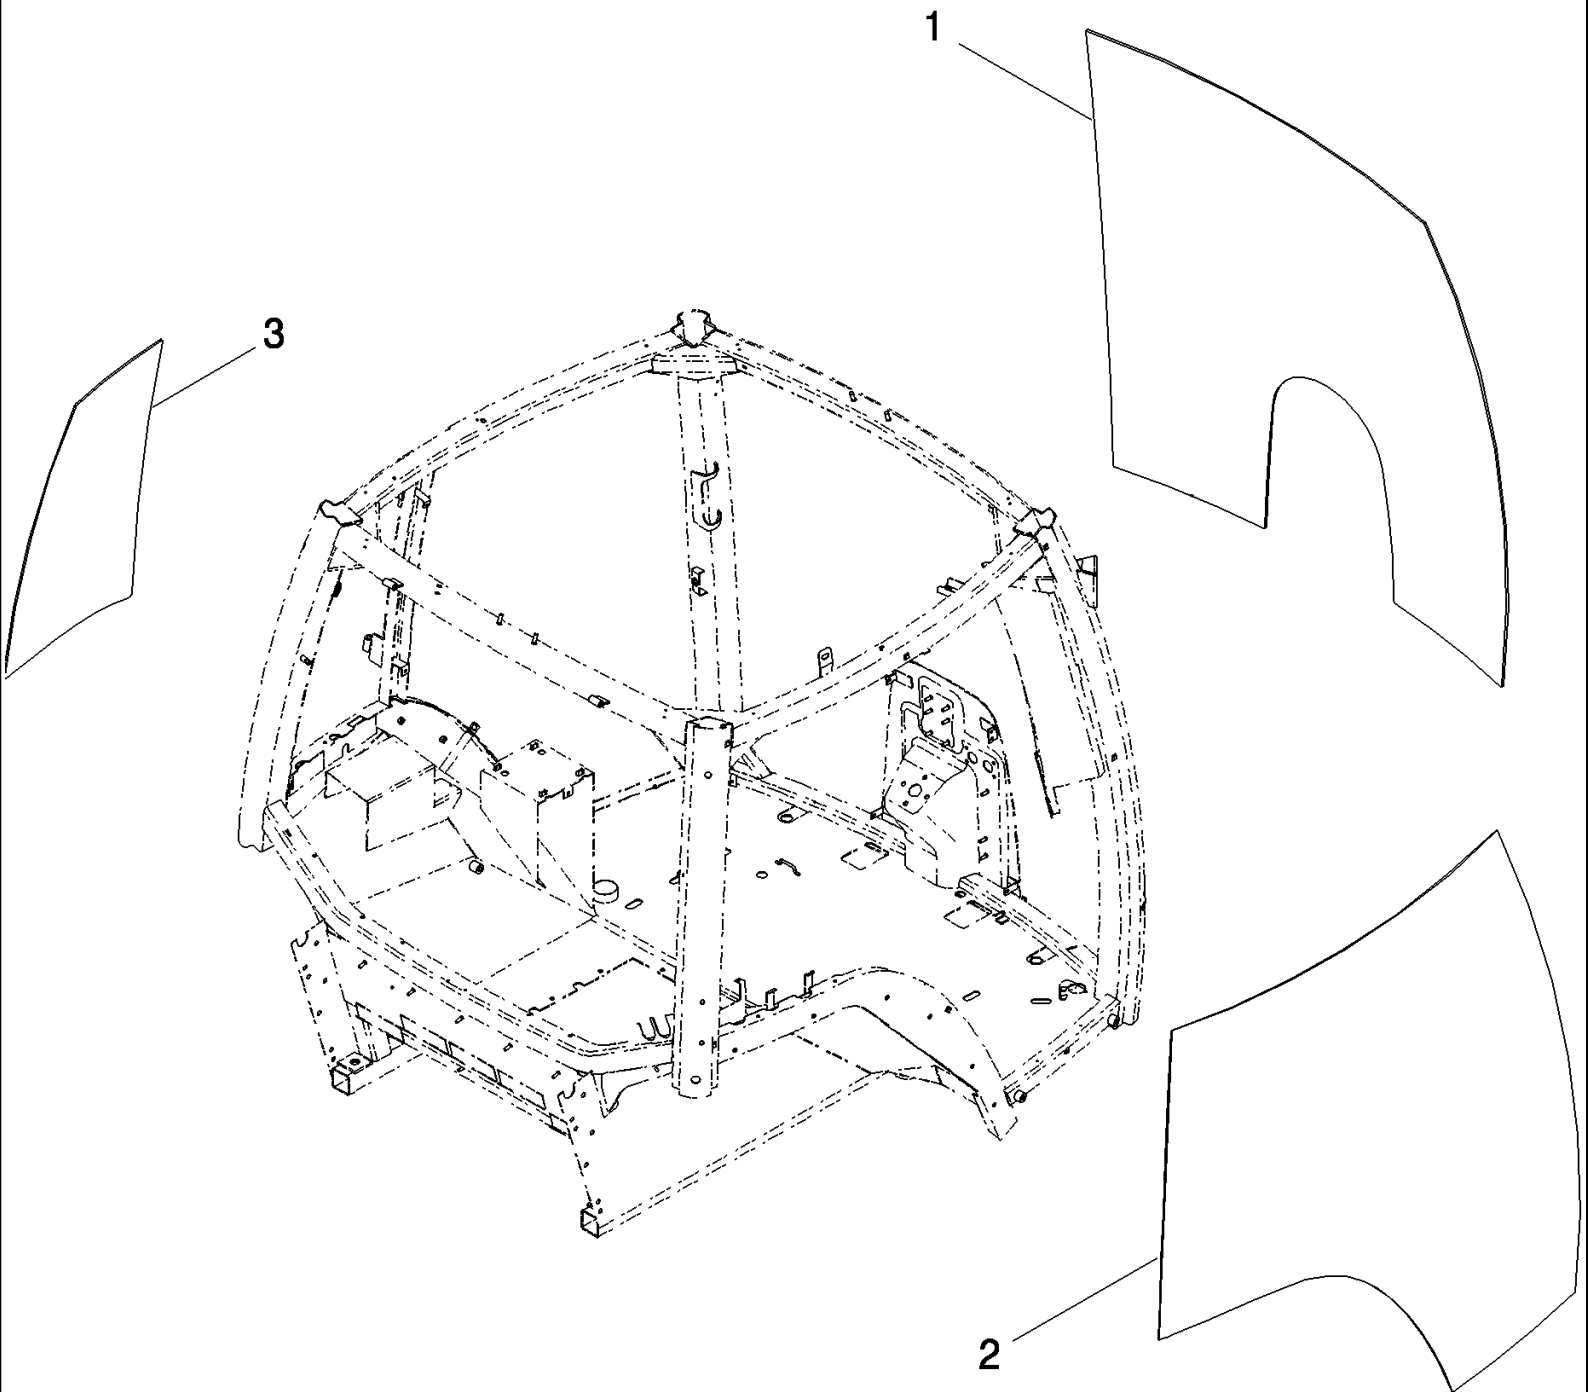

MAGNUM 310 CASE IH TRACTOR (EU) (1/06-)

09-20 CAB - FIXED GLASS

сылка	Номер детали	Кол-во	Описание
1	87456379	1	WINDSHIELD,
2	87417671	1	GLASS, CAB, Right Hand
3	242539A4	1	GLASS, CAB, Left Hand