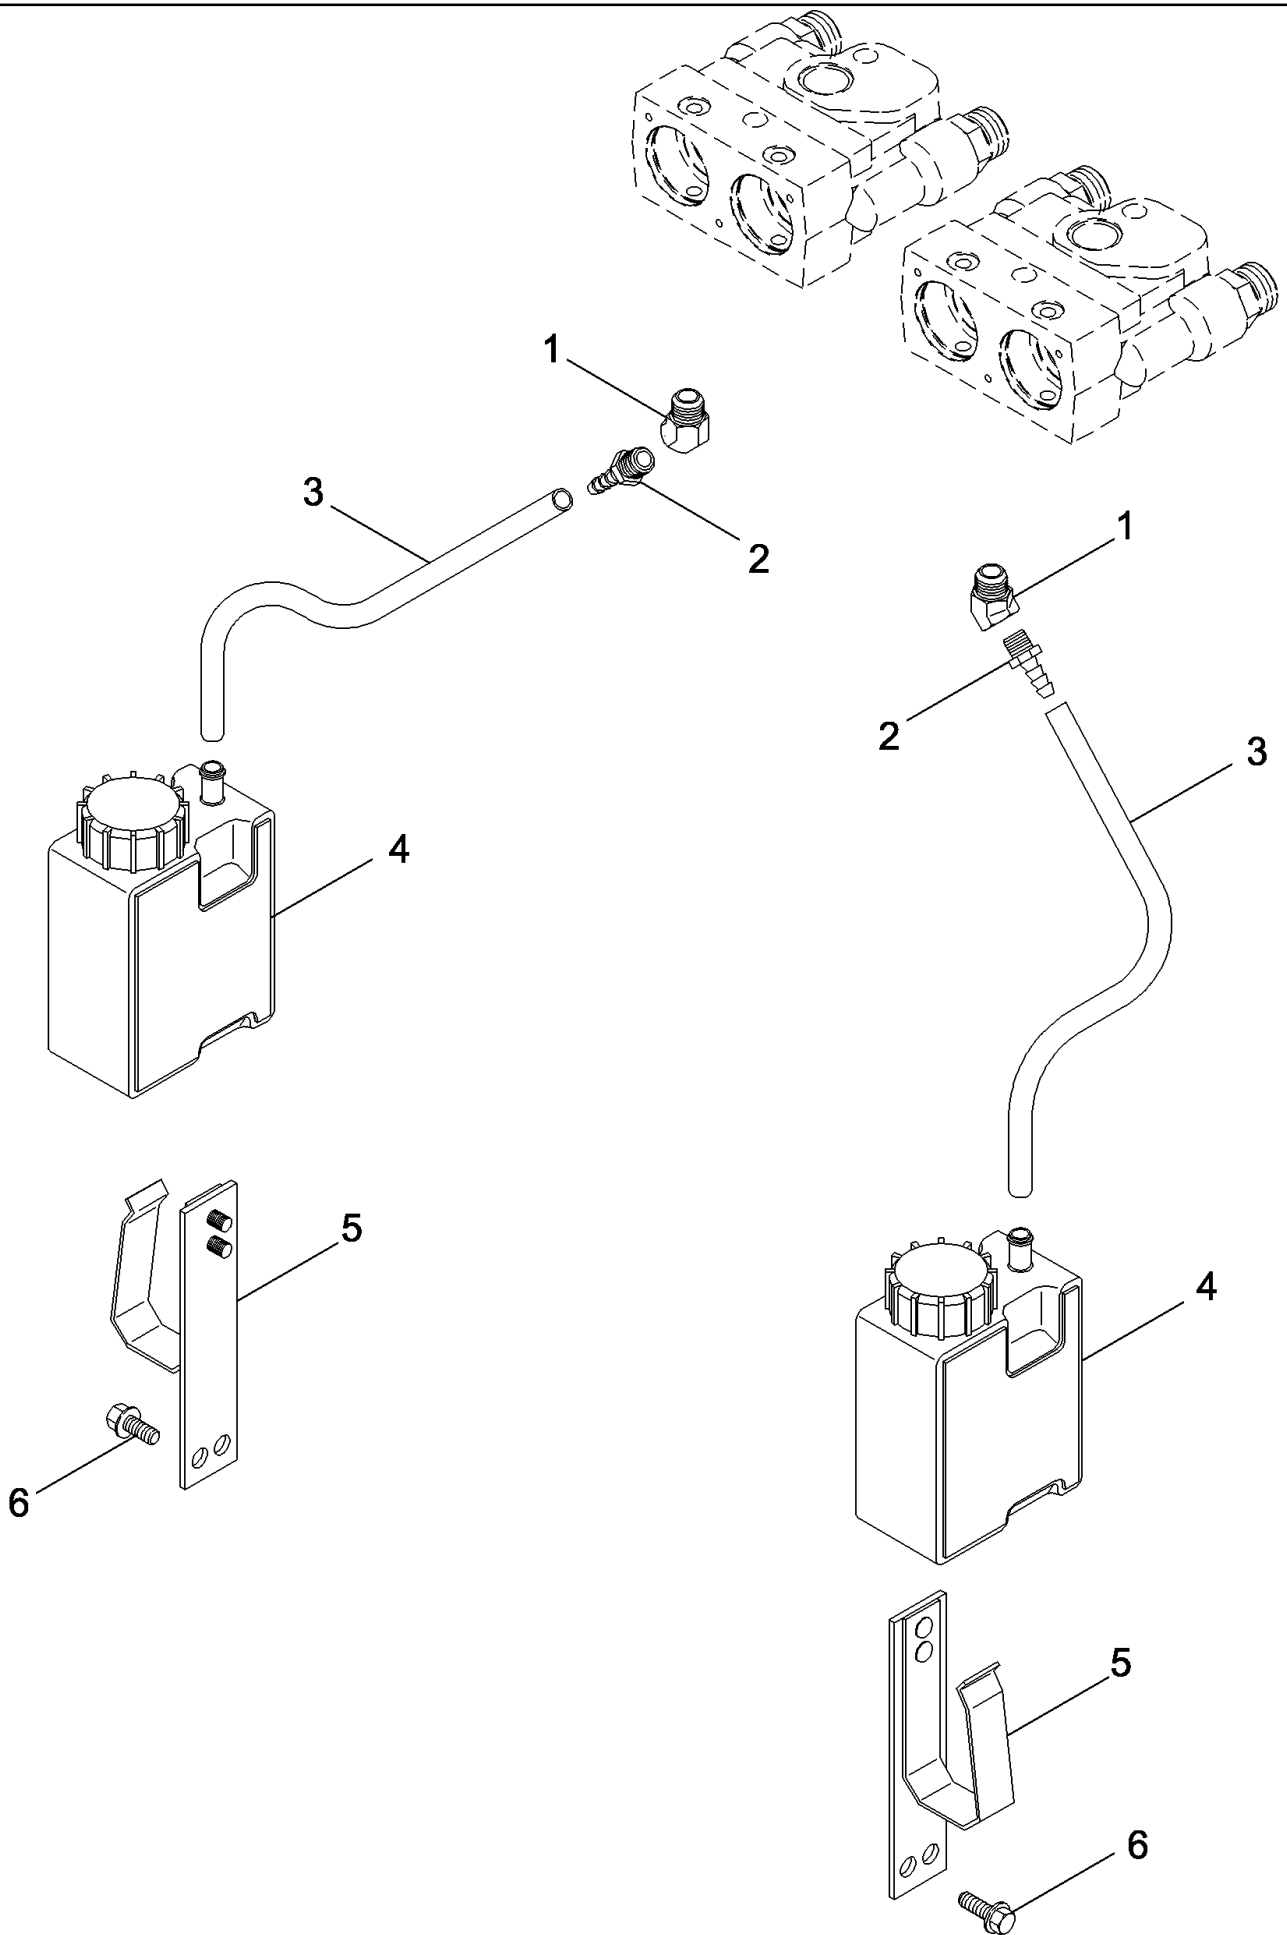

MAGNUM 310 CASE IH TRACTOR (EU) (1/06-)

08-16 HYDRAULIC SYSTEM - COUPLER SPILLAGE

сылка	Номер детали	Кол-во	Описание
1	217-15	2	ELBOW, 45е, 1/8"-27 NPTF, Fem x 1/8"-27 NPTF Male,
2	217-114	2	FITTING, 3/8" Hose x 1/8" NPTF, Barbed,
3	NS	2	NOT SERVICED, HOSE, 240 mm (9-3/64"), Cut From S118400
4	87347354	2	RESERVOIR, HYDRAULIC OIL,
5	87362957	2	BRACKET,
6	844-6016	4	BOLT, Hex Flg, M6 x 16, 8.8,