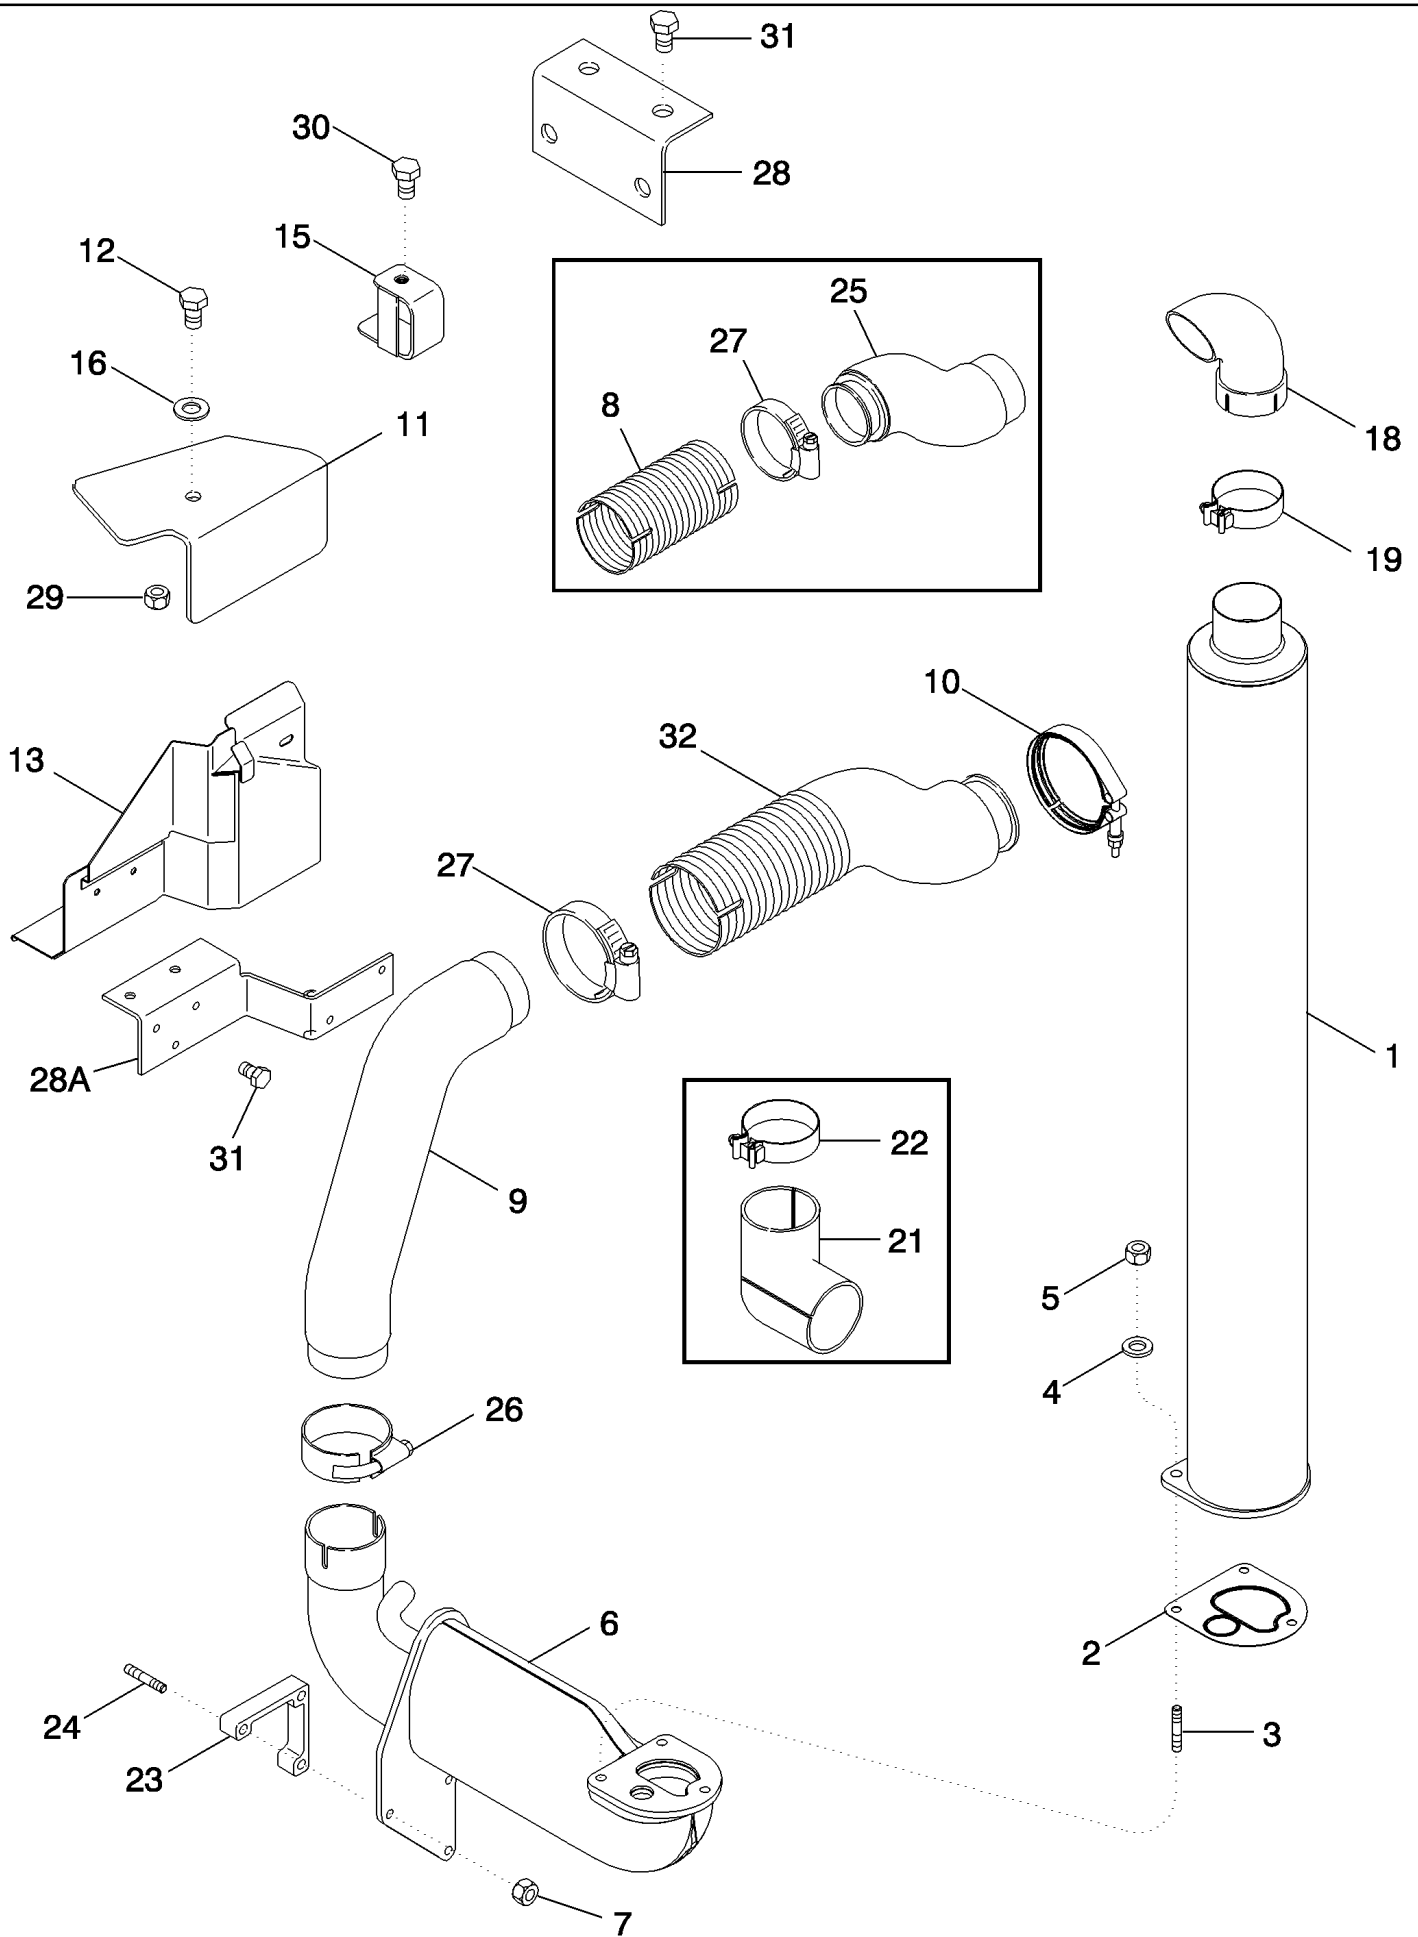

02-07 EXHAUST SYSTEM

MAGNUM 310 CASE IH TRACTOR (EU) (1/06-)

02-07 EXHAUST SYSTEM

сылка	Номер детали	Кол-во	Описание
1	87369371	1	MUFFLER, Standard
1	87369363	1	MUFFLER, Spark Arrester, South Africa Only
2	226775A1	1	GASKET,
3	387795A1	3	STUD,
4	387798A1	3	WASHER,
5	387796A1	3	NUT,
6	87588155	1	SUPPORT,
7	829-2412	3	NUT, M12 x 1.75, Flg, CI 10,
8	NSS	1	NOT SERVICED SEPARATELY, HOSE, Flexible, Order REF 32 87520146 For Initial Replacement, BSN Z6RZ02856
9	87607503	1	TUBE ASSY.,
10	A170807	1	CLAMP, Inc. Hardware
11	87451651	1	BRACKET, Manifold Shield
12	844-10016	1	BOLT, Hex Flg, M10 x 16, 8.8, Full Thd,
13	87615756	1	SHIELD, Turbo Heat (Shown), Magnum 225, 250, 280, and 310
13	87715386	1	SHIELD, Turbo Heat, Magnum 335
15	87615566	1	BRACKET, Heat Shield, Turbo
16	495-81120	3	WASHER, .344" x 1 1/4" x .120", , Magnum 225, 250, 280, and 310
16	495-81120	5	WASHER, .344" x 1 1/4" x .120", , Magnum 335
18	87381922	1	EXTENSION, Exhaust
19	87449404	1	CLAMP,
21	87325972	1	INSULATION, FOAM, Exhaust (Shown), Magnum 225, 250, 280, and 310
21	87620835	1	INSULATION, FOAM, Exhaust, Magnum 335
22	214-3280	2	CLAMP, HOSE, 4.25/5.125 HD Worm, W/liner,
23	87332194	1	SPACER,
24	87330610	3	STUD,
25	NSS	1	NOT SERVICED SEPARATELY, TUBE ASSY., Order REF 32 87520146 For Initial Replacement, BSN Z6RZ02856
26	87449404	1	CLAMP,
27	87427885	2	CLAMP, , BSN Z6RZ02856
27	87427885	1	CLAMP, , ASN Z6RZ02856
28	87449823	1	BRACKET, Turbo Heat Shield, Magnum 225, 250, 280, and 310
28A	87715390	1	BRACKET, Turbo heat Shield, Magnum 335
29	825-2408	1	NUT, M8 x 1.25, Flg, CI 8,
30	844-10020	2	BOLT, Hex Flg, M10 x 20, 8.8,
31	844-8020	3	BOLT, Hex Flg, M8 x 20, 8.8, , Magnum 225, 250, 280, and 310
31	844-8020	5	BOLT, Hex Flg, M8 x 20, 8.8, , Magnum 335
32	87520146	1	TUBE ASSY., (Shown), Magnum 225, 250, 280, and 310, ASN Z6RZ02856
32	87714128	1	TUBE ASSY., , Magnum 335