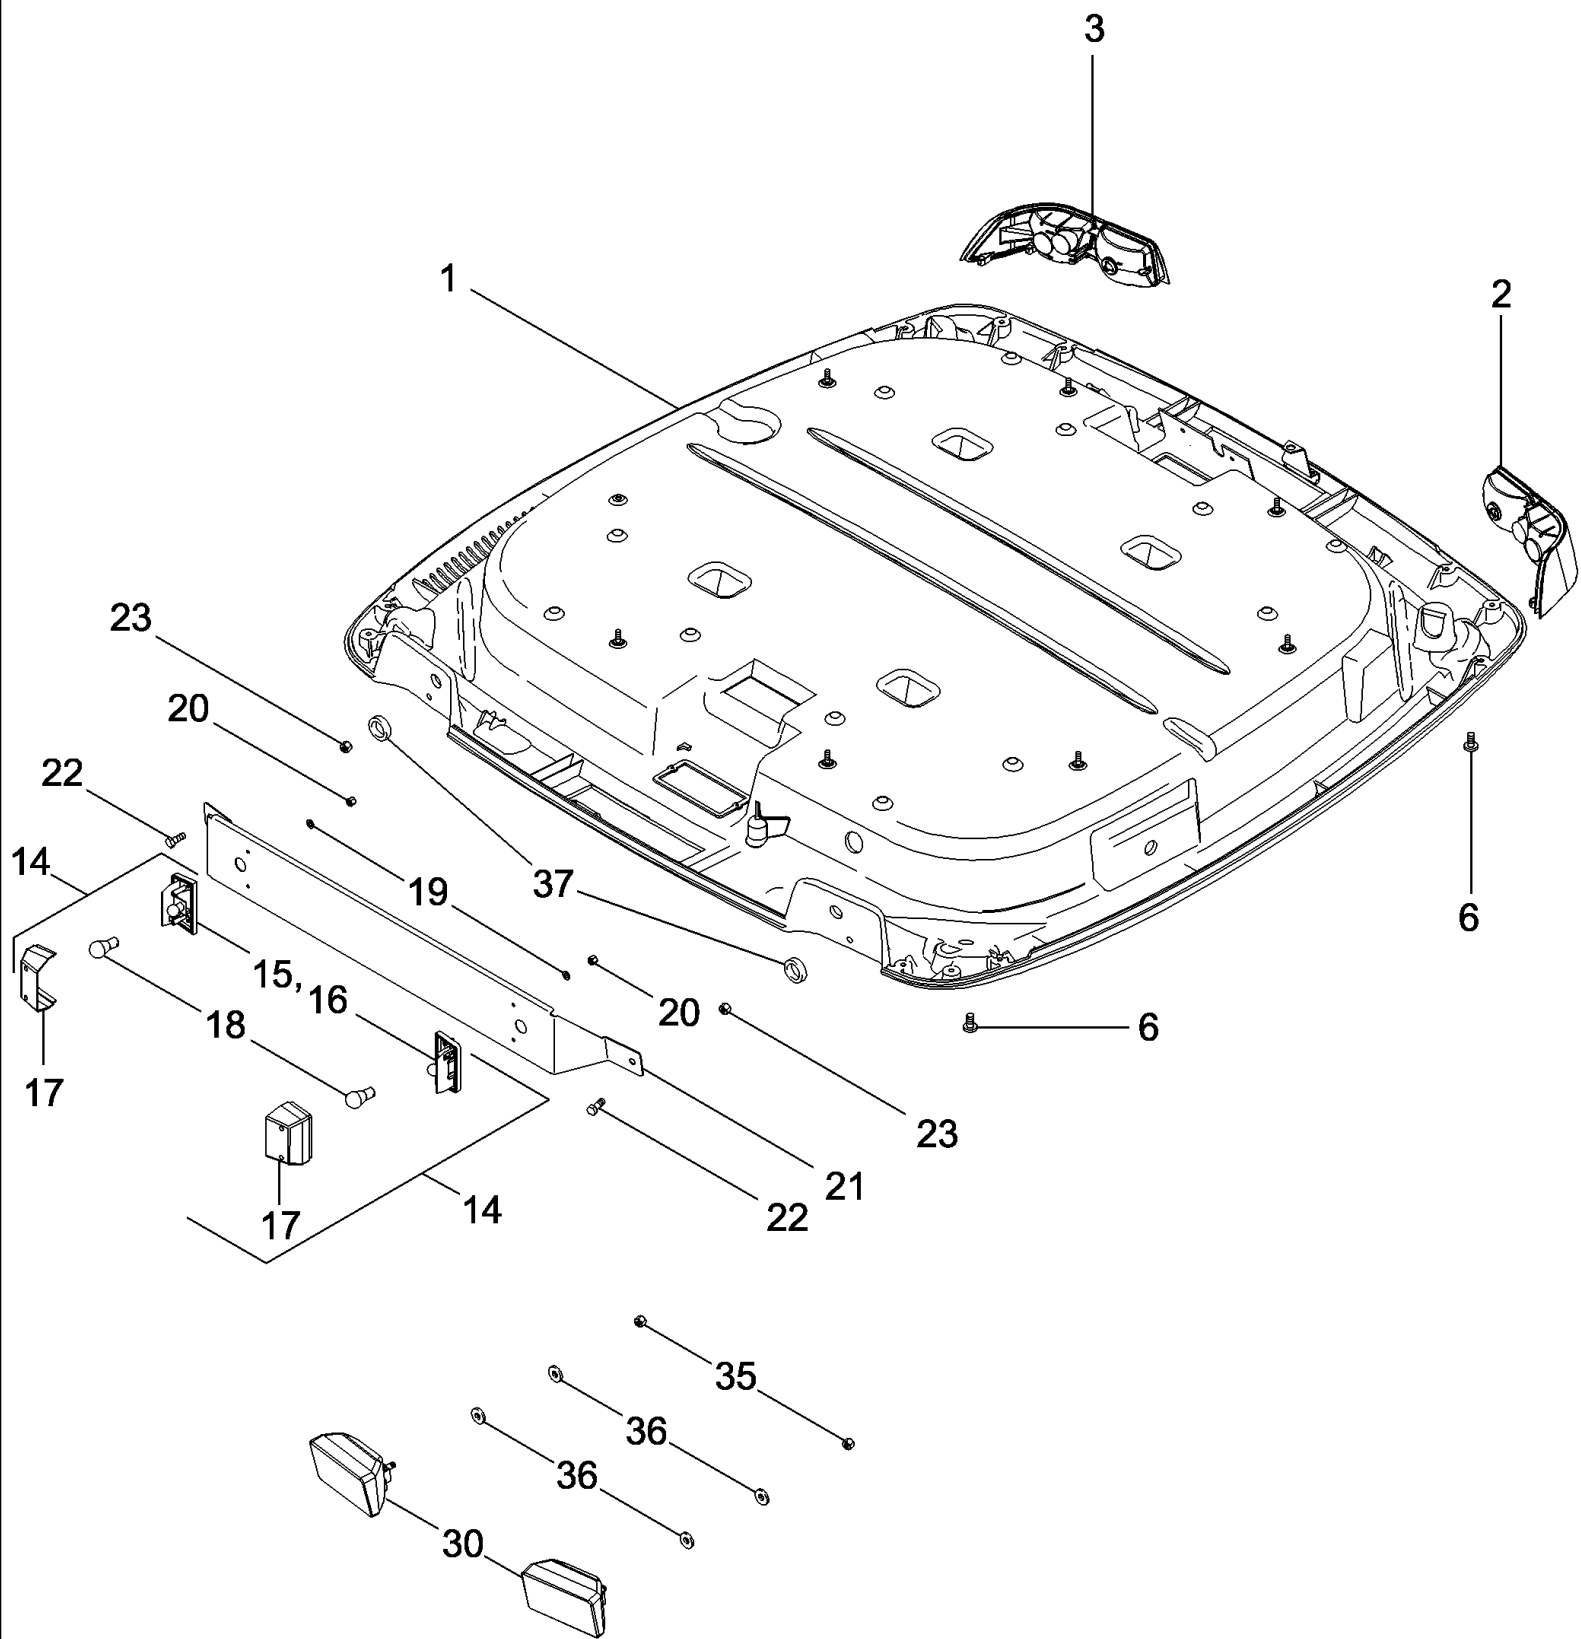

04-33 LAMPS - CAB ROOF

MAGNUM 310 CASE IH TRACTOR (EU) (1/06-)

04-33 LAMPS - CAB ROOF

сылка	Номер детали	Кол-во	Описание
1	REF	1	INSTRUCTION, Roof, See Figure 09-13
2	279228A1	1	LAMP, WORK, RH, Front
3	279227A1	1	LAMP, WORK, LH, Front
6	840-1612	6	SCREW, Cross Pan Hd, M6 x 12,
14	92190C1	2	LIGHT, License Plate, Inc. 15 - 18
15	NSS	1	NOT SERVICED SEPARATELY, Base
16	NSS	1	NOT SERVICED SEPARATELY, Housing
17	NSS	1	NOT SERVICED SEPARATELY, Lens
18	3051192R1	1	BULB, 12V
19	892-11005	4	WASHER, LOCK, M5,
20	824-1405	4	NUT, M5, CI 5,
21	299407A2	1	SUPPORT, License Plate
22	614-10025	2	BOLT, Hex, M10 x 25, 8.8, Full Thd,
23	832-10410	2	NUT, LOCK, M10 x 1.5, CI 8,
30	178345A1	2	LIGHT, WORK, , See Figure 04-35
35	832-10410	2	NUT, LOCK, M10 x 1.5, CI 8,
36	895-18010	4	WASHER, M10 x 18 x 1.6,
37	182045A1	2	GROMMET,