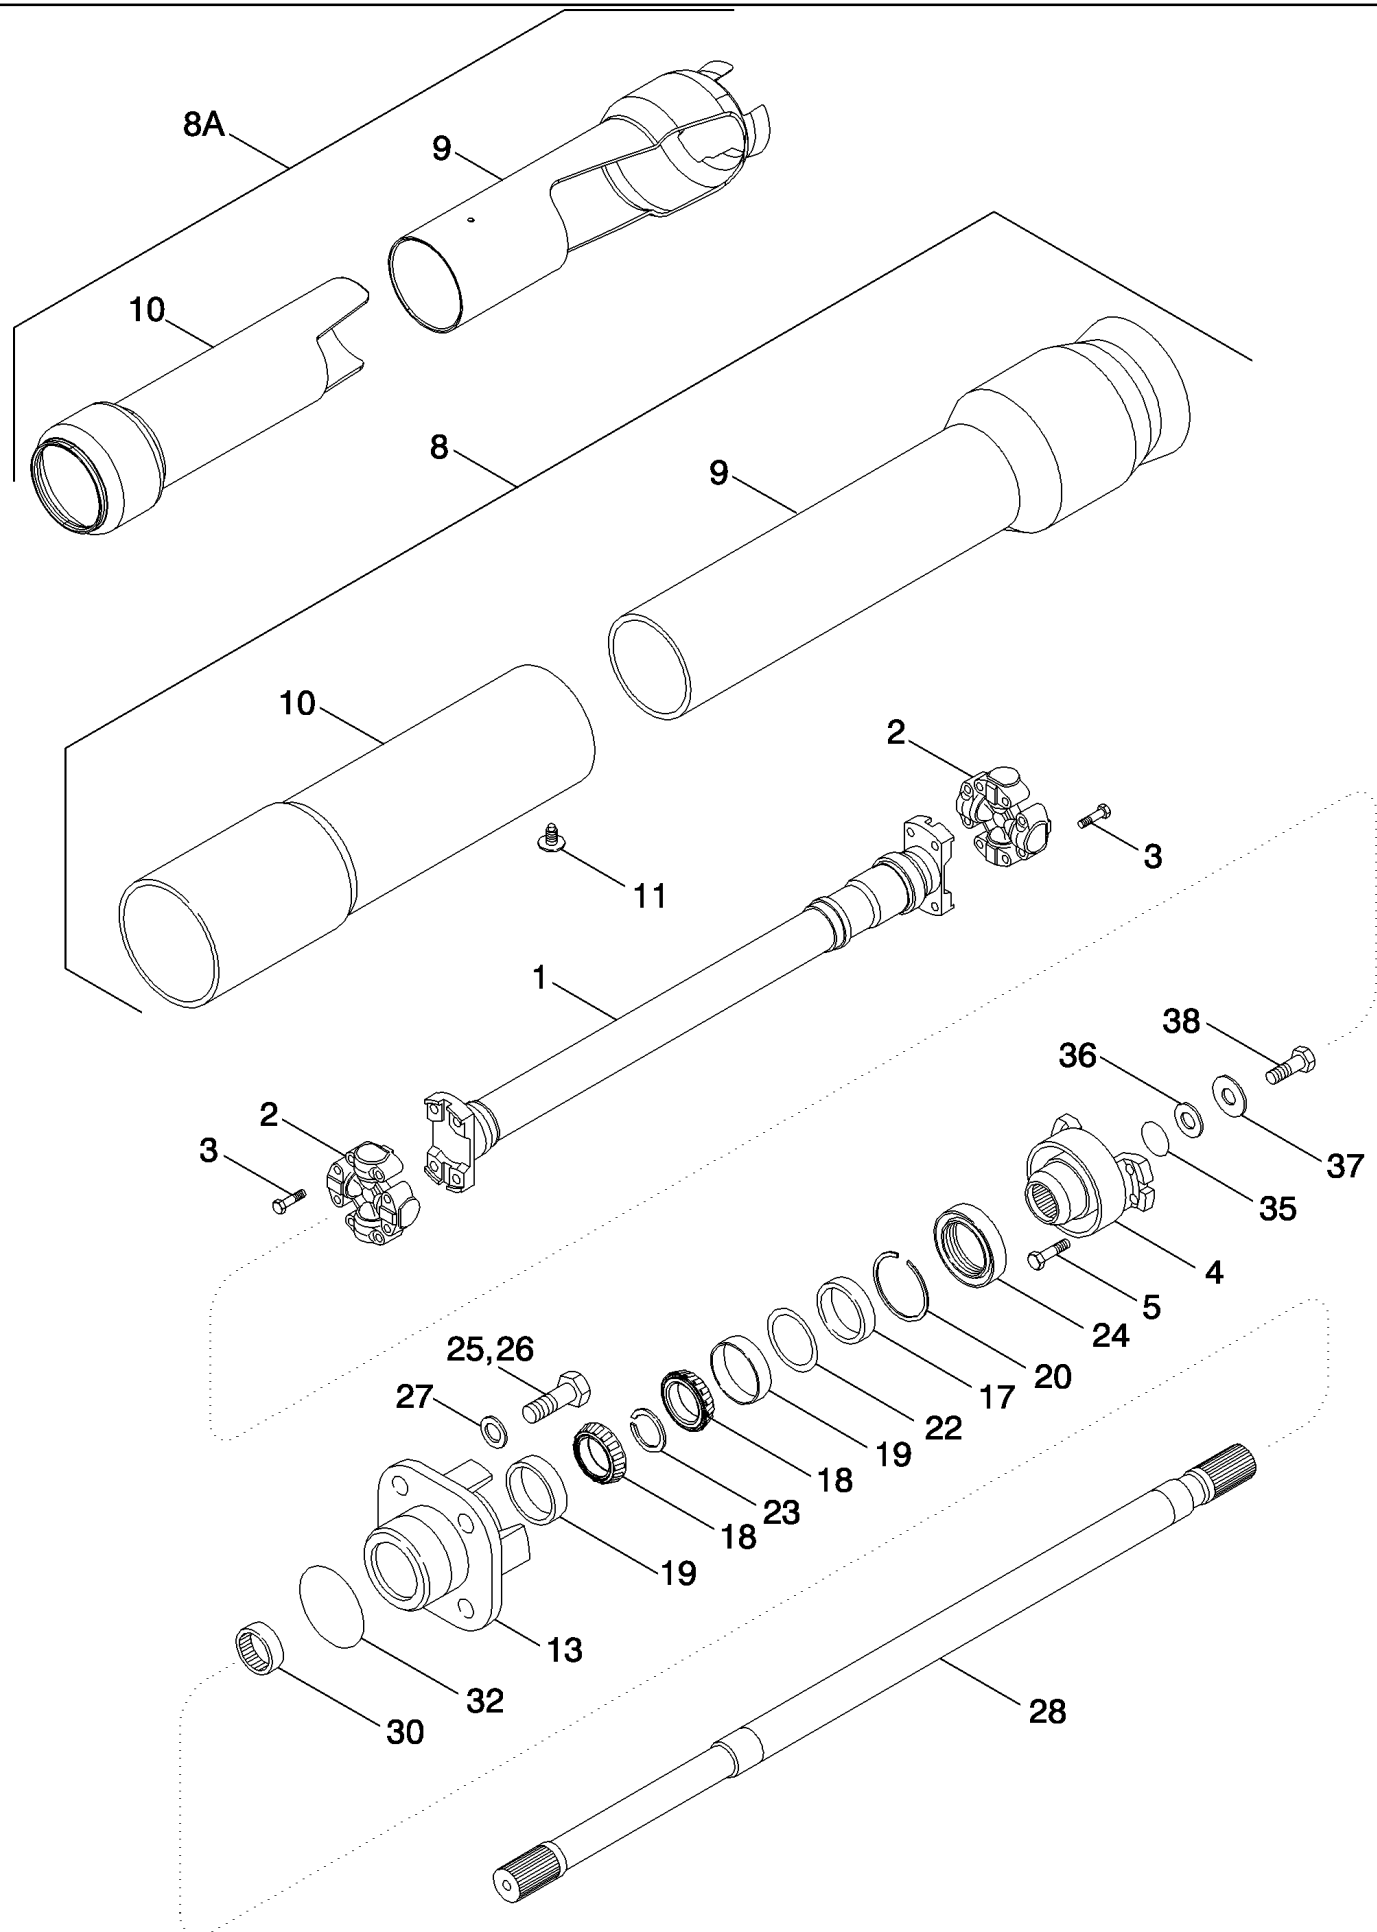

MAGNUM 310 CASE IH TRACTOR (EU) (1/06-)

06-20 MFD AXLE - DRIVE SHAFT

сылка	Номер детали	Кол-во	Описание
1	258853A2	1	SHAFT, DRIVE, Inc. 2, 3, Magnum 225, Magnum 250, Magnum 280 and Magnum 310
1	87643648	1	Inc. 2, 3, Magnum 335
2	258854A2	2	JOINT, UNIVERSAL, , Magnum 225, Magnum 250, Magnum 280 and Magnum 310
2	259076A2	2	SPIDER, U-JOINT, , Magnum 335
3	828-10045	8	BOLT, Hex, M10 x 45, 10.9,
4	258855A1	1	YOKE, , Magnum 225, Magnum 250, Magnum 280 and Magnum 310
4	87663540	1	YOKE, , Magnum 335
5	828-10045	8	BOLT, Hex, M10 x 45, 10.9,
8	441554A2	1	SHIELD, Standard Axle, Inc. 9, 10, Magnum 225, Magnum 250, Magnum 280 and Magnum 310
8	87720204	1	SHIELD, Standard Axle, Inc. 9, 10, Magnum 335
8A	87696916	1	SHIELD, Suspended Axle, Inc. 9, 10, Magnum 335
9	NSS	1	NOT SERVICED SEPARATELY, SLEEVE
10	NSS	1	NOT SERVICED SEPARATELY, SLEEVE
11	93199C1	2	FASTENER,
13	199922A2	1	CAGE,
17	199923A1	1	SPACER,
18	235519A1	2	BEARING, CONE,
19	235521A1	2	BEARING SET, 2-57/64 OD
20	199981A1	1	RING, SNAP,
22	249528A1	AR	SHIM, 0.203 mm
22	199929A1	AR	SHIM, 0.356 mm
22	199928A1	AR	SHIM, 0.508 mm
22	199927A1	AR	SHIM, 0.559 mm
22	222675A1	AR	SHIM, 0.635 mm
23	222732A1	1	RING, SNAP,
24	226851A1	1	SEAL, OIL,
25	628-20060	2	BOLT, Hex, M20 x 60, 10.9, Full Thd,
26	828-20150	2	BOLT, Hex, M20 x 150, 10.9,
27	896-12020	4	WASHER, M20 x 37.5 x 4, HT,
28	87425393	1	SHAFT,
30	205369R91	1	BEARING, NEEDLE,
32	238-5043	1	O-RING, -043, 70 Duro, 3.489" ID x .070" Thk,
35	238-5220	1	O-RING, -220, 70 Duro, 1.359" ID x .139" Thk,
36	337680A1	AR	SHIM, 0.203 mm
36	222674A1	AR	SHIM, 0.356 mm
36	222000A1	AR	SHIM, 0.508 mm
36	222001A1	AR	SHIM, 0.559 mm
36	222002A1	AR	SHIM, 0.635 mm
37	221943A1	1	WASHER,
38	628-16050	1	BOLT, Hex, M16 x 50, 10.9, Full Thd,