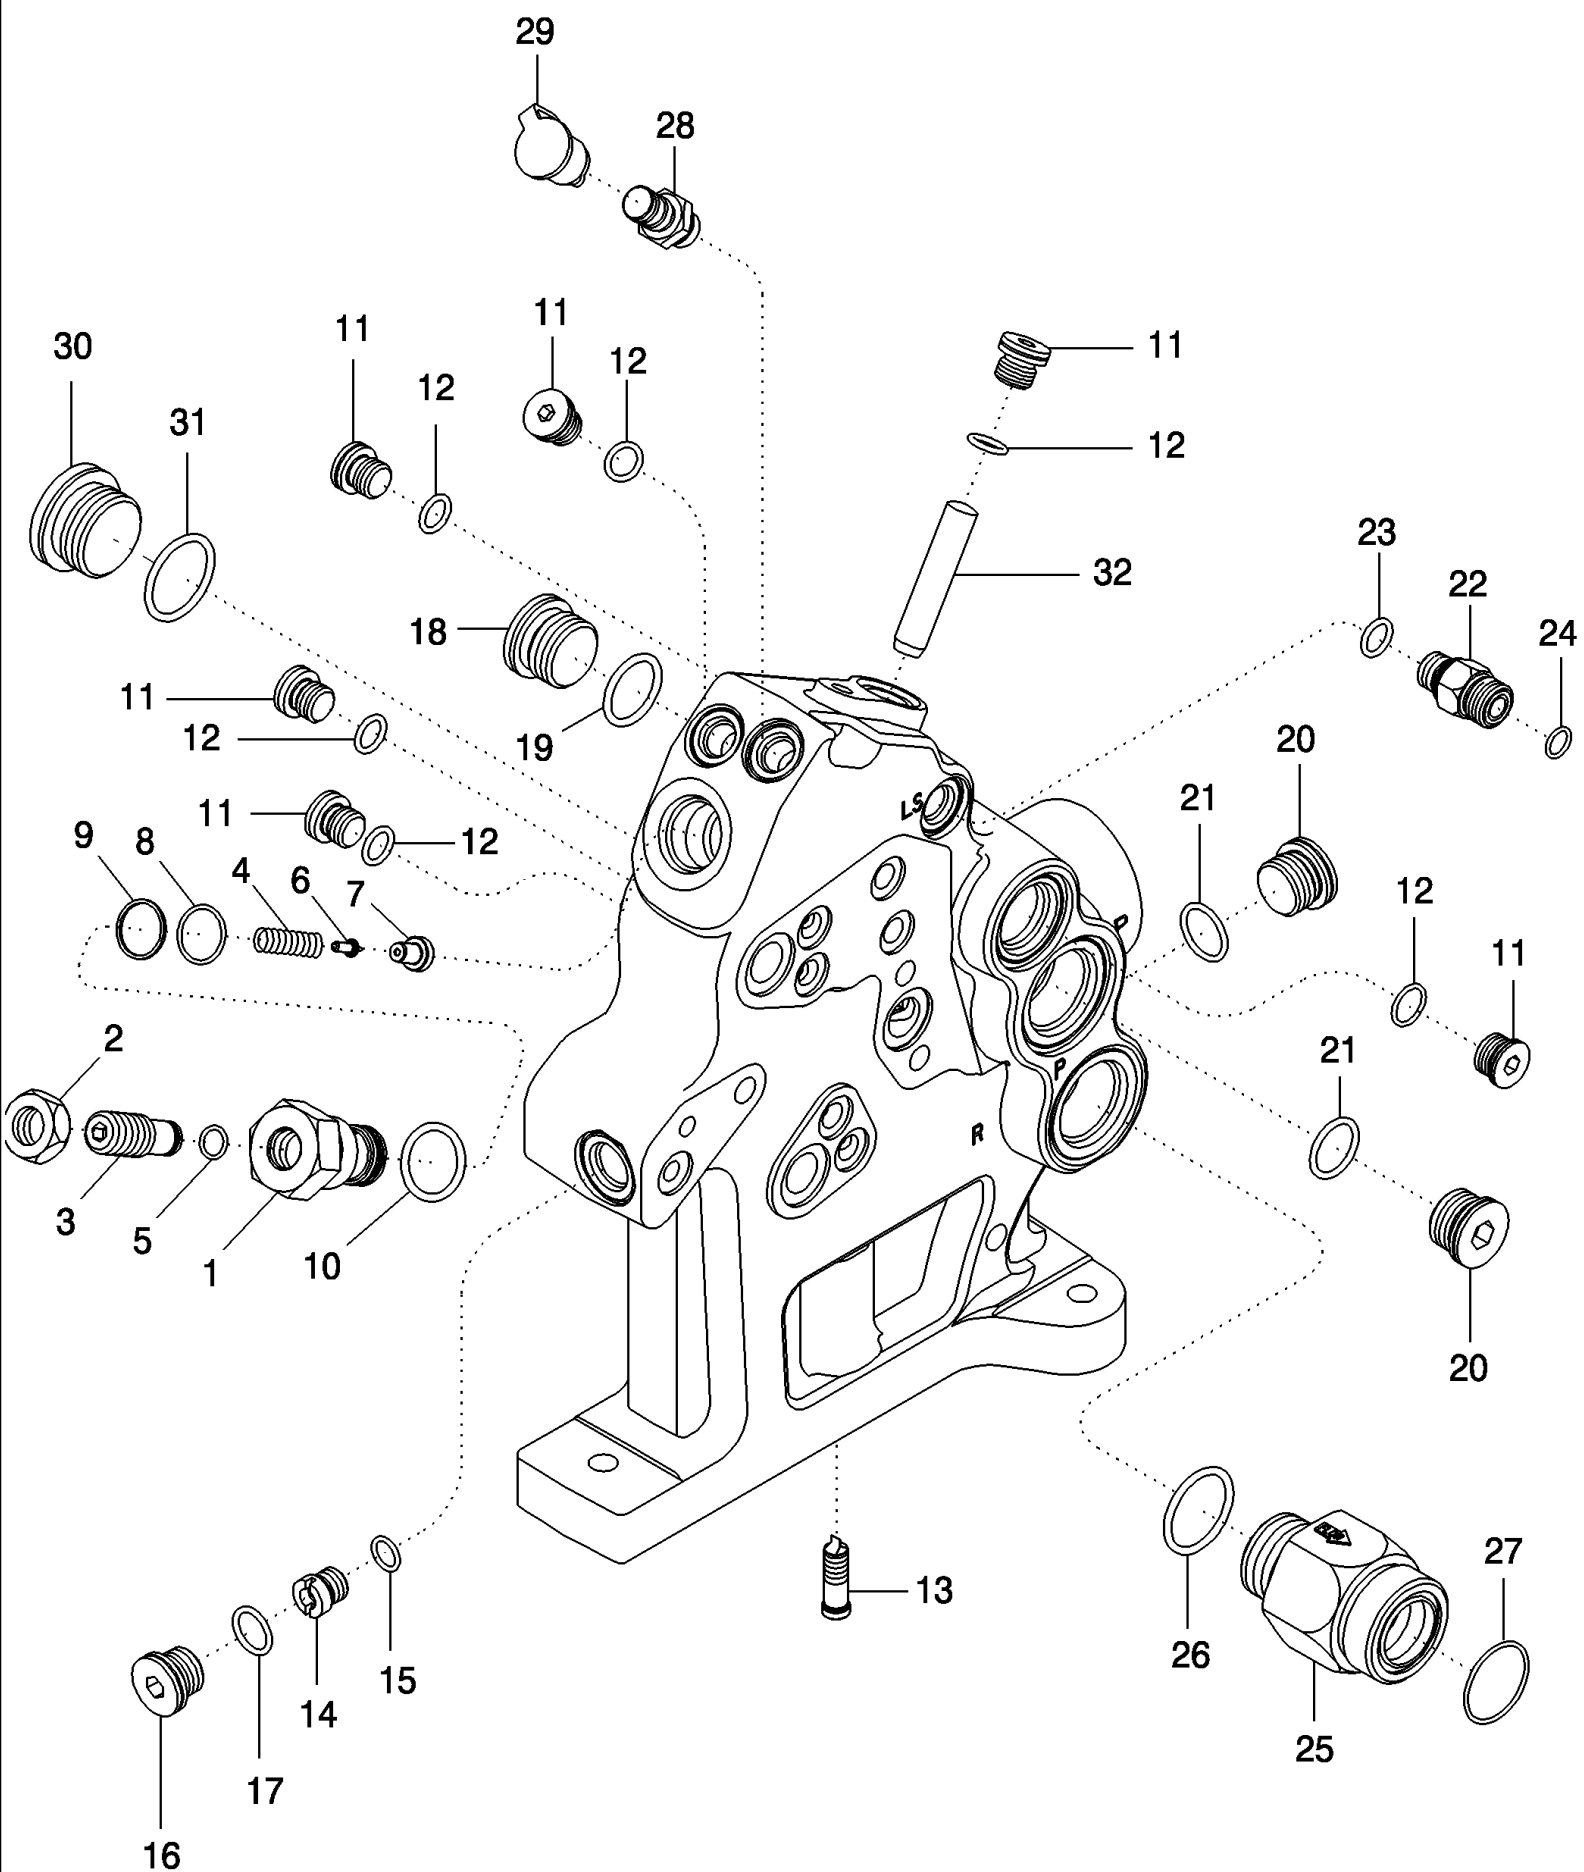

MAGNUM 310 CASE IH TRACTOR (EU) (1/06-)

08-25 MANIFOLD VALVE ASSEMBLY, WITH TWINFLOW HYDRAULICS

сылка	Номер детали	Кол-во	Описание
	87385418	1	MANIFOLD VALVE, VALVE, Manifold, Inc. 1 - 32
	87429615	1	VALVE, PRESSURE RELIEF, Inc. 1 - 10
1	NSS	1	NOT SERVICED SEPARATELY, CAP
2	86637932	1	NUT, Jam, 5/8"-18, G5, , BSN AJB363596
2	25-1510	1	NUT, Jam, 5/8"-18, G5, , ASN AJB363596
3	NSS	1	NOT SERVICED SEPARATELY, PLUG
4	NSS	1	NOT SERVICED SEPARATELY, SPRING
5	9993141	1	O-RING, -012, 90 Duro, .364" ID x .070" Thk, , BSN AJB363596
5	238-6012	1	O-RING, -012, 90 Duro, .364" ID x .070" Thk, , ASN AJB363596
6	NSS	1	NOT SERVICED SEPARATELY, POPPET
7	NSS	1	NOT SERVICED SEPARATELY, SEAT
8	9991976	1	O-RING, -018, 90 Duro, .739" ID x .070" Thk, , BSN AJB363596
8	238-6018	1	O-RING, -018, 90 Duro, .739" ID x .070" Thk, , ASN AJB363596
9	G35540	1	RING,
10	167269	1	O-RING, 10-1, 90 Duro, .755" ID x .097" Thk, , BSN AJB363596
10	237-6012	1	O-RING, 12-1, 90 Duro, .924 ID x .118" Thk, , ASN AJB363596
11	221576A1	5	PLUG, Hex Soc, M14 x 1.5, ORB, Inc. 12
12	637-63113	1	O-RING, CI 6, 11.3MM ID x 2.2 Thk,
13	326965A1	1	SCREEN,
14	431479A1	1	VALVE, CHECK, Inc. 15
15	237-6005	1	O-RING, 5-1, 90 Duro, .414" ID x .072" Thk,
16	221578A1	2	PLUG, Hex Soc, M18 x 1.5, ORB, Inc. 17
17	637-63153	1	O-RING, CI 6, 15.3MM ID x 2.2 Thk,
18	221579A1	1	PLUG, Hex Soc, M22 x 1.5, ORB, Inc. 21
19	637-63193	1	O-RING, CI 6, 19.3MM ID x 2.2 Thk,
20	221579A1	2	PLUG, Hex Soc, M22 x 1.5, ORB, Inc. 21
21	637-63193	1	O-RING, CI 6, 19.3MM ID x 2.2 Thk,
22	87308571	1	VALVE, CHECK, Inc. 23, 24
23	637-63113	1	O-RING, CI 6, 11.3MM ID x 2.2 Thk,
24	238-6012	1	O-RING, -012, 90 Duro, .364" ID x .070" Thk,
25	254851A1	1	VALVE, CHECK, Inc. 26, 27
26	637-64296	1	O-RING, CI 6, 29.6MM ID x 2.9 Thk,
27	238-6025	1	O-RING, -025, 90 Duro, 1.176" ID x .070" Thk,
28	178889A1	2	FITTING, Inc. 29
29	143349A1	1	DUST CAP,
30	221527A1	1	PLUG, Hex Soc, M33 x 2, ORB, Inc. 31
31	637-64296	1	O-RING, CI 6, 29.6MM ID x 2.9 Thk,
32	837-12060	1	DOWEL, Dowel, 12 OD x 60 mm