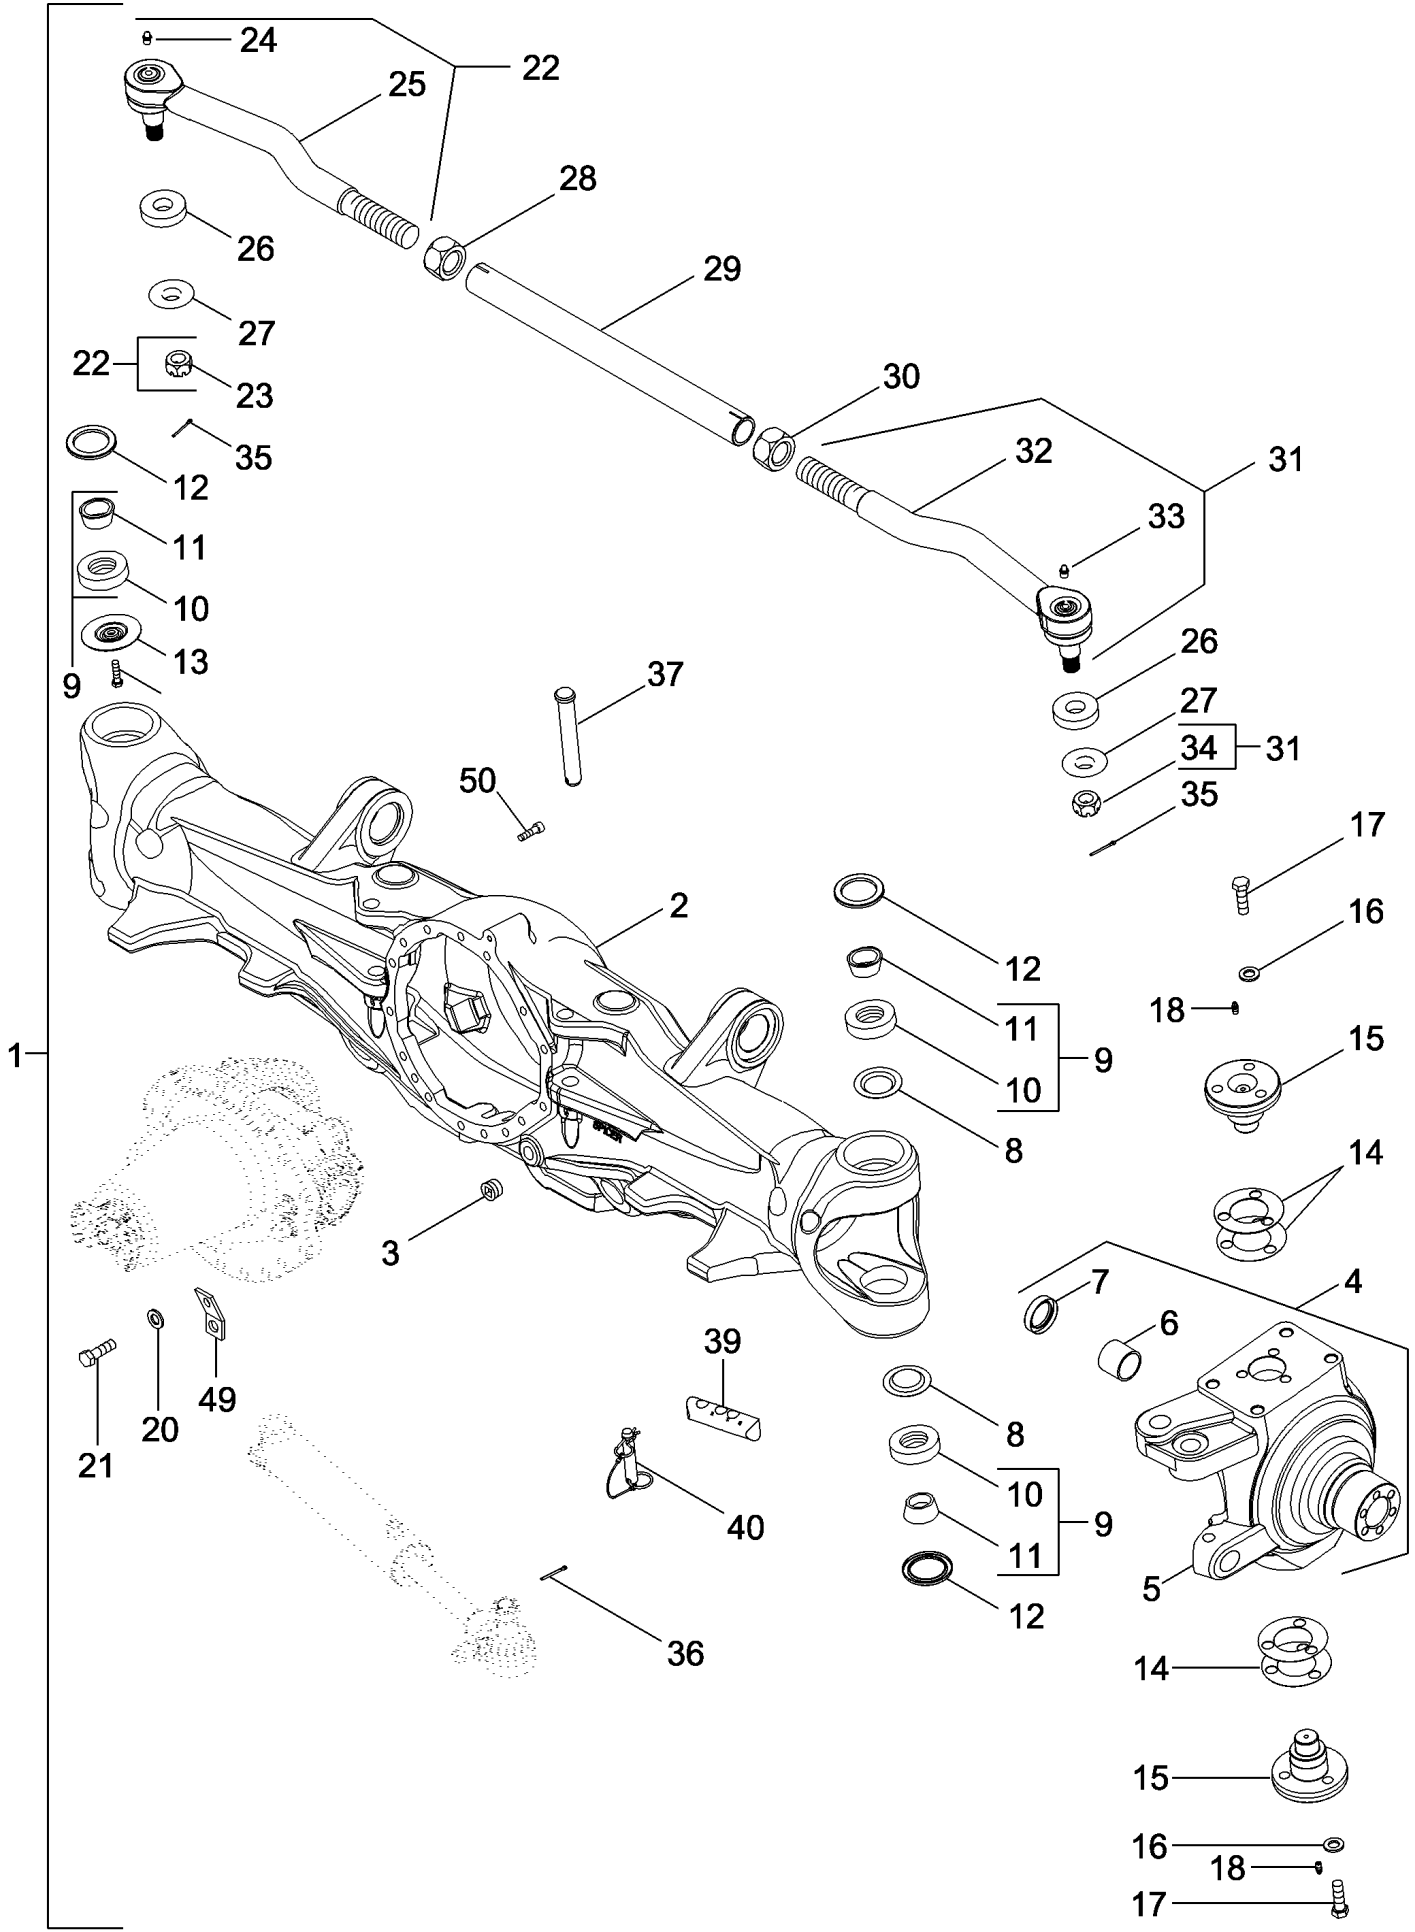

MAGNUM 310 CASE IH TRACTOR (EU) (1/06-)

05-20 MFD AXLE HOUSING ASSEMBLY - SUSPENDED WITH 12 BOLT HUB, WITHOUT DIFFERENTIAL LOCK

сылка	Номер детали	Кол-во	Описание
1	87454943	1	AXLE, Complete With Differential And Planetaries, Inc. 2 - 52
2	87404290	1	HOUSING, AXLE,
3	221-887	2	PLUG, 3/4
4	292564A2	1	KNUCKLE, STEERING, Right Hand, Inc. 5 - 7
4	292560A2	1	KNUCKLE, STEERING, Left Hand, Inc. 5 - 7
5	NSS	1	NOT SERVICED SEPARATELY, KNUCKLE, Housing
6	235628A1	1	BUSHING,
7	128647A1	1	SEAL,
8	281937A1	3	RETAINER,
9	368728A1	4	BEARING, Inc. 10, 11
10	NSS	1	NOT SERVICED SEPARATELY, RING, Inner
11	NSS	1	NOT SERVICED SEPARATELY, RING, Outer
12	281939A1	4	SEAL,
13	87440529	1	RETAINER, If Equipped
14	313557A1	4	KIT, SHIM, Inc. 14
14	NSS	5	NOT SERVICED SEPARATELY, SHIM .005
14	NSS	5	NOT SERVICED SEPARATELY, SHIM .007
14	NSS	5	NOT SERVICED SEPARATELY, SHIM .010
14	NSS	5	NOT SERVICED SEPARATELY, SHIM .015
14	NSS	5	NOT SERVICED SEPARATELY, SHIM .030
14	NSS	5	NOT SERVICED SEPARATELY, SHIM .060
15	378410A1	4	CAP,
16	896-11014	12	WASHER, M12 x 28.5 x 3, HT,
17	627-14045	12	BOLT, Hex, M14 x 45, 10.9, Full Thd,
18	219-1	4	NIPPLE, LUBE, 1/8"-27 x .66 lg,
19	615-6012	1	BOLT, Hex, M6 x 12, 8.8, Full Thd, If Equipped
20	896-11014	16	WASHER, M12 x 28.5 x 3, HT,
21	627-14045	16	BOLT, Hex, M14 x 45, 10.9, Full Thd,
22	87455742	1	BALL JOINT, Left Hand Threads, Inc. 23 - 25
23	87455806	1	NUT, SLOTTED, M22
24	87455807	1	FITTING, Grease
25	NSS	1	NOT SERVICED SEPARATELY, BALL JOINT, Left Hand
26	NSS	1	NOT SERVICED SEPARATELY, RETAINER
27	NSS	1	NOT SERVICED SEPARATELY, RETAINER
28	87455741	1	NUT, M38, Left Hand Threads
29	87455737	1	TUBE,
30	87455739	1	NUT, M38, Right Hand Threads
31	87455743	1	BALL JOINT, Right Hand Threads, Inc. 32 - 34
32	NSS	1	NOT SERVICED SEPARATELY, BALL JOINT, Right Hand
33	87455807	1	FITTING, Grease
34	87455806	1	NUT, SLOTTED, M22
35	432-820	2	PIN, SPLIT (COTTER), 1/8" x 1 1/4",
36	432-820	2	PIN, SPLIT (COTTER), 1/8" x 1 1/4",
37	87406480	2	PIN,
39	281914A1	2	ROD, Steering Stop, Short, 3 Hole