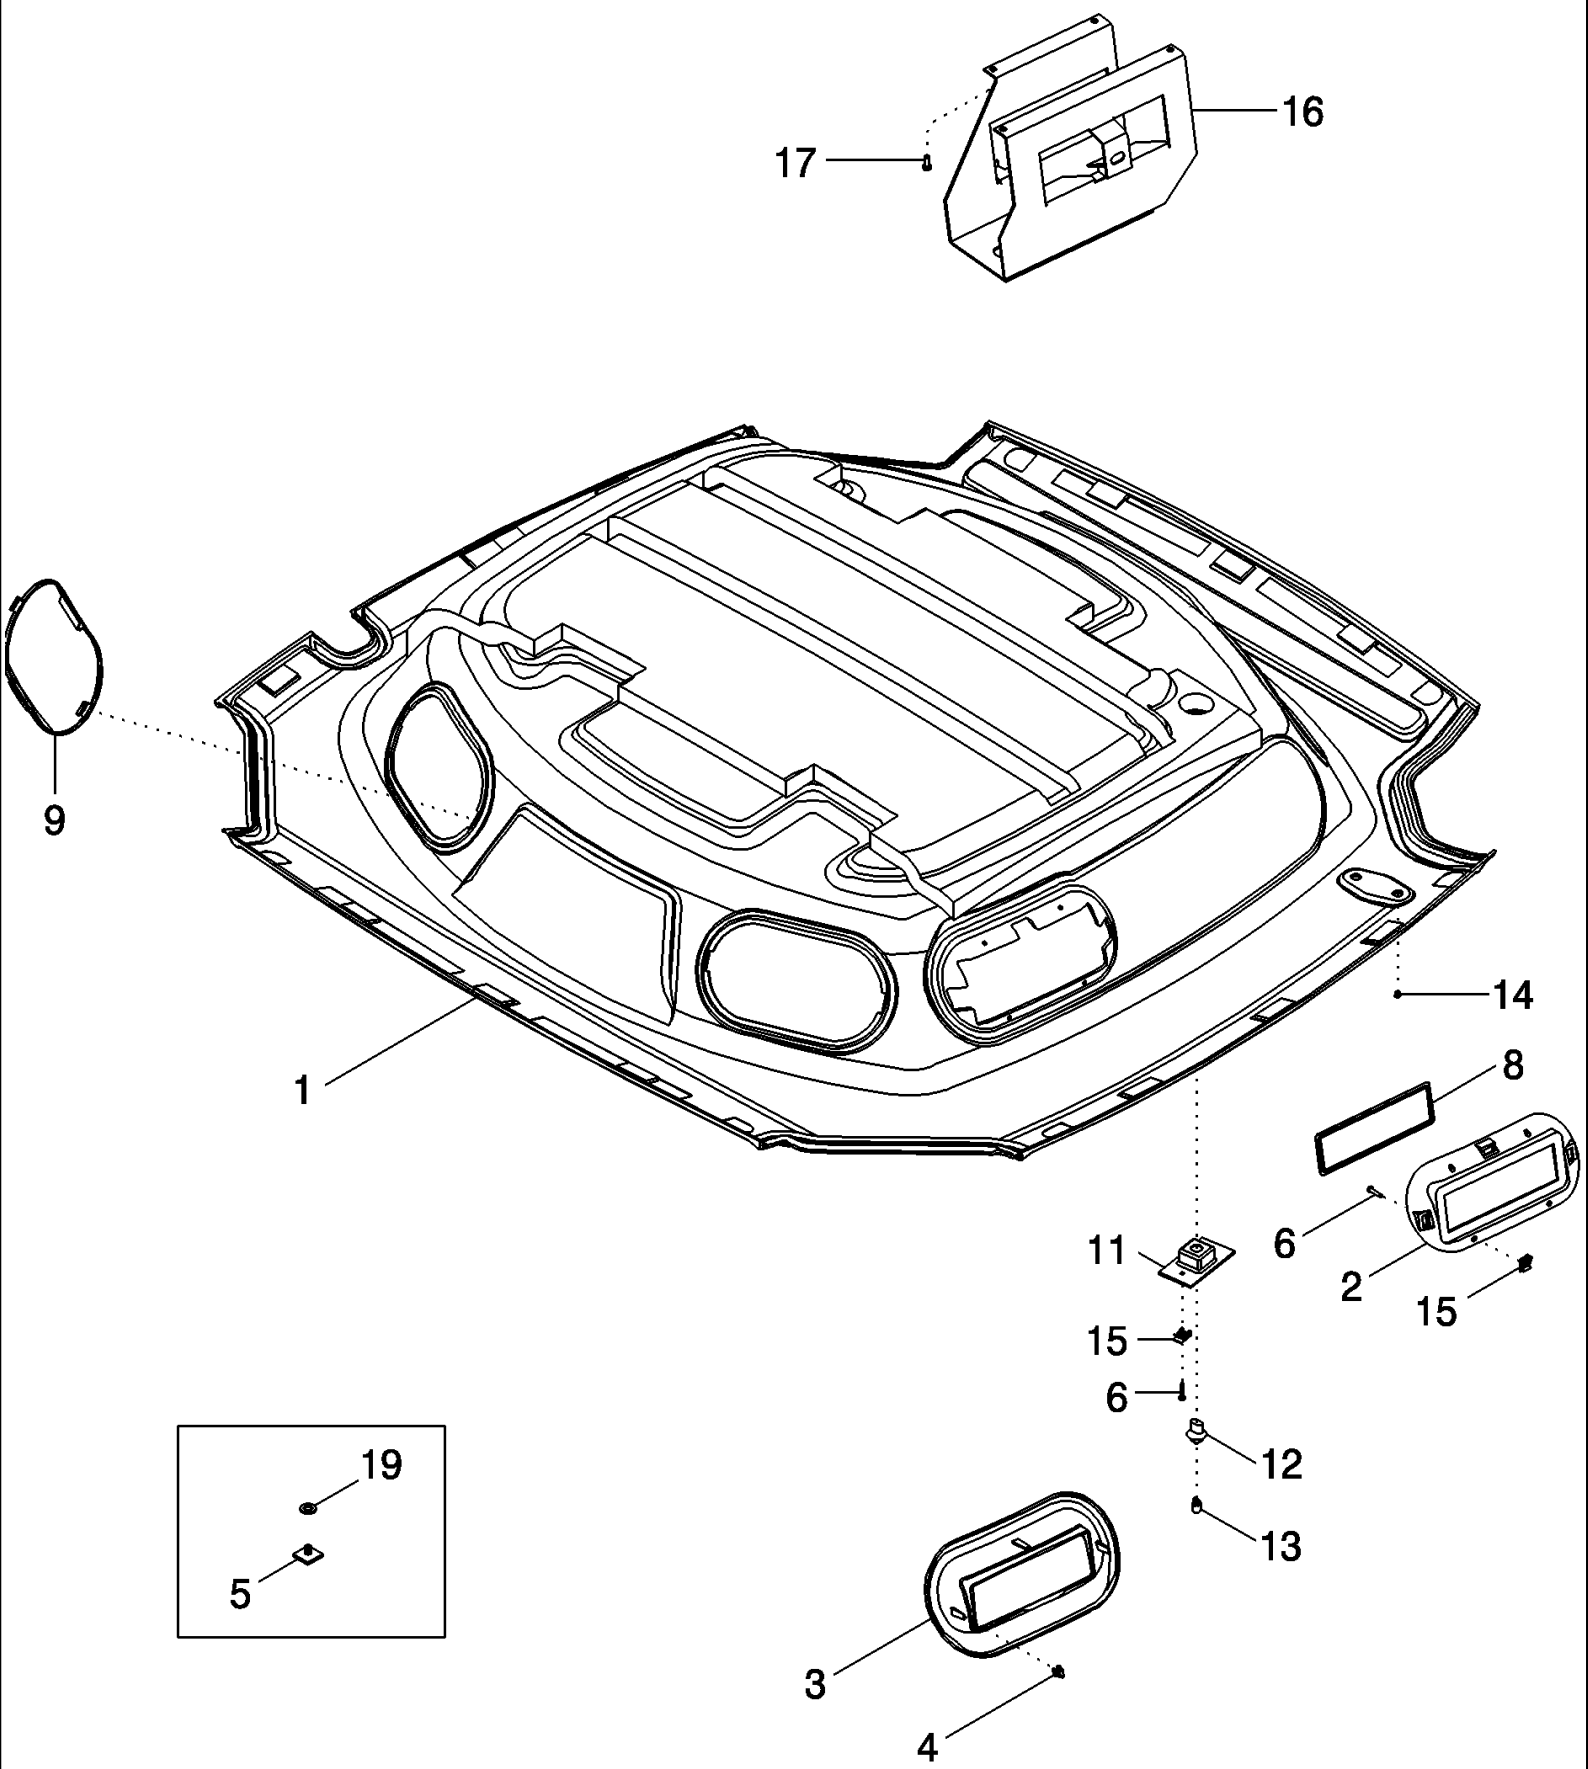

MAGNUM 310 CASE IH TRACTOR (EU) (1/06-)

09-23 CAB - HEADLINER, STANDARD TRIM

сылка	Номер детали	Кол-во	Описание
1	87427663	1	LINING, ROOF,
1	87337959	1	ROOF, W/Auto Guidance
2	358790A1	1	ANCHOR, Radio
3	358772A1	1	BEZEL,
4	278316A2	3	CLIP,
5	87313359	12	FASTENER,
6	761-17325	6	SCREW, SELF TAP, Pan Hd, M4.2 x 25,
8	1535219C1	1	COVER, w/o Radio
9	358683A1	4	GRILLE, Speaker Cover
11	368143A1	1	LAMP, Inc. 12, 13
12	107329C1	1	HARNESS, WIRE,
13	D71346	1	LAMP, TAIL,
14	292675A1	2	PLUG,
15	442244A1	6	NUT,
16	428264A5	1	BRACKET,
17	758-5	4	SCREW, SELF TAP, Hex Hd, M5.5 x 15,
19	895-11010	2	WASHER, M10 x 20 x 2,