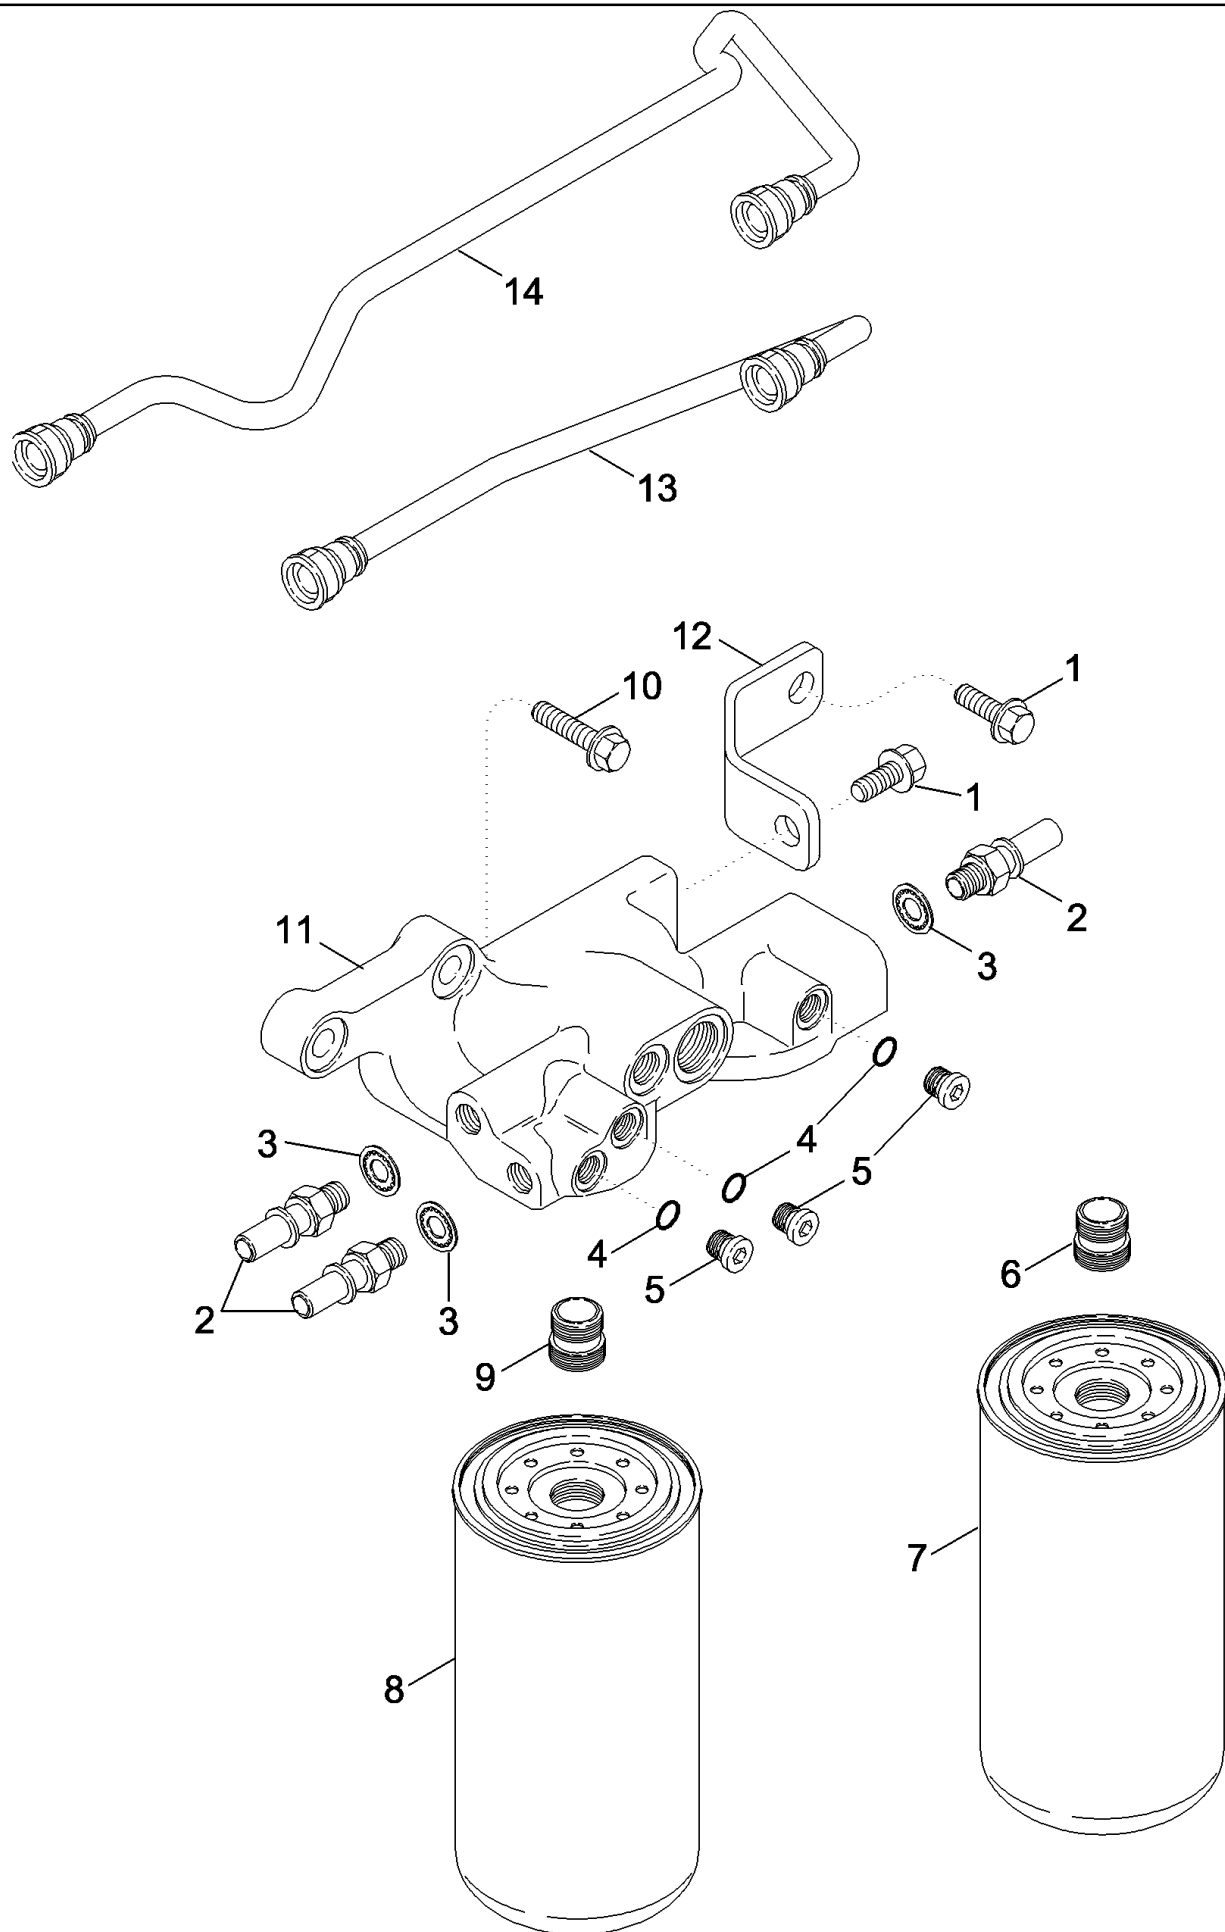

03-04 FUEL FILTER AND CONNECTIONS

MAGNUM 310 CASE IH TRACTOR (EU) (1/06-)

03-04 FUEL FILTER AND CONNECTIONS

сылка	Номер детали	Кол-во	Описание
1	854-10020	2	BOLT, Hex Flg, M10 x 20, 10.9,
2	87349484	3	ADAPTER,
3	87346600	3	WASHER, SEALING,
4	637-72081	3	O-RING, CI 7, 8.1MM ID x 1.6 Thk,
5	J678923	3	PLUG, 10 mm
6	87356155	1	ADAPTER,
7	87356193	1	FILTER, FUEL, Secondary
8	87360565	1	FILTER, FUEL, Primary
9	87349753	1	ADAPTER,
10	87349727	2	BOLT,
11	87356213	1	HEAD, FILTER,
12	87356110	1	BRACKET,
13	87341273	1	TUBE ASSY., Fuel Supply
14	87341277	1	TUBE, Fuel Supply