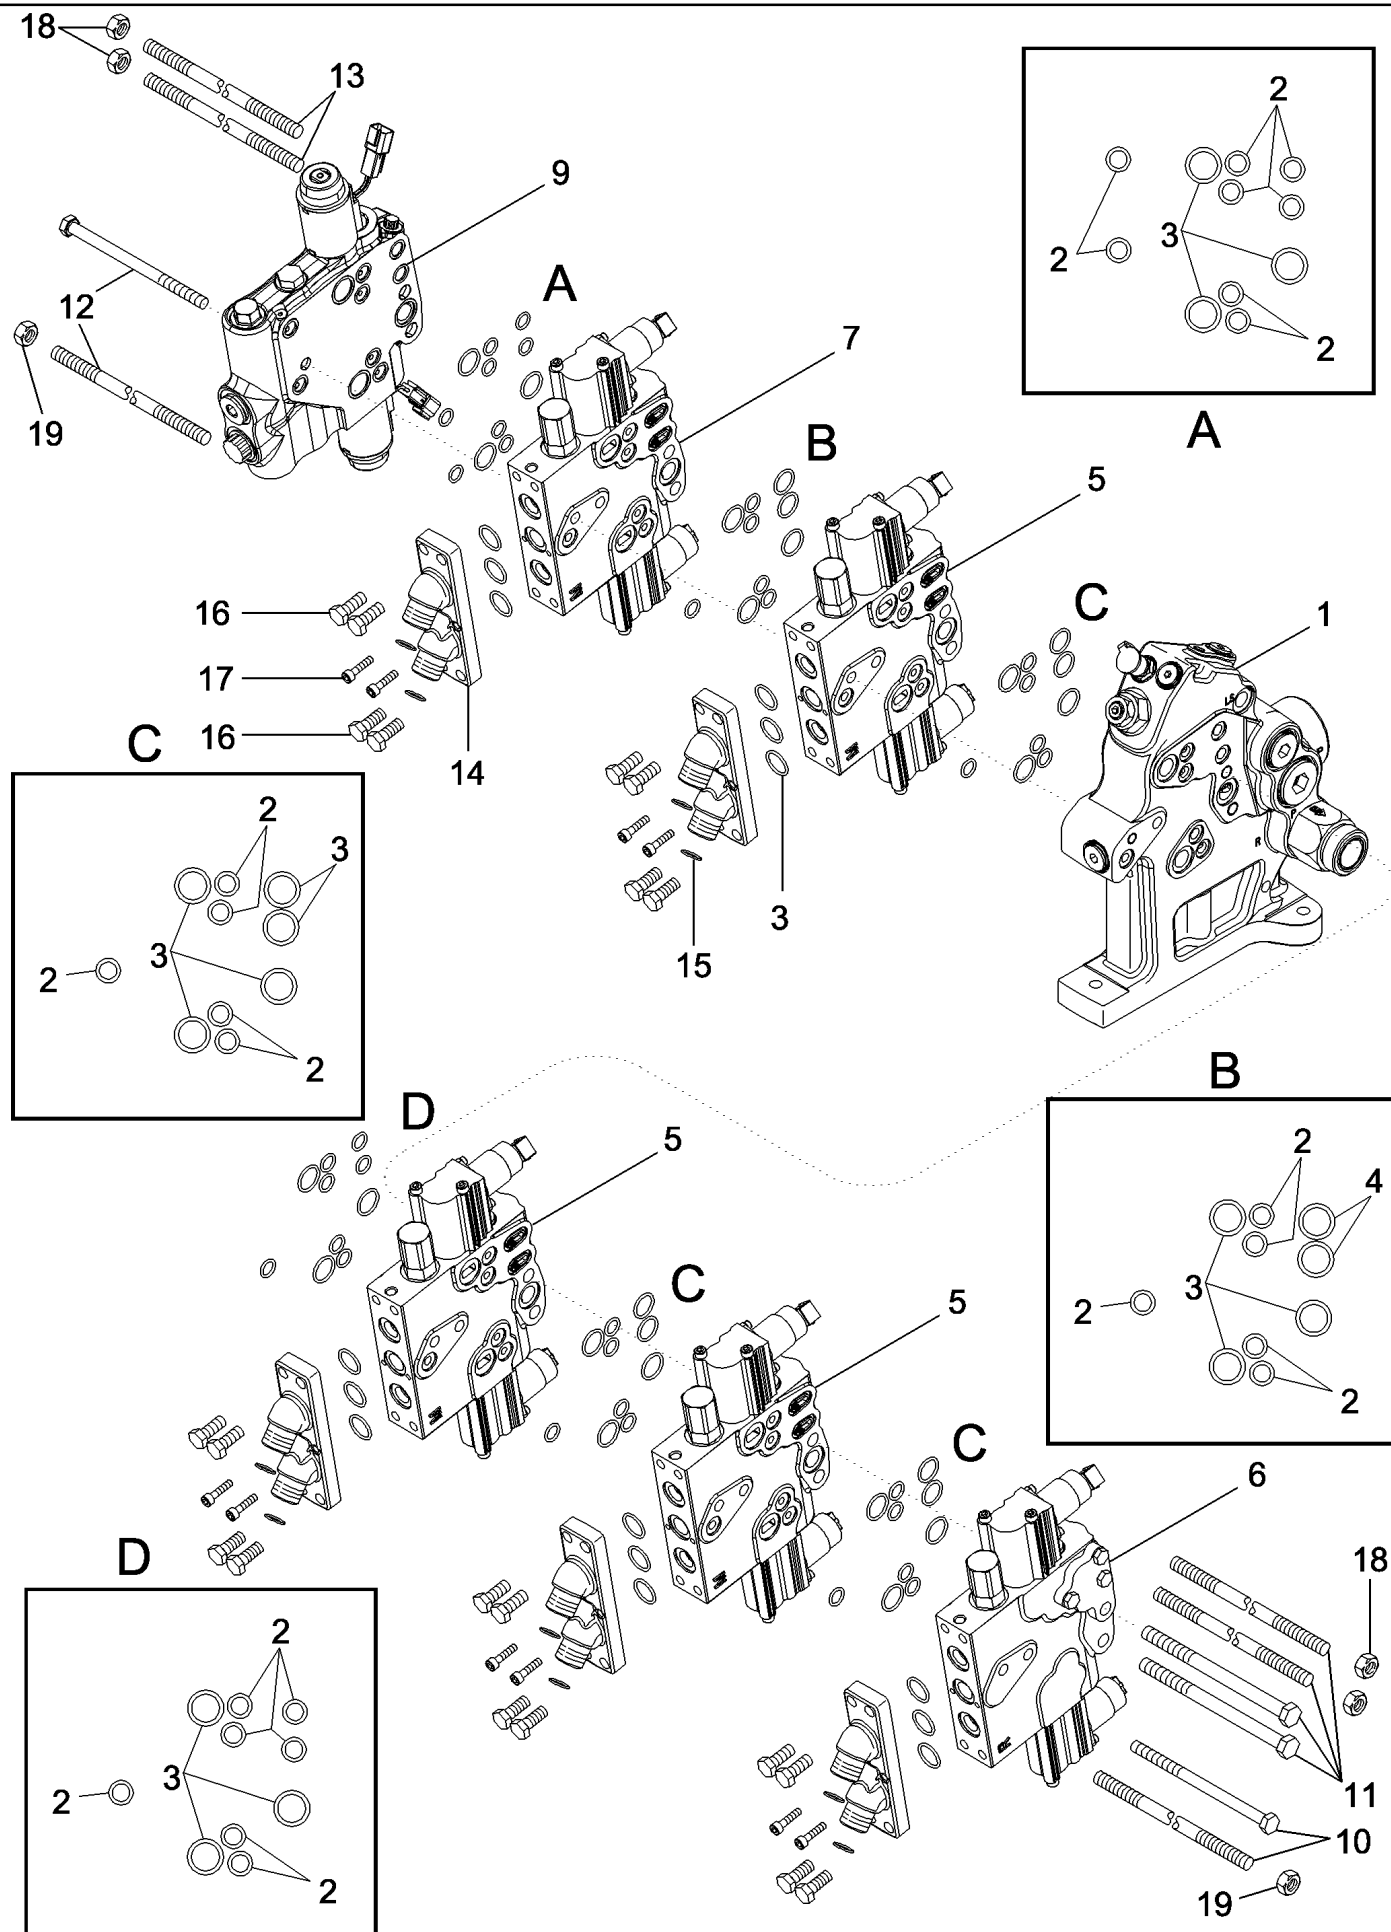

сылка	Номер детали	Кол-во	Описание
1	87450074	1	VALVE, Manifold, See Figure 08-24
2	238-6112	AR	O-RING, -112, 90 Duro, .487" ID x .103" Thk,
3	238-6117	AR	O-RING, -117, 90 Duro, .799" ID x .103" Thk,
4	238-6117	AR	O-RING, -117, 90 Duro, .799" ID x .103" Thk,
4	238-6116	AR	O-RING, -116, 90 Duro, .737" ID x .103" Thk, (If Equipped)
5	447226A5	AR	VALVE, Standard, See Figure 08-24
6	447220A6	1	VALVE, Right Hand End, See Figure 08-24
7	447223A4	1	VALVE, Left Hand End, Without Hitch, See Figure 08-24
7	447226A5	AR	VALVE, Left Hand End With Hitch, See Figure 08-24
9	87371677	1	VALVE, Hitch, See Figure 08-23
10	828-10060	1	BOLT, Hex, M10 x 60, 10.9, 3 Remotes
10	87430660	1	STUD, M10 x 140, 4 Remotes
10	87418098	1	STUD, M10 x 185, 5 Remotes
11	828-12065	1	BOLT, Hex, M12 x 65, 10.9, 3 Remotes, Lower
11	828-12075	1	BOLT, Hex, M12 x 75, 10.9, 3 Remotes, Upper
11	87418162	2	STUD, M12 x 140, 4 Remotes
11	87430079	2	STUD, M12 x 185, 5 Remotes
12	87418099	1	STUD, M10 x 130, w/o Hitch
12	87418093	1	STUD, M10 x 175, W/Hitch, w/o Hydraulic Trailer Brake
12	87418091	1	STUD, M10 x 230, W/Hitch, W/Hydraulic Trailer Brake
13	87418100	2	STUD, M12 x 130, w/o Hitch
13	87418094	2	STUD, M12 x 175; 10.9, W/Hitch, w/o Hydraulic Trailer Brake
13	87418164	2	STUD, M12 x 225; 10.9, W/Hitch, W/Hydraulic Trailer Brake
14	435643A1	AR	COVER, Inc. 15
15	238-6016	2	O-RING, -016, 90 Duro, .614" ID x .070" Thk,
16	628-10025	AR	BOLT, Hex, M10 x 25, 10.9, Full Thd,
17	864-6025	AR	SCREW, Hex Soc Hd, M6 x 25, 8.8,
18	829-1312	4	NUT, M12 x 1.75, CI 10,
19	304951A1	2	NUT, M10, CI 10, Hardened