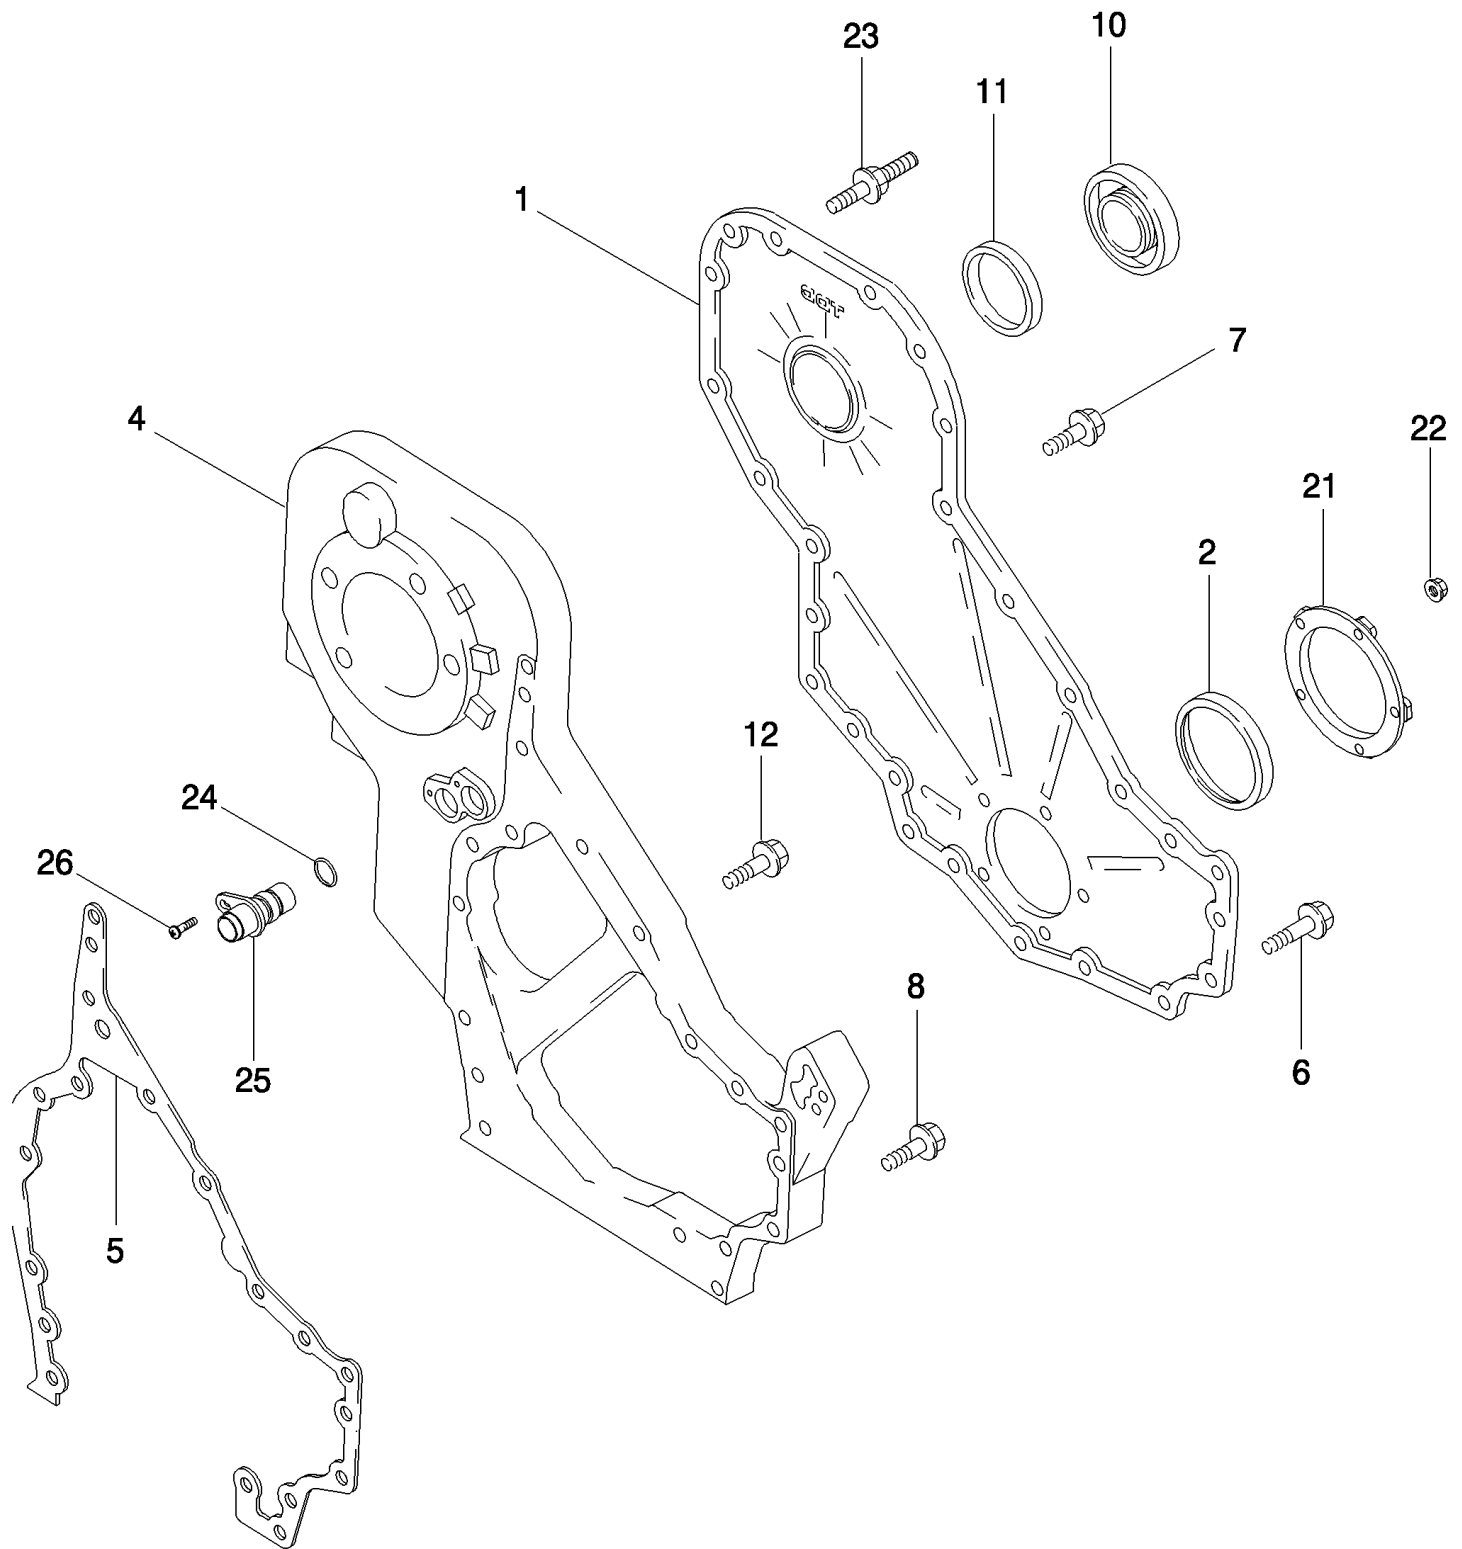

02-13 FRONT GEAR COVER

MAGNUM 310 CASE IH TRACTOR (EU) (1/06-)

02-13 FRONT GEAR COVER

сылка	Номер детали	Кол-во	Описание
1	87340005	1	COVER,
2	NSS	1	NOT SERVICED SEPARATELY, SEAL, Order A77790, A77808
4	J945852	1	TRANSMISSION HOUSING,
5	J944293	1	GASKET,
6	J926863	11	BOLT, M8 x 50
7	845-8016	15	BOLT, Hex Flg, M8 x 16, 8.8, Full Thd,
8	J926846	3	BOLT, M8 x 20: 10.9
10	J903463	1	COVER,
11	J903475	1	SEAL,
12	J943885	2	BOLT, M8 x 40
15	J919683	1	HOUSING,
16	J915772	1	SEALRING,
17	J907998	2	SCREW, LOCK, Spc Rd Torx Hd, M5 x 17,
18	J903924	1	PIN,
19	J913994	1	O-RING,
20	100-2587	1	RING, SNAP, 0.875", Int, #87,
21	J941786	1	CARRIER,
22	J938077	5	NUT, Lock, M6
23	J921816	2	BOLT, SPECIAL,
24	87400235	1	O-RING,
25	87338343	1	PLUG,
26	845-6015	1	BOLT, Hex Flg, M6 x 15, 8.8, Full Thd,
	217-438	2	PLUG, Hex Soc, 1/2"-14, (Not Shown)
	263136	1	PLUG, MAGNETIC, Hex Soc, 3/4"-14 NPTF, (Not Shown)
	J920706	1	PLUG, (Not Shown)