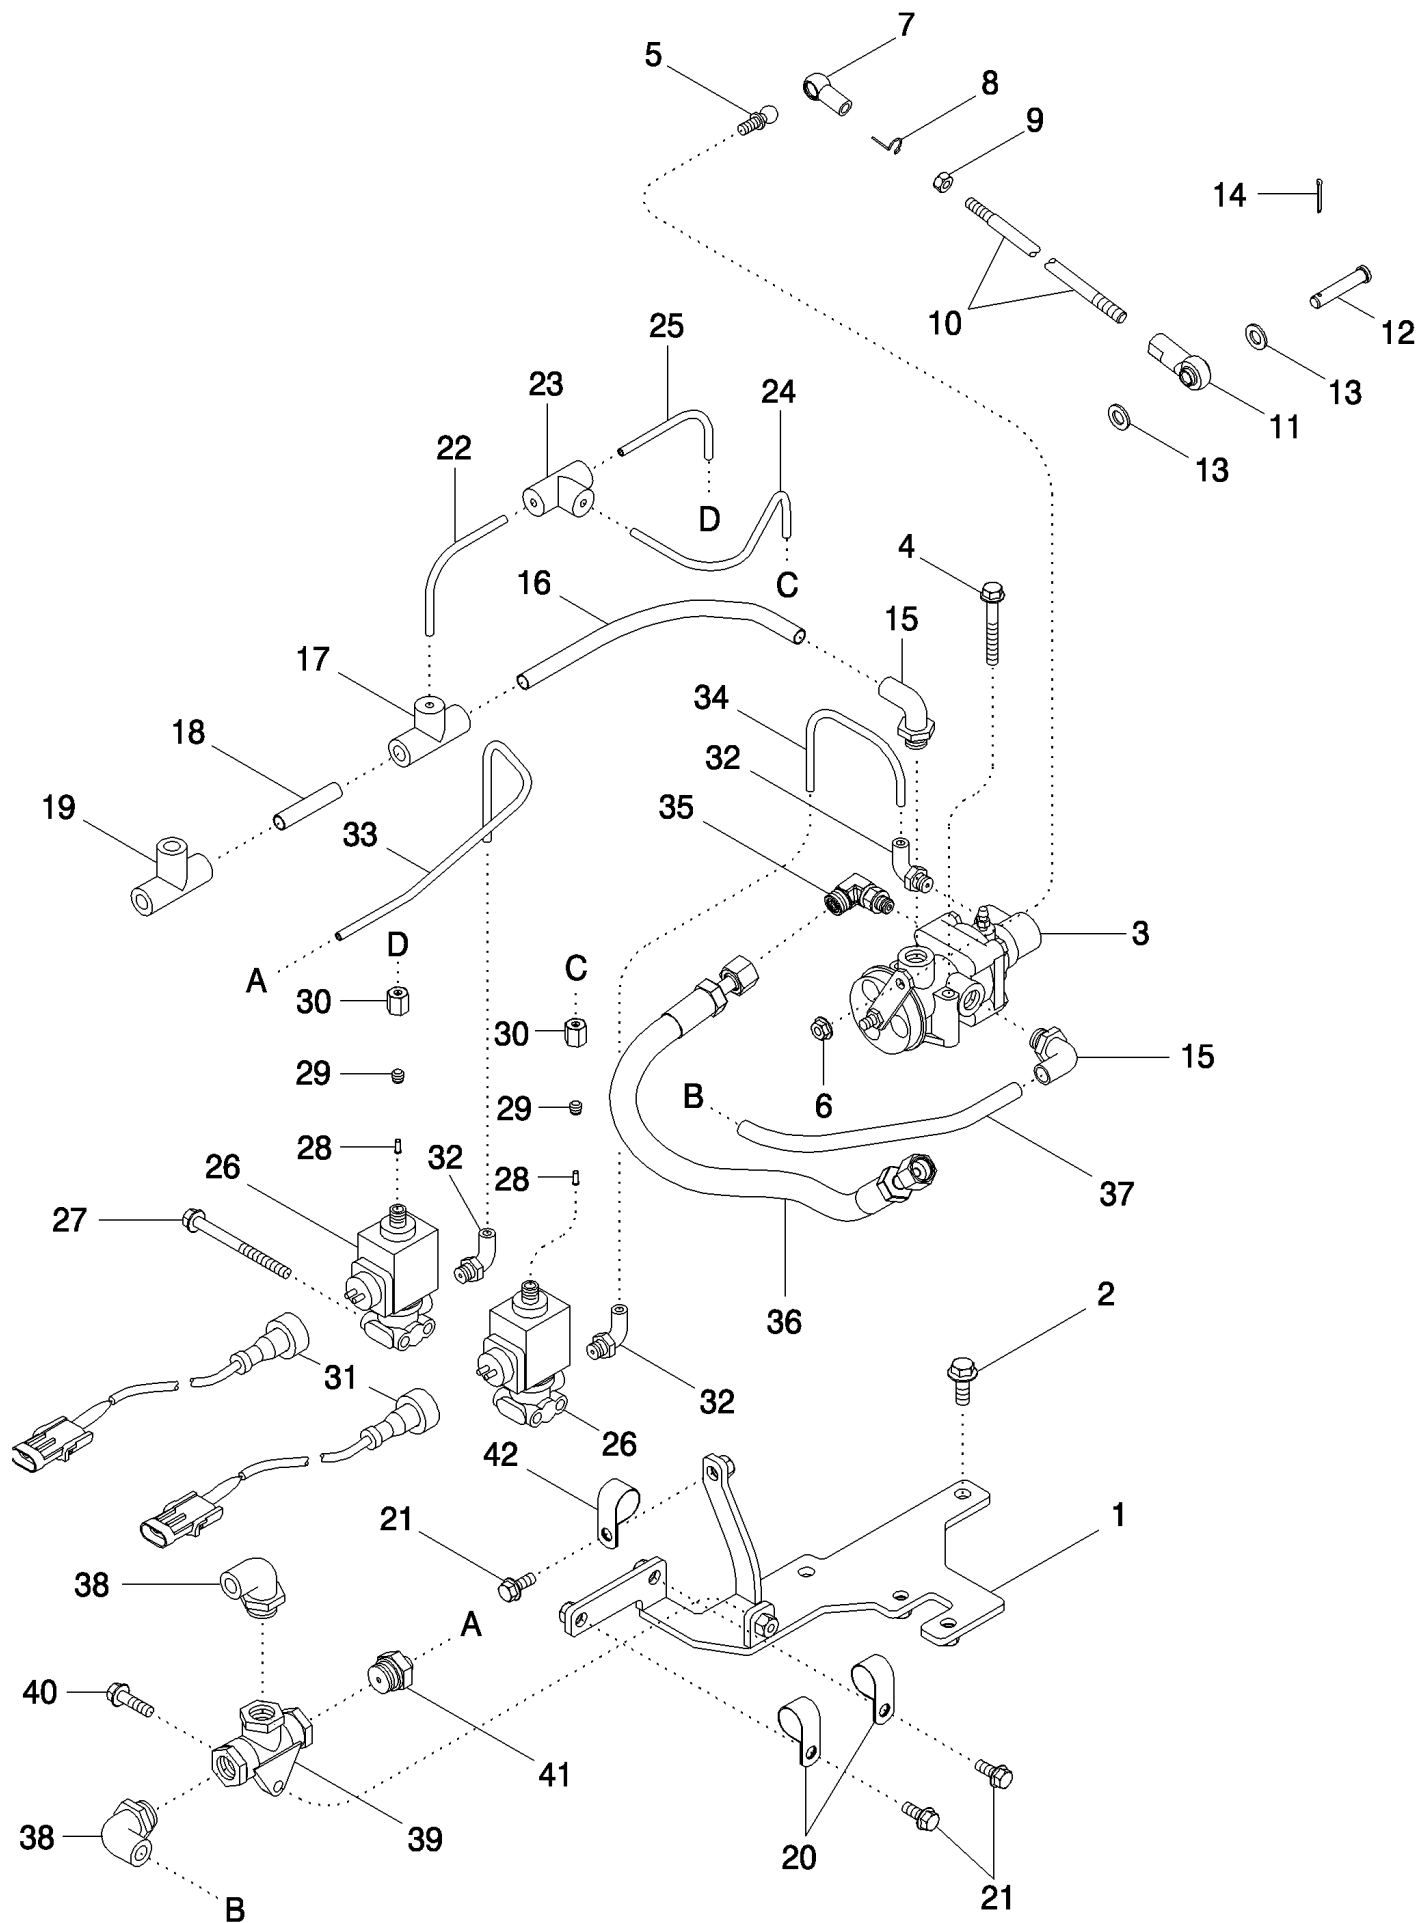

MAGNUM 310 CASE IH TRACTOR (EU) (1/06-)

07-19 TRAILER BRAKES - PNEUMATIC, VALVES

сылка	Номер детали	Кол-во	Описание
1	86987547	1	BRACKET,
2	844-10025	2	BOLT, Hex Flg, M10 x 25, 8.8, Full Thd,
3	224360A1	1	VALVE,
4	844-8060	2	BOLT, Hex Flg, M8 x 60, 8.8,
5	3229351R1	1	BALL JOINT,
6	825-2408	1	NUT, M8 x 1.25, Flg, CI 8,
7	231532A1	1	BALL JOINT,
8	3233348R1	1	CLIP,
9	829-1408	1	NUT, M8, CI 10,
10	86985983	1	ROD,
11	D136773	1	BALL JOINT,
12	427-6200	1	PIN, CLEVIS, 3/8" x 2",
13	895-11010	2	WASHER, M10 x 20 x 2,
14	733-2520	1	PIN, SPLIT (COTTER), M2.5 x 20,
15	442928A1	2	ELBOW,
16	86985944	1	HOSE,
17	442926A1	1	TEE,
18	86985943	1	HOSE,
19	442925A1	1	TEE,
20	515-23238	2	CLAMP, 15/16", Insul, 3/8" Bolt,
21	844-8020	6	BOLT, Hex Flg, M8 x 20, 8.8,
22	86985946	1	HOSE,
23	86987467	1	TEE,
24	86987483	1	HOSE,
25	86985947	1	HOSE,
26	1531984C1	2	VALVE, SOLENOID,
27	845-8095	2	BOLT, Hex Flg, M8 x 95, 8.8,
28	1531863C1	2	SLEEVE,
29	3138533R1	2	SLEEVE,
30	3138527R1	2	NUT, Coupling, M12 x 1.5,
31	327970A1	2	PLUG,
32	442927A1	3	ELBOW,
33	86985949	1	HOSE,
34	86985948	1	HOSE,
35	86984486	1	ELBOW,
36	86985956	1	HOSE,
37	86985945	1	HOSE,
38	442929A1	1	ELBOW,
39	325137A1	1	VALVE,
40	844-8030	1	BOLT, Hex Flg, M8 x 30, 8.8, Full Thd,
41	442922A1	1	CONNECTOR, HYD.,
42	515-23159	1	CLAMP, 5/8", Insul, 3/8" Bolt,