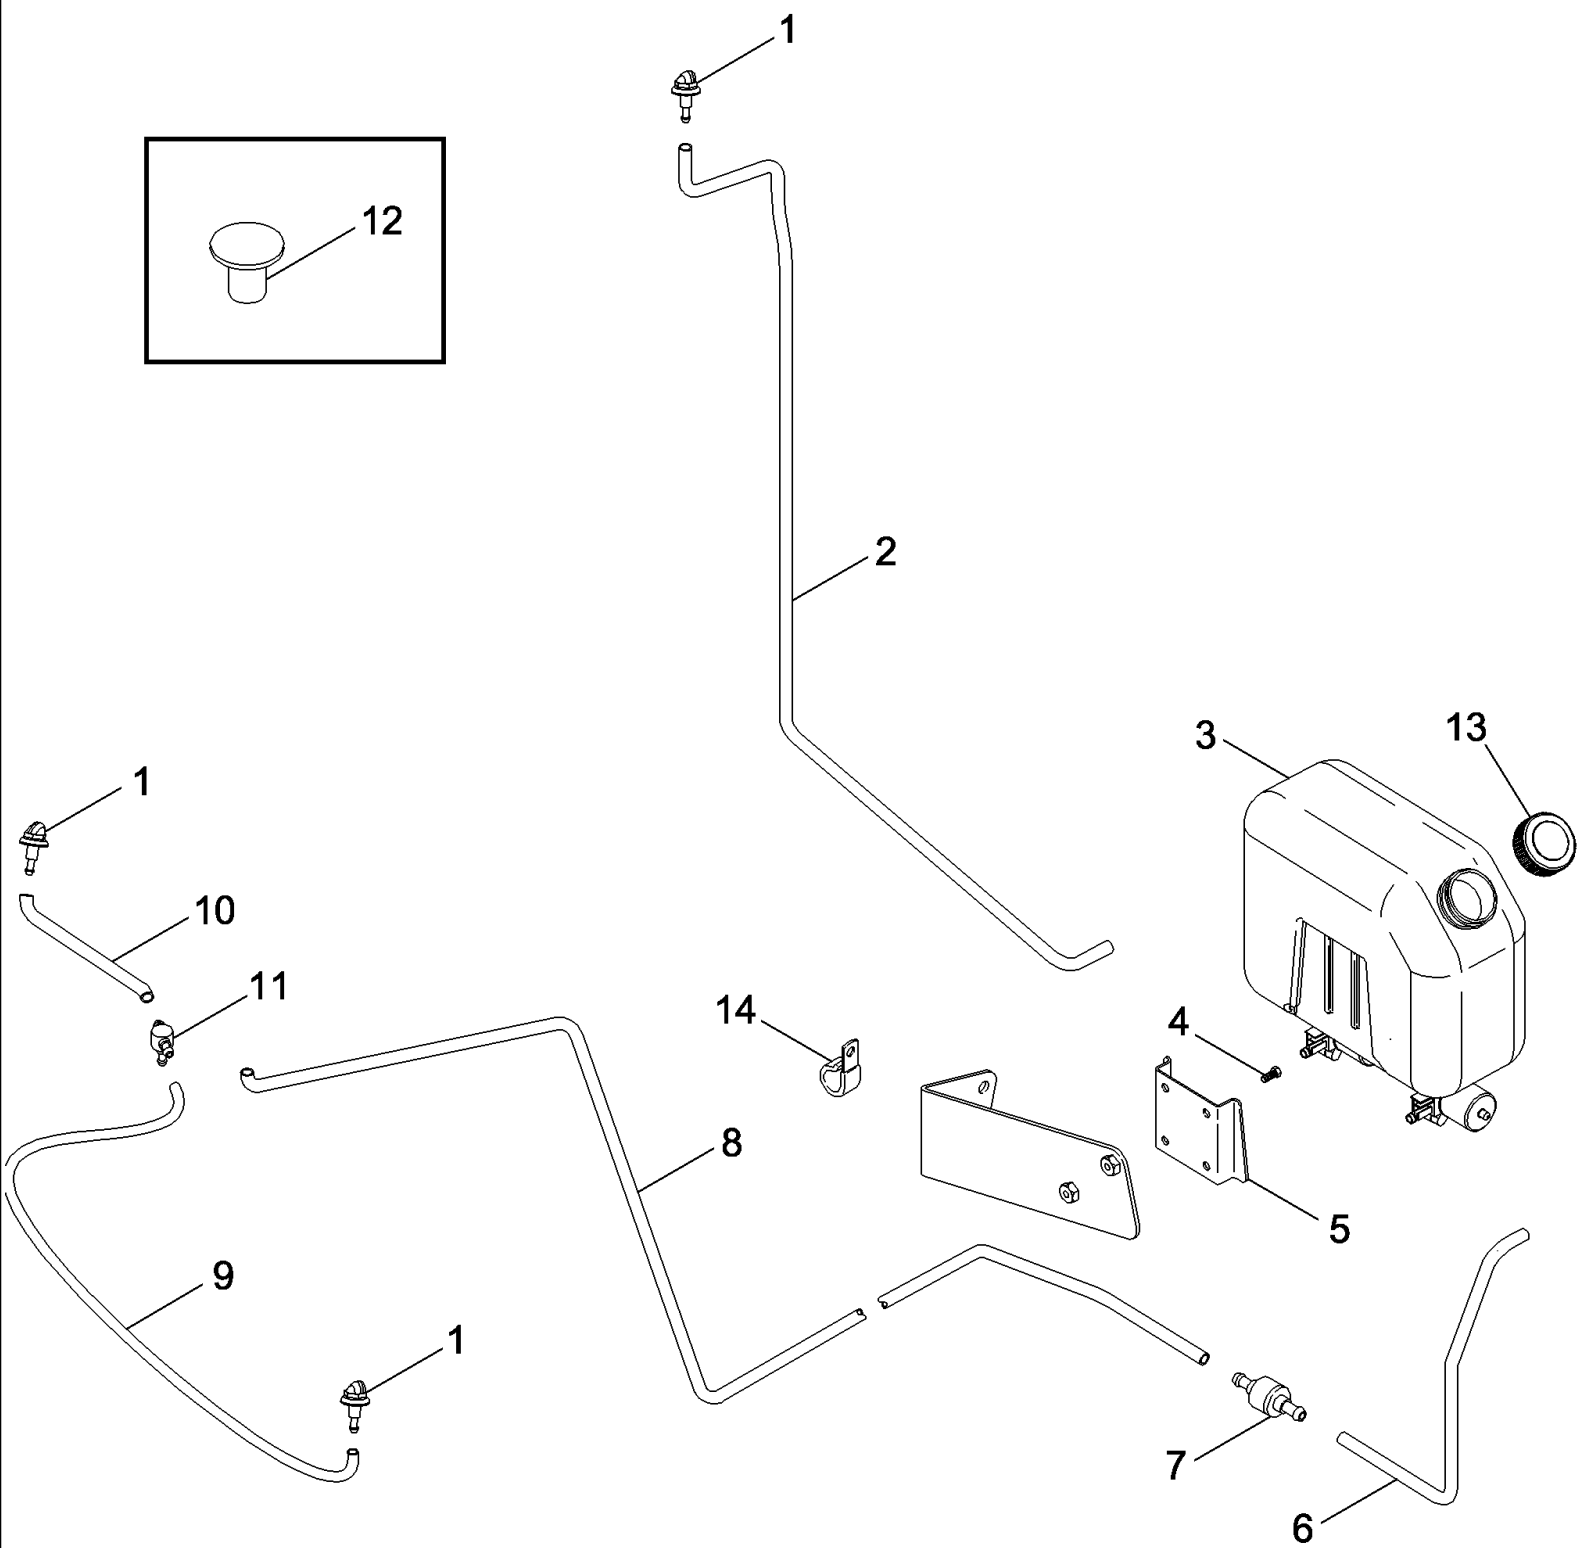

MAGNUM 310 CASE IH TRACTOR (EU) (1/06-)

04-26 RIGHT HAND WINDOW WIPER

сылка	Номер детали	Кол-во	Описание
1	87417652	1	WIPER MOTOR, Right Hand Window, Inc. 2 - 13
2	87435151	1	WIPER MOTOR,
3	87435149	1	COVER,
4	87435150	1	KIT, SERVICE, Inc. 5 - 12
5	NSS	3	NOT SERVICED SEPARATELY, WASHER
6	NSS	3	NOT SERVICED SEPARATELY, NUT
7	NSS	2	NOT SERVICED SEPARATELY, SMALL GROMMET
8	NSS	2	NOT SERVICED SEPARATELY, BOLT
9	NSS	1	NOT SERVICED SEPARATELY, OUTER CAP
10	NSS	1	NOT SERVICED SEPARATELY, NUT
11	NSS	1	NOT SERVICED SEPARATELY, INNER RING
12	NSS	1	NOT SERVICED SEPARATELY, LARGE GROMMET
13	NSS	1	NOT SERVICED SEPARATELY, PLATE
14	87417653	1	WIPER ARM,
15	87417654	1	WIPER BLADE,
16	192013A4	2	PLASTIC PLUG, (Not Shown) w/o Wiper
17	192012A4	1	PLASTIC PLUG, (Not Shown) w/o Wiper
18	87529297	1	CLIP, (Not Shown) w/o Wiper