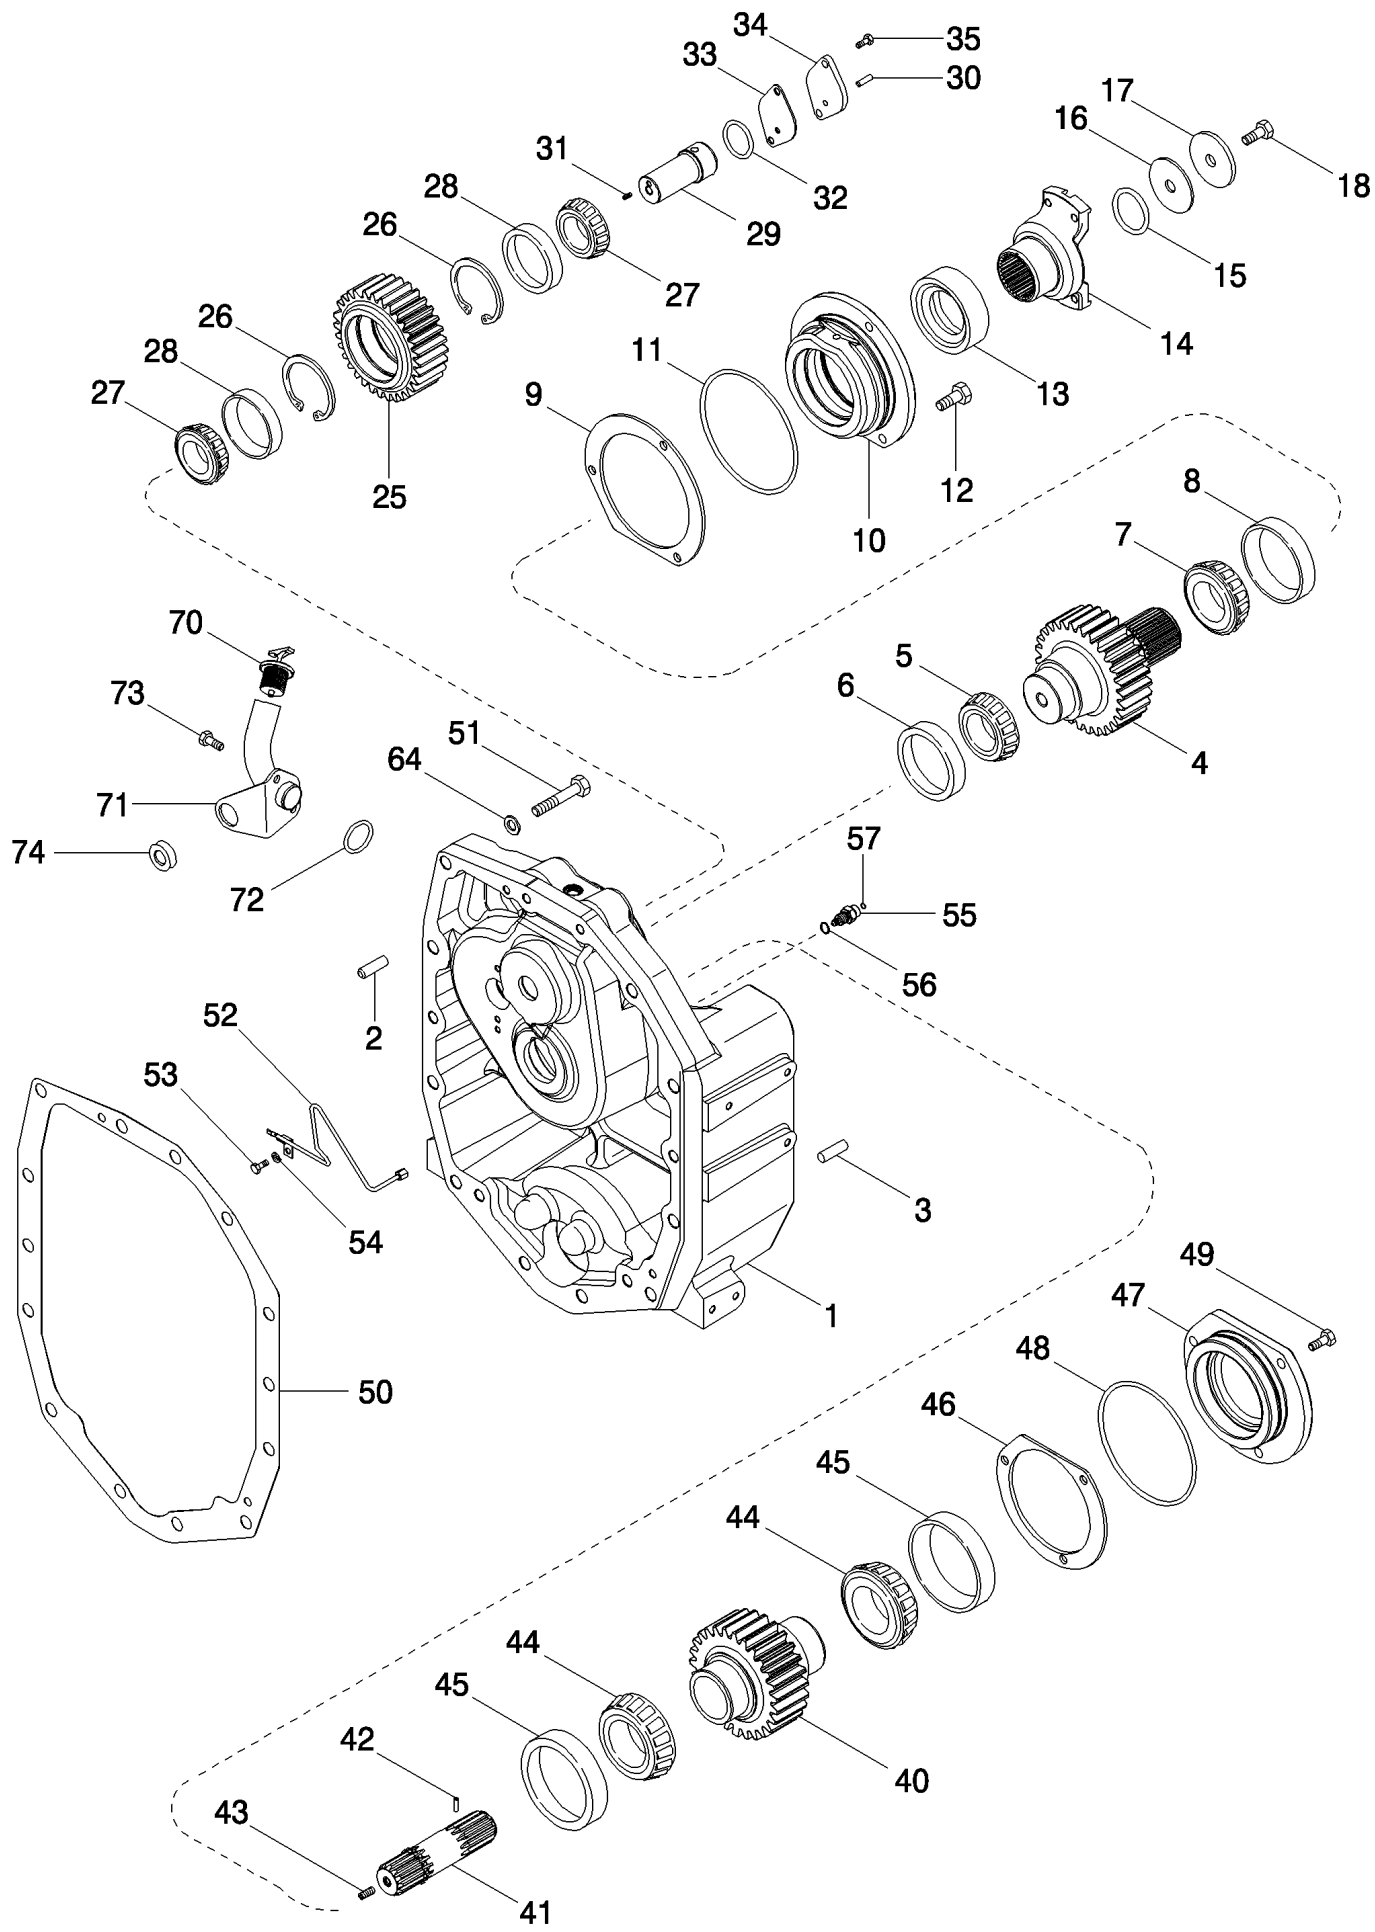

MAGNUM 310 CASE IH TRACTOR (EU) (1/06-)

06-02 TRANSMISSION DROP BOX

сылка	Номер детали	Кол-во	Описание
1	225171A6	1	HOUSING, Inc. 2, 3
2	375362R1	2	PIN, 1/2 x 1-3/8
3	837-20040	2	DOWEL, M20 x 40,
4	302553A1	1	SHAFT, GEAR, 33T
5	105503H	1	BEARING, CONE,
6	105496H	1	BEARING SET,
7	659458R1	1	BEARING, CONE,
8	105497H	1	BEARING, CUP,
	275216A2	1	KIT, SHIM, Inc. 9
9	341206A1	2	SHIM, 0.152 mm
9	341205A1	2	SHIM, 0.178 mm
9	275214A1	2	SHIM, 0.203 mm
9	228267A1	2	SHIM, 0.356 mm
9	228270A1	2	SHIM, 0.635 mm
10	221240A4	1	CAGE,
11	238-5161	1	O-RING, -161, 70 Duro, 5.487" ID x .103" Thk,
12	339770A1	3	SCREW,
13	225820A1	1	SEAL, OIL,
14	259188A1	1	YOKE, , MX335, Magnum 250
14	301843A1	1	YOKE, , Magnum 310, Magnum 280
15	238-5225	1	O-RING, -225, 70 Duro, 1.859" ID x .139" Thk,
	276639A1	1	KIT, SHIM, Inc. 16
16	276638A1	2	SHIM, 0.203 mm
16	230486A1	2	SHIM, 0.356 mm
16	230487A1	2	SHIM, 0.508 mm
16	230488A1	2	SHIM, 0.559 mm
16	230490A1	2	SHIM, 0.635 mm
17	230497A1	1	WASHER,
18	628-16035	1	BOLT, Hex, M16 x 35, 10.9, Full Thd,
25	302554A1	1	SHAFT, GEAR, 35T
26	101-21325	2	RING, SNAP, #325, 3.488", Int, No. 325
27	364463C91	2	BEARING, CONE,
28	364462C1	2	BEARING, CUP,
29	228304A2	1	SHAFT ASSY., Inc. 30,31
30	837-8020	1	DOWEL, M8 x 20,
31	1342851C1	1	PLUG, 10 mm
32	238-5140	1	O-RING, -140, 90 Duro, 2.237" ID x .103" Thk,
	275217A2	1	KIT, SHIM, Inc. 33
33	341208A1	2	SHIM, 0.152 mm
33	341207A1	2	SHIM, 0.178 mm
33	275215A1	2	SHIM, 0.203 mm
33	228300A1	2	SHIM, 0.356 mm
33	228303A1	2	SHIM, 0.635 mm
34	258469A1	1	PLATE, COVER,
35	339770A1	2	SCREW,