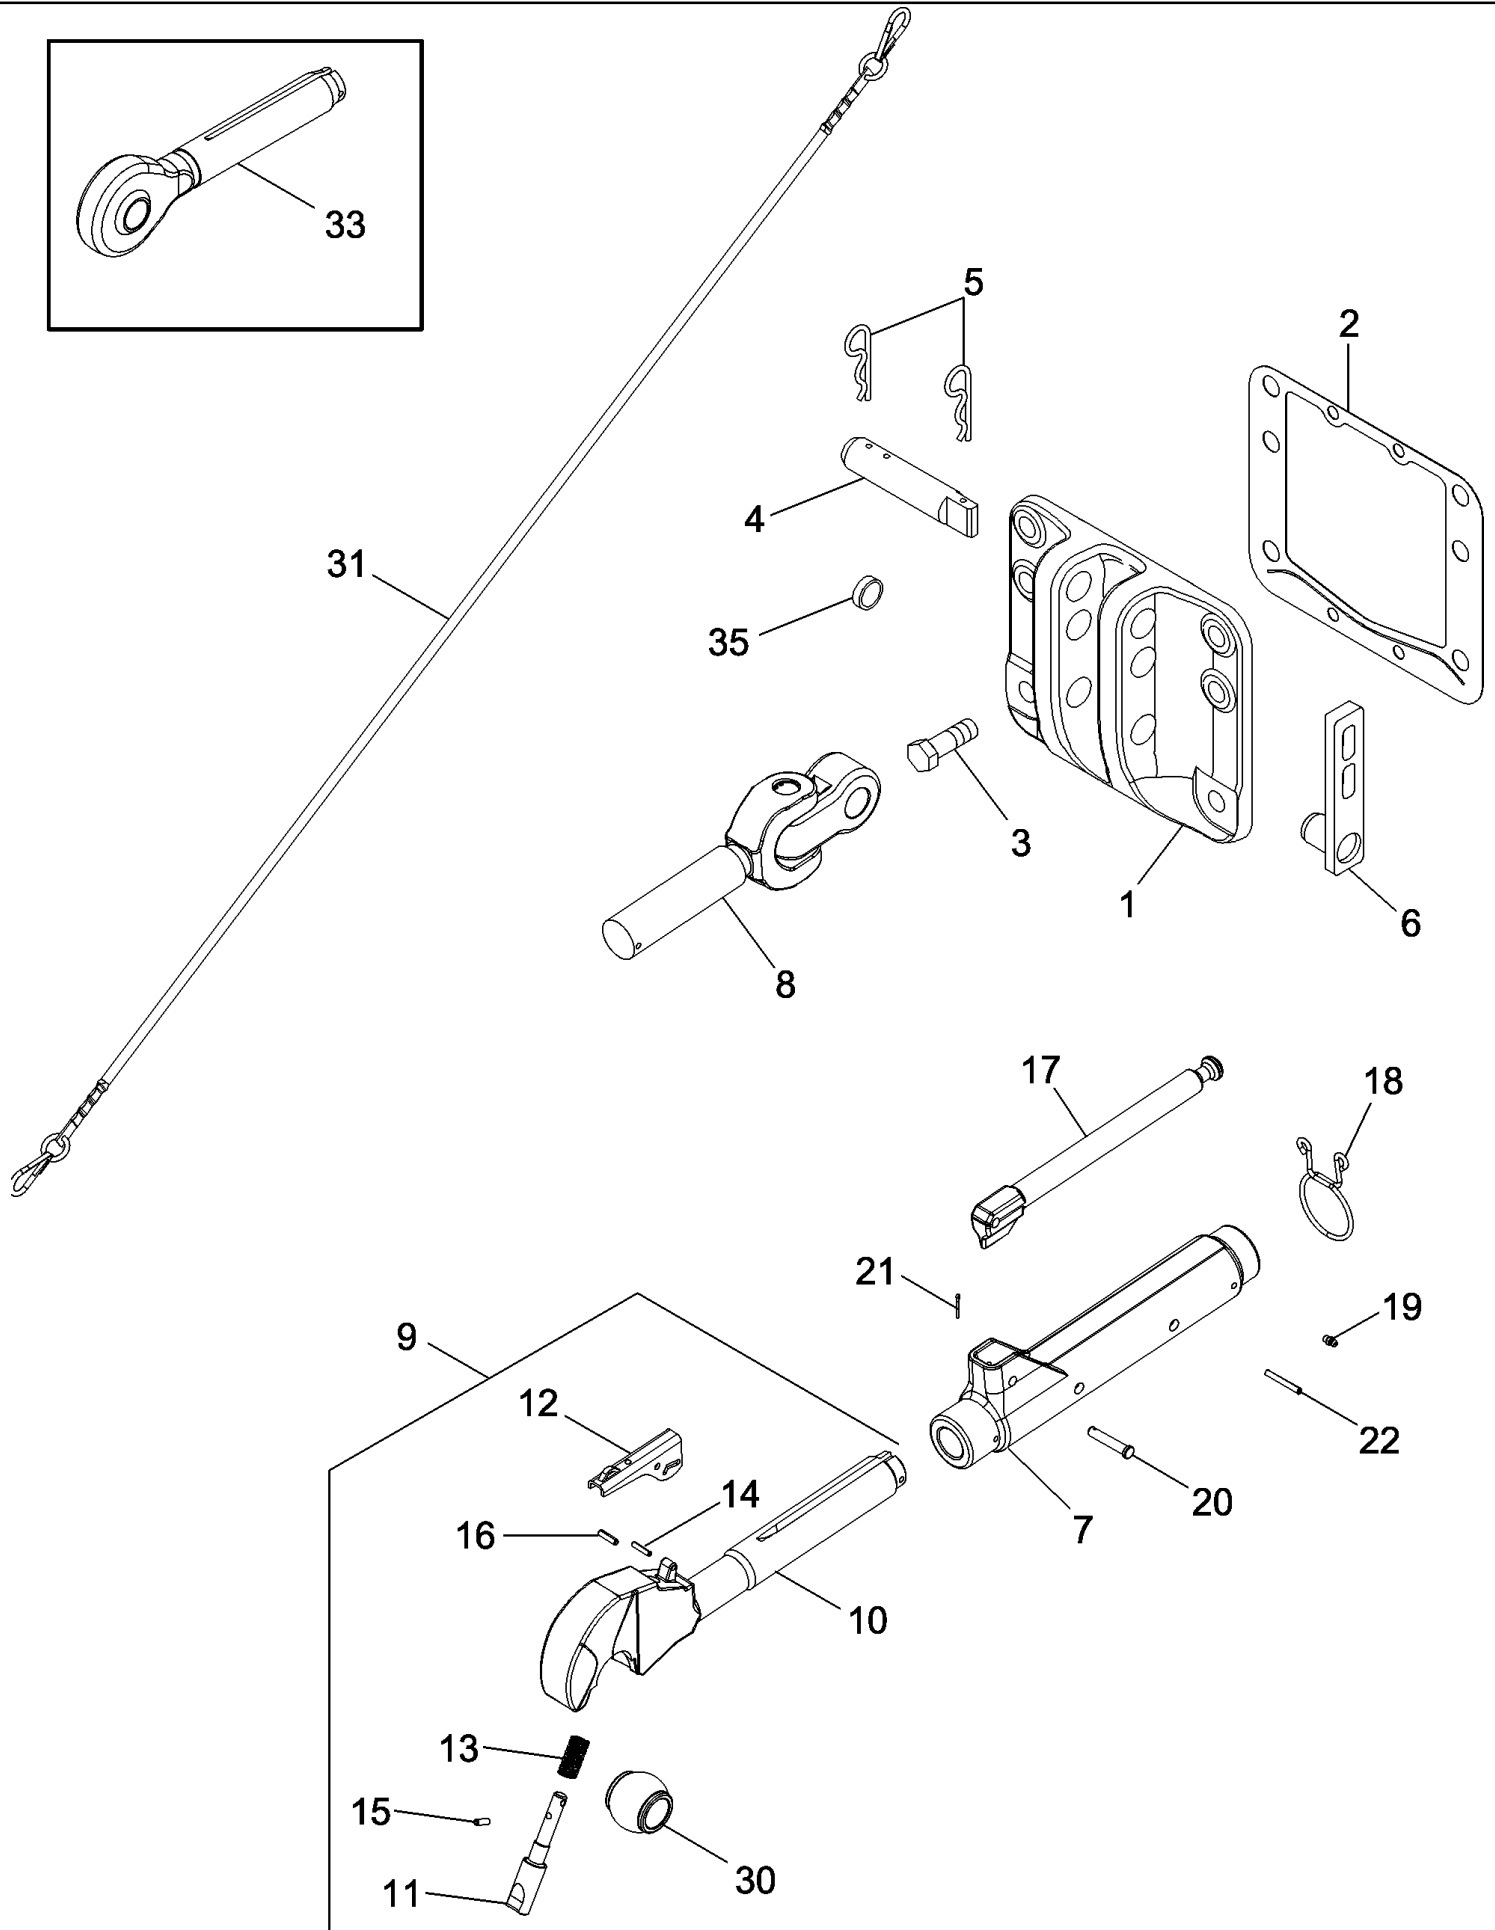

09-51 HITCH - TOP LINK

MAGNUM 310 CASE IH TRACTOR (EU) (1/06-)

09-51 HITCH - TOP LINK

сылка	Номер детали	Кол-во	Описание
1	377206A4	1	BRACKET, HITCH,
2	379145A2	1	GASKET,
3	628-20060	6	BOLT, Hex, M20 x 60, 10.9, Full Thd,
4	378929A1	1	PIN,
5	486830R1	2	PIN, SPLIT (COTTER),
6	378932A1	1	PIN,
7	1954223C4	1	ARM,
8	319585A1	1	CLEVIS, Right Hand Threads
9	245301A2	1	END, Left Hand Threads, Inc. 10 - 16, Magnum 225, 250, 280, and 310
10	NSS	1	NOT SERVICED SEPARATELY, CLAW END
11	82032557	1	PIN,
12	118708A1	1	LEVER,
13	118705A1	1	SPRING,
14	838-5524	1	PIN, LOCK, M5 x 24, Slotted,
15	838-5620	1	PIN, LOCK, M6 x 20, Slotted,
16	838-5624	1	PIN, LOCK, M6 x 24, Slotted,
17	1331863C2	1	HANDLE,
18	315912A1	1	SPRING,
19	378716A1	2	NIPPLE, LUBE, , Magnum 225, 250, 280, and 310
19	712998R91	2	NIPPLE, LUBE, M6 x 1, 16mm lg, , Magnum 335
20	427-6200	1	PIN, CLEVIS, 3/8" x 2",
21	432-610	1	PIN, SPLIT (COTTER), 3/32" x 5/8",
22	738-5645	2	PIN, LOCK, M6 x 45, Slotted,
30	359188A2	1	BALL JOINT,
31	1348080C1	1	CABLE,
33	1282082C2	1	END, Left Hand Threads, If Equipped
35	641-3432	3	PLUG, M32, Conical,
36	87580371	1	END, Left Hand Threads, Magnum 335