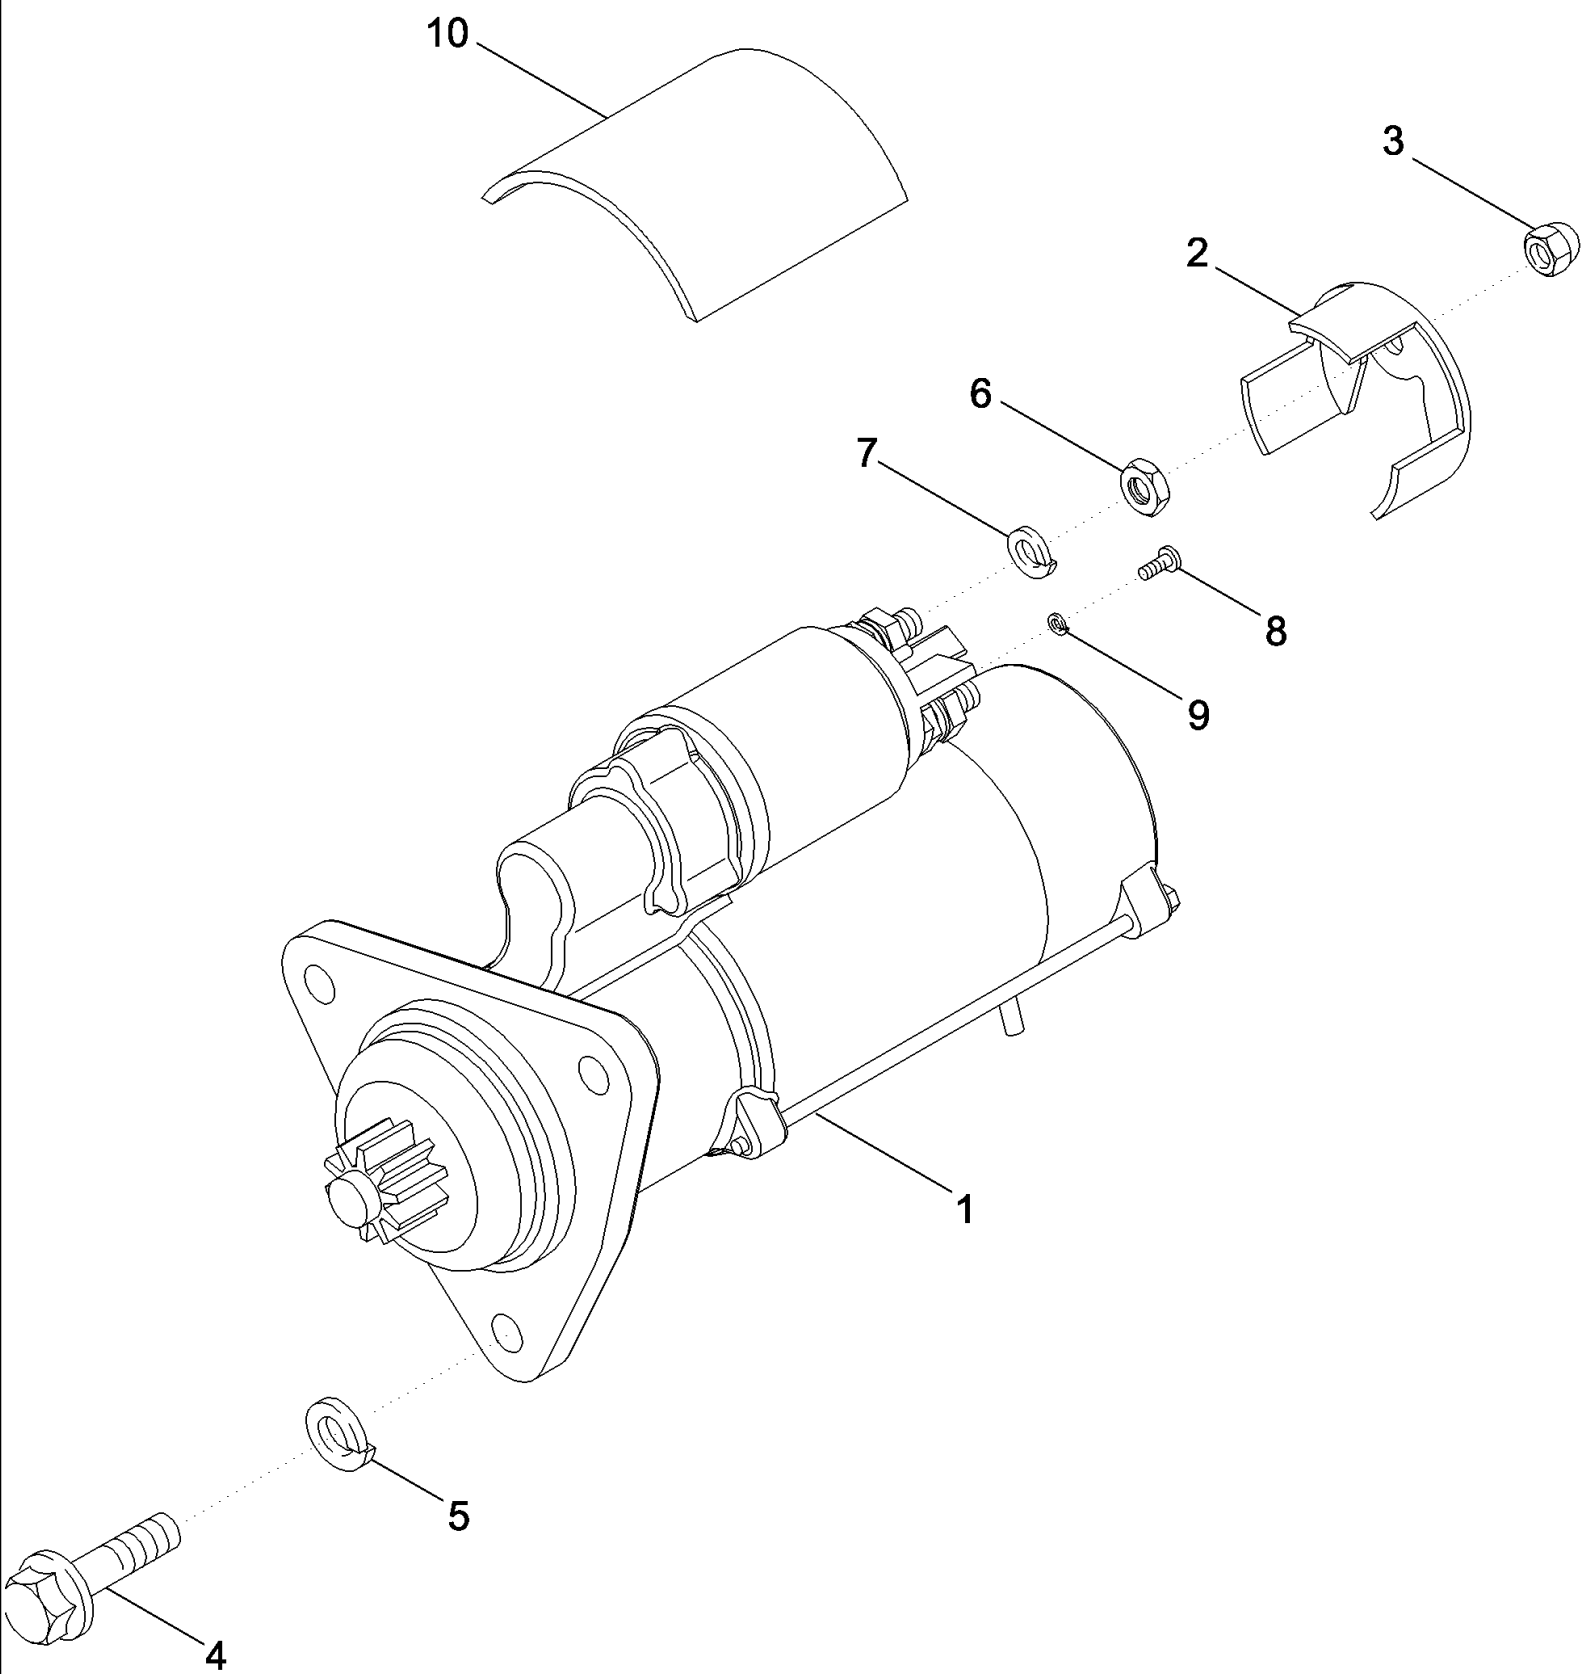

04-22 STARTER - MOUNTING

MAGNUM 310 CASE IH TRACTOR (EU) (1/06-)

04-22 STARTER - MOUNTING

сылка	Номер детали	Кол-во	Описание
1	87425232	1	MOTOR, STARTER,
2	87422566	1	COVER, Jump Start Protection
3	87422567	1	NUT,
4	868-12040	3	SCREW, 12 pt, Flg Hd, M12 x 40, 12.9,
5	896-11012	3	WASHER, M13.5 x 24.5 x 3, HT,
6	829-4410	1	NUT, Thin, M10 x 1.5, Cl 05,
7	892-11010	1	WASHER, LOCK, M10,
8	258820A1	1	SCREW, M5 x 8 mm
9	892-11005	1	WASHER, LOCK, M5,
10	87397411	1	INSULATOR, RUBBER,