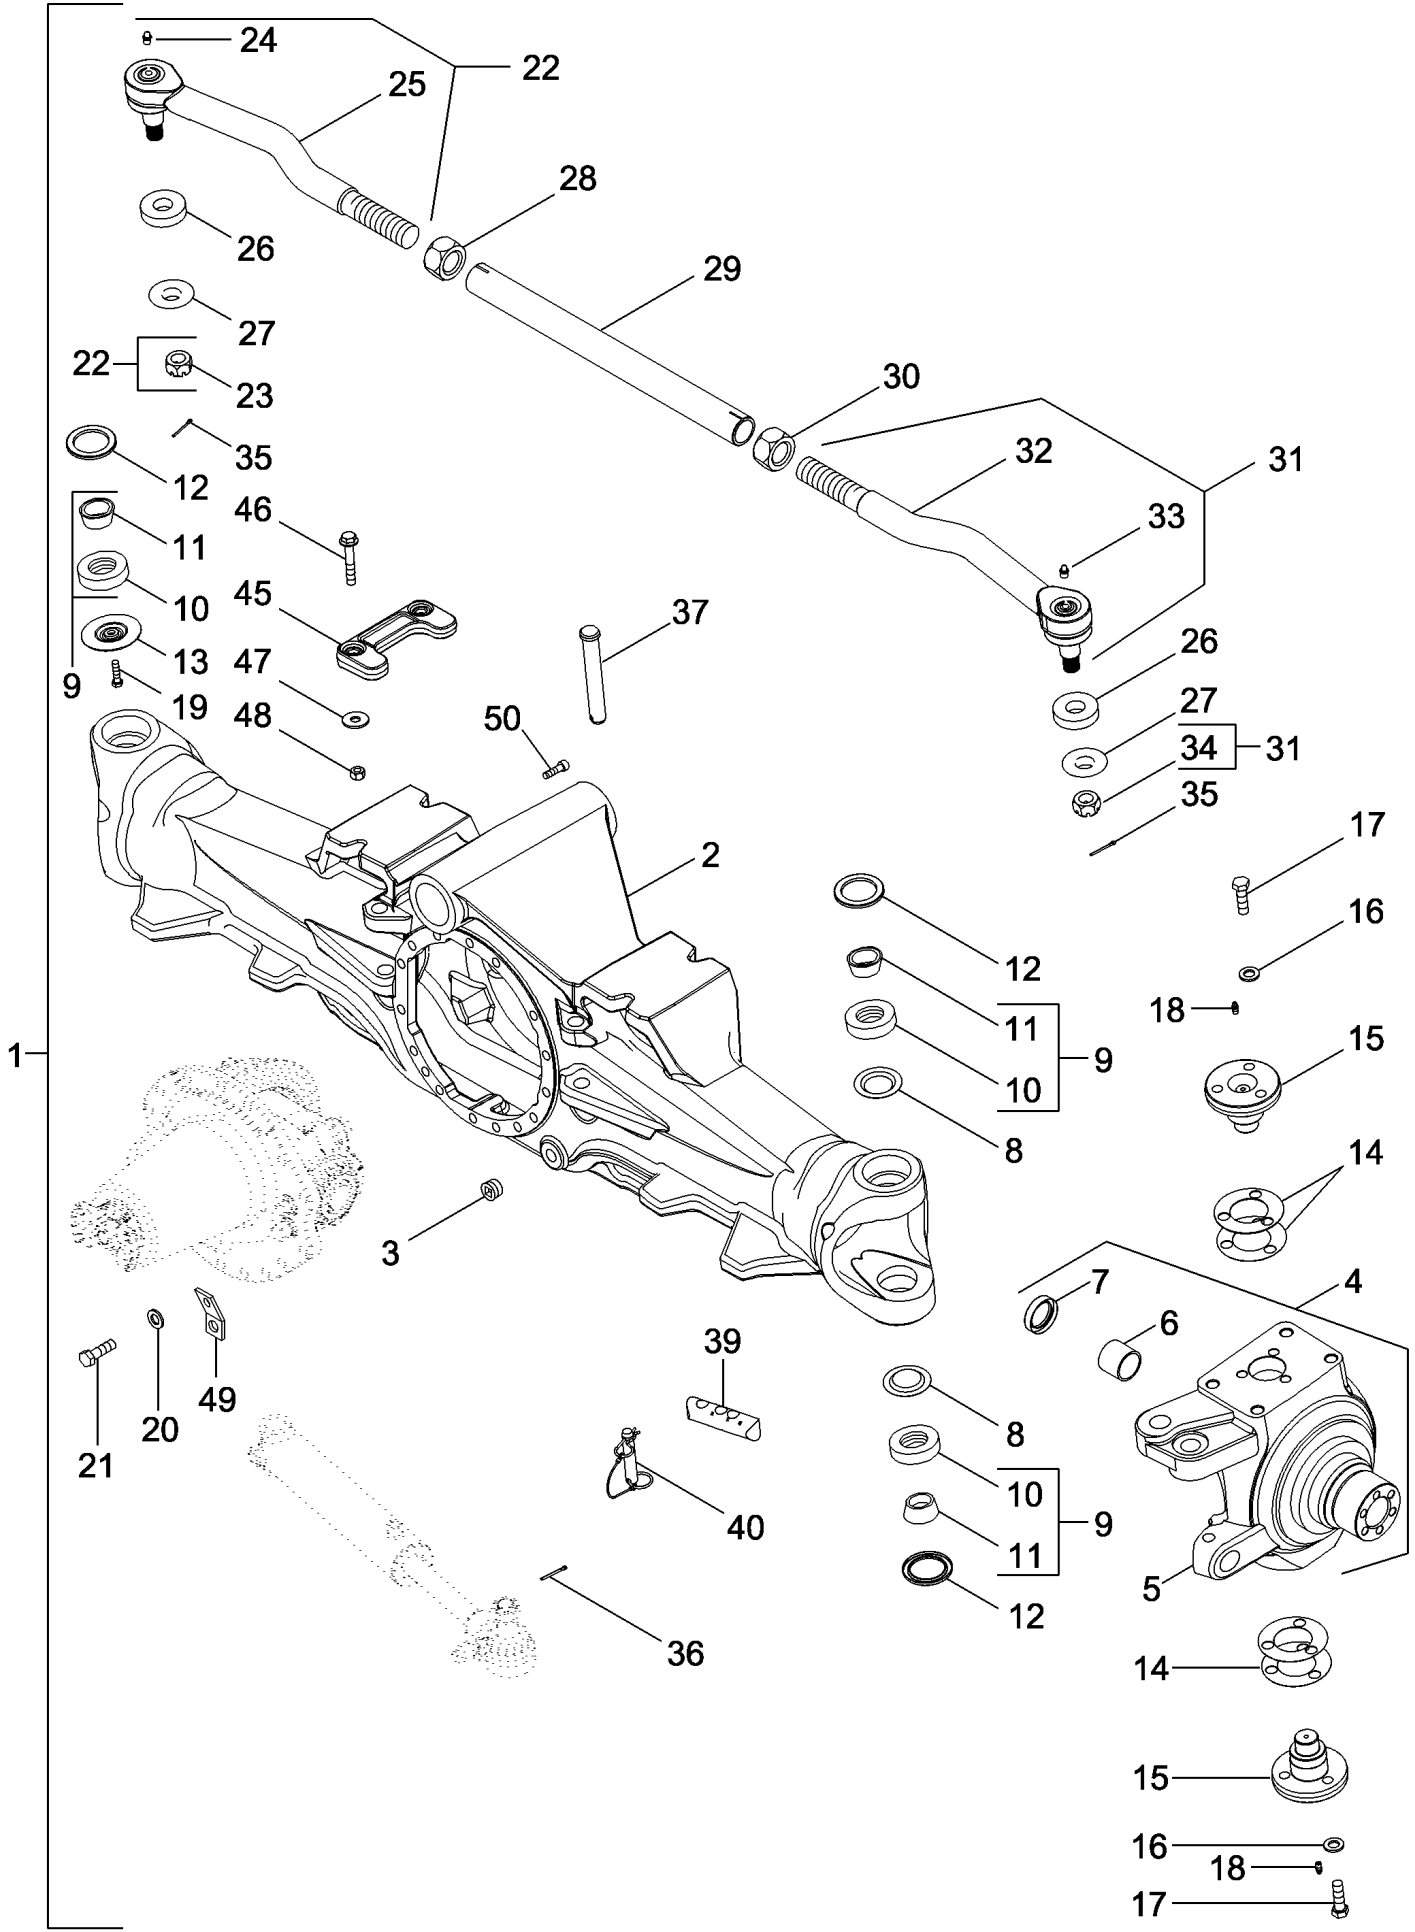

MAGNUM 310 CASE IH TRACTOR (EU) (1/06-)

05-17 MFD AXLE HOUSING ASSEMBLY - STANDARD WITH 12 BOLT HUB, WITHOUT DIFFERENTIAL LOCK

сылка	Номер детали	Кол-во	Описание
1	87454945	1	AXLE, Complete With Differential And Planetaries, Inc. 2 - 55
2	87404249	1	HOUSING,
3	221-887	2	PLUG, 3/4
4	292564A2	1	KNUCKLE, STEERING, Right Hand, Inc. 5 - 7
4	292560A2	1	KNUCKLE, STEERING, Left Hand, Inc. 5 - 7
5	NSS	1	NOT SERVICED SEPARATELY, KNUCKLE, Housing
6	235628A1	1	BUSHING,
7	128647A1	1	SEAL,
8	281937A1	3	RETAINER,
9	368728A1	4	BEARING, Inc. 10, 11
10	NSS	1	NOT SERVICED SEPARATELY, RING, Inner
11	NSS	1	NOT SERVICED SEPARATELY, RING, Outer
12	281939A1	4	SEAL,
13	87440529	1	RETAINER, If Equipped
14	313557A1	4	KIT, SHIM, Inc. 14
14	NSS	5	NOT SERVICED SEPARATELY, SHIM .005
14	NSS	5	NOT SERVICED SEPARATELY, SHIM .007
14	NSS	5	NOT SERVICED SEPARATELY, SHIM .010
14	NSS	5	NOT SERVICED SEPARATELY, SHIM .015
14	NSS	5	NOT SERVICED SEPARATELY, SHIM .030
14	NSS	5	NOT SERVICED SEPARATELY, SHIM .060
15	378410A1	4	CAP,
16	896-11014	12	WASHER, M12 x 28.5 x 3, HT,
17	627-14045	12	BOLT, Hex, M14 x 45, 10.9, Full Thd,
18	219-1	4	NIPPLE, LUBE, 1/8"-27 x .66 lg,
19	615-6012	1	BOLT, Hex, M6 x 12, 8.8, Full Thd, If Equipped
20	896-11014	16	WASHER, M12 x 28.5 x 3, HT,
21	627-14045	16	BOLT, Hex, M14 x 45, 10.9, Full Thd,
22	87455742	1	BALL JOINT, Left Hand Threads, Inc. 23 - 25
23	87455741	1	NUT, M38, Left Hand Threads
24	87455807	1	FITTING, Grease
25	NSS	1	NOT SERVICED SEPARATELY, BALL JOINT, Left Hand
26	NSS	1	NOT SERVICED SEPARATELY,
27	NSS	1	NOT SERVICED SEPARATELY,
28	87455806	1	NUT, SLOTTED, M22
29	87455737	1	TUBE,
30	87455739	1	NUT, M38, Right Hand Threads
31	87455743	1	BALL JOINT, Right Hand Threads, Inc. 32 - 34
32	NSS	1	NOT SERVICED SEPARATELY, BALL JOINT, Right Hand
33	87455807	1	FITTING, Grease
34	87455806	1	NUT, SLOTTED, M22
35	432-820	2	PIN, SPLIT (COTTER), 1/8" x 1 1/4",
36	432-820	2	PIN, SPLIT (COTTER), 1/8" x 1 1/4",
37	292565A1	2	PIN, LARGE,
39	281914A1	2	ROD, Steering Stop, Short, 3 Hole