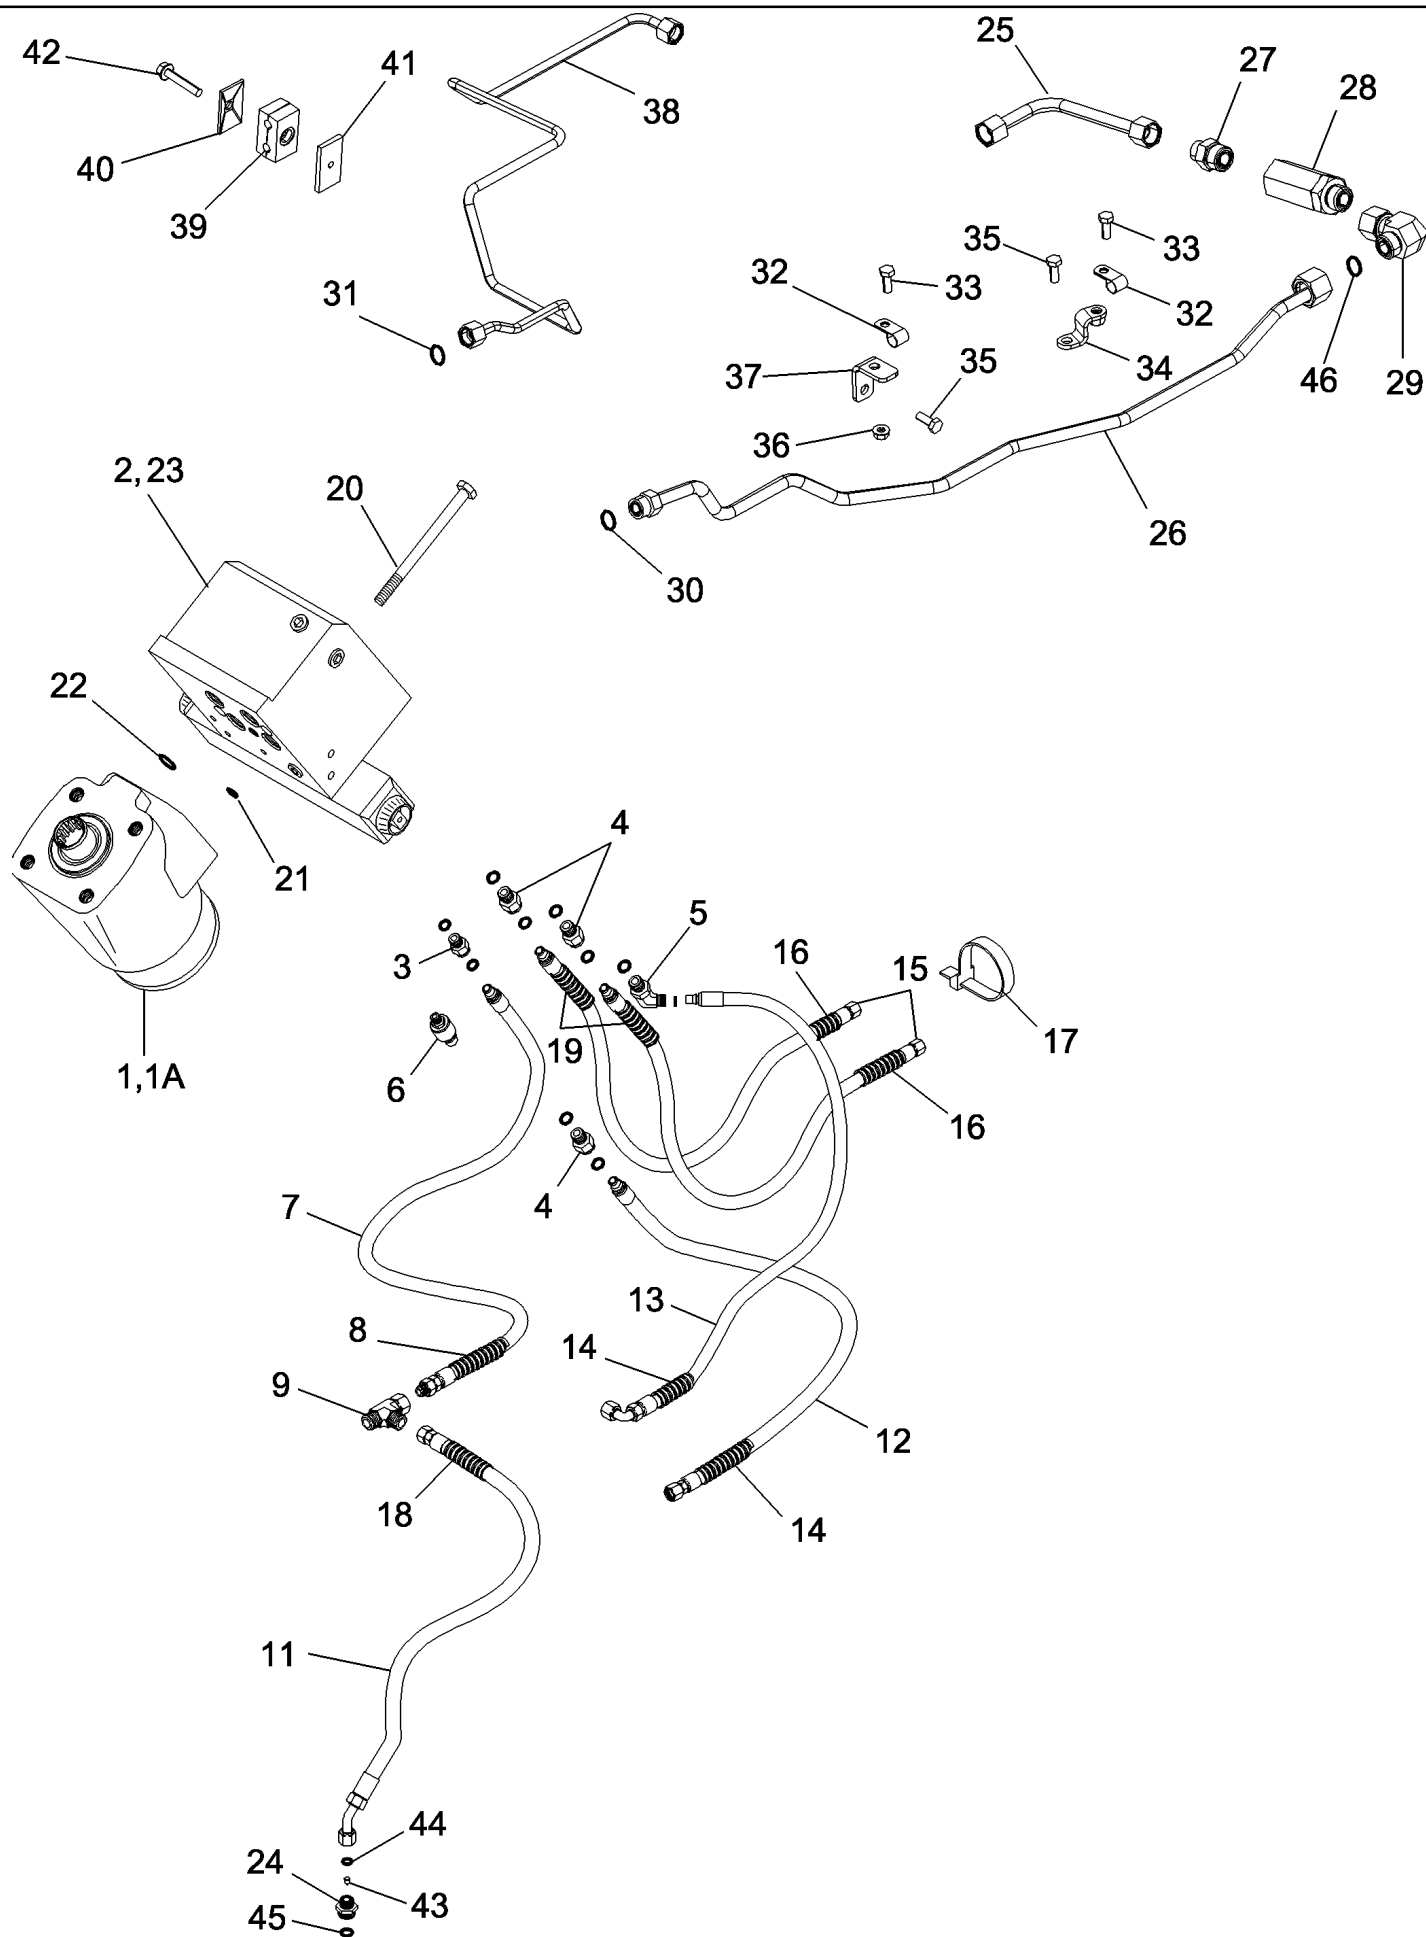

MAGNUM 310 CASE IH TRACTOR (EU) (1/06-)

05-06 STEERING SYSTEM - MFD WITH ACCUGUIDE - MAGNUM 225, 250, 280, AND 310

сылка	Номер детали	Кол-во	Описание
1	87540522	1	PUMP, Steering 40 KPH, ASN Z7RZ01521
1	87540539	1	PUMP, Steering 50 KPH, ASN Z7RZ01521
1A	87454545	1	KIT, POWER STEERING, Seal
2	87361918	1	VALVE, Accuguide, Inc. 23
3	87331073	1	CONNECTOR, HYD., M14 x 1.5
4	87331075	3	CONNECTOR, HYD., M18 x 1.5
5	87345924	1	FITTING, 45 Degree (Shown), BSN Z6RZ04001
5	87331075	1	CONNECTOR, HYD., M18 x 1.5, ASN Z6RZ04001
6	87428328	1	SENSOR, High Pressure
7	87401120	1	HOSE,
8	87353382	1	CONDUIT,
9	86729454	1	
11	87366166	1	HOSE,
12	87349616	1	HOSE,
13	87306477	1	HOSE,
14	87451398	2	CONDUIT,
15	87401118	2	HOSE ASSY.,
16	87353384	2	CONDUIT,
17	86991007	2	STRAP, CABLE,
18	408412A1	1	CONDUIT,
19	408411A1	2	CONDUIT,
20	864-12120	2	SCREW, Hex Soc Hd, M12 x 120, 8.8,
21	238-6113	1	O-RING, -113, 90 Duro, .549" ID x .103" Thk,
22	238-6117	4	O-RING, -117, 90 Duro, .799" ID x .103" Thk,
23	87386344	1	VALVE, Shuttle (Not Shown)
25	87620399	1	TUBE ASSY., Supply (Before Screen)
24	87361919	1	ORIFICE, Inc. 43 - 45
26	87620401	1	TUBE ASSY., Supply (After Screen)
27	201-135	1	CONNECTOR, HYD., 1"-14 x 13/16"-16 ORFS,
28	87319429	1	CONNECTOR, HYD.,
29	701-361	1	ELBOW, 90e, 1"-14 ORFS x 1"-14 Fem Sw, Incl. 46
30	238-6014	1	O-RING, -014, 90 Duro, .489" ID x .070" Thk,
31	238-6012	1	O-RING, -012, 90 Duro, .364" ID x .070" Thk,
32	515-22127	2	CLAMP, 1/2", Insul, 5/16" Bolt,
33	614-8020	2	BOLT, Hex, M8 x 20, 8.8,
34	86988840	1	BRACKET,
35	614-10016	2	BOLT, Hex, M10 x 16, 8.8, Full Thd,
36	829-1408	1	NUT, M8, CI 10,
37	86988838	1	BRACKET,
38	87367650	1	TUBE ASSY.,
39	1546024C1	1	CLAMP,
40	384870A1	1	PLATE,
41	384871A1	1	PLATE,
42	844-8045	1	BOLT, Hex Flg, M8 x 45, 8.8,
43	133519C1	1	SCREEN,