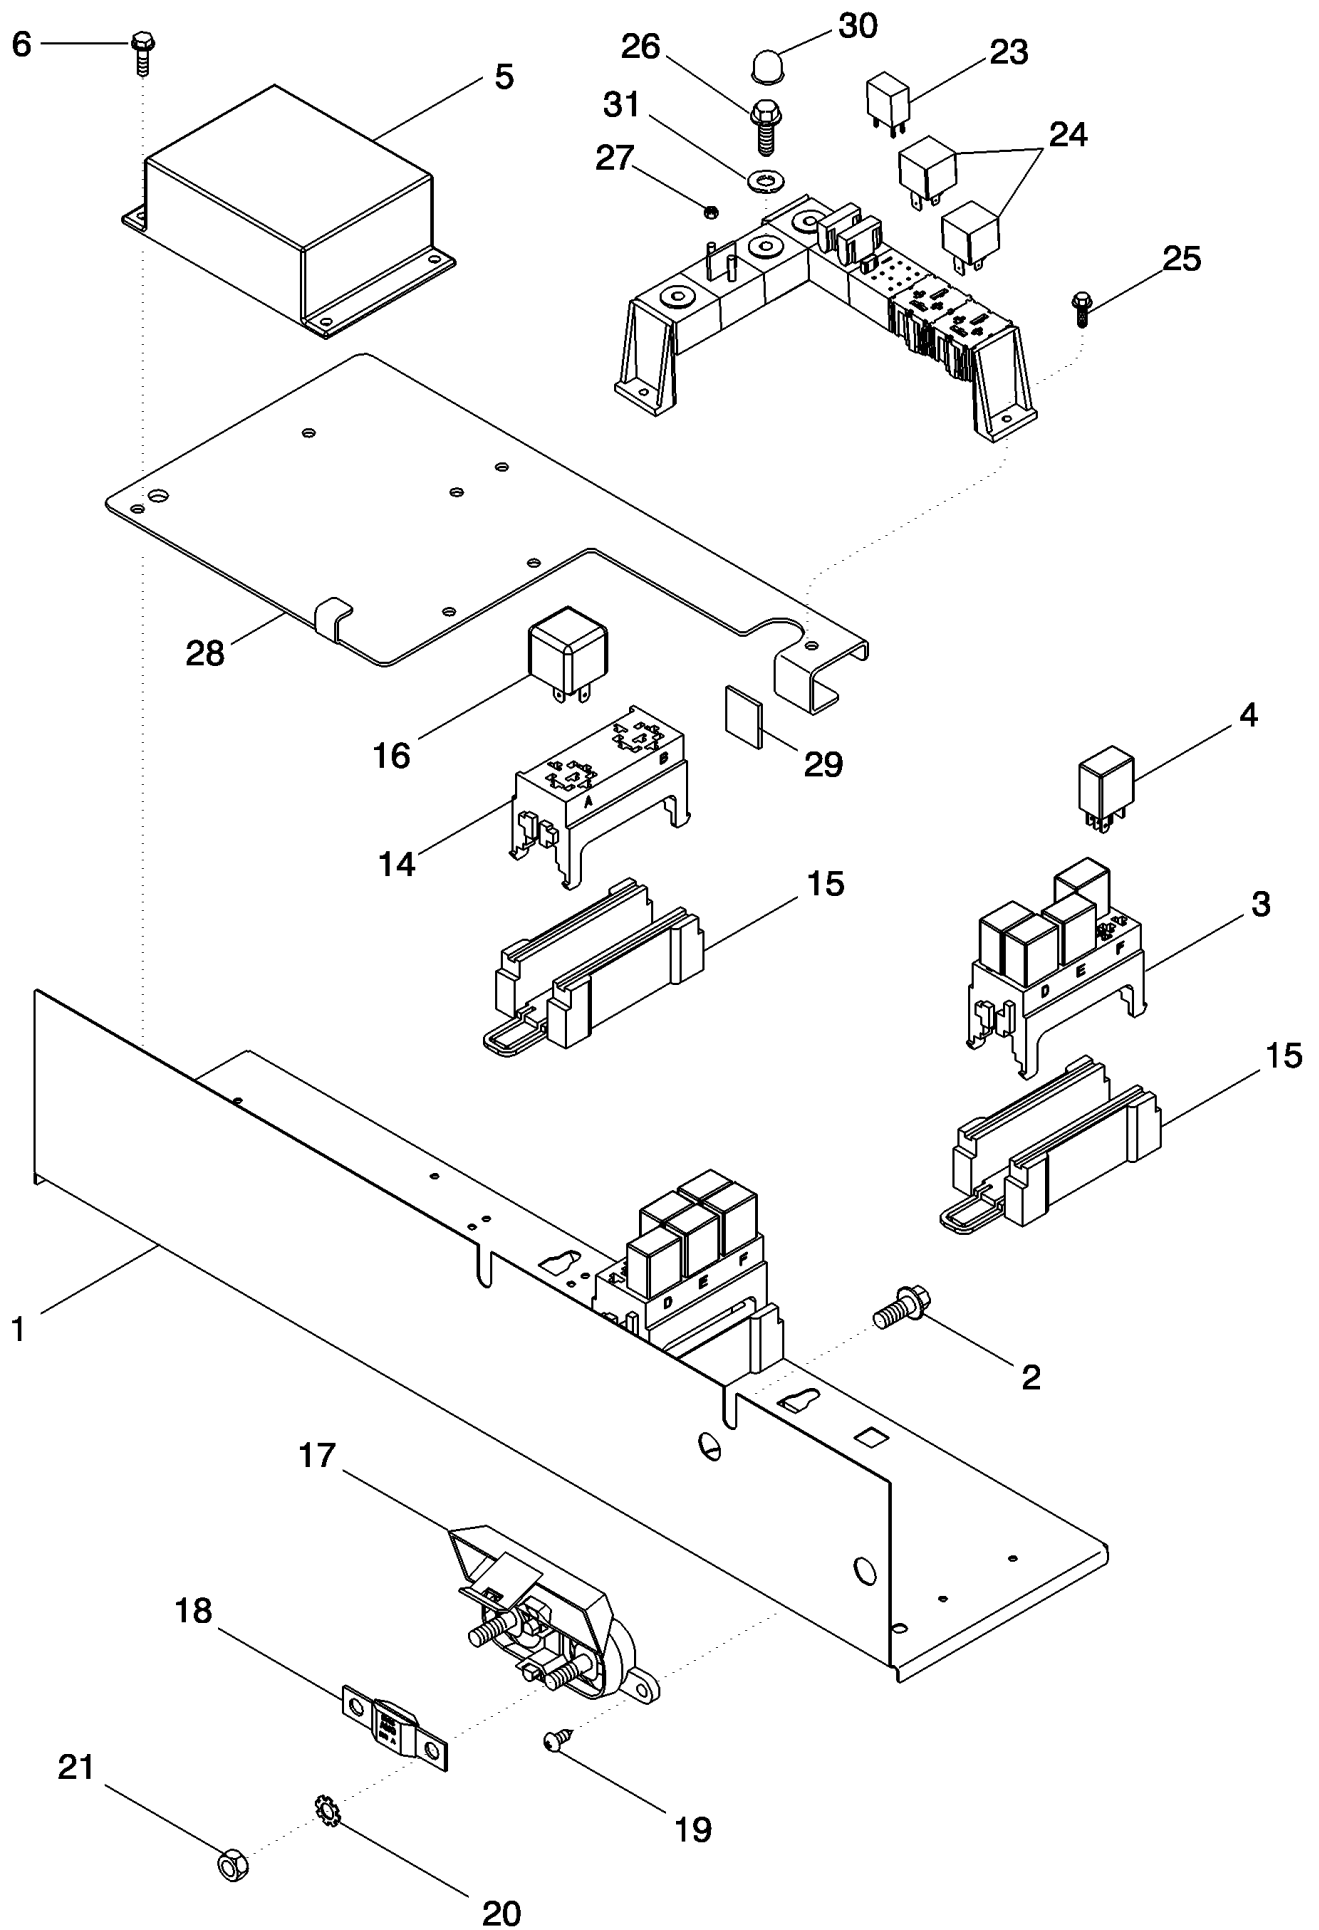

04-14 ELECTRICAL COMPONENT MOUNTING

MAGNUM 310 CASE IH TRACTOR (EU) (1/06-)

04-14 ELECTRICAL COMPONENT MOUNTING

сылка	Номер детали	Кол-во	Описание
1	87364238	1	PANEL,
2	781-24820	3	SCREW, SELF TAP, Hex Flg Hd, M8 x 20,
3	144417A1	2	BLOCK, CONNECTING,
4	87414866	20	RELAY, 20 Amp
5	397346A1	1	FLASHER UNIT,
6	780-34319	2	SCREW, SELF TAP, Hex Wash Hd, M4.8 x 19,
14	NSS	1	NOT SERVICED SEPARATELY, Block, Relay
15	182163A1	2	CONNECTOR, ELEC,
16	1983394C2	1	RELAY,
17	440038A1	1	JUNCTION BLOCK,
18	440572A1	1	FUSE, 100 Amp
19	760-14413	2	SCREW, SELF TAP, Pan Hd, M4.8 x 13,
20	893-11008	4	WASHER, LOCK, Ext Tooth, M8,
21	829-1408	2	NUT, M8, CI 10,
	87673760	1	MODULE, Inc. 23 - 27
23	416570A1	1	RELAY,
24	368459A1	1	RELAY, 70 Amp
25	780-34319	5	SCREW, SELF TAP, Hex Wash Hd, M4.8 x 19,
26	614-8016	3	BOLT, Hex, M8 x 16, 8.8,
27	87825	2	NUT, #10-32,
28	87701022	1	PLATE,
29	321663A1	1	PAD, SLIDING, Velcro
30	87706767	3	BOOT,
31	895-15008	3	WASHER, M8 x 20 x 1.6,