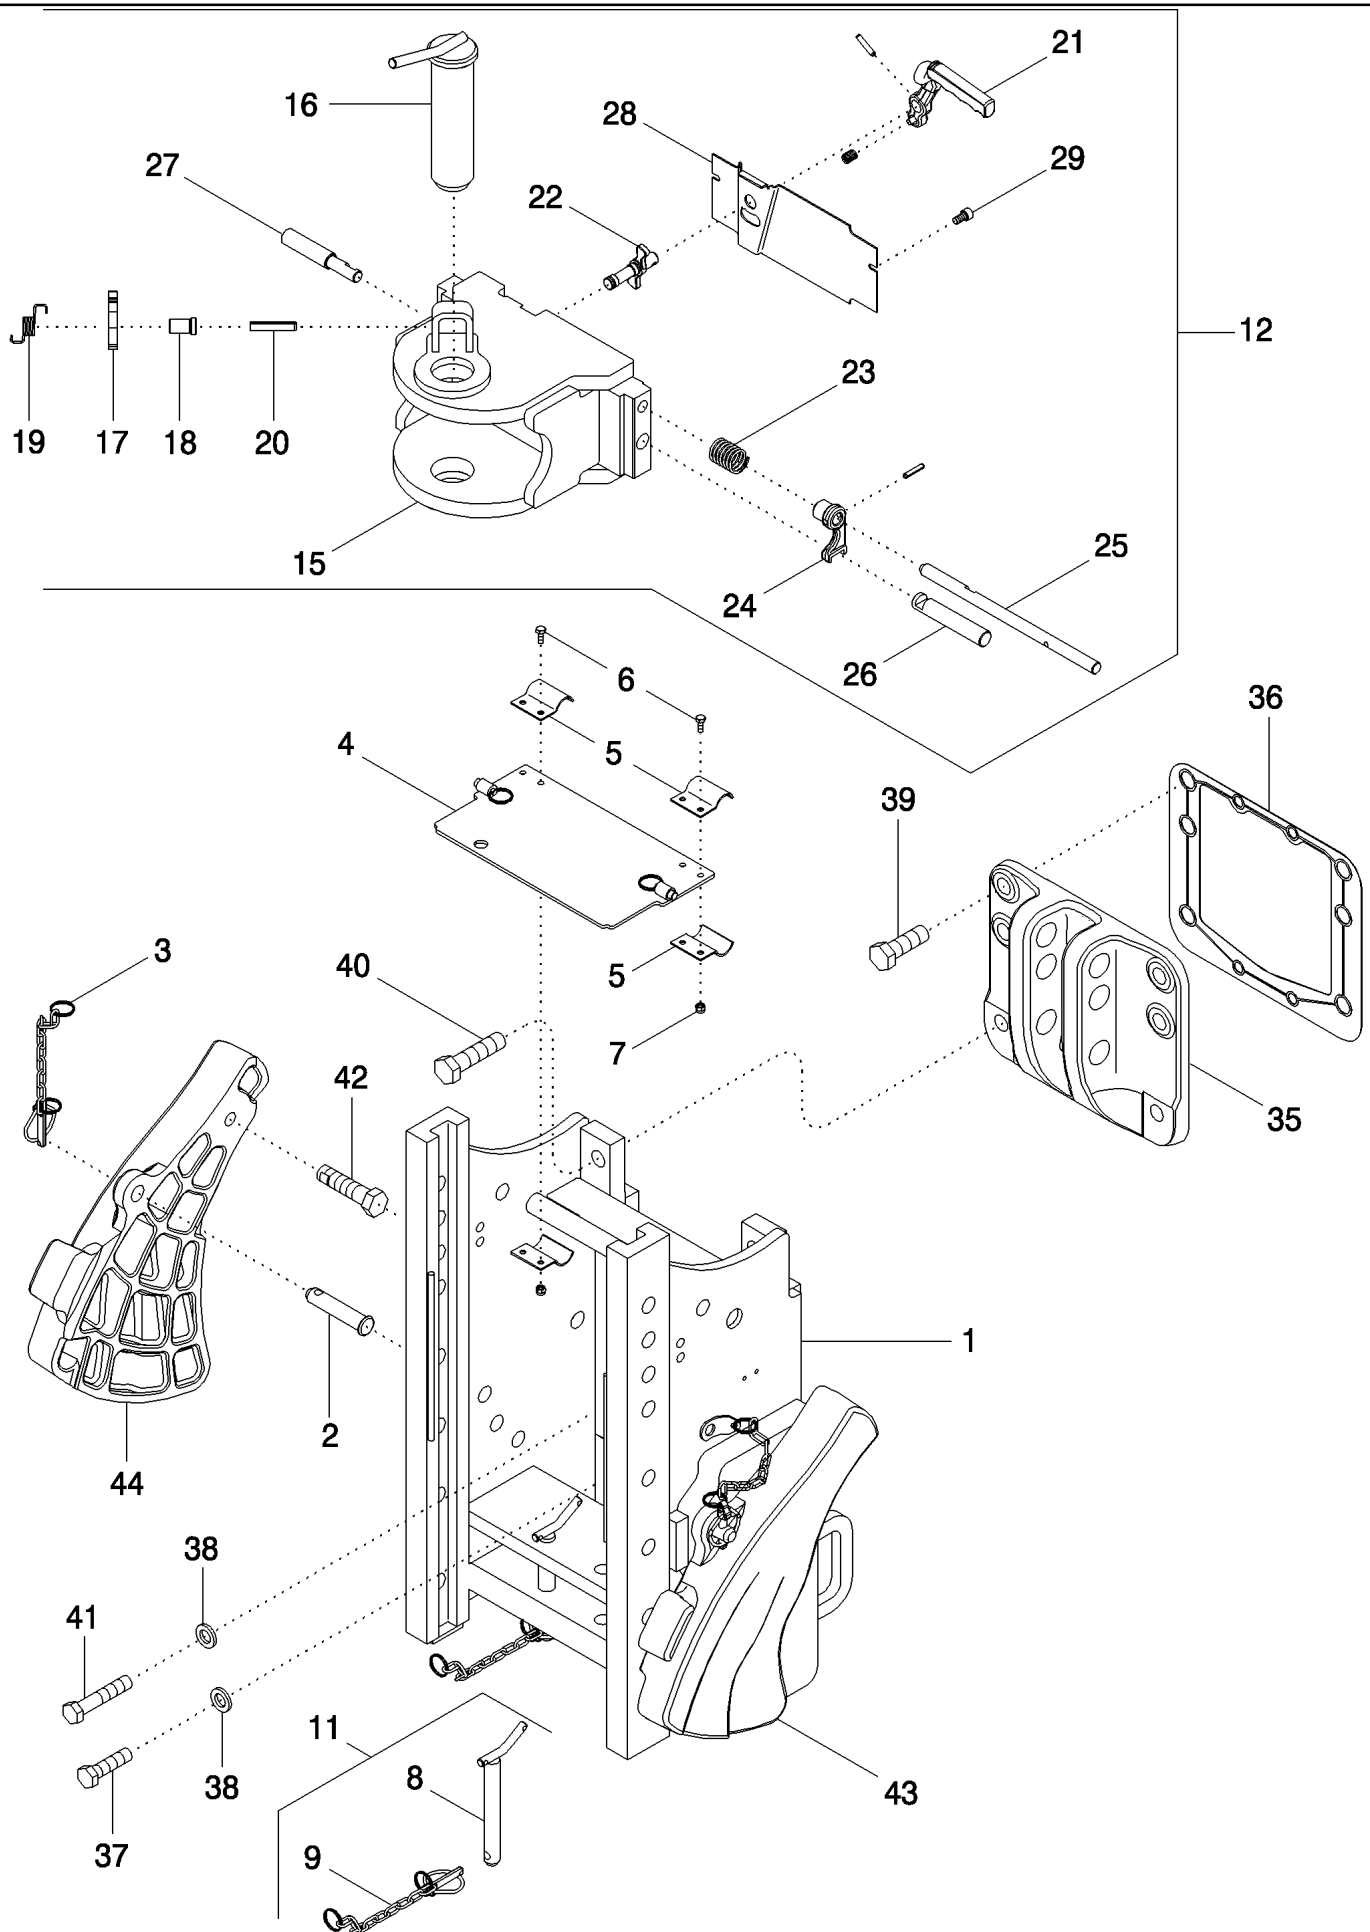

MAGNUM 310 CASE IH TRACTOR (EU) (1/06-)

09-68 TRAILER HITCH - MANUAL PIN, ITALY ONLY (CBM)

сылка	Номер детали	Кол-во	Описание
1	449065A3	1	BRACKET, , With 35 mm (1-3/8 inch) PTO Shaft
1	449059A3	1	BRACKET, , With 45 mm (1-3/4 inch) PTO Shaft
1	87601701	1	FRAME ASSY, Inc. 35 - 41
2	449067A1	2	PIN,
3	449060A1	2	CHAIN,
4	449070A1	1	GUARD ASSY., , With 35 mm (1-3/8 inch) PTO Shaft
4	449062A1	1	GUARD ASSY., , With 45 mm (1-3/4 inch) PTO Shaft
5	449066A1	4	PLATE,
6	615-6016	4	BOLT, Hex, M6 x 16, 8.8, Full Thd,
7	832-10406	4	NUT, LOCK, M6 x 1, CI 8,
8	450465A1	1	PIN,
9	449060A1	1	CHAIN,
10	447218A3	1	FRAME ASSY, Inc. 1 - 9, With 35 mm (1-3/8 inch) PTO Shaft
10	447408A3	1	FRAME ASSY, Inc. 1 - 9, With 45 mm (1-3/4 inch) PTO Shaft
11	449061A1	2	PIN ASSY., Inc. 8, 9
12	447217A1	1	CLEVIS, Inc. 15 - 29
15	86984195	1	BRACKET,
16	86984134	1	PIN ASSY.,
17	86984137	1	LEVER,
18	86984643	1	SPACER,
19	86984136	1	TORSION SPRING,
20	838-31055	1	PIN, M10 x 55, Coiled,
21	86984629	1	LEVER,
22	451837A1	1	PIN,
23	86984626	1	SPRING, COMPRESSION,
24	86984638	1	PLATE,
25	86984635	1	PIN,
26	86984640	1	PIN,
27	86984632	1	PIN,
28	86984642	1	PLATE,
29	864-8016	2	SCREW, Hex Soc Hd, M8 x 16, 8.8,
35	377206A4	1	BRACKET, HITCH,
36	379145A2	1	GASKET,
37	828-16060	6	BOLT, Hex, M16 x 60, 10.9, Full Thd,
38	896-12016	8	WASHER, M17.5 x 30 x 4, HT,
39	628-20060	4	BOLT, Hex, M20 x 60, 10.9, Full Thd,
40	828-20080	2	BOLT, Hex, M20 x 80, 10.9,
41	828-16085	2	BOLT, Hex, M16 x 85, 10.9,
42	804-20080	2	BOLT, Hex, Lock, M20 x 80, CI 10.9,
43	293792A5	1	CAM, Right Hand
44	293789A5	1	CAM, Left Hand