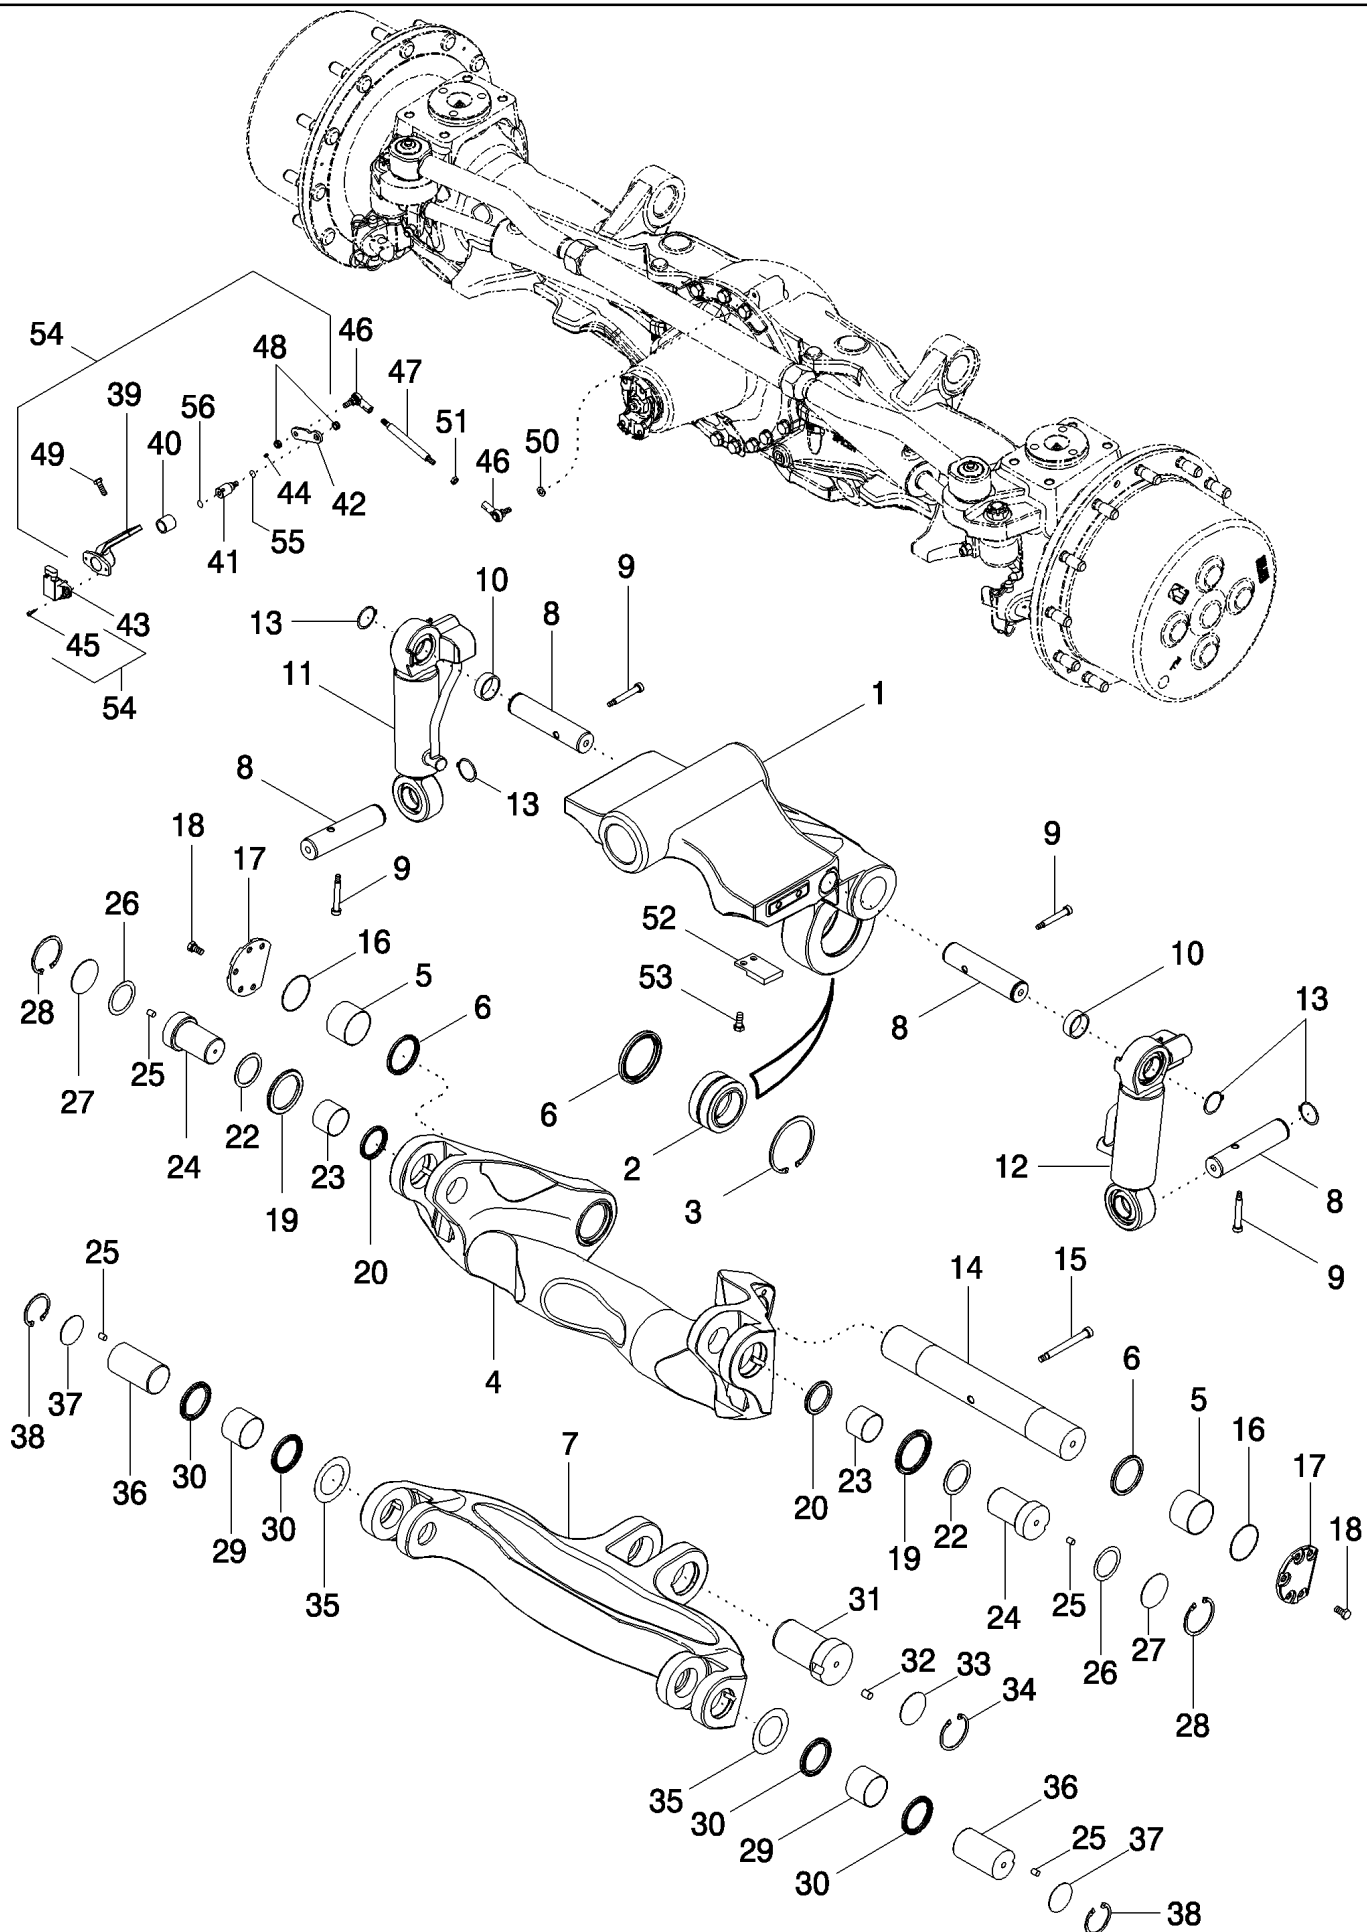

05-13 FRONT AXLE - SUSPENSION, SUSPENDED MFD

MAGNUM 310 CASE IH TRACTOR (EU) (1/06-)

05-13 FRONT AXLE - SUSPENSION, SUSPENDED MFD

сылка	Номер детали	Кол-во	Описание
1	87406430	1	CRADLE,
2	87406434	1	BEARING, BALL,
3	87406477	1	RING, SNAP,
4	87406432	1	ARM, Upper Swing
5	87406435	2	BUSHING,
6	87406443	2	SEAL,
7	87406431	1	ARM, Lower Swing
8	87406468	4	PIN,
9	87406494	4	BOLT,
10	87406485	2	SPACER,
11	87406483	1	CYLINDER, Left Hand
12	87406484	1	CYLINDER, Right Hand
13	87406497	4	RING, SNAP,
14	87406467	1	PIN,
15	87406493	1	SCREW,
16	87406502	2	O-RING,
17	87406476	2	PLATE,
18	87406496	10	BOLT,
19	87406441	2	SEAL,
20	87406440	2	SEAL,
22	87406447	2	WASHER, THRUST,
23	87406436	2	BUSHING,
24	87406452	2	PIN,
25	87406455	4	PIN,
26	87406450	1	WASHER, THRUST,
27	87406449	2	WASHER, THRUST,
28	87406474	2	RING, SNAP,
29	87406437	2	BUSHING,
30	87406439	4	SEAL,
31	87406453	1	PIN,
32	87406454	1	PIN,
33	87406446	1	WASHER, THRUST,
34	87406469	1	RING, SNAP,
35	87406486	1	SPACER,
36	87406451	2	PIN,
37	87406448	2	WASHER, THRUST,
38	87406473	2	RING, SNAP,
39	NSS	1	NOT SERVICED SEPARATELY,
40	87431265	1	BUSHING,
41	87431267	1	SHAFT,
42	87406470	1	LINK, CONNECTING,
43	87406433	1	SENSOR,
44	87406492	1	SET SCREW,
45	87406498	2	SCREW,
46	87406490	2	BALL JOINT,