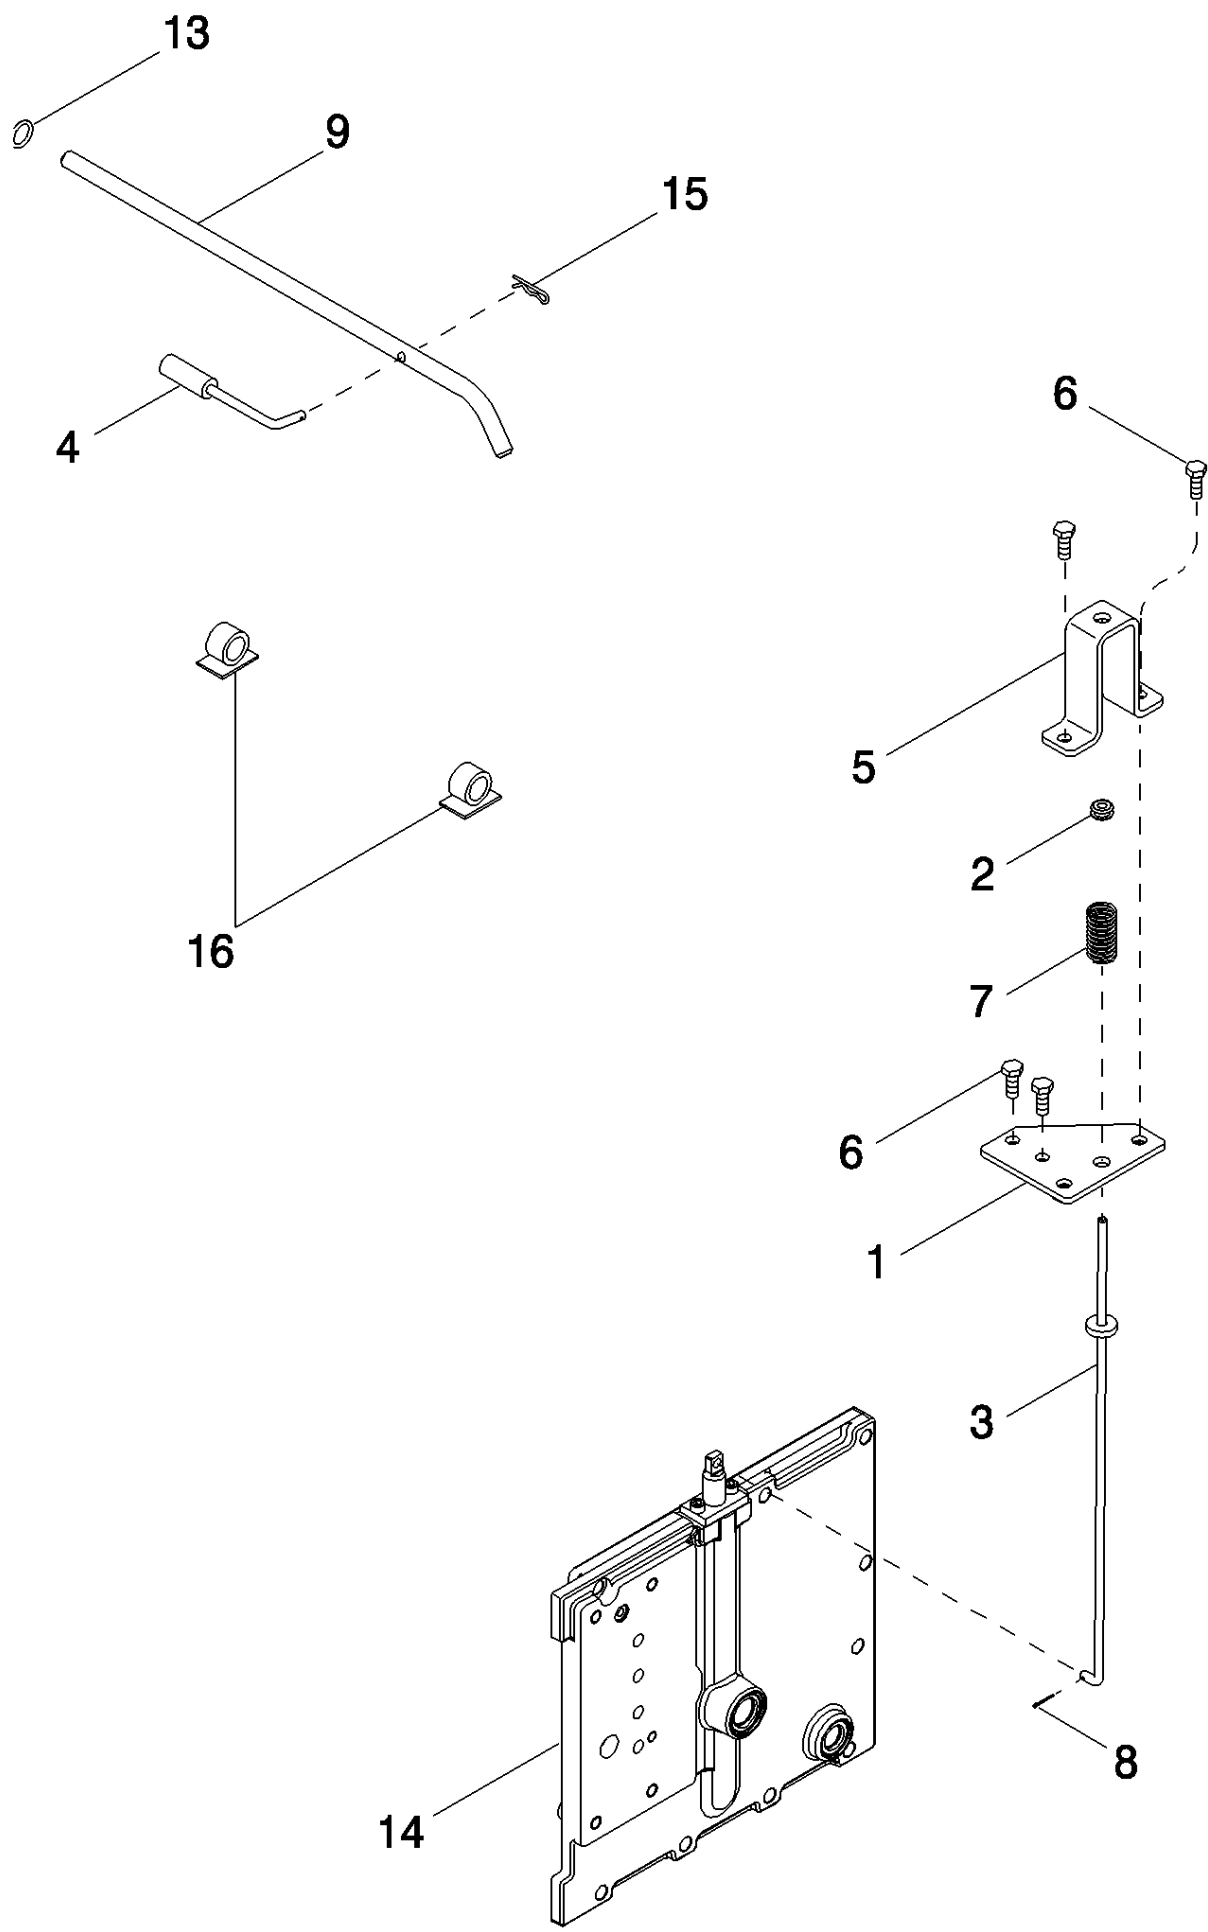

07-10 PARK BRAKE - RELEASE

MAGNUM 310 CASE IH TRACTOR (EU) (1/06-)

07-10 PARK BRAKE - RELEASE

сылка	Номер детали	Кол-во	Описание
1	87435703	1	PLATE,
2	248-2164	1	GROMMET, 1/4" ID x 7/16" Groove Dia,
3	87442200	1	ROD,
4	279765A3	1	PISTON,
5	282624A1	1	SUPPORT,
6	627-8020	4	BOLT, Hex, M8 x 20, 10.9,
7	282456A1	1	SPRING,
8	432-48	1	PIN, SPLIT (COTTER), 1/16" x 1/2",
9	279763A2	1	BRAKE LEVER, Release
13	638-53160	1	O-RING, CI 5, 16MM ID x 2.65 Thk,
14	87433653	1	PLATE ASSY., , See Figure 06-04
15	136-159	1	PIN, SPLIT (COTTER), Int, 3/16 x .080",
16	169850C2	2	CLIP, CABLE,