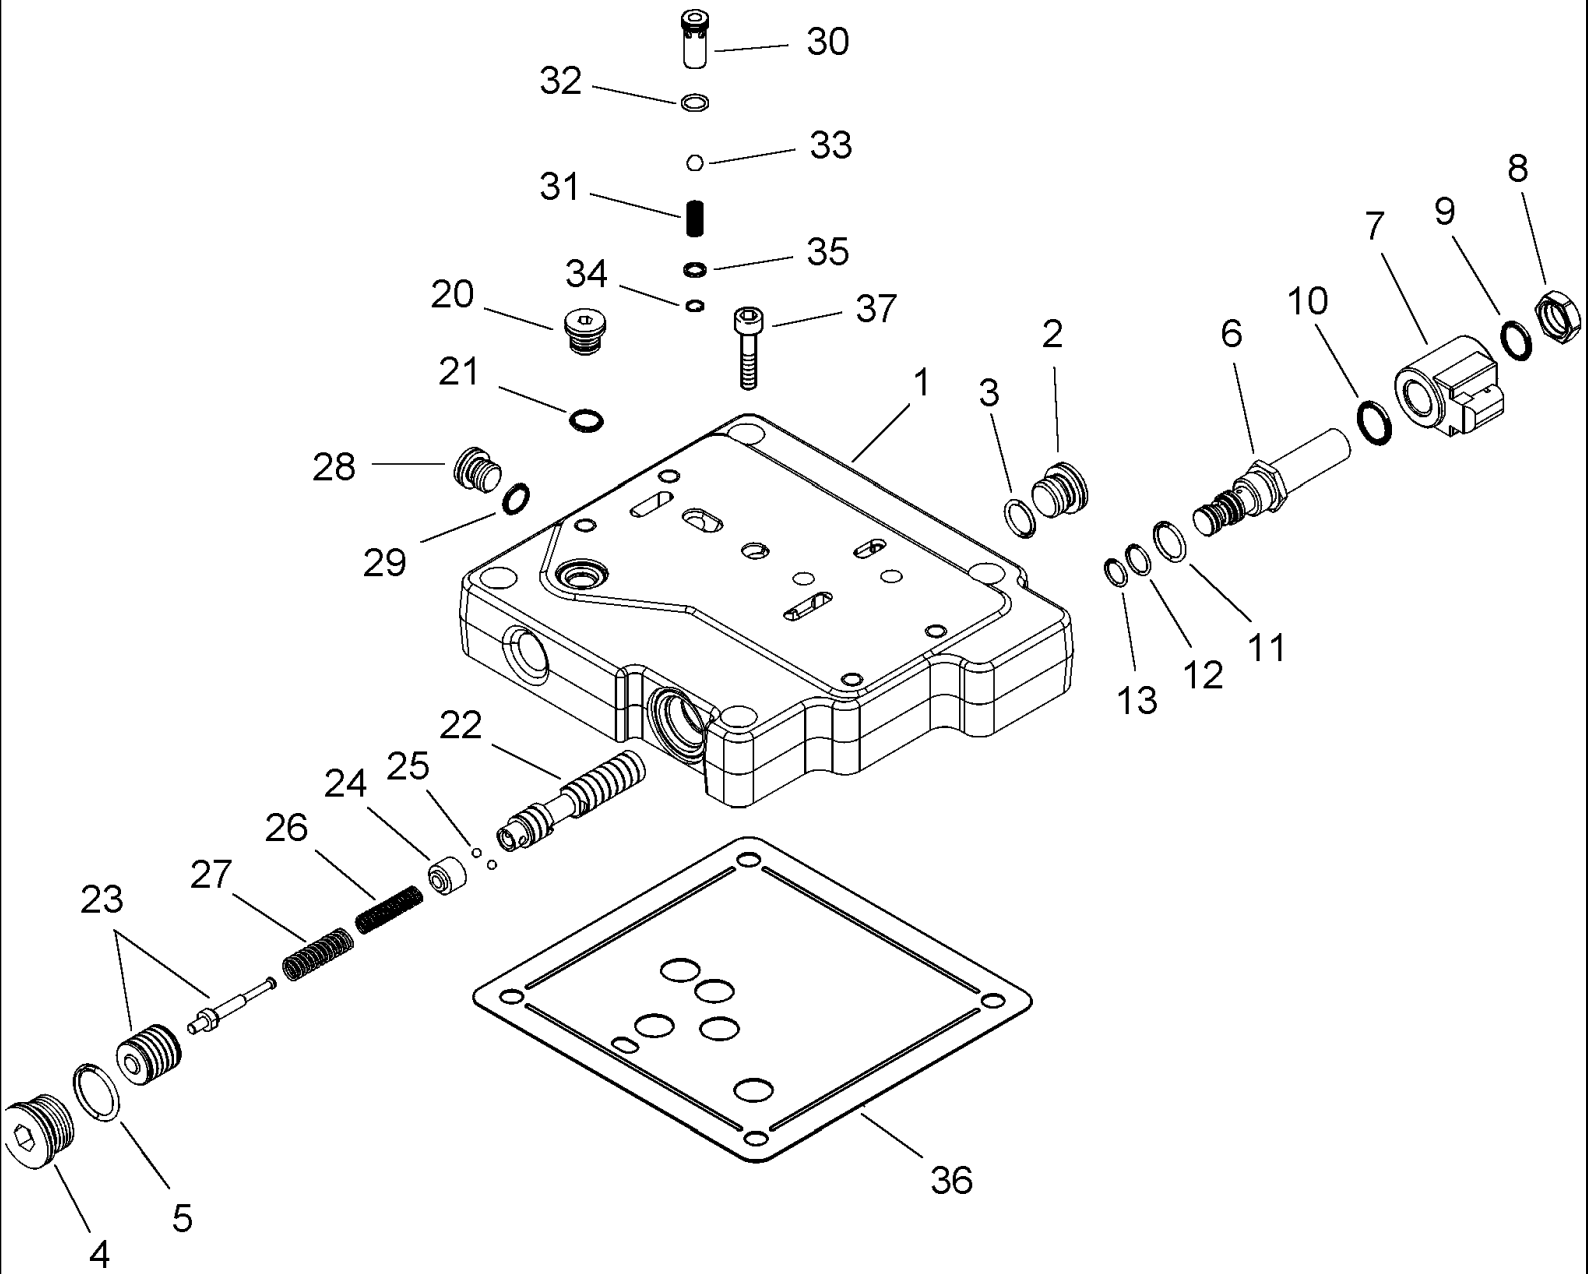

06-13 VALVE ASSY - INCHING

MAGNUM 310 CASE IH TRACTOR (EU) (1/06-)

06-13 VALVE ASSY - INCHING

сылка	Номер детали	Кол-во	Описание
	445537A2	1	VALVE, Inc. 1 - 35
1	NSS	1	NOT SERVICED SEPARATELY, BODY, Valve
2	221578A1	1	PLUG, Hex Soc, M18 x 1.5, ORB, Inc. 3
3	637-63153	1	O-RING, CI 6, 15.3MM ID x 2.2 Thk,
4	221580A1	1	PLUG, Hex Soc, M27 x 2, ORB, Inc. 5
5	637-64236	1	O-RING, CI 6, 23.6MM ID x 2.9 Thk,
	239552A2	1	VALVE, SOLENOID, Solenoid, Inc. 6 - 13
6	NSS	1	NOT SERVICED SEPARATELY, CARTRIDGE
7	NSS	1	NOT SERVICED SEPARATELY, COIL
8	NSS	1	NOT SERVICED SEPARATELY, NUT
	308245A1	1	KIT, SEALS, Inc. 9 - 13
9	238-7016	1	O-RING, -016, CI 7, .614" ID x .070" Thk,
10	238-7018	1	O-RING, -018, CI 7, .739" ID x .070" Thk,
11	237-6008	1	O-RING, 8-1, 90 Duro, .644" ID x .087" Thk,
12	238-5014	1	O-RING, -014, 70 Duro, .489" ID x .070" Thk,
13	238-5013	1	O-RING, -013, 70 Duro, .426" ID x .070" Thk,
20	221576A1	1	PLUG, Hex Soc, M14 x 1.5, ORB, Inc. 21
21	637-63113	1	O-RING, CI 6, 11.3MM ID x 2.2 Thk,
	302170A2	1	SPOOL, Inc. 22 - 27
22	NSS	1	NOT SERVICED SEPARATELY, SPOOL
23	NSS	1	NOT SERVICED SEPARATELY, PISTON
24	NSS	1	NOT SERVICED SEPARATELY, SLEEVE
25	NSS	1	NOT SERVICED SEPARATELY, BALL
26	NSS	1	NOT SERVICED SEPARATELY, SPRING
27	NSS	1	NOT SERVICED SEPARATELY, SPRING
28	221576A1	1	PLUG, Hex Soc, M14 x 1.5, ORB, Inc. 29
29	637-63113	1	O-RING, CI 6, 11.3MM ID x 2.2 Thk,
	445492A2	1	VALVE, CHECK, Inc. 30 - 35
30	NSS	1	NOT SERVICED SEPARATELY, BODY
31	445494A1	1	SPRING, VALVE,
32	238-5012	1	O-RING, -012, 70 Duro, .364" ID x .070" Thk,
33	211-1009	1	BALL, 9/32; 24,CRS
34	100-2131	1	RING, SNAP, 0.312", Int, #31,
35	86988656	1	WASHER, SPRING,
36	253385A2	1	GASKET,
37	861-10045	4	SCREW, Hex Soc Hd, M10 x 45, 12.9,