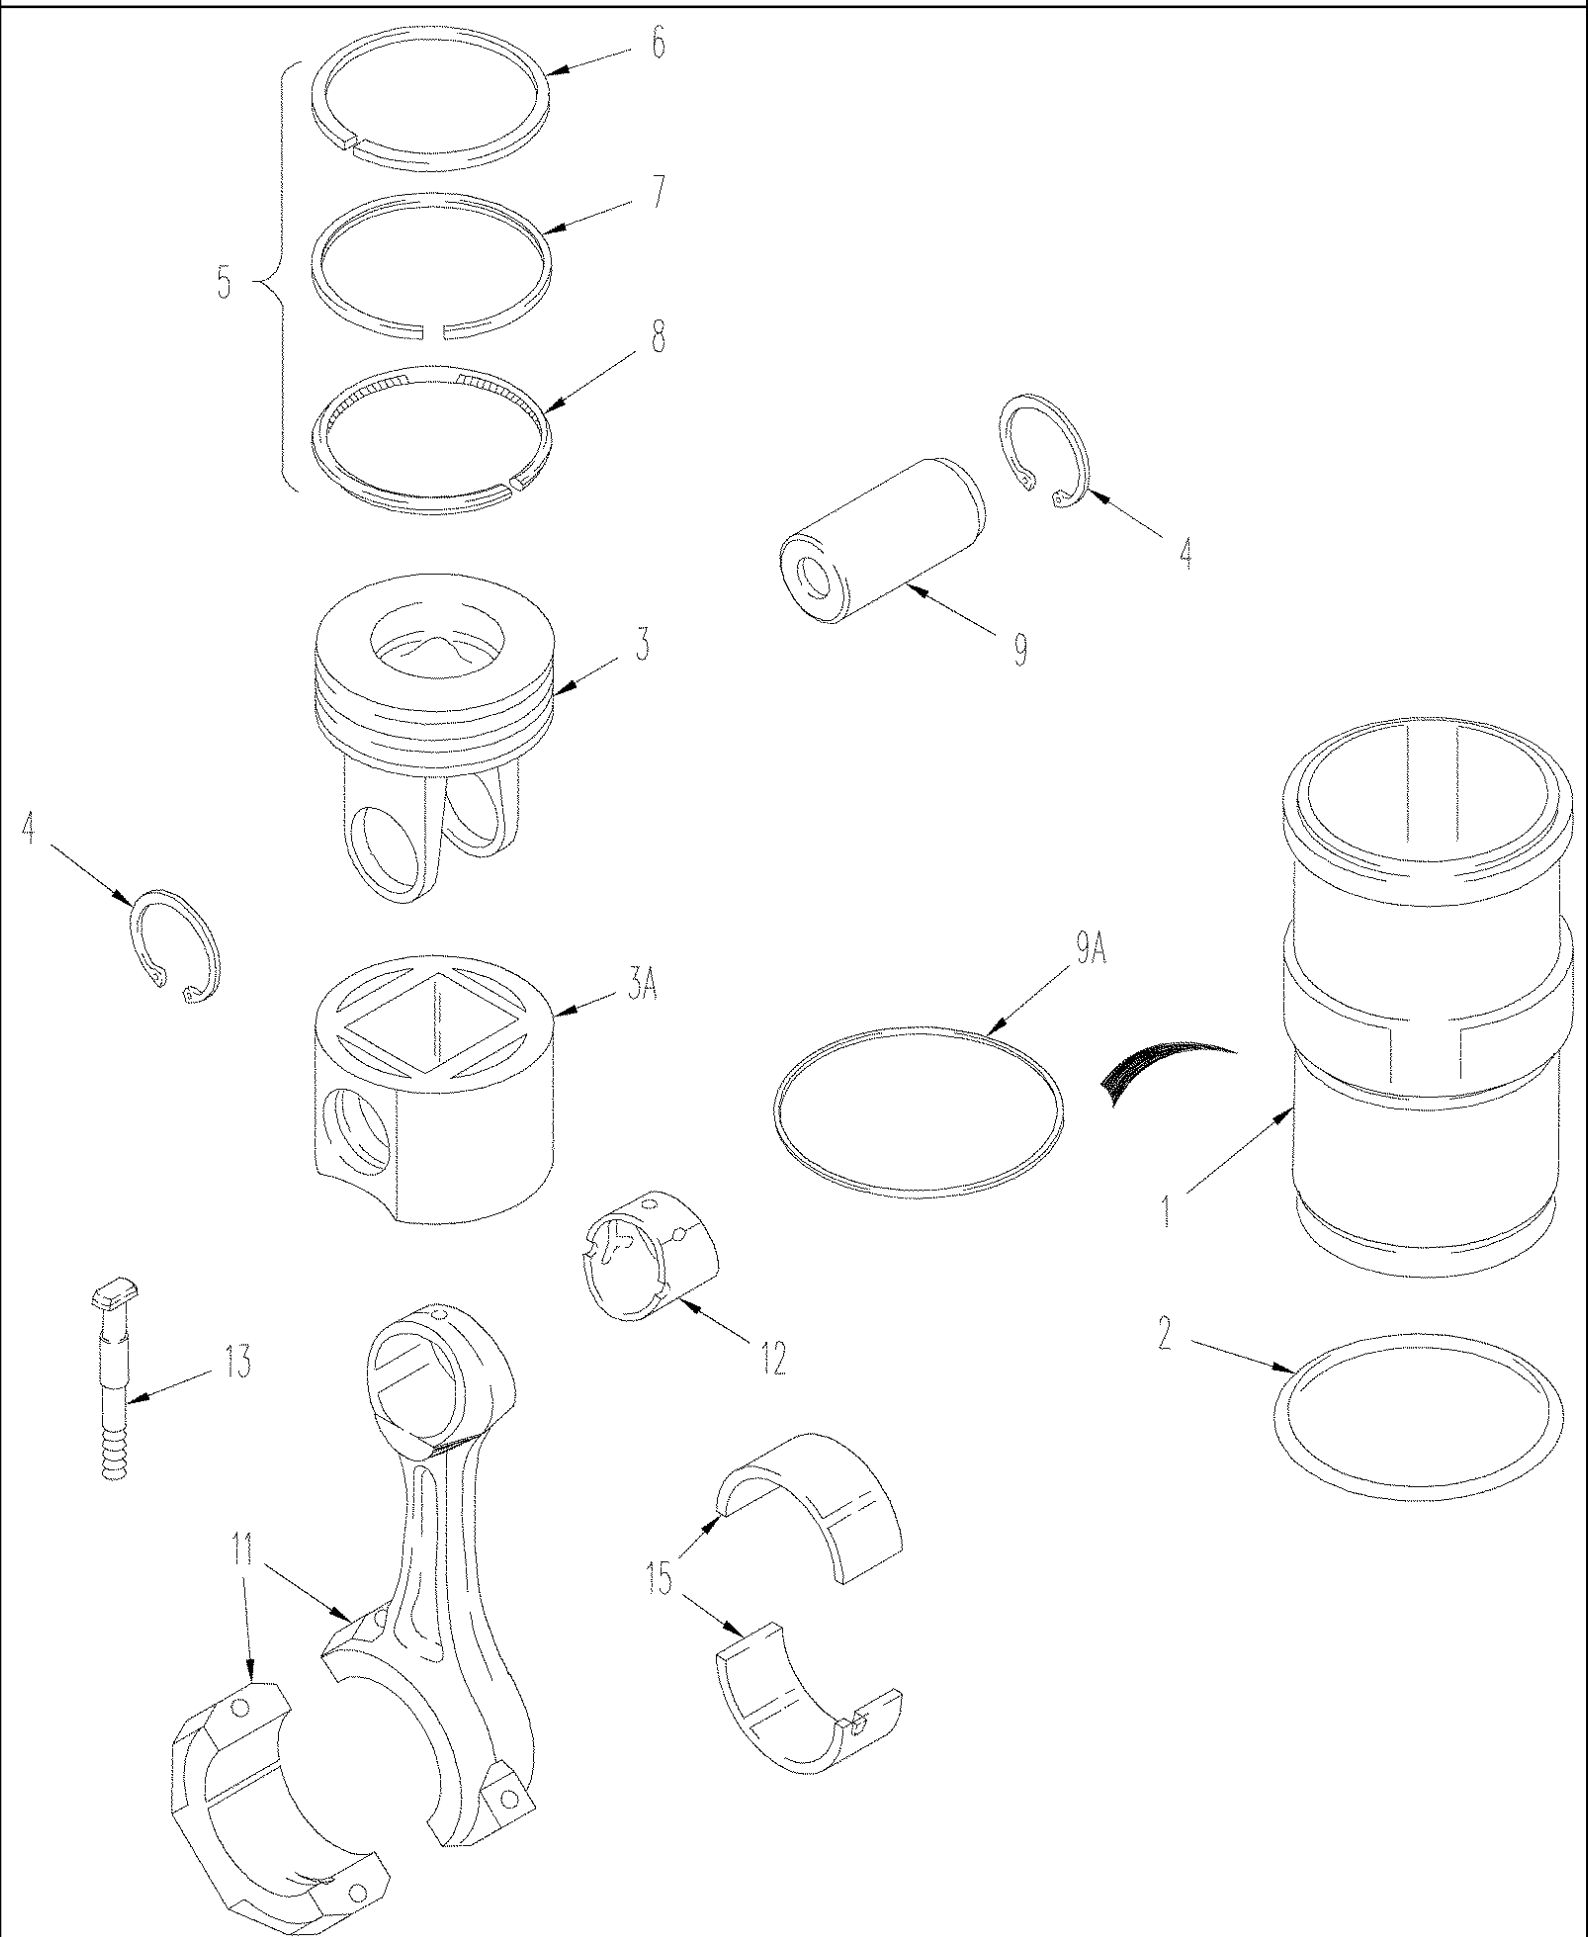

MAGNUM 310 CASE IH TRACTOR (EU) (1/06-)

02-30 PISTONS AND CONNECTING RODS, MAGNUM 310