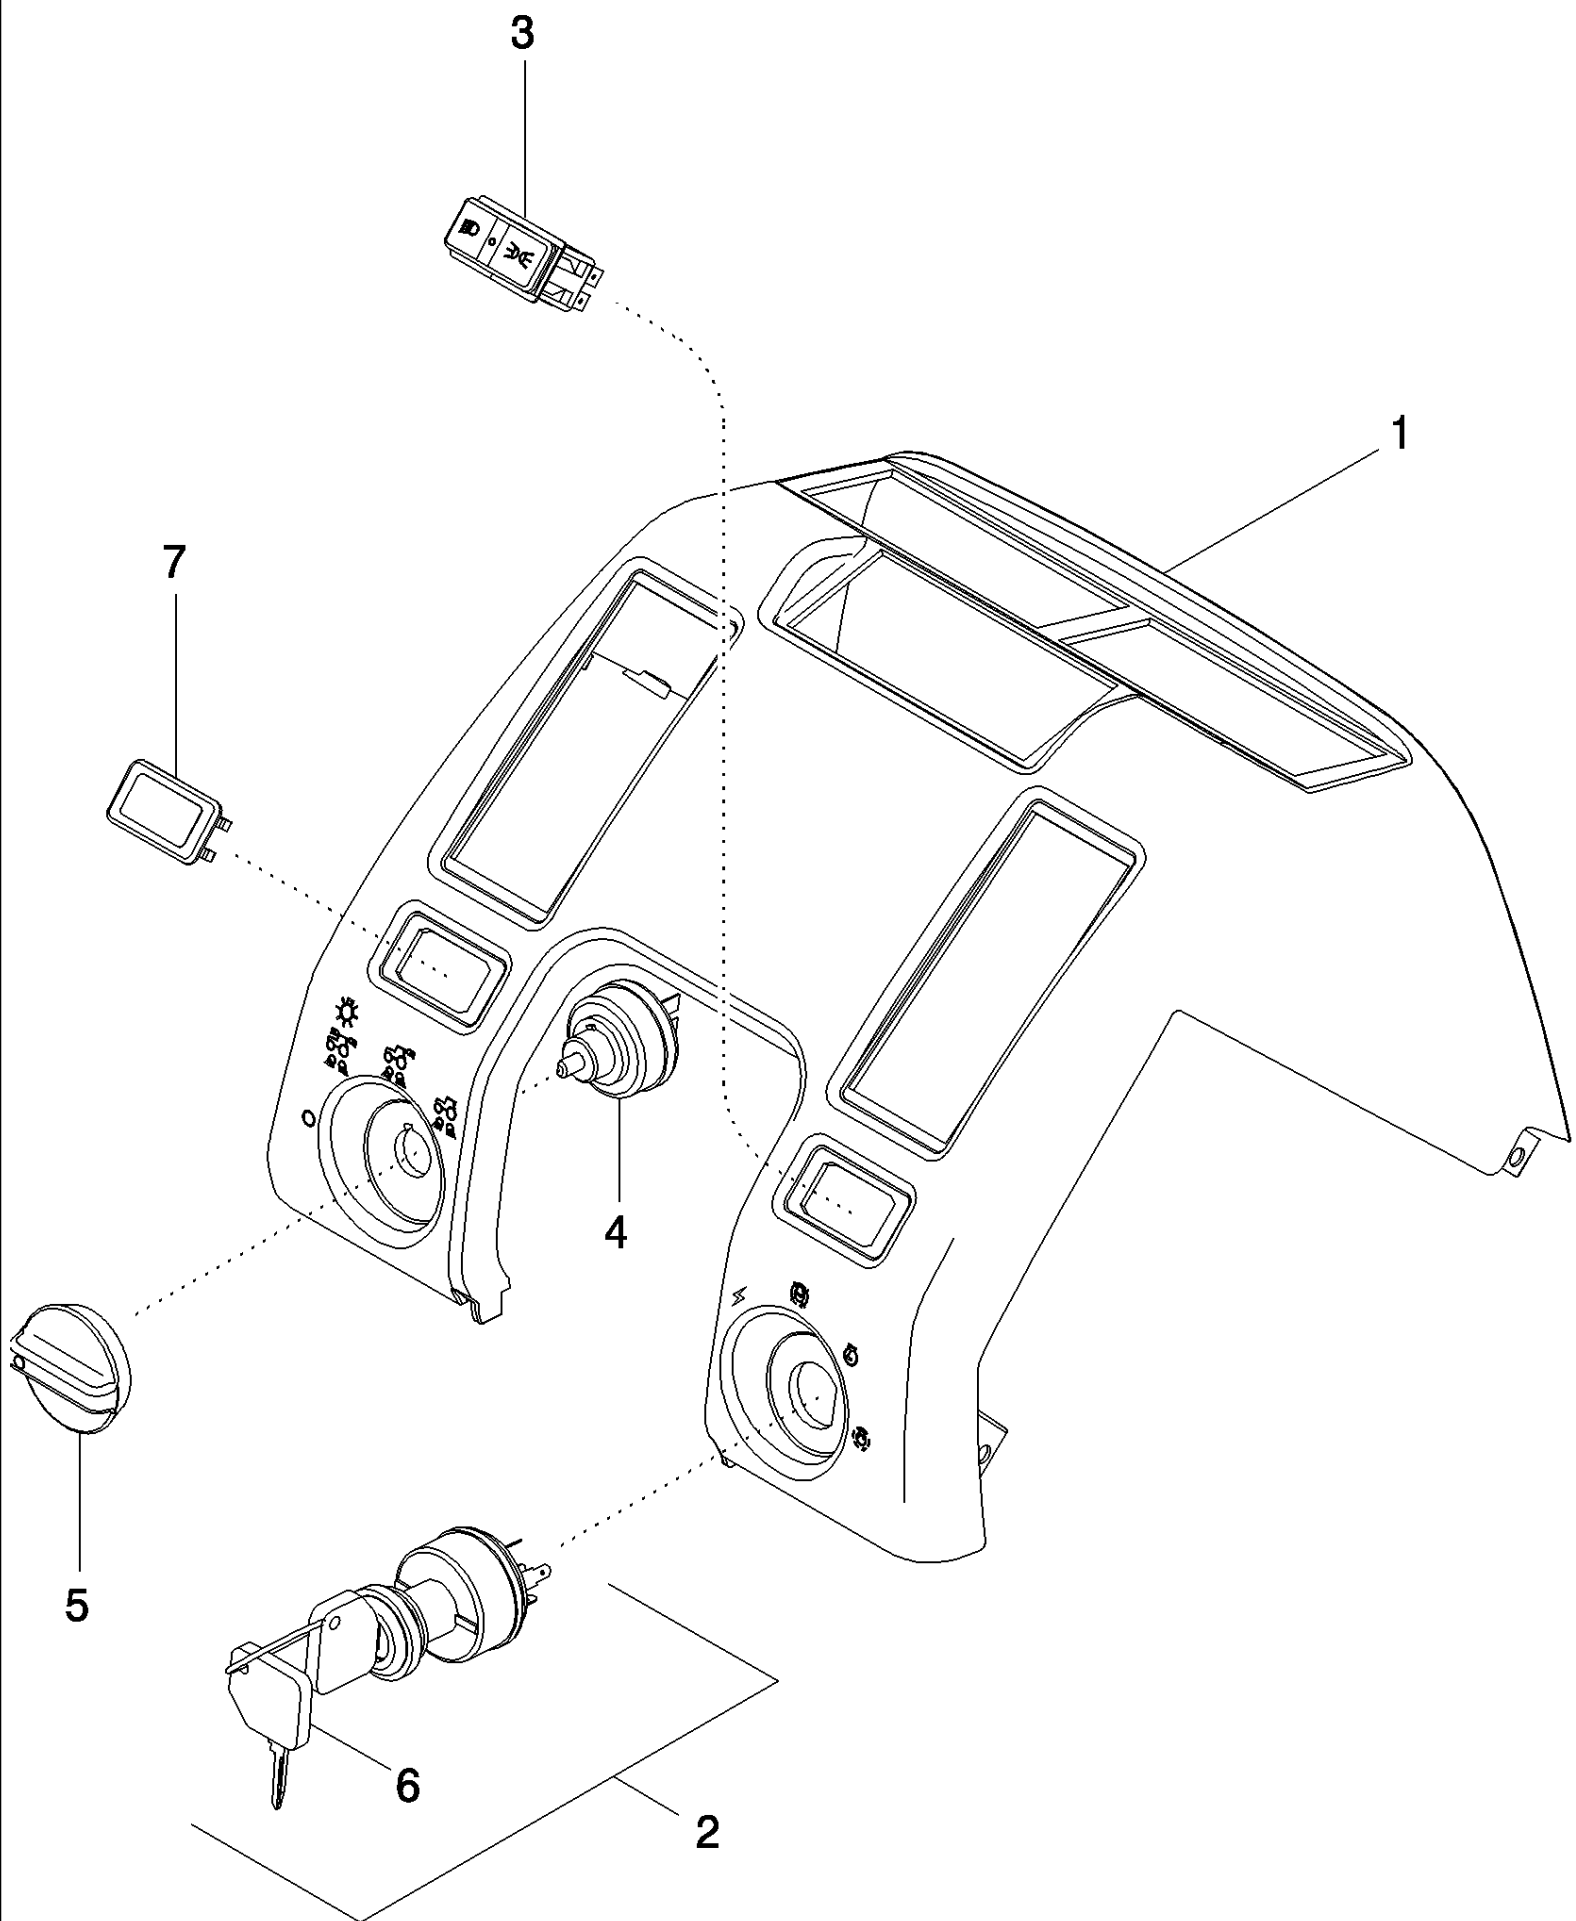

04-17 CONTROLS - FRONT CONSOLE

MAGNUM 310 CASE IH TRACTOR (EU) (1/06-)

04-17 CONTROLS - FRONT CONSOLE

сылка	Номер детали	Кол-во	Описание
1	87449853	1	COVER,
2	427182A1	1	SWITCH, W/Key
3	86989957	1	SWITCH, LIGHTS, Position and Road Lights
4	177250A1	1	SWITCH, LIGHTS, Work Lights
5	1331046C2	1	CAP, WASHER,
6	86502201	1	SET OF 2 KEYS,
7	86000535	1	PLUG, 1.427" x .62", Plastic,
8	87565185	1	SWITCH, Center HID Light (Not Shown), ASN Z7RZ01521