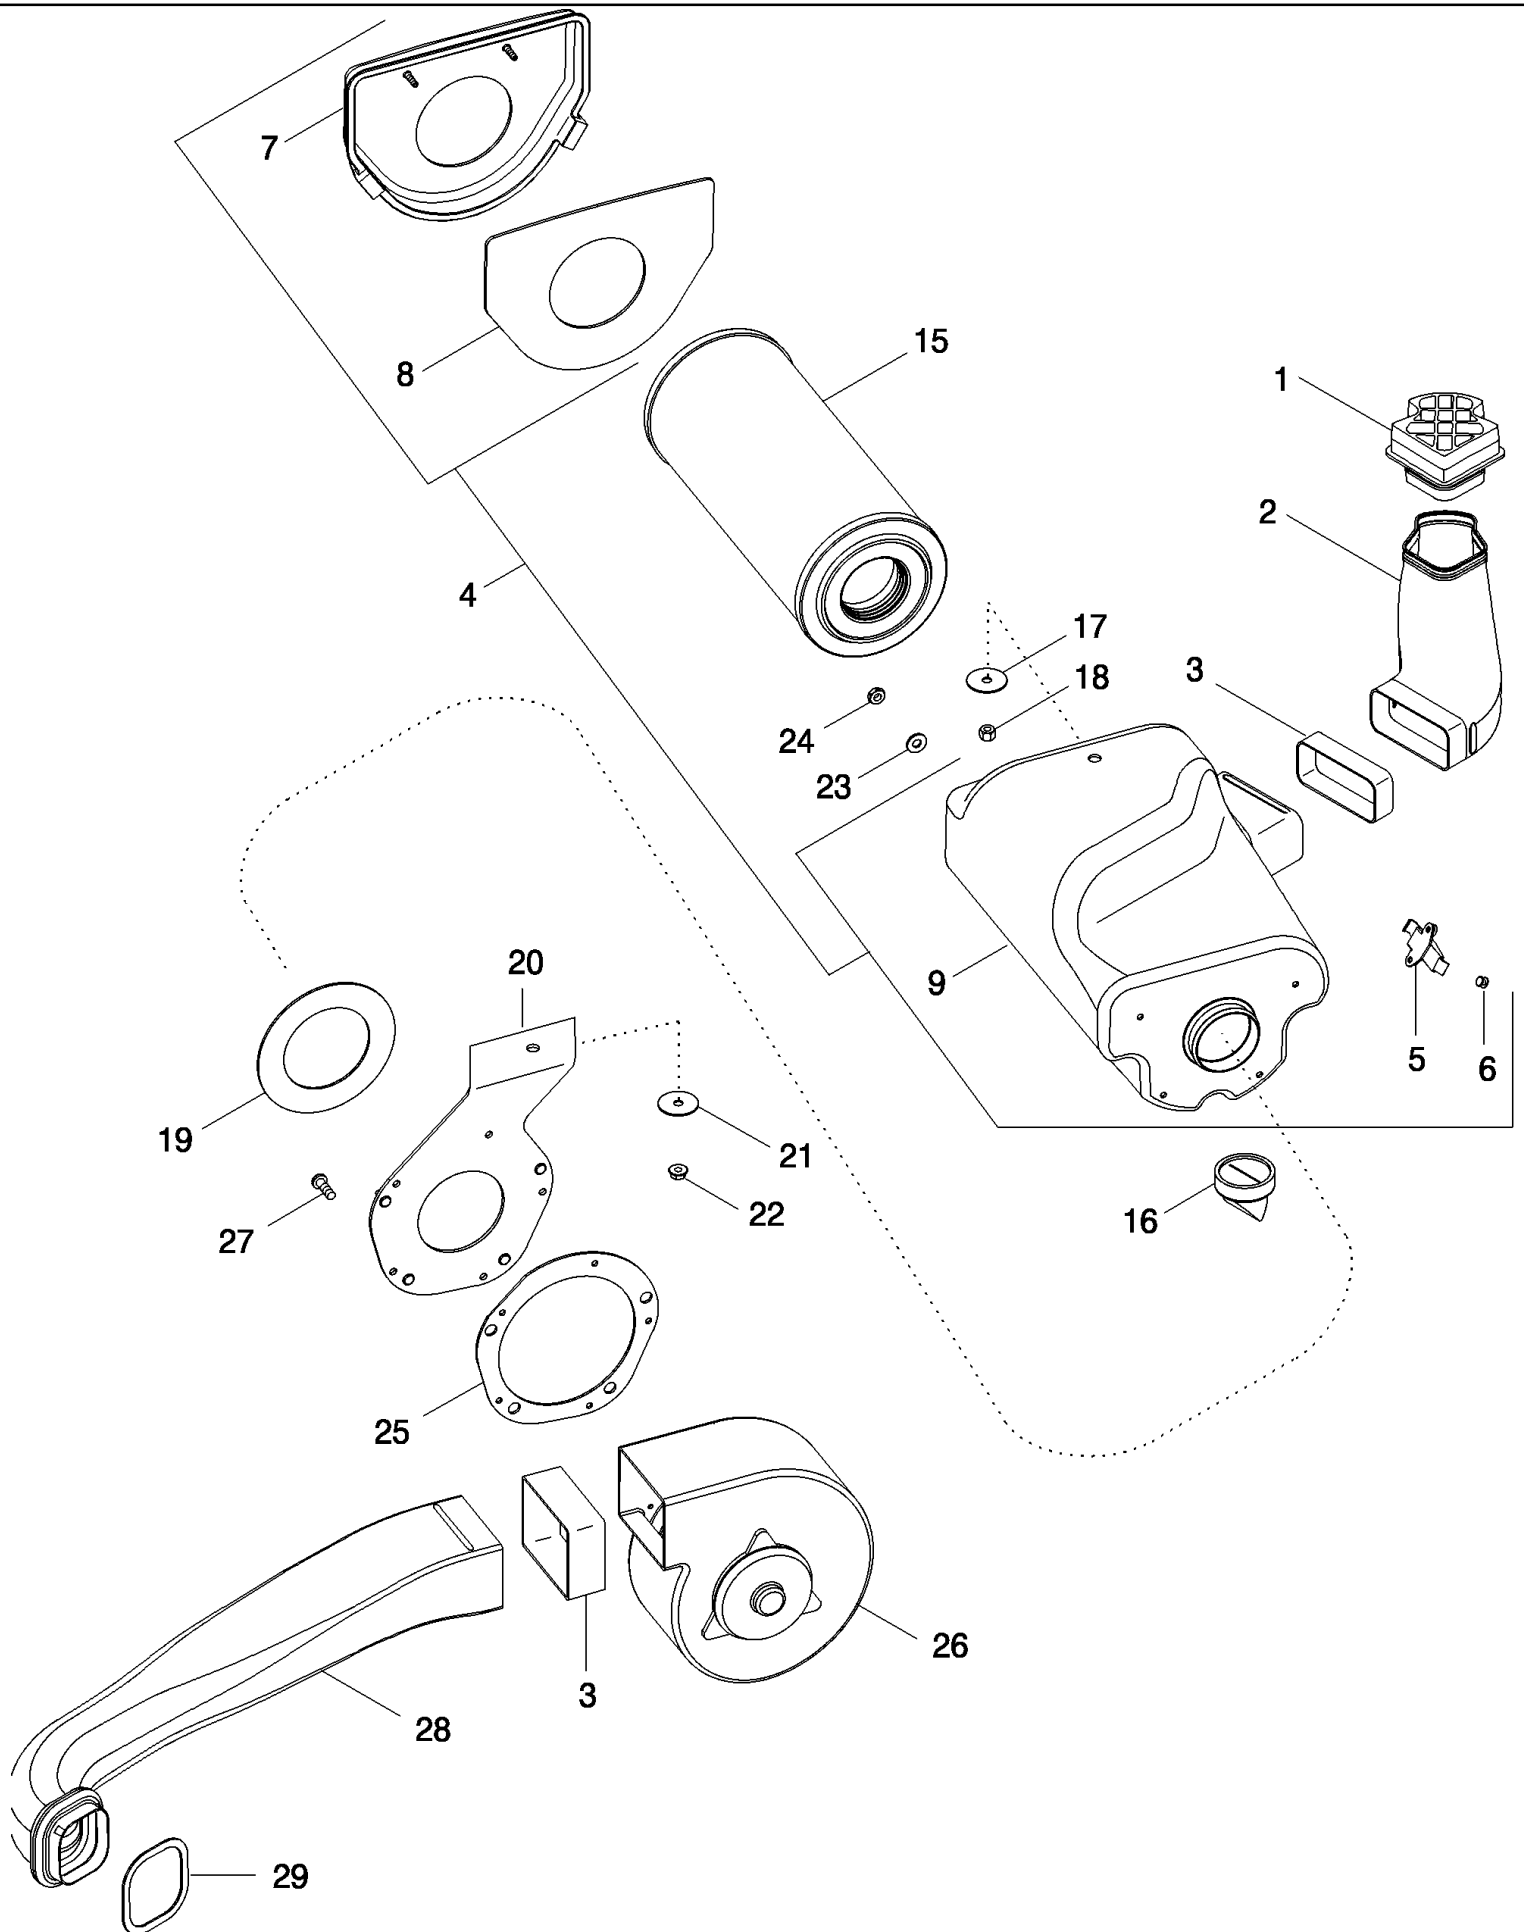

MAGNUM 310 CASE IH TRACTOR (EU) (1/06-)

09-44 AIR CONDITIONING - AIR FILTER

сылка	Номер детали	Кол-во	Описание
1	255236A3	1	GROMMET,
2	255237A2	1	DUCT, AIR,
3	280951A2	2	SEAL,
4	310687A3	1	FILTER, CAB, Inc. 5 - 9
5	240748A2	2	LATCH,
6	151-539	4	RIVET, Pop, 3/16" x .450",
7	255218A4	1	COVER, Inc. 8
8	259339A3	1	GASKET,
9	NSS	1	NOT SERVICED SEPARATELY, HOUSING
15	259288A1	1	FILTER, Air
16	A184597	1	POPPET, VALVE,
17	495-81121	1	WASHER, .344" x 1 1/2" x .060",
18	832-10408	1	NUT, LOCK, M8 x 1.25, Cl 8,
19	255219A2	1	GASKET,
20	252244A3	1	BRACKET,
21	495-81121	1	WASHER, .344" x 1 1/2" x .060",
22	825-2408	1	NUT, M8 x 1.25, Flg, Cl 8,
23	495-31022	4	WASHER, #10,
24	225-14210	4	NUT, #10-32,
25	255220A2	1	GASKET,
26	87107380	1	BLOWER,
27	490-11010	5	SCREW, Cross Pan Hd, #10-32 x 5/8",
28	87538496	1	DUCT,
29	280510A2	1	GASKET,