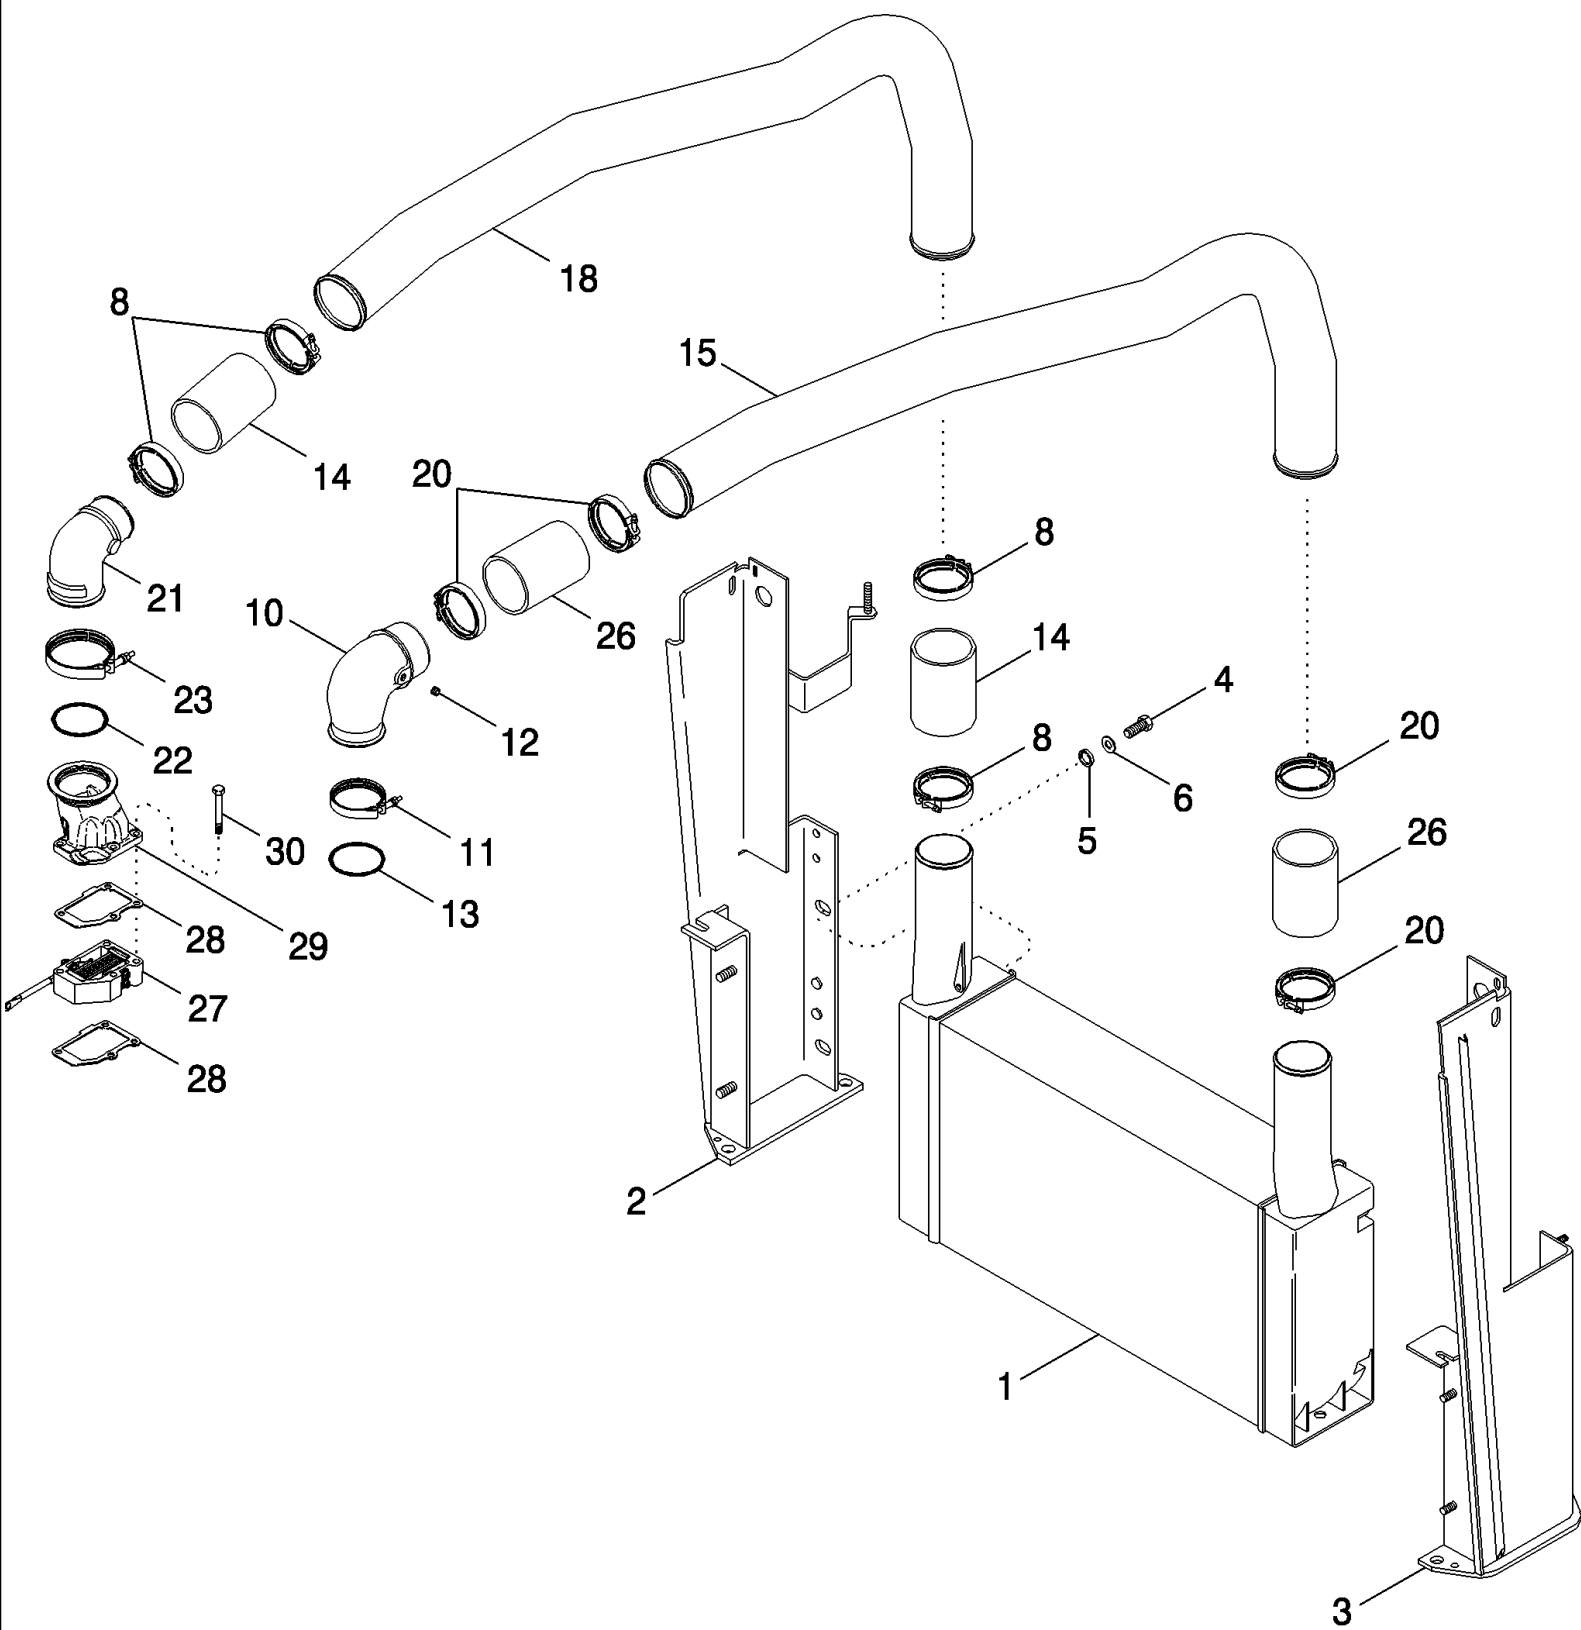

MAGNUM 310 CASE IH TRACTOR (EU) (1/06-)

02-05 AIR INDUCTION SYSTEM - STANDARD DUTY

сылка	Номер детали	Кол-во	Описание
1	87384983	1	DUCT, AIR,
2	87307974	1	AIR CLEANER,
3	829-2410	4	NUT, M10 x 1.5, Flg, CI 10,
4	87361276	1	BRACKET,
5	844-10020	9	BOLT, Hex Flg, M10 x 20, 8.8,
6	87656134	1	CLAMP, HOSE,
7	379554A1	1	COVER,
8	87357981	1	TUBE ASSY., , BSN Z6RZ05420
8	87547220	1	TUBE ASSY., , ASN Z6RZ05420
9	217-1079	1	CONNECTOR, HYD., 1/8"-27 NPTF,
10	279492A1	1	SWITCH,
11	367350A1	1	FILTER, Secondary
12	87652892	1	CLAMP,
13	367349A1	1	FILTER, Primary
14	87339310	1	BRACKET, , BSN Z7RZ01521
14	87548859	1	BRACKET, , ASN Z7RZ01521
15	87335608	1	TUBE,
16	87307977	1	DUCT, AIR,
17	87562289	1	CLAMP,
18	87441640	1	BRACKET,
19	844-8020	3	BOLT, Hex Flg, M8 x 20, 8.8,
20	87443700	1	HOSE, , BSN Z6RZ03563
21	214-1424	2	CLAMP, HOSE, #24, 1.06/2.00 Type F Worm, , BSN Z6RZ03563
21	214-1424	4	CLAMP, HOSE, #24, 1.06/2.00 Type F Worm, , ASN Z6RZ03563
22	87357621	1	HOSE, Air Cleaner to Turbo, BSN Z7RZ03901
22	87651295	1	HOSE, Air Cleaner to Turbo, ASN Z7RZ03901
23	87523365	1	BRACKET, Aspirator Check Valve, ASN Z6RZ03563
24	87300581	1	CLAMP, , ASN Z6RZ03563
25	284427A1	1	VALVE, Aspirator Check, ASN Z6RZ03563
26	87525729	1	HOSE, Aspirator, Upper, ASN Z6RZ03563
27	87525734	1	HOSE, Aspirator, Lower, ASN Z6RZ03563
28	627-8020	2	BOLT, Hex, M8 x 20, 10.9, , ASN Z6RZ03563
29	832-10408	2	NUT, LOCK, M8 x 1.25, CI 8, , ASN Z6RZ03563
30	87656133	1	CLAMP, HOSE,
31	87652891	1	CLAMP,