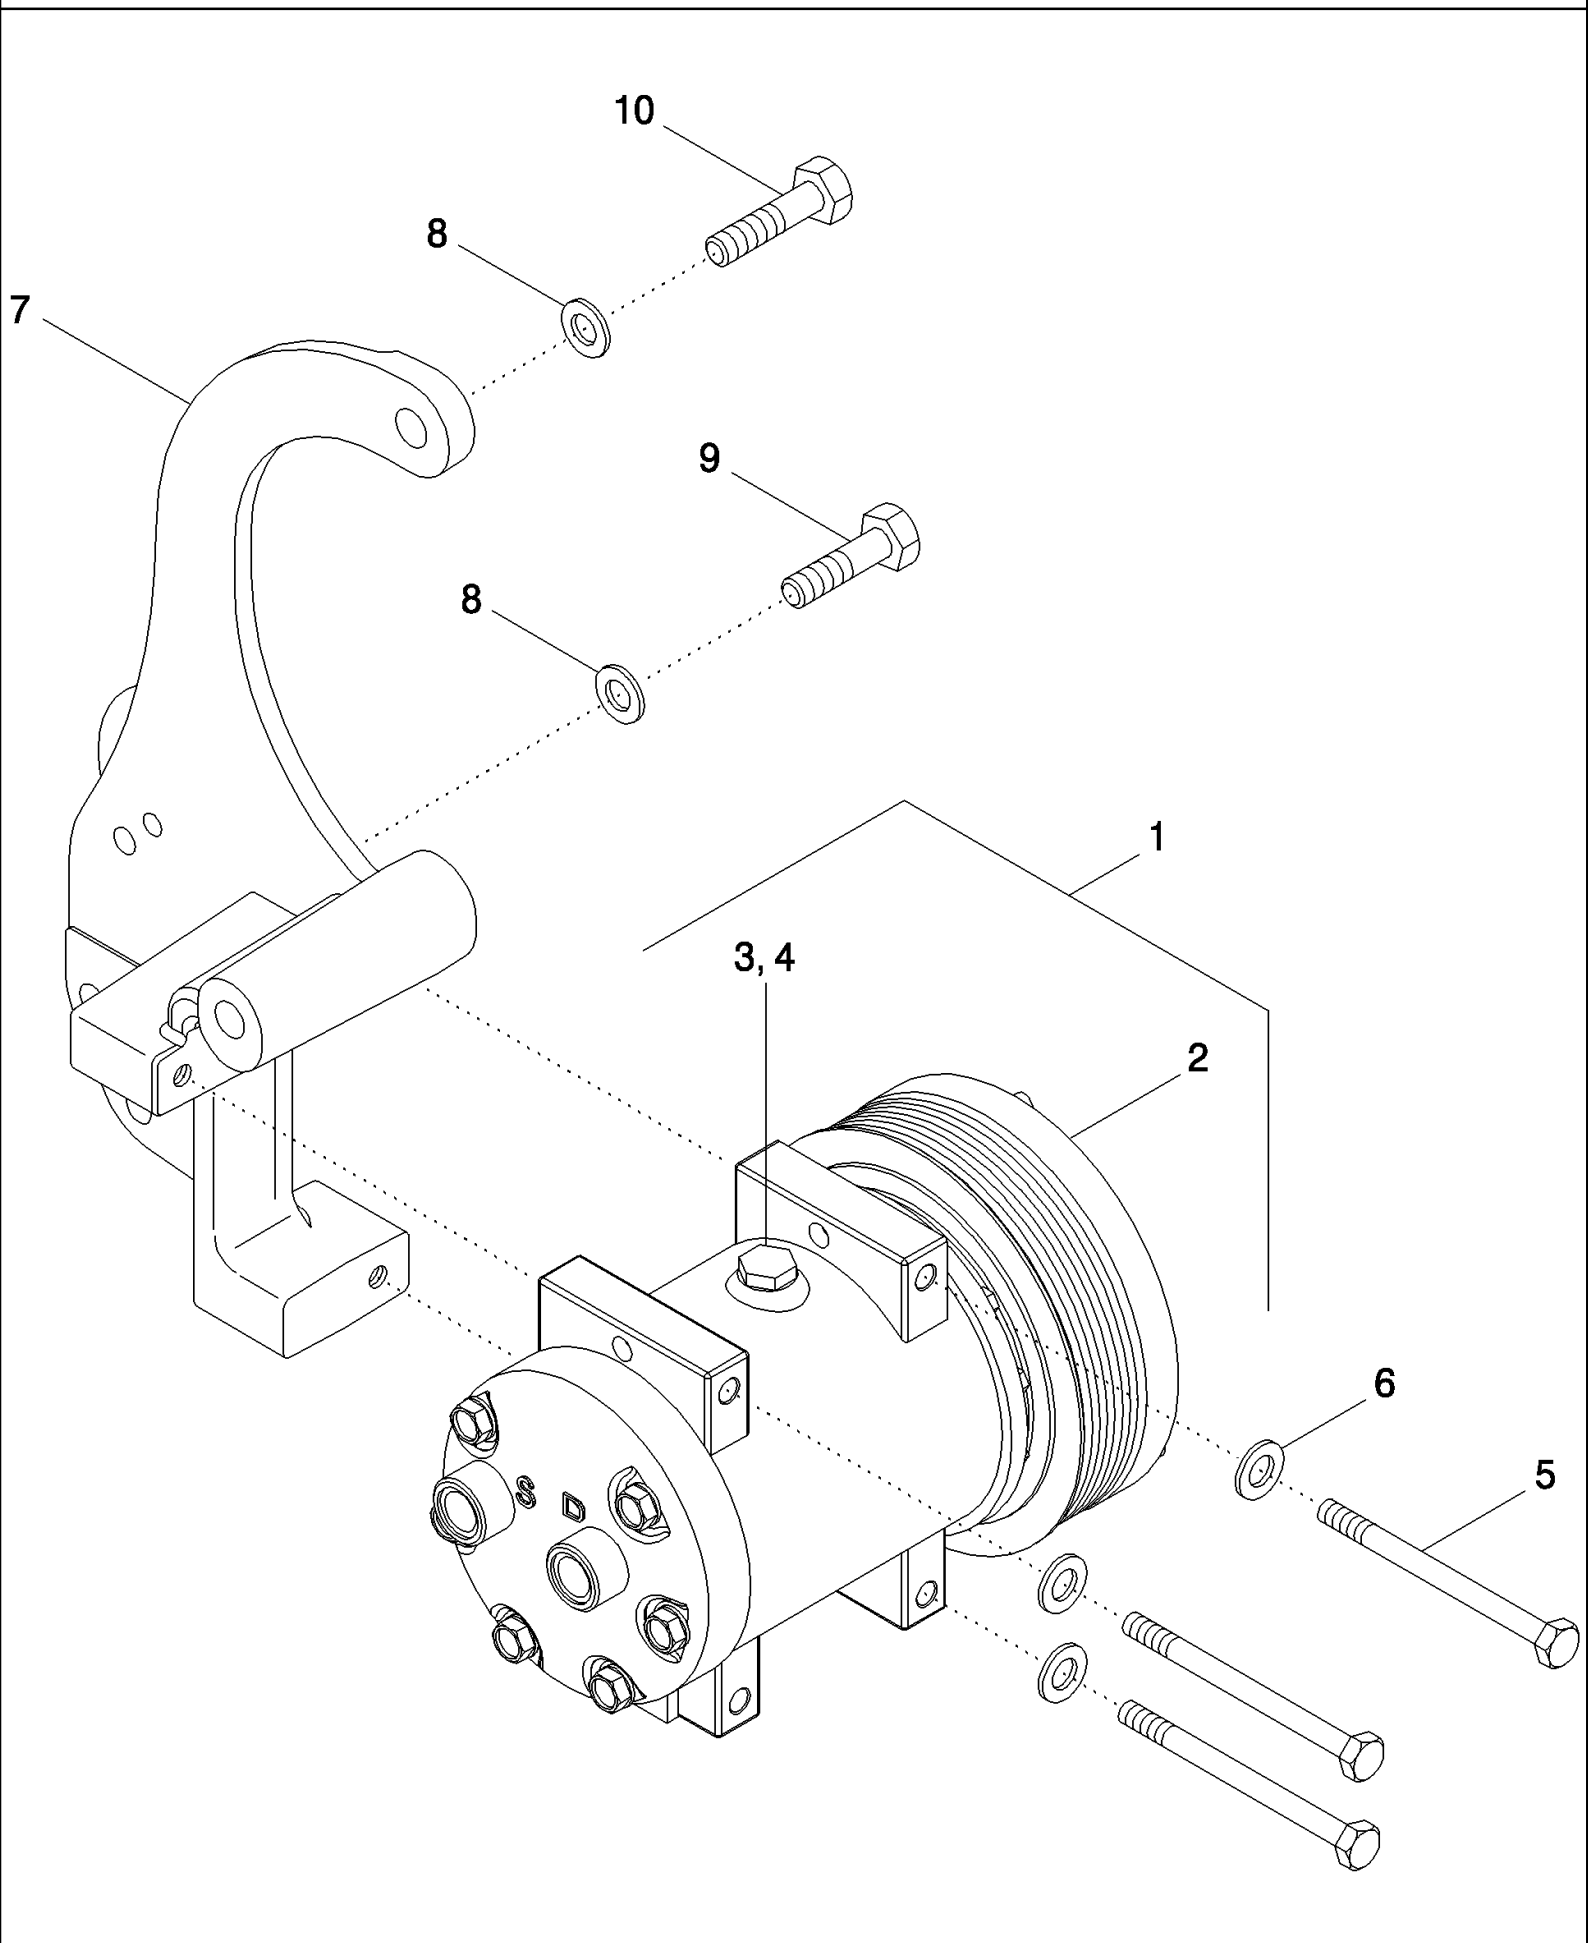

MAGNUM 310 CASE IH TRACTOR (EU) (1/06-)

09-39 AIR CONDITIONING - COMPRESSOR MOUNTING

сылка	Номер детали	Кол-во	Описание
1	86993463	1	COMPRESSOR, AIRCOND, Inc. 2 - 4
2	403585A1	1	CLUTCH,
3	A49667	1	PLUG,
4	128483A1	1	O-RING, 5/16 ID x 1/16
5	814-8100	3	BOLT, Hex, M8 x 100, 8.8,
6	895-11008	3	WASHER, M8 x 16 x 1.6,
7	87310736	1	SUPPORT,
8	895-11010	4	WASHER, M10 x 20 x 2,
9	628-10035	3	BOLT, Hex, M10 x 35, 10.9, Full Thd,
10	828-10040	1	BOLT, Hex, M10 x 40, 10.9, Full Thd,