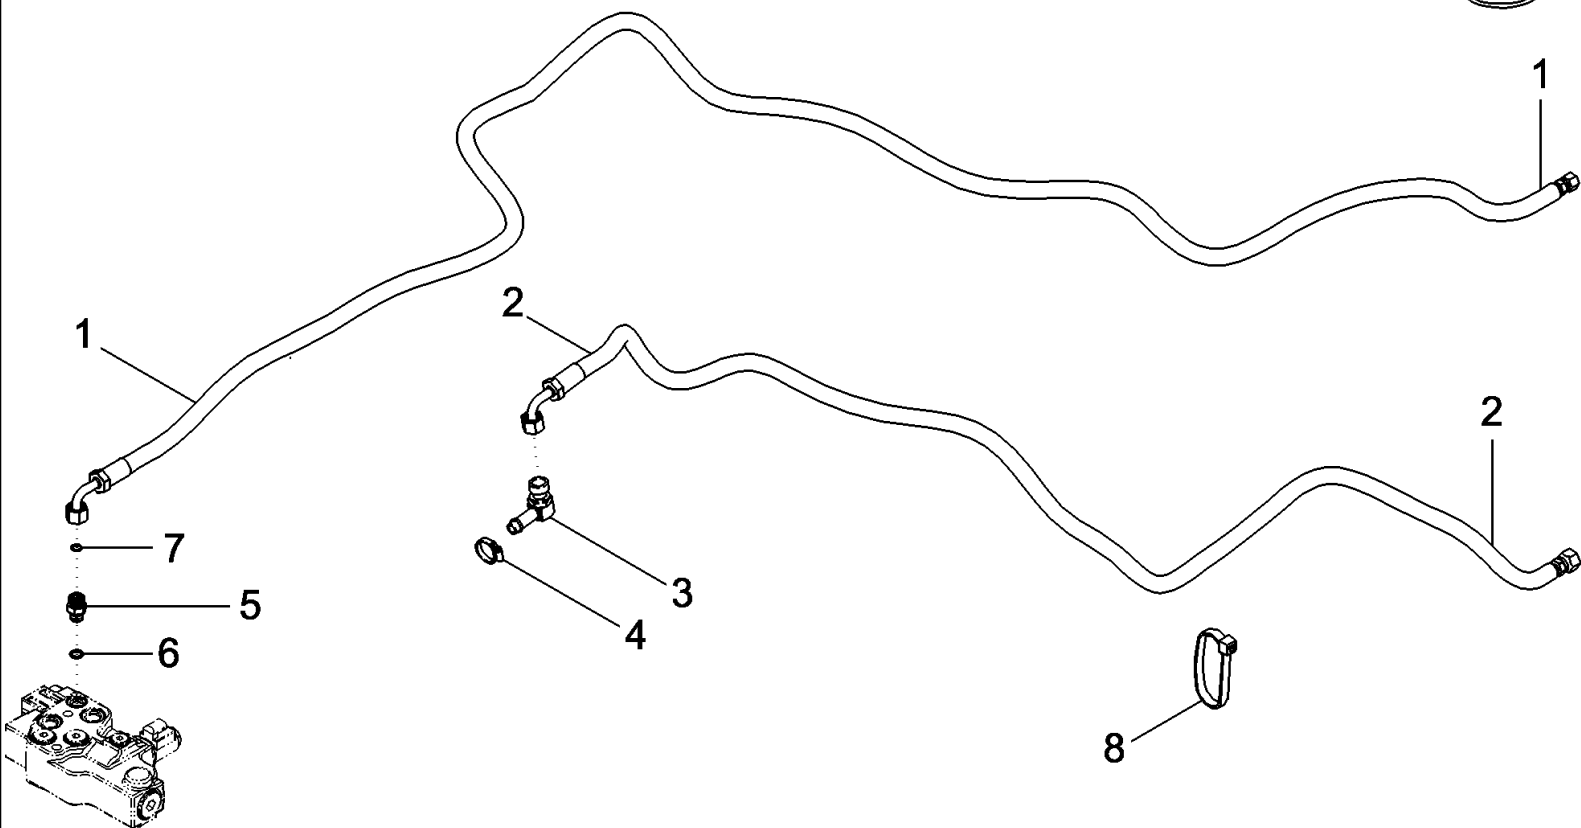

MAGNUM 310 CASE IH TRACTOR (EU) (1/06-)

05-08 HYDRAULIC SYSTEM - MFD DIFFERENTIAL LOCK

сылка	Номер детали	Кол-во	Описание
1	414556A2	1	HOSE ASSY., Supply
2	87445145	1	HOSE ASSY., Return, Suspended Axle 10 Bolt Hub
2	87605685	1	HOSE ASSY., Front Diff Lock Return
3	87454069	1	ELBOW, Standard Axle 10 Bolt Hub, Standard Axle 12 Bolt Hub, Suspended Axle 12 Bolt Hub
4	214-1408	1	CLAMP, HOSE, #08, 0.50/0.91 Type F Worm, Standard Axle 10 Bolt Hub, Standard Axle 12 Bolt Hub, Suspended Axle 12 Bolt Hub
5	700-101	1	CONNECTOR, HYD., 11/16"-16 ORFS x M14 x 1.5 ORB, Incl. 6, 7
6	637-63113	1	O-RING, CI 6, 11.3MM ID x 2.2 Thk,
7	238-6012	1	O-RING, -012, 90 Duro, .364" ID x .070" Thk,
8	L11541	2	STRAP, CABLE, Return Hose