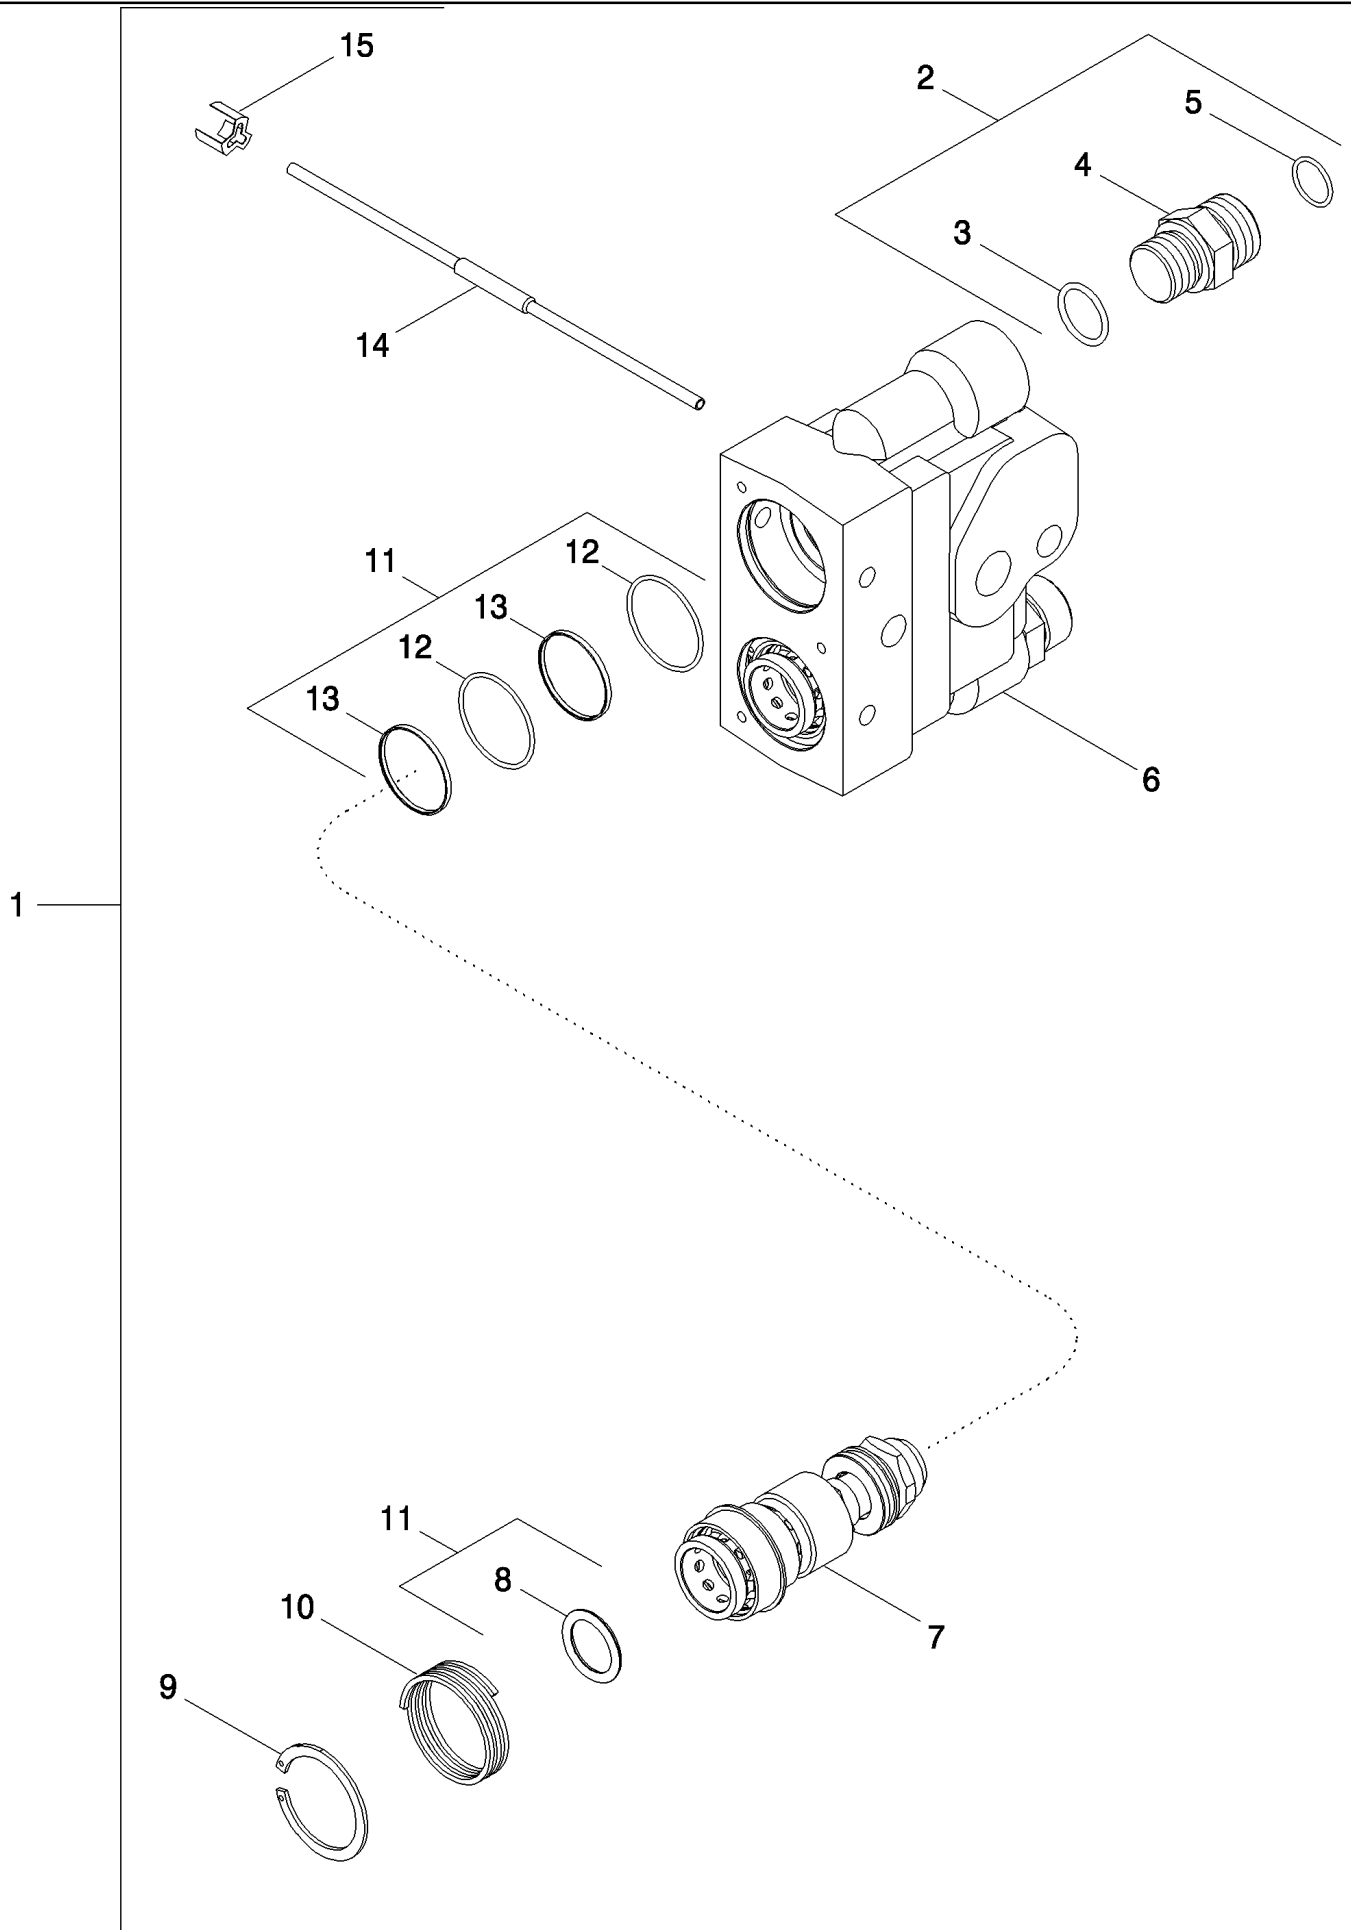

08-30 REMOTE HYDRAULIC COUPLINGS

MAGNUM 310 CASE IH TRACTOR (EU) (1/06-)

08-30 REMOTE HYDRAULIC COUPLINGS

сылка	Номер детали	Кол-во	Описание
1	275182A2	3-4	COUPLING, PUSH-PULL, Inc. 2 - 15
2	700-103	2	CONNECTOR, HYD., 1"-14 ORFS x M22 x 1.5 ORB, Incl. 3 - 5
3	637-63193	1	O-RING, CI 6, 19.3MM ID x 2.2 Thk,
4	NSS	1	NOT SERVICED SEPARATELY, CONNECTOR
5	238-6016	1	O-RING, -016, 90 Duro, .614" ID x .070" Thk,
6	NSS	1	NOT SERVICED SEPARATELY, BODY
7	86026209	2	BODY, Cartridge
8	345192A1	2	SEAL,
9	100-28162	2	RING, SNAP, 1.625", Int, #162,
10	93330C1	2	SPRING, VALVE,
11	345193A1	1	KIT, SEALS, Inc. 8, 12, 13
12	238-5027	4	O-RING, -027, 70 Duro, 1.301" ID x .070" Thk,
13	93332C1	4	SEAL ASSY.,
14	93329C2	1	SPRING,
15	361880A1	1	RETAINER,