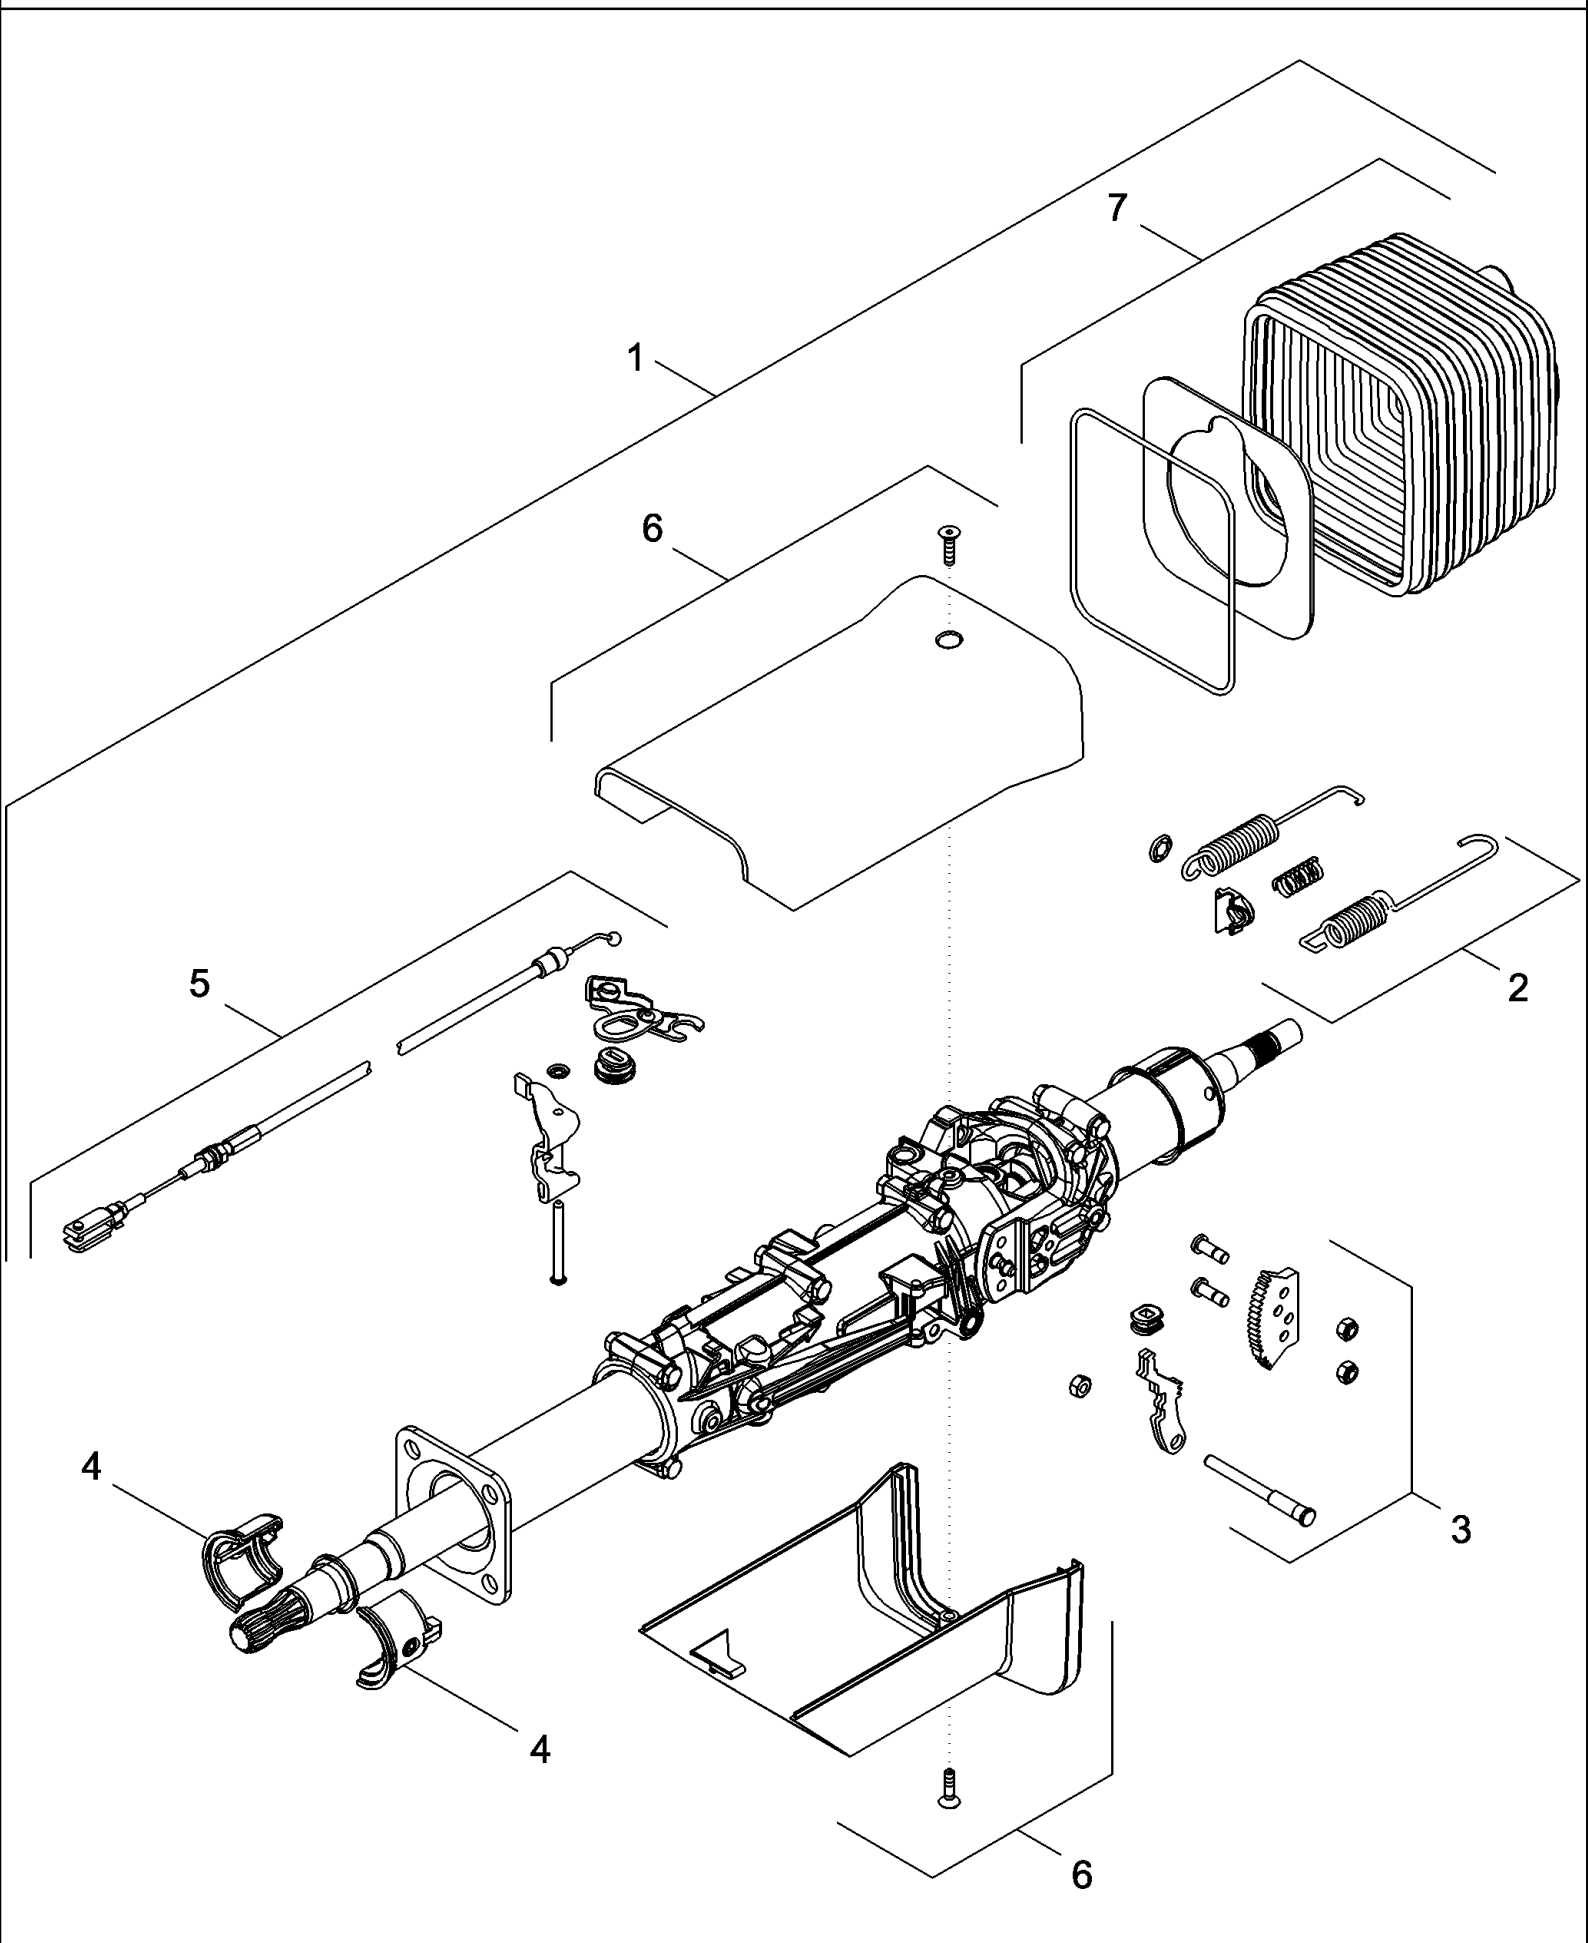

05-02 STEERING COLUMN ASSEMBLY

MAGNUM 310 CASE IH TRACTOR (EU) (1/06-)

05-02 STEERING COLUMN ASSEMBLY

сылка	Номер детали	Кол-во	Описание
1	406697A2	1	STEERING COLUMN, Inc. 2 - 7
2	87400095	1	KIT, SERVICE, Springs
3	87400096	1	KIT, SERVICE, Tilt Lock
4	318943A1	1	KIT, SERVICE, Bearings
5	87400097	1	KIT, SERVICE, Lever
6	87400098	1	KIT, SERVICE, Cover
7	87400099	1	KIT, SERVICE, Bellows