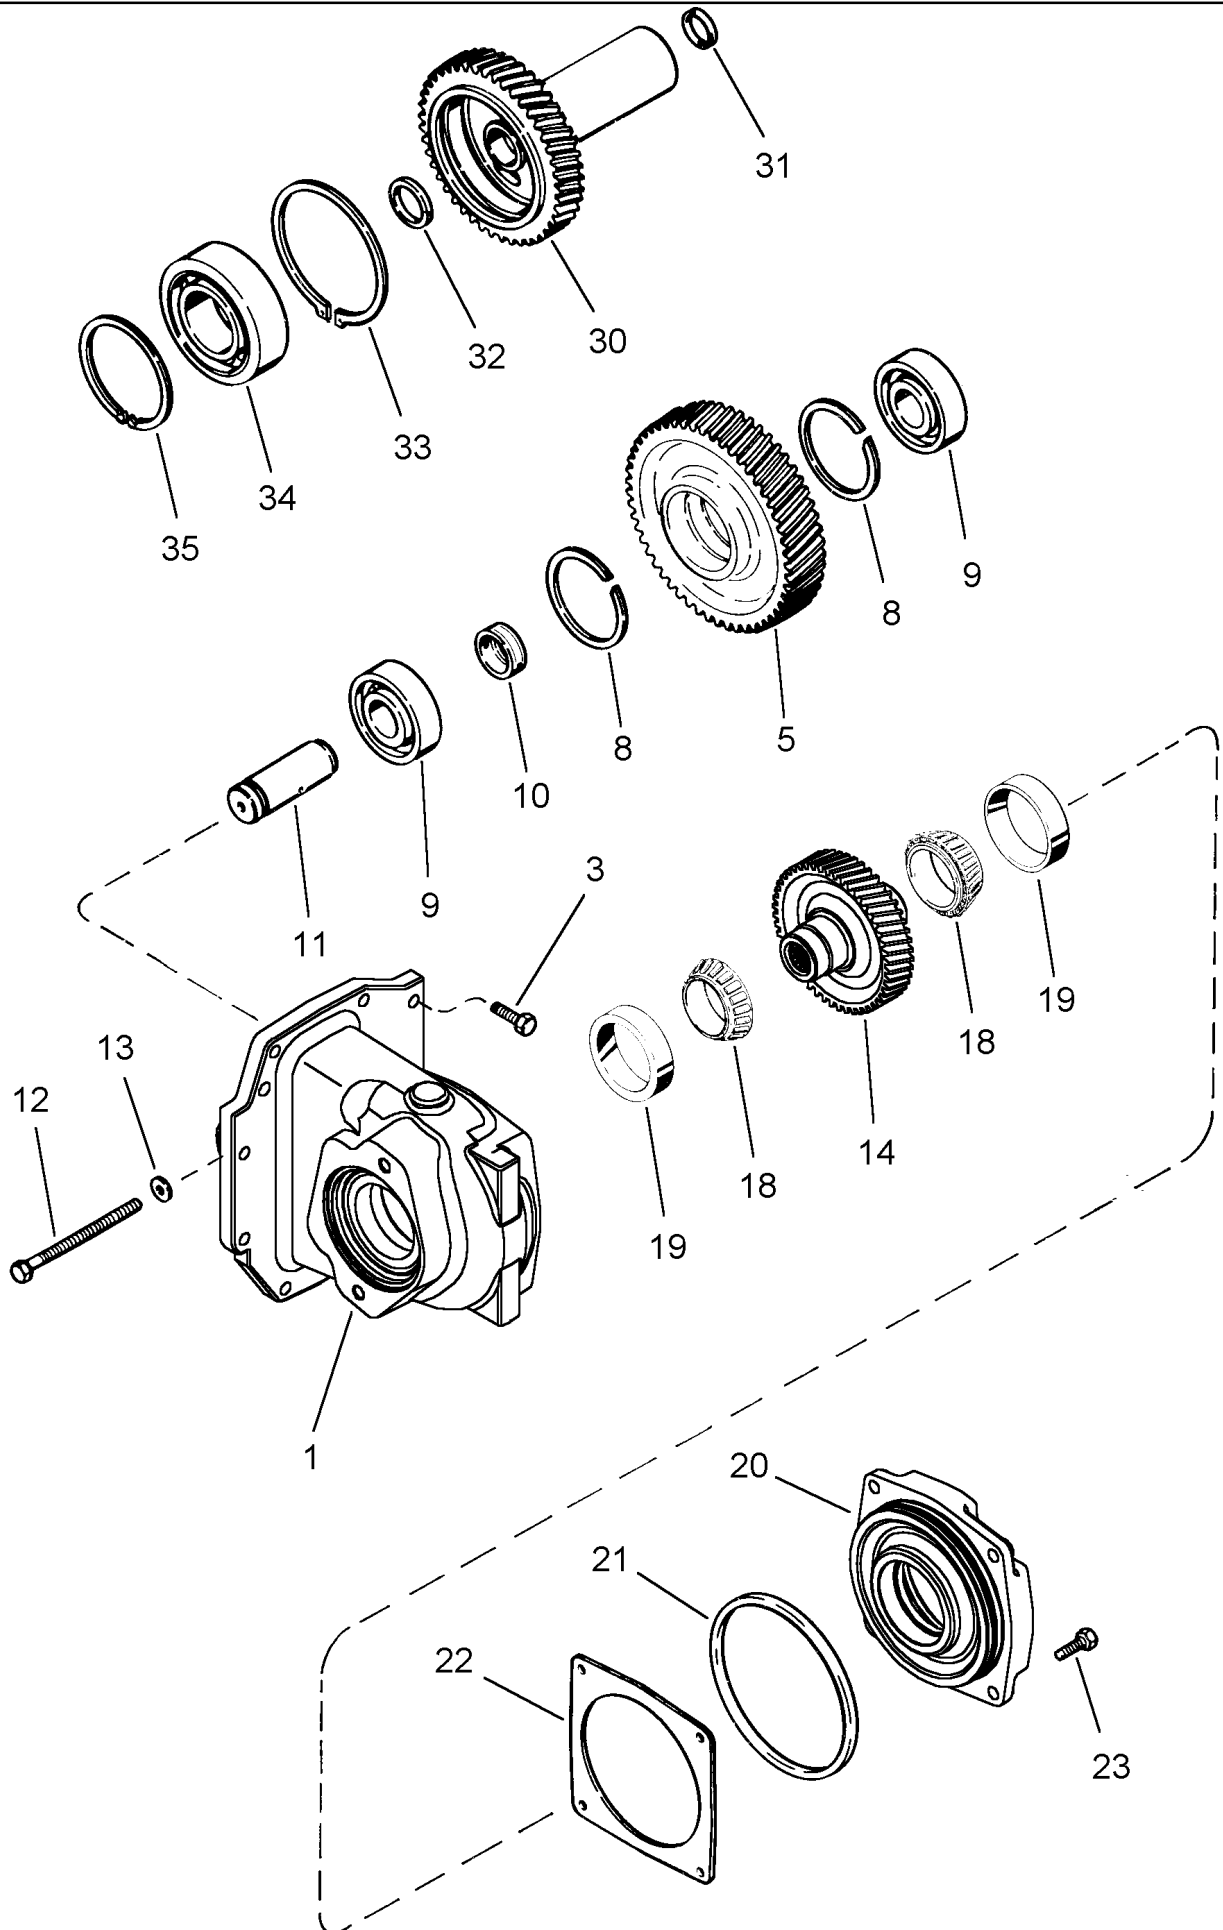

MAGNUM 310 CASE IH TRACTOR (EU) (1/06-)

06-34 TRANSMISSION - PUMP DRIVE

сылка	Номер детали	Кол-во	Описание
1	389550A1	1	HOUSING,
3	613-10035	8	BOLT, Hex, M10 x 35, 8.8, Full Thd,
5	220199A1	1	GEAR,
8	472163R1	2	RING,
9	394326A1	2	BEARING, BALL,
10	93316C1	1	SPACER,
11	1286151C1	1	SHAFT,
12	813-10130	1	BOLT, Hex, M10 x 130, 8.8,
13	896-12010	1	WASHER, M10 x 21.5 x 2.5, HT,
14	404173A2	1	GEAR, DRIVEN,
18	399933C91	2	BEARING, CONE,
19	399934C1	2	BEARING, CUP,
20	405664A2	1	CAGE,
21	238-5257	1	O-RING, -257, 70 Duro, 5.859" ID x .139" Thk,
22	120946C1	AR	SHIM, 0.08 mm
22	120947C1	AR	SHIM, 0.10 mm
22	120948C1	AR	SHIM, 0.13 mm
22	120949C1	AR	SHIM, 0.30 mm
22	149011C1	AR	SHIM, 0.76 mm
23	613-10035	4	BOLT, Hex, M10 x 35, 8.8, Full Thd,
30	220560A1	1	PINION,
31	238-5223	1	O-RING, -223, 70 Duro, 1.609" ID x .139" Thk,
32	1286023C1	1	RING,
33	100-11237	1	RING, SNAP, #237, Ext,
34	ST269A	1	BEARING, BALL,
35	101-21433	1	RING, SNAP, #433, 4.641", Int,