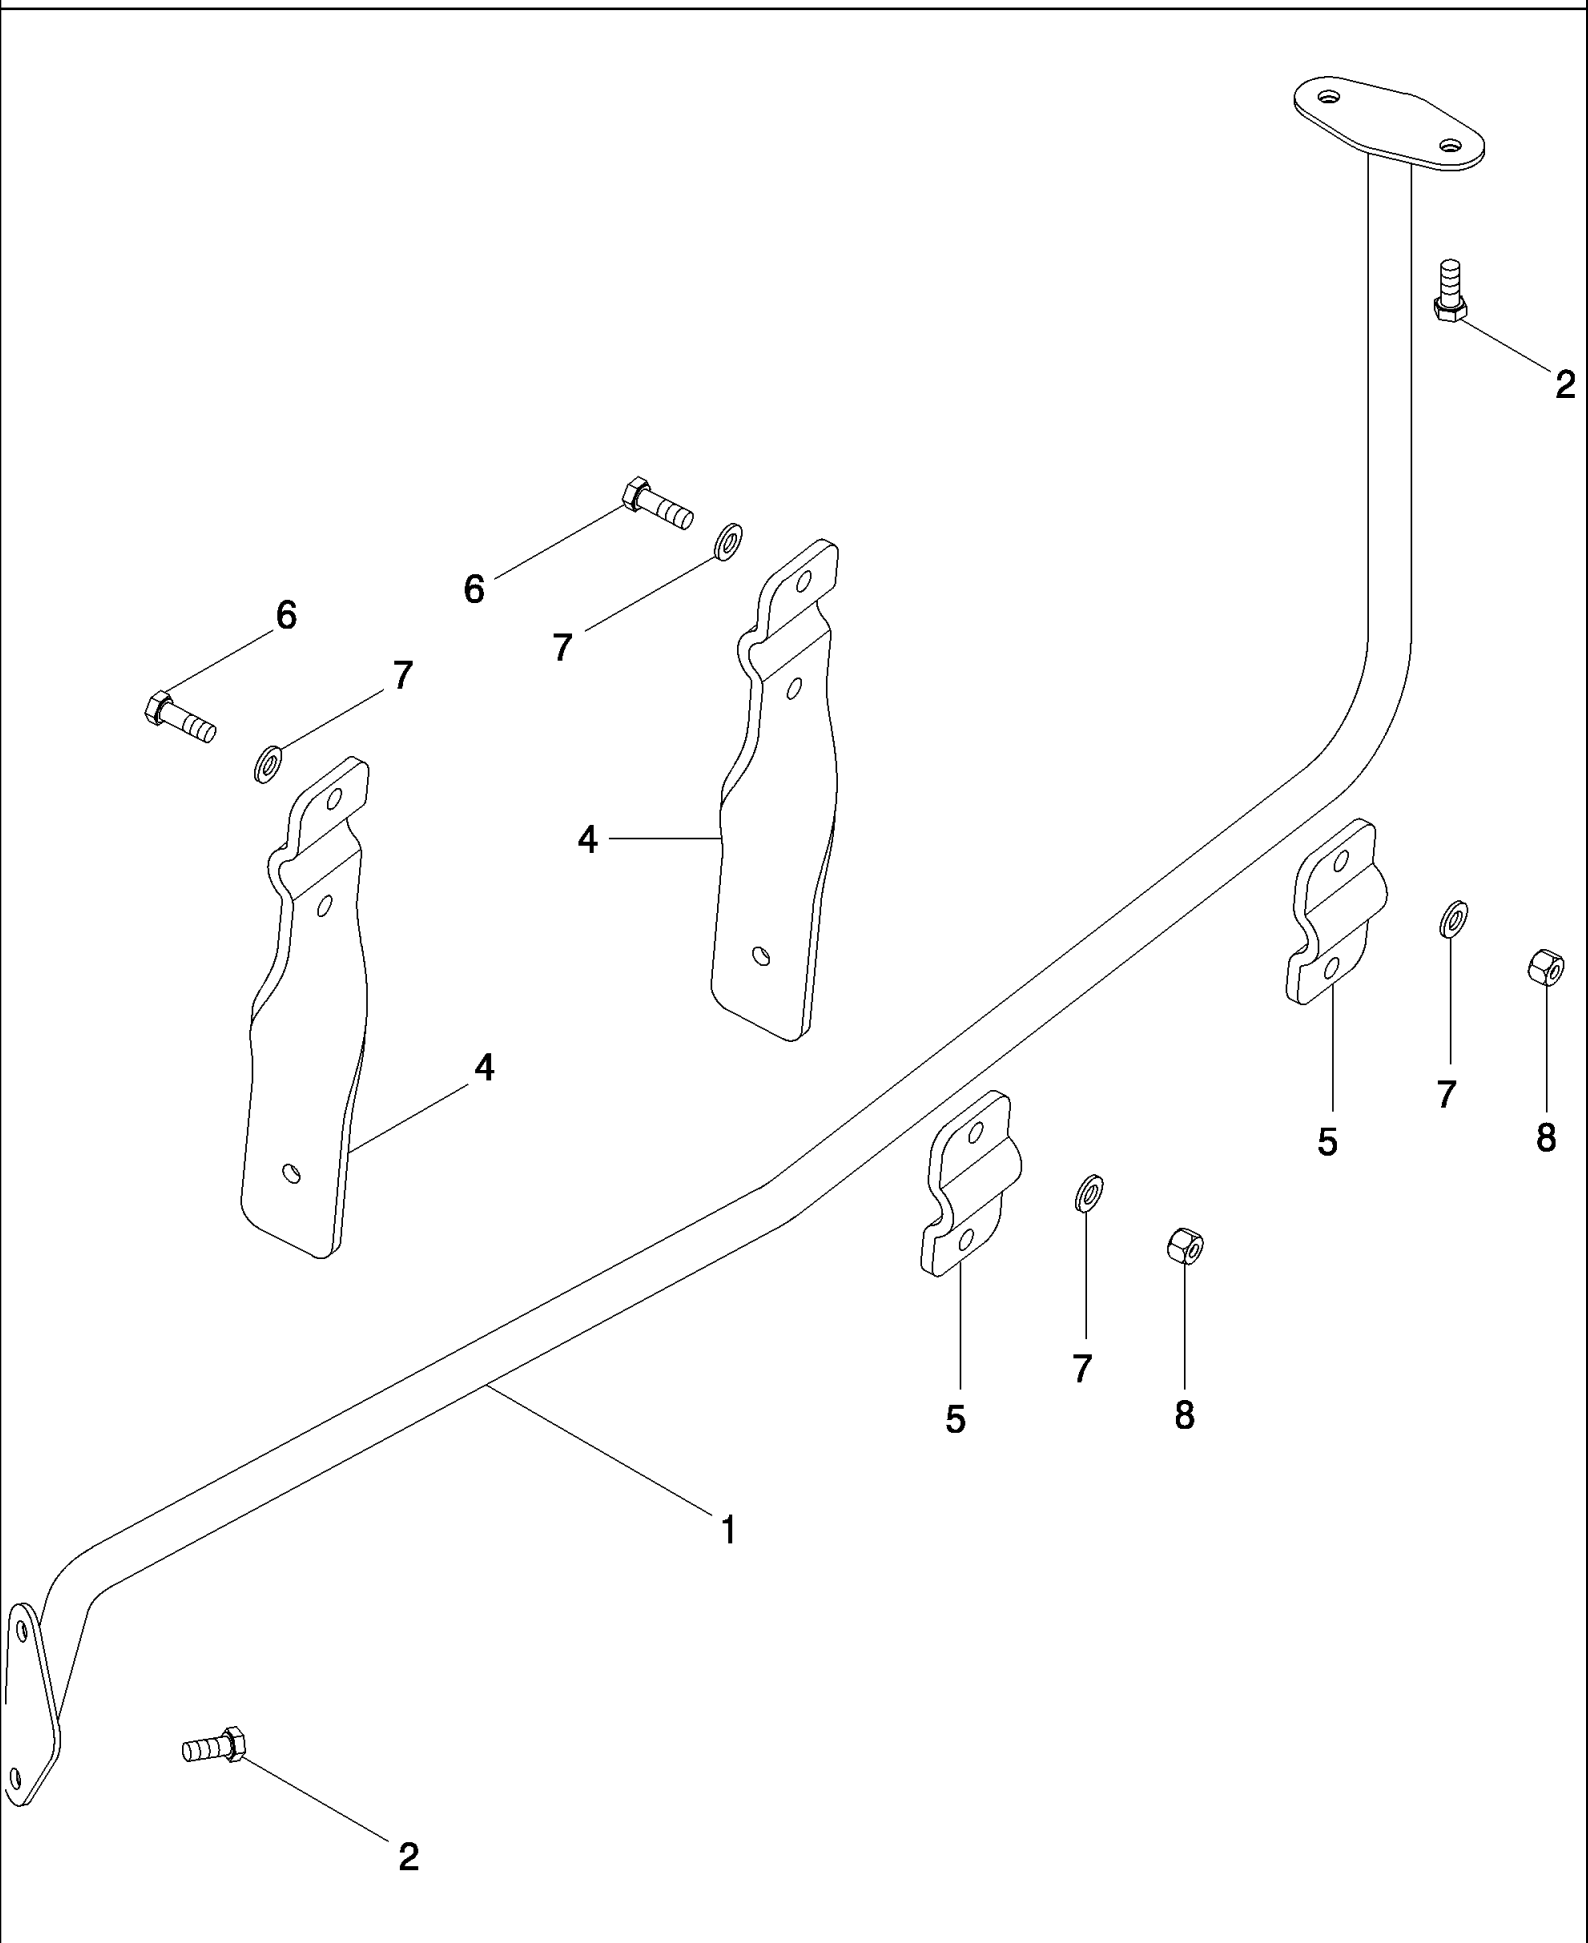

MAGNUM 310 CASE IH TRACTOR (EU) (1/06-)

09-37 MONITOR MOUNTING - CAB ROOF

сылка	Номер детали	Кол-во	Описание
1	87439072	1	BAR,
2	863-8020	4	SCREW, Hex Soc Hd, M8 x 20, 12.9,
4	103213A1	2	HOLDER,
5	103226A1	2	CLAMP,
6	514-633	4	BOLT, Hex, M8 x 30, 8.8, Full Thd,
7	256402A1	8	WASHER, 9 x 17 x 1,6 mm
8	832-10408	4	NUT, LOCK, M8 x 1.25, Cl 8,