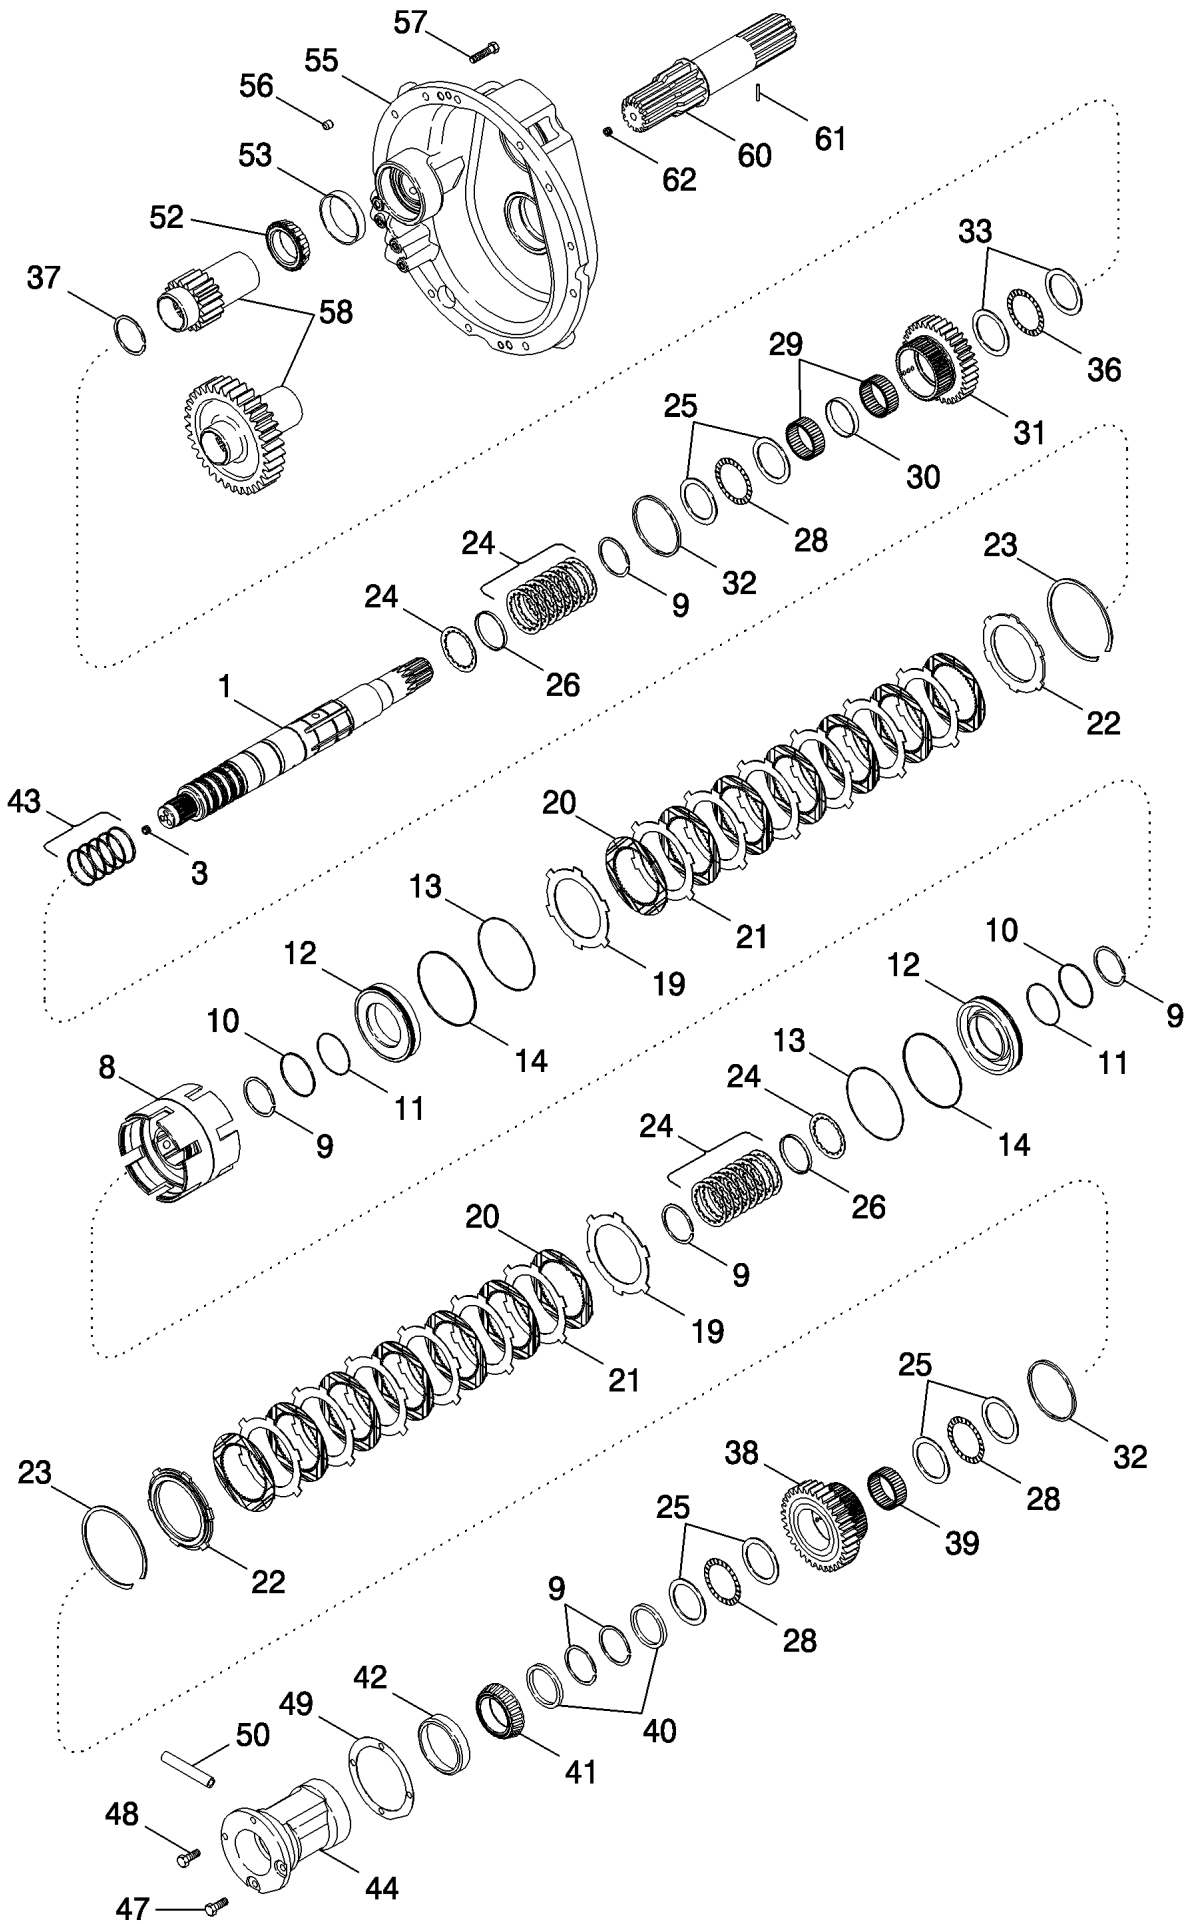

MAGNUM 310 CASE IH TRACTOR (EU) (1/06-)

06-07 SPEED TRANSMISSION - INPUT SHAFT WITH CREEP/19 SPEED OR 50 KPH TRANSMISSION

сылка	Номер детали	Кол-во	Описание
1	87425385	1	SHAFT ASSY., Inc. 3
3	1342851C1	2	PLUG, 10 mm
8	86987595	1	CARRIER,
9	101-11250	6	RING, SNAP, #250, 2.356, Ext,
10	1286081C1	2	O-RING,
11	1286076C1	2	RING,
12	242492A5	2	PISTON,
13	1286083C1	2	O-RING,
14	1286079C1	2	RING,
19	128114A1	2	DISC,
20	86990276	14	DISC,
21	92934C2	12	DISC,
22	1342645C3	2	DISC, CLUTCH,
23	1285996C1	2	RING, SNAP,
24	87425389	18	SPRING, BELLEVILLE,
25	1286043C1	6	WASHER, THRUST,
26	87434656	2	RING, Lube
28	572182R1	3	BEARING, THRUST,
29	80907C1	2	BEARING, NEEDLE,
30	93297C1	1	SPACER,
31	1342495C1	1	GEAR, DRIVEN, 37T
32	1286052C1	2	RING,
33	1286042C1	2	WASHER, THRUST,
36	87012543	1	BEARING, THRUST,
37	92793C1	1	RING,
38	1285985C1	1	GEAR, WHEEL, 34T
39	1286016C1	1	BEARING, NEEDLE,
40	1286039C1	2	SPACER,
41	364465C1	1	BEARING, CONE,
42	258452C1	1	BEARING, CUP,
43	1286026C1	5	RING,
44	254574A2	1	CAGE,
47	613-10025	2	BOLT, Hex, M10 x 25, 8.8, Full Thd,
48	613-10030	2	BOLT, Hex, M10 x 30, 8.8, Full Thd,
49	1286071C1	2	SHIM, 0.08 mm
49	1286072C1	2	SHIM, 0.10 mm
49	1286073C1	2	SHIM, 0.13 mm
49	1286074C1	2	SHIM, 0.30 mm
49	1286075C1	2	SHIM, 0.76 mm
50	1981207C1	1	TUBE,
52	L33289	1	BEARING, CONE, 2-1/4" ID
53	105497H	1	BEARING, CUP,
55	87439859	1	CARRIER, Inc. 56
56	37-188	9	DOWEL, 1/2" x 1/2",
57	613-12040	11	BOLT, Hex, M12 x 40, 8.8, Full Thd,