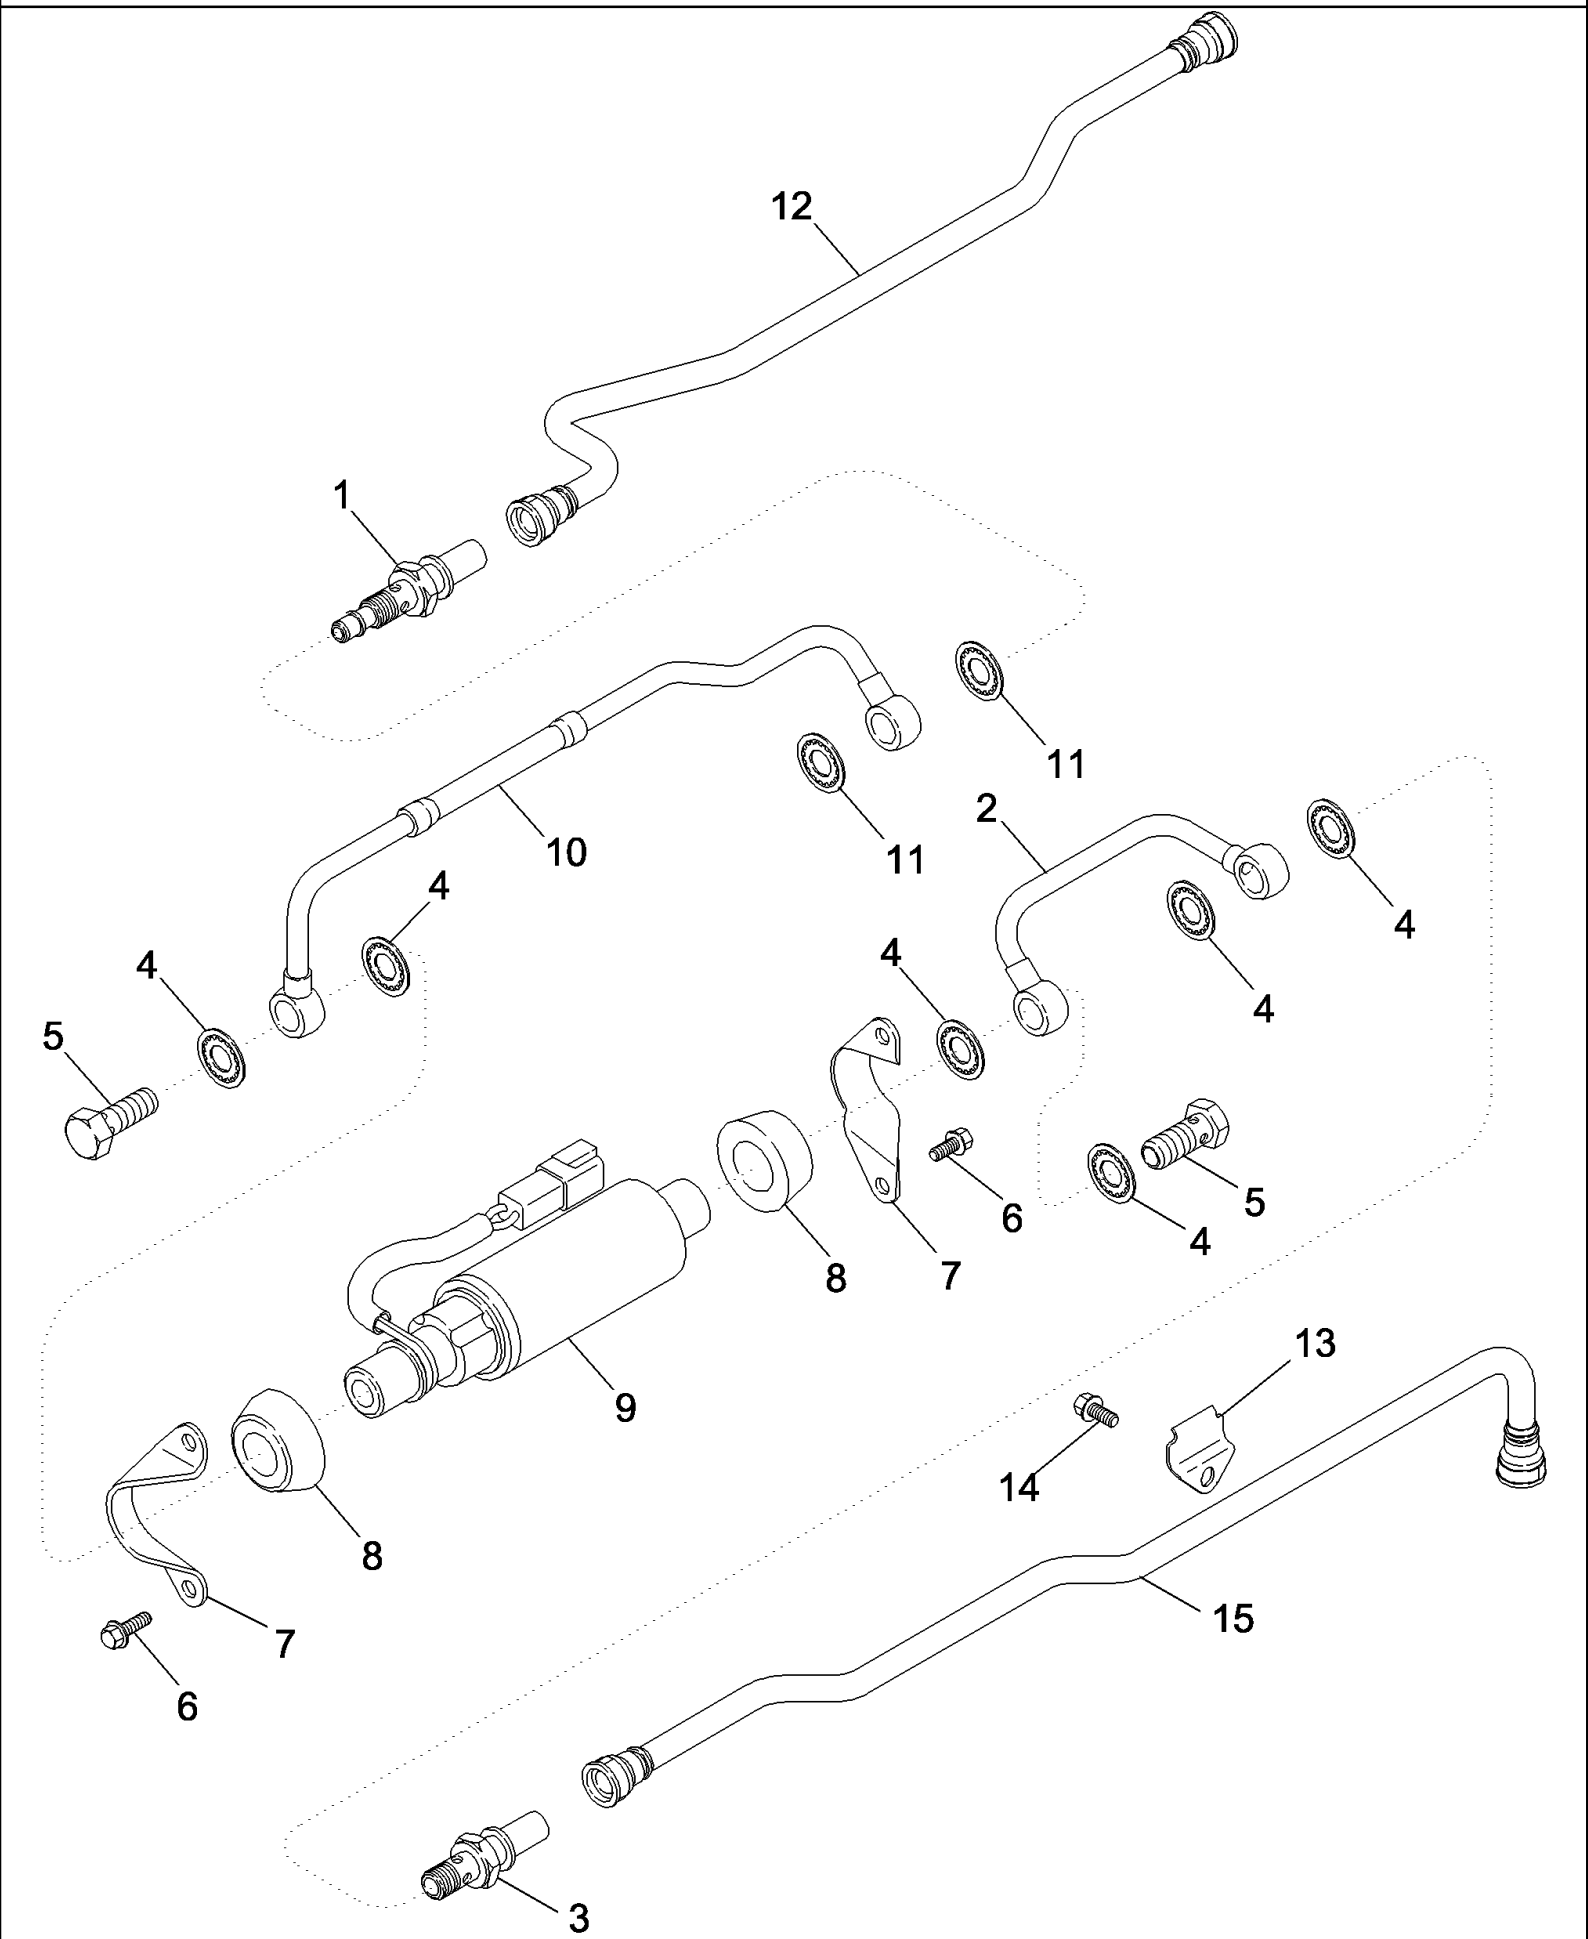

03-03 PUMP, FUEL TRANSFER

MAGNUM 310 CASE IH TRACTOR (EU) (1/06-)

03-03 PUMP, FUEL TRANSFER

сылка	Номер детали	Кол-во	Описание
1	87346904	1	VALVE, CHECK,
2	87346902	1	TUBE ASSY., Fuel Supply
3	87346936	1	ADAPTER,
4	87346600	6	WASHER, SEALING,
5	J903035	2	BOLT, BANJO,
6	845-6015	4	BOLT, Hex Flg, M6 x 15, 8.8, Full Thd,
7	87346733	2	BRACKET,
8	87346917	2	ISOLATOR,
9	87346909	1	PUMP, FUEL INJECTION,
10	87346734	1	TUBE ASSY., Fuel Supply
11	87417767	2	WASHER, SEALING,
12	87339066	1	TUBE ASSY.,
13	87339057	1	BRACKET,
14	J925883	1	SCREW,
15	87339061	1	TUBE ASSY.,