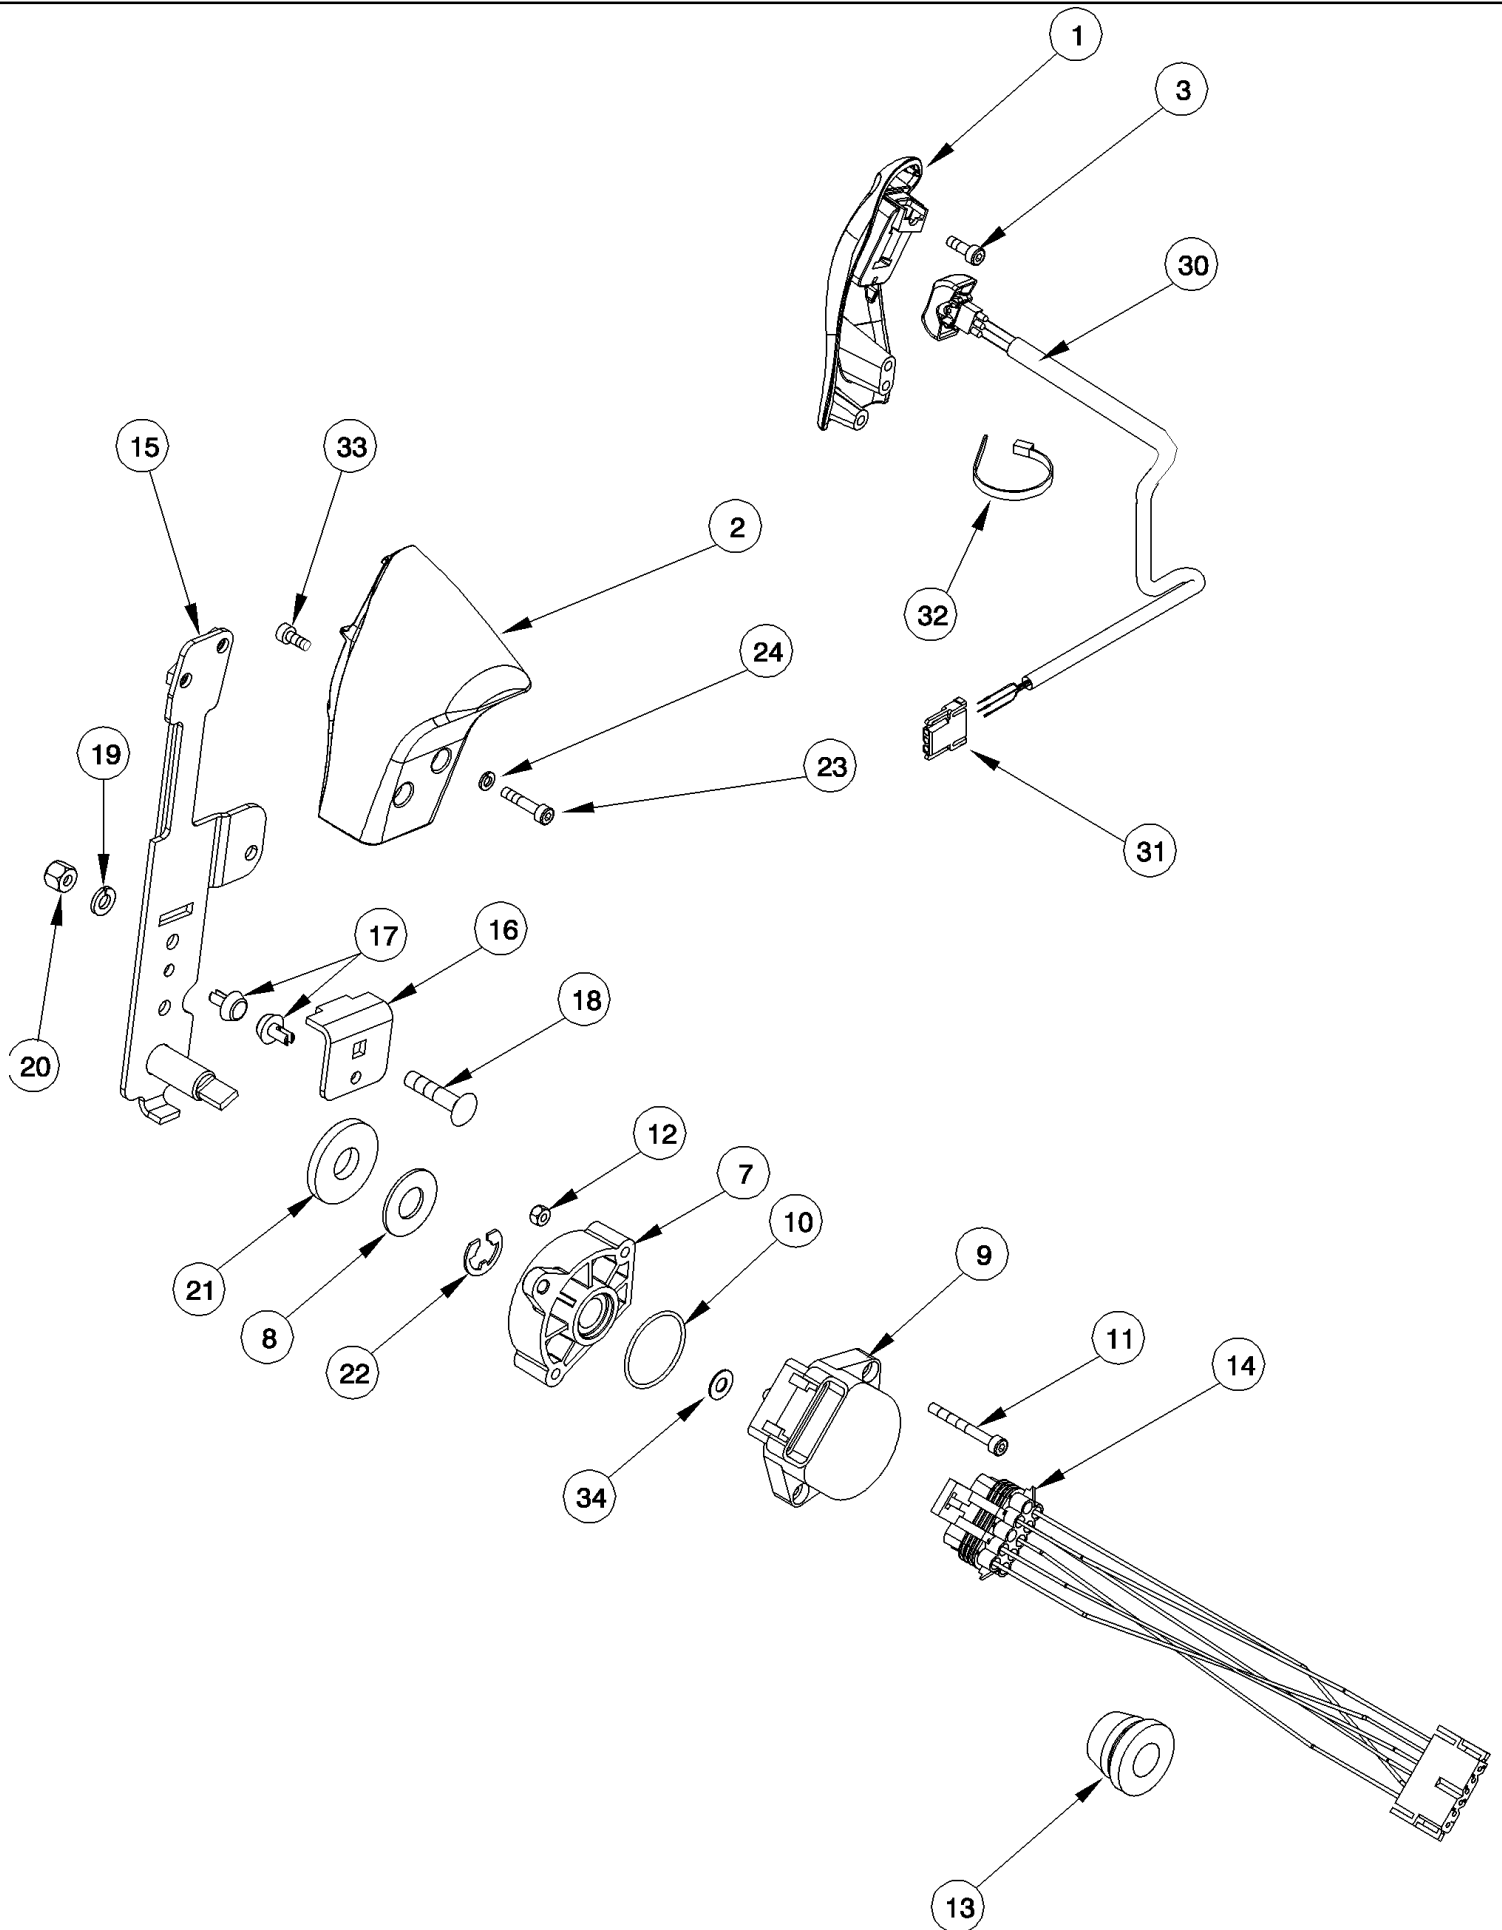

03-06 HAND THROTTLE

MAGNUM 310 CASE IH TRACTOR (EU) (1/06-)

03-06 HAND THROTTLE

сылка	Номер детали	Кол-во	Описание
1	87622401	1	GRIP,
2	293388A2	1	GRIP, Standard And Deluxe Cab
2	359032A1	1	GRIP, Luxury Cab
3	368048A1	3	SCREW, M4 x 12
7	239491A1	1	BUSHING,
8	237486A1	1	WASHER,
9	259012A1	1	POTENTIOMETER,
10	238-6025	1	O-RING, -.025, 90 Duro, 1.176" ID x .070" Thk,
11	864-4035	2	SCREW, Hex Soc Hd, M4 x 35, 8.8,
12	832-46404	2	NUT, LOCK, M4 x .7, CI 8,
13	182220A1	1	GROMMET,
14	276352A1	1	HARNESS,
15	367607A1	1	BRACKET,
16	258734A2	1	SUPPORT,
17	259040A1	2	INSERT,
18	811-6030	1	BOLT, CARRIAGE, Short NK, M6 x 30, CI8.8, Full Thd,
19	892-11006	2	WASHER, LOCK, M6,
20	832-10406	1	NUT, LOCK, M6 x 1, CI 8,
21	495-81022	1	WASHER, 17/32" x 1 1/8" x .060",
22	103-3350	1	RING, LOCKING, #50, .392" Dia, E-Type,
23	864-4025	2	SCREW, Hex Soc Hd, M4 x 25, 8.8,
24	892-11004	2	WASHER, LOCK, M4,
30	258010A2	1	SWITCH, Transmission Shift
31	235676A1	1	CONNECTOR,
32	473321C1	2	STRAP, CABLE, .098" x 8", 8"
33	864-4012	1	SCREW, Hex Soc Hd, M4 x 12, 8.8,
34	895-11004	2	WASHER, M4,