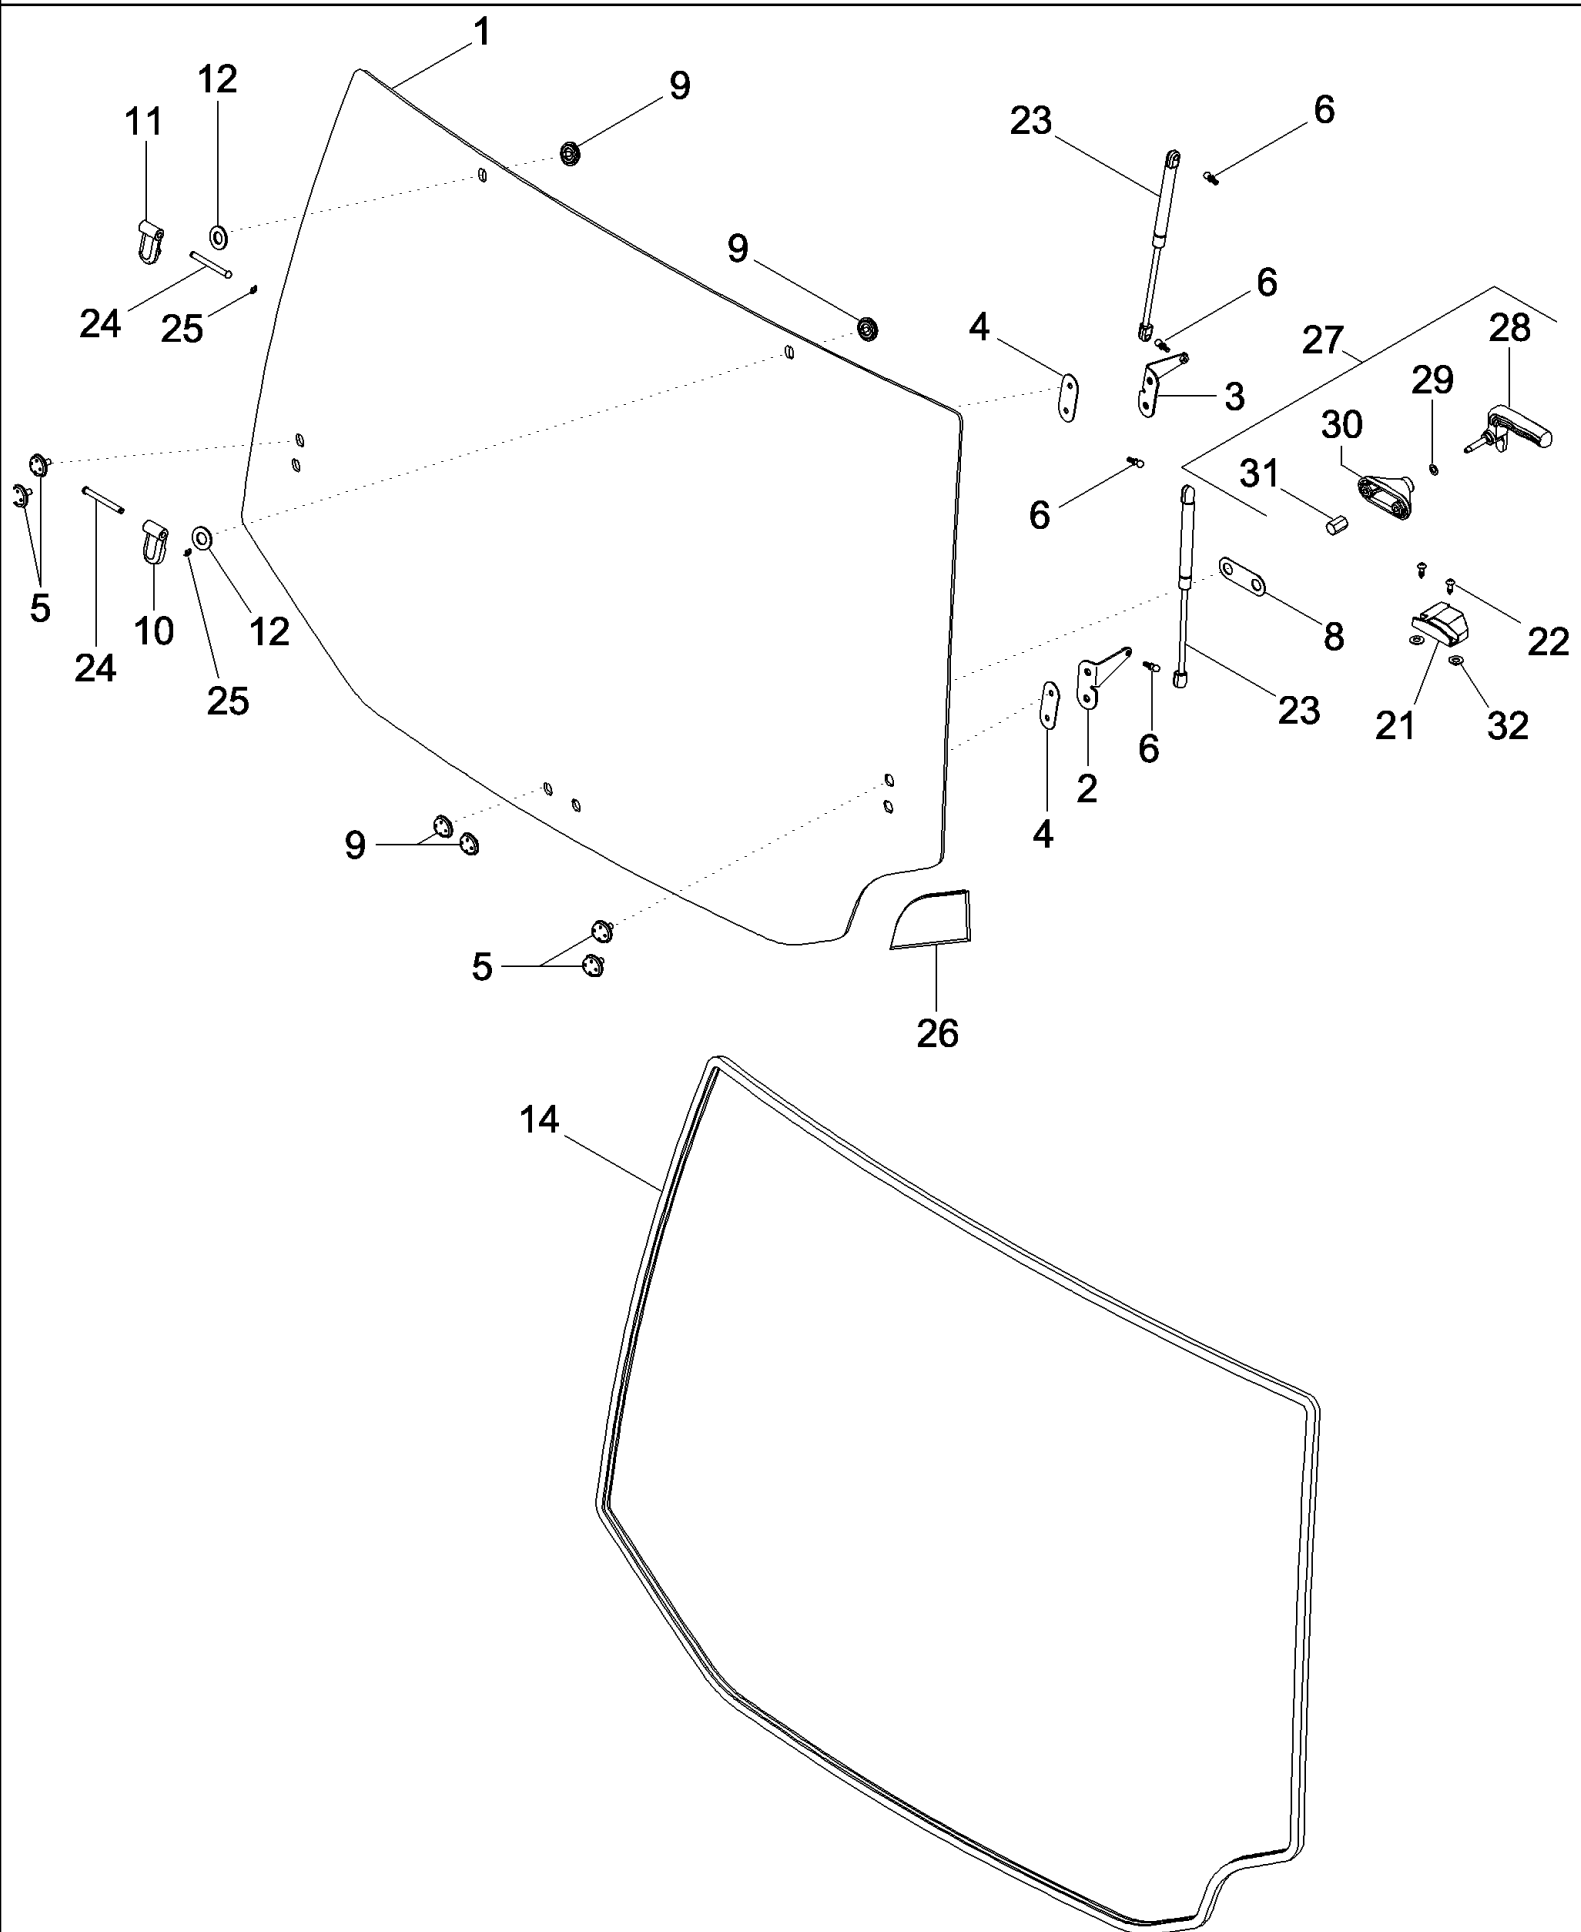

MAGNUM 310 CASE IH TRACTOR (EU) (1/06-)

09-19 CAB - REAR WINDOW

сылка	Номер детали	Кол-во	Описание
1	87309738	1	GLASS, , Deluxe Cab, Standard Cab
1	87309742	1	GLASS, CAB, Tinted, Luxury Cab
2	256810A2	1	SUPPORT, Right Hand
3	256809A2	1	SUPPORT, Left Hand
4	222787A2	2	PAD,
5	198916A2	4	CAP,
6	K303756	4	BALL JOINT, 6 mm
8	220935A3	1	PAD,
9	198913A3	4	PLASTIC PLUG,
10	176246A2	1	HINGE, Right Hand
11	176245A2	1	HINGE, Left Hand
12	180361A2	2	WASHER,
14	87534532	1	SEAL,
21	186149A4	1	PLATE, STRIKER,
22	781-24620	2	SCREW, SELF TAP, Hex Flg Hd, M6 x 20,
23	252550A2	2	GAS STRUT,
24	1535323C1	2	PIN,
25	800-437	2	CIRCLIP, M7,
26	254711A1	1	GROMMET,
27	230009A4	1	HANDLE, Inc. 27 - 30
28	NSS	1	NOT SERVICED SEPARATELY, HANDLE
29	NSS	1	NOT SERVICED SEPARATELY, WASHER
30	NSS	1	NOT SERVICED SEPARATELY, SUPPORT
31	NSS	1	NOT SERVICED SEPARATELY, NUT, Special
32	87309034	2	SPACER,