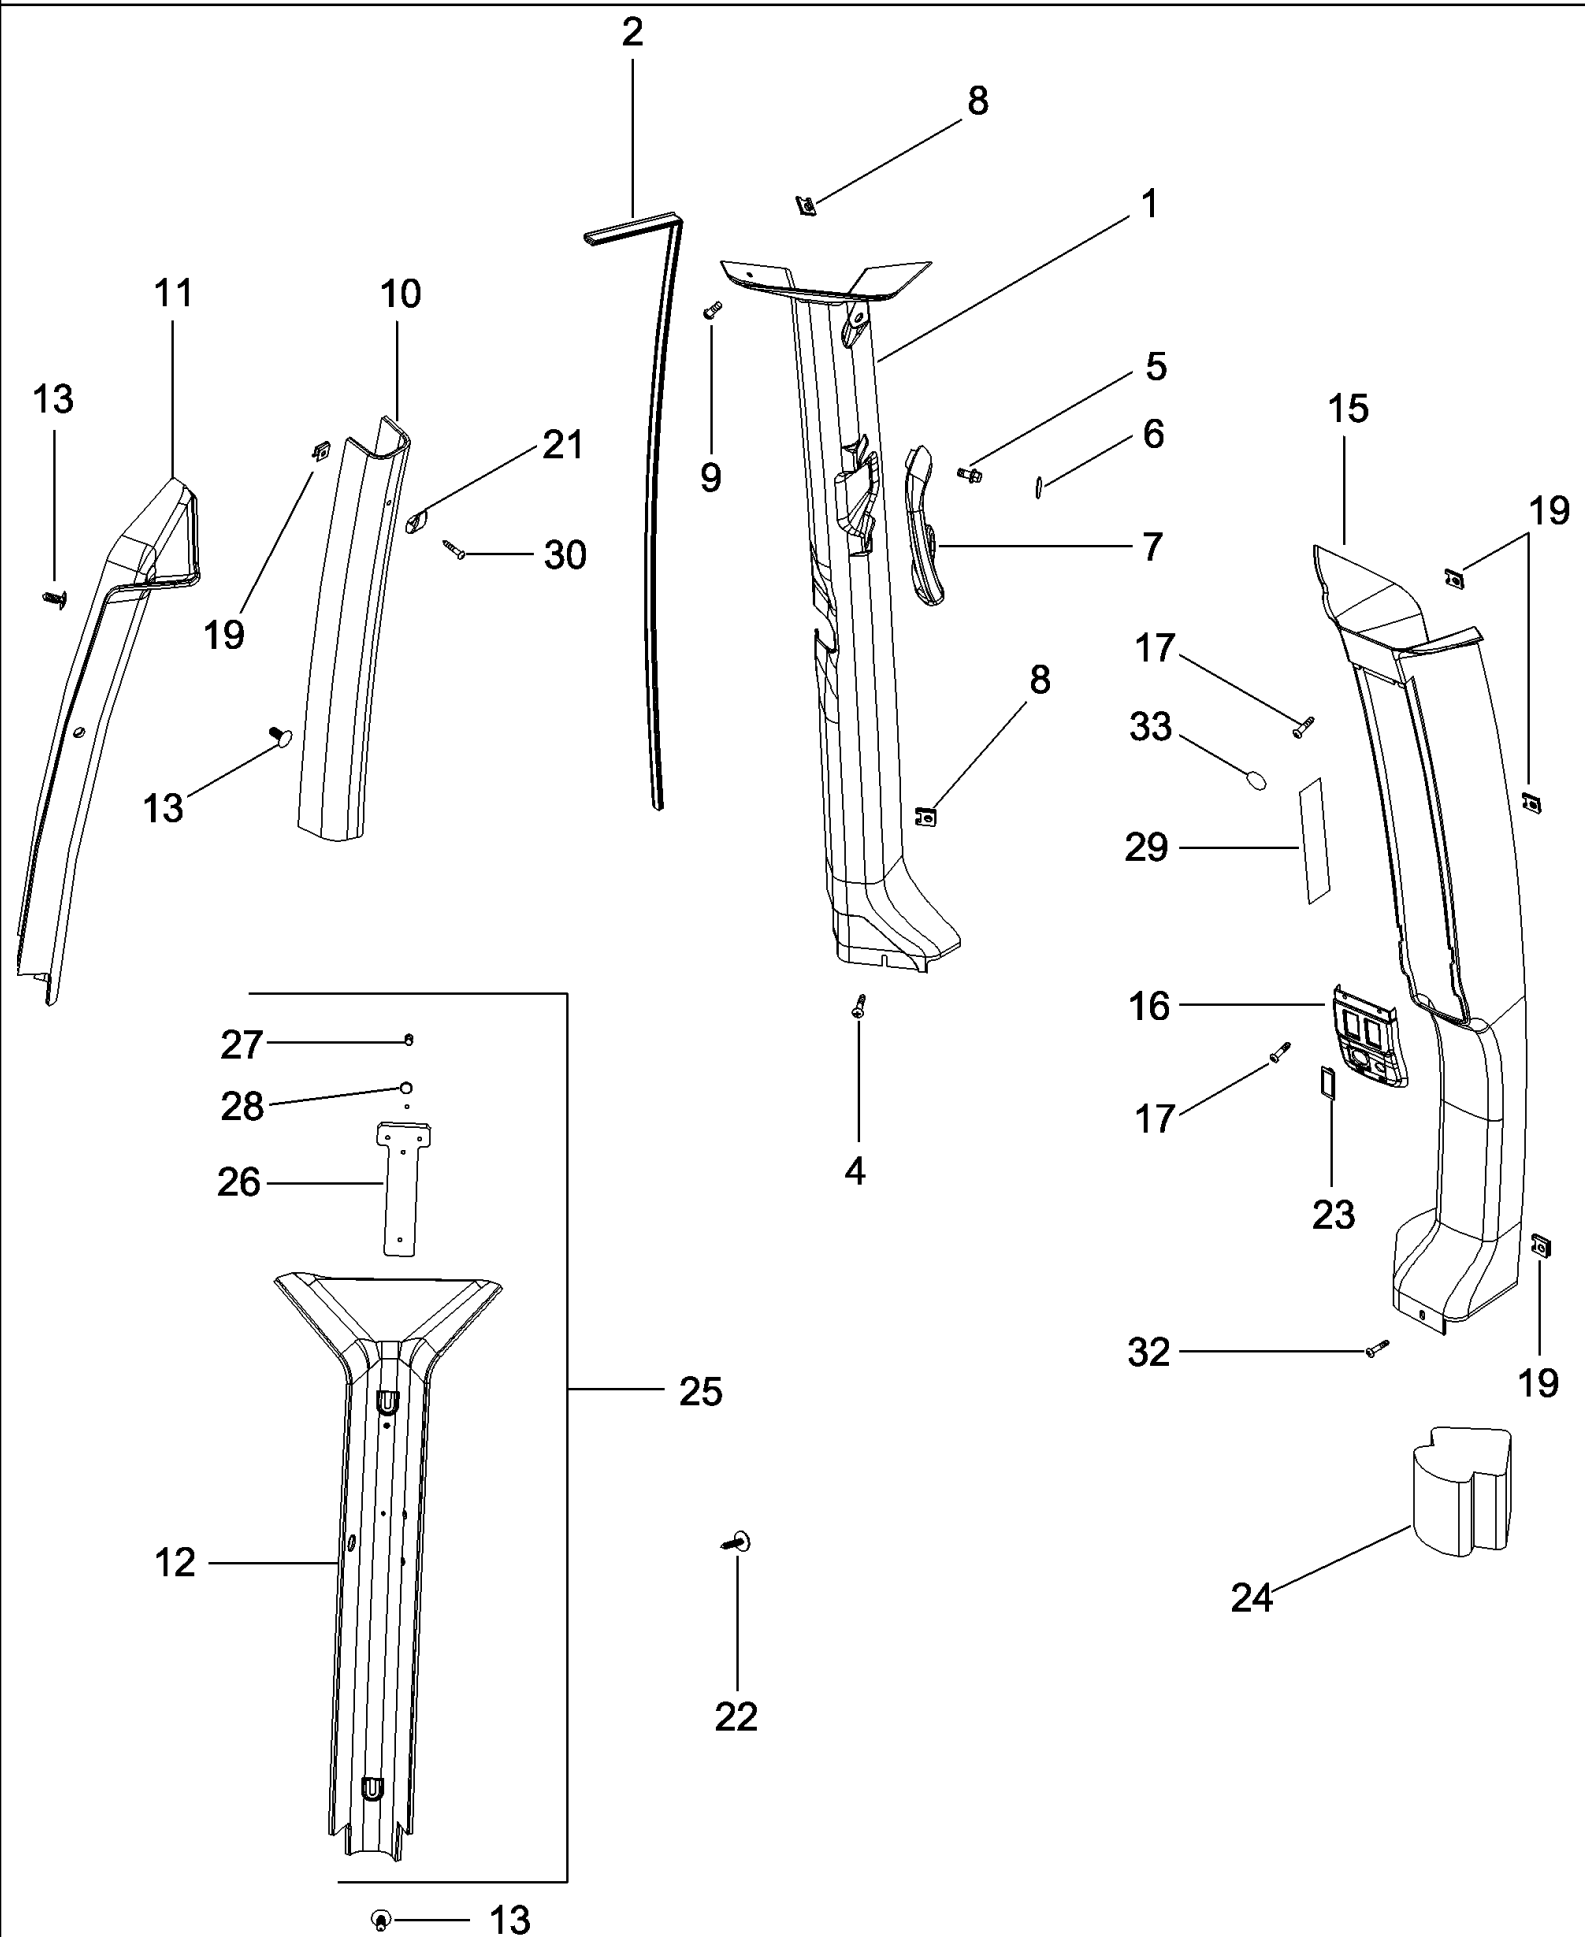

MAGNUM 310 CASE IH TRACTOR (EU) (1/06-)

09-27 CAB - TRIM, CAB POSTS

сылка	Номер детали	Кол-во	Описание
1	87417632	1	TRIM PANEL, Left Hand, Front
2	87417638	1	STRIP, RUBBER, Upper
4	104033C2	1	SCREW, SELF TAP, Cross Wash Hd, M4.8 x 19, Coated,
5	781-24613	2	SCREW, SELF TAP, Hex Flg Hd, M6 x 13,
6	87413140	2	PLUG,
7	87413139	1	HANDLE,
8	87016569	10	NUT, U, #10-16, Panel type,
9	360362A1	1	SCREW, No. 10 x 1
10	355100A1	1	COVER, Left Hand, Middle
11	355099A1	1	TRIM PANEL, Left Hand, Rear
12	355098A1	1	TRIM PANEL, Right Hand, Rear
13	93199C1	5	FASTENER,
15	444547A1	1	TRIM PANEL, Right Hand, Front
16	358804A1	1	BEZEL,
17	260-16516	6	SCREW, SELF TAP, Cross Pan Hd, #10 x 1",
19	177269A1	9	NUT,
21	3234176R1	1	COAT HOOK,
22	333772A1	2	PLUG,
23	245918C1	2	CAP,
24	336384A1	1	PAD,
25	358667A1	1	COVER, Right Hand, Rear, Inc. 12, 26 - 28
26	305688A1	1	HAMMER,
27	87610697	2	
28	87611380	2	
29	360322A1	2	TAPE, ADHESIVE, 305 mm, Cut From 1987208C2
30	761-17325	1	SCREW, SELF TAP, Pan Hd, M4.2 x 25,
32	1975782C1	1	SCREW, SELF TAP, Cross Truss Wash Hd, #10 x 5/8",
33	376597A2	2	COVER,