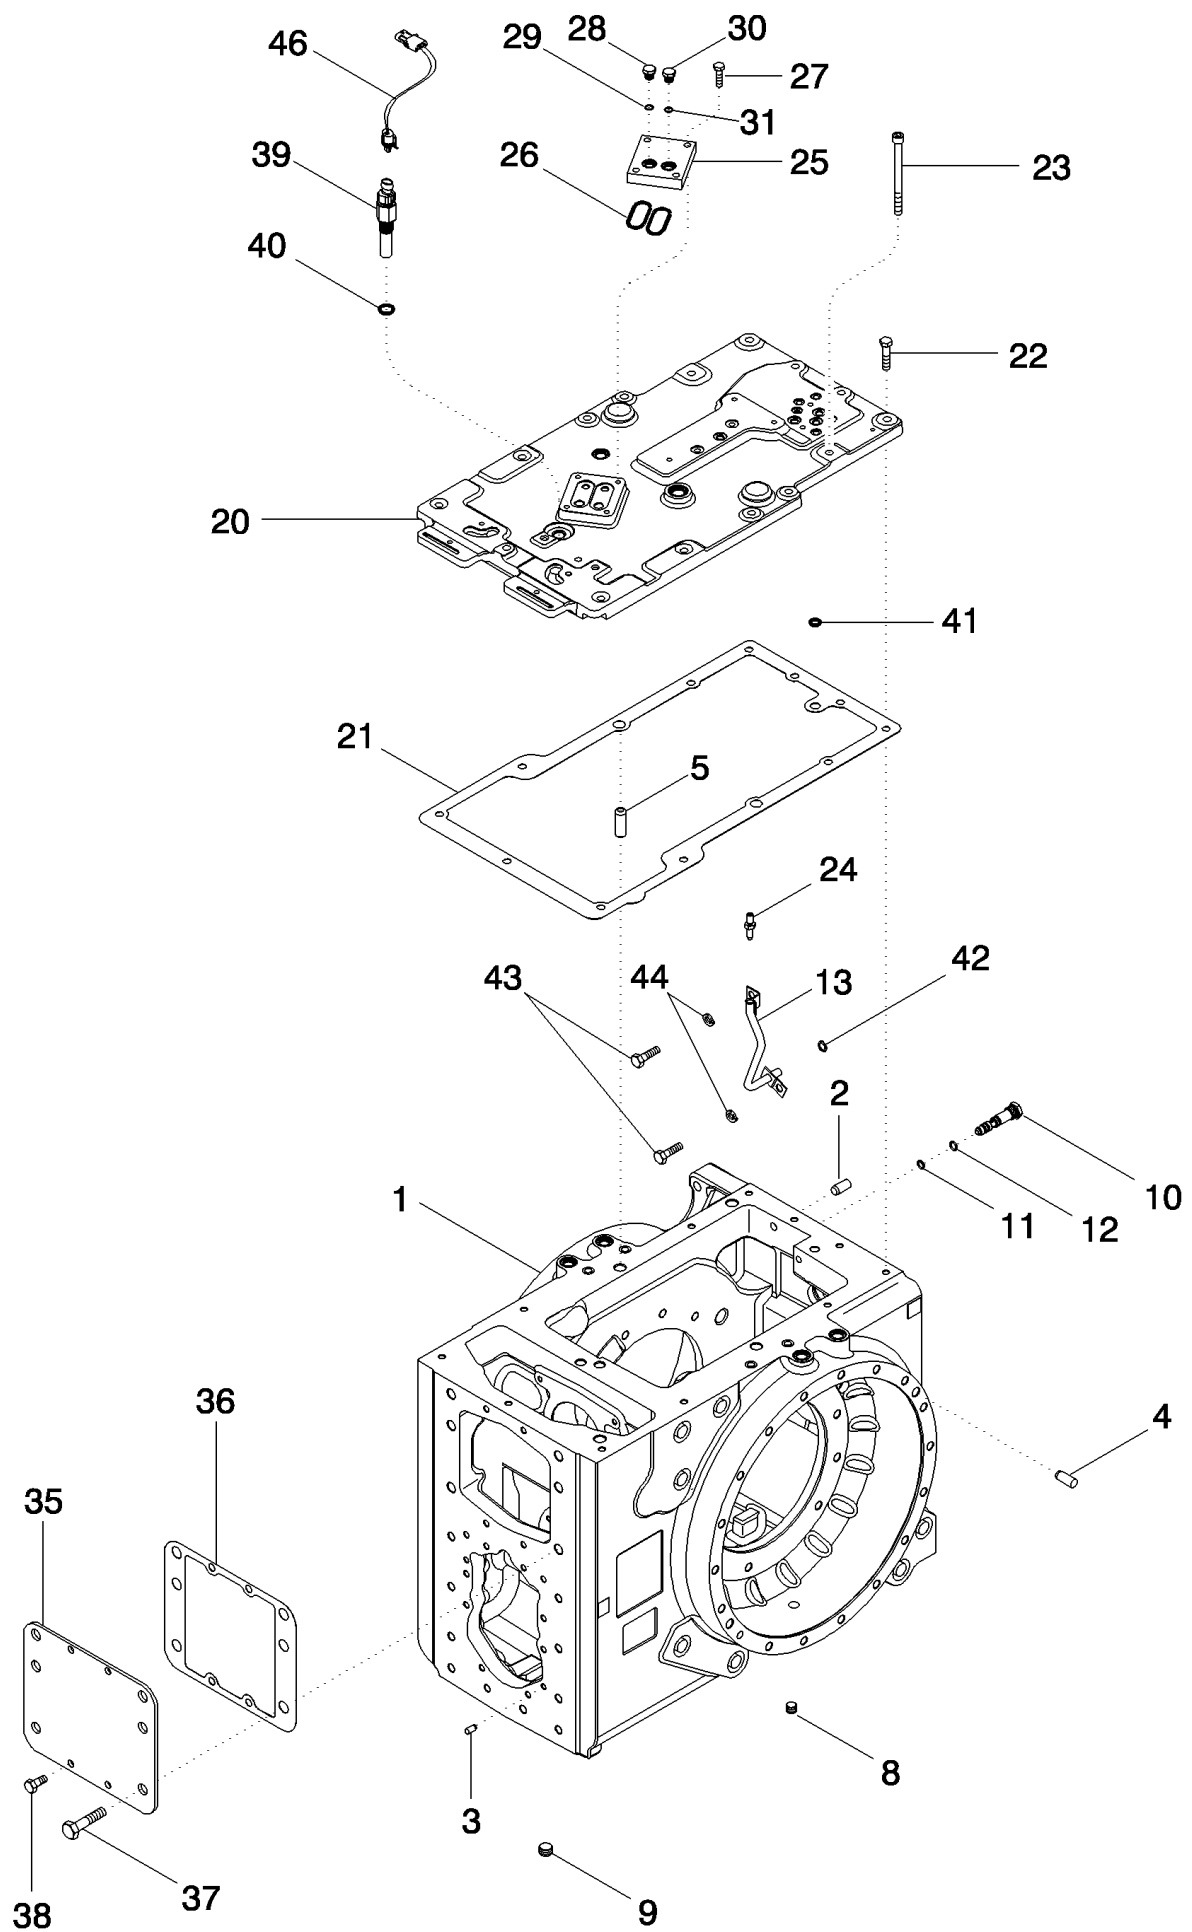

06-28 REAR AXLE - HOUSING

MAGNUM 310 CASE IH TRACTOR (EU) (1/06-)

06-28 REAR AXLE - HOUSING

сылка	Номер детали	Кол-во	Описание
1	87713053	1	HOUSING ASSY., Inc. 2 - 12
2	837-16035	1	DOWEL, M16 x 35,
3	837-10020	2	DOWEL, M10 x 20,
4	837-16040	4	DOWEL, M16 x 40,
5	37-11232	2	DOWEL, 3/4" x 2",
8	192791A1	2	PLUG, 1/2"
9	192792A1	1	PLUG, 3/4"
10	411075A1	1	FITTING,
11	238-6111	1	O-RING, -111, 90 Duro, .424" ID x .103" Thk,
12	238-6112	1	O-RING, -112, 90 Duro, .487" ID x .103" Thk,
13	409741A1	1	TUBE ASSY.,
20	87371409	1	COVER, Rear Frame
21	413900A1	1	GASKET,
22	828-12050	15	BOLT, Hex, M12 x 50, 10.9,
23	863-12150	4	SCREW, Hex Soc Hd, M12 x 150, 12.9,
24	414320A1	1	FITTING,
25	87696450	1	PLATE,
26	238-6139	2	O-RING, -139, 90 Duro, 2.175" ID x .103" Thk,
27	628-10035	4	BOLT, Hex, M10 x 35, 10.9, Full Thd,
28	221576A1	1	PLUG, Hex Soc, M14 x 1.5, ORB, Inc. 29
29	14437785	1	O-RING, 11.3MM ID x 2.4 Thk,
30	220066A1	1	PLUG, M18 x 1.5, ORB, Inc. 31
31	637-63153	1	O-RING, CI 6, 15.3MM ID x 2.2 Thk,
35	236602A1	1	COVER, , Without Hitch
36	379145A1	1	GASKET,
37	628-20045	6	BOLT, Hex, M20 x 45, 10.9, Full Thd,
38	628-12025	4	BOLT, Hex, M12 x 25, 10.9, Full Thd,
39	352787A2	1	SENSOR, Axle Speed, Transmission BSN AJB0372635
39	87548200	1	SENSOR, PTO and Transmission Speed, Transmission ASN AJB0372635
40	238-5115	1	O-RING, -115, 70 Duro, .674" ID x .103" Thk,
41	238-5111	1	O-RING, -111, 70 Duro, .424" ID x .103" Thk,
42	239-5112	1	O-RING, Rect, .5" ID x .688" OD, CI 5,
43	613-12025	2	BOLT, Hex, M12 x 25, 8.8, Full Thd,
44	892-11012	2	WASHER, LOCK, M12,
46	87631267	1	HARNESS, WIRE, PTO Sensor, Transmission ASN AJB0372635