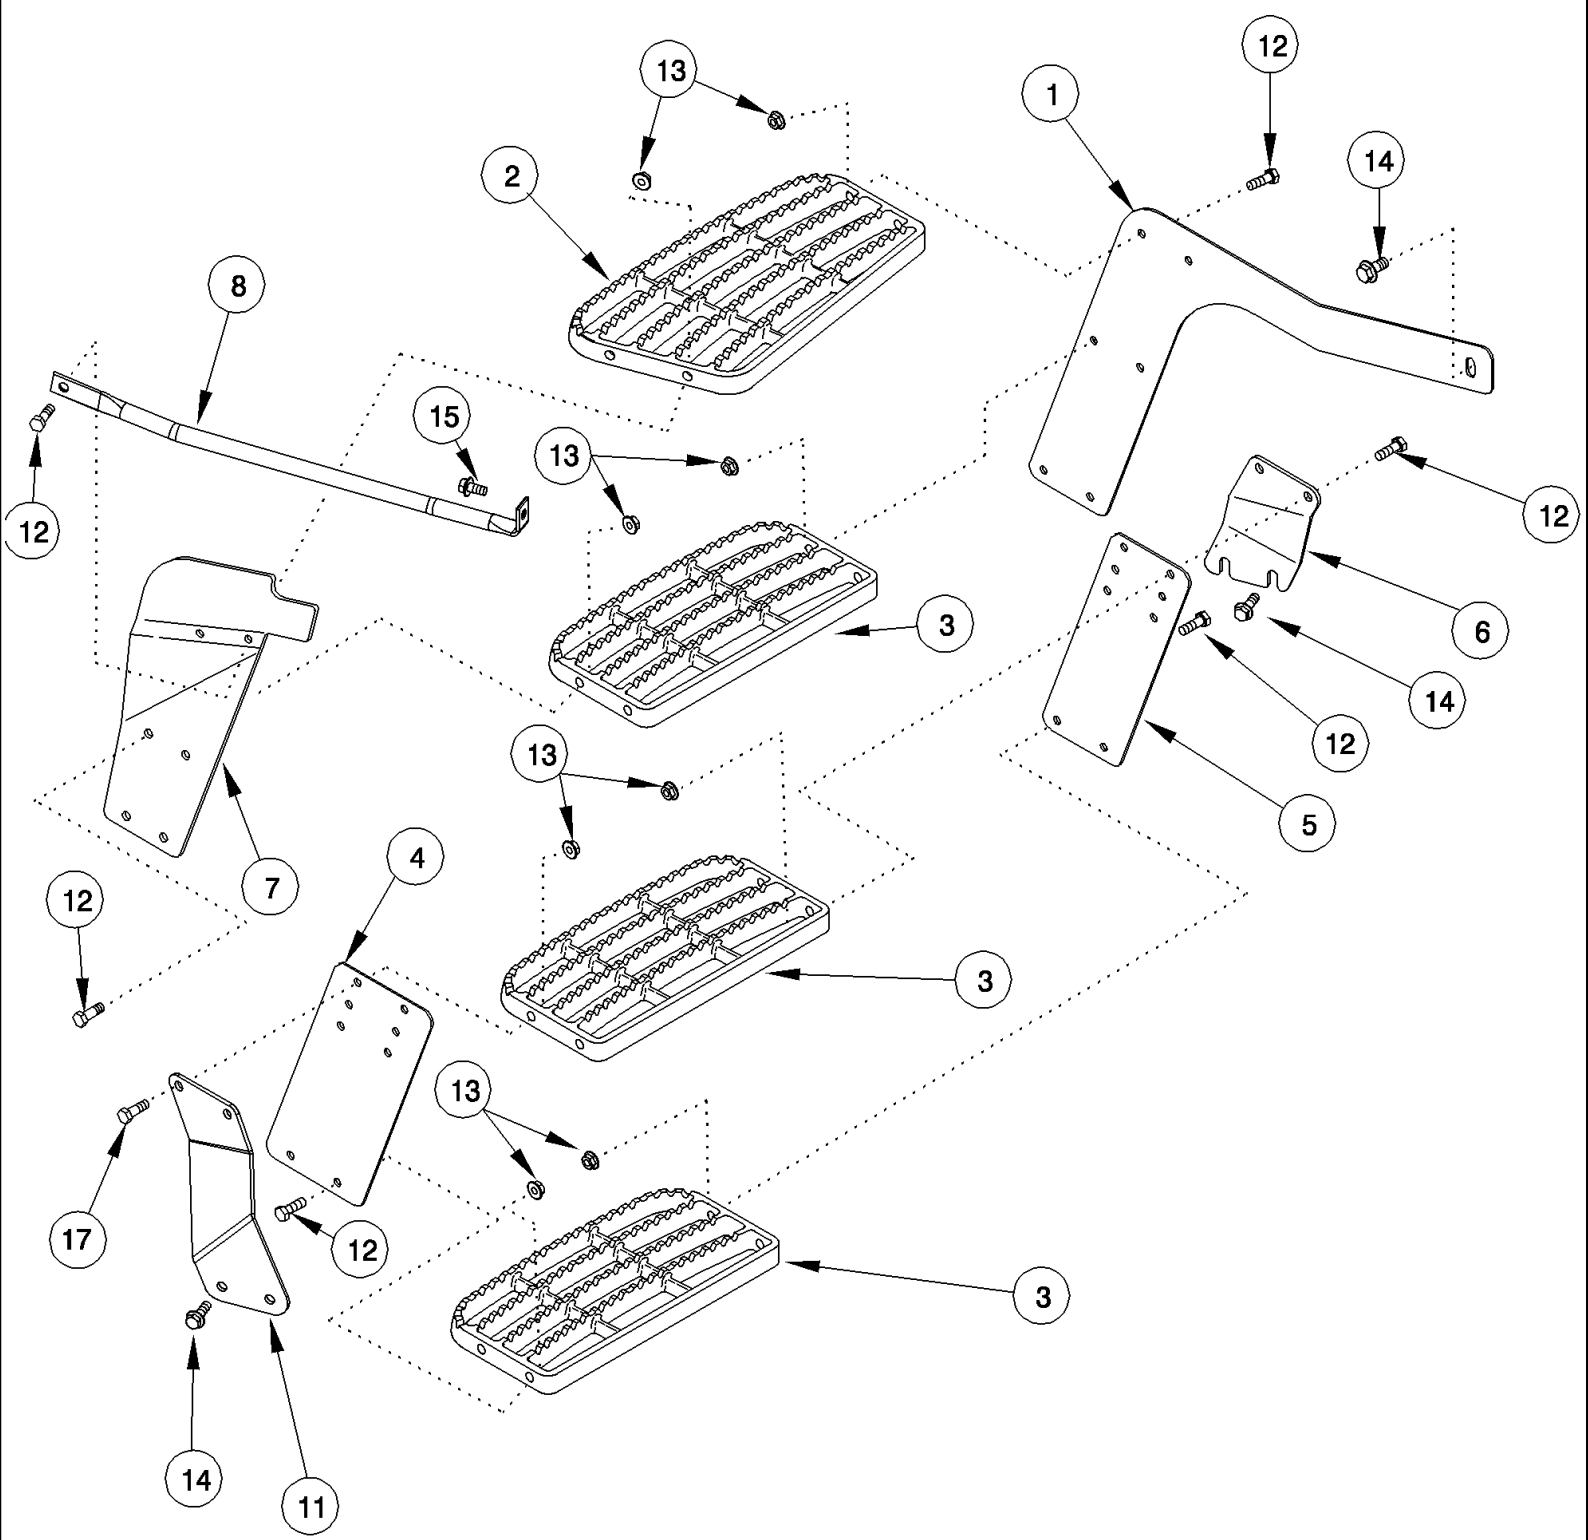

MAGNUM 310 CASE IH TRACTOR (EU) (1/06-)

09-15 CAB - STEPS

сылка	Номер детали	Кол-во	Описание
1	87312386	1	RISER, Front, Upper
2	87310397	1	STEP, Upper
3	87301185	3	STEP,
4	87312107	1	RISER, Lower
5	87429363	1	RISER, Lower
6	87447840	1	BRACKET, Front
7	87341259	1	RISER, Rear, Upper
8	87447680	1	TUBE, SUPPORT,
11	87447839	1	BRACKET, Rear
12	614-10035	16	BOLT, Hex, M10 x 35, 8.8, Full Thd,
13	825-2410	16	NUT, M10 x 1.5, Flg, Cl 8,
14	844-10030	5	BOLT, Hex Flg, M10 x 30, 8.8, Full Thd,
15	844-10030	1	BOLT, Hex Flg, M10 x 30, 8.8, Full Thd,