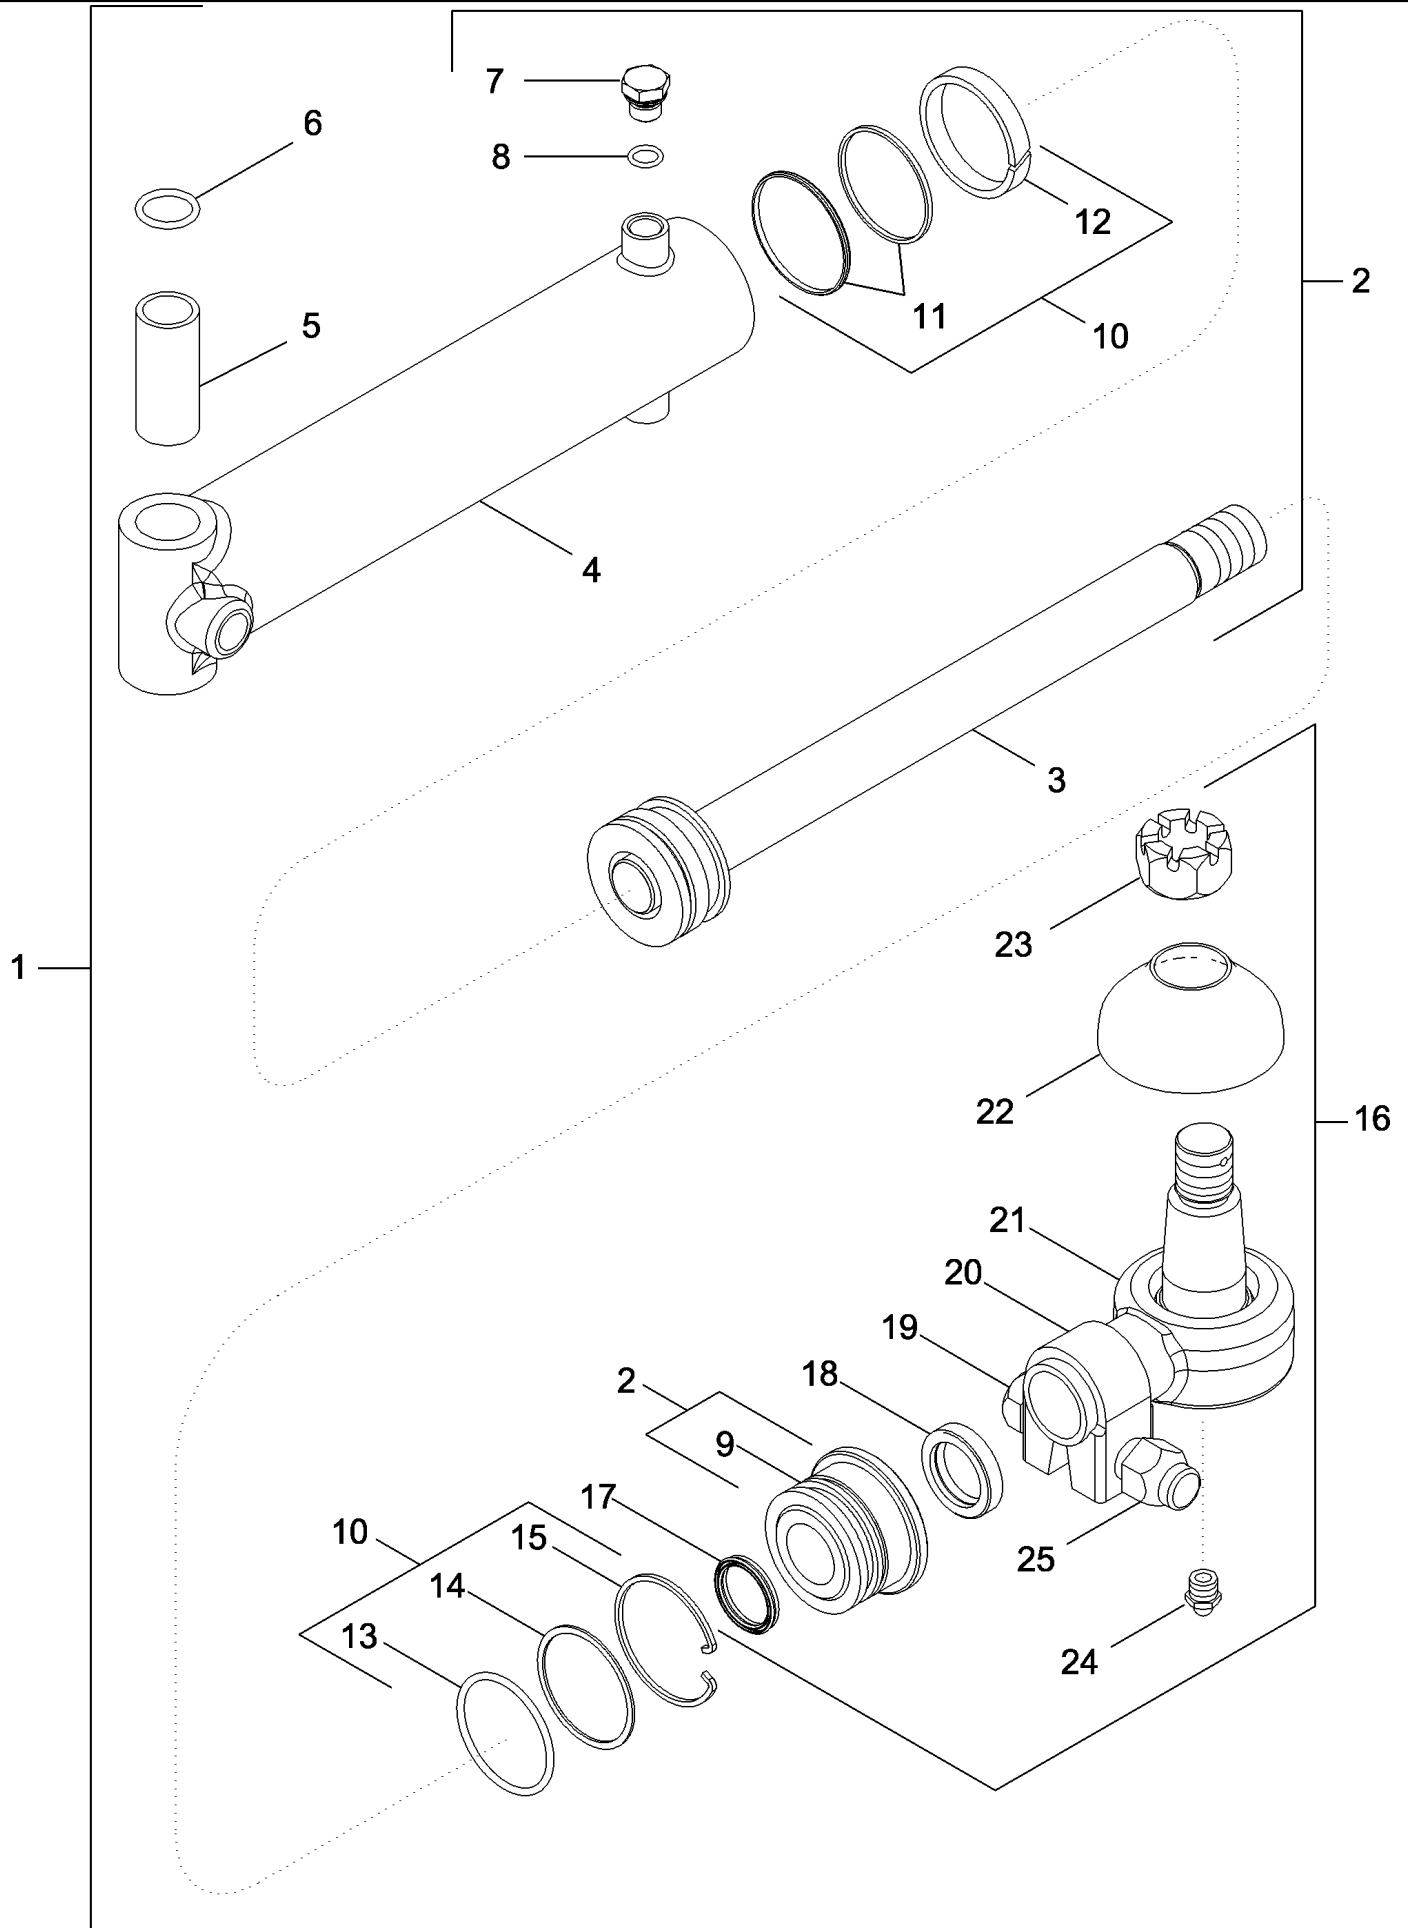

MAGNUM 310 CASE IH TRACTOR (EU) (1/06-)

05-31 STEERING CYLINDER ASSEMBLY - MFD, 10 BOLT HUB

сылка	Номер детали	Кол-во	Описание
1	87455636	1	CYLINDER ASSY., Left Hand, Inc. 2 - 25
1	87455637	1	CYLINDER ASSY., Right Hand, Inc. 2 - 25
2	87455638	1	CYLINDER ASSY., Kit, Left Hand, Inc. 3 - 8
2	87455639	1	CYLINDER ASSY., Kit, Right Hand, Inc. 3 - 8
3	87455642	1	ROD, PISTON,
4	NSS	1	NOT SERVICED SEPARATELY, Tube
5	314450A2	1	BUSHING, LARGE,
6	238-5212	2	O-RING, -212, 70 Duro, .859" ID x .139" Thk,
7	220064A1	1	PLUG, M14 x 1.5, ORB, Inc. 8
8	637-63113	1	O-RING, CI 6, 11.3MM ID x 2.2 Thk,
9	87455643	1	CAP CYLINDER END,
10	87455641	1	KIT, SEALS, Inc. 11 - 15
11	NSS	1	NOT SERVICED SEPARATELY, SEAL
12	NSS	1	NOT SERVICED SEPARATELY, RING, Wear
13	NSS	1	NOT SERVICED SEPARATELY, O-RING
14	NSS	1	NOT SERVICED SEPARATELY, RING, Backup
15	NSS	1	NOT SERVICED SEPARATELY, RING, Retaining
16	87455628	1	BALL JOINT, Inc. 17- 25
17	87455652	1	SEALRING, Small
18	87455667	1	SEALRING, Large
19	87455665	1	BOLT,
20	87455773	1	CLAMP,
21	NSS	1	NOT SERVICED SEPARATELY, BALL JOINT
22	87455664	1	BOOT,
23	87455662	1	NUT, SPECIAL,
24	87455654	1	FITTING,
25	87455666	1	NUT, SPECIAL,