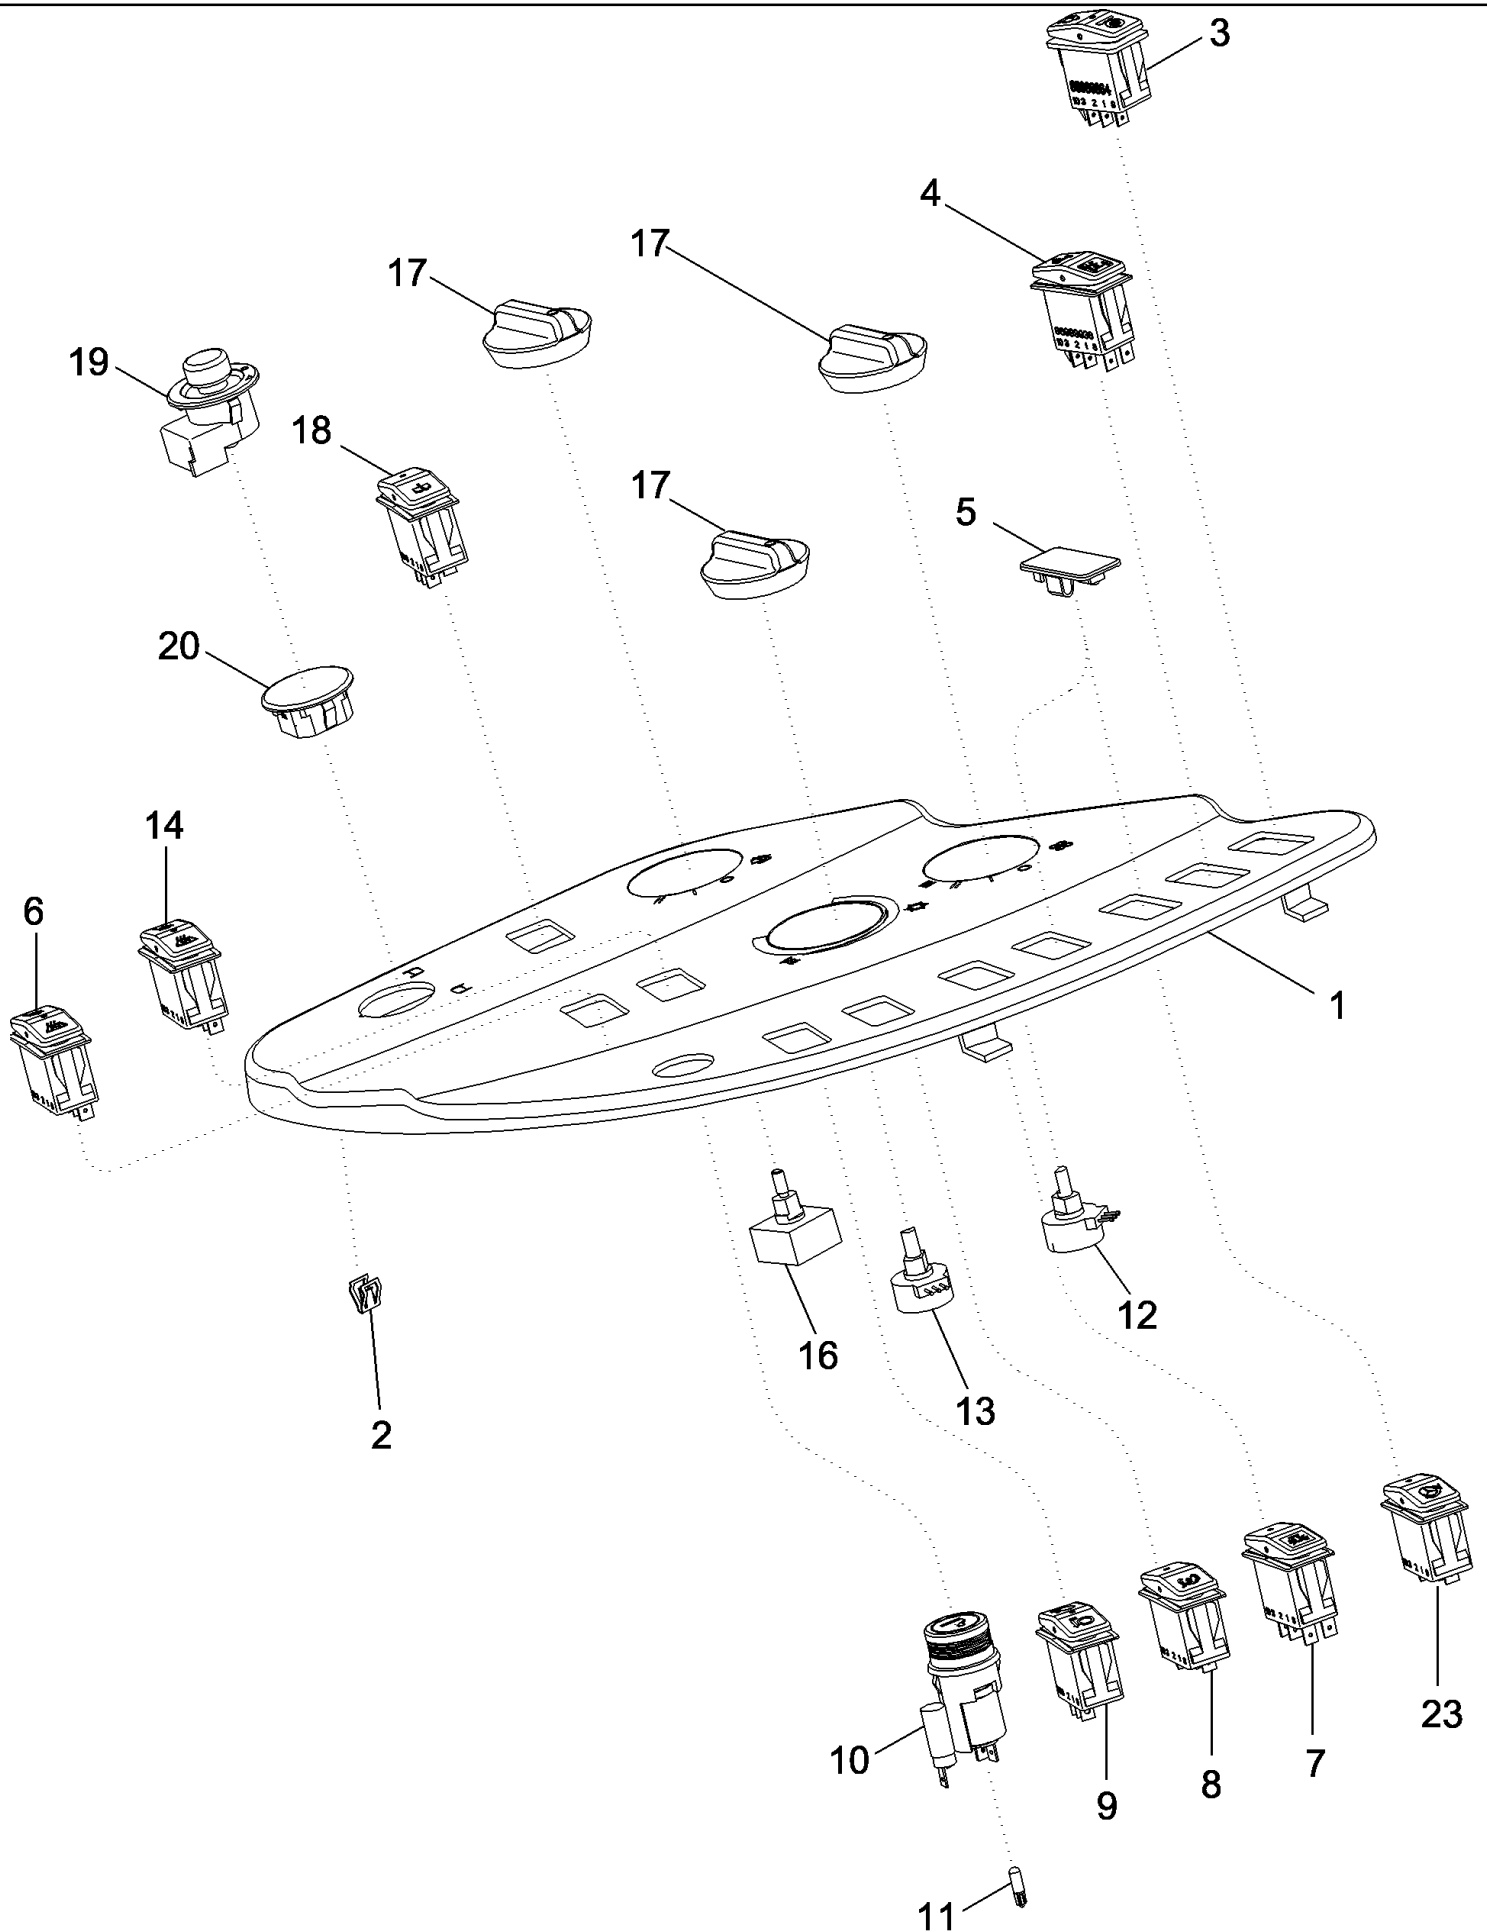

04-20 CONTROLS - RIGHT FENDER CONSOLE, WITH ATC

MAGNUM 310 CASE IH TRACTOR (EU) (1/06-)

04-20 CONTROLS - RIGHT FENDER CONSOLE, WITH ATC

сылка	Номер детали	Кол-во	Описание
1	87451319	1	PANEL,
2	278316A2	2	CLIP,
3	86989944	1	SWITCH, Ride Control, Standard
3	86989964	1	SWITCH, Ride Control, Pickup Hitch, Latch
4	87414324	1	SWITCH, Suspended Axle
5	406324A2	AR	PLUG,
6	87444610	1	SWITCH, Defog Momentary With LED
7	87414325	1	SWITCH, Beacon Light
8	86989955	1	SWITCH, Cruise Control, On/Off
9	86989953	1	SWITCH, Cruise Control, Increase/Decrease
10	432239A1	1	LIGHTER, CIGARETTE, Inc. 11
11	437324A1	1	BULB,
10	82022823	1	PLATE, Rubber Plug, Without Lighter (Not Shown)
12	326281A1	1	POTENTIOMETER, Blower Motor
13	326282A1	1	POTENTIOMETER, Cab Temperature
14	87454558	1	SWITCH, Climate Control
16	357662A1	1	SWITCH, Front Wiper
17	1331046C2	3	CAP, WASHER,
18	86989939	1	SWITCH, WINDSHIELD WIPER, Rear
19	280627A1	1	SWITCH, Mirror
20	87327317	1	PLASTIC PLUG,
23	87323840	1	SWITCH, Accuguide, BSN Z7RZ01521
23	87547992	1	SWITCH, Accuguide, ASN Z7RZ01521