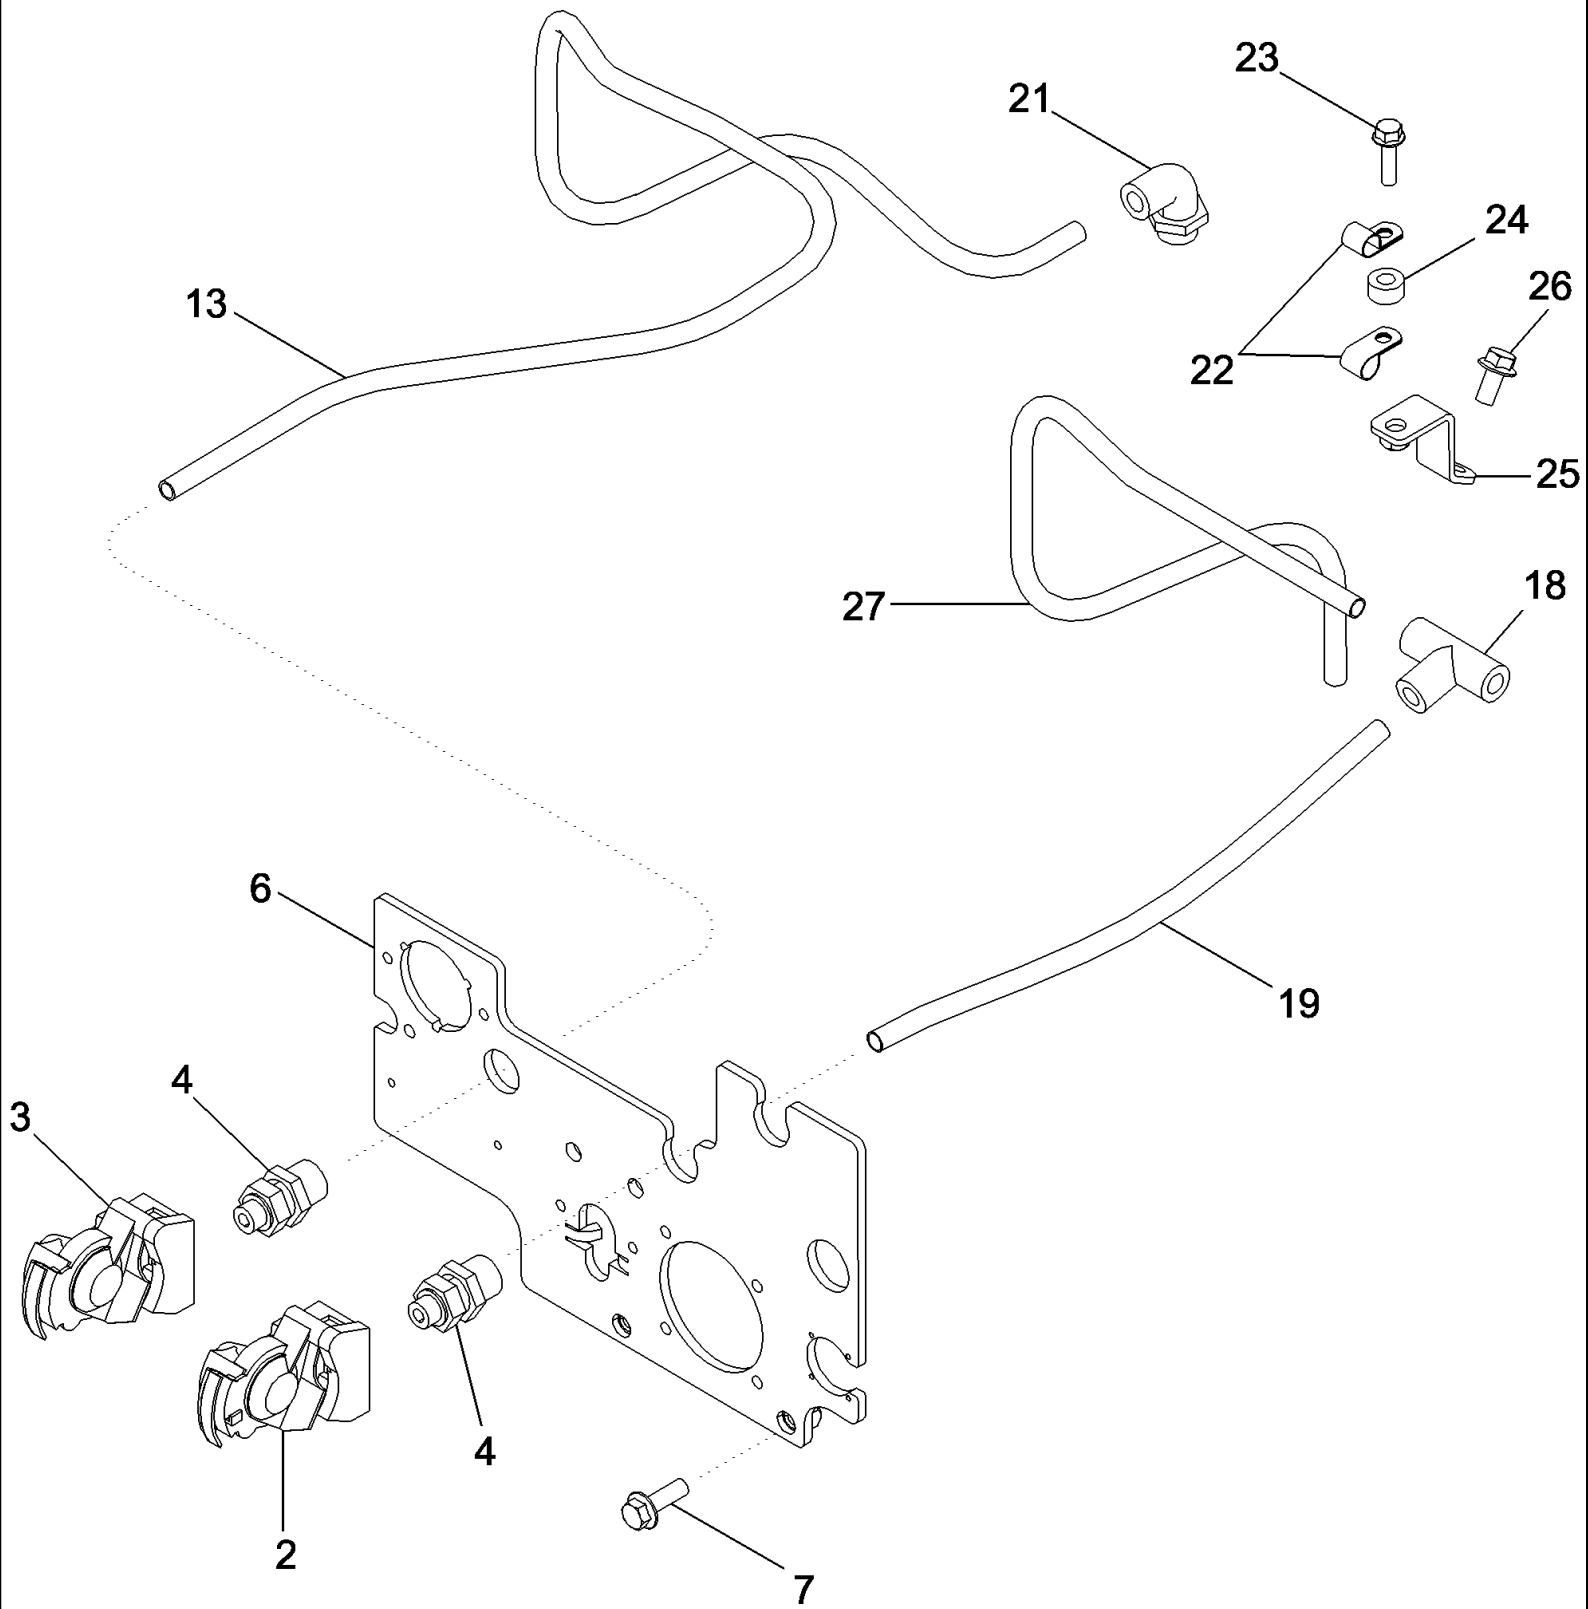

MAGNUM 310 CASE IH TRACTOR (EU) (1/06-)

07-20 TRAILER BRAKES - PNEUMATIC, COUPLERS, EXCEPT ITALY

сылка	Номер детали	Кол-во	Описание
2	4304140R91	1	BREAKER POINTS, Red
3	3401424R1	1	BREAKER POINTS, Yellow
4	442909A1	2	CONNECTOR, HYD.,
6	87615022	1	SUPPORT,
7	844-10030	2	BOLT, Hex Flg, M10 x 30, 8.8, Full Thd,
13	87693059	1	HOSE, Air Brake, Yellow
18	442925A1	1	TEE,
19	87693069	1	HOSE, Air Brake, Red
21	442929A1	1	ELBOW,
22	515-22127	2	CLAMP, 1/2", Insul, 5/16" Bolt,
23	844-8030	1	BOLT, Hex Flg, M8 x 30, 8.8, Full Thd,
24	176492A1	1	SPACER,
25	443761A1	1	BRACKET,
26	844-10020	1	BOLT, Hex Flg, M10 x 20, 8.8,
27	87456290	1	HOSE,