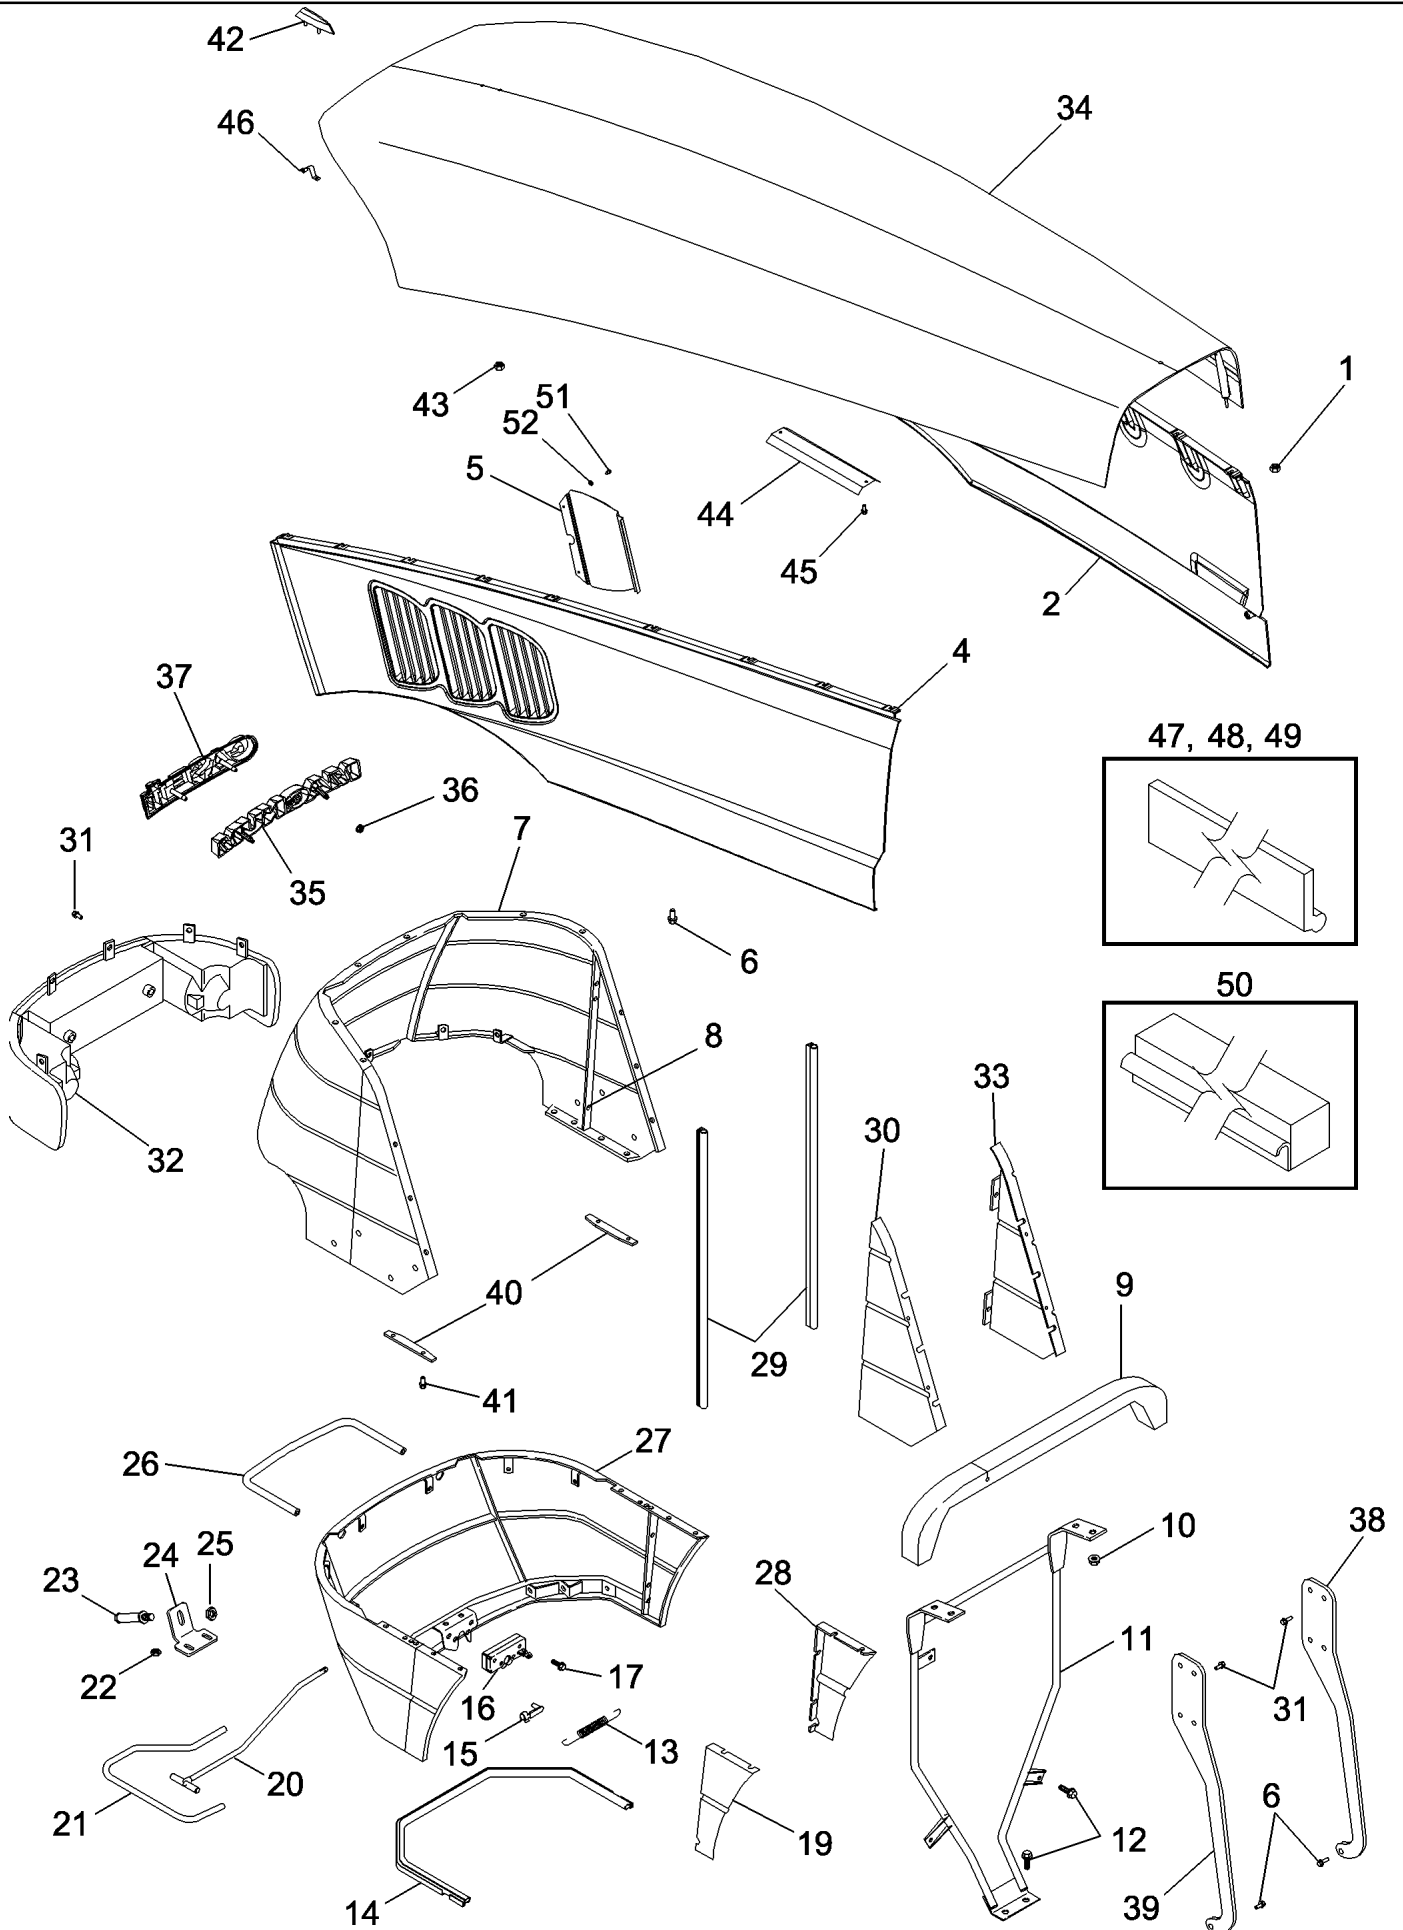

09-08 HOOD - TILTING

MAGNUM 310 CASE IH TRACTOR (EU) (1/06-)

09-08 HOOD - TILTING

сылка	Номер детали	Кол-во	Описание
1	825-2406	18	NUT, M6 x 1, Flg, CI 8,
2	87531726	1	PANEL, Hood Right Hand Side, Inc. 3 ,51 ,52
3	87325986	1	GUARD, Right Hand, (Not Shown)
4	87531725	1	PANEL, Hood Left Hand Side, Inc. 5 ,51 ,52
5	87325983	1	GUARD, Left Hand
6	844-6012	10	BOLT, Hex Flg, M6 x 12, 8.8,
7	87369348	1	GRILLE, Upper Right, BSN Z6RZ04001
7	87565202	1	GRILLE, Upper Right, ASN Z6RZ04001
8	369929A1	12	FASTENER,
9	87325973	1	SEAL, Hood
10	825-2408	4	NUT, M8 x 1.25, Flg, CI 8,
11	87685353	1	SUPPORT,
12	555-1	6	BOLT, Hex Flg, M8 x 16, 8.8,
13	87455797	1	SPRING, TENSION, Latch
14	87374635	1	SEAL, Lower Grille
15	86987940	1	CLIP,
16	87454541	1	LATCH, Hood Release
17	844-6020	4	BOLT, Hex Flg, M6 x 20, 8.8,
19	87369357	1	Lower Left
20	87595777	1	ROD, Latch
21	87617635	1	HANDLE, Hood Lift
22	825-2410	6	NUT, M10 x 1.5, Flg, CI 8,
23	301081A1	1	SCREW, Striker
24	87312069	1	PLATE, STRIKER,
25	825-2412	1	NUT, M12 x 1.75, Flg, CI 8,
26	87617634	1	HANDLE, Hood
27	87617632	1	GRILLE, Lower
28	87369358	1	Lower Right
29	87340054	2	SEAL, Side
30	87369354	1	PANEL, Upper Left
31	844-6016	24	BOLT, Hex Flg, M6 x 16, 8.8,
32	REF	1	INSTRUCTION, HEADLAMPS, See Figure 04-28
33	87369355	1	PANEL, Upper
34	87327547	1	PANEL, Hood Upper, Inc. 42 - 45
35	87456423	1	EMBLEM, Magnum, BSN Z6RZ04001
36	131-431	2	NUT, LOCK, Self, Threading, 1/4",
37	87716230	1	EMBLEM, CASE-IH, ASN Z6RZ04001
38	87385055	1	BRACKET, Support, Right Hand
39	87385054	1	BRACKET, Support, Left Hand
40	87367909	2	WEAR STRIP,
41	844-6025	10	BOLT, Hex Flg, M6 x 25, 8.8,
42	87353799	1	GUIDE, Hood Sight
43	131-431	2	NUT, LOCK, Self, Threading, 1/4",
44	87327364	1	GUIDE, Spring
45	779-14613	2	SCREW, SELF TAP, Hex Hd, M6.3 x 13,