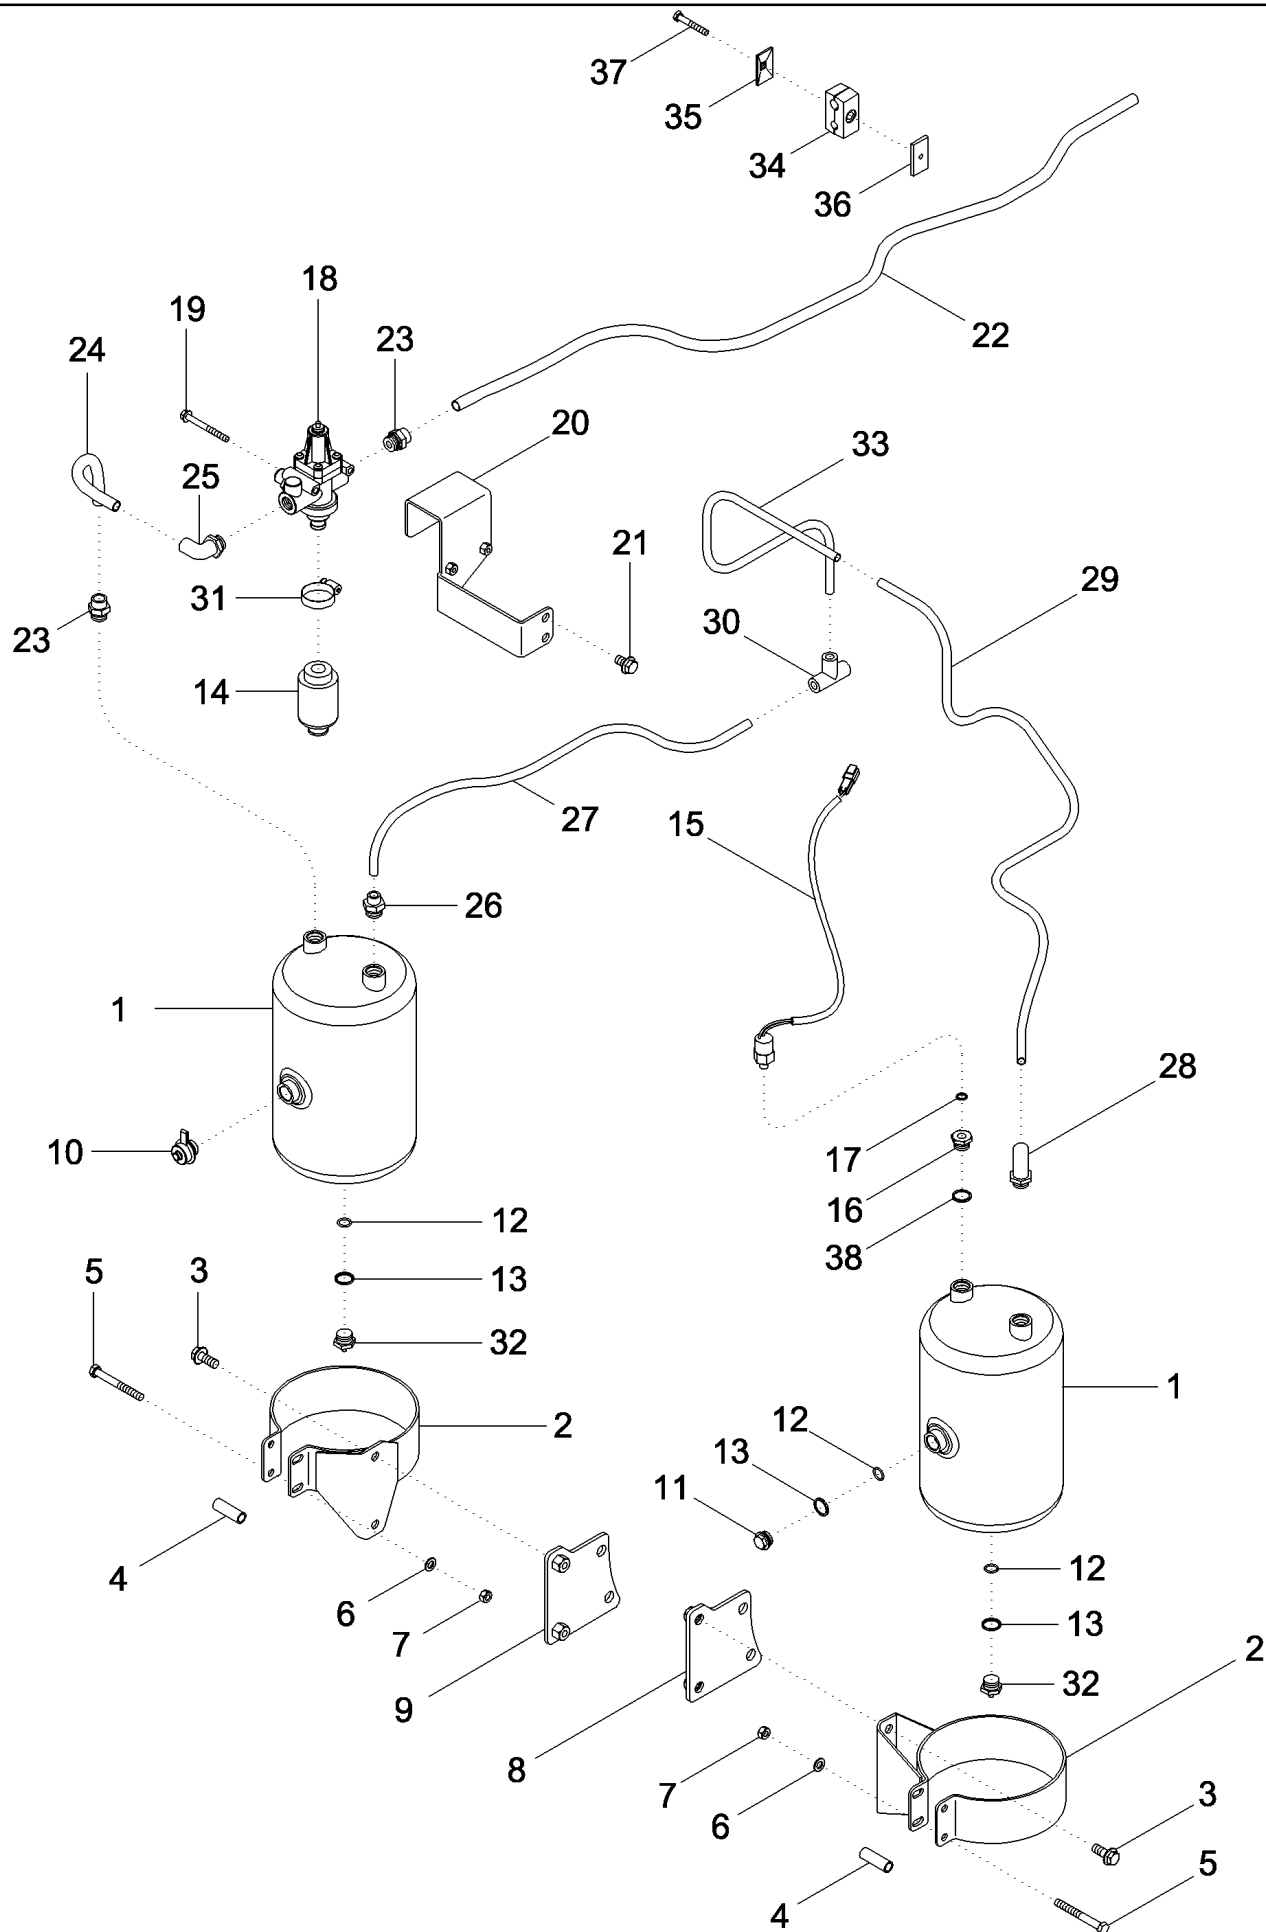

MAGNUM 310 CASE IH TRACTOR (EU) (1/06-)

07-17 TRAILER BRAKES - PNEUMATIC, RESERVOIR, EXCEPT ITALY

сылка	Номер детали	Кол-во	Описание
1	1530988C1	2	TANK, AIR,
2	86985993	2	BRACKET,
3	844-12030	4	BOLT, Hex Flg, M12 x 30, 8.8,
4	87592916	4	SPACER, Air Tank Mount
5	814-10075	4	BOLT, Hex, M10 x 75, 8.8,
6	895-11010	4	WASHER, M10 x 20 x 2,
7	829-1410	4	NUT, M10, CI 10,
8	86985963	1	BRACKET, Right Hand
9	86985965	1	BRACKET, Left Hand
10	443287A1	1	VALVE,
11	716954R1	1	PLUG, Hex, M22 x 1.5,
12	3076154R1	3	O-RING,
13	3076153R1	3	RING, THRUST,
14	82001979	1	VALVE, Silencer
15	87391194	1	SWITCH,
16	87680624	1	REDUCER,
17	713845R1	1	WASHER, SEALING, M12 x 15.5 x 1.5,
18	82001015	1	VALVE, CONTROL, Unloader
19	844-8080	2	BOLT, Hex Flg, M8 x 80, 8.8,
20	87342627	1	BRACKET,
21	844-12020	2	BOLT, Hex Flg, M12 x 20, 8.8, Full Thd,
22	86991154	1	HOSE, Unloader Valve Supply
23	86984484	2	CONNECTION,
24	86985957	1	HOSE,
25	442930A1	1	ELBOW,
26	442924A1	1	CONNECTOR, HYD.,
27	86985952	1	HOSE,
28	442929A1	1	ELBOW,
29	86985955	1	HOSE,
30	442925A1	1	TEE,
31	214-1536	1	CLAMP, HOSE, #36, 1.81/2.75 Type F Worm, W/liner,
32	897123H2	2	VALVE,
33	86985951	1	HOSE,
34	109619A1	2	CLAMP,
35	384870A1	2	PLATE,
36	384871A1	2	PLATE,
37	814-8055	2	BOLT, Hex, M8 x 55, 8.8,
38	238-5117	1	O-RING, -117, 70 Duro, .799" ID x .103" Thk,