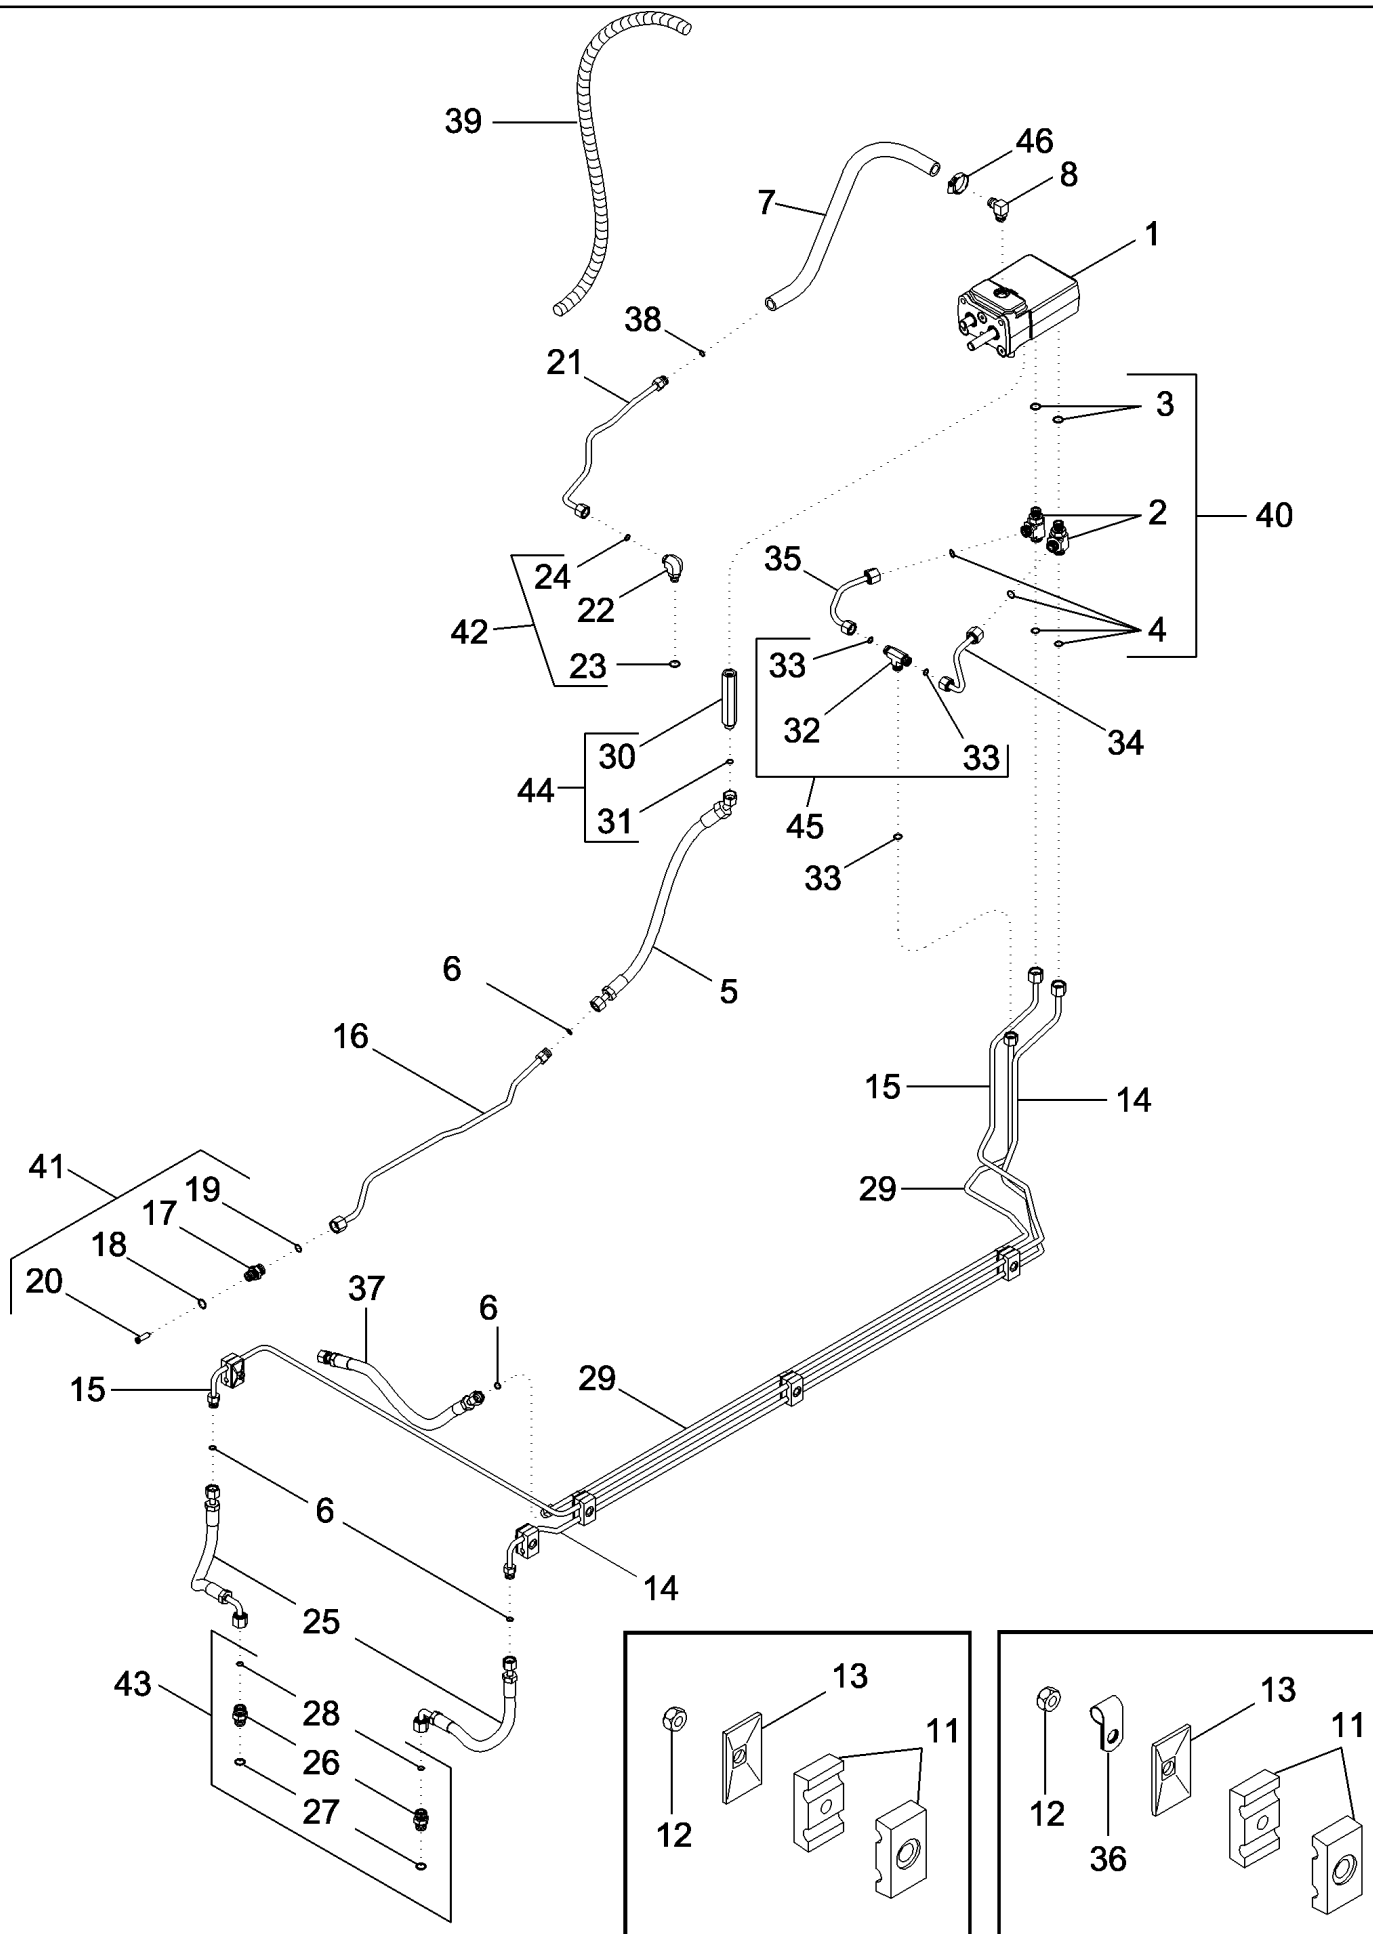

07-03 BRAKES - HYDRAULIC SYSTEM, WITH HYDRAULIC TRAILER BRAKES

MAGNUM 310 CASE IH TRACTOR (EU) (1/06-)

07-03 BRAKES - HYDRAULIC SYSTEM, WITH HYDRAULIC TRAILER BRAKES

сылка	Номер детали	Кол-во	Описание
1	87731065	1	VALVE, Brake, See Figure 07-05
2	NSS	1	NOT SERVICED SEPARATELY, TEE
3	14437985	1	O-RING, 15.3MM ID x 2.4 Thk,
4	70923841	2	O-RING, 1/2 ID x 1/16
5	87549263	1	HOSE, Supply
6	238-6012	3	O-RING, -012, 90 Duro, .364" ID x .070" Thk,
7	87577426	1	HOSE,
8	87454069	1	ELBOW, 13/16 fc sl x 18 Or
9	87443446	1	CONDUIT,
11	1546024C1	5	CLAMP,
12	829-1408	5	NUT, M8, CI 10,
13	384870A1	5	PLATE,
14	87348665	1	TUBE ASSY., Right Hand Brake
15	87363337	1	TUBE ASSY., Left Hand Brake
16	433588A1	1	TUBE ASSY., Supply
17	NSS	1	NOT SERVICED SEPARATELY, FITTING
18	637-63153	1	O-RING, CI 6, 15.3MM ID x 2.2 Thk,
19	238-6014	1	O-RING, -014, 90 Duro, .489" ID x .070" Thk,
20	326965A1	1	SCREEN,
21	87440347	1	TUBE, Return
22	NSS	1	NOT SERVICED SEPARATELY, ELBOW
23	9992298	1	O-RING, -014, 90 Duro, .489" ID x .070" Thk,
24	86598101	1	O-RING, CI 6, 15.3MM ID x 2.2 Thk,
25	87582257	2	HOSE, Brake Pressure, Right Hand and Left Hand, 45 Degree End
26	NSS	1	NOT SERVICED SEPARATELY, CONNECTOR
27	14437985	1	O-RING, 15.3MM ID x 2.4 Thk,
28	70923841	1	O-RING, 1/2 ID x 1/16
29	87363345	1	TUBE ASSY.,
30	NSS	1	NOT SERVICED SEPARATELY, CONNECTOR
31	238-6012	1	O-RING, -012, 90 Duro, .364" ID x .070" Thk,
32	NSS	1	NOT SERVICED SEPARATELY, VALVE
33	238-6012	3	O-RING, -012, 90 Duro, .364" ID x .070" Thk,
34	87348656	1	TUBE ASSY., Right Hand
35	87348655	1	TUBE ASSY., Left Hand
36	515-2295	3	CLAMP, 3/8", Insul, 5/16" Bolt, 3/8 ID
37	86985589	1	HOSE ASSY.,
38	238-6012	1	O-RING, -012, 90 Duro, .364" ID x .070" Thk,
39	384834A1	1	LINE, Conduit, With Fuel Separator Filter
40	700-412	2	TEE, 13/16"-16 ORFS x M18 x 1.5 ORB Run, Inc. 2 - 4
41	316443A2	1	FITTING, 13/16 fc sl x 18 Or, Inc. 17 - 20
42	86579691	1	ELBOW, 90e, 13/16"-18 ORFS x M18 x 1.5 ORB, Inc. 22 - 24
43	700-102	2	CONNECTOR, HYD., 13/16"-16 ORFS x M18 x 1.5 ORB, Inc. 26 - 28
44	87731875	1	Inc. 30, 31
45	86991302	1	VALVE, HYDRAULIC, Inc. 33
46	214-1408	1	CLAMP, HOSE, #08, 0.50/0.91 Type F Worm,