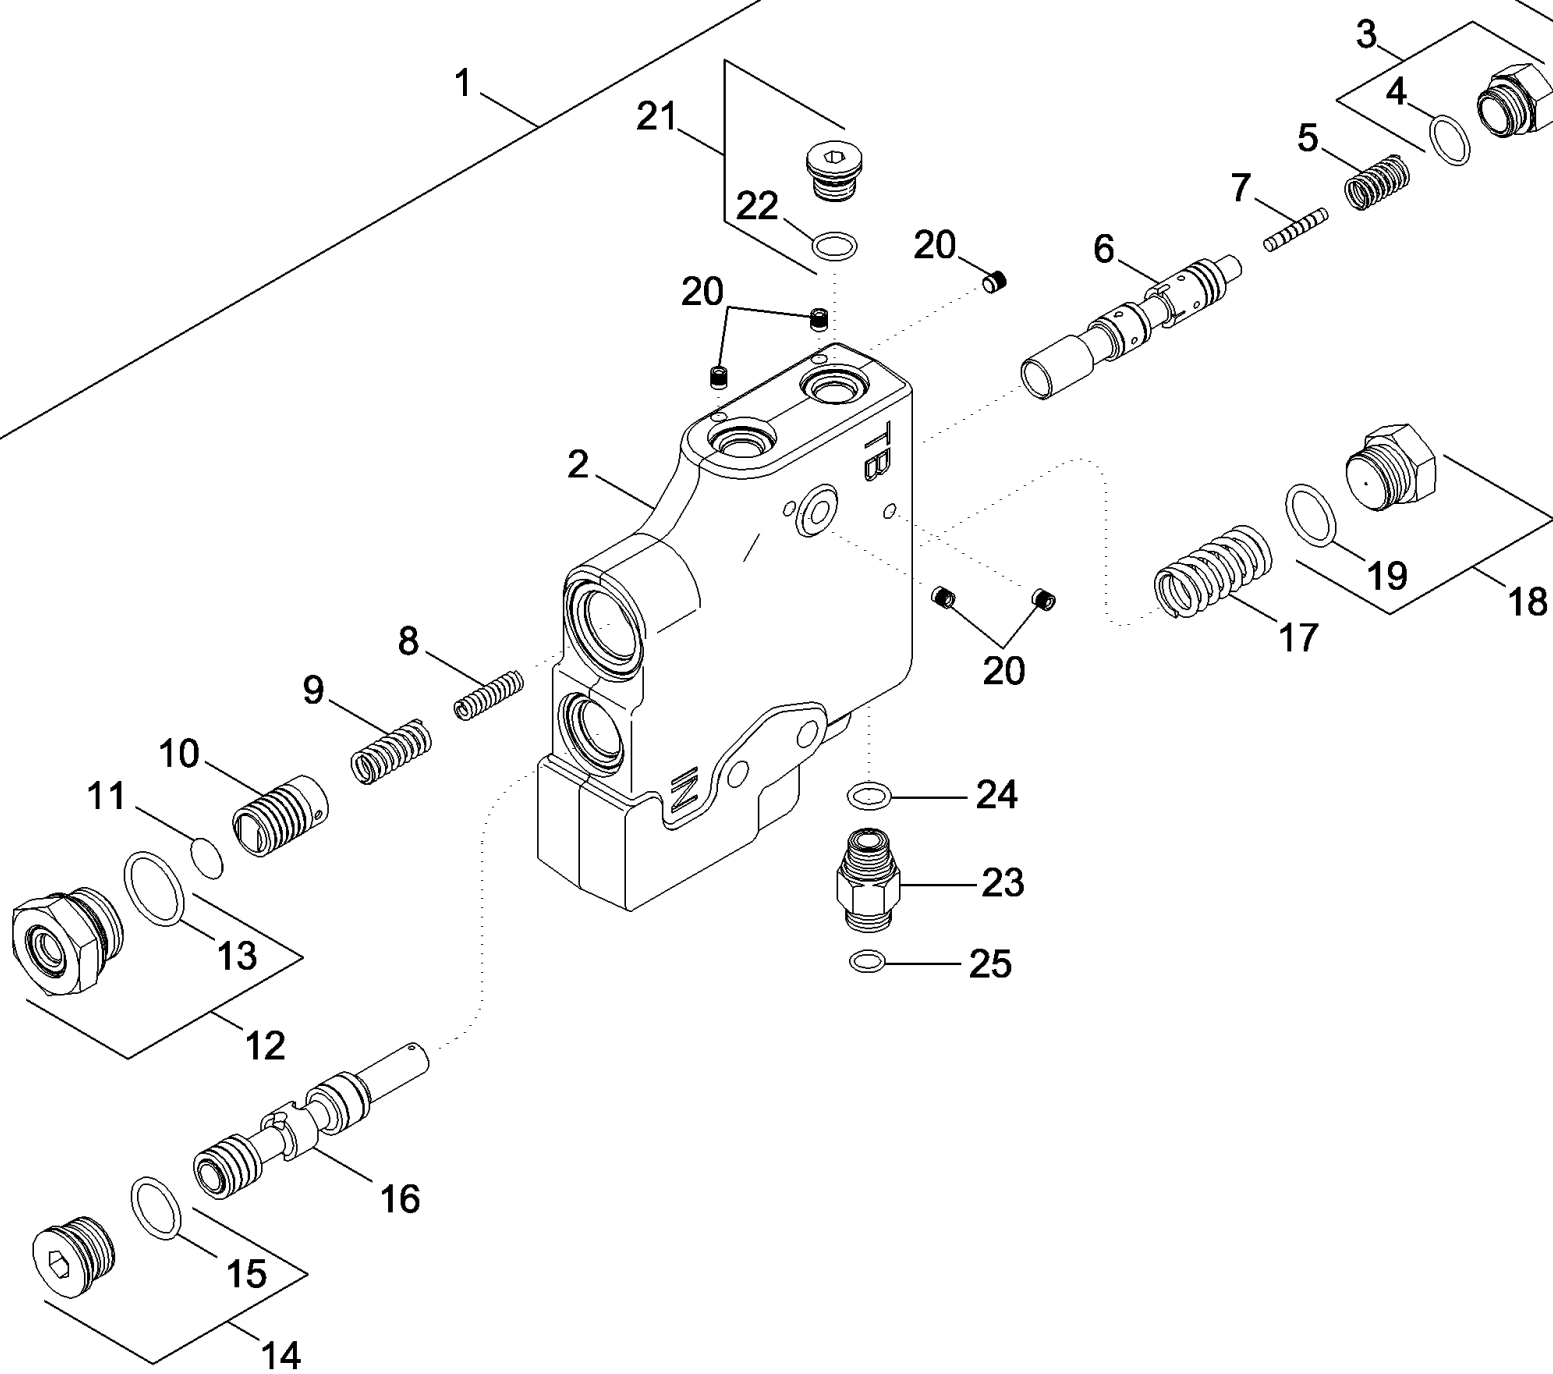

MAGNUM 310 CASE IH TRACTOR (EU) (1/06-)

07-15 VALVE - HYDRAULIC TRAILER BRAKE

сылка	Номер детали	Кол-во	Описание
1	87324560	1	VALVE, Trailer Brake (Shown), BSN Z7RZ01521
1	87624376	1	VALVE, Trailer brake, ASN Z7RZ01521
2	NSS	1	NOT SERVICED SEPARATELY, BODY
3	87324557	1	PLUG, STOP, Inc. 4
4	637-63193	1	O-RING, CI 6, 19.3MM ID x 2.2 Thk,
5	87444752	1	BRAKE SPRING,
6	87324553	1	SPOOL,
7	86988723	1	SPOOL, Inner
8	87444751	1	BRAKE SPRING, Inner
9	87444750	1	BRAKE SPRING, Outer
10	87312086	1	PISTON, Priority
11	87311459	AR	SHIM, .12 mm (.005")
12	87454597	1	PLUG,
13	637-64296	1	O-RING, CI 6, 29.6MM ID x 2.9 Thk,
14	221580A1	1	PLUG, Hex Soc, M27 x 2, ORB, Inc. 15
15	637-64236	1	O-RING, CI 6, 23.6MM ID x 2.9 Thk,
16	87324556	1	SPOOL, Priority (Shown), BSN Z7RZ01521
16	87627346	1	SPOOL, Priority, ASN Z7RZ01521
17	408447A1	1	SPRING, COMPRESSION,
18	87432142	1	FITTING, PIPE, Orifice, Inc. 19 (Shown), BSN Z7RZ01521
18	218-5212	1	PLUG, Hex Soc, 1 1/16"-12 ORB, Inc. 19, ASN Z7RZ01521
19	237-6012	1	O-RING, 12-1, 90 Duro, .924 ID x .118" Thk,
20	243756A1	5	PLUG, 7 mm
21	221578A1	1	PLUG, Hex Soc, M18 x 1.5, ORB, Inc. 22
22	637-63153	1	O-RING, CI 6, 15.3MM ID x 2.2 Thk,
23	223971A1	1	VALVE, CHECK, , ASN Z7RZ01521
24	637-63113	1	O-RING, CI 6, 11.3MM ID x 2.2 Thk, , ASN Z7RZ01521
25	238-6012	1	O-RING, -012, 90 Duro, .364" ID x .070" Thk, , ASN Z7RZ01521