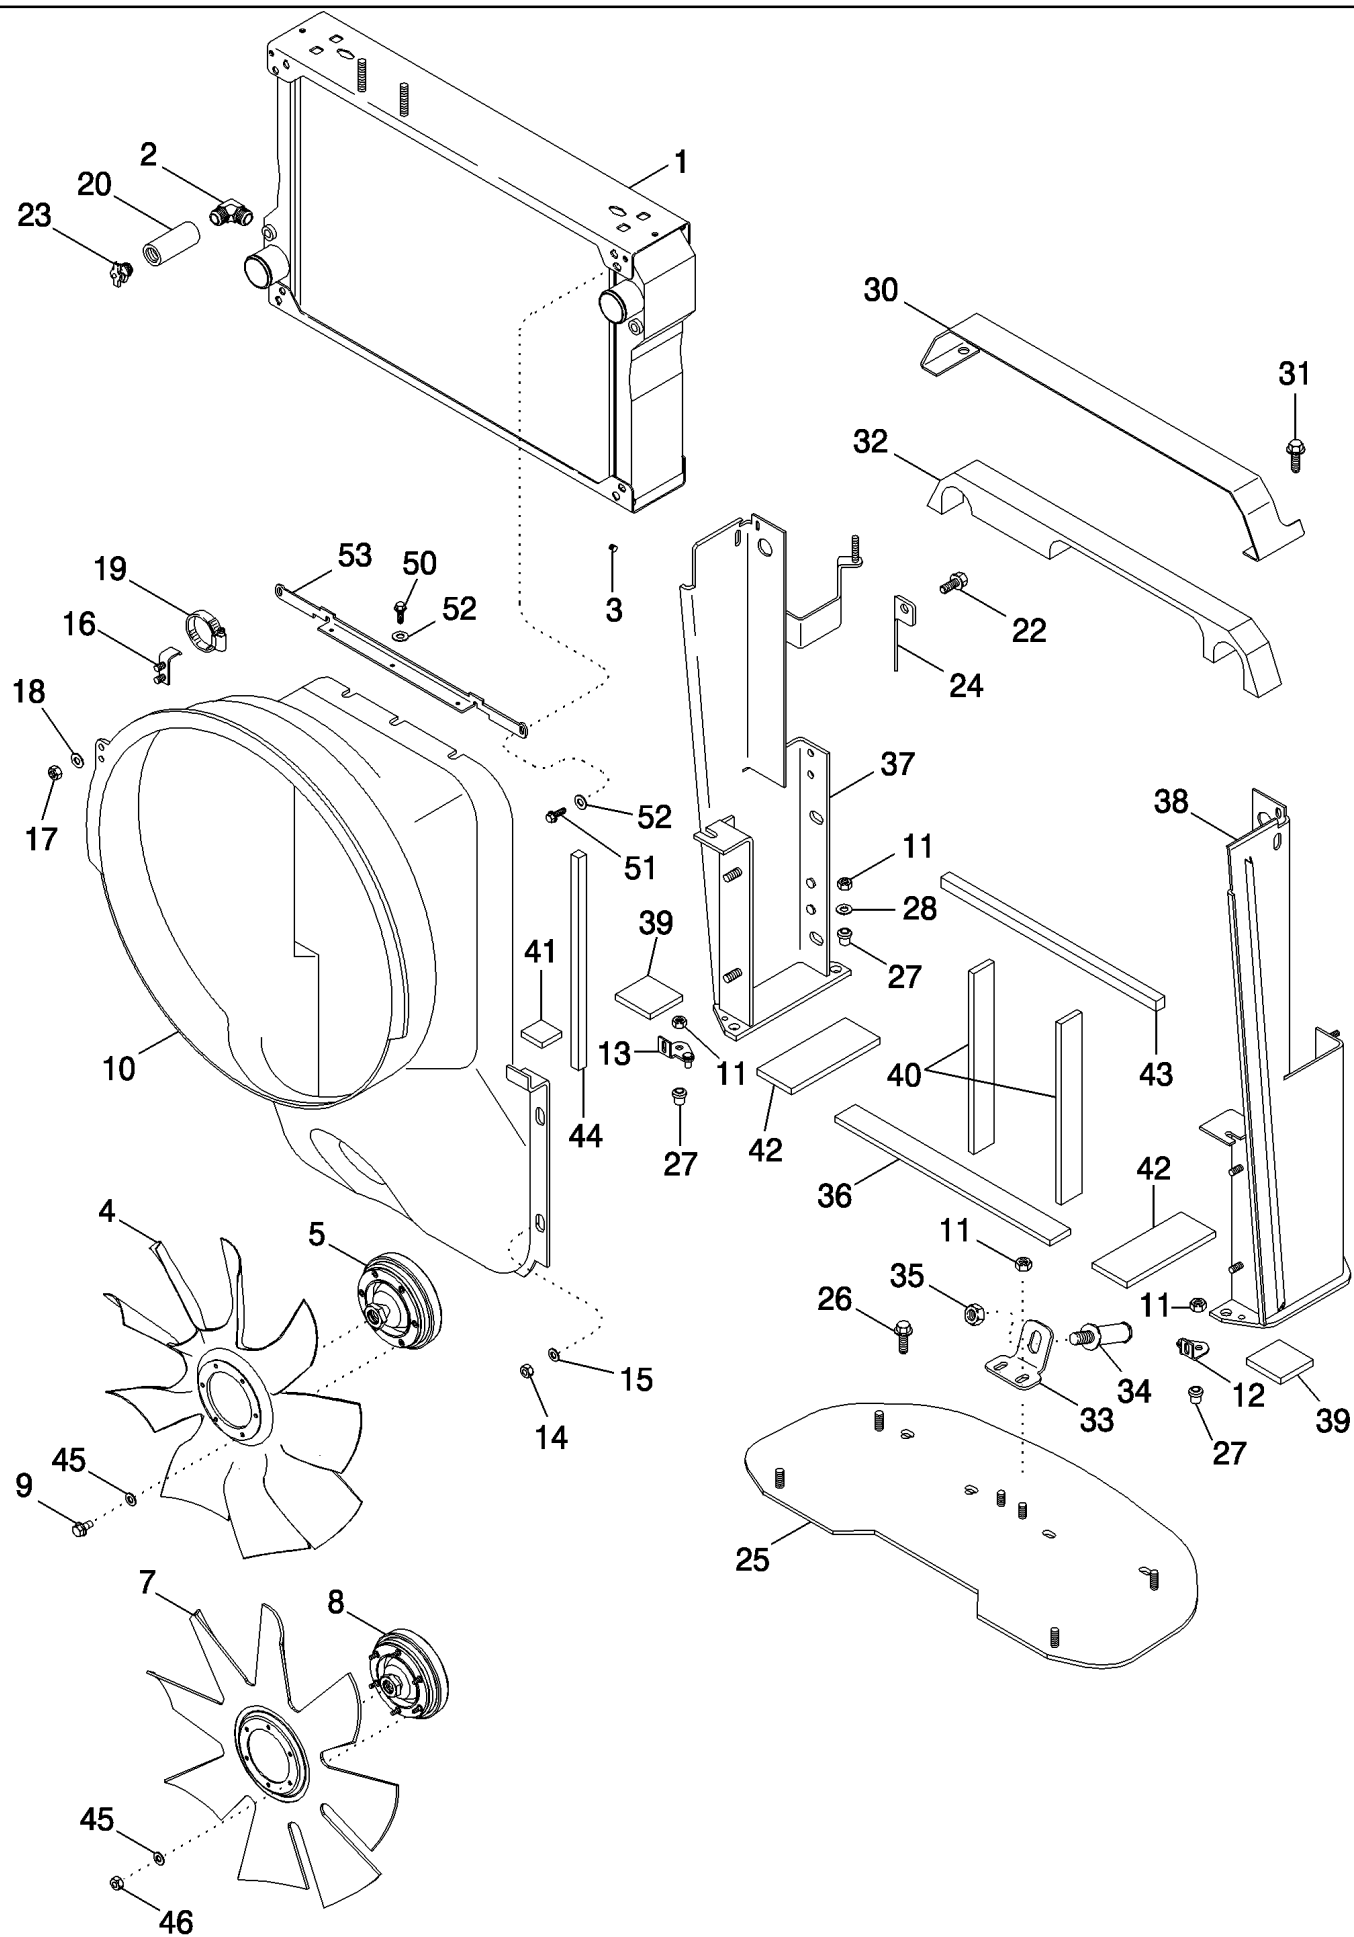

02-01 RADIATOR AND FAN SHROUD

MAGNUM 310 CASE IH TRACTOR (EU) (1/06-)

02-01 RADIATOR AND FAN SHROUD

сылка	Номер детали	Кол-во	Описание
1	REF	1	INSTRUCTION, Radiator Assy, Magnum 225 and Magnum 250, See Figure 02-02
1	REF	1	INSTRUCTION, Radiator Assy, Magnum 280 and Magnum 310, See Figure 02-03
2	217-1225	1	ELBOW, 90°, 1/4"-18 Male, Elbow, 1/4 PT
3	86568834	1	PLUG, Hex Hd, 1/4"-18 NPTF,
4	87445032	1	FAN, 8 Blade, 127 mm ID, Standard Performance
5	87446414	1	DRIVE ASSY., Viscous, Standard Performance
7	87446914	1	FAN, 8 Blade, 177 mm ID, With Suspended Axle
8	87318959	1	DRIVE ASSY., Viscous, With Suspended Axle
9	555-1	6	BOLT, Hex Flg, M8 x 16, 8.8,
10	87357057	1	SHROUD, Fan
11	825-2410	6	NUT, M10 x 1.5, Flg, Cl 8,
12	87443609	1	BRACKET, Right Hand
13	87443611	1	BRACKET, Left Hand
14	895-25008	4	WASHER, M8 x 20 x 1.6,
15	825-2408	4	NUT, M8 x 1.25, Flg, Cl 8,
16	87438422	1	BRACKET, Shroud To Tube, Standard Performance
17	829-1406	2	NUT, M6, Cl 10,
18	895-11006	2	WASHER, M6,
19	214-3248	1	CLAMP, HOSE, 2.25/3.125 HD Worm, W/liner,
20	87350039	1	TUBE,
22	555-1	1	BOLT, Hex Flg, M8 x 16, 8.8,
23	217-103	1	COCK, DRAIN, 1/4 PT, BSN Z6RZ04908
23	217-92	1	COCK, DRAIN, 1/4 PT, ASN Z6RZ04908
24	87313142	1	BRACKET, Oil Cooler Hinge
25	87367856	1	SUPPORT, Cooling System
26	844-12025	4	BOLT, Hex Flg, M12 x 25, 8.8,
27	434177A1	4	MOUNT, RUBBER,
28	495-81148	2	WASHER, 7/16" x 1 1/4" x .134",
29	844-8025	4	BOLT, Hex Flg, M8 x 25, 8.8,
30	87340498	1	BRACKET,
31	844-8025	5	BOLT, Hex Flg, M8 x 25, 8.8,
32	87456357	1	SEAL, Air Duct
33	87312069	1	PLATE, STRIKER, Hood Latch
34	301081A1	1	SCREW, Hood Latch
35	825-2412	1	NUT, M12 x 1.75, Flg, Cl 8,
36	87356125	1	SEAL, Bottom Plate
37	87621948	1	SUPPORT, Left Hand
38	87621960	1	SUPPORT, Right Hand
39	87456329	2	SEAL, Side Posts
40	87356358	2	SEAL, Charge Air Cooler Side
41	87438831	2	SEAL, Shroud
42	87356126	2	SEAL, Side Posts
43	87356124	1	SEAL, Radiator, Charge Air Cooler
44	87356123	2	SEAL, Radiator To Shroud
44	87390684	2	SEAL, Radiator To Shroud