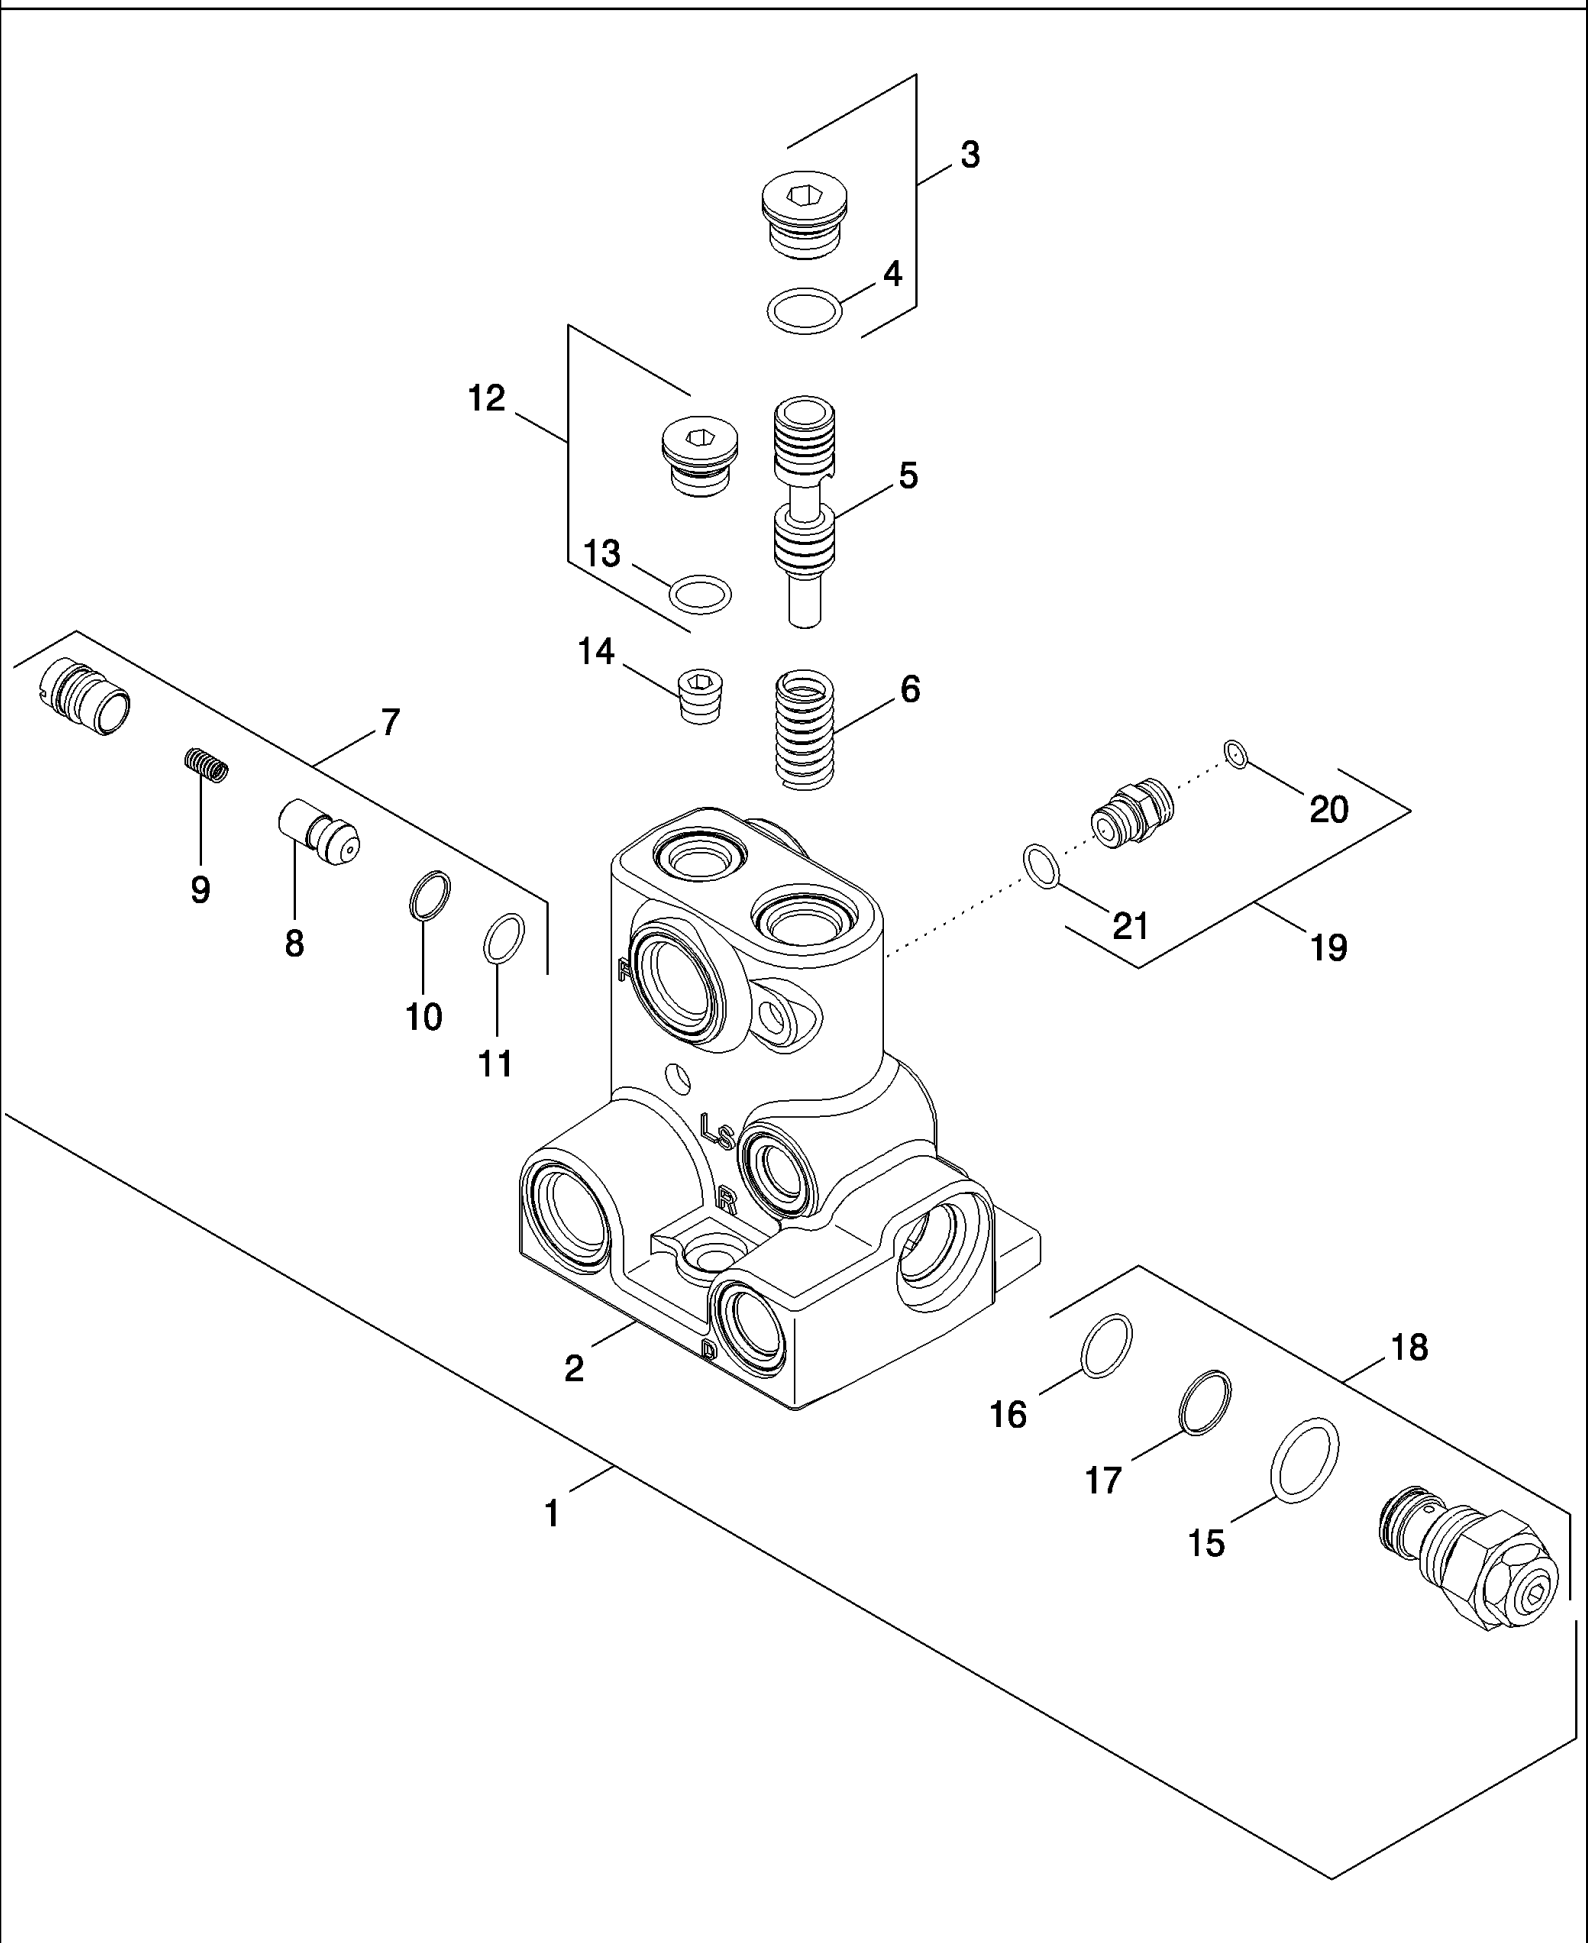

MAGNUM 310 CASE IH TRACTOR (EU) (1/06-)

08-34 POWER BEYOND VALVE ASSEMBLY

сылка	Номер детали	Кол-во	Описание
1	87338964	1	VALVE, HYDRAULIC, Power Beyond, Inc. 1 - 21
2	NSS	1	NOT SERVICED SEPARATELY, BODY
3	221579A1	1	PLUG, Hex Soc, M22 x 1.5, ORB, Inc. 4
4	637-63193	1	O-RING, CI 6, 19.3MM ID x 2.2 Thk,
5	86990388	1	SPOOL,
6	87441634	1	SPRING,
7	1542563C1	1	VALVE, CHECK, Inc. 8 - 11
8	1543329C1	1	POPPET, VALVE,
9	NSS	1	NOT SERVICED SEPARATELY, SPRING
10	238-6015	1	O-RING, -015, 90 Duro, .551" ID x .070" Thk,
11	G108723	1	RING, Back Up
12	221578A1	1	PLUG, Hex Soc, M18 x 1.5, ORB, Inc. 13
13	637-63153	1	O-RING, CI 6, 15.3MM ID x 2.2 Thk,
14	217-432	1	PLUG, Hex Soc, 1/4"-18,
15	237-6012	1	O-RING, 12-1, 90 Duro, .924 ID x .118" Thk,
16	238-6018	1	O-RING, -018, 90 Duro, .739" ID x .070" Thk,
17	G35540	1	RING, Back-Up
18	315796A1	1	VALVE, PRESSURE RELIEF, Inc. 15 - 17
19	87376154	1	CONNECTOR, HYD., Orifice, Special, Inc. 20, 21
20	238-6012	1	O-RING, -012, 90 Duro, .364" ID x .070" Thk,
21	637-63153	1	O-RING, CI 6, 15.3MM ID x 2.2 Thk,