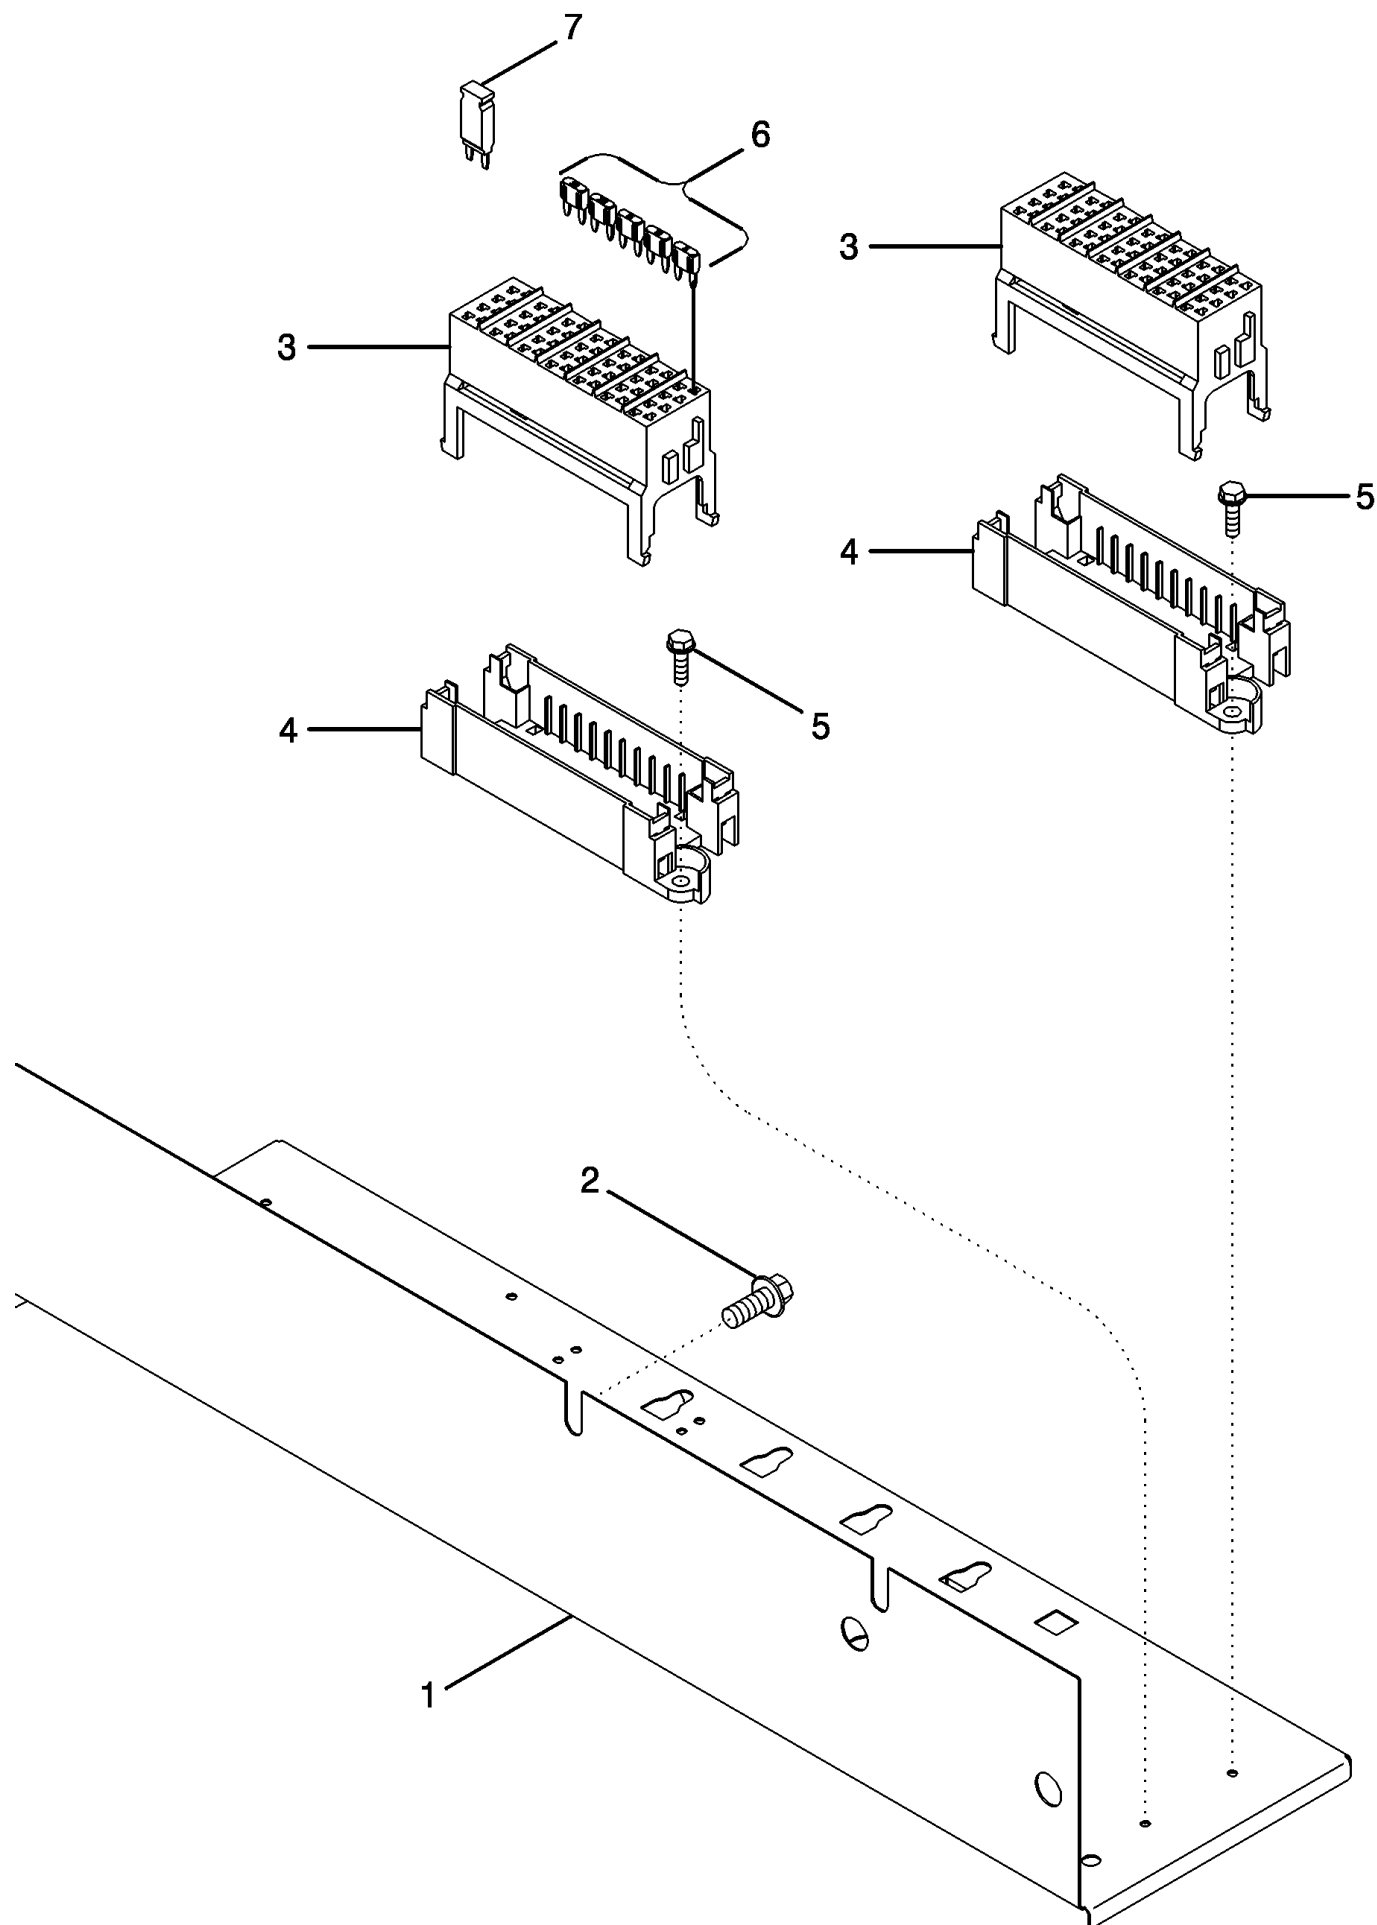

04-15 ELECTRICAL COMPONENT MOUNTING - FUSES

MAGNUM 310 CASE IH TRACTOR (EU) (1/06-)

04-15 ELECTRICAL COMPONENT MOUNTING - FUSES

сылка	Номер детали	Кол-во	Описание
1	87364238	1	PANEL,
2	781-24820	3	SCREW, SELF TAP, Hex Flg Hd, M8 x 20,
3	144421A1	2	BLOCK, CONNECTING,
4	194319A1	2	TERMINAL,
5	780-34319	2	SCREW, SELF TAP, Hex Wash Hd, M4.8 x 19,
6	121410A1	AR	FUSE, 5 Amp
6	121412A1	AR	FUSE, 10 Amp
6	121413A1	AR	FUSE, 15 Amp
6	121414A1	AR	FUSE, 20 Amp
6	121415A1	AR	FUSE, 25 Amp
6	121416A1	AR	FUSE, 30 Amp
6	338060A1	AR	FUSE, 60 Amp
7	139719A1	1	CIRCUIT BREAKER, 15 Amp