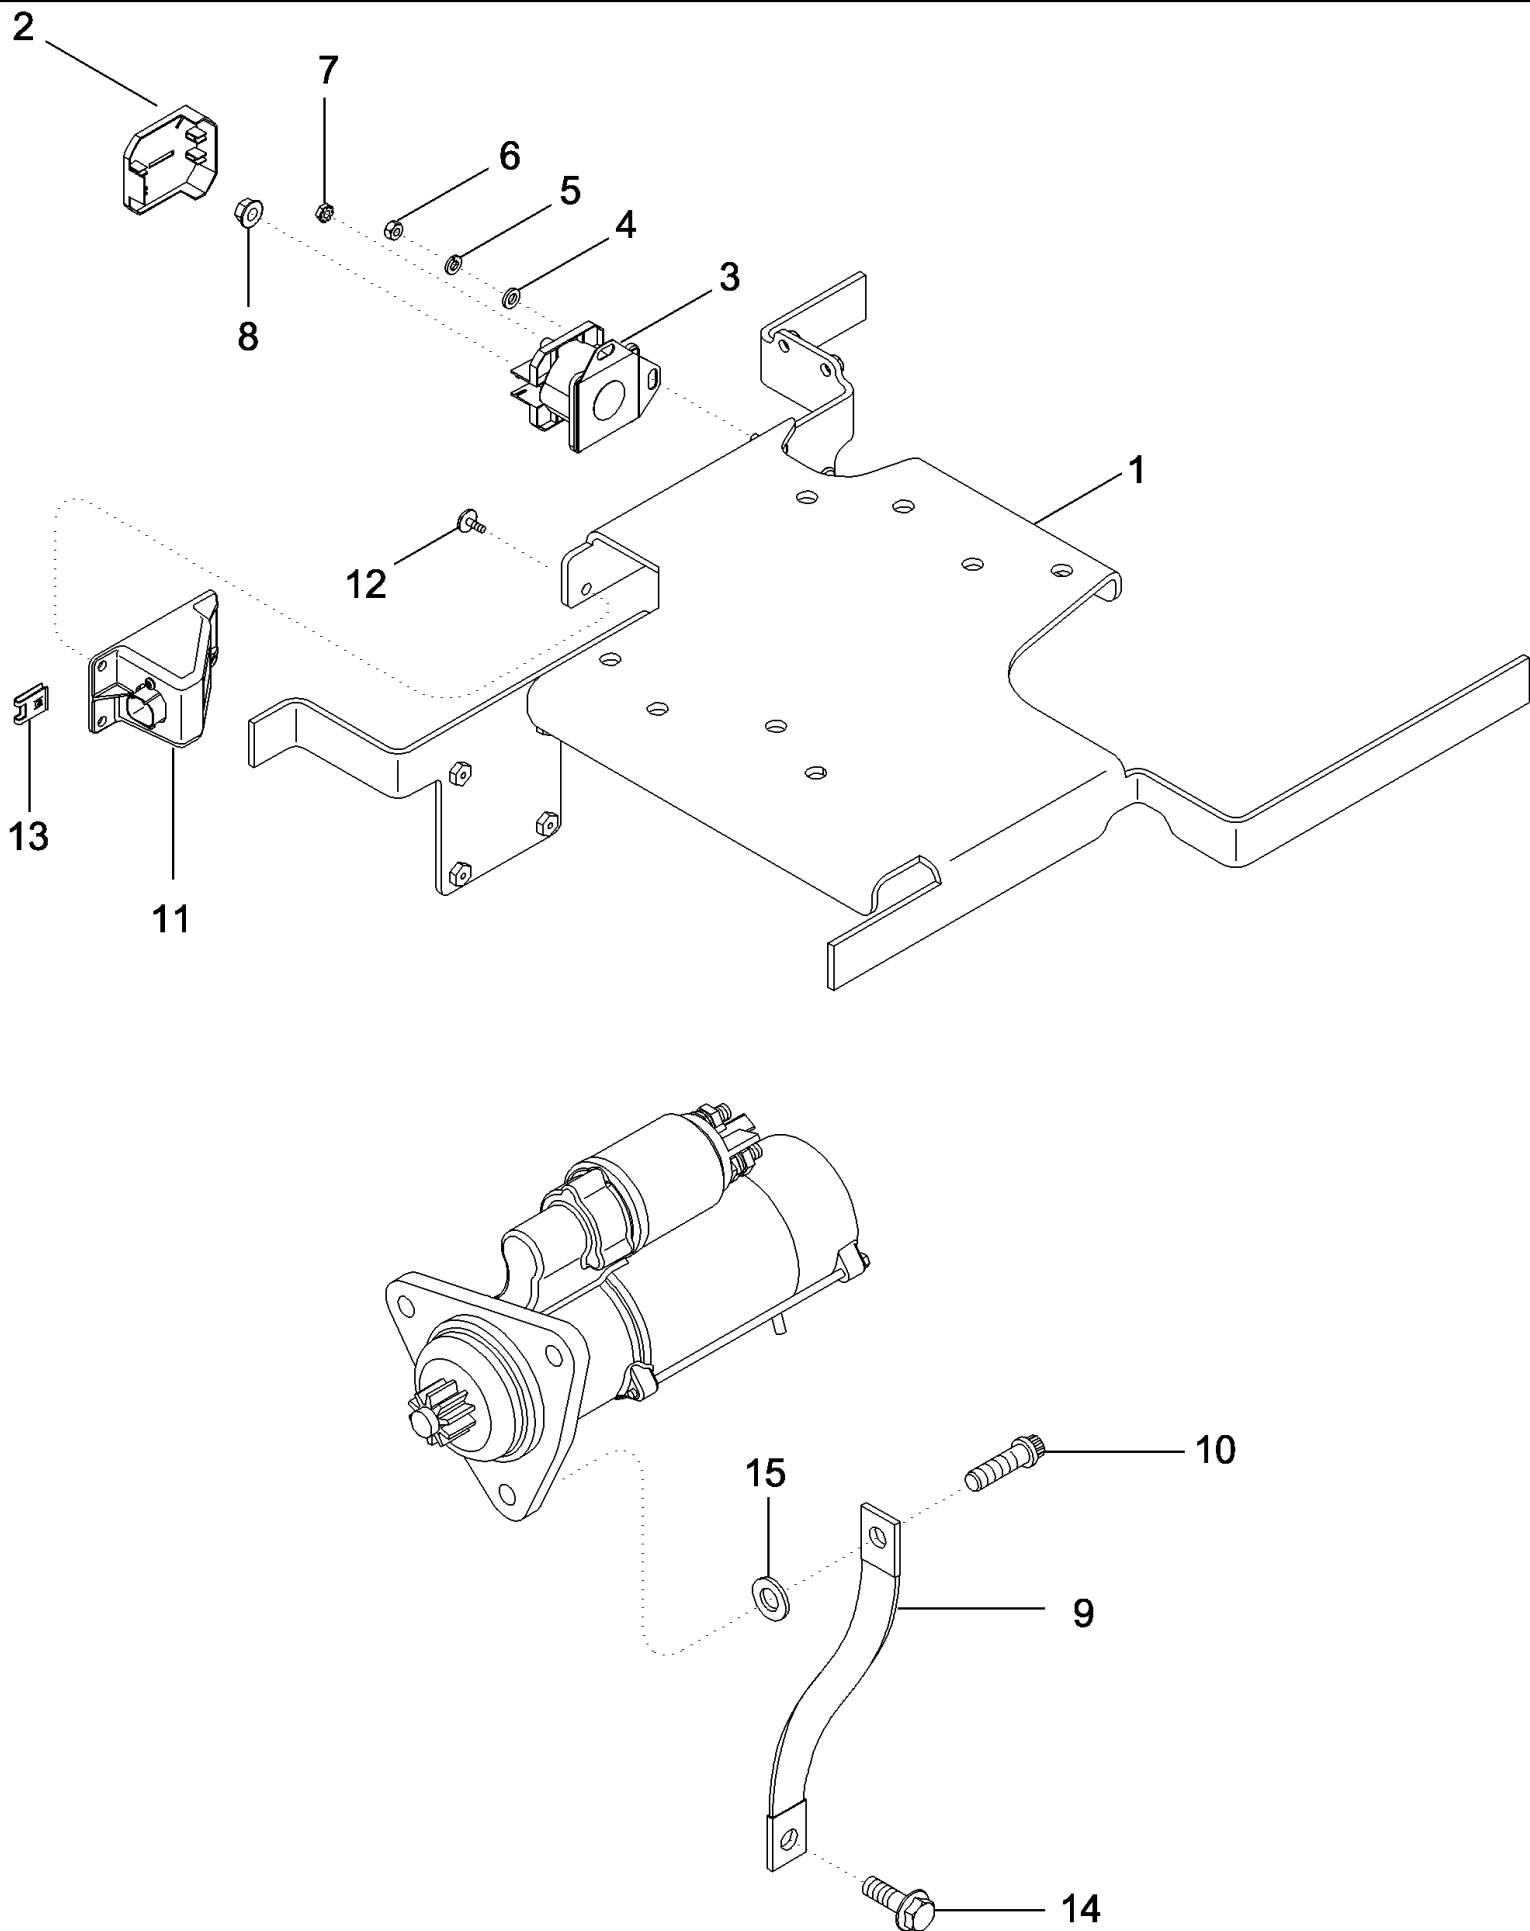

04-23 SOLENOID - STARTER

MAGNUM 310 CASE IH TRACTOR (EU) (1/06-)

04-23 SOLENOID - STARTER

сылка	Номер детали	Кол-во	Описание
2	178148A1	1	COVER,
3	183038A1	1	SWITCH, SOLENOID, Switch, Order 178149A1
4	896-11006	2	WASHER, M6 x 13 x 2, HT,
5	892-11006	2	WASHER, LOCK, M6,
6	829-1406	2	NUT, M6, CI 10,
7	193-1000	1	NUT, Keps, w/LW,#10-32,
8	231-5145	2	NUT, Flg, USR, 5/16"-18,
9	257176A3	1	CABLE, BATTERY (NEG),
10	868-12040	1	SCREW, 12 pt, Flg Hd, M12 x 40, 12.9,
11	397496A1	1	CONNECTOR, ELEC, Passive Terminator
12	1975782C1	2	SCREW, SELF TAP, Cross Truss Wash Hd, #10 x 5/8",
13	131-642	2	NUT, Tinn, U, #10,
14	868-12040	1	SCREW, 12 pt, Flg Hd, M12 x 40, 12.9,
15	896-11012	1	WASHER, M13.5 x 24.5 x 3, HT,