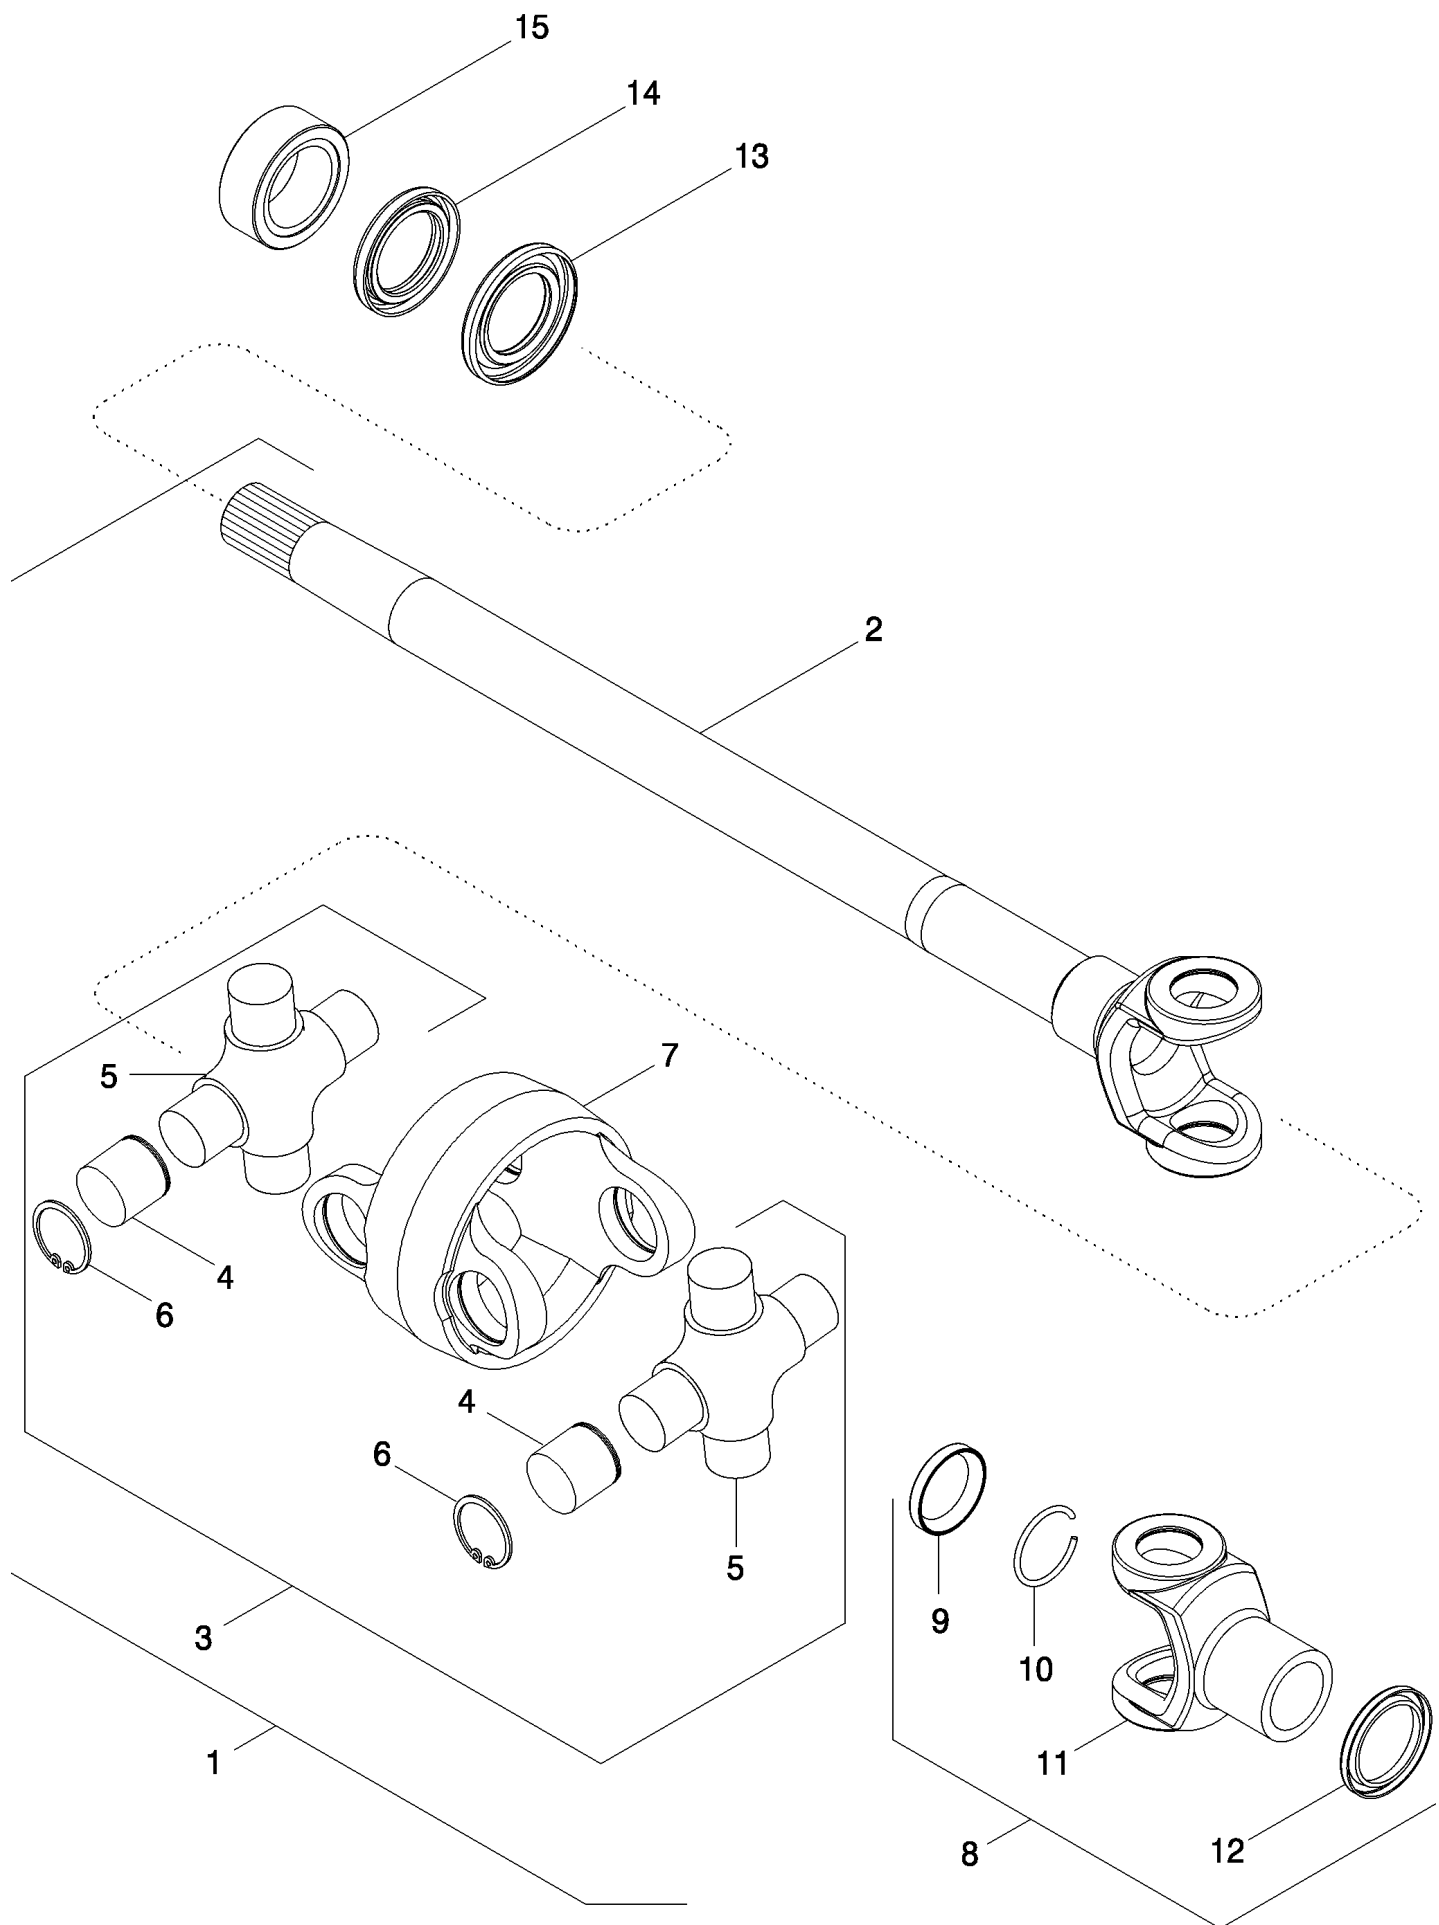

MAGNUM 310 CASE IH TRACTOR (EU) (1/06-)

05-24 FRONT AXLE DRIVE SHAFT - MFD, WITH DIFFERENTIAL LOCK

сылка	Номер детали	Кол-во	Описание
1	87324476	1	AXLE-SHAFT, ARTICULATED, Right Hand, Shown, Inc. 2 - 12
1	87324477	1	AXLE-SHAFT, ARTICULATED, Left Hand, Inc. 2 - 12
2	87325892	1	SHAFT, LONG, Right Hand
2	87307641	1	SHAFT, LONG, Left Hand
3	395738A1	2	KIT, FIP, Inc. 4 - 6
4	NSS	4	NOT SERVICED SEPARATELY, CUP
5	NSS	1	NOT SERVICED SEPARATELY, JOINT, UNIVERSAL
6	NSS	4	NOT SERVICED SEPARATELY, RING, RETAINING
7	395740A1	1	YOKE,
8	395737A1	1	YOKE, Inc. 9 - 12
9	1961753C1	1	SEAL,
10	1277405C1	1	RING,
11	NSS	1	NOT SERVICED SEPARATELY, YOKE
12	1287608C1	1	SEAL,
13	302957A1	2	SEAL, OIL,
14	302956A1	2	SEAL, OIL,
15	302958A1	2	BUSHING, LARGE,