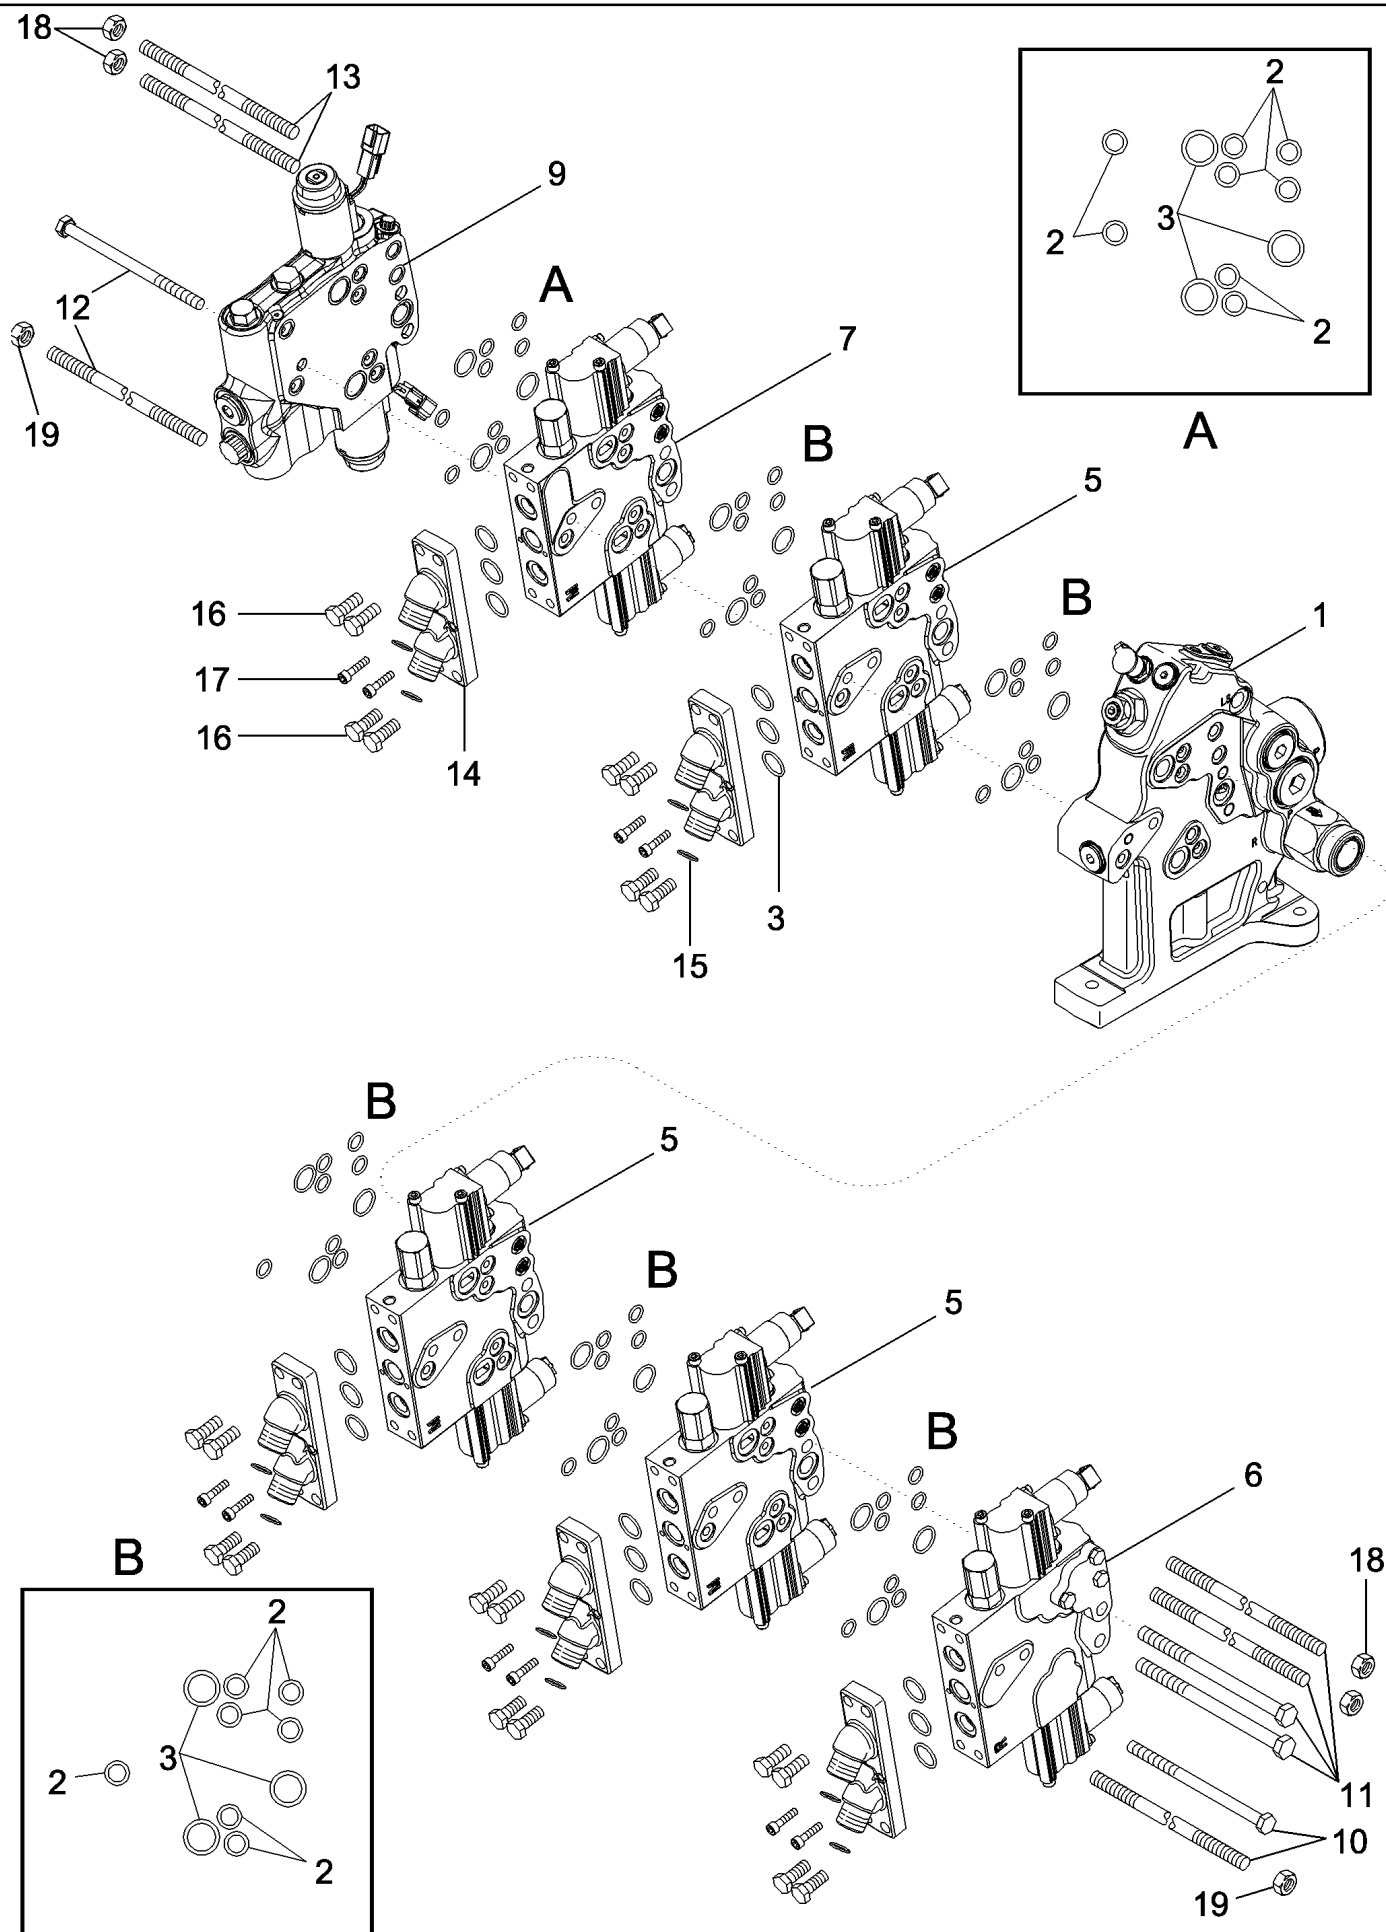

сылка	Номер детали	Кол-во	Описание
1	87385416	1	MANIFOLD VALVE, With Standard Flow Hydraulics, See Figure 08-24
1	87385418	1	MANIFOLD VALVE, With TwinFlow Hydraulics, See Figure 08-25
2	238-6112	AR	O-RING, -112, 90 Duro, .487" ID x .103" Thk,
3	238-6117	AR	O-RING, -117, 90 Duro, .799" ID x .103" Thk,
5	87384974	AR	VALVE, Standard, See Figure 08-27
6	87384975	1	VALVE, Right Hand End, See Figure 08-27
7	87384976	1	VALVE, Left Hand End, Without Hitch, See Figure 08-27
7	87384974	AR	VALVE, Left Hand End With Hitch, See Figure 08-27
9	87371677	1	VALVE, Hitch, See Figure 08-23
10	828-10060	1	BOLT, Hex, M10 x 60, 10.9, 3 Remotes
10	87418099	1	STUD, M10 x 140, 4 Remotes
10	87418093	1	STUD, M10 x 185, 5 Remotes
11	828-12065	2	BOLT, Hex, M12 x 65, 10.9, 3 Remotes
11	87418100	2	STUD, M12 x 140, 4 Remotes
11	87418094	2	STUD, M12 x 185, 5 Remotes
12	87418099	1	STUD, M10 x 130, w/o Hitch
12	87418093	1	STUD, M10 x 175, W/Hitch, w/o Hydraulic Trailer Brake
12	87418091	1	STUD, M10 x 230, W/Hitch, W/Hydraulic Trailer Brake
13	87418100	2	STUD, M12 x 130, w/o Hitch
13	87418094	2	STUD, M12 x 175; 10.9, W/Hitch, w/o Hydraulic Trailer Brake
13	87418164	2	STUD, M12 x 225; 10.9, W/Hitch, W/Hydraulic Trailer Brake
13	87445565	2	STUD, M12 x 230, W/Hitch, W/Hydraulic Trailer Brake
14	435643A1	AR	COVER, Inc. 15
15	238-6016	2	O-RING, -016, 90 Duro, .614" ID x .070" Thk,
16	628-10025	AR	BOLT, Hex, M10 x 25, 10.9, Full Thd,
17	864-6025	AR	SCREW, Hex Soc Hd, M6 x 25, 8.8,
18	829-1312	4	NUT, M12 x 1.75, CI 10,
19	304951A1	2	NUT, M10, CI 10, Hardened