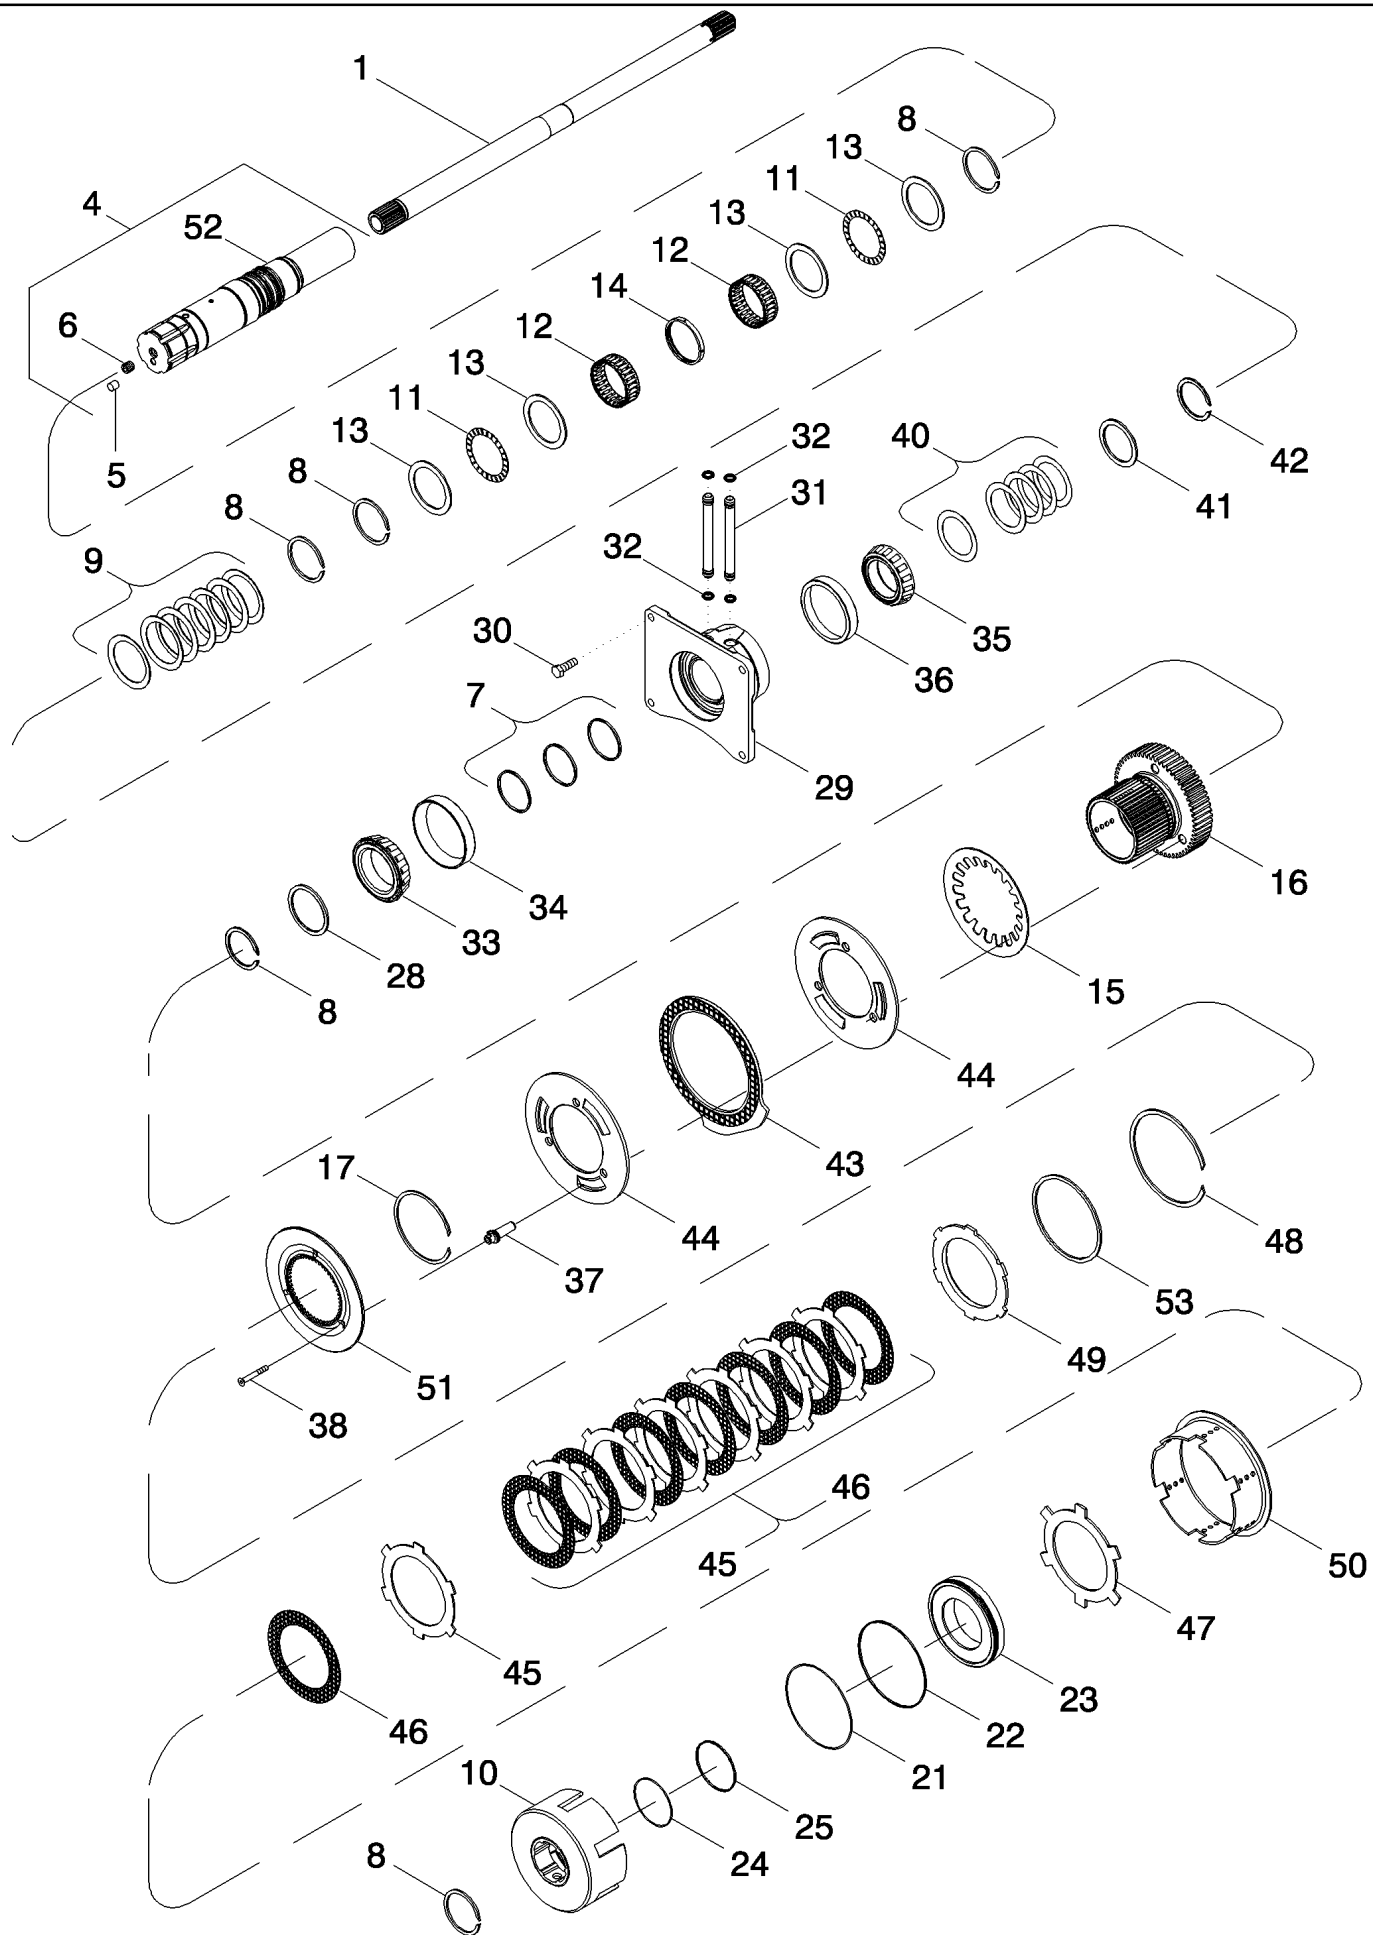

MAGNUM 310 CASE IH TRACTOR (EU) (1/06-)

06-35 POWER TAKE OFF ASSEMBLY - INPUT SHAFT

сылка	Номер детали	Кол-во	Описание
1	198496A1	1	COUNTERSHAFT,
4	87696447	1	SHAFT, Inc. 5, 6, 52
5	NSS	1	NOT SERVICED SEPARATELY, PLUG
6	877-31212	1	SET SCREW, Hex Soc, M12 x 12, Flat Pt,
7	1286026C1	3	RING, Seal
8	93350C1	5	RING, Retaining
9	1286012C2	7	WASHER, Belleville, Transmission BSN AJB0365565
9	87425389	7	SPRING, BELLEVILLE, , Transmission ASN AJB0365565
10	446596A4	1	CARRIER,
11	572182R1	2	BEARING, THRUST,
12	435716A1	2	BEARING, NEEDLE,
13	1286043C1	4	WASHER, THRUST,
14	86989332	1	RING, Needle Bearing Support
15	435636A1	1	SPRING, Brake Apply Disc, Transmission BSN AJB0365565
15	435636A1	2	SPRING, Brake Apply Disc, Transmission ASN AJB0365565
16	445794A2	1	GEAR, DRIVING, 61T, Transmission BSN AJB0365565
16	87696444	1	GEAR, 61T, Transmission ASN AJB0365565
17	101-11400	1	RING, SNAP, #400, 3.771, Ext, No. 400
21	1286083C1	1	O-RING,
22	1286079C1	1	RING,
23	446597A2	1	PISTON,
24	1286081C1	1	O-RING,
25	1286076C1	1	RING,
28	1277309C1	1	WASHER,
29	87696449	1	CAGE,
30	628-10030	4	BOLT, Hex, M10 x 30, 10.9, Full Thd,
31	413665A1	2	TUBE,
32	238-5013	4	O-RING, -013, 70 Duro, .426" ID x .070" Thk,
33	630694C1	1	BEARING, CONE,
34	630695C1	1	BEARING, CUP,
35	659458R1	1	BEARING, CONE,
36	105497H	1	BEARING, CUP,
37	435718A3	3	ADJUSTER, Pin, Brake, Transmission BSN AJB0365565
37	87367860	3	ADJUSTER, Pin, Brake, Transmission ASN AJB0365565
38	87427330	3	SCREW, M6 x 50, with Loctite, Transmission BSN AJB0365565
40	446943A1	1	SHIM, Kit, Inc. 40
40	249776A1	2	SHIM, 0.203 mm
40	249777A1	2	SHIM, 0.356 mm
40	249778A1	2	SHIM, 0.508 mm
40	249779A1	2	SHIM, 0.559 mm
40	249780A1	2	SHIM, 0.635 mm
41	87427329	1	SPACER,
42	375374R1	1	RING,
43	435892A2	1	BRAKE DISC,
44	435393A2	2	PLATE,