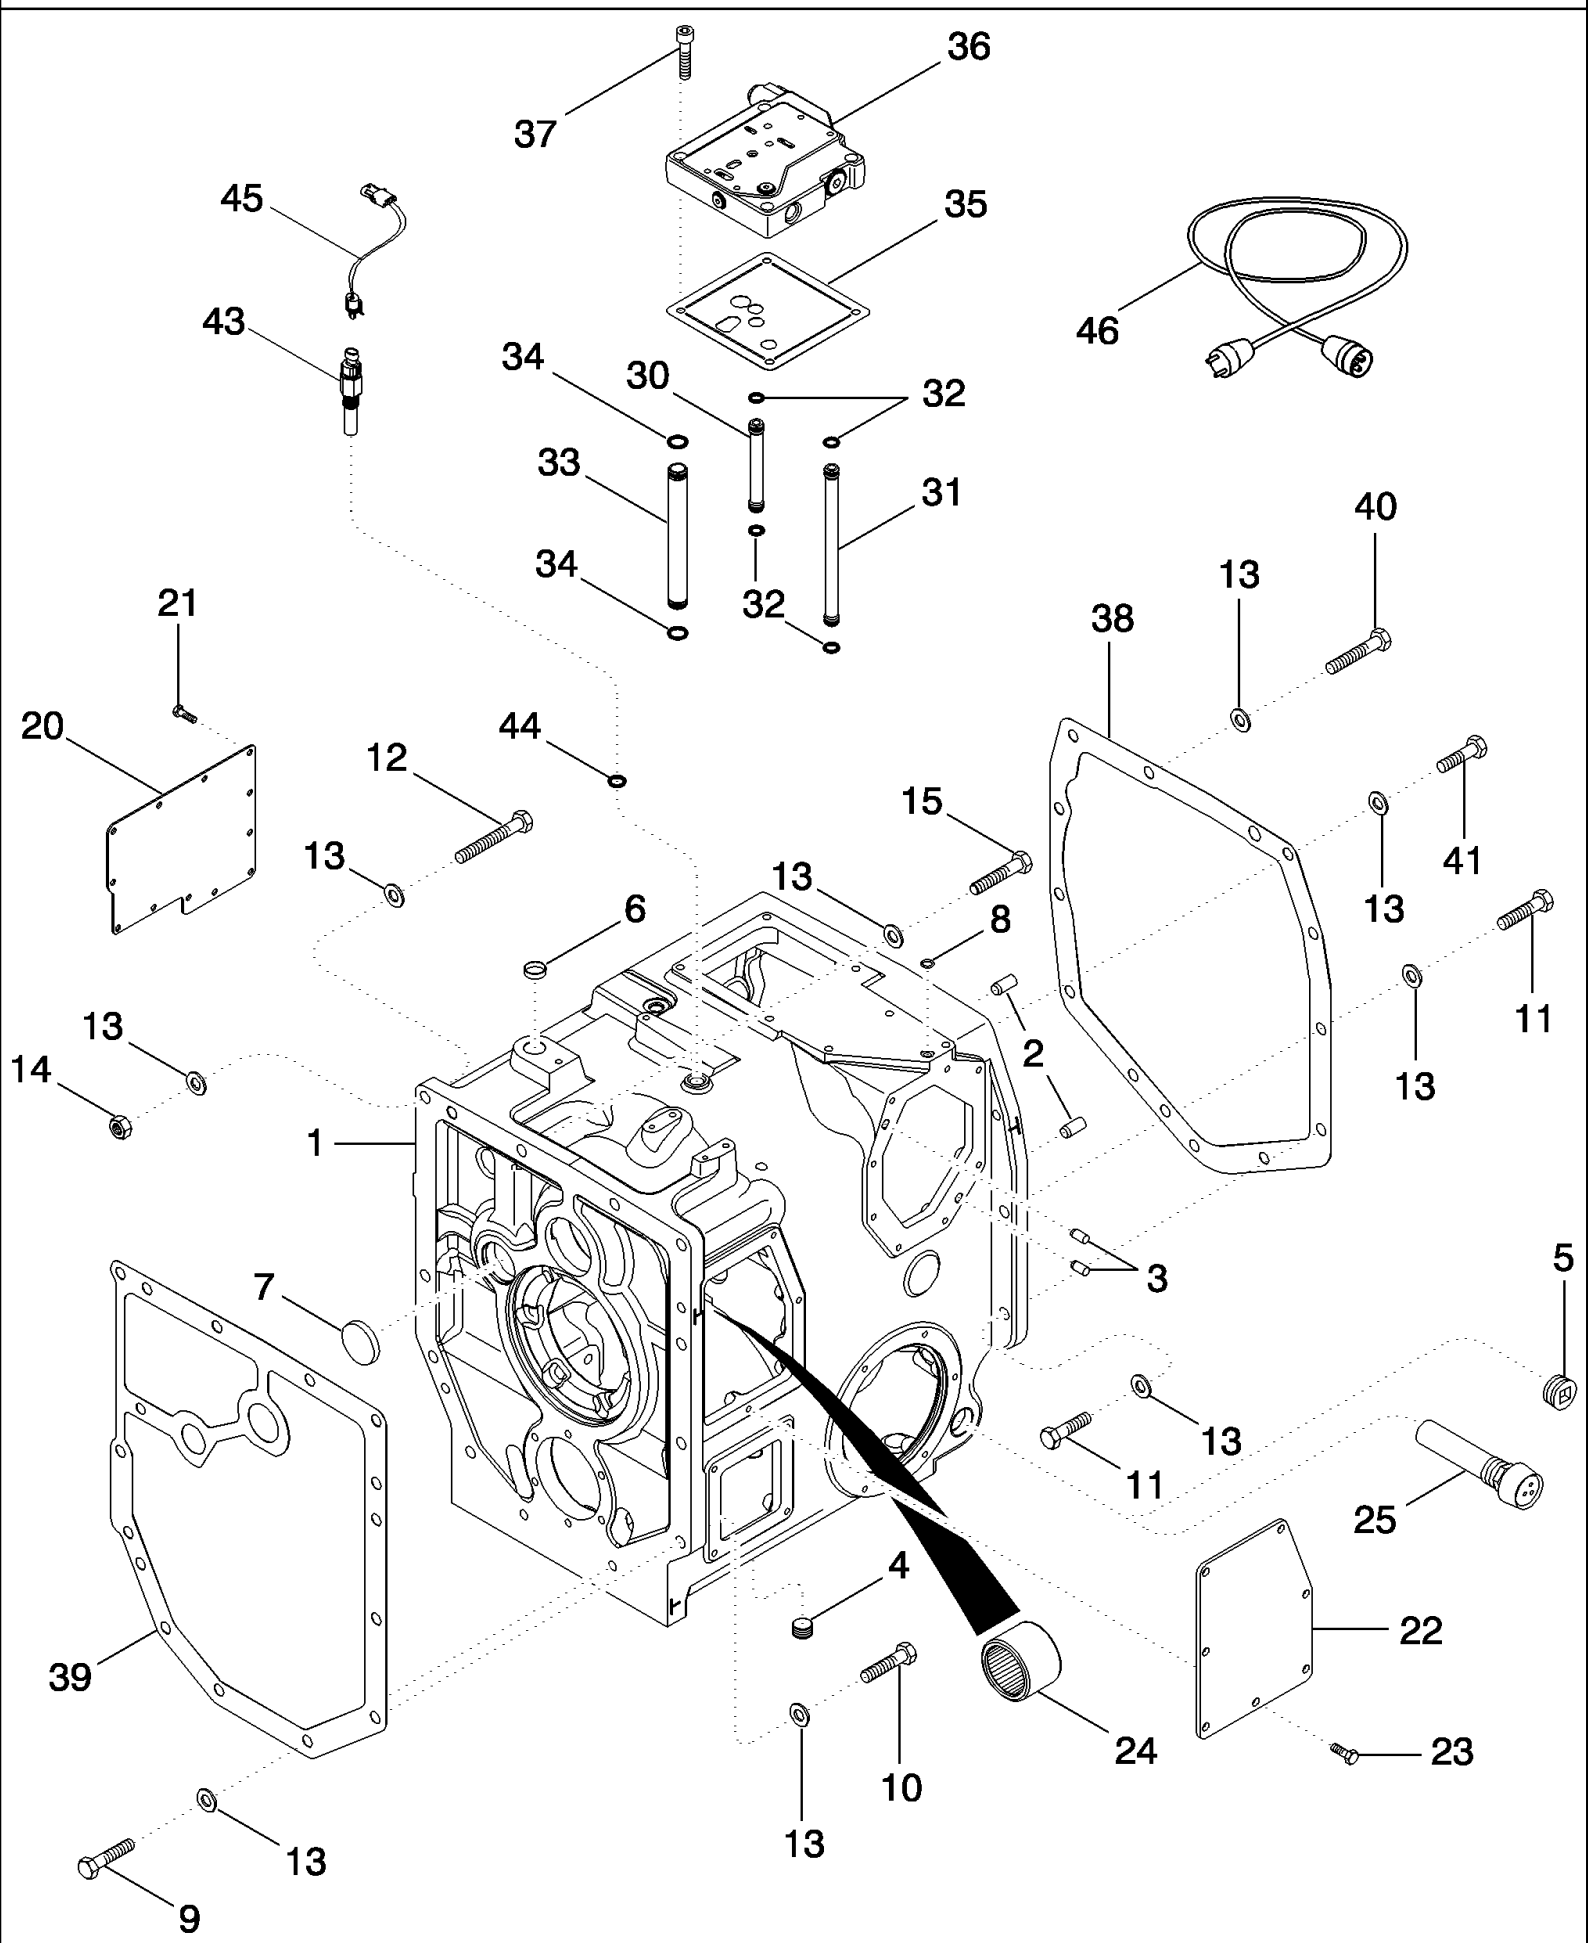

MAGNUM 310 CASE IH TRACTOR (EU) (1/06-)

06-12 RANGE TRANSMISSION - HOUSING

сылка	Номер детали	Кол-во	Описание
1	87435223	1	HOUSING ASSY., Inc. 2 - 8
2	837-16035	4	DOWEL, M16 x 35,
3	837-12025	2	DOWEL, M12 x 25,
4	192792A1	1	PLUG, 3/4"
5	327080A1	1	PLUG, 1-1/4
6	41-1018	1	PLUG, Cup, 1 1/8",
7	41-1038	1	PLUG, Cup, 2 3/8",
8	238-6112	1	O-RING, -112, 90 Duro, .487" ID x .103" Thk,
9	828-16085	2	BOLT, Hex, M16 x 85, 10.9,
10	828-16060	6	BOLT, Hex, M16 x 60, 10.9, Full Thd,
11	828-16060	9	BOLT, Hex, M16 x 60, 10.9, Full Thd,
12	828-16120	1	BOLT, Hex, M16 x 120, 10.9,
13	896-12016	24	WASHER, M17.5 x 30 x 4, HT,
14	829-1316	1	NUT, M16, CI 10,
15	828-16070	3	BOLT, Hex, M16 x 70, 10.9,
20	93364C1	1	COVER,
21	628-10025	12	BOLT, Hex, M10 x 25, 10.9, Full Thd,
22	225209A1	1	COVER,
23	628-10025	7	BOLT, Hex, M10 x 25, 10.9, Full Thd, , Transmission BSN AJB0366737
23	87015732	7	BOLT, M10 x 20 mm, 10.9, Full Thread, Transmission ASN AJB0366737
24	301533R1	1	BEARING,
25	275531A1	1	HEATER, 240 Volt
30	235976A2	1	TUBE,
31	256544A1	3	TUBE,
32	238-5014	8	O-RING, -014, 70 Duro, .489" ID x .070" Thk,
33	300828A1	1	TUBE,
34	238-5019	2	O-RING, -019, 70 Duro, .801" ID x .070" Thk,
35	253385A2	1	GASKET,
36	445537A2	1	VALVE, Inching, See Figure 06-13
37	861-10045	4	SCREW, Hex Soc Hd, M10 x 45, 12.9,
38	87390949	1	GASKET,
39	92821C2	1	GASKET,
40	828-16090	2	BOLT, Hex, M16 x 90, 10.9,
41	87308873	1	SCREW, 12 Pt Hd, M16 x 90, 12.9,
43	87422106	1	SENSOR, Speed, Transmission BSN AJB0372635
43	87548198	1	SENSOR, Speed, Transmission ASN AJB0372635
44	238-5115	1	O-RING, -115, 70 Duro, .674" ID x .103" Thk,
45	87631267	1	HARNESS, WIRE, Speed Sensor, Transmission ASN AJB0372635
46	436282A1	1	HARNESS, WIRE, Power Supply Cord (Shown)
46	436281A1	1	HARNESS, WIRE, Power Supply Cord, U.K. Only