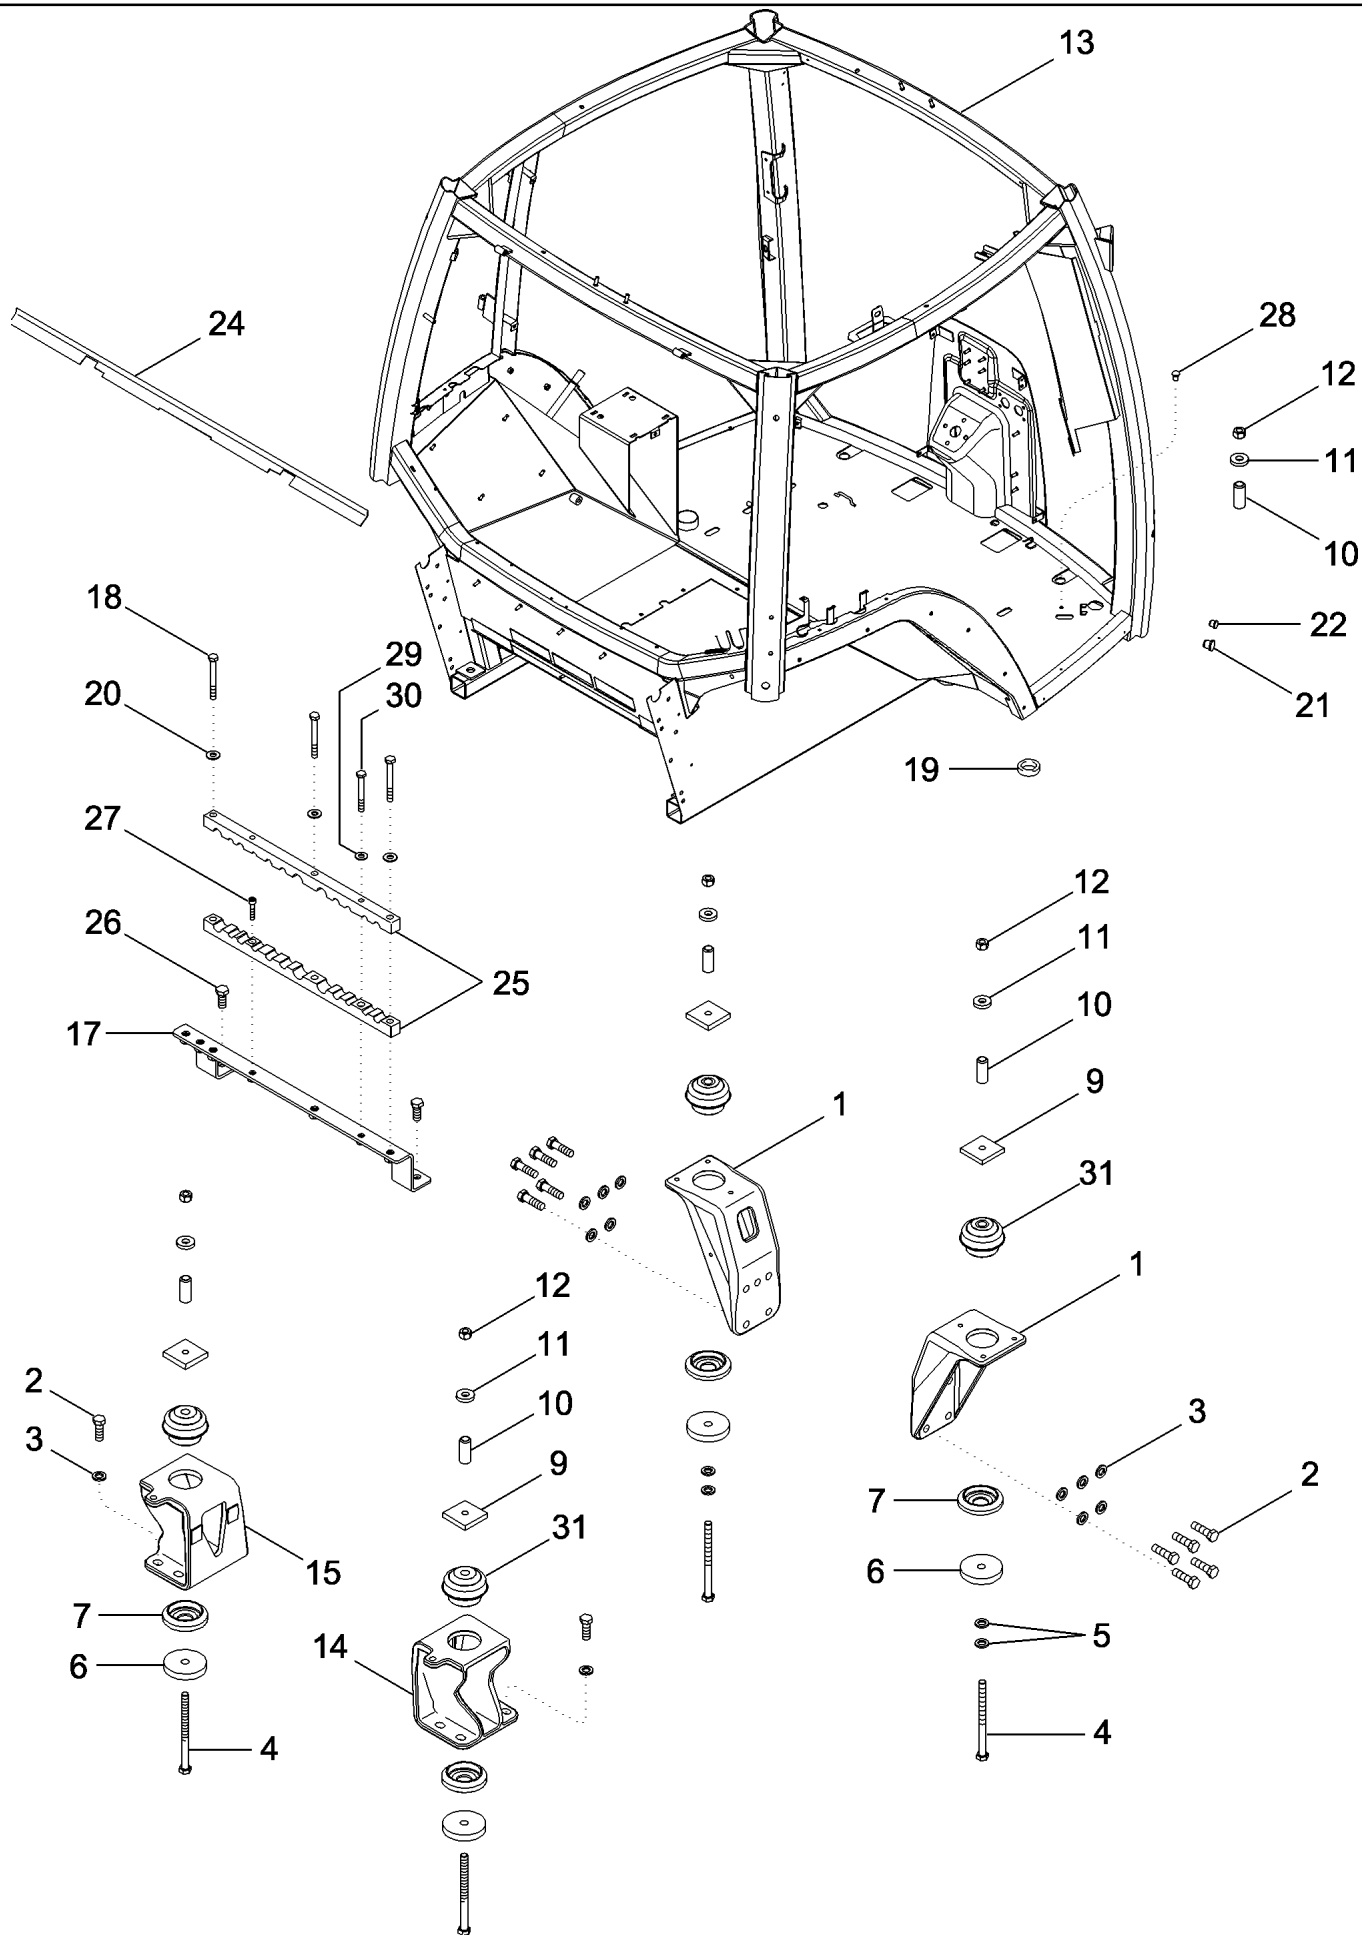

MAGNUM 310 CASE IH TRACTOR (EU) (1/06-)

09-12 CAB - MOUNTING AND FRAME

сылка	Номер детали	Кол-во	Описание
	87447113	1	CAB, Service, Complete (Not Shown)
1	87450772	2	BRACKET, Cab Mount, Front
2	628-16045	18	BOLT, Hex, M16 x 45, 10.9, Full Thd,
3	896-12016	18	WASHER, M17.5 x 30 x 4, HT,
4	86987599	4	BOLT, M16 x 200
5	896-11016	4	WASHER, M17.5 x 30 x 4, HT, Front Mount
6	87562943	4	SPACER, 16 mm
7	1286903C1	4	INSULATOR BLOCK, Bottom
8	192337A1	2	BLOCK, INSULATING, Top, Rear
9	86985936	4	PLATE,
10	184262A1	4	SPACER,
11	897278H1	4	WASHER,
12	829-1416	4	NUT, M16, CI 10,
13	NSS	1	NOT SERVICED SEPARATELY, CAB, Frame
14	87522765	1	BRACKET, Cab, Right Hand Rear
15	87522769	1	BRACKET, Cab, Left Hand Rear
17	87435455	1	BRACKET,
18	814-8060	3	BOLT, Hex, M8 x 60, 8.8,
19	182220A1	1	GROMMET,
20	895-15008	3	WASHER, M8 x 20 x 1.6,
21	128209A1	4	PLUG,
22	353-432	2	PLUG, 7/8" Hole, Nylon,
24	359321A1	1	GUARD,
25	87430951	1	BAR, Clamp, 2 Piece
26	615-10025	2	BOLT, Hex, M10 x 25, 8.8, Full Thd,
27	864-6030	1	SCREW, Hex Soc Hd, M6 x 30, 8.8,
28	441460A1	1	PLUG, 9.5 mm
29	814-6060	1	BOLT, Hex, M6 x 60, 8.8,
30	495-81107	1	WASHER, .281" x 7/8" x .060",
31	87677703	2	BLOCK, INSULATING, Top, Front