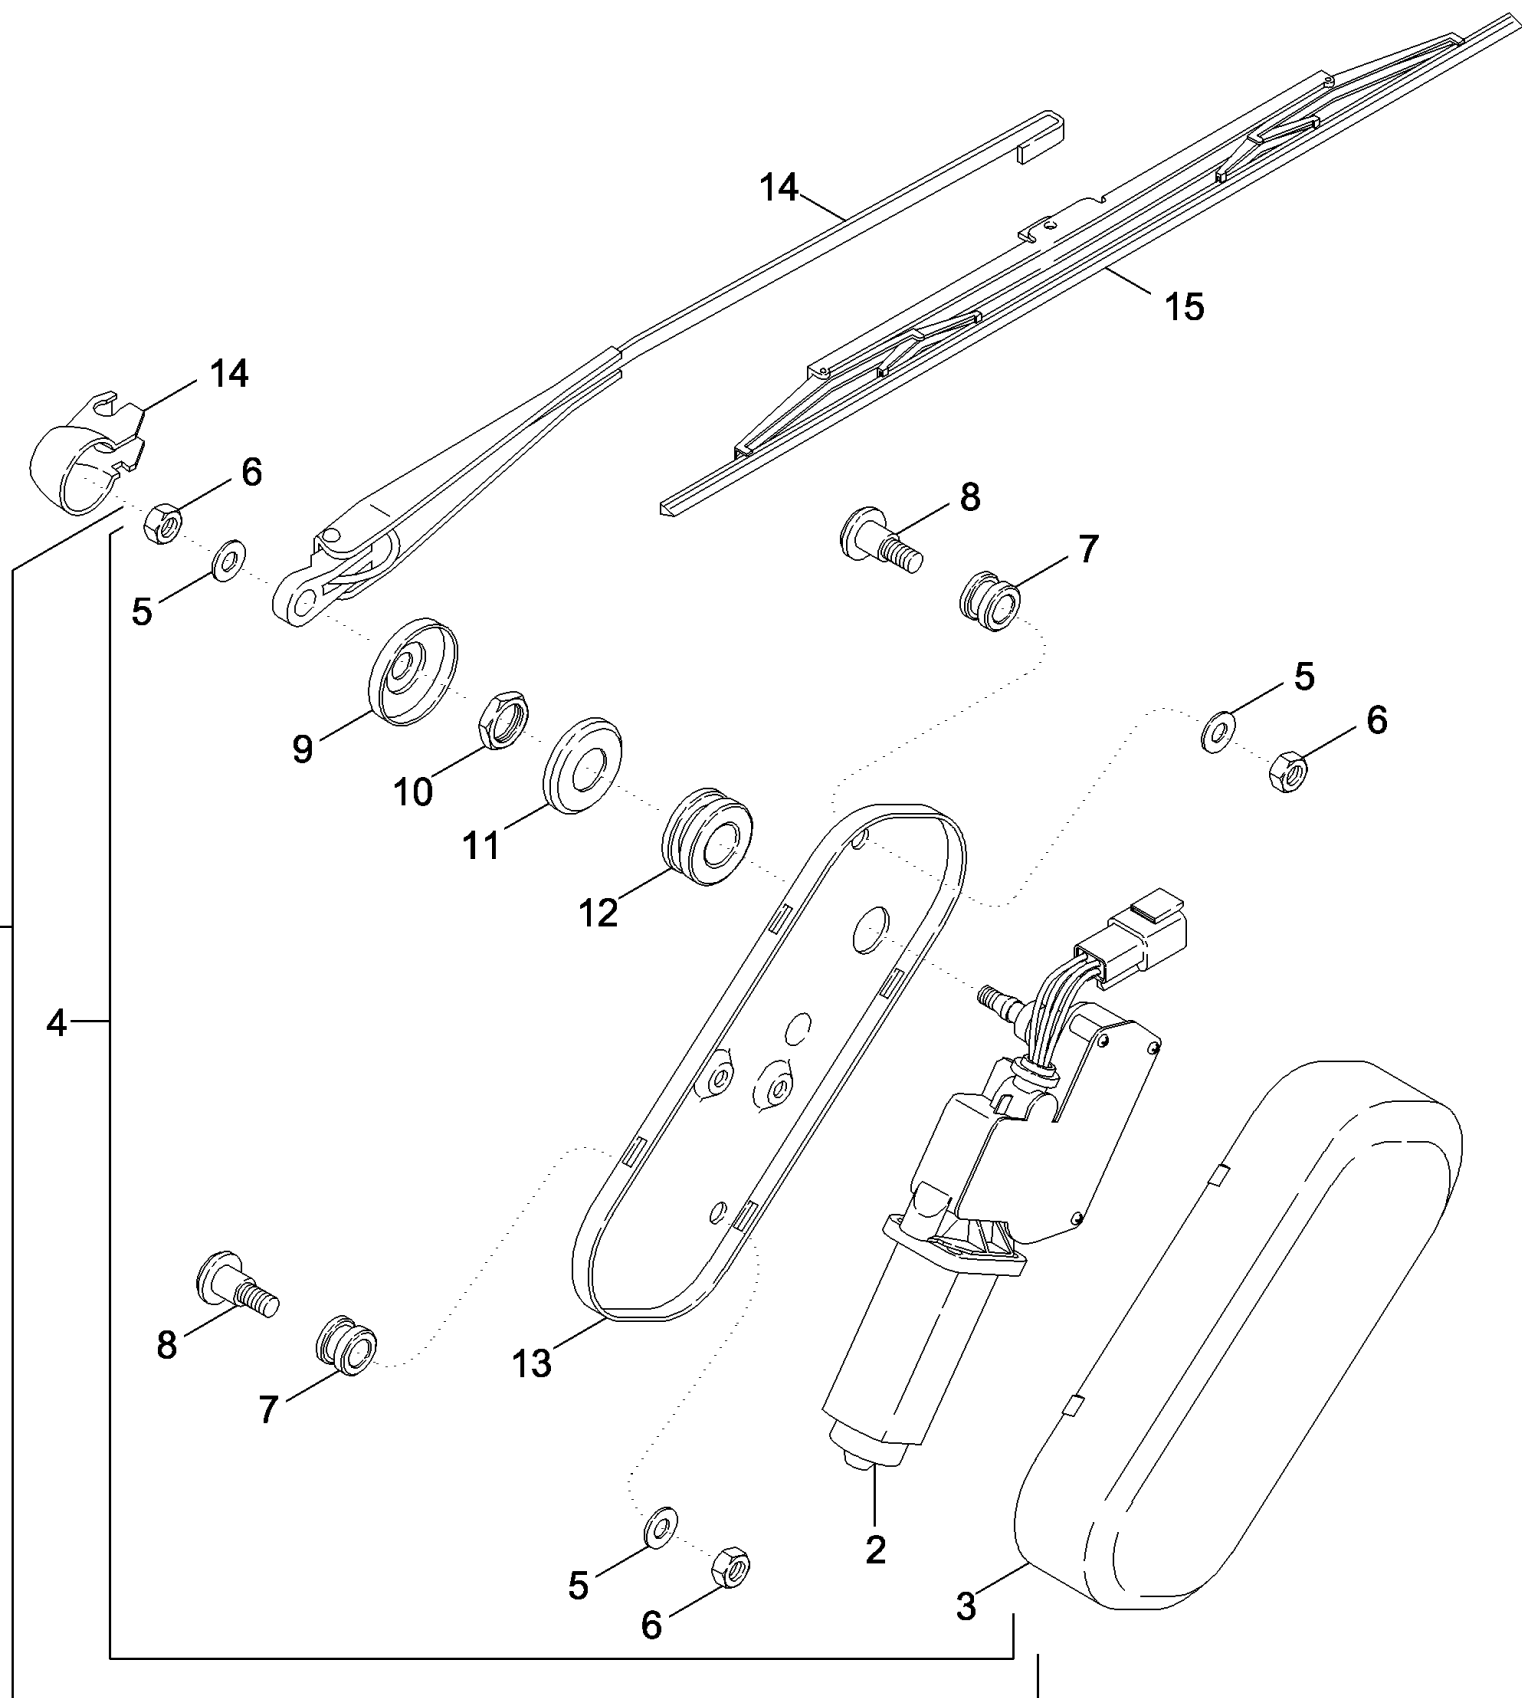

MAGNUM 310 CASE IH TRACTOR (EU) (1/06-)

04-26 RIGHT HAND WINDOW WIPER

сылка	Номер детали	Кол-во	Описание
1	87417652	1	WIPER MOTOR, Right Hand Window, Inc. 2 - 13
2	87435151	1	WIPER MOTOR,
3	87435149	1	COVER,
4	87435150	1	KIT, SERVICE, Inc. 5 - 12
5	NSS	3	NOT SERVICED SEPARATELY, WASHER
6	NSS	3	NOT SERVICED SEPARATELY, NUT
7	NSS	2	NOT SERVICED SEPARATELY, SMALL GROMMET
8	NSS	2	NOT SERVICED SEPARATELY, BOLT
9	NSS	1	NOT SERVICED SEPARATELY, OUTER CAP
10	NSS	1	NOT SERVICED SEPARATELY, NUT
11	NSS	1	NOT SERVICED SEPARATELY, INNER RING
12	NSS	1	NOT SERVICED SEPARATELY, LARGE GROMMET
13	NSS	1	NOT SERVICED SEPARATELY, PLATE
14	87417653	1	WIPER ARM,
15	87417654	1	WIPER BLADE,
16	192013A4	2	PLASTIC PLUG, (Not Shown) w/o Wiper
17	192012A4	1	PLASTIC PLUG, (Not Shown) w/o Wiper
18	87529297	1	CLIP, (Not Shown) w/o Wiper