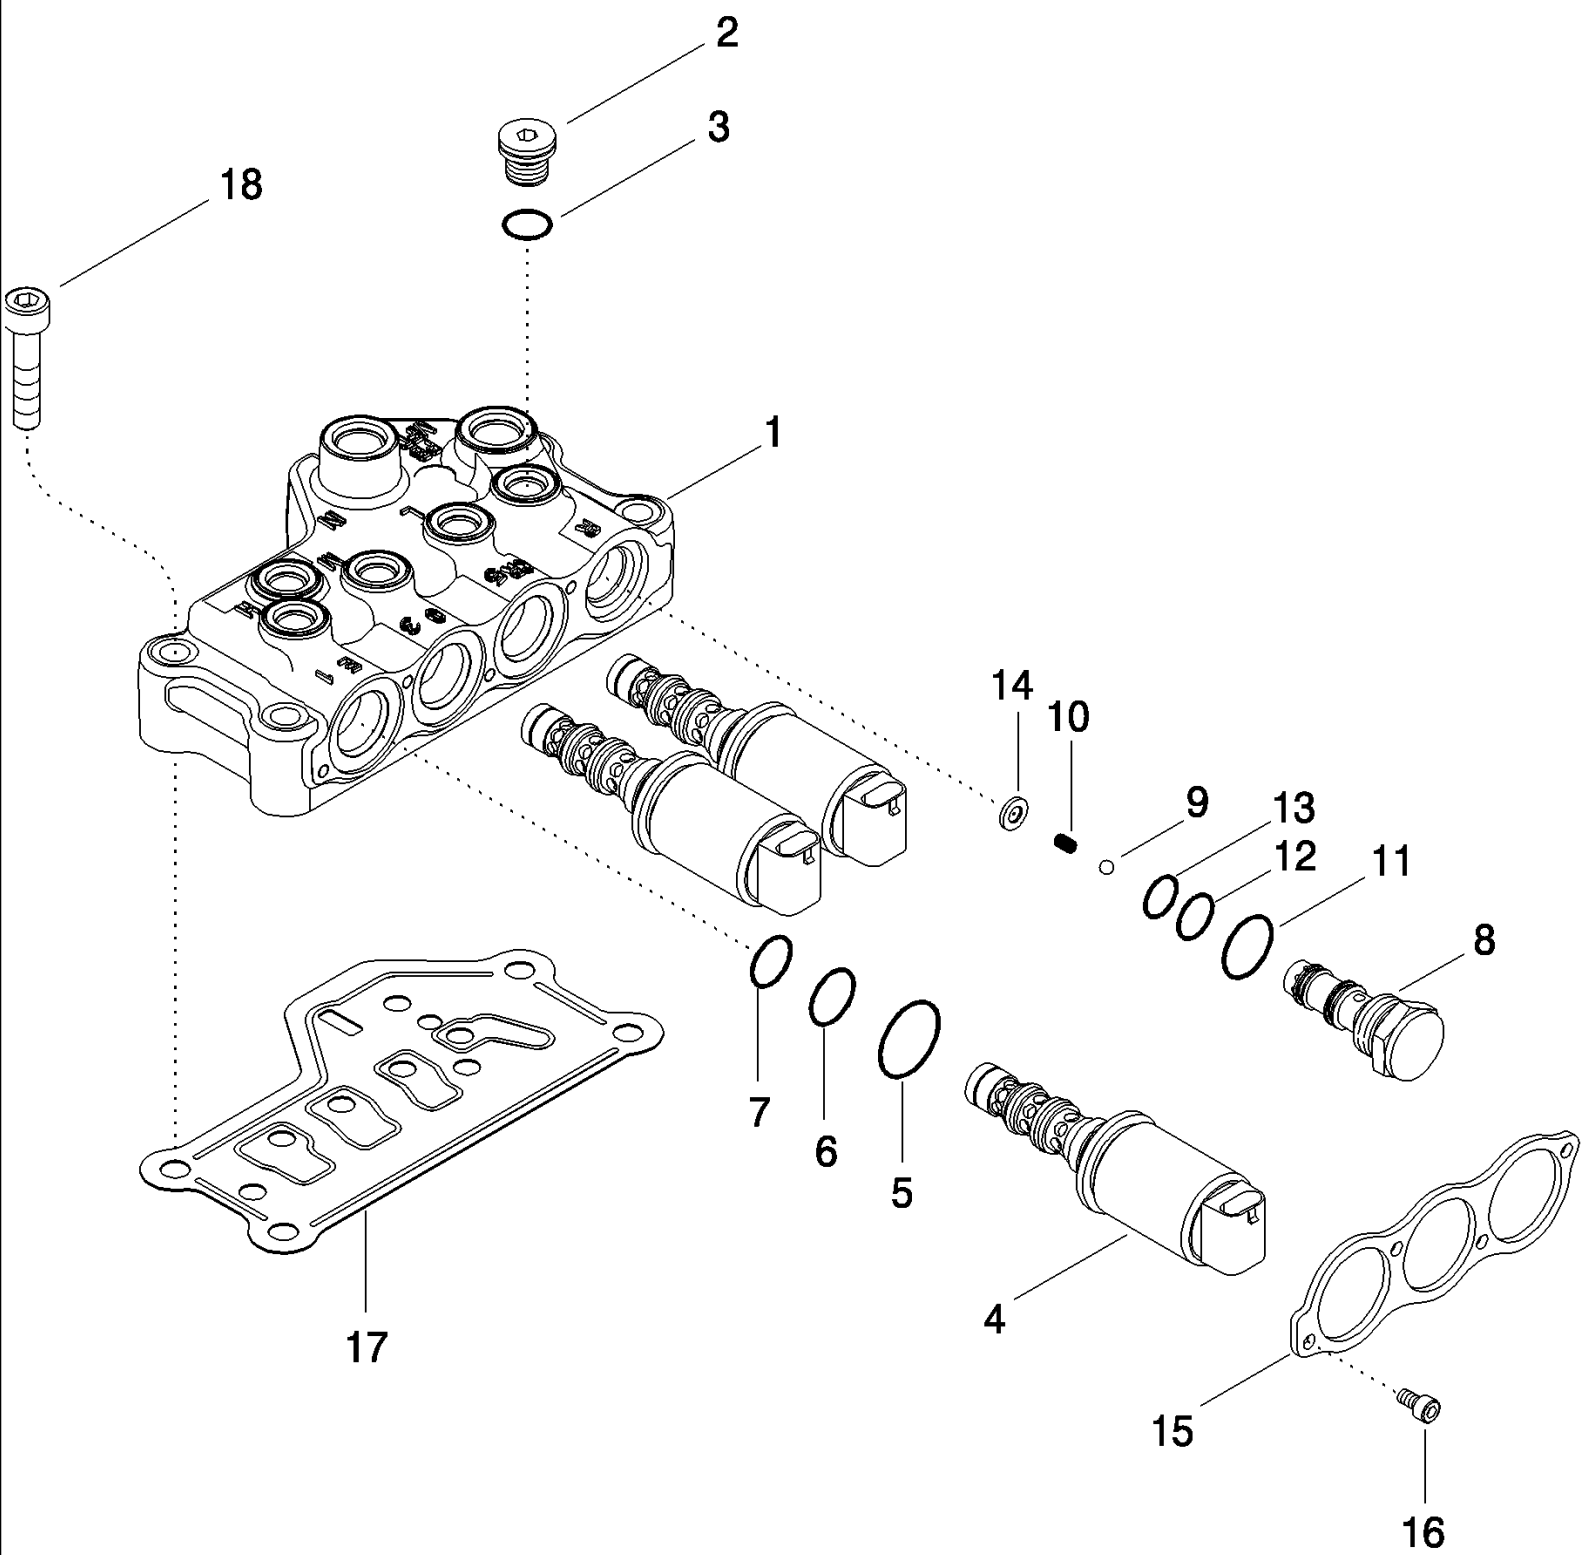

MAGNUM 310 CASE IH TRACTOR (EU) (1/06-)

06-24 VALVE ASSEMBLY - TRANSMISSION CONTROL (450726A2)

сылка	Номер детали	Кол-во	Описание
	450726A2	1	VALVE, Inc. 1 - 16
1	NSS	1	NOT SERVICED SEPARATELY, BODY, Valve
2	221576A1	4	PLUG, Hex Soc, M14 x 1.5, ORB, Inc. 3
3	637-63113	1	O-RING, CI 6, 11.3MM ID x 2.2 Thk,
4	86989388	3	SOLENOID, Inc. 5 - 7
5	87014033	1	O-RING, -019, CI 7, .801" ID x .070" Thk,
6	238-7016	1	O-RING, -016, CI 7, .614" ID x .070" Thk,
7	238-7015	1	O-RING, -015, CI 7, .551" ID x .070" Thk,
	235532A3	1	VALVE, PRESSURE RELIEF, Inc. 8 - 14
8	NSS	1	NOT SERVICED SEPARATELY, VALVE, Check
9	NSS	1	NOT SERVICED SEPARATELY, BALL
10	NSS	1	NOT SERVICED SEPARATELY, SPRING
11	237-6010	1	O-RING, 10-1, 90 Duro, .755" ID x .097" Thk,
12	238-5015	1	O-RING, -015, 70 Duro, .551" ID x .070" Thk,
13	238-5014	1	O-RING, -014, 70 Duro, .489" ID x .070" Thk,
14	NSS	1	NOT SERVICED SEPARATELY, PLUG
15	86985027	1	COVER,
16	864-5010	4	SCREW, Hex Soc Hd, M5 x 10, 8.8,
17	87399290	1	GASKET,
18	864-10055	4	SCREW, Hex Soc Hd, M10 x 55, 8.8,