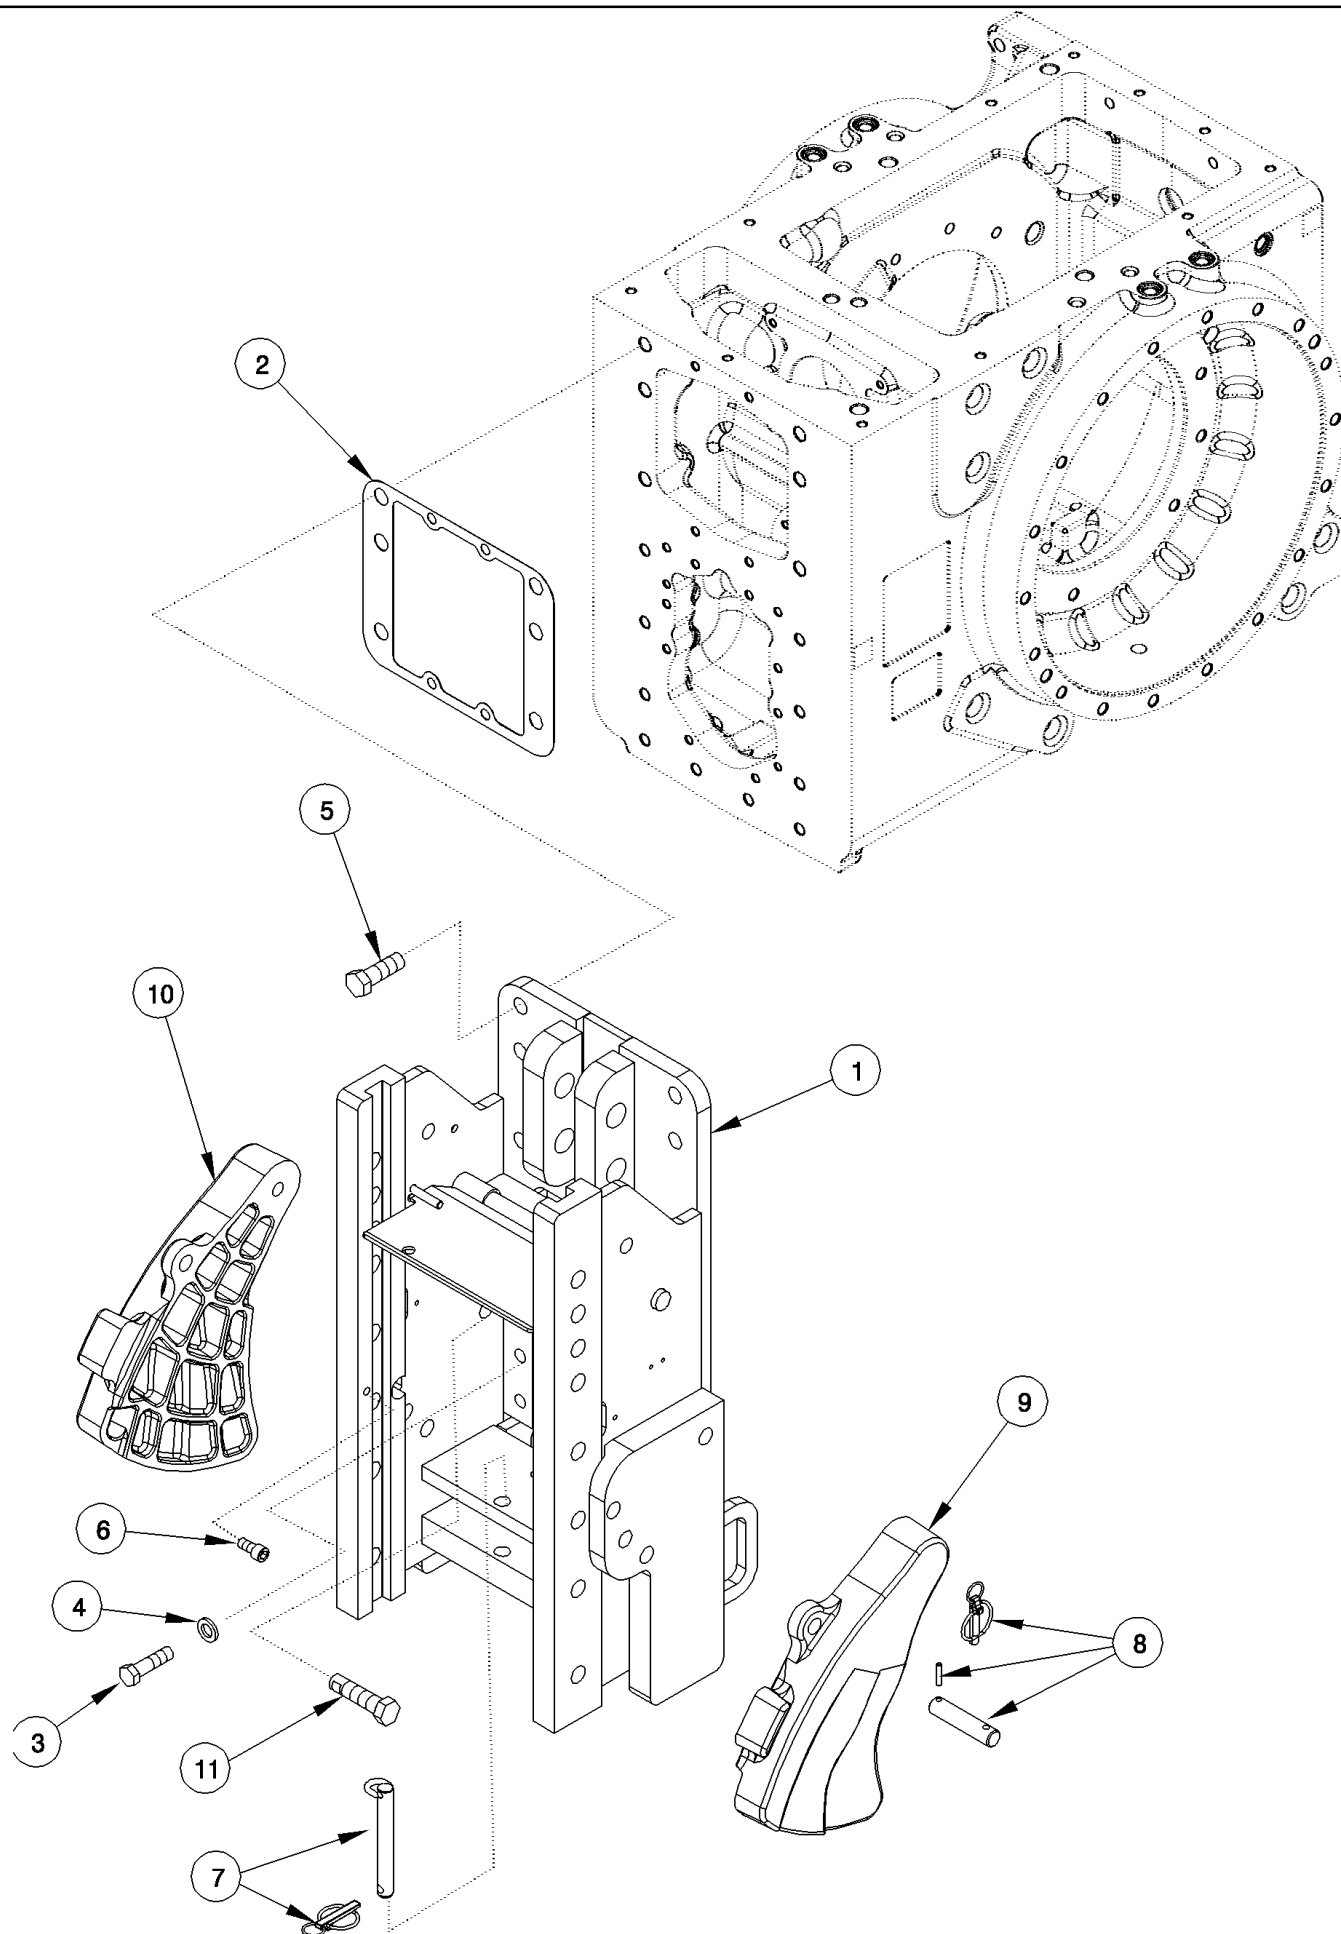

MAGNUM 310 CASE IH TRACTOR (EU) (1/06-)

09-65 TRAILER HITCH - AUTO CLEVIS, GERMANY ONLY (CRAMER)

сылка	Номер детали	Кол-во	Описание
1	314326A5	1	FRAME, , With 35 mm (1-3/8 inch) PTO Shaft
1	314328A5	1	FRAME, , With 45 mm (1-3/4 inch) PTO Shaft
2	379145A2	1	GASKET,
3	828-16060	8	BOLT, Hex, M16 x 60, 10.9, Full Thd,
4	896-12016	8	WASHER, M17.5 x 30 x 4, HT,
5	628-20060	6	BOLT, Hex, M20 x 60, 10.9, Full Thd,
6	864-12025	1	SCREW, Hex Soc Hd, M12 x 25, 8.8,
7	333337A1	2	PIN, HITCH,
8	320986A2	2	PIN, LARGE,
9	293792A5	1	CAM, Right Hand
10	293789A5	1	CAM, Left Hand
11	804-20080	2	BOLT, Hex, Lock, M20 x 80, Cl 10.9,