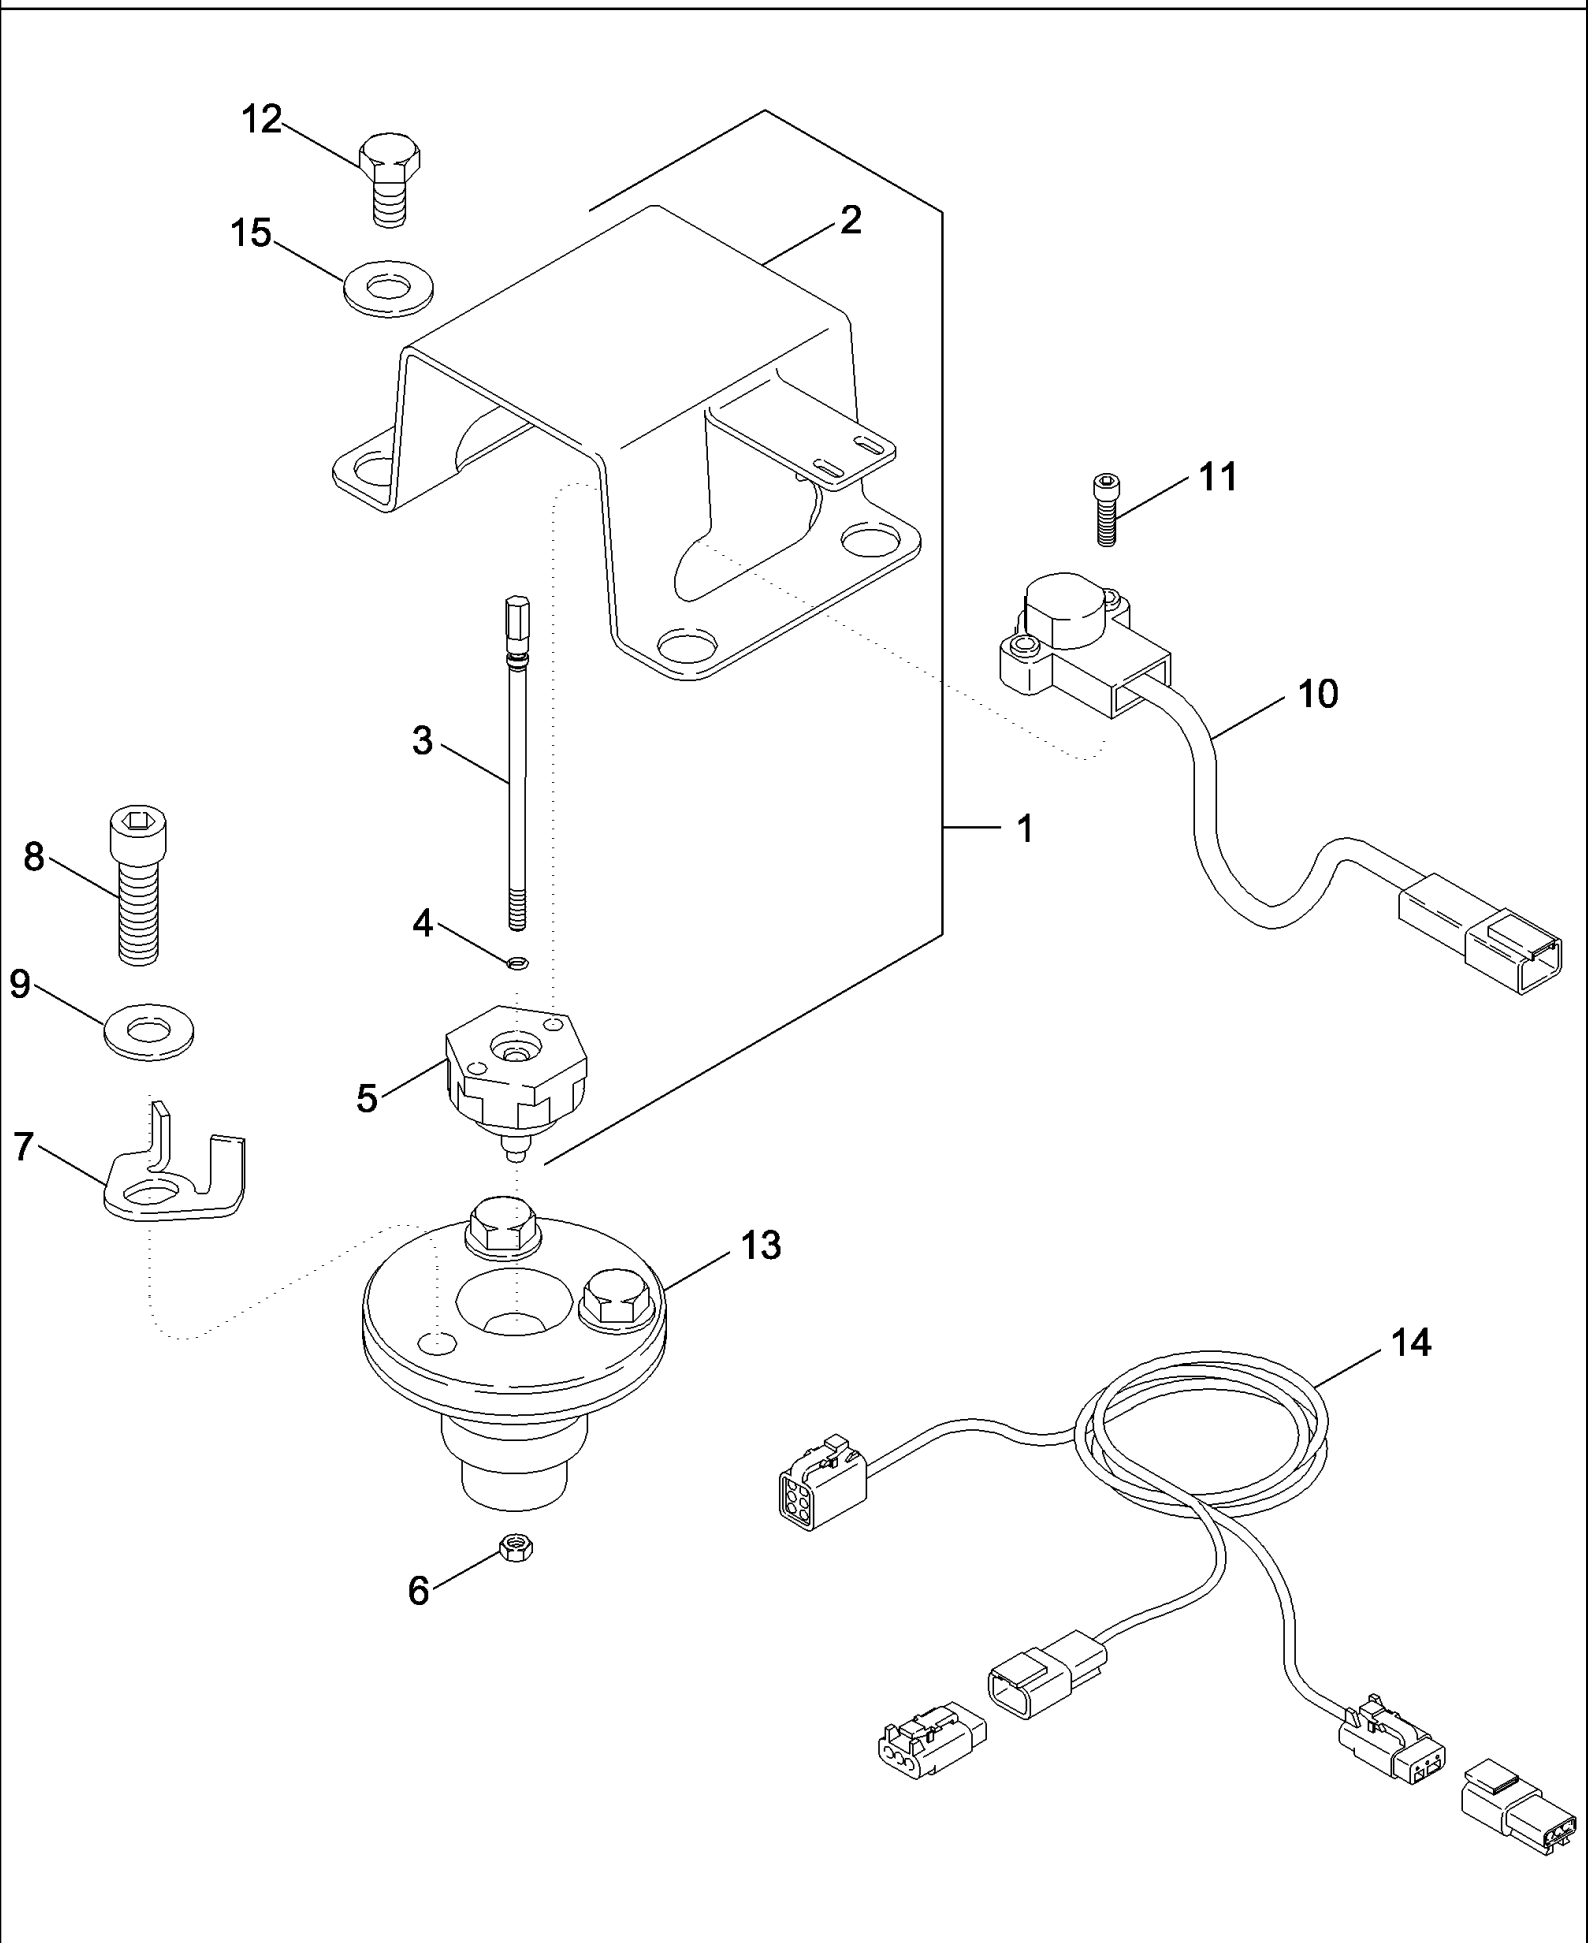

MAGNUM 310 CASE IH TRACTOR (EU) (1/06-)

05-21 FRONT AXLE KING PIN WITH ACCUGUIDE

сылка	Номер детали	Кол-во	Описание
1	87311994	1	KIT, King Pin, Inc. 2 - 8, With 10 Bolt Hub
1	87311993	1	KIT, King Pin, Inc. 2 - 8, With 12 Bolt Hub
2	87308126	1	COVER,
3	87307819	1	SHAFT, , With 10 Bolt Hub
3	87307820	1	SHAFT, , With 12 Bolt Hub
4	238-5008	1	O-RING, -008, 70 Duro, .176" ID x .070" Thk,
5	87307822	1	MOUNTING PARTS, Cap Assy.
6	832-10406	1	NUT, LOCK, M6 x 1, CI 8,
7	87307821	1	WASHER, LOCK,
8	863-14045	1	SCREW, Hex Soc Hd, M14 x 45, 12.9, , With 10 Bolt Hub
9	87016615	1	WASHER, M12 x 28.5 x 3, HT,
10	87435594	1	SENSOR, (Shown), BSN Z7RZ01521
10	87524642	1	SENSOR, , ASN Z7RZ01521
11	864-5025	2	SCREW, Hex Soc Hd, M5 x 25, 8.8,
12	614-16025	4	BOLT, Hex, M16 x 25, 8.8, Full Thd,
13	378409A1	1	CAP, Assy., With 10 Bolt Hub
13	378410A1	1	CAP, Assy., With 12 Bolt Hub
14	87525842	1	HARNES, , ASN Z7RZ01521
15	896-11016	4	WASHER, M17.5 x 30 x 4, HT,