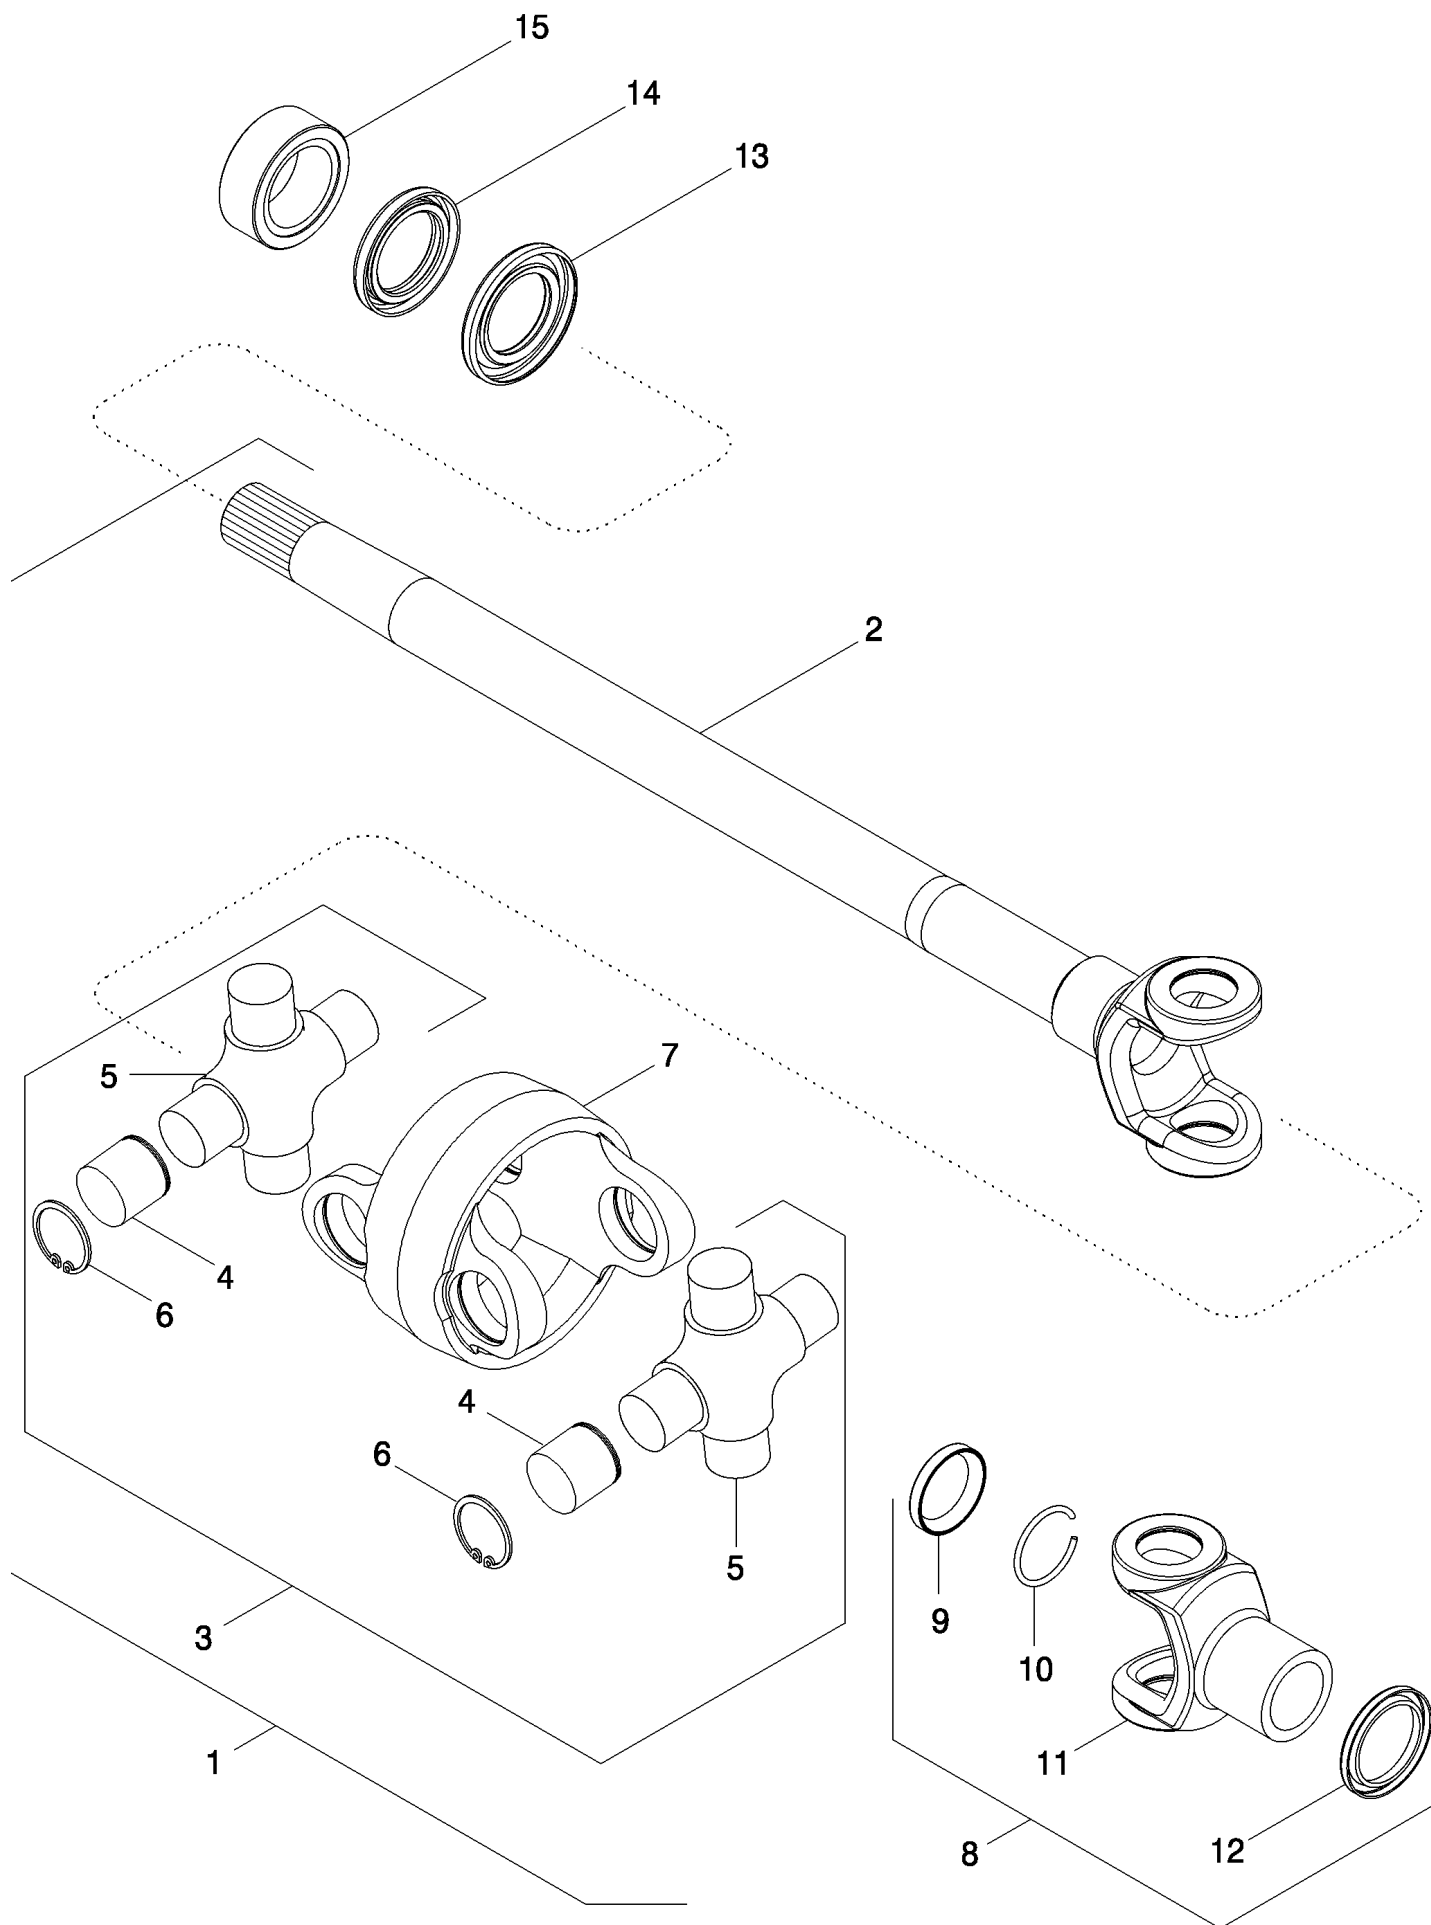

MAGNUM 310 CASE IH TRACTOR (EU) (1/06-)

05-22 FRONT AXLE DRIVE SHAFT - MFD, WITHOUT DIFFERENTIAL LOCK

сылка	Номер детали	Кол-во	Описание
1	395734A1	1	HALF SHAFT, Right Hand, Shown, Inc. 2 - 12
1	395735A1	1	AXLE, Left Hand, Inc. 2 - 12
2	395741A1	1	SHAFT, LONG, Right Hand
2	395743A1	1	SHAFT, LONG, Left Hand
3	395738A1	2	KIT, FIP, Inc. 4 - 6
4	NSS	4	NOT SERVICED SEPARATELY, CUP
5	NSS	1	NOT SERVICED SEPARATELY, JOINT, UNIVERSAL
6	NSS	4	NOT SERVICED SEPARATELY, RING, RETAINING
7	395740A1	1	YOKE,
8	395737A1	1	YOKE, Inc. 9 - 12
9	1961753C1	1	SEAL,
10	1277405C1	1	RING,
11	NSS	1	NOT SERVICED SEPARATELY, YOKE
12	1287608C1	1	SEAL,
13	302957A1	2	SEAL, OIL,
14	302956A1	2	SEAL, OIL,
15	302958A1	2	BUSHING, LARGE,