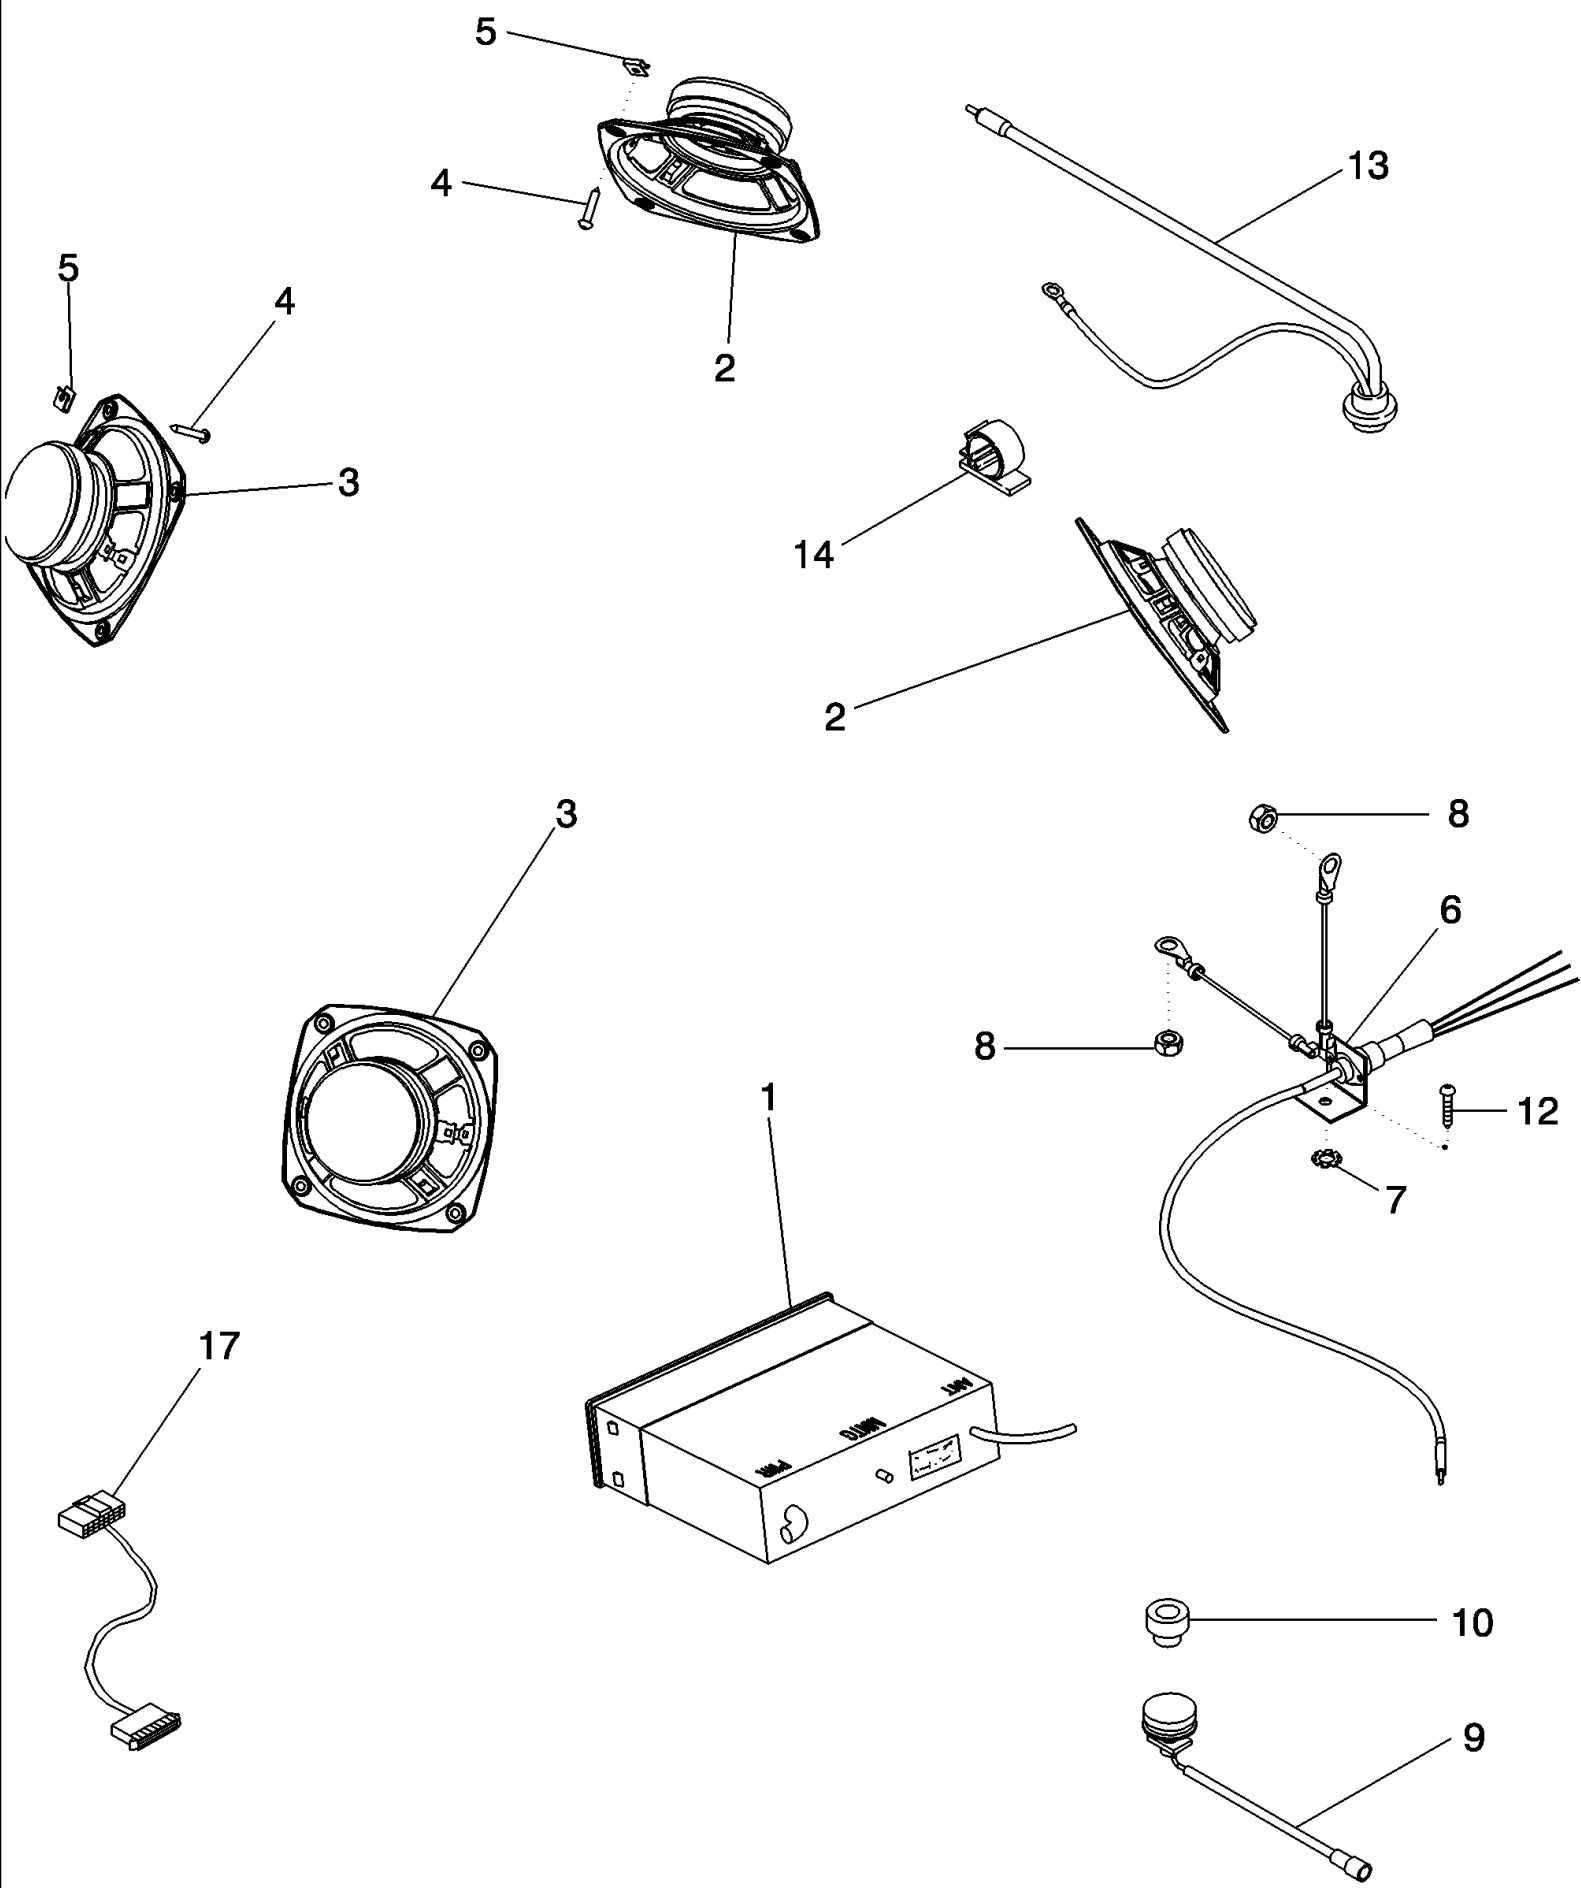

MAGNUM 310 CASE IH TRACTOR (EU) (1/06-)

04-39 RADIOS, SPEAKERS AND ANTENNAS

сылка	Номер детали	Кол-во	Описание
1	87714993	1	AM/FM/WB, If Equipped
1	355623A2	1	RADIO, AM/FM Stereo, With Cassette Tape Player, If Equipped
1	325061A2	1	RADIO, AM/FM/WB, With Cassette Tape, CD Changer Ready
1	87714994	1	AM/FM/WB/CD with Aux Input
2	87621241	2	SPEAKER, 5-1/4" Coaxial
3	87576280	2	SPEAKER, 5-1/4" Woofer, Rear
4	760-17316	16	SCREW, SELF TAP, Pan Hd, M4.2 x 16,
5	177269A1	16	NUT,
6	409426A3	1	ANTENNA, 3-Wire
7	893-11008	1	WASHER, LOCK, Ext Tooth, M8, Antenna Bracket
8	829-1408	2	NUT, M8, CI 10, Ground Wire
9	404694A2	1	CABLE, B/B Radio Antenna, If Equipped
10	182045A1	1	GROMMET,
11	177269A1	8	NUT, Used With 9, (Not Shown)
12	761-17325	8	SCREW, SELF TAP, Pan Hd, M4.2 x 25, Used With 9, (Not Shown)
13	318323A1	1	CABLE, Radio Antenna
14	169850C2	1	CLIP, CABLE,
17	303433A1	1	HARNESS, CD Player to Radio