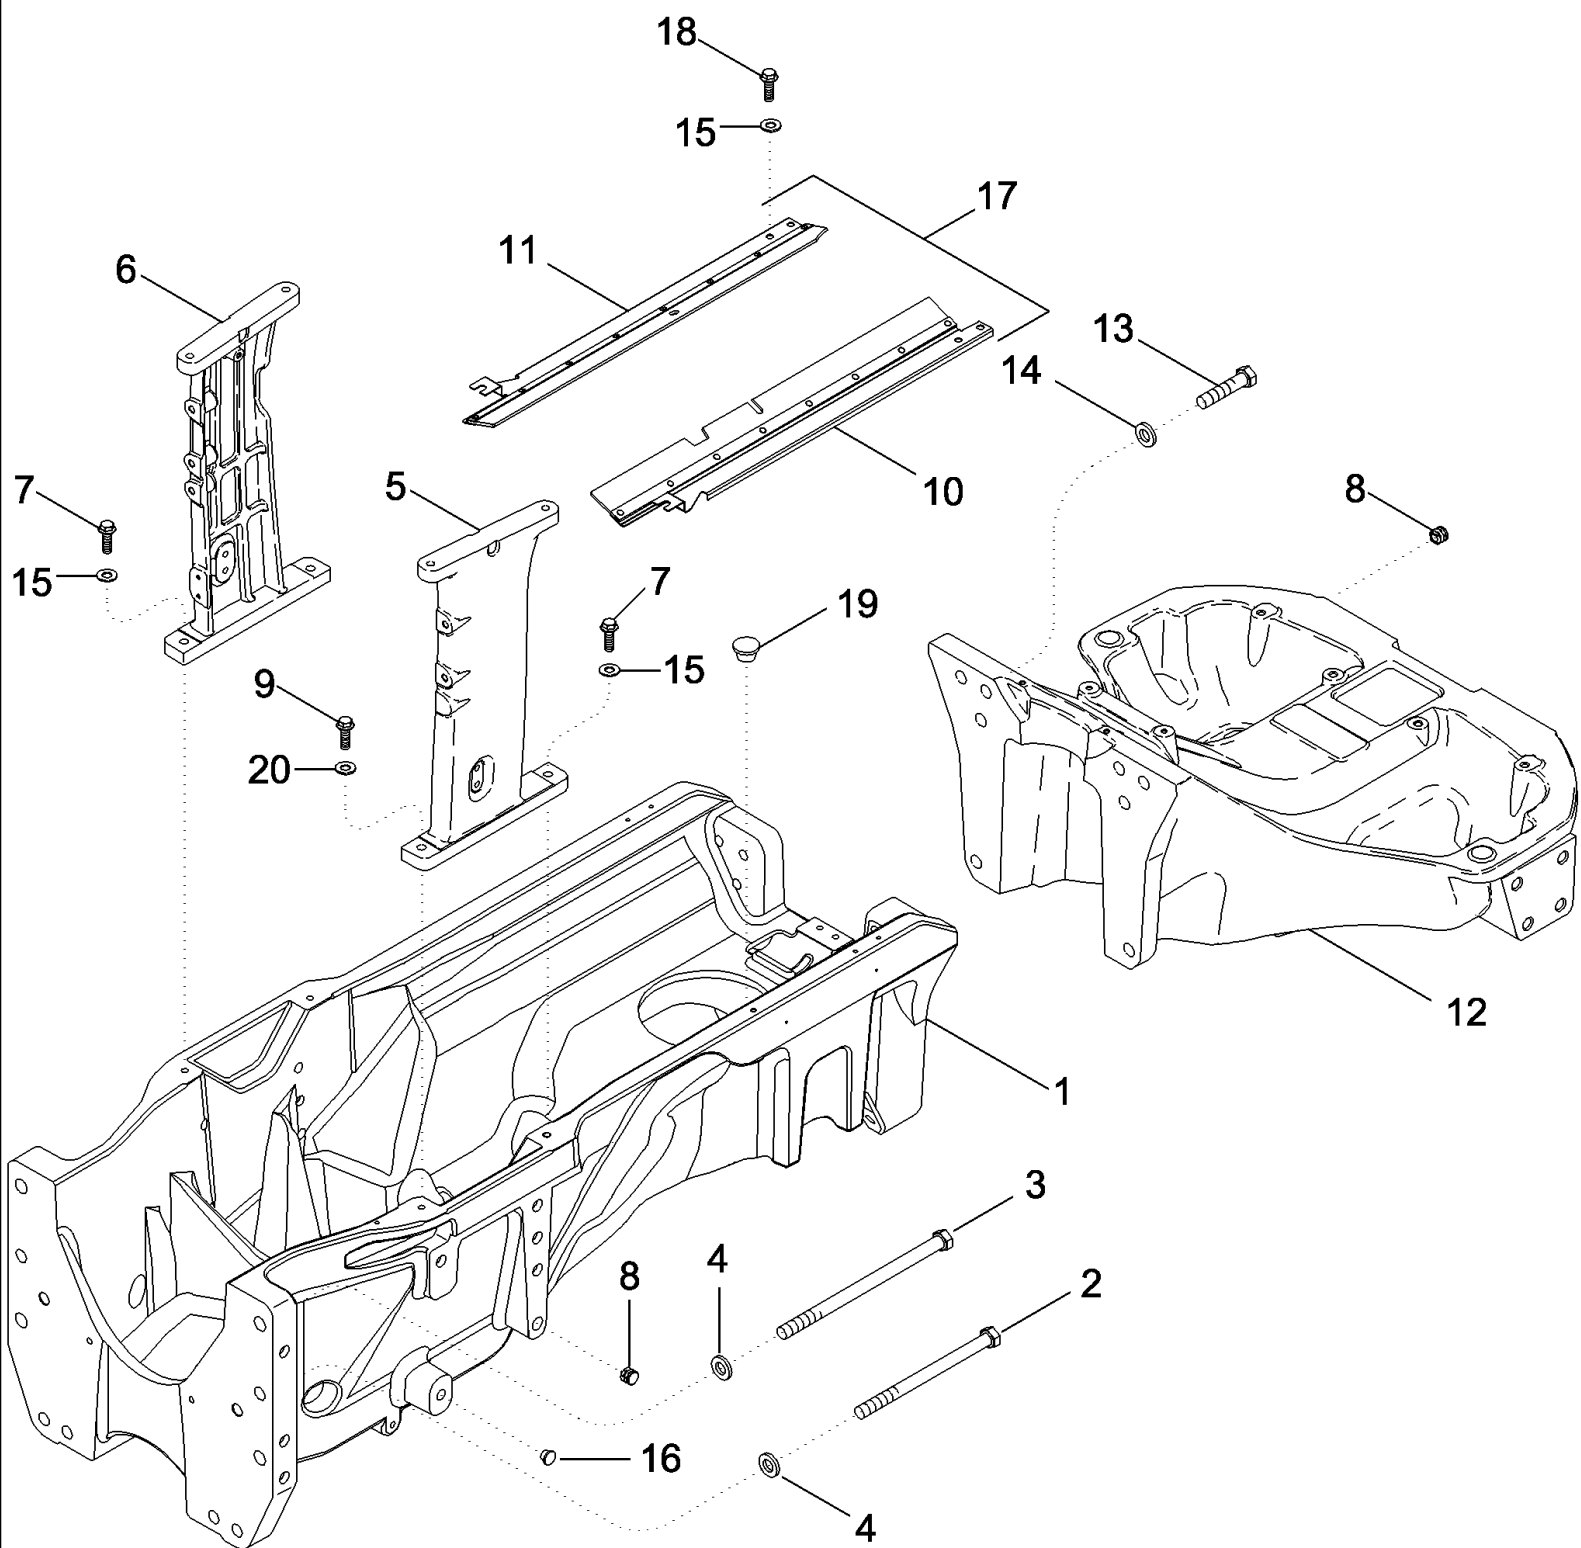

09-01 FRONT FRAME

MAGNUM 310 CASE IH TRACTOR (EU) (1/06-)

09-01 FRONT FRAME

сылка	Номер детали	Кол-во	Описание
1	87686588	1	FRAME,
2	253636A1	4	SCREW, M20 x 275; 10,9
3	249541A1	6	SCREW, M20 x 340; 10,9
4	396-31081	10	WASHER, 13/16" x 1 1/2" x .219", HDN,
5	87545060	1	FRAME, Hood Support, Right Hand
6	87366255	1	FRAME, Hood Support, Left Hand
7	86978779	3	BOLT, Hex Flg, M12 x 40, 10.9,
8	305138A1	12	PLUG,
9	844-12050	1	BOLT, Hex Flg, M12 x 50, 8.8,
10	87547679	1	GUARD, Right Hand
11	87547675	1	GUARD, Left Hand
12	87703127	1	FRAME, Extension
13	258504A1	8	SCREW, M20 x 90; 10,9
14	396-31081	8	WASHER, 13/16" x 1 1/2" x .219", HDN,
15	896-11012	6	WASHER, M13.5 x 24.5 x 3, HT,
16	128209A1	4	PLUG,
17	719973016	1	DIA KIT, ADDITIONAL PROD., Debris Guard, Inc. 10, 11
18	555-1	4	BOLT, Hex Flg, M8 x 16, 8.8,
19	86050286	1	BOLT, Hex Flg, M10 x 20, 8.8, (Not Shown)
20	896-15012	1	WASHER, M12 x 28.5 x 4, HT,
21	614-8016	1	BOLT, Hex, M8 x 16, 8.8, (Not Shown)
22	353-401	5	PLUG, Dome, .312" hole, Nylon, (Not Shown), Use When Radar Option Is Not Taken
23	353-79	6	PLUG, (Not Shown)
24	339158A1	2	PLUG, (Not Shown)