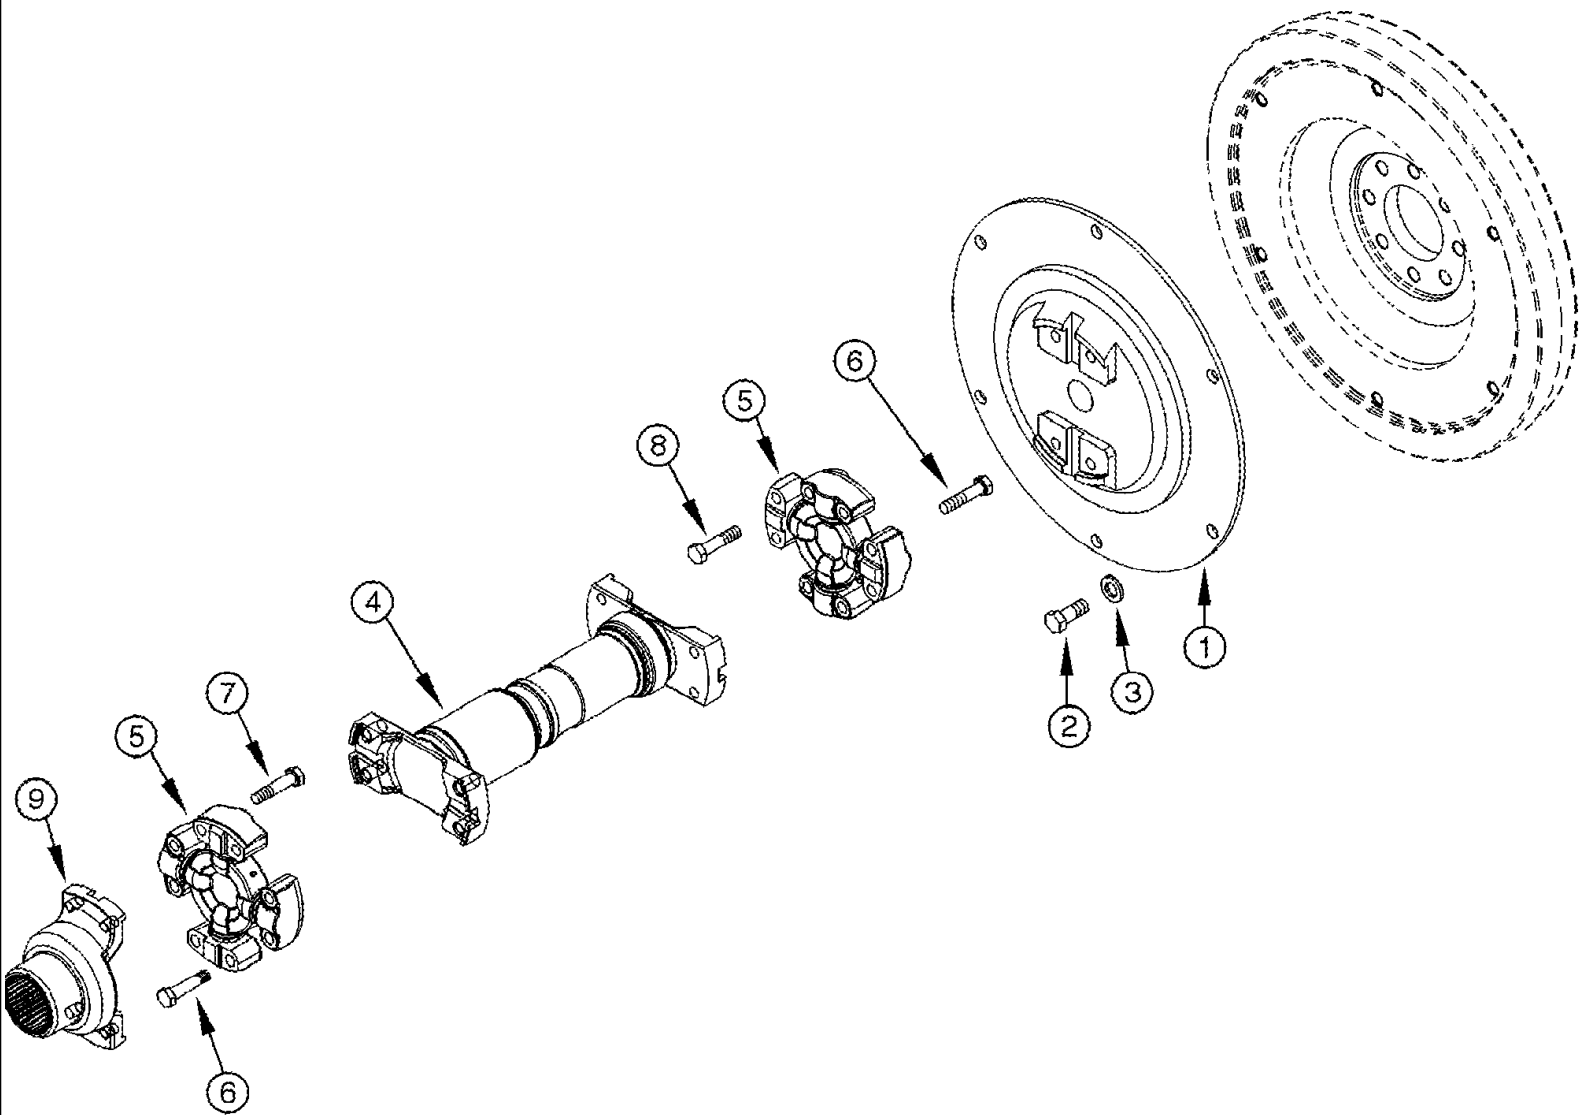

MAGNUM 310 CASE IH TRACTOR (EU) (1/06-)

06-01 TRANSMISSION DRIVE SHAFT

сылка	Номер детали	Кол-во	Описание
1	248408A2	1	PLATE, DRIVE, , Magnum 225 and Magnum 250
1	248409A2	1	PLATE, DRIVE, , Magnum 280 and Magnum 310
2	628-12030	6	BOLT, Hex, M12 x 30, 10.9, Full Thd,
3	896-11012	6	WASHER, M13.5 x 24.5 x 3, HT,
4	259075A3	1	SHAFT, DRIVE, , Magnum 225 and Magnum 250
4	301842A2	1	SHAFT, DRIVE, , Magnum 280 and Magnum 310
5	259076A2	2	SPIDER, U-JOINT, , Magnum 225 and Magnum 250
5	301844A2	2	SPIDER, U-JOINT, , Magnum 280 and Magnum 310
6	828-10045	8	BOLT, Hex, M10 x 45, 10.9, , Magnum 225 and Magnum 250
6	828-12050	8	BOLT, Hex, M12 x 50, 10.9, , Magnum 280 and Magnum 310
7	828-10045	4	BOLT, Hex, M10 x 45, 10.9, , Magnum 225 and Magnum 250
7	828-12050	4	BOLT, Hex, M12 x 50, 10.9, , Magnum 280 and Magnum 310
8	828-10045	4	BOLT, Hex, M10 x 45, 10.9, , Magnum 225 and Magnum 250
8	828-12050	4	BOLT, Hex, M12 x 50, 10.9, , Magnum 280 and Magnum 310
9	259188A1	1	YOKE, Input, Magnum 225 and Magnum 250
9	301843A1	1	YOKE, Input, Magnum 280 and Magnum 310