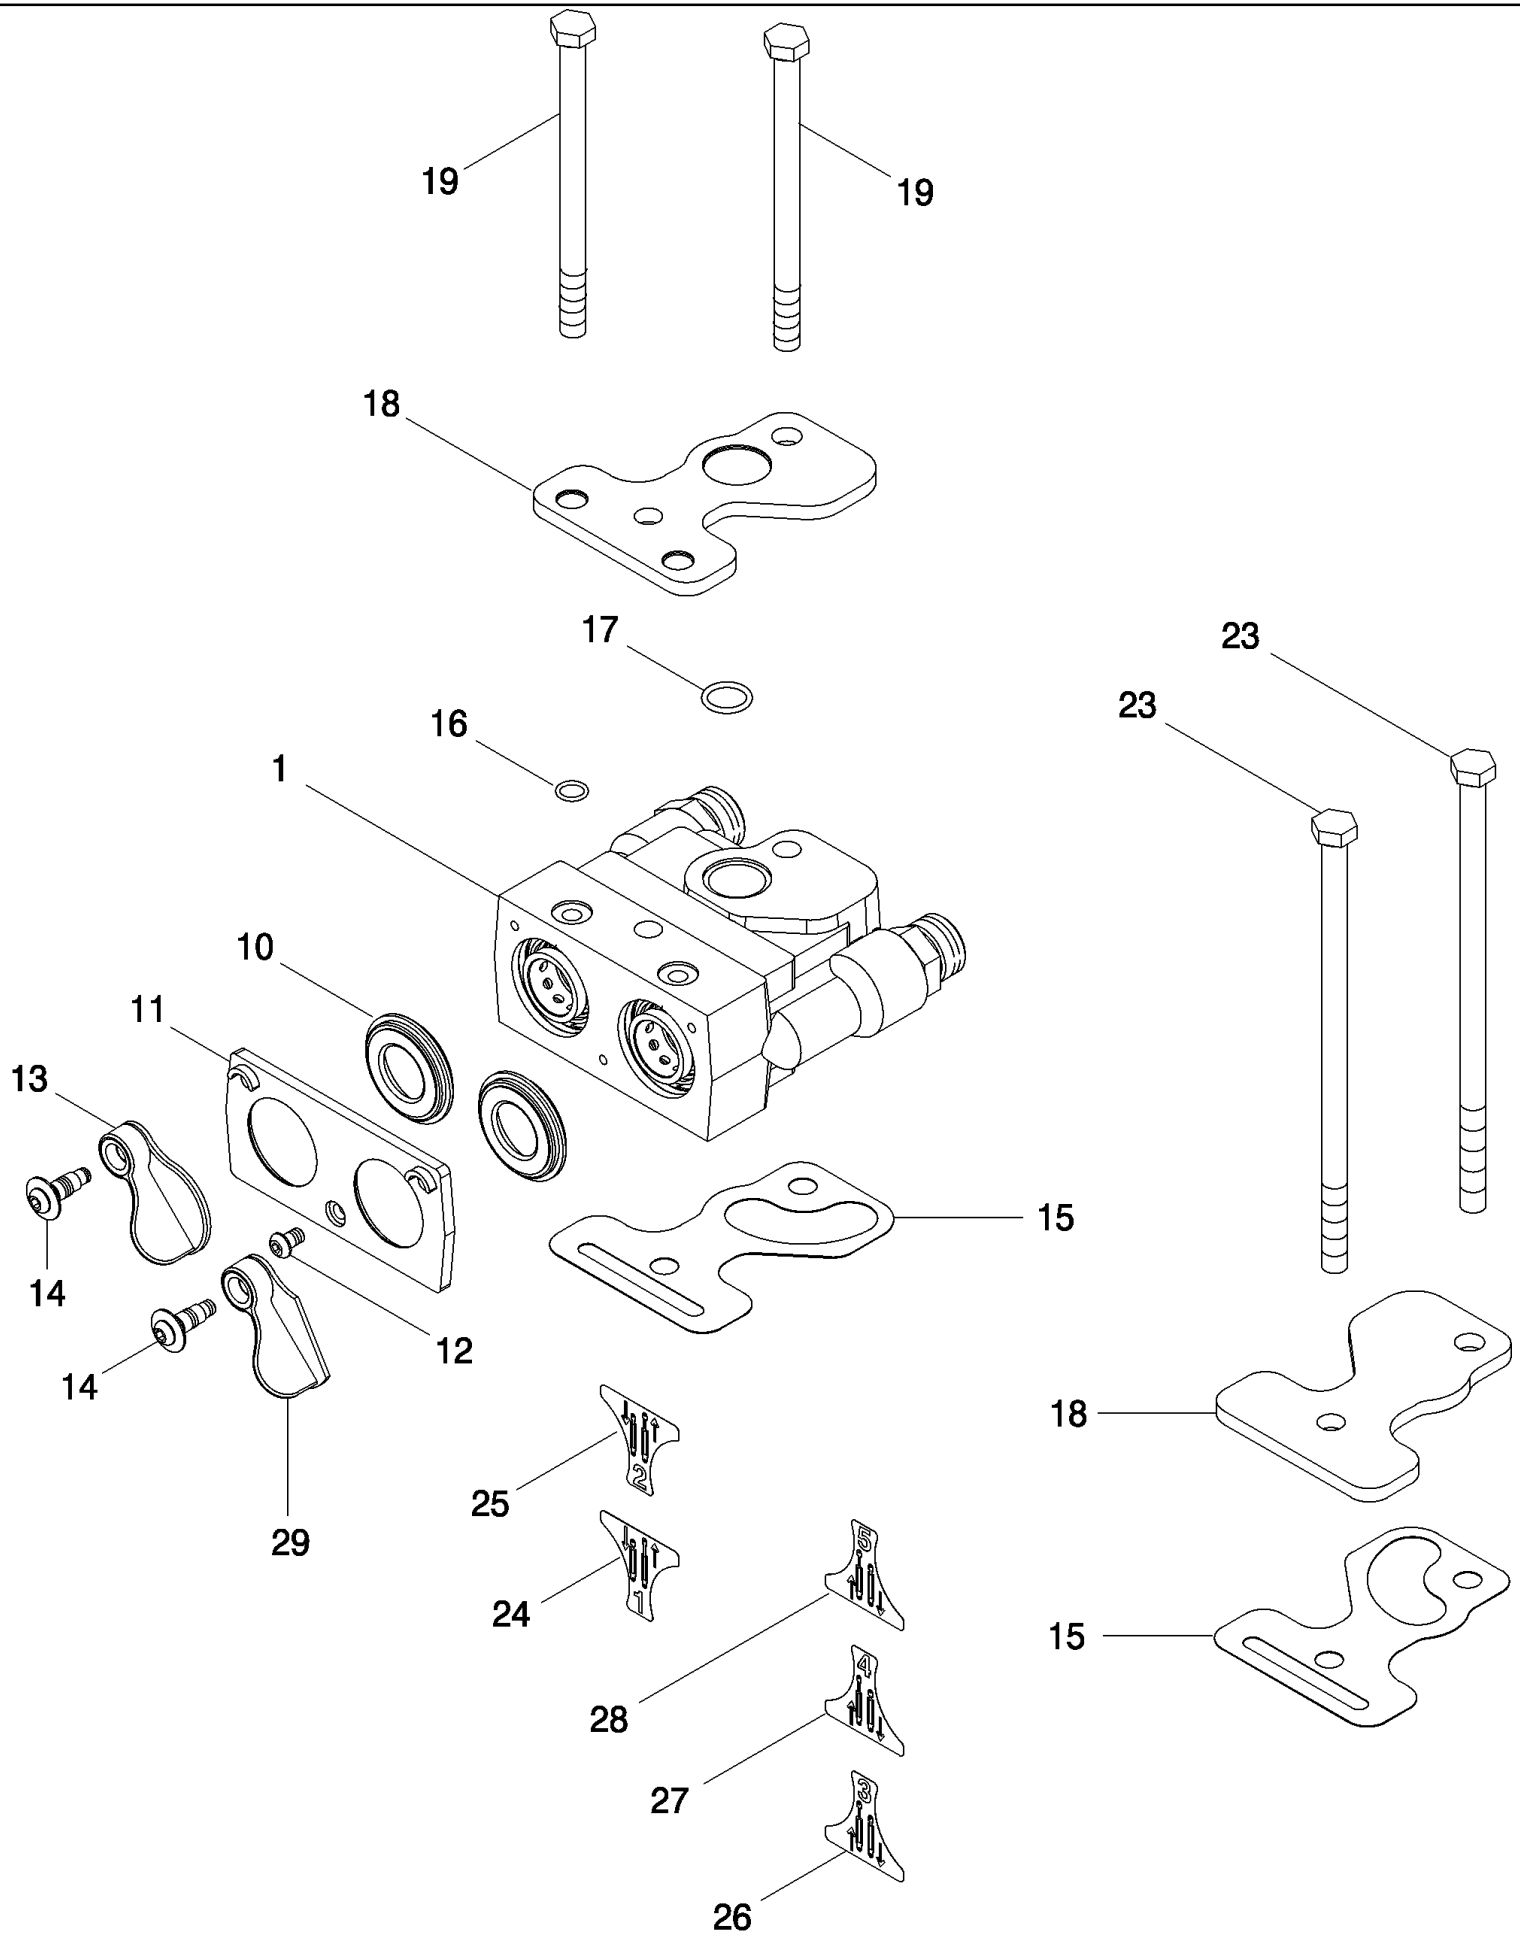

08-29 REMOTE HYDRAULIC COUPLING MOUNTING

MAGNUM 310 CASE IH TRACTOR (EU) (1/06-)

08-29 REMOTE HYDRAULIC COUPLING MOUNTING

сылка	Номер детали	Кол-во	Описание
1	275182A2	3-4	COUPLING, PUSH-PULL,
10	240969A1	6-10	SEAL,
11	240971A2	3-5	PLATE,
12	240970A2	3-5	SCREW,
13	240974A2	4-8	COVER, DOOR,
14	240973A2	4-10	SCREW,
15	253660A2	2	GASKET,
16	238-6014	8-10	O-RING, -014, 90 Duro, .489" ID x .070" Thk,
17	238-6021	4-5	O-RING, -021, 90 Duro, .926" ID x .070" Thk,
18	258671A2	1	PLATE,
19	814-10140	2	BOLT, Hex, M10 x 140, 8.8,
23	814-10205	2	BOLT, Hex, M10 x 205, 8.8,
24	284327A1	1	DECAL, Coupler 1
25	284328A1	1	DECAL, Coupler 2
26	284329A1	1	DECAL, Coupler 3
27	284330A1	1	DECAL, Coupler 4
28	284331A1	1	DECAL, Coupler 5
29	387611A1	2	DUST CAP,
30	353-401	1-2	PLUG, Dome, .312" hole, Nylon, (Not Shown)