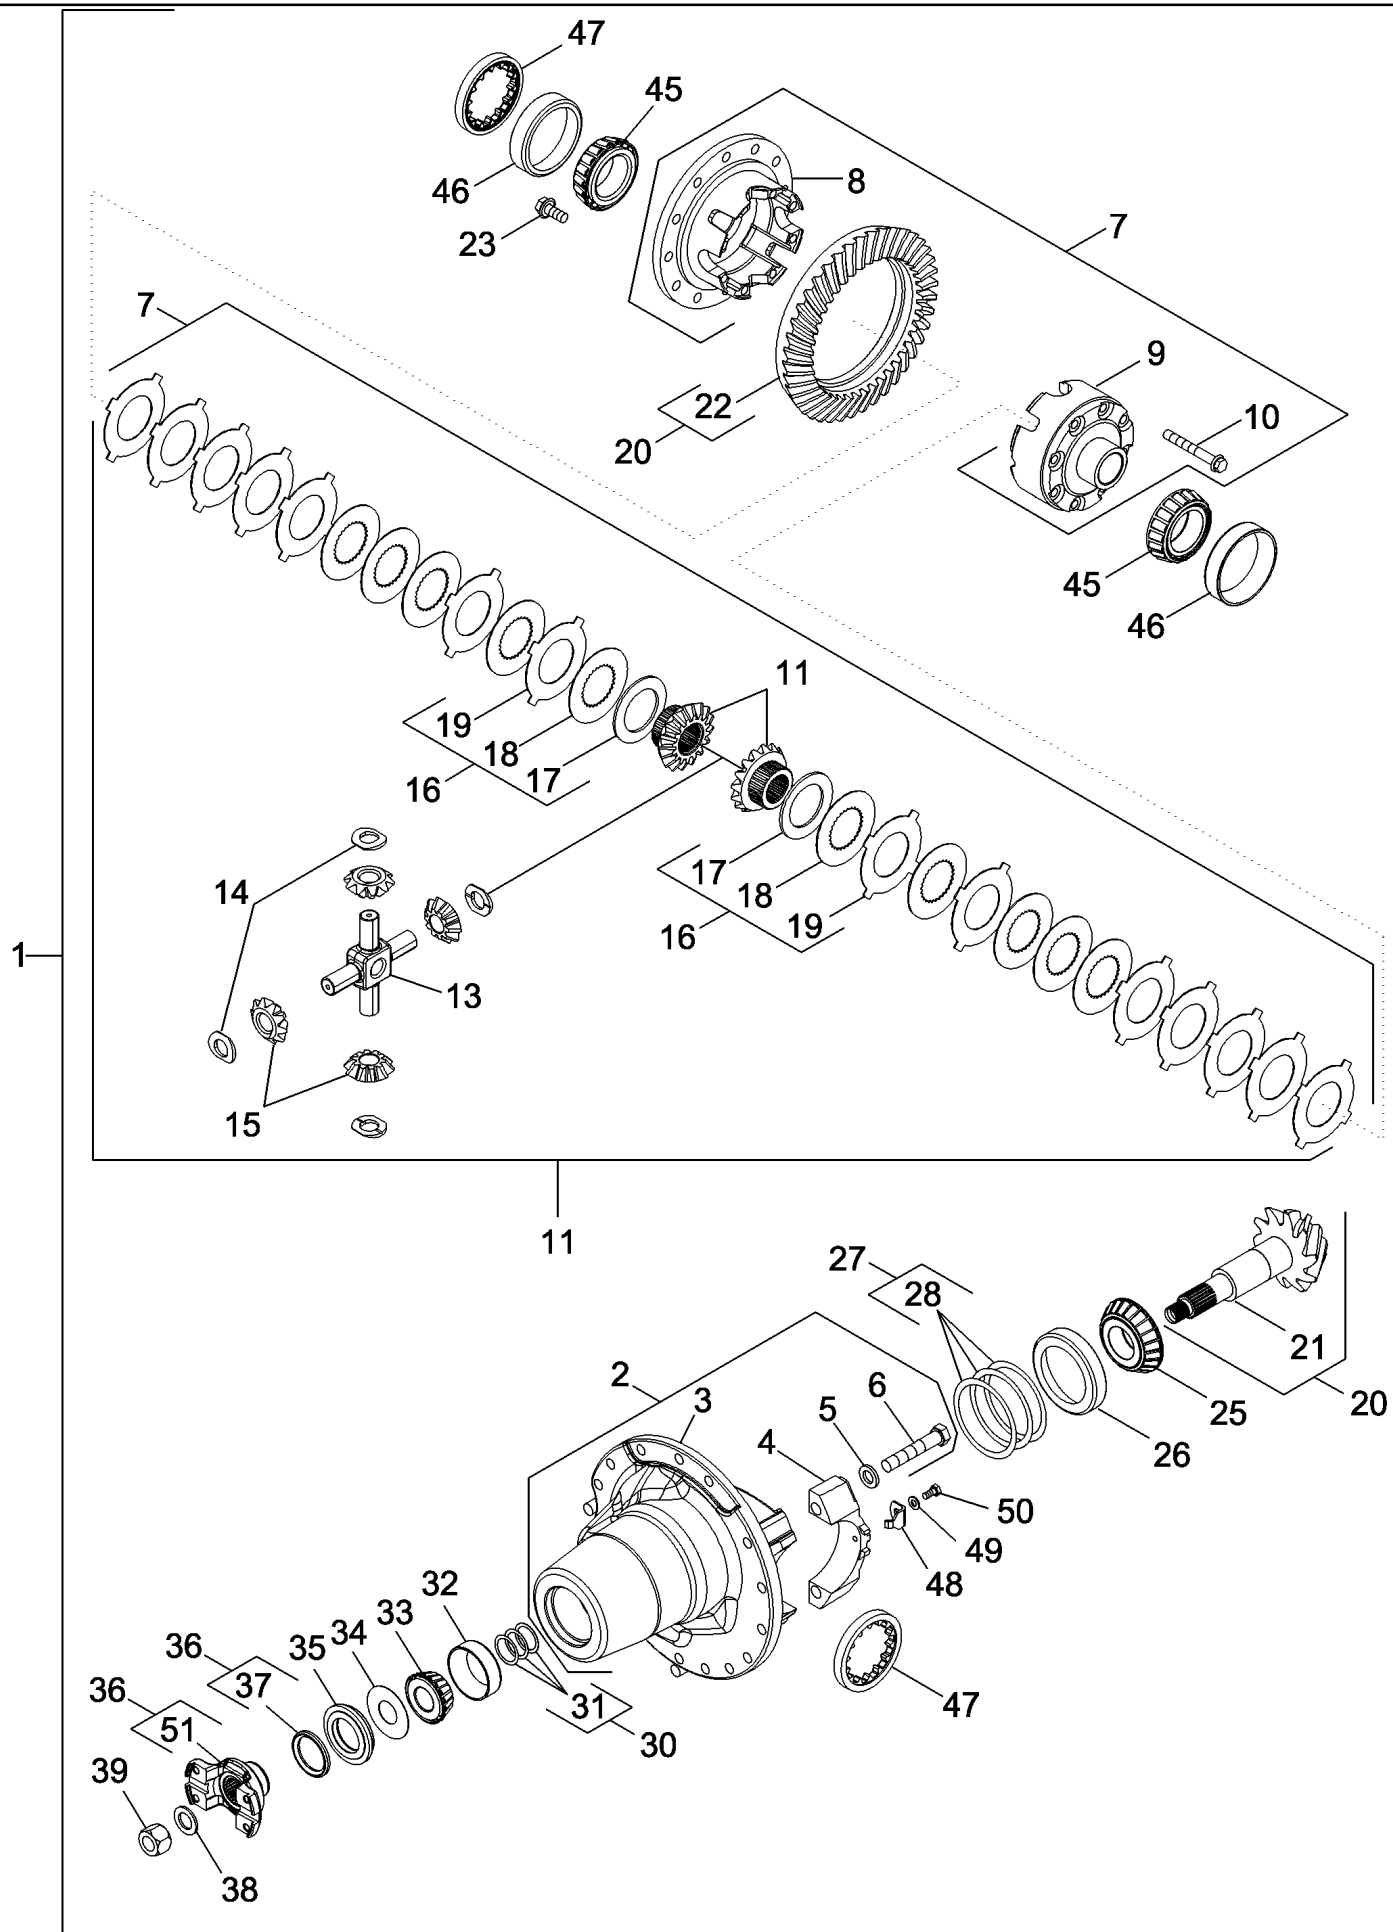

MAGNUM 310 CASE IH TRACTOR (EU) (1/06-)

05-28 CARRIER AND DIFFERENTIAL - MFD, 12 BOLT HUB, WITHOUT DIFFERENTIAL LOCK

сылка	Номер детали	Кол-во	Описание
1	87324564	1	CARRIER, Inc. 2 - 50
2	87324561	1	CARRIER, Inc. 3 - 6
3	NSS	1	NOT SERVICED SEPARATELY, HOUSING
4	NSS	2	NOT SERVICED SEPARATELY, CAP
5	896-12016	4	WASHER, M17.5 x 30 x 4, HT,
6	828-16090	4	BOLT, Hex, M16 x 90, 10.9,
7	345688A4	1	DIFFERENTIAL, Inc. 8 - 19
8	NSS	1	NOT SERVICED SEPARATELY, HOUSING
9	NSS	1	NOT SERVICED SEPARATELY, HOUSING
10	1997853C1	8	BOLT,
11	377176A3	1	KIT, Inc. 12 - 19
12	NSS	2	NOT SERVICED SEPARATELY, GEAR
13	NSS	1	NOT SERVICED SEPARATELY, SHAFT
14	NSS	4	NOT SERVICED SEPARATELY, WASHER, Thrust
15	NSS	4	NOT SERVICED SEPARATELY, GEAR
16	377177A3	1	KIT, Inc. 17 - 19
17	NSS	2	NOT SERVICED SEPARATELY, PLATE
18	NSS	10	NOT SERVICED SEPARATELY, DISC, Friction
19	NSS	14	NOT SERVICED SEPARATELY, PLATE
20	87324538	1	BEVEL GEAR, Inc. 21,22
21	NSS	1	NOT SERVICED SEPARATELY, SHAFT, Pinion
22	NSS	1	NOT SERVICED SEPARATELY, RING, Gear
23	H136416	12	SCREW,
25	87324516	1	BEARING, CONE,
26	87324517	1	BEARING, CUP,
27	87324518	1	KIT, SHIM, Inc. 28
28	NSS	5	NOT SERVICED SEPARATELY, SHIM .003
28	NSS	5	NOT SERVICED SEPARATELY, SHIM .005
28	NSS	5	NOT SERVICED SEPARATELY, SHIM .010
30	87324536	1	KIT, SHIM, Inc. 31
31	NSS	1	NOT SERVICED SEPARATELY, SHIM .010
31	NSS	1	NOT SERVICED SEPARATELY, SHIM .014
31	NSS	1	NOT SERVICED SEPARATELY, SHIM .015
31	NSS	1	NOT SERVICED SEPARATELY, SHIM .016
31	NSS	1	NOT SERVICED SEPARATELY, SHIM .018
31	NSS	1	NOT SERVICED SEPARATELY, SHIM .020
31	NSS	1	NOT SERVICED SEPARATELY, SHIM .021
31	NSS	1	NOT SERVICED SEPARATELY, SHIM .022
31	NSS	1	NOT SERVICED SEPARATELY, SHIM .023
31	NSS	1	NOT SERVICED SEPARATELY, SHIM .030
32	87324534	1	BEARING, CONE,
33	87324532	1	BEARING, CUP,
34	87324540	1	SLINGER,
35	87324542	1	SEAL, OIL,
36	87324528	1	YOKE, Inc. 37, 51