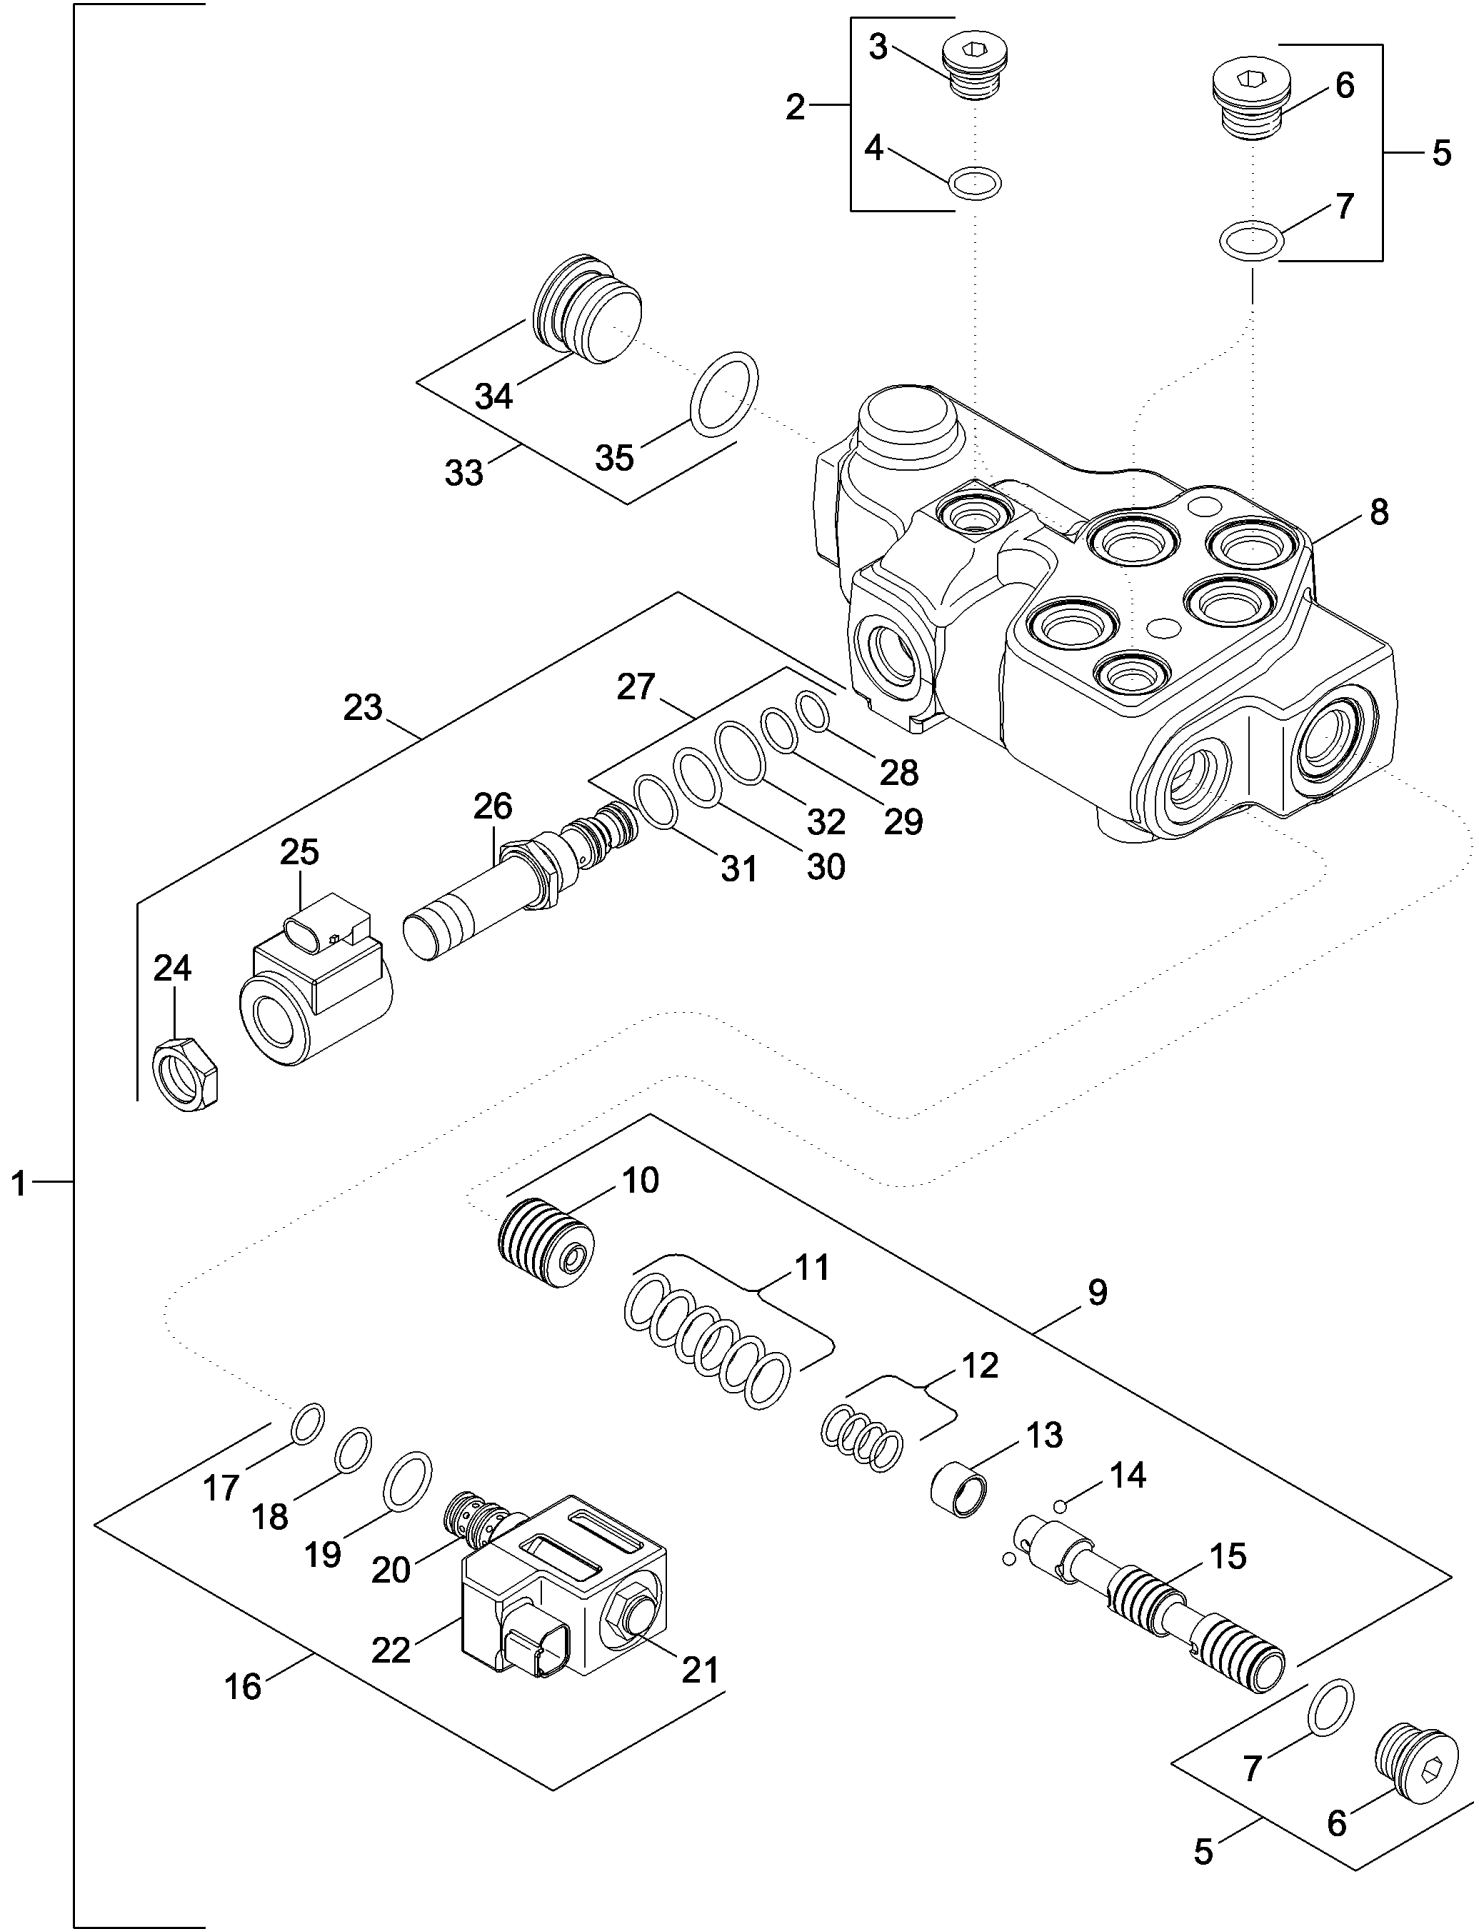

MAGNUM 310 CASE IH TRACTOR (EU) (1/06-)

08-21 PTO AND DIFFERENTIAL LOCK VALVE ASSEMBLY

сылка	Номер детали	Кол-во	Описание
1	87705317	1	CLUTCH. PTO, PTO And Differential Lock, Inc. 2 - 35
2	221576A1	2	PLUG, Hex Soc, M14 x 1.5, ORB, Inc. 3, 4
3	NSS	1	NOT SERVICED SEPARATELY, PLUG
4	14437785	1	O-RING, 11.3MM ID x 2.4 Thk,
5	221578A1	3	PLUG, Hex Soc, M18 x 1.5, ORB, Inc. 6, 7
6	NSS	1	NOT SERVICED SEPARATELY, PLUG
7	637-63153	1	O-RING, CI 6, 15.3MM ID x 2.2 Thk,
8	NSS	1	NOT SERVICED SEPARATELY, BODY
9	283642A4	1	SPOOL, Inc. 10 - 15
10	NSS	1	NOT SERVICED SEPARATELY, PISTON
11	NSS	1	NOT SERVICED SEPARATELY, SPRING
1	NSS	1	NOT SERVICED SEPARATELY, SPRING
13	NSS	1	NOT SERVICED SEPARATELY, SLEEVE
14	NSS	2	NOT SERVICED SEPARATELY, BALL
15	NSS	1	NOT SERVICED SEPARATELY, SPOOL
16	349295A1	1	SOLENOID, Valve, Differential Lock, Inc. 17 - 22
17	238-5013	1	O-RING, -013, 70 Duro, .426" ID x .070" Thk,
18	238-5014	1	O-RING, -014, 70 Duro, .489" ID x .070" Thk,
19	237-6008	1	O-RING, 8-1, 90 Duro, .644" ID x .087" Thk,
20	NSS	1	NOT SERVICED SEPARATELY, CORE
21	349292A1	1	NUT,
22	298614A1	1	SOLENOID,
23	239552A2	1	VALVE, SOLENOID, Solenoid, PTO, Inc. 24 - 32
24	NSS	1	NOT SERVICED SEPARATELY, NUT
25	NSS	1	NOT SERVICED SEPARATELY, COIL
26	NSS	1	NOT SERVICED SEPARATELY, CORE
27	308245A1	1	KIT, SEALS, Inc. 28 - 32
28	238-6008	1	O-RING, -008, 90 Duro, .176" ID x .070" Thk,
29	238-5013	1	O-RING, -013, 70 Duro, .426" ID x .070" Thk,
30	238-7016	1	O-RING, -016, CI 7, .614" ID x .070" Thk,
31	238-5014	1	O-RING, -014, 70 Duro, .489" ID x .070" Thk,
32	238-7018	1	O-RING, -018, CI 7, .739" ID x .070" Thk,
33	221580A1	1	PLUG, Hex Soc, M27 x 2, ORB, Inc. 34, 35
34	NSS	1	NOT SERVICED SEPARATELY, PLUG
35	637-64236	1	O-RING, CI 6, 23.6MM ID x 2.9 Thk,