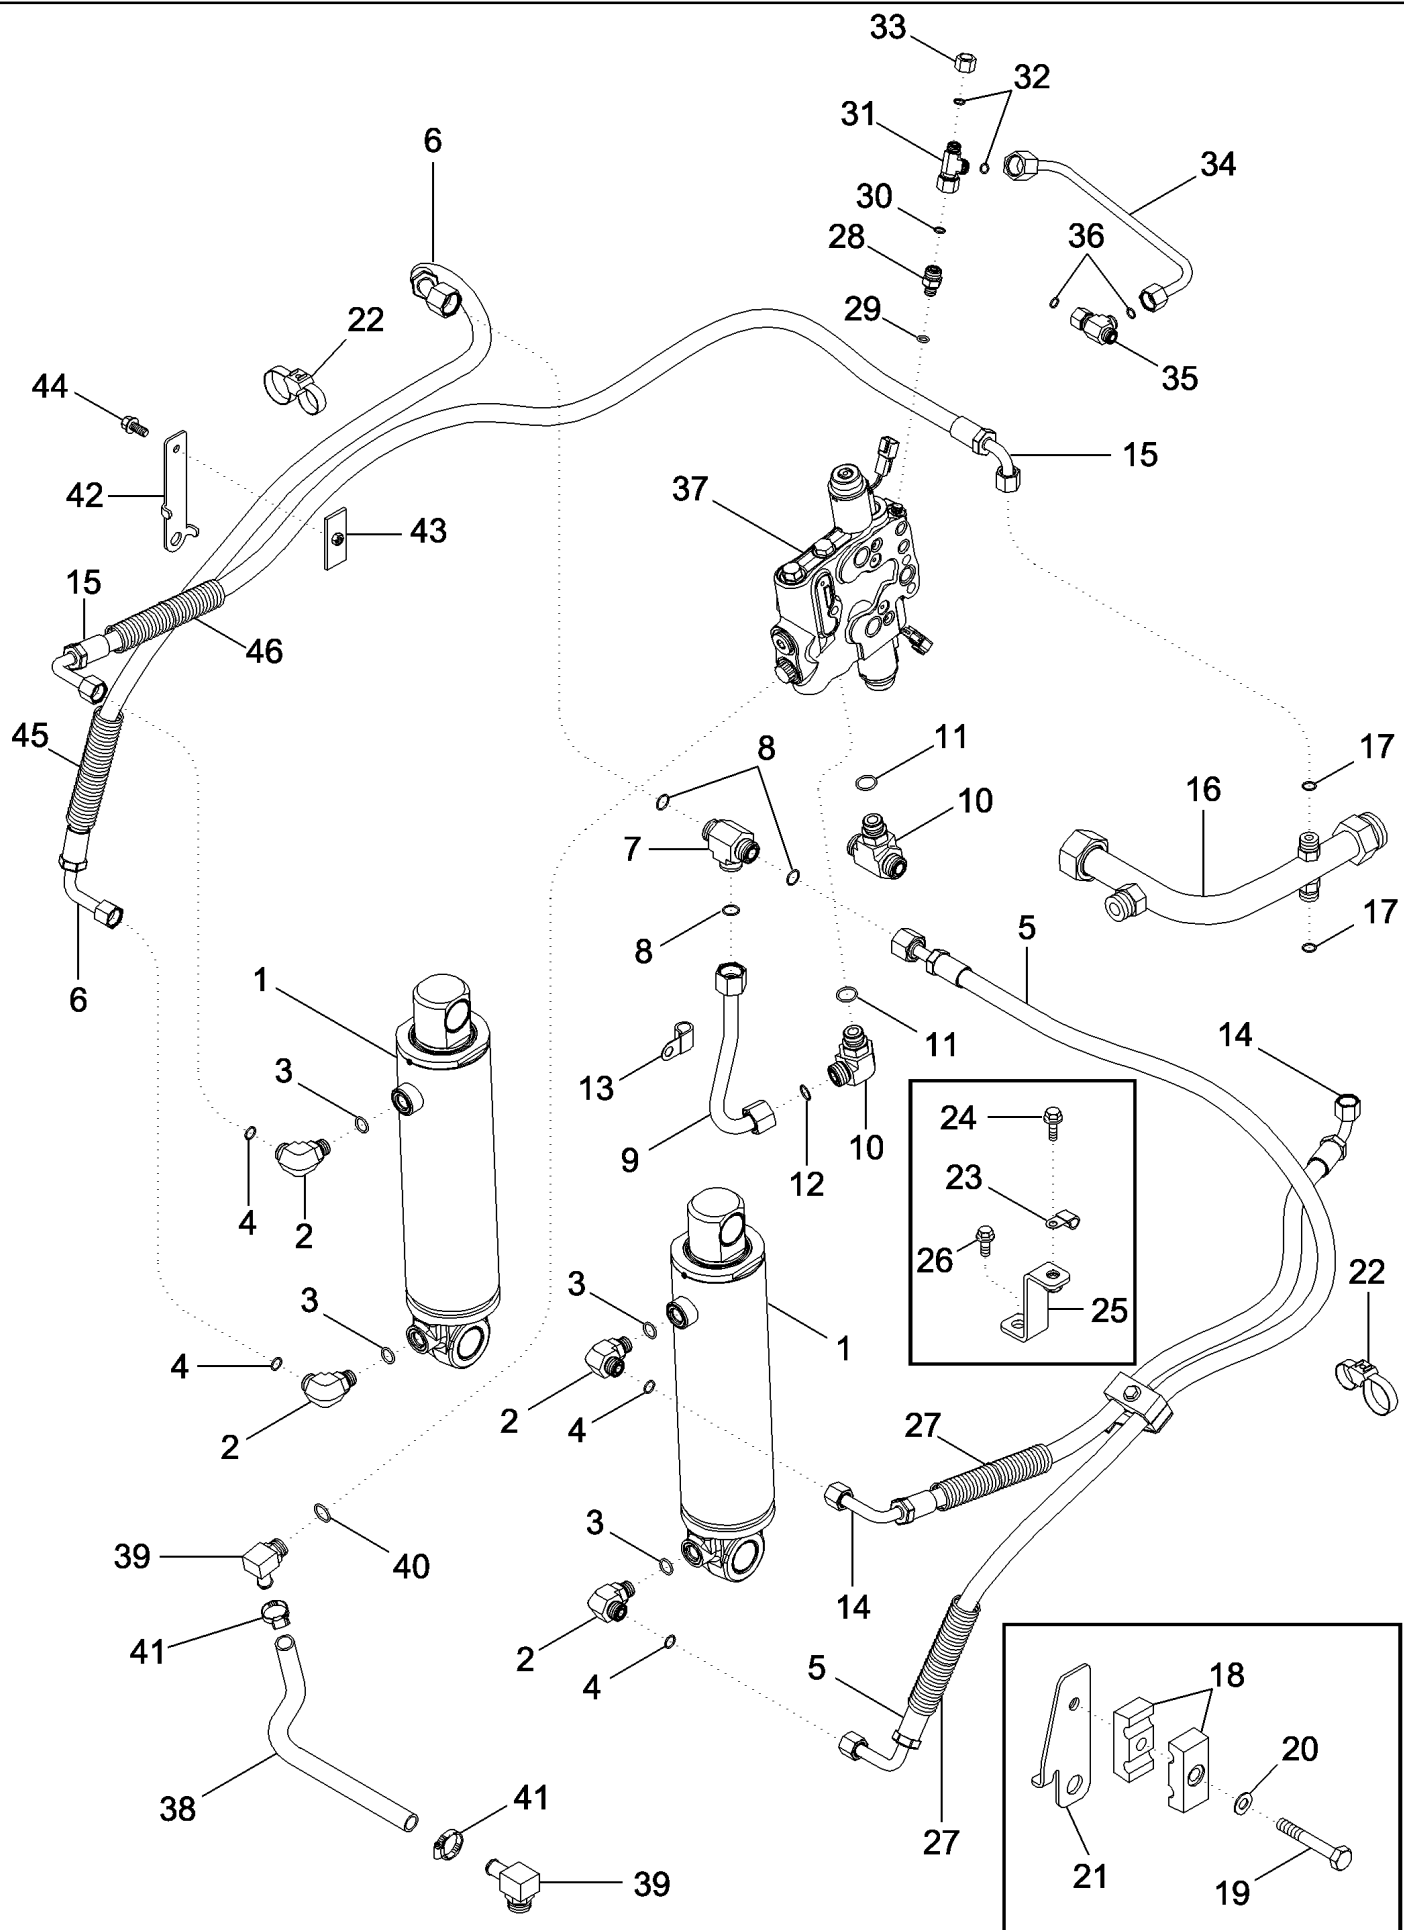

MAGNUM 310 CASE IH TRACTOR (EU) (1/06-)

08-10 HYDRAULIC SYSTEM - HITCH

сылка	Номер детали	Кол-во	Описание
1	REF	2	INSTRUCTION, Cylinder, Hitch, See Figures 08-31, 08-32, 08-33
2	86579691	4	ELBOW, 90°, 13/16"-18 ORFS x M18 x 1.5 ORB, Inc. 3, 4
3	86598101	1	O-RING, CI 6, 15.3MM ID x 2.2 Thk,
4	9992298	1	O-RING, -014, 90 Duro, .489" ID x .070" Thk,
5	87448971	1	HOSE, Supply, Right Hand, With Hydraulic Trailer Brake
5	87540691	1	HOSE, Supply, Right Hand
6	87448974	1	HOSE, Supply, Left Hand, With Hydraulic Trailer Brake
6	87450321	1	HOSE, Supply, Left Hand
7	701-415	1	TEE, 1"-14 ORFS, Inc. 8, With Hydraulic Trailer Brake
8	238-6016	3	O-RING, -016, 90 Duro, .614" ID x .070" Thk,
9	87435660	1	TUBE ASSY., Hitch Supply, With Hydraulic Trailer Brake
10	700-306	1	ELBOW, 90°, 1"-14 ORFS x M22 x 1.5 ORB, Incl. 11, 12, With Hydraulic Trailer Brake
10	87455805	1	TEE, Inc. 11, Without Trailer Brake
11	637-63193	1	O-RING, CI 6, 19.3MM ID x 2.2 Thk,
12	238-6016	1	O-RING, -016, 90 Duro, .614" ID x .070" Thk,
13	515-25159	1	CLAMP, 5/8", Insul, 1/2" Bolt,
14	87448972	1	HOSE, Return, Right Hand
15	87448973	1	HOSE, Return, Left hand
16	450507A1	1	TUBE ASSY.,
17	238-6014	2	O-RING, -014, 90 Duro, .489" ID x .070" Thk,
18	329804A1	2	FIXING BRACKET,
19	814-8050	1	BOLT, Hex, M8 x 50, 8.8,
20	895-15008	1	WASHER, M8 x 20 x 1.6,
21	87449394	1	BRACKET,
22	86991000	22	CLAMP,
23	515-23206	1	CLAMP, 13/16", Insul, 3/8" Bolt,
24	844-8020	1	BOLT, Hex Flg, M8 x 20, 8.8,
25	86985195	1	BRACKET, With Hydraulic Trailer Brake
26	844-10016	1	BOLT, Hex Flg, M10 x 16, 8.8, Full Thd,
27	87451398	1	CONDUIT, Right Hand Hitch Supply
27	87451399	1	CONDUIT, Right Hand Hitch Supply, W/Hydraulic Trailer Brake
28	700-165	1	CONNECTOR, HYD., 11/16"-16 ORFS x M12 x 1.5 ORB, Inc. 29, 30
29	637-63093	1	O-RING, CI 6, 9.3MM ID x 2.2 Thk,
30	238-6012	1	O-RING, -012, 90 Duro, .364" ID x .070" Thk,
31	701-422	1	TEE, 11/16"-16 ORFS x 11/16"-16 Fem Sw Run, Inc. 32
32	238-6012	2	O-RING, -012, 90 Duro, .364" ID x .070" Thk,
33	701-900	1	CAP, 11/16"-16 ORFS,
34	87356174	1	TUBE ASSY., Hitch Valve Load Sense
35	701-422	1	TEE, 11/16"-16 ORFS x 11/16"-16 Fem Sw Run, Inc. 36
36	238-6012	2	O-RING, -012, 90 Duro, .364" ID x .070" Thk,
37	412509A4	1	VALVE,
38	87309896	1	HOSE,
39	87309895	2	ELBOW, 1 fc sl x 22 Or, Inc. 40
40	637-63193	1	O-RING, CI 6, 19.3MM ID x 2.2 Thk,
41	214-1412	2	CLAMP, HOSE, #12, 0.69/1.25 Type F Worm,