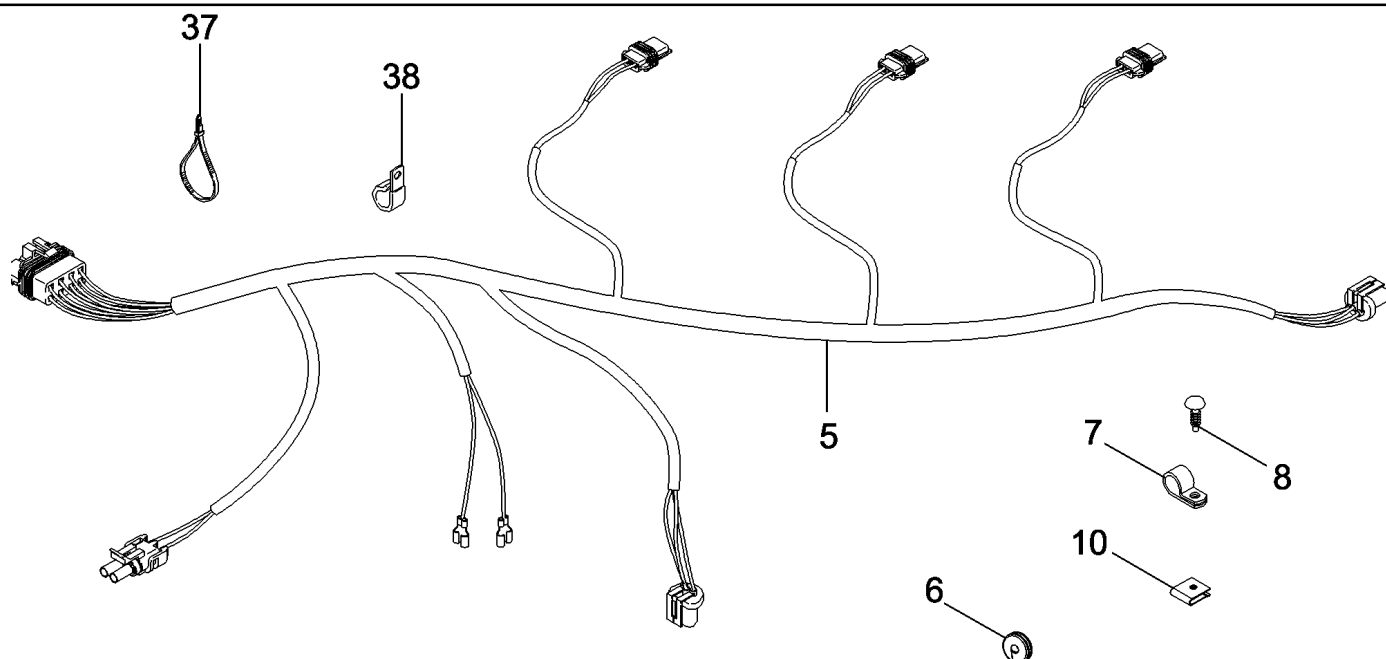

MAGNUM 310 CASE IH TRACTOR (EU) (1/06-)

04-28 HEADLAMPS, BSN Z6RZ02943

сылка	Номер детали	Кол-во	Описание
1	87455672	1	HEADLAMP, RH, Right Hand, RH Dip, Inc. 35, 36, 55, North America Only
1	87455675	1	HEADLAMP, RH, Right Hand, LH Dip, Inc. 35, 36, Australia Only
2	87455673	1	HEADLAMP, LH, Left Hand, RH Dip, Inc. 35, 36, 55, North America Only
2	87455674	1	HEADLAMP, LH, Left Hand, RH Dip, Inc. 35, 36, Australia Only
3	779-14619	6	SCREW, SELF TAP, Hex Hd, M6.3 x 19, M6,3 st x 19, North America Only
4	495-21031	6	WASHER, 1/4", , North America Only
4	259713A1	6	CLIP, (Not Shown), Australia Only
5	87535373	1	HARNESS, (Shown), BSN Z7RZ01521
5	87546827	1	HARNESS, , ASN Z7RZ01521
6	411632A1	1	GROMMET,
7	515-22159	2	CLAMP, 5/8", Insul, 5/16" Bolt, (15.9 mm; M8 Bolt)
8	93199C1	2	FASTENER,
10	96900C1	4	NUT, U, #10-16, Panel type,
15	87455676	1	LAMP, WORK, Center, 3 Halogen bulbs, Inc. 36
16	779-14619	4	SCREW, SELF TAP, Hex Hd, M6.3 x 19,
17	495-21031	4	WASHER, 1/4",
18	87455677	1	LAMP, WORK, Center, 3 HID Bulbs, Inc. 49, 52,53,54
20	87308895	1	LAMP, WORK, Center, Single HID, 2 Halogen bulbs, Inc 43,46,47,50,51
21	322332A1	1	BALLAST,
25	779-14619	4	SCREW, SELF TAP, Hex Hd, M6.3 x 19,
26	495-21031	4	WASHER, 1/4",
27	319929A1	1	SUPPORT,
28	760-14313	1	SCREW, SELF TAP, Pan Hd, M4.2 x 13,
29	895-11005	1	WASHER, M5 x 10 x 1,
35	91967C1	1	BULB,
36	323093A1	1	BULB, 885-12V, Work Lamp
37	291207C1	3	CLAMP,
38	516-22127	5	CLAMP, J, 9/16" Insul, 5/16" Bolt,
41	87520630	2	BRACKET,
42	87316148	2	SCREW, SELF TAP, 3.5 x 16
43	87316350	1	COVER,
44	87366993	3	CONNECTOR, ELEC,
45	760-17113	12	SCREW, SELF TAP, Pan Hd, M3.5 x 13,
46	87316352	2	BULB, HB3 65W Halogen
47	84607408	1	LAMP, WORK, HID
48	87535841	2	HARNESS, Ballast to Halogen Lamp
49	84607408	3	LAMP, WORK, HID
50	87573744	1	CABLE, Ballast to HID Lamp 390 mm
51	87388468	1	BALLAST, HID
52	87573744	3	CABLE, Ballast to HID Lamp 390 mm
53	87388468	3	BALLAST, HID
54	87316350	3	COVER,
55	87365799	1	BULB, Cover