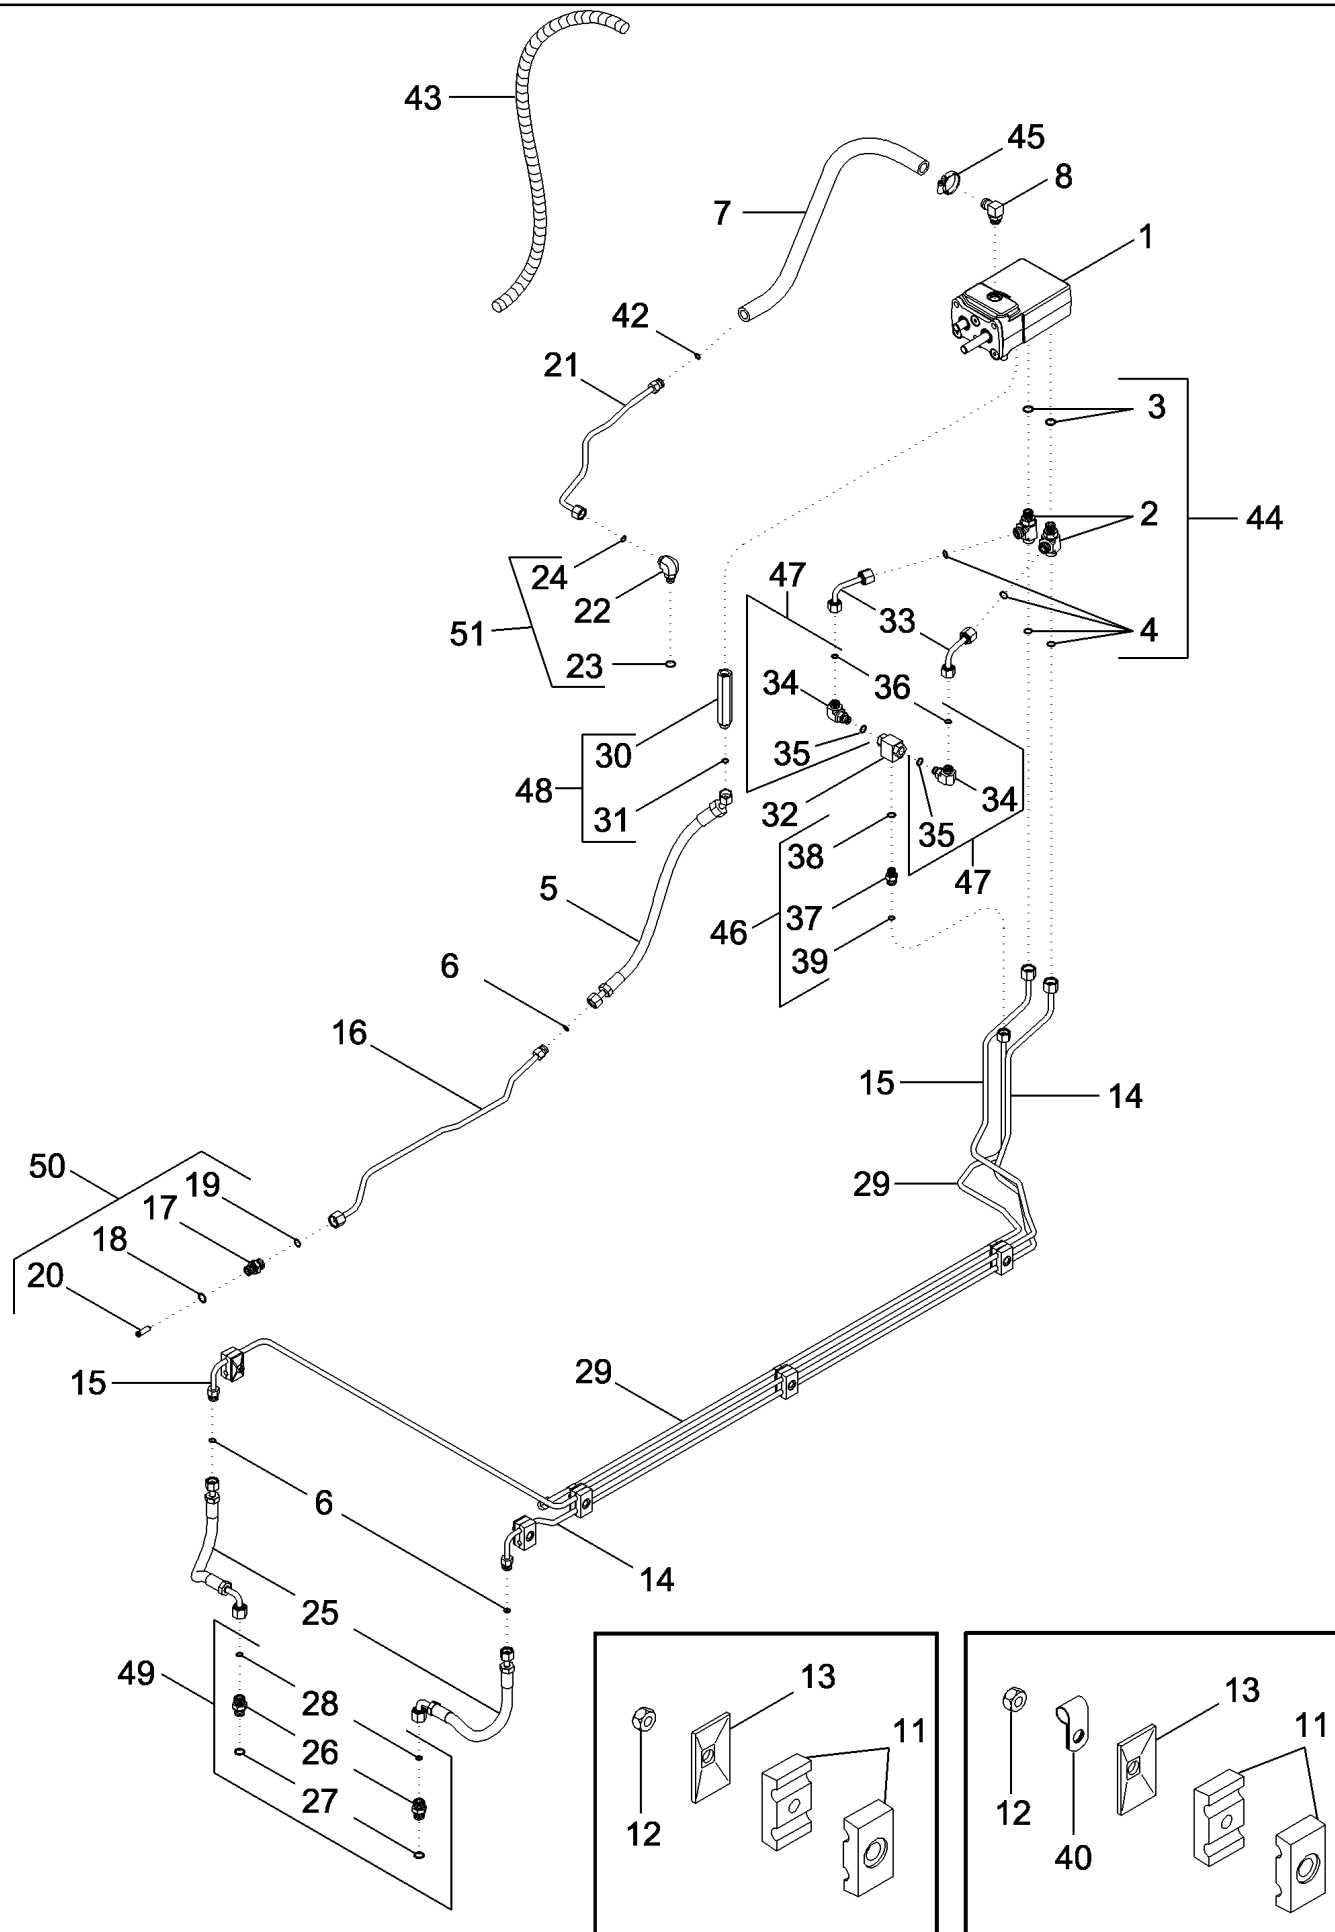

MAGNUM 310 CASE IH TRACTOR (EU) (1/06-)

07-04 BRAKES - HYDRAULIC SYSTEM, WITH PNEUMATIC TRAILER BRAKES

сылка	Номер детали	Кол-во	Описание
1	87731065	1	VALVE, Brake, See Figure 07-05
2	NSS	1	NOT SERVICED SEPARATELY, TEE
3	14437985	1	O-RING, 15.3MM ID x 2.4 Thk,
4	70923841	2	O-RING, 1/2 ID x 1/16
5	87549263	1	HOSE, Supply
6	238-6012	3	O-RING, -012, 90 Duro, .364" ID x .070" Thk,
7	87577426	1	HOSE,
8	87454069	1	ELBOW, 13/16 fc sl x 18 Or
9	87443446	1	CONDUIT,
11	1546024C1	5	CLAMP,
12	829-1408	5	NUT, M8, CI 10,
13	384870A1	5	PLATE,
14	87348665	1	TUBE ASSY., Right Hand Brake
15	87363337	1	TUBE ASSY., Left Hand Brake
16	433588A1	1	TUBE ASSY., Supply
17	NSS	1	NOT SERVICED SEPARATELY, FITTING
18	637-63153	1	O-RING, CI 6, 15.3MM ID x 2.2 Thk,
19	238-6014	1	O-RING, -014, 90 Duro, .489" ID x .070" Thk,
20	326965A1	1	SCREEN,
21	87440347	1	TUBE, Return
22	NSS	1	NOT SERVICED SEPARATELY, ELBOW
23	9992298	1	O-RING, -014, 90 Duro, .489" ID x .070" Thk,
24	86598101	1	O-RING, CI 6, 15.3MM ID x 2.2 Thk,
25	87582257	2	HOSE, Brake Pressure, Right Hand and Left Hand, 45 Degree End
26	NSS	1	NOT SERVICED SEPARATELY, CONNECTOR
27	14437985	1	O-RING, 15.3MM ID x 2.4 Thk,
28	70923841	1	O-RING, 1/2 ID x 1/16
29	87363345	1	TUBE ASSY.,
31	238-6012	1	O-RING, -012, 90 Duro, .364" ID x .070" Thk,
32	176143A1	1	VALVE,
33	442240A1	2	TUBE ASSY.,
35	237-6006	1	O-RING, 6-1, 90 Duro, .468" ID x .078" Thk,
36	238-6012	1	O-RING, -012, 90 Duro, .364" ID x .070" Thk,
38	237-6006	1	O-RING, 6-1, 90 Duro, .468" ID x .078" Thk,
39	238-6012	1	O-RING, -012, 90 Duro, .364" ID x .070" Thk,
40	515-2295	3	CLAMP, 3/8", Insul, 5/16" Bolt,
42	238-6012	1	O-RING, -012, 90 Duro, .364" ID x .070" Thk,
43	384834A1	1	LINE, Conduit
44	700-412	2	TEE, 13/16"-16 ORFS x M18 x 1.5 ORB Run, Inc. 2 - 4
45	214-1408	1	CLAMP, HOSE, #08, 0.50/0.91 Type F Worm,
46	201-101	1	CONNECTOR, HYD., 11/16"-16 ORFS x 9/16"-18 ORB, Inc. 37 - 39
47	201-304	2	ELBOW, 90e, 11/16"-16 x 9/16"-18 Adj, ORFS, Inc. 34 - 36
48	87731875	1	Inc. 30, 31
49	700-102	2	CONNECTOR, HYD., 13/16"-16 ORFS x M18 x 1.5 ORB, Inc. 26 - 28
50	316443A2	1	FITTING, Inc. 17 - 20