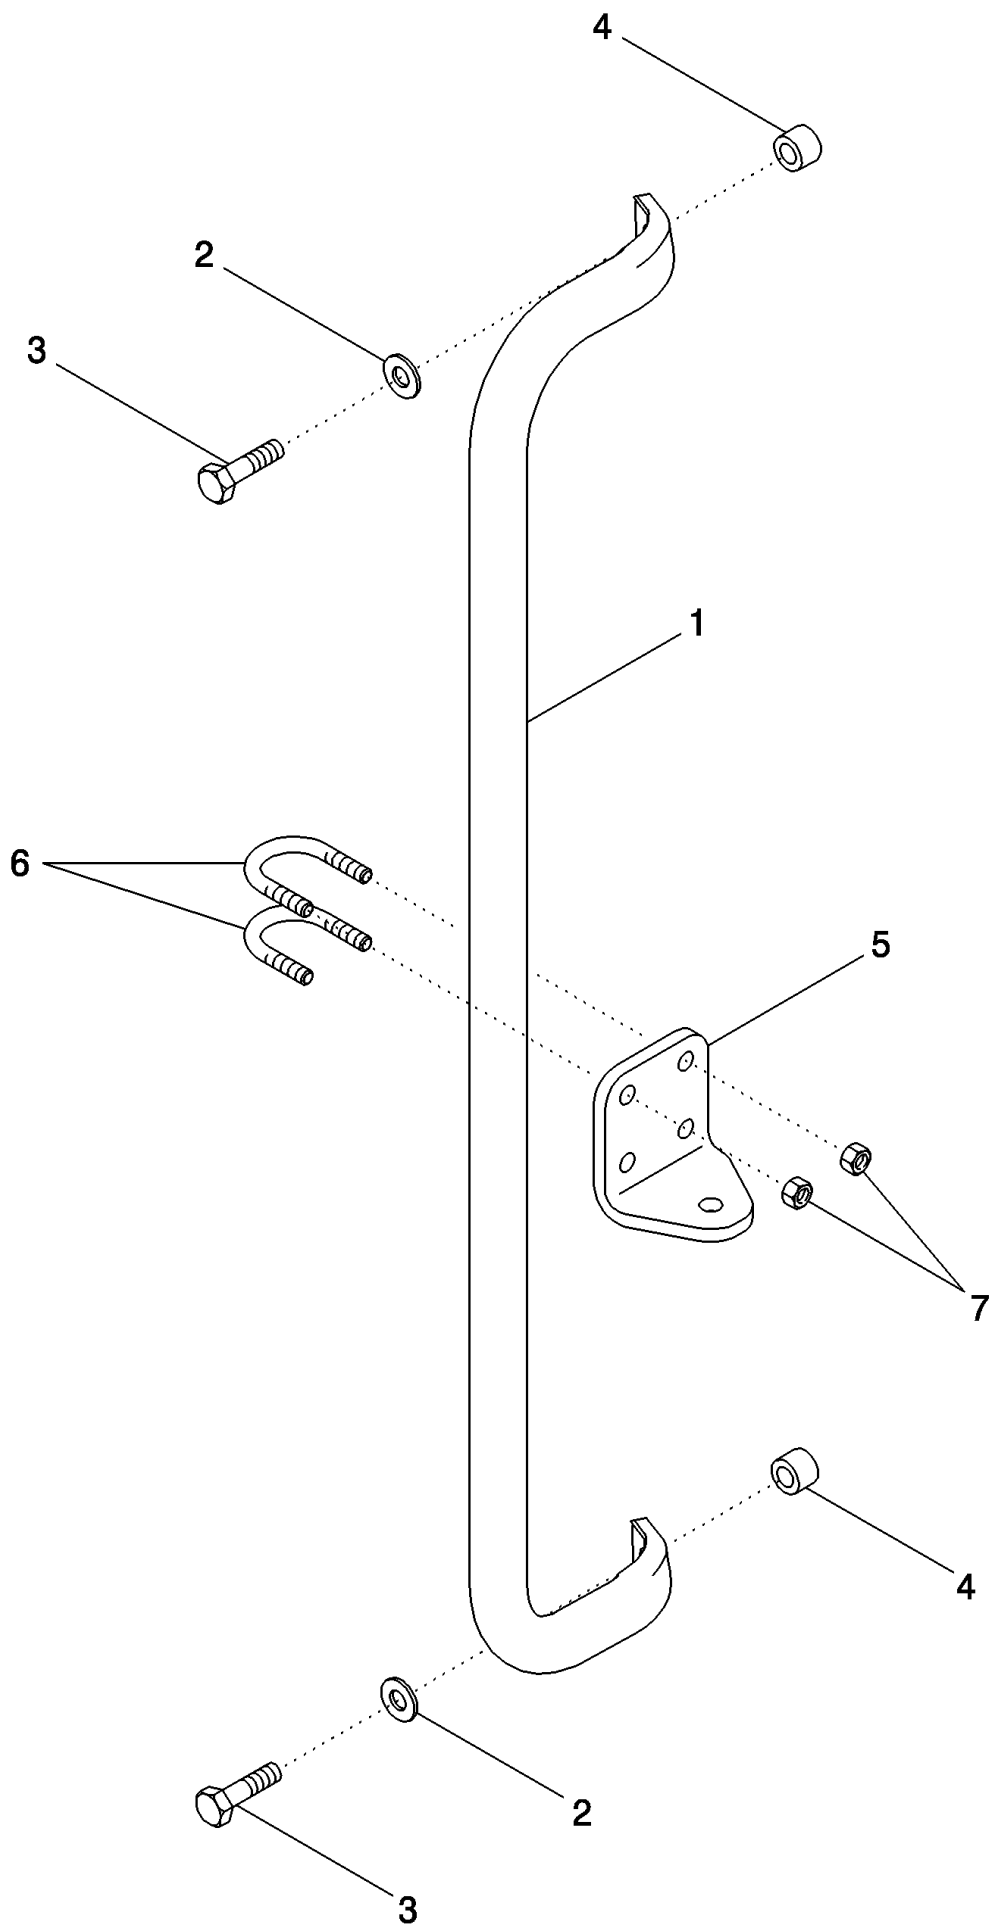

MAGNUM 310 CASE IH TRACTOR (EU) (1/06-)

09-38 MONITOR MOUNTING - CAB A POST

сылка	Номер детали	Кол-во	Описание
1	369275A1	1	TUBE,
2	895-11008	2	WASHER, M8 x 16 x 1.6,
3	827-8035	2	BOLT, Hex, M8 x 35, 10.9,
4	371838A1	2	SPACER,
5	87530660	1	BRACKET,
6	87526197	2	U-BOLT, 1/4"
7	425-104	4	NUT, 1/4"-20, G5,