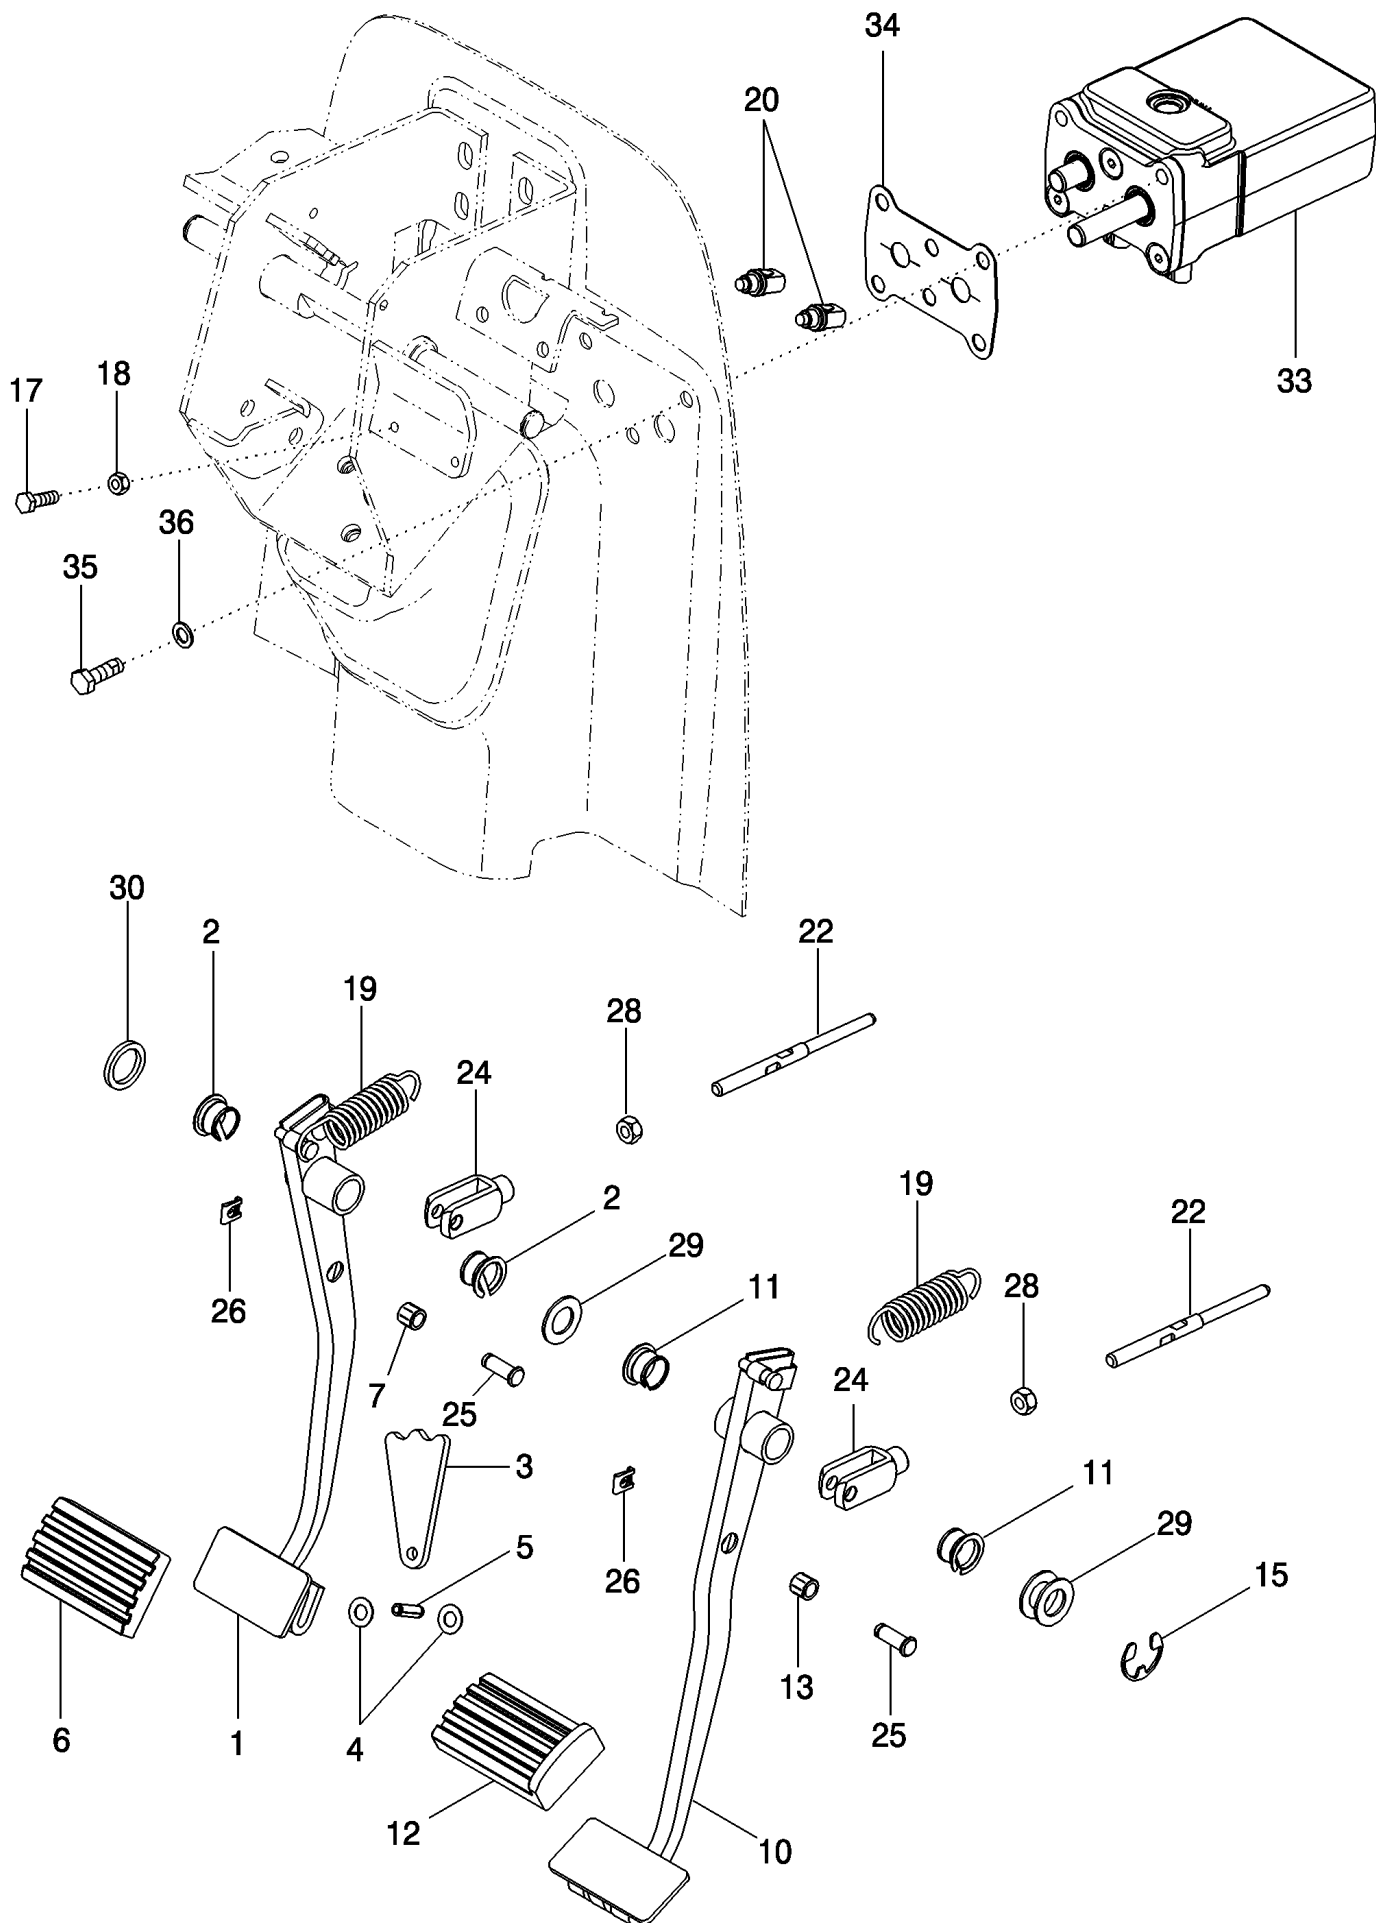

07-01 BRAKES - PEDAL BRAKE

MAGNUM 310 CASE IH TRACTOR (EU) (1/06-)

07-01 BRAKES - PEDAL BRAKE

сылка	Номер детали	Кол-во	Описание
1	400859A3	1	PEDAL ASSY., Left Hand, Inc. 2 - 7
2	1990753C1	2	PLASTIC RING,
3	188419A1	1	ARM,
4	906045R1	2	WASHER, SPRING, M10.2 ID x 20.5 OD x .8 Thk,
5	87584294	1	
6	1999381C1	1	PAD, RUBBER,
7	298715A1	1	BUSHING,
10	400862A3	1	PEDAL ASSY., Right Hand, Inc. 11 - 13
11	1990753C1	2	PLASTIC RING,
12	1999382C1	1	PAD, RUBBER,
13	298715A1	1	BUSHING,
15	800-3120	1	CIRCLIP, M20,
17	614-8025	2	BOLT, Hex, M8 x 25, 8.8,
18	829-1408	2	NUT, M8, CI 10,
19	236504A2	2	SPRING,
20	279265A2	2	SWITCH,
22	400865A1	2	ROD,
24	236323A1	2	CLEVIS,
25	192869A1	2	PIN, CLEVIS,
26	193182A1	2	CLIP,
28	829-1410	2	NUT, M10, CI 10,
29	T102217	AR	WASHER,
30	258242A1	1	WASHER,
33	87731065	1	VALVE, Brake, See Figure 07-05
34	407142A1	1	GASKET,
35	806-10030	3	BOLT, Hex, Lock, M10 x 30, CI 10.9,
36	895-18010	3	WASHER, M10 x 18 x 1.6,