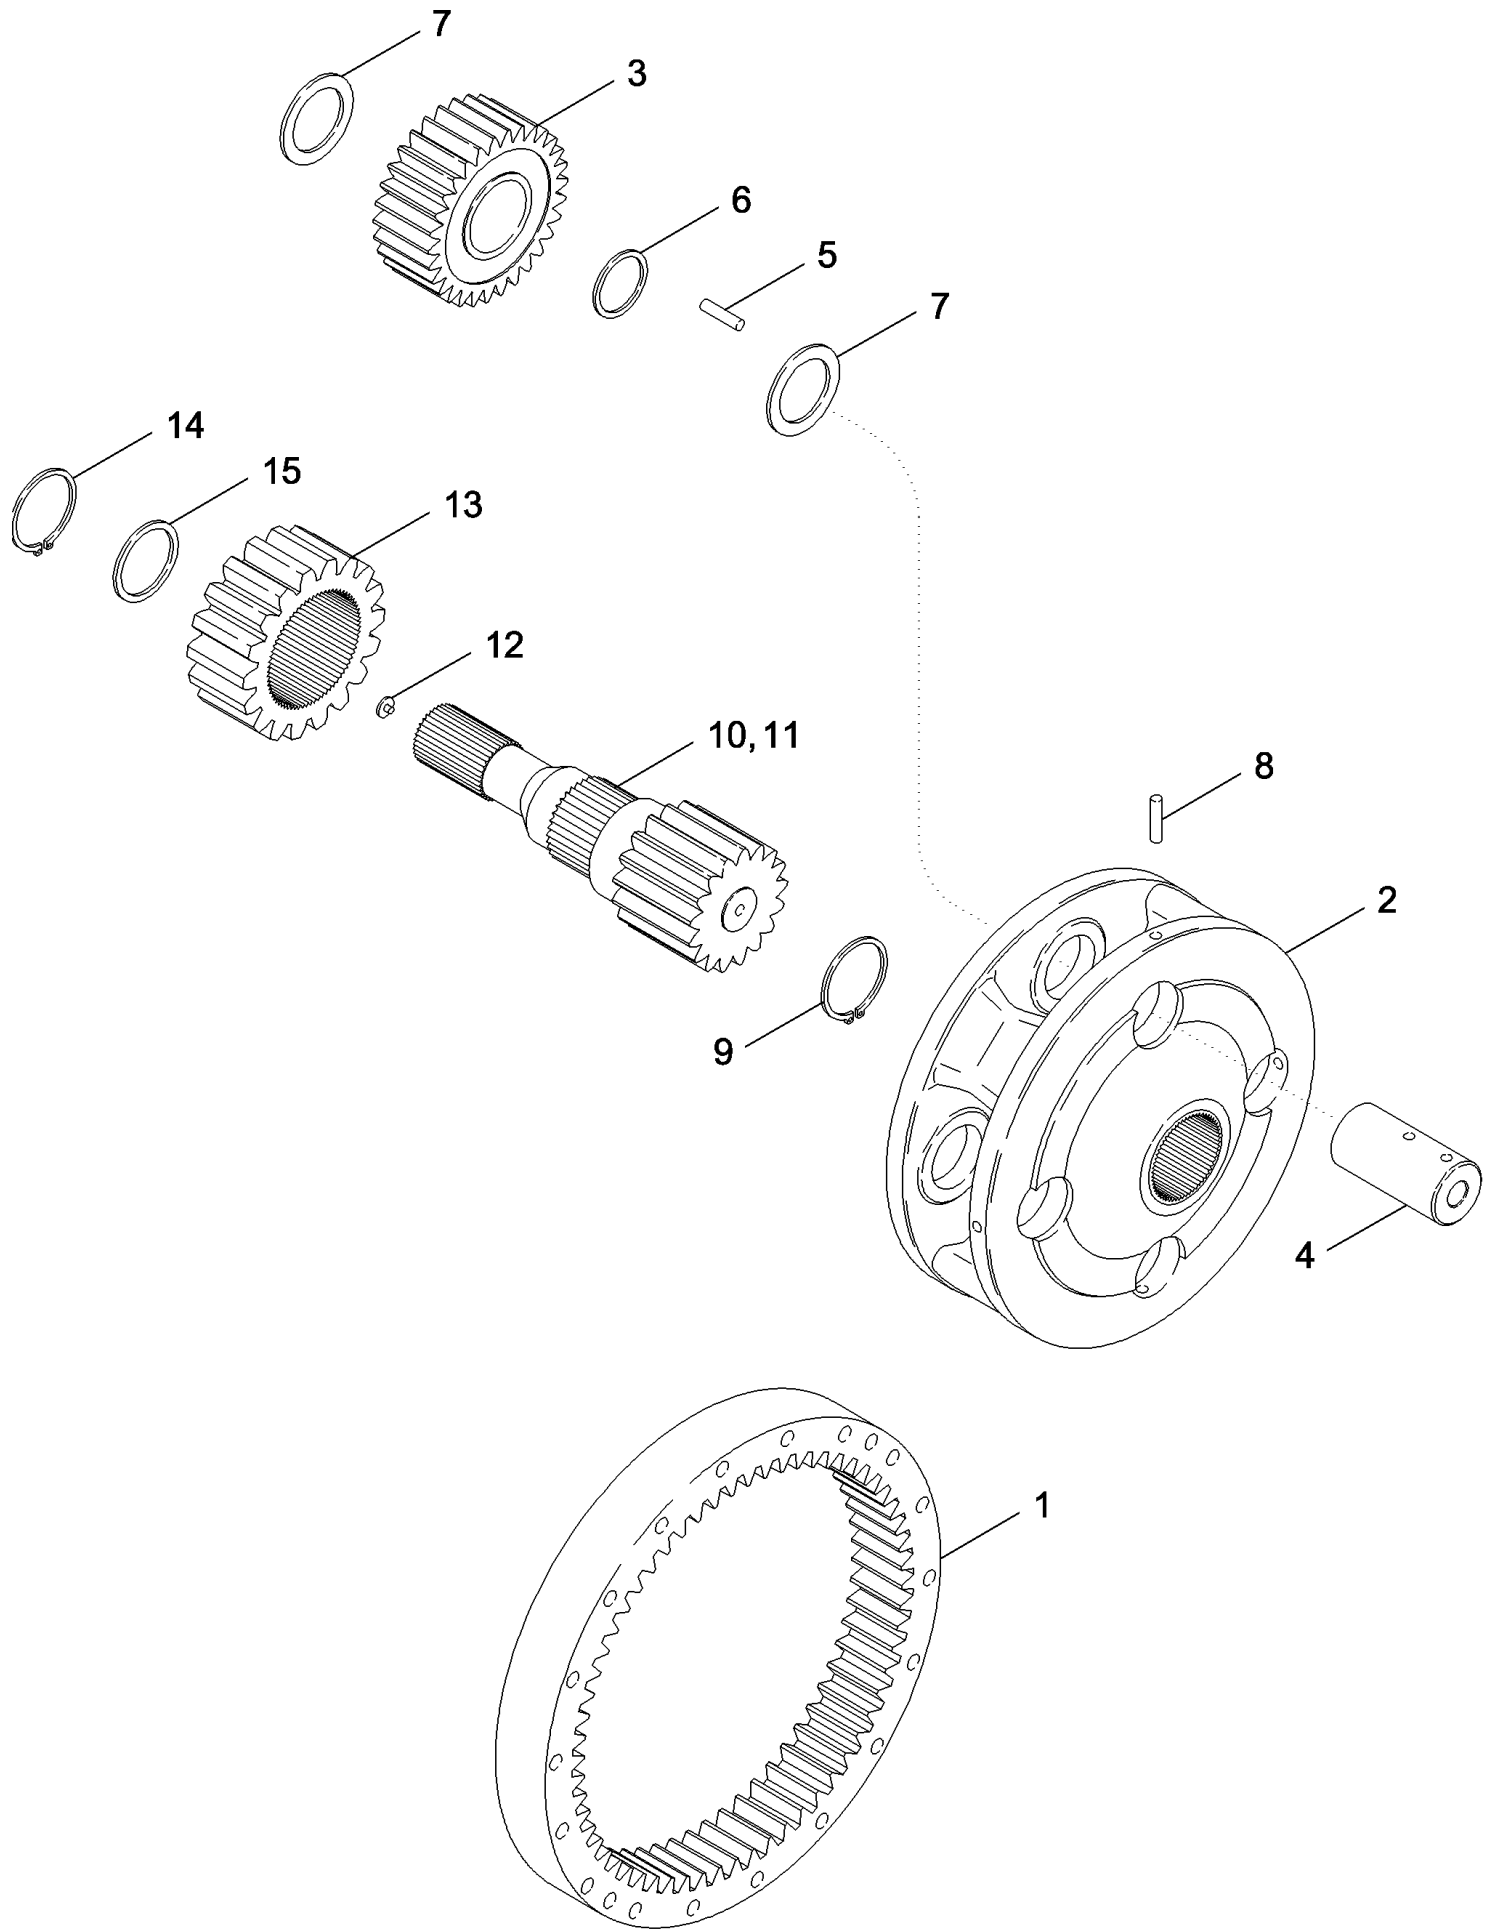

MAGNUM 310 CASE IH TRACTOR (EU) (1/06-)

06-31 REAR AXLE - PLANETARY, MAGNUM 310

сылка	Номер детали	Кол-во	Описание
1	360761A1	2	GEAR, RING,
2	388370A1	2	CARRIER, GEARS,
3	310694A2	8	GEAR, PLANETARY,
4	310697A3	8	SHAFT,
5	1349347C1	528	BEARING, NEEDLE,
6	86985634	8	SPACER, RING, Nylon
7	87435907	16	WASHER,
8	838-3826	8	PIN, M8 x 26, Coiled,
9	101-11350	2	RING, SNAP, #350, Ext,
10	395481A1	1	SHAFT, GEAR, 16T, Left Hand
11	395481A1	1	SHAFT, GEAR, 16T, Right Hand
12	1981327C1	1	PLUG, Sun Shaft Locator, Right Hand Only
13	1259732C1	2	HUB,
14	101-11275	2	RING, SNAP, #275, 2.594, Ext,
15	1259753C1	2	WASHER,