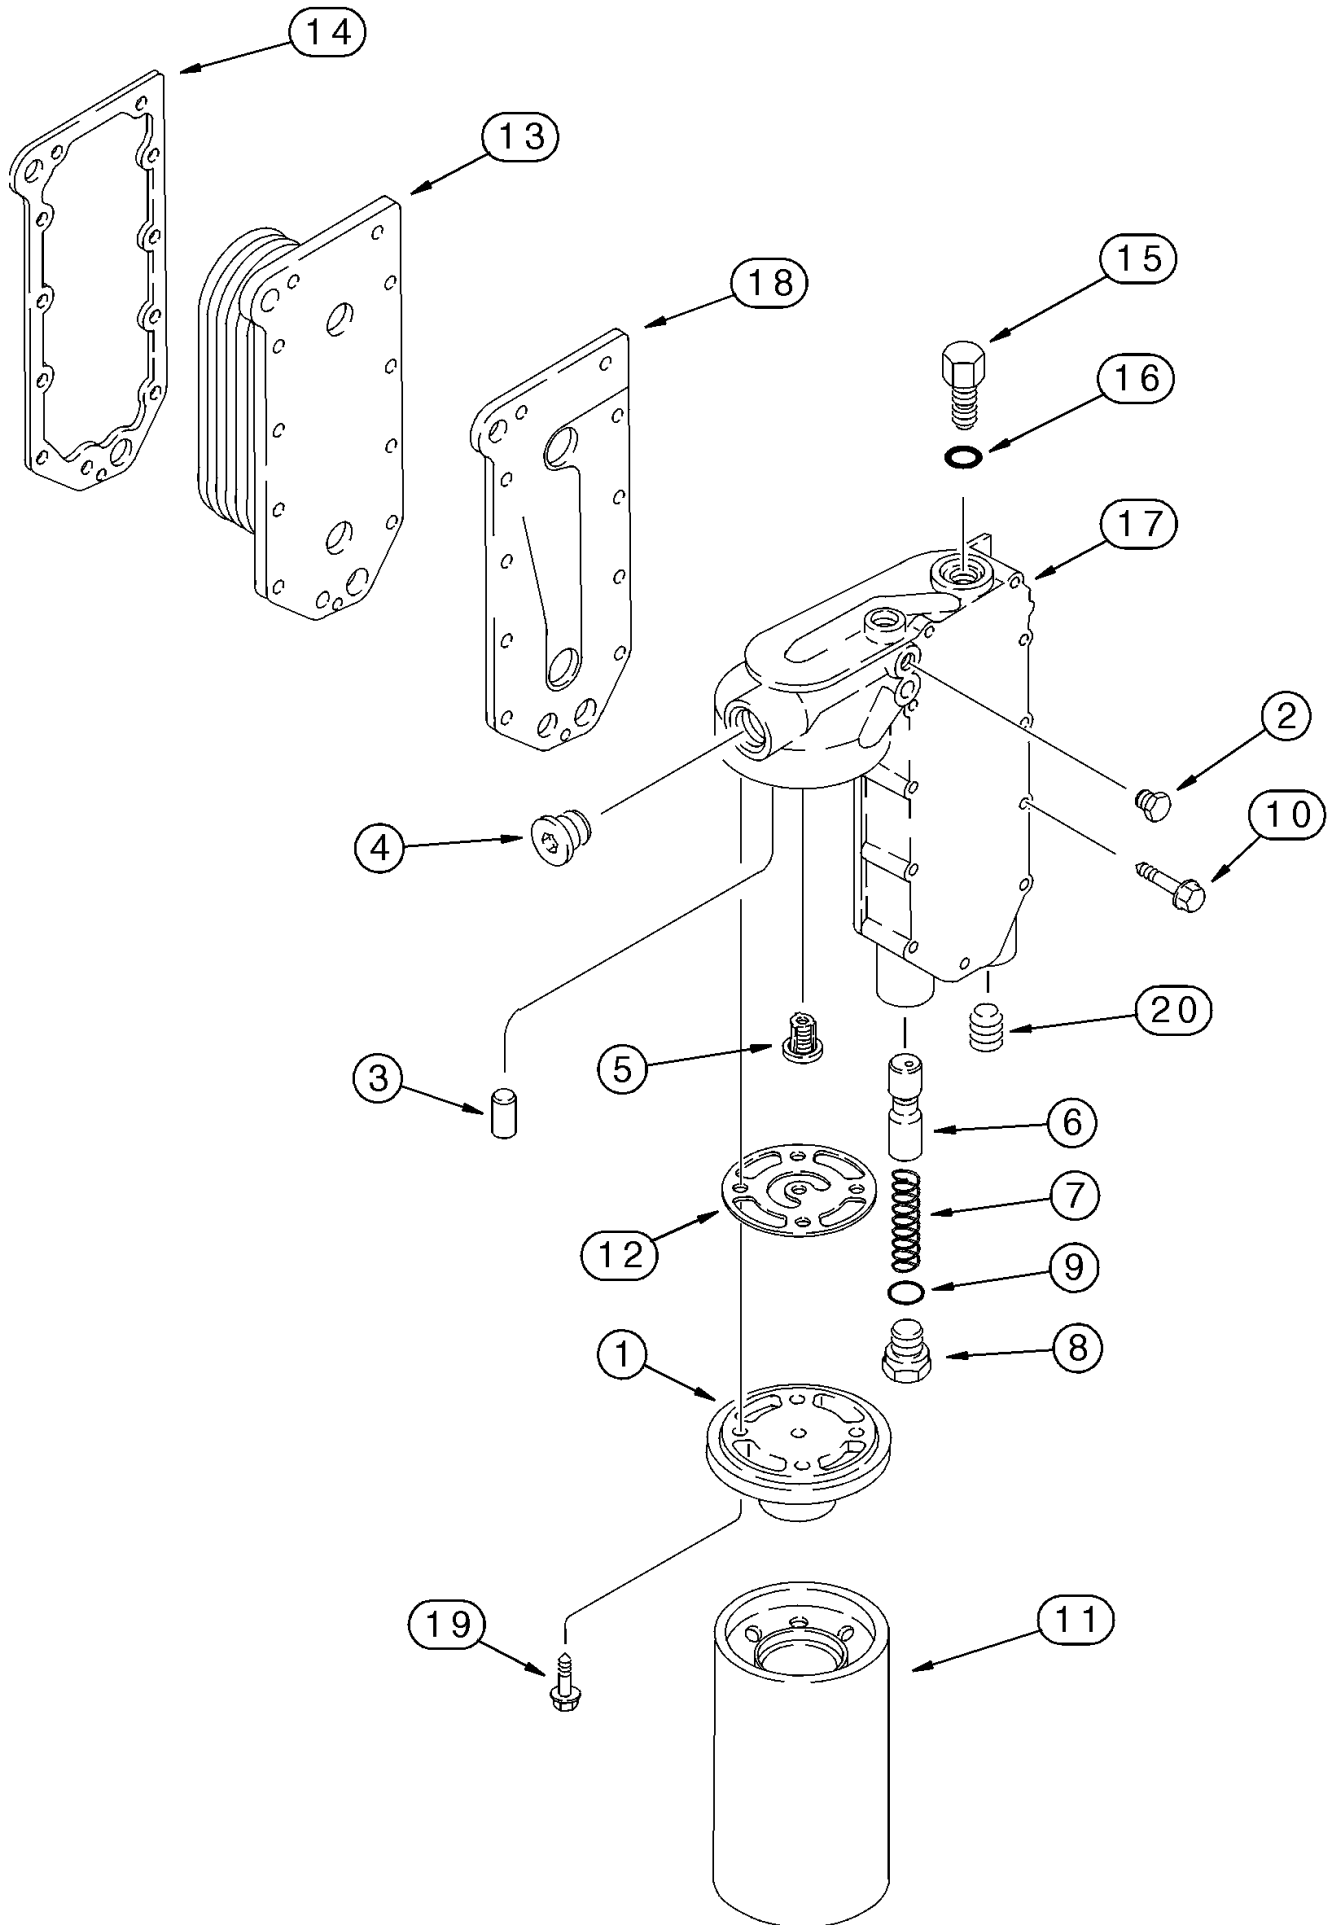

02-16 FILTER AND COOLER - OIL

MAGNUM 310 CASE IH TRACTOR (EU) (1/06-)

02-16 FILTER AND COOLER - OIL

сылка	Номер детали	Кол-во	Описание
1	87340627	1	HEAD, FILTER,
2	J906619	2	PLUG, 1/8 PT
3	A77722	1	PIN,
4	263136	1	PLUG, MAGNETIC, Hex Soc, 3/4"-14 NPTF,
5	J936365	1	VALVE, PRESSURE RELIEF,
6	J945967	1	PLUNGER,
7	87340755	1	SPRING,
8	J931084	1	PLUG, 24 mm, Inc. 9
9	J930911	1	O-RING, 3/4" ID x 1/16"
10	87421315	8	SCREW, M8 x 65
11	87349575	1	FILTER, ENGINE OIL,
12	87447957	1	GASKET,
13	87452245	1	CORE-OIL COOLER, Oil Cooler
14	J918174	1	GASKET,
	J934410	1	VALVE, BY-PASS, Inc. 15, 16
15	NSS	1	NOT SERVICED SEPARATELY, THERMOSTAT
16	A77724	1	O-RING,
17	87314031	1	COVER,
18	J929011	1	GASKET,
19	J907860	4	BOLT, M8 x 25
20	217-466	1	PLUG, DRAIN, Sq Soc, 1/2"-14, NTPF,