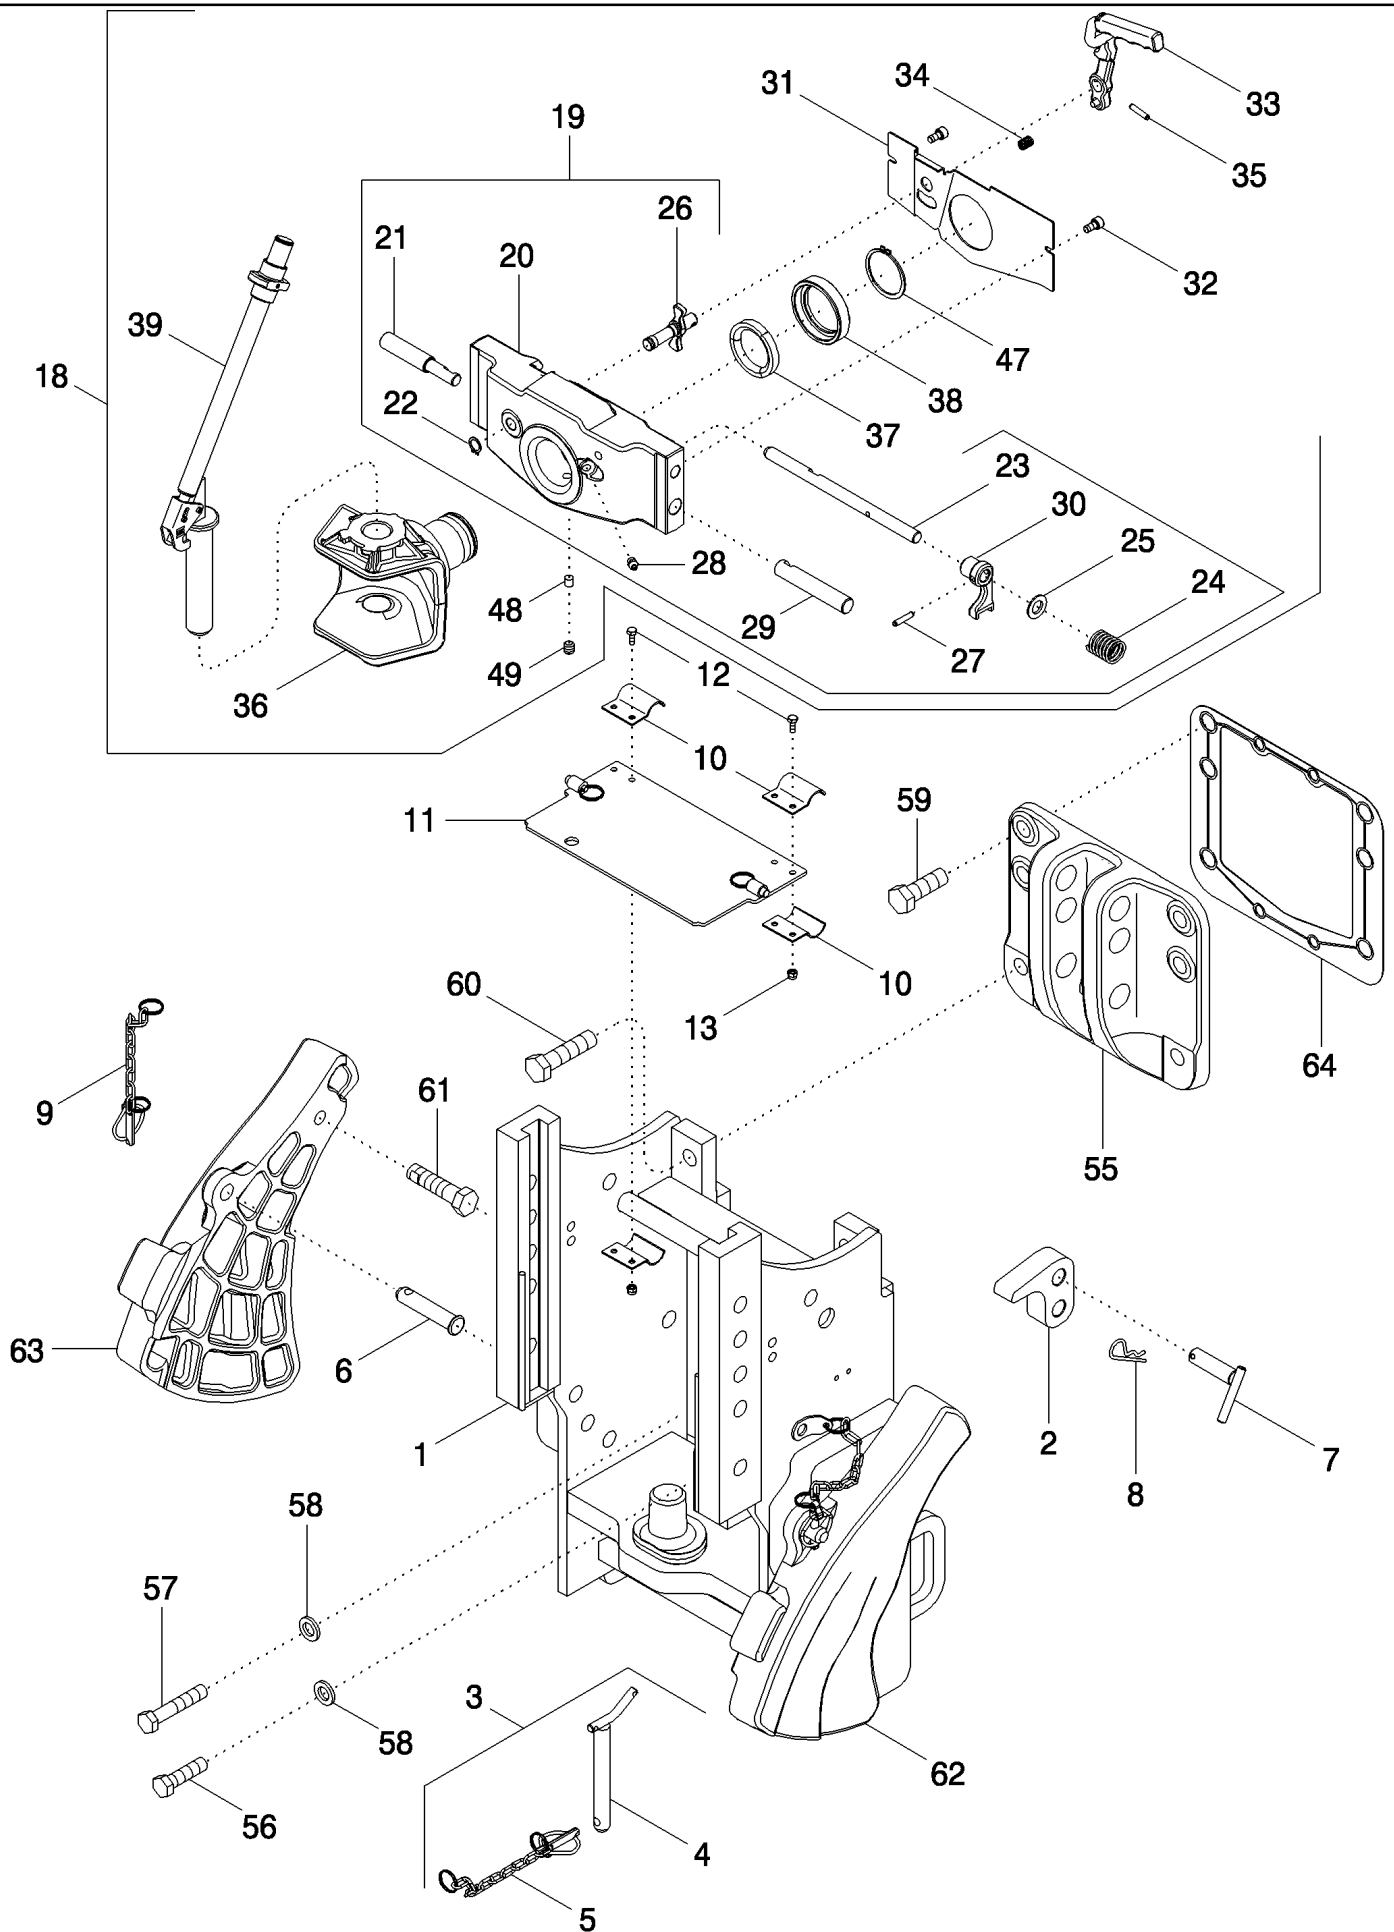

MAGNUM 310 CASE IH TRACTOR (EU) (1/06-)

09-64 TRAILER HITCH - MANUAL PIN, FRANCE ONLY (CBM)

сылка	Номер детали	Кол-во	Описание
14	87405385	1	FRAME ASSY, Inc. 1 - 13, With 35 mm (1-3/8 inch) PTO Shaft
14	87405387	1	FRAME ASSY, Inc. 1 - 13, With 45 mm (1-3/4 inch) PTO Shaft
1	87405386	1	FRAME ASSY, , With 35 mm (1-3/8 inch) PTO Shaft
1	87405389	1	FRAME ASSY, , With 45 mm (1-3/4 inch) PTO Shaft
1	87601702	1	FRAME ASSY, Inc. 3, 10 - 13
2	86990333	1	LATCH,
3	449061A1	2	PIN ASSY., Inc. 4, 5
4	450465A1	1	PIN,
5	449060A1	2	CHAIN,
6	449067A1	2	PIN,
7	86989584	2	PIN ASSY.,
8	86990465	2	PIN, SPLIT (COTTER),
9	449060A1	2	CHAIN,
10	449066A1	4	PLATE,
11	449070A1	1	GUARD ASSY., , With 35 mm (1-3/8 inch) PTO Shaft
11	449062A1	1	GUARD ASSY., , With 45 mm (1-3/4 inch) PTO Shaft
11	449062A1	1	GUARD ASSY.,
12	615-6016	4	BOLT, Hex, M6 x 16, 8.8, Full Thd,
13	832-10406	4	NUT, LOCK, M6 x 1, CI 8,
18	86989557	1	CLEVIS, Inc. 20 - 49
19	450612A1	1	FRAME ASSY, Inc. 20 - 30
20	450613A1	1	FRAME,
21	86984635	1	PIN,
22	86990332	1	RING, SNAP, M60, Ext,
23	86984638	1	PLATE,
24	86984626	1	SPRING, COMPRESSION,
25	896-11016	1	WASHER, M17.5 x 30 x 4, HT,
26	451837A1	1	PIN,
27	838-3630	1	PIN, M6 x 30, Coiled,
28	1974039C1	1	FITTING,
29	86984640	1	PIN,
30	86984632	1	PIN,
31	86988189	1	PLATE,
32	864-8016	2	SCREW, Hex Soc Hd, M8 x 16, 8.8,
33	86984629	1	LEVER,
34	86988211	1	SPRING,
35	838-3630	1	PIN, M6 x 30, Coiled,
36	86989565	1	CLEVIS,
37	86985916	1	COLLAR,
38	86988005	1	BUSHING,
39	86989558	1	PIN ASSY.,
47	800-1160	1	RING, SNAP, M60, Ext,
48	86990448	1	LINING,
49	877-31212	1	SET SCREW, Hex Soc, M12 x 12, Flat Pt,
55	377206A4	1	BRACKET, HITCH,