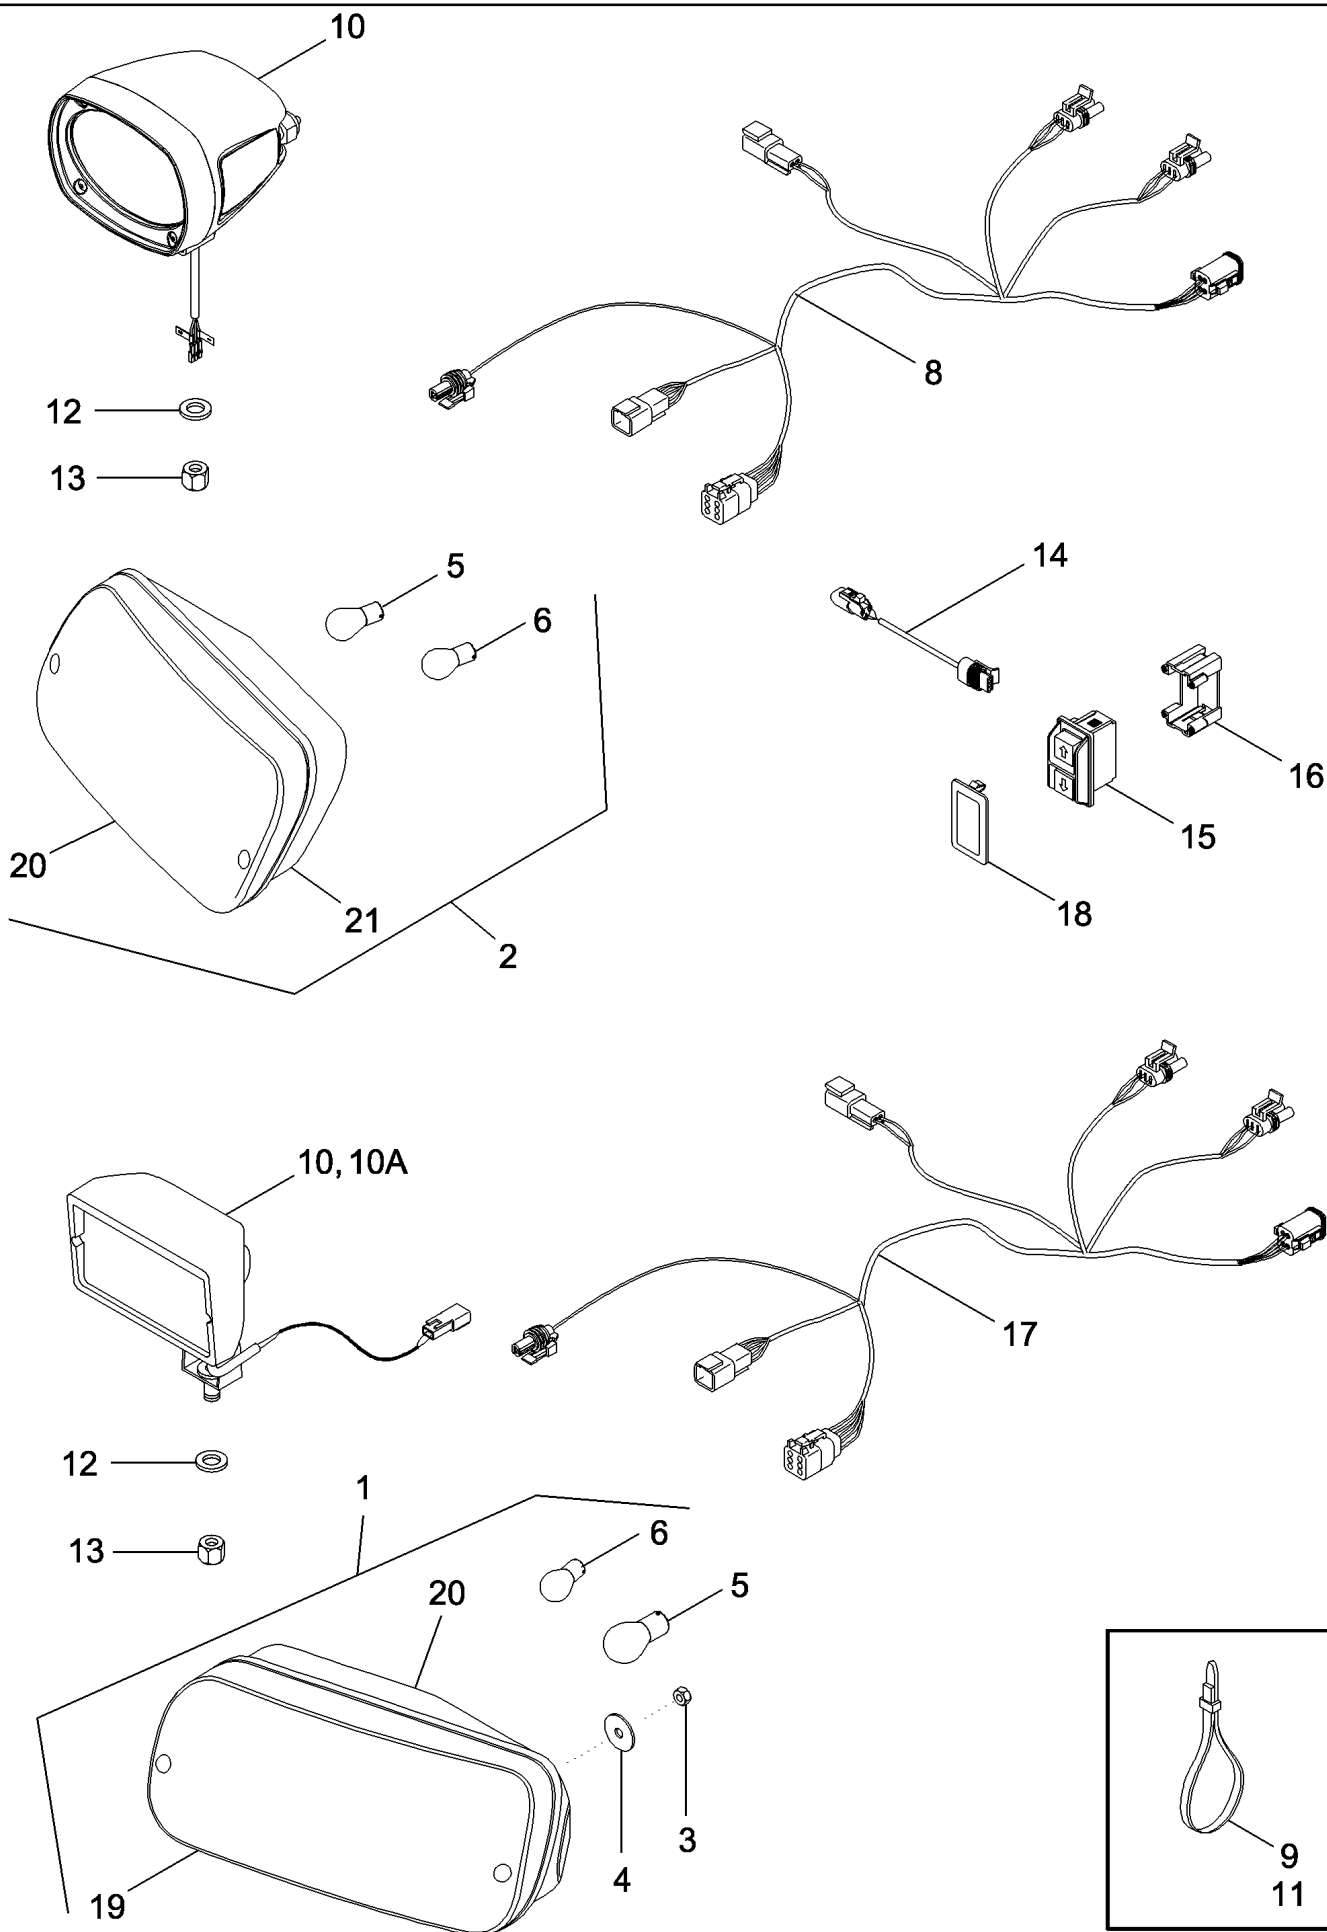

04-34 LAMPS - REAR FENDER AND REMOTE HITCH SWITCH

MAGNUM 310 CASE IH TRACTOR (EU) (1/06-)

04-34 LAMPS - REAR FENDER AND REMOTE HITCH SWITCH

сылка	Номер детали	Кол-во	Описание
1	82026300	1	LAMP, TAIL, Right Hand, Combination, Inc. 5, 6, 19, 21
2	82026301	1	LAMP, TAIL, Left Hand, Combination, Inc. 5, 6, 20, 21
3	829-1406	4	NUT, M6, CI 10,
4	895-15006	8	WASHER, M6 x 25 x 1.6,
5	14148090	1	BULB, 12V, 21W, PY21W
6	14144690	1	BULB, 2 Filament, 12V, 21/5W
8	87455592	1	HARNESS, Left Hand Fender (Shown), BSN Z7RZ01521
8	87382517	1	HARNESS, Left Hand Fender, ASN Z7RZ01521
9	L11541	AR	STRAP, CABLE, 7"
10	431025A1	1-2	LAMP, WORK, Work Lamp, Right and Left Hand Without HID, Right Hand Only With HID, See Figure 04-35
10A	447754A2	1	LAMP, WORK, HID Work Lamp, Left Hand Only, See Figure 04-35
11	347610A1	1	ANCHOR,
12	896-11012	2	WASHER, M13.5 x 24.5 x 3, HT,
13	832-46412	2	NUT, LOCK, M12 x 1.75, CI 8,
14	87363665	2	HARNESS, Hitch Switch Extension
15	87452577	2	SWITCH, Remote Hitch, UP/Down
16	220416A2	2	CONNECTOR, ELEC, Hitch Switch Retainer
17	87365051	1	HARNESS, Right Hand Fender (Shown), BSN Z7RZ01521
17	87544762	1	HARNESS, Right Hand Fender, ASN Z7RZ01521
18	221654A1	2	PLUG,
19	87357816	1	LENS, Right Hand
20	87357815	1	LENS, Left Hand
21	87357827	1	GASKET, Lamp