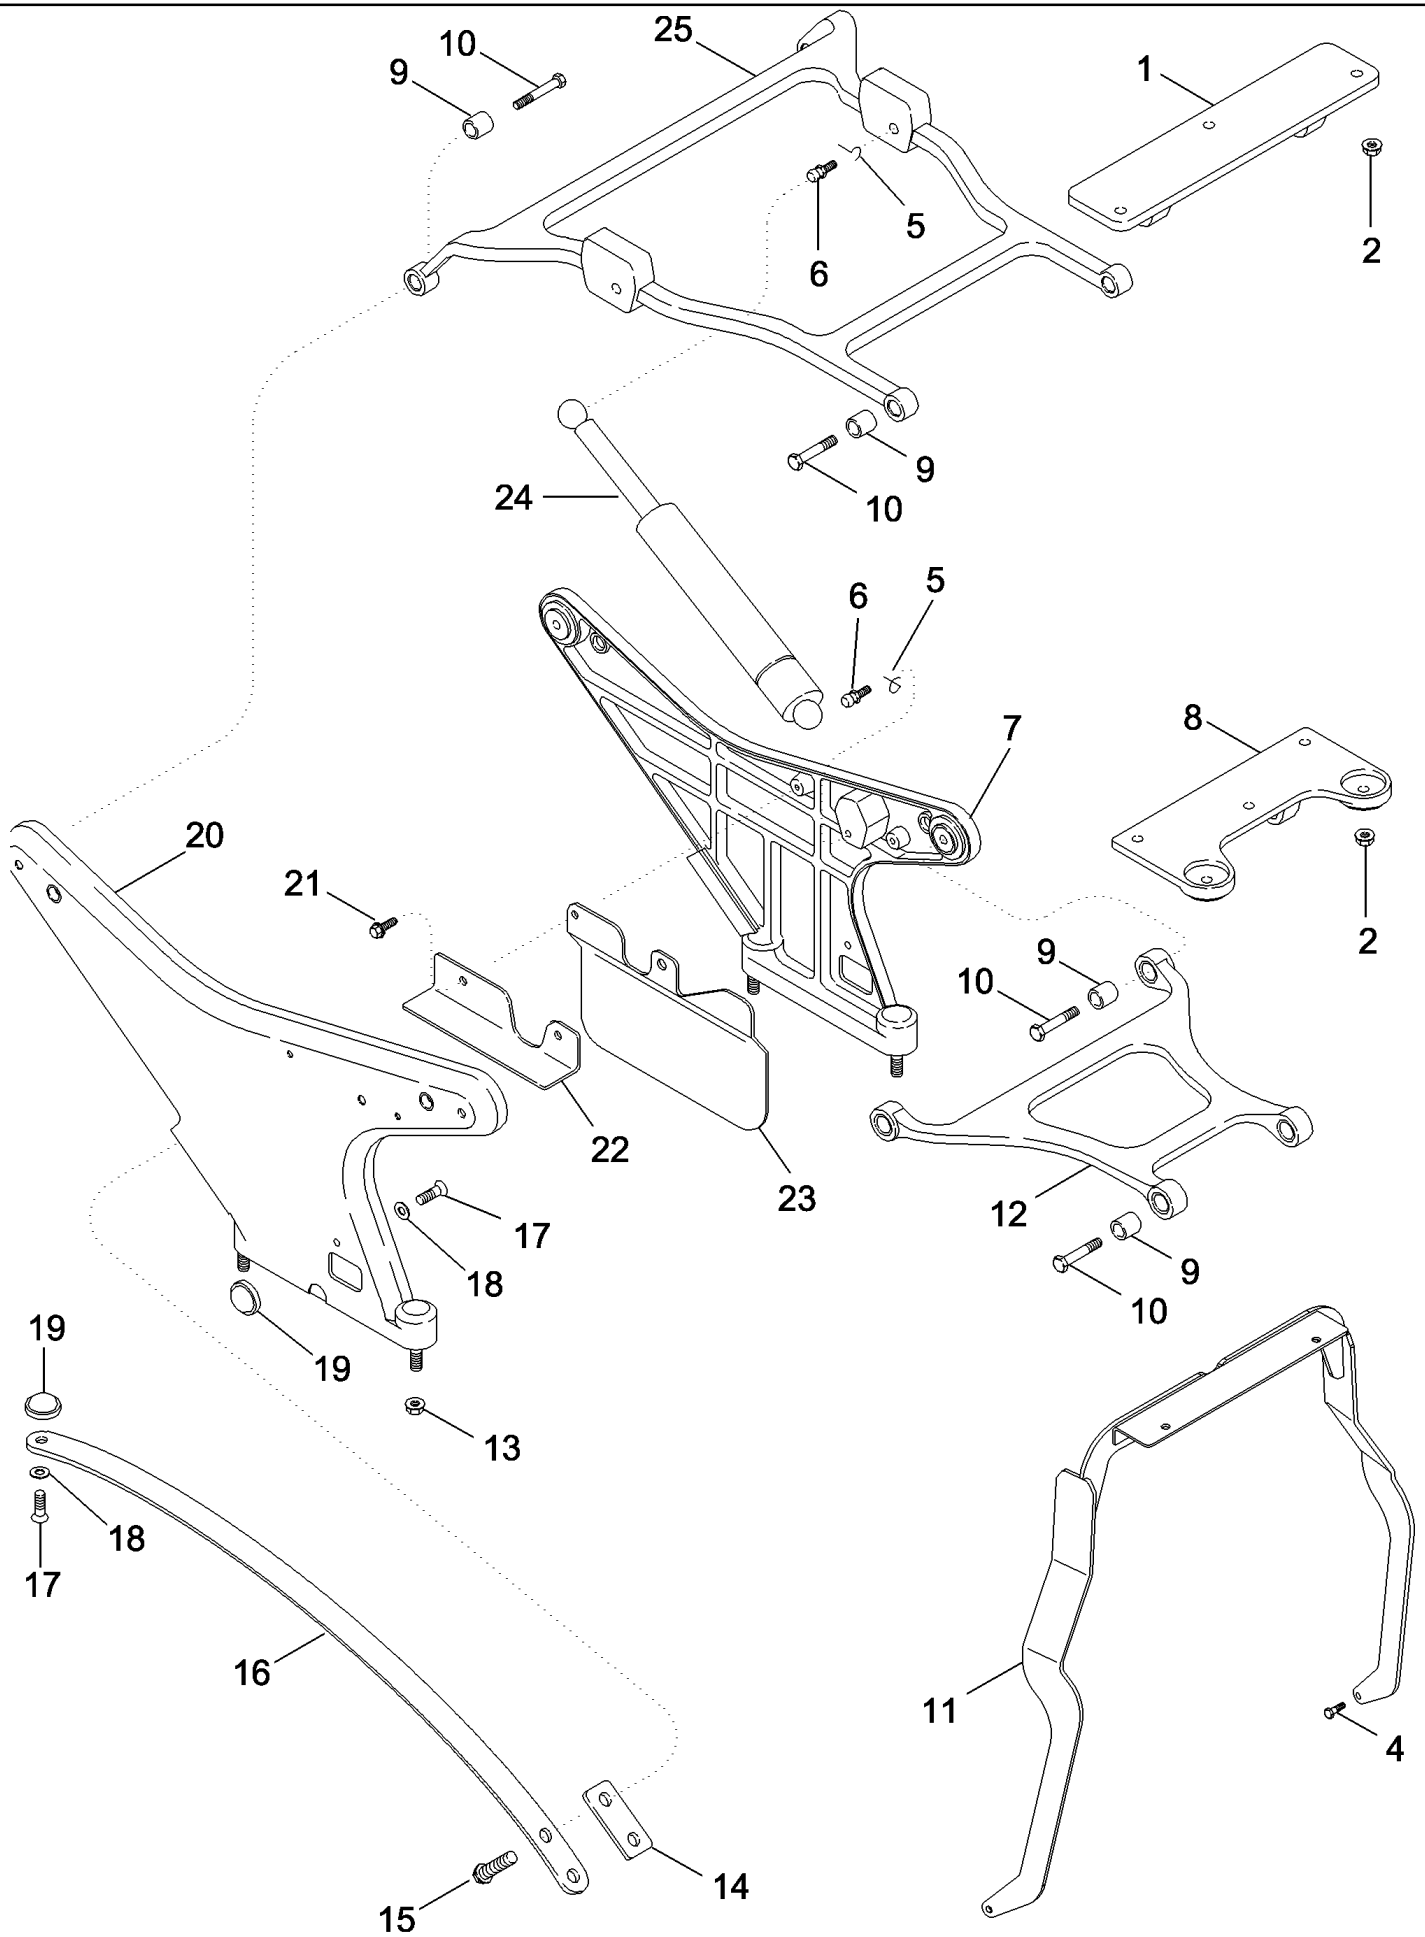

MAGNUM 310 CASE IH TRACTOR (EU) (1/06-)

09-09 HOOD - TILTING

сылка	Номер детали	Кол-во	Описание
1	87376828	1	LINK,
2	825-2408	8	NUT, M8 x 1.25, Flg, CI 8,
4	844-6012	2	BOLT, Hex Flg, M6 x 12, 8.8,
5	87521455	4	CLIP, Retainer
6	87398921	4	BALL JOINT,
7	87524533	1	FRAME, Right Hand Upper
8	87399565	1	SUPPORT,
9	87343713	8	BUSHING,
10	844-12050	8	BOLT, Hex Flg, M12 x 50, 8.8,
11	87385049	1	SUPPORT, Rear Hood
12	87313669	1	LINK, Hood Support
13	825-2410	4	NUT, M10 x 1.5, Flg, CI 8,
14	87323621	1	PLATE, Leaf Spring Hood Assist
15	844-8025	2	BOLT, Hex Flg, M8 x 25, 8.8,
16	87371159	1	LEAF, SPRING, Hood Assist
17	87564727	3	BOLT,
18	81545	3	WASHER, LOCK, Ext Csk Tooth, 1/4",
19	87567203	3	KNOB,BALL, Hood Leaf Spring Slider
20	87524532	1	FRAME, Left Hand Upper
21	555-1	2	BOLT, Hex Flg, M8 x 16, 8.8,
22	87327363	1	SHIELD,
23	87517404	1	SHIELD, Flex Pipe Heat
24	87386500	2	GAS STRUT, Hood
25	87351237	1	LINK,