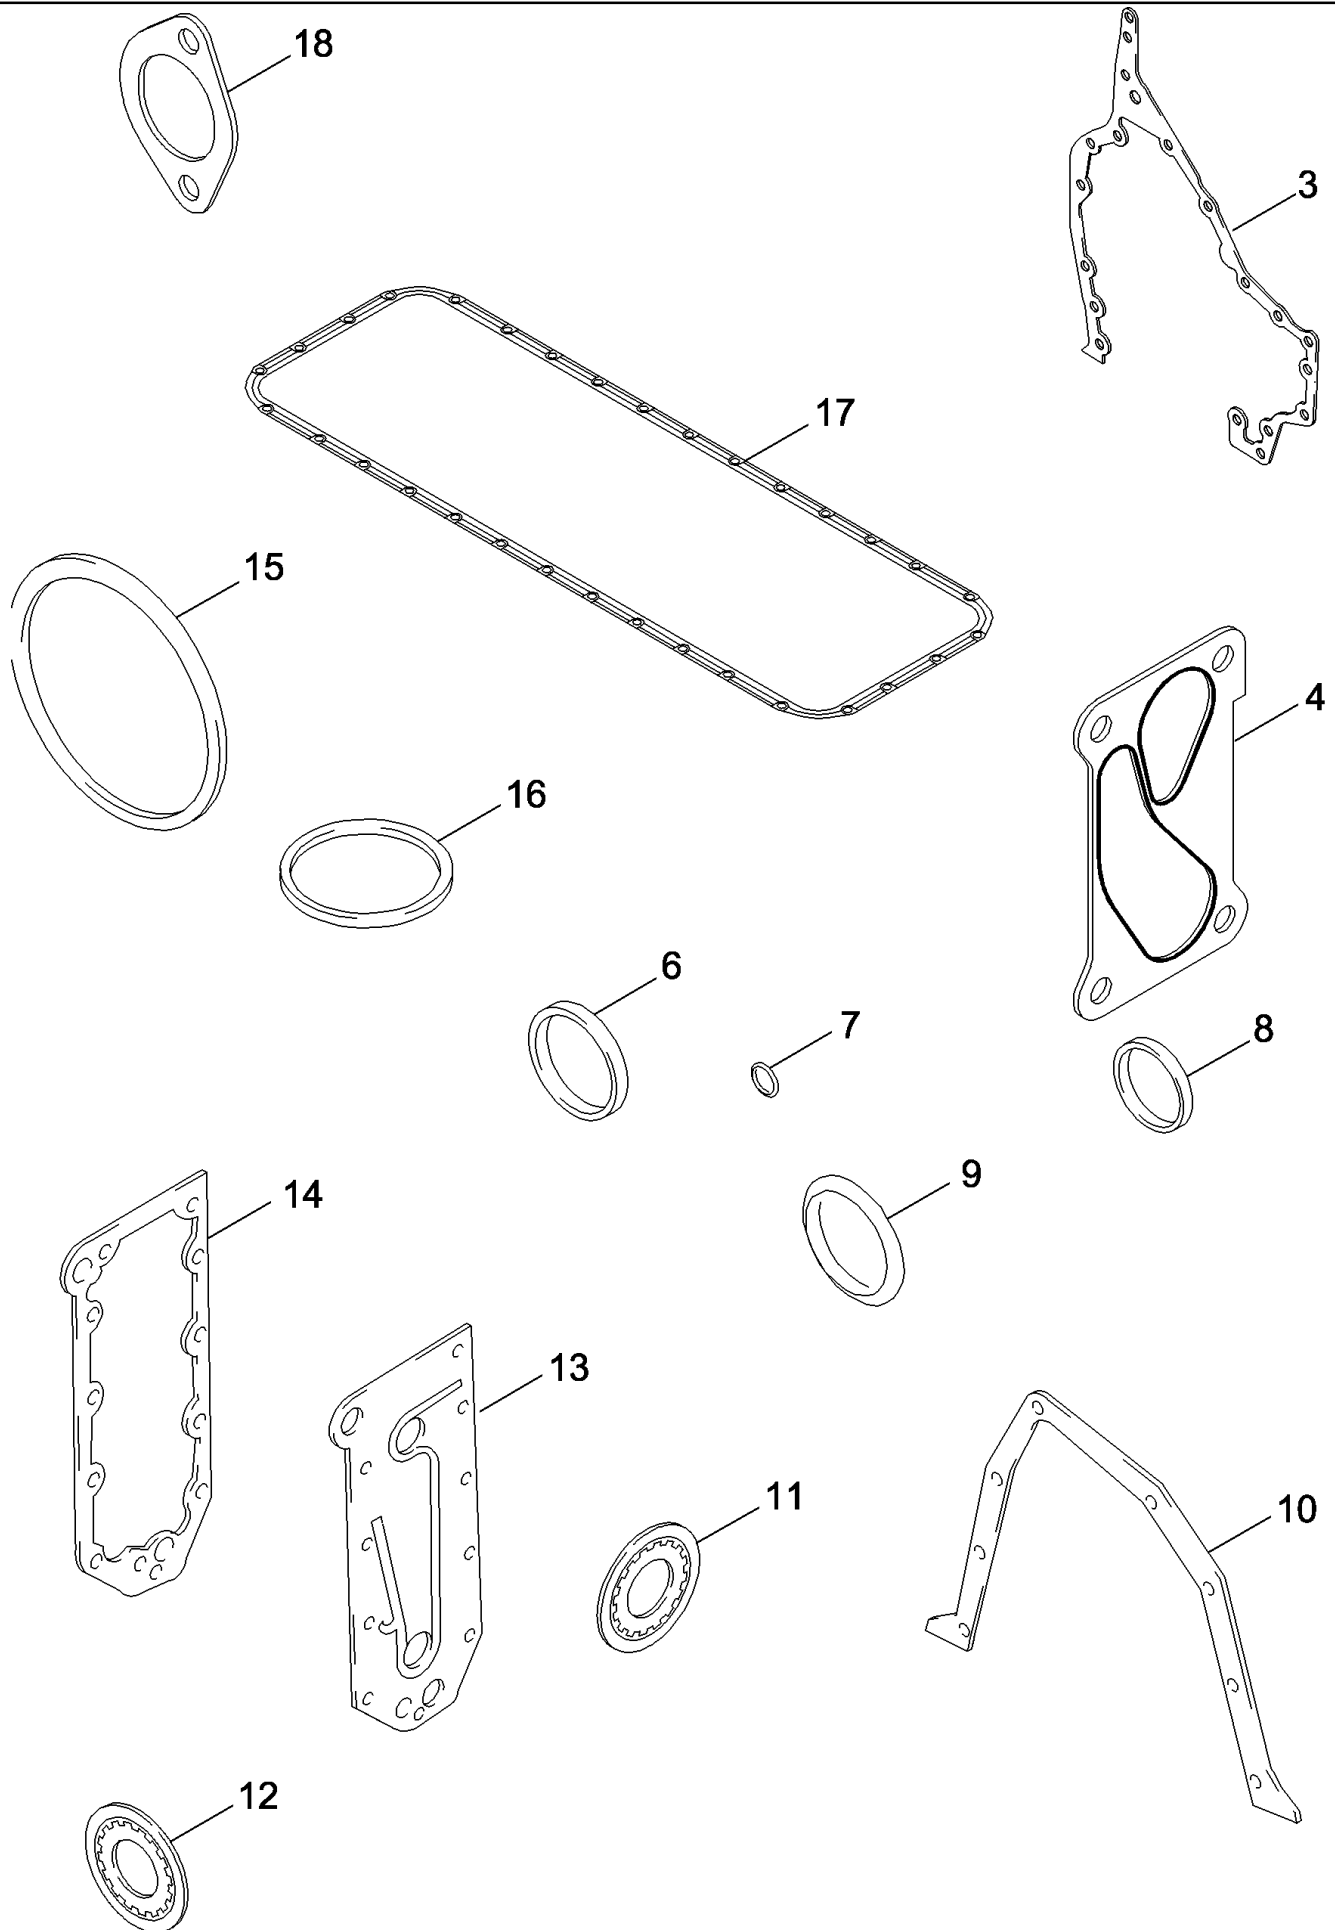

02-32 GASKET KIT - CYLINDER BLOCK

MAGNUM 310 CASE IH TRACTOR (EU) (1/06-)

02-32 GASKET KIT - CYLINDER BLOCK

сылка	Номер детали	Кол-во	Описание
1	87351543	1	KIT, ENGINE GASKET, Kit, Gasket, Cylinder Block, Inc. 2 - 18
3	J944293	1	GASKET, Gear Housing
4	87612306	1	GASKET, Coolant Filter
6	J903475	1	SEAL,
7	238-7241	1	O-RING, -241, CI 7, 3.859" ID x .139" Thk,
8	J926722	1	SEAL,
9	238-5244	1	O-RING, -244, 70 Duro, 4.234" ID x .139" Thk,
10	87447962	1	GASKET, Rear Cover
11	87346600	6	WASHER, SEALING,
12	87417767	2	WASHER, SEALING,
13	J4063496	1	GASKET,
14	J918174	1	GASKET,
15	J912473	1	O-RING,
16	J906696	1	SEAL,
17	87308050	1	GASKET, Oil Pan
18	87447959	1	GASKET, Oil Suction