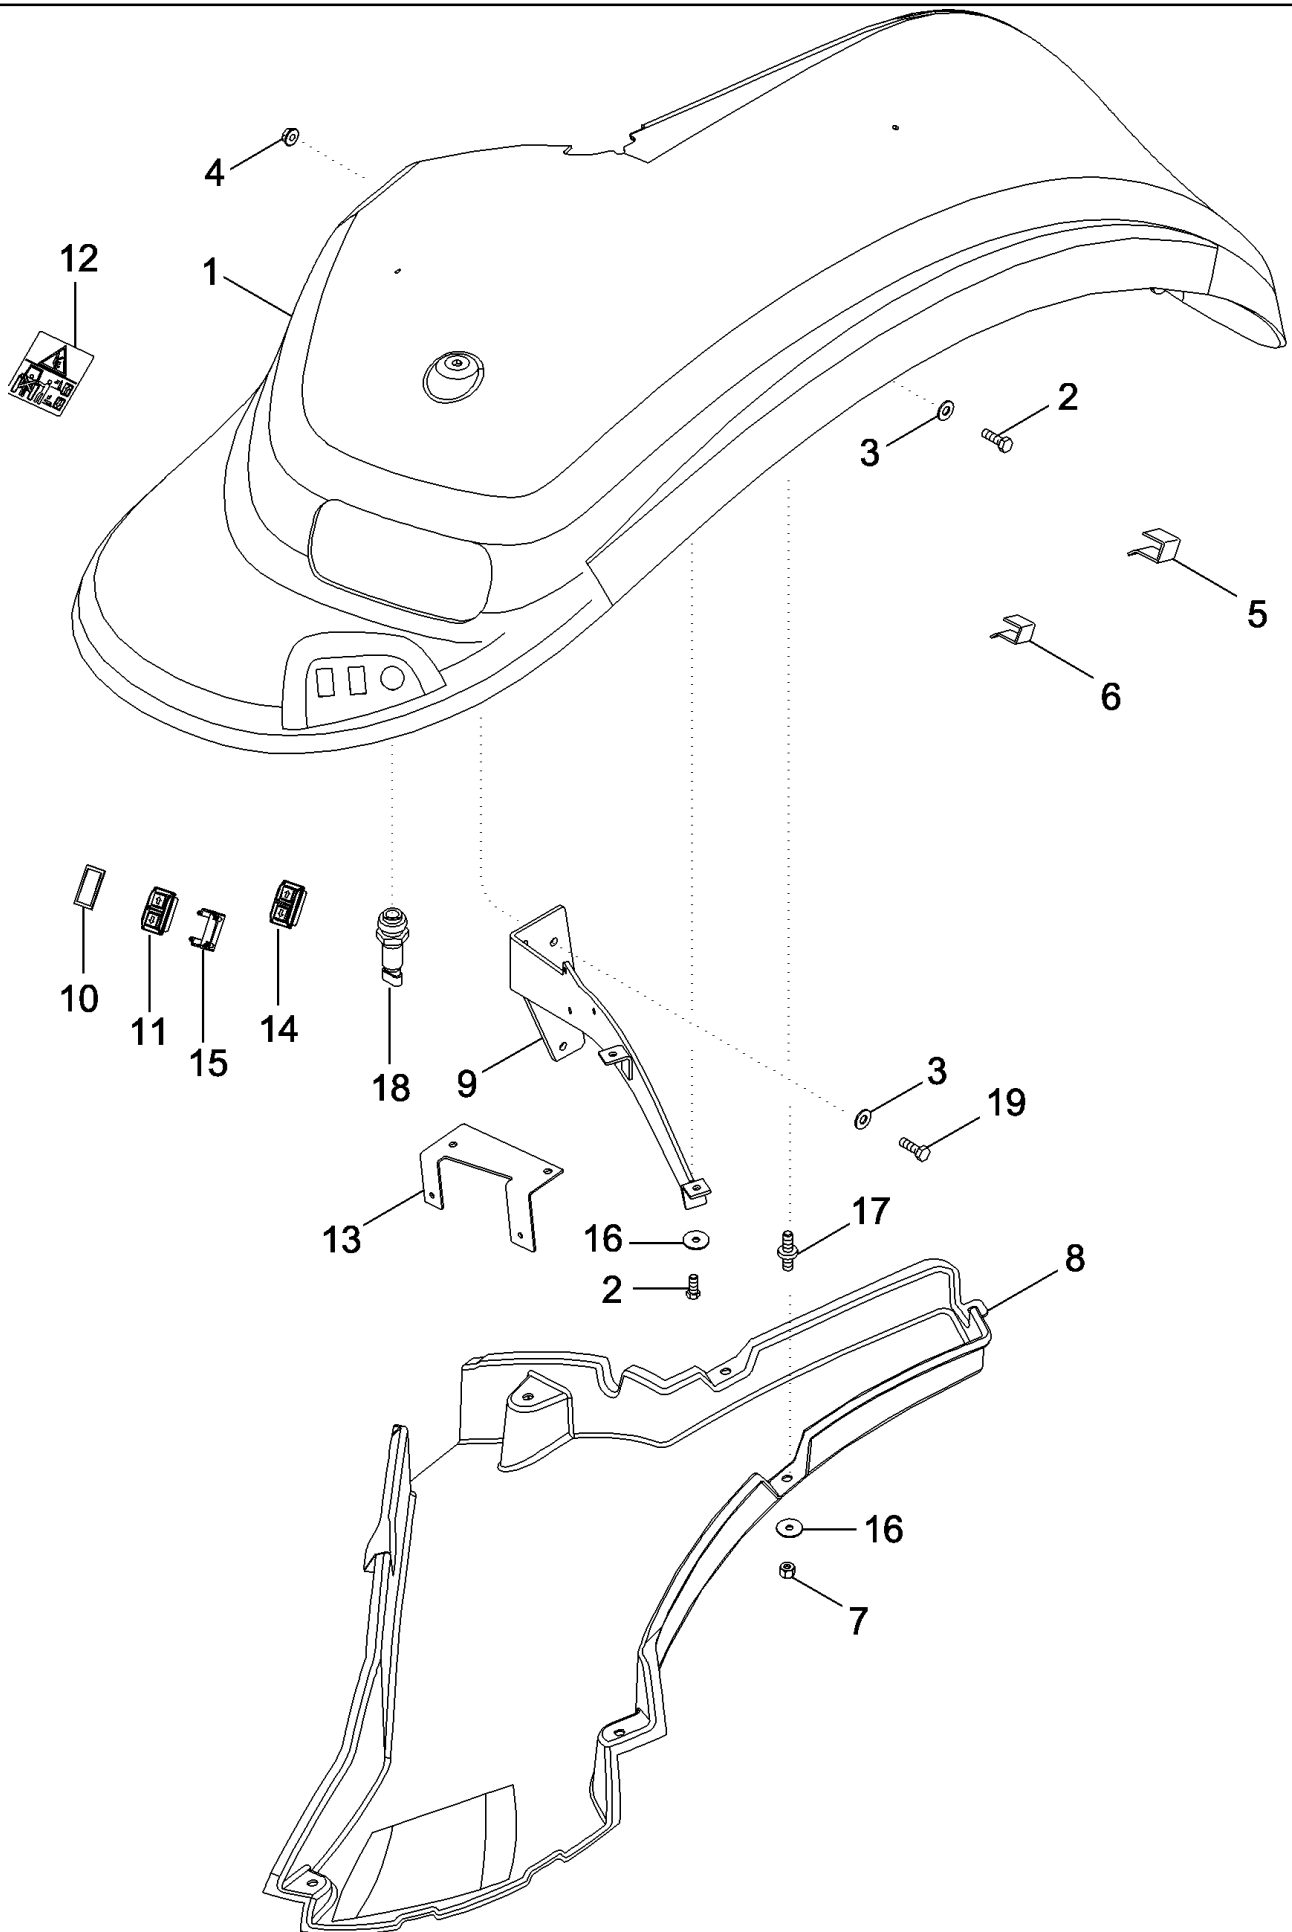

09-06 FENDERS - REAR, NARROW

MAGNUM 310 CASE IH TRACTOR (EU) (1/06-)

09-06 FENDERS - REAR, NARROW

сылка	Номер детали	Кол-во	Описание
1	87643174	1	FENDER, Right Hand, Shown
1	87643177	1	FENDER, Left Hand
2	614-8025	12	BOLT, Hex, M8 x 25, 8.8,
3	895-15008	16	WASHER, M8 x 20 x 1.6,
4	825-2408	12	NUT, M8 x 1.25, Flg, Cl 8,
5	302404A1	4	CLIP, ELECTRICAL, Short
6	302405A1	18	CLIP, ELECTRICAL, Long
7	832-10408	10	NUT, LOCK, M8 x 1.25, Cl 8,
8	87315348	1	GUARD, Right Hand, Shown
8	87315349	1	GUARD, Left Hand
9	87315346	1	SUPPORT, Right Hand, Shown
9	87315347	1	SUPPORT, Left Hand
10	221654A1	2	PLUG, w/o Remote Hitch Switch
11	87452577	2	SWITCH, Remote Hitch, UP/Down
12	82030732	1	DECAL, Right Hand, Shown
12	82030732	1	DECAL, Left Hand
13	87379656	1	BRACKET, Right Hand, Shown
13	87379657	1	BRACKET, Left Hand
14	87454596	2	SWITCH, Upper Link
15	220416A2	2	CONNECTOR, ELEC,
16	895-25008	12	WASHER, M8 x 20 x 1.6,
17	237275A1	16	STUD,
18	82025543	2	SWITCH, PTO
19	614-8035	6	BOLT, Hex, M8 x 35, 8.8,