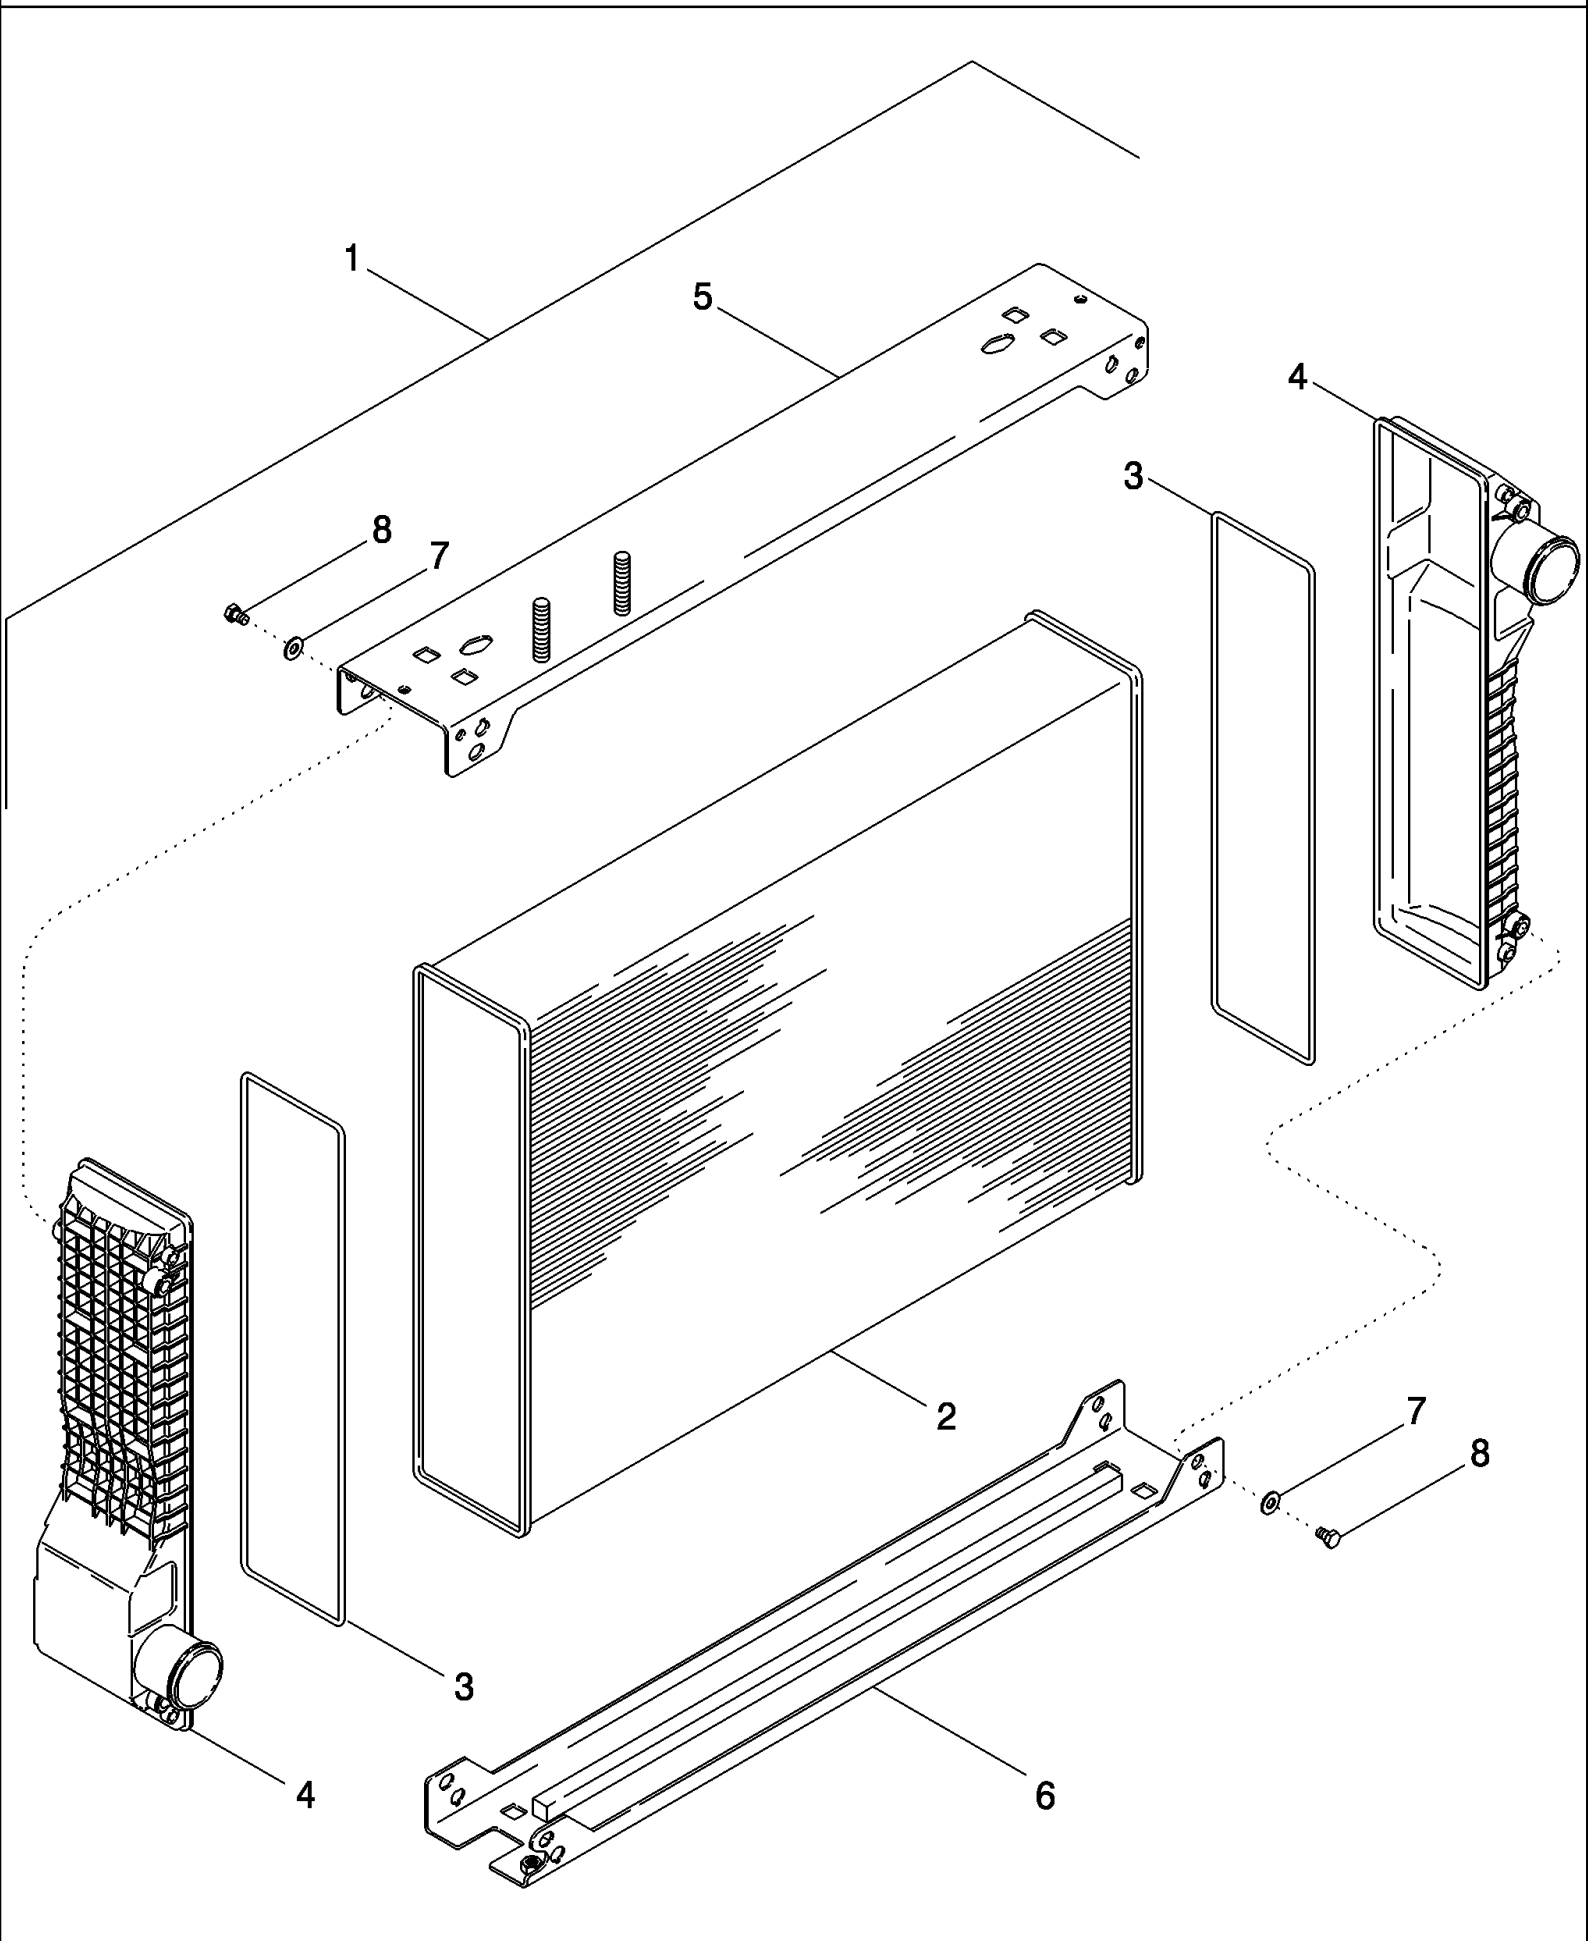

MAGNUM 310 CASE IH TRACTOR (EU) (1/06-)

02-03 RADIATOR ASSEMBLY, MAGNUM 280, 310, AND 335

сылка	Номер детали	Кол-во	Описание
1	87390680	1	RADIATOR, Inc. 2 - 8
2	NSS	1	NOT SERVICED SEPARATELY, CORE
3	87441598	2	GASKET,
4	87454646	2	TANK,
5	87313451	1	CHANNEL, Top
6	87390682	1	CHANNEL, Bottom
7	895-15008	8	WASHER, M8 x 20 x 1.6,
8	614-8012	8	BOLT, Hex, M8 x 12, 8.8, Full Thd,