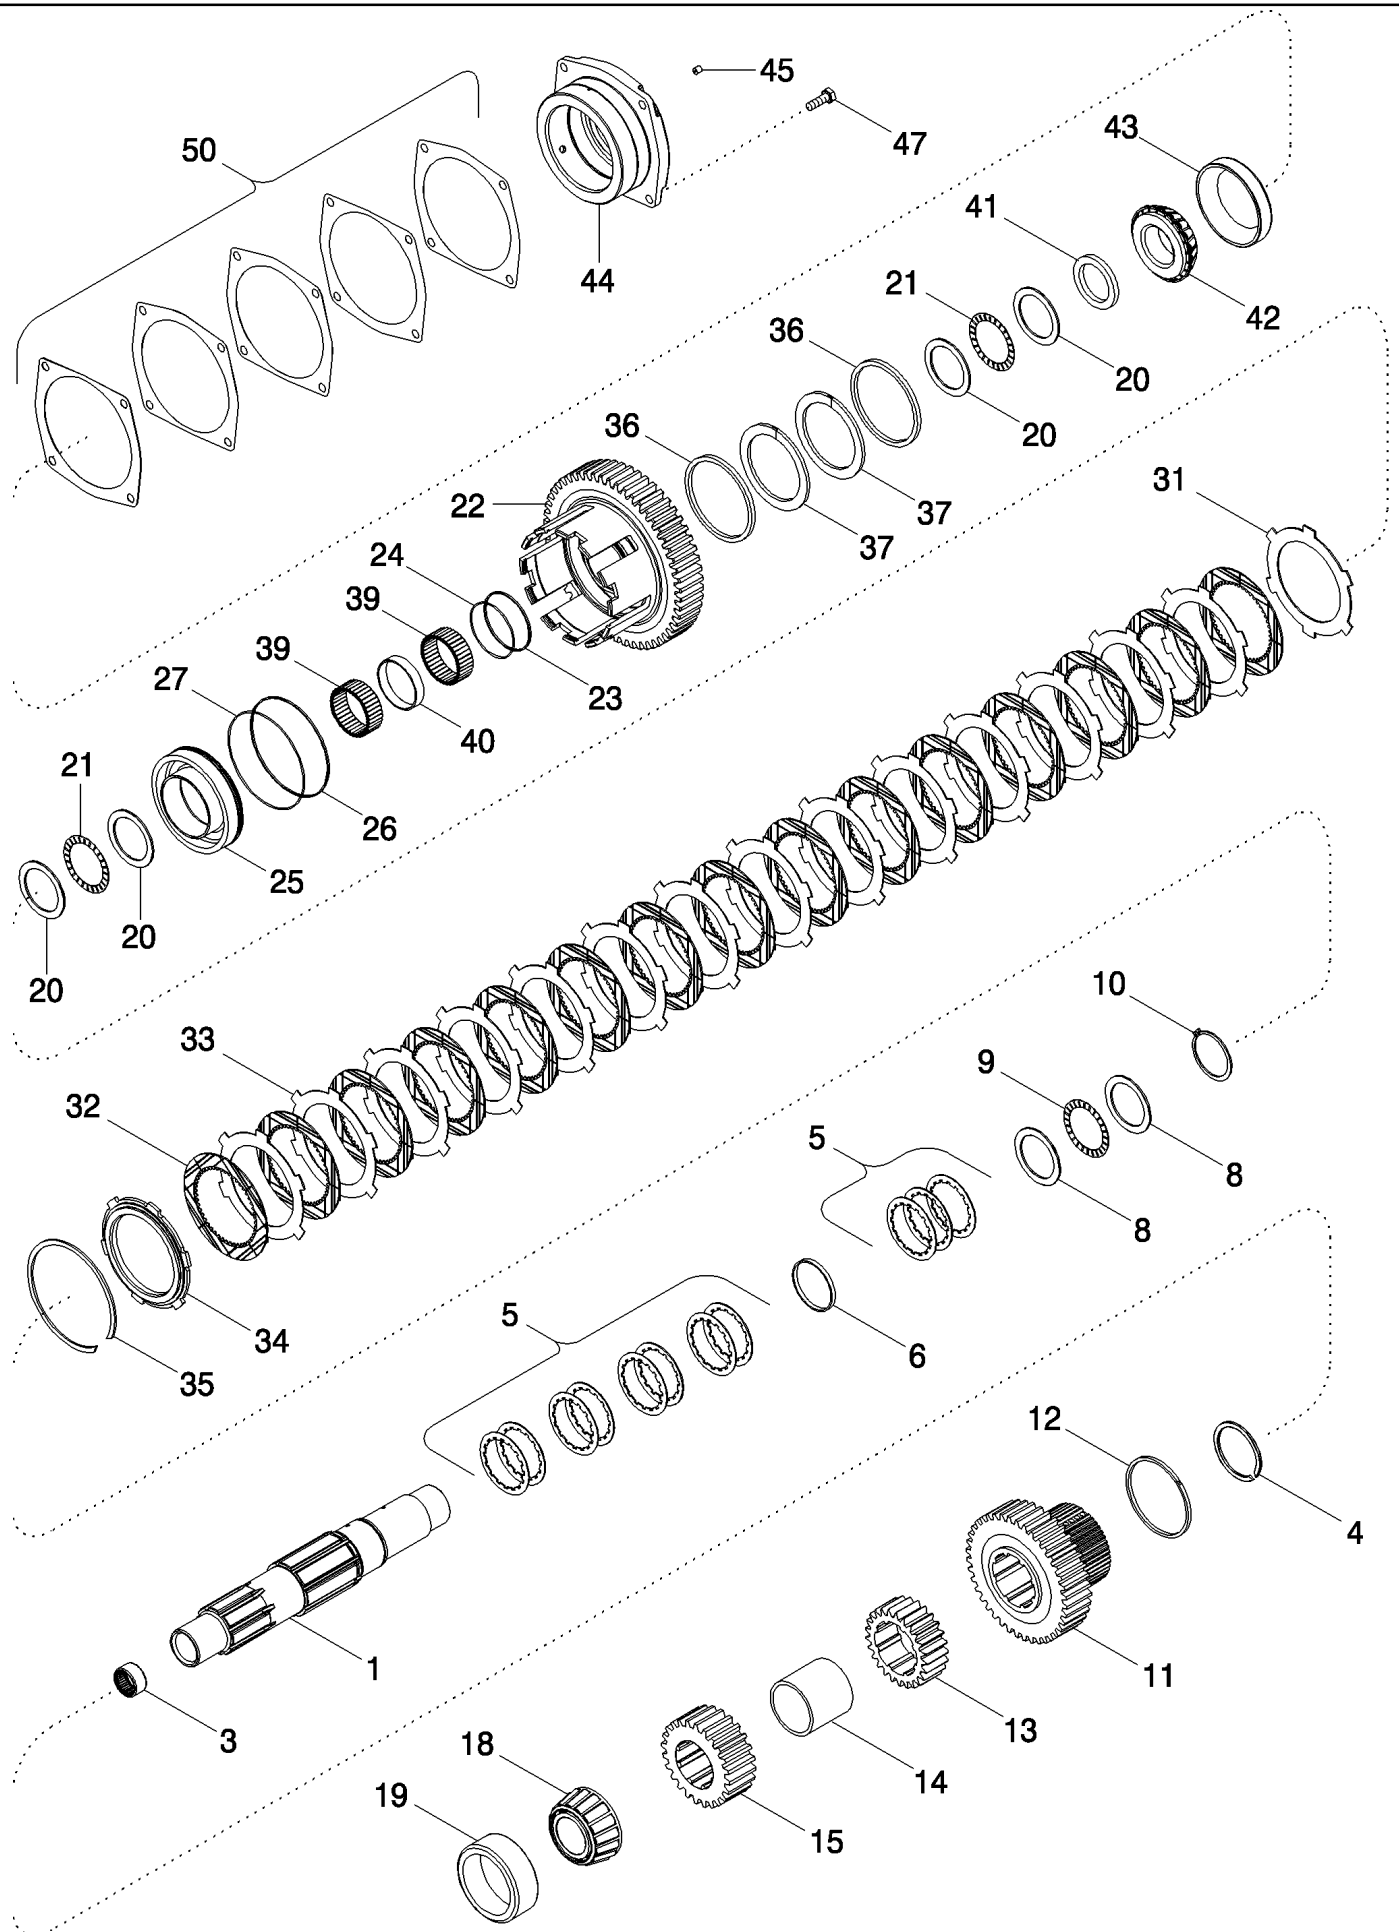

MAGNUM 310 CASE IH TRACTOR (EU) (1/06-)

06-16 RANGE TRANSMISSION - COUNTERSHAFT

сылка	Номер детали	Кол-во	Описание
1	87434362	1	SHAFT ASSY.,
2	38-3605	3	PIN, 3/32" x 5/16", Coiled,
3	D63322	1	BEARING, NEEDLE,
4	144348C1	1	RING, SNAP,
5	87425389	11	SPRING, BELLEVILLE,
6	87434656	1	RING, Lube
8	1286043C1	2	WASHER, THRUST,
9	572182R1	1	BEARING, THRUST,
10	101-11250	1	RING, SNAP, #250, 2.356, Ext,
11	1285978C1	1	PINION, 39T
12	1286052C1	1	RING,
13	220057A1	1	GEAR, 25T
14	1286041C2	1	SPACER,
15	1285990C2	1	PINION, 23T
18	84986C1	1	BEARING, CONE, , With 10 Bolt Hub
18	253485A1	1	BEARING, CONE, , With 12 Bolt Hub
19	40435	1	BEARING, CUP, , With 10 Bolt Hub
19	253486A1	1	BEARING, CUP, , With 12 Bolt Hub
20	1286042C1	4	WASHER, THRUST,
21	87012543	2	BEARING, THRUST,
22	87439841	1	GEAR, 54T
23	1286077C1	1	RING,
24	1286081C1	1	O-RING,
25	242491A5	1	PISTON,
26	1286079C1	1	RING,
27	1286083C1	1	O-RING,
31	128114A1	1	DISC, Separator
32	86990276	15	DISC, Friction
33	92934C2	14	DISC, Separator
34	1342645C3	1	DISC, CLUTCH,
35	1285996C1	1	RING, SNAP,
36	1286028C2	2	RING,
37	297418A2	2	SEAL,
39	80907C1	2	BEARING, NEEDLE,
40	93269C1	1	SPACER,
41	1286038C2	1	SPACER,
42	287679C1	1	BEARING, ROLLER,
43	1968297C1	1	BEARING, CUP,
44	87435631	1	CAGE, Inc. 45
45	1345888C1	1	PLUG,
47	613-10030	4	BOLT, Hex, M10 x 30, 8.8, Full Thd,
50	1286066C1	2	SHIM, 0.08 mm
50	1286067C1	2	SHIM, 0.10 mm
50	1286068C1	2	SHIM, 0.13 mm
50	1286069C1	2	SHIM, 0.30 mm