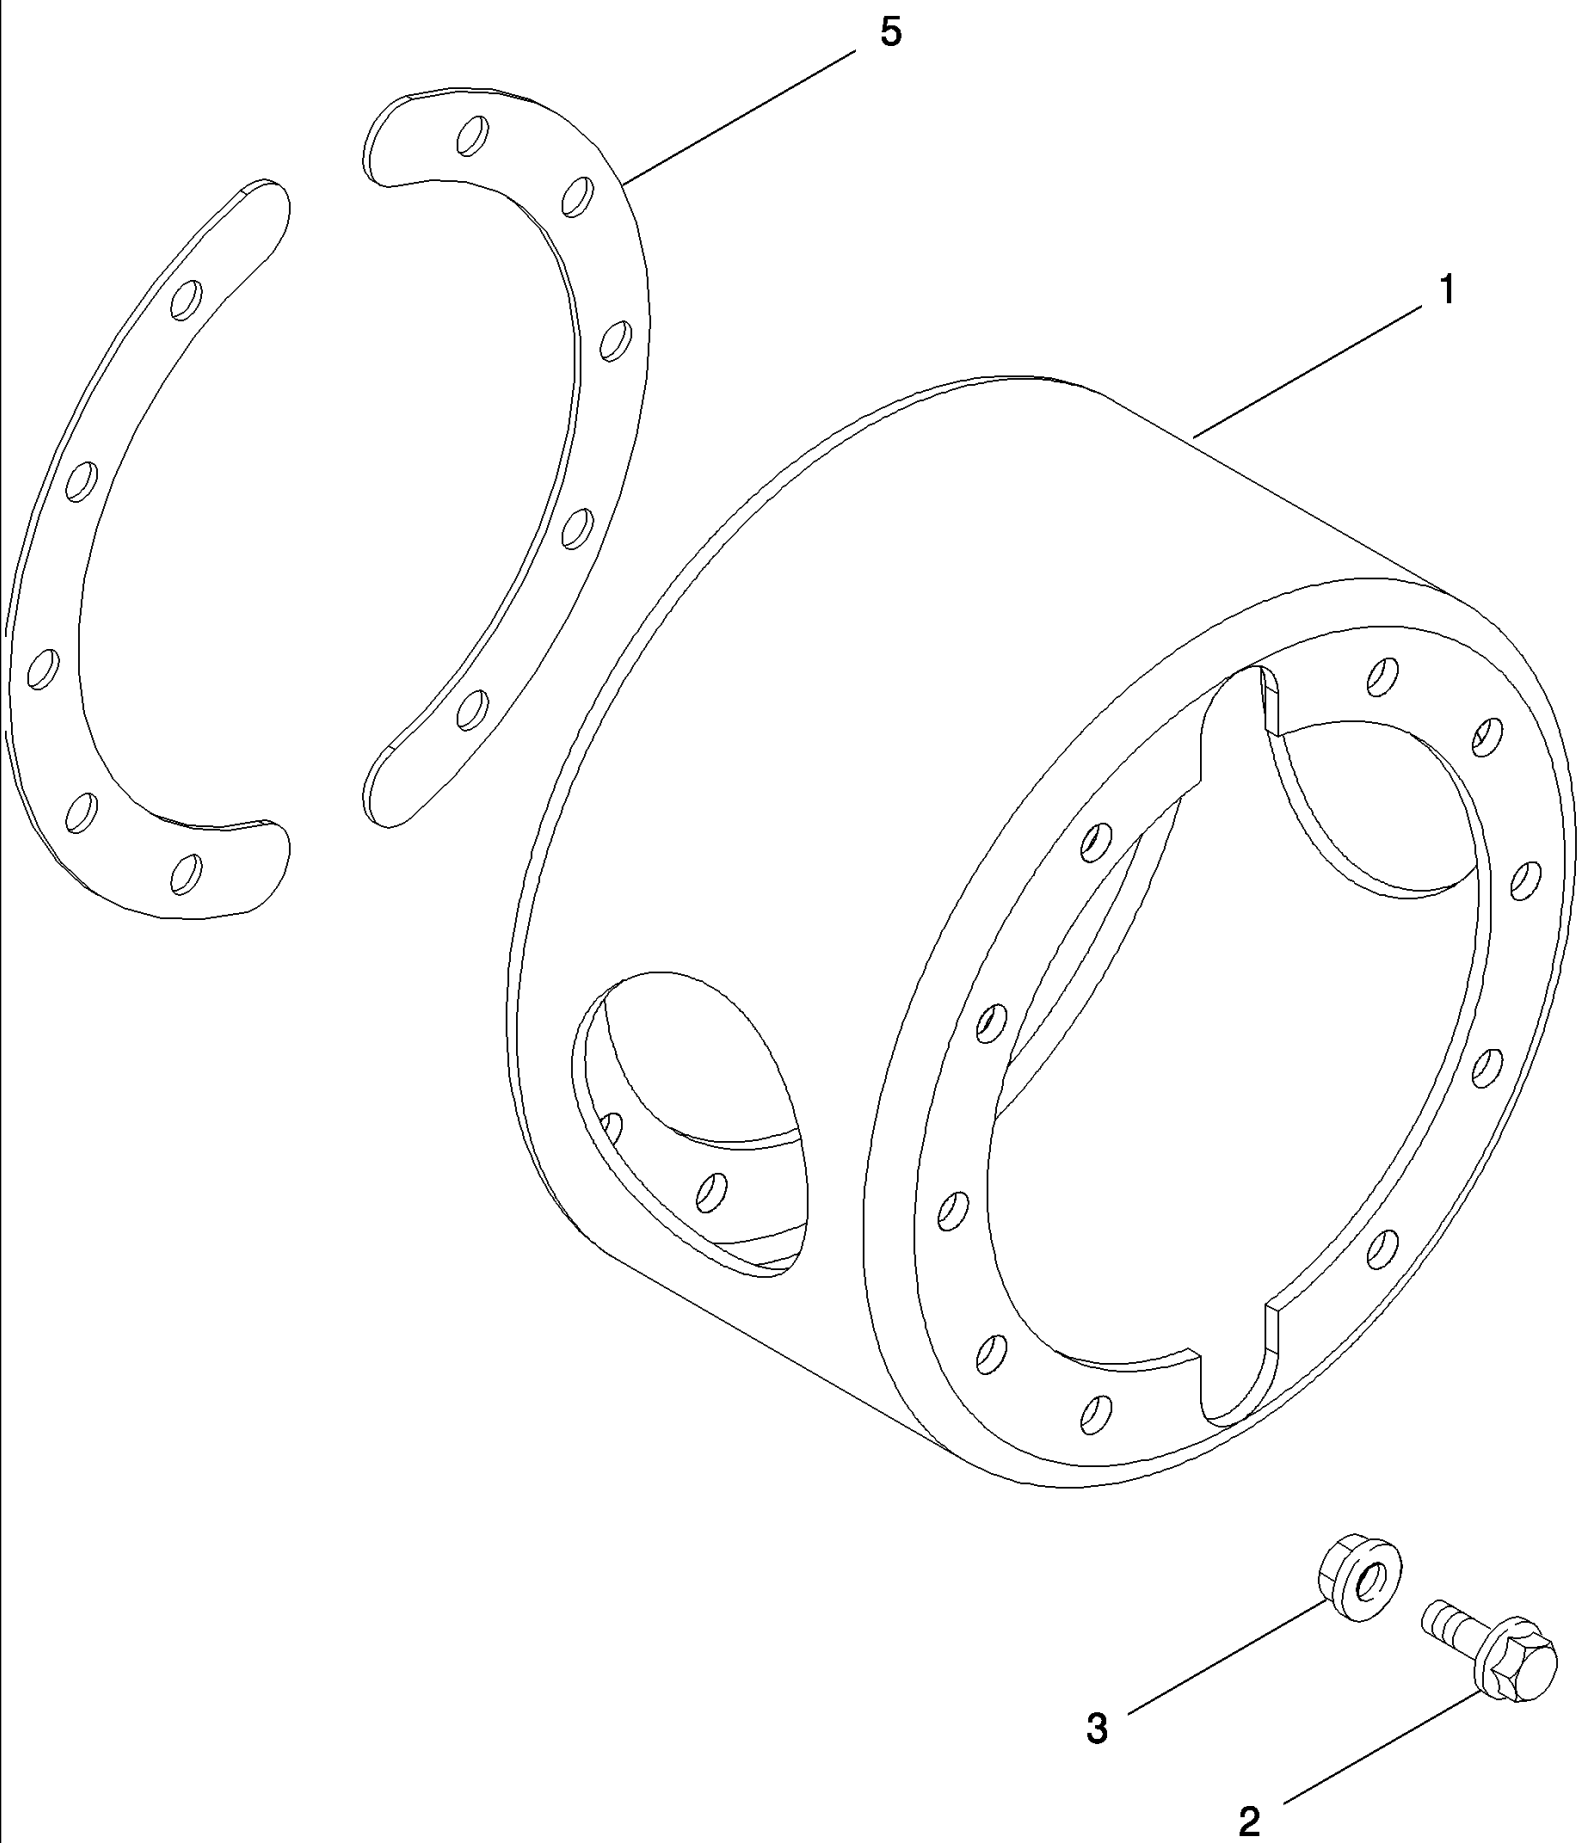

MAGNUM 310 CASE IH TRACTOR (EU) (1/06-)

05-35 SPACER - DUAL FRONT WHEELS

сылка	Номер детали	Кол-во	Описание
1	87326459	2	SPACER, 16"
2	283120A1	20	BOLT, M20 x 45
3	253212A1	20	NUT,
5	365372A1	4	SHIM, Used With 34" Wheel Only