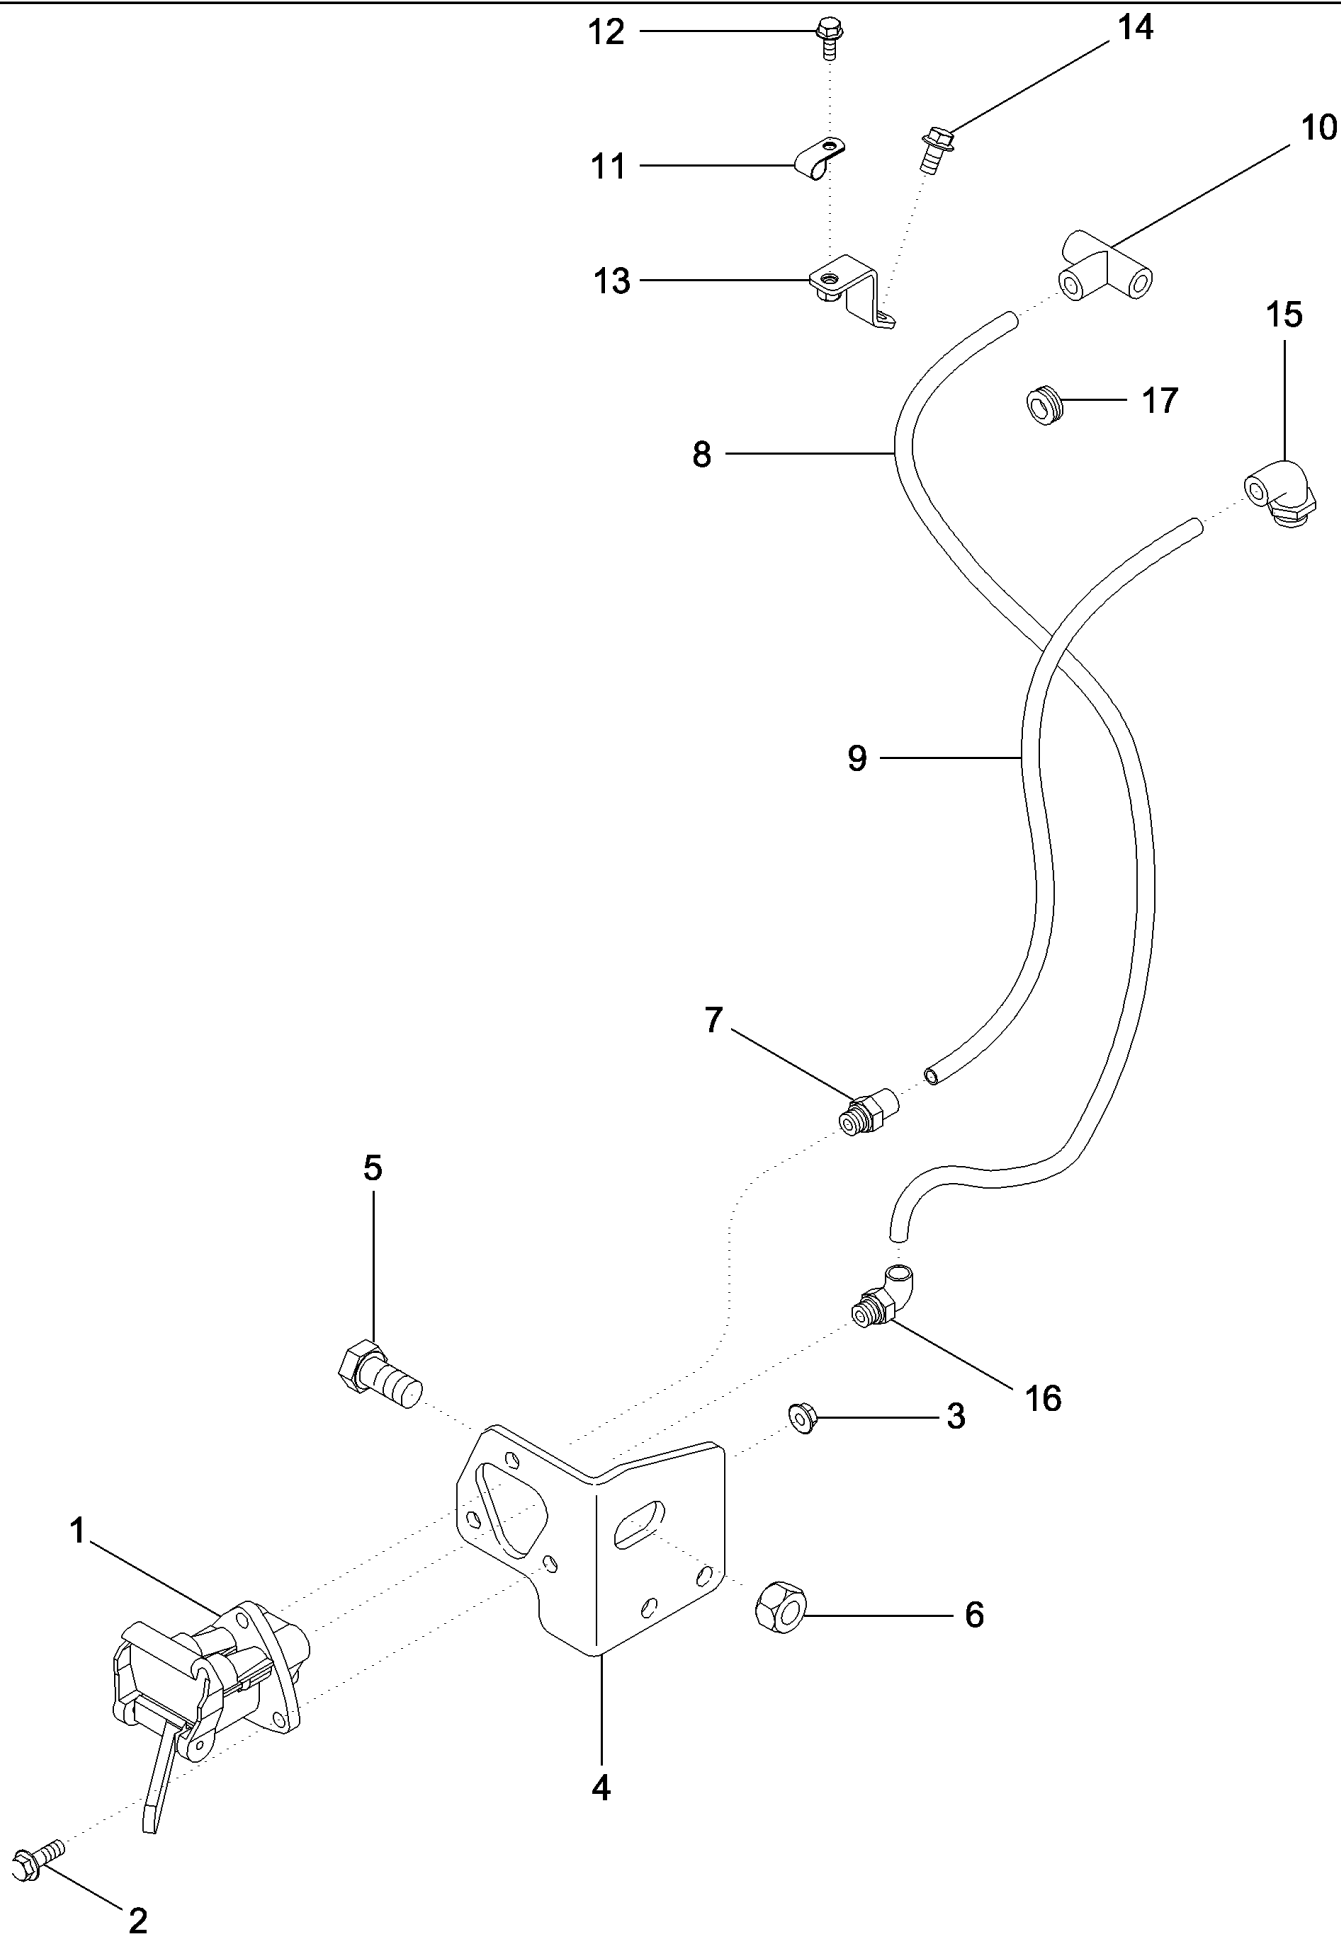

MAGNUM 310 CASE IH TRACTOR (EU) (1/06-)

07-21 TRAILER BRAKES - PNEUMATIC, COUPLERS, ITALY ONLY

сылка	Номер детали	Кол-во	Описание
1	82016630	1	COUPLING, PUSH-PULL,
2	844-10030	3	BOLT, Hex Flg, M10 x 30, 8.8, Full Thd,
3	825-2410	3	NUT, M10 x 1.5, Flg, CI 8,
4	87420709	1	BRACKET,
5	614-12025	2	BOLT, Hex, M12 x 25, 8.8,
6	825-1020	2	NUT, M20, CI 8,
7	87421630	1	CONNECTION,
8	87664140	1	HOSE,
9	87420660	1	HOSE,
10	442925A1	1	TEE,
11	515-22127	1	CLAMP, 1/2", Insul, 5/16" Bolt,
12	844-8020	1	BOLT, Hex Flg, M8 x 20, 8.8,
13	443761A1	1	BRACKET,
14	844-10020	1	BOLT, Hex Flg, M10 x 20, 8.8,
15	442929A1	1	ELBOW,
16	87591541	1	ELBOW,
17	87779125	1