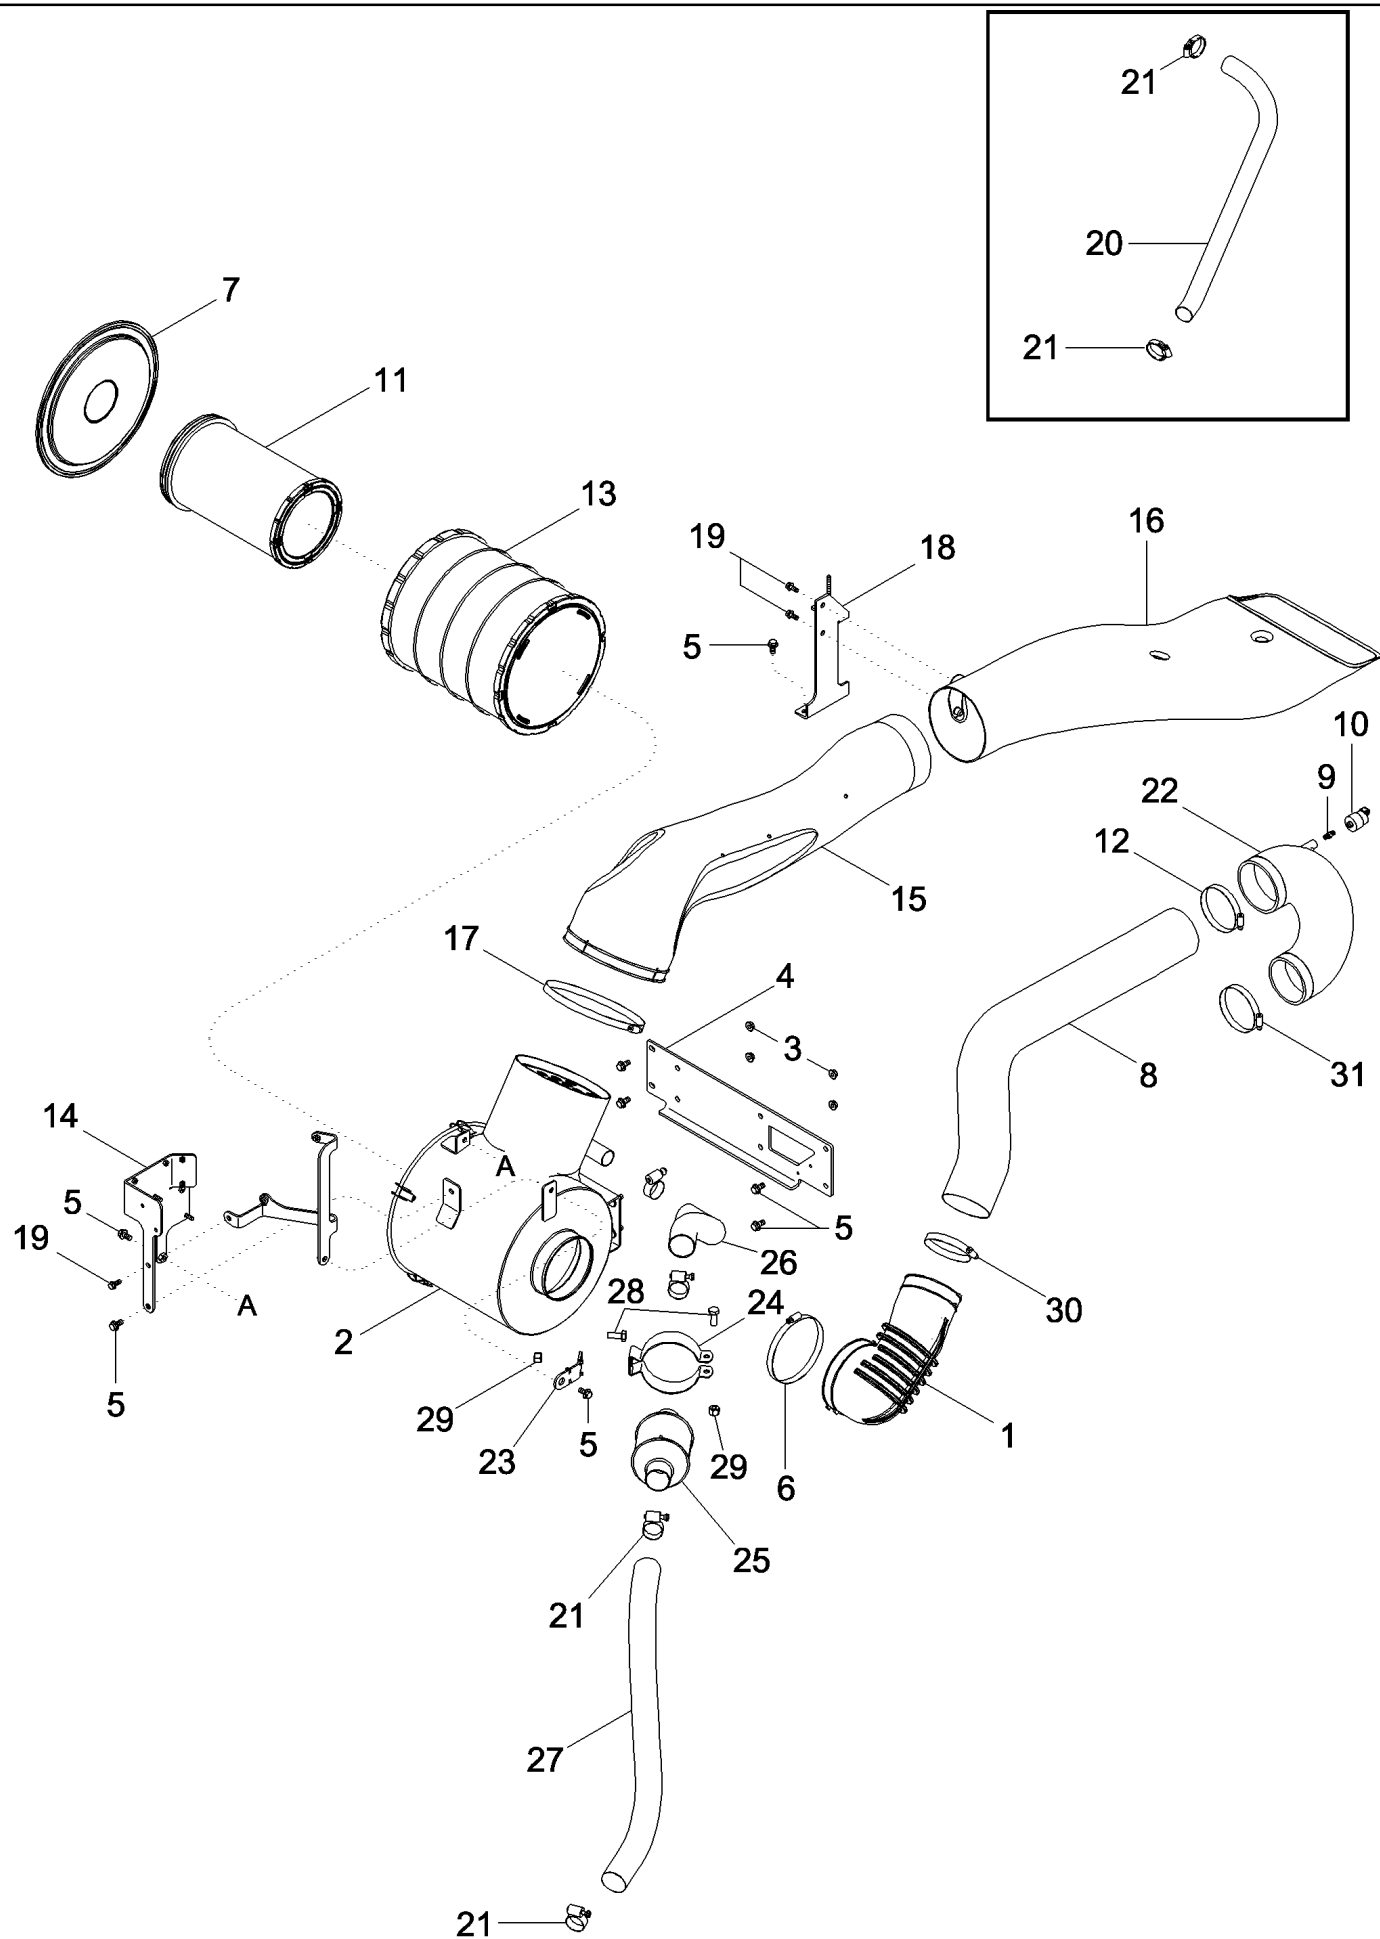

MAGNUM 310 CASE IH TRACTOR (EU) (1/06-)

02-05 AIR INDUCTION SYSTEM - STANDARD DUTY

сылка	Номер детали	Кол-во	Описание
1	87384983	1	DUCT, AIR,
2	87307974	1	AIR CLEANER,
3	829-2410	4	NUT, M10 x 1.5, Flg, CI 10,
4	87361276	1	BRACKET,
5	844-10020	9	BOLT, Hex Flg, M10 x 20, 8.8,
6	87656134	1	CLAMP, HOSE,
7	379554A1	1	COVER,
8	87357981	1	TUBE ASSY., , BSN Z6RZ05420
8	87547220	1	TUBE ASSY., , ASN Z6RZ05420
9	217-1079	1	CONNECTOR, HYD., 1/8"-27 NPTF,
10	279492A1	1	SWITCH,
11	367350A1	1	FILTER, Secondary
12	87652892	1	CLAMP,
13	367349A1	1	FILTER, Primary
14	87339310	1	BRACKET, , BSN Z7RZ01521
14	87548859	1	BRACKET, , ASN Z7RZ01521
15	87335608	1	TUBE,
16	87307977	1	DUCT, AIR,
17	87562289	1	CLAMP,
18	87441640	1	BRACKET,
19	844-8020	3	BOLT, Hex Flg, M8 x 20, 8.8,
20	87443700	1	HOSE, , BSN Z6RZ03563
21	214-1424	2	CLAMP, HOSE, #24, 1.06/2.00 Type F Worm, , BSN Z6RZ03563
21	214-1424	4	CLAMP, HOSE, #24, 1.06/2.00 Type F Worm, , ASN Z6RZ03563
22	87357621	1	HOSE, Air Cleaner to Turbo, BSN Z7RZ03901
22	87651295	1	HOSE, Air Cleaner to Turbo, ASN Z7RZ03901
23	87523365	1	BRACKET, Aspirator Check Valve, ASN Z6RZ03563
24	87300581	1	CLAMP, , ASN Z6RZ03563
25	284427A1	1	VALVE, Aspirator Check, ASN Z6RZ03563
26	87525729	1	HOSE, Aspirator, Upper, ASN Z6RZ03563
27	87525734	1	HOSE, Aspirator, Lower, ASN Z6RZ03563
28	627-8020	2	BOLT, Hex, M8 x 20, 10.9, , ASN Z6RZ03563
29	832-10408	2	NUT, LOCK, M8 x 1.25, CI 8, , ASN Z6RZ03563
30	87656133	1	CLAMP, HOSE,
31	87652891	1	CLAMP,