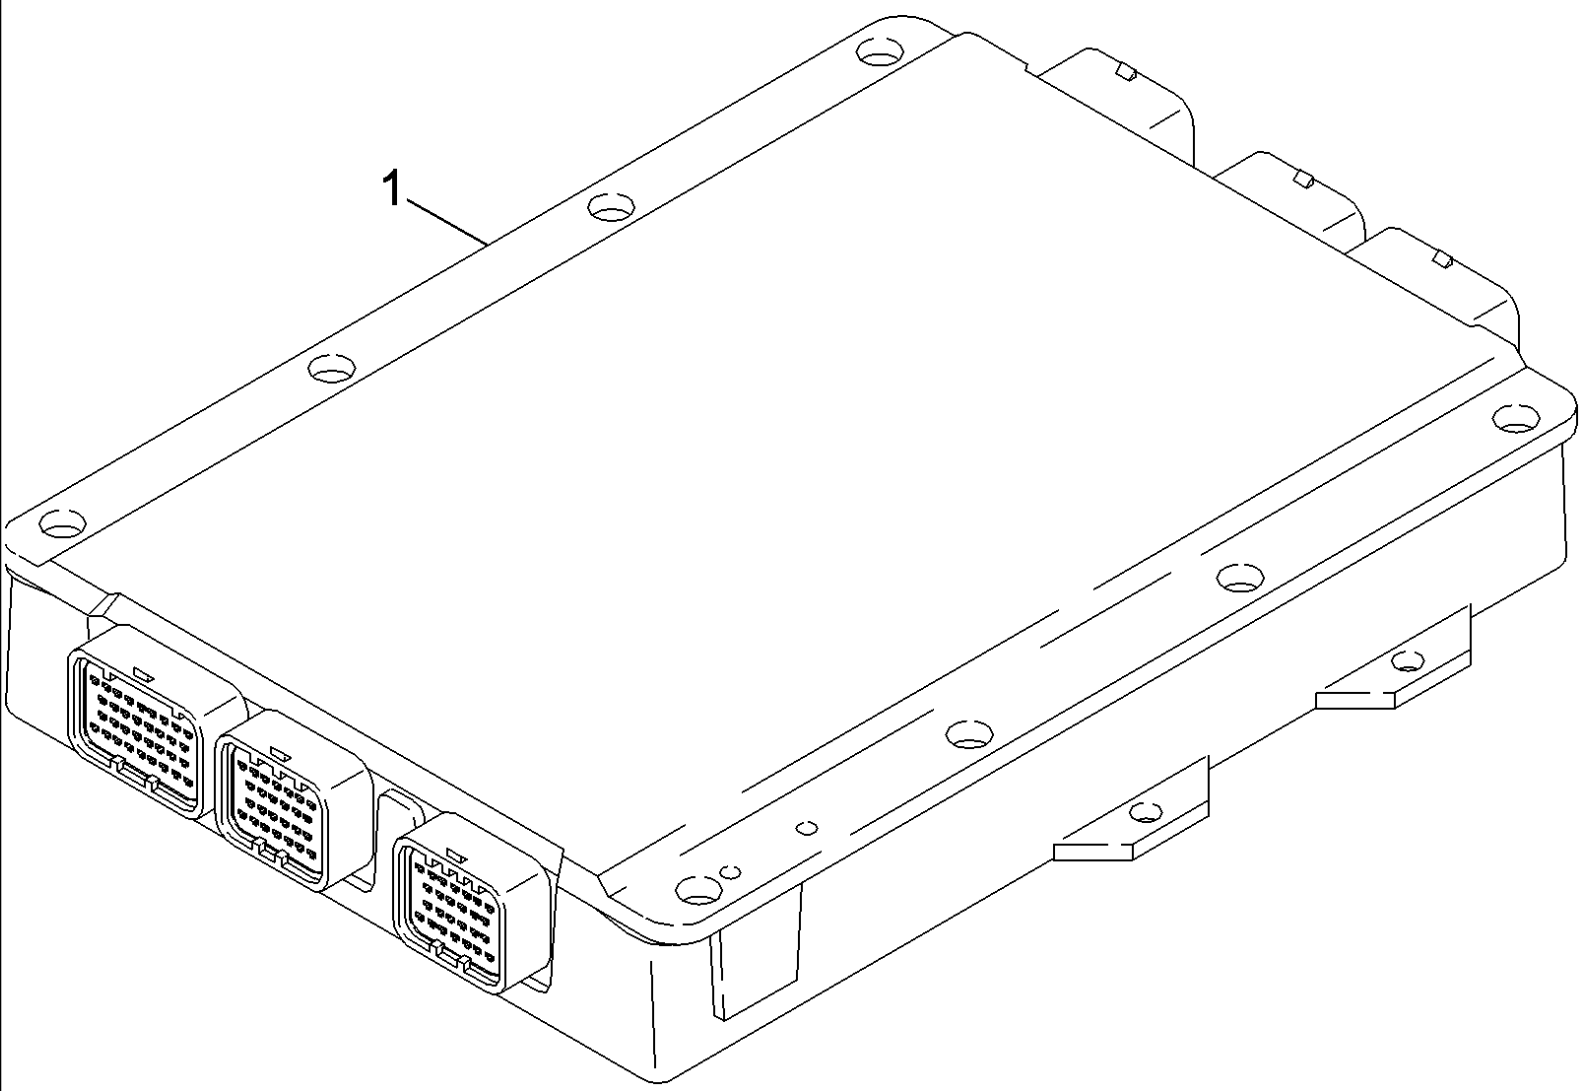

MAGNUM 310 CASE IH TRACTOR (EU) (1/06-)

04-41 IMPLEMENT CONNECTORS AND MOUNTING

сылка	Номер детали	Кол-во	Описание
1	87574425	1	BRACKET,
2	844-10025	4	BOLT, Hex Flg, M10 x 25, 8.8, Full Thd,
3	87574422	1	BRACKET, Anti-Sway
4	86511841	2	BOLT, Hex Flg, M8 x 16, 8.8, , Magnum 225, 250, 280, and 310
4	844-8020	2	BOLT, Hex Flg, M8 x 20, 8.8, , Magnum 335
5	87615022	1	SUPPORT,
7	87451541	1	ADAPTER, 7 Pin (Shown), BSN Z7RZ01522
7	87549253	1	HARNESS, 7 Pin, ASN Z7RZ01522
8	840-1540	3	SCREW, Cross Pan Hd, M5 x 40,
9	825-2405	3	NUT, M5 x .8, Flg, Cl 8,
10	323597A1	1	CONNECTOR, ELEC, Implement
11	779-14619	4	SCREW, SELF TAP, Hex Hd, M6.3 x 19,
12	109511A1	1	ALARM, Backup
13	840-1612	2	SCREW, Cross Pan Hd, M6 x 12,
14	87403848	1	HARNESS, Backup Alarm
17	L11541	1	STRAP, CABLE, (Not Shown)
18	347610A1	7	ANCHOR, (Not Shown)
19	825-2408	4	NUT, M8 x 1.25, Flg, Cl 8, (Not Shown)
20	825-2405	1	NUT, M5 x .8, Flg, Cl 8, (Not Shown)
21	3131909R1	1	CAP,