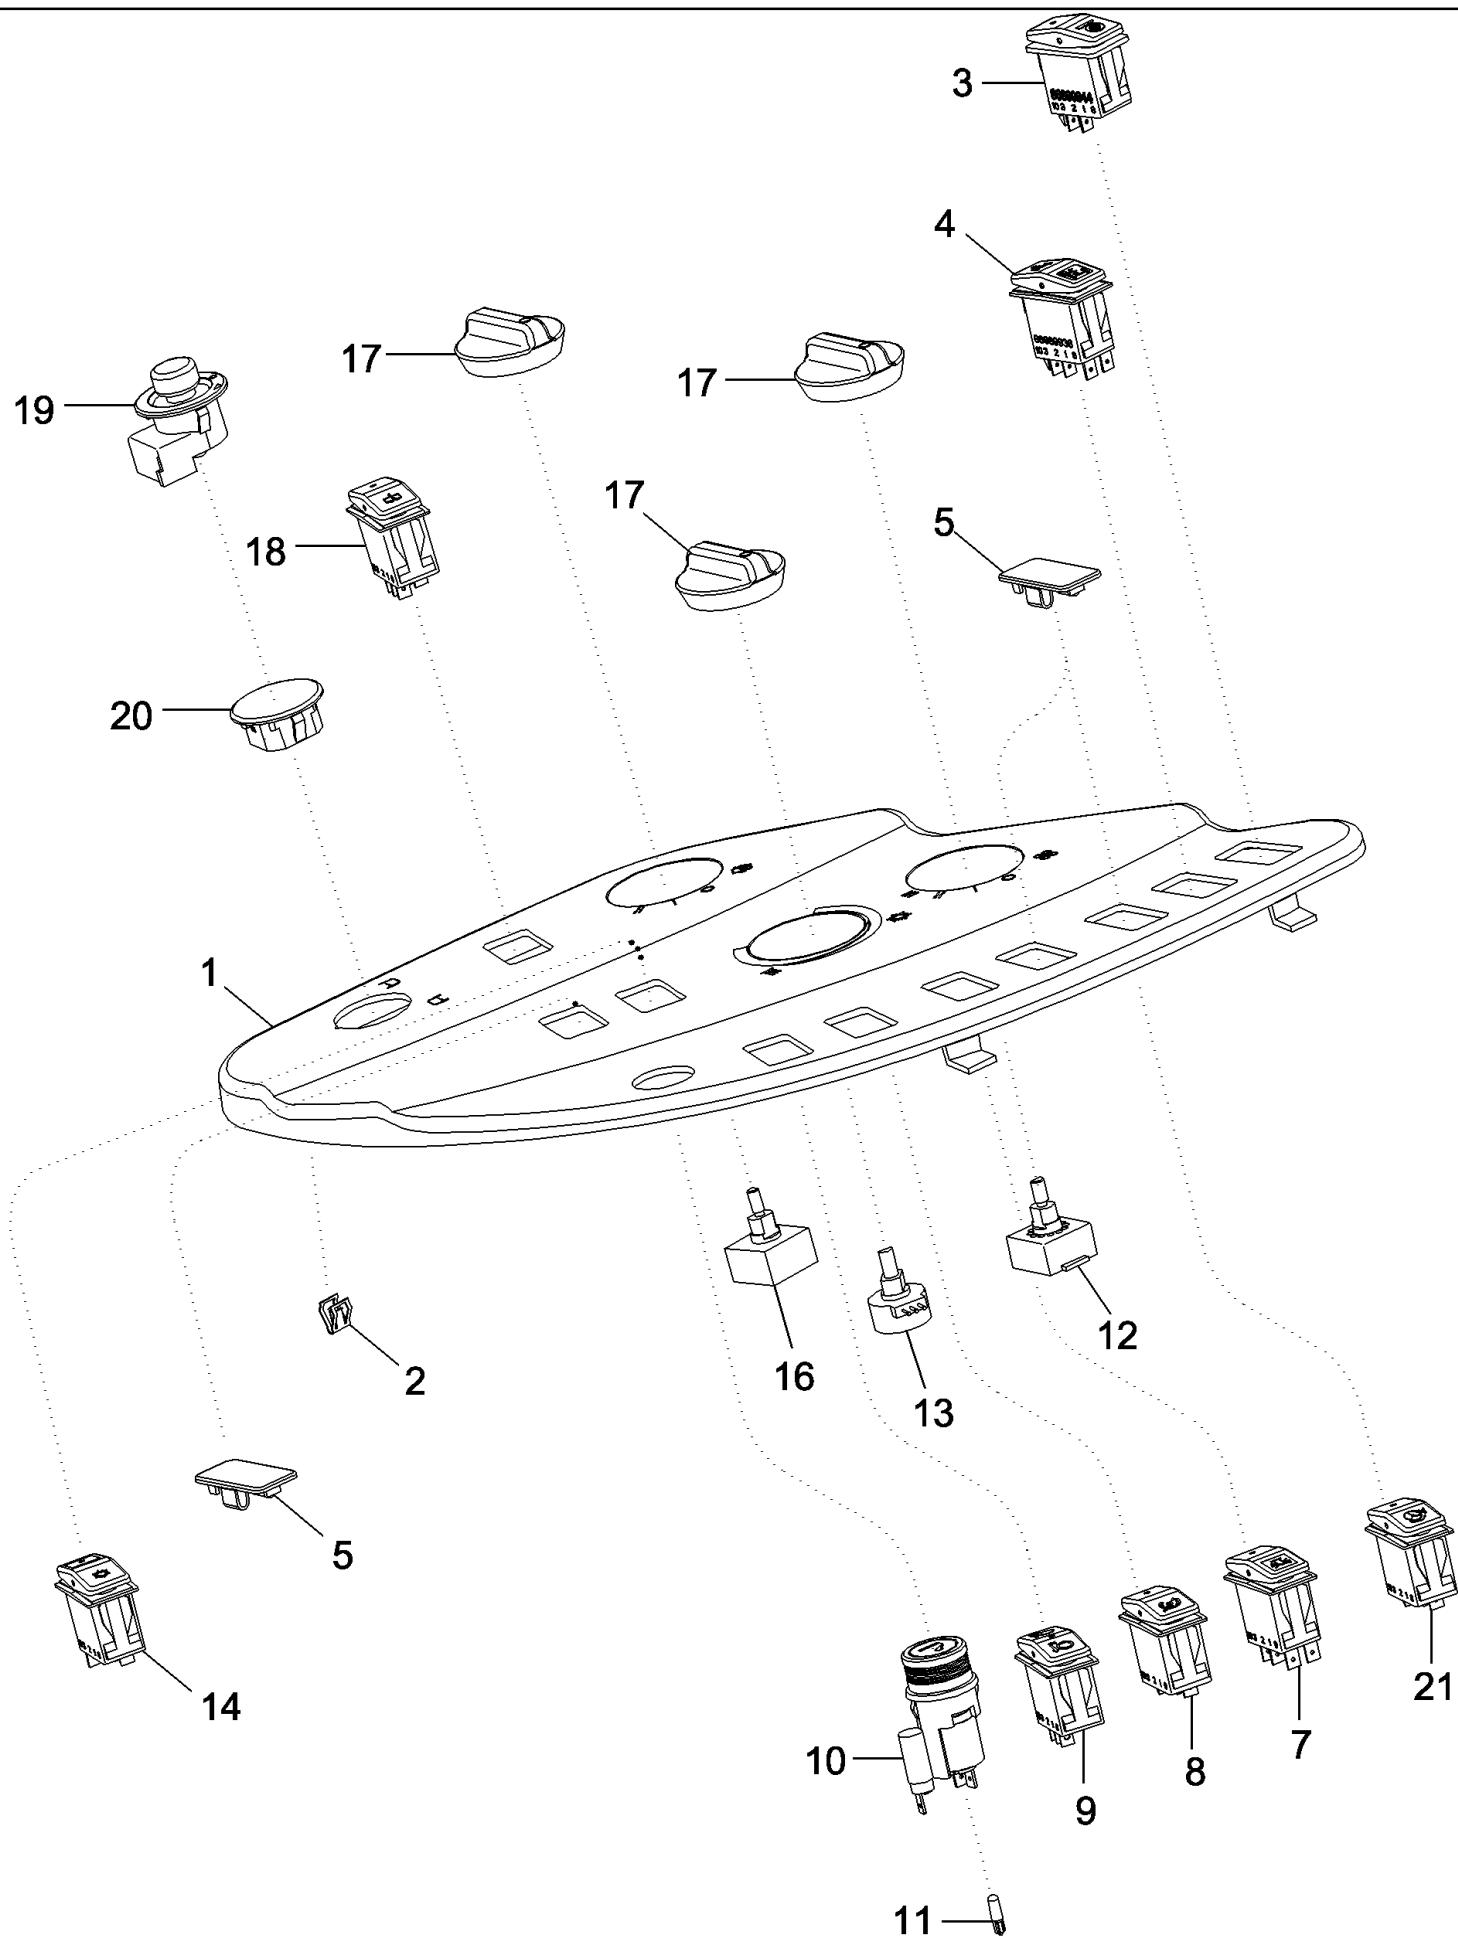

04-19 CONTROLS - RIGHT FENDER CONSOLE, WITHOUT ATC

MAGNUM 310 CASE IH TRACTOR (EU) (1/06-)

04-19 CONTROLS - RIGHT FENDER CONSOLE, WITHOUT ATC

сылка	Номер детали	Кол-во	Описание
1	87451321	1	PANEL,
2	278316A2	2	CLIP,
3	86989944	1	SWITCH, Ride Control, Standard
3	86989964	1	SWITCH, Ride Control, Pickup Hitch, Latch
4	87414324	1	SWITCH, Suspended Axle
5	406324A2	AR	PLUG,
7	87414325	1	SWITCH, Beacon Light
8	86989955	1	SWITCH, Cruise Control, On/Off
9	86989953	1	SWITCH, Cruise Control, Increase/Decrease
10	432239A1	1	LIGHTER, CIGARETTE, Inc. 11
11	437324A1	1	BULB,
10	82022823	1	PLATE, Rubber Plug, w/o Lighter (Not Shown)
12	92100C2	1	SWITCH, Blower Motor
13	326282A1	1	POTENTIOMETER, Cab Temperature
14	87405636	1	SWITCH, Air Conditioning, On/Off
16	92115C2	1	SWITCH, Front Wiper
17	1331046C2	3	CAP, WASHER,
18	86989939	1	SWITCH, WINDSHIELD WIPER, Rear
19	280627A1	1	SWITCH, Mirror
20	87327317	1	PLASTIC PLUG,
21	87323840	1	SWITCH, Accuguide, BSN Z7RZ01521
21	87547992	1	SWITCH, Accuguide, ASN Z7RZ01521