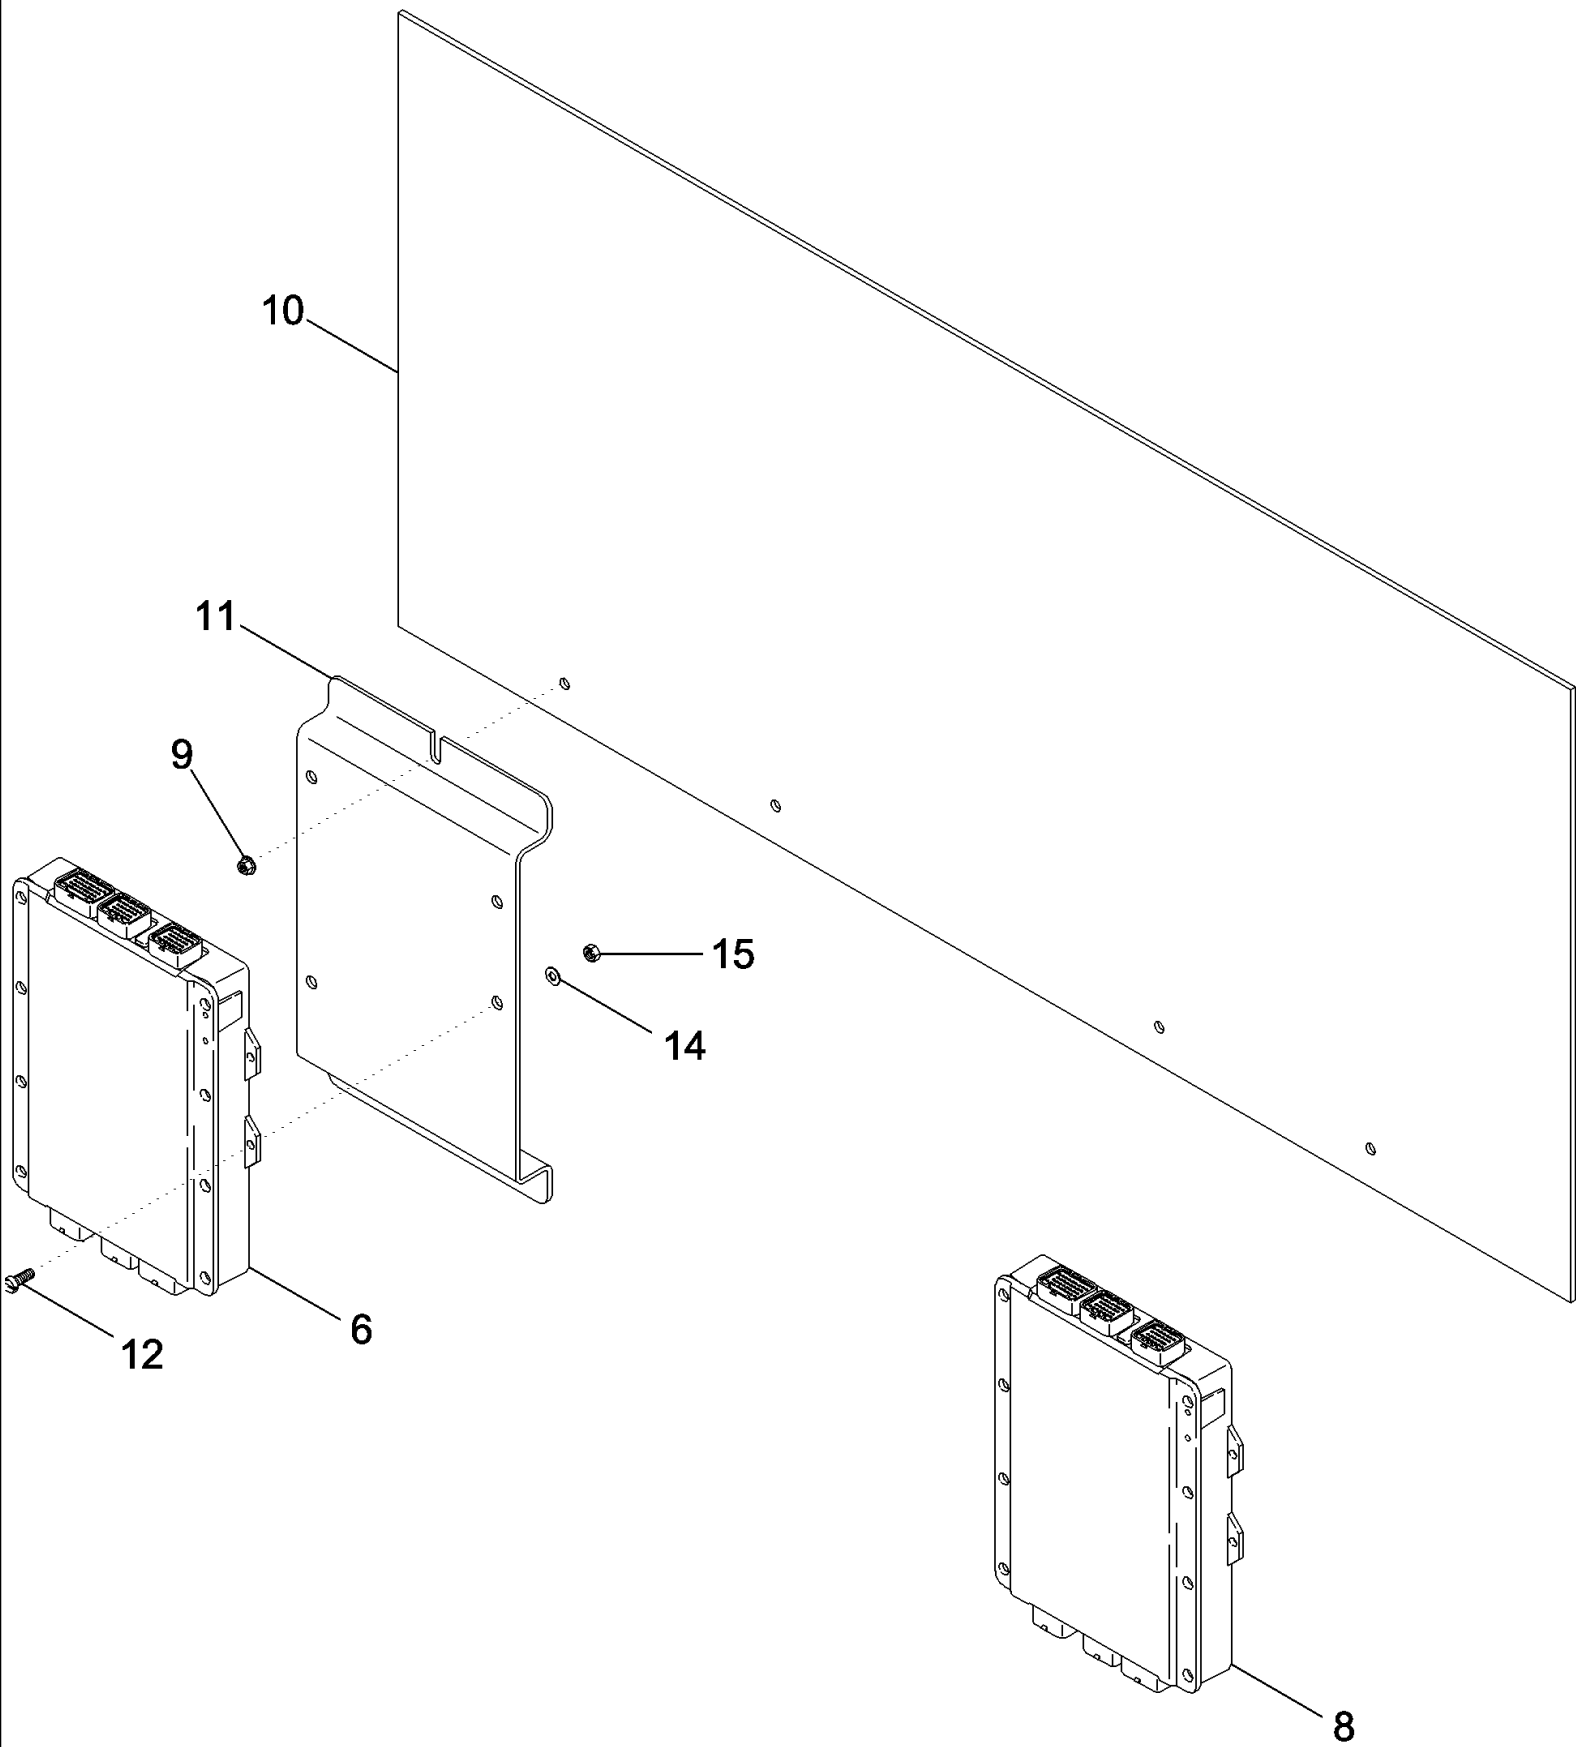

MAGNUM 310 CASE IH TRACTOR (EU) (1/06-)

04-04 HARNESS, ENGINE CONTROL MODULE

сылка	Номер детали	Кол-во	Описание
1	515-23127	1	CLAMP, 1/2", Insul, 3/8" Bolt,
2	313490A1	2	BOLT, M10 x 14
3	615-8012	1	BOLT, Hex, M8 x 12, 8.8, Full Thd,
4	825-2408	1	NUT, M8 x 1.25, Flg, CI 8,
5	845-6010	1	BOLT, Hex Flg, M6 x 10, 8.8, Full Thd,
6	97010C1	1	BOLT, SPREADER, M6 x 12
7	825-2406	3	NUT, M6 x 1, Flg, CI 8,
8	845-6015	3	BOLT, Hex Flg, M6 x 15, 8.8, Full Thd,
9	J919294	1	SUPPORT, Tube Fuel Supply
10	87346341	1	BOLT,
11	J925883	1	SCREW, M8 x 16: 10.9
12	87346212	8	CLIP, WIRE,
13	87346235	1	HARNESS, WIRE, Injector Wiring
14	87346319	1	BRACE,
15	87346337	1	HARNESS, WIRE, Engine ECM
16	87553631	1	HARNESS, Temp Sensor