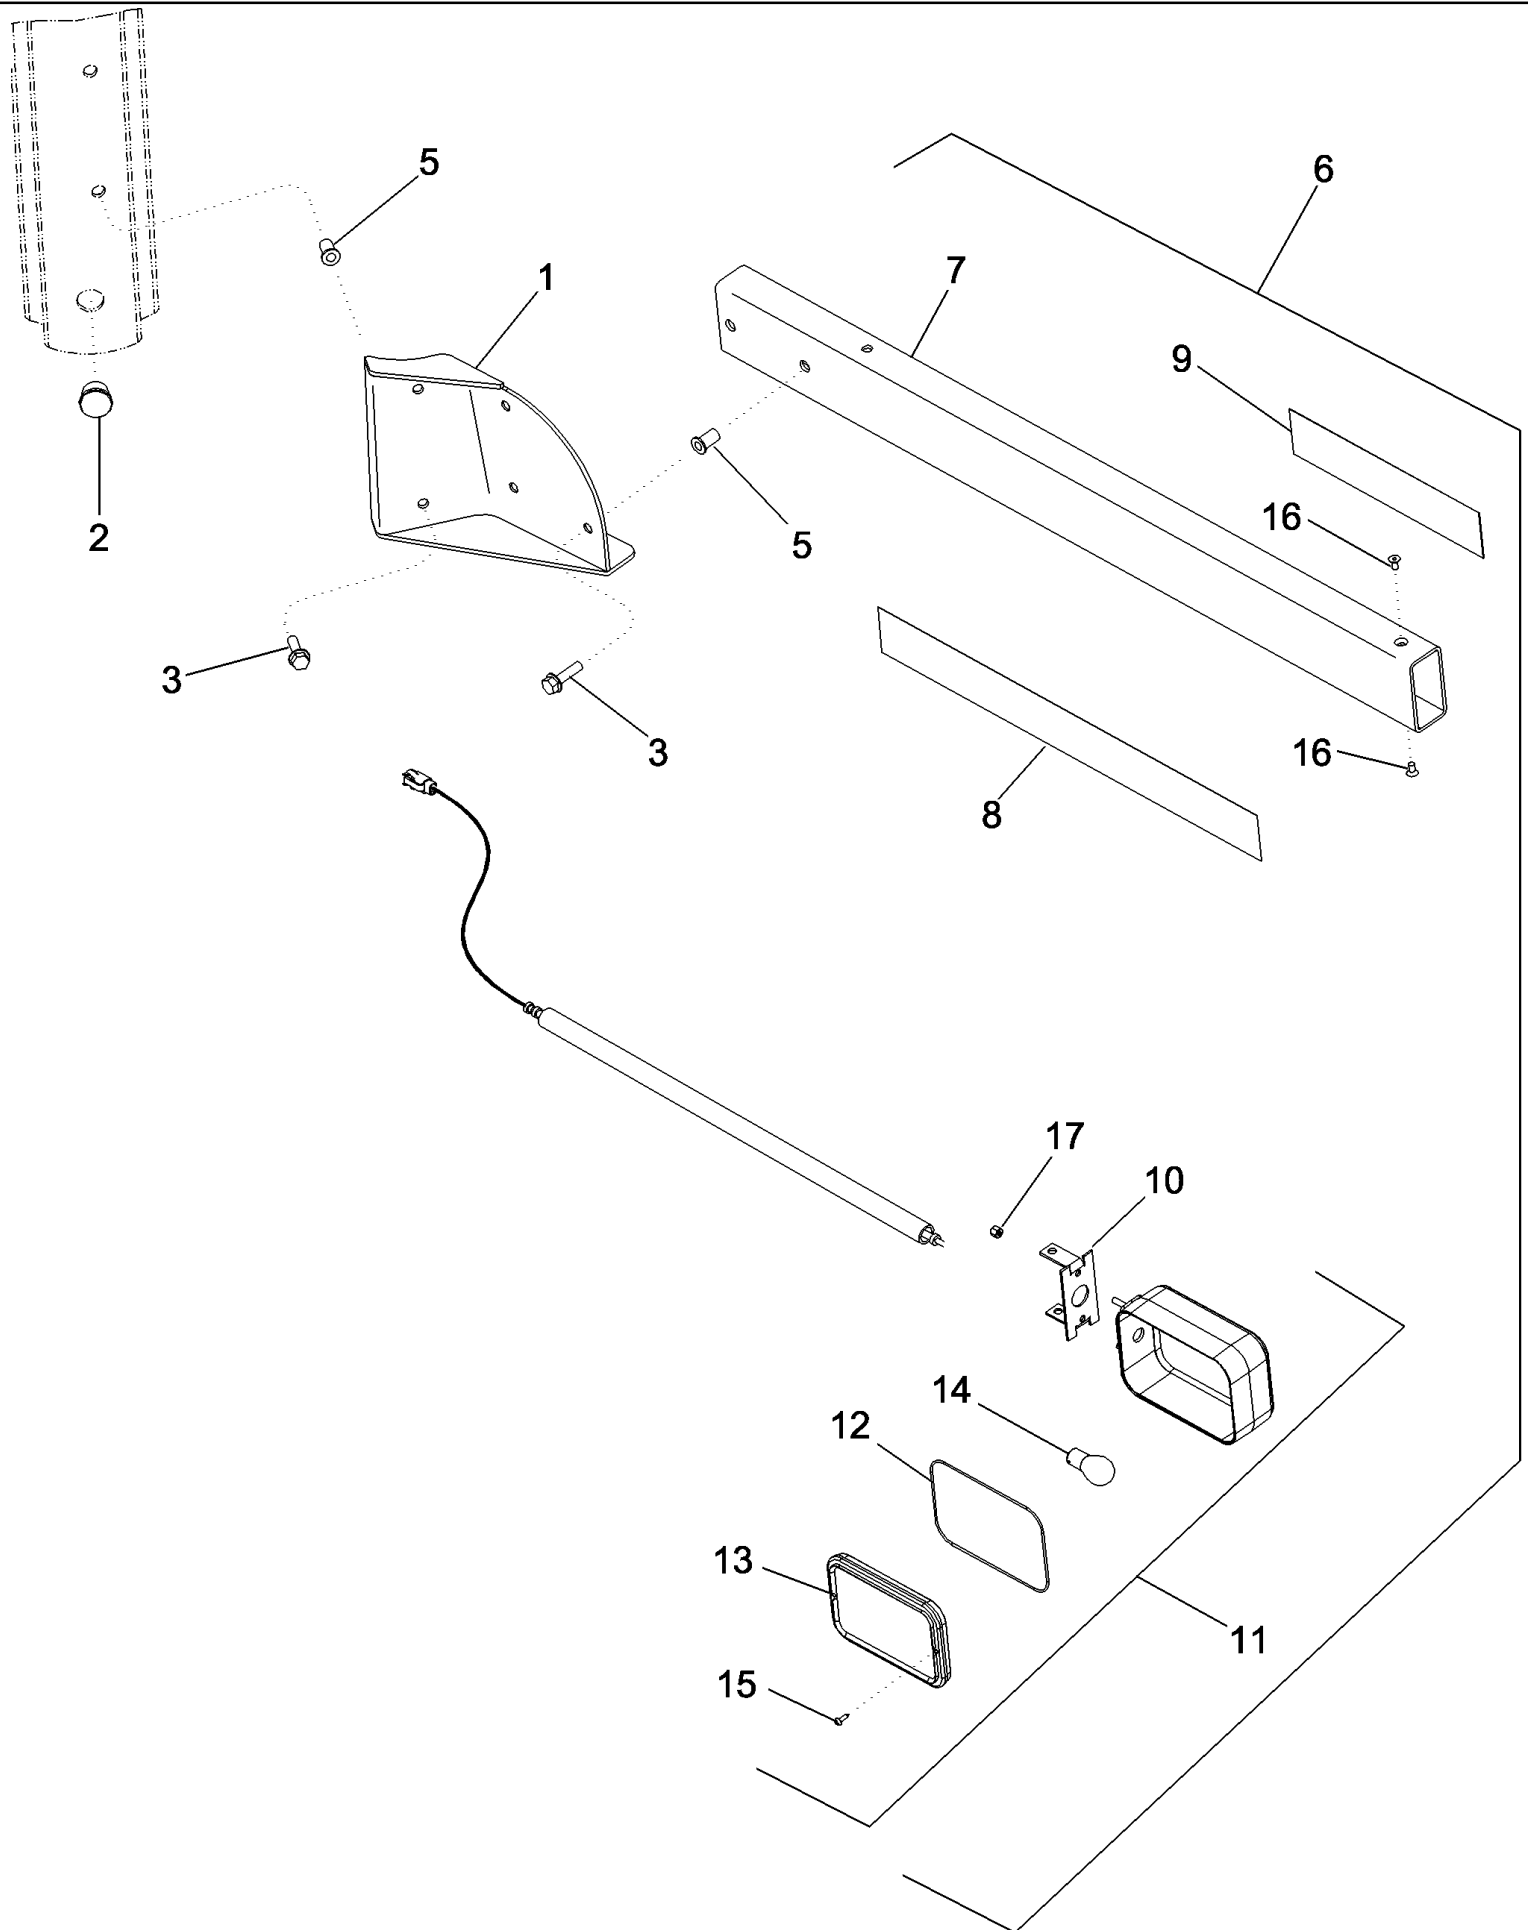

MAGNUM 310 CASE IH TRACTOR (EU) (1/06-)

04-31 LAMPS - WIDE TRANSPORT, FIXED

сылка	Номер детали	Кол-во	Описание
1	87451776	1	BRACKET, Right Hand, Shown
1	87451777	1	BRACKET, Left Hand
2	128209A1	4	PLUG,
3	514-636	8	BOLT, Hex Serr Flg, M8 x 30,
5	P35448	4	RIVET,
6	87451774	2	ARM ASSY., Wide Marker, Fixed
7	87444298	2	TUBE, Marker Light
8	297221A1	2	DECAL, Red
9	297223A1	2	DECAL, Yellow
10	362469A1	2	SUPPORT,
11	87444301	2	LIGHT ASSY., Warning, Inc. 12 - 15, Includes Harness but Not Serviced Separately
12	233561A1	2	O-RING,
13	232212A1	2	LENS,
14	A41264	1	BULB, #1156, 12V,
15	NSS	2	NOT SERVICED SEPARATELY, Screw
16	569-3	2	SCREW, Hex Soc Flat Hd, M5 x 10, 10.9,
17	832-10405	4	NUT, LOCK, M5 x .8, CI 8,