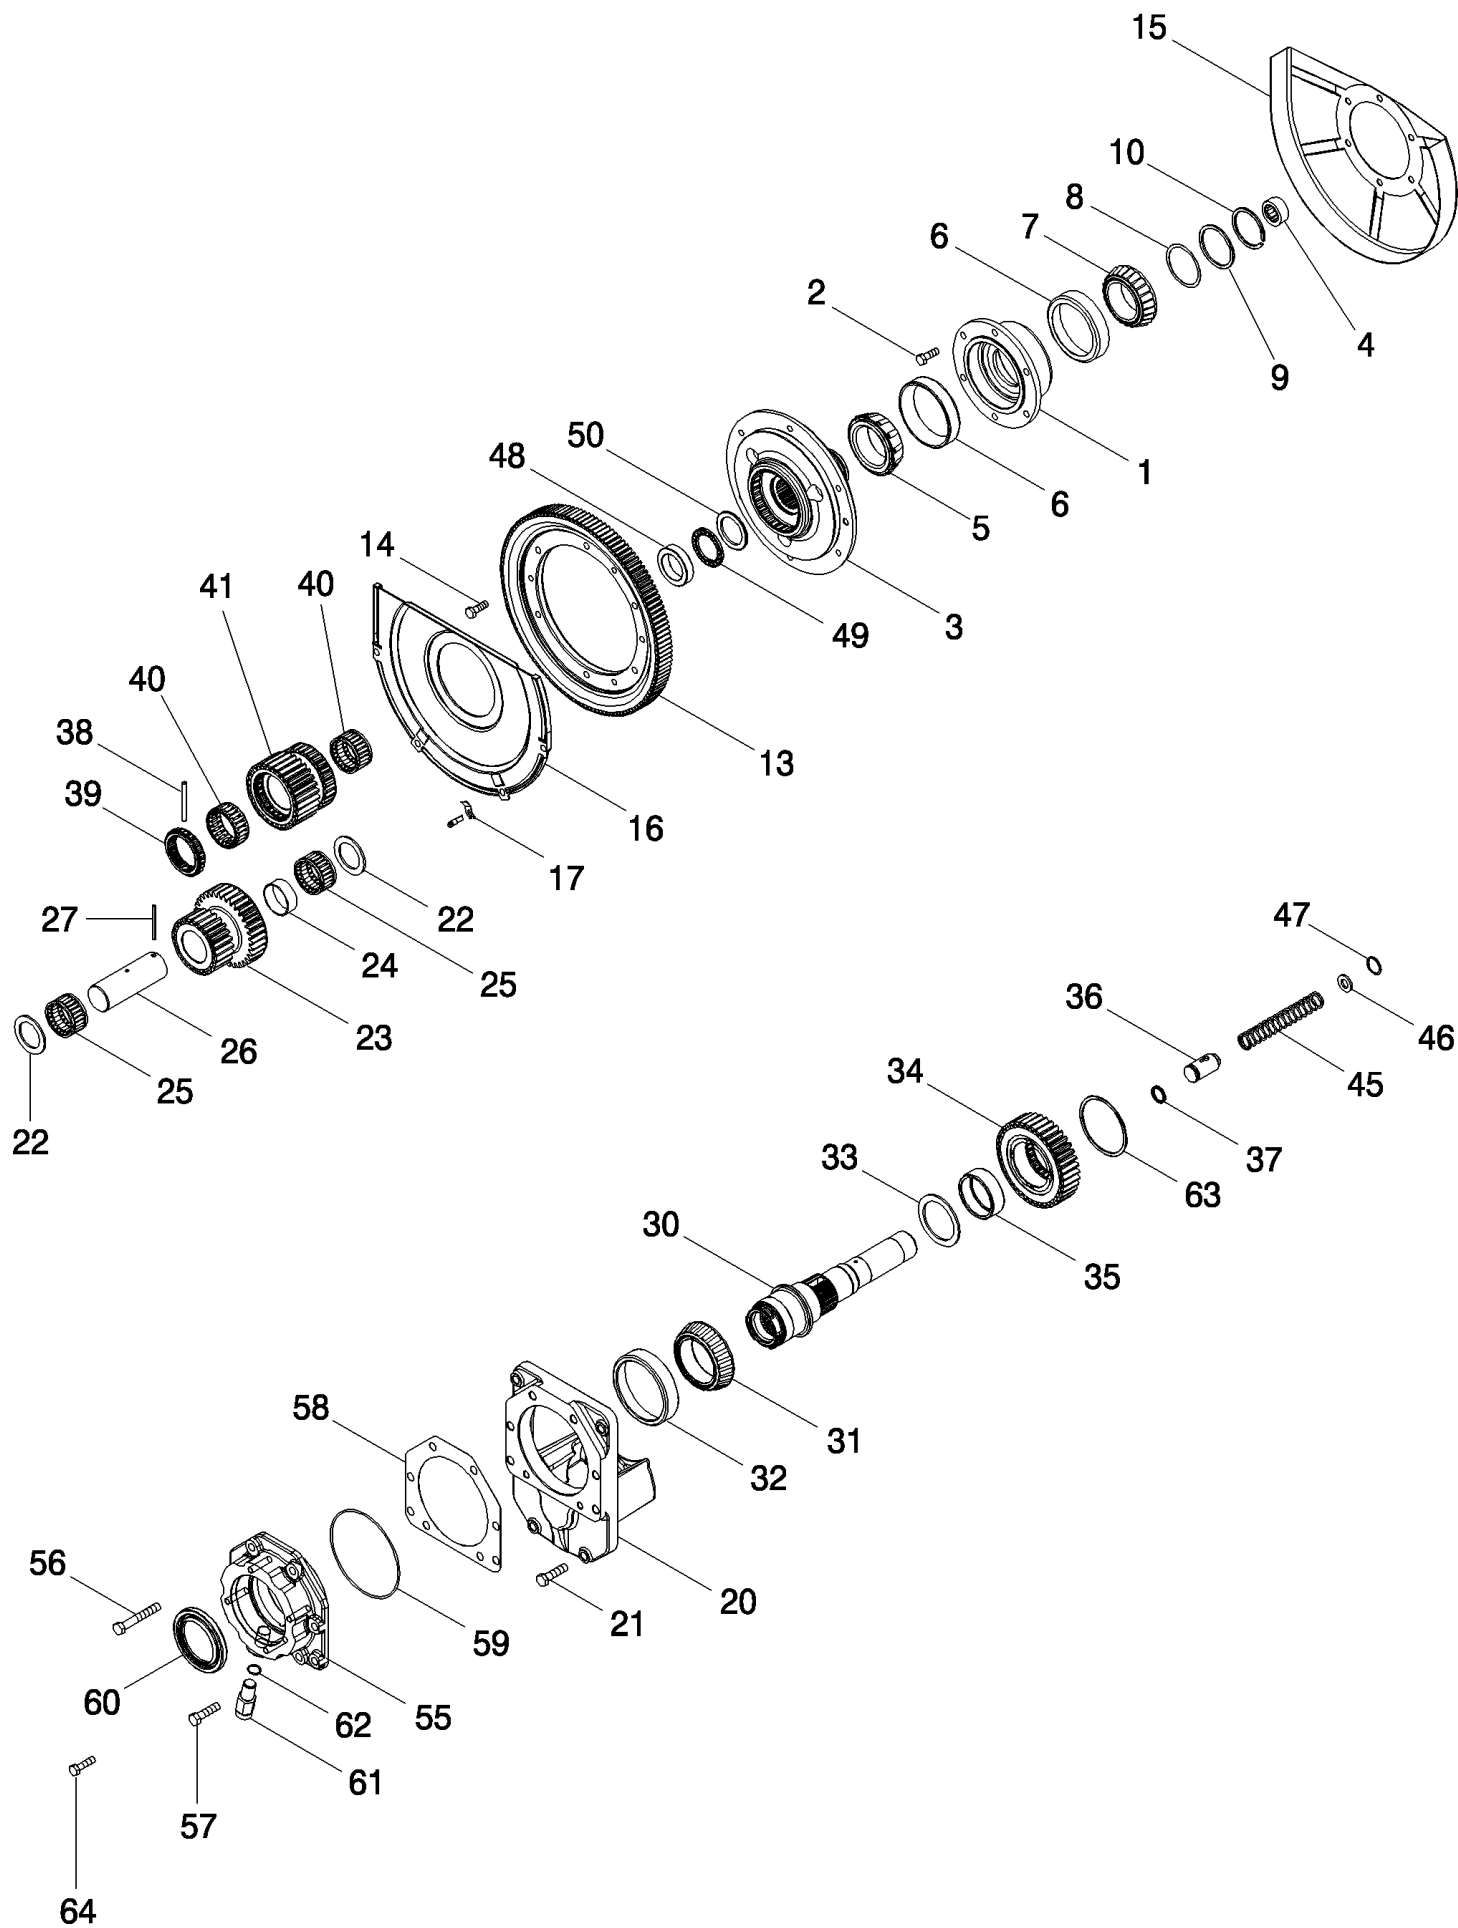

MAGNUM 310 CASE IH TRACTOR (EU) (1/06-)

06-36 POWER TAKE OFF ASSEMBLY - REDUCTION GEAR, DUAL SPEED

сылка	Номер детали	Кол-во	Описание
1	225806A1	1	CAGE,
2	628-10030	6	BOLT, Hex, M10 x 30, 10.9, Full Thd,
3	277389A2	1	HUB ASSY., Inc. 4
4	359950R91	1	BEARING, NEEDLE,
5	25695HO	1	BEARING, CONE,
6	22396V	2	BEARING SET,
7	235545A1	1	BEARING, CONE,
8	253456A1	1	SHIM, Inc. 8
8	NSS	AR	NOT SERVICED SEPARATELY, SHIM, 0.152 mm
8	NSS	AR	NOT SERVICED SEPARATELY, SHIM, 0.178 mm
8	NSS	AR	NOT SERVICED SEPARATELY, SHIM, 0.203 mm
8	NSS	AR	NOT SERVICED SEPARATELY, SHIM, 0.356 mm
8	NSS	AR	NOT SERVICED SEPARATELY, SHIM, 0.635 mm
9	231772A1	1	SPACER,
10	231760A1	1	RING, SNAP,
13	408252A1	1	GEAR, RING,
14	628-10030	6	BOLT, Hex, M10 x 30, 10.9, Full Thd,
15	198709A1	1	PROTECTION PLATE,
16	225810A1	1	COVER,
17	139327C1	4	CLIP,
20	226037A4	1	COVER,
21	828-12045	4	BOLT, Hex, M12 x 45, 10.9, Full Thd, , BSN Z7RW05000
21	87015540	4	BOLT, Hex, M12 x 50, 10.9, , ASN Z7RW05000
22	226035A1	2	WASHER,
23	226033A3	1	PINION,
24	300084A1	1	SPACER,
25	138763C91	2	BEARING, NEEDLE,
26	226034A2	1	SHAFT,
27	38-21240	1	PIN, 3/16" x 2 1/2", Coiled,
30	324000A1	1	SHAFT, GEAR,
31	A67328	1	BEARING, CONE,
32	A67327	1	BEARING, CUP,
33	226024A3	1	WASHER, THRUST,
34	326733A1	1	PINION,
35	318641A1	1	BEARING, NEEDLE,
36	226028A2	1	PISTON,
37	226029A1	1	RING,
38	38-32044	1	PIN, 5/16" x 2 3/4", Coiled,
39	226031A2	1	COLLAR,
40	330162A1	2	BEARING, NEEDLE,
41	326731A1	1	GEAR,
45	323066A1	1	SPRING,
46	295066A1	1	WASHER,
47	100-21112	1	RING, SNAP, 1.125", Int, #112,
48	327172A1	1	SPACER,