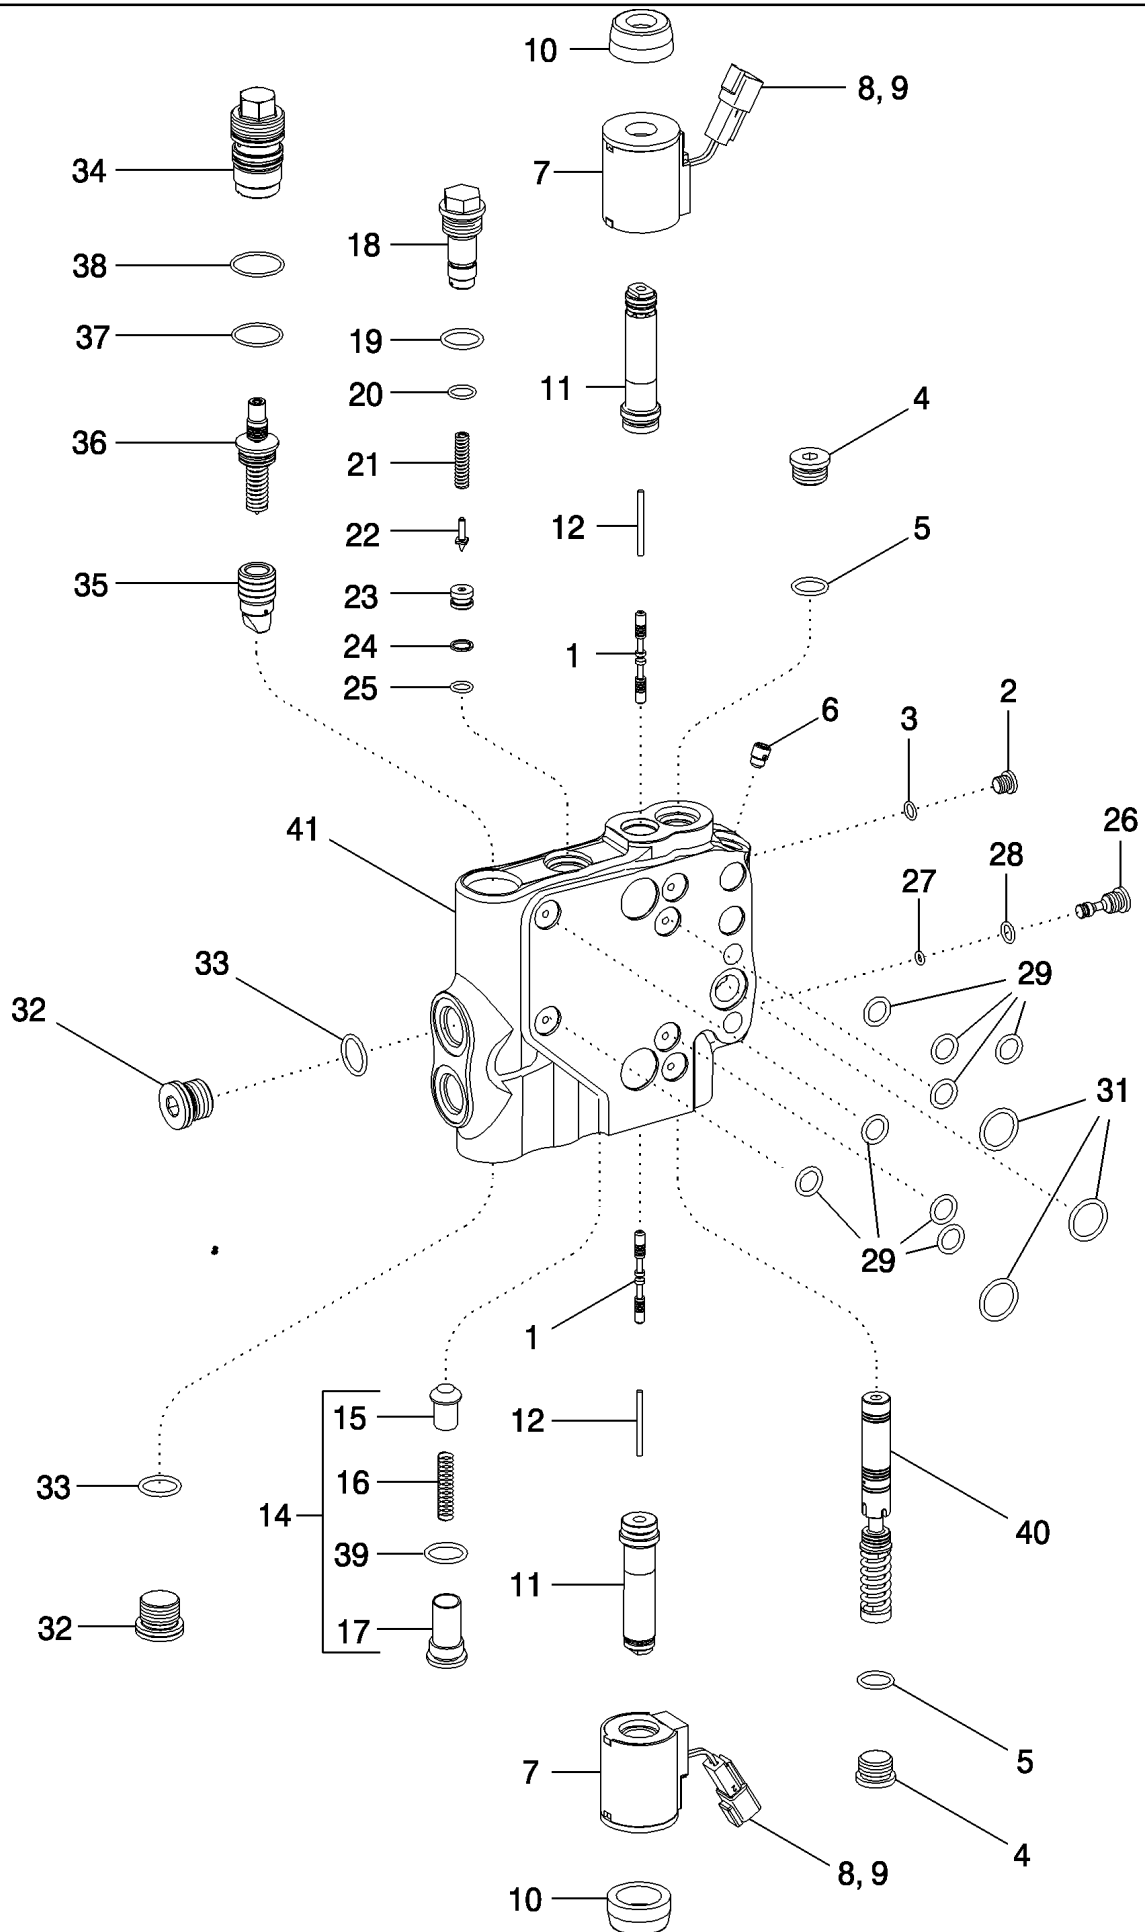

08-28 HITCH VALVE ASSEMBLY

MAGNUM 310 CASE IH TRACTOR (EU) (1/06-)

08-28 HITCH VALVE ASSEMBLY

сылка	Номер детали	Кол-во	Описание
	87371677	1	VALVE, Hitch, Inc. 1 - 41
1	188104A1	2	SPOOL,
2	86529630	1	PLUG, Hex Soc, 3/8"-24 ORB, Inc. 3
3	237-6003	1	O-RING, 3-1, .301" ID x .064" Thk,
4	71100209	2	PLUG, Hex Soc, 3/4"-16 ORB, Inc. Ref. 5
5	237-6008	1	O-RING, 8-1, 90 Duro, .644" ID x .087" Thk,
6	373758A1	1	VALVE,
	243254A1	2	KIT, Inc. 7 - 9
7	188105A1	1	SOLENOID,
8	225318C1	1	WEDGE,
9	225315C1	1	CONNECTOR, ELEC,
10	188106A1	2	NUT,
11	188117A1	2	TUBE,
12	188116A1	2	PIN,
14	87373591	1	KIT, Inc. 15, 16, 17 and 39
15	NSS	1	NOT SERVICED SEPARATELY, POPPET
16	NSS	1	NOT SERVICED SEPARATELY, SPRING
17	NSS	1	NOT SERVICED SEPARATELY, PLUG
	373756A1	1	KIT, Inc. 18 - 25
18	NSS	1	NOT SERVICED SEPARATELY, PLUG, Relief
19	237-6010	1	O-RING, 10-1, 90 Duro, .755" ID x .097" Thk,
20	238-5014	1	O-RING, -014, 70 Duro, .489" ID x .070" Thk,
21	NSS	1	NOT SERVICED SEPARATELY, SPRING
22	NSS	1	NOT SERVICED SEPARATELY, POPPET
23	NSS	1	NOT SERVICED SEPARATELY, SEAT
24	NSS	1	NOT SERVICED SEPARATELY, RING
25	238-6011	1	O-RING, -011, 90 Duro, .301" ID x .070" Thk,
26	373761A1	1	PLUG,
27	238-6008	1	O-RING, -008, 90 Duro, .176" ID x .070" Thk,
28	237-6004	1	O-RING, 4-1, 90 Duro, .351" ID x .072" Thk,
29	238-6112	8	O-RING, -112, 90 Duro, .487" ID x .103" Thk,
31	238-6117	3	O-RING, -117, 90 Duro, .799" ID x .103" Thk,
32	221579A1	2	PLUG, Hex Soc, M22 x 1.5, ORB, Inc.33
33	637-63193	1	O-RING, CI 6, 19.3MM ID x 2.2 Thk,
	87430152	1	KIT, SERVICE, Inc. 34, 36 - 38
34	NSS	1	NOT SERVICED SEPARATELY, TUBE
35	NSS	1	NOT SERVICED SEPARATELY, POPPET, Valve
36	NSS	1	NOT SERVICED SEPARATELY, STEM, Servo
37	238-5022	1	O-RING, -022, 70 Duro, .989" ID x .070" Thk,
38	238-5023	1	O-RING, -023, 70 Duro, 1.051" ID x .070" Thk,
39	237-6010	1	O-RING, 10-1, 90 Duro, .755" ID x .097" Thk,
40	NSS	1	NOT SERVICED SEPARATELY, SPOOL
41	NSS	1	NOT SERVICED SEPARATELY, BODY
	373757A1	1	KIT, Seal, Inc. 3, 5, 19, 20, 24, 25, 27 - 31, 37, 38, 39