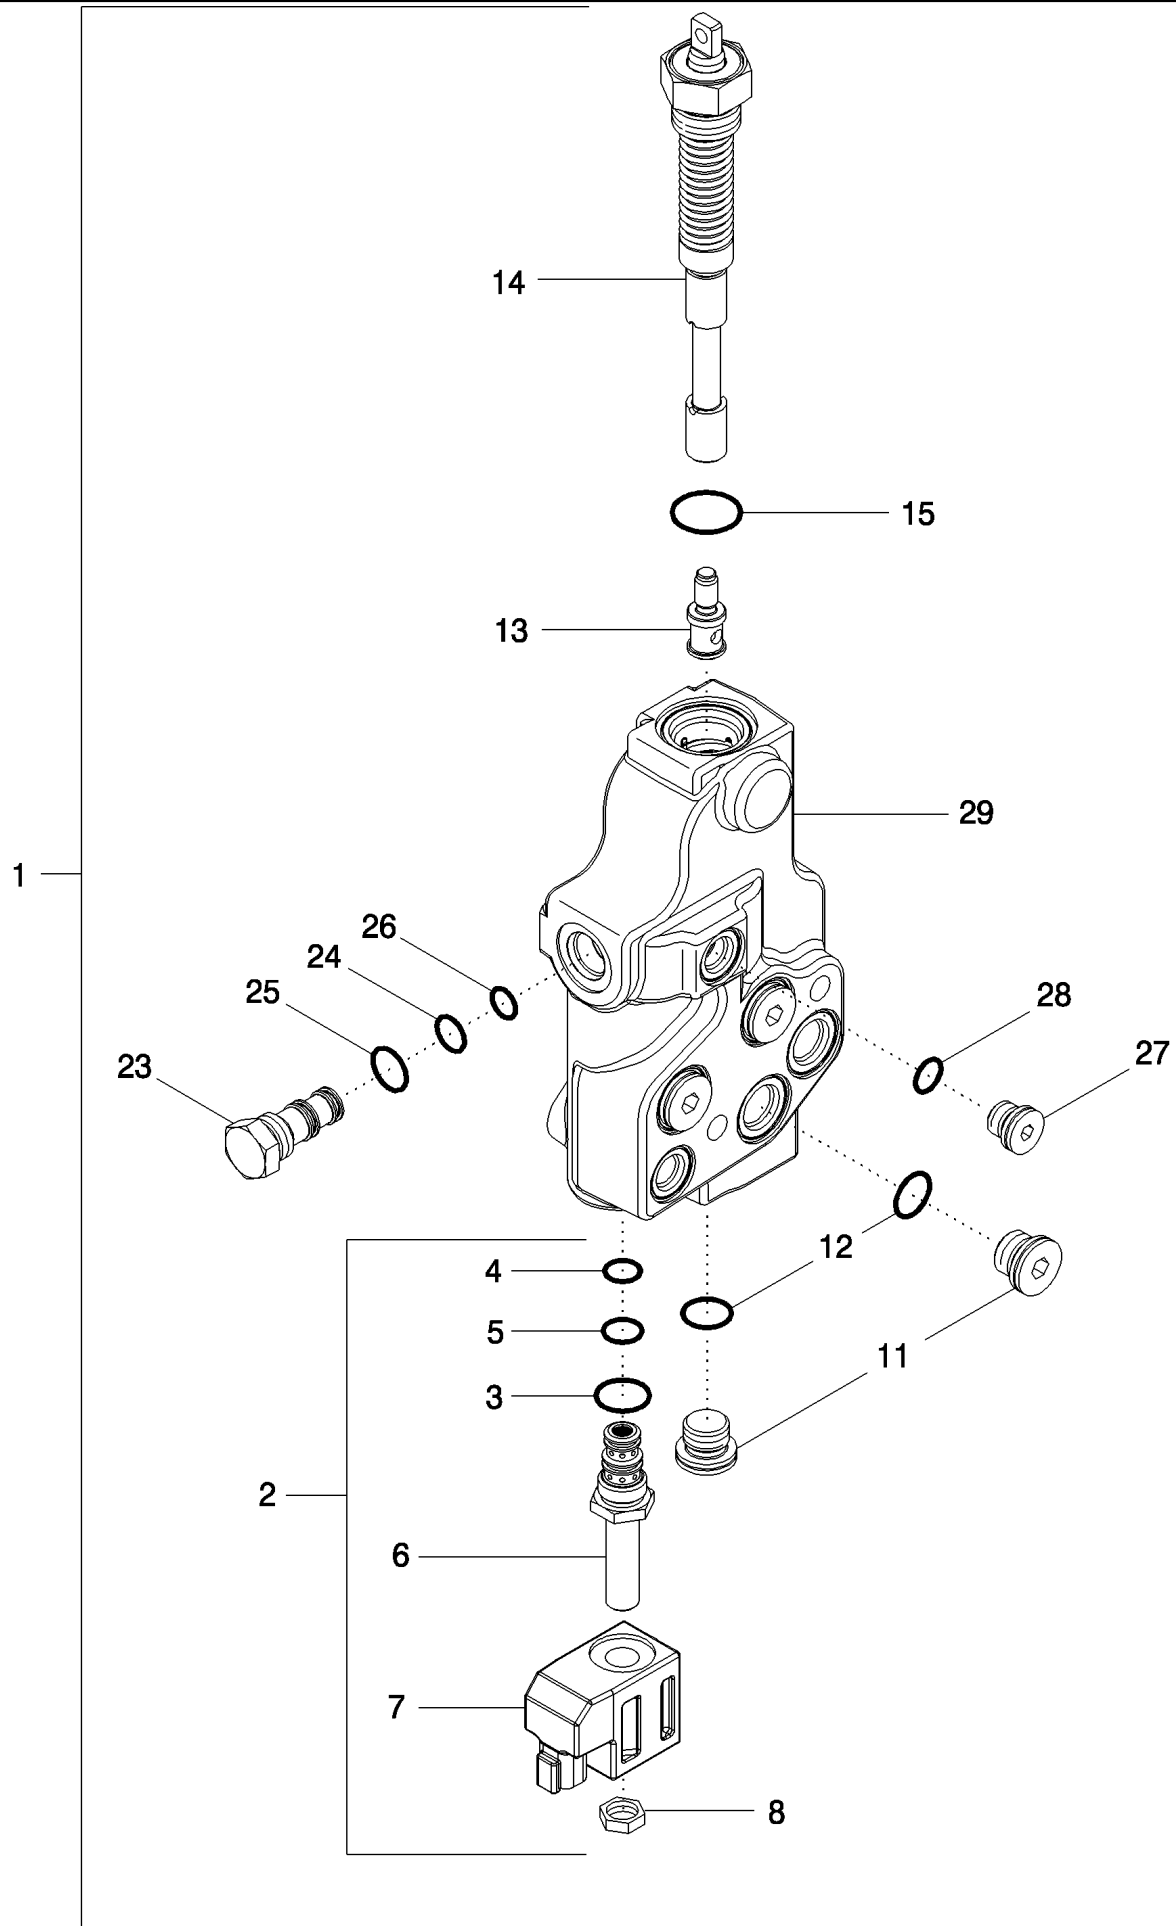

MAGNUM 310 CASE IH TRACTOR (EU) (1/06-)

07-09 PARK AND EMERGENCY BRAKE - VALVE ASSEMBLY

сылка	Номер детали	Кол-во	Описание
1	450061A1	1	VALVE, Inc. 2 - 29
2	349295A1	1	SOLENOID, Inc. 3 - 8
3	237-6008	1	O-RING, 8-1, 90 Duro, .644" ID x .087" Thk,
4	238-5013	1	O-RING, -013, 70 Duro, .426" ID x .070" Thk,
5	238-5014	1	O-RING, -014, 70 Duro, .489" ID x .070" Thk,
6	NSS	1	NOT SERVICED SEPARATELY, CARTRIDGE
7	298614A1	1	SOLENOID,
8	349292A1	1	NUT,
11	221578A1	4	PLUG, Hex Soc, M18 x 1.5, ORB, Inc. 12
12	637-63153	1	O-RING, CI 6, 15.3MM ID x 2.2 Thk,
13	295920A1	1	PIN,
14	314877A2	1	SPOOL, Inc. 15
15	637-64236	1	O-RING, CI 6, 23.6MM ID x 2.9 Thk,
22	NSS	1	NOT SERVICED SEPARATELY, SPRING
23	315514A1	1	PLUG, Inc. 24 - 26
24	238-6014	1	O-RING, -014, 90 Duro, .489" ID x .070" Thk,
25	238-6013	1	O-RING, -012, 90 Duro, .364" ID x .070" Thk,
26	237-6008	1	O-RING, 8-1, 90 Duro, .644" ID x .087" Thk,
27	221576A1	1	PLUG, Hex Soc, M14 x 1.5, ORB, Inc. 28
28	14437785	1	O-RING, 11.3MM ID x 2.4 Thk,
29	NSS	1	NOT SERVICED SEPARATELY, Body