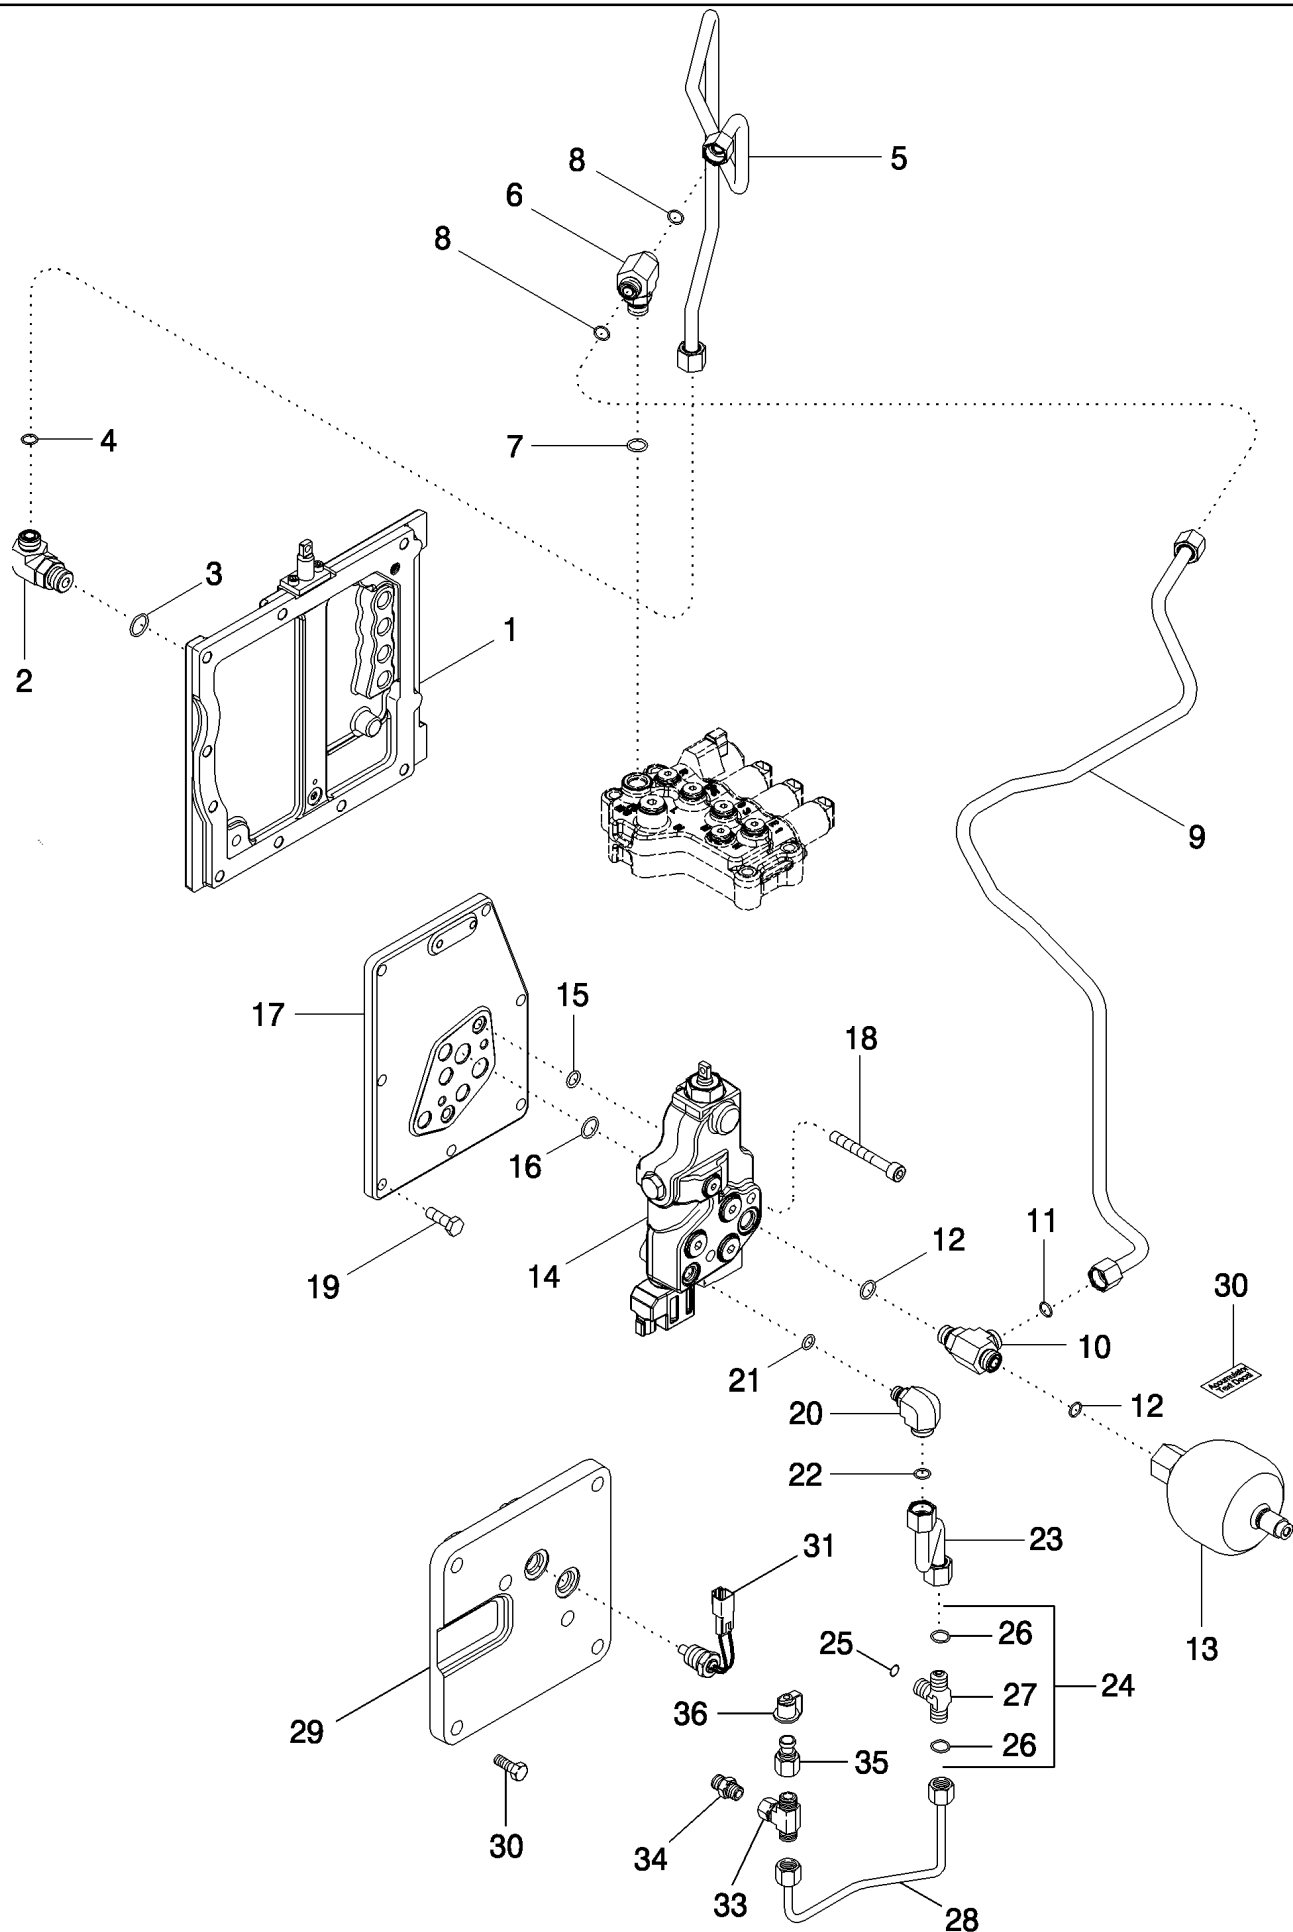

07-08 PARK AND EMERGENCY BRAKE - HYDRAULIC SYSTEM

MAGNUM 310 CASE IH TRACTOR (EU) (1/06-)

07-08 PARK AND EMERGENCY BRAKE - HYDRAULIC SYSTEM

сылка	Номер детали	Кол-во	Описание
1	87433653	1	PLATE ASSY., , See Figure 06-04
2	700-326	1	ELBOW, 90є, 13/16"-18 ORFS x M22 x 1.5 ORB, Incl. 3, 4
3	637-63193	1	O-RING, CI 6, 19.3MM ID x 2.2 Thk,
4	238-6014	1	O-RING, -014, 90 Duro, .489" ID x .070" Thk,
5	448220A1	1	TUBE ASSY.,
6	700-402	1	TEE, 13/16"-16 ORFS x M18 x 1.5 ORB Br, Inc. 7, 8
7	637-63153	1	O-RING, CI 6, 15.3MM ID x 2.2 Thk,
8	238-6014	2	O-RING, -014, 90 Duro, .489" ID x .070" Thk,
9	451179A2	1	TUBE ASSY.,
10	700-412	1	TEE, 13/16"-16 ORFS x M18 x 1.5 ORB Run, Inc. 11, 12
11	637-63153	1	O-RING, CI 6, 15.3MM ID x 2.2 Thk,
12	238-6014	2	O-RING, -014, 90 Duro, .489" ID x .070" Thk,
13	87730805	1	
14	450061A1	1	VALVE, , See Figure 07-09
15	238-5112	6	O-RING, -112, 70 Duro, .487" ID x .103" Thk,
16	238-5115	2	O-RING, -115, 70 Duro, .674" ID x .103" Thk,
17	449874A1	1	COVER,
18	864-10080	2	SCREW, Hex Soc Hd, M10 x 80, 8.8,
19	614-10030	7	BOLT, Hex, M10 x 30, 8.8,
20	700-332	1	ELBOW, 90є, 13/16"-18 ORFS x M14 x 1.5 ORB, Inc. 21, 22
21	637-63113	1	O-RING, CI 6, 11.3MM ID x 2.2 Thk,
22	238-6014	1	O-RING, -014, 90 Duro, .489" ID x .070" Thk,
23	87587688	1	TUBE ASSY., Emergency Break Valve Outlet
24	700-443	1	TEE, 13/16"-16 ORFS x M14 x 1.5 ORB Br, Inc. 25, 26, 27
25	637-63113	1	O-RING, CI 6, 11.3MM ID x 2.2 Thk,
26	238-6014	2	O-RING, -014, 90 Duro, .489" ID x .070" Thk,
27	NSS	1	NOT SERVICED SEPARATELY, VALVE
28	87441296	1	TUBE, Park Brake Lower Supply
29	87327182	1	COVER,
30	628-10030	4	BOLT, Hex, M10 x 30, 10.9, Full Thd,
31	87521424	1	SENDER, TEMPERATURE, Transmission
32	82029752	1	DECAL,
33	701-411	1	TEE, 13/16"-16 ORFS x 13/16"-16 Fem Sw Br,
34	201-102	1	CONNECTOR, HYD., 13/16"-16 ORFS x 3/4"-16 ORB,
35	322529A1	1	COUPLING,
36	143349A1	1	DUST CAP,