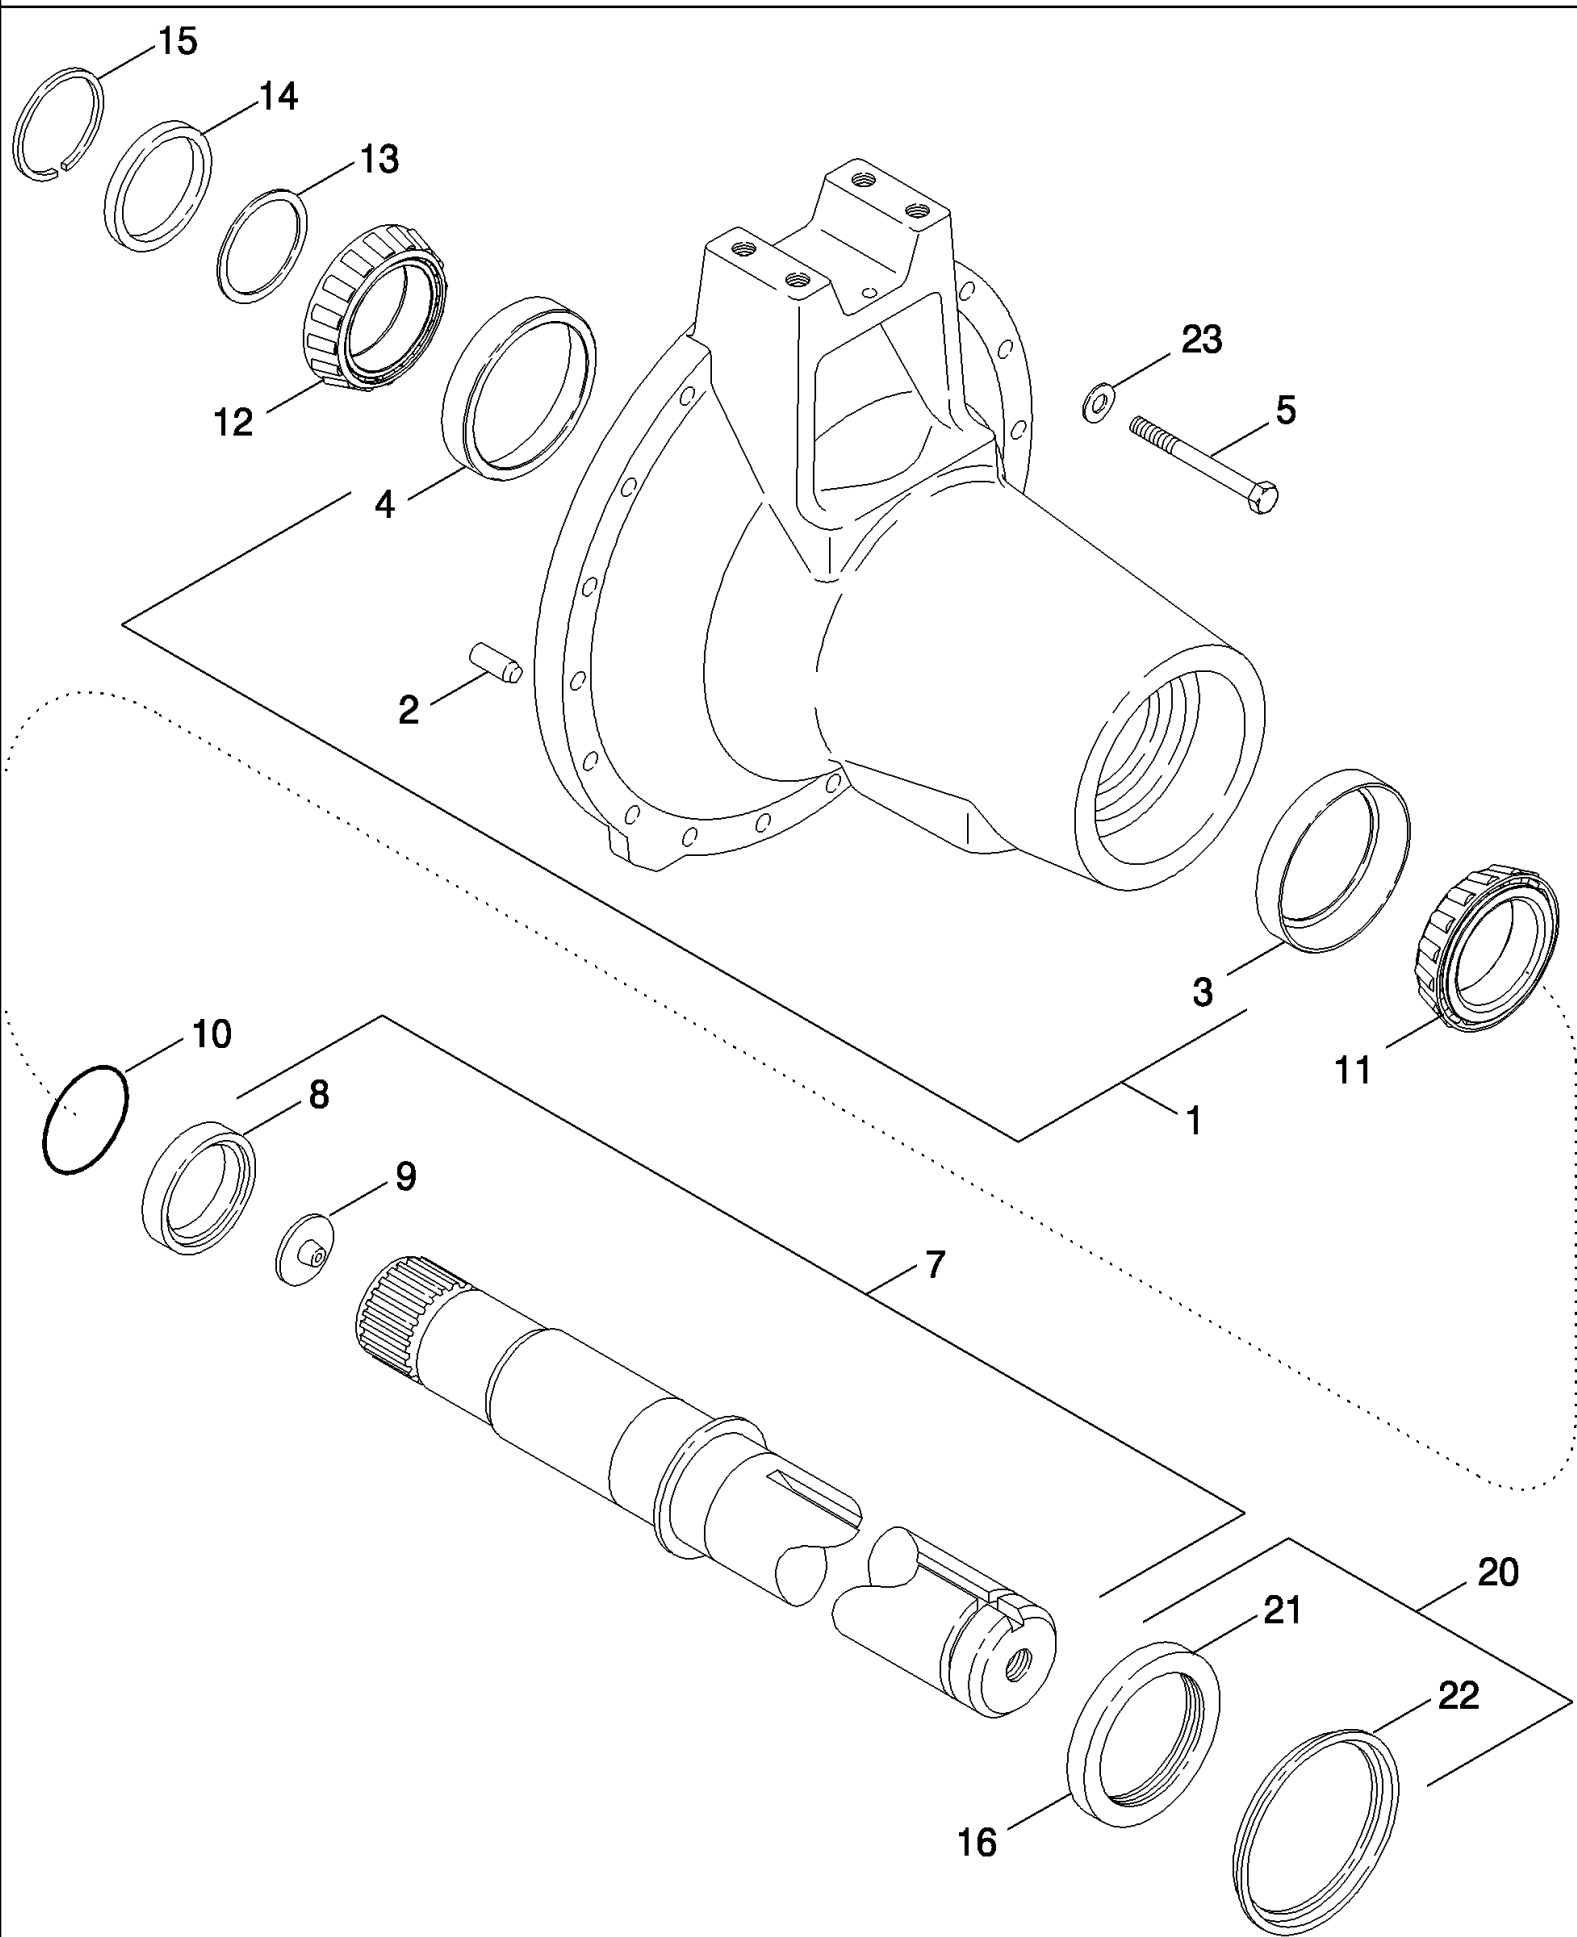

MAGNUM 310 CASE IH TRACTOR (EU) (1/06-)

06-33 REAR AXLE - 4 X 98 INCH, MAGNUM 280, 310, AND 335

сылка	Номер детали	Кол-во	Описание
1	87456257	2	CARRIER, Inc. 2 - 4
2	837-16040	2	DOWEL, M16 x 40,
3	1975500C1	1	BEARING, CUP,
4	619697C1	1	BEARING, CUP,
5	828-16150	36	BOLT, Hex, M16 x 150, 10.9,
7	118654A3	2	AXLE, Inc. 8, 9
8	1963837C1	1	BUSHING,
9	1981270C1	1	INSERT,
10	238-5155	2	O-RING, -155, 70 Duro, 3.987" ID x .103" Thk,
11	1975499C1	2	BEARING, CONE,
12	1963841C1	2	BEARING, CONE,
13	143921C1	AR	SHIM, 0.760 mm
13	143922C1	AR	SHIM, 0.300 mm
13	143923C1	AR	SHIM, 0.13 mm
13	143924C1	AR	SHIM, 0.10 mm
13	143925C1	AR	SHIM, 0.076 mm
14	124744C1	2	RING,
15	1277020C2	2	RING,
16	1963839C1	2	SEAL,
20	1349182C1	2	KIT, GASKET, Inc. 21, 22
21	1349183C1	1	SEAL, OIL, Oversize
22	1349184C1	1	SLEEVE,
23	896-12016	36	WASHER, M17.5 x 30 x 4, HT,