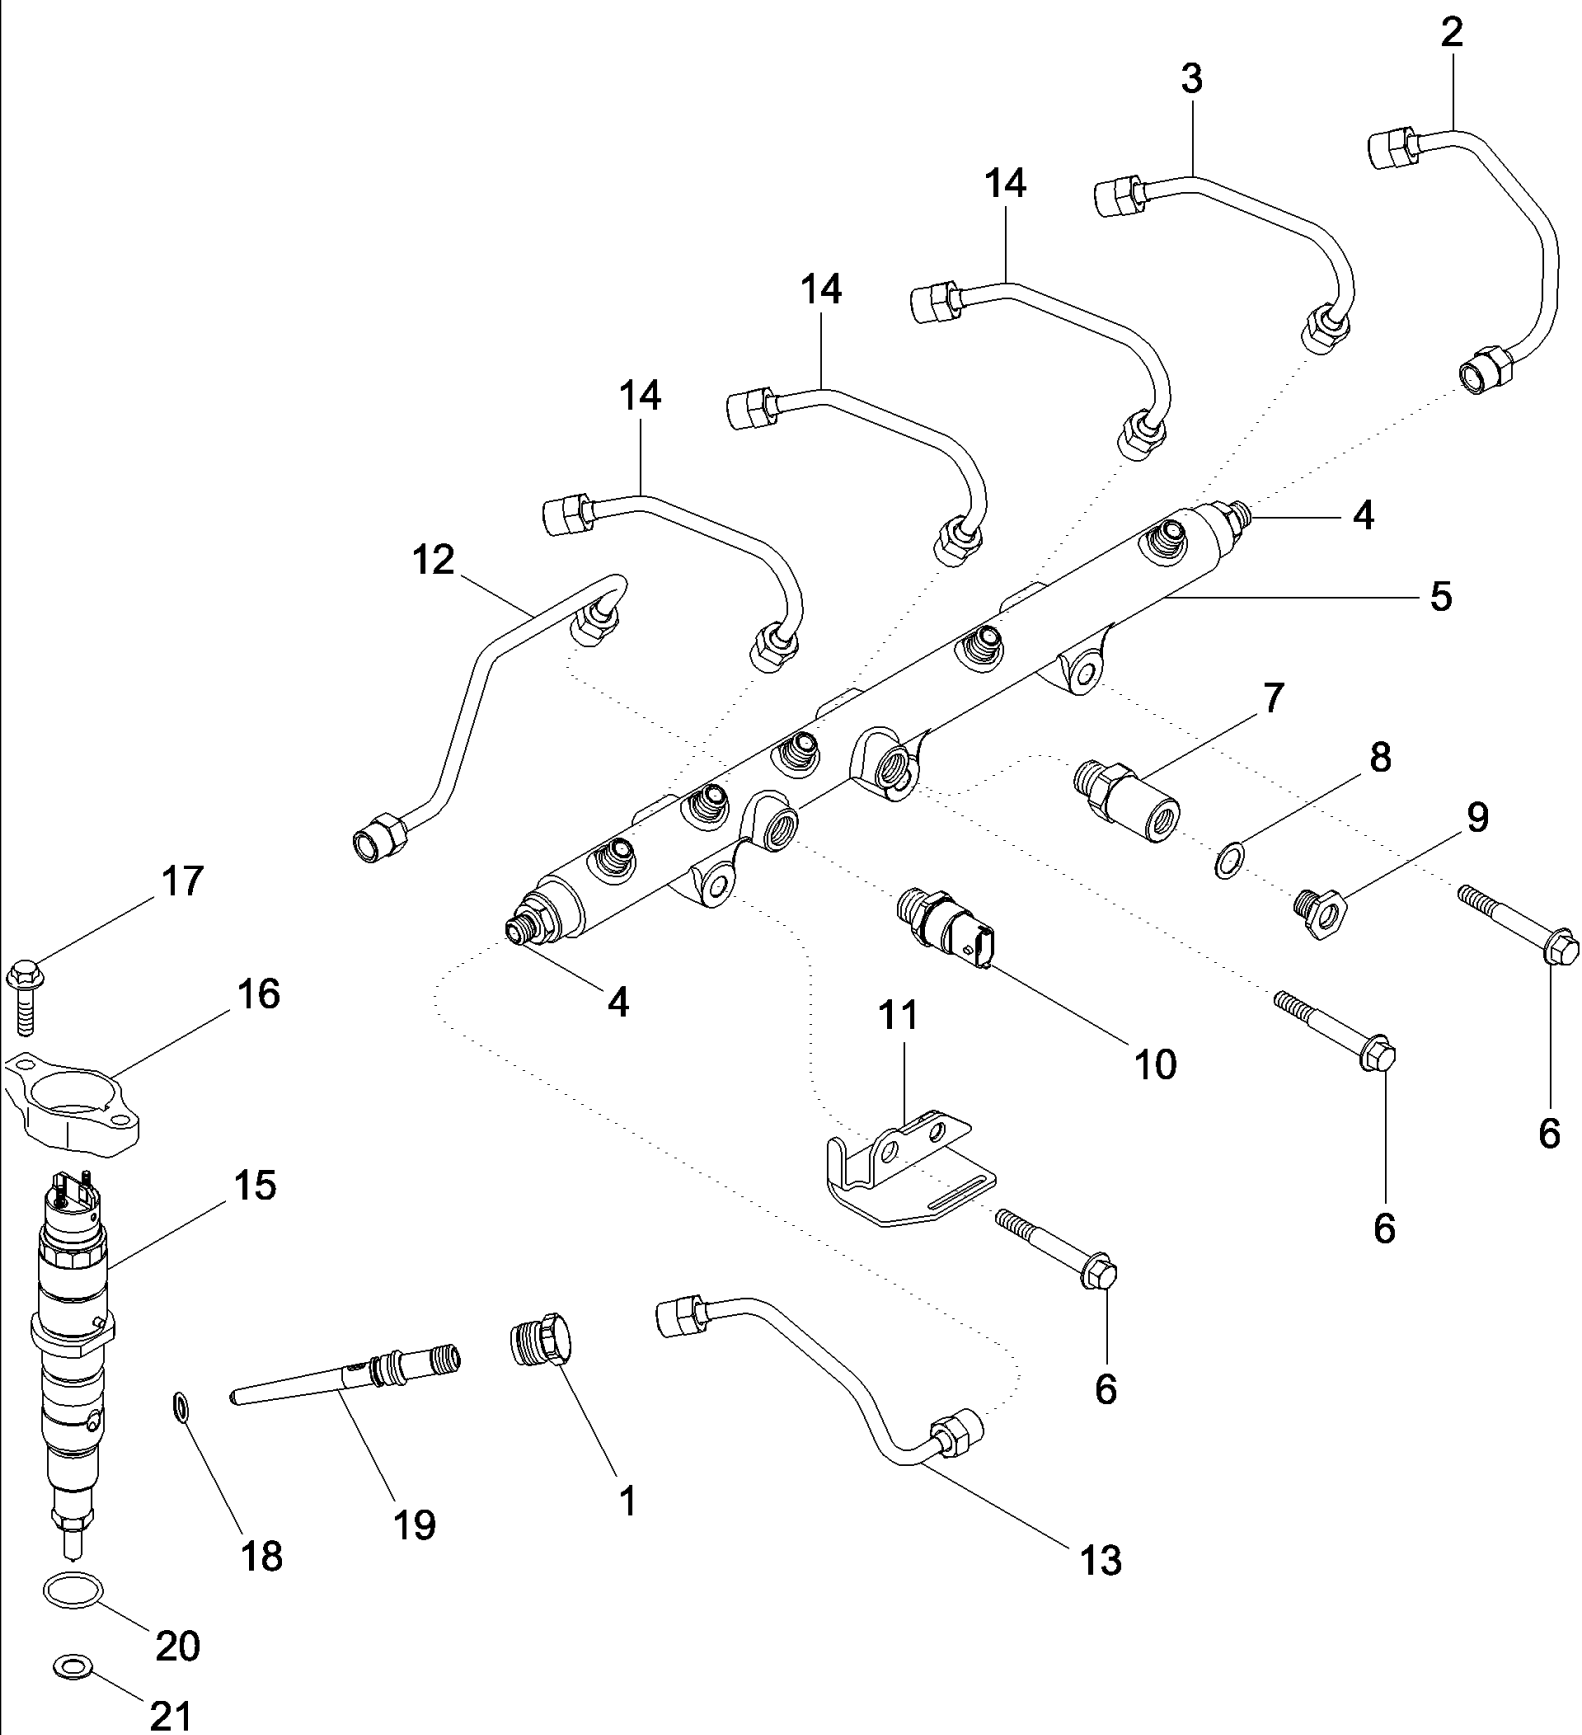

03-01 FUEL INJECTION SYSTEM

MAGNUM 310 CASE IH TRACTOR (EU) (1/06-)

03-01 FUEL INJECTION SYSTEM

сылка	Номер детали	Кол-во	Описание
1	87347221	6	RETAINER,
2	87348184	1	TUBE,
3	87348175	1	TUBE,
4	87348150	2	FITTING, High Pressure Fuel
5	87347257	1	KIT, Inc. Decal 87347223
6	854-10070	3	BOLT, Hex Flg, M10 x 70, 10.9,
7	87347275	1	VALVE, PRESSURE RELIEF,
8	87348161	1	WASHER, SEALING,
9	87348154	1	ADAPTER,
10	87727942	1	SENSOR,
11	87348302	1	BRACKET,
12	87348190	1	TUBE,
13	87348171	1	TUBE,
14	87348283	3	TUBE,
15	87581565	6	INJECTOR, FUEL SYSTEM, , MX335
15	87538122	6	INJECTOR, FUEL SYSTEM, , MX245, MX275, MX305, Magnum 250 and Magnum 280
15	87636630	6	INJECTOR, FUEL SYSTEM, , Magnum 310
16	87343005	6	CLAMP,
17	87343006	12	BOLT,
18	87348322	6	SEAL,
19	87348301	6	FITTING, Inc. 18
20	4890926	6	O-RING,
21	4899689	6	WASHER, SEALING,