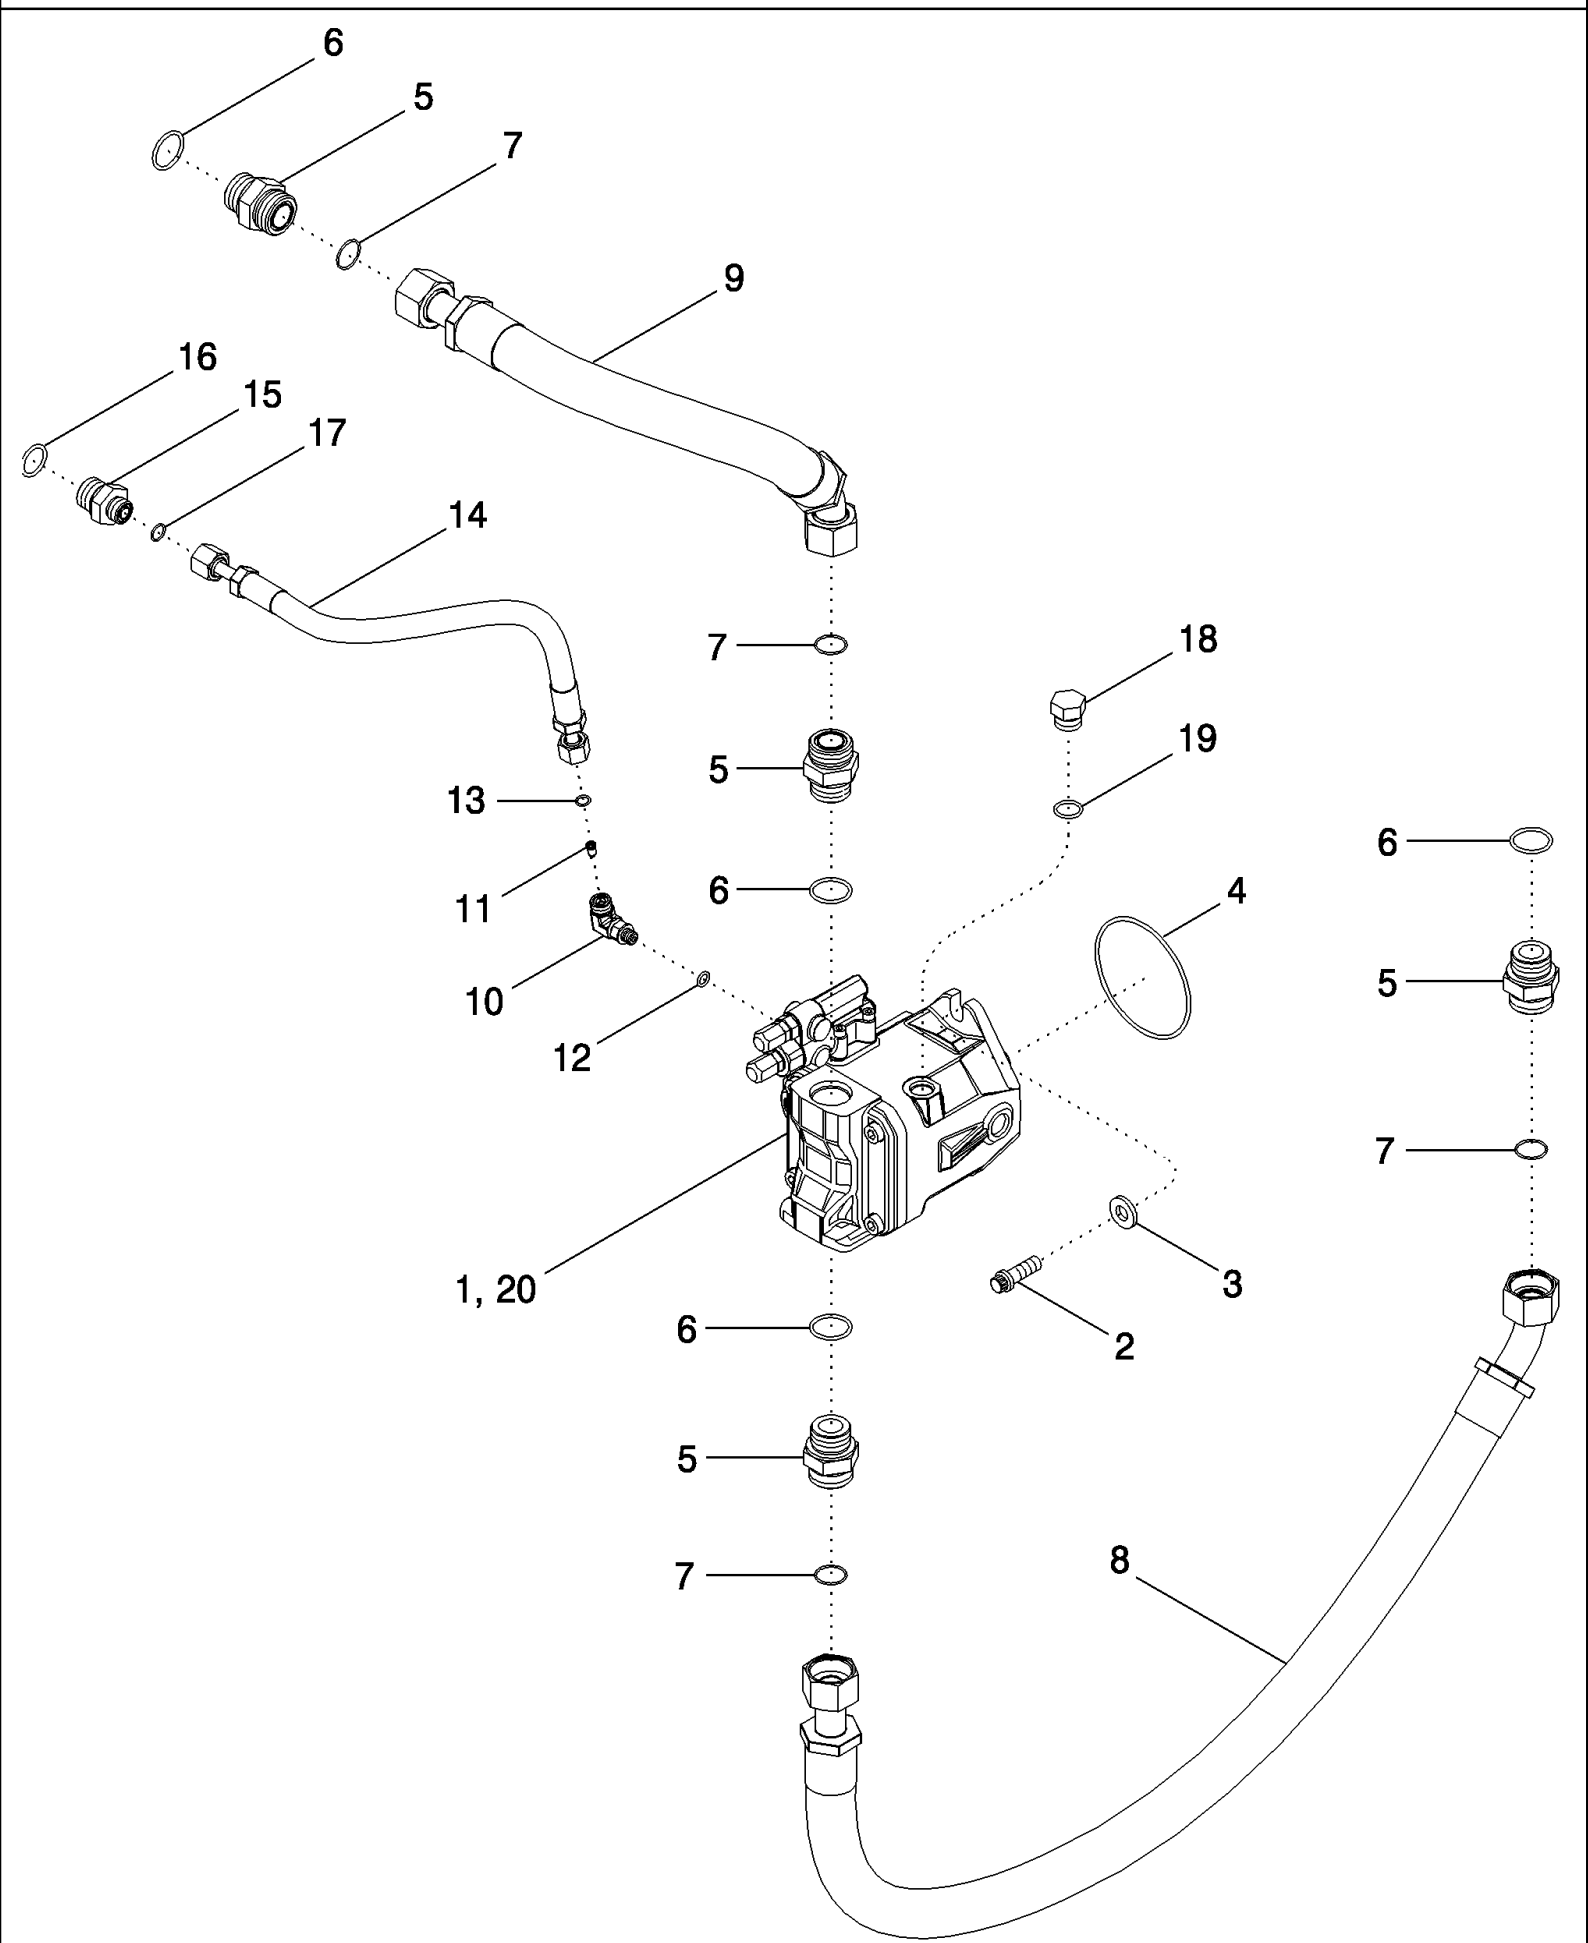

MAGNUM 310 CASE IH TRACTOR (EU) (1/06-)

08-05 HYDRAULIC SYSTEM - TWINFLOW PUMP

сылка	Номер детали	Кол-во	Описание
1	87538170	1	PUMP, HYDRAULIC, TwinFlow
2	87016488	2	SCREW, M12 x 35; 12.9
3	87016612	2	WASHER, M12 x 28.5 x 4, HT,
4	274296	1	O-RING,
5	86580179	4	CONNECTOR, HYD., 1 7/16"-12 ORFS x M22 x 2 ORB, Inc. 6, 7
6	86639046	1	O-RING, CI 6, 29.6MM ID x 2.9 Thk,
7	9824050	1	O-RING, -021, 90 Duro, .926" ID x .070" Thk,
8	405503A1	1	HOSE ASSY., HOSE ASSY
9	413353A2	1	HOSE ASSY., HOSE ASSY
10	451226A1	1	ELBOW, Inc. 11 - 13
11	133519C1	1	SCREEN,
12	86598098	1	O-RING, CI 6, 9.3MM ID x 2.2 Thk,
13	9993141	1	O-RING, -012, 90 Duro, .364" ID x .070" Thk,
14	86985156	1	HOSE, HOSE
15	86597761	1	CONNECTOR, HYD., 13/16"-16 ORFS x M27 x 2 ORB, Incl. 16, 17
16	86598103	1	O-RING, CI 6, 23.6MM ID x 2.9 Thk,
17	9992298	1	O-RING, -014, 90 Duro, .489" ID x .070" Thk,
18	87030025	1	PLUG, Hex, M18 x 1.5 ORB, Inc. 19
19	87526201	1	SEAL, 15,3 ID x 2,2
20	451779A1	1	KIT, FIP, SEAL KIT, Compensator