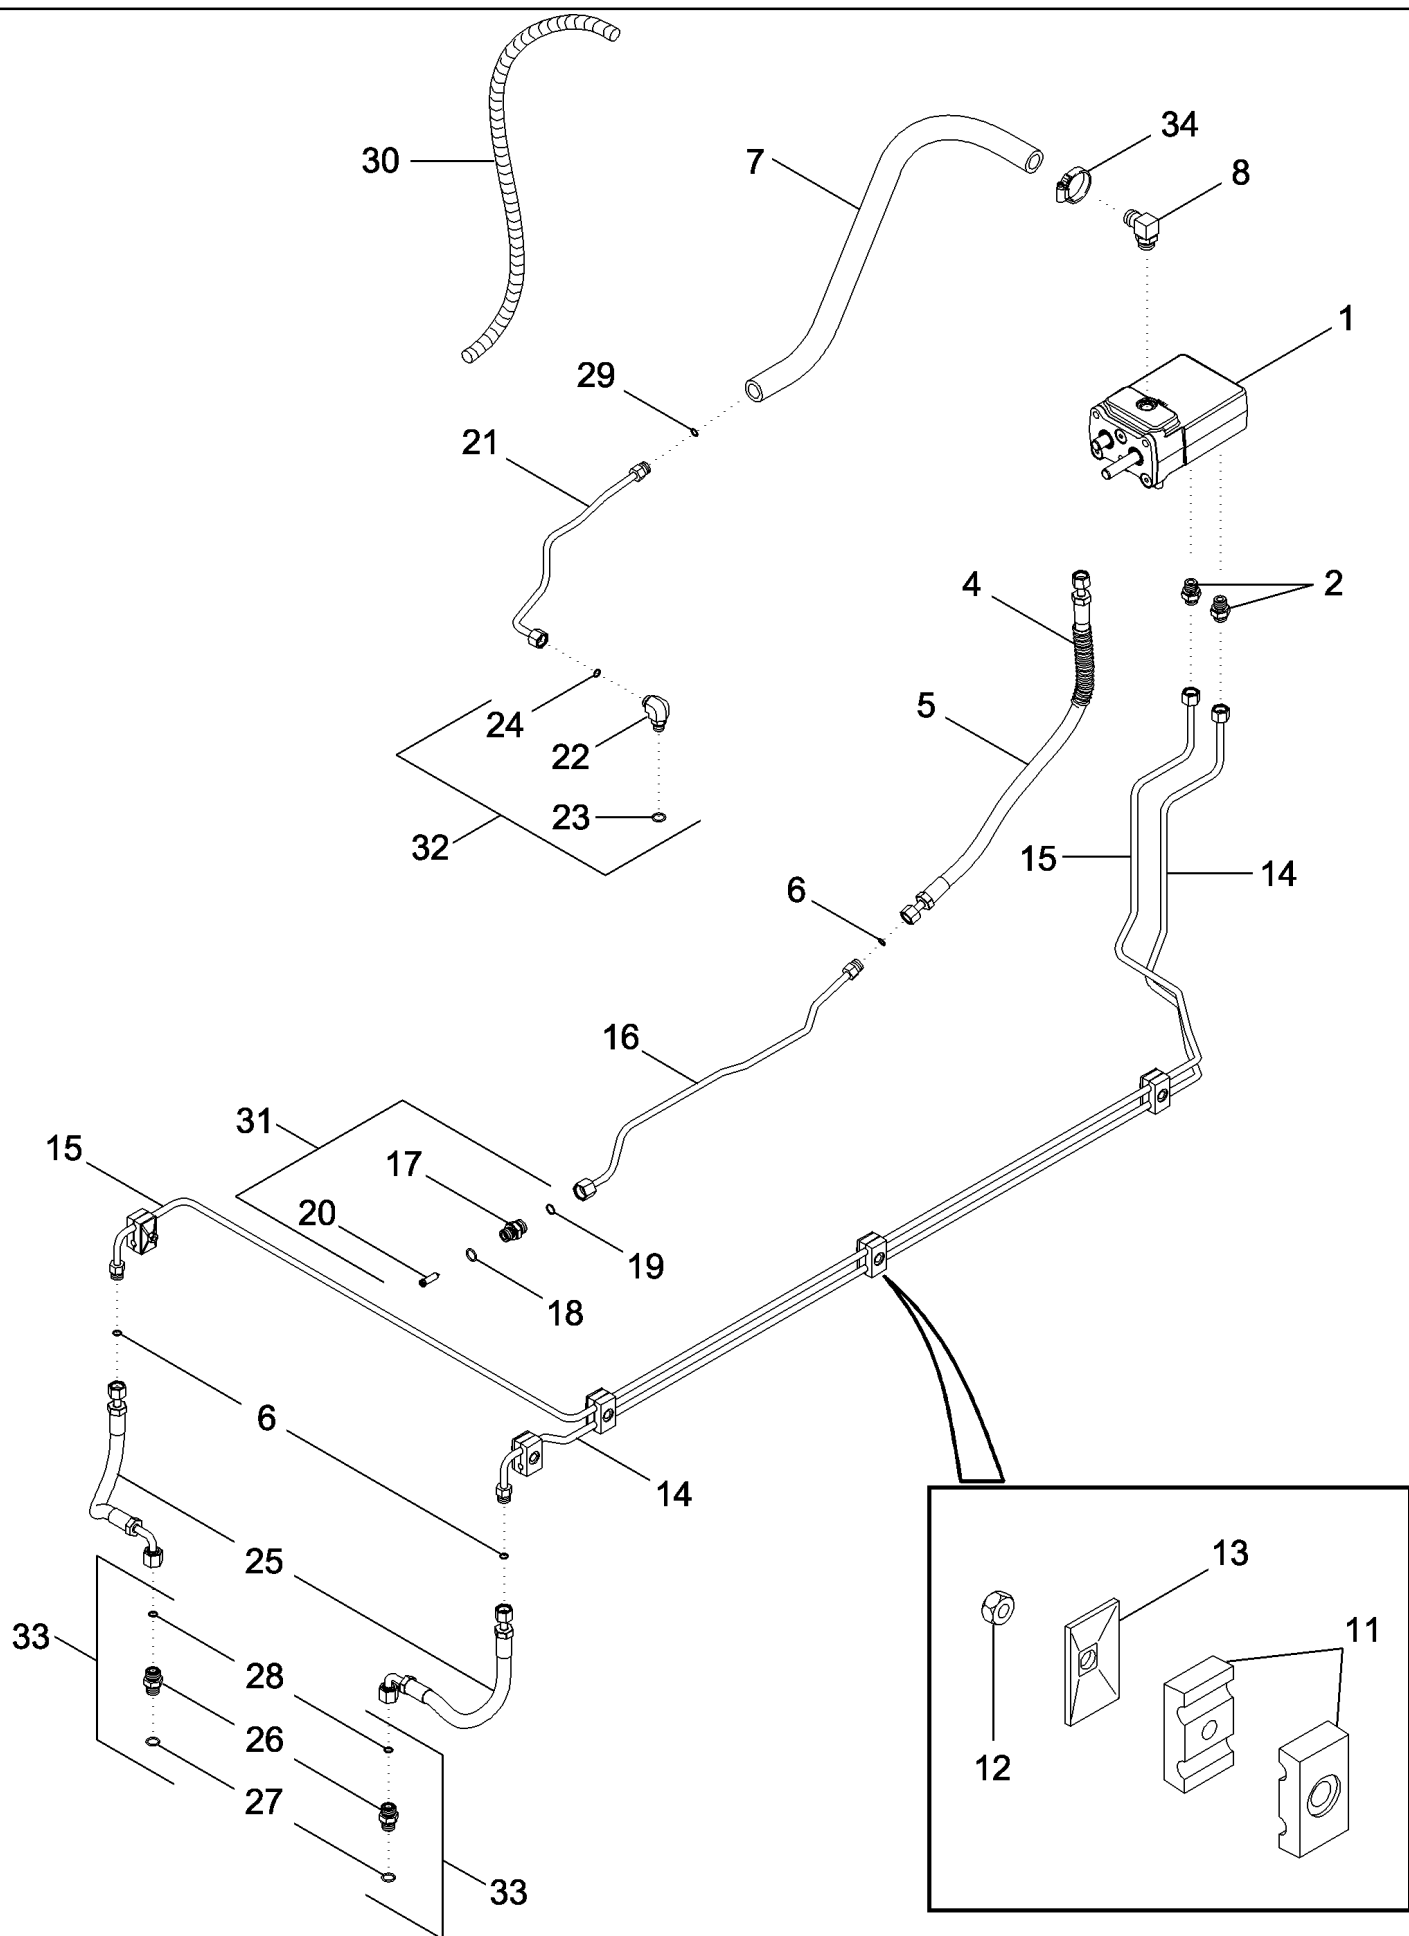

MAGNUM 310 CASE IH TRACTOR (EU) (1/06-)

07-02 BRAKES - HYDRAULIC SYSTEM, WITHOUT TRAILER BRAKES

сылка	Номер детали	Кол-во	Описание
1	87731065	1	VALVE, Brake, See Figure 07-05
2	700-106	2	CONNECTOR, HYD., 11/16"-16 ORFS x M18 x 1.5 ORB,
4	87443446	1	CONDUIT,
5	87731873	1	Supply
6	238-6012	3	O-RING, -012, 90 Duro, .364" ID x .070" Thk,
7	87577426	1	HOSE,
8	87454069	1	ELBOW, 13/16 fc sl x 18 Or
11	1546024C1	5	CLAMP,
12	829-1408	5	NUT, M8, CI 10,
13	384870A1	5	PLATE,
14	436382A1	1	TUBE ASSY., Right Hand Brake
15	87363336	1	TUBE ASSY., Left Hand Brake
16	433588A1	1	TUBE ASSY., Supply
17	NSS	1	NOT SERVICED SEPARATELY, CONNECTOR
18	637-63153	1	O-RING, CI 6, 15.3MM ID x 2.2 Thk,
19	238-6014	1	O-RING, -014, 90 Duro, .489" ID x .070" Thk,
20	326965A1	1	SCREEN,
21	87440347	1	TUBE, Return
22	NSS	1	NOT SERVICED SEPARATELY, ELBOW
23	9992298	1	O-RING, -014, 90 Duro, .489" ID x .070" Thk,
24	86598101	1	O-RING, CI 6, 15.3MM ID x 2.2 Thk,
25	87582257	2	HOSE, Brake Pressure, Right Hand and Left Hand, 45 Degree End
26	NSS	1	NOT SERVICED SEPARATELY, CONNECTOR
27	14437985	1	O-RING, 15.3MM ID x 2.4 Thk,
28	70923841	1	O-RING, 1/2 ID x 1/16
29	238-6012	1	O-RING, -012, 90 Duro, .364" ID x .070" Thk,
30	384834A1	1	LINE, Conduit, With Fuel Separator Filter
31	316443A2	1	FITTING, 13/16 fc sl x 18 Or, Inc. 17 - 20
32	86579691	1	ELBOW, 90e, 13/16"-18 ORFS x M18 x 1.5 ORB, Inc. 22 - 24
33	700-102	2	CONNECTOR, HYD., 13/16"-16 ORFS x M18 x 1.5 ORB, Inc. 26 - 28
34	214-1408	1	CLAMP, HOSE, #08, 0.50/0.91 Type F Worm,
35	87331123	1	FITTING, (Not Shown)