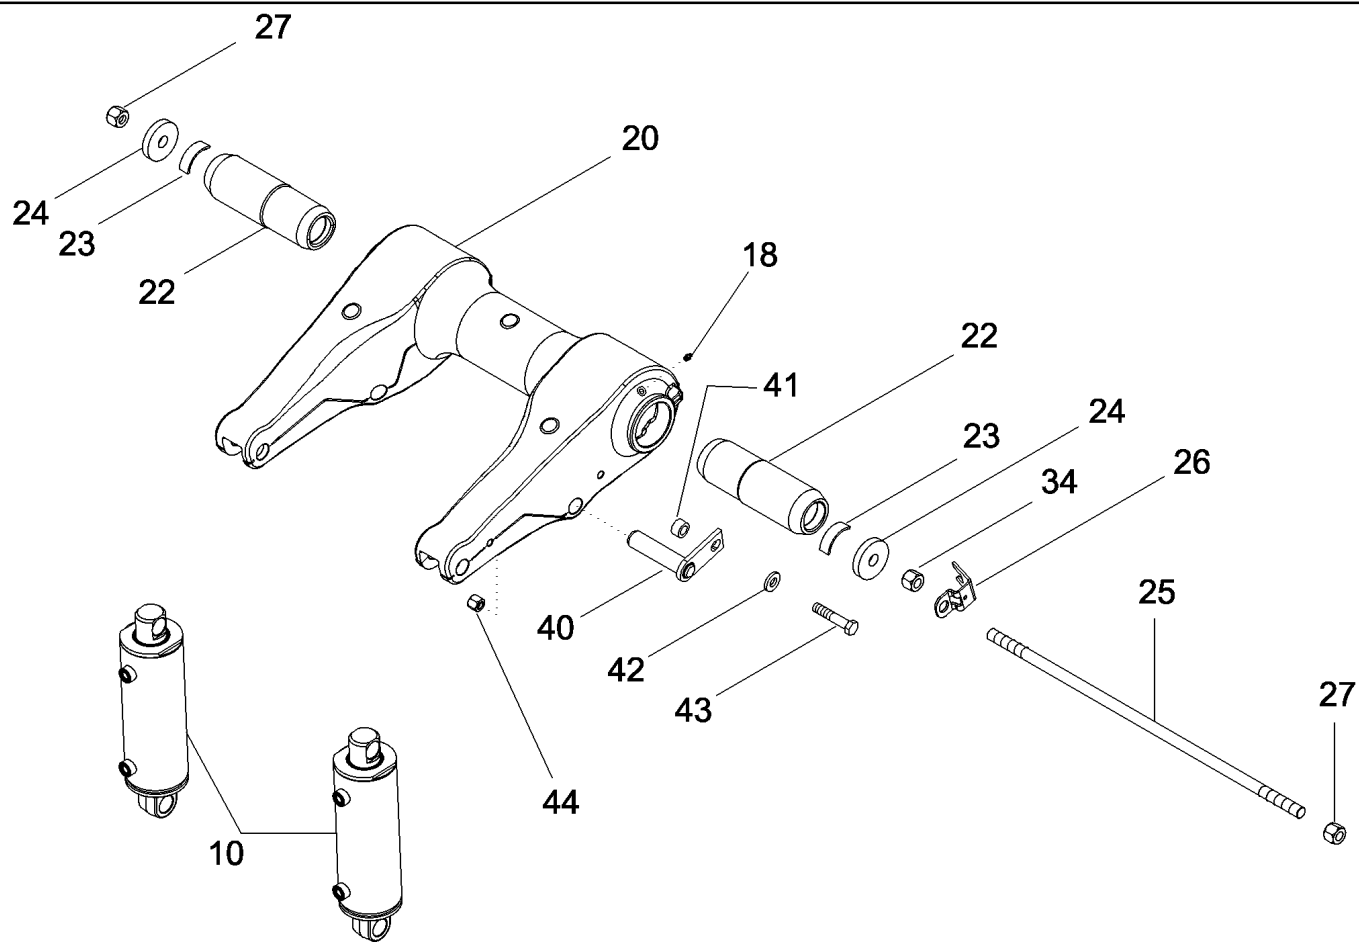

09-50 HITCH - SUPPORTS AND ROCKSHAFT

MAGNUM 310 CASE IH TRACTOR (EU) (1/06-)

09-50 HITCH - SUPPORTS AND ROCKSHAFT

сылка	Номер детали	Кол-во	Описание
1	302887A5	2	BRACKET,
3	222355A1	1	BUSHING,
4	1960223C1	2	BUSHING,
5	828-24200	10	BOLT, Hex, M24 x 200, 10.9,
6	828-24120	4	BOLT, Hex, M24 x 120, 10.9,
7	896-16024	2	WASHER, M24 x 56.5 x 6, HT,
10	87542724	AR	90 ID x 260 mm Stroke, Part Number Stamped on Cylinder, See Figure 08-31
10	87542725	AR	95 ID x 260 mm Stroke, Part Number Stamped on Cylinder, See Figure 08-32
10	87542726	AR	105 ID x 260 mm Stroke, Part Number Stamped on Cylinder, MX275, 305, Magnum 275, 305, and 335, See Figure 08-33
10	87707601	2	CYLINDER ASSY., 110 ID x 260 mm Stroke, Part Number Stamped on Cylinder, Magnum 335
	87654788	1	DIA KIT, TRACTOR, Three Point Rockshaft, Inc. 18 - 20
18	219-16	2	NIPPLE, LUBE, 5/16" x .56" lg, Drive,
19	87572476	2	Wear, Rocker Arm
20	87646988	1	BRACKET, HITCH, Rockshaft, Three Point
21	222354A1	4	SEAL,
22	251386A1	2	PIN,
23	220598A3	6	RING, SNAP,
24	220599A2	2	WASHER,
25	220600A2	1	ROD,
26	241889A3	1	SUPPORT,
27	832-10424	2	NUT, LOCK, M24 x 3, CI 8,
34	829-1424	1	NUT, M24, CI 10,
40	391415A1	4	PIN,
41	414675A1	4	SPACER,
42	896-15012	4	WASHER, M12 x 28.5 x 4, HT,
43	814-12060	2	BOLT, Hex, M12 x 60, 8.8,
44	832-10412	2	NUT, LOCK, M12 x 1.75, CI 8,
45	806-12035	2	BOLT, Hex, Lock, M12 x 35, CI 10.9,