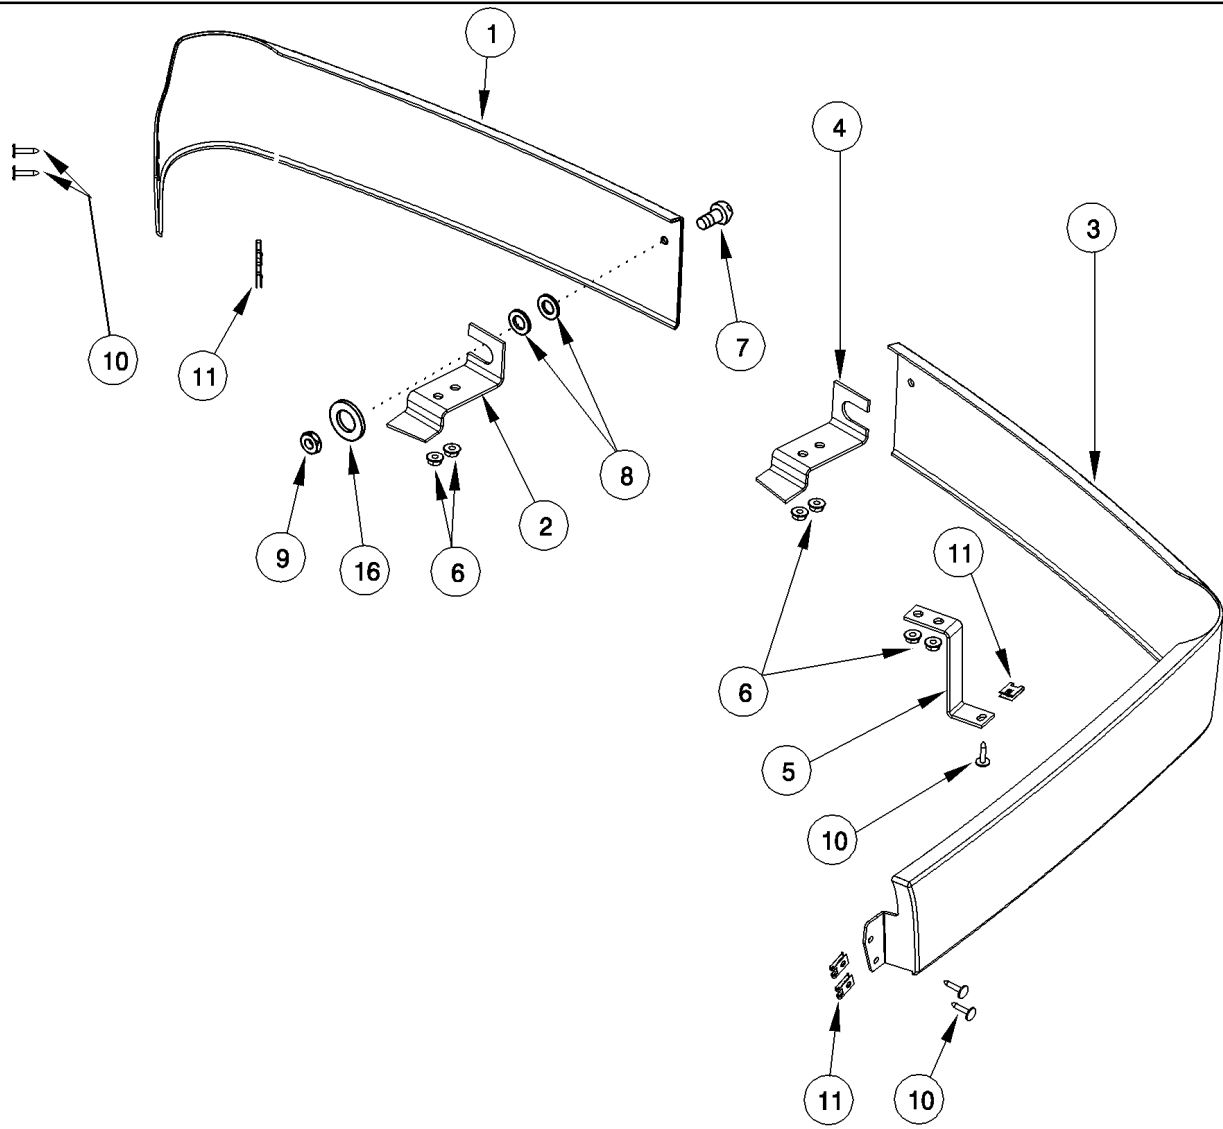

MAGNUM 310 CASE IH TRACTOR (EU) (1/06-)

09-14 CAB - EXTERIOR TRIM

сылка	Номер детали	Кол-во	Описание
1	258865A4	1	PADDING, Front Left Hand Side
2	87432398	1	BRACKET, Left Hand
3	258866A4	1	PADDING, Front Right Hand Side
4	87432399	1	BRACKET, Right Hand
5	298464A1	1	SUPPORT,
6	825-2408	6	NUT, M8 x 1.25, Flg, CI 8,
7	840-1820	2	SCREW, Cross Pan Hd, M8 x 20,
8	96814C3	4	WASHER,
9	832-10408	2	NUT, LOCK, M8 x 1.25, CI 8,
10	104033C2	5	SCREW, SELF TAP, Cross Wash Hd, M4.8 x 19, Coated,
11	131-642	5	NUT, Tinn, U, #10,
12	387123A6	1	PANEL, Rear
13	614-8020	2	BOLT, Hex, M8 x 20, 8.8,
14	895-11008	2	WASHER, M8 x 16 x 1.6,
15	86508354	2	NUT, M8
16	495-81140	2	WASHER, 13/32" x 1 1/4" x .060",