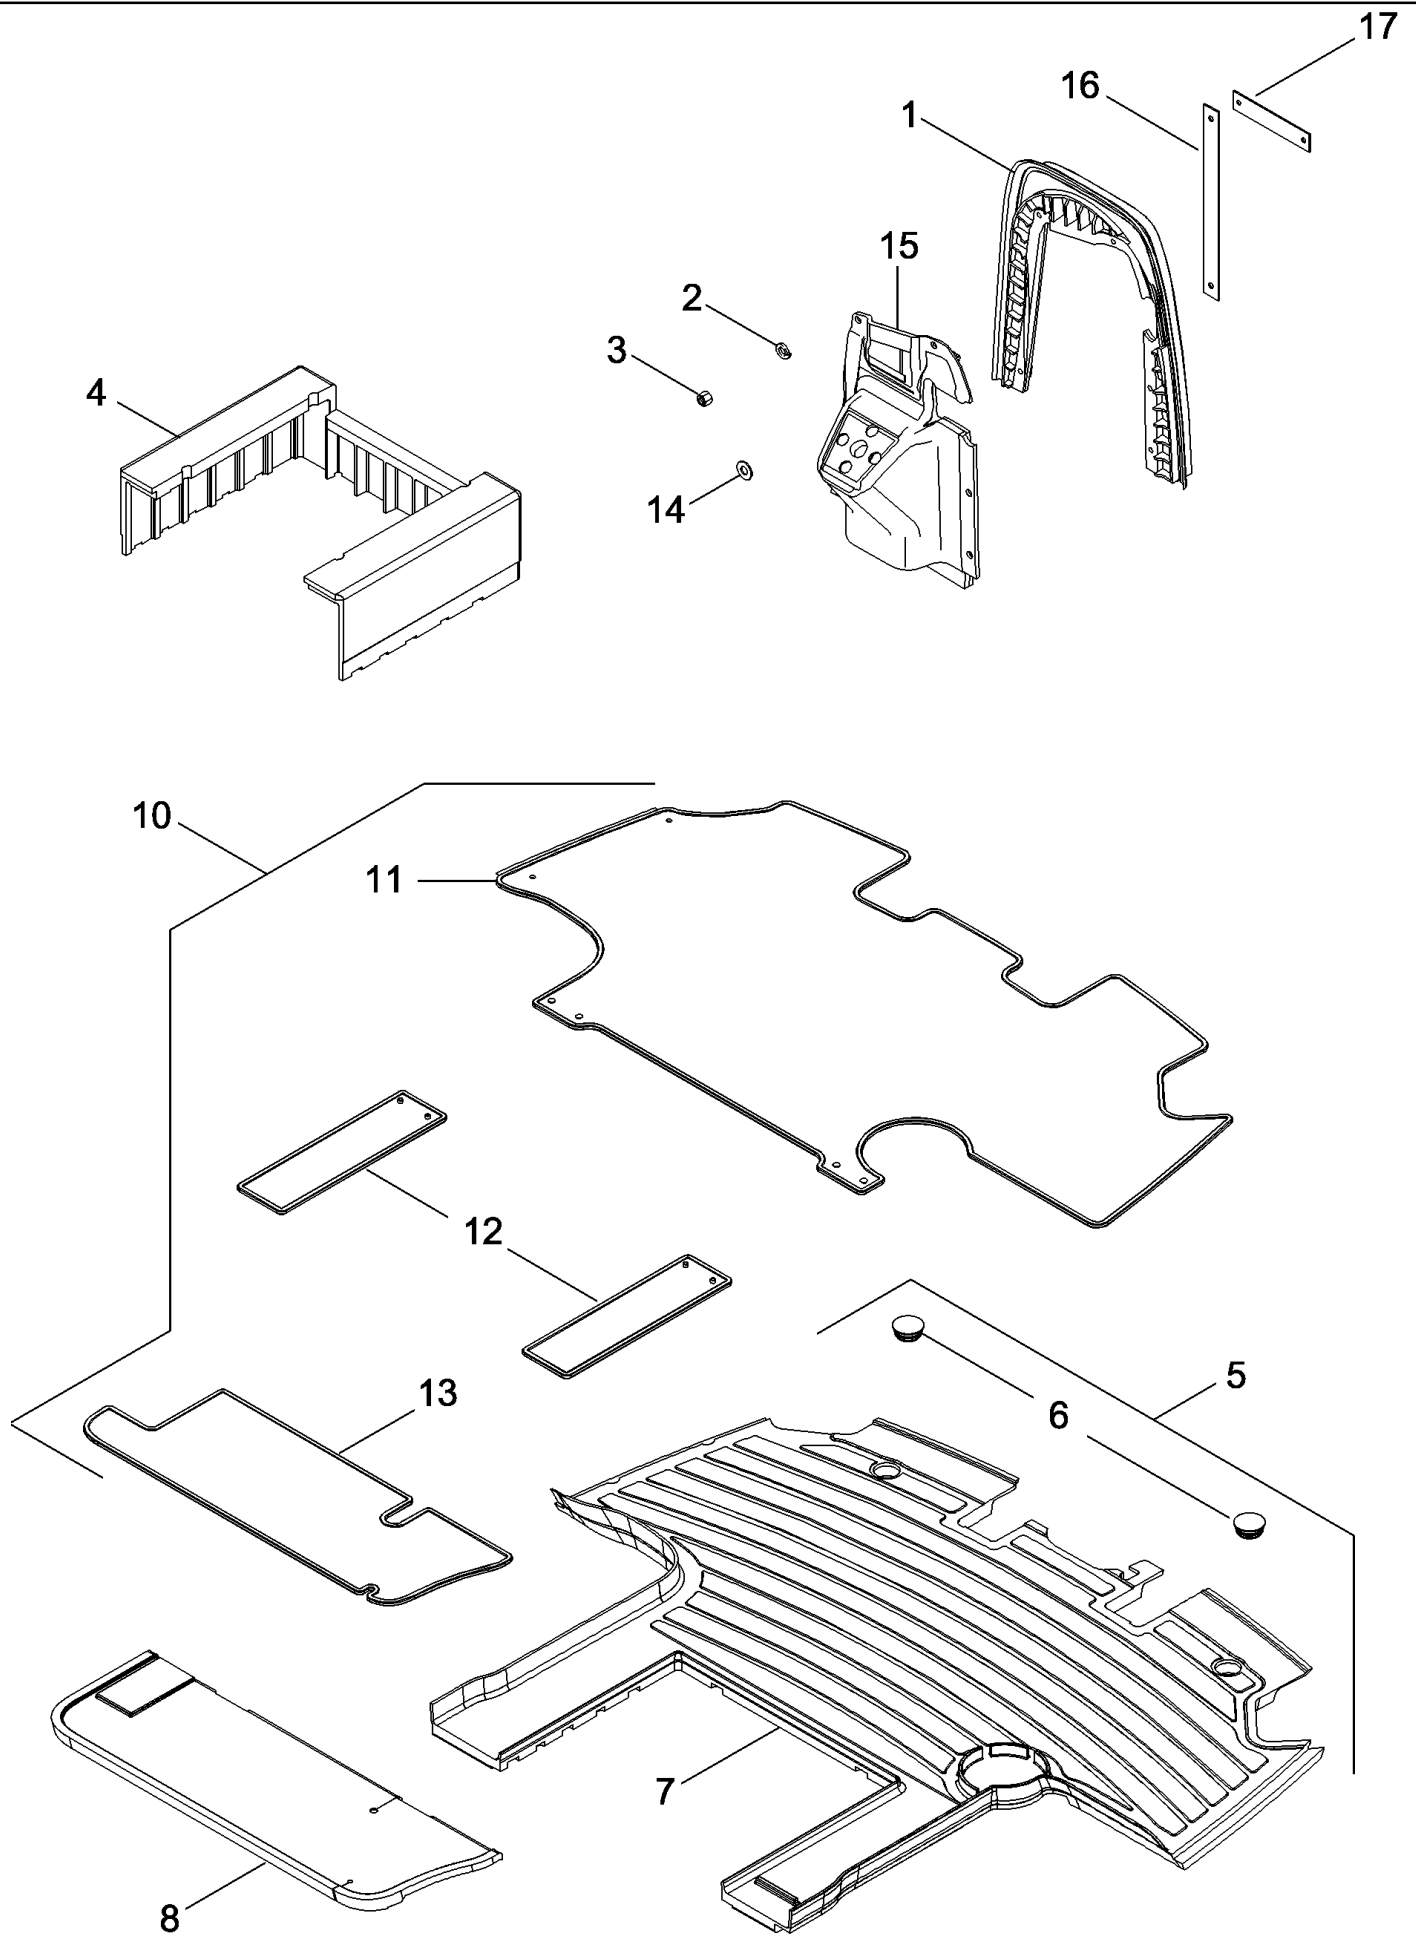

MAGNUM 310 CASE IH TRACTOR (EU) (1/06-)

09-25 CAB - FLOOR MAT AND INSULATION

сылка	Номер детали	Кол-во	Описание
1	87447761	1	COVER, Firewall, Outer
2	895-25008	3	WASHER, M8 x 20 x 1.6,
3	832-10408	5	NUT, LOCK, M8 x 1.25, CI 8,
4	254325A3	1	SKIRT,
5	87424340	1	MAT, FLOOR, Inc. 6, 7
6	281848A1	2	PLUG,
7	NSS	1	NOT SERVICED SEPARATELY, MAT
8	87442169	1	COVER, Shelf
10	87417637	1	MAT, FLOOR, Inc. 11 - 13, Luxury Cab
11	87417636	1	MAT, FLOOR, Front, Luxury Cab
12	357074A1	2	CARPET, Side, Luxury Cab
13	357075A1	1	CARPET, Shelf, Luxury Cab
14	495-81121	2	WASHER, .344" x 1 1/2" x .060",
15	446820A2	1	PARTITION, Firewall, Inner
16	446823A1	1	STRAP,
17	87447762	1	STRAP,