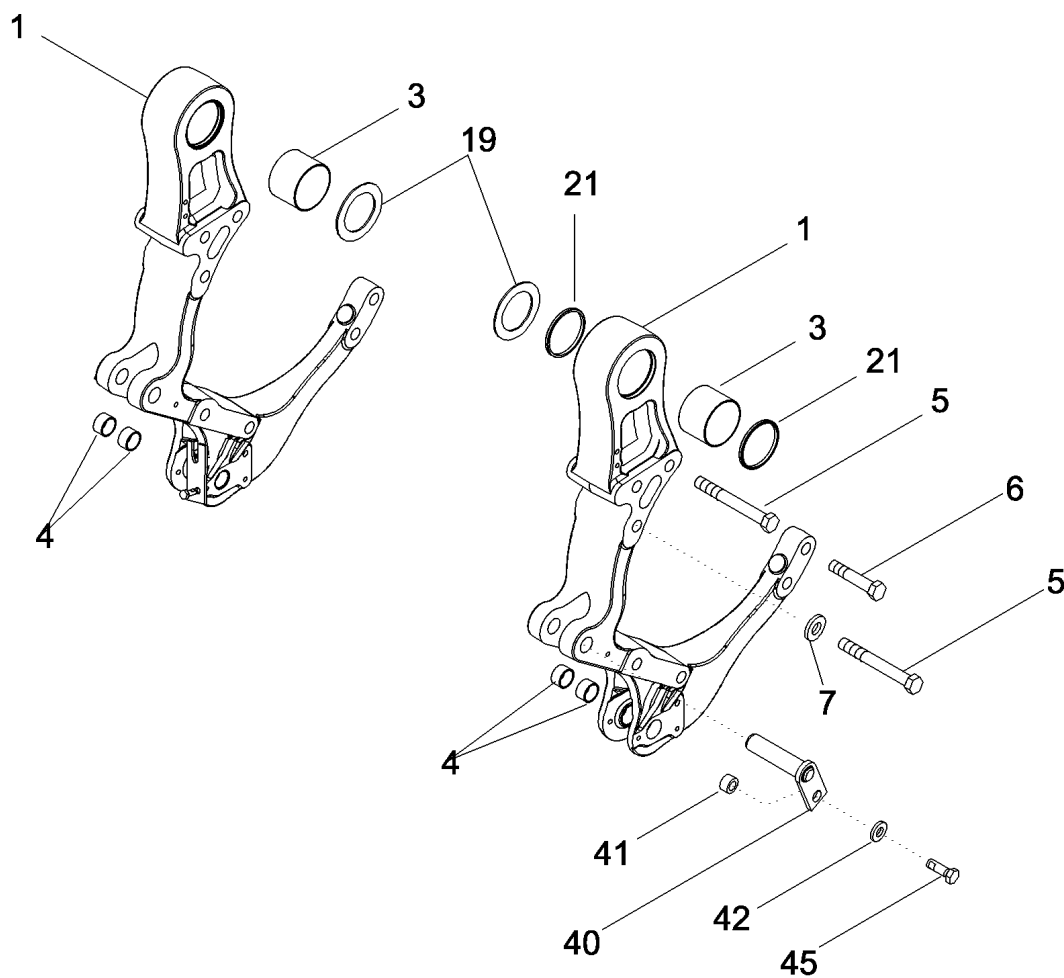

09-50 HITCH - SUPPORTS AND ROCKSHAFT

MAGNUM 310 CASE IH TRACTOR (EU) (1/06-)

09-50 HITCH - SUPPORTS AND ROCKSHAFT

сылка	Номер детали	Кол-во	Описание
1	302887A5	2	BRACKET,
3	222355A1	1	BUSHING,
4	1960223C1	2	BUSHING,
5	828-24200	10	BOLT, Hex, M24 x 200, 10.9,
6	828-24120	4	BOLT, Hex, M24 x 120, 10.9,
7	896-16024	2	WASHER, M24 x 56.5 x 6, HT,
10	87542724	AR	90 ID x 260 mm Stroke, Part Number Stamped on Cylinder, See Figure 08-31
10	87542725	AR	95 ID x 260 mm Stroke, Part Number Stamped on Cylinder, See Figure 08-32
10	87542726	AR	105 ID x 260 mm Stroke, Part Number Stamped on Cylinder, MX275, 305, Magnum 275, 305, and 335, See Figure 08-33
10	87707601	2	CYLINDER ASSY., 110 ID x 260 mm Stroke, Part Number Stamped on Cylinder, Magnum 335
	87654788	1	DIA KIT, TRACTOR, Three Point Rockshaft, Inc. 18 - 20
18	219-16	2	NIPPLE, LUBE, 5/16" x .56" lg, Drive,
19	87572476	2	Wear, Rocker Arm
20	87646988	1	BRACKET, HITCH, Rockshaft, Three Point
21	222354A1	4	SEAL,
22	251386A1	2	PIN,
23	220598A3	6	RING, SNAP,
24	220599A2	2	WASHER,
25	220600A2	1	ROD,
26	241889A3	1	SUPPORT,
27	832-10424	2	NUT, LOCK, M24 x 3, CI 8,
34	829-1424	1	NUT, M24, CI 10,
40	391415A1	4	PIN,
41	414675A1	4	SPACER,
42	896-15012	4	WASHER, M12 x 28.5 x 4, HT,
43	814-12060	2	BOLT, Hex, M12 x 60, 8.8,
44	832-10412	2	NUT, LOCK, M12 x 1.75, CI 8,
45	806-12035	2	BOLT, Hex, Lock, M12 x 35, CI 10.9,