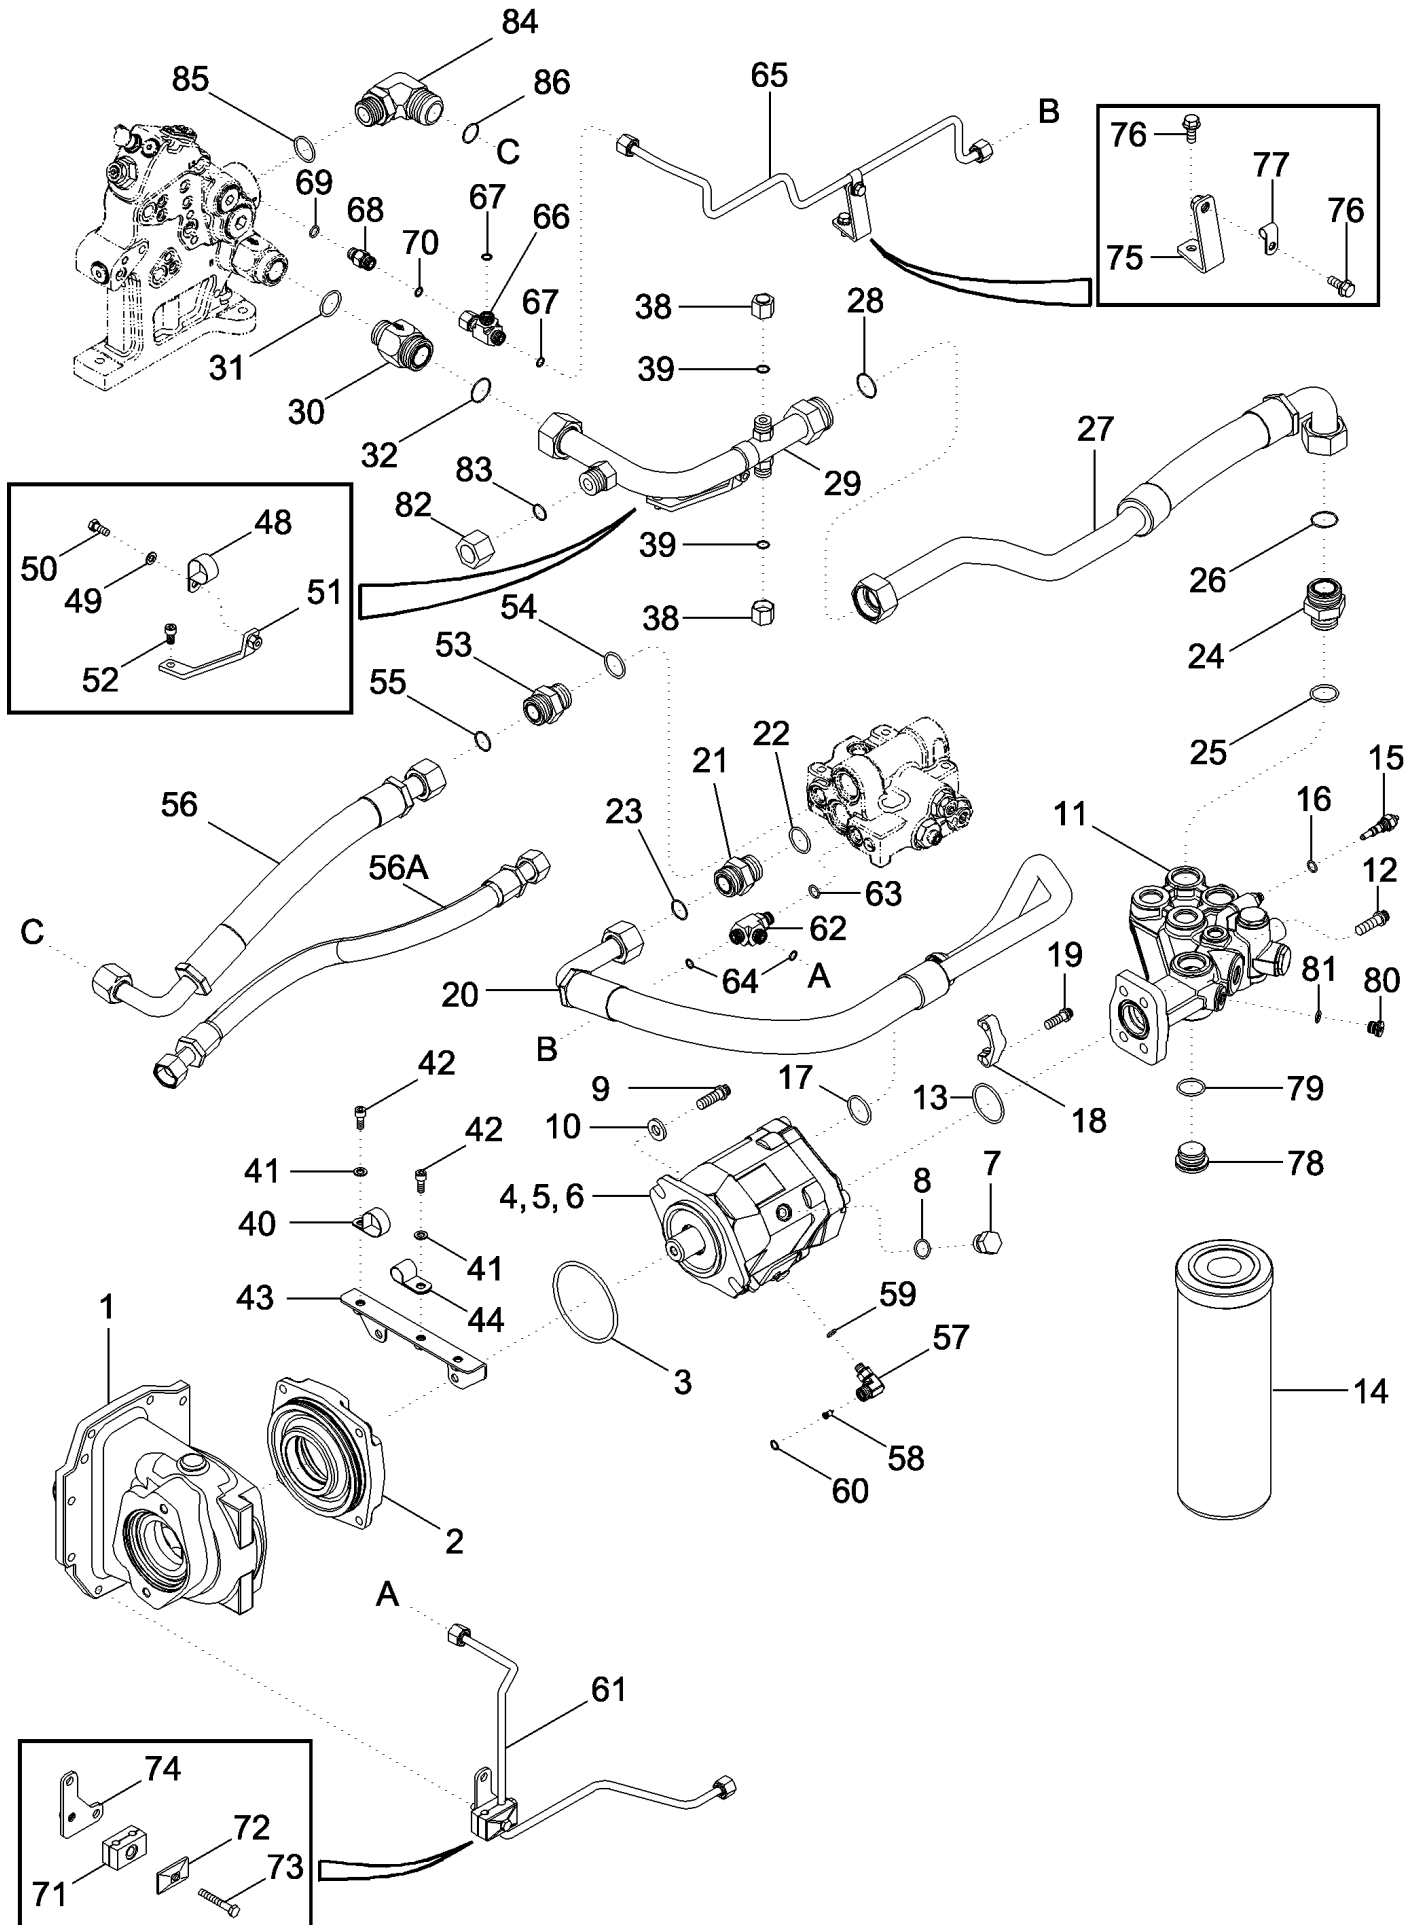

MAGNUM 310 CASE IH TRACTOR (EU) (1/06-)

08-04 HYDRAULIC SYSTEM - PISTON PUMP AND FILTER, STANDARD FLOW CAPACITY & TWINFLOW

сылка	Номер детали	Кол-во	Описание
1	389550A1	1	HOUSING, , See Figure 06-34
2	405664A2	1	CAGE, , See Figure 06-34
3	87016957	1	O-RING, -345, 70 Duro, 3.975" ID x .210" Thk,
4	87429249	1	PUMP, HYDRAULIC, Inc. 5, 6 (Shown), Magnum 225, 250, 280, and 310
4	87538166	1	PUMP, HYDRAULIC, Inc. 5, 6, Magnum 335
5	87429483	1	KIT, SERVICE, Compensator
6	238-8011	3	O-RING, -011, CI8, .301" ID x .070" Thk,
7	86512512	1	PLUG, Hex Hd, 7/8"-14 ORB, Inc. 8
8	167269	1	O-RING, 10-1, 90 Duro, .755" ID x .097" Thk,
9	868-12035	2	SCREW, 12 Pt Hd, M12 x 35, 12.9,
10	896-16012	2	WASHER, M12 x 28.5 x 4, HT,
11	401600A1	1	HEAD ASSY., Filter
12	868-12035	4	SCREW, 12 Pt Hd, M12 x 35, 12.9,
13	238-5225	1	O-RING, -225, 70 Duro, 1.859" ID x .139" Thk,
14	277311A1	1	FILTER, HYDRAULIC OIL,
15	1957801C1	1	SWITCH, Pressure
16	237-6006	1	O-RING, 6-1, 90 Duro, .468" ID x .078" Thk,
17	238-6219	1	O-RING, -219, 90 Duro, 1.296" ID x .139" Thk,
18	86980728	2	CLAMP, COLLAR,
19	868-10030	4	SCREW, 12 Pt Hd, M10 x 30, 12.9,
20	87438800	1	HOSE,
21	86580179	1	CONNECTOR, HYD., 1 7/16"-12 ORFS x M22 x 2 ORB, Inc. 22, 23
22	86639046	1	O-RING, CI 6, 29.6MM ID x 2.9 Thk,
23	9824050	1	O-RING, -021, 90 Duro, .926" ID x .070" Thk,
24	86579684	1	CONNECTOR, HYD., 1 11/16"-12 ORFS x M33 x 2 ORB, Inc. 25, 26
25	86639046	1	O-RING, CI 6, 29.6MM ID x 2.9 Thk,
26	238-6025	1	O-RING, -025, 90 Duro, 1.176" ID x .070" Thk,
27	450508A1	1	HOSE, Auxiliary Manifold Return, BSN AJB0364115
27	87385538	1	HOSE, Auxiliary Manifold Return, ASN AJB0364115
28	9824051	1	O-RING, -025, 90 Duro, 1.176" ID x .070" Thk,
29	450507A1	1	TUBE ASSY.,
30	254851A1	1	VALVE, CHECK, 1-11/16 fc sl x 33 Or, Inc. 31, 32
31	86639046	1	O-RING, CI 6, 29.6MM ID x 2.9 Thk,
32	9824051	1	O-RING, -025, 90 Duro, 1.176" ID x .070" Thk,
38	9840575	2	CAP, 13/16"-16 ORFS,
39	238-6014	2	O-RING, -014, 90 Duro, .489" ID x .070" Thk,
40	515-23317	1	CLAMP, 1 1/4", Insul, 3/8" Bolt,
41	140016	2	WASHER, M8 x 16 x 1.6,
42	120228	2	SCREW, Hex Soc Hd, M8 x 20, 8.8,
43	451054A1	1	BRACKET,
44	87010657	1	CLAMP, 1 3/8", Insul, 5/16" Bolt,
48	515-23317	1	CLAMP, 1 1/4", Insul, 3/8" Bolt,
49	895-11008	1	WASHER, M8 x 16 x 1.6,
50	120104	1	BOLT, Hex, M8 x 20, 8.8,
51	450515A1	1	BRACKET,