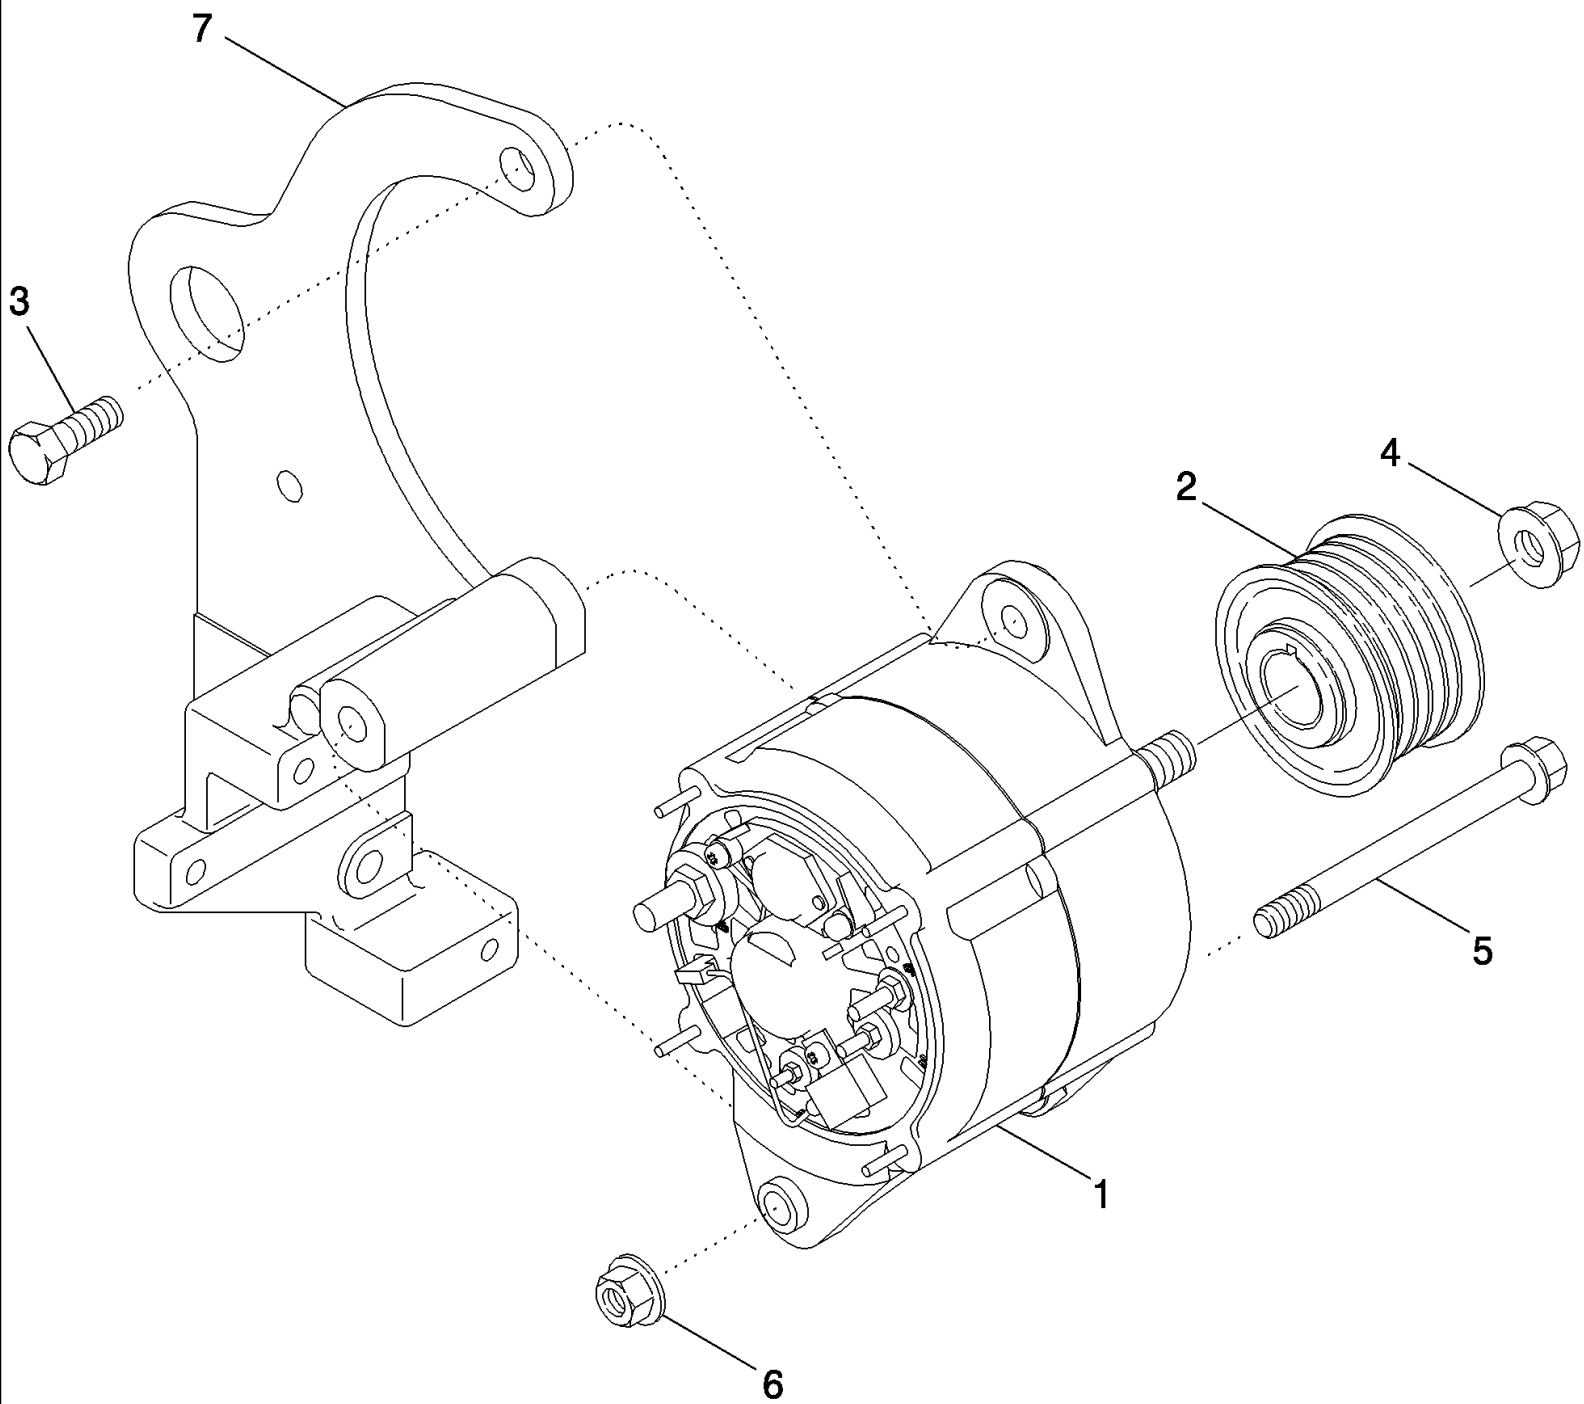

MAGNUM 310 CASE IH TRACTOR (EU) (1/06-)

04-21 ALTERNATOR - MOUNTING

сылка	Номер детали	Кол-во	Описание
1	87645566	1	ALTERNATOR, 150 amp
1	87645567	1	ALTERNATOR, 175 amp, 14 Volt
2	87452704	1	PULLEY,
3	426-820	1	BOLT, Hex, 1/2"-13 x 1 1/4", G8, Full Thd,
4	NSS	1	NOT SERVICED SEPARATELY, NUT, M16
5	844-12150	1	BOLT, Hex Flg, M12 x 150, 8.8,
6	825-2412	1	NUT, M12 x 1.75, Flg, Cl 8,
7	87310736	1	SUPPORT, Alternator