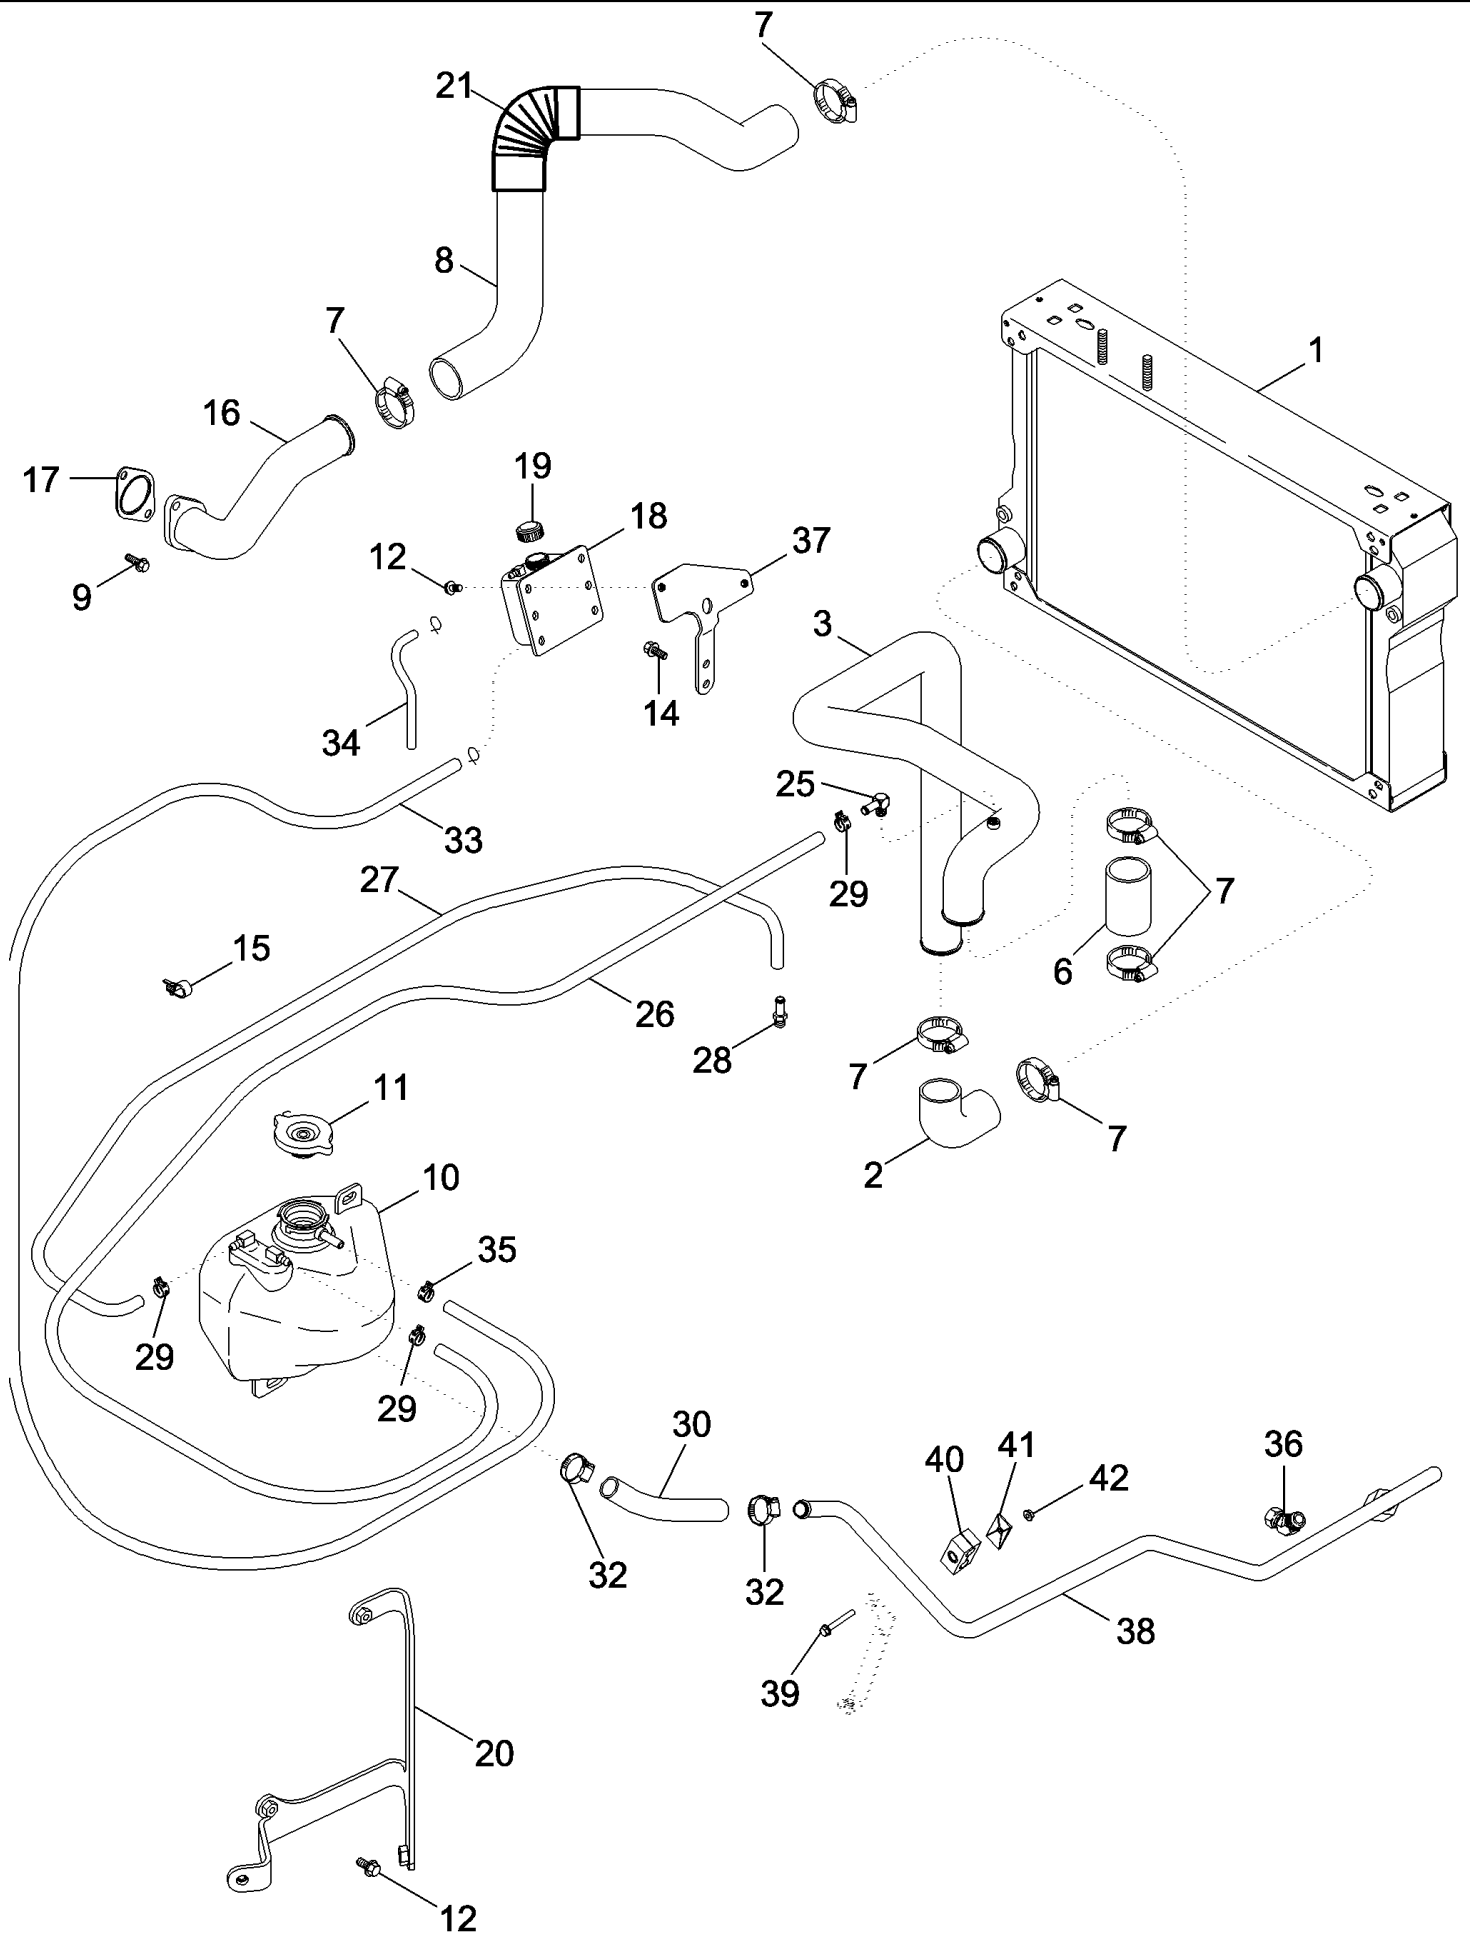

02-04 DEAERATION SYSTEM

MAGNUM 310 CASE IH TRACTOR (EU) (1/06-)

02-04 DEAERATION SYSTEM

сылка	Номер детали	Кол-во	Описание
1	REF	1	INSTRUCTION, Radiator, Magnum 225 and Magnum 250, See Figure 02-02
1	REF	1	INSTRUCTION, Radiator, Magnum 280 and Magnum 310, See Figure 02-03
2	87381277	1	HOSE, Coolant
3	87455330	1	TUBE ASSY., Radiator
6	433405A1	1	HOSE, Radiator
7	214-3248	6	CLAMP, HOSE, 2.25/3.125 HD Worm, W/liner,
8	87733724	1	Engine, Coolant Outlet, Inc. 21
9	87403515	2	BOLT, M8 x 20; 8.8
10	87413715	1	RESERVOIR, Deaeration Tank
11	A170241	1	CAP, RADIATOR, 15 psi
12	555-1	8	BOLT, Hex Flg, M8 x 16, 8.8,
14	844-12025	3	BOLT, Hex Flg, M12 x 25, 8.8,
15	87445732	3	CLAMP,
16	87430751	1	TUBE ASSY.,
17	J945603	1	GASKET,
18	L127093	1	RESERVOIR, COOLANT EXPNSN,
19	238903A1	1	CAP, FILLER,
20	87339308	1	BRACKET, Deaeration Tank
21	87733645	1	Protective
25	217-130	1	ELBOW, 90°, 1/4" Hose x 1/8" NPTF Beaded,
26	87442539	1	HOSE, 6.4 ID x 1490 mm (1/4 ID x 58-21/32"), Cut From 382997C2
27	87525458	1	HOSE, 6.4 ID x 1885 mm (1/4 ID x 70-1/2"), Cut From 382997C2
28	217-154	1	FITTING, 1/4" Hose X 1/4" NPTF Beaded,
29	87589798	6	CLAMP, HOSE, 0.5"
30	87395776	1	HOSE, Deaeration Tank to Engine, 249 mm (9.8"), Cut From 429211A1
32	214-1412	2	CLAMP, HOSE, #12, 0.69/1.25 Type F Worm,
33	87338147	1	HOSE, , Cut From 382997C2
34	242070A1	1	HOSE,
35	214-1308	1	CLAMP, HOSE, #8, 1/2", Spring,
36	218-536	1	ELBOW, 45°, 1 1/16-12, 37° x 3/4"-14, NPTF,
37	87381548	1	BRACKET, Coolant Recovery Bottle
38	87395778	1	TUBE,
39	844-8060	1	BOLT, Hex Flg, M8 x 60, 8.8,
40	118576A1	1	CLAMP,
41	1347127C1	1	PLATE, Clamp
42	825-2408	1	NUT, M8 x 1.25, Flg, CI 8,