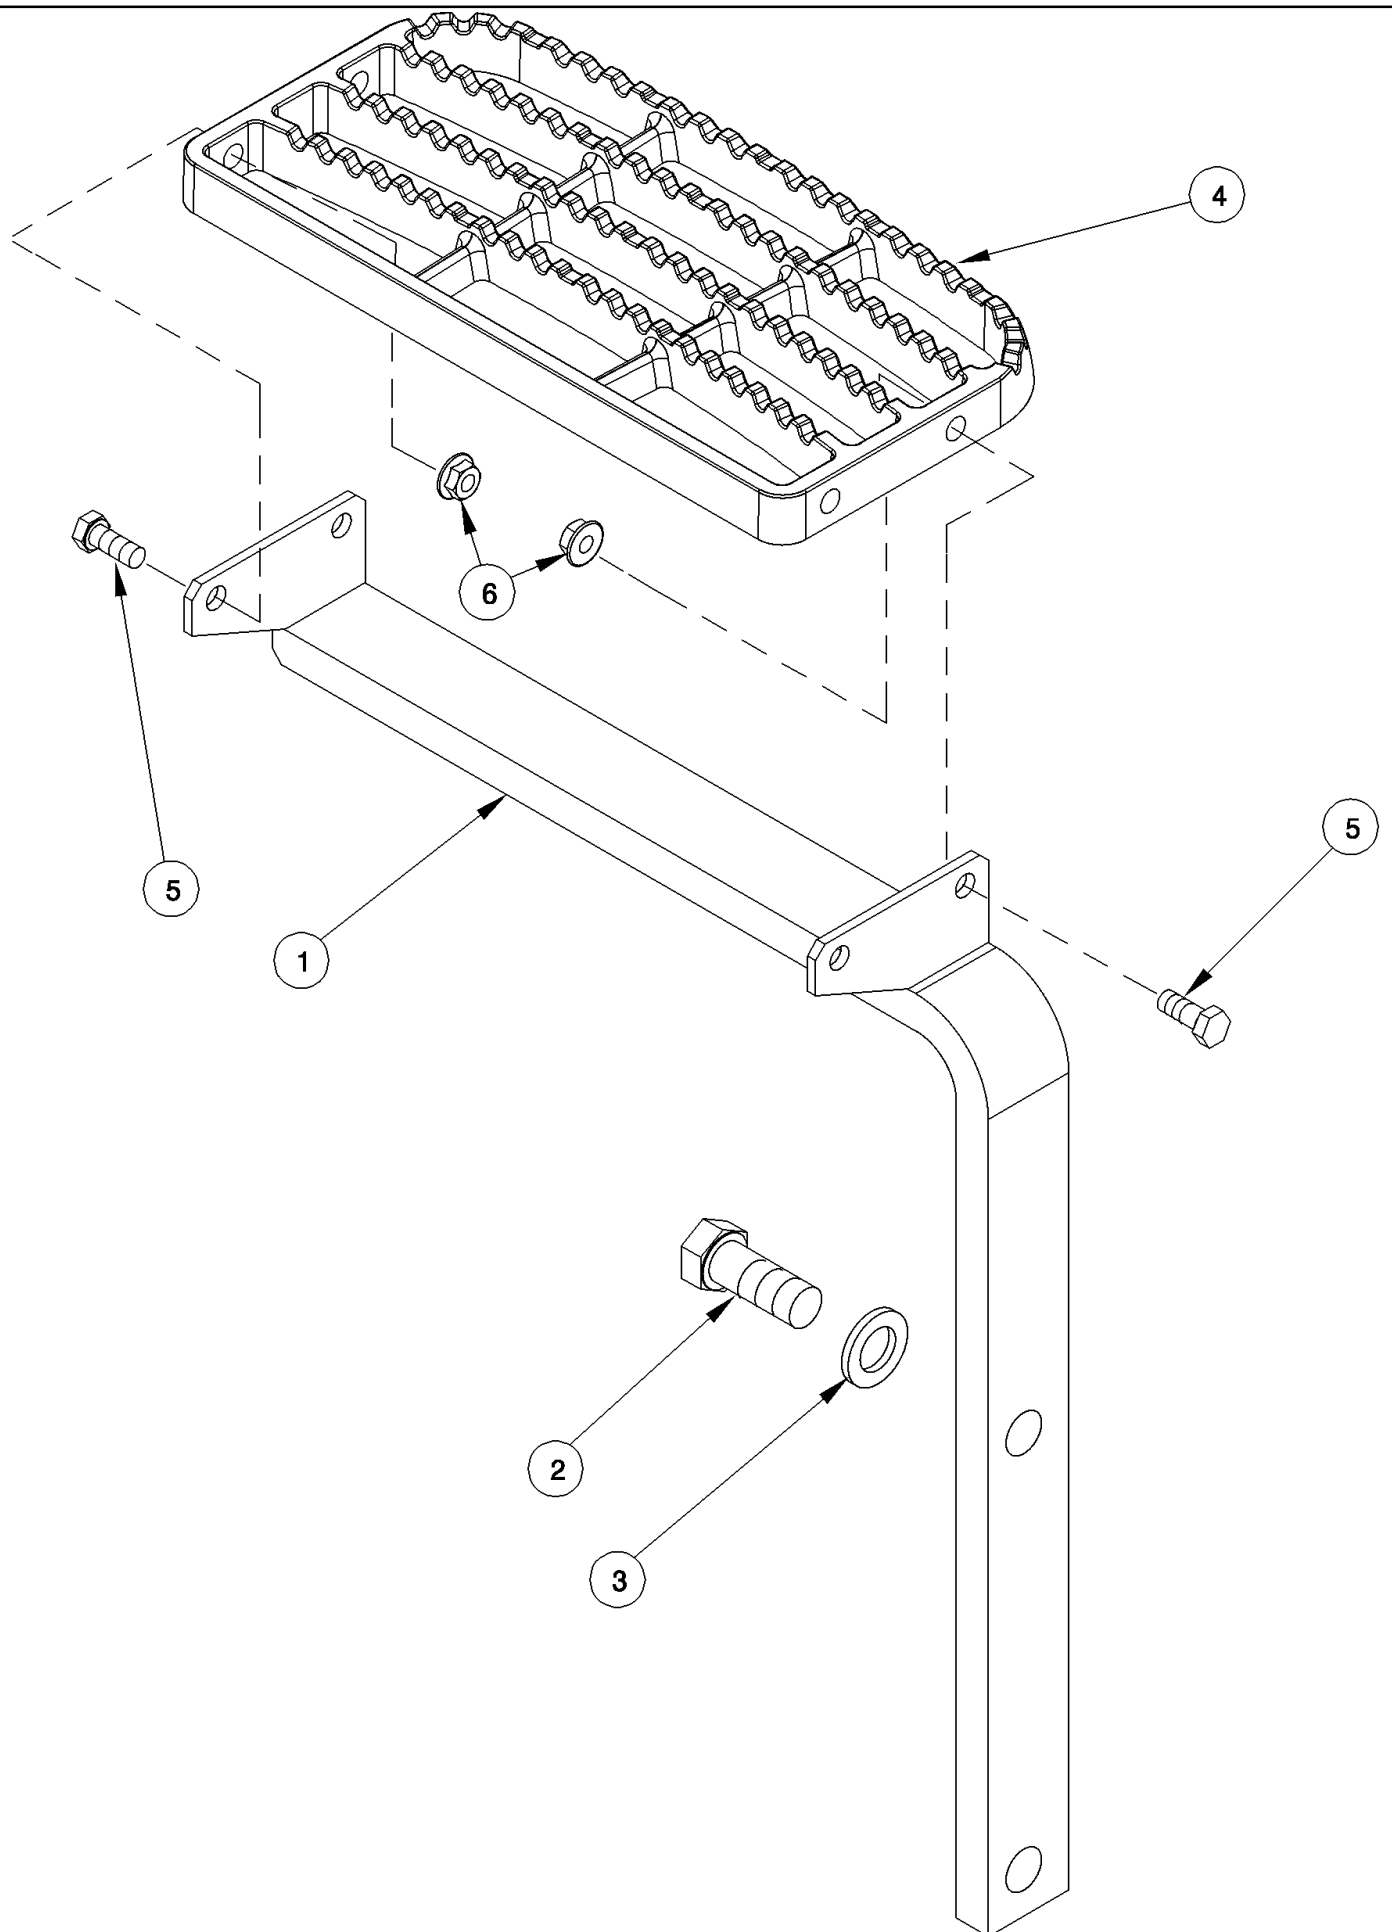

MAGNUM 310 CASE IH TRACTOR (EU) (1/06-)

09-16 CAB - FRONT WINDOW STEP

сылка	Номер детали	Кол-во	Описание
1	87352592	1	SUPPORT,
2	9843495	2	BOLT, Hex, M20 x 60, 10.9,
3	896-11020	2	WASHER, M20 x 37.5 x 4, HT,
4	87301185	1	STEP,
5	614-10025	4	BOLT, Hex, M10 x 25, 8.8, Full Thd,
5	614-10035	4	BOLT, Hex, M10 x 35, 8.8, Full Thd, Germany Only
6	825-2410	4	NUT, M10 x 1.5, Flg, Cl 8,