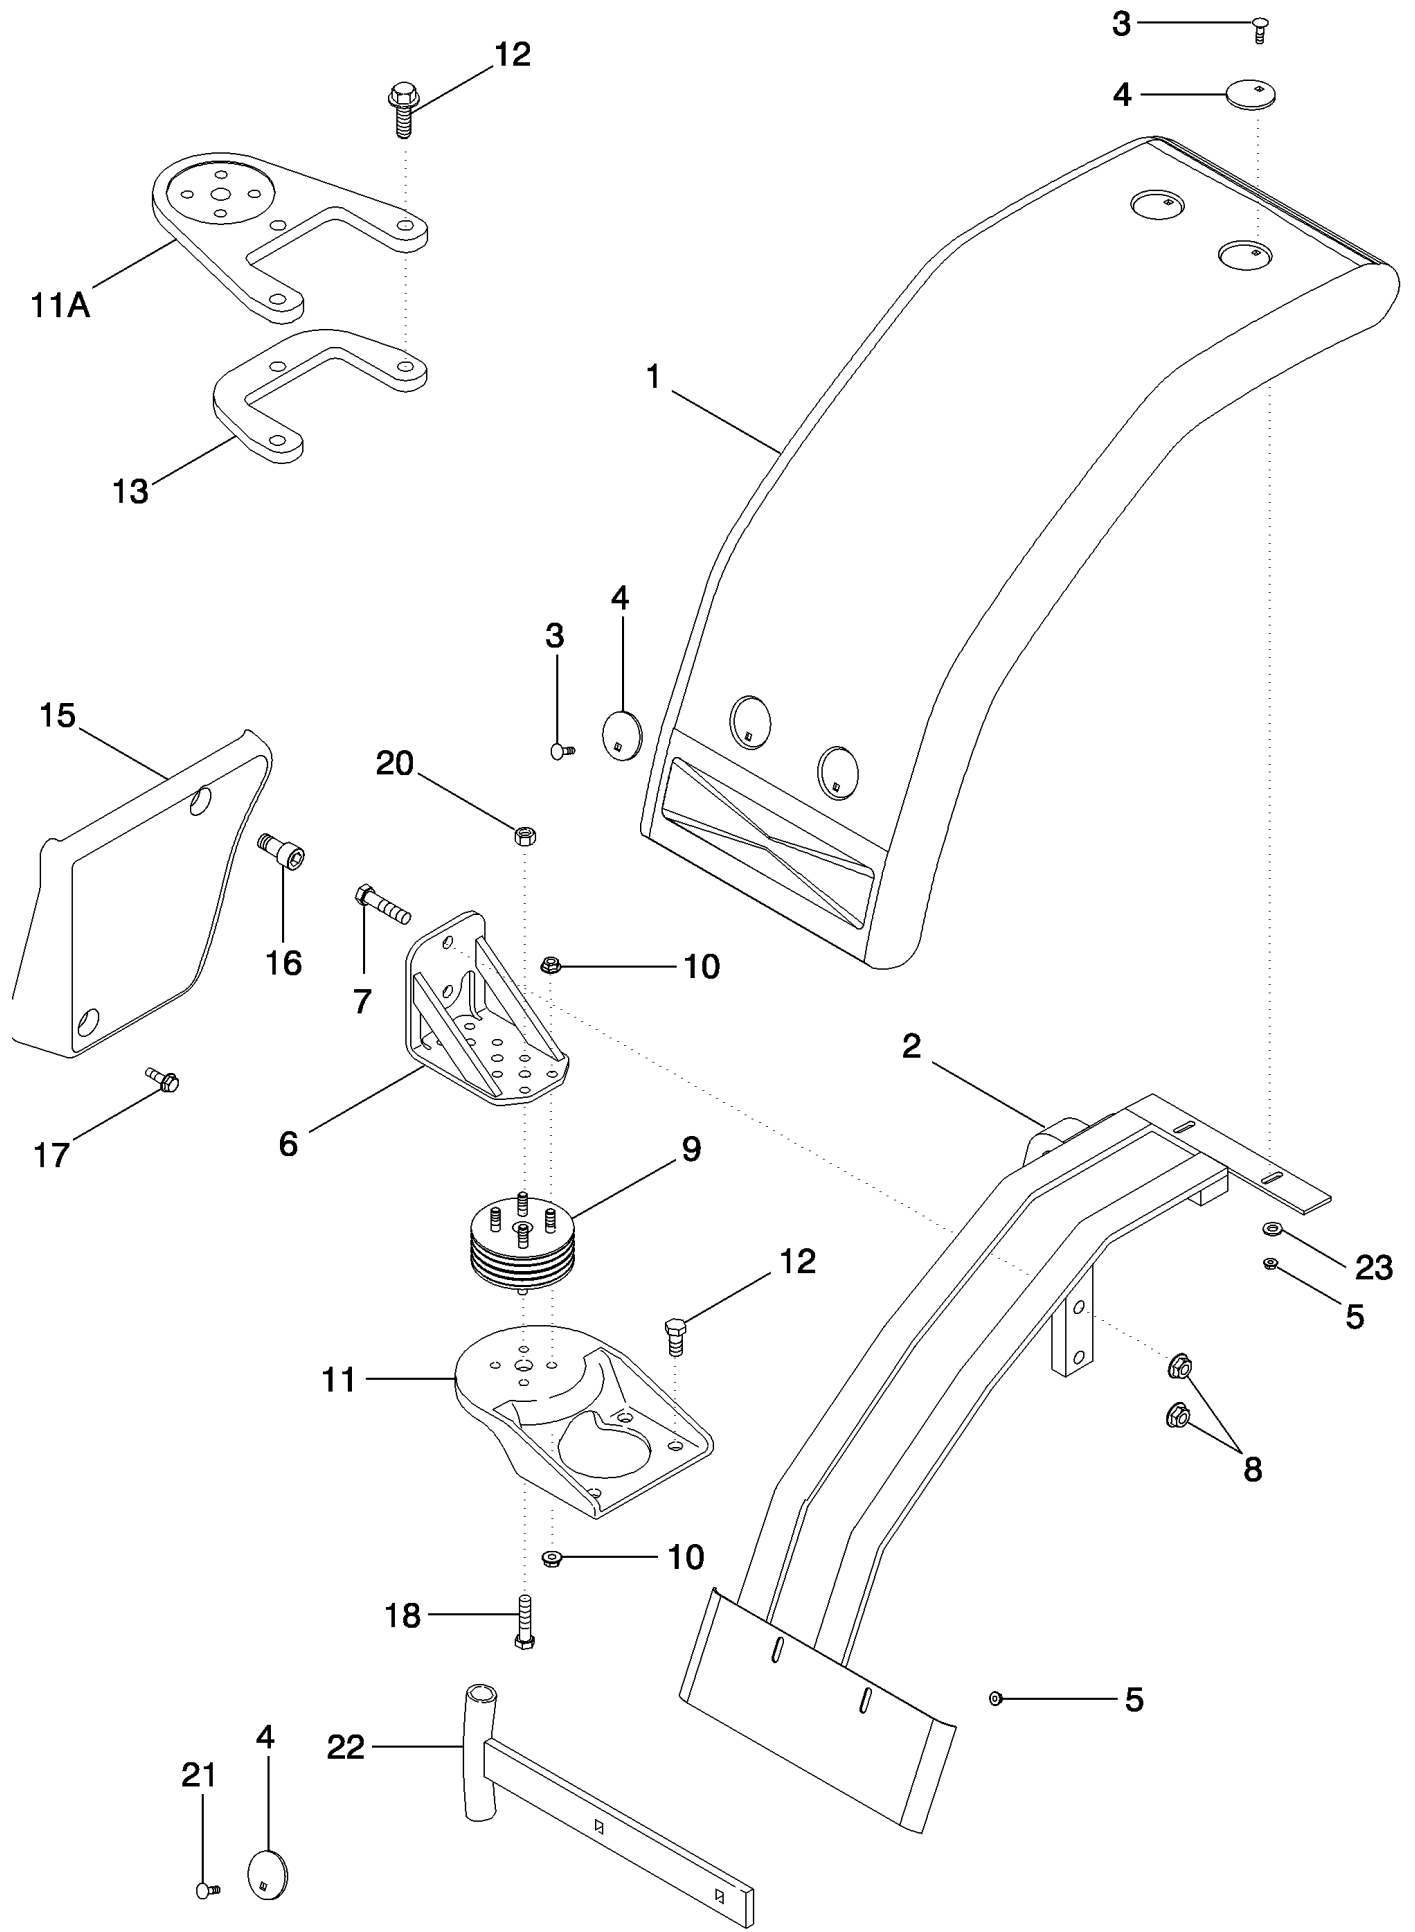

MAGNUM 310 CASE IH TRACTOR (EU) (1/06-)

09-05 FENDERS - FRONT, WIDE

сылка	Номер детали	Кол-во	Описание
1	122212A1	2	FENDER, 600 mm, Wide
2	244031A3	1	SUPPORT ASSY., Right Hand, Shown
2	244030A3	1	SUPPORT ASSY., Left Hand
3	612-6	8	BOLT, CARRIAGE, Short NK, M8 x 30, CI4.6, Full Thd,
4	1340559C2	12	WASHER, 2-1/2
5	832-10408	12	NUT, LOCK, M8 x 1.25, CI 8,
6	87427813	2	SUPPORT,
7	827-16070	4	BOLT, Hex, M16 x 70, 10.9,
8	825-51416	4	NUT, Flg, M16, Serr,
9	226690A2	2	SHOCK ABSORBER,
10	825-2412	16	NUT, M12 x 1.75, Flg, CI 8,
11	87437820	2	SUPPORT, , Magnum 225, 250, 280, and 310
11A	87716500	2	SUPPORT, , Magnum 335
12	627-16040	8	BOLT, Hex, M16 x 40, 10.9, , Magnum 225, 250, 280, and 310
12	627-16060	6	BOLT, Hex, M16 x 60, 10.9, Full Thd, , Magnum 335
13	87716498	2	SUPPORT, , Magnum 335
15	253850A1	1	BUMPER, Right Hand, Shown
15	255685A1	1	BUMPER, Left Hand
16	565-111	2	SCREW, Hex Soc Hd, M20 x 40, 8.8,
17	555-6	2	BOLT, Hex Flg, M12 x 25, 8.8, Full Thd,
18	827-20100	2	BOLT, Hex, M20 x 100, 10.9,
20	832-10420	2	NUT, LOCK, M20 x 2.5, CI 8,
21	612-7	4	BOLT, CARRIAGE, M8 x 40, 4.6,
22	87319913	2	BAR,
23	895-25008	12	WASHER, M8 x 20 x 1.6,