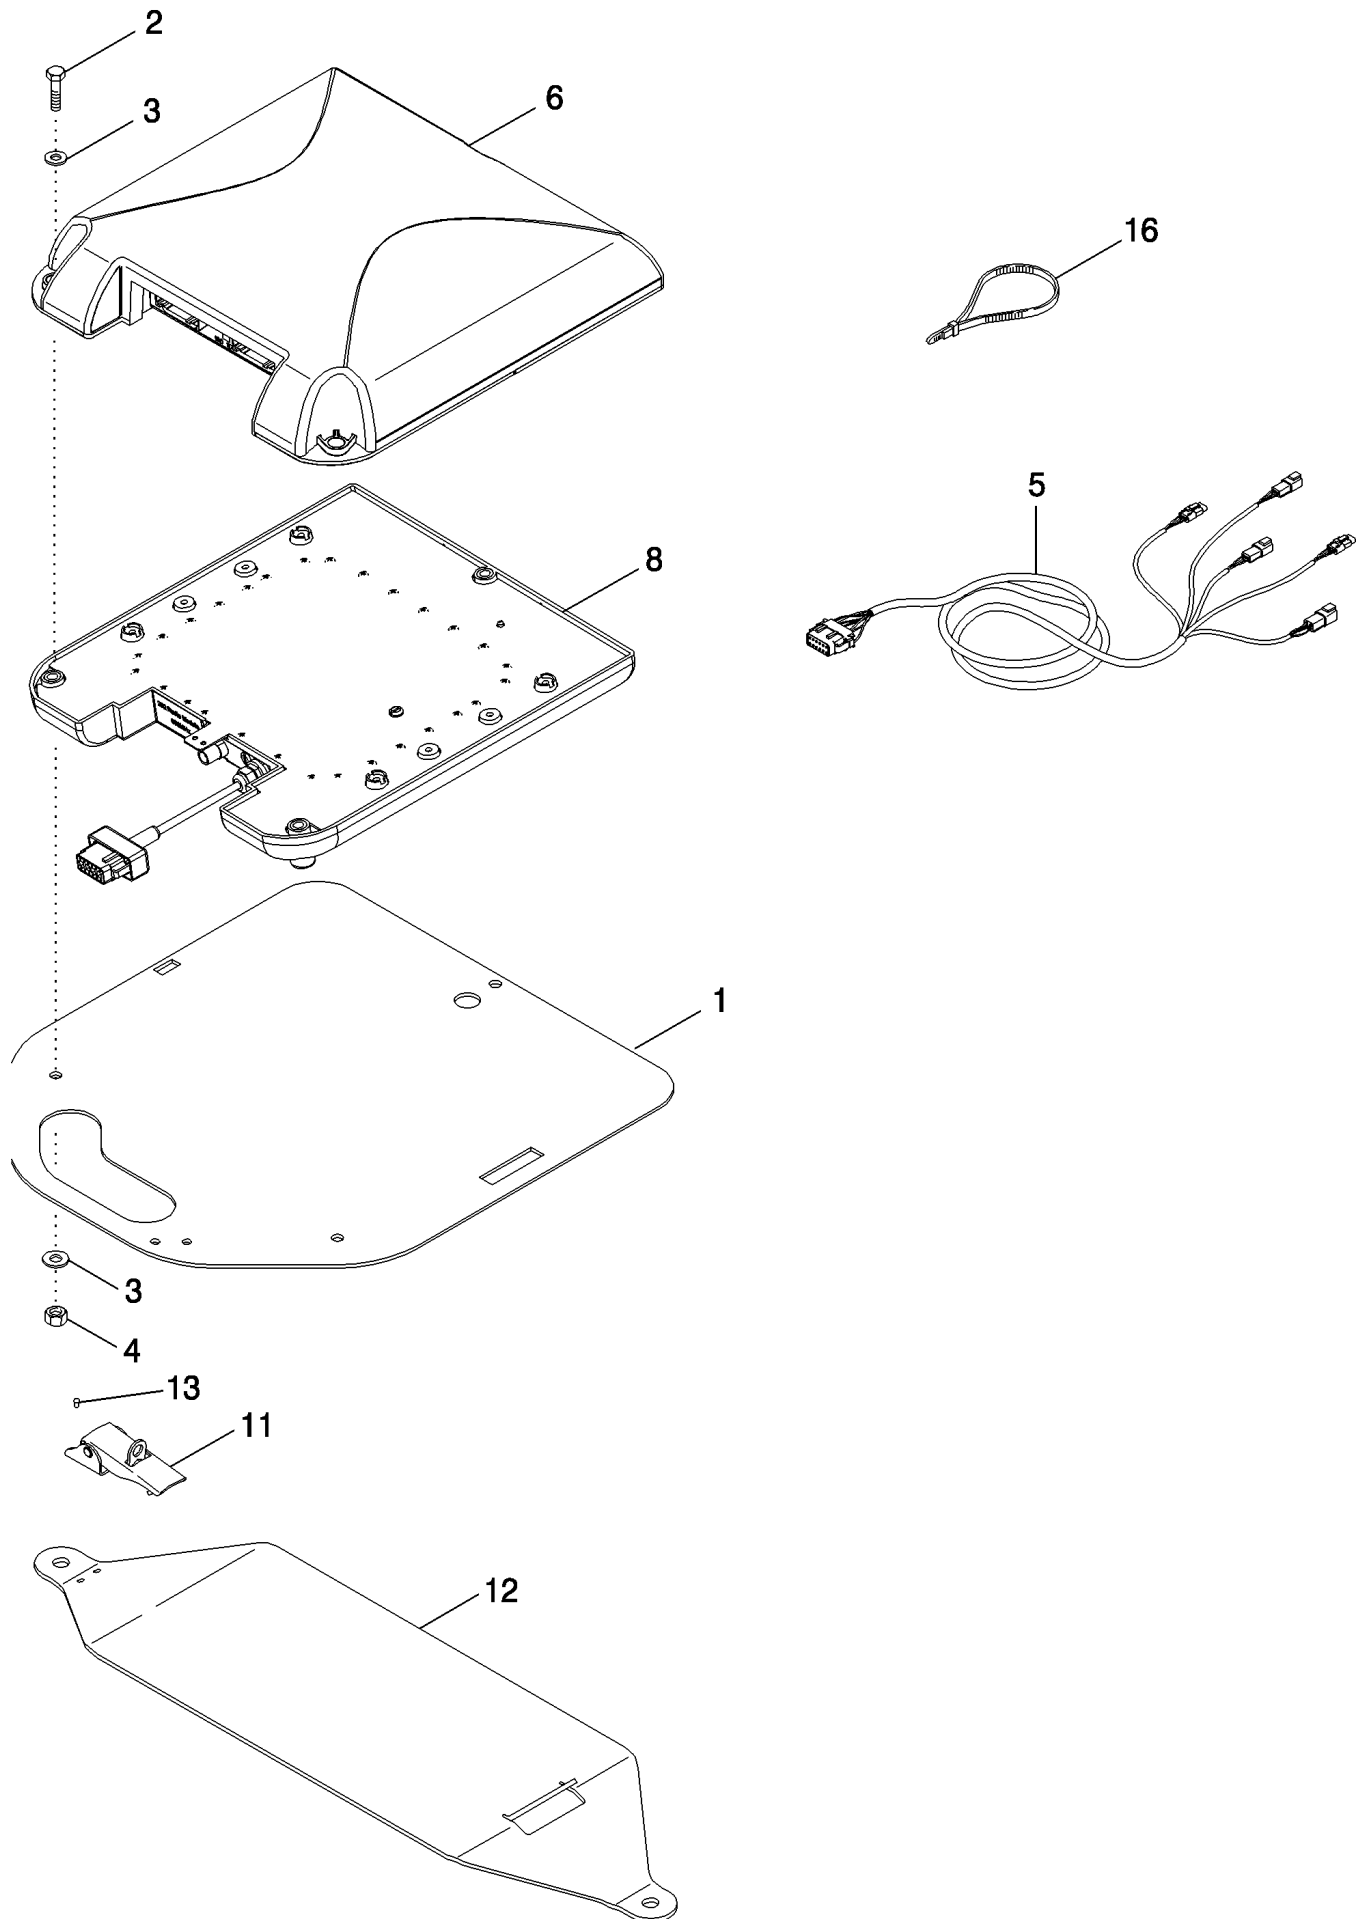

04-47 ACCUGUIDE RADIO AND ANTENNA

MAGNUM 310 CASE IH TRACTOR (EU) (1/06-)

04-47 ACCUGUIDE RADIO AND ANTENNA

сылка	Номер детали	Кол-во	Описание
1	87392607	1	PLATE, MOUNTING, Antenna, EndYear: 02/10/2007
1	87568855	1	PLATE, MOUNTING, Antenna, Start Year: 02/11/2007
2	814-6060	3	BOLT, Hex, M6 x 60, 8.8,
3	895-11006	6	WASHER, M6,
4	825-5146	3	NUT, M6, Flg Ser,
5	87337451	1	HARNESS, Antenna (Shown), BSN Z7RZ01521
5	87544759	1	HARNESS, Antenna, ASN Z7RZ01521
6	87367705	1	MODULE, Receiver, DGPS
6	87367731	1	MODULE, Receiver, RTK
6	87598732	1	PACKAGE, REPAIR, Receiver, VBS, Start Year: 02/28/2007
7	892-11006	3	WASHER, LOCK, M6, (Not Shown)
8	87666889	1	MODULE, Ag GPS900 RTK Radio
10	614-6025	3	BOLT, Hex, M6 x 25, 8.8, (Not Shown)
11	87308870	1	LATCH,
12	87308099	1	BRACKET, , EndYear: 02/10/2007
12	87552885	1	BRACKET, , Start Year: 02/11/2007
13	87308841	2	RIVET, Pop, 5/32" x .425",
15	87428357	1	SET, (Not Shown)
16	86991009	2	STRAP, CABLE,
17	237275A1	2	STUD, , ASN Z7RZ01521
18	832-10408	2	NUT, LOCK, M8 x 1.25, CI 8, , ASN Z7RZ01521