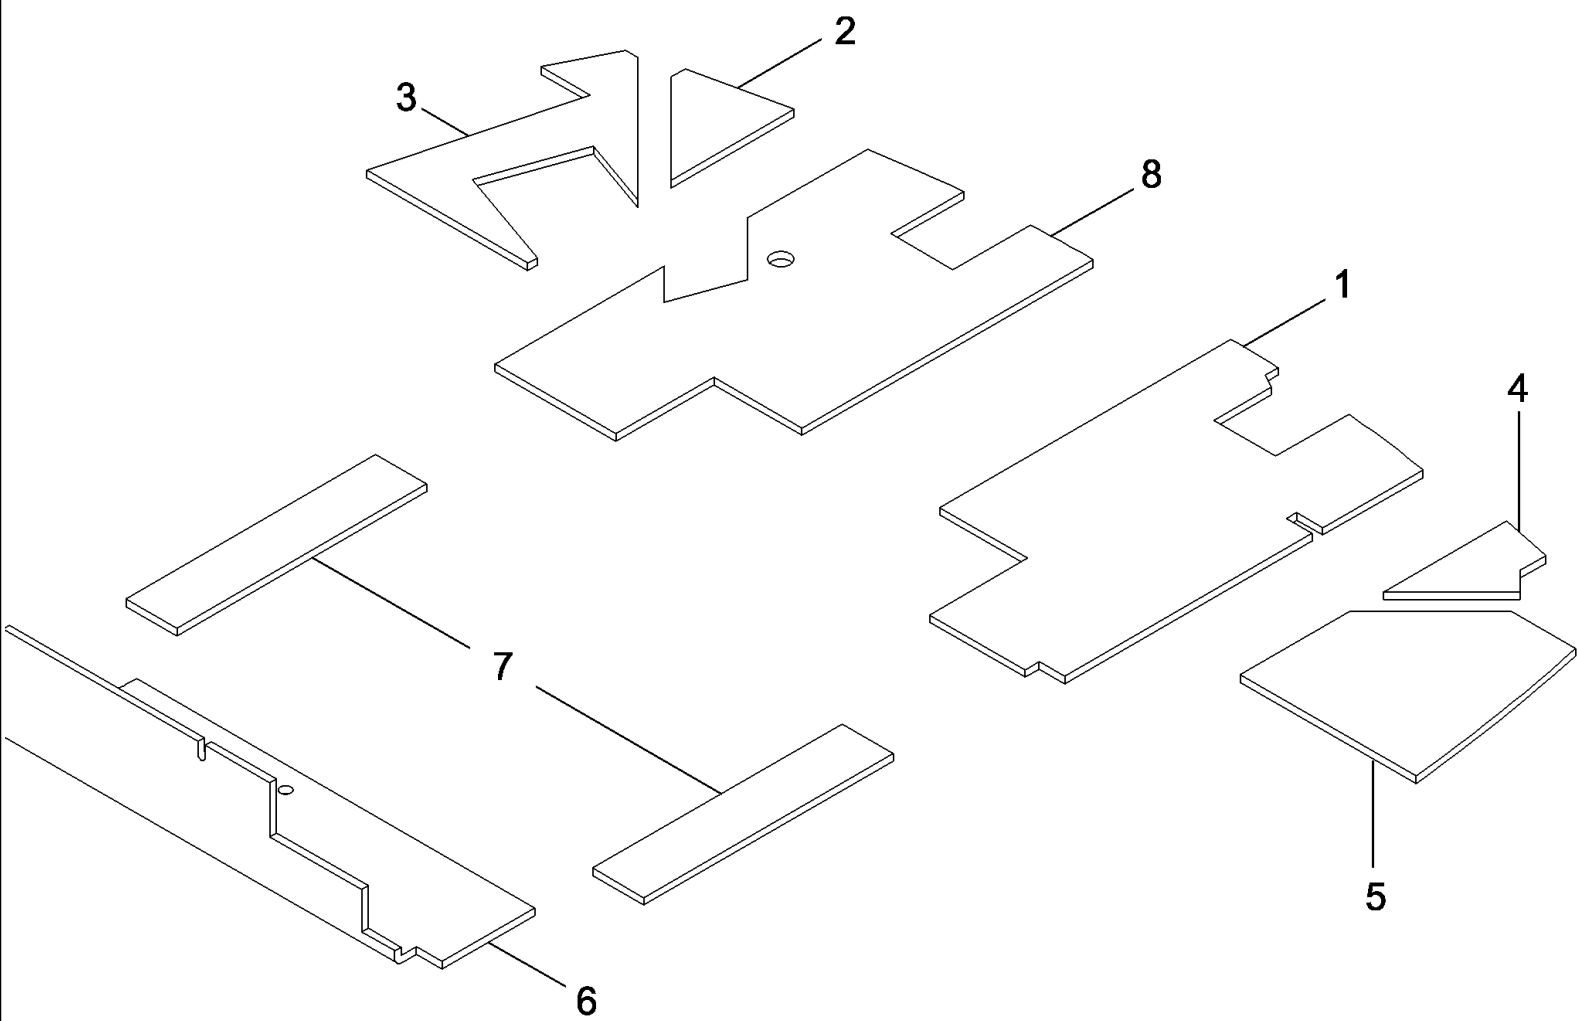

MAGNUM 310 CASE IH TRACTOR (EU) (1/06-)

09-46 CAB - INSULATION

сылка	Номер детали	Кол-во	Описание
1	87430369	1	INSULATION, FOAM, Middle, Right
2	87430372	1	INSULATION, FOAM, Left Front
3	87430373	1	INSULATION, FOAM, Left Rear
4	87430374	1	INSULATION, FOAM, Right Front
5	87430375	1	INSULATION, FOAM, Right Rear
6	87430370	1	INSULATION, FOAM, Middle Rear
7	87430371	2	INSULATION, FOAM, Floor Strip
8	87430368	1	INSULATION, FOAM, Middle, Left