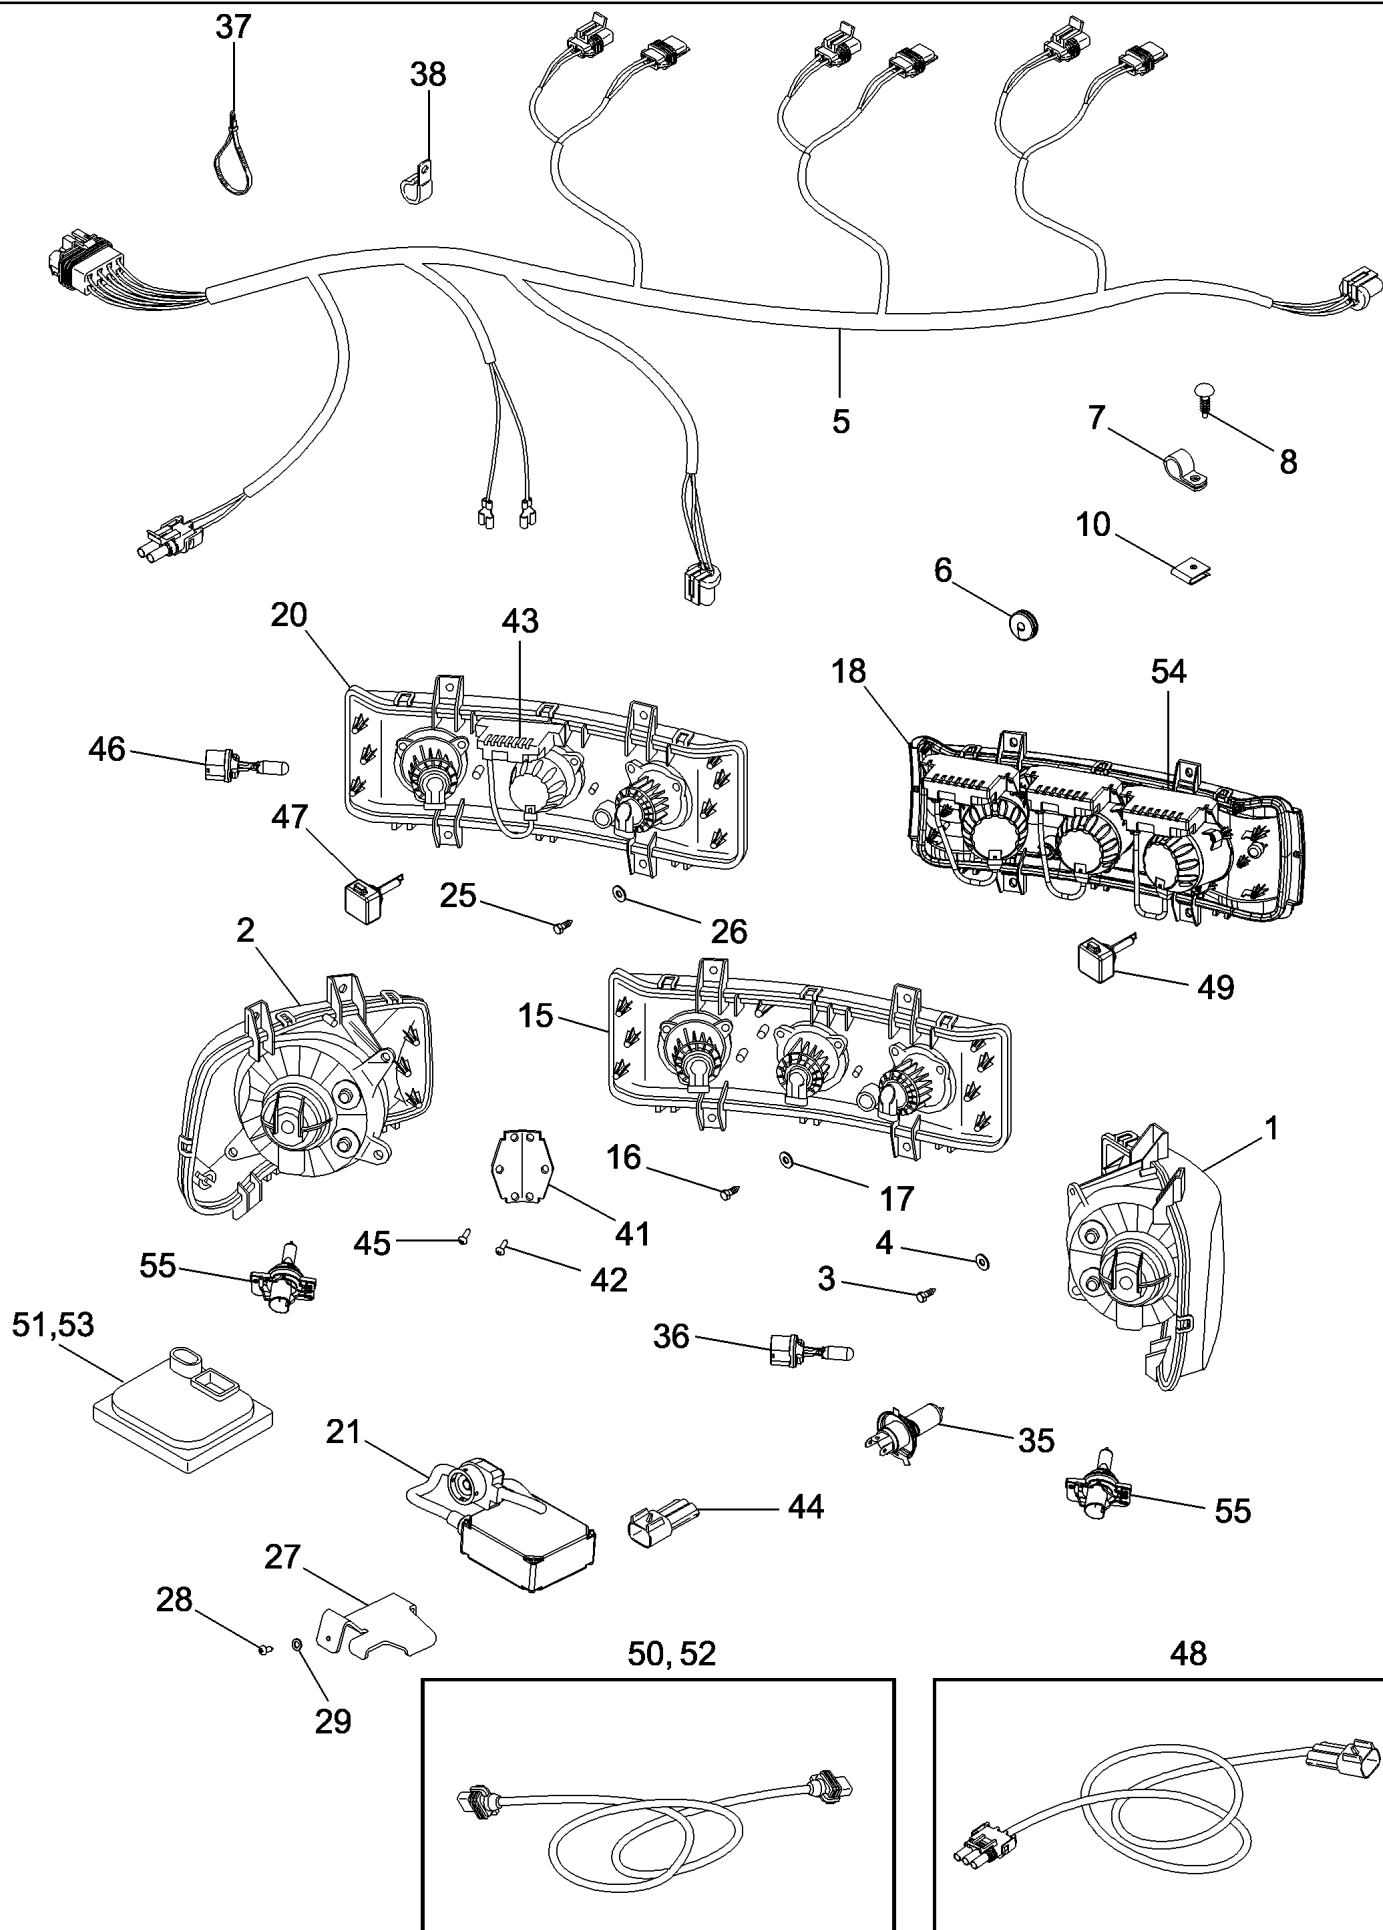

MAGNUM 310 CASE IH TRACTOR (EU) (1/06-)

04-28 HEADLAMPS, BSN Z6RZ02943

сылка	Номер детали	Кол-во	Описание
1	87455672	1	HEADLAMP, RH, Right Hand, RH Dip, Inc. 35, 36, 55, North America Only
1	87455675	1	HEADLAMP, RH, Right Hand, LH Dip, Inc. 35, 36, Australia Only
2	87455673	1	HEADLAMP, LH, Left Hand, RH Dip, Inc. 35, 36, 55, North America Only
2	87455674	1	HEADLAMP, LH, Left Hand, RH Dip, Inc. 35, 36, Australia Only
3	779-14619	6	SCREW, SELF TAP, Hex Hd, M6.3 x 19, M6,3 st x 19, North America Only
4	495-21031	6	WASHER, 1/4", , North America Only
4	259713A1	6	CLIP, (Not Shown), Australia Only
5	87535373	1	HARNESS, (Shown), BSN Z7RZ01521
5	87546827	1	HARNESS, , ASN Z7RZ01521
6	411632A1	1	GROMMET,
7	515-22159	2	CLAMP, 5/8", Insul, 5/16" Bolt, (15.9 mm; M8 Bolt)
8	93199C1	2	FASTENER,
10	96900C1	4	NUT, U, #10-16, Panel type,
15	87455676	1	LAMP, WORK, Center, 3 Halogen bulbs, Inc. 36
16	779-14619	4	SCREW, SELF TAP, Hex Hd, M6.3 x 19,
17	495-21031	4	WASHER, 1/4",
18	87455677	1	LAMP, WORK, Center, 3 HID Bulbs, Inc. 49, 52,53,54
20	87308895	1	LAMP, WORK, Center, Single HID, 2 Halogen bulbs, Inc 43,46,47,50,51
21	322332A1	1	BALLAST,
25	779-14619	4	SCREW, SELF TAP, Hex Hd, M6.3 x 19,
26	495-21031	4	WASHER, 1/4",
27	319929A1	1	SUPPORT,
28	760-14313	1	SCREW, SELF TAP, Pan Hd, M4.2 x 13,
29	895-11005	1	WASHER, M5 x 10 x 1,
35	91967C1	1	BULB,
36	323093A1	1	BULB, 885-12V, Work Lamp
37	291207C1	3	CLAMP,
38	516-22127	5	CLAMP, J, 9/16" Insul, 5/16" Bolt,
41	87520630	2	BRACKET,
42	87316148	2	SCREW, SELF TAP, 3.5 x 16
43	87316350	1	COVER,
44	87366993	3	CONNECTOR, ELEC,
45	760-17113	12	SCREW, SELF TAP, Pan Hd, M3.5 x 13,
46	87316352	2	BULB, HB3 65W Halogen
47	84607408	1	LAMP, WORK, HID
48	87535841	2	HARNESS, Ballast to Halogen Lamp
49	84607408	3	LAMP, WORK, HID
50	87573744	1	CABLE, Ballast to HID Lamp 390 mm
51	87388468	1	BALLAST, HID
52	87573744	3	CABLE, Ballast to HID Lamp 390 mm
53	87388468	3	BALLAST, HID
54	87316350	3	COVER,
55	87365799	1	BULB, Cover