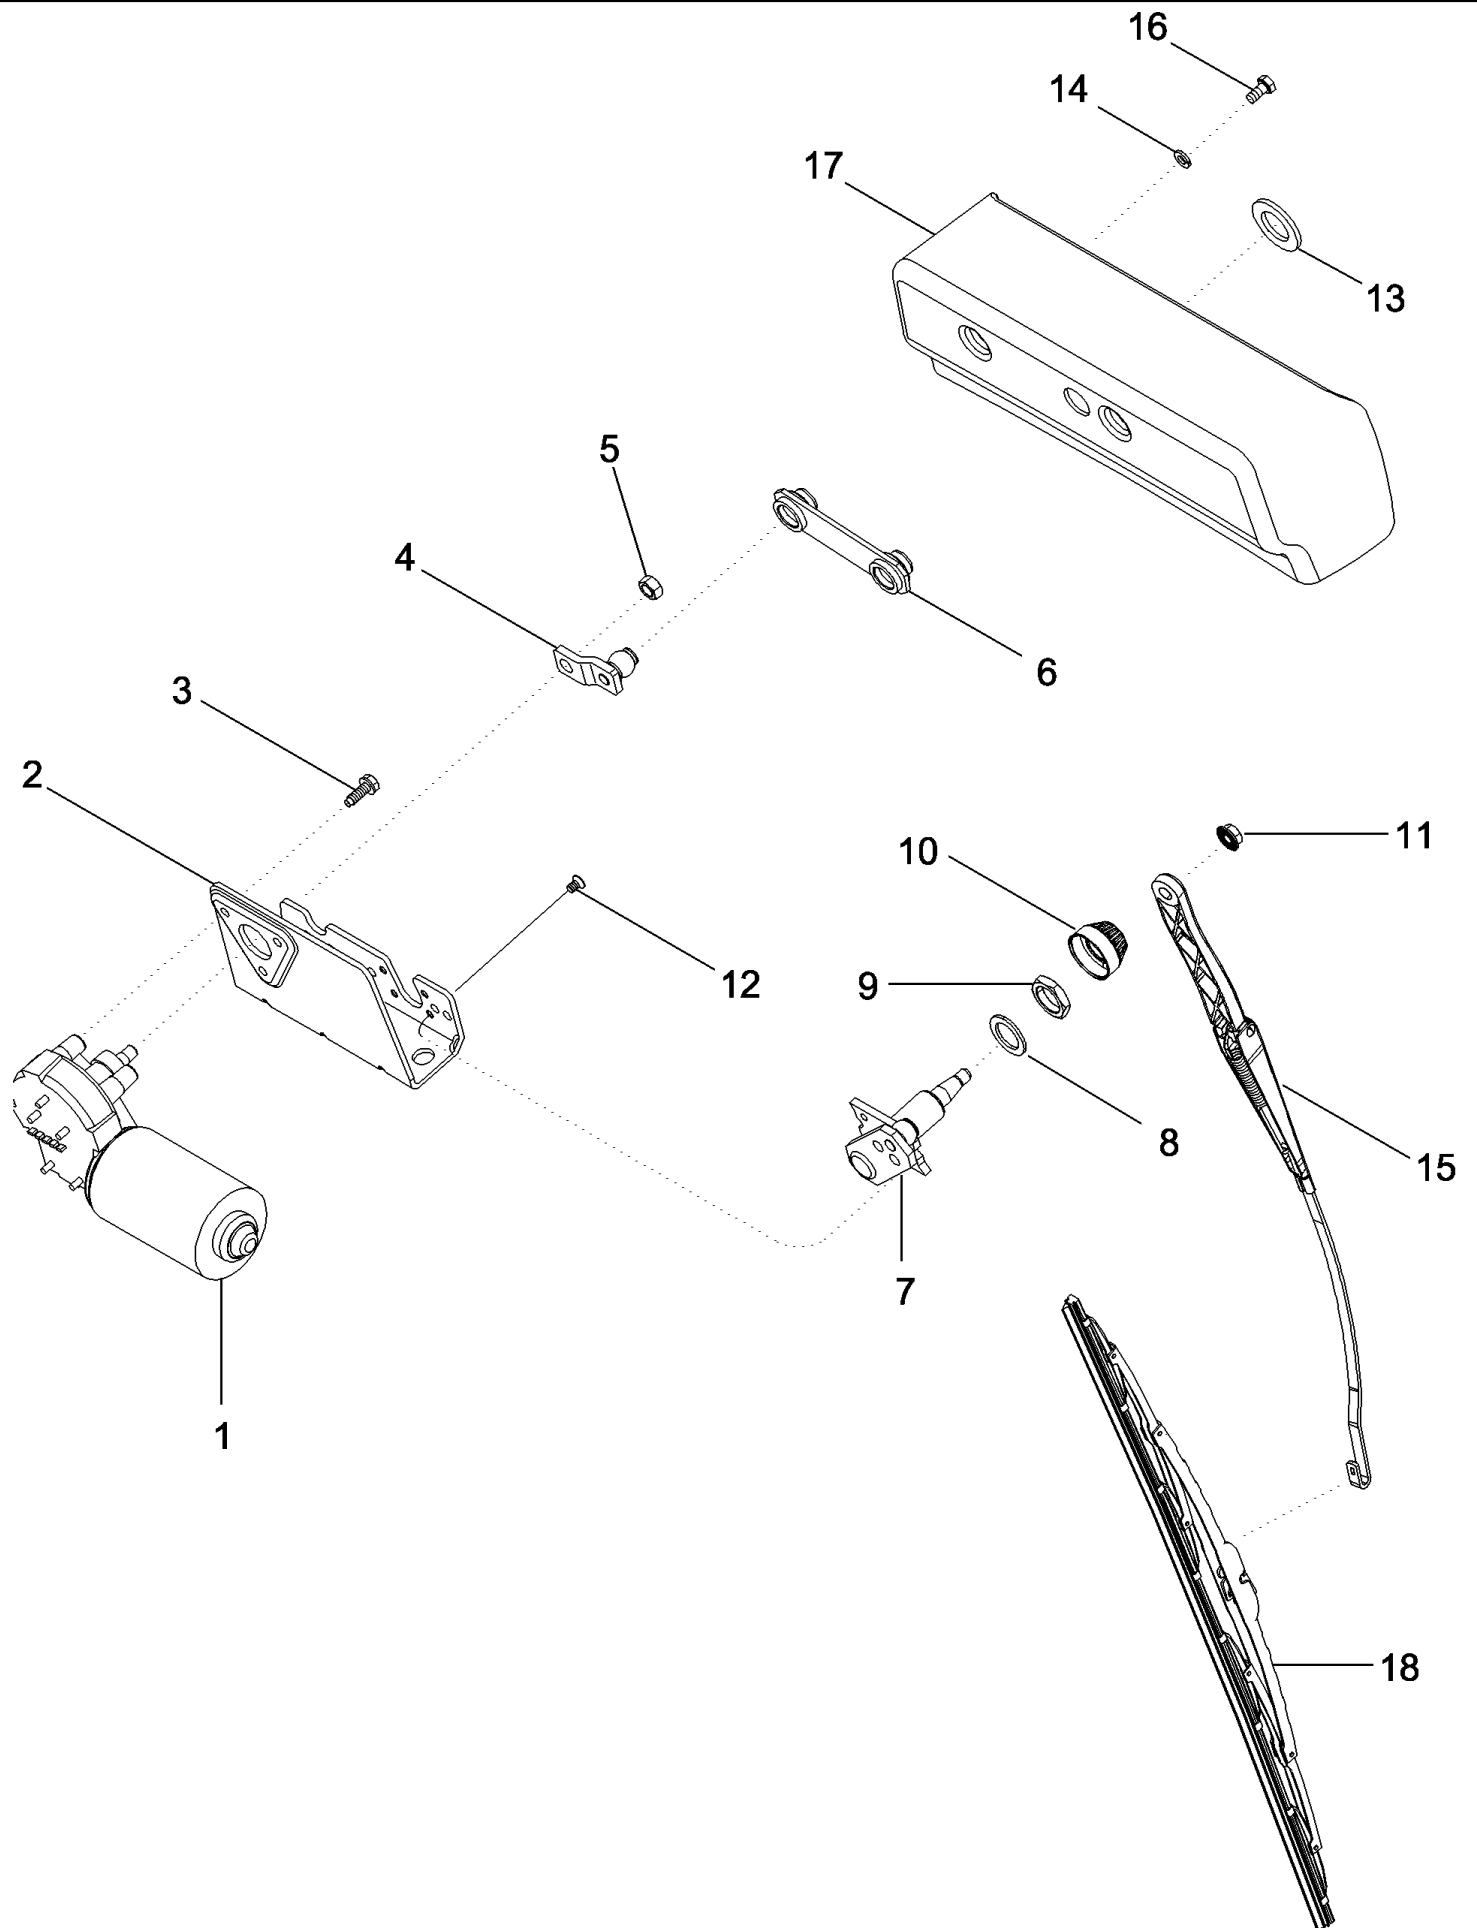

MAGNUM 310 CASE IH TRACTOR (EU) (1/06-)

04-25 WINDSHIELD WIPER ASSEMBLY - FRONT AND REAR

сылка	Номер детали	Кол-во	Описание
	87673381		WIPER MOTOR, Inc. 1 - 12
1	NSS	1	NOT SERVICED SEPARATELY, Motor
2	NSS	1	NOT SERVICED SEPARATELY, Bracket
3	NSS	3	NOT SERVICED SEPARATELY, Screw
4	NSS	1	NOT SERVICED SEPARATELY, Crank Assy
5	NSS	1	NOT SERVICED SEPARATELY, Nut
6	NSS	1	NOT SERVICED SEPARATELY, Link
7	NSS	1	NOT SERVICED SEPARATELY, Pivot Assy
8	NSS	1	NOT SERVICED SEPARATELY, Washer
9	NSS	1	NOT SERVICED SEPARATELY, Nut
10	NSS	1	NOT SERVICED SEPARATELY, Cap
11	NSS	1	NOT SERVICED SEPARATELY, Nut
12	NSS	1	NOT SERVICED SEPARATELY, Screw
13	895-11020	1	WASHER, M20 x 37 x 3,
14	892-11006	2	WASHER, LOCK, M6,
15	87673379	1	WIPER ARM,
16	614-6012	2	BOLT, Hex, M6 x 12, 8.8,
17	401109A3	1	CAGE,
18	87673380	1	SET OF BLADES,
19	895-15006	4	WASHER, M6 x 25 x 1.6, (Not Shown), w/o Rear Wiper
20	87529297	2	CLIP, (Not Shown), w/o Rear Wiper
21	614-8020	1	BOLT, Hex, M8 x 20, 8.8, (Not Shown), w/o Rear Wiper
22	495-81121	2	WASHER, .344" x 1 1/2" x .060", (Not Shown), w/o Rear Wiper
23	829-1408	1	NUT, M8, CI 10, (Not Shown), w/o Rear Wiper