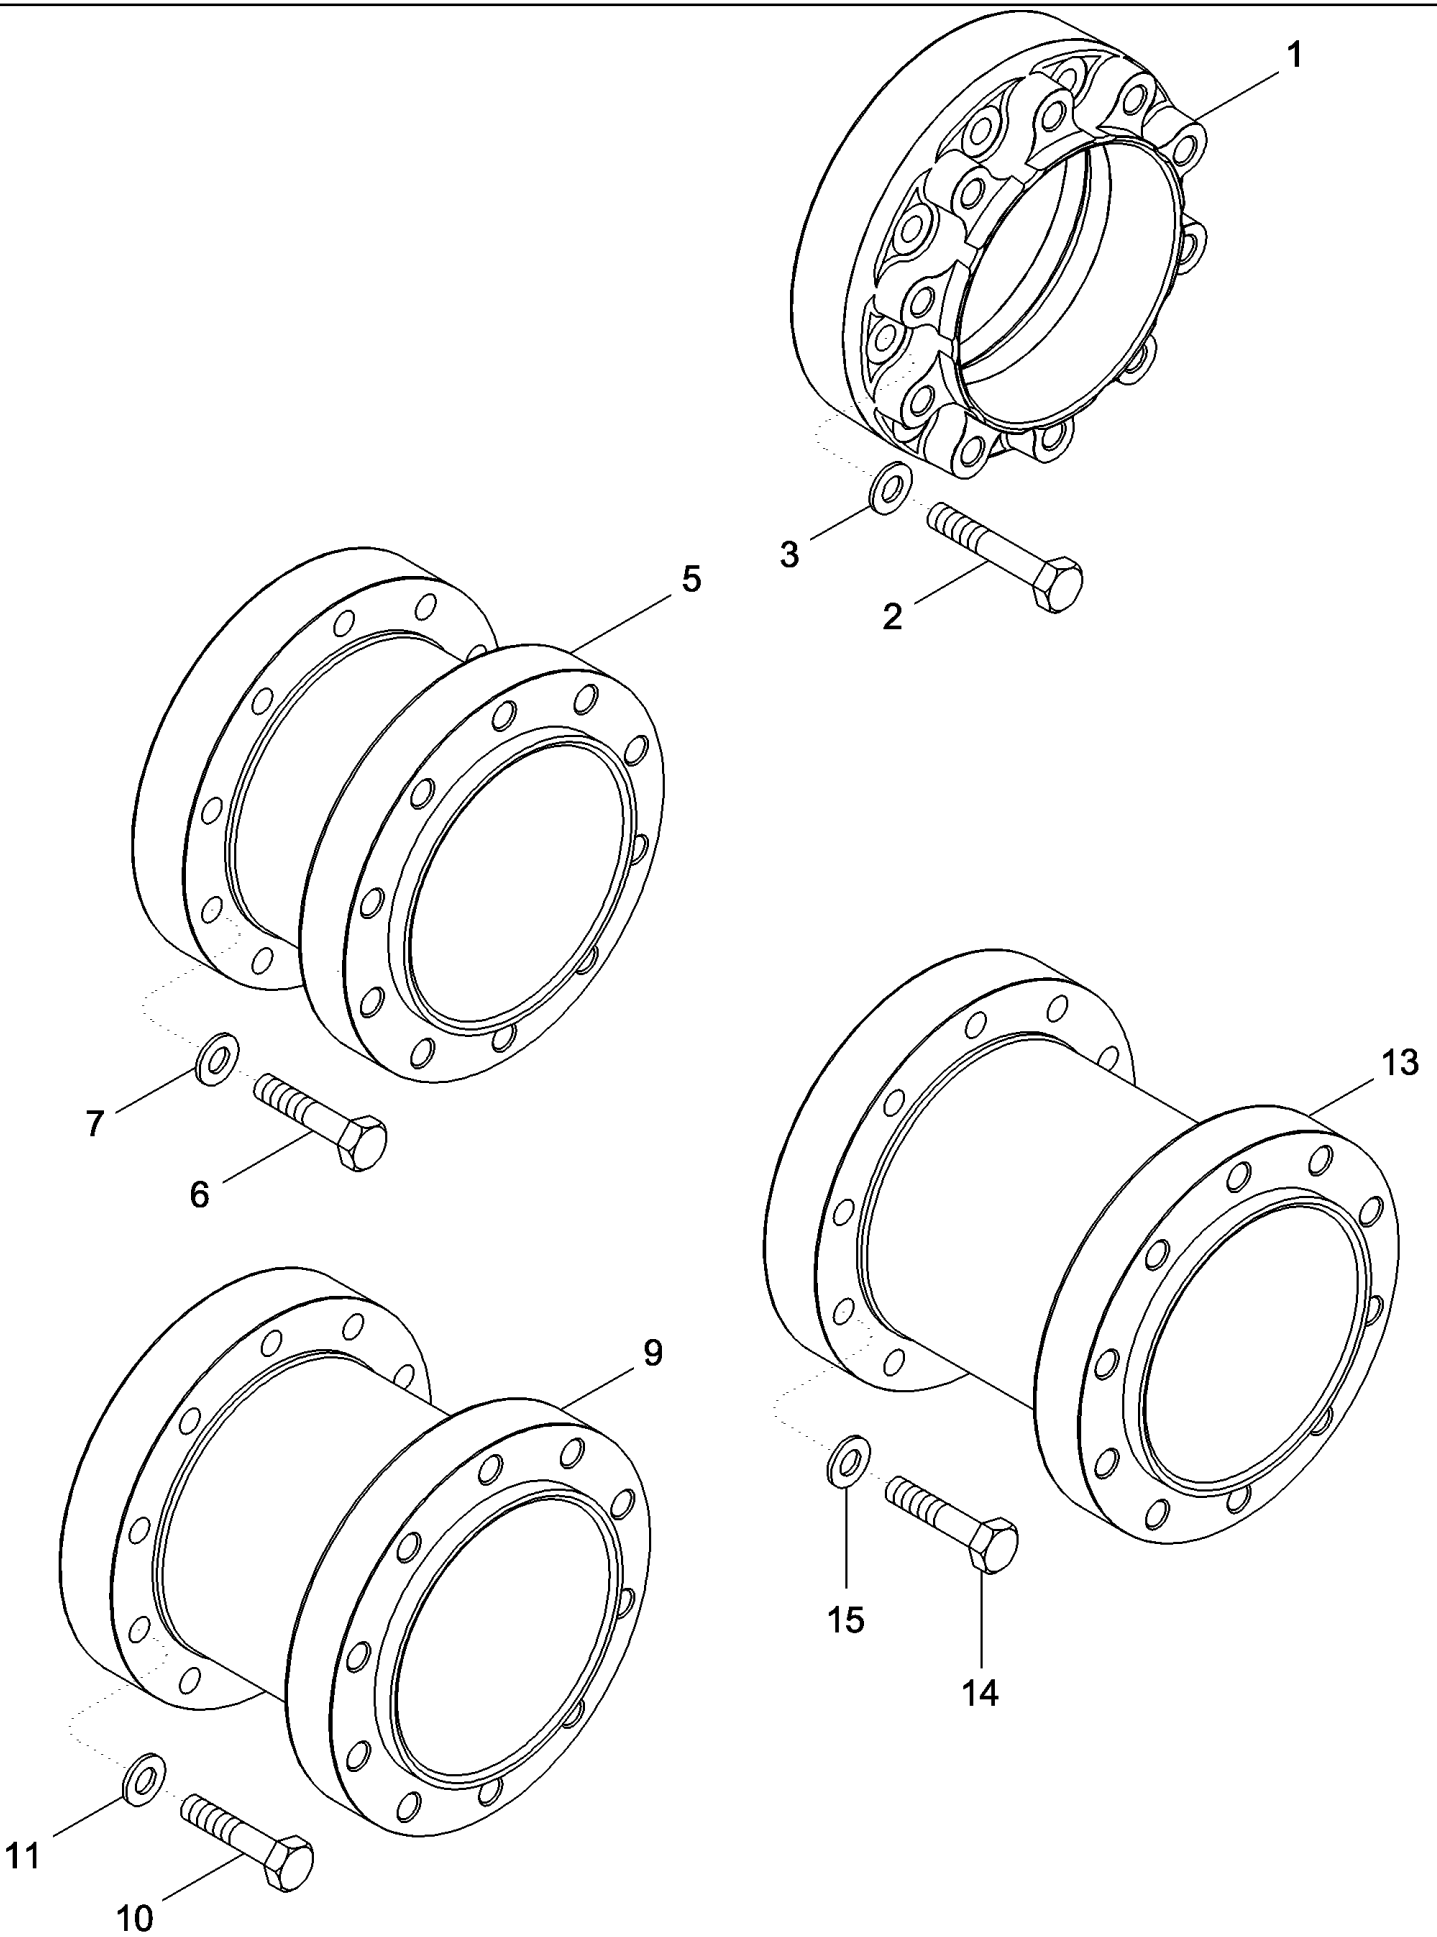

MAGNUM 310 CASE IH TRACTOR (EU) (1/06-)

06-43 SPACER - DUAL REAR WHEELS

сылка	Номер детали	Кол-во	Описание
1	405822A1	2	SPACER, 127 mm (5")
2	827-22160	20	BOLT, Hex, M22 x 150, 10.9,
3	896-11022	20	WASHER, M22 x 44 x 4, HT,
5	405823A1	2	SPACER, 254 mm (10")
6	827-22130	20	BOLT, Hex, M22 x 130, 10.9,
7	896-11022	20	WASHER, M22 x 44 x 4, HT,
9	405824A1	2	SPACER, 330 mm (13")
10	827-22130	20	BOLT, Hex, M22 x 130, 10.9,
11	896-11022	20	WASHER, M22 x 44 x 4, HT,
13	405825A1	2	SPACER, 381 mm (15")
14	827-22130	20	BOLT, Hex, M22 x 130, 10.9,
15	896-11022	20	WASHER, M22 x 44 x 4, HT,