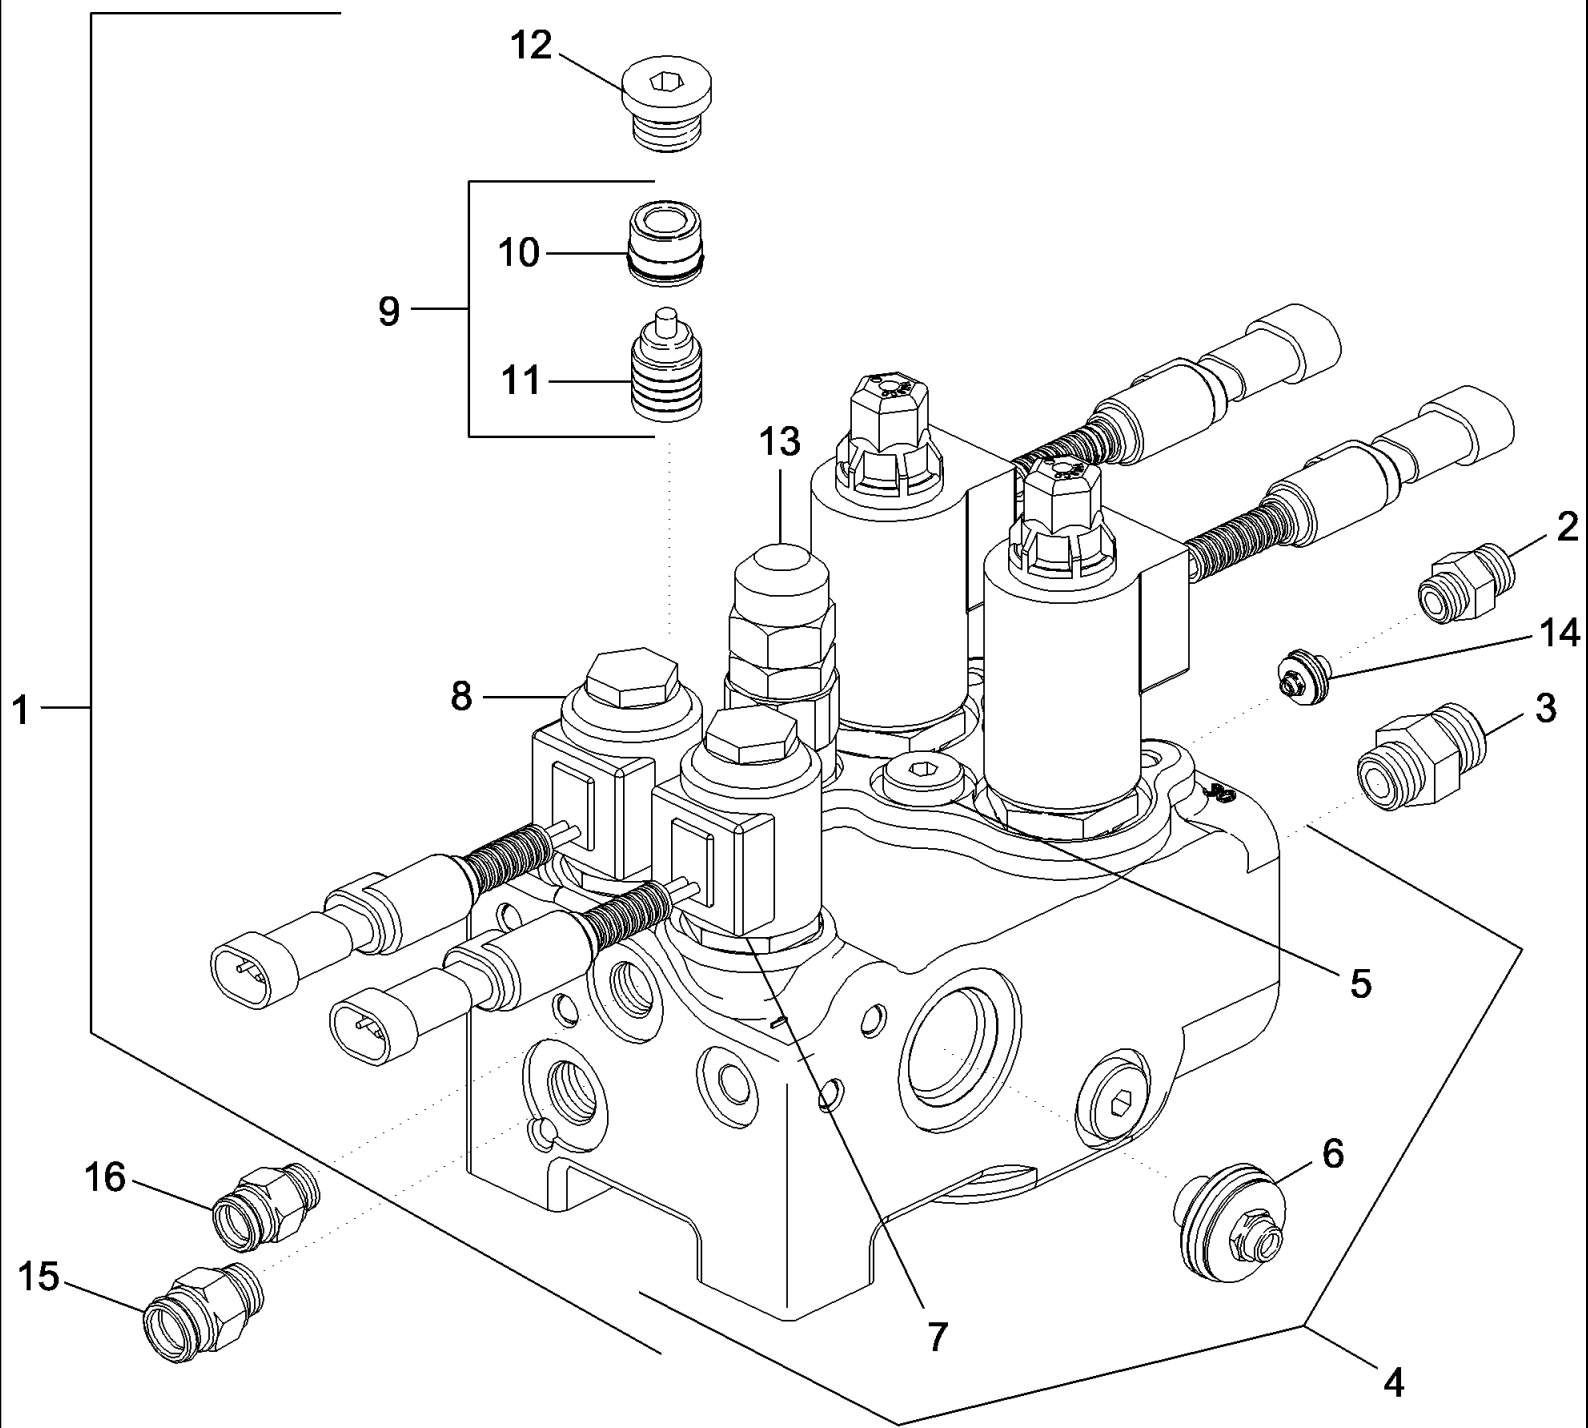

MAGNUM 310 CASE IH TRACTOR (EU) (1/06-)

05-10 VALVE ASSY - SUSPENDED MFD AXLE

сылка	Номер детали	Кол-во	Описание
1	87454196	1	VALVE, Suspended Axle Control, Inc. 2 - 14
2	47125482	1	CONNECTOR, HYD., M27 x 1"
3	82019639	1	CONNECTOR, HYD., M27 x 1-3/16"
4	87439776	1	VALVE, w/o Fittings, Inc. 5 - 14
5	47126454	1	SCREW,
6	47126449	1	VALVE, CHECK,
7	82025708	2	BODY, Solenoid
8	82025709	2	SOLENOID, Coil
9	87437896	1	KIT, SERVICE, Inc. 10, 11
10	87437191	1	VALVE, Poppet
11	87437192	1	PISTON,
12	47126452	1	PLUG,
13	47126451	1	VALVE, PRESSURE RELIEF,
14	87435072	1	VALVE,
15	87452690	1	CONNECTOR, HYD., M16 x 13/16"
16	87452691	1	CONNECTOR, HYD., M14 x 11/16"