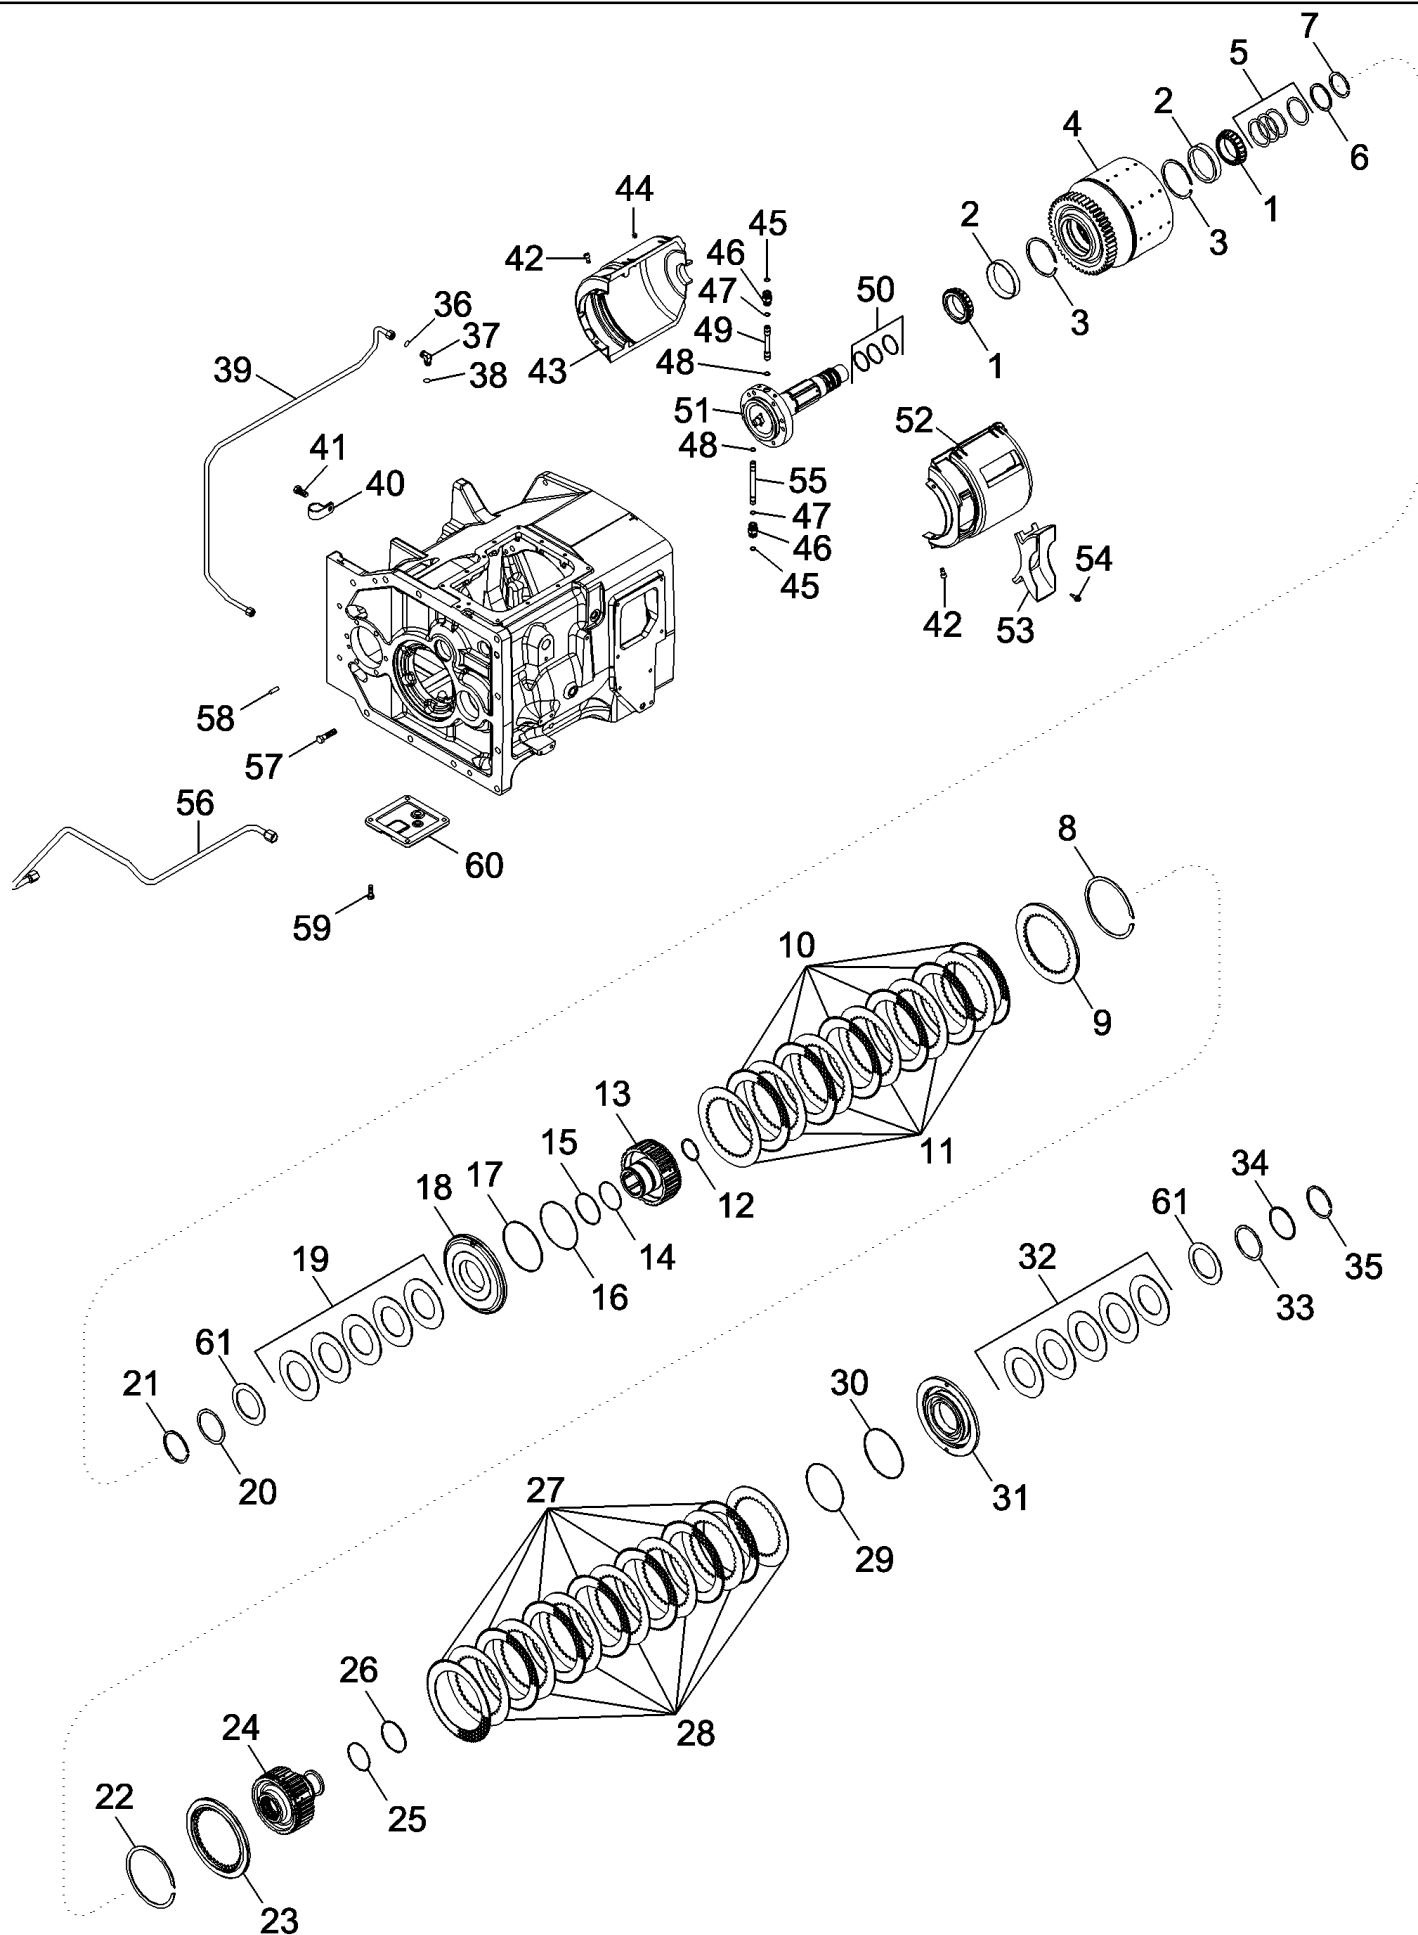

MAGNUM 310 CASE IH TRACTOR (EU) (1/06-)

06-19 RANGE TRANSMISSION - MFD CLUTCH , PARK AND EMERGENCY BRAKE

сылка	Номер детали	Кол-во	Описание
1	630694C1	2	BEARING, CONE,
2	630695C1	2	BEARING, CUP,
3	101-21412	2	RING, SNAP, #412, 4.430", Int,
4	87455297	1	GEAR,
5	138121A1	AR	SHIM, 0.20 mm
5	1997893C1	AR	SHIM, 0.51 mm
5	1997894C1	AR	SHIM, 0.56 mm
5	1997895C1	AR	SHIM, 0.64 mm
6	1277309C1	1	WASHER,
7	1997891C1	1	RING, SNAP,
8	87347811	1	CIRCLIP,
9	87329141	1	PLATE, BACKING,
10	87449793	6	SEPARATOR, Plate
11	87348160	6	PLATE, Friction, Magnum 225, Magnum 250, Magnum 280 and Magnum 310
11	87378802	6	PLATE, BRAKE, Friction, Magnum 335
12	101-11225	1	RING, SNAP, #225, Ext,
13	87552528	1	HUB,
14	87433971	1	SEAL,
15	87037455	1	O-RING, -160, CI 7, 5.237" ID x .103" Thk,
16	87433970	1	SEAL,
17	238-7151	1	O-RING, -151, CI 7, 2.987" ID x .103" Thk,
18	87337887	1	PISTON,
19	87305967	5	SPRING, BELLEVILLE,
20	87329116	AR	SPACER, 84.5 mm ID x 1.50 mm Thk
21	87434027	1	CIRCLIP,
22	87347811	1	CIRCLIP,
23	87329141	1	PLATE, BACKING,
24	87347832	1	HUB, , Magnum 225, Magnum 250, Magnum 280 and Magnum 310
24	87575817	1	HUB, , Magnum 335
25	87433971	1	SEAL,
26	87037455	1	O-RING, -160, CI 7, 5.237" ID x .103" Thk,
27	87348160	6-7	PLATE, Friction, Magnum 225, Magnum 250, Magnum 280 and Magnum 310
27	87378802	8	PLATE, BRAKE, Friction, Magnum 335
28	87449793	6-7	SEPARATOR, Plate, Magnum 225, Magnum 250, Magnum 280 and Magnum 310
28	87449793	8	SEPARATOR, Plate, Magnum 335
29	87433970	1	SEAL,
30	238-7151	1	O-RING, -151, CI 7, 2.987" ID x .103" Thk,
31	87337887	1	PISTON,
32	87305967	5	SPRING, BELLEVILLE,
33	87329116	AR	SPACER, 84.5 mm ID x 1.50 mm Thk
34	87310984	2	RING, SNAP,
35	87434027	1	CIRCLIP,
36	637-63113	1	O-RING, CI 6, 11.3MM ID x 2.2 Thk,
37	700-332	1	ELBOW, 90e, 13/16"-18 ORFS x M14 x 1.5 ORB, Inc. 36, 38
38	238-6014	1	O-RING, -014, 90 Duro, .489" ID x .070" Thk,