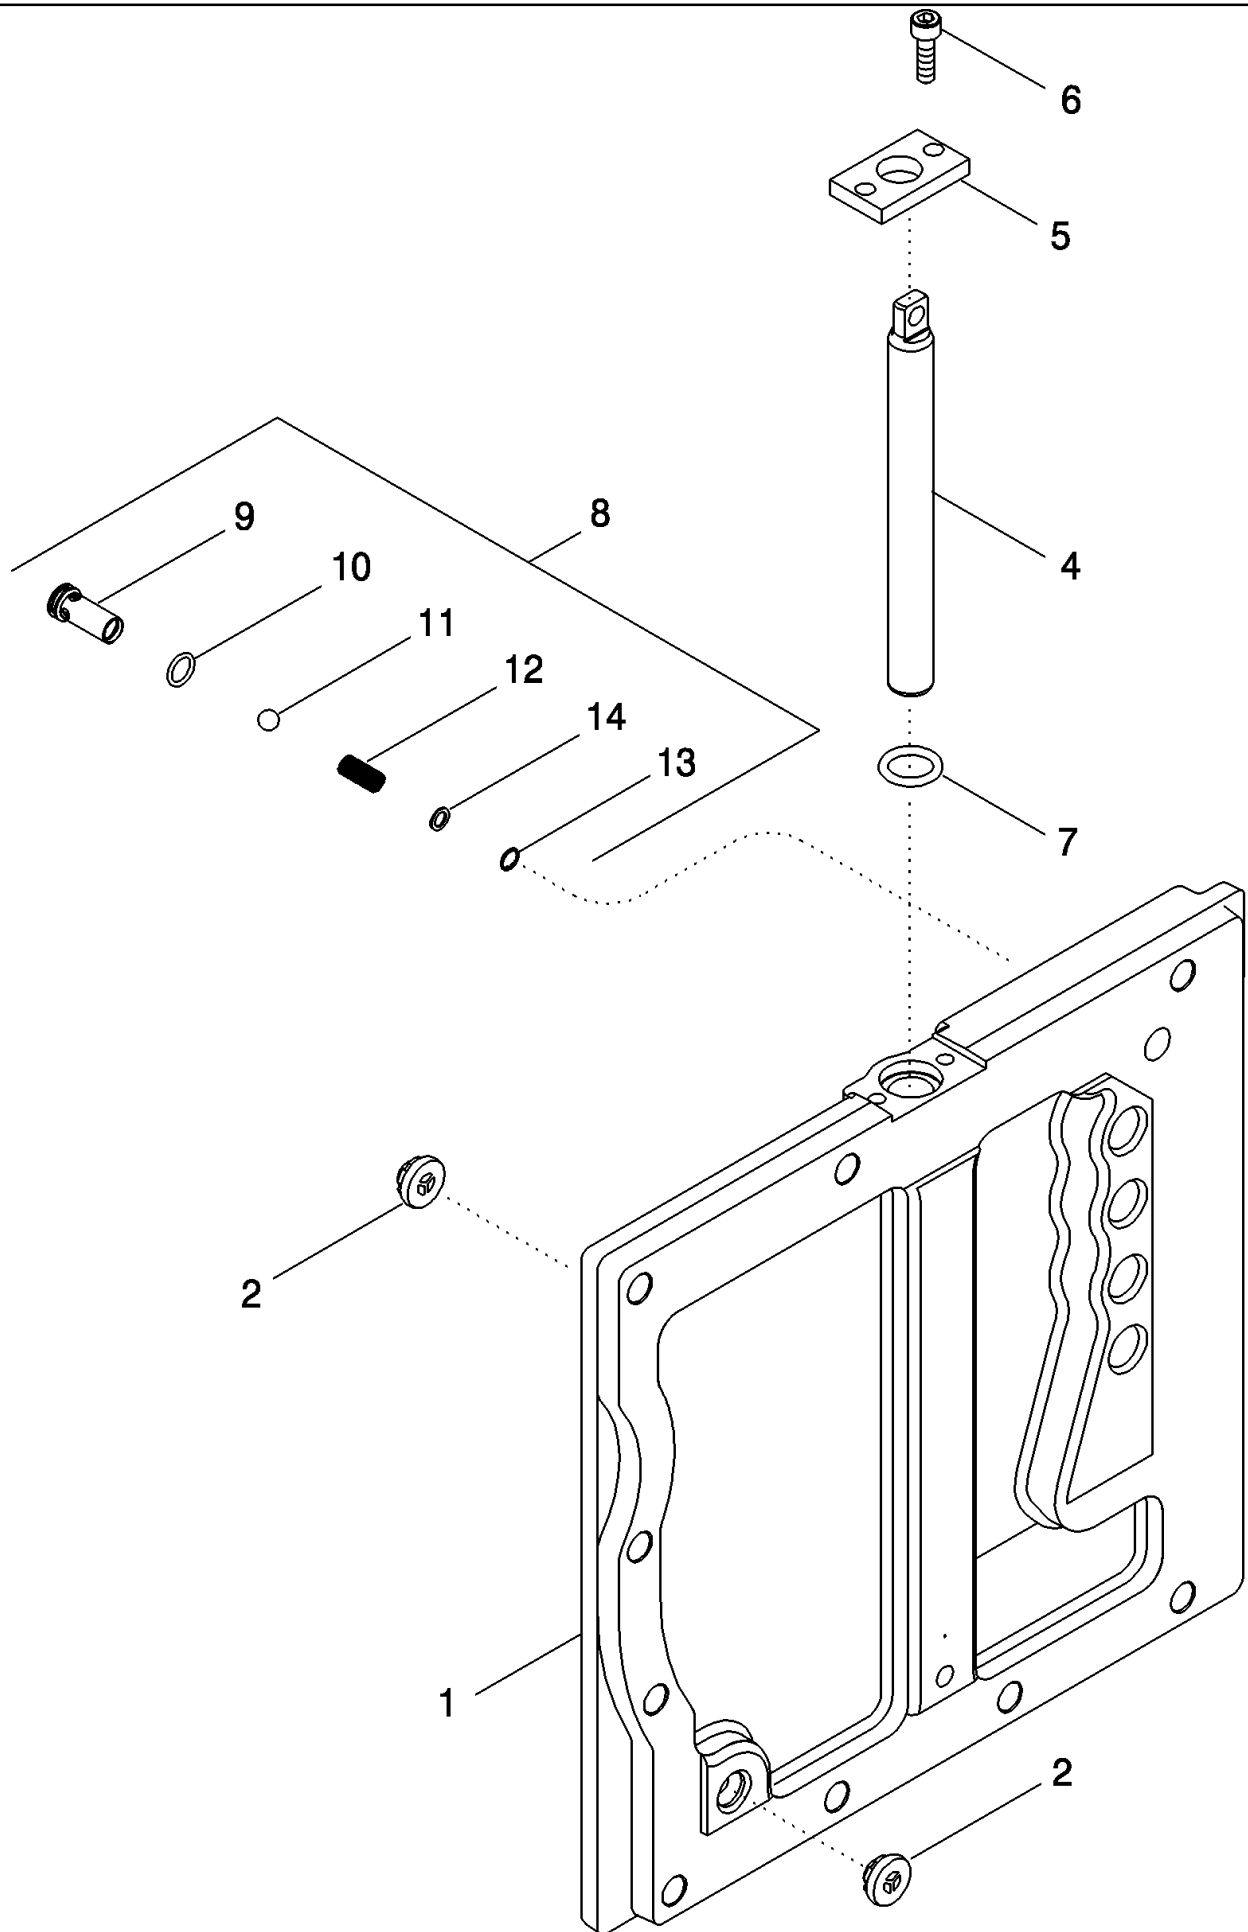

MAGNUM 310 CASE IH TRACTOR (EU) (1/06-)

06-04 PLATE ASSEMBLY - VALVE MOUNTING, LEFT HAND SIDE

сылка	Номер детали	Кол-во	Описание
	87433653	1	PLATE ASSY., Inc. 1 - 14
1	NSS	1	NOT SERVICED SEPARATELY, PLATE
2	1994615C2	2	VALVE, CHECK,
4	234802A2	1	PIN,
5	315904A1	1	PLATE, RETAINING,
6	863-6020	2	SCREW, Hex Soc Hd, M6 x 20, 12.9,
7	238-5208	1	O-RING, -208, 70 Duro, .609" ID x .139" Thk,
8	445492A2	1	VALVE, CHECK, Inc. 9 - 14
9	NSS	1	NOT SERVICED SEPARATELY, BODY
10	238-5012	1	O-RING, -012, 70 Duro, .364" ID x .070" Thk,
11	211-1009	1	BALL, 9/32; 24,CRS
12	445494A1	1	SPRING, VALVE,
13	100-2131	1	RING, SNAP, 0.312", Int, #31,
14	86988656	1	WASHER, SPRING,