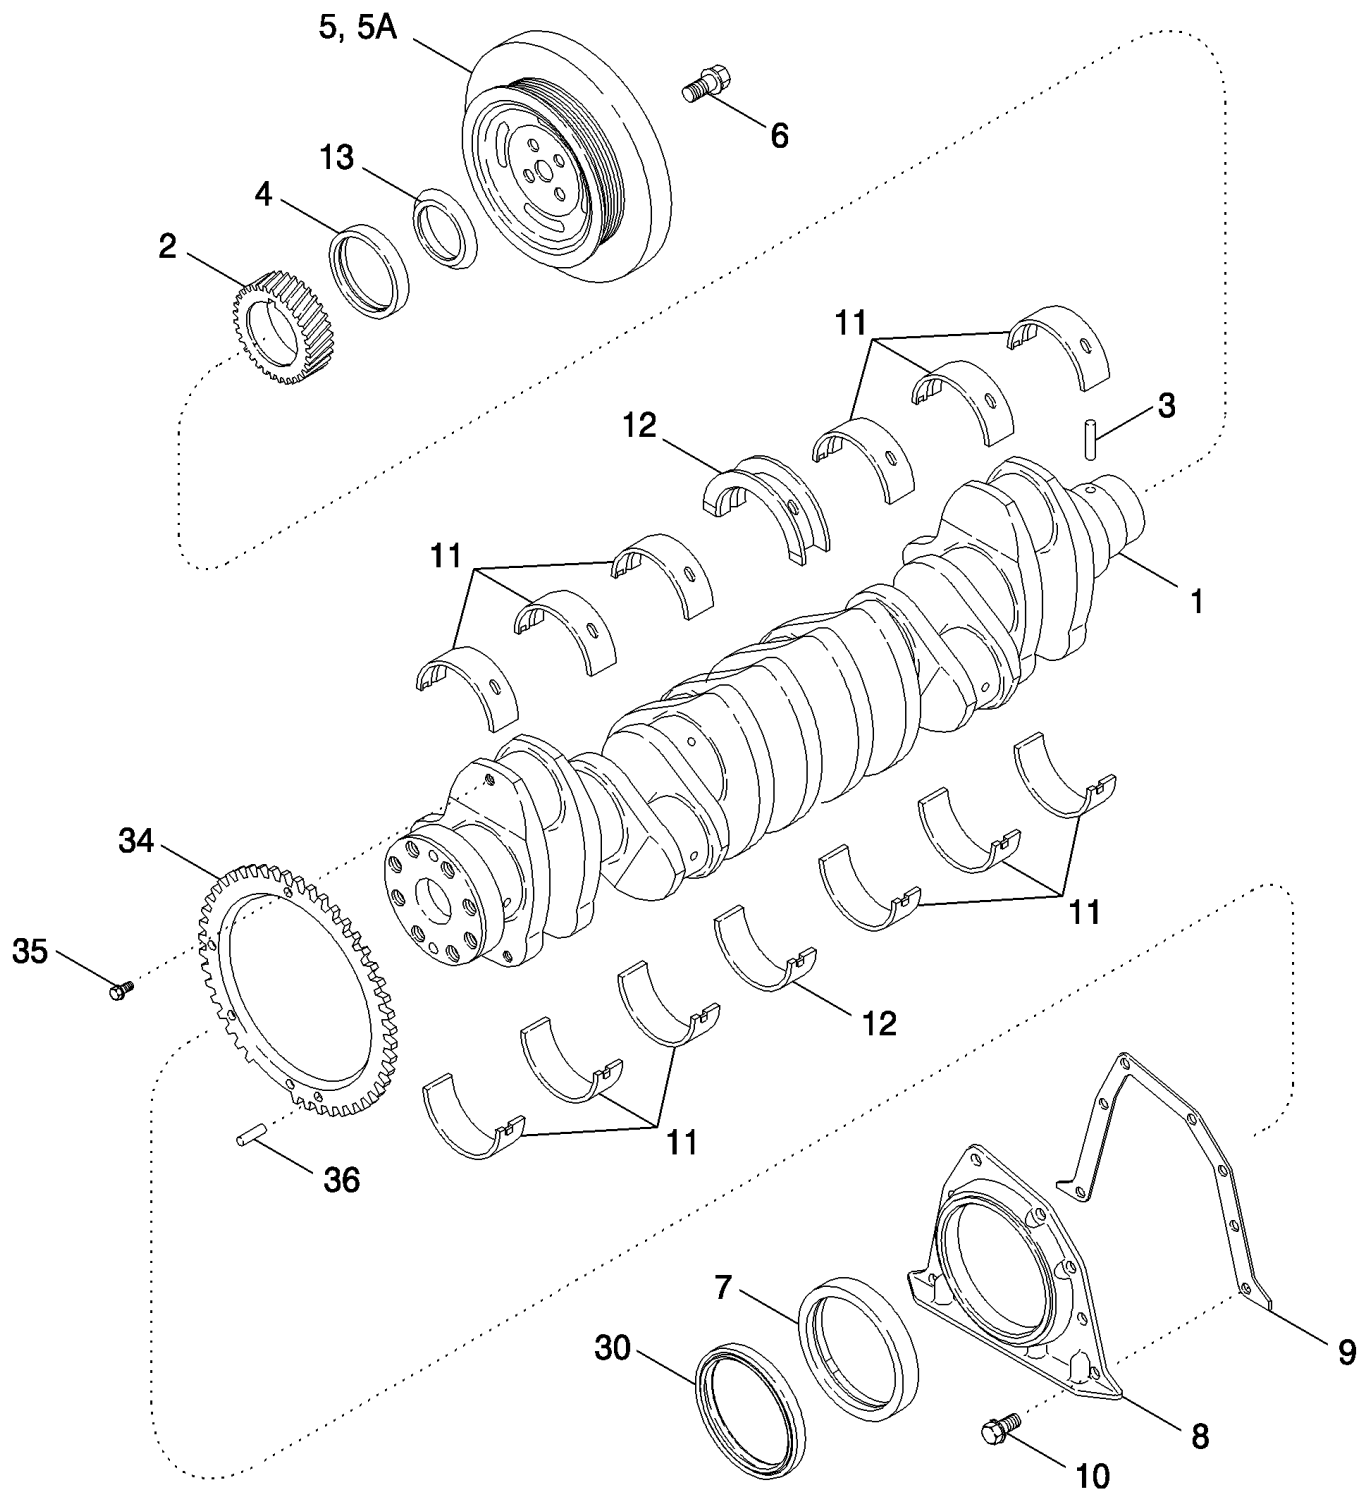

02-27 CRANKSHAFT

27

14

19

24

MAGNUM 310 CASE IH TRACTOR (EU) (1/06-)

02-27 CRANKSHAFT

сылка	Номер детали	Кол-во	Описание
1	87335711	1	CRANKSHAFT, New, With Speed Indicator Ring, Inc. 2, 3, MX215, MX245, MX275
1	87356215	1	CRANKSHAFT, New, MX305
1	87342925	1	REMAN-CRANKSHAFT, Remanufactured, N.A. Only, Inc. 2, 3, MX215, MX245, MX275
1	87356216	1	REMAN-CRANKSHAFT, Remanufactured, N.A. Only, Inc. 2, 3, MX305
1	87337253	1	CORE-CRANKSHAFT, MX215, MX245, MX275
1	87356217	1	CORE-CRANKSHAFT, MX305
2	J918776	1	GEAR,
3	J904483	1	PIN,
4	NSS	1	NOT SERVICED SEPARATELY, SEAL, Order A77790
5	J925570	1	DAMPER, MX215, MX245, MX275
5	87357611	1	DAMPER, MX305
5A	87422144	1	PULLEY, MX305
6	J906733	4	BOLT, M14 x 35, MX215, MX245, MX275
6	J914118	5	SCREW, M14 x 60, MX305
7	NSS	1	NOT SERVICED SEPARATELY, SEAL, Order J934486
8	J933384	1	COVER, REAR,
9	J914301	1	GASKET,
10	87409160	8	SCREW, M6 x 16; 10.9
11	J945930	6	BEARING, CRANKSHAFT, Standard
11	J945931	6	BEARING, CRANKSHAFT, Undersize 0.25 mm
11	J945932	6	BEARING, CRANKSHAFT, Undersize 0.50 mm
11	J945933	6	BEARING, CRANKSHAFT, Undersize 0.75 mm
11	J945934	6	BEARING, CRANKSHAFT, Undersize 1.00 mm
12	J945929	1	BEARING, CRANKSHAFT, Standard
12	J945922	1	BEARING, CRANKSHAFT, Undersize 0.25 mm
12	J945923	1	BEARING, CRANKSHAFT, Undersize 0.50 mm
12	J945924	1	BEARING, CRANKSHAFT, Undersize 0.75 mm
12	J945925	1	BEARING, CRANKSHAFT, Undersize 1.00 mm
12	J945926	1	BEARING, CRANKSHAFT, Standard, Oversize 0.25 mm
12	J945927	1	BEARING, CRANKSHAFT, Standard, Oversize 0.50 mm
12	J945928	1	BEARING, CRANKSHAFT, Undersize 0.50 mm, Oversize 0.50 mm
13	J918113	1	SHIELD, Order A77790
14	A77790	1	KIT, SEALS, Crankshaft, Front, Standard, Inc. 15 - 18
15	NSS	1	NOT SERVICED SEPARATELY, SEAL
16	NSS	1	NOT SERVICED SEPARATELY, TOOL
17	NSS	1	NOT SERVICED SEPARATELY, TOOL
18	J918113	1	SHIELD,
19	A77808	1	KIT, SERVICE, Crankshaft, Front, Inc. 20 - 23
20	NSS	1	NOT SERVICED SEPARATELY, SLEEVE
21	NSS	1	NOT SERVICED SEPARATELY, TOOL
22	NSS	1	NOT SERVICED SEPARATELY, SEAL
23	J924987	1	SHIELD,
24	J934486	1	KIT, SERVICE, Crankshaft Oil Seal, Rear, Standard, Inc. 25 - 27
25	NSS	1	NOT SERVICED SEPARATELY, SEAL
26	NSS	1	NOT SERVICED SEPARATELY, TOOL