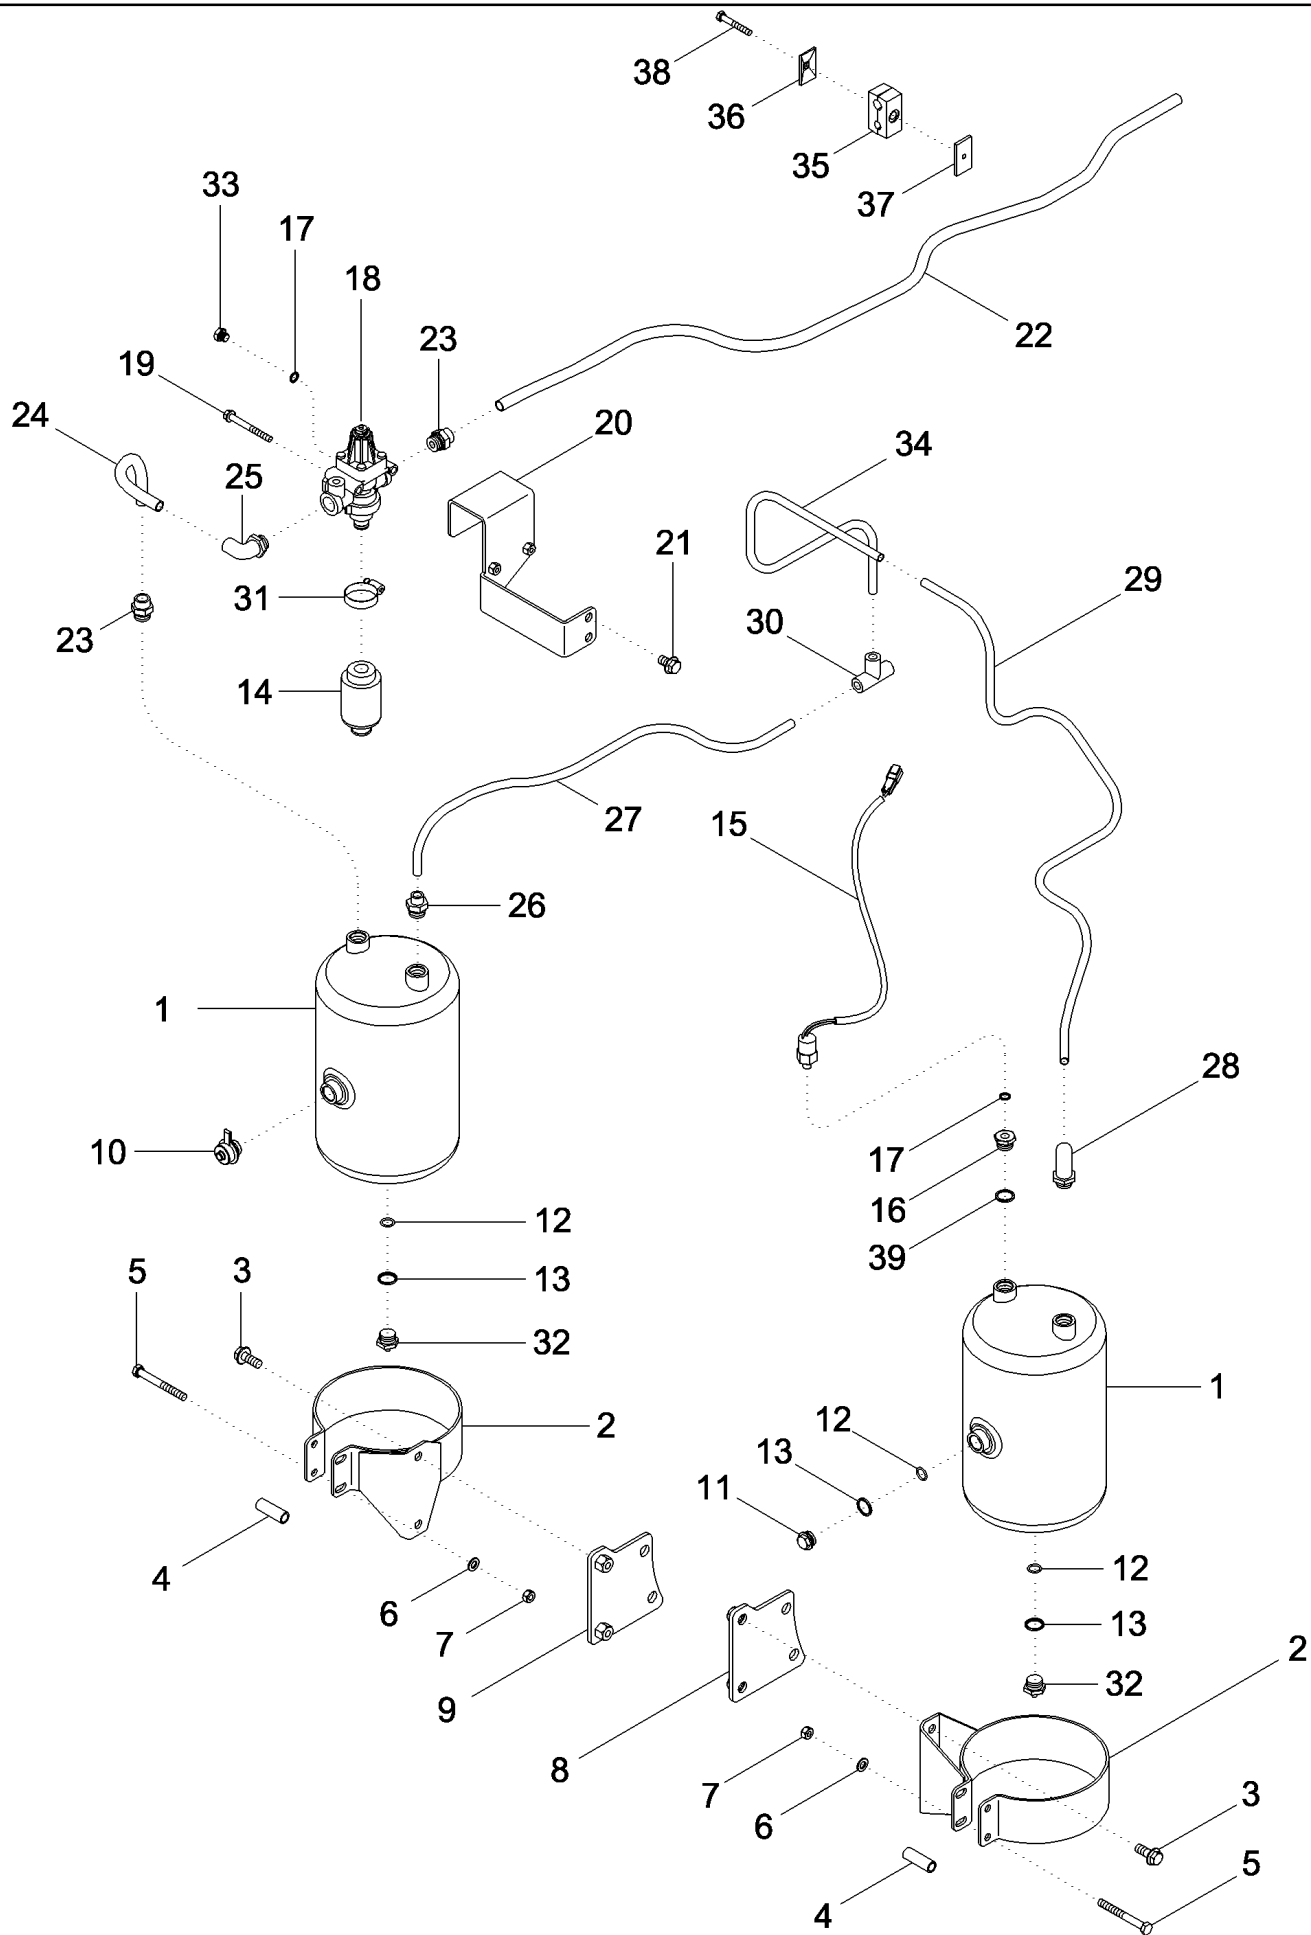

MAGNUM 310 CASE IH TRACTOR (EU) (1/06-)

07-17 TRAILER BRAKES - PNEUMATIC, RESERVOIR, EXCEPT ITALY

сылка	Номер детали	Кол-во	Описание
1	1530988C1	2	TANK, AIR,
2	86985993	2	BRACKET,
3	844-12030	4	BOLT, Hex Flg, M12 x 30, 8.8,
4	87592916	4	SPACER, Air Tank Mount
5	814-10075	4	BOLT, Hex, M10 x 75, 8.8,
6	895-11010	4	WASHER, M10 x 20 x 2,
7	829-1410	4	NUT, M10, CI 10,
8	86985963	1	BRACKET, Right Hand
9	86985965	1	BRACKET, Left Hand
10	443287A1	1	VALVE,
11	716954R1	1	PLUG, Hex, M22 x 1.5,
12	3076154R1	3	O-RING,
13	3076153R1	3	RING, THRUST,
14	82001979	1	VALVE, Silencer
15	87391194	1	SWITCH,
16	87680624	1	REDUCER,
17	713845R1	1	WASHER, SEALING, M12 x 15.5 x 1.5,
18	82001015	1	VALVE, CONTROL, Unloader
19	844-8080	2	BOLT, Hex Flg, M8 x 80, 8.8,
20	87342627	1	BRACKET,
21	844-12020	2	BOLT, Hex Flg, M12 x 20, 8.8, Full Thd,
22	86991154	1	HOSE, Unloader Valve Supply
23	86984484	2	CONNECTION,
24	86985957	1	HOSE,
25	442930A1	1	ELBOW,
26	442924A1	1	CONNECTOR, HYD.,
27	86985952	1	HOSE,
28	442929A1	1	ELBOW,
29	86985955	1	HOSE,
30	442925A1	1	TEE,
31	214-1536	1	CLAMP, HOSE, #36, 1.81/2.75 Type F Worm, W/liner,
32	897123H2	2	VALVE,
33	86985951	1	HOSE,
34	109619A1	2	CLAMP,
35	384870A1	2	PLATE,
36	384871A1	2	PLATE,
37	814-8055	2	BOLT, Hex, M8 x 55, 8.8,
38	238-5117	1	O-RING, -117, 70 Duro, .799" ID x .103" Thk,