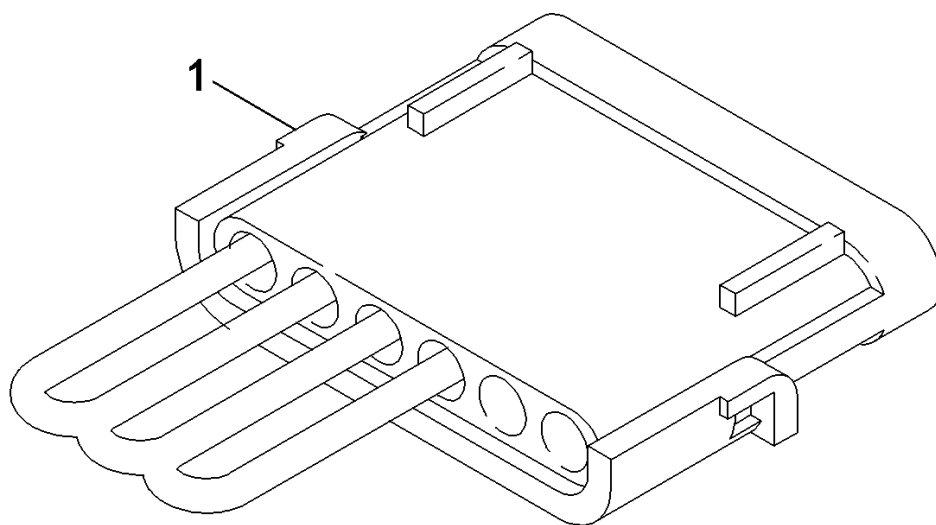

MAGNUM 310 CASE IH TRACTOR (EU) (1/06-)

04-13 HARNESS - EGRESS LIGHTING

сылка	Номер детали	Кол-во	Описание
1	87453728	1	HARNESS, Egress 1
2	87453730	1	HARNESS, Egress 2
3	87716894	1	HARNESS, Relay Jumper