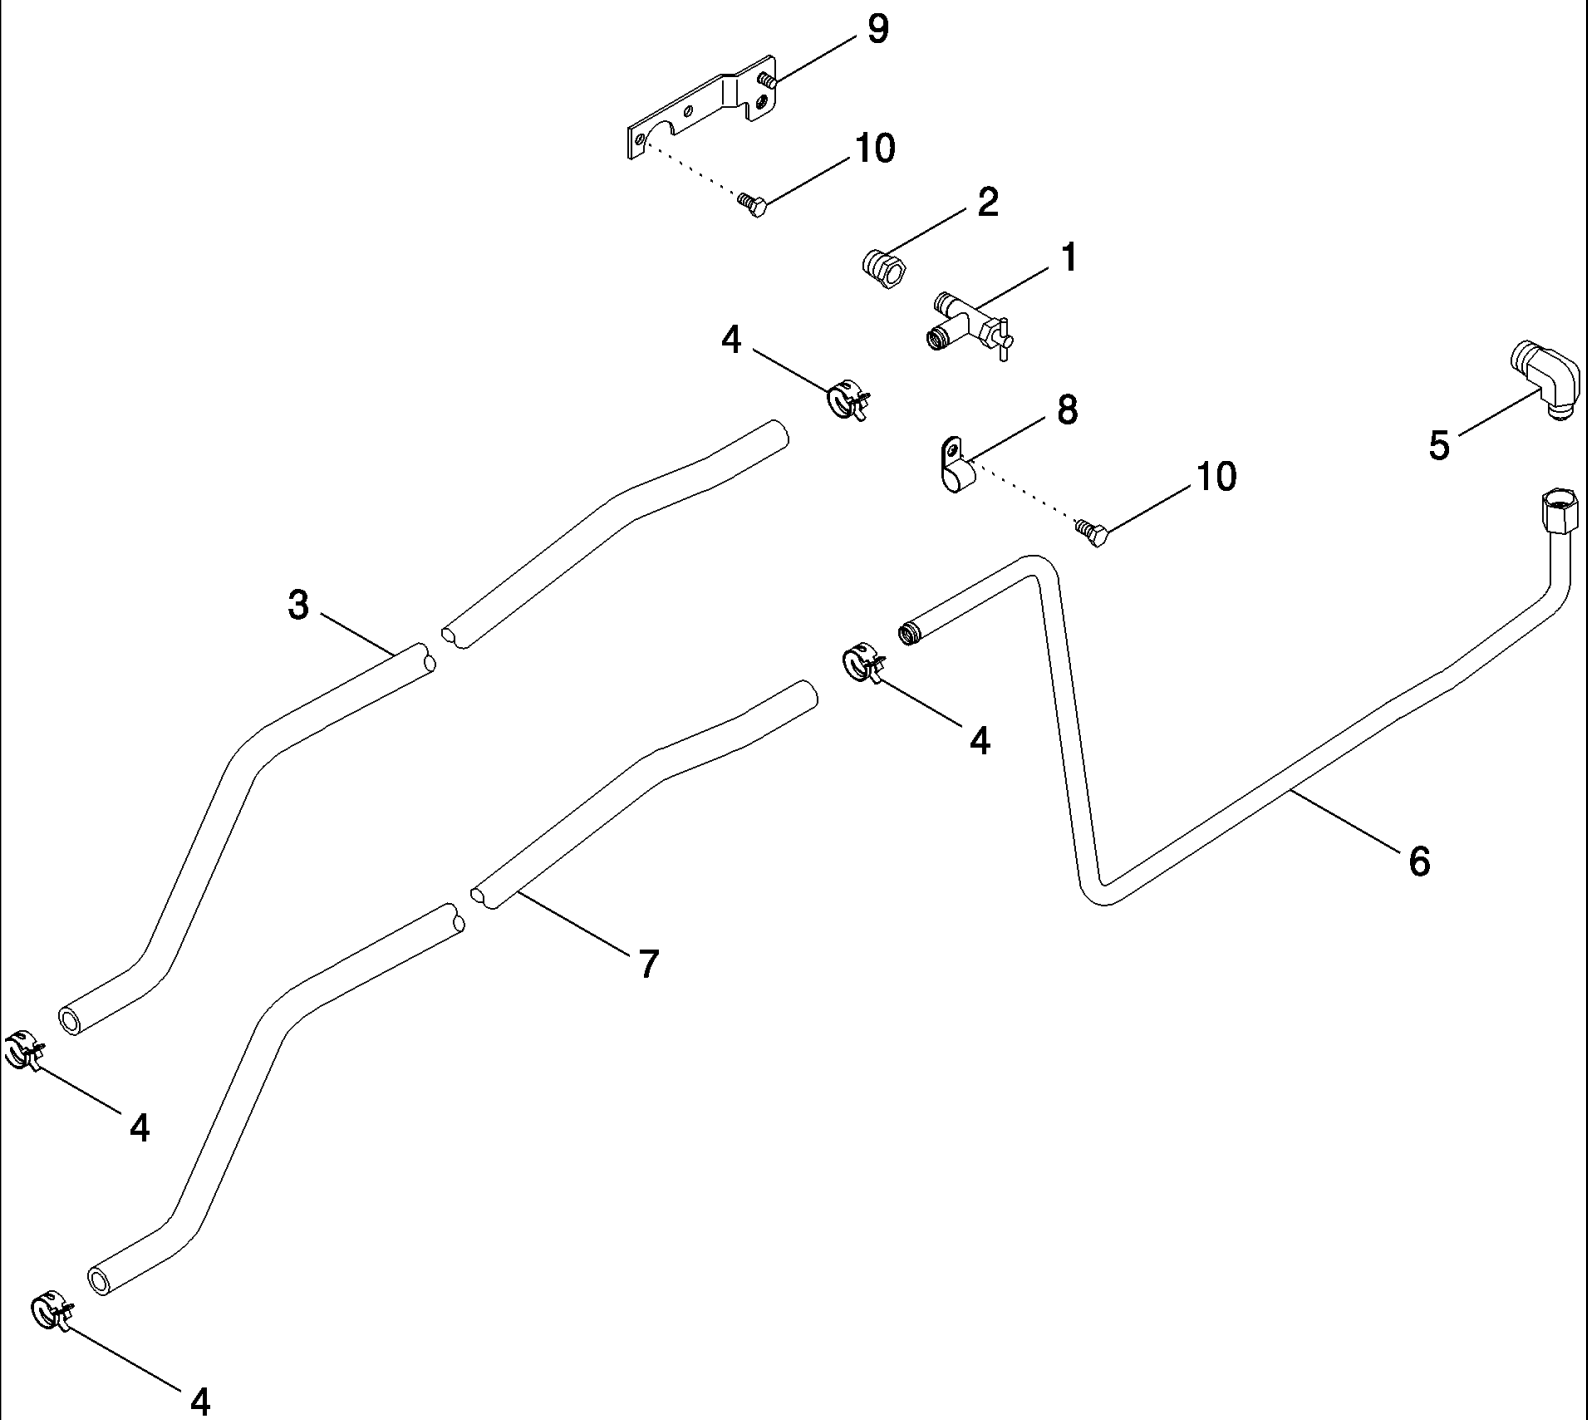

09-41 HEATER SYSTEM

MAGNUM 310 CASE IH TRACTOR (EU) (1/06-)

09-41 HEATER SYSTEM

сылка	Номер детали	Кол-во	Описание
1	301803R1	1	VALVE, SHUT-OFF,
2	221-1092	1	REDUCER, Hex, 3/4" x 3/8" NPT,
3	1974656C1	1	HOSE, Heater Supply, 15,5 ID x 1956 mm (5/8 ID x 77"), Cut From 97252C1
4	1954736C1	4	CLAMP, HOSE,
5	87429524	1	ELBOW,
6	87313438	1	TUBE ASSY., Heater Return
7	1500341C2	1	HOSE, LARGE, Heater Supply, 15,5 ID x 2019 mm (5/8 ID x 79-1/2"), Cut From 97252C1
8	515-22159	1	CLAMP, 5/8", Insul, 5/16" Bolt,
9	87421281	1	BRACKET,
10	614-8016	3	BOLT, Hex, M8 x 16, 8.8,