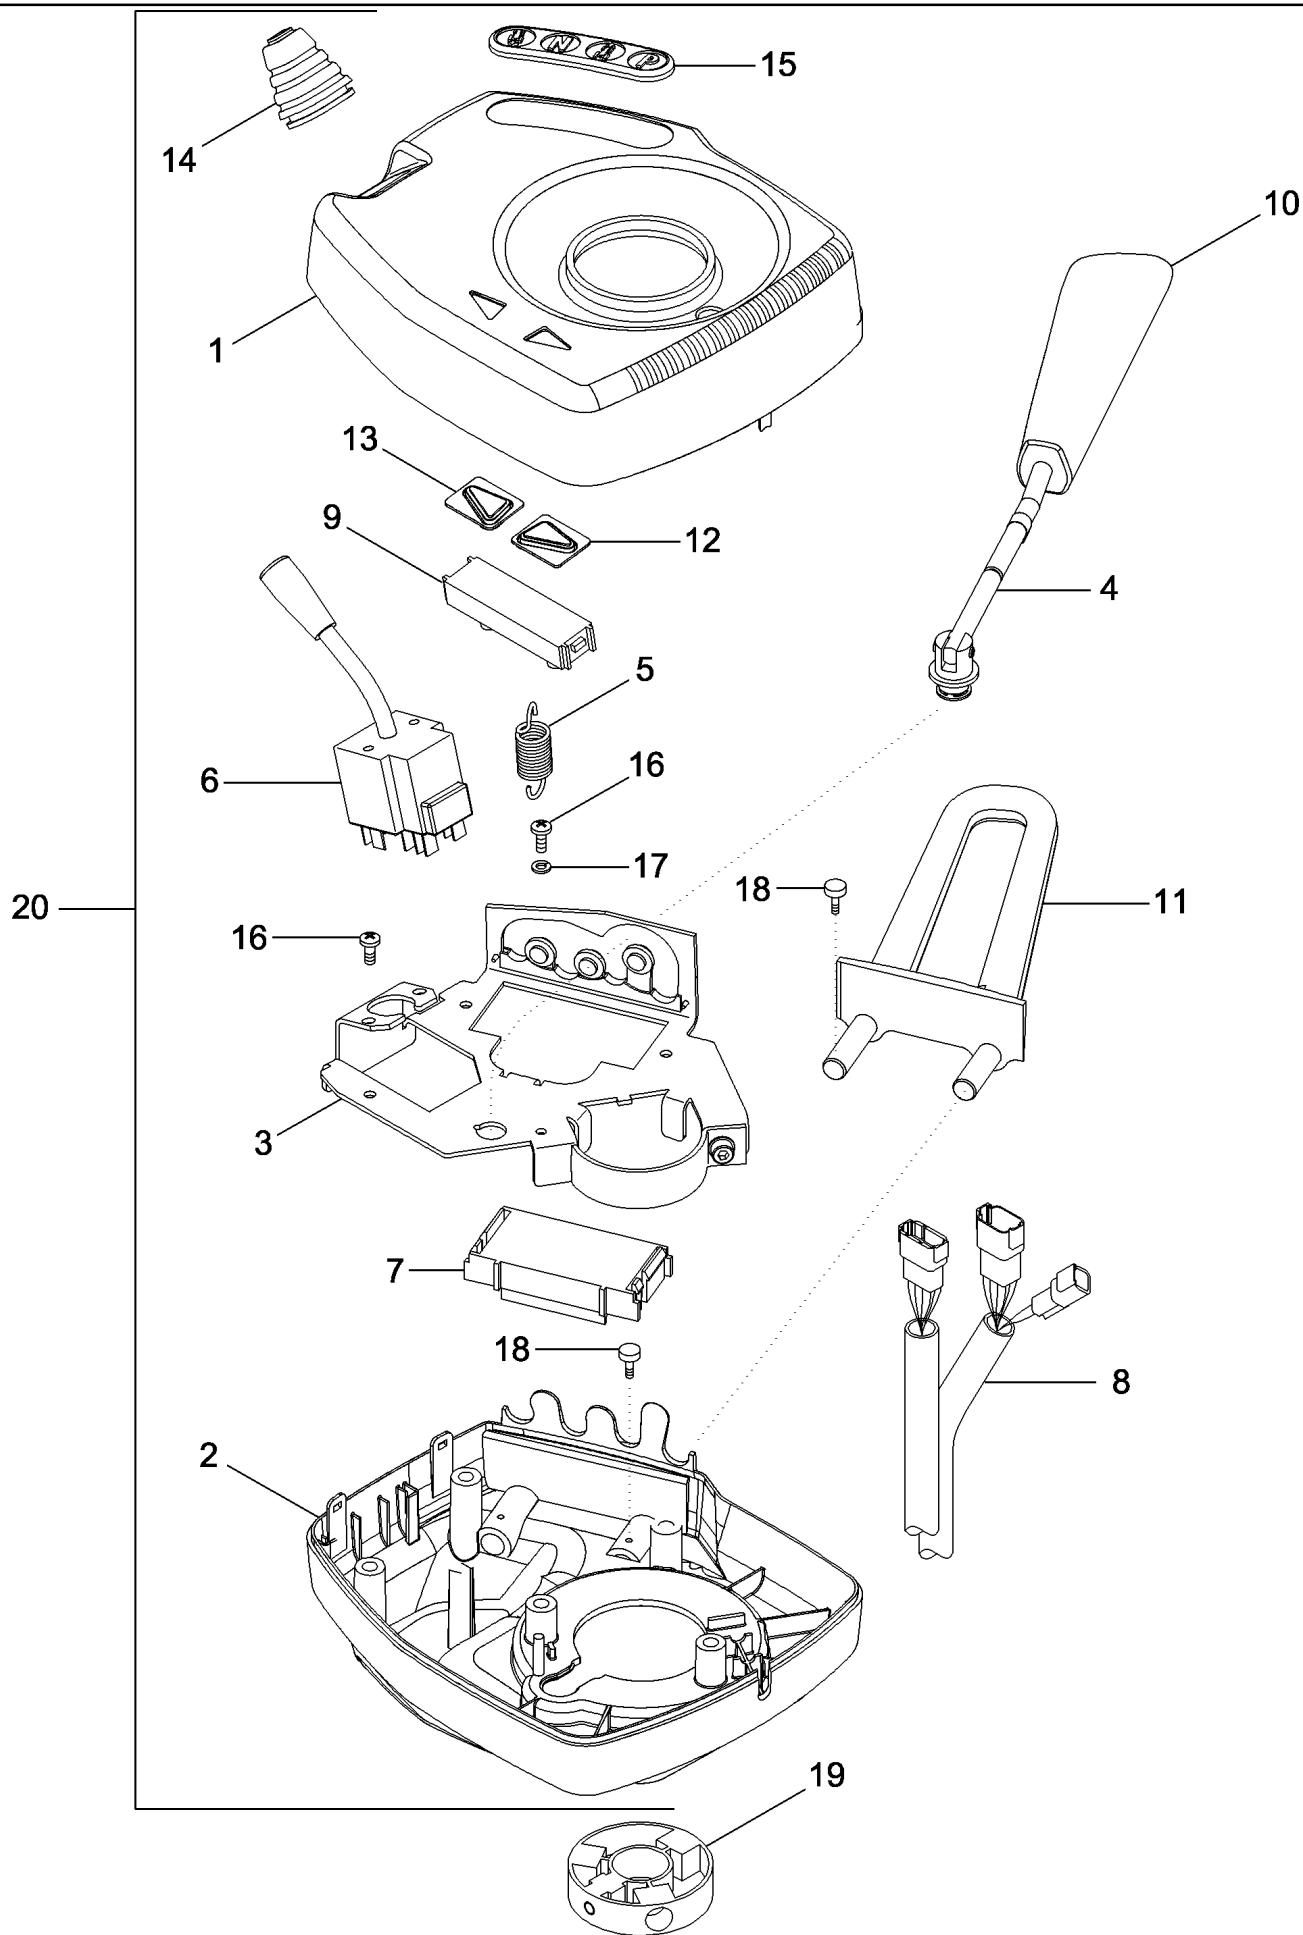

06-27 LEVER ASSEMBLY - TRANSMISSION CONTROL

MAGNUM 310 CASE IH TRACTOR (EU) (1/06-)

06-27 LEVER ASSEMBLY - TRANSMISSION CONTROL

сылка	Номер детали	Кол-во	Описание
1	325064A1	1	HOUSING, Upper
2	325065A1	1	HOUSING, Lower
3	325362A1	1	CHASSIS,
4	325363A1	1	LEVER, Transmission Control
5	250939A1	1	SPRING,
6	284777A1	1	SWITCH, Turn Signal, Horn, High Beam
7	447256A2	1	SWITCH, Transmission Control
8	375681A1	1	HARNESS, Transmission Control And Turn Signal Self-Cancelling Sensor (Sensor Not Serviced Separately)
9	303465A2	1	LAMP,
10	325533A1	1	HANDLE,
11	325066A2	1	GUARD,
12	303466A1	1	SYMBOLS, Right-Hand
13	303467A1	1	SYMBOLS, Left-Hand
14	325068A1	1	BELLOWS,
15	358353A1	1	SYMBOLS,
16	840-1410	7	SCREW, Cross Pan Hd, M4 x 10,
17	892-11004	7	WASHER, LOCK, M4,
18	905974R1	2	SCREW, SELF TAP, Pan Hd, M2.9 x 13,
19	253679A1	1	RING, Magnet
20	86993721	1	CONTROL, Inc. 1 -18