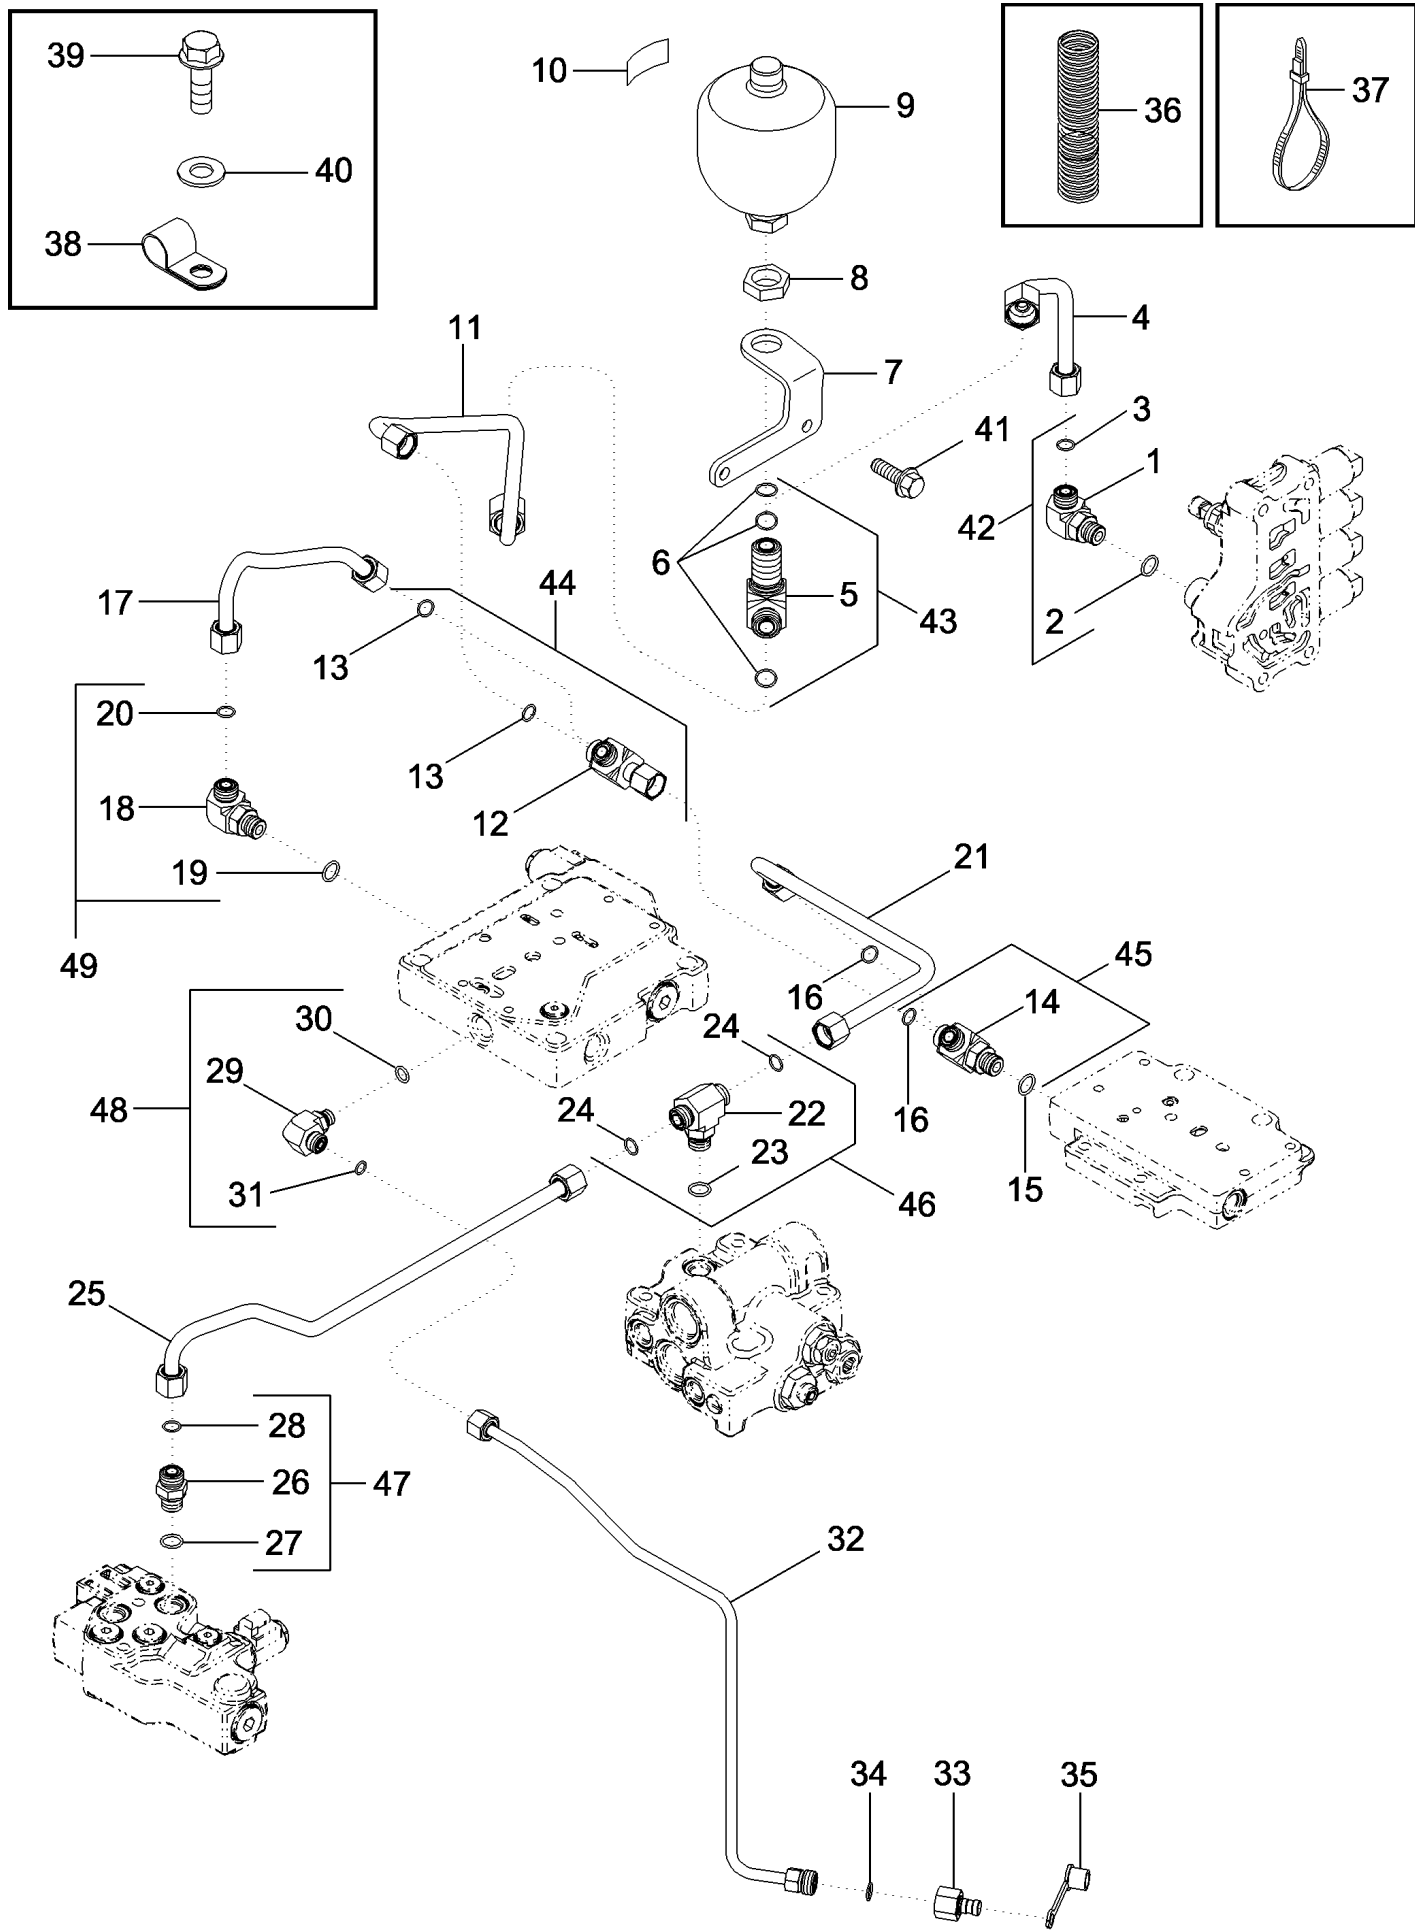

MAGNUM 310 CASE IH TRACTOR (EU) (1/06-)

08-06 HYDRAULIC SYSTEM - PISTON PUMP AND FILTER, HIGH FLOW CAPACITY

сылка	Номер детали	Кол-во	Описание
54	637-64296	1	O-RING, CI 6, 29.6MM ID x 2.9 Thk,
55	238-6021	1	O-RING, -021, 90 Duro, .926" ID x .070" Thk,
56	440561A1	1	TUBE ASSY.,
57	451226A1	1	ELBOW, Inc. 58, 59, 60
58	133519C1	1	SCREEN,
59	637-63093	1	O-RING, CI 6, 9.3MM ID x 2.2 Thk,
60	238-6012	1	O-RING, -012, 90 Duro, .364" ID x .070" Thk,
61	451209A1	1	TUBE ASSY.,
62	700-441	1	TEE, 11/16"-16 ORFS x M16 x 1.5 ORB Run, Inc. 63, 64
63	637-63113	1	O-RING, CI 6, 11.3MM ID x 2.2 Thk,
64	238-6014	2	O-RING, -014, 90 Duro, .489" ID x .070" Thk,
65	433592A1	1	TUBE ASSY.,
66	86729454	1	Inc. 67
67	238-6012	2	O-RING, -012, 90 Duro, .364" ID x .070" Thk,
68	87308571	1	VALVE, CHECK, Inc. 69, 70
69	637-63113	1	O-RING, CI 6, 11.3MM ID x 2.2 Thk,
70	238-6012	1	O-RING, -012, 90 Duro, .364" ID x .070" Thk,
71	1546024C1	1	CLAMP,
72	384870A1	1	PLATE,
73	814-8055	1	BOLT, Hex, M8 x 55, 8.8,
74	451211A1	1	PLATE,
75	86988626	1	BRACKET,
76	844-8020	2	BOLT, Hex Flg, M8 x 20, 8.8,
77	515-2295	1	CLAMP, 3/8", Insul, 5/16" Bolt, 3/8 ID
80	86598044	1	PLUG, Inc. 81
81	637-63113	1	O-RING, CI 6, 11.3MM ID x 2.2 Thk,
82	701-907	1	CAP, 1 3/16"-12 ORFS,
83	238-6018	1	O-RING, -018, 90 Duro, .739" ID x .070" Thk,
84	700-404	1	TEE, 1 7/16"-12 ORFS x M33 x 2 ORB Br, Inc. 85, 86, With Power Beyond
84	413993A1	1	ELBOW, Inc. 85, 86, Without Power Beyond (Shown)
85	637-64296	1	O-RING, CI 6, 29.6MM ID x 2.9 Thk,
86	238-6021	1-2	O-RING, -021, 90 Duro, .926" ID x .070" Thk,