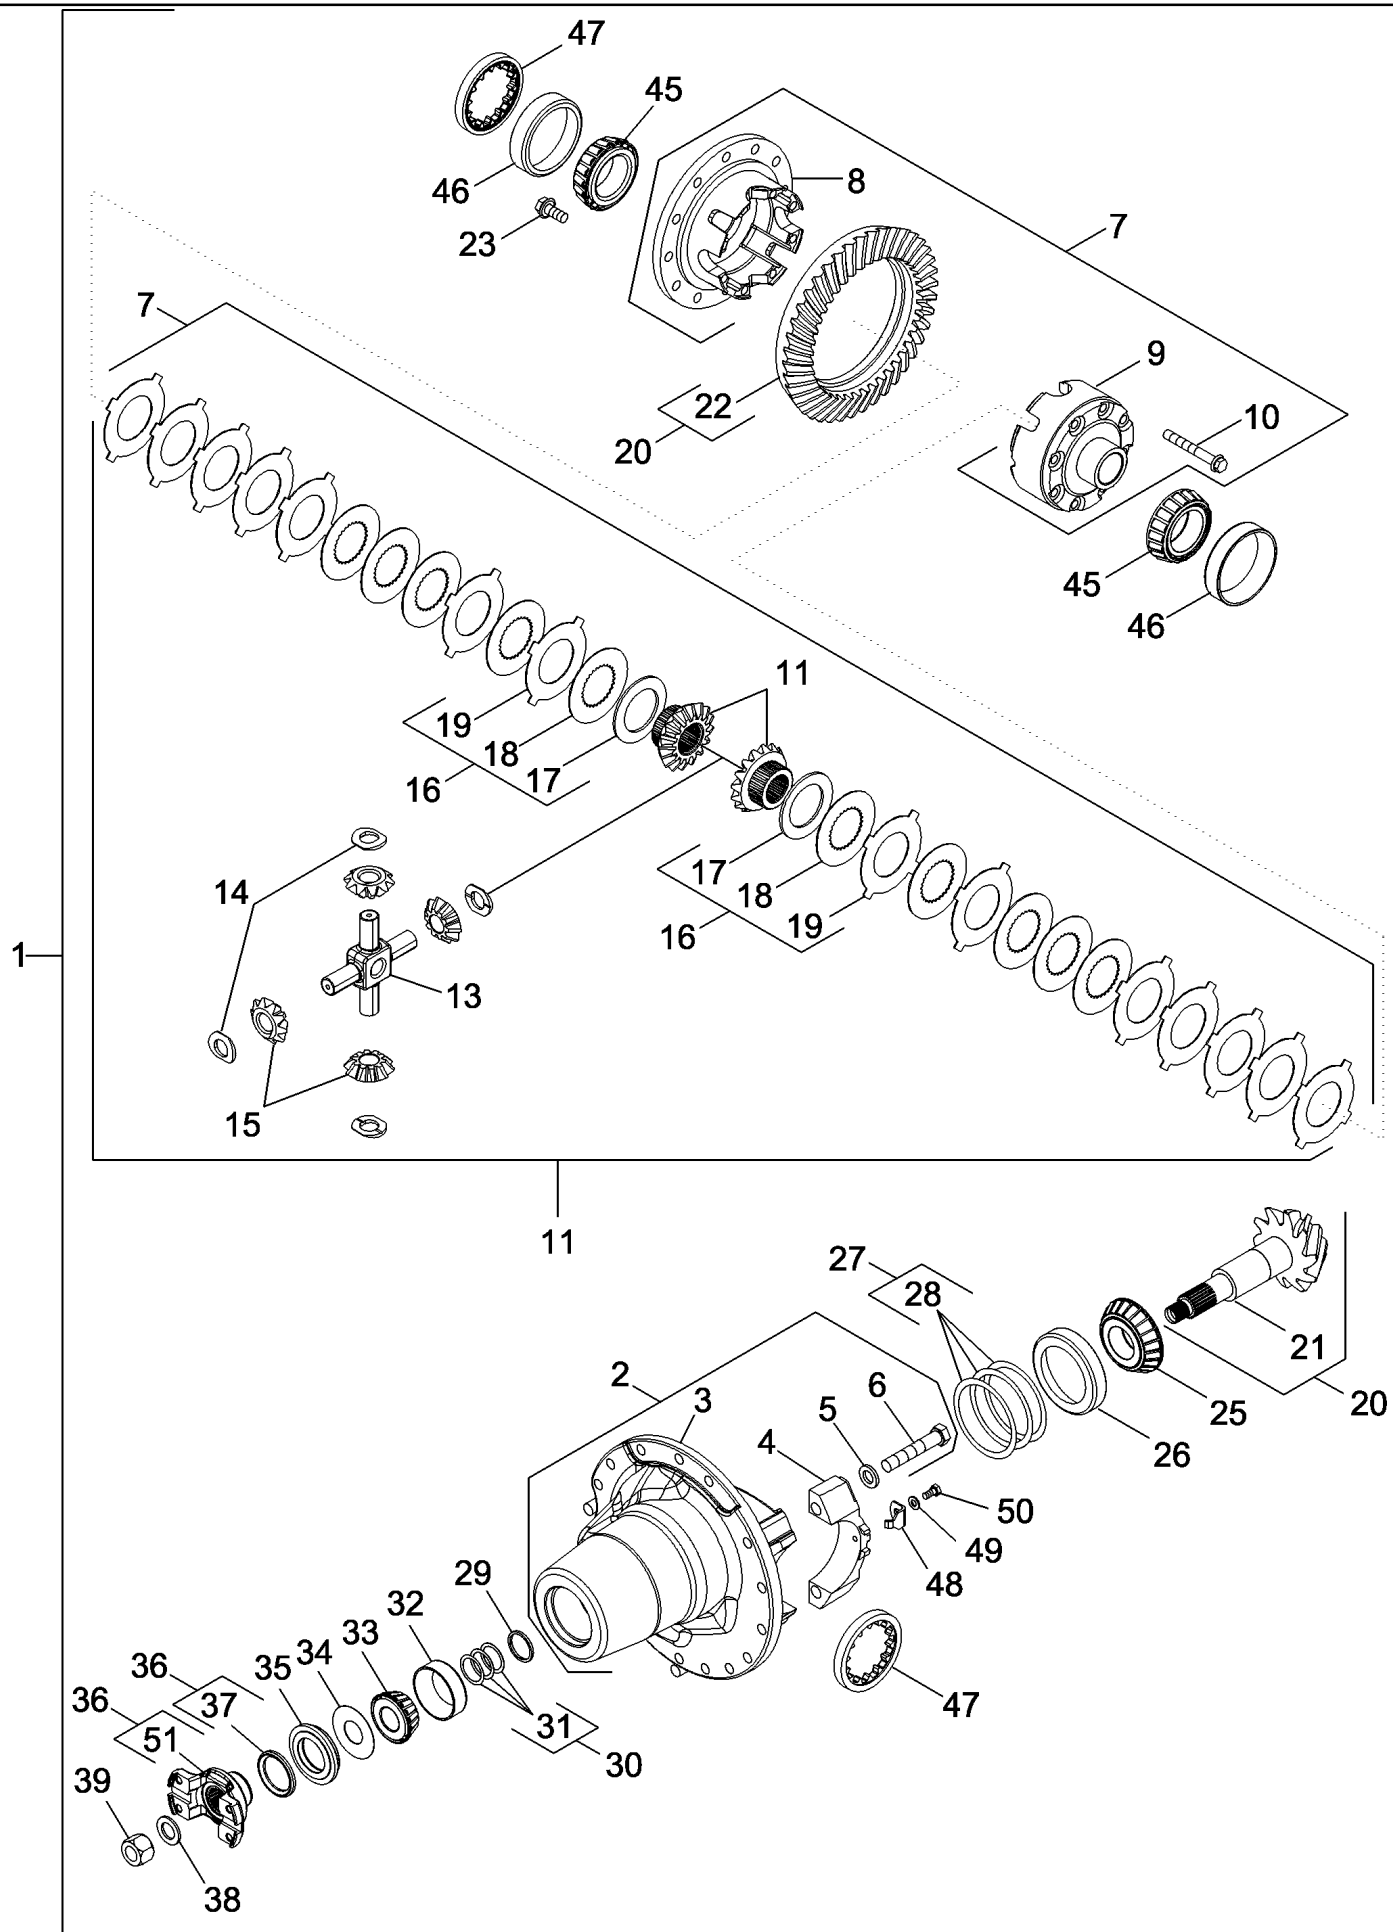

MAGNUM 310 CASE IH TRACTOR (EU) (1/06-)

05-25 CARRIER AND DIFFERENTIAL - MFD, 10 BOLT HUB, WITHOUT DIFFERENTIAL LOCK

сылка	Номер детали	Кол-во	Описание
1	87324562	1	CARRIER, Inc. 2 - 51
2	87404057	1	CARRIER, Inc. 3 - 6
3	NSS	1	NOT SERVICED SEPARATELY, HOUSING
4	NSS	2	NOT SERVICED SEPARATELY, CAP
5	896-12016	4	WASHER, M17.5 x 30 x 4, HT,
6	828-16090	4	BOLT, Hex, M16 x 90, 10.9,
7	345688A4	1	DIFFERENTIAL, Inc. 8 - 19
8	NSS	1	NOT SERVICED SEPARATELY, HOUSING
9	NSS	1	NOT SERVICED SEPARATELY, HOUSING
10	1997853C1	8	BOLT,
11	377176A3	1	KIT, Inc. 12 - 19
12	NSS	2	NOT SERVICED SEPARATELY, GEAR
13	NSS	1	NOT SERVICED SEPARATELY, SHAFT
14	NSS	4	NOT SERVICED SEPARATELY, WASHER, THRUST
15	NSS	4	NOT SERVICED SEPARATELY, GEAR
16	377177A3	1	KIT, Inc. 17 - 19
17	NSS	2	NOT SERVICED SEPARATELY, PLATE
18	NSS	10	NOT SERVICED SEPARATELY, DISC, FRICTION
19	NSS	14	NOT SERVICED SEPARATELY, PLATE
20	1968293C1	1	KIT, Inc. 21, 22
21	NSS	1	NOT SERVICED SEPARATELY, SHAFT, PINION
22	NSS	1	NOT SERVICED SEPARATELY, RING, GEAR
23	H136416	12	SCREW,
25	315421A1	1	BEARING, CONE,
26	315422A1	1	BEARING, CUP,
27	1277229C1	1	PACKAGE, Inc. 28
28	NSS	5	NOT SERVICED SEPARATELY, SHIM .003
28	NSS	5	NOT SERVICED SEPARATELY, SHIM .005
28	NSS	5	NOT SERVICED SEPARATELY, SHIM .010
29	251189A1	1	SPACER,
30	318504A1	1	KIT, SHIM, Inc. 31
31	NSS	1	NOT SERVICED SEPARATELY, SHIM .010
31	NSS	1	NOT SERVICED SEPARATELY, SHIM .014
31	NSS	1	NOT SERVICED SEPARATELY, SHIM .015
31	NSS	1	NOT SERVICED SEPARATELY, SHIM .016
31	NSS	1	NOT SERVICED SEPARATELY, SHIM .018
31	NSS	1	NOT SERVICED SEPARATELY, SHIM .020
31	NSS	1	NOT SERVICED SEPARATELY, SHIM .021
31	NSS	1	NOT SERVICED SEPARATELY, SHIM .022
31	NSS	1	NOT SERVICED SEPARATELY, SHIM .023
31	NSS	1	NOT SERVICED SEPARATELY, SHIM .030
32	315424A1	1	BEARING, CUP,
33	315423A1	1	BEARING, CONE,
34	318845A1	1	SLINGER,
35	87324555	1	SEAL ASSY., Oil