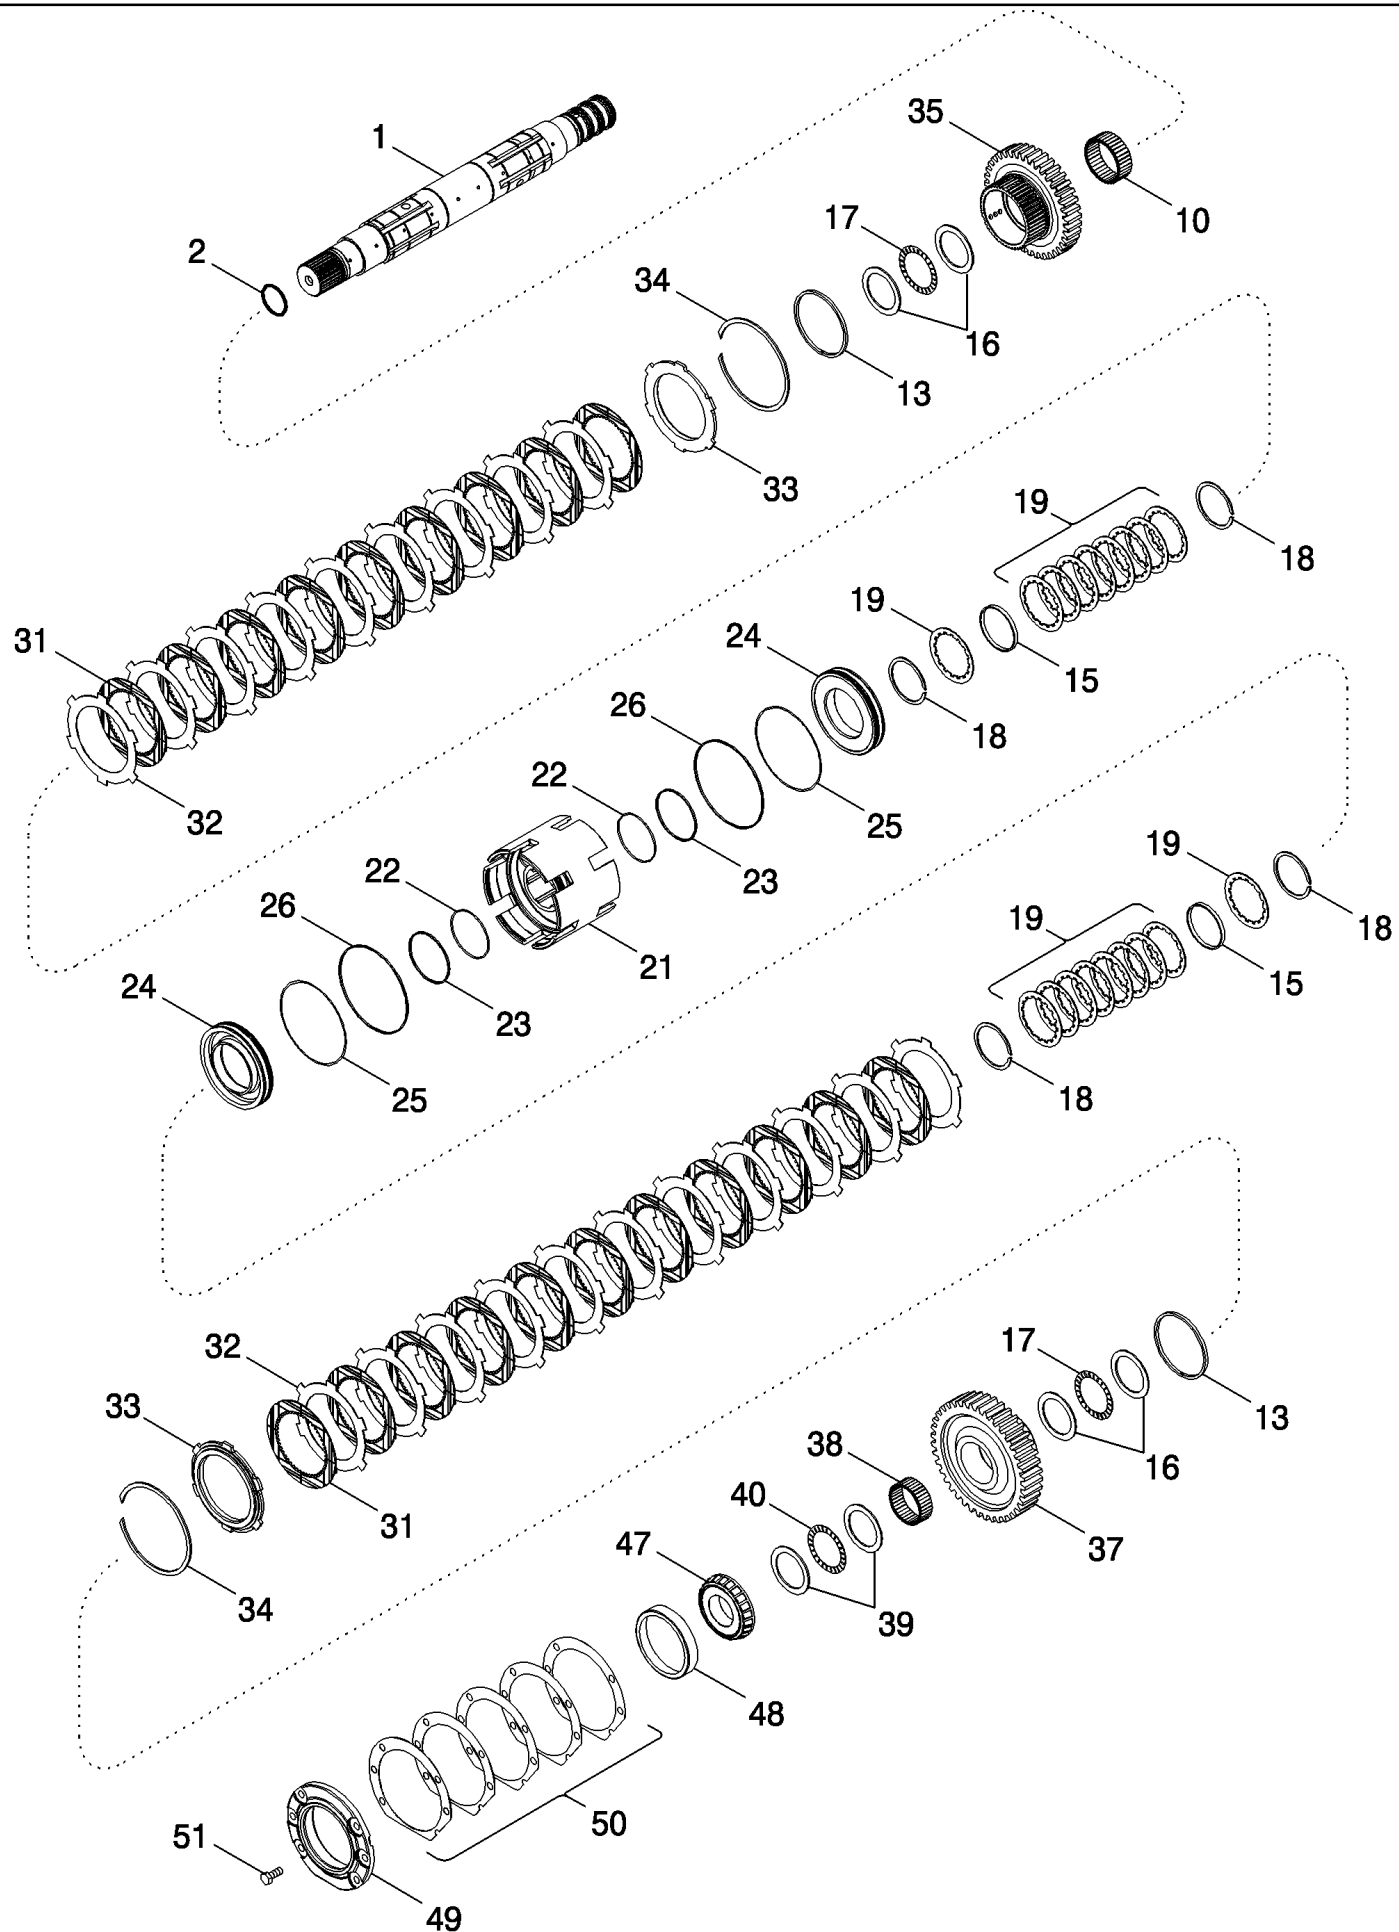

06-11 SPEED TRANSMISSION - OUTPUT SHAFT REAR CLUTCH

MAGNUM 310 CASE IH TRACTOR (EU) (1/06-)

06-11 SPEED TRANSMISSION - OUTPUT SHAFT REAR CLUTCH

сылка	Номер детали	Кол-во	Описание
1	87328867	1	SHAFT, , See Figure 06-10
2	238-5223	1	O-RING, -223, 70 Duro, 1.609" ID x .139" Thk,
10	1286016C1	1	BEARING, NEEDLE,
13	1286052C1	2	RING,
15	87434656	2	RING, Lube
16	1286043C1	4	WASHER, THRUST,
17	572182R1	2	BEARING, THRUST,
18	101-11250	4	RING, SNAP, #250, 2.356, Ext,
19	87425389	18	SPRING, BELLEVILLE,
21	86987593	1	CARRIER,
22	1286081C1	2	O-RING,
23	1286076C1	2	RING,
24	86987597	2	PISTON,
25	1286083C1	2	O-RING,
26	1286079C1	2	RING,
31	86990276	20	DISC, Friction
32	92934C2	20	DISC, Separator
33	1342645C3	2	DISC, CLUTCH,
34	1285996C1	2	RING, SNAP,
35	86987609	1	GEAR, 39T
37	1285982C1	1	GEAR, DRIVEN, 44T
38	1285997C1	1	BEARING, NEEDLE,
39	1286042C1	2	WASHER, THRUST,
40	87012543	1	BEARING, THRUST,
47	1286021C1	1	BEARING, ROLLER,
48	29214H	1	BEARING, CUP, 4-5/16" OD
49	1286001C4	1	CAGE,
50	1286061C1	2	SHIM, 0.08 mm
50	1286062C1	2	SHIM, 0.10 mm
50	1286063C1	2	SHIM, 0.13 mm
50	1286064C1	2	SHIM, 0.30 mm
50	1286065C1	2	SHIM, 0.76 mm
51	613-10025	6	BOLT, Hex, M10 x 25, 8.8, Full Thd,