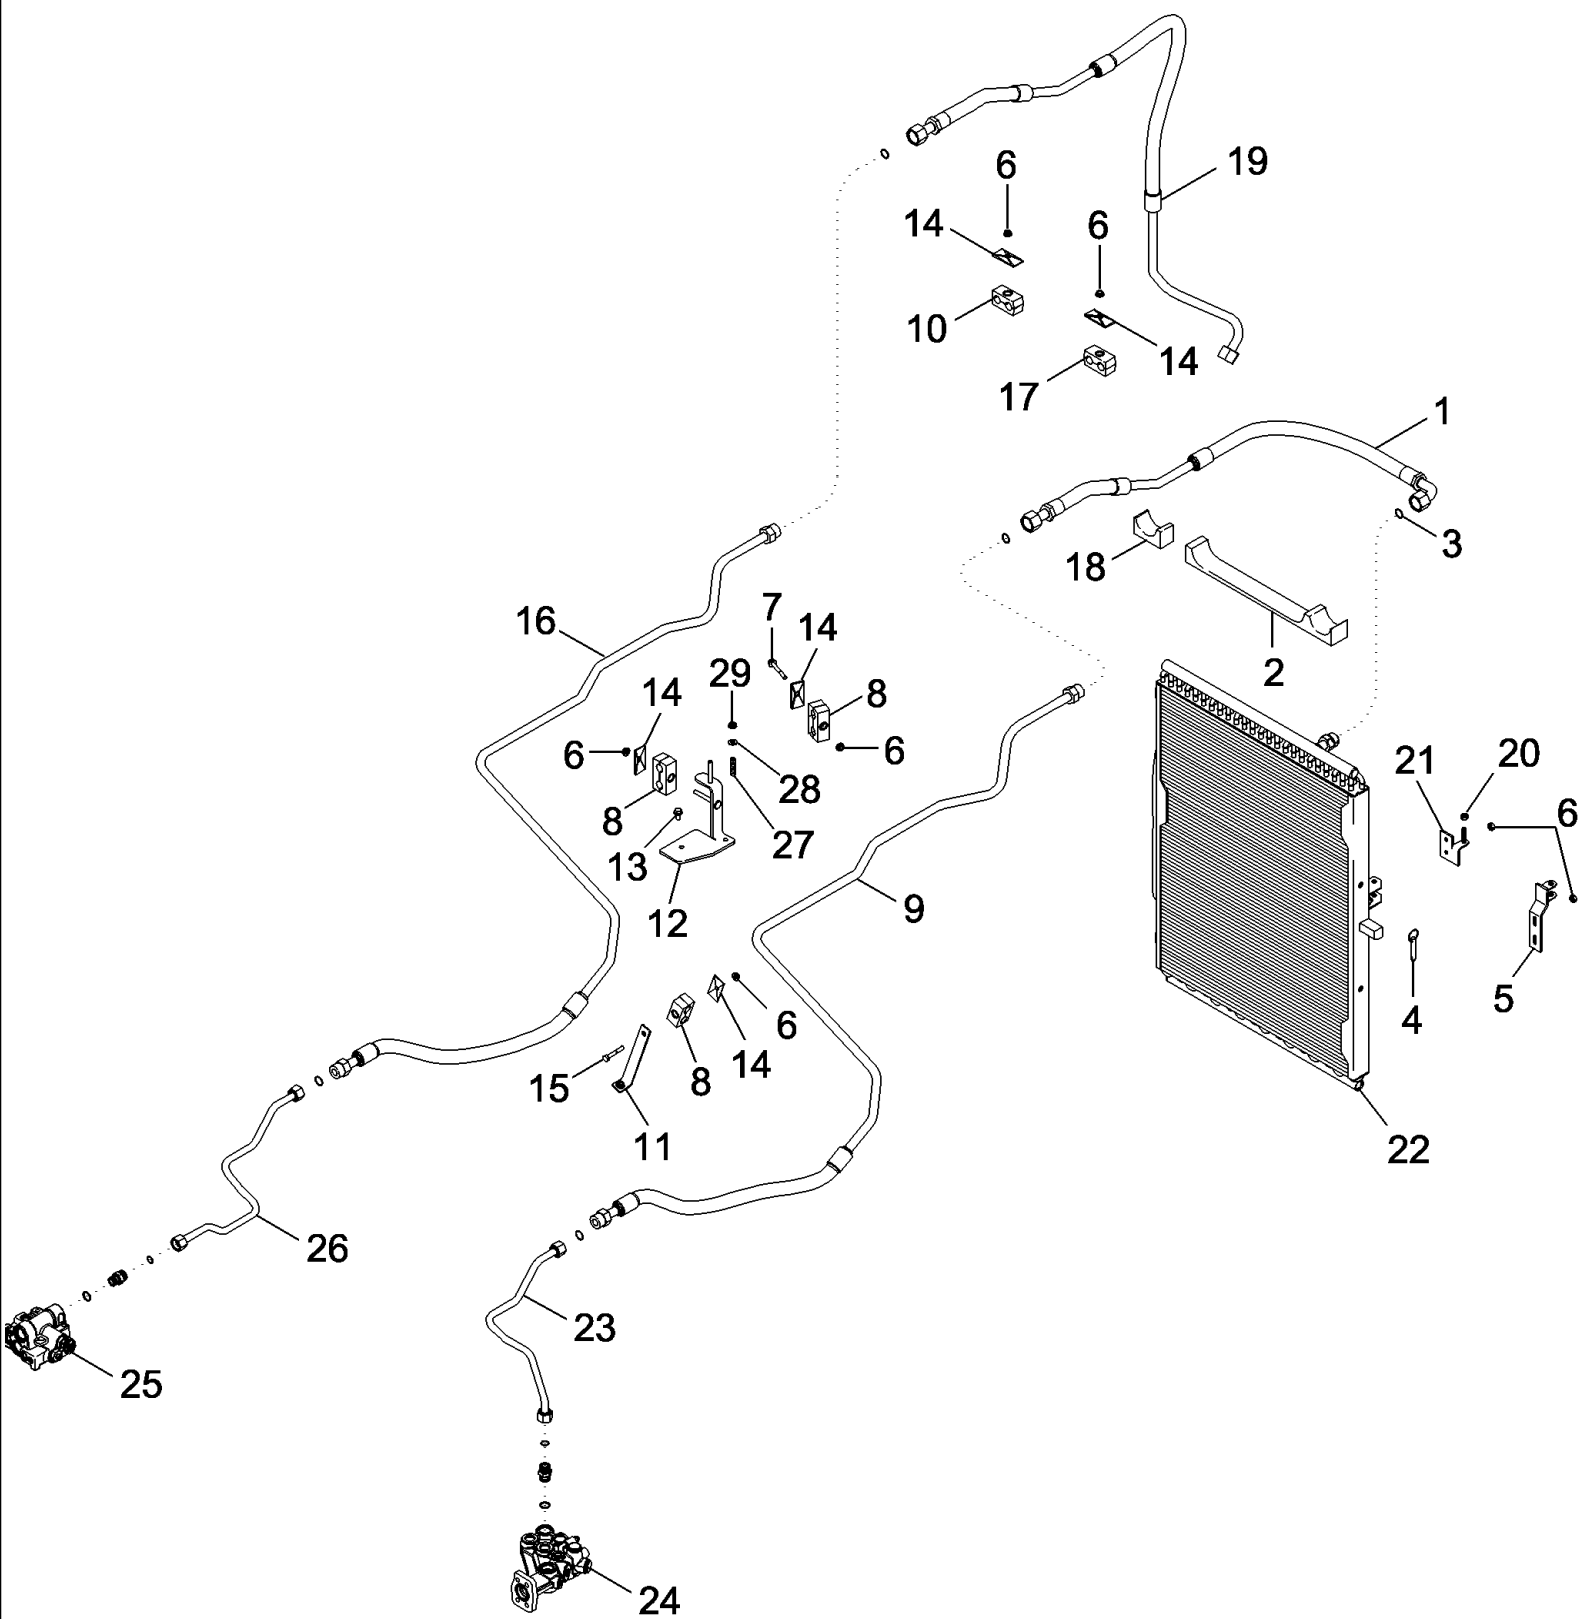

MAGNUM 310 CASE IH TRACTOR (EU) (1/06-)

08-01 HYDRAULIC SYSTEM - OIL COOLER STANDARD PERFORMANCE

сылка	Номер детали	Кол-во	Описание
1	87358481	1	HOSE ASSY., Oil Cooler Supply
2	87456457	1	SEAL,
3	238-6018	2	O-RING, -018, 90 Duro, .739" ID x .070" Thk,
4	86017630	1	PIN,
5	87332352	1	BRACKET,
6	825-2408	9	NUT, M8 x 1.25, Flg, CI 8,
7	814-8060	1	BOLT, Hex, M8 x 60, 8.8,
9	87355593	1	PIPE, Oil Supply
10	118576A1	2	CLAMP,
11	87336914	1	BRACKET, Oil Cooler Tubes
12	87394076	1	BRACKET,
13	555-1	1	BOLT, Hex Flg, M8 x 16, 8.8,
14	1347127C1	4	PLATE,
15	844-8060	1	BOLT, Hex Flg, M8 x 60, 8.8,
16	87355596	1	PIPE, Oil Return
17	124668A1	1	CLAMP,
18	87456576	1	SEAL,
19	87592556	1	TUBE ASSY., Hose, Oil Cooler Return
20	832-10408	1	NUT, LOCK, M8 x 1.25, CI 8,
21	87455275	1	BRACKET, , BSN Z7RW05168
21	87603124	1	BRACKET, , ASN Z7RW05168
22	87360031	1	COOLER, OIL, Transmission (Shown), BSN Z7RZ04678
22	87549515	1	COOLER, OIL, Transmission, ASN Z7RZ04678
23	87306467	1	TUBE ASSY., Oil Cooler Return to Filter
24	401600A1	1	HEAD ASSY., Filter
25	87427822	1	VALVE, Priority
26	87443859	1	TUBE,
27	J934178	1	STUD,
28	895-25008	1	WASHER, M8 x 20 x 1.6,
29	825-5148	1	NUT, M8, Flg Ser,