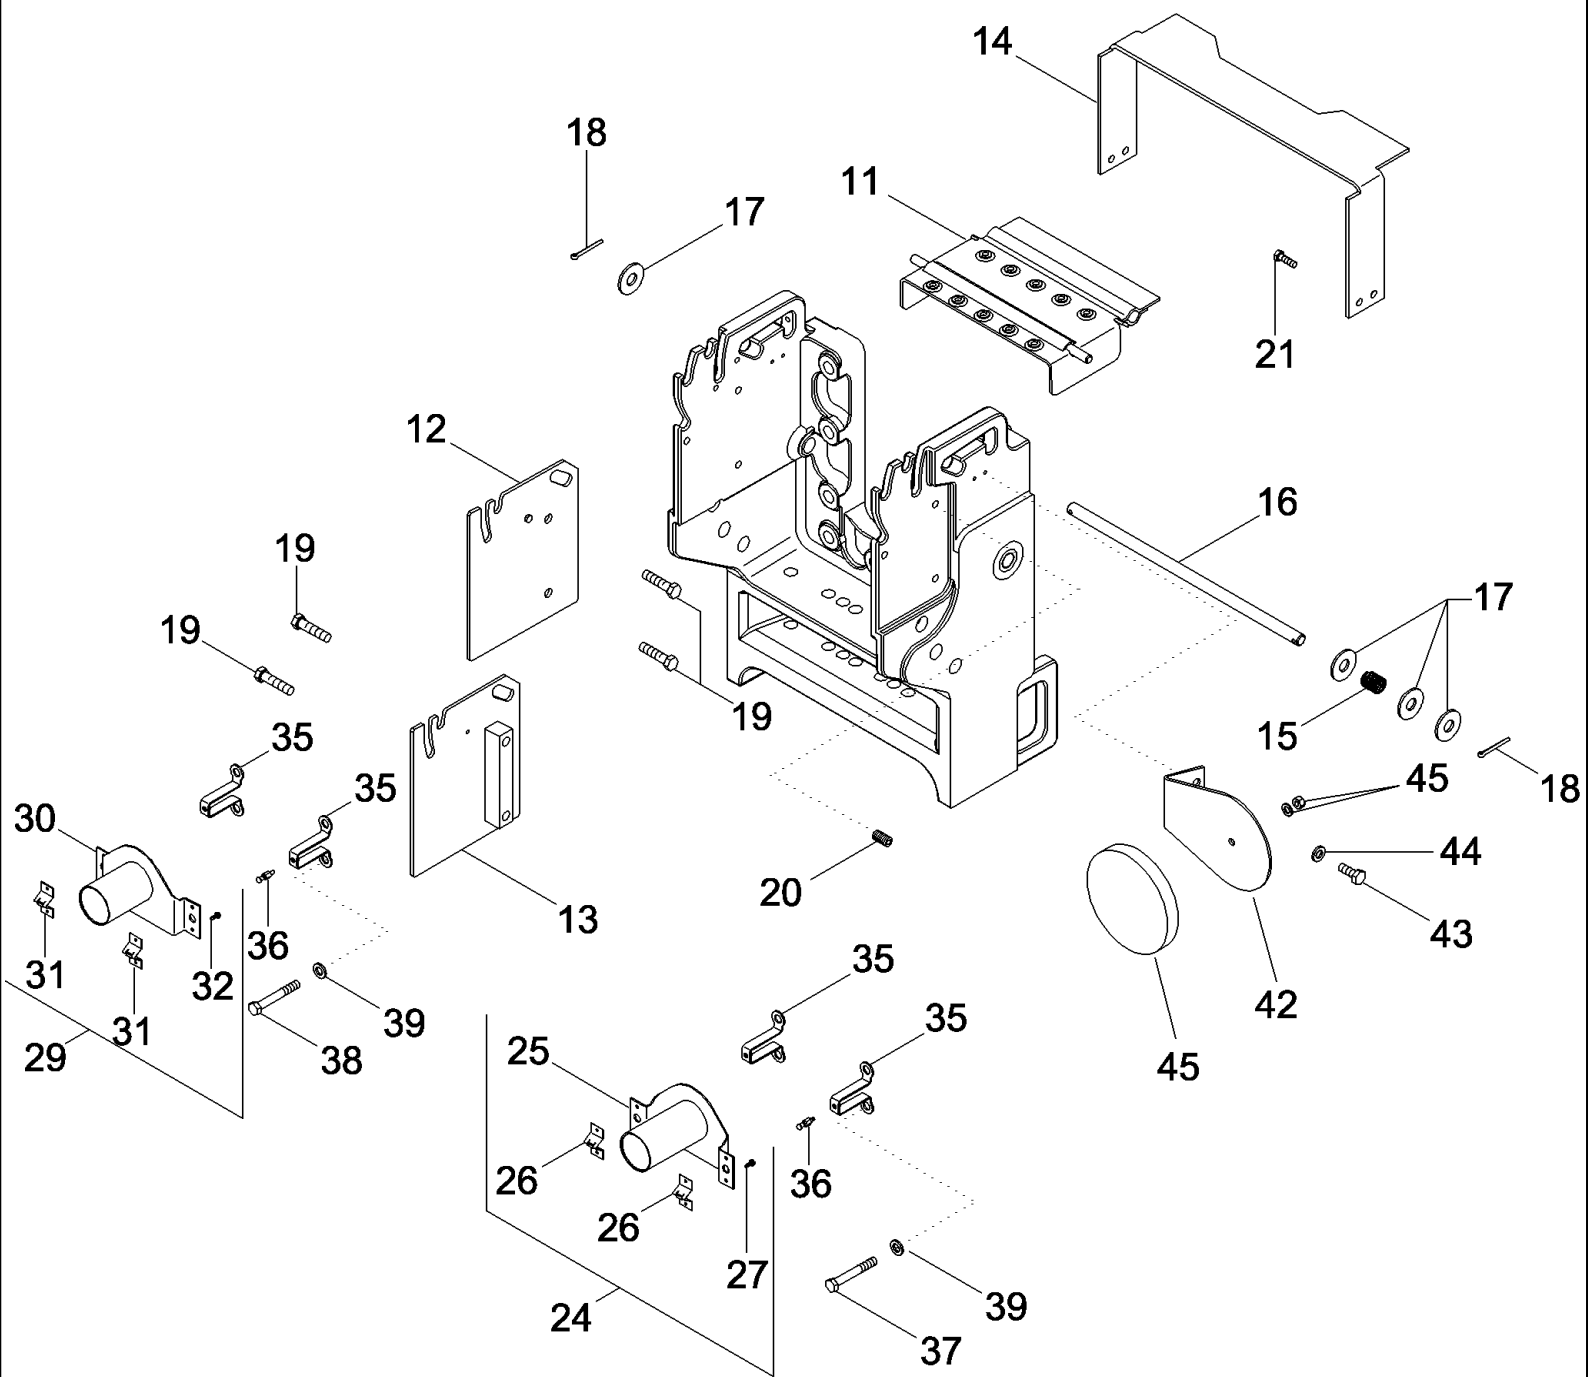

MAGNUM 310 CASE IH TRACTOR (EU) (1/06-)

06-40 POWER TAKE OFF ASSEMBLY - SHIELDS

сылка	Номер детали	Кол-во	Описание
11	275108A5	1	PROTECTION PLATE,
12	275257A4	1	PLATE ASSY., Left Hand
13	275258A4	1	PLATE ASSY., Right Hand
14	377751A2	1	PROTECTION PLATE,
15	179657A2	1	SPRING,
16	225672A2	1	ROD,
17	495-21069	4	WASHER, 5/8",
18	733-5040	2	PIN, SPLIT (COTTER), M5 x 40,
19	814-12050	4	BOLT, Hex, M12 x 50, 8.8,
20	87681203	4	
21	614-6016	4	BOLT, Hex, M6 x 16, 8.8,
24	311112A4	1	GUARD, Single Speed, Inc. 25 - 27
25	NSS	1	NOT SERVICED SEPARATELY, SHIELD
26	1968039C3	2	FASTENER,
27	280-5348	4	SCREW, SELF TAP, Hex Wash Hd, #8 x 1/2",
29	311113A4	1	GUARD, Dual Speed, Inc. 30 - 32
30	NSS	1	NOT SERVICED SEPARATELY, SHIELD
31	1968039C3	2	FASTENER,
32	280-5348	4	SCREW, SELF TAP, Hex Wash Hd, #8 x 1/2",
35	308308A1	2	SUPPORT,
36	1977929C1	2	STUD,
37	828-12050	4	BOLT, Hex, M12 x 50, 10.9,
38	828-12085	4	BOLT, Hex, M12 x 85, 10.9,
39	896-12012	4	WASHER, M12 x 24.5 x 3, HT,
42	101588A2	2	BRACKET,
43	614-6016	4	BOLT, Hex, M6 x 16, 8.8,
44	895-11006	4	WASHER, M6,
45	107484C1	2	REFLECTOR,