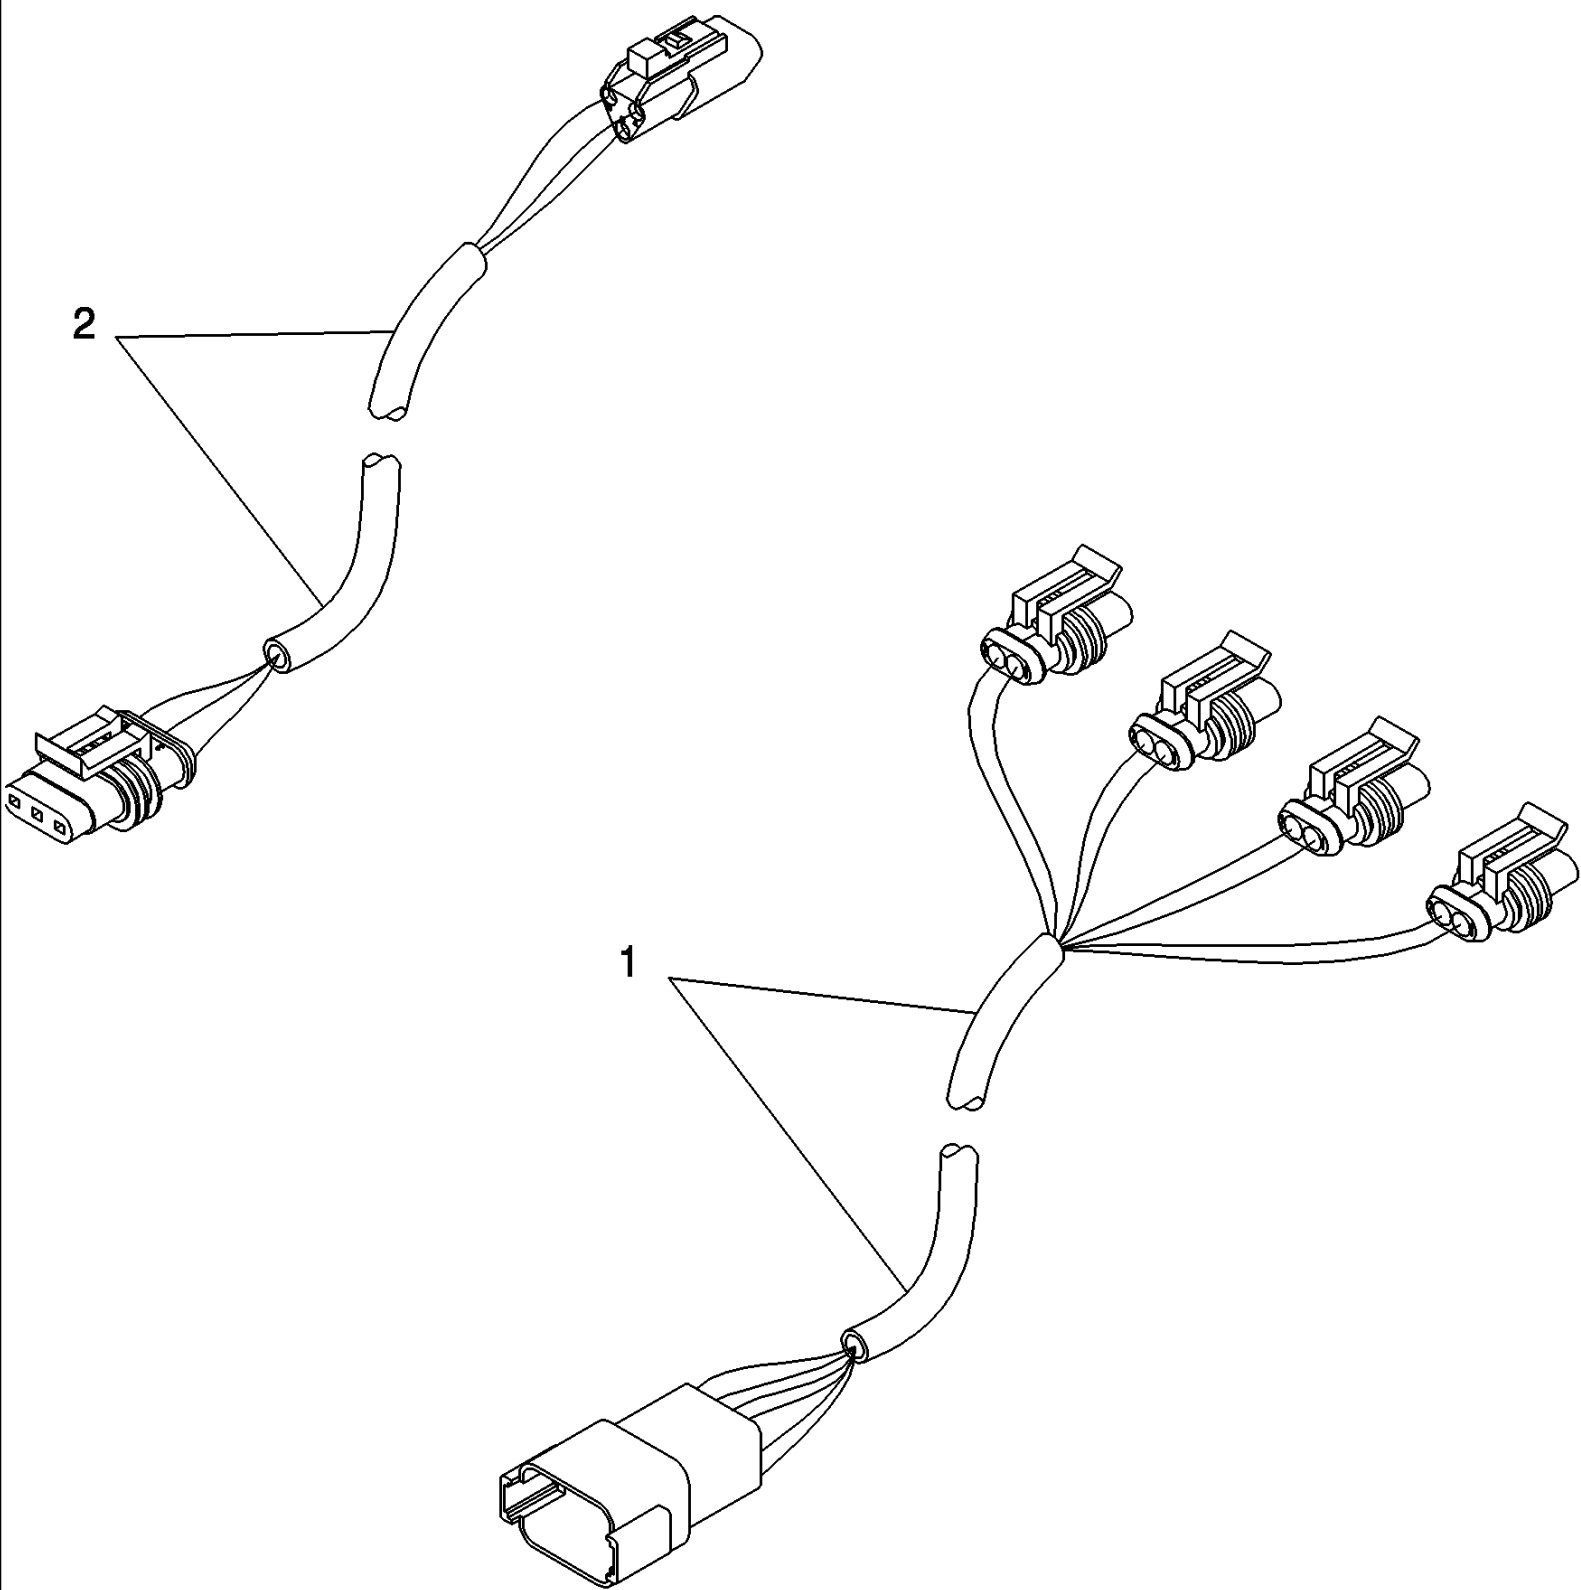

MAGNUM 310 CASE IH TRACTOR (EU) (1/06-)

04-12 HARNESS - SUSPENDED AXLE

сылка	Номер детали	Кол-во	Описание
1	87324324	1	HARNESS, Suspended Axle Solenoids (Shown), BSN Z7RZ01521
1	87382530	1	HARNESS, Suspended Axle Solenoids, ASN Z7RZ01521
2	87451549	1	HARNESS, WIRE, Suspended Axle Sensor