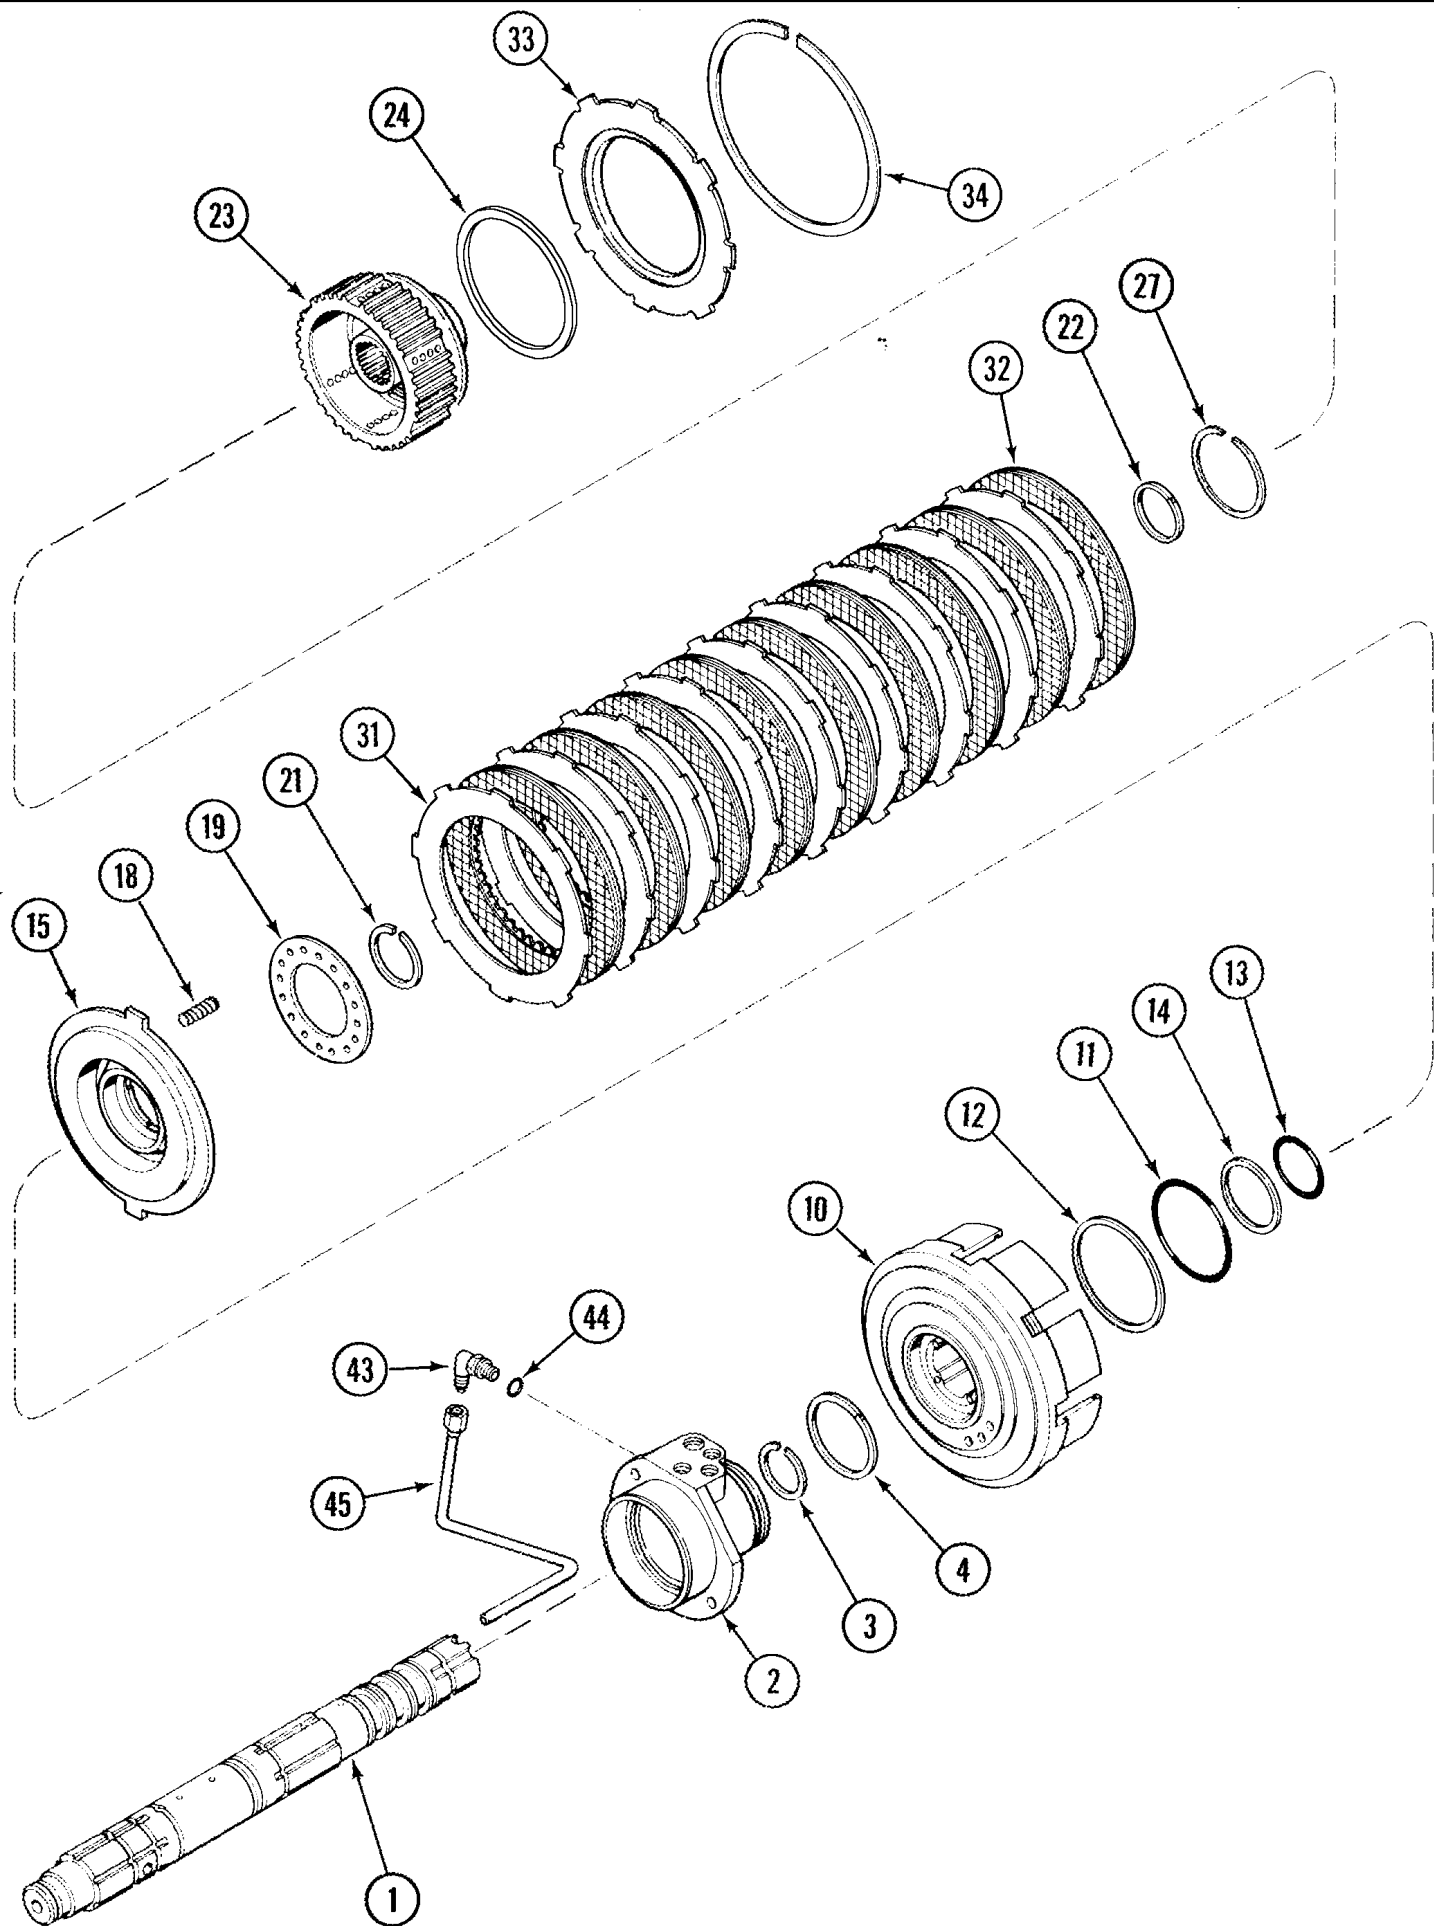

MAGNUM 310 CASE IH TRACTOR (EU) (1/06-)

06-15 RANGE TRANSMISSION - MASTER CLUTCH

сылка	Номер детали	Кол-во	Описание
1	87434653	1	SHAFT ASSY., , See Figure 06-14
2	254337A2	1	CAGE,
3	101-11225	1	RING, SNAP, #225, Ext,
4	1286027C2	1	RING,
10	87311451	1	CARRIER,
11	93138C1	1	O-RING,
12	92562C1	1	RING,
13	93137C1	1	O-RING,
14	92561C1	1	RING,
15	112299A2	1	PISTON ASSY,
18	93136C2	16	SPRING,
19	112329A3	1	RETAINER,
21	100-11306	1	RING, SNAP, #306, Ext,
22	92555C1	1	RING,
23	235913A3	1	HUB,
24	235987A1	1	RING,
27	100-11200	1	RING, SNAP, #200, Ext,
31	1285974C1	9	PLATE, BRAKE, Separator
32	1285975C2	9	DISC, CLUTCH, Friction
33	235851A2	1	DISC, Backing
34	1963876C1	1	RING, SNAP,
43	218-5105	1	ELBOW, 90e, 9/16"-18, 37e x 9/16"-18, O-Ring, Inc. 44
45	1963935C2	1	TUBE,
44	237-6006	1	O-RING, 6-1, 90 Duro, .468" ID x .078" Thk,