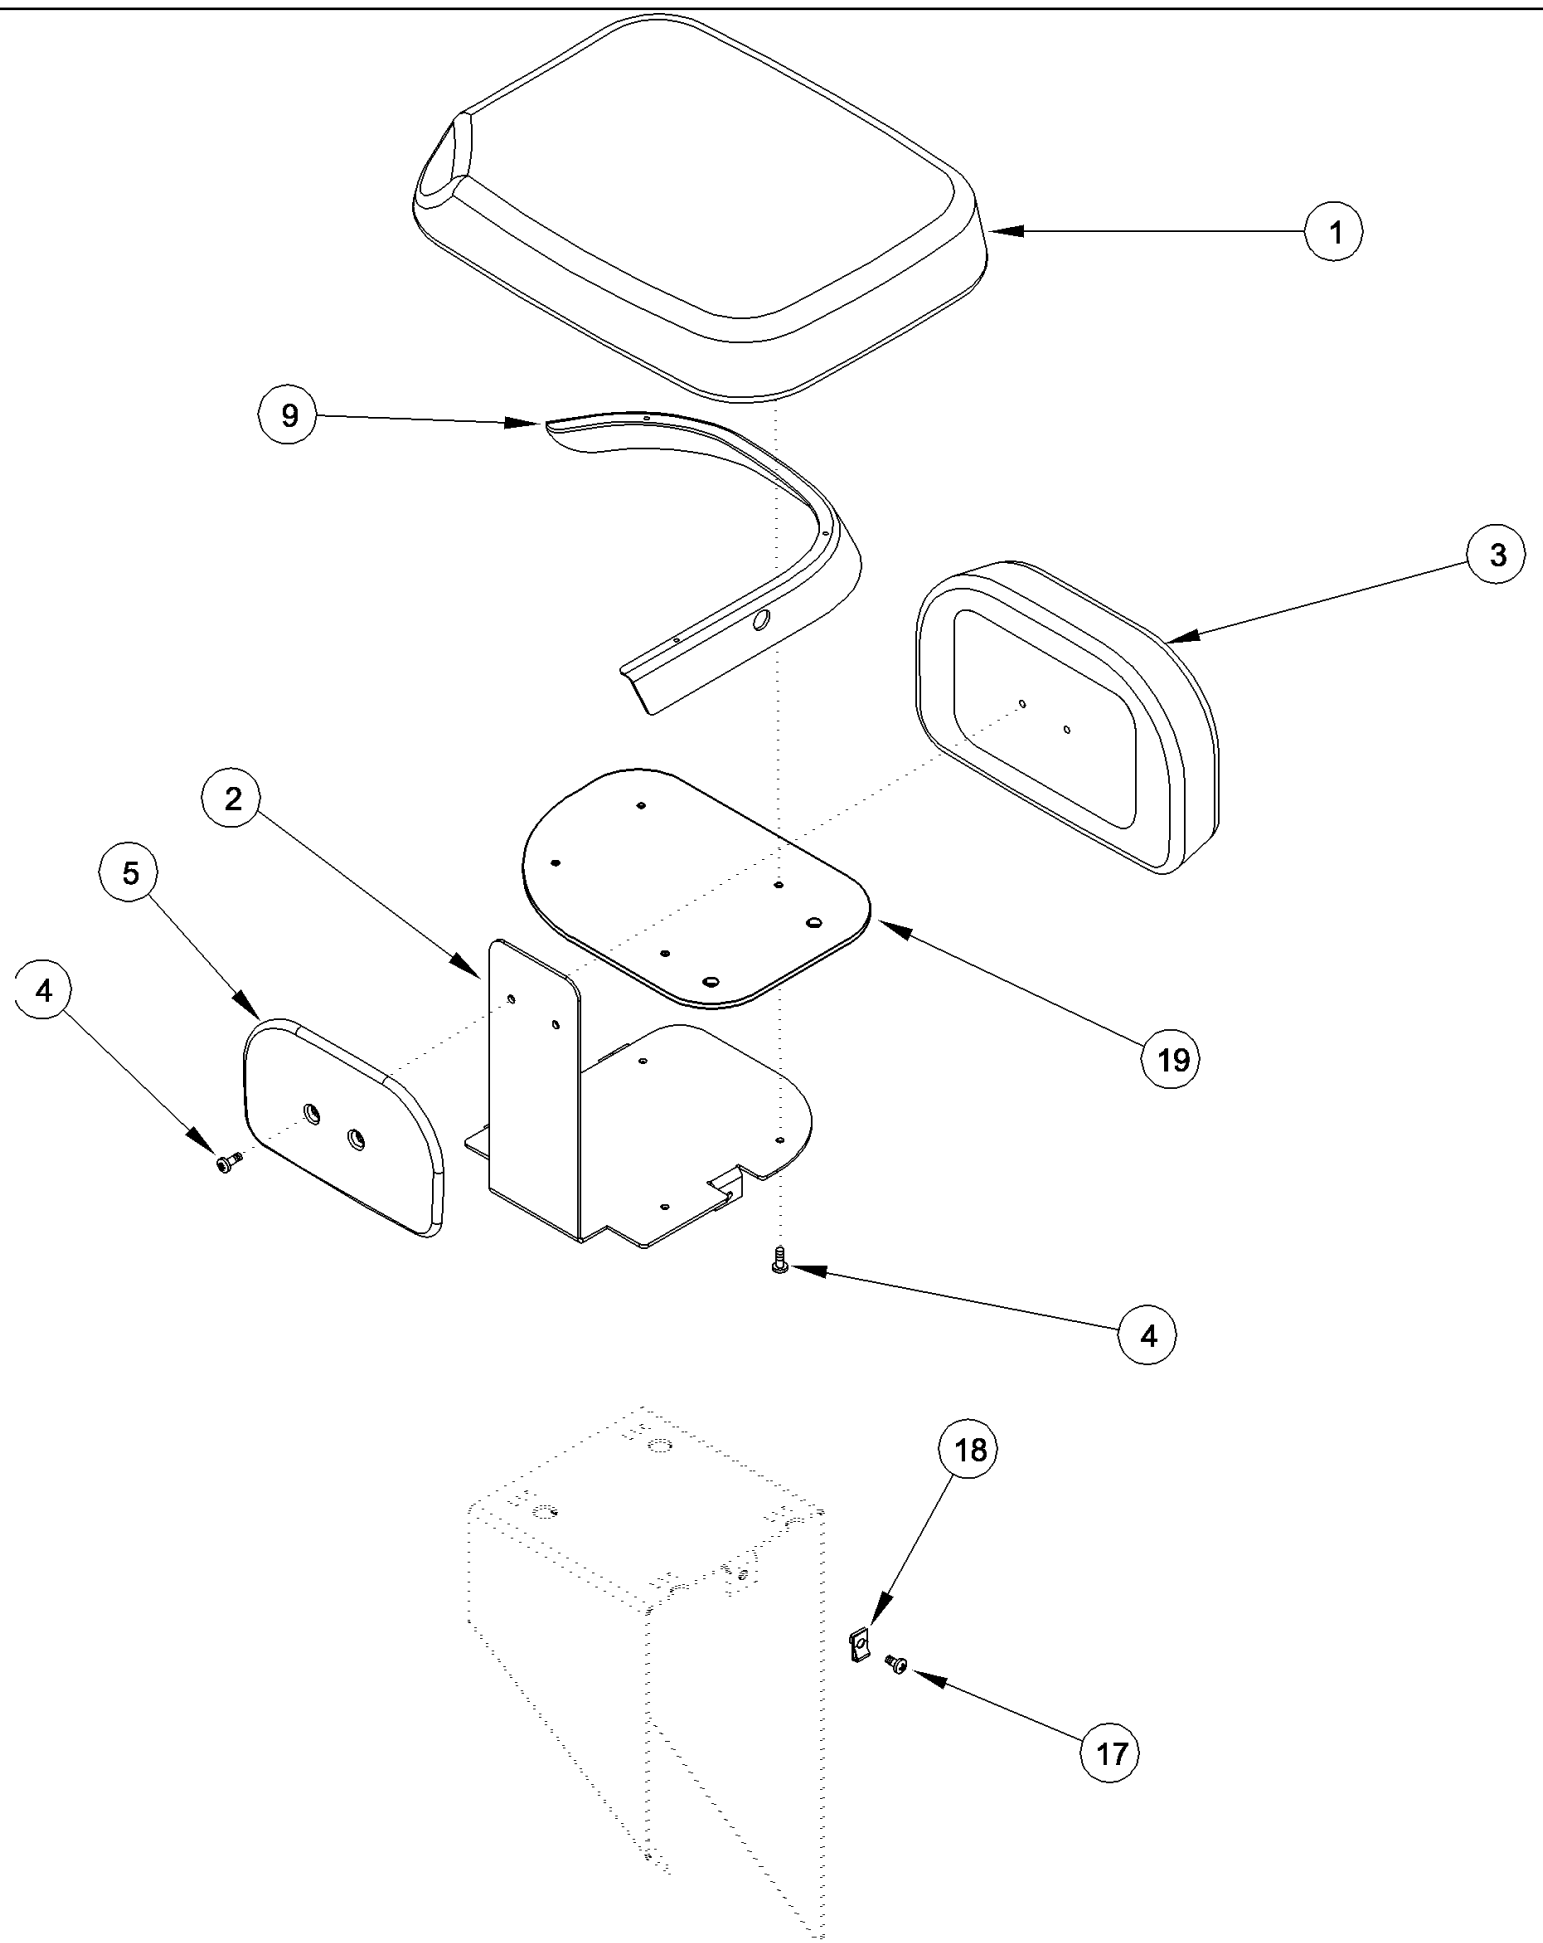

MAGNUM 310 CASE IH TRACTOR (EU) (1/06-)

09-33 SEAT - INSTRUCTIONAL

сылка	Номер детали	Кол-во	Описание
1	359027A1	1	CUSHION, SEAT, , Deluxe Cab, Standard Cab
1	359030A2	1	COVER, SEAT, , Luxury Cab
2	296316A3	1	SUPPORT,
3	359028A1	1	COVER, BACKREST, , Standard Cab, Deluxe Cab
3	359031A2	1	COVER, BACKREST, , Luxury Cab
4	840-2616	6	SCREW, Cross Pan Hd, M6 x 16,
5	359029A1	1	COVER,
9	359039A1	1	BEZEL,
17	844-6025	1	BOLT, Hex Flg, M6 x 25, 8.8,
18	833-40306	1	NUT, M6, U,
19	381940A1	1	PANEL,