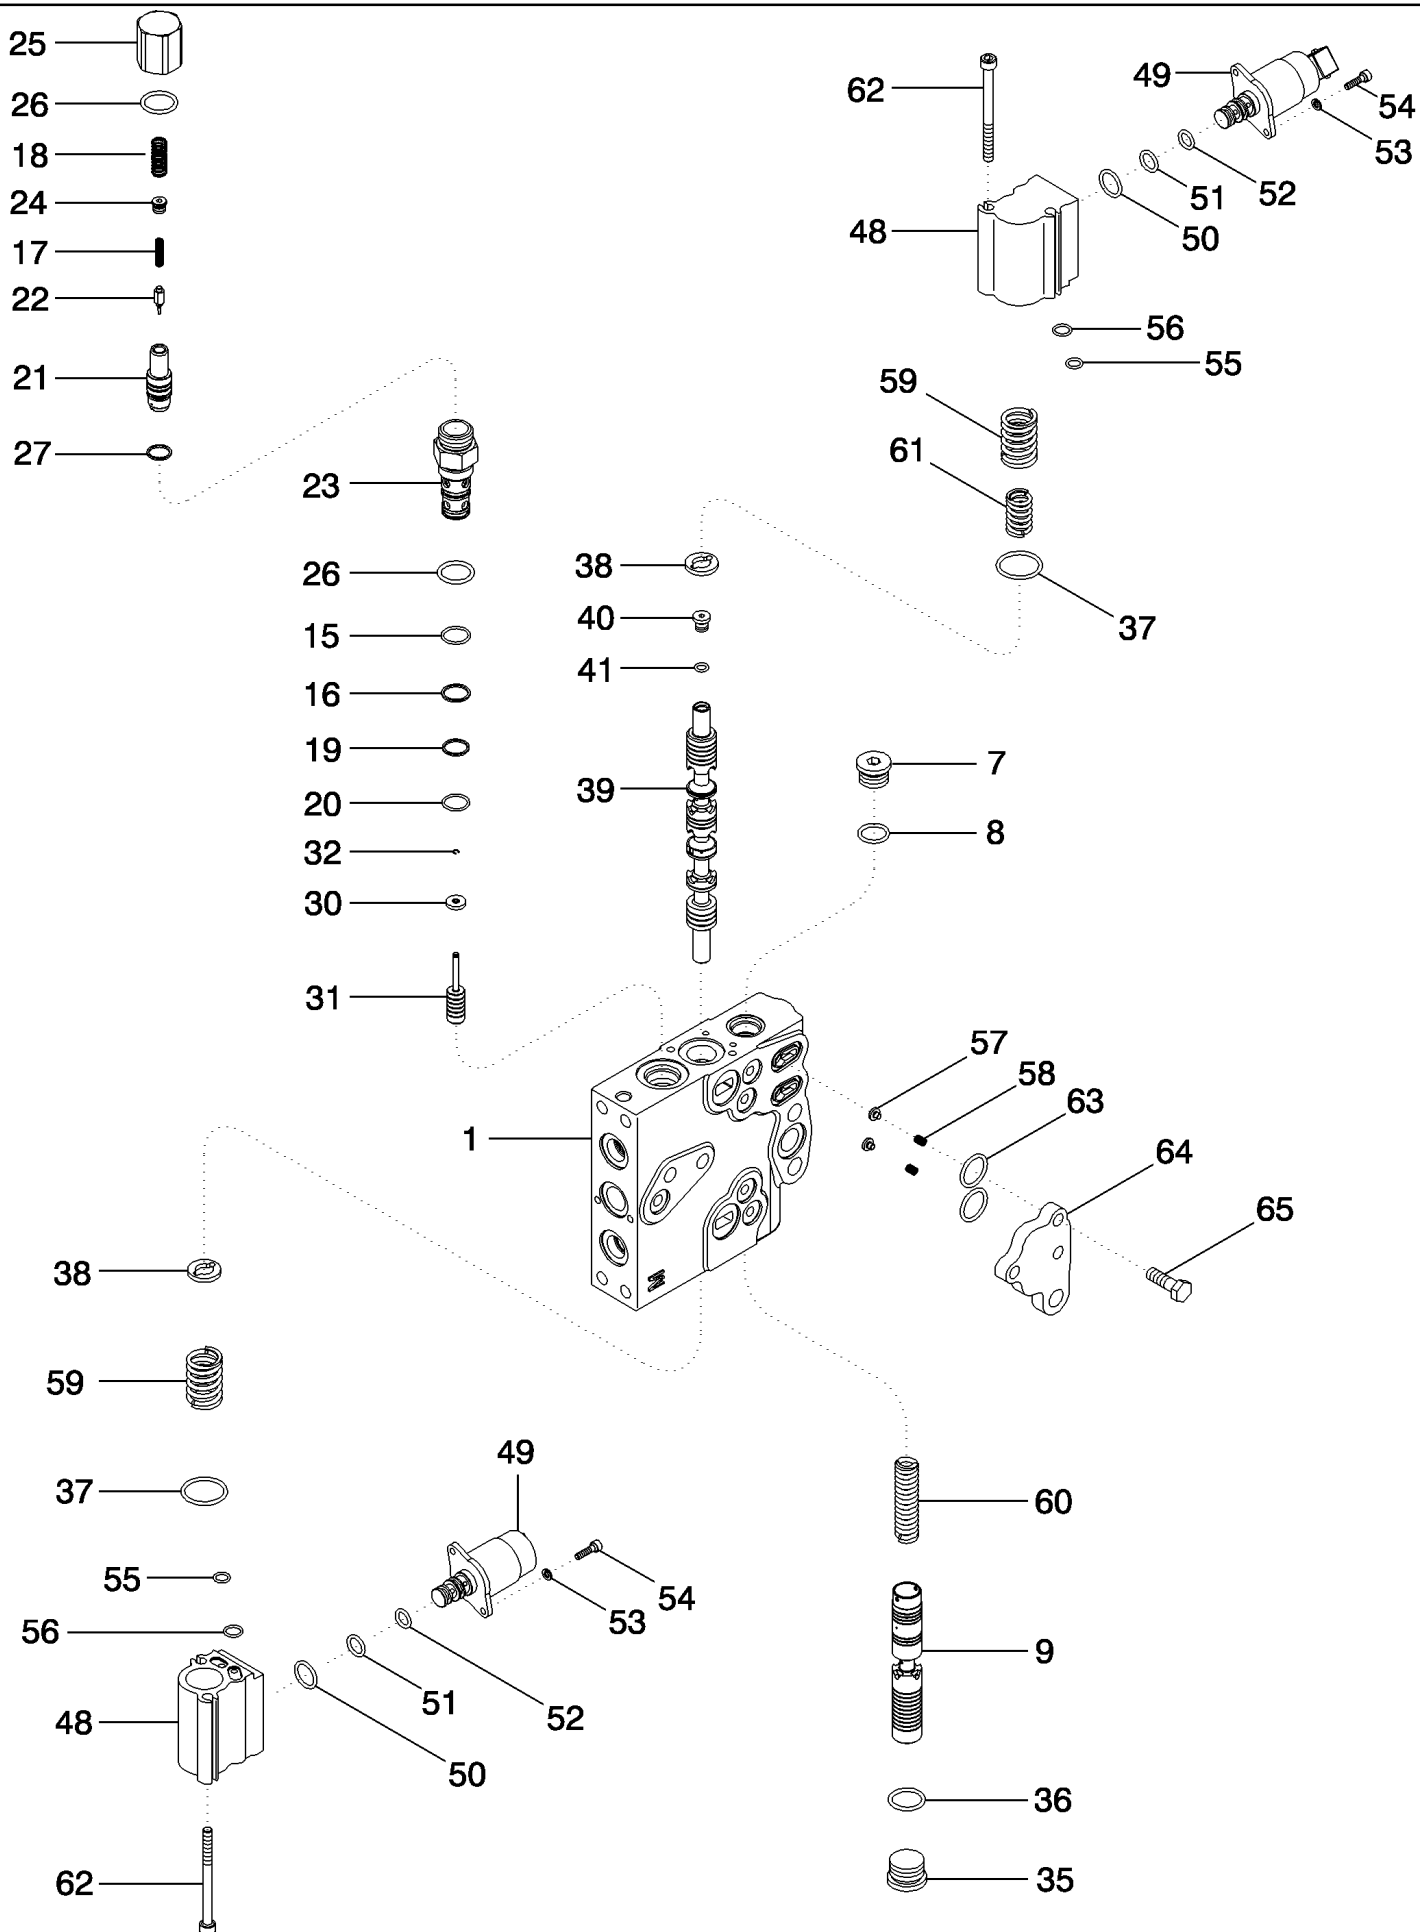

MAGNUM 310 CASE IH TRACTOR (EU) (1/06-)

08-26 REMOTE HYDRAULIC CONTROL VALVE, BSN AJB363596

сылка	Номер детали	Кол-во	Описание
	447226A5	AR	VALVE, Standard, Inc. 1 - 62
	447220A6	1	VALVE, Right Hand End, Inc. 1 - 65
	447223A4	1	VALVE, Left Hand End w/o Hitch, Inc. 1 - 62
	447226A5	1	VALVE, Left Hand End W/Hitch, Inc. 1 - 62
1	NSS	1	NOT SERVICED SEPARATELY, Body
7	71100209	1	PLUG, Hex Soc, 3/4"-16 ORB, Inc. Ref. 8
8	237-6010	1	O-RING, 10-1, 90 Duro, .755" ID x .097" Thk,
9	446403A1	1	SPOOL,
	278550A2	1	VALVE, CHECK, Inc. 15 - 27
15	238-6016	1	O-RING, -016, 90 Duro, .614" ID x .070" Thk,
16	G103862	1	RING,
17	NSS	1	NOT SERVICED SEPARATELY, SPRING
18	NSS	1	NOT SERVICED SEPARATELY, SPRING
19	G108723	1	RING,
20	238-6015	1	O-RING, -015, 90 Duro, .551" ID x .070" Thk,
21	NSS	1	NOT SERVICED SEPARATELY, POPPET, Valve
22	NSS	1	NOT SERVICED SEPARATELY, POPPET, Valve
23	NSS	1	NOT SERVICED SEPARATELY, BODY
24	NSS	1	NOT SERVICED SEPARATELY, PLUG
25	NSS	1	NOT SERVICED SEPARATELY, CAP
26	237-6010	2	O-RING, 10-1, 90 Duro, .755" ID x .097" Thk,
27	G108727	1	BACK-UP RING,
31	87546296	1	PISTON,
35	86625138	1	PLUG, Hex Soc, 7/8"-14 ORB, Inc. 36
36	237-6010	1	O-RING, 10-1, 90 Duro, .755" ID x .097" Thk,
37	238-5120	2	O-RING, -120, 70 Duro, .987" ID x .103" Thk,
38	436518A1	2	WASHER,
	87416820	1	SPOOL, Inc. 39 - 41
39	NSS	1	NOT SERVICED SEPARATELY, SPOOL
40	86632547	1	PLUG, Hex Soc, 5/16"-24 ORB, Inc. 41
41	237-6002	1	O-RING, 2-1, .239" ID x .064" Thk,
	87354470	2	VALVE, PILOT, Inc. 48 - 56, 62
48	NSS	1	NOT SERVICED SEPARATELY, BODY
49	87354468	1	VALVE, SOLENOID, Inc. 50 - 52
	372228A1	1	SEAL, Inc. 50 - 52
50	319721A1	1	O-RING, 15.3 ID x 2.4
51	319722A1	1	O-RING, 10.3 ID x 2.4
52	319723A1	1	O-RING, 8.3 ID x 2.4
53	892-11004	2	WASHER, LOCK, M4,
54	864-4016	2	SCREW, Hex Soc Hd, M4 x 16, 8.8,
55	238-5011	1	O-RING, -011, 70 Duro, .301" ID x .070" Thk,
56	238-5012	1	O-RING, -012, 70 Duro, .364" ID x .070" Thk,
	86994122	1	POPPET, Inc. 57, 58
57	446404A1	1	PLUG,
58	446405A1	1	SPRING,