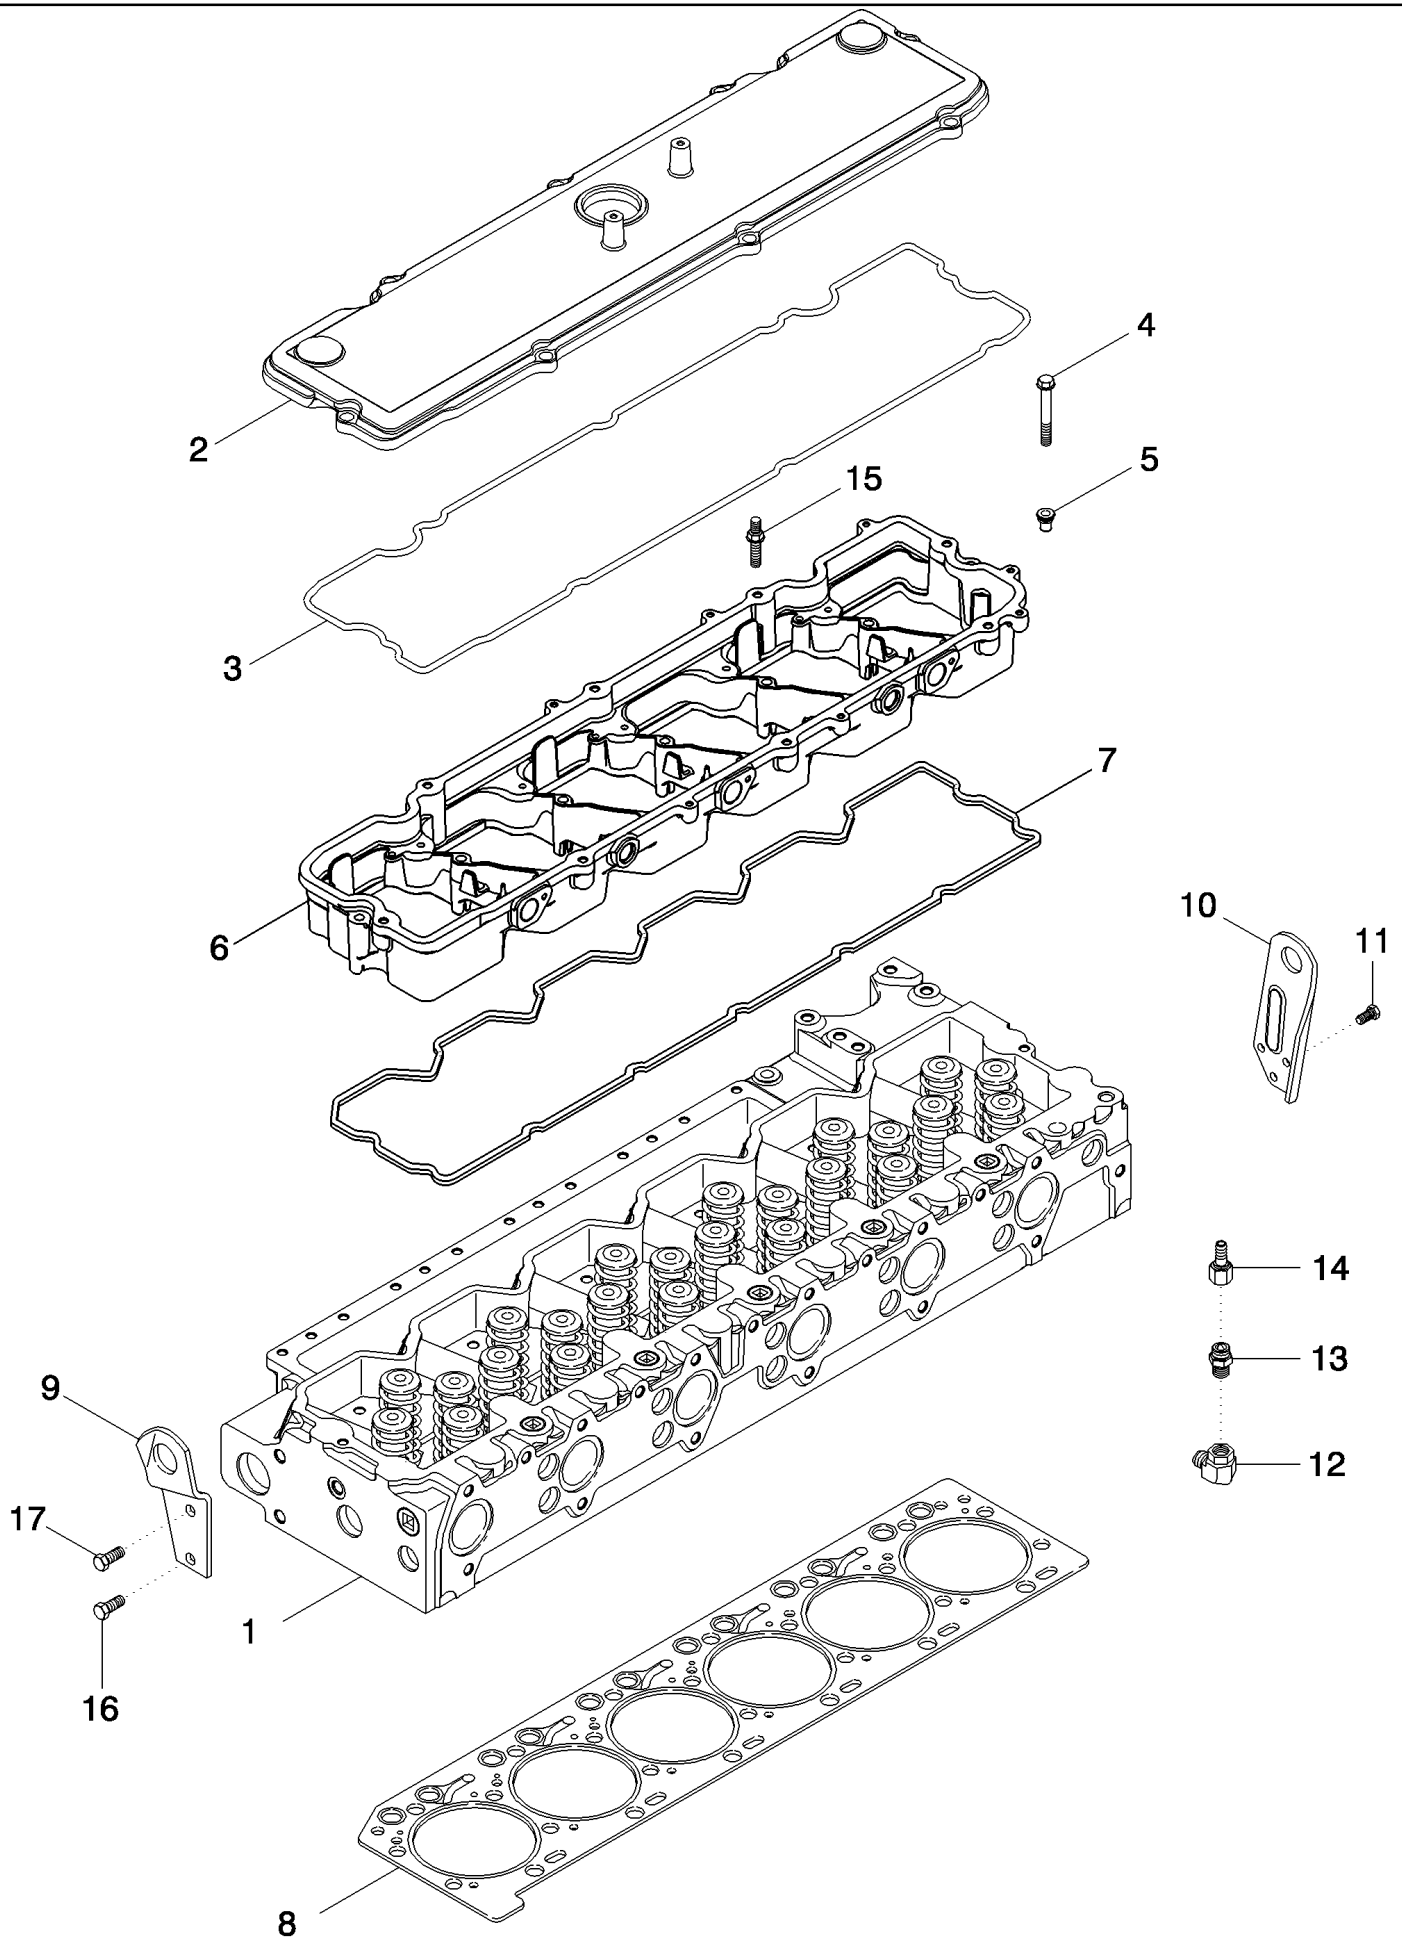

02-18 CYLINDER HEAD - COVER

MAGNUM 310 CASE IH TRACTOR (EU) (1/06-)

02-18 CYLINDER HEAD - COVER

сылка	Номер детали	Кол-во	Описание
1	REF	1	INSTRUCTION, Head, See Figure 02-17
2	87345871	1	COVER, VALVE,
3	87345861	1	GASKET,
4	87342136	8	ISOLATOR,
5	J900632	7	BOLT, Hex Flg, M8 x 35, 8.8,
6	87344767	1	HOUSING, Rocker Housing
7	87344755	1	GASKET, Rocker Lever Housing
8	87344132	1	GASKET, CYLINDER HEAD,
9	87564629	1	Rear
10	87340301	1	BRACKET, Front
11	854-12025	2	BOLT, Hex Flg, M12 x 25, 10.9,
12	217-1014	1	ELBOW, 90°, 1/8"-27 Female x 1/8"-27 Male,
13	J911901	1	VALVE, CHECK,
14	J911925	1	COUPLING,
15	87340279	1	SCREW,
16	87340324	1	BOLT,
17	854-10020	2	BOLT, Hex Flg, M10 x 20, 10.9,