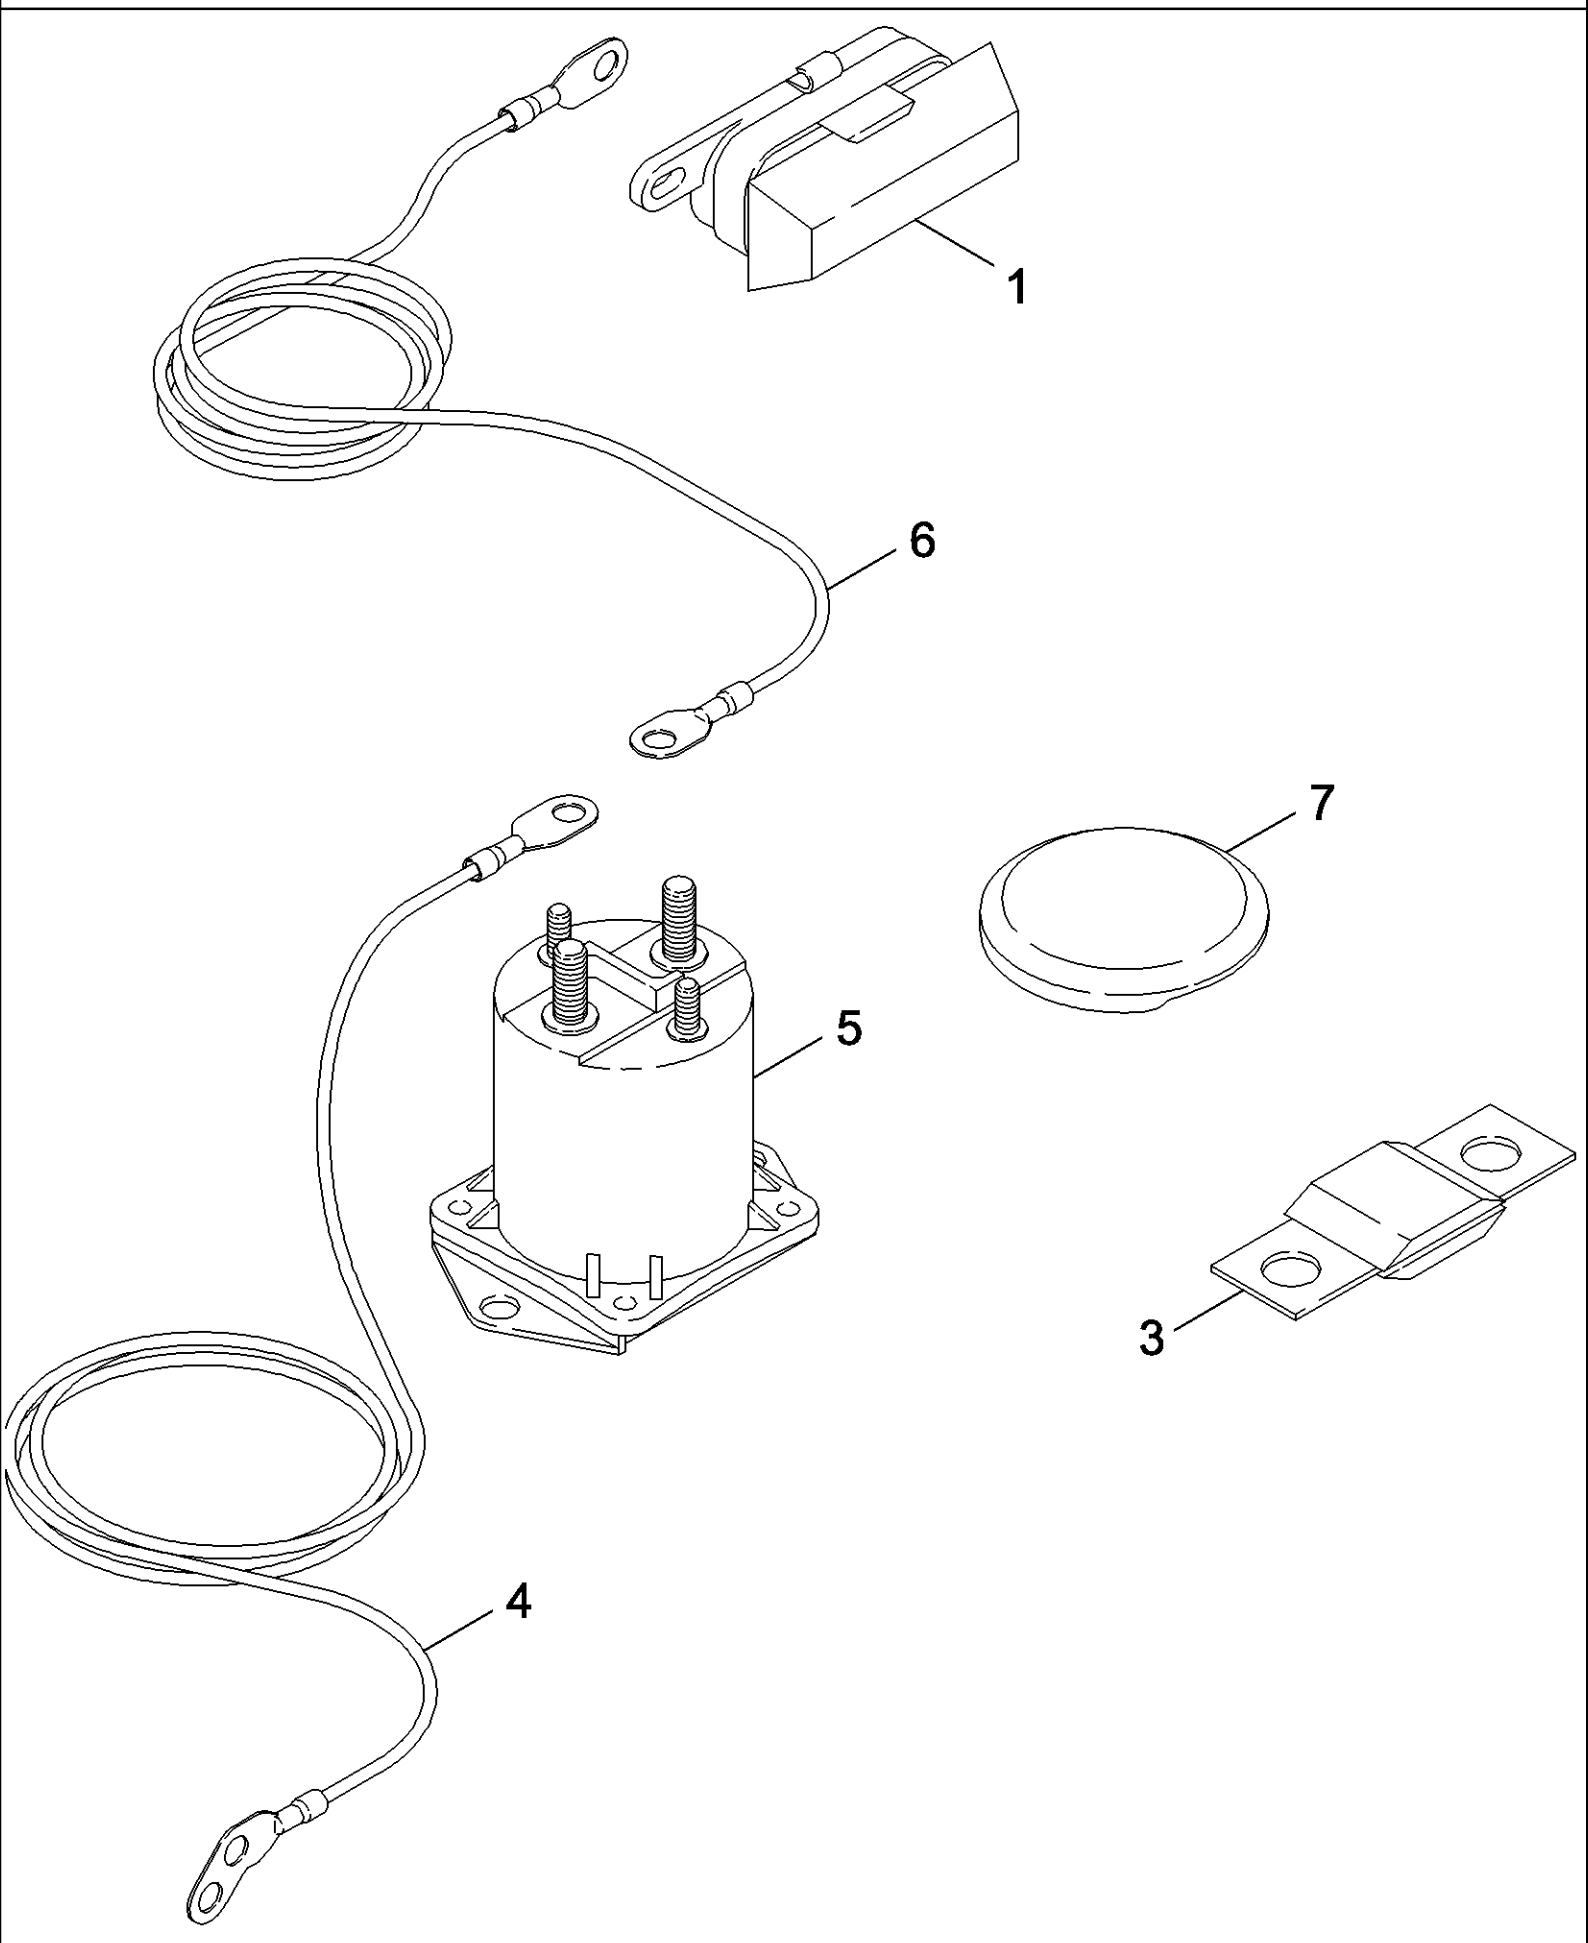

MAGNUM 310 CASE IH TRACTOR (EU) (1/06-)

04-07 SOLENOID AND CABLES - GRID HEATER

сылка	Номер детали	Кол-во	Описание
1	440038A1	1	JUNCTION BLOCK,
3	87455597	1	FUSE,
4	87342409	1	CABLE,
5	87455571	1	SOLENOID,
6	87365714	1	CABLE,
7	87341554	1	COVER,
8	87542146	2	CAP, M6 Bolt Cover (Not Shown)
9	193-1000	2	NUT, Keps, w/LW,#10-32, (Not Shown)
10	231-5145	2	NUT, Flg, USR, 5/16"-18, (Not Shown)
11	840-1616	2	SCREW, Cross Pan Hd, M6 x 16, (Not Shown)
12	844-6016	2	BOLT, Hex Flg, M6 x 16, 8.8, (Not Shown)
13	893-11008	2	WASHER, LOCK, Ext Tooth, M8, (Not Shown)
14	829-1408	2	NUT, M8, CI 10, (Not Shown)