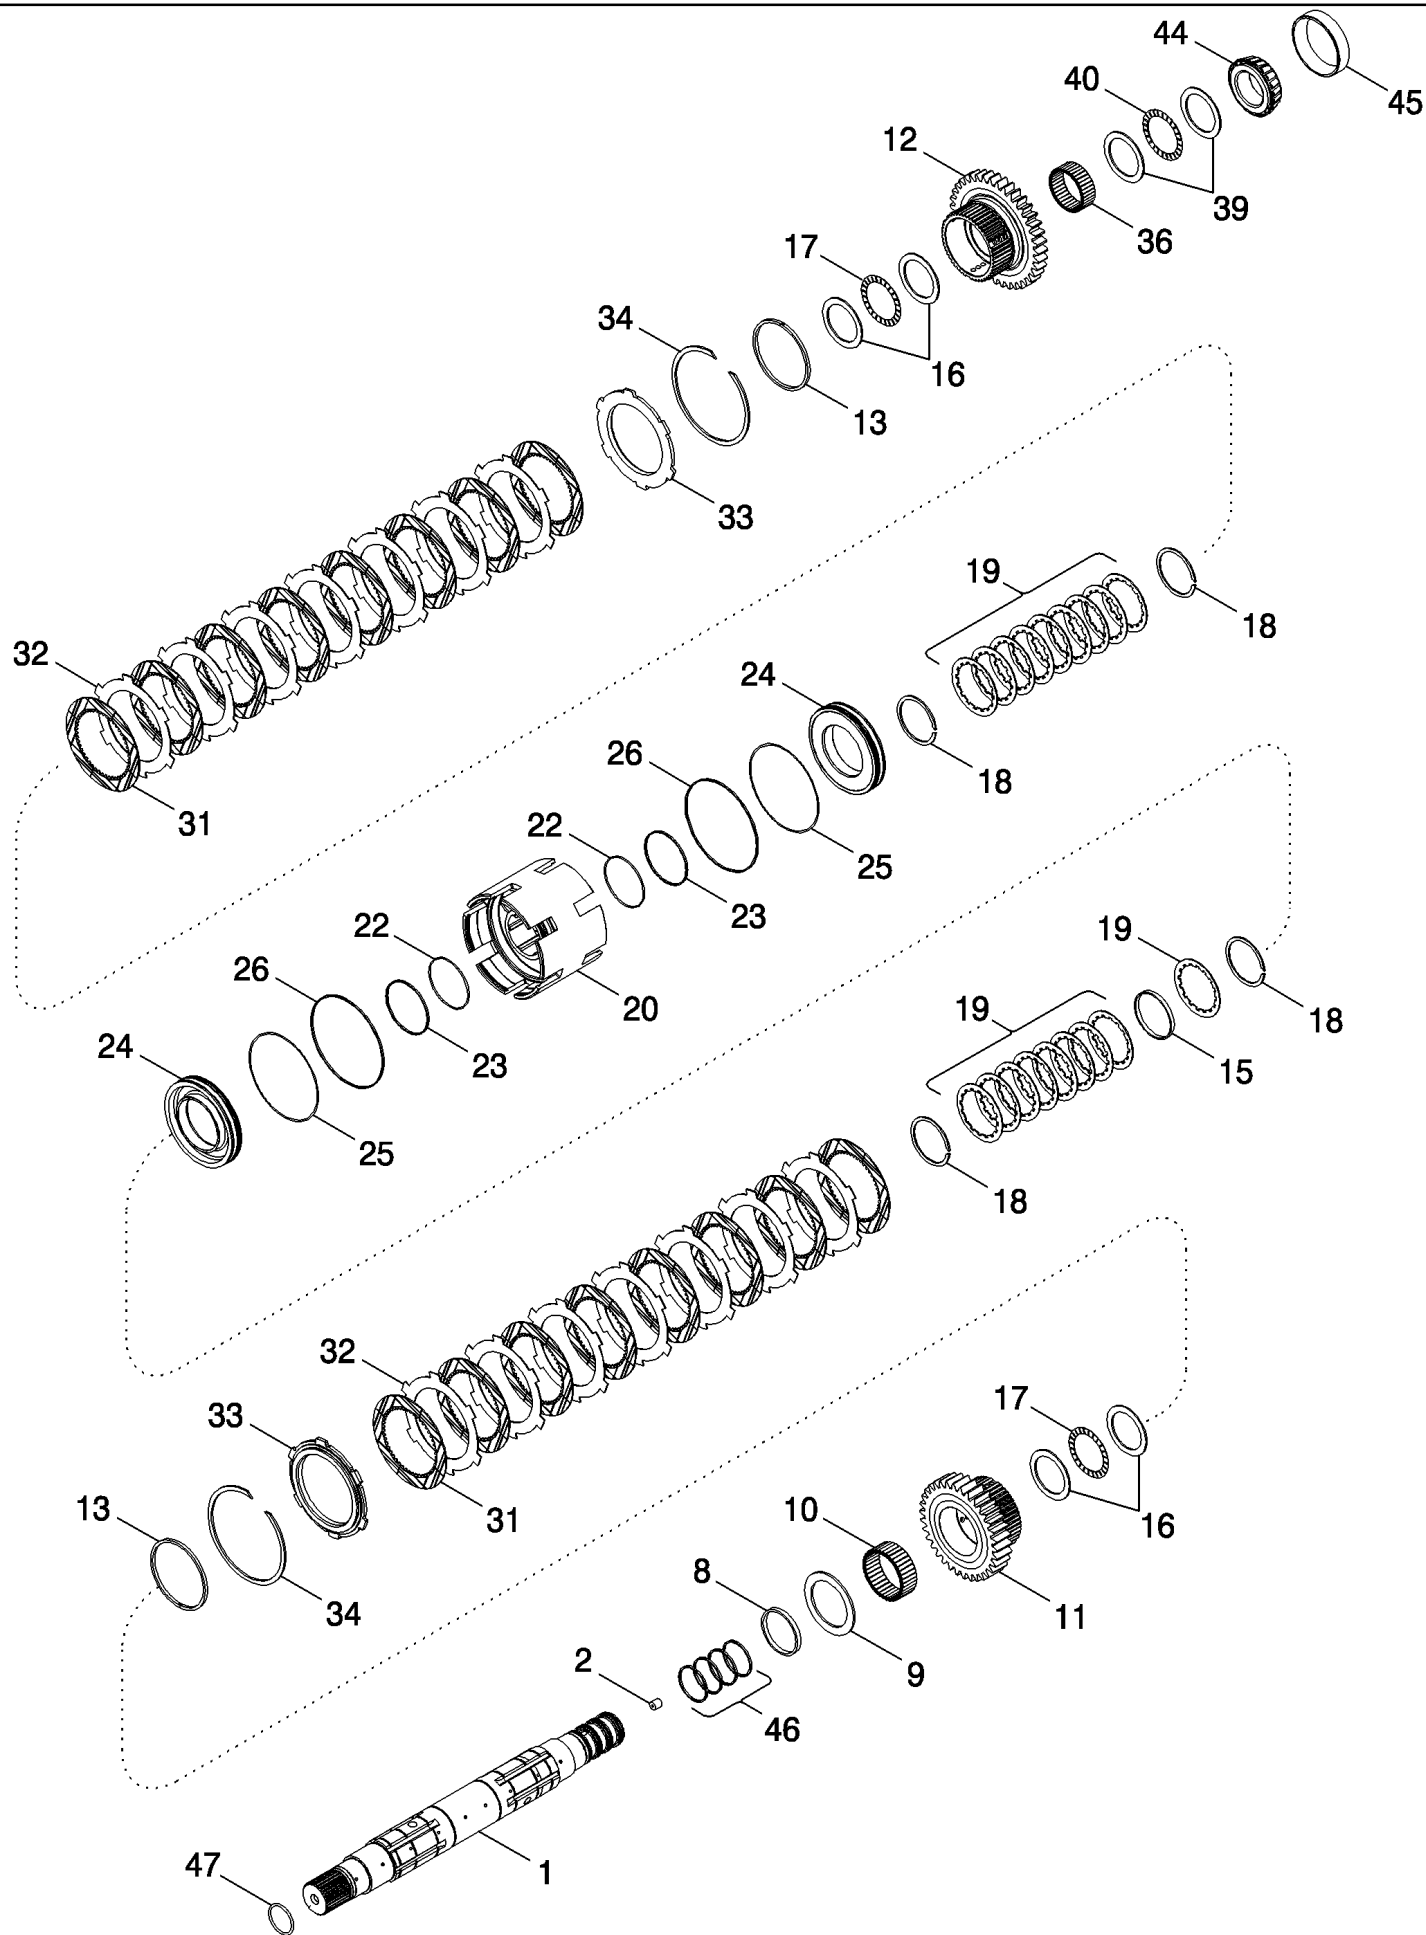

06-10 SPEED TRANSMISSION - OUTPUT SHAFT FRONT CLUTCH

MAGNUM 310 CASE IH TRACTOR (EU) (1/06-)

06-10 SPEED TRANSMISSION - OUTPUT SHAFT FRONT CLUTCH

сылка	Номер детали	Кол-во	Описание
1	87328867	1	SHAFT, Inc. 2
2	187516A1	3	PLUG, 12 mm
8	1286040C2	1	RING,
9	1997888C1	1	WASHER, THRUST,
10	1286016C1	1	BEARING, NEEDLE,
11	1285985C1	1	GEAR, WHEEL, 34T
12	1285987C1	1	PINION, 39T
13	1286052C1	2	RING,
15	87434656	1	RING, Lube
16	1286043C1	4	WASHER, THRUST,
17	572182R1	2	BEARING, THRUST,
18	101-11250	4	RING, SNAP, #250, 2.356, Ext,
19	87425389	18	SPRING, BELLEVILLE,
20	86987594	1	CARRIER,
22	1286081C1	2	O-RING,
23	1286076C1	2	RING,
24	86987597	2	PISTON,
25	1286083C1	2	O-RING,
26	1286079C1	2	RING,
31	86990276	16	DISC, Friction
32	92934C2	16	DISC, Separator
33	1342645C3	2	DISC, CLUTCH,
34	1285996C1	2	RING, SNAP,
36	80907C1	1	BEARING, NEEDLE,
39	1286042C1	2	WASHER, THRUST,
40	87012543	1	BEARING, THRUST,
44	219530H1	1	BEARING, CONE,
45	614052	1	CUP,
46	1286024C1	4	RING,
47	238-5223	1	O-RING, -223, 70 Duro, 1.609" ID x .139" Thk,