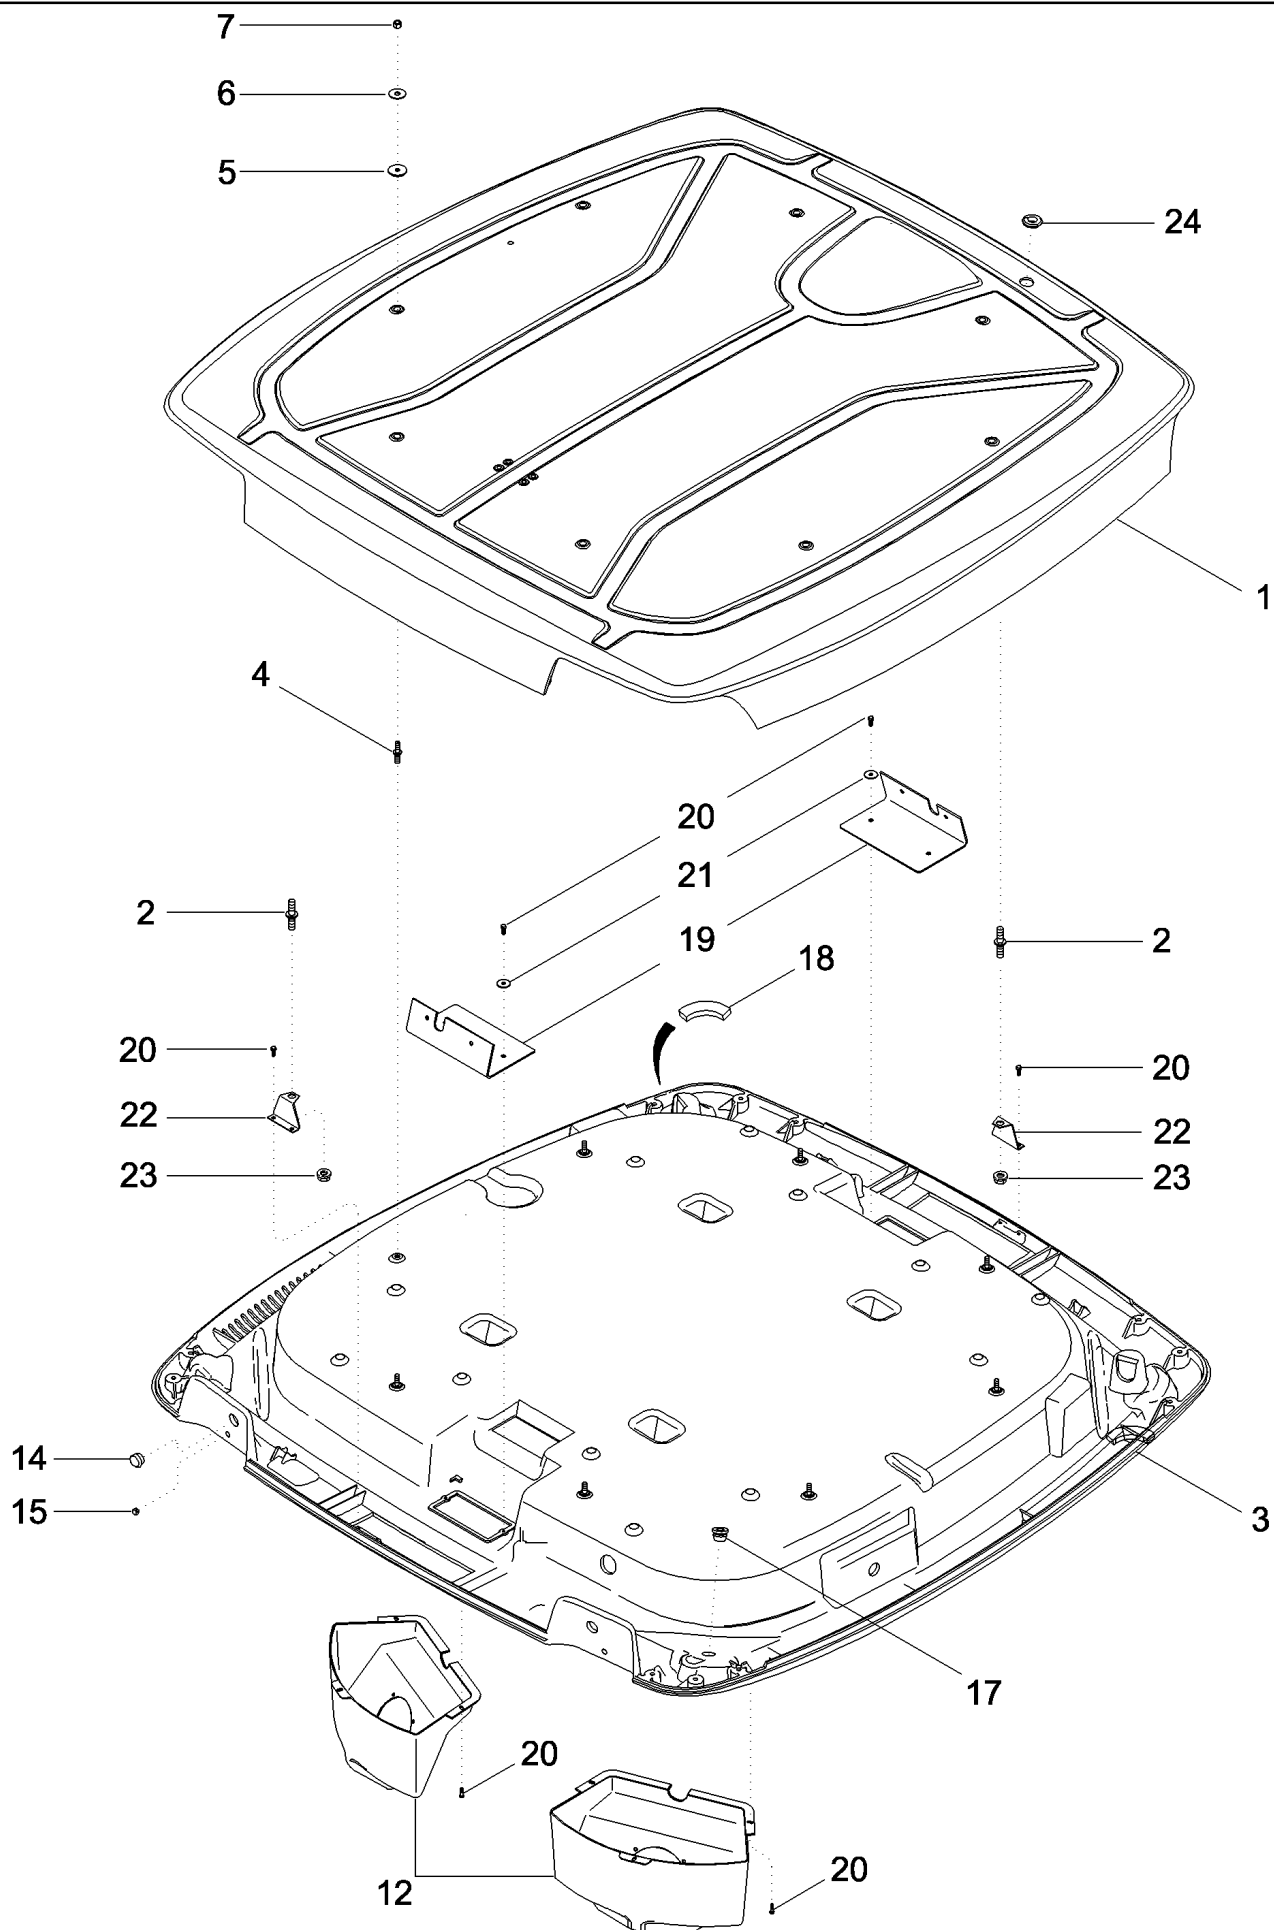

MAGNUM 310 CASE IH TRACTOR (EU) (1/06-)

09-13 CAB - ROOF

сылка	Номер детали	Кол-во	Описание
1	433974A4	1	ROOF, Upper
2	449901A1	2	STUD,
3	87419087	1	ROOF, Lower, Inc. 4, 19 - 22
4	237275A1	8	STUD,
5	221429A2	8	SPACER,
6	495-81140	8	WASHER, 13/32" x 1 1/4" x .060",
7	832-10408	8	NUT, LOCK, M8 x 1.25, Cl 8,
12	433800A1	4	HOUSING, Speaker Cover
14	128209A1	2	PLUG, 1" dia
15	353-432	2	PLUG, 7/8" Hole, Nylon,
18	365219A1	1	SEAL,
19	401110A2	2	BRACKET,
20	758-5	20	SCREW, SELF TAP, Hex Hd, M5.5 x 15,
21	895-15006	4	WASHER, M6 x 25 x 1.6,
22	449074A1	2	BRACKET,
23	825-2408	2	NUT, M8 x 1.25, Flg, Cl 8,
24	87330628	1	GROMMET,