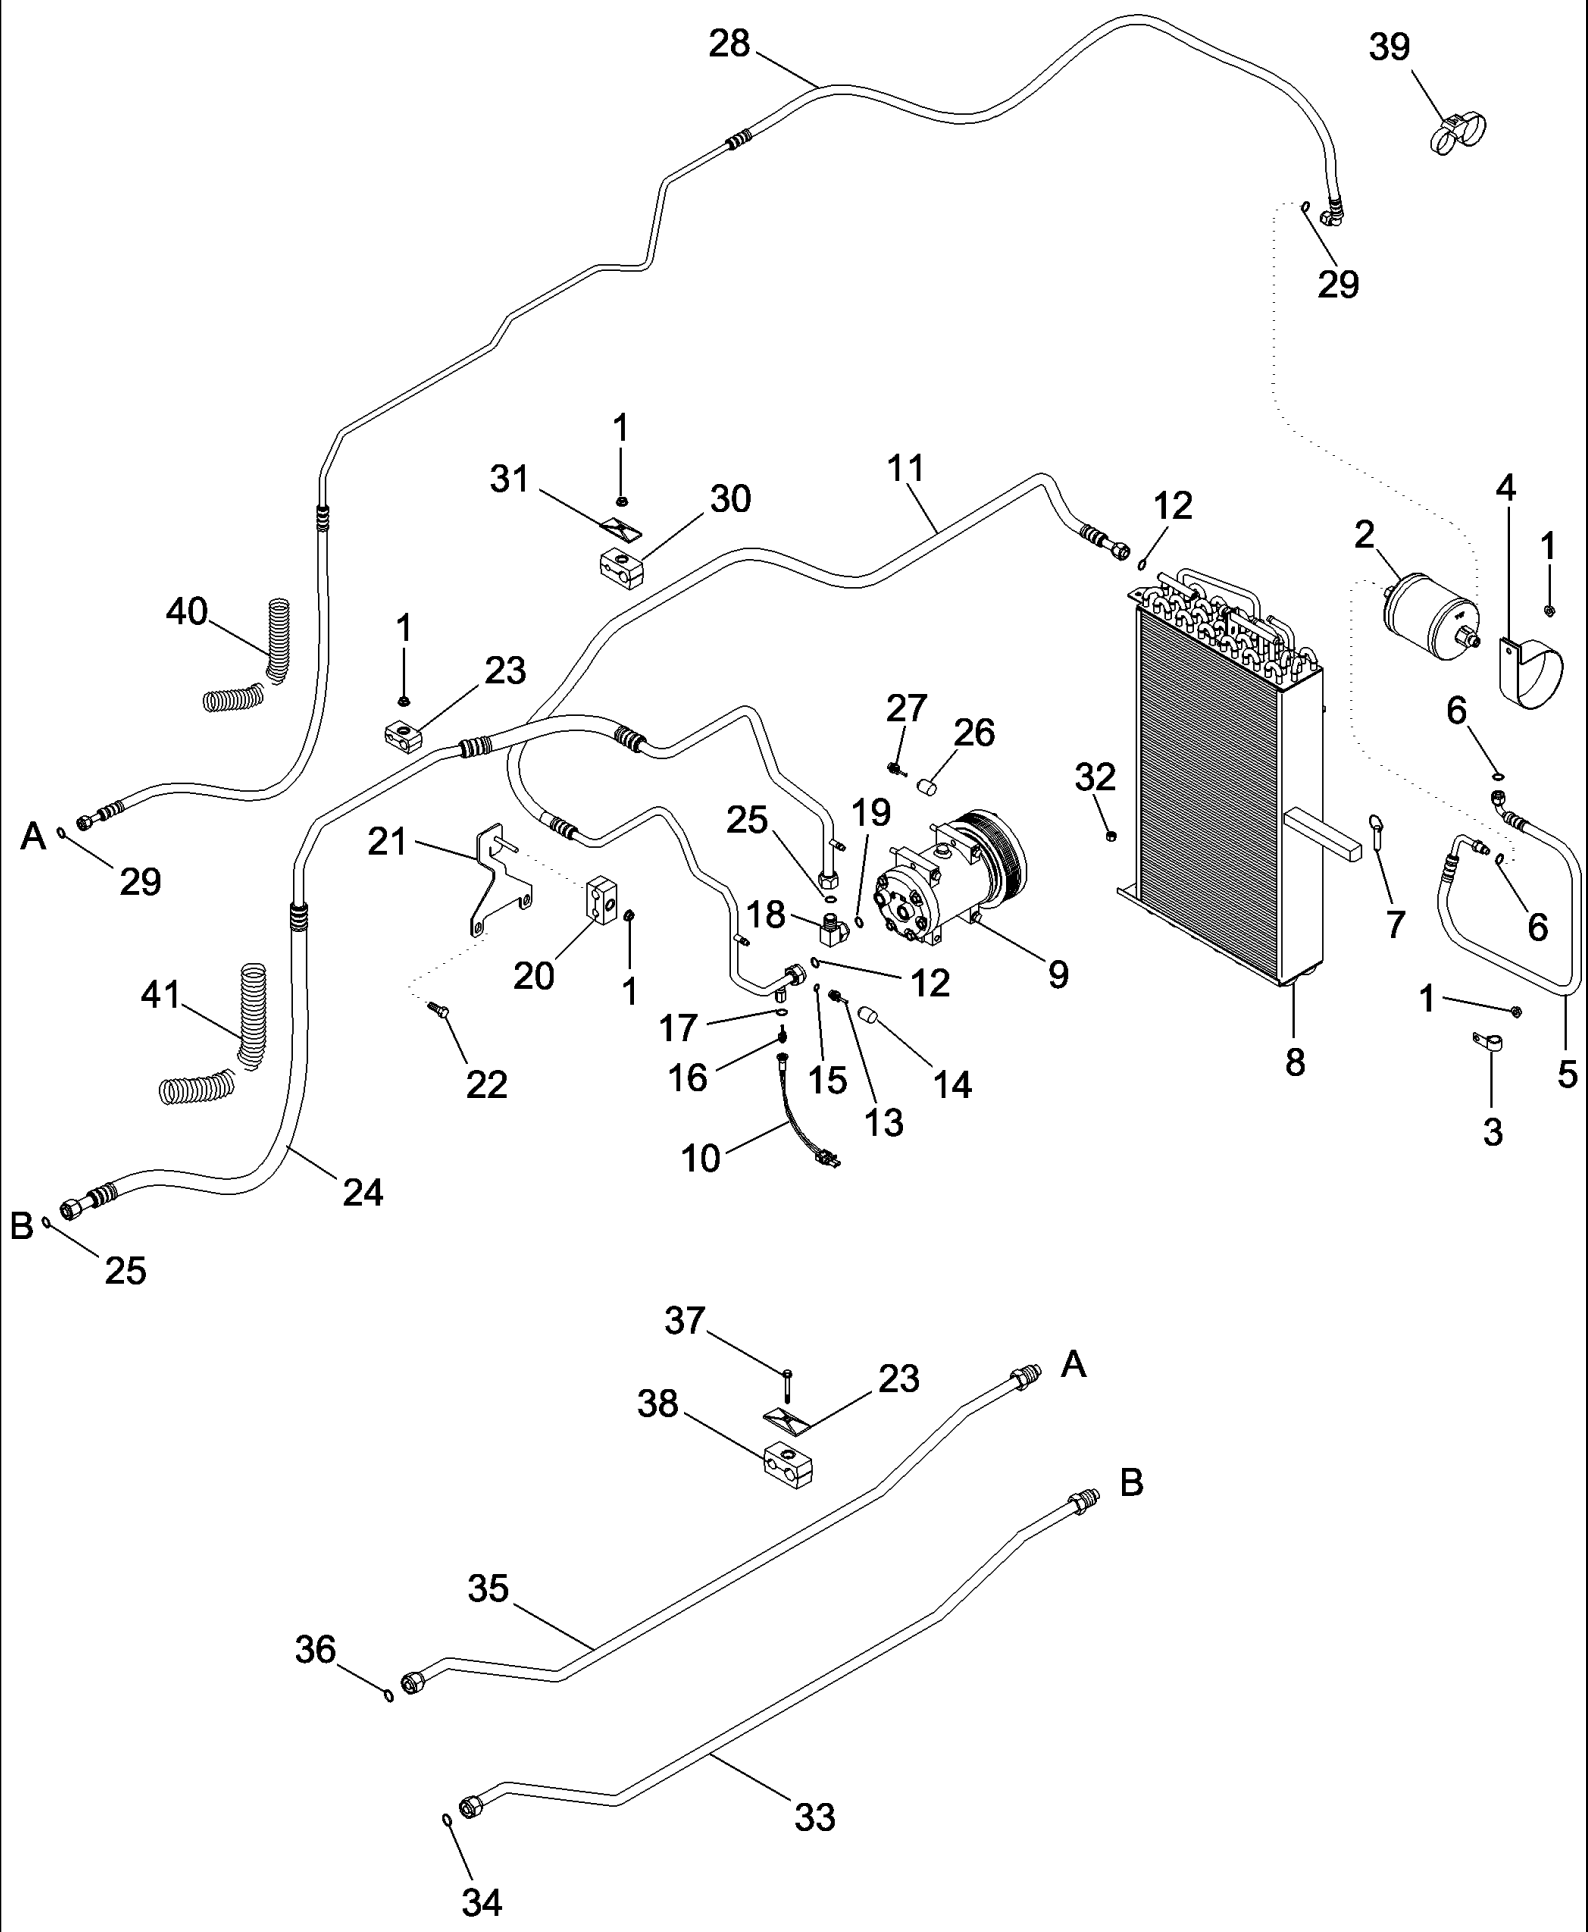

MAGNUM 310 CASE IH TRACTOR (EU) (1/06-)

09-40 AIR CONDITIONING - CONDENSER

сылка	Номер детали	Кол-во	Описание
1	825-2408	5	NUT, M8 x 1.25, Flg, CI 8,
2	295006A1	1	RECEIVER-DRYER, HFC - 134a
3	515-22159	1	CLAMP, 5/8", Insul, 5/16" Bolt,
3	516-22158	1	CLAMP, J, 11/16" Insul, 5/16" Bolt,
4	87361944	1	CLAMP, Receiver - Dryer
5	87312057	1	HOSE ASSY., Condenser to Dryer, Inc. 6
6	128483A1	2	O-RING, 5/16 ID x 1/16
7	86017630	1	PIN,
8	87360035	1	CONDENSER,
9	86993463	1	COMPRESSOR, AIRCOND,
10	284273A2	1	SWITCH, High Pressure A/C
11	87361937	1	HOSE ASSY., Discharge, Inc. 12 - 17
12	128485A1	2	O-RING, 9/16 ID x 1/16
13	414082A1	1	CORE,
14	414080A1	1	CAP,
15	128483A1	1	O-RING, 5/16 ID x 1/16
16	1250594C2	1	CORE,
17	128484A1	1	O-RING, 7/16 ID x 1/16
18	429210A1	1	ELBOW, Inc. 19
19	128485A1	1	O-RING,
20	109619A1	1	CLAMP,
21	87396608	1	BRACKET, Support
22	844-10020	2	BOLT, Hex Flg, M10 x 20, 8.8,
23	428385A1	2	CLAMP, SPECIAL,
24	87376731	1	HOSE ASSY., Suction, Inc. 25 - 27
25	128485A1	2	O-RING, 9/16 ID x 1/16
26	414081A1	1	CAP,
27	414083A1	1	CORE,
28	87376704	1	HOSE ASSY., Inc. 29
29	128483A1	2	O-RING,
30	255212A1	1	CLAMP,
31	1347127C1	2	PLATE,
32	832-10408	1	NUT, LOCK, M8 x 1.25, CI 8,
33	87377036	1	HOSE ASSY., Suction, Inc. 34
34	128485A1	1	O-RING, 9/16 ID x 1/16
35	87377035	1	HOSE ASSY., Inc. 36
36	128483A1	1	O-RING,
37	779-14645	1	6.3 x 45
38	384870A1	1	PLATE,
39	86991000	1	CLAMP,
40	435562A1	1	CONDUIT,
41	384834A1	1	LINE, Conduit