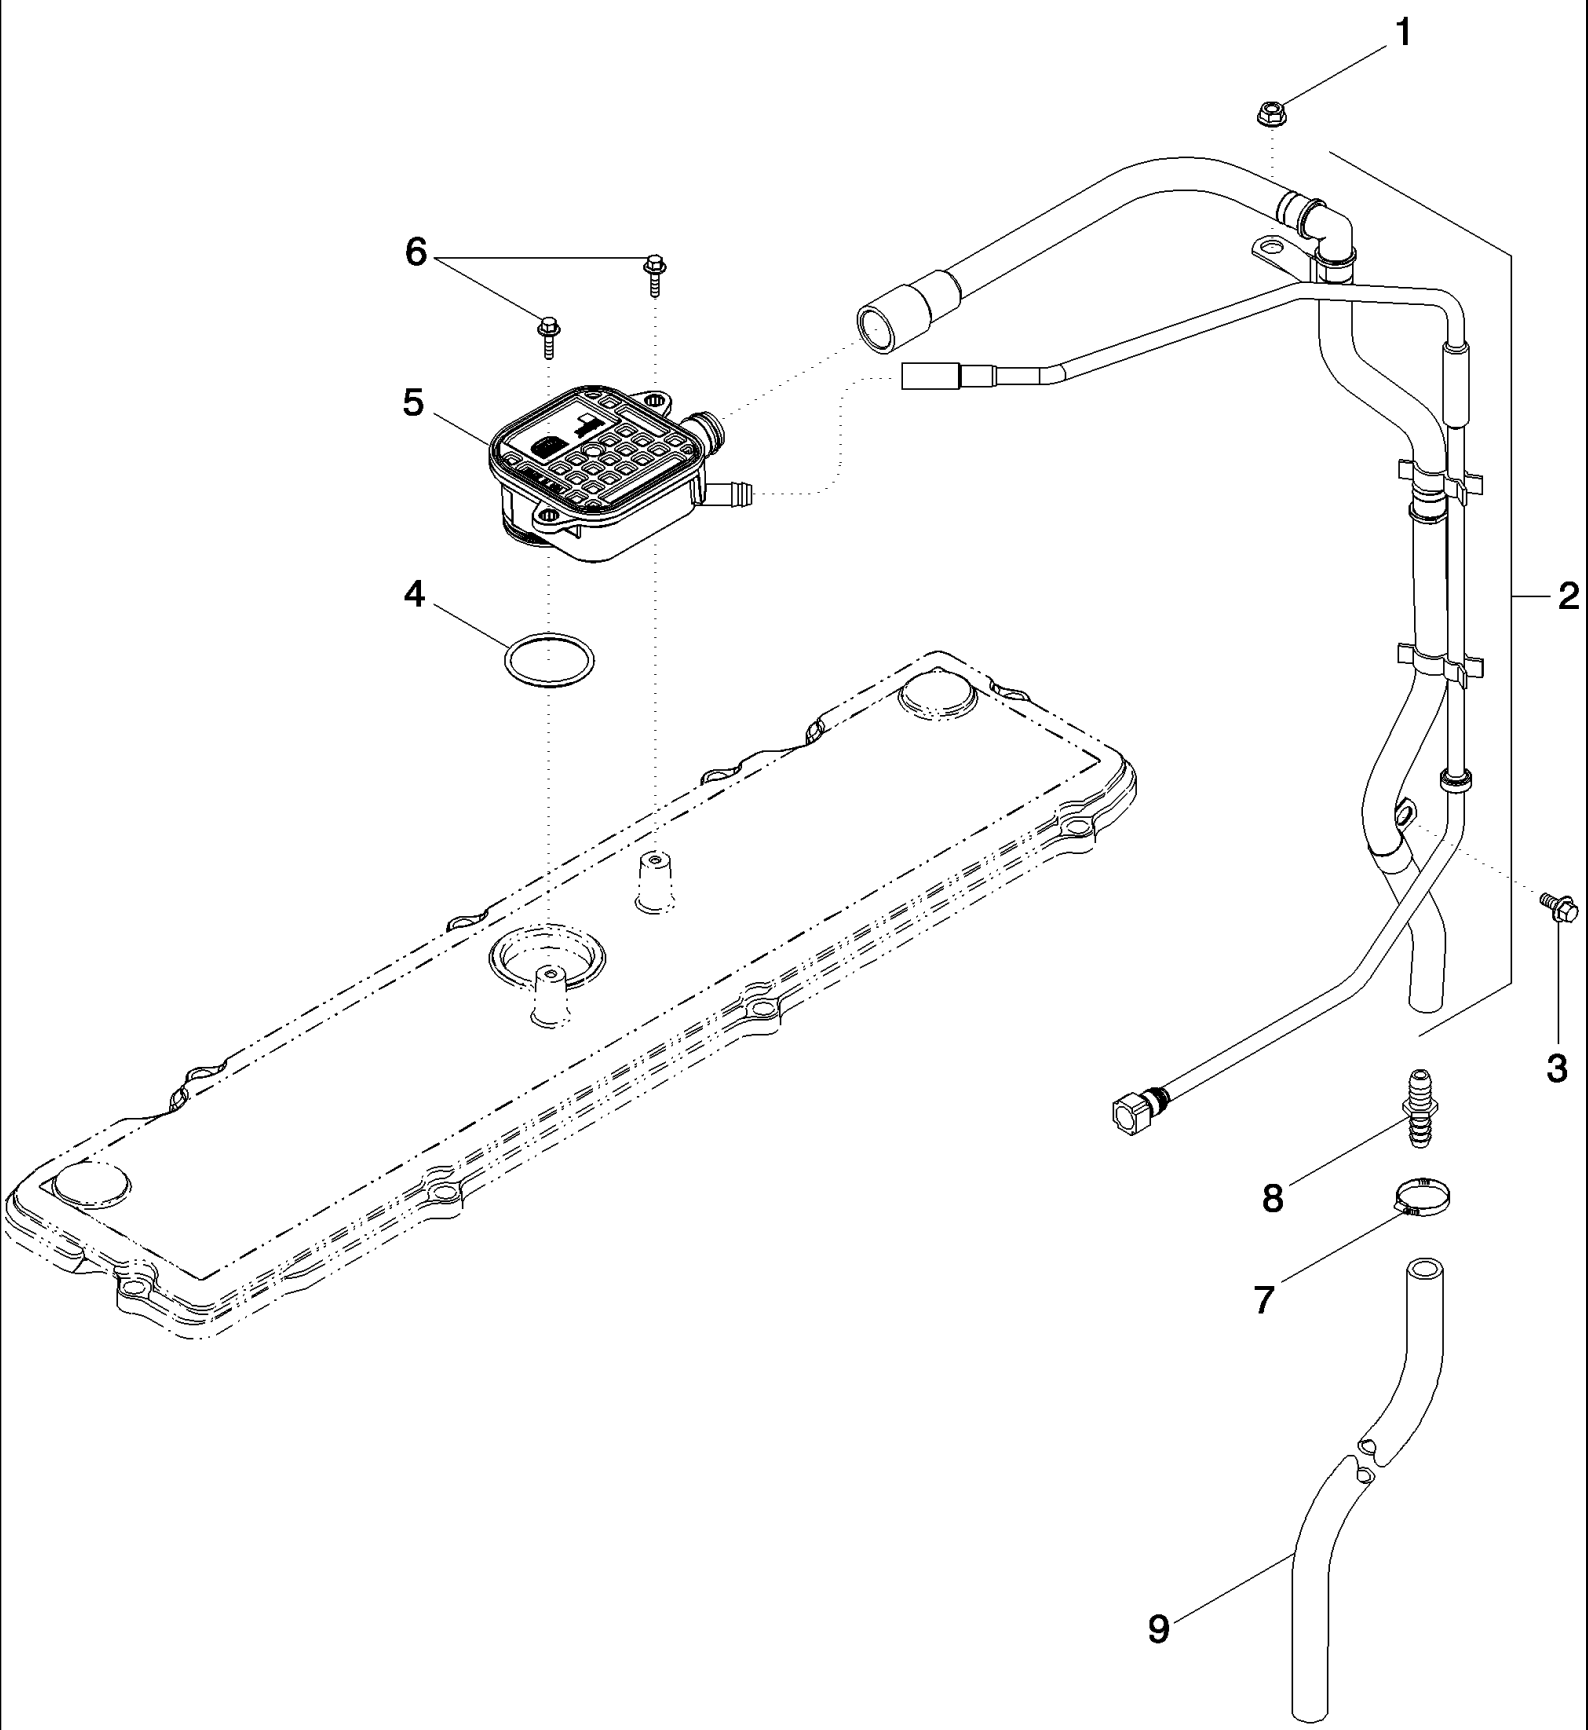

MAGNUM 310 CASE IH TRACTOR (EU) (1/06-)

02-22 CRANKCASE, BREATHER

сылка	Номер детали	Кол-во	Описание
1	J900589	1	NUT, M8 x 1.25
2	87338653	1	TUBE, Lub Oil Drain
3	J925883	1	SCREW, M8 x 16:10.9
4	87338651	1	O-RING,
5	87338649	1	BREATHER, Inc.4
6	J901865	2	BOLT, Hex Flg, M6 x 20, 8.8, Full Thd,
7	86625021	1	CLAMP, HOSE, #12, 0.69/1.25 Type F Worm,
8	1301342C1	1	FITTING,
9	87518912	1	HOSE,