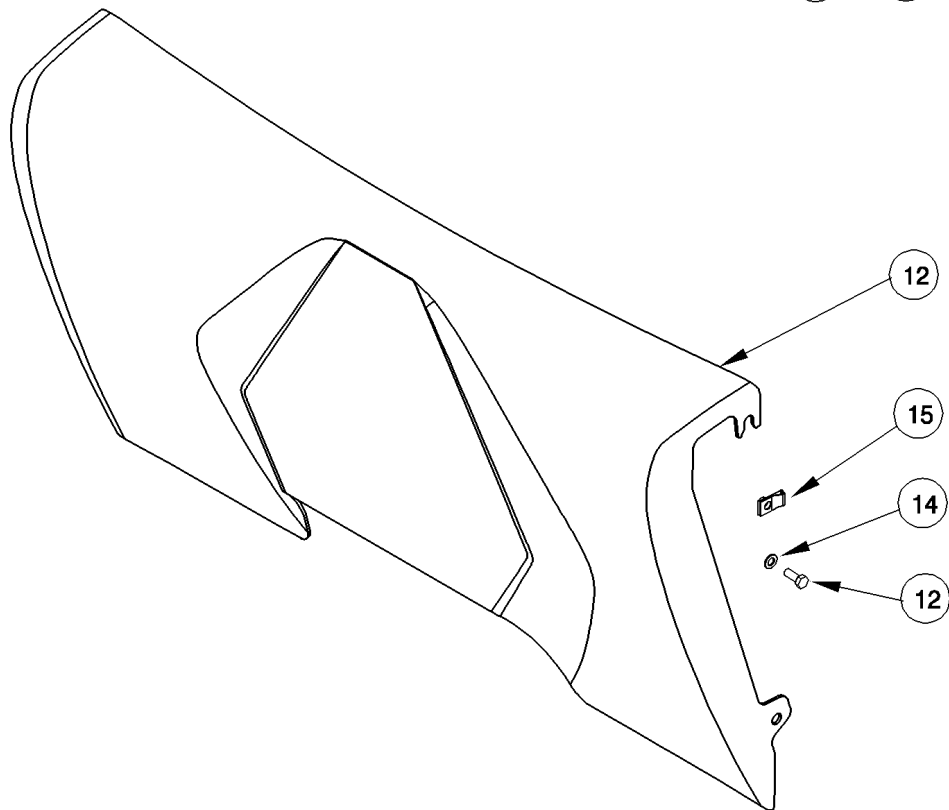

MAGNUM 310 CASE IH TRACTOR (EU) (1/06-)

09-14 CAB - EXTERIOR TRIM

сылка	Номер детали	Кол-во	Описание
1	258865A4	1	PADDING, Front Left Hand Side
2	87432398	1	BRACKET, Left Hand
3	258866A4	1	PADDING, Front Right Hand Side
4	87432399	1	BRACKET, Right Hand
5	298464A1	1	SUPPORT,
6	825-2408	6	NUT, M8 x 1.25, Flg, CI 8,
7	840-1820	2	SCREW, Cross Pan Hd, M8 x 20,
8	96814C3	4	WASHER,
9	832-10408	2	NUT, LOCK, M8 x 1.25, CI 8,
10	104033C2	5	SCREW, SELF TAP, Cross Wash Hd, M4.8 x 19, Coated,
11	131-642	5	NUT, Tinn, U, #10,
12	387123A6	1	PANEL, Rear
13	614-8020	2	BOLT, Hex, M8 x 20, 8.8,
14	895-11008	2	WASHER, M8 x 16 x 1.6,
15	86508354	2	NUT, M8
16	495-81140	2	WASHER, 13/32" x 1 1/4" x .060",