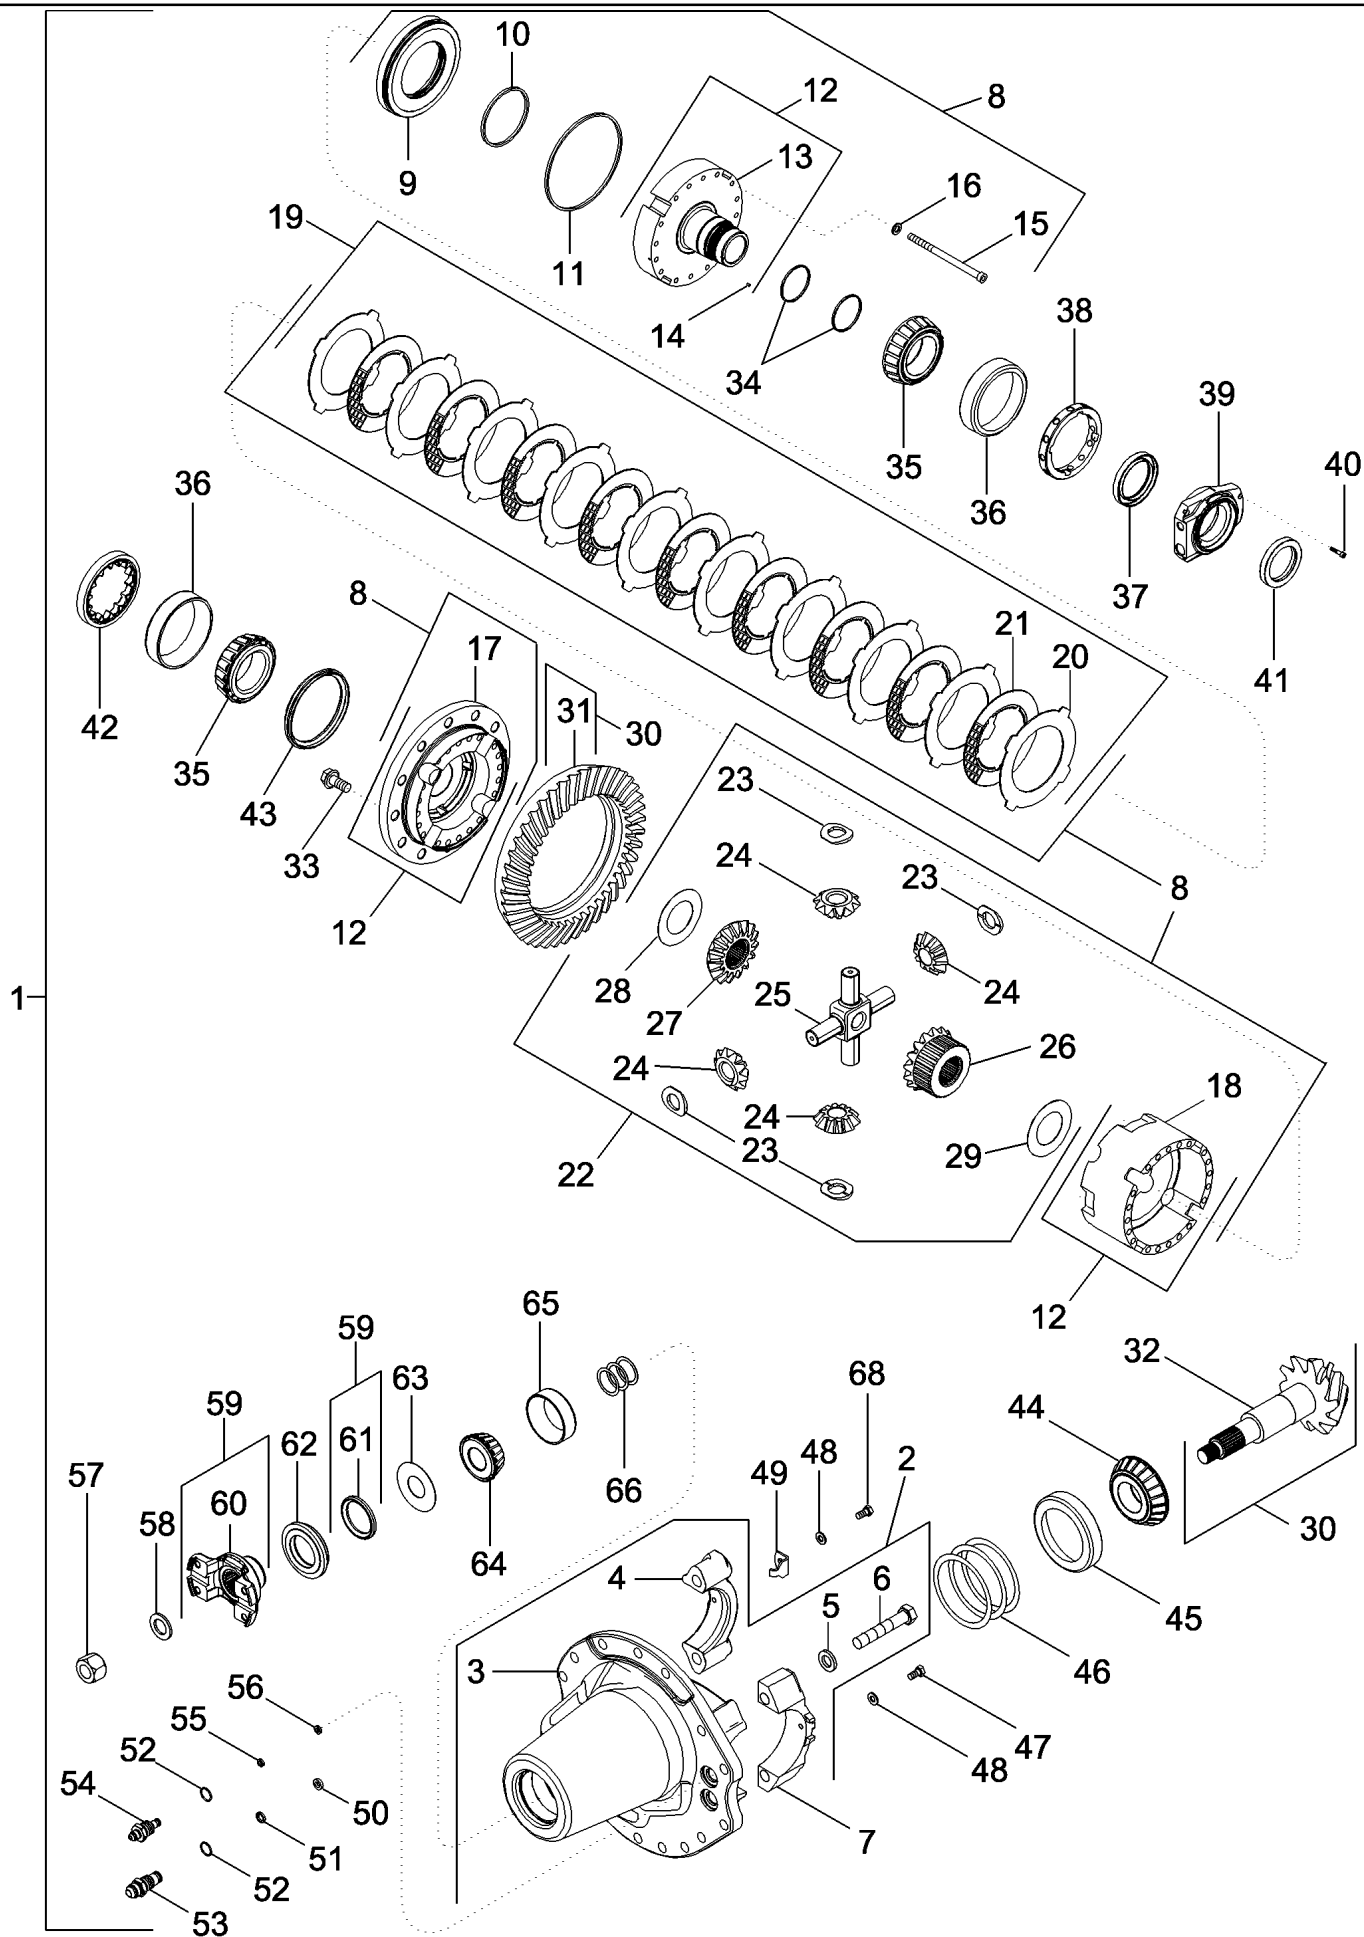

MAGNUM 310 CASE IH TRACTOR (EU) (1/06-)

05-27 CARRIER AND DIFFERENTIAL - MFD, 12 BOLT HUB, WITH DIFFERENTIAL LOCK

сылка	Номер детали	Кол-во	Описание
1	87324510	1	CARRIER ASSY., Inc. 2 - 66
2	87324513	1	CARRIER, Inc. 3 - 7
3	NSS	1	NOT SERVICED SEPARATELY, HOUSING
4	NSS	1	NOT SERVICED SEPARATELY, CAP
5	896-12016	4	WASHER, M17.5 x 30 x 4, HT,
6	828-16090	4	BOLT, Hex, M16 x 90, 10.9,
7	NSS	1	NOT SERVICED SEPARATELY, CAP
8	87324480	1	CASE ASSY., Inc. 9 - 29
9	87324486	1	PISTON,
10	87324482	1	SEAL,
11	87324484	1	SEAL,
12	87324492	1	CASE ASSY., Inc. 13 - 17
13	NSS	1	NOT SERVICED SEPARATELY, CAP
14	87404998	1	PLUG,
15	87324495	16	BOLT,
16	87324498	16	WASHER,
17	NSS	1	NOT SERVICED SEPARATELY, FLANGE
18	NSS	1	NOT SERVICED SEPARATELY, HOUSING
19	87324488	1	KIT, Inc. 20, 21
20	NSS	10	NOT SERVICED SEPARATELY, PLATE
21	NSS	9	NOT SERVICED SEPARATELY, DISC, Friction
22	87324491	1	KIT, Inc. 23 - 29
23	NSS	4	NOT SERVICED SEPARATELY, WASHER, Spherical
24	NSS	4	NOT SERVICED SEPARATELY, GEAR
25	NSS	1	NOT SERVICED SEPARATELY, SHAFT
26	NSS	1	NOT SERVICED SEPARATELY, GEAR
27	NSS	1	NOT SERVICED SEPARATELY, GEAR
28	NSS	1	NOT SERVICED SEPARATELY, WASHER, Thrust
29	NSS	1	NOT SERVICED SEPARATELY, WASHER, Thrust
30	87324538	1	BEVEL GEAR, Inc. 31, 32
31	NSS	1	NOT SERVICED SEPARATELY, RING, Gear
32	NSS	1	NOT SERVICED SEPARATELY, SHAFT, Pinion
33	H136416	12	SCREW,
34	87404472	2	RING, PISTON,
35	1968291C1	2	BEARING,
36	1968292C1	2	BEARING,
37	87310117	1	SEAL,
38	87405001	1	NUT, SPECIAL,
39	87404997	1	RETAINER, SEAL,
40	87404489	3	SCREW,
41	87310116	1	SEAL,
42	1277233C1	1	RING,
43	87404471	1	SEAL,
44	87324516	1	BEARING, CONE,
45	87324517	1	BEARING, CUP,