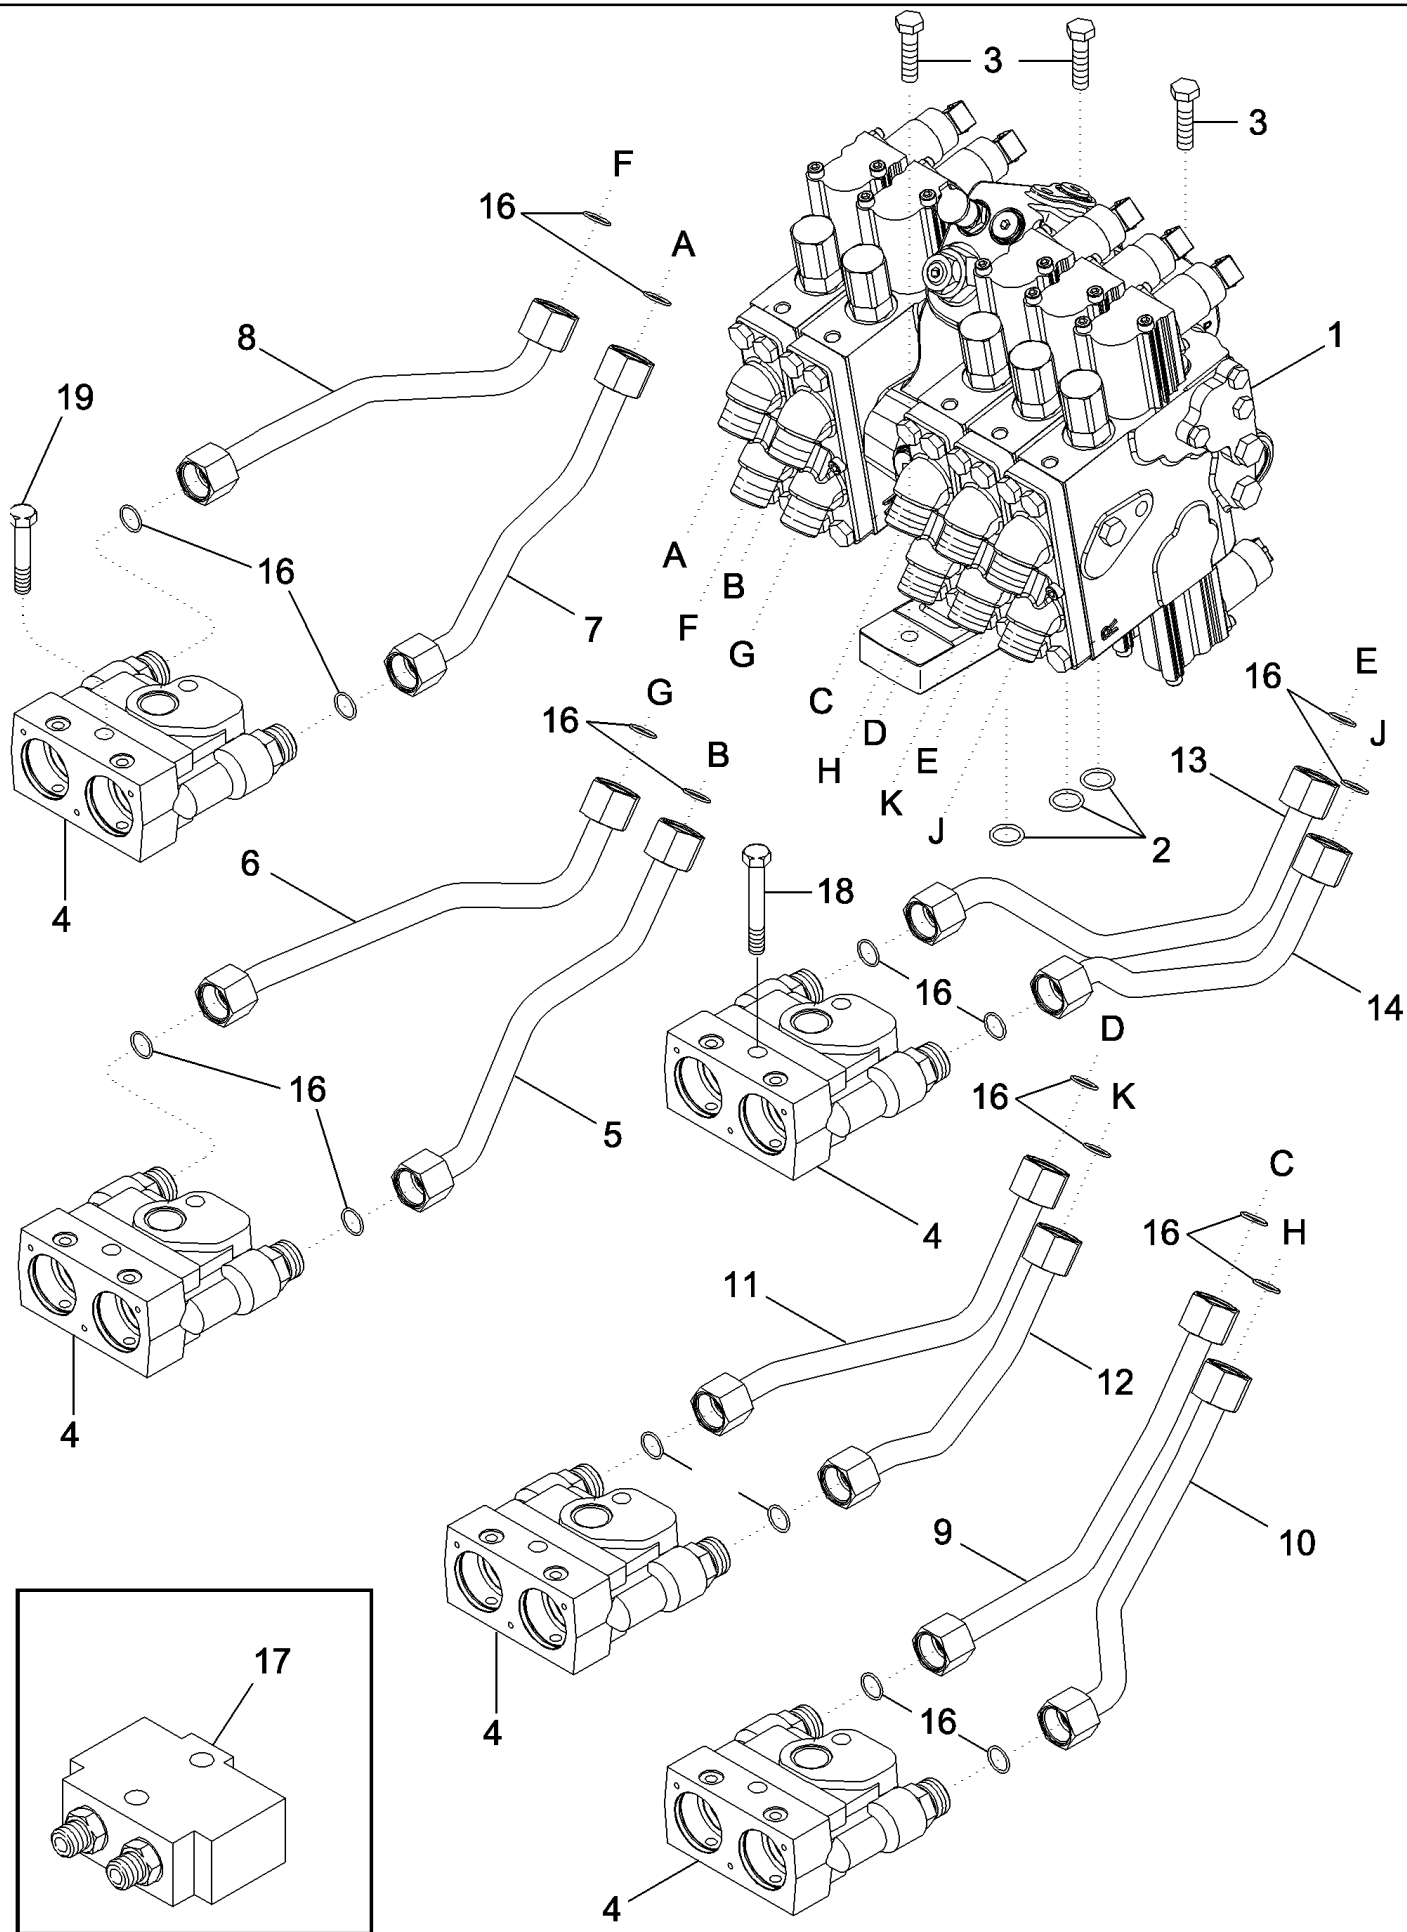

MAGNUM 310 CASE IH TRACTOR (EU) (1/06-)

08-15 HYDRAULIC SYSTEM - REMOTE COUPLERS

сылка	Номер детали	Кол-во	Описание
1	REF	1	INSTRUCTION, Valve Assy, Control, See Figure 08-22
2	238-5115	3	O-RING, -115, 70 Duro, .674" ID x .103" Thk,
3	614-10040	3	BOLT, Hex, M10 x 40, 8.8, Full Thd,
4	275182A2	3-4	COUPLING, PUSH-PULL, Hydraulic
5	436814A1	1	TUBE ASSY., 1st Raise
6	436813A1	1	TUBE ASSY., 1st Drop
7	436815A1	1	TUBE ASSY., 2nd Raise
8	436811A1	1	TUBE ASSY., 2nd Drop
9	426757A1	1	TUBE ASSY., 3rd Raise
10	426756A1	1	TUBE ASSY., 3rd Drop
11	412082A1	1	TUBE ASSY., 4th Raise
12	450500A1	1	TUBE ASSY., 4th Drop
13	412084A1	1	TUBE ASSY., 5th Raise
14	450501A1	1	TUBE ASSY., 5th Drop
16	238-6016	AR	O-RING, -016, 90 Duro, .614" ID x .070" Thk,
17	87452849	1	COUPLING, QUICK, MALE,
18	814-10200	2	BOLT, Hex, M10 x 200, 8.8,
19	814-10140	2	BOLT, Hex, M10 x 140, 8.8,