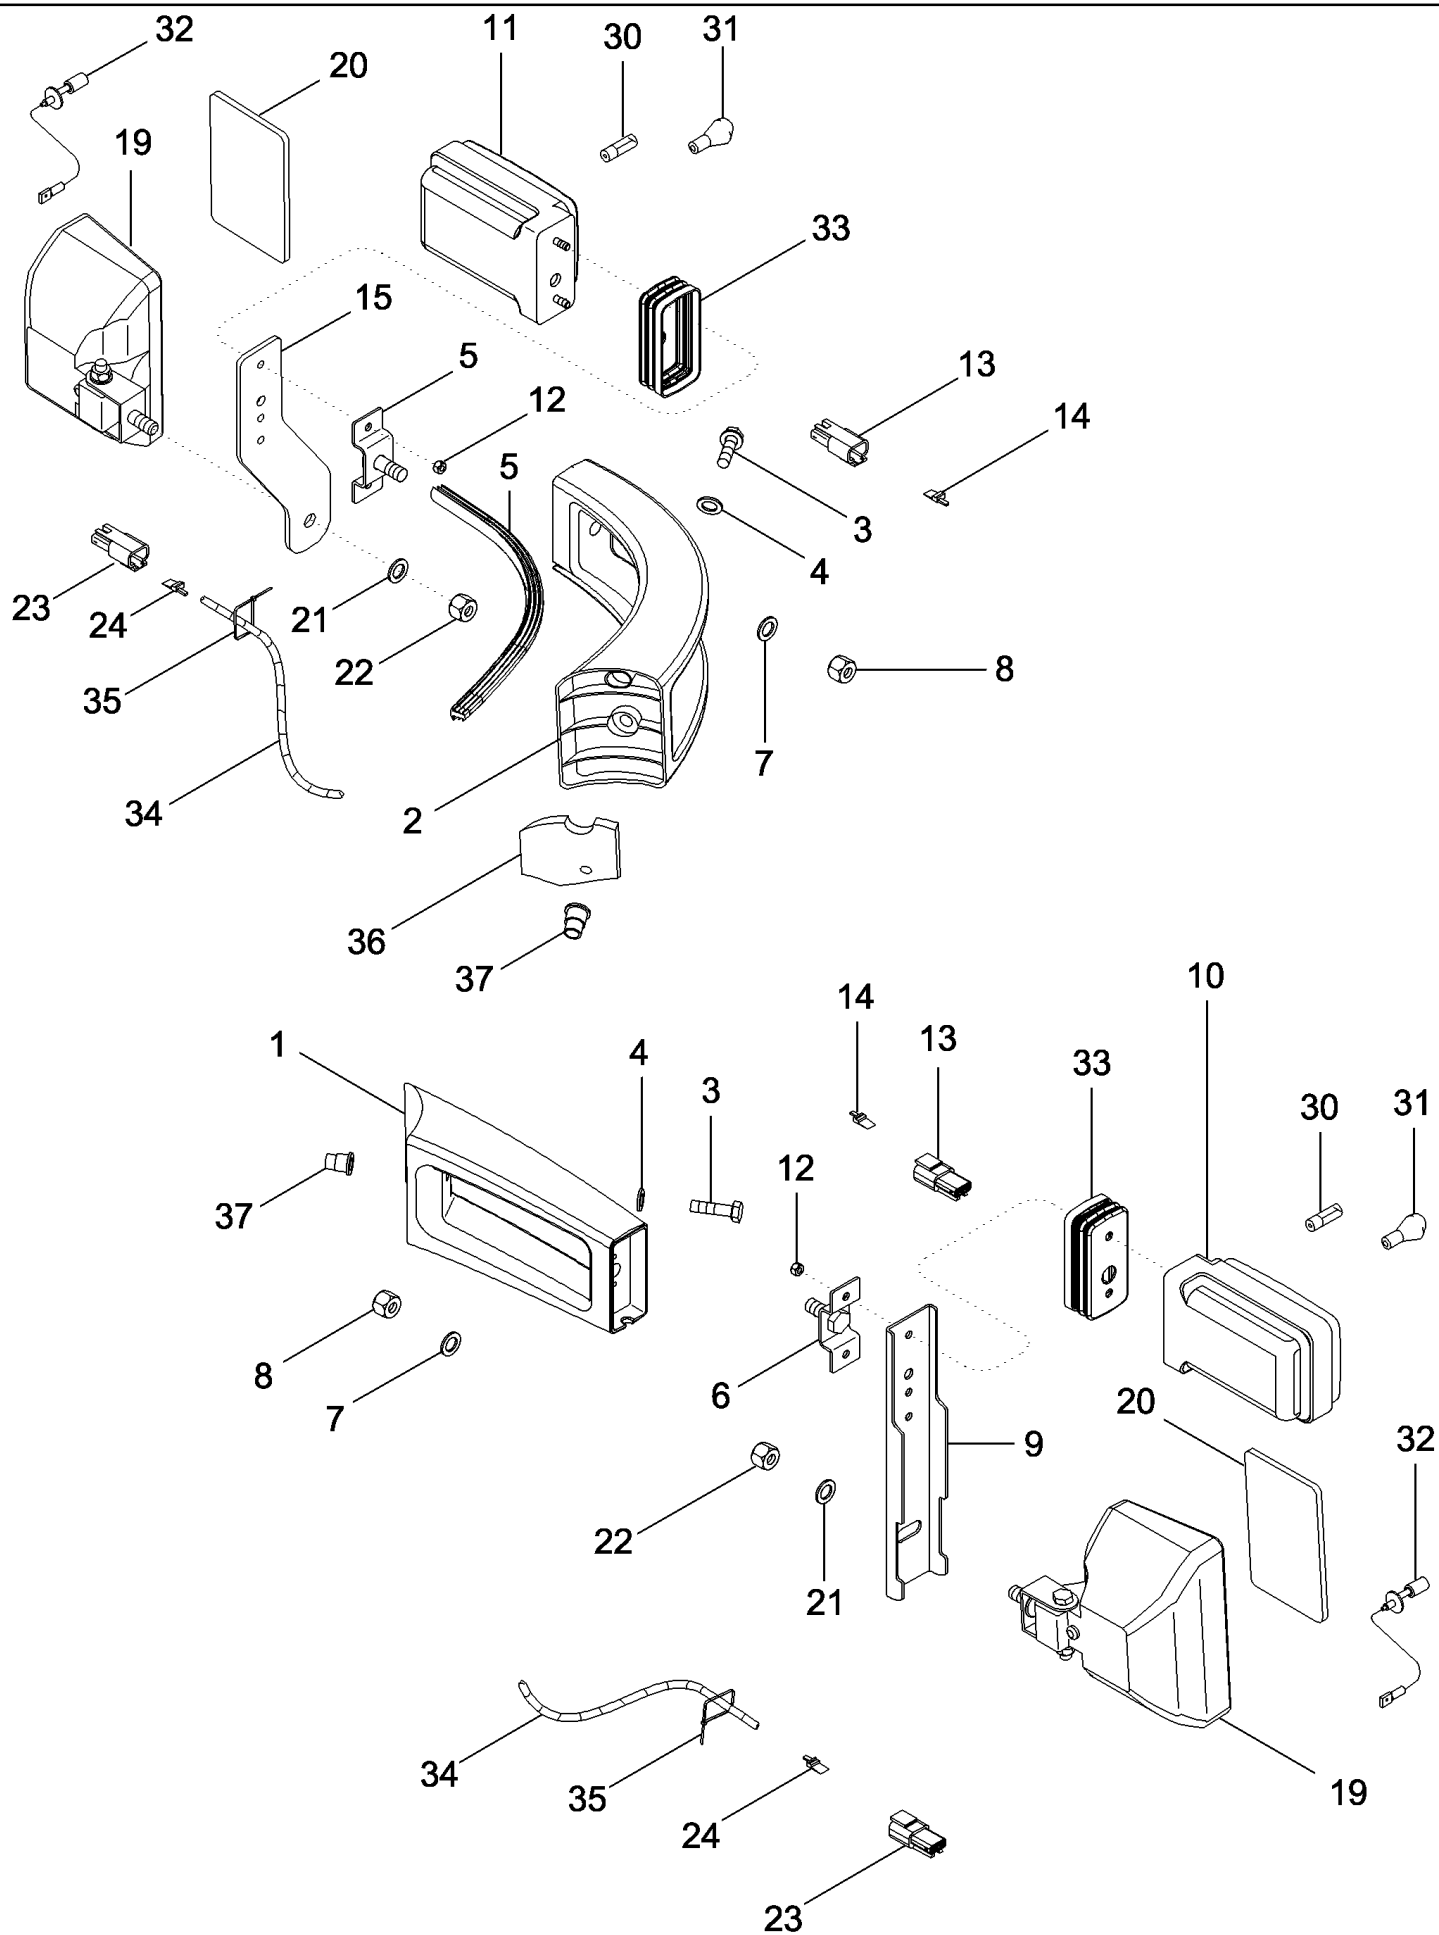

04-32 LAMPS - FRONT POSITION AND WORK

MAGNUM 310 CASE IH TRACTOR (EU) (1/06-)

04-32 LAMPS - FRONT POSITION AND WORK

сылка	Номер детали	Кол-во	Описание
1	87439791	1	BRACKET, Right Hand
2	87435391	1	BRACKET, Left Hand
3	514-637	2	BOLT, Hex, M8 x 35, 8.8, Full Thd,
4	256402A1	2	WASHER, 9 x 17 x 1,6 mm
5	308492A1	1	SEAL, Left Hand
6	87456338	2	BRACKET,
7	895-18010	2	WASHER, M10 x 18 x 1.6,
8	832-10410	2	NUT, LOCK, M10 x 1.5, Cl 8,
9	300188A1	1	SUPPORT, Right Hand
10	303595A2	1	LAMP, Flash And Position, Right Hand, Inc. 30, 31
11	303597A2	1	LIGHT, Flash And Position, Left Hand, Inc. 30, 31
12	824-1405	4	NUT, M5, Cl 5,
13	276426A1	2	CONNECTOR, ELEC, 3 Pin
14	280448A1	2	LOCK, STOP,
15	87406491	1	BRACKET, Left Hand
19	301891A2	2	LAMP, Work Lamp, Inc. 20, 32, See Figure 04-35
20	NSS	1	NOT SERVICED SEPARATELY, LENS
21	895-18010	4	WASHER, M10 x 18 x 1.6,
22	832-10410	2	NUT, LOCK, M10 x 1.5, Cl 8,
23	222136A1	2	CONNECTOR, ELEC, 2 Pin
24	276426A1	2	CONNECTOR, ELEC,
30	1094368R1	1	BULB, R19/5 12V5W
31	3131227R1	1	BULB, P25-1, 12V, 25W,
32	1312210C2	1	BULB, 12V - 55W
33	87456347	2	BOOT,
34	387171A1	2	CONDUIT, 150 mm
35	387281A1	4	STRAP, SECURING,
36	391624A1	1	SEAL,
37	P35448	2	RIVET,